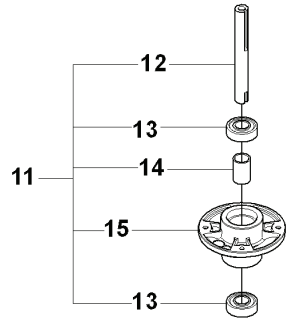

U2 965 09 46-01 RIDER R13AWD
CUTTING DECK

Yttre.
Outer.
Exterieur.
Äusser.
Ulko.

Mitten.
Centre.
Centre.
Zentrum.
Keski.

Combi 94 78