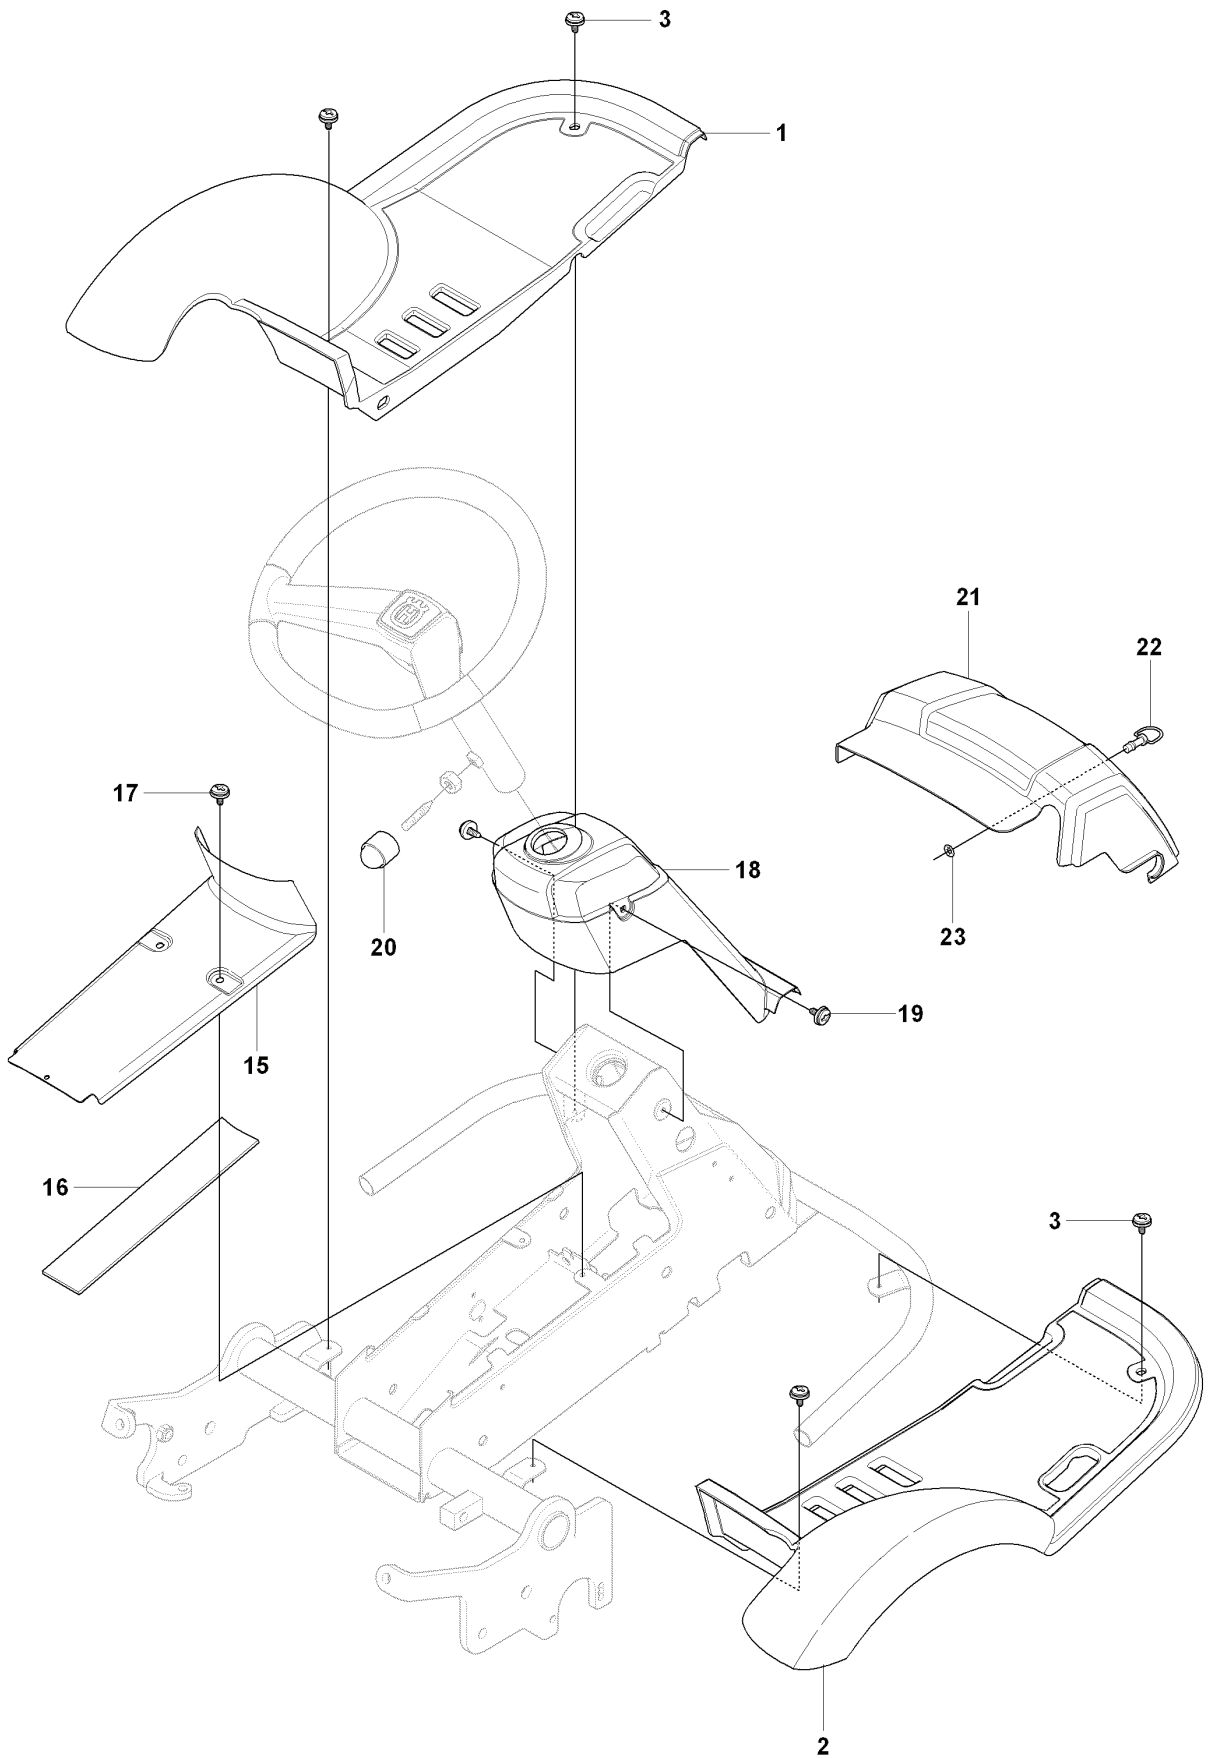

C2 965 09 46-01 RIDER R13AWD
COVER

REF.	PART NO.	DESCRIPTION	REMARK	QTY.	KIT
1	544895901	FOOT PLATE		1	
2	544895903	FOOT PLATE		1	
3	544400501	SCREW		4	
15	544239201	COVER		1	
16	544427501	MAT		1	
17	544400501	SCREW		2	
18	544326501	COVER		1	
19	544400501	SCREW		2	
20	544433201	PROTECTIVE COVER		1	
21	544374201	UNIT COVER		1	
22	506963501	VRIDTAPP		1	
23	506963601	WASHER		1