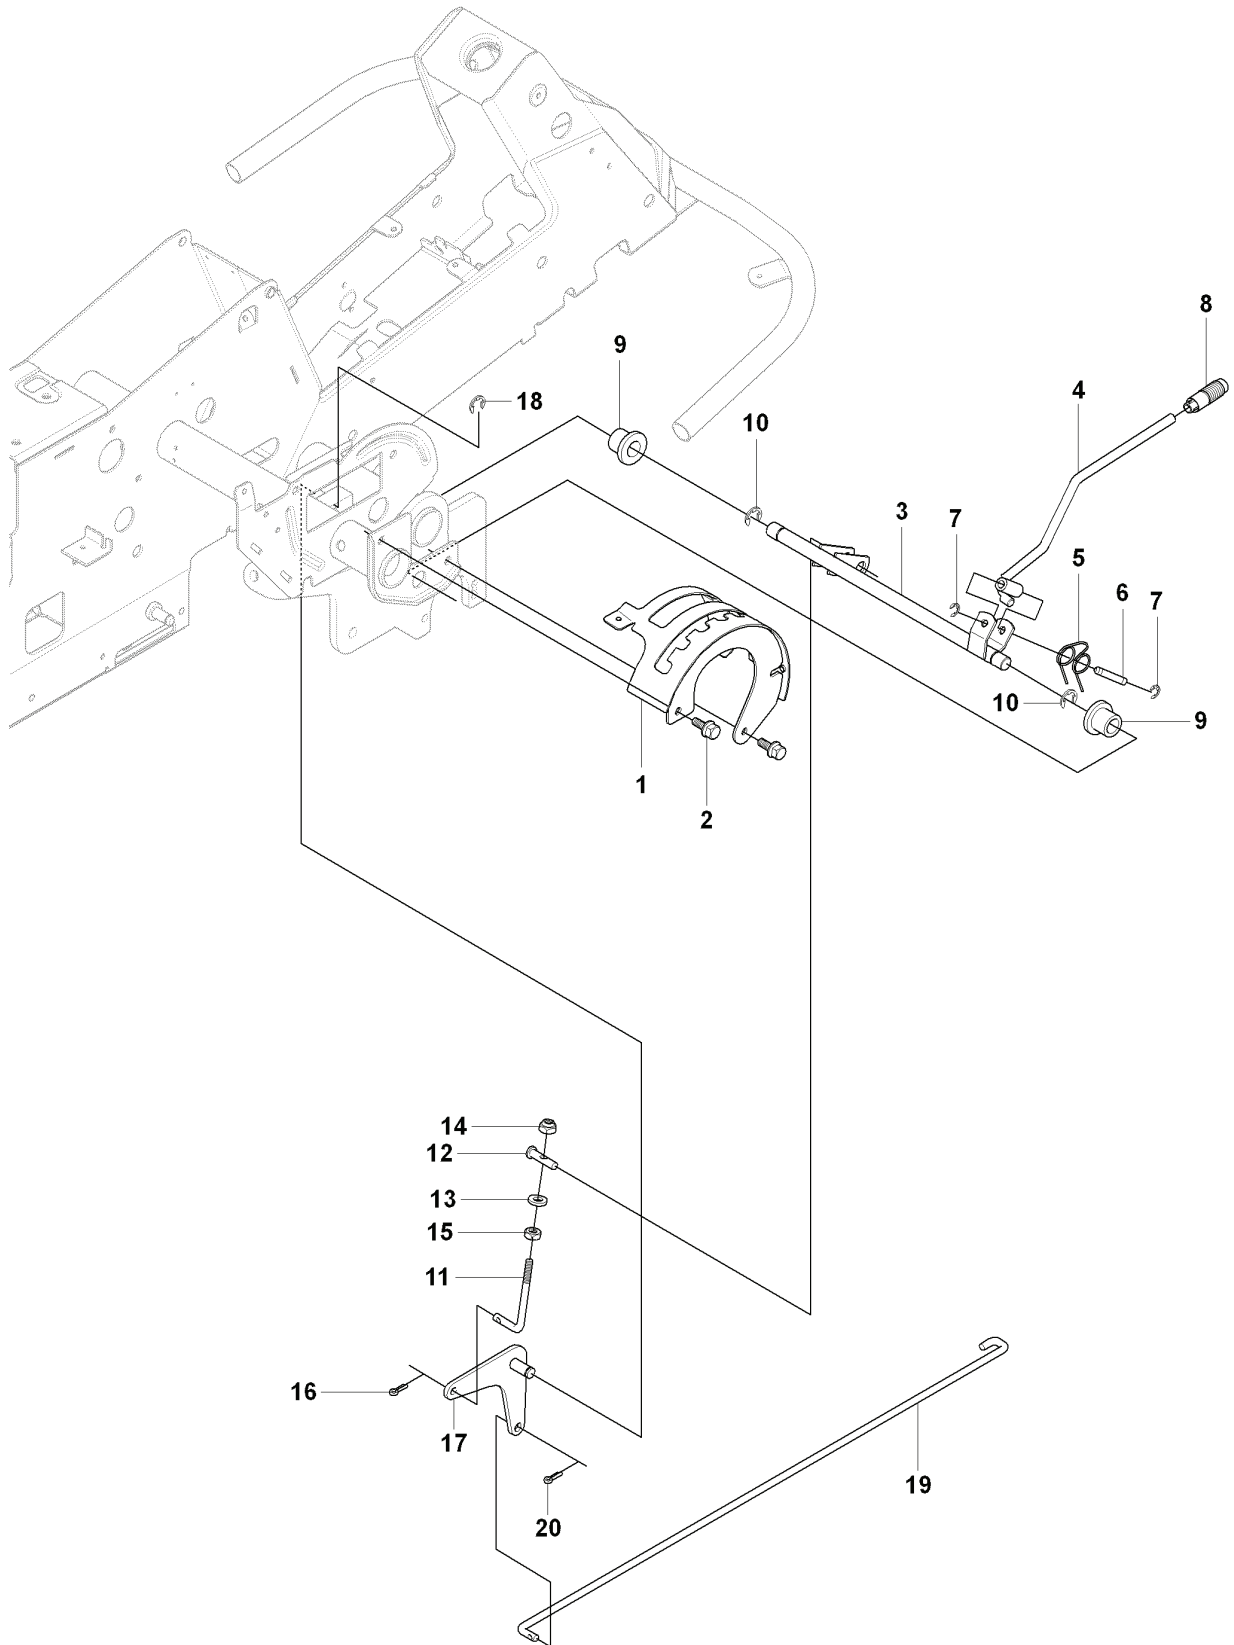

D 965 09 46-01 RIDER R13AWD
HEIGHT ADJUSTMENT

REF.	PART NO.	DESCRIPTION	REMARK	QTY.	KIT
1	535501401	CONTROL PLATE		1	
2	506570103	SCREW EHHFM		2	
3	535506401	CONTROL SHAFT		1	
4	535506201	ADJUSTER		1	
5	506531401	SPRING		1	
6	506531501	SHAFT		1	
7	735310920	E-CLIP		2	
8	506542001	HANDLE		1	
9	506554301	BEARING		2	
10	735312220	E-CLIP		2	
11	506908201	HEIGHT ROD		1	
12	506784601	PEN		1	
13	734117201	WASHER		1	
14	732211801	LOCK NUT		1	
15	731231801	HEXAGON NUT		1	
16	721618301	SPLIT PIN		1	
17	544227701	LINK		1	
18	735311520	E-CLIP		1	
19	544227001	CONNECTION ROD		1	
20	721618301	SPLIT PIN		1