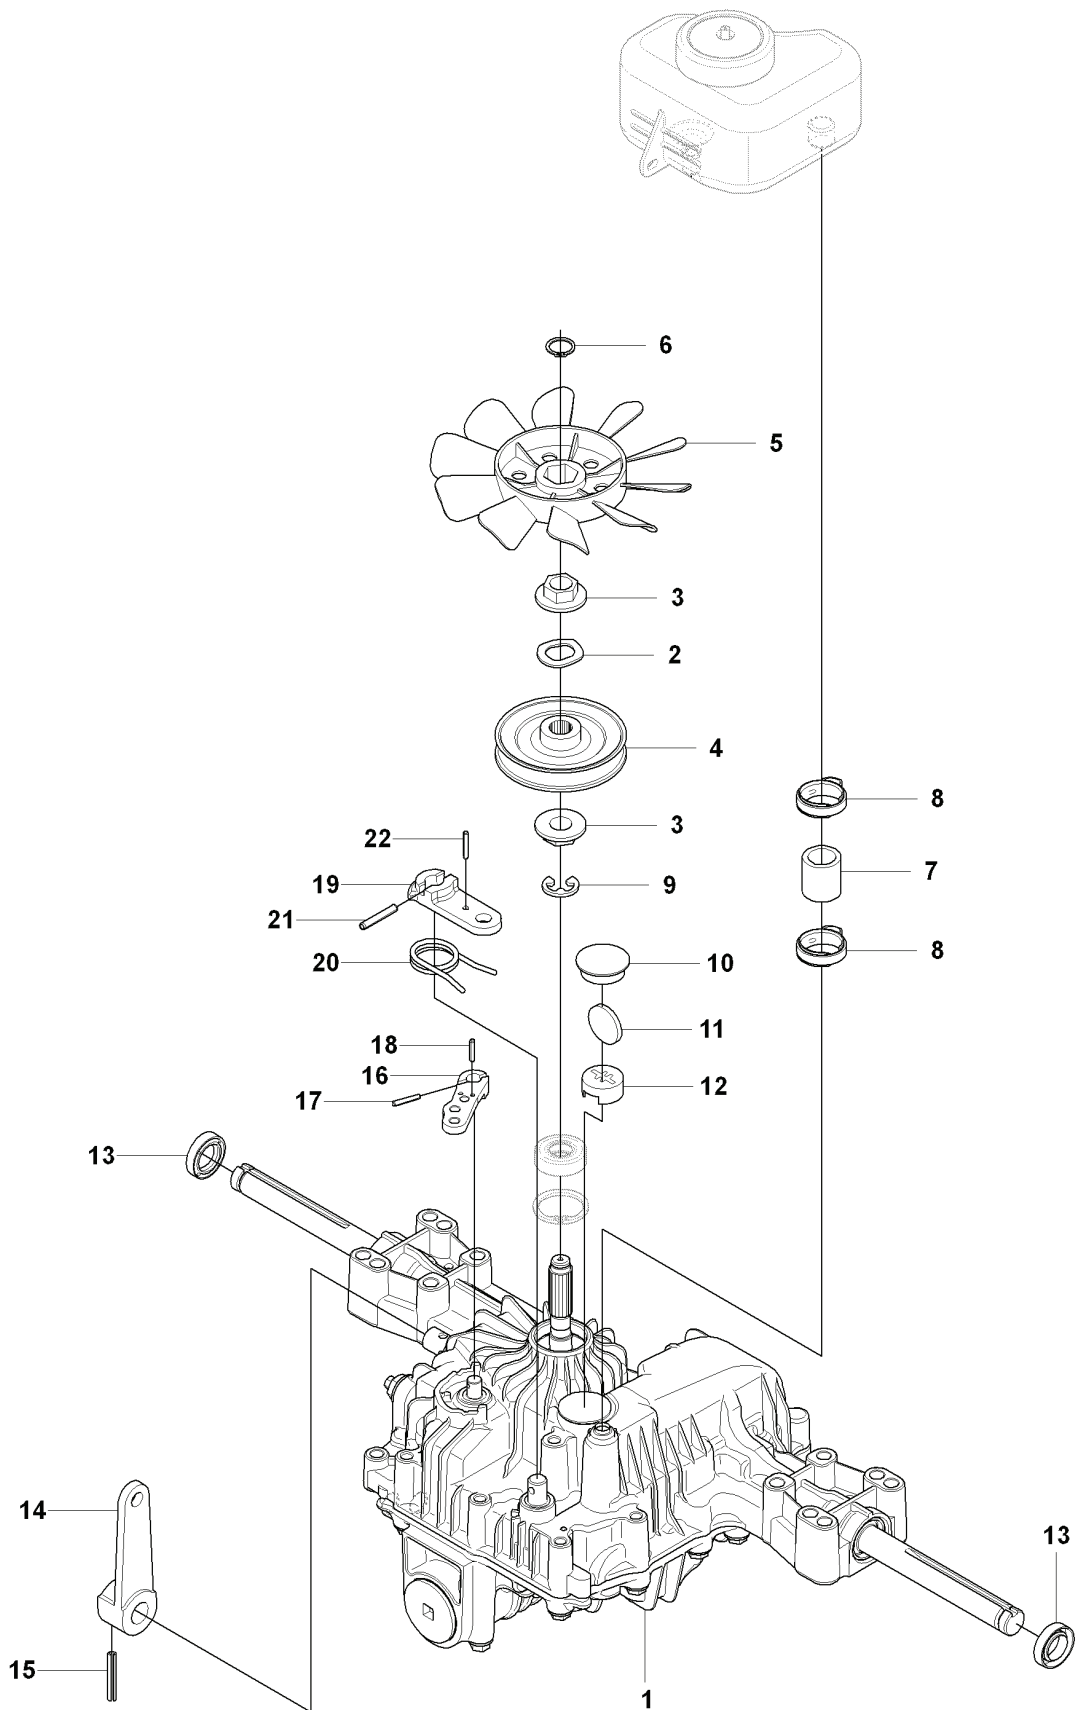

K 965 09 46-01 RIDER R13AWD
HYDROSTAT K574 SP

REF.	PART NO.	DESCRIPTION	REMARK	QTY.	KIT
1	544116101	TRANSMISSION		1	
2	506986501	SPRING WASHER		1	
3	506986601	DISTANCE		2	
4	506986701	PULLEY		1	
5	506986801	FAN		1	
6	735311500	CIRCLIP		1	
7	506986901	HOSE		1	
8	506987001	HOSE CLAMP		2	
9	735312800	CIRCLIP		1	
10	535402832	PLUG		1	
11	535402829	MAGNET		1	
12	535402830	HOLDER		1	
13	535402837	SEALING		2	
14	535402835	LEVER		1	
15	535402809	PIN RETAINING SCREW		1	
16	535402817	LEVER		1	
17	535402816	PIN RETAINING SCREW		1	
18	535402833	PIN RETAINING SCREW		1	
19	535402838	LEVER		1	
20	535402839	SPRING		1	
21	535402840	PIN RETAINING SCREW		1	
22	535402841	PIN		1