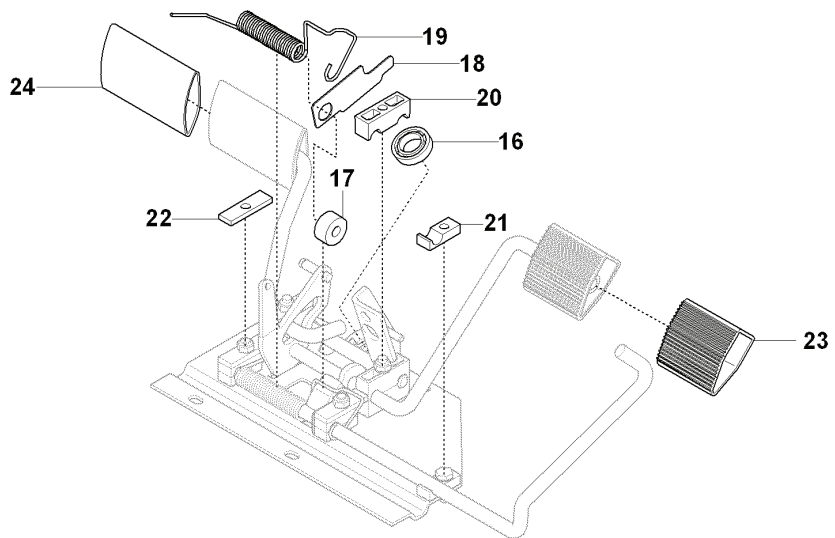

P 965 09 46-01 RIDER R13AWD
PEDALS

PEDALS