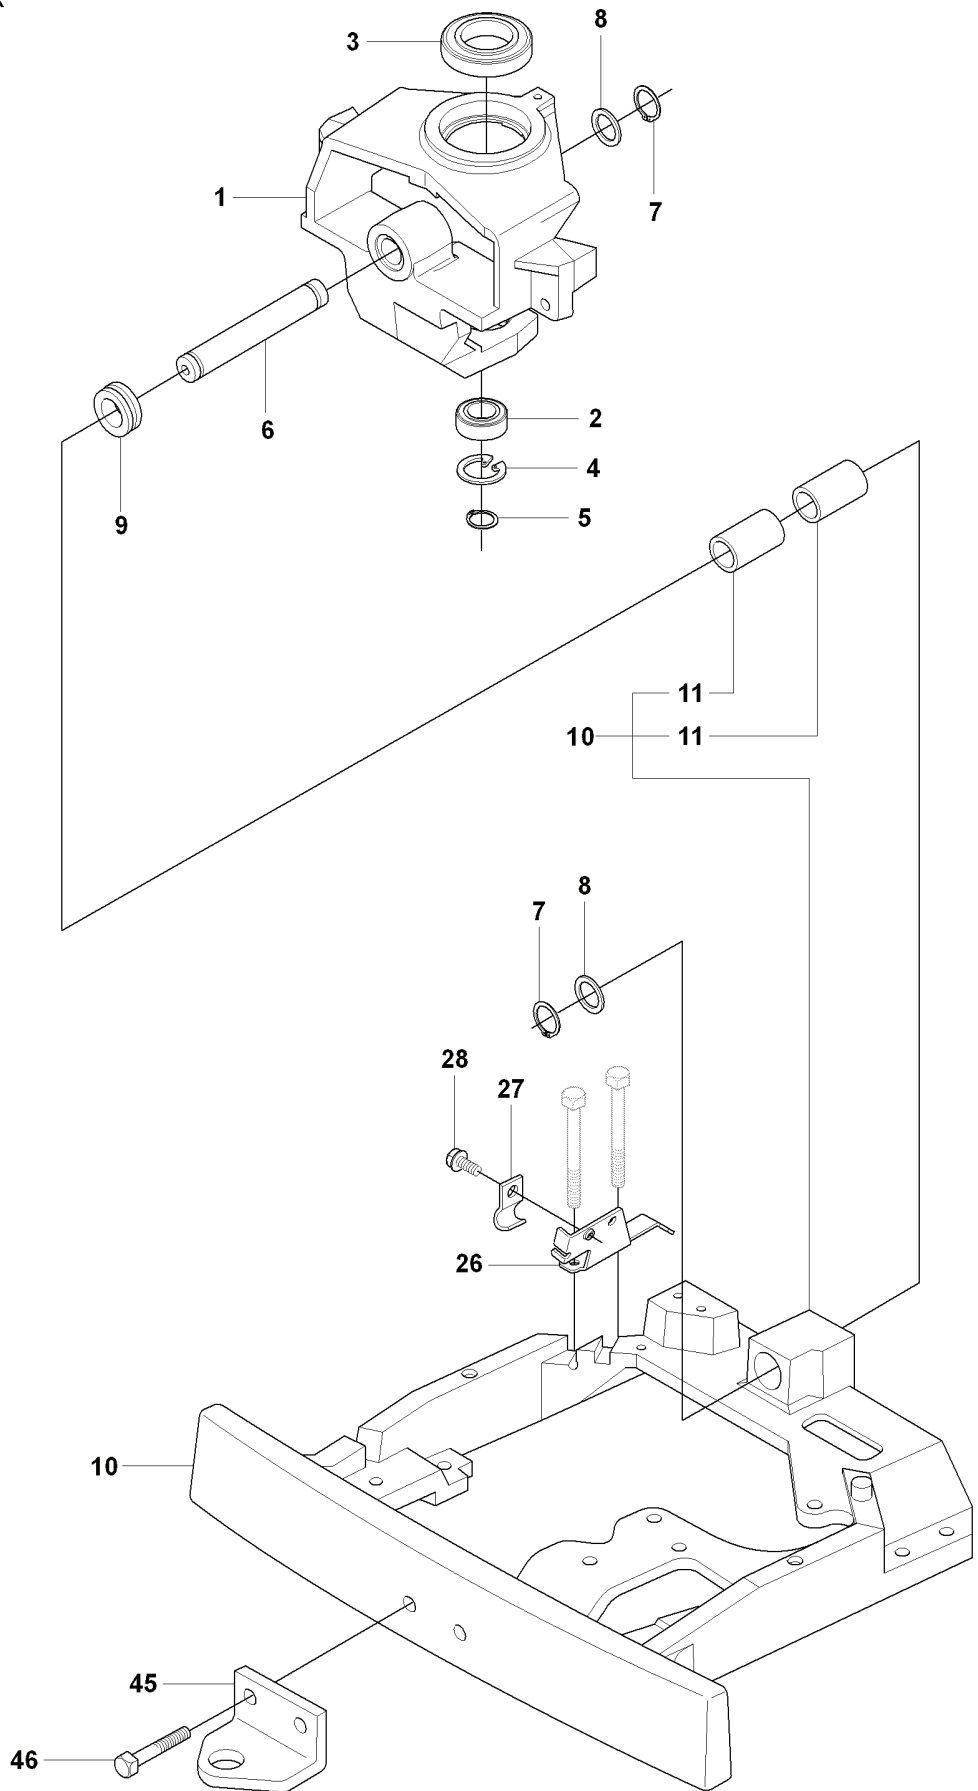

J1 965 09 46-01 RIDER R13AWD
CHASSIS, REAR

REF.	PART NO.	DESCRIPTION	REMARK	QTY.	KIT
1	506985803	SPINDLE		1	
2	738210504	BALL BEARING		1	
3	738211004	BALL BEARING		1	
4	735314010	CIRCLIP		1	
5	735312600	CIRCLIP		1	
6	506985901	SWING AXLE		1	
7	735312600	CIRCLIP		2	
8	506773401	WASHER		2	
9	740681421	V-RING		1	
10	535406001	BRACKET		1	
11	506986102	GLIDLAGER		2	
26	544262101	BRACKET		1	
27	506566501	CLIP		1	
28	725236461	SCREW EHHFT		1	
45	506889901	HITCH		1	
46	725249371	SCREW EHHM		2