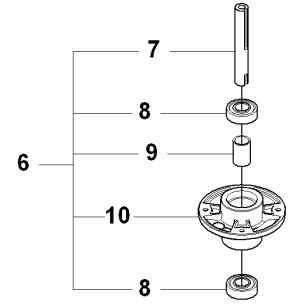

Yttre.
Outer.
Exterieur.
Äusser.
Ulko.

Mitten.
Centre.
Centre.
Zentrum.
Keski.