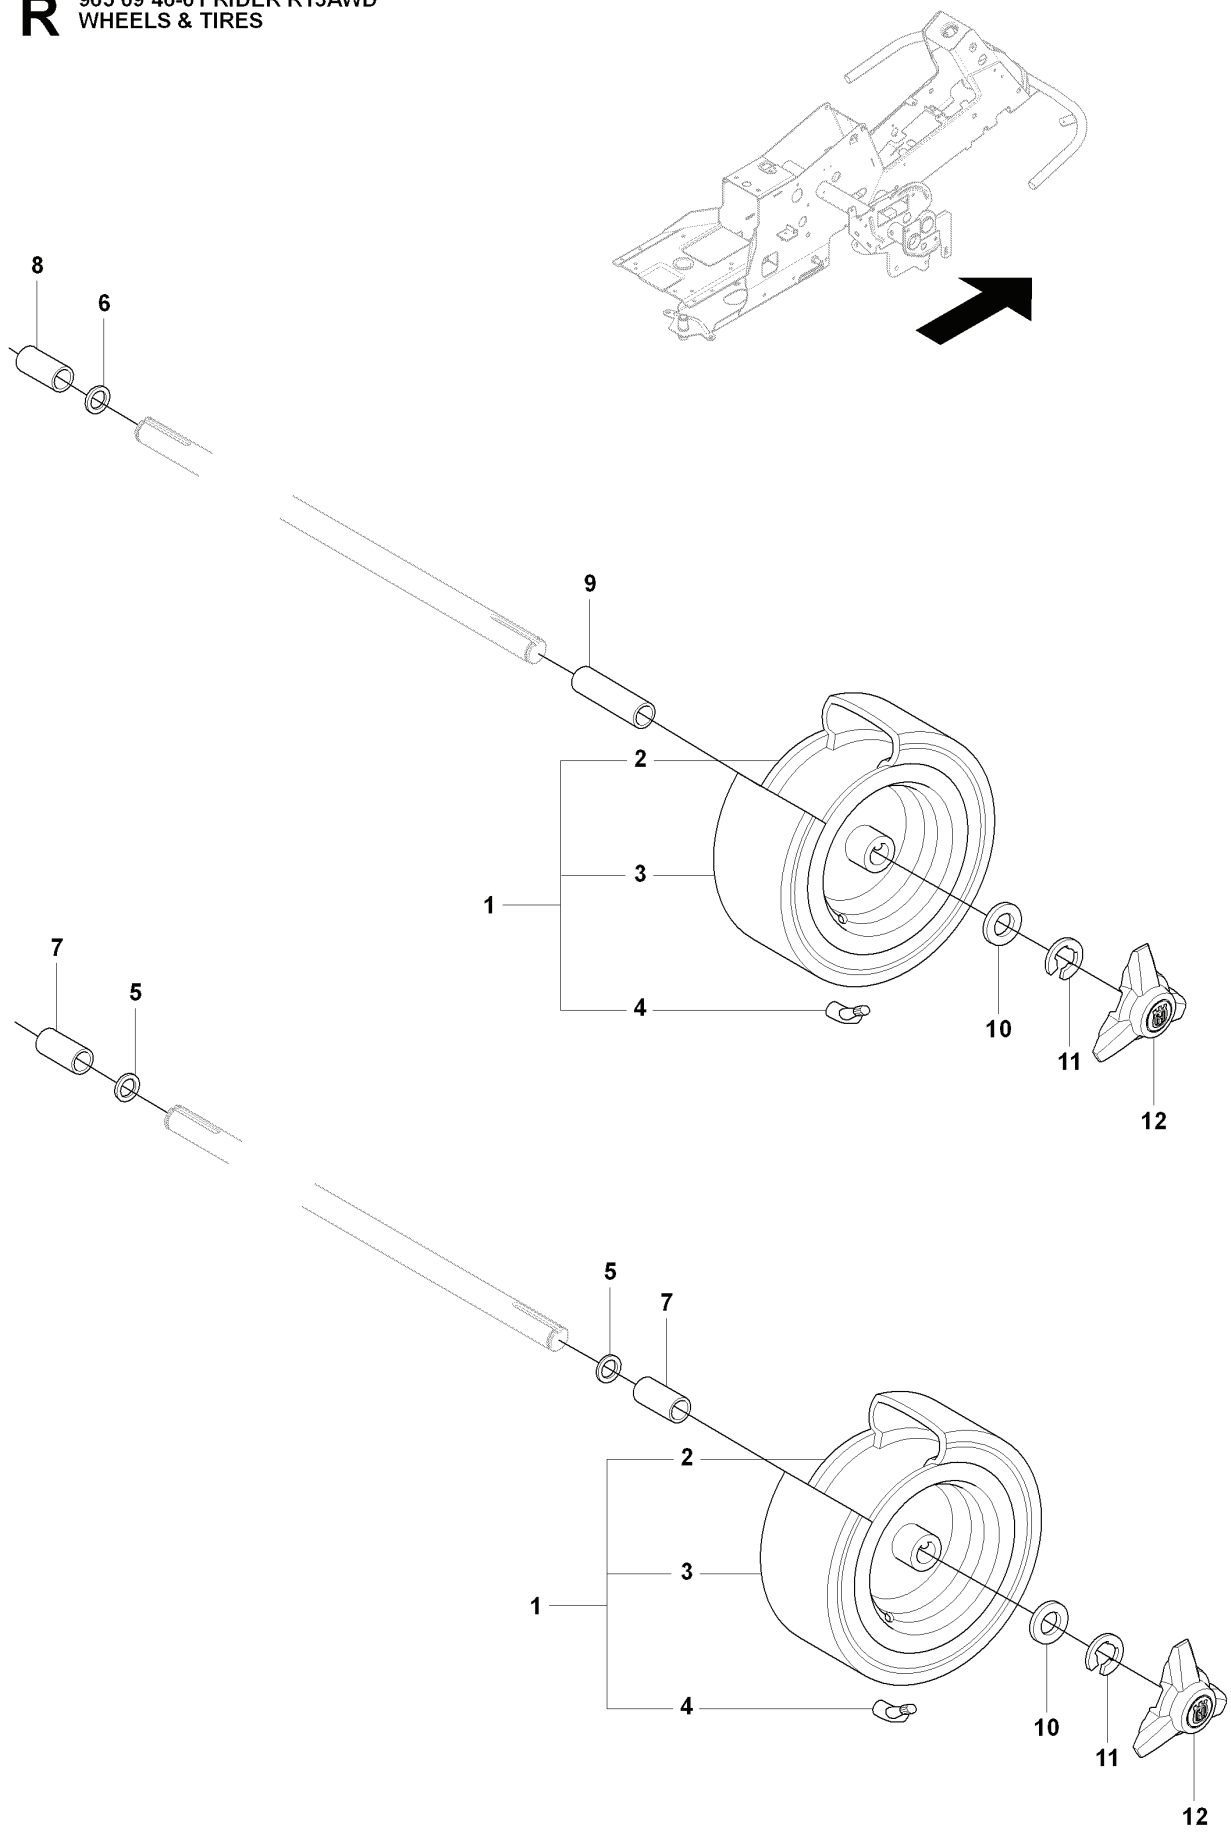

R 965 09 46-01 RIDER R13AWD
WHEELS & TIRES

REF.	PART NO.	DESCRIPTION	REMARK	QTY.	KIT
1	544126301	WHEEL		4	
2	544114201	RIM		1	
3	535460001	TYRE		1	
4	506574301	VALVE ASSY		1	
5	506504803	WASHER		2	
6	506945801	WASHER		1	
7	506596203	SPACING SLEEVE		2	
8	544132601	SLEEVE		1	
9	544132602	SLEEVE		1	
10	506504805	WASHER		4	
11	506899001	E-CLIP		4	
12	544353501	HUB CAP		4