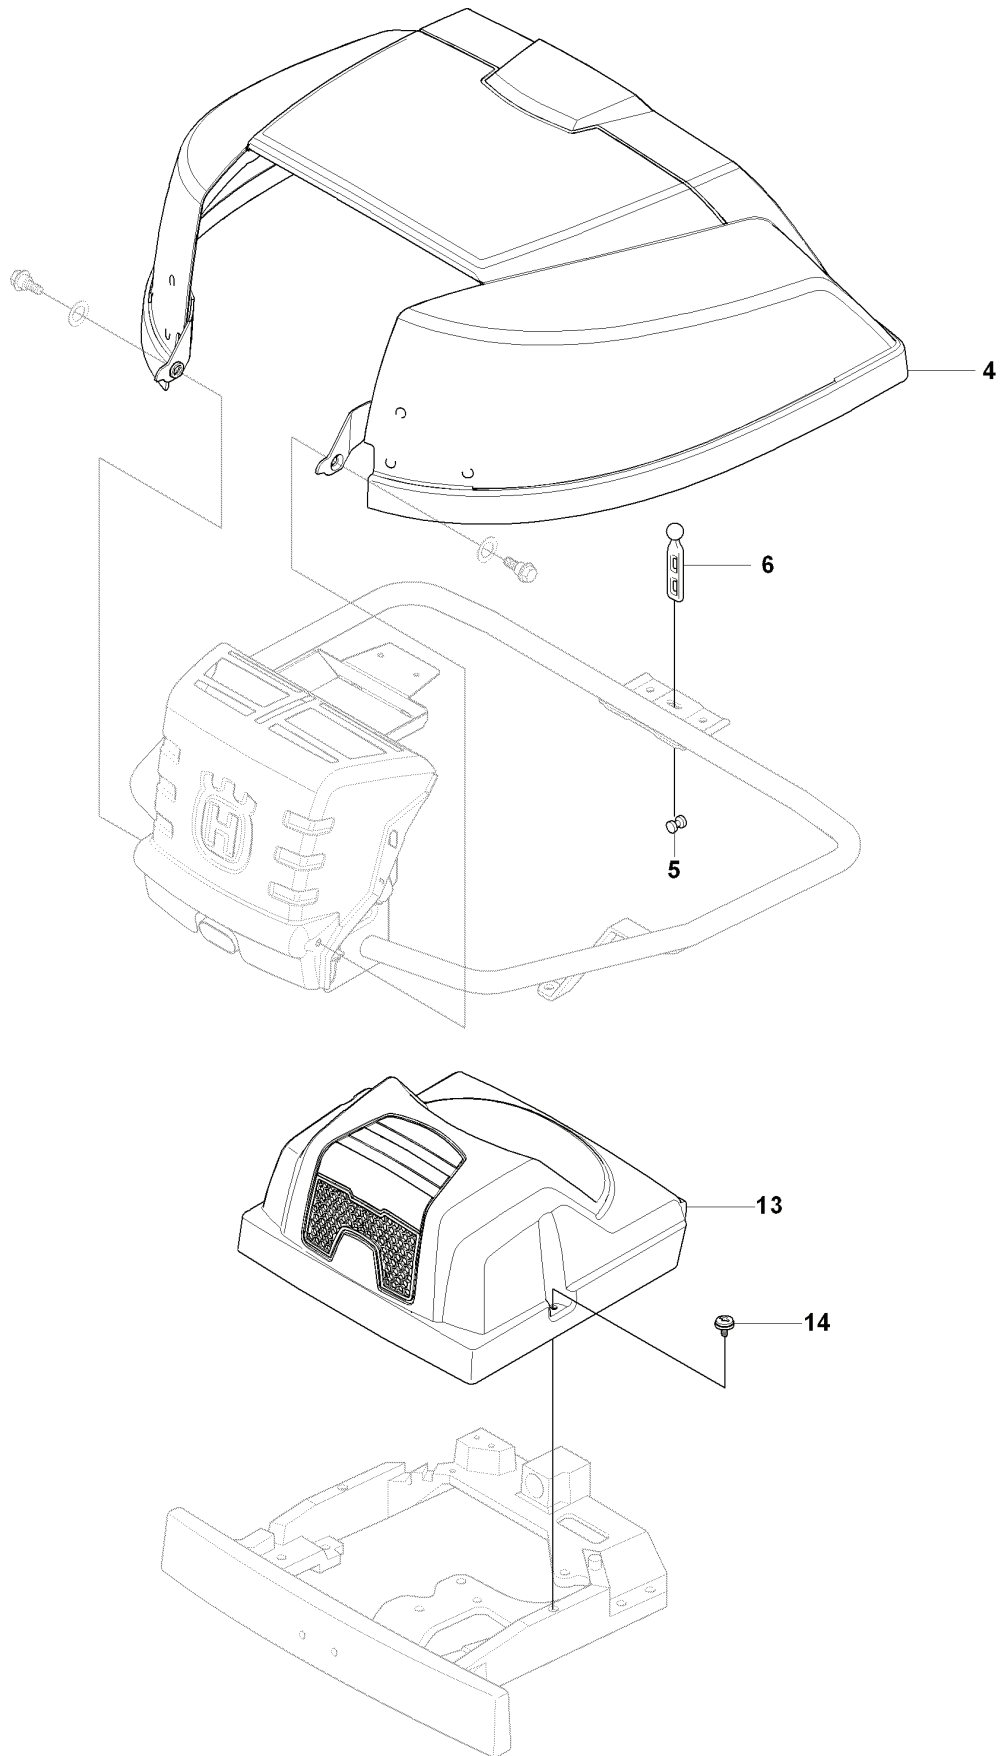

C1 965 09 46-01 RIDER R13AWD
COVER

REF.	PART NO.	DESCRIPTION	REMARK	QTY.	KIT
4	544247601	ENGINE HOOD ASSY		1	
5	506599501	BUTTON		1	
6	506599601	GUMMISTROPP		1	
13	544373901	COVER		1	
14	544400501	SCREW		2