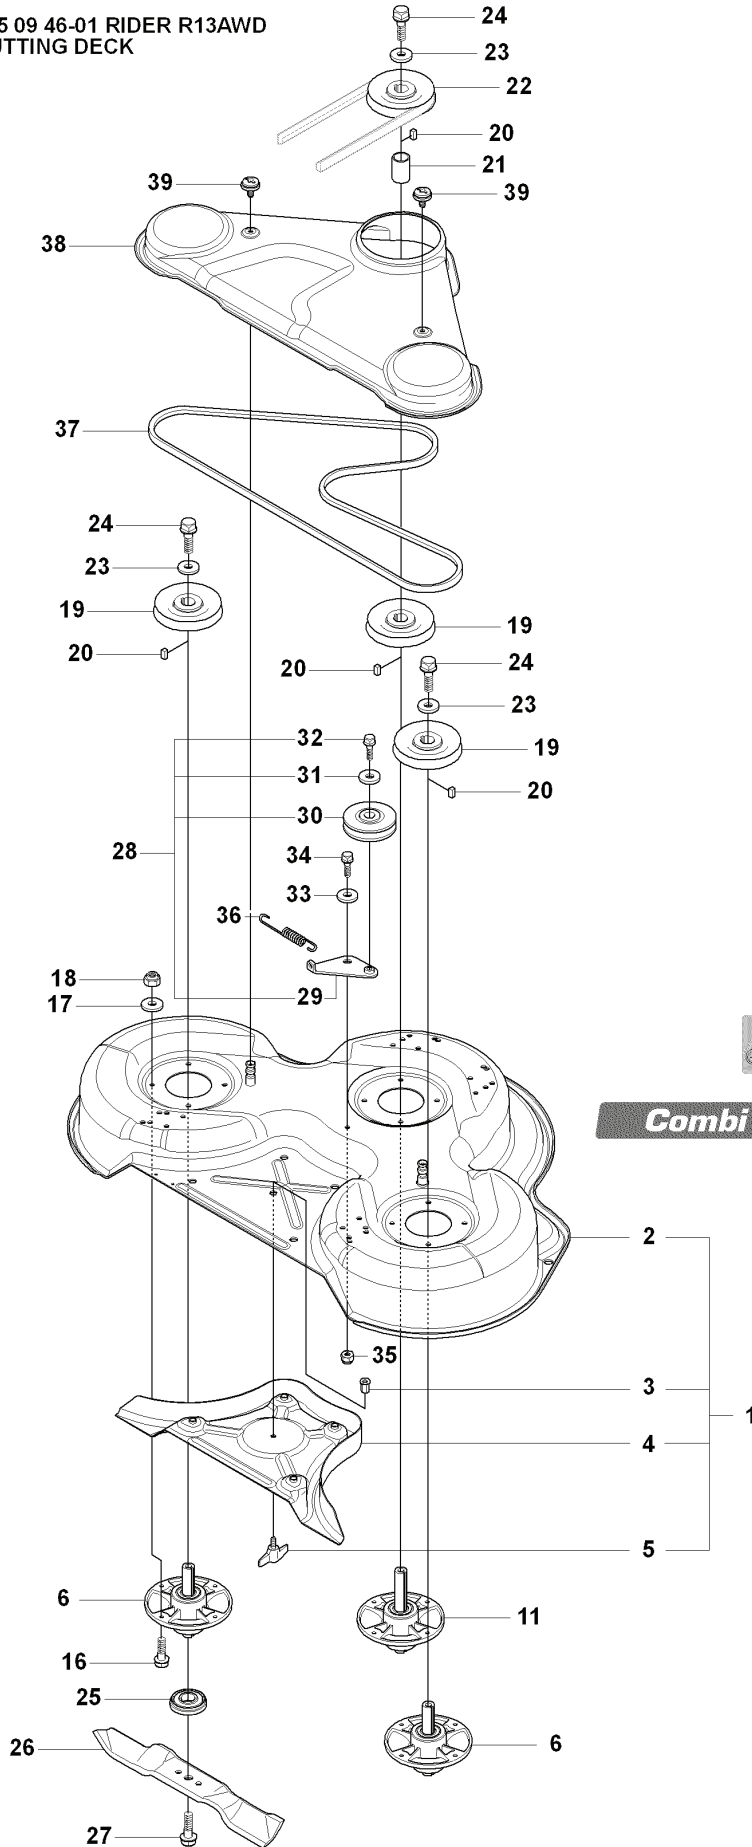

U2 965 09 46-01 RIDER R13AWD
CUTTING DECK