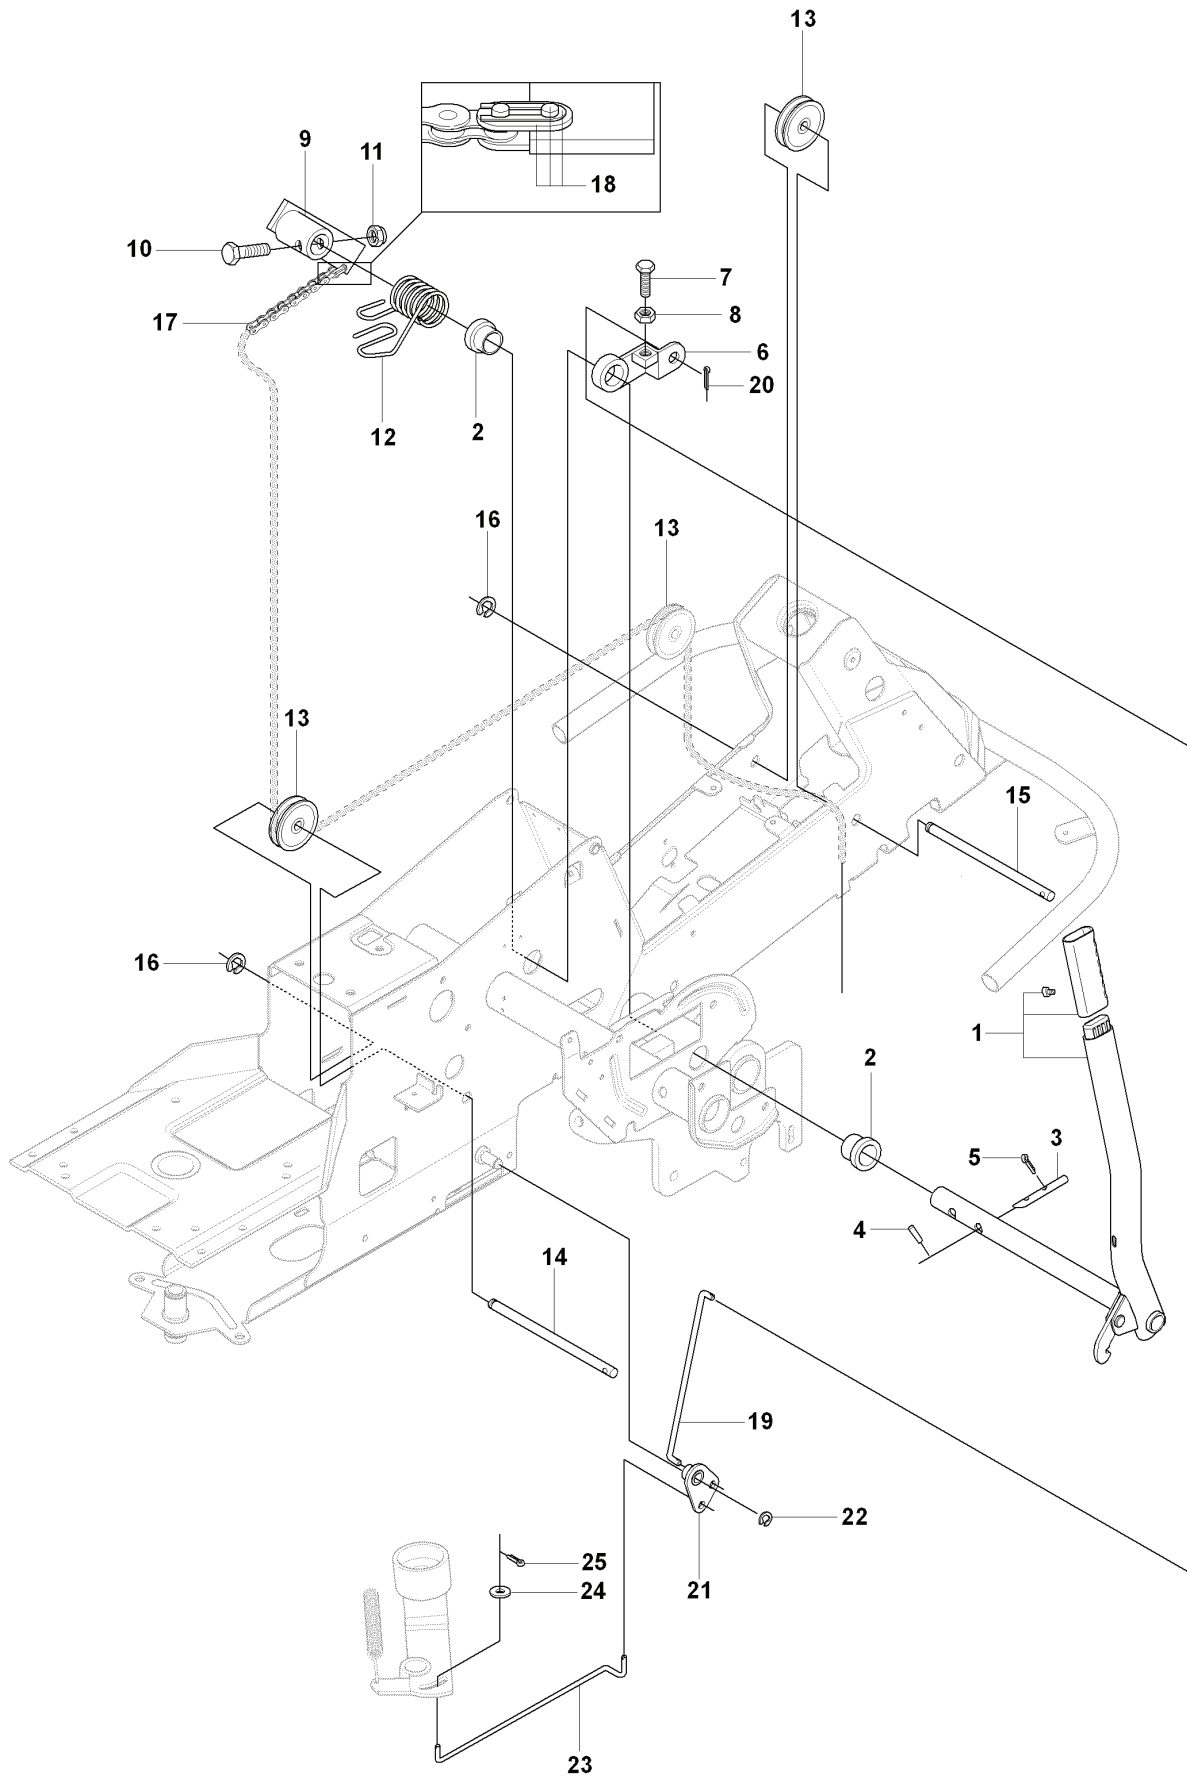

C2 965 09 46-01 RIDER R13AWD
COVER

REF.	PART NO.	DESCRIPTION	REMARK	QTY.	KIT
1	544895901	FOOT PLATE		1	
2	544895903	FOOT PLATE		1	
3	544400501	SCREW		4	
15	544239201	COVER		1	
16	544427501	MAT		1	
17	544400501	SCREW		2	
18	544326501	COVER		1	
19	544400501	SCREW		2	
20	544433201	PROTECTIVE COVER		1	
21	544374201	UNIT COVER		1	
22	506963501	VRIDTAPP		1	
23	506963601	WASHER		1	

E 965 09 46-01 RIDER R13AWD
MOWER LIFT

REF.	PART NO.	DESCRIPTION	REMARK	QTY.	KIT
1	501018601	LIFTING LEVER ASSY		1	
2	506556501	BEARING		2	
3	506905301	PEN		1	
4	721125930	GROOVED PIN		1	
5	721618301	SPLIT PIN		1	
6	506784301	LINK ASSY		1	
7	725249751	SCREW		1	
8	731232051	HEXAGON NUT		1	
9	544433601	LIFTING ARM		1	
10	725254251	SCREW EHHM		1	
11	732252201	HEXAGON LOCKING NUT		1	
12	506916801	SPRING		1	
13	506905601	OFFSET PULLEY		2	
14	506905701	SHAFT		1	
15	506905702	SHAFT		1	
16	735311820	E-CLIP		2	
17	506554609	CHAIN		1	
18	506554701	LINKAGE		1	
19	544456901	CONNECTION ROD		1	
20	721618301	SPLIT PIN		1	
21	544378601	LINK		1	
22	735311420	E-CLIP		1	
23	544448801	CONNECTION ROD		1	
24	734116441	WASHER		1	
25	721618301	SPLIT PIN		1	