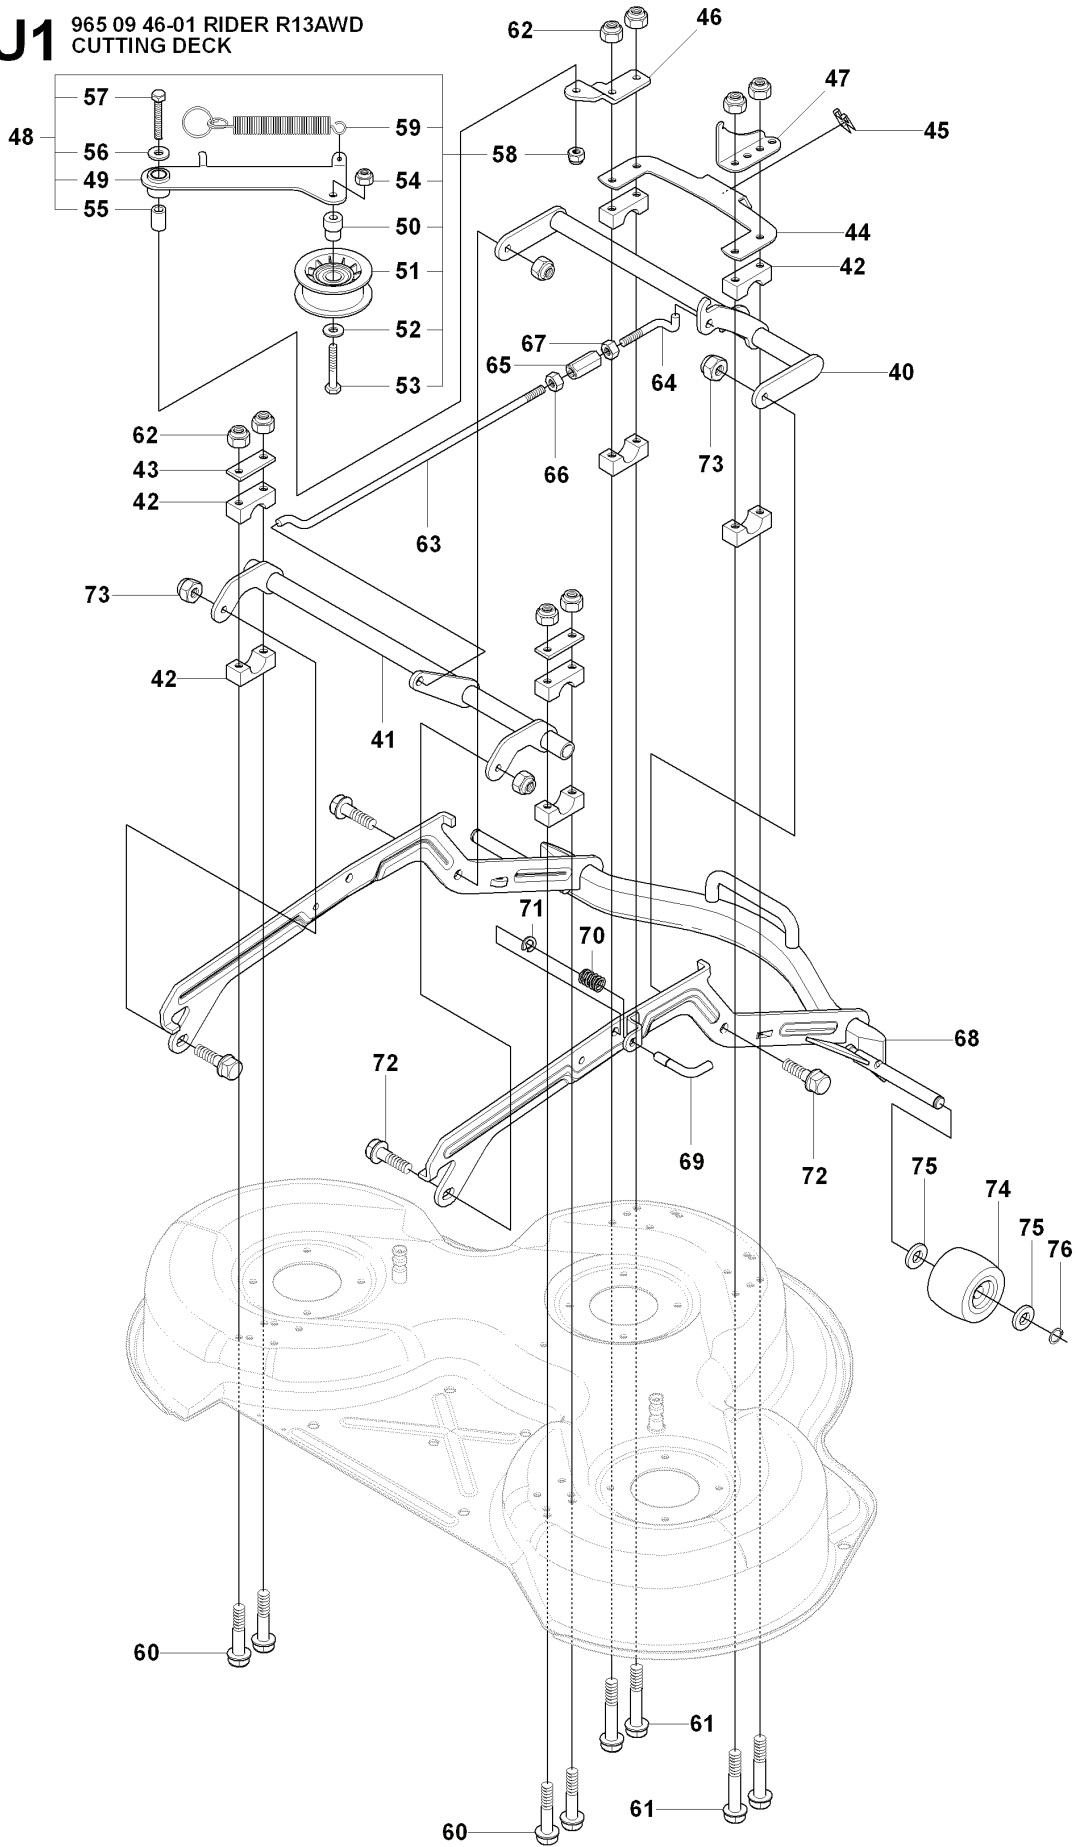

U1 965 09 46-01 RIDER R13AWD
CUTTING DECK

REF.	PART NO.	DESCRIPTION	REMARK	QTY.	KIT
40	544220701	CROSS BAR		1	
41	544225901	CROSS BAR		1	
42	506869601	BEARING		8	
43	506813801	REINFORCING PLATE		2	
44	544379101	BRACKET		1	
45	506963701	LÂSDON		1	
46	544405101	BRACKET		1	
47	544405201	BRACKET		1	
48	544835601	BELT TENSIONER ASSY		1	
49	544836601	BELT TENSIONER		1	
50	506976402	BUSHING		1	
51	506793202	BELT TENSIONER WHEEL		1	
52	734116441	WASHER		1	
53	725245951	SCREW EHHM		1	
54	732211801	LOCK NUT		1	
55	506992001	PIPE		1	
56	734116441	WASHER		1	
57	725246051	SCREW EHHM		1	
58	732211801	LOCK NUT		1	
59	506976801	SPRING		1	
60	725246151	SCREW EHHM		4	
61	725246251	SCREW EHHM		4	
62	732211801	LOCK NUT		8	
63	544226901	PARALLEL ROD		1	
64	544451401	PARALLEL ROD		1	
65	544451501	ADJUSTMENT ROD		1	
66	506897601	NUT		1	
67	731232051	HEXAGON NUT		1	
68	544213301	DECK ATTACHMENT		1	
69	544213901	LOCKING PIN		1	
70	544214101	SPRING		1	
71	735311320	E-CLIP		1	
72	506597401	SCREW EHHFM		4	
73	732211801	LOCK NUT		4	
74	506963001	WHEEL ASSY		2	
75	535464101	WASHER		4	
76	735311700	CIRCLIP		2