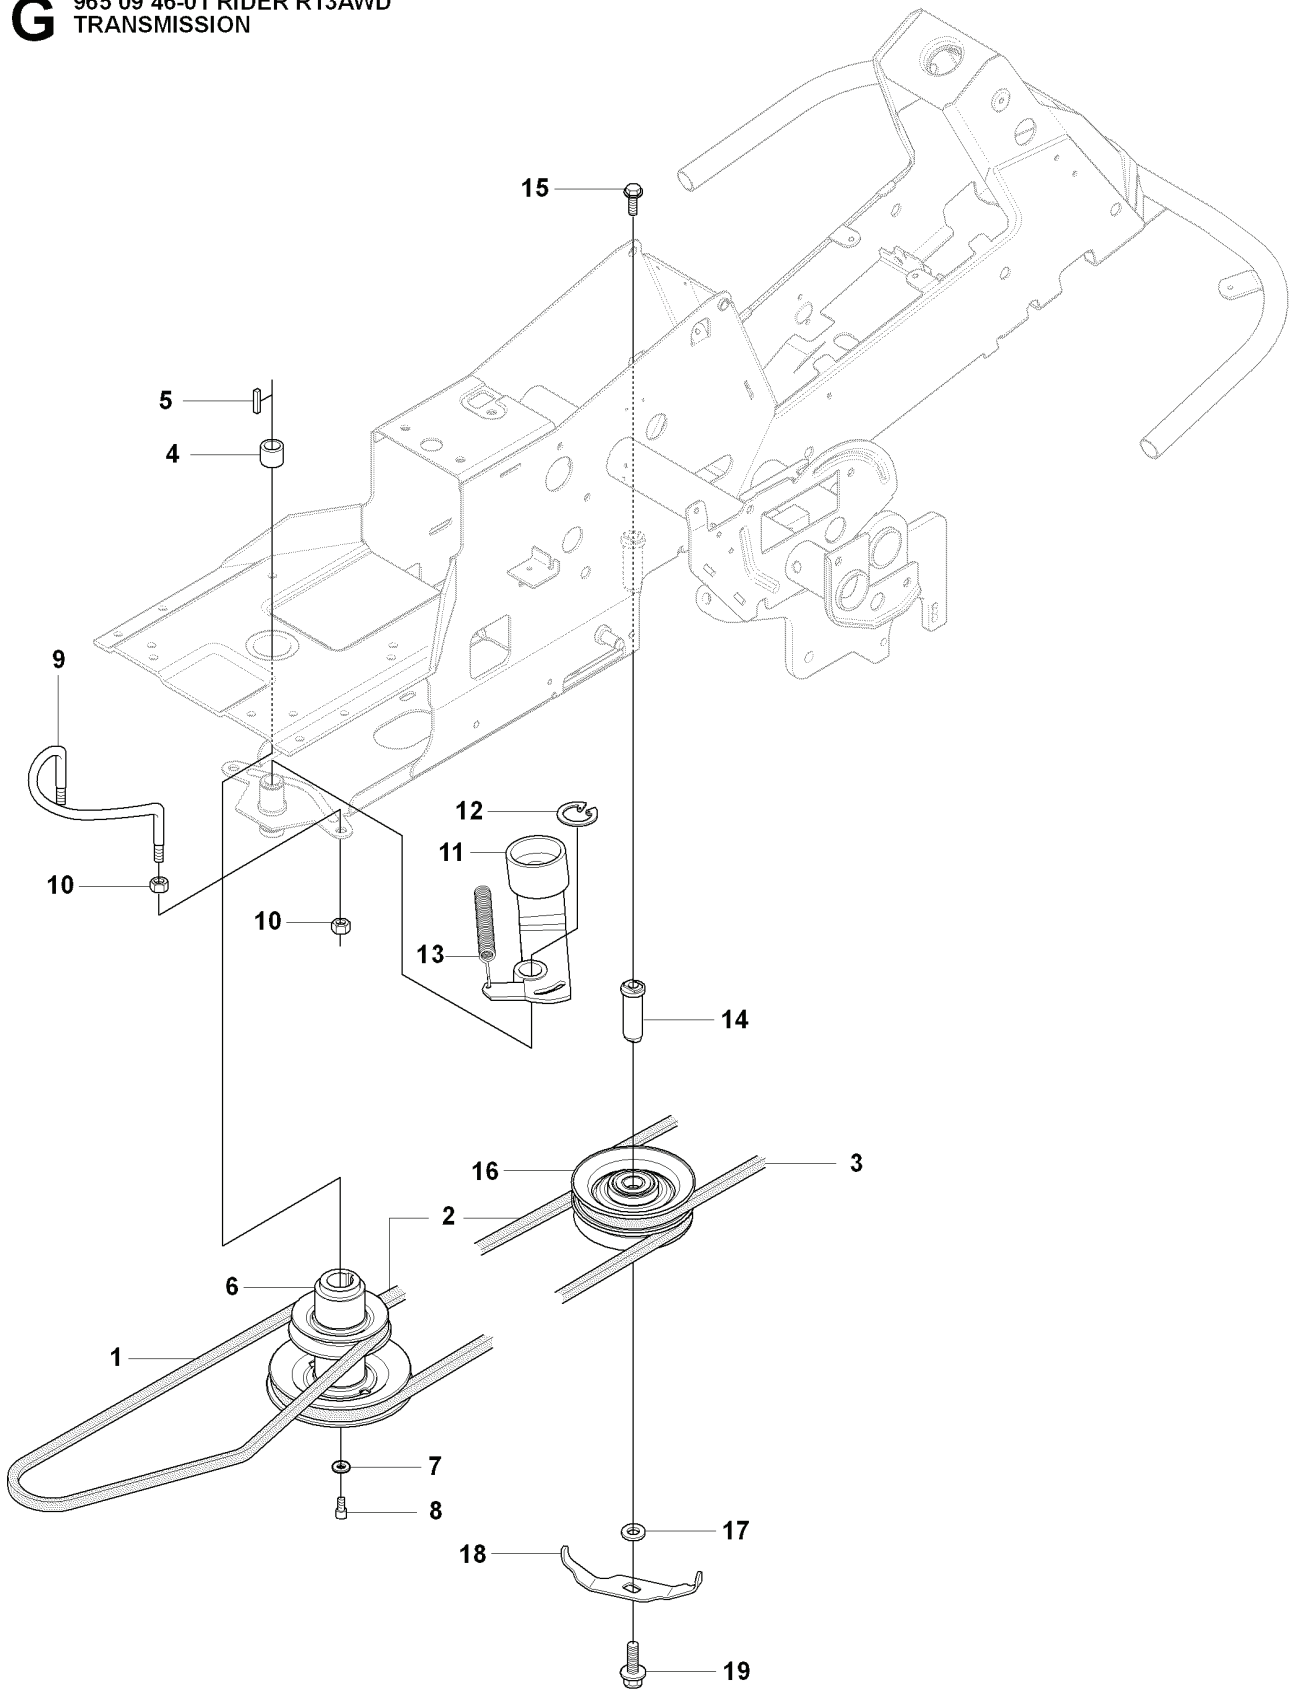

G 965 09 46-01 RIDER R13AWD
TRANSMISSION

REF.	PART NO.	DESCRIPTION	REMARK	QTY.	KIT
1	506988301	BELT		1	
2	544400201	BELT		1	
3	544238901	BELT		1	
4	506509201	SPACING SLEEVE		1	
5	506555901	WEDGE		1	
6	535482401	PULLEY		1	
7	506597501	WASHER		1	
8	506556002	SCREW UNC		1	
9	506664501	BELT GUIDE		1	
10	731232051	HEXAGON NUT		4	
11	535484401	BELT TENSIONER ASSY		1	
12	735312600	CIRCLIP		1	
13	506665601	SPRING		1	
14	544426101	SHAFT		1	
15	506675401	SCREW EHHFM		1	
16	535482201	PULLEY		1	
17	506775701	WASHER		1	
18	544405301	BELT GUIDE		1	
19	506570105	SCREW EHHFM		1