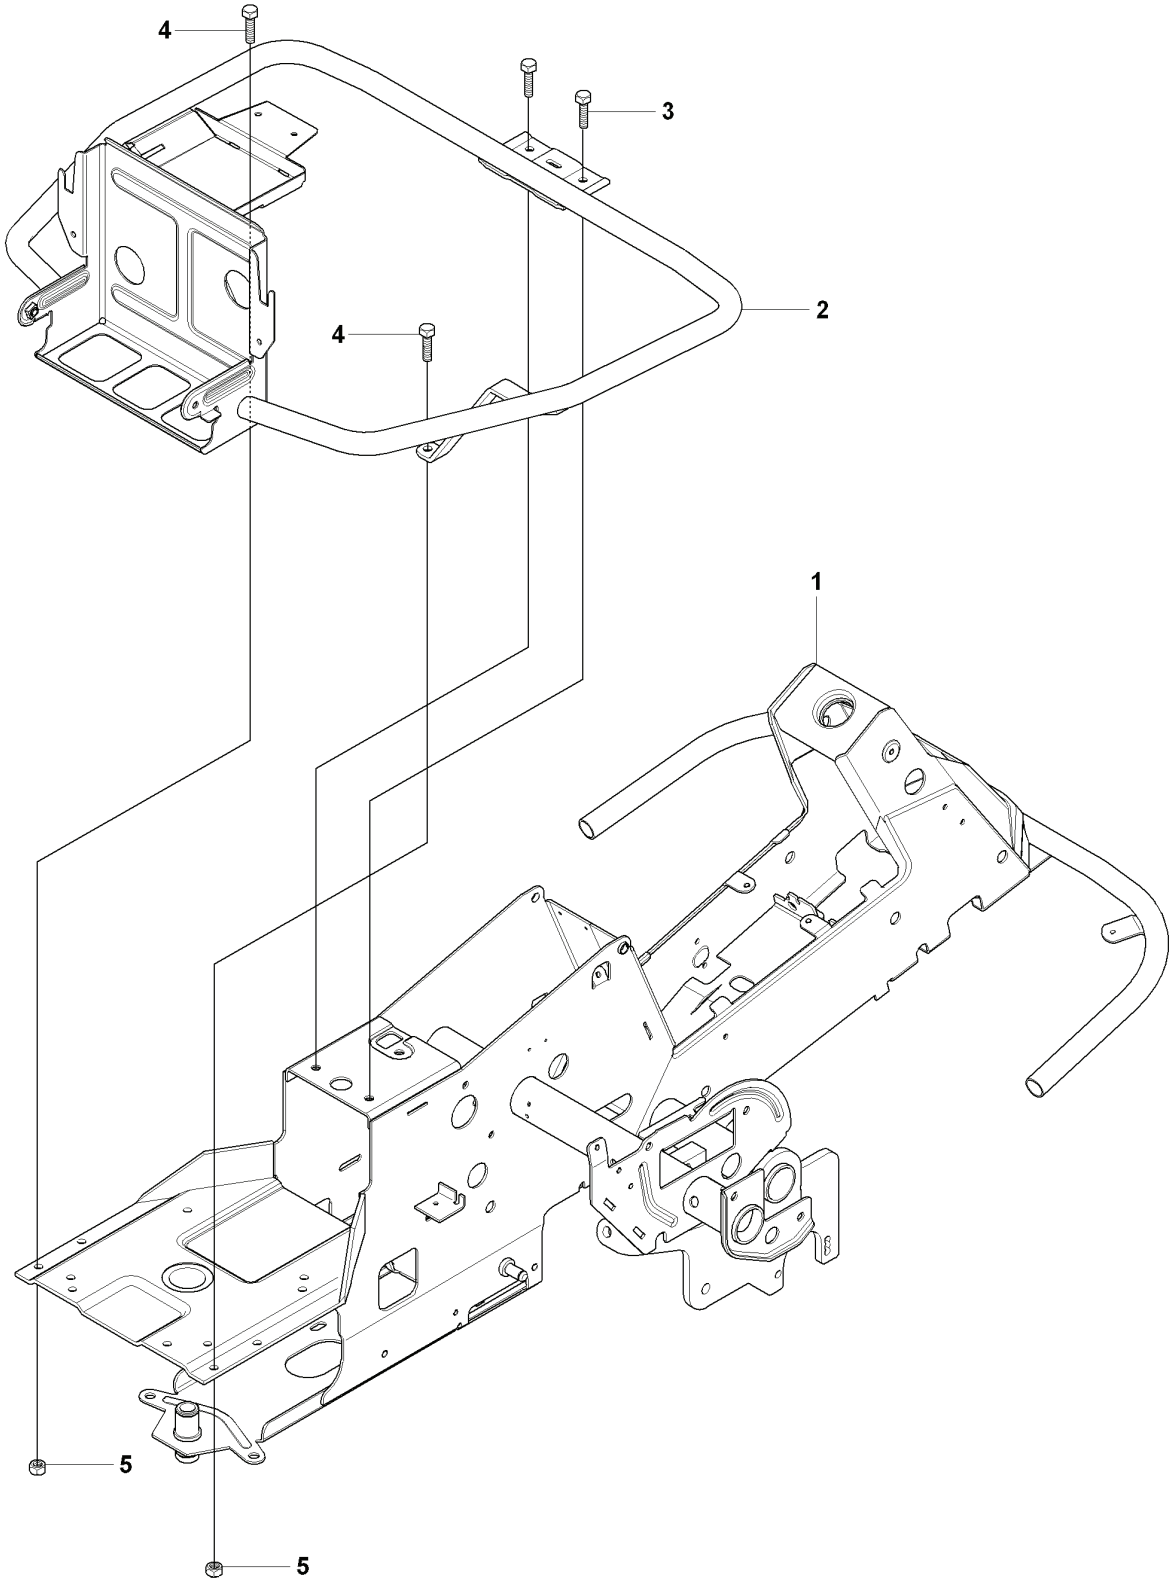

F 965 09 46-01 RIDER R13AWD
CHASSIS

REF.	PART NO.	DESCRIPTION	REMARK	QTY.	KIT
1	544842401	FRAME		1	
2	544244501	ENGINE FRAME		1	
3	506570103	SCREW EHHFM		2	
4	725245171	SCREW EHHM		2	
5	732211801	LOCK NUT		2