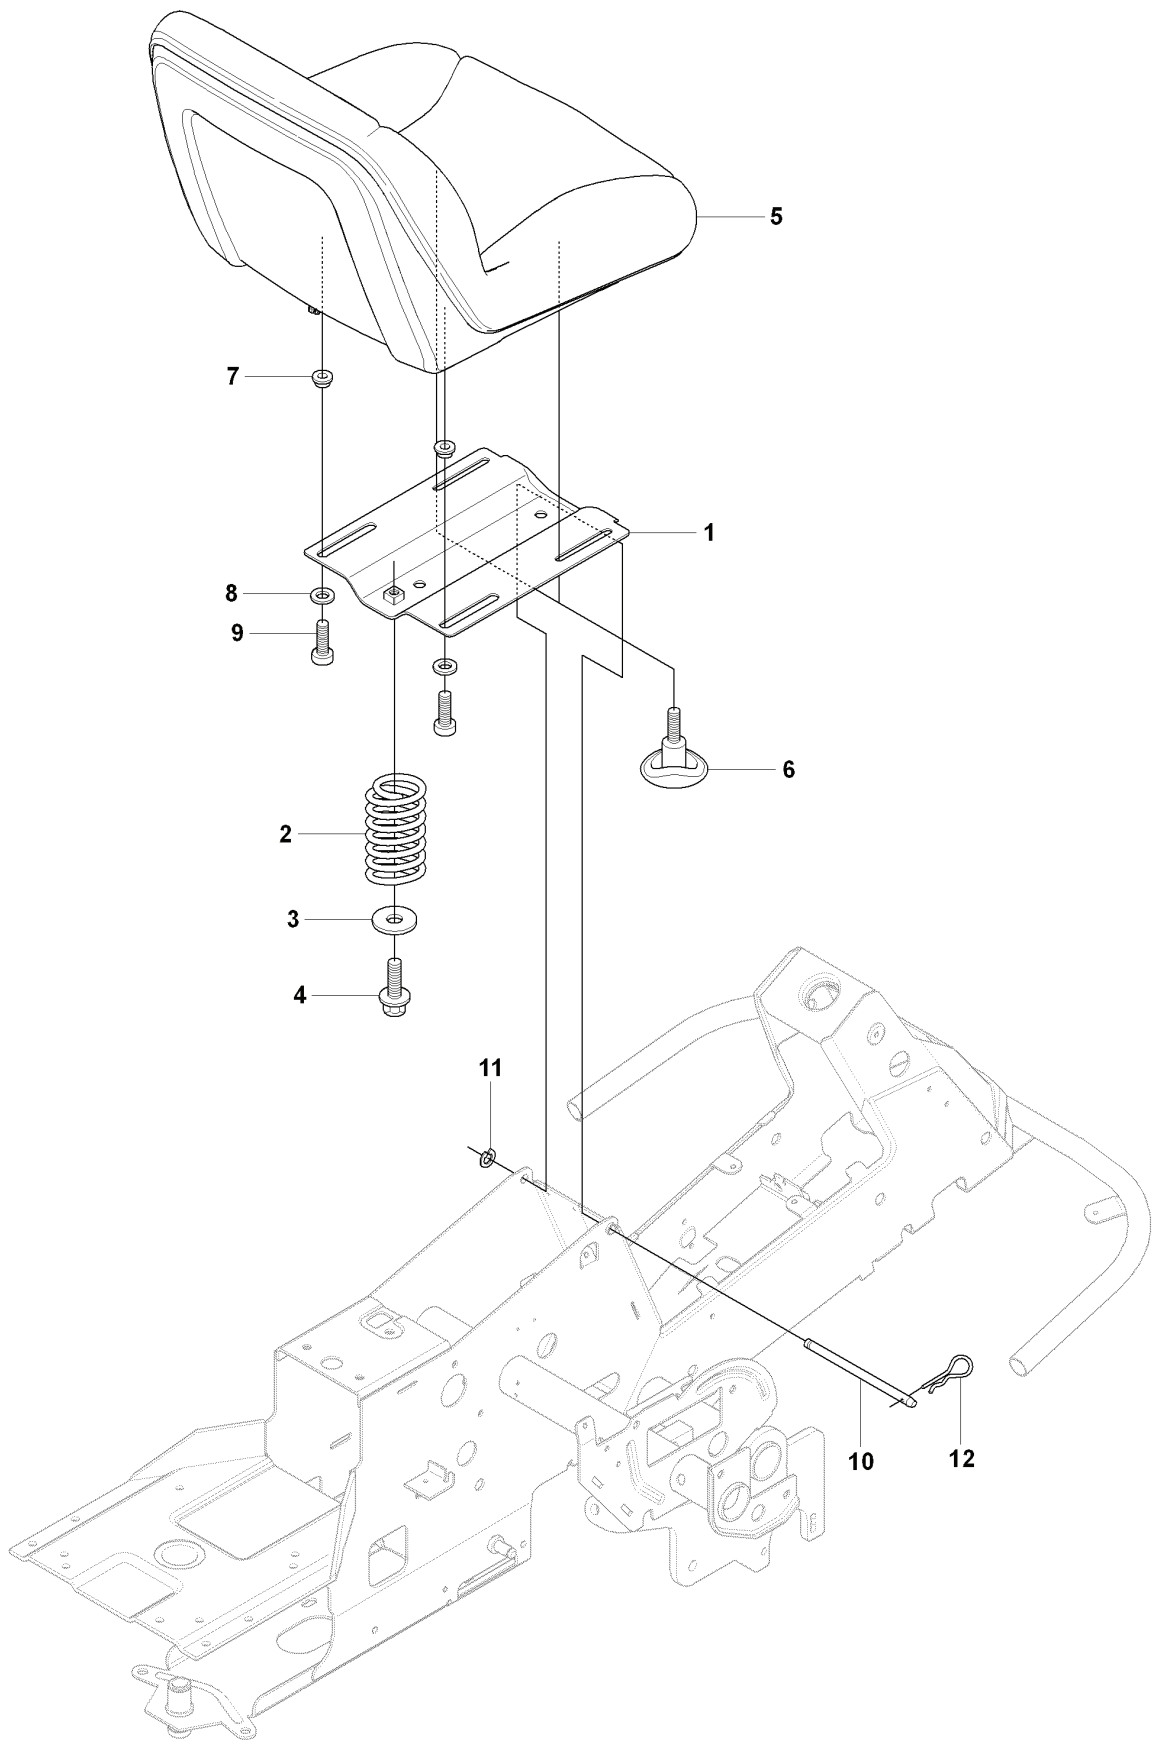

A 965 09 46-01 RIDER R13AWD
SEAT, TS2500

REF.	PART NO.	DESCRIPTION	REMARK	QTY.	KIT
1	544328503	SEAT BRACKET		1	
2	506915301	COMPRESSION SPRING		1	
3	734117441	WASHER		1	
4	725249371	SCREW EHHM		1	
5	544433301	SEAT		1	
6	506565501	JUSTERVRED		2	
7	506565301	BUSHING		2	
8	734116441	WASHER		2	
9	506556301	SCREW UNC		2	
10	506509901	SHAFT		1	
11	735311200	CIRCLIP		1	
12	506668801	SPRING COTTER		1