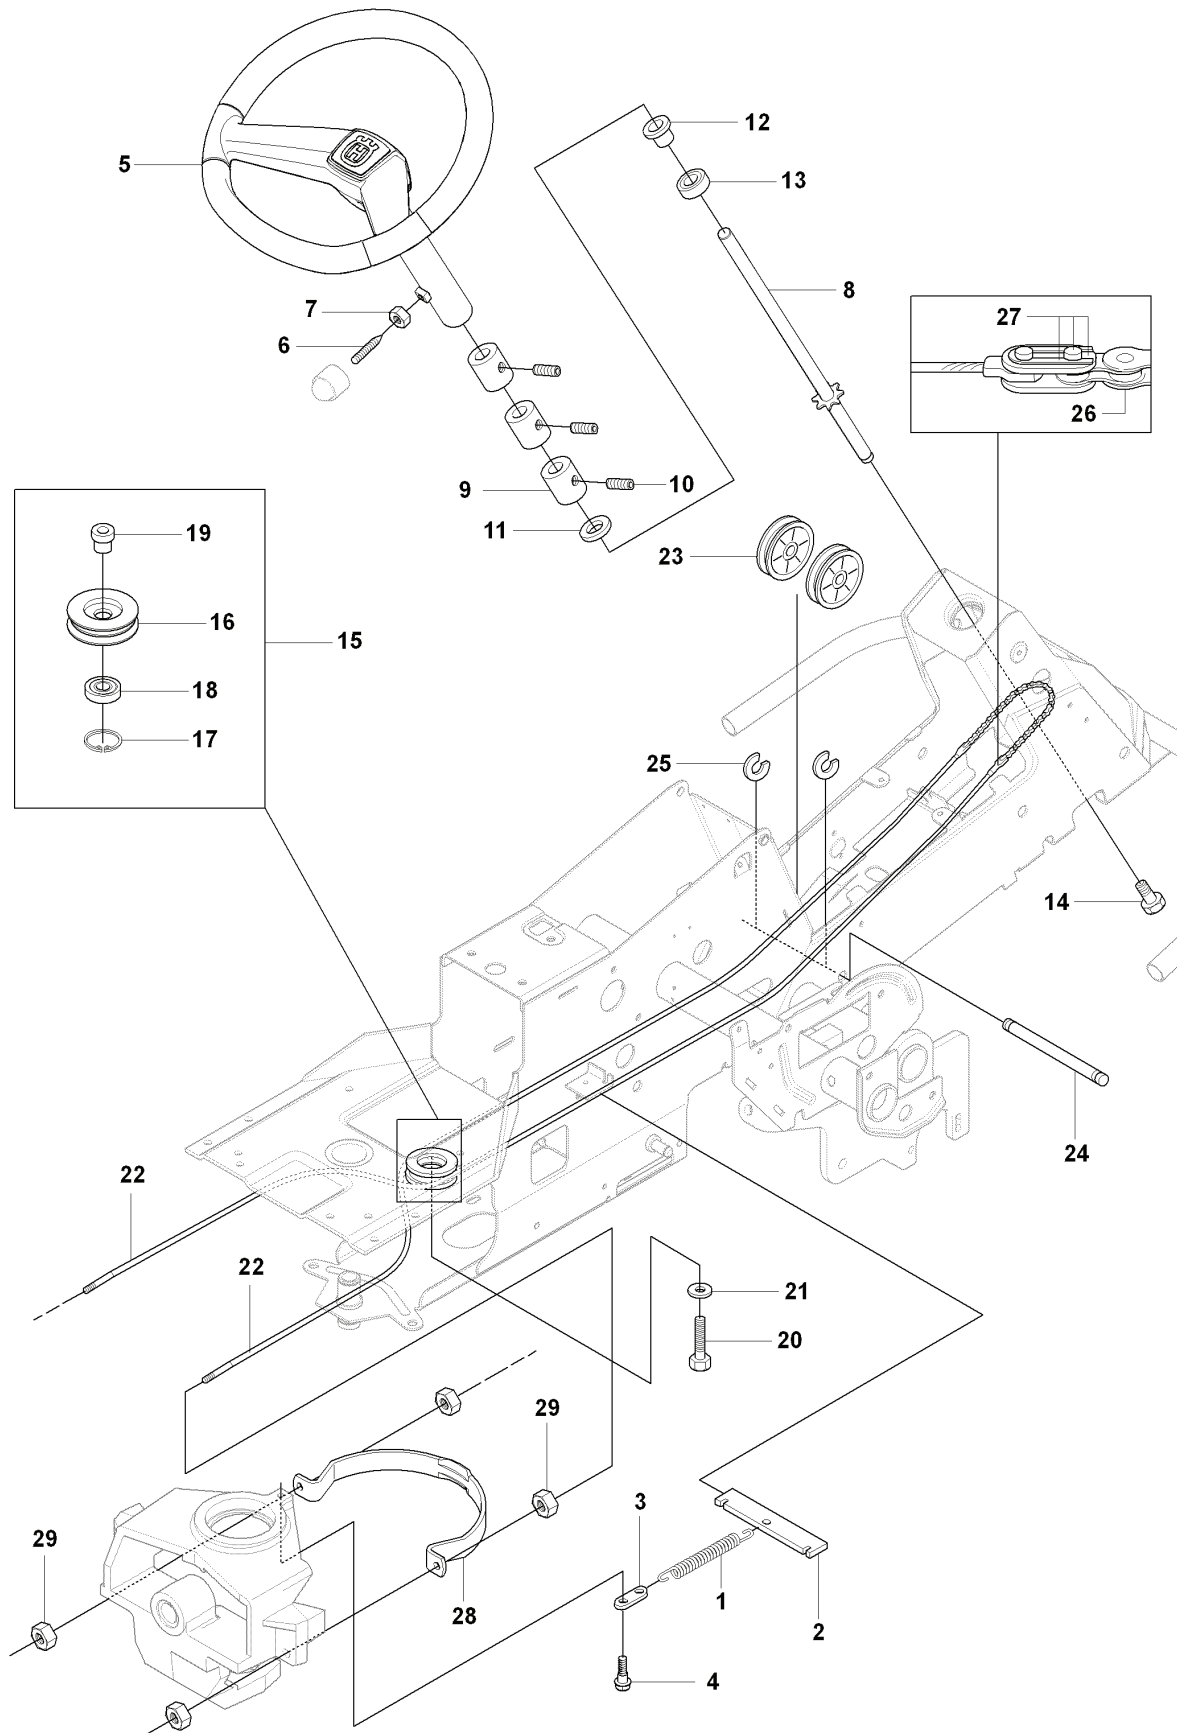

N 965 09 46-01 RIDER R13AWD
CONTROLS

REF.	PART NO.	DESCRIPTION	REMARK	QTY.	KIT
1	544301501	THROTTLE CONTROL ASSY		1	
2	544301701	WIRE		1	
3	506889101	KNOB		1	
4	725236861	SCREW EHHFT		2	

C1 965 09 46-01 RIDER R13AWD
COVER

REF.	PART NO.	DESCRIPTION	REMARK	QTY.	KIT
4	544247601	ENGINE HOOD ASSY		1	
5	506599501	BUTTON		1	
6	506599601	GUMMISTROPP		1	
13	544373901	COVER		1	
14	544400501	SCREW		2	

M 965 09 46-01 RIDER R13AWD
STEERING

REF.	PART NO.	DESCRIPTION	REMARK	QTY.	KIT
1	506671901	SPRING		1	
2	506576301	SPRING RETAINER		1	
3	506670801	LINK		1	
4	506597401	SCREW EHHFM		1	
5	544375202	STEERING WHEEL		1	
6	728745505	SCREW IHSETM		1	
7	731231801	HEXAGON NUT		1	
8	535499501	ROD STEERING ASSY		1	
9	506863401	DRIVER		3	
10	728844305	SCREW IHSETM		3	
11	506863601	WASHER		1	
12	506887801	SPACER		1	
13	738210404	BALL BEARING		1	
14	506570104	SCREW EHHFM		1	
15	506500903	BARRING WHEEL		1	
16	535424101	BARRING WHEEL		1	
17	735314010	CIRCLIP		1	
18	738220419	BALL BEARING		1	
19	506500802	BUSHING		1	
20	506675402	SCREW EHHFM		1	
21	734117441	WASHER		1	
22	506589104	WIRE ASSY		2	
23	506522401	STARTER PULLEY		2	
24	506539402	SHAFT		1	
25	735311420	E-CLIP		2	
26	506554601	CHAIN		1	
27	506554701	LINKAGE		2	
28	544427301	WIRE GUIDE		1	
29	731232051	HEXAGON NUT		4	