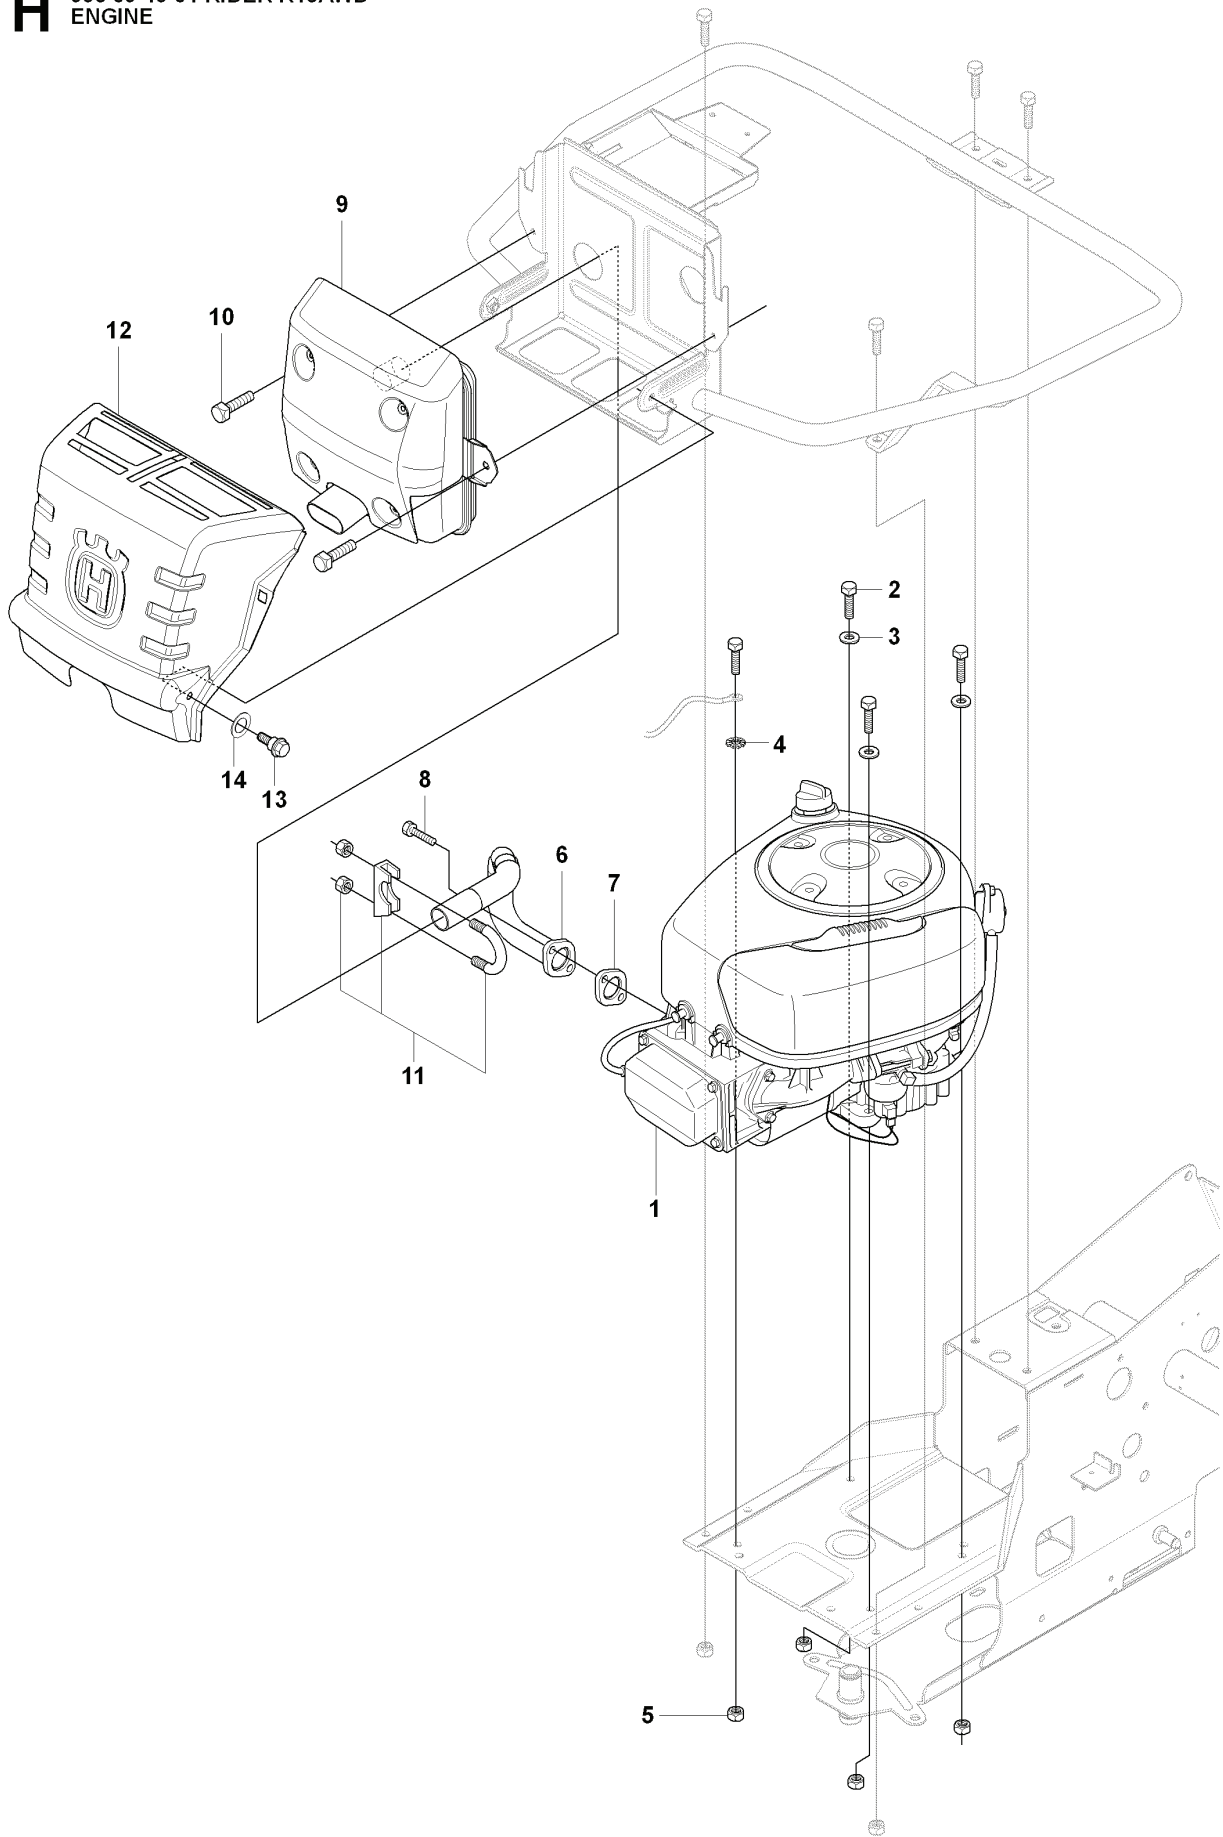

H 965 09 46-01 RIDER R13AWD
ENGINE

REF.	PART NO.	DESCRIPTION	REMARK	QTY.	KIT
1	535494901	ENGINE		1	
2	725245751	SCREW		4	
3	734116401	WASHER		3	
4	735216400	LOCKWASHER		1	
5	732211801	LOCK NUT		4	
6	535500601	EXHAUST PIPE ASSY		1	
7	506914501	GASKET		1	
8	506556301	SCREW UNC		2	
9	544335701	MUFFLER ASSY		1	
10	725236461	SCREW EHHFT		2	
11	506668401	CLAMP ASSY		1	
12	544248301	HEAT PROTECTOR		1	
13	506597401	SCREW EHHFM		2	
14	506839401	SPRING WASHER		2