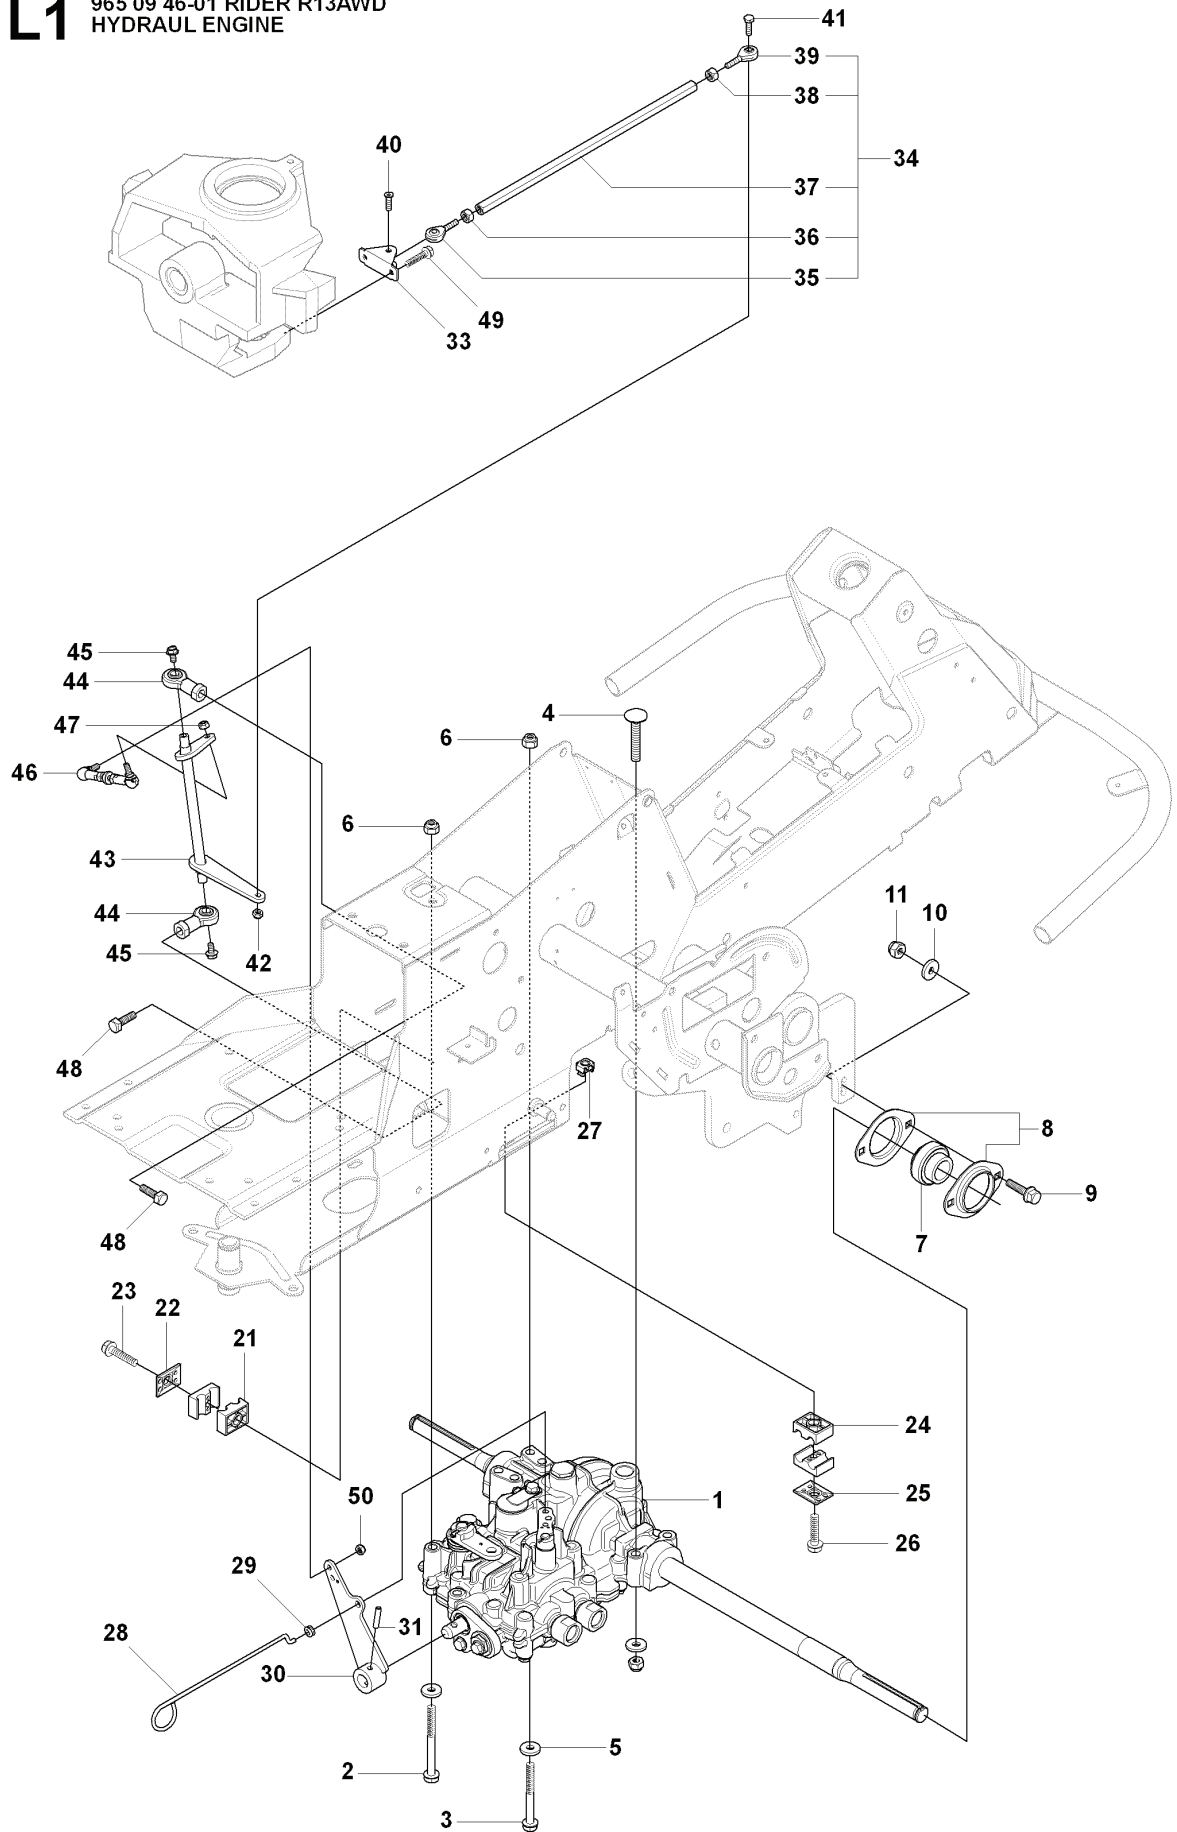

L1 965 09 46-01 RIDER R13AWD
HYDRAUL ENGINE

REF.	PART NO.	DESCRIPTION	REMARK	QTY.	KIT
1	544116001	TRANSMISSION		1	
2	725246751	SCREW EHHM		1	
3	725246451	SCREW EHHM		1	
4	535423803	SCREW RSQM		1	
5	734116401	WASHER		3	
6	732211801	LOCK NUT		3	
7	544008901	BEARING		1	
8	544009001	BEARING HOUSING		1	
9	506570105	SCREW EHHFM		2	
10	734116401	WASHER		2	
11	732211801	LOCK NUT		2	
21	544373303	PIPE CLAMP		1	
22	535438501	COVER WASHER		1	
23	725237861	SCREW EHHFT		1	
24	544373302	PIPE CLAMP		1	
25	544373802	COVER PLATE		1	
26	506570107	SCREW EHHFM		1	
27	544811701	CAGE NUT		1	
28	535499701	ARM		1	
29	503735801	BUSHING		1	
30	544435201	LEVER		1	
31	721434701	SPRING PIN		1	
33	535492802	BRACKET		1	
34	544456703	ROD		1	
35	535486602	ROD END		1	
36	503221018	HEXAGON NUT		1	
37	535486503	ROD		1	
38	731231601	HEXAGON NUT		1	
39	535486601	ROD END		1	
40	544841701	SCREW		1	
41	725237071	SCREW EHHM		1	
42	732251601	HEXAGON LOCKING NUT		1	
43	535497401	LEVER		1	
44	506951701	ROD END		2	
45	535475212	SCREW EHHFM		2	
46	544441901	ADJUSTMENT ROD		1	
47	732251601	HEXAGON LOCKING NUT		1	
48	725249371	SCREW EHHM		2	
49	725236651	HEXAGONAL SCREW M6X12		2	
50	732211601	LOCK NUT		1