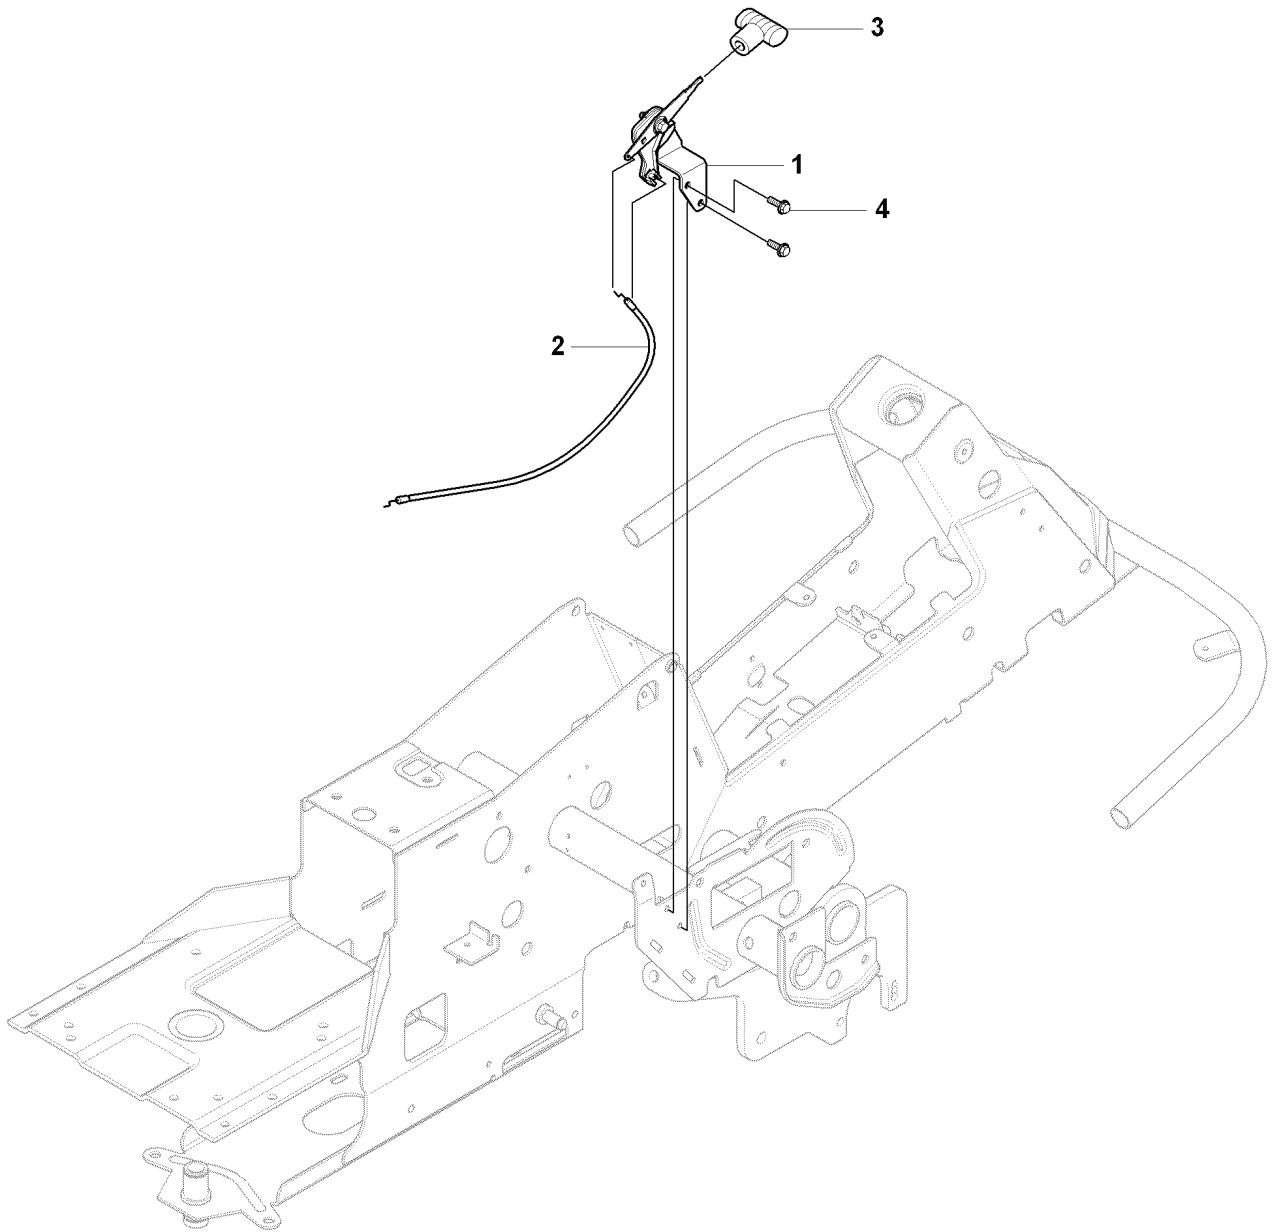

N 965 09 46-01 RIDER R13AWD
CONTROLS

REF.	PART NO.	DESCRIPTION	REMARK	QTY.	KIT
1	544301501	THROTTLE CONTROL ASSY		1	
2	544301701	WIRE		1	
3	506889101	KNOB		1	
4	725236861	SCREW EHHFT		2