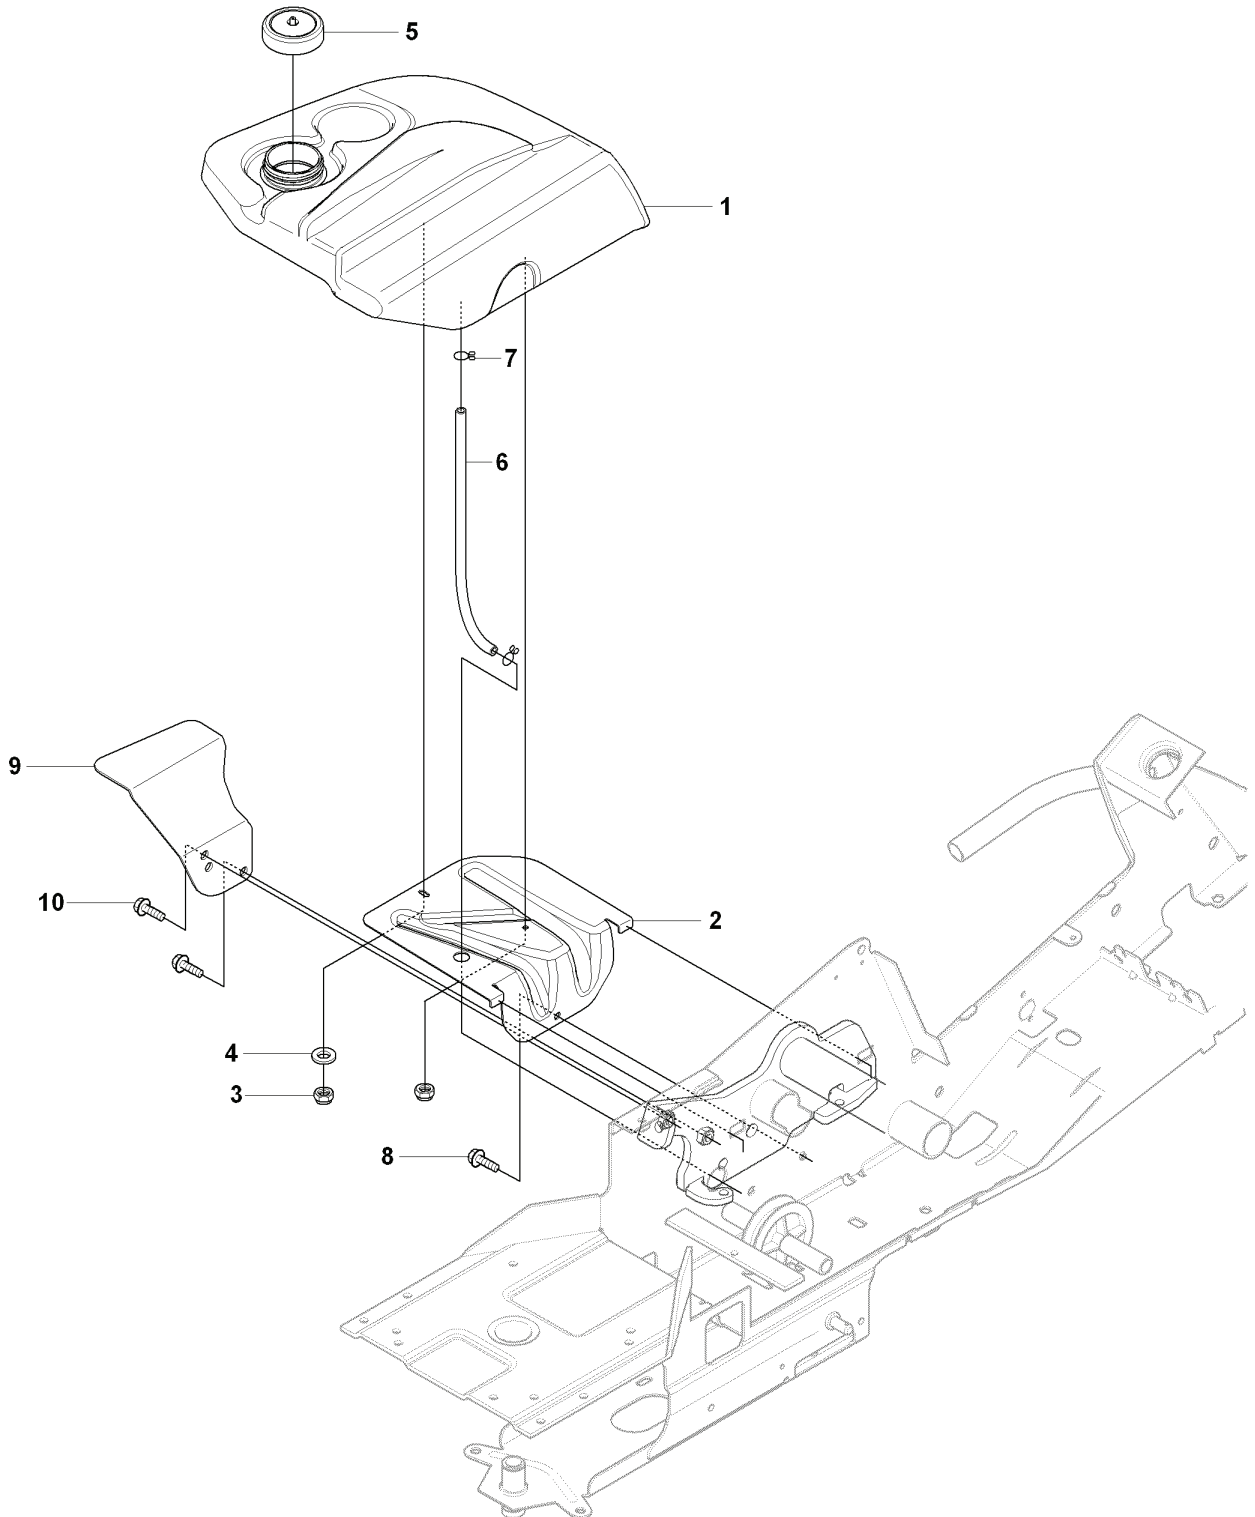

B 965 09 46-01 RIDER R13AWD
FUEL SYSTEM

REF.	PART NO.	DESCRIPTION	REMARK	QTY.	KIT
1	535501301	FUEL TANK		1	
2	544329301	BRACKET		1	
3	732211601	LOCK NUT		2	
4	734115601	WASHER		1	
5	506673301	TANK CAP ASSY		1	
6	506946707	FUEL HOSE		1	
7	535469701	HOSE BRACE		2	
8	725236461	SCREW EHHFT		1	
9	501020301	SUPPORT		1	
10	725249371	SCREW EHHM		2