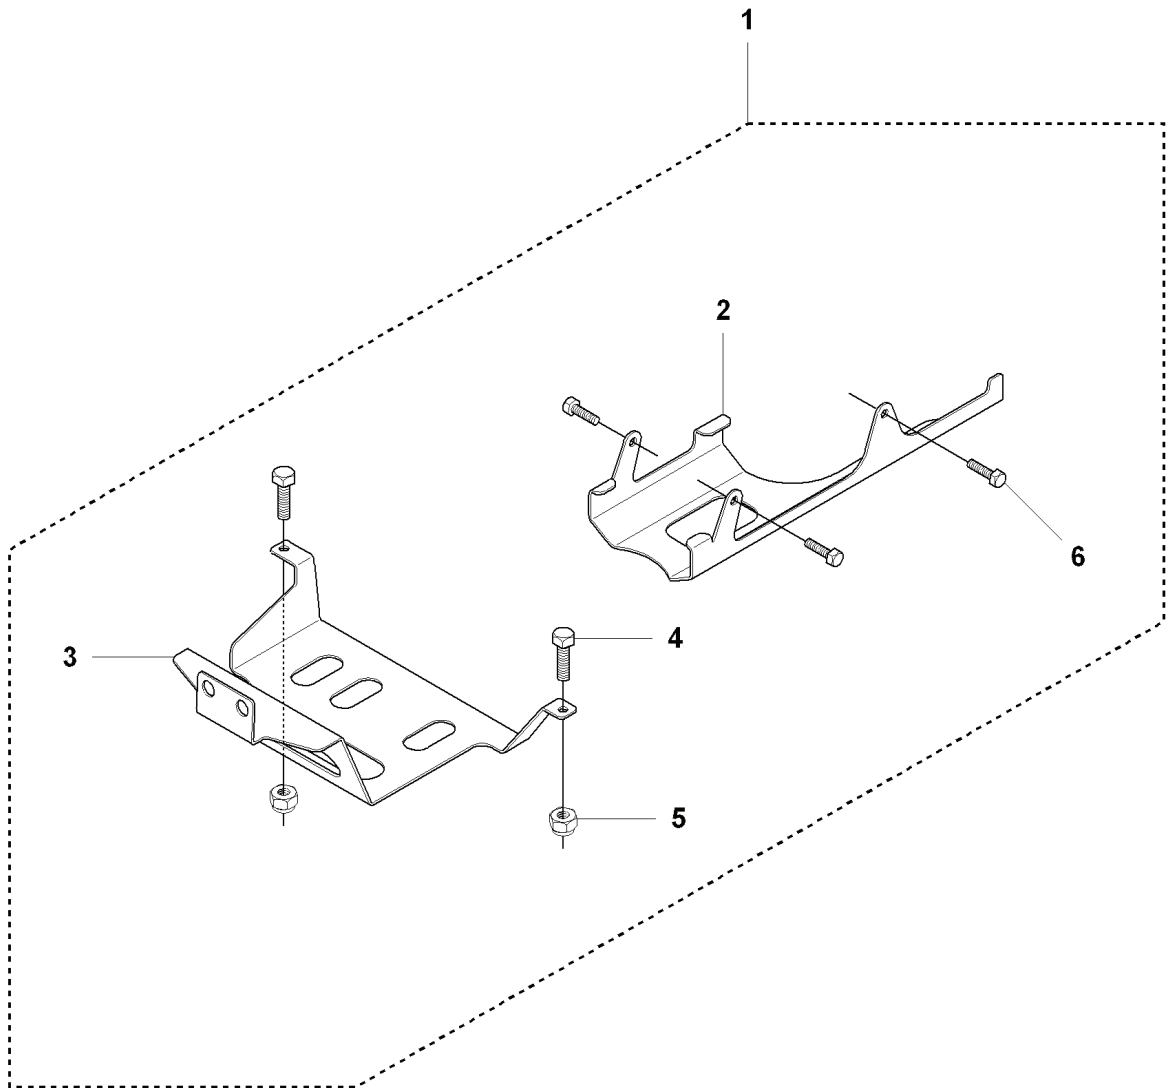

V 965 09 46-01 RIDER R13AWD
ACCESSORIES

REF.	PART NO.	DESCRIPTION	REMARK	QTY.	KIT
1	544069304	KIT		1	
2	504046201	SKID PLATE		1	
3	544143301	SKID PLATE		1	
4	725246371	SCREW EHHM		2	
5	732211801	LOCK NUT		2	
6	725244961	SCREW EHHFT		3