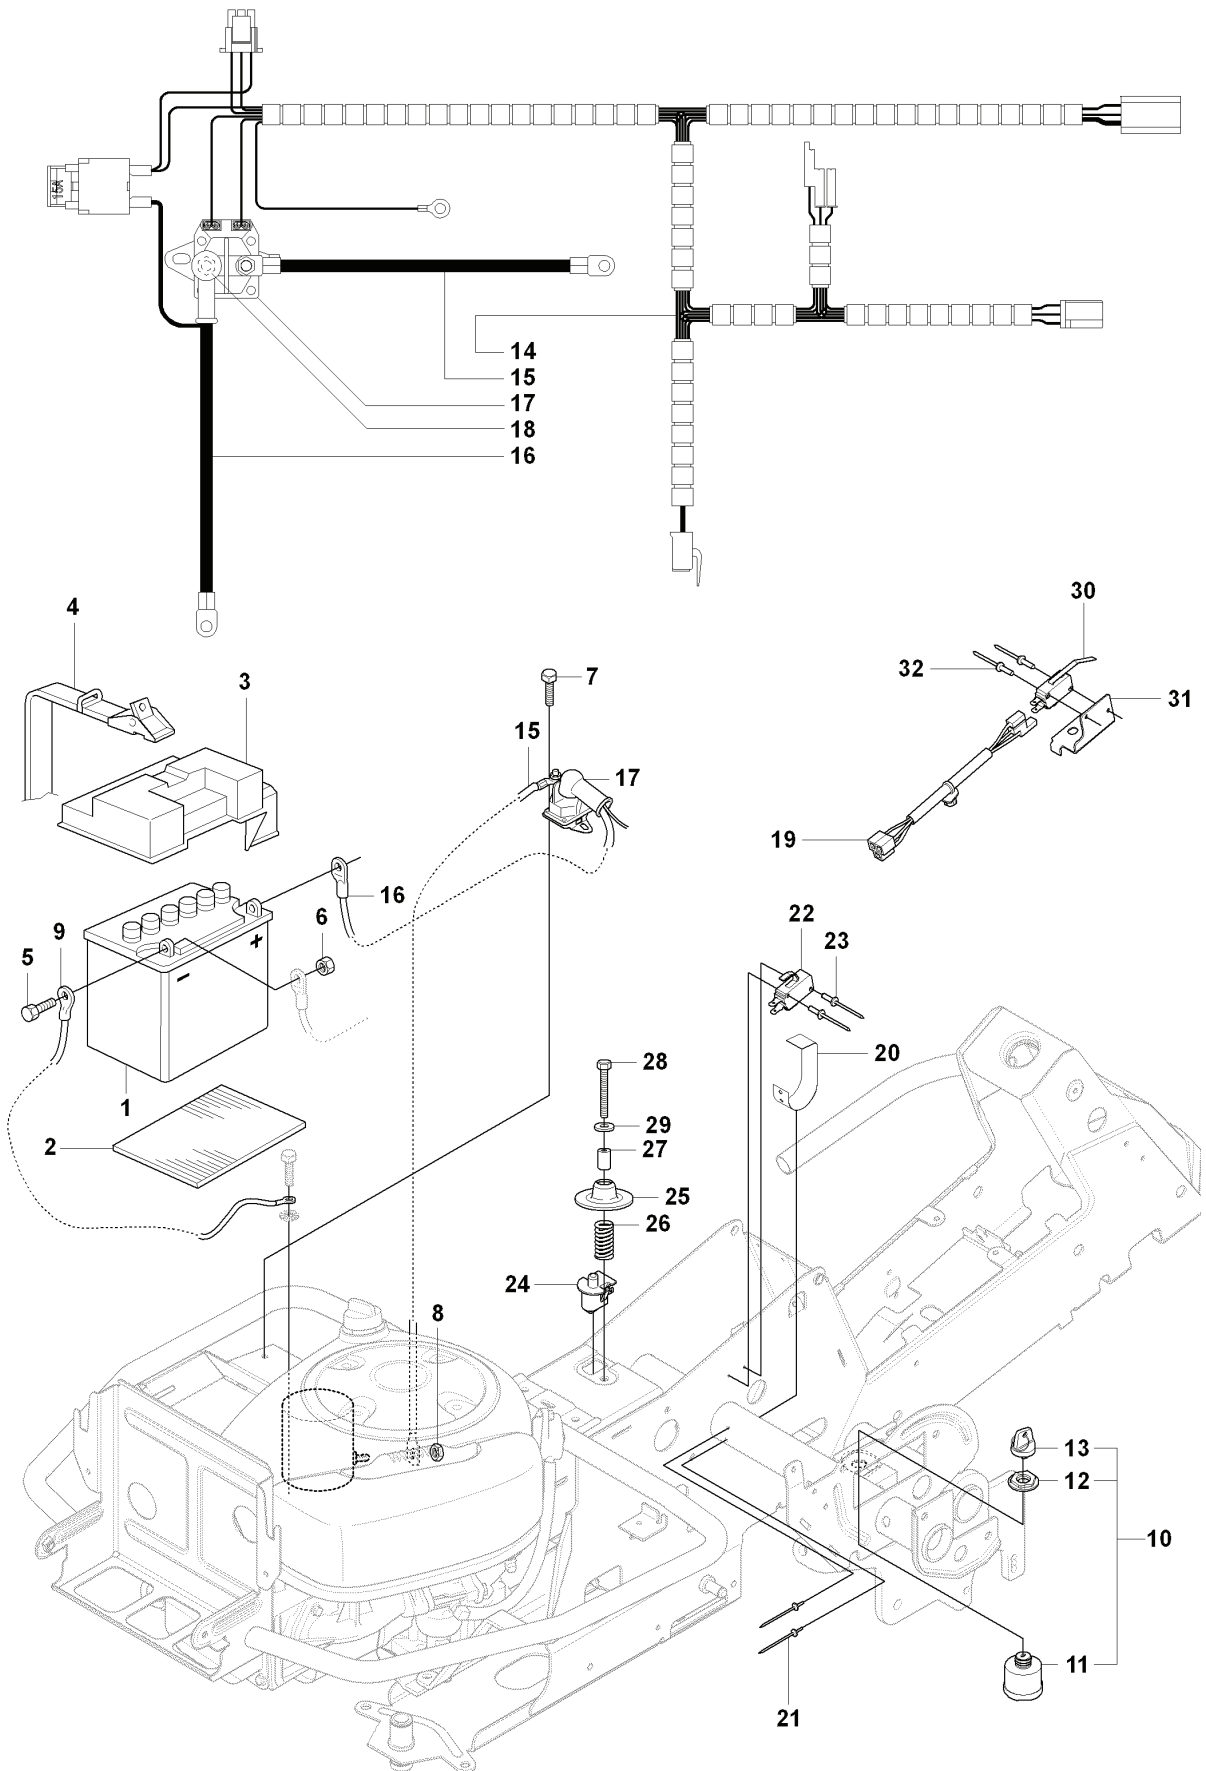

Q 965 09 46-01 RIDER R13AWD
ELECTRICAL

REF.	PART NO.	DESCRIPTION	REMARK	QTY.	KIT
1	506788801	BATTERY		1	
2	535441101	BATTERY MAT		1	
3	506809901	BATTERY COVER		1	
4	506836802	BELT		1	
5	725237071	SCREW EHHM		1	
6	731231601	HEXAGON NUT		1	
7	725236461	SCREW EHHFT		1	
8	506899801	NUT		1	
9	544967601	CABLE		1	
10	544442101	IGNITION SWITCH		1	
11	544442201	IGNITION SWITCH		1	
12	544442301	NUT		1	
13	544442401	IGNITION KEY		1	
14	544926301	WIRING		1	
15	544928601	CABLE		1	
16	544926101	CABLE		1	
17	544439801	RELAY		1	
18	506899801	NUT		2	
19	544892201	WIRING		1	
20	506909301	PLATE SPRING		1	
21	722783902	BLIND RIVET		2	
22	535469101	SWITCH		1	
23	544440701	RIVET		2	
24	506909601	SWITCH		1	
25	506909701	SPRING WASHER		1	
26	544441201	SPRING		1	
27	506909902	SPACING TUBE		1	
28	725246051	SCREW EHHM		1	
29	734116401	WASHER		1	
30	544415501	SWITCH		1	
31	544415701	BRACKET		1	
32	544440701	RIVET		2