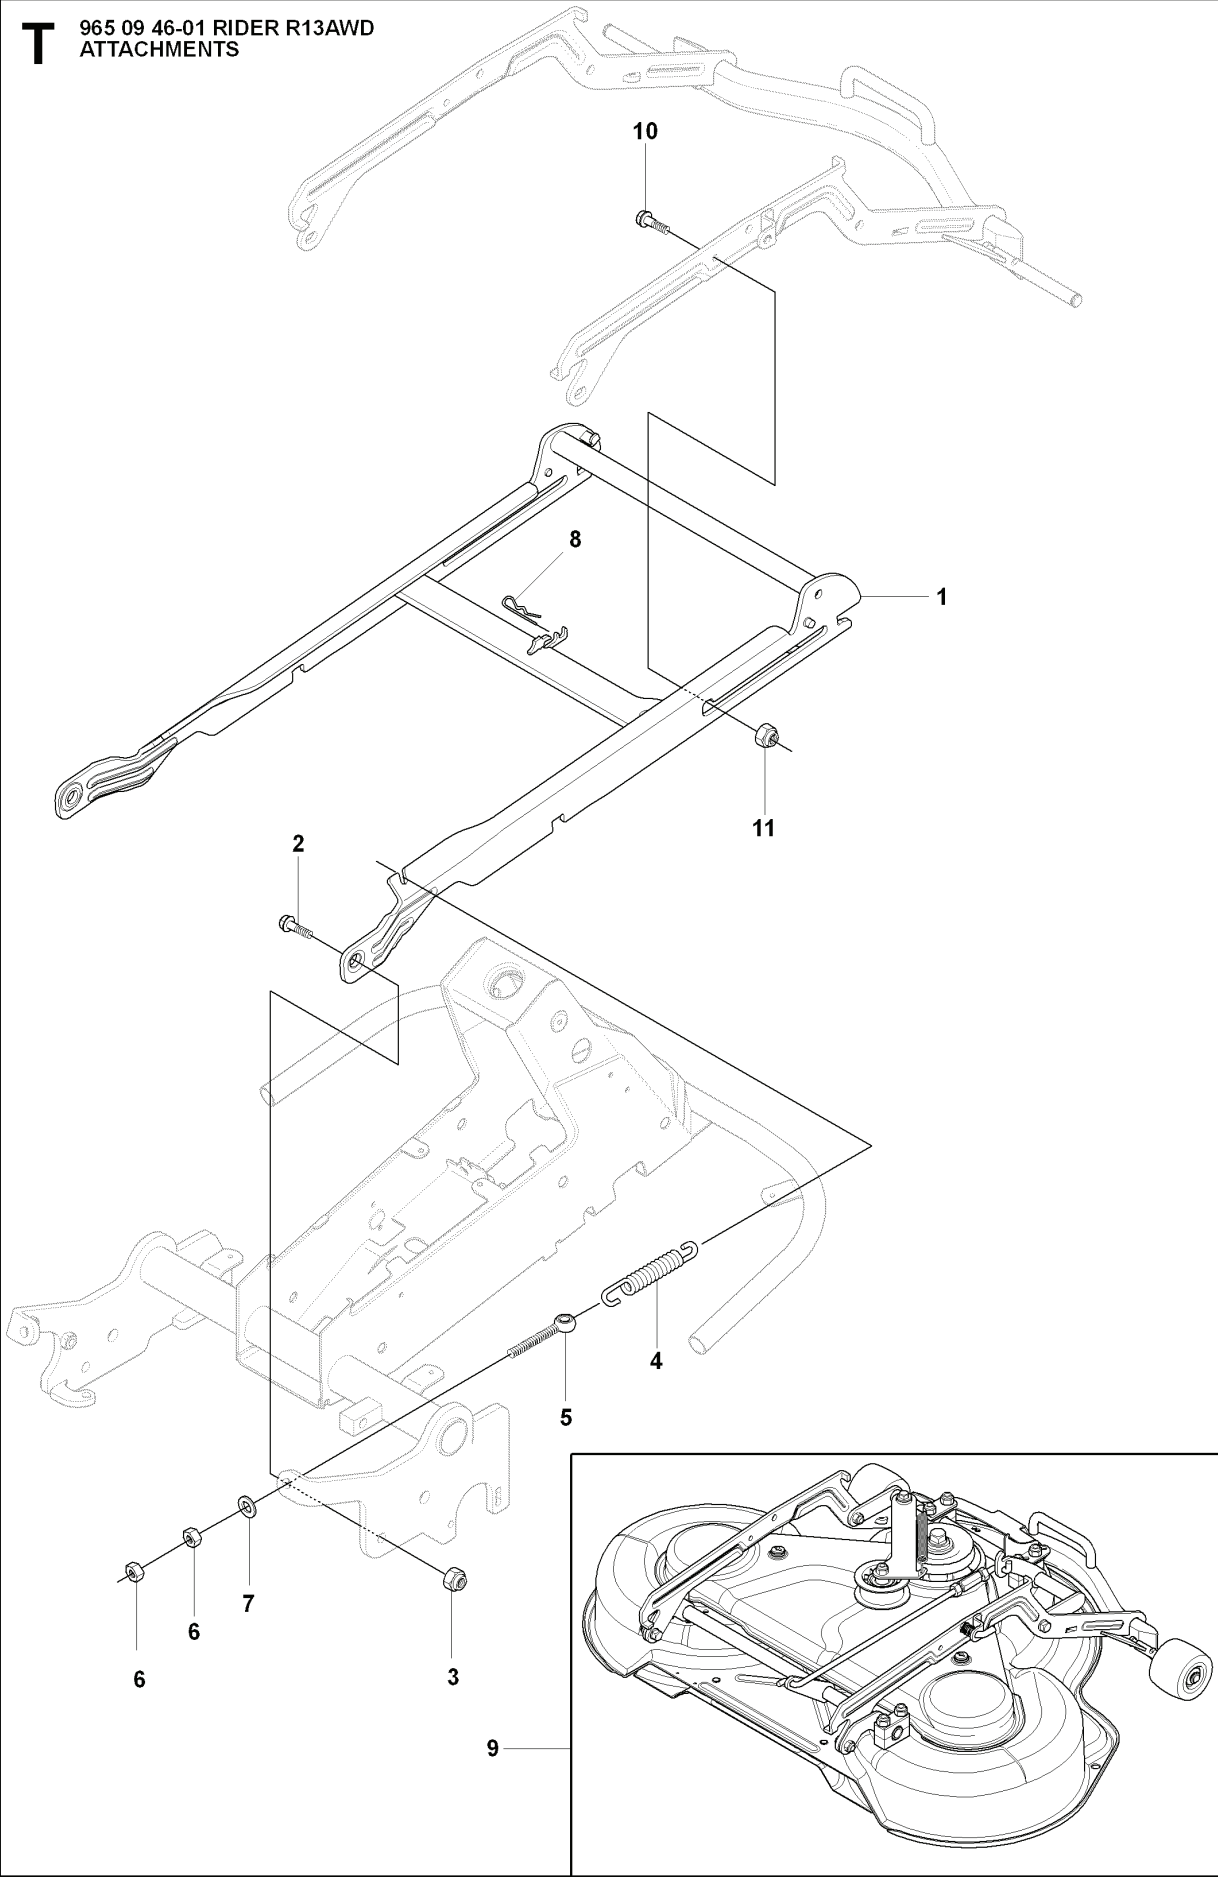

T 965 09 46-01 RIDER R13AWD
ATTACHMENTS

REF.	PART NO.	DESCRIPTION	REMARK	QTY.	KIT
1	544401101	EQUIPMENT FRAME		1	
2	506895801	COLLAR SCREW		2	
3	732252201	HEXAGON LOCKING NUT		2	
4	506837601	SPRING		2	
5	506837701	RING BOLT		2	
6	731232051	HEXAGON NUT		4	
7	734117201	WASHER		2	
8	721680251	SPRING COTTER		1	
9	544437903	CUTTING DECK		1	
10	544362401	SCREW		2	
11	732211801	LOCK NUT		2