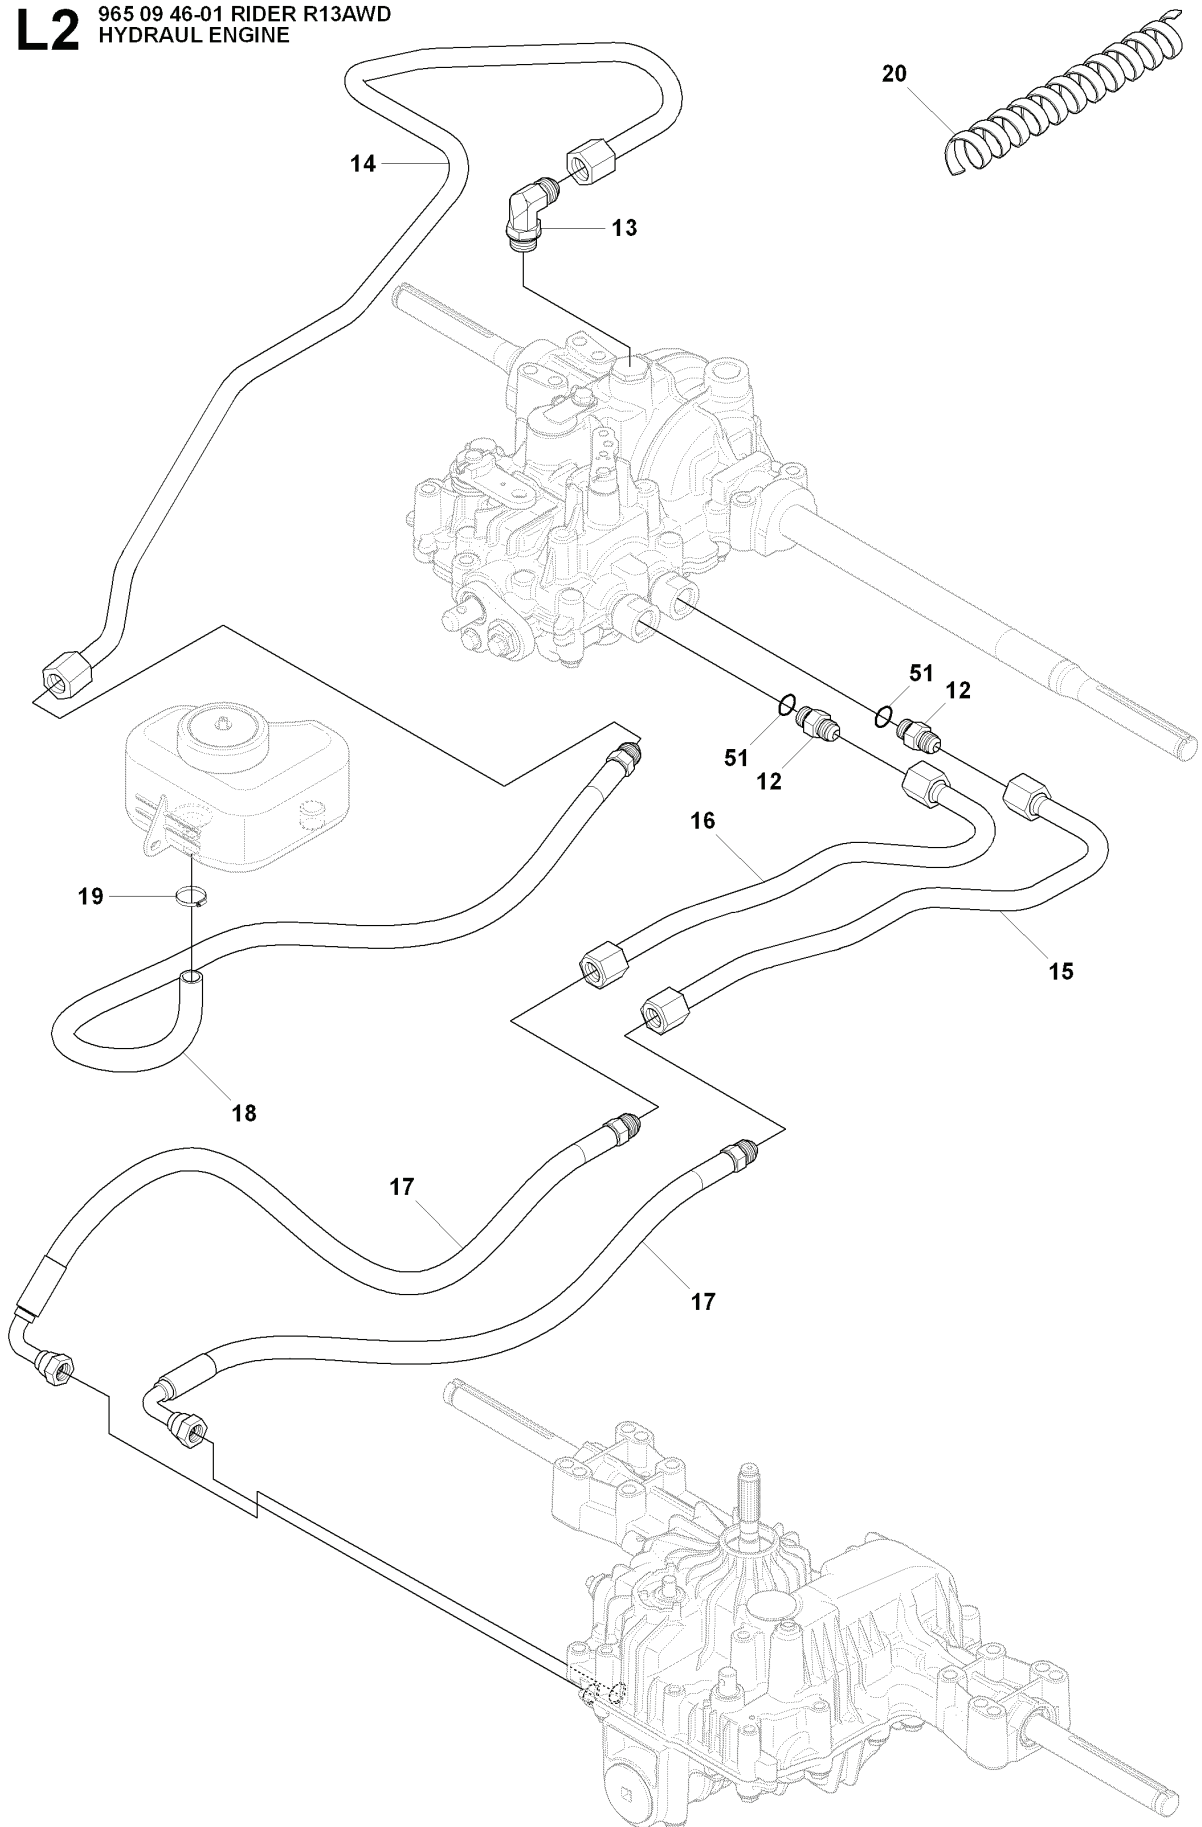

L2 965 09 46-01 RIDER R13AWD
HYDRAUL ENGINE

REF.	PART NO.	DESCRIPTION	REMARK	QTY.	KIT
12	535426507	PIPE FITTING		2	
13	535437302	PIPE FITTING		1	
14	544807801	HYDRAULIC PIPE		1	
15	544807901	HYDRAULIC PIPE		1	
16	544808001	HYDRAULIC PIPE		1	
17	544456403	HYDRAULIC HOSE		2	
18	544122201	HOSE		1	
19	544202701	HOSE CLAMP		1	
20	544026601	HOSE GUARD		1	
51	505451101	O-RING		2