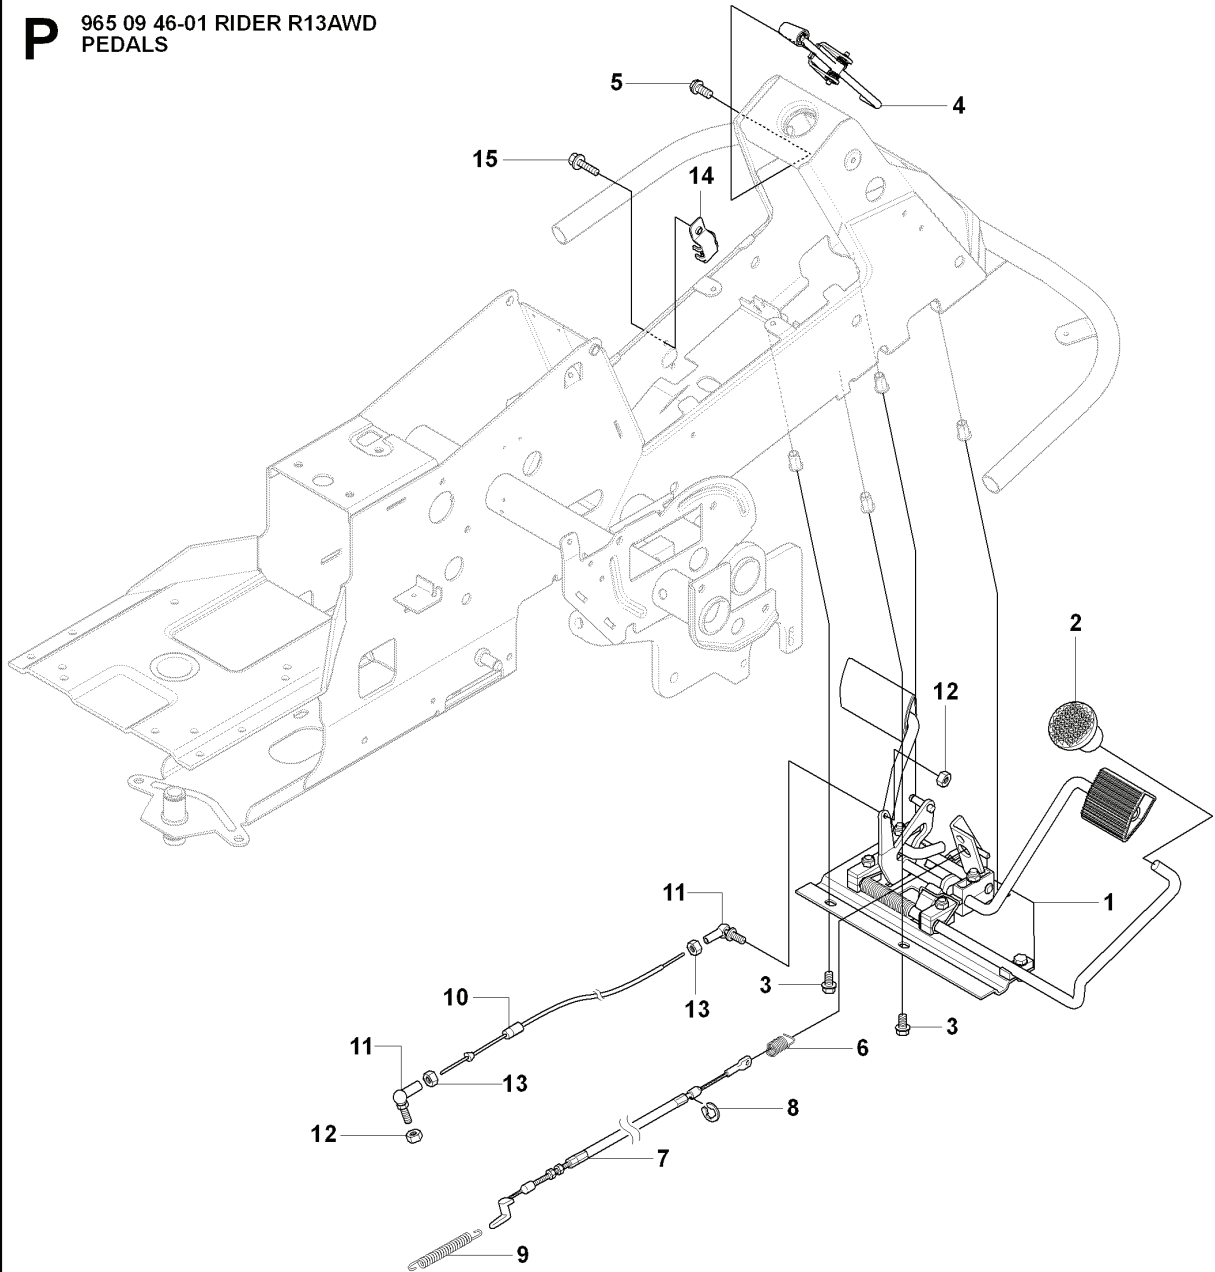

P 965 09 46-01 RIDER R13AWD
PEDALS

PEDALS

REF.	PART NO.	DESCRIPTION	REMARK	QTY.	KIT
1	544126001	PEDAL PLATE ASSY		1	
2	535473701	KNOB		1	
3	506570104	SCREW EHHFM		4	
4	544403101	BRAKE LEVER ASSY		1	
5	725236461	SCREW EHHFT		2	
6	506946301	BRAKE SPRING		1	
7	535489601	BRAKE WIRE		1	
8	735310920	E-CLIP		1	
9	506535603	DRAW SPRING		1	
10	506827202	CONTROL CABLE		1	
11	506557301	VINKELLAS8 DIN71802		2	
12	732211401	LOCK NUT		2	
13	731231401	HEXAGON NUT		2	
14	544341701	BRACKET		1	
15	725236461	SCREW EHHFT		1	
16	738210204	BALL BEARING		1	
17	535480201	ROLLER		1	
18	535480601	PROTECTIVE PLATE		1	
19	535480701	SPRING		1	
20	535480801	BEARING SUPPORT		4	
21	535480901	BEARING SUPPORT		1	
22	535481001	REINFORCEMENT PLATE		1	
23	535478801	PEDAL		1	
24	535478802	PEDAL		1