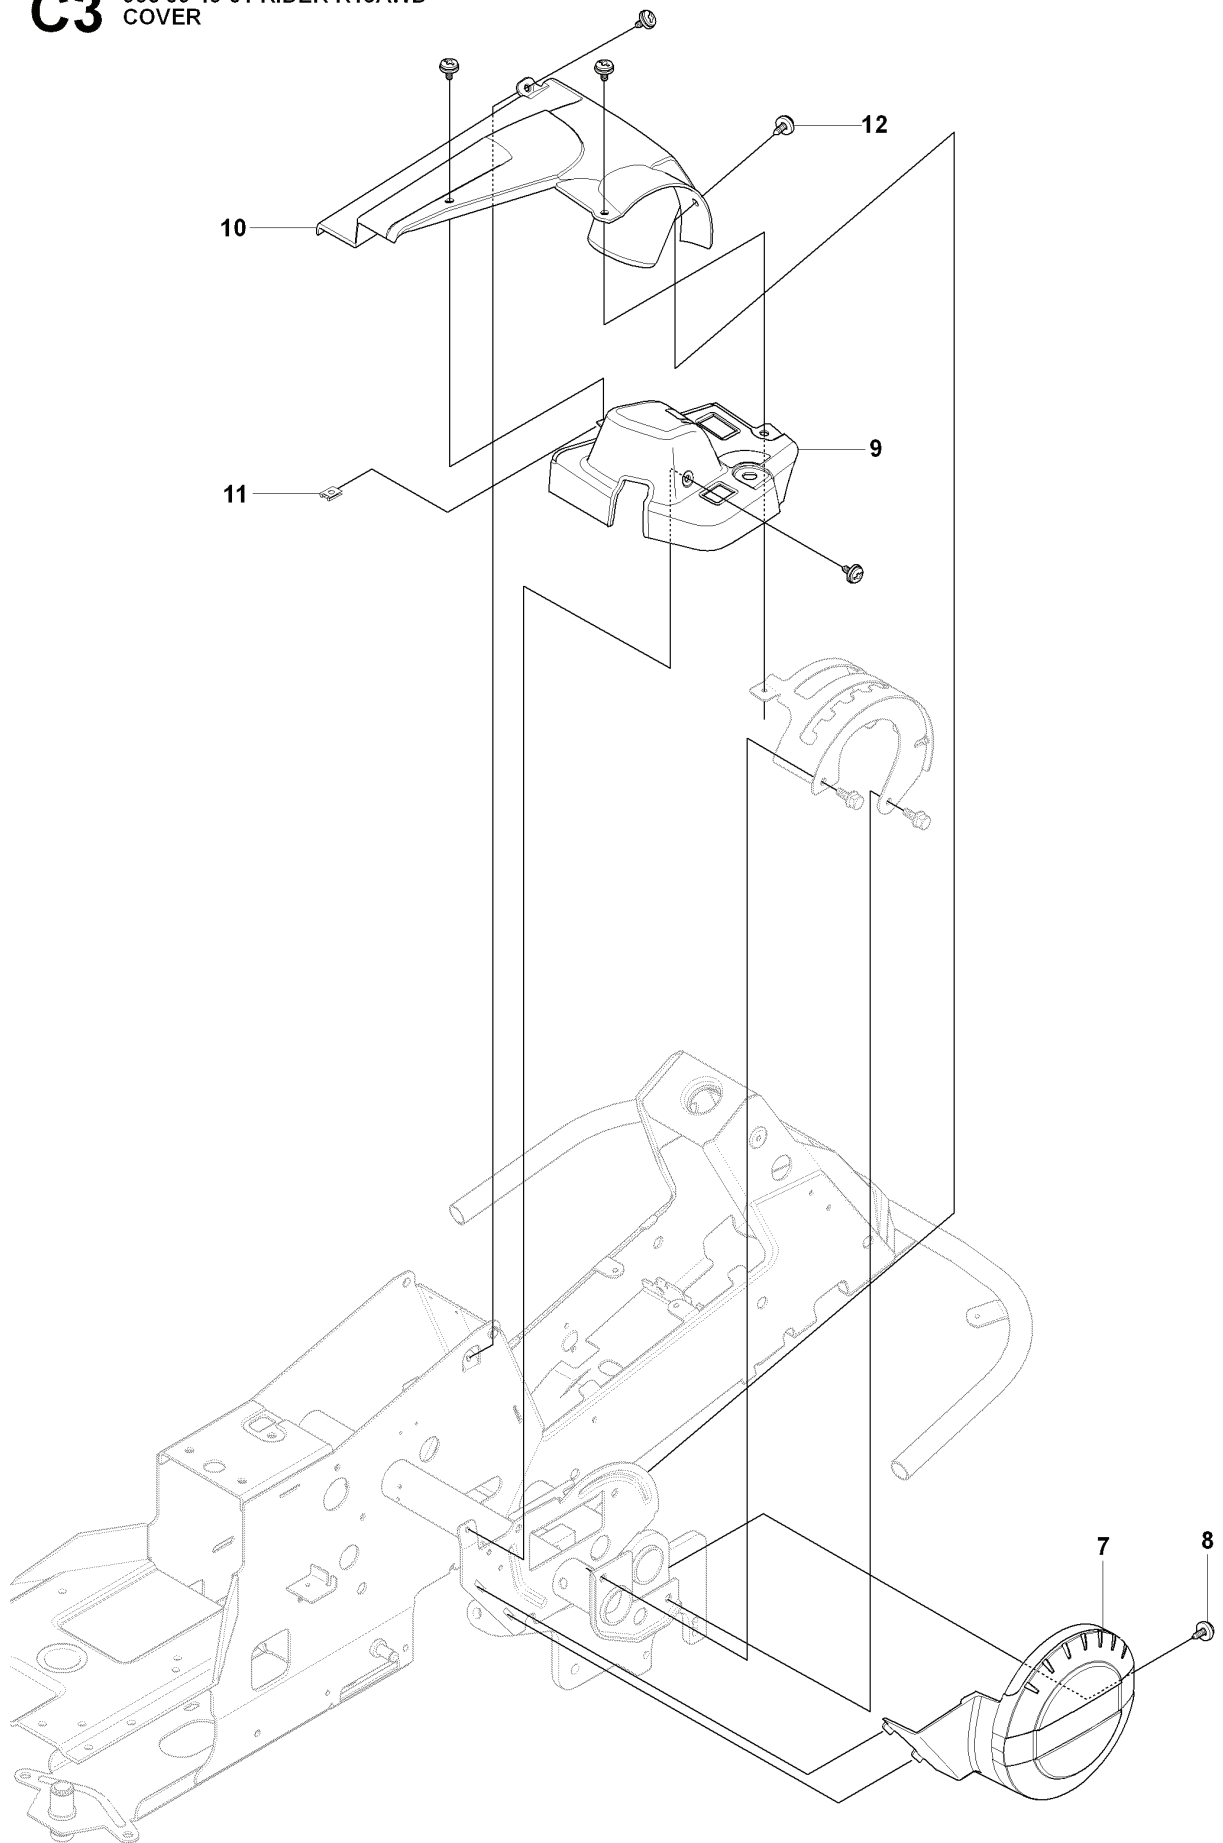

C3 965 09 46-01 RIDER R13AWD
COVER

REF.	PART NO.	DESCRIPTION	REMARK	QTY.	KIT
7	535502501	CONTROL COVER		1	
8	544400501	SCREW		1	
9	544332103	CONTROL COVER		1	
10	544332202	COVER		1	
11	535429101	SPRING NUT		1	
12	544400501	SCREW		4