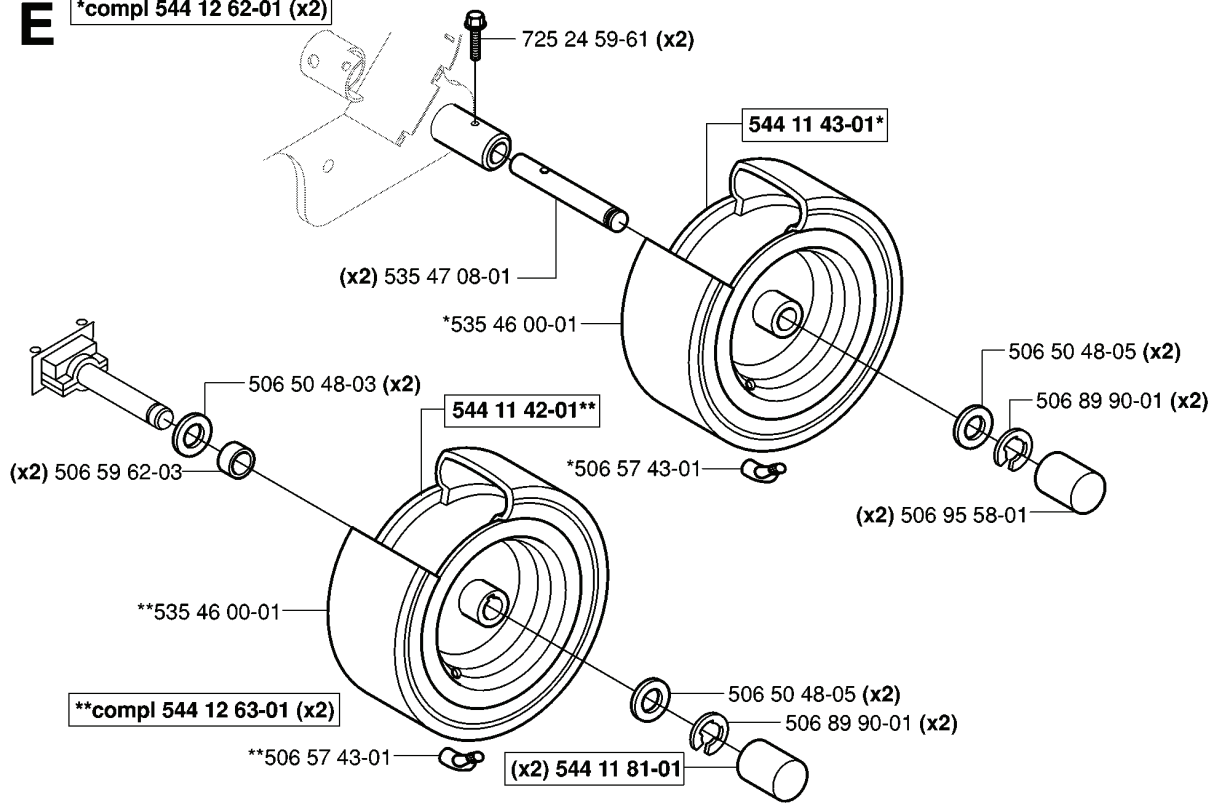

E

*compl 544 12 62-01 (x2)