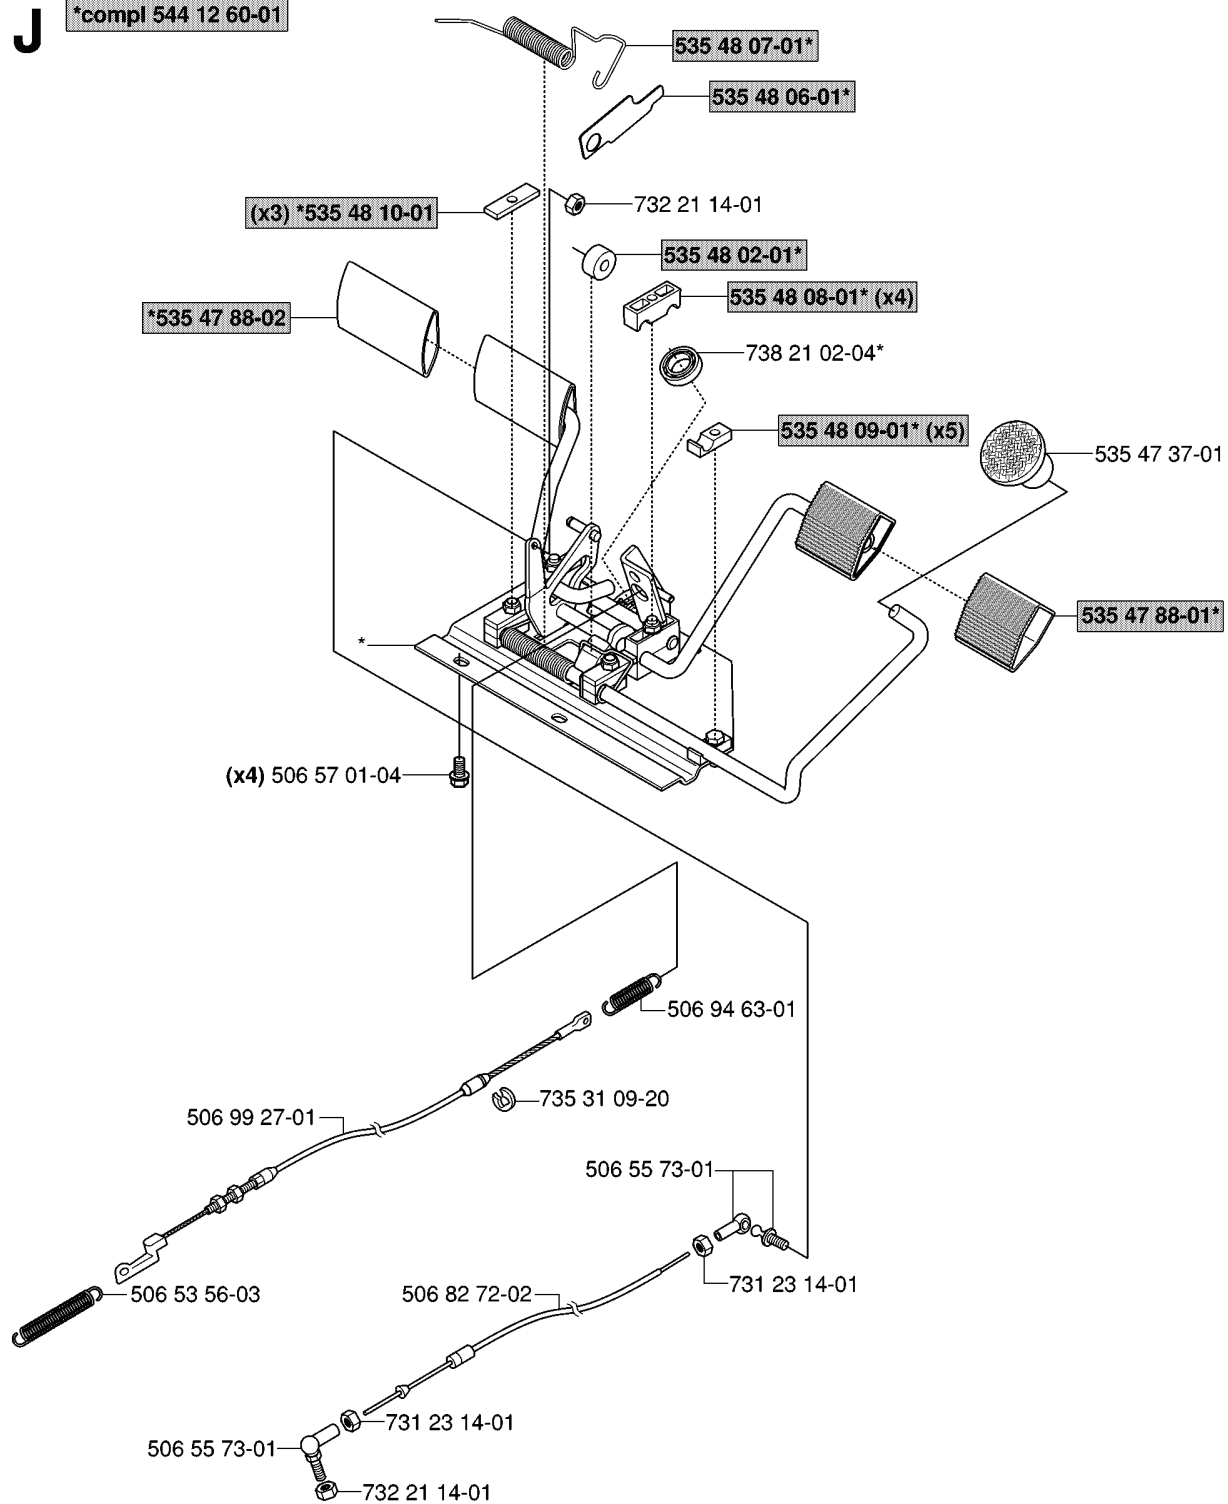

J

*compl 544 12 60-01