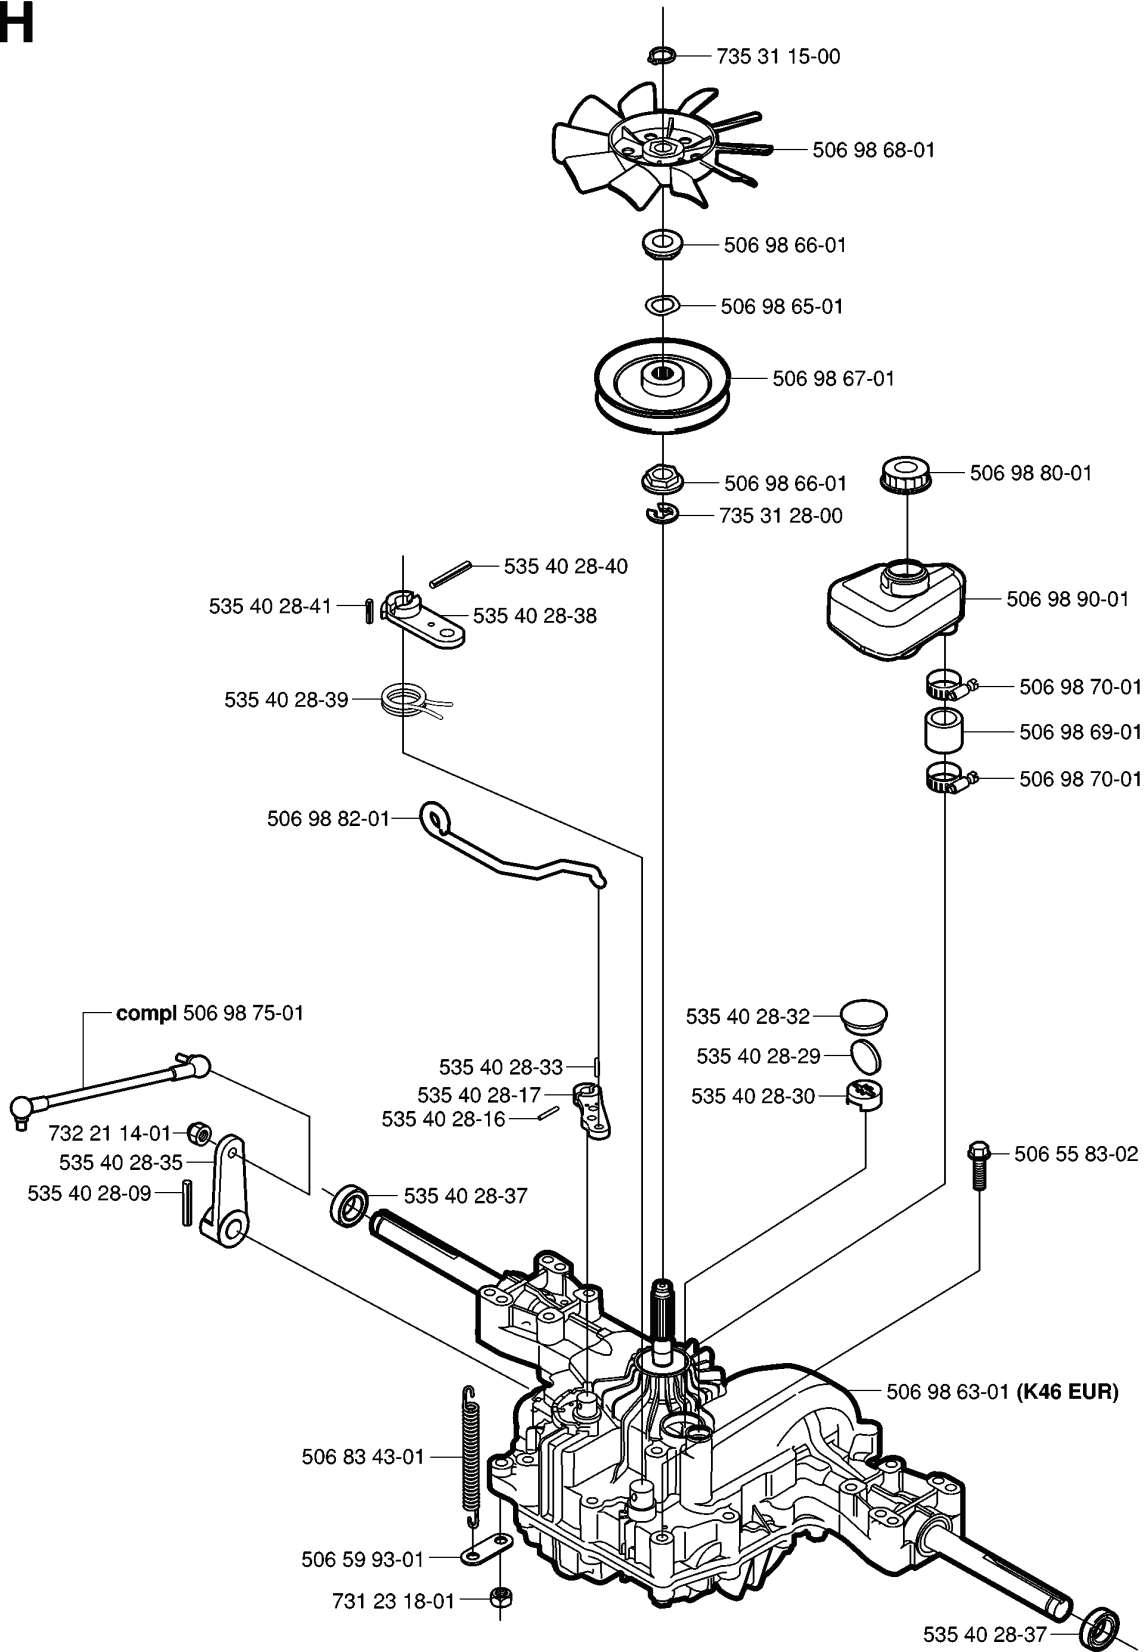

H

xxx xx xx-xx = New part,
Neues teil,
Nouvelle piece,
Nueva pieza,
Ny detalj