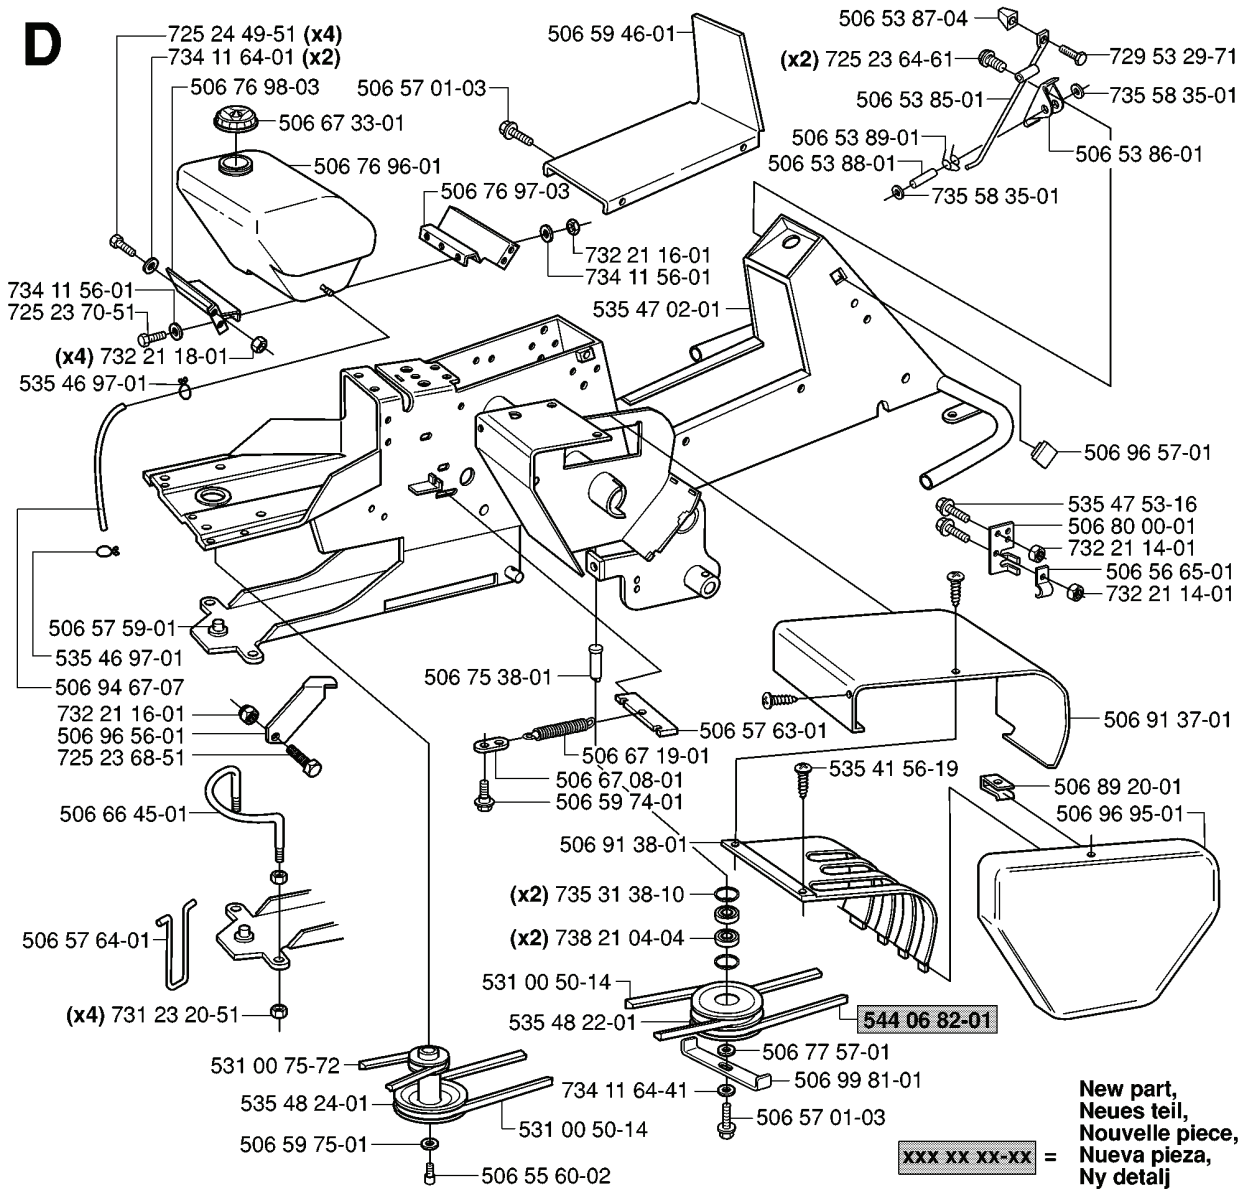

D

**New part,
Neues teil,
Nouvelle piece,
Nueva pieza,
Ny detalj**

xxx xx xx-xx =