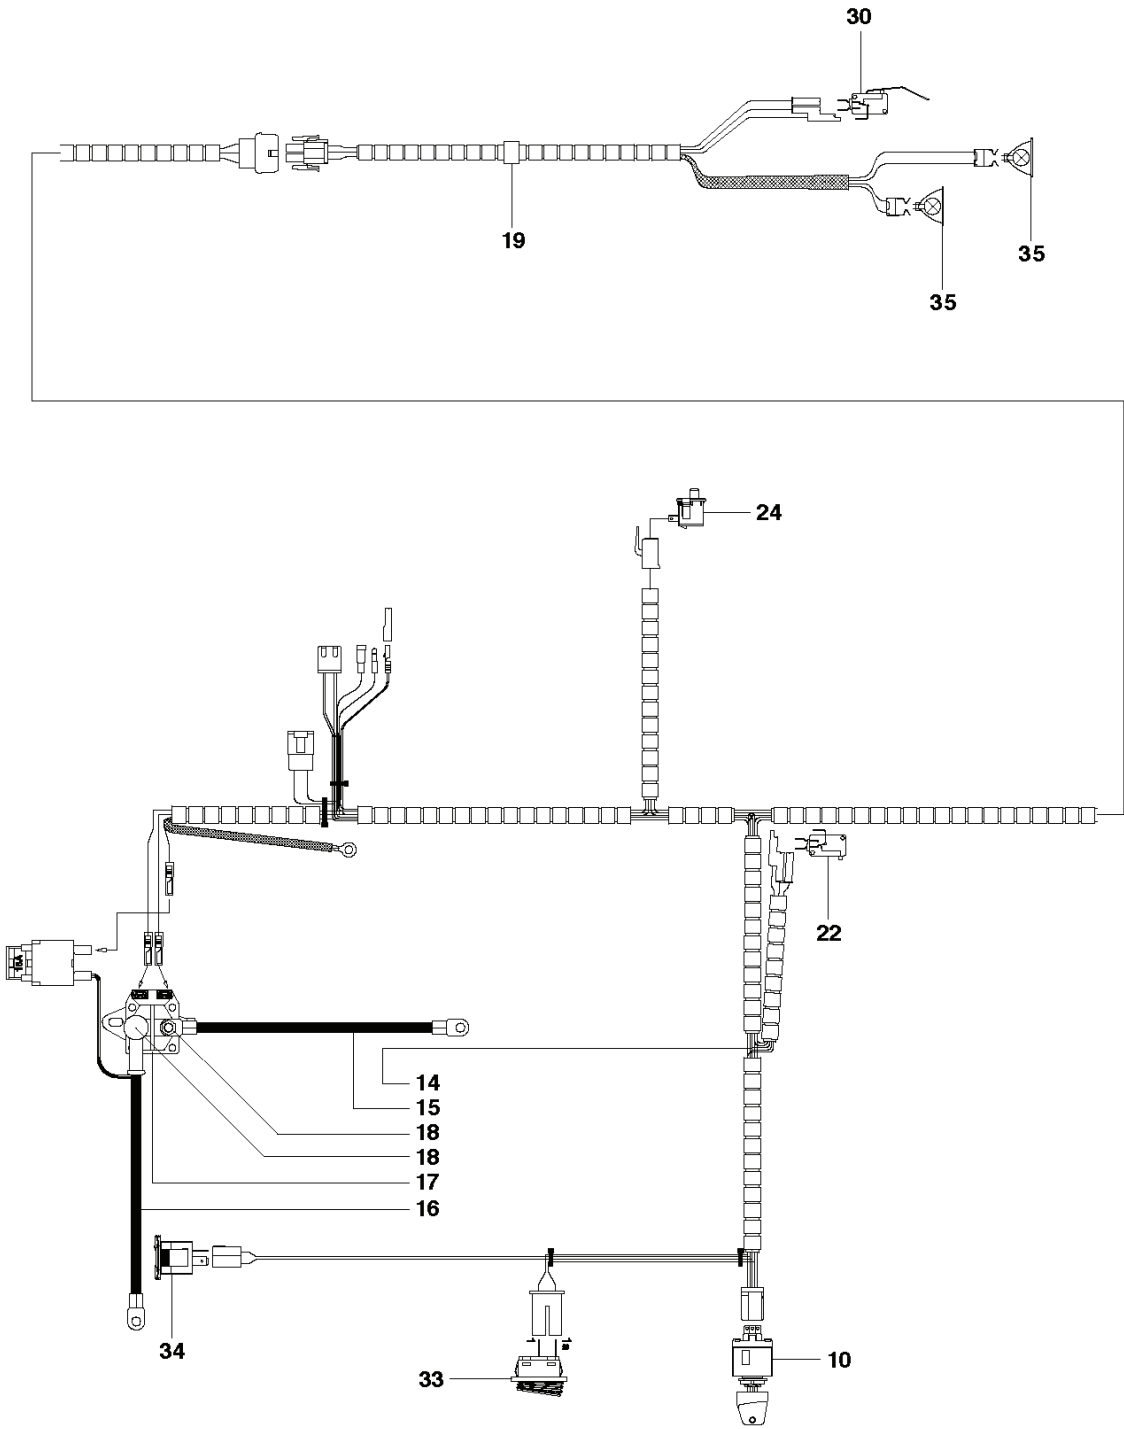

REF.	PART NO.	DESCRIPTION	REMARK	QTY.	KIT
1	544116101	TRANSMISSION		1	
1	502633201	TRANSMISSION		1	
2	506986501	SPRING WASHER		1	
3	506986601	DISTANCE		2	
4	502451901	PULLEY		1	
5	506986801	FAN		1	
6	735311500	CIRCLIP		1	
7	502451601	TUBE		1	
8	506987001	HOSE CLAMP		2	
9	535402807	CLIP		1	1
10	535402832	PLUG		1	1
11	535402829	MAGNET		1	1
12	535402830	HOLDER		1	1
13	535402837	SEALING		2	1
14	502453201	CONTROL LEVER		1	1
15	535402809	PIN RETAINING SCREW		1	1
16	535402817	LEVER		1	1
17	535402816	PIN RETAINING SCREW		1	1
18	535402833	PIN RETAINING SCREW		1	1
19	535402838	LEVER		1	1
20	535402839	SPRING		1	1
21	535402840	PIN RETAINING SCREW		1	1
22	535402841	PIN		1	1

10 **R15T AWD**  **Husqvarna**

 **Husqvarna** **R15T AWD** 11

12 **R15Ts AWD**  **Husqvarna**

 **Husqvarna** **R15Ts AWD** 13

---

REF.	PART NO.	DESCRIPTION	REMARK	QTY.	KIT
1	544438601	LABEL		1	
2	544438701	LABEL		1	
3	544438901	LABEL		1	
4	544439002	LABEL		1	
5	544439201	LABEL		1	
6	544833601	LABEL		1	
7	505217701	LABEL		1	
8	544211401	LABEL		1	
9	574443201	LABEL		1	
10	575226907	DECAL		1	
11	575226908	DECAL		1	
12	575226909	DECAL		1	
13	575226910	DECAL		1	
14	544833501	LABEL		1	

---

REF.	PART NO.	DESCRIPTION	REMARK	QTY.	KIT
10	544442101	IGNITION SWITCH		1	
14	502653401	WIRING		1	
15	544928601	CABLE		1	
16	544926104	CABLE		1	
17	544439801	RELAY		1	
18	506899801	NUT		2	
19	504558801	WIRING		1	
22	535469101	SWITCH		1	
24	506909601	SWITCH		1	
30	544415501	SWITCH		1	
33	502655701	SWITCH		1	
34	502653001	HOUR METER		1	
35	502466601	LAMP		2	