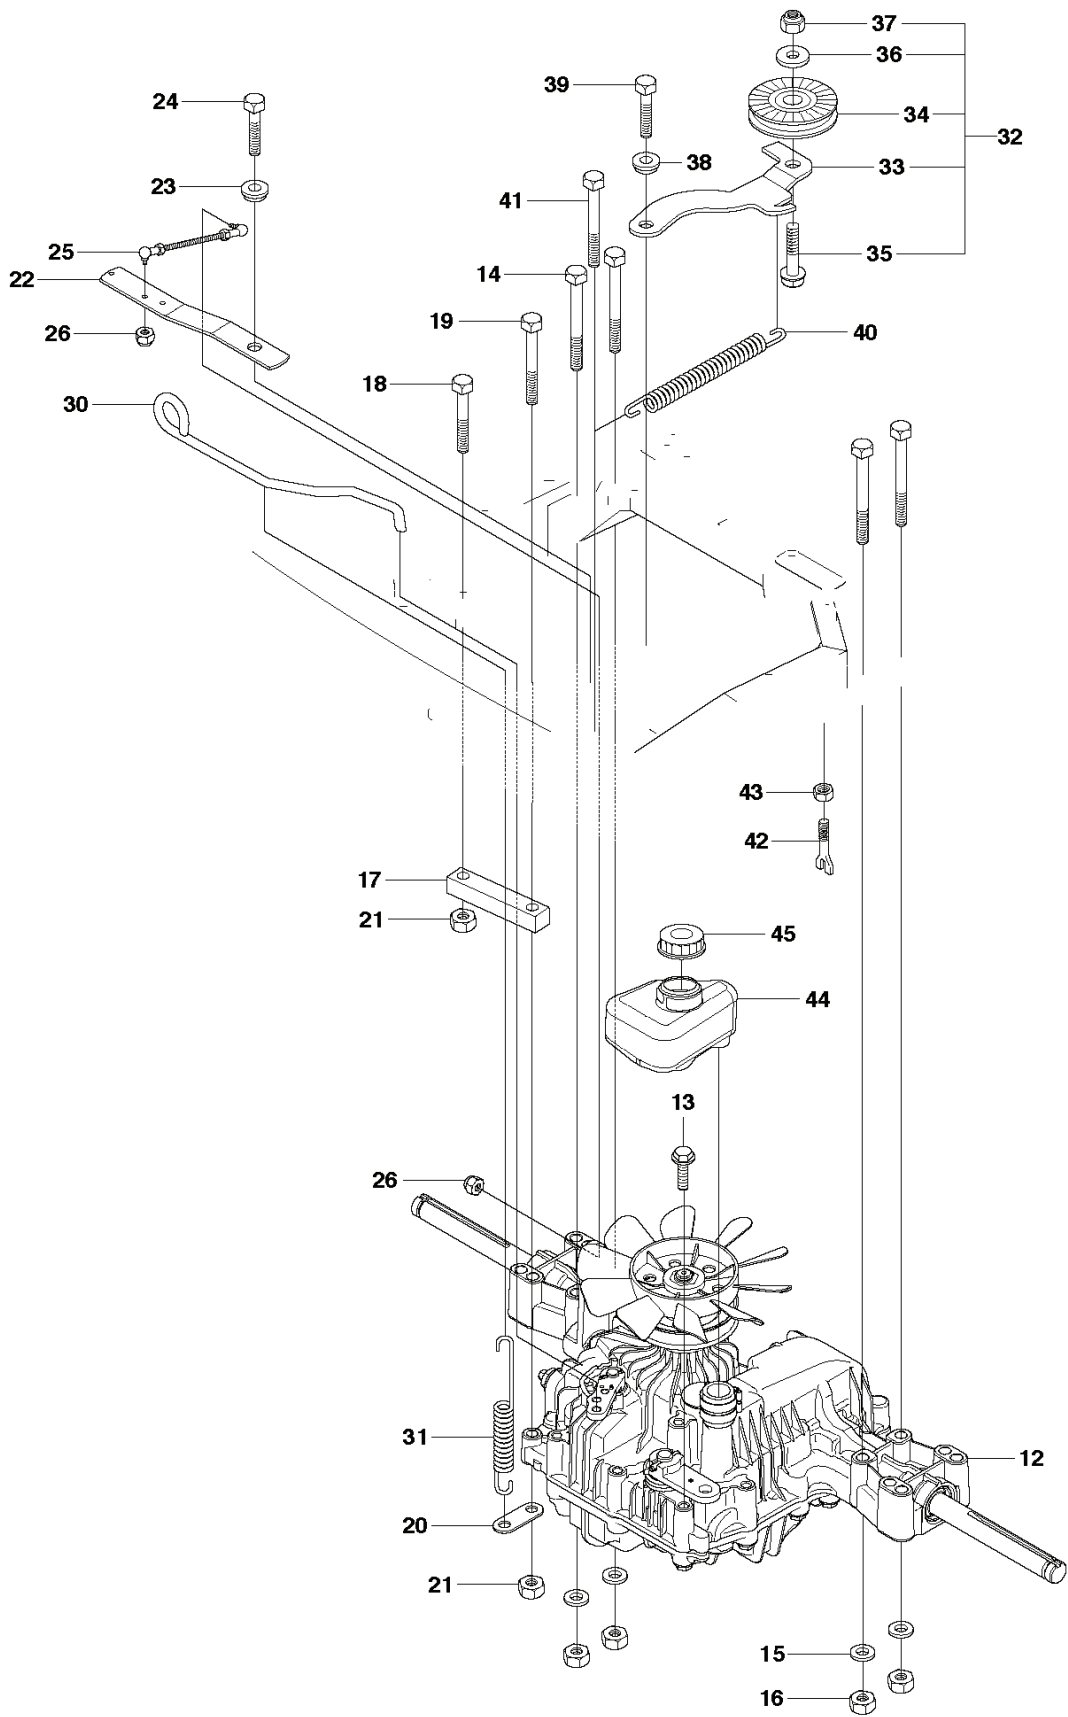

# **SPARE PARTS LIST**

---

REF.	PART NO.	DESCRIPTION	REMARK	QTY.	KIT
1	544126001	PEDAL PLATE ASSY		1	
2	535473701	KNOB		1	
3	506570104	SCREW EHHFM		4	
4	544403101	BRAKE LEVER ASSY		1	
5	725236461	SCREW EHHFT		2	
6	506946301	BRAKE SPRING		1	
7	535489601	BRAKE WIRE		1	
8	735310920	E-CLIP		1	
9	506535603	DRAW SPRING		1	
10	574411202	CONTROL CABLE		1	
11	506557301	VINKELLAS8 DIN71802		2	
12	732211401	LOCK NUT		2	
13	731231401	HEXAGON NUT		2	
14	522430801	BRACKET		1	
15	725236461	SCREW EHHFT		1	
25	506576402	CABLE HOLDER		1	

---

REF.	PART NO.	DESCRIPTION	REMARK	QTY.	KIT
1	589531201	BELT		1	
2	589530401	BELT		1	
3	594978001	BELT		1	
4	506509201	SPACING SLEEVE		1	
5	506555901	WEDGE		1	
6	535482401	PULLEY		1	
7	506597501	WASHER		1	
8	506556002	SCREW UNC		1	
9	506664501	BELT GUIDE		1	
10	731232051	HEXAGON NUT		4	
11	535484401	BELT TENSIONER ASSY		1	
12	735312600	CIRCLIP		1	
13	506665601	SPRING		1	
14	544426101	SHAFT		1	
15	506675402	SCREW EHHFM		1	
16	535482201	PULLEY		1	
17	506775701	WASHER		1	
18	544405301	BELT GUIDE		1	
19	506570105	SCREW EHHFM		1	

REF.	PART NO.	DESCRIPTION	REMARK	QTY.	KIT
12	573956101	TRANSMISSION		1	
13	725246751	SCREW EHHM		4	
15	734116401	WASHER		4	
16	731231801	HEXAGON NUT		4	
17	506987201	MOMENTFÄSTE		1	
18	725245951	SCREW EHHM		1	
19	725246251	SCREW EHHM		1	
20	506599301	LINK		1	
21	731231801	HEXAGON NUT		2	
22	506987403	LEVER		1	
23	506918702	WASHER		1	
24	725245151	SCREW		1	
25	506987501	ADJUSTMENT ROD		1	
26	732211401	LOCK NUT		2	
30	506988201	FRIKOPPLINGSSTÅNG		1	
31	506834301	SPRING		1	
32	506988401	BELT TENSIONER ASSY		1	
33	506988501	BELT TENSIONER		1	32
34	506946901	PULLEY		1	32
35	725245551	SCREW		1	32
36	734116441	WASHER		1	32
37	732211801	LOCK NUT		1	32
38	506918702	WASHER		1	
39	725245151	SCREW		1	
40	506988601	SPRING		1	
41	725246451	SCREW EHHM		1	
42	506988801	PENDULUM		1	
43	731232051	HEXAGON NUT		1	
44	544100101	EXPANSION TANK		1	
45	506673301	TANK CAP ASSY		1	