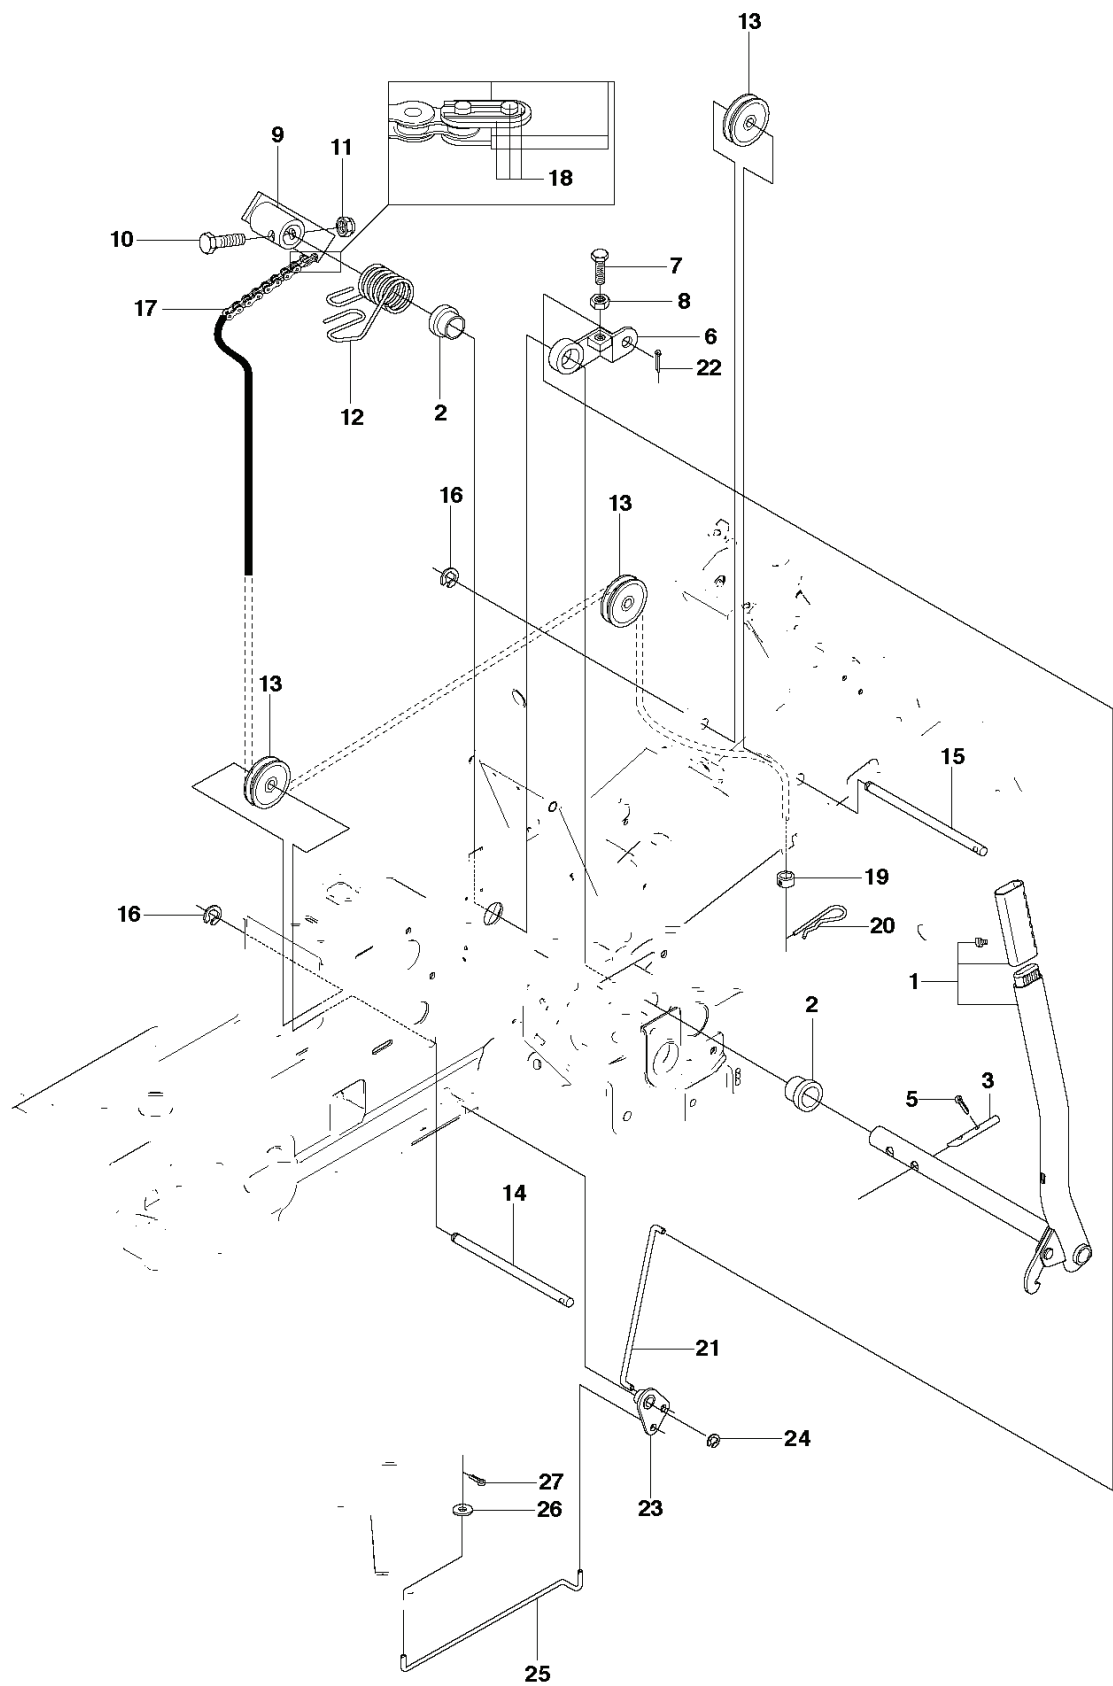

REF.	PART NO.	DESCRIPTION	REMARK	QTY.	KIT
1	501018601	LIFTING LEVER ASSY		1	
2	506556501	BEARING		2	
3	525406601	PEN		1	
5	721618301	SPLIT PIN		1	
6	506784301	LINK ASSY		1	
7	725249751	SCREW		1	
8	731232051	HEXAGON NUT		1	
9	544433601	LIFTING ARM		1	
10	725254251	SCREW EHHM		1	
11	732252201	HEXAGON LOCKING NUT		1	
12	506916801	SPRING		1	
13	506905601	OFFSET PULLEY		2	
14	506905701	SHAFT		1	
15	506905702	SHAFT		1	
16	735311820	E-CLIP		2	
17	506554607	CHAIN		1	
18	506554701	LINKAGE		1	
19	544934201	CHAIN STOP		1	
20	506966601	HAIR PIN COTTER		1	
21	544456901	CONNECTION ROD		1	
22	721618301	SPLIT PIN		1	
23	544378601	LINK		1	
24	735311420	E-CLIP		1	
25	544448801	CONNECTION ROD		1	
26	734116441	WASHER		1	
27	721618301	SPLIT PIN		1