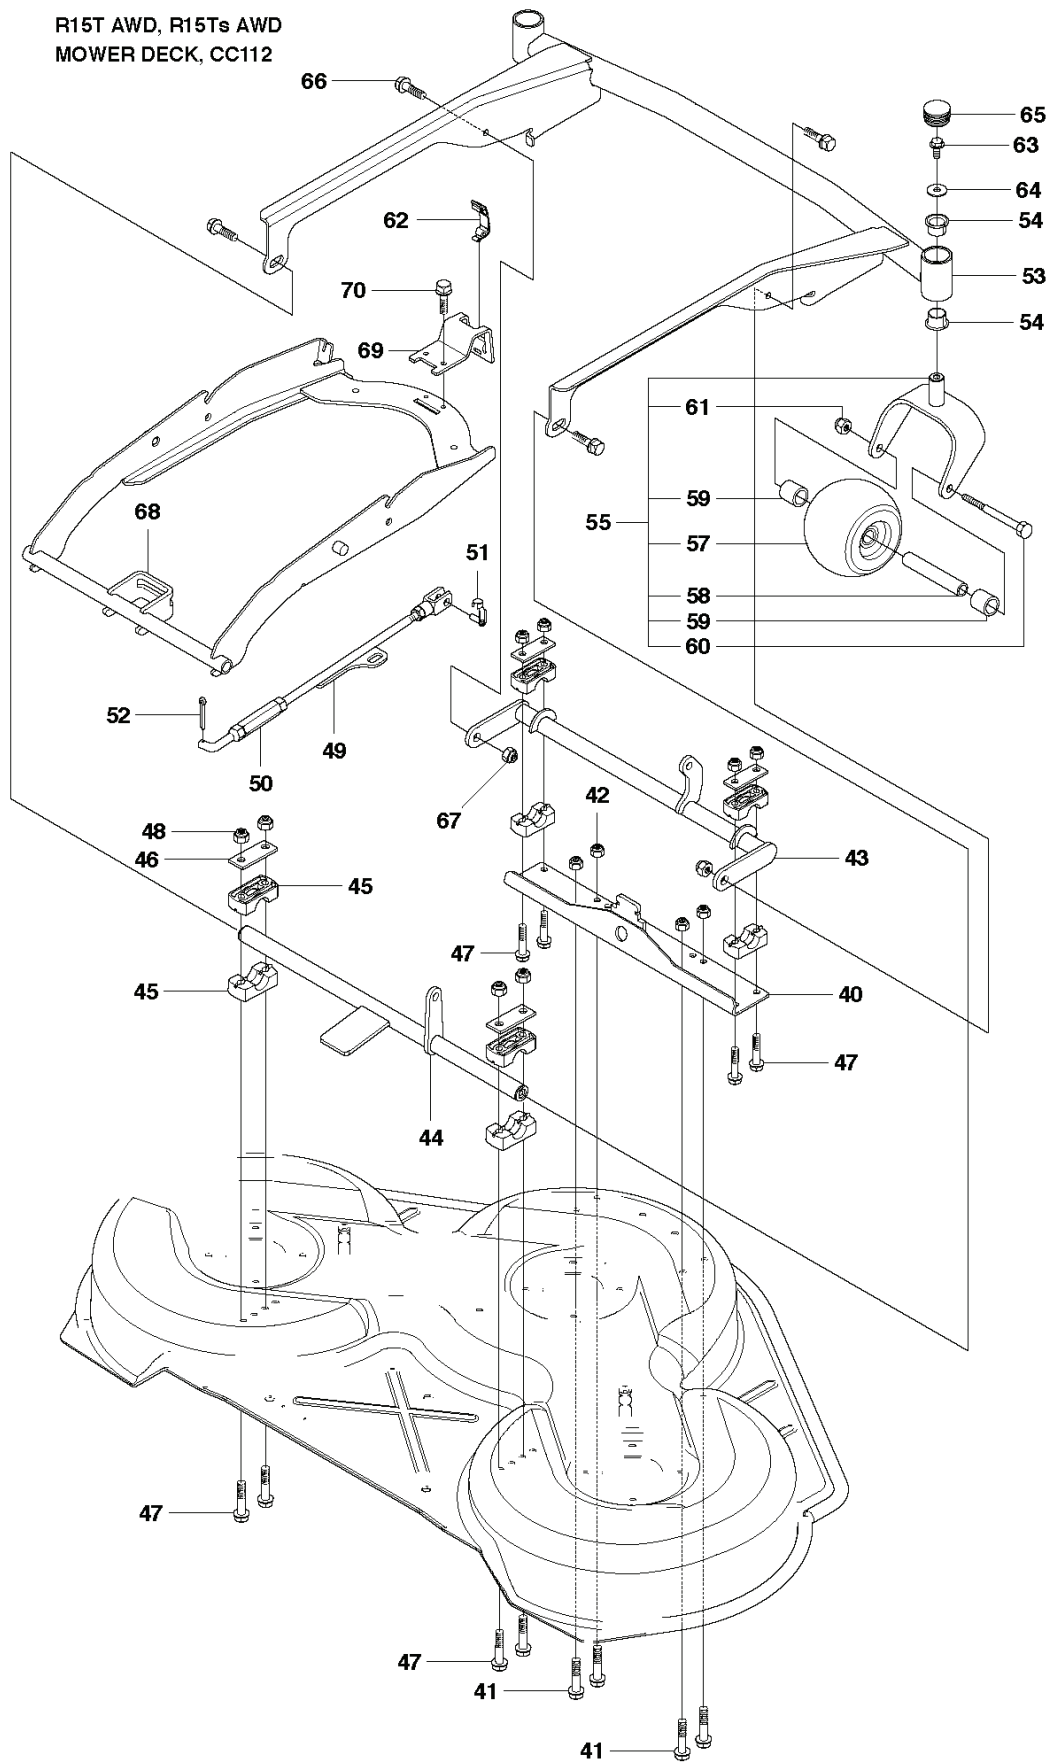

R15T AWD, R15Ts AWD
MOWER DECK, CC112

REF.	PART NO.	DESCRIPTION	REMARK	QTY.	KIT
40	523095301	BRACKET		1	
41	725245171	SCREW EHHM		4	
42	732211801	LOCK NUT		4	
43	502641802	CROSS BAR		1	
44	523094503	CROSS BAR		1	
45	506869601	BEARING		8	
46	506813801	REINFORCING PLATE		4	
47	725246151	SCREW EHHM		8	
48	732211801	LOCK NUT		8	
49	523114201	PARALLEL ROD ASSY		1	
50	502642301	PARALLEL ROD		1	
51	506839801	GAFFELLANK		1	
52	721618301	SPLIT PIN		1	
53	523086503	DECK FRAME		1	
54	574561901	BEARING		4	
55	574210101	PIVOT WHEEL ASSY		2	
57	506963001	WHEEL ASSY		1	55
58	506810802	TUBE		1	55
59	506874102	SPACER		2	55
60	725251951	SCREW EHHM		1	55
61	732212051	NUT		1	55
62	503894703	SNAP LOCKING		1	
63	506570104	SCREW EHHFM		2	
64	734116441	WASHER		2	
65	574034801	PLUG		2	
66	506597401	SCREW EHHFM		4	
67	732211801	LOCK NUT		2	
68	523087501	DECK ATTACHMENT		1	
69	523114601	LOCK		1	
70	725236861	SCREW EHHFT		2