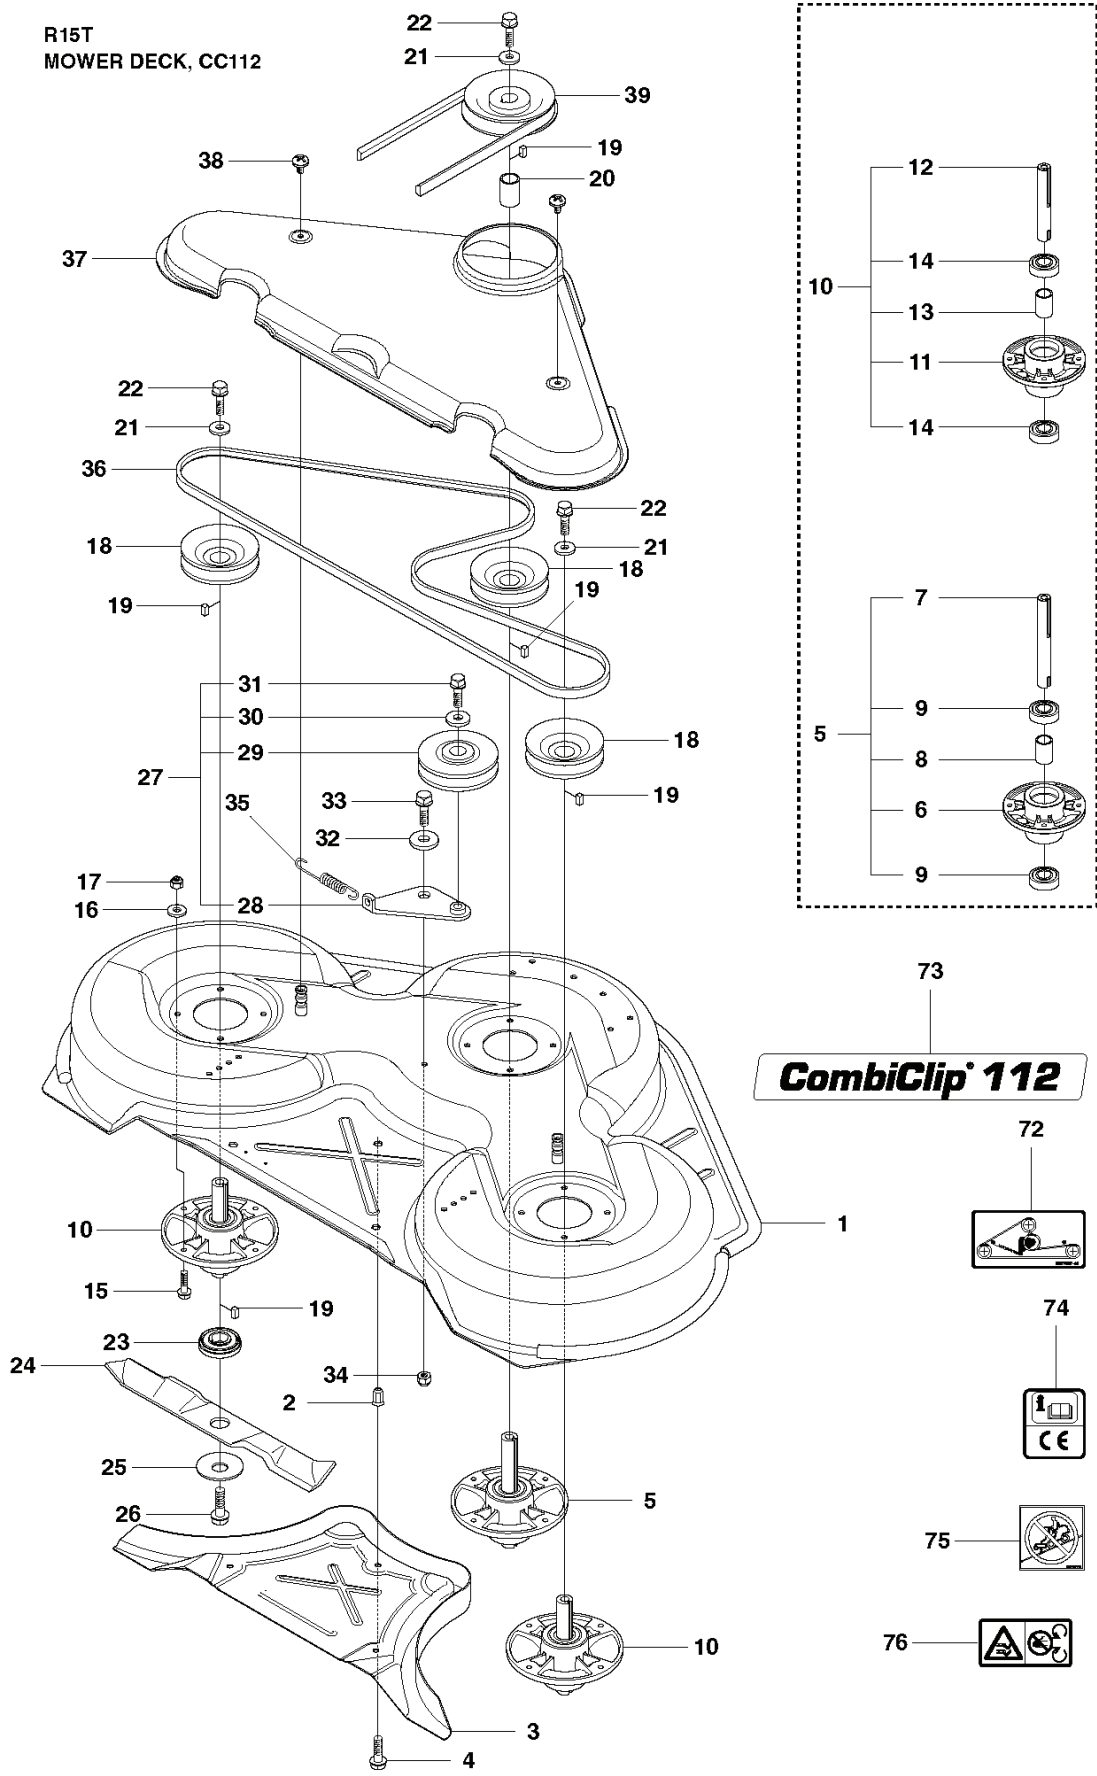

R15T
MOWER DECK, CC112

CombiClip 112

- 73
- 72
- 74
- 75
- 76

REF.	PART NO.	DESCRIPTION	REMARK	QTY.	KIT
1	574209501	CUTTING DECK		1	
2	506916201	NUT		1	
3	544449301	PLUG		1	
4	506570104	SCREW EHHFM		1	
5	544065902	BLADE HOUSING ASSY		1	
6	544067801	BEARING HOUSING		1	5
7	544067901	SHAFT		1	5
8	544068001	SPACING SLEEVE		1	5
9	738230434	BALL BEARING		2	5
10	544065901	BLADE HOUSING ASSY		2	
11	544067801	BEARING HOUSING		1	10
12	535428702	SHAFT		1	10
13	535428801	SPACER		1	10
14	738230434	BALL BEARING		2	10
15	535423801	SCREW RSQM		12	
16	734116401	WASHER		12	
17	732211801	LOCK NUT		12	
18	506922101	PULLEY		3	
19	506533501	PARALLEL KEY		7	
20	544068002	SPACING SLEEVE		1	
21	734117441	WASHER		3	
22	544114101	SCREW EHHM		3	
23	535504202	ADAPTER		3	
24	504188110	BLADE		3	
25	506792301	KNIFE PLATE		3	
26	544114101	SCREW EHHM		3	
27	506540701	BELT TENSIONER ASSY		1	
28	506519501	SPÄNNARM KPL.		1	27
29	506532701	PULLEY		1	27
30	734116441	WASHER		1	27
31	506558302	SCREW EHHFT		1	27
32	506918702	WASHER		1	
33	725245171	SCREW EHHM		1	
34	732211801	LOCK NUT		1	
35	506533101	SPRING		1	
36	535411901	BELT		1	
37	544096201	BELT COVER		1	
38	544400501	SCREW		2	
39	506778601	PULLEY		1	
72	506789701	LABEL		1	
73	574210303	DECAL		1	
74	506929001	LABEL		1	
76	574510001	DECAL		1