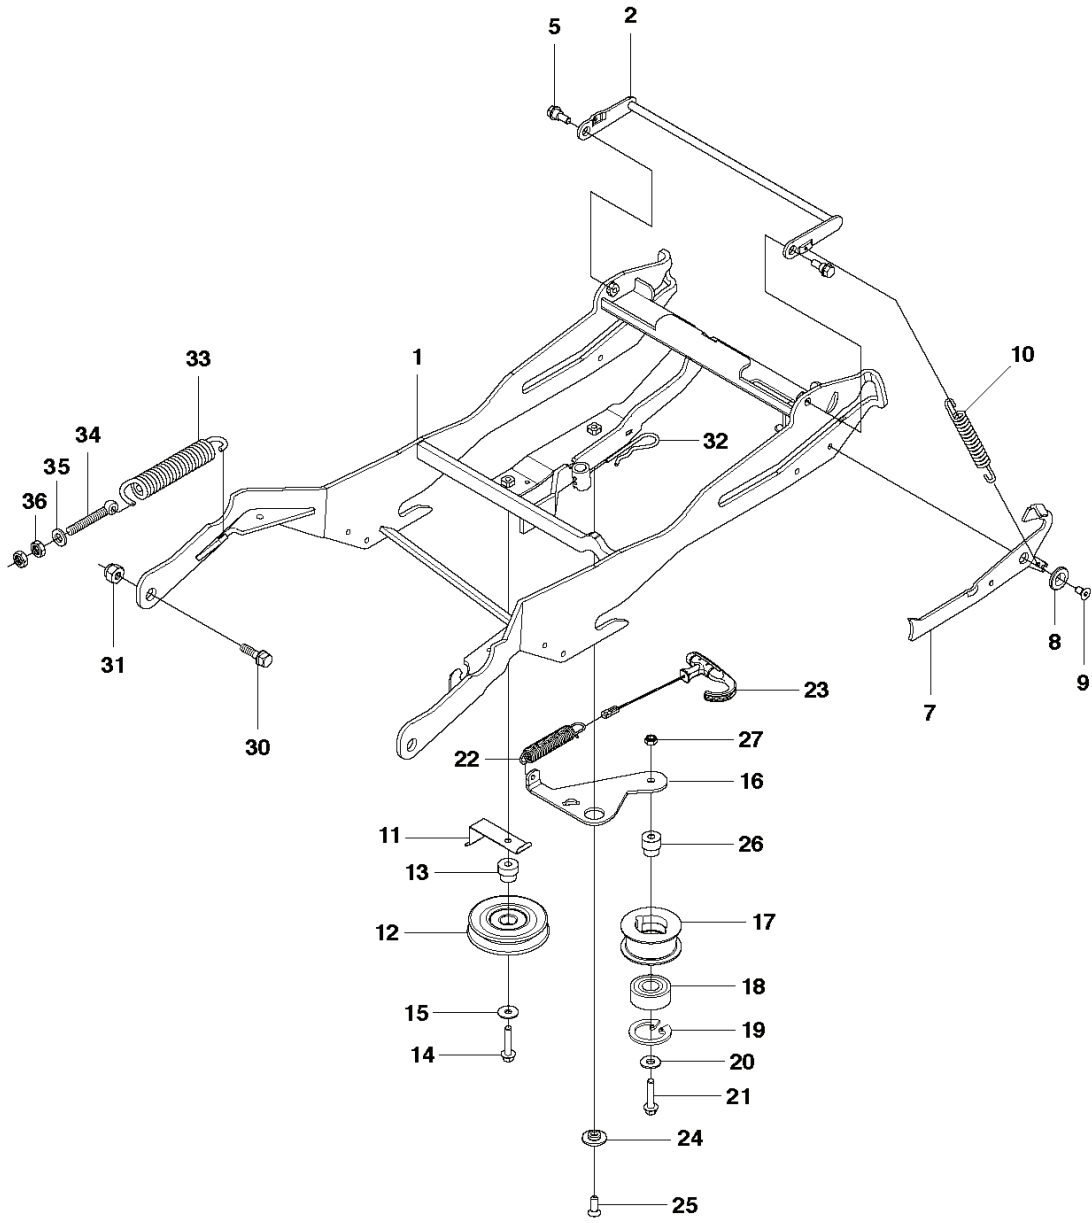

REF.	PART NO.	DESCRIPTION	REMARK	QTY.	KIT
1	523064201	EQUIPMENT FRAME		1	
2	525475901	HOOK		1	
5	506597401	SCREW EHHFM		2	
7	523116602	LEVER		1	
8	506918701	WASHER		1	
9	725644801	SCREW IHCSFM		1	
10	506535603	DRAW SPRING		1	
11	525486701	BELT GUIDE		1	
12	506974801	PULLEY		1	
13	506826802	BUSHING		1	
14	725245951	SCREW EHHM		1	
15	734116441	WASHER		1	
16	523083701	SHEET		1	
17	597509002	PULLEY		1	
18	738210404	BALL BEARING		1	
19	735313810	CIRCLIP		1	
20	734116441	WASHER		1	
21	725245951	SCREW EHHM		1	
22	504622401	SPRING		1	
23	504622102	HANDLE ASSY		1	
24	505451701	WASHER		1	
25	725645301	SCREW IHCSFM		1	
26	535484801	BUSHING		1	
27	732211801	LOCK NUT		1	
30	506895801	COLLAR SCREW		2	
31	732252201	HEXAGON LOCKING NUT		2	
32	506966601	HAIR PIN COTTER		1	
33	506837601	SPRING		2	
34	506837701	RING BOLT		2	
35	734117201	WASHER		2	
36	731232051	HEXAGON NUT		4