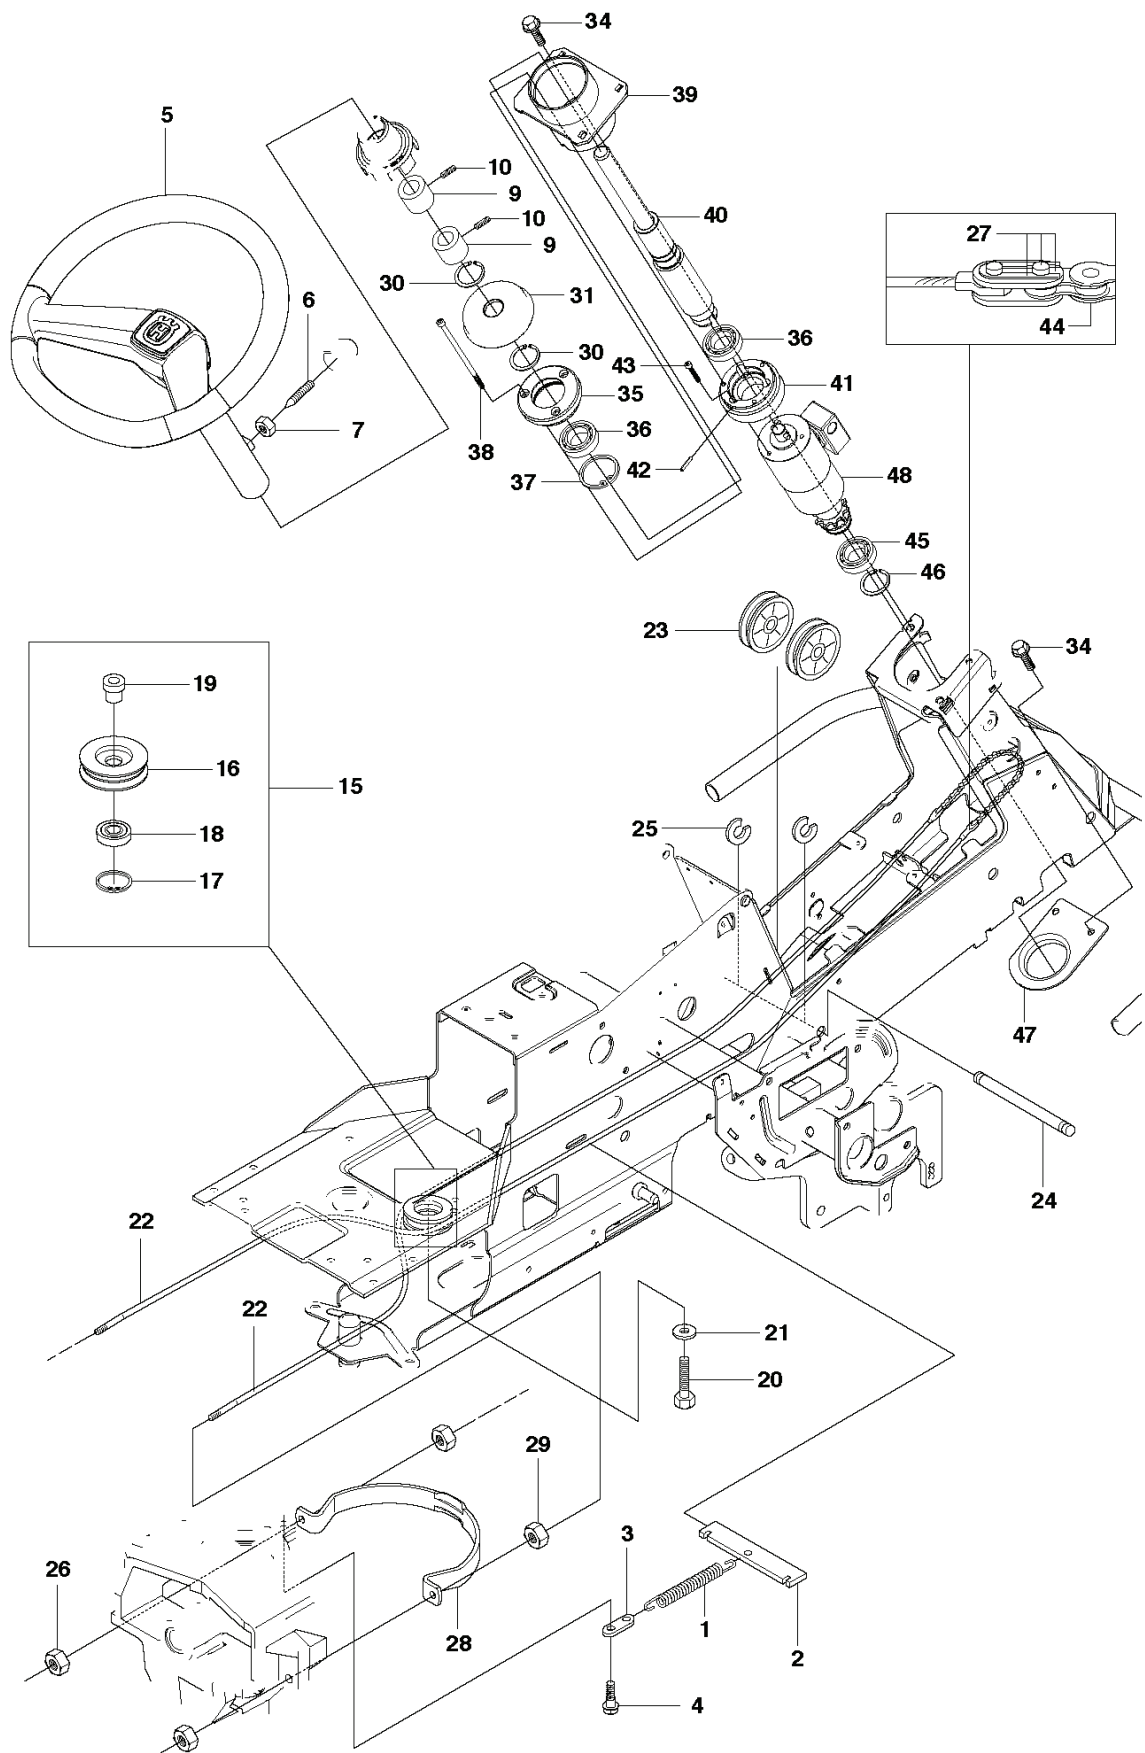

# **SPARE PARTS LIST**

---

REF.	PART NO.	DESCRIPTION	REMARK	QTY.	KIT
1	544126001	PEDAL PLATE ASSY		1	
2	535473701	KNOB		1	
3	506570104	SCREW EHHFM		4	
4	544403101	BRAKE LEVER ASSY		1	
5	725236461	SCREW EHHFT		2	
6	506946301	BRAKE SPRING		1	
7	535489601	BRAKE WIRE		1	
8	735310920	E-CLIP		1	
9	506535603	DRAW SPRING		1	
10	574411202	CONTROL CABLE		1	
11	506557301	VINKELLAS8 DIN71802		2	
12	732211401	LOCK NUT		2	
13	731231401	HEXAGON NUT		2	
14	522430801	BRACKET		1	
15	725236461	SCREW EHHFT		1	
25	506576402	CABLE HOLDER		1	

REF.	PART NO.	DESCRIPTION	REMARK	QTY.	KIT
1	544116101	TRANSMISSION		1	
1	502633201	TRANSMISSION		1	
2	506986501	SPRING WASHER		1	
3	506986601	DISTANCE		2	
4	502451901	PULLEY		1	
5	506986801	FAN		1	
6	735311500	CIRCLIP		1	
7	502451601	TUBE		1	
8	506987001	HOSE CLAMP		2	
9	535402807	CLIP		1	1
10	535402832	PLUG		1	1
11	535402829	MAGNET		1	1
12	535402830	HOLDER		1	1
13	535402837	SEALING		2	1
14	502453201	CONTROL LEVER		1	1
15	535402809	PIN RETAINING SCREW		1	1
16	535402817	LEVER		1	1
17	535402816	PIN RETAINING SCREW		1	1
18	535402833	PIN RETAINING SCREW		1	1
19	535402838	LEVER		1	1
20	535402839	SPRING		1	1
21	535402840	PIN RETAINING SCREW		1	1
22	535402841	PIN		1	1