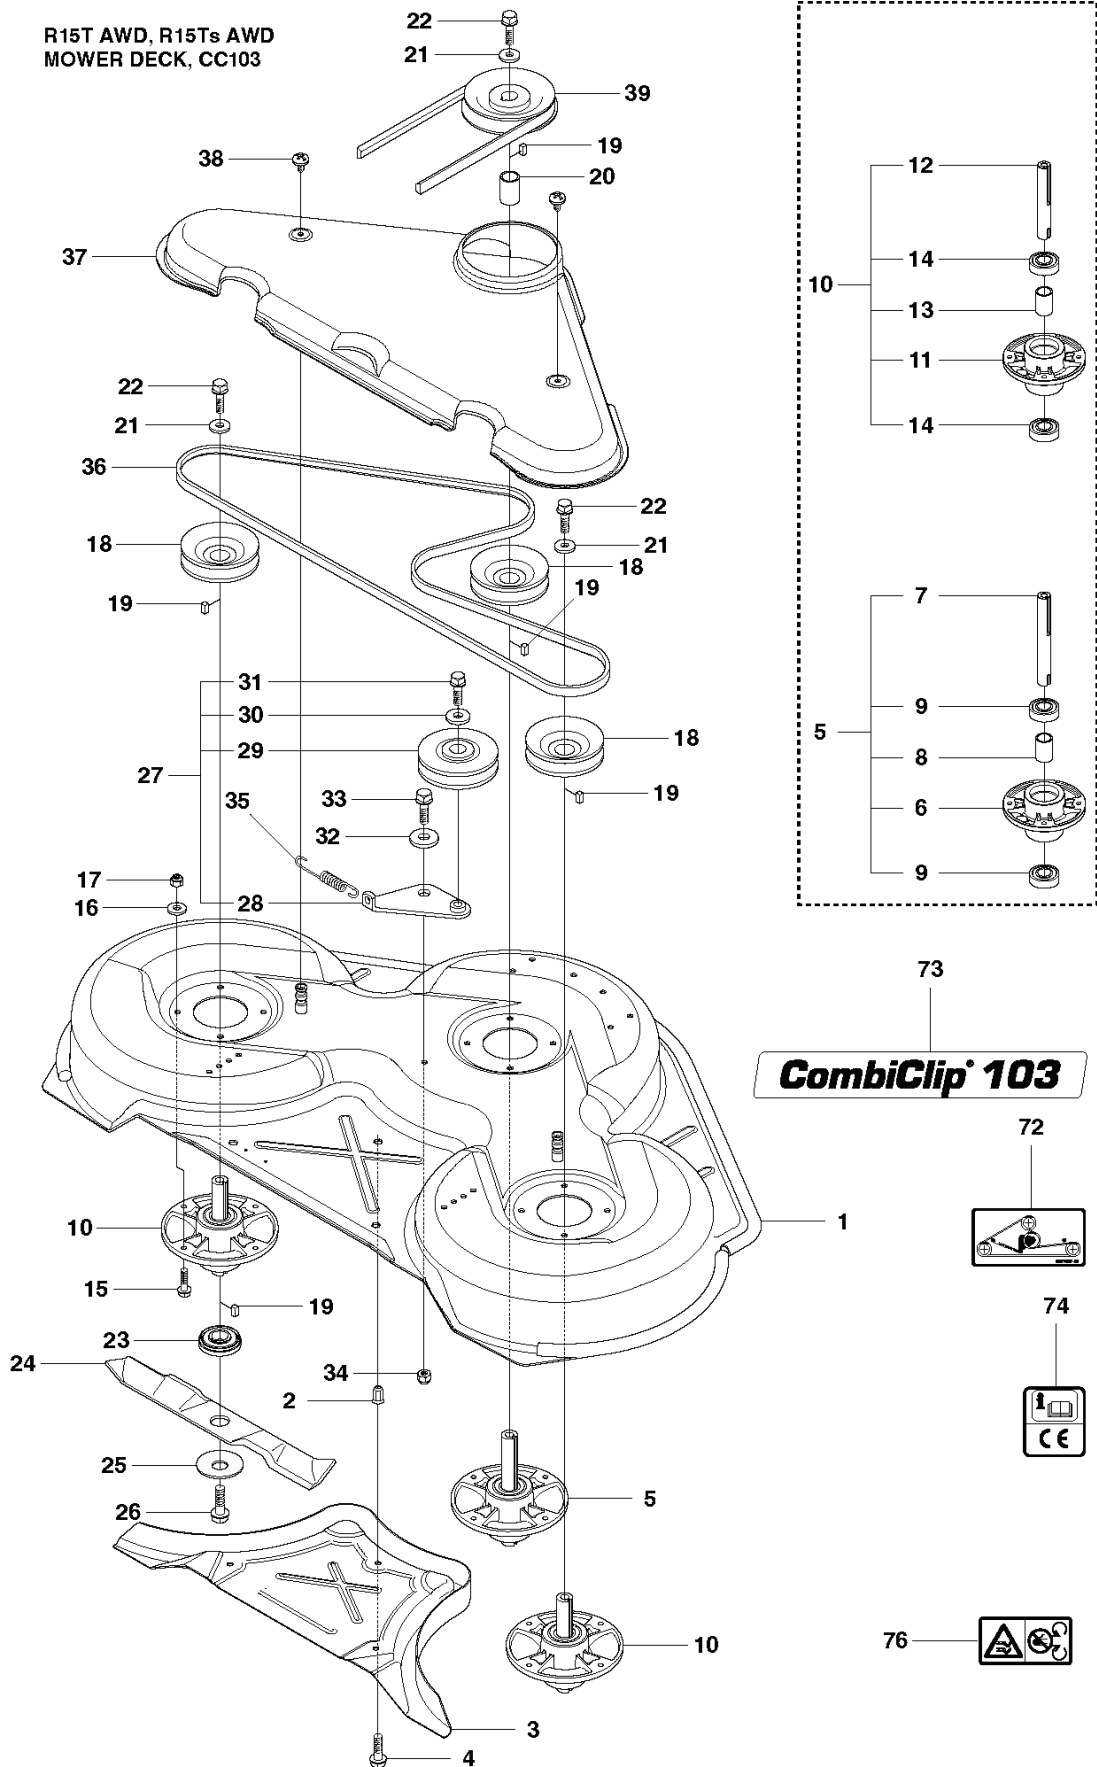

R15T AWD, R15Ts AWD
MOWER DECK, CC103

REF.	PART NO.	DESCRIPTION	REMARK	QTY.	KIT
1	574210801	CUTTING DECK		1	
2	506916201	NUT		1	
3	544449201	PLUG		1	
4	506570104	SCREW EHHFM		1	
5	544065902	BLADE HOUSING ASSY		1	
6	544067801	BEARING HOUSING		1	5
7	544067901	SHAFT		1	5
8	544068001	SPACING SLEEVE		1	5
9	738230434	BALL BEARING		2	5
10	544065901	BLADE HOUSING ASSY		2	
11	544067801	BEARING HOUSING		1	10
12	535428702	SHAFT		1	10
13	535428801	SPACER		1	10
14	738230434	BALL BEARING		2	10
15	535423801	SCREW RSQM		12	
16	734116401	WASHER		12	
17	732211801	LOCK NUT		12	
18	506922101	PULLEY		3	
19	506533501	PARALLEL KEY		7	
20	544068002	SPACING SLEEVE		1	
21	734117441	WASHER		3	
22	544114101	SCREW EHHM		3	
23	535504202	ADAPTER		3	
24	504188210	BLADE		3	
25	506792301	KNIFE PLATE		3	
26	544114101	SCREW EHHM		3	
27	506540701	BELT TENSIONER ASSY		1	
28	506519501	SPÄNNARM KPL.		1	27
29	506532701	PULLEY		1	27
30	734116441	WASHER		1	27
31	506558302	SCREW EHHFT		1	27
32	506918702	WASHER		1	
33	725245171	SCREW EHHM		1	
34	732211801	LOCK NUT		1	
35	506533101	SPRING		1	
36	589530601	BELT		1	
37	544096101	BELT COVER		1	
38	544400501	SCREW		2	
39	506778601	PULLEY		1	
72	506789701	LABEL		1	
73	574210302	DECAL		1	
74	506929001	LABEL		1	
76	574510001	DECAL		1