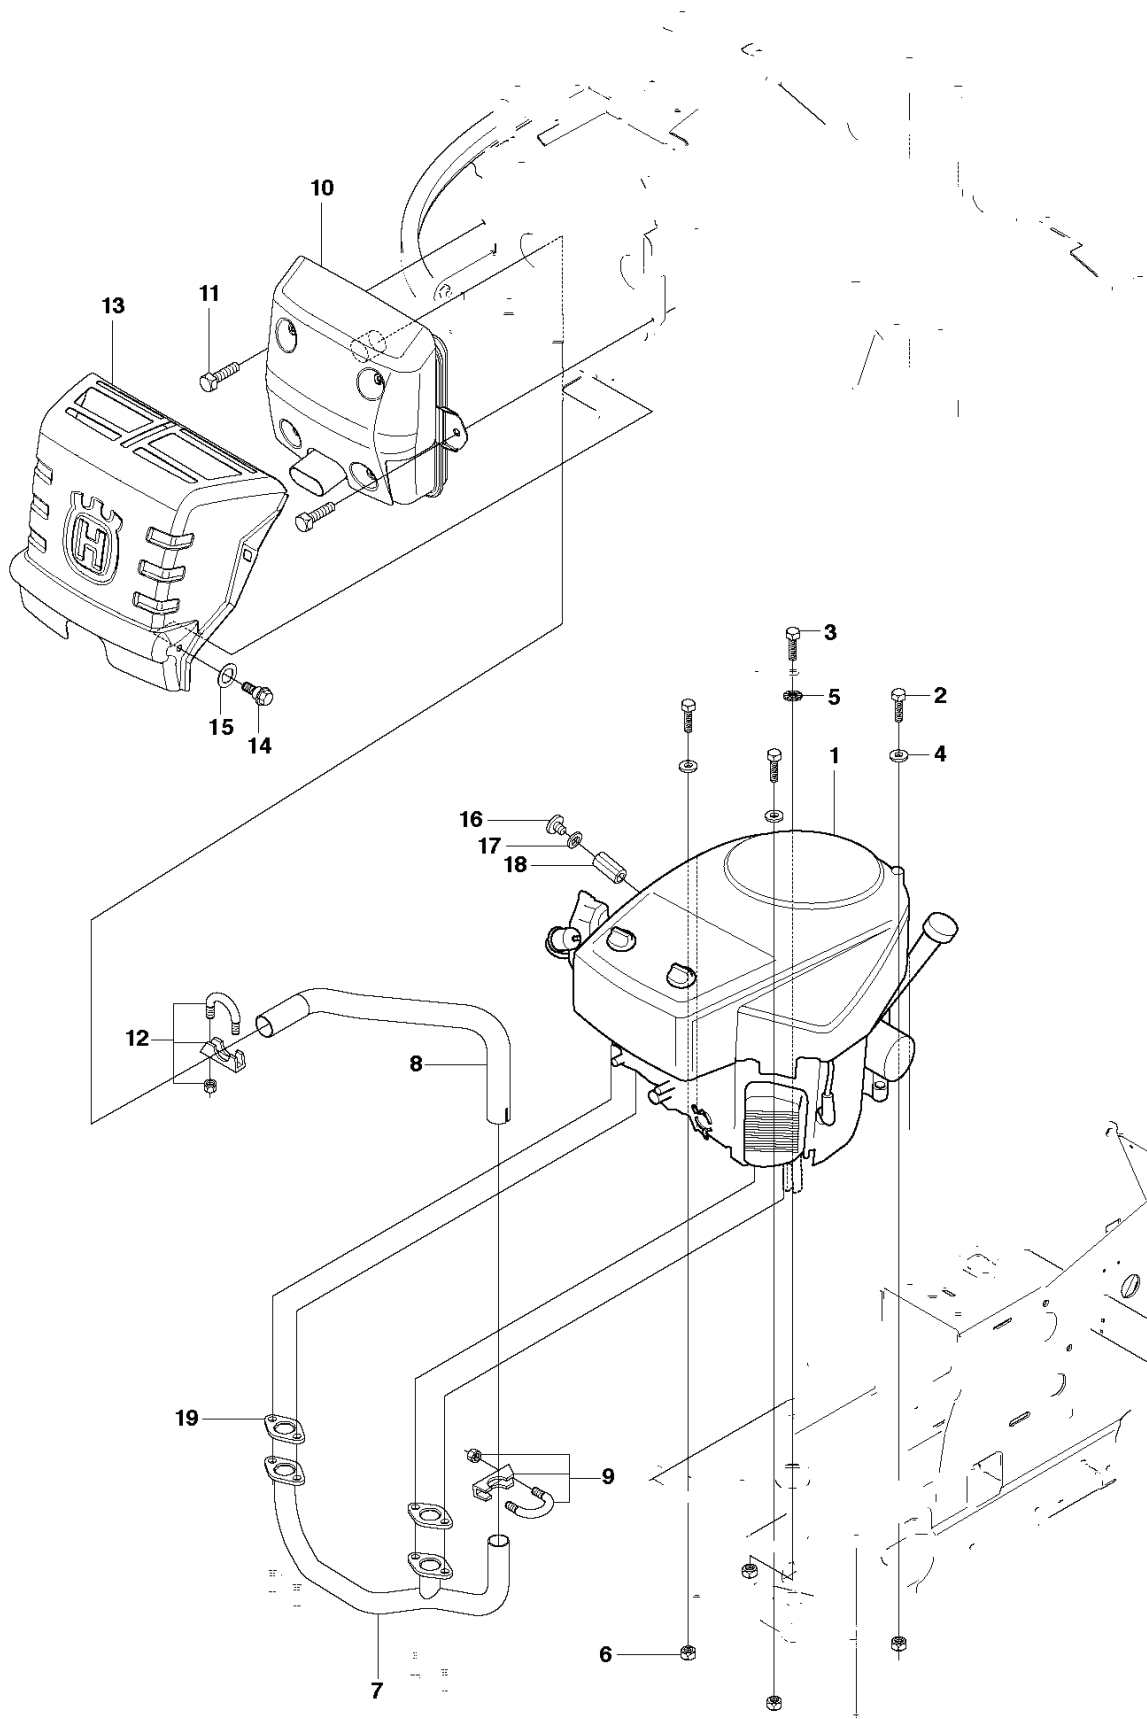

REF.	PART NO.	DESCRIPTION	REMARK	QTY.	KIT
1	535451901	MOTOR		1	
2	725245751	SCREW		3	
3	725245951	SCREW EHHM		1	
4	734116401	WASHER		3	
5	735216400	LOCKWASHER		1	
6	732211801	LOCK NUT		4	
7	510131401	EXHAUST PIPE		1	
8	544013301	PIPE		1	
9	506668401	CLAMP ASSY		1	
10	544335702	MUFFLER ASSY		1	
11	725236461	SCREW EHHFT		2	
12	506668401	CLAMP ASSY		1	
13	544248301	HEAT PROTECTOR		1	
14	506597401	SCREW EHHFM		2	
15	506839401	SPRING WASHER		2	
16	535414460	PLUG		1	1
17	531001190	O-RING		1	1
18	535414416	JOINT		1	1
19	535414236	GASKET		2	1