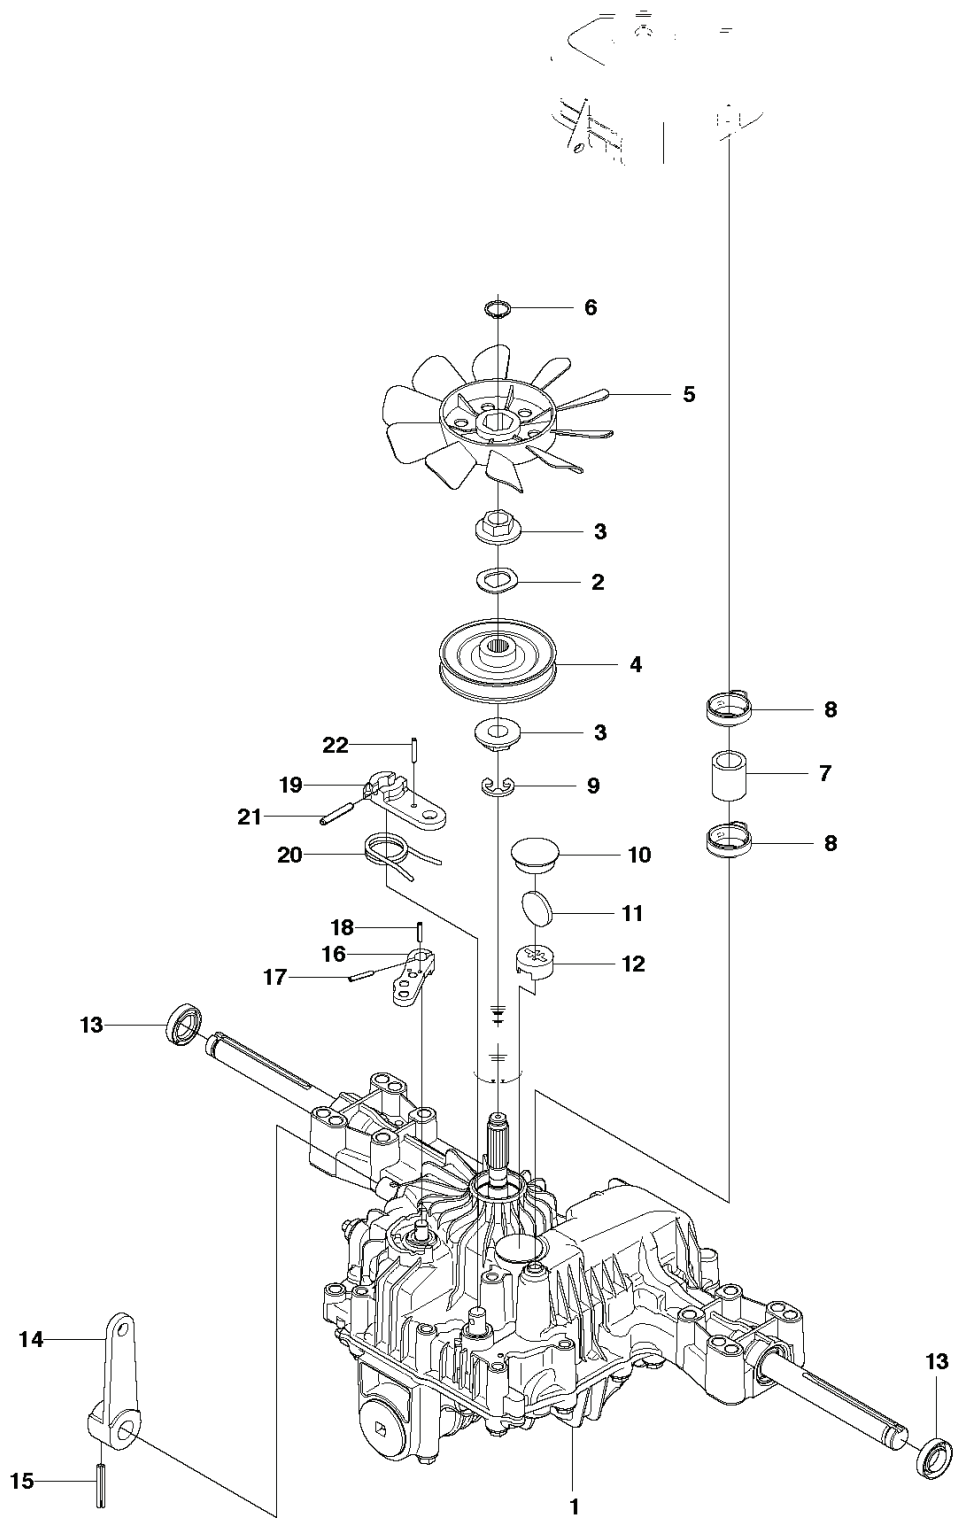

REF.	PART NO.	DESCRIPTION	REMARK	QTY.	KIT
1	544116101	TRANSMISSION		1	
1	502633201	TRANSMISSION		1	
2	506986501	SPRING WASHER		1	
3	506986601	DISTANCE		2	
4	502451901	PULLEY		1	
5	506986801	FAN		1	
6	735311500	CIRCLIP		1	
7	502451601	TUBE		1	
8	506987001	HOSE CLAMP		2	
9	535402807	CLIP		1	1
10	535402832	PLUG		1	1
11	535402829	MAGNET		1	1
12	535402830	HOLDER		1	1
13	535402837	SEALING		2	1
14	502453201	CONTROL LEVER		1	1
15	535402809	PIN RETAINING SCREW		1	1
16	535402817	LEVER		1	1
17	535402816	PIN RETAINING SCREW		1	1
18	535402833	PIN RETAINING SCREW		1	1
19	535402838	LEVER		1	1
20	535402839	SPRING		1	1
21	535402840	PIN RETAINING SCREW		1	1
22	535402841	PIN		1	1