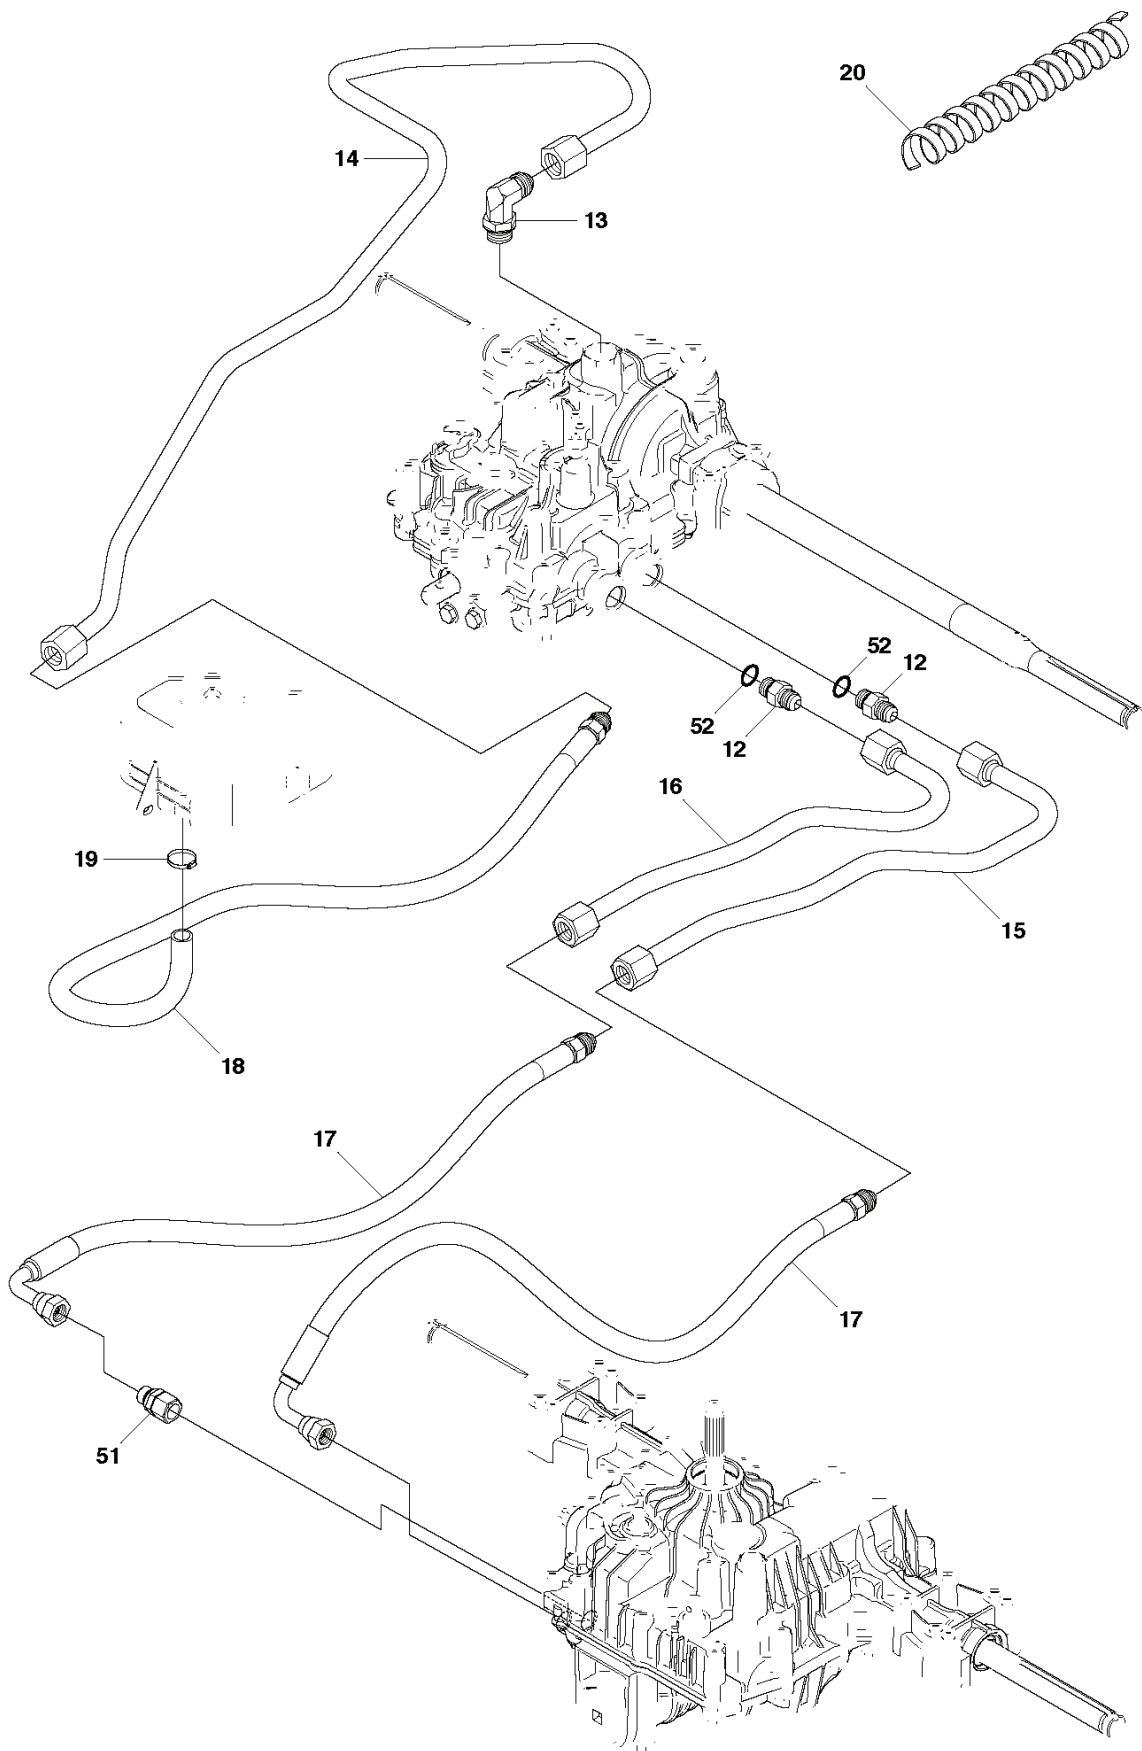

REF.	PART NO.	DESCRIPTION	REMARK	QTY.	KIT
12	535426806	PIPE FITTING		2	
13	535437302	PIPE FITTING		1	
14	525491201	HYDRAULIC PIPE		1	
15	544807901	HYDRAULIC PIPE		1	
16	544808001	HYDRAULIC PIPE		1	
17	544456403	HYDRAULIC HOSE		2	
18	522429802	HYDRAULIC HOSE		1	
19	505131101	HOSE CLAMP		1	
20	544026603	HOSE GUARD		1	
51	504567401	PIPE FITTING		1	
52	505451101	O-RING		2