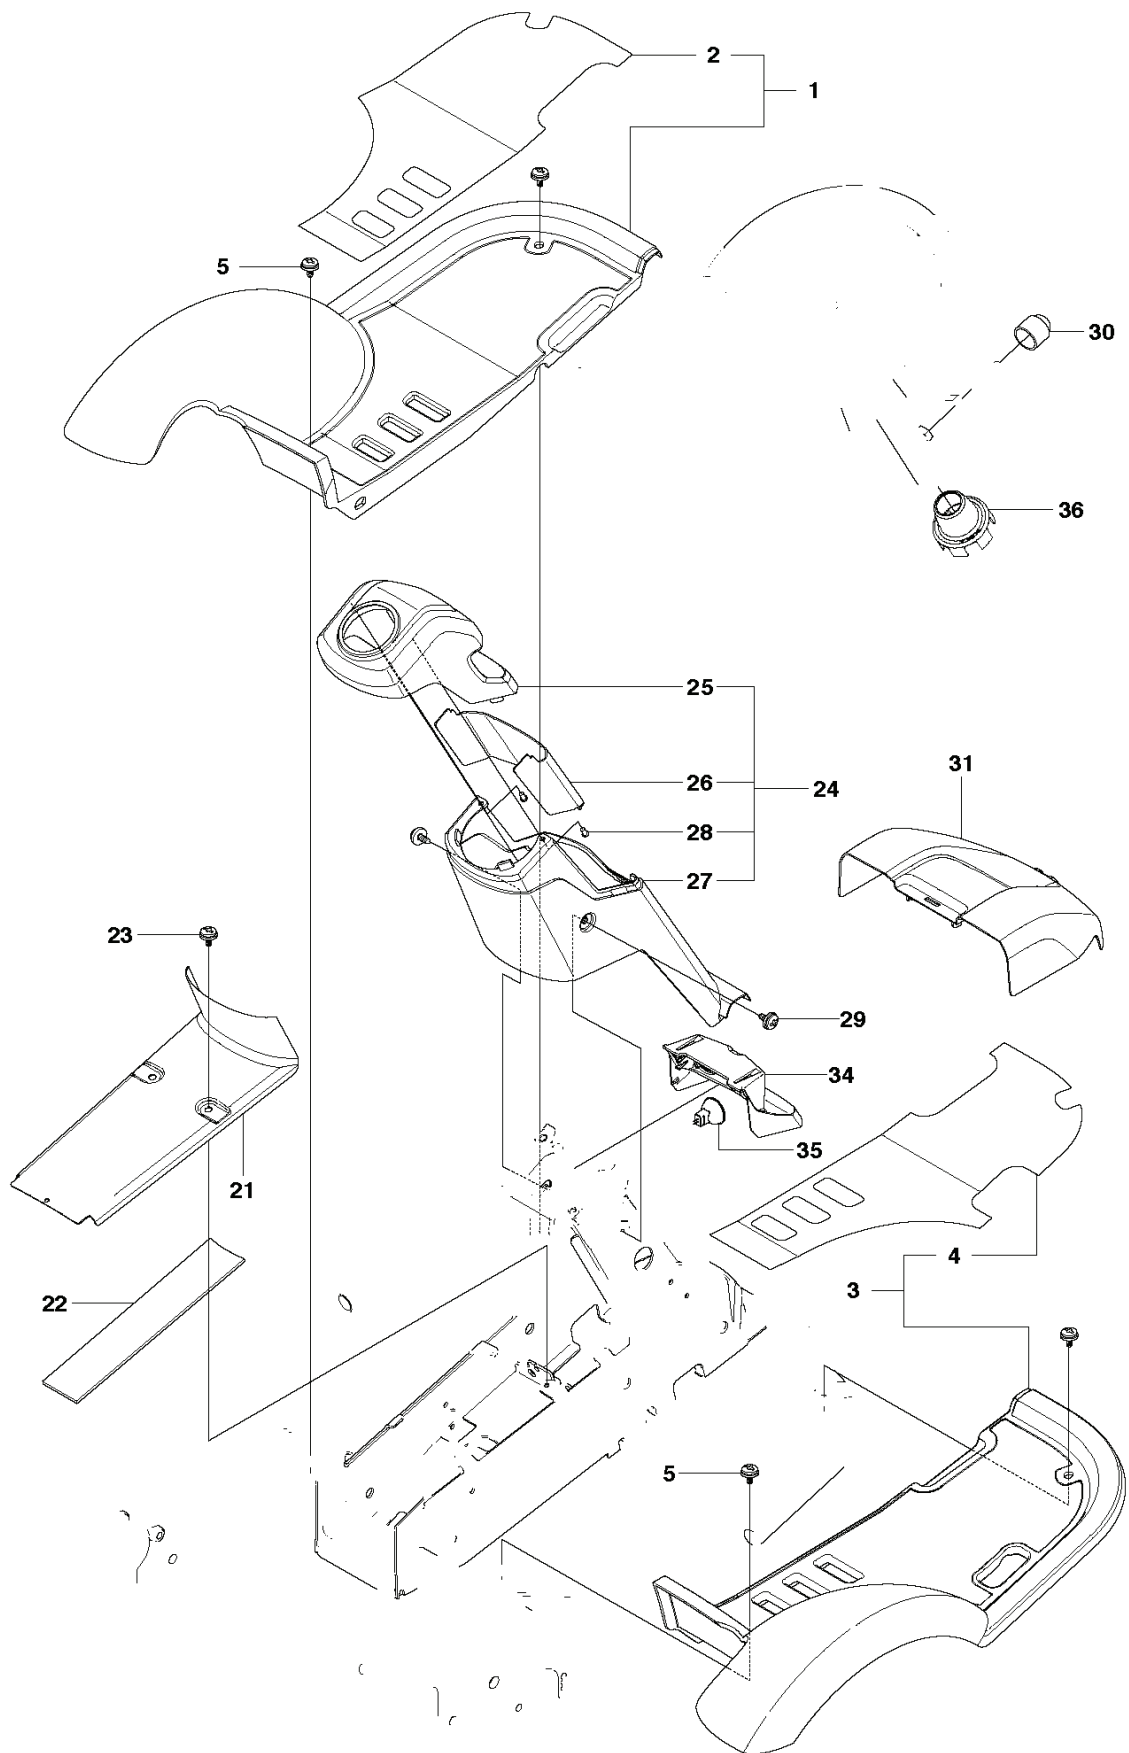

REF.	PART NO.	DESCRIPTION	REMARK	QTY.	KIT
12	573956101	TRANSMISSION		1	
13	725246751	SCREW EHHM		4	
15	734116401	WASHER		4	
16	731231801	HEXAGON NUT		4	
17	506987201	MOMENTFÄSTE		1	
18	725245951	SCREW EHHM		1	
19	725246251	SCREW EHHM		1	
20	506599301	LINK		1	
21	731231801	HEXAGON NUT		2	
22	506987403	LEVER		1	
23	506918702	WASHER		1	
24	725245151	SCREW		1	
25	506987501	ADJUSTMENT ROD		1	
26	732211401	LOCK NUT		2	
30	506988201	FRIKOPPLINGSSTÅNG		1	
31	506834301	SPRING		1	
32	506988401	BELT TENSIONER ASSY		1	
33	506988501	BELT TENSIONER		1	32
34	506946901	PULLEY		1	32
35	725245551	SCREW		1	32
36	734116441	WASHER		1	32
37	732211801	LOCK NUT		1	32
38	506918702	WASHER		1	
39	725245151	SCREW		1	
40	506988601	SPRING		1	
41	725246451	SCREW EHHM		1	
42	506988801	PENDULUM		1	
43	731232051	HEXAGON NUT		1	
44	544100101	EXPANSION TANK		1	
45	506673301	TANK CAP ASSY		1	

---

REF.	PART NO.	DESCRIPTION	REMARK	QTY.	KIT
1	544301601	THROTTLE CONTROL ASSY		1	
2	544301702	WIRE		2	
3	506889101	KNOB		1	
4	506889102	KNOB		1	
5	725236461	SCREW EHHFT		2	

---

REF.	PART NO.	DESCRIPTION	REMARK	QTY.	KIT
13	535502501	CONTROL COVER		1	
14	544400501	SCREW		1	
15	544332101	CONTROL COVER		1	
16	544332202	COVER		1	
17	535429101	SPRING NUT		1	
18	544400501	SCREW		4	

---

REF.	PART NO.	DESCRIPTION	REMARK	QTY.	KIT
6	544245003	ENGINE HOOD ASSY		1	
7	544245101	HINGE		1	6
8	544245102	HINGE		1	6
9	722795402	RIVET		6	6
19	574856101	COVER		1	
20	574856201	SCREW		2	

---

REF.	PART NO.	DESCRIPTION	REMARK	QTY.	KIT
1	544895901	FOOT PLATE		1	
2	544248401	MAT		1	1
3	544895903	FOOT PLATE		1	
4	544248403	MAT		1	3
5	544400501	SCREW		4	
21	544239201	COVER		1	
22	544427501	MAT		1	
23	544400501	SCREW		2	
24	502498201	COVER		1	
25	502297501	COVER		1	24
26	502465801	LENS		1	24
27	502297601	COVER		1	24
28	729532771	SCREW CRPANT		2	24
29	544400501	SCREW		2	
30	544433201	PROTECTIVE COVER		1	
31	525562401	UNIT COVER		1	
34	502300201	LAMPHOLDER		1	
35	502466601	LAMP		2	
36	535460501	SEALING		1	