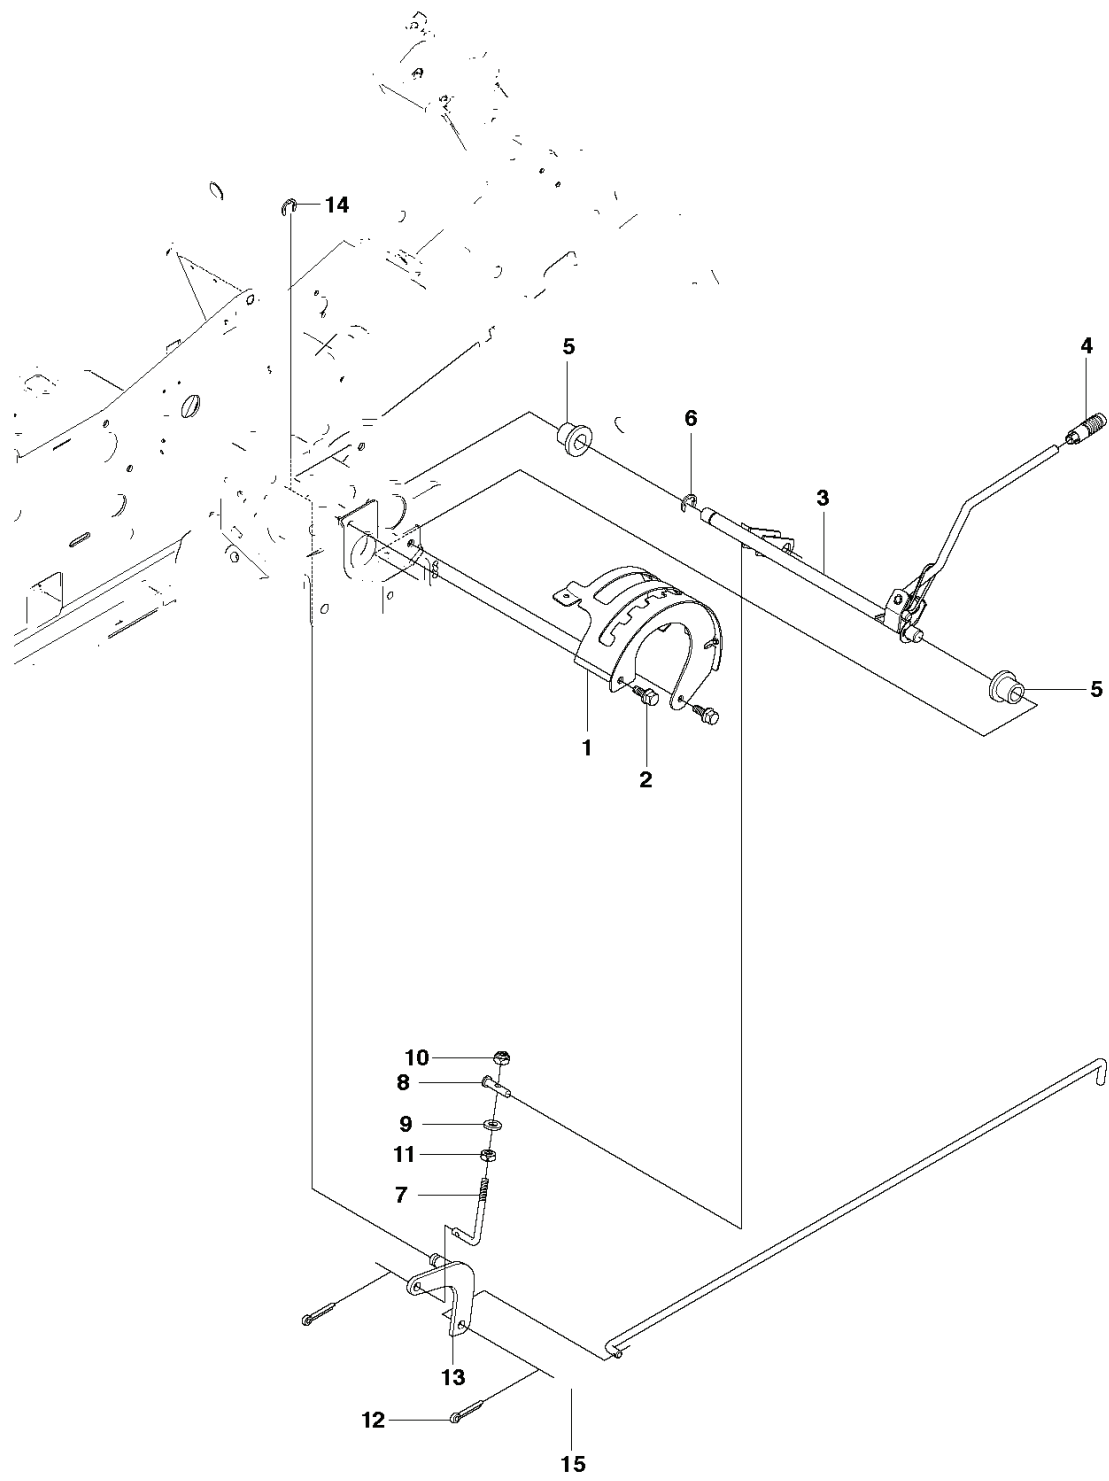

REF.	PART NO.	DESCRIPTION	REMARK	QTY.	KIT
1	535501401	CONTROL PLATE		1	
2	506570103	SCREW EHHFM		2	
3	504734501	ADJUSTER		1	
4	506542001	HANDLE		1	
5	506554301	BEARING		2	
6	735312220	E-CLIP		1	
7	506908201	HEIGHT ROD		1	
8	506784601	PEN		1	
9	734117201	WASHER		1	
10	732211801	LOCK NUT		1	
11	731231801	HEXAGON NUT		1	
12	721618301	SPLIT PIN		2	
13	525476001	ADJUSTER		1	
14	735311520	E-CLIP		1	
15	523114501	CONNECTION ROD		1