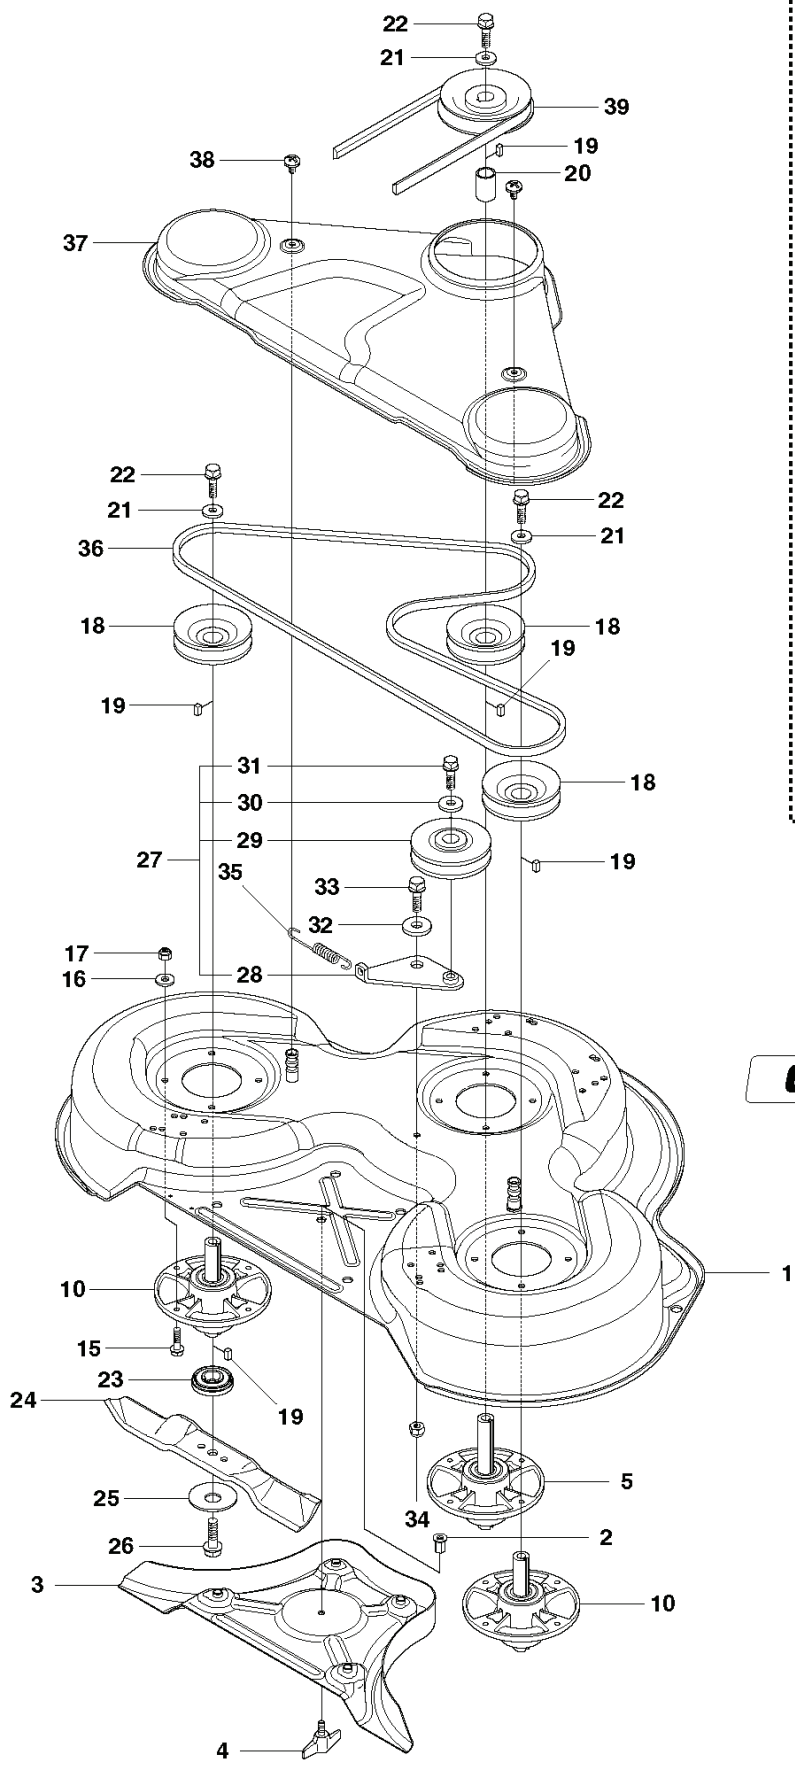

# **SPARE PARTS LIST**

---

REF.	PART NO.	DESCRIPTION	REMARK	QTY.	KIT
1	544126001	PEDAL PLATE ASSY		1	
2	535473701	KNOB		1	
3	506570104	SCREW EHHFM		4	
4	544403101	BRAKE LEVER ASSY		1	
5	725236461	SCREW EHHFT		2	
6	506946301	BRAKE SPRING		1	
7	535489601	BRAKE WIRE		1	
8	735310920	E-CLIP		1	
9	506535603	DRAW SPRING		1	
10	574411202	CONTROL CABLE		1	
11	506557301	VINKELLAS8 DIN71802		2	
12	732211401	LOCK NUT		2	
13	731231401	HEXAGON NUT		2	
14	522430801	BRACKET		1	
15	725236461	SCREW EHHFT		1	
25	506576402	CABLE HOLDER		1	

REF.	PART NO.	DESCRIPTION	REMARK	QTY.	KIT
1	523064201	EQUIPMENT FRAME		1	
2	525475901	HOOK		1	
5	506597401	SCREW EHHFM		2	
7	523116602	LEVER		1	
8	506918701	WASHER		1	
9	725644801	SCREW IHCSFM		1	
10	506535603	DRAW SPRING		1	
11	525486701	BELT GUIDE		1	
12	506974801	PULLEY		1	
13	506826802	BUSHING		1	
14	725245951	SCREW EHHM		1	
15	734116441	WASHER		1	
16	523083701	SHEET		1	
17	597509002	PULLEY		1	
18	738210404	BALL BEARING		1	
19	735313810	CIRCLIP		1	
20	734116441	WASHER		1	
21	725245951	SCREW EHHM		1	
22	504622401	SPRING		1	
23	504622102	HANDLE ASSY		1	
24	505451701	WASHER		1	
25	725645301	SCREW IHCSFM		1	
26	535484801	BUSHING		1	
27	732211801	LOCK NUT		1	
30	506895801	COLLAR SCREW		2	
31	732252201	HEXAGON LOCKING NUT		2	
32	506966601	HAIR PIN COTTER		1	
33	506837601	SPRING		2	
34	506837701	RING BOLT		2	
35	734117201	WASHER		2	
36	731232051	HEXAGON NUT		4	

---

REF.	PART NO.	DESCRIPTION	REMARK	QTY.	KIT
1	535501401	CONTROL PLATE		1	
2	506570103	SCREW EHHFM		2	
3	504734501	ADJUSTER		1	
4	506542001	HANDLE		1	
5	506554301	BEARING		2	
6	735312220	E-CLIP		1	
7	506908201	HEIGHT ROD		1	
8	506784601	PEN		1	
9	734117201	WASHER		1	
10	732211801	LOCK NUT		1	
11	731231801	HEXAGON NUT		1	
12	721618301	SPLIT PIN		2	
13	525476001	ADJUSTER		1	
14	735311520	E-CLIP		1	
15	523114501	CONNECTION ROD		1	