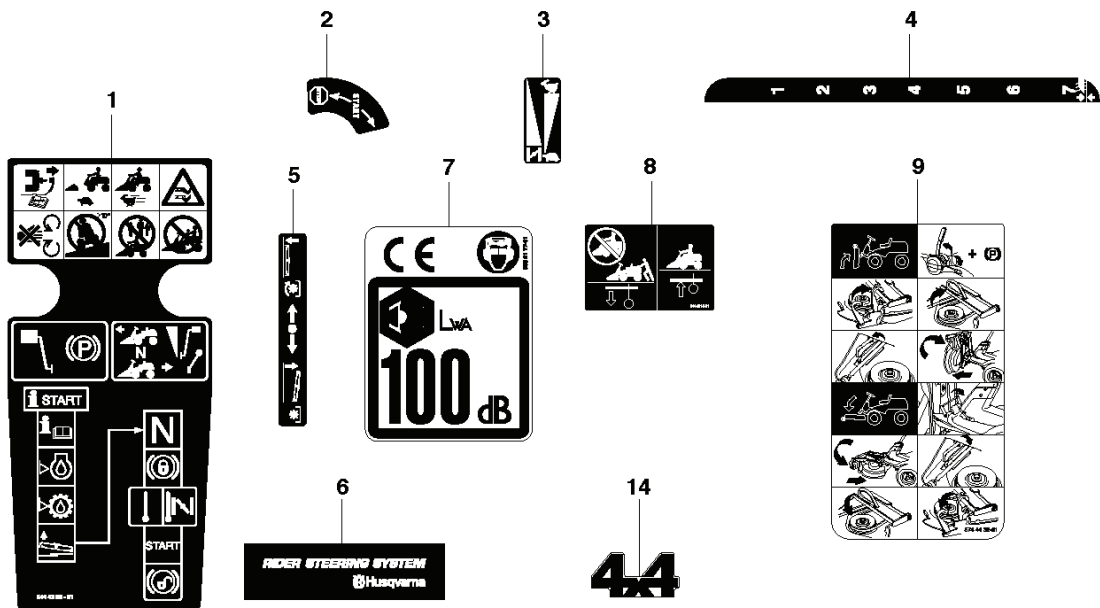

10 **R15T AWD** **Husqvarna**

Husqvarna **R15T AWD** 11

12 **R15Ts AWD** **Husqvarna**

Husqvarna **R15Ts AWD** 13

REF.	PART NO.	DESCRIPTION	REMARK	QTY.	KIT
1	544438601	LABEL		1	
2	544438701	LABEL		1	
3	544438901	LABEL		1	
4	544439002	LABEL		1	
5	544439201	LABEL		1	
6	544833601	LABEL		1	
7	505217701	LABEL		1	
8	544211401	LABEL		1	
9	574443201	LABEL		1	
10	575226907	DECAL		1	
11	575226908	DECAL		1	
12	575226909	DECAL		1	
13	575226910	DECAL		1	
14	544833501	LABEL		1