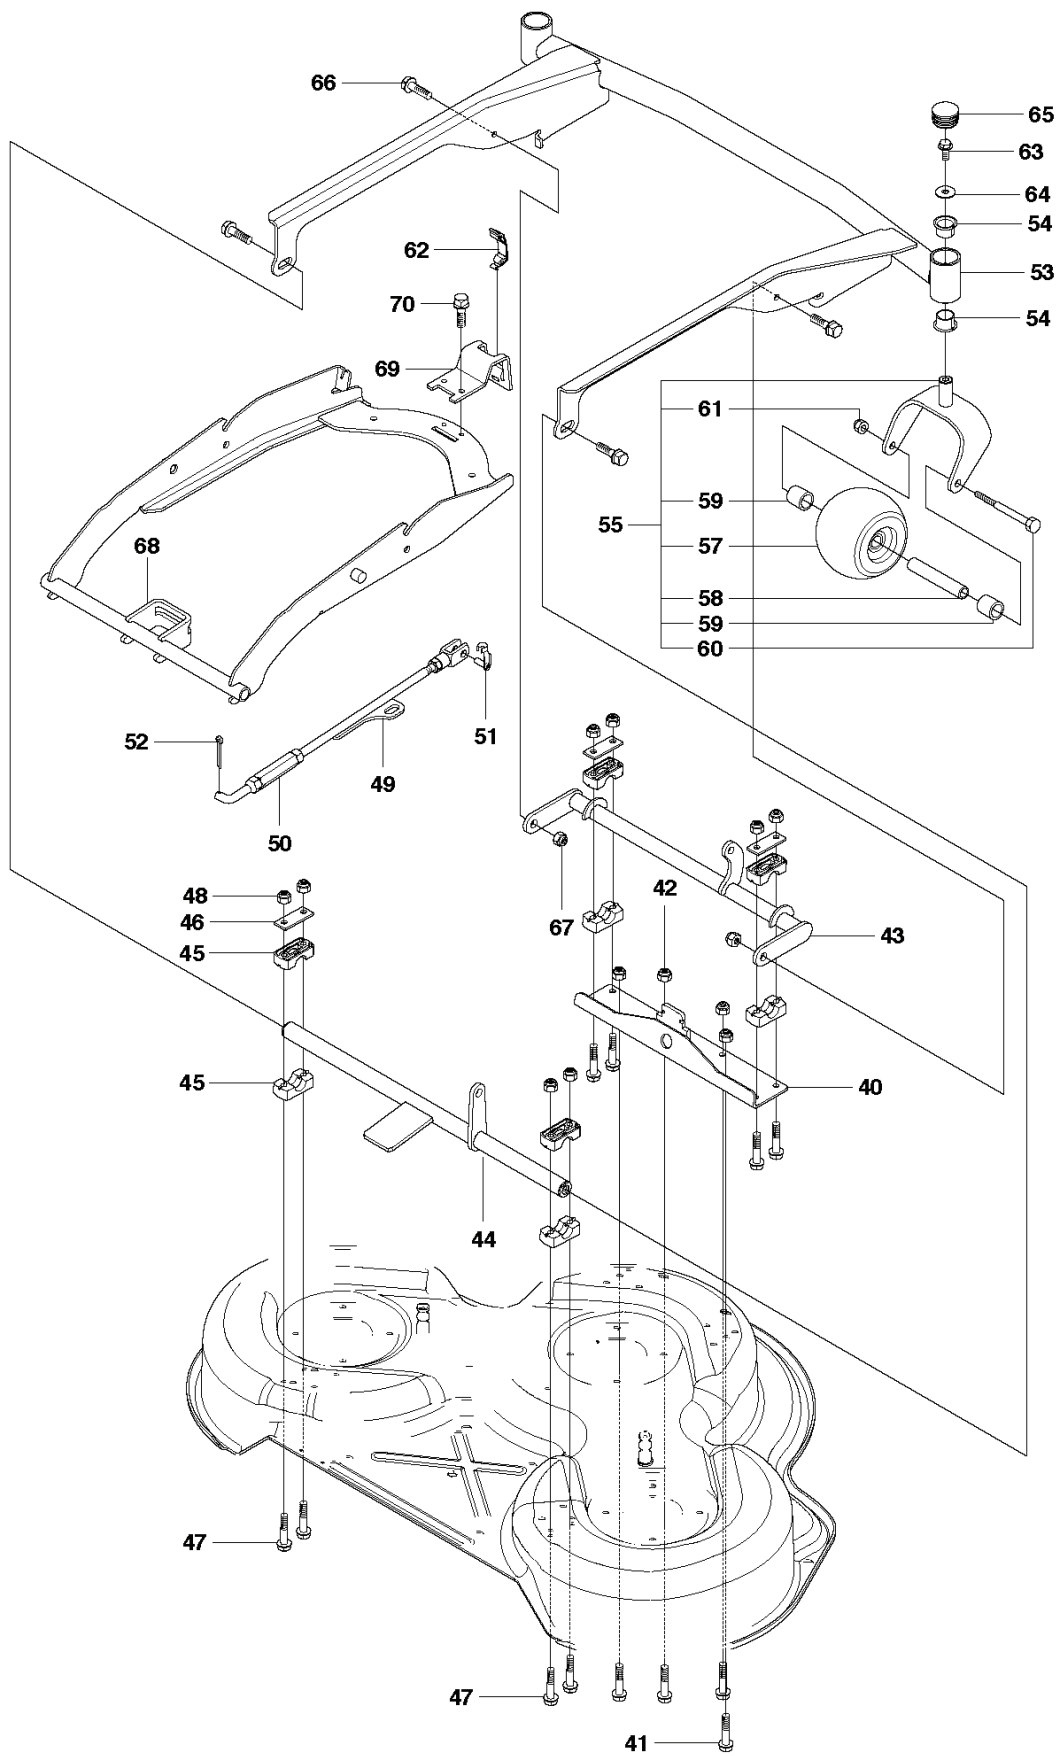

# **SPARE PARTS LIST**

---

REF.	PART NO.	DESCRIPTION	REMARK	QTY.	KIT
1	544126001	PEDAL PLATE ASSY		1	
2	535473701	KNOB		1	
3	506570104	SCREW EHHFM		4	
4	544403101	BRAKE LEVER ASSY		1	
5	725236461	SCREW EHHFT		2	
6	506946301	BRAKE SPRING		1	
7	535489601	BRAKE WIRE		1	
8	735310920	E-CLIP		1	
9	506535603	DRAW SPRING		1	
10	574411202	CONTROL CABLE		1	
11	506557301	VINKELLAS8 DIN71802		2	
12	732211401	LOCK NUT		2	
13	731231401	HEXAGON NUT		2	
14	522430801	BRACKET		1	
15	725236461	SCREW EHHFT		1	
25	506576402	CABLE HOLDER		1	

---

REF.	PART NO.	DESCRIPTION	REMARK	QTY.	KIT
1	535501401	CONTROL PLATE		1	
2	506570103	SCREW EHHFM		2	
3	504734501	ADJUSTER		1	
4	506542001	HANDLE		1	
5	506554301	BEARING		2	
6	735312220	E-CLIP		1	
7	506908201	HEIGHT ROD		1	
8	506784601	PEN		1	
9	734117201	WASHER		1	
10	732211801	LOCK NUT		1	
11	731231801	HEXAGON NUT		1	
12	721618301	SPLIT PIN		2	
13	525476001	ADJUSTER		1	
14	735311520	E-CLIP		1	
15	523114501	CONNECTION ROD		1	

REF.	PART NO.	DESCRIPTION	REMARK	QTY.	KIT
40	523095301	BRACKET		1	
41	725245171	SCREW EHHM		4	
42	732211801	LOCK NUT		4	
43	502641802	CROSS BAR		1	
44	523094501	CROSS BAR		1	
45	506869601	BEARING		8	
46	506813801	REINFORCING PLATE		4	
47	725246151	SCREW EHHM		8	
48	732211801	LOCK NUT		8	
49	523114201	PARALLEL ROD ASSY		1	
50	502642301	PARALLEL ROD		1	
51	506839801	GAFFELLANK		1	
52	721618301	SPLIT PIN		1	
53	523086501	DECK FRAME		1	
54	574561901	BEARING		4	
55	574210101	PIVOT WHEEL ASSY		2	
57	506963001	WHEEL ASSY		1	55
58	506810802	TUBE		1	55
59	506874102	SPACER		2	55
60	725251951	SCREW EHHM		1	55
61	732212051	NUT		1	55
62	503894703	SNAP LOCKING		2	
63	506570104	SCREW EHHFM		2	
64	734116441	WASHER		2	
65	574034801	PLUG		2	
66	506597401	SCREW EHHFM		4	
67	732211801	LOCK NUT		2	
68	523087501	DECK ATTACHMENT		1	
69	523114601	LOCK		1	
70	725236861	SCREW EHHFT		2	