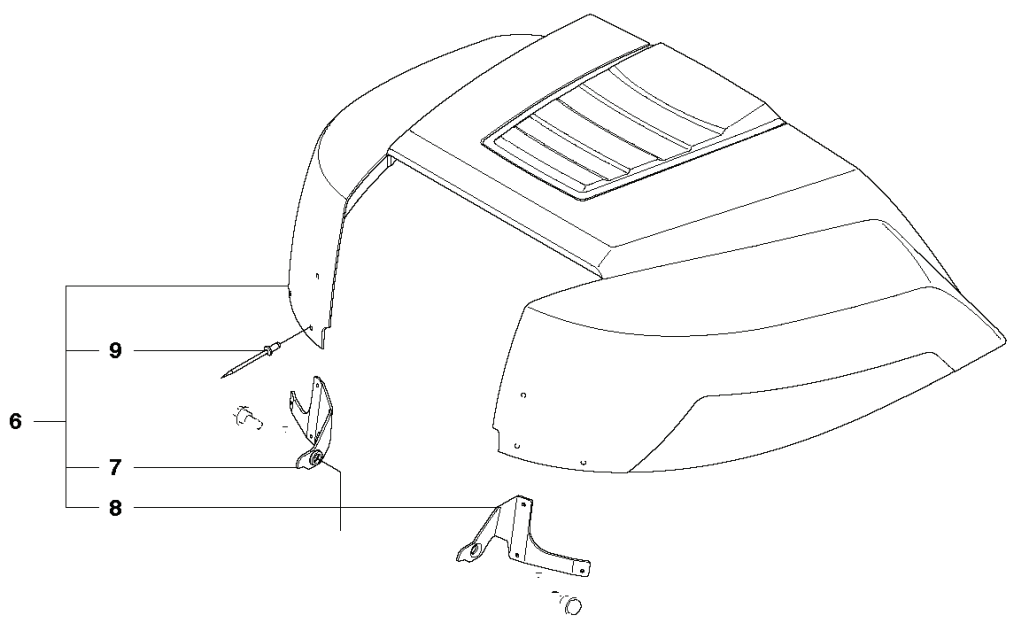

---

REF.	PART NO.	DESCRIPTION	REMARK	QTY.	KIT
1	544301601	THROTTLE CONTROL ASSY		1	
2	544301702	WIRE		2	
3	506889101	KNOB		1	
4	506889102	KNOB		1	
5	725236461	SCREW EHHFT		2	

---

REF.	PART NO.	DESCRIPTION	REMARK	QTY.	KIT
13	535502501	CONTROL COVER		1	
14	544400501	SCREW		1	
15	544332101	CONTROL COVER		1	
16	544332202	COVER		1	
17	535429101	SPRING NUT		1	
18	544400501	SCREW		4	