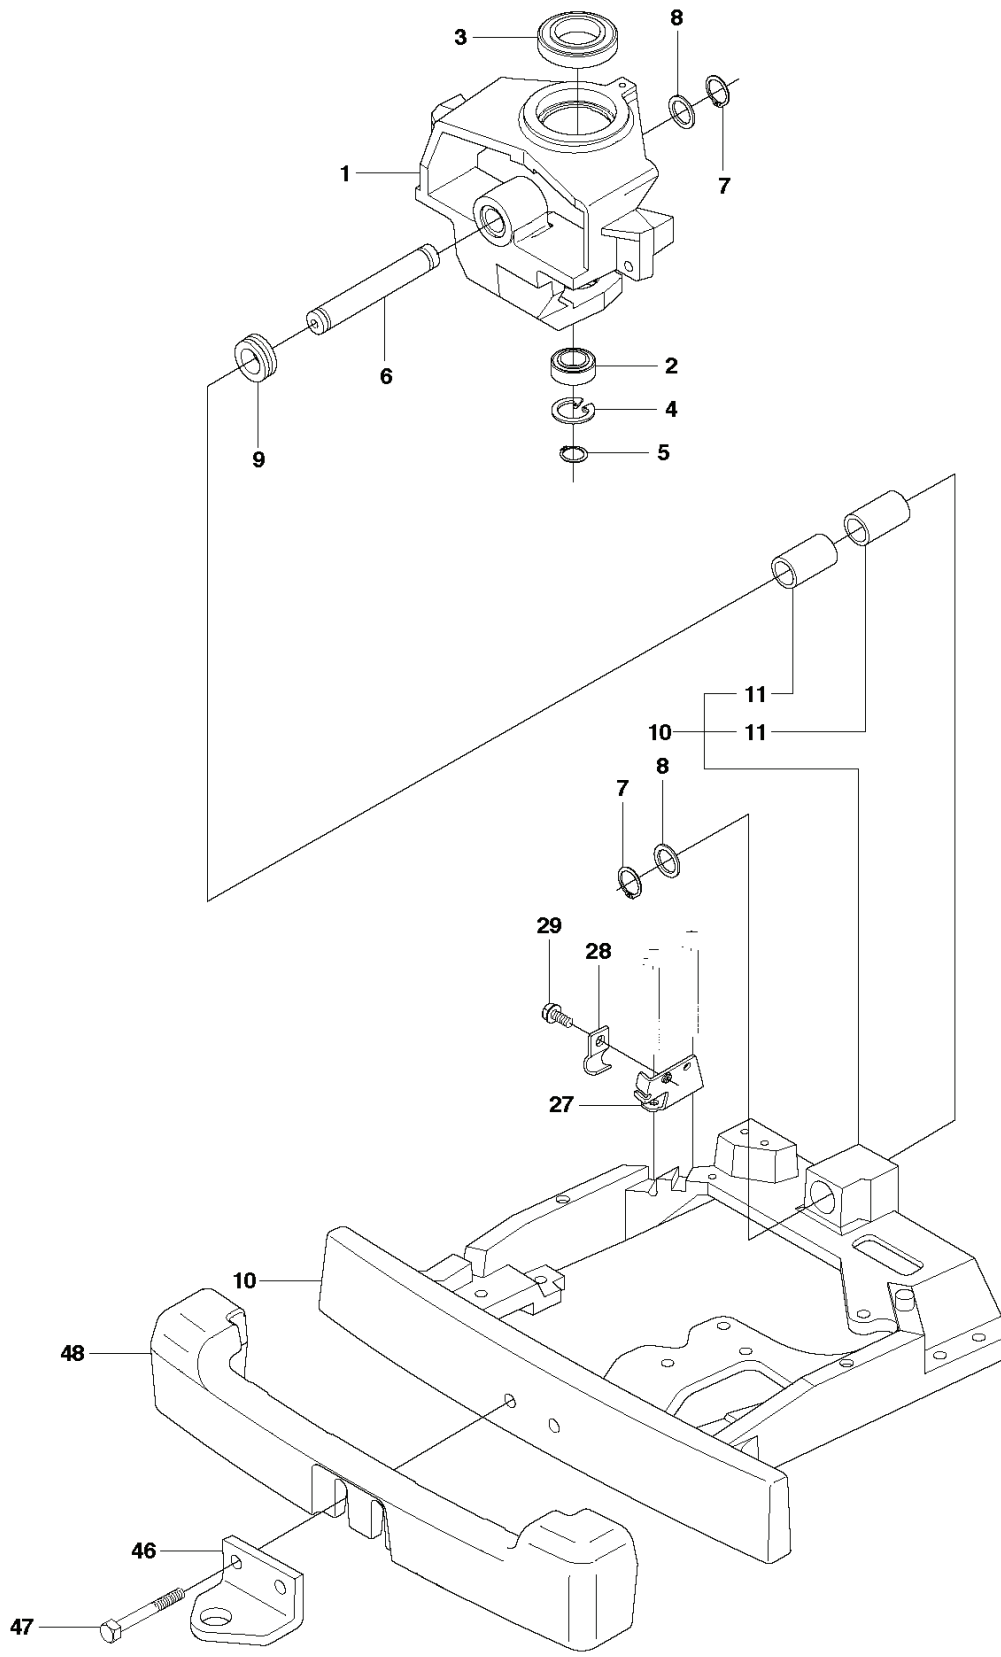

REF.	PART NO.	DESCRIPTION	REMARK	QTY.	KIT
1	506985803	SPINDLE		1	
2	738210504	BALL BEARING		1	
3	738211004	BALL BEARING		1	
4	735314010	CIRCLIP		1	
5	735312600	CIRCLIP		1	
6	506985901	SWING AXLE		1	
7	735312600	CIRCLIP		2	
8	506773401	WASHER		2	
9	740681421	V-RING		1	
10	535406001	BRACKET		1	
11	506986102	GLIDLAGER		2	10
27	544262101	BRACKET		1	
28	506566501	CLIP		1	
29	725236461	SCREW EHHFT		1	
46	506889901	HITCH		1	
47	725250051	SCREW EHHM		2	
48	544039602	COUNTERWEIGHT		1	
49	544121701	BRACKET		1