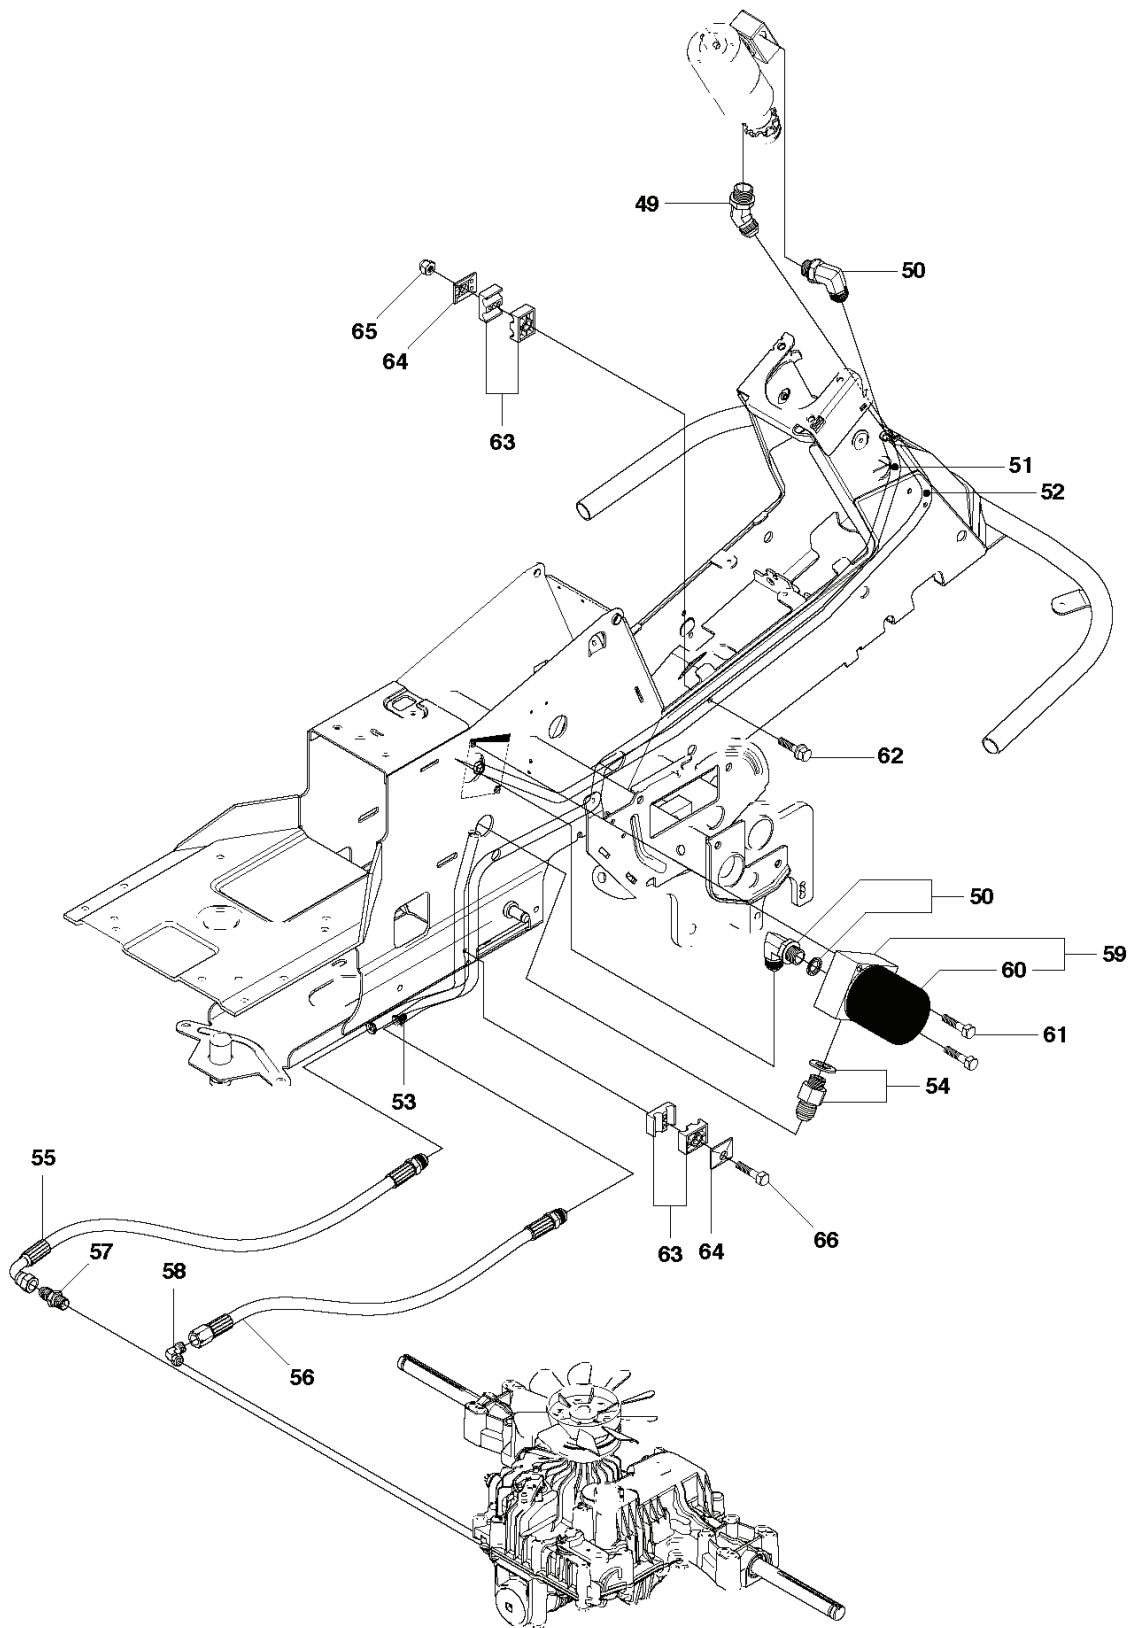

REF.	PART NO.	DESCRIPTION	REMARK	QTY.	KIT
49	535426901	PIPE FITTING		1	
50	535437301	PIPE FITTING		2	
51	502854401	HYDRAULIC PIPE		1	
52	502854501	HYDRAULIC PIPE		1	
53	502854601	HYDRAULIC PIPE		1	
54	535426801	PIPE FITTING		1	
55	535450302	HYDRAULIC HOSE		1	
56	535450402	HYDRAULIC HOSE		1	
57	535426501	PIPE FITTING		1	
58	535426601	PIPE FITTING		1	
59	535448701	FILTERBLOCK ASSY		1	
60	535427502	FILTER		1	59
61	725546201	SCREW IHSCM		2	
62	535475245	SCREW EHHFM		1	
63	544373303	PIPE CLAMP		2	
64	535438501	COVER WASHER		2	
65	732211601	LOCK NUT		1	
66	725237861	SCREW EHHFT		1