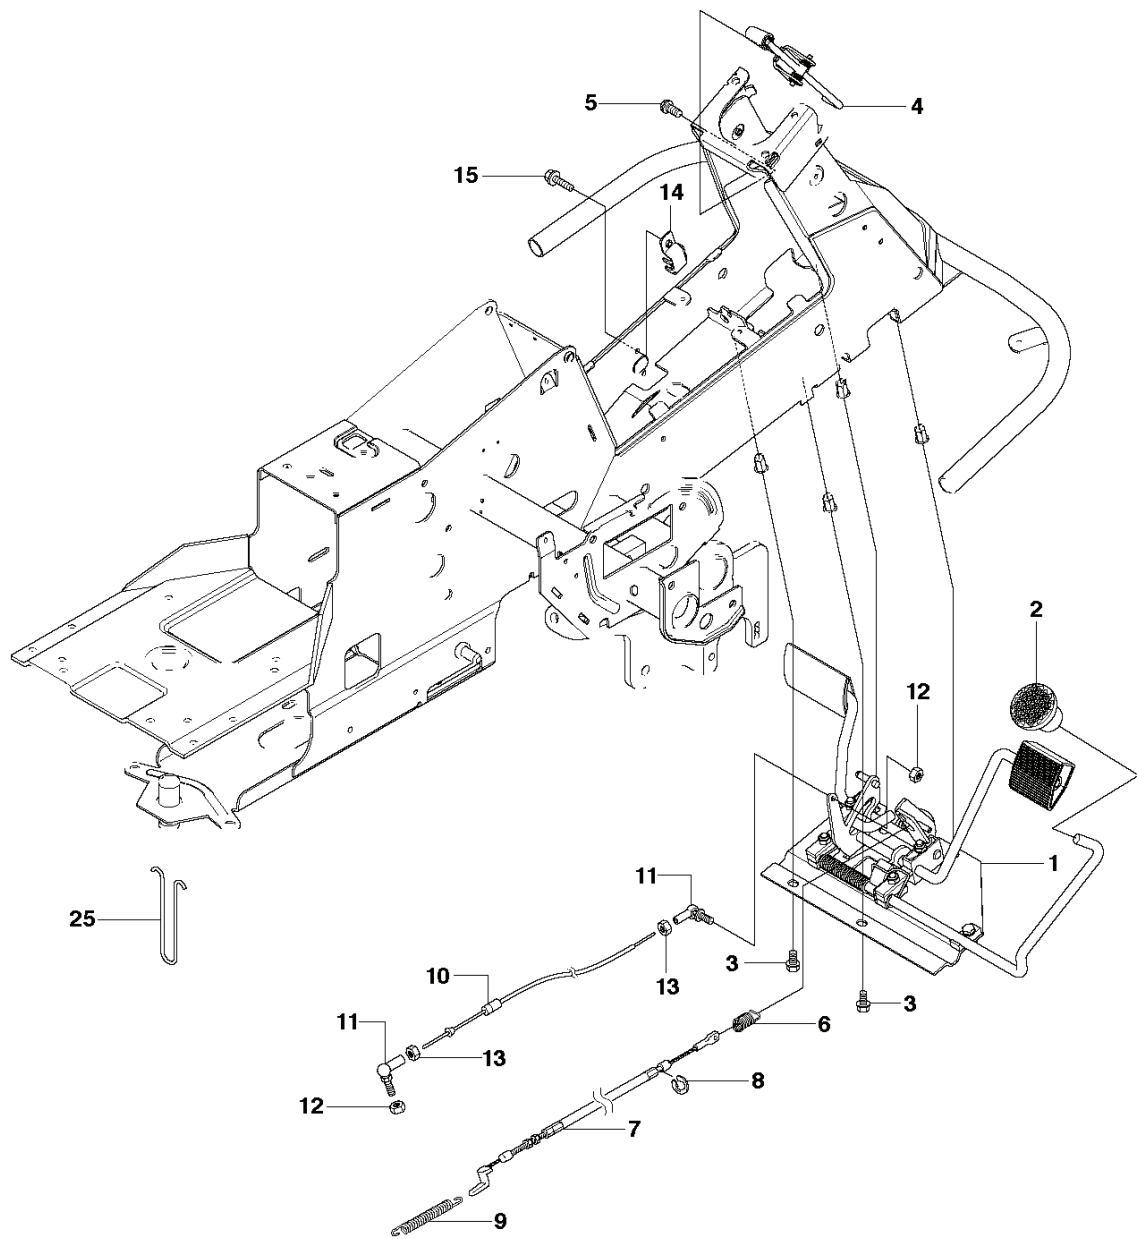

# **SPARE PARTS LIST**

---

REF.	PART NO.	DESCRIPTION	REMARK	QTY.	KIT
1	544126001	PEDAL PLATE ASSY		1	
2	535473701	KNOB		1	
3	506570104	SCREW EHHFM		4	
4	544403101	BRAKE LEVER ASSY		1	
5	725236461	SCREW EHHFT		2	
6	506946301	BRAKE SPRING		1	
7	535489601	BRAKE WIRE		1	
8	735310920	E-CLIP		1	
9	506535603	DRAW SPRING		1	
10	574411202	CONTROL CABLE		1	
11	506557301	VINKELLAS8 DIN71802		2	
12	732211401	LOCK NUT		2	
13	731231401	HEXAGON NUT		2	
14	522430801	BRACKET		1	
15	725236461	SCREW EHHFT		1	
25	506576402	CABLE HOLDER		1	

REF.	PART NO.	DESCRIPTION	REMARK	QTY.	KIT
49	535426901	PIPE FITTING		1	
50	535437301	PIPE FITTING		2	
51	502854401	HYDRAULIC PIPE		1	
52	502854501	HYDRAULIC PIPE		1	
53	502854601	HYDRAULIC PIPE		1	
54	535426801	PIPE FITTING		1	
55	535450302	HYDRAULIC HOSE		1	
56	535450402	HYDRAULIC HOSE		1	
57	535426501	PIPE FITTING		1	
58	535426601	PIPE FITTING		1	
59	535448701	FILTERBLOCK ASSY		1	
60	535427502	FILTER		1	59
61	725546201	SCREW IHSCM		2	
62	535475245	SCREW EHHFM		1	
63	544373303	PIPE CLAMP		2	
64	535438501	COVER WASHER		2	
65	732211601	LOCK NUT		1	
66	725237861	SCREW EHHFT		1	

REF.	PART NO.	DESCRIPTION	REMARK	QTY.	KIT
1	544116101	TRANSMISSION		1	
1	502633201	TRANSMISSION		1	
2	506986501	SPRING WASHER		1	
3	506986601	DISTANCE		2	
4	502451901	PULLEY		1	
5	506986801	FAN		1	
6	735311500	CIRCLIP		1	
7	502451601	TUBE		1	
8	506987001	HOSE CLAMP		2	
9	535402807	CLIP		1	1
10	535402832	PLUG		1	1
11	535402829	MAGNET		1	1
12	535402830	HOLDER		1	1
13	535402837	SEALING		2	1
14	502453201	CONTROL LEVER		1	1
15	535402809	PIN RETAINING SCREW		1	1
16	535402817	LEVER		1	1
17	535402816	PIN RETAINING SCREW		1	1
18	535402833	PIN RETAINING SCREW		1	1
19	535402838	LEVER		1	1
20	535402839	SPRING		1	1
21	535402840	PIN RETAINING SCREW		1	1
22	535402841	PIN		1	1