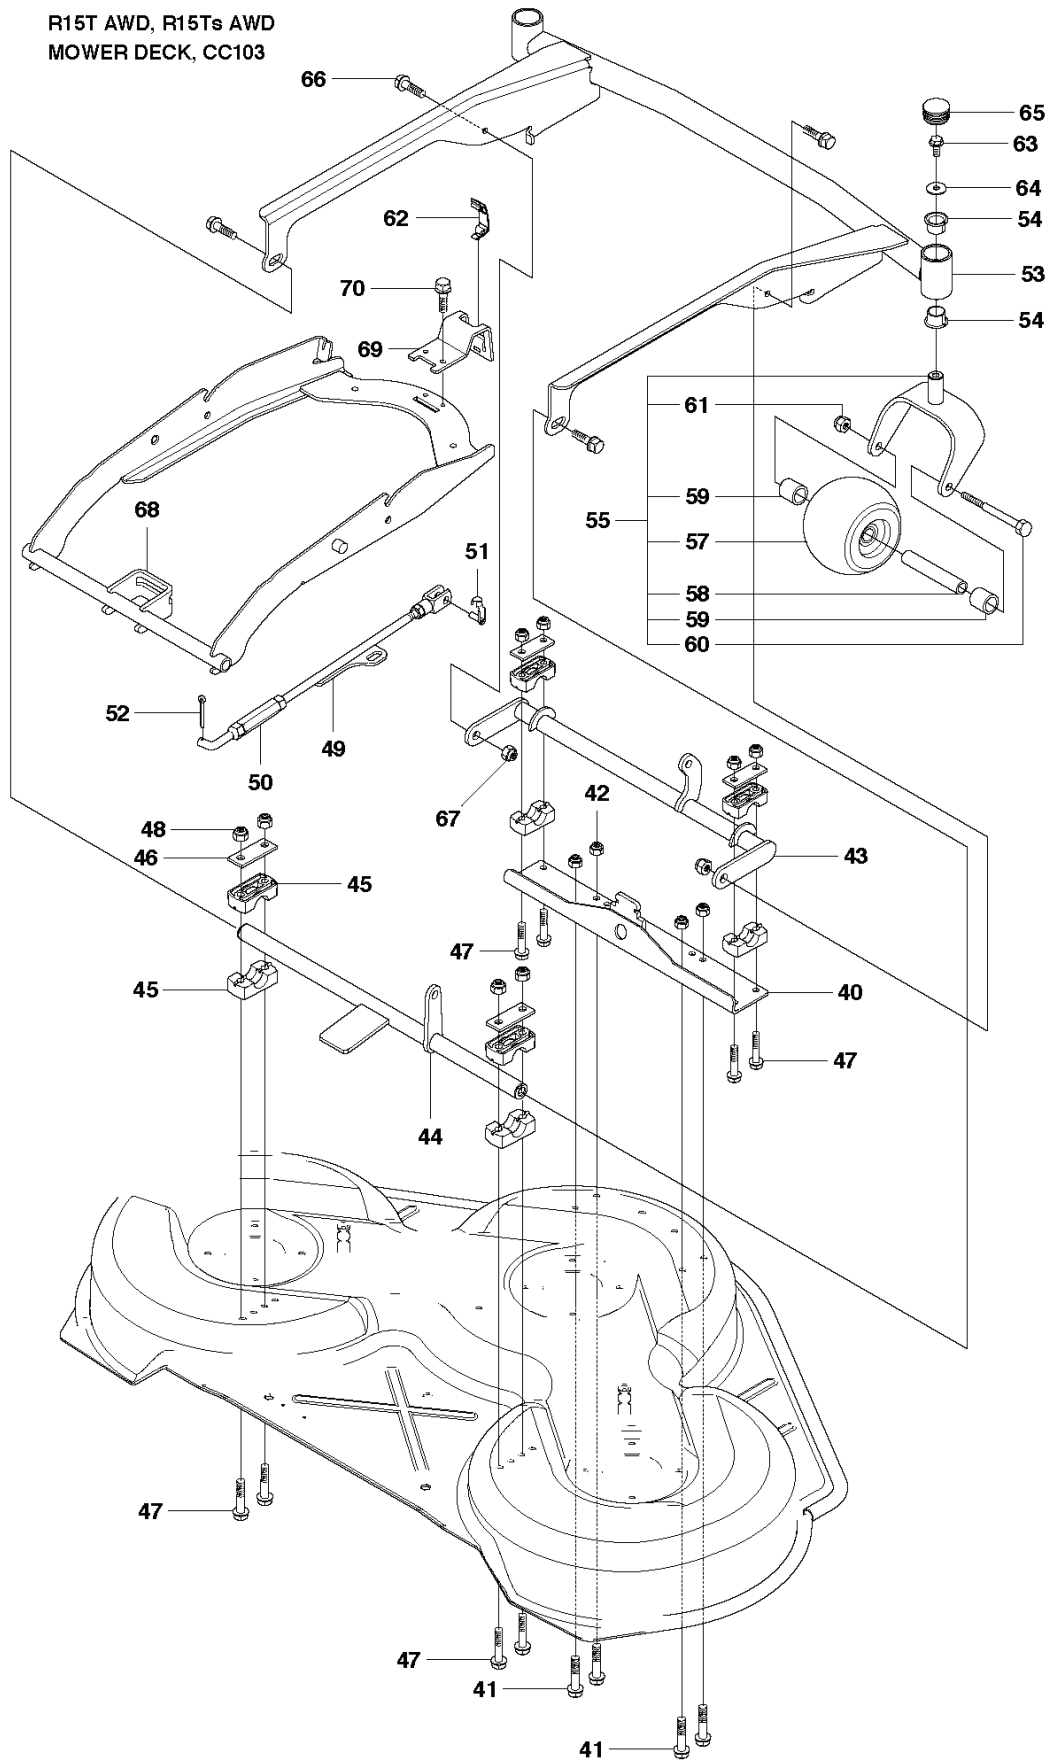

R15T AWD, R15Ts AWD
MOWER DECK, CC103

REF.	PART NO.	DESCRIPTION	REMARK	QTY.	KIT
40	523095301	BRACKET		1	
41	725245171	SCREW EHHM		4	
42	732211801	LOCK NUT		4	
43	502641805	CROSS BAR		1	
44	523094503	CROSS BAR		1	
45	506869601	BEARING		8	
46	506813801	REINFORCING PLATE		4	
47	725246151	SCREW EHHM		8	
48	732211801	LOCK NUT		8	
49	523114201	PARALLEL ROD ASSY		1	
50	502642301	PARALLEL ROD		1	
51	506839801	GAFFELLANK		1	
52	721618301	SPLIT PIN		1	
53	523086503	DECK FRAME		1	
54	574561901	BEARING		4	
55	574210101	PIVOT WHEEL ASSY		2	
57	506963001	WHEEL ASSY		1	55
58	506810802	TUBE		1	55
59	506874102	SPACER		2	55
60	725251951	SCREW EHHM		1	55
61	732212051	NUT		1	55
62	503894703	SNAP LOCKING		1	
63	506570104	SCREW EHHFM		2	
64	734116441	WASHER		2	
65	574034801	PLUG		2	
66	506597401	SCREW EHHFM		4	
67	732211801	LOCK NUT		2	
68	523087501	DECK ATTACHMENT		1	
69	523114601	LOCK		1	
70	725236861	SCREW EHHFT		2