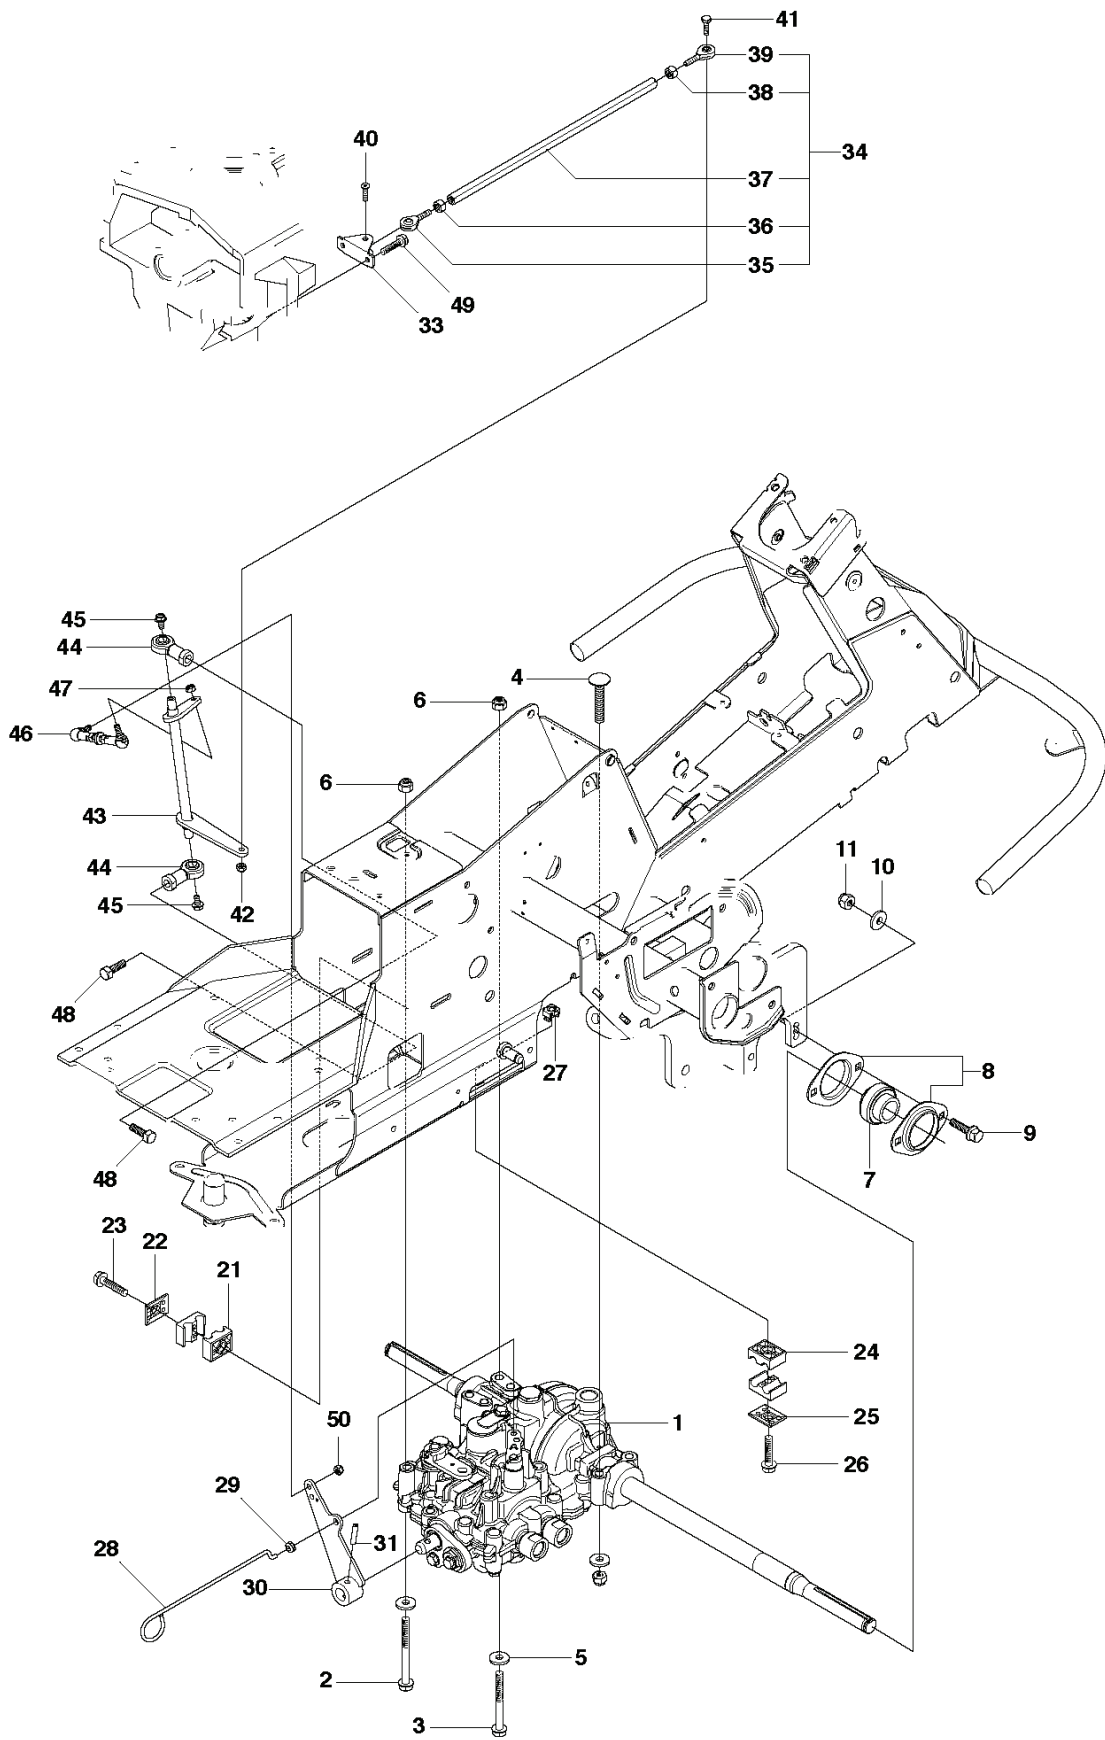

REF.	PART NO.	DESCRIPTION	REMARK	QTY.	KIT
1	575484301	TRANSMISSION		1	
2	725246751	SCREW EHHM		1	
3	725246451	SCREW EHHM		1	
4	535423803	SCREW RSQM		1	
5	734116401	WASHER		3	
6	732211801	LOCK NUT		3	
7	544008902	BEARING		1	
8	544009002	BEARING HOUSING		1	
9	506570105	SCREW EHHFM		2	
10	734116401	WASHER		2	
11	732211801	LOCK NUT		2	
21	544373303	PIPE CLAMP		1	
22	535438501	COVER WASHER		1	
23	725237861	SCREW EHHFT		1	
24	544373302	PIPE CLAMP		1	
25	544373802	COVER PLATE		1	
26	506570107	SCREW EHHFM		1	
27	544811701	CAGE NUT		1	
28	535499701	ARM		1	
29	503735801	BUSHING		1	
30	544435201	LEVER		1	
31	721434701	SPRING PIN		1	
33	535492802	BRACKET		1	
34	544456703	ROD		1	
35	535486602	ROD END		1	34
36	503221018	HEXAGON NUT		1	34
37	535486503	ROD		1	34
38	731231601	HEXAGON NUT		1	34
39	535486601	ROD END		1	34
40	544841701	SCREW		1	
41	725237071	SCREW EHHM		1	
42	732251601	HEXAGON LOCKING NUT		1	
43	535497402	LEVER		1	
44	506951701	ROD END		2	
45	535475212	SCREW EHHFM		2	
46	544441901	ADJUSTMENT ROD		1	
47	732251601	HEXAGON LOCKING NUT		1	
48	725249371	SCREW EHHM		2	
49	725236651	HEXAGONAL SCREW M6X12		2	
50	732211601	LOCK NUT		1