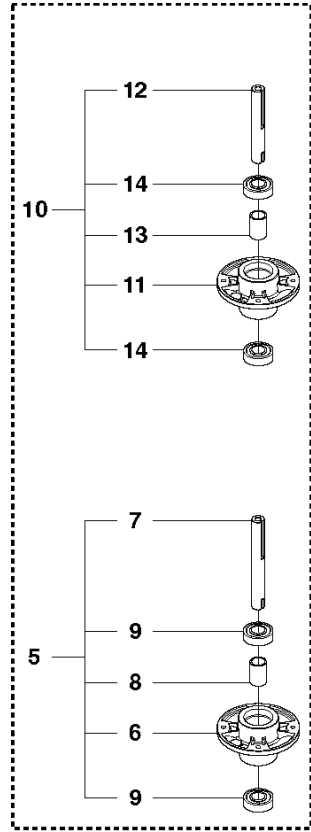

# **SPARE PARTS LIST**

---

REF.	PART NO.	DESCRIPTION	REMARK	QTY.	KIT
1	544126001	PEDAL PLATE ASSY		1	
2	535473701	KNOB		1	
3	506570104	SCREW EHHFM		4	
4	544403101	BRAKE LEVER ASSY		1	
5	725236461	SCREW EHHFT		2	
6	506946301	BRAKE SPRING		1	
7	535489601	BRAKE WIRE		1	
8	735310920	E-CLIP		1	
9	506535603	DRAW SPRING		1	
10	574411202	CONTROL CABLE		1	
11	506557301	VINKELLAS8 DIN71802		2	
12	732211401	LOCK NUT		2	
13	731231401	HEXAGON NUT		2	
14	522430801	BRACKET		1	
15	725236461	SCREW EHHFT		1	
25	506576402	CABLE HOLDER		1	

REF.	PART NO.	DESCRIPTION	REMARK	QTY.	KIT
1	523064201	EQUIPMENT FRAME		1	
2	525475901	HOOK		1	
5	506597401	SCREW EHHFM		2	
7	523116602	LEVER		1	
8	506918701	WASHER		1	
9	725644801	SCREW IHCSFM		1	
10	506535603	DRAW SPRING		1	
11	525486701	BELT GUIDE		1	
12	506974801	PULLEY		1	
13	506826802	BUSHING		1	
14	725245951	SCREW EHHM		1	
15	734116441	WASHER		1	
16	523083701	SHEET		1	
17	597509002	PULLEY		1	
18	738210404	BALL BEARING		1	
19	735313810	CIRCLIP		1	
20	734116441	WASHER		1	
21	725245951	SCREW EHHM		1	
22	504622401	SPRING		1	
23	504622102	HANDLE ASSY		1	
24	505451701	WASHER		1	
25	725645301	SCREW IHCSFM		1	
26	535484801	BUSHING		1	
27	732211801	LOCK NUT		1	
30	506895801	COLLAR SCREW		2	
31	732252201	HEXAGON LOCKING NUT		2	
32	506966601	HAIR PIN COTTER		1	
33	506837601	SPRING		2	
34	506837701	RING BOLT		2	
35	734117201	WASHER		2	
36	731232051	HEXAGON NUT		4	

---

REF.	PART NO.	DESCRIPTION	REMARK	QTY.	KIT
1	535501401	CONTROL PLATE		1	
2	506570103	SCREW EHHFM		2	
3	504734501	ADJUSTER		1	
4	506542001	HANDLE		1	
5	506554301	BEARING		2	
6	735312220	E-CLIP		1	
7	506908201	HEIGHT ROD		1	
8	506784601	PEN		1	
9	734117201	WASHER		1	
10	732211801	LOCK NUT		1	
11	731231801	HEXAGON NUT		1	
12	721618301	SPLIT PIN		2	
13	525476001	ADJUSTER		1	
14	735311520	E-CLIP		1	
15	523114501	CONNECTION ROD		1	