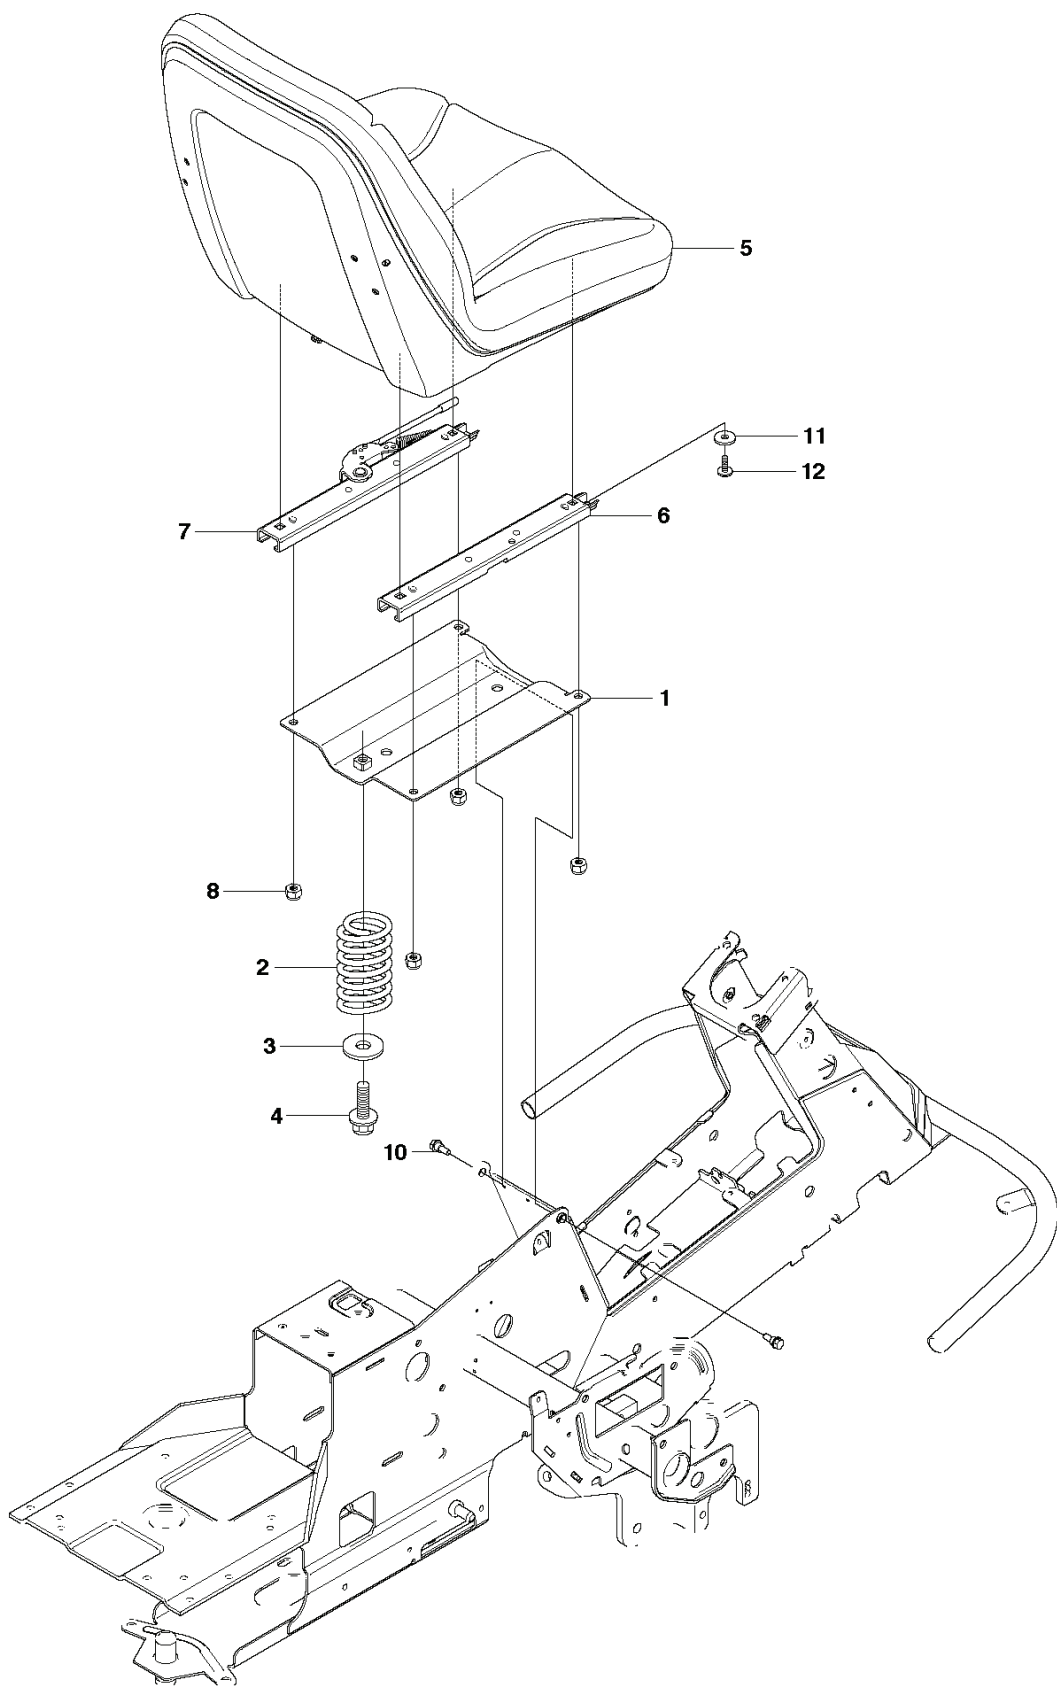

REF.	PART NO.	DESCRIPTION	REMARK	QTY.	KIT
1	573995001	SEAT BRACKET		1	
2	506915301	COMPRESSION SPRING		1	
3	734117441	WASHER		1	
4	725249371	SCREW EHHM		1	
5	544433401	SEAT		1	
6	506996901	ADJUSTER		1	
7	506996902	ADJUSTER		1	
8	732211801	LOCK NUT		4	
10	506597401	SCREW EHHFM		2	
11	535401801	SPACER		4	
12	874780512	SCREW		4