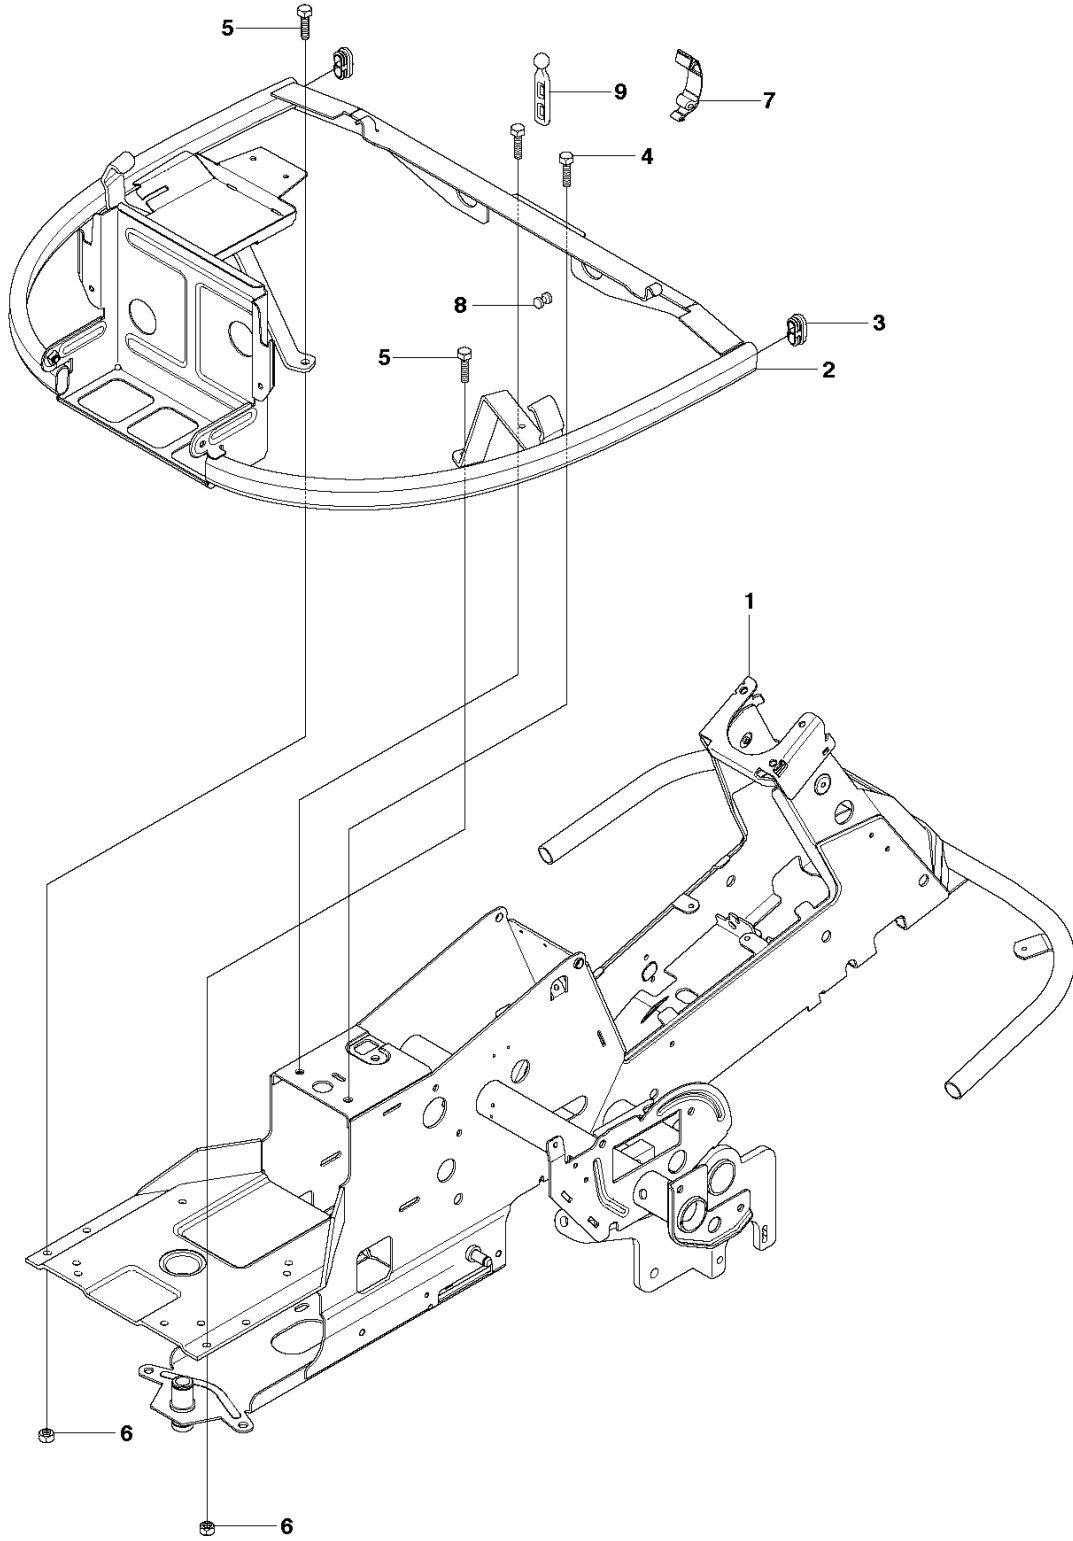

REF.	PART NO.	DESCRIPTION	REMARK	QTY.	KIT
1	502655601	FRAME		1	
2	544244203	ENGINE FRAME		1	
3	544244401	PLUG		2	
4	506570103	SCREW EHHFM		2	
5	725245171	SCREW EHHM		2	
6	732211801	LOCK NUT		2	
7	503894703	SNAP LOCKING		1	
8	506599501	BUTTON		1	
9	506599601	GUMMISTROPP		1