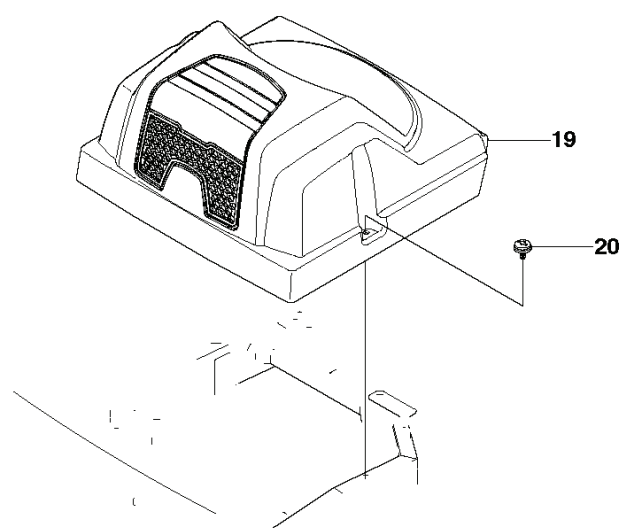

---

REF.	PART NO.	DESCRIPTION	REMARK	QTY.	KIT
1	544301601	THROTTLE CONTROL ASSY		1	
2	544301702	WIRE		2	
3	506889101	KNOB		1	
4	506889102	KNOB		1	
5	725236461	SCREW EHHFT		2	

---

REF.	PART NO.	DESCRIPTION	REMARK	QTY.	KIT
13	535502501	CONTROL COVER		1	
14	544400501	SCREW		1	
15	544332101	CONTROL COVER		1	
16	544332202	COVER		1	
17	535429101	SPRING NUT		1	
18	544400501	SCREW		4	