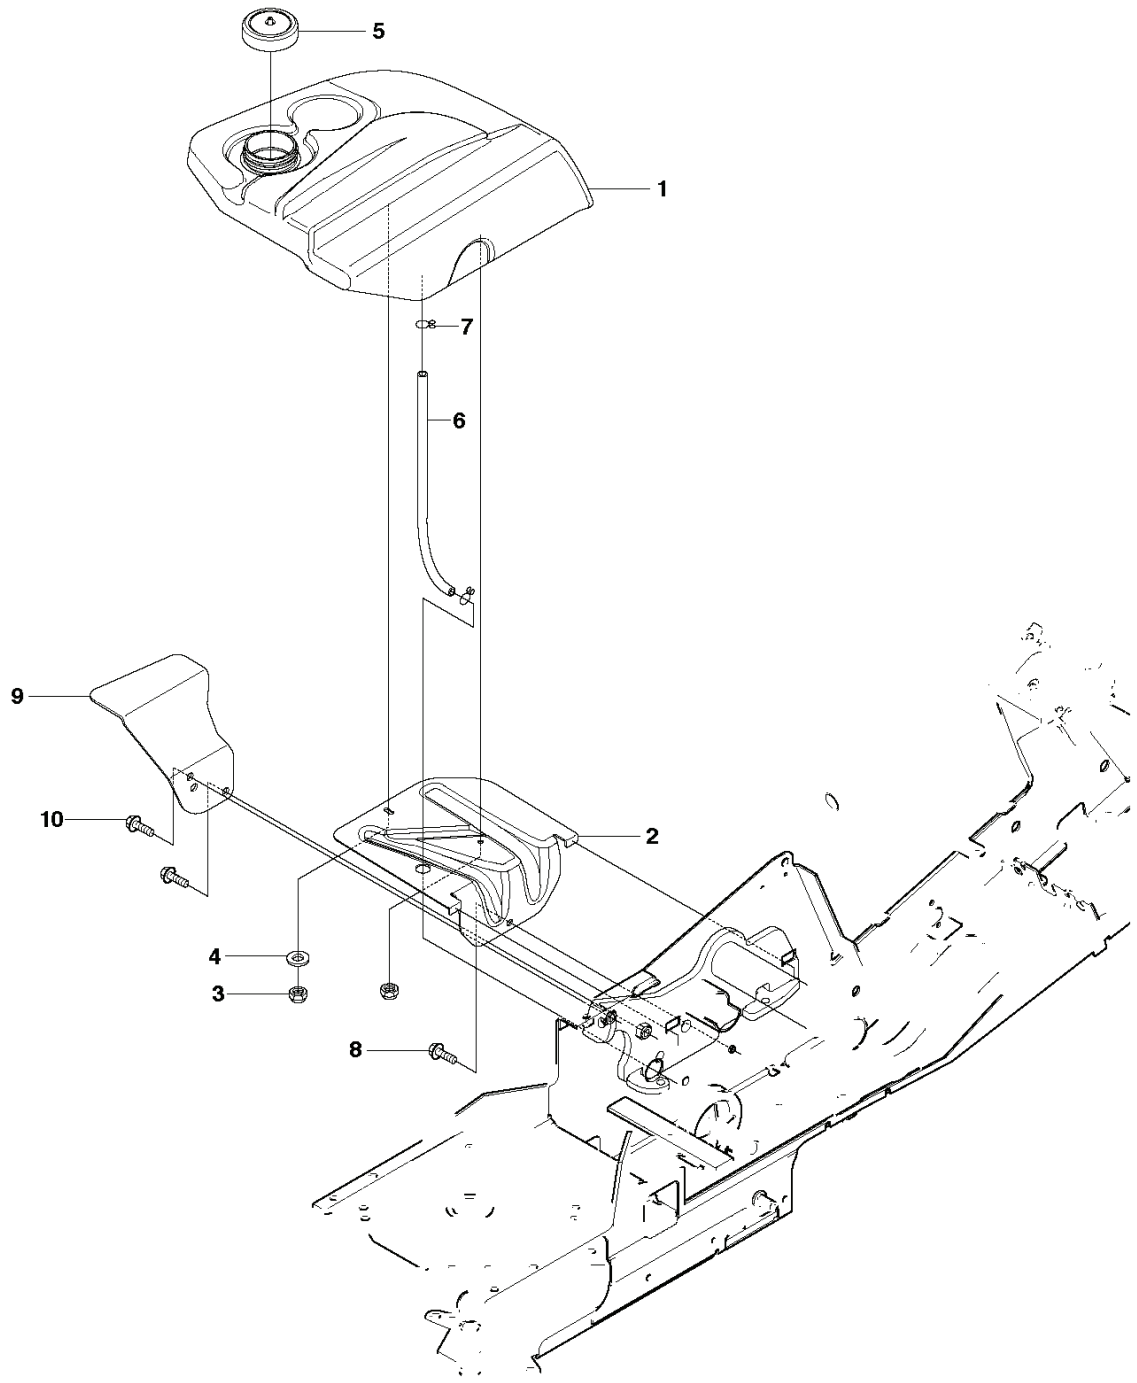

REF.	PART NO.	DESCRIPTION	REMARK	QTY.	KIT
1	535501301	FUEL TANK		1	
2	544329301	BRACKET		1	
3	732211601	LOCK NUT		2	
4	734115601	WASHER		1	
5	506673301	TANK CAP ASSY		1	
6	504800003	FUEL HOSE		1	
7	535469701	HOSE BRACE		2	
8	725236461	SCREW EHHFT		1	
9	501020301	SUPPORT		1	
10	725249371	SCREW EHHM		2