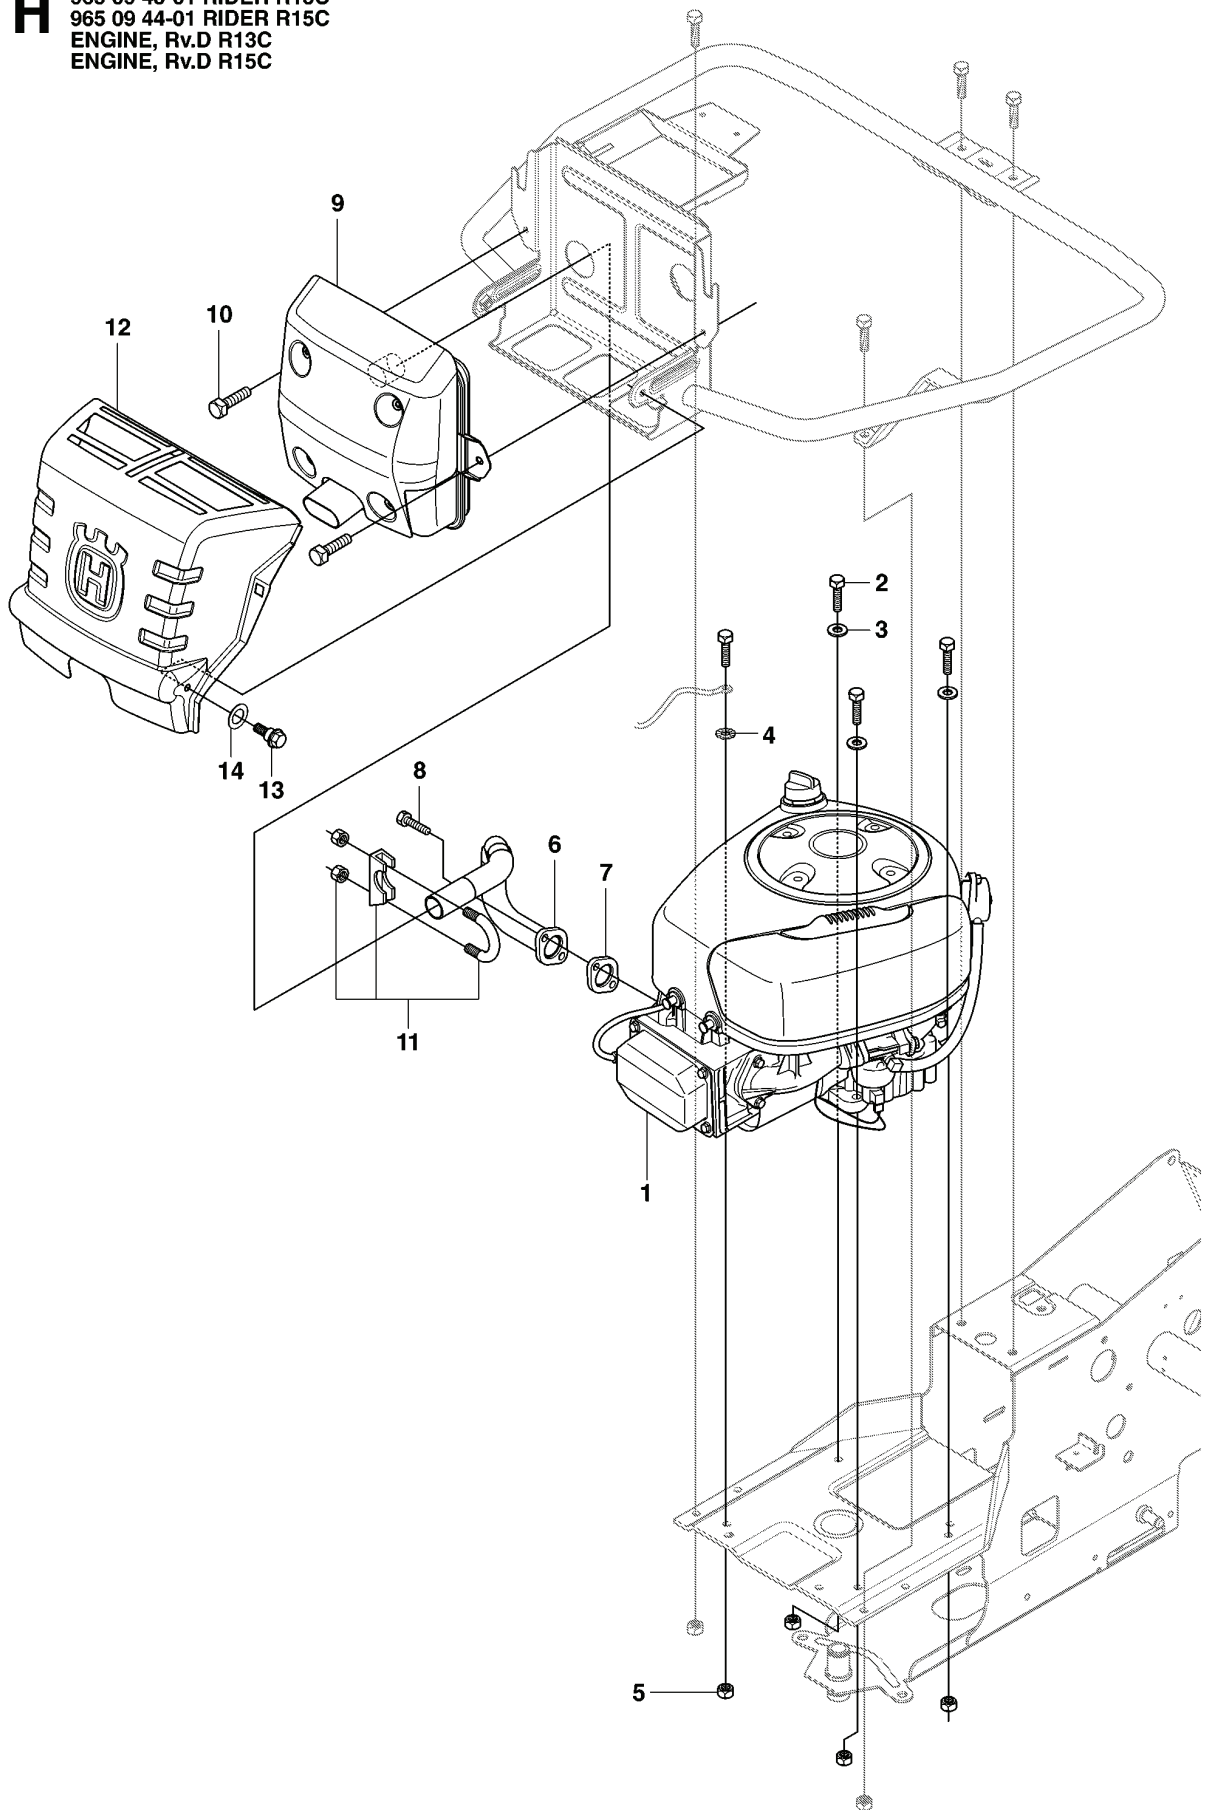

H 965 09 43-01 RIDER R13C
965 09 44-01 RIDER R15C
ENGINE, Rv.D R13C
ENGINE, Rv.D R15C

REF.	PART NO.	DESCRIPTION	REMARK	QTY.	KIT
1	535494901	ENGINE		1	
4	735216400	LOCKWASHER		1	
5	731231801	HEXAGON NUT		4	
6	535500601	EXHAUST PIPE ASSY		1	
8	506556301	SCREW UNC		2	
9	544335701	MUFFLER ASSY		1	
10	725236461	SCREW EHHFT		2	
11	506668401	CLAMP ASSY		1	
13	506597401	SCREW EHHFM		2	
14	506839401	SPRING WASHER		2	
1	544452801	ENGINE		1	
2	725245751	SCREW		4	
3	734116401	WASHER		3	
6	535500602	EXHAUST PIPE ASSY		1	
7	506914501	GASKET		1	
12	544248301	HEAT PROTECTOR		1