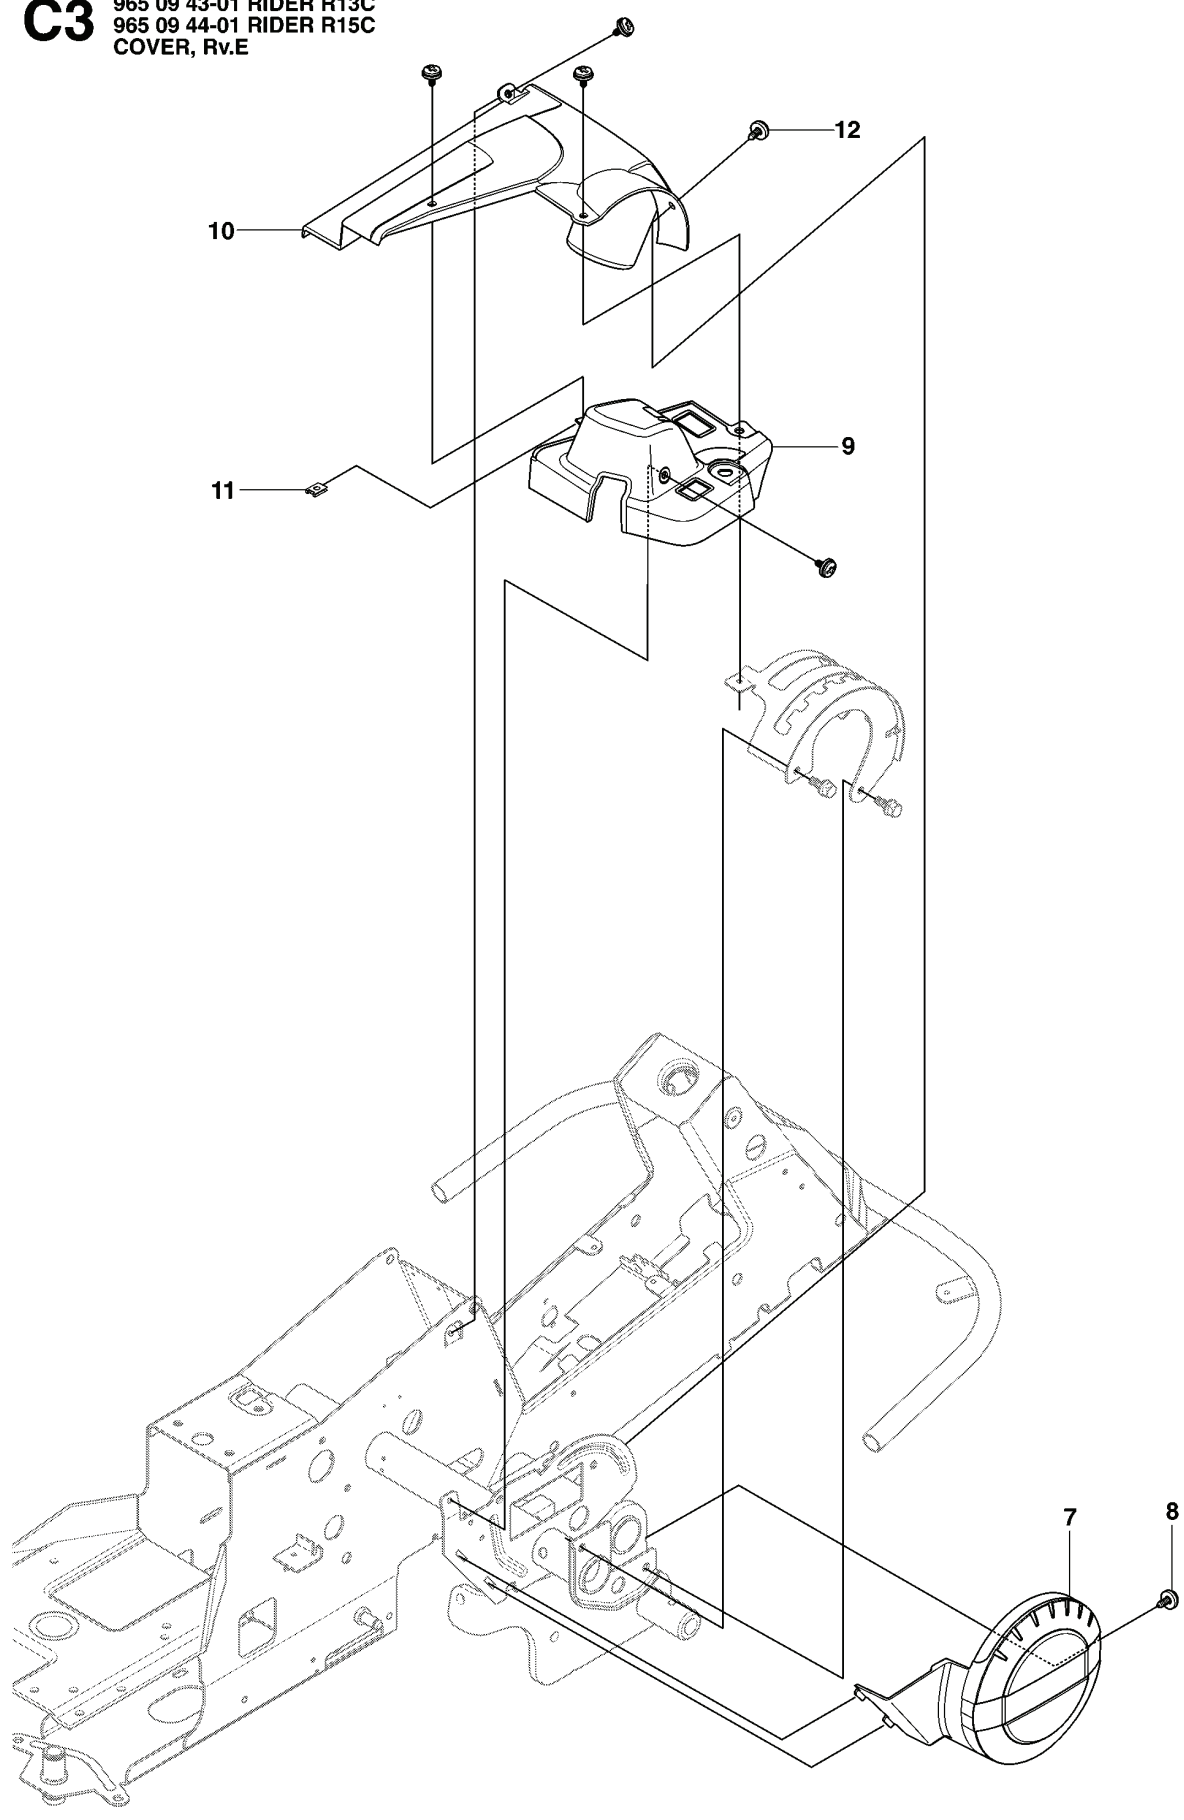

C3 965 09 43-01 RIDER R13C
965 09 44-01 RIDER R15C
COVER, Rv.E

REF.	PART NO.	DESCRIPTION	REMARK	QTY.	KIT
7	535502501	CONTROL COVER		1	
8	544400501	SCREW		1	
9	544332103	CONTROL COVER		1	
10	544332202	COVER		1	
11	535429101	SPRING NUT		1	
12	544400501	SCREW		4