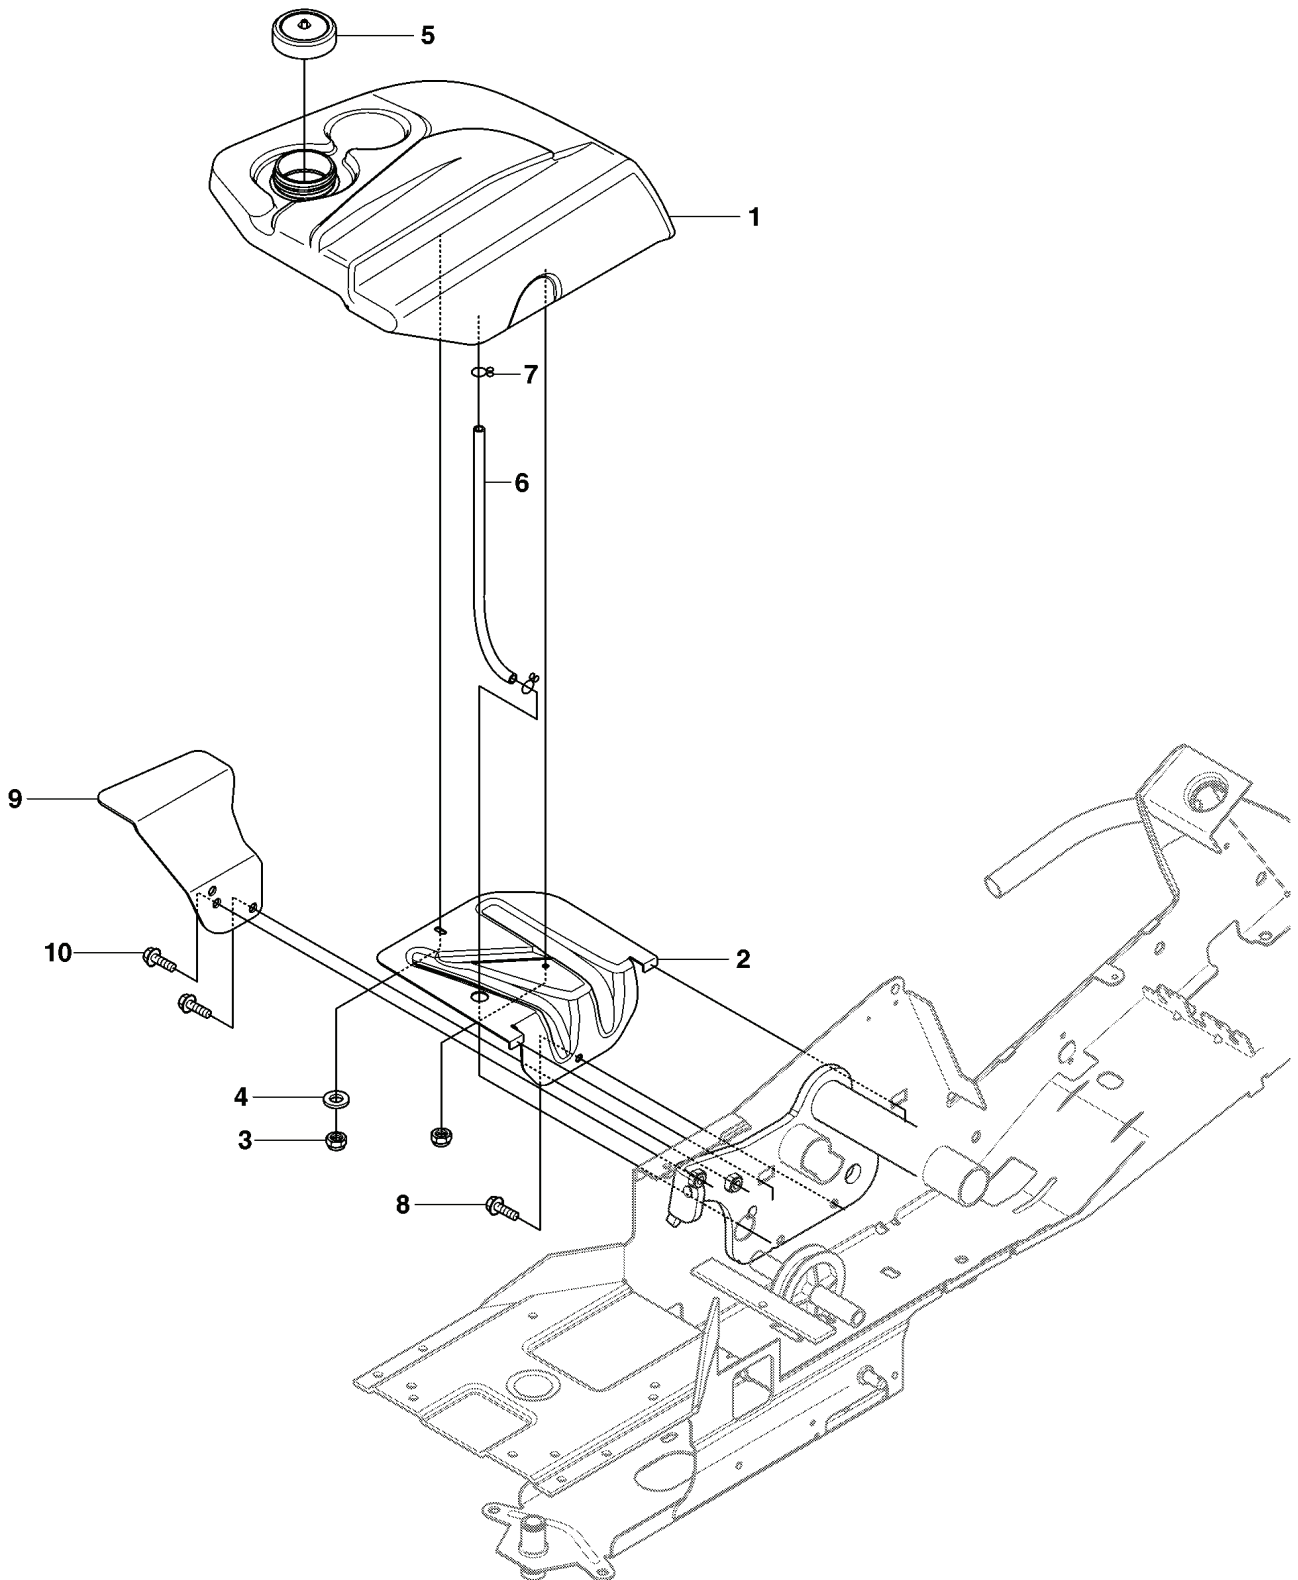

B 965 09 43-01 RIDER R13C
965 09 44-01 RIDER R15C
FUEL SYSTEM, Rv.F

REF.	PART NO.	DESCRIPTION	REMARK	QTY.	KIT
1	535501301	FUEL TANK		1	
2	544329301	BRACKET		1	
3	732211601	LOCK NUT		2	
4	734115601	WASHER		1	
5	506673301	TANK CAP ASSY		1	
6	506946707	FUEL HOSE		1	
7	535469701	HOSE BRACE		2	
8	725236461	SCREW EHHFT		1	
9	501020301	SUPPORT		1	
10	725249371	SCREW EHHM		2