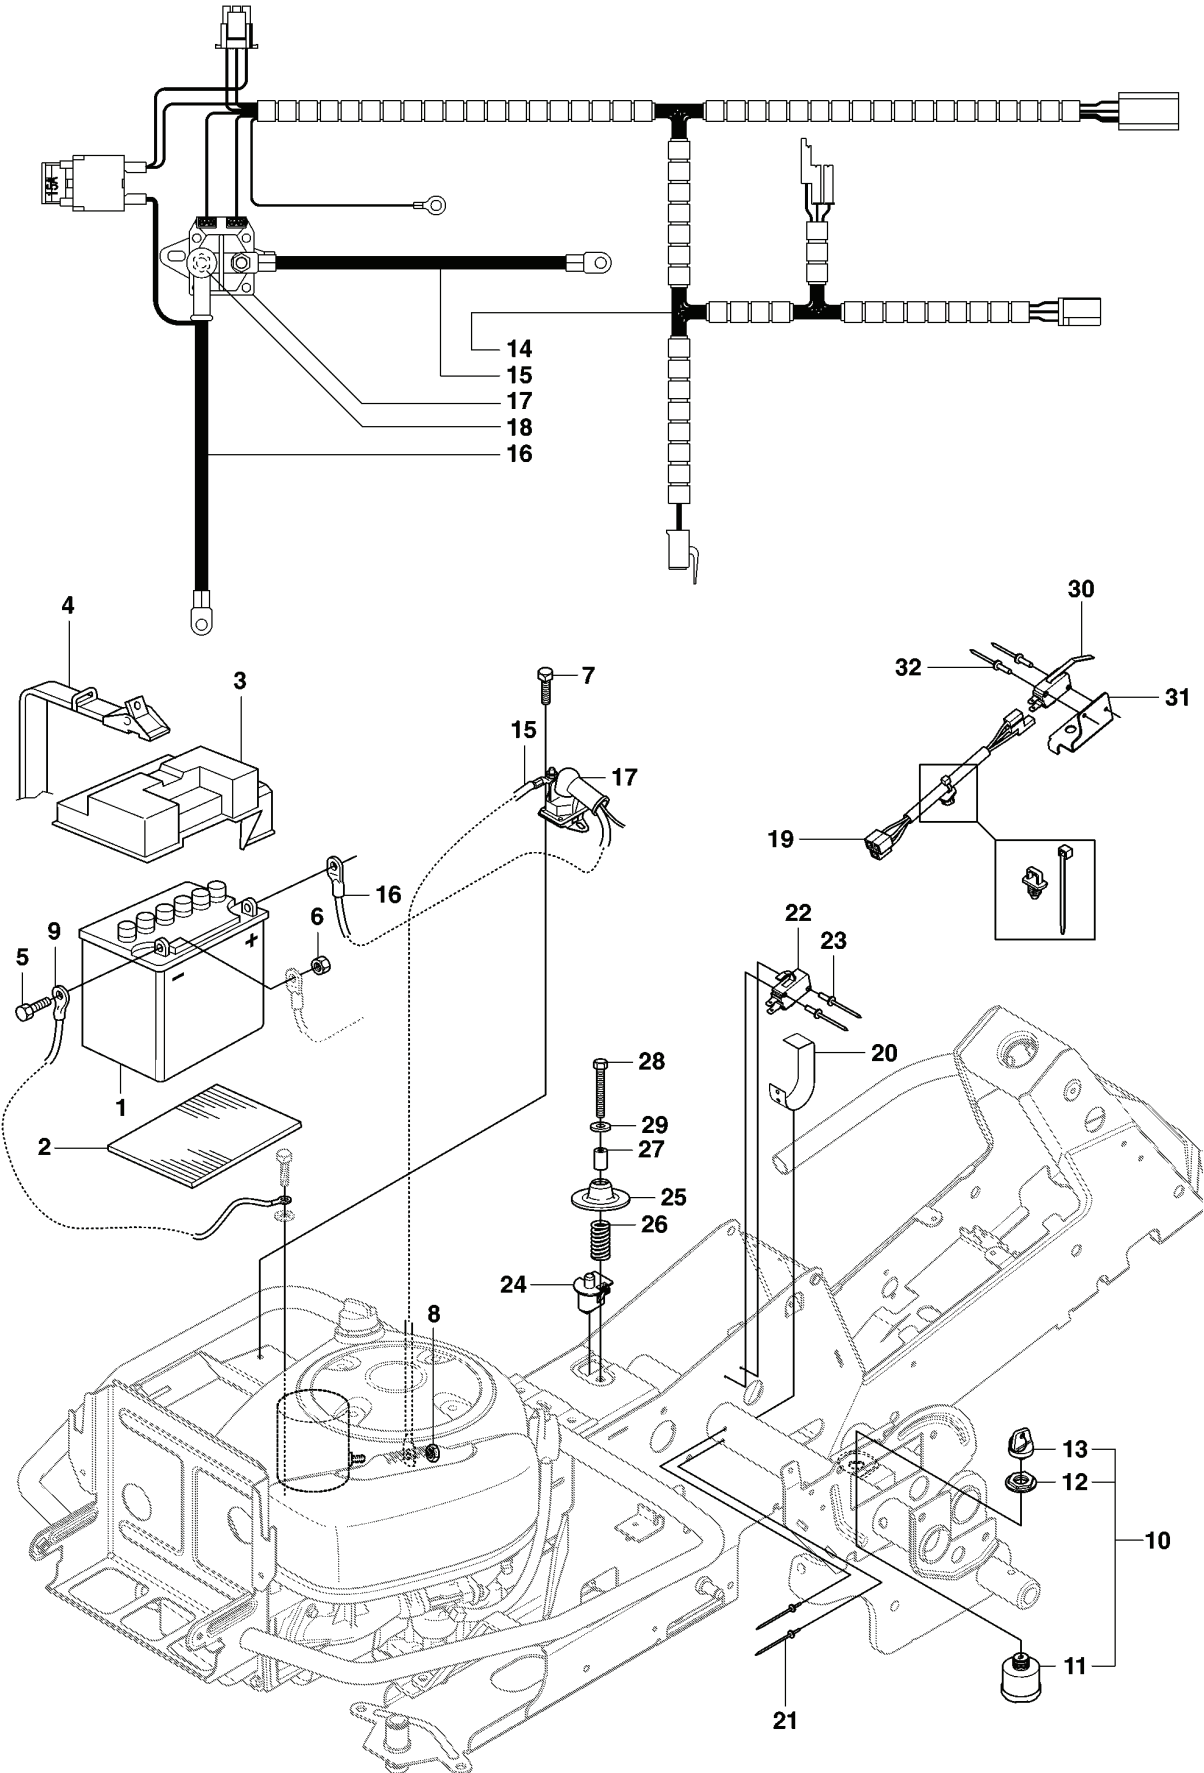

P 965 09 43-01 RIDER R13C
965 09 44-01 RIDER R15C
ELECTRICAL, Rv.G

REF.	PART NO.	DESCRIPTION	REMARK	QTY.	KIT
1	506788801	BATTERY		1	
2	535441101	BATTERY MAT		1	
3	506809901	BATTERY COVER		1	
4	506836802	BELT		1	
5	725237071	SCREW EHHM		1	
6	731231601	HEXAGON NUT		1	
7	725236461	SCREW EHHFT		1	
8	506899801	NUT		1	
9	544967601	CABLE		1	
10	544442101	IGNITION SWITCH		1	
11	544442201	IGNITION SWITCH		1	
12	544442301	NUT		1	
13	544442401	IGNITION KEY		1	
14	544926301	WIRING		1	
15	544928601	CABLE		1	
16	544926101	CABLE		1	
17	544439801	RELAY		1	
18	506899801	NUT		2	
19	544892201	WIRING		1	
20	506909301	PLATE SPRING		1	
21	722783902	BLIND RIVET		2	
22	535469101	SWITCH		1	
23	544440701	RIVET		2	
24	506909601	SWITCH		1	
25	506909701	SPRING WASHER		1	
26	544441201	SPRING		1	
27	506909902	SPACING TUBE		1	
28	725246051	SCREW EHHM		1	
29	734116401	WASHER		1	
30	544415501	SWITCH		1	
31	544415701	BRACKET		1	
32	544440701	RIVET		2