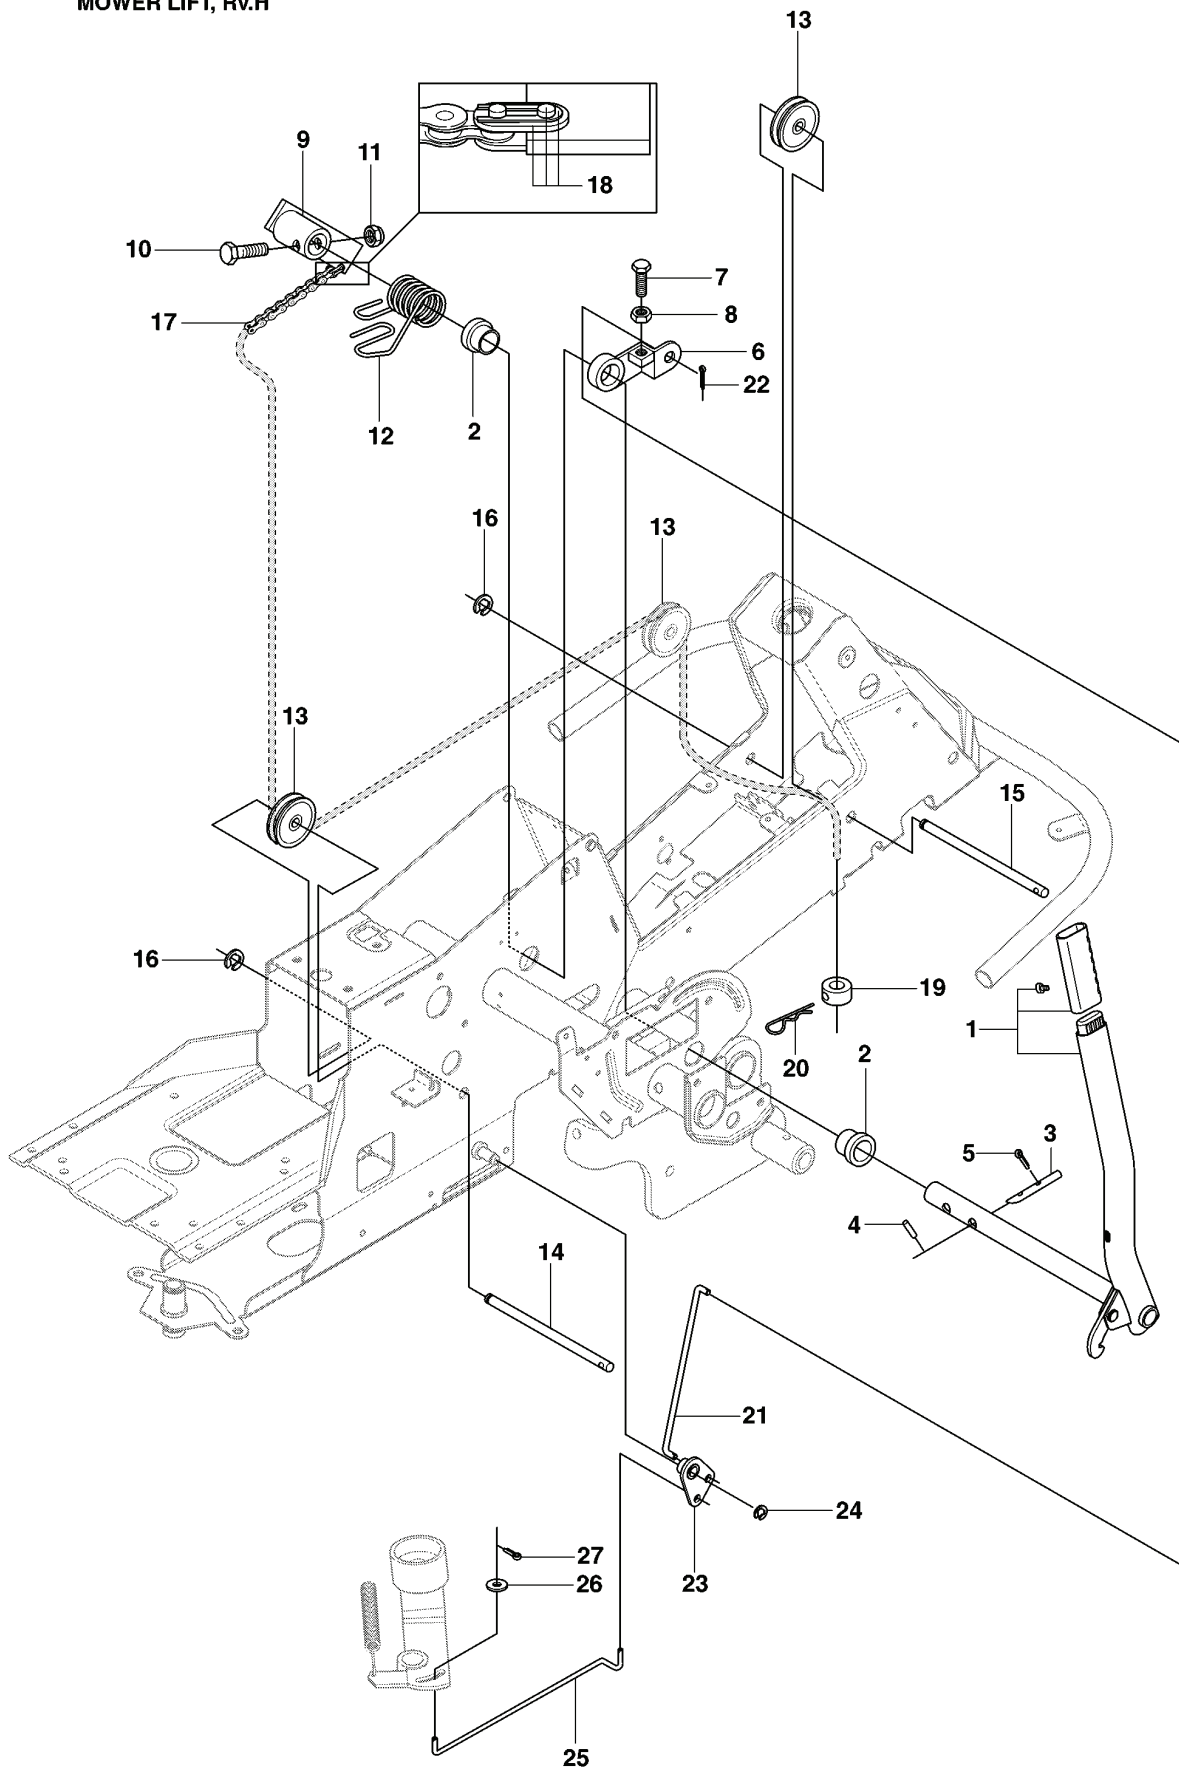

E 965 09 43-01 RIDER R13C
965 09 44-01 RIDER R15C
MOWER LIFT, Rv.H

REF.	PART NO.	DESCRIPTION	REMARK	QTY.	KIT
1	501018601	LIFTING LEVER ASSY		1	
2	506556501	BEARING		2	
3	506905301	PEN		1	
4	721125930	GROOVED PIN		1	
5	721618301	SPLIT PIN		1	
6	506784301	LINK ASSY		1	
7	725249751	SCREW		1	
8	731232051	HEXAGON NUT		1	
9	544433601	LIFTING ARM		1	
10	725254251	SCREW EHHM		1	
11	732252201	HEXAGON LOCKING NUT		1	
12	506916801	SPRING		1	
13	506905601	OFFSET PULLEY		2	
14	506905701	SHAFT		1	
15	506905702	SHAFT		1	
16	735311820	E-CLIP		2	
17	506554607	CHAIN		1	
18	506554701	LINKAGE		1	
19	544934201	CHAIN STOP		1	
20	506966601	HAIR PIN COTTER		1	
21	544456901	CONNECTION ROD		1	
22	721618301	SPLIT PIN		1	
23	544378601	LINK		1	
24	735311420	E-CLIP		1	
25	544448801	CONNECTION ROD		1	
26	734116441	WASHER		1	
27	721618301	SPLIT PIN		1