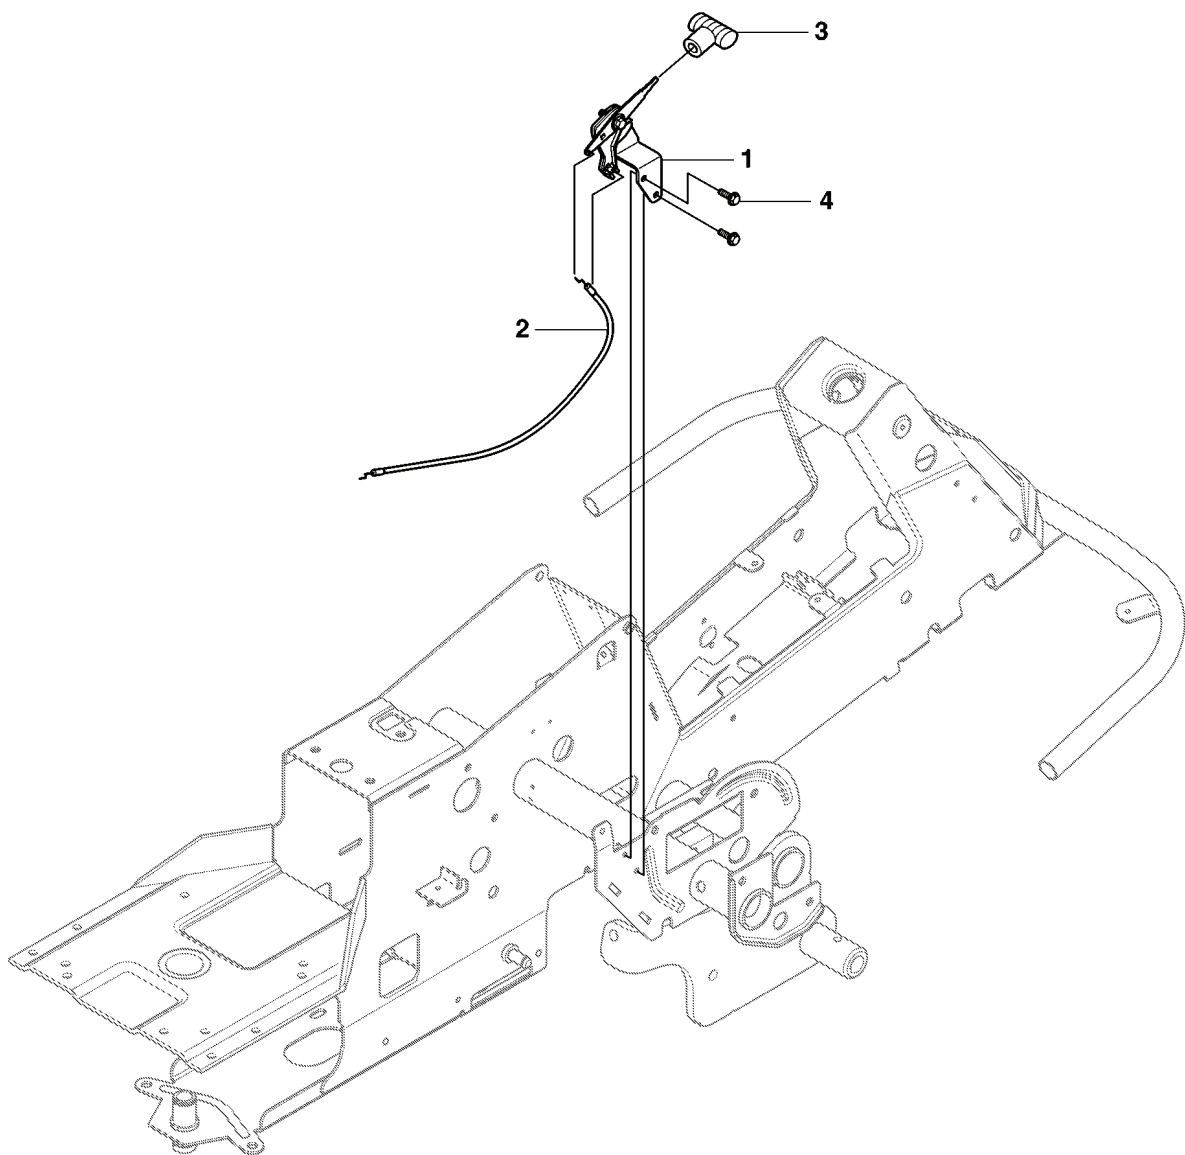

M 965 09 43-01 RIDER R13C
965 09 44-01 RIDER R15C
CONTROLS, Rv.C

REF.	PART NO.	DESCRIPTION	REMARK	QTY.	KIT
1	544301501	THROTTLE CONTROL ASSY		1	
2	544301701	WIRE		1	
3	506889101	KNOB		1	
4	725236861	SCREW EHIHFT		2