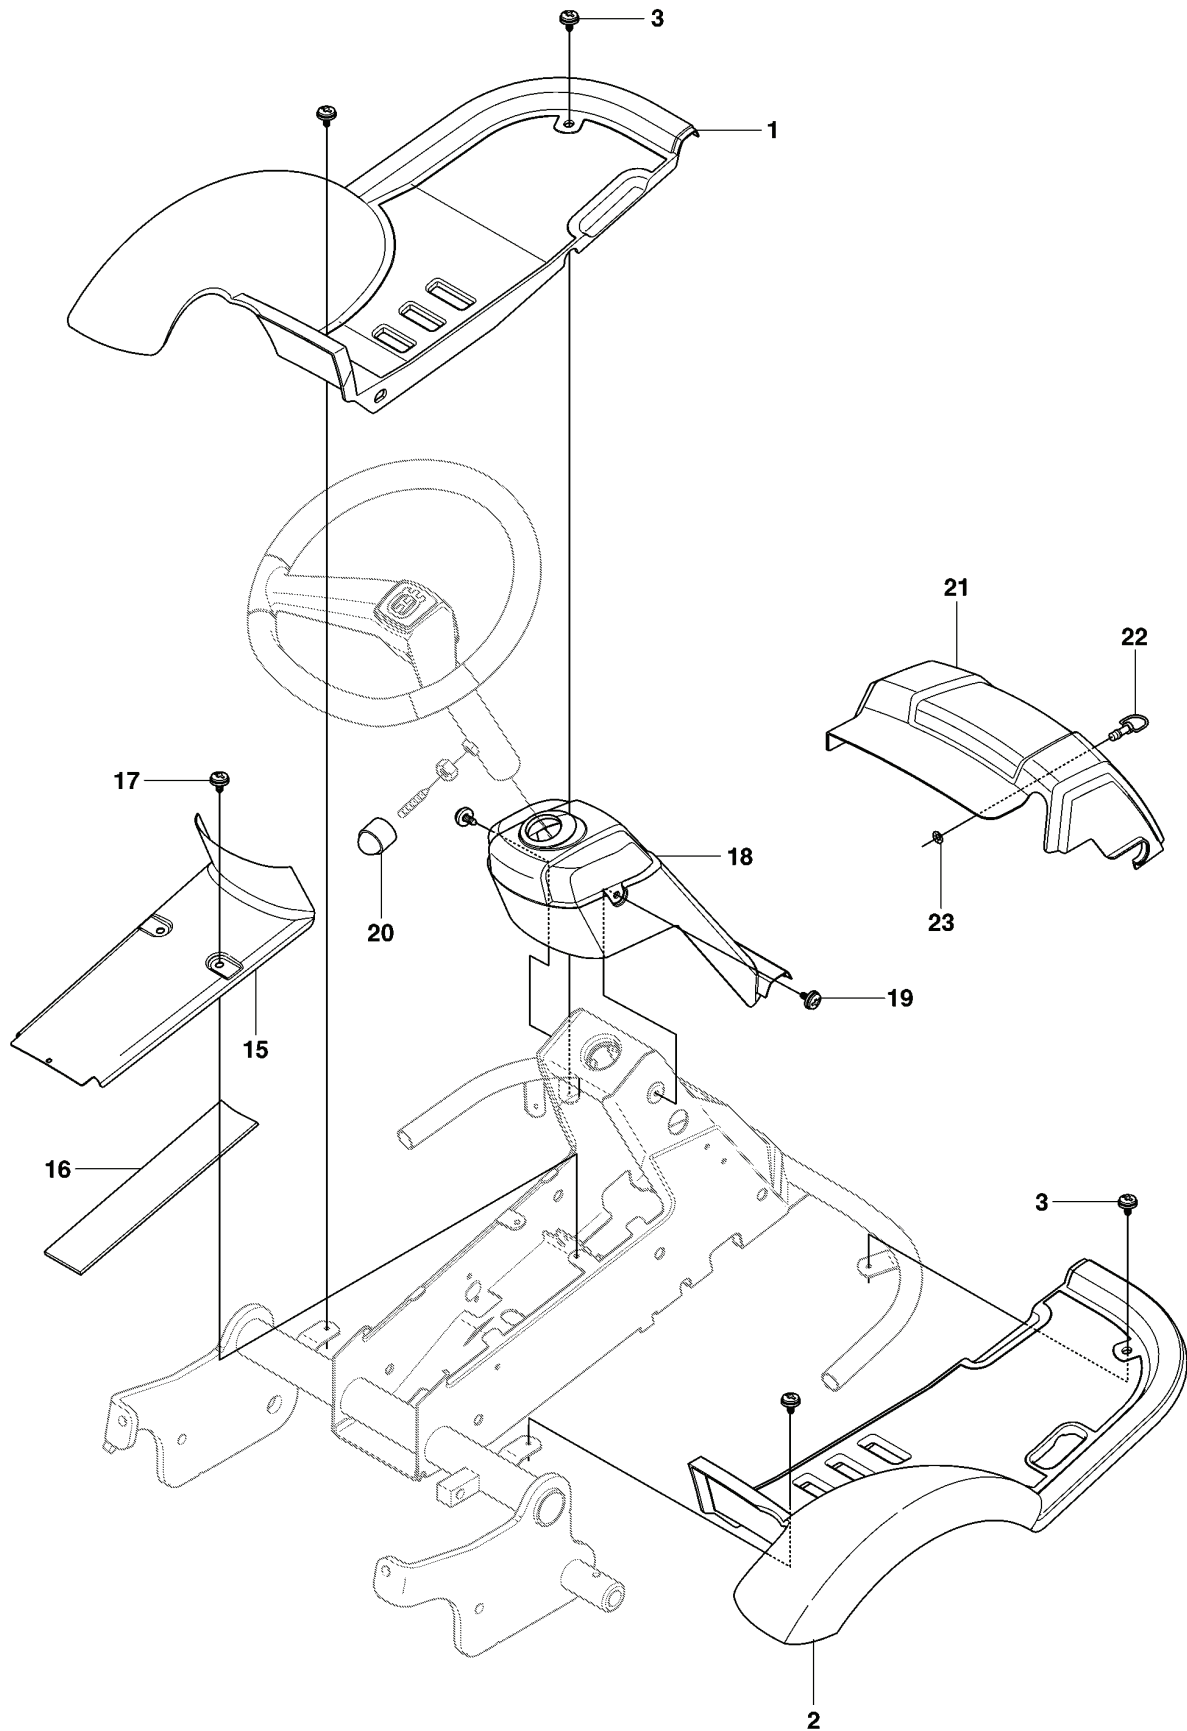

RIDER 15 C, 965094401, 2007-01

SPARE PARTS LIST

S 965 09 43-01 RIDER R13C
965 09 44-01 RIDER R15C
ATTACHMENTS, Rv.E

REF.	PART NO.	DESCRIPTION	REMARK	QTY.	KIT
1	544212701	EQUIPMENT FRAME		1	
2	506895801	COLLAR SCREW		2	
3	732252201	HEXAGON LOCKING NUT		2	
4	506837601	SPRING		2	
5	506837701	RING BOLT		2	
6	731232051	HEXAGON NUT		4	
7	734117201	WASHER		2	
8	506966601	HAIR PIN COTTER		1	
9	544437901	CUTTING DECK		1	
10	544362401	SCREW		2	
11	732211801	LOCK NUT		2	

F 965 09 43-01 RIDER R13C
965 09 44-01 RIDER R15C
CHASSIS, Rv.D

REF.	PART NO.	DESCRIPTION	REMARK	QTY.	KIT
1	544842301	FRAME		1	
2	544244501	ENGINE FRAME		1	
3	506570103	SCREW EHHFM		2	
4	725245171	SCREW EHHM		2	
5	731231801	HEXAGON NUT		2	
6	535470801	WHEEL AXLE		2	
7	725245961	SCREW EHHFT		2	

C2 965 09 43-01 RIDER R13C
965 09 44-01 RIDER R15C
COVER, Rv.E

REF.	PART NO.	DESCRIPTION	REMARK	QTY.	KIT
1	544895901	FOOT PLATE		1	
2	544895903	FOOT PLATE		1	
3	544400501	SCREW		4	
15	544239201	COVER		1	
16	544427501	MAT		1	
17	544400501	SCREW		2	
18	544326501	COVER		1	
19	544400501	SCREW		2	
20	544433201	PROTECTIVE COVER		1	
21	544374201	UNIT COVER		1	
22	506963501	VRIDTAPP		1	
23	506963601	WASHER		1	