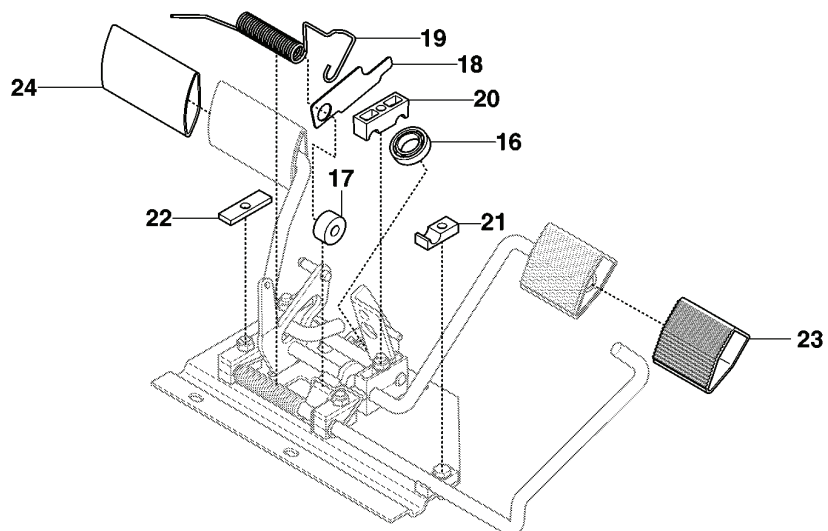

PEDALS, Rv.A