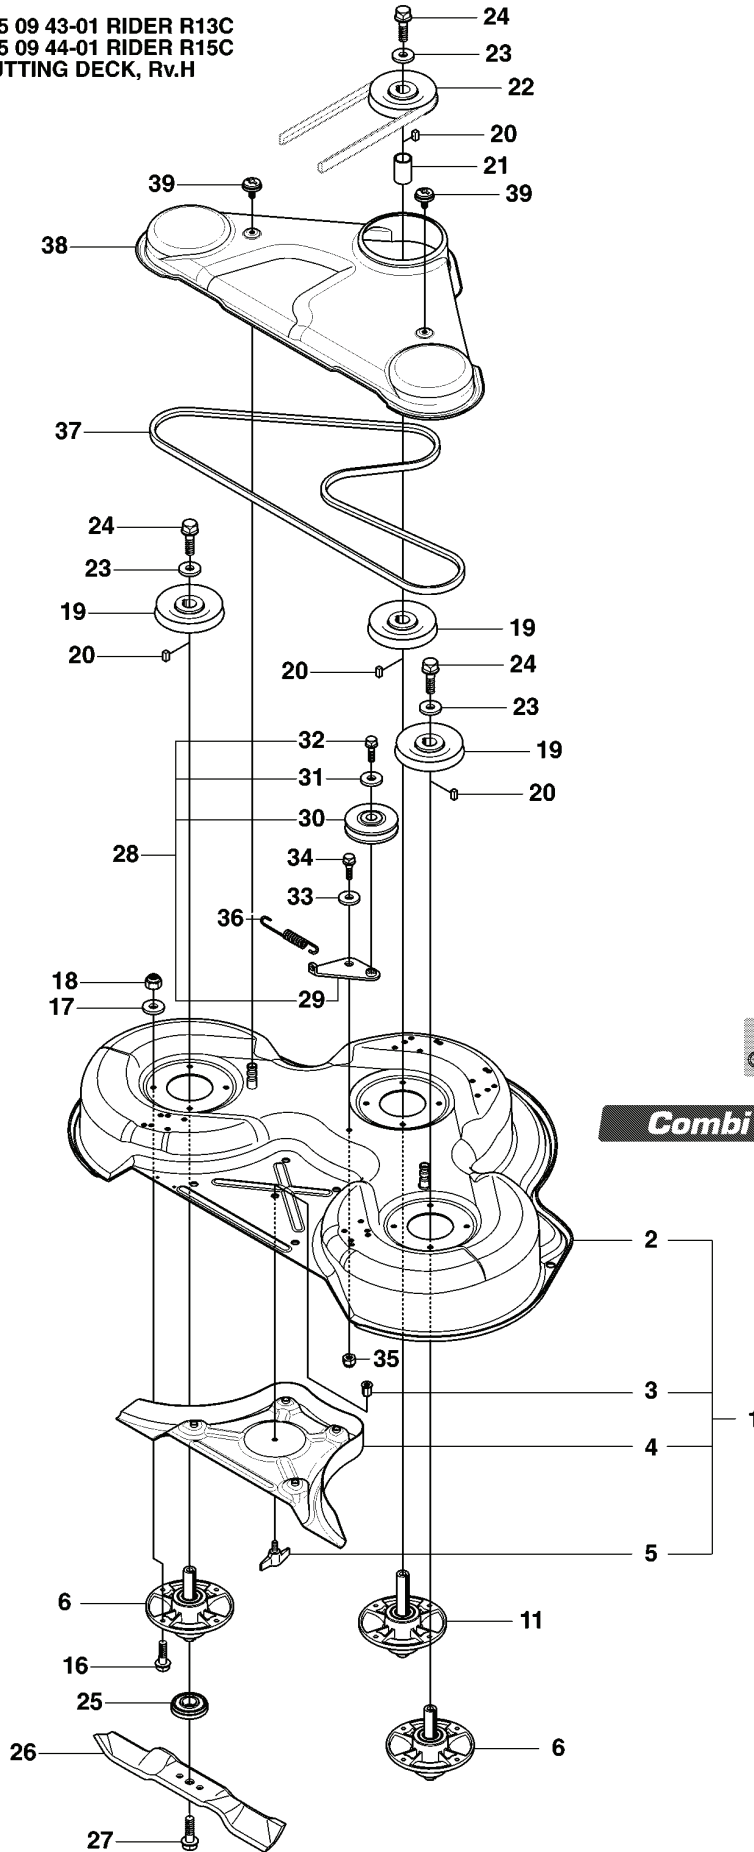

T2 965 09 43-01 RIDER R13C
965 09 44-01 RIDER R15C
CUTTING DECK, Rv.H