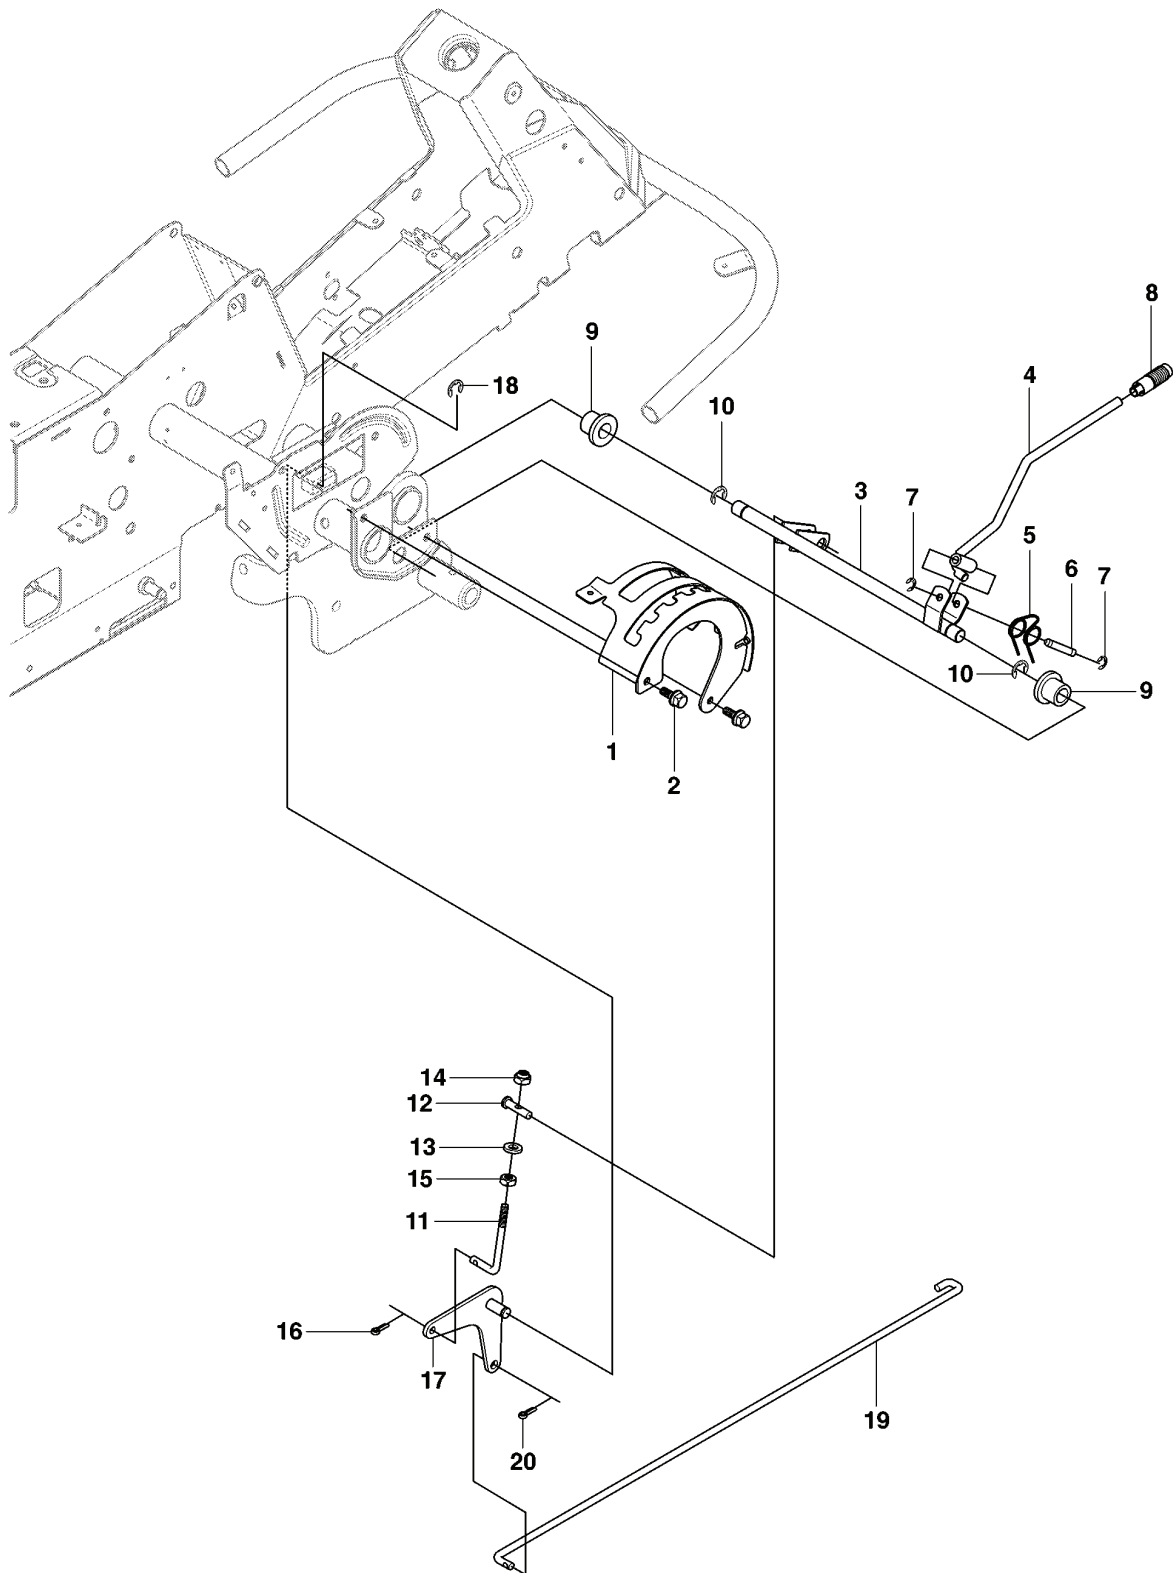

RIDER 15 C, 965094401, 2007-01

SPARE PARTS LIST

S 965 09 43-01 RIDER R13C
965 09 44-01 RIDER R15C
ATTACHMENTS, Rv.E

REF.	PART NO.	DESCRIPTION	REMARK	QTY.	KIT
1	544212701	EQUIPMENT FRAME		1	
2	506895801	COLLAR SCREW		2	
3	732252201	HEXAGON LOCKING NUT		2	
4	506837601	SPRING		2	
5	506837701	RING BOLT		2	
6	731232051	HEXAGON NUT		4	
7	734117201	WASHER		2	
8	506966601	HAIR PIN COTTER		1	
9	544437901	CUTTING DECK		1	
10	544362401	SCREW		2	
11	732211801	LOCK NUT		2	

D 965 09 43-01 RIDER R13C
965 09 44-01 RIDER R15C
HEIGHT ADJUSTMENT, Rv.C

REF.	PART NO.	DESCRIPTION	REMARK	QTY.	KIT
1	535501401	CONTROL PLATE		1	
2	506570103	SCREW EHHFM		2	
3	535506401	CONTROL SHAFT		1	
4	535506201	ADJUSTER		1	
5	506531401	SPRING		1	
6	506531501	SHAFT		1	
7	735310920	E-CLIP		2	
8	506542001	HANDLE		1	
9	506554301	BEARING		2	
10	735312220	E-CLIP		2	
11	506908201	HEIGHT ROD		1	
12	506784601	PEN		1	
13	734117201	WASHER		1	
14	732211801	LOCK NUT		1	
15	731231801	HEXAGON NUT		1	
16	721618301	SPLIT PIN		1	
17	544227701	LINK		1	
18	735311520	E-CLIP		1	
19	544227001	CONNECTION ROD		1	
20	721618301	SPLIT PIN		1	