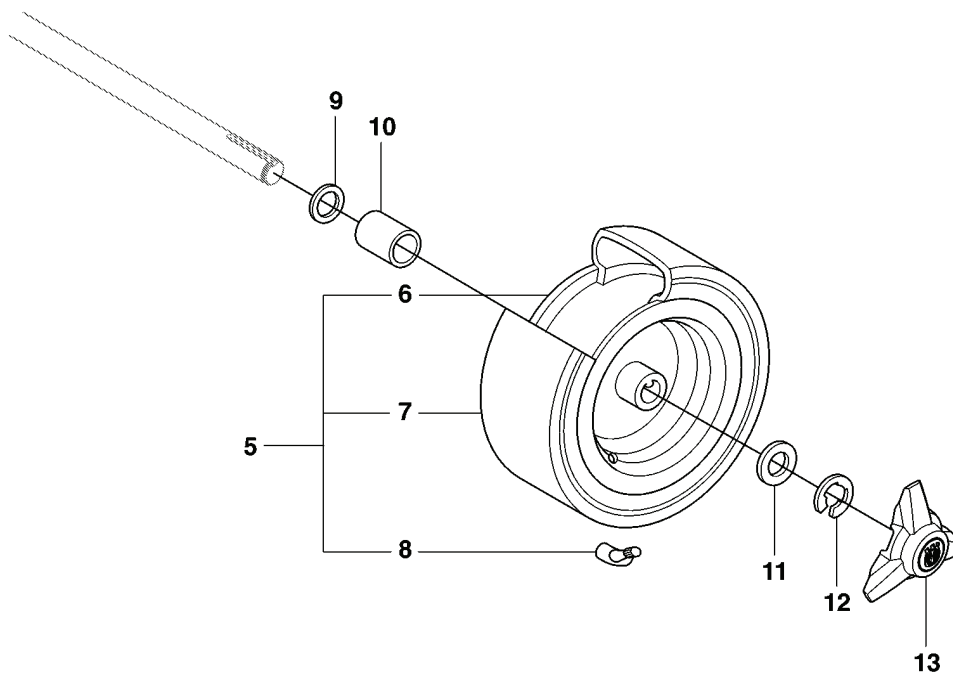

Q 965 09 43-01 RIDER R13C
965 09 44-01 RIDER R15C
WHEELS & TIRES, Rv.J

REF.	PART NO.	DESCRIPTION	REMARK	QTY.	KIT
1	544126201	WHEEL		2	
2	544114301	RIM		1	
3	535460001	TYRE		1	
4	506574301	VALVE ASSY		1	
5	544126301	WHEEL		2	
6	544114201	RIM		1	
7	535460001	TYRE		1	
8	506574301	VALVE ASSY		1	
9	506504803	WASHER		2	
10	506596203	SPACING SLEEVE		2	
11	506504805	WASHER		4	
12	506899001	E-CLIP		4	
13	544353501	HUB CAP		2	
14	544353502	HUB CAP		2