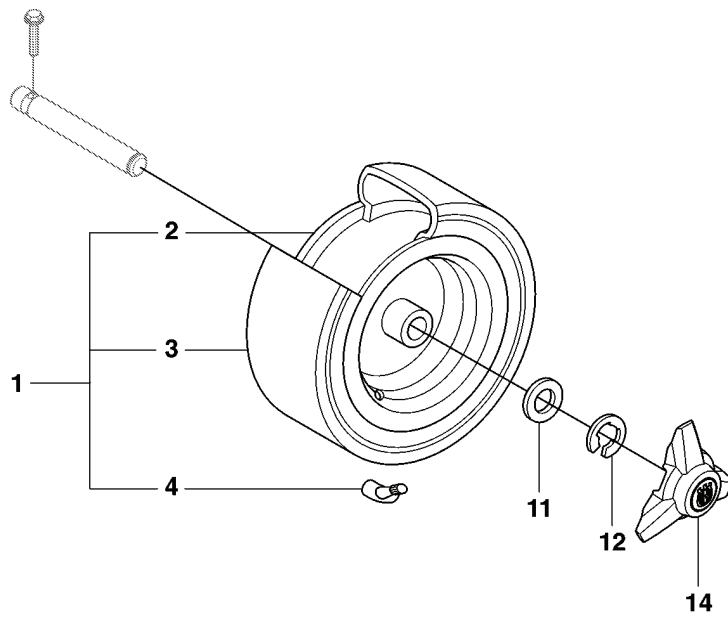

Q 965 09 43-01 RIDER R13C
965 09 44-01 RIDER R15C
WHEELS & TIRES, Rv.J

REF.	PART NO.	DESCRIPTION	REMARK	QTY.	KIT
1	544126201	WHEEL		2	
2	544114301	RIM		1	
3	535460001	TYRE		1	
4	506574301	VALVE ASSY		1	
5	544126301	WHEEL		2	
6	544114201	RIM		1	
7	535460001	TYRE		1	
8	506574301	VALVE ASSY		1	
9	506504803	WASHER		2	
10	506596203	SPACING SLEEVE		2	
11	506504805	WASHER		4	
12	506899001	E-CLIP		4	
13	544353501	HUB CAP		2	
14	544353502	HUB CAP		2