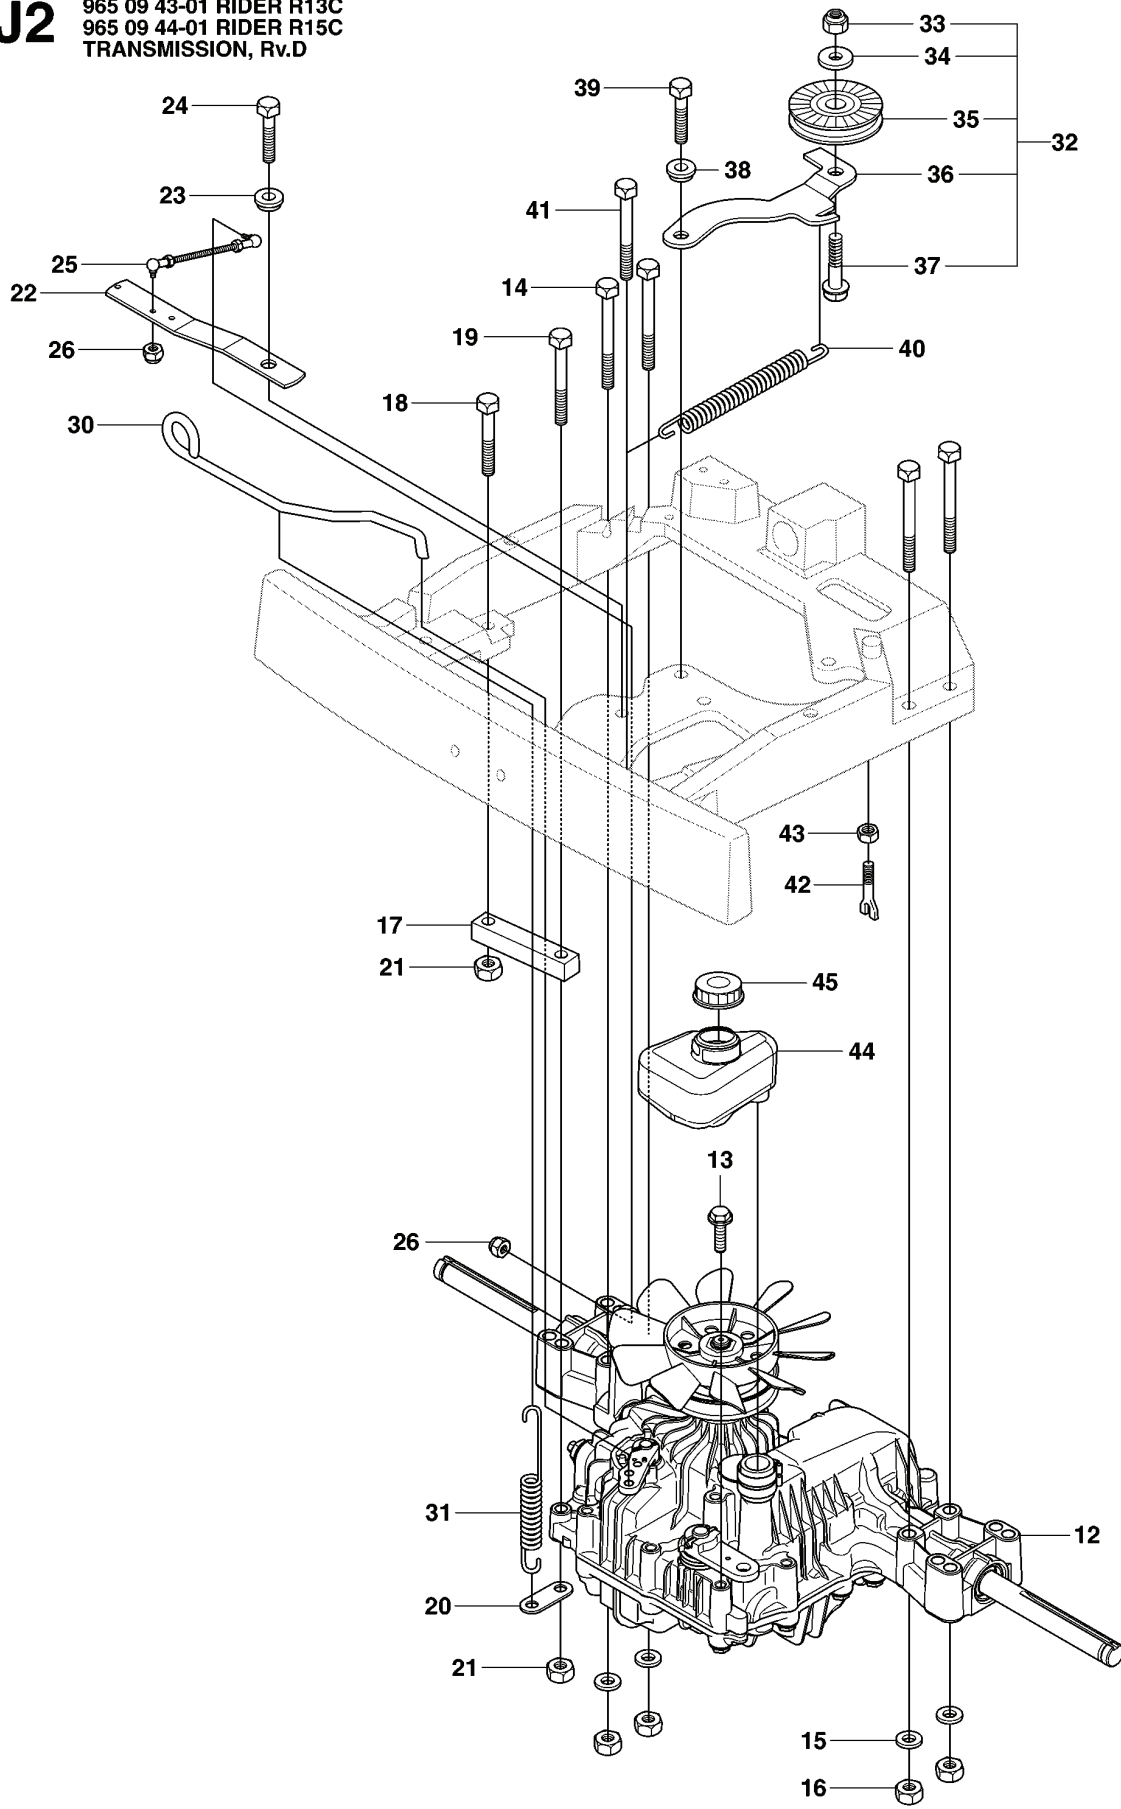

J2

965 09 43-01 RIDER R13C
965 09 44-01 RIDER R15C
TRANSMISSION, Rv.D

REF.	PART NO.	DESCRIPTION	REMARK	QTY.	KIT
12	506986301	TRANSMISSION		1	
13	506558302	SCREW EHHFT		1	
14	725246751	SCREW EHHM		4	
15	734116401	WASHER		4	
16	731231801	HEXAGON NUT		4	
17	506987201	MOMENTFÄSTE		1	
18	725245951	SCREW EHHM		1	
19	725246251	SCREW EHHM		1	
20	506599301	LINK		1	
21	731231801	HEXAGON NUT		2	
22	506987403	LEVER		1	
23	506918702	WASHER		1	
24	725245151	SCREW		1	
25	506987501	ADJUSTMENT ROD		1	
26	732211401	LOCK NUT		2	
30	506988201	FRIKOPPLINGSSTÅNG		1	
31	506834301	SPRING		1	
32	506988401	BELT TENSIONER ASSY		1	
33	506988501	BELT TENSIONER		1	
34	506946901	PULLEY		1	
35	725245551	SCREW		1	
36	734116441	WASHER		1	
37	732211801	LOCK NUT		1	
38	506918702	WASHER		1	
39	725245151	SCREW		1	
40	506988601	SPRING		1	
41	725246451	SCREW EHHM		1	
42	506988801	PENDULUM		1	
43	731232051	HEXAGON NUT		1	
44	506989001	EXPANSION TANK		1	
45	506988001	TANK CAP ASSY		1