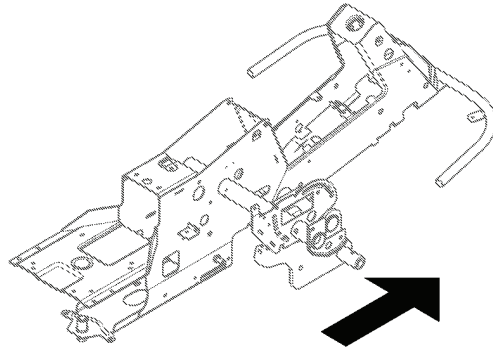

Q 965 09 43-01 RIDER R13C
965 09 44-01 RIDER R15C
WHEELS & TIRES, Rv.J

REF.	PART NO.	DESCRIPTION	REMARK	QTY.	KIT
1	544126201	WHEEL		2	
2	544114301	RIM		1	
3	535460001	TYRE		1	
4	506574301	VALVE ASSY		1	
5	544126301	WHEEL		2	
6	544114201	RIM		1	
7	535460001	TYRE		1	
8	506574301	VALVE ASSY		1	
9	506504803	WASHER		2	
10	506596203	SPACING SLEEVE		2	
11	506504805	WASHER		4	
12	506899001	E-CLIP		4	
13	544353501	HUB CAP		2	
14	544353502	HUB CAP		2