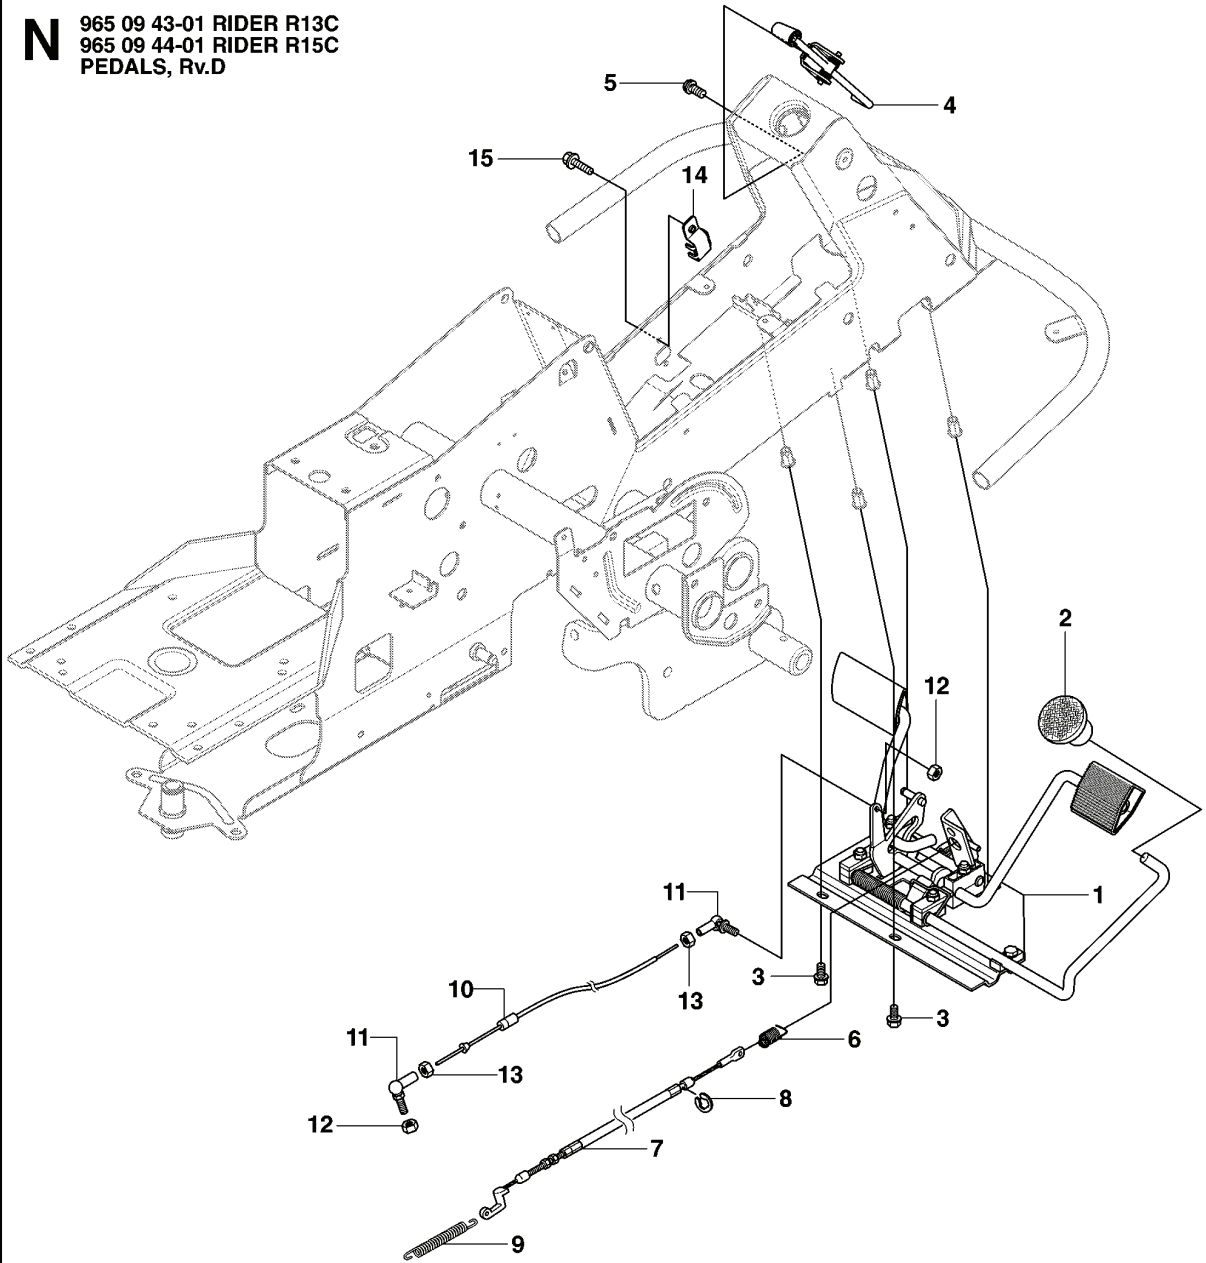

N 965 09 43-01 RIDER R13C
965 09 44-01 RIDER R15C
PEDALS, Rv.D

REF.	PART NO.	DESCRIPTION	REMARK	QTY.	KIT
1	544126001	PEDAL PLATE ASSY		1	
2	535473701	KNOB		1	
3	506570104	SCREW EHHFM		4	
4	544403101	BRAKE LEVER ASSY		1	
5	725236461	SCREW EHHFT		2	
6	506946301	BRAKE SPRING		1	
7	506992701	BRAKE WIRE		1	
8	735310920	E-CLIP		1	
9	506535603	DRAW SPRING		1	
10	506827202	CONTROL CABLE		1	
11	506557301	VINKELLAS8 DIN71802		2	
12	732211401	LOCK NUT		2	
13	731231401	HEXAGON NUT		2	
14	544341701	BRACKET		1	
15	725236461	SCREW EHHFT		1	
16	738210204	BALL BEARING		1	
17	535480201	ROLLER		1	
18	535480601	PROTECTIVE PLATE		1	
19	535480701	SPRING		1	
20	535480801	BEARING SUPPORT		4	
21	535480901	BEARING SUPPORT		1	
22	535481001	REINFORCEMENT PLATE		1	
23	535478801	PEDAL		1	
24	535478802	PEDAL		1