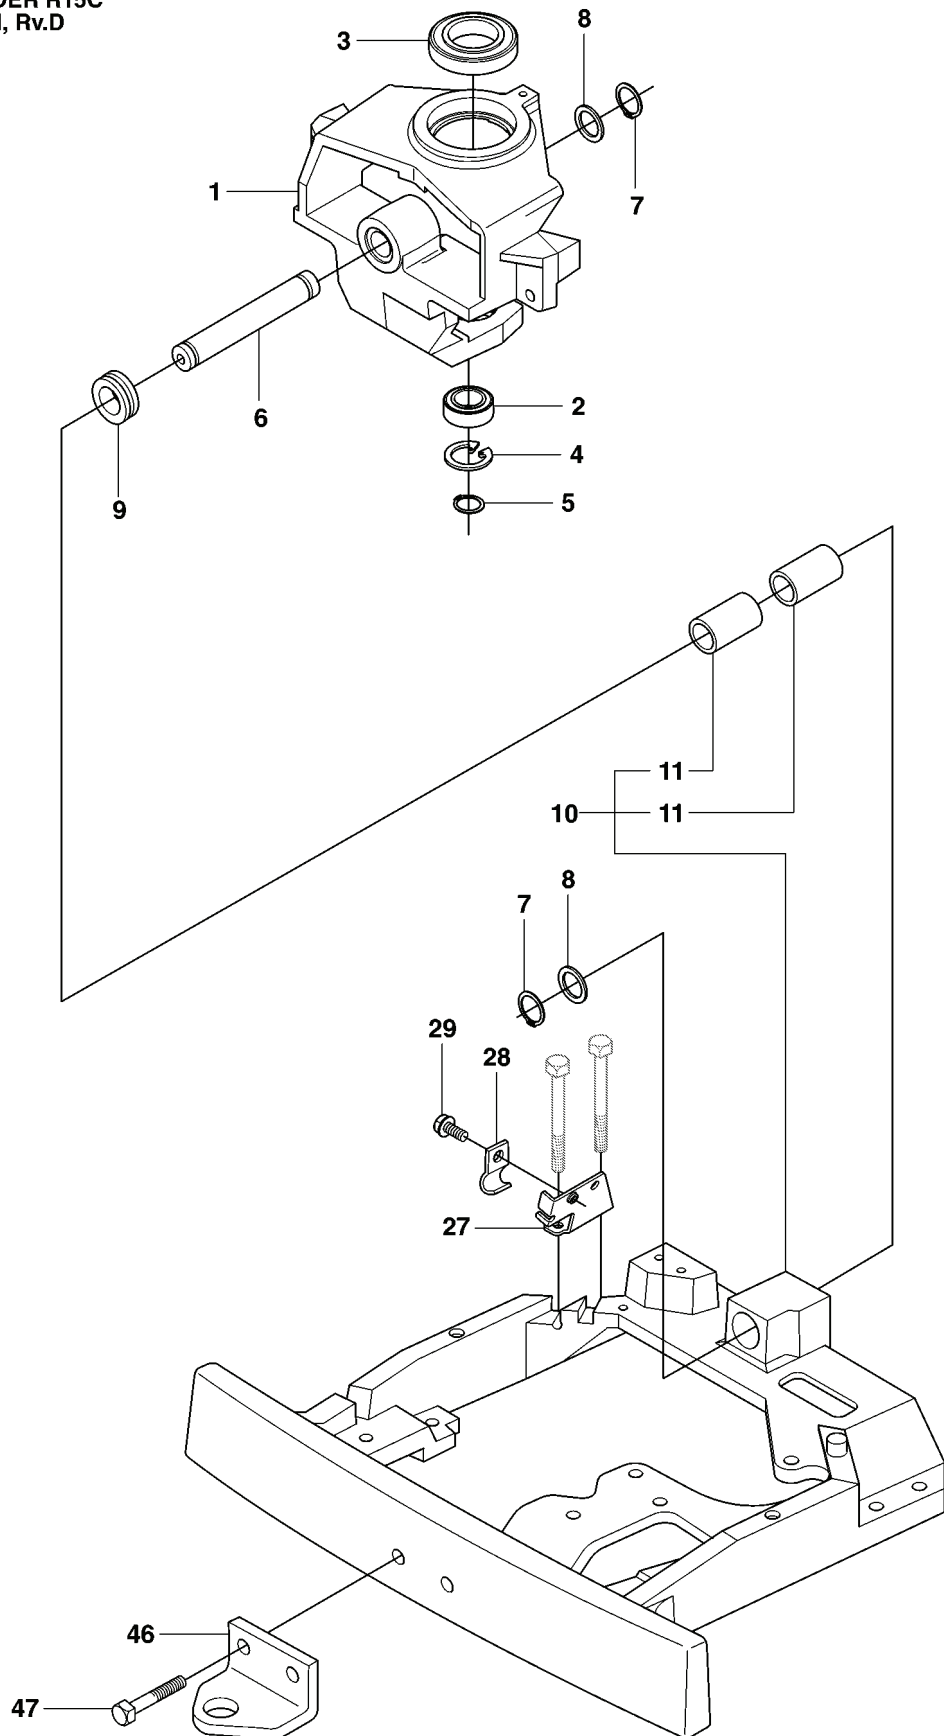

J1 965 09 43-01 RIDER R13C
965 09 44-01 RIDER R15C
TRANSMISSION, Rv.D

REF.	PART NO.	DESCRIPTION	REMARK	QTY.	KIT
1	506985803	SPINDLE		1	
2	738210504	BALL BEARING		1	
3	738211004	BALL BEARING		1	
4	735314010	CIRCLIP		1	
5	735312600	CIRCLIP		1	
6	506985901	SWING AXLE		1	
7	735312600	CIRCLIP		2	
8	506773401	WASHER		2	
9	740681421	V-RING		1	
10	535406001	BRACKET		1	
11	506986102	GLIDLAGER		2	
27	506987701	BRACKET		1	
28	506566501	CLIP		1	
29	725236461	SCREW EHHFT		1	
46	506889901	HITCH		1	
47	725249371	SCREW EHHM		2