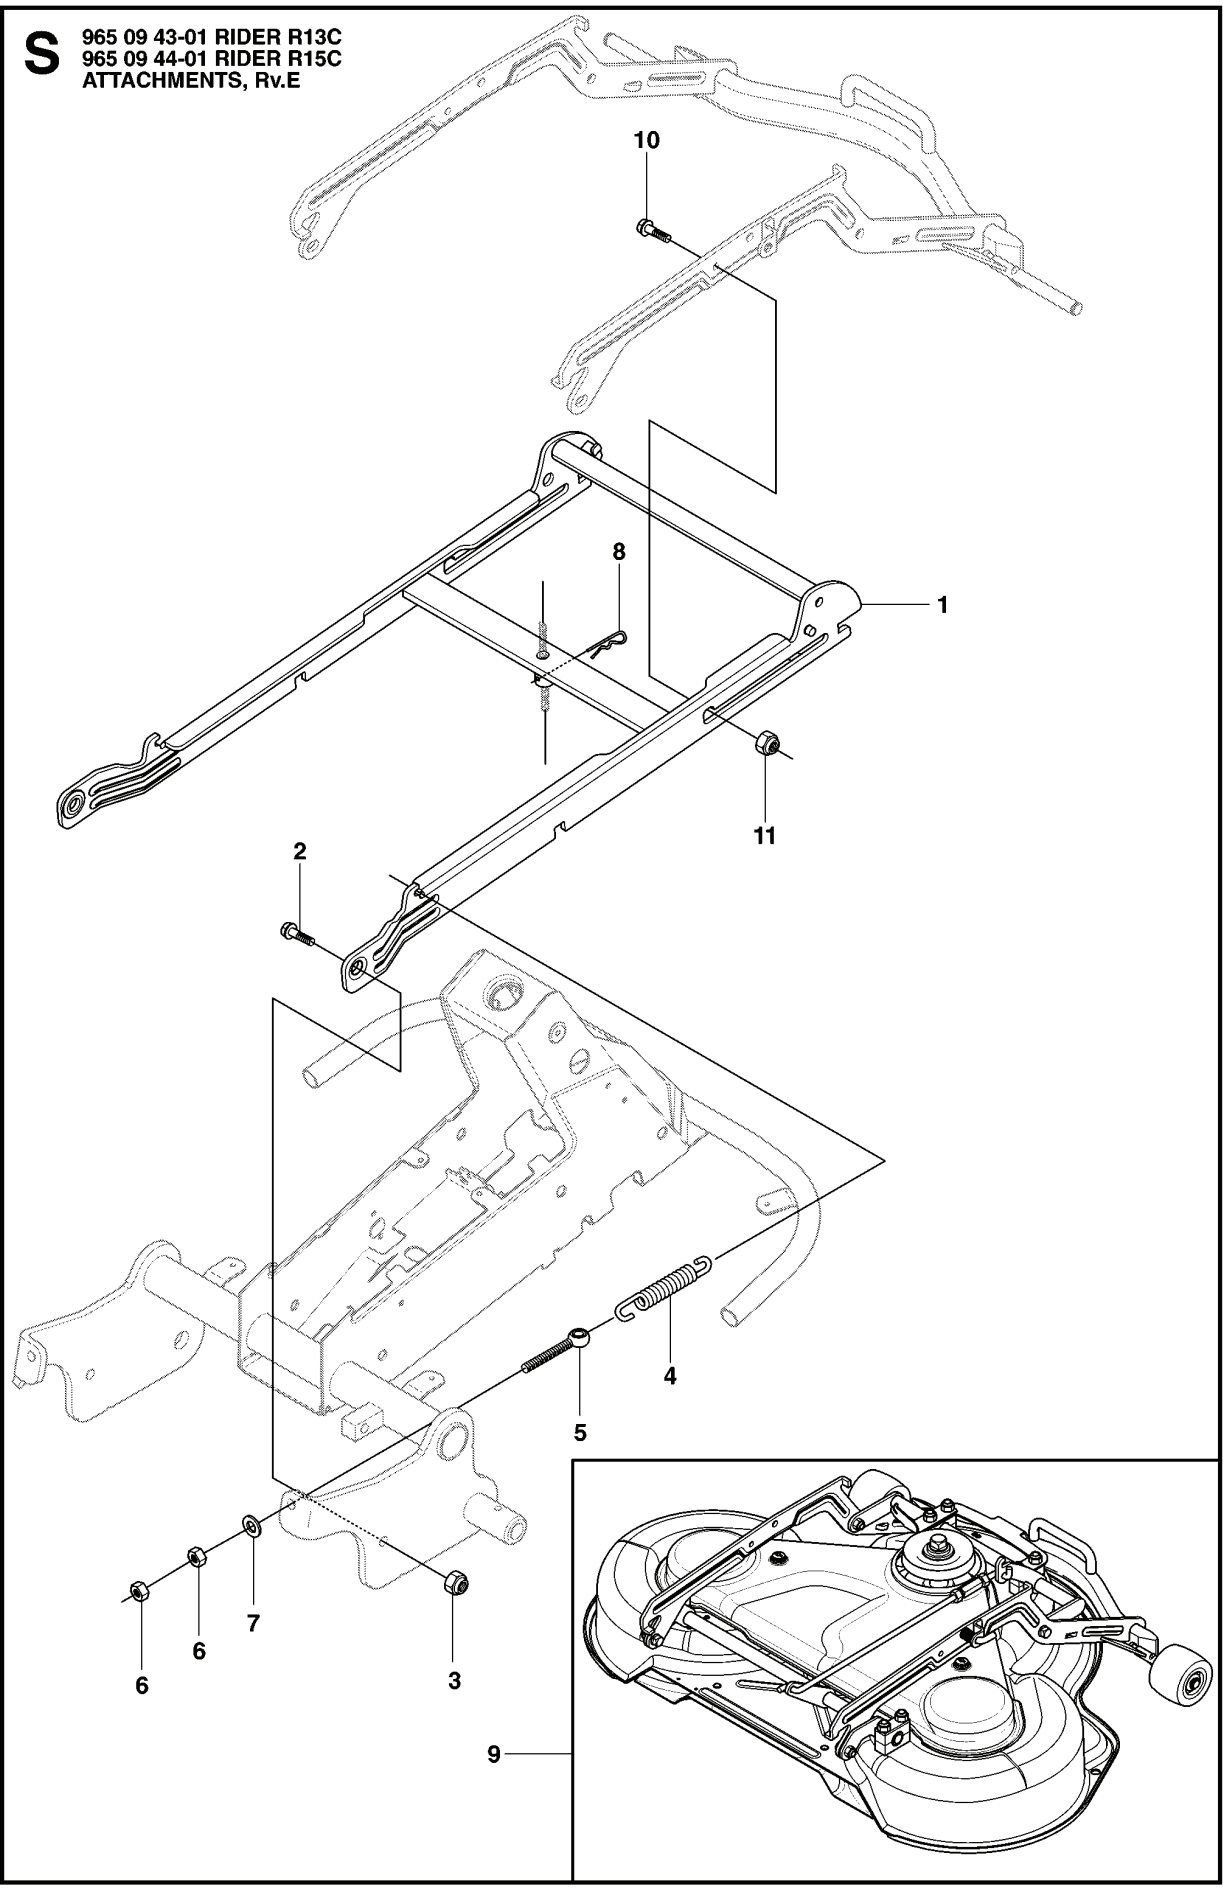

RIDER 15 C, 965094401, 2007-01

SPARE PARTS LIST

S 965 09 43-01 RIDER R13C
965 09 44-01 RIDER R15C
ATTACHMENTS, Rv.E

REF.	PART NO.	DESCRIPTION	REMARK	QTY.	KIT
1	544212701	EQUIPMENT FRAME		1	
2	506895801	COLLAR SCREW		2	
3	732252201	HEXAGON LOCKING NUT		2	
4	506837601	SPRING		2	
5	506837701	RING BOLT		2	
6	731232051	HEXAGON NUT		4	
7	734117201	WASHER		2	
8	506966601	HAIR PIN COTTER		1	
9	544437901	CUTTING DECK		1	
10	544362401	SCREW		2	
11	732211801	LOCK NUT		2	

F 965 09 43-01 RIDER R13C
965 09 44-01 RIDER R15C
CHASSIS, Rv.D

REF.	PART NO.	DESCRIPTION	REMARK	QTY.	KIT
1	544842301	FRAME		1	
2	544244501	ENGINE FRAME		1	
3	506570103	SCREW EHHFM		2	
4	725245171	SCREW EHHM		2	
5	731231801	HEXAGON NUT		2	
6	535470801	WHEEL AXLE		2	
7	725245961	SCREW EHHFT		2	

C2 965 09 43-01 RIDER R13C
965 09 44-01 RIDER R15C
COVER, Rv.E

REF.	PART NO.	DESCRIPTION	REMARK	QTY.	KIT
1	544895901	FOOT PLATE		1	
2	544895903	FOOT PLATE		1	
3	544400501	SCREW		4	
15	544239201	COVER		1	
16	544427501	MAT		1	
17	544400501	SCREW		2	
18	544326501	COVER		1	
19	544400501	SCREW		2	
20	544433201	PROTECTIVE COVER		1	
21	544374201	UNIT COVER		1	
22	506963501	VRIDTAPP		1	
23	506963601	WASHER		1	