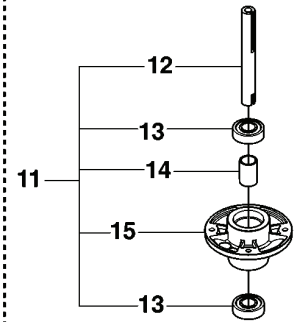

T2 965 09 43-01 RIDER R13C
965 09 44-01 RIDER R15C
CUTTING DECK, Rv.H

Yttre.
Outer.
Extérieur.
Äusser.
Ulko.

Mitten.
Centre.
Centre.
Zentrum.
Keski.

Combi 94 64