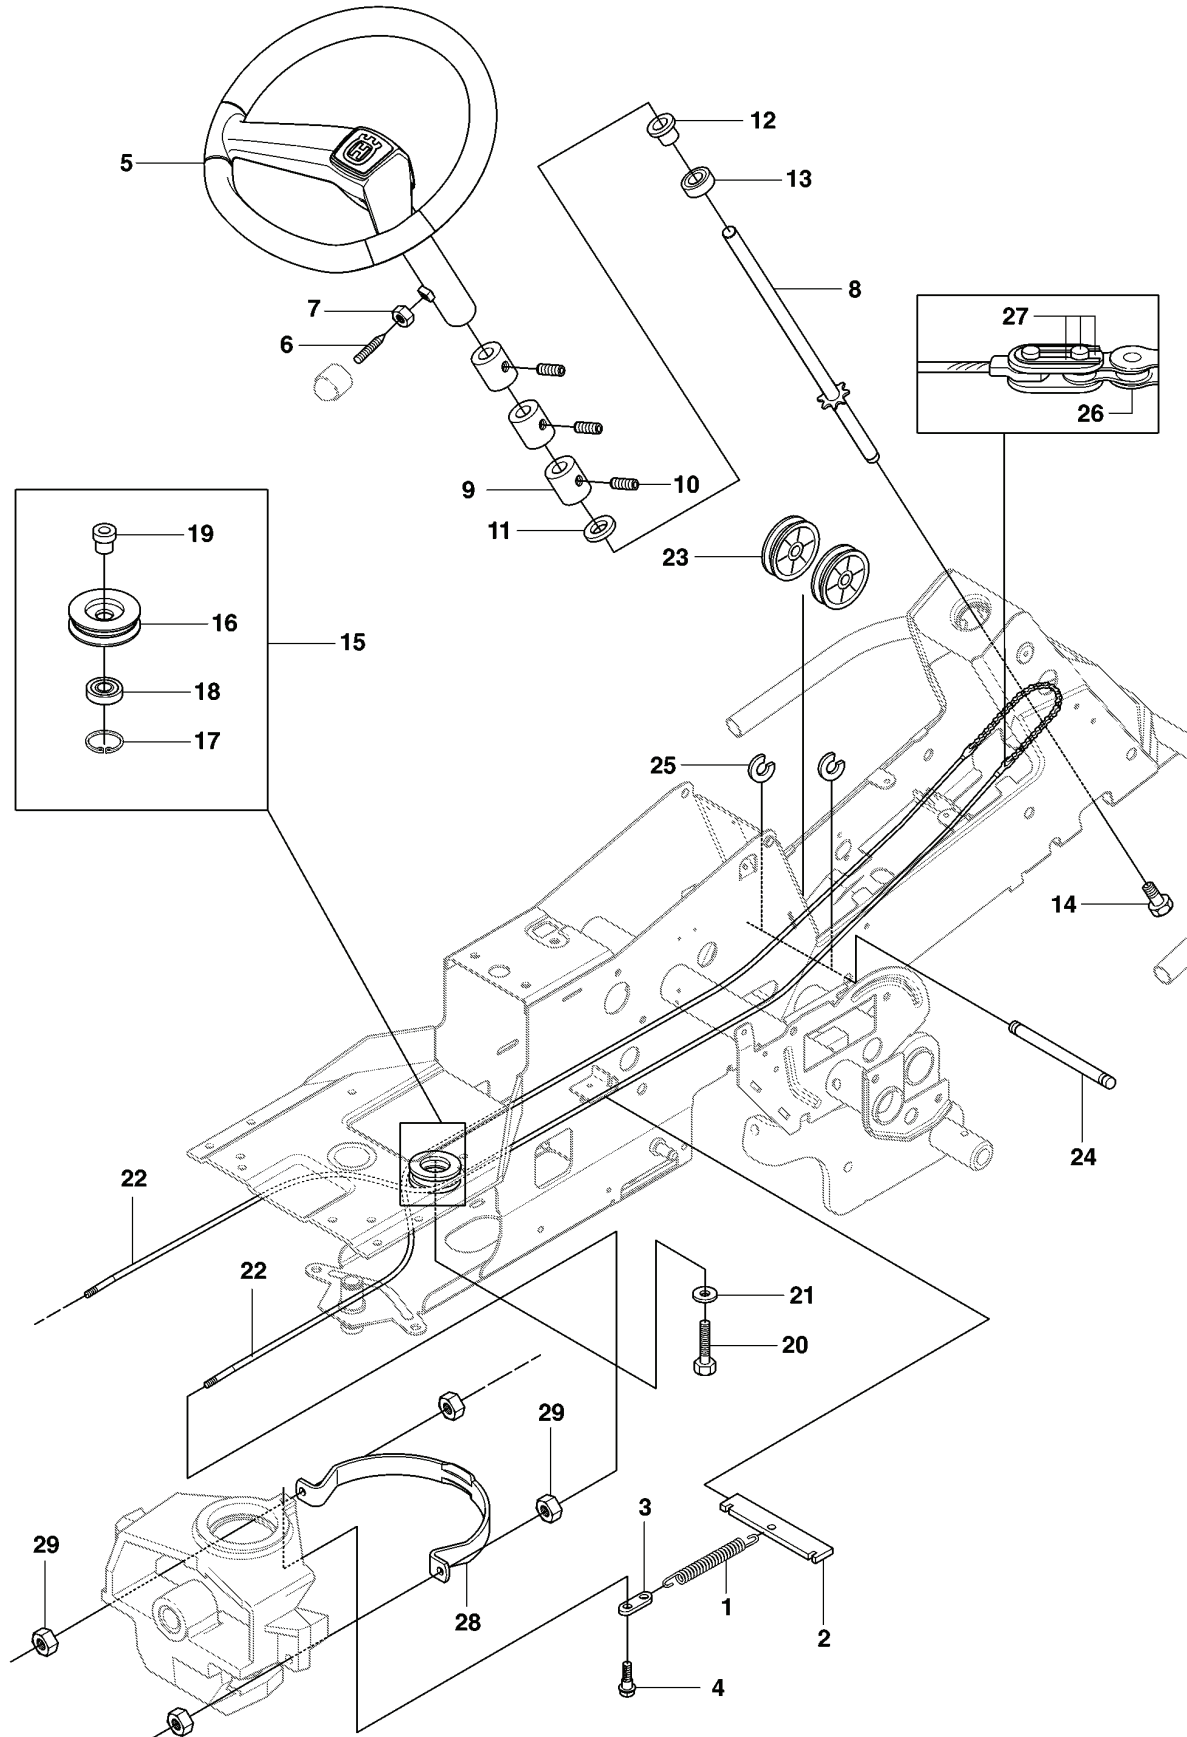

L 965 09 43-01 RIDER R13C
965 09 44-01 RIDER R15C
STEERING, Rv.B

REF.	PART NO.	DESCRIPTION	REMARK	QTY.	KIT
1	506671901	SPRING		1	
2	506576301	SPRING RETAINER		1	
3	506670801	LINK		1	
4	506597401	SCREW EHHFM		1	
5	544375202	STEERING WHEEL		1	
6	728745505	SCREW IHSETM		1	
7	731231801	HEXAGON NUT		1	
8	535499501	ROD STEERING ASSY		1	
9	506863401	DRIVER		3	
10	728844305	SCREW IHSETM		3	
11	506863601	WASHER		1	
12	506887801	SPACER		1	
13	738210404	BALL BEARING		1	
14	506570104	SCREW EHHFM		1	
15	506500903	BARRING WHEEL		1	
16	535424101	BARRING WHEEL		1	
17	735314010	CIRCLIP		1	
18	738220419	BALL BEARING		1	
19	506500802	BUSHING		1	
20	506675402	SCREW EHHFM		1	
21	734117441	WASHER		1	
22	506589104	WIRE ASSY		2	
23	506522401	STARTER PULLEY		2	
24	506539402	SHAFT		1	
25	735311420	E-CLIP		2	
26	506554601	CHAIN		1	
27	506554701	LINKAGE		2	
28	544427301	WIRE GUIDE		1	
29	731232051	HEXAGON NUT		4