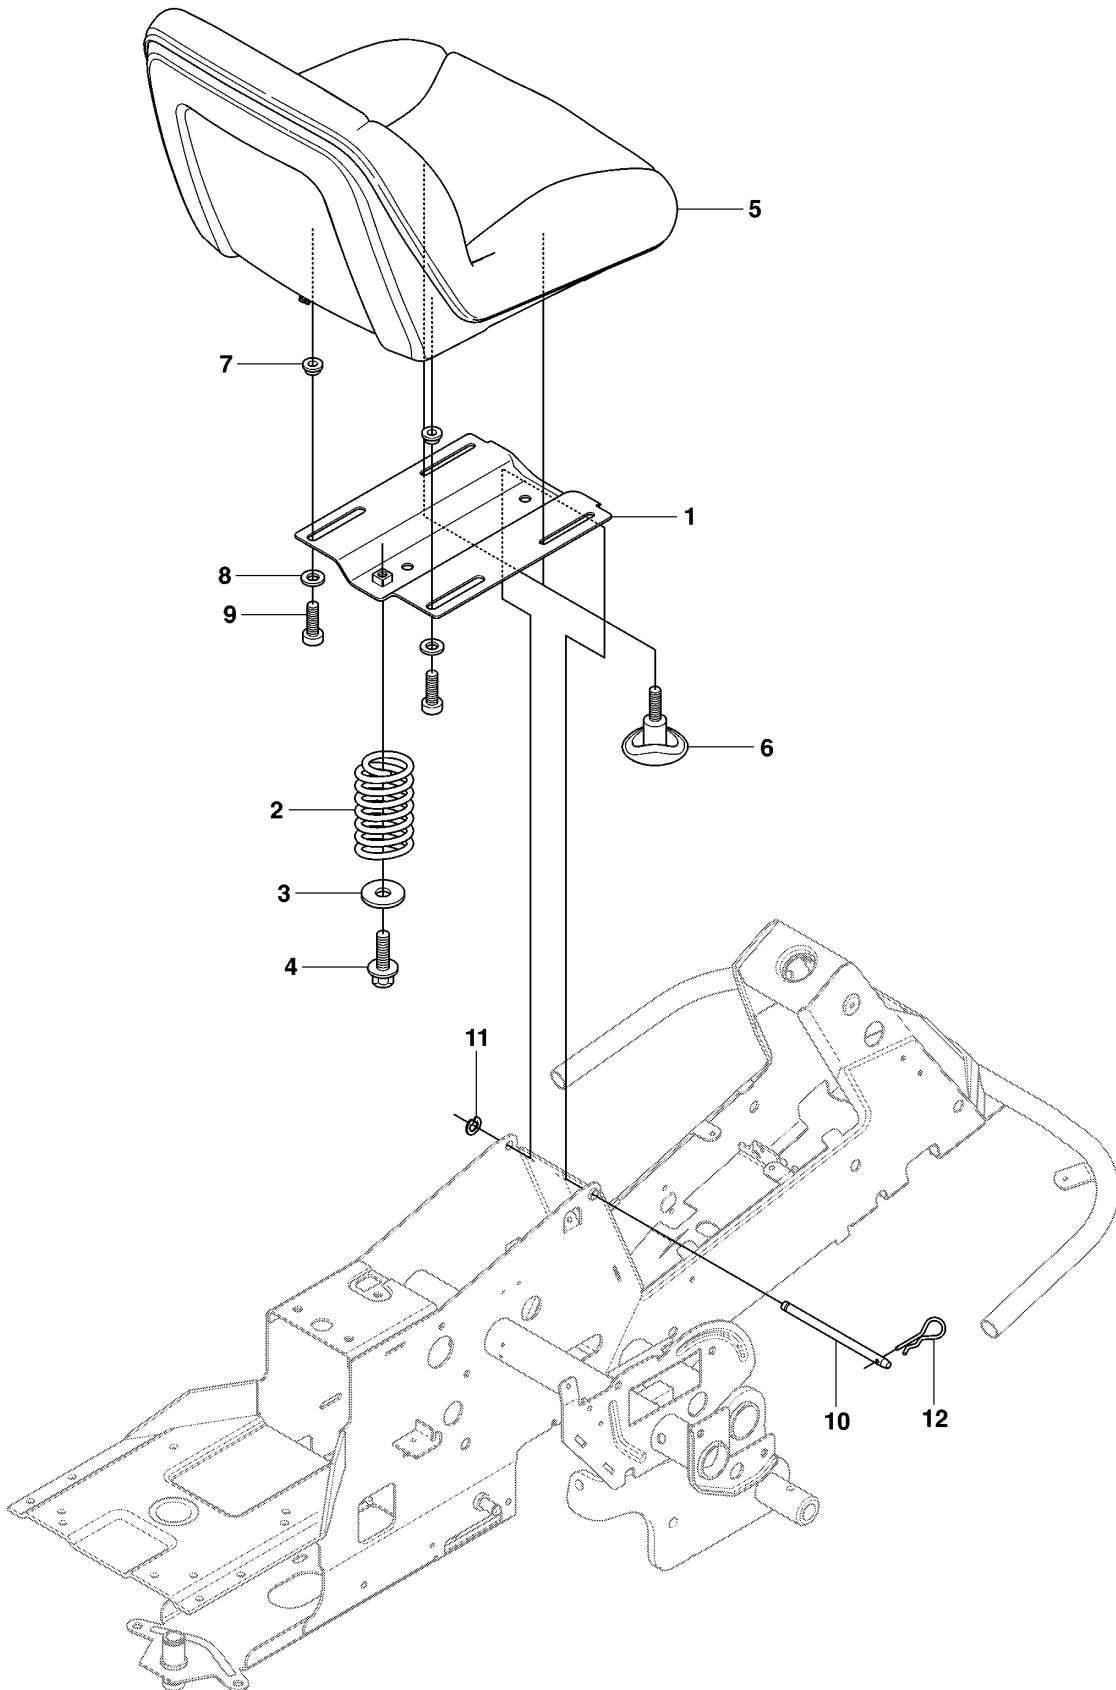

A 965 09 43-01 RIDER R13C
965 09 44-01 RIDER R15C
SEAT, TS2500 Rv.A

REF.	PART NO.	DESCRIPTION	REMARK	QTY.	KIT
1	544328503	SEAT BRACKET		1	
2	506915301	COMPRESSION SPRING		1	
3	734117441	WASHER		1	
4	725249371	SCREW EHHM		1	
5	544433301	SEAT		1	
6	506565501	JUSTERVRED		2	
7	506565301	BUSHING		2	
8	734116441	WASHER		2	
9	506556301	SCREW UNC		2	
10	506509901	SHAFT		1	
11	735311200	CIRCLIP		1	
12	506668801	SPRING COTTER		1