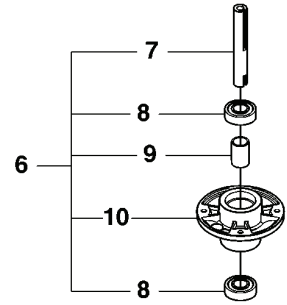

Yttre.
Outer.
Extérieur.
Äusser.
Ulko.

Mitten.
Centre.
Centre.
Zentrum.
Keski.