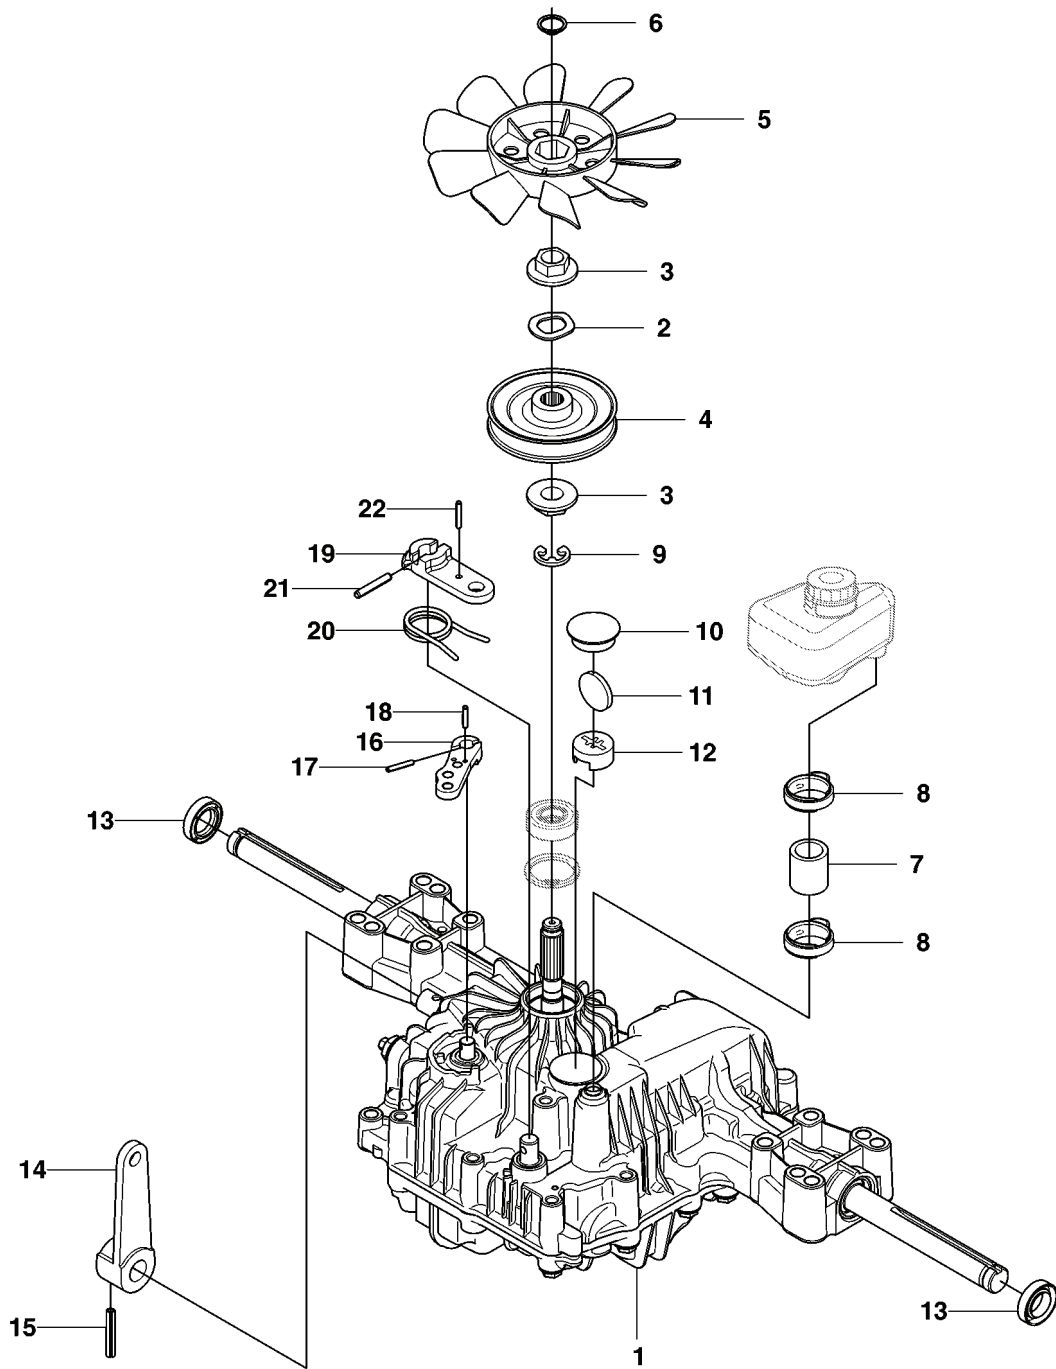

K 965 09 43-01 RIDER R13C
965 09 44-01 RIDER R15C
HYDROSTAT K46 EU Rv.A

REF.	PART NO.	DESCRIPTION	REMARK	QTY.	KIT
1	506986401	TRANSMISSION		1	
2	506986501	SPRING WASHER		1	
3	506986601	DISTANCE		2	
4	506986701	PULLEY		1	
5	506986801	FAN		1	
6	735311500	CIRCLIP		1	
7	506986901	HOSE		1	
8	506987001	HOSE CLAMP		2	
9	735312800	CIRCLIP		1	
10	535402832	PLUG		1	
11	535402829	MAGNET		1	
12	535402830	HOLDER		1	
13	535402837	SEALING		2	
14	535402835	LEVER		1	
15	535402809	PIN RETAINING SCREW		1	
16	535402817	LEVER		1	
17	535402816	PIN RETAINING SCREW		1	
18	535402833	PIN RETAINING SCREW		1	
19	535402841	PIN		1	
20	535402839	SPRING		1	
21	535402840	PIN RETAINING SCREW		1	
22	535402841	PIN		1