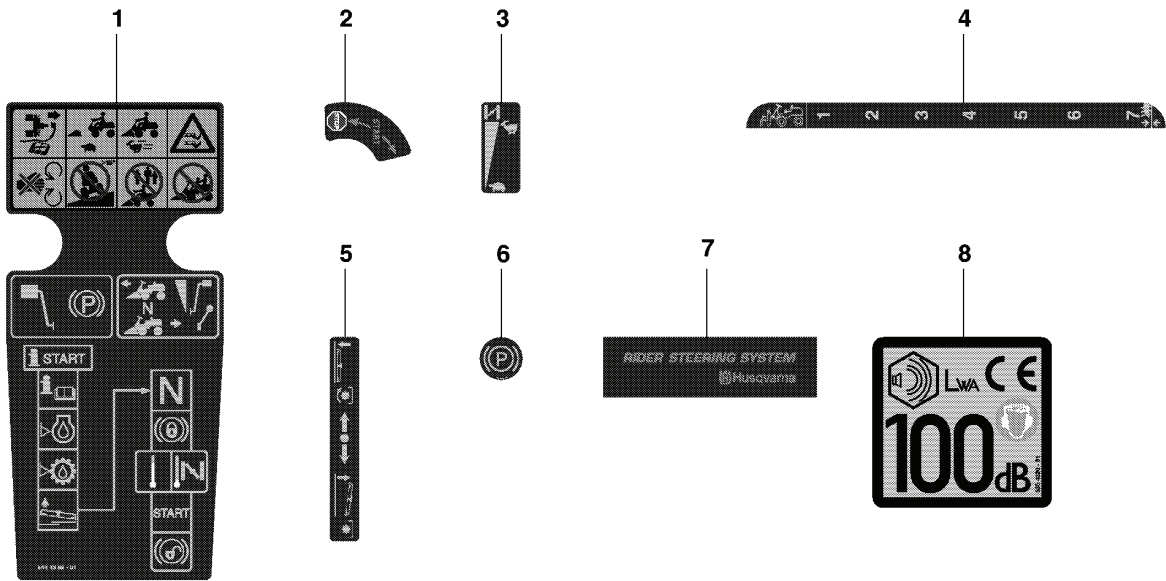

R 965 09 43-01 RIDER R13C
965 09 44-01 RIDER R15C
DECALS, Rv.H R13C
DECALS, Rv.H R15C

REF.	PART NO.	DESCRIPTION	REMARK	QTY.	KIT
3	544438801	LABEL		1	
6	506584501	LABEL		1	
11	544439401	LABEL		1	
12	544439402	LABEL		1	
1	544438601	LABEL		1	
2	544438701	LABEL		1	
4	544439001	LABEL		1	
5	544439201	LABEL		1	
7	544833601	LABEL		1	
8	535432001	DECAL		1	
9	544391102	LABEL		1	
10	506944701	HYDROSTATIC LABEL		1	
13	544439501	LABEL		1	
14	544439502	LABEL		1