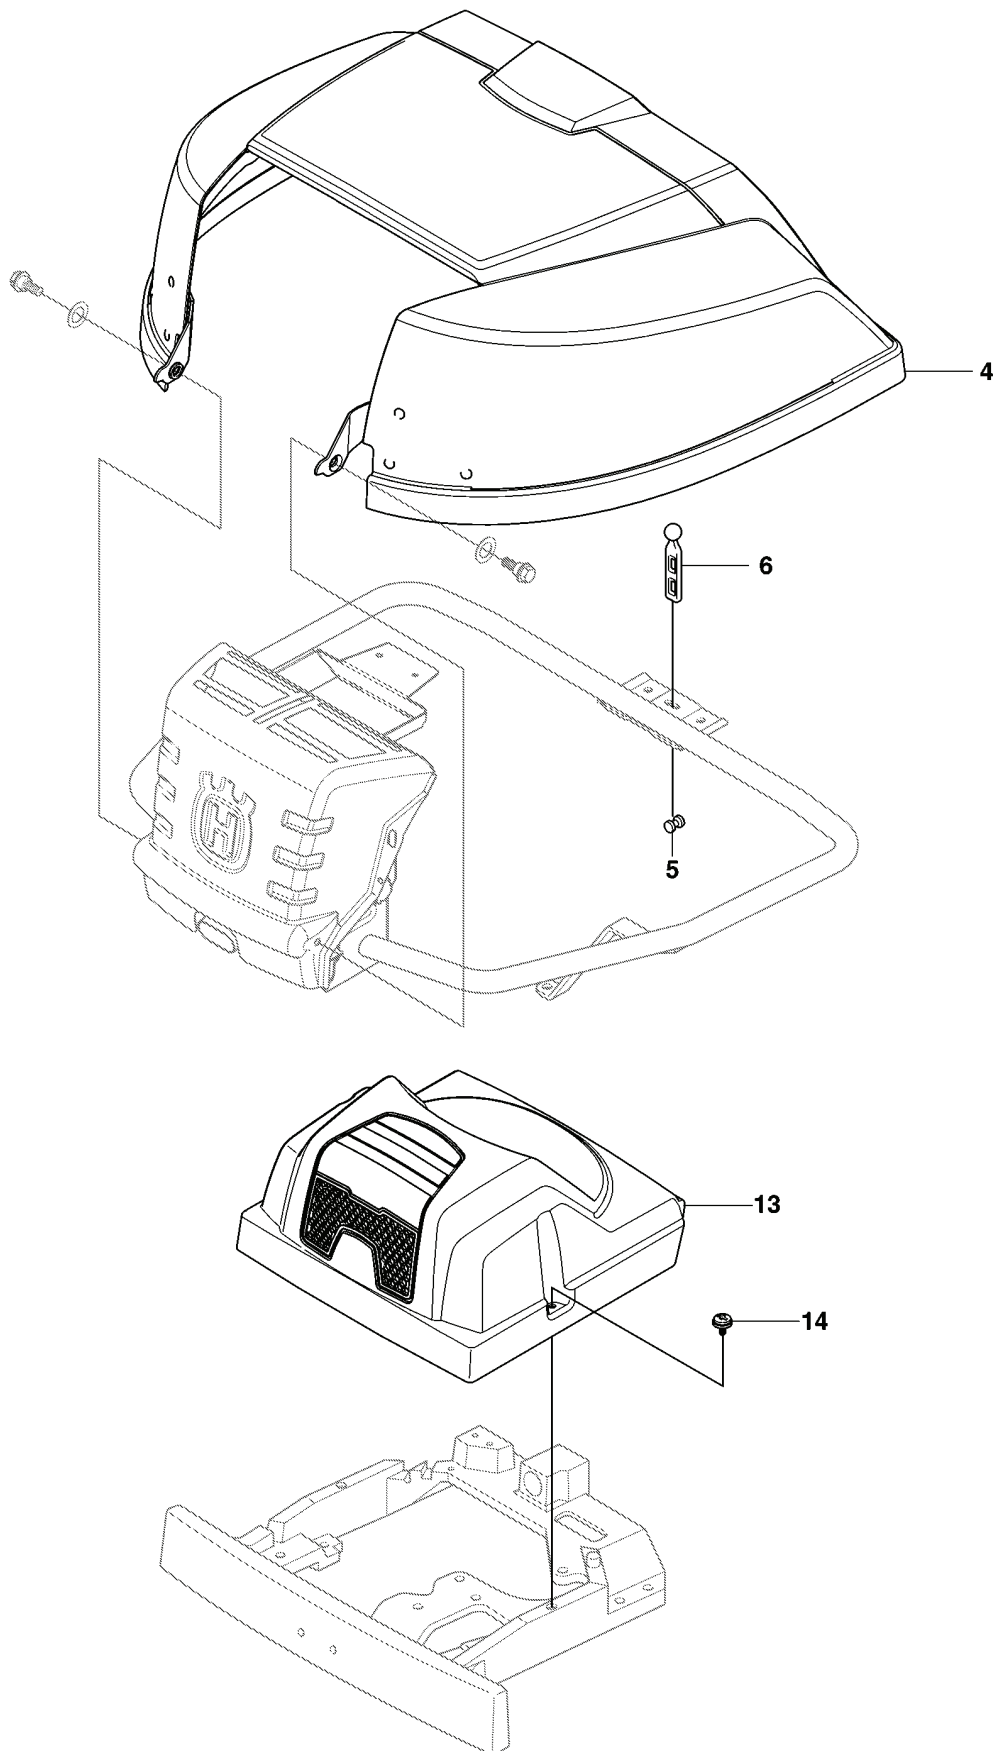

C1 965 09 43-01 RIDER R13C
965 09 44-01 RIDER R15C
COVER, Rv.E

REF.	PART NO.	DESCRIPTION	REMARK	QTY.	KIT
4	544247601	ENGINE HOOD ASSY		1	
5	506599501	BUTTON		1	
6	506599601	GUMMISTROPP		1	
13	544373901	COVER		1	
14	544400501	SCREW		2