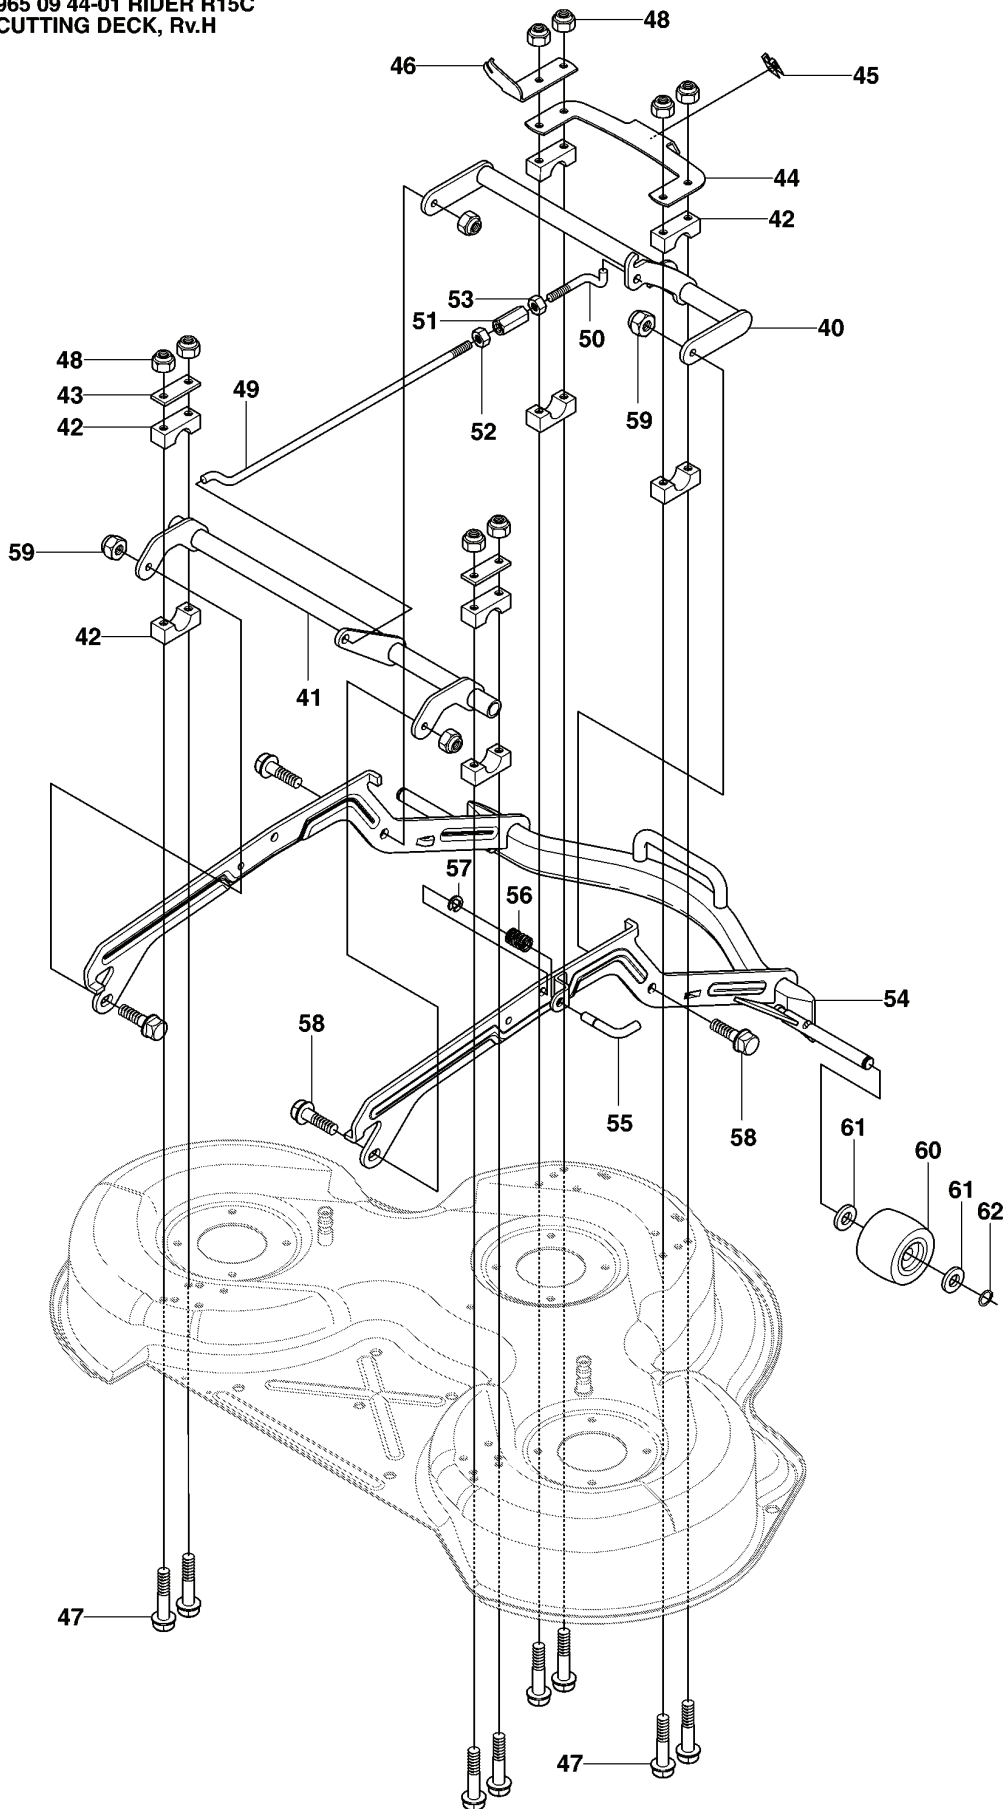

T1 965 09 43-01 RIDER R13C
965 09 44-01 RIDER R15C
CUTTING DECK, Rv.H

REF.	PART NO.	DESCRIPTION	REMARK	QTY.	KIT
40	544220701	CROSS BAR		1	
41	544225901	CROSS BAR		1	
42	506869601	BEARING		8	
43	506813801	REINFORCING PLATE		2	
44	544379101	BRACKET		1	
45	506963701	LÁSDON		1	
46	544228301	BRACKET		1	
47	725246151	SCREW EHHM		8	
48	732211801	LOCK NUT		8	
49	544226901	PARALLEL ROD		1	
50	544451401	PARALLEL ROD		1	
51	544451501	ADJUSTMENT ROD		1	
52	506897601	NUT		1	
53	731232051	HEXAGON NUT		1	
54	544213301	DECK ATTACHMENT		1	
55	544213901	LOCKING PIN		1	
56	544214101	SPRING		1	
57	735311320	E-CLIP		1	
58	506597401	SCREW EHHFM		4	
59	732211801	LOCK NUT		4	
60	506963001	WHEEL ASSY		2	
61	535464101	WASHER		4	
62	735311700	CIRCLIP		2