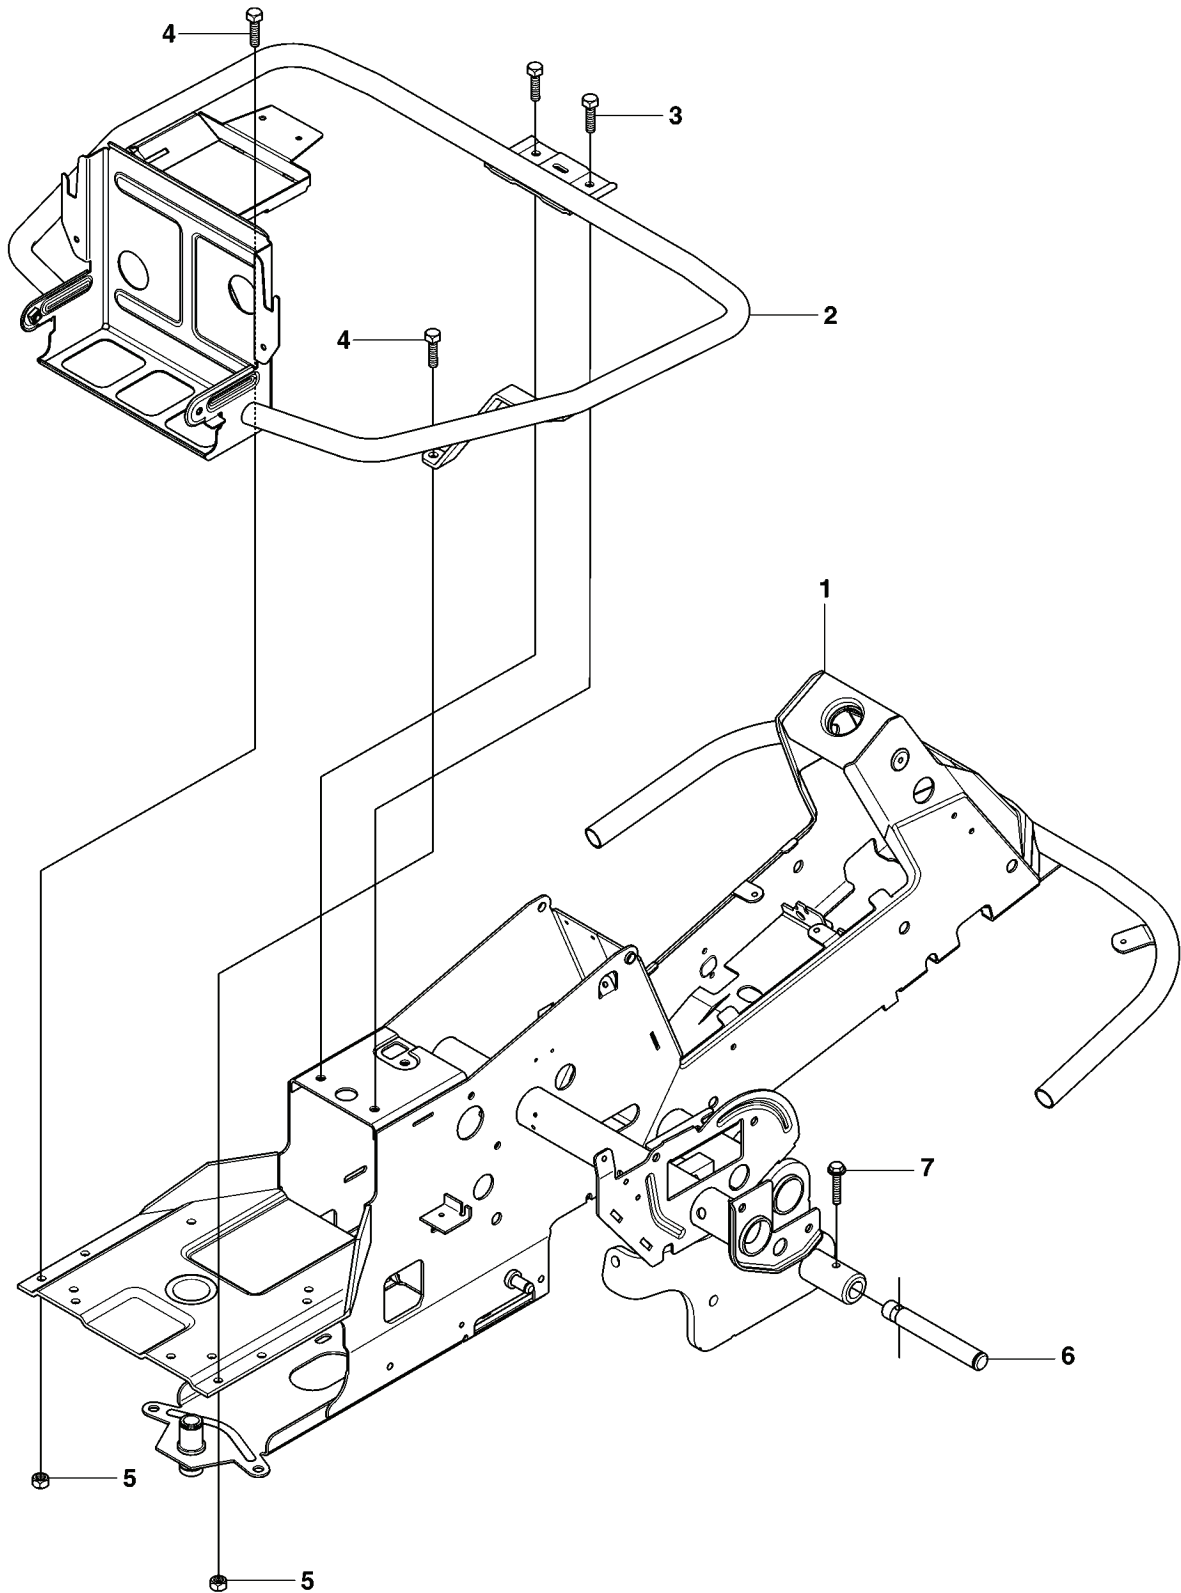

RIDER 15 C, 965094401, 2007-01

SPARE PARTS LIST

S 965 09 43-01 RIDER R13C
965 09 44-01 RIDER R15C
ATTACHMENTS, Rv.E

REF.	PART NO.	DESCRIPTION	REMARK	QTY.	KIT
1	544212701	EQUIPMENT FRAME		1	
2	506895801	COLLAR SCREW		2	
3	732252201	HEXAGON LOCKING NUT		2	
4	506837601	SPRING		2	
5	506837701	RING BOLT		2	
6	731232051	HEXAGON NUT		4	
7	734117201	WASHER		2	
8	506966601	HAIR PIN COTTER		1	
9	544437901	CUTTING DECK		1	
10	544362401	SCREW		2	
11	732211801	LOCK NUT		2	

F 965 09 43-01 RIDER R13C
965 09 44-01 RIDER R15C
CHASSIS, Rv.D

REF.	PART NO.	DESCRIPTION	REMARK	QTY.	KIT
1	544842301	FRAME		1	
2	544244501	ENGINE FRAME		1	
3	506570103	SCREW EHHFM		2	
4	725245171	SCREW EHHM		2	
5	731231801	HEXAGON NUT		2	
6	535470801	WHEEL AXLE		2	
7	725245961	SCREW EHHFT		2	

C2 965 09 43-01 RIDER R13C
965 09 44-01 RIDER R15C
COVER, Rv.E

REF.	PART NO.	DESCRIPTION	REMARK	QTY.	KIT
1	544895901	FOOT PLATE		1	
2	544895903	FOOT PLATE		1	
3	544400501	SCREW		4	
15	544239201	COVER		1	
16	544427501	MAT		1	
17	544400501	SCREW		2	
18	544326501	COVER		1	
19	544400501	SCREW		2	
20	544433201	PROTECTIVE COVER		1	
21	544374201	UNIT COVER		1	
22	506963501	VRIDTAPP		1	
23	506963601	WASHER		1	

R 965 09 43-01 RIDER R13C
965 09 44-01 RIDER R15C
DECALS, Rv.H R13C
DECALS, Rv.H R15C

REF.	PART NO.	DESCRIPTION	REMARK	QTY.	KIT
3	544438801	LABEL		1	
6	506584501	LABEL		1	
11	544439401	LABEL		1	
12	544439402	LABEL		1	
1	544438601	LABEL		1	
2	544438701	LABEL		1	
4	544439001	LABEL		1	
5	544439201	LABEL		1	
7	544833601	LABEL		1	
8	535432001	DECAL		1	
9	544391102	LABEL		1	
10	506944701	HYDROSTATIC LABEL		1	
13	544439501	LABEL		1	
14	544439502	LABEL		1	