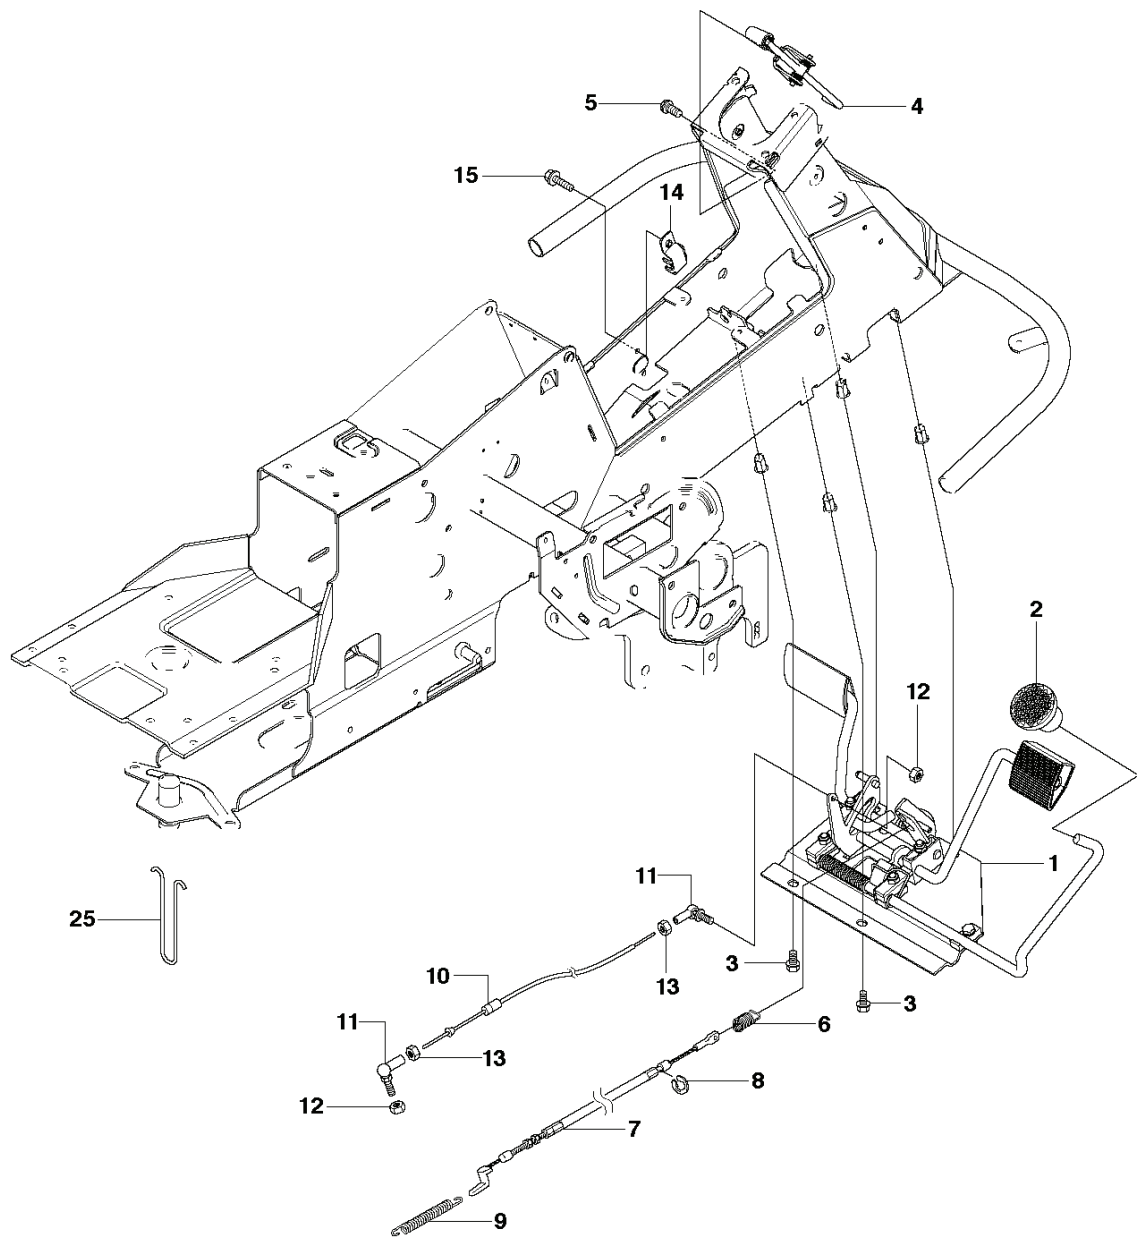

REF.	PART NO.	DESCRIPTION	REMARK	QTY.	KIT
1	544126001	PEDAL PLATE ASSY		1	
2	535473701	KNOB		1	
3	506570104	SCREW EHHFM		4	
4	544403101	BRAKE LEVER ASSY		1	
5	725236461	SCREW EHHFT		2	
6	506946301	BRAKE SPRING		1	
7	535489601	BRAKE WIRE		1	
8	735310920	E-CLIP		1	
9	506535603	DRAW SPRING		1	
10	574411202	CONTROL CABLE		1	
11	506557301	VINKELLAS8 DIN71802		2	
12	732211401	LOCK NUT		2	
13	731231401	HEXAGON NUT		2	
14	522430801	BRACKET		1	
15	725236461	SCREW EHHFT		1	
25	506576402	CABLE HOLDER		1