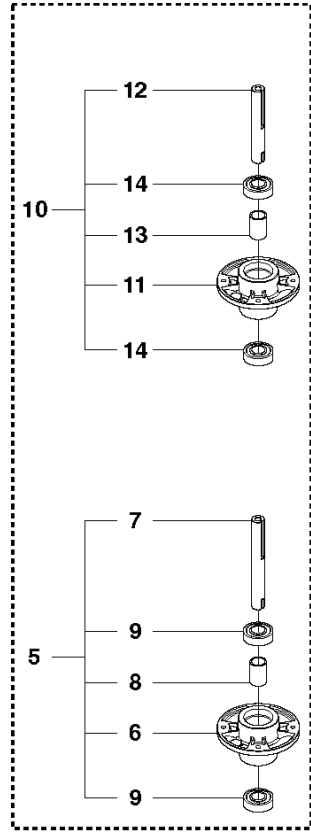

73
CombiClip® 94

REF.	PART NO.	DESCRIPTION	REMARK	QTY.	KIT
1	544065701	CUTTING DECK		1	
2	506916201	NUT		1	
3	544065801	PLUG		1	
4	544066101	KNOB		1	
5	544065902	BLADE HOUSING ASSY		1	
6	544067801	BEARING HOUSING		1	5
7	544067901	SHAFT		1	5
8	544068001	SPACING SLEEVE		1	5
9	738230434	BALL BEARING		2	5
10	544065901	BLADE HOUSING ASSY		2	
11	544067801	BEARING HOUSING		1	10
12	535428702	SHAFT		1	10
13	535428801	SPACER		1	10
14	738220519	BALL BEARING		2	10
15	535423801	SCREW RSQM		12	
16	734116401	WASHER		12	
17	732211801	LOCK NUT		12	
18	506922101	PULLEY		3	
19	506533501	PARALLEL KEY		7	
20	544068002	SPACING SLEEVE		1	
21	734117441	WASHER		3	
22	544114101	SCREW EHHM		3	
23	535504202	ADAPTER		3	
24	579652510	BLADE		3	
25	506792301	KNIFE PLATE		3	
26	544114101	SCREW EHHM		3	
27	506540701	BELT TENSIONER ASSY		1	
28	506519501	SPÄNNARM KPL.		1	27
29	506532701	PULLEY		1	27
30	734116441	WASHER		1	27
31	506558302	SCREW EHHFT		1	27
32	506918702	WASHER		1	
33	725245171	SCREW EHHM		1	
34	732211801	LOCK NUT		1	
35	506533101	SPRING		1	
36	589530701	BELT		1	
37	544066301	BELT COVER		1	
38	544400501	SCREW		2	
39	506778601	PULLEY		1	
72	506789701	LABEL		1	
73	574210301	DECAL		1	
74	506929001	LABEL		1	
76	574510001	DECAL		1