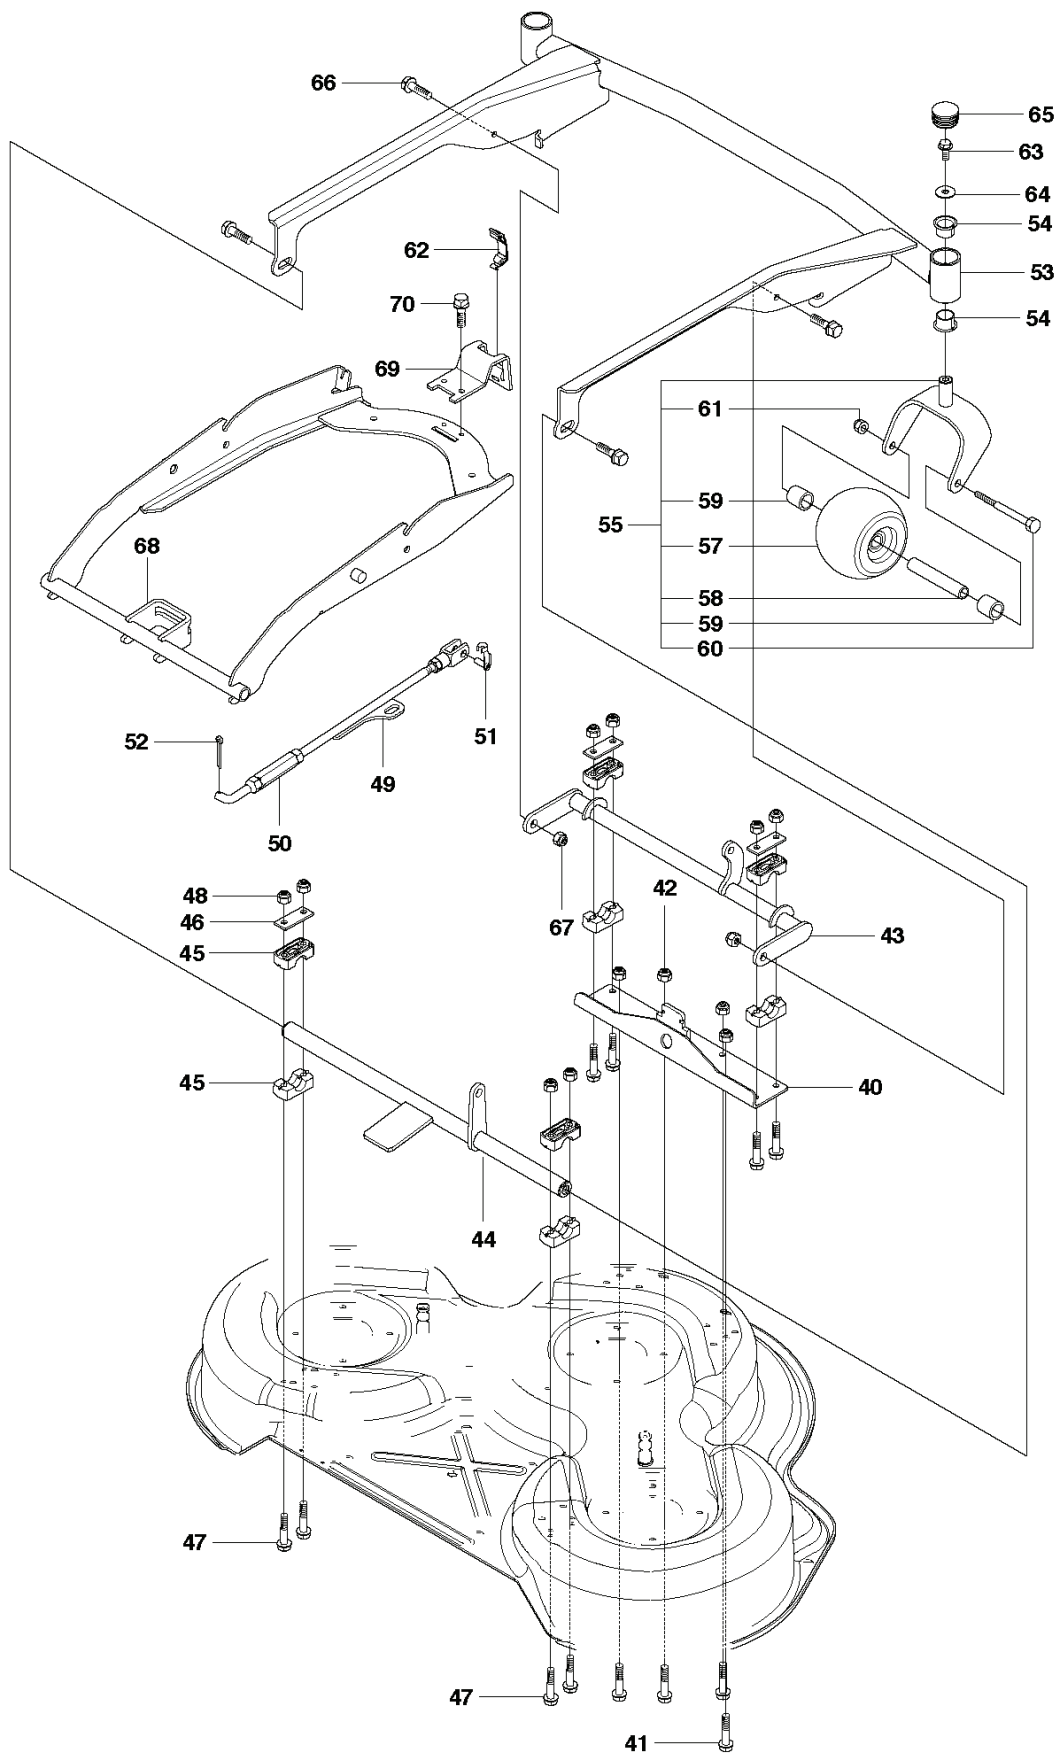

REF.	PART NO.	DESCRIPTION	REMARK	QTY.	KIT
40	523095301	BRACKET		1	
41	725245171	SCREW EHHM		4	
42	732211801	LOCK NUT		4	
43	502641802	CROSS BAR		1	
44	523094501	CROSS BAR		1	
45	506869601	BEARING		8	
46	506813801	REINFORCING PLATE		4	
47	725246151	SCREW EHHM		8	
48	732211801	LOCK NUT		8	
49	523114201	PARALLEL ROD ASSY		1	
50	502642301	PARALLEL ROD		1	
51	506839801	GAFFELLANK		1	
52	721618301	SPLIT PIN		1	
53	523086501	DECK FRAME		1	
54	574561901	BEARING		4	
55	574210101	PIVOT WHEEL ASSY		2	
57	506963001	WHEEL ASSY		1	55
58	506810802	TUBE		1	55
59	506874102	SPACER		2	55
60	725251951	SCREW EHHM		1	55
61	732212051	NUT		1	55
62	503894703	SNAP LOCKING		2	
63	506570104	SCREW EHHFM		2	
64	734116441	WASHER		2	
65	574034801	PLUG		2	
66	506597401	SCREW EHHFM		4	
67	732211801	LOCK NUT		2	
68	523087501	DECK ATTACHMENT		1	
69	523114601	LOCK		1	
70	725236861	SCREW EHHFT		2