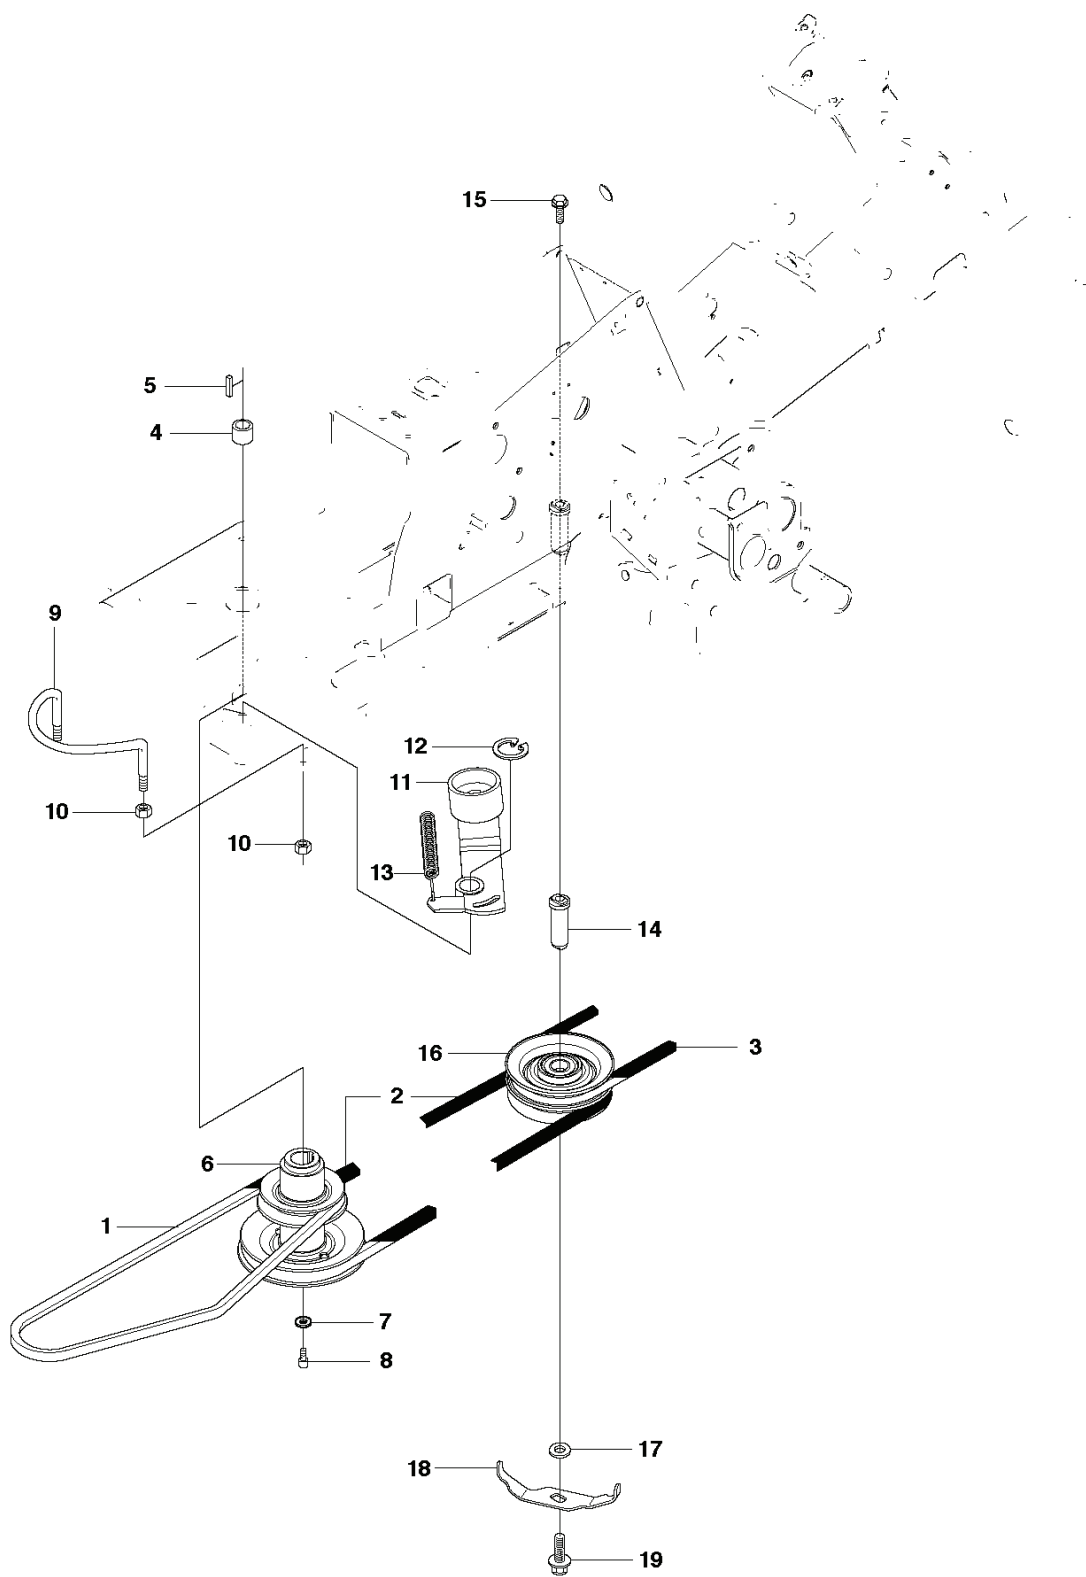

AWD, R15 Ts AWD, 966414301, 966414401,

SPARE PARTS LIST

REF.	PART NO.	DESCRIPTION	REMARK	QTY.	KIT
1	589531201	BELT		1	
2	589530401	BELT		1	
3	594978001	BELT		1	
4	506509201	SPACING SLEEVE		1	
5	506555901	WEDGE		1	
6	535482401	PULLEY		1	
7	506597501	WASHER		1	
8	506556002	SCREW UNC		1	
9	506664501	BELT GUIDE		1	
10	731232051	HEXAGON NUT		4	
11	535484401	BELT TENSIONER ASSY		1	
12	735312600	CIRCLIP		1	
13	506665601	SPRING		1	
14	544426101	SHAFT		1	
15	506675402	SCREW EHHFM		1	
16	535482201	PULLEY		1	
17	506775701	WASHER		1	
18	544405301	BELT GUIDE		1	
19	506570105	SCREW EHHFM		1	

REF.	PART NO.	DESCRIPTION	REMARK	QTY.	KIT
1	523012602	WHEEL		4	
2	544114201	RIM		1	1
3	535460001	TYRE		1	1
4	506574301	VALVE ASSY		1	1
5	506504803	WASHER		2	
6	506945801	WASHER		1	
7	506596203	SPACING SLEEVE		2	
8	544132601	SLEEVE		1	
9	544132602	SLEEVE		1	
10	506504805	WASHER		4	
11	506899001	E-CLIP		4	
12	544353501	HUB CAP		4	

REF.	PART NO.	DESCRIPTION	REMARK	QTY.	KIT
1	502655601	FRAME		1	
2	544244203	ENGINE FRAME		1	
3	544244401	PLUG		2	
4	506570103	SCREW EHHFM		2	
5	725245171	SCREW EHHM		2	
6	732211801	LOCK NUT		2	
7	503894703	SNAP LOCKING		1	
8	506599501	BUTTON		1	
9	506599601	GUMMISTROPP		1	

REF.	PART NO.	DESCRIPTION	REMARK	QTY.	KIT
1	544301601	THROTTLE CONTROL ASSY		1	
2	544301702	WIRE		2	
3	506889101	KNOB		1	
4	506889102	KNOB		1	
5	725236461	SCREW EHHFT		2	

REF.	PART NO.	DESCRIPTION	REMARK	QTY.	KIT
13	535502501	CONTROL COVER		1	
14	544400501	SCREW		1	
15	544332101	CONTROL COVER		1	
16	544332202	COVER		1	
17	535429101	SPRING NUT		1	
18	544400501	SCREW		4	