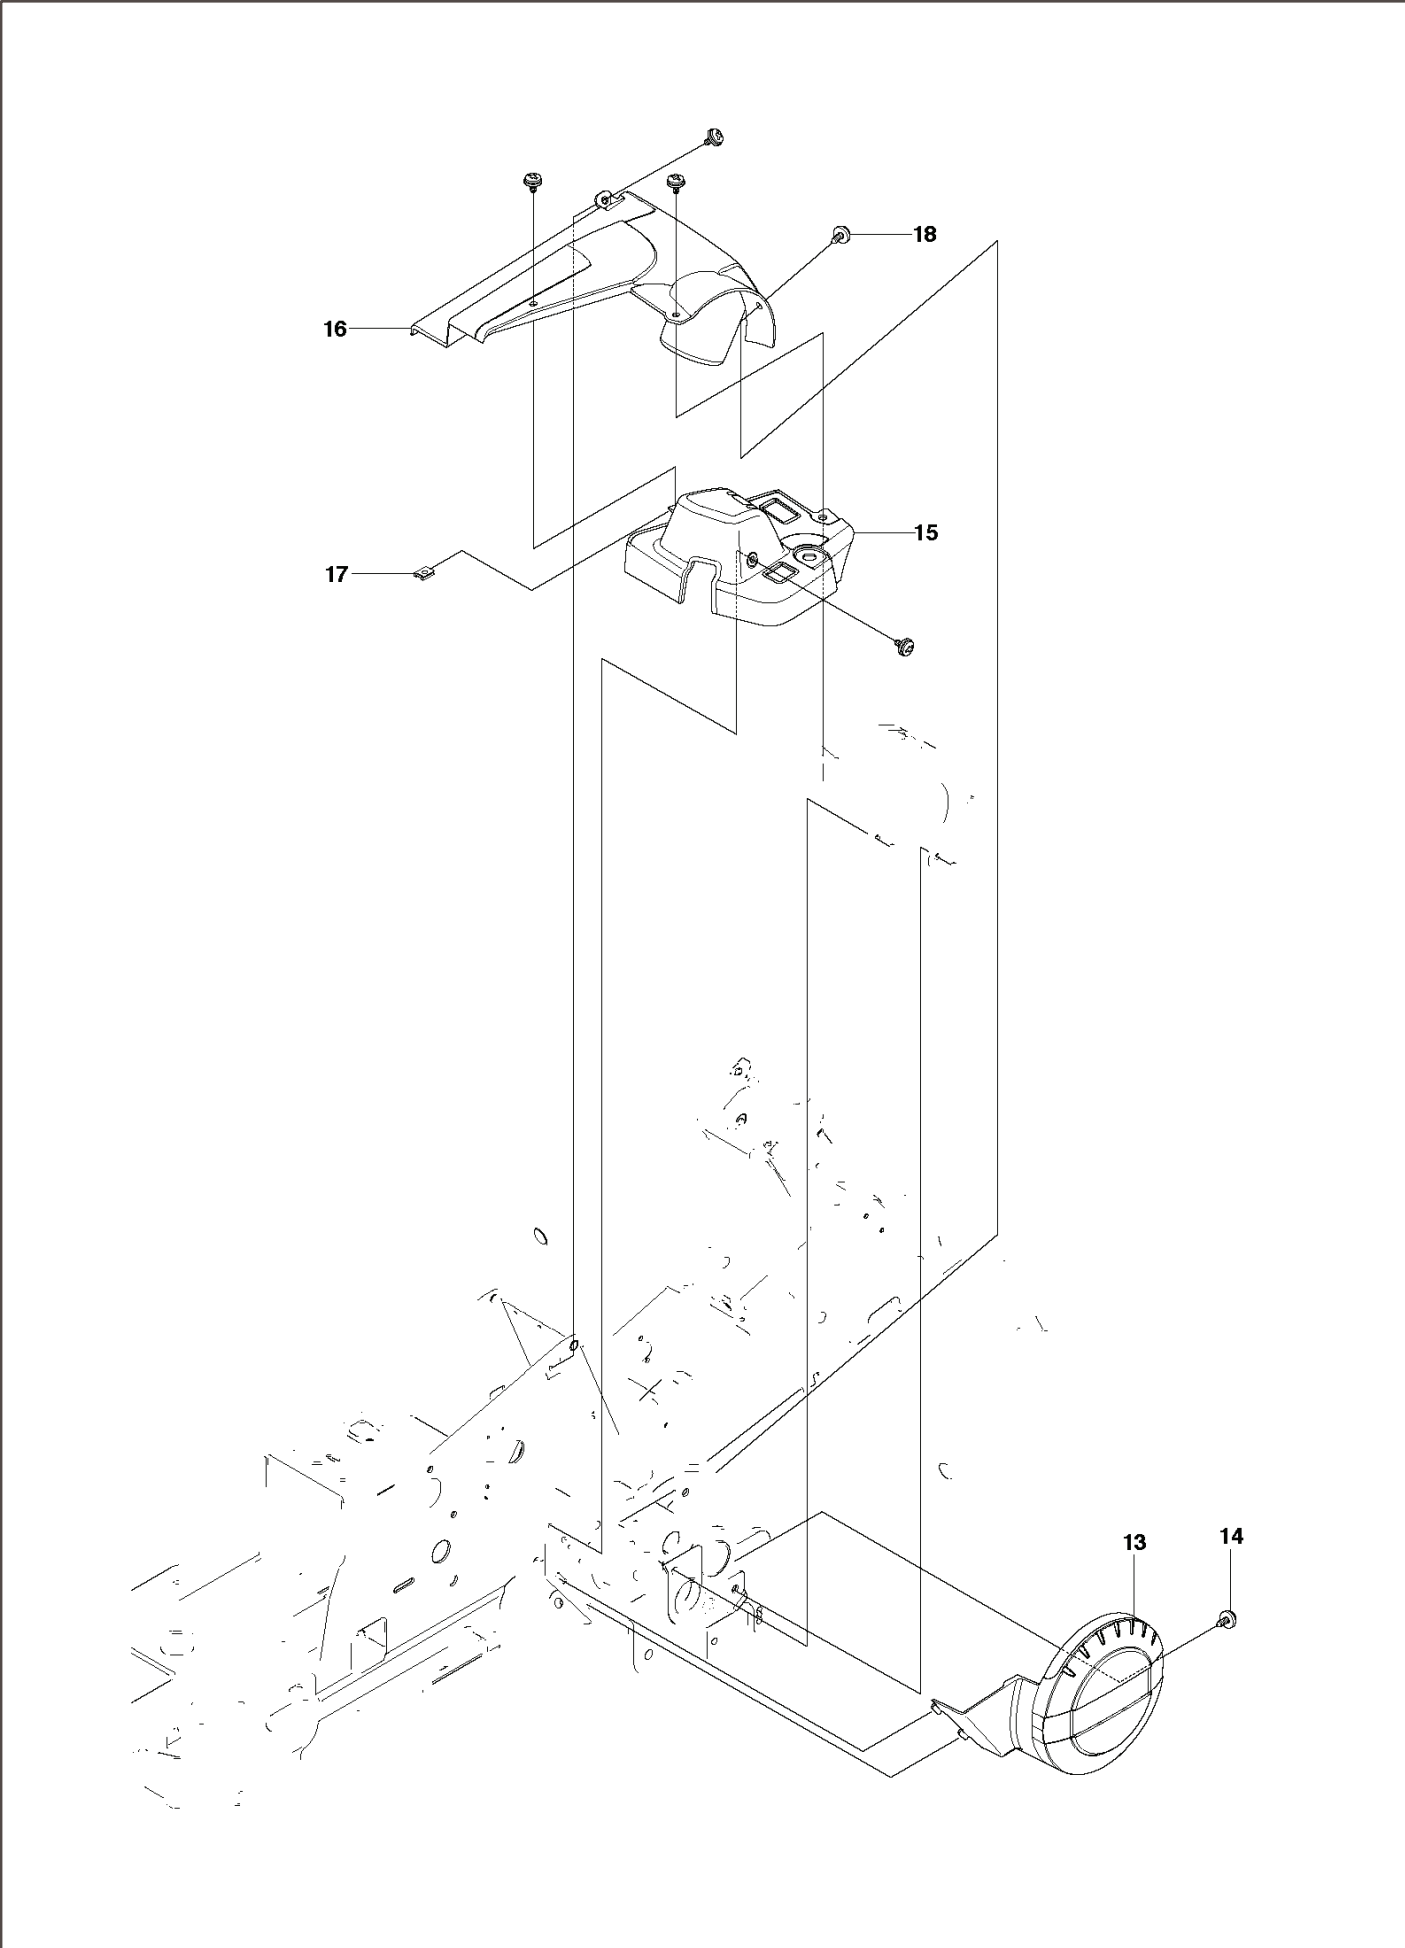

REF.	PART NO.	DESCRIPTION	REMARK	QTY.	KIT
13	535502501	CONTROL COVER		1	
14	544400501	SCREW		1	
15	544332101	CONTROL COVER		1	
16	544332202	COVER		1	
17	535429101	SPRING NUT		1	
18	544400501	SCREW		4