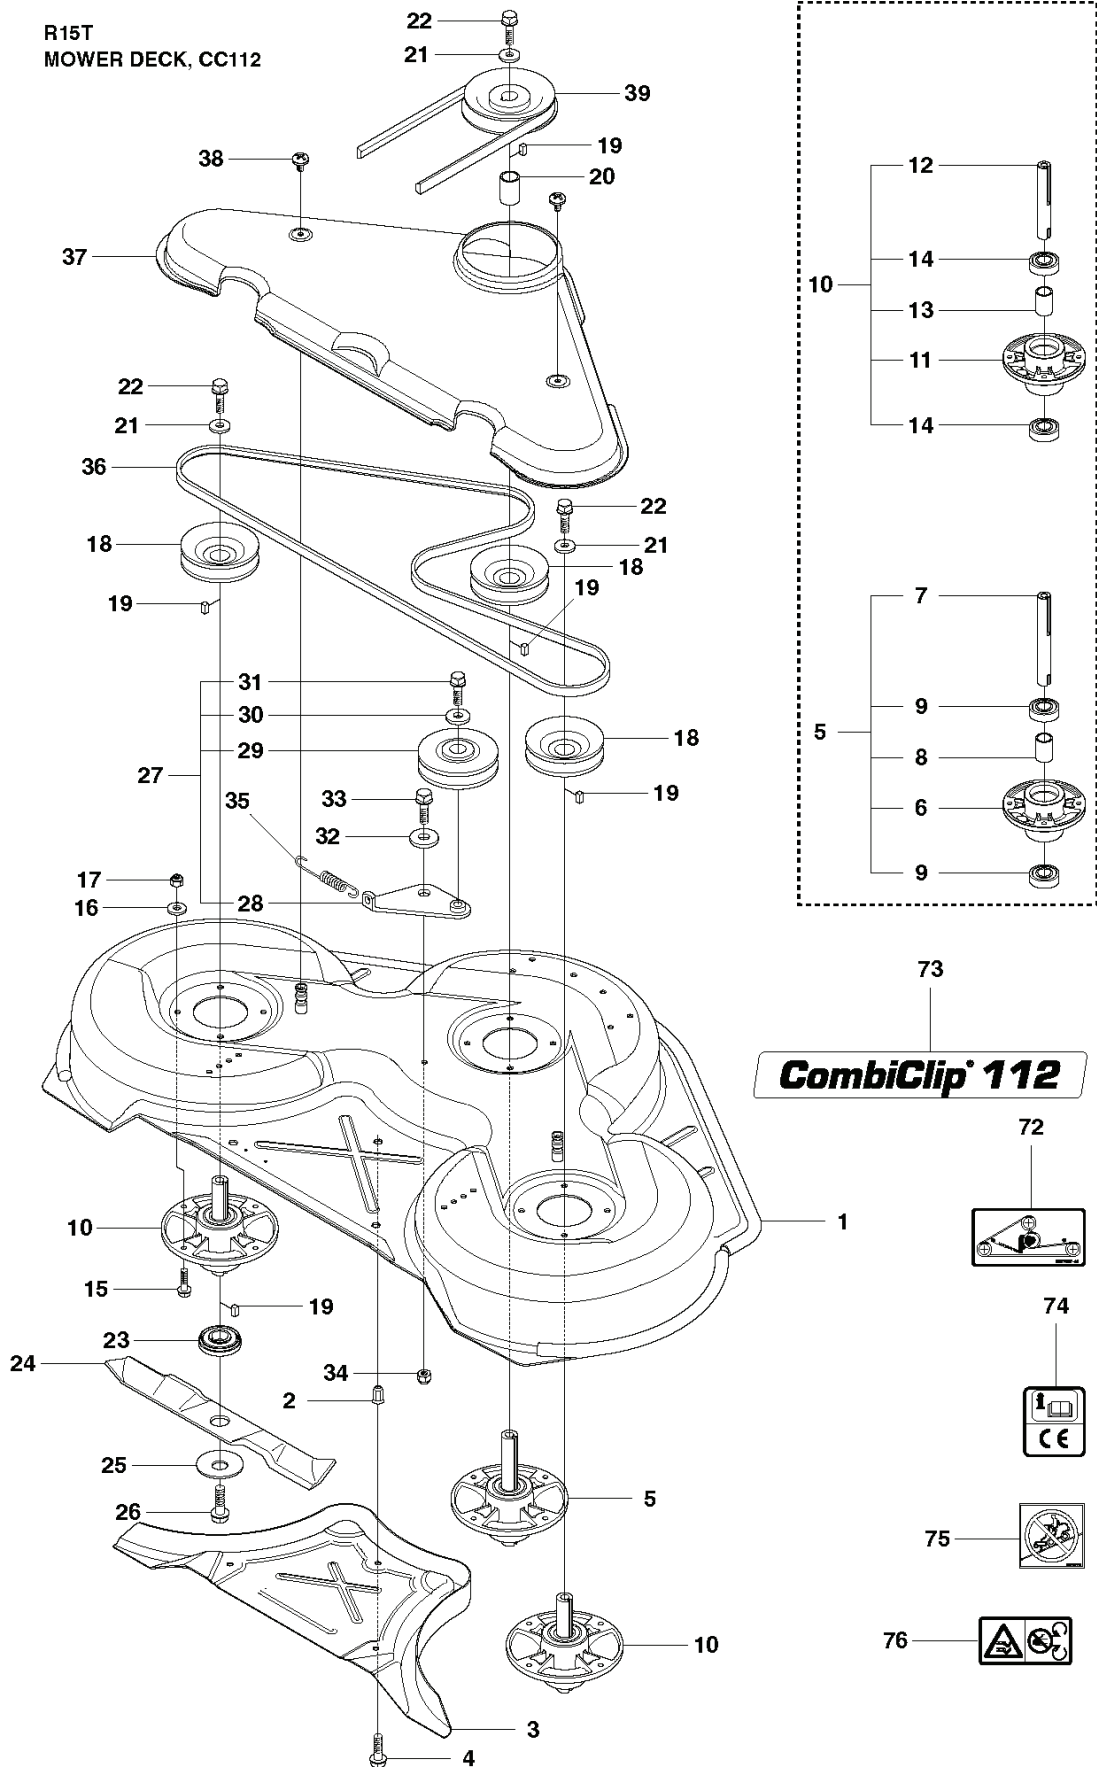

R15T
MOWER DECK, CC112

REF.	PART NO.	DESCRIPTION	REMARK	QTY.	KIT
1	574209501	CUTTING DECK		1	
2	506916201	NUT		1	
3	544449301	PLUG		1	
4	506570104	SCREW EHHFM		1	
5	544065902	BLADE HOUSING ASSY		1	
6	544067801	BEARING HOUSING		1	5
7	544067901	SHAFT		1	5
8	544068001	SPACING SLEEVE		1	5
9	738230434	BALL BEARING		2	5
10	544065901	BLADE HOUSING ASSY		2	
11	544067801	BEARING HOUSING		1	10
12	535428702	SHAFT		1	10
13	535428801	SPACER		1	10
14	738230434	BALL BEARING		2	10
15	535423801	SCREW RSQM		12	
16	734116401	WASHER		12	
17	732211801	LOCK NUT		12	
18	506922101	PULLEY		3	
19	506533501	PARALLEL KEY		7	
20	544068002	SPACING SLEEVE		1	
21	734117441	WASHER		3	
22	544114101	SCREW EHHM		3	
23	535504202	ADAPTER		3	
24	504188110	BLADE		3	
25	506792301	KNIFE PLATE		3	
26	544114101	SCREW EHHM		3	
27	506540701	BELT TENSIONER ASSY		1	
28	506519501	SPÄNNARM KPL.		1	27
29	506532701	PULLEY		1	27
30	734116441	WASHER		1	27
31	506558302	SCREW EHHFT		1	27
32	506918702	WASHER		1	
33	725245171	SCREW EHHM		1	
34	732211801	LOCK NUT		1	
35	506533101	SPRING		1	
36	535411901	BELT		1	
37	544096201	BELT COVER		1	
38	544400501	SCREW		2	
39	506778601	PULLEY		1	
72	506789701	LABEL		1	
73	574210303	DECAL		1	
74	506929001	LABEL		1	
76	574510001	DECAL		1