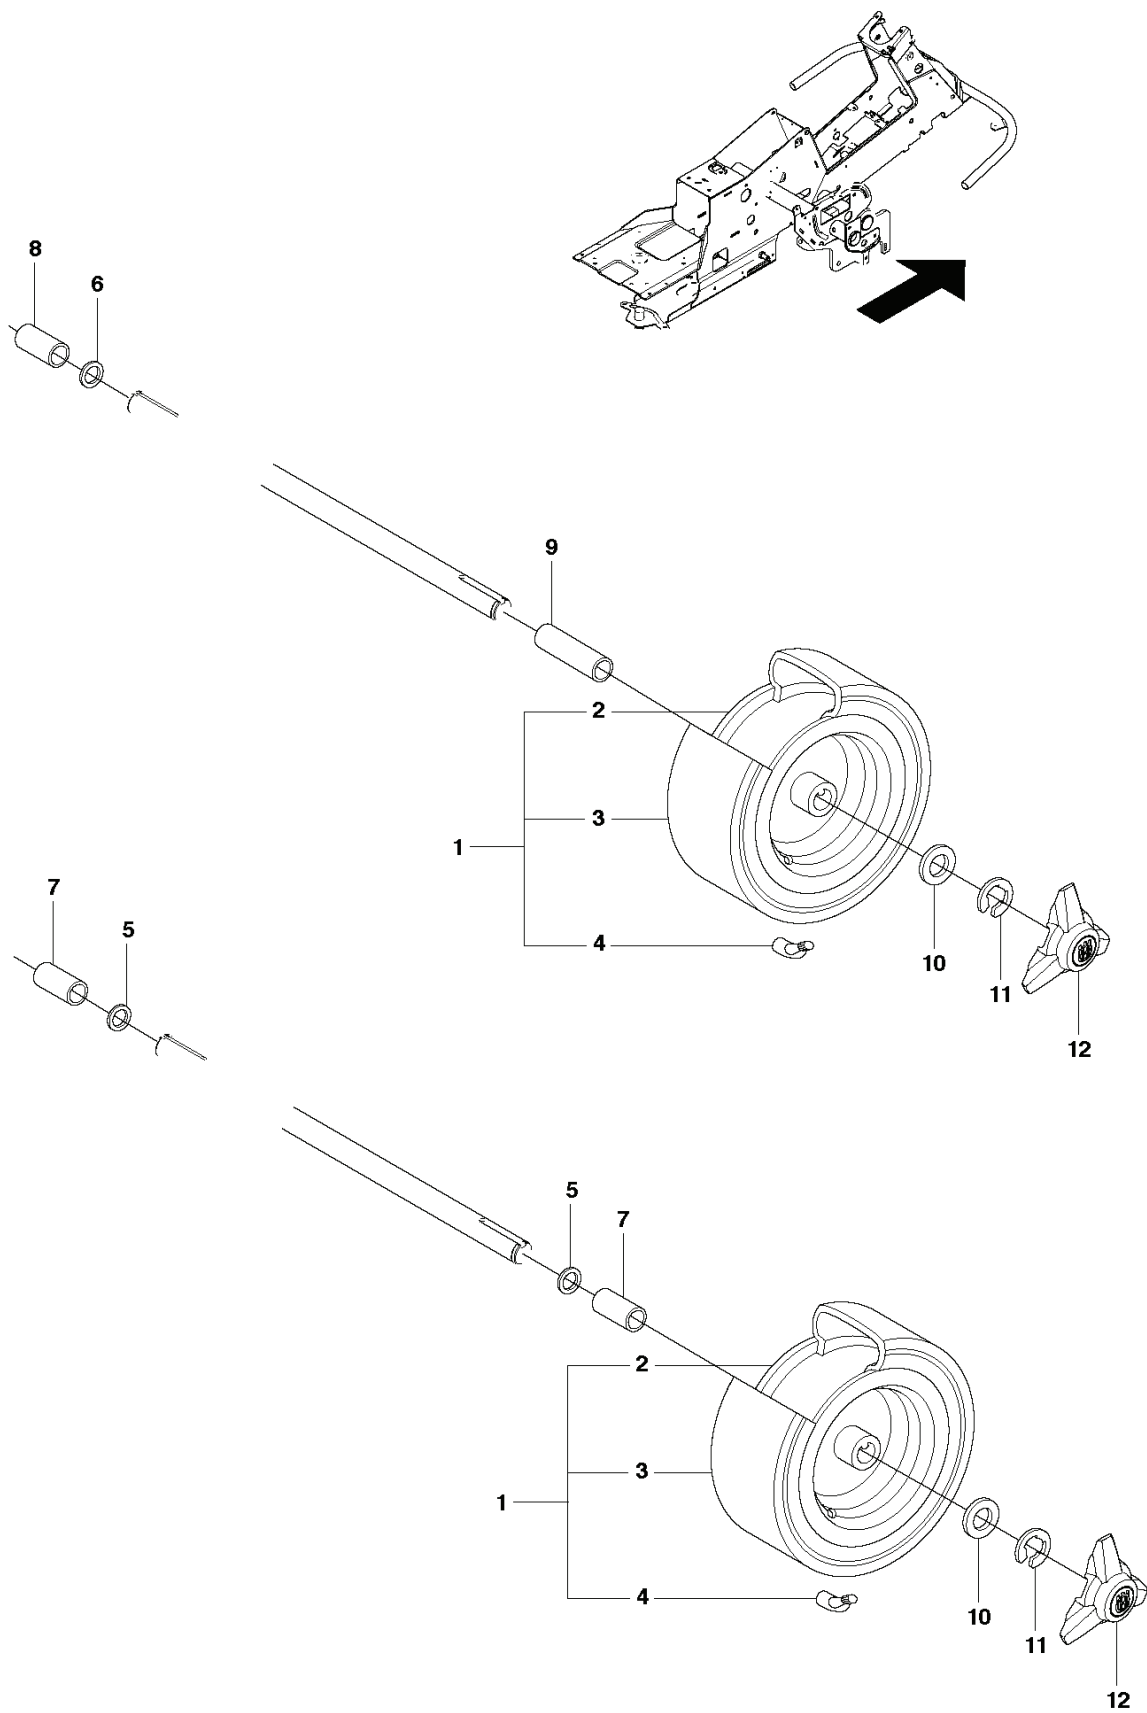

AWD, R15 Ts AWD, 966414301, 966414401,

SPARE PARTS LIST

REF.	PART NO.	DESCRIPTION	REMARK	QTY.	KIT
1	589531201	BELT		1	
2	589530401	BELT		1	
3	594978001	BELT		1	
4	506509201	SPACING SLEEVE		1	
5	506555901	WEDGE		1	
6	535482401	PULLEY		1	
7	506597501	WASHER		1	
8	506556002	SCREW UNC		1	
9	506664501	BELT GUIDE		1	
10	731232051	HEXAGON NUT		4	
11	535484401	BELT TENSIONER ASSY		1	
12	735312600	CIRCLIP		1	
13	506665601	SPRING		1	
14	544426101	SHAFT		1	
15	506675402	SCREW EHHFM		1	
16	535482201	PULLEY		1	
17	506775701	WASHER		1	
18	544405301	BELT GUIDE		1	
19	506570105	SCREW EHHFM		1	

REF.	PART NO.	DESCRIPTION	REMARK	QTY.	KIT
1	523012602	WHEEL		4	
2	544114201	RIM		1	1
3	535460001	TYRE		1	1
4	506574301	VALVE ASSY		1	1
5	506504803	WASHER		2	
6	506945801	WASHER		1	
7	506596203	SPACING SLEEVE		2	
8	544132601	SLEEVE		1	
9	544132602	SLEEVE		1	
10	506504805	WASHER		4	
11	506899001	E-CLIP		4	
12	544353501	HUB CAP		4	

REF.	PART NO.	DESCRIPTION	REMARK	QTY.	KIT
1	502655601	FRAME		1	
2	544244203	ENGINE FRAME		1	
3	544244401	PLUG		2	
4	506570103	SCREW EHHFM		2	
5	725245171	SCREW EHHM		2	
6	732211801	LOCK NUT		2	
7	503894703	SNAP LOCKING		1	
8	506599501	BUTTON		1	
9	506599601	GUMMISTROPP		1	

REF.	PART NO.	DESCRIPTION	REMARK	QTY.	KIT
1	544301601	THROTTLE CONTROL ASSY		1	
2	544301702	WIRE		2	
3	506889101	KNOB		1	
4	506889102	KNOB		1	
5	725236461	SCREW EHHFT		2	

REF.	PART NO.	DESCRIPTION	REMARK	QTY.	KIT
13	535502501	CONTROL COVER		1	
14	544400501	SCREW		1	
15	544332101	CONTROL COVER		1	
16	544332202	COVER		1	
17	535429101	SPRING NUT		1	
18	544400501	SCREW		4	