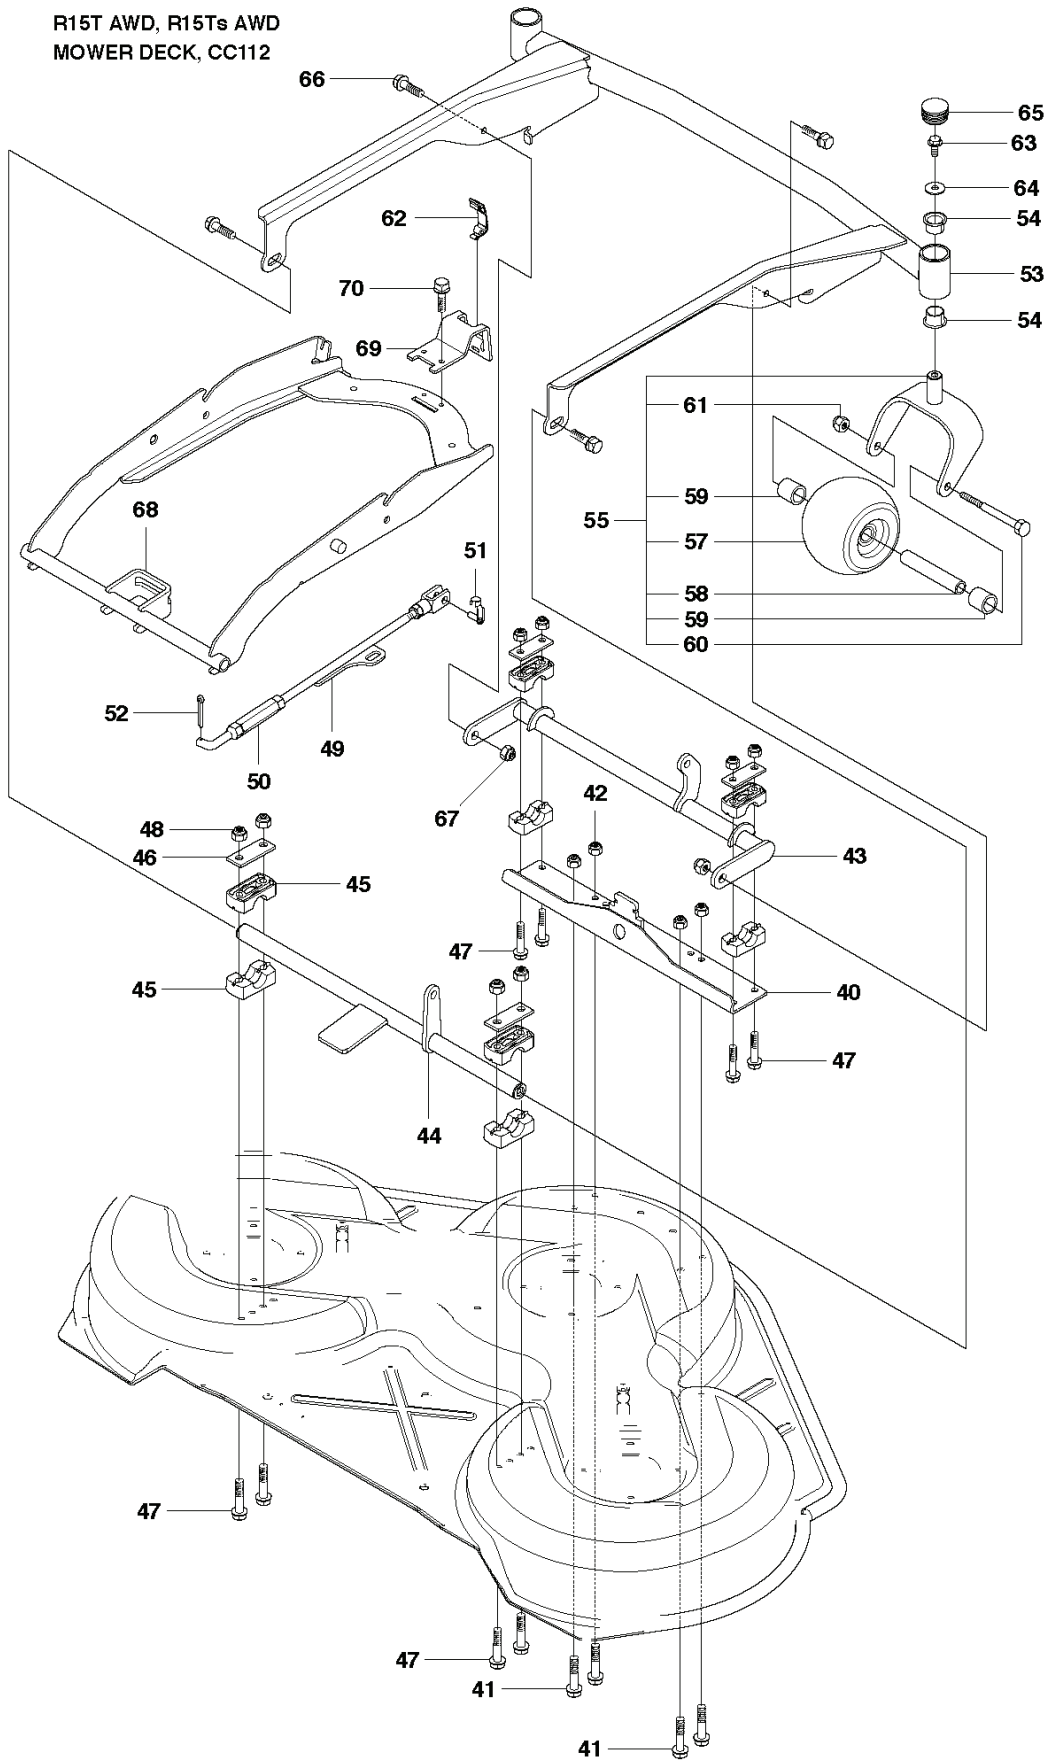

R15T AWD, R15Ts AWD
MOWER DECK, CC112

REF.	PART NO.	DESCRIPTION	REMARK	QTY.	KIT
40	523095301	BRACKET		1	
41	725245171	SCREW EHHM		4	
42	732211801	LOCK NUT		4	
43	502641802	CROSS BAR		1	
44	523094503	CROSS BAR		1	
45	506869601	BEARING		8	
46	506813801	REINFORCING PLATE		4	
47	725246151	SCREW EHHM		8	
48	732211801	LOCK NUT		8	
49	523114201	PARALLEL ROD ASSY		1	
50	502642301	PARALLEL ROD		1	
51	506839801	GAFFELLANK		1	
52	721618301	SPLIT PIN		1	
53	523086503	DECK FRAME		1	
54	574561901	BEARING		4	
55	574210101	PIVOT WHEEL ASSY		2	
57	506963001	WHEEL ASSY		1	55
58	506810802	TUBE		1	55
59	506874102	SPACER		2	55
60	725251951	SCREW EHHM		1	55
61	732212051	NUT		1	55
62	503894703	SNAP LOCKING		1	
63	506570104	SCREW EHHFM		2	
64	734116441	WASHER		2	
65	574034801	PLUG		2	
66	506597401	SCREW EHHFM		4	
67	732211801	LOCK NUT		2	
68	523087501	DECK ATTACHMENT		1	
69	523114601	LOCK		1	
70	725236861	SCREW EHHFT		2