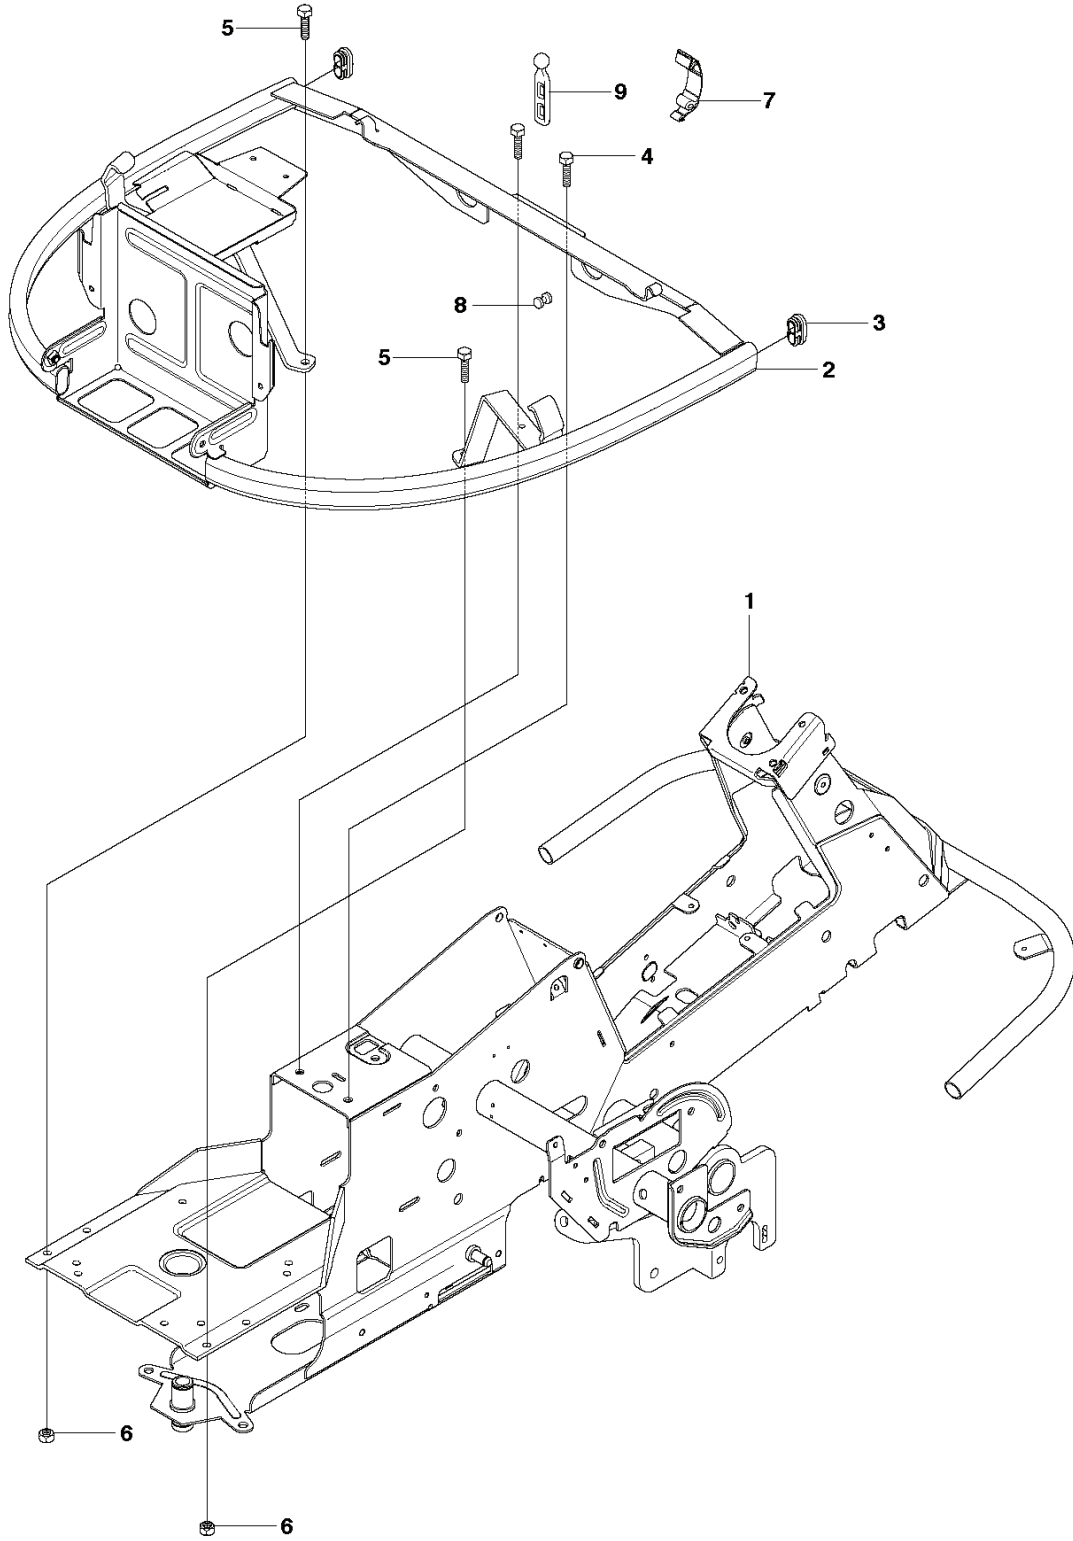

AWD, R15 Ts AWD, 966414301, 966414401,

SPARE PARTS LIST

REF.	PART NO.	DESCRIPTION	REMARK	QTY.	KIT
1	589531201	BELT		1	
2	589530401	BELT		1	
3	594978001	BELT		1	
4	506509201	SPACING SLEEVE		1	
5	506555901	WEDGE		1	
6	535482401	PULLEY		1	
7	506597501	WASHER		1	
8	506556002	SCREW UNC		1	
9	506664501	BELT GUIDE		1	
10	731232051	HEXAGON NUT		4	
11	535484401	BELT TENSIONER ASSY		1	
12	735312600	CIRCLIP		1	
13	506665601	SPRING		1	
14	544426101	SHAFT		1	
15	506675402	SCREW EHHFM		1	
16	535482201	PULLEY		1	
17	506775701	WASHER		1	
18	544405301	BELT GUIDE		1	
19	506570105	SCREW EHHFM		1	

REF.	PART NO.	DESCRIPTION	REMARK	QTY.	KIT
1	523012602	WHEEL		4	
2	544114201	RIM		1	1
3	535460001	TYRE		1	1
4	506574301	VALVE ASSY		1	1
5	506504803	WASHER		2	
6	506945801	WASHER		1	
7	506596203	SPACING SLEEVE		2	
8	544132601	SLEEVE		1	
9	544132602	SLEEVE		1	
10	506504805	WASHER		4	
11	506899001	E-CLIP		4	
12	544353501	HUB CAP		4	

REF.	PART NO.	DESCRIPTION	REMARK	QTY.	KIT
1	502655601	FRAME		1	
2	544244203	ENGINE FRAME		1	
3	544244401	PLUG		2	
4	506570103	SCREW EHHFM		2	
5	725245171	SCREW EHHM		2	
6	732211801	LOCK NUT		2	
7	503894703	SNAP LOCKING		1	
8	506599501	BUTTON		1	
9	506599601	GUMMISTROPP		1	