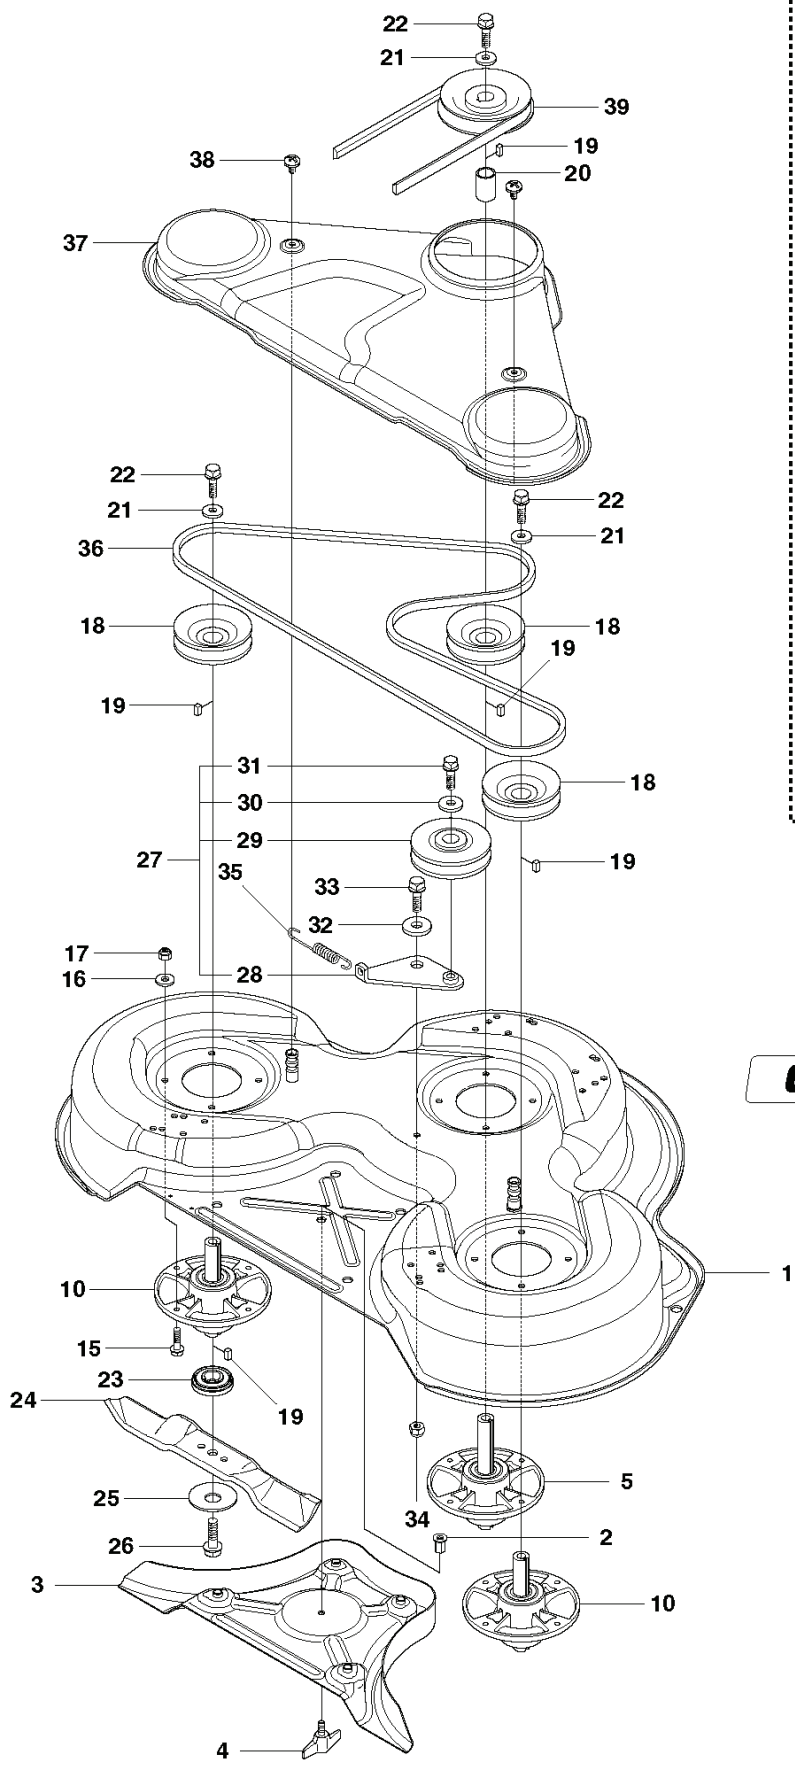

73
CombiClip® 94

REF.	PART NO.	DESCRIPTION	REMARK	QTY.	KIT
1	544065701	CUTTING DECK		1	
2	506916201	NUT		1	
3	544065801	PLUG		1	
4	544066101	KNOB		1	
5	544065902	BLADE HOUSING ASSY		1	
6	544067801	BEARING HOUSING		1	5
7	544067901	SHAFT		1	5
8	544068001	SPACING SLEEVE		1	5
9	738230434	BALL BEARING		2	5
10	544065901	BLADE HOUSING ASSY		2	
11	544067801	BEARING HOUSING		1	10
12	535428702	SHAFT		1	10
13	535428801	SPACER		1	10
14	738220519	BALL BEARING		2	10
15	535423801	SCREW RSQM		12	
16	734116401	WASHER		12	
17	732211801	LOCK NUT		12	
18	506922101	PULLEY		3	
19	506533501	PARALLEL KEY		7	
20	544068002	SPACING SLEEVE		1	
21	734117441	WASHER		3	
22	544114101	SCREW EHHM		3	
23	535504202	ADAPTER		3	
24	579652510	BLADE		3	
25	506792301	KNIFE PLATE		3	
26	544114101	SCREW EHHM		3	
27	506540701	BELT TENSIONER ASSY		1	
28	506519501	SPÄNNARM KPL.		1	27
29	506532701	PULLEY		1	27
30	734116441	WASHER		1	27
31	506558302	SCREW EHHFT		1	27
32	506918702	WASHER		1	
33	725245171	SCREW EHHM		1	
34	732211801	LOCK NUT		1	
35	506533101	SPRING		1	
36	589530701	BELT		1	
37	544066301	BELT COVER		1	
38	544400501	SCREW		2	
39	506778601	PULLEY		1	
72	506789701	LABEL		1	
73	574210301	DECAL		1	
74	506929001	LABEL		1	
76	574510001	DECAL		1