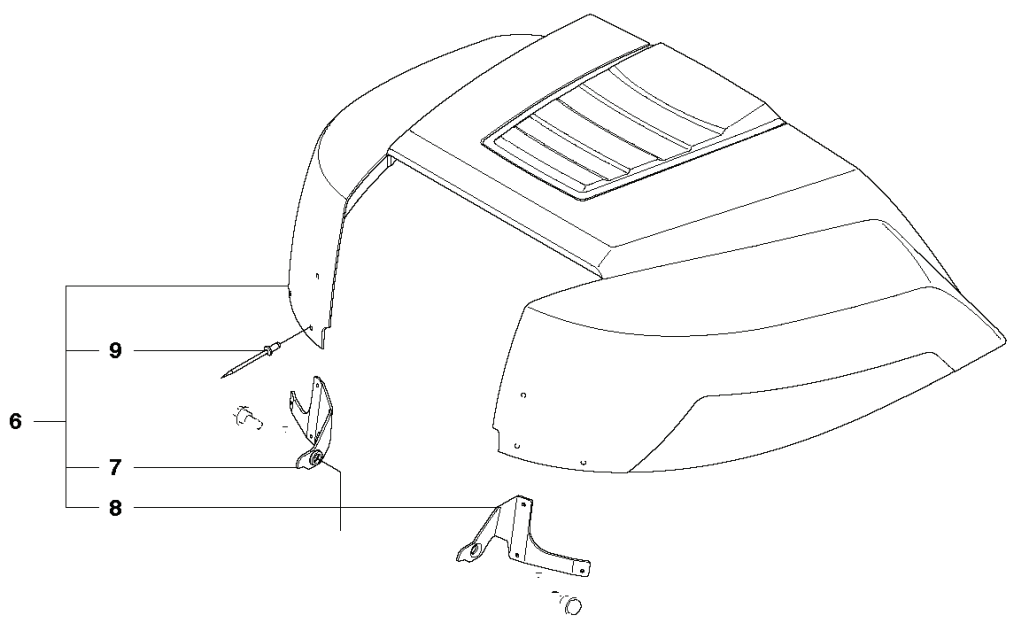

REF.	PART NO.	DESCRIPTION	REMARK	QTY.	KIT
6	544245003	ENGINE HOOD ASSY		1	
7	544245101	HINGE		1	6
8	544245102	HINGE		1	6
9	722795402	RIVET		6	6
19	574856101	COVER		1	
20	574856201	SCREW		2