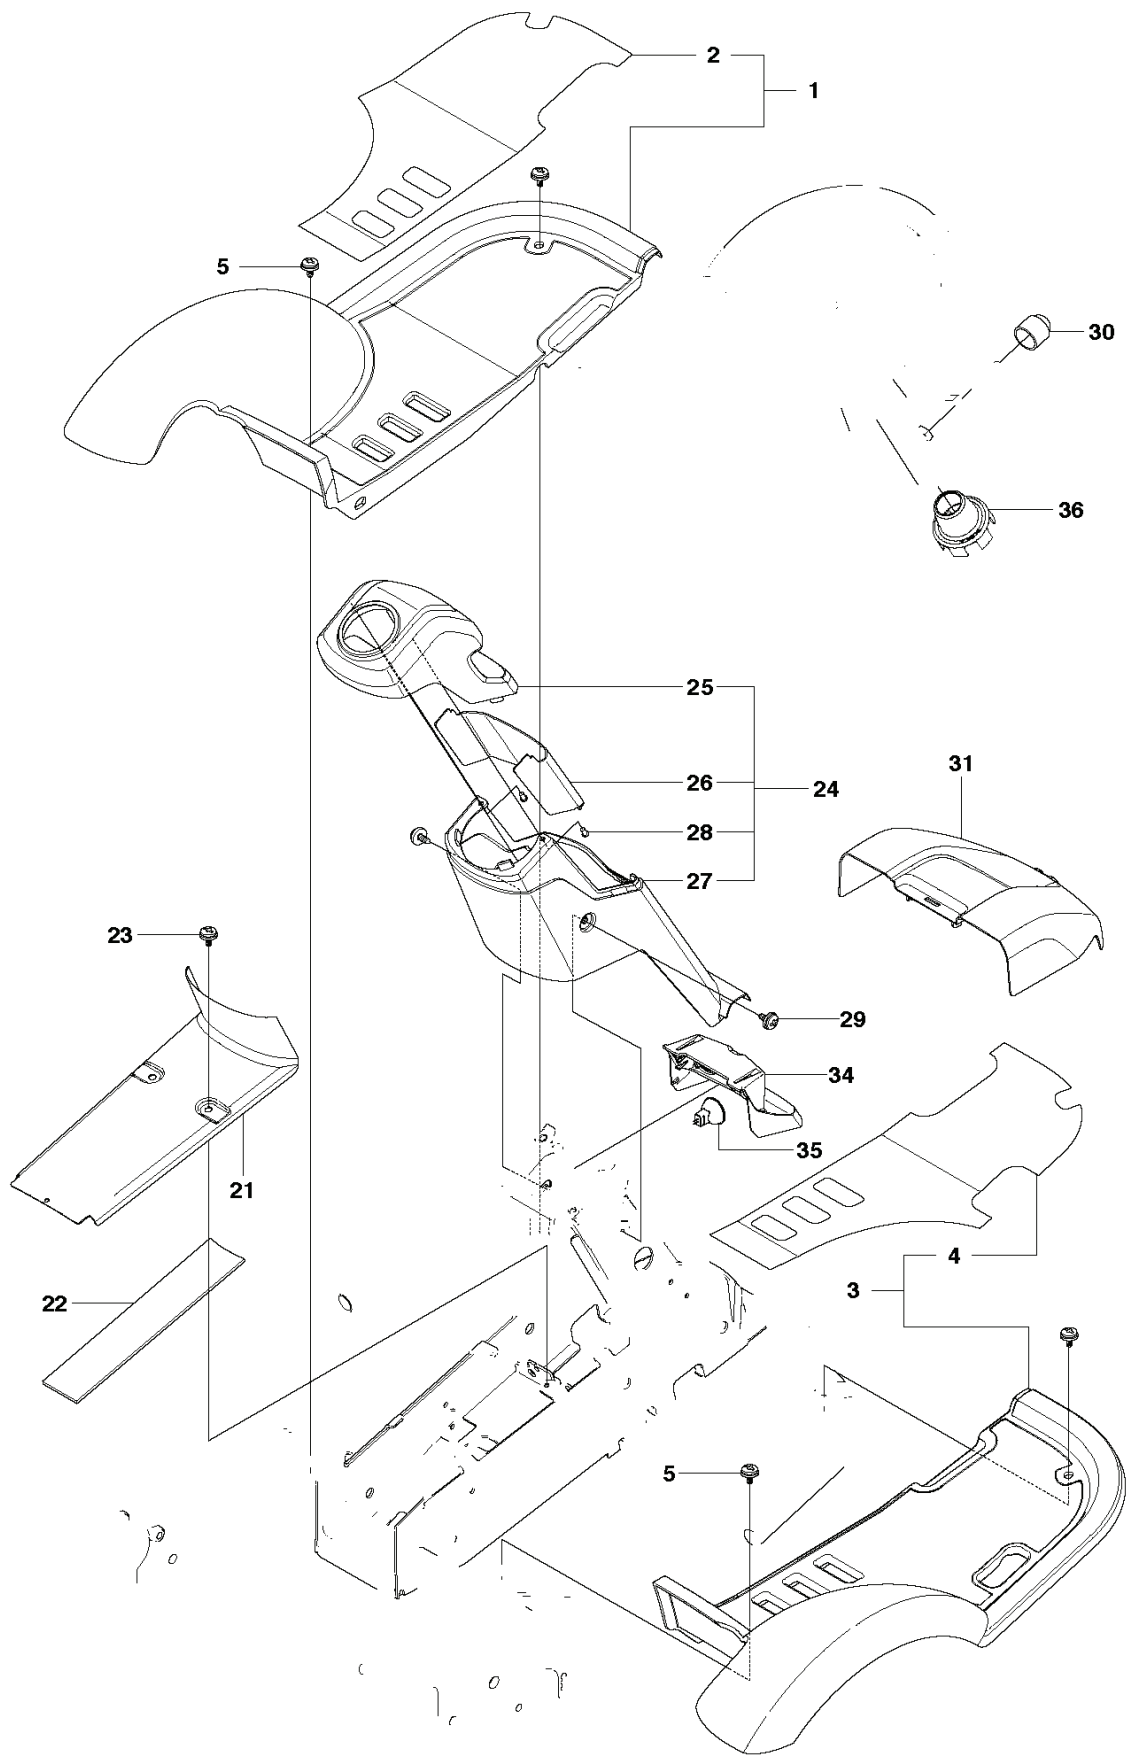

REF.	PART NO.	DESCRIPTION	REMARK	QTY.	KIT
1	544895901	FOOT PLATE		1	
2	544248401	MAT		1	1
3	544895903	FOOT PLATE		1	
4	544248403	MAT		1	3
5	544400501	SCREW		4	
21	544239201	COVER		1	
22	544427501	MAT		1	
23	544400501	SCREW		2	
24	502498201	COVER		1	
25	502297501	COVER		1	24
26	502465801	LENS		1	24
27	502297601	COVER		1	24
28	729532771	SCREW CRPANT		2	24
29	544400501	SCREW		2	
30	544433201	PROTECTIVE COVER		1	
31	525562401	UNIT COVER		1	
34	502300201	LAMPHOLDER		1	
35	502466601	LAMP		2	
36	535460501	SEALING		1