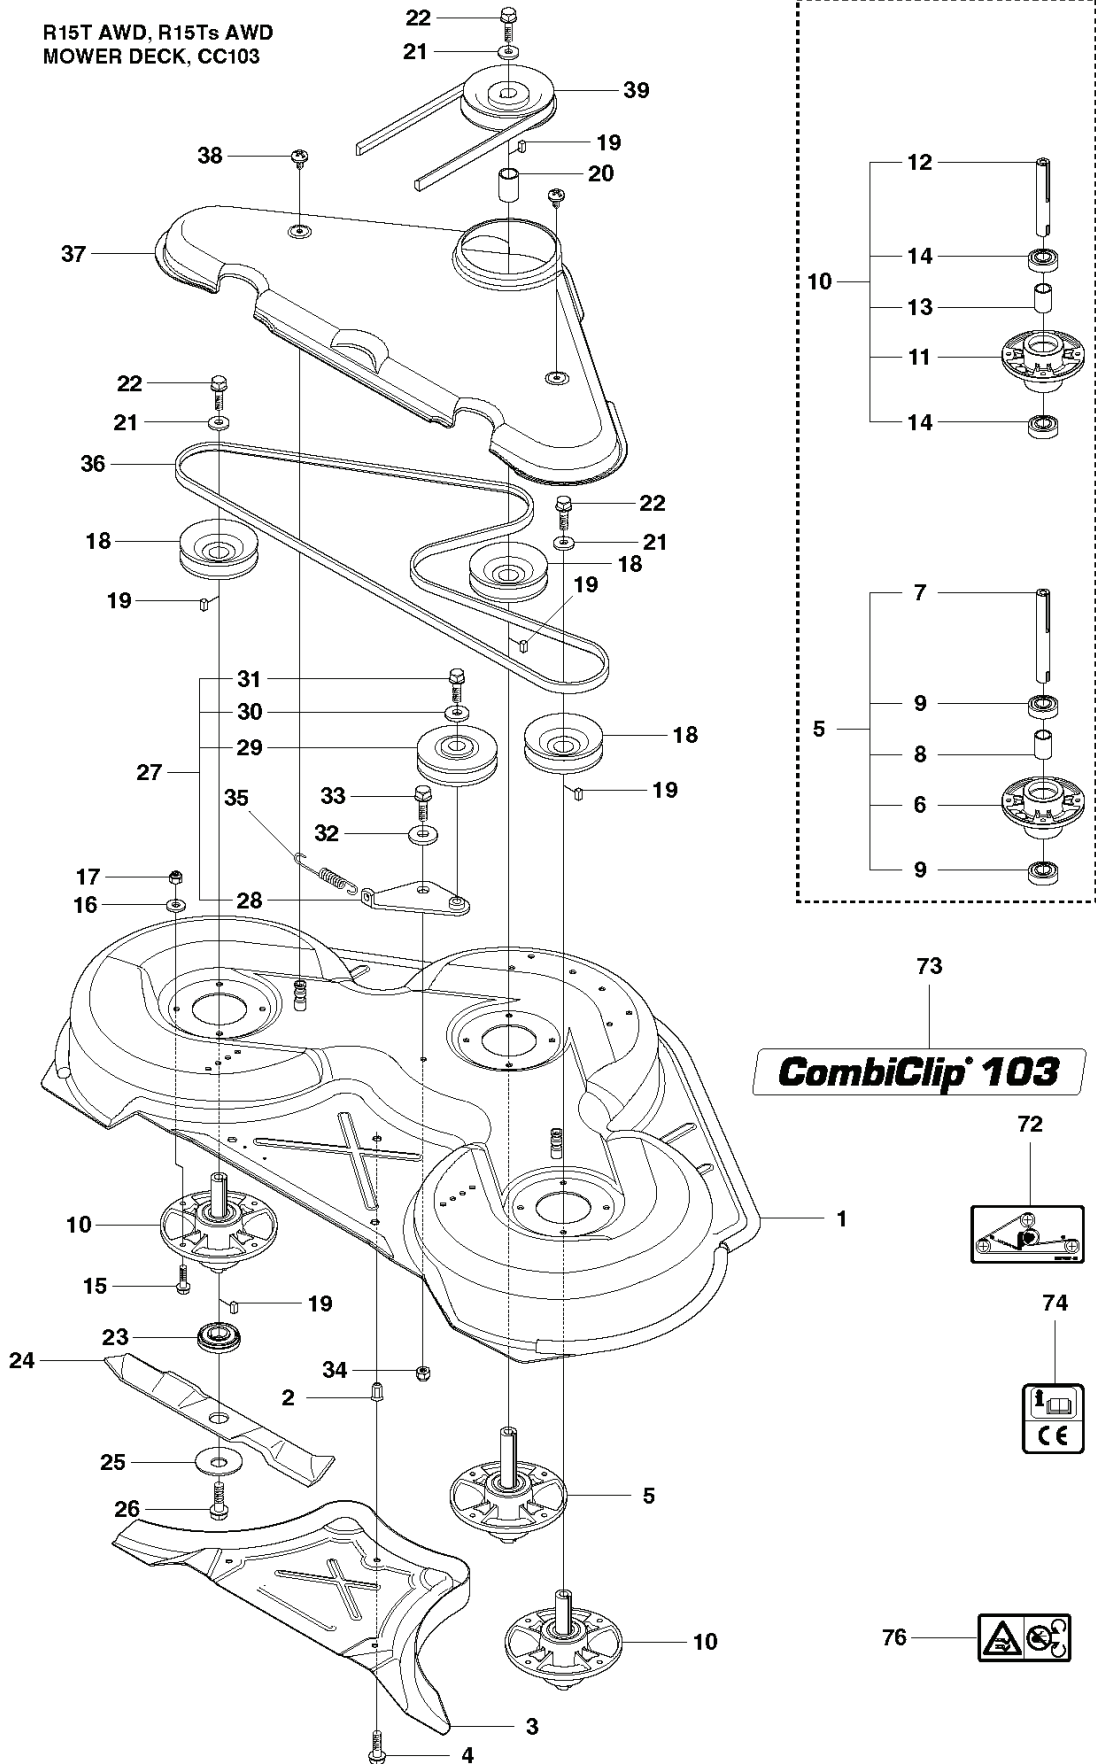

R15T AWD, R15Ts AWD
MOWER DECK, CC103

REF.	PART NO.	DESCRIPTION	REMARK	QTY.	KIT
1	574210801	CUTTING DECK		1	
2	506916201	NUT		1	
3	544449201	PLUG		1	
4	506570104	SCREW EHHFM		1	
5	544065902	BLADE HOUSING ASSY		1	
6	544067801	BEARING HOUSING		1	5
7	544067901	SHAFT		1	5
8	544068001	SPACING SLEEVE		1	5
9	738230434	BALL BEARING		2	5
10	544065901	BLADE HOUSING ASSY		2	
11	544067801	BEARING HOUSING		1	10
12	535428702	SHAFT		1	10
13	535428801	SPACER		1	10
14	738230434	BALL BEARING		2	10
15	535423801	SCREW RSQM		12	
16	734116401	WASHER		12	
17	732211801	LOCK NUT		12	
18	506922101	PULLEY		3	
19	506533501	PARALLEL KEY		7	
20	544068002	SPACING SLEEVE		1	
21	734117441	WASHER		3	
22	544114101	SCREW EHHM		3	
23	535504202	ADAPTER		3	
24	504188210	BLADE		3	
25	506792301	KNIFE PLATE		3	
26	544114101	SCREW EHHM		3	
27	506540701	BELT TENSIONER ASSY		1	
28	506519501	SPÄNNARM KPL.		1	27
29	506532701	PULLEY		1	27
30	734116441	WASHER		1	27
31	506558302	SCREW EHHFT		1	27
32	506918702	WASHER		1	
33	725245171	SCREW EHHM		1	
34	732211801	LOCK NUT		1	
35	506533101	SPRING		1	
36	589530601	BELT		1	
37	544096101	BELT COVER		1	
38	544400501	SCREW		2	
39	506778601	PULLEY		1	
72	506789701	LABEL		1	
73	574210302	DECAL		1	
74	506929001	LABEL		1	
76	574510001	DECAL		1