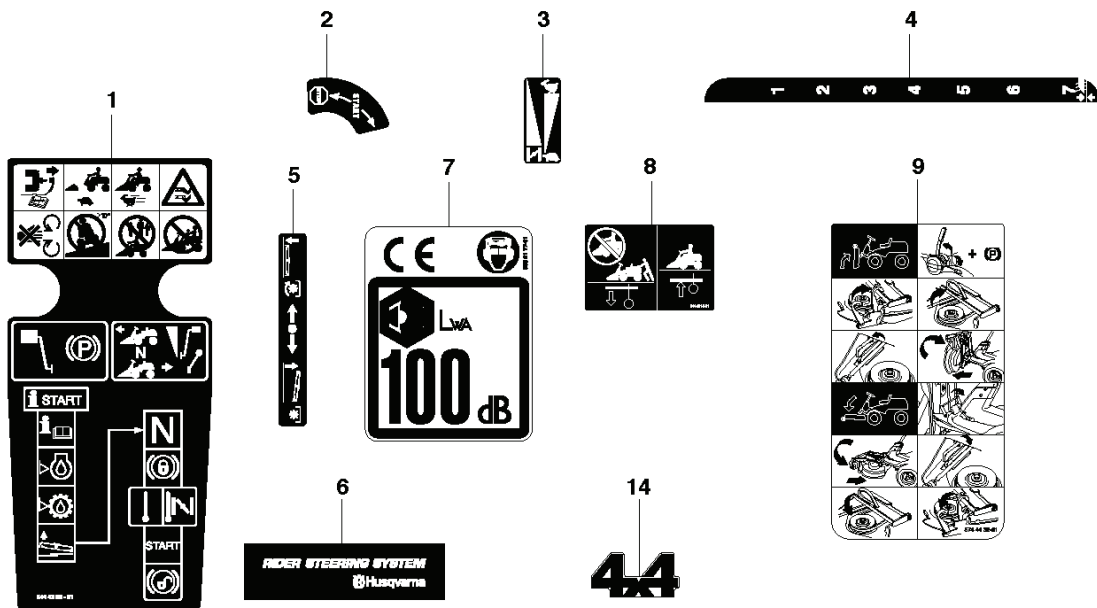

10 — **R15T AWD** **Husqvarna**

Husqvarna **R15T AWD** 11

12 — **R15Ts AWD** **Husqvarna**

Husqvarna **R15Ts AWD** 13

REF.	PART NO.	DESCRIPTION	REMARK	QTY.	KIT
1	544438601	LABEL		1	
2	544438701	LABEL		1	
3	544438901	LABEL		1	
4	544439002	LABEL		1	
5	544439201	LABEL		1	
6	544833601	LABEL		1	
7	505217701	LABEL		1	
8	544211401	LABEL		1	
9	574443201	LABEL		1	
10	575226907	DECAL		1	
11	575226908	DECAL		1	
12	575226909	DECAL		1	
13	575226910	DECAL		1	
14	544833501	LABEL		1