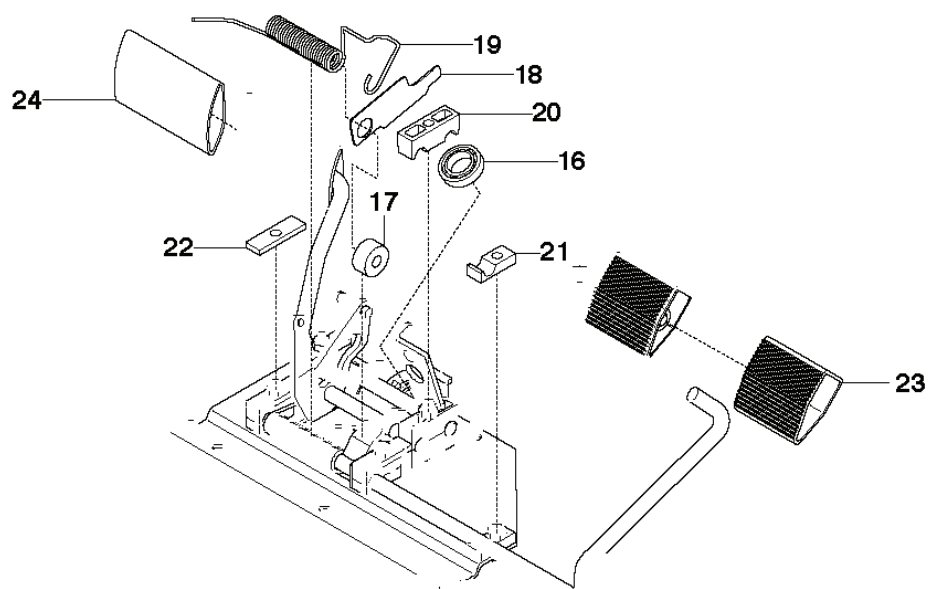

REF.	PART NO.	DESCRIPTION	REMARK	QTY.	KIT
16	738210204	BALL BEARING		1	1
17	535480201	ROLLER		1	1
18	535480601	PROTECTIVE PLATE		1	1
19	535480701	SPRING		1	1
20	535480801	BEARING SUPPORT		4	1
21	535480901	BEARING SUPPORT		1	1
22	535481001	REINFORCEMENT PLATE		1	1
23	535478801	PEDAL		1	1
24	535478802	PEDAL		1	1