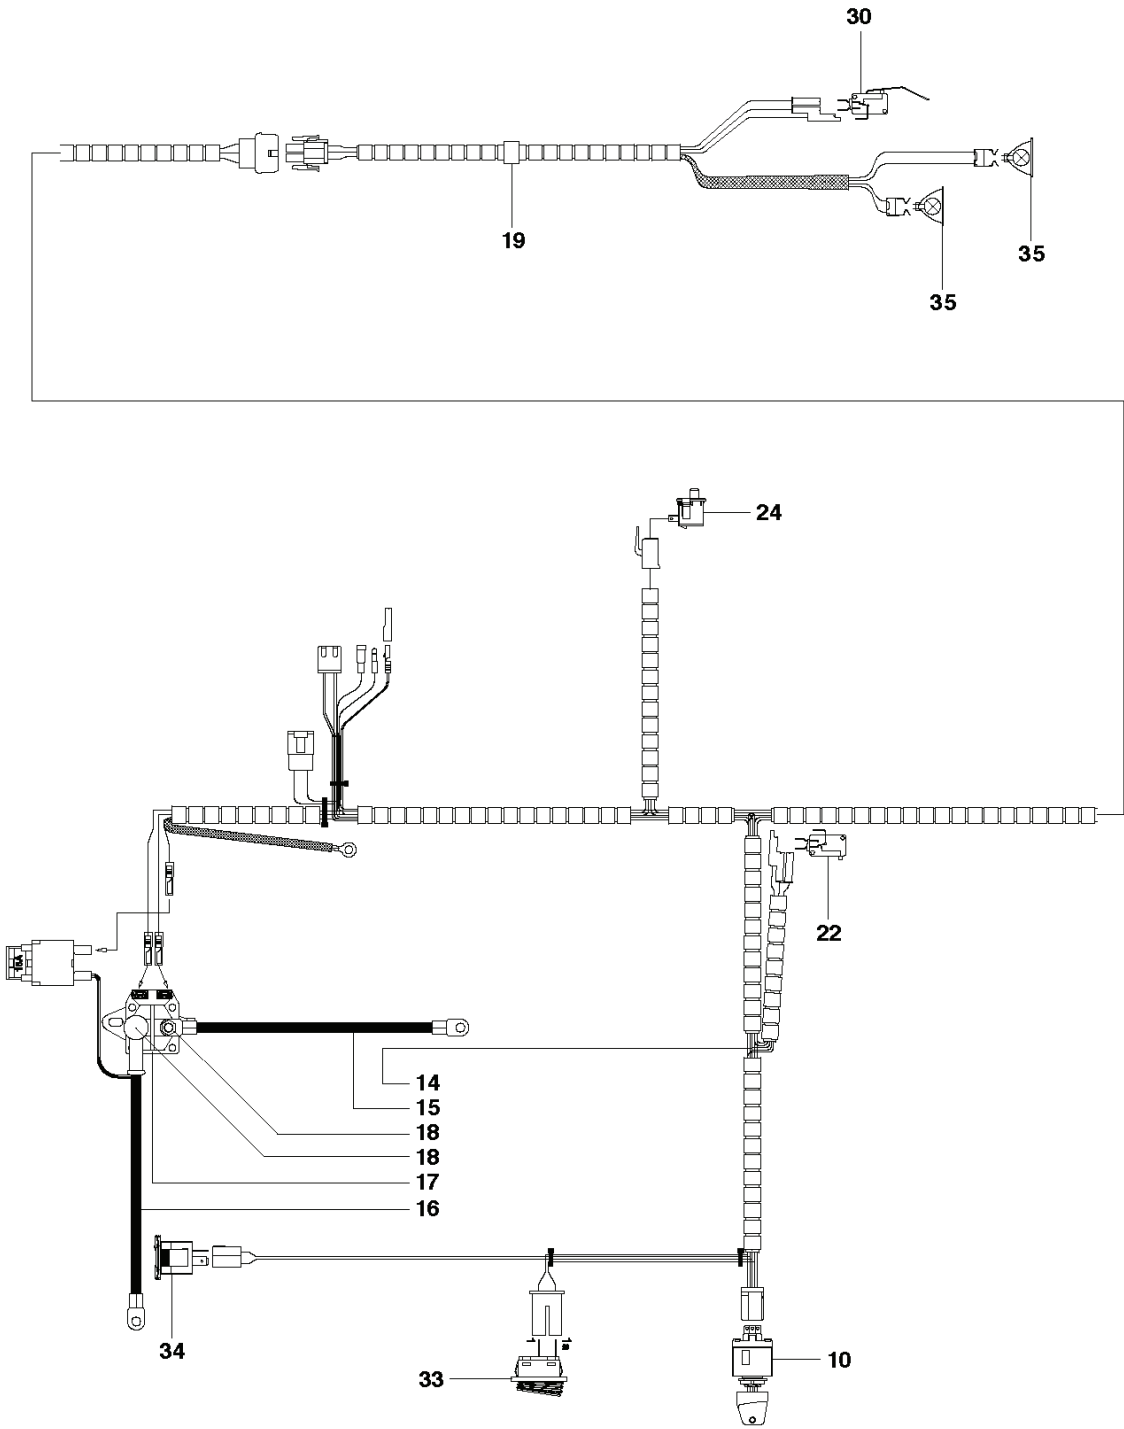

REF.	PART NO.	DESCRIPTION	REMARK	QTY.	KIT
1	544301601	THROTTLE CONTROL ASSY		1	
2	544301702	WIRE		2	
3	506889101	KNOB		1	
4	506889102	KNOB		1	
5	725236461	SCREW EHHFT		2	

REF.	PART NO.	DESCRIPTION	REMARK	QTY.	KIT
13	535502501	CONTROL COVER		1	
14	544400501	SCREW		1	
15	544332101	CONTROL COVER		1	
16	544332202	COVER		1	
17	535429101	SPRING NUT		1	
18	544400501	SCREW		4	

REF.	PART NO.	DESCRIPTION	REMARK	QTY.	KIT
6	544245003	ENGINE HOOD ASSY		1	
7	544245101	HINGE		1	6
8	544245102	HINGE		1	6
9	722795402	RIVET		6	6
19	574856101	COVER		1	
20	574856201	SCREW		2	

REF.	PART NO.	DESCRIPTION	REMARK	QTY.	KIT
1	544895901	FOOT PLATE		1	
2	544248401	MAT		1	1
3	544895903	FOOT PLATE		1	
4	544248403	MAT		1	3
5	544400501	SCREW		4	
21	544239201	COVER		1	
22	544427501	MAT		1	
23	544400501	SCREW		2	
24	502498201	COVER		1	
25	502297501	COVER		1	24
26	502465801	LENS		1	24
27	502297601	COVER		1	24
28	729532771	SCREW CRPANT		2	24
29	544400501	SCREW		2	
30	544433201	PROTECTIVE COVER		1	
31	525562401	UNIT COVER		1	
34	502300201	LAMPHOLDER		1	
35	502466601	LAMP		2	
36	535460501	SEALING		1	

10 — **R15T AWD**  **Husqvarna**

 **Husqvarna** **R15T AWD** 11

12 — **R15Ts AWD**  **Husqvarna**

 **Husqvarna** **R15Ts AWD** 13

REF.	PART NO.	DESCRIPTION	REMARK	QTY.	KIT
1	544438601	LABEL		1	
2	544438701	LABEL		1	
3	544438901	LABEL		1	
4	544439002	LABEL		1	
5	544439201	LABEL		1	
6	544833601	LABEL		1	
7	505217701	LABEL		1	
8	544211401	LABEL		1	
9	574443201	LABEL		1	
10	575226907	DECAL		1	
11	575226908	DECAL		1	
12	575226909	DECAL		1	
13	575226910	DECAL		1	
14	544833501	LABEL		1	