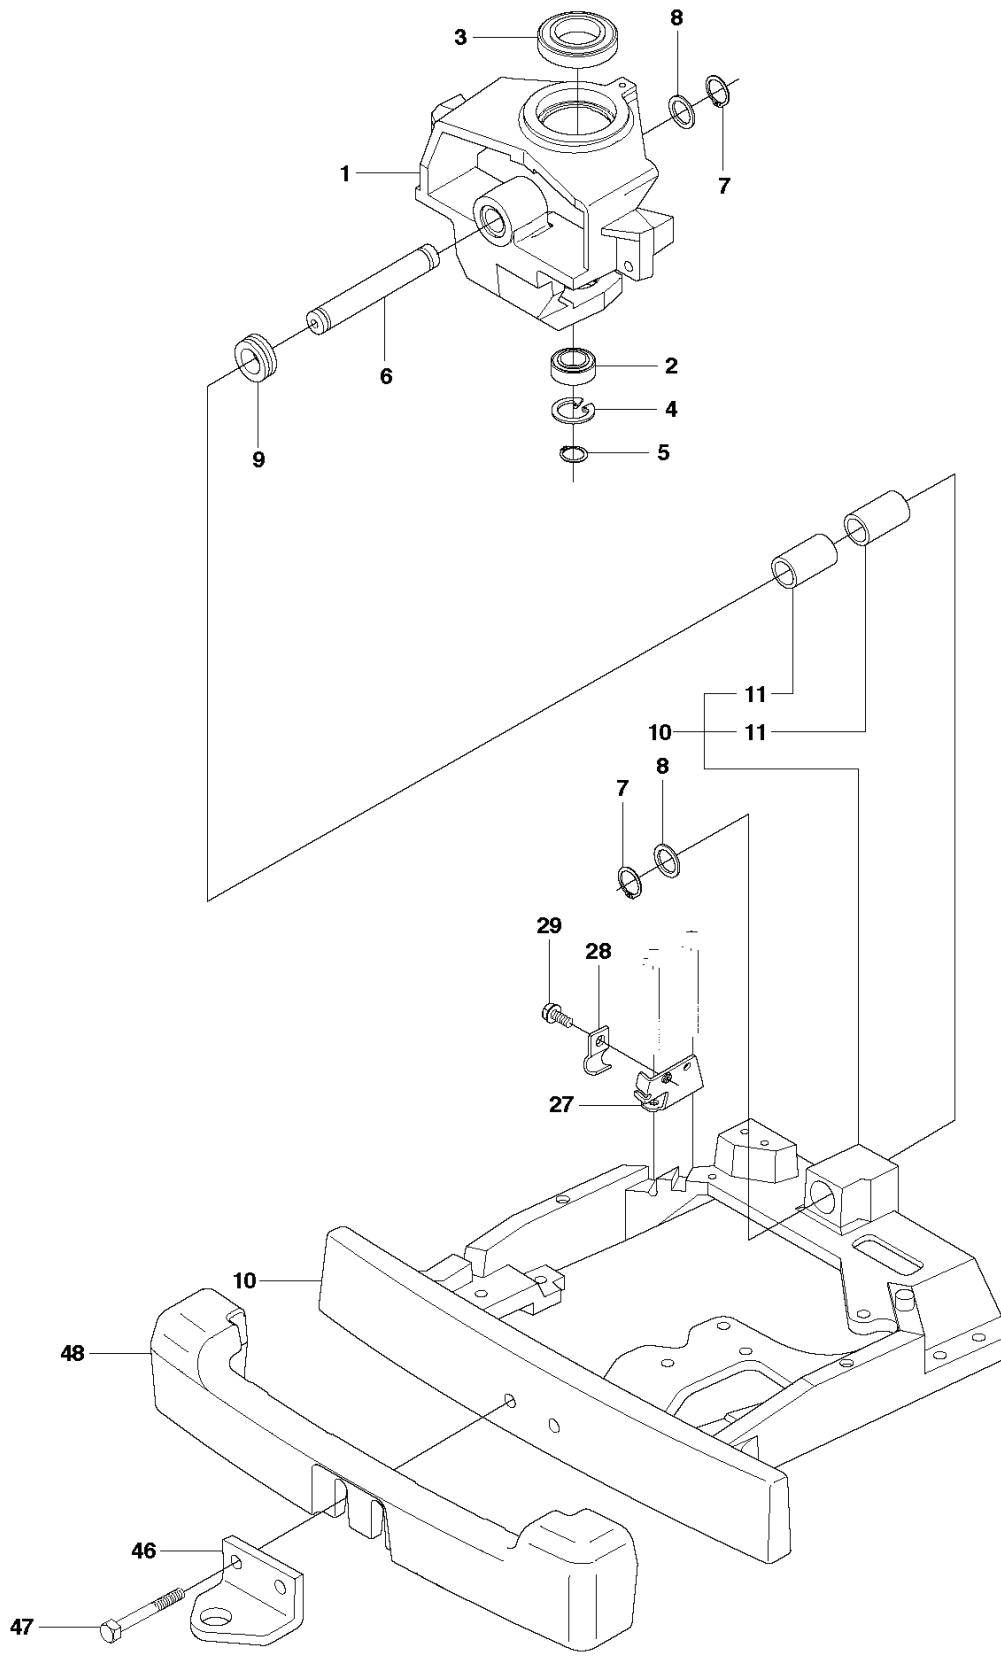

AWD, R15 Ts AWD, 966414301, 966414401,

SPARE PARTS LIST

REF.	PART NO.	DESCRIPTION	REMARK	QTY.	KIT
1	589531201	BELT		1	
2	589530401	BELT		1	
3	594978001	BELT		1	
4	506509201	SPACING SLEEVE		1	
5	506555901	WEDGE		1	
6	535482401	PULLEY		1	
7	506597501	WASHER		1	
8	506556002	SCREW UNC		1	
9	506664501	BELT GUIDE		1	
10	731232051	HEXAGON NUT		4	
11	535484401	BELT TENSIONER ASSY		1	
12	735312600	CIRCLIP		1	
13	506665601	SPRING		1	
14	544426101	SHAFT		1	
15	506675402	SCREW EHHFM		1	
16	535482201	PULLEY		1	
17	506775701	WASHER		1	
18	544405301	BELT GUIDE		1	
19	506570105	SCREW EHHFM		1	

REF.	PART NO.	DESCRIPTION	REMARK	QTY.	KIT
1	523012602	WHEEL		4	
2	544114201	RIM		1	1
3	535460001	TYRE		1	1
4	506574301	VALVE ASSY		1	1
5	506504803	WASHER		2	
6	506945801	WASHER		1	
7	506596203	SPACING SLEEVE		2	
8	544132601	SLEEVE		1	
9	544132602	SLEEVE		1	
10	506504805	WASHER		4	
11	506899001	E-CLIP		4	
12	544353501	HUB CAP		4	

REF.	PART NO.	DESCRIPTION	REMARK	QTY.	KIT
1	502655601	FRAME		1	
2	544244203	ENGINE FRAME		1	
3	544244401	PLUG		2	
4	506570103	SCREW EHHFM		2	
5	725245171	SCREW EHHM		2	
6	732211801	LOCK NUT		2	
7	503894703	SNAP LOCKING		1	
8	506599501	BUTTON		1	
9	506599601	GUMMISTROPP		1	

REF.	PART NO.	DESCRIPTION	REMARK	QTY.	KIT
1	544301601	THROTTLE CONTROL ASSY		1	
2	544301702	WIRE		2	
3	506889101	KNOB		1	
4	506889102	KNOB		1	
5	725236461	SCREW EHHFT		2	

REF.	PART NO.	DESCRIPTION	REMARK	QTY.	KIT
13	535502501	CONTROL COVER		1	
14	544400501	SCREW		1	
15	544332101	CONTROL COVER		1	
16	544332202	COVER		1	
17	535429101	SPRING NUT		1	
18	544400501	SCREW		4	