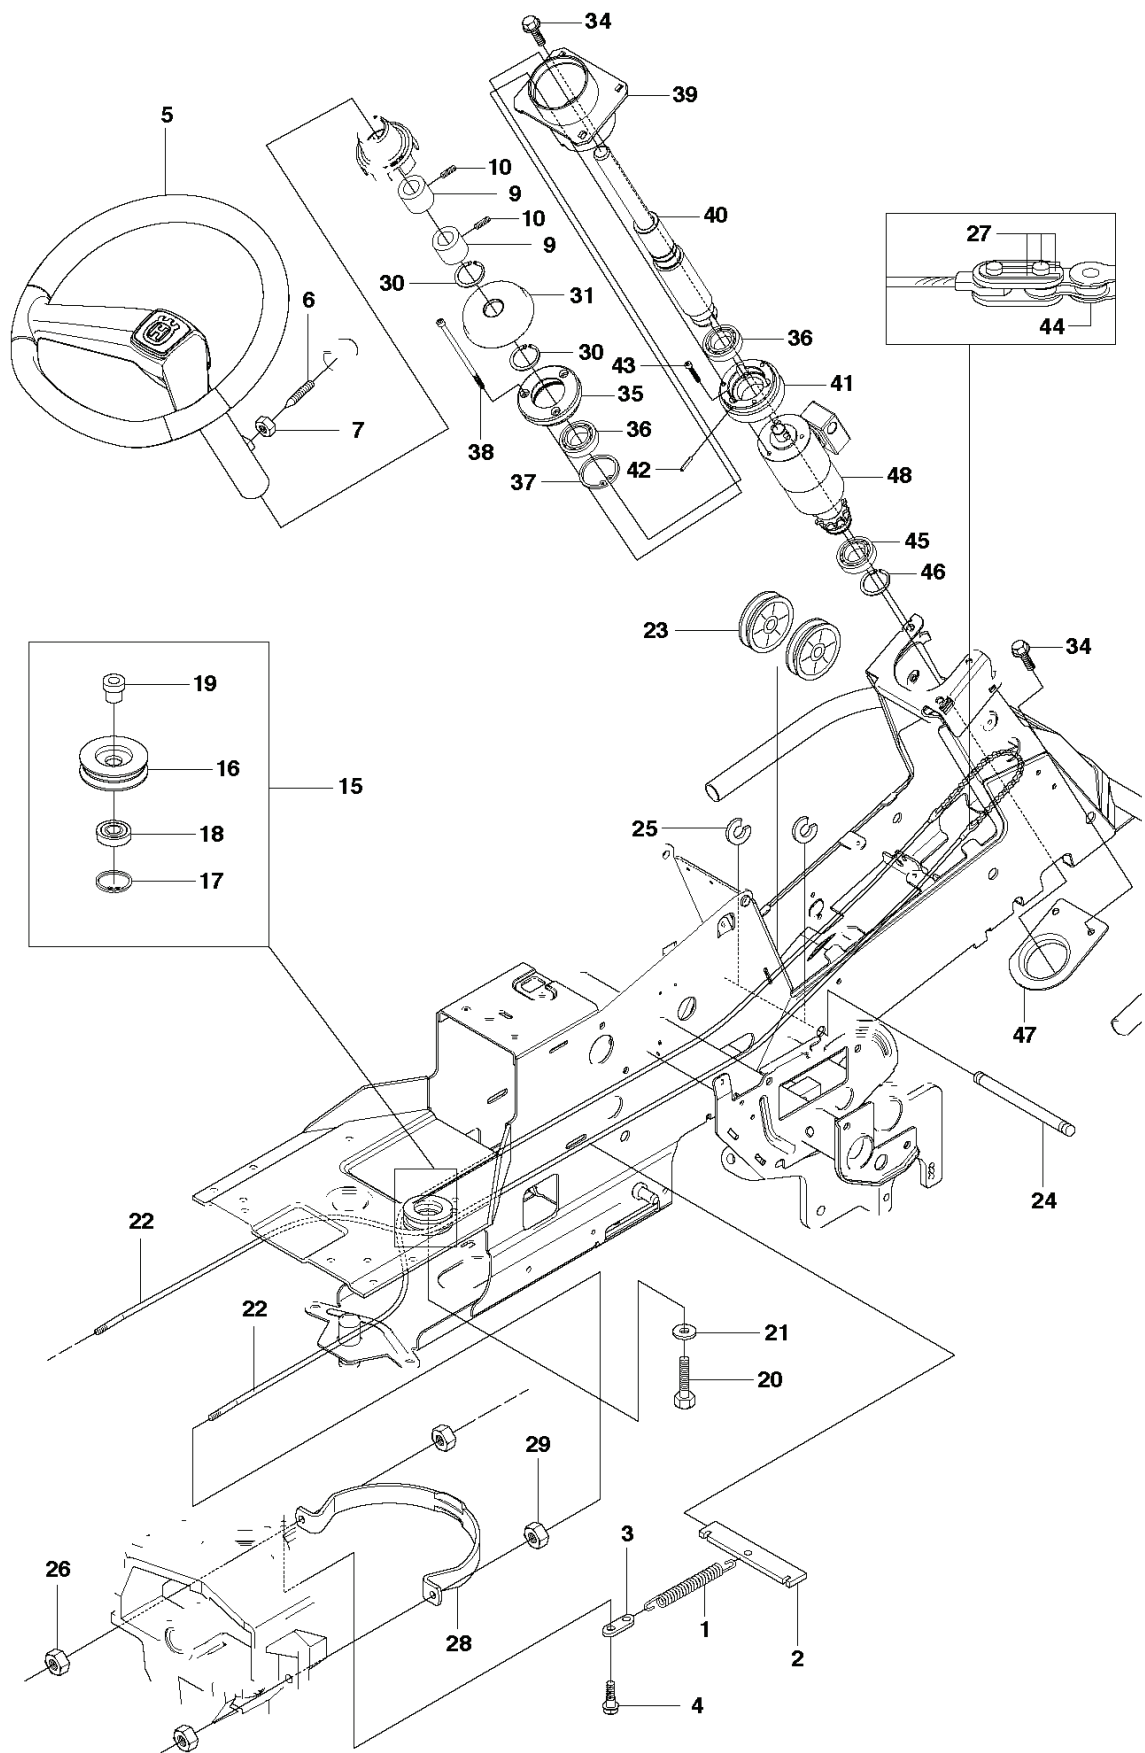

REF.	PART NO.	DESCRIPTION	REMARK	QTY.	KIT
1	506671901	SPRING		1	
2	506576301	SPRING RETAINER		1	
3	506670801	LINK		1	
4	506597401	SCREW EHHFM		1	
5	544375201	STEERING WHEEL		1	
6	728745505	SCREW IHSETM		1	
7	731231801	HEXAGON NUT		1	
9	506863401	DRIVER		2	
10	728844305	SCREW IHSETM		2	
15	506500903	BARRING WHEEL		1	
16	535424101	BARRING WHEEL		1	15
17	735314010	CIRCLIP		1	15
18	738220419	BALL BEARING		1	15
19	506500802	BUSHING		1	15
20	506675403	SCREW EHHFM		1	
21	734117441	WASHER		1	
22	506589104	WIRE ASSY		2	
23	506522401	STARTER PULLEY		2	
24	506539403	SHAFT		1	
25	735311420	E-CLIP		2	
26	732212051	NUT		2	
27	506554701	LINKAGE		2	
28	544427301	WIRE GUIDE		1	
29	731232051	HEXAGON NUT		2	
30	735312600	CIRCLIP		2	
31	535423701	BELLOWS		1	
34	506570104	SCREW EHHFM		4	
35	535423601	BEARING HOUSING		1	
36	738210504	BALL BEARING		2	
37	735314010	CIRCLIP		1	
38	535432801	SCREW IHSCM		3	
39	502296201	REINFORCING TUBE		1	
40	535421901	STEERING ROD		1	
41	535423501	BEARING HOUSING		1	
42	721433501	SPRING PIN		1	
43	725537001	SCREW IHSCM		3	
44	506554610	CHAIN		1	
45	535427801	BALL BEARING		1	
46	735313300	CIRCLIP		1	
47	504538201	BEARING CAGE		1	
48	535457102	COMFORT STEERING		1