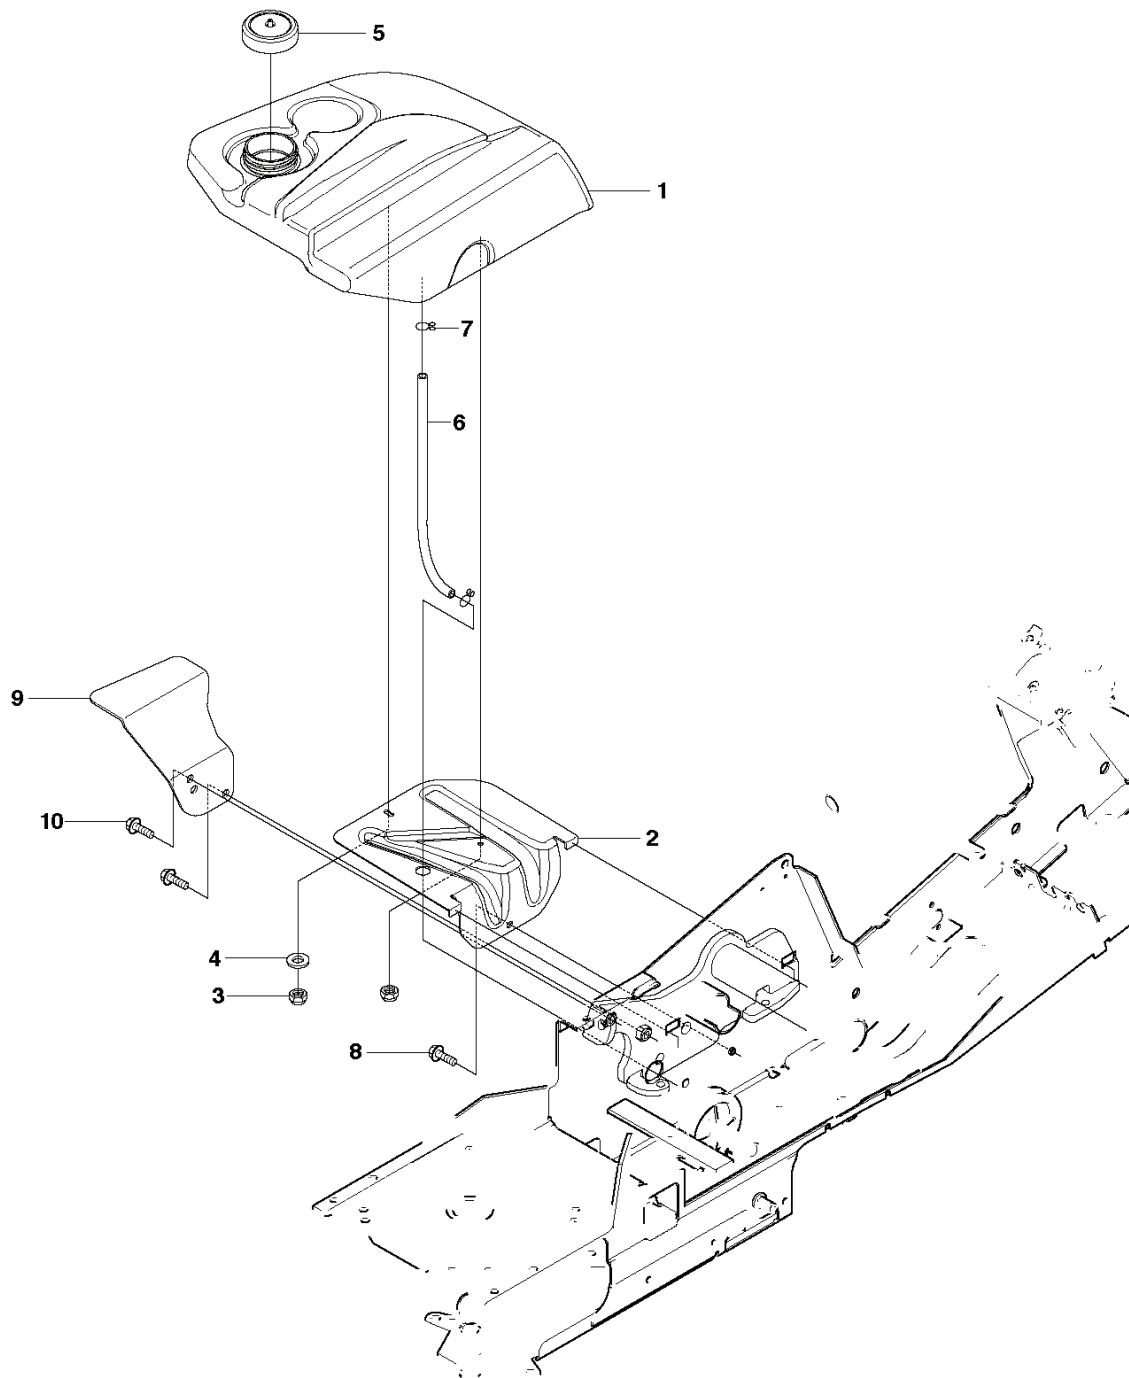

REF.	PART NO.	DESCRIPTION	REMARK	QTY.	KIT
1	535501301	FUEL TANK		1	
2	544329301	BRACKET		1	
3	732211601	LOCK NUT		2	
4	734115601	WASHER		1	
5	506673301	TANK CAP ASSY		1	
6	504800003	FUEL HOSE		1	
7	535469701	HOSE BRACE		2	
8	725236461	SCREW EHHFT		1	
9	501020301	SUPPORT		1	
10	725249371	SCREW EHHM		2