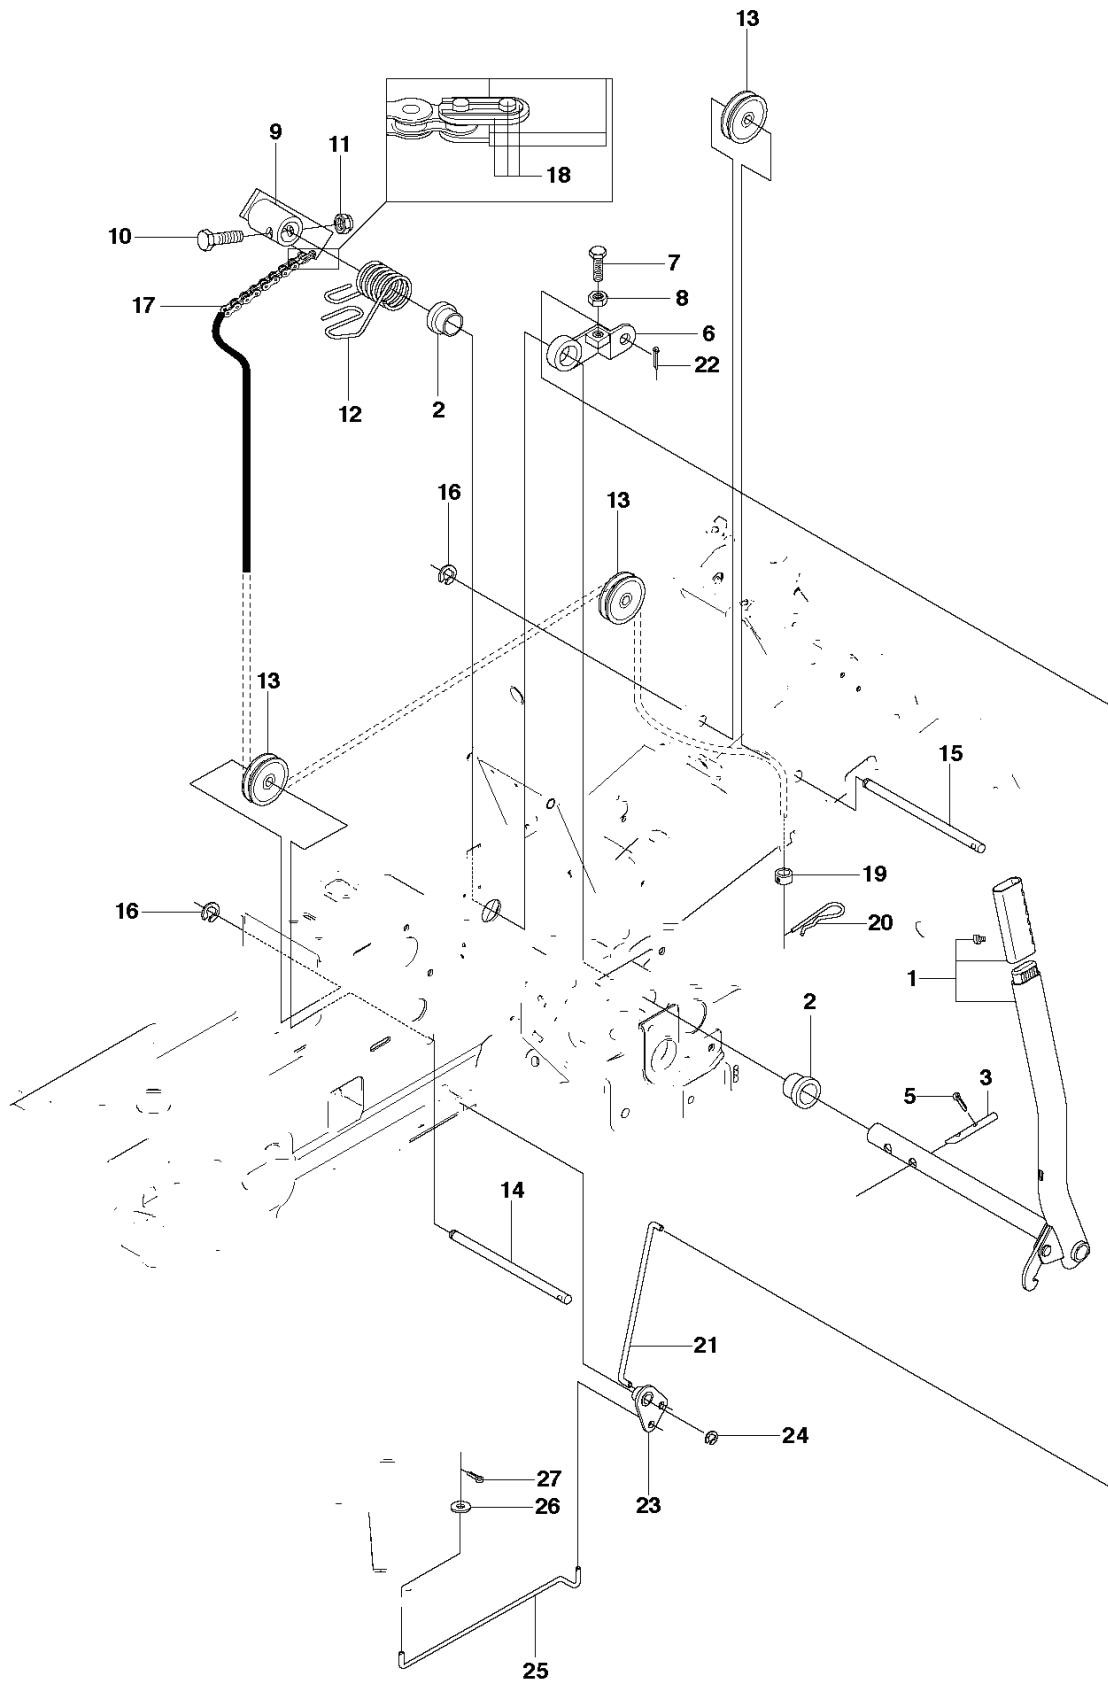

REF.	PART NO.	DESCRIPTION	REMARK	QTY.	KIT
1	501018601	LIFTING LEVER ASSY		1	
2	506556501	BEARING		2	
3	525406601	PEN		1	
5	721618301	SPLIT PIN		1	
6	506784301	LINK ASSY		1	
7	725249751	SCREW		1	
8	731232051	HEXAGON NUT		1	
9	544433601	LIFTING ARM		1	
10	725254251	SCREW EHHM		1	
11	732252201	HEXAGON LOCKING NUT		1	
12	506916801	SPRING		1	
13	506905601	OFFSET PULLEY		2	
14	506905701	SHAFT		1	
15	506905702	SHAFT		1	
16	735311820	E-CLIP		2	
17	506554607	CHAIN		1	
18	506554701	LINKAGE		1	
19	544934201	CHAIN STOP		1	
20	506966601	HAIR PIN COTTER		1	
21	544456901	CONNECTION ROD		1	
22	721618301	SPLIT PIN		1	
23	544378601	LINK		1	
24	735311420	E-CLIP		1	
25	544448801	CONNECTION ROD		1	
26	734116441	WASHER		1	
27	721618301	SPLIT PIN		1