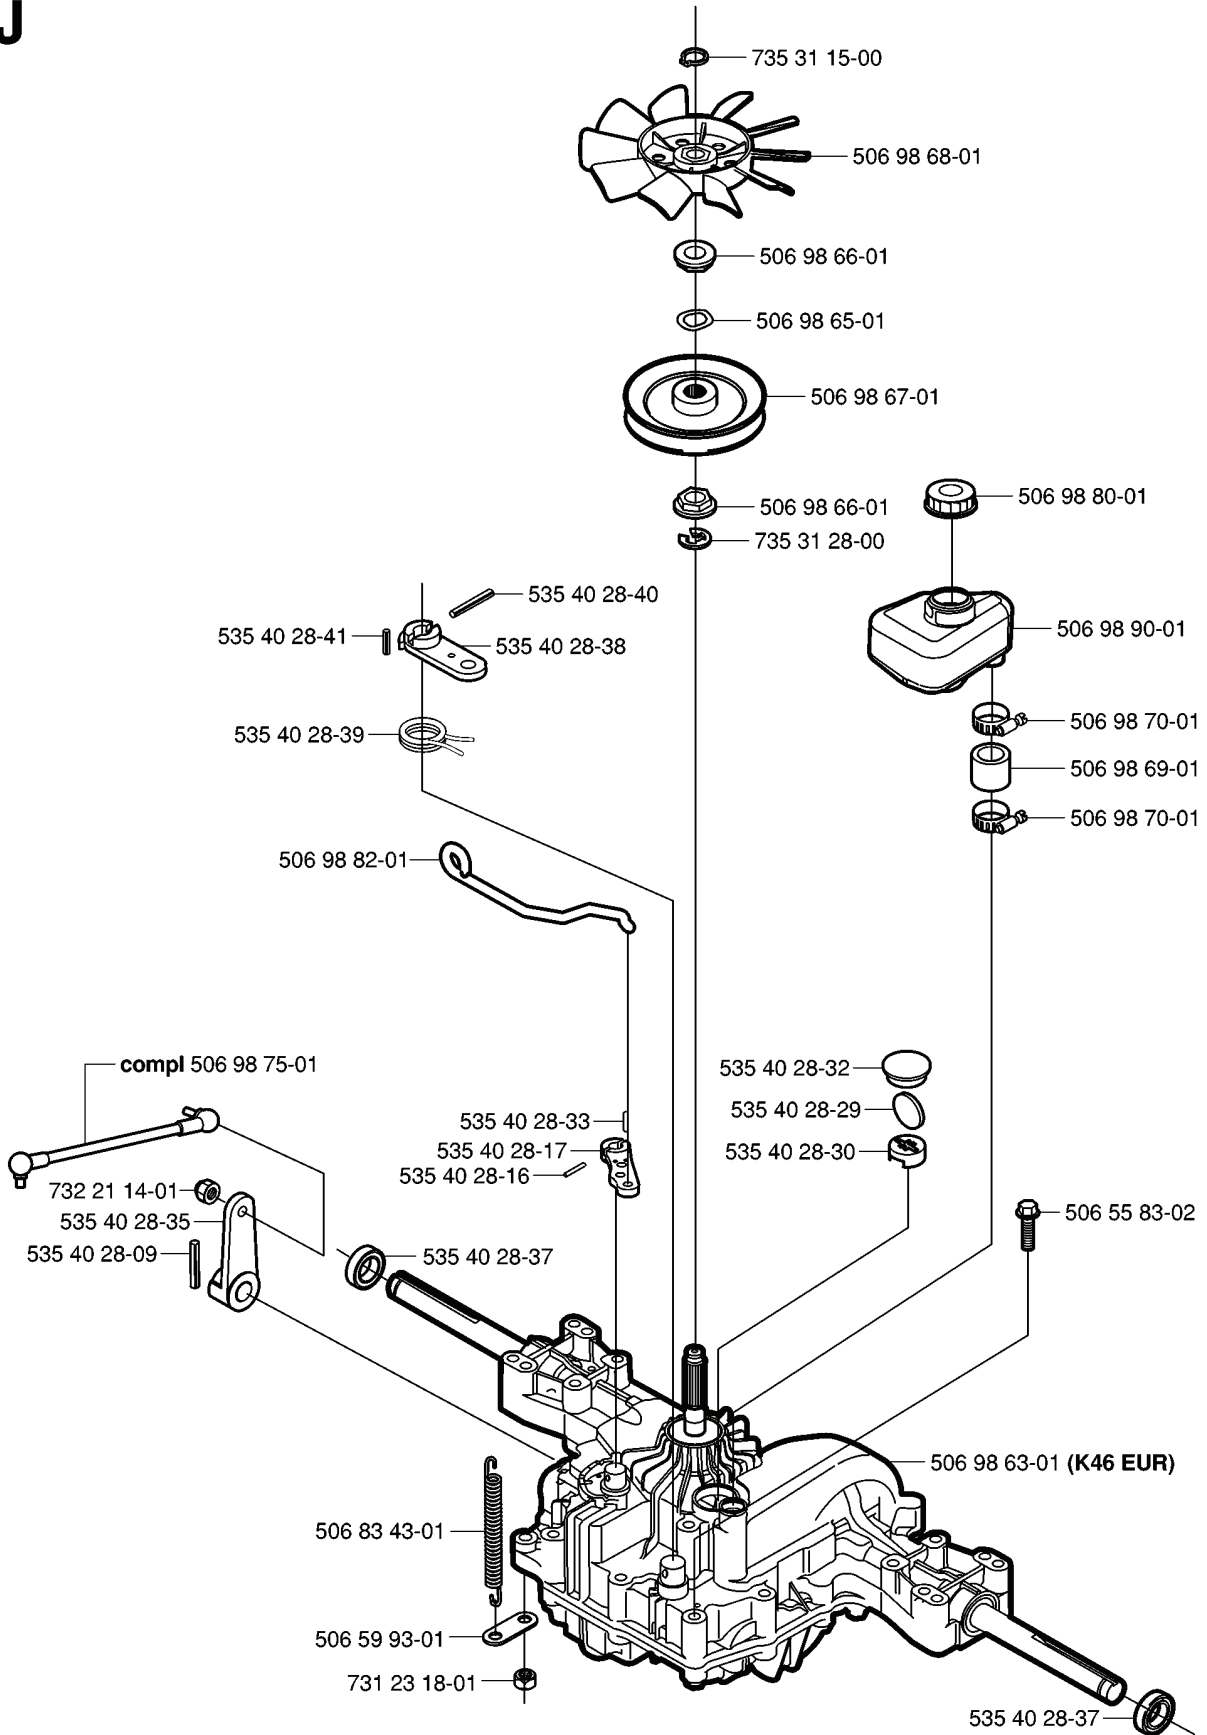

REF.	PART NO.	DESCRIPTION	REMARK	QTY.	KIT
544 12 62-01	544126201	WHEEL		2	
725 24 59-61	725245961	SCREW EHHFT		2	
535 47 08-01	535470801	WHEEL AXLE		2	
506 50 48-03	506504803	WASHER		2	
506 59 62-03	506596203	SPACING SLEEVE		2	
535 46 00-01	535460001	TYRE		1	
544 12 63-01	544126301	WHEEL		2	
506 57 43-01	506574301	VALVE ASSY		1	
544 11 81-01	544118101	KNOB		2	
506 89 90-01	506899001	E-CLIP		2	
506 95 58-01	506955801	CUP		2	
544 11 42-01	544114201	RIM		1	
506 50 48-05	506504805	WASHER		2	
544 11 43-01	544114301	RIM		1	

J

XXX XX XX-XX = New part,  
Neues teil,  
Nouvelle piece,  
Nueva pieza,  
Ny detalj

REF.	PART NO.	DESCRIPTION	REMARK	QTY.	KIT
535 40 28-40	535402840	PIN RETAINING SCREW		1	
535 40 28-38	535402838	LEVER		1	
535 40 28-41	535402841	PIN		1	
535 40 28-39	535402839	SPRING		1	
506 98 82-01	506988201	FRIKOPPLINGSSTÅNG		1	
506 98 75-01	506987501	ADJUSTMENT ROD		1	
732 21 14-01	732211401	LOCK NUT		1	
535 40 28-35	535402835	LEVER		1	
535 40 28-09	535402809	PIN RETAINING SCREW		1	
506 83 43-01	506834301	SPRING		1	
506 59 93-01	506599301	LINK		1	
731 23 18-01	731231801	HEXAGON NUT		1	
535 40 28-16	535402816	PIN RETAINING SCREW		1	
535 40 28-17	535402817	LEVER		1	
535 40 28-33	535402833	PIN RETAINING SCREW		1	
535 40 28-32	535402832	PLUG		1	
535 40 28-29	535402829	MAGNET		1	
535 40 28-30	535402830	HOLDER		1	
535 40 28-37	535402837	SEALING		1	
506 98 63-01	506986301	TRANSMISSION	K46 EUR	1	
506 55 83-02	506558302	SCREW EHHFT		1	
506 98 70-01	506987001	HOSE CLAMP		1	
506 98 69-01	506986901	HOSE		1	
506 98 90-01	506989001	EXPANSION TANK		1	
506 98 80-01	506988001	TANK CAP ASSY		1	
735 31 28-00	735312800	CIRCLIP		1	
506 98 67-01	506986701	PULLEY		1	
506 98 65-01	506986501	SPRING WASHER		1	
506 98 66-01	506986601	DISTANCE		1	
506 98 68-01	506986801	FAN		1	
735 31 15-00	735311500	CIRCLIP		1	