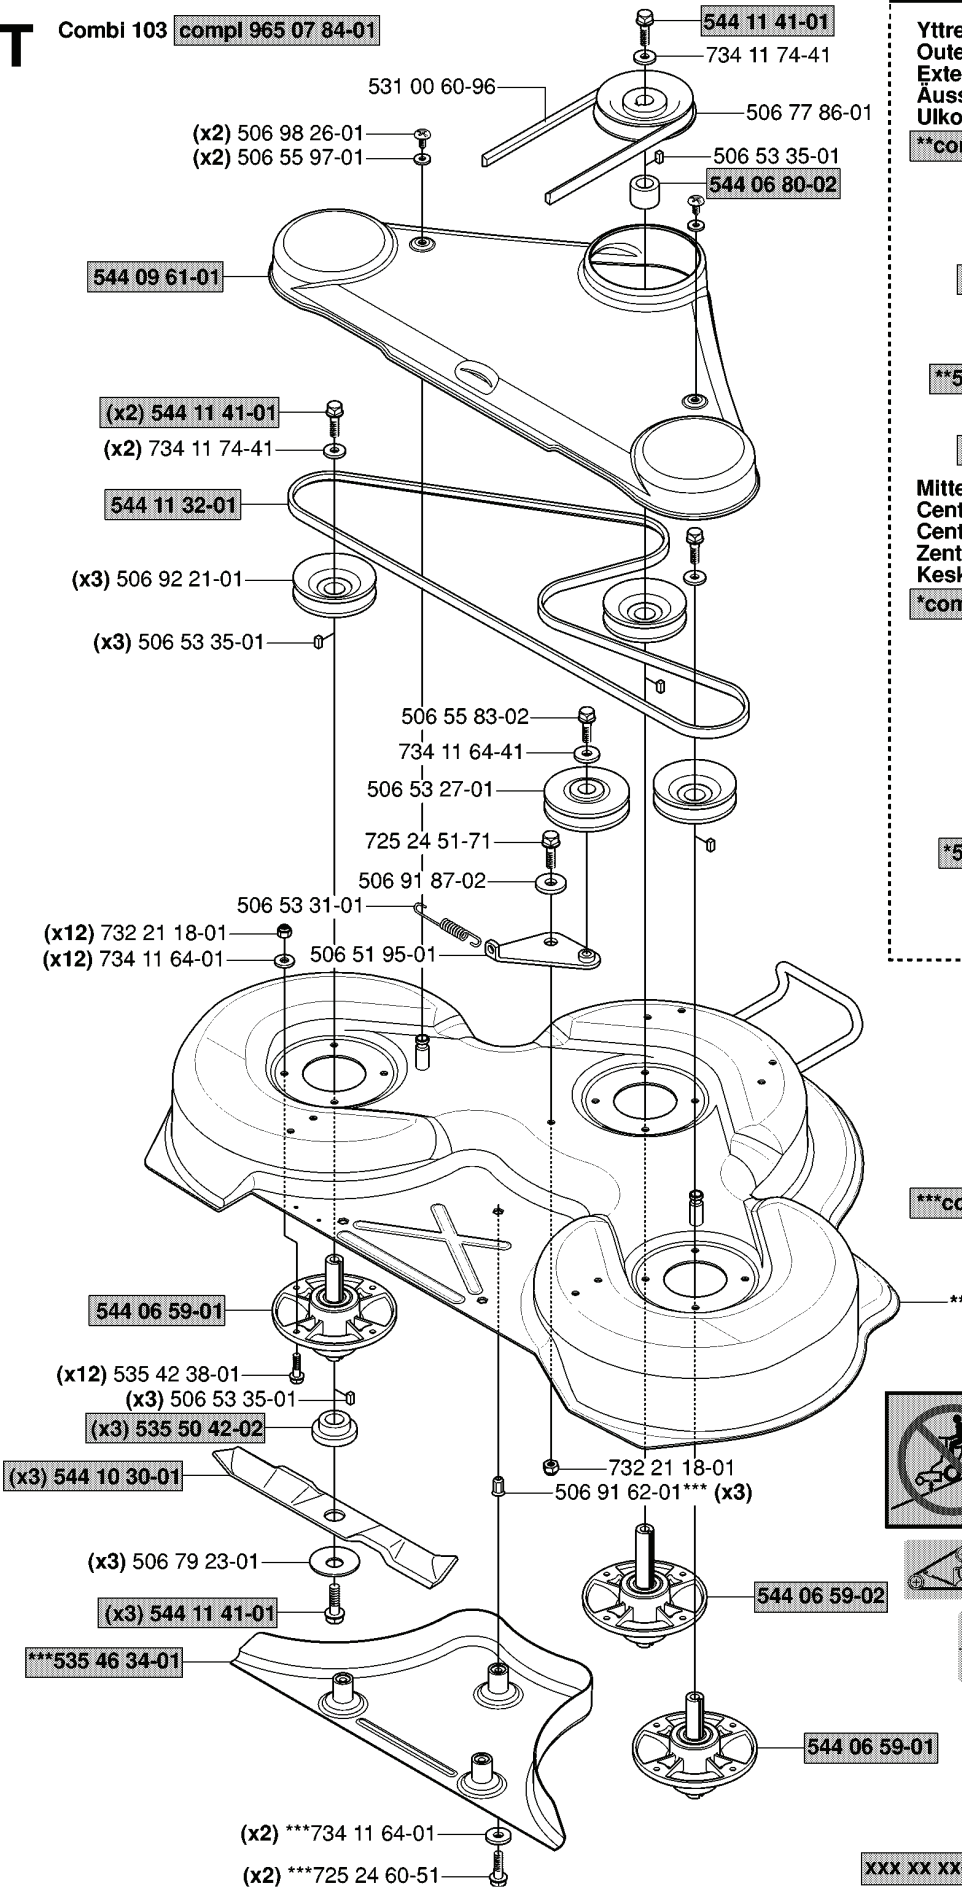

T Combi 103 compl 965 07 84-01

Yttre.
Outer.
Exterieur.
Äusser.
Ulko.

- **compl 544 06 59-01 (x2)
- **544 06 79-02
- **738 23 04-34
- **544 06 80-01
- **544 06 78-01
- **738 23 04-34

Mitten.
Centre.
Centre.
Zentrum.
Keski.

- *compl 544 06 59-02
- *544 06 79-01
- *738 23 04-34
- *544 06 80-01
- *544 06 78-01
- *738 23 04-34

***compl 544 11 29-01

535 43 74-01***

506 78 97-01***

506 92 90-01***

New part,
Neues teil,
Nouvelle piece,
Nueva pieza,
Ny detalj

XXX XX XX-XX =