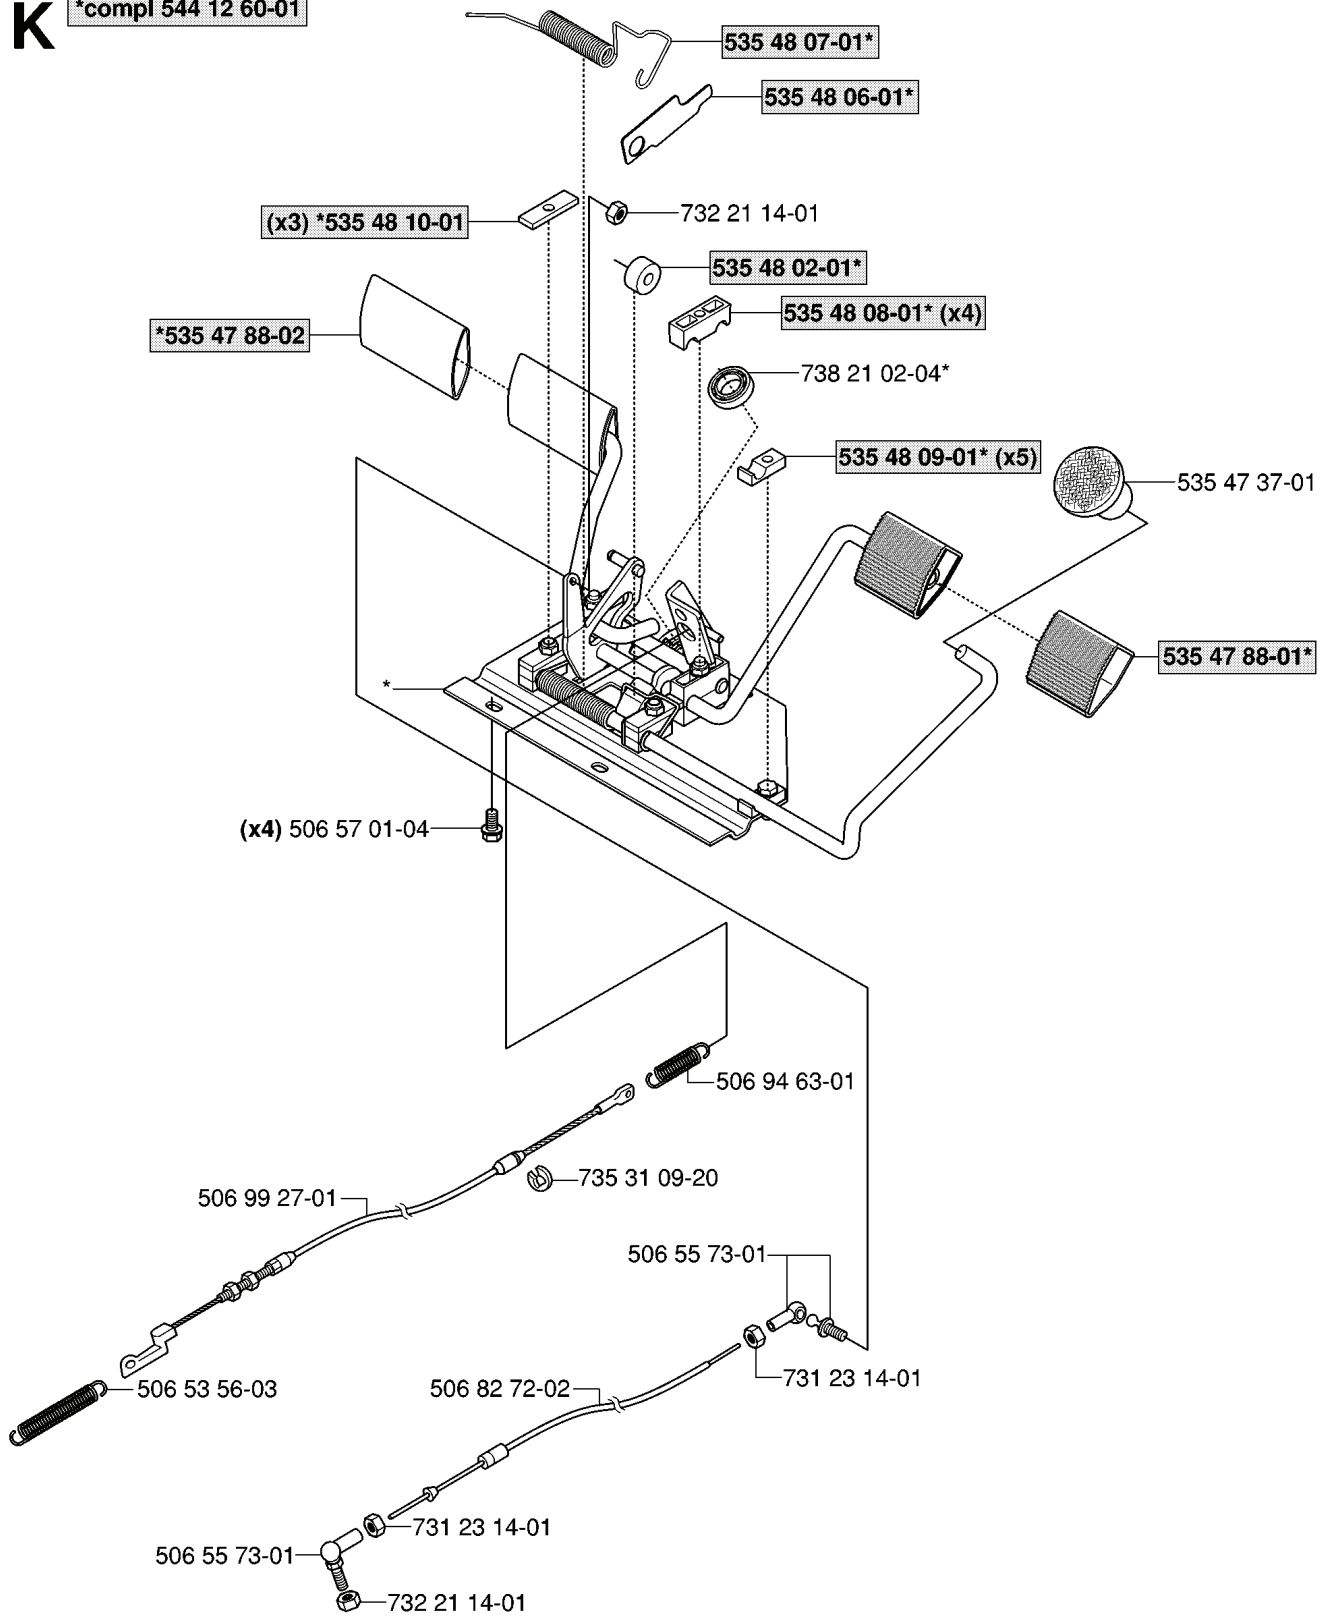

K

*compl 544 12 60-01