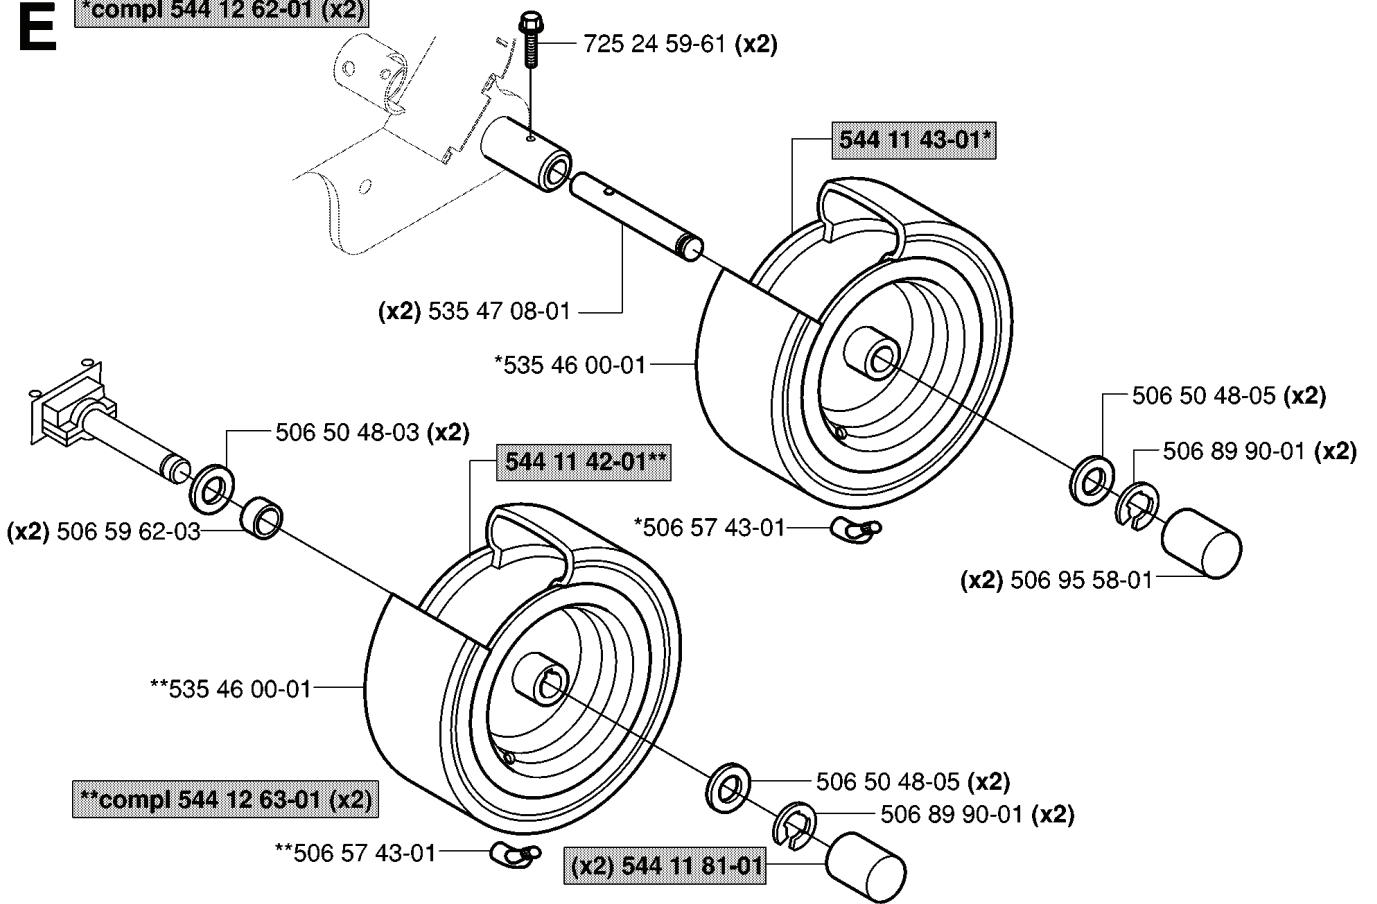

REF.	PART NO.	DESCRIPTION	REMARK	QTY.	KIT
544 12 62-01	544126201	WHEEL		2	
725 24 59-61	725245961	SCREW EHHFT		2	
535 47 08-01	535470801	WHEEL AXLE		2	
506 50 48-03	506504803	WASHER		2	
506 59 62-03	506596203	SPACING SLEEVE		2	
535 46 00-01	535460001	TYRE		1	
544 12 63-01	544126301	WHEEL		2	
506 57 43-01	506574301	VALVE ASSY		1	
544 11 81-01	544118101	KNOB		2	
506 89 90-01	506899001	E-CLIP		2	
506 95 58-01	506955801	CUP		2	
544 11 42-01	544114201	RIM		1	
506 50 48-05	506504805	WASHER		2	
544 11 43-01	544114301	RIM		1	