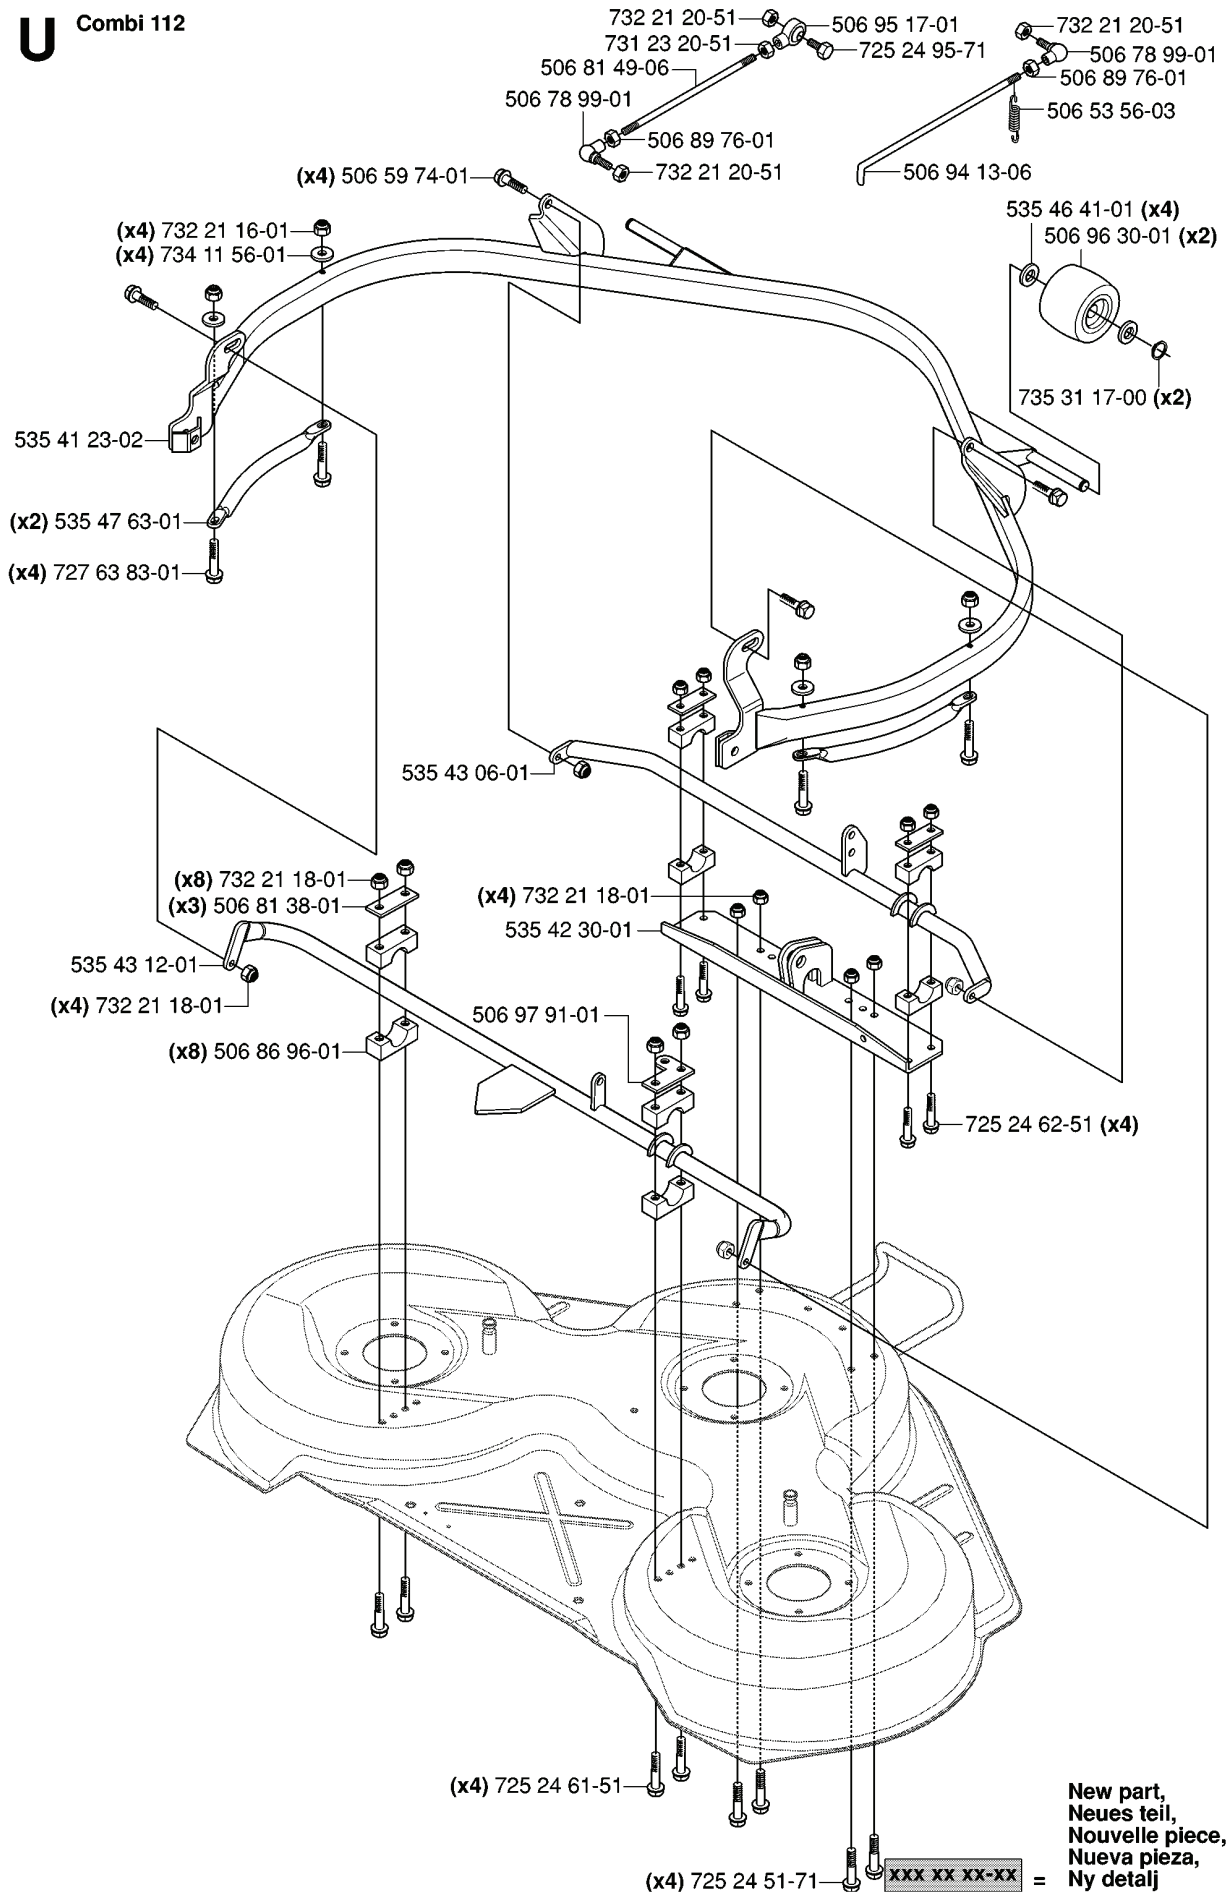

U Combi 112

**New part,
Neues teil,
Nouvelle piece,
Nueva pieza,
Ny detalj**

xxx xx xx-xx =