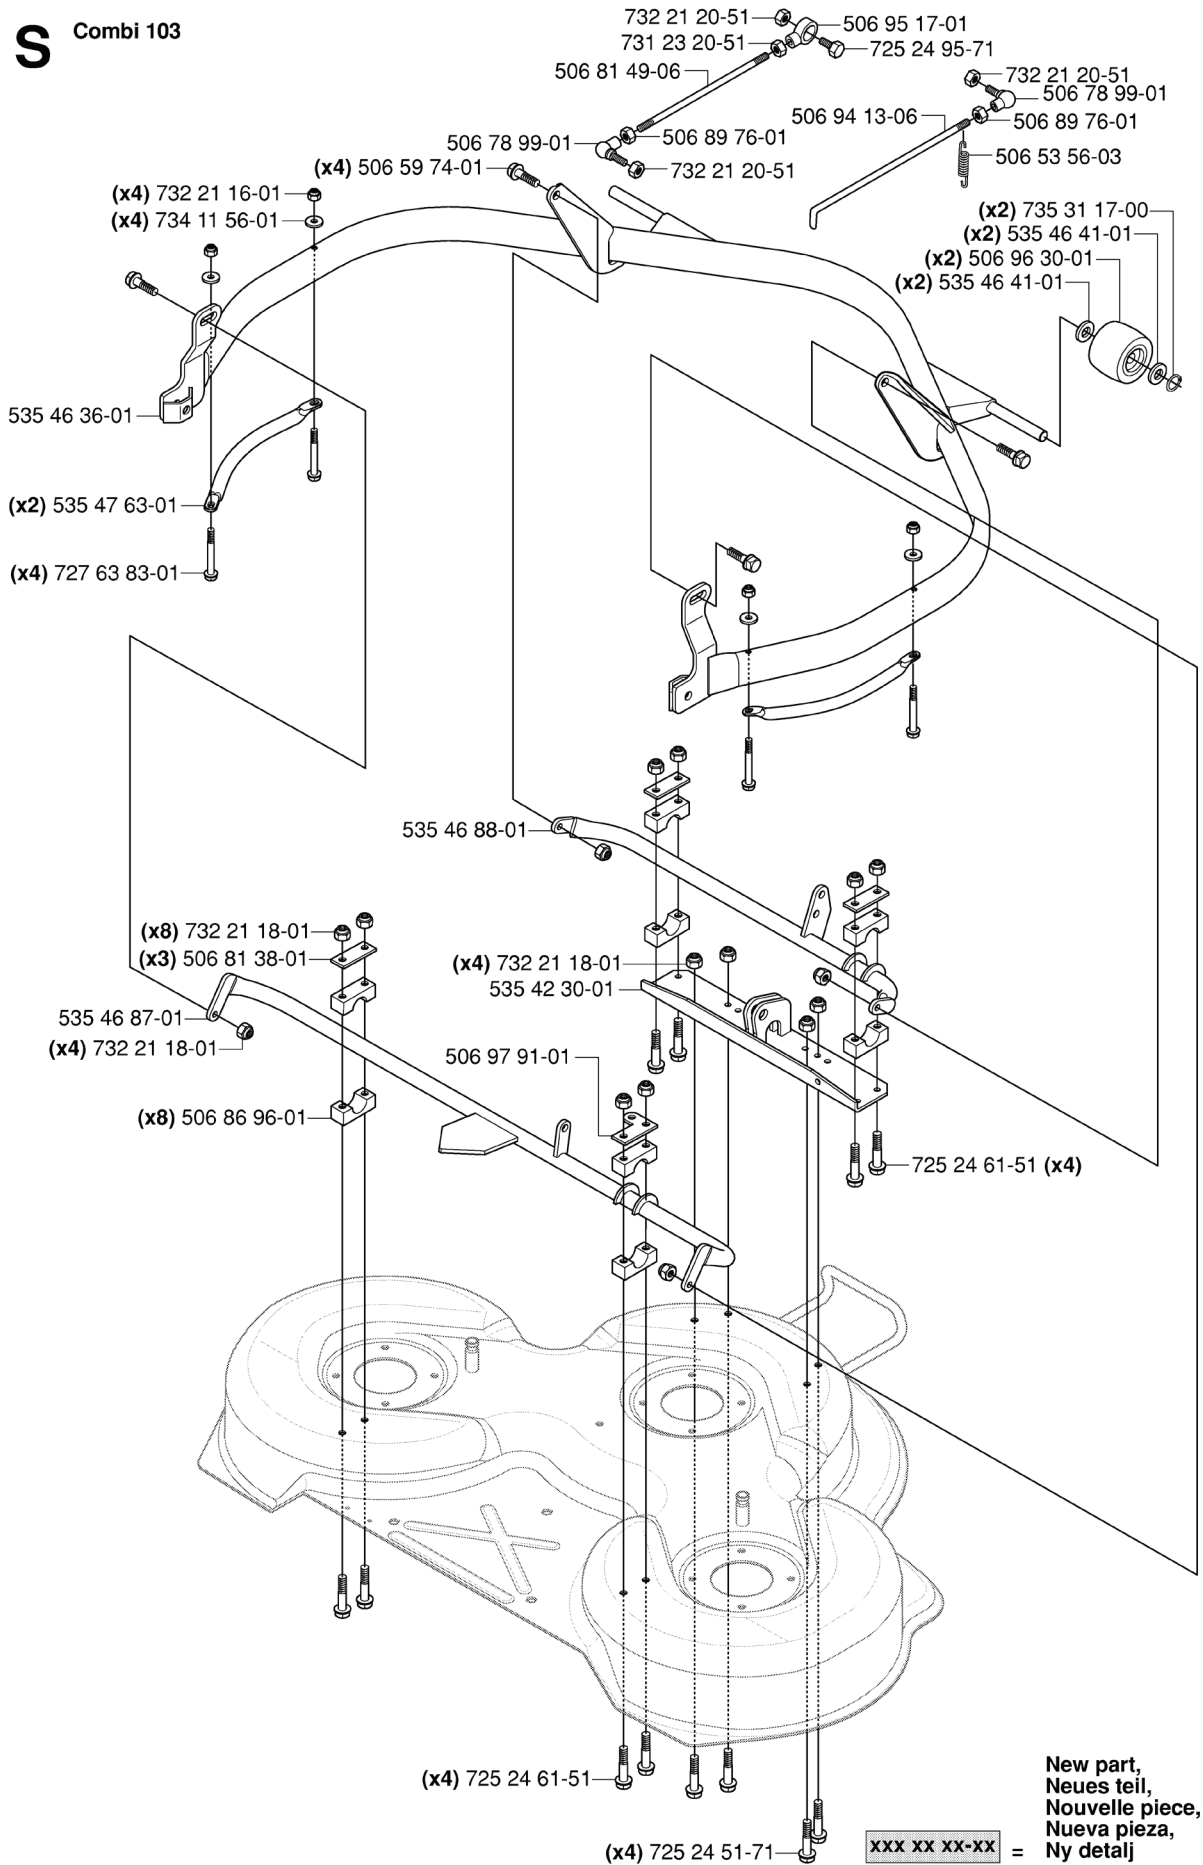

S Combi 103

New part,
Neues teil,
Nouvelle piece,
Nueva pieza,
Ny detalj

xxx xx xx-xx =