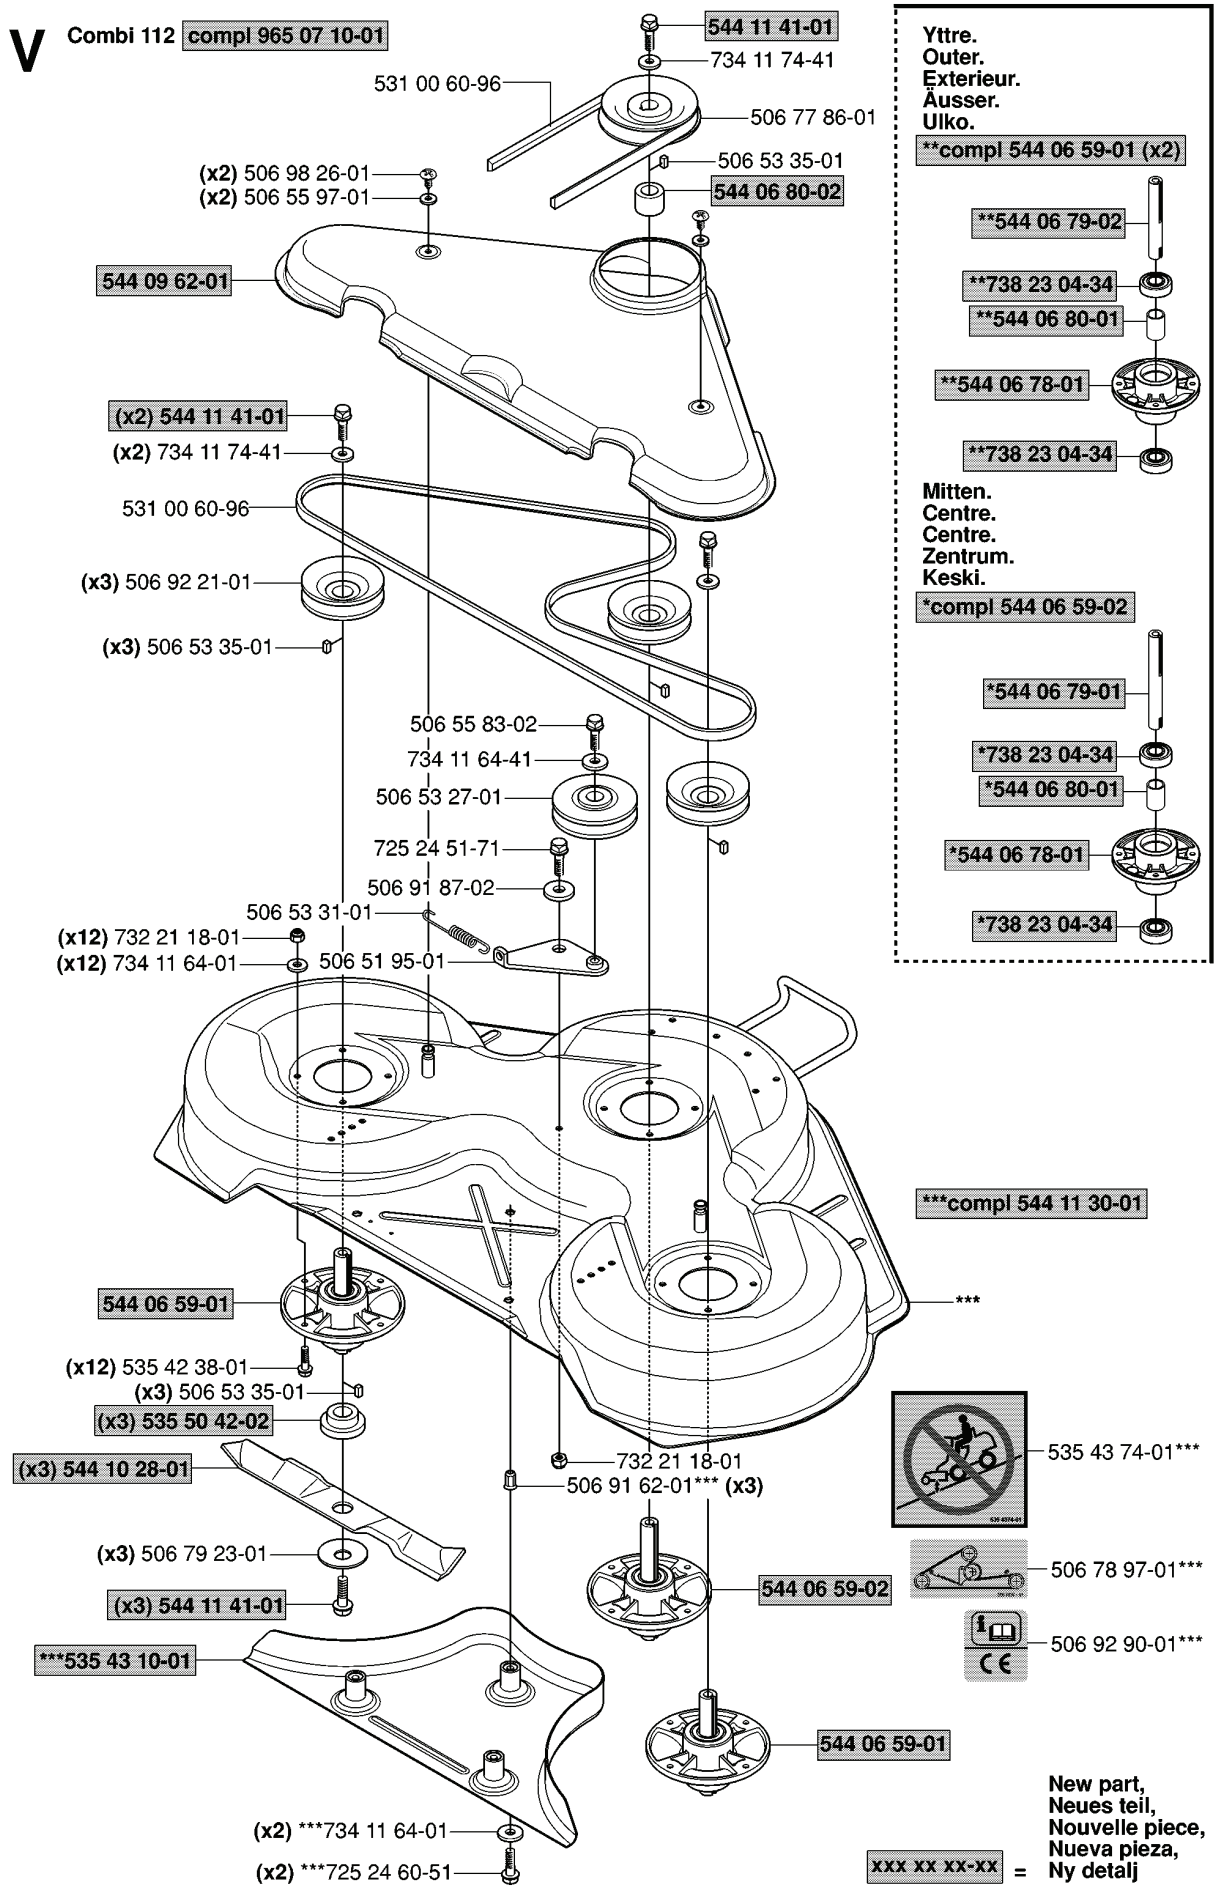

V Combi 112 **compl 965 07 10-01**

Yttre.
Outer.
Exterieur.
Äusser.
Ulko.

- **compl 544 06 59-01 (x2)
- **544 06 79-02
- **738 23 04-34
- **544 06 80-01
- **544 06 78-01
- **738 23 04-34

Mitten.
Centre.
Zentrum.
Keski.

- *compl 544 06 59-02
- *544 06 79-01
- *738 23 04-34
- *544 06 80-01
- *544 06 78-01
- *738 23 04-34

***compl 544 11 30-01

- 535 43 74-01***
- 506 78 97-01***
- 506 92 90-01***

New part,
Neues teil,
Nouvelle piece,
Nueva pieza,
Ny detalj

xxx xx xx-xx =