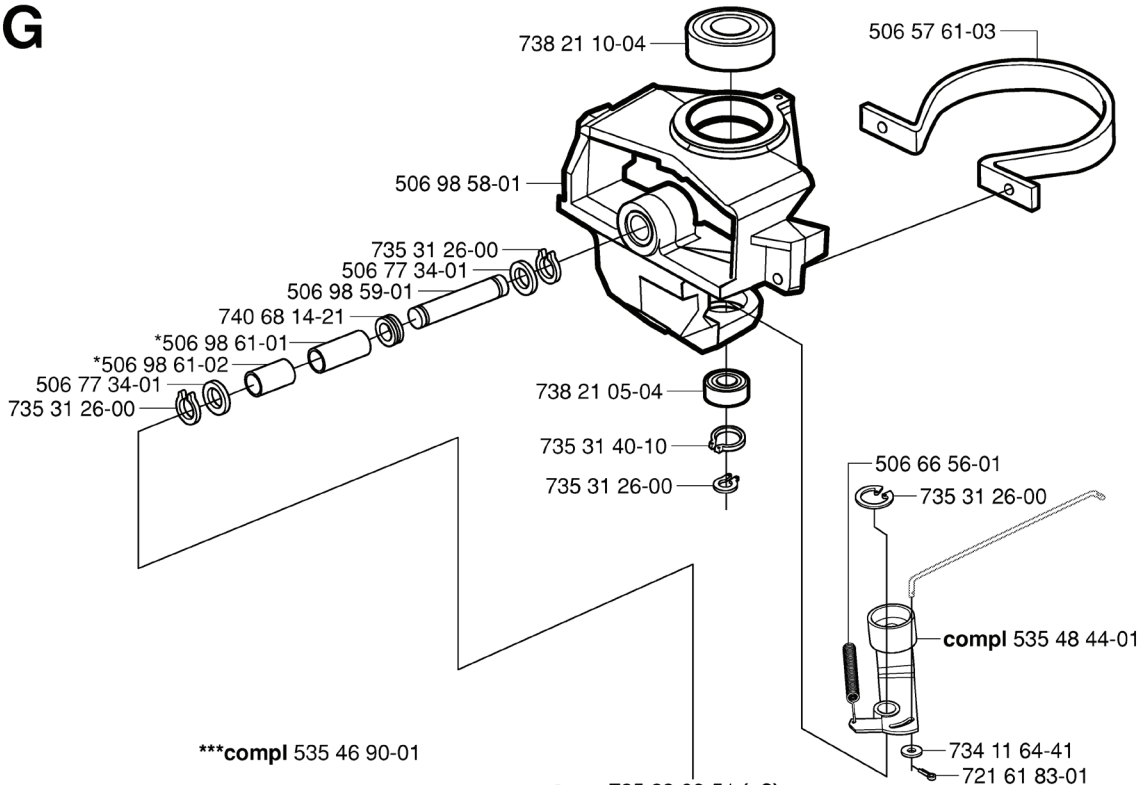

G

xxx xx xx-xx = New part,
Neues teil,
Nouvelle piece,
Nueva pieza,
Ny detalj