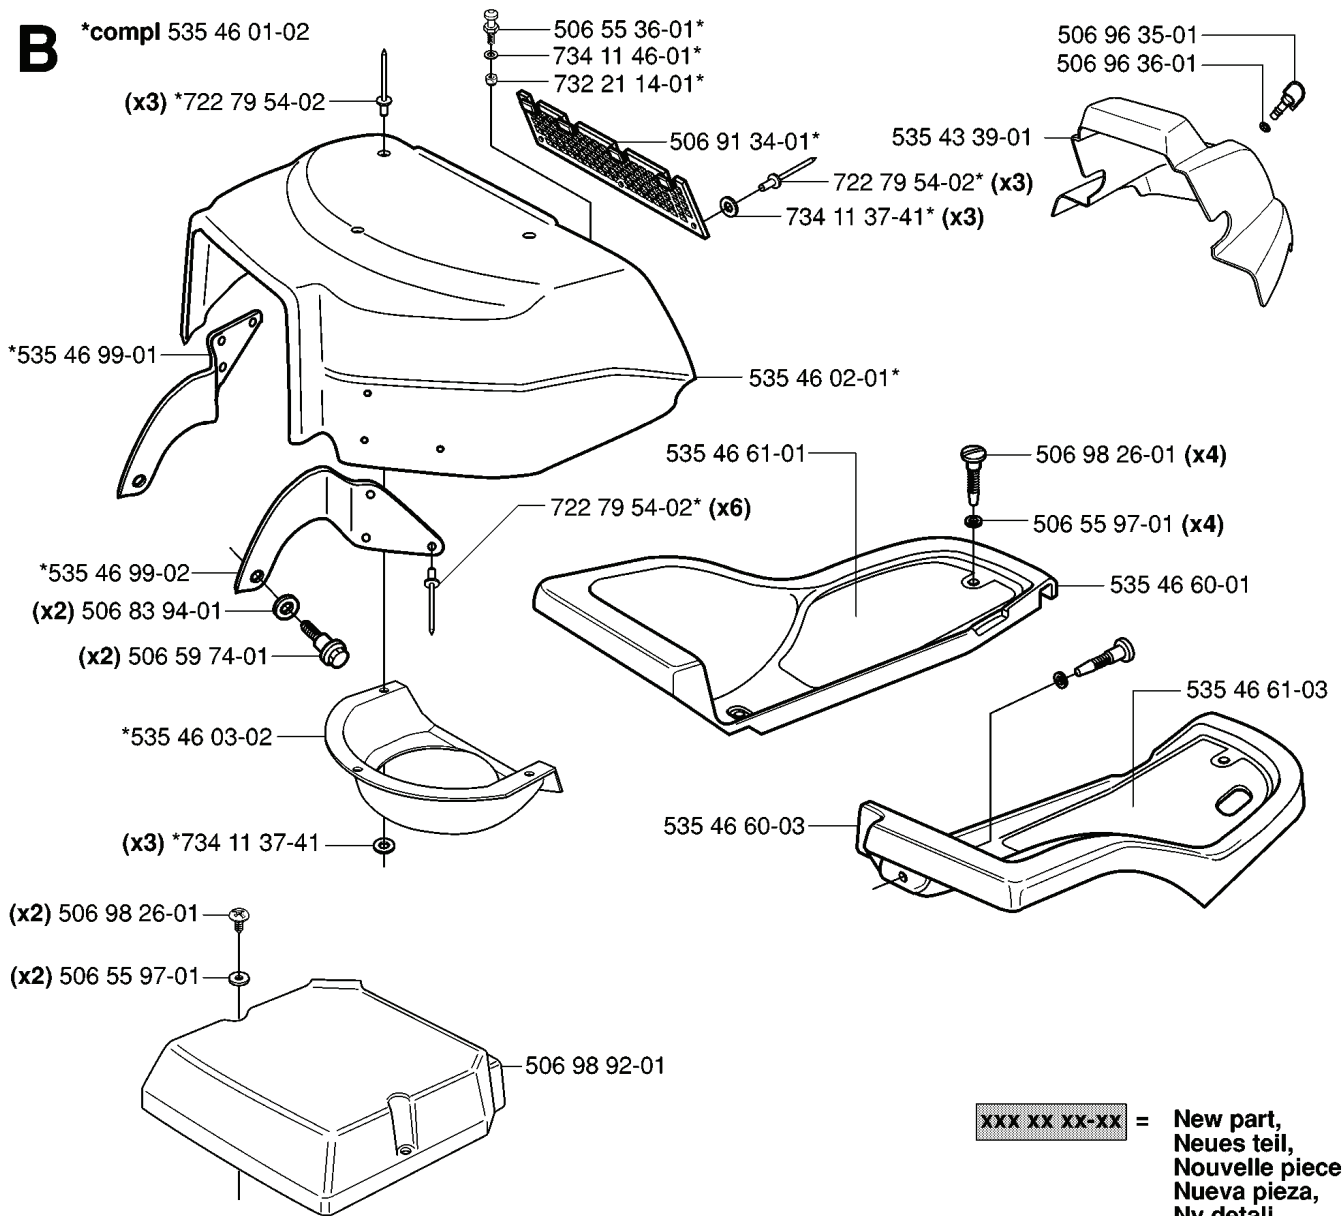

B

*compl 535 46 01-02

XXX XX XX-XX = New part,
Neues teil,
Nouvelle piece,
Nueva pieza,
Ny detalj