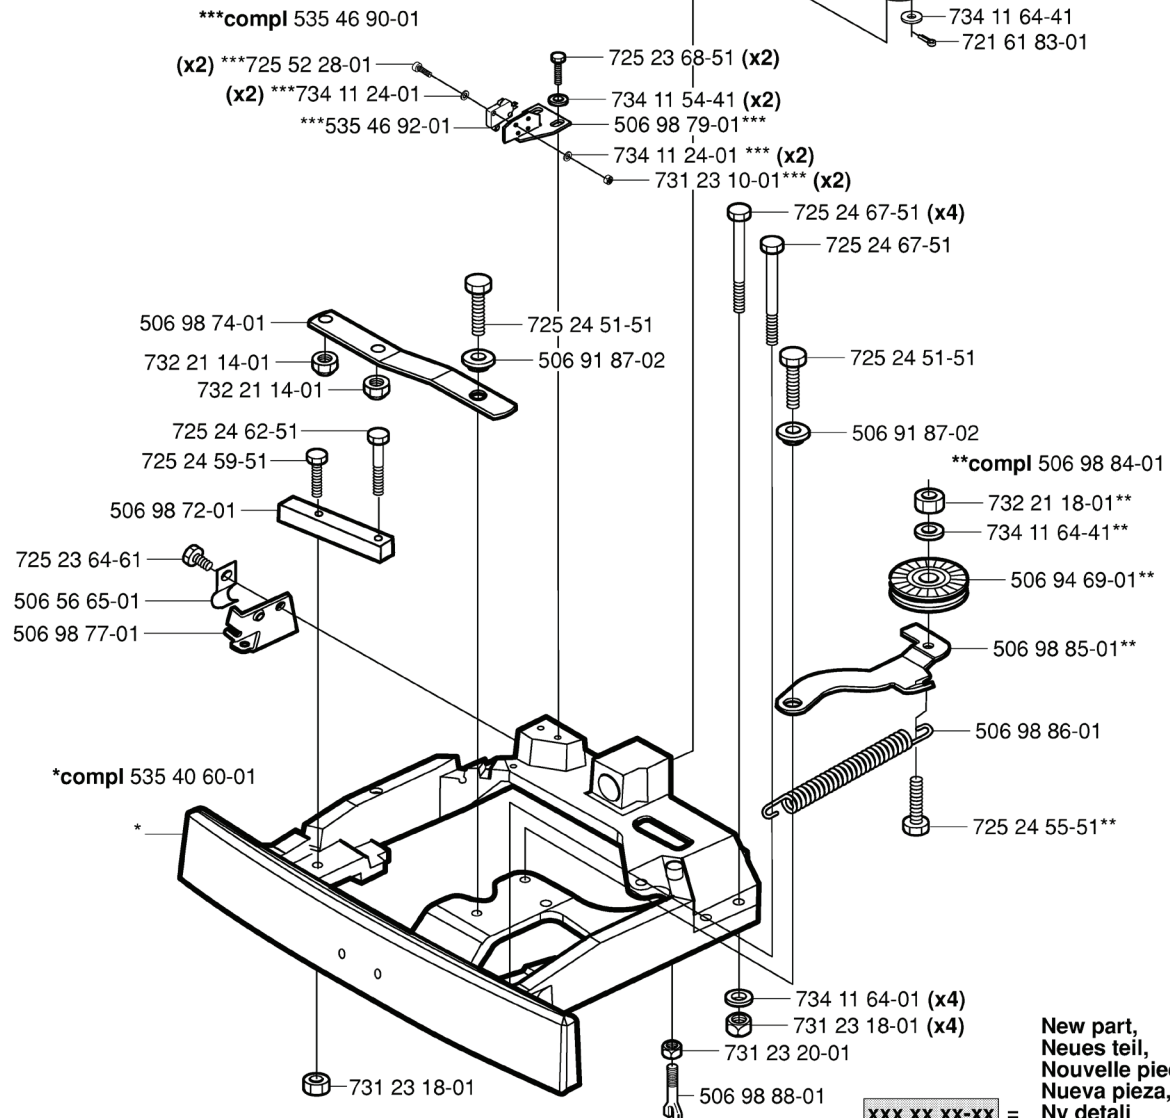

G

xxx xx xx-xx = New part,
Neues teil,
Nouvelle piece,
Nueva pieza,
Ny detalj