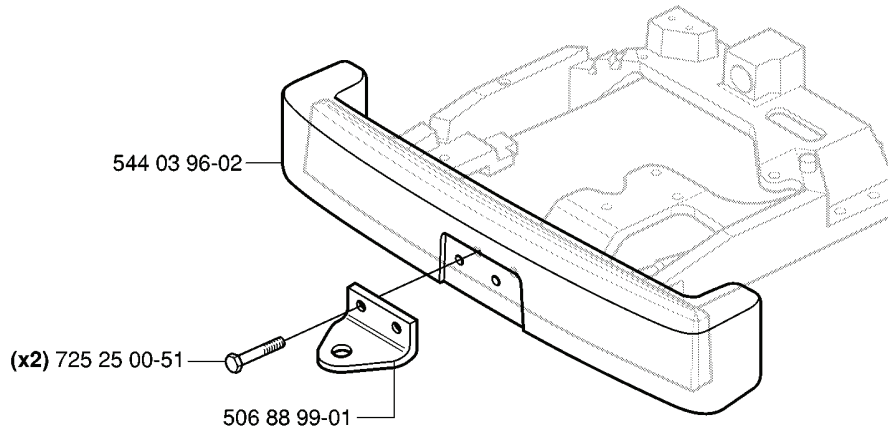

J

xxx xx xx-xx = New part,
Neues teil,
Nouvelle piece,
Nueva pieza,
Ny detalj