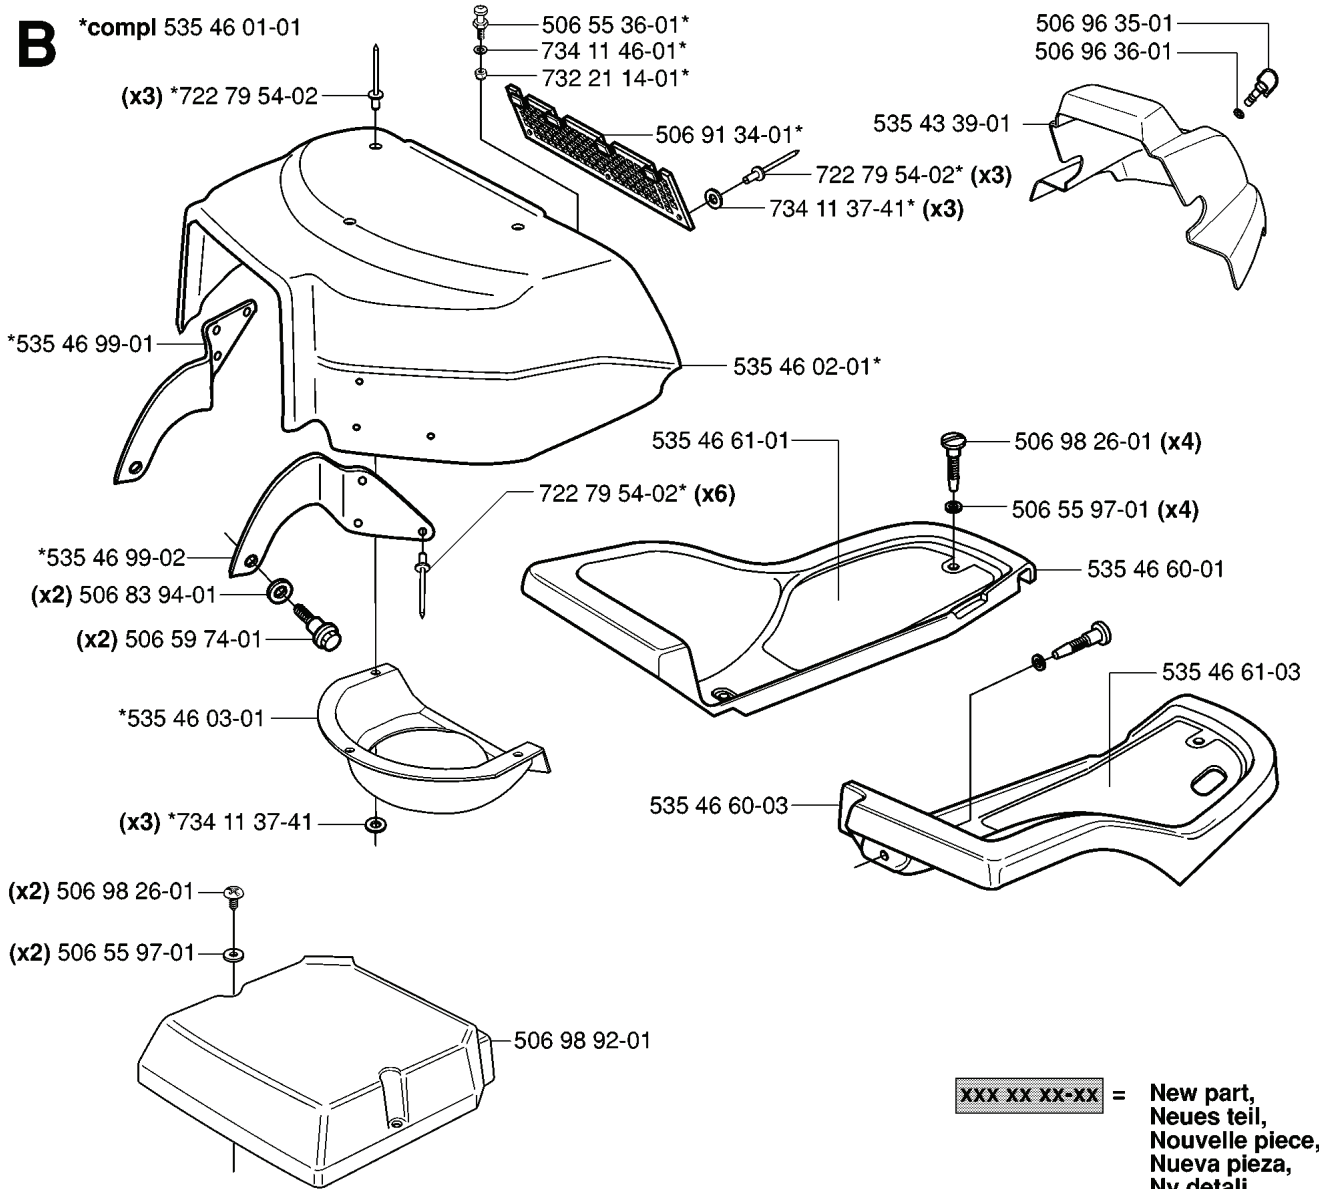

B

*compl 535 46 01-01

xxx xx xx-xx = **New part,
Neues teil,
Nouvelle piece,
Nueva pieza,
Ny detalj**