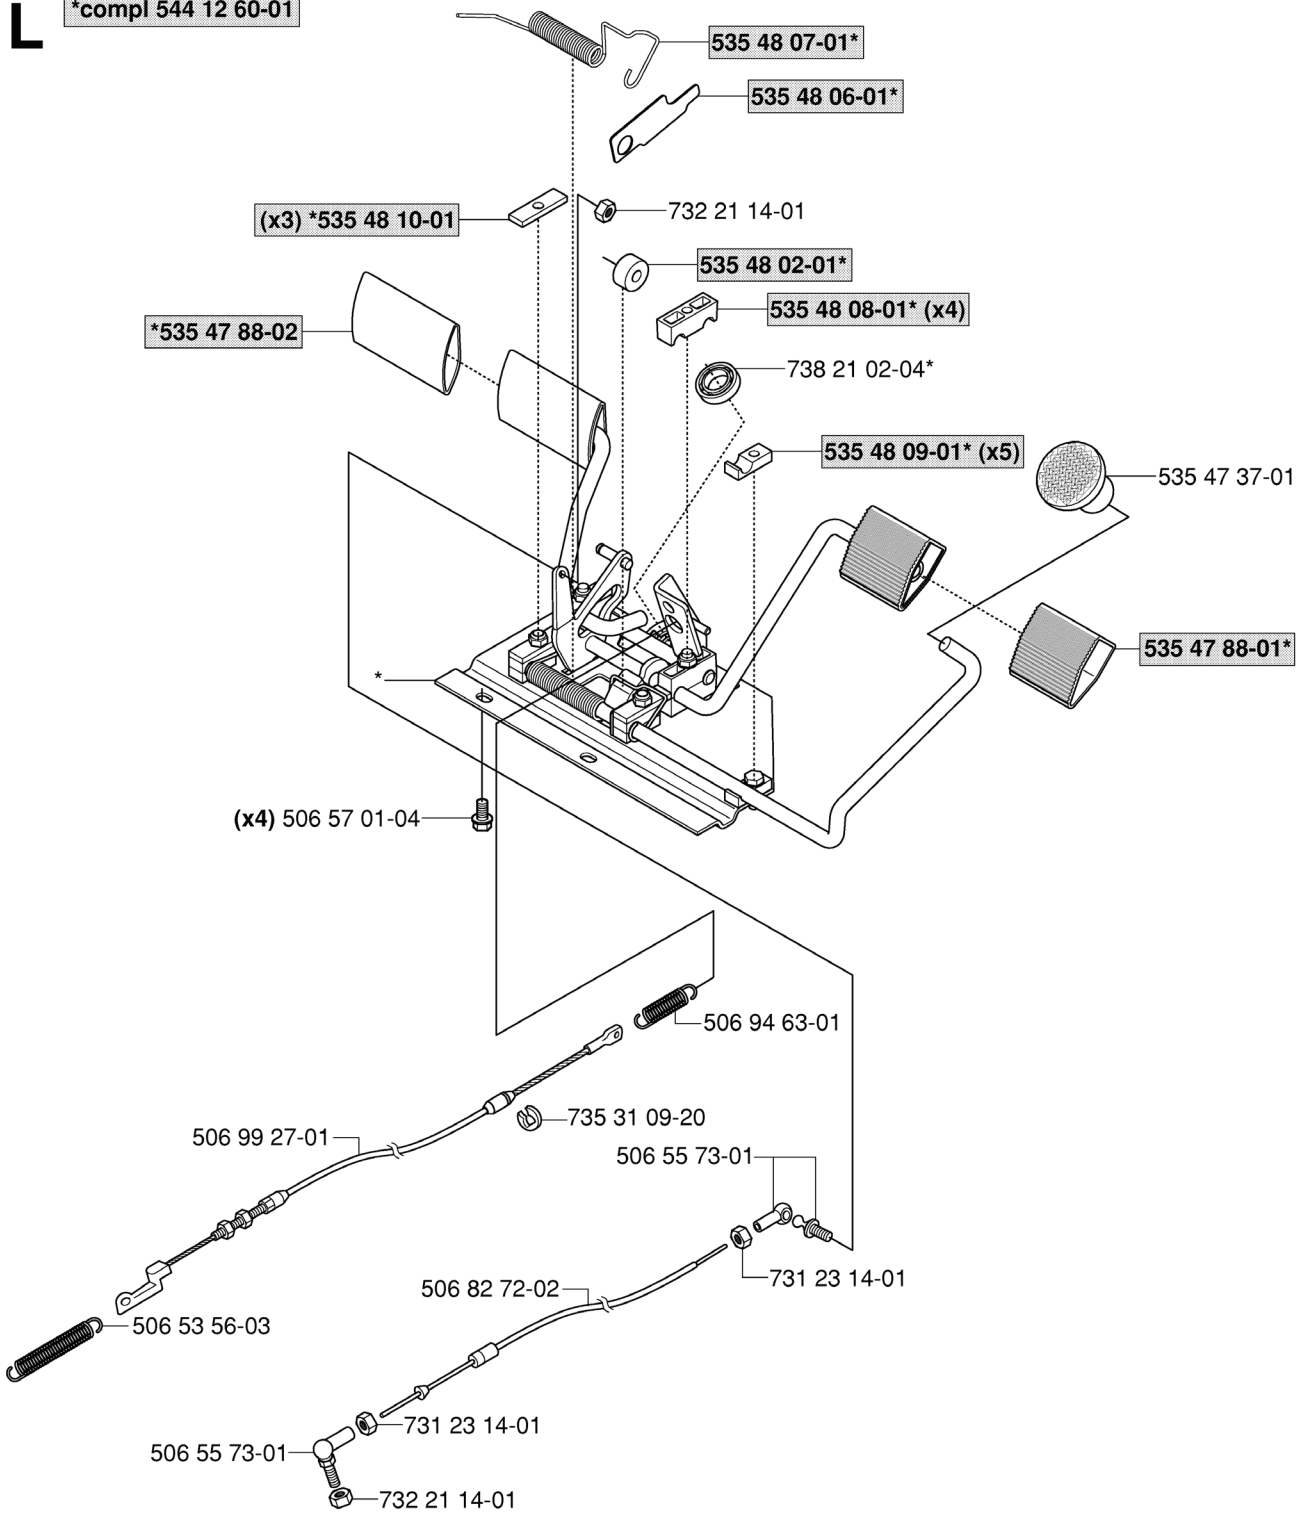

L

*compl 544 12 60-01