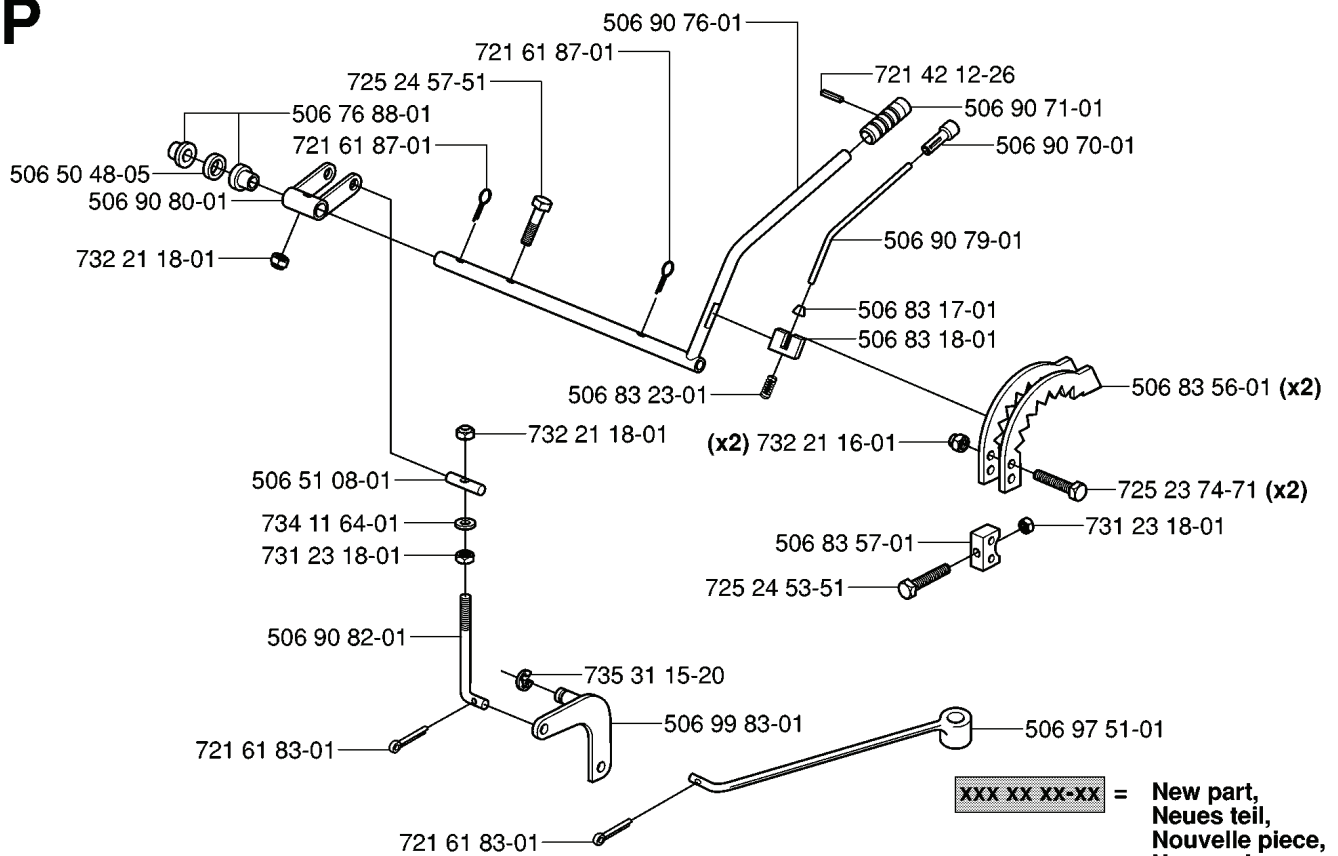

P

xxx xx xx-xx = New part,
Neues teil,
Nouvelle piece,
Nueva pieza,
Ny detalj