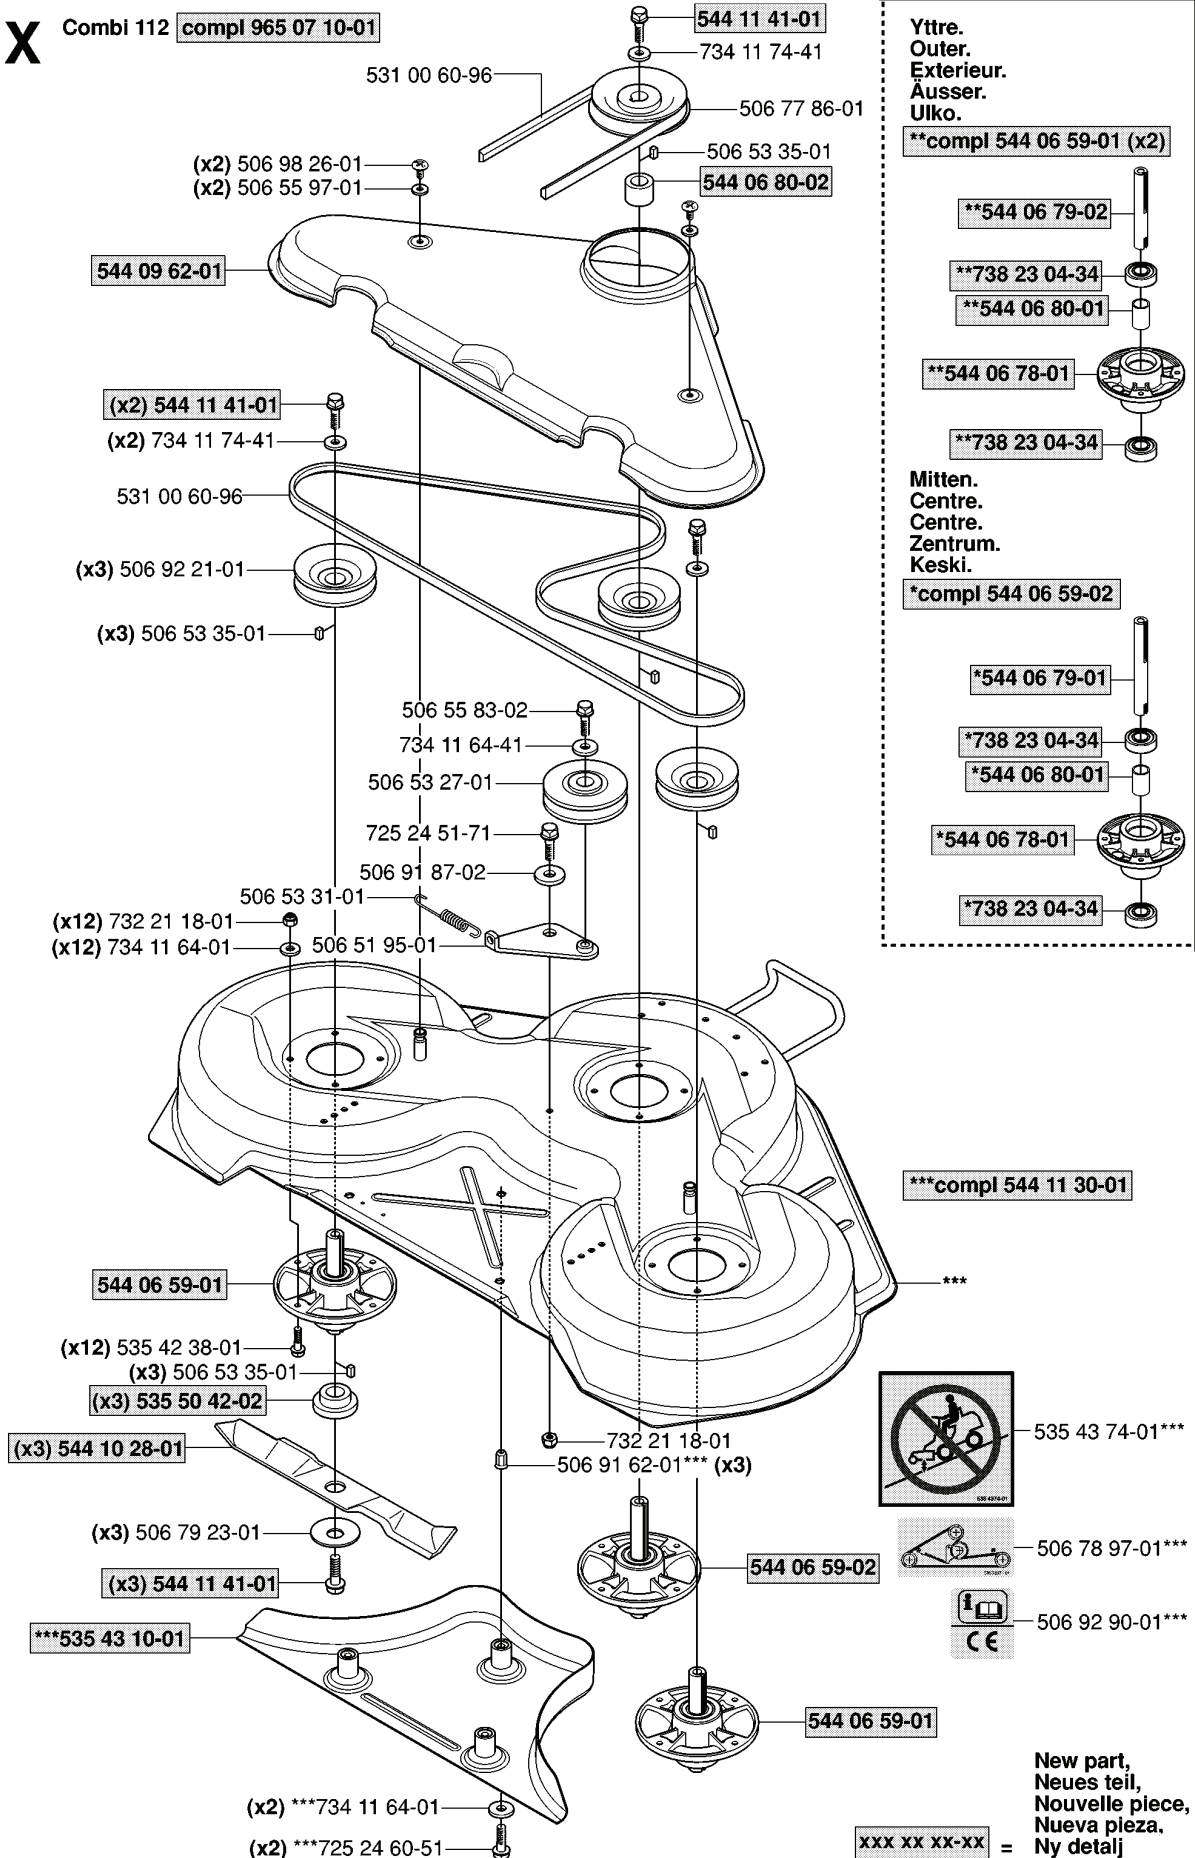

X

Combi 112 compl 965 07 10-01