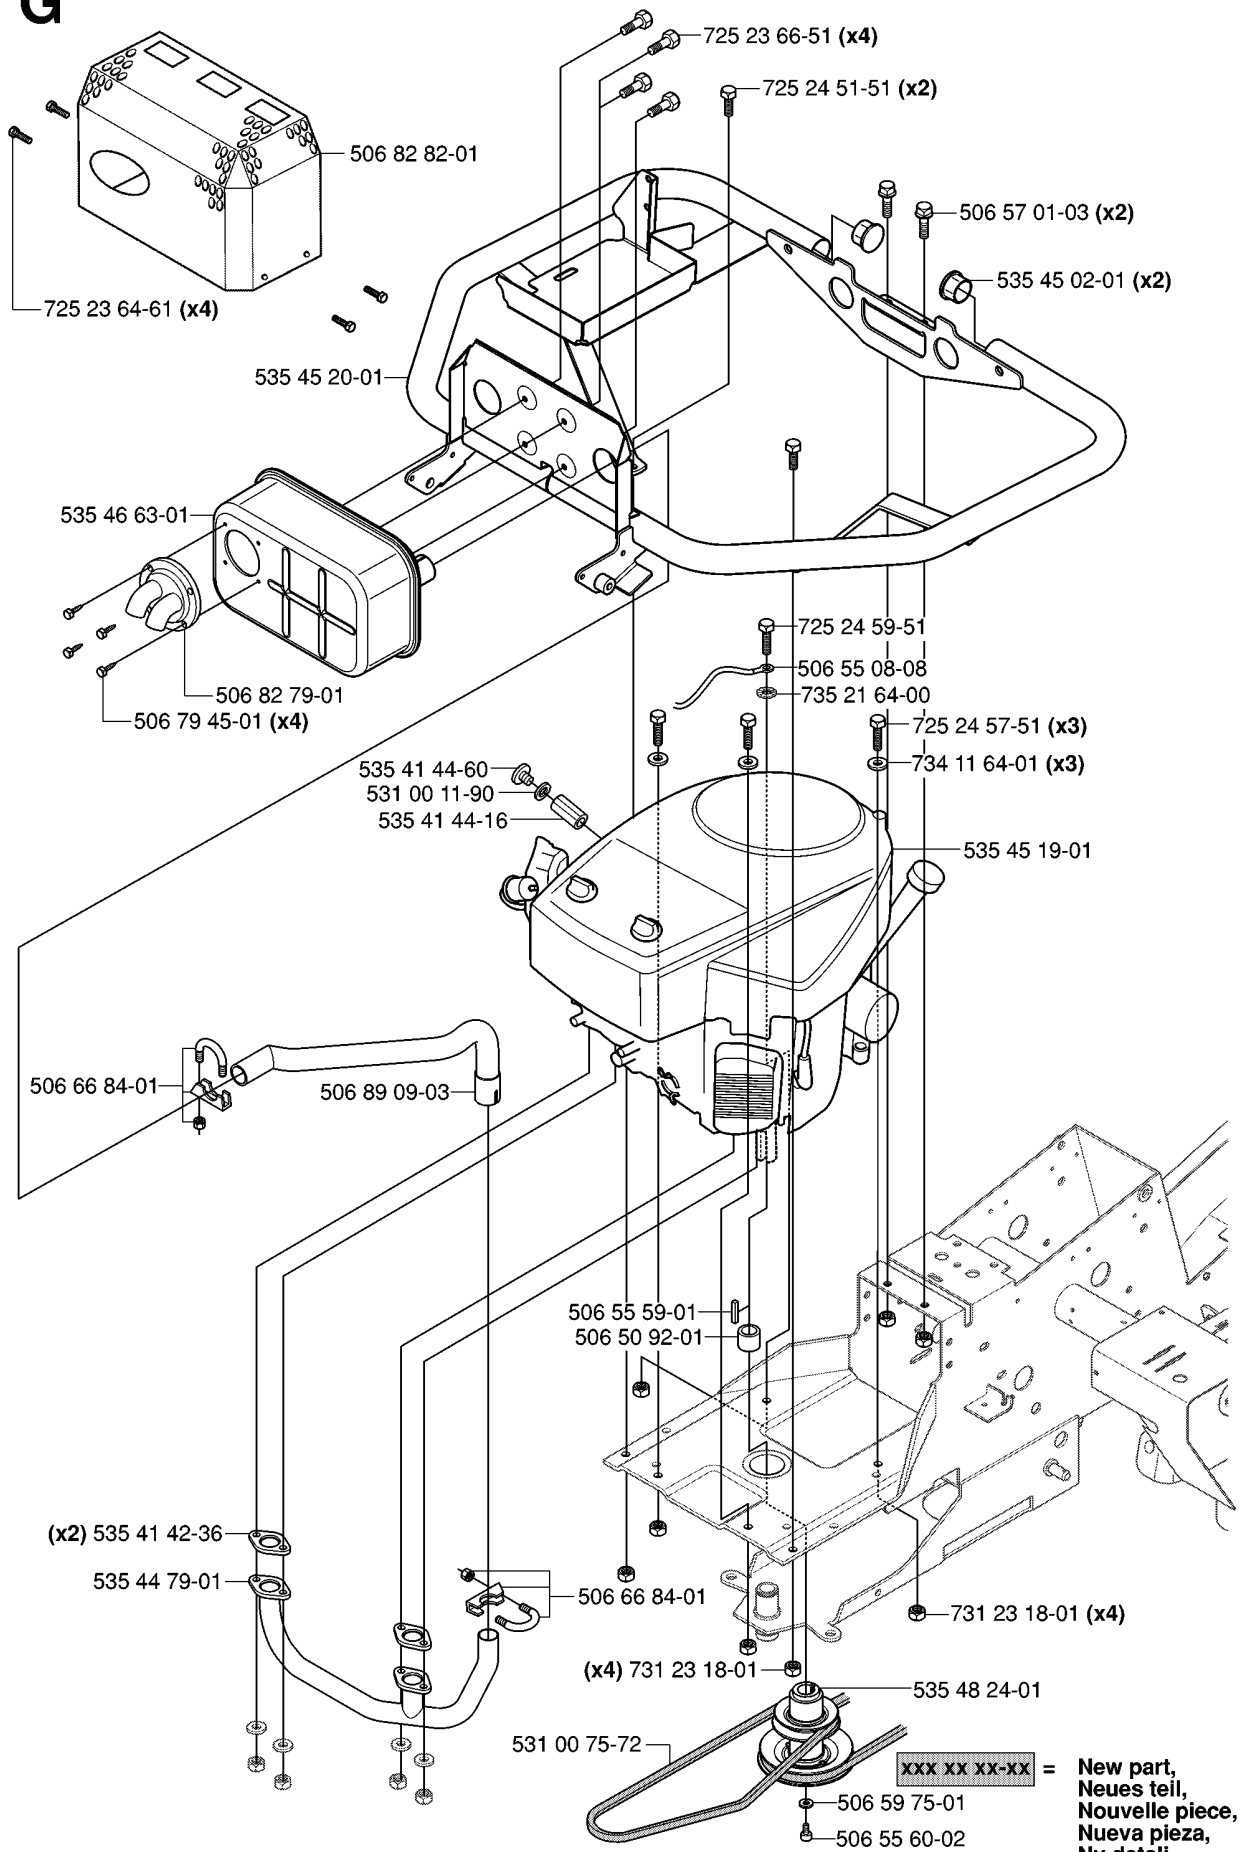

G Kawasaki FH430V

**xxx xx xx-xx = New part,
Neues teil,
Nouvelle piece,
Nueva pieza,
Ny detalj**