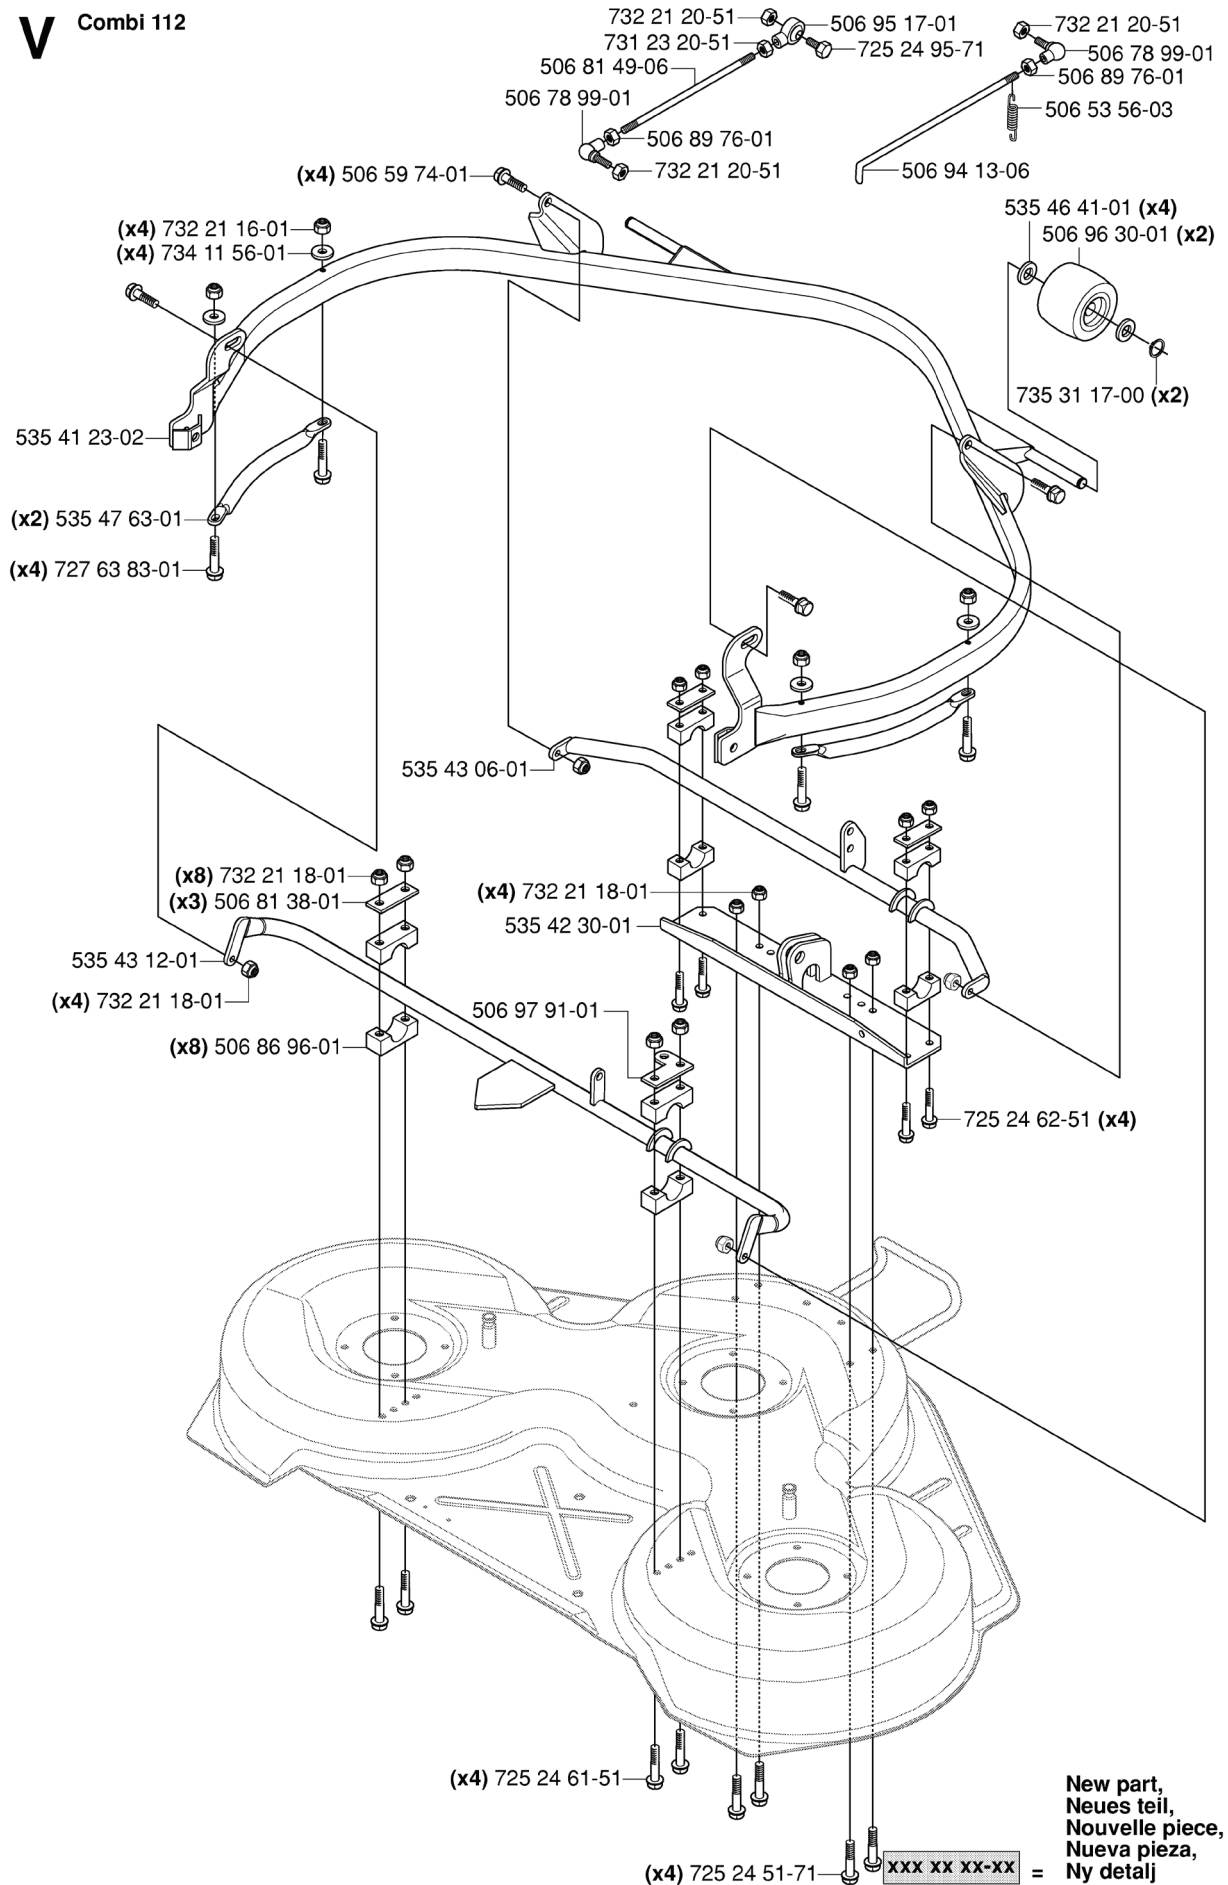

V Combi 112

**New part,
Neues teil,
Nouvelle piece,
Nueva pieza,
Ny detalj**

xxx xx xx-xx =