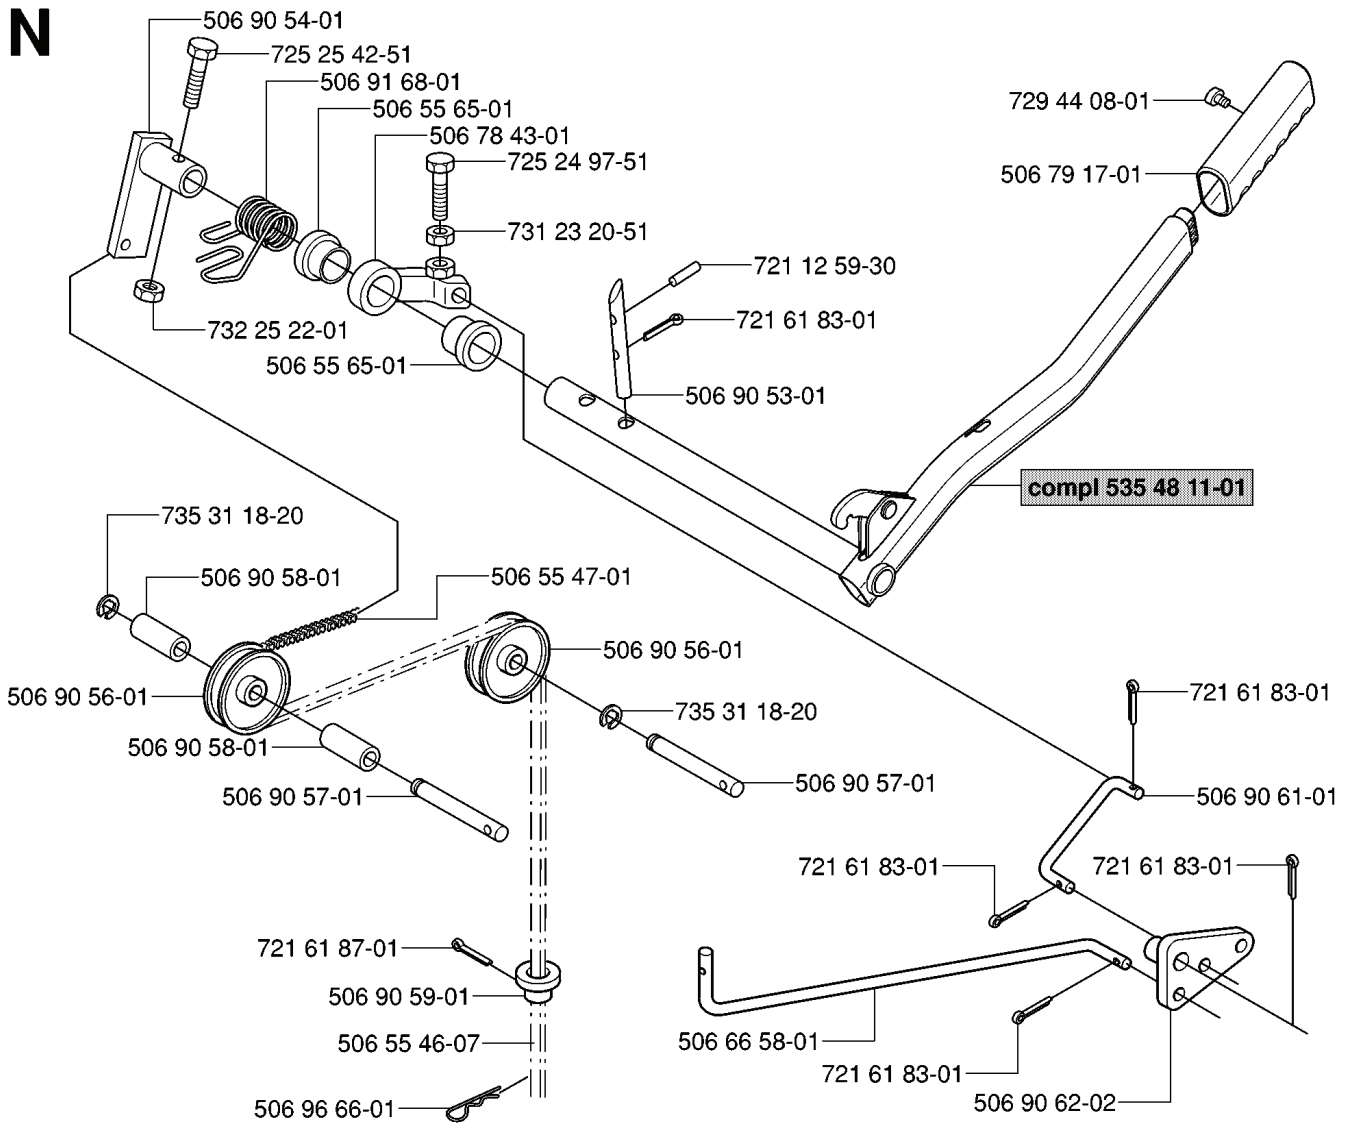

N

REF.	PART NO.	DESCRIPTION	REMARK	QTY.	KIT
506 90 54-01	506905401	LIFTING ARM		1	
725 25 42-51	725254251	SCREW EHHM		1	
506 91 68-01	506916801	SPRING		1	
506 55 65-01	506556501	BEARING		1	
506 78 43-01	506784301	LINK ASSY		1	
725 24 97-51	725249751	SCREW		1	
731 23 20-51	731232051	HEXAGON NUT		1	
732 25 22-01	732252201	HEXAGON LOCKING NUT		1	
506 90 58-01	506905801	TUBE SLEEVE		1	
721 61 87-01	721618701	SPLIT PIN		1	
506 90 59-01	506905901	CHAIN STOP		1	
506 55 46-07	506554607	CHAIN		1	
506 96 66-01	506966601	HAIR PIN COTTER		1	
506 66 58-01	506665801	CLUTCH ROD REAR		1	
506 90 62-02	506906202	LINK ASSY		1	
506 90 57-01	506905701	SHAFT		1	
735 31 18-20	735311820	E-CLIP		1	
506 90 56-01	506905601	OFFSET PULLEY		1	
506 55 47-01	506554701	LINKAGE		1	
506 90 53-01	506905301	PEN		1	
721 12 59-30	721125930	GROOVED PIN		1	
506 90 61-01	506906101	CONNECTION ROD		1	
721 61 83-01	721618301	SPLIT PIN		1	
535 48 11-01	535481101	LIFT LEVER CPL.		1	
506 79 17-01	506791701	HANDLE		1	
729 44 08-01	729440801	SCREW SLCSRT		1	