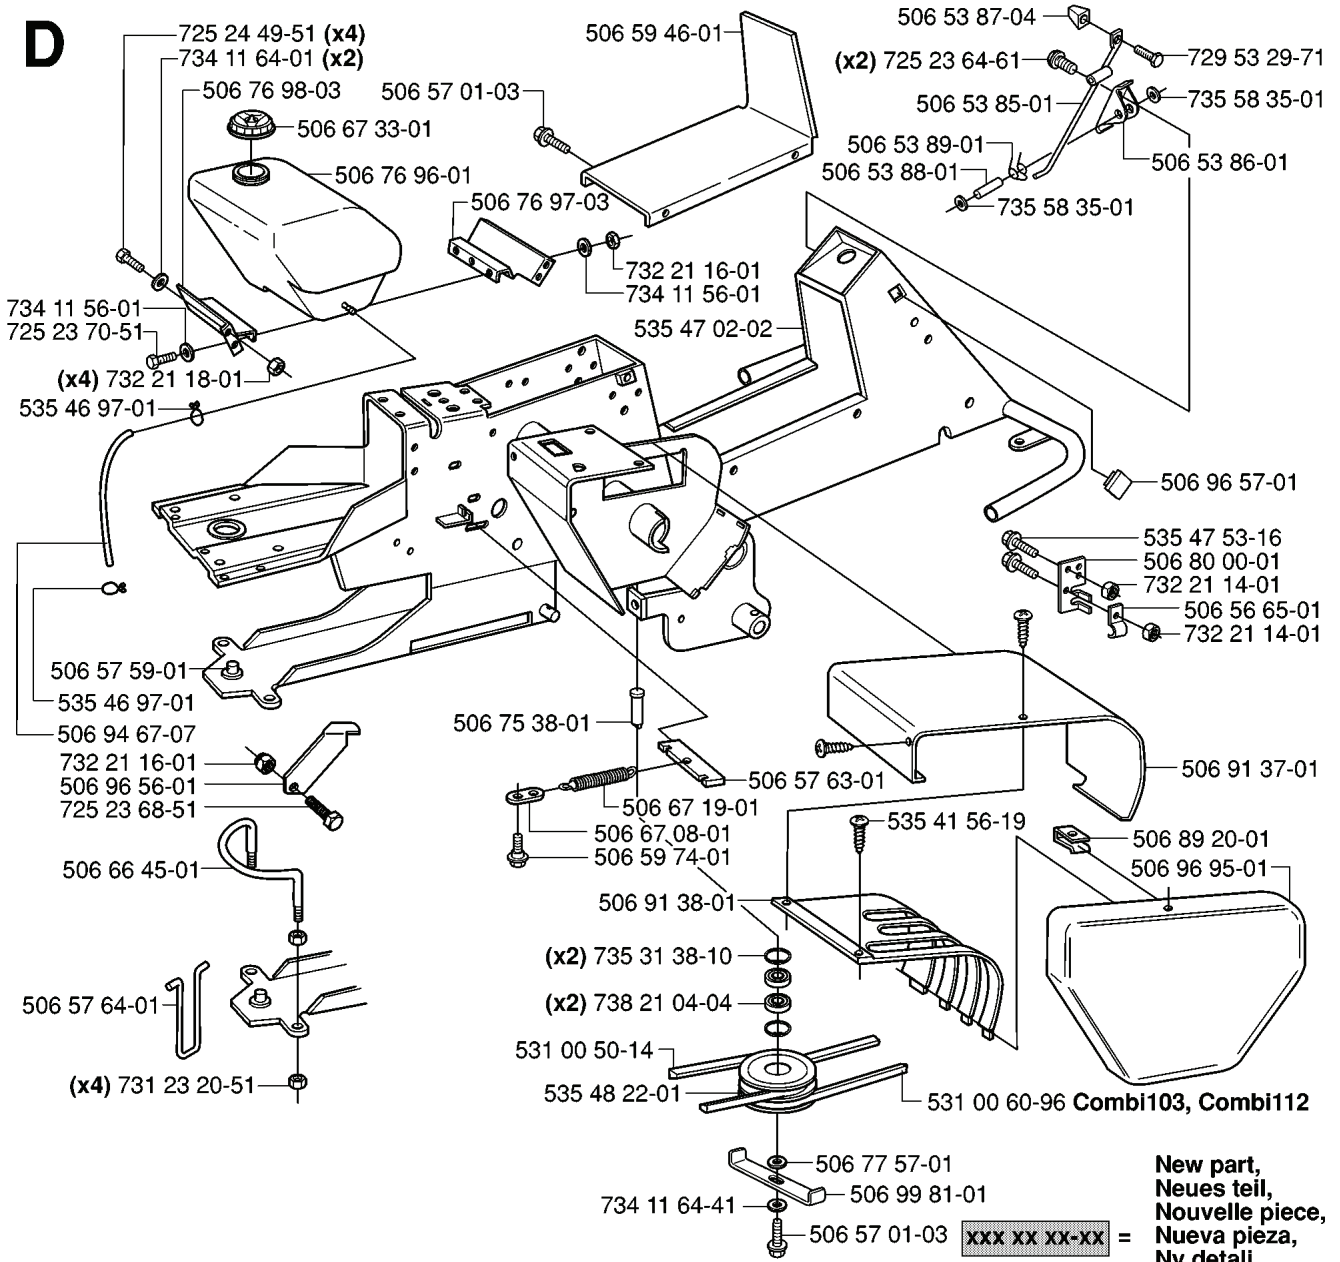

D

**New part,
Neues teil,
Nouvelle piece,
Nueva pieza,
Ny detalj**

xxx xx xx-xx =