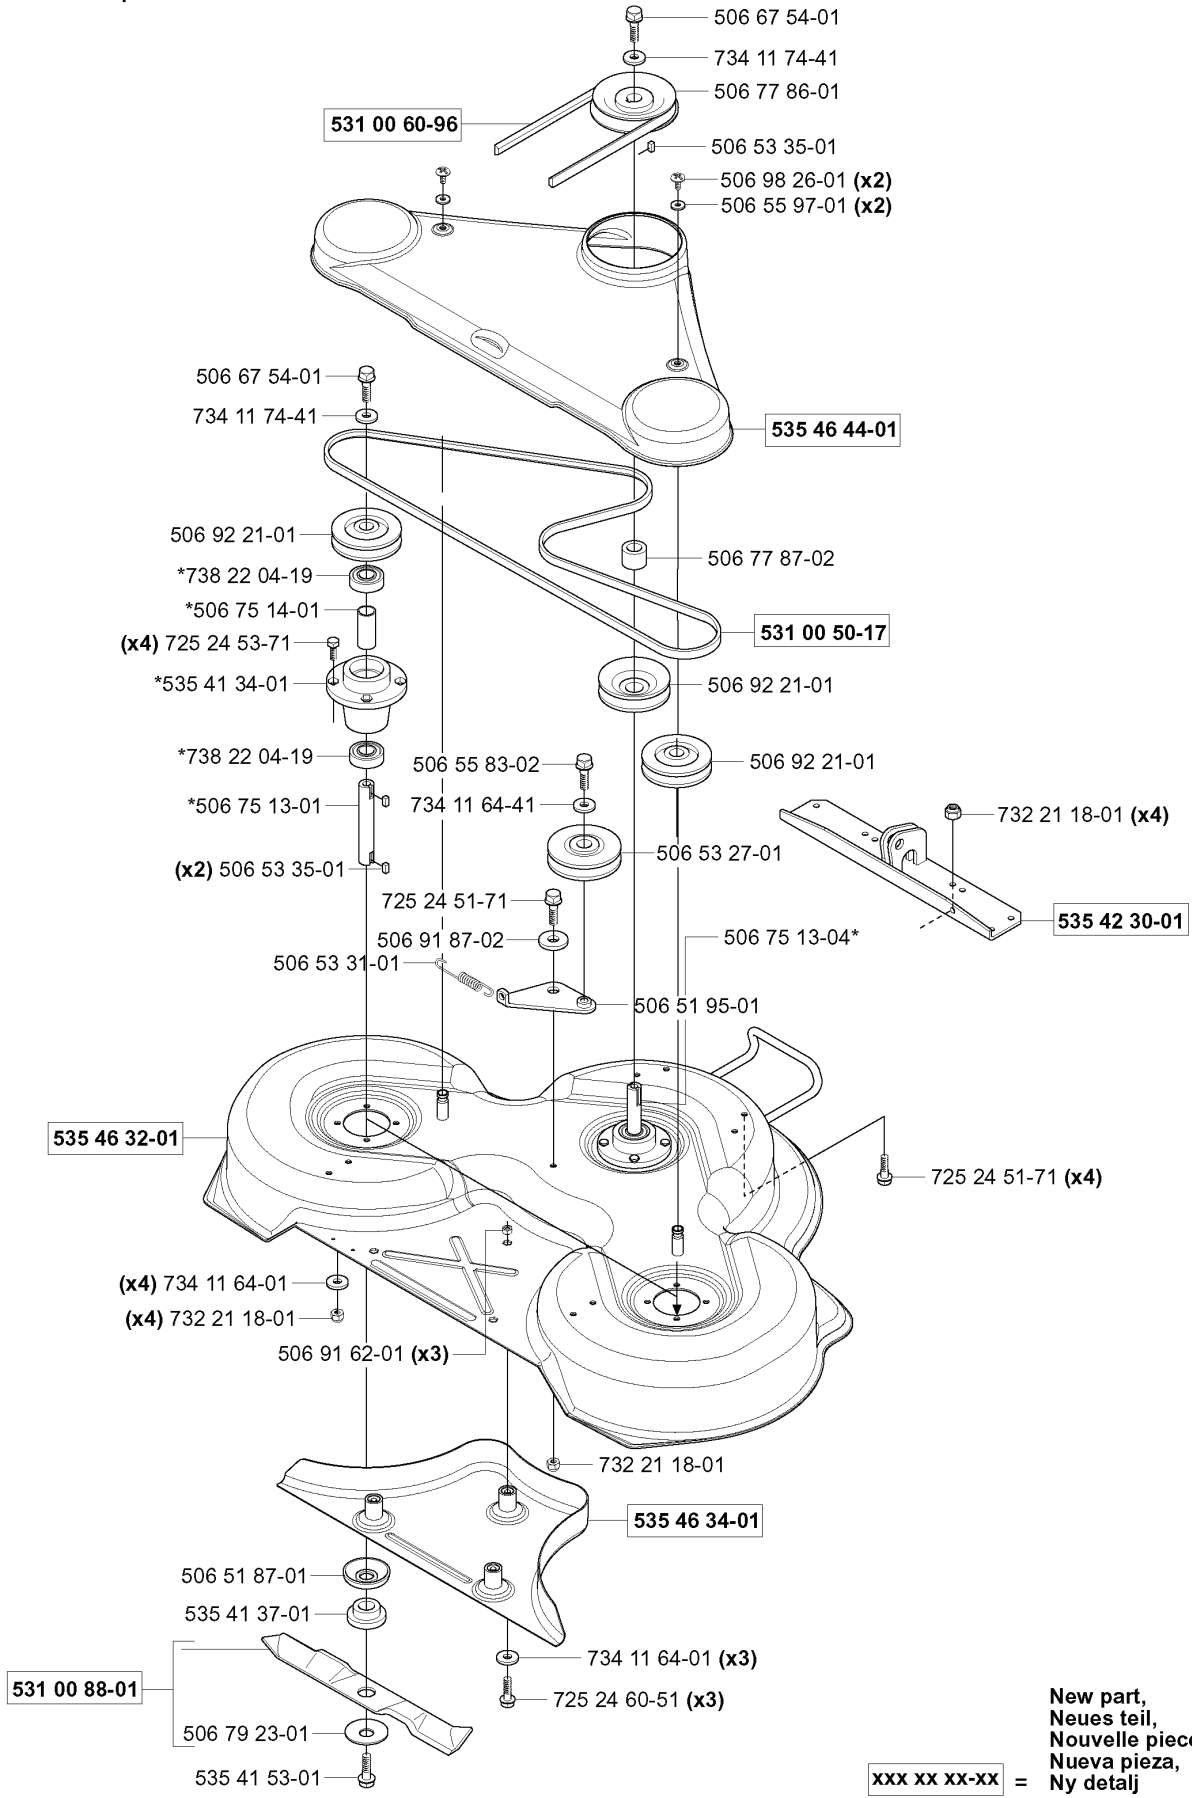

V

Combi 103 compl 953 52 47-01

*compl 506 75 11-01 Yttre. Outer. Exterior. Äusser. Ulko.

*compl 506 75 11-04 Mitten. Centre. Centre. Zentrum. Keski.

New part,
Neues teil,
Nouvelle piece,
Nueva pieza,
Ny detalj

xxx xx xx-xx =