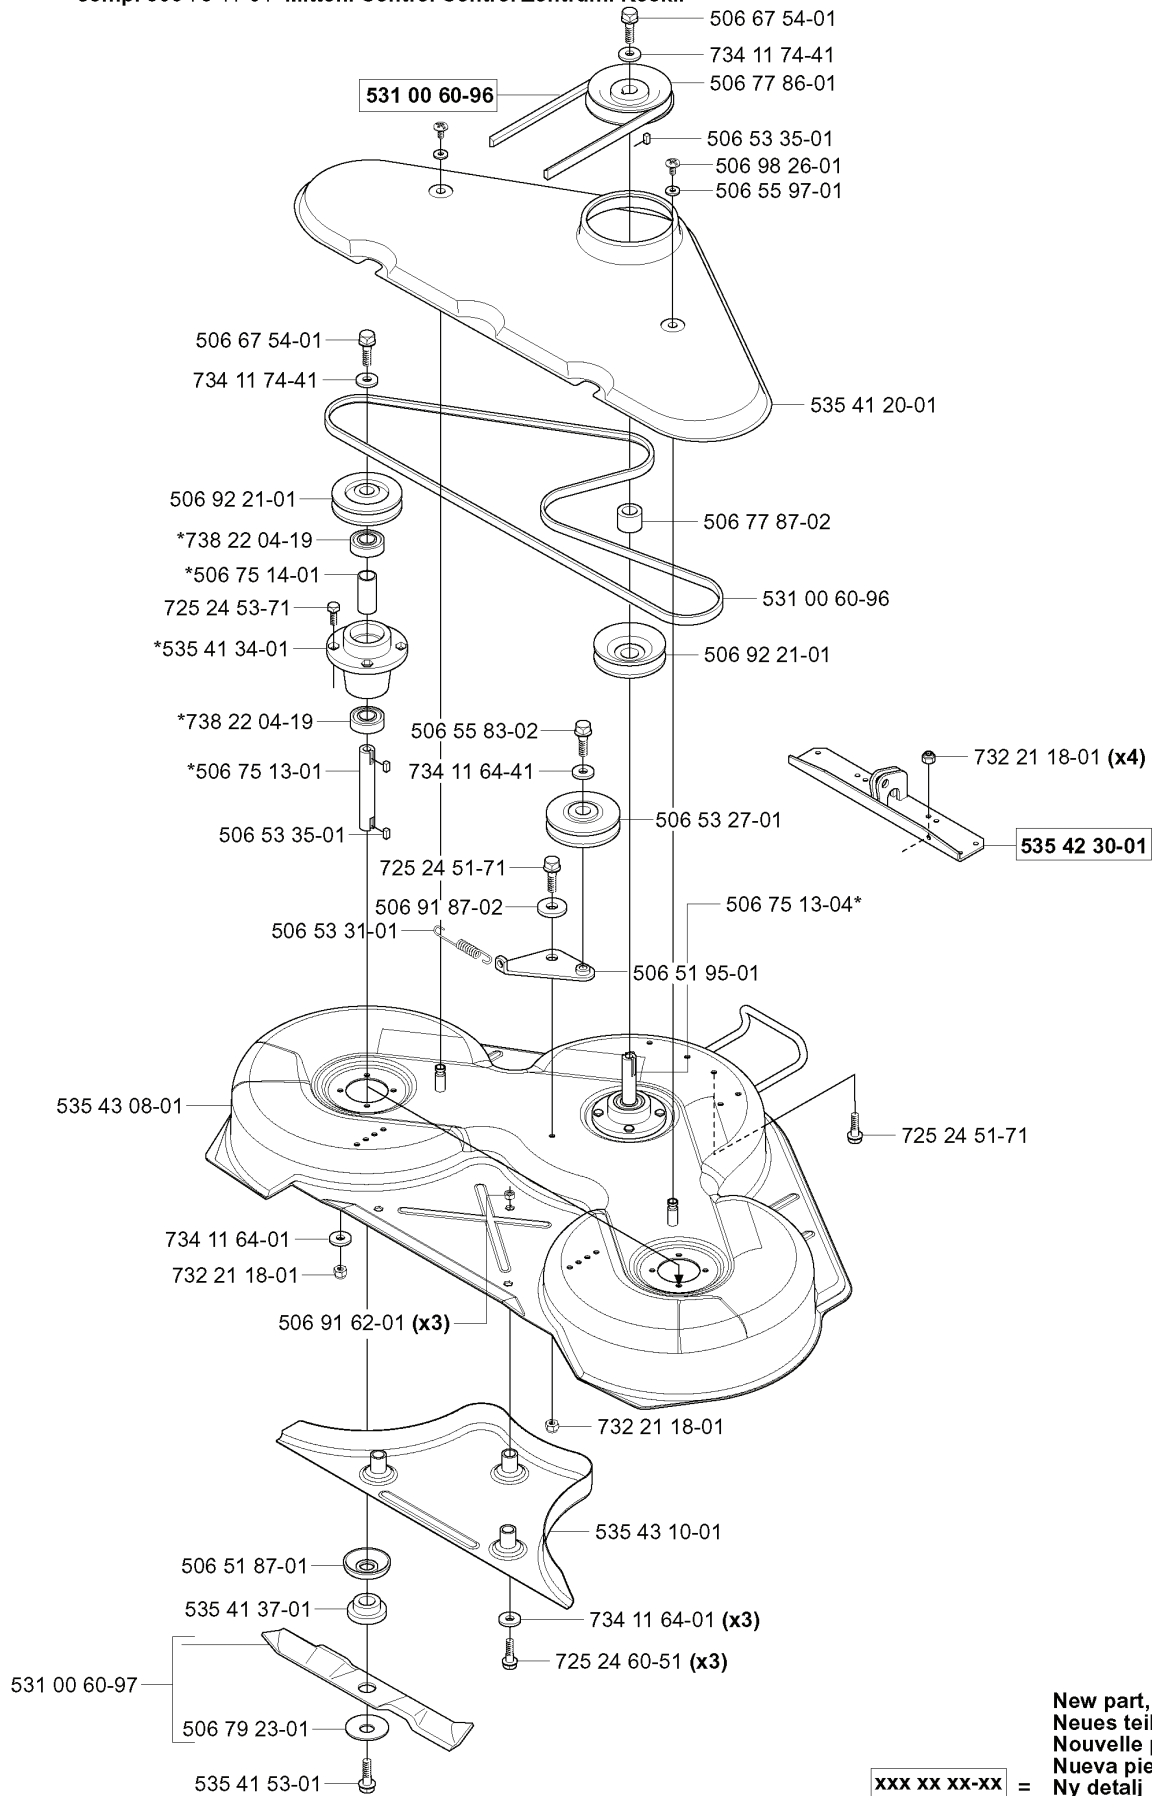

X Combi 112 compl 953 52 44-01

*compl 506 75 11-01 Yttre. Outer. Exterior. Äusser. Ulko.
*compl 506 75 11-04 Mitten. Centre. Centre. Zentrum. Keski.

New part,
Neues teil,
Nouvelle piece,
Nueva pieza,
Ny detalj

xxx xx xx-xx =