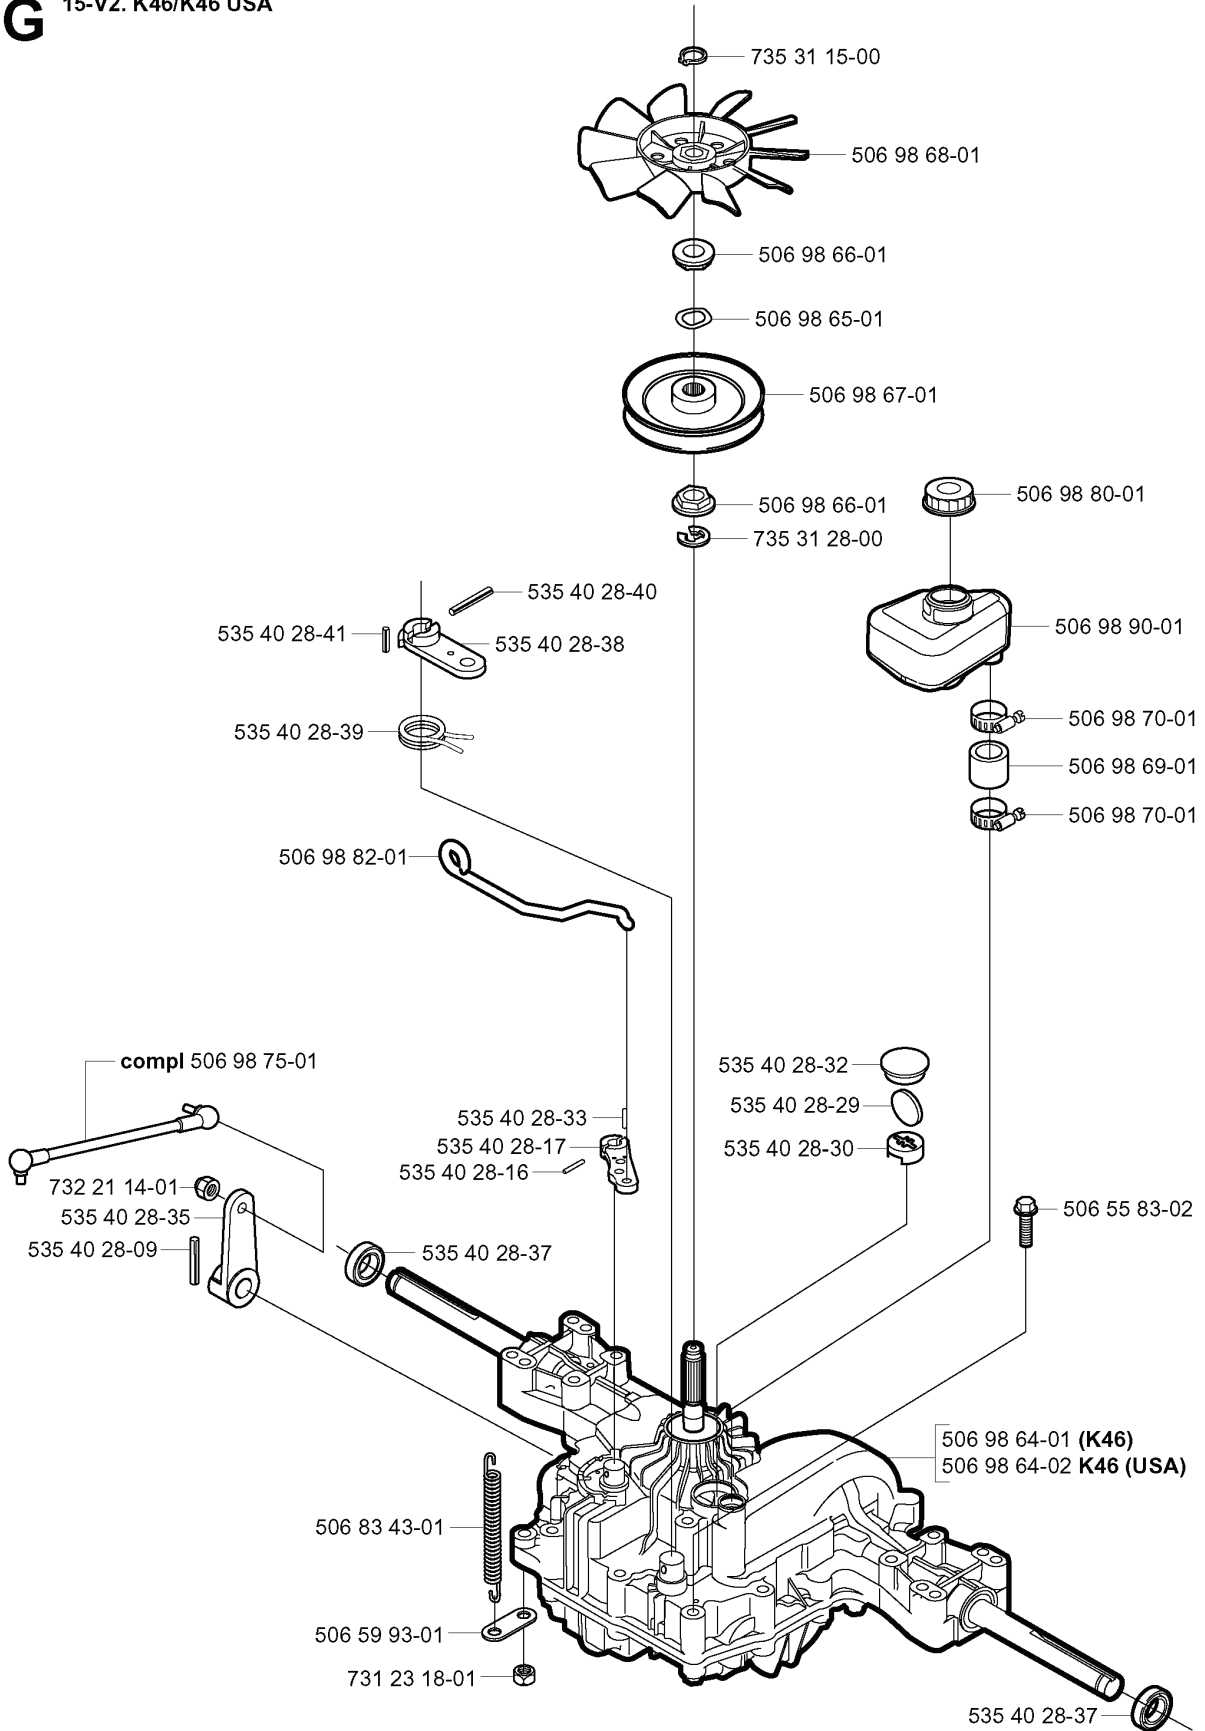

G 15-V2. K46/K46 USA

New part,
Neues teil,
Nouvelle piece,
Nueva pieza,
Ny detalj

xxx xx xx-xx =