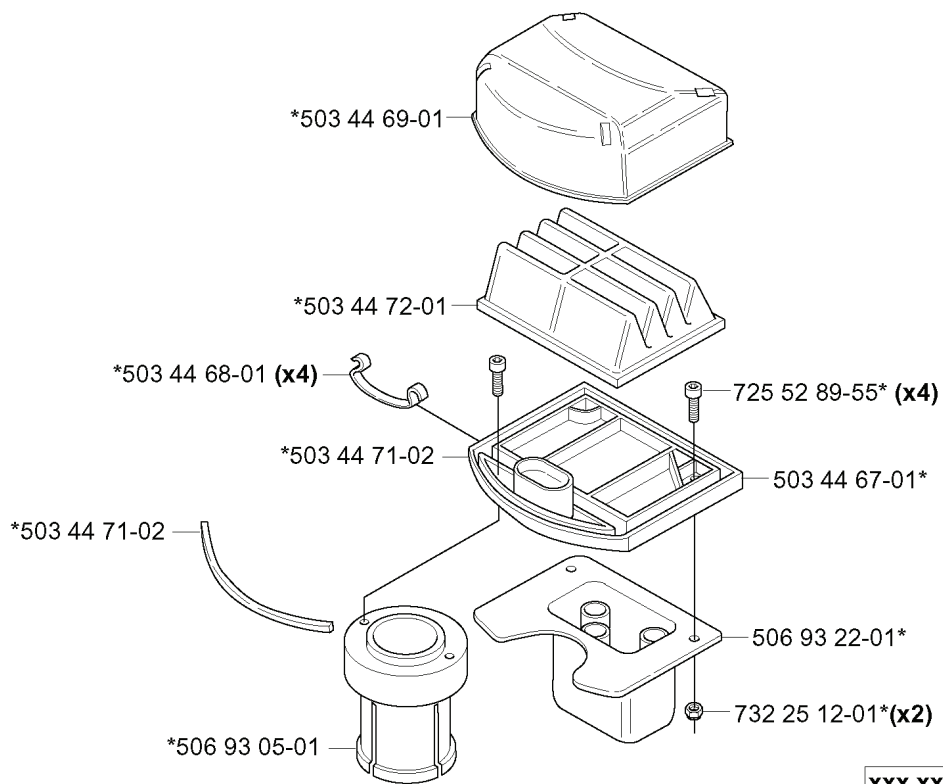

D *compl 506 93 24-01

xxx xx xx-xx = New part,
Neues teil,
Nouvelle piece,
Nueva pieza,
Ny detalj