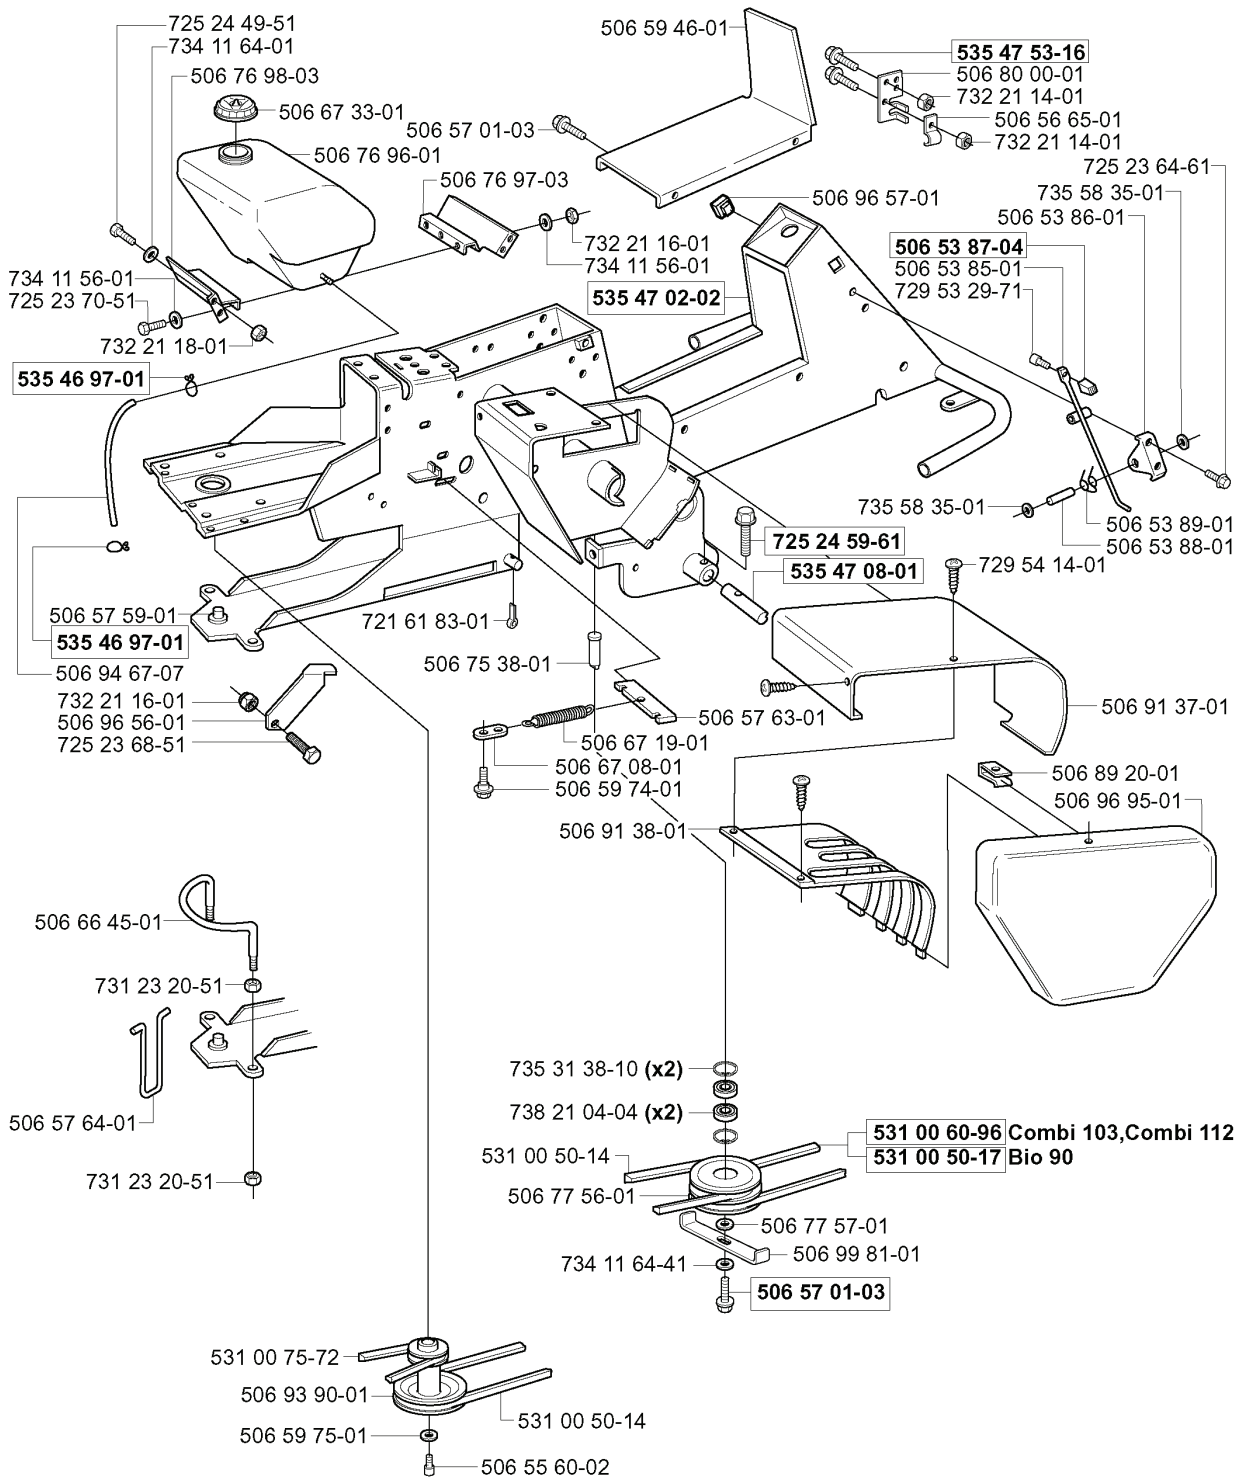

E

New part,
Neues teil,
Nouvelle piece,
Nueva pieza,
Ny detalj

xxx xx xx-xx =