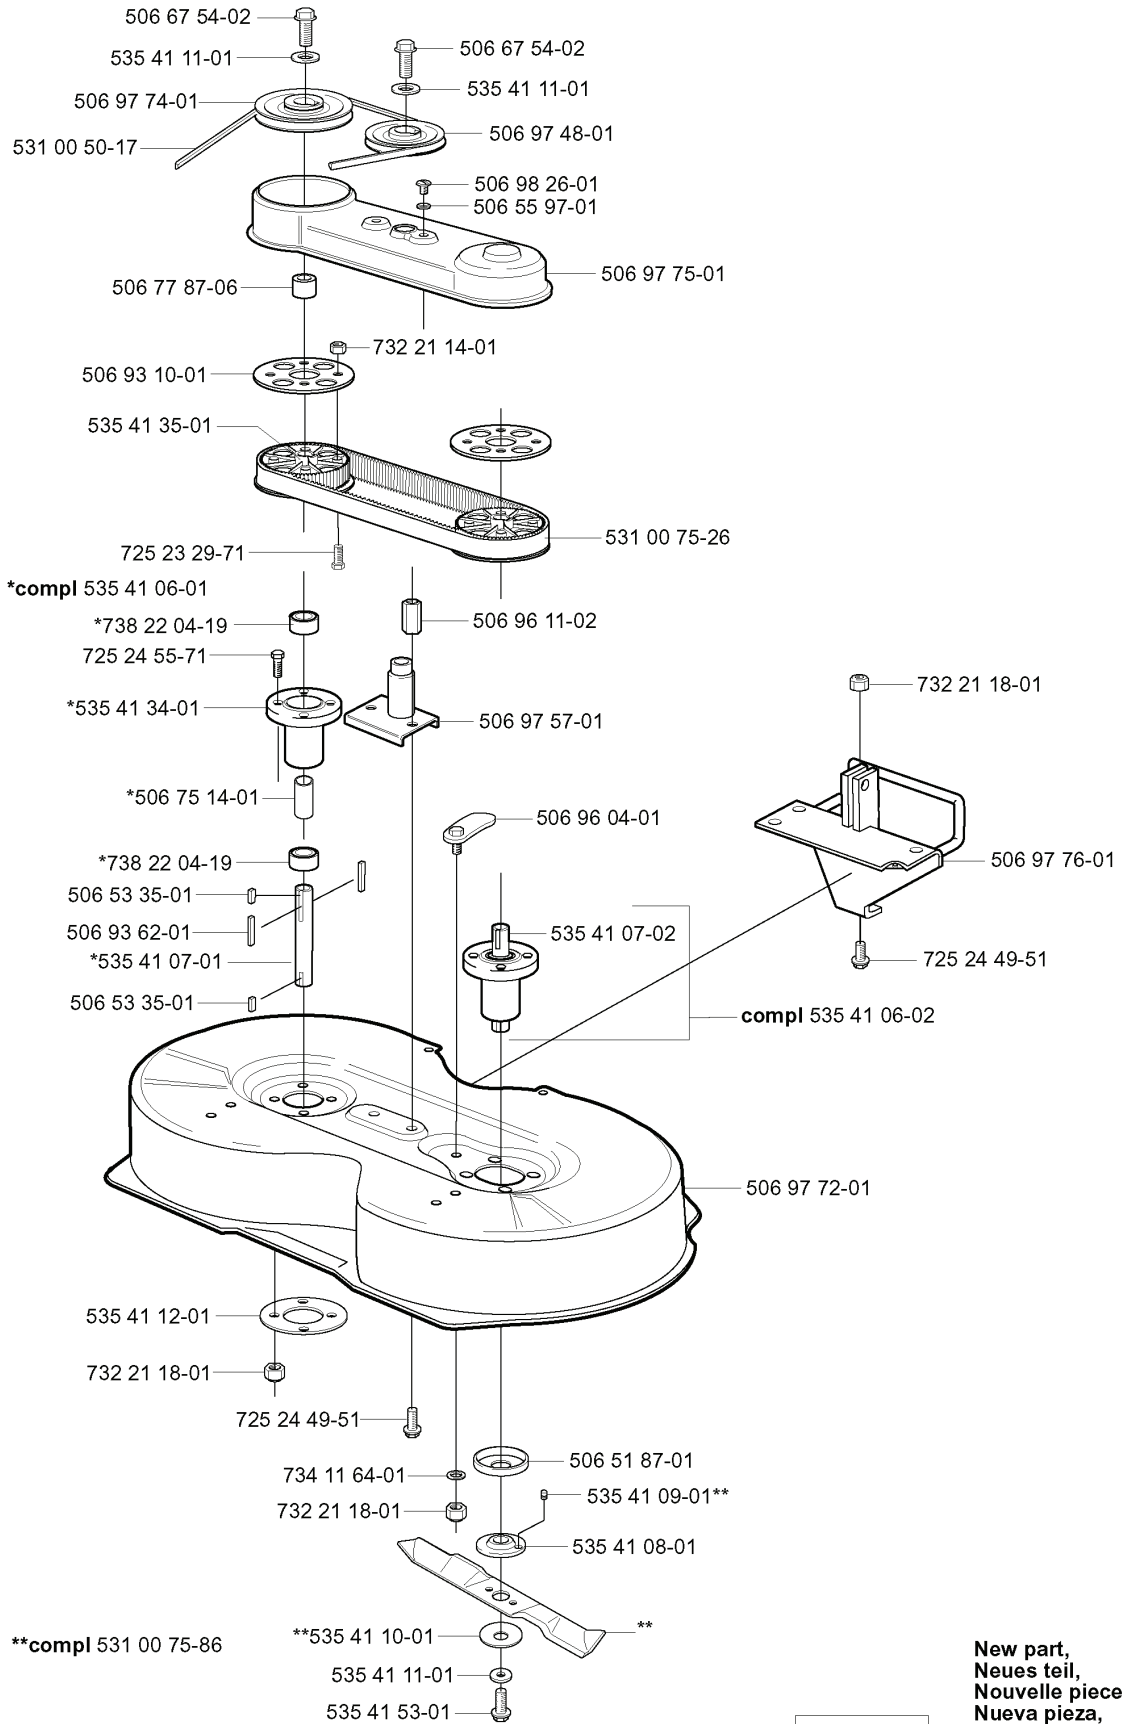

U Bio 90 **compl 953 52 34-01**

**compl 531 00 75-86

**535 41 10-01

New part,
Neues teil,
Nouvelle piece,
Nueva pieza,
Ny detalj

xxx xx xx-xx =