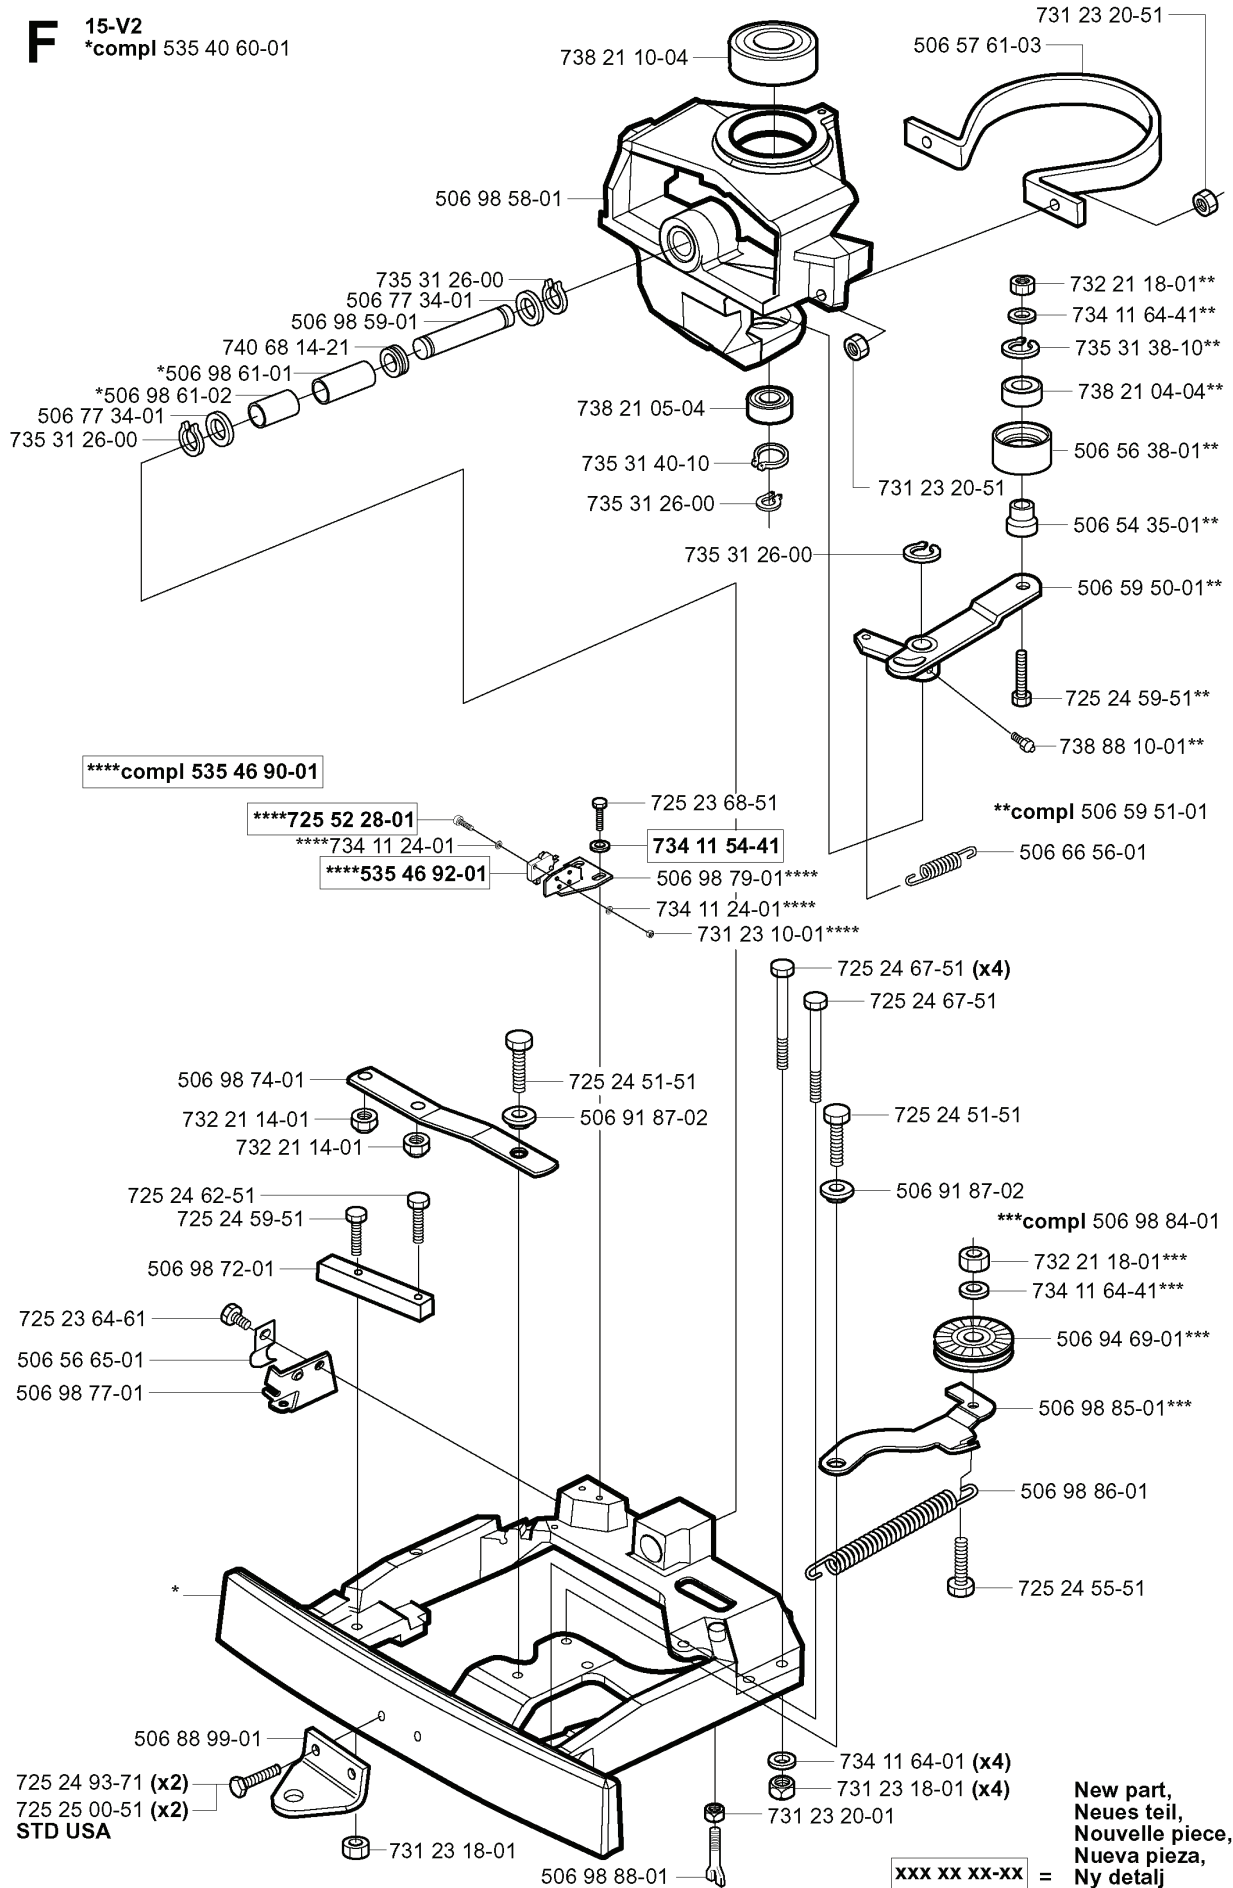

F 15-V2
*compl 535 40 60-01