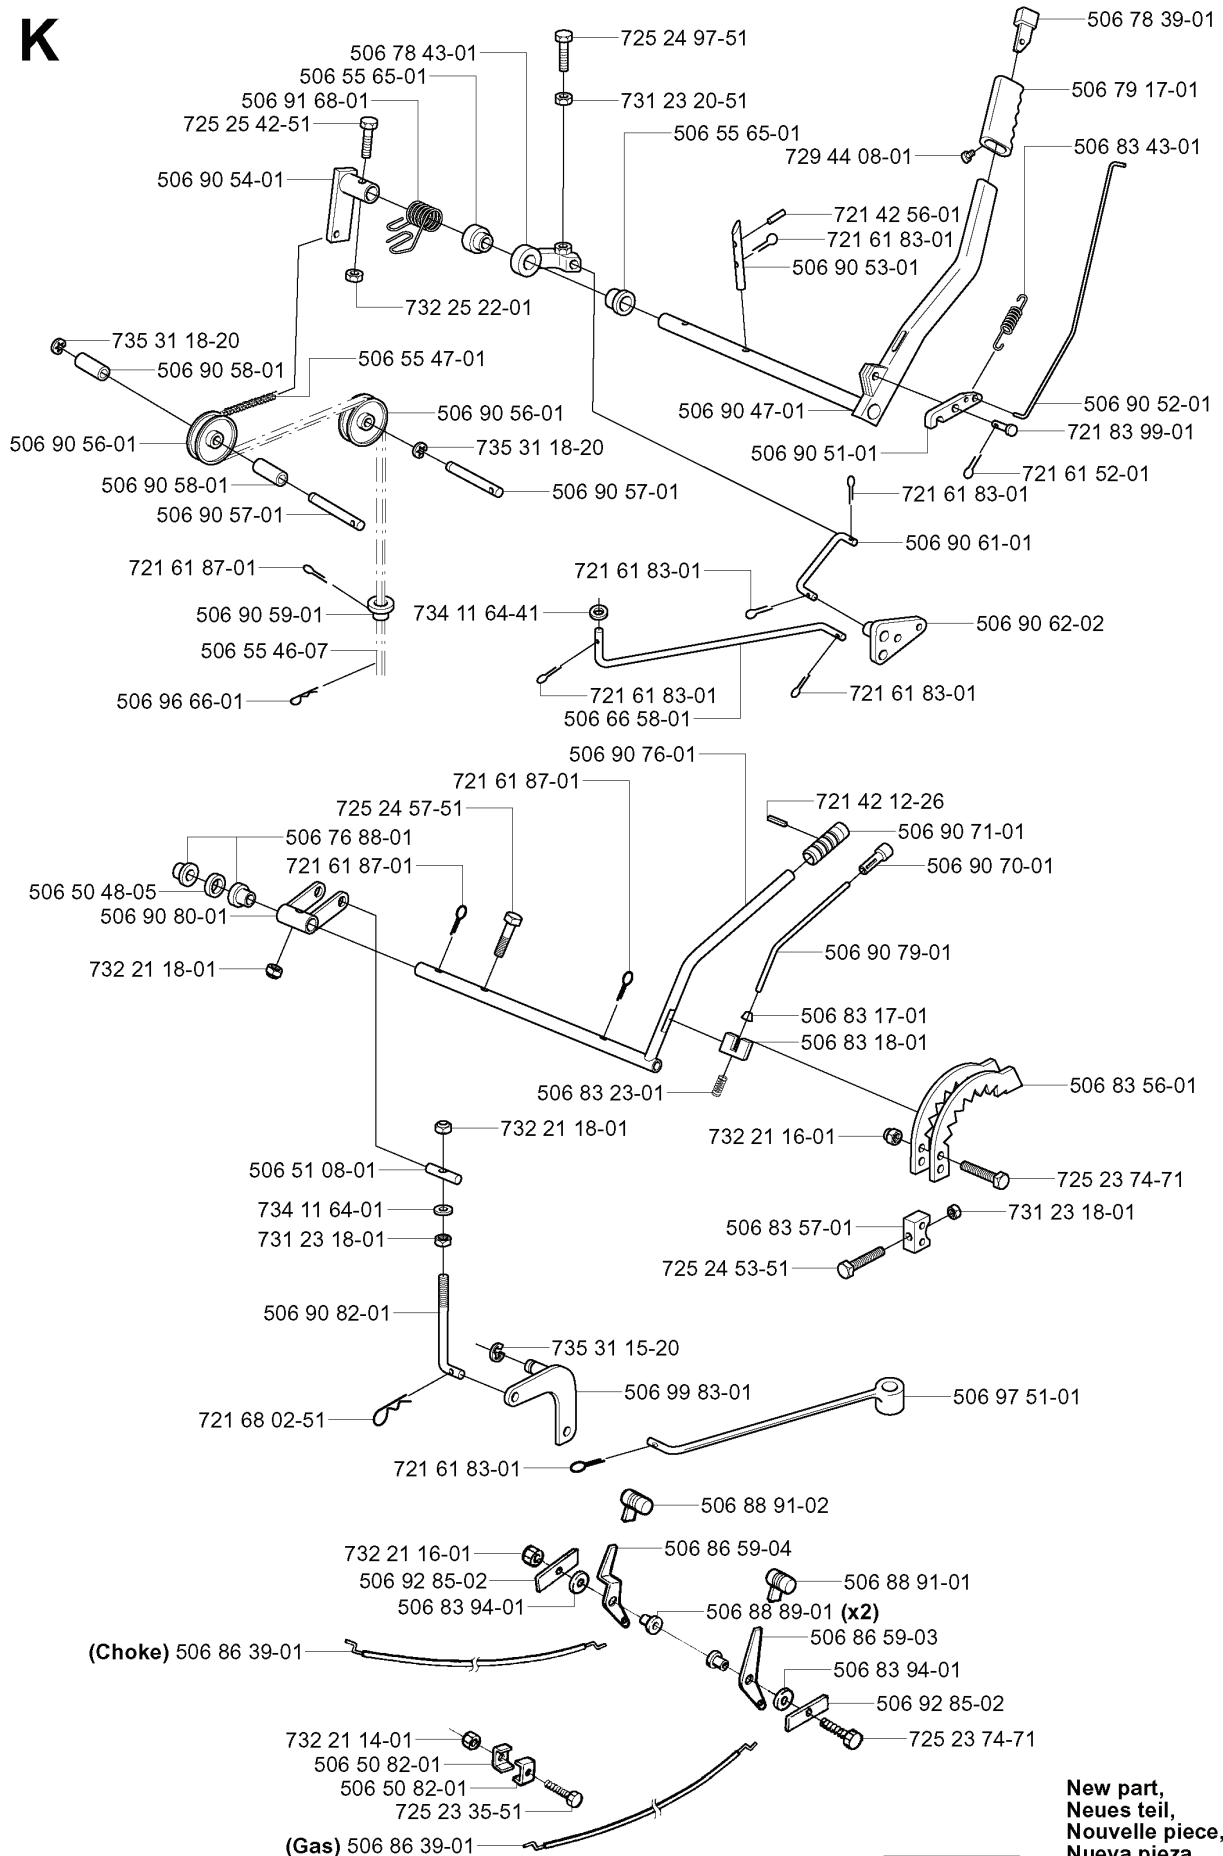

K

xxx xx xx-xx = New part, Neues teil, Nouvelle piece, Nueva pieza, Ny detalj