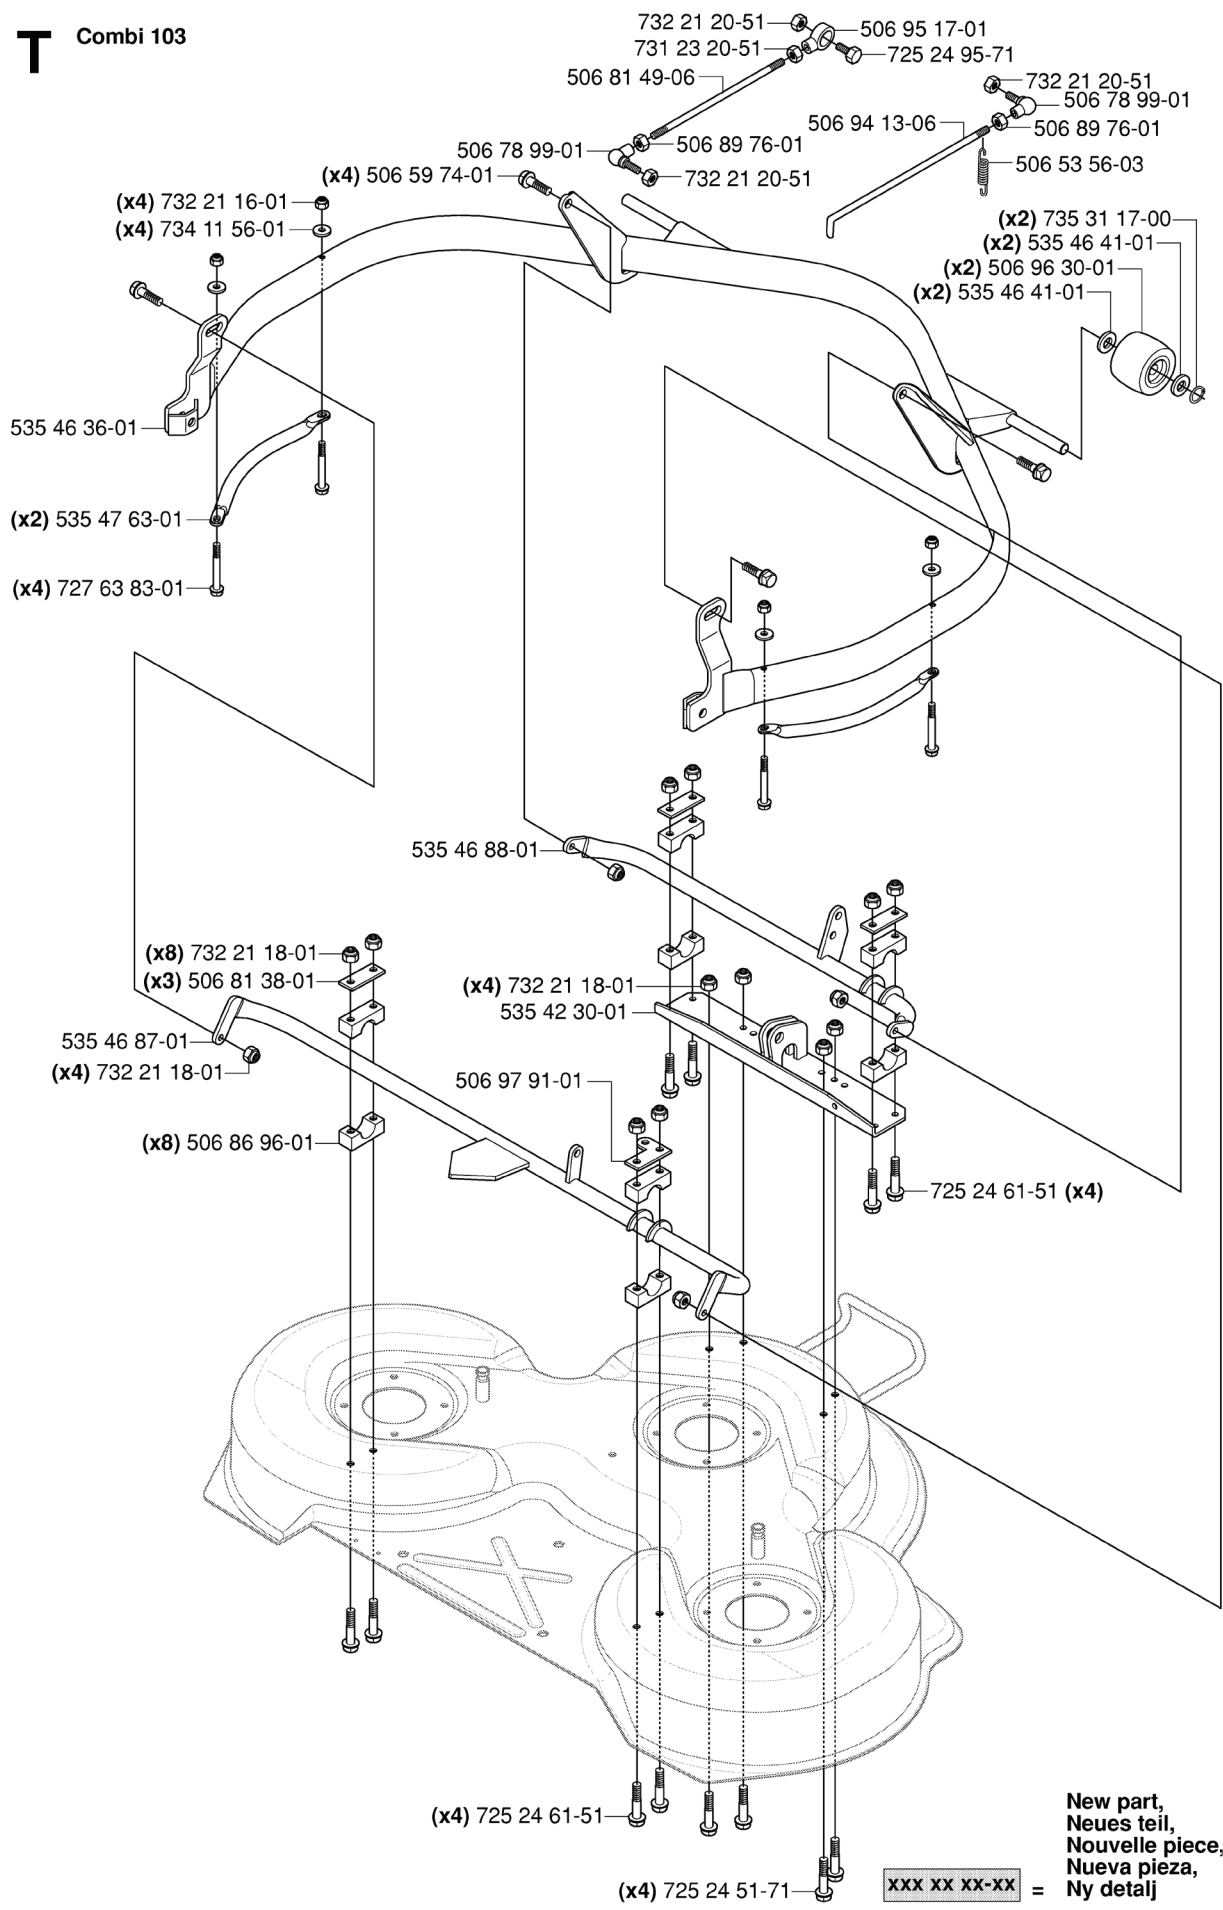

T Combi 103

**New part,
Neues teil,
Nouvelle piece,
Nueva pieza,
Ny detalj**

XXX XX XX-XX =