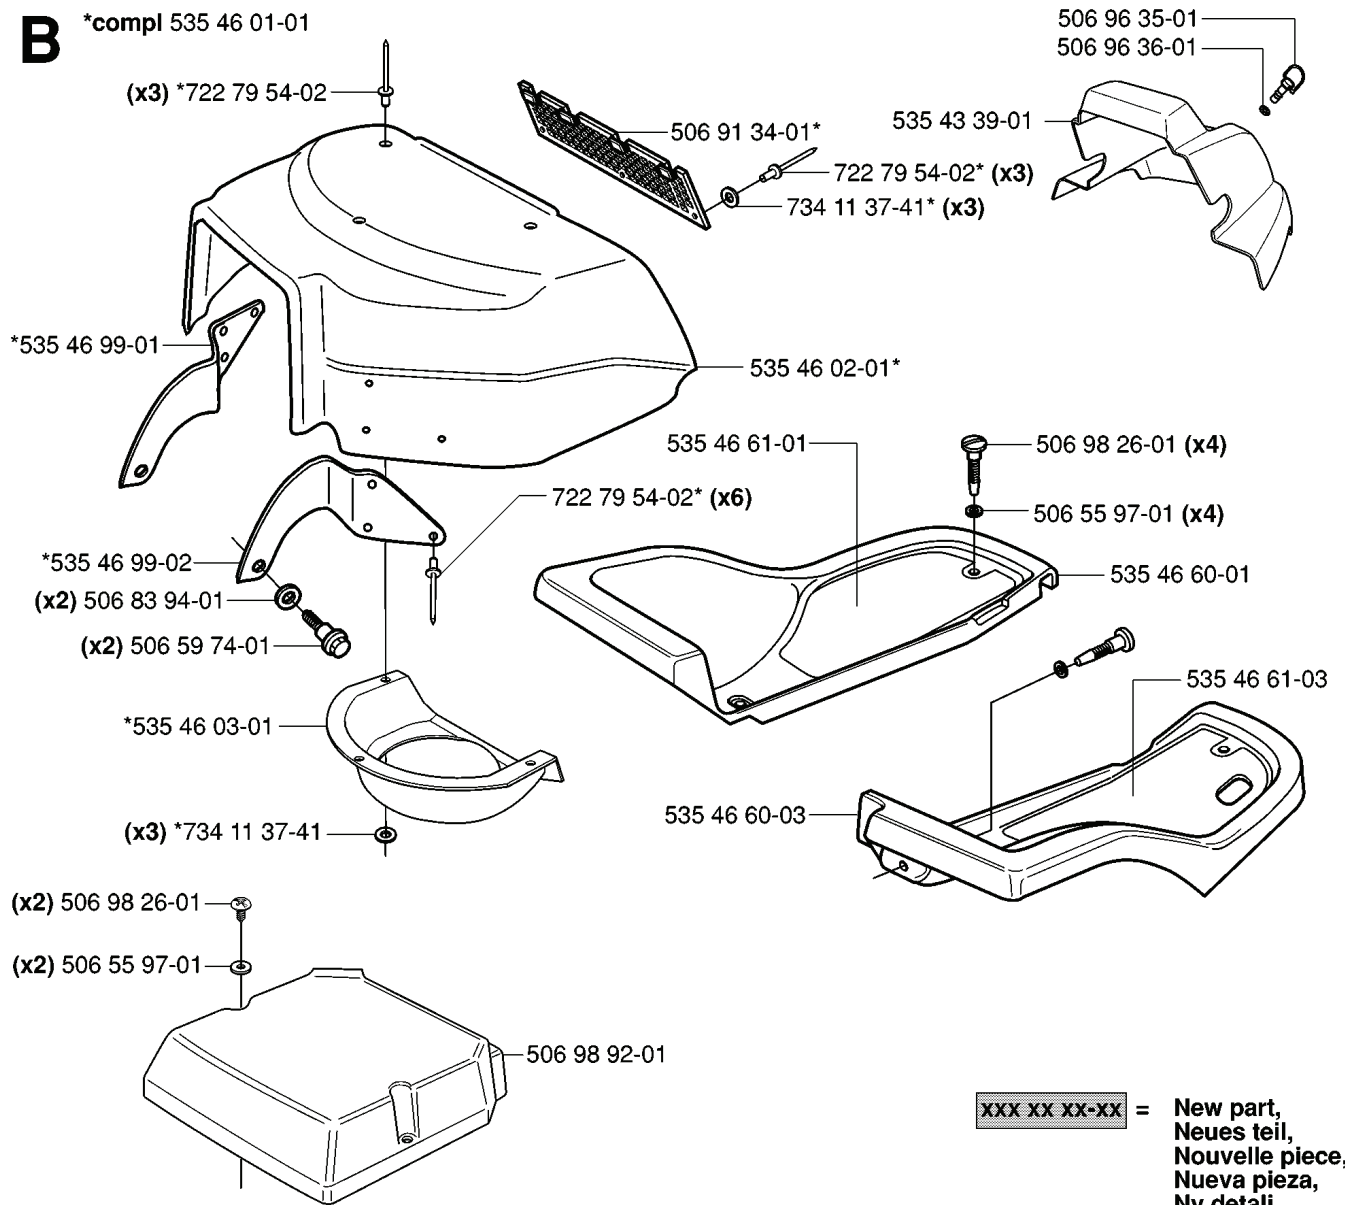

B

*compl 535 46 01-01

xxx xx xx-xx = New part,
Neues teil,
Nouvelle piece,
Nueva pieza,
Ny detalj