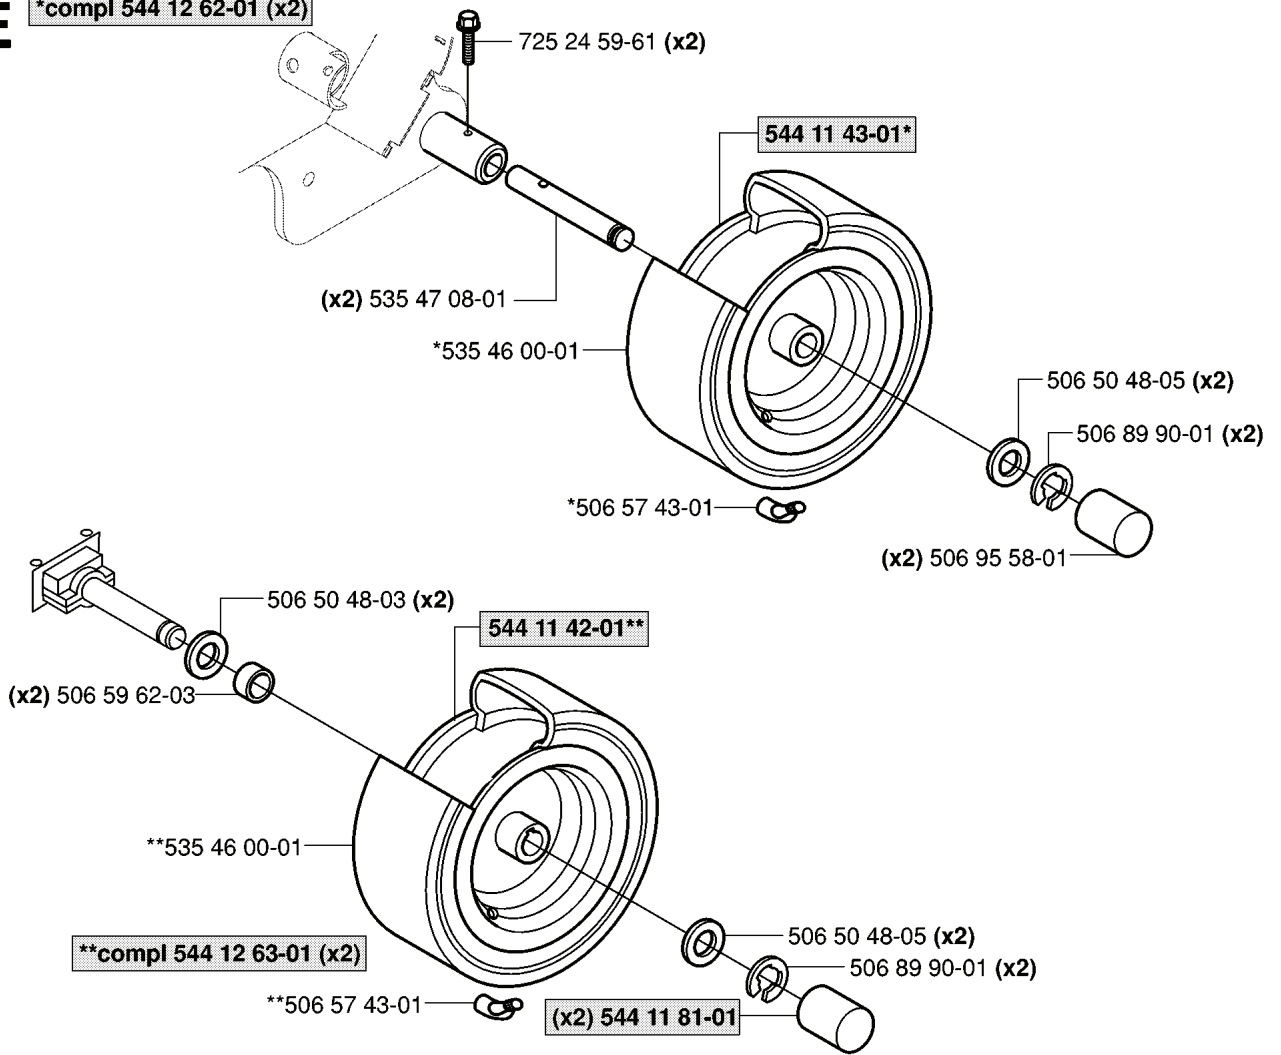

# K

xxx xx xx-xx = New part,  
 Neues teil,  
 Nouvelle piece  
 Nueva pieza,  
 Ny detalj

REF.	PART NO.	DESCRIPTION	REMARK	QTY.	KIT
535 40 28-40	535402840	PIN RETAINING SCREW		1	
535 40 28-38	535402838	LEVER		1	
535 40 28-41	535402841	PIN		1	
535 40 28-39	535402839	SPRING		1	
506 98 82-01	506988201	FRIKOPPLINGSSTÅNG		1	
506 98 75-01	506987501	ADJUSTMENT ROD		1	
732 21 14-01	732211401	LOCK NUT		1	
535 40 28-35	535402835	LEVER		1	
535 40 28-09	535402809	PIN RETAINING SCREW		1	
731 23 18-01	731231801	HEXAGON NUT		1	
506 59 93-01	506599301	LINK		1	
506 83 43-01	506834301	SPRING		1	
535 40 28-16	535402816	PIN RETAINING SCREW		1	
535 40 28-17	535402817	LEVER		1	
535 40 28-33	535402833	PIN RETAINING SCREW		1	
535 40 28-32	535402832	PLUG		1	
535 40 28-29	535402829	MAGNET		1	
535 40 28-30	535402830	HOLDER		1	
535 40 28-37	535402837	SEALING		1	
506 98 63-01	506986301	TRANSMISSION	K46	1	
506 55 83-02	506558302	SCREW EHHFT		1	
506 98 69-01	506986901	HOSE		1	
506 98 70-01	506987001	HOSE CLAMP		1	
506 98 90-01	506989001	EXPANSION TANK		1	
506 98 80-01	506988001	TANK CAP ASSY		1	
735 31 28-00	735312800	CIRCLIP		1	
506 98 66-01	506986601	DISTANCE		1	
506 98 67-01	506986701	PULLEY		1	
506 98 65-01	506986501	SPRING WASHER		1	
506 98 68-01	506986801	FAN		1	
735 31 15-00	735311500	CIRCLIP		1	

**E**

**\*compl 544 12 62-01 (x2)**

REF.	PART NO.	DESCRIPTION	REMARK	QTY.	KIT
544 12 62-01	544126201	WHEEL		2	
535 47 08-01	535470801	WHEEL AXLE		2	
535 46 00-01	535460001	TYRE		1	
506 50 48-03	506504803	WASHER		2	
506 59 62-03	506596203	SPACING SLEEVE		2	
544 12 63-01	544126301	WHEEL		2	
506 57 43-01	506574301	VALVE ASSY		1	
544 11 81-01	544118101	KNOB		2	
506 89 90-01	506899001	E-CLIP		2	
506 50 48-05	506504805	WASHER		2	
544 11 42-01	544114201	RIM		1	
506 95 58-01	506955801	CUP		2	
544 11 43-01	544114301	RIM		1	
725 24 59-61	725245961	SCREW EHHFT		2	