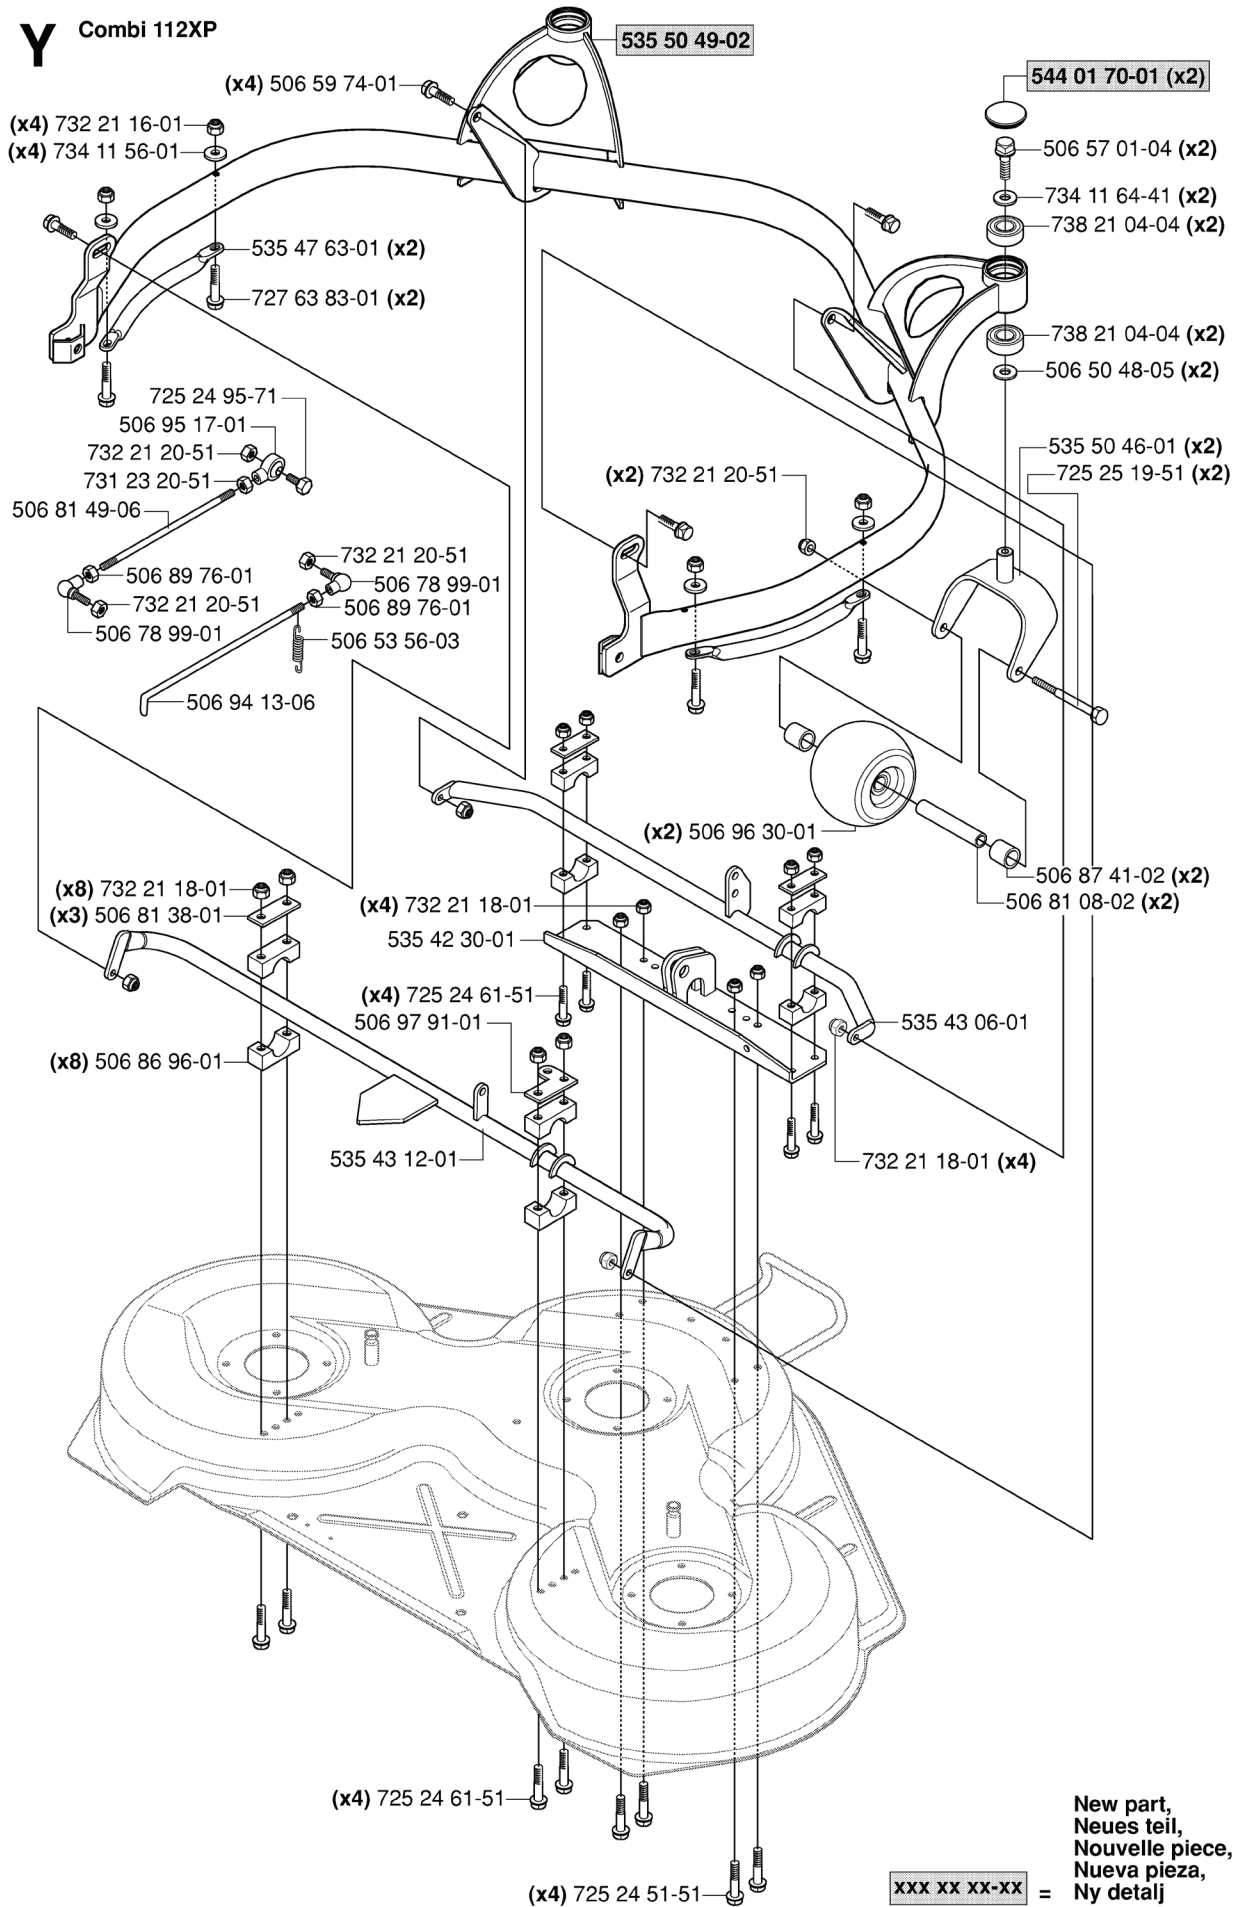

Y Combi 112XP

New part,
Neues teil,
Nouvelle piece,
Nueva pieza,
Ny detalj

xxx xx xx-xx =