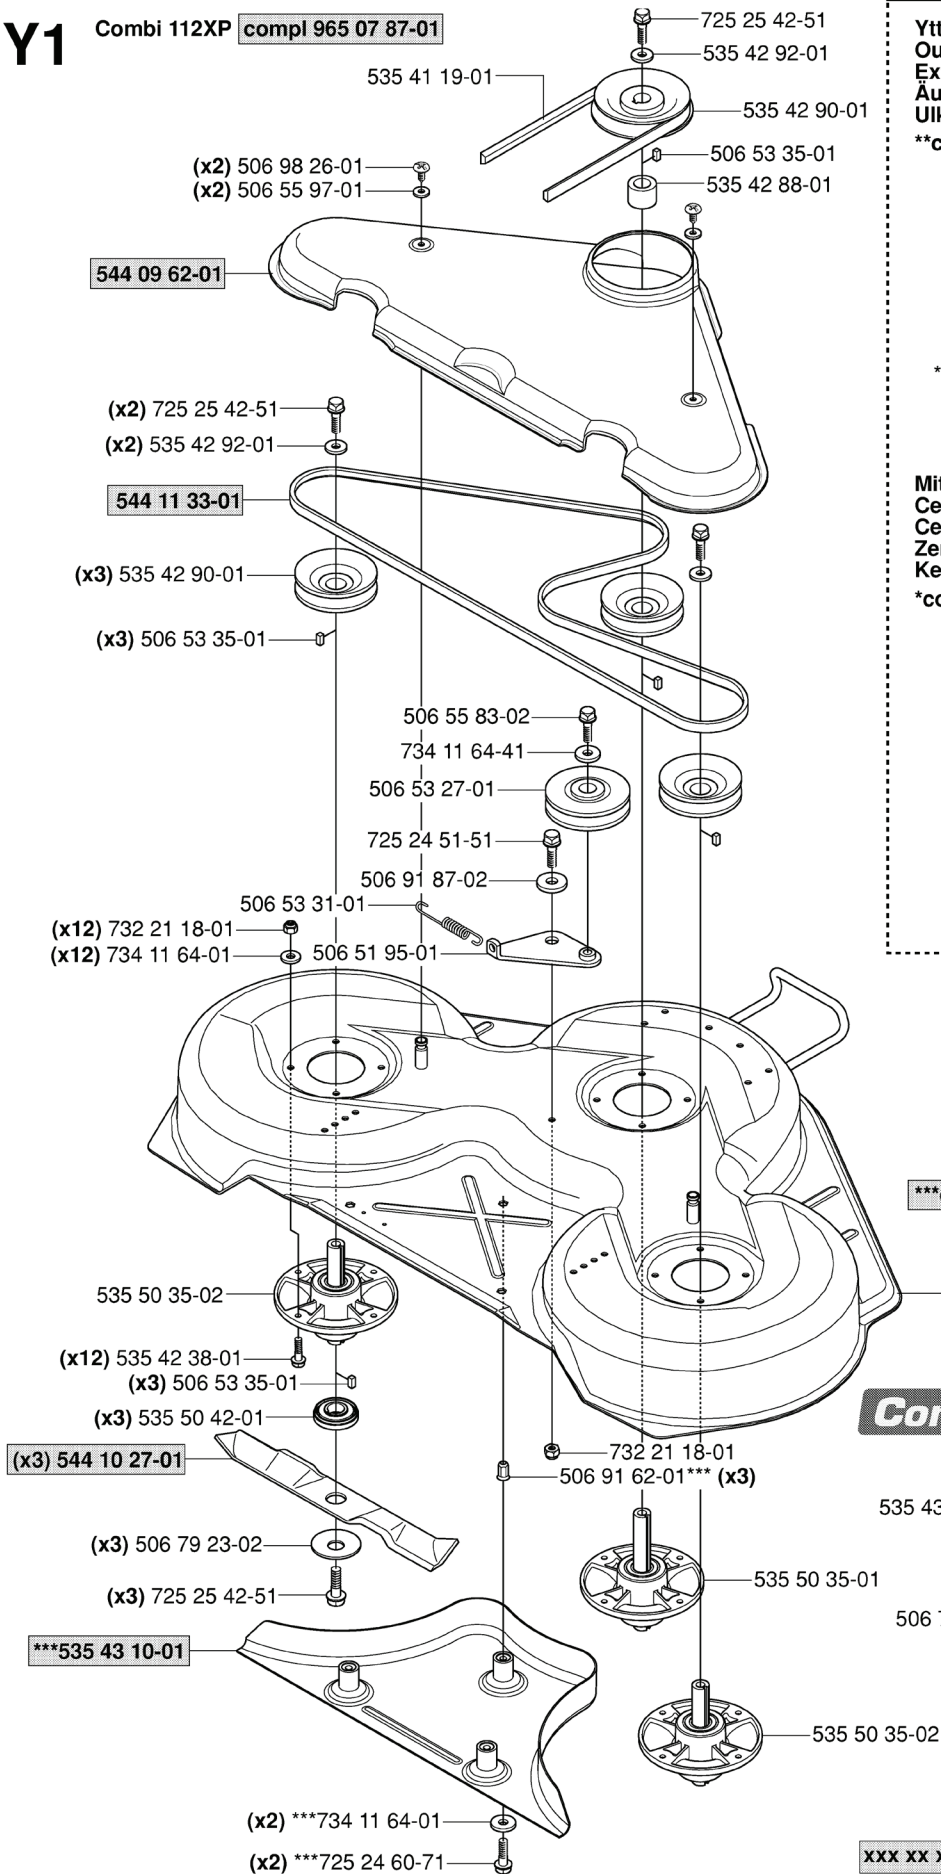

Y1

Combi 112XP compl 965 07 87-01

Yttre.
Outer.
Exterieur.
Äusser.
Ulko.

**compl 535 50 35-02 (x2)

**535 42 87-02

**738 22 05-19

**535 42 88-01

**535 50 34-01

**738 22 05-19

Mitten.
Centre.
Centre.
Zentrum.
Keski.

*compl 535 50 35-01

*535 42 87-01

*738 22 05-19

*535 42 88-01

*535 50 34-01

*738 22 05-19

***compl 544 11 30-01

544 23 81-06

Combi 112XP

535 43 74-01

506 78 97-01

506 92 90-01

New part,
Neues teil,
Nouvelle piece,
Nueva pieza,
Ny detalj

XXX XX XX-XX =