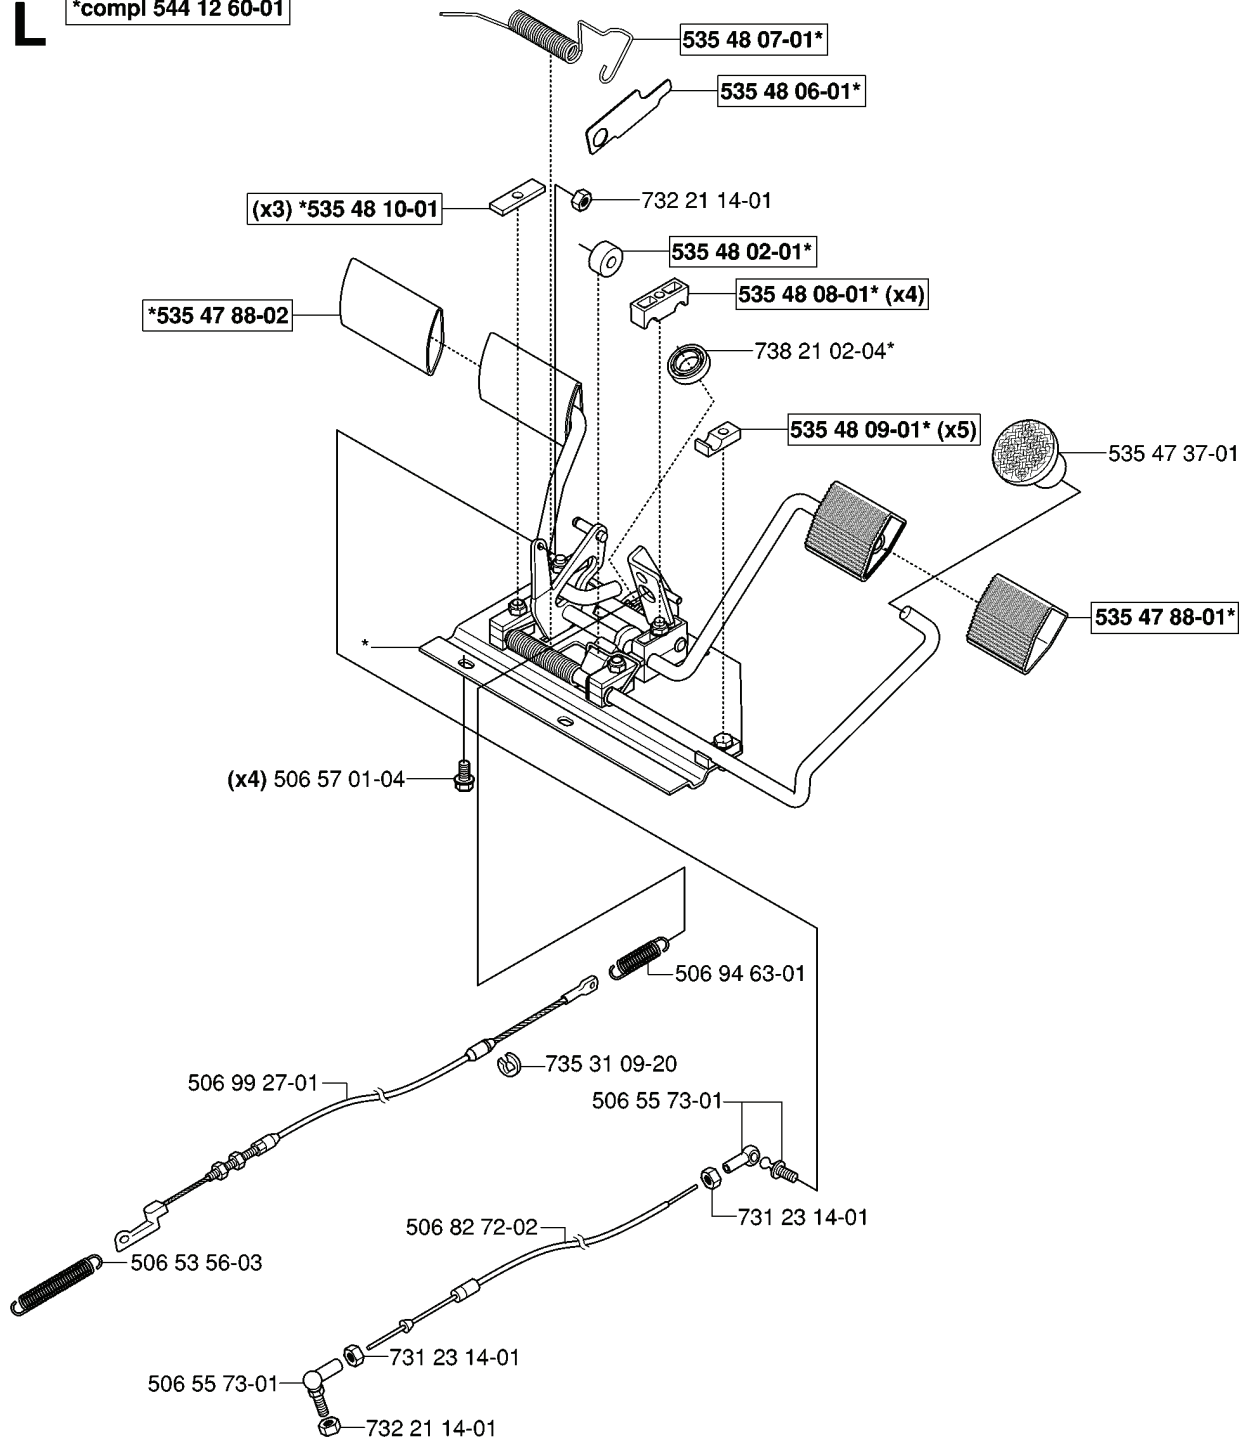

\*compl 544 12 60-01

REF.	PART NO.	DESCRIPTION	REMARK	QTY.	KIT
544 12 60-01	544126001	PEDAL PLATE ASSY		1	
535 48 10-01	535481001	REINFORCEMENT PLATE		3	
535 47 88-02	535478802	PEDAL		1	
506 57 01-04	506570104	SCREW EHHFM		4	
506 99 27-01	506992701	BRAKE WIRE		1	
506 53 56-03	506535603	DRAW SPRING		1	
506 55 73-01	506557301	VINKELLAS8 DIN71802		1	
732 21 14-01	732211401	LOCK NUT		1	
506 82 72-02	506827202	CONTROL CABLE		1	
731 23 14-01	731231401	HEXAGON NUT		1	
735 31 09-20	735310920	E-CLIP		1	
506 94 63-01	506946301	BRAKE SPRING		1	
535 47 88-01	535478801	PEDAL		1	
535 47 37-01	535473701	KNOB		1	
535 48 09-01	535480901	BEARING SUPPORT		5	
738 21 02-04	738210204	BALL BEARING		1	
535 48 08-01	535480801	BEARING SUPPORT		4	
535 48 02-01	535480201	ROLLER		1	
535 48 06-01	535480601	PROTECTIVE PLATE		1	
535 48 07-01	535480701	SPRING		1	