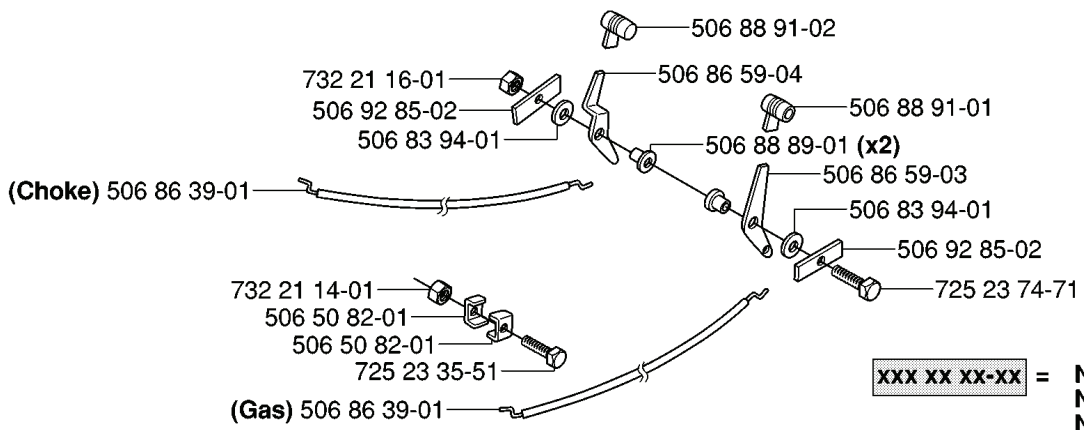

M

xxx xx xx-xx = New part,
Neues teil,
Nouvelle piece,
Nueva pieza,
Ny detalj