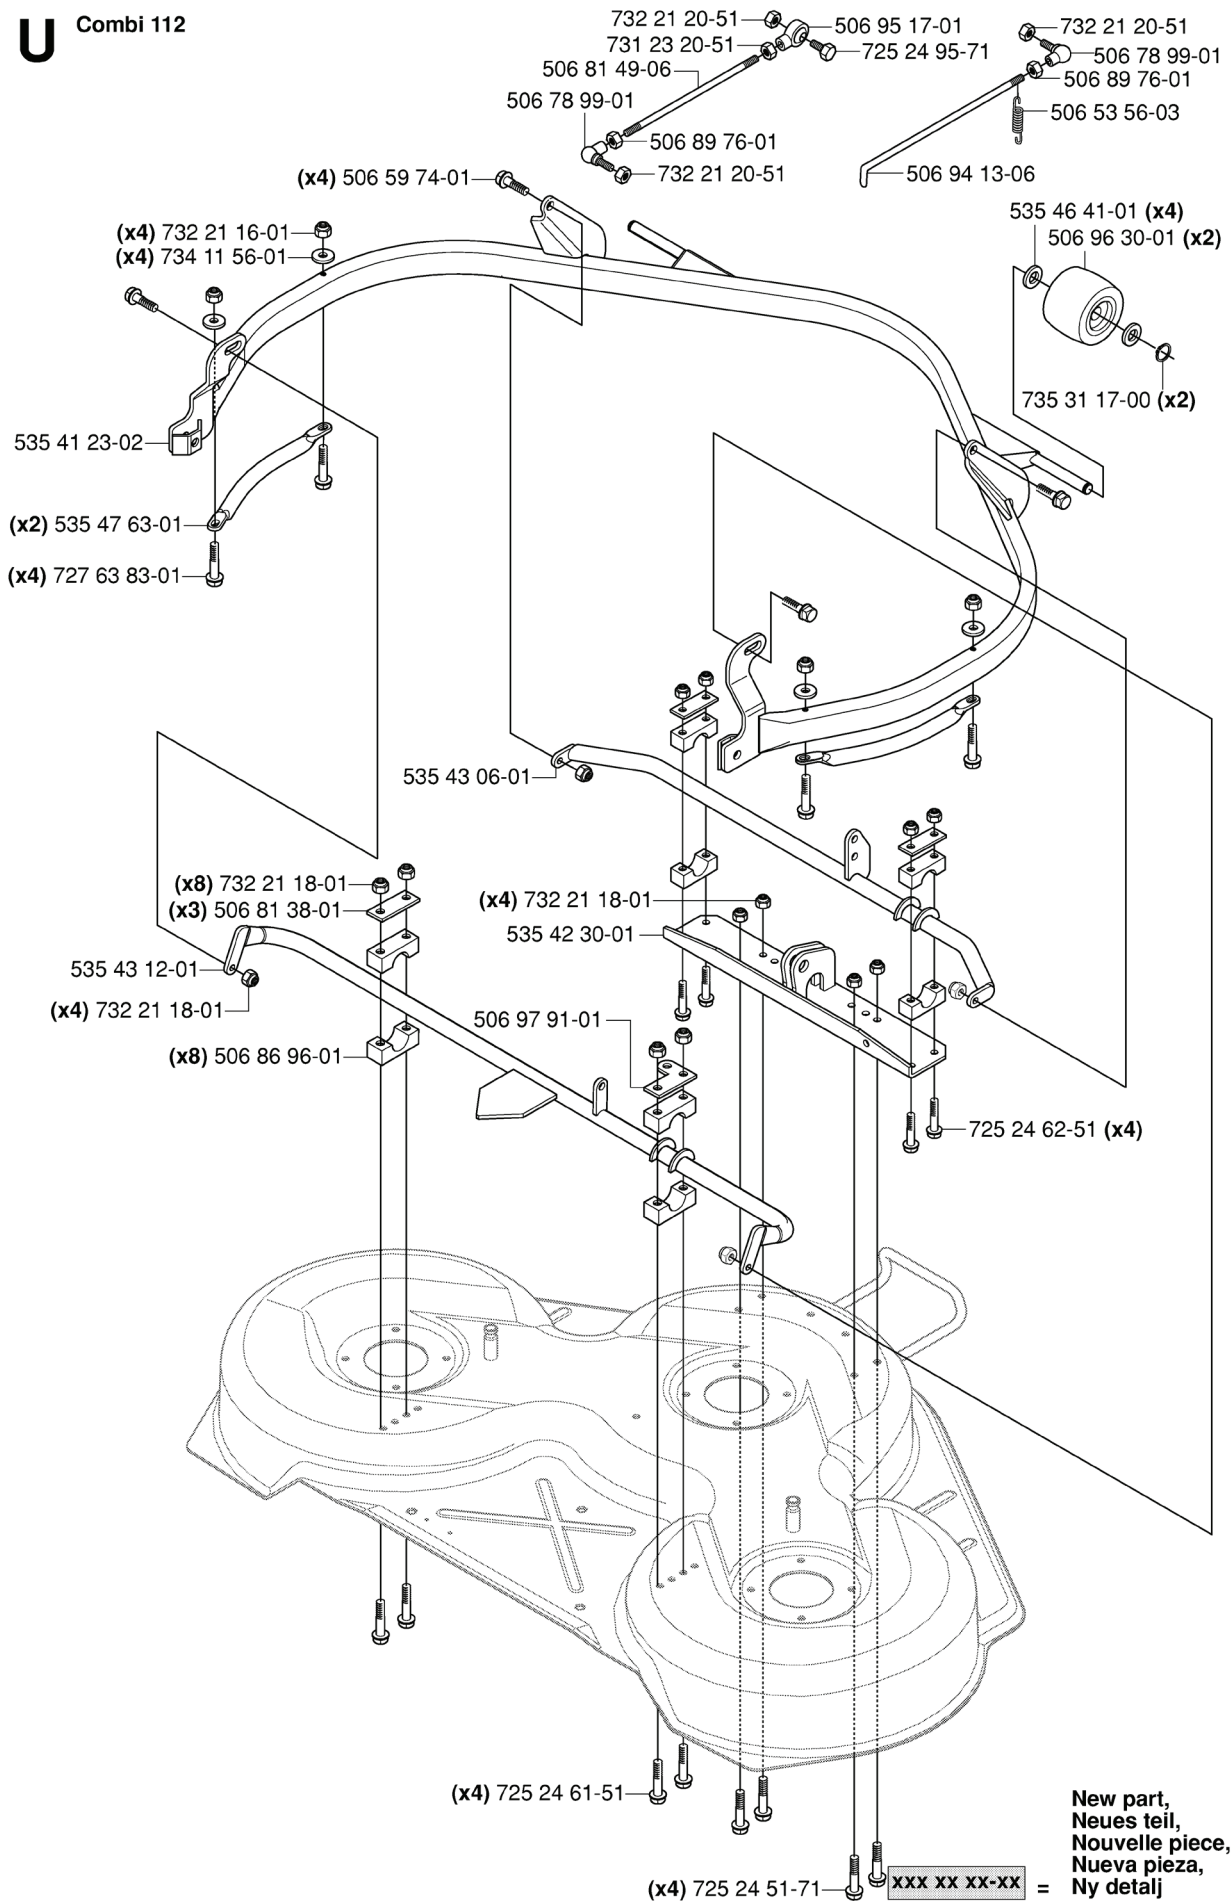

U Combi 112

New part,
Neues teil,
Nouvelle piece,
Nueva pieza,
Ny detalj

xxx xx xx-xx =