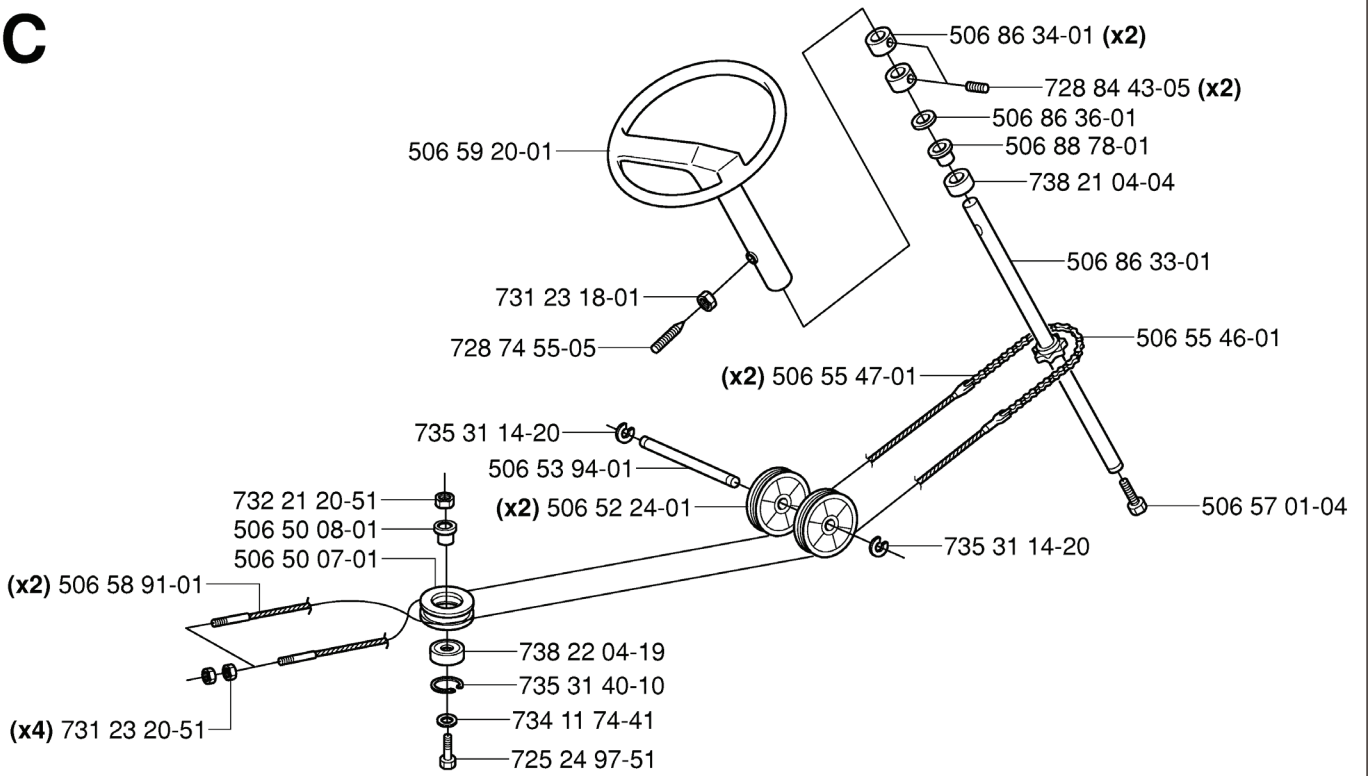

**A**

---

REF.	PART NO.	DESCRIPTION	REMARK	QTY.	KIT
506 66 88-01	506668801	SPRING COTTER		1	
506 50 99-01	506509901	SHAFT		1	
506 99 69-02	506996902	ADJUSTER		1	
535 45 45-01	535454501	SEAT BRACKET ASSY		1	
732 21 18-01	732211801	LOCK NUT		4	
725 24 93-71	725249371	SCREW EHHM		1	
734 11 74-41	734117441	WASHER		1	
506 91 53-01	506915301	COMPRESSION SPRING		1	
735 31 12-00	735311200	CIRCLIP		1	
874 78 05-12	874780512	SCREW		4	
506 99 69-01	506996901	ADJUSTER		1	
535 40 18-01	535401801	SPACER		4	
506 99 68-01	506996801	SEAT		1	

**C**

REF.	PART NO.	DESCRIPTION	REMARK	QTY.	KIT
506 59 20-01	506592001	STEERING WHEEL		1	
731 23 18-01	731231801	HEXAGON NUT		1	
728 74 55-05	728745505	SCREW IHSETM		1	
735 31 14-20	735311420	E-CLIP		1	
506 53 94-01	506539401	SHAFT		1	
506 52 24-01	506522401	STARTER PULLEY		2	
732 21 20-51	732212051	NUT		1	
506 50 08-01	506500801	BUSHING		1	
506 50 07-01	506500701	BARRING WHEEL		1	
506 58 91-01	506589101	WIRE ASSY		2	
731 23 20-51	731232051	HEXAGON NUT		4	
725 24 97-51	725249751	SCREW		1	
734 11 74-41	734117441	WASHER		1	
735 31 40-10	735314010	CIRCLIP		1	
738 22 04-19	738220419	BALL BEARING		1	
506 55 47-01	506554701	LINKAGE		2	
506 57 01-04	506570104	SCREW EHHFM		1	
506 55 46-01	506554601	CHAIN		1	
506 86 33-01	506863301	ROD STEERING ASSY		1	
738 21 04-04	738210404	BALL BEARING		1	
506 88 78-01	506887801	SPACER		1	
506 86 36-01	506863601	WASHER		1	
728 84 43-05	728844305	SCREW IHSETM		2	
506 86 34-01	506863401	DRIVER		2	