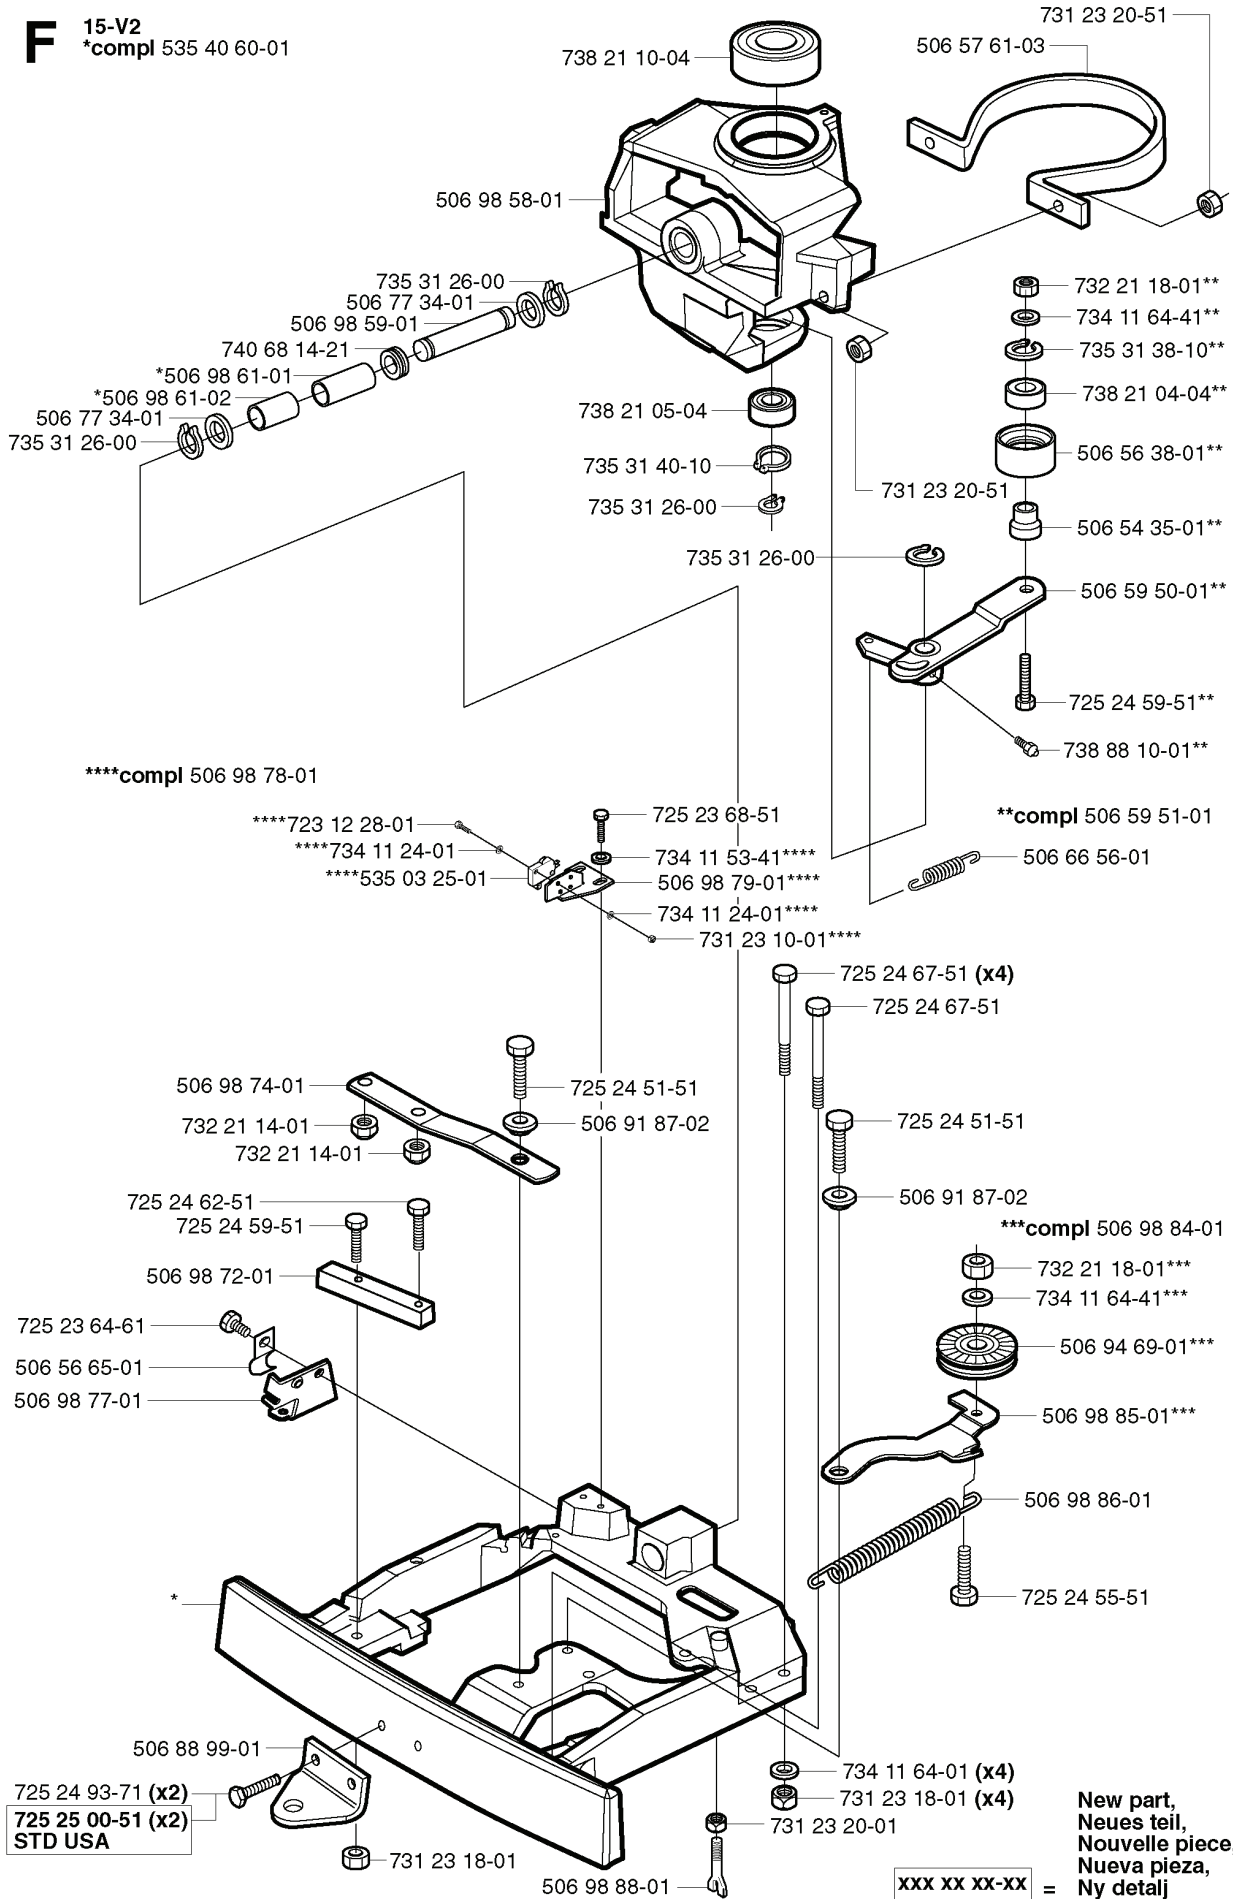

F 15-V2
*compl 535 40 60-01

New part,
Neues teil,
Nouvelle piece,
Nueva pieza,
Ny detalj