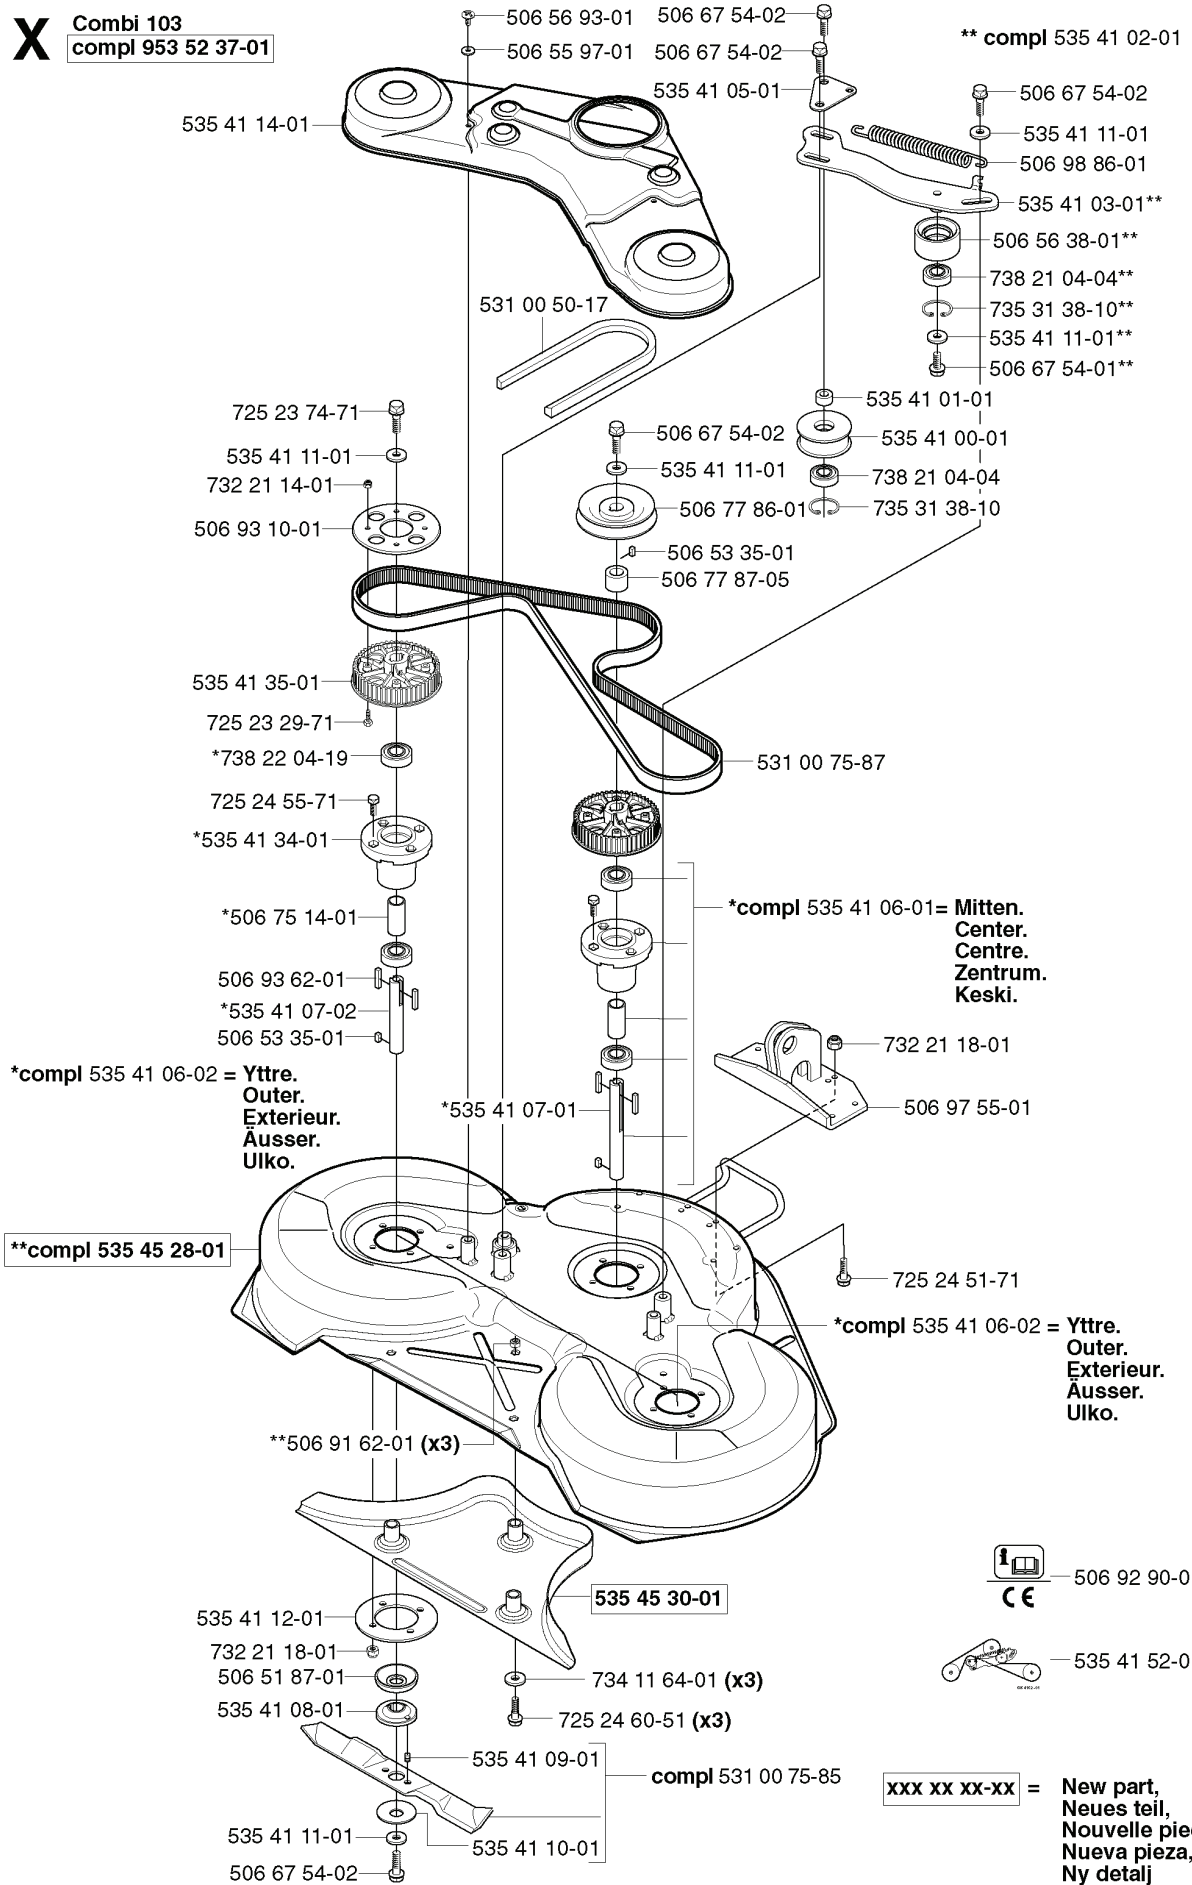

X Combi 103
compl 953 52 37-01

xxx xx xx-xx = New part,
Neues teil,
Nouvelle piece,
Nueva pieza,
Ny detalj