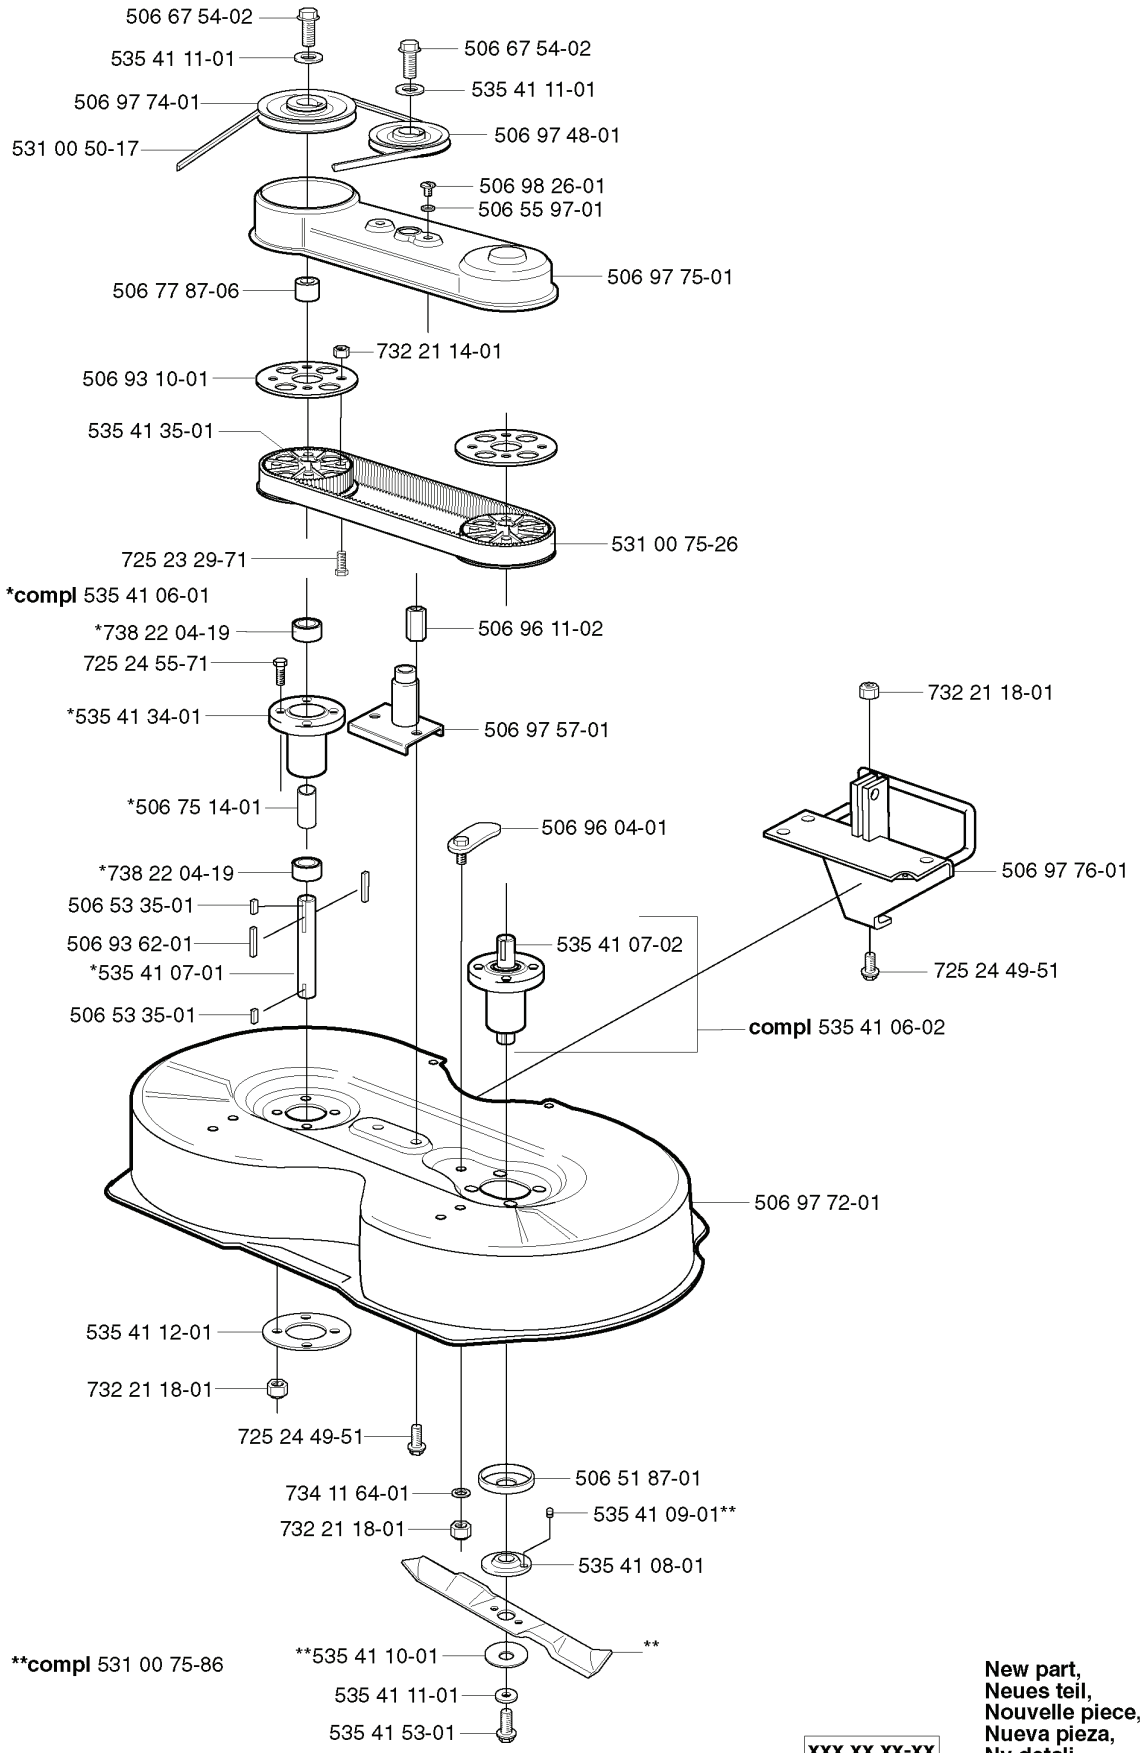

Y Bio 90

**compl 531 00 75-86

New part,
Neues teil,
Nouvelle piece,
Nueva pieza,
Ny detalj

xxx xx xx-xx =