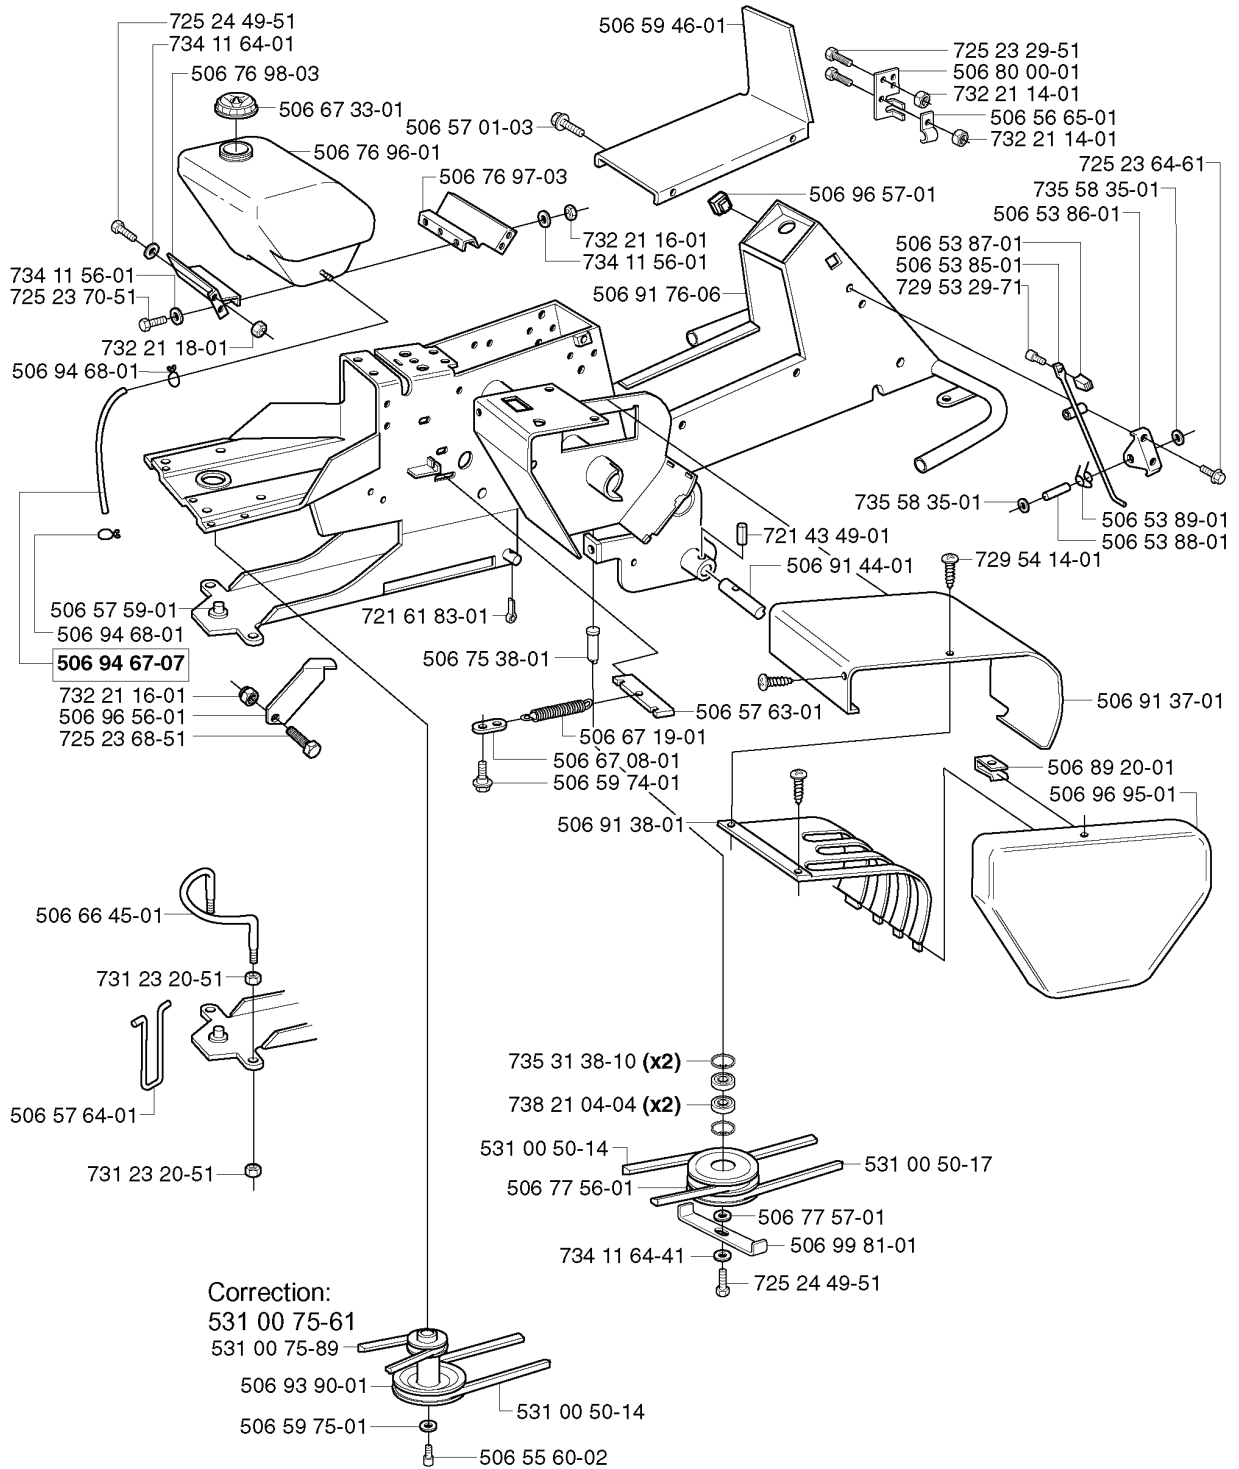

E

New part,
Neues teil,
Nouvelle piece,
Nueva pieza,
Ny detalj

XXX XX XX-XX =