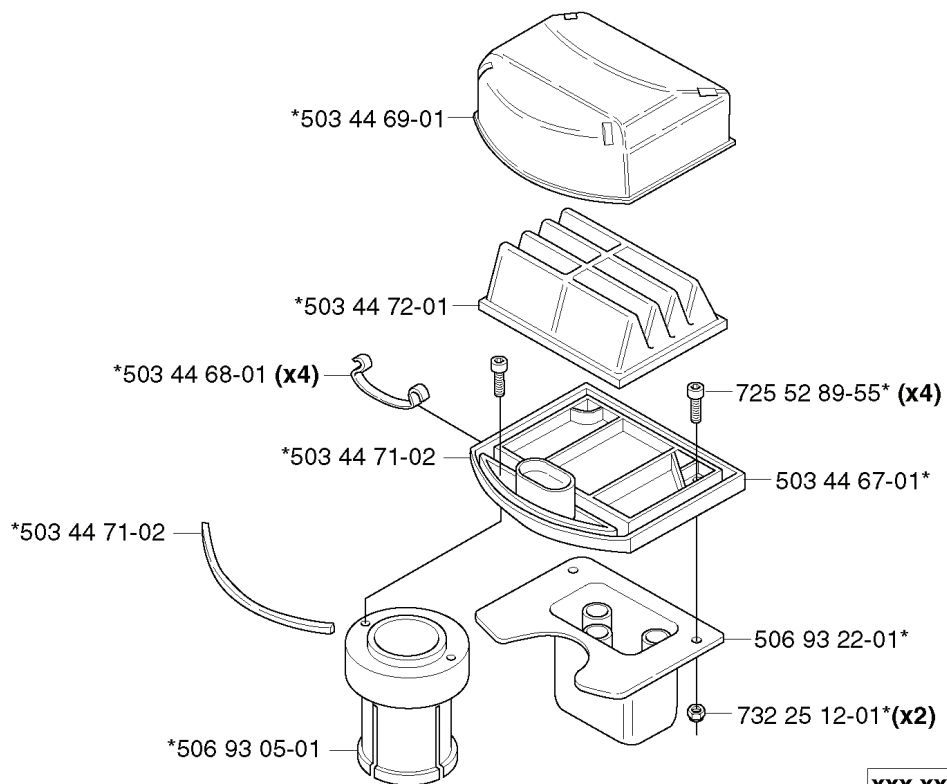

D *compl 506 93 24-01

xxx xx xx-xx = New part,
Neues teil,
Nouvelle piece,
Nueva pieza,
Ny detalj