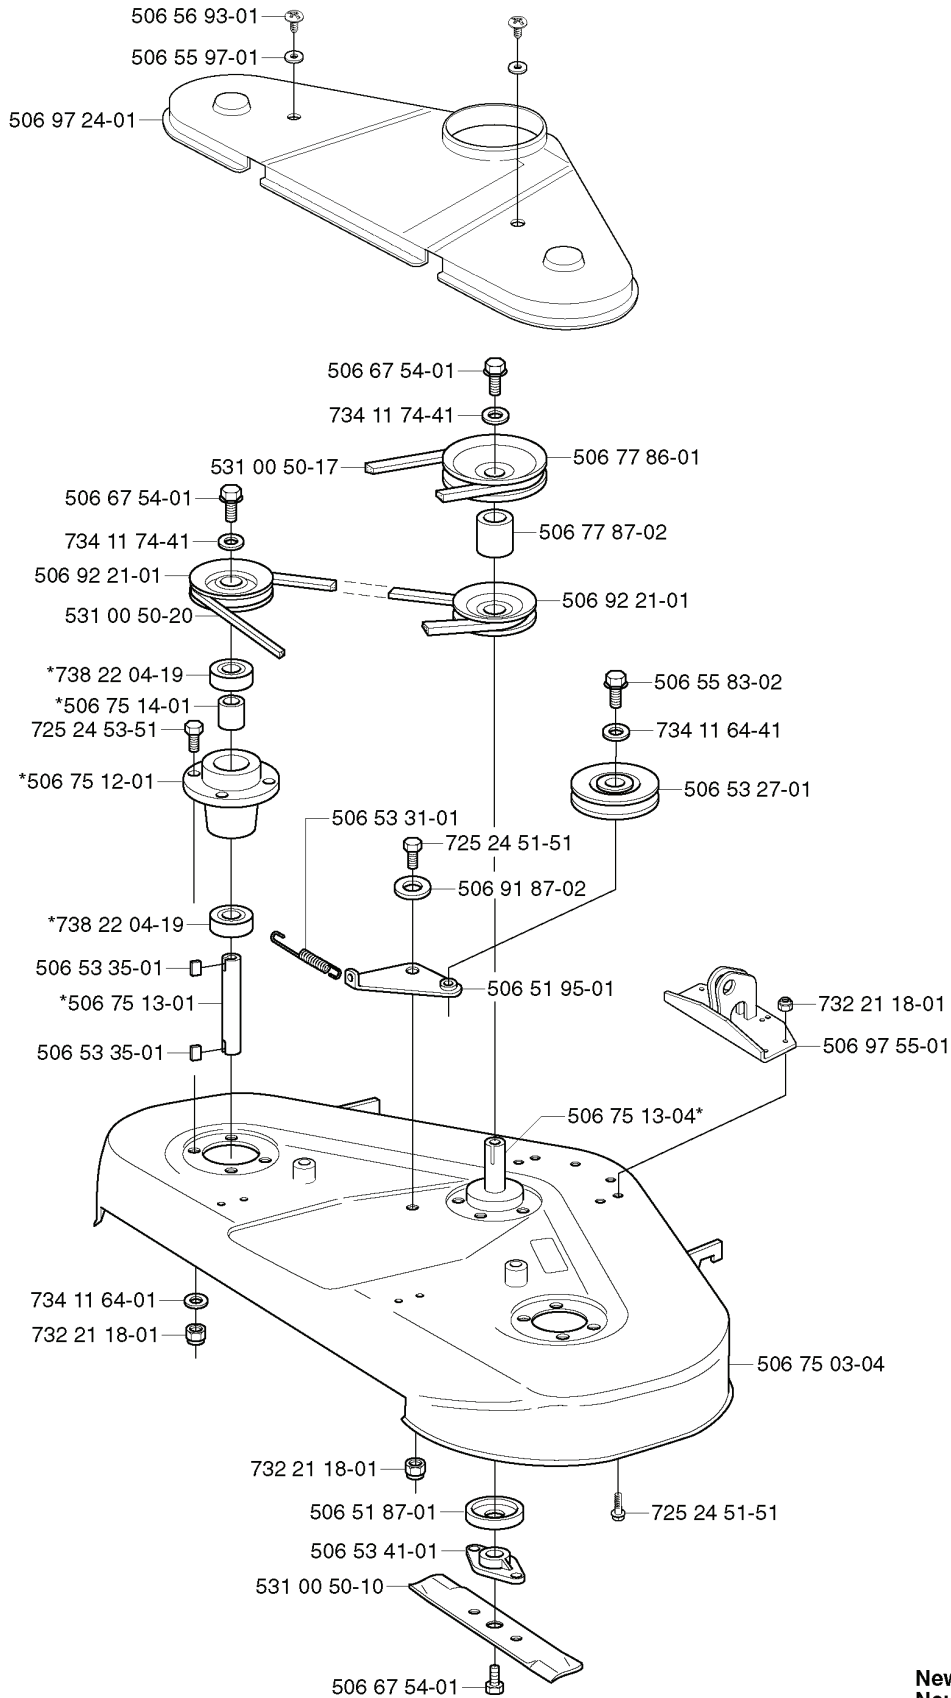

V

Rear 97

*compl 506 75 11-01 Yttre. Outer. Exterieur. Äusser. Ulko.

*compl 506 75 11-04 Mitten. Centre. Centre. Zentrum. Keski.

New part,
Neues teil,
Nouvelle piece,
Nueva pieza,
Ny detalj

XXX XX XX-XX =