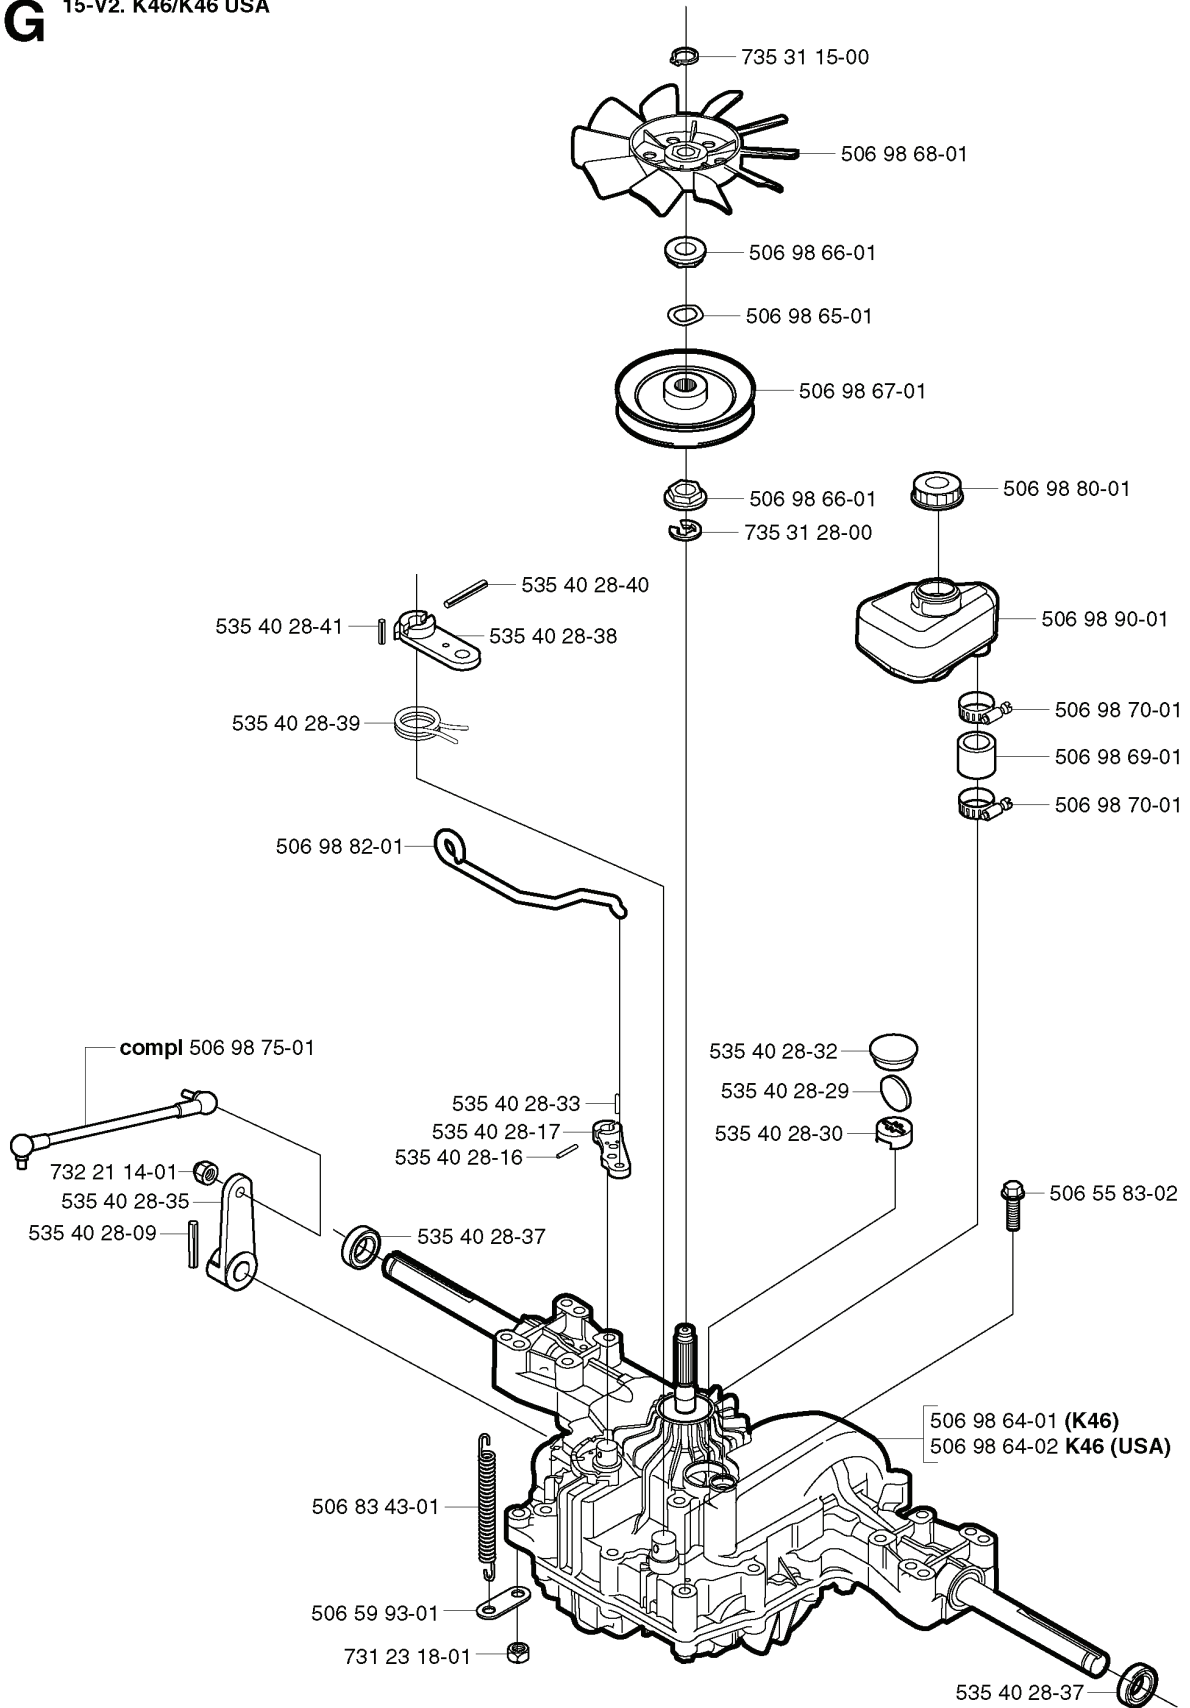

G 15-V2. K46/K46 USA

New part,
Neues teil,
Nouvelle piece
Nueva pieza,
Ny detalj

xxx xx xx-xx

=

Ny detalj