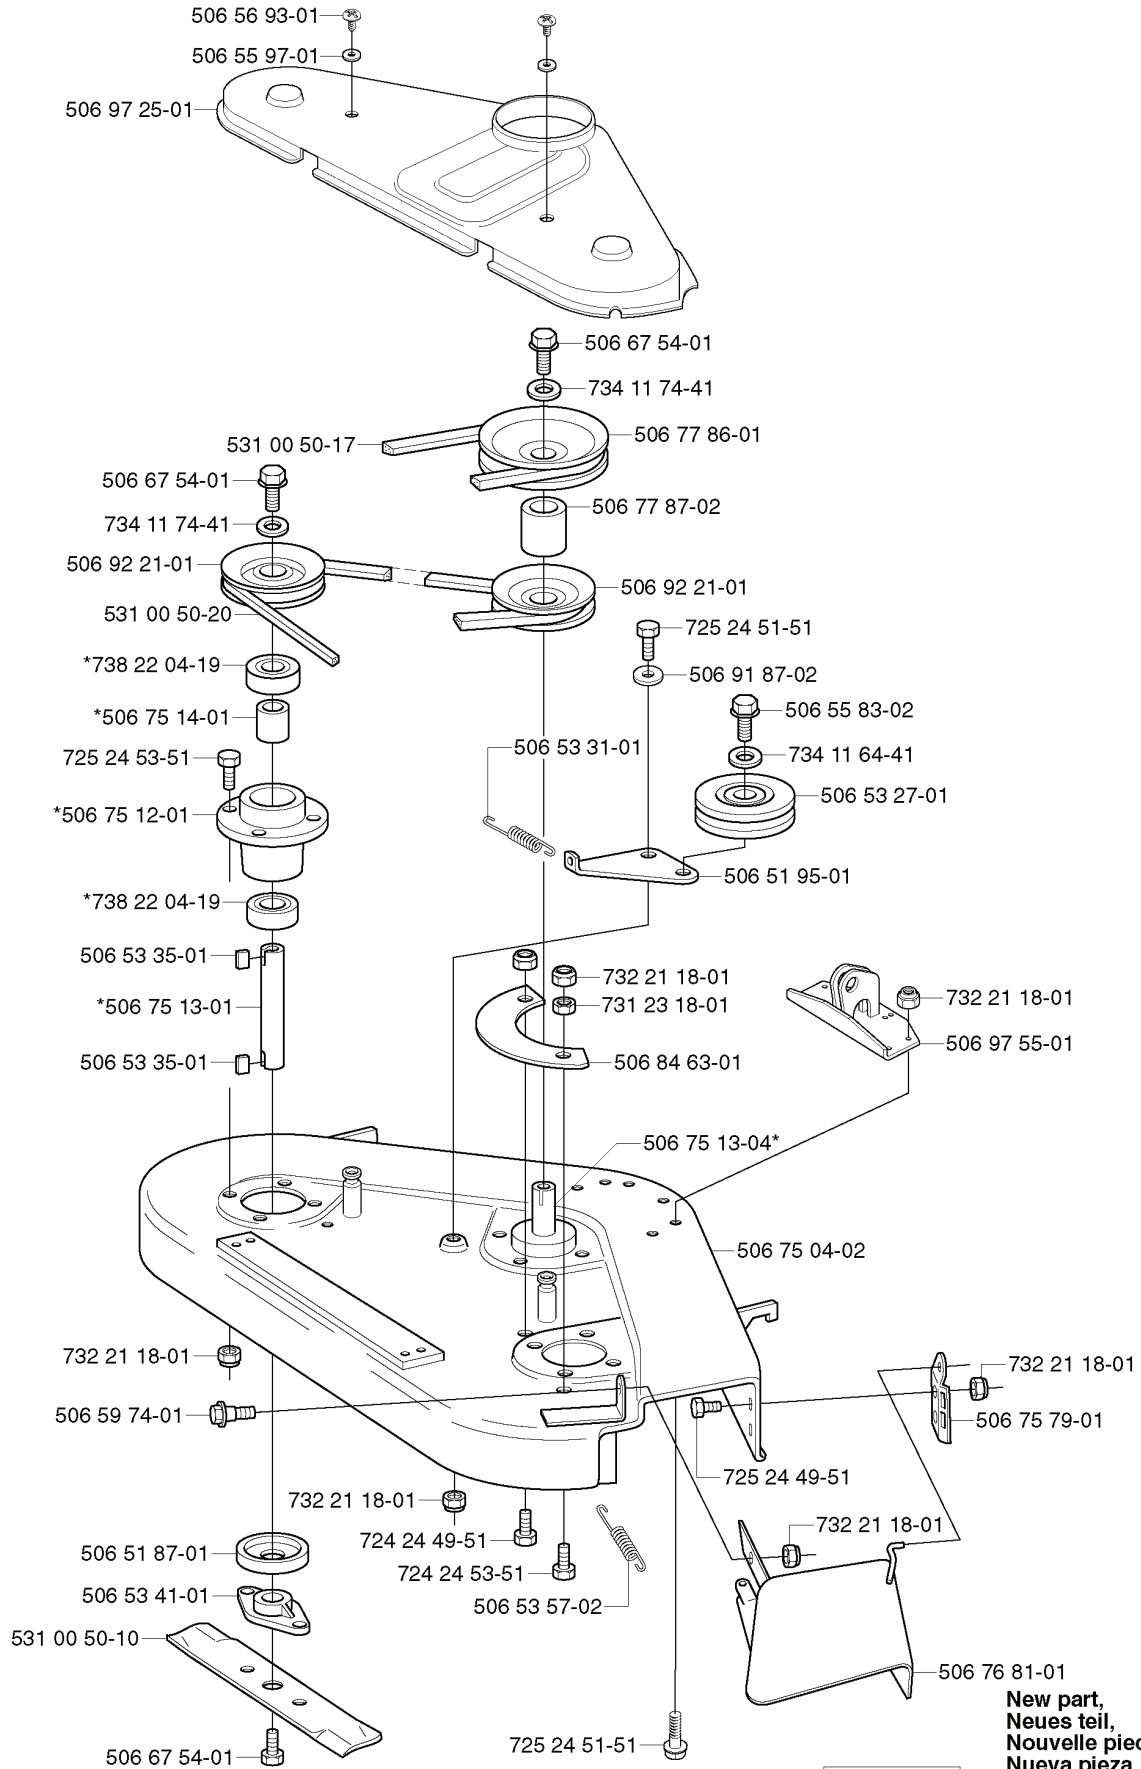

W Side 97

*compl 506 75 11-01 Yttre. Outer. Exterieur. Äusser. Ulko.
*compl 506 75 11-04 Mitten. Centre. Centre. Zentrum. Keski.

New part,
Neues teil,
Nouvelle piece,
Nueva pieza,
Ny detalj

xxx xx xx-xx =