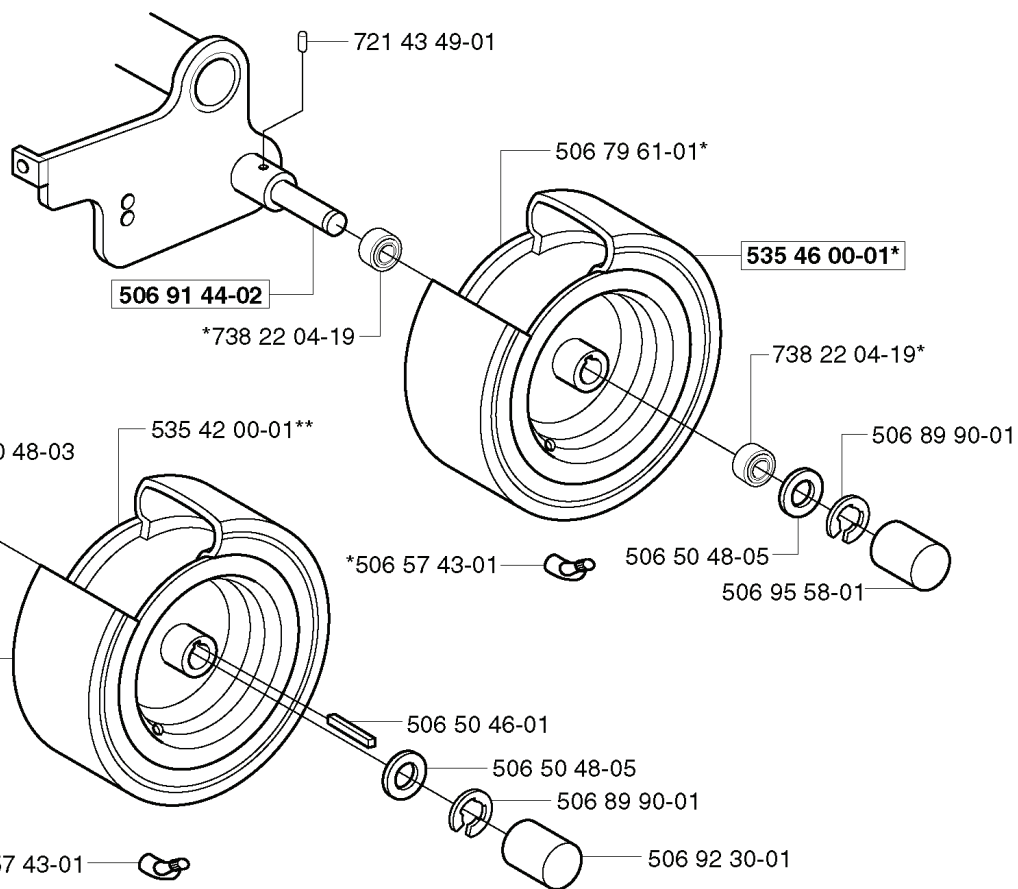

*compl 506 55 49-08