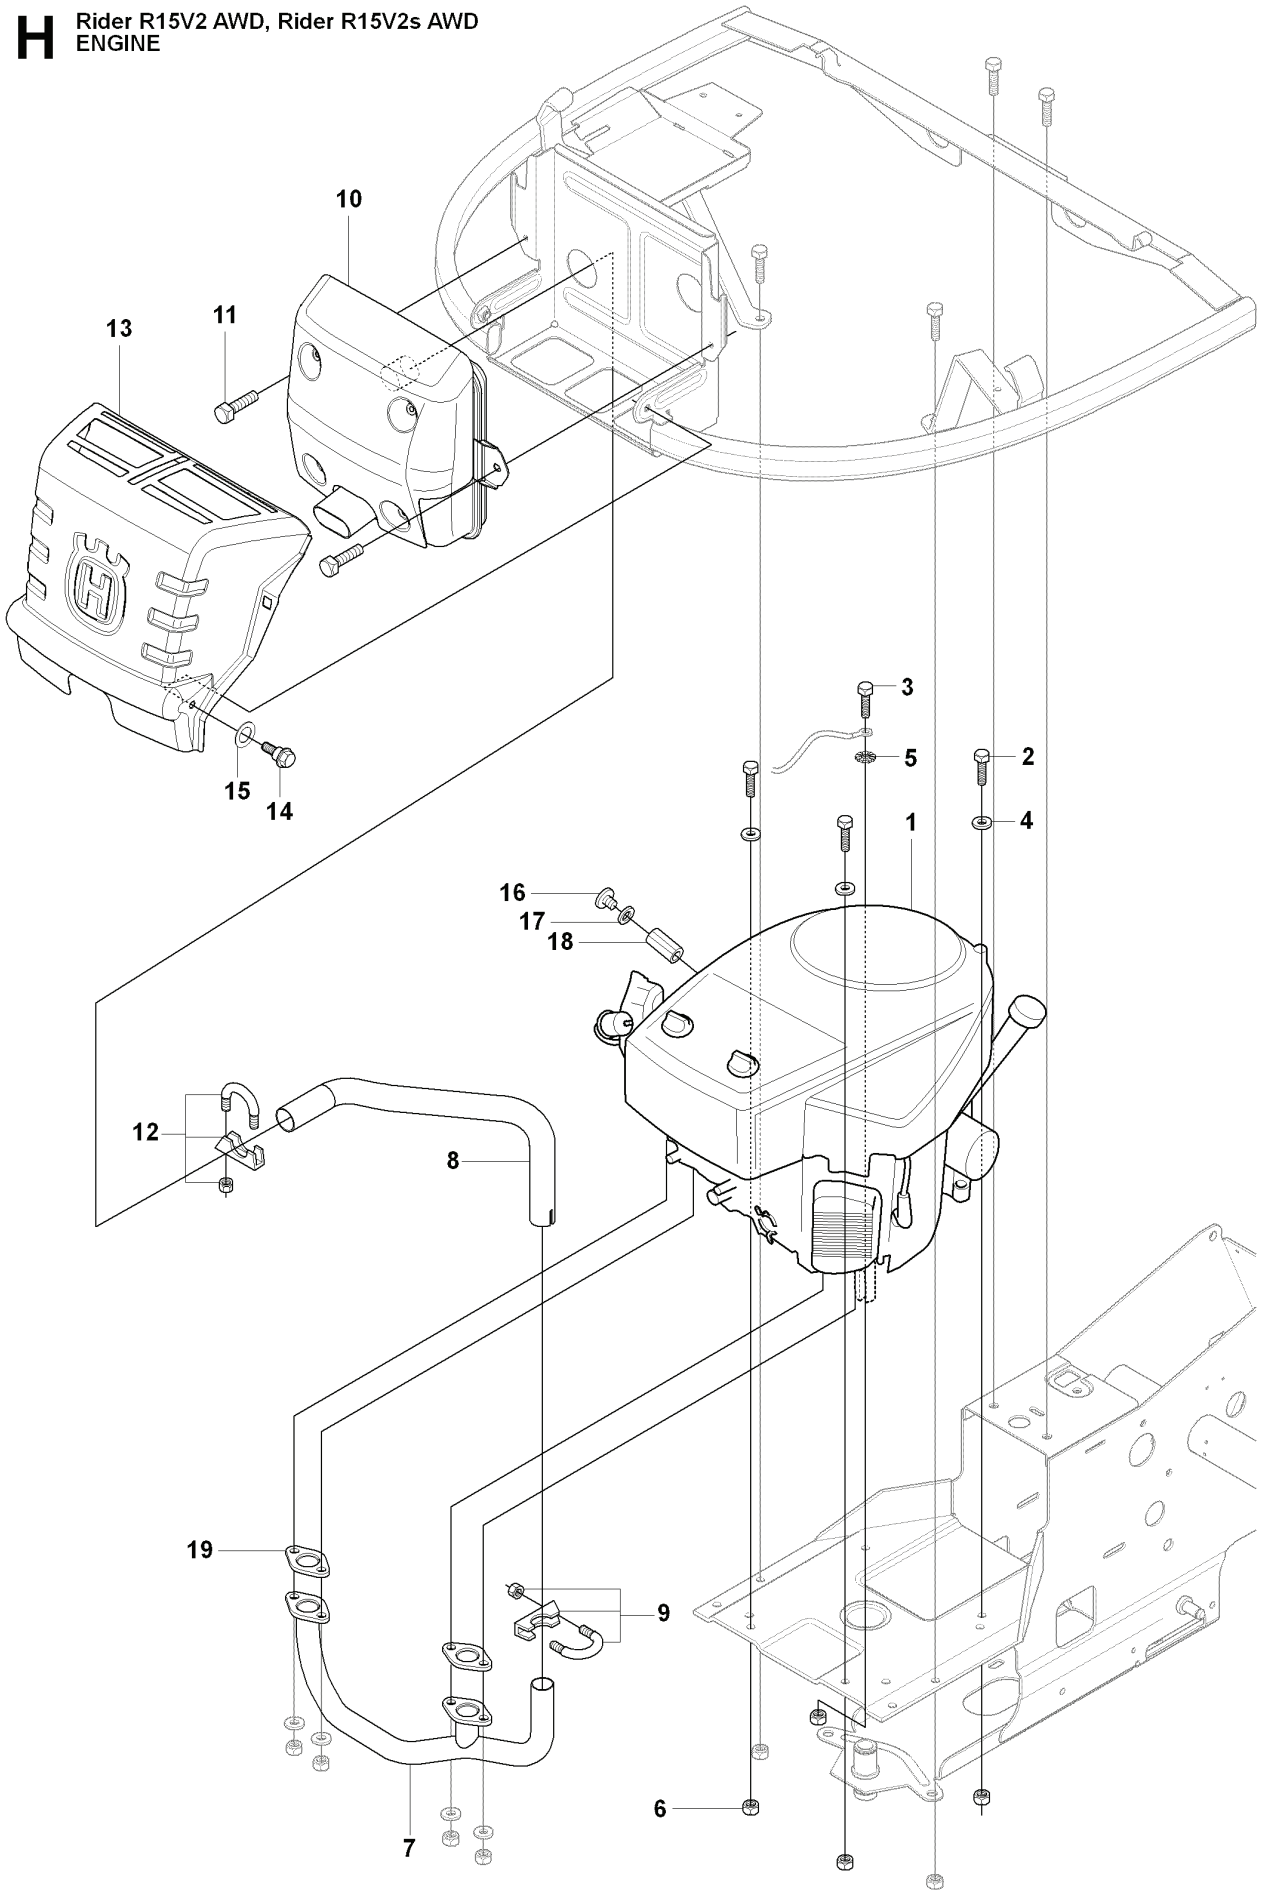

H Rider R15V2 AWD, Rider R15V2s AWD
ENGINE

REF.	PART NO.	DESCRIPTION	REMARK	QTY.	KIT
1	535451901	MOTOR		1	
2	725245751	SCREW		3	
3	725245951	SCREW EHHM		1	
4	734116401	WASHER		3	
5	735216400	LOCKWASHER		1	
6	732211801	LOCK NUT		4	
7	535447901	GRENRÖR KPL.		1	
8	544013301	PIPE		1	
9	506668401	CLAMP ASSY		1	
10	544335702	MUFFLER ASSY		1	
11	725236461	SCREW EHHFT		2	
12	506668401	CLAMP ASSY		1	
13	544248301	HEAT PROTECTOR		1	
14	506597401	SCREW EHHFM		2	
15	506839401	SPRING WASHER		2	
16	535414460	PLUG		1	
17	531001190	O-RING		1	
18	535414416	JOINT		1	
19	535414236	GASKET		2