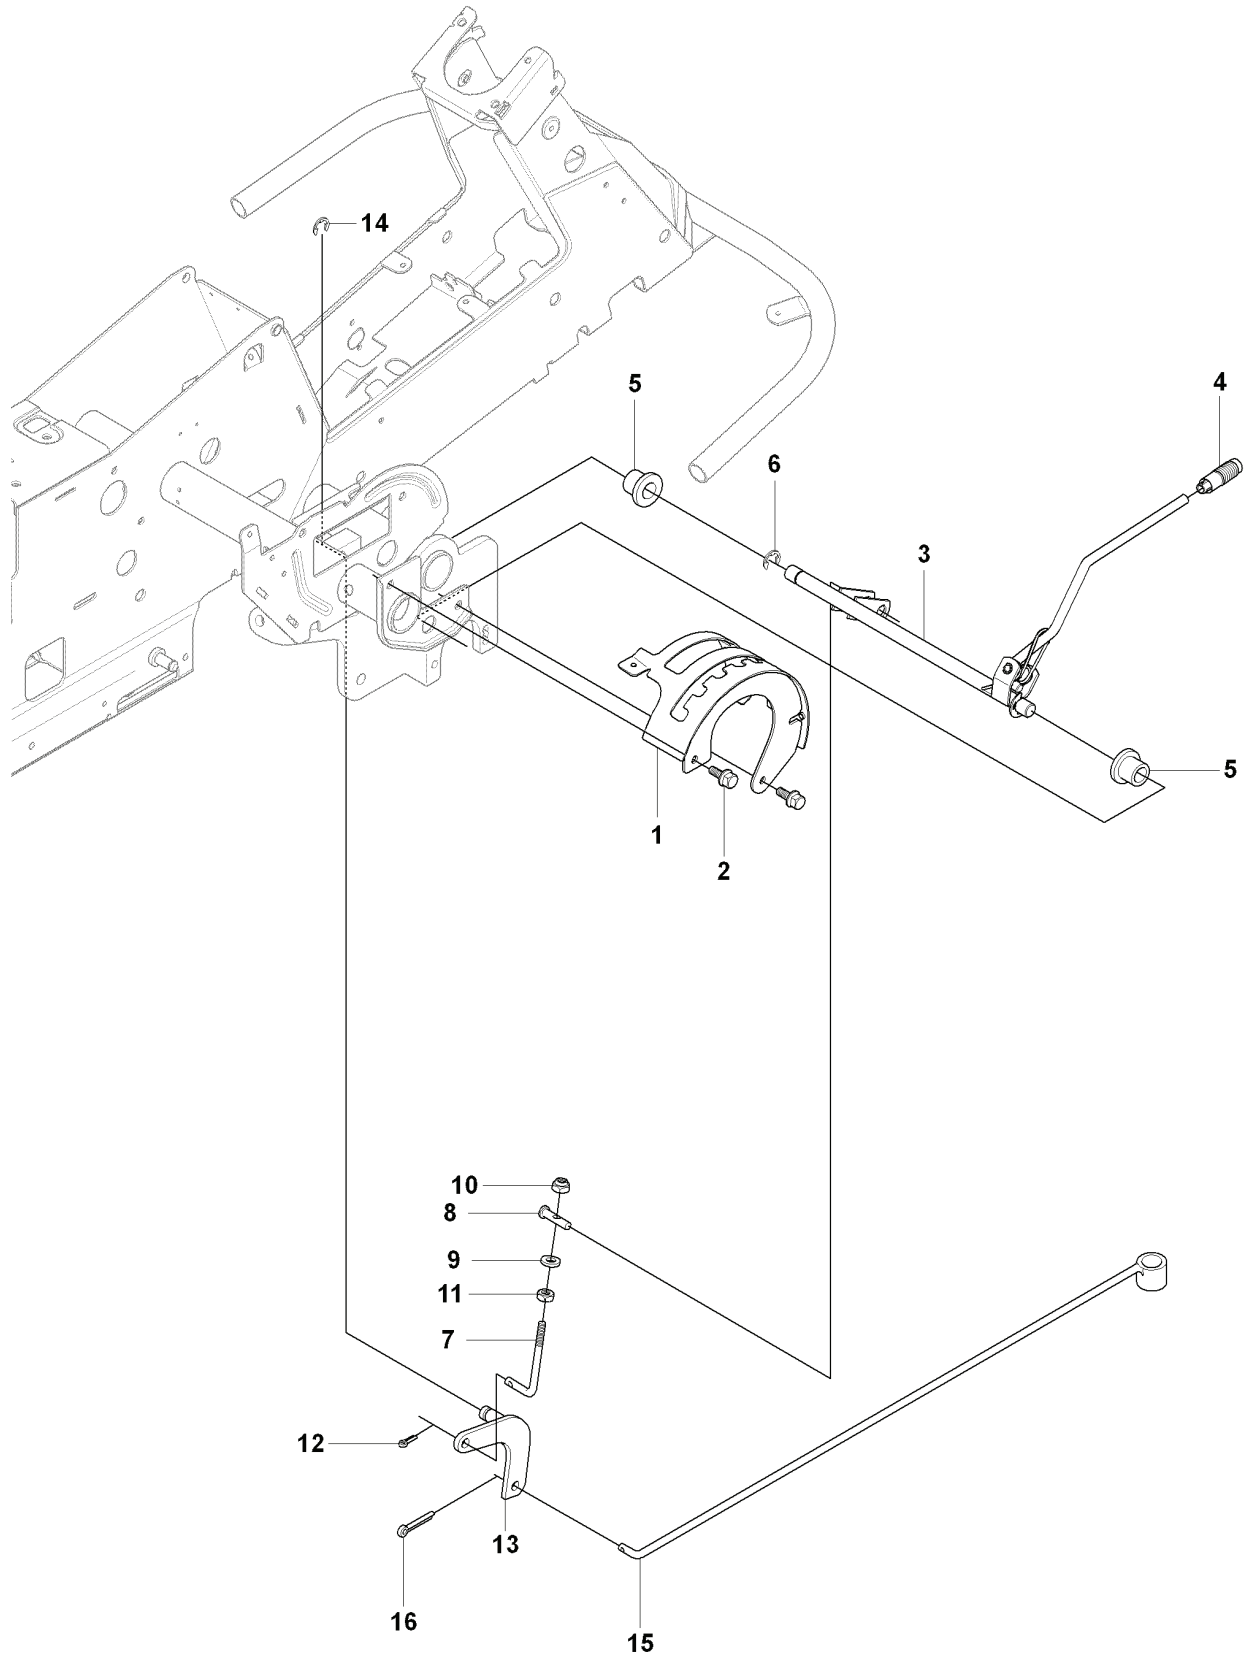

RIDER 15V2S AWD, 965200901, 2009-04

SPARE PARTS LIST

X1

MOWER DECK, Combi 112

REF.	PART NO.	DESCRIPTION	REMARK	QTY.	KIT
42	535423001	BRACKET		1	
43	725245171	SCREW EHHM		4	
44	732211801	LOCK NUT		4	
45	535430601	FRONT CROSS TUBE ASS		1	
46	535431201	REAR CROSS TUBES ASS		1	
47	506869601	BEARING		8	
48	506813801	REINFORCING PLATE		3	
49	506979101	SERVICEBRICKA		1	
50	725246151	SCREW EHHM		8	
51	732211801	LOCK NUT		8	
52	506933904	PARALLEL ROD ASSY		1	
53	506814906	ROD		1	
54	506789901	VINKELLÄNK DIN 71802		1	
55	506897601	NUT		1	
56	506951701	ROD END		1	
57	731232051	HEXAGON NUT		1	
58	506941206	CLUTCH ROD ASSY		1	
59	506941306	CONNECTION ROD		1	
60	506789901	VINKELLÄNK DIN 71802		1	
61	506897601	NUT		1	
62	506535603	DRAW SPRING		1	
63	725249571	SCREW EHHM		1	
64	732212051	NUT		3	
65	535412302	PROTECTIVE TUBING		1	
66	506597401	SCREW EHHFM		4	
67	732211801	LOCK NUT		4	
68	506963001	WHEEL ASSY		2	
69	535464101	WASHER		4	
70	735311700	CIRCLIP		2	
71	535476301	SIDE RAIL		2	
72	727638301	SCREW RSQM		4	
73	734115601	WASHER		4	
74	732211601	LOCK NUT		4	

D Rider R15V2 AWD, Rider R15V2s AWD
HEIGHT ADJUSTMENT

REF.	PART NO.	DESCRIPTION	REMARK	QTY.	KIT
1	535501401	CONTROL PLATE		1	
2	506570103	SCREW EHHFM		2	
3	504734501	ADJUSTER		1	
4	506542001	HANDLE		1	
5	506554301	BEARING		2	
6	735312220	E-CLIP		1	
7	506908201	HEIGHT ROD		1	
8	506784601	PEN		1	
9	734117201	WASHER		1	
10	732211801	LOCK NUT		1	
11	731231801	HEXAGON NUT		1	
12	721618301	SPLIT PIN		1	
13	506998301	LINK ASSY		1	
14	735311520	E-CLIP		1	
15	506975101	CONNECTOR		1	
16	721618301	SPLIT PIN		1	