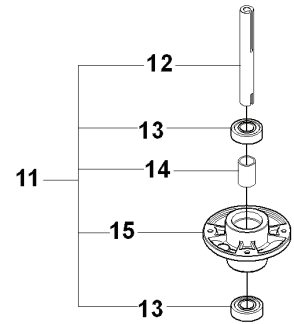

D Rider R15V2 AWD, Rider R15V2s AWD
HEIGHT ADJUSTMENT

REF.	PART NO.	DESCRIPTION	REMARK	QTY.	KIT
1	535501401	CONTROL PLATE		1	
2	506570103	SCREW EHHFM		2	
3	504734501	ADJUSTER		1	
4	506542001	HANDLE		1	
5	506554301	BEARING		2	
6	735312220	E-CLIP		1	
7	506908201	HEIGHT ROD		1	
8	506784601	PEN		1	
9	734117201	WASHER		1	
10	732211801	LOCK NUT		1	
11	731231801	HEXAGON NUT		1	
12	721618301	SPLIT PIN		1	
13	506998301	LINK ASSY		1	
14	735311520	E-CLIP		1	
15	506975101	CONNECTOR		1	
16	721618301	SPLIT PIN		1	

W2

MOWER DECK, Combi 103

Yttre.
Outer.
Exterieur.
Äusser.
Ulko.

Mitten.
Centre.
Centre.
Zentrum.
Keski.

76
Combi 103

75

REF.	PART NO.	DESCRIPTION	REMARK	QTY.	KIT
1	544112903	CUTTING DECK		1	
2	544112801	CUTTING DECK		1	
3	506916201	NUT		3	
4	544449201	PLUG		1	
5	506570104	SCREW EHHFM		3	
6	544065901	BLADE HOUSING ASSY		2	
7	544067902	SHAFT		1	
8	738230434	BALL BEARING		2	
9	544068001	SPACING SLEEVE		1	
10	544067801	BEARING HOUSING		1	
11	544065902	BLADE HOUSING ASSY		1	
12	544067901	SHAFT		1	
13	738230434	BALL BEARING		2	
14	544068001	SPACING SLEEVE		1	
15	544067801	BEARING HOUSING		1	
16	535423801	SCREW RSQM		12	
17	734116401	WASHER		12	
18	732211801	LOCK NUT		12	
19	506922101	PULLEY		3	
20	506533501	PARALLEL KEY		7	
21	544068002	SPACING SLEEVE		1	
22	506778601	PULLEY		1	
23	734117441	WASHER		3	
24	544114101	SCREW EHHM		3	
25	535504202	ADAPTER		3	
26	504188210	BLADE		3	
27	506792301	KNIFE PLATE		3	
28	544114101	SCREW EHHM		3	
29	506540701	BELT TENSIONER ASSY		1	
30	506519501	SPÄNNARM KPL.		1	
31	506532701	PULLEY		1	
32	734116441	WASHER		1	
33	506558302	SCREW EHHFT		1	
34	506918702	WASHER		1	
35	725245171	SCREW EHHM		1	
36	732211801	LOCK NUT		1	
37	506533101	SPRING		1	
38	589530601	BELT		1	
39	544096101	BELT COVER		1	
40	506982601	SCREW		2	
41	506559701	WASHER		2	
75	506789701	LABEL		1	
76	544238103	LABEL		1	