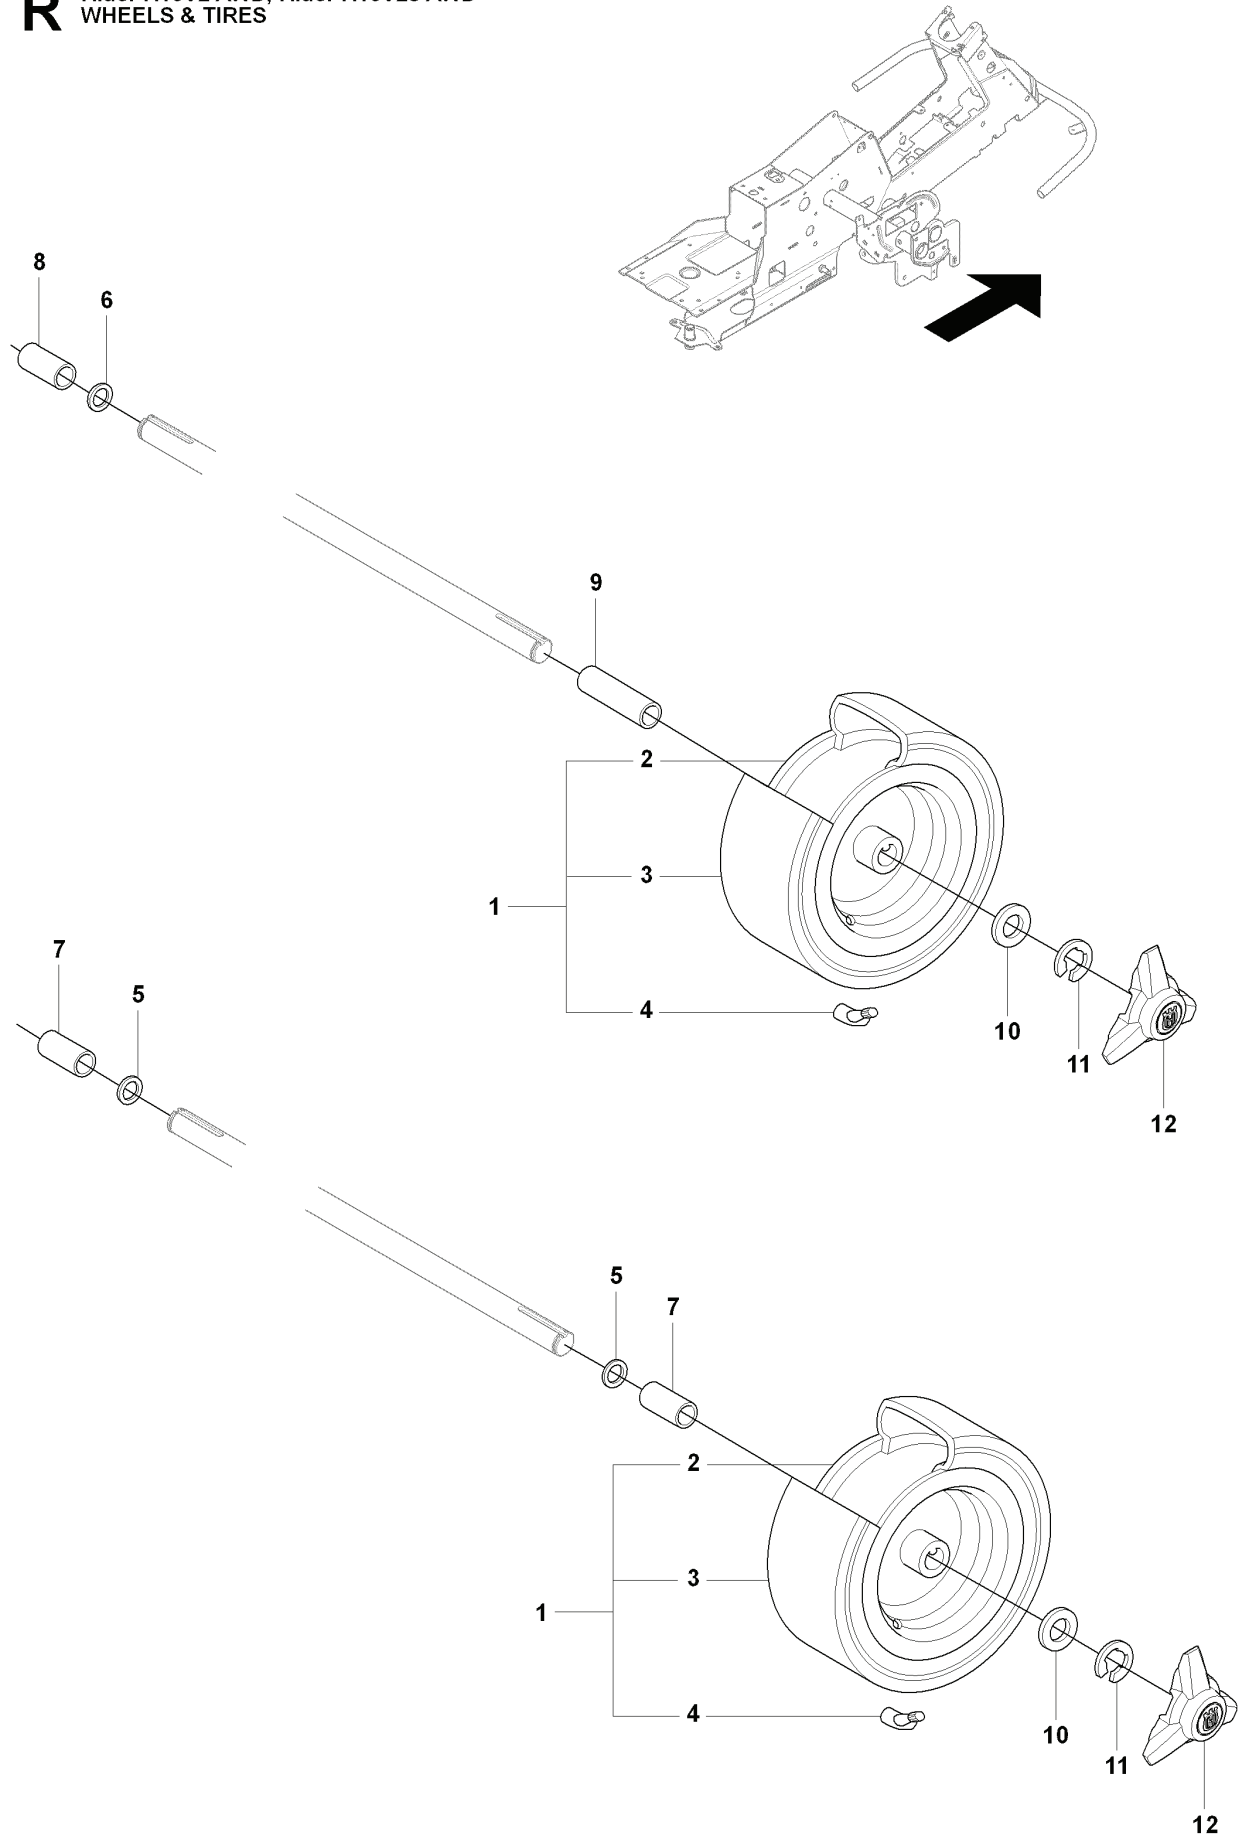

R Rider R15V2 AWD, Rider R15V2s AWD
WHEELS & TIRES

REF.	PART NO.	DESCRIPTION	REMARK	QTY.	KIT
1	544126301	WHEEL		4	
2	544114201	RIM		1	
3	535460001	TYRE		1	
4	506574301	VALVE ASSY		1	
5	506504803	WASHER		2	
6	506945801	WASHER		1	
7	506596203	SPACING SLEEVE		2	
8	544132601	SLEEVE		1	
9	544132602	SLEEVE		1	
10	506504805	WASHER		4	
11	506899001	E-CLIP		4	
12	544353501	HUB CAP		4