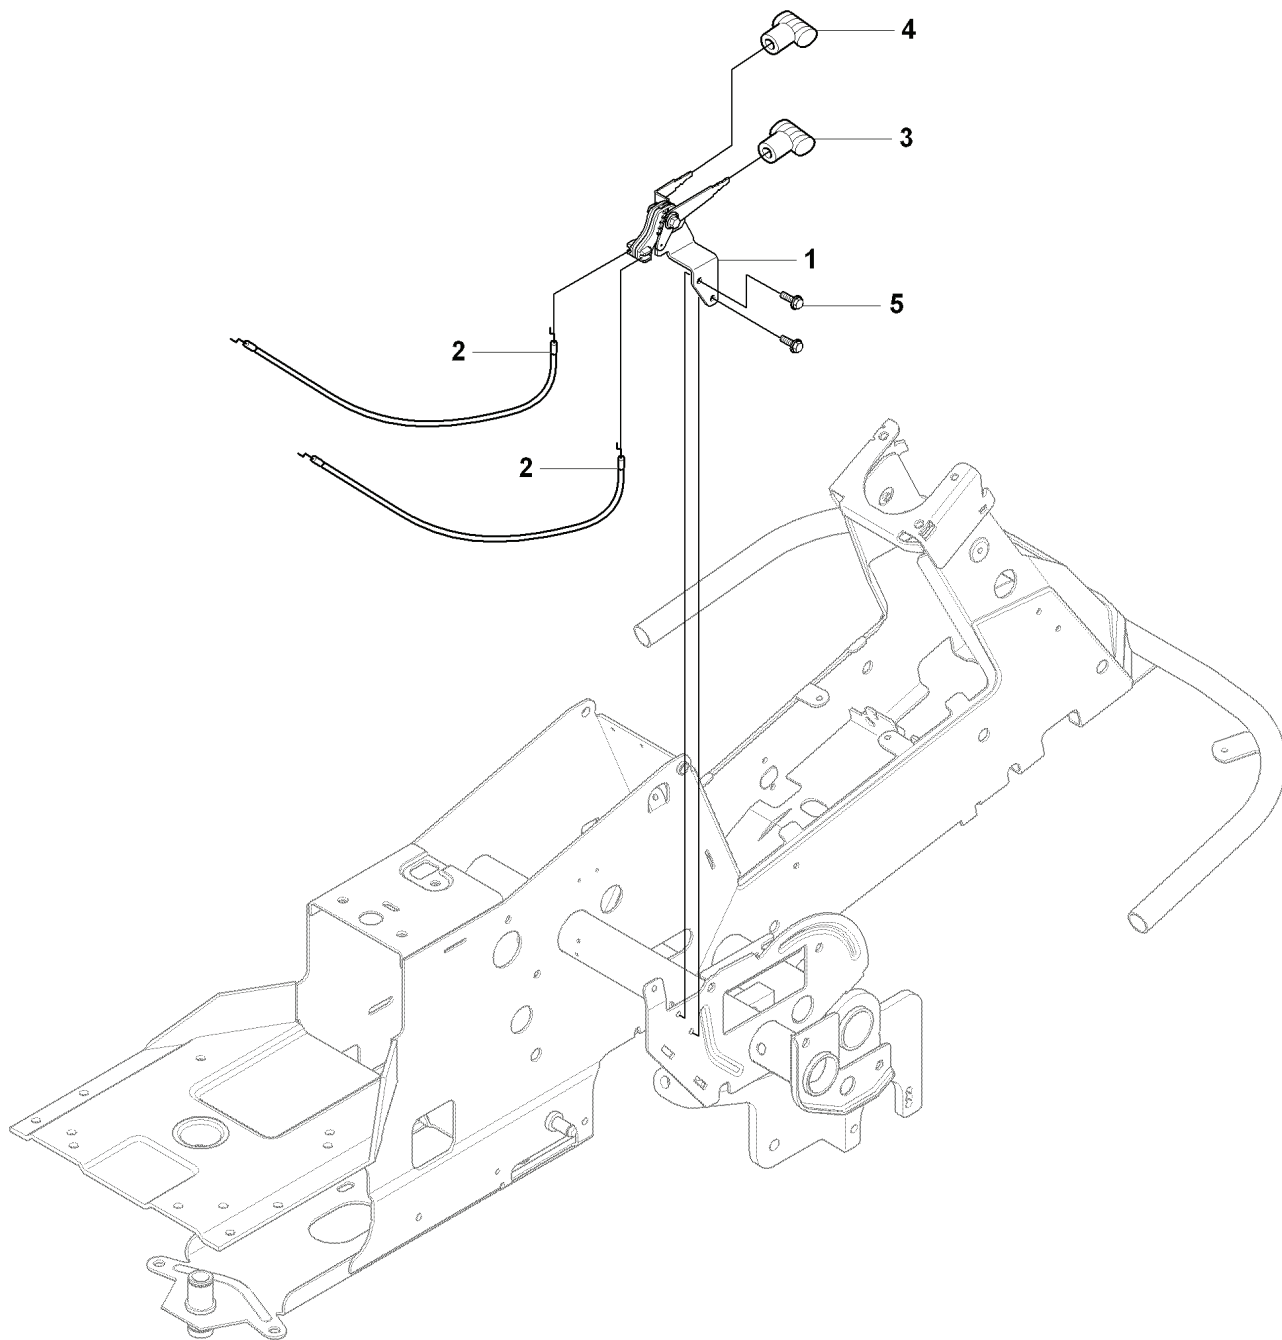

N Rider R15V2 AWD, Rider R15V2s AWD
CONTROLS

REF.	PART NO.	DESCRIPTION	REMARK	QTY.	KIT
1	544301601	THROTTLE CONTROL ASSY		1	
2	544301702	WIRE		2	
3	506889101	KNOB		1	
4	506889102	KNOB		1	
5	725236461	SCREW EHHFT		2