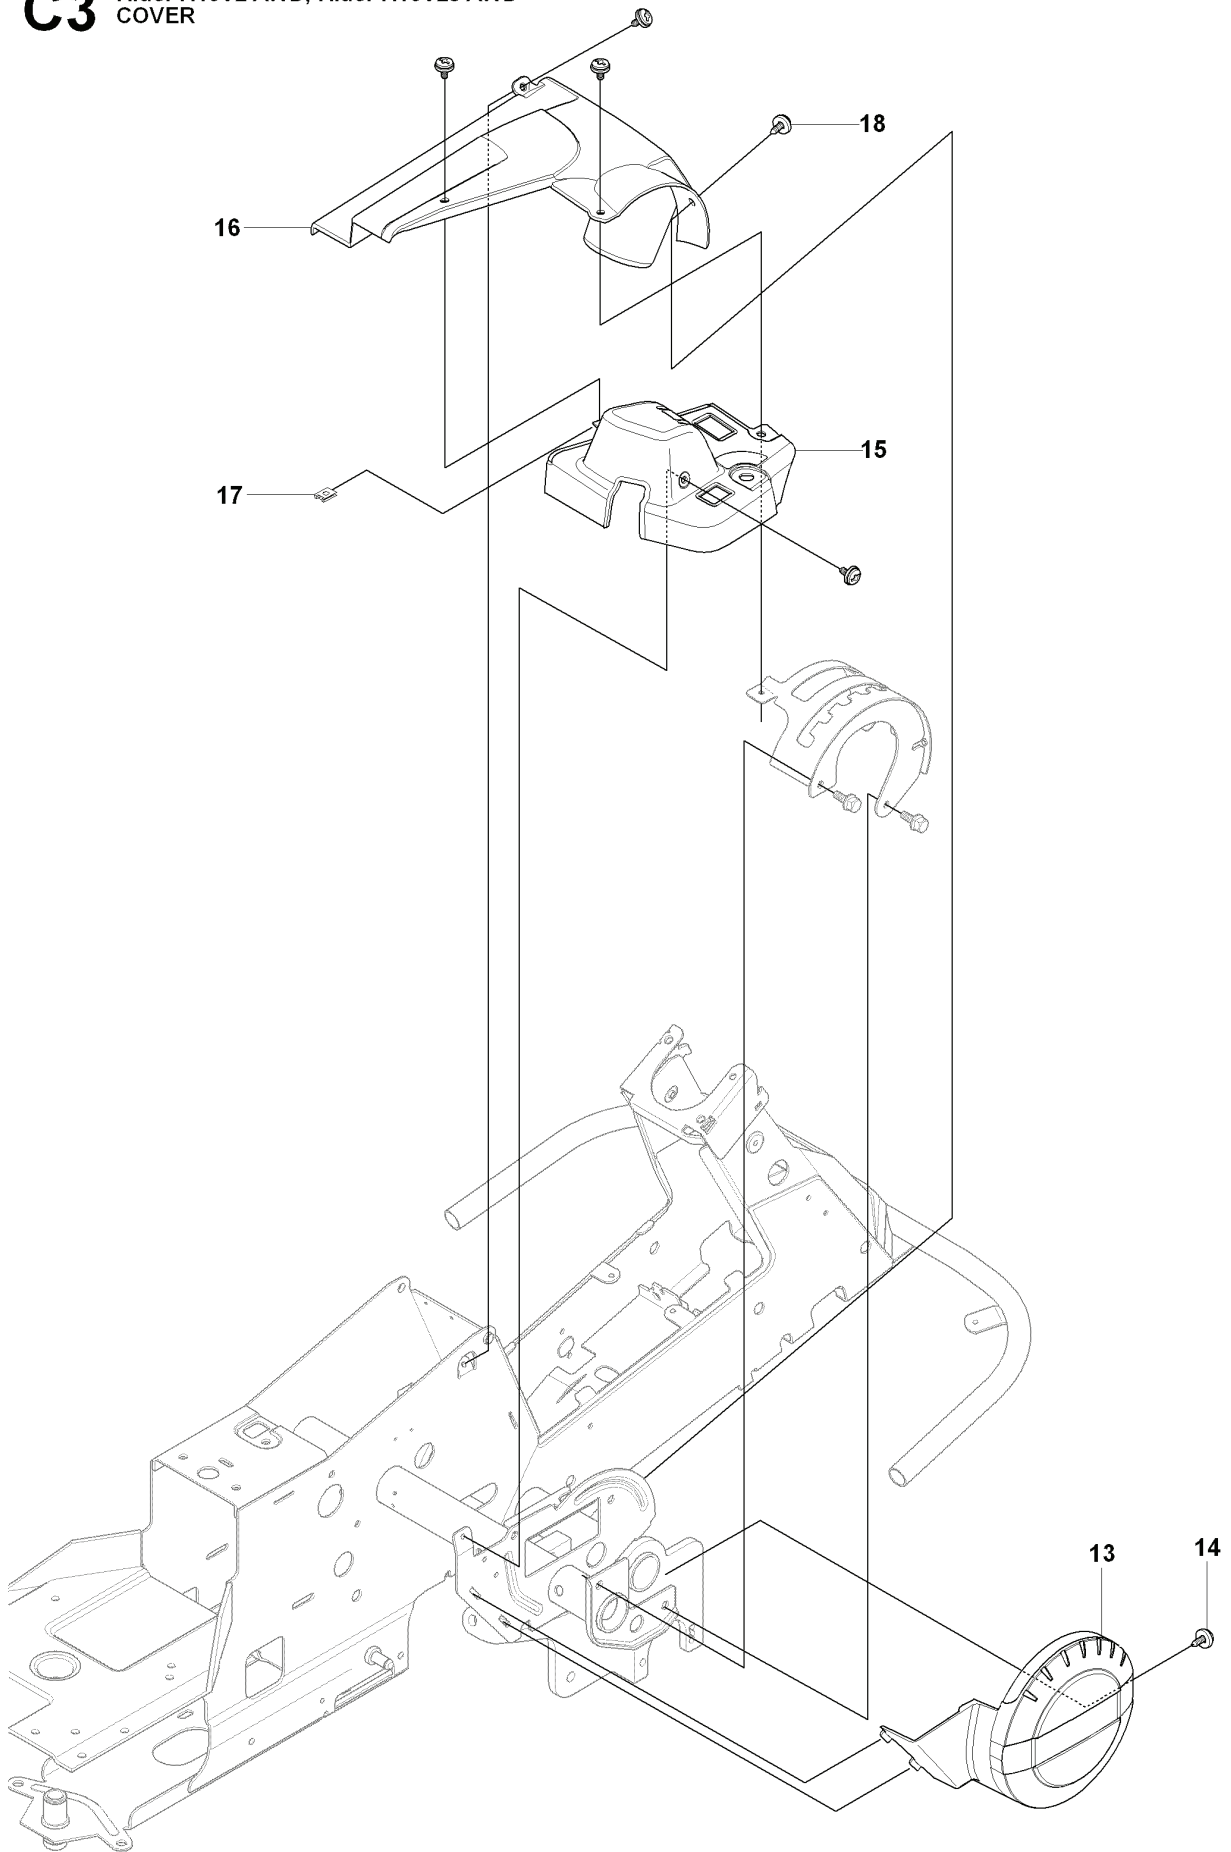

C3 Rider R15V2 AWD, Rider R15V2s AWD
COVER

REF.	PART NO.	DESCRIPTION	REMARK	QTY.	KIT
13	535502501	CONTROL COVER		1	
14	544400501	SCREW		1	
15	544332101	CONTROL COVER		1	
16	544332202	COVER		1	
17	535429101	SPRING NUT		1	
18	544400501	SCREW		4