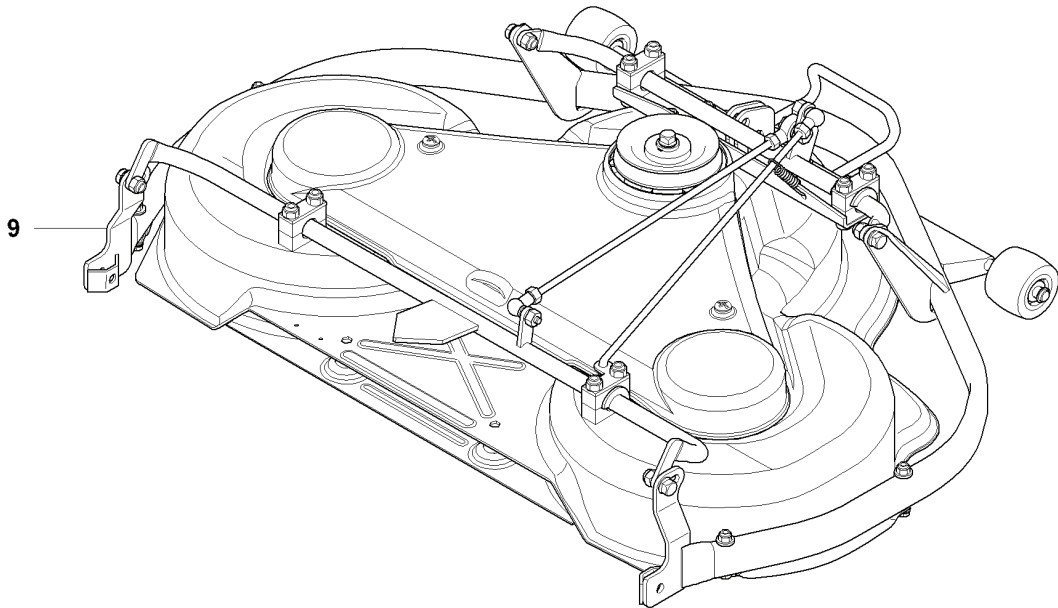

U MOWER DECK, Combi 103

REF.	PART NO.	DESCRIPTION	REMARK	QTY.	KIT
1	506929001	LABEL		1	
3	535431301	LÄNKRÖRRSINFÄSTN.KPL		1	
4	725254251	SCREW EHHM		1	
5	725253671	SCREW EHHM		1	
6	732252201	HEXAGON LOCKING NUT		2	
7	506597401	SCREW EHHFM		2	
8	732211801	LOCK NUT		2	
9	965078401	CUTTING DECK		1