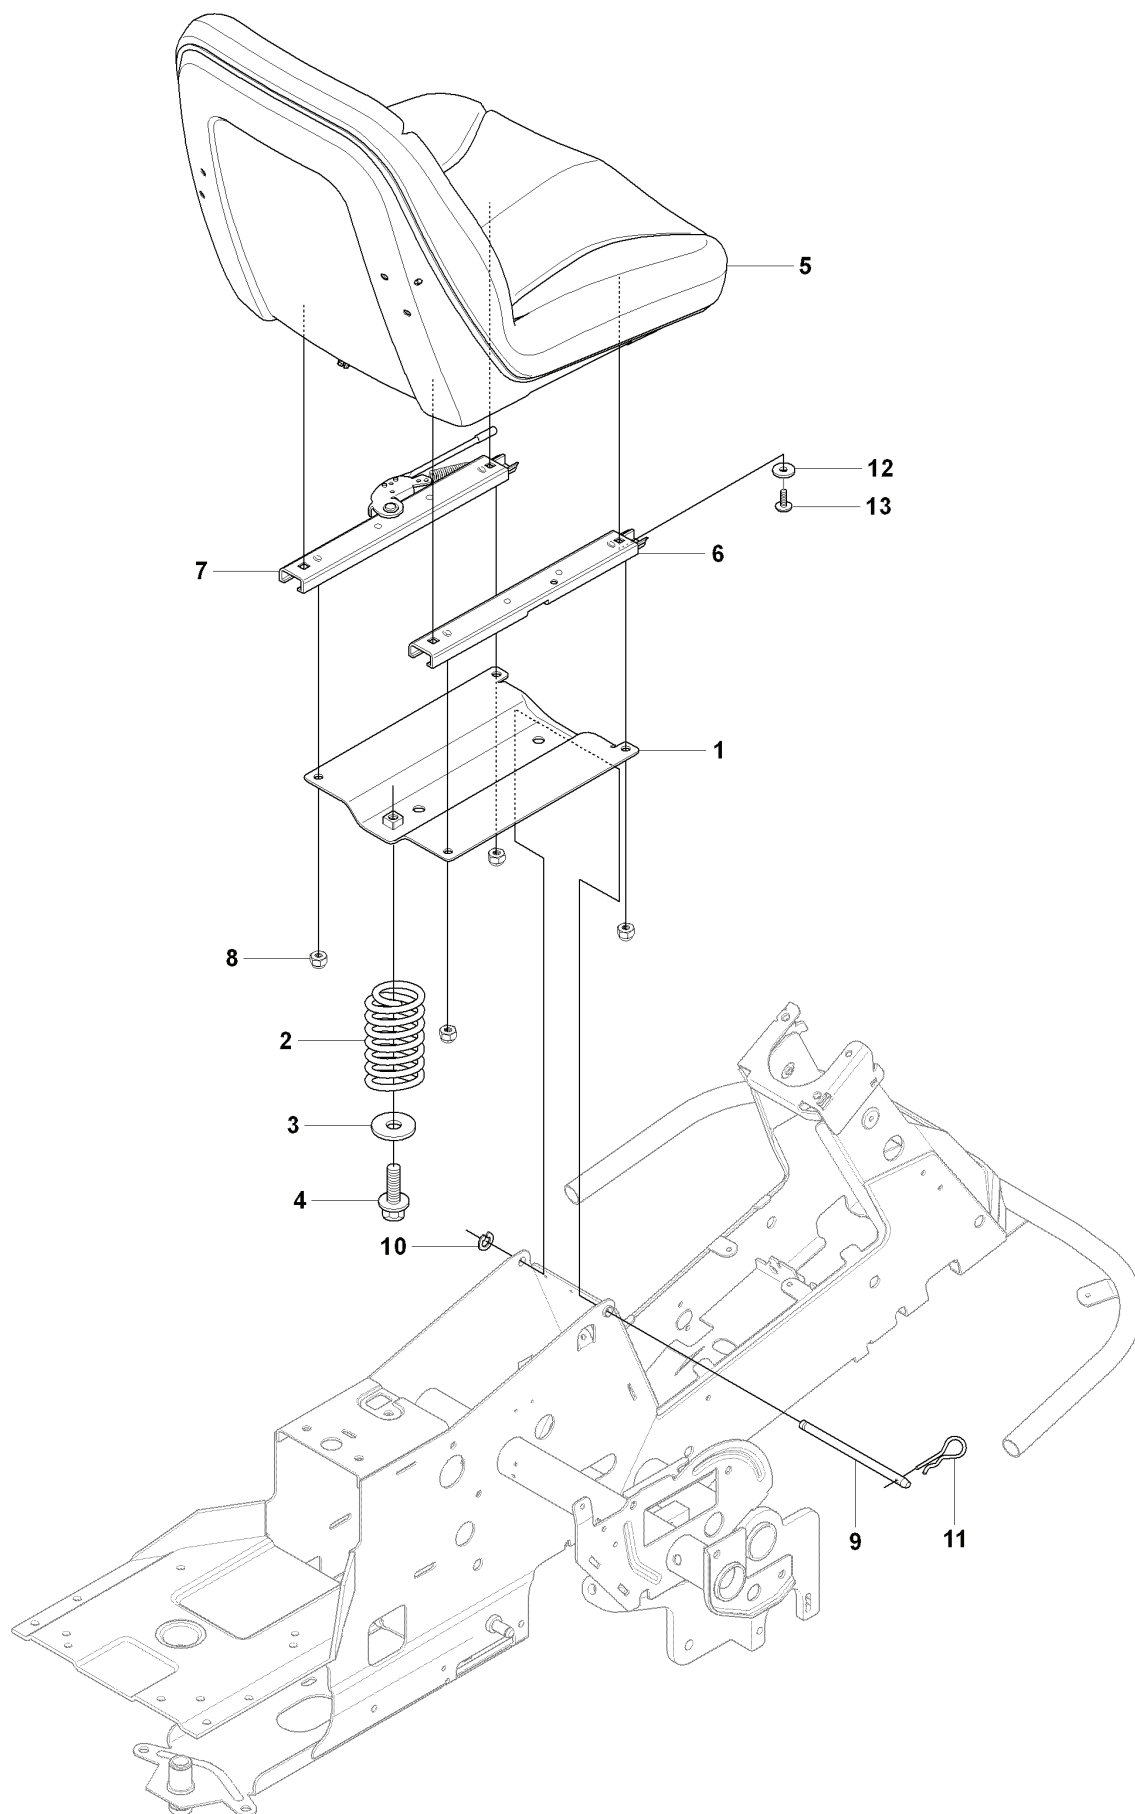

A Rider R15V2 AWD, Rider R15V2s AWD
SEAT, TS2800

REF.	PART NO.	DESCRIPTION	REMARK	QTY.	KIT
1	544328501	SEAT BRACKET		1	
2	506915301	COMPRESSION SPRING		1	
3	734117441	WASHER		1	
4	725249371	SCREW EHHM		1	
5	544433401	SEAT		1	
6	506996901	ADJUSTER		1	
7	506996902	ADJUSTER		1	
8	732211801	LOCK NUT		4	
9	506509901	SHAFT		1	
10	735311200	CIRCLIP		1	
11	506668801	SPRING COTTER		1	
12	535401801	SPACER		4	
13	874780512	SCREW		4