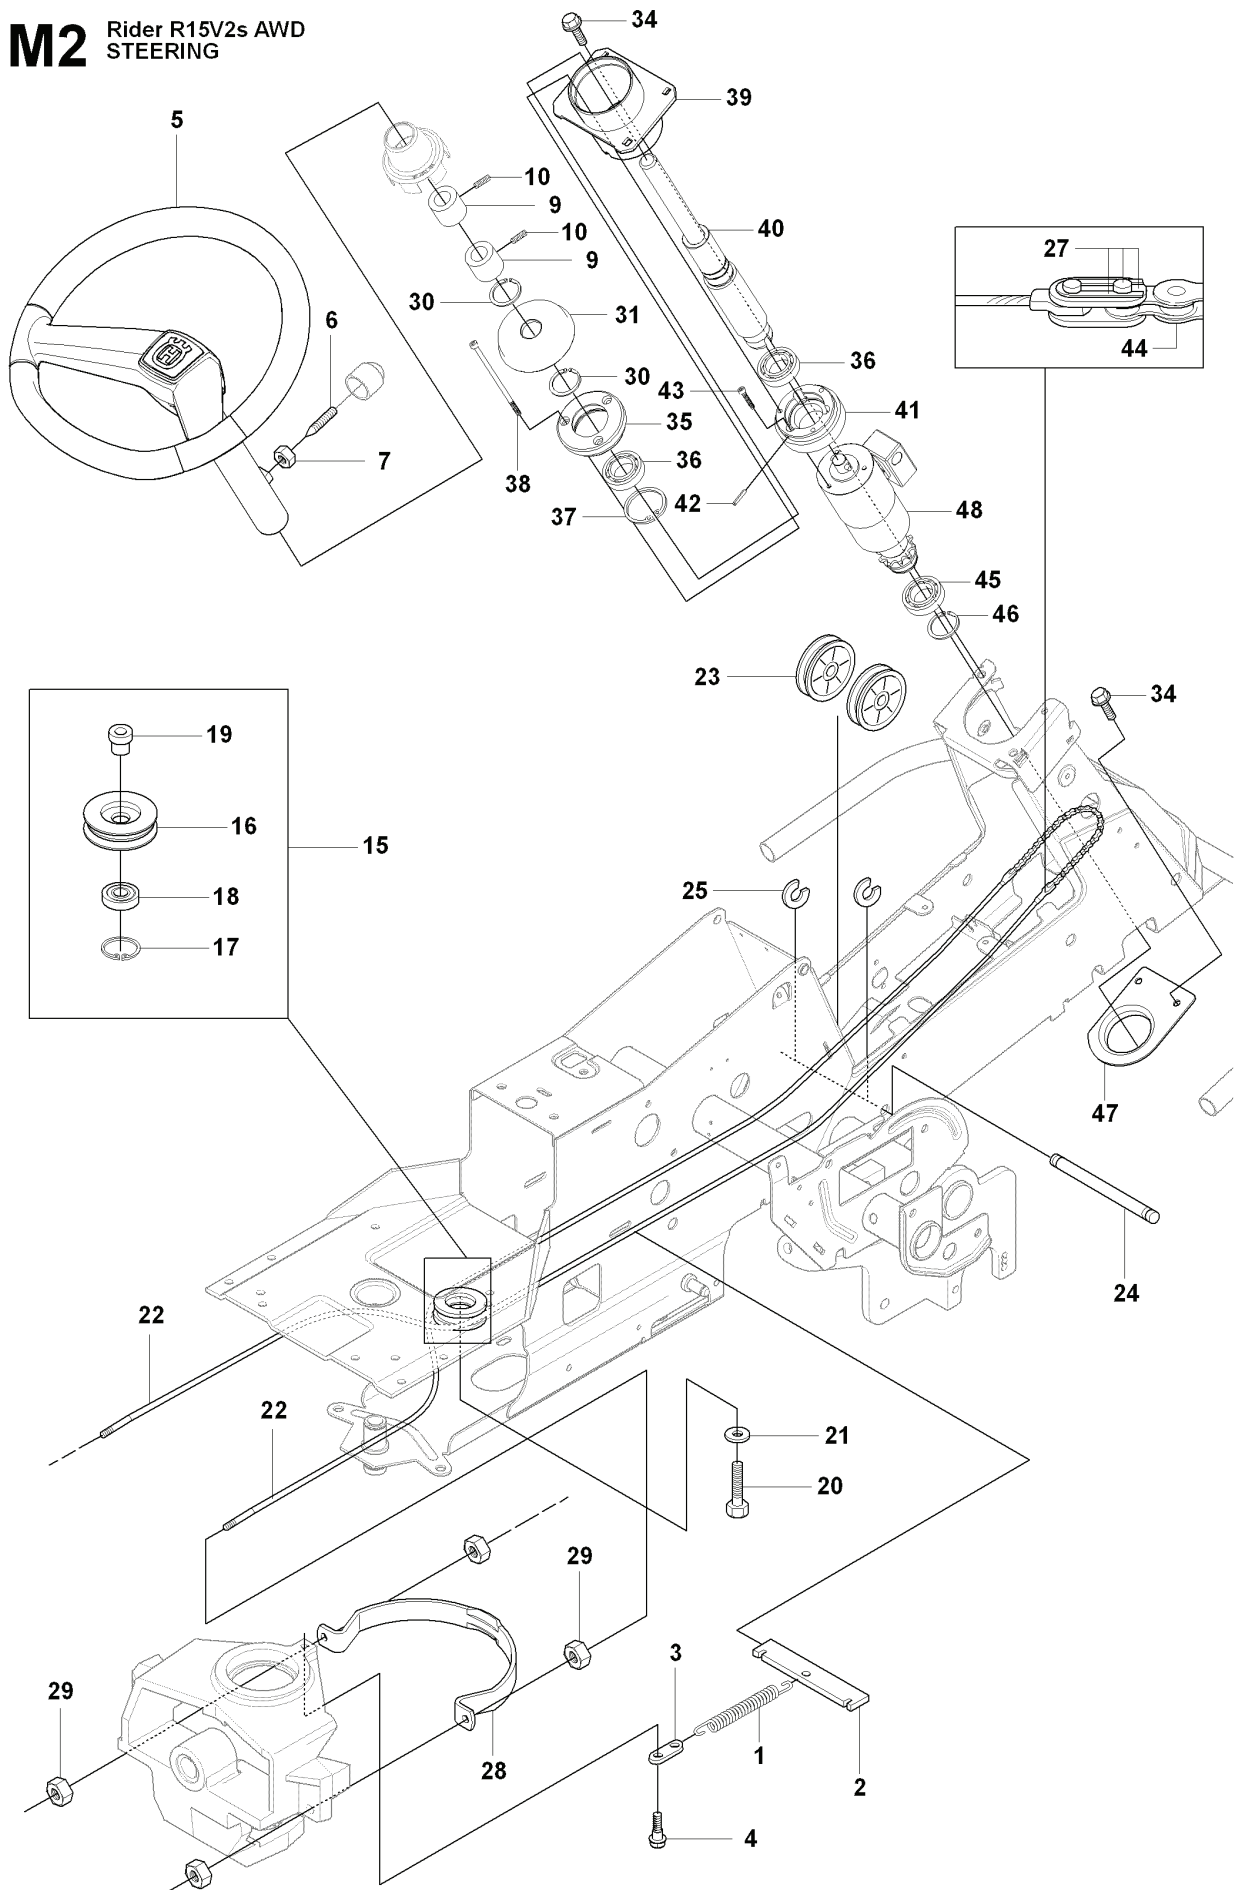

M2 Rider R15V2s AWD STEERING

REF.	PART NO.	DESCRIPTION	REMARK	QTY.	KIT
1	506671901	SPRING		1	
2	506576301	SPRING RETAINER		1	
3	506670801	LINK		1	
4	506597401	SCREW EHHFM		1	
5	544375201	STEERING WHEEL		1	
6	728745505	SCREW IHSETM		1	
7	731231801	HEXAGON NUT		1	
8	502640801	STEERING ROD		1	
9	506863401	DRIVER		2	
10	728844305	SCREW IHSETM		2	
15	506500903	BARRING WHEEL		1	
16	535424101	BARRING WHEEL		1	
17	735314010	CIRCLIP		1	
18	738220419	BALL BEARING		1	
19	506500802	BUSHING		1	
20	506675403	SCREW EHHFM		1	
21	734117441	WASHER		1	
22	506589104	WIRE ASSY		2	
23	506522401	STARTER PULLEY		2	
24	506539402	SHAFT		1	
25	735311420	E-CLIP		2	
27	506554701	LINKAGE		2	
28	544427301	WIRE GUIDE		1	
29	731232051	HEXAGON NUT		4	
30	735312600	CIRCLIP		2	
31	535423701	BELLOWS		1	
34	506570104	SCREW EHHFM		4	
35	535423601	BEARING HOUSING		1	
36	738210504	BALL BEARING		2	
37	735314010	CIRCLIP		1	
38	535432801	SCREW IHSCM		3	
39	502296201	REINFORCING TUBE		1	
40	535421901	STEERING ROD		1	
41	535423501	BEARING HOUSING		1	
42	721433501	SPRING PIN		1	
43	725537001	SCREW IHSCM		3	
44	506554610	CHAIN		1	
45	535427801	BALL BEARING		1	
46	735313300	CIRCLIP		1	
47	504538201	BEARING CAGE		1	
48	535457102	COMFORT STEERING		1