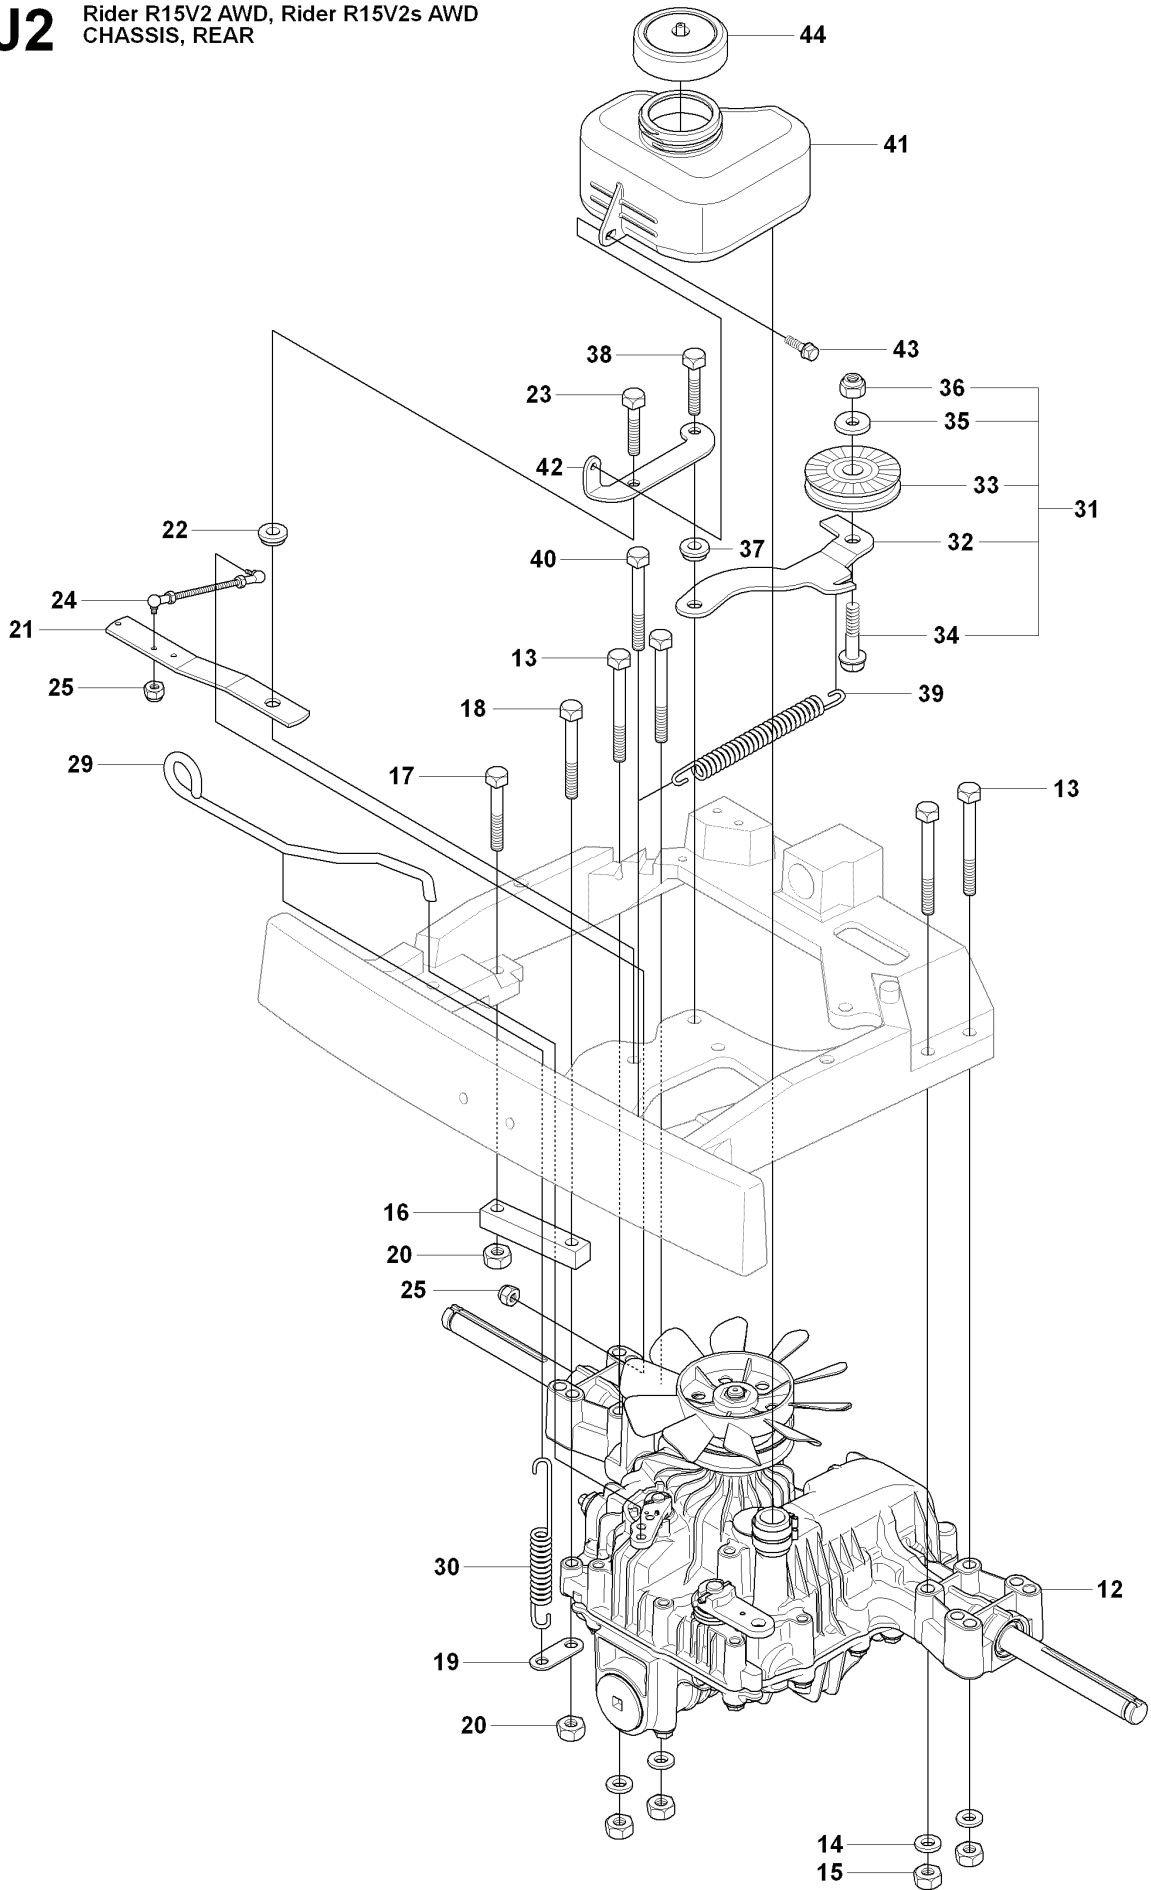

J2 Rider R15V2 AWD, Rider R15V2s AWD
CHASSIS, REAR

REF.	PART NO.	DESCRIPTION	REMARK	QTY.	KIT
12	544116101	TRANSMISSION		1	
12	502633201	TRANSMISSION		1	
13	725246751	SCREW EHHM		4	
14	734116401	WASHER		4	
15	731231801	HEXAGON NUT		4	
16	506987201	MOMENTFÄSTE		1	
17	725245951	SCREW EHHM		1	
18	725246251	SCREW EHHM		1	
19	506599301	LINK		1	
20	731231801	HEXAGON NUT		2	
21	506987403	LEVER		1	
22	506918702	WASHER		1	
23	725245151	SCREW		1	
24	506987501	ADJUSTMENT ROD		1	
25	732211401	LOCK NUT		2	
29	506988201	FRIKOPPLINGSSTÅNG		1	
30	506834301	SPRING		1	
31	506988401	BELT TENSIONER ASSY		1	
32	506988501	BELT TENSIONER		1	
33	506946901	PULLEY		1	
34	725245551	SCREW		1	
35	734116441	WASHER		1	
36	732211801	LOCK NUT		1	
37	506918702	WASHER		1	
38	725245151	SCREW		1	
39	506988601	SPRING		1	
40	725246451	SCREW EHHM		1	
41	544100101	EXPANSION TANK		1	
42	544121701	BRACKET		1	
43	725236461	SCREW EHHFT		1	
44	506673301	TANK CAP ASSY		1