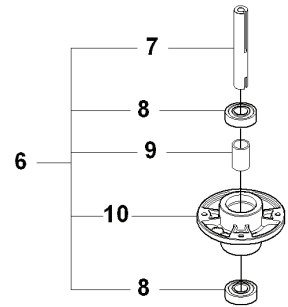

Mitten.
Centre.
Centre.
Zentrum.
Keski.