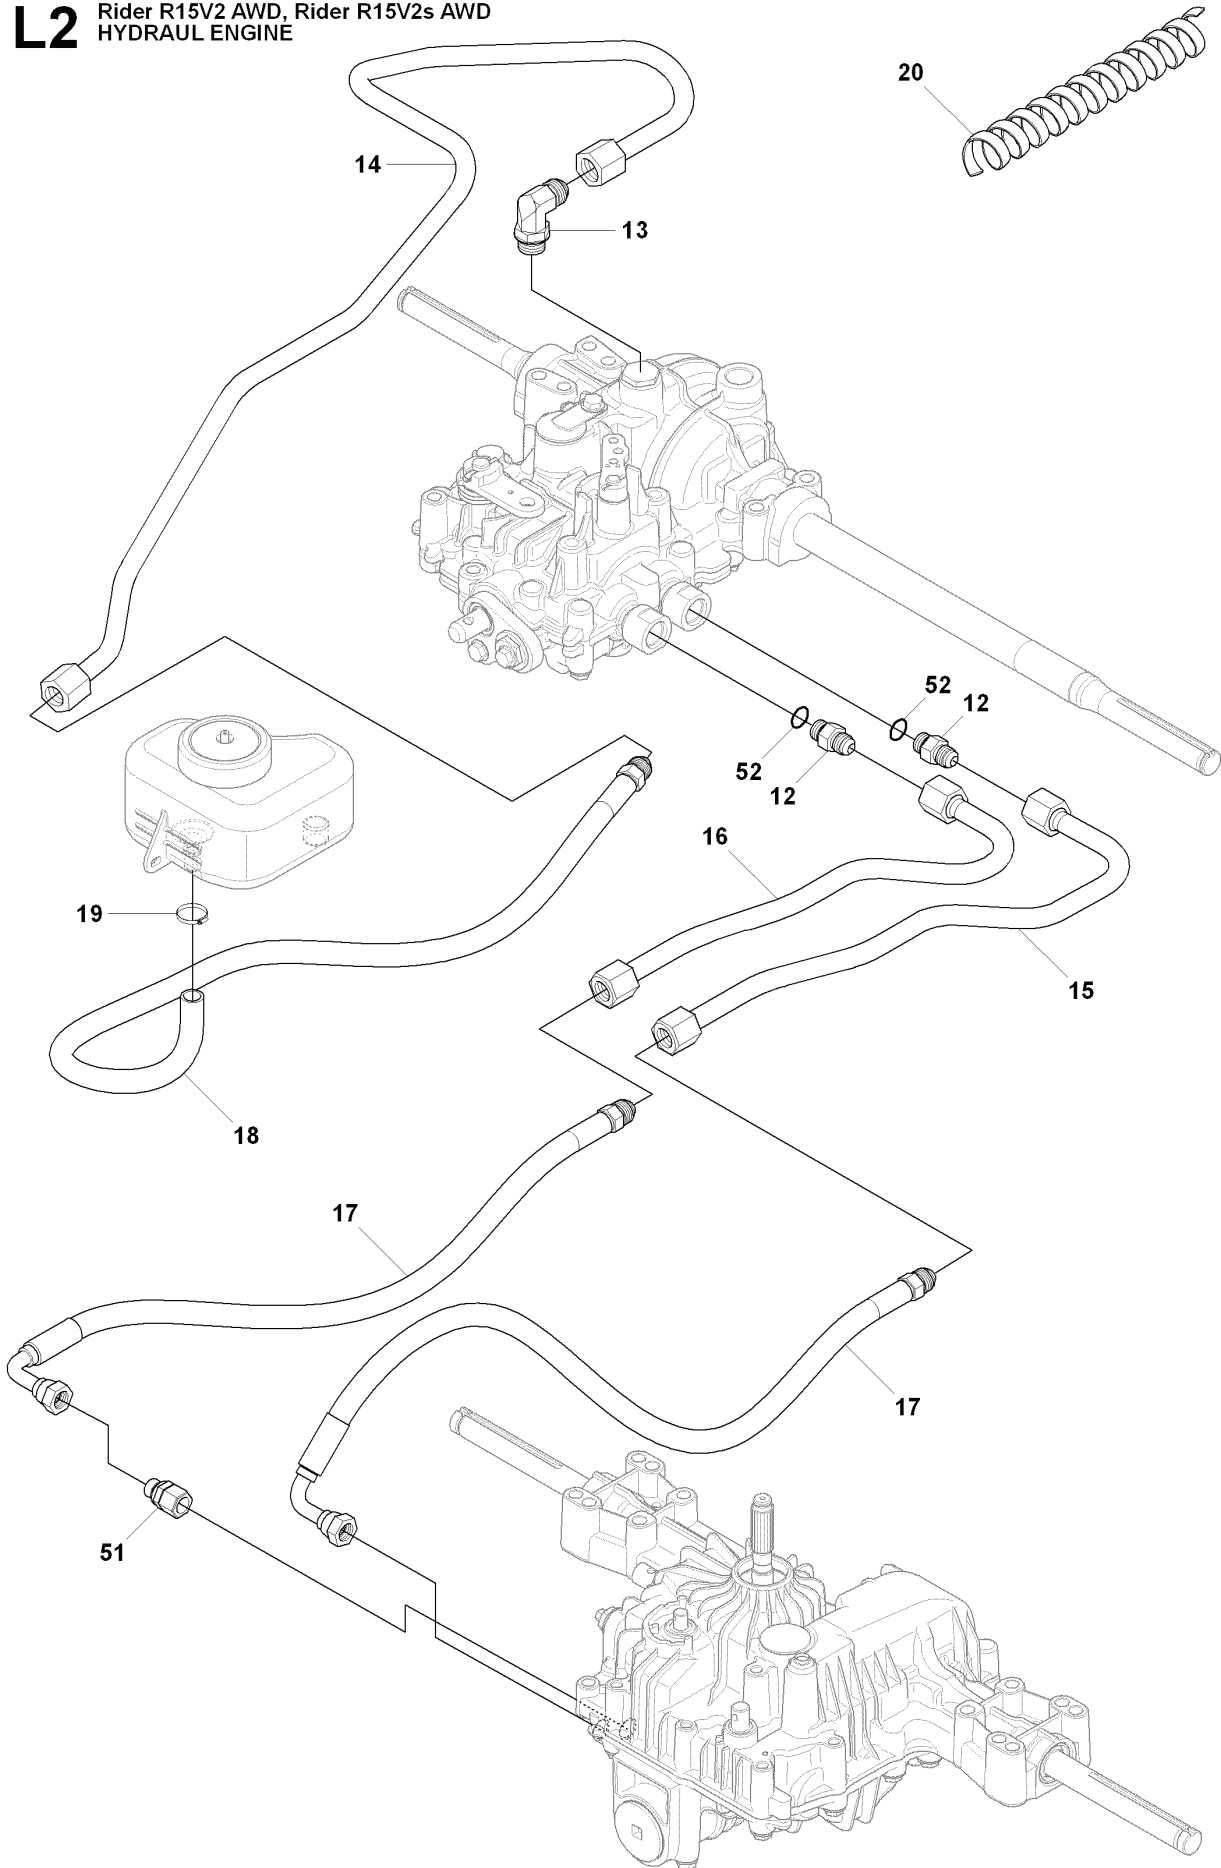

L2 Rider R15V2 AWD, Rider R15V2s AWD
HYDRAUL ENGINE

REF.	PART NO.	DESCRIPTION	REMARK	QTY.	KIT
12	535426507	PIPE FITTING		2	
13	535437302	PIPE FITTING		1	
14	544807801	HYDRAULIC PIPE		1	
15	544807901	HYDRAULIC PIPE		1	
16	544808001	HYDRAULIC PIPE		1	
17	544456403	HYDRAULIC HOSE		2	
18	522429802	HYDRAULIC HOSE		1	
19	505131101	HOSE CLAMP		1	
20	544026603	HOSE GUARD		1	
51	504567401	PIPE FITTING		1	
52	505451101	O-RING		2