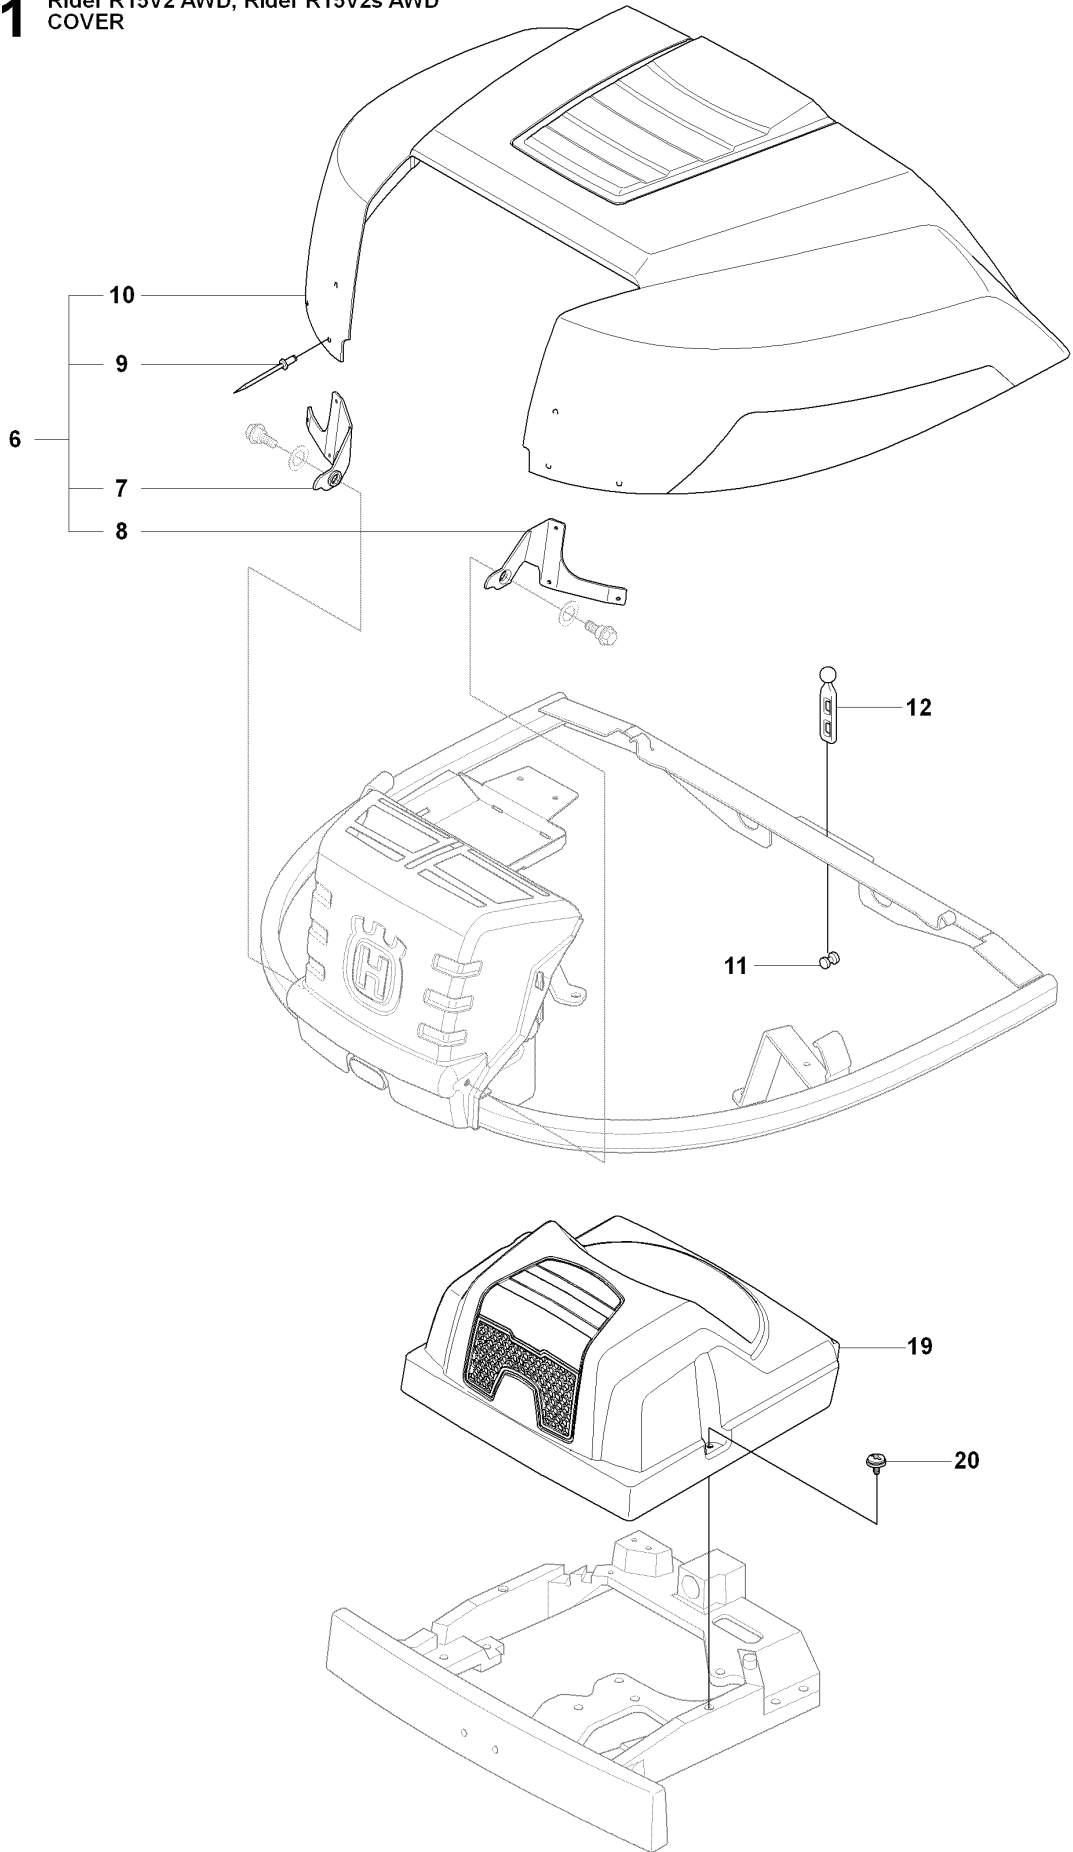

C1 Rider R15V2 AWD, Rider R15V2s AWD
COVER

REF.	PART NO.	DESCRIPTION	REMARK	QTY.	KIT
6	544245001	ENGINE HOOD ASSY		1	
7	544245101	HINGE		1	
8	544245102	HINGE		1	
9	722795402	RIVET		6	
10	544245201	ENGINE HOOD ASSY		1	
11	506599501	BUTTON		1	
12	506599601	GUMMISTROPP		1	
19	544373901	COVER		1	
20	544400501	SCREW		2