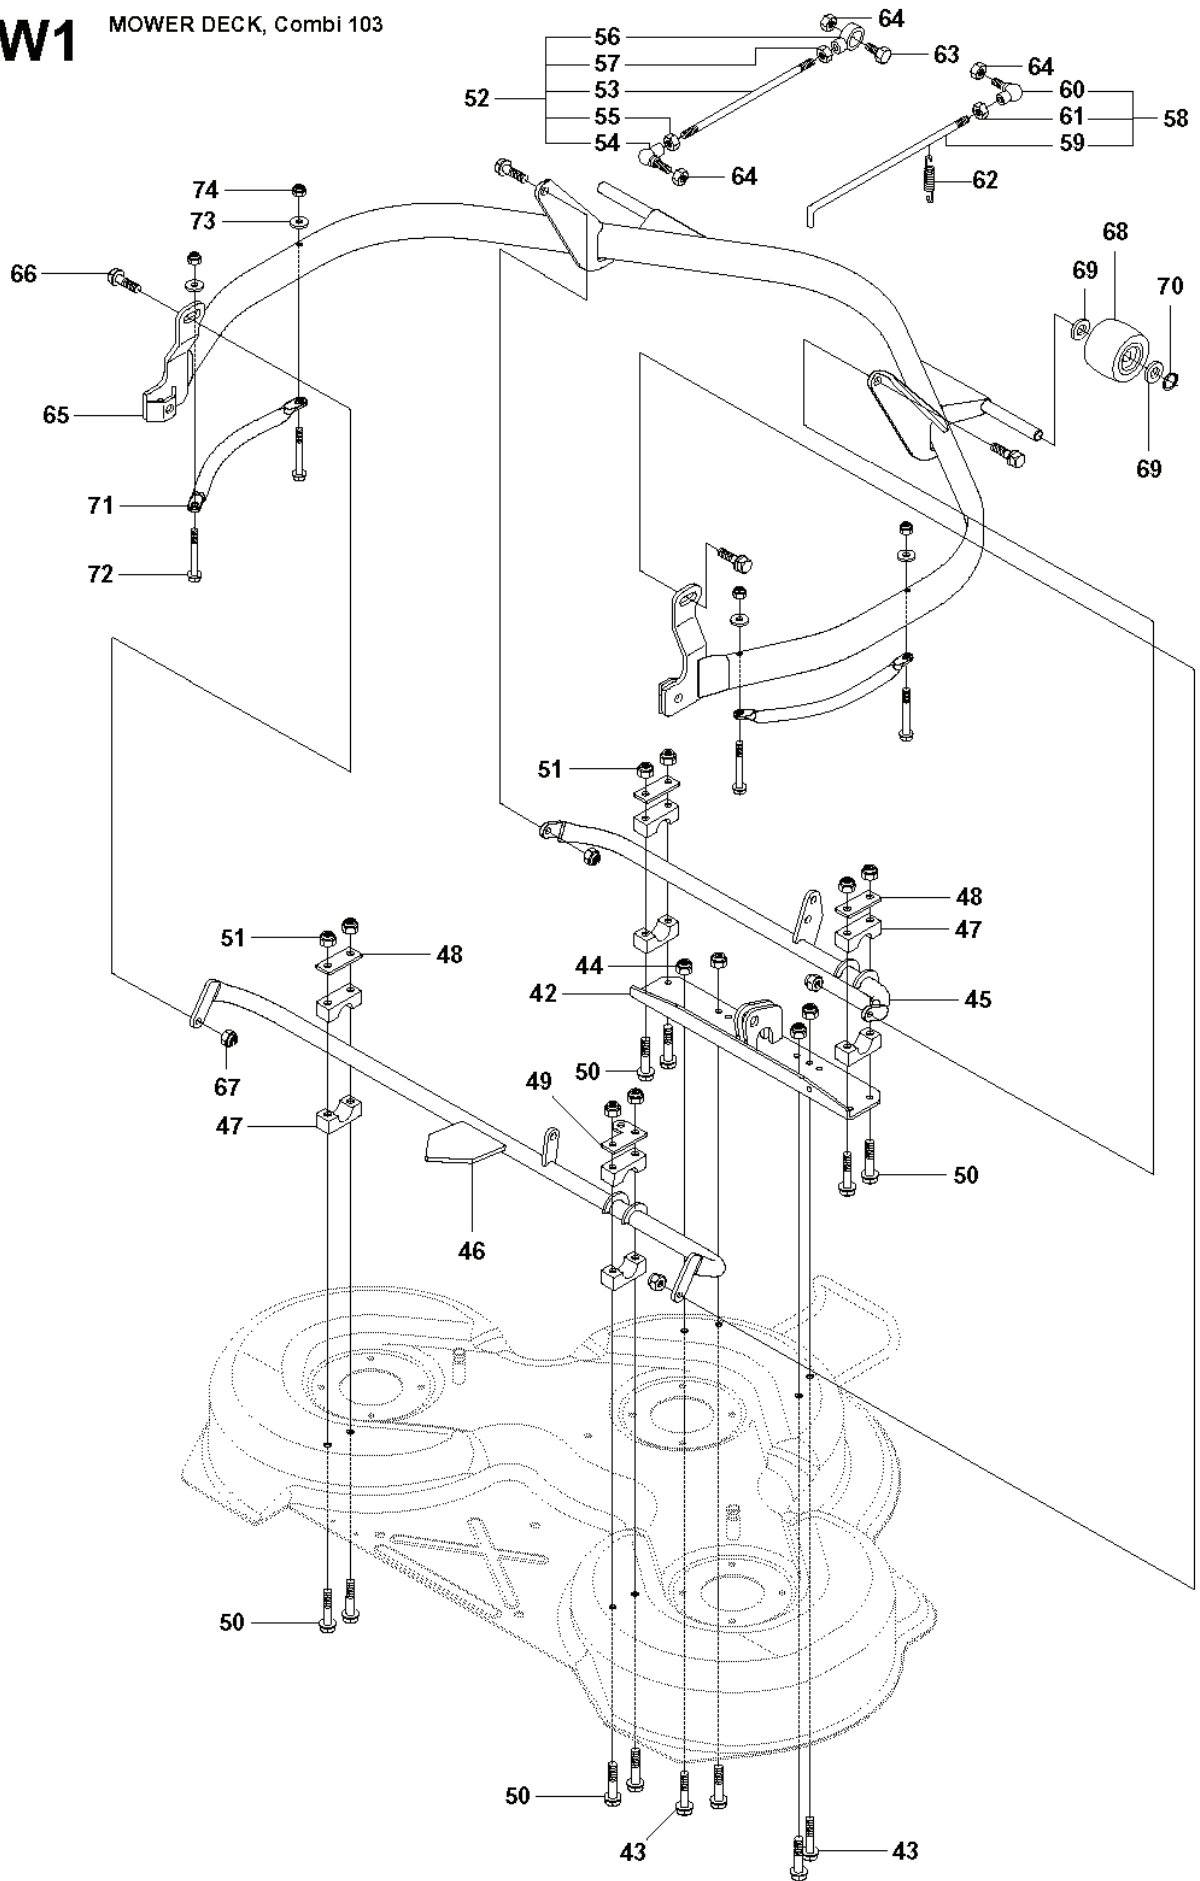

W1

MOWER DECK, Combi 103

REF.	PART NO.	DESCRIPTION	REMARK	QTY.	KIT
42	535423001	BRACKET		1	
43	725245171	SCREW EHHM		4	
44	732211801	LOCK NUT		4	
45	535468801	FRÄMRE TVÄRRÖR KPL.		1	
46	535468701	REAR CROSS TUBES ASS		1	
47	506869601	BEARING		8	
48	506813801	REINFORCING PLATE		3	
49	506979101	SERVICEBRICKA		1	
50	725246151	SCREW EHHM		8	
51	732211801	LOCK NUT		8	
52	506933904	PARALLEL ROD ASSY		1	
53	506814906	ROD		1	
54	506789901	VINKELLÄNK DIN 71802		1	
55	506897601	NUT		1	
56	506951701	ROD END		1	
57	731232051	HEXAGON NUT		1	
58	506941206	CLUTCH ROD ASSY		1	
59	506941306	CONNECTION ROD		1	
60	506789901	VINKELLÄNK DIN 71802		1	
61	506897601	NUT		1	
62	506535603	DRAW SPRING		1	
63	725249571	SCREW EHHM		1	
64	732212051	NUT		3	
65	535463601	PROTECTIVE TUBING		1	
66	506597401	SCREW EHHFM		4	
67	732211801	LOCK NUT		4	
68	506963001	WHEEL ASSY		2	
69	535464101	WASHER		4	
70	735311700	CIRCLIP		2	
71	535476301	SIDE RAIL		2	
72	727638301	SCREW RSQM		4	
73	734115601	WASHER		4	
74	732211601	LOCK NUT		4