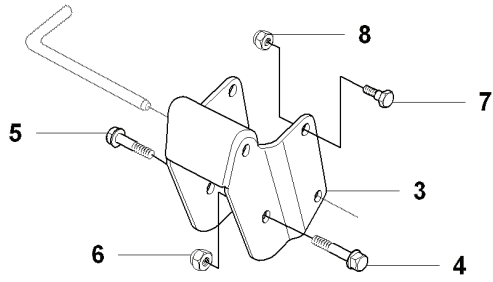

U MOWER DECK, Combi 103

REF.	PART NO.	DESCRIPTION	REMARK	QTY.	KIT
1	506929001	LABEL		1	
3	535431301	LÄNKRÖRRSINFÄSTN.KPL		1	
4	725254251	SCREW EHHM		1	
5	725253671	SCREW EHHM		1	
6	732252201	HEXAGON LOCKING NUT		2	
7	506597401	SCREW EHHFM		2	
8	732211801	LOCK NUT		2	
9	965078401	CUTTING DECK		1