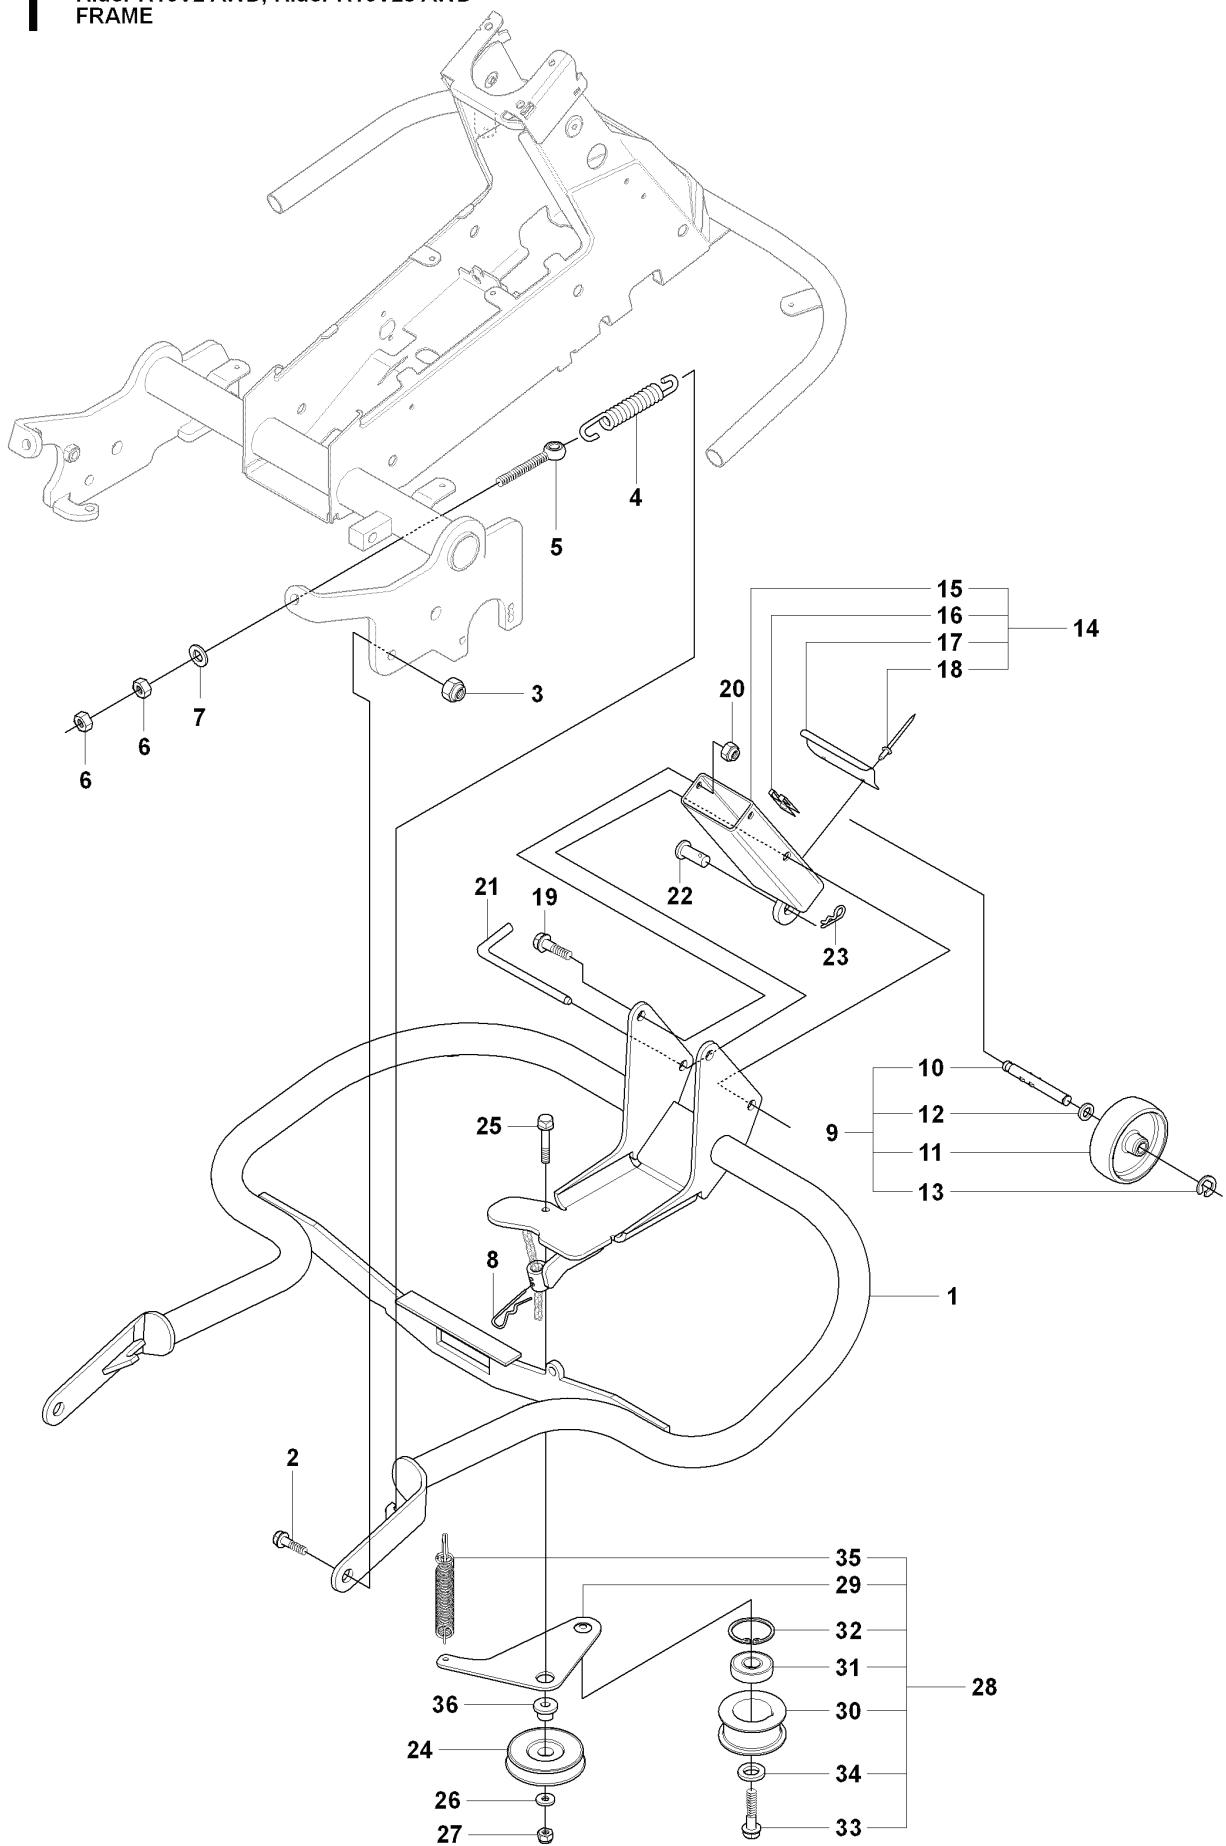

T Rider R15V2 AWD, Rider R15V2s AWD
FRAME

REF.	PART NO.	DESCRIPTION	REMARK	QTY.	KIT
1	535490102	FRAME		1	
2	506895801	COLLAR SCREW		2	
3	732252201	HEXAGON LOCKING NUT		2	
4	506837601	SPRING		2	
5	506837701	RING BOLT		2	
6	731232051	HEXAGON NUT		4	
7	734117201	WASHER		2	
8	506966601	HAIR PIN COTTER		1	
9	506981401	WHEEL ASSY		2	
10	506980001	SHAFT		1	
11	506979601	WHEEL		1	
12	734117771	WASHER		1	
13	735311520	E-CLIP		1	
14	506997801	LINK ASSY		1	
15	506997901	LINK ASSY		1	
16	506963701	LÅSDON		1	
17	506982801	BRACKET		1	
18	722783902	BLIND RIVET		2	
19	506597401	SCREW EHHFM		2	
20	732211801	LOCK NUT		2	
21	506974601	PEN		1	
22	721861701	CLEVIS PIN		1	
23	721680251	SPRING COTTER		1	
24	506974801	PULLEY		1	
25	725246151	SCREW EHHM		1	
26	734116441	WASHER		1	
27	732211801	LOCK NUT		1	
28	535493601	BELT TENSIONER ASSY		1	
29	535493701	SPÄNNARM		1	
30	506928901	PULLEY		1	
31	738210404	BALL BEARING		1	
32	735313810	CIRCLIP		1	
33	506558302	SCREW EHHFT		1	
34	734116441	WASHER		1	
35	506976801	SPRING		1	
36	544007401	BUSHING		1