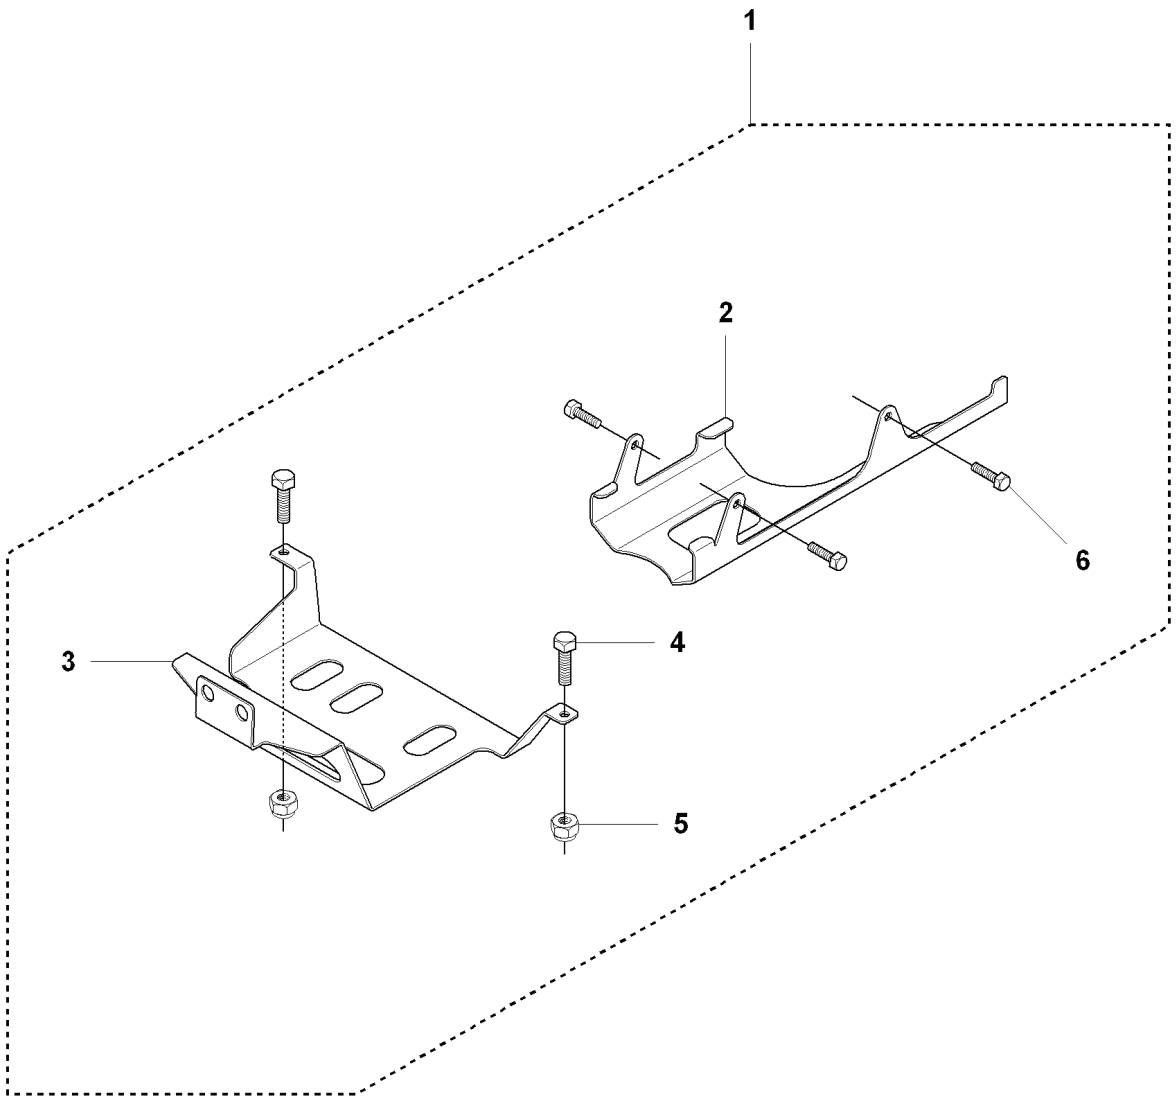

Y Rider R15V2 AWD, Rider R15V2s AWD
ACCESSORIES

REF.	PART NO.	DESCRIPTION	REMARK	QTY.	KIT
1	544069304	KIT		1	
2	504046201	SKID PLATE		1	
3	544143301	SKID PLATE		1	
4	725246371	SCREW EHHM		2	
5	732211801	LOCK NUT		2	
6	725244961	SCREW EHHFT		3