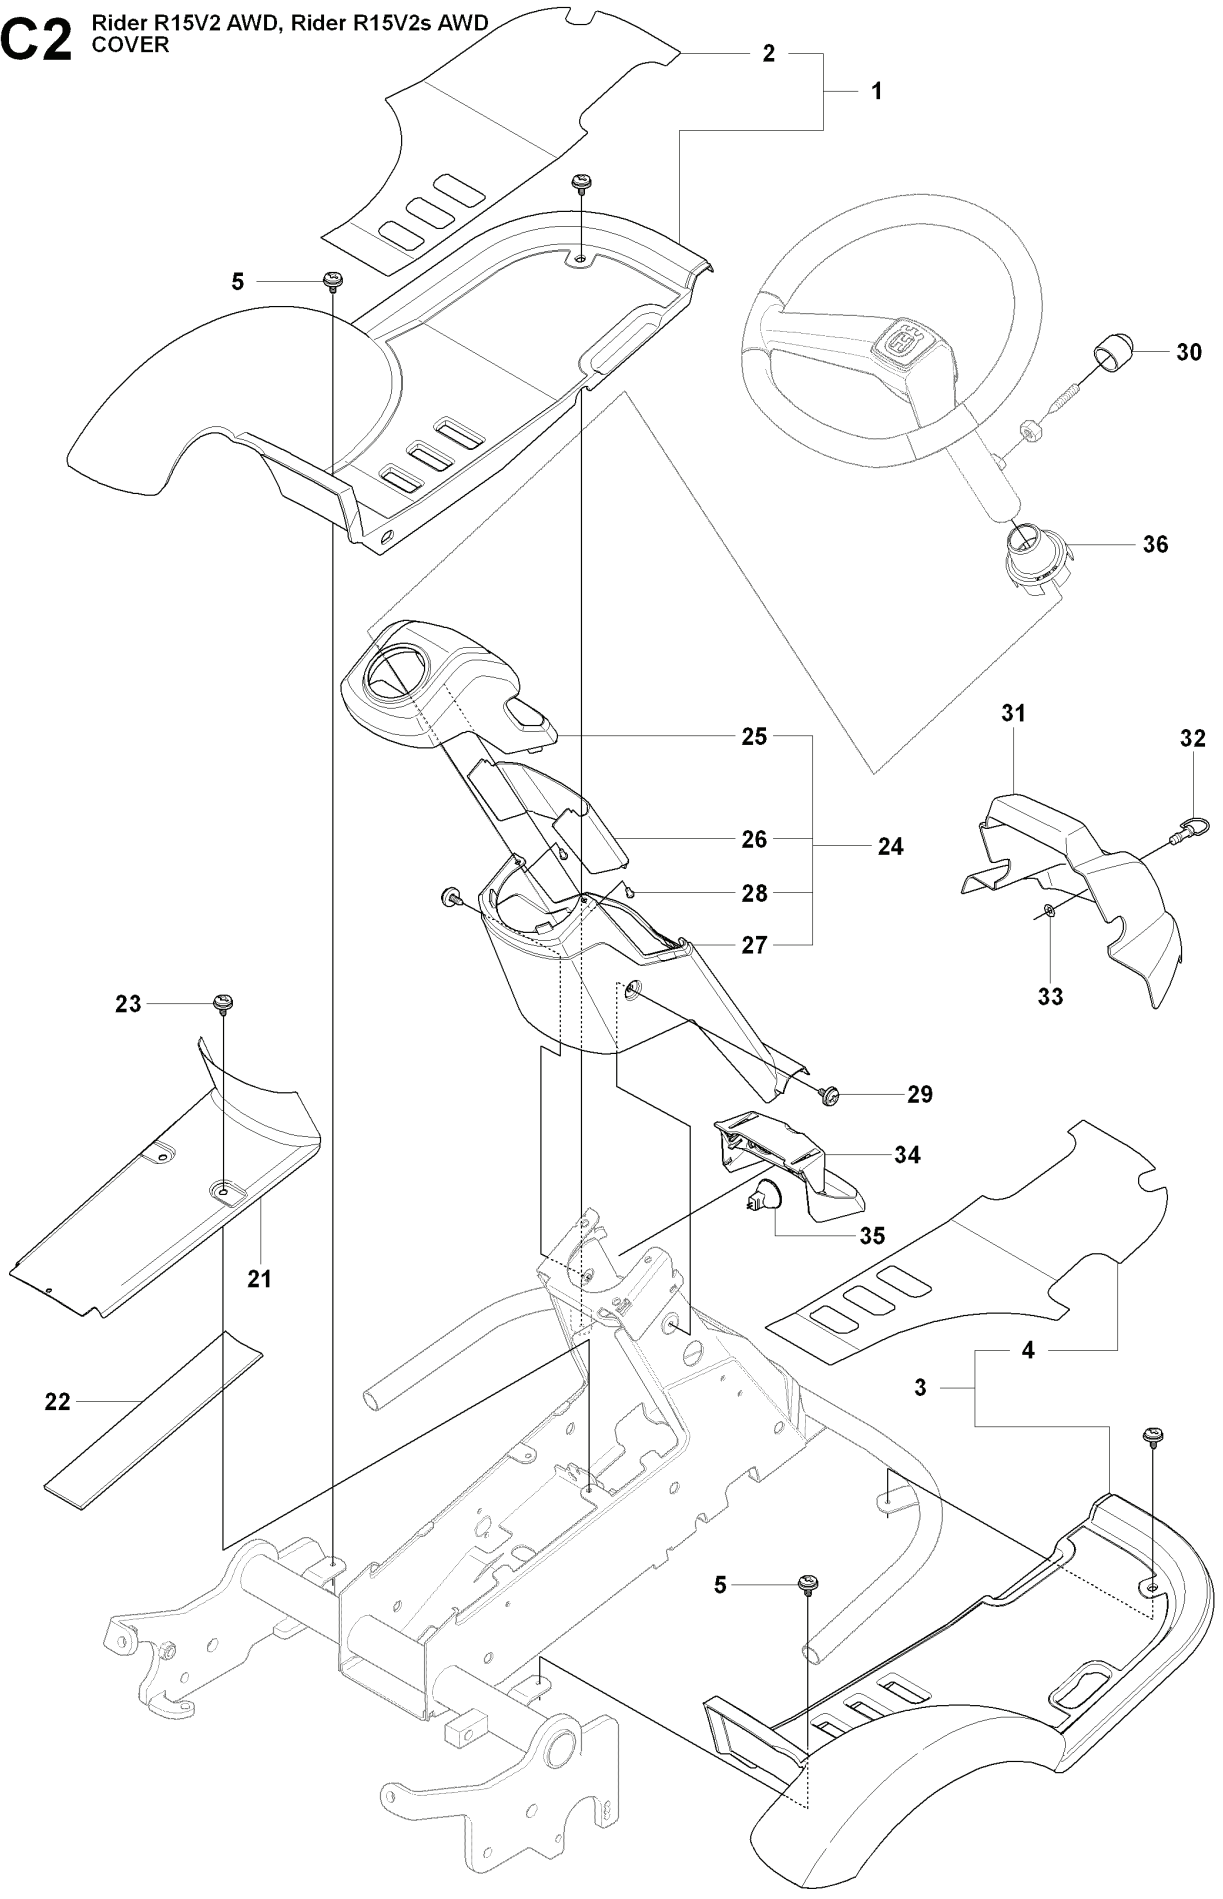

C2 Rider R15V2 AWD, Rider R15V2s AWD
COVER

REF.	PART NO.	DESCRIPTION	REMARK	QTY.	KIT
1	544895901	FOOT PLATE		1	
2	544248401	MAT		1	
3	544895903	FOOT PLATE		1	
4	544248403	MAT		1	
5	544400501	SCREW		4	
21	544239201	COVER		1	
22	544427501	MAT		1	
23	544400501	SCREW		2	
24	502498201	COVER		1	
25	502297501	COVER		1	
26	502465801	LENS		1	
27	502297601	COVER		1	
28	729532771	SCREW CRPANT		2	
29	544400501	SCREW		2	
30	544433201	PROTECTIVE COVER		1	
31	535433901	COVER		1	
32	506963501	VRIDTAPP		1	
33	506963601	WASHER		1	
34	502300201	LAMPHOLDER		1	
35	502466601	LAMP		2	
36	535460501	SEALING		1