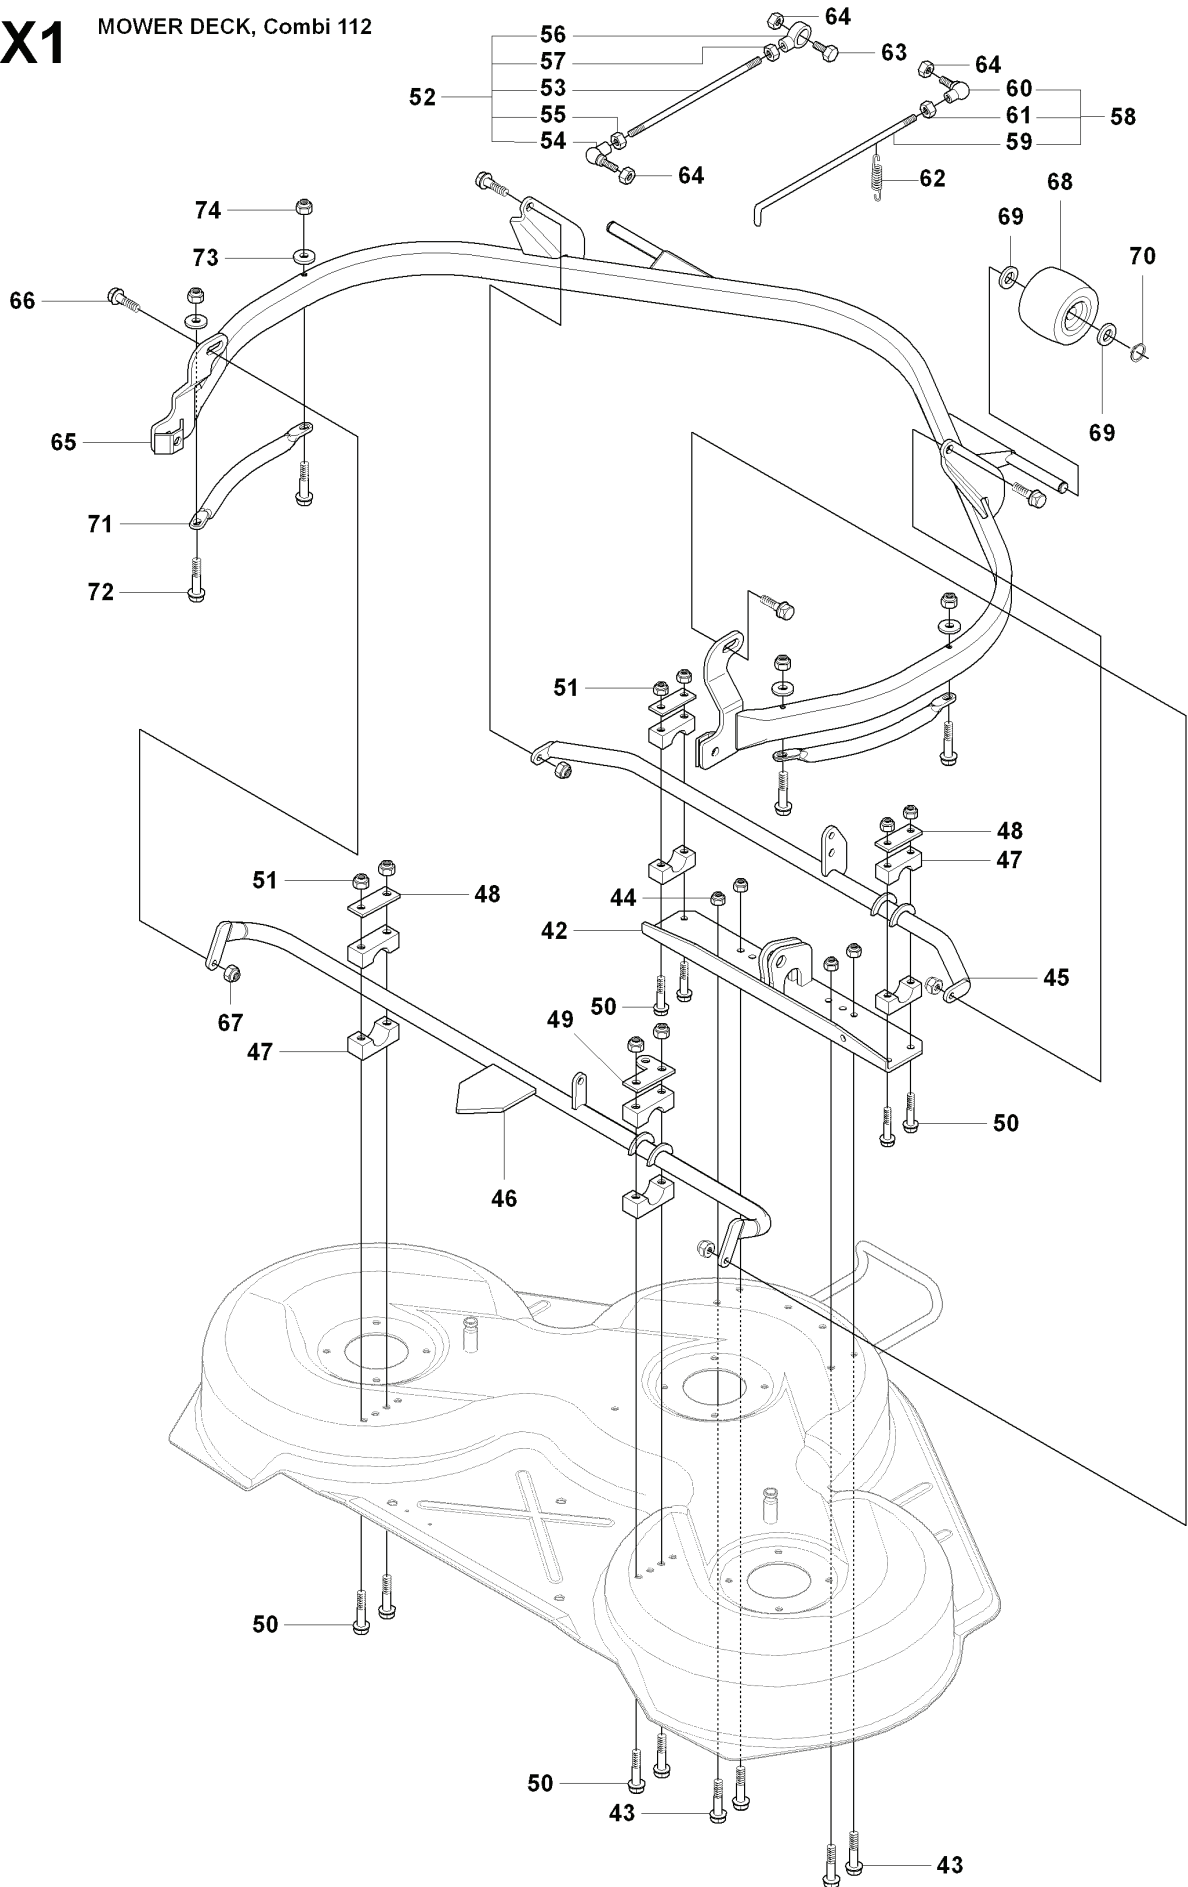

RIDER 15V2S AWD, 965200901, 2009-04

SPARE PARTS LIST

X1

MOWER DECK, Combi 112

REF.	PART NO.	DESCRIPTION	REMARK	QTY.	KIT
42	535423001	BRACKET		1	
43	725245171	SCREW EHHM		4	
44	732211801	LOCK NUT		4	
45	535430601	FRONT CROSS TUBE ASS		1	
46	535431201	REAR CROSS TUBES ASS		1	
47	506869601	BEARING		8	
48	506813801	REINFORCING PLATE		3	
49	506979101	SERVICEBRICKA		1	
50	725246151	SCREW EHHM		8	
51	732211801	LOCK NUT		8	
52	506933904	PARALLEL ROD ASSY		1	
53	506814906	ROD		1	
54	506789901	VINKELLÄNK DIN 71802		1	
55	506897601	NUT		1	
56	506951701	ROD END		1	
57	731232051	HEXAGON NUT		1	
58	506941206	CLUTCH ROD ASSY		1	
59	506941306	CONNECTION ROD		1	
60	506789901	VINKELLÄNK DIN 71802		1	
61	506897601	NUT		1	
62	506535603	DRAW SPRING		1	
63	725249571	SCREW EHHM		1	
64	732212051	NUT		3	
65	535412302	PROTECTIVE TUBING		1	
66	506597401	SCREW EHHFM		4	
67	732211801	LOCK NUT		4	
68	506963001	WHEEL ASSY		2	
69	535464101	WASHER		4	
70	735311700	CIRCLIP		2	
71	535476301	SIDE RAIL		2	
72	727638301	SCREW RSQM		4	
73	734115601	WASHER		4	
74	732211601	LOCK NUT		4	

D Rider R15V2 AWD, Rider R15V2s AWD
HEIGHT ADJUSTMENT

REF.	PART NO.	DESCRIPTION	REMARK	QTY.	KIT
1	535501401	CONTROL PLATE		1	
2	506570103	SCREW EHHFM		2	
3	504734501	ADJUSTER		1	
4	506542001	HANDLE		1	
5	506554301	BEARING		2	
6	735312220	E-CLIP		1	
7	506908201	HEIGHT ROD		1	
8	506784601	PEN		1	
9	734117201	WASHER		1	
10	732211801	LOCK NUT		1	
11	731231801	HEXAGON NUT		1	
12	721618301	SPLIT PIN		1	
13	506998301	LINK ASSY		1	
14	735311520	E-CLIP		1	
15	506975101	CONNECTOR		1	
16	721618301	SPLIT PIN		1	