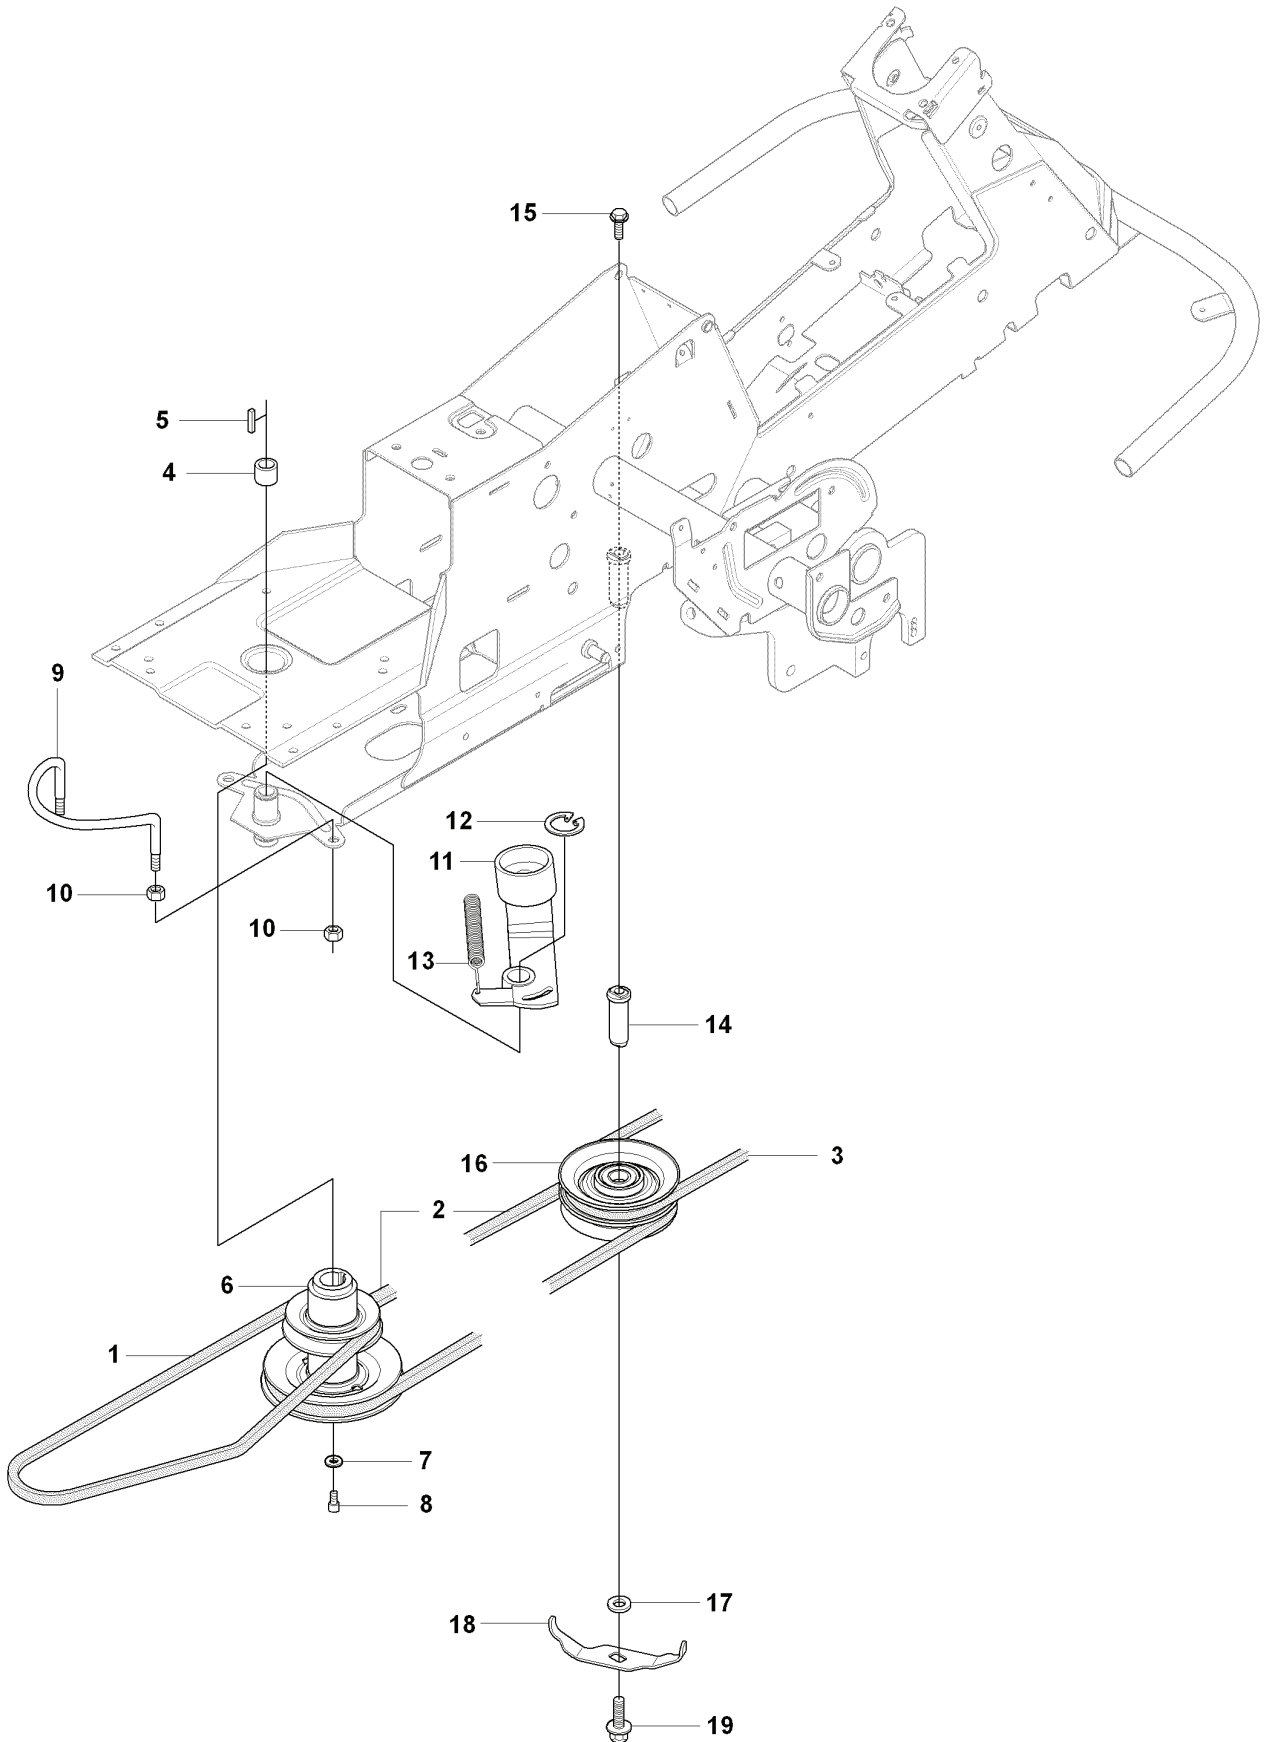

G Rider R15V2 AWD, Rider R15V2s AWD
TRANSMISSION

REF.	PART NO.	DESCRIPTION	REMARK	QTY.	KIT
1	589531201	BELT		1	
2	589530401	BELT		1	
3	594978001	BELT		1	
4	506509201	SPACING SLEEVE		1	
5	506555901	WEDGE		1	
6	535482401	PULLEY		1	
7	506597501	WASHER		1	
8	506556002	SCREW UNC		1	
9	506664501	BELT GUIDE		1	
10	731232051	HEXAGON NUT		4	
11	535484401	BELT TENSIONER ASSY		1	
12	735312600	CIRCLIP		1	
13	506665601	SPRING		1	
14	544426101	SHAFT		1	
15	506675402	SCREW EHHFM		1	
16	535482201	PULLEY		1	
17	506775701	WASHER		1	
18	544405301	BELT GUIDE		1	
19	506570105	SCREW EHHFM		1