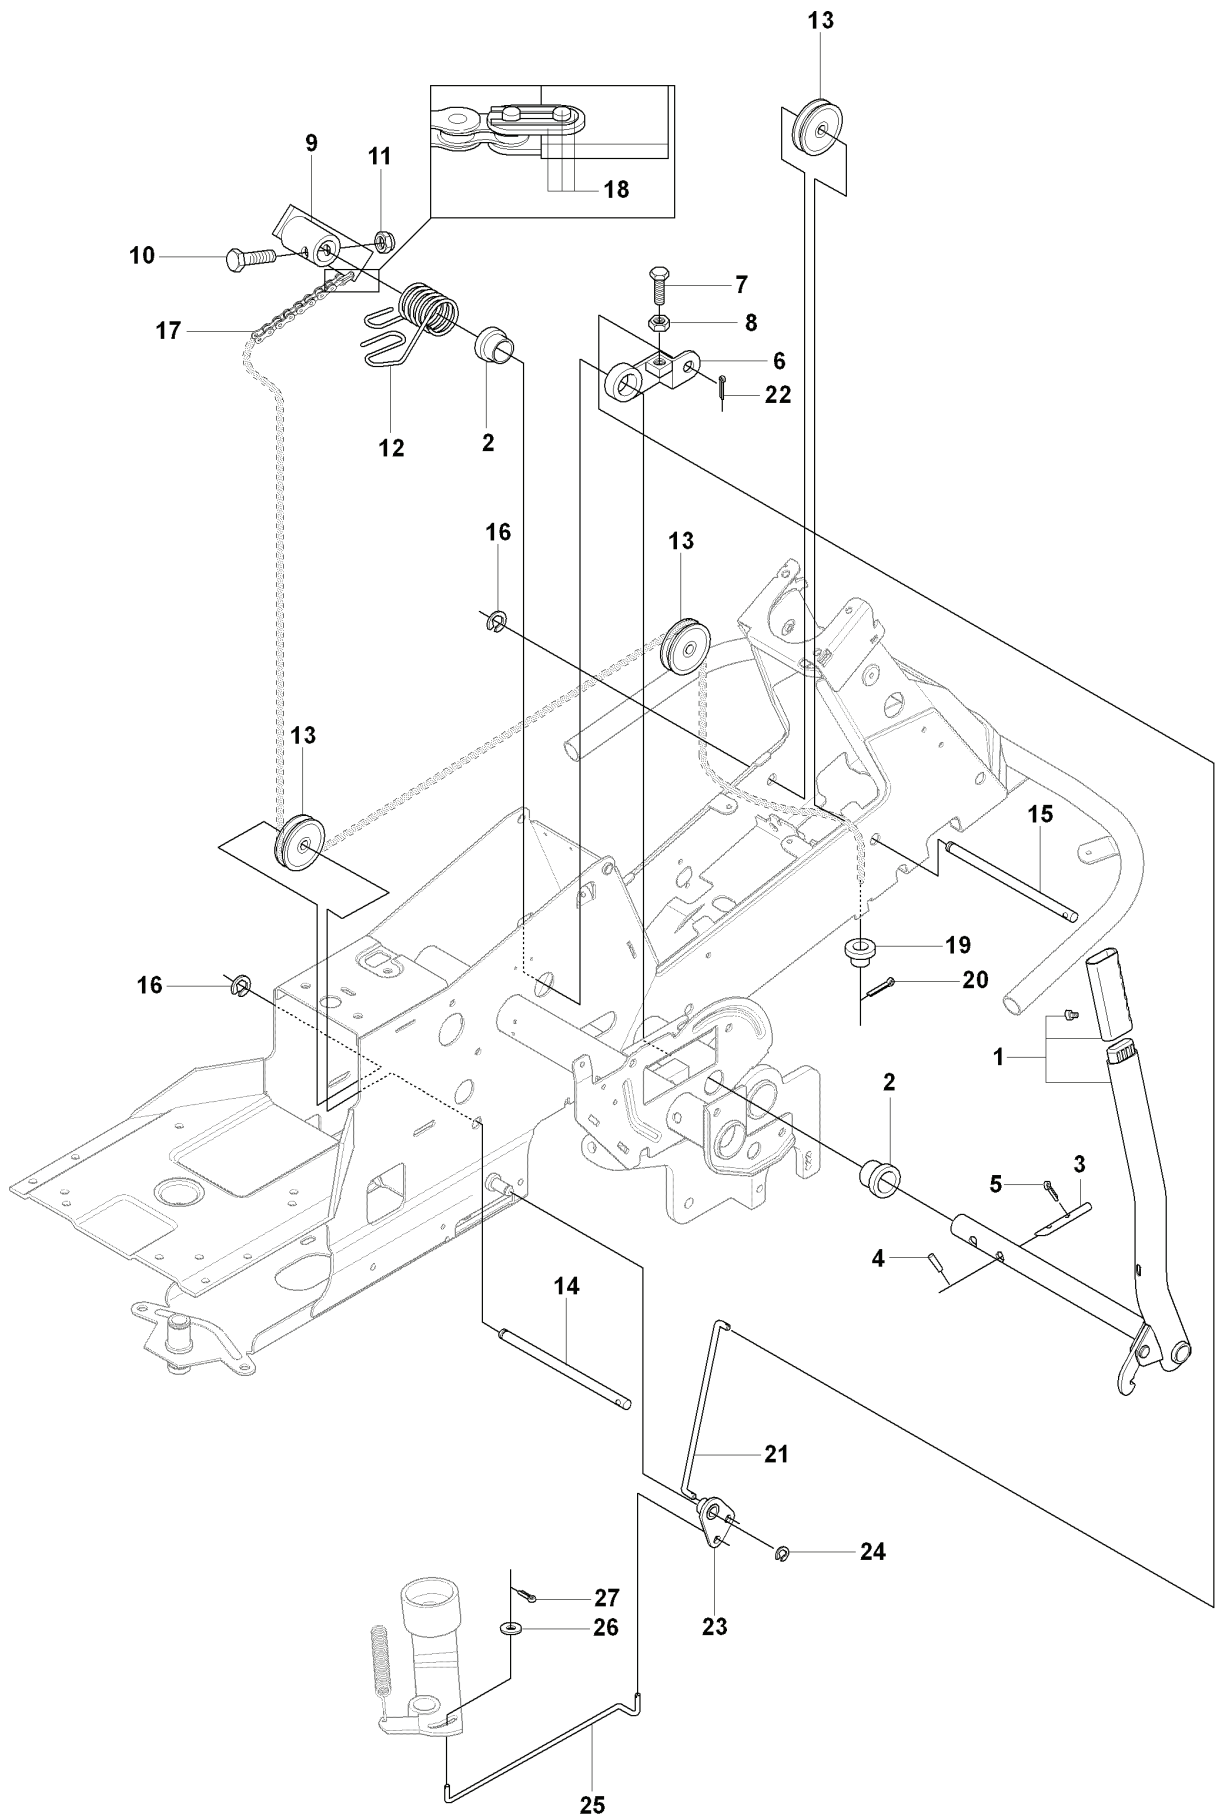

E Rider R15V2 AWD, Rider R15V2s AWD
MOWER LIFT

REF.	PART NO.	DESCRIPTION	REMARK	QTY.	KIT
1	501018601	LIFTING LEVER ASSY		1	
2	506556501	BEARING		2	
3	506905301	PEN		1	
4	721125930	GROOVED PIN		1	
5	721618301	SPLIT PIN		1	
6	506784301	LINK ASSY		1	
7	725249751	SCREW		1	
8	731232051	HEXAGON NUT		1	
9	506905401	LIFTING ARM		1	
10	725254251	SCREW EHHM		1	
11	732252201	HEXAGON LOCKING NUT		1	
12	506916801	SPRING		1	
13	506905601	OFFSET PULLEY		2	
14	506905701	SHAFT		1	
15	506905702	SHAFT		1	
16	735311820	E-CLIP		2	
17	506554607	CHAIN		1	
18	506554701	LINKAGE		1	
19	506905901	CHAIN STOP		1	
20	721618701	SPLIT PIN		1	
21	544456901	CONNECTION ROD		1	
22	721618301	SPLIT PIN		1	
23	544378601	LINK		1	
24	735311420	E-CLIP		1	
25	544448801	CONNECTION ROD		1	
26	734116441	WASHER		1	
27	721618301	SPLIT PIN		1