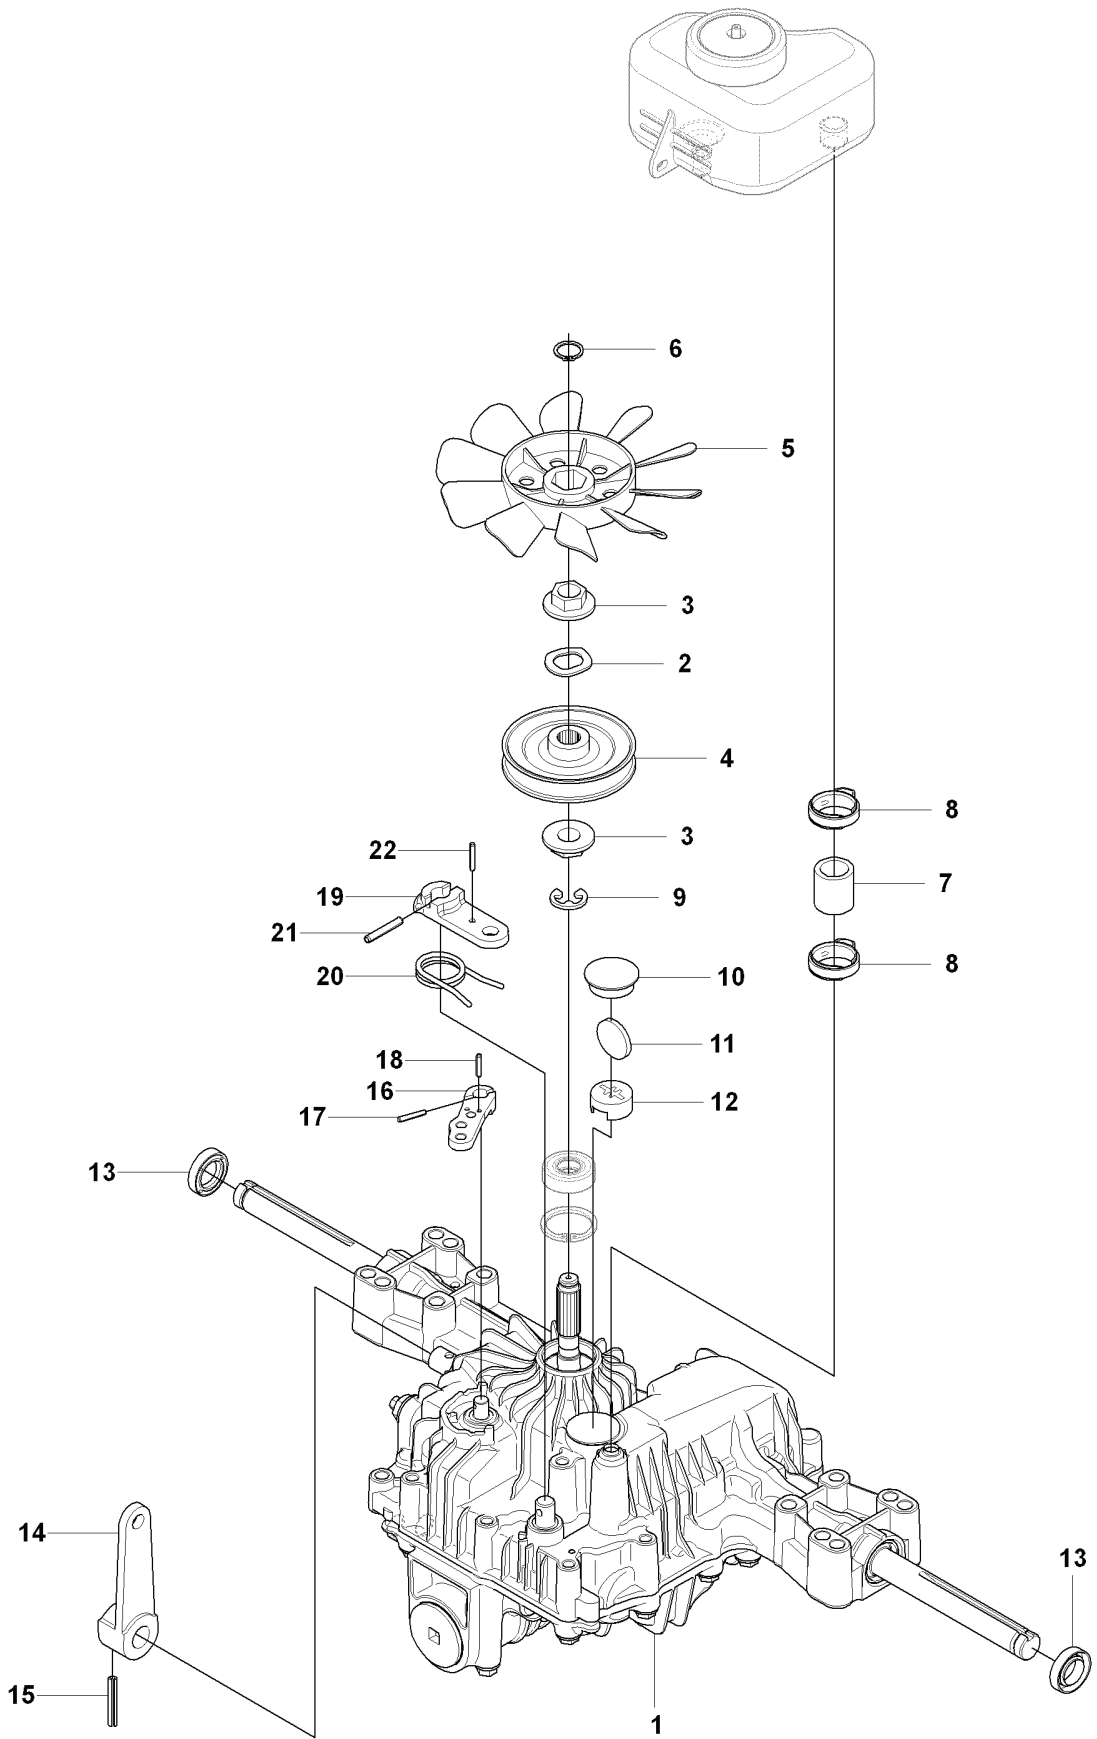

K Rider R15V2 AWD, Rider R15V2s AWD
HYDROSTAT K574 SP (Rider R15V2 AWD)
HYDROSTAT K574 PO (Rider R15V2s AWD)

REF.	PART NO.	DESCRIPTION	REMARK	QTY.	KIT
1	502633201	TRANSMISSION		1	
2	506986501	SPRING WASHER		1	
3	506986601	DISTANCE		2	
4	502451901	PULLEY		1	
5	506986801	FAN		1	
6	735311500	CIRCLIP		1	
7	502451601	TUBE		1	
8	506987001	HOSE CLAMP		2	
9	535402807	CLIP		1	
10	535402832	PLUG		1	
11	535402829	MAGNET		1	
12	535402830	HOLDER		1	
13	535402837	SEALING		2	
14	502453201	CONTROL LEVER		1	
15	535402809	PIN RETAINING SCREW		1	
16	535402817	LEVER		1	
17	535402816	PIN RETAINING SCREW		1	
18	535402833	PIN RETAINING SCREW		1	
19	535402838	LEVER		1	
20	535402839	SPRING		1	
21	535402840	PIN RETAINING SCREW		1	
22	535402841	PIN		1