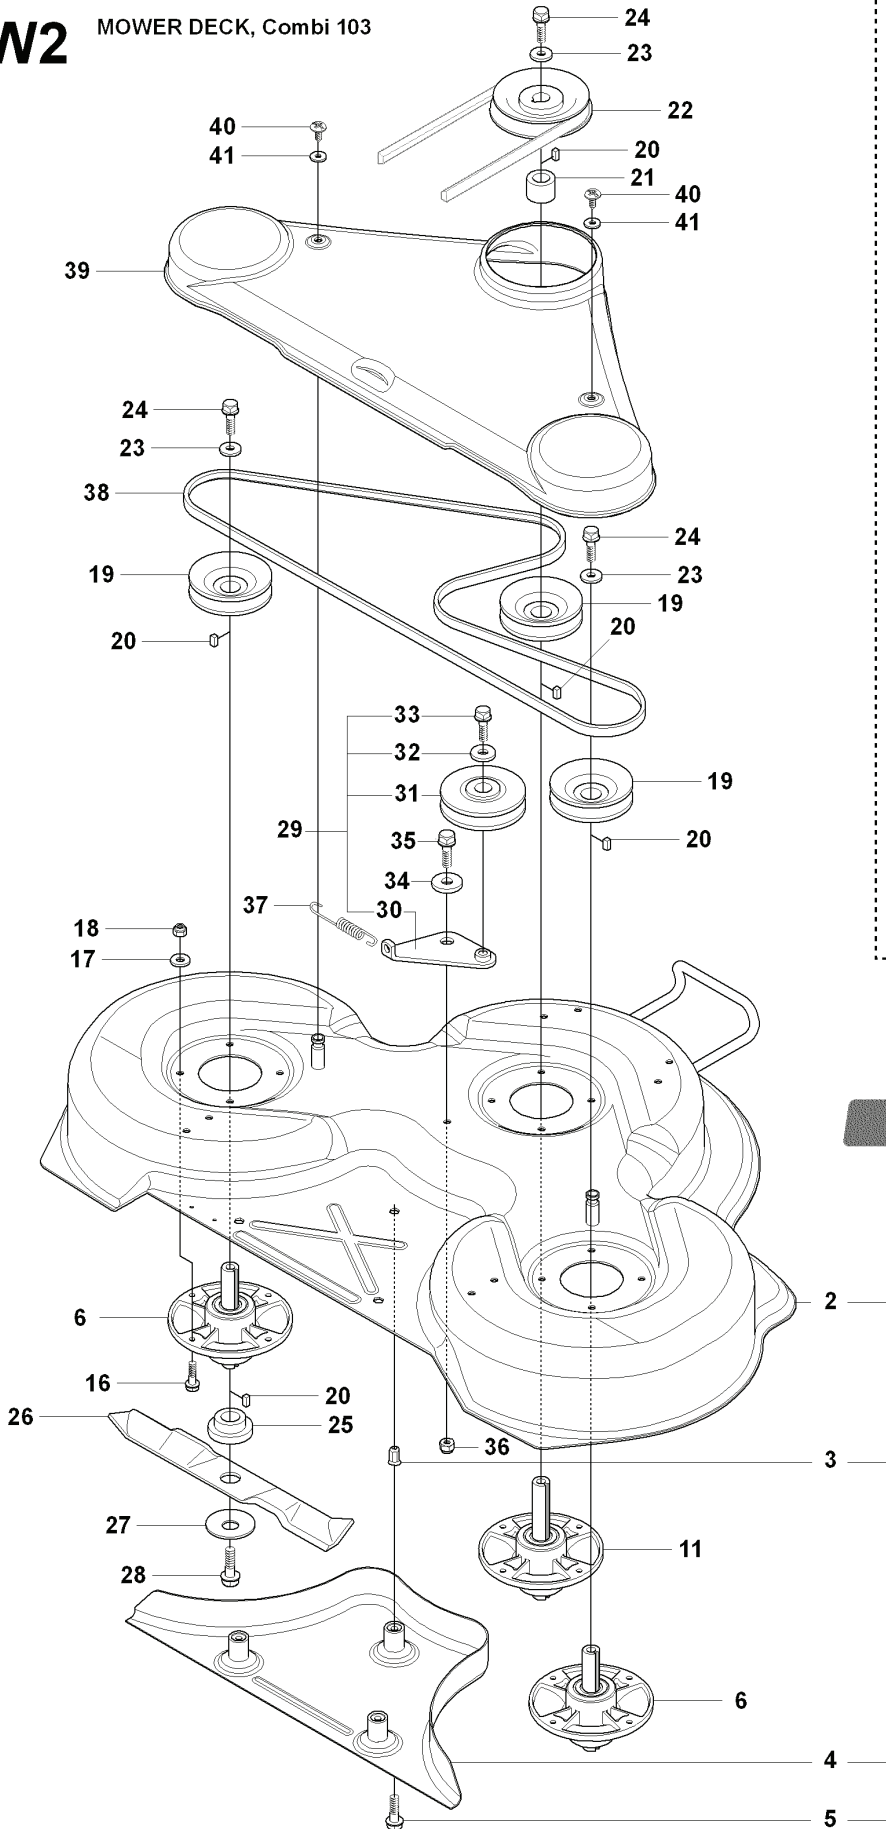

W2

MOWER DECK, Combi 103

Yttre.
Outer.
Exterieur.
Äusser.
Ulko.

REF.	PART NO.	DESCRIPTION	REMARK	QTY.	KIT
1	544112903	CUTTING DECK		1	
2	544112801	CUTTING DECK		1	
3	506916201	NUT		3	
4	544449201	PLUG		1	
5	506570104	SCREW EHHFM		3	
6	544065901	BLADE HOUSING ASSY		2	
7	544067902	SHAFT		1	
8	738230434	BALL BEARING		2	
9	544068001	SPACING SLEEVE		1	
10	544067801	BEARING HOUSING		1	
11	544065902	BLADE HOUSING ASSY		1	
12	544067901	SHAFT		1	
13	738230434	BALL BEARING		2	
14	544068001	SPACING SLEEVE		1	
15	544067801	BEARING HOUSING		1	
16	535423801	SCREW RSQM		12	
17	734116401	WASHER		12	
18	732211801	LOCK NUT		12	
19	506922101	PULLEY		3	
20	506533501	PARALLEL KEY		7	
21	544068002	SPACING SLEEVE		1	
22	506778601	PULLEY		1	
23	734117441	WASHER		3	
24	544114101	SCREW EHHM		3	
25	535504202	ADAPTER		3	
26	504188210	BLADE		3	
27	506792301	KNIFE PLATE		3	
28	544114101	SCREW EHHM		3	
29	506540701	BELT TENSIONER ASSY		1	
30	506519501	SPÄNNARM KPL.		1	
31	506532701	PULLEY		1	
32	734116441	WASHER		1	
33	506558302	SCREW EHHFT		1	
34	506918702	WASHER		1	
35	725245171	SCREW EHHM		1	
36	732211801	LOCK NUT		1	
37	506533101	SPRING		1	
38	589530601	BELT		1	
39	544096101	BELT COVER		1	
40	506982601	SCREW		2	
41	506559701	WASHER		2	
75	506789701	LABEL		1	
76	544238103	LABEL		1