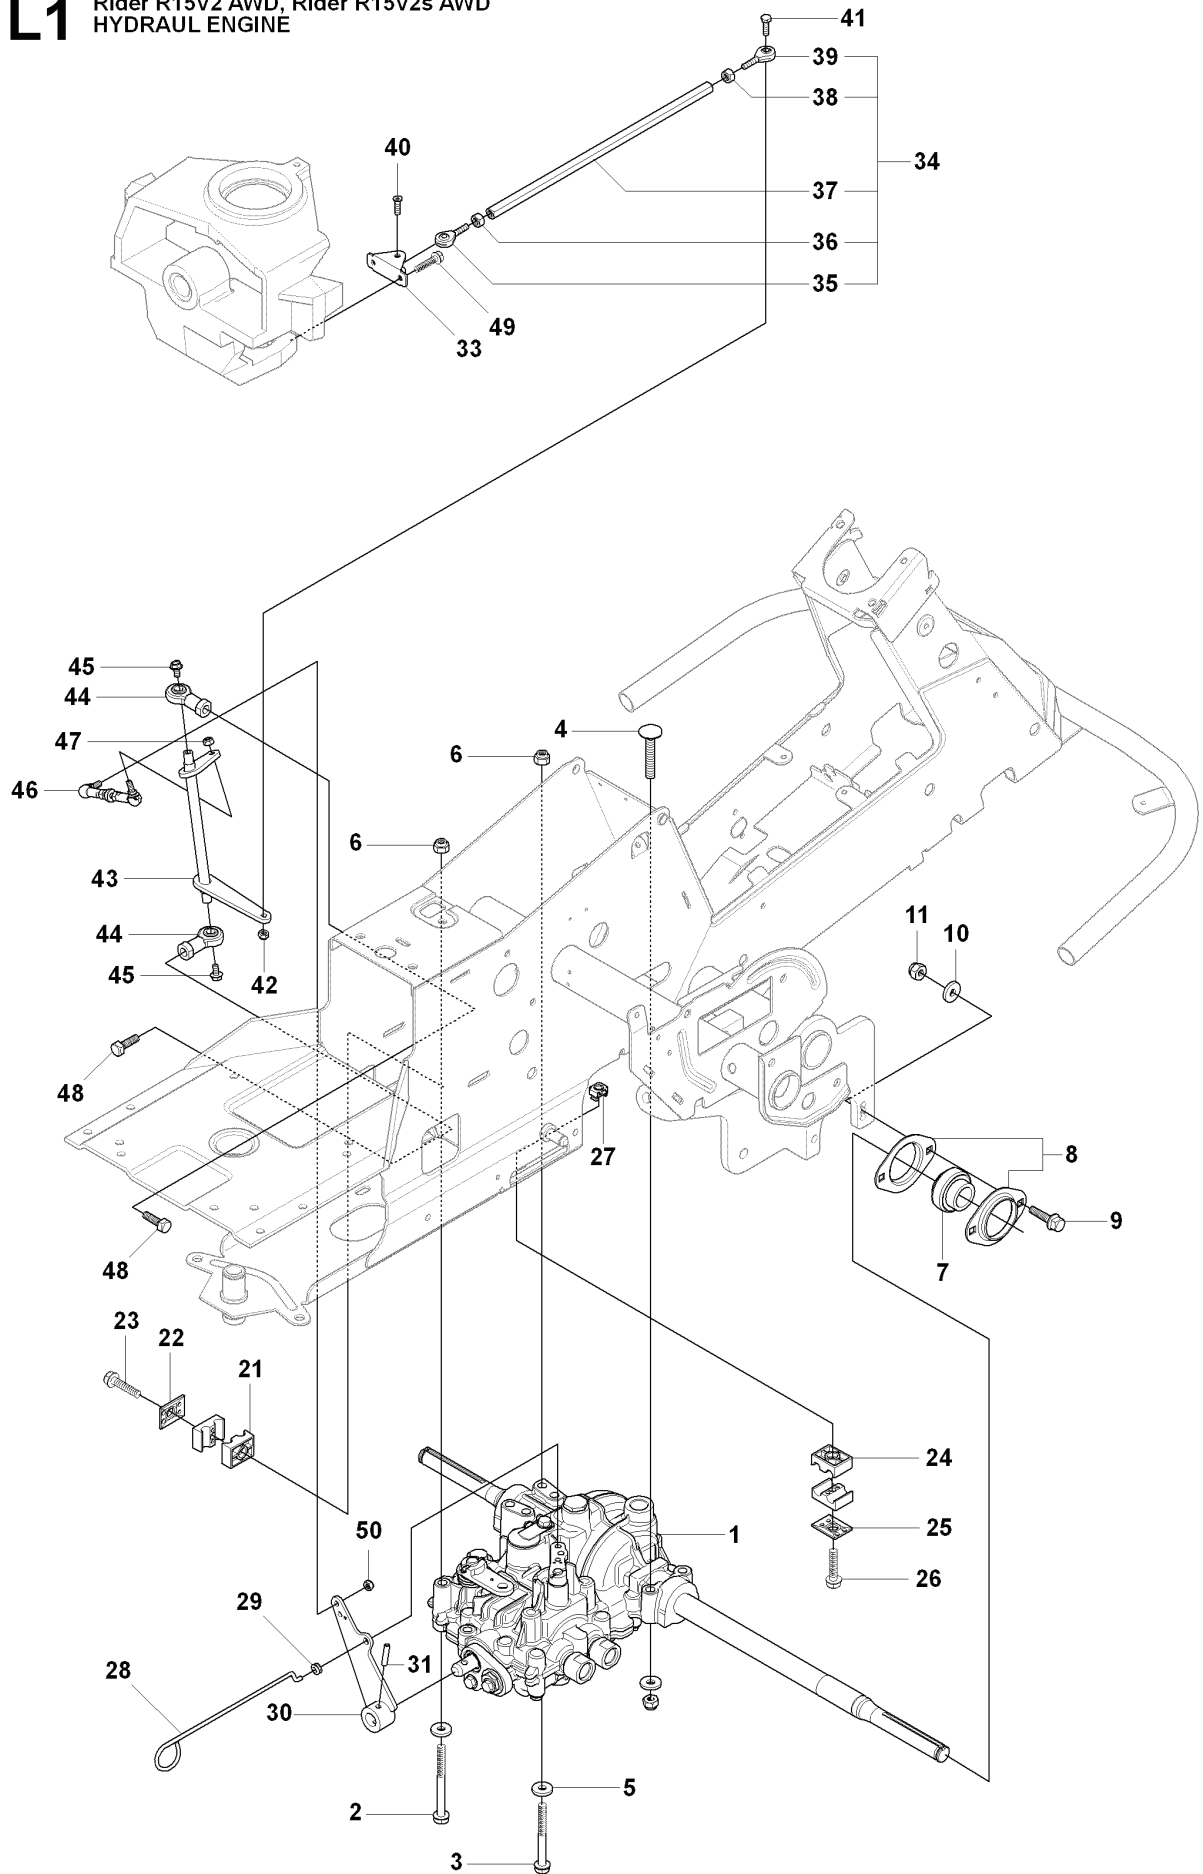

L1 Rider R15V2 AWD, Rider R15V2s AWD
HYDRAUL ENGINE

REF.	PART NO.	DESCRIPTION	REMARK	QTY.	KIT
1	544116001	TRANSMISSION		1	
2	725246751	SCREW EHHM		1	
3	725246451	SCREW EHHM		1	
4	535423803	SCREW RSQM		1	
5	734116401	WASHER		3	
6	732211801	LOCK NUT		3	
7	544008902	BEARING		1	
8	544009002	BEARING HOUSING		1	
9	506570105	SCREW EHHFM		2	
10	734116401	WASHER		2	
11	732211801	LOCK NUT		2	
21	544373303	PIPE CLAMP		1	
22	535438501	COVER WASHER		1	
23	725237861	SCREW EHHFT		1	
24	544373302	PIPE CLAMP		1	
25	544373802	COVER PLATE		1	
26	506570107	SCREW EHHFM		1	
27	544811701	CAGE NUT		1	
28	535499701	ARM		1	
29	503735801	BUSHING		1	
30	544435201	LEVER		1	
31	721434701	SPRING PIN		1	
33	535492802	BRACKET		1	
34	544456703	ROD		1	
35	535486602	ROD END		1	
36	503221018	HEXAGON NUT		1	
37	535486503	ROD		1	
38	731231601	HEXAGON NUT		1	
39	535486601	ROD END		1	
40	544841701	SCREW		1	
41	725237071	SCREW EHHM		1	
42	732251601	HEXAGON LOCKING NUT		1	
43	535497401	LEVER		1	
44	506951701	ROD END		2	
45	535475212	SCREW EHHFM		2	
46	544441901	ADJUSTMENT ROD		1	
47	732251601	HEXAGON LOCKING NUT		1	
48	725249371	SCREW EHHM		2	
49	725236651	HEXAGONAL SCREW M6X12		2	
50	732211601	LOCK NUT		1