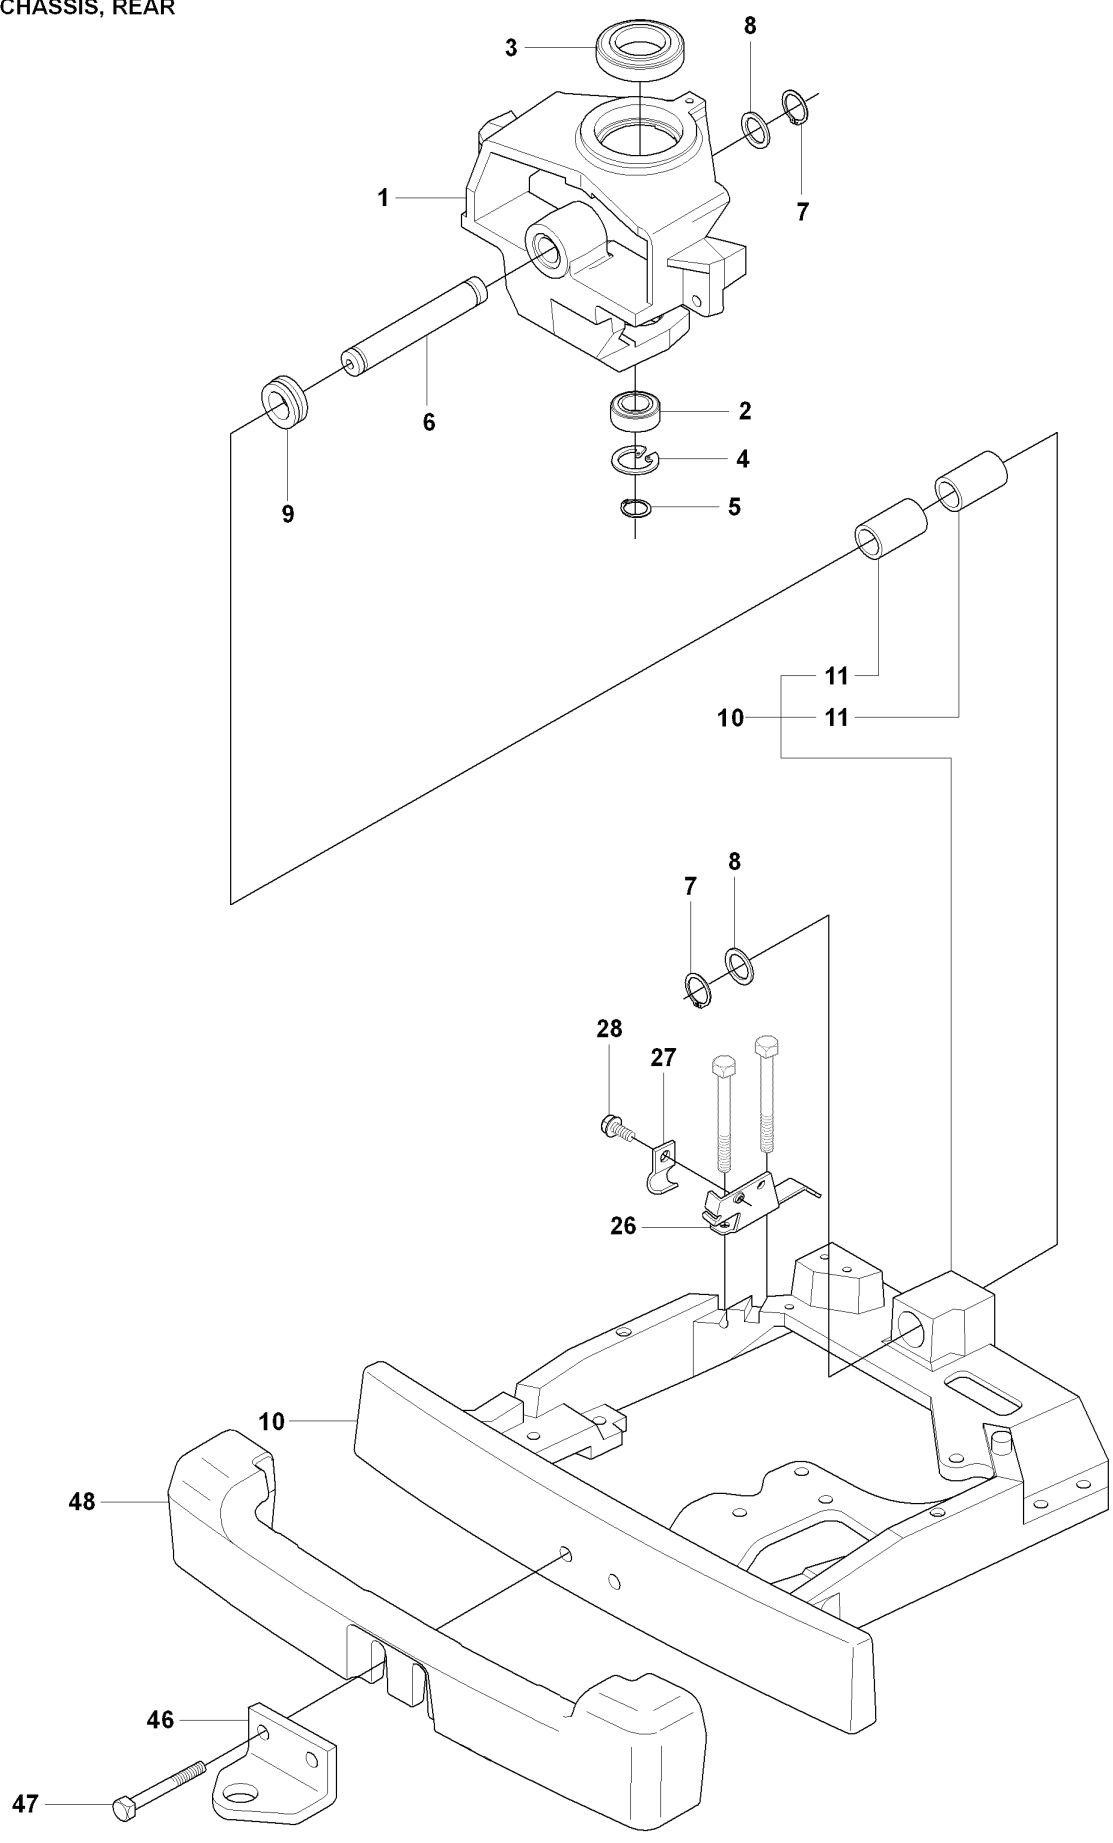

J1 Rider R15V2 AWD, Rider R15V2s AWD
CHASSIS, REAR

REF.	PART NO.	DESCRIPTION	REMARK	QTY.	KIT
1	506985803	SPINDLE		1	
2	738210504	BALL BEARING		1	
3	738211004	BALL BEARING		1	
4	735314010	CIRCLIP		1	
5	735312600	CIRCLIP		1	
6	506985901	SWING AXLE		1	
7	735312600	CIRCLIP		2	
8	506773401	WASHER		2	
9	740681421	V-RING		1	
10	535406001	BRACKET		1	
11	506986102	GLIDLAGER		2	
26	544262101	BRACKET		1	
27	506566501	CLIP		1	
28	725236461	SCREW EHHFT		1	
46	506889901	HITCH		1	
47	725250051	SCREW EHHM		2	
48	544039602	COUNTERWEIGHT		1