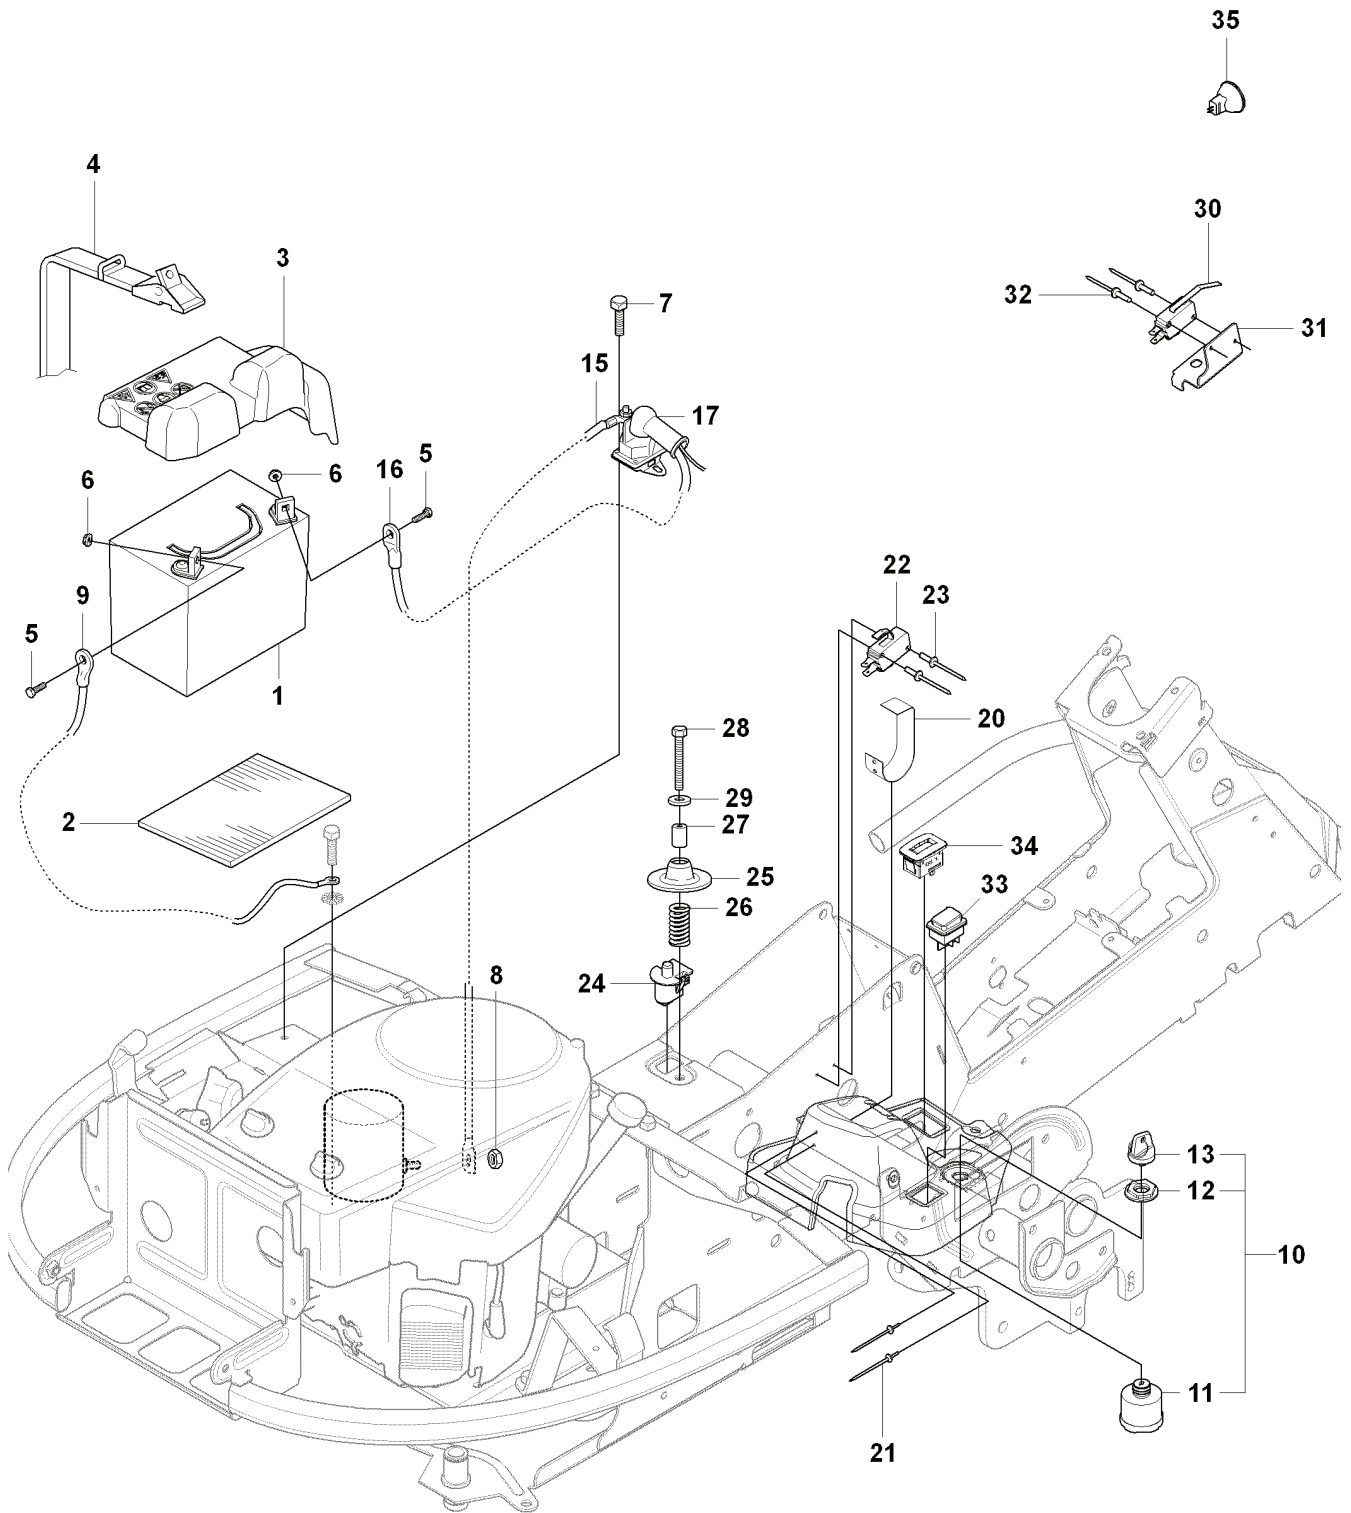

Q1 Rider R15V2 AWD, Rider R15V2s AWD
ELECTRICAL

REF.	PART NO.	DESCRIPTION	REMARK	QTY.	KIT
1	510138501	BATTERY		1	
2	535441101	BATTERY MAT		1	
3	510026901	COVER		1	
4	506836802	BELT		1	
5	522622101	SCREW EHHM		1	
6	522624301	NUT		1	
7	725236461	SCREW EHHFT		1	
8	506899801	NUT		1	
11	544442201	IGNITION SWITCH		1	
12	544442301	NUT		1	
13	544442401	IGNITION KEY		1	
20	506909301	PLATE SPRING		1	
21	722783902	BLIND RIVET		2	
23	544440701	RIVET		2	
25	506909701	SPRING WASHER		1	
26	544441201	SPRING		1	
27	506909902	SPACING TUBE		1	
28	725246051	SCREW EHHM		1	
29	734116401	WASHER		1	
31	544415701	BRACKET		1	
32	544440701	RIVET		2