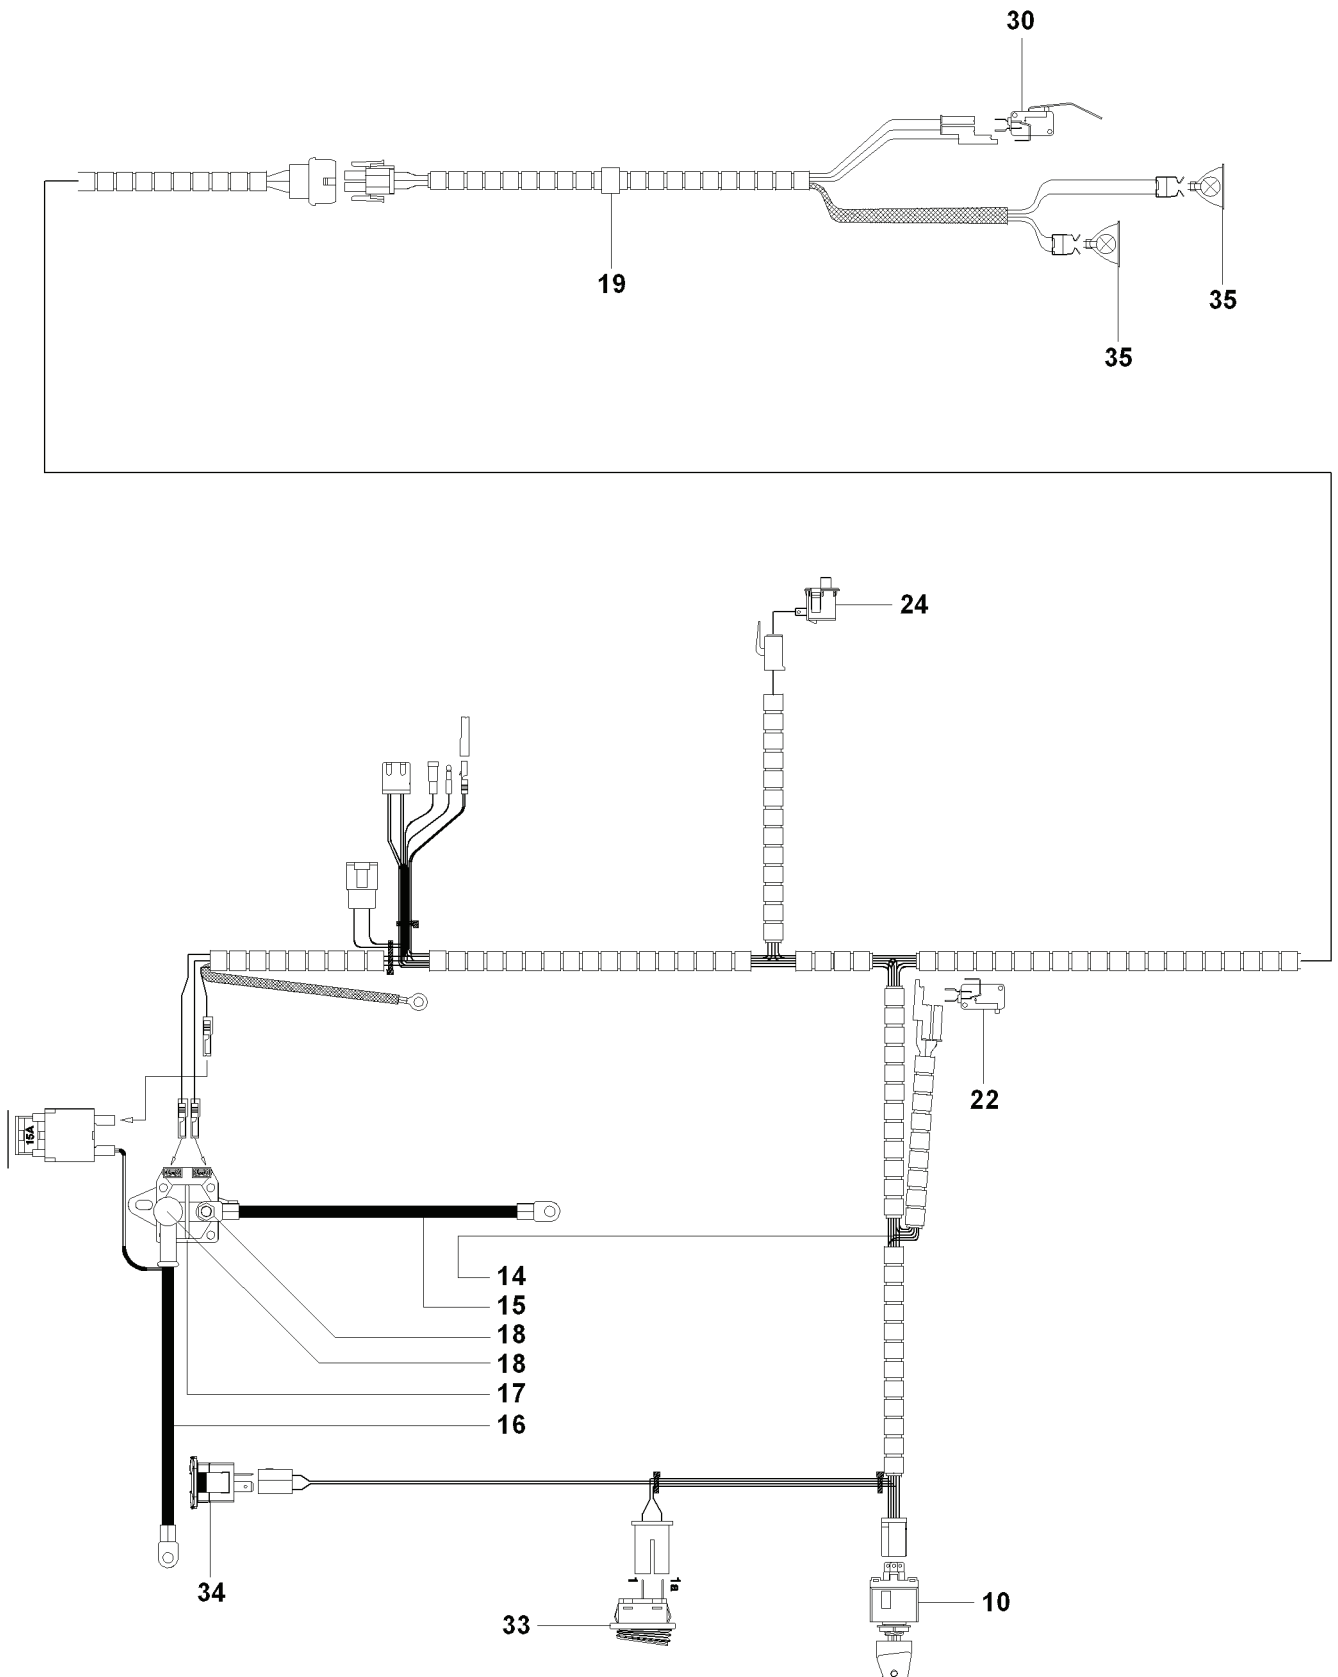

Q2 Rider R15V2 AWD, Rider R15V2s AWD
ELECTRICAL

REF.	PART NO.	DESCRIPTION	REMARK	QTY.	KIT
10	544442101	IGNITION SWITCH		1	
14	502653401	WIRING		1	
15	544928601	CABLE		1	
16	544926104	CABLE		1	
17	544439801	RELAY		1	
18	506899801	NUT		2	
19	504558801	WIRING		1	
22	535469101	SWITCH		1	
24	506909601	SWITCH		1	
30	544415501	SWITCH		1	
33	502655701	SWITCH		1	
34	502653001	HOUR METER		1	
35	502466601	LAMP		2