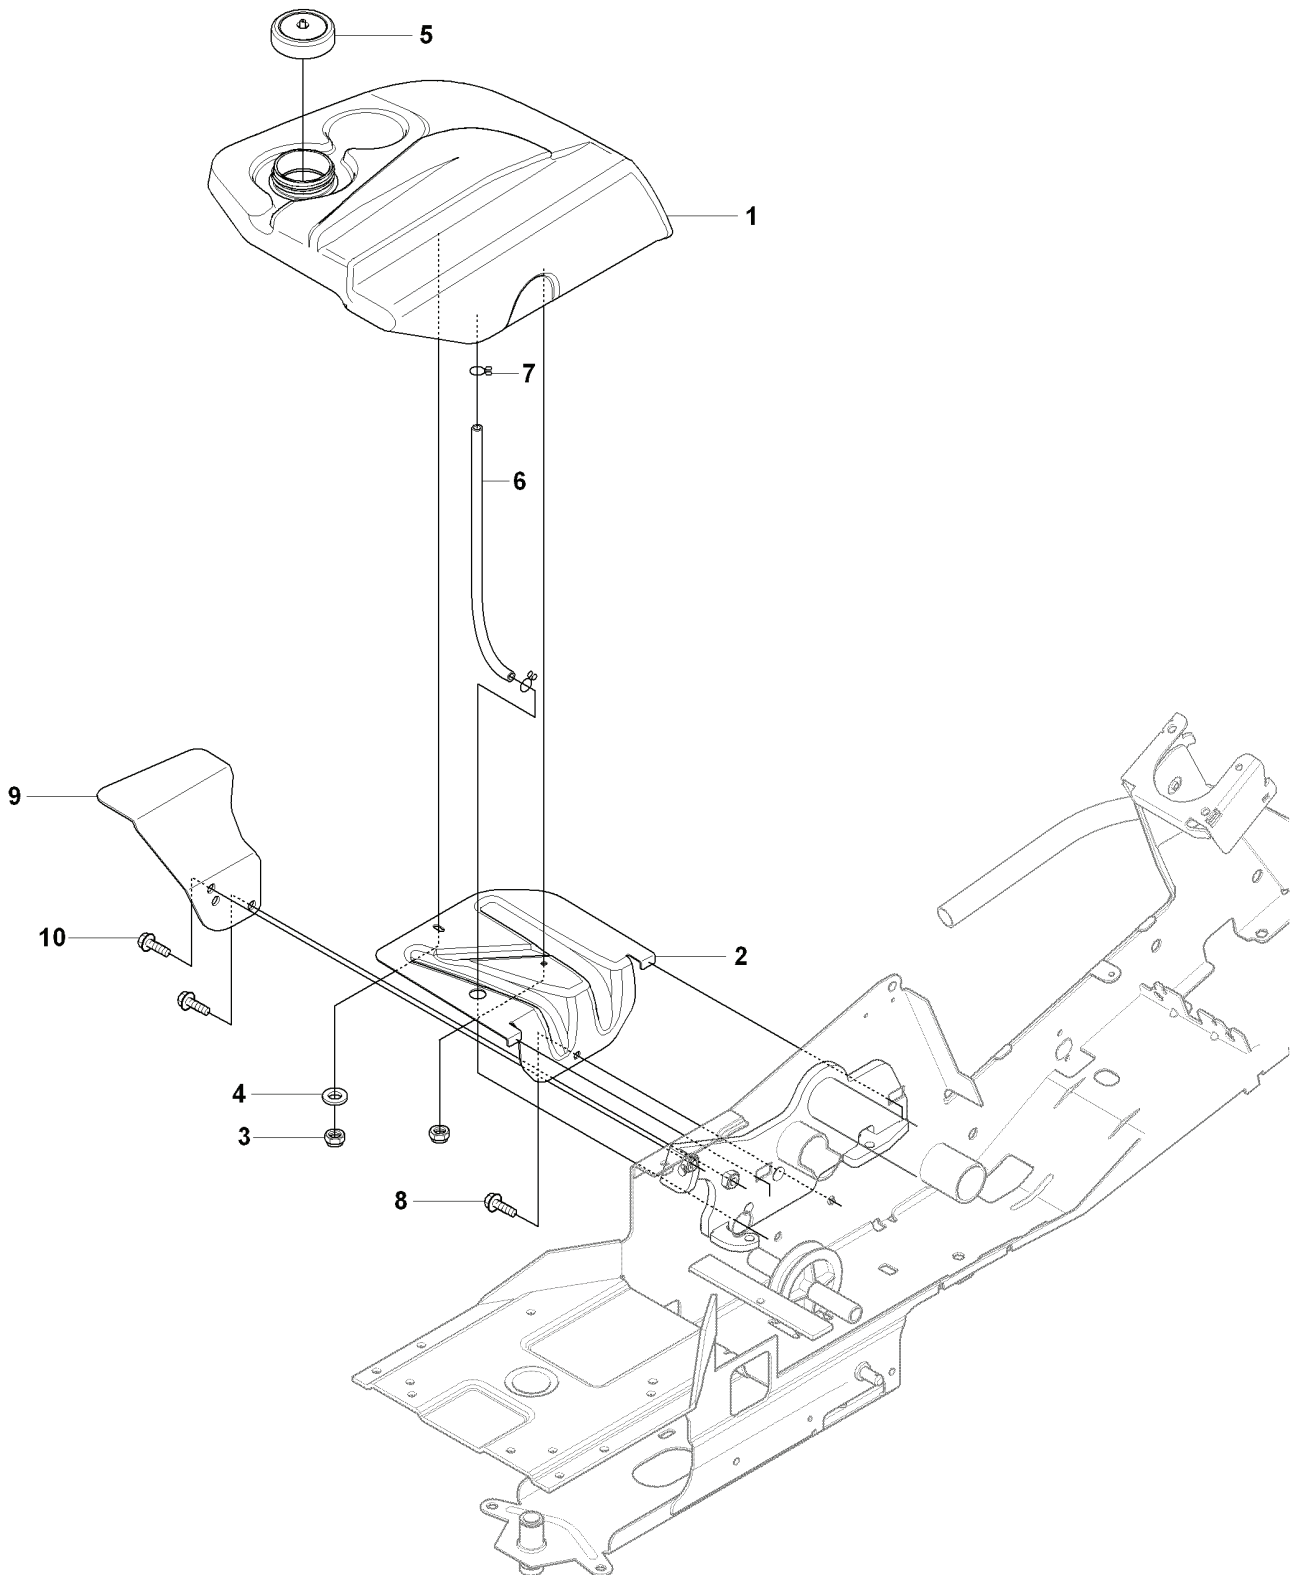

B Rider R15V2 AWD, Rider R15V2s AWD
FUEL SYSTEM

REF.	PART NO.	DESCRIPTION	REMARK	QTY.	KIT
1	535501301	FUEL TANK		1	
2	544329301	BRACKET		1	
3	732211601	LOCK NUT		2	
4	734115601	WASHER		1	
5	506673301	TANK CAP ASSY		1	
6	506946703	FUEL HOSE		1	
7	535469701	HOSE BRACE		2	
8	725236461	SCREW EHHFT		1	
9	501020301	SUPPORT		1	
10	725249371	SCREW EHHM		2