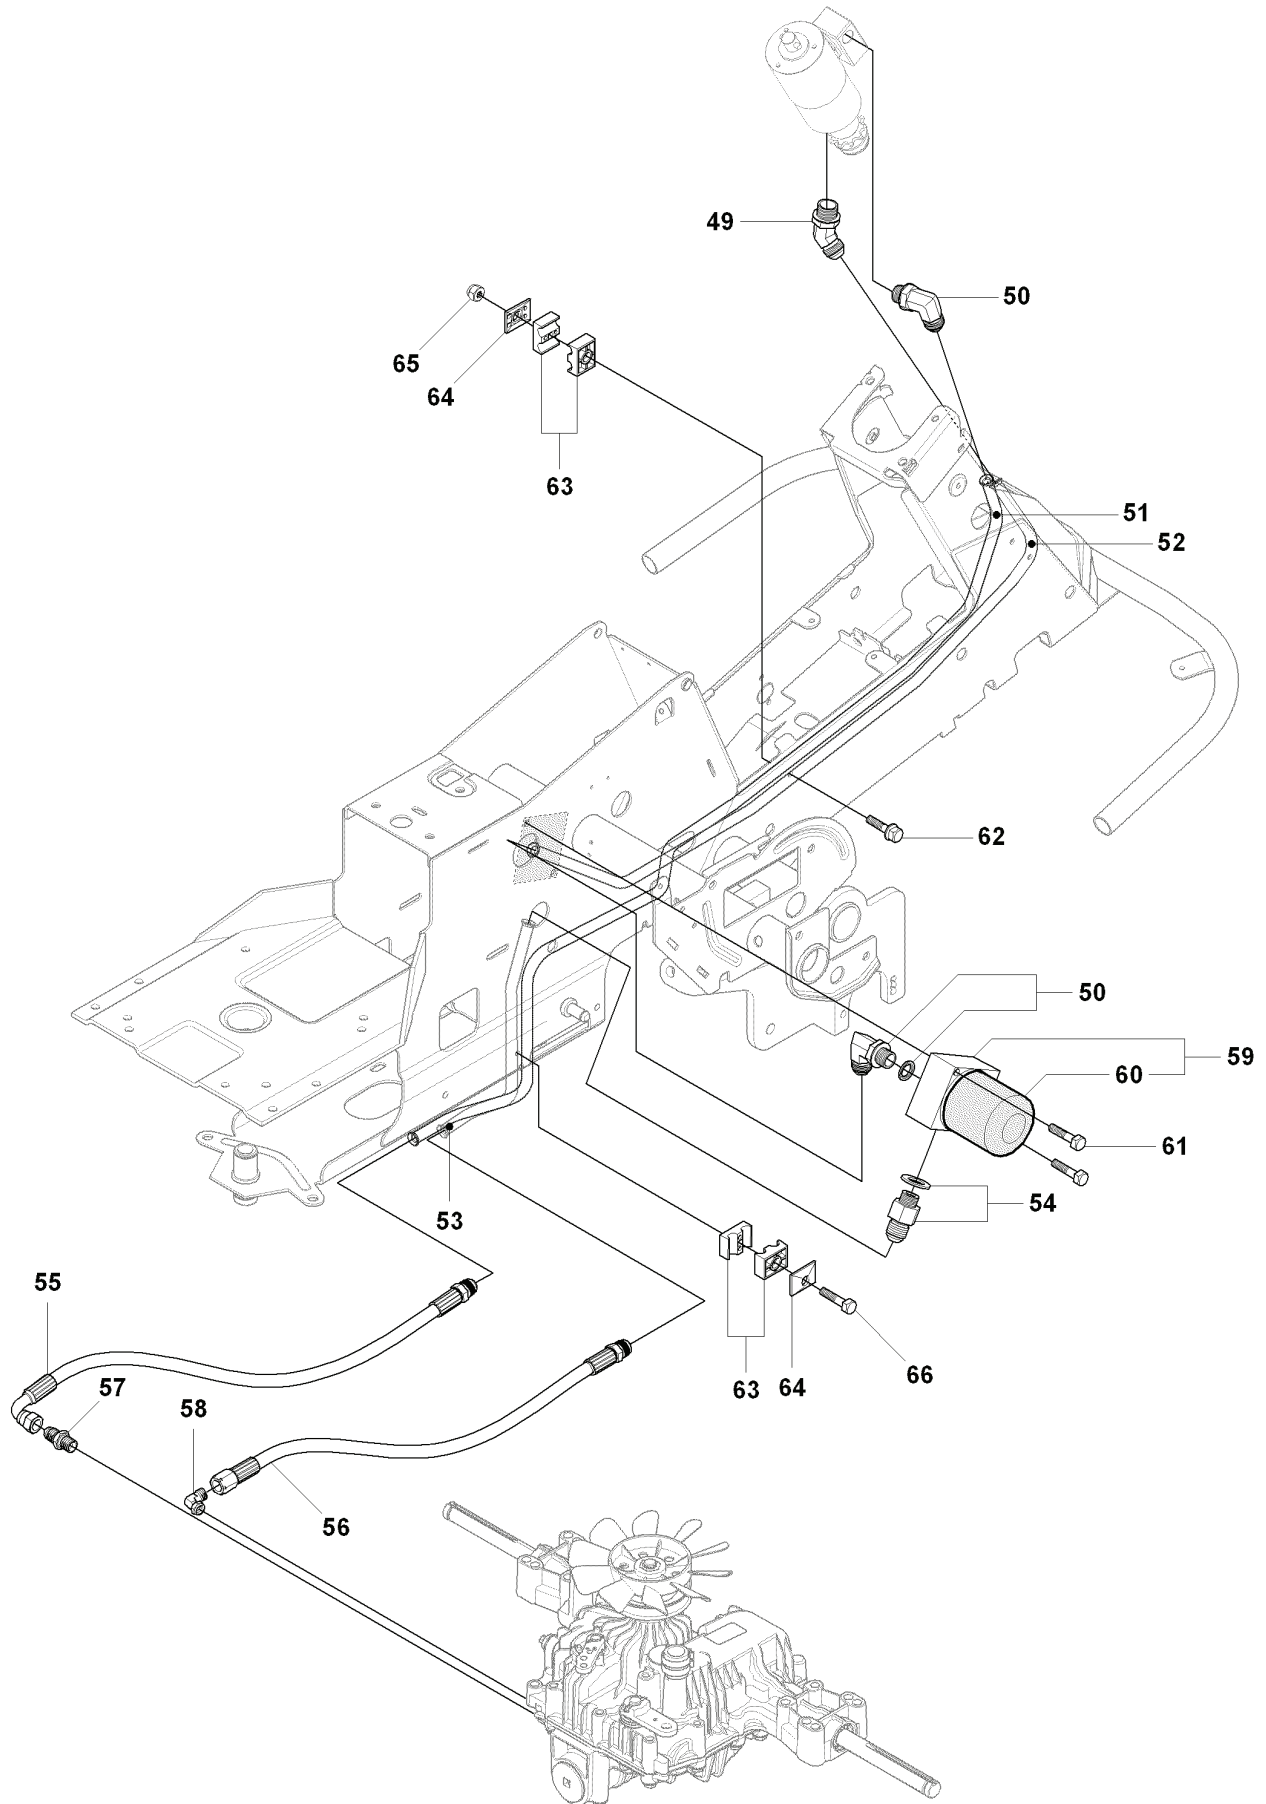

M3 Rider R15V2s AWD STEERING

REF.	PART NO.	DESCRIPTION	REMARK	QTY.	KIT
49	535426901	PIPE FITTING		1	
50	535437301	PIPE FITTING		2	
51	502854401	HYDRAULIC PIPE		1	
52	502854501	HYDRAULIC PIPE		1	
53	502854601	HYDRAULIC PIPE		1	
54	535426801	PIPE FITTING		1	
55	535450302	HYDRAULIC HOSE		1	
56	535450402	HYDRAULIC HOSE		1	
57	535426501	PIPE FITTING		1	
58	535426601	PIPE FITTING		1	
59	535448701	FILTERBLOCK ASSY		1	
60	535427502	FILTER		1	
61	725546201	SCREW IHSCM		2	
62	535475245	SCREW EHHFM		1	
63	544373303	PIPE CLAMP		2	
64	535438501	COVER WASHER		2	
65	732211601	LOCK NUT		1	
66	725237861	SCREW EHHFT		1