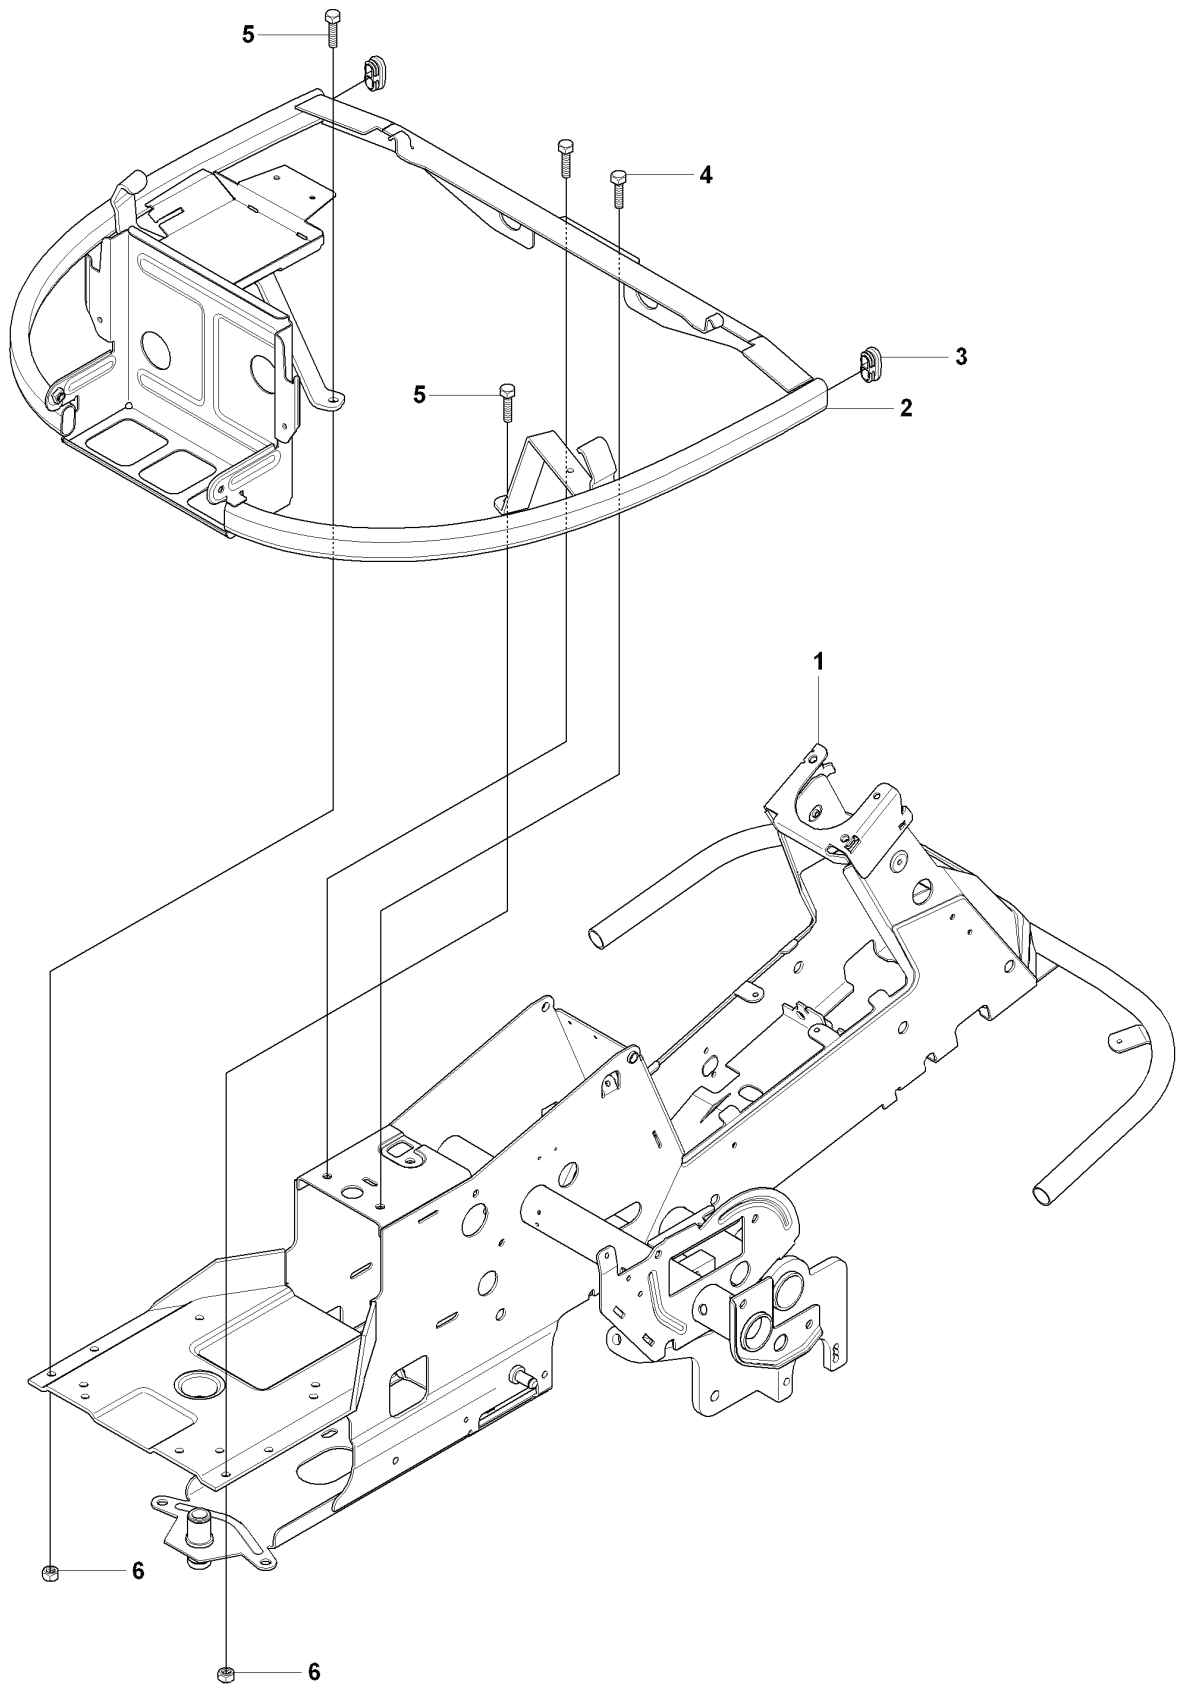

F Rider R15V2 AWD, Rider R15V2s AWD
CHASSIS

REF.	PART NO.	DESCRIPTION	REMARK	QTY.	KIT
1	502655601	FRAME		1	
2	544244201	ENGINE FRAME		1	
3	544244401	PLUG		2	
4	506570103	SCREW EHHFM		2	
5	725245171	SCREW EHHM		2	
6	732211801	LOCK NUT		2