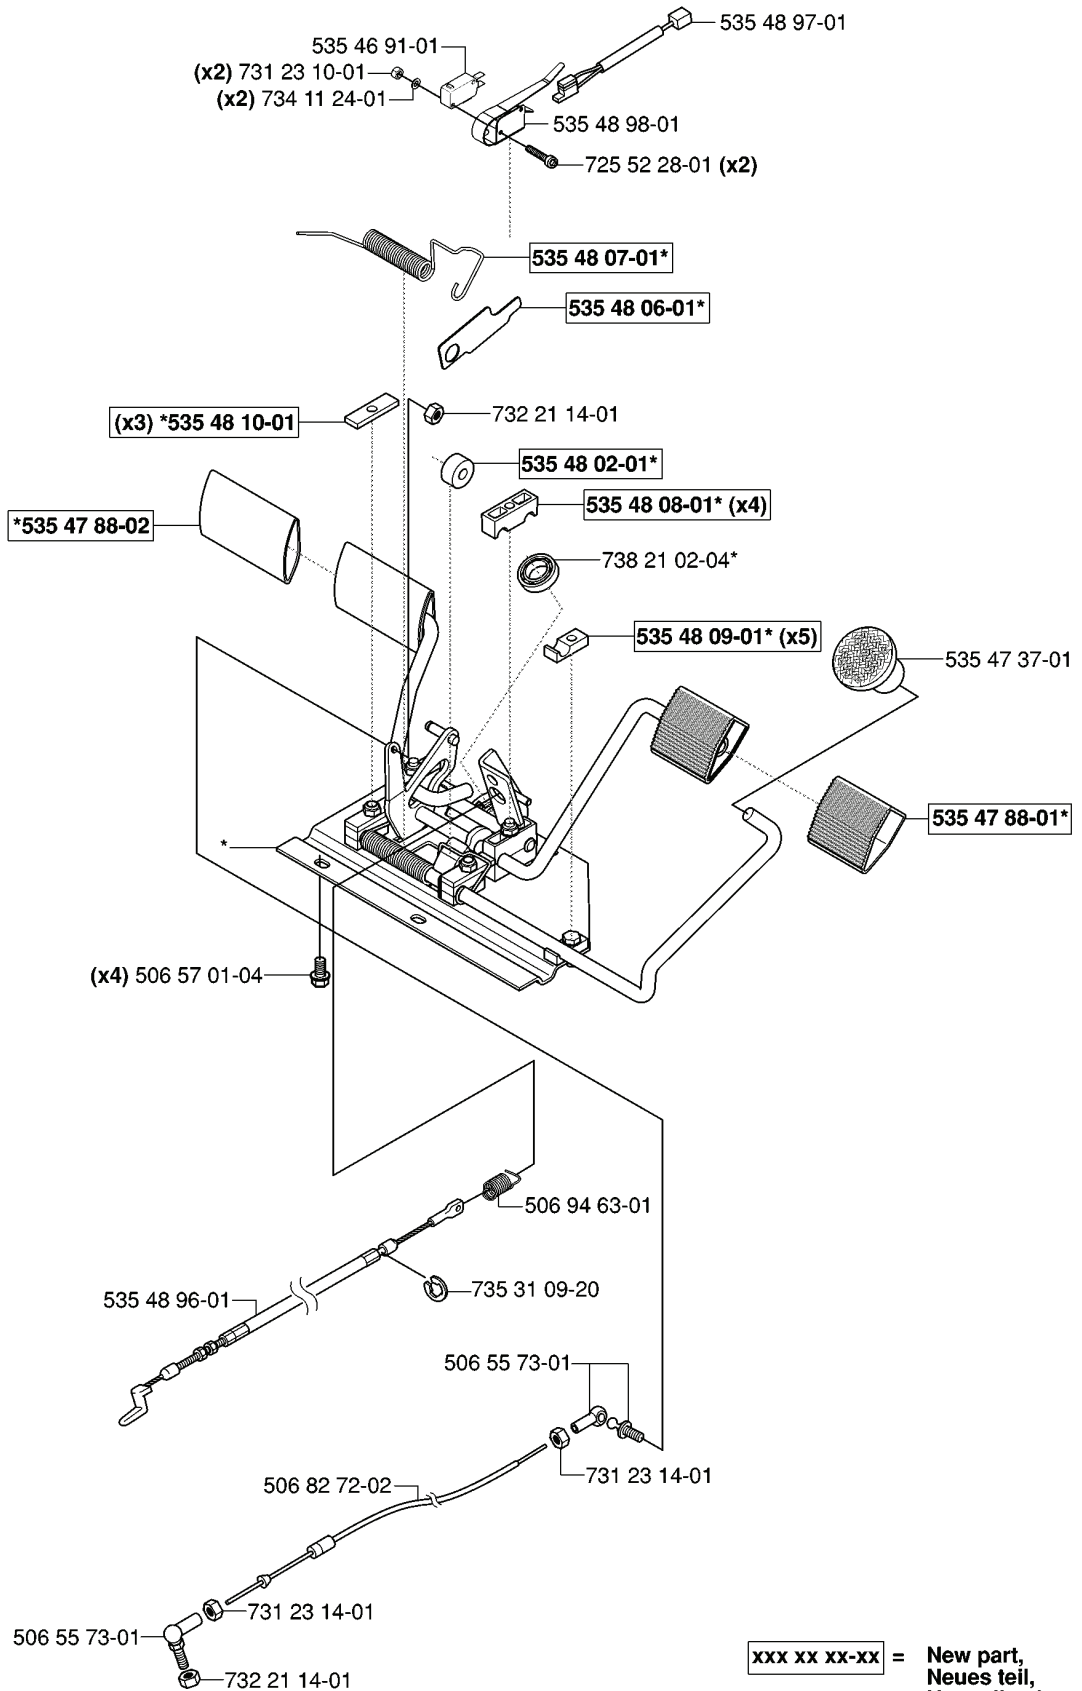

**B** \*compl 535 46 01-01

**XXX XX XX-XX = New part,  
Neues teil,  
Nouvelle piece,  
Nueva pieza,  
Ny detalj**

REF.	PART NO.	DESCRIPTION	REMARK	QTY.	KIT
535 46 01-01	535460101	ENGINE HOOD ASSY		1	
722 79 54-02	722795402	RIVET		3	
535 46 99-01	535469901	PIVOT LEFT		1	
535 46 99-02	535469902	HINGE		1	
506 83 94-01	506839401	SPRING WASHER		2	
506 59 74-01	506597401	SCREW EHHFM		2	
535 46 03-01	535460301	AIR CONDUCTOR		1	
544 12 20-01	544122001	TRANSMISSION COVER		1	
506 55 97-01	506559701	WASHER		2	
506 98 26-01	506982601	SCREW		2	
535 46 02-01	535460201	MOTOR COVER		1	
734 11 37-41	734113741	WASHER		3	
535 43 39-01	535433901	COVER		1	
506 91 34-01	506913401	AIR GRIND		1	
506 96 36-01	506963601	WASHER		1	
506 96 35-01	506963501	VRIDTAPP		1	

**M**

\*compl 544 12 60-01

xxx xx xx-xx = New part,  
Neues teil,  
Nouvelle piece,  
Nueva pieza,  
Ny detalj

REF.	PART NO.	DESCRIPTION	REMARK	QTY.	KIT
544 12 60-01	544126001	PEDAL PLATE ASSY		1	
535 46 91-01	535469101	SWITCH		1	
731 23 10-01	731231001	HEXAGON NUT		2	
734 11 24-01	734112401	WASHER		2	
535 48 10-01	535481001	REINFORCEMENT PLATE		3	
535 47 88-02	535478802	PEDAL		1	
506 57 01-04	506570104	SCREW EHHFM		4	
535 48 96-01	535489601	BRAKE WIRE		1	
506 82 72-02	506827202	CONTROL CABLE		1	
506 55 73-01	506557301	VINKELLAS8 DIN71802		1	
732 21 14-01	732211401	LOCK NUT		1	
731 23 14-01	731231401	HEXAGON NUT		1	
735 31 09-20	735310920	E-CLIP		1	
506 94 63-01	506946301	BRAKE SPRING		1	
535 47 88-01	535478801	PEDAL		1	
535 47 37-01	535473701	KNOB		1	
535 48 09-01	535480901	BEARING SUPPORT		5	
738 21 02-04	738210204	BALL BEARING		1	
535 48 08-01	535480801	BEARING SUPPORT		4	
535 48 02-01	535480201	ROLLER		1	
535 48 06-01	535480601	PROTECTIVE PLATE		1	
535 48 07-01	535480701	SPRING		1	
725 52 28-01	725522801	SCREW IHSCM		2	
535 48 98-01	535489801	SPRING PLATE		1	
535 48 97-01	535489701	WIRING		1	