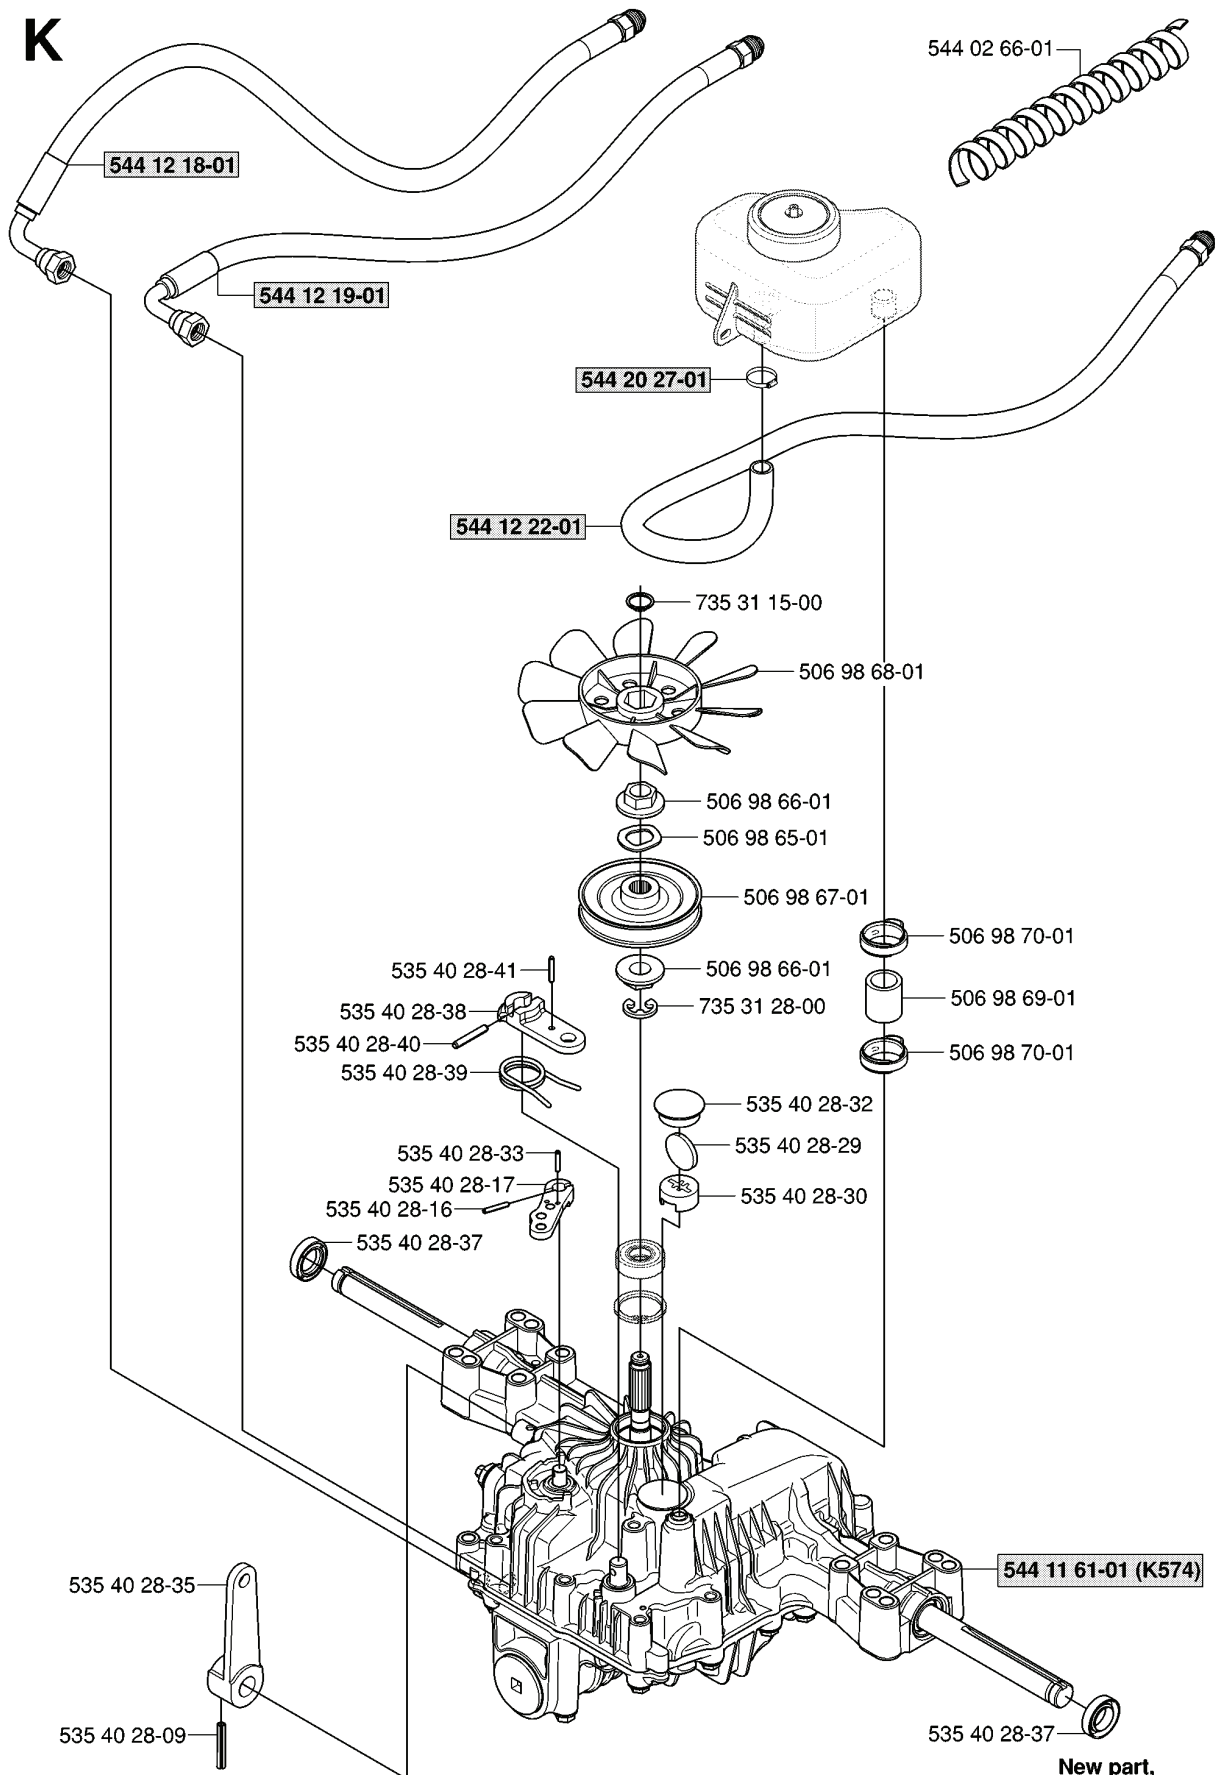

K

**New part,
Neues teil,
Nouvelle piece,
Nueva pieza,
Ny detalj**

xxx xx xx-xx =