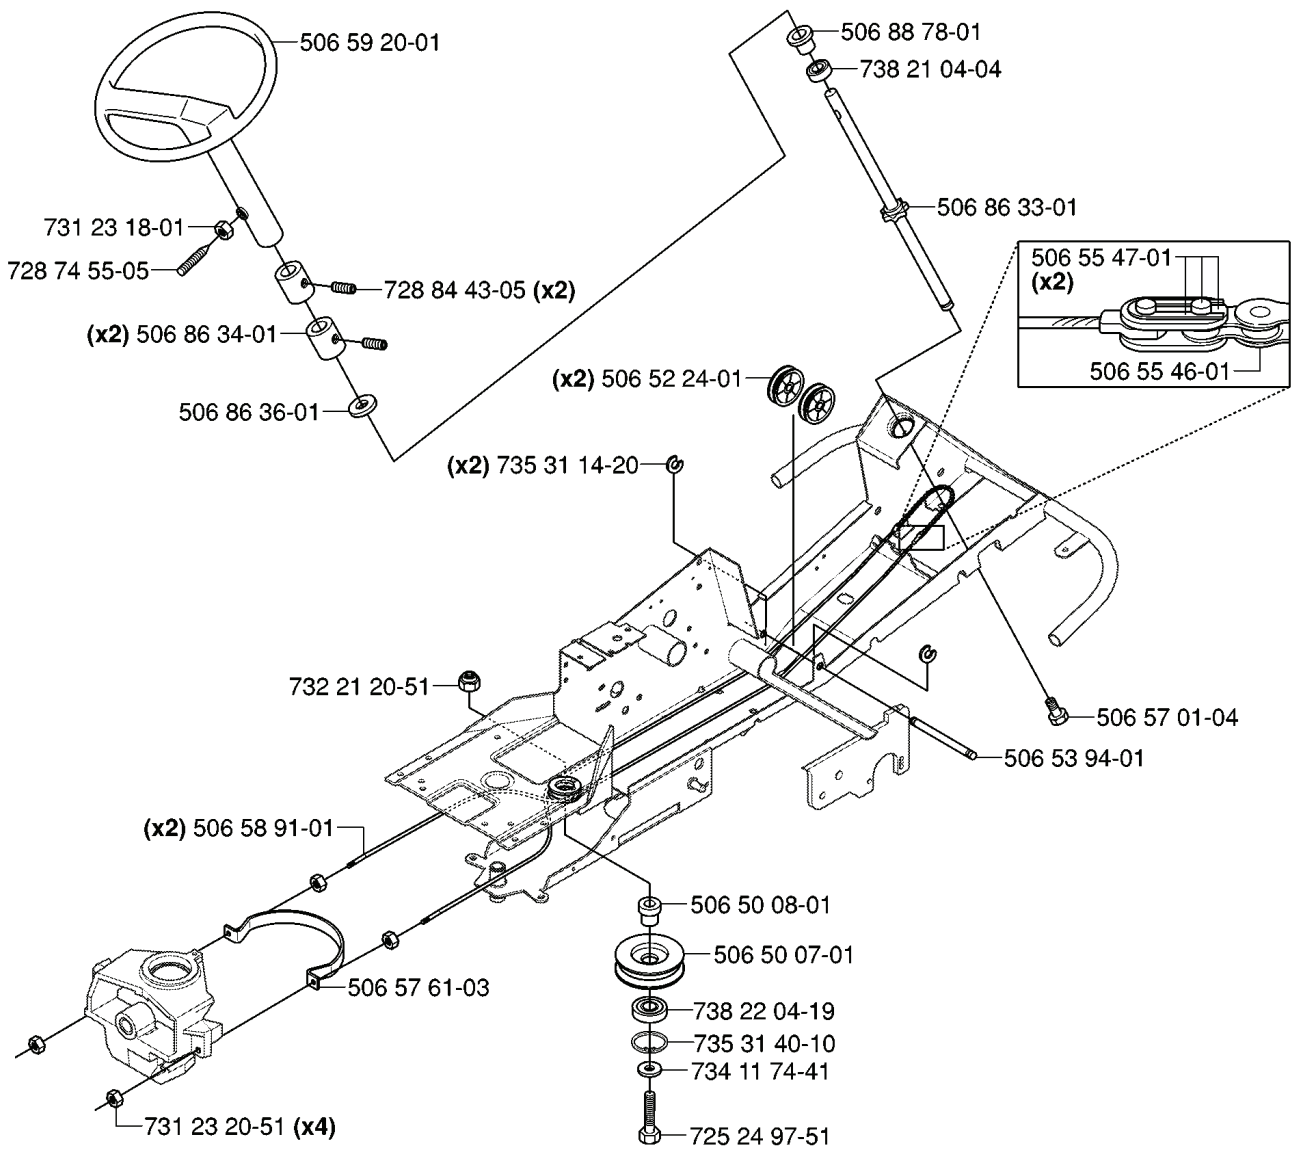

**A**

---

REF.	PART NO.	DESCRIPTION	REMARK	QTY.	KIT
506 66 88-01	506668801	SPRING COTTER		1	
506 50 99-01	506509901	SHAFT		1	
506 99 69-02	506996902	ADJUSTER		1	
535 45 45-01	535454501	SEAT BRACKET ASSY		1	
732 21 18-01	732211801	LOCK NUT		4	
725 24 93-71	725249371	SCREW EHHM		1	
734 11 74-41	734117441	WASHER		1	
506 91 53-01	506915301	COMPRESSION SPRING		1	
735 31 12-00	735311200	CIRCLIP		1	
874 78 05-12	874780512	SCREW		4	
506 99 69-01	506996901	ADJUSTER		1	
535 40 18-01	535401801	SPACER		4	
506 99 68-01	506996801	SEAT		1	

**N**

REF.	PART NO.	DESCRIPTION	REMARK	QTY.	KIT
506 59 20-01	506592001	STEERING WHEEL		1	
731 23 18-01	731231801	HEXAGON NUT		1	
728 74 55-05	728745505	SCREW IHSETM		1	
506 86 34-01	506863401	DRIVER		2	
506 86 36-01	506863601	WASHER		1	
732 21 20-51	732212051	NUT		1	
506 58 91-01	506589101	WIRE ASSY		2	
506 57 61-03	506576103	STYRKTRANS		1	
731 23 20-51	731232051	HEXAGON NUT		4	
725 24 97-51	725249751	SCREW		1	
734 11 74-41	734117441	WASHER		1	
735 31 40-10	735314010	CIRCLIP		1	
738 22 04-19	738220419	BALL BEARING		1	
506 50 07-01	506500701	BARRING WHEEL		1	
506 50 08-01	506500801	BUSHING		1	
735 31 14-20	735311420	E-CLIP		2	
506 52 24-01	506522401	STARTER PULLEY		2	
728 84 43-05	728844305	SCREW IHSETM		2	
506 53 94-01	506539401	SHAFT		1	
506 57 01-04	506570104	SCREW EHHFM		1	
506 55 46-01	506554601	CHAIN		1	
506 55 47-01	506554701	LINKAGE		2	
506 86 33-01	506863301	ROD STEERING ASSY		1	
738 21 04-04	738210404	BALL BEARING		1	
506 88 78-01	506887801	SPACER		1	