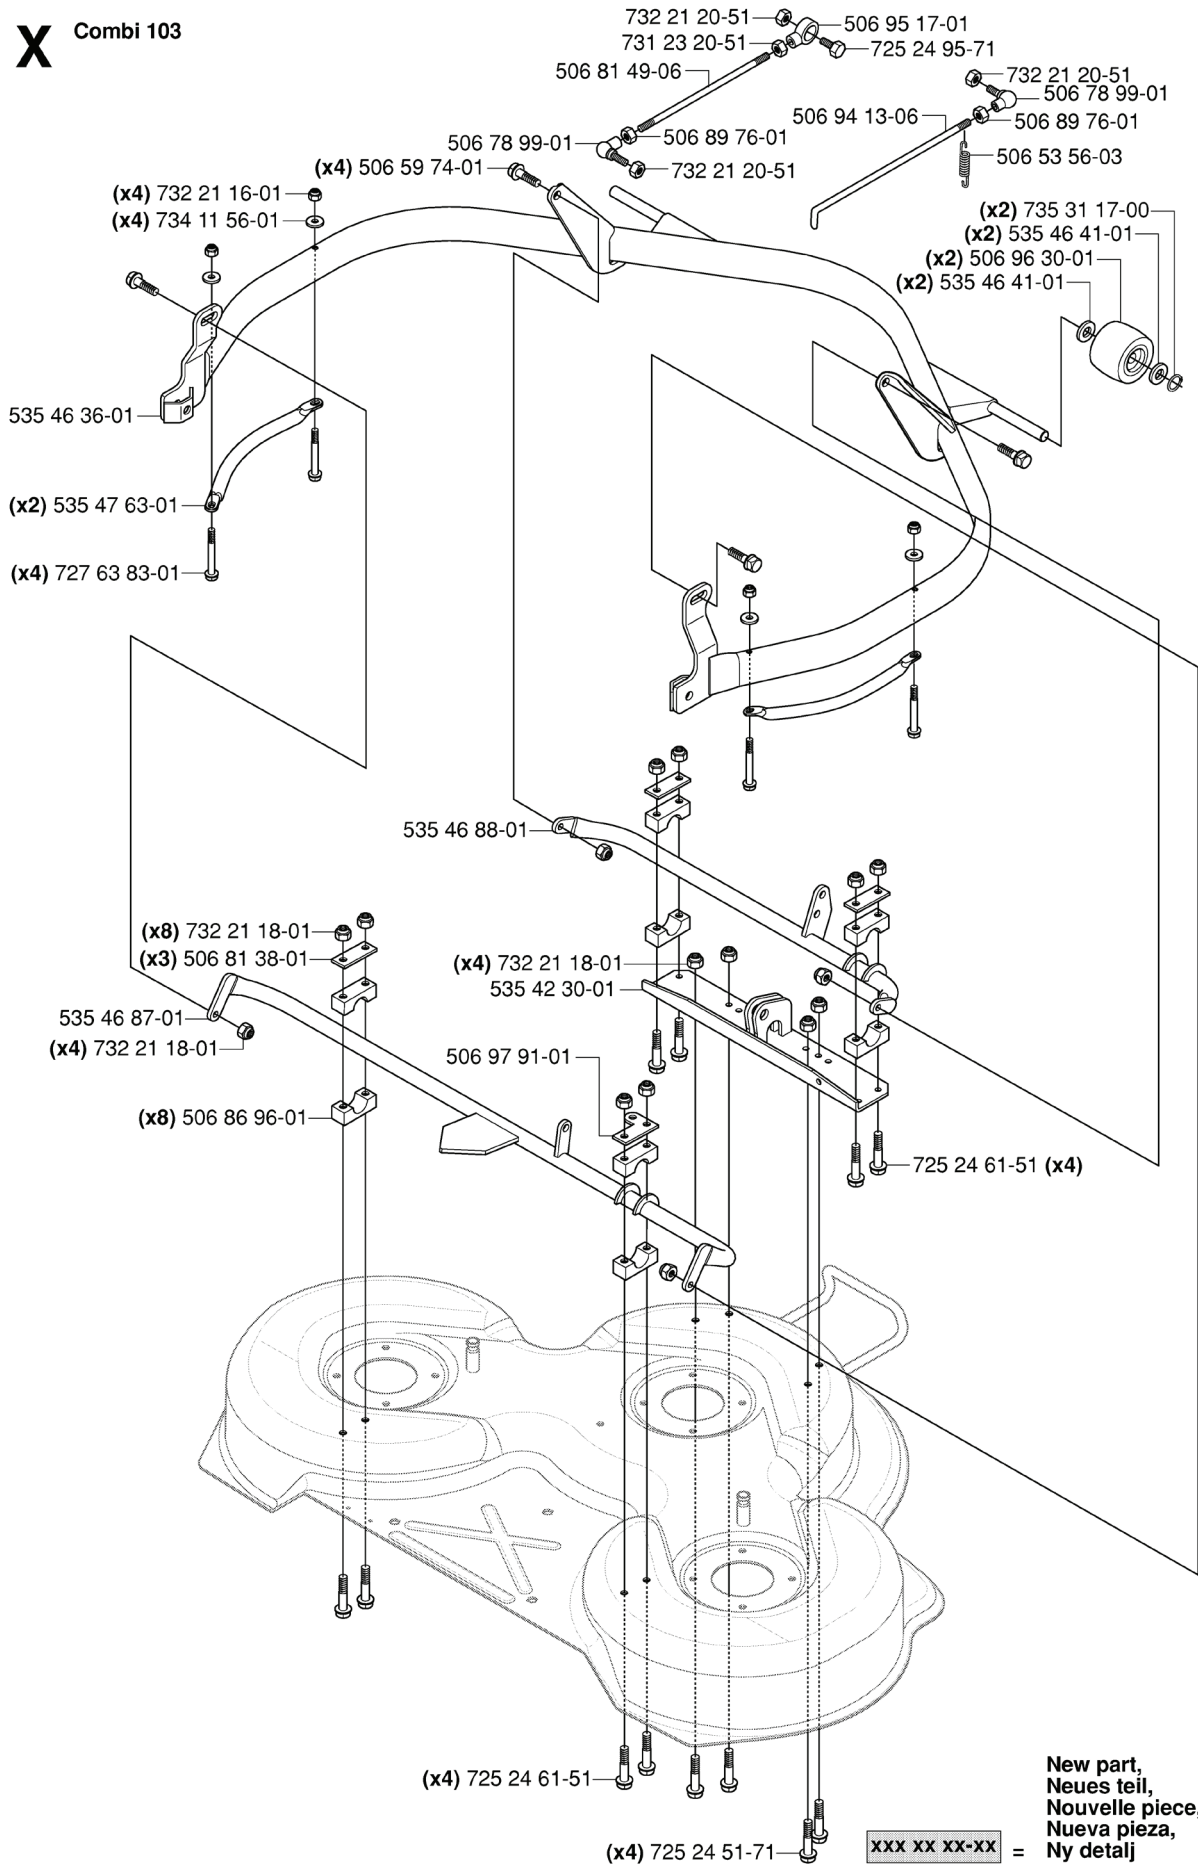

X Combi 103

New part,
Neues teil,
Nouvelle piece,
Nueva pieza,
Ny detalj

xxx xx xx-xx =