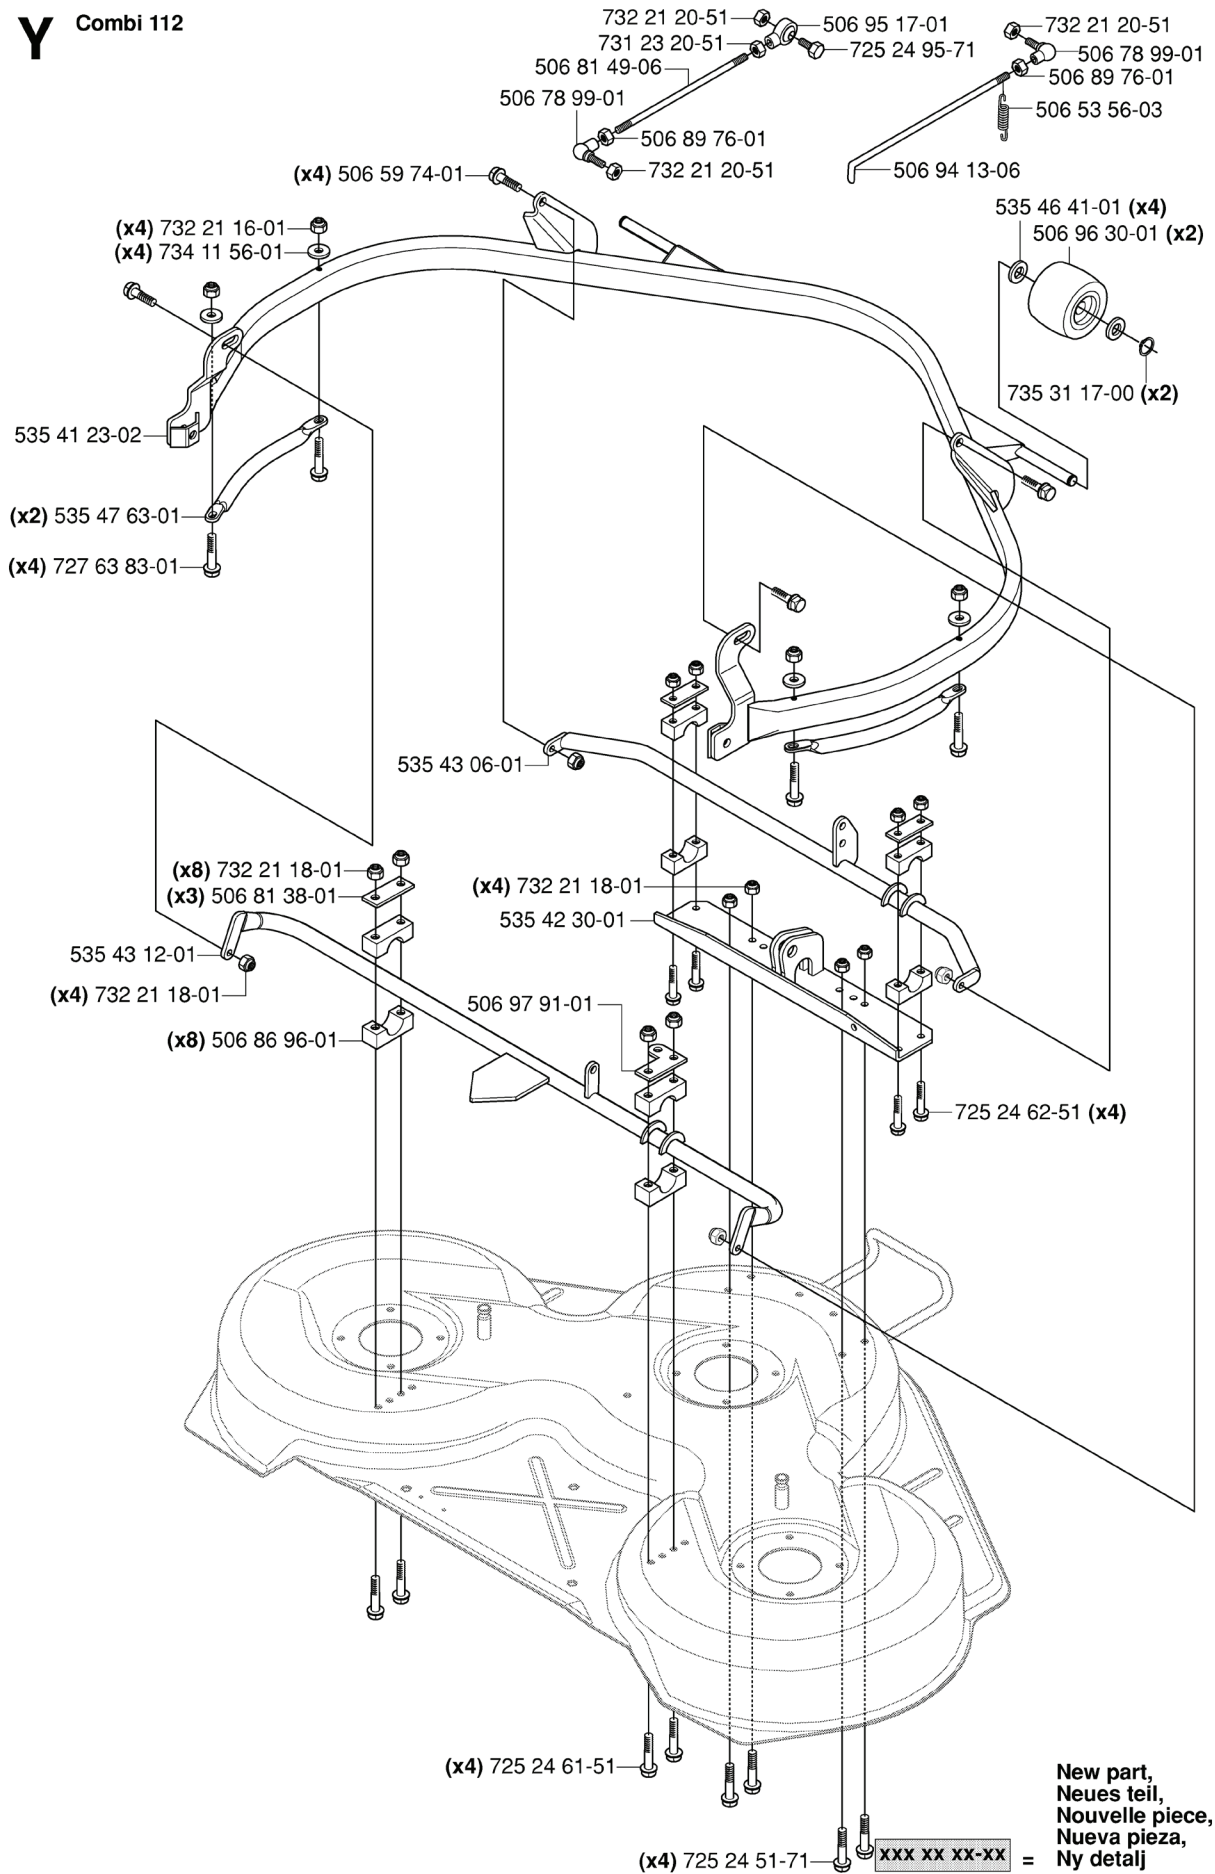

Y Combi 112

New part,
Neues teil,
Nouvelle piece,
Nueva pieza,
Ny detalj

XXX XX XX-XX =