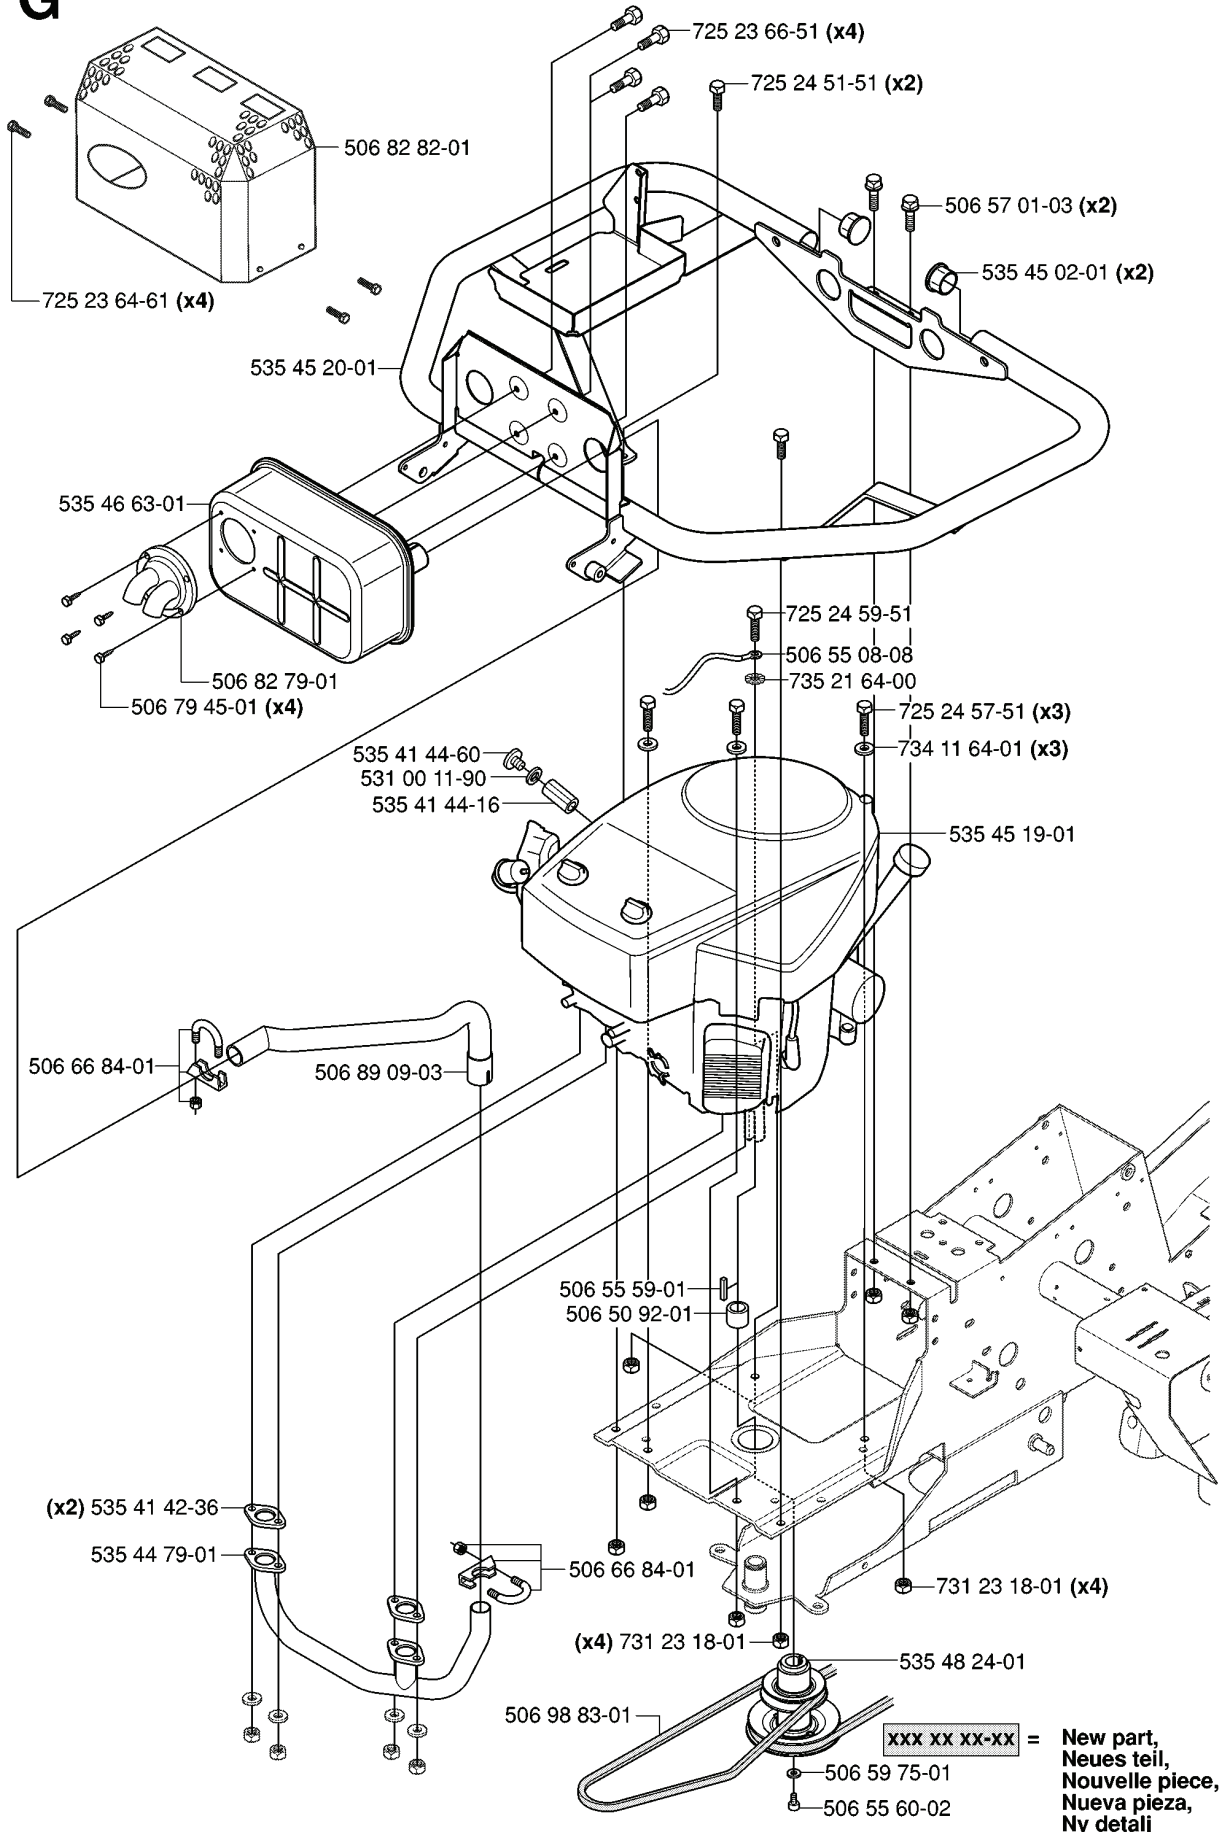

G Kawasaki FH430V

**xxx xx xx-xx = New part,
Neues teil,
Nouvelle piece,
Nueva pieza,
Ny detalj**