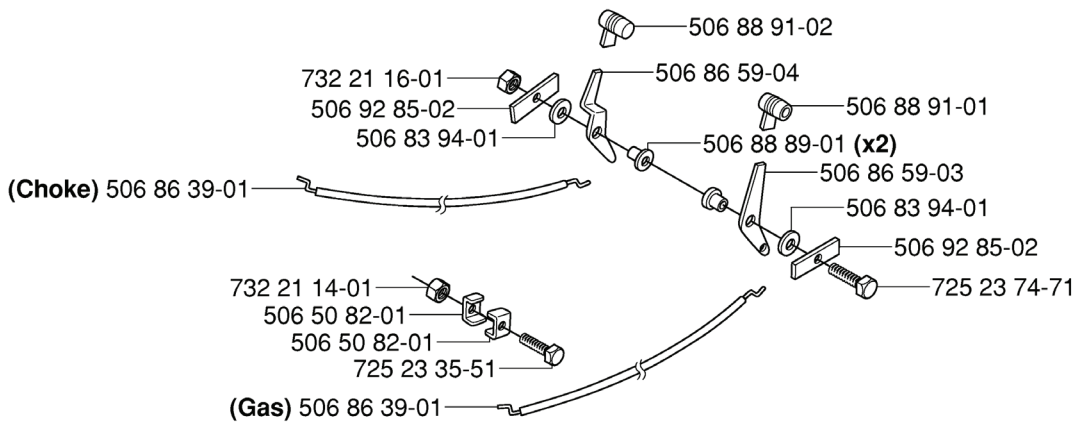

P

xxx xx xx-xx

=

New part,
Neues teil,
Nouvelle piece,
Nueva pieza,
Ny detalj