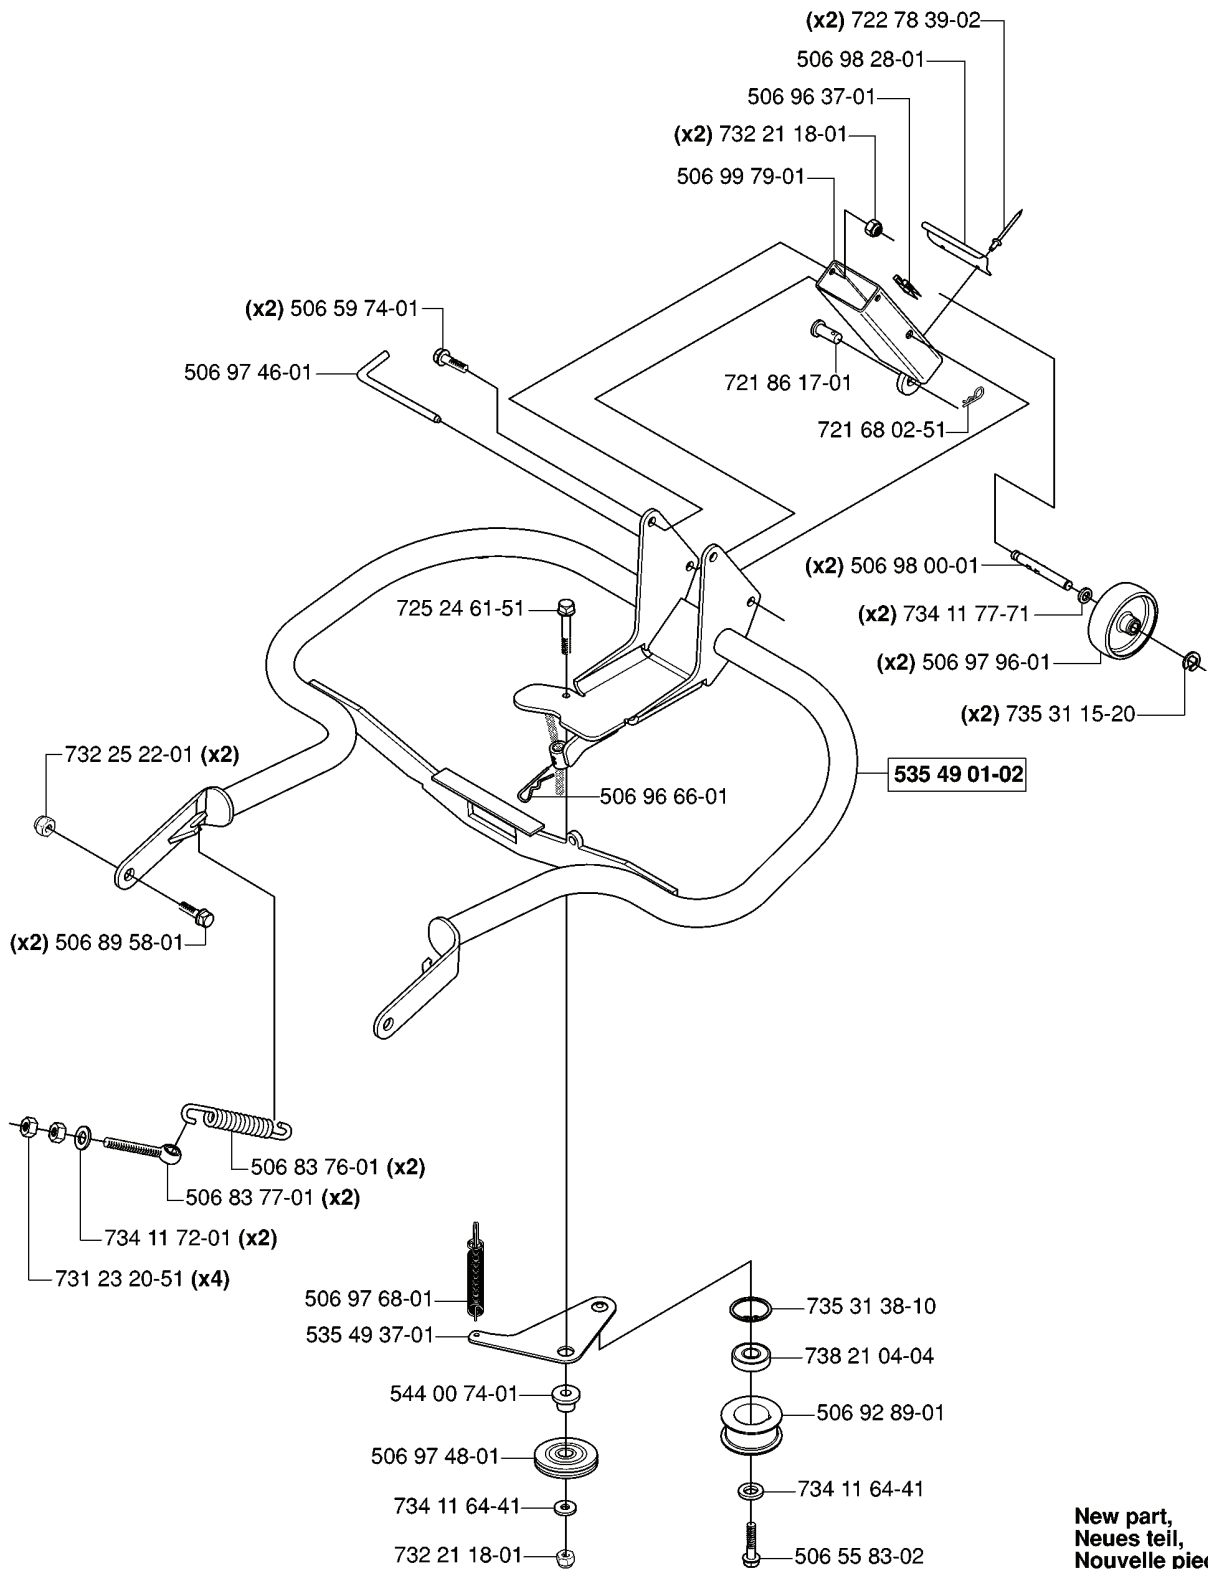

U Combi 103, Combi 112

xxx xx xx-xx = New part, Neues teil, Nouvelle piece, Nueva pieza, Ny detalj