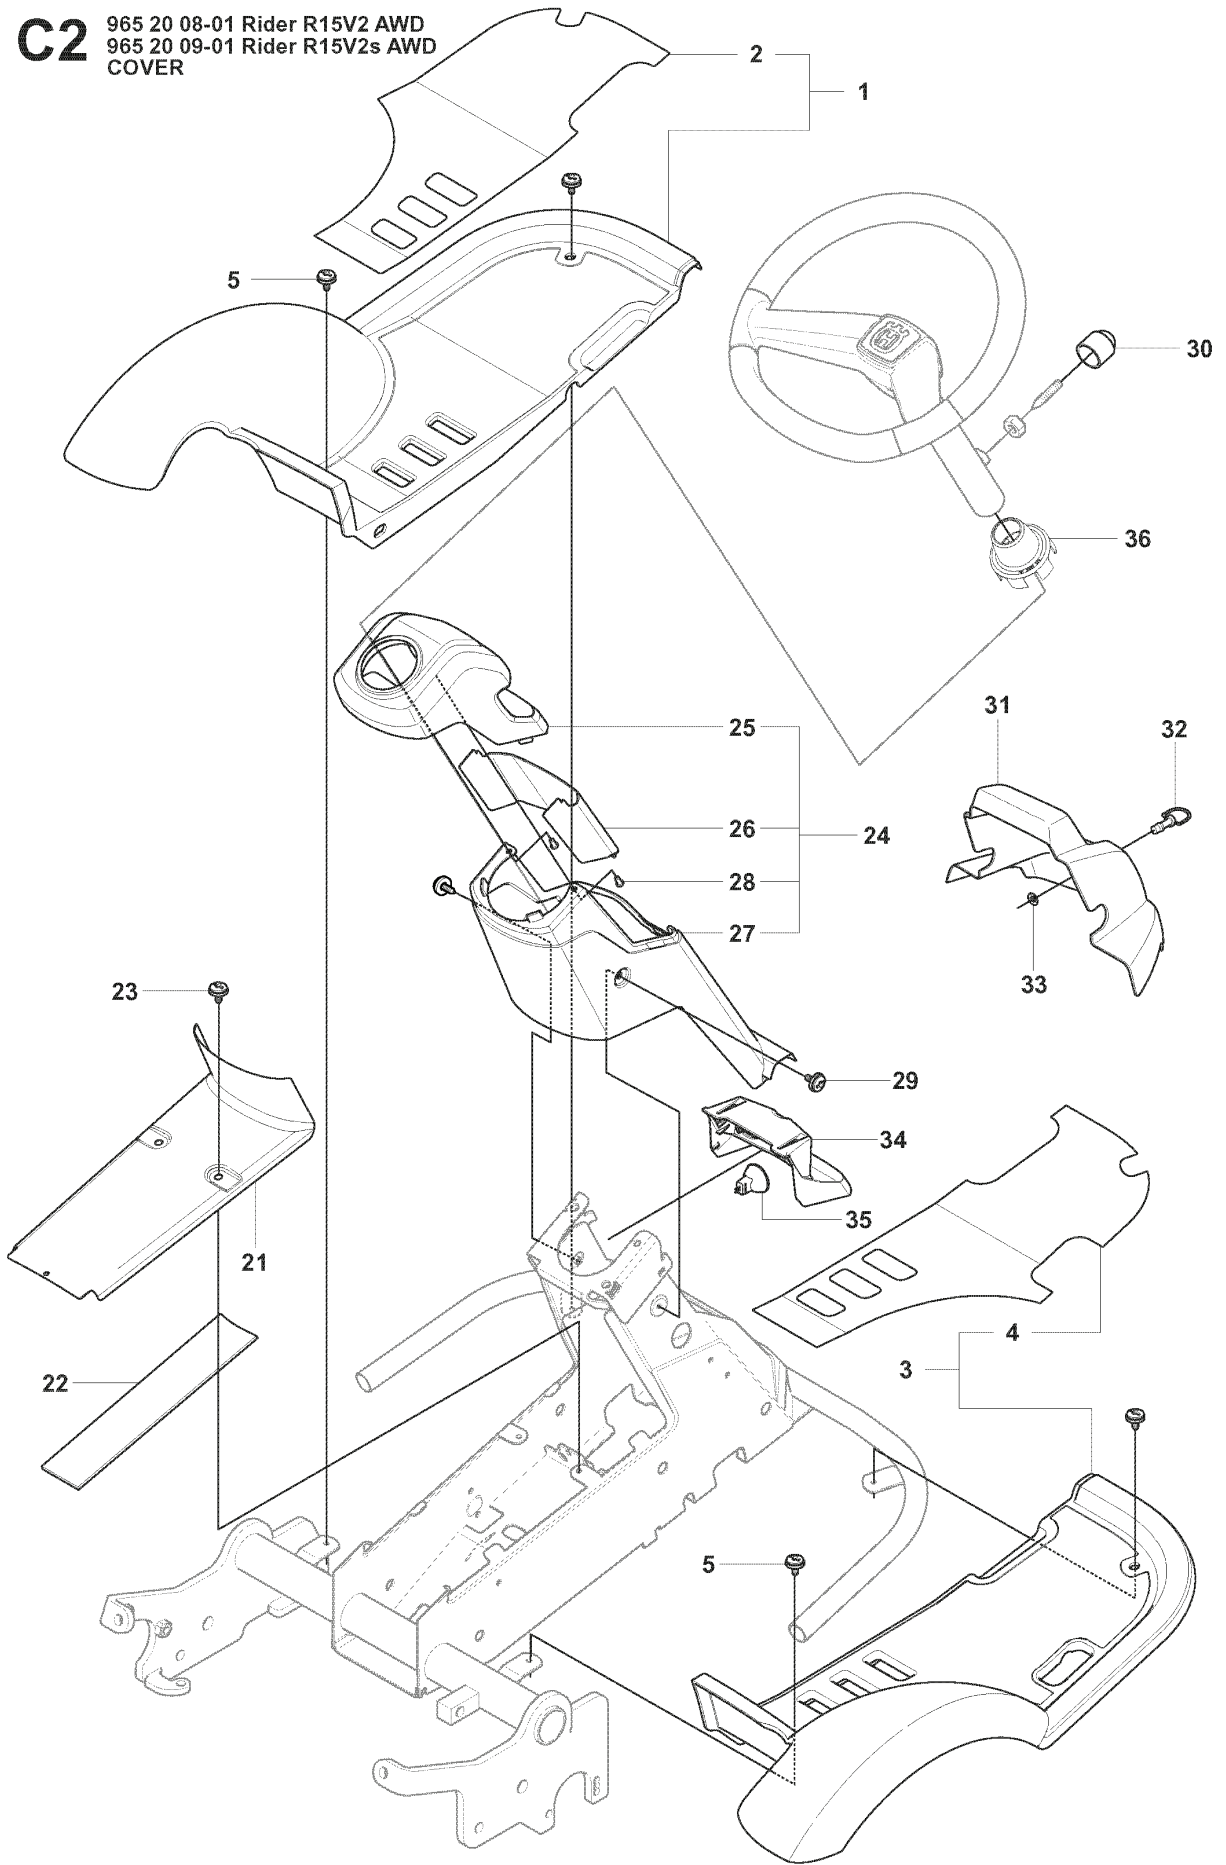

C2 965 20 08-01 Rider R15V2 AWD
965 20 09-01 Rider R15V2s AWD
COVER

REF.	PART NO.	DESCRIPTION	REMARK	QTY.	KIT
1	544895901	FOOT PLATE		1	
2	544248401	MAT		1	
3	544895903	FOOT PLATE		1	
4	544248403	MAT		1	
5	544400501	SCREW		4	
21	544239201	COVER		1	
22	544427501	MAT		1	
23	544400501	SCREW		2	
24	502498201	COVER		1	
28	729532771	SCREW CRPANT		2	
29	544400501	SCREW		2	
30	544433201	PROTECTIVE COVER		1	
31	535433901	COVER		1	
32	506963501	VRIDTAPP		1	
33	506963601	WASHER		1	
36	535460501	SEALING		1