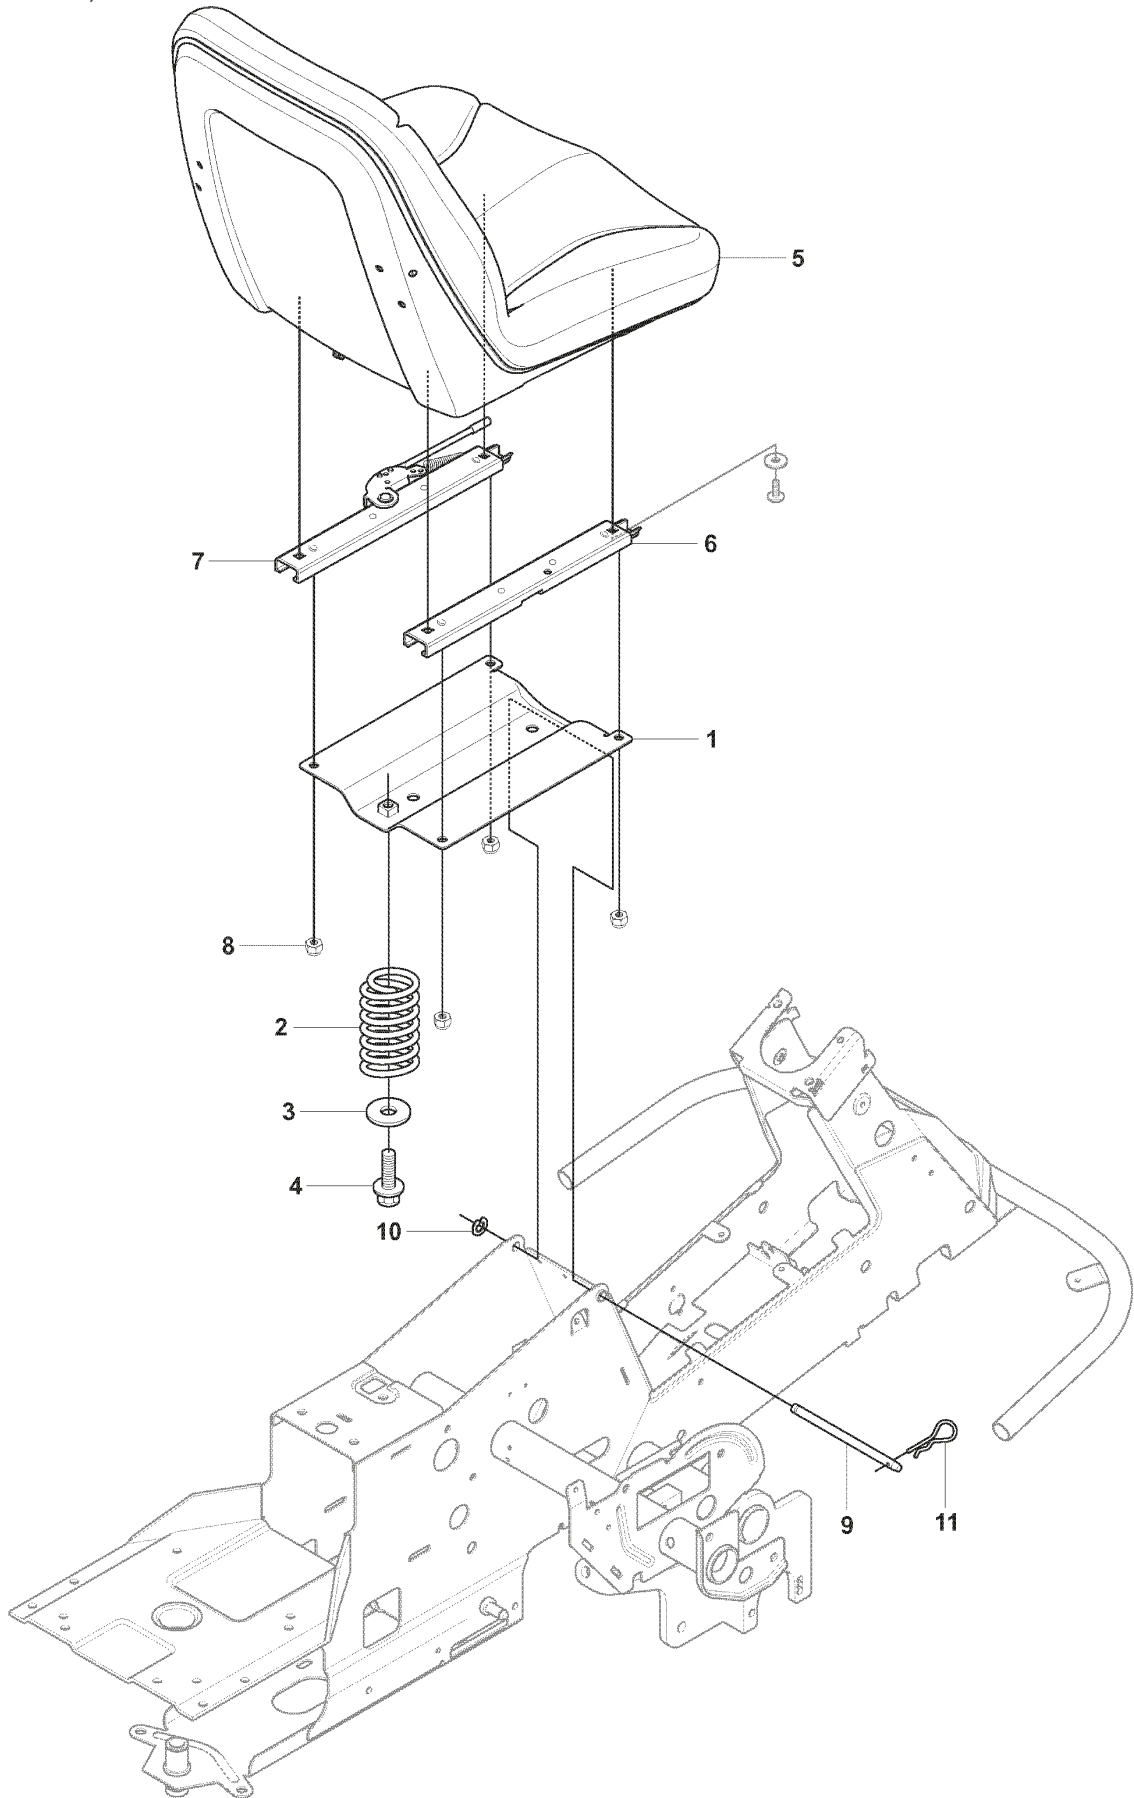

A 965 20 08-01 Rider R15V2 AWD
965 20 09-01 Rider R15V2s AWD
SEAT, TS2800

REF.	PART NO.	DESCRIPTION	REMARK	QTY.	KIT
1	544328501	SEAT BRACKET		1	
2	506915301	COMPRESSION SPRING		1	
3	734117441	WASHER		1	
4	725249371	SCREW EHHM		1	
5	544433401	SEAT		1	
6	506996901	ADJUSTER		1	
7	506996902	ADJUSTER		1	
8	732211801	LOCK NUT		4	
9	506509901	SHAFT		1	
10	735311200	CIRCLIP		1	
11	506668801	SPRING COTTER		1