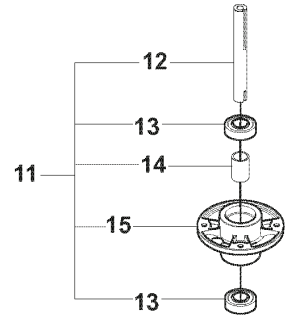

76

Combi 103

75