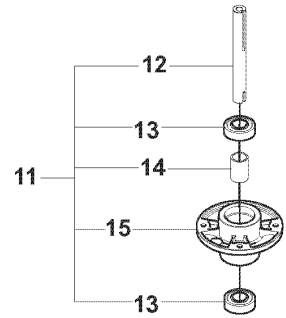

X2

965 07 85-01 Combi 112
MOWER DECK

Yttre.
Outer.
Exterieur.
Äusser.
Ulko.

Mitten.
Centre.
Centre.
Zentrum.
Keski.

76

Combi 112

75

REF.	PART NO.	DESCRIPTION	REMARK	QTY.	KIT
1	544113003	CUTTING DECK		1	
2	544113101	CUTTING DECK		1	
3	506916201	NUT		3	
4	544449301	PLUG		1	
5	506570104	SCREW EHHFM		3	
6	544065901	BLADE HOUSING ASSY		2	
7	544067902	SHAFT		1	
8	738230434	BALL BEARING		2	
9	544068001	SPACING SLEEVE		1	
10	544067801	BEARING HOUSING		1	
11	544065902	BLADE HOUSING ASSY		1	
12	544067901	SHAFT		1	
13	738230434	BALL BEARING		2	
14	544068001	SPACING SLEEVE		1	
15	544067801	BEARING HOUSING		1	
16	535423801	SCREW RSQM		12	
17	734116401	WASHER		12	
18	732211801	LOCK NUT		12	
19	506922101	PULLEY		3	
20	506533501	PARALLEL KEY		7	
21	544068002	SPACING SLEEVE		1	
22	506778601	PULLEY		1	
23	734117441	WASHER		3	
24	544114101	SCREW EHHM		3	
25	535504202	ADAPTER		3	
26	504188110	BLADE		3	
27	506792301	KNIFE PLATE		3	
28	544114101	SCREW EHHM		3	
29	506540701	BELT TENSIONER ASSY		1	
30	506519501	SPÄNNARM KPL.		1	
31	506532701	PULLEY		1	
32	734116441	WASHER		1	
33	506558302	SCREW EHHFT		1	
34	506918702	WASHER		1	
35	725245171	SCREW EHHM		1	
36	732211801	LOCK NUT		1	
37	506533101	SPRING		1	
38	589514601	BELT		1	
39	544096201	BELT COVER		1	
40	506982601	SCREW		2	
41	506559701	WASHER		2	
75	506789701	LABEL		1	
76	544238105	LABEL		1	