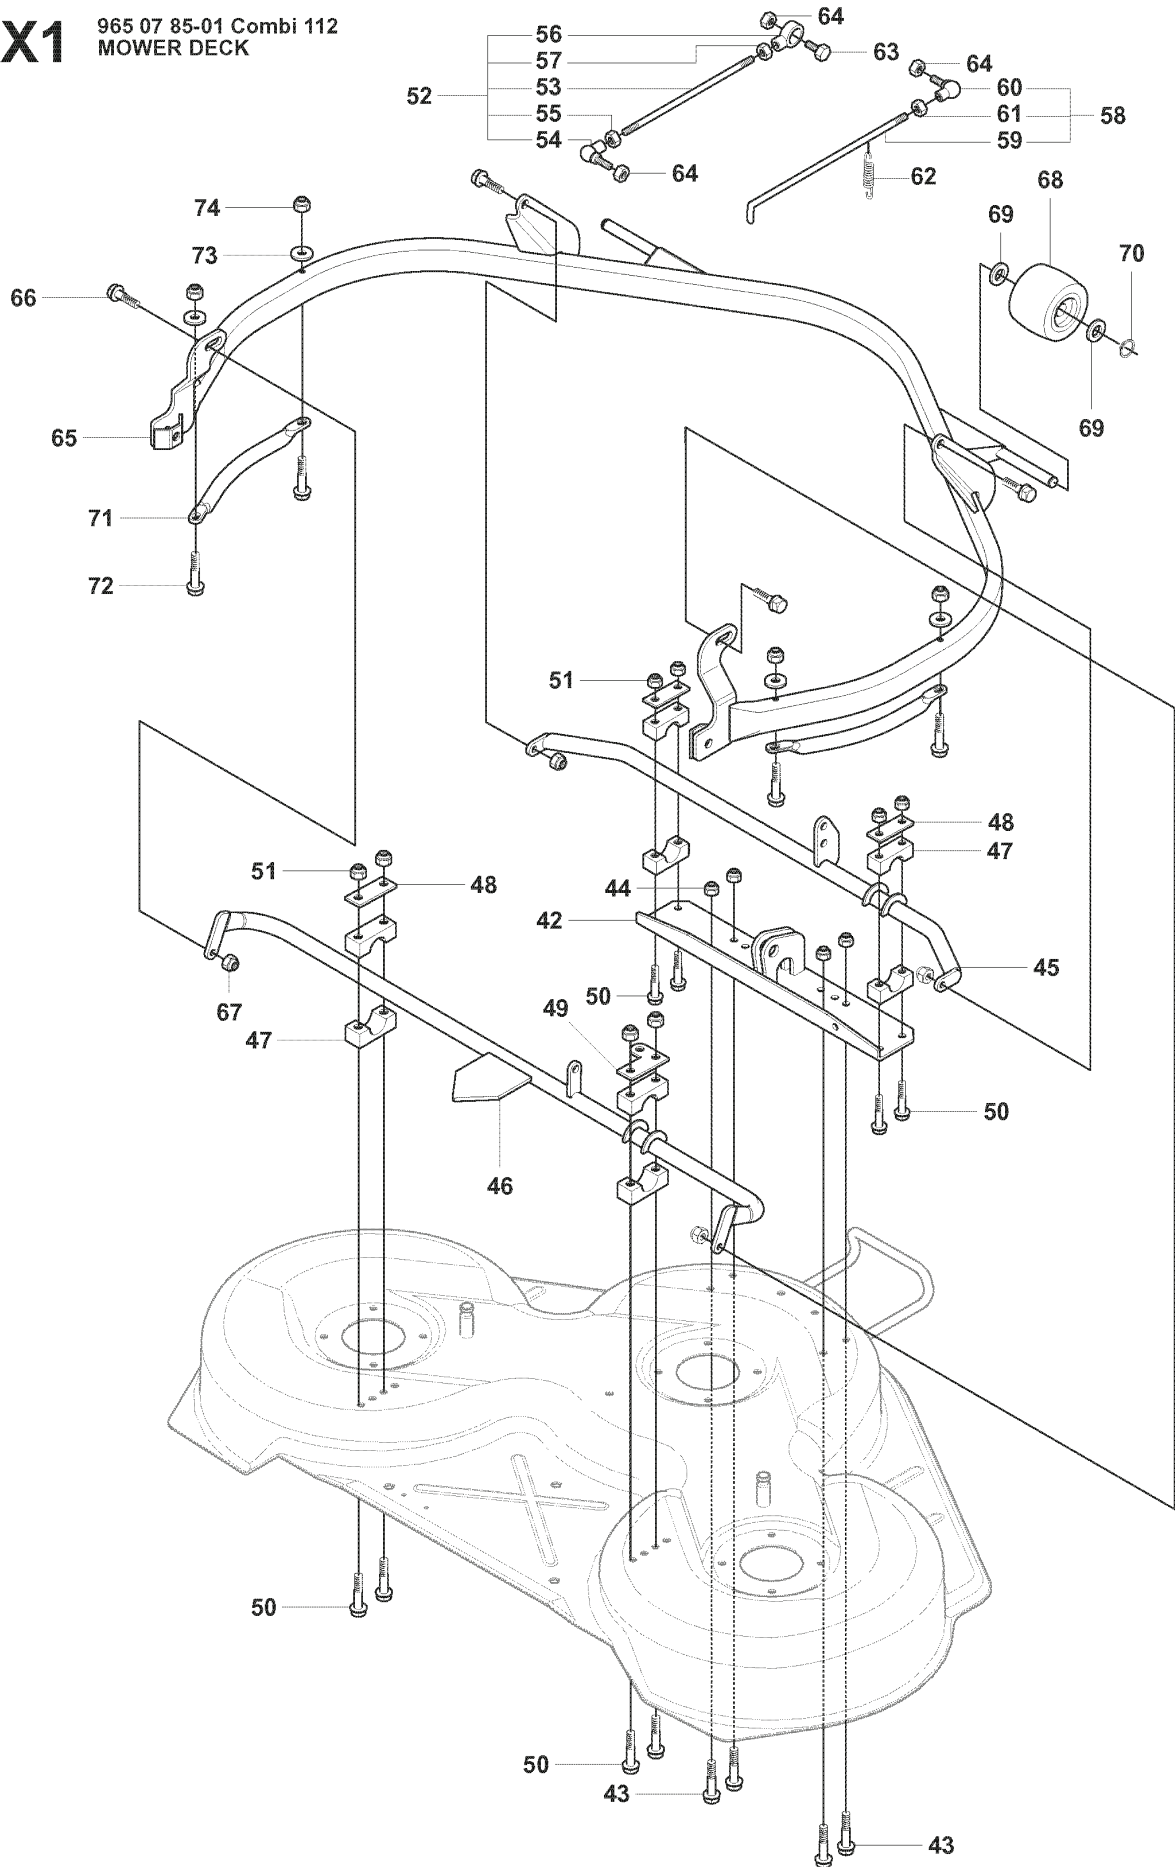

X1

965 07 85-01 Combi 112
MOWER DECK

REF.	PART NO.	DESCRIPTION	REMARK	QTY.	KIT
42	535423001	BRACKET		1	
43	725245171	SCREW EHHM		4	
44	732211801	LOCK NUT		4	
45	535430601	FRONT CROSS TUBE ASS		1	
46	535431201	REAR CROSS TUBES ASS		1	
47	506869601	BEARING		8	
48	506813801	REINFORCING PLATE		3	
49	506979101	SERVICEBRICKA		1	
50	725246151	SCREW EHHM		8	
51	732211801	LOCK NUT		8	
52	506933904	PARALLEL ROD ASSY		1	
53	506814906	ROD		1	
54	506789901	VINKELLÄNK DIN 71802		1	
55	506897601	NUT		1	
56	506951701	ROD END		1	
57	731232051	HEXAGON NUT		1	
58	506941206	CLUTCH ROD ASSY		1	
59	506941306	CONNECTION ROD		1	
60	506789901	VINKELLÄNK DIN 71802		1	
61	506897601	NUT		1	
62	506535603	DRAW SPRING		1	
63	725249571	SCREW EHHM		1	
64	732212051	NUT		3	
65	535412302	PROTECTIVE TUBING		1	
66	506597401	SCREW EHHFM		4	
67	732211801	LOCK NUT		4	
68	506963001	WHEEL ASSY		2	
69	535464101	WASHER		4	
70	735311700	CIRCLIP		2	
71	535476301	SIDE RAIL		2	
72	727638301	SCREW RSQM		4	
73	734115601	WASHER		4	
74	732211601	LOCK NUT		4