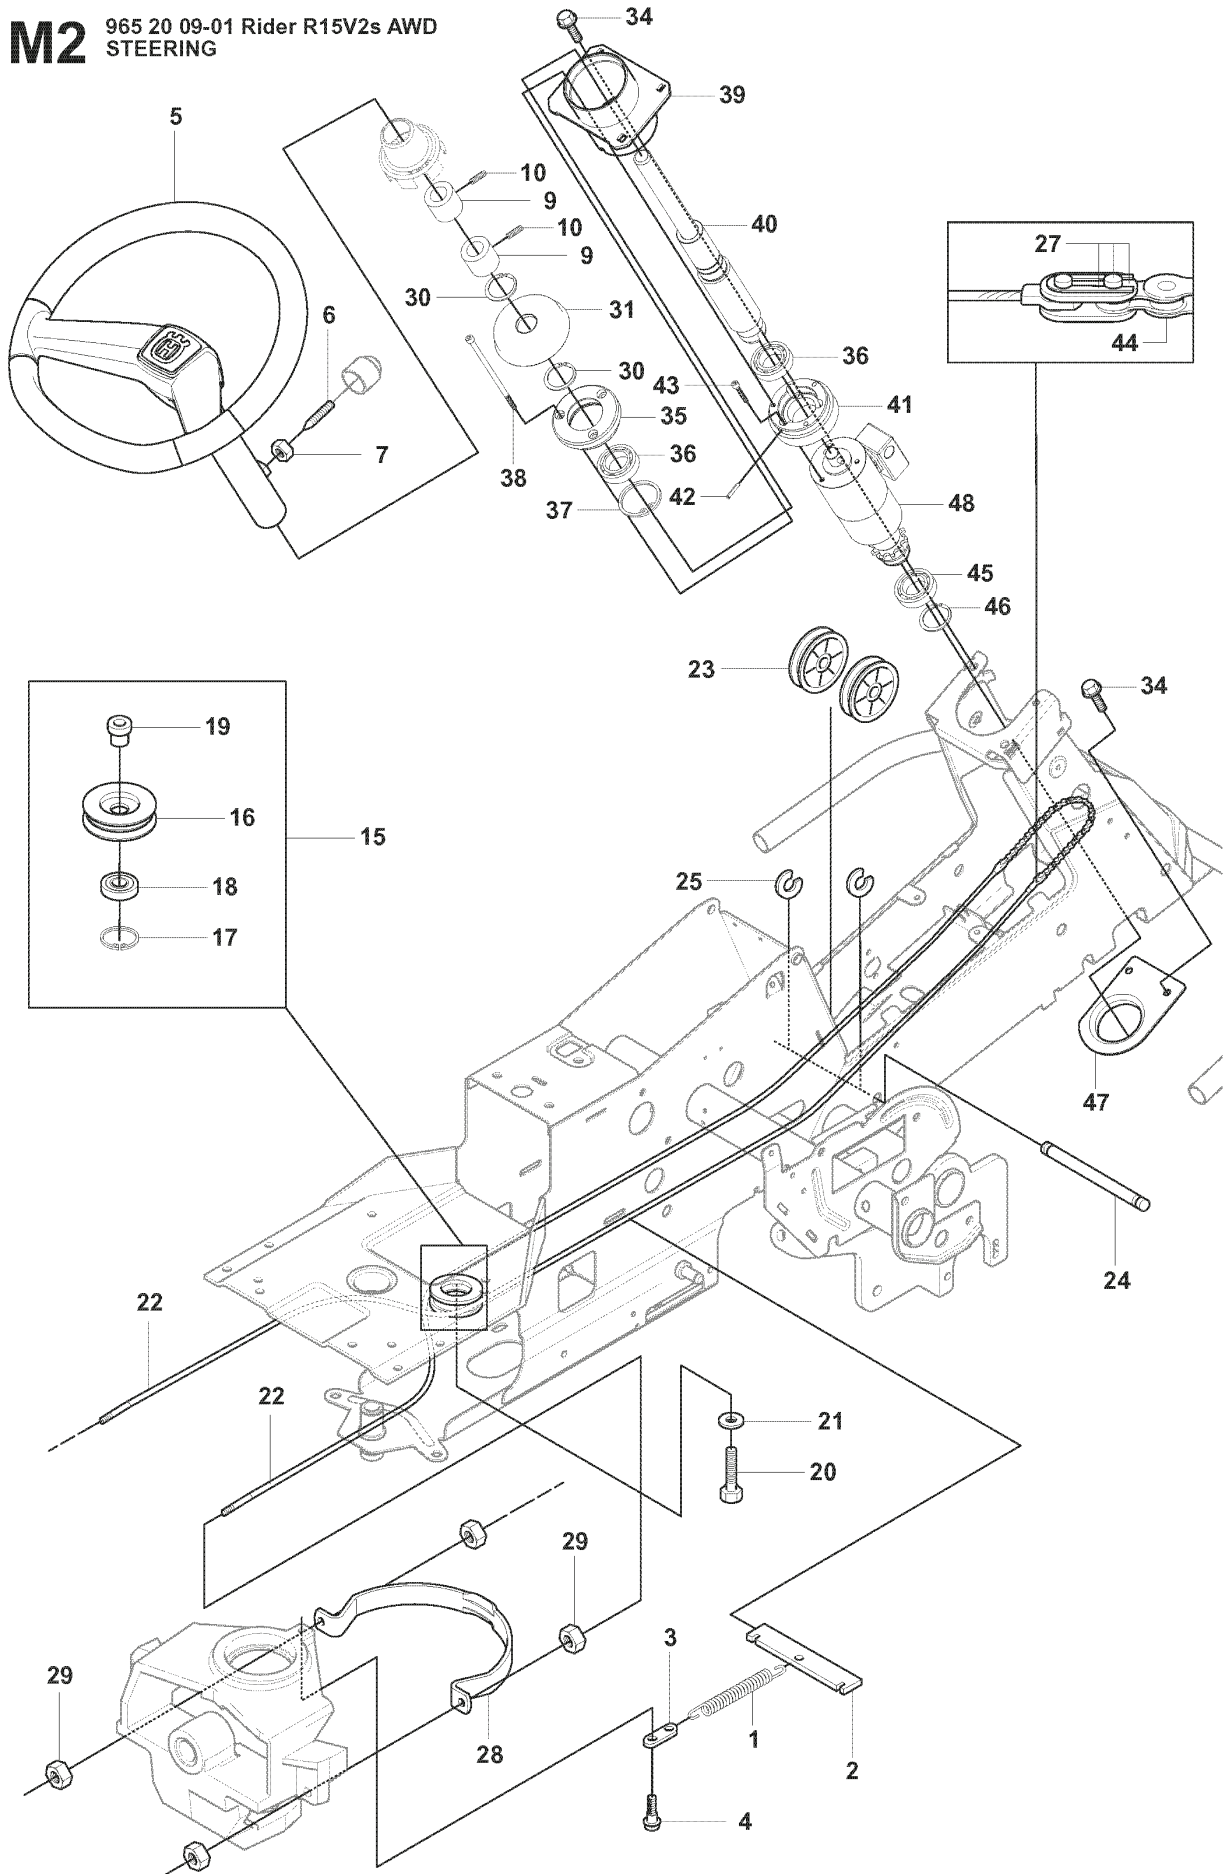

M2 965 20 09-01 Rider R15V2s AWD
STEERING

REF.	PART NO.	DESCRIPTION	REMARK	QTY.	KIT
1	506671901	SPRING		1	
2	506576301	SPRING RETAINER		1	
3	506670801	LINK		1	
4	506597401	SCREW EHHFM		1	
5	544375201	STEERING WHEEL		1	
6	728745505	SCREW IHSETM		1	
7	731231801	HEXAGON NUT		1	
9	506863401	DRIVER		2	
10	728844305	SCREW IHSETM		2	
15	506500903	BARRING WHEEL		1	
16	535424101	BARRING WHEEL		1	
17	735314010	CIRCLIP		1	
18	738220419	BALL BEARING		1	
19	506500802	BUSHING		1	
20	506675402	SCREW EHHFM		1	
21	734117441	WASHER		1	
22	506589104	WIRE ASSY		2	
23	506522401	STARTER PULLEY		2	
24	506539402	SHAFT		1	
25	735311420	E-CLIP		2	
27	506554701	LINKAGE		2	
28	544427301	WIRE GUIDE		1	
29	731232051	HEXAGON NUT		4	
30	735312600	CIRCLIP		2	
31	535423701	BELLOWS		1	
34	506570104	SCREW EHHFM		4	
35	535423601	BEARING HOUSING		1	
36	738210504	BALL BEARING		2	
37	735314010	CIRCLIP		1	
38	535432801	SCREW IHSCM		3	
39	502296201	REINFORCING TUBE		1	
40	535421901	STEERING ROD		1	
41	535423501	BEARING HOUSING		1	
42	721433501	SPRING PIN		1	
43	725537001	SCREW IHSCM		3	
44	506554610	CHAIN		1	
45	535427801	BALL BEARING		1	
46	735313300	CIRCLIP		1	
47	504538201	BEARING CAGE		1