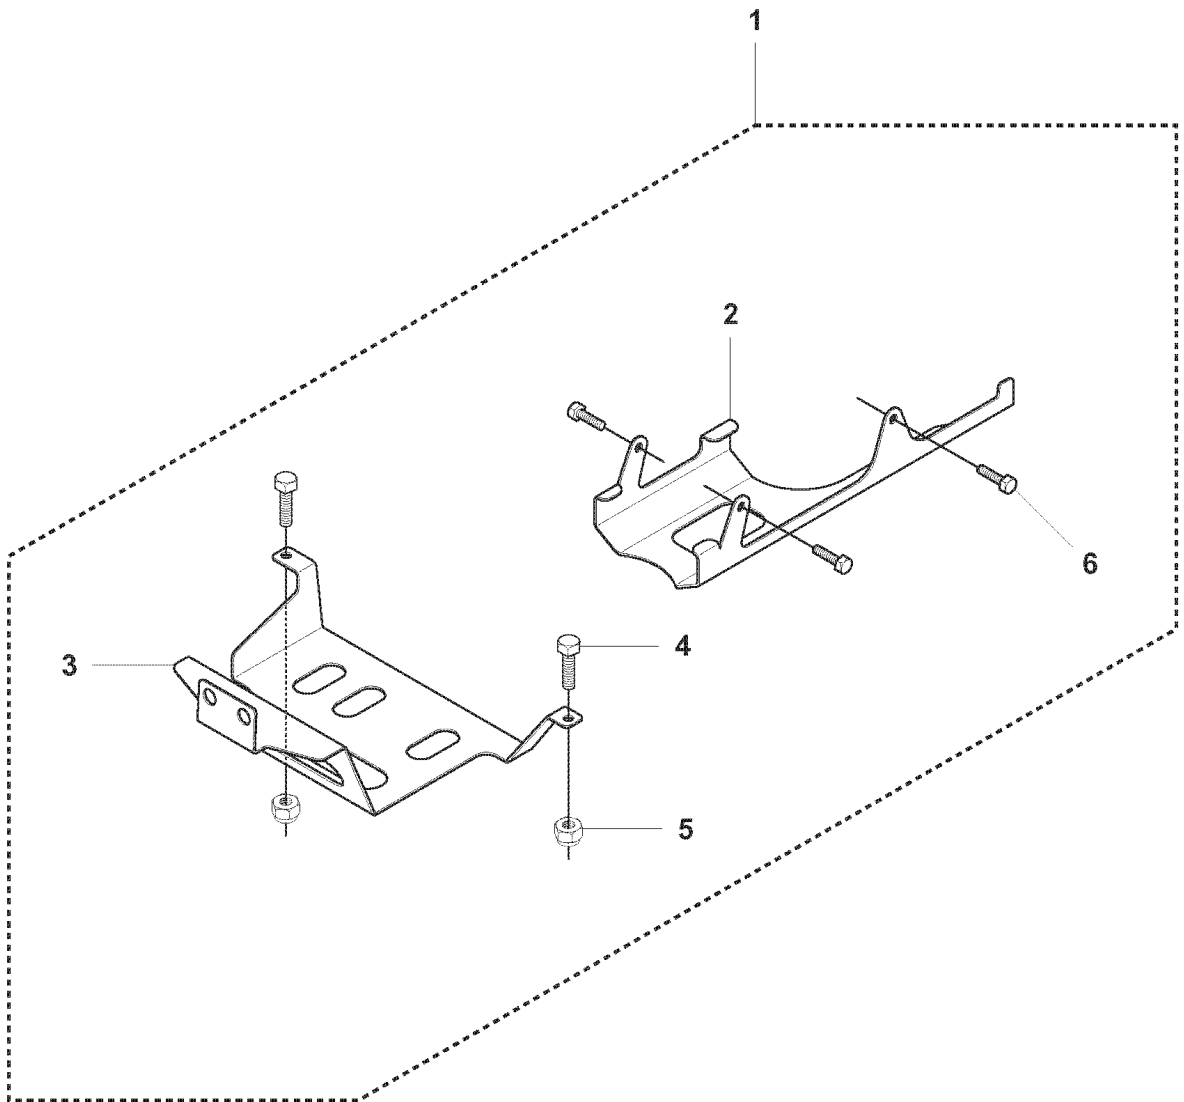

Y 965 20 08-01 Rider R15V2 AWD
965 20 09-01 Rider R15V2s AWD
ACCESSORIES

REF.	PART NO.	DESCRIPTION	REMARK	QTY.	KIT
1	544069304	KIT		1	
2	504046201	SKID PLATE		1	
3	544143301	SKID PLATE		1	
4	725246371	SCREW EHHM		2	
5	732211801	LOCK NUT		2	
6	725244961	SCREW EHHFT		3