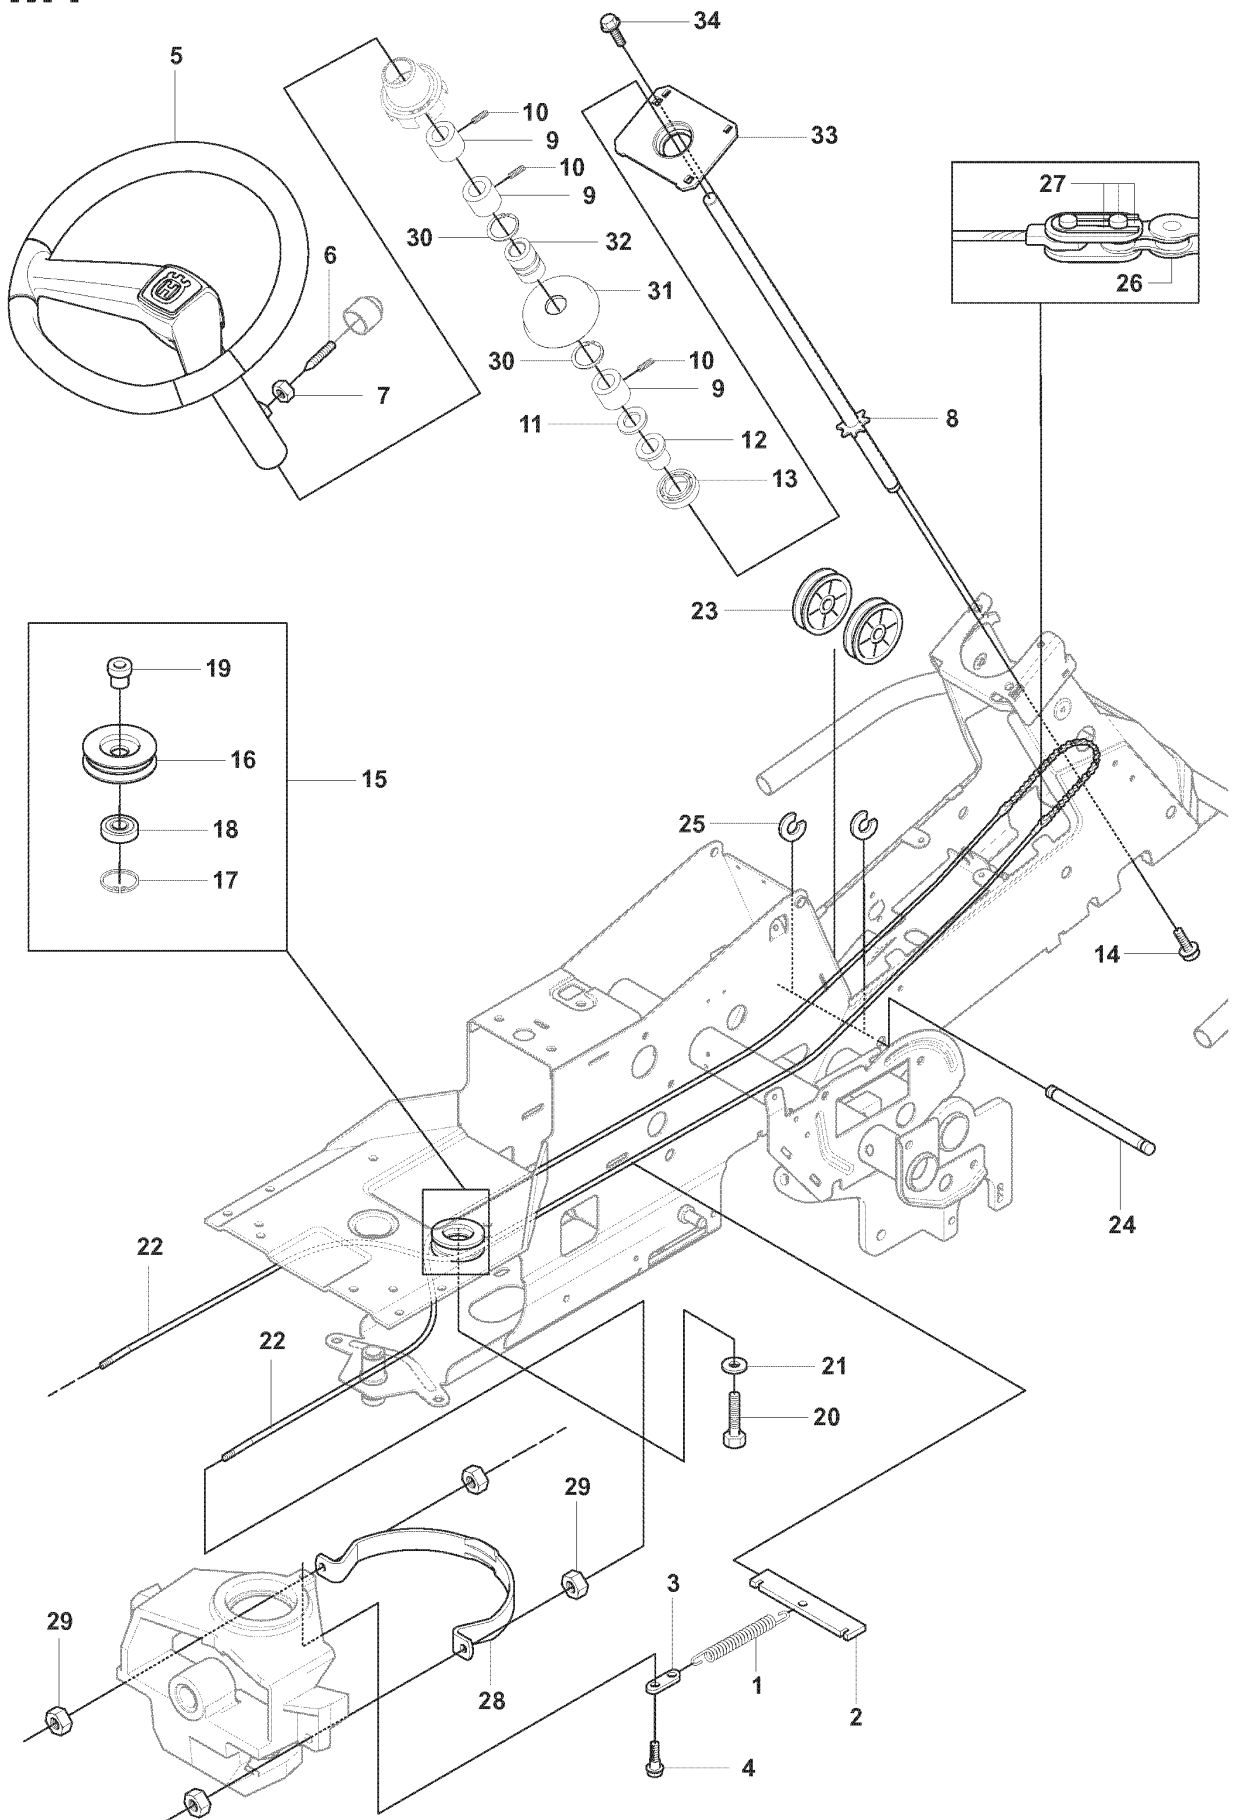

M1 965 20 08-01 Rider R15V2 AWD
STEERING

REF.	PART NO.	DESCRIPTION	REMARK	QTY.	KIT
1	506671901	SPRING		1	
2	506576301	SPRING RETAINER		1	
3	506670801	LINK		1	
4	506597401	SCREW EHHFM		1	
5	544375201	STEERING WHEEL		1	
6	728745505	SCREW IHSETM		1	
7	731231801	HEXAGON NUT		1	
8	502640801	STEERING ROD		1	
9	506863401	DRIVER		3	
10	728844305	SCREW IHSETM		3	
11	506863601	WASHER		1	
12	506887801	SPACER		1	
13	738210404	BALL BEARING		1	
14	506570104	SCREW EHHFM		1	
15	506500903	BARRING WHEEL		1	
16	535424101	BARRING WHEEL		1	
17	735314010	CIRCLIP		1	
18	738220419	BALL BEARING		1	
19	506500802	BUSHING		1	
20	506675402	SCREW EHHFM		1	
21	734117441	WASHER		1	
22	506589104	WIRE ASSY		2	
23	506522401	STARTER PULLEY		2	
24	506539402	SHAFT		1	
25	735311420	E-CLIP		2	
26	506554601	CHAIN		1	
27	506554701	LINKAGE		2	
28	544427301	WIRE GUIDE		1	
29	731232051	HEXAGON NUT		4	
30	735312600	CIRCLIP		2	
31	535423701	BELLOWS		1	
32	535447801	DRIVER		1	
33	502649301	BEARING CAGE		1	
34	506570104	SCREW EHHFM		2