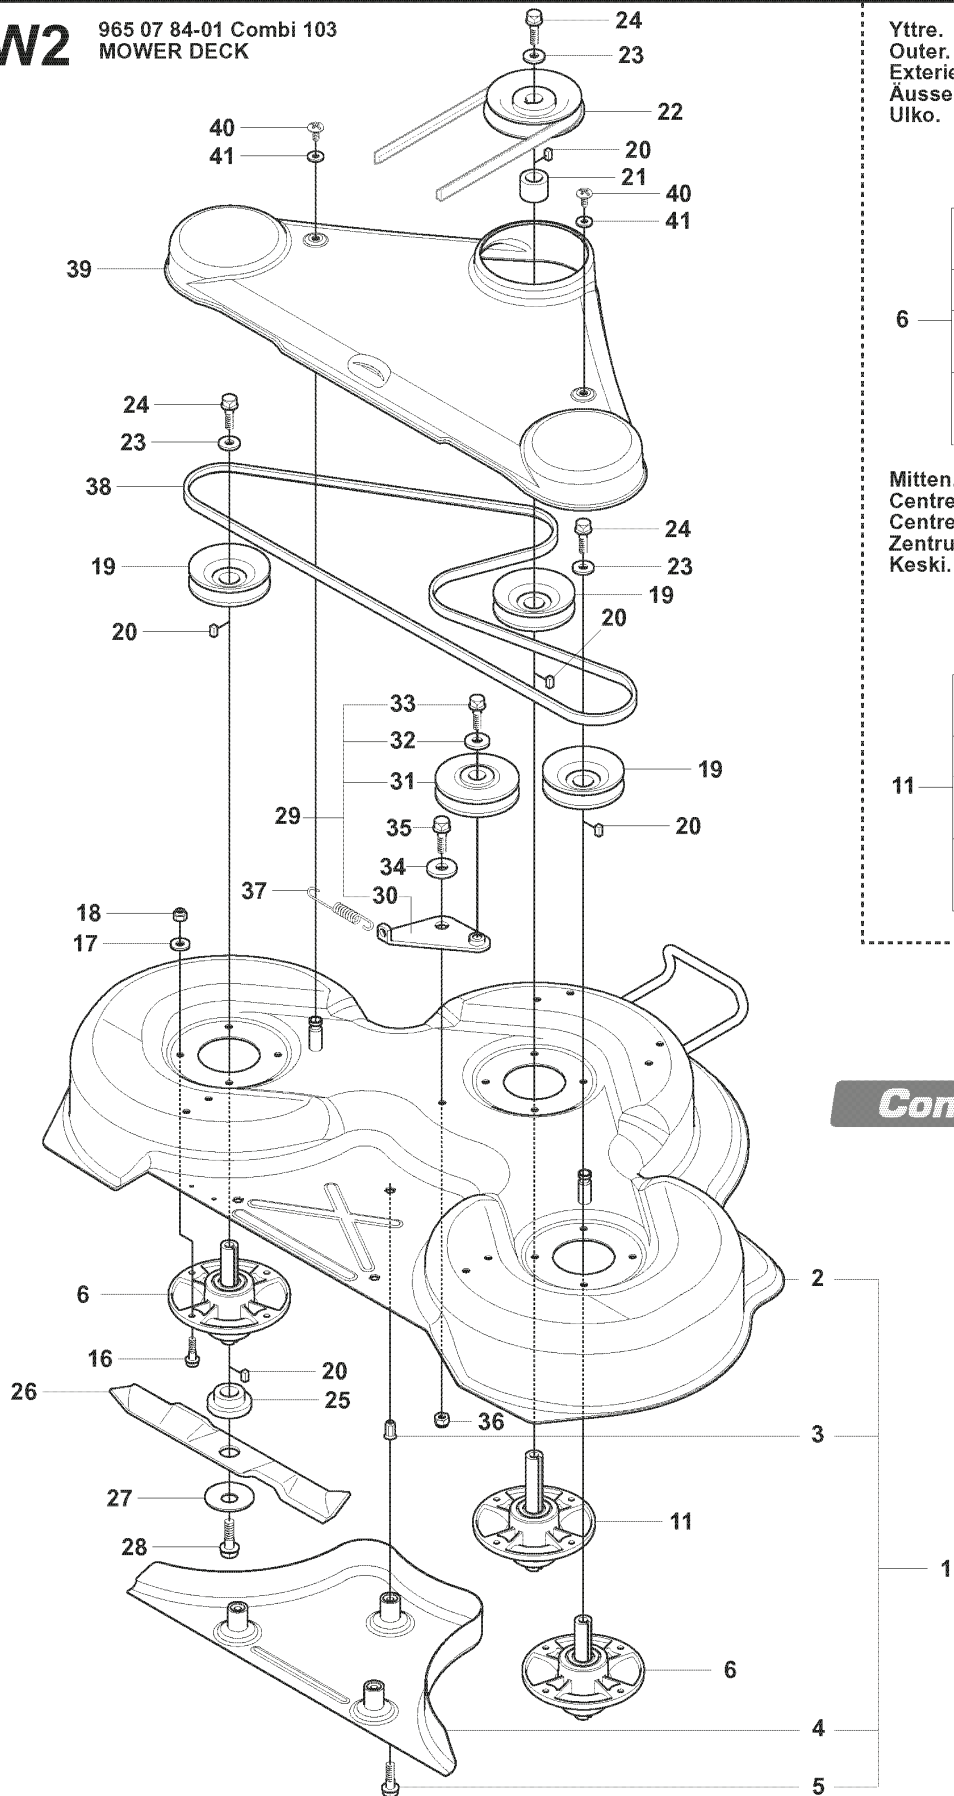

RIDER 15V2 AWD, 965200801, 2008-01

SPARE PARTS LIST

W2

965 07 84-01 Combi 103
MOWER DECK

Yttre.
Outer.
Exterieur.
Äusser.
Ülko.

Mitten.
Centre.
Centre.
Zentrum.
Keski.

76

Combi 103

75

REF.	PART NO.	DESCRIPTION	REMARK	QTY.	KIT
1	544112903	CUTTING DECK		1	
2	544112801	CUTTING DECK		1	
3	506916201	NUT		3	
4	544449201	PLUG		1	
5	506570104	SCREW EHHFM		3	
6	544065901	BLADE HOUSING ASSY		2	
7	544067902	SHAFT		1	
8	738230434	BALL BEARING		2	
9	544068001	SPACING SLEEVE		1	
10	544067801	BEARING HOUSING		1	
11	544065902	BLADE HOUSING ASSY		1	
12	544067901	SHAFT		1	
13	738230434	BALL BEARING		2	
14	544068001	SPACING SLEEVE		1	
15	544067801	BEARING HOUSING		1	
16	535423801	SCREW RSQM		12	
17	734116401	WASHER		12	
18	732211801	LOCK NUT		12	
19	506922101	PULLEY		3	
20	506533501	PARALLEL KEY		7	
21	544068002	SPACING SLEEVE		1	
22	506778601	PULLEY		1	
23	734117441	WASHER		3	
24	544114101	SCREW EHHM		3	
25	535504202	ADAPTER		3	
26	504188210	BLADE		3	
27	506792301	KNIFE PLATE		3	
28	544114101	SCREW EHHM		3	
29	506540701	BELT TENSIONER ASSY		1	
30	506519501	SPÄNNARM KPL.		1	
31	506532701	PULLEY		1	
32	734116441	WASHER		1	
33	506558302	SCREW EHHFT		1	
34	506918702	WASHER		1	
35	725245171	SCREW EHHM		1	
36	732211801	LOCK NUT		1	
37	506533101	SPRING		1	
38	589530601	BELT		1	
39	544096101	BELT COVER		1	
40	506982601	SCREW		2	
41	506559701	WASHER		2	
75	506789701	LABEL		1	
76	544238103	LABEL		1	

U 965 20 08-01 Rider R15V2 AWD
965 20 09-01 Rider R15V2s AWD
965 07 84-01 MOWER DECK, Combi 103

REF.	PART NO.	DESCRIPTION	REMARK	QTY.	KIT
1	506929001	LABEL		1	
2	535437401	LABEL WARNING		1	
3	535431301	LÄNKRÖRRSINFÄSTN.KPL		1	
4	725254251	SCREW EHHM		1	
5	725253671	SCREW EHHM		1	
6	732252201	HEXAGON LOCKING NUT		2	
7	506597401	SCREW EHHFM		2	
8	732211801	LOCK NUT		2	
9	965078401	CUTTING DECK		1	