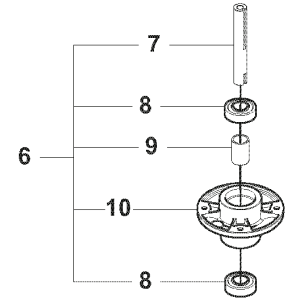

RIDER 15V2 AWD, 965200801, 2008-01

SPARE PARTS LIST

W2

965 07 84-01 Combi 103
MOWER DECK

Yttre.
Outer.
Exterieur.
Äusser.
Ülko.

Mitten.
Centre.
Centre.
Zentrum.
Keski.

76

Combi 103

75

REF.	PART NO.	DESCRIPTION	REMARK	QTY.	KIT
1	544112903	CUTTING DECK		1	
2	544112801	CUTTING DECK		1	
3	506916201	NUT		3	
4	544449201	PLUG		1	
5	506570104	SCREW EHHFM		3	
6	544065901	BLADE HOUSING ASSY		2	
7	544067902	SHAFT		1	
8	738230434	BALL BEARING		2	
9	544068001	SPACING SLEEVE		1	
10	544067801	BEARING HOUSING		1	
11	544065902	BLADE HOUSING ASSY		1	
12	544067901	SHAFT		1	
13	738230434	BALL BEARING		2	
14	544068001	SPACING SLEEVE		1	
15	544067801	BEARING HOUSING		1	
16	535423801	SCREW RSQM		12	
17	734116401	WASHER		12	
18	732211801	LOCK NUT		12	
19	506922101	PULLEY		3	
20	506533501	PARALLEL KEY		7	
21	544068002	SPACING SLEEVE		1	
22	506778601	PULLEY		1	
23	734117441	WASHER		3	
24	544114101	SCREW EHHM		3	
25	535504202	ADAPTER		3	
26	504188210	BLADE		3	
27	506792301	KNIFE PLATE		3	
28	544114101	SCREW EHHM		3	
29	506540701	BELT TENSIONER ASSY		1	
30	506519501	SPÄNNARM KPL.		1	
31	506532701	PULLEY		1	
32	734116441	WASHER		1	
33	506558302	SCREW EHHFT		1	
34	506918702	WASHER		1	
35	725245171	SCREW EHHM		1	
36	732211801	LOCK NUT		1	
37	506533101	SPRING		1	
38	589530601	BELT		1	
39	544096101	BELT COVER		1	
40	506982601	SCREW		2	
41	506559701	WASHER		2	
75	506789701	LABEL		1	
76	544238103	LABEL		1	