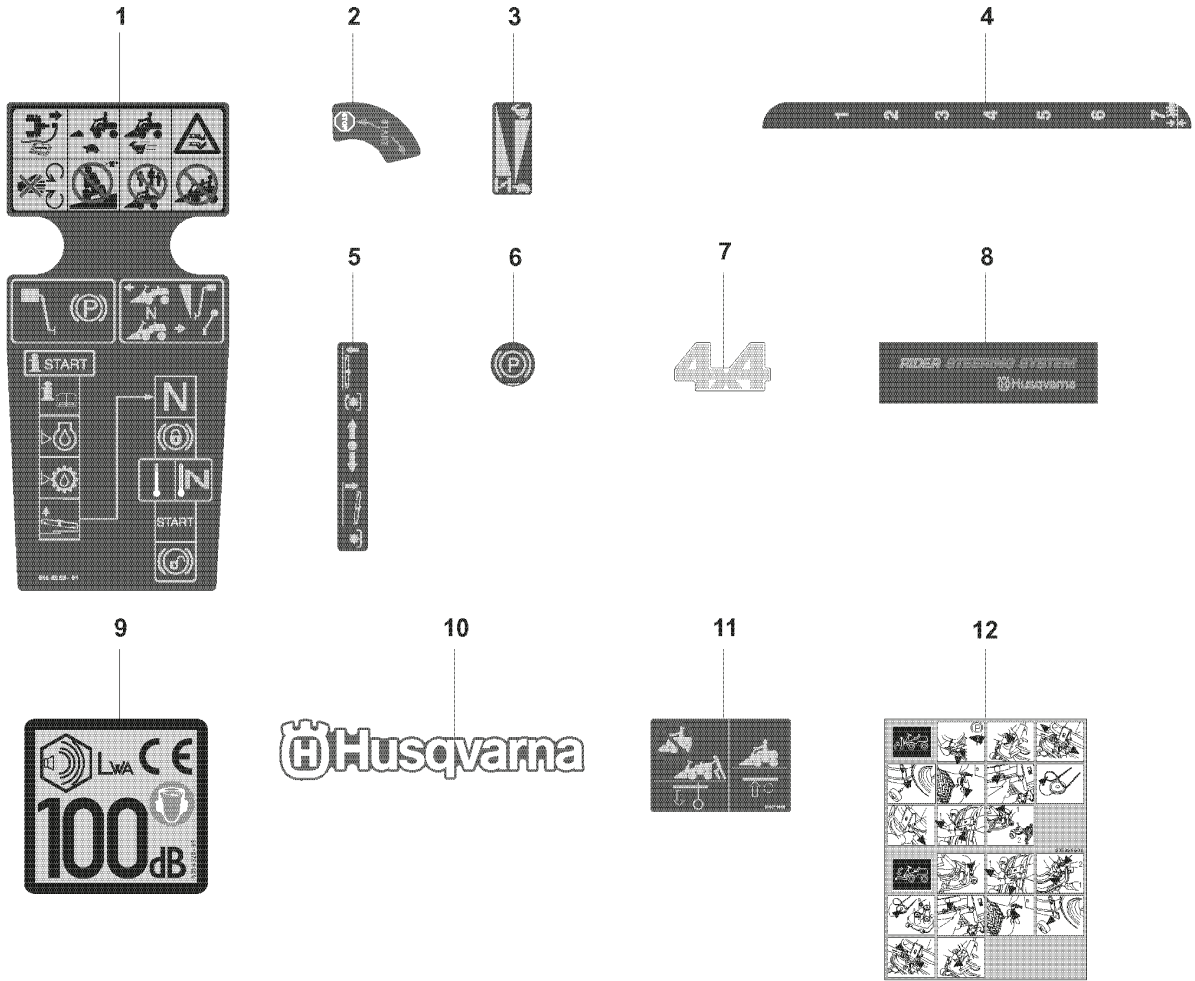

S 965 20 08-01 Rider R15V2 AWD
965 20 09-01 Rider R15V2s AWD
DECALS

REF.	PART NO.	DESCRIPTION	REMARK	QTY.	KIT
1	544438601	LABEL		1	
2	544438701	LABEL		1	
3	544438901	LABEL		1	
4	544439002	LABEL		1	
5	544439201	LABEL		1	
6	506584501	LABEL		1	
7	544833501	LABEL		2	
8	544833601	LABEL		1	
9	535432001	DECAL		1	
10	544391102	LABEL		1	
11	544211401	LABEL		2	
12	506999601	LABEL		1	
13	544834001	LABEL		1	
14	544834002	LABEL		1	
15	502855001	LABEL		1	
16	502855002	LABEL		1