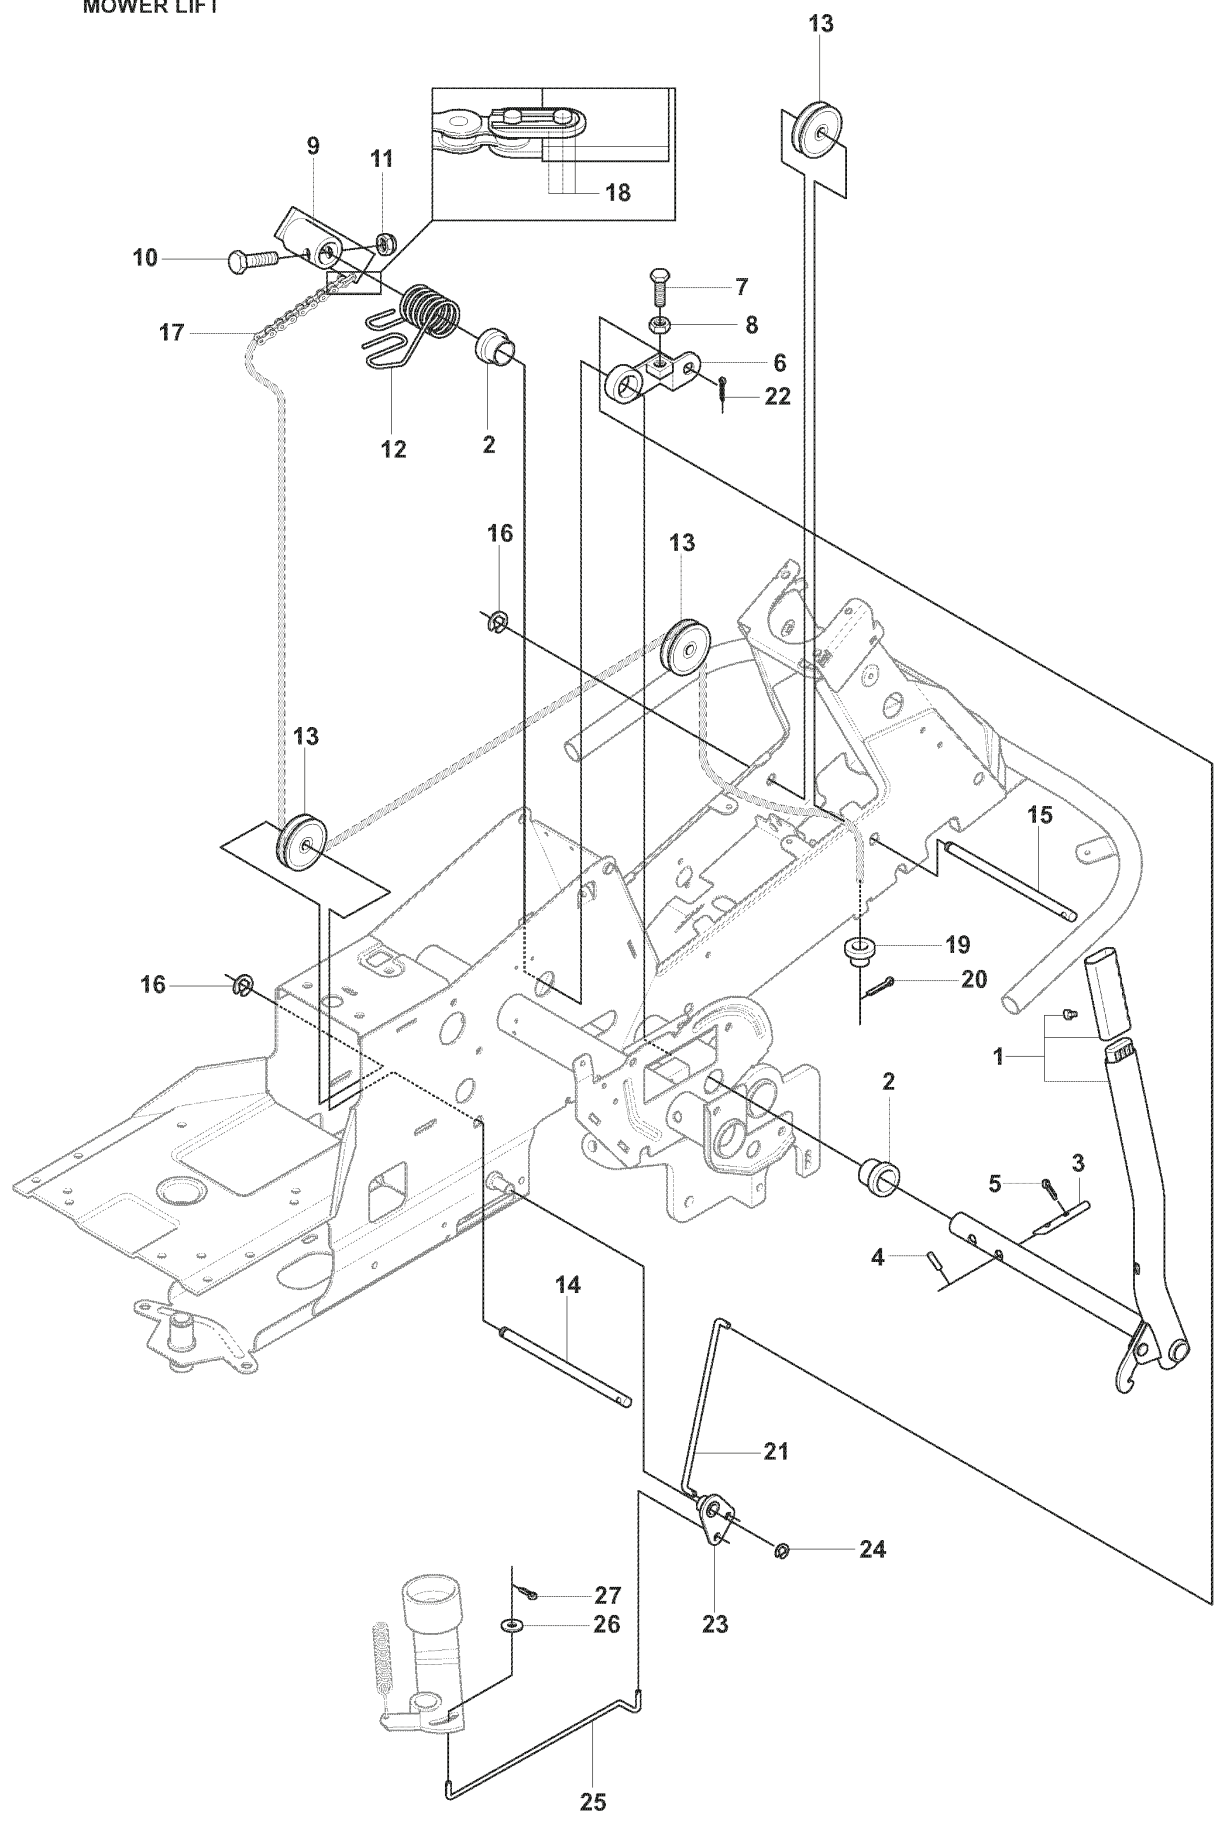

E 965 20 08-01 Rider R15V2 AWD
965 20 09-01 Rider R15V2s AWD
MOWER LIFT

REF.	PART NO.	DESCRIPTION	REMARK	QTY.	KIT
1	501018601	LIFTING LEVER ASSY		1	
2	506556501	BEARING		2	
3	506905301	PEN		1	
4	721125930	GROOVED PIN		1	
5	721618301	SPLIT PIN		1	
6	506784301	LINK ASSY		1	
7	725249751	SCREW		1	
8	731232051	HEXAGON NUT		1	
9	506905401	LIFTING ARM		1	
10	725254251	SCREW EHHM		1	
11	732252201	HEXAGON LOCKING NUT		1	
12	506916801	SPRING		1	
13	506905601	OFFSET PULLEY		2	
14	506905701	SHAFT		1	
15	506905702	SHAFT		1	
16	735311820	E-CLIP		2	
17	506554607	CHAIN		1	
18	506554701	LINKAGE		1	
19	506905901	CHAIN STOP		1	
20	721618701	SPLIT PIN		1	
21	544456901	CONNECTION ROD		1	
22	721618301	SPLIT PIN		1	
23	544378601	LINK		1	
24	735311420	E-CLIP		1	
25	544448801	CONNECTION ROD		1	
26	734116441	WASHER		1	
27	721618301	SPLIT PIN		1