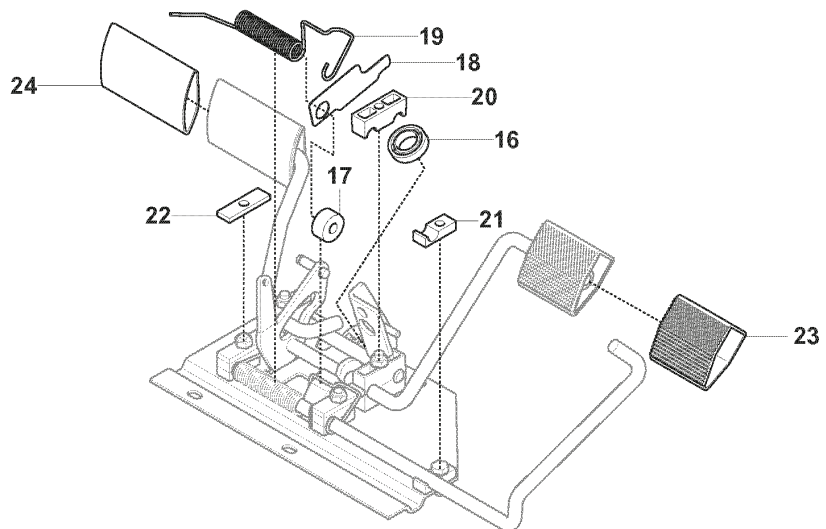

P 965 20 08-01 Rider R15V2 AWD
965 20 09-01 Rider R15V2s AWD
PEDALS

PEDALS