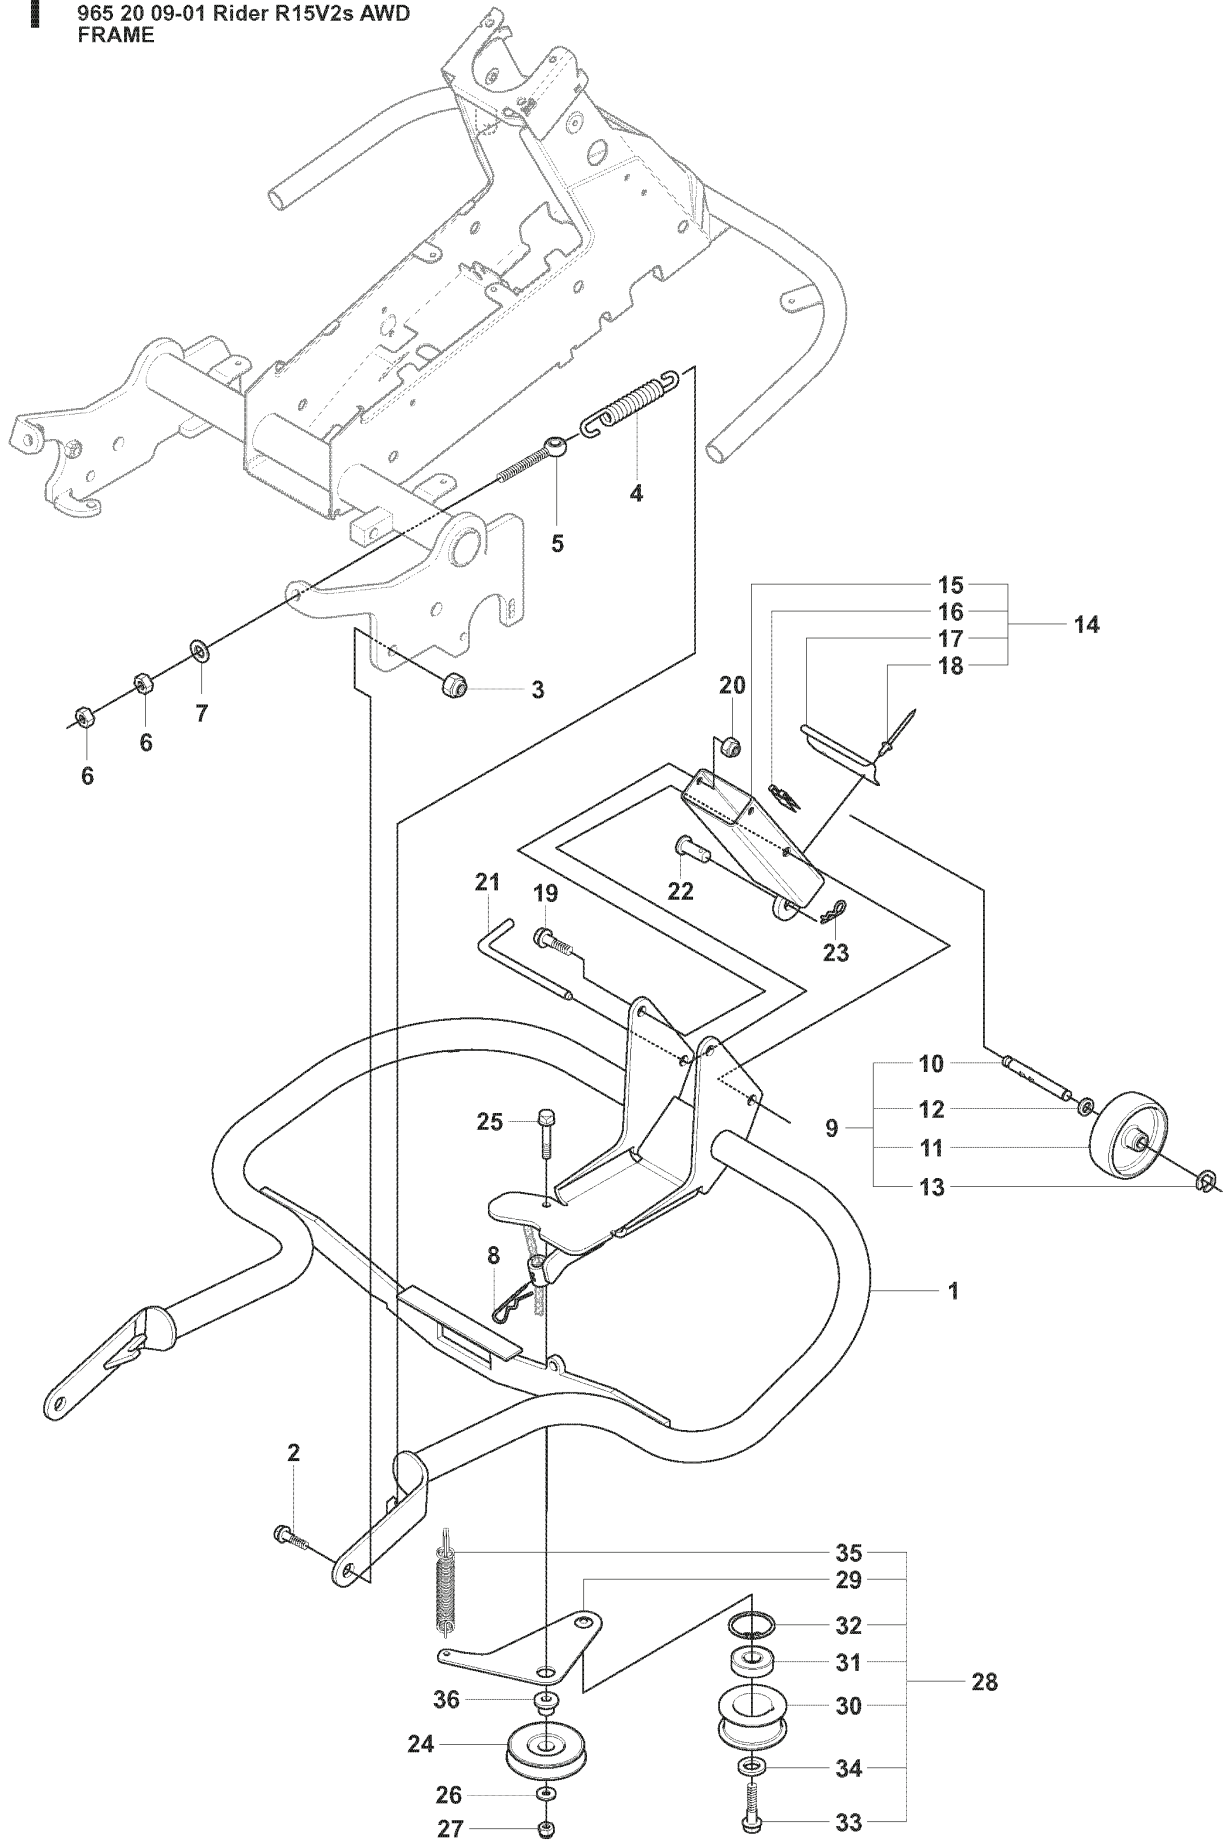

T 965 20 08-01 Rider R15V2 AWD
965 20 09-01 Rider R15V2s AWD
FRAME

REF.	PART NO.	DESCRIPTION	REMARK	QTY.	KIT
1	535490102	FRAME		1	
2	506895801	COLLAR SCREW		2	
3	732252201	HEXAGON LOCKING NUT		2	
4	506837601	SPRING		2	
5	506837701	RING BOLT		2	
6	731232051	HEXAGON NUT		4	
7	734117201	WASHER		2	
8	506966601	HAIR PIN COTTER		1	
9	506981401	WHEEL ASSY		2	
10	506980001	SHAFT		1	
11	506979601	WHEEL		1	
12	734117771	WASHER		1	
13	735311520	E-CLIP		1	
14	506997801	LINK ASSY		1	
15	506997901	LINK ASSY		1	
16	506963701	LÅSDON		1	
17	506982801	BRACKET		1	
18	722783902	BLIND RIVET		2	
19	506597401	SCREW EHHFM		2	
20	732211801	LOCK NUT		2	
21	506974601	PEN		1	
22	721861701	CLEVIS PIN		1	
23	721680251	SPRING COTTER		1	
24	506974801	PULLEY		1	
25	725246151	SCREW EHHM		1	
26	734116441	WASHER		1	
27	732211801	LOCK NUT		1	
28	535493601	BELT TENSIONER ASSY		1	
29	535493701	SPÄNNARM		1	
30	506928901	PULLEY		1	
31	738210404	BALL BEARING		1	
32	735313810	CIRCLIP		1	
33	506558302	SCREW EHHFT		1	
34	734116441	WASHER		1	
35	506976801	SPRING		1	
36	544007401	BUSHING		1