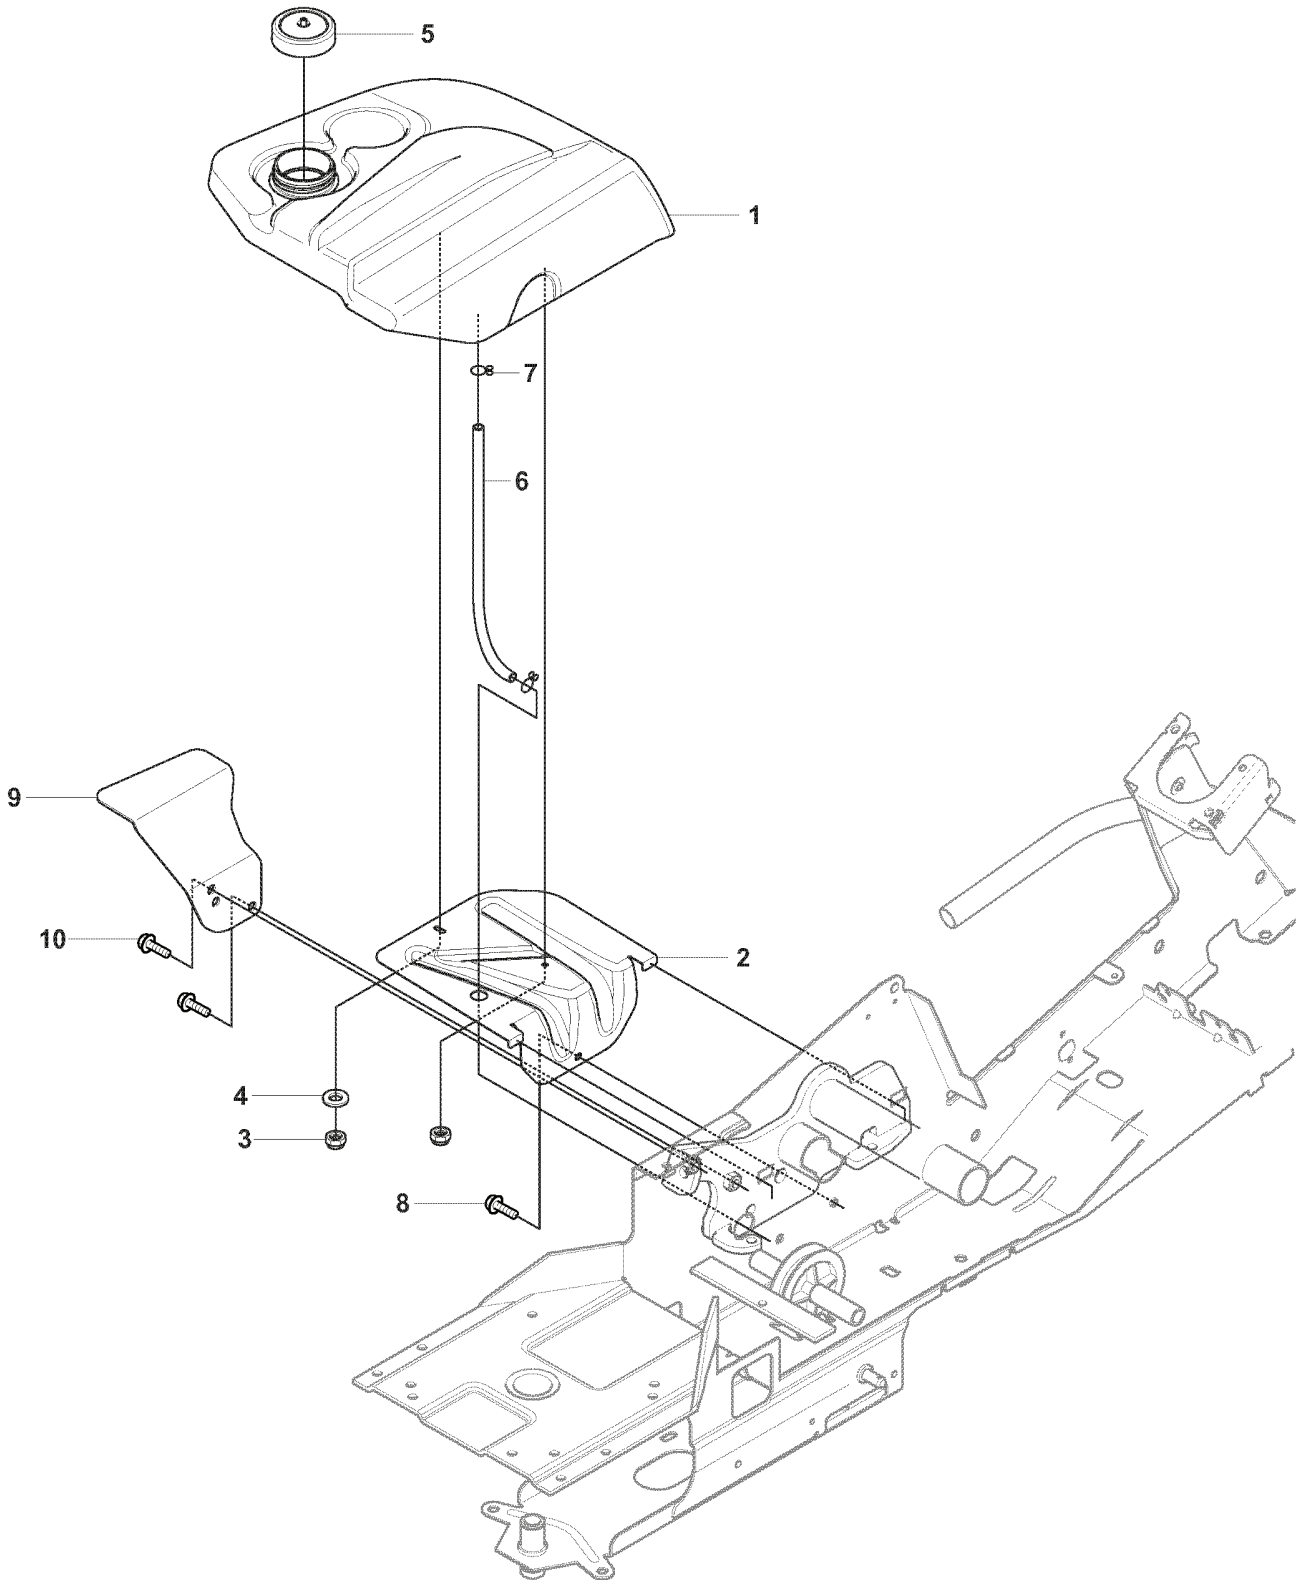

B 965 20 08-01 Rider R15V2 AWD
965 20 09-01 Rider R15V2s AWD
FUEL SYSTEM

REF.	PART NO.	DESCRIPTION	REMARK	QTY.	KIT
1	535501301	FUEL TANK		1	
2	544329301	BRACKET		1	
3	732211601	LOCK NUT		2	
4	734115601	WASHER		1	
5	506673301	TANK CAP ASSY		1	
6	506946703	FUEL HOSE		1	
7	535469701	HOSE BRACE		2	
8	725236461	SCREW EHHFT		1	
9	501020301	SUPPORT		1	
10	725249371	SCREW EHHM		2