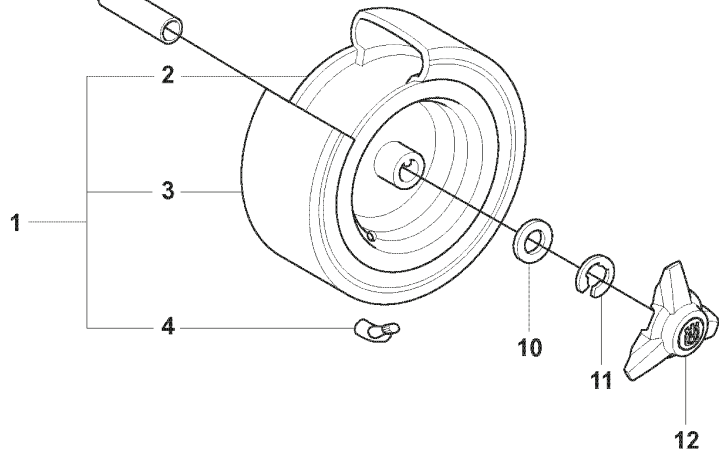

R 965 20 08-01 Rider R15V2 AWD
965 20 09-01 Rider R15V2s AWD
WHEELS & TIRES

REF.	PART NO.	DESCRIPTION	REMARK	QTY.	KIT
1	544126301	WHEEL		4	
2	544114201	RIM		1	
3	535460001	TYRE		1	
4	506574301	VALVE ASSY		1	
5	506504803	WASHER		2	
6	506945801	WASHER		1	
7	506596203	SPACING SLEEVE		2	
8	544132601	SLEEVE		1	
9	544132602	SLEEVE		1	
10	506504805	WASHER		4	
11	506899001	E-CLIP		4	
12	544353501	HUB CAP		4