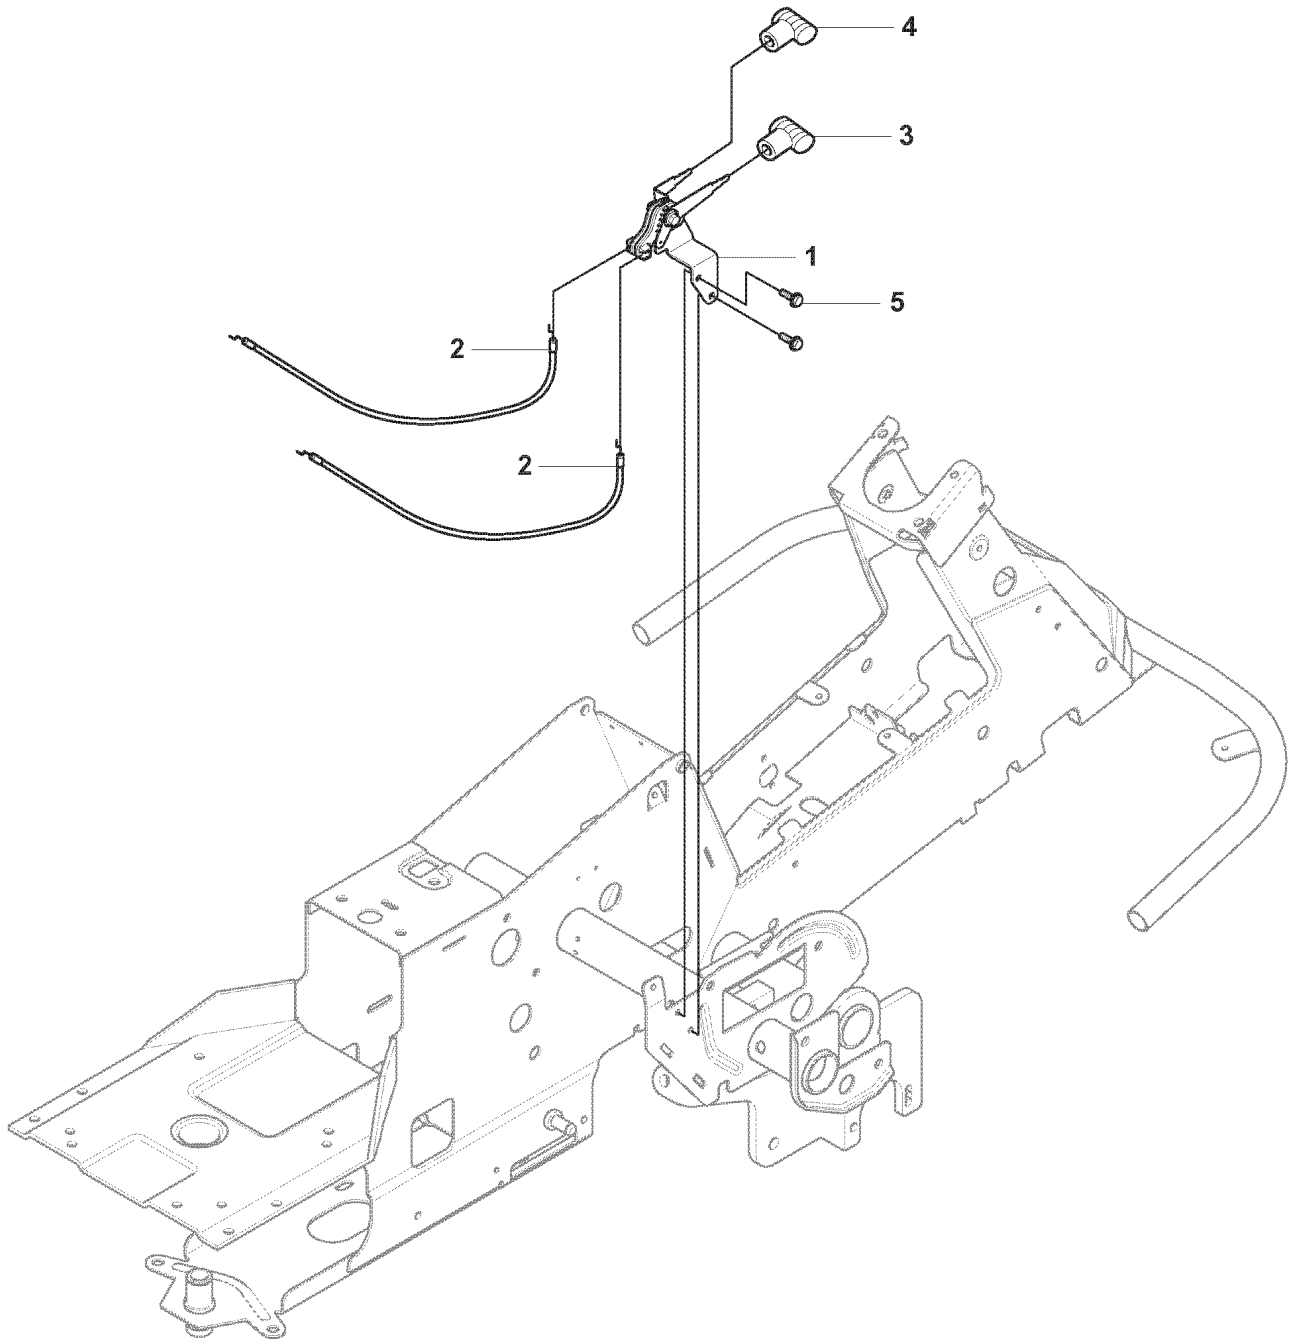

N 965 20 08-01 Rider R15V2 AWD
965 20 09-01 Rider R15V2s AWD
CONTROLS

REF.	PART NO.	DESCRIPTION	REMARK	QTY.	KIT
1	544301601	THROTTLE CONTROL ASSY		1	
2	544301702	WIRE		2	
3	506889101	KNOB		1	
4	506889102	KNOB		1	
5	725236461	SCREW EHHFT		2