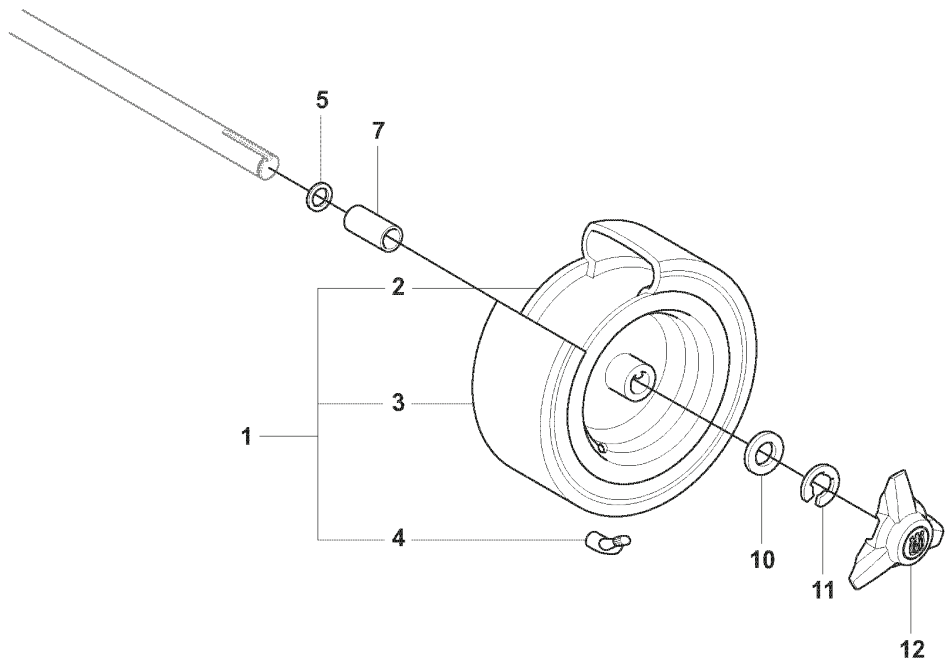

R 965 20 08-01 Rider R15V2 AWD
965 20 09-01 Rider R15V2s AWD
WHEELS & TIRES

REF.	PART NO.	DESCRIPTION	REMARK	QTY.	KIT
1	544126301	WHEEL		4	
2	544114201	RIM		1	
3	535460001	TYRE		1	
4	506574301	VALVE ASSY		1	
5	506504803	WASHER		2	
6	506945801	WASHER		1	
7	506596203	SPACING SLEEVE		2	
8	544132601	SLEEVE		1	
9	544132602	SLEEVE		1	
10	506504805	WASHER		4	
11	506899001	E-CLIP		4	
12	544353501	HUB CAP		4