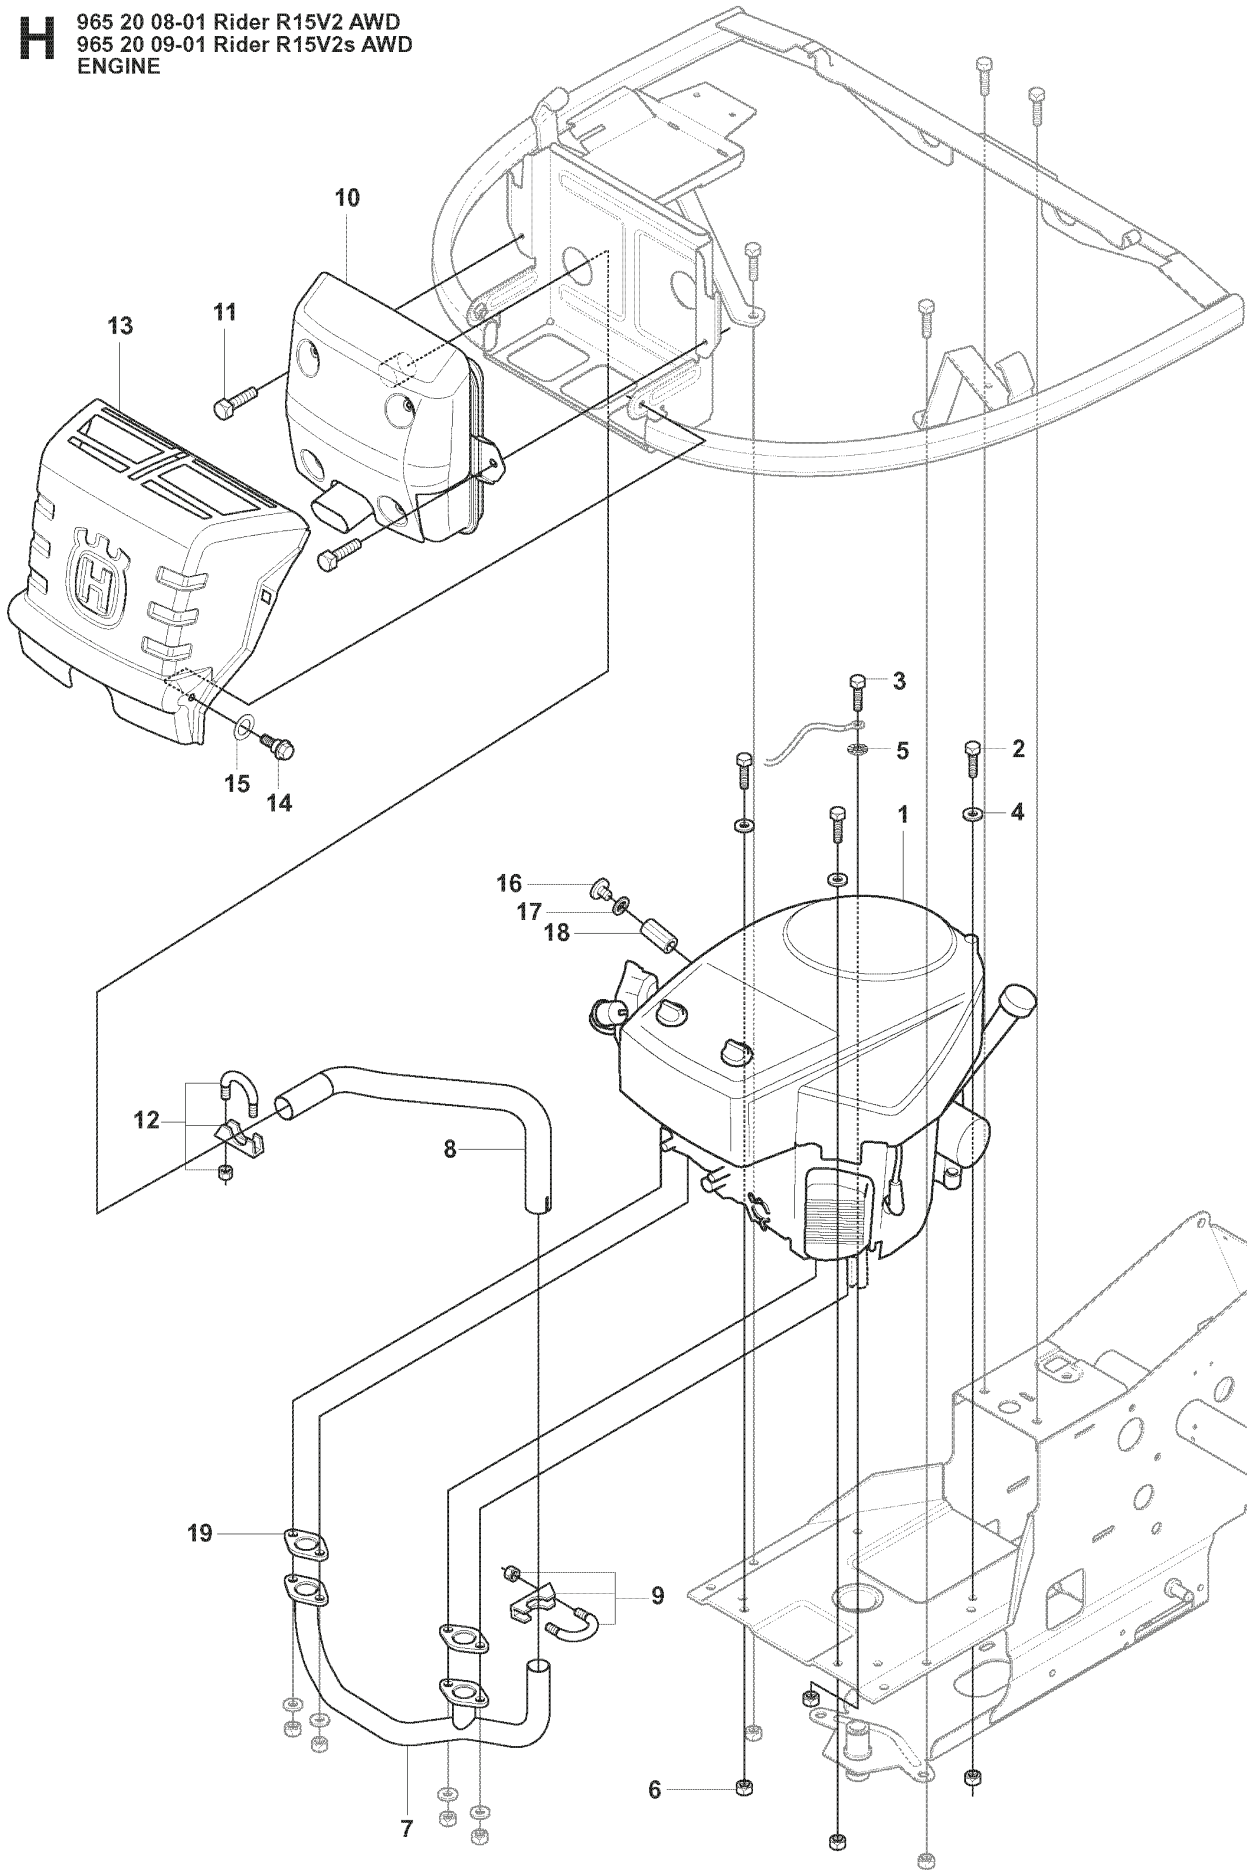

H 965 20 08-01 Rider R15V2 AWD
965 20 09-01 Rider R15V2s AWD
ENGINE

REF.	PART NO.	DESCRIPTION	REMARK	QTY.	KIT
1	535451901	MOTOR		1	
2	725245751	SCREW		3	
3	725245951	SCREW EHHM		1	
4	734116401	WASHER		3	
5	735216400	LOCKWASHER		1	
6	732211801	LOCK NUT		4	
7	535447901	GRENRÖR KPL.		1	
8	544013301	PIPE		1	
9	506668401	CLAMP ASSY		1	
10	544335702	MUFFLER ASSY		1	
11	725236461	SCREW EHHFT		2	
12	506668401	CLAMP ASSY		1	
13	544248301	HEAT PROTECTOR		1	
14	506597401	SCREW EHHFM		2	
15	506839401	SPRING WASHER		2	
16	535414460	PLUG		1	
17	531001190	O-RING		1	
18	535414416	JOINT		1	
19	535414236	GASKET		2