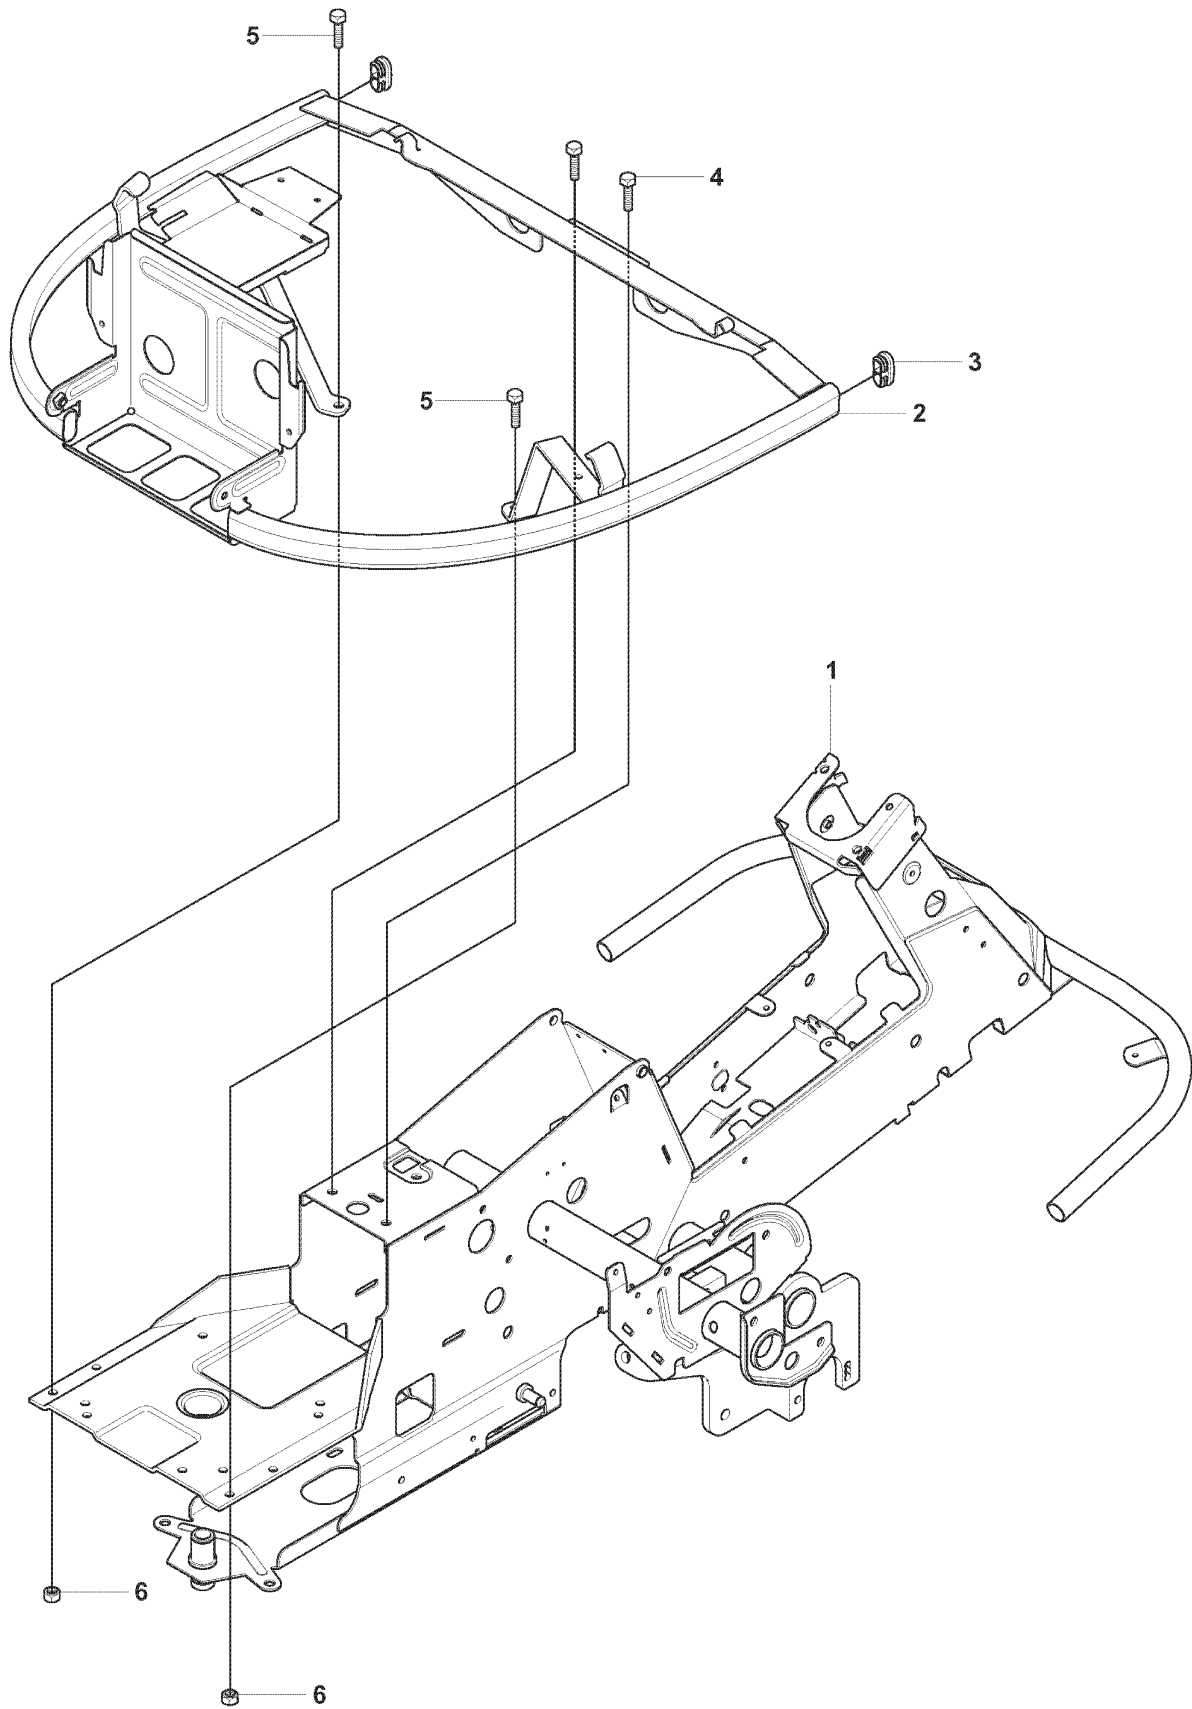

F 965 20 08-01 Rider R15V2 AWD
965 20 09-01 Rider R15V2s AWD
CHASSIS

REF.	PART NO.	DESCRIPTION	REMARK	QTY.	KIT
1	502655601	FRAME		1	
2	544244201	ENGINE FRAME		1	
3	544244401	PLUG		2	
4	506570103	SCREW EHHFM		2	
5	725245171	SCREW EHHM		2	
6	732211801	LOCK NUT		2