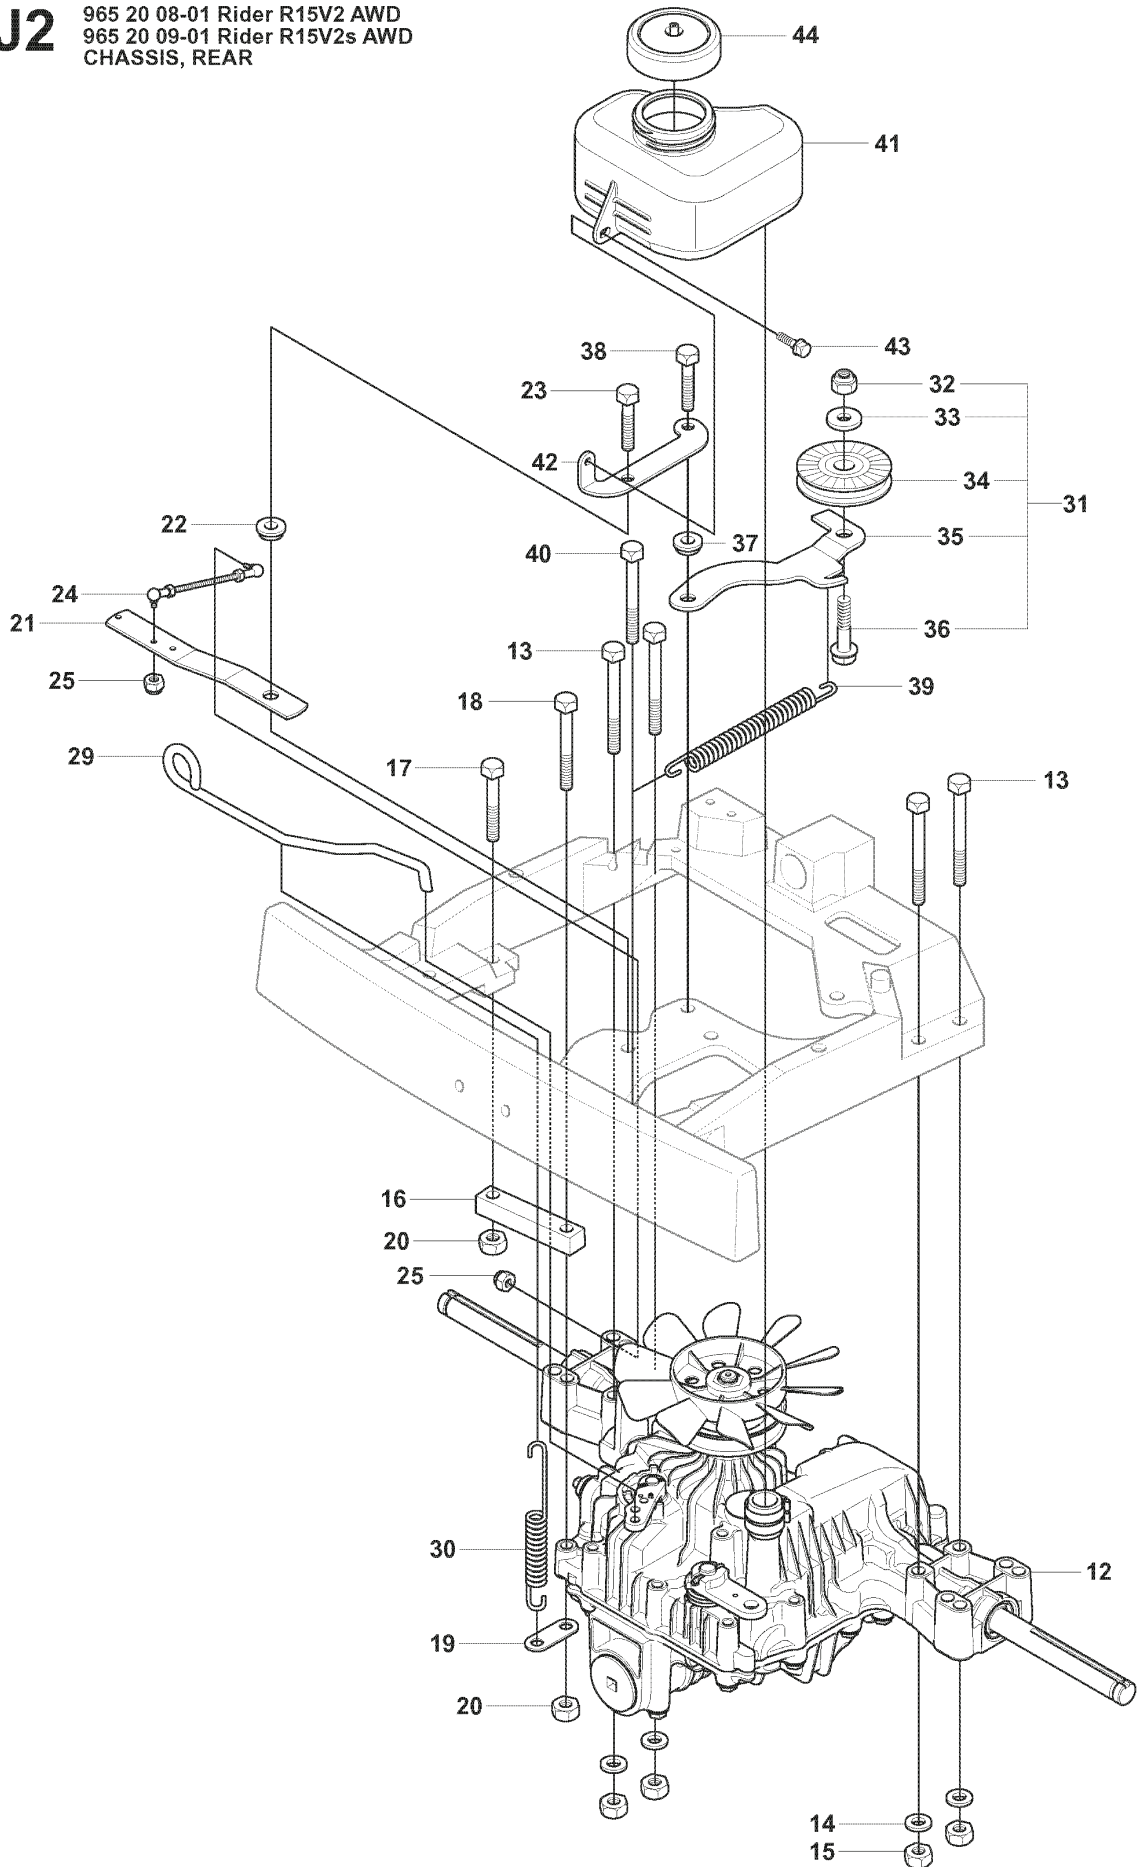

J2

965 20 08-01 Rider R15V2 AWD
965 20 09-01 Rider R15V2s AWD
CHASSIS, REAR

REF.	PART NO.	DESCRIPTION	REMARK	QTY.	KIT
12	544116101	TRANSMISSION		1	
12	502633201	TRANSMISSION		1	
13	725246751	SCREW EHHM		4	
14	734116401	WASHER		4	
15	731231801	HEXAGON NUT		4	
16	506987201	MOMENTFÄSTE		1	
17	725245951	SCREW EHHM		1	
18	725246251	SCREW EHHM		1	
19	506599301	LINK		1	
20	731231801	HEXAGON NUT		2	
21	506987403	LEVER		1	
22	506918702	WASHER		1	
23	725245151	SCREW		1	
24	506987501	ADJUSTMENT ROD		1	
25	732211401	LOCK NUT		2	
29	506988201	FRIKOPPLINGSSTÅNG		1	
30	506834301	SPRING		1	
31	506988401	BELT TENSIONER ASSY		1	
32	506988501	BELT TENSIONER		1	
33	506946901	PULLEY		1	
34	725245551	SCREW		1	
35	734116441	WASHER		1	
36	732211801	LOCK NUT		1	
37	506918702	WASHER		1	
38	725245151	SCREW		1	
39	506988601	SPRING		1	
40	725246451	SCREW EHHM		1	
41	544100101	EXPANSION TANK		1	
42	544121701	BRACKET		1	
43	725236461	SCREW EHHFT		1	
44	506673301	TANK CAP ASSY		1