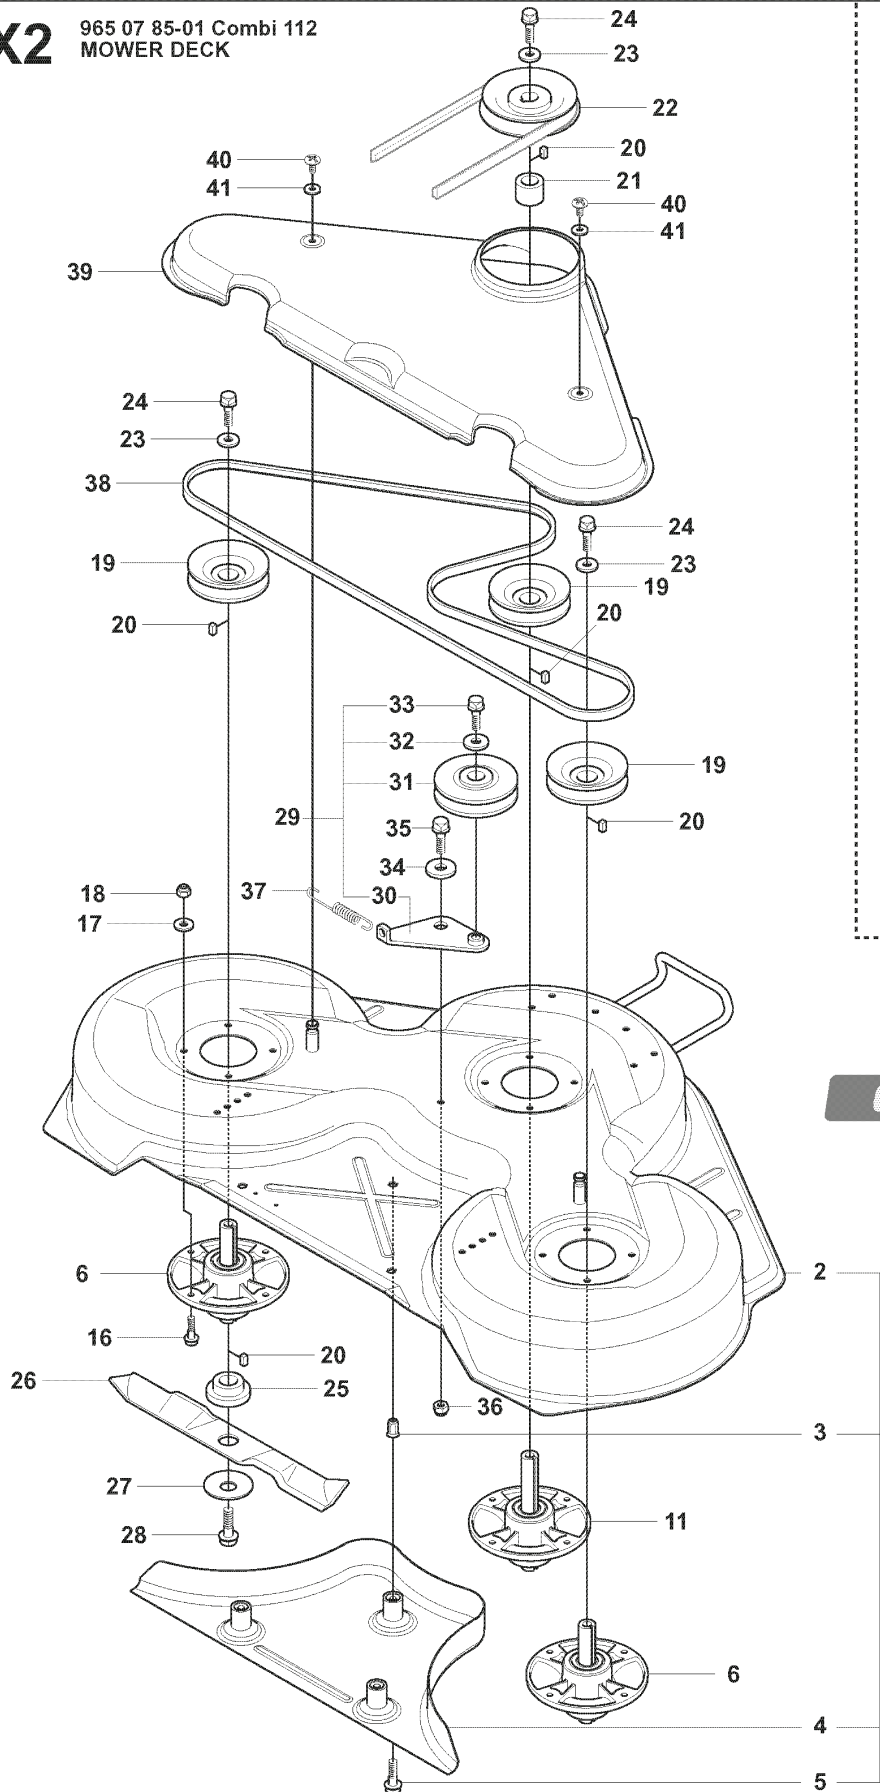

X2

965 07 85-01 Combi 112
MOWER DECK

Yttre.
Outer.
Exterieur.
Äusser.
Ulko.

REF.	PART NO.	DESCRIPTION	REMARK	QTY.	KIT
1	544113003	CUTTING DECK		1	
2	544113101	CUTTING DECK		1	
3	506916201	NUT		3	
4	544449301	PLUG		1	
5	506570104	SCREW EHHFM		3	
6	544065901	BLADE HOUSING ASSY		2	
7	544067902	SHAFT		1	
8	738230434	BALL BEARING		2	
9	544068001	SPACING SLEEVE		1	
10	544067801	BEARING HOUSING		1	
11	544065902	BLADE HOUSING ASSY		1	
12	544067901	SHAFT		1	
13	738230434	BALL BEARING		2	
14	544068001	SPACING SLEEVE		1	
15	544067801	BEARING HOUSING		1	
16	535423801	SCREW RSQM		12	
17	734116401	WASHER		12	
18	732211801	LOCK NUT		12	
19	506922101	PULLEY		3	
20	506533501	PARALLEL KEY		7	
21	544068002	SPACING SLEEVE		1	
22	506778601	PULLEY		1	
23	734117441	WASHER		3	
24	544114101	SCREW EHHM		3	
25	535504202	ADAPTER		3	
26	504188110	BLADE		3	
27	506792301	KNIFE PLATE		3	
28	544114101	SCREW EHHM		3	
29	506540701	BELT TENSIONER ASSY		1	
30	506519501	SPÄNNARM KPL.		1	
31	506532701	PULLEY		1	
32	734116441	WASHER		1	
33	506558302	SCREW EHHFT		1	
34	506918702	WASHER		1	
35	725245171	SCREW EHHM		1	
36	732211801	LOCK NUT		1	
37	506533101	SPRING		1	
38	589514601	BELT		1	
39	544096201	BELT COVER		1	
40	506982601	SCREW		2	
41	506559701	WASHER		2	
75	506789701	LABEL		1	
76	544238105	LABEL		1