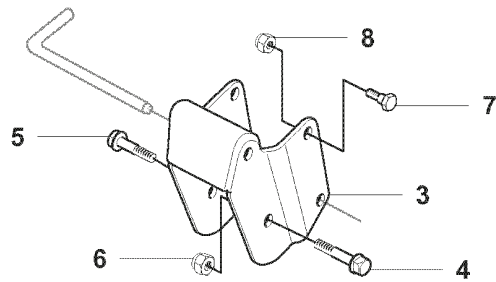

V 965 20 08-01 Rider R15V2 AWD
965 20 09-01 Rider R15V2s AWD
965 07 85-01 MOWER DECK, Combi 112

REF.	PART NO.	DESCRIPTION	REMARK	QTY.	KIT
1	506929001	LABEL		1	
2	535437401	LABEL WARNING		1	
3	535431301	LÄNKRÖRRSINFÄSTN.KPL		1	
4	725254251	SCREW EHHM		1	
5	725253671	SCREW EHHM		1	
6	732252201	HEXAGON LOCKING NUT		2	
7	506597401	SCREW EHHFM		2	
8	732211801	LOCK NUT		2	
9	965078501	CUTTING DECK		1