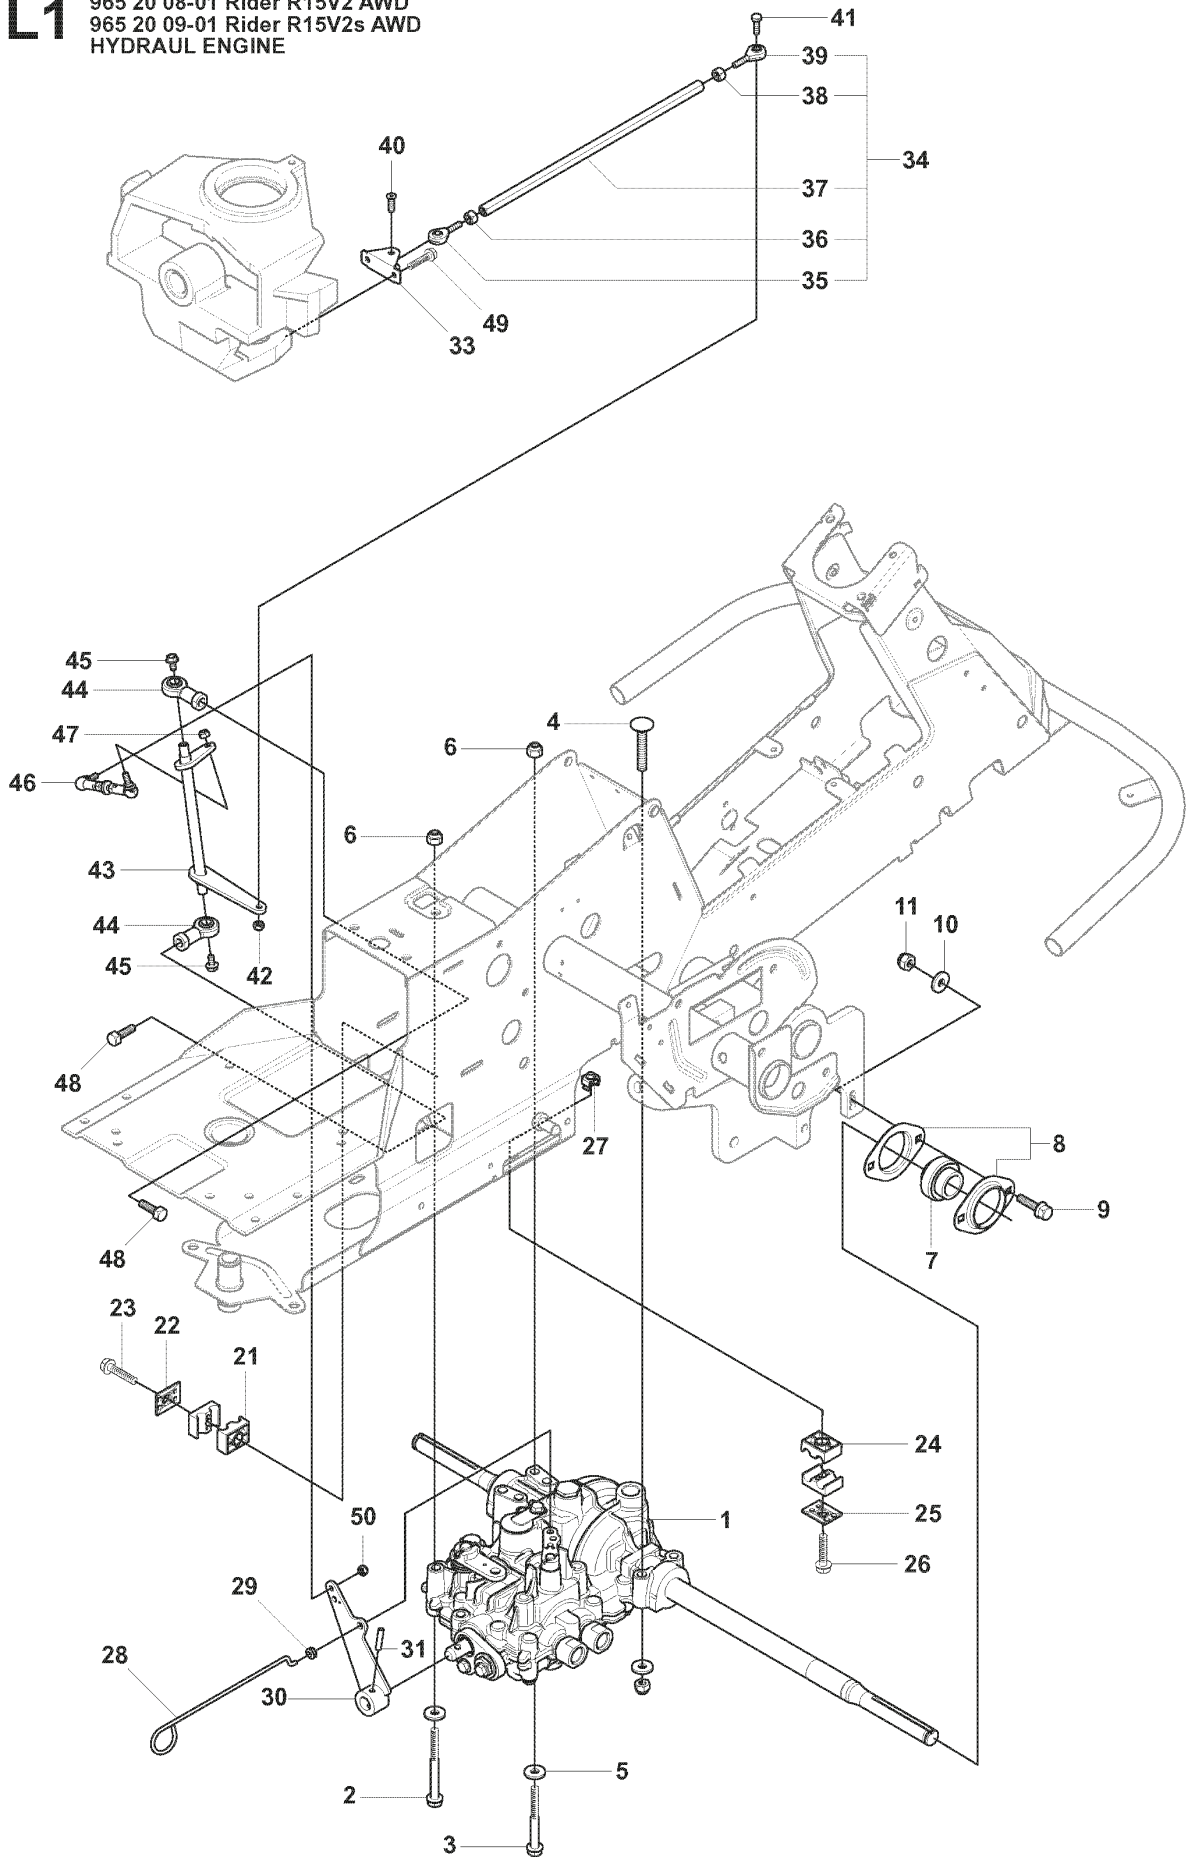

L1 965 20 08-01 Rider R15V2 AWD
965 20 09-01 Rider R15V2s AWD
HYDRAUL ENGINE

REF.	PART NO.	DESCRIPTION	REMARK	QTY.	KIT
1	544116001	TRANSMISSION		1	
2	725246751	SCREW EHHM		1	
3	725246451	SCREW EHHM		1	
4	535423803	SCREW RSQM		1	
5	734116401	WASHER		3	
6	732211801	LOCK NUT		3	
7	544008901	BEARING		1	
8	544009001	BEARING HOUSING		1	
9	506570105	SCREW EHHFM		2	
10	734116401	WASHER		2	
11	732211801	LOCK NUT		2	
21	544373303	PIPE CLAMP		1	
22	535438501	COVER WASHER		1	
23	725237861	SCREW EHHFT		1	
24	544373302	PIPE CLAMP		1	
25	544373802	COVER PLATE		1	
26	506570107	SCREW EHHFM		1	
27	544811701	CAGE NUT		1	
28	535499701	ARM		1	
29	503735801	BUSHING		1	
30	544435201	LEVER		1	
31	721434701	SPRING PIN		1	
33	535492802	BRACKET		1	
34	544456703	ROD		1	
35	535486602	ROD END		1	
36	503221018	HEXAGON NUT		1	
37	535486503	ROD		1	
38	731231601	HEXAGON NUT		1	
39	535486601	ROD END		1	
40	544841701	SCREW		1	
41	725237071	SCREW EHHM		1	
42	732251601	HEXAGON LOCKING NUT		1	
43	535497401	LEVER		1	
44	506951701	ROD END		2	
45	535475212	SCREW EHHFM		2	
46	544441901	ADJUSTMENT ROD		1	
47	732251601	HEXAGON LOCKING NUT		1	
48	725249371	SCREW EHHM		2	
49	725236651	HEXAGONAL SCREW M6X12		2	
50	732211601	LOCK NUT		1