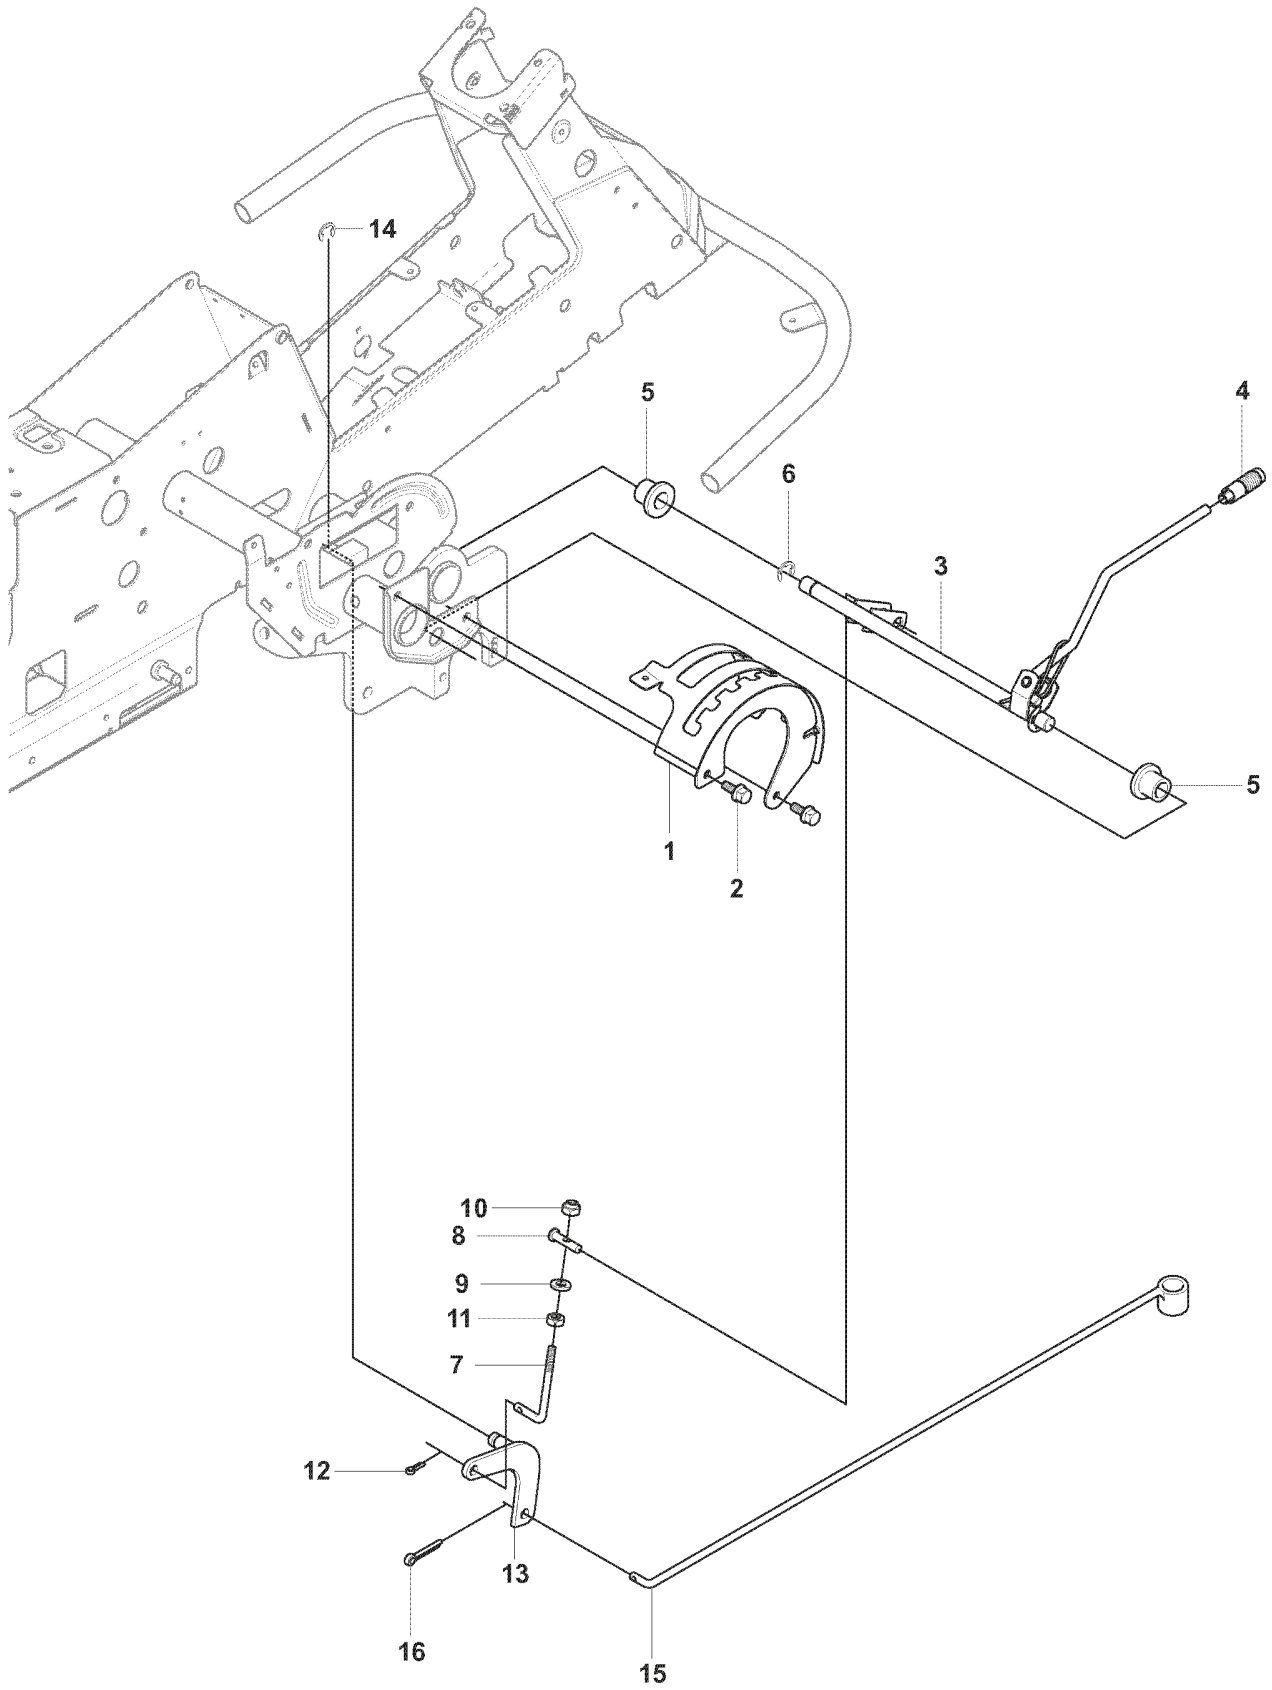

D 965 20 08-01 Rider R15V2 AWD
965 20 09-01 Rider R15V2s AWD
HEIGHT ADJUSTMENT

REF.	PART NO.	DESCRIPTION	REMARK	QTY.	KIT
1	535501401	CONTROL PLATE		1	
2	506570103	SCREW EHHFM		2	
3	504734501	ADJUSTER		1	
4	506542001	HANDLE		1	
5	506554301	BEARING		2	
6	735312220	E-CLIP		1	
7	506908201	HEIGHT ROD		1	
8	506784601	PEN		1	
9	734117201	WASHER		1	
10	732211801	LOCK NUT		1	
11	731231801	HEXAGON NUT		1	
12	721618301	SPLIT PIN		1	
13	506998301	LINK ASSY		1	
14	735311520	E-CLIP		1	
15	506975101	CONNECTOR		1	
16	721618301	SPLIT PIN		1