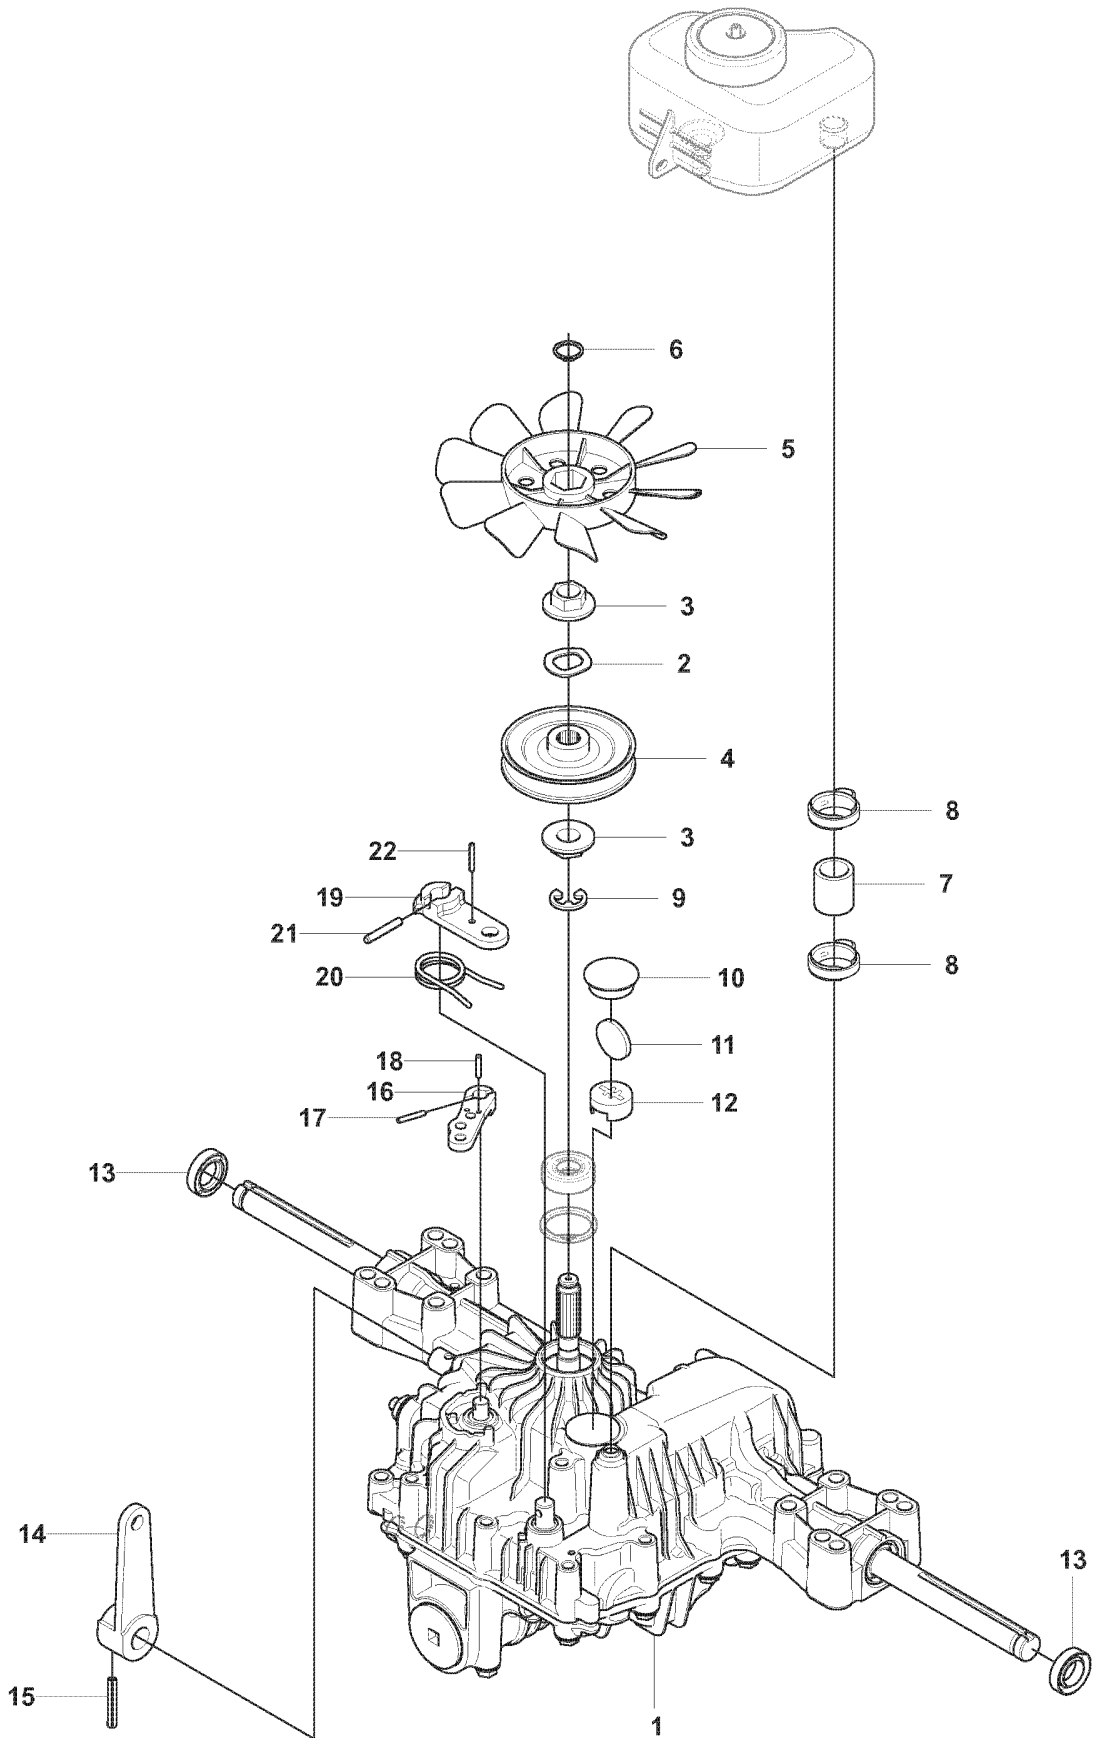

K 965 20 08-01 Rider R15V2 AWD
965 20 09-01 Rider R15V2s AWD
HYDROSTAT K574 SP (Rider R15V2 AWD)
HYDROSTAT K574 PO (Rider R15V2s AWD)

REF.	PART NO.	DESCRIPTION	REMARK	QTY.	KIT
1	544116101	TRANSMISSION		1	
2	506986501	SPRING WASHER		1	
4	506986701	PULLEY		1	
5	506986801	FAN		1	
6	735311500	CIRCLIP		1	
7	506986901	HOSE		1	
9	735312800	CIRCLIP		1	
10	535402832	PLUG		1	
13	535402837	SEALING		2	
15	535402809	PIN RETAINING SCREW		1	
16	535402817	LEVER		1	
17	535402816	PIN RETAINING SCREW		1	
18	535402833	PIN RETAINING SCREW		1	
19	535402838	LEVER		1	
20	535402839	SPRING		1	
1	502633201	TRANSMISSION		1	
3	506986601	DISTANCE		2	
8	506987001	HOSE CLAMP		2	
11	535402829	MAGNET		1	
12	535402830	HOLDER		1	
14	535402835	LEVER		1	
21	535402840	PIN RETAINING SCREW		1	
22	535402841	PIN		1