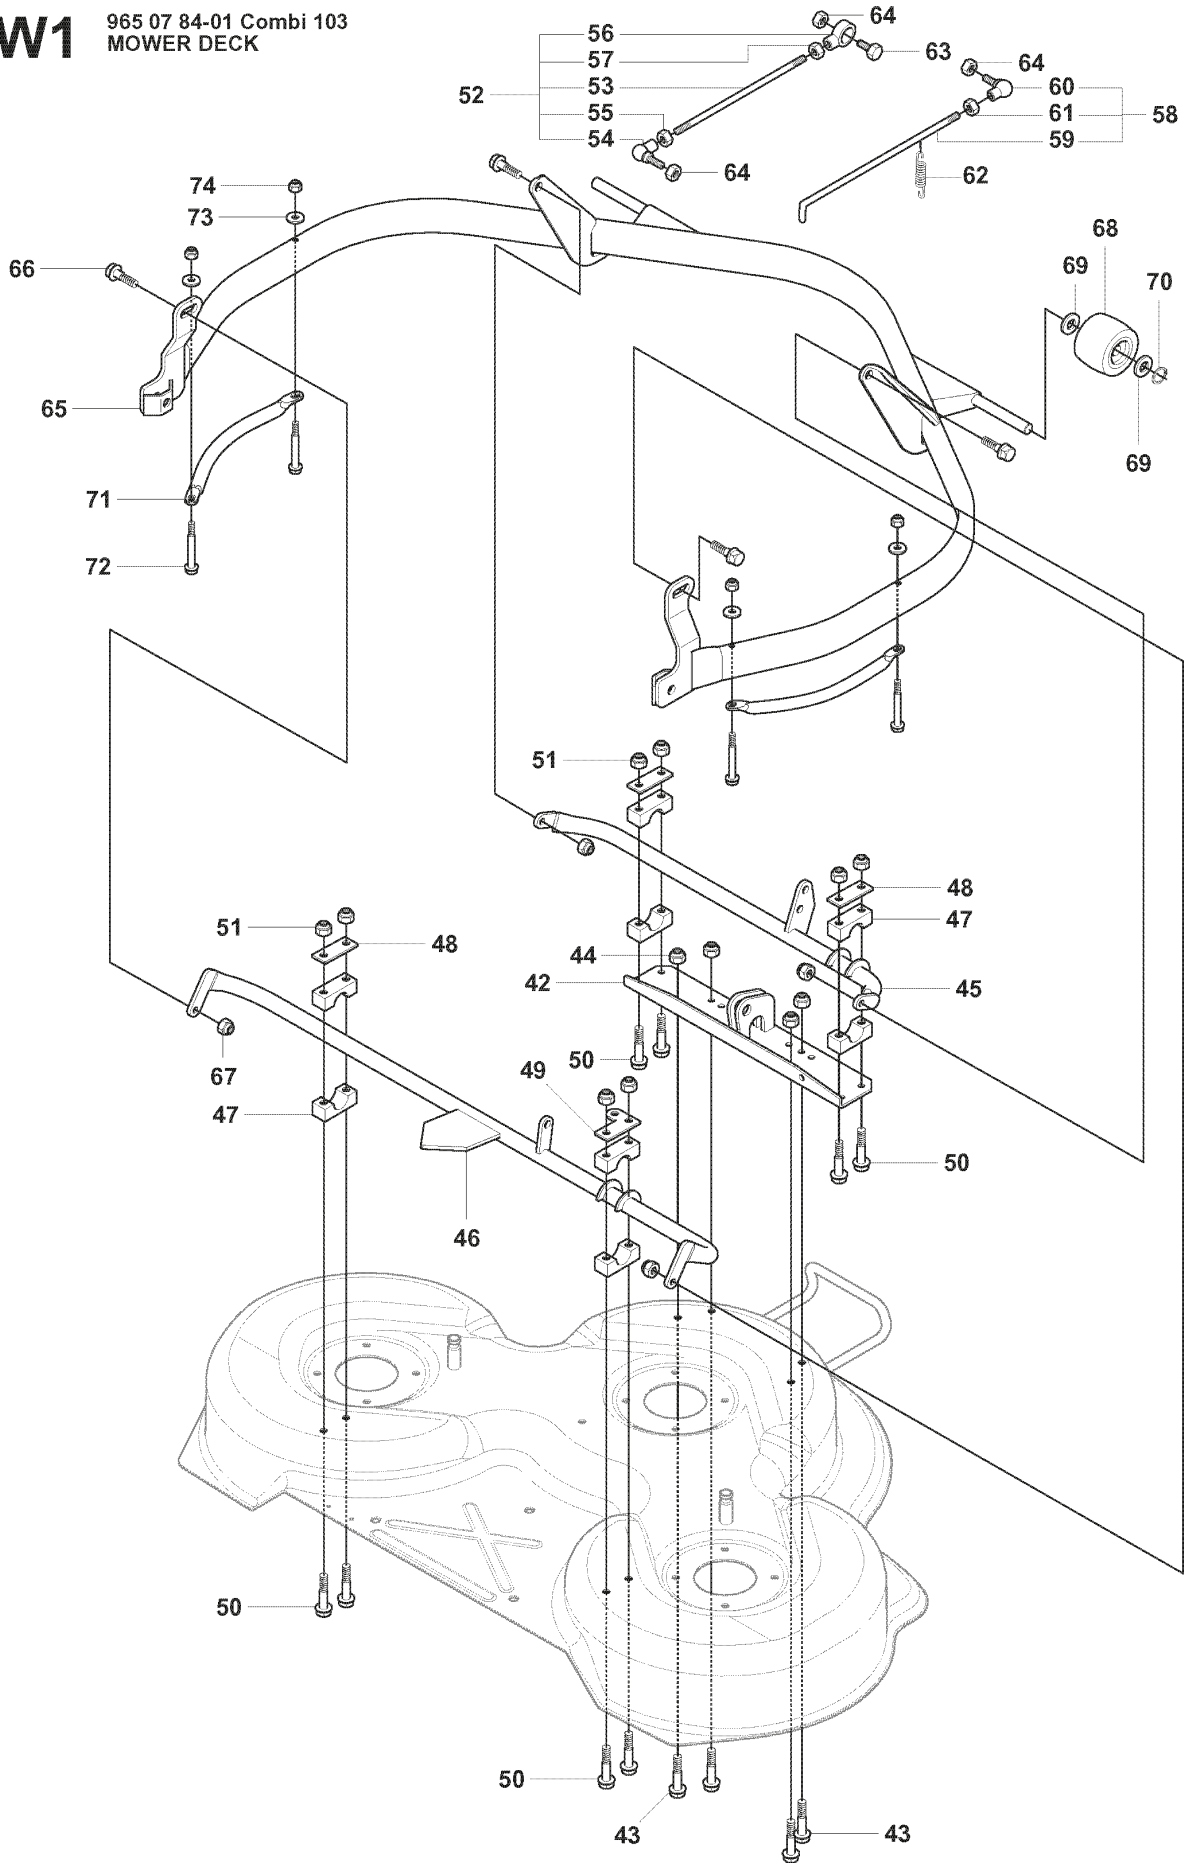

W1

965 07 84-01 Combi 103
MOWER DECK

REF.	PART NO.	DESCRIPTION	REMARK	QTY.	KIT
42	535423001	BRACKET		1	
43	725245171	SCREW EHHM		4	
44	732211801	LOCK NUT		4	
45	535468801	FRÅMRE TVÄRRÖR KPL.		1	
46	535468701	REAR CROSS TUBES ASS		1	
47	506869601	BEARING		8	
48	506813801	REINFORCING PLATE		3	
49	506979101	SERVICEBRICKA		1	
50	725246151	SCREW EHHM		8	
51	732211801	LOCK NUT		8	
52	506933904	PARALLEL ROD ASSY		1	
53	506814906	ROD		1	
54	506789901	VINKELLÄNK DIN 71802		1	
55	506897601	NUT		1	
56	506951701	ROD END		1	
57	731232051	HEXAGON NUT		1	
58	506941206	CLUTCH ROD ASSY		1	
59	506941306	CONNECTION ROD		1	
60	506789901	VINKELLÄNK DIN 71802		1	
61	506897601	NUT		1	
62	506535603	DRAW SPRING		1	
63	725249571	SCREW EHHM		1	
64	732212051	NUT		3	
65	535463601	PROTECTIVE TUBING		1	
66	506597401	SCREW EHHFM		4	
67	732211801	LOCK NUT		4	
68	506963001	WHEEL ASSY		2	
69	535464101	WASHER		4	
70	735311700	CIRCLIP		2	
71	535476301	SIDE RAIL		2	
72	727638301	SCREW RSQM		4	
73	734115601	WASHER		4	
74	732211601	LOCK NUT		4