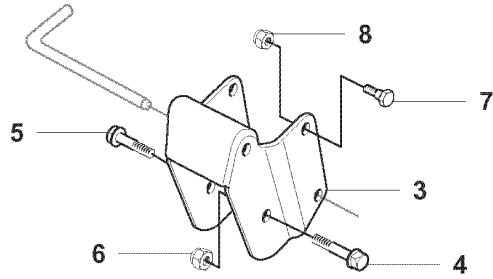

RIDER 15V2 AWD, 965200801, 2008-01

SPARE PARTS LIST

W2

965 07 84-01 Combi 103
MOWER DECK

Yttre.
Outer.
Exterieur.
Äusser.
Ülko.

Mitten.
Centre.
Centre.
Zentrum.
Keski.

76

Combi 103

75

REF.	PART NO.	DESCRIPTION	REMARK	QTY.	KIT
1	544112903	CUTTING DECK		1	
2	544112801	CUTTING DECK		1	
3	506916201	NUT		3	
4	544449201	PLUG		1	
5	506570104	SCREW EHHFM		3	
6	544065901	BLADE HOUSING ASSY		2	
7	544067902	SHAFT		1	
8	738230434	BALL BEARING		2	
9	544068001	SPACING SLEEVE		1	
10	544067801	BEARING HOUSING		1	
11	544065902	BLADE HOUSING ASSY		1	
12	544067901	SHAFT		1	
13	738230434	BALL BEARING		2	
14	544068001	SPACING SLEEVE		1	
15	544067801	BEARING HOUSING		1	
16	535423801	SCREW RSQM		12	
17	734116401	WASHER		12	
18	732211801	LOCK NUT		12	
19	506922101	PULLEY		3	
20	506533501	PARALLEL KEY		7	
21	544068002	SPACING SLEEVE		1	
22	506778601	PULLEY		1	
23	734117441	WASHER		3	
24	544114101	SCREW EHHM		3	
25	535504202	ADAPTER		3	
26	504188210	BLADE		3	
27	506792301	KNIFE PLATE		3	
28	544114101	SCREW EHHM		3	
29	506540701	BELT TENSIONER ASSY		1	
30	506519501	SPÄNNARM KPL.		1	
31	506532701	PULLEY		1	
32	734116441	WASHER		1	
33	506558302	SCREW EHHFT		1	
34	506918702	WASHER		1	
35	725245171	SCREW EHHM		1	
36	732211801	LOCK NUT		1	
37	506533101	SPRING		1	
38	589530601	BELT		1	
39	544096101	BELT COVER		1	
40	506982601	SCREW		2	
41	506559701	WASHER		2	
75	506789701	LABEL		1	
76	544238103	LABEL		1	

U 965 20 08-01 Rider R15V2 AWD
965 20 09-01 Rider R15V2s AWD
965 07 84-01 MOWER DECK, Combi 103

REF.	PART NO.	DESCRIPTION	REMARK	QTY.	KIT
1	506929001	LABEL		1	
2	535437401	LABEL WARNING		1	
3	535431301	LÄNKRÖRRSINFÄSTN.KPL		1	
4	725254251	SCREW EHHM		1	
5	725253671	SCREW EHHM		1	
6	732252201	HEXAGON LOCKING NUT		2	
7	506597401	SCREW EHHFM		2	
8	732211801	LOCK NUT		2	
9	965078401	CUTTING DECK		1	