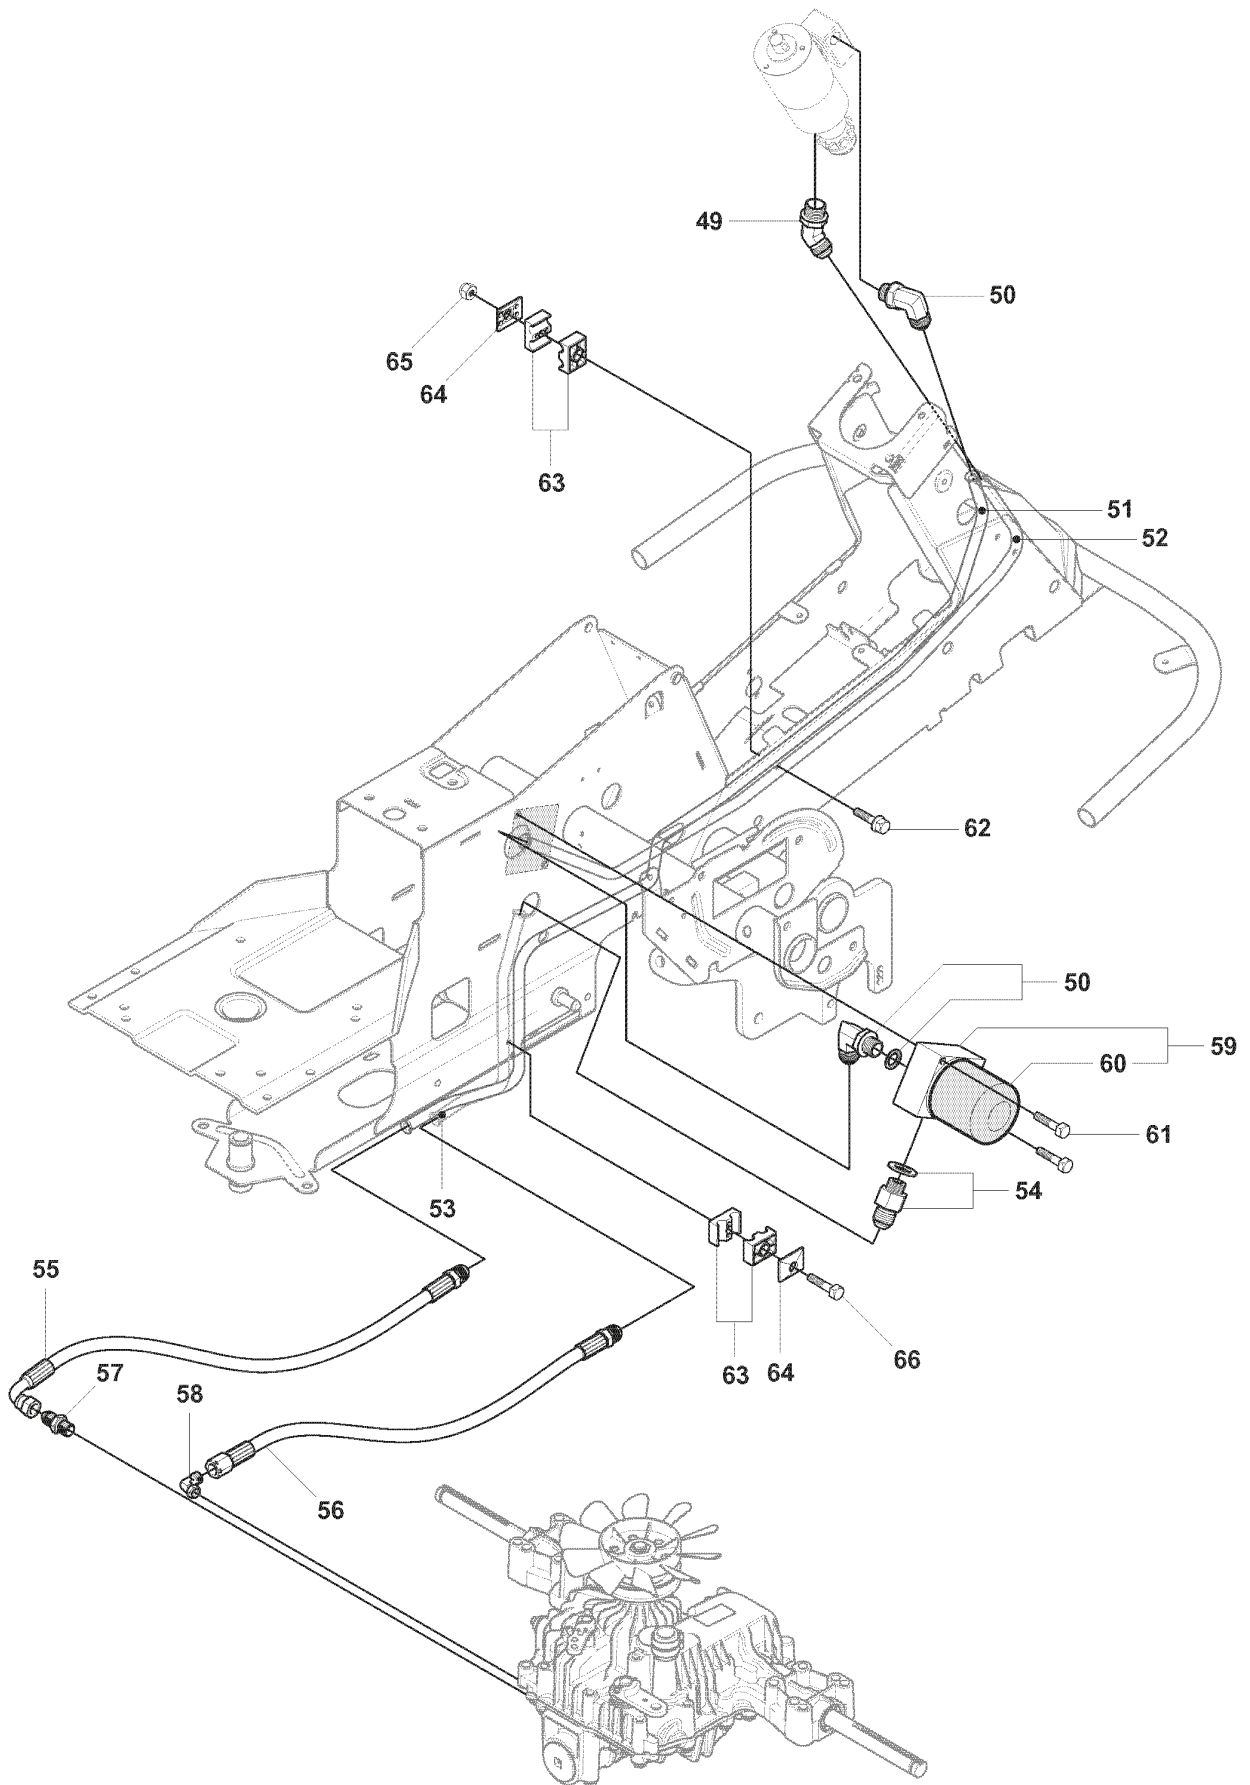

M3 965 20 09-01 Rider R15V2s AWD
STEERING

REF.	PART NO.	DESCRIPTION	REMARK	QTY.	KIT
48	535457102	COMFORT STEERING		1	
49	535426901	PIPE FITTING		1	
50	535437301	PIPE FITTING		2	
51	502854401	HYDRAULIC PIPE		1	
52	502854501	HYDRAULIC PIPE		1	
53	502854601	HYDRAULIC PIPE		1	
54	535426801	PIPE FITTING		1	
55	535450302	HYDRAULIC HOSE		1	
56	535450402	HYDRAULIC HOSE		1	
57	535426501	PIPE FITTING		1	
58	535426601	PIPE FITTING		1	
59	535448701	FILTERBLOCK ASSY		1	
60	535427502	FILTER		1	
61	725546201	SCREW IHSCM		2	
62	535475245	SCREW EHHFM		1	
63	544373303	PIPE CLAMP		2	
64	535438501	COVER WASHER		2	
65	732211601	LOCK NUT		1	
66	725237861	SCREW EHHFT		1