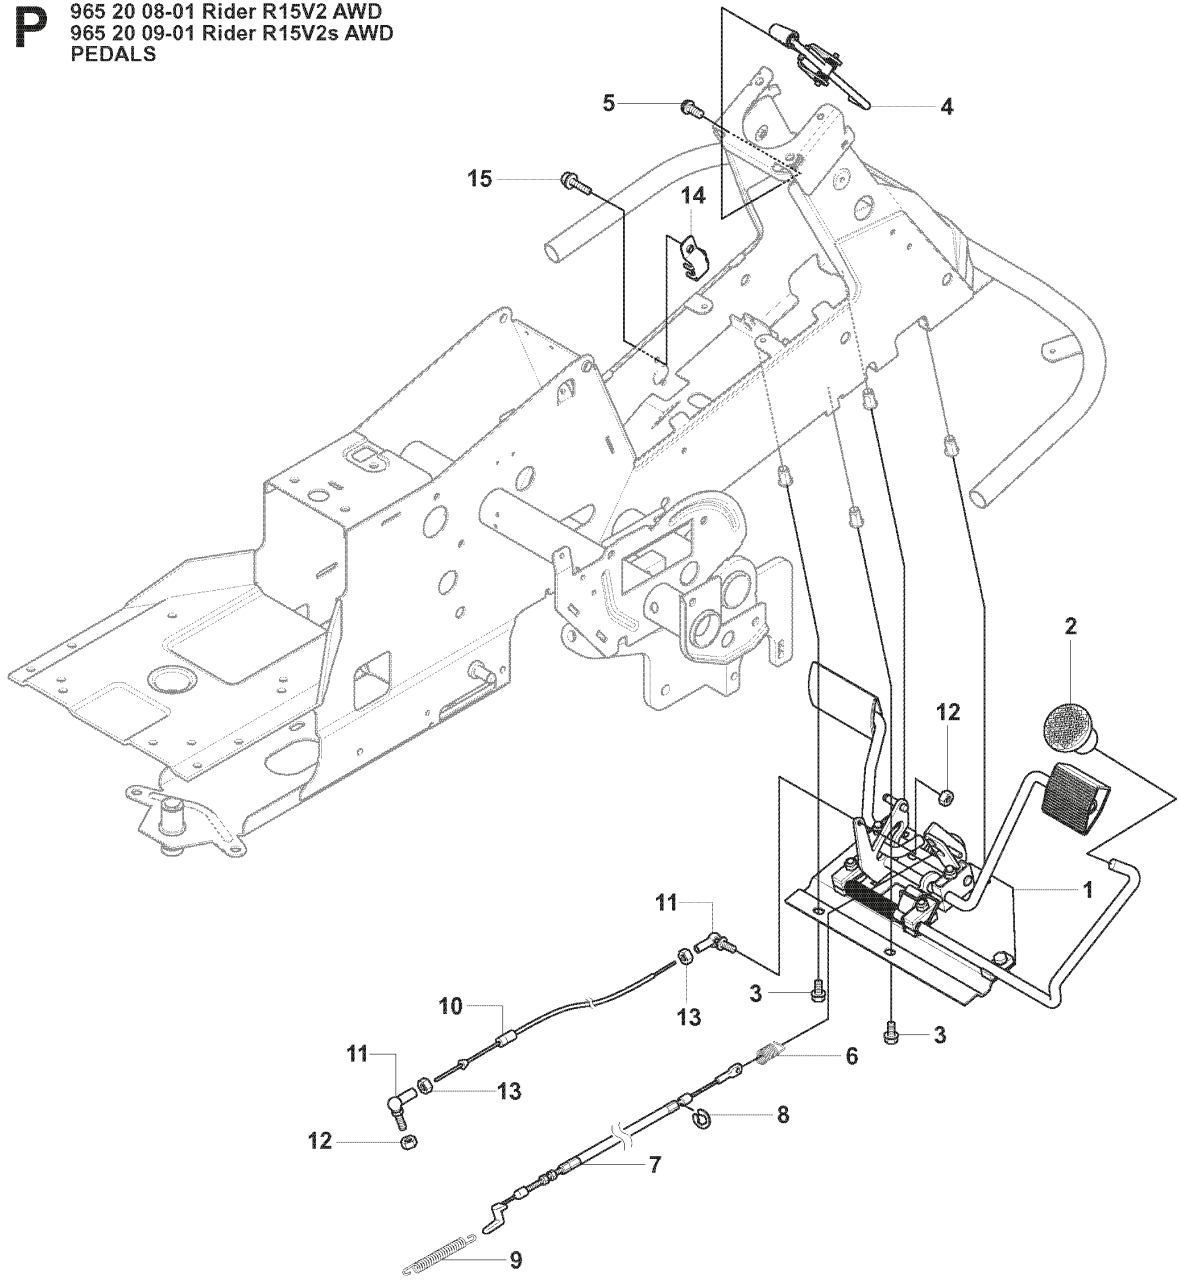

P 965 20 08-01 Rider R15V2 AWD
965 20 09-01 Rider R15V2s AWD
PEDALS

PEDALS

REF.	PART NO.	DESCRIPTION	REMARK	QTY.	KIT
1	544126001	PEDAL PLATE ASSY		1	
2	535473701	KNOB		1	
3	506570104	SCREW EHHFM		4	
4	544403101	BRAKE LEVER ASSY		1	
5	725236461	SCREW EHHFT		2	
6	506946301	BRAKE SPRING		1	
7	535489601	BRAKE WIRE		1	
8	735310920	E-CLIP		1	
9	506535603	DRAW SPRING		1	
10	506827202	CONTROL CABLE		1	
11	506557301	VINKELLAS8 DIN71802		2	
12	732211401	LOCK NUT		2	
13	731231401	HEXAGON NUT		2	
14	544341701	BRACKET		1	
15	725236461	SCREW EHHFT		1	
16	738210204	BALL BEARING		1	
17	535480201	ROLLER		1	
18	535480601	PROTECTIVE PLATE		1	
19	535480701	SPRING		1	
20	535480801	BEARING SUPPORT		4	
21	535480901	BEARING SUPPORT		1	
22	535481001	REINFORCEMENT PLATE		1	
23	535478801	PEDAL		1	
24	535478802	PEDAL		1