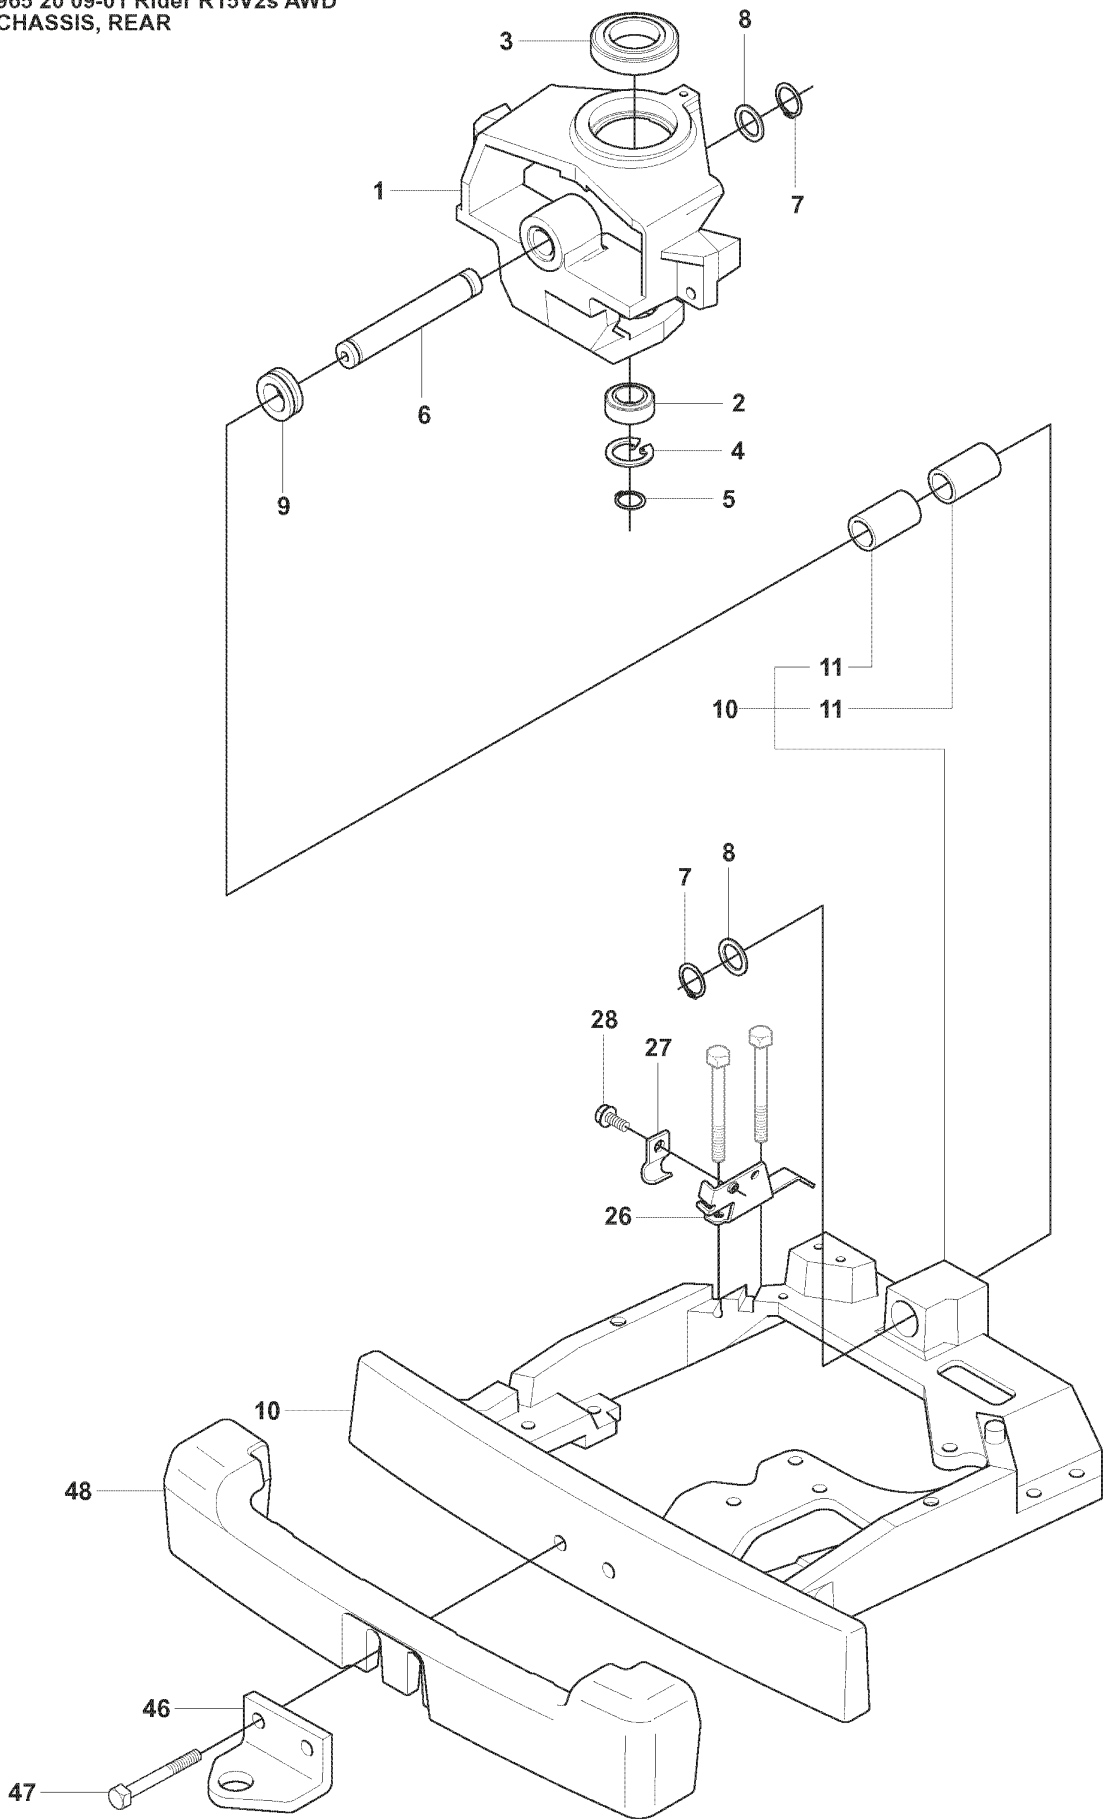

J1

965 20 08-01 Rider R15V2 AWD
965 20 09-01 Rider R15V2s AWD
CHASSIS, REAR

REF.	PART NO.	DESCRIPTION	REMARK	QTY.	KIT
1	506985803	SPINDLE		1	
2	738210504	BALL BEARING		1	
3	738211004	BALL BEARING		1	
4	735314010	CIRCLIP		1	
5	735312600	CIRCLIP		1	
6	506985901	SWING AXLE		1	
7	735312600	CIRCLIP		2	
8	506773401	WASHER		2	
9	740681421	V-RING		1	
10	535406001	BRACKET		1	
11	506986102	GLIDLAGER		2	
26	544262101	BRACKET		1	
27	506566501	CLIP		1	
28	725236461	SCREW EHHFT		1	
45	506889901	HITCH		1	
46	725250051	SCREW EHHM		2	
47	544039602	COUNTERWEIGHT		1