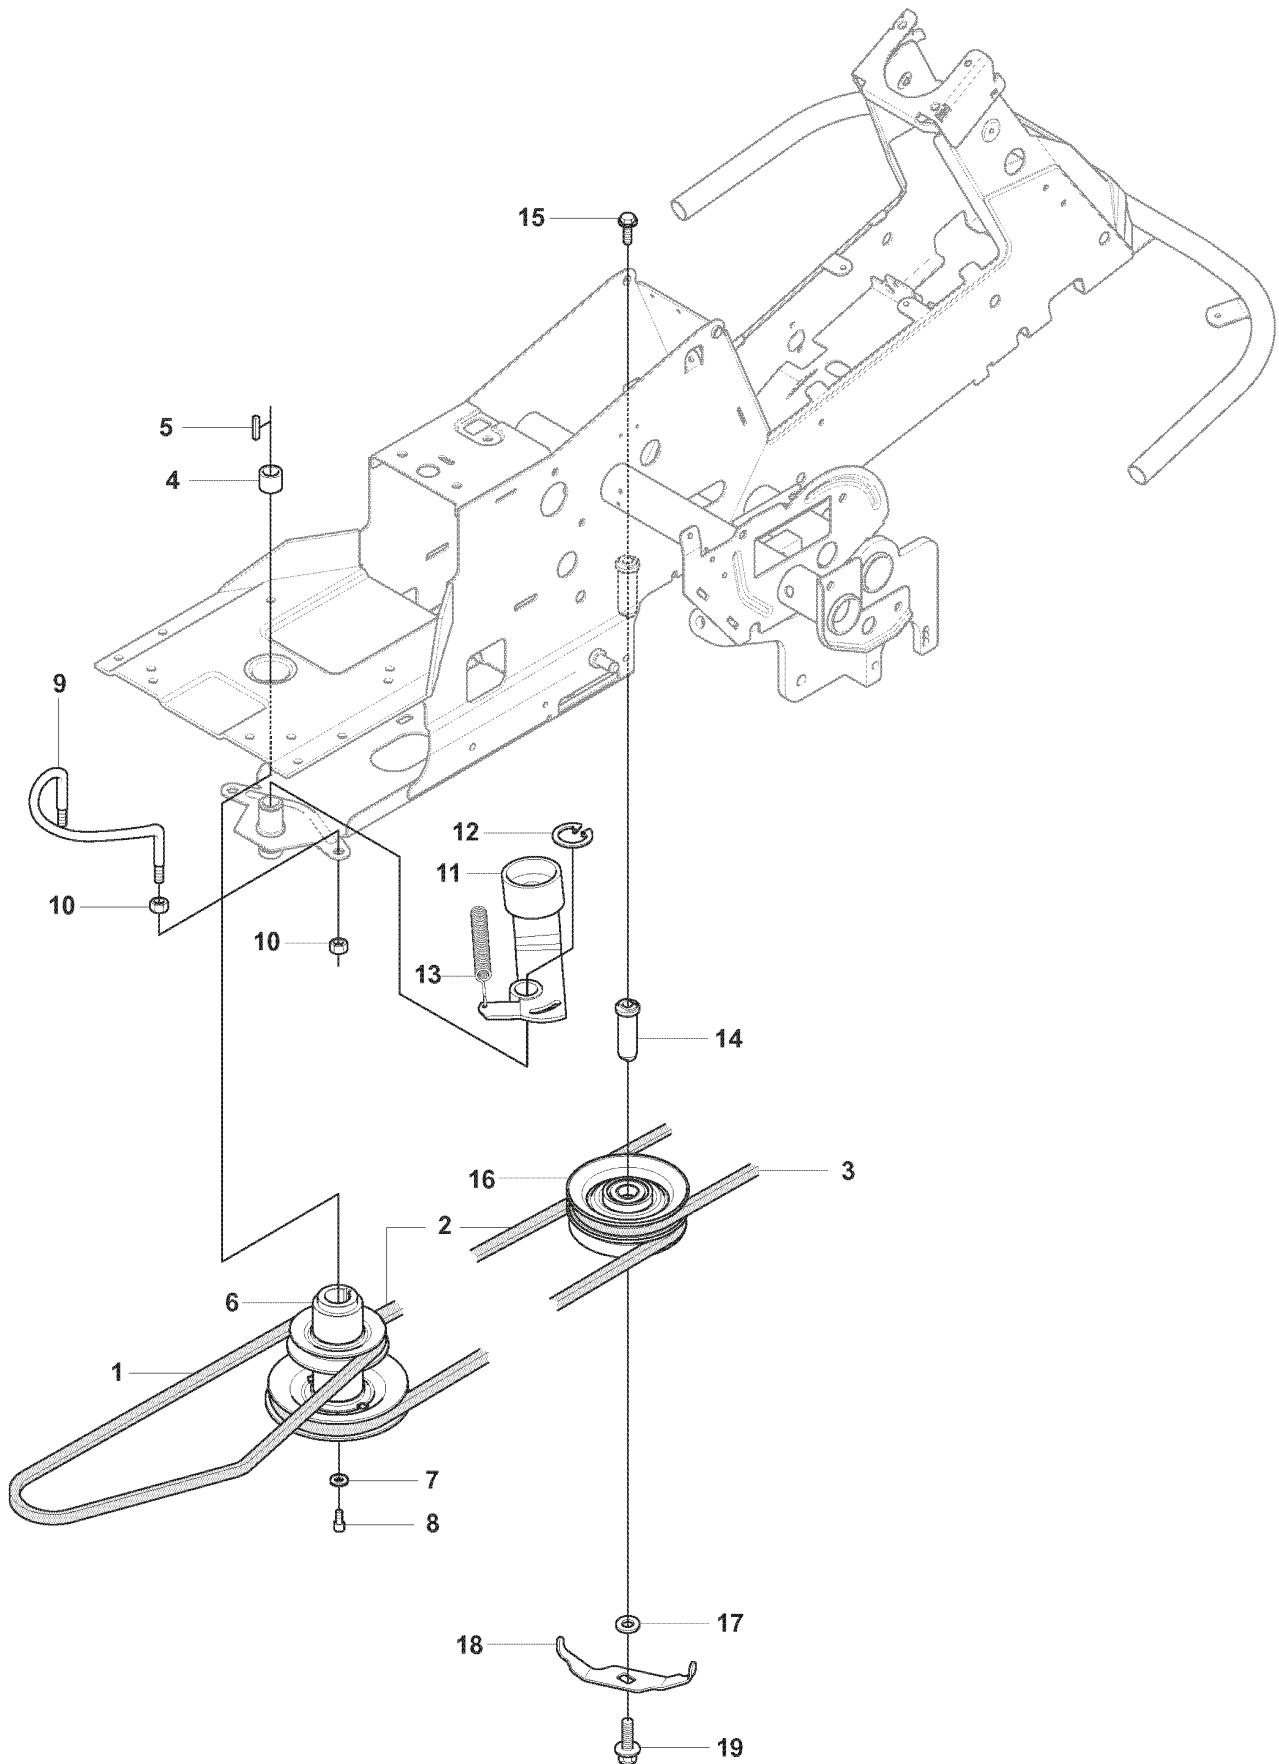

G 965 20 08-01 Rider R15V2 AWD
965 20 09-01 Rider R15V2s AWD
TRANSMISSION

REF.	PART NO.	DESCRIPTION	REMARK	QTY.	KIT
1	589531201	BELT		1	
2	589530401	BELT		1	
3	594978001	BELT		1	
4	506509201	SPACING SLEEVE		1	
5	506555901	WEDGE		1	
6	535482401	PULLEY		1	
7	506597501	WASHER		1	
8	506556002	SCREW UNC		1	
9	506664501	BELT GUIDE		1	
10	731232051	HEXAGON NUT		4	
11	535484401	BELT TENSIONER ASSY		1	
12	735312600	CIRCLIP		1	
13	506665601	SPRING		1	
14	544426101	SHAFT		1	
15	506675402	SCREW EHHFM		1	
16	535482201	PULLEY		1	
17	506775701	WASHER		1	
18	544405301	BELT GUIDE		1	
19	506570105	SCREW EHHFM		1