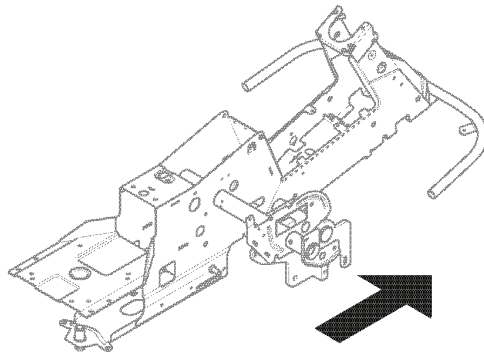

R 965 20 08-01 Rider R15V2 AWD
965 20 09-01 Rider R15V2s AWD
WHEELS & TIRES

REF.	PART NO.	DESCRIPTION	REMARK	QTY.	KIT
1	544126301	WHEEL		4	
2	544114201	RIM		1	
3	535460001	TYRE		1	
4	506574301	VALVE ASSY		1	
5	506504803	WASHER		2	
6	506945801	WASHER		1	
7	506596203	SPACING SLEEVE		2	
8	544132601	SLEEVE		1	
9	544132602	SLEEVE		1	
10	506504805	WASHER		4	
11	506899001	E-CLIP		4	
12	544353501	HUB CAP		4