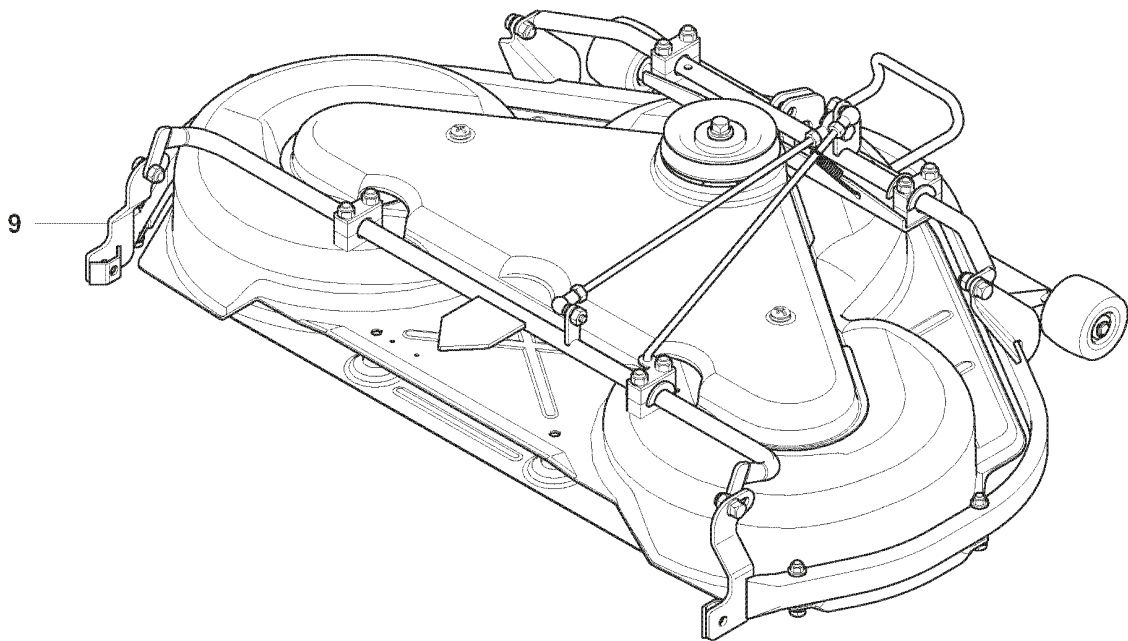

V 965 20 08-01 Rider R15V2 AWD
965 20 09-01 Rider R15V2s AWD
965 07 85-01 MOWER DECK, Combi 112

REF.	PART NO.	DESCRIPTION	REMARK	QTY.	KIT
1	506929001	LABEL		1	
2	535437401	LABEL WARNING		1	
3	535431301	LÄNKRÖRRSINFÄSTN.KPL		1	
4	725254251	SCREW EHHM		1	
5	725253671	SCREW EHHM		1	
6	732252201	HEXAGON LOCKING NUT		2	
7	506597401	SCREW EHHFM		2	
8	732211801	LOCK NUT		2	
9	965078501	CUTTING DECK		1