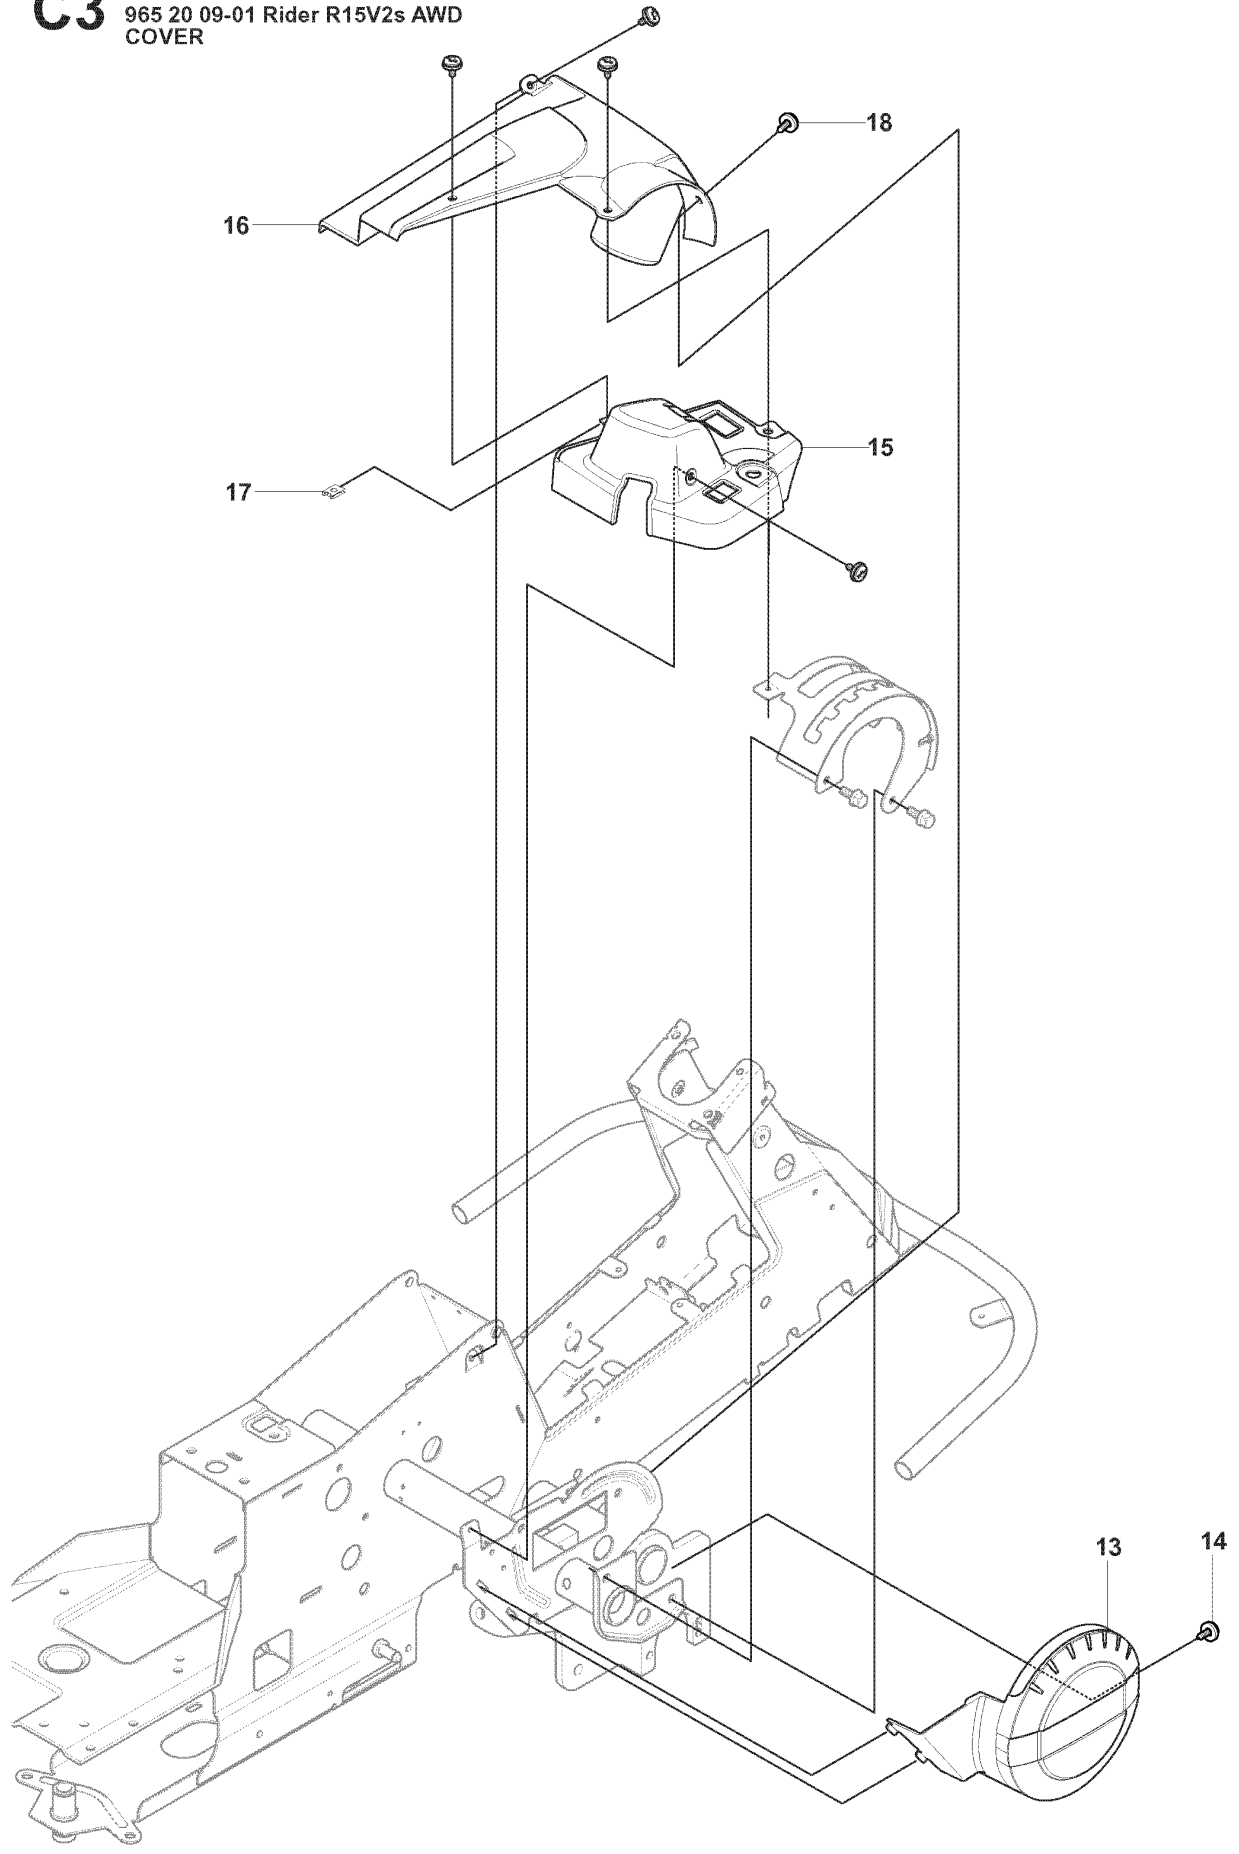

C3 965 20 08-01 Rider R15V2 AWD
965 20 09-01 Rider R15V2s AWD
COVER

REF.	PART NO.	DESCRIPTION	REMARK	QTY.	KIT
13	535502501	CONTROL COVER		1	
14	544400501	SCREW		1	
15	544332101	CONTROL COVER		1	
16	544332202	COVER		1	
17	535429101	SPRING NUT		1	
18	544400501	SCREW		4