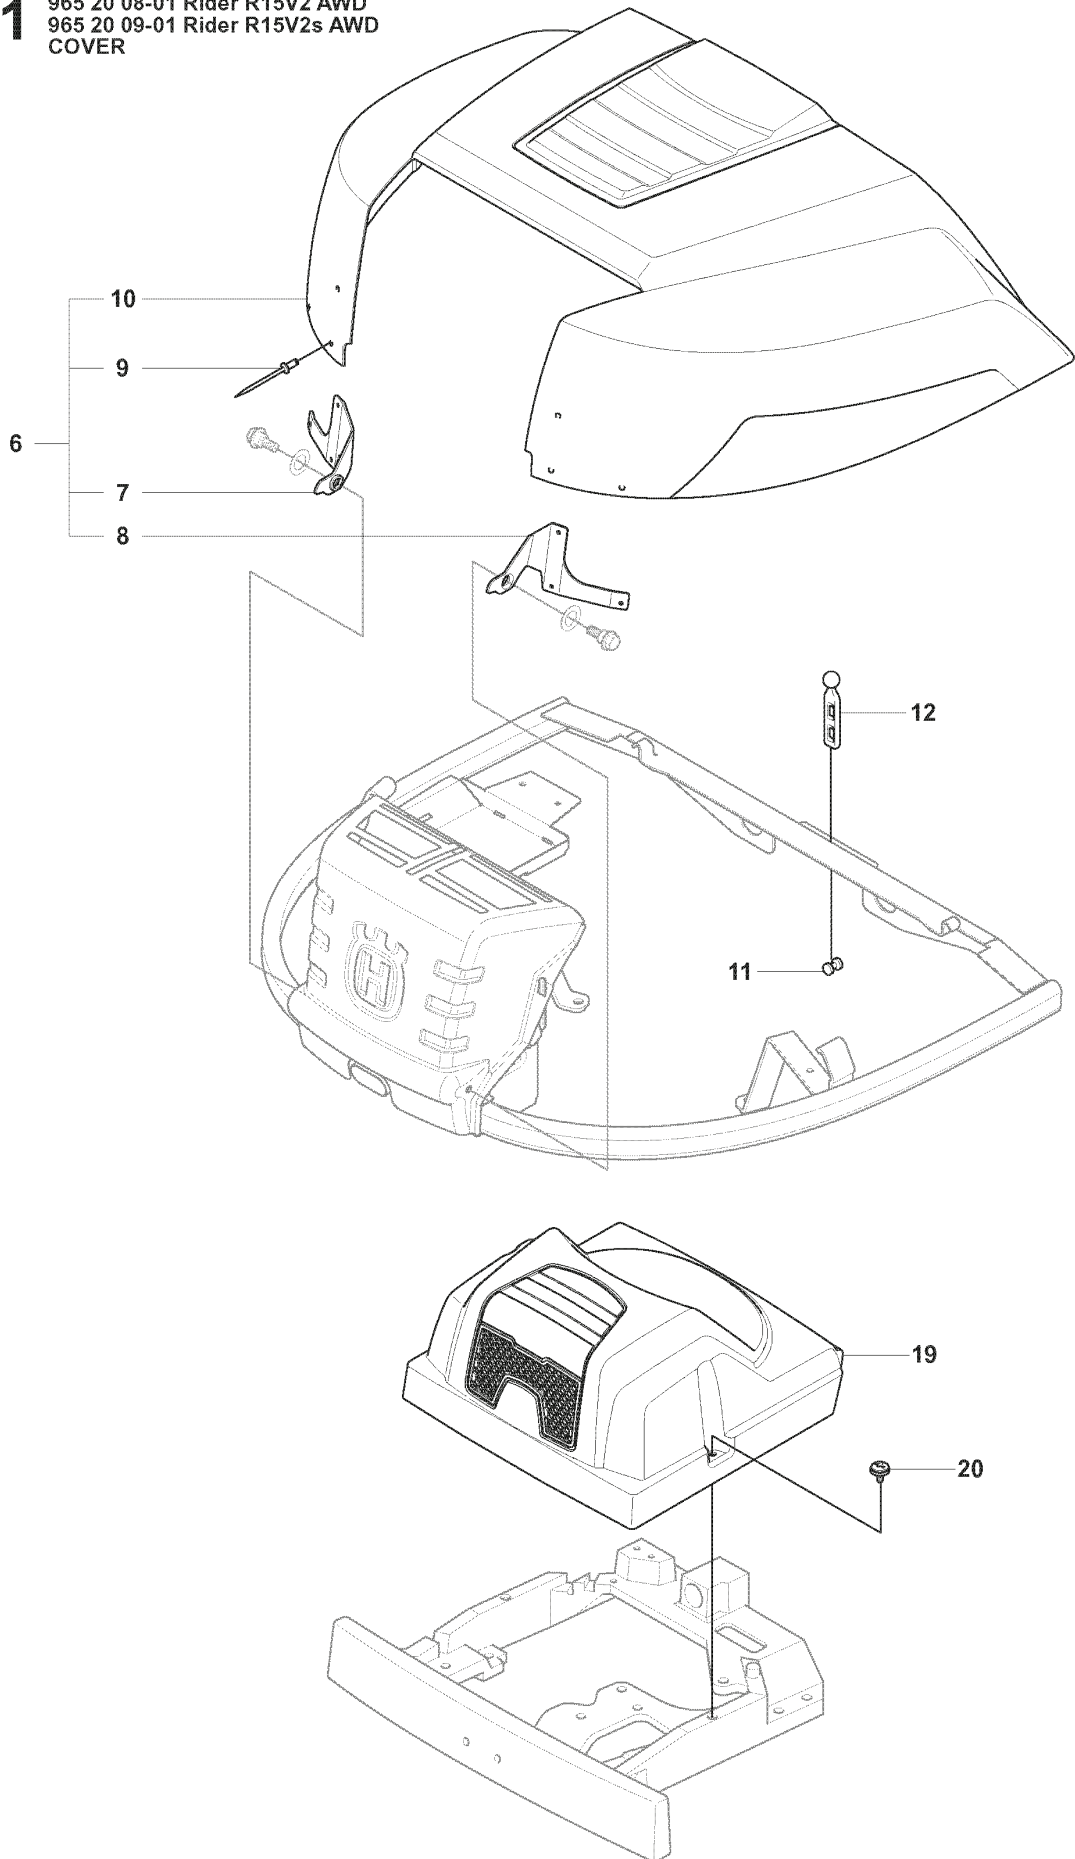

C1 965 20 08-01 Rider R15V2 AWD
965 20 09-01 Rider R15V2s AWD
COVER

REF.	PART NO.	DESCRIPTION	REMARK	QTY.	KIT
6	544245001	ENGINE HOOD ASSY		1	
7	544245101	HINGE		1	
8	544245102	HINGE		1	
9	722795402	RIVET		6	
10	544245201	ENGINE HOOD ASSY		1	
11	506599501	BUTTON		1	
12	506599601	GUMMISTROPP		1	
19	544373901	COVER		1	
20	544400501	SCREW		2