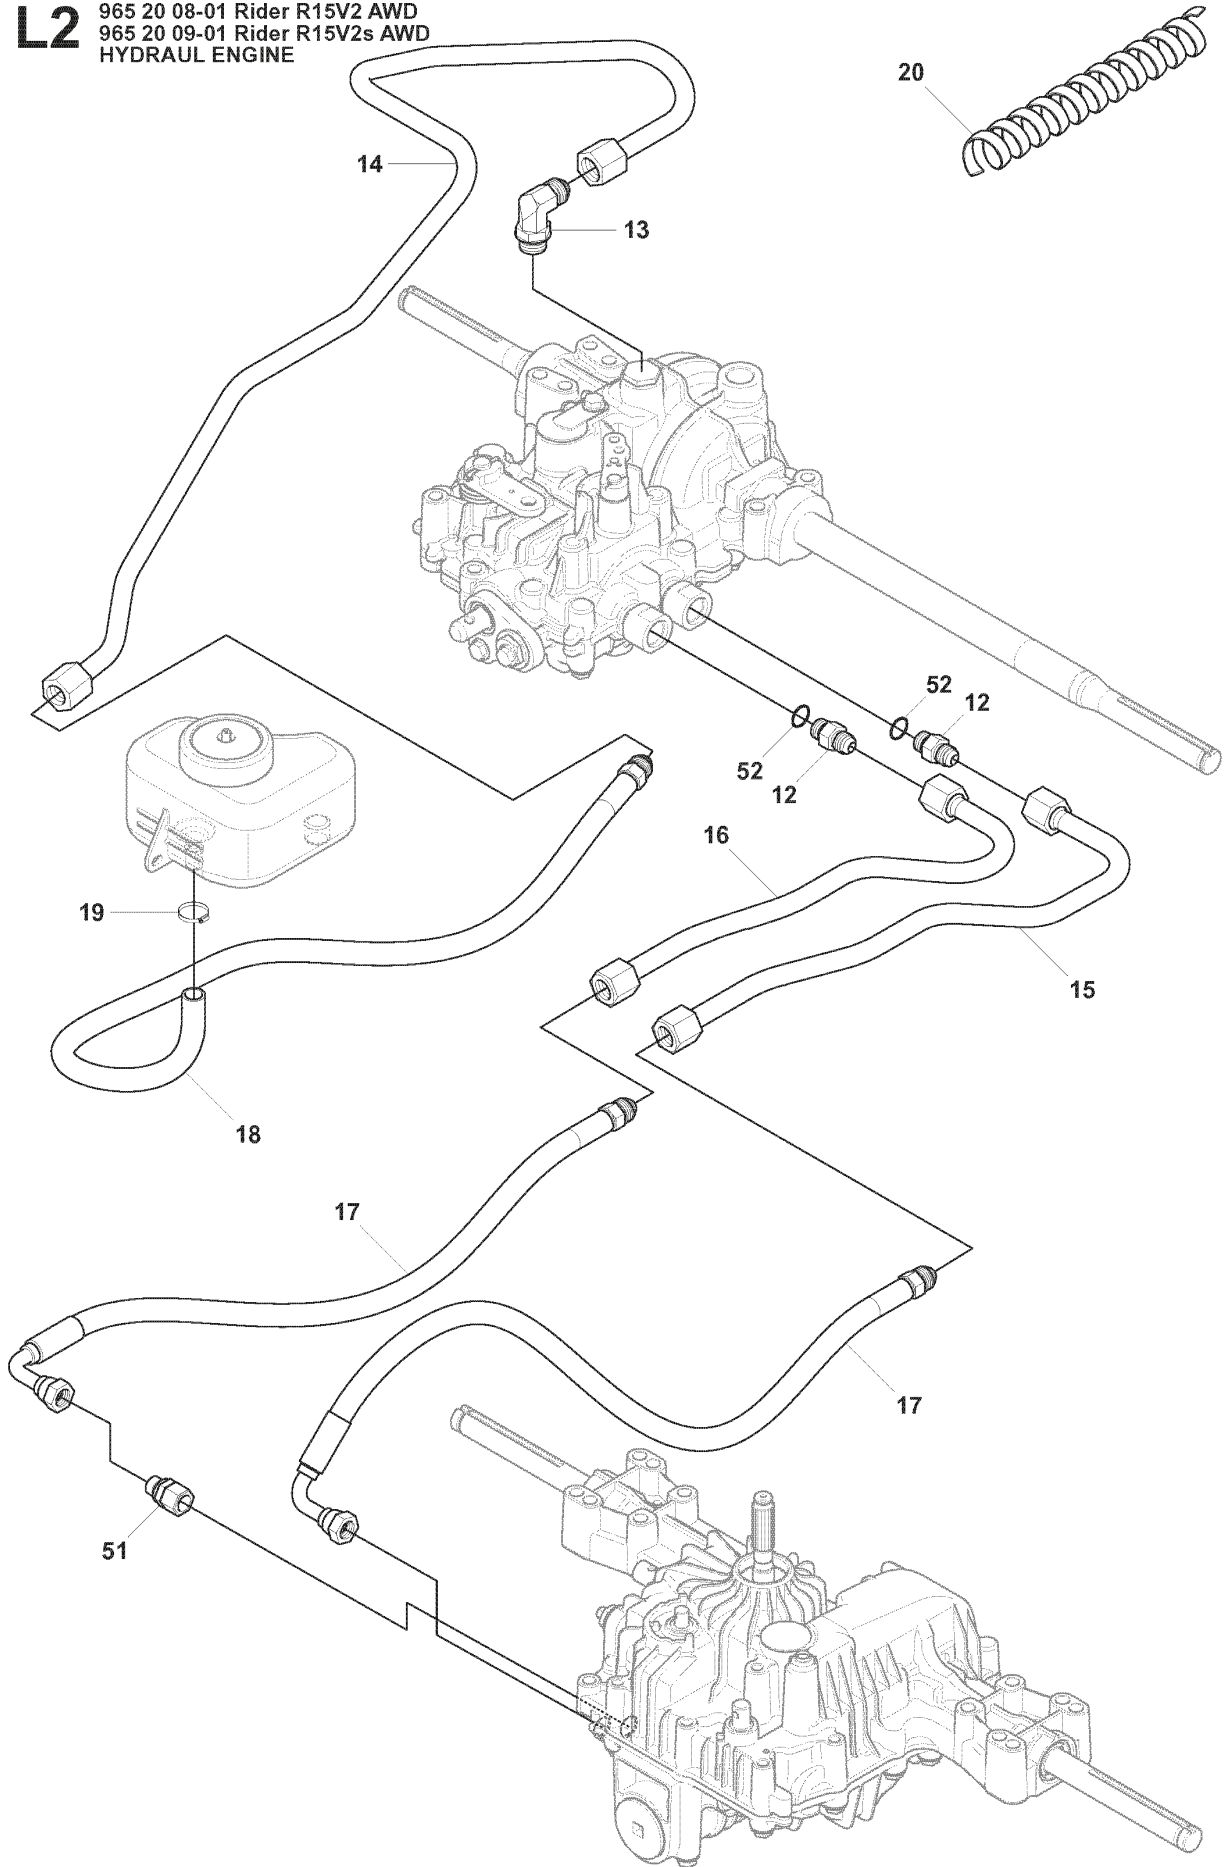

L2 965 20 08-01 Rider R15V2 AWD
965 20 09-01 Rider R15V2s AWD
HYDRAUL ENGINE

REF.	PART NO.	DESCRIPTION	REMARK	QTY.	KIT
12	535426507	PIPE FITTING		2	
13	535437302	PIPE FITTING		1	
14	544807801	HYDRAULIC PIPE		1	
15	544807901	HYDRAULIC PIPE		1	
16	544808001	HYDRAULIC PIPE		1	
17	544456403	HYDRAULIC HOSE		2	
18	544122201	HOSE		1	
19	544202701	HOSE CLAMP		1	
20	544026603	HOSE GUARD		1	
51	504567401	PIPE FITTING		1	
52	505451101	O-RING		2