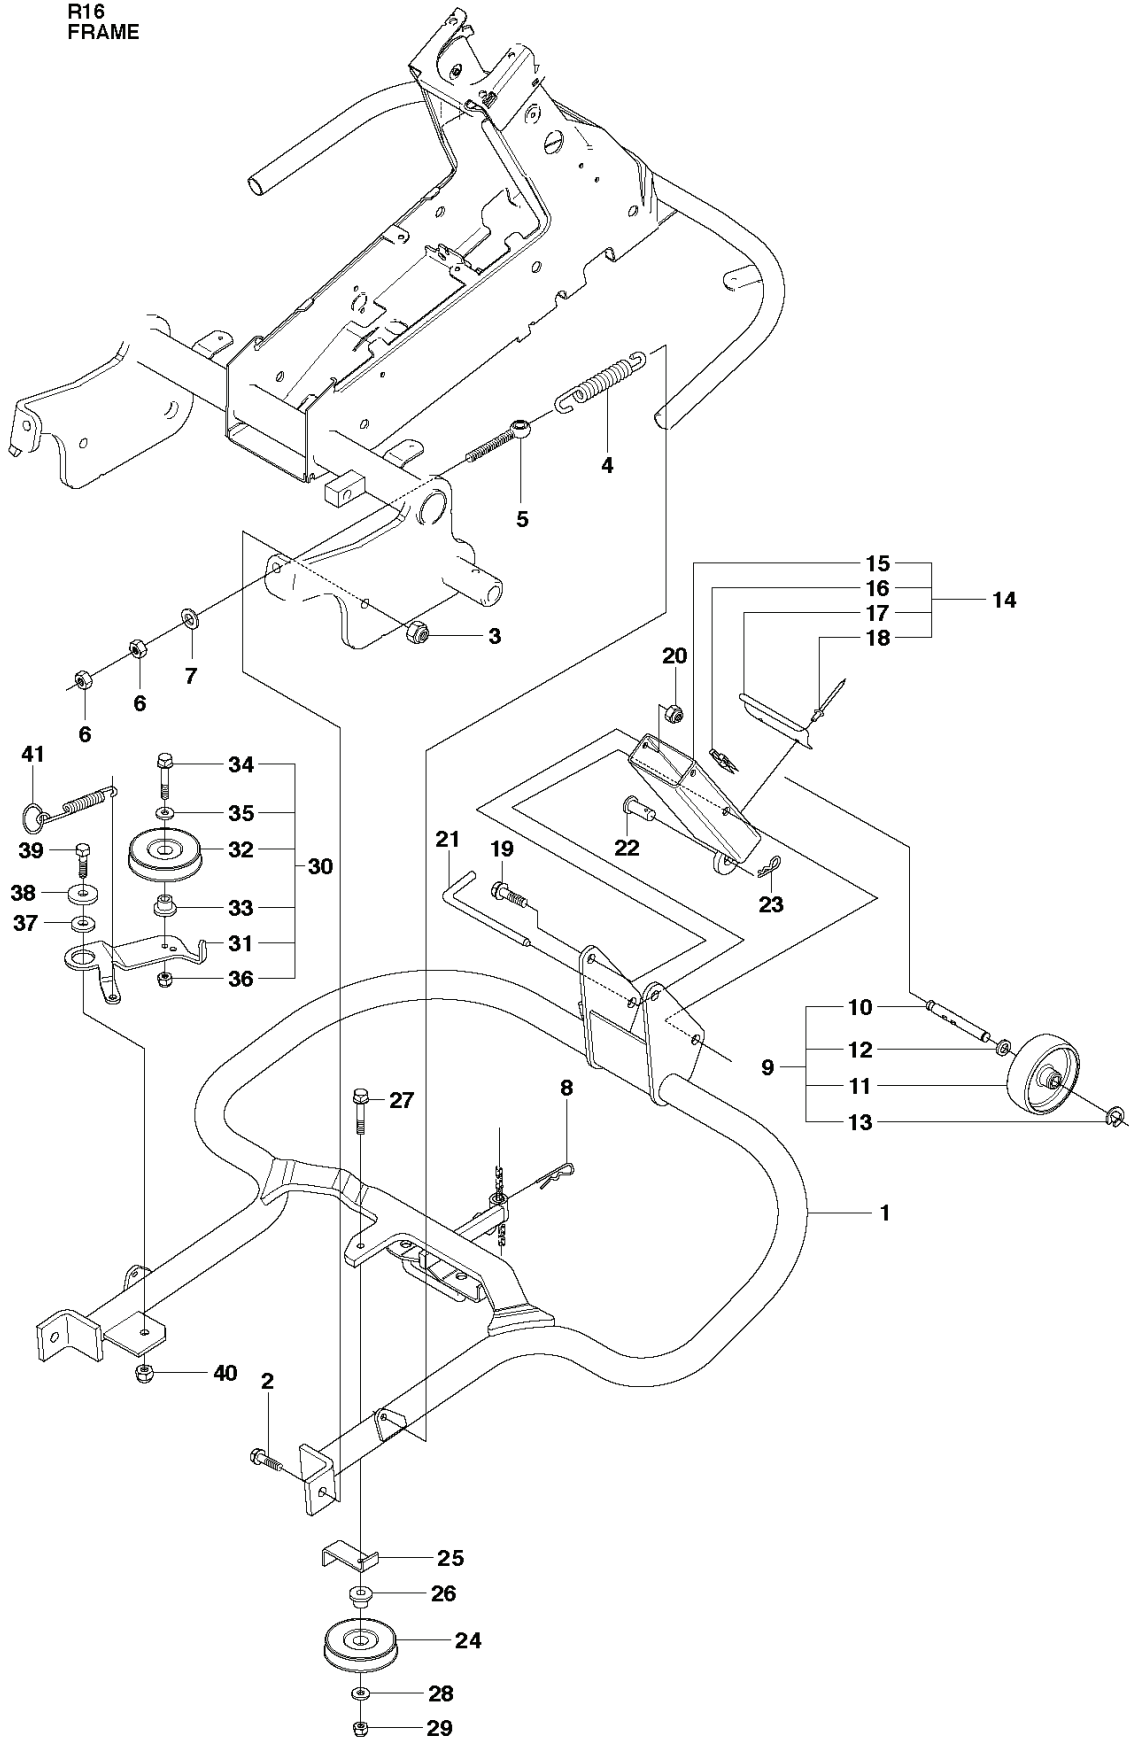

R16
FRAME

REF.	PART NO.	DESCRIPTION	REMARK	QTY.	KIT
1	535471001	DECK ATTACHMENT ASSY		1	
2	506895801	COLLAR SCREW		2	
3	732252201	HEXAGON LOCKING NUT		2	
4	506837601	SPRING		2	
5	506837701	RING BOLT		2	
6	731232051	HEXAGON NUT		4	
7	734117201	WASHER		2	
8	506966601	HAIR PIN COTTER		1	
9	506981401	WHEEL ASSY		2	
10	506980001	SHAFT		1	
11	506979601	WHEEL		1	
12	734117771	WASHER		1	
13	735311520	E-CLIP		1	
14	506997801	LINK ASSY		1	
15	506997901	LINK ASSY		1	
16	506963701	LÅSDON		1	
17	506982801	BRACKET		1	
18	722783902	BLIND RIVET		2	
19	506597401	SCREW EHHFM		2	
20	732211801	LOCK NUT		2	
21	506974601	PEN		1	
22	721861701	CLEVIS PIN		1	
23	721680251	SPRING COTTER		1	
24	506974801	PULLEY		1	
25	506975001	BELT GUIDE		1	
26	506826801	BUSHING		1	
27	725246151	SCREW EHHM		1	
28	734116441	WASHER		1	
29	732211801	LOCK NUT		1	
30	506976201	BELT TENSIONER ASSY		1	
31	506976301	SPÄNNARM		1	
32	506532701	PULLEY		1	
33	506826801	BUSHING		1	
34	725245751	SCREW		1	
35	734116441	WASHER		1	
36	732211801	LOCK NUT		1	
37	506597501	WASHER		1	
38	506982501	WASHER		1	
39	725249571	SCREW EHHM		1	
40	732212051	NUT		1	
41	506976801	SPRING		1