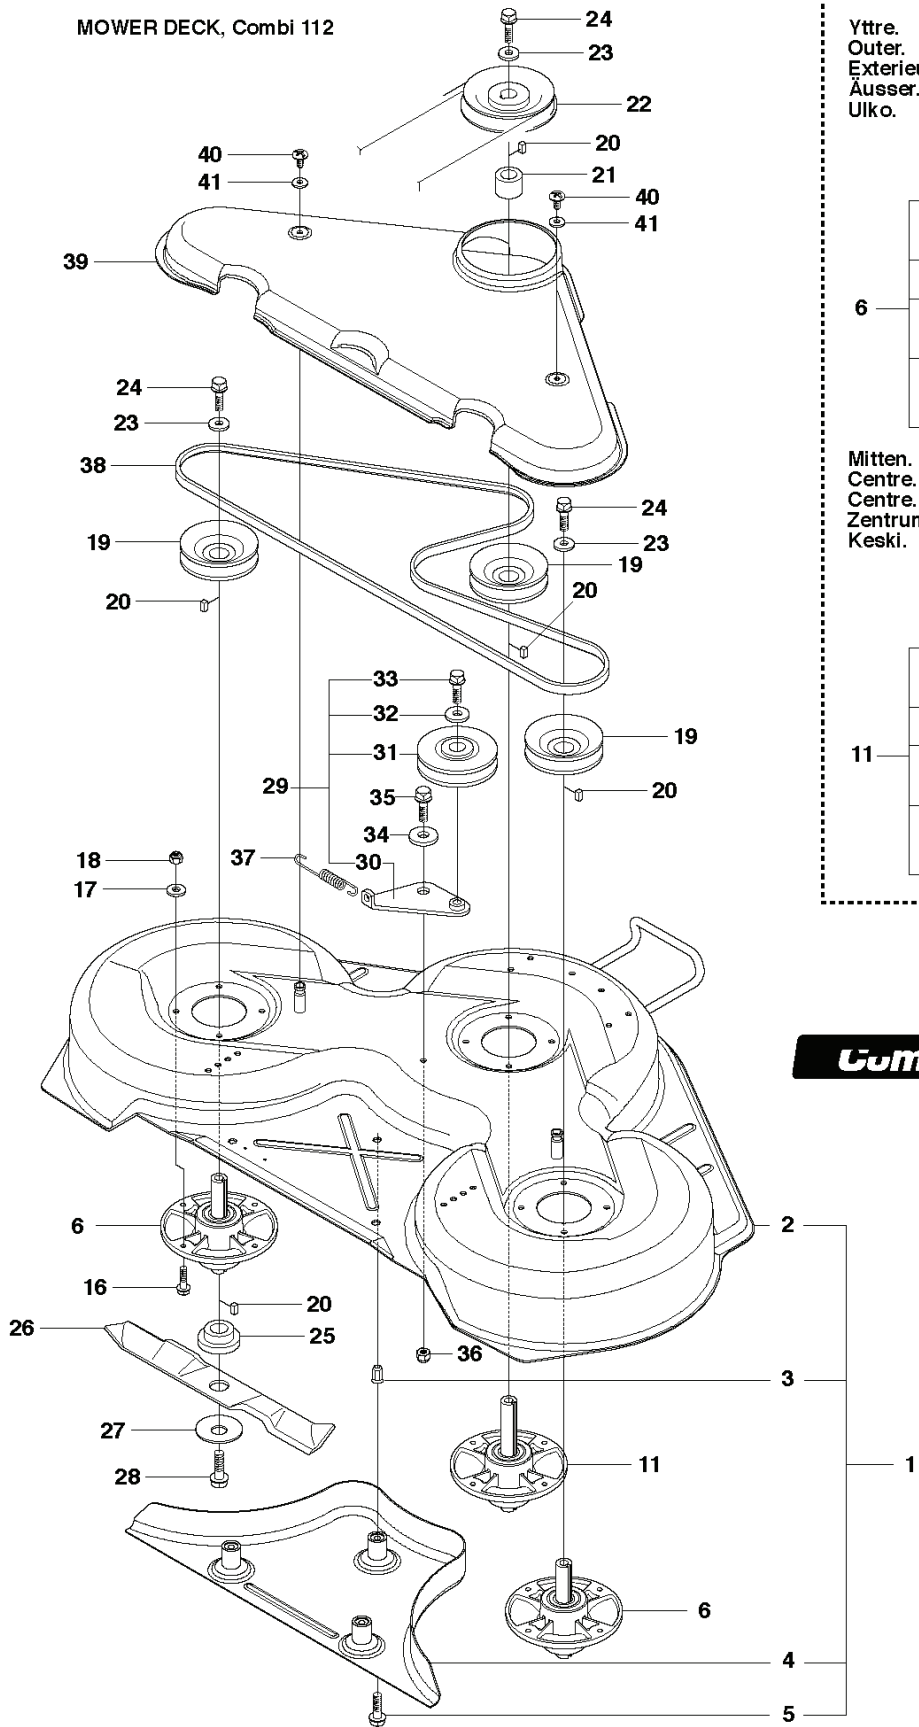

MOWER DECK, Combi 112

Yttre.
Outer.
Exterieur.
Äusser.
Ulko.

REF.	PART NO.	DESCRIPTION	REMARK	QTY.	KIT
1	544113003	CUTTING DECK		1	
2	544113101	CUTTING DECK		1	1
3	506916201	NUT		3	1
4	544449301	PLUG		1	1
5	506570104	SCREW EHHFM		3	1
6	544065901	BLADE HOUSING ASSY		2	
7	544067902	SHAFT		1	6
8	738230434	BALL BEARING		2	6
9	544068001	SPACING SLEEVE		1	6
10	544067801	BEARING HOUSING		1	6
11	544065902	BLADE HOUSING ASSY		1	
12	544067901	SHAFT		1	11
13	738230434	BALL BEARING		2	11
14	544068001	SPACING SLEEVE		1	11
15	544067801	BEARING HOUSING		1	11
16	535423801	SCREW RSQM		12	
17	734116401	WASHER		12	
18	732211801	LOCK NUT		12	
19	506922101	PULLEY		3	
20	506533501	PARALLEL KEY		7	
21	544068002	SPACING SLEEVE		1	
22	506778601	PULLEY		1	
23	734117441	WASHER		3	
24	544114101	SCREW EHHM		3	
25	535504202	ADAPTER		3	
26	504188110	BLADE		3	
27	506792301	KNIFE PLATE		3	
28	544114101	SCREW EHHM		3	
29	506540701	BELT TENSIONER ASSY		1	29
30	506519501	SPÄNNARM KPL.		1	29
31	506532701	PULLEY		1	29
32	734116441	WASHER		1	29
33	506558302	SCREW EHHFT		1	
34	506918702	WASHER		1	
35	725245171	SCREW EHHM		1	
36	732211801	LOCK NUT		1	
37	506533101	SPRING		1	
38	535411901	BELT		1	
39	544096201	BELT COVER		1	
40	506982601	SCREW		2	
41	506559701	WASHER		2	
75	506789701	LABEL		1	
76	544238105	LABEL		1