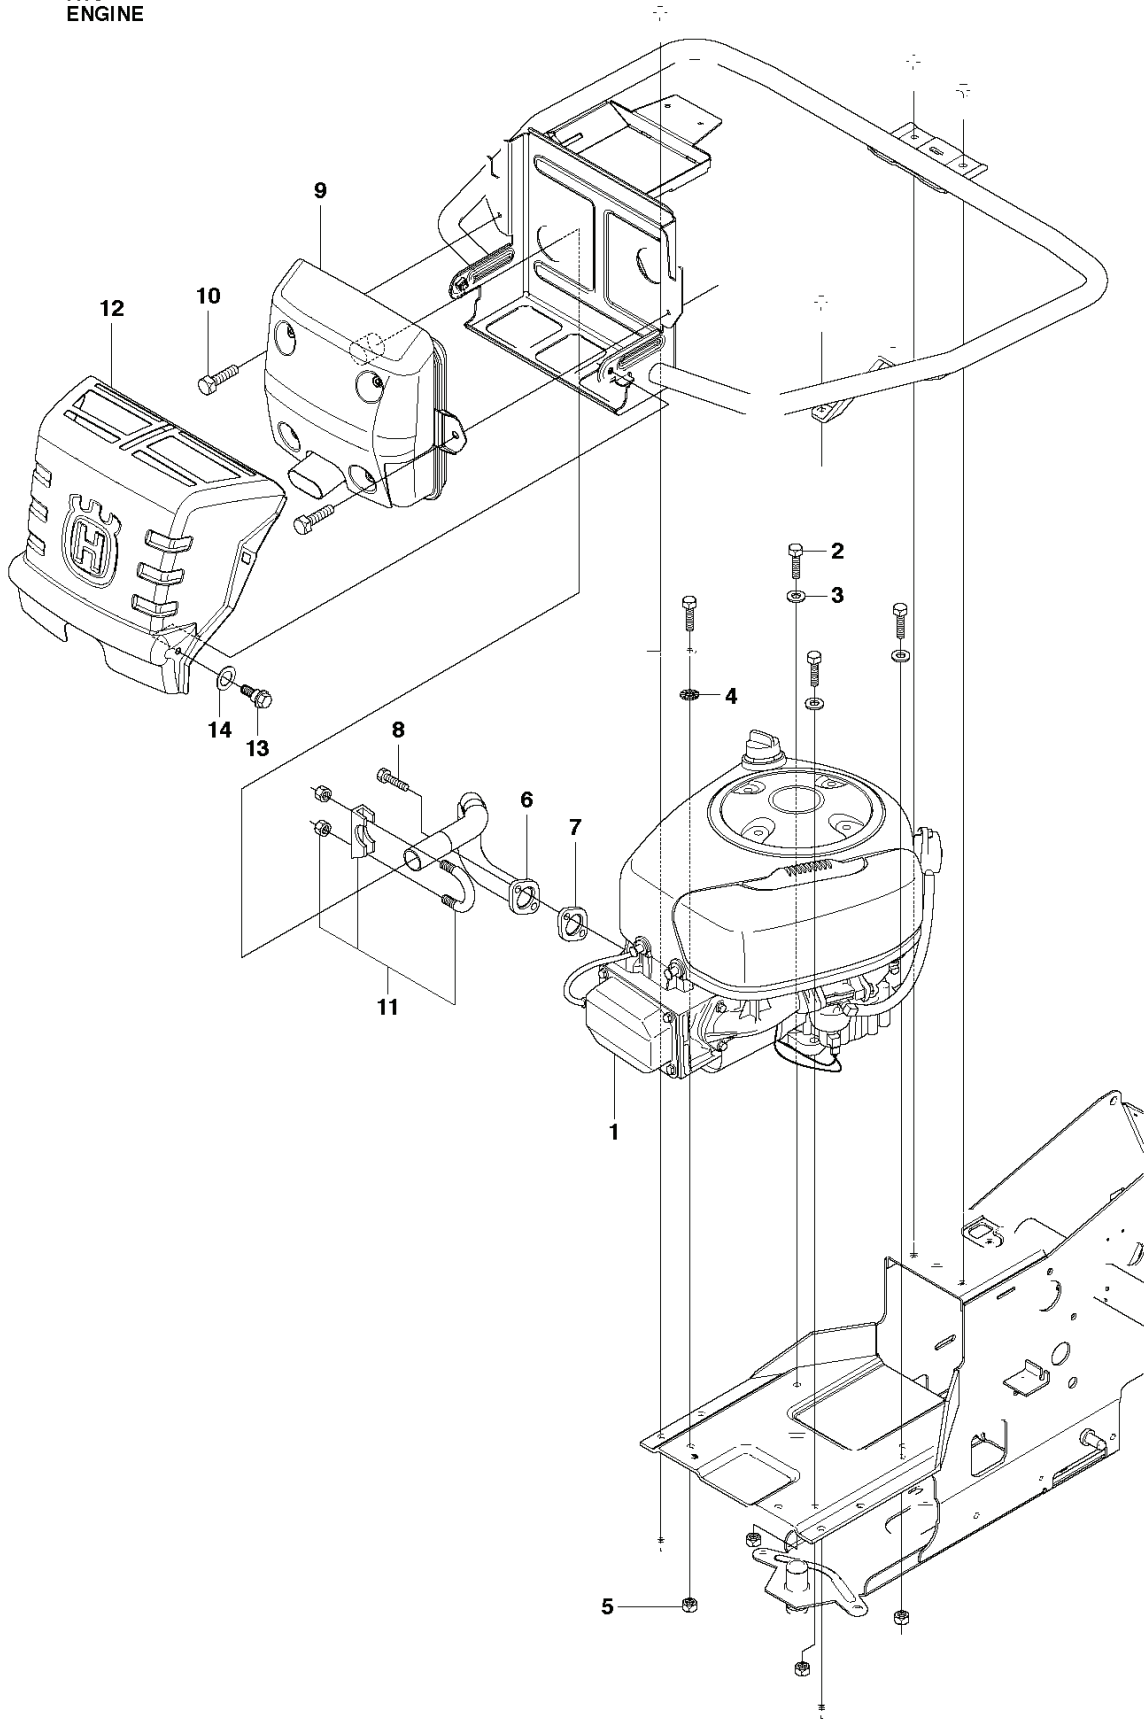

R16
ENGINE

REF.	PART NO.	DESCRIPTION	REMARK	QTY.	KIT
1	544452801	ENGINE		1	
2	725245751	SCREW		4	
3	734116401	WASHER		3	
4	735216400	LOCKWASHER		1	
5	732211801	LOCK NUT		4	
6	535500602	EXHAUST PIPE ASSY		1	
7	506914501	GASKET		1	
8	506556301	SCREW UNC		2	
9	544335701	MUFFLER ASSY		1	
10	725236461	SCREW EHHFT		2	
11	506668401	CLAMP ASSY		1	
12	544248301	HEAT PROTECTOR		1	
13	506597401	SCREW EHHFM		2	
14	506839401	SPRING WASHER		2