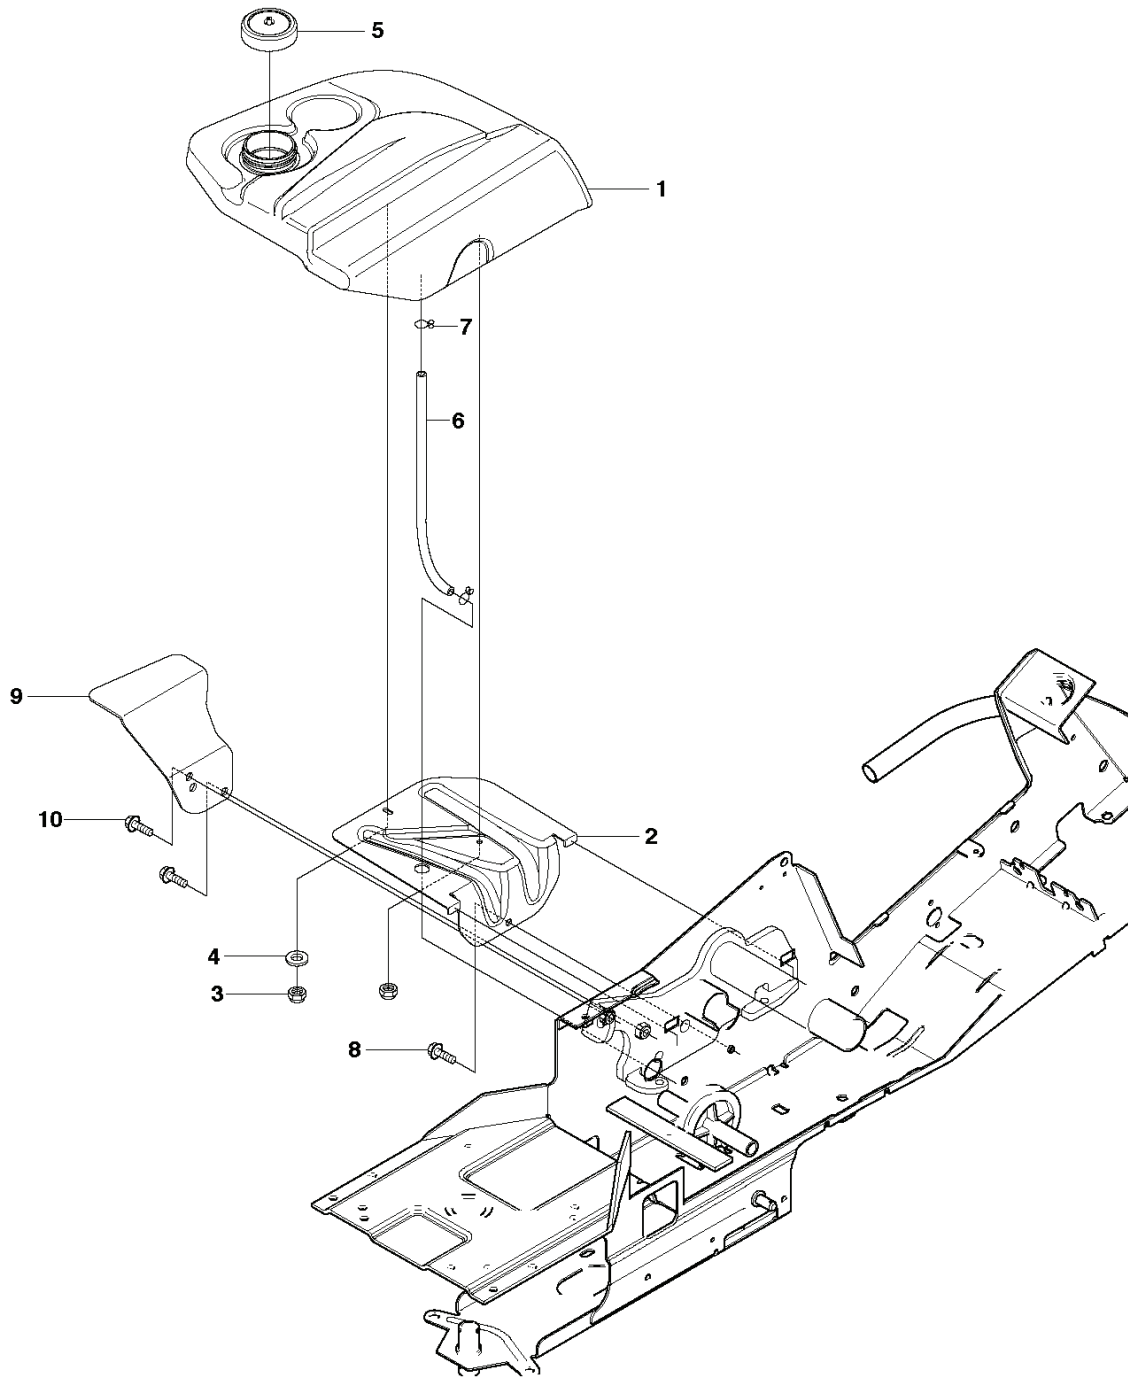

R16
FUEL SYSTEM

REF.	PART NO.	DESCRIPTION	REMARK	QTY.	KIT
1	535501301	FUEL TANK		1	
2	544329301	BRACKET		1	
3	732211601	LOCK NUT		2	
4	734115601	WASHER		1	
5	506673301	TANK CAP ASSY		1	
6	504800007	FUEL HOSE		1	
7	535469701	HOSE BRACE		2	
8	725236461	SCREW EHHFT		1	
9	501020301	SUPPORT		1	
10	725249371	SCREW EHHM		2