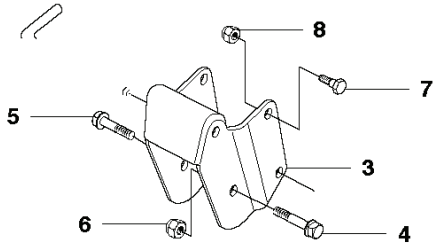

MOWER DECK, Combi 112

REF.	PART NO.	DESCRIPTION	REMARK	QTY.	KIT
1	506929001	LABEL		1	
2	535437401	LABEL WARNING		1	
3	535431301	LÄNKRÖRRSINFÄSTN.KPL		1	
4	725254251	SCREW EHHM		1	
5	725253671	SCREW EHHM		1	
6	732252201	HEXAGON LOCKING NUT		2	
7	506597401	SCREW EHHFM		2	
8	732211801	LOCK NUT		2	
9	965078501	CUTTING DECK		1