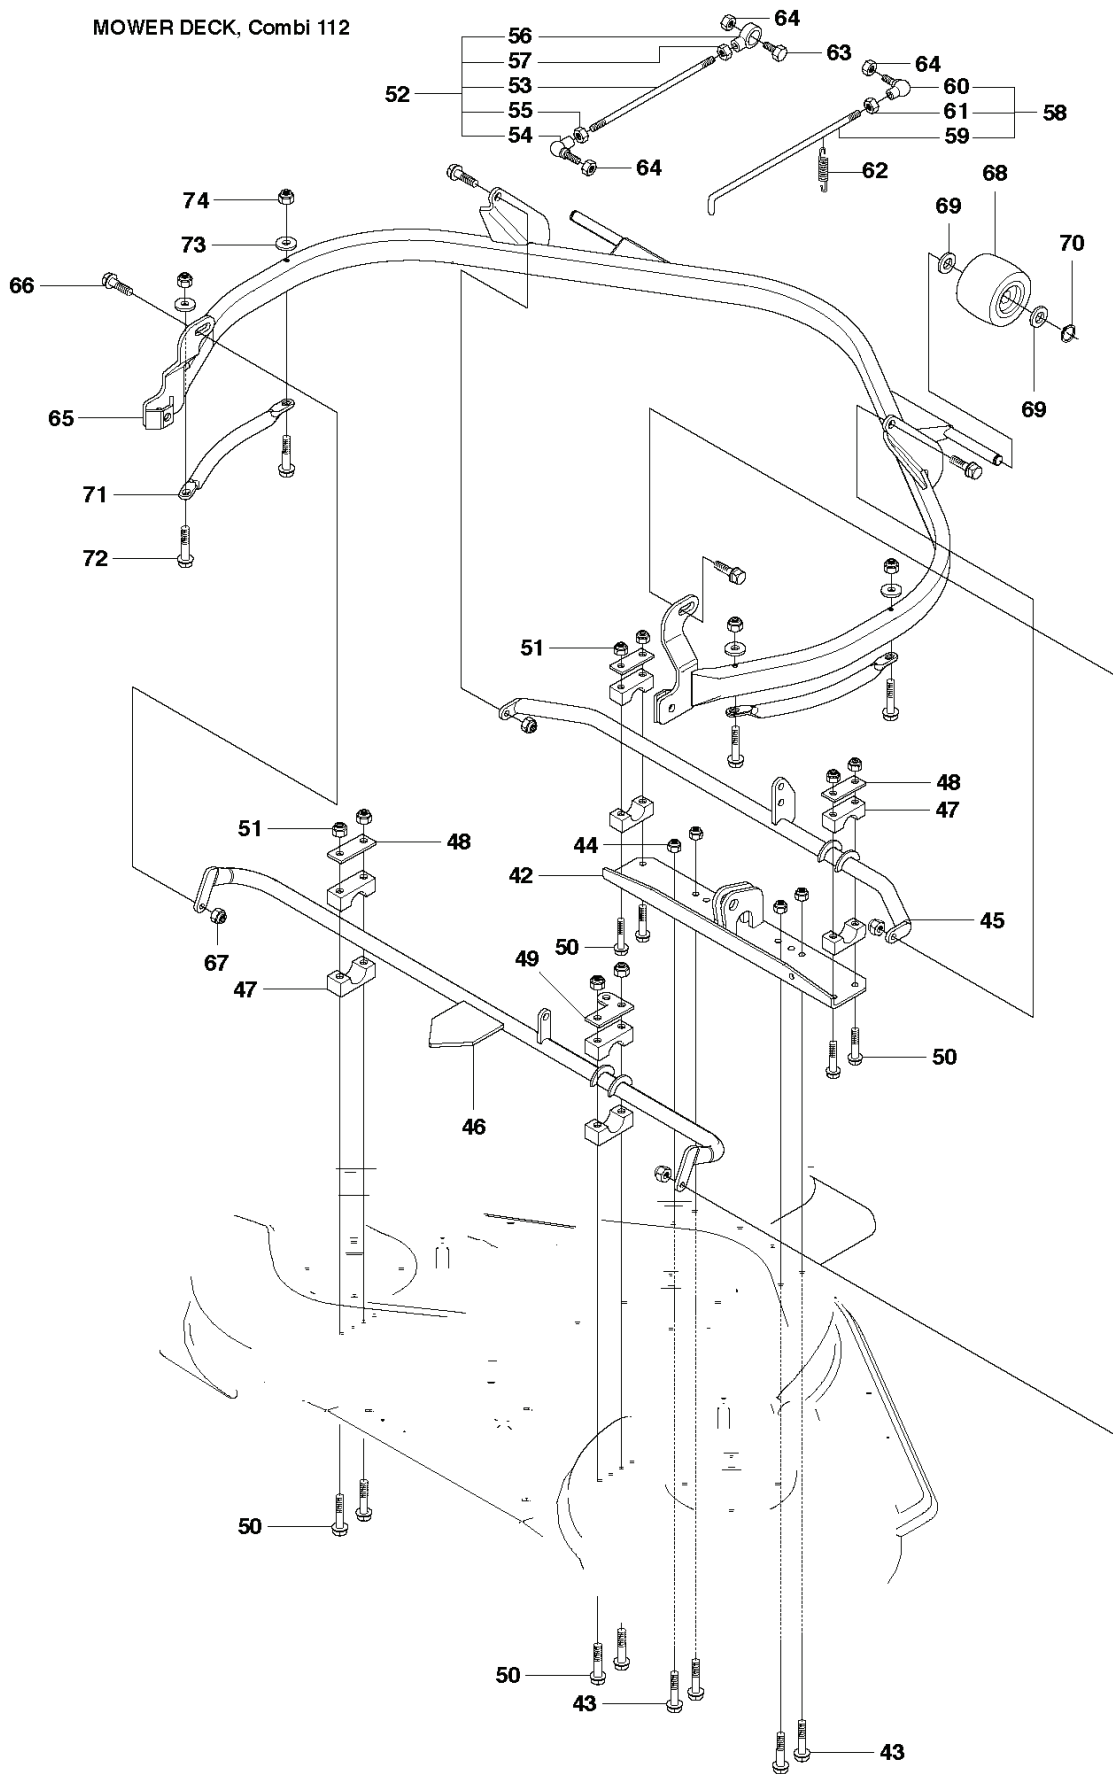

MOWER DECK, Combi 112

REF.	PART NO.	DESCRIPTION	REMARK	QTY.	KIT
42	535423001	BRACKET		1	
43	725245171	SCREW EHHM		4	
44	732211801	LOCK NUT		4	
45	535430601	FRONT CROSS TUBE ASS		1	
46	535431201	REAR CROSS TUBES ASS		1	
47	506869601	BEARING		8	
48	506813801	REINFORCING PLATE		3	
49	506979101	SERVICEBRICKA		1	
50	725246151	SCREW EHHM		8	
51	732211801	LOCK NUT		8	
52	506933904	PARALLEL ROD ASSY		1	
53	506814906	ROD		1	52
54	506789901	VINKELLÄNK DIN 71802		1	52
55	506897601	NUT		1	52
56	506951701	ROD END		1	52
57	731232051	HEXAGON NUT		1	52
58	506941206	CLUTCH ROD ASSY		1	
59	506941306	CONNECTION ROD		1	58
60	506789901	VINKELLÄNK DIN 71802		1	58
61	506897601	NUT		1	58
62	506535603	DRAW SPRING		1	
63	725249571	SCREW EHHM		1	
64	732212051	NUT		3	
65	535412302	PROTECTIVE TUBING		1	
66	506597401	SCREW EHHFM		4	
67	732211801	LOCK NUT		4	
68	506963001	WHEEL ASSY		2	
69	535464101	WASHER		4	
70	735311700	CIRCLIP		2	
71	535476301	SIDE RAIL		2	
72	727638301	SCREW RSQM		4	
73	734115601	WASHER		4	
74	732211601	LOCK NUT		4