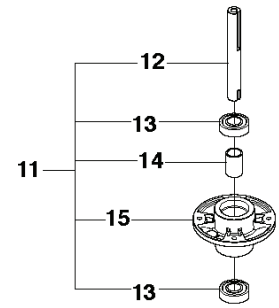

MOWER DECK, Combi 103

Yttre.
Outer.
Exterieur.
Äusser.
Ulko.

Mitten.
Centre.
Centre.
Zentrum.
Keski.