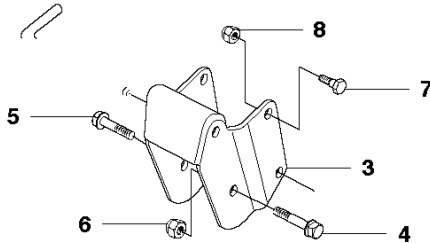

MOWER DECK, Combi 103

REF.	PART NO.	DESCRIPTION	REMARK	QTY.	KIT
1	506929001	LABEL		1	
3	535431301	LÄNKRÖRRSINFÄSTN.KPL		1	
4	725254251	SCREW EHHM		1	
5	725253671	SCREW EHHM		1	
6	732252201	HEXAGON LOCKING NUT		2	
7	506597401	SCREW EHHFM		2	
8	732211801	LOCK NUT		2	
9	965078401	CUTTING DECK		1