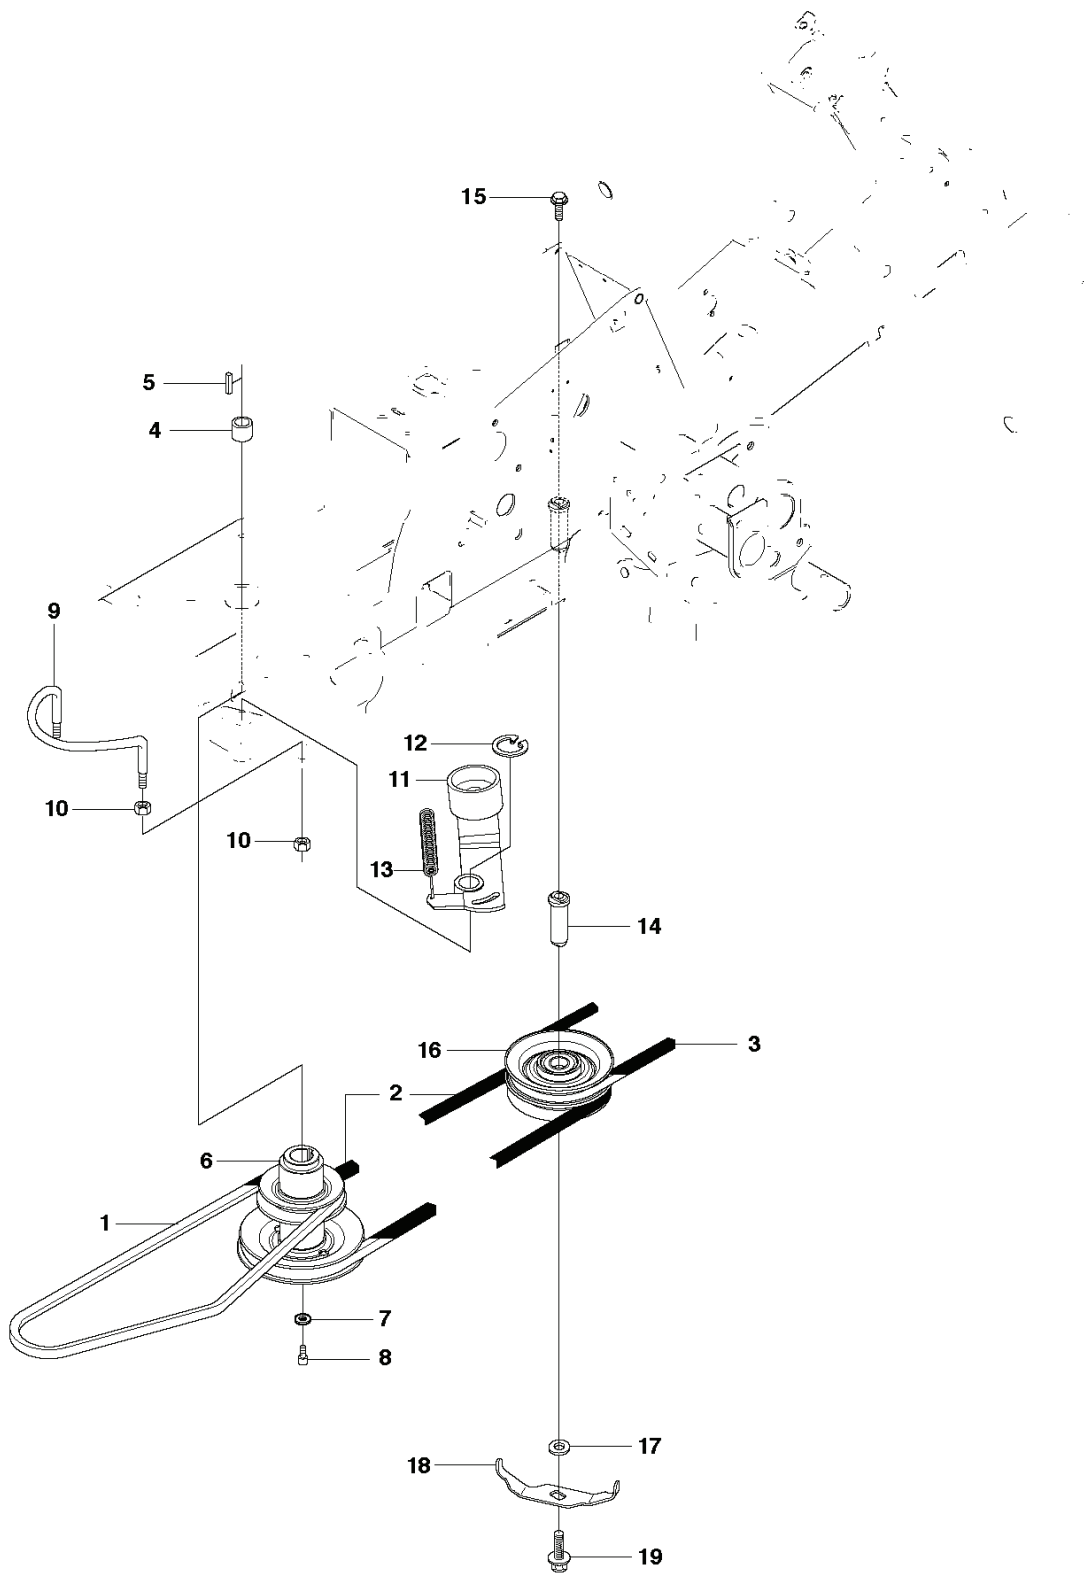

R16
TRANSMISSION

REF.	PART NO.	DESCRIPTION	REMARK	QTY.	KIT
1	589531201	BELT		1	
2	589530401	BELT		1	
3	594978001	BELT		1	
4	506509201	SPACING SLEEVE		1	
5	506555901	WEDGE		1	
6	535482401	PULLEY		1	
7	506597501	WASHER		1	
8	506556002	SCREW UNC		1	
9	506664501	BELT GUIDE		1	
10	731232051	HEXAGON NUT		4	
11	535484401	BELT TENSIONER ASSY		1	
12	735312600	CIRCLIP		1	
13	506665601	SPRING		1	
14	544426101	SHAFT		1	
15	506675402	SCREW EHHFM		1	
16	535482201	PULLEY		1	
17	506775701	WASHER		1	
18	544405301	BELT GUIDE		1	
19	506570105	SCREW EHHFM		1