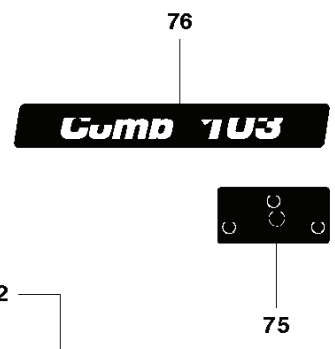

MOWER DECK, Combi 103

Yttre.
Outer.
Exterieur.
Äusser.
Ulko.

Mitten.
Centre.
Centre.
Zentrum.
Keski.