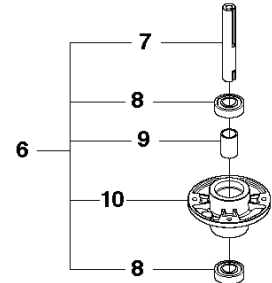

Mitten.
Centre.
Centre.
Zentrum.
Keski.