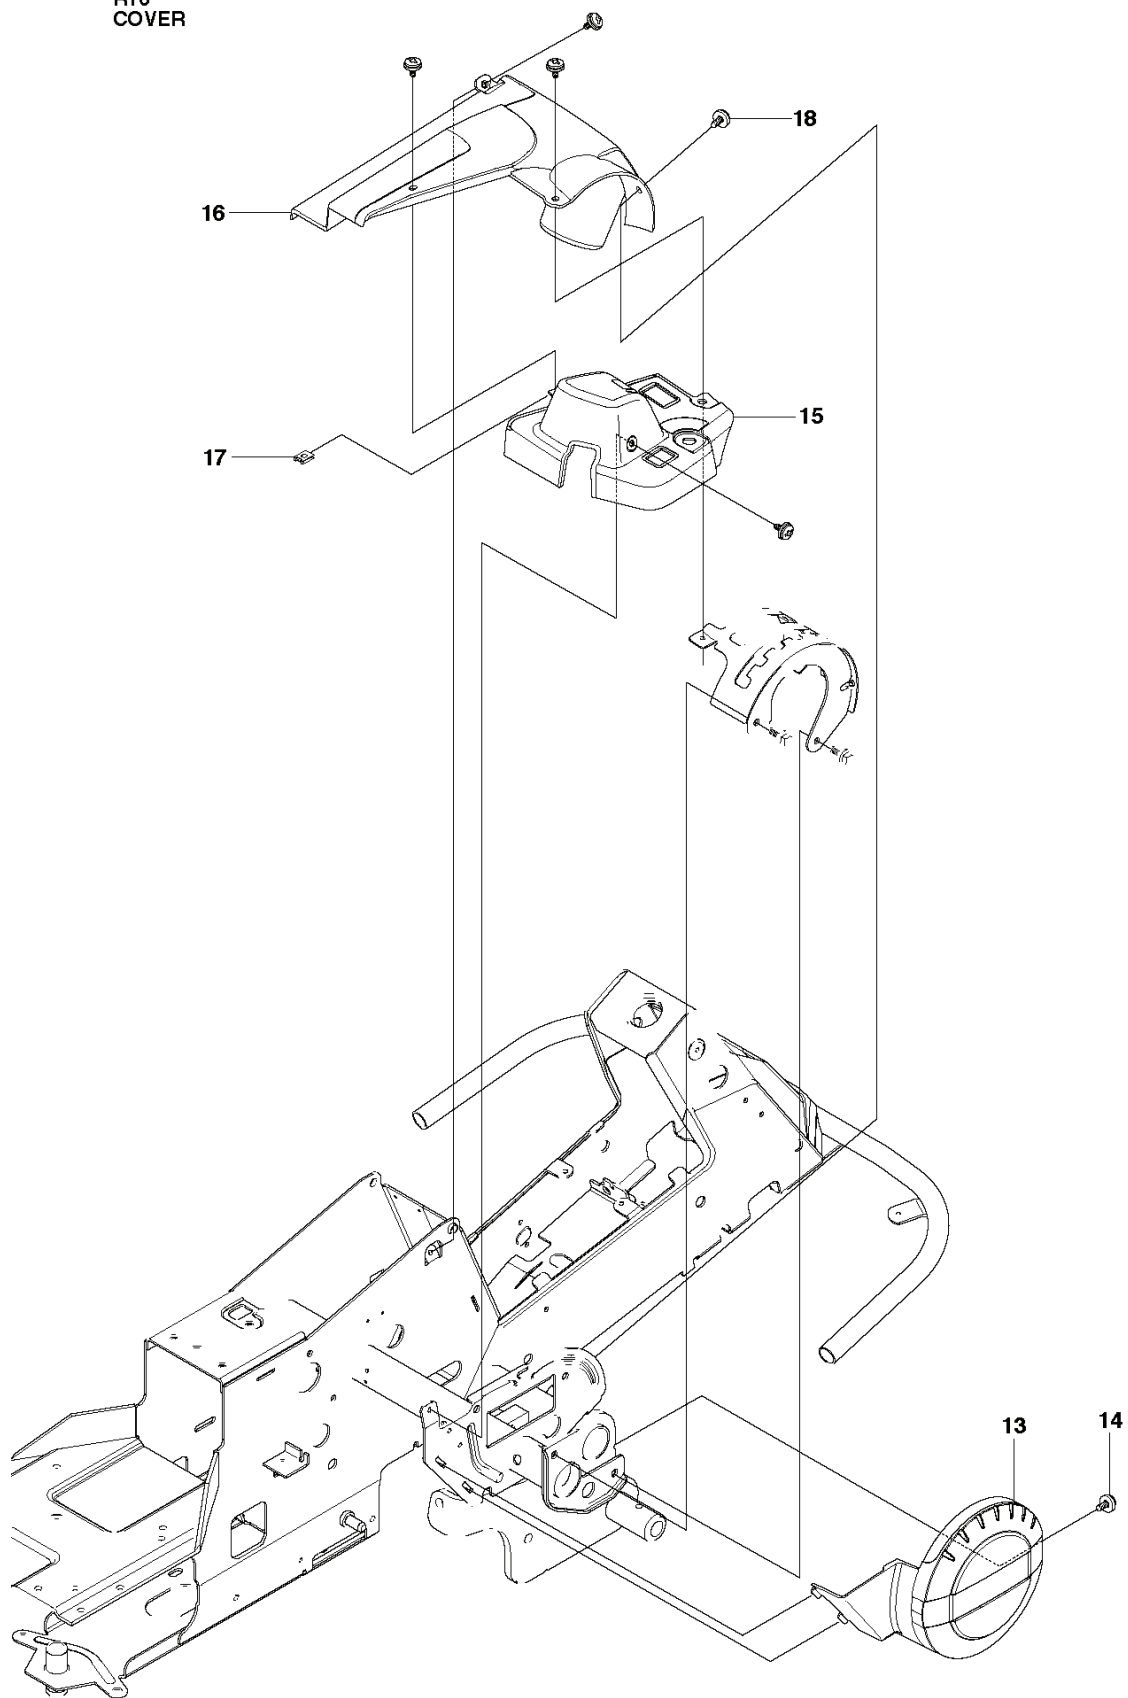

RIDER 16, 965161601, 2010-07

SPARE PARTS LIST

R16
CHASSIS

REF.	PART NO.	DESCRIPTION	REMARK	QTY.	KIT
1	544842301	FRAME		1	
2	544244501	ENGINE FRAME		1	
3	506570103	SCREW EHHFM		2	
4	725245171	SCREW EHHM		2	
5	732211801	LOCK NUT		2	
6	535470801	WHEEL AXLE		2	
7	725245961	SCREW EHHFT		2	

R16
CHASSIS, REAR

REF.	PART NO.	DESCRIPTION	REMARK	QTY.	KIT
1	506985803	SPINDLE		1	
2	738210504	BALL BEARING		1	
3	738211004	BALL BEARING		1	
4	735314010	CIRCLIP		1	
5	735312600	CIRCLIP		1	
6	506985901	SWING AXLE		1	
7	735312600	CIRCLIP		2	
8	506773401	WASHER		2	
9	740681421	V-RING		1	
10	535406001	BRACKET		1	
11	506986102	GLIDLAGER		2	10
27	506987701	BRACKET		1	
28	506566501	CLIP		1	
29	725236461	SCREW EHHFT		1	
46	506889901	HITCH		1	
47	725250051	SCREW EHHM		2	
48	544039602	COUNTERWEIGHT		1	

R16
CONTROLS

REF.	PART NO.	DESCRIPTION	REMARK	QTY.	KIT
1	544301501	THROTTLE CONTROL ASSY		1	
2	544301701	WIRE		1	
3	506889101	KNOB		1	
4	725236461	SCREW EHHFT		2	

R16
COVER

REF.	PART NO.	DESCRIPTION	REMARK	QTY.	KIT
13	535502501	CONTROL COVER		1	
14	544400501	SCREW		1	
15	544332103	CONTROL COVER		1	
16	544332202	COVER		1	
17	535429101	SPRING NUT		1	
18	544400501	SCREW		4	

REF.	PART NO.	DESCRIPTION	REMARK	QTY.	KIT
1	535501401	CONTROL PLATE		1	
2	506570103	SCREW EHHFM		2	
3	504734501	ADJUSTER		1	
4	506542001	HANDLE		1	
5	506554301	BEARING		2	
6	735312220	E-CLIP		1	
7	506908201	HEIGHT ROD		1	
8	506784601	PEN		1	
9	734117201	WASHER		1	
10	732211801	LOCK NUT		1	
11	731231801	HEXAGON NUT		1	
12	721618301	SPLIT PIN		1	
13	506998301	LINK ASSY		1	
14	735311520	E-CLIP		1	
15	506975101	CONNECTOR		1	
16	721618301	SPLIT PIN		1	