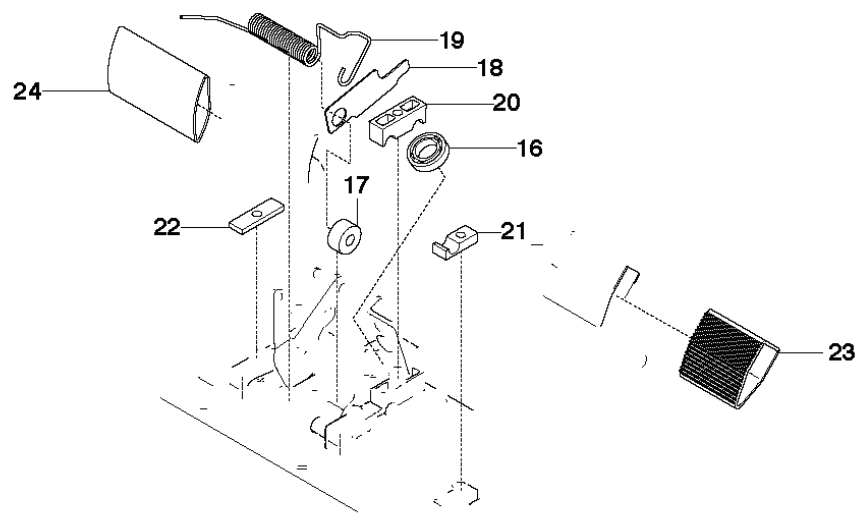

R16
MOWER LIFT

REF.	PART NO.	DESCRIPTION	REMARK	QTY.	KIT
1	501018601	LIFTING LEVER ASSY		1	
2	506556501	BEARING		2	
3	525406601	PEN		1	
5	721618301	SPLIT PIN		1	
6	506784301	LINK ASSY		1	
7	725249751	SCREW		1	
8	731232051	HEXAGON NUT		1	
9	506905401	LIFTING ARM		1	
10	725254251	SCREW EHHM		1	
11	732252201	HEXAGON LOCKING NUT		1	
12	506916801	SPRING		1	
13	506905601	OFFSET PULLEY		2	
14	506905701	SHAFT		1	
15	506905702	SHAFT		1	
16	735311820	E-CLIP		2	
17	506554607	CHAIN		1	
18	506554701	LINKAGE		1	
19	506905901	CHAIN STOP		1	
20	721618701	SPLIT PIN		1	
21	544456901	CONNECTION ROD		1	
22	721618301	SPLIT PIN		1	
23	544378601	LINK		1	
24	735311420	E-CLIP		1	
25	544448801	CONNECTION ROD		1	
26	734116441	WASHER		1	
27	721618301	SPLIT PIN		1	