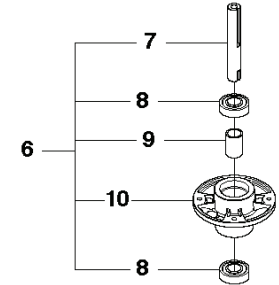

Mitten.
Centre.
Centre.
Zentrum.
Keski.