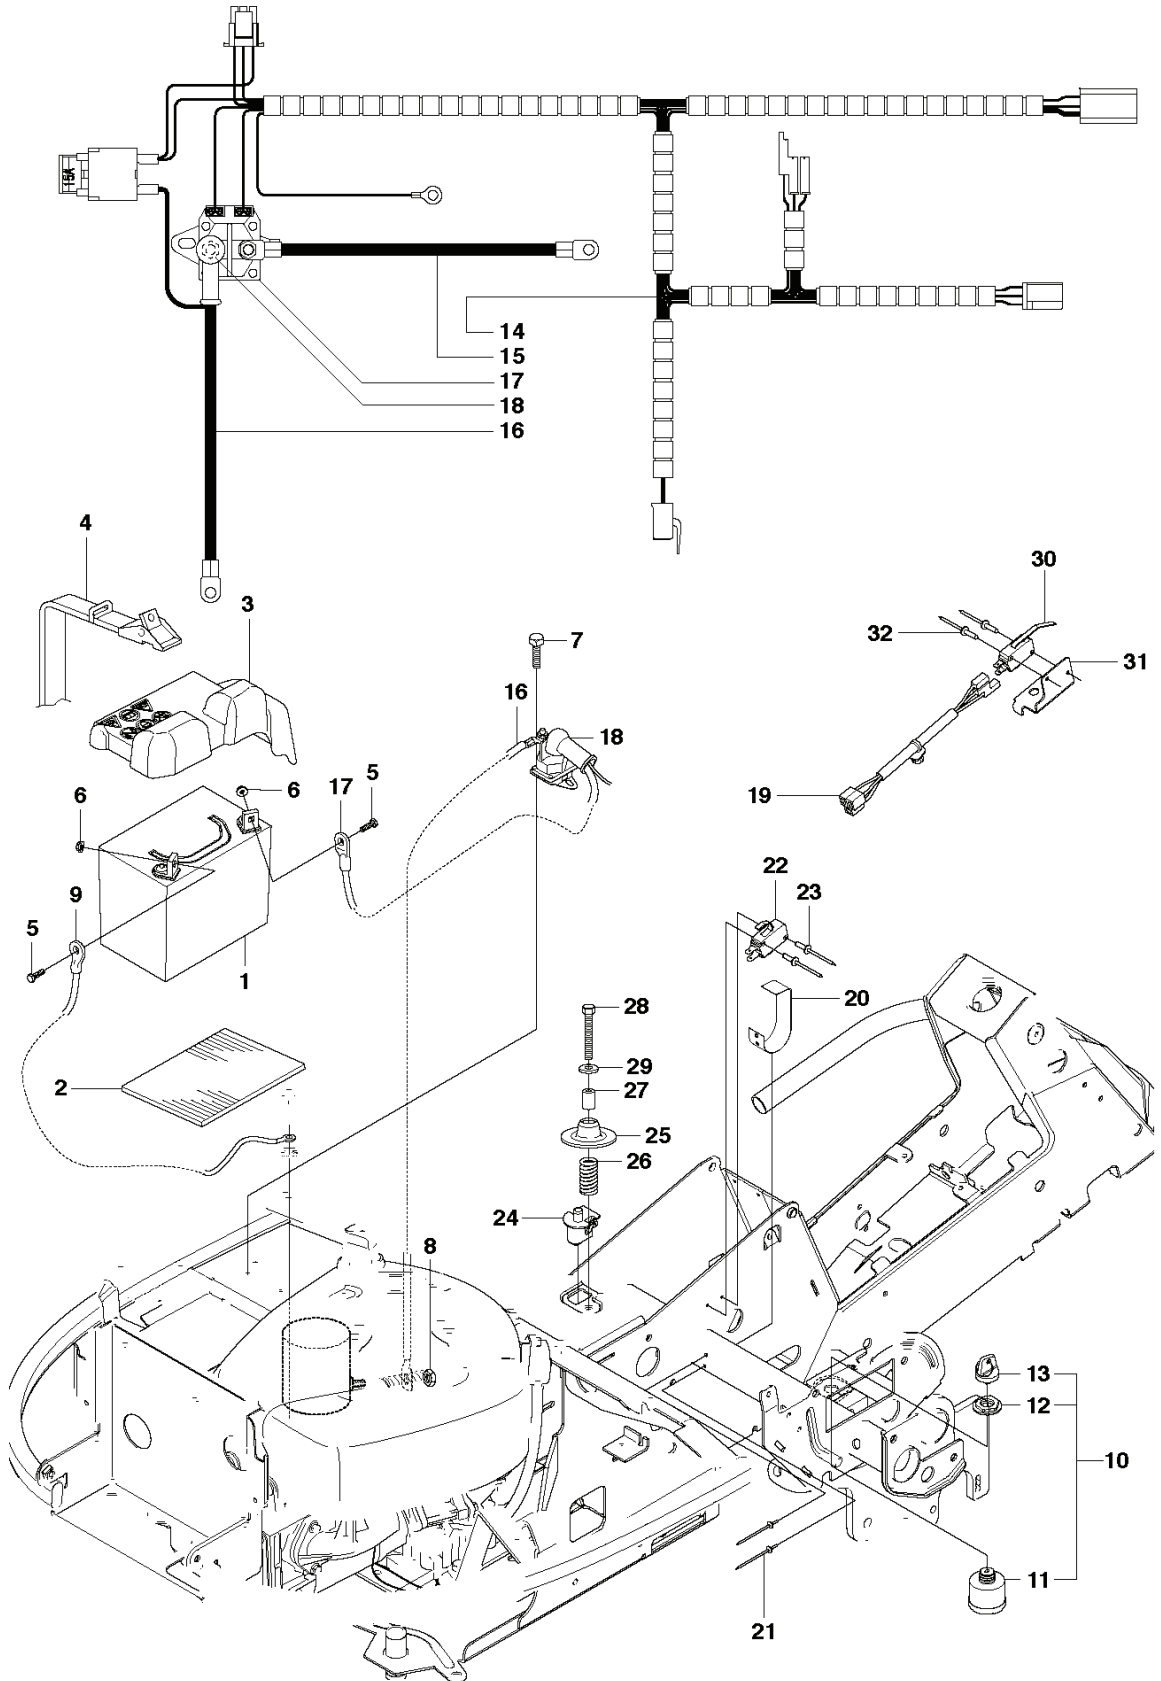

R16
ELECTRICAL

REF.	PART NO.	DESCRIPTION	REMARK	QTY.	KIT
1	510138501	BATTERY		1	
2	535441101	BATTERY MAT		1	
3	510026901	COVER		1	
4	506836802	BELT		1	
5	522622101	SCREW EHHM		1	
6	522624301	NUT		1	
7	725236461	SCREW EHHFT		1	
8	506899801	NUT		1	
9	544967603	CABLE		1	
10	544442101	IGNITION SWITCH		1	
11	544442201	IGNITION SWITCH		1	10
12	544442301	NUT		1	10
13	544442401	IGNITION KEY		1	10
14	544926301	WIRING		1	
15	544928601	CABLE		1	
16	544926104	CABLE		1	
17	544439801	RELAY		1	
18	506899801	NUT		2	
19	576185401	WIRING		1	
20	506909301	PLATE SPRING		1	
21	722783902	BLIND RIVET		2	
22	535469101	SWITCH		1	
23	544440701	RIVET		2	
24	506909601	SWITCH		1	
25	506909701	SPRING WASHER		1	
26	544441201	SPRING		1	
27	506909902	SPACING TUBE		1	
28	725246051	SCREW EHHM		1	
29	734116401	WASHER		1	
30	544415501	SWITCH		1	
31	544415701	BRACKET		1	
32	544440701	RIVET		2