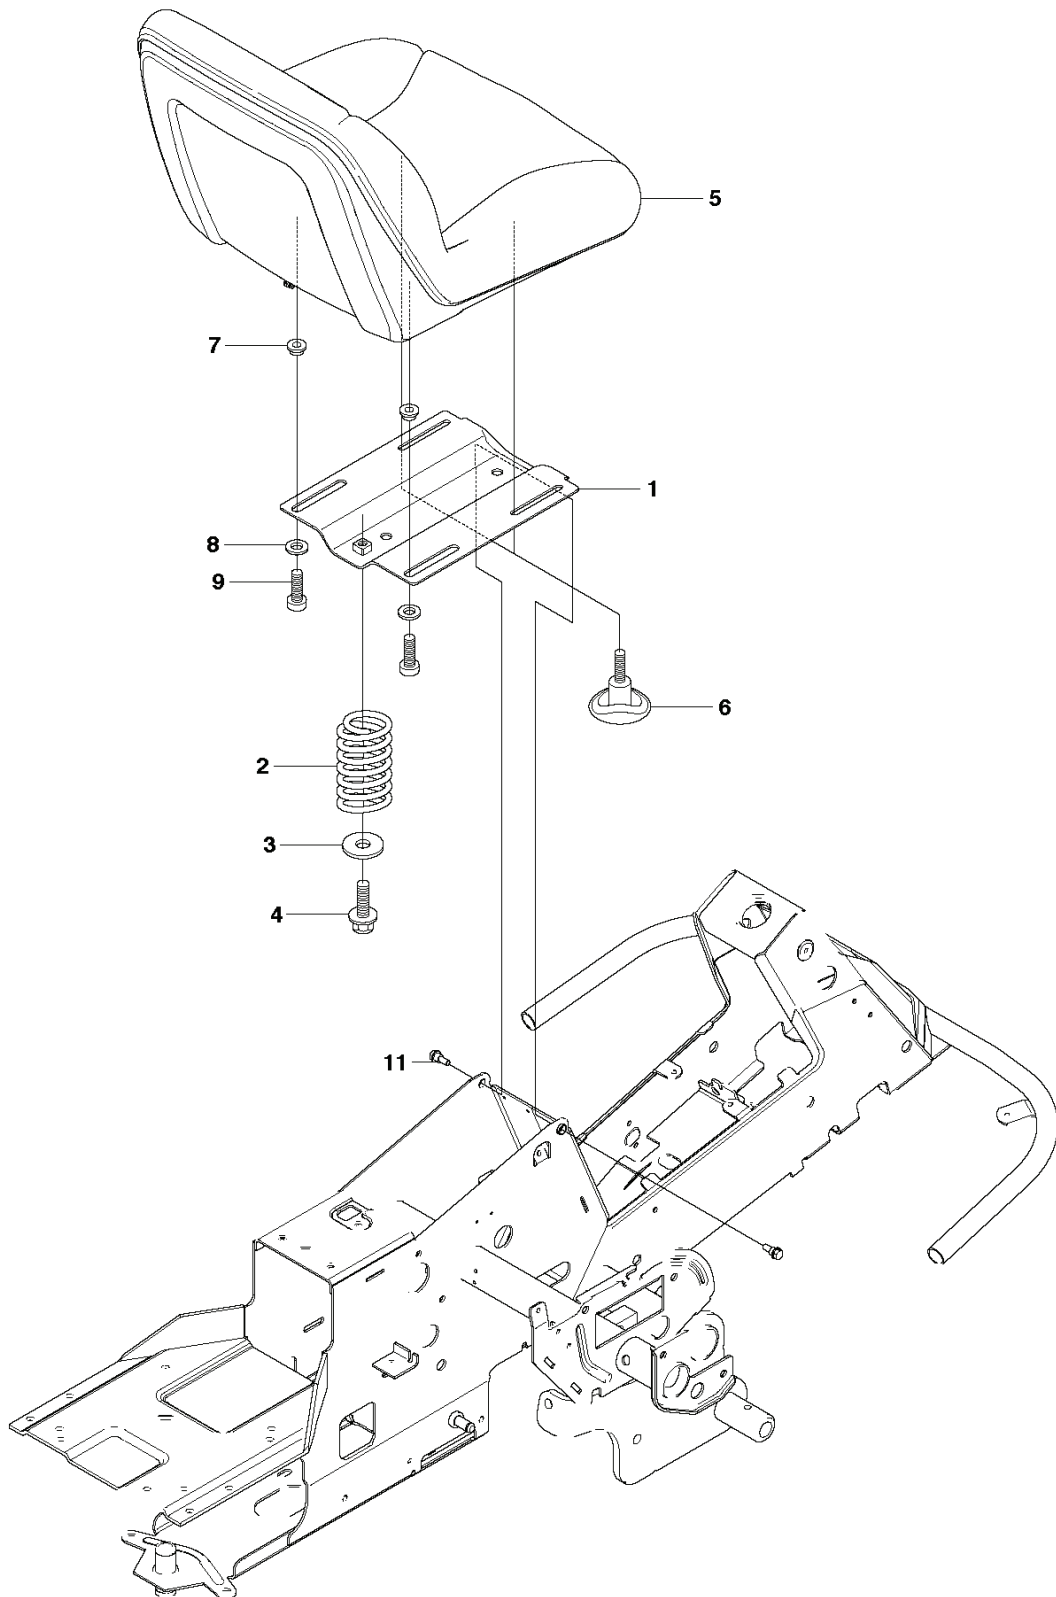

R16
SEAT

REF.	PART NO.	DESCRIPTION	REMARK	QTY.	KIT
1	544328503	SEAT BRACKET		1	
2	506915301	COMPRESSION SPRING		1	
3	734117441	WASHER		1	
4	725249371	SCREW EHHM		1	
5	544433301	SEAT		1	
6	506565501	JUSTERVRED		2	
7	506565301	BUSHING		2	
8	734116441	WASHER		2	
9	506556301	SCREW UNC		2	
11	506597401	SCREW EHHFM		1