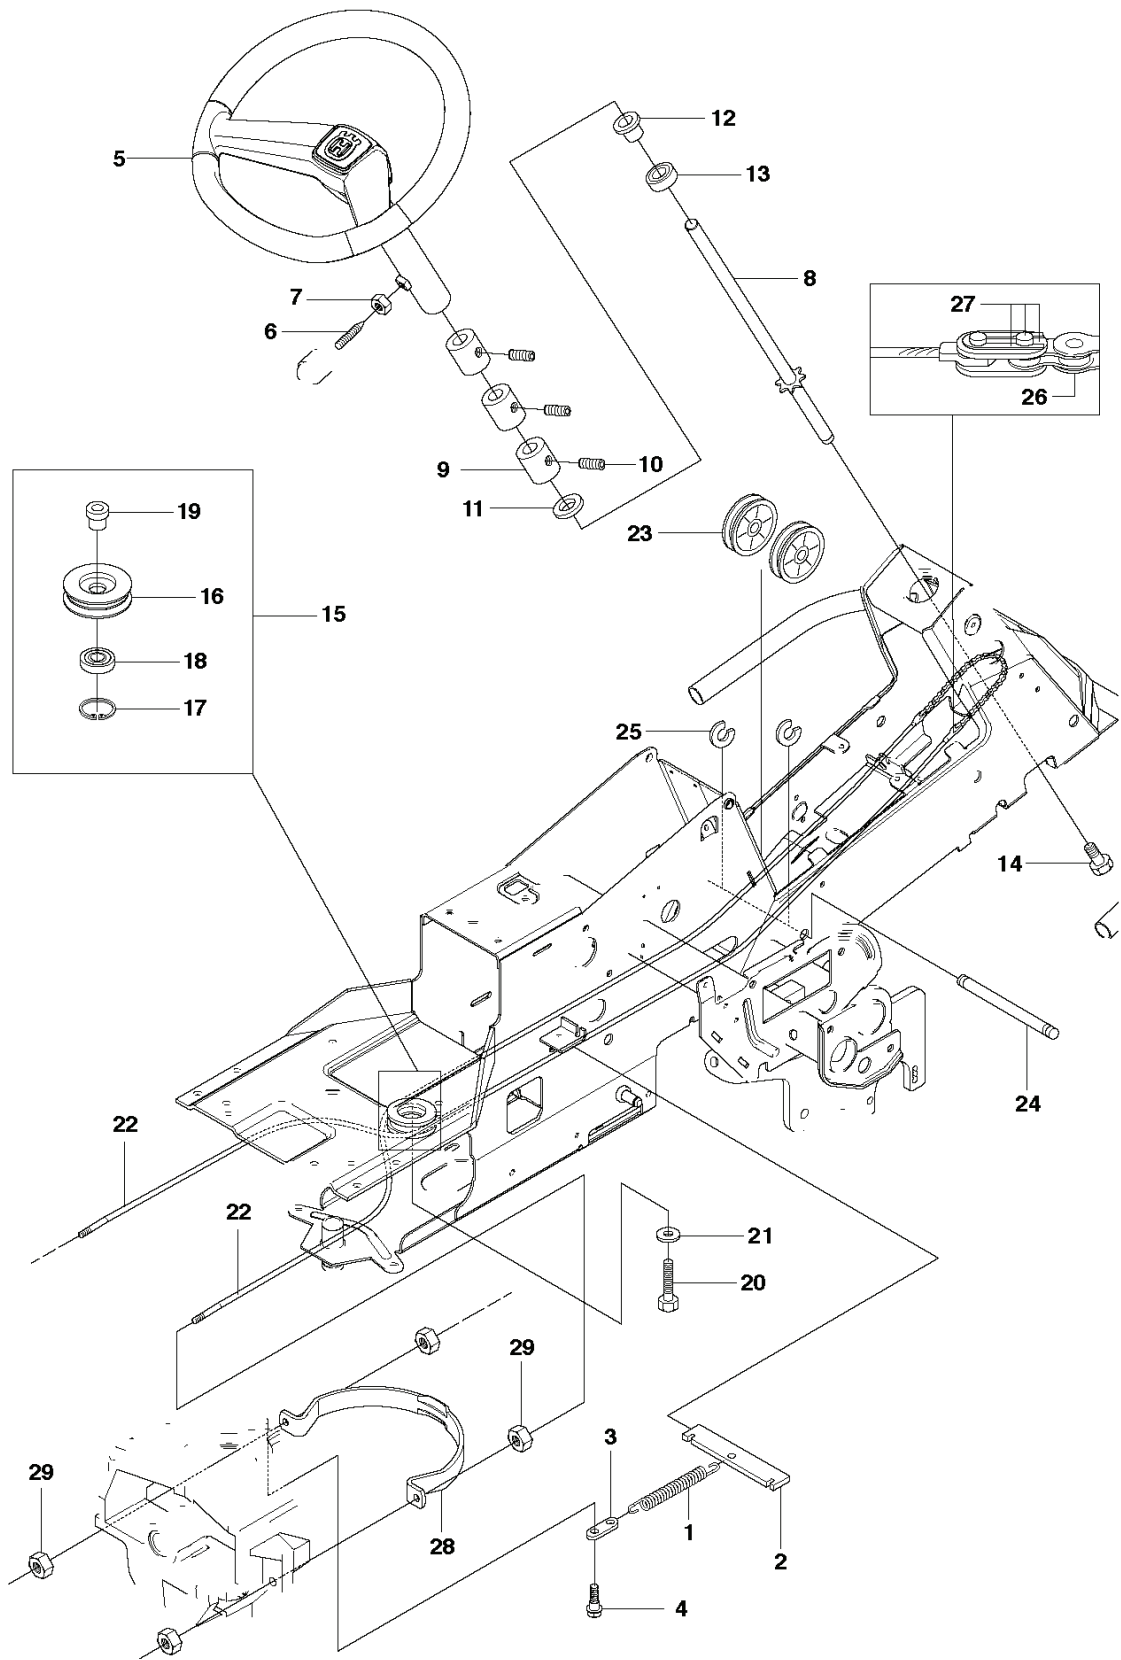

R16
STEERING

REF.	PART NO.	DESCRIPTION	REMARK	QTY.	KIT
1	506671901	SPRING		1	
2	506576301	SPRING RETAINER		1	
3	506670801	LINK		1	
4	506597401	SCREW EHHFM		1	
5	544375202	STEERING WHEEL		1	
6	728745505	SCREW IHSETM		1	
7	731231801	HEXAGON NUT		1	
8	575631901	STEERING ROD		1	
9	506863401	DRIVER		3	
10	728844305	SCREW IHSETM		3	
11	506863601	WASHER		1	
12	506887801	SPACER		1	
13	738210404	BALL BEARING		1	
14	506570104	SCREW EHHFM		1	
15	506500903	BARRING WHEEL		1	
16	535424101	BARRING WHEEL		1	15
17	735314010	CIRCLIP		1	15
18	738220419	BALL BEARING		1	15
19	506500802	BUSHING		1	15
20	506675402	SCREW EHHFM		1	
21	734117441	WASHER		1	
22	506589104	WIRE ASSY		2	
23	506522401	STARTER PULLEY		2	
24	506539402	SHAFT		1	
25	735311420	E-CLIP		2	
26	506554601	CHAIN		1	
27	506554701	LINKAGE		2	
28	544427301	WIRE GUIDE		1	
29	731232051	HEXAGON NUT		4