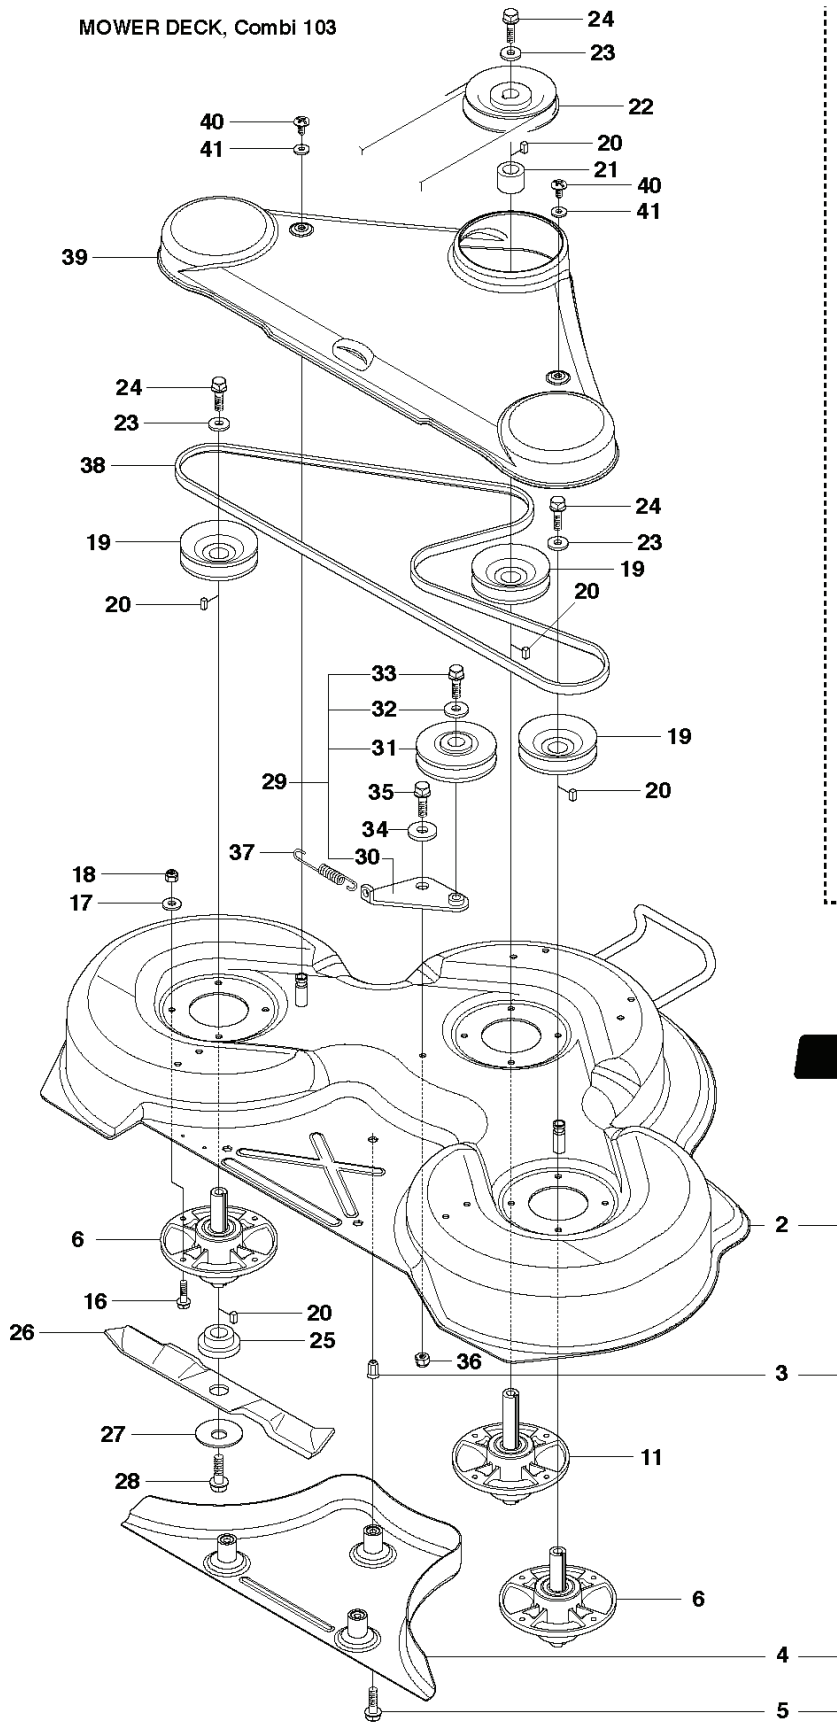

MOWER DECK, Combi 103

Yttre.
Outer.
Exterieur.
Äusser.
Ulko.

REF.	PART NO.	DESCRIPTION	REMARK	QTY.	KIT
1	544112903	CUTTING DECK		1	
2	544112801	CUTTING DECK		1	1
3	506916201	NUT		3	1
4	544449201	PLUG		1	1
5	506570104	SCREW EHHFM		3	1
6	544065901	BLADE HOUSING ASSY		2	
7	544067902	SHAFT		1	6
8	738230434	BALL BEARING		2	6
9	544068001	SPACING SLEEVE		1	6
10	544067801	BEARING HOUSING		1	6
11	544065902	BLADE HOUSING ASSY		1	
12	544067901	SHAFT		1	11
13	738230434	BALL BEARING		2	11
14	544068001	SPACING SLEEVE		1	11
15	544067801	BEARING HOUSING		1	11
16	535423801	SCREW RSQM		12	
17	734116401	WASHER		12	
18	732211801	LOCK NUT		12	
19	506922101	PULLEY		3	
20	506533501	PARALLEL KEY		7	
21	544068002	SPACING SLEEVE		1	
22	506778601	PULLEY		1	
23	734117441	WASHER		3	
24	544114101	SCREW EHHM		3	
25	535504202	ADAPTER		3	
26	504188210	BLADE		3	
27	506792301	KNIFE PLATE		3	
28	544114101	SCREW EHHM		3	
29	506540701	BELT TENSIONER ASSY		1	
30	506519501	SPÄNNARM KPL.		1	29
31	506532701	PULLEY		1	29
32	734116441	WASHER		1	29
33	506558302	SCREW EHHFT		1	29
34	506918702	WASHER		1	
35	725245171	SCREW EHHM		1	
36	732211801	LOCK NUT		1	
37	506533101	SPRING		1	
38	589530601	BELT		1	
39	544096101	BELT COVER		1	
40	506982601	SCREW		2	
41	506559701	WASHER		2	
75	506789701	LABEL		1	
76	544238103	LABEL		1