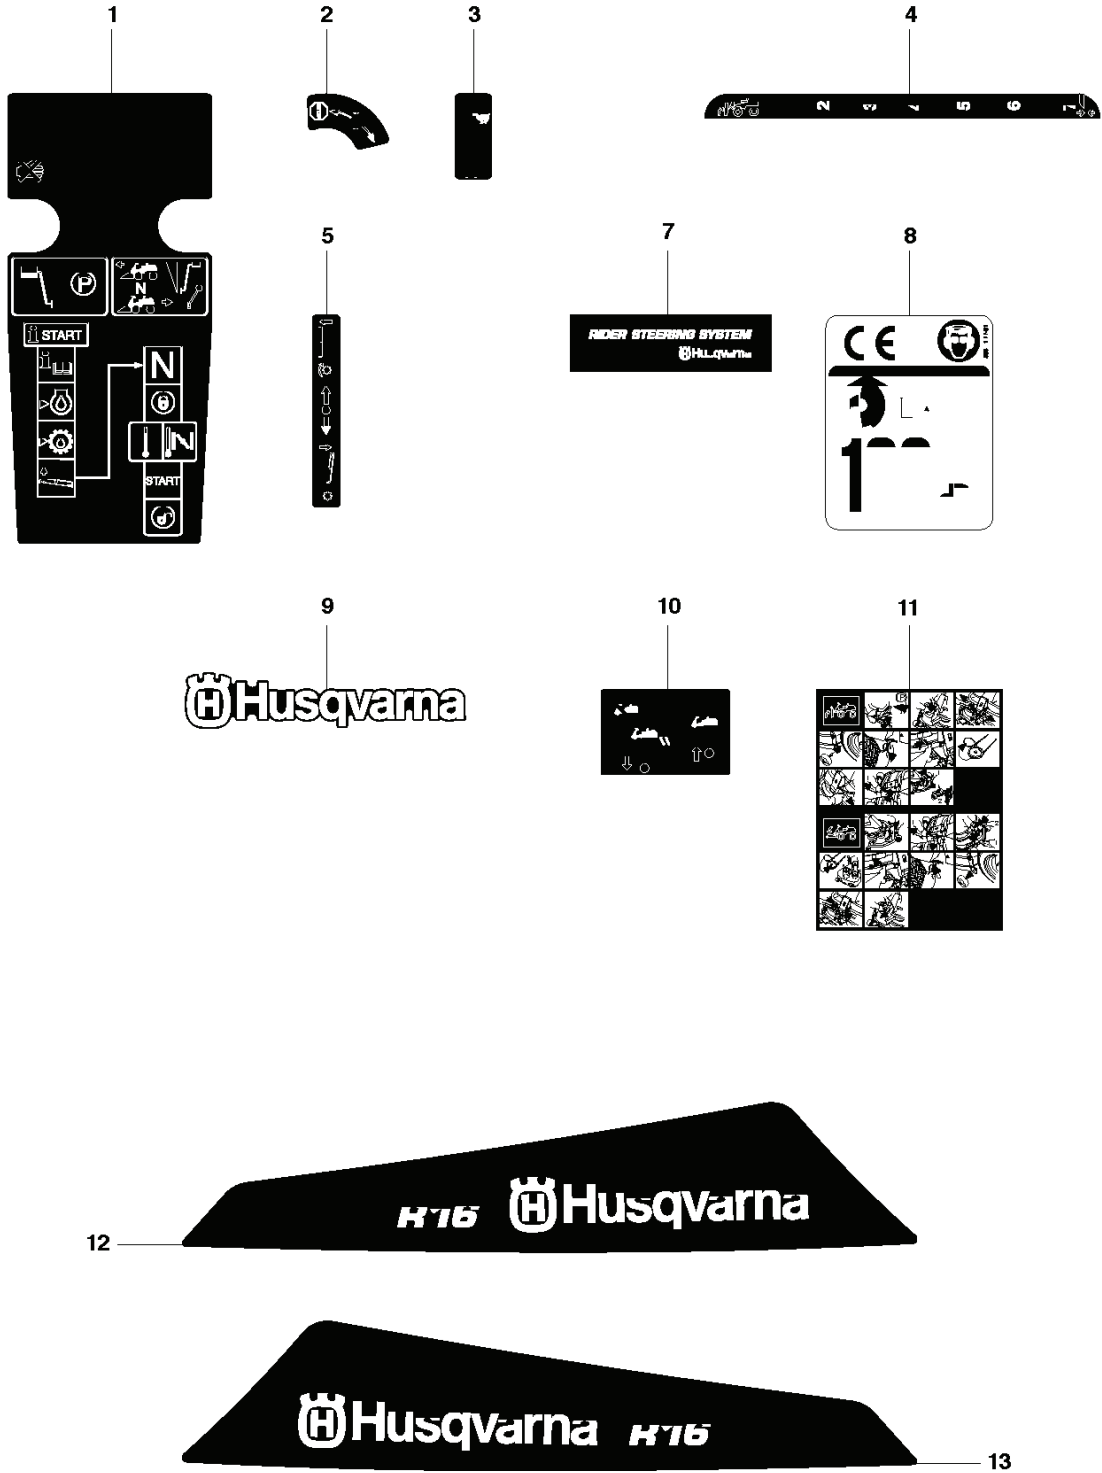

R16
DECALS

REF.	PART NO.	DESCRIPTION	REMARK	QTY.	KIT
1	544438601	LABEL		1	
2	544438701	LABEL		1	
3	544438801	LABEL		1	
4	544439002	LABEL		1	
5	544439201	LABEL		1	
7	544833601	LABEL		1	
8	505217701	LABEL		1	
9	544391102	LABEL		1	
10	544211401	LABEL		1	
11	506999601	LABEL		1	
12	544985901	LABEL		1	
13	544985902	LABEL		1