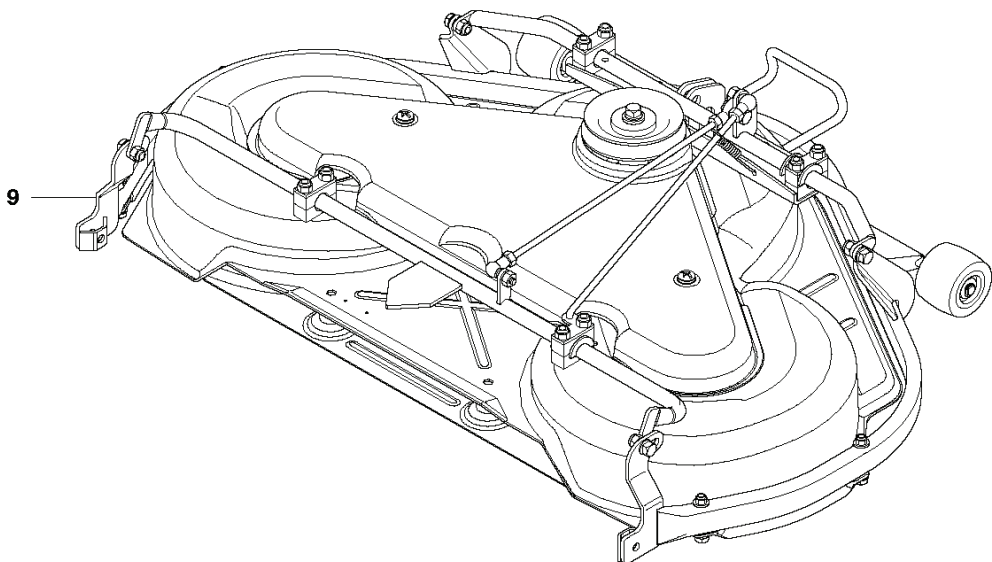

MOWER DECK, Combi 112

REF.	PART NO.	DESCRIPTION	REMARK	QTY.	KIT
1	506929001	LABEL		1	
2	535437401	LABEL WARNING		1	
3	535431301	LÄNKRÖRRSINFÄSTN.KPL		1	
4	725254251	SCREW EHHM		1	
5	725253671	SCREW EHHM		1	
6	732252201	HEXAGON LOCKING NUT		2	
7	506597401	SCREW EHHFM		2	
8	732211801	LOCK NUT		2	
9	965078501	CUTTING DECK		1