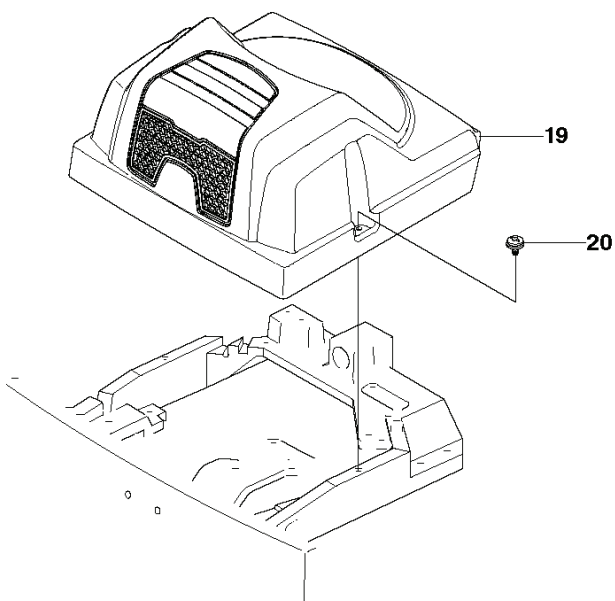

R16
COVER

REF.	PART NO.	DESCRIPTION	REMARK	QTY.	KIT
6	544247602	ENGINE HOOD ASSY		1	
7	544247701	HINGE		1	6
8	544247702	HINGE		1	6
9	722795402	RIVET		6	6
10	503894701	SNAP LOCKING		1	
19	574856101	COVER		1	
20	544400501	SCREW		2