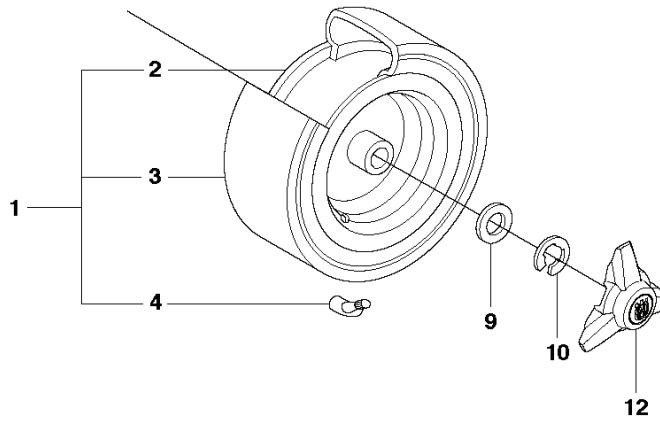

R16
WHEELS & TIRES

REF.	PART NO.	DESCRIPTION	REMARK	QTY.	KIT
1	523012202	WHEEL		2	
2	523034501	RIM		1	1
3	523034602	TIRE		1	1.5
4	523034701	VALVE		1	1.5
5	523012602	WHEEL		2	
6	523034801	RIM		1	5
7	506504805	WASHER		4	
8	506596203	SPACING SLEEVE		2	
9	506504803	WASHER		2	
10	506899001	E-CLIP		4	
11	544353502	HUB CAP		2	
12	544353501	HUB CAP		2