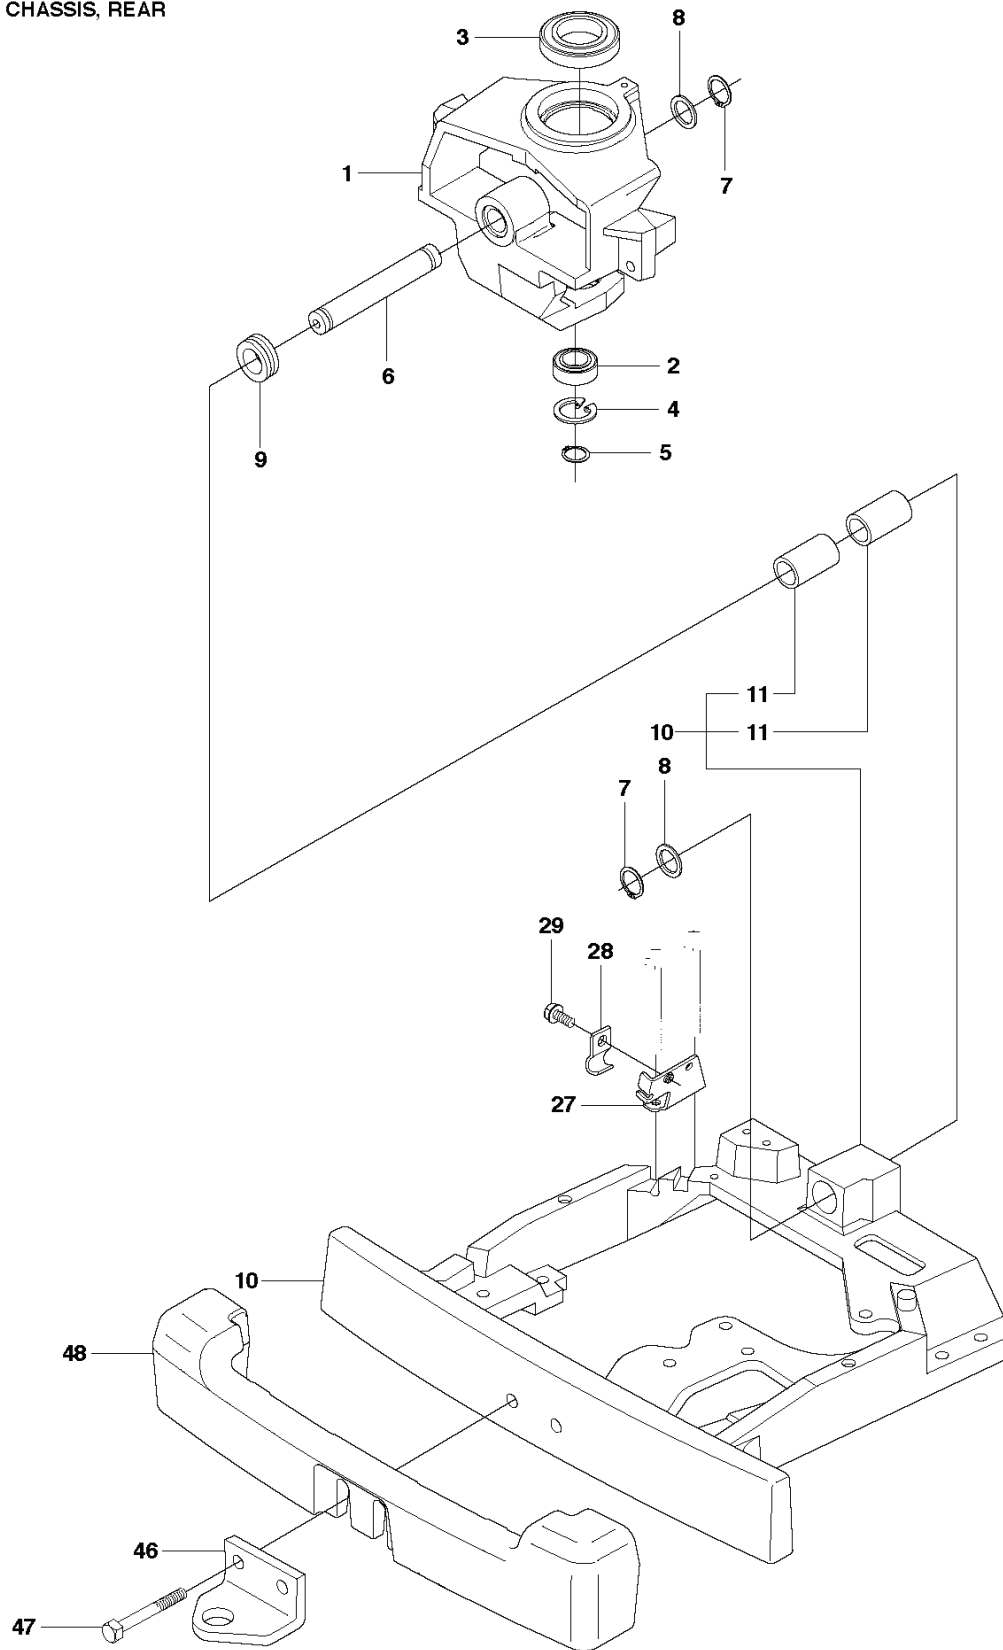

R16
CHASSIS, REAR

REF.	PART NO.	DESCRIPTION	REMARK	QTY.	KIT
1	506985803	SPINDLE		1	
2	738210504	BALL BEARING		1	
3	738211004	BALL BEARING		1	
4	735314010	CIRCLIP		1	
5	735312600	CIRCLIP		1	
6	506985901	SWING AXLE		1	
7	735312600	CIRCLIP		2	
8	506773401	WASHER		2	
9	740681421	V-RING		1	
10	535406001	BRACKET		1	
11	506986102	GLIDLAGER		2	10
27	506987701	BRACKET		1	
28	506566501	CLIP		1	
29	725236461	SCREW EHHFT		1	
46	506889901	HITCH		1	
47	725250051	SCREW EHHM		2	
48	544039602	COUNTERWEIGHT		1