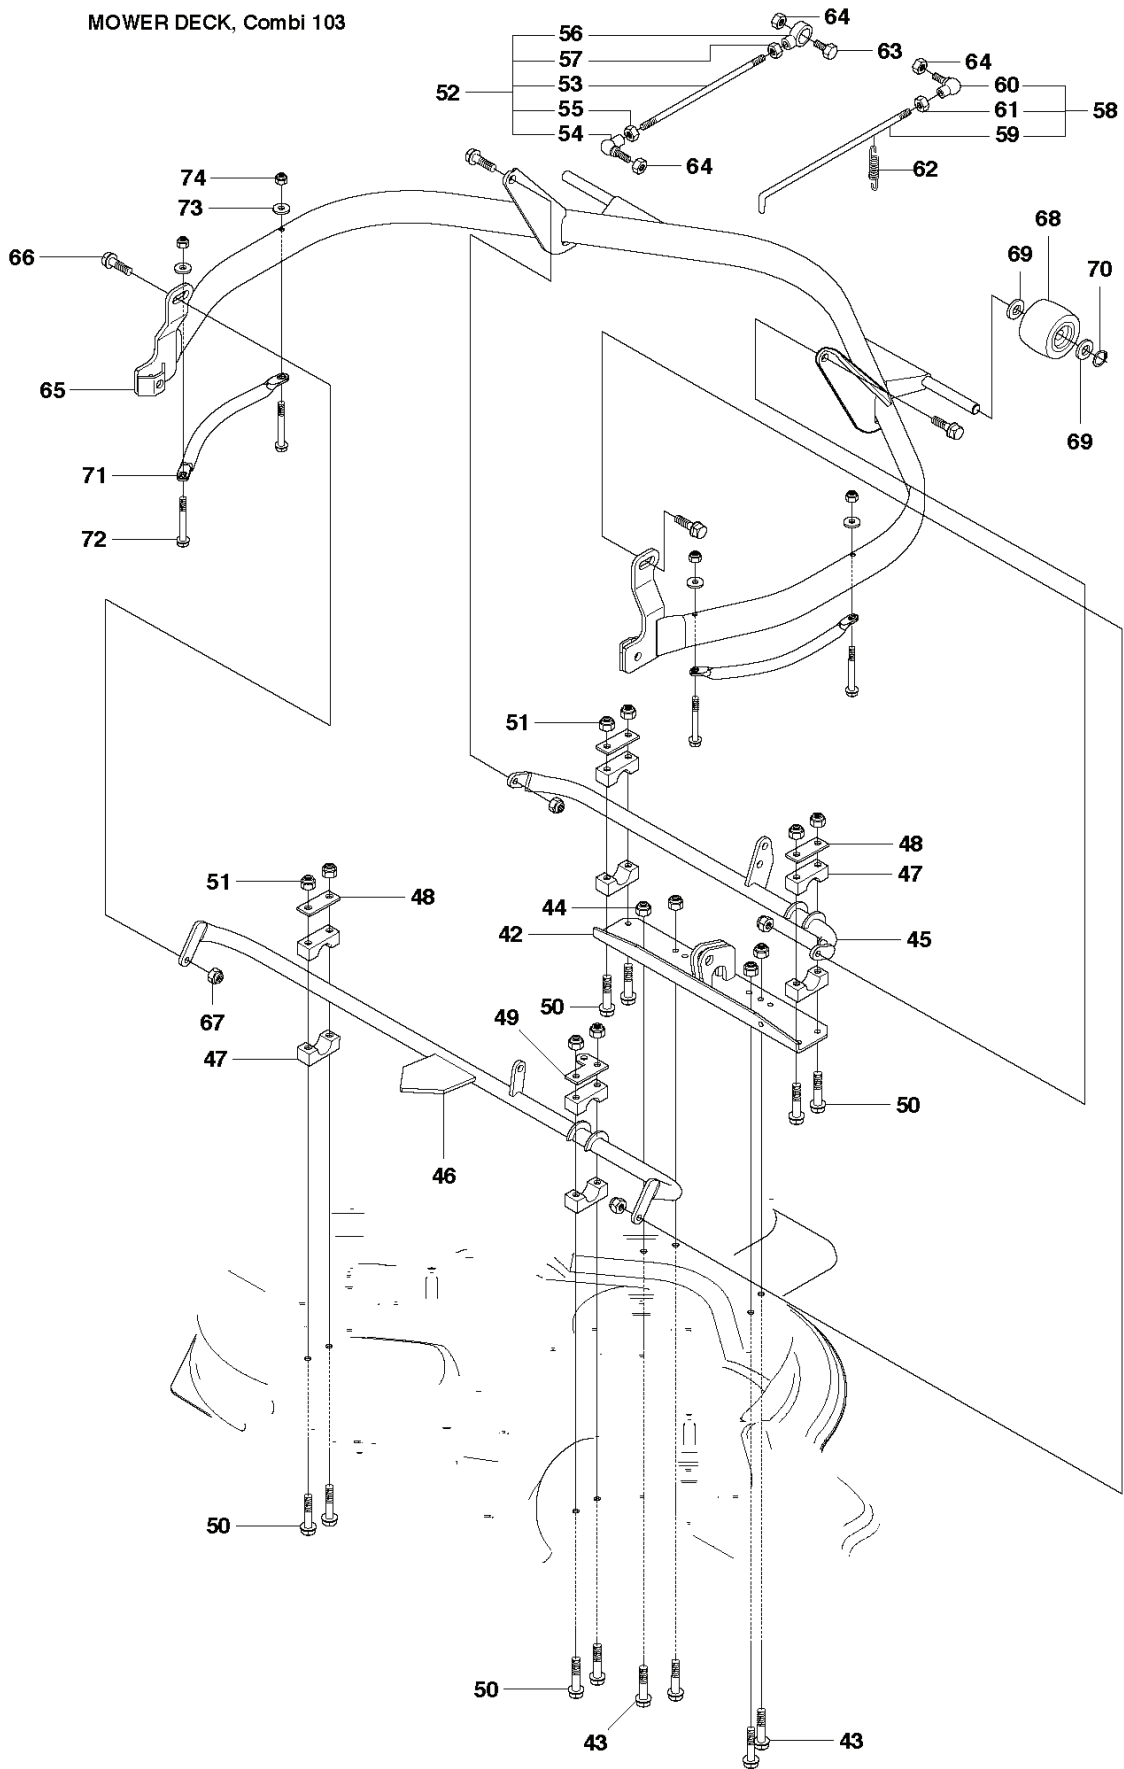

MOWER DECK, Combi 103

REF.	PART NO.	DESCRIPTION	REMARK	QTY.	KIT
42	535423001	BRACKET		1	
43	725245171	SCREW EHHM		4	
44	732211801	LOCK NUT		4	
45	535468801	FRÅMRE TVÄRRÖR KPL.		1	
46	535468701	REAR CROSS TUBES ASS		1	
47	506869601	BEARING		8	
48	506813801	REINFORCING PLATE		3	
49	506979101	SERVICEBRICKA		1	
50	725246151	SCREW EHHM		8	
51	732211801	LOCK NUT		8	
52	506933904	PARALLEL ROD ASSY		1	
53	506814906	ROD		1	52
54	506789901	VINKELLÄNK DIN 71802		1	52
55	506897601	NUT		1	52
56	506951701	ROD END		1	52
57	731232051	HEXAGON NUT		1	52
58	506941206	CLUTCH ROD ASSY		1	
59	506941306	CONNECTION ROD		1	58
60	506789901	VINKELLÄNK DIN 71802		1	58
61	506897601	NUT		1	58
62	506535603	DRAW SPRING		1	
63	725249571	SCREW EHHM		1	
64	732212051	NUT		3	
65	535463601	PROTECTIVE TUBING		1	
66	506597401	SCREW EHHFM		4	
67	732211801	LOCK NUT		4	
68	506963001	WHEEL ASSY		2	
69	535464101	WASHER		4	
70	735311700	CIRCLIP		2	
71	535476301	SIDE RAIL		2	
72	727638301	SCREW RSQM		4	
73	734115601	WASHER		4	
74	732211601	LOCK NUT		4