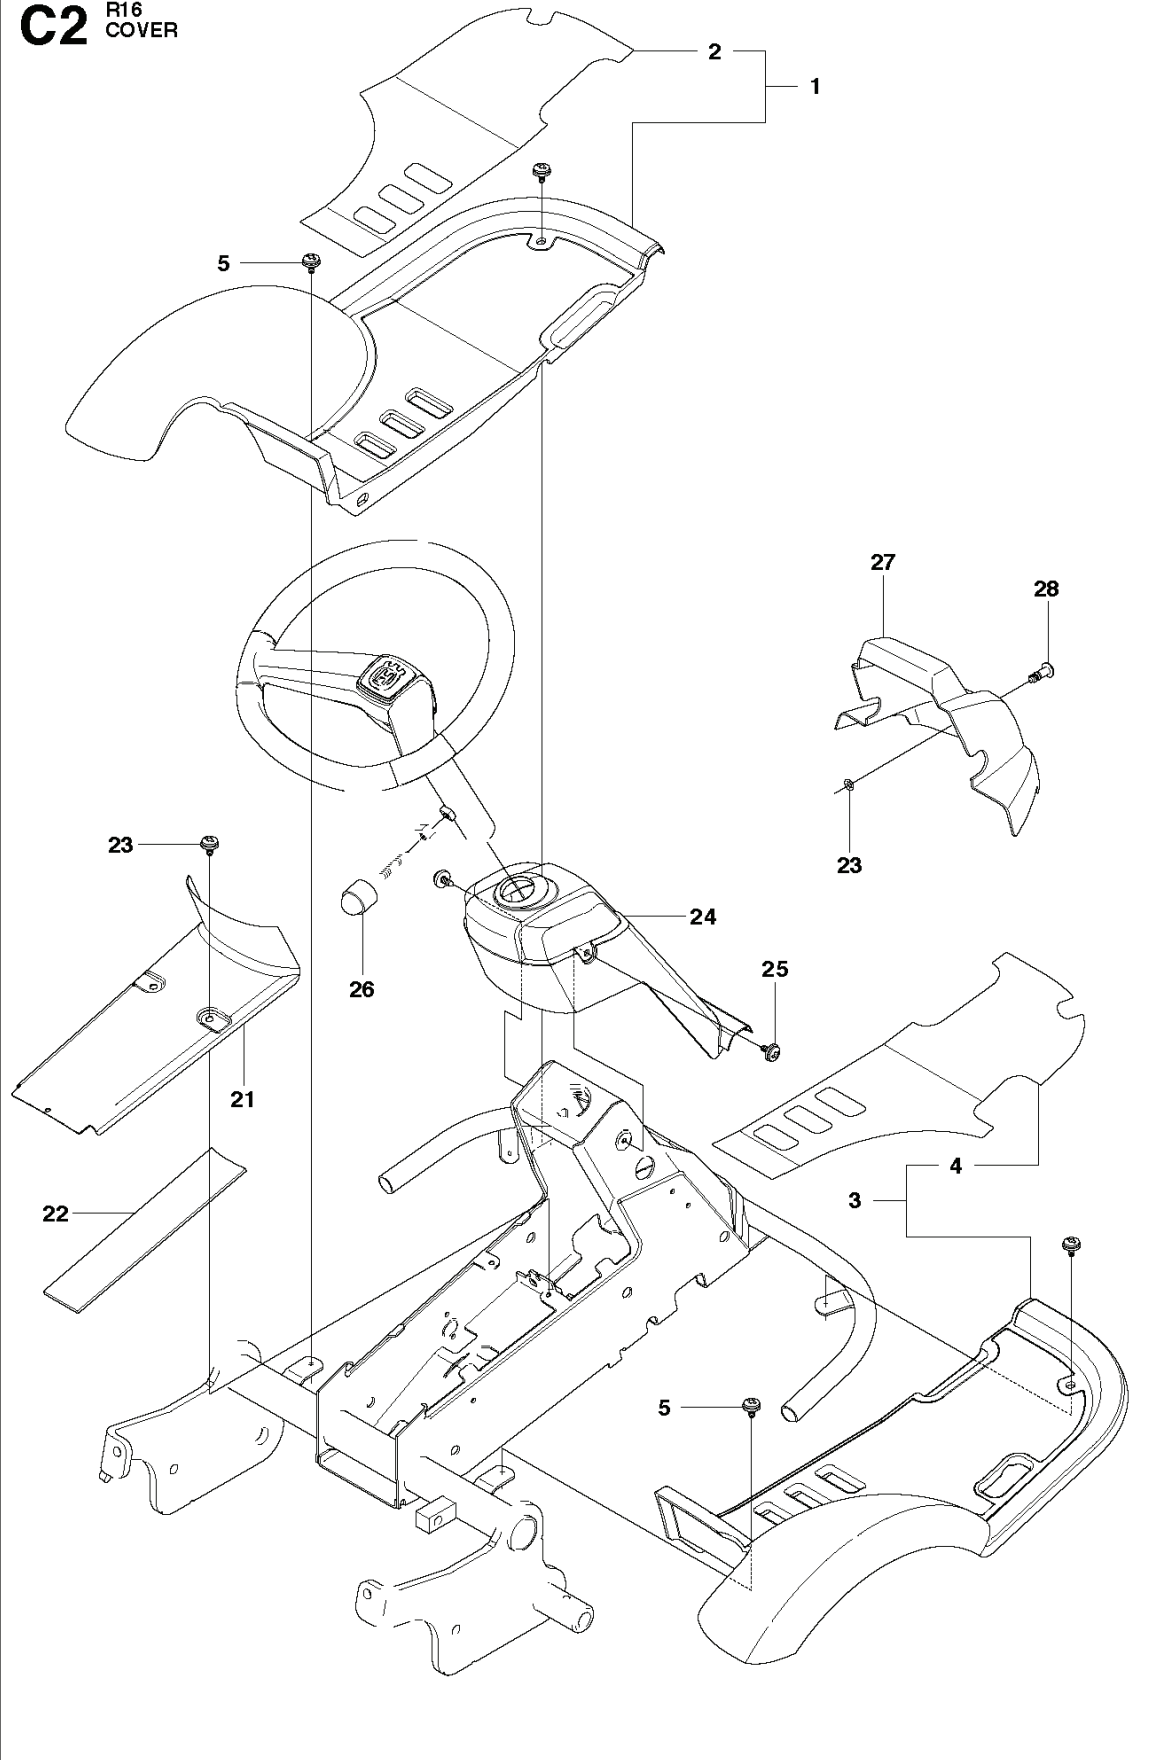

C2 R16
COVER

REF.	PART NO.	DESCRIPTION	REMARK	QTY.	KIT
1	544895901	FOOT PLATE		1	
2	544248401	MAT		1	1
3	544895903	FOOT PLATE		1	
4	544248403	MAT		1	3
5	544400501	SCREW		4	
21	544239201	COVER		1	
22	544427501	MAT		1	
23	544400501	SCREW		2	
24	544326501	COVER		1	
25	544400501	SCREW		2	
26	544433201	PROTECTIVE COVER		2	
27	535433901	COVER		1	
28	525390601	LOCK		1