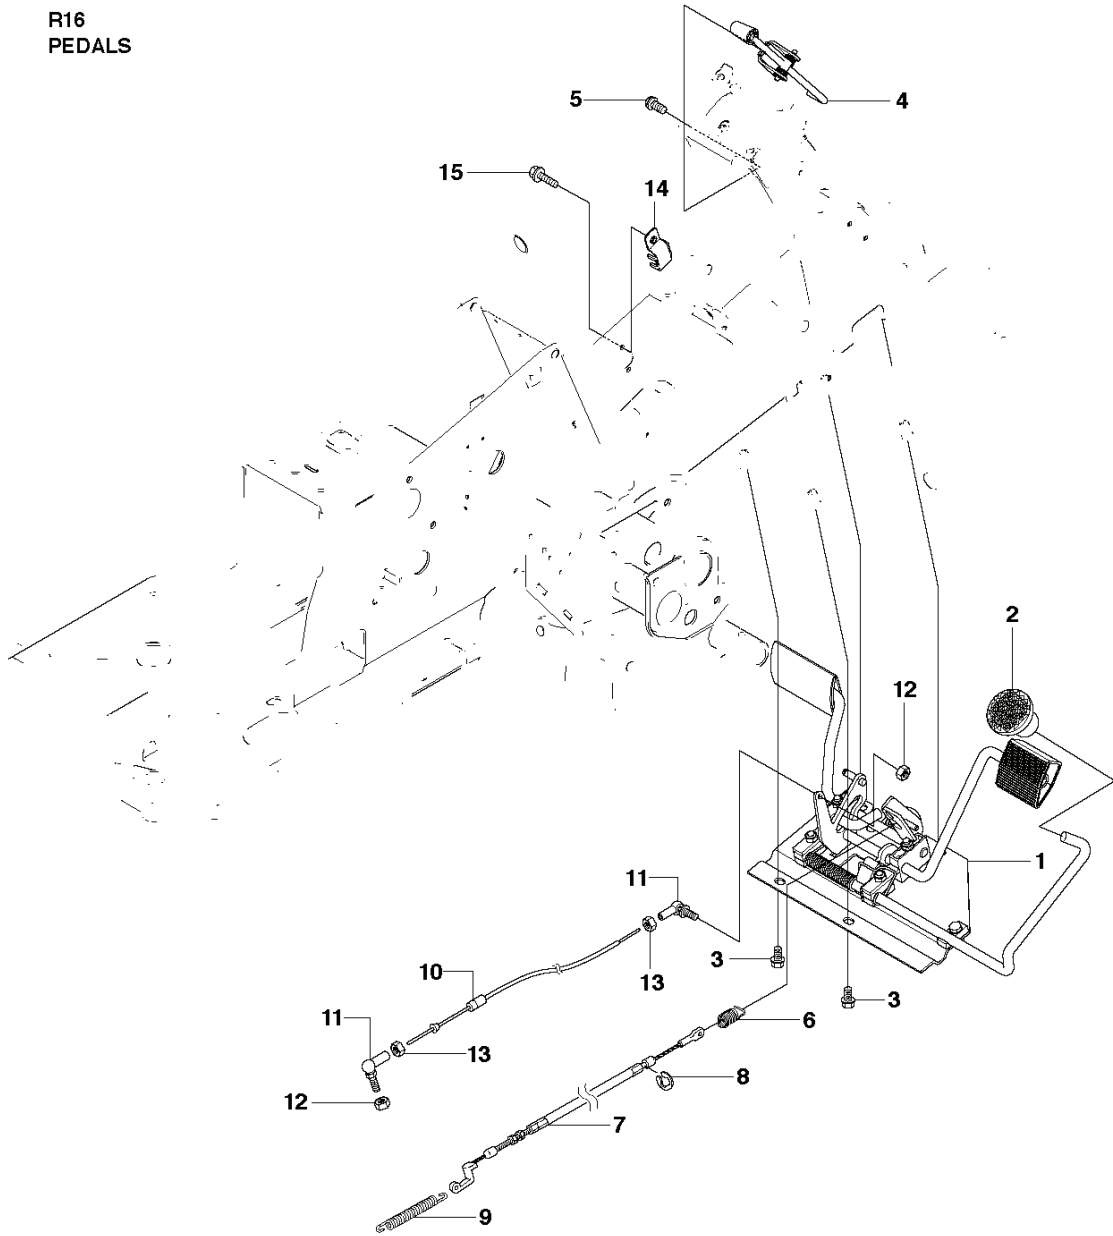

R16
PEDALS

REF.	PART NO.	DESCRIPTION	REMARK	QTY.	KIT
1	544126001	PEDAL PLATE ASSY		1	
2	535473701	KNOB		1	
3	506570104	SCREW EHHFM		4	
4	544403101	BRAKE LEVER ASSY		1	
5	725236461	SCREW EHHFT		2	
6	506946301	BRAKE SPRING		1	
7	506992701	BRAKE WIRE		1	
8	735310920	E-CLIP		1	
9	506535603	DRAW SPRING		1	
10	574411101	CONTROL CABLE		1	
11	506557301	VINKELLAS8 DIN71802		2	
12	732211401	LOCK NUT		2	
13	731231401	HEXAGON NUT		2	
14	522430801	BRACKET		1	
15	725236461	SCREW EHHFT		1