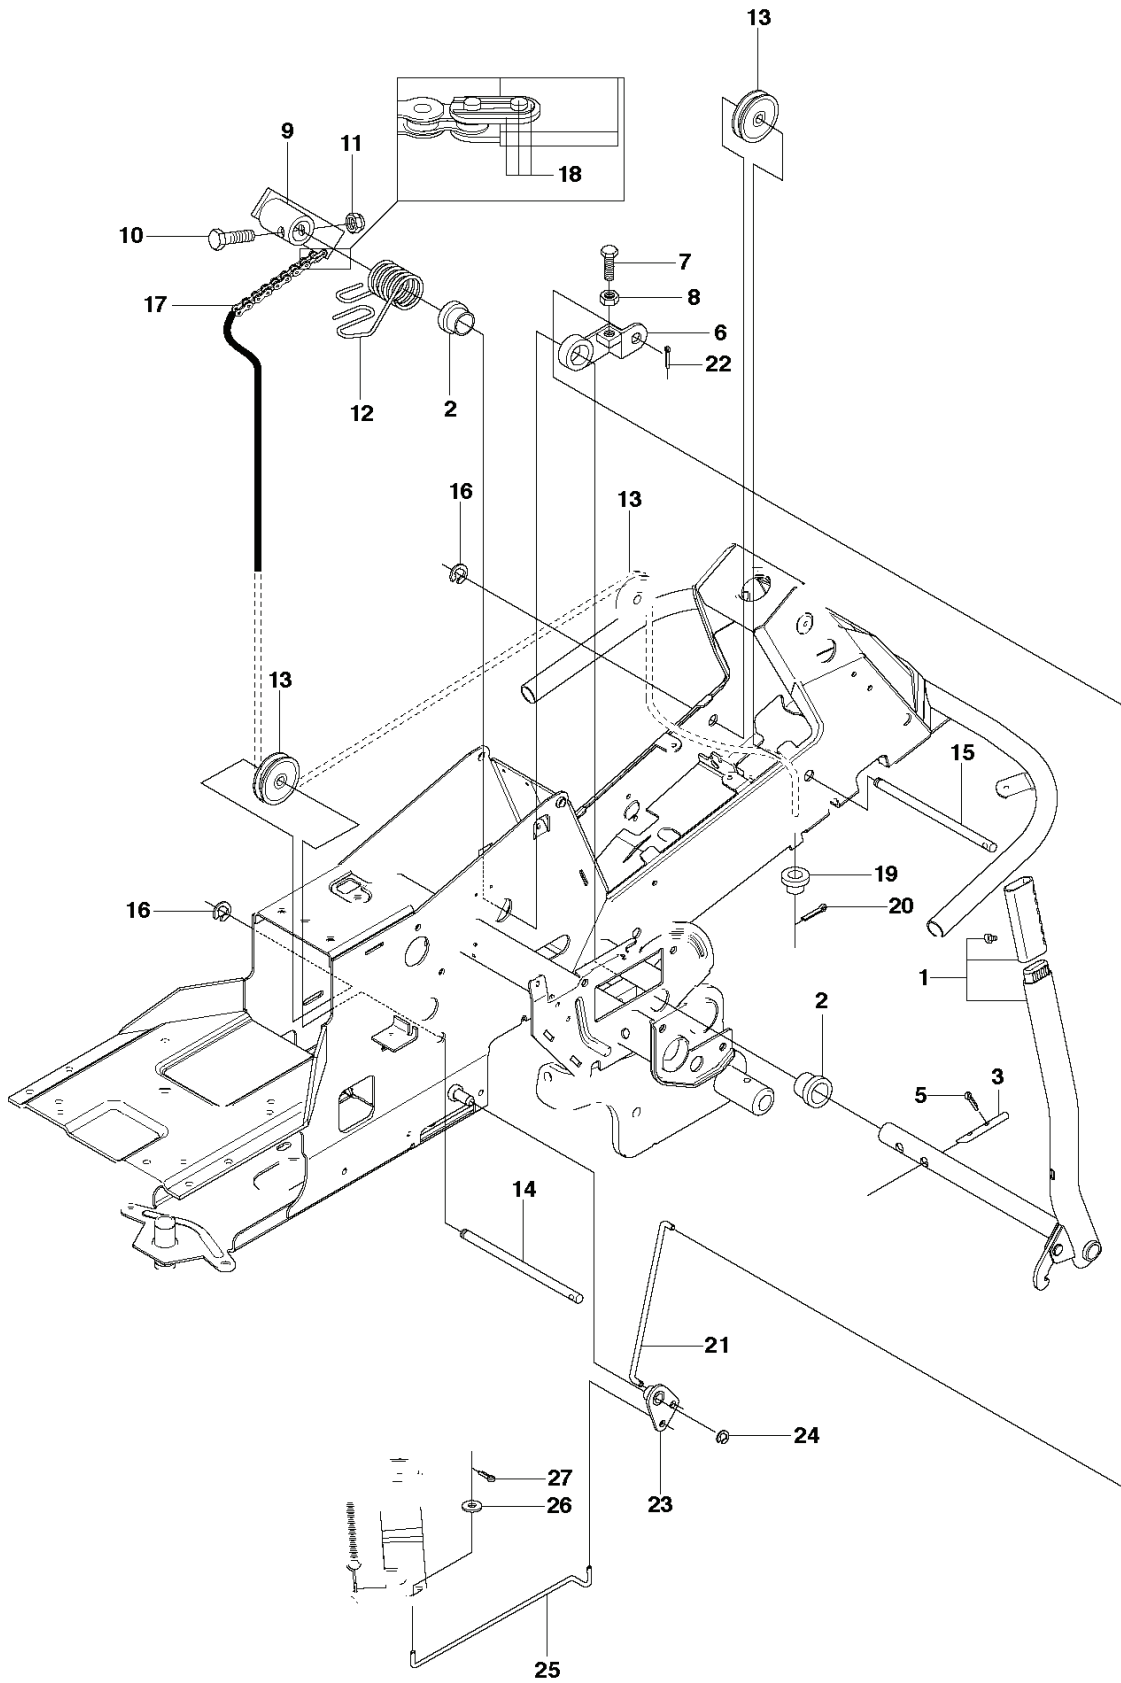

RIDER 16, 965161601, 2010-07

SPARE PARTS LIST

R16
CHASSIS

REF.	PART NO.	DESCRIPTION	REMARK	QTY.	KIT
1	544842301	FRAME		1	
2	544244501	ENGINE FRAME		1	
3	506570103	SCREW EHHFM		2	
4	725245171	SCREW EHHM		2	
5	732211801	LOCK NUT		2	
6	535470801	WHEEL AXLE		2	
7	725245961	SCREW EHHFT		2	

REF.	PART NO.	DESCRIPTION	REMARK	QTY.	KIT
1	535501401	CONTROL PLATE		1	
2	506570103	SCREW EHHFM		2	
3	504734501	ADJUSTER		1	
4	506542001	HANDLE		1	
5	506554301	BEARING		2	
6	735312220	E-CLIP		1	
7	506908201	HEIGHT ROD		1	
8	506784601	PEN		1	
9	734117201	WASHER		1	
10	732211801	LOCK NUT		1	
11	731231801	HEXAGON NUT		1	
12	721618301	SPLIT PIN		1	
13	506998301	LINK ASSY		1	
14	735311520	E-CLIP		1	
15	506975101	CONNECTOR		1	
16	721618301	SPLIT PIN		1	

R16
MOWER LIFT

REF.	PART NO.	DESCRIPTION	REMARK	QTY.	KIT
1	501018601	LIFTING LEVER ASSY		1	
2	506556501	BEARING		2	
3	525406601	PEN		1	
5	721618301	SPLIT PIN		1	
6	506784301	LINK ASSY		1	
7	725249751	SCREW		1	
8	731232051	HEXAGON NUT		1	
9	506905401	LIFTING ARM		1	
10	725254251	SCREW EHHM		1	
11	732252201	HEXAGON LOCKING NUT		1	
12	506916801	SPRING		1	
13	506905601	OFFSET PULLEY		2	
14	506905701	SHAFT		1	
15	506905702	SHAFT		1	
16	735311820	E-CLIP		2	
17	506554607	CHAIN		1	
18	506554701	LINKAGE		1	
19	506905901	CHAIN STOP		1	
20	721618701	SPLIT PIN		1	
21	544456901	CONNECTION ROD		1	
22	721618301	SPLIT PIN		1	
23	544378601	LINK		1	
24	735311420	E-CLIP		1	
25	544448801	CONNECTION ROD		1	
26	734116441	WASHER		1	
27	721618301	SPLIT PIN		1	