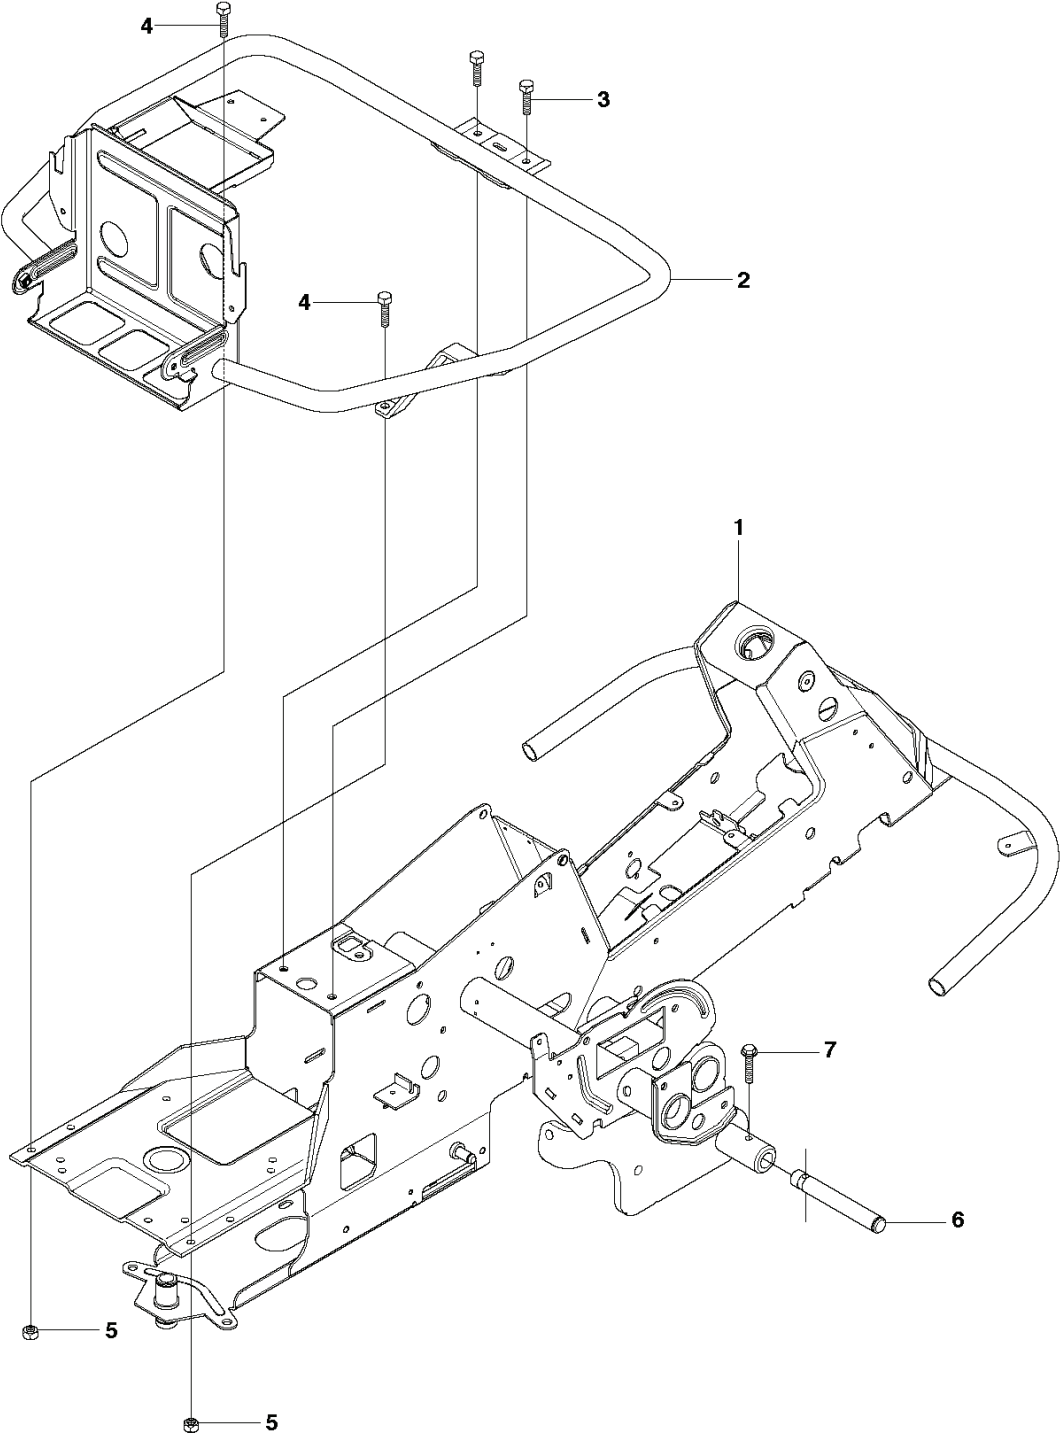

RIDER 16, 965161601, 2010-07

SPARE PARTS LIST

R16
CHASSIS

REF.	PART NO.	DESCRIPTION	REMARK	QTY.	KIT
1	544842301	FRAME		1	
2	544244501	ENGINE FRAME		1	
3	506570103	SCREW EHHFM		2	
4	725245171	SCREW EHHM		2	
5	732211801	LOCK NUT		2	
6	535470801	WHEEL AXLE		2	
7	725245961	SCREW EHHFT		2	

R16
CHASSIS, REAR

REF.	PART NO.	DESCRIPTION	REMARK	QTY.	KIT
1	506985803	SPINDLE		1	
2	738210504	BALL BEARING		1	
3	738211004	BALL BEARING		1	
4	735314010	CIRCLIP		1	
5	735312600	CIRCLIP		1	
6	506985901	SWING AXLE		1	
7	735312600	CIRCLIP		2	
8	506773401	WASHER		2	
9	740681421	V-RING		1	
10	535406001	BRACKET		1	
11	506986102	GLIDLAGER		2	10
27	506987701	BRACKET		1	
28	506566501	CLIP		1	
29	725236461	SCREW EHHFT		1	
46	506889901	HITCH		1	
47	725250051	SCREW EHHM		2	
48	544039602	COUNTERWEIGHT		1	

R16
CONTROLS

REF.	PART NO.	DESCRIPTION	REMARK	QTY.	KIT
1	544301501	THROTTLE CONTROL ASSY		1	
2	544301701	WIRE		1	
3	506889101	KNOB		1	
4	725236461	SCREW EHHFT		2	

R16
COVER

REF.	PART NO.	DESCRIPTION	REMARK	QTY.	KIT
13	535502501	CONTROL COVER		1	
14	544400501	SCREW		1	
15	544332103	CONTROL COVER		1	
16	544332202	COVER		1	
17	535429101	SPRING NUT		1	
18	544400501	SCREW		4	

REF.	PART NO.	DESCRIPTION	REMARK	QTY.	KIT
1	535501401	CONTROL PLATE		1	
2	506570103	SCREW EHHFM		2	
3	504734501	ADJUSTER		1	
4	506542001	HANDLE		1	
5	506554301	BEARING		2	
6	735312220	E-CLIP		1	
7	506908201	HEIGHT ROD		1	
8	506784601	PEN		1	
9	734117201	WASHER		1	
10	732211801	LOCK NUT		1	
11	731231801	HEXAGON NUT		1	
12	721618301	SPLIT PIN		1	
13	506998301	LINK ASSY		1	
14	735311520	E-CLIP		1	
15	506975101	CONNECTOR		1	
16	721618301	SPLIT PIN		1	