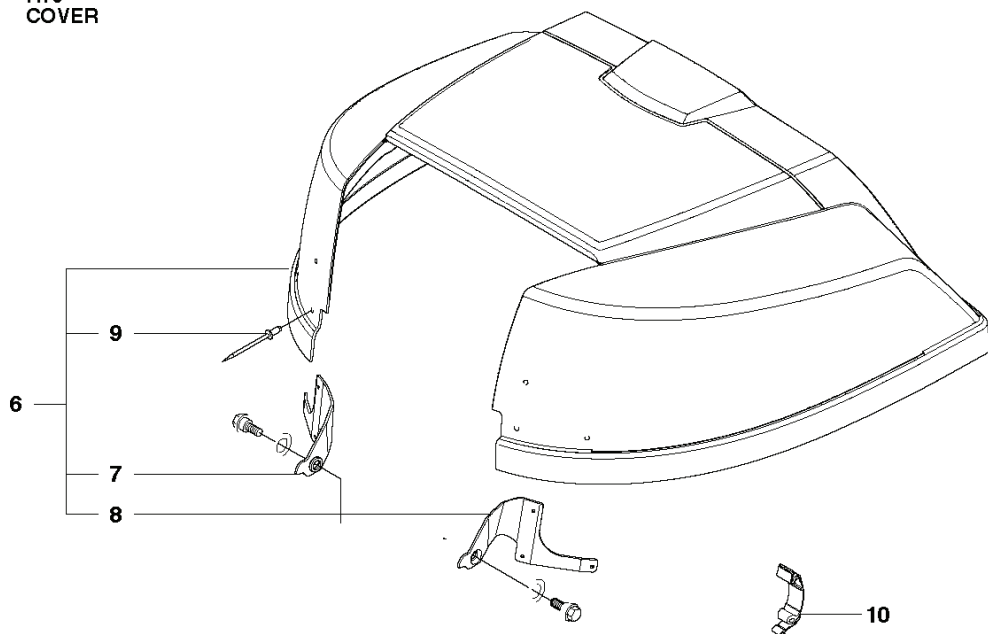

R16
COVER

REF.	PART NO.	DESCRIPTION	REMARK	QTY.	KIT
6	544247602	ENGINE HOOD ASSY		1	
7	544247701	HINGE		1	6
8	544247702	HINGE		1	6
9	722795402	RIVET		6	6
10	503894701	SNAP LOCKING		1	
19	574856101	COVER		1	
20	544400501	SCREW		2