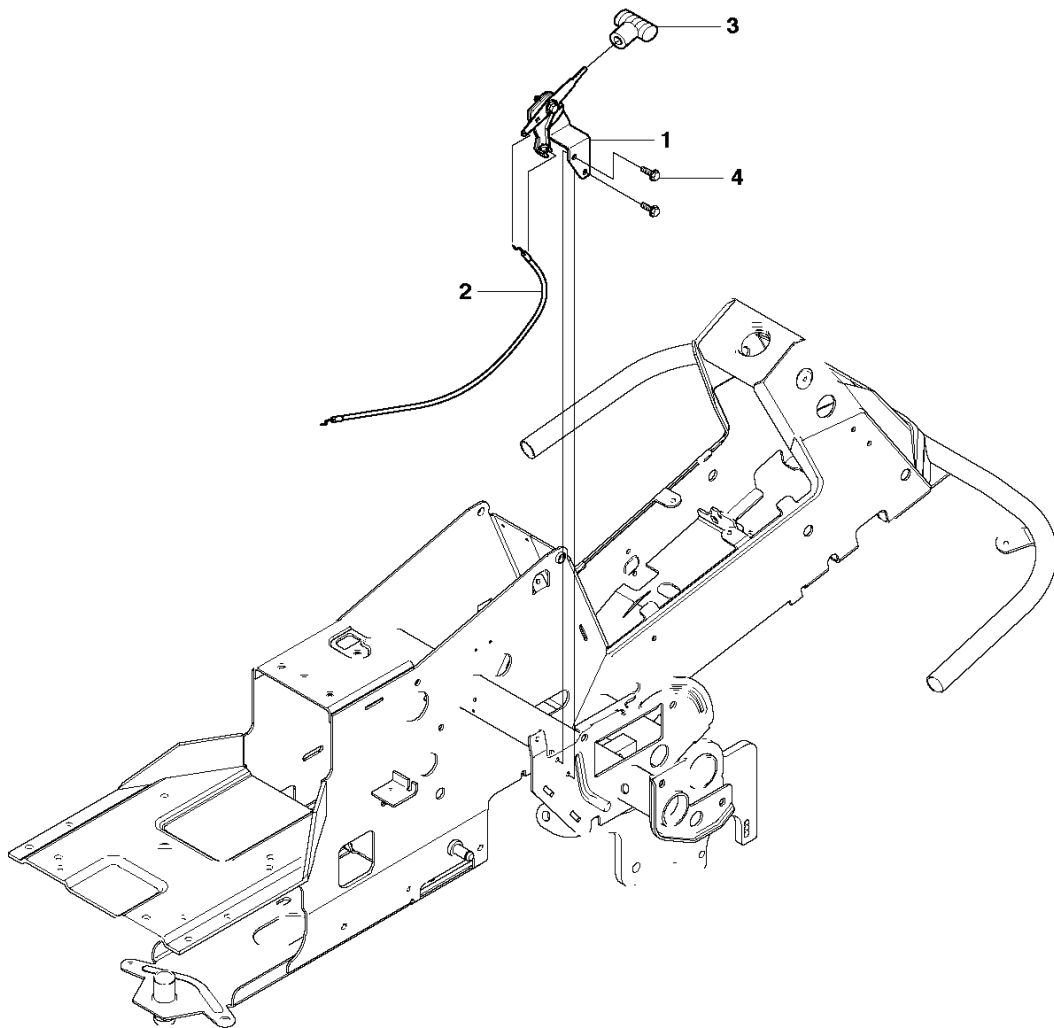

RIDER 16, 965161601, 2010-07

SPARE PARTS LIST

R16
CHASSIS

REF.	PART NO.	DESCRIPTION	REMARK	QTY.	KIT
1	544842301	FRAME		1	
2	544244501	ENGINE FRAME		1	
3	506570103	SCREW EHHFM		2	
4	725245171	SCREW EHHM		2	
5	732211801	LOCK NUT		2	
6	535470801	WHEEL AXLE		2	
7	725245961	SCREW EHHFT		2	

R16
CHASSIS, REAR

REF.	PART NO.	DESCRIPTION	REMARK	QTY.	KIT
1	506985803	SPINDLE		1	
2	738210504	BALL BEARING		1	
3	738211004	BALL BEARING		1	
4	735314010	CIRCLIP		1	
5	735312600	CIRCLIP		1	
6	506985901	SWING AXLE		1	
7	735312600	CIRCLIP		2	
8	506773401	WASHER		2	
9	740681421	V-RING		1	
10	535406001	BRACKET		1	
11	506986102	GLIDLAGER		2	10
27	506987701	BRACKET		1	
28	506566501	CLIP		1	
29	725236461	SCREW EHHFT		1	
46	506889901	HITCH		1	
47	725250051	SCREW EHHM		2	
48	544039602	COUNTERWEIGHT		1	

R16
CONTROLS

REF.	PART NO.	DESCRIPTION	REMARK	QTY.	KIT
1	544301501	THROTTLE CONTROL ASSY		1	
2	544301701	WIRE		1	
3	506889101	KNOB		1	
4	725236461	SCREW EHHFT		2	

R16
COVER

REF.	PART NO.	DESCRIPTION	REMARK	QTY.	KIT
13	535502501	CONTROL COVER		1	
14	544400501	SCREW		1	
15	544332103	CONTROL COVER		1	
16	544332202	COVER		1	
17	535429101	SPRING NUT		1	
18	544400501	SCREW		4	

REF.	PART NO.	DESCRIPTION	REMARK	QTY.	KIT
1	535501401	CONTROL PLATE		1	
2	506570103	SCREW EHHFM		2	
3	504734501	ADJUSTER		1	
4	506542001	HANDLE		1	
5	506554301	BEARING		2	
6	735312220	E-CLIP		1	
7	506908201	HEIGHT ROD		1	
8	506784601	PEN		1	
9	734117201	WASHER		1	
10	732211801	LOCK NUT		1	
11	731231801	HEXAGON NUT		1	
12	721618301	SPLIT PIN		1	
13	506998301	LINK ASSY		1	
14	735311520	E-CLIP		1	
15	506975101	CONNECTOR		1	
16	721618301	SPLIT PIN		1	