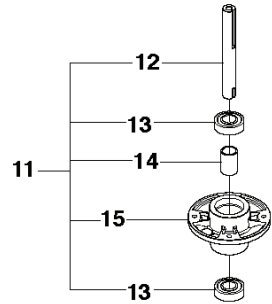

76

GUMB 112

75