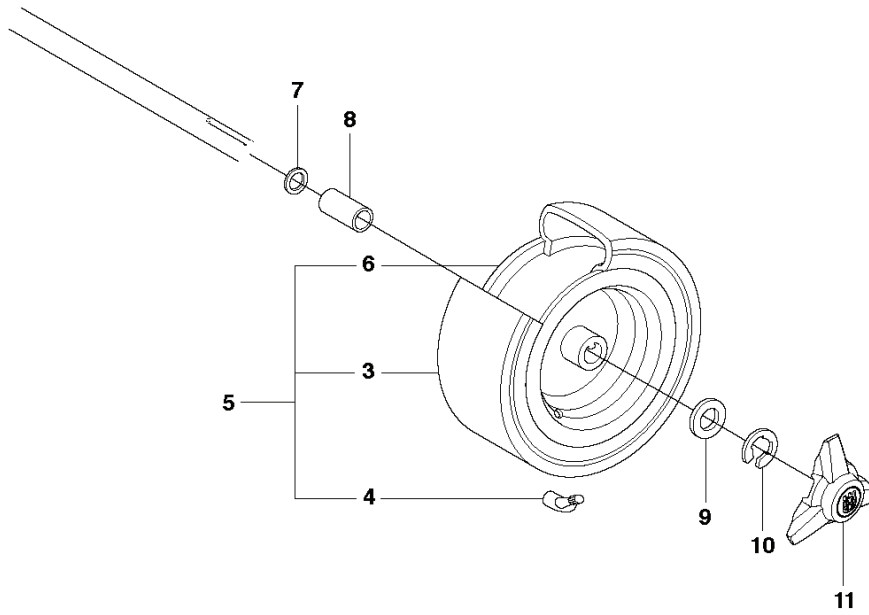

R16
WHEELS & TIRES

REF.	PART NO.	DESCRIPTION	REMARK	QTY.	KIT
1	523012202	WHEEL		2	
2	523034501	RIM		1	1
3	523034602	TIRE		1	1.5
4	523034701	VALVE		1	1.5
5	523012602	WHEEL		2	
6	523034801	RIM		1	5
7	506504805	WASHER		4	
8	506596203	SPACING SLEEVE		2	
9	506504803	WASHER		2	
10	506899001	E-CLIP		4	
11	544353502	HUB CAP		2	
12	544353501	HUB CAP		2