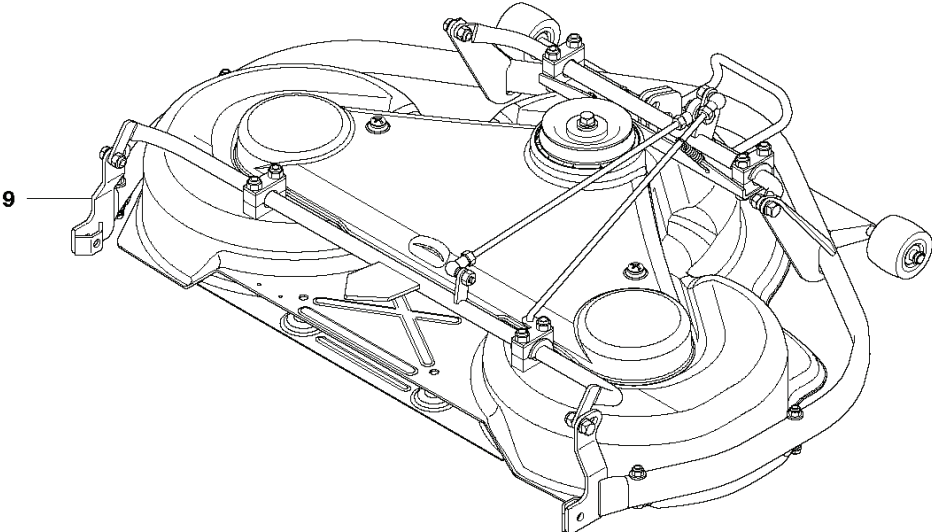

MOWER DECK, Combi 103

REF.	PART NO.	DESCRIPTION	REMARK	QTY.	KIT
1	506929001	LABEL		1	
3	535431301	LÄNKRÖRRSINFÄSTN.KPL		1	
4	725254251	SCREW EHHM		1	
5	725253671	SCREW EHHM		1	
6	732252201	HEXAGON LOCKING NUT		2	
7	506597401	SCREW EHHFM		2	
8	732211801	LOCK NUT		2	
9	965078401	CUTTING DECK		1