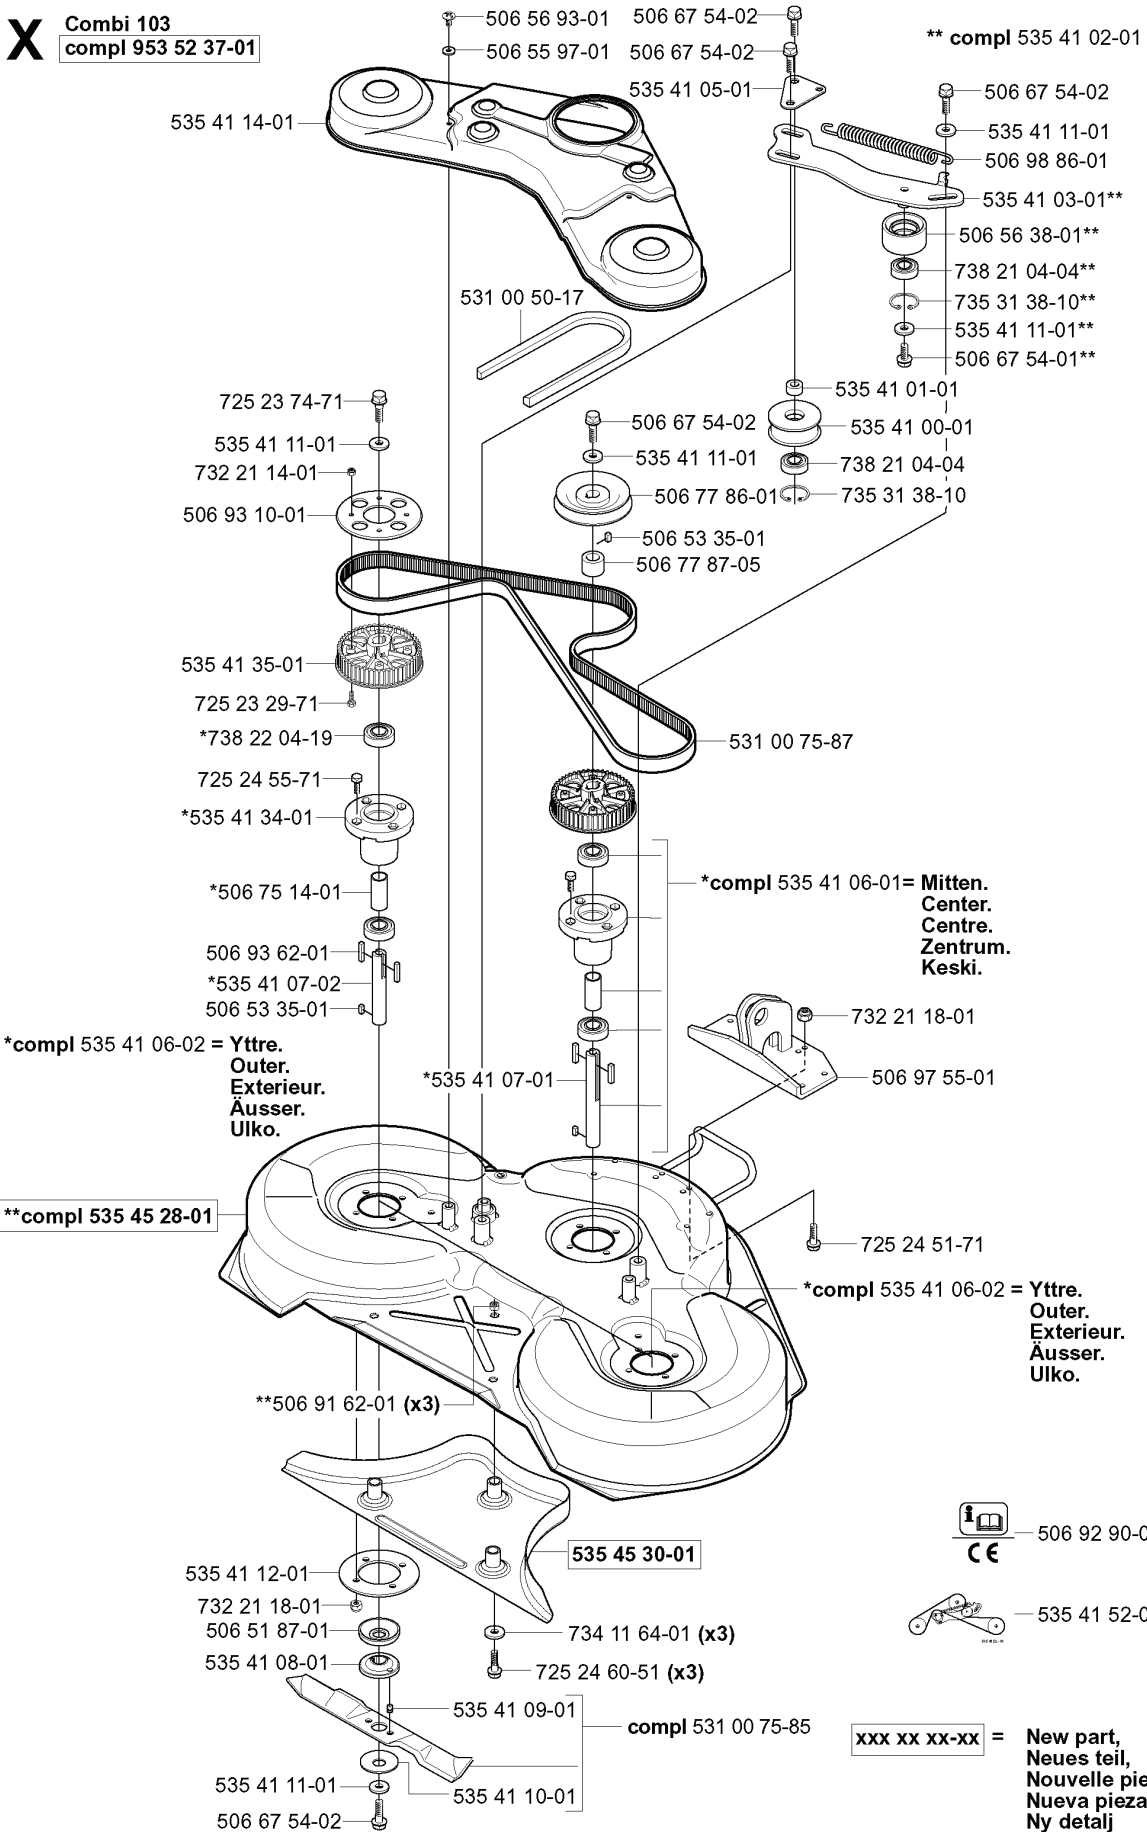

X **Combi 103**
compl 953 52 37-01