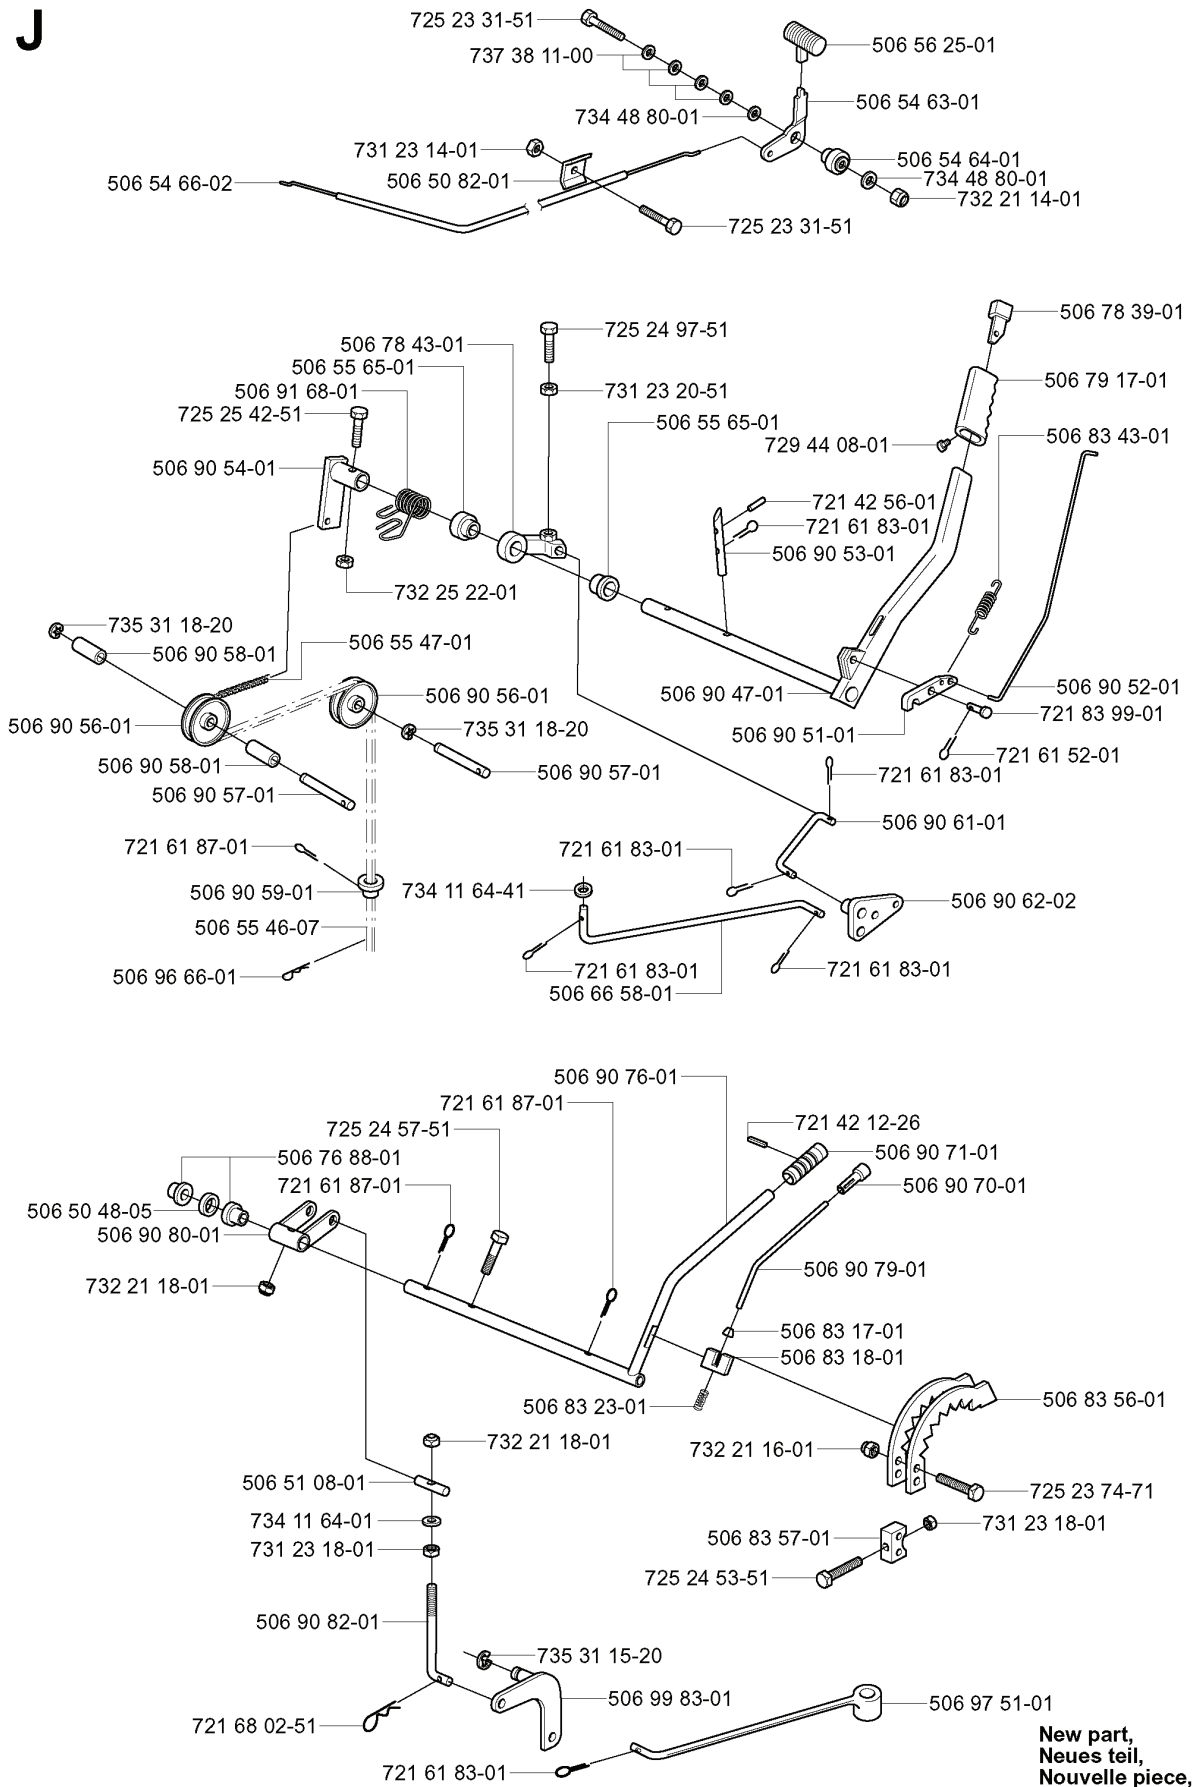

J

xxx xx xx-xx =

New part,
Neues teil,
Nouvelle piece,
Nueva pieza,
Ny detalj