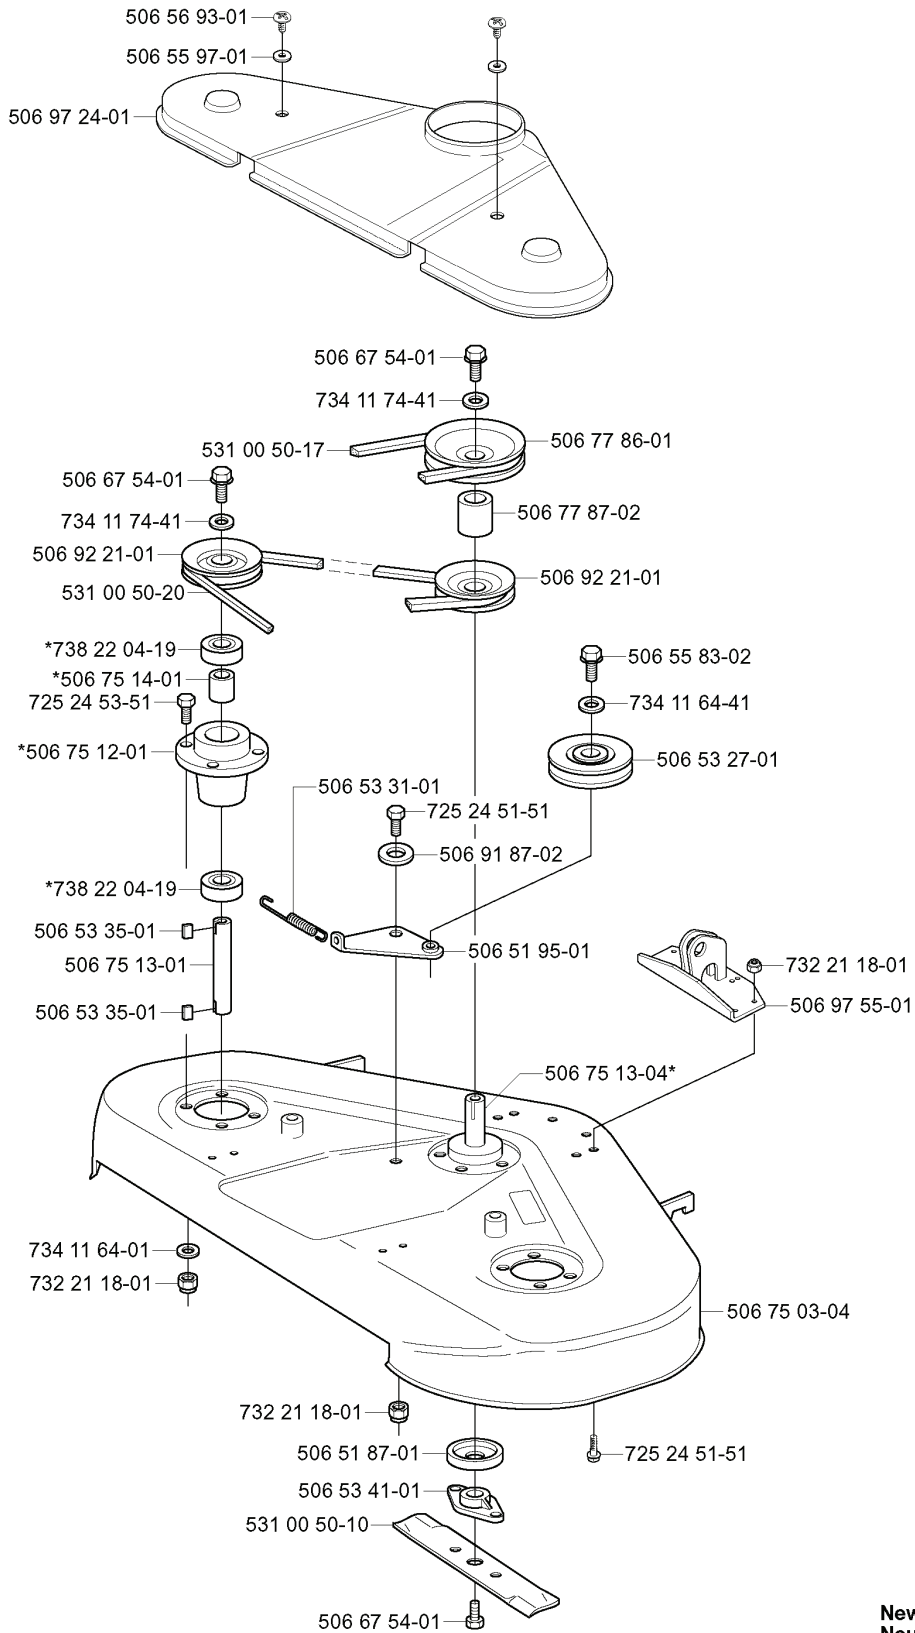

U

Rear 97

*compl 506 75 11-01 Yttre. Outer. Exterieur. Äusser. Ulko.

*compl 506 75 11-04 Mitten. Centre. Centre. Zentrum. Keski.

**New part,
Neues teil,
Nouvelle piece,
Nueva pieza,
Ny detalj**

xxx xx xx-xx =