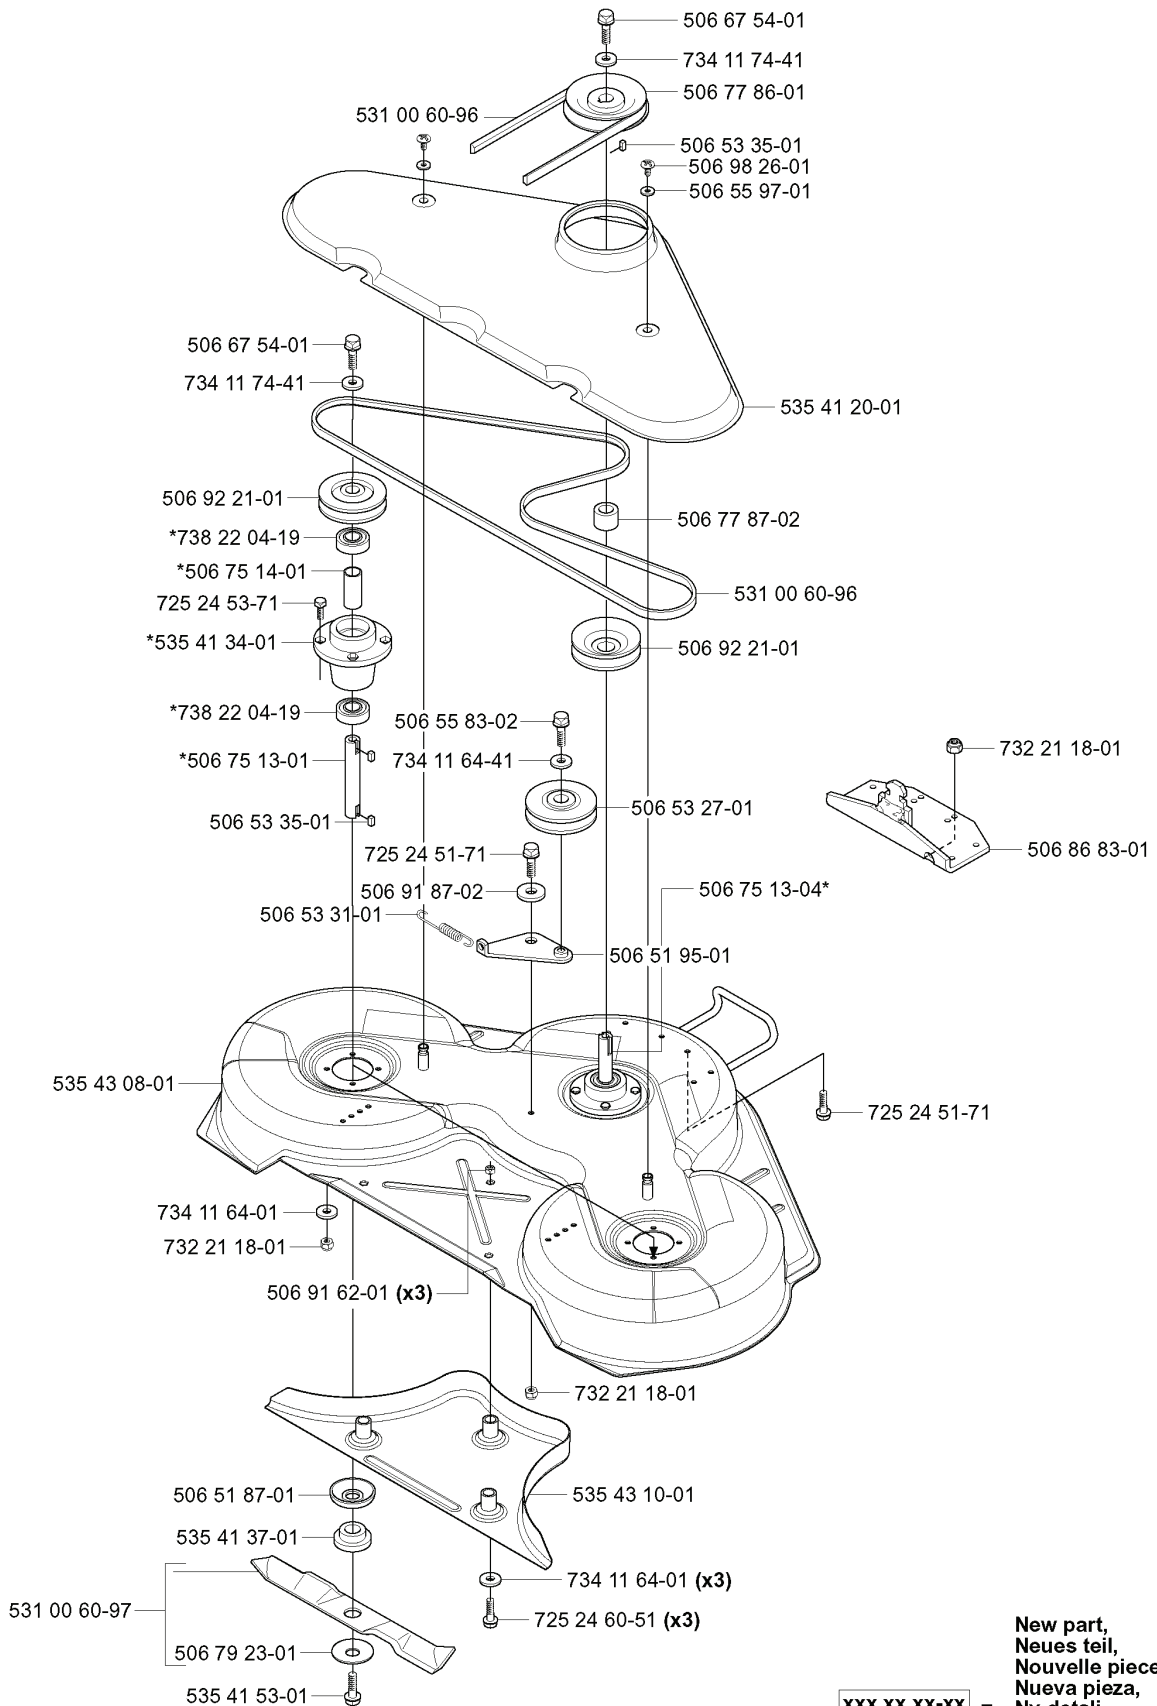

Z

Combi 112

*compl 506 75 11-01 Yttre. Outer. Exterieur. Äusser. Ulko.

*compl 506 75 11-04 Mitten. Centre. Centre. Zentrum. Keski.

New part,
Neues teil,
Nouvelle piece,
Nueva pieza,
Ny detalj

xxx xx xx-xx =