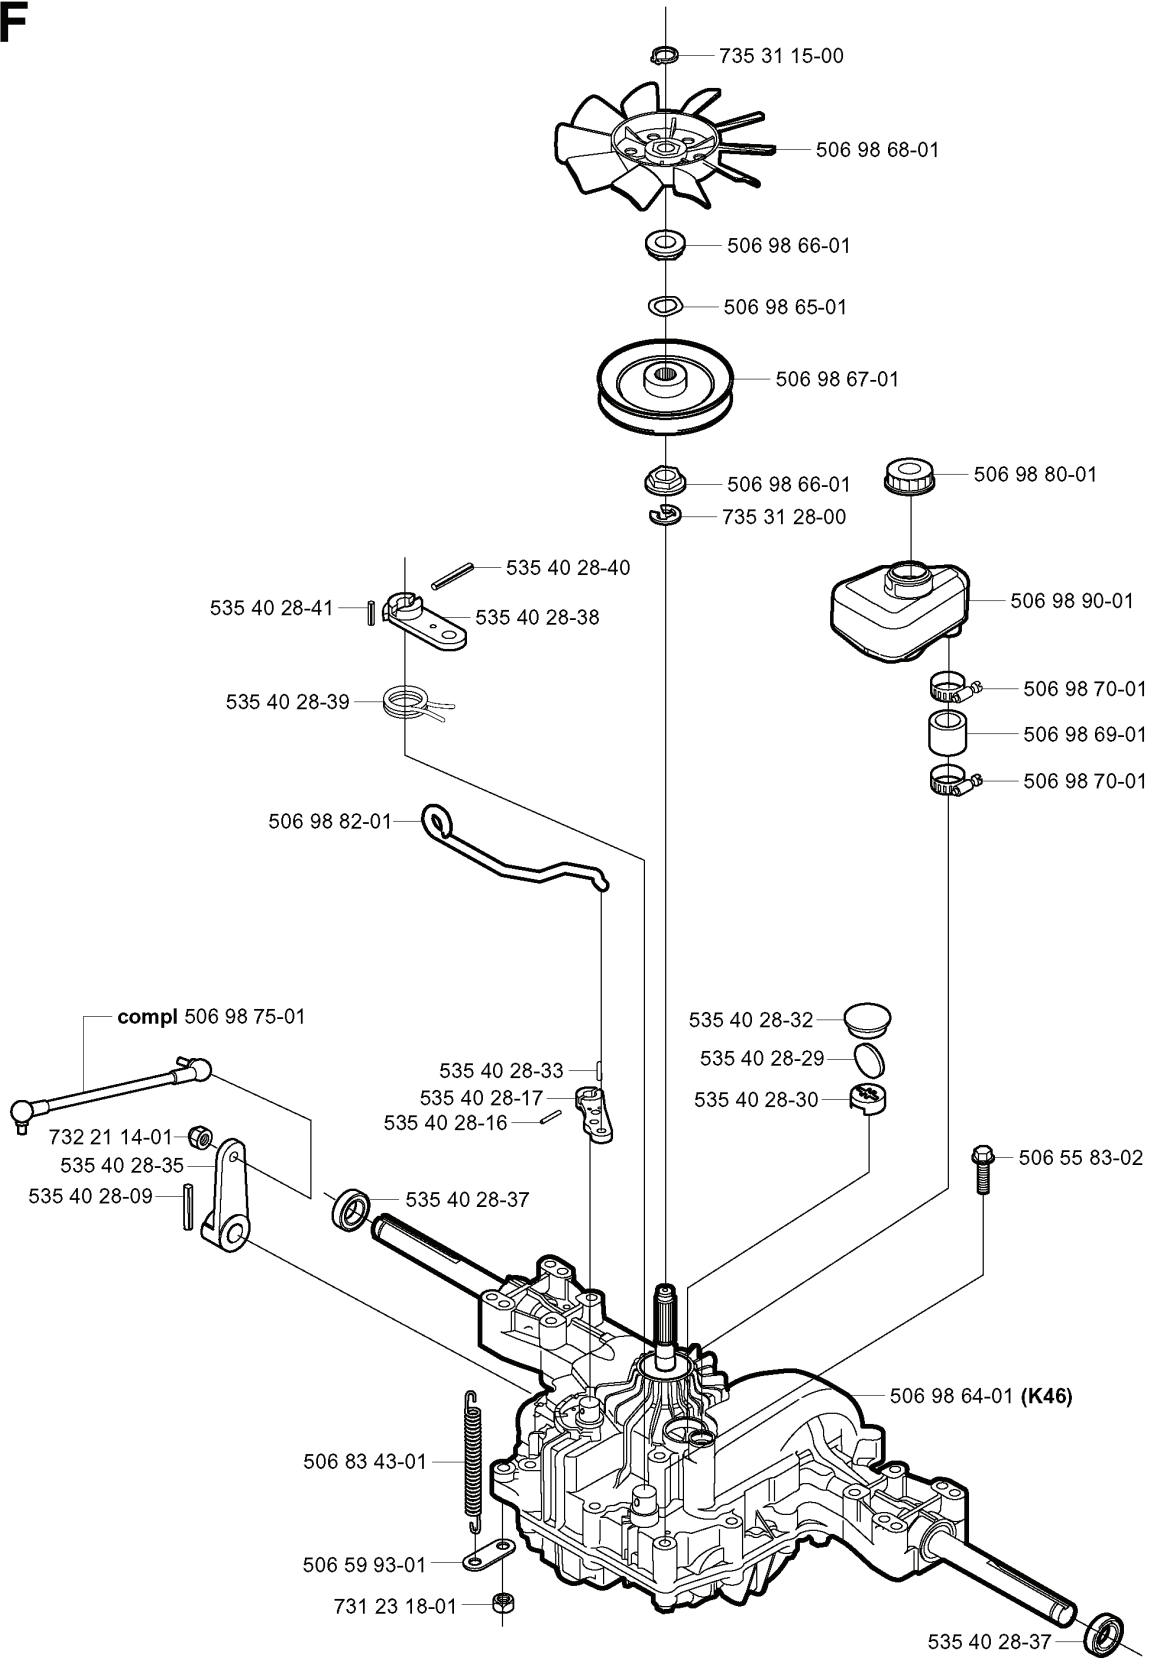

F

New part,
Neues teil,
Nouvelle piece,
Nueva pieza,
Ny detalj

xxx xx xx-xx =