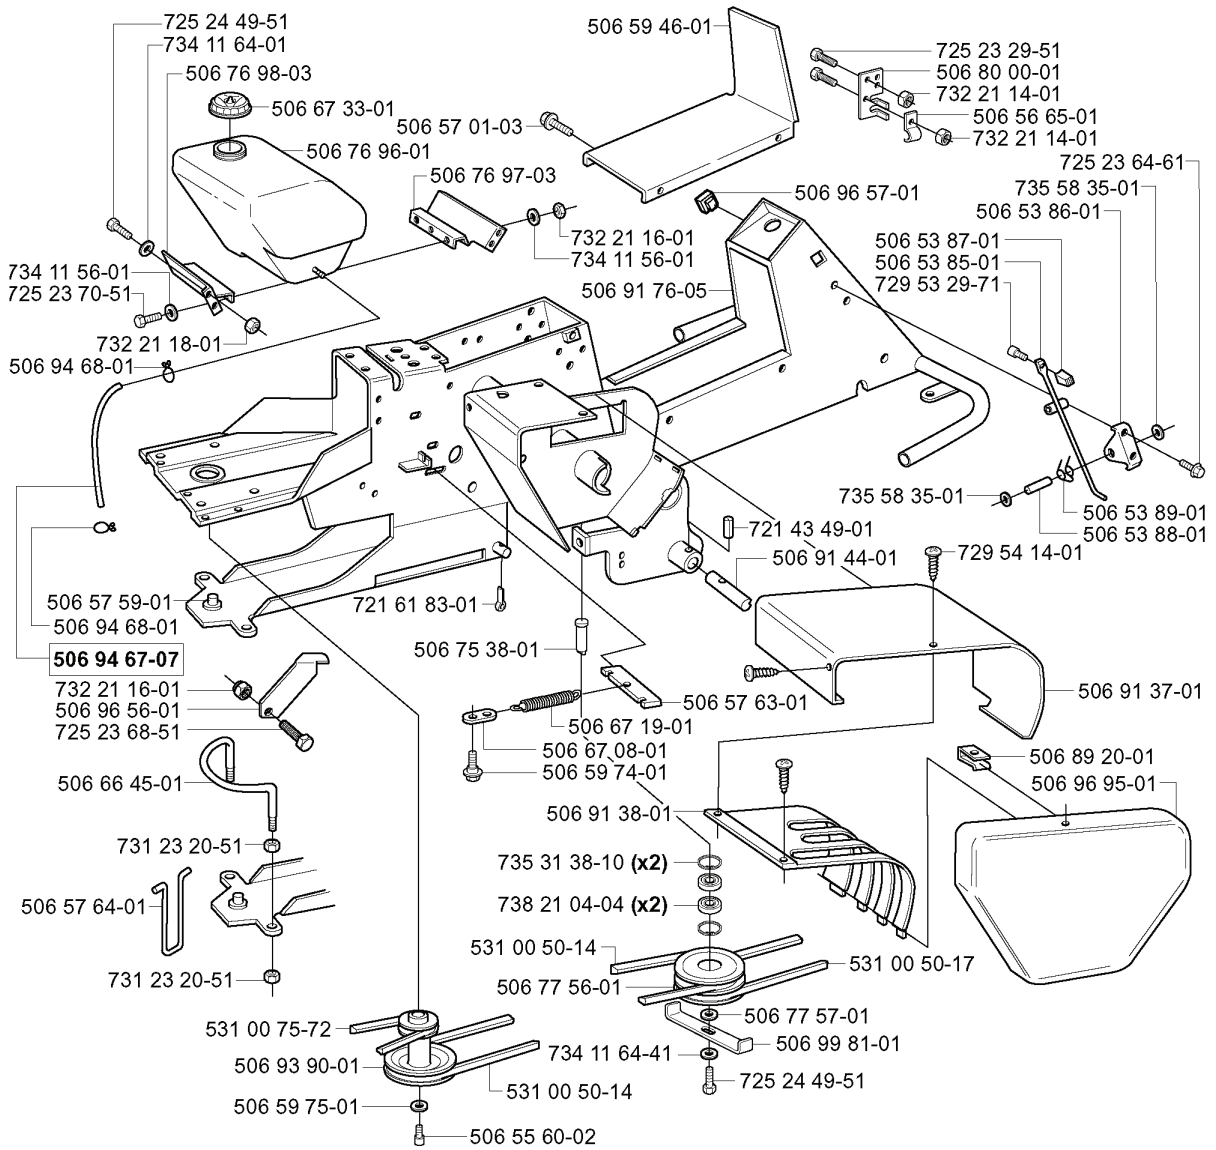

D

New part,
Neues teil,
Nouvelle piece,
Nueva pieza,
Ny detalj

xxx xx xx-xx =