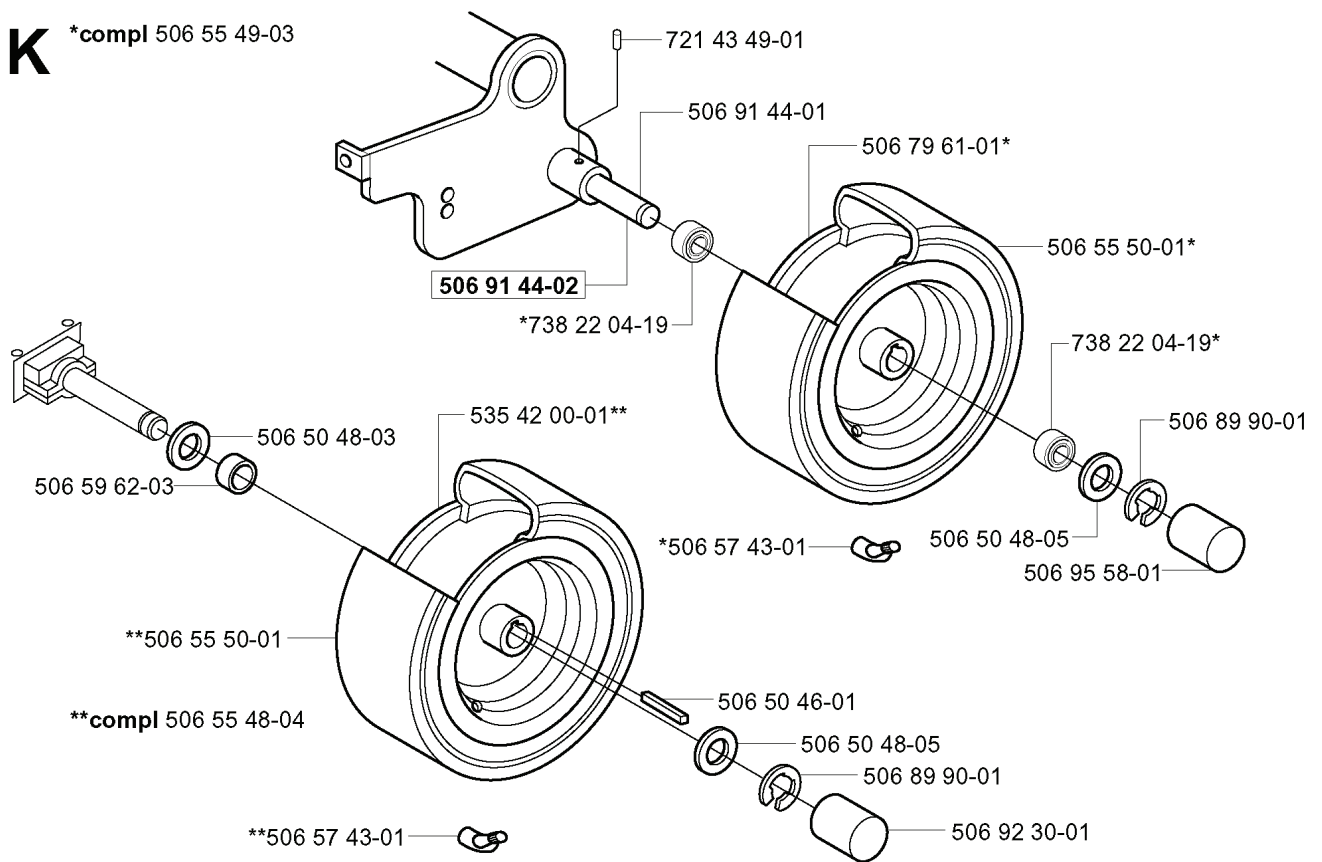

F

New part,
Neues teil,
Nouvelle piece,
Nueva pieza,
Ny detalj

xxx xx xx-xx =

REF.	PART NO.	DESCRIPTION	REMARK	QTY.	KIT
535 40 28-40	535402840	PIN RETAINING SCREW		1	
535 40 28-38	535402838	LEVER		1	
535 40 28-41	535402841	PIN		1	
535 40 28-39	535402839	SPRING		1	
506 98 82-01	506988201	FRIKOPPLINGSSTÅNG		1	
506 98 75-01	506987501	ADJUSTMENT ROD		1	
732 21 14-01	732211401	LOCK NUT		1	
535 40 28-35	535402835	LEVER		1	
535 40 28-09	535402809	PIN RETAINING SCREW		1	
535 40 28-33	535402833	PIN RETAINING SCREW		1	
535 40 28-17	535402817	LEVER		1	
535 40 28-16	535402816	PIN RETAINING SCREW		1	
535 40 28-37	535402837	SEALING		1	
506 83 43-01	506834301	SPRING		1	
506 59 93-01	506599301	LINK		1	
731 23 18-01	731231801	HEXAGON NUT		1	
506 98 64-01	506986401	TRANSMISSION	K46	1	
506 55 83-02	506558302	SCREW EHHFT		1	
535 40 28-30	535402830	HOLDER		1	
535 40 28-29	535402829	MAGNET		1	
535 40 28-32	535402832	PLUG		1	
506 98 70-01	506987001	HOSE CLAMP		1	
506 98 69-01	506986901	HOSE		1	
506 98 90-01	506989001	EXPANSION TANK		1	
506 98 80-01	506988001	TANK CAP ASSY		1	
735 31 28-00	735312800	CIRCLIP		1	
506 98 67-01	506986701	PULLEY		1	
506 98 65-01	506986501	SPRING WASHER		1	
506 98 66-01	506986601	DISTANCE		1	
506 98 68-01	506986801	FAN		1	
735 31 15-00	735311500	CIRCLIP		1	

K *compl 506 55 49-03

REF.	PART NO.	DESCRIPTION	REMARK	QTY.	KIT
506 55 49-03	506554903	WHEEL		1	
721 43 49-01	721434901	SPRING PIN		1	
506 91 44-01	506914401	WHEEL AXLE		1	
506 91 44-02	506914402	WHEEL AXLE		1	
738 22 04-19	738220419	BALL BEARING		1	
535 42 00-01	535420001	RIM		1	
506 50 48-03	506504803	WASHER		1	
506 59 62-03	506596203	SPACING SLEEVE		1	
506 55 48-04	506554804	REAR WHEEL		1	
506 92 30-01	506923001	RUND FOT UKB 30 S		1	
506 50 48-05	506504805	WASHER		1	
506 50 46-01	506504601	WEDGE		1	
506 57 43-01	506574301	VALVE ASSY		1	
506 95 58-01	506955801	CUP		1	
506 89 90-01	506899001	E-CLIP		1	
506 55 50-01	506555001	TIRE		1	
506 79 61-01	506796101	RIM		1	