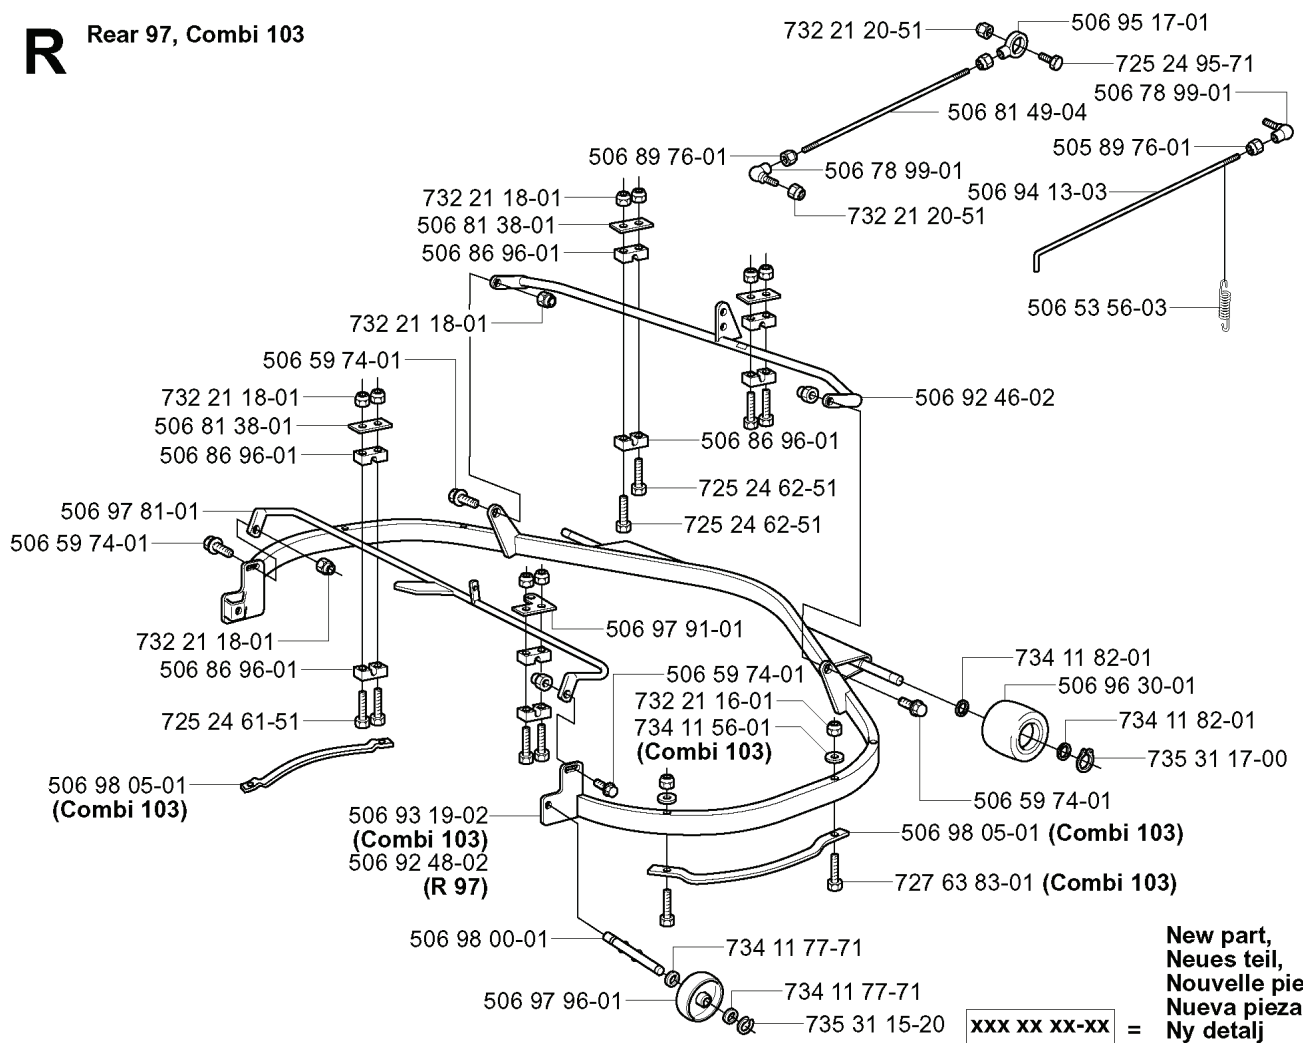

R Rear 97, Combi 103