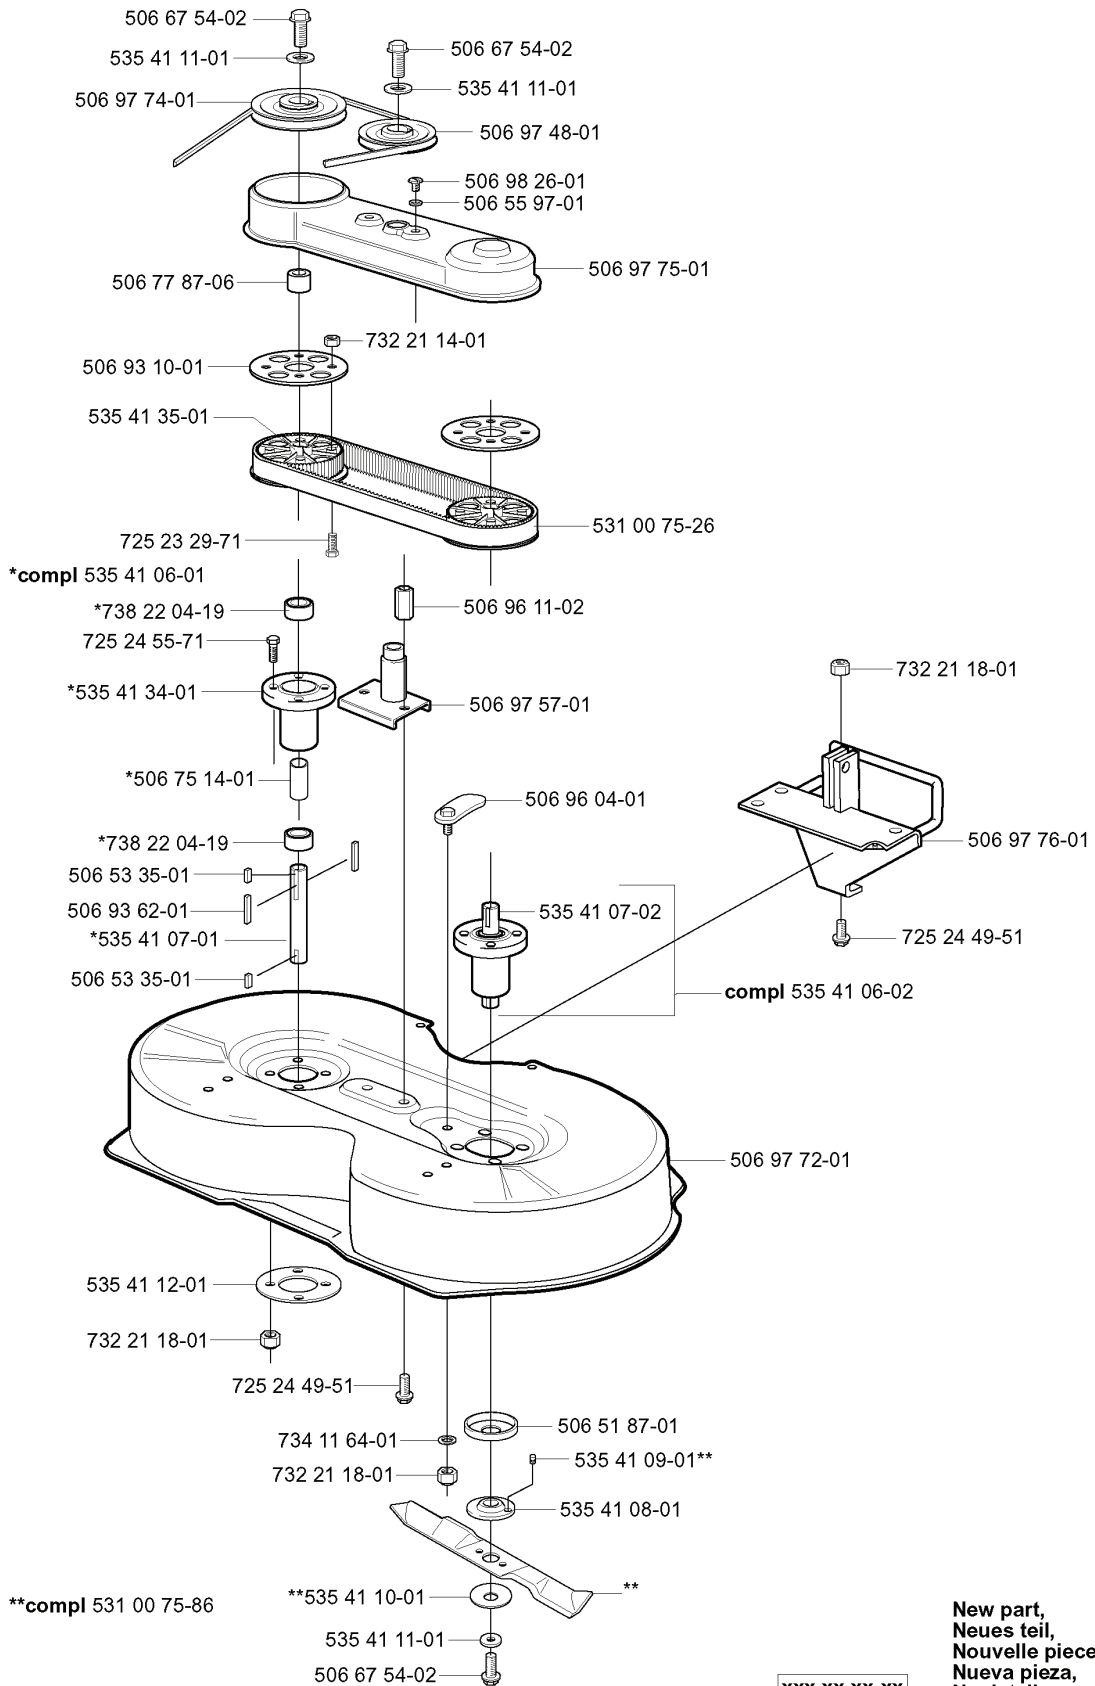

Y Bio 90

**compl 531 00 75-86

New part,
Neues teil,
Nouvelle piece,
Nueva pieza,
Ny detalj

xxx xx xx-xx =