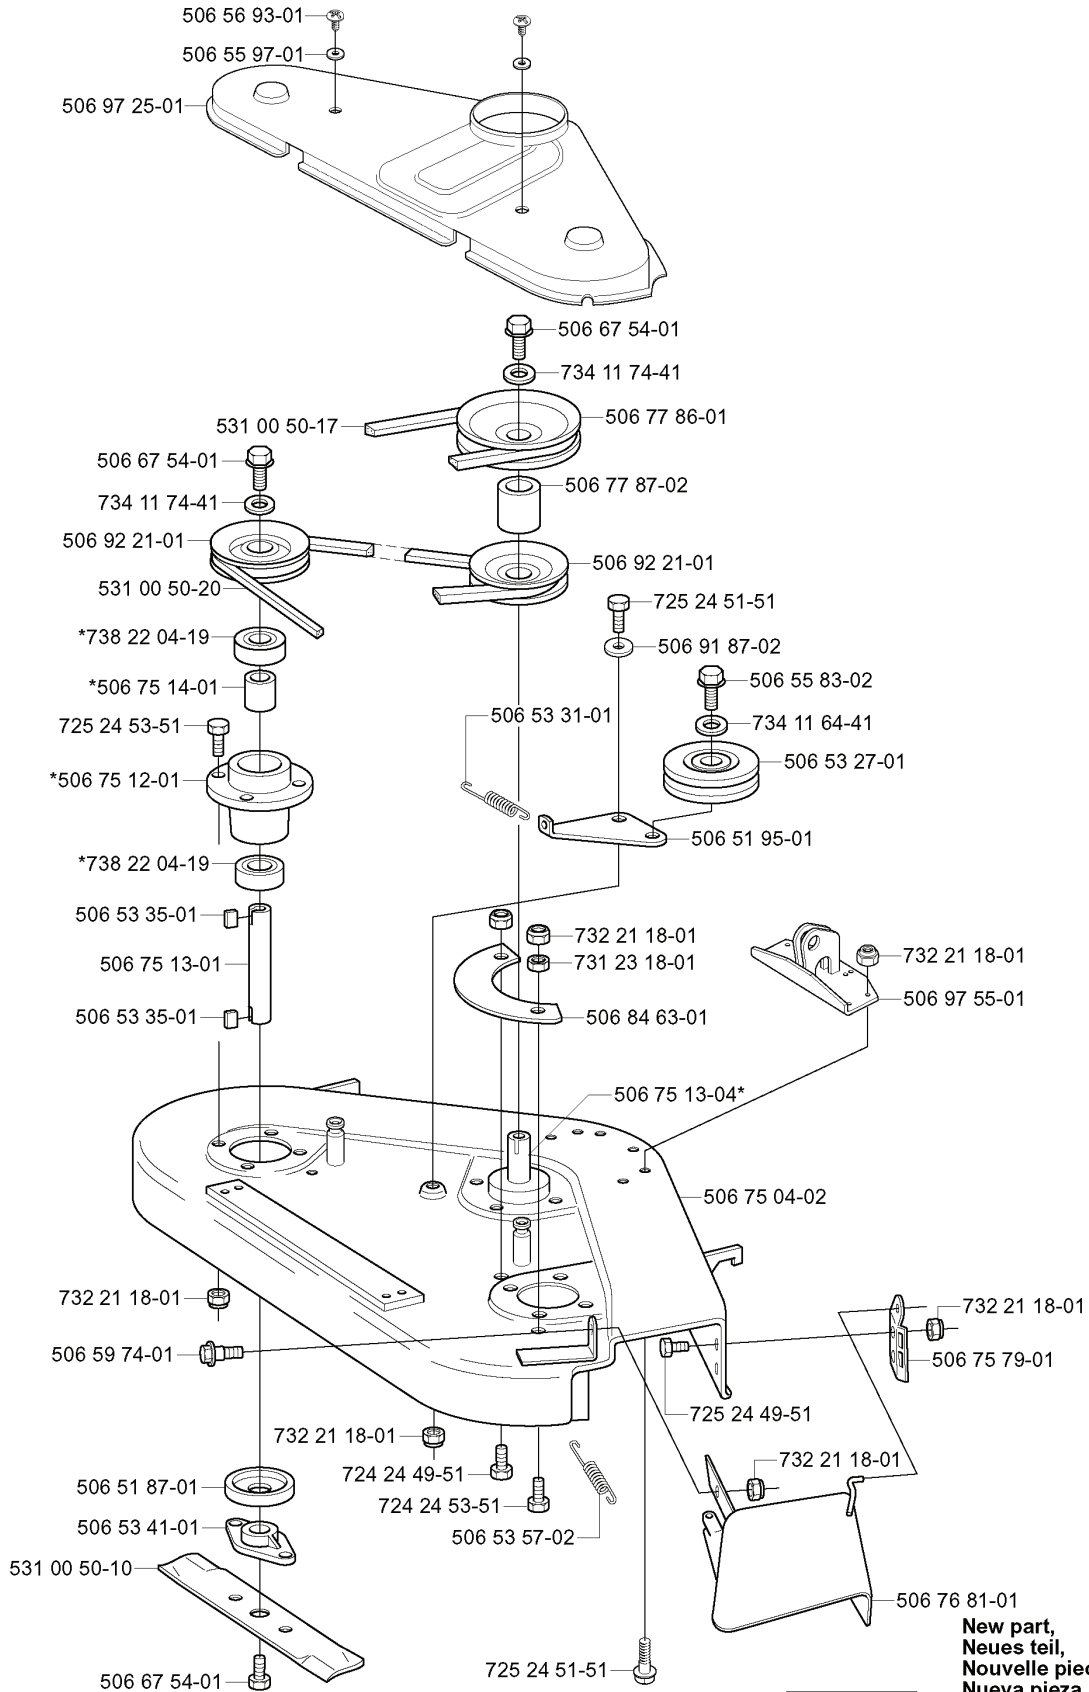

V Side 97

*compl 506 75 11-01 Yttre. Outer. Exterieur. Äusser. Ulko.
*compl 506 75 11-04 Mitten. Centre. Centre. Zentrum. Keski.

xxx xx xx-xx =
New part,
Neues teil,
Nouvelle piece,
Nueva pieza,
Ny detalj