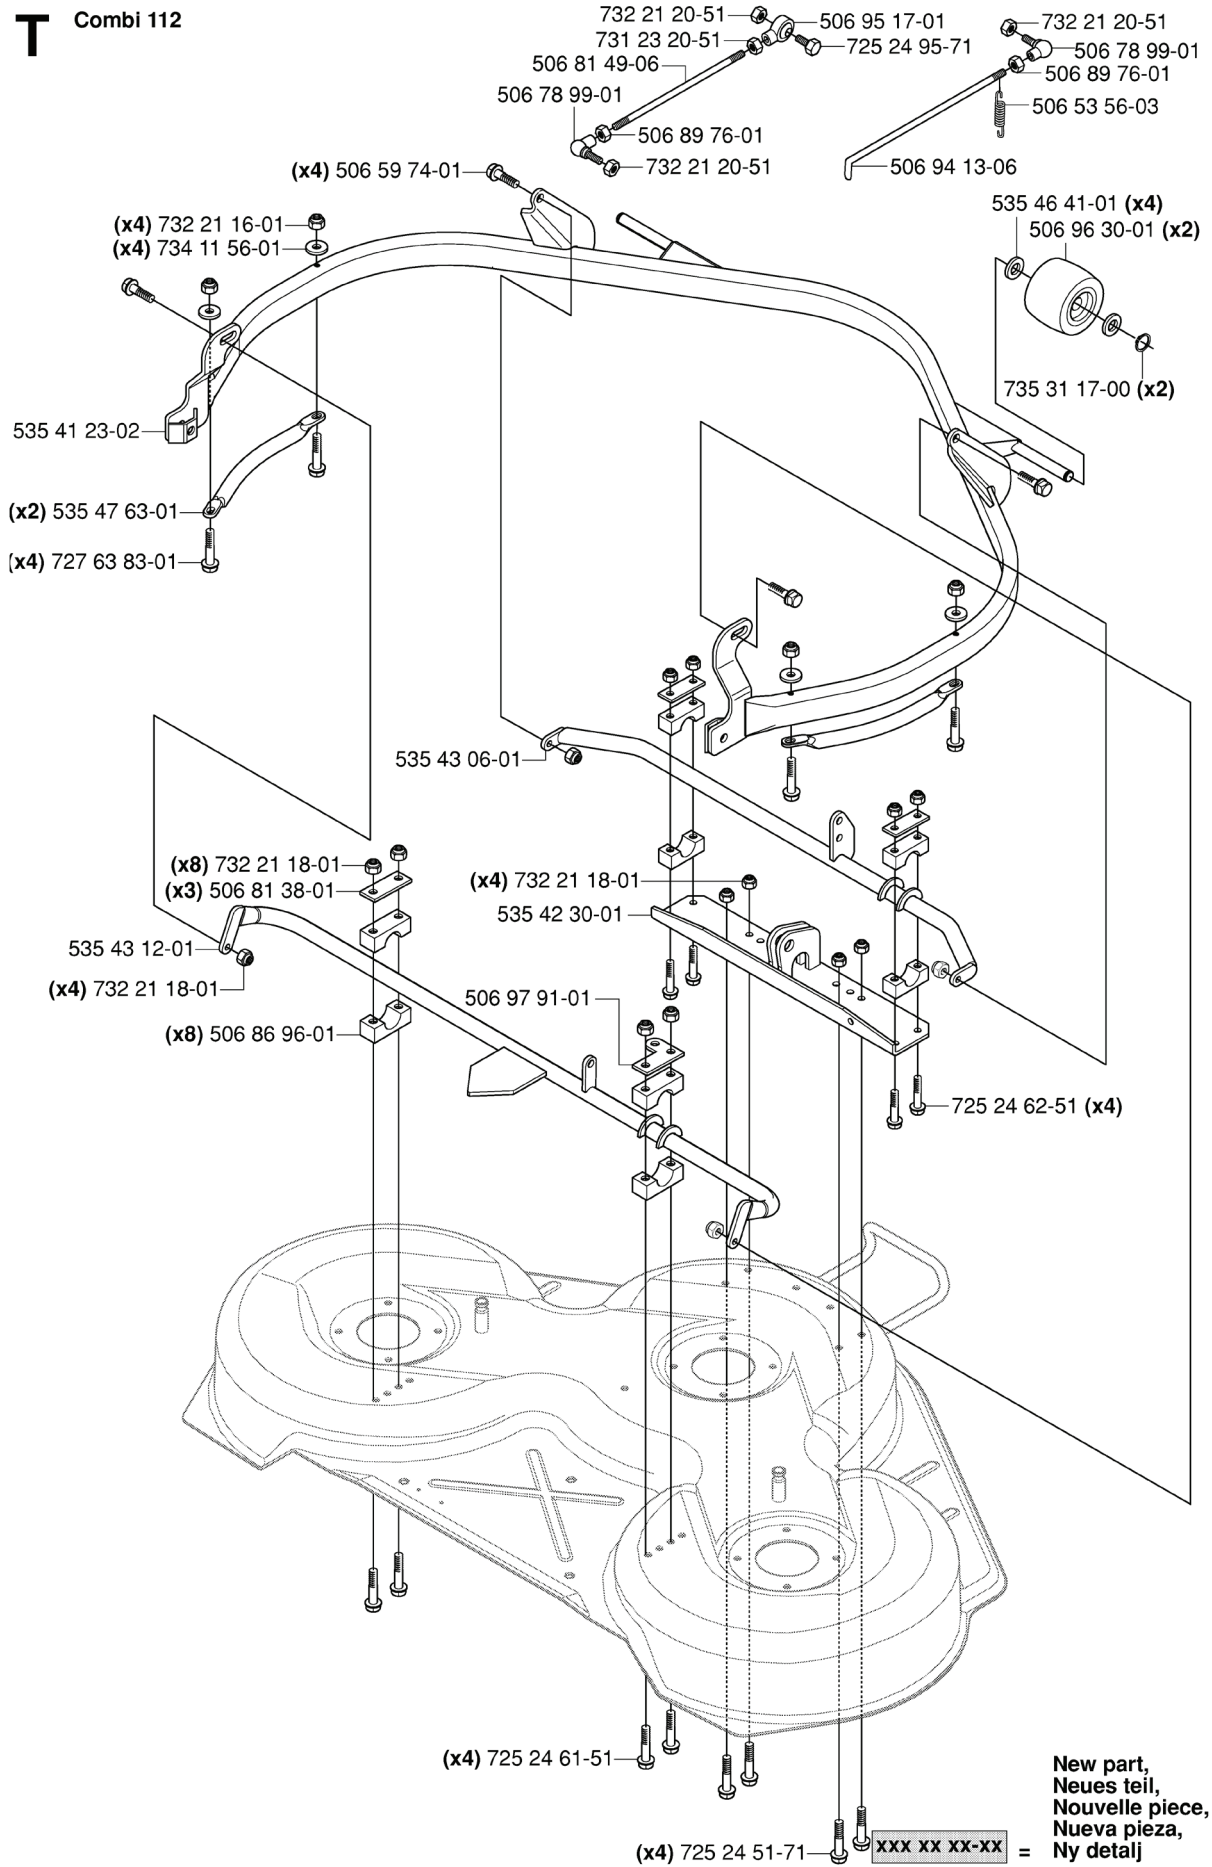

T Combi 112

New part,
Neues teil,
Nouvelle piece,
Nueva pieza,
Ny detalj