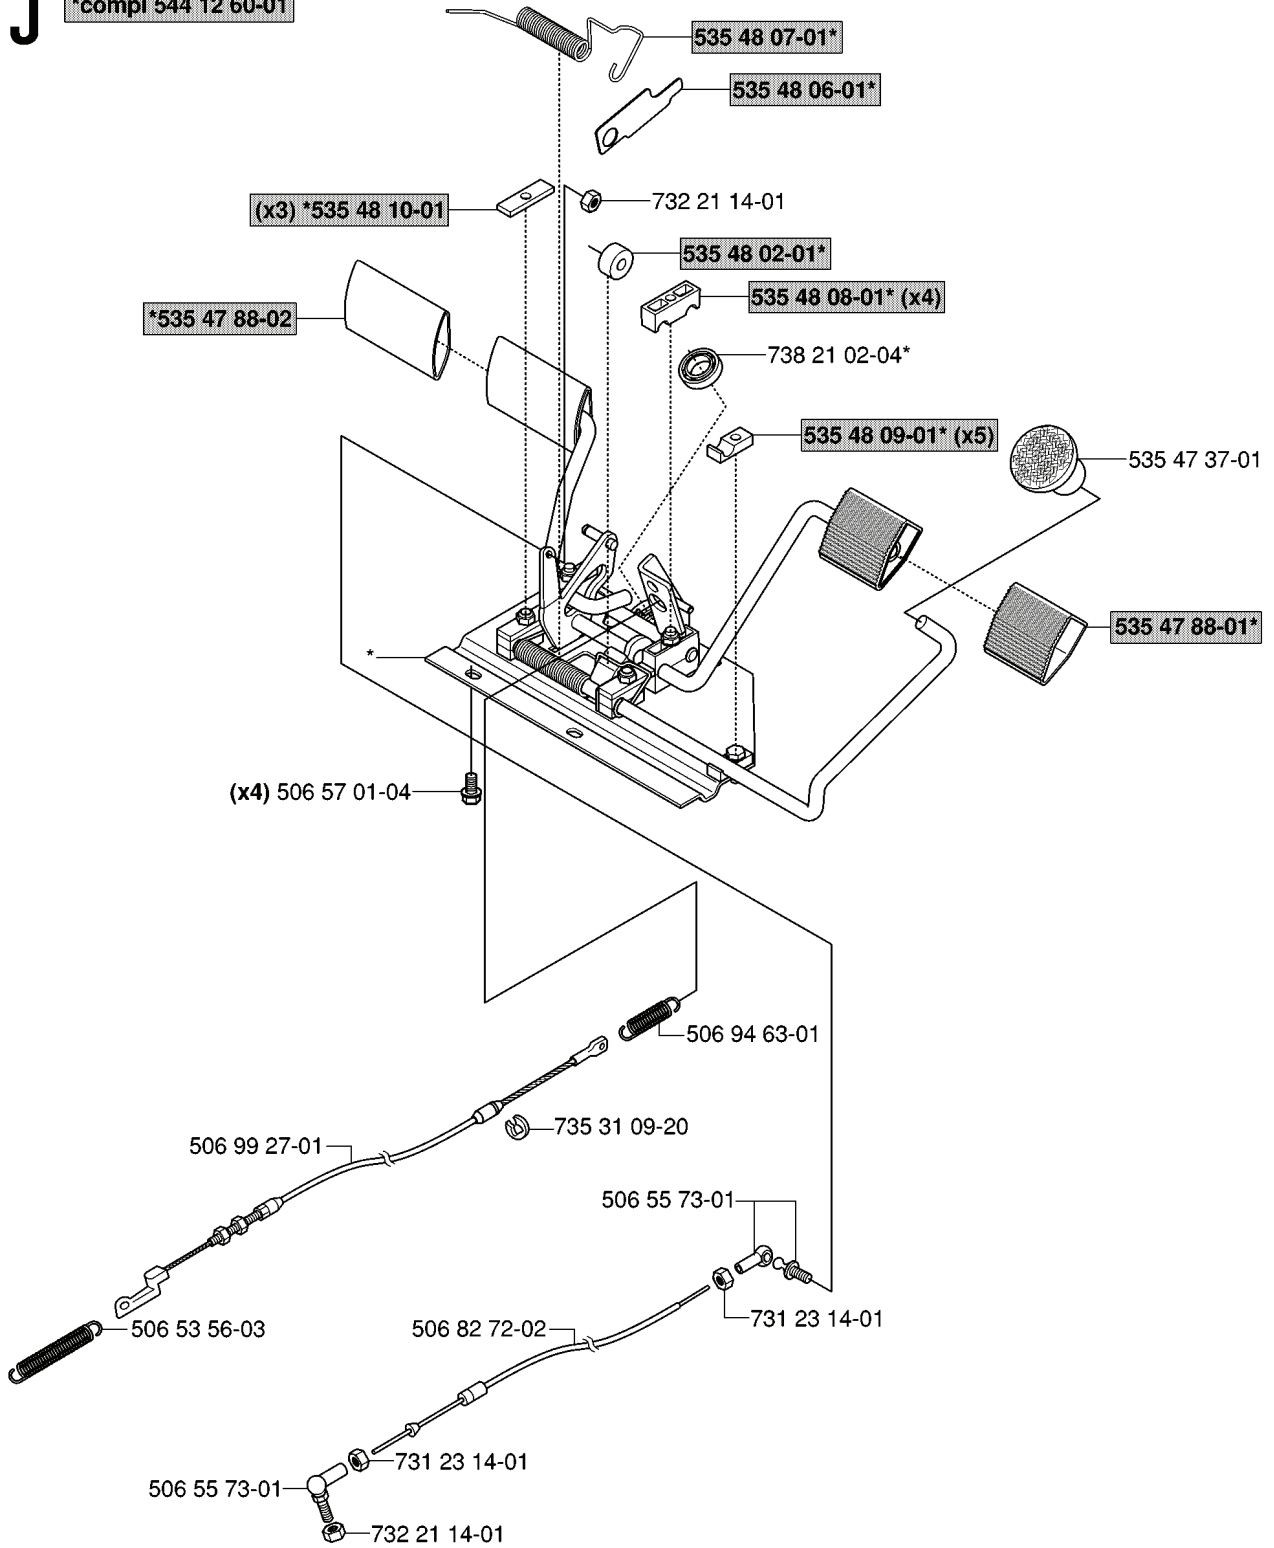

J

*compl 544 12 60-01

REF.	PART NO.	DESCRIPTION	REMARK	QTY.	KIT
544 12 60-01	544126001	PEDAL PLATE ASSY		1	
535 48 10-01	535481001	REINFORCEMENT PLATE		3	
535 47 88-02	535478802	PEDAL		1	
506 57 01-04	506570104	SCREW EHHFM		4	
506 99 27-01	506992701	BRAKE WIRE		1	
506 53 56-03	506535603	DRAW SPRING		1	
506 54 66-02	506546602	THROTTLE CABLE ASSY		1	
506 50 82-01	506508201	CLIP		1	
737 38 11-00	737381100	DISC SPRING		1	
731 23 14-01	731231401	HEXAGON NUT		1	
506 82 72-02	506827202	CONTROL CABLE		1	
734 48 80-01	734488001	WASHER		1	
725 23 31-51	725233151	SCREW		1	
506 54 64-01	506546401	BUSHING		1	
506 54 63-01	506546301	LEVER THROTTLE CONTR		1	
506 56 25-01	506562501	HANDLE		1	
506 55 73-01	506557301	VINKELLAS8 DIN71802		1	
735 31 09-20	735310920	E-CLIP		1	
506 94 63-01	506946301	BRAKE SPRING		1	
535 47 88-01	535478801	PEDAL		1	
535 47 37-01	535473701	KNOB		1	
535 48 09-01	535480901	BEARING SUPPORT		5	
738 21 02-04	738210204	BALL BEARING		1	
535 48 08-01	535480801	BEARING SUPPORT		4	
535 48 02-01	535480201	ROLLER		1	
732 21 14-01	732211401	LOCK NUT		1	
535 48 06-01	535480601	PROTECTIVE PLATE		1	
535 48 07-01	535480701	SPRING		1	