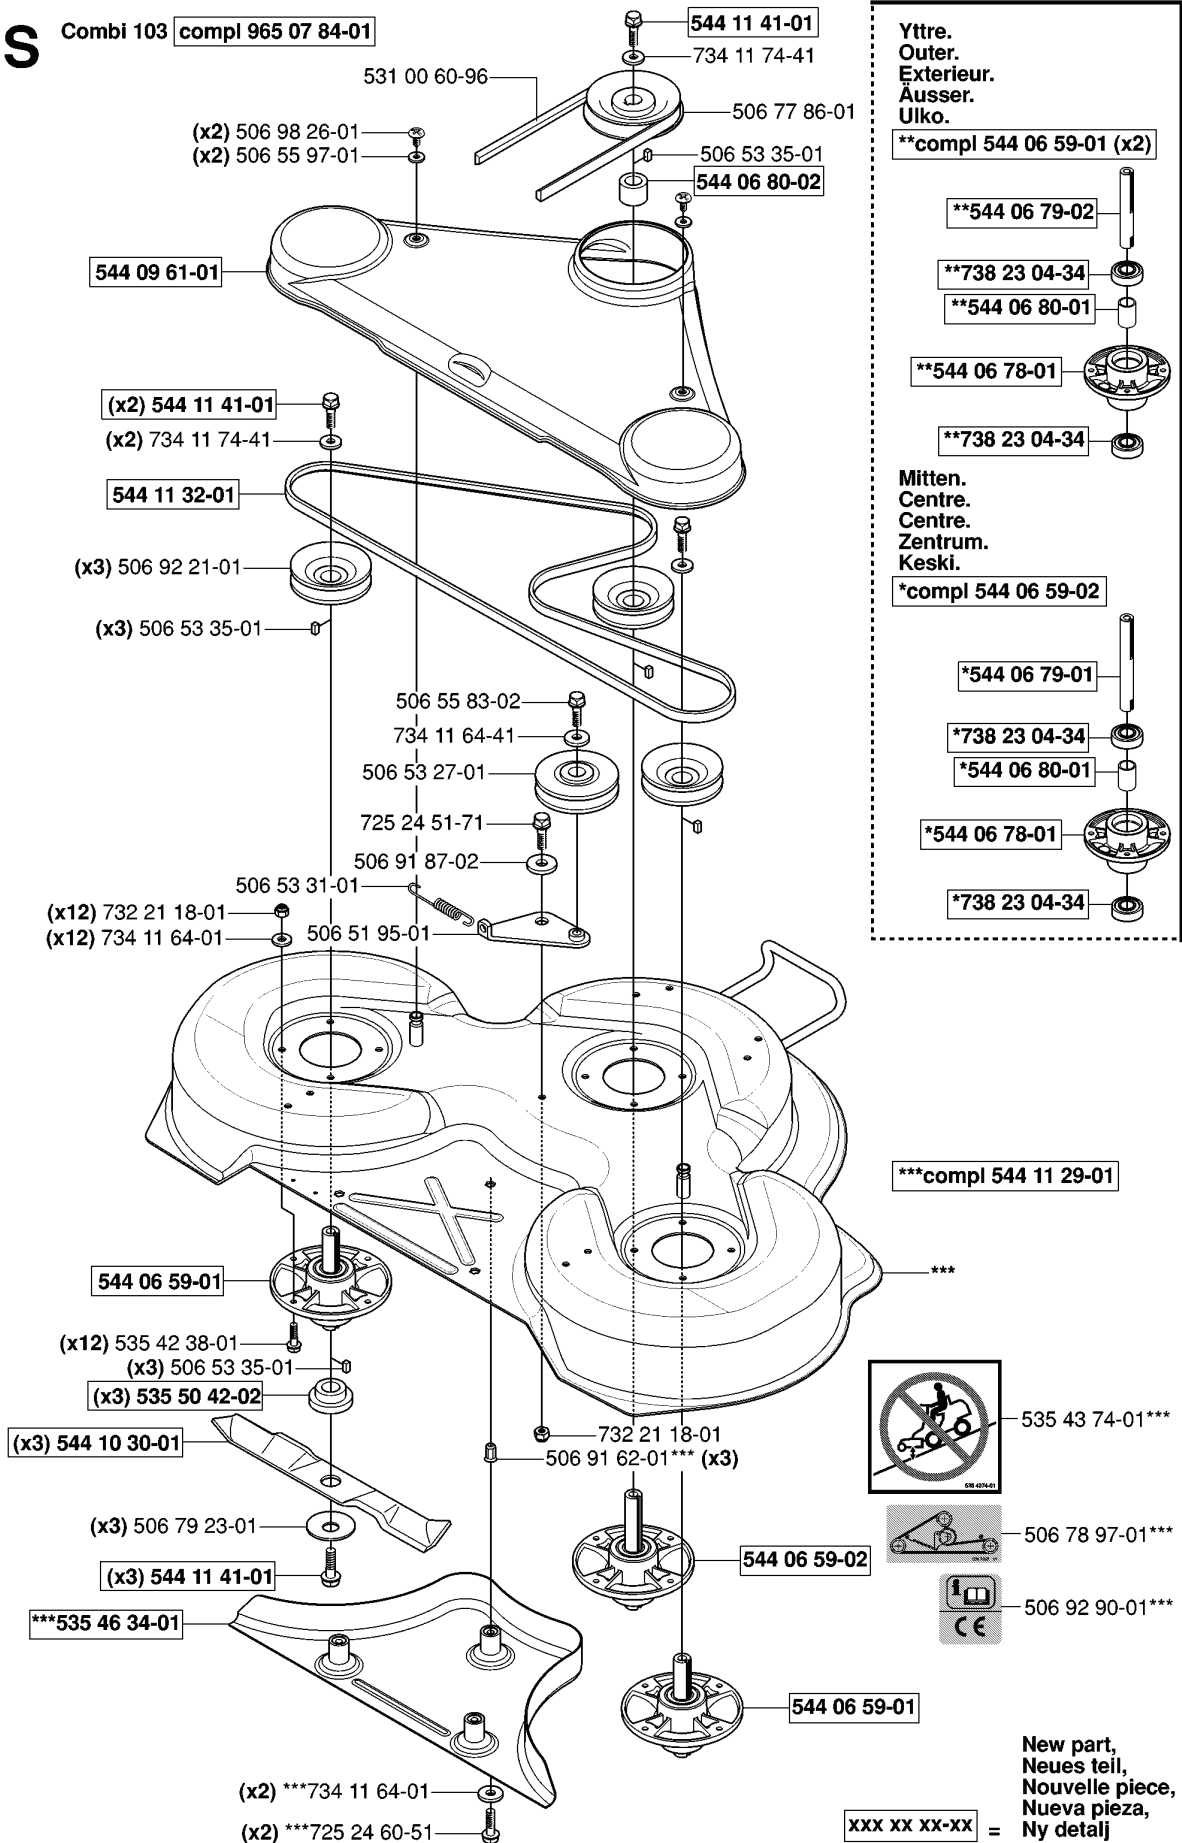

S Combi 103 compl 965 07 84-01