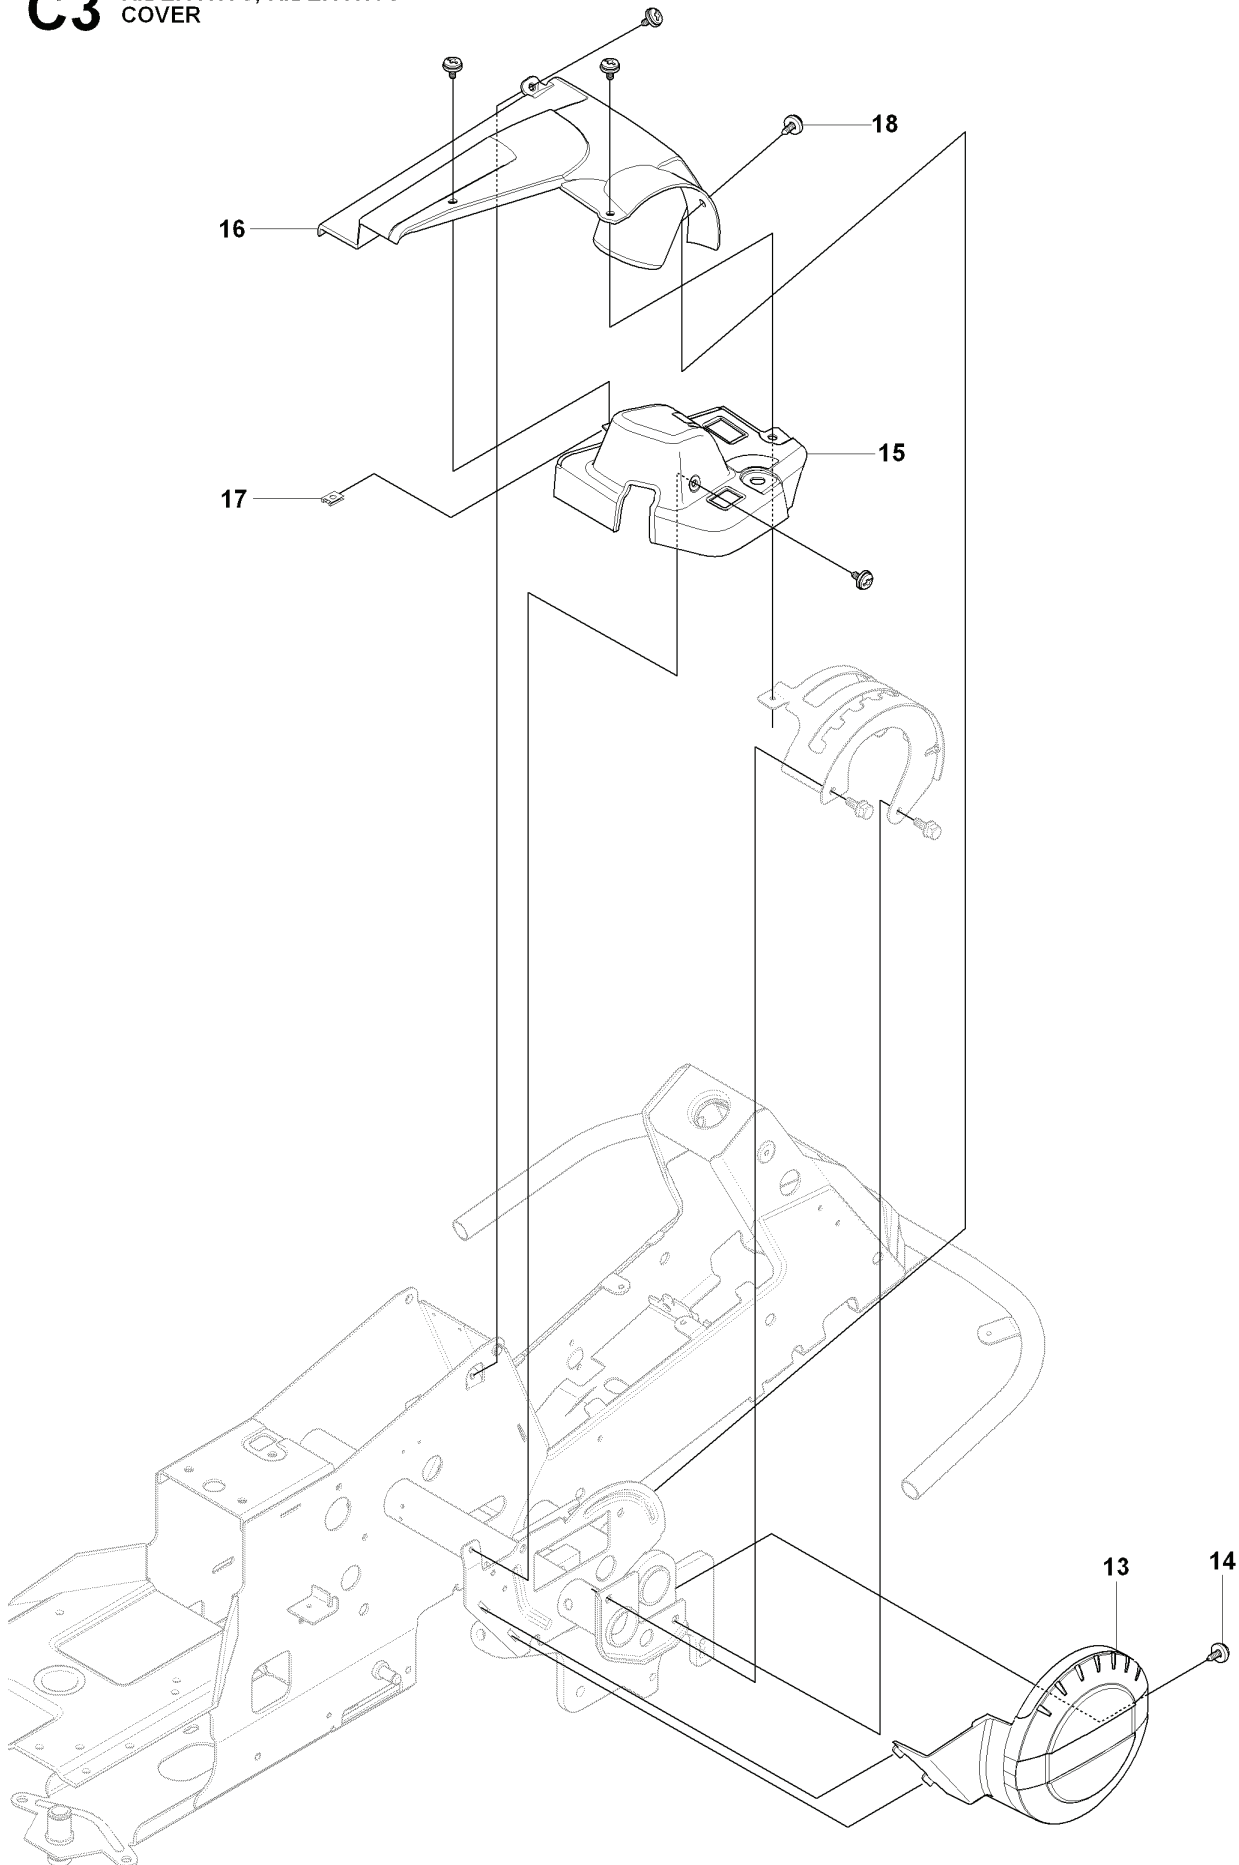

C3 RIDER R13C, RIDER R16C
COVER

REF.	PART NO.	DESCRIPTION	REMARK	QTY.	KIT
13	535502501	CONTROL COVER		1	
14	544400501	SCREW		1	
15	544332103	CONTROL COVER		1	
16	544332202	COVER		1	
17	535429101	SPRING NUT		1	
18	544400501	SCREW		4