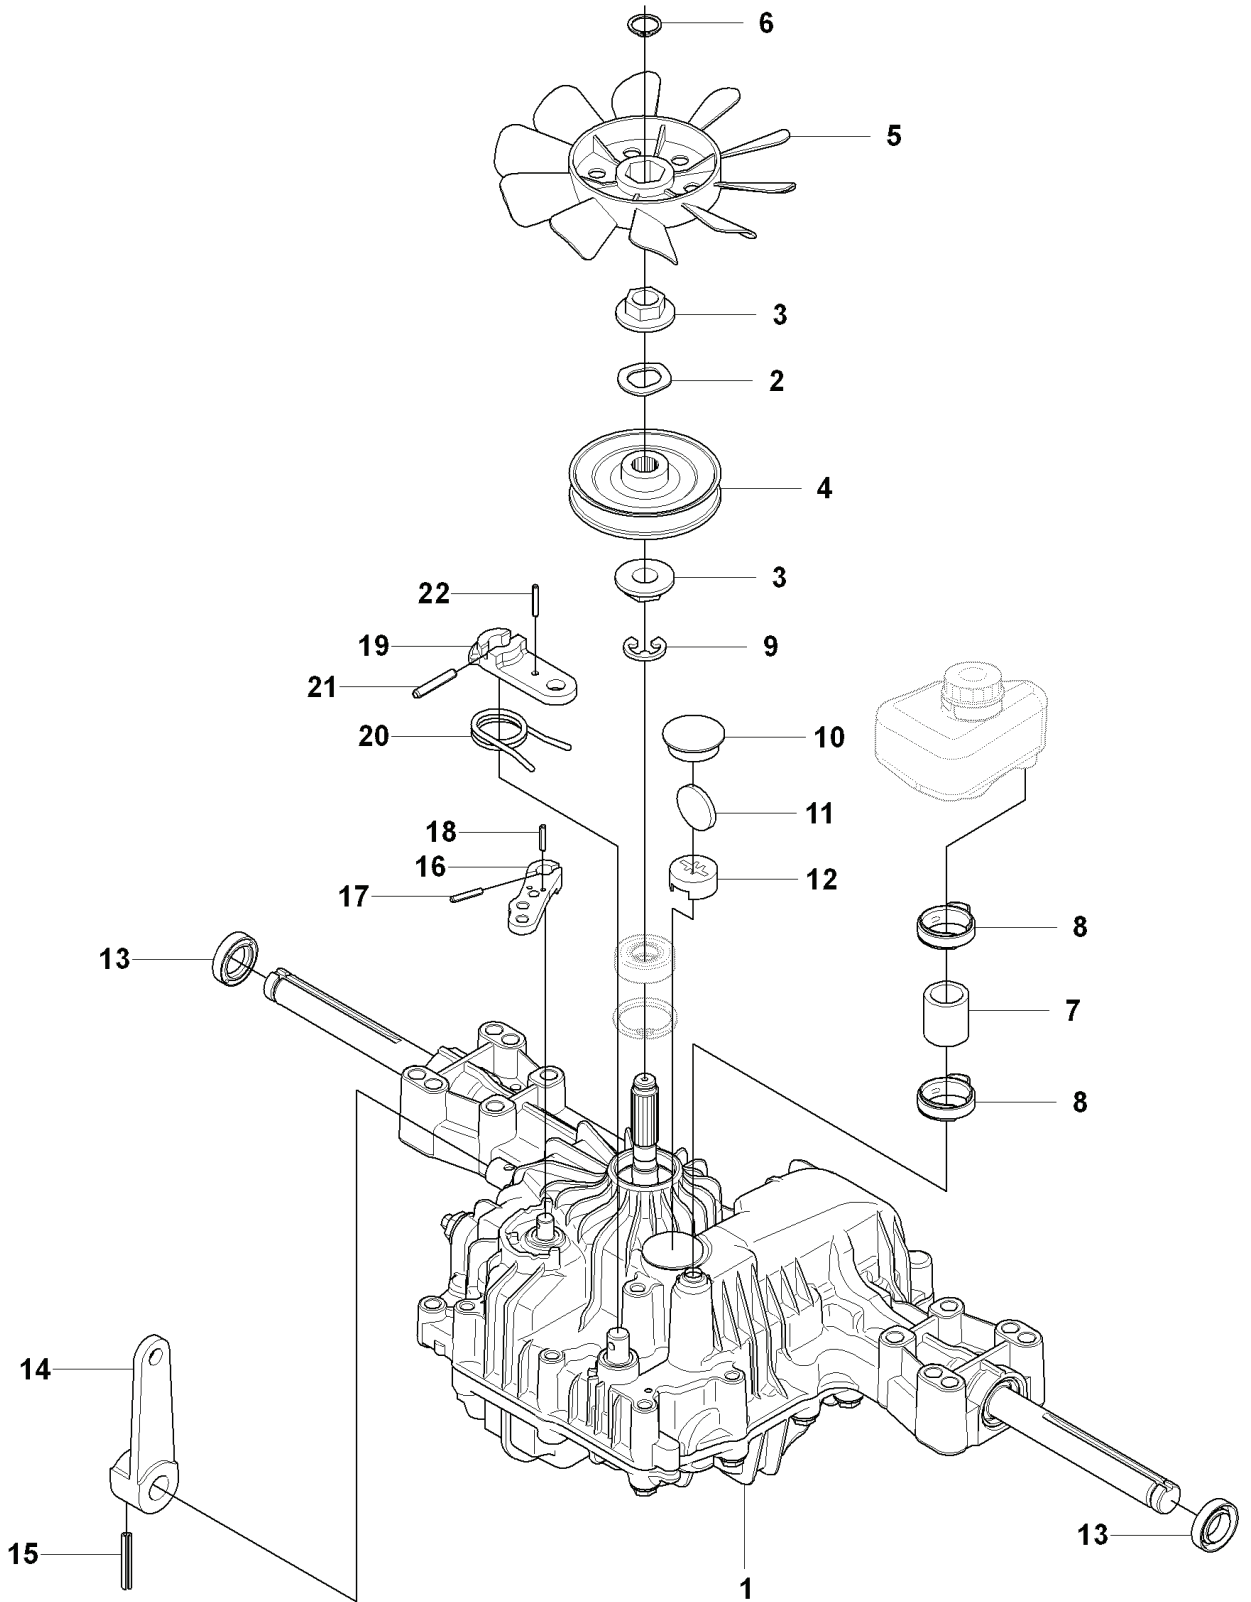

K RIDER R13C, RIDER R16C
HYDROSTAT K46 EU

REF.	PART NO.	DESCRIPTION	REMARK	QTY.	KIT
1	506986301	TRANSMISSION		1	
2	506986501	SPRING WASHER		1	
3	506986601	DISTANCE		2	
4	502451901	PULLEY		1	
5	506986801	FAN		1	
6	735311500	CIRCLIP		1	
7	502451601	TUBE		1	
8	506987001	HOSE CLAMP		2	
9	535402807	CLIP		1	
10	535402832	PLUG		1	
11	535402829	MAGNET		1	
12	535402830	HOLDER		1	
13	535402837	SEALING		2	
14	502453201	CONTROL LEVER		1	
15	535402809	PIN RETAINING SCREW		1	
16	535402817	LEVER		1	
17	535402816	PIN RETAINING SCREW		1	
18	535402833	PIN RETAINING SCREW		1	
19	535402838	LEVER		1	
20	535402839	SPRING		1	
21	535402840	PIN RETAINING SCREW		1	
22	535402841	PIN		1