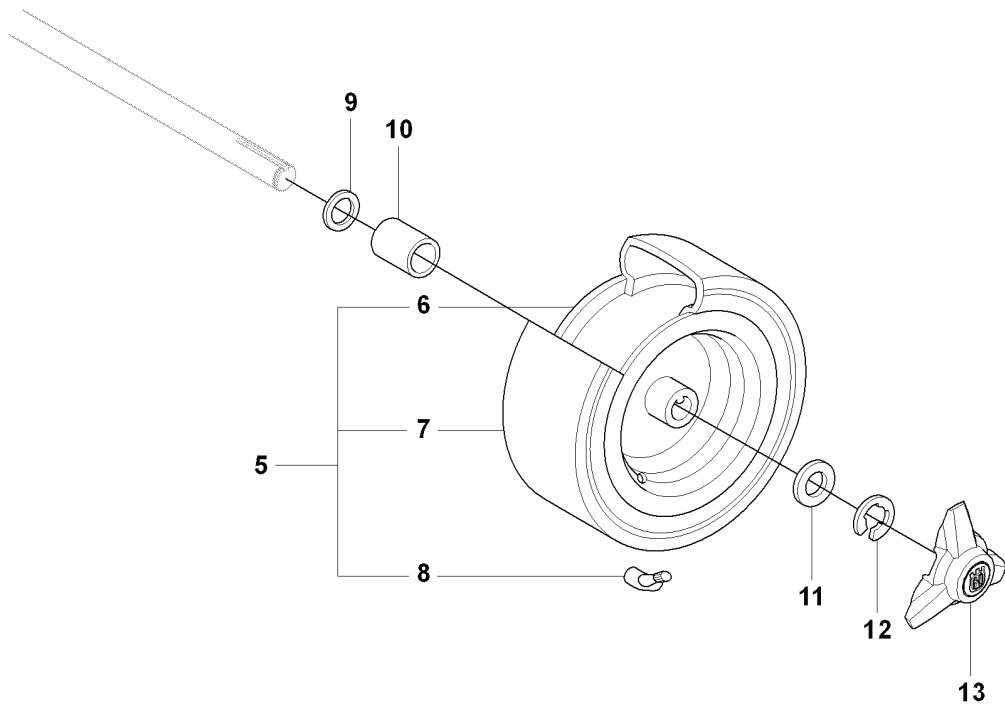

Q RIDER R13C, RIDER R16C
WHEELS & TIRES

REF.	PART NO.	DESCRIPTION	REMARK	QTY.	KIT
1	544126201	WHEEL		2	
2	544114301	RIM		1	
3	535460001	TYRE		1	
4	506574301	VALVE ASSY		1	
5	544126301	WHEEL		2	
6	544114201	RIM		1	
7	535460001	TYRE		1	
8	506574301	VALVE ASSY		1	
9	506504803	WASHER		2	
10	506596203	SPACING SLEEVE		2	
11	506504805	WASHER		4	
12	506899001	E-CLIP		4	
13	544353501	HUB CAP		2	
14	544353502	HUB CAP		2