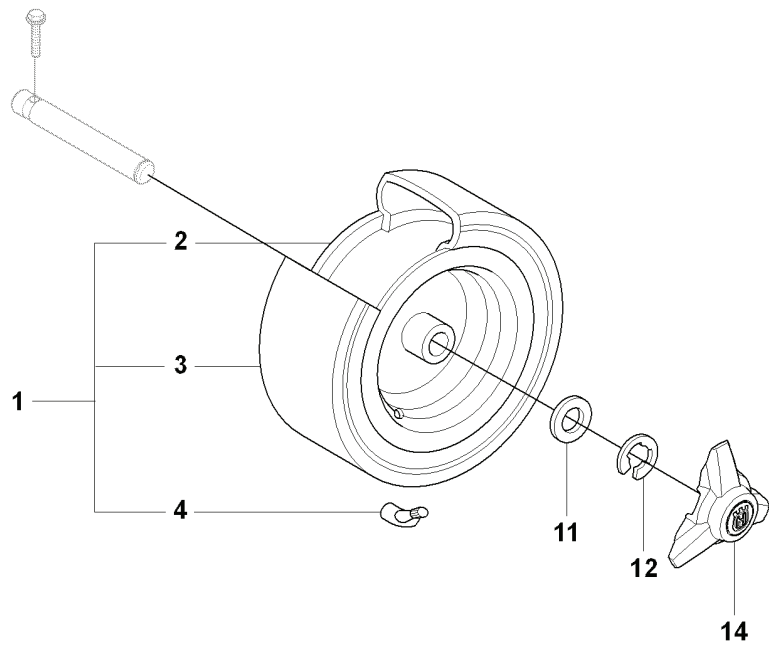

Q RIDER R13C, RIDER R16C
WHEELS & TIRES

REF.	PART NO.	DESCRIPTION	REMARK	QTY.	KIT
1	544126201	WHEEL		2	
2	544114301	RIM		1	
3	535460001	TYRE		1	
4	506574301	VALVE ASSY		1	
5	544126301	WHEEL		2	
6	544114201	RIM		1	
7	535460001	TYRE		1	
8	506574301	VALVE ASSY		1	
9	506504803	WASHER		2	
10	506596203	SPACING SLEEVE		2	
11	506504805	WASHER		4	
12	506899001	E-CLIP		4	
13	544353501	HUB CAP		2	
14	544353502	HUB CAP		2