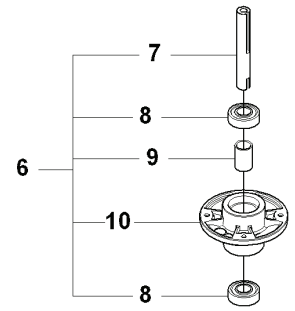

T2 RIDER R13C, RIDER R16C
CUTTING DECK

Yttre.
Outer.
Exterieur.
Äusser.
Ulko.

Mitten.
Centre.
Centre.
Zentrum.
Keski.

Combi 94 64

REF.	PART NO.	DESCRIPTION	REMARK	QTY.	KIT
1	544065704	CUTTING DECK		1	
2	544065506	DECK SHELL ASSY		1	
3	506916201	NUT		1	
4	544065801	PLUG		1	
5	544066101	KNOB		1	
6	544065901	BLADE HOUSING ASSY		2	
7	544067902	SHAFT		1	
8	738230434	BALL BEARING		2	
9	544068001	SPACING SLEEVE		1	
10	544067801	BEARING HOUSING		1	
11	544065903	BLADE HOUSING ASSY		1	
12	544067903	SHAFT		1	
13	738230434	BALL BEARING		2	
14	544068001	SPACING SLEEVE		1	
15	544067801	BEARING HOUSING		1	
16	535423801	SCREW RSQM		12	
17	734116401	WASHER		12	
18	732211801	LOCK NUT		12	
19	506922101	PULLEY		3	
20	506533501	PARALLEL KEY		4	
21	544068003	SPACING SLEEVE		1	
22	506778601	PULLEY		1	
23	734117441	WASHER		3	
24	506675402	SCREW EHHFM		3	
25	544064901	BLADE HOLDER		3	
26	579652510	BLADE		3	
27	506675402	SCREW EHHFM		3	
28	506797301	BELT TENSIONER ASSY		1	
29	506797101	SPÄNNARM KPL.		1	
30	506793201	BELT TENSIONER WHEEL		1	
31	734116441	WASHER		1	
32	506558302	SCREW EHHFT		1	
33	506918702	WASHER		1	
34	725245171	SCREW EHHM		1	
35	732211801	LOCK NUT		1	
36	506533101	SPRING		1	
37	589530701	BELT		1	
38	522821901	BELT COVER		1	
39	544400501	SCREW		2	
63	506789701	LABEL		1	
64	544238101	LABEL		1	