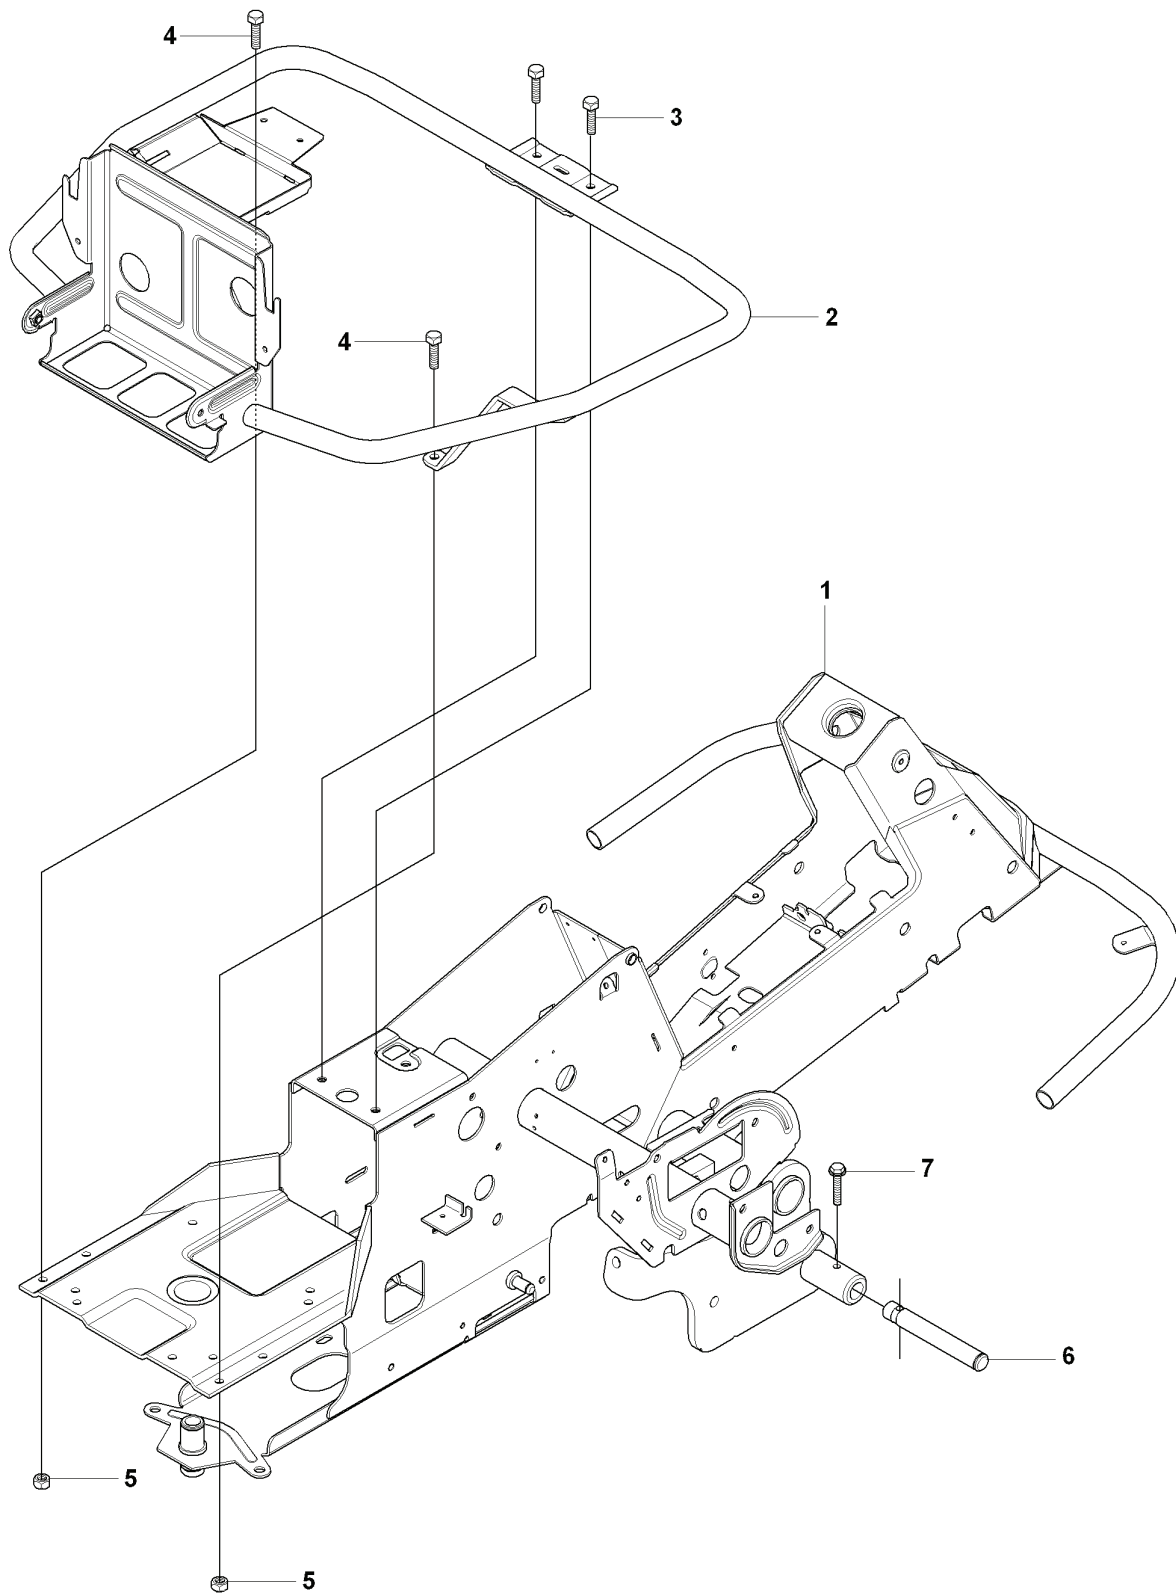

F RIDER R13C, RIDER R16C
CHASSIS

REF.	PART NO.	DESCRIPTION	REMARK	QTY.	KIT
1	544842301	FRAME		1	
2	544244501	ENGINE FRAME		1	
3	506570103	SCREW EHHFM		2	
4	725245171	SCREW EHHM		2	
5	732211801	LOCK NUT		2	
6	535470801	WHEEL AXLE		2	
7	725245961	SCREW EHHFT		2