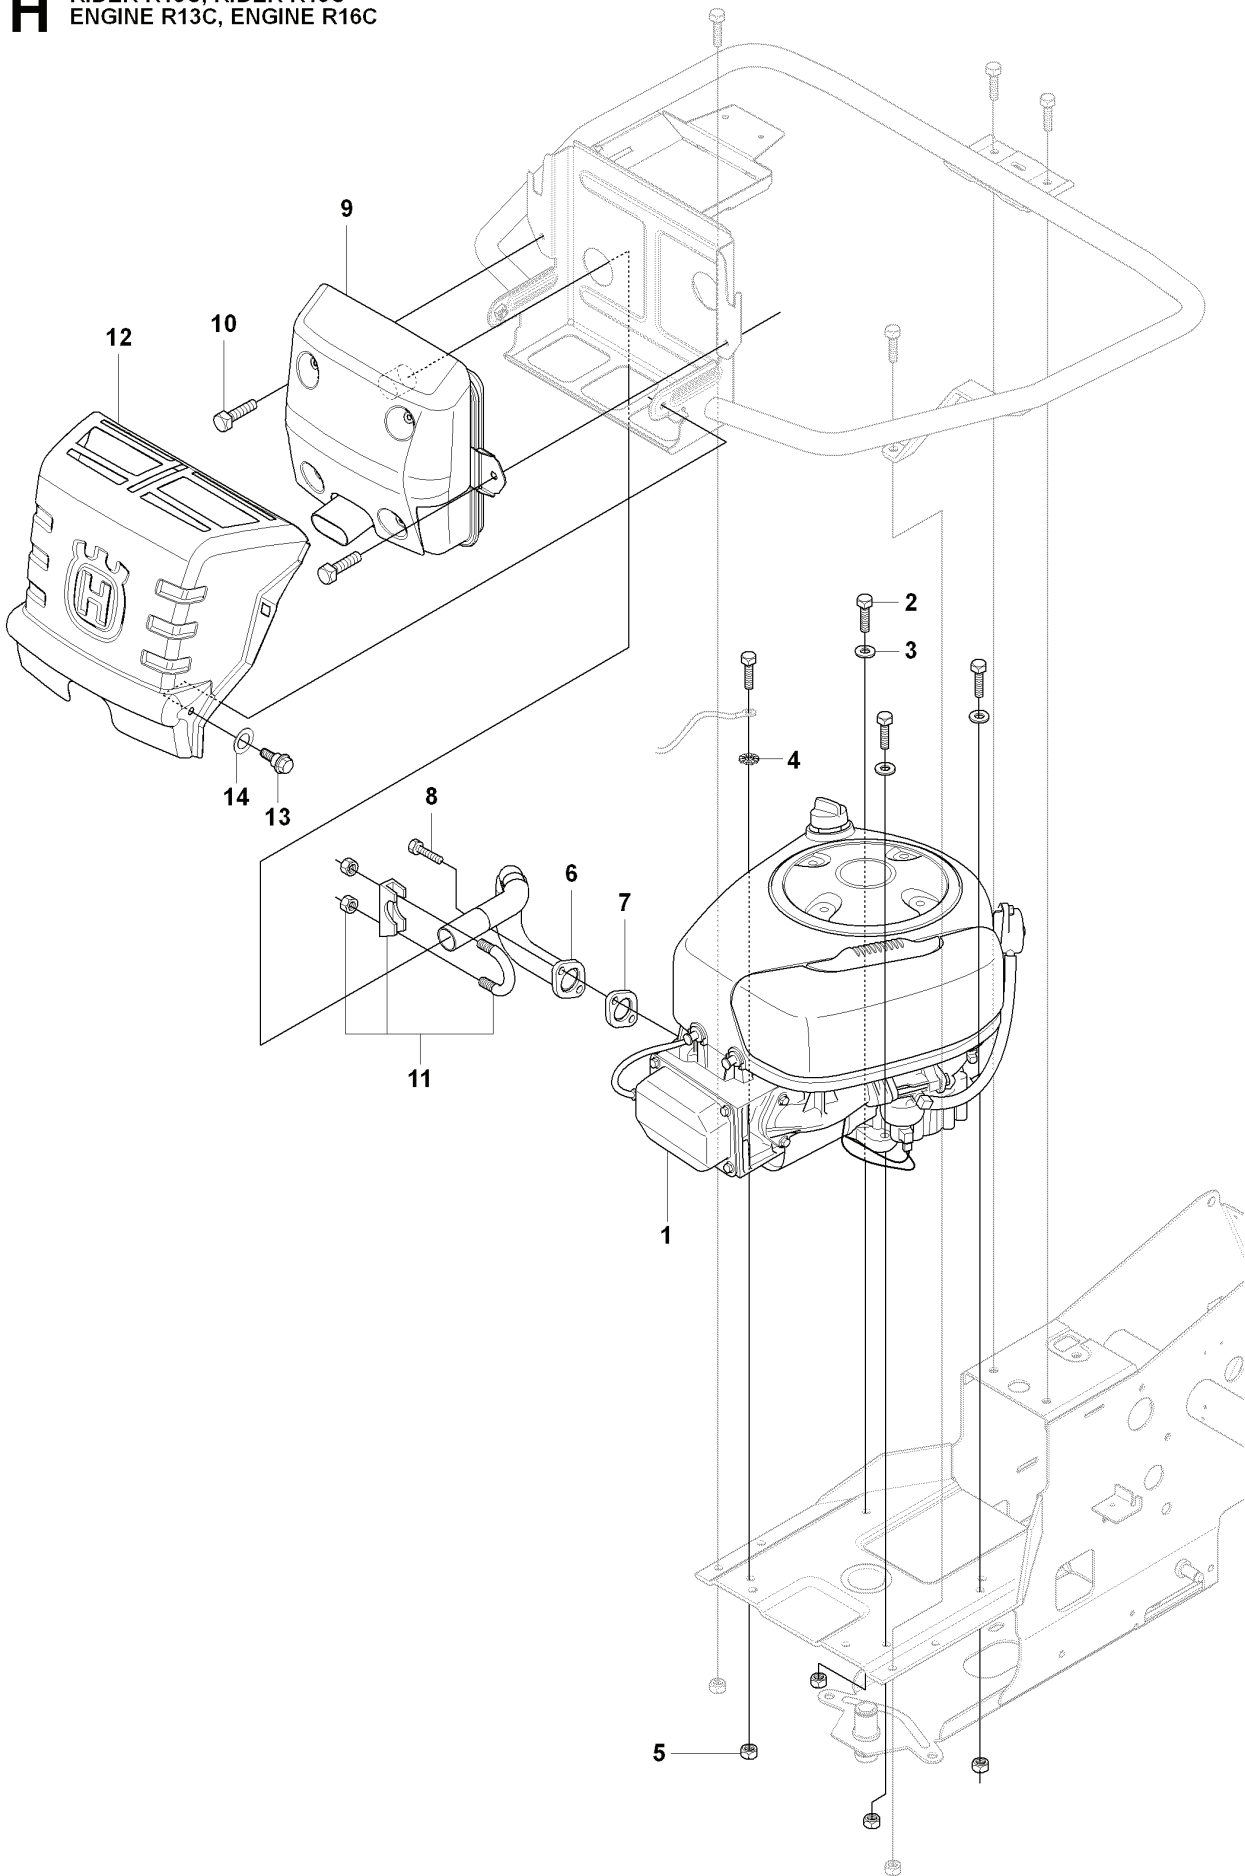

H RIDER R13C, RIDER R16C
ENGINE R13C, ENGINE R16C

REF.	PART NO.	DESCRIPTION	REMARK	QTY.	KIT
1	544452801	ENGINE		1	
2	725245751	SCREW		4	
3	734116401	WASHER		3	
4	735216400	LOCKWASHER		1	
5	732211801	LOCK NUT		4	
6	535500602	EXHAUST PIPE ASSY		1	
7	506914501	GASKET		1	
8	506556301	SCREW UNC		2	
9	544335701	MUFFLER ASSY		1	
10	725236461	SCREW EHHFT		2	
11	506668401	CLAMP ASSY		1	
12	544248301	HEAT PROTECTOR		1	
13	506597401	SCREW EHHFM		2	
14	506839401	SPRING WASHER		2