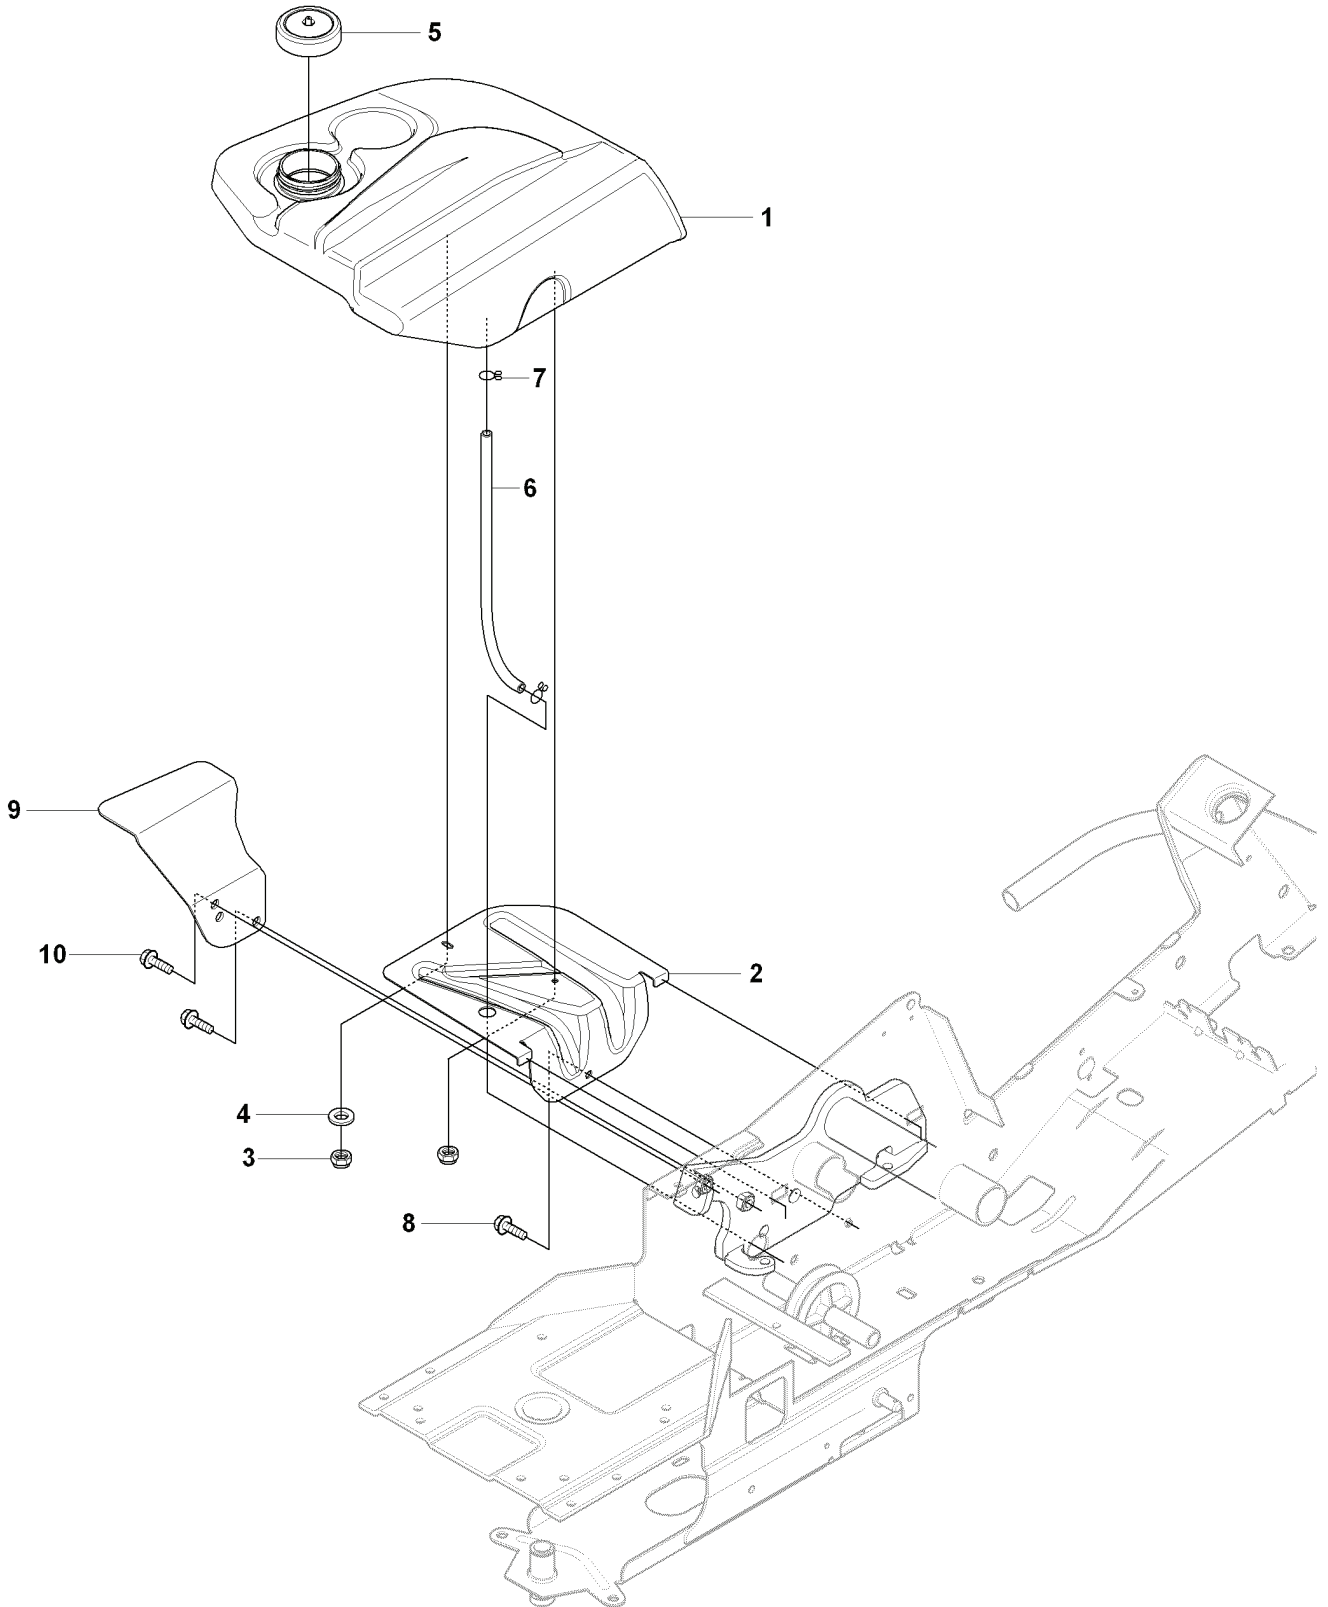

B RIDER R13C, RIDER R16C
FUEL SYSTEM

REF.	PART NO.	DESCRIPTION	REMARK	QTY.	KIT
1	535501301	FUEL TANK		1	
2	544329301	BRACKET		1	
3	732211601	LOCK NUT		2	
4	734115601	WASHER		1	
5	506673301	TANK CAP ASSY		1	
6	506946707	FUEL HOSE		1	
7	535469701	HOSE BRACE		2	
8	725236461	SCREW EHHFT		1	
9	501020301	SUPPORT		1	
10	725249371	SCREW EHHM		2