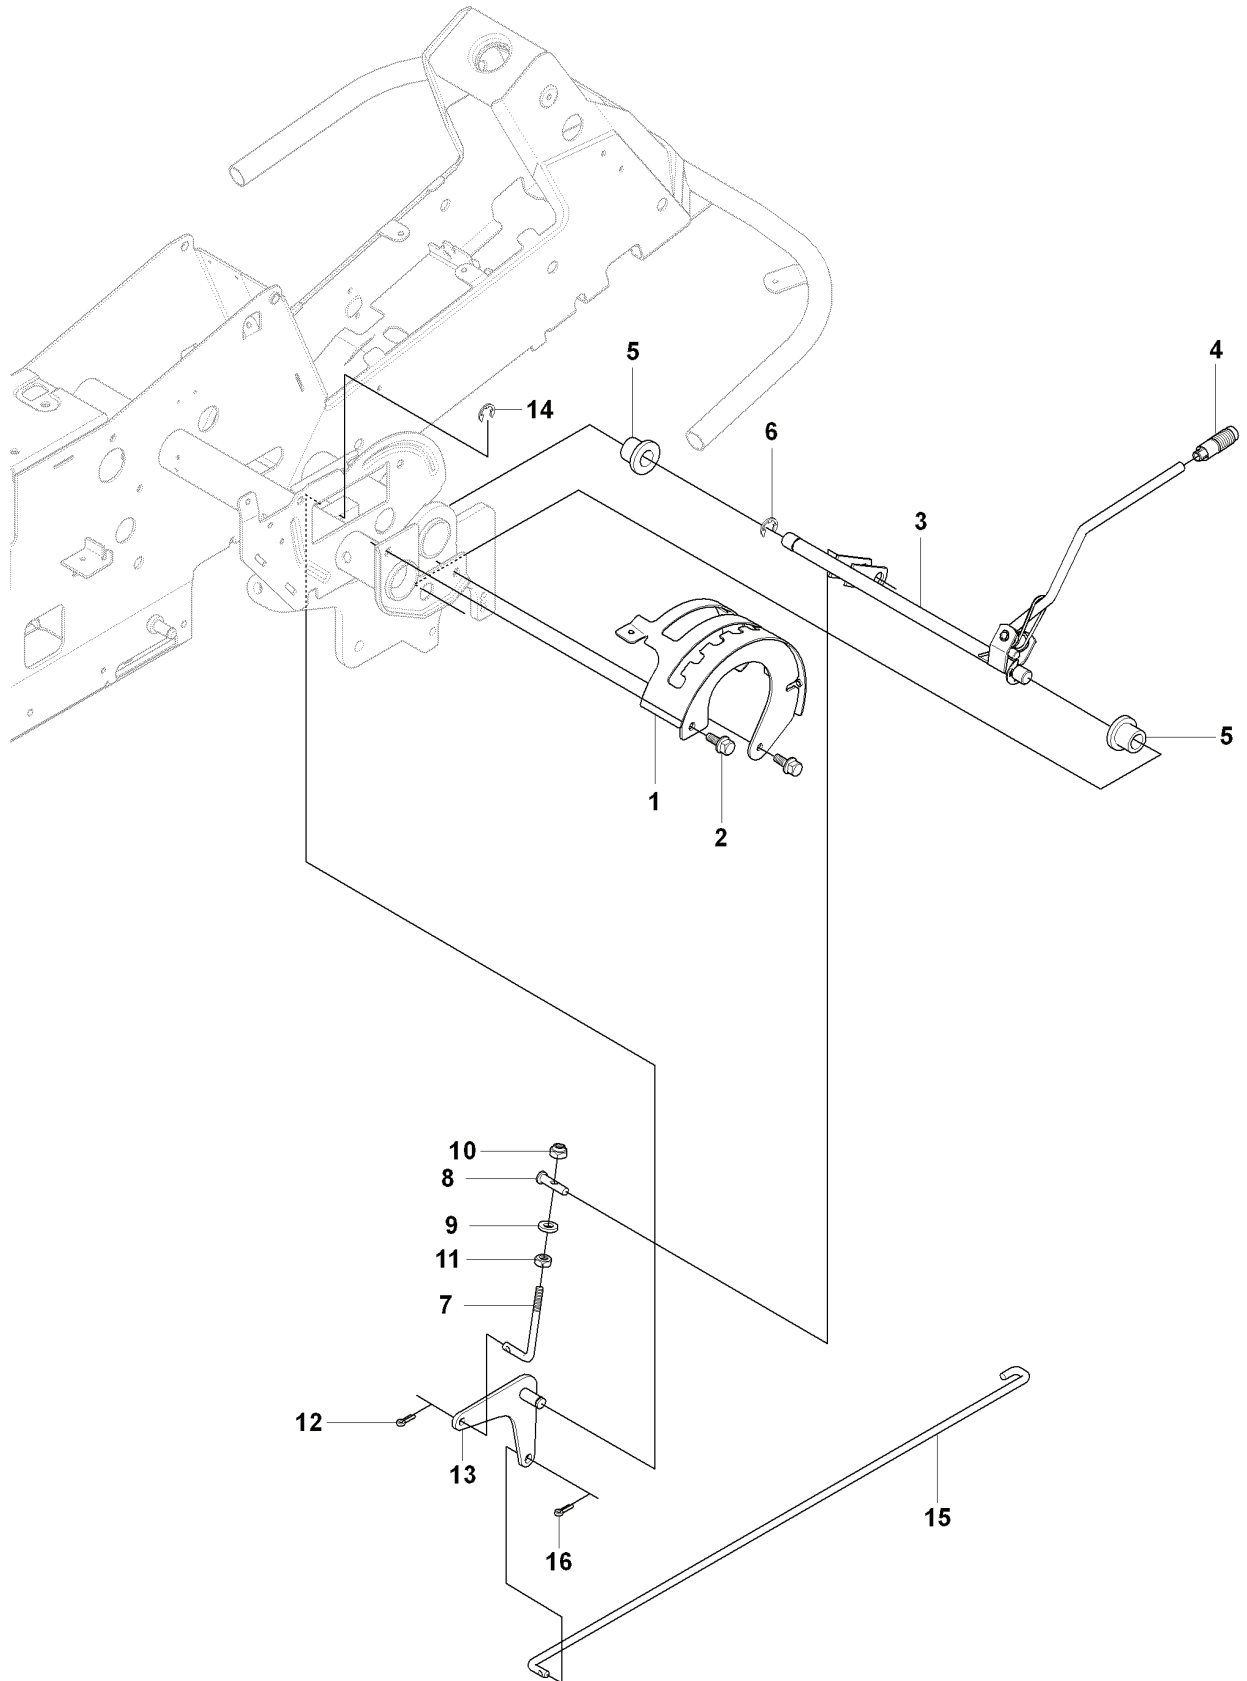

D RIDER R13C, RIDER R16C
HEIGHT ADJUSTMENT

REF.	PART NO.	DESCRIPTION	REMARK	QTY.	KIT
1	535501401	CONTROL PLATE		1	
2	506570103	SCREW EHHFM		2	
3	504734501	ADJUSTER		1	
4	506542001	HANDLE		1	
5	506554301	BEARING		2	
6	735312220	E-CLIP		1	
7	506908201	HEIGHT ROD		1	
8	506784601	PEN		1	
9	734117201	WASHER		1	
10	732211801	LOCK NUT		1	
11	731231801	HEXAGON NUT		1	
12	721618301	SPLIT PIN		1	
13	544227701	LINK		1	
14	735311520	E-CLIP		1	
15	544227001	CONNECTION ROD		1	
16	721618301	SPLIT PIN		1