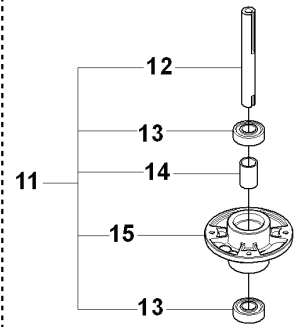

B RIDER R13C, RIDER R16C
FUEL SYSTEM

REF.	PART NO.	DESCRIPTION	REMARK	QTY.	KIT
1	535501301	FUEL TANK		1	
2	544329301	BRACKET		1	
3	732211601	LOCK NUT		2	
4	734115601	WASHER		1	
5	506673301	TANK CAP ASSY		1	
6	506946707	FUEL HOSE		1	
7	535469701	HOSE BRACE		2	
8	725236461	SCREW EHHFT		1	
9	501020301	SUPPORT		1	
10	725249371	SCREW EHHM		2	

T2 RIDER R13C, RIDER R16C
CUTTING DECK

Yttre.
Outer.
Exterieur.
Äusser.
Ulko.

Mitten.
Centre.
Centre.
Zentrum.
Keski.

Combi 94 64

REF.	PART NO.	DESCRIPTION	REMARK	QTY.	KIT
1	544065704	CUTTING DECK		1	
2	544065506	DECK SHELL ASSY		1	
3	506916201	NUT		1	
4	544065801	PLUG		1	
5	544066101	KNOB		1	
6	544065901	BLADE HOUSING ASSY		2	
7	544067902	SHAFT		1	
8	738230434	BALL BEARING		2	
9	544068001	SPACING SLEEVE		1	
10	544067801	BEARING HOUSING		1	
11	544065903	BLADE HOUSING ASSY		1	
12	544067903	SHAFT		1	
13	738230434	BALL BEARING		2	
14	544068001	SPACING SLEEVE		1	
15	544067801	BEARING HOUSING		1	
16	535423801	SCREW RSQM		12	
17	734116401	WASHER		12	
18	732211801	LOCK NUT		12	
19	506922101	PULLEY		3	
20	506533501	PARALLEL KEY		4	
21	544068003	SPACING SLEEVE		1	
22	506778601	PULLEY		1	
23	734117441	WASHER		3	
24	506675402	SCREW EHHFM		3	
25	544064901	BLADE HOLDER		3	
26	579652510	BLADE		3	
27	506675402	SCREW EHHFM		3	
28	506797301	BELT TENSIONER ASSY		1	
29	506797101	SPÄNNARM KPL.		1	
30	506793201	BELT TENSIONER WHEEL		1	
31	734116441	WASHER		1	
32	506558302	SCREW EHHFT		1	
33	506918702	WASHER		1	
34	725245171	SCREW EHHM		1	
35	732211801	LOCK NUT		1	
36	506533101	SPRING		1	
37	589530701	BELT		1	
38	522821901	BELT COVER		1	
39	544400501	SCREW		2	
63	506789701	LABEL		1	
64	544238101	LABEL		1	