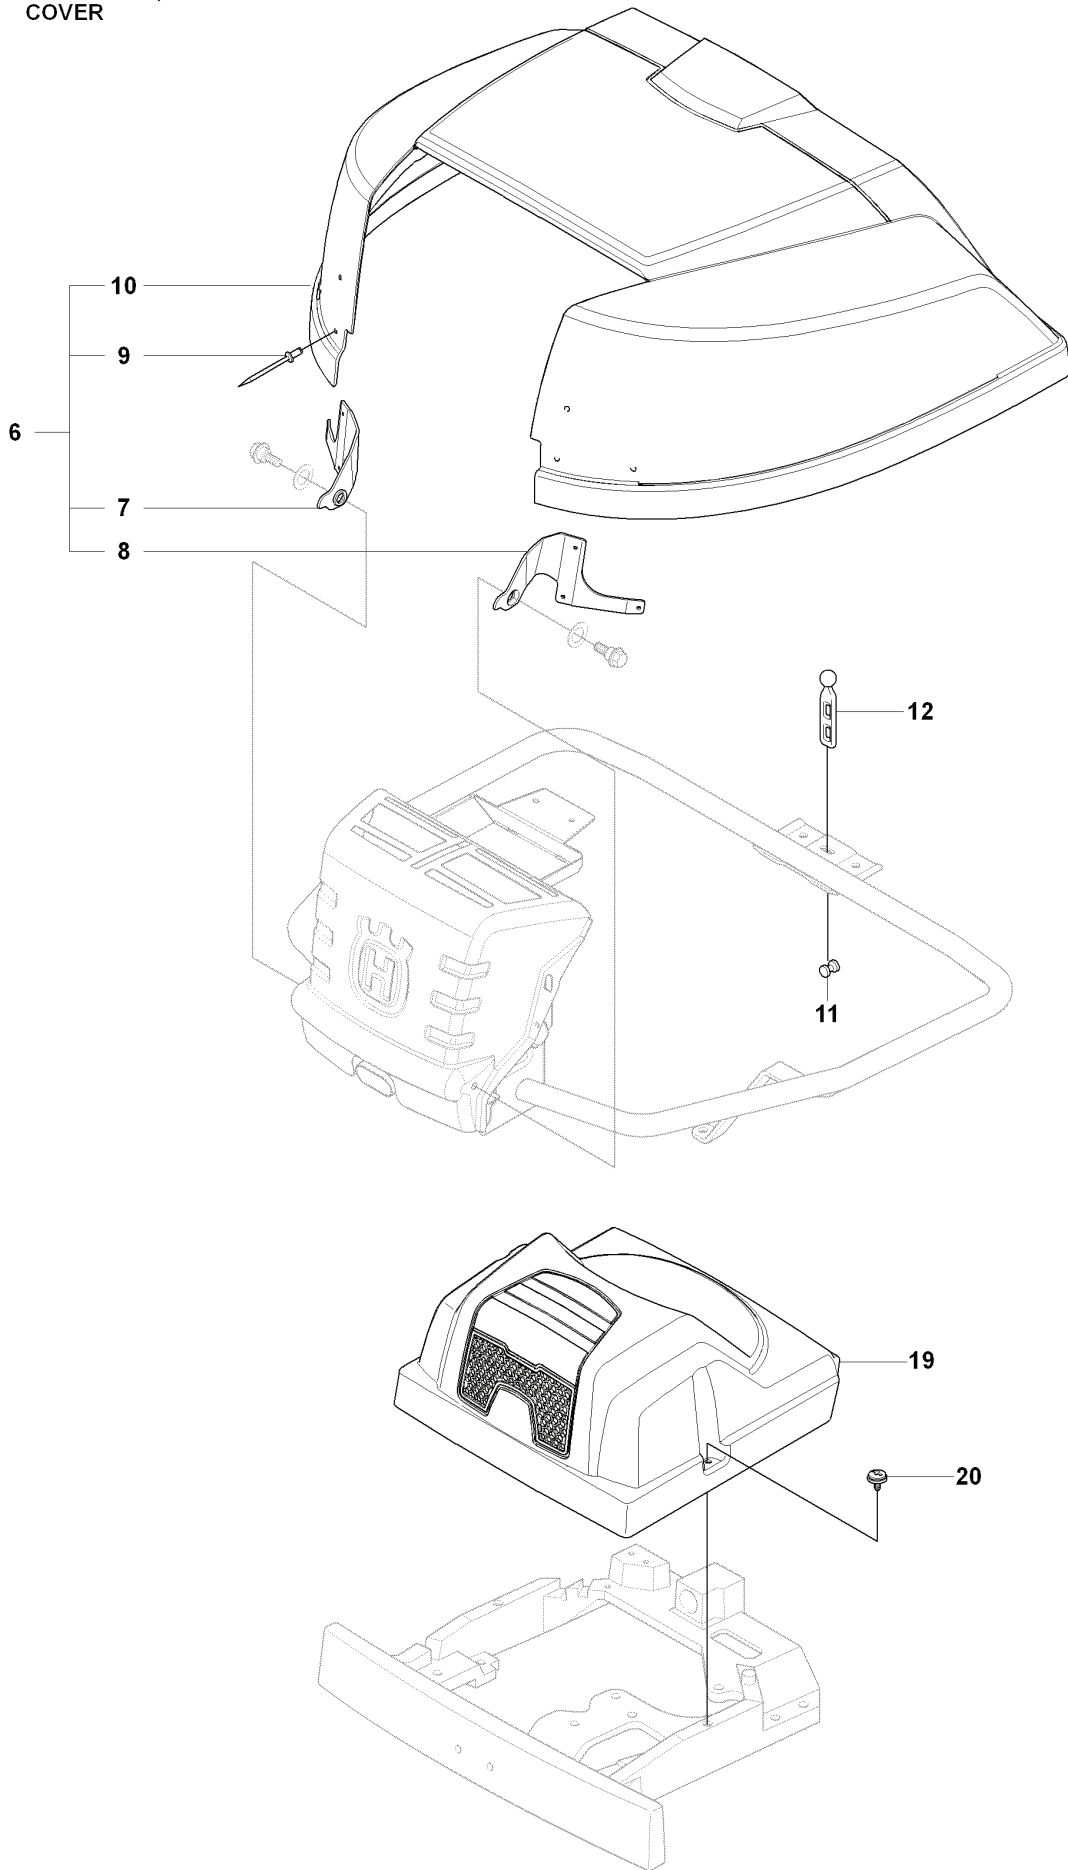

C1 RIDER R13C, RIDER R16C
COVER

REF.	PART NO.	DESCRIPTION	REMARK	QTY.	KIT
6	544247601	ENGINE HOOD ASSY		1	
7	544247701	HINGE		1	
8	544247702	HINGE		1	
9	722795402	RIVET		6	
10	544247801	ENGINE HOOD ASSY		1	
11	506599501	BUTTON		1	
12	506599601	GUMMISTROPP		1	
19	544373901	COVER		1	
20	544400501	SCREW		2