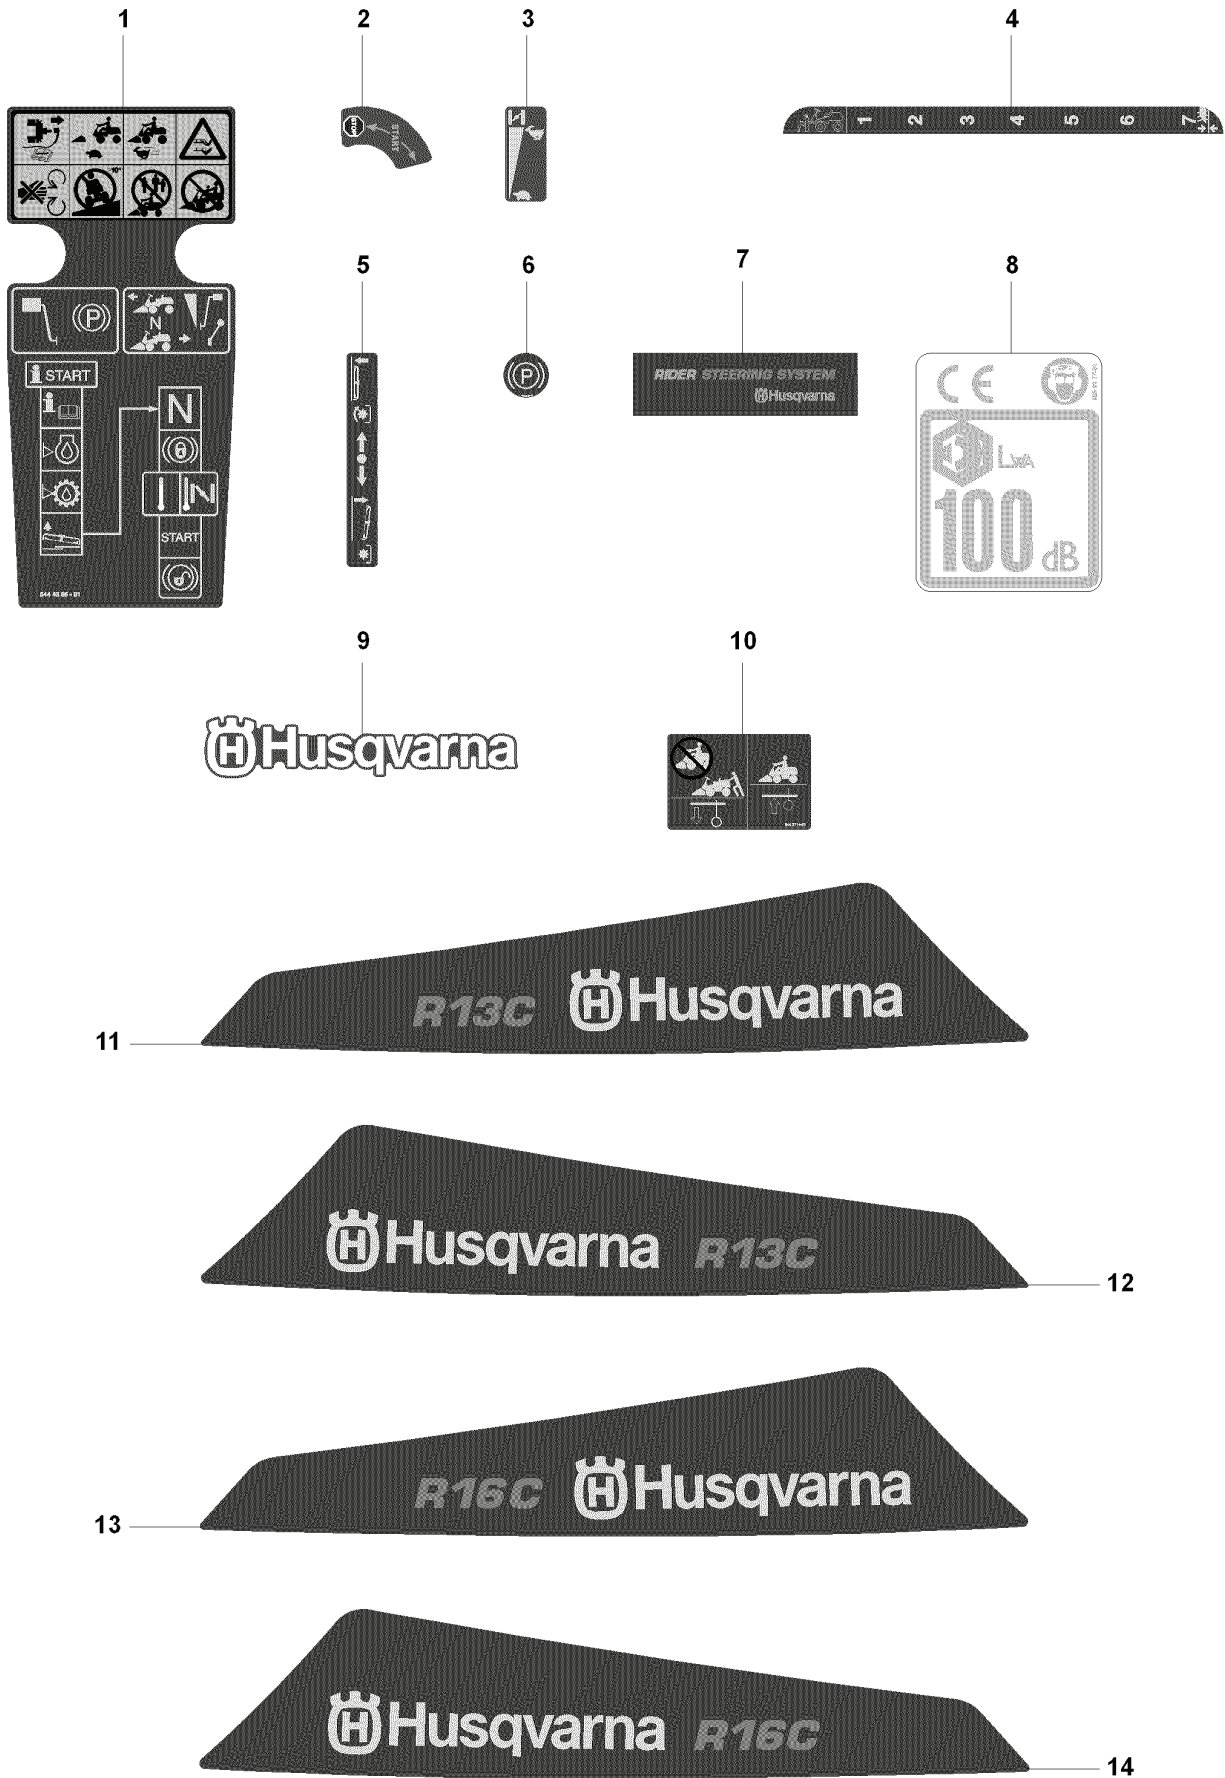

R RIDER R13C, RIDER R16C
DECALS R13C, DECALS R16C

REF.	PART NO.	DESCRIPTION	REMARK	QTY.	KIT
1	544438601	LABEL		1	
2	544438701	LABEL		1	
3	544438801	LABEL		1	
4	544439001	LABEL		1	
5	544439201	LABEL		1	
6	506584501	LABEL		1	
7	544833601	LABEL		1	
8	505217701	LABEL		1	
9	544391102	LABEL		1	
10	544211401	LABEL		1	
11	544439401	LABEL		1	
12	544439402	LABEL		1	
13	504813201	LABEL		1	
14	504813202	LABEL		1