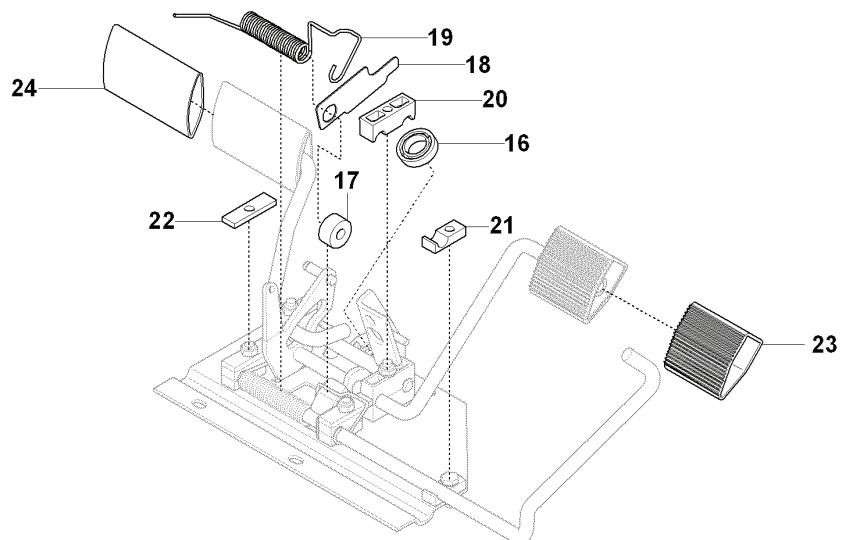

N RIDER R13C, RIDER R16C
PEDALS

PEDALS