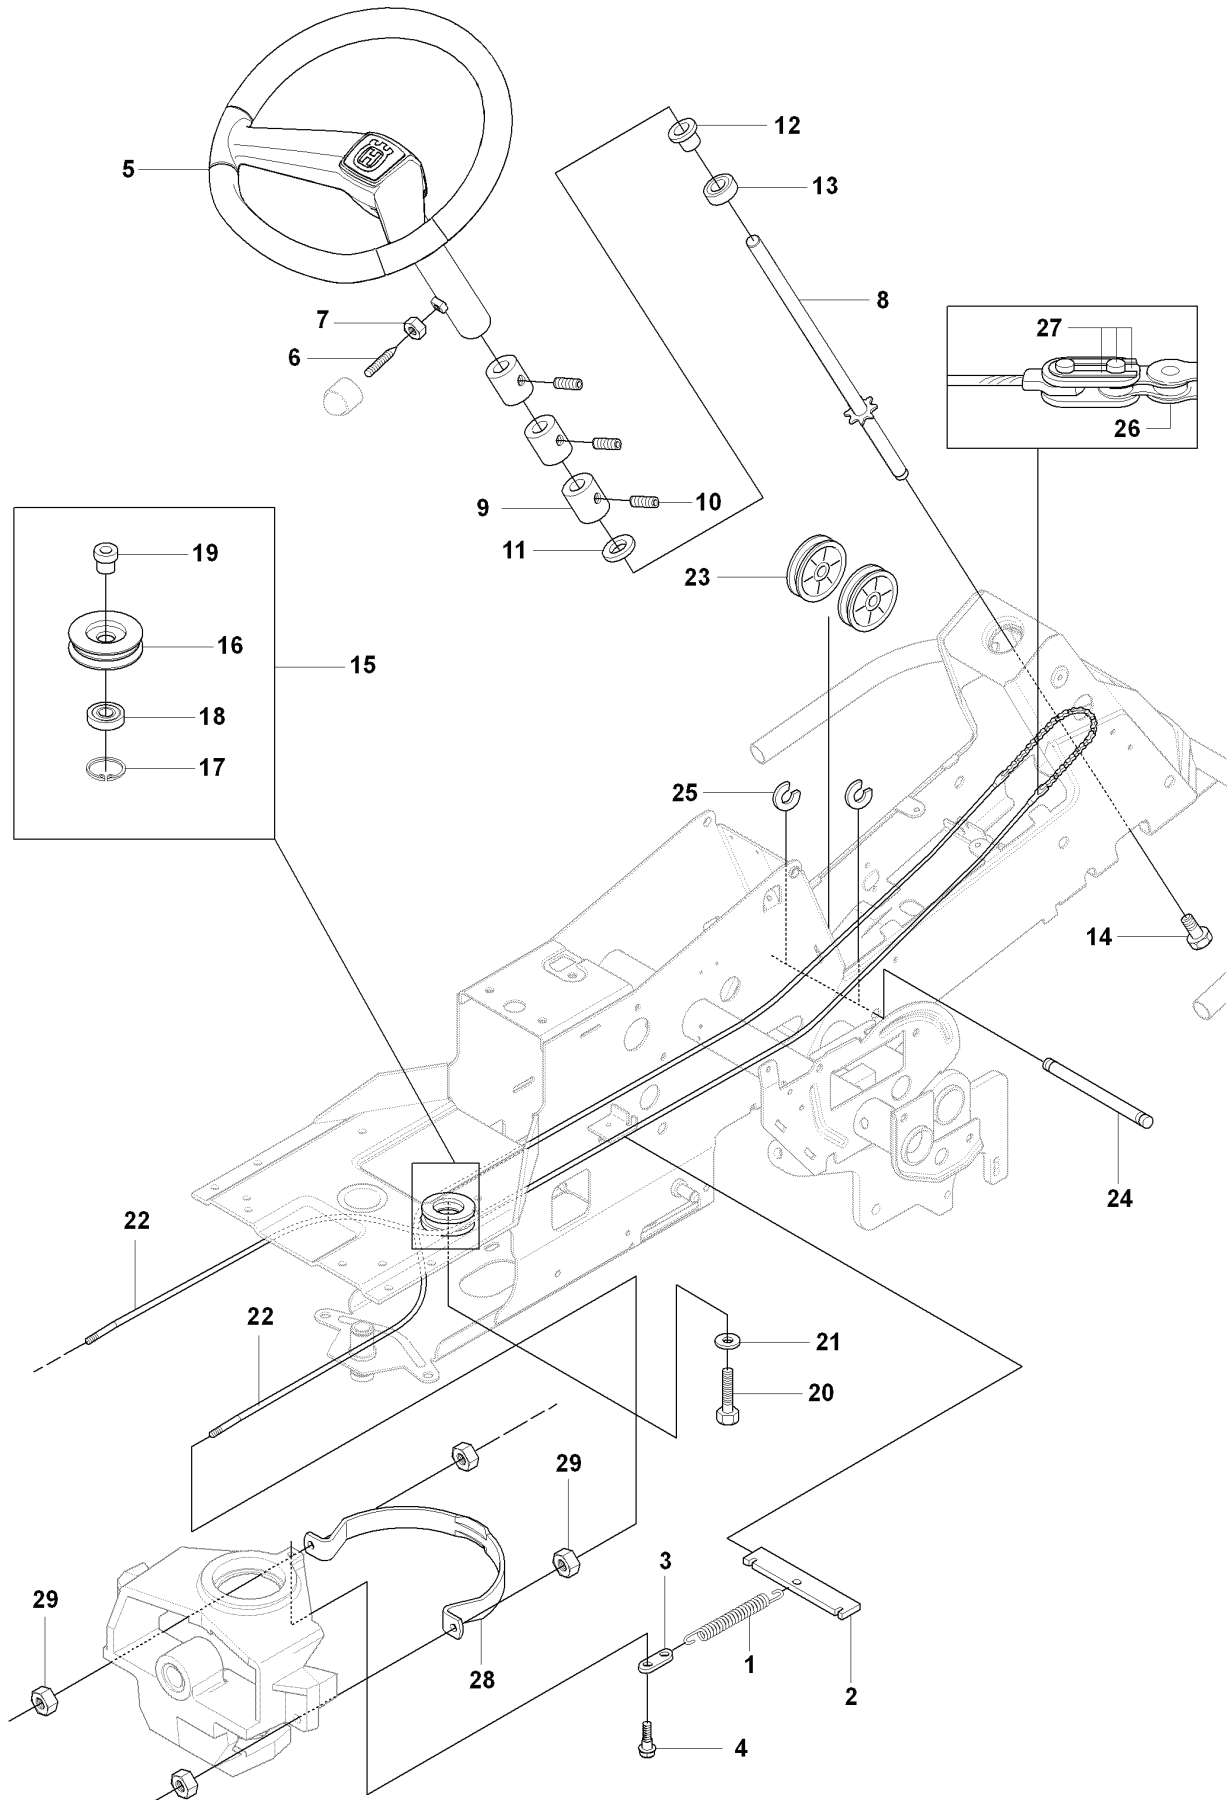

RIDER R13C, RIDER R16C
STEERING

REF.	PART NO.	DESCRIPTION	REMARK	QTY.	KIT
1	506671901	SPRING		1	
2	506576301	SPRING RETAINER		1	
3	506670801	LINK		1	
4	506597401	SCREW EHHFM		1	
5	544375202	STEERING WHEEL		1	
6	728745505	SCREW IHSETM		1	
7	731231801	HEXAGON NUT		1	
8	535499501	ROD STEERING ASSY		1	
9	506863401	DRIVER		3	
10	728844305	SCREW IHSETM		3	
11	506863601	WASHER		1	
12	506887801	SPACER		1	
13	738210404	BALL BEARING		1	
14	506570104	SCREW EHHFM		1	
15	506500903	BARRING WHEEL		1	
16	535424101	BARRING WHEEL		1	
17	735314010	CIRCLIP		1	
18	738220419	BALL BEARING		1	
19	506500802	BUSHING		1	
20	506675402	SCREW EHHFM		1	
21	734117441	WASHER		1	
22	506589104	WIRE ASSY		2	
23	506522401	STARTER PULLEY		2	
24	506539402	SHAFT		1	
25	735311420	E-CLIP		2	
26	506554601	CHAIN		1	
27	506554701	LINKAGE		2	
28	544427301	WIRE GUIDE		1	
29	731232051	HEXAGON NUT		4