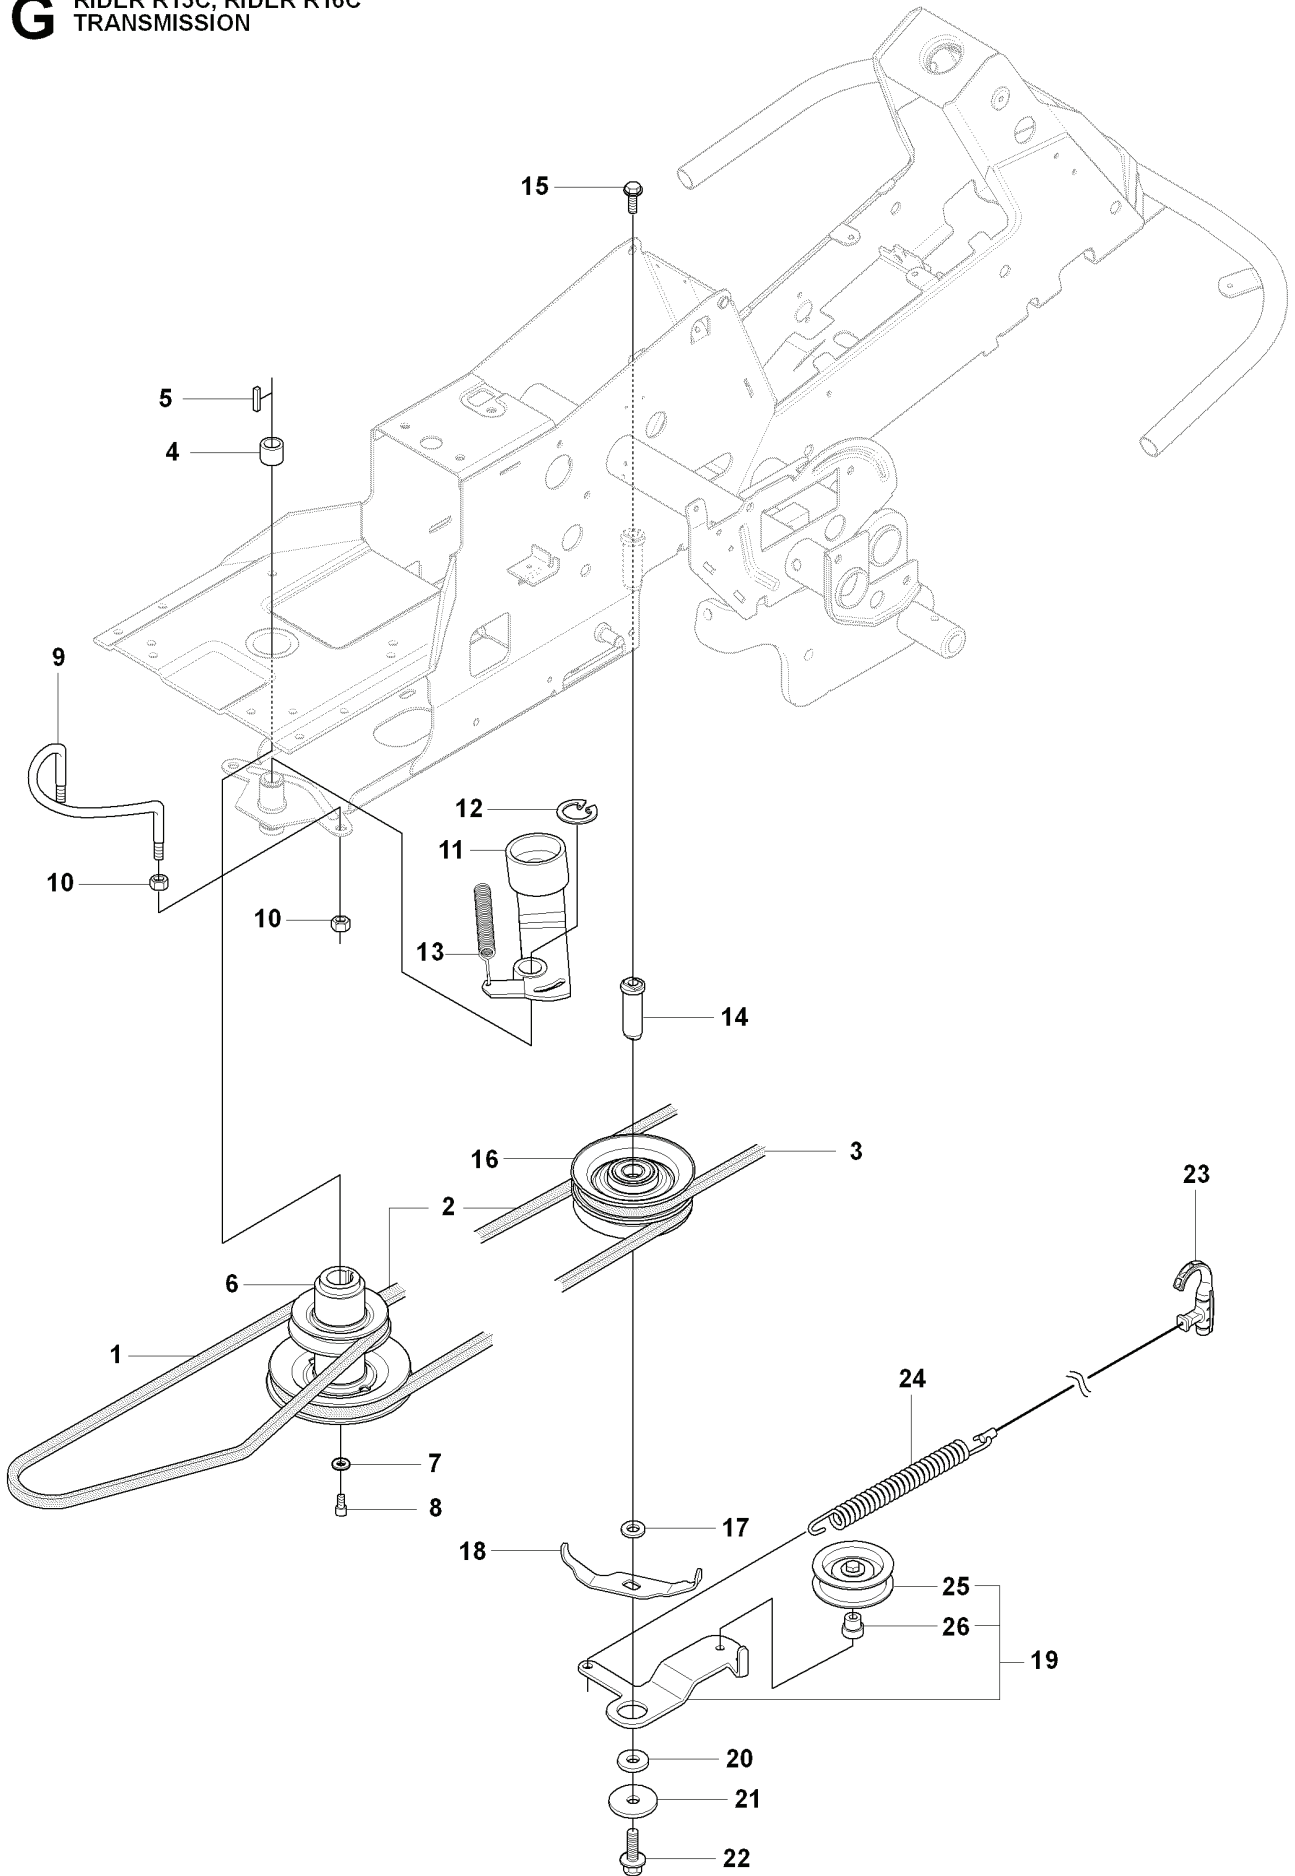

G RIDER R13C, RIDER R16C
TRANSMISSION

REF.	PART NO.	DESCRIPTION	REMARK	QTY.	KIT
1	589531201	BELT		1	
2	589530401	BELT		1	
3	589530001	BELT		1	
4	506509201	SPACING SLEEVE		1	
5	506555901	WEDGE		1	
6	535482401	PULLEY		1	
7	506597501	WASHER		1	
8	506556002	SCREW UNC		1	
9	506664501	BELT GUIDE		1	
10	731232051	HEXAGON NUT		4	
11	535484401	BELT TENSIONER ASSY		1	
12	735312600	CIRCLIP		1	
13	506665601	SPRING		1	
14	544426101	SHAFT		1	
15	506675402	SCREW EHHFM		1	
16	535482201	PULLEY		1	
17	506775701	WASHER		1	
18	544405301	BELT GUIDE		1	
19	544228101	BELT TENSIONER ASSY		1	
20	506597501	WASHER		1	
21	506982501	WASHER		1	
22	506570105	SCREW EHHFM		1	
23	544239501	HANDLE ASSY		1	
24	544238801	SPRING		1	
25	506793202	BELT TENSIONER WHEEL		1	
26	506976401	BUSHING		1