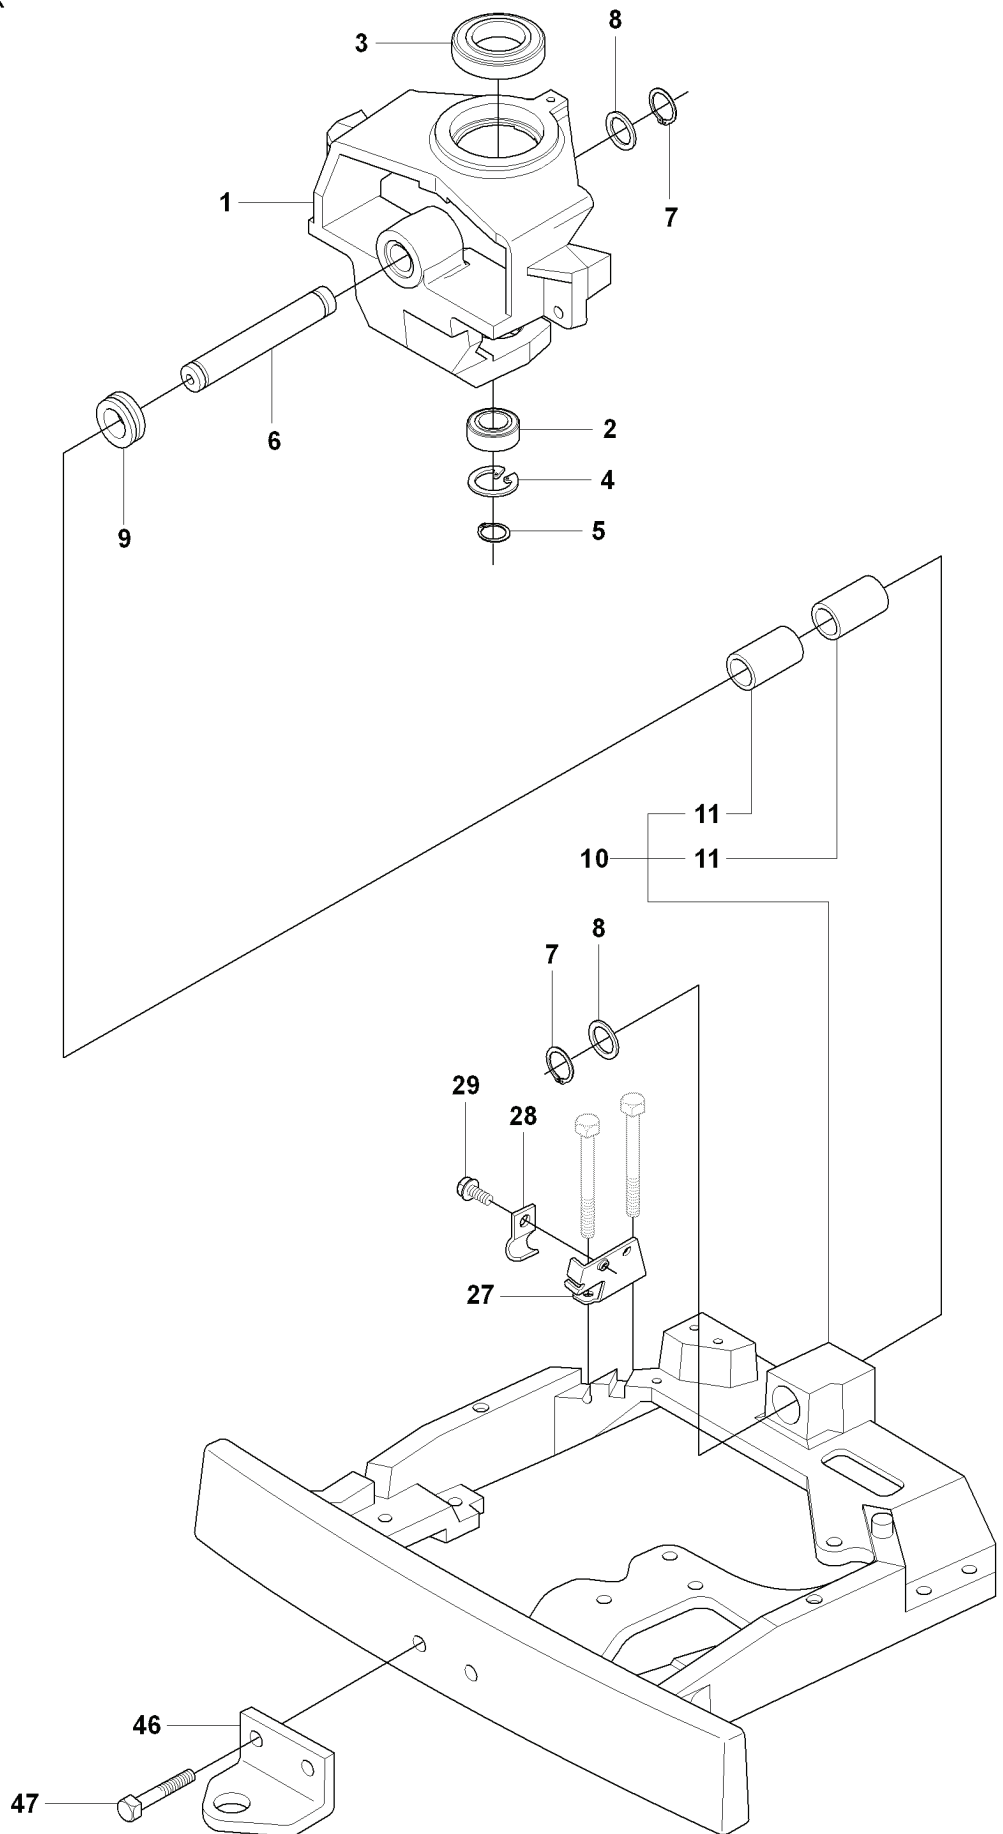

J1 RIDER R13C, RIDER R16C
CHASSIS, REAR

REF.	PART NO.	DESCRIPTION	REMARK	QTY.	KIT
1	506985803	SPINDLE		1	
2	738210504	BALL BEARING		1	
3	738211004	BALL BEARING		1	
4	735314010	CIRCLIP		1	
5	735312600	CIRCLIP		1	
6	506985901	SWING AXLE		1	
7	735312600	CIRCLIP		2	
8	506773401	WASHER		2	
9	740681421	V-RING		1	
10	535406001	BRACKET		1	
11	506986102	GLIDLAGER		2	
27	506987701	BRACKET		1	
28	506566501	CLIP		1	
29	725236461	SCREW EHHFT		1	
46	506889901	HITCH		1	
47	725249371	SCREW EHHM		2