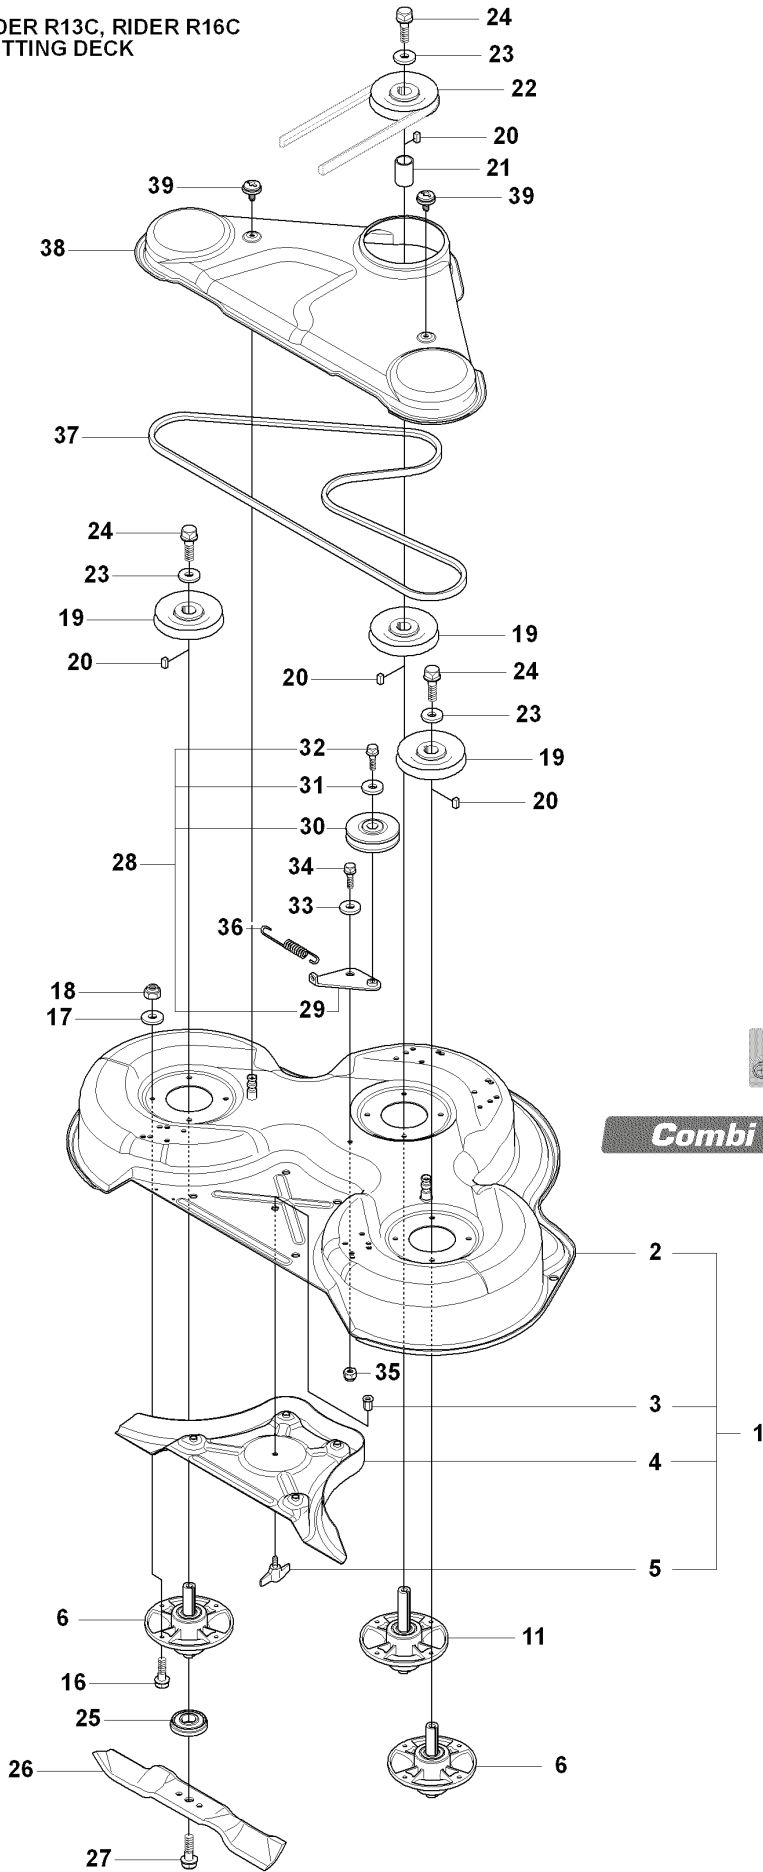

T2 RIDER R13C, RIDER R16C
CUTTING DECK