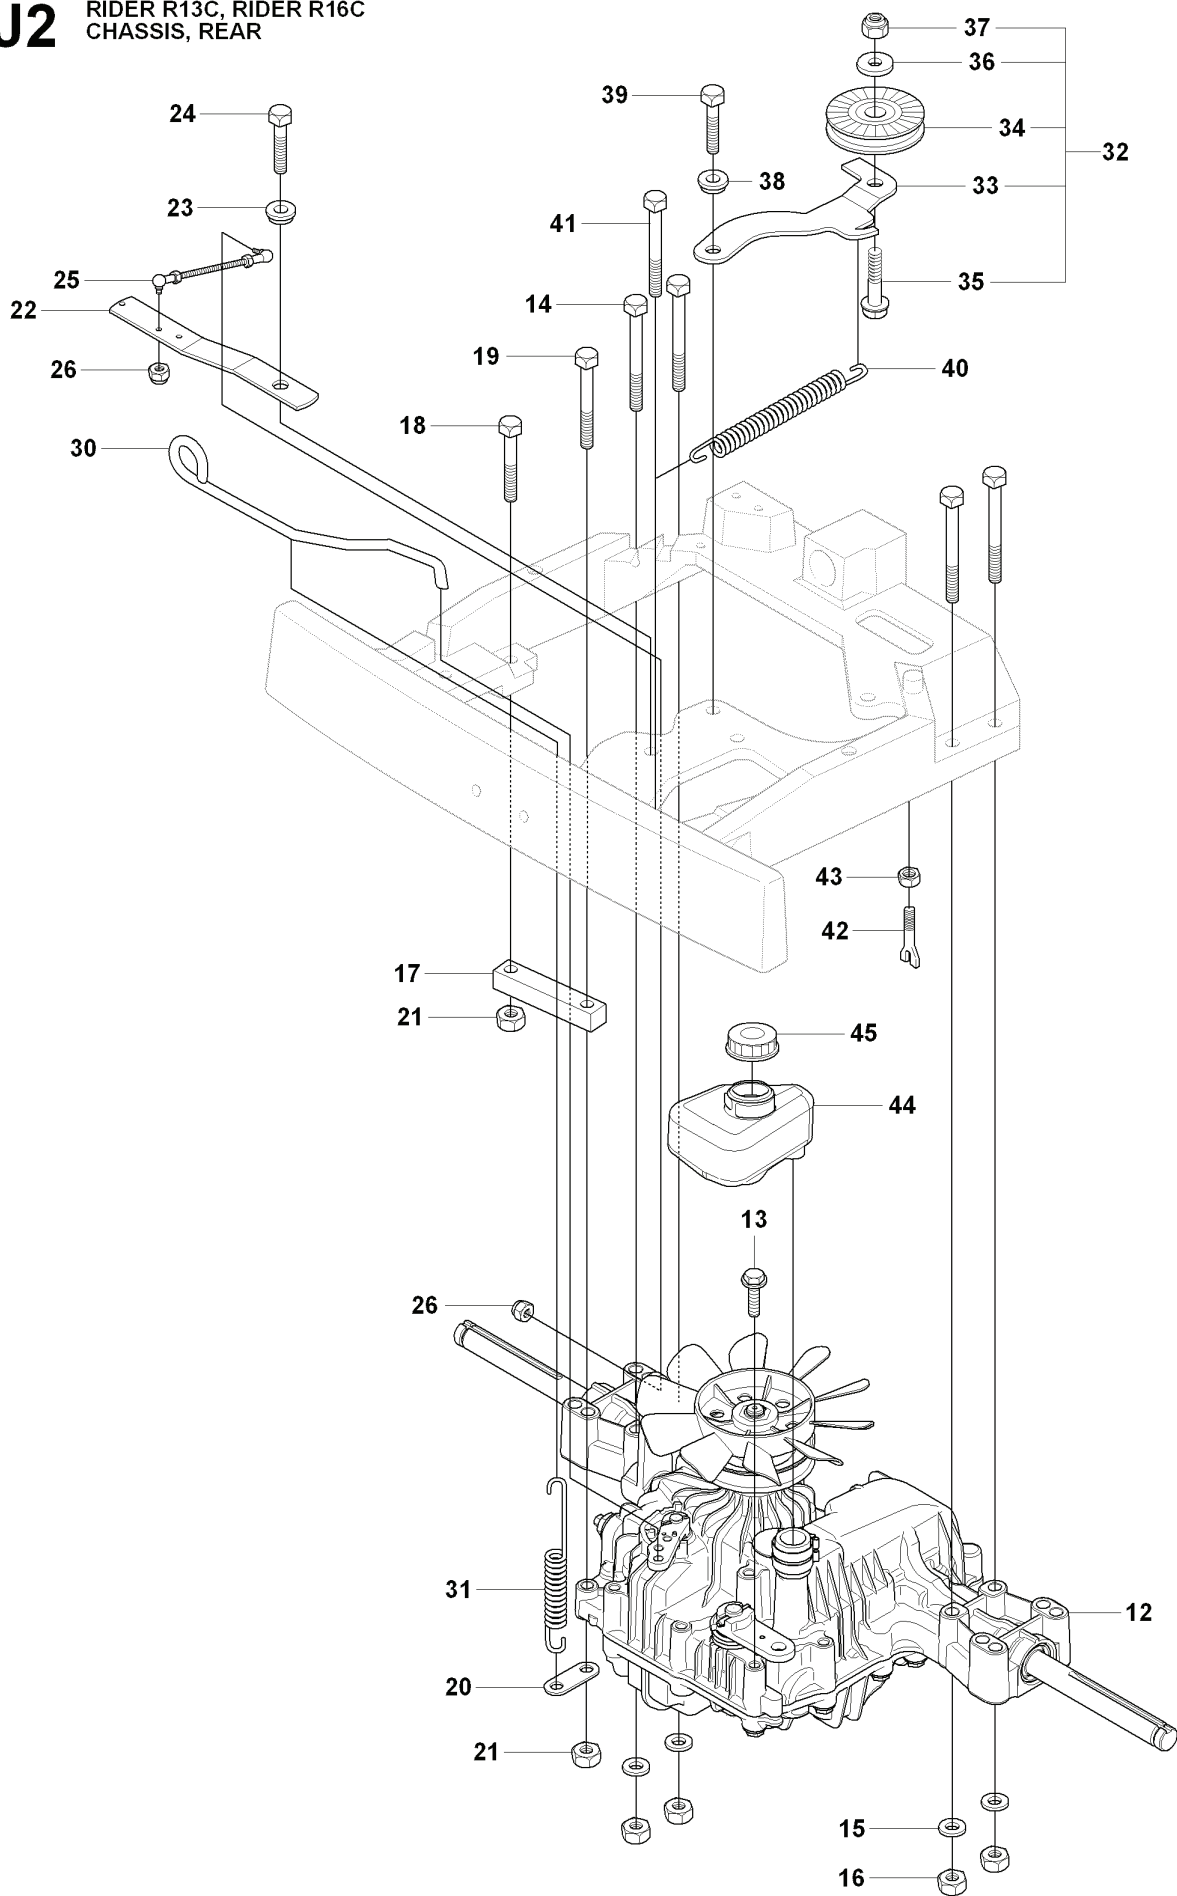

RIDER 16 C, 966830601, 2009-04

SPARE PARTS LIST

S RIDER R13C, RIDER R16C
ATTACHMENTS

REF.	PART NO.	DESCRIPTION	REMARK	QTY.	KIT
1	544212701	EQUIPMENT FRAME		1	
2	506895801	COLLAR SCREW		2	
3	732252201	HEXAGON LOCKING NUT		2	
4	506837601	SPRING		2	
5	506837701	RING BOLT		2	
6	731232051	HEXAGON NUT		4	
7	734117201	WASHER		2	
8	506966601	HAIR PIN COTTER		1	
9	544437901	CUTTING DECK		1	
10	544362401	SCREW		2	
11	732211801	LOCK NUT		2	

J2 RIDER R13C, RIDER R16C
CHASSIS, REAR

REF.	PART NO.	DESCRIPTION	REMARK	QTY.	KIT
12	506986301	TRANSMISSION		1	
13	506558302	SCREW EHHFT		1	
14	725246751	SCREW EHHM		4	
15	734116401	WASHER		4	
16	731231801	HEXAGON NUT		4	
17	506987201	MOMENTFÄSTE		1	
18	725245951	SCREW EHHM		1	
19	725246251	SCREW EHHM		1	
20	506599301	LINK		1	
21	731231801	HEXAGON NUT		2	
22	506987403	LEVER		1	
23	506918702	WASHER		1	
24	725245151	SCREW		1	
25	506987501	ADJUSTMENT ROD		1	
26	732211401	LOCK NUT		2	
30	506988201	FRIKOPPLINGSSTÅNG		1	
31	506834301	SPRING		1	
32	506988401	BELT TENSIONER ASSY		1	
33	506988501	BELT TENSIONER		1	
34	506946901	PULLEY		1	
35	725245551	SCREW		1	
36	734116441	WASHER		1	
37	732211801	LOCK NUT		1	
38	506918702	WASHER		1	
39	725245151	SCREW		1	
40	506988601	SPRING		1	
41	725246451	SCREW EHHM		1	
42	506988801	PENDULUM		1	
43	731232051	HEXAGON NUT		1	
44	506989001	EXPANSION TANK		1	
45	506988001	TANK CAP ASSY		1	

M RIDER R13C, RIDER R16C
CONTROLS

REF.	PART NO.	DESCRIPTION	REMARK	QTY.	KIT
1	544301501	THROTTLE CONTROL ASSY		1	
2	544301701	WIRE		1	
3	506889101	KNOB		1	
4	725236461	SCREW EHHFT		2	

C3 RIDER R13C, RIDER R16C
COVER

REF.	PART NO.	DESCRIPTION	REMARK	QTY.	KIT
13	535502501	CONTROL COVER		1	
14	544400501	SCREW		1	
15	544332103	CONTROL COVER		1	
16	544332202	COVER		1	
17	535429101	SPRING NUT		1	
18	544400501	SCREW		4	