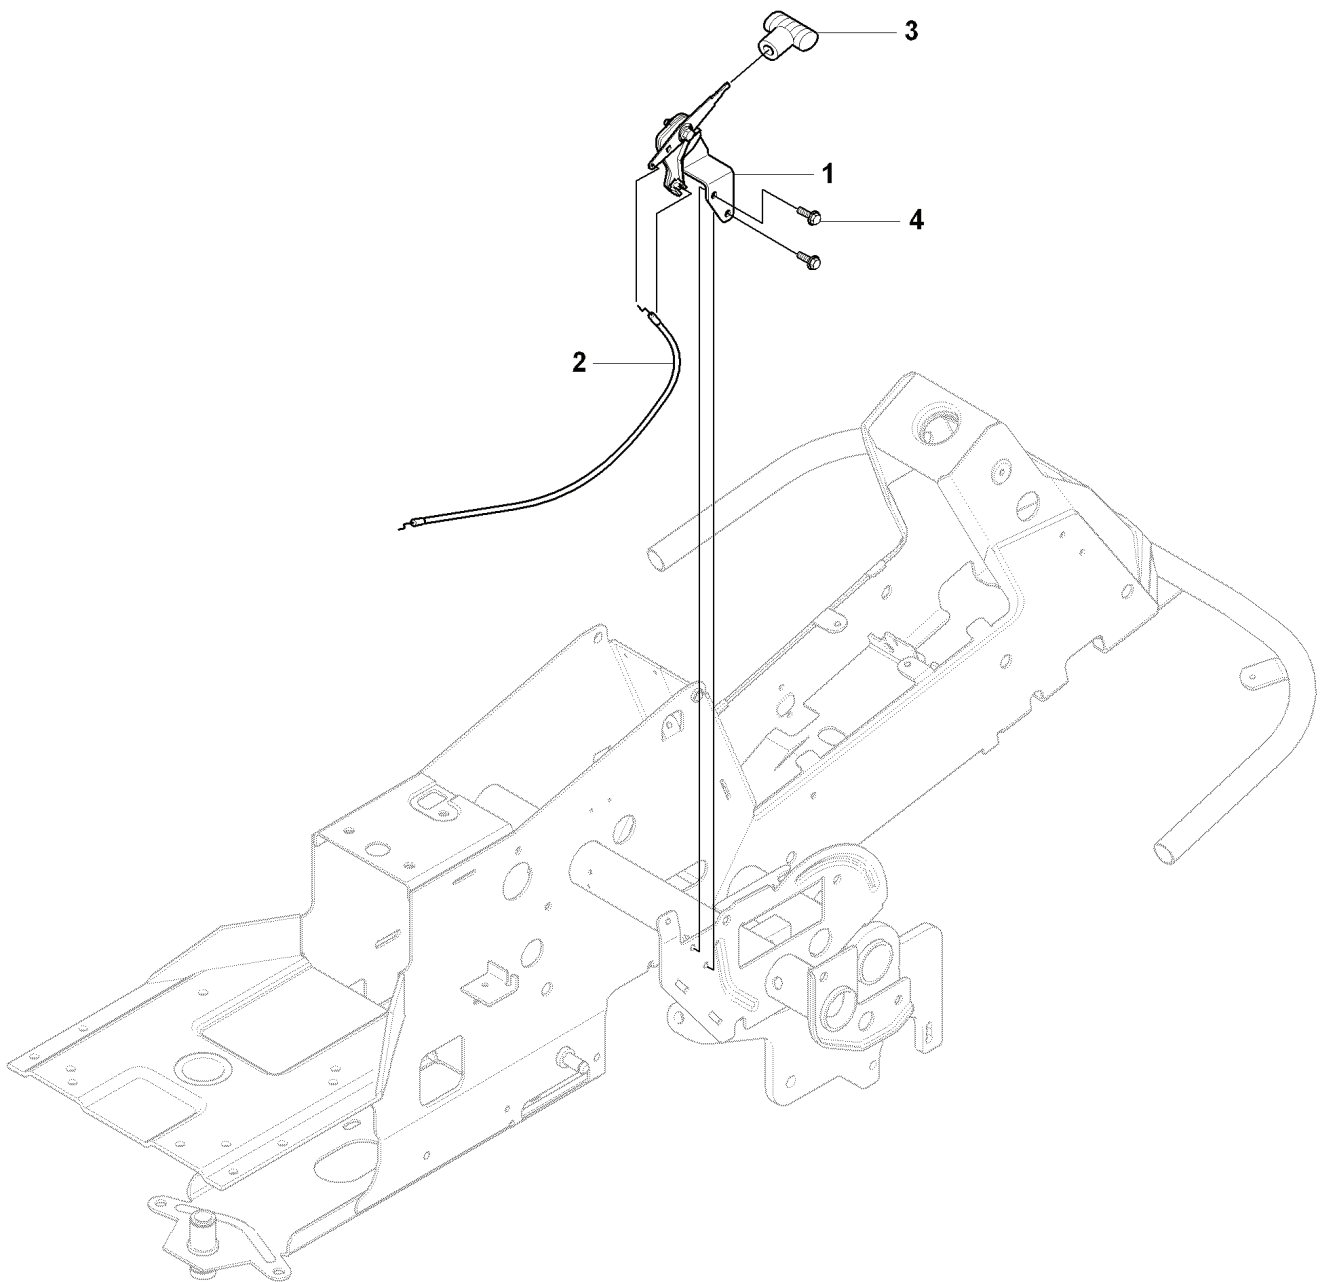

M RIDER R13C, RIDER R16C
CONTROLS

REF.	PART NO.	DESCRIPTION	REMARK	QTY.	KIT
1	544301501	THROTTLE CONTROL ASSY		1	
2	544301701	WIRE		1	
3	506889101	KNOB		1	
4	725236461	SCREW EHHFT		2