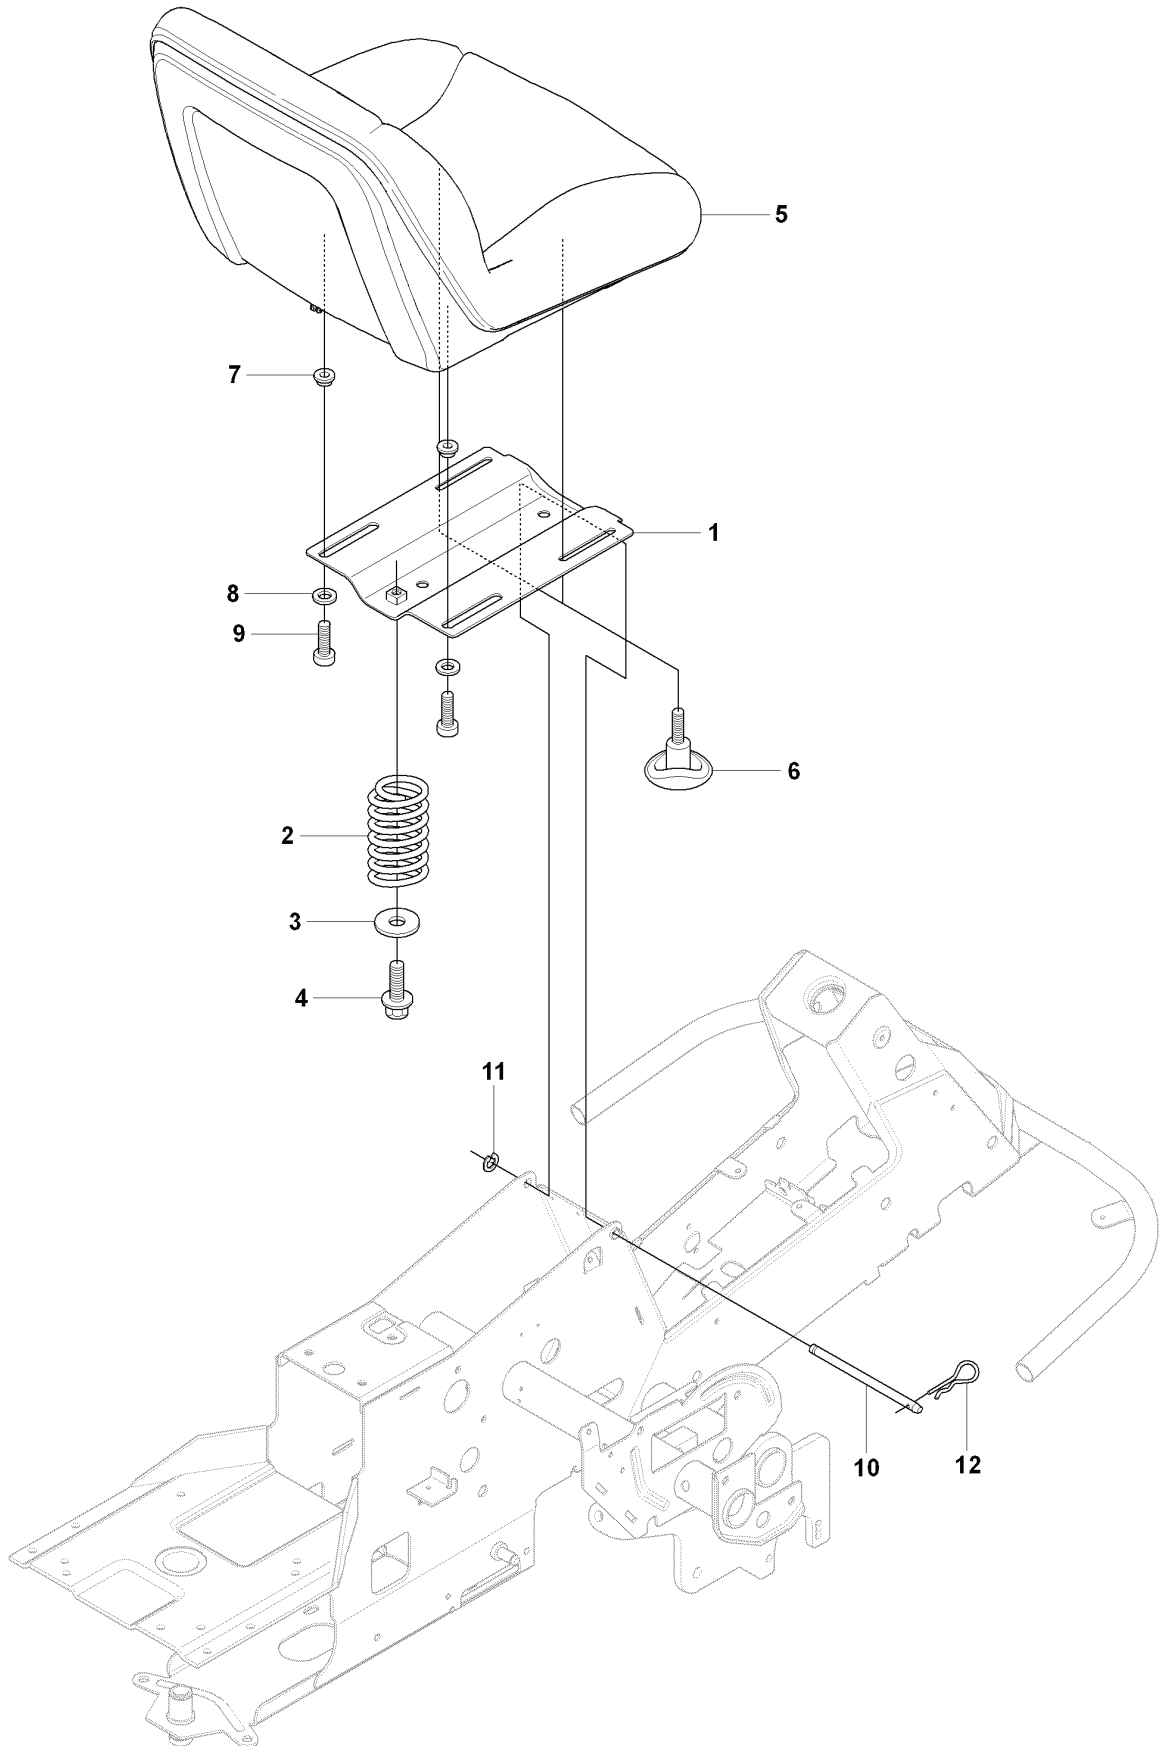

A RIDER R13C, RIDER R16C
SEAT, TS2500

REF.	PART NO.	DESCRIPTION	REMARK	QTY.	KIT
1	544328503	SEAT BRACKET		1	
2	506915301	COMPRESSION SPRING		1	
3	734117441	WASHER		1	
4	725249371	SCREW EHHM		1	
5	544433301	SEAT		1	
6	506565501	JUSTERVRED		2	
7	506565301	BUSHING		2	
8	734116441	WASHER		2	
9	506556301	SCREW UNC		2	
10	506509901	SHAFT		1	
11	735311200	CIRCLIP		1	
12	506668801	SPRING COTTER		1