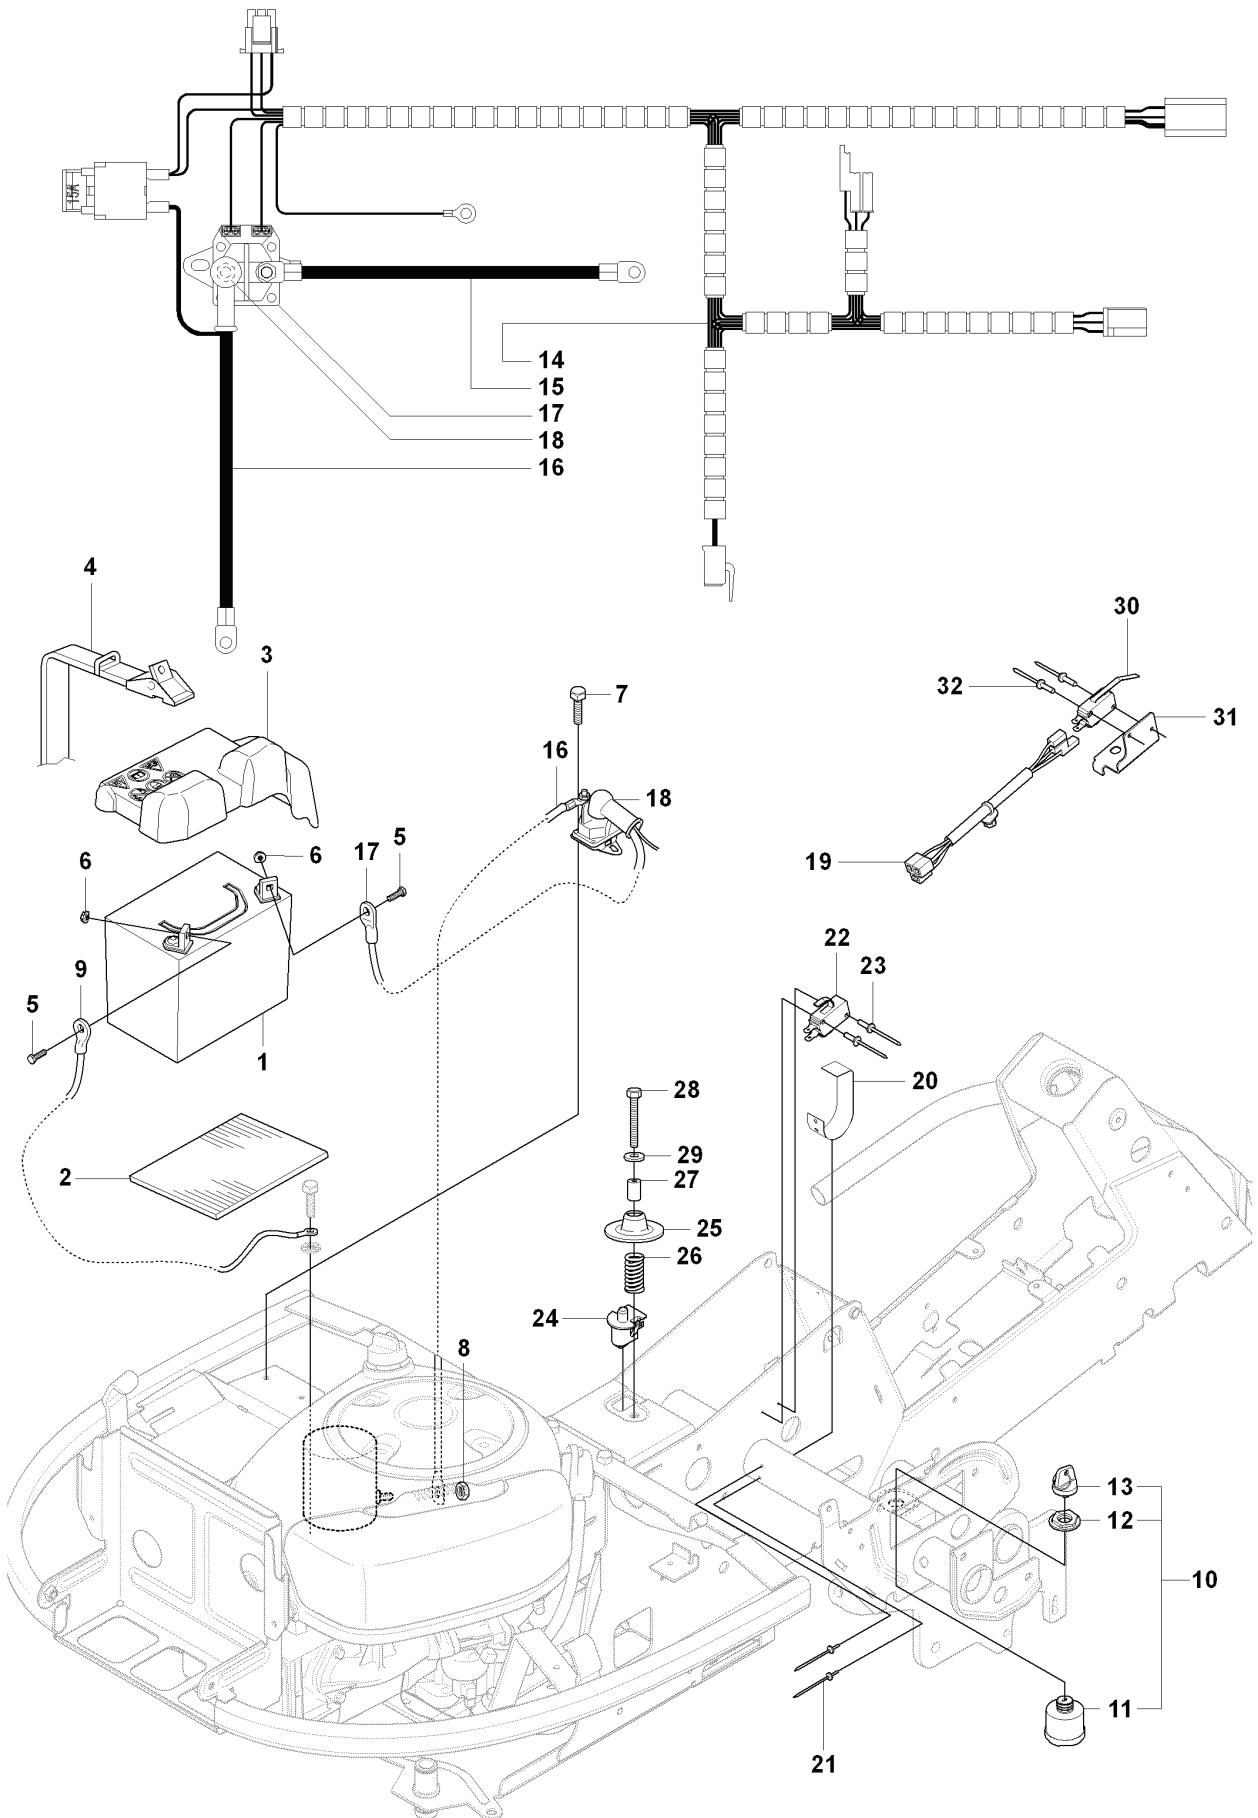

P RIDER R13C, RIDER R16C
ELECTRICAL

REF.	PART NO.	DESCRIPTION	REMARK	QTY.	KIT
1	510138501	BATTERY		1	
2	535441101	BATTERY MAT		1	
3	510026901	COVER		1	
4	506836802	BELT		1	
5	522622101	SCREW EHHM		1	
6	522624301	NUT		1	
7	725236461	SCREW EHHFT		1	
8	506899801	NUT		1	
9	544967603	CABLE		1	
10	544442101	IGNITION SWITCH		1	
11	544442201	IGNITION SWITCH		1	
12	544442301	NUT		1	
13	544442401	IGNITION KEY		1	
14	544926301	WIRING		1	
15	544928601	CABLE		1	
16	544926104	CABLE		1	
17	544439801	RELAY		1	
18	506899801	NUT		2	
19	544892201	WIRING		1	
20	506909301	PLATE SPRING		1	
21	722783902	BLIND RIVET		2	
22	535469101	SWITCH		1	
23	544440701	RIVET		2	
24	506909601	SWITCH		1	
25	506909701	SPRING WASHER		1	
26	544441201	SPRING		1	
27	506909902	SPACING TUBE		1	
28	725246051	SCREW EHHM		1	
29	734116401	WASHER		1	
30	544415501	SWITCH		1	
31	544415701	BRACKET		1	
32	544440701	RIVET		2