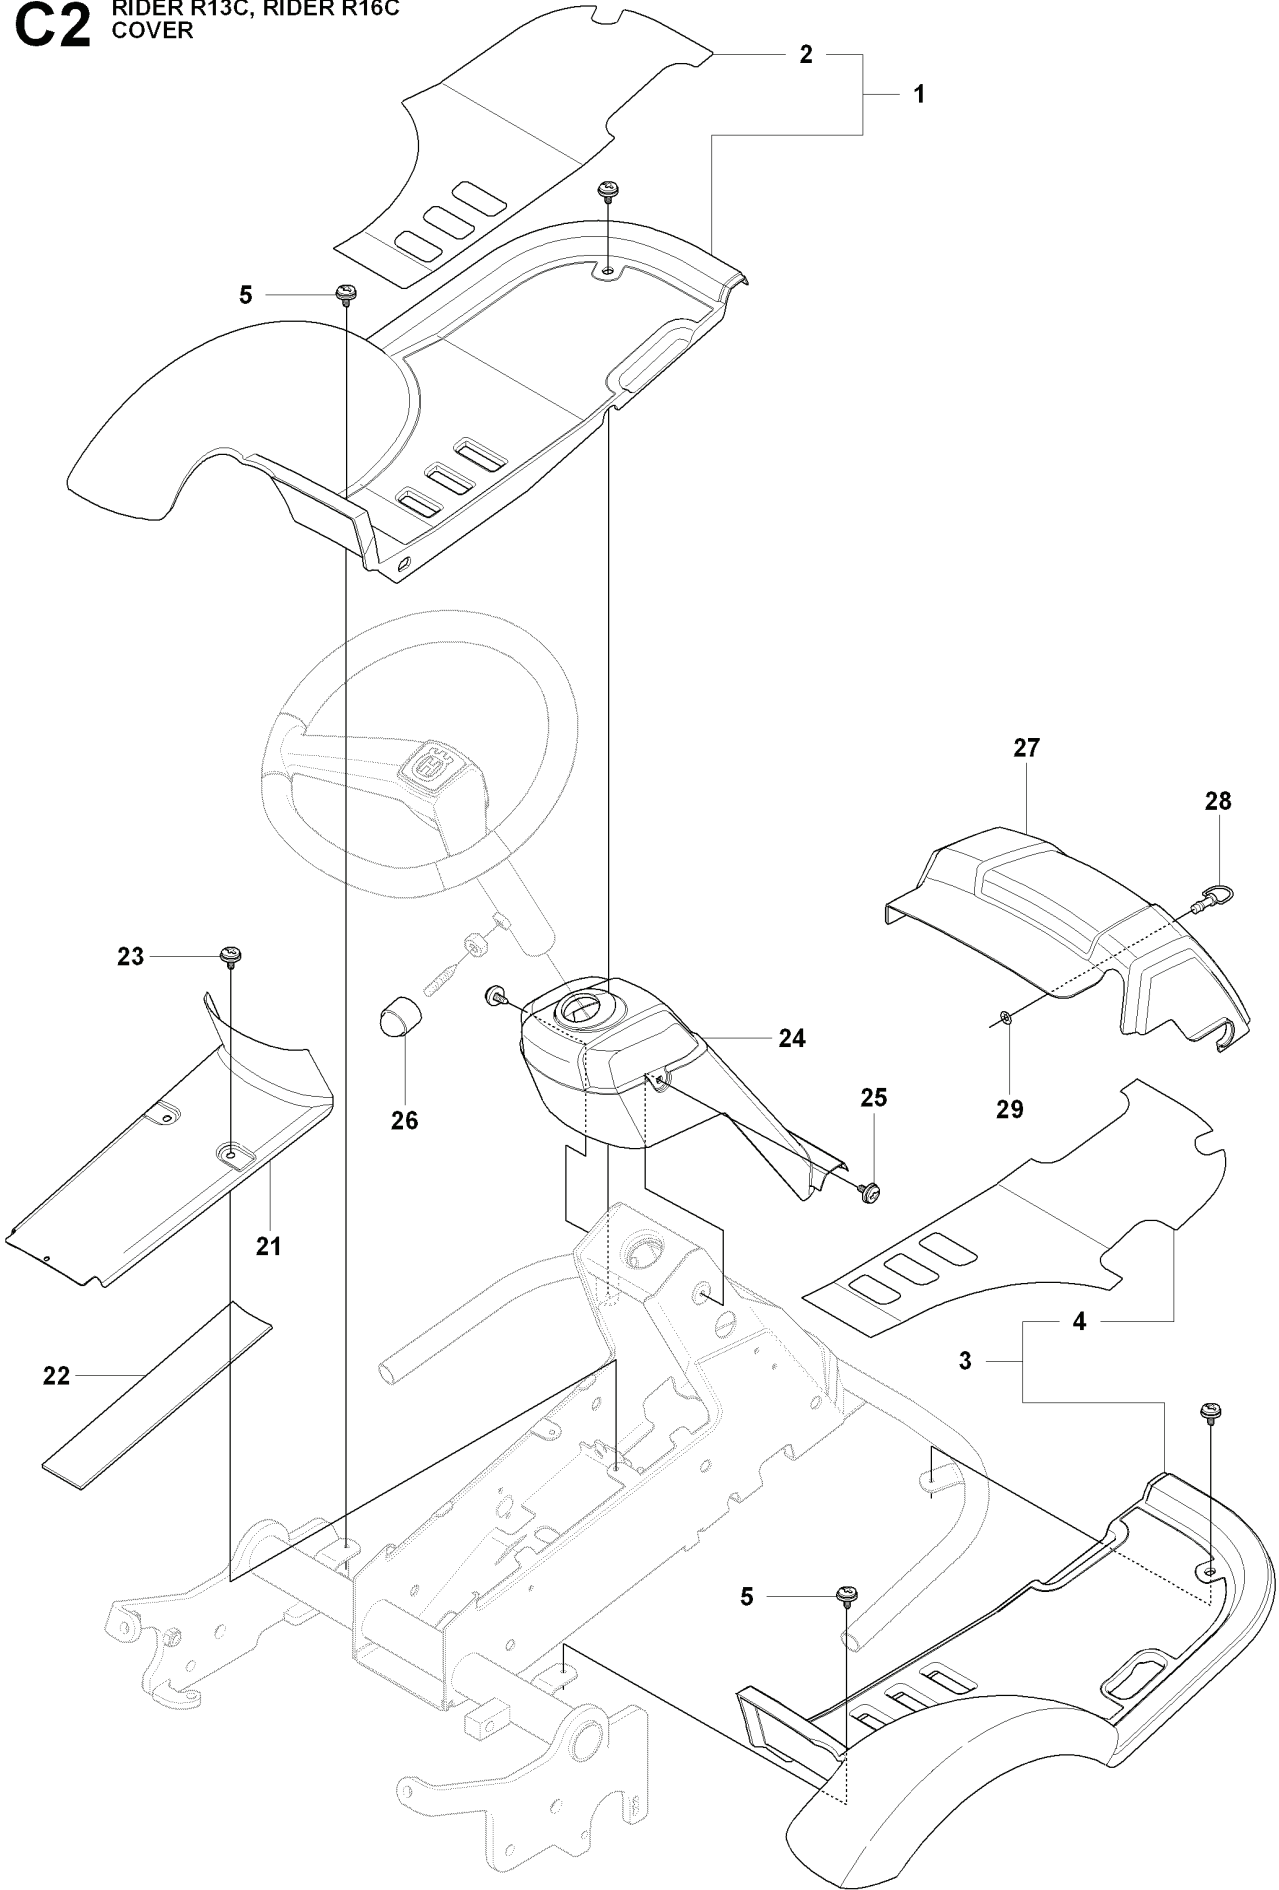

C2 RIDER R13C, RIDER R16C
COVER

REF.	PART NO.	DESCRIPTION	REMARK	QTY.	KIT
1	544895901	FOOT PLATE		1	
2	544248401	MAT		1	
3	544895903	FOOT PLATE		1	
4	544248403	MAT		1	
5	544400501	SCREW		4	
21	544239201	COVER		1	
22	544427501	MAT		1	
23	544400501	SCREW		2	
24	544326501	COVER		1	
25	544400501	SCREW		2	
26	544433201	PROTECTIVE COVER		1	
27	544374201	UNIT COVER		1	
28	525390601	LOCK		1	
29	506963601	WASHER		1