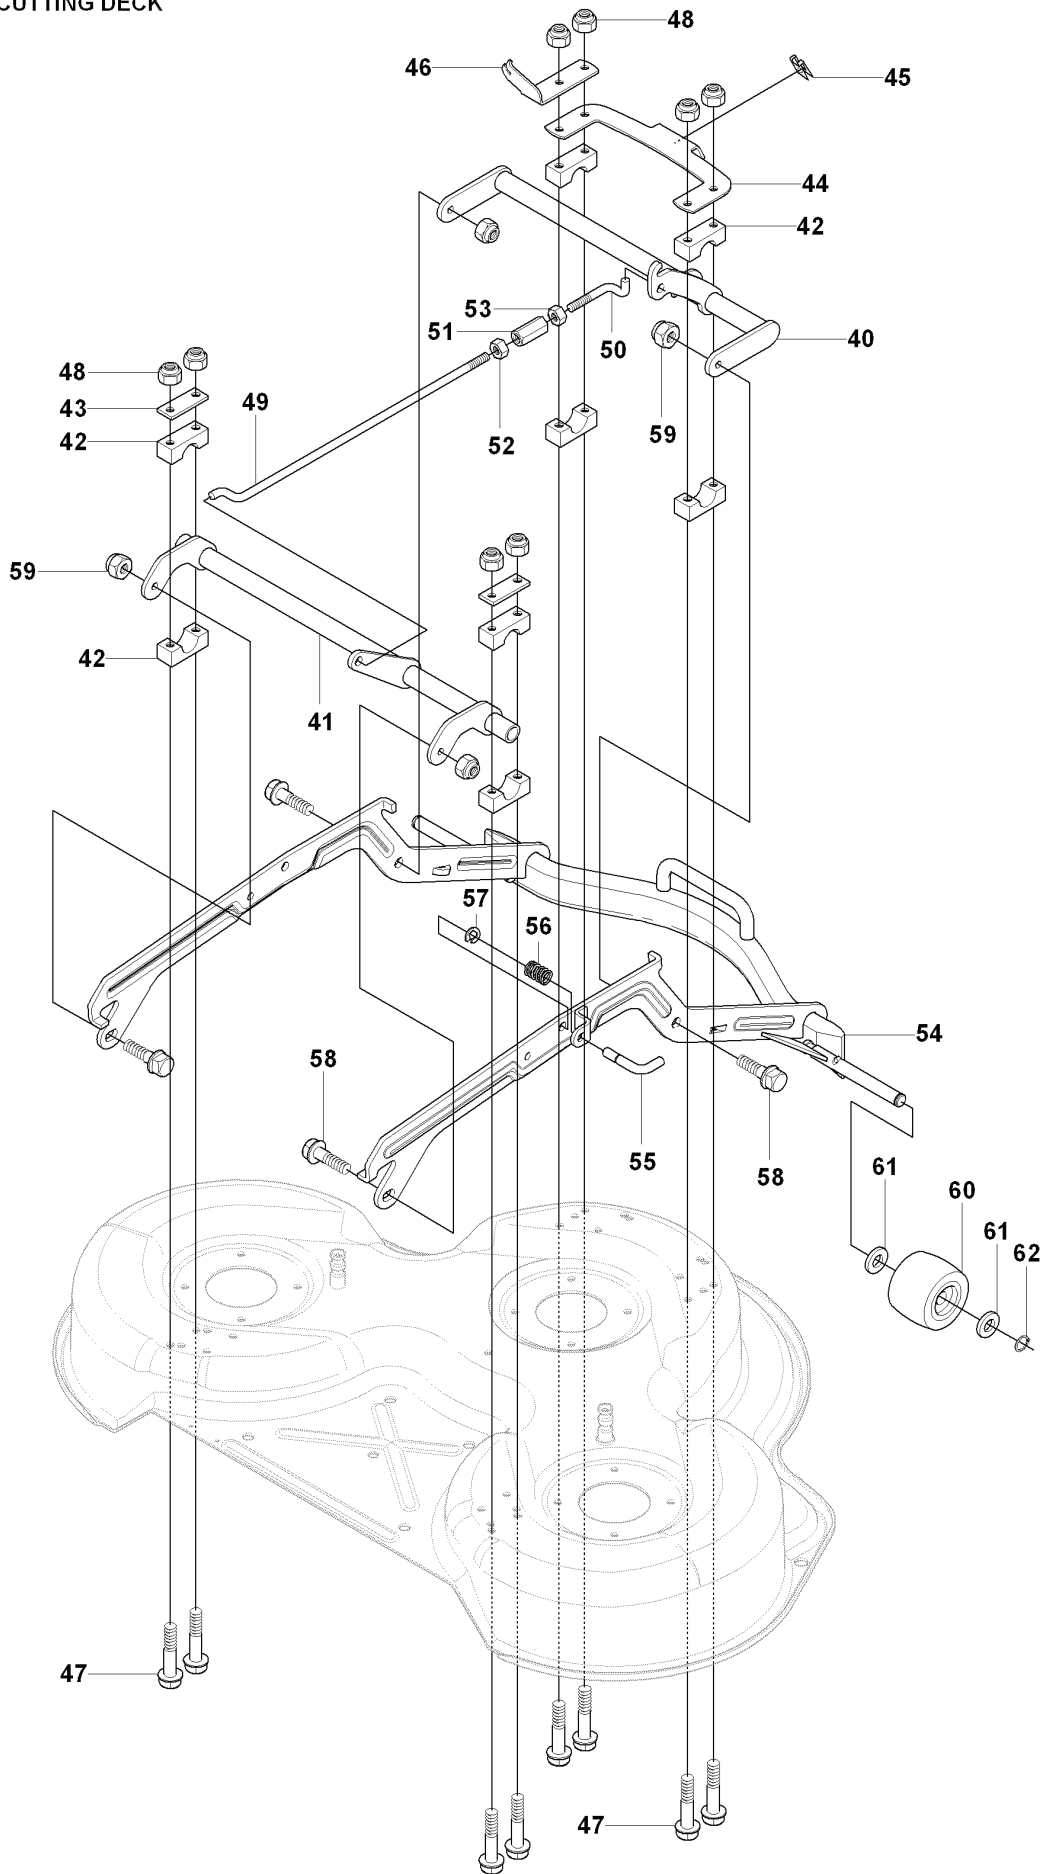

T1 RIDER R13C, RIDER R16C CUTTING DECK

REF.	PART NO.	DESCRIPTION	REMARK	QTY.	KIT
40	544220701	CROSS BAR		1	
41	544225901	CROSS BAR		1	
42	506869601	BEARING		8	
43	506813801	REINFORCING PLATE		2	
44	544379101	BRACKET		1	
45	506963701	LÁSDON		1	
46	544228301	BRACKET		1	
47	725246151	SCREW EHHM		8	
48	732211801	LOCK NUT		8	
49	544226901	PARALLEL ROD		1	
50	544451401	PARALLEL ROD		1	
51	544451501	ADJUSTMENT ROD		1	
52	506897601	NUT		1	
53	731232051	HEXAGON NUT		1	
54	544213301	DECK ATTACHMENT		1	
55	544213901	LOCKING PIN		1	
56	544214101	SPRING		1	
57	735311320	E-CLIP		1	
58	506597401	SCREW EHHFM		4	
59	732211801	LOCK NUT		4	
60	506963001	WHEEL ASSY		2	
61	535464101	WASHER		4	
62	735311700	CIRCLIP		2