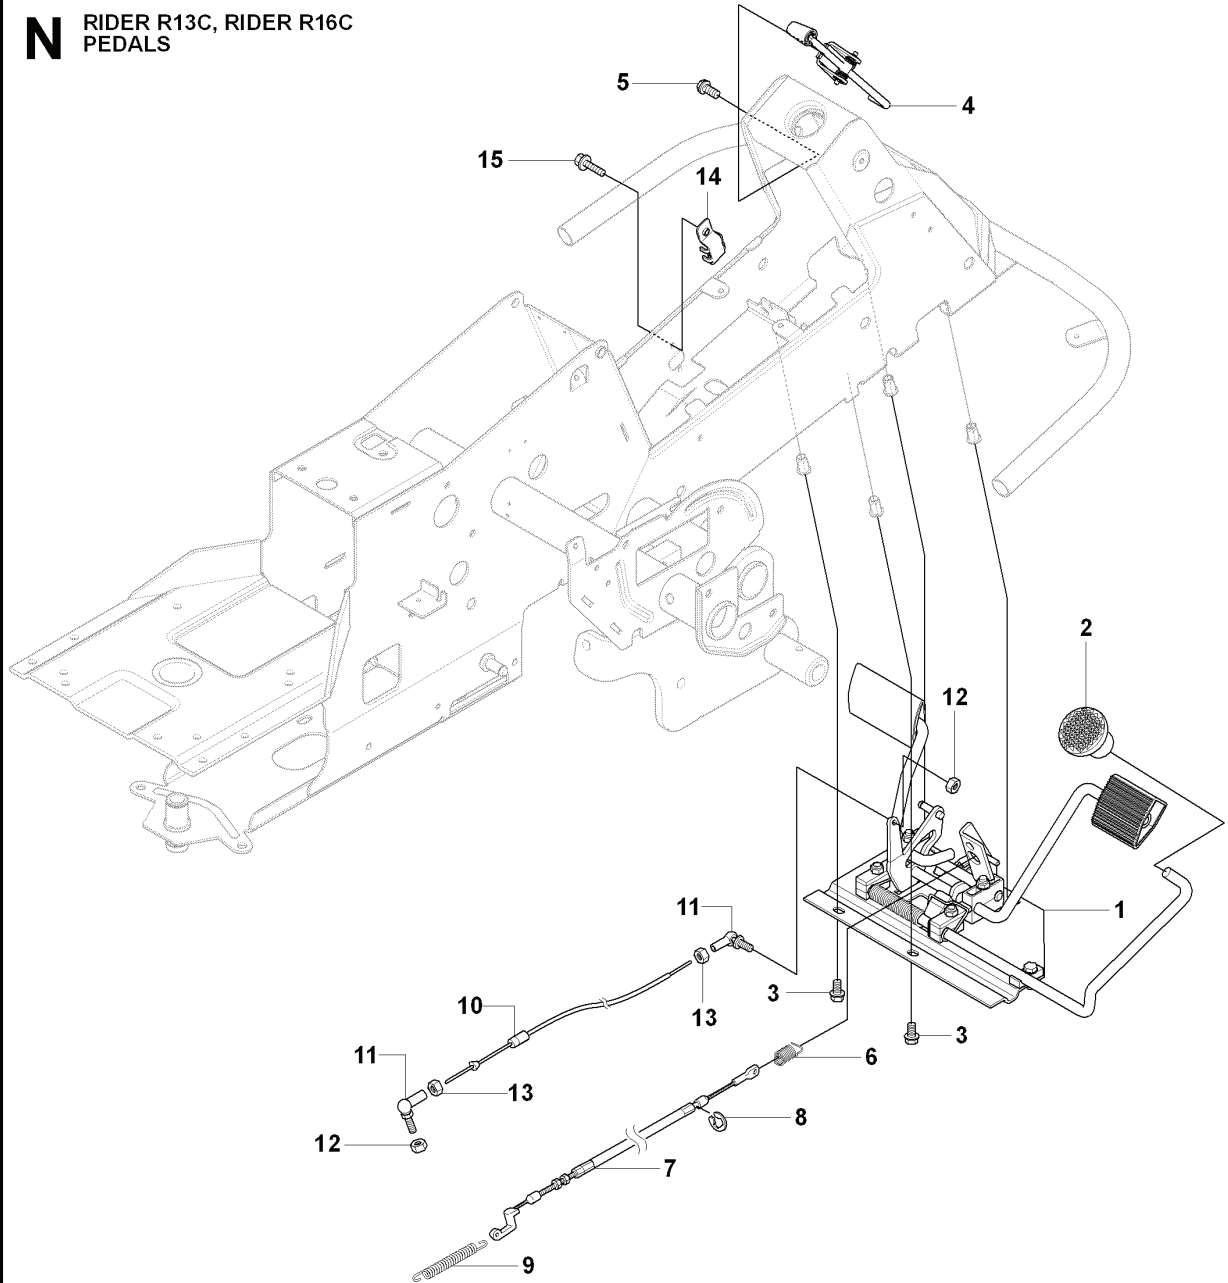

N RIDER R13C, RIDER R16C
PEDALS

PEDALS

REF.	PART NO.	DESCRIPTION	REMARK	QTY.	KIT
1	544126001	PEDAL PLATE ASSY		1	
2	535473701	KNOB		1	
3	506570104	SCREW EHHFM		4	
4	544403101	BRAKE LEVER ASSY		1	
5	725236461	SCREW EHHFT		2	
6	506946301	BRAKE SPRING		1	
7	506992701	BRAKE WIRE		1	
8	735310920	E-CLIP		1	
9	506535603	DRAW SPRING		1	
10	506827202	CONTROL CABLE		1	
11	506557301	VINKELLAS8 DIN71802		2	
12	732211401	LOCK NUT		2	
13	731231401	HEXAGON NUT		2	
14	522430801	BRACKET		1	
15	725236461	SCREW EHHFT		1	
16	738210204	BALL BEARING		1	
17	535480201	ROLLER		1	
18	535480601	PROTECTIVE PLATE		1	
19	535480701	SPRING		1	
20	535480801	BEARING SUPPORT		4	
21	535480901	BEARING SUPPORT		1	
22	535481001	REINFORCEMENT PLATE		1	
23	535478801	PEDAL		1	
24	535478802	PEDAL		1