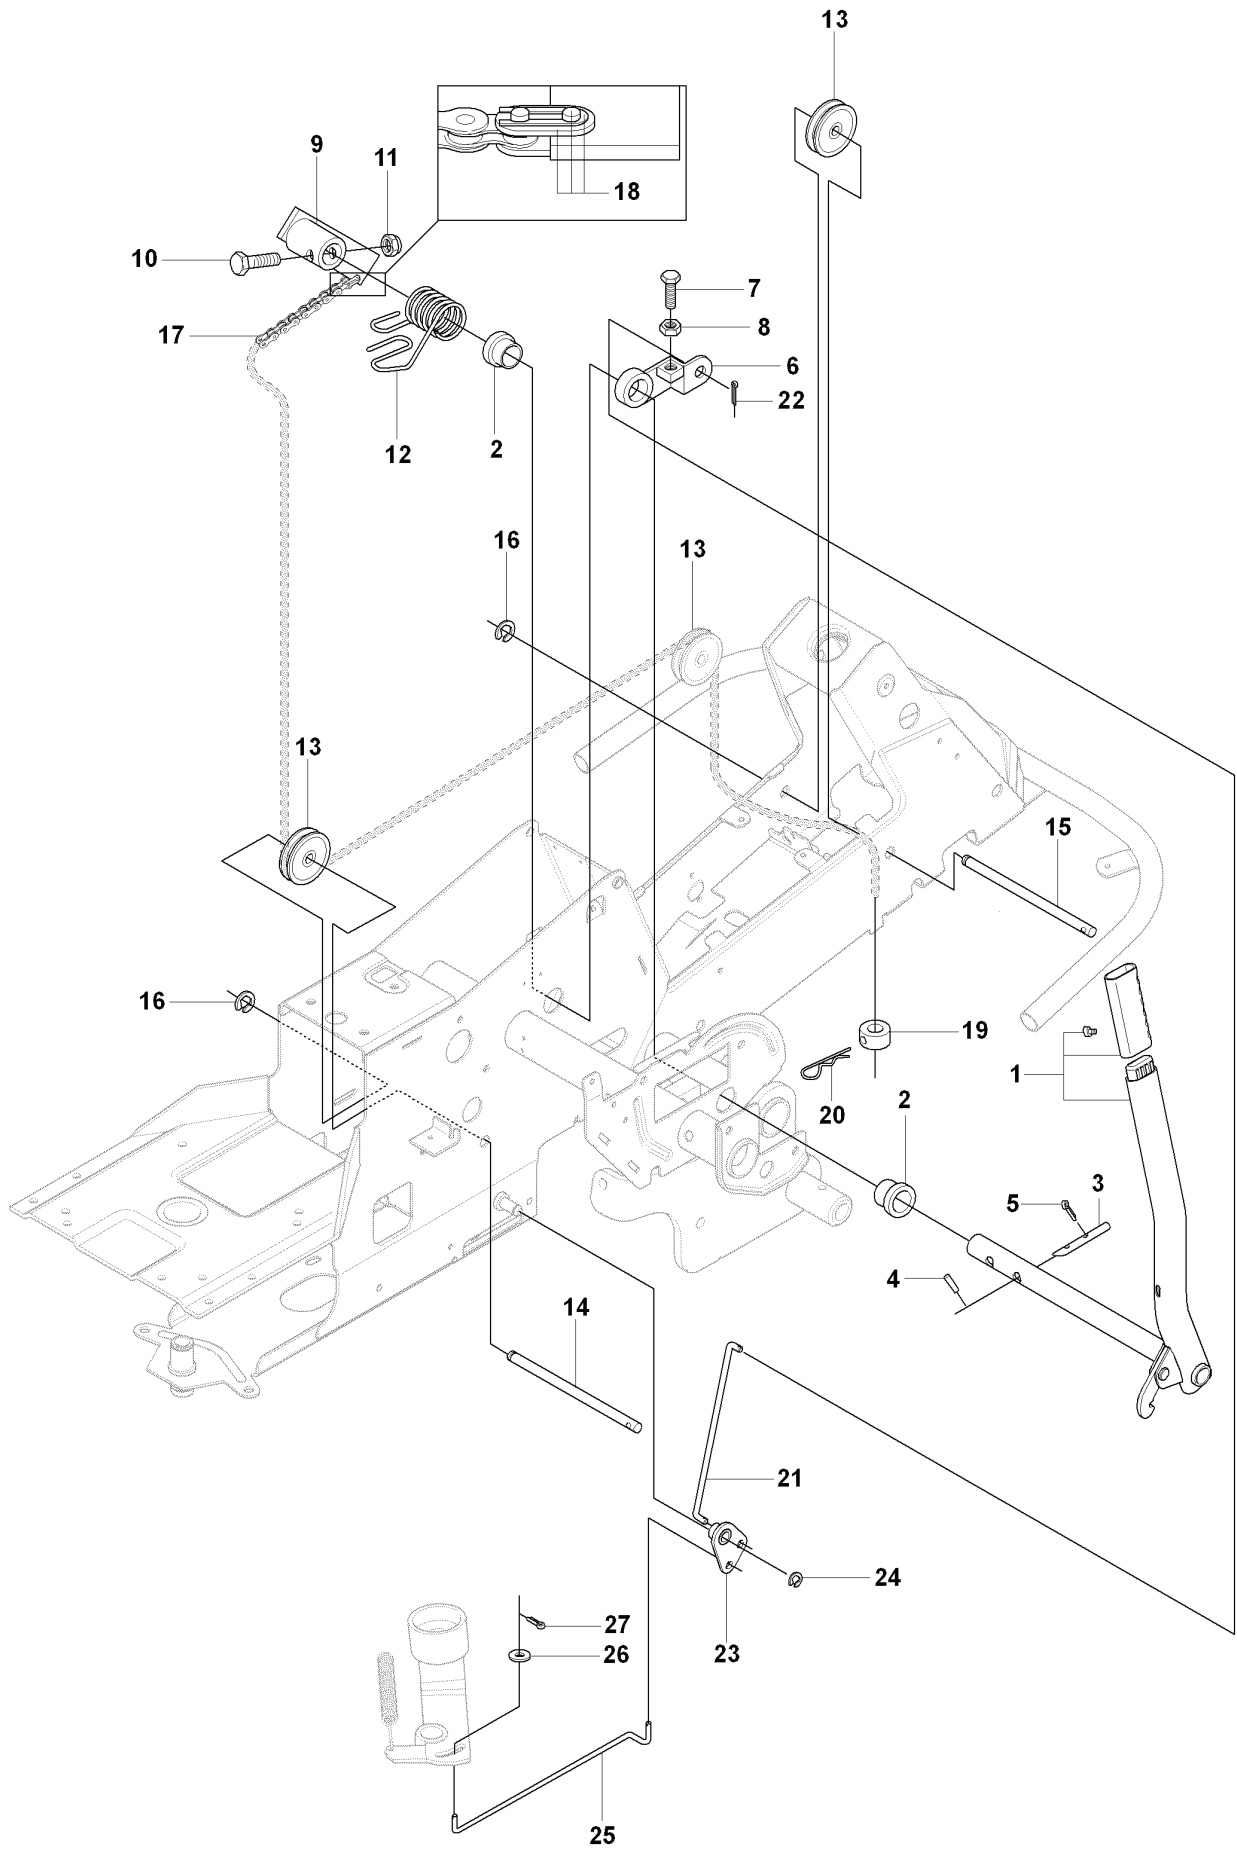

E RIDER R13C, RIDER R16C
MOWER LIFT

REF.	PART NO.	DESCRIPTION	REMARK	QTY.	KIT
1	501018601	LIFTING LEVER ASSY		1	
2	506556501	BEARING		2	
3	506905301	PEN		1	
4	721125930	GROOVED PIN		1	
5	721618301	SPLIT PIN		1	
6	506784301	LINK ASSY		1	
7	725249751	SCREW		1	
8	731232051	HEXAGON NUT		1	
9	544433601	LIFTING ARM		1	
10	725254251	SCREW EHHM		1	
11	732252201	HEXAGON LOCKING NUT		1	
12	506916801	SPRING		1	
13	506905601	OFFSET PULLEY		2	
14	506905701	SHAFT		1	
15	506905702	SHAFT		1	
16	735311820	E-CLIP		2	
17	506554607	CHAIN		1	
18	506554701	LINKAGE		1	
19	544934201	CHAIN STOP		1	
20	506966601	HAIR PIN COTTER		1	
21	544456901	CONNECTION ROD		1	
22	721618301	SPLIT PIN		1	
23	544378601	LINK		1	
24	735311420	E-CLIP		1	
25	544448801	CONNECTION ROD		1	
26	734116441	WASHER		1	
27	721618301	SPLIT PIN		1