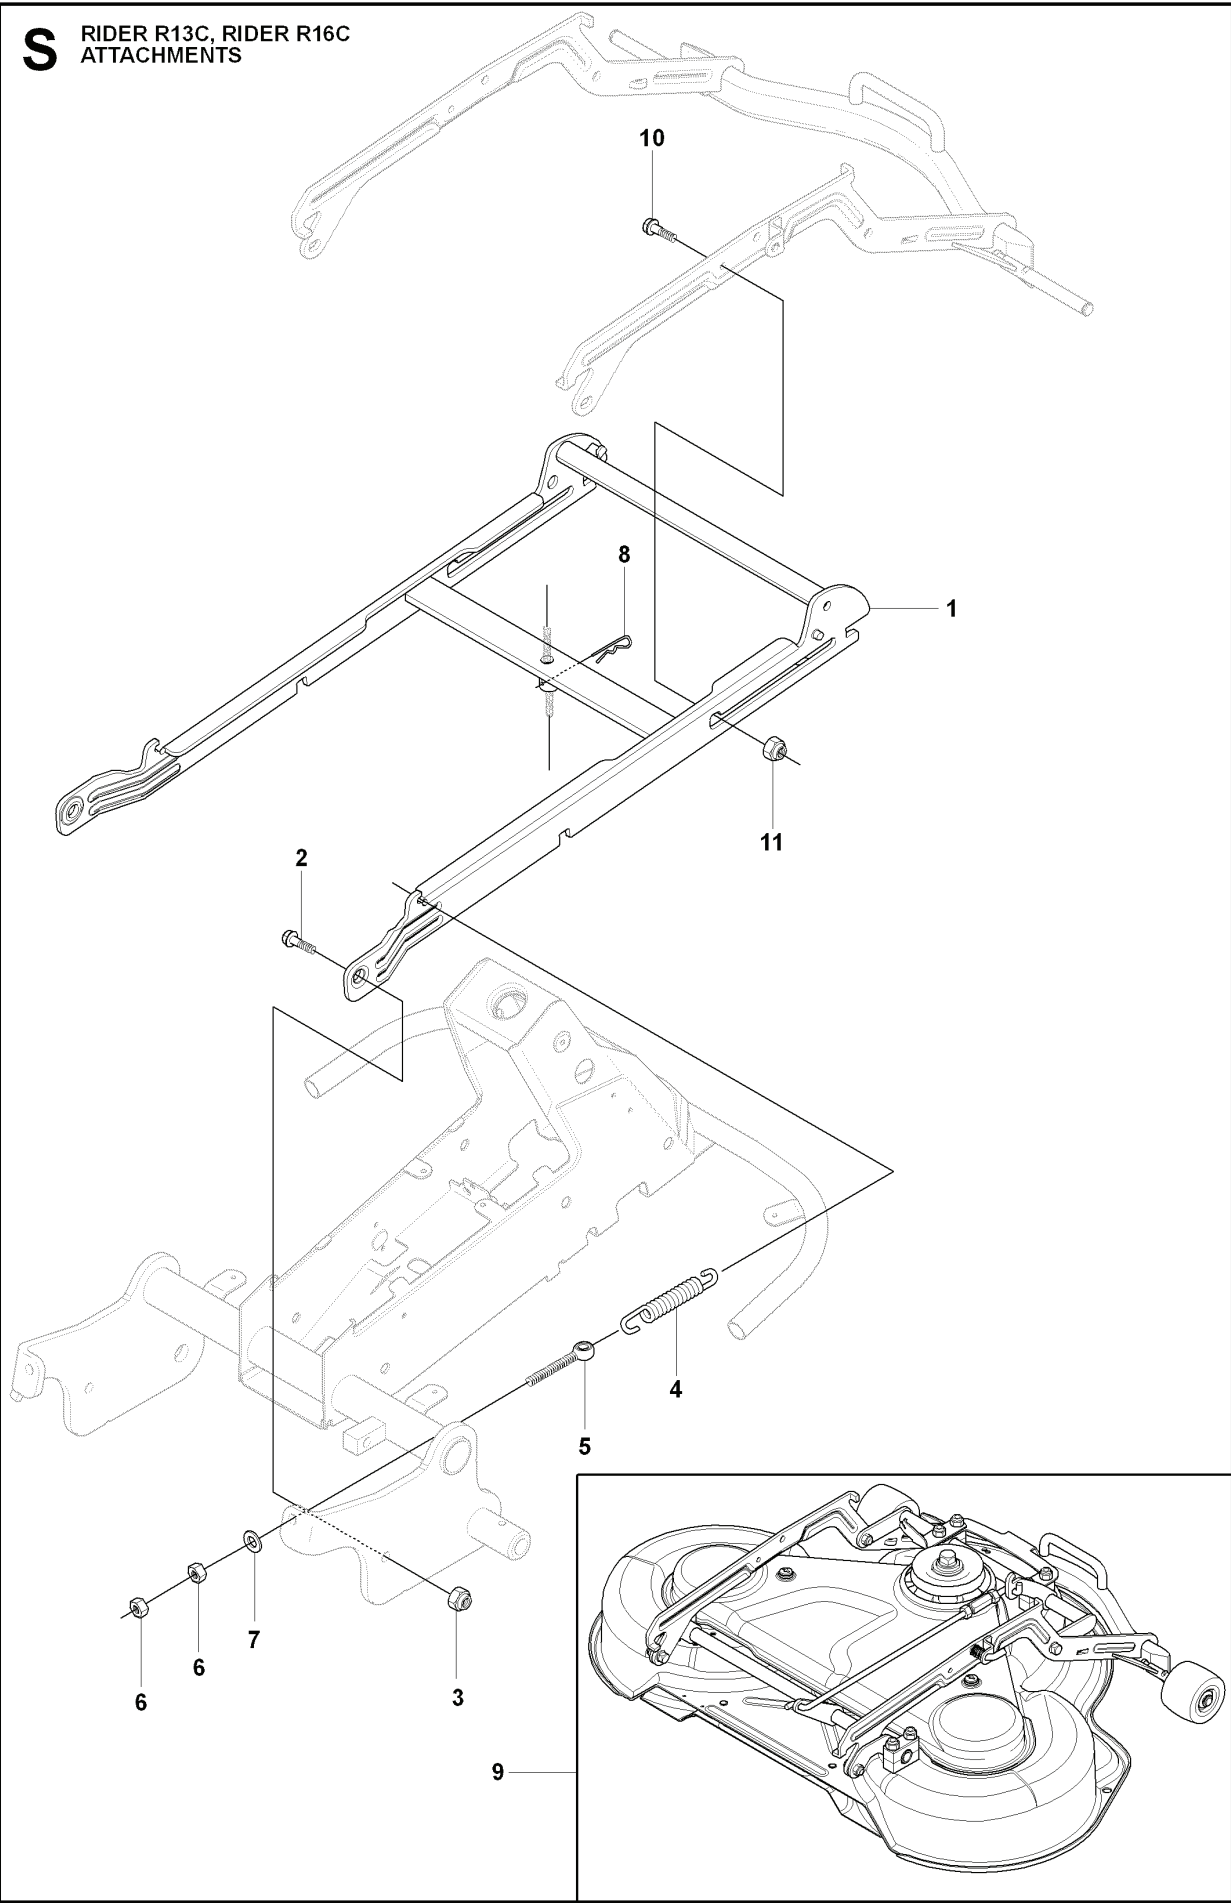

RIDER 16 C, 966830601, 2009-04

SPARE PARTS LIST

S RIDER R13C, RIDER R16C
ATTACHMENTS

REF.	PART NO.	DESCRIPTION	REMARK	QTY.	KIT
1	544212701	EQUIPMENT FRAME		1	
2	506895801	COLLAR SCREW		2	
3	732252201	HEXAGON LOCKING NUT		2	
4	506837601	SPRING		2	
5	506837701	RING BOLT		2	
6	731232051	HEXAGON NUT		4	
7	734117201	WASHER		2	
8	506966601	HAIR PIN COTTER		1	
9	544437901	CUTTING DECK		1	
10	544362401	SCREW		2	
11	732211801	LOCK NUT		2	