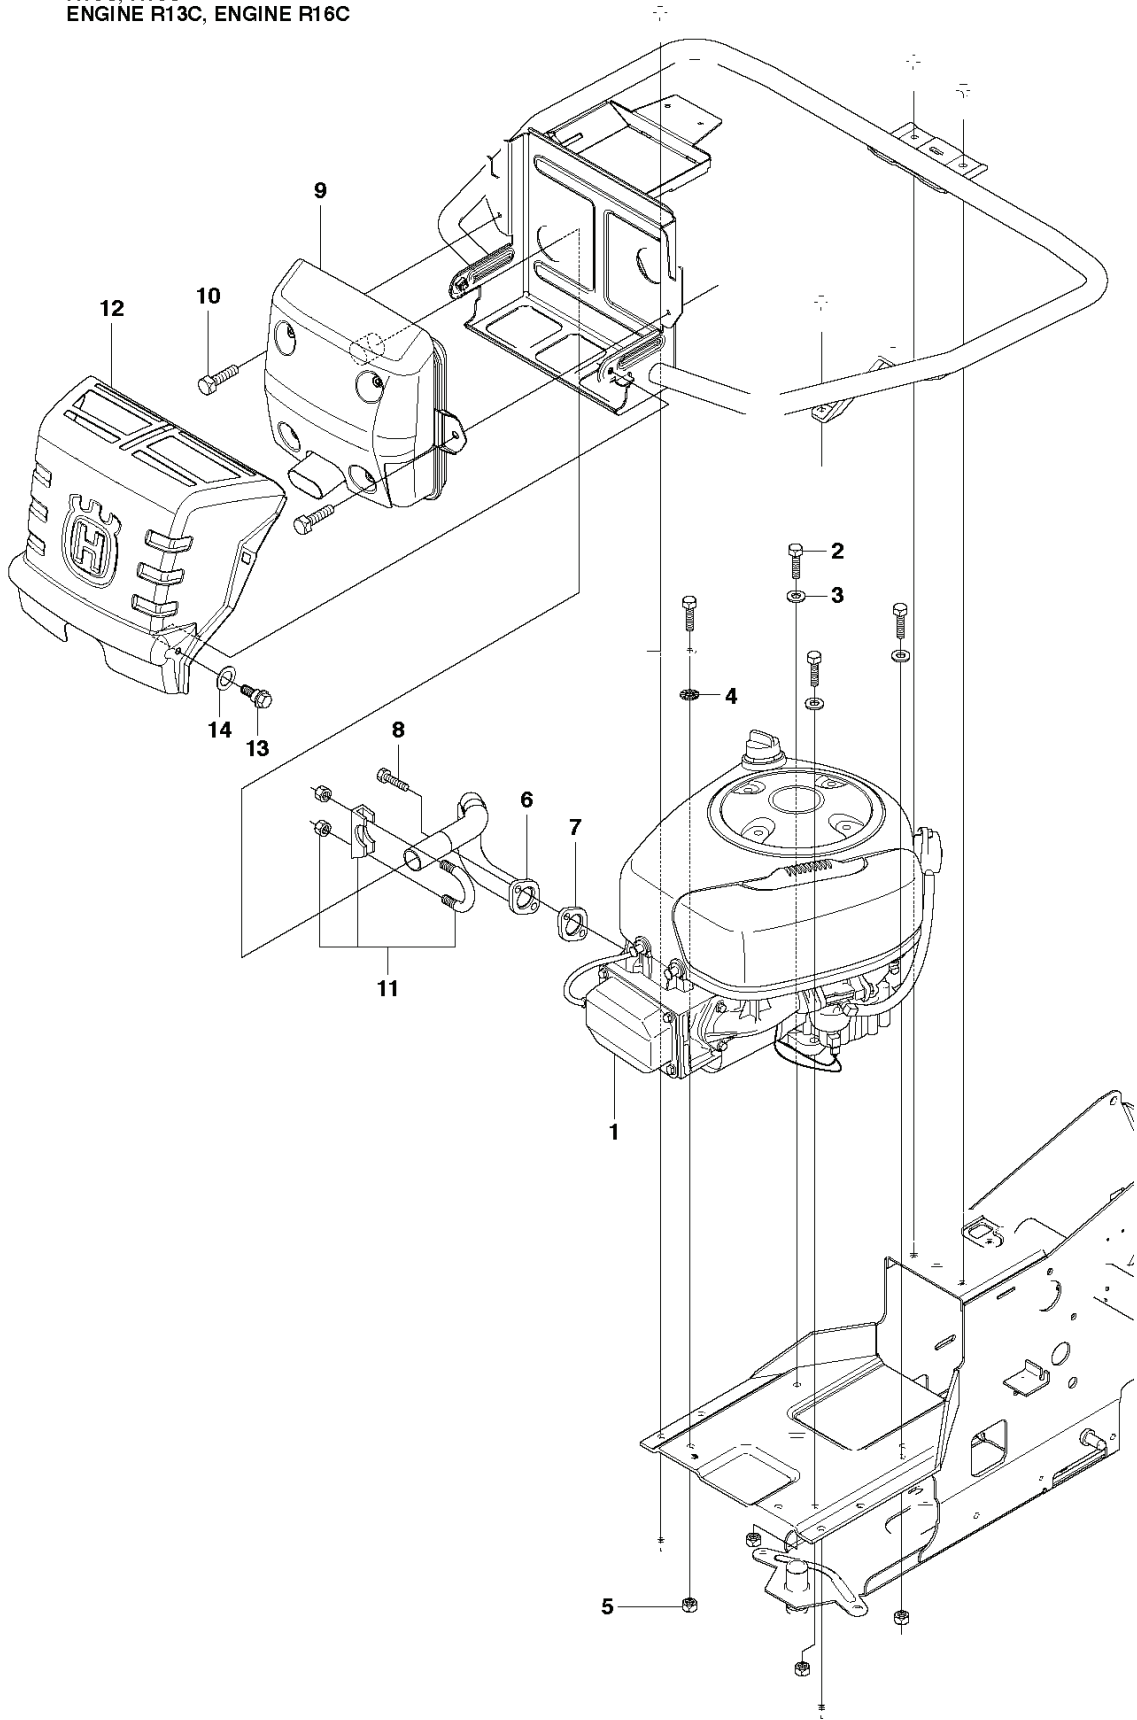

R13C, R16C
ENGINE R13C, ENGINE R16C

REF.	PART NO.	DESCRIPTION	REMARK	QTY.	KIT
1	544452801	ENGINE		1	
2	725245751	SCREW		4	
3	734116401	WASHER		3	
4	735216400	LOCKWASHER		1	
5	732211801	LOCK NUT		4	
6	535500602	EXHAUST PIPE ASSY		1	
7	506914501	GASKET		1	
8	506556301	SCREW UNC		2	
9	544335701	MUFFLER ASSY		1	
10	725236461	SCREW EHHFT		2	
11	506668401	CLAMP ASSY		1	
12	544248301	HEAT PROTECTOR		1	
13	506597401	SCREW EHHFM		2	
14	506839401	SPRING WASHER		2