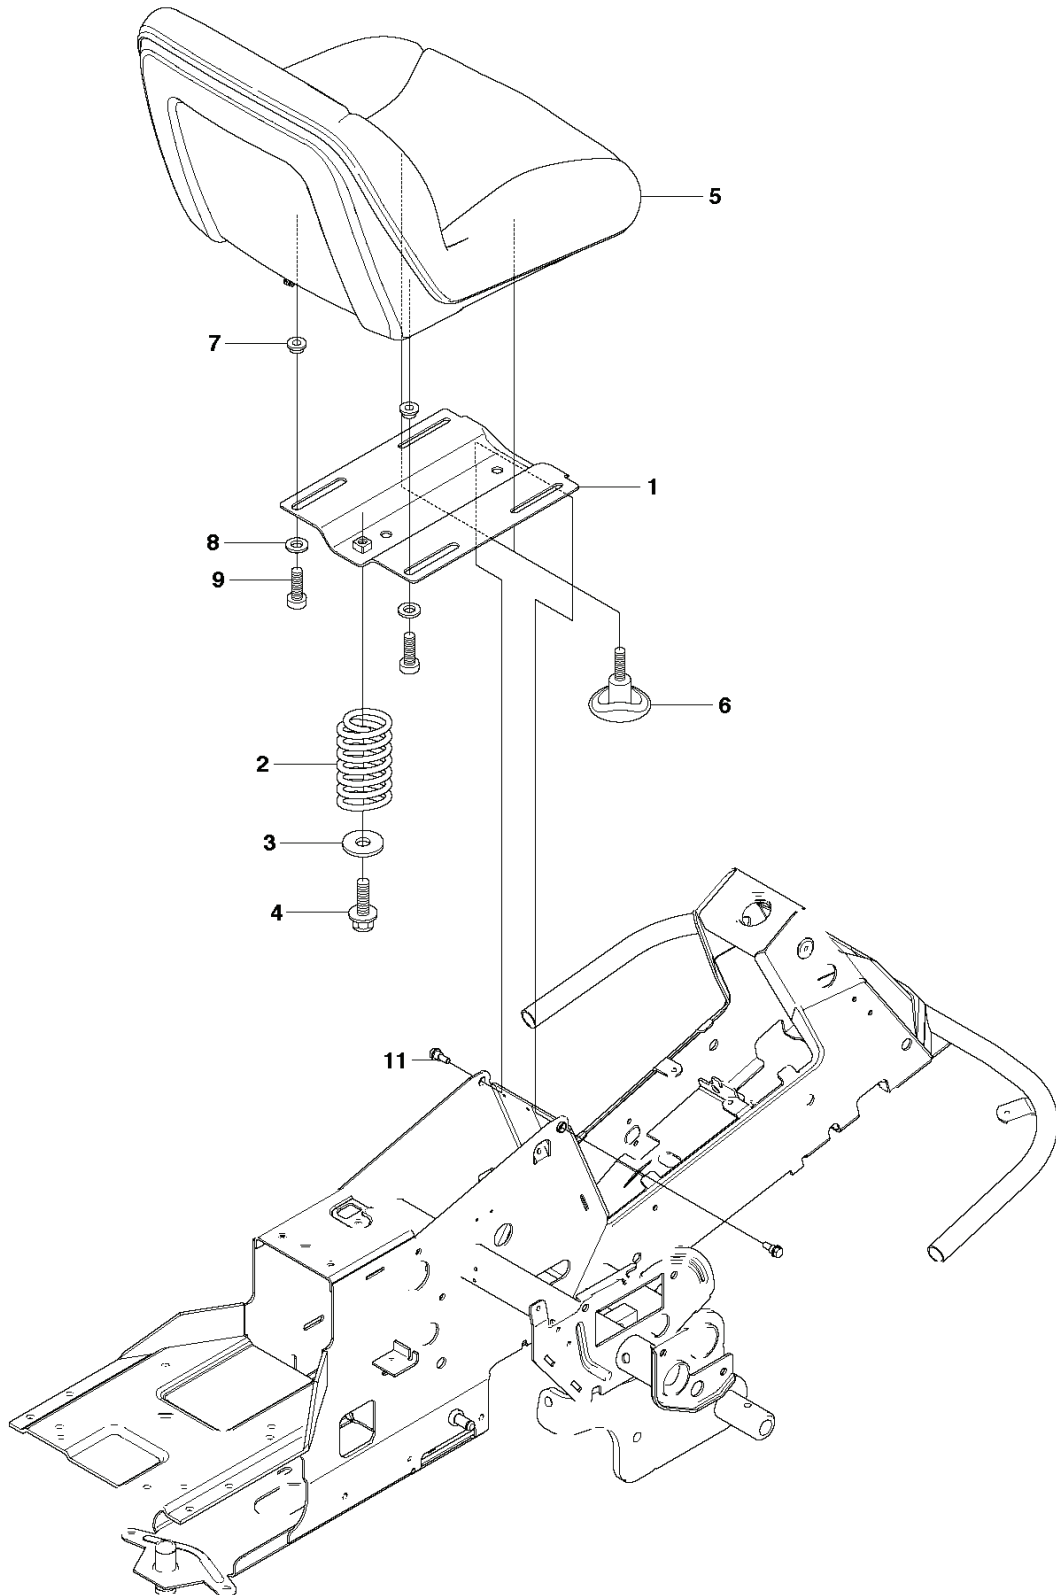

R13C, R16C
SEAT

REF.	PART NO.	DESCRIPTION	REMARK	QTY.	KIT
1	573995003	SEAT BRACKET		1	
2	506915301	COMPRESSION SPRING		1	
3	734117441	WASHER		1	
4	725249371	SCREW EHHM		1	
5	544433301	SEAT		1	
6	506565501	JUSTERVRED		2	
7	506565301	BUSHING		2	
8	734116441	WASHER		2	
9	506556301	SCREW UNC		2	
11	506597401	SCREW EHHFM		1