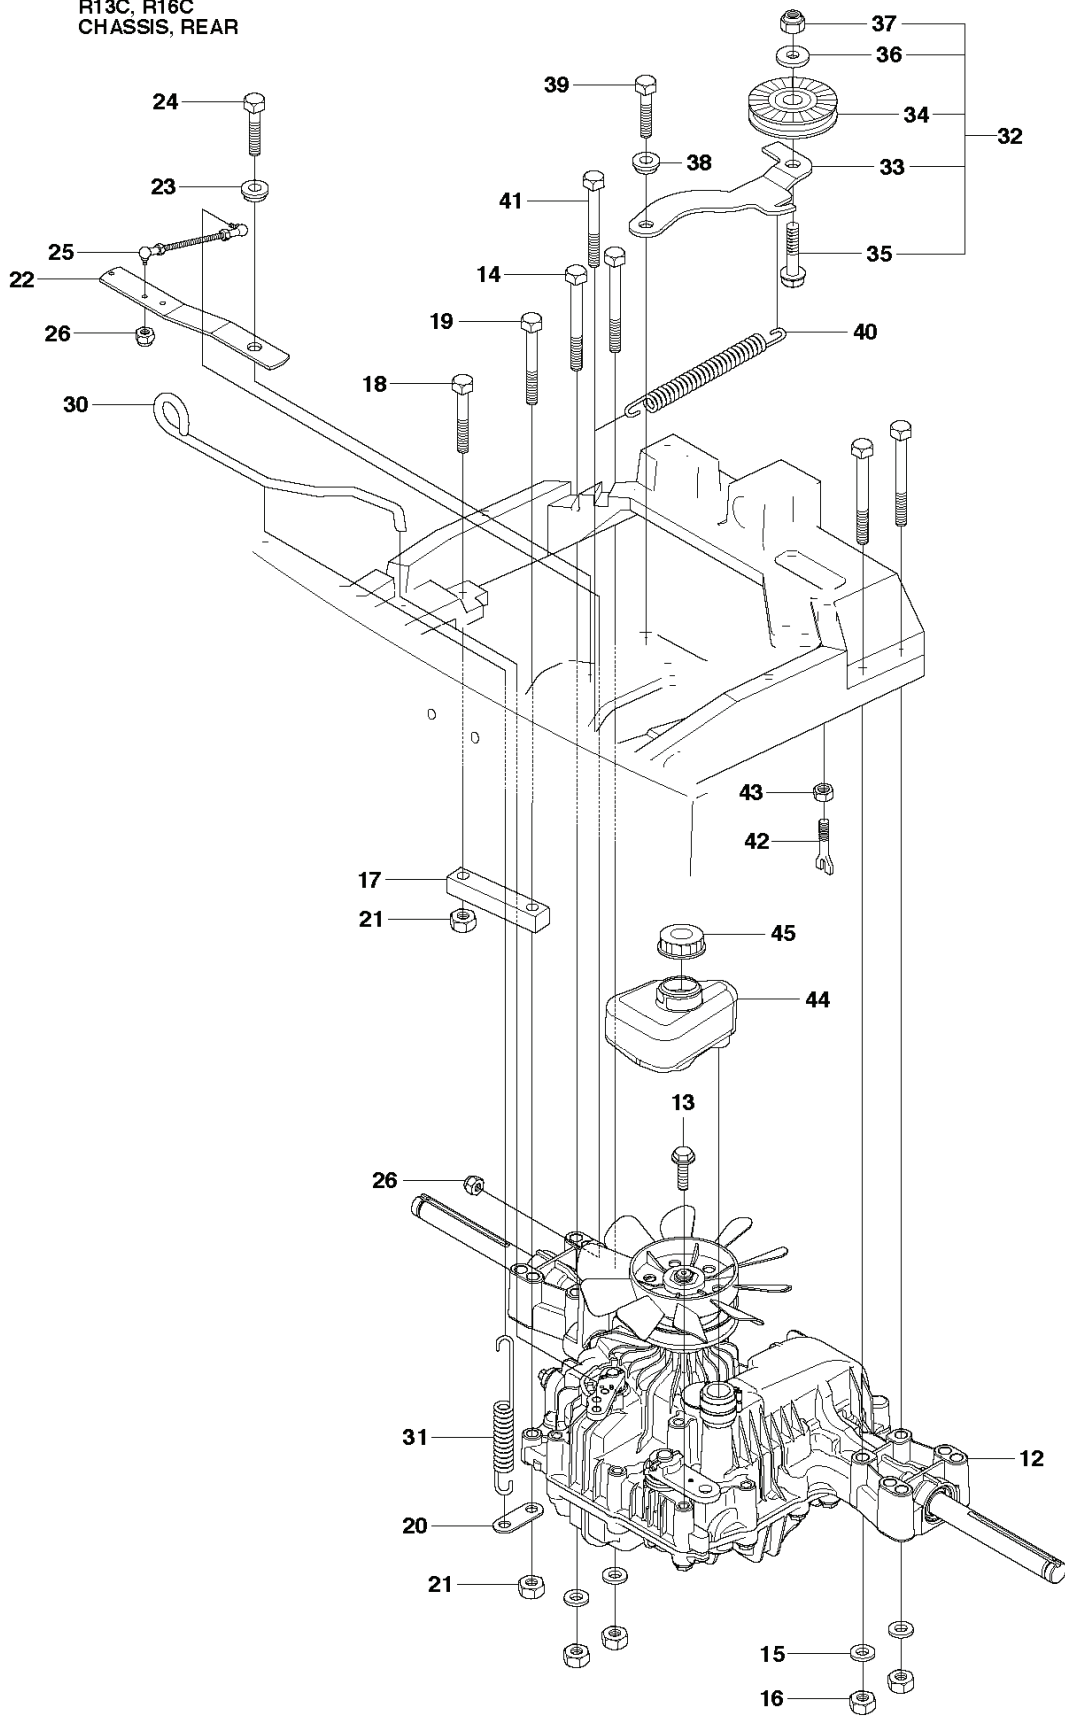

R13C, R16C
CHASSIS, REAR

REF.	PART NO.	DESCRIPTION	REMARK	QTY.	KIT
12	506986301	TRANSMISSION		1	
13	506558302	SCREW EHHFT		1	
14	725246751	SCREW EHHM		4	
15	734116401	WASHER		4	
16	731231801	HEXAGON NUT		4	
17	506987201	MOMENTFÄSTE		1	
18	725245951	SCREW EHHM		1	
19	725246251	SCREW EHHM		1	
20	506599301	LINK		1	
21	731231801	HEXAGON NUT		2	
22	506987403	LEVER		1	
23	506918702	WASHER		1	
24	725245151	SCREW		1	
25	506987501	ADJUSTMENT ROD		1	
26	732211401	LOCK NUT		2	
30	506988201	FRIKOPPLINGSSTÄNG		1	
31	506834301	SPRING		1	
32	506988401	BELT TENSIONER ASSY		1	
33	506988501	BELT TENSIONER		1	32
34	506946901	PULLEY		1	32
35	725245551	SCREW		1	32
36	734116441	WASHER		1	32
37	732211801	LOCK NUT		1	32
38	506918702	WASHER		1	
39	725245151	SCREW		1	
40	506988601	SPRING		1	
41	725246451	SCREW EHHM		1	
42	506988801	PENDULUM		1	
43	731232051	HEXAGON NUT		1	
44	506989001	EXPANSION TANK		1	
45	506988001	TANK CAP ASSY		1