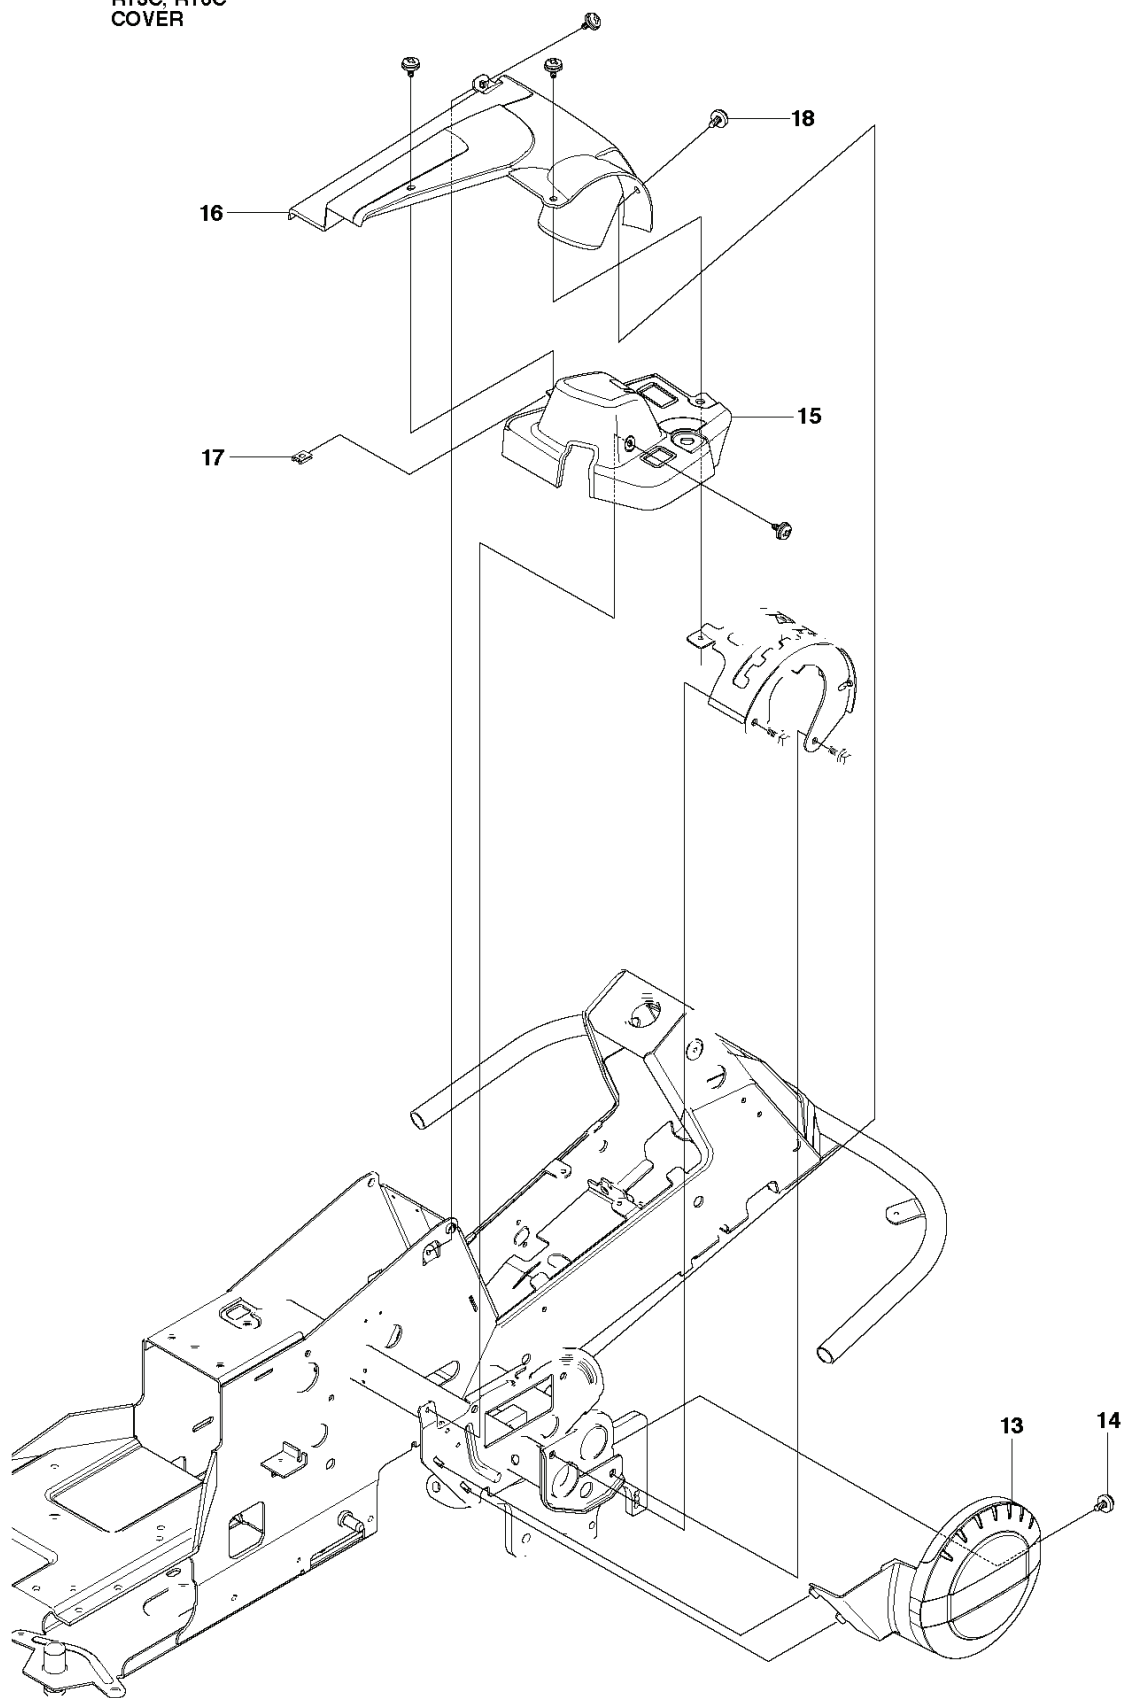

R13C, R16C
COVER

REF.	PART NO.	DESCRIPTION	REMARK	QTY.	KIT
13	535502501	CONTROL COVER		1	
14	544400501	SCREW		1	
15	544332103	CONTROL COVER		1	
16	544332202	COVER		1	
17	535429101	SPRING NUT		1	
18	544400501	SCREW		4