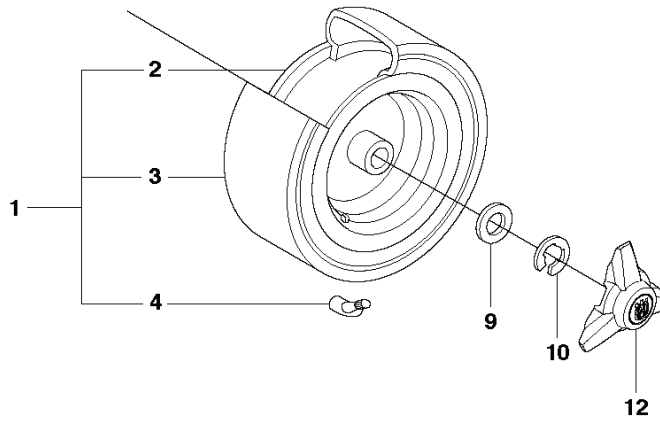

R13C, R16C
WHEELS & TIRES

REF.	PART NO.	DESCRIPTION	REMARK	QTY.	KIT
1	523012202	WHEEL		2	
2	523034501	RIM		1	1
3	523034602	TIRE		1	1.5
4	523034701	VALVE		1	1.5
5	523012602	WHEEL		2	
6	523034801	RIM		1	5
7	506504805	WASHER		4	
8	506596203	SPACING SLEEVE		2	
9	506504803	WASHER		2	
10	506899001	E-CLIP		4	
11	544353502	HUB CAP		2	
12	544353501	HUB CAP		2	