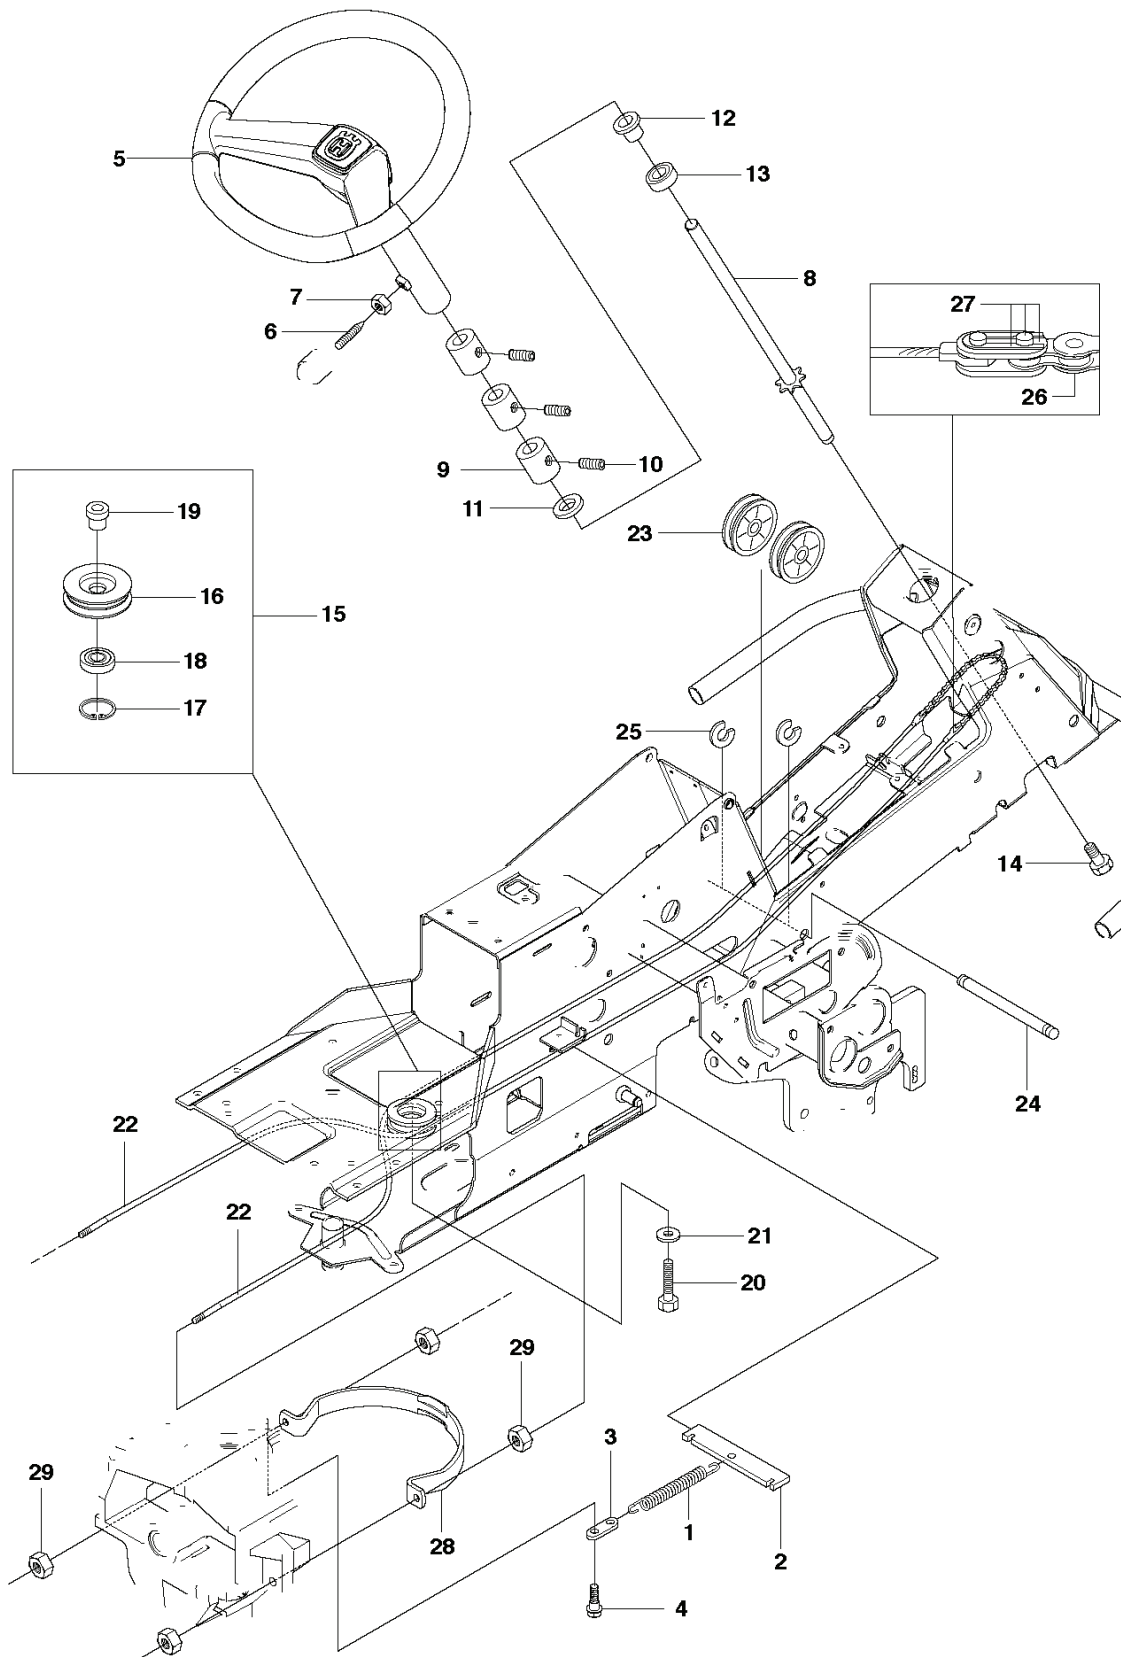

R13C, R16C
STEERING

REF.	PART NO.	DESCRIPTION	REMARK	QTY.	KIT
1	506671901	SPRING		1	
2	506576301	SPRING RETAINER		1	
3	506670801	LINK		1	
4	506597401	SCREW EHHFM		1	
5	544375202	STEERING WHEEL		1	
6	728745505	SCREW IHSETM		1	
7	731231801	HEXAGON NUT		1	
8	575631901	STEERING ROD		1	
9	506863401	DRIVER		3	
10	728844305	SCREW IHSETM		3	
11	506863601	WASHER		1	
12	506887801	SPACER		1	
13	738210404	BALL BEARING		1	
14	506570104	SCREW EHHFM		1	
15	506500903	BARRING WHEEL		1	
16	535424101	BARRING WHEEL		1	15
17	735314010	CIRCLIP		1	15
18	738220419	BALL BEARING		1	15
19	506500802	BUSHING		1	15
20	506675402	SCREW EHHFM		1	
21	734117441	WASHER		1	
22	506589104	WIRE ASSY		2	
23	506522401	STARTER PULLEY		2	
24	506539403	SHAFT		1	
25	735311420	E-CLIP		2	
26	506554601	CHAIN		1	
27	506554701	LINKAGE		2	
28	544427301	WIRE GUIDE		1	
29	731232051	HEXAGON NUT		4