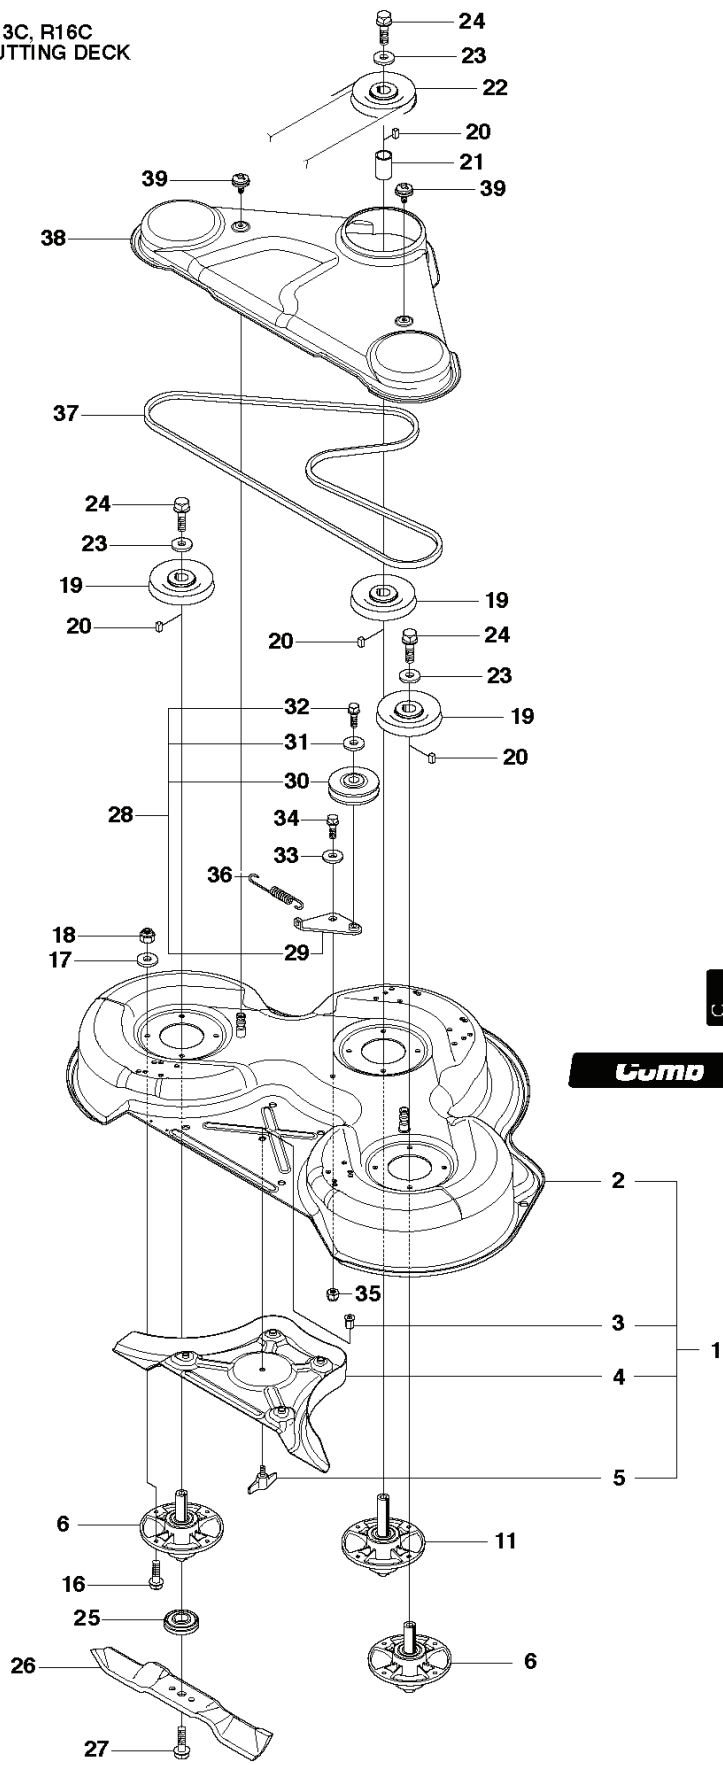

RIDER 16 C, 966830601, 2010-07

SPARE PARTS LIST

R13C, R16C
CUTTING DECK

REF.	PART NO.	DESCRIPTION	REMARK	QTY.	KIT
1	544065704	CUTTING DECK		1	
2	544065506	DECK SHELL ASSY		1	1
3	506916201	NUT		1	1
4	544065801	PLUG		1	1
5	544066101	KNOB		1	1
6	544065901	BLADE HOUSING ASSY		2	
7	544067902	SHAFT		1	6
8	738230434	BALL BEARING		2	6
9	544068001	SPACING SLEEVE		1	6
10	544067801	BEARING HOUSING		1	6
11	544065903	BLADE HOUSING ASSY		1	
12	544067903	SHAFT		1	11
13	738230434	BALL BEARING		2	11
14	544068001	SPACING SLEEVE		1	11
15	544067801	BEARING HOUSING		1	11
16	535423801	SCREW RSQM		12	
17	734116401	WASHER		12	
18	732211801	LOCK NUT		12	
19	506922101	PULLEY		3	
20	506533501	PARALLEL KEY		4	
21	544068003	SPACING SLEEVE		1	
22	506778601	PULLEY		1	
23	734117441	WASHER		3	
24	506675402	SCREW EHHFM		3	
25	544064901	BLADE HOLDER		3	
26	579652510	BLADE		3	
27	506675402	SCREW EHHFM		3	
28	506797301	BELT TENSIONER ASSY		1	
29	506797101	SPÄNNARM KPL.		1	28
30	506793201	BELT TENSIONER WHEEL		1	28
31	734116441	WASHER		1	28
32	506558302	SCREW EHHFT		1	28
33	506918702	WASHER		1	
34	725245171	SCREW EHHM		1	
35	732211801	LOCK NUT		1	
36	506533101	SPRING		1	
37	589530701	BELT		1	
38	522821901	BELT COVER		1	
39	544400501	SCREW		2	
63	506789701	LABEL		1	
64	544238101	LABEL		1	

R13C, R16C
CUTTING DECK

REF.	PART NO.	DESCRIPTION	REMARK	QTY.	KIT
40	544220701	CROSS BAR		1	
41	544225901	CROSS BAR		1	
42	506869601	BEARING		8	
43	506813801	REINFORCING PLATE		2	
44	544379101	BRACKET		1	
45	506963701	LÁSDON		1	
46	544228301	BRACKET		1	
47	725246151	SCREW EHHM		8	
48	732211801	LOCK NUT		8	
49	544226901	PARALLEL ROD		1	
50	544451401	PARALLEL ROD		1	
51	544451501	ADJUSTMENT ROD		1	
52	506897601	NUT		1	
53	731232051	HEXAGON NUT		1	
54	544213301	DECK ATTACHMENT		1	
55	544213901	LOCKING PIN		1	
56	544214101	SPRING		1	
57	735311320	E-CLIP		1	
58	506597401	SCREW EHHFM		4	
59	732211801	LOCK NUT		4	
60	506963001	WHEEL ASSY		2	
61	535464101	WASHER		4	
62	735311700	CIRCLIP		2	