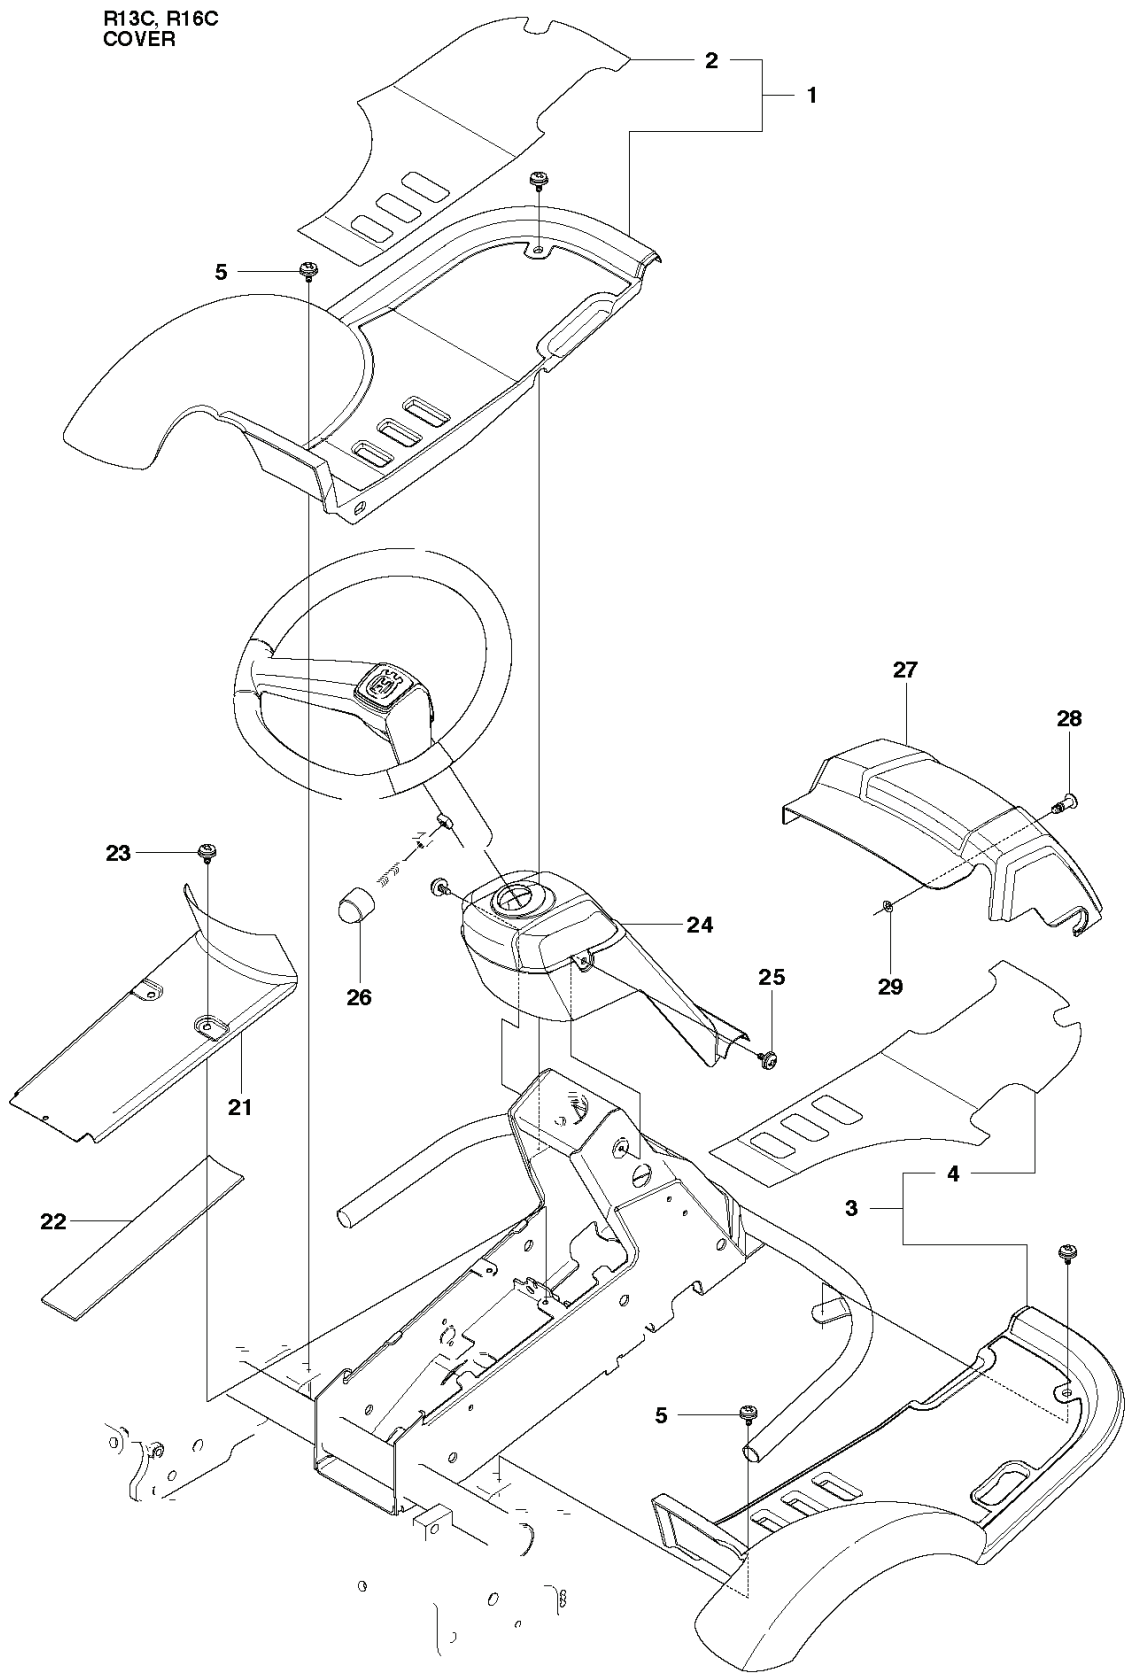

R13C, R16C
COVER

REF.	PART NO.	DESCRIPTION	REMARK	QTY.	KIT
1	544895901	FOOT PLATE		1	
2	544248401	MAT		1	1
3	544895903	FOOT PLATE		1	
4	544248403	MAT		1	3
5	544400501	SCREW		4	
21	544239201	COVER		1	
22	544427501	MAT		1	
23	544400501	SCREW		2	
24	544326501	COVER		1	
25	544400501	SCREW		2	
26	544433201	PROTECTIVE COVER		1	
27	544374201	UNIT COVER		1	
28	525390601	LOCK		1	
29	506963601	WASHER		1