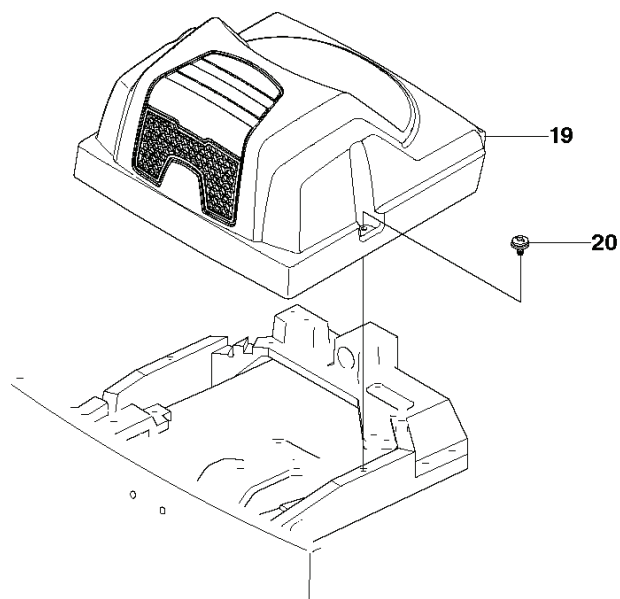

R13C, R16C
COVER

REF.	PART NO.	DESCRIPTION	REMARK	QTY.	KIT
6	544247602	ENGINE HOOD ASSY		1	
7	544247701	HINGE		1	6
8	544247702	HINGE		1	6
9	722795402	RIVET		6	6
10	503894703	SNAP LOCKING		1	
19	574856101	COVER		1	
20	544400501	SCREW		2