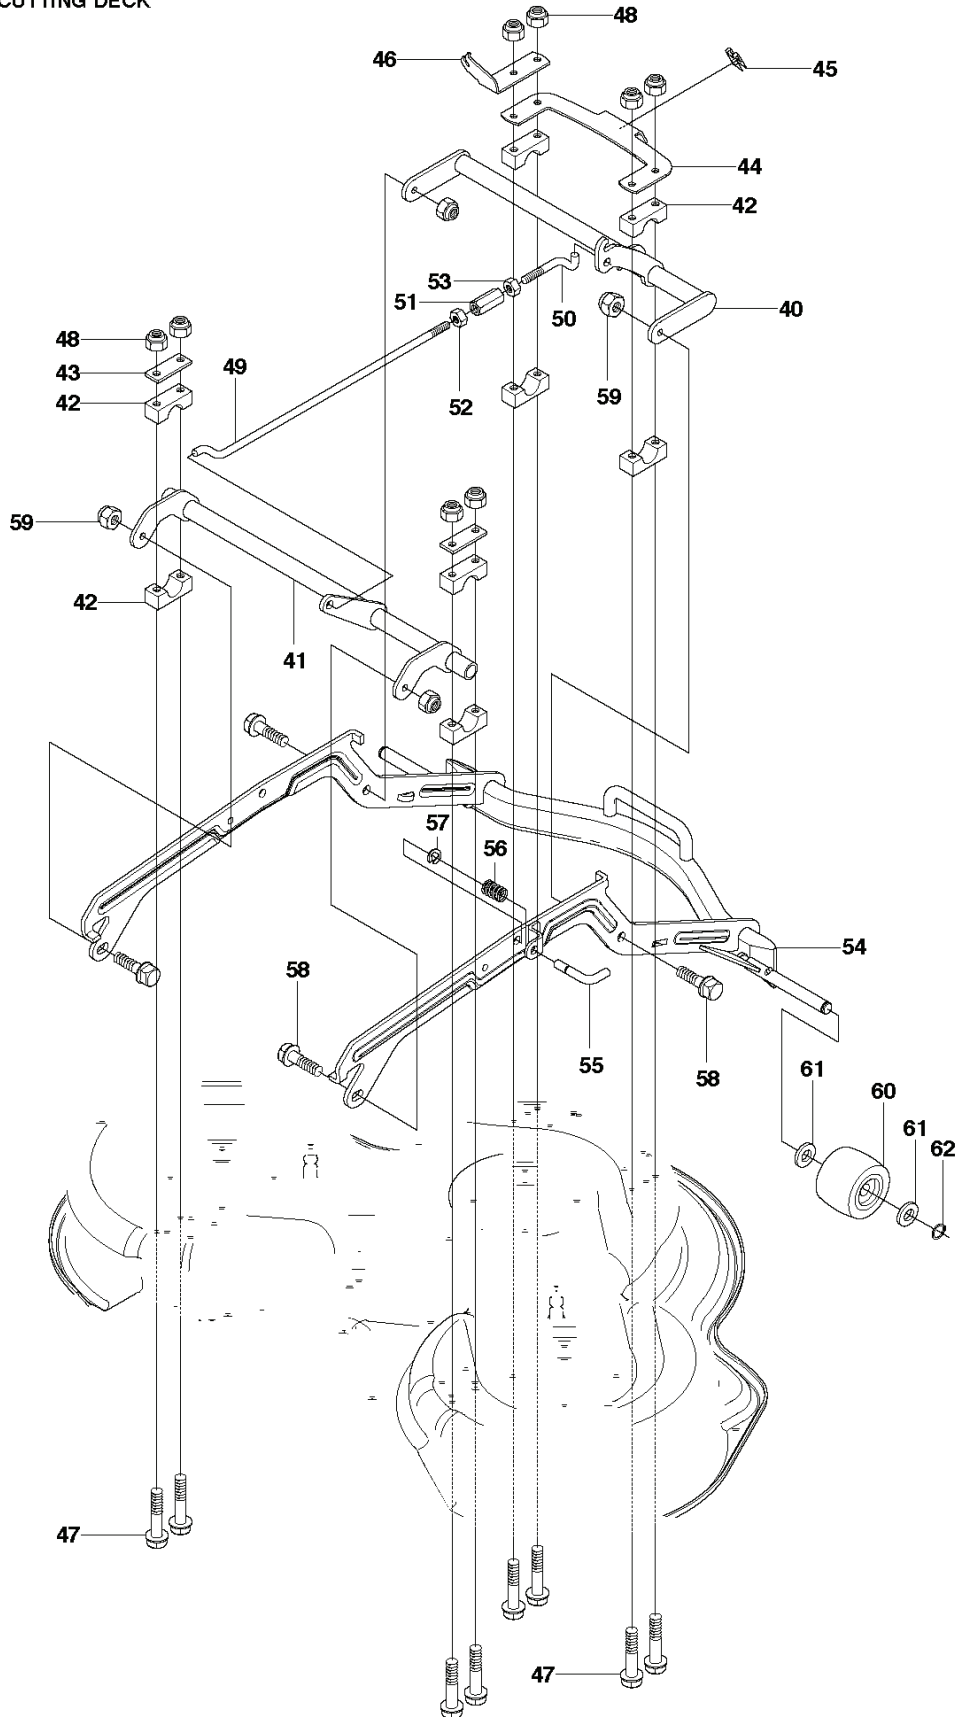

RIDER 16 C, 966830601, 2010-07

SPARE PARTS LIST

R13C, R16C
CUTTING DECK

REF.	PART NO.	DESCRIPTION	REMARK	QTY.	KIT
1	544065704	CUTTING DECK		1	
2	544065506	DECK SHELL ASSY		1	1
3	506916201	NUT		1	1
4	544065801	PLUG		1	1
5	544066101	KNOB		1	1
6	544065901	BLADE HOUSING ASSY		2	
7	544067902	SHAFT		1	6
8	738230434	BALL BEARING		2	6
9	544068001	SPACING SLEEVE		1	6
10	544067801	BEARING HOUSING		1	6
11	544065903	BLADE HOUSING ASSY		1	
12	544067903	SHAFT		1	11
13	738230434	BALL BEARING		2	11
14	544068001	SPACING SLEEVE		1	11
15	544067801	BEARING HOUSING		1	11
16	535423801	SCREW RSQM		12	
17	734116401	WASHER		12	
18	732211801	LOCK NUT		12	
19	506922101	PULLEY		3	
20	506533501	PARALLEL KEY		4	
21	544068003	SPACING SLEEVE		1	
22	506778601	PULLEY		1	
23	734117441	WASHER		3	
24	506675402	SCREW EHHFM		3	
25	544064901	BLADE HOLDER		3	
26	579652510	BLADE		3	
27	506675402	SCREW EHHFM		3	
28	506797301	BELT TENSIONER ASSY		1	
29	506797101	SPÄNNARM KPL.		1	28
30	506793201	BELT TENSIONER WHEEL		1	28
31	734116441	WASHER		1	28
32	506558302	SCREW EHHFT		1	28
33	506918702	WASHER		1	
34	725245171	SCREW EHHM		1	
35	732211801	LOCK NUT		1	
36	506533101	SPRING		1	
37	589530701	BELT		1	
38	522821901	BELT COVER		1	
39	544400501	SCREW		2	
63	506789701	LABEL		1	
64	544238101	LABEL		1	

R13C, R16C
CUTTING DECK

REF.	PART NO.	DESCRIPTION	REMARK	QTY.	KIT
40	544220701	CROSS BAR		1	
41	544225901	CROSS BAR		1	
42	506869601	BEARING		8	
43	506813801	REINFORCING PLATE		2	
44	544379101	BRACKET		1	
45	506963701	LÁSDON		1	
46	544228301	BRACKET		1	
47	725246151	SCREW EHHM		8	
48	732211801	LOCK NUT		8	
49	544226901	PARALLEL ROD		1	
50	544451401	PARALLEL ROD		1	
51	544451501	ADJUSTMENT ROD		1	
52	506897601	NUT		1	
53	731232051	HEXAGON NUT		1	
54	544213301	DECK ATTACHMENT		1	
55	544213901	LOCKING PIN		1	
56	544214101	SPRING		1	
57	735311320	E-CLIP		1	
58	506597401	SCREW EHHFM		4	
59	732211801	LOCK NUT		4	
60	506963001	WHEEL ASSY		2	
61	535464101	WASHER		4	
62	735311700	CIRCLIP		2	