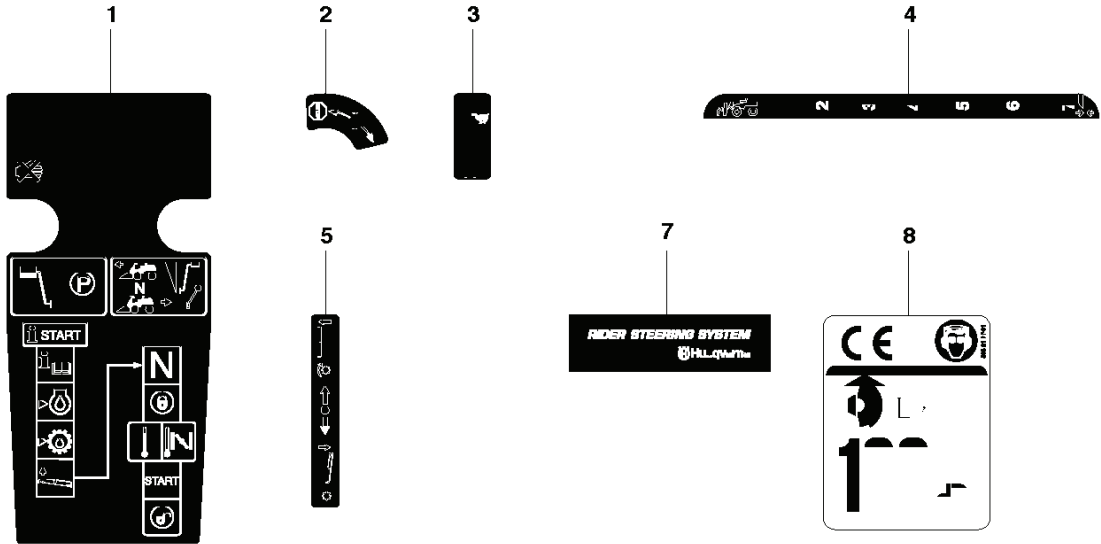

R13C, R16C
DECALS

REF.	PART NO.	DESCRIPTION	REMARK	QTY.	KIT
1	544438601	LABEL		1	
2	544438701	LABEL		1	
3	544438801	LABEL		1	
4	544439001	LABEL		1	
5	544439201	LABEL		1	
7	544833601	LABEL		1	
8	505217701	LABEL		1	
9	544391102	LABEL		1	
10	544211401	LABEL		1	
11	544439401	LABEL		1	
12	544439402	LABEL		1	
13	504813201	LABEL		1	
14	504813202	LABEL		1