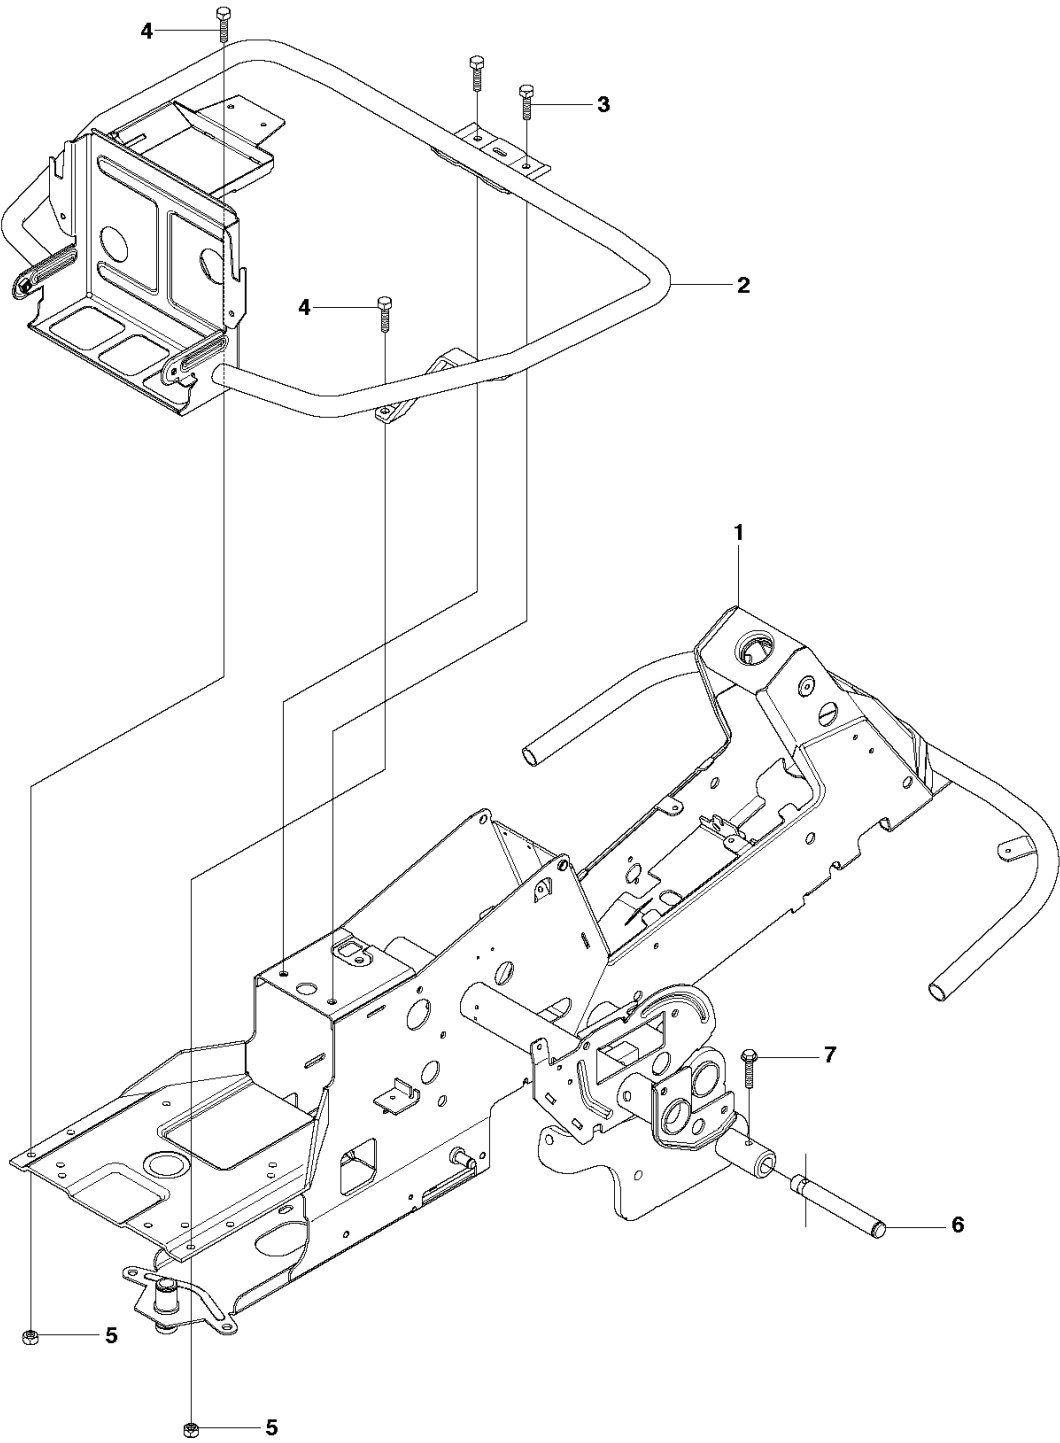

R13C, R16C
CHASSIS

REF.	PART NO.	DESCRIPTION	REMARK	QTY.	KIT
1	544842301	FRAME		1	
2	544244502	ENGINE FRAME		1	
3	506570103	SCREW EHHFM		2	
4	725245171	SCREW EHHM		2	
5	732211801	LOCK NUT		2	
6	535470801	WHEEL AXLE		2	
7	725245961	SCREW EHHFT		2