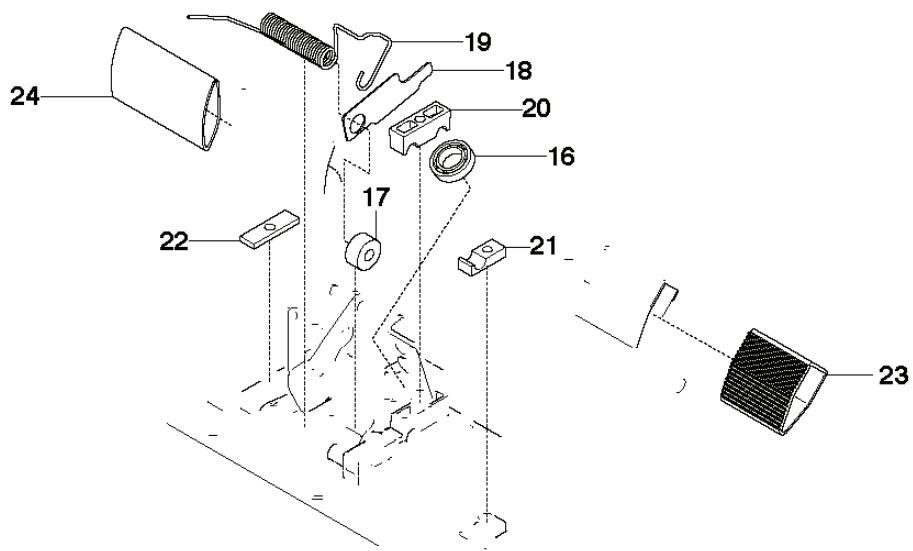

R13C, R16C
HEIGHT ADJUSTMENT

REF.	PART NO.	DESCRIPTION	REMARK	QTY.	KIT
1	535501401	CONTROL PLATE		1	
2	506570103	SCREW EHHFM		2	
3	504734501	ADJUSTER		1	
4	506542001	HANDLE		1	
5	506554301	BEARING		2	
6	735312220	E-CLIP		1	
7	506908201	HEIGHT ROD		1	
8	506784601	PEN		1	
9	734117201	WASHER		1	
10	732211801	LOCK NUT		1	
11	731231801	HEXAGON NUT		1	
12	721618301	SPLIT PIN		1	
13	544227701	LINK		1	
14	735311520	E-CLIP		1	
15	544227001	CONNECTION ROD		1	
16	721618301	SPLIT PIN		1	

R13C, R16C
HYDROSTAT K46 EU

REF.	PART NO.	DESCRIPTION	REMARK	QTY.	KIT
1	506986301	TRANSMISSION		1	
2	506986501	SPRING WASHER		1	
3	506986601	DISTANCE		2	
4	502451901	PULLEY		1	
5	506986801	FAN		1	
6	735311500	CIRCLIP		1	
7	502451601	TUBE		1	
8	506987001	HOSE CLAMP		2	
9	535402807	CLIP		1	1
10	535402832	PLUG		1	1
11	535402829	MAGNET		1	1
12	535402830	HOLDER		1	1
13	535402837	SEALING		2	1
14	502453201	CONTROL LEVER		1	1
15	535402809	PIN RETAINING SCREW		1	1
16	535402817	LEVER		1	1
17	535402816	PIN RETAINING SCREW		1	1
18	535402833	PIN RETAINING SCREW		1	1
19	535402838	LEVER		1	1
20	535402839	SPRING		1	1
21	535402840	PIN RETAINING SCREW		1	1
22	535402841	PIN		1	1

R13C, R16C
MOWER LIFT

REF.	PART NO.	DESCRIPTION	REMARK	QTY.	KIT
1	501018601	LIFTING LEVER ASSY		1	
2	506556501	BEARING		2	
3	525406601	PEN		1	
5	721618301	SPLIT PIN		1	
6	506784301	LINK ASSY		1	
7	725249751	SCREW		1	
8	731232051	HEXAGON NUT		1	
9	544433601	LIFTING ARM		1	
10	725254251	SCREW EHHM		1	
11	732252201	HEXAGON LOCKING NUT		1	
12	506916801	SPRING		1	
13	506905601	OFFSET PULLEY		2	
14	506905701	SHAFT		1	
15	506905702	SHAFT		1	
16	735311820	E-CLIP		2	
17	506554607	CHAIN		1	
18	506554701	LINKAGE		1	
19	544934201	CHAIN STOP		1	
20	506966601	HAIR PIN COTTER		1	
21	544456901	CONNECTION ROD		1	
22	721618301	SPLIT PIN		1	
23	544378601	LINK		1	
24	735311420	E-CLIP		1	
25	544448801	CONNECTION ROD		1	
26	734116441	WASHER		1	
27	721618301	SPLIT PIN		1	