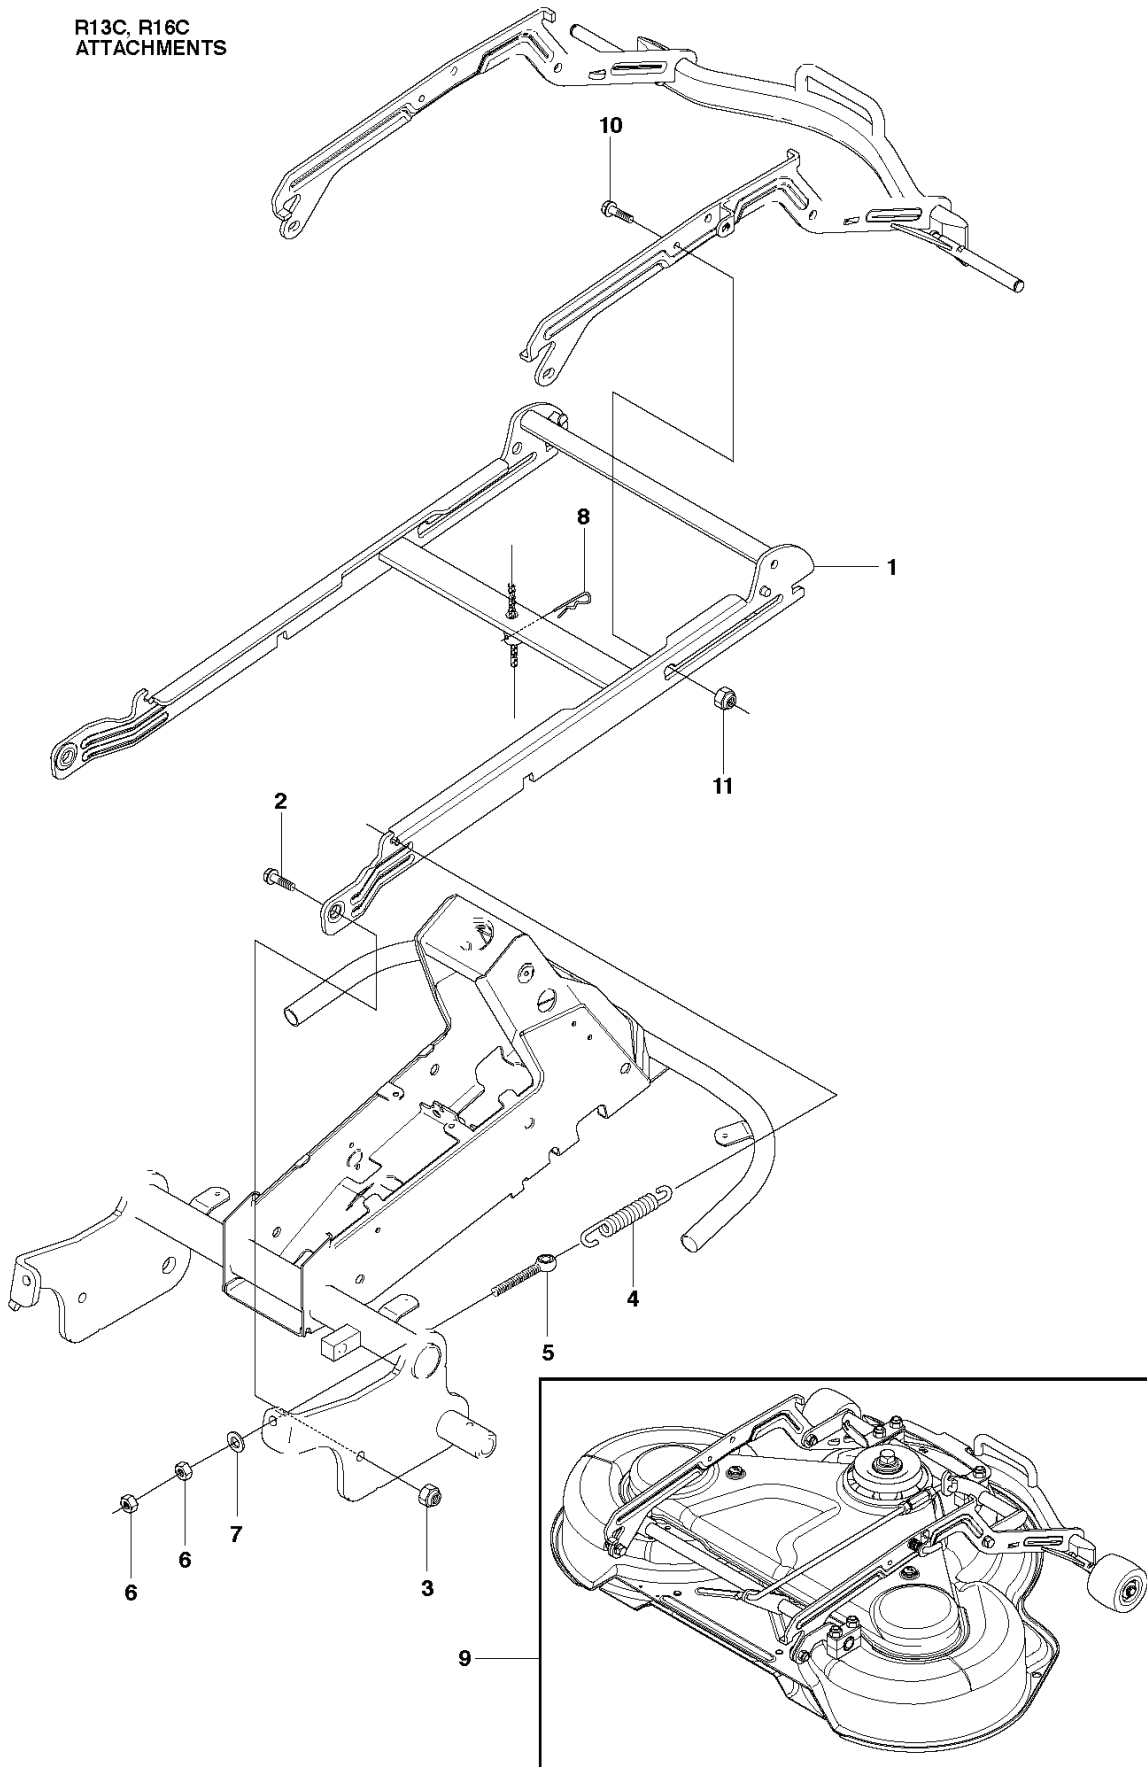

R13C, R16C
ATTACHMENTS

REF.	PART NO.	DESCRIPTION	REMARK	QTY.	KIT
1	544212701	EQUIPMENT FRAME		1	
2	506895801	COLLAR SCREW		2	
3	732252201	HEXAGON LOCKING NUT		2	
4	506837601	SPRING		2	
5	506837701	RING BOLT		2	
6	731232051	HEXAGON NUT		4	
7	734117201	WASHER		2	
8	506966601	HAIR PIN COTTER		1	
9	544437901	CUTTING DECK		1	
10	544362401	SCREW		2	
11	732211801	LOCK NUT		2