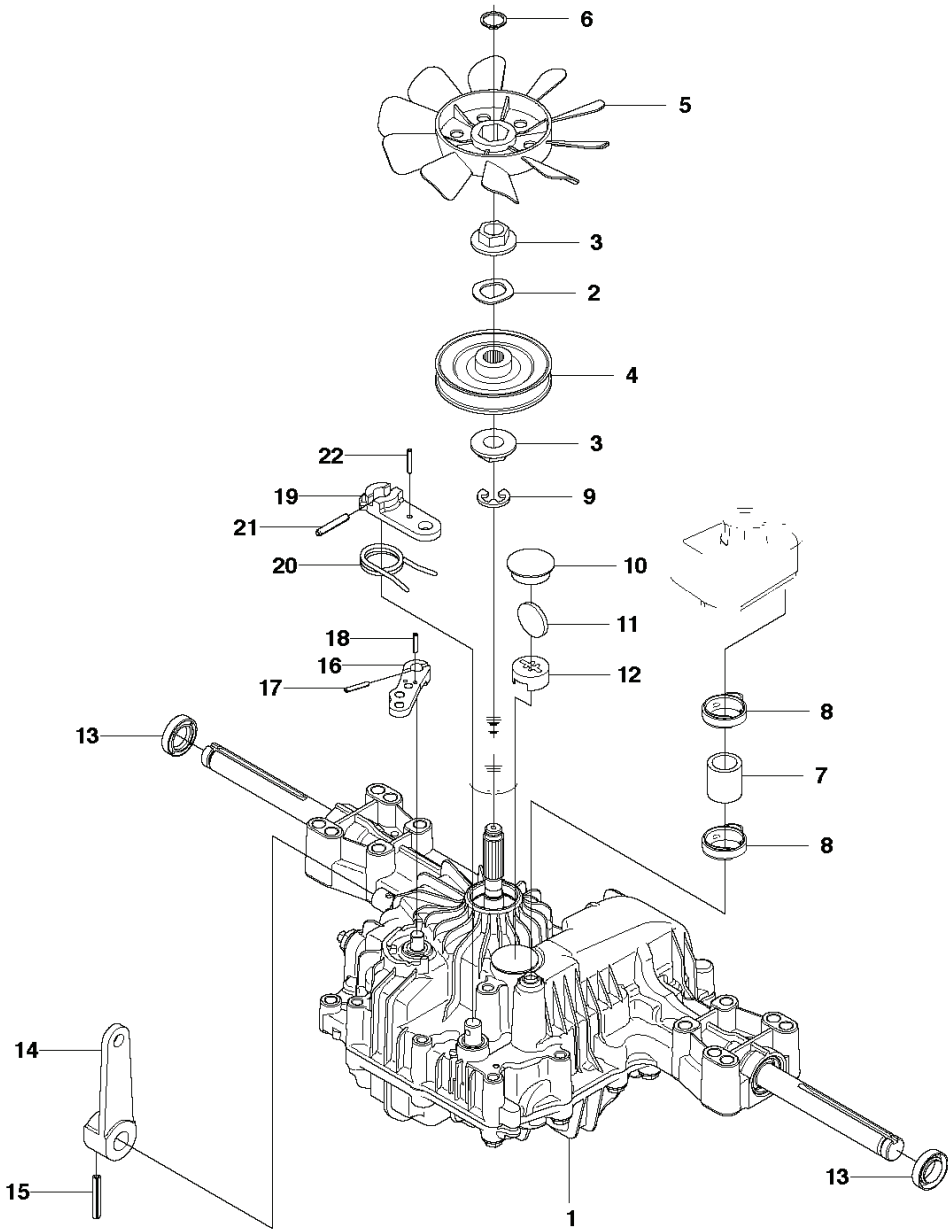

R13C, R16C
HYDROSTAT K46 EU

REF.	PART NO.	DESCRIPTION	REMARK	QTY.	KIT
1	506986301	TRANSMISSION		1	
2	506986501	SPRING WASHER		1	
3	506986601	DISTANCE		2	
4	502451901	PULLEY		1	
5	506986801	FAN		1	
6	735311500	CIRCLIP		1	
7	502451601	TUBE		1	
8	506987001	HOSE CLAMP		2	
9	535402807	CLIP		1	1
10	535402832	PLUG		1	1
11	535402829	MAGNET		1	1
12	535402830	HOLDER		1	1
13	535402837	SEALING		2	1
14	502453201	CONTROL LEVER		1	1
15	535402809	PIN RETAINING SCREW		1	1
16	535402817	LEVER		1	1
17	535402816	PIN RETAINING SCREW		1	1
18	535402833	PIN RETAINING SCREW		1	1
19	535402838	LEVER		1	1
20	535402839	SPRING		1	1
21	535402840	PIN RETAINING SCREW		1	1
22	535402841	PIN		1	1