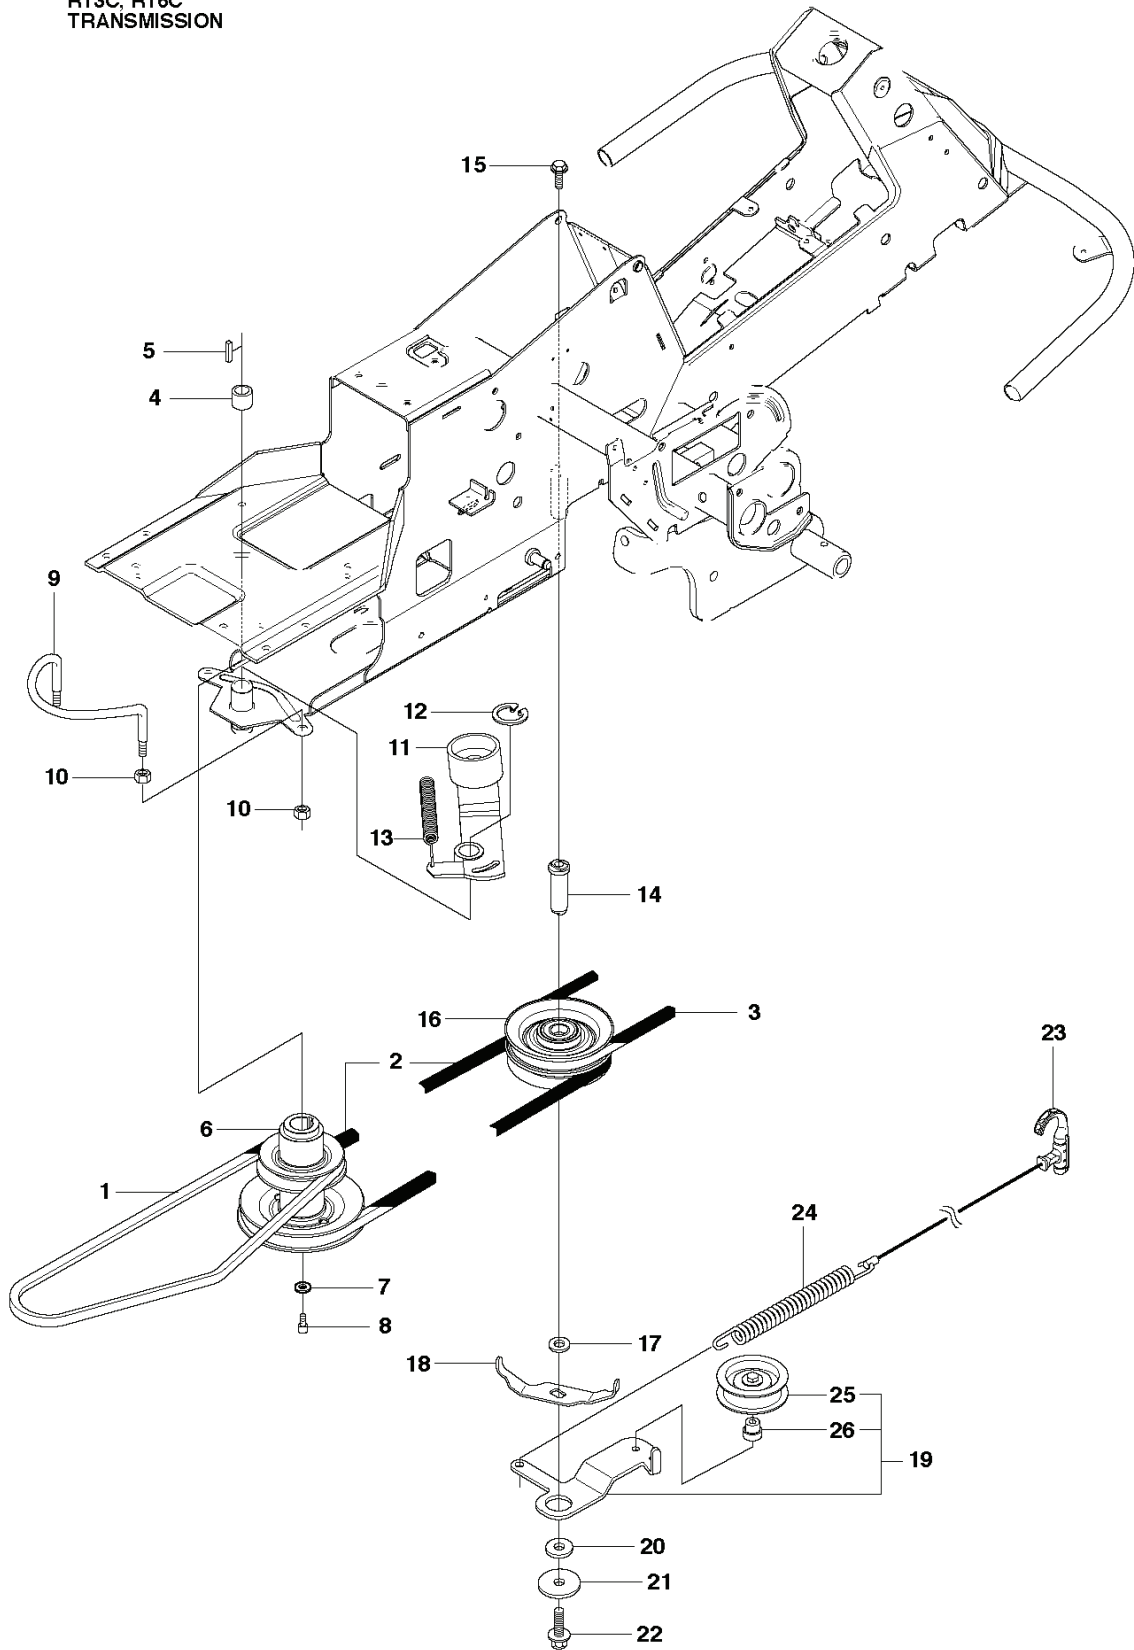

R13C, R16C
TRANSMISSION

REF.	PART NO.	DESCRIPTION	REMARK	QTY.	KIT
1	589531201	BELT		1	
2	589530401	BELT		1	
3	589530001	BELT		1	
4	506509201	SPACING SLEEVE		1	
5	506555901	WEDGE		1	
6	535482401	PULLEY		1	
7	506597501	WASHER		1	
8	506556002	SCREW UNC		1	
9	506664501	BELT GUIDE		1	
10	731232051	HEXAGON NUT		4	
11	535484401	BELT TENSIONER ASSY		1	
12	735312600	CIRCLIP		1	
13	506665601	SPRING		1	
14	544426101	SHAFT		1	
15	506675402	SCREW EHHFM		1	
16	535482201	PULLEY		1	
17	506775701	WASHER		1	
18	544405301	BELT GUIDE		1	
19	544228101	BELT TENSIONER ASSY		1	
20	506597501	WASHER		1	
21	506982501	WASHER		1	
22	506570105	SCREW EHHFM		1	
23	544239501	HANDLE ASSY		1	
24	544238801	SPRING		1	
25	506793202	BELT TENSIONER WHEEL		1	19
26	506976401	BUSHING		1	19