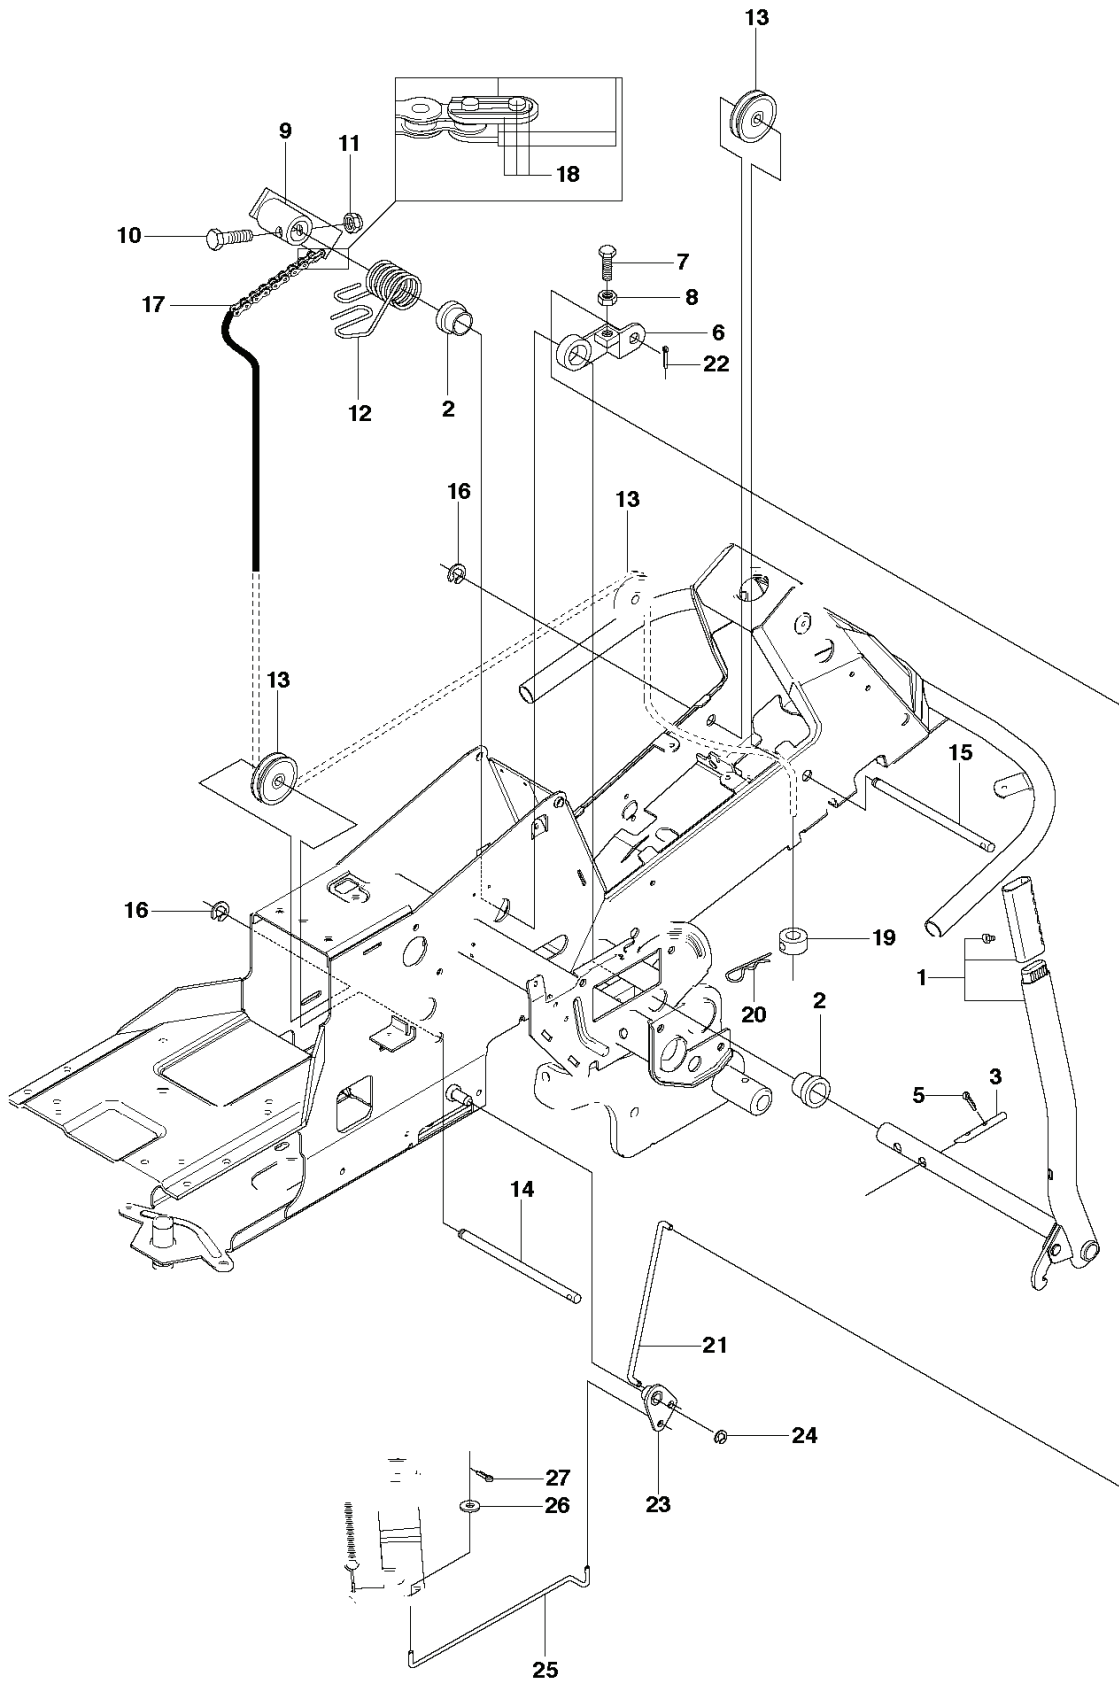

R13C, R16C
MOWER LIFT

REF.	PART NO.	DESCRIPTION	REMARK	QTY.	KIT
1	501018601	LIFTING LEVER ASSY		1	
2	506556501	BEARING		2	
3	525406601	PEN		1	
5	721618301	SPLIT PIN		1	
6	506784301	LINK ASSY		1	
7	725249751	SCREW		1	
8	731232051	HEXAGON NUT		1	
9	544433601	LIFTING ARM		1	
10	725254251	SCREW EHHM		1	
11	732252201	HEXAGON LOCKING NUT		1	
12	506916801	SPRING		1	
13	506905601	OFFSET PULLEY		2	
14	506905701	SHAFT		1	
15	506905702	SHAFT		1	
16	735311820	E-CLIP		2	
17	506554607	CHAIN		1	
18	506554701	LINKAGE		1	
19	544934201	CHAIN STOP		1	
20	506966601	HAIR PIN COTTER		1	
21	544456901	CONNECTION ROD		1	
22	721618301	SPLIT PIN		1	
23	544378601	LINK		1	
24	735311420	E-CLIP		1	
25	544448801	CONNECTION ROD		1	
26	734116441	WASHER		1	
27	721618301	SPLIT PIN		1