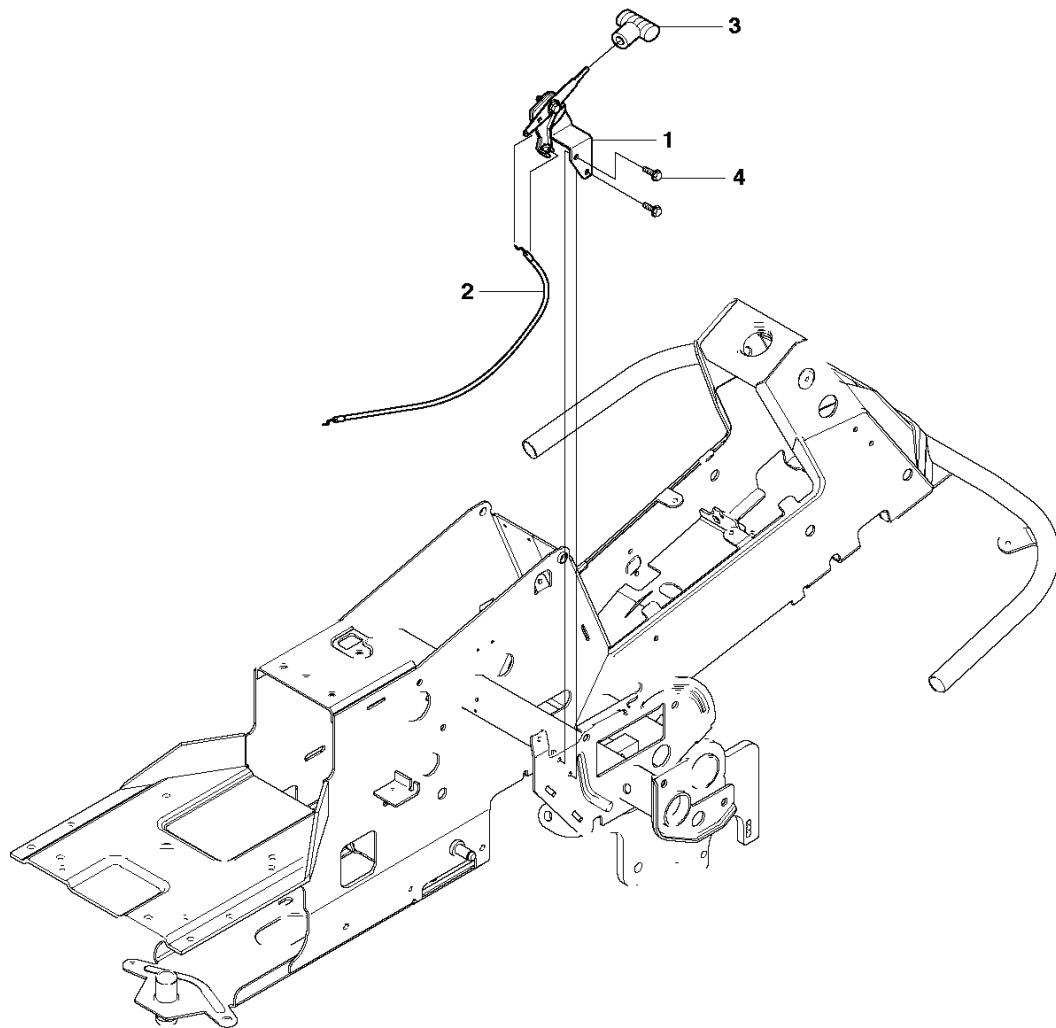

R13C, R16C
CONTROLS

REF.	PART NO.	DESCRIPTION	REMARK	QTY.	KIT
1	544301501	THROTTLE CONTROL ASSY		1	
2	544301701	WIRE		1	
3	506889101	KNOB		1	
4	725236461	SCREW EHHFT		2