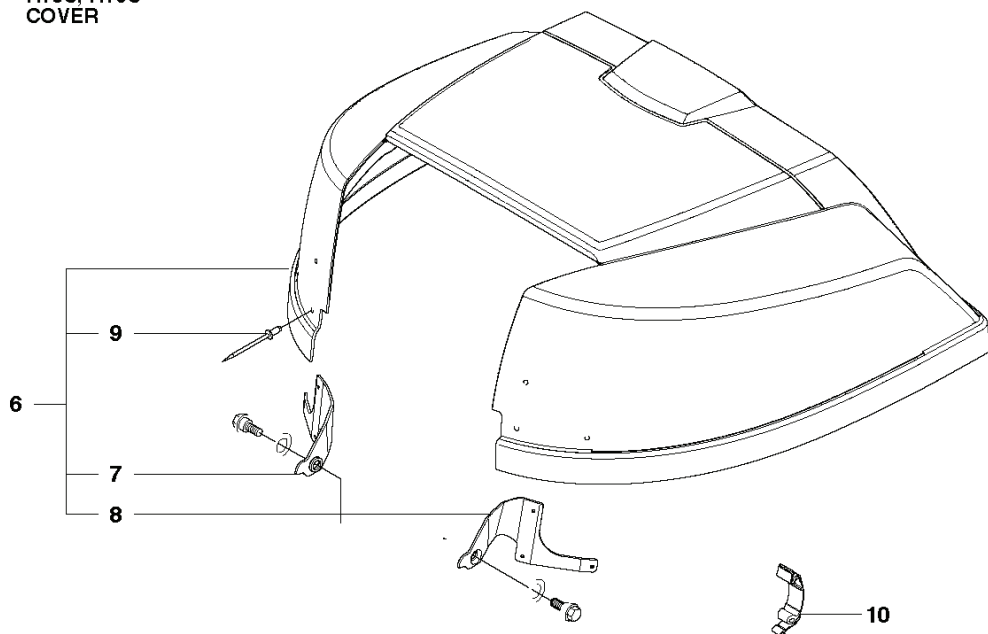

R13C, R16C
COVER

REF.	PART NO.	DESCRIPTION	REMARK	QTY.	KIT
6	544247602	ENGINE HOOD ASSY		1	
7	544247701	HINGE		1	6
8	544247702	HINGE		1	6
9	722795402	RIVET		6	6
10	503894703	SNAP LOCKING		1	
19	574856101	COVER		1	
20	544400501	SCREW		2