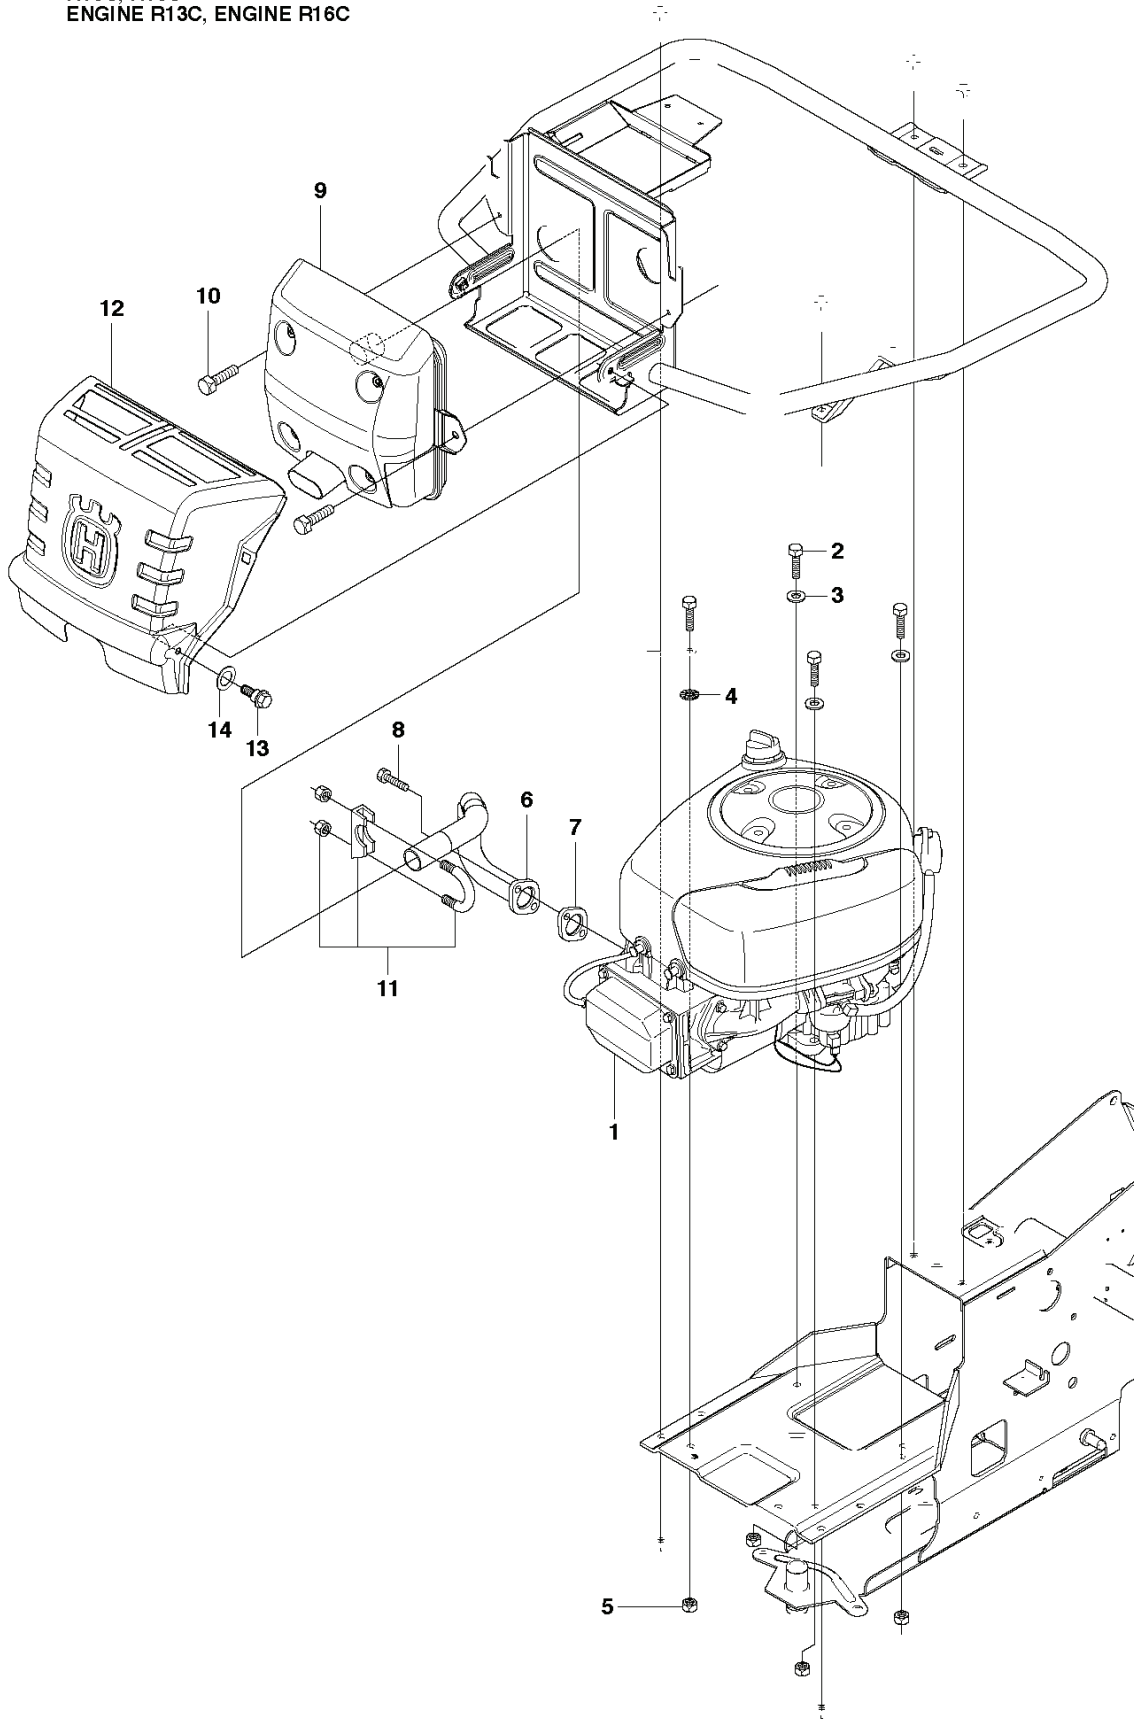

R13C, R16C
ENGINE R13C, ENGINE R16C

REF.	PART NO.	DESCRIPTION	REMARK	QTY.	KIT
1	544452801	ENGINE		1	
2	725245751	SCREW		4	
3	734116401	WASHER		3	
4	735216400	LOCKWASHER		1	
5	732211801	LOCK NUT		4	
6	535500601	EXHAUST PIPE ASSY		1	
7	506914501	GASKET		1	
8	506556301	SCREW UNC		2	
9	544335701	MUFFLER ASSY		1	
10	725236461	SCREW EHHFT		2	
11	506668401	CLAMP ASSY		1	
12	544248301	HEAT PROTECTOR		1	
13	506597401	SCREW EHHFM		2	
14	506839401	SPRING WASHER		2