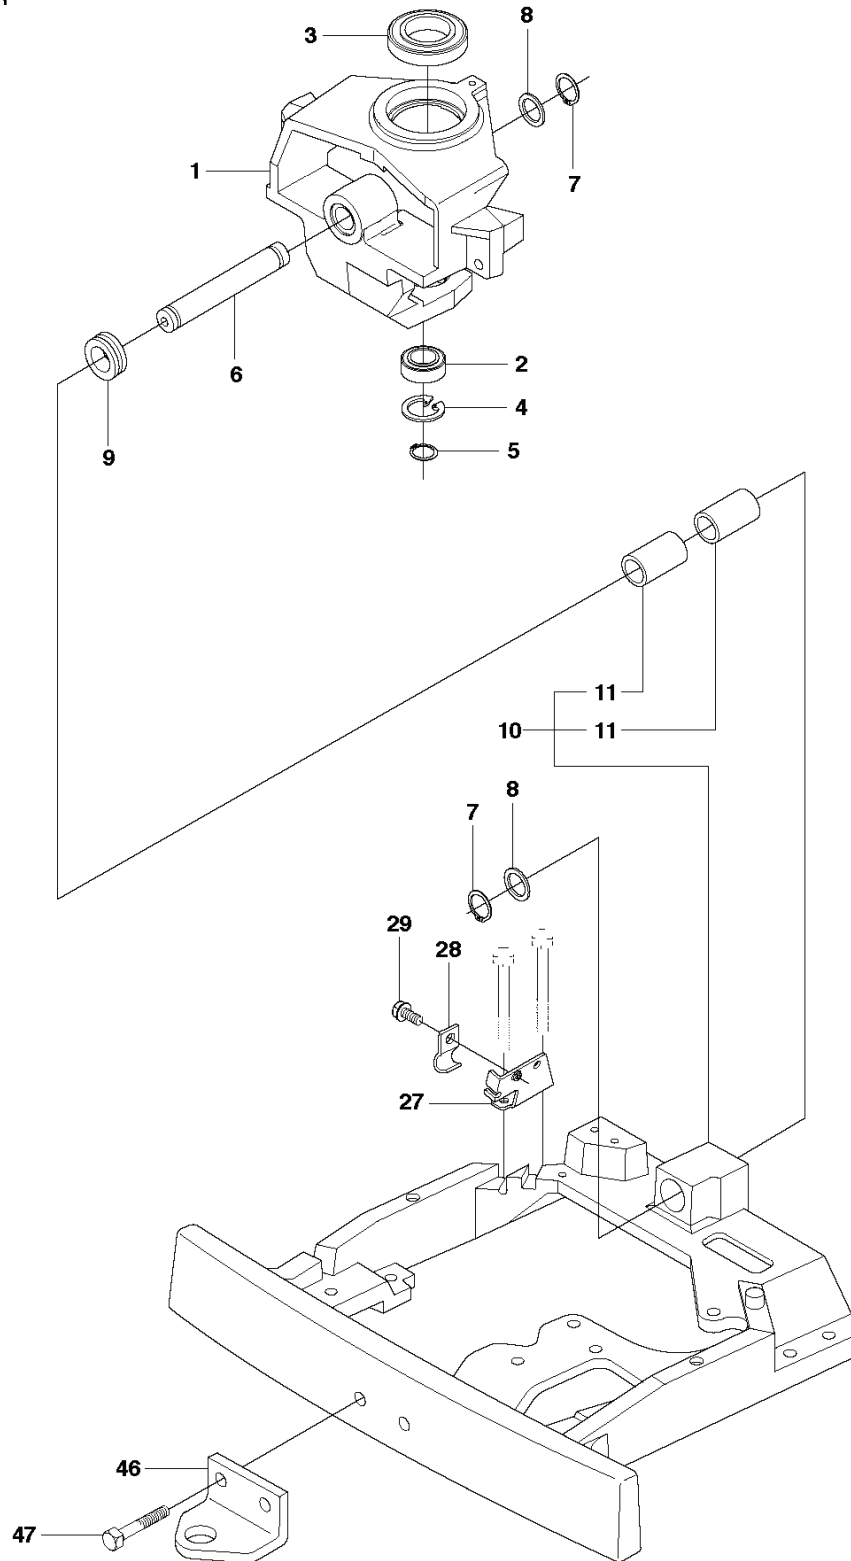

R13C, R16C
CHASSIS, REAR

REF.	PART NO.	DESCRIPTION	REMARK	QTY.	KIT
1	506985803	SPINDLE		1	
2	738210504	BALL BEARING		1	
3	738211004	BALL BEARING		1	
4	735314010	CIRCLIP		1	
5	735312600	CIRCLIP		1	
6	506985901	SWING AXLE		1	
7	735312600	CIRCLIP		2	
8	506773401	WASHER		2	
9	740681421	V-RING		1	
10	535406001	BRACKET		1	
11	506986102	GLIDLAGER		2	10
27	506987701	BRACKET		1	
28	506566501	CLIP		1	
29	725236461	SCREW EHHFT		1	
46	506889901	HITCH		1	
47	725249371	SCREW EHHM		1