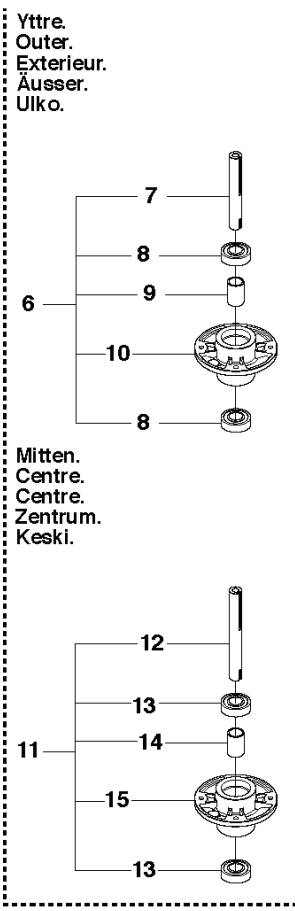

RIDER 16 C, 966830601, 2010-07

SPARE PARTS LIST

R13C, R16C
CUTTING DECK

REF.	PART NO.	DESCRIPTION	REMARK	QTY.	KIT
1	544065704	CUTTING DECK		1	
2	544065506	DECK SHELL ASSY		1	1
3	506916201	NUT		1	1
4	544065801	PLUG		1	1
5	544066101	KNOB		1	1
6	544065901	BLADE HOUSING ASSY		2	
7	544067902	SHAFT		1	6
8	738230434	BALL BEARING		2	6
9	544068001	SPACING SLEEVE		1	6
10	544067801	BEARING HOUSING		1	6
11	544065903	BLADE HOUSING ASSY		1	
12	544067903	SHAFT		1	11
13	738230434	BALL BEARING		2	11
14	544068001	SPACING SLEEVE		1	11
15	544067801	BEARING HOUSING		1	11
16	535423801	SCREW RSQM		12	
17	734116401	WASHER		12	
18	732211801	LOCK NUT		12	
19	506922101	PULLEY		3	
20	506533501	PARALLEL KEY		4	
21	544068003	SPACING SLEEVE		1	
22	506778601	PULLEY		1	
23	734117441	WASHER		3	
24	506675402	SCREW EHHFM		3	
25	544064901	BLADE HOLDER		3	
26	579652510	BLADE		3	
27	506675402	SCREW EHHFM		3	
28	506797301	BELT TENSIONER ASSY		1	
29	506797101	SPÄNNARM KPL.		1	28
30	506793201	BELT TENSIONER WHEEL		1	28
31	734116441	WASHER		1	28
32	506558302	SCREW EHHFT		1	28
33	506918702	WASHER		1	
34	725245171	SCREW EHHM		1	
35	732211801	LOCK NUT		1	
36	506533101	SPRING		1	
37	589530701	BELT		1	
38	522821901	BELT COVER		1	
39	544400501	SCREW		2	
63	506789701	LABEL		1	
64	544238101	LABEL		1	

R13C, R16C
CUTTING DECK

REF.	PART NO.	DESCRIPTION	REMARK	QTY.	KIT
40	544220701	CROSS BAR		1	
41	544225901	CROSS BAR		1	
42	506869601	BEARING		8	
43	506813801	REINFORCING PLATE		2	
44	544379101	BRACKET		1	
45	506963701	LÁSDON		1	
46	544228301	BRACKET		1	
47	725246151	SCREW EHHM		8	
48	732211801	LOCK NUT		8	
49	544226901	PARALLEL ROD		1	
50	544451401	PARALLEL ROD		1	
51	544451501	ADJUSTMENT ROD		1	
52	506897601	NUT		1	
53	731232051	HEXAGON NUT		1	
54	544213301	DECK ATTACHMENT		1	
55	544213901	LOCKING PIN		1	
56	544214101	SPRING		1	
57	735311320	E-CLIP		1	
58	506597401	SCREW EHHFM		4	
59	732211801	LOCK NUT		4	
60	506963001	WHEEL ASSY		2	
61	535464101	WASHER		4	
62	735311700	CIRCLIP		2	