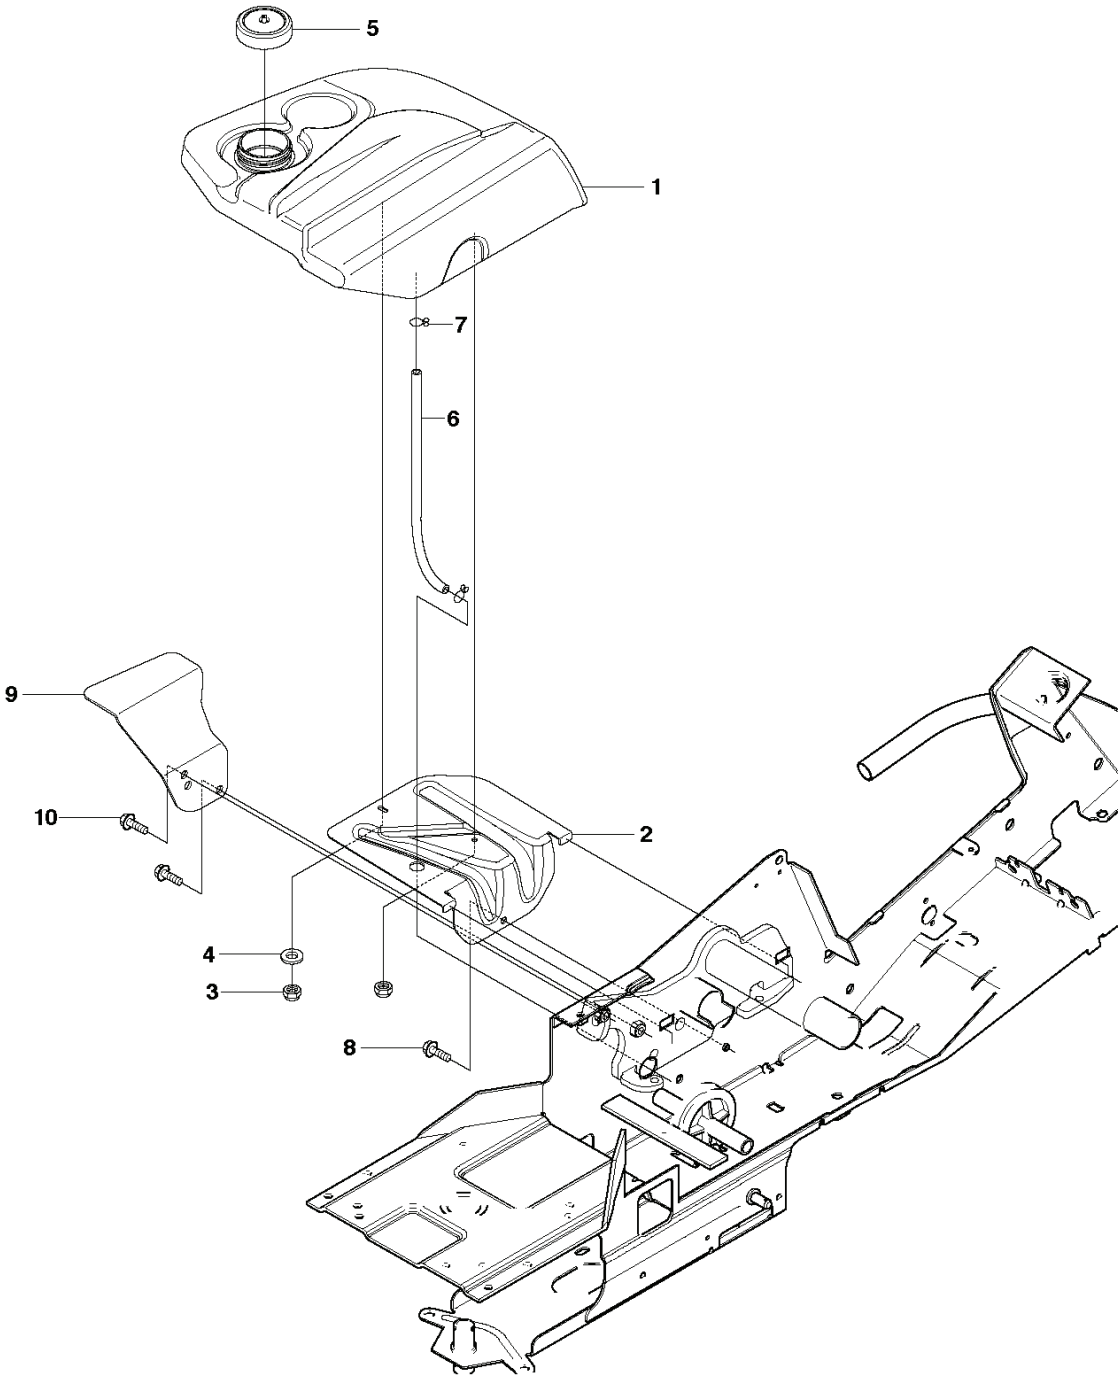

R13C, R16C
FUEL SYSTEM

REF.	PART NO.	DESCRIPTION	REMARK	QTY.	KIT
1	535501301	FUEL TANK		1	
2	544329301	BRACKET		1	
3	732211601	LOCK NUT		2	
4	734115601	WASHER		1	
5	506673301	TANK CAP ASSY		1	
6	504800007	FUEL HOSE		1	
7	535469701	HOSE BRACE		2	
8	725236461	SCREW EHHFT		1	
9	501020301	SUPPORT		1	
10	725249371	SCREW EHHM		2