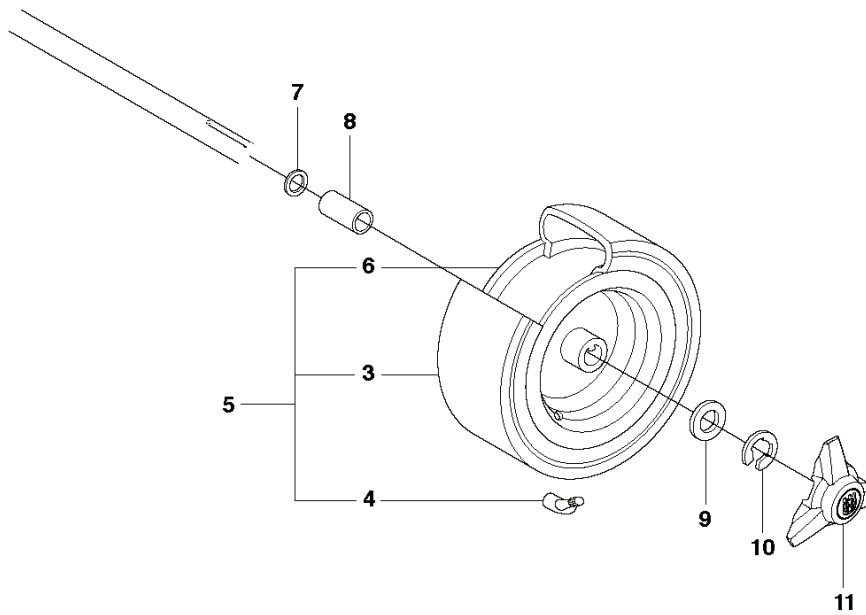

R13C, R16C
WHEELS & TIRES

REF.	PART NO.	DESCRIPTION	REMARK	QTY.	KIT
1	523012202	WHEEL		2	
2	523034501	RIM		1	1
3	523034602	TIRE		1	1.5
4	523034701	VALVE		1	1.5
5	523012602	WHEEL		2	
6	523034801	RIM		1	5
7	506504805	WASHER		4	
8	506596203	SPACING SLEEVE		2	
9	506504803	WASHER		2	
10	506899001	E-CLIP		4	
11	544353502	HUB CAP		2	
12	544353501	HUB CAP		2