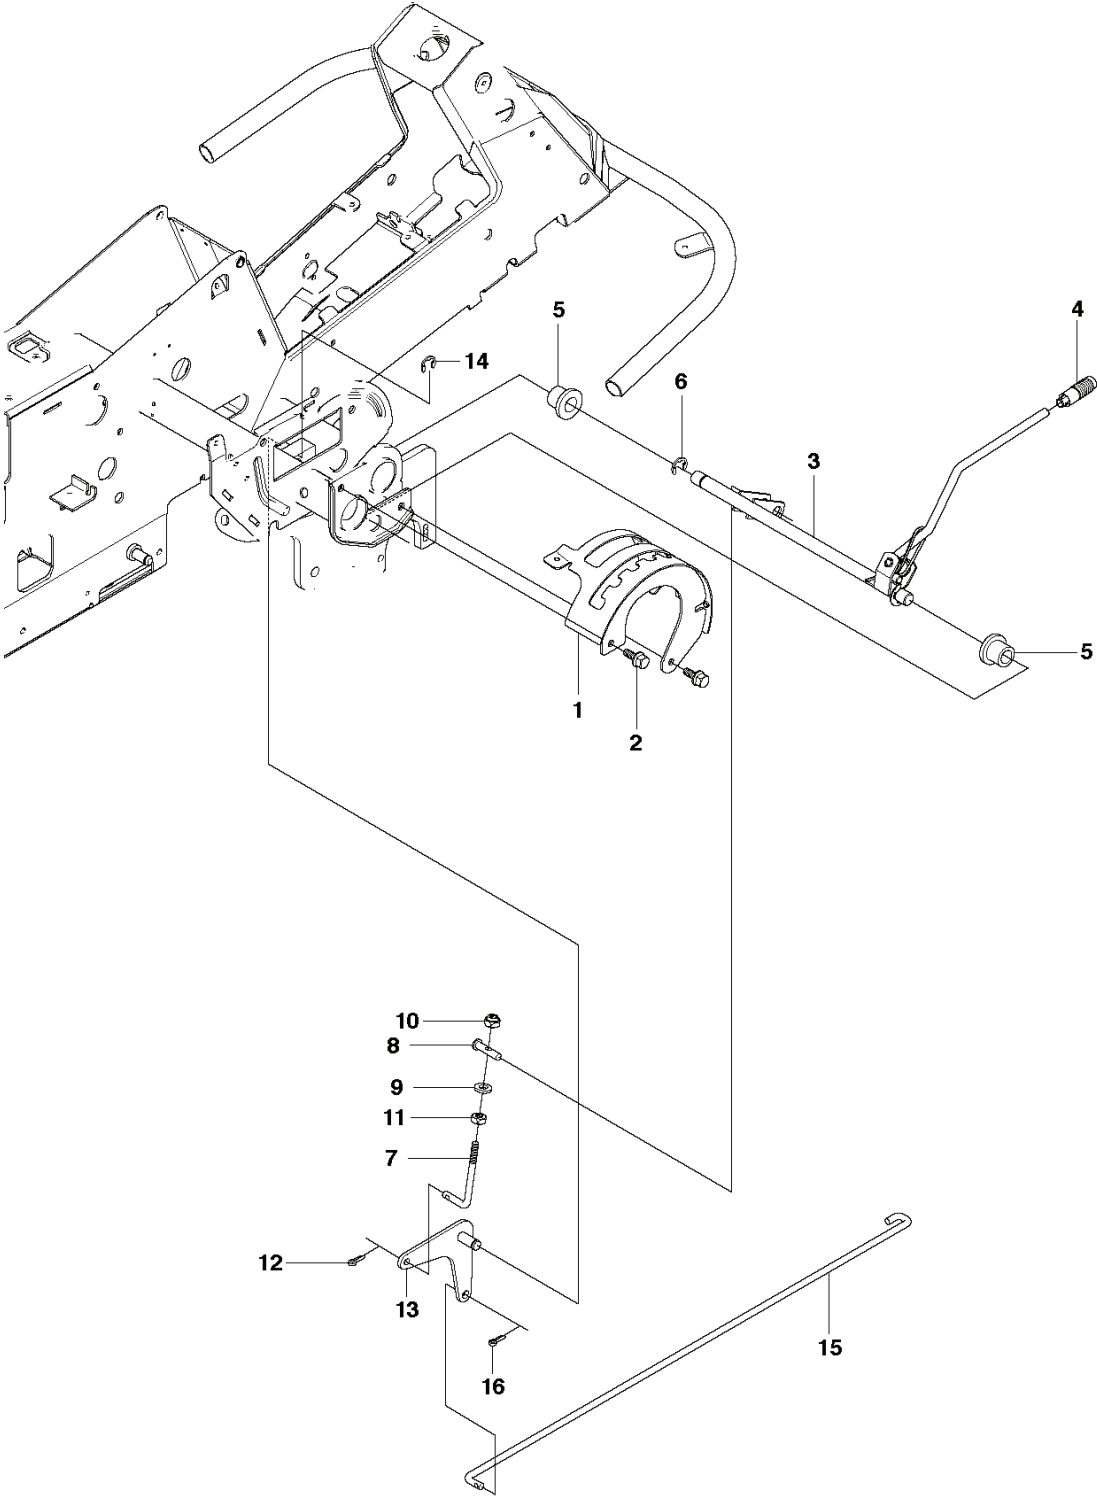

R13C, R16C
HEIGHT ADJUSTMENT

REF.	PART NO.	DESCRIPTION	REMARK	QTY.	KIT
1	535501401	CONTROL PLATE		1	
2	506570103	SCREW EHHFM		2	
3	504734501	ADJUSTER		1	
4	506542001	HANDLE		1	
5	506554301	BEARING		2	
6	735312220	E-CLIP		1	
7	506908201	HEIGHT ROD		1	
8	506784601	PEN		1	
9	734117201	WASHER		1	
10	732211801	LOCK NUT		1	
11	731231801	HEXAGON NUT		1	
12	721618301	SPLIT PIN		1	
13	544227701	LINK		1	
14	735311520	E-CLIP		1	
15	544227001	CONNECTION ROD		1	
16	721618301	SPLIT PIN		1