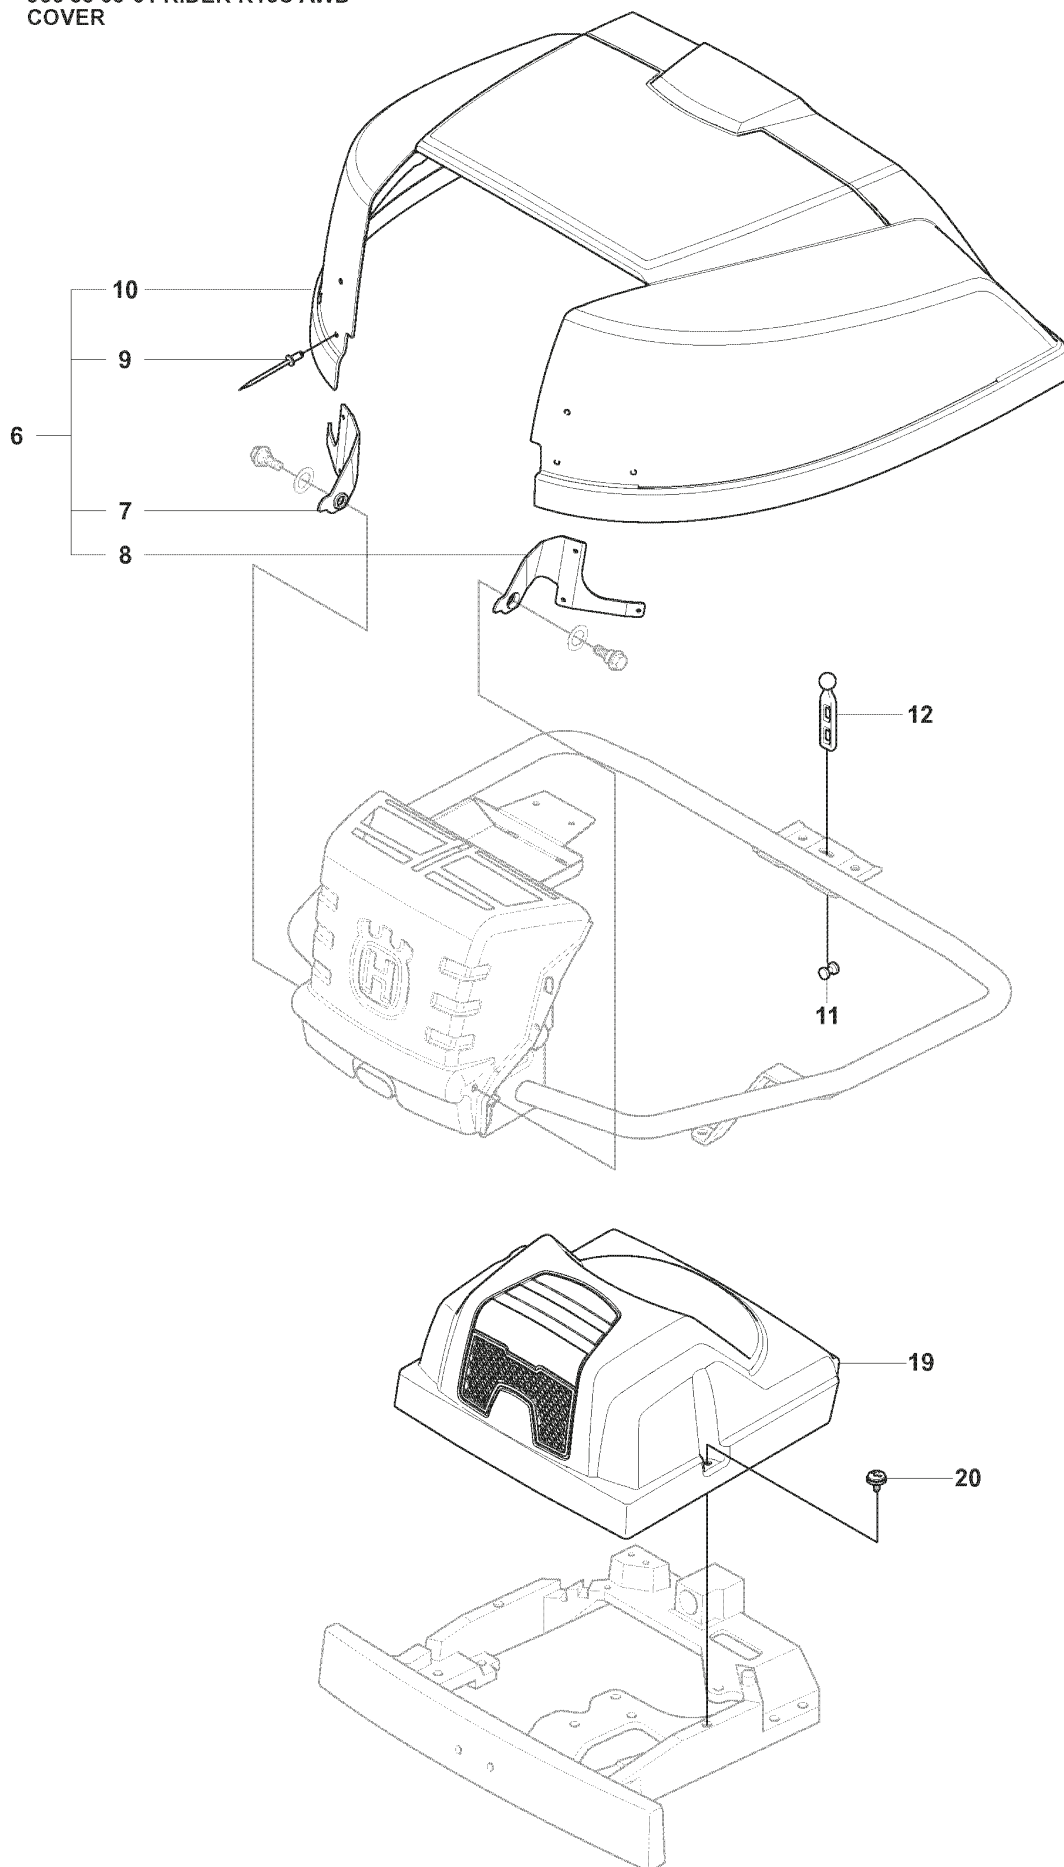

C1 966 83 03-01 RIDER R16C AWD
COVER

REF.	PART NO.	DESCRIPTION	REMARK	QTY.	KIT
6	544247601	ENGINE HOOD ASSY		1	
7	544247701	HINGE		1	
8	544247702	HINGE		1	
9	722795402	RIVET		6	
10	544247801	ENGINE HOOD ASSY		1	
11	506599501	BUTTON		1	
12	506599601	GUMMISTROPP		1	
19	544373901	COVER		1	
20	544400501	SCREW		2