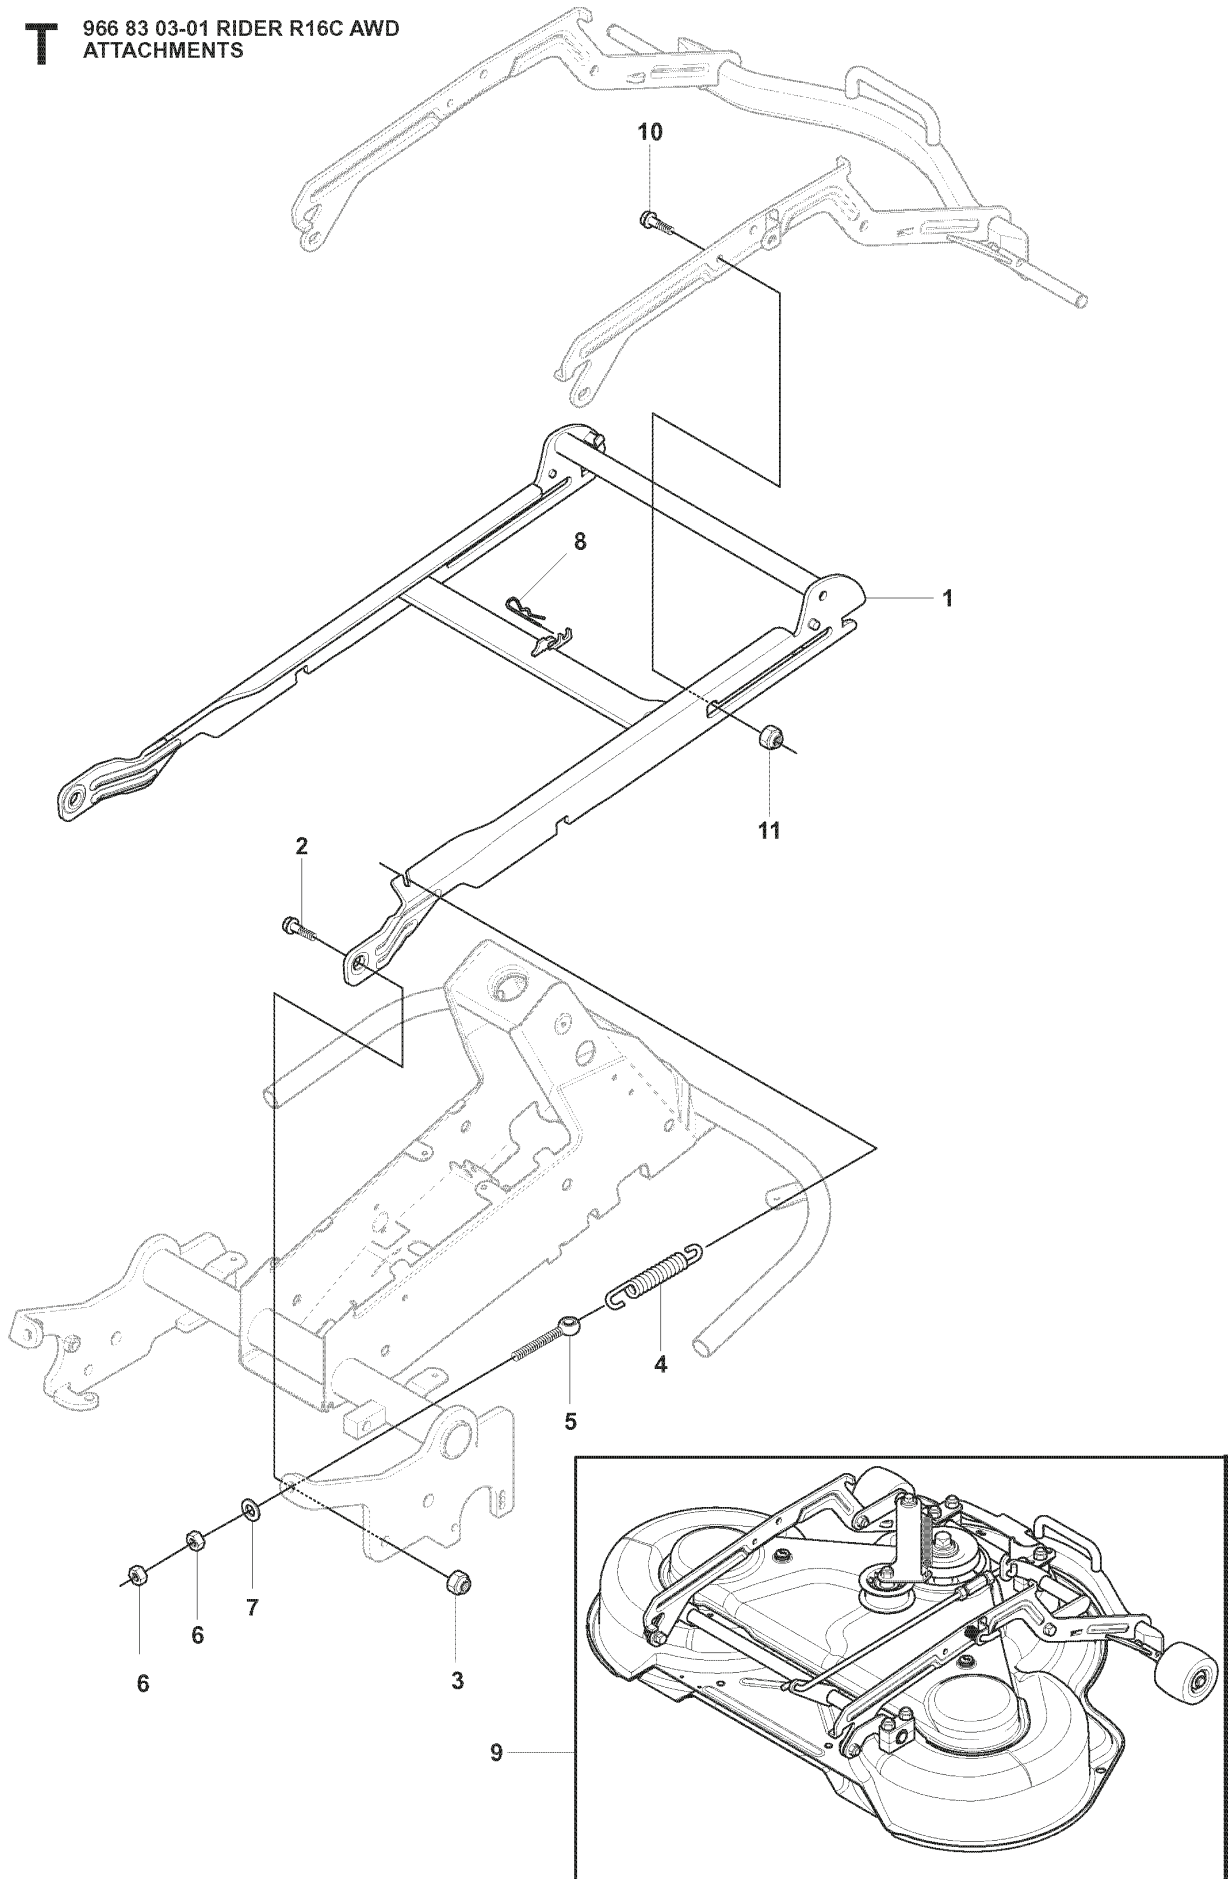

T 966 83 03-01 RIDER R16C AWD
ATTACHMENTS

REF.	PART NO.	DESCRIPTION	REMARK	QTY.	KIT
1	544401101	EQUIPMENT FRAME		1	
2	506895801	COLLAR SCREW		2	
3	732252201	HEXAGON LOCKING NUT		2	
4	506837601	SPRING		2	
5	506837701	RING BOLT		2	
6	731232051	HEXAGON NUT		4	
7	734117201	WASHER		2	
8	721680251	SPRING COTTER		1	
9	544437903	CUTTING DECK		1	
10	544362401	SCREW		2	
11	732211801	LOCK NUT		2