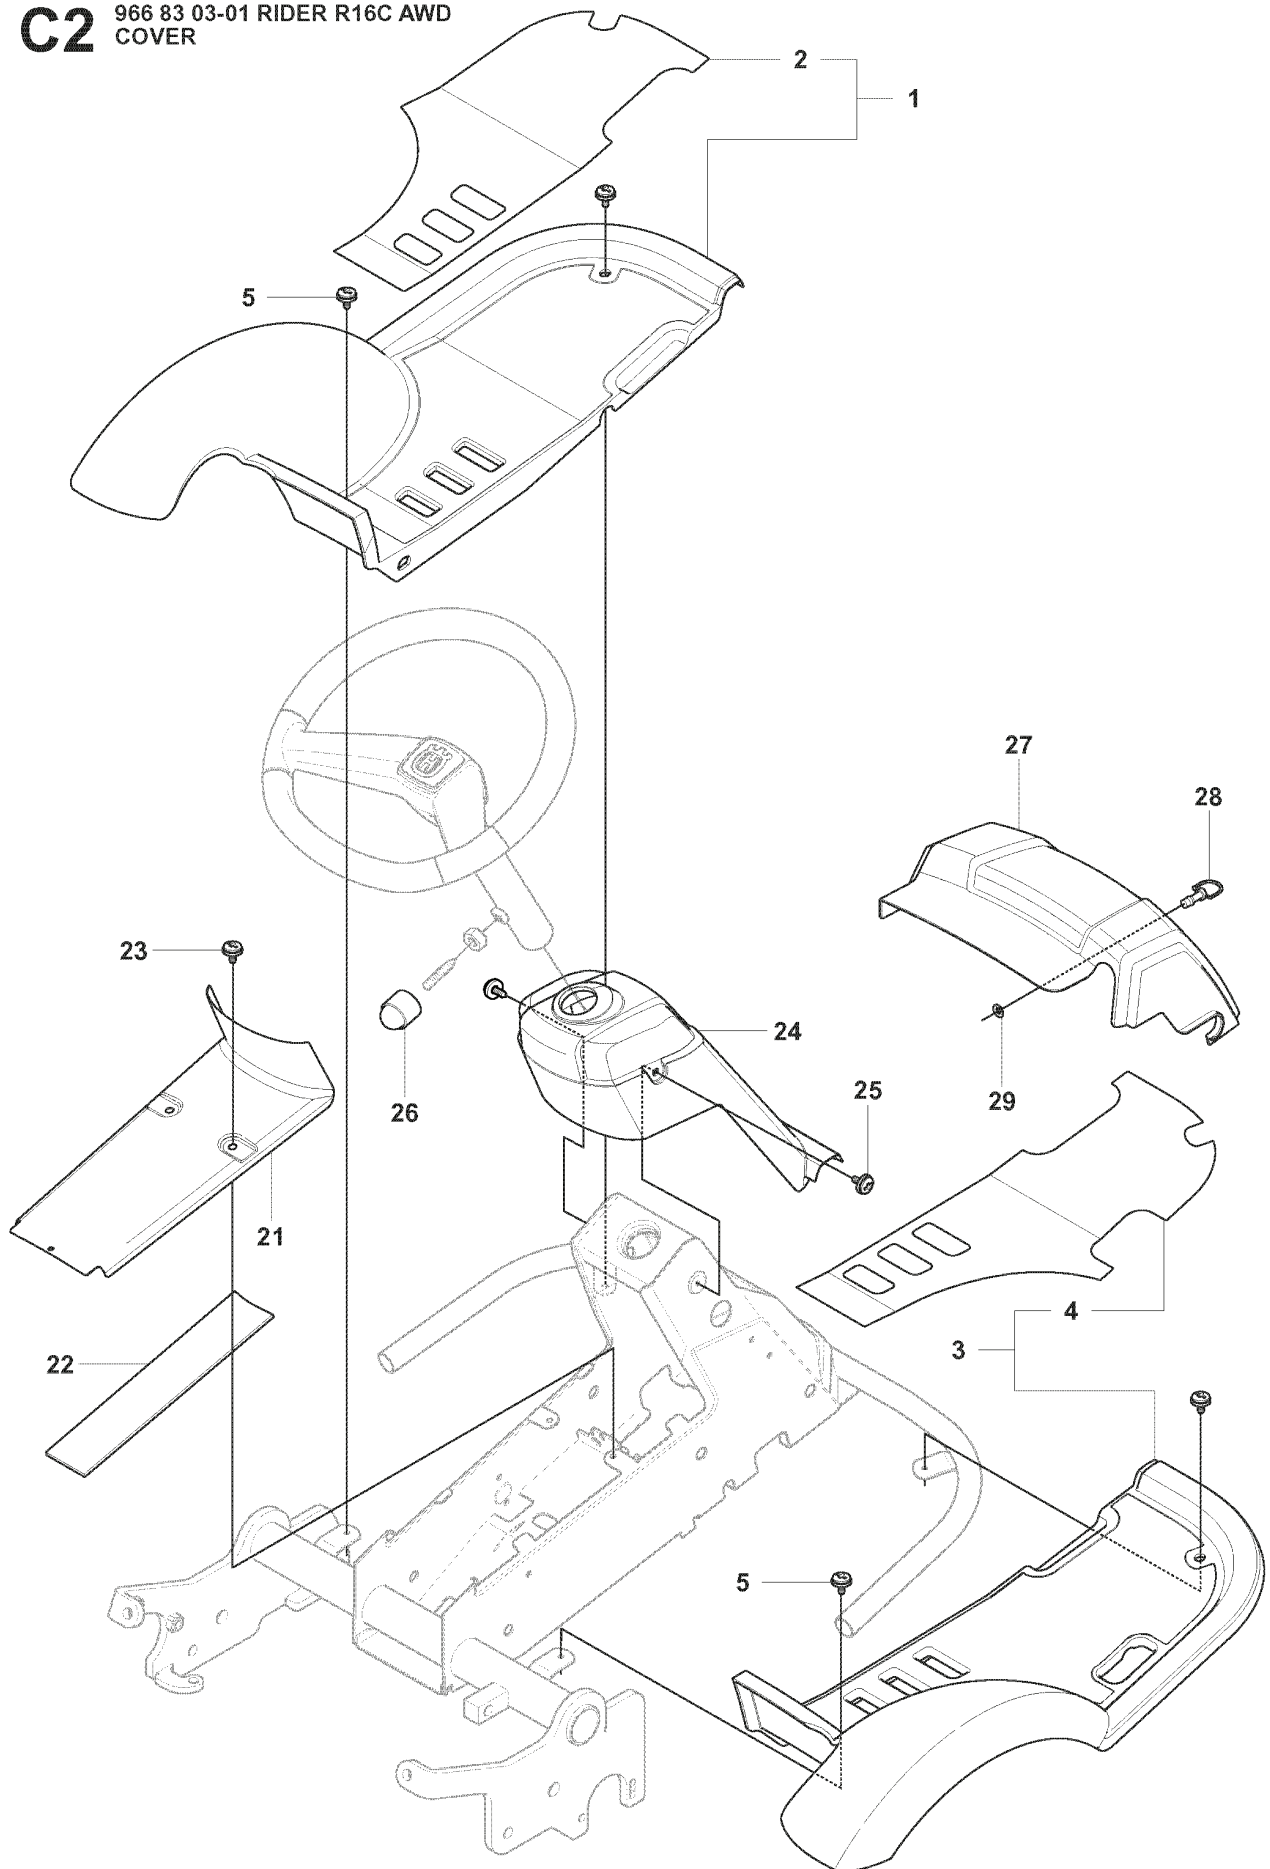

REF.	PART NO.	DESCRIPTION	REMARK	QTY.	KIT
1	544842401	FRAME		1	
2	544244501	ENGINE FRAME		1	
3	506570103	SCREW EHHFM		2	
4	725245171	SCREW EHHM		2	
5	732211801	LOCK NUT		2	

C2 966 83 03-01 RIDER R16C AWD
COVER