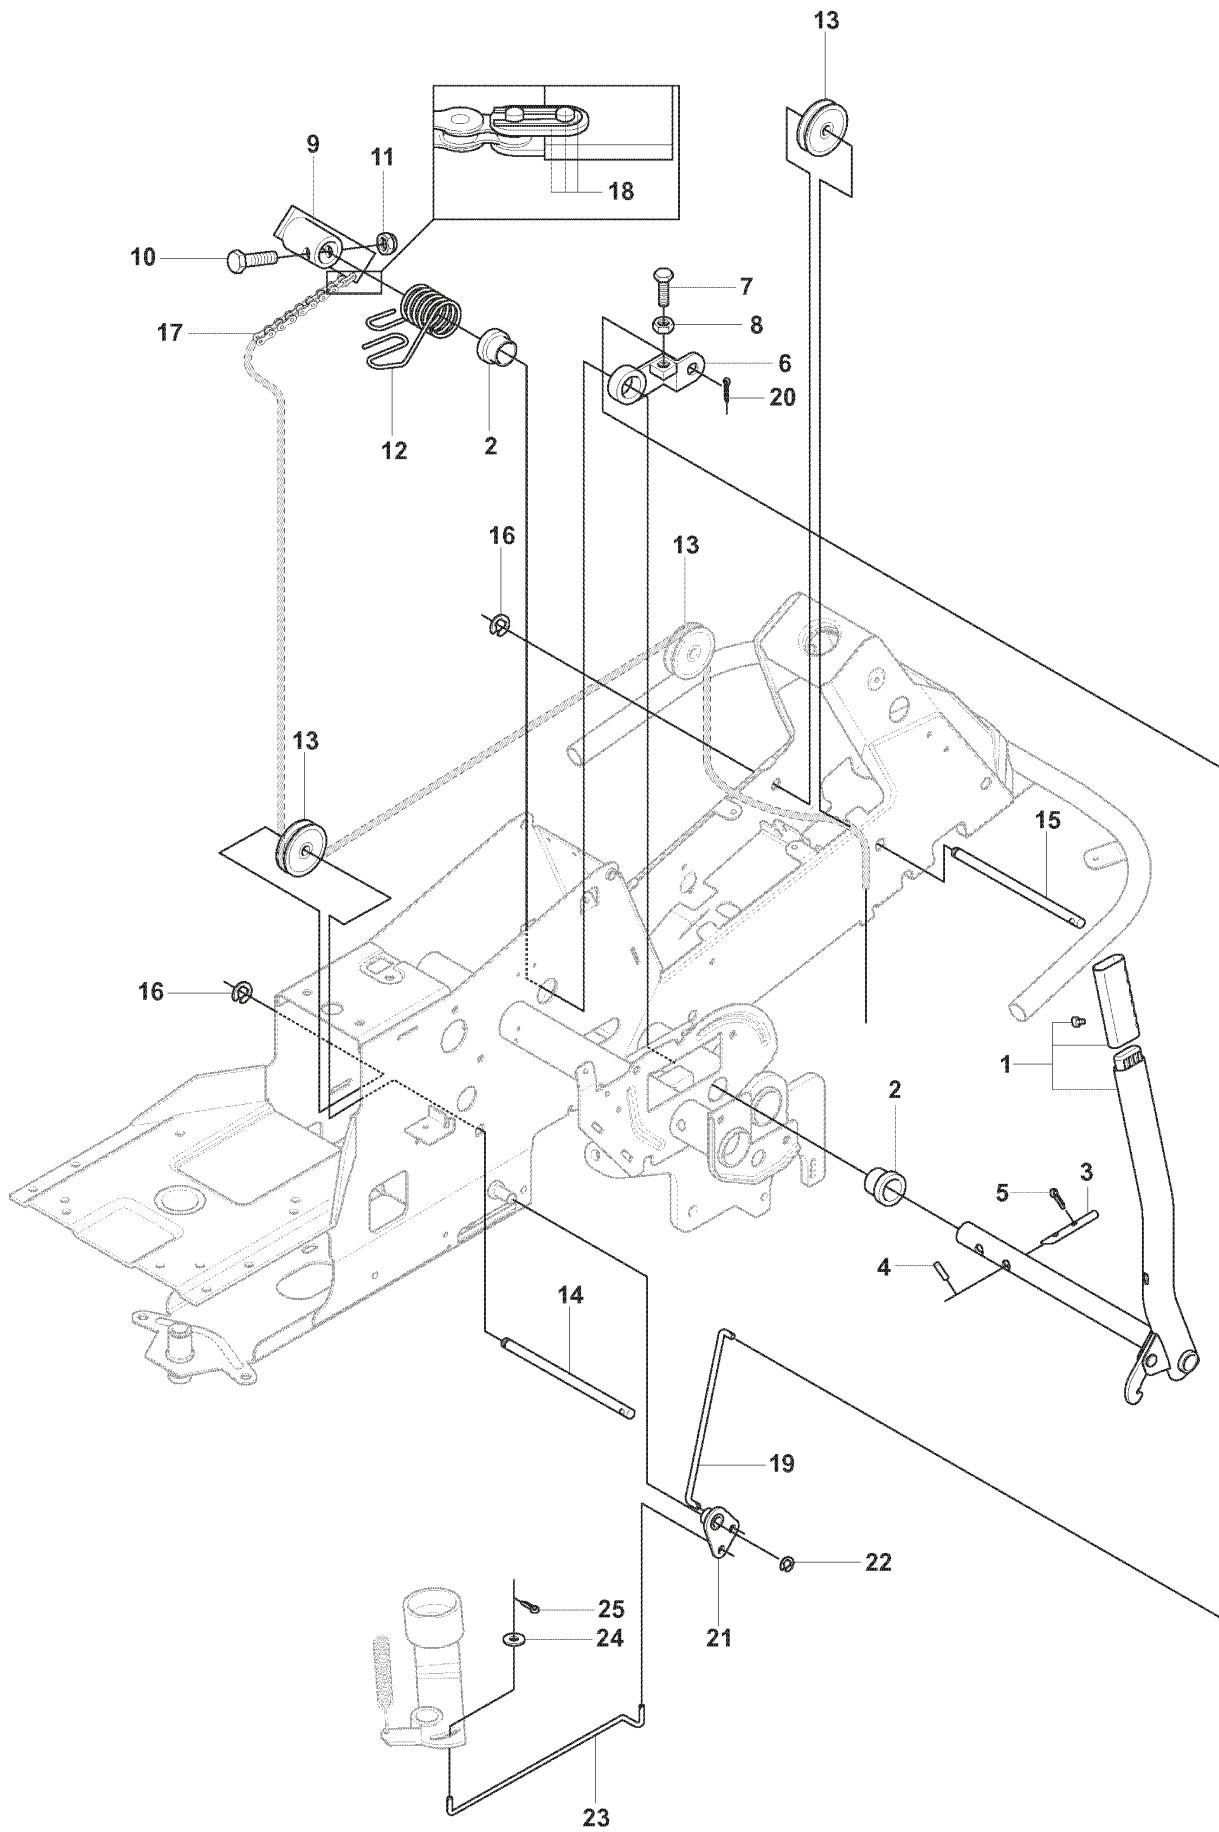

E 966 83 03-01 RIDER R16C AWD
MOWER LIFT

REF.	PART NO.	DESCRIPTION	REMARK	QTY.	KIT
1	501018601	LIFTING LEVER ASSY		1	
2	506556501	BEARING		2	
3	506905301	PEN		1	
4	721125930	GROOVED PIN		1	
5	721618301	SPLIT PIN		1	
6	506784301	LINK ASSY		1	
7	725249751	SCREW		1	
8	731232051	HEXAGON NUT		1	
9	544433601	LIFTING ARM		1	
10	725254251	SCREW EHHM		1	
11	732252201	HEXAGON LOCKING NUT		1	
12	506916801	SPRING		1	
13	506905601	OFFSET PULLEY		2	
14	506905701	SHAFT		1	
15	506905702	SHAFT		1	
16	735311820	E-CLIP		2	
17	506554609	CHAIN		1	
18	506554701	LINKAGE		1	
19	544456901	CONNECTION ROD		1	
20	721618301	SPLIT PIN		1	
21	544378601	LINK		1	
22	735311420	E-CLIP		1	
23	544448801	CONNECTION ROD		1	
24	734116441	WASHER		1	
25	721618301	SPLIT PIN		1