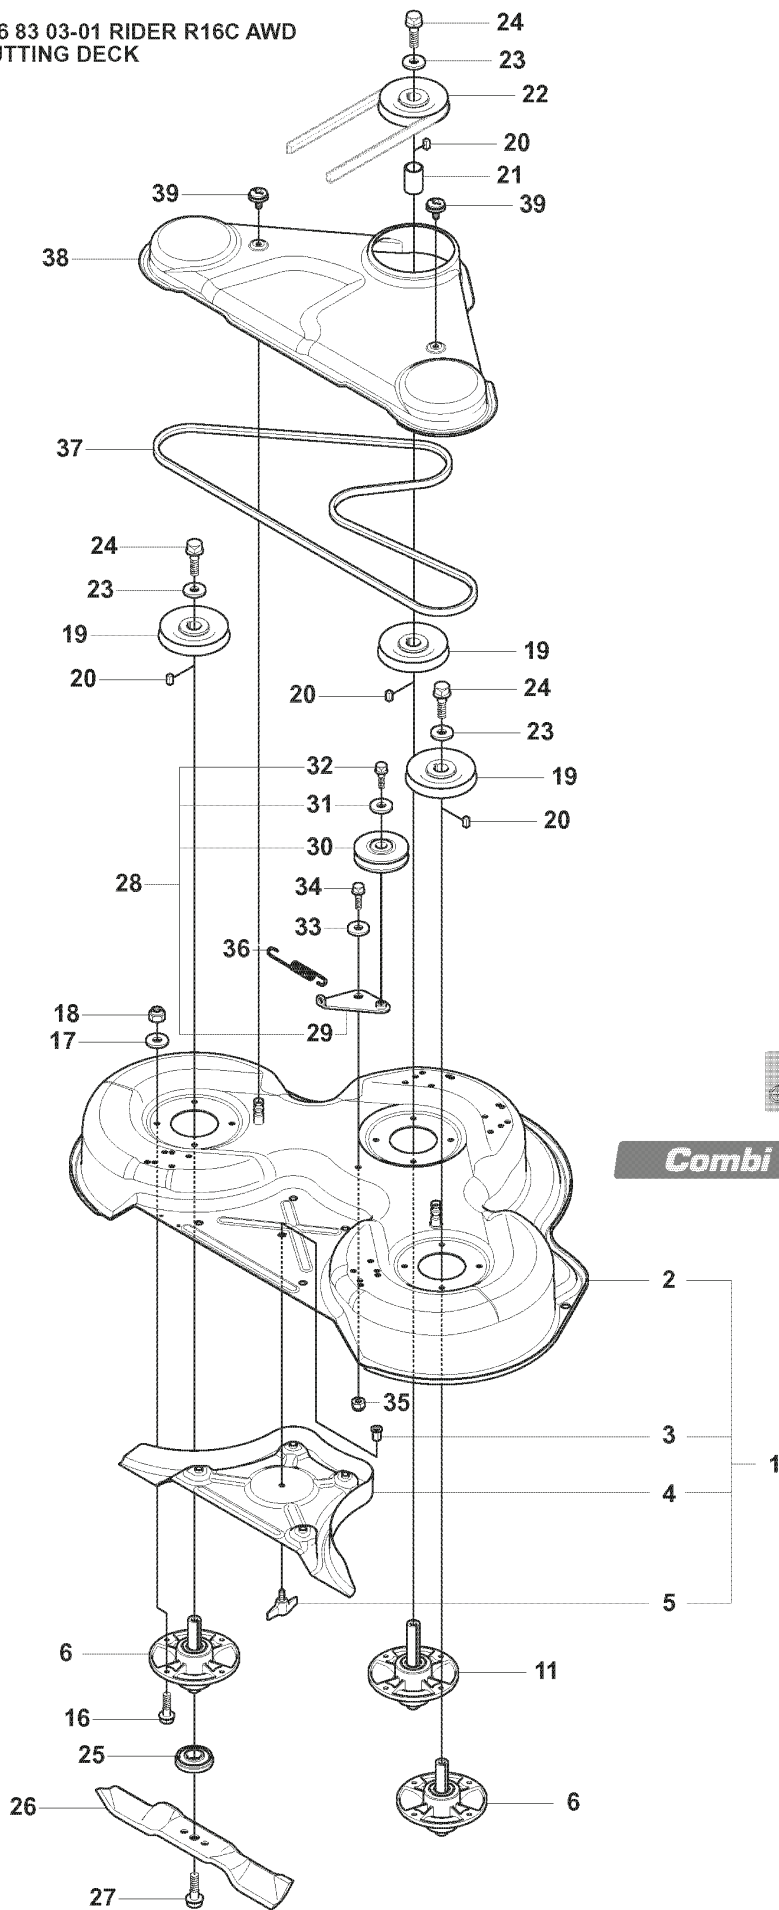

U2 966 83 03-01 RIDER R16C AWD
CUTTING DECK

Combi 94 78

REF.	PART NO.	DESCRIPTION	REMARK	QTY.	KIT
1	544065704	CUTTING DECK		1	
2	544065506	DECK SHELL ASSY		1	
3	506916201	NUT		1	
4	544065801	PLUG		1	
5	544066101	KNOB		1	
6	544065901	BLADE HOUSING ASSY		2	
7	544067902	SHAFT		1	
8	738230434	BALL BEARING		2	
9	544068001	SPACING SLEEVE		1	
10	544067801	BEARING HOUSING		1	
11	544065903	BLADE HOUSING ASSY		1	
12	544067901	SHAFT		1	
13	738230434	BALL BEARING		2	
14	544068001	SPACING SLEEVE		1	
15	544067801	BEARING HOUSING		1	
16	535423801	SCREW RSQM		12	
17	734116401	WASHER		12	
18	732211801	LOCK NUT		12	
19	506922101	PULLEY		3	
20	506533501	PARALLEL KEY		4	
21	544068003	SPACING SLEEVE		1	
22	506778601	PULLEY		1	
23	734117441	WASHER		3	
24	506675402	SCREW EHHFM		3	
25	544064901	BLADE HOLDER		3	
26	579652510	BLADE		3	
27	506675402	SCREW EHHFM		3	
28	506797301	BELT TENSIONER ASSY		1	
29	506797101	SPÄNNARM KPL.		1	
30	506793201	BELT TENSIONER WHEEL		1	
31	734116441	WASHER		1	
32	506558302	SCREW EHHFT		1	
33	506918702	WASHER		1	
34	725245171	SCREW EHHM		1	
35	732211801	LOCK NUT		1	
36	506533101	SPRING		1	
37	589530701	BELT		1	
38	544066301	BELT COVER		1	
39	544400501	SCREW		2	
77	506789701	LABEL		1	
78	544238101	LABEL		1