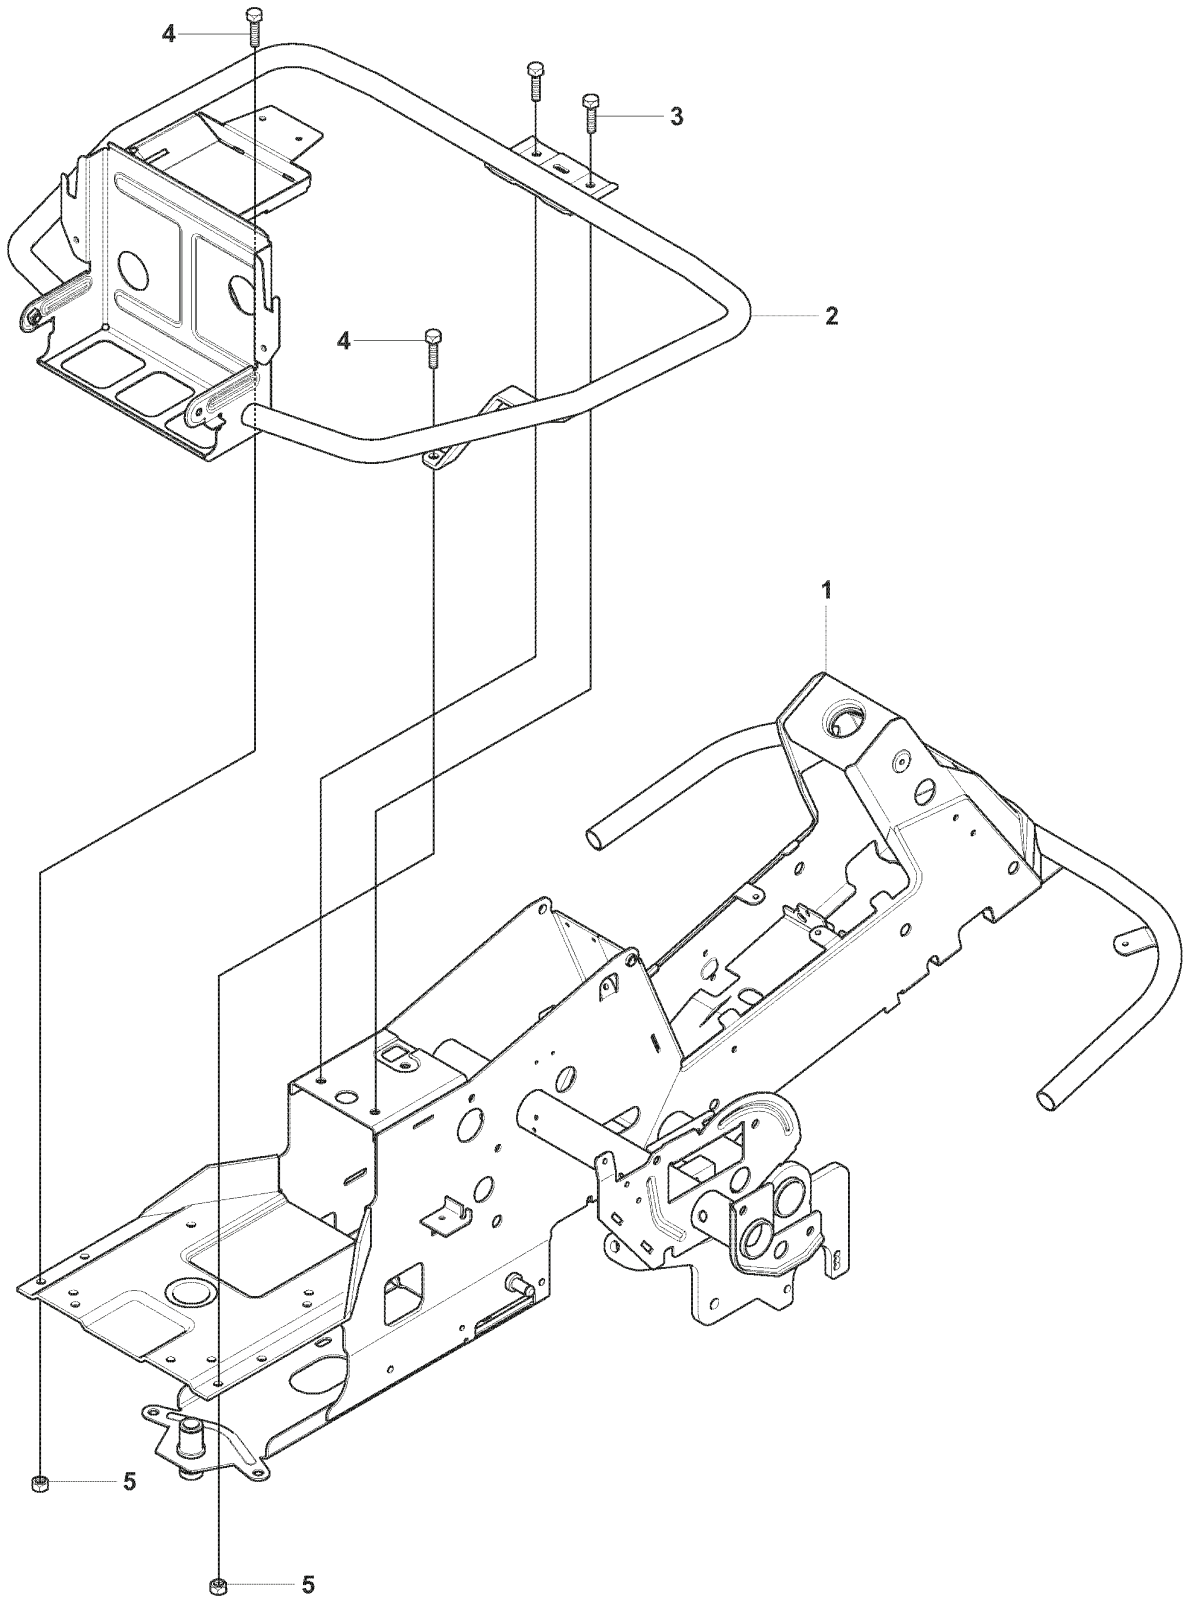

F 966 83 03-01 RIDER R16C AWD
CHASSIS

REF.	PART NO.	DESCRIPTION	REMARK	QTY.	KIT
1	544842401	FRAME		1	
2	544244501	ENGINE FRAME		1	
3	506570103	SCREW EHHFM		2	
4	725245171	SCREW EHHM		2	
5	732211801	LOCK NUT		2