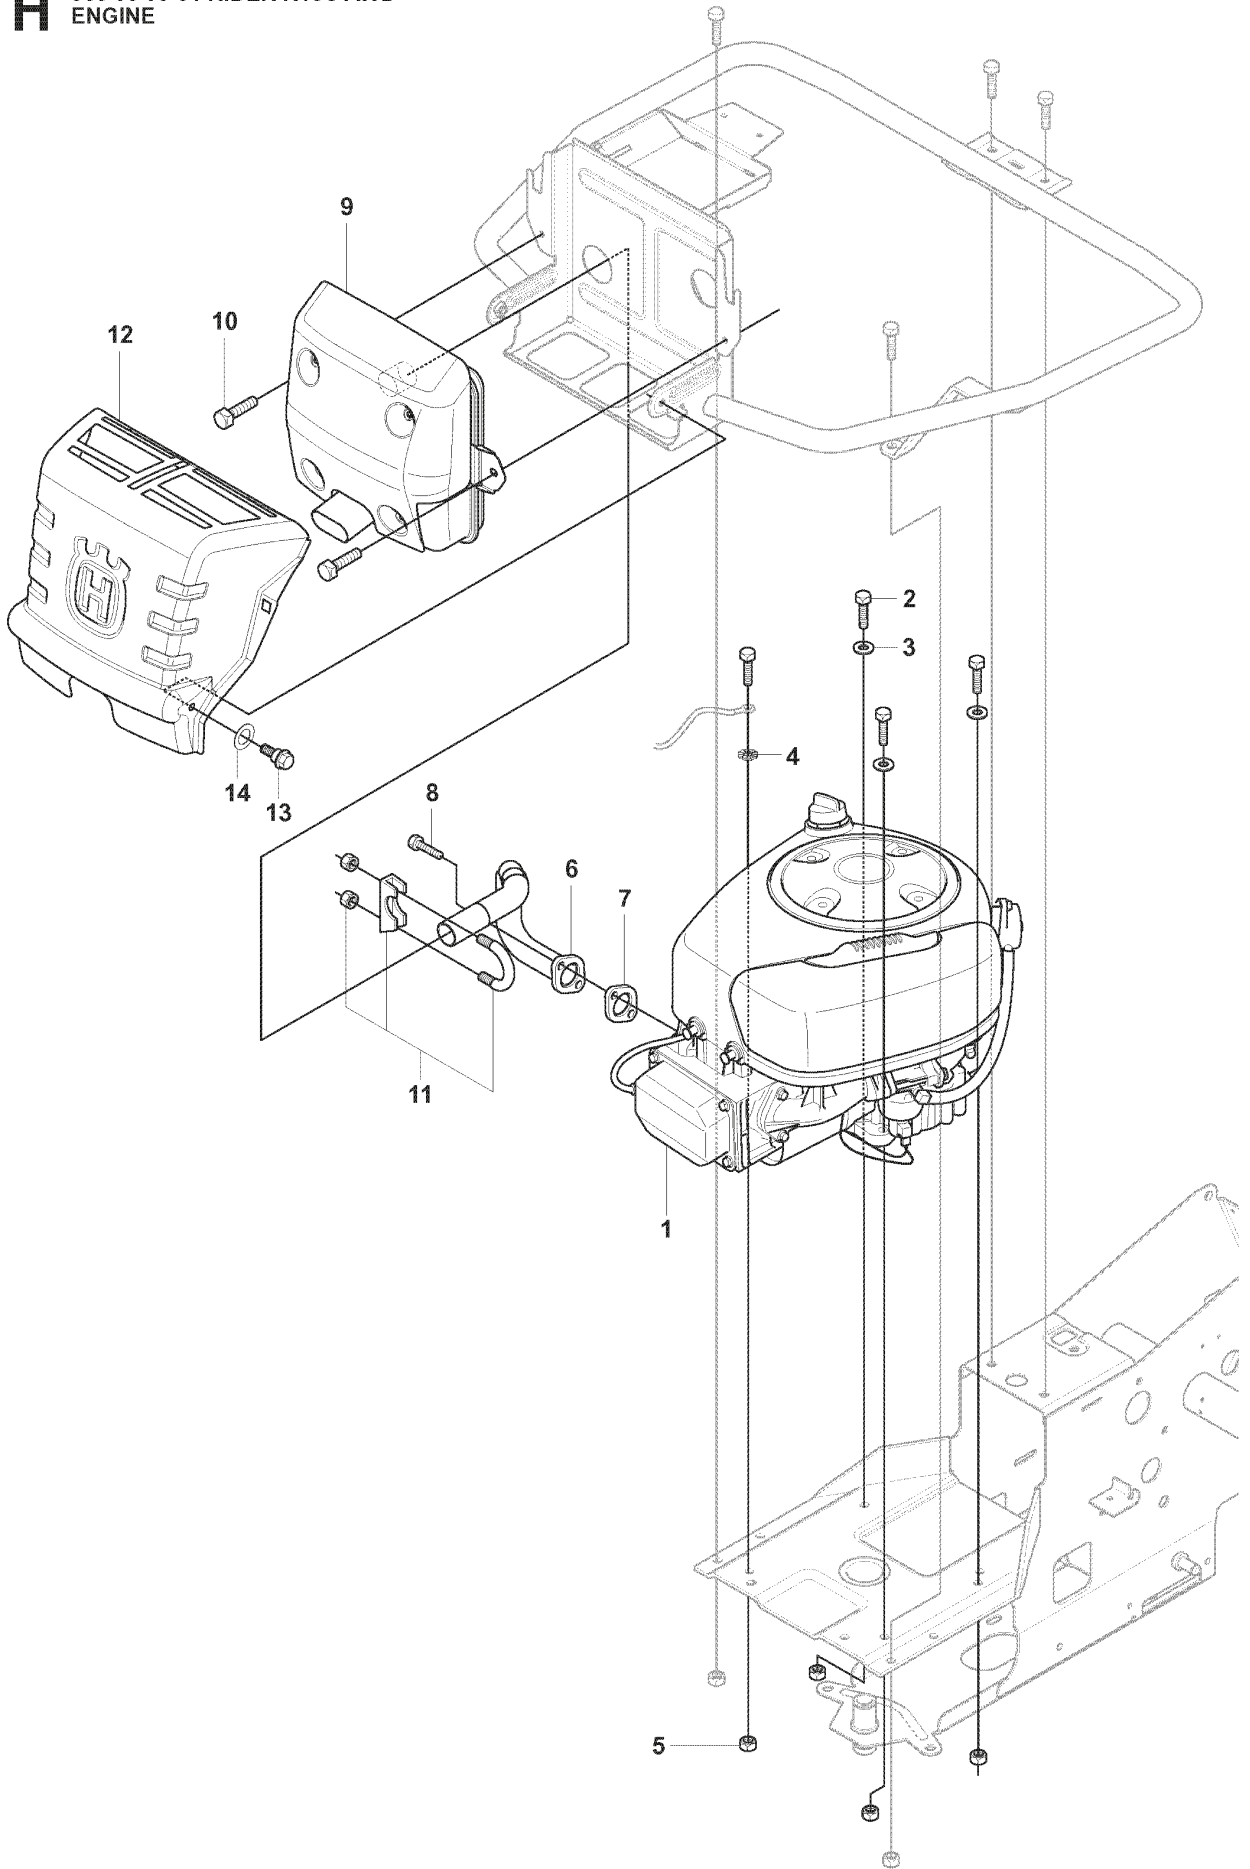

RIDER 16 C AWD, 966830301, 2008-04

SPARE PARTS LIST

H 966 83 03-01 RIDER R16C AWD
ENGINE

REF.	PART NO.	DESCRIPTION	REMARK	QTY.	KIT
1	544452801	ENGINE		1	
2	725245751	SCREW		4	
3	734116401	WASHER		3	
4	735216400	LOCKWASHER		1	
5	732211801	LOCK NUT		4	
6	535500601	EXHAUST PIPE ASSY		1	
7	506914501	GASKET		1	
8	506556301	SCREW UNC		2	
9	544335701	MUFFLER ASSY		1	
10	725236461	SCREW EHHFT		2	
11	506668401	CLAMP ASSY		1	
12	544248301	HEAT PROTECTOR		1	
13	506597401	SCREW EHHFM		2	
14	506839401	SPRING WASHER		2	

C3 966 83 03-01 RIDER R16C AWD
COVER

REF.	PART NO.	DESCRIPTION	REMARK	QTY.	KIT
13	535502501	CONTROL COVER		1	
14	544400501	SCREW		1	
15	544332103	CONTROL COVER		1	
16	544332202	COVER		1	
17	535429101	SPRING NUT		1	
18	544400501	SCREW		4	

G 966 83 03-01 RIDER R16C AWD
TRANSMISSION

REF.	PART NO.	DESCRIPTION	REMARK	QTY.	KIT
1	589531201	BELT		1	
2	589530401	BELT		1	
3	589530001	BELT		1	
4	506509201	SPACING SLEEVE		1	
5	506555901	WEDGE		1	
6	535482401	PULLEY		1	
7	506597501	WASHER		1	
8	506556002	SCREW UNC		1	
9	506664501	BELT GUIDE		1	
11	535484401	BELT TENSIONER ASSY		1	
12	735312600	CIRCLIP		1	
13	506665601	SPRING		1	
14	544426101	SHAFT		1	
15	506675402	SCREW EHHFM		1	
16	535482201	PULLEY		1	
17	506775701	WASHER		1	
18	544405301	BELT GUIDE		1	
19	506570105	SCREW EHHFM		1	