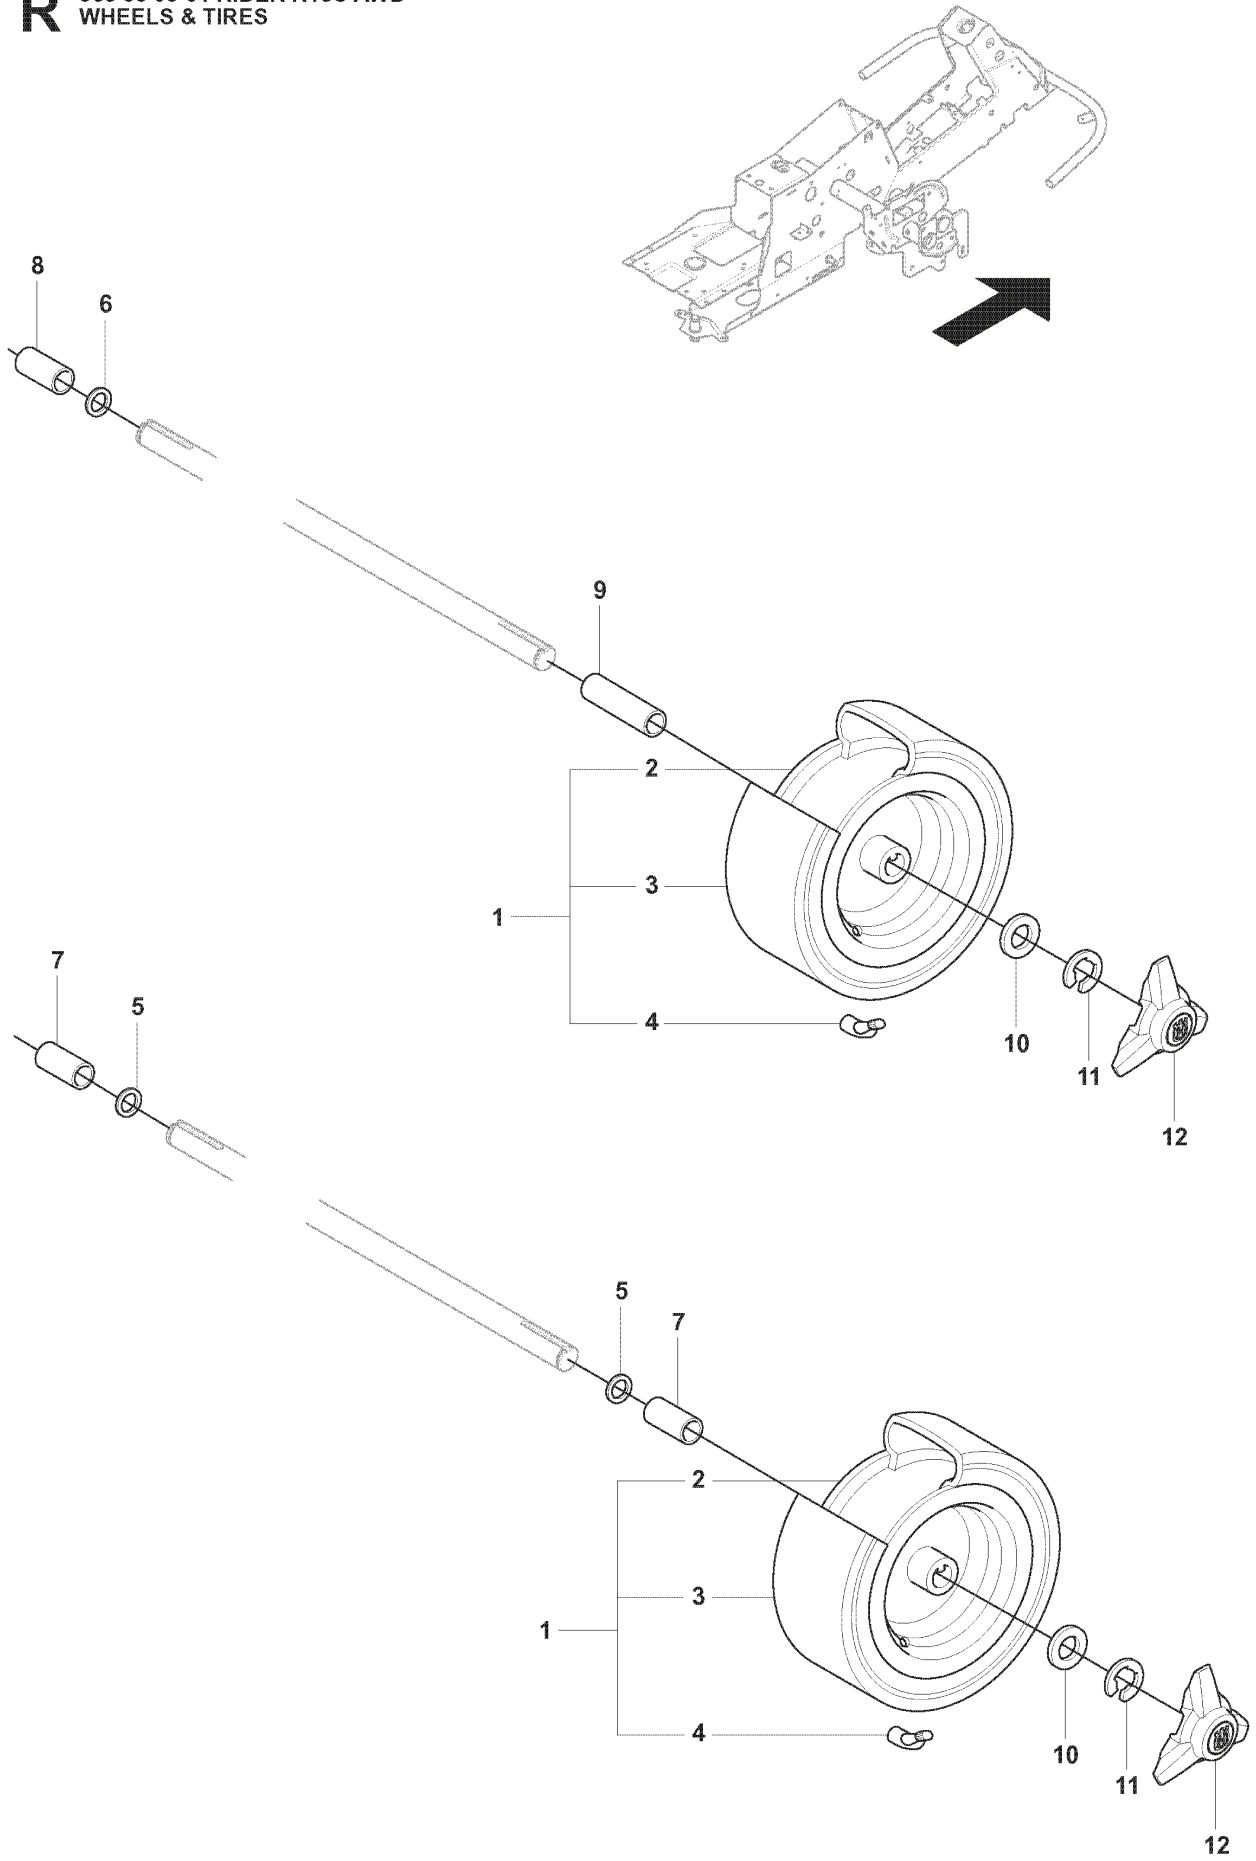

R 966 83 03-01 RIDER R16C AWD
WHEELS & TIRES

REF.	PART NO.	DESCRIPTION	REMARK	QTY.	KIT
1	544126301	WHEEL		4	
2	544114201	RIM		1	
3	535460001	TYRE		1	
4	506574301	VALVE ASSY		1	
5	506504803	WASHER		2	
6	506945801	WASHER		1	
7	506596203	SPACING SLEEVE		2	
8	544132601	SLEEVE		1	
9	544132602	SLEEVE		1	
10	506504805	WASHER		4	
11	506899001	E-CLIP		4	
12	544353501	HUB CAP		4