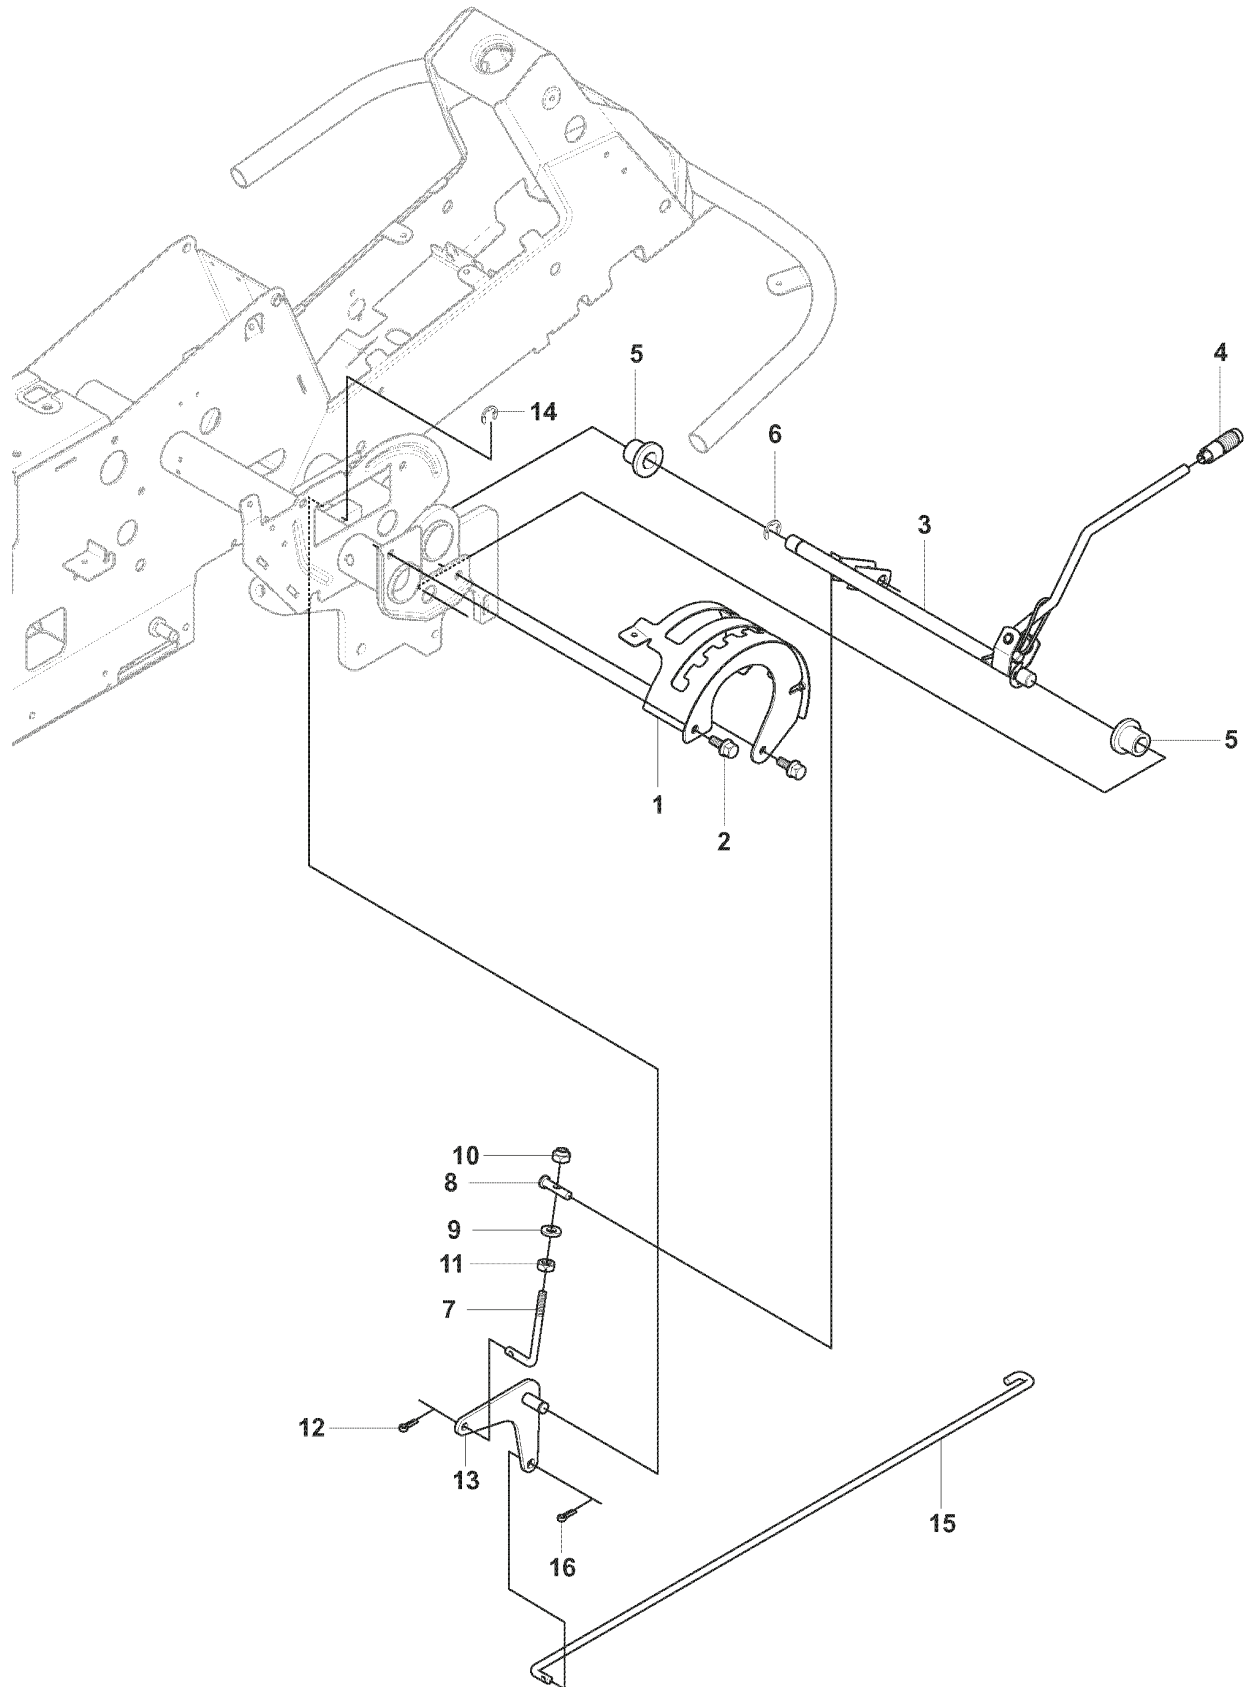

D 966 83 03-01 RIDER R16C AWD
HEIGHT ADJUSTMENT

REF.	PART NO.	DESCRIPTION	REMARK	QTY.	KIT
1	535501401	CONTROL PLATE		1	
2	506570103	SCREW EHHFM		2	
3	504734501	ADJUSTER		1	
4	506542001	HANDLE		1	
5	506554301	BEARING		2	
6	735312220	E-CLIP		1	
7	506908201	HEIGHT ROD		1	
8	506784601	PEN		1	
9	734117201	WASHER		1	
10	732211801	LOCK NUT		1	
11	731231801	HEXAGON NUT		1	
12	721618301	SPLIT PIN		1	
13	544227701	LINK		1	
14	735311520	E-CLIP		1	
15	544227001	CONNECTION ROD		1	
16	721618301	SPLIT PIN		1