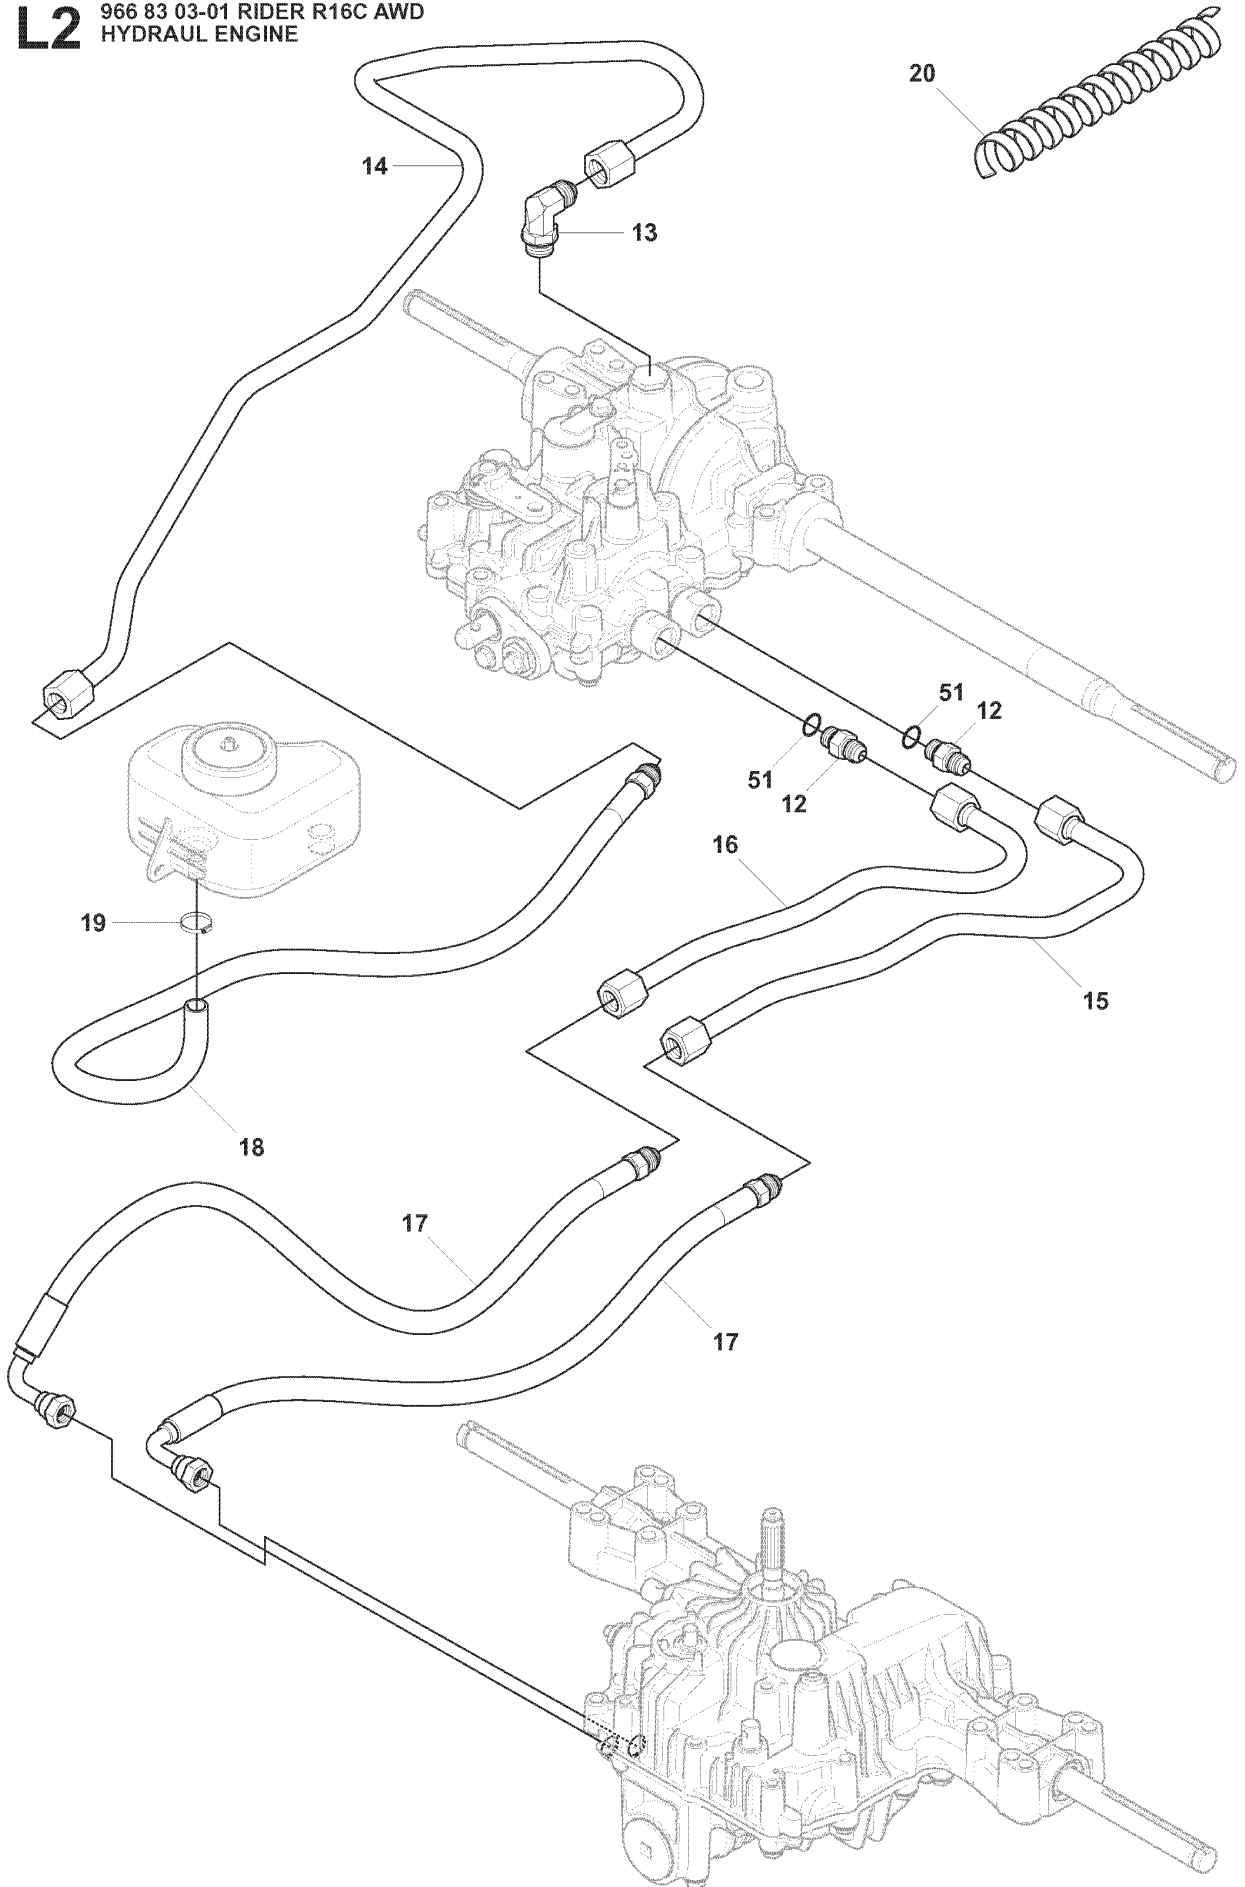

L2 966 83 03-01 RIDER R16C AWD
HYDRAUL ENGINE

REF.	PART NO.	DESCRIPTION	REMARK	QTY.	KIT
12	535426507	PIPE FITTING		2	
13	535437302	PIPE FITTING		1	
14	544807801	HYDRAULIC PIPE		1	
15	544807901	HYDRAULIC PIPE		1	
16	544808001	HYDRAULIC PIPE		1	
17	544456403	HYDRAULIC HOSE		2	
18	544122201	HOSE		1	
19	544202701	HOSE CLAMP		1	
20	544026601	HOSE GUARD		1	
51	505451101	O-RING		2