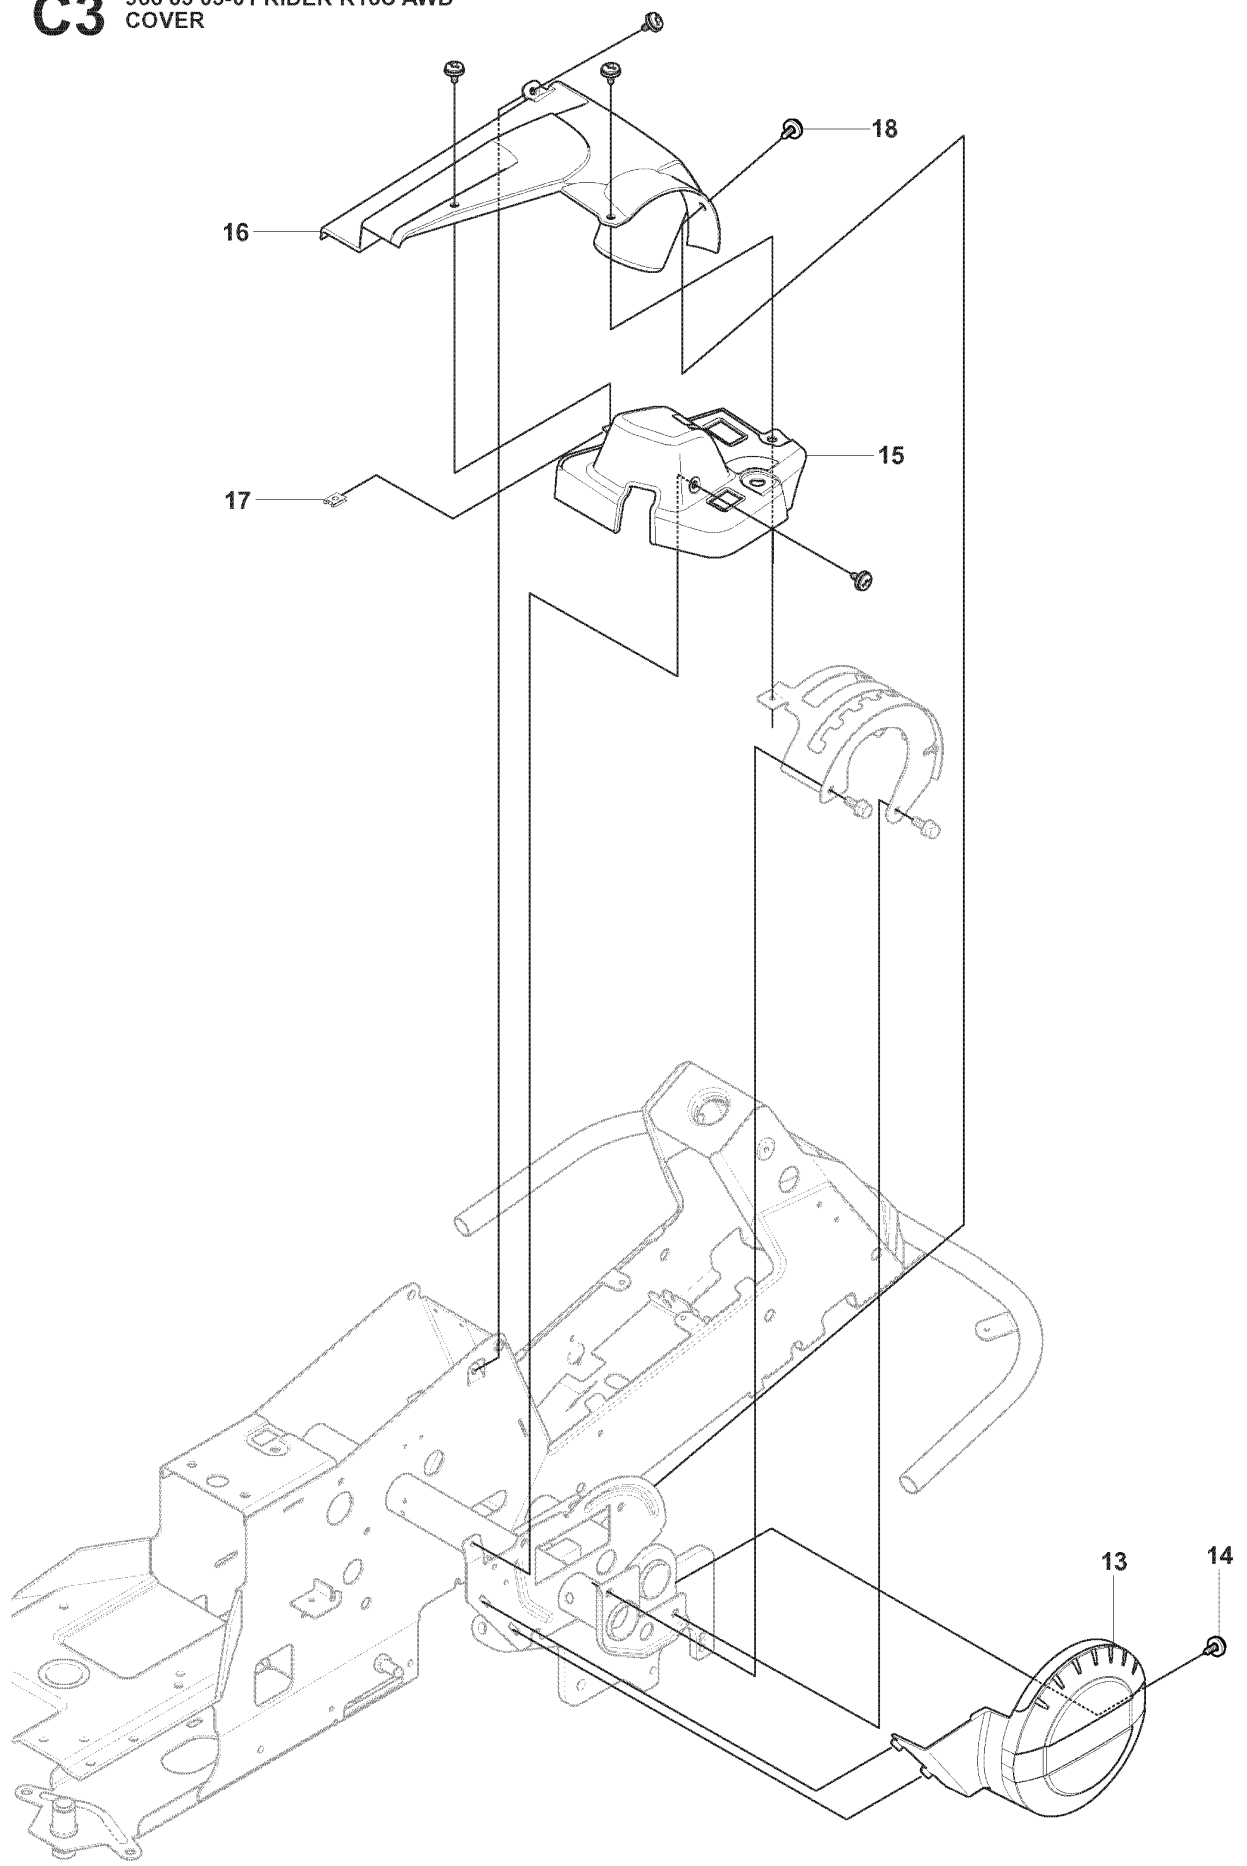

RIDER 16 C AWD, 966830301, 2008-04

SPARE PARTS LIST

H 966 83 03-01 RIDER R16C AWD
ENGINE

REF.	PART NO.	DESCRIPTION	REMARK	QTY.	KIT
1	544452801	ENGINE		1	
2	725245751	SCREW		4	
3	734116401	WASHER		3	
4	735216400	LOCKWASHER		1	
5	732211801	LOCK NUT		4	
6	535500601	EXHAUST PIPE ASSY		1	
7	506914501	GASKET		1	
8	506556301	SCREW UNC		2	
9	544335701	MUFFLER ASSY		1	
10	725236461	SCREW EHHFT		2	
11	506668401	CLAMP ASSY		1	
12	544248301	HEAT PROTECTOR		1	
13	506597401	SCREW EHHFM		2	
14	506839401	SPRING WASHER		2	

C3 966 83 03-01 RIDER R16C AWD
COVER

REF.	PART NO.	DESCRIPTION	REMARK	QTY.	KIT
13	535502501	CONTROL COVER		1	
14	544400501	SCREW		1	
15	544332103	CONTROL COVER		1	
16	544332202	COVER		1	
17	535429101	SPRING NUT		1	
18	544400501	SCREW		4	

G 966 83 03-01 RIDER R16C AWD
TRANSMISSION

REF.	PART NO.	DESCRIPTION	REMARK	QTY.	KIT
1	589531201	BELT		1	
2	589530401	BELT		1	
3	589530001	BELT		1	
4	506509201	SPACING SLEEVE		1	
5	506555901	WEDGE		1	
6	535482401	PULLEY		1	
7	506597501	WASHER		1	
8	506556002	SCREW UNC		1	
9	506664501	BELT GUIDE		1	
11	535484401	BELT TENSIONER ASSY		1	
12	735312600	CIRCLIP		1	
13	506665601	SPRING		1	
14	544426101	SHAFT		1	
15	506675402	SCREW EHHFM		1	
16	535482201	PULLEY		1	
17	506775701	WASHER		1	
18	544405301	BELT GUIDE		1	
19	506570105	SCREW EHHFM		1	