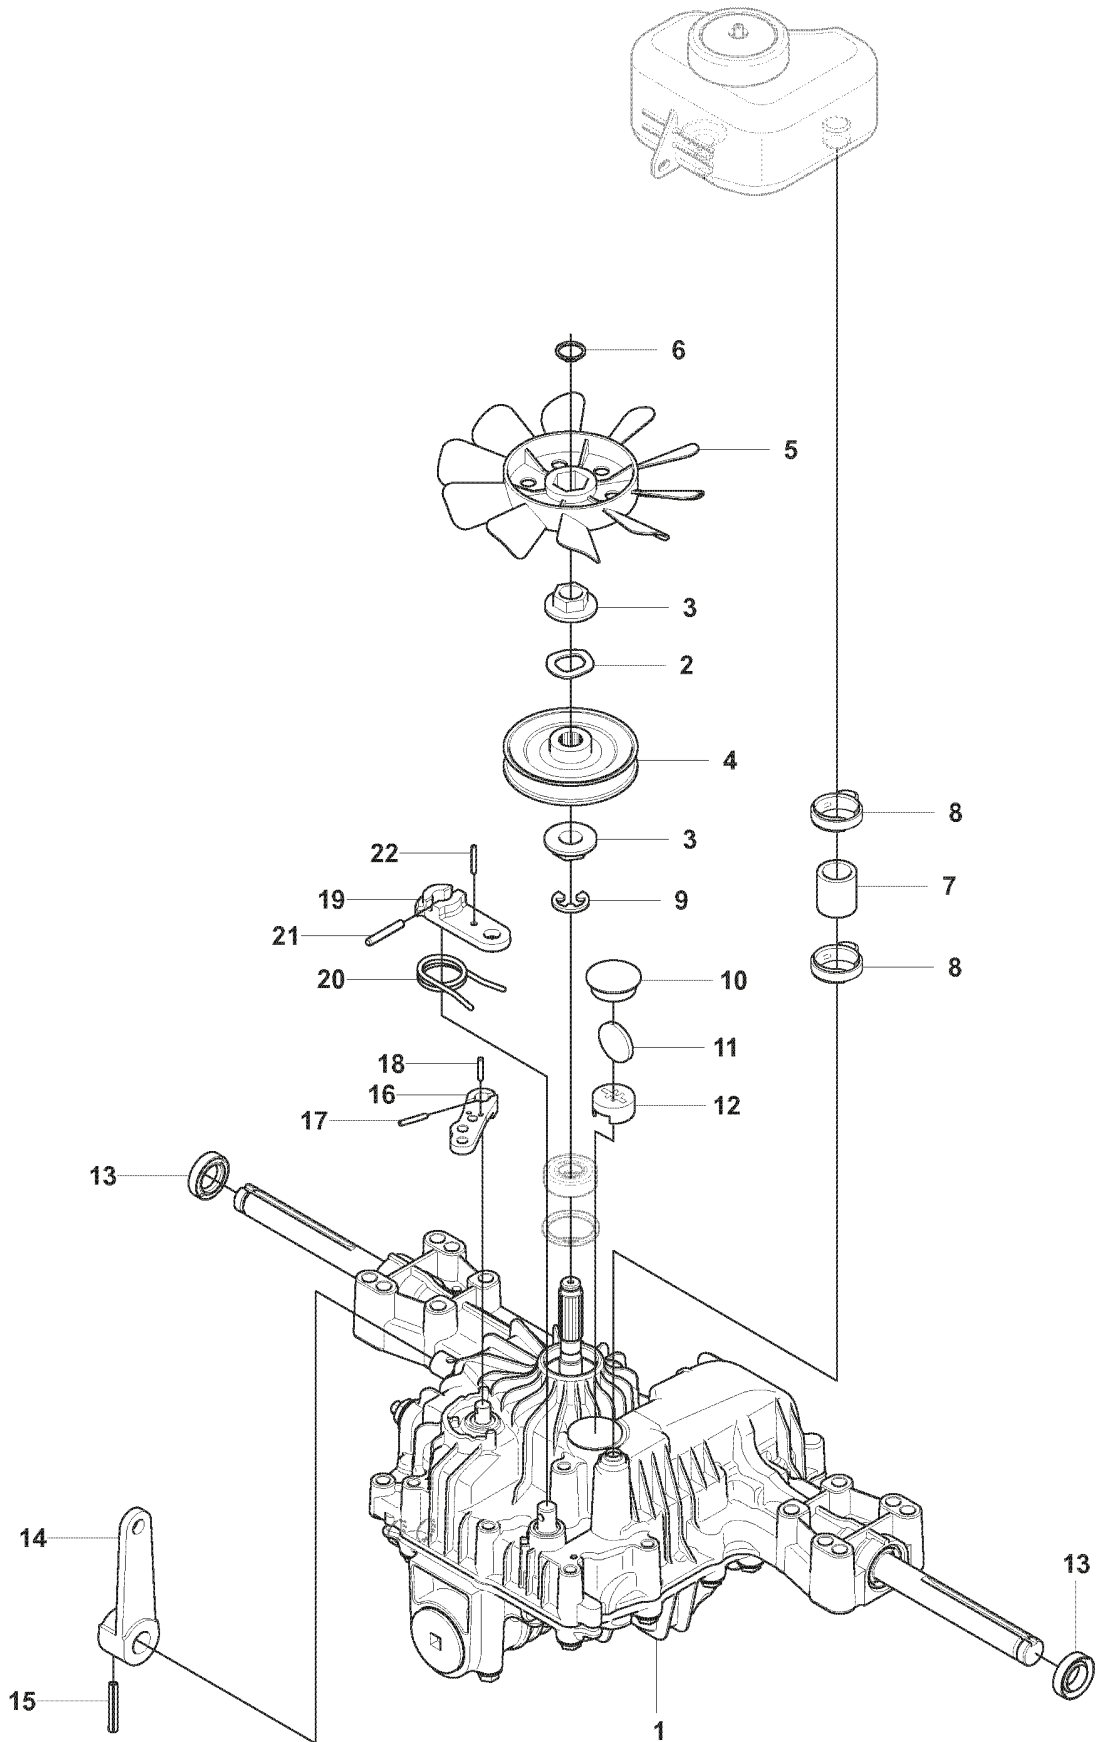

K 966 83 03-01 RIDER R16C AWD
HYDROSTAT K574 SP

REF.	PART NO.	DESCRIPTION	REMARK	QTY.	KIT
1	544116101	TRANSMISSION		1	
2	506986501	SPRING WASHER		1	
3	506986601	DISTANCE		2	
4	502451901	PULLEY		1	
5	506986801	FAN		1	
6	735311500	CIRCLIP		1	
7	502451601	TUBE		1	
8	506987001	HOSE CLAMP		2	
9	535402807	CLIP		1	
10	535402832	PLUG		1	
11	535402829	MAGNET		1	
12	535402830	HOLDER		1	
13	535402837	SEALING		2	
14	502453201	CONTROL LEVER		1	
15	535402809	PIN RETAINING SCREW		1	
16	535402817	LEVER		1	
17	535402816	PIN RETAINING SCREW		1	
18	535402833	PIN RETAINING SCREW		1	
19	535402838	LEVER		1	
20	535402839	SPRING		1	
21	535402840	PIN RETAINING SCREW		1	
22	535402841	PIN		1