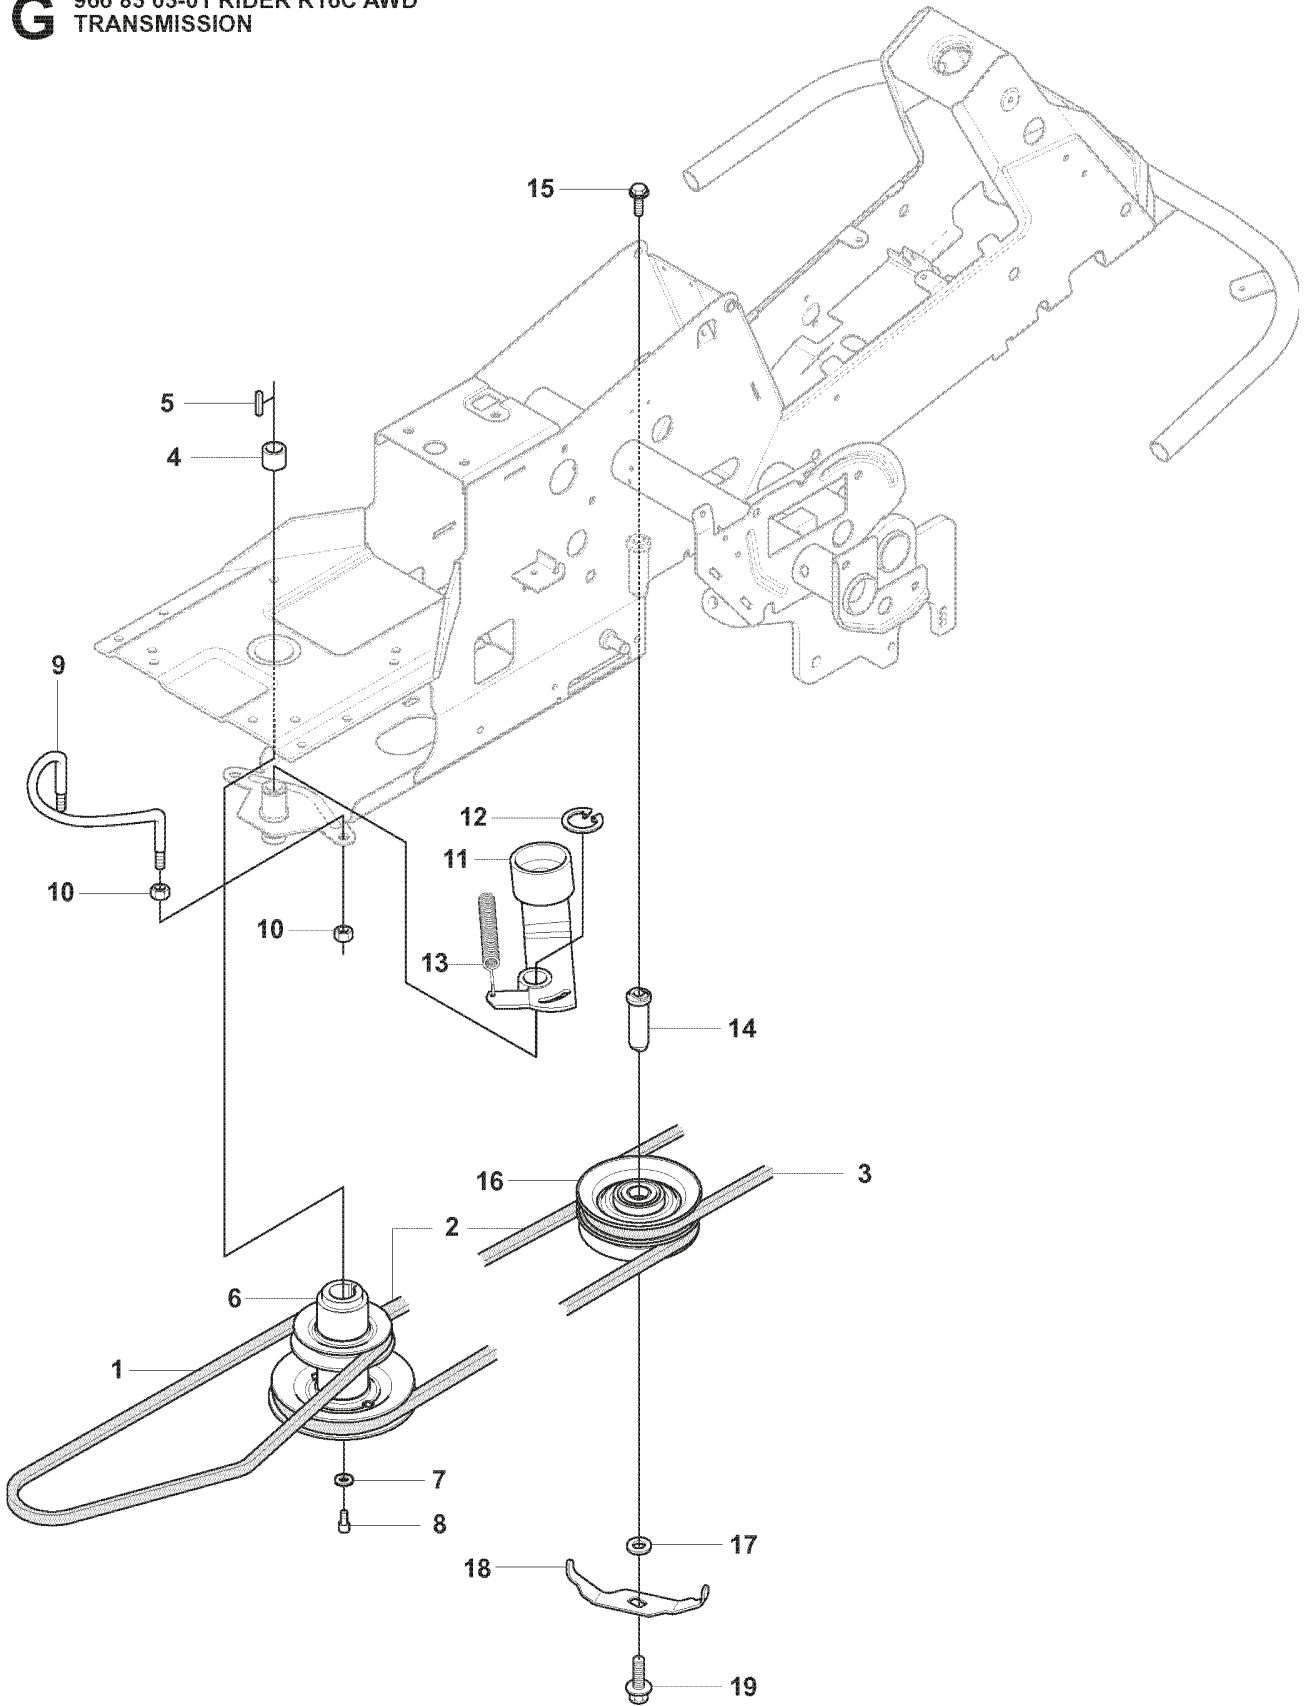

RIDER 16 C AWD, 966830301, 2008-04

SPARE PARTS LIST

H 966 83 03-01 RIDER R16C AWD
ENGINE

REF.	PART NO.	DESCRIPTION	REMARK	QTY.	KIT
1	544452801	ENGINE		1	
2	725245751	SCREW		4	
3	734116401	WASHER		3	
4	735216400	LOCKWASHER		1	
5	732211801	LOCK NUT		4	
6	535500601	EXHAUST PIPE ASSY		1	
7	506914501	GASKET		1	
8	506556301	SCREW UNC		2	
9	544335701	MUFFLER ASSY		1	
10	725236461	SCREW EHHFT		2	
11	506668401	CLAMP ASSY		1	
12	544248301	HEAT PROTECTOR		1	
13	506597401	SCREW EHHFM		2	
14	506839401	SPRING WASHER		2	

C3 966 83 03-01 RIDER R16C AWD
COVER

REF.	PART NO.	DESCRIPTION	REMARK	QTY.	KIT
13	535502501	CONTROL COVER		1	
14	544400501	SCREW		1	
15	544332103	CONTROL COVER		1	
16	544332202	COVER		1	
17	535429101	SPRING NUT		1	
18	544400501	SCREW		4	

G 966 83 03-01 RIDER R16C AWD
TRANSMISSION

REF.	PART NO.	DESCRIPTION	REMARK	QTY.	KIT
1	589531201	BELT		1	
2	589530401	BELT		1	
3	589530001	BELT		1	
4	506509201	SPACING SLEEVE		1	
5	506555901	WEDGE		1	
6	535482401	PULLEY		1	
7	506597501	WASHER		1	
8	506556002	SCREW UNC		1	
9	506664501	BELT GUIDE		1	
11	535484401	BELT TENSIONER ASSY		1	
12	735312600	CIRCLIP		1	
13	506665601	SPRING		1	
14	544426101	SHAFT		1	
15	506675402	SCREW EHHFM		1	
16	535482201	PULLEY		1	
17	506775701	WASHER		1	
18	544405301	BELT GUIDE		1	
19	506570105	SCREW EHHFM		1	