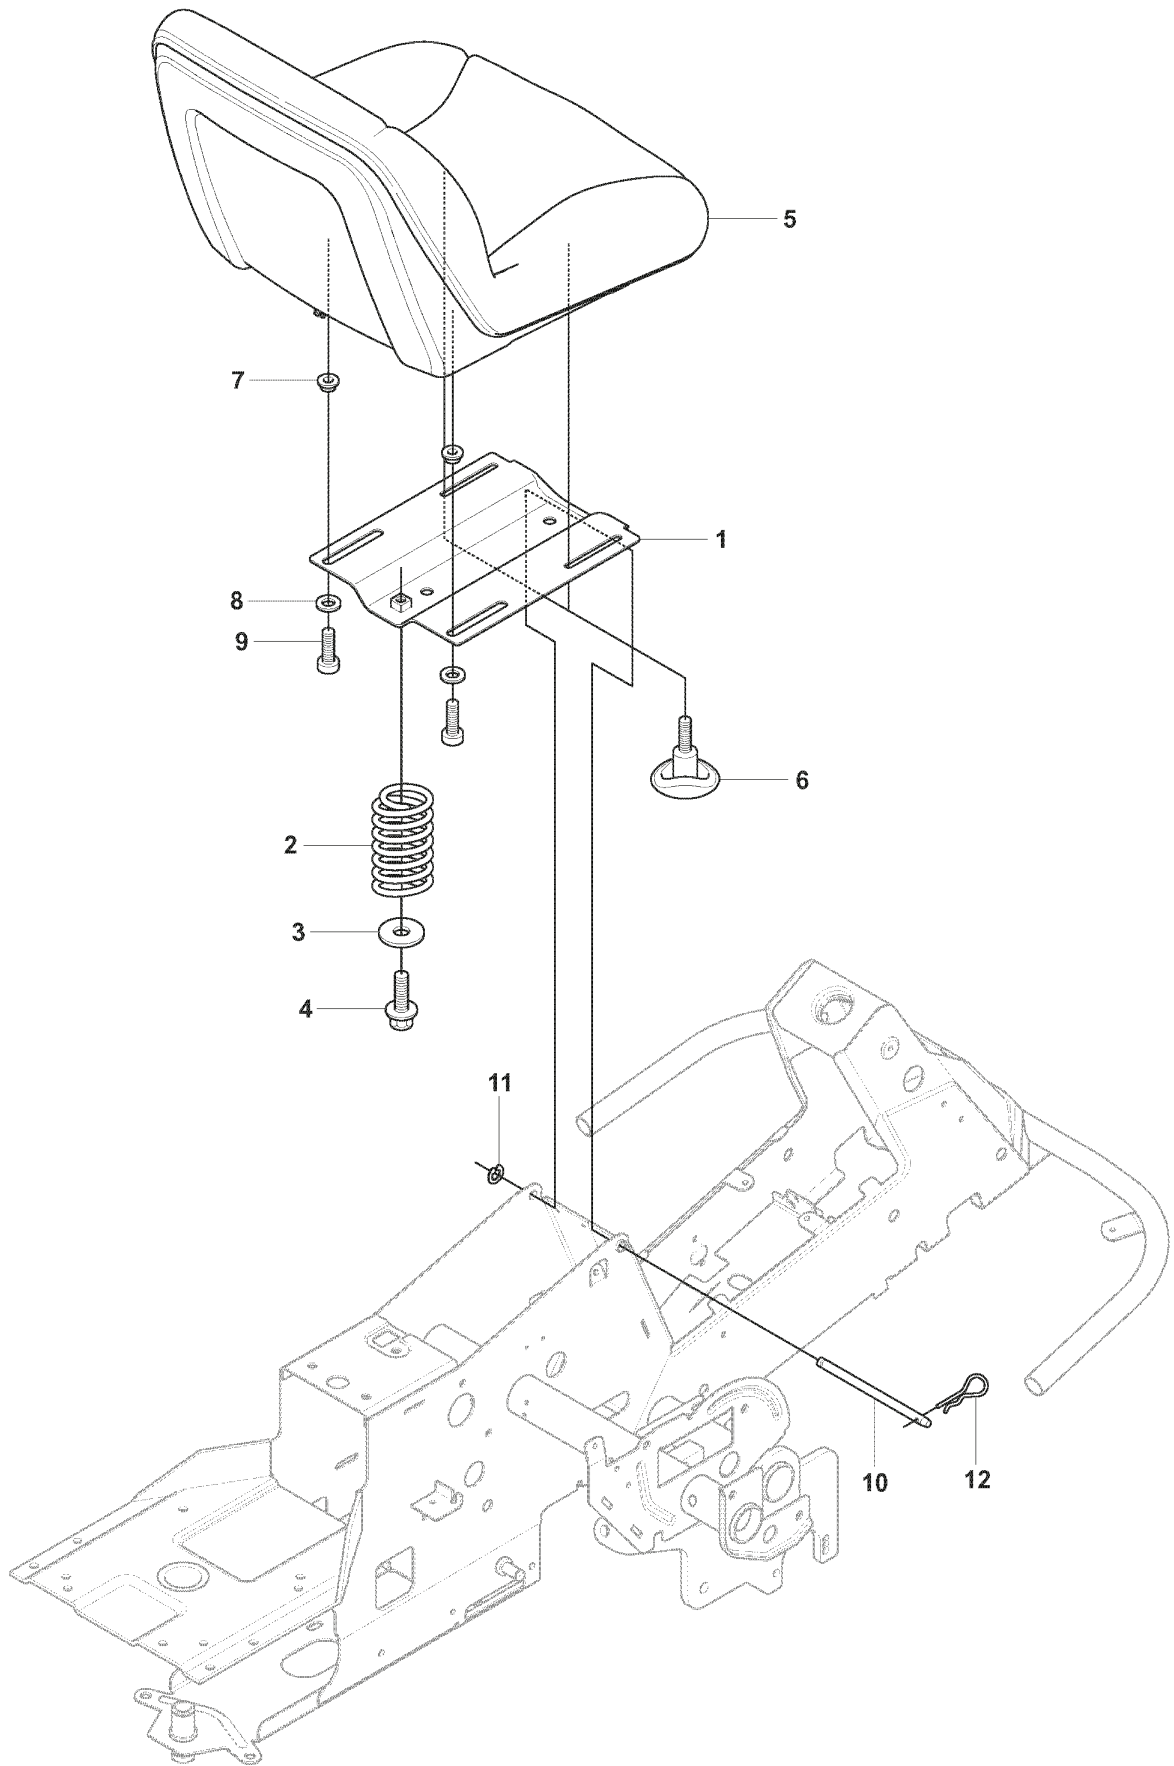

A 966 83 03-01 RIDER R16C AWD
SEAT, TS2500

REF.	PART NO.	DESCRIPTION	REMARK	QTY.	KIT
1	544328503	SEAT BRACKET		1	
2	506915301	COMPRESSION SPRING		1	
3	734117441	WASHER		1	
4	725249371	SCREW EHHM		1	
5	544433301	SEAT		1	
6	506565501	JUSTERVRED		2	
7	506565301	BUSHING		2	
8	734116441	WASHER		2	
9	506556301	SCREW UNC		2	
10	506509901	SHAFT		1	
11	735311200	CIRCLIP		1	
12	506668801	SPRING COTTER		1