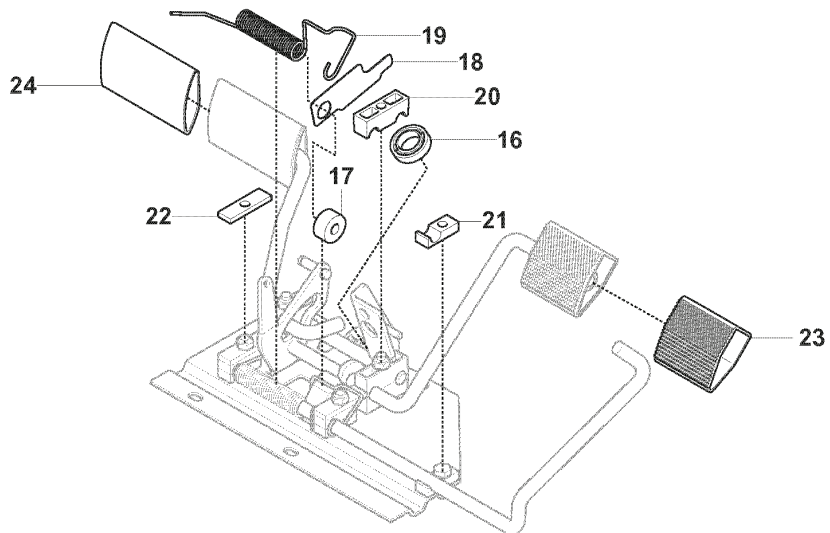

G 966 83 03-01 RIDER R16C AWD
TRANSMISSION

REF.	PART NO.	DESCRIPTION	REMARK	QTY.	KIT
1	589531201	BELT		1	
2	589530401	BELT		1	
3	589530001	BELT		1	
4	506509201	SPACING SLEEVE		1	
5	506555901	WEDGE		1	
6	535482401	PULLEY		1	
7	506597501	WASHER		1	
8	506556002	SCREW UNC		1	
9	506664501	BELT GUIDE		1	
11	535484401	BELT TENSIONER ASSY		1	
12	735312600	CIRCLIP		1	
13	506665601	SPRING		1	
14	544426101	SHAFT		1	
15	506675402	SCREW EHHFM		1	
16	535482201	PULLEY		1	
17	506775701	WASHER		1	
18	544405301	BELT GUIDE		1	
19	506570105	SCREW EHHFM		1	

J1 966 83 03-01 RIDER R16C AWD
CHASSIS, REAR

REF.	PART NO.	DESCRIPTION	REMARK	QTY.	KIT
1	506985803	SPINDLE		1	
2	738210504	BALL BEARING		1	
3	738211004	BALL BEARING		1	
4	735314010	CIRCLIP		1	
5	735312600	CIRCLIP		1	
6	506985901	SWING AXLE		1	
7	735312600	CIRCLIP		2	
8	506773401	WASHER		2	
9	740681421	V-RING		1	
10	535406001	BRACKET		1	
11	506986102	GLIDLAGER		2	
26	544262101	BRACKET		1	
27	506566501	CLIP		1	
28	725236461	SCREW EHHFT		1	
45	506889901	HITCH		1	
46	725249371	SCREW EHHM		2	

P 966 83 03-01 RIDER R16C AWD
PEDALS

PEDALS

REF.	PART NO.	DESCRIPTION	REMARK	QTY.	KIT
1	544126001	PEDAL PLATE ASSY		1	
2	535473701	KNOB		1	
3	506570104	SCREW EHHFM		4	
4	544403101	BRAKE LEVER ASSY		1	
5	725236461	SCREW EHHFT		2	
6	506946301	BRAKE SPRING		1	
7	535489601	BRAKE WIRE		1	
8	735310920	E-CLIP		1	
9	506535603	DRAW SPRING		1	
10	506827202	CONTROL CABLE		1	
11	506557301	VINKELLAS8 DIN71802		2	
12	732211401	LOCK NUT		2	
13	731231401	HEXAGON NUT		2	
14	544341701	BRACKET		1	
15	725236461	SCREW EHHFT		1	
16	738210204	BALL BEARING		1	
17	535480201	ROLLER		1	
18	535480601	PROTECTIVE PLATE		1	
19	535480701	SPRING		1	
20	535480801	BEARING SUPPORT		4	
21	535480901	BEARING SUPPORT		1	
22	535481001	REINFORCEMENT PLATE		1	
23	535478801	PEDAL		1	
24	535478802	PEDAL		1	