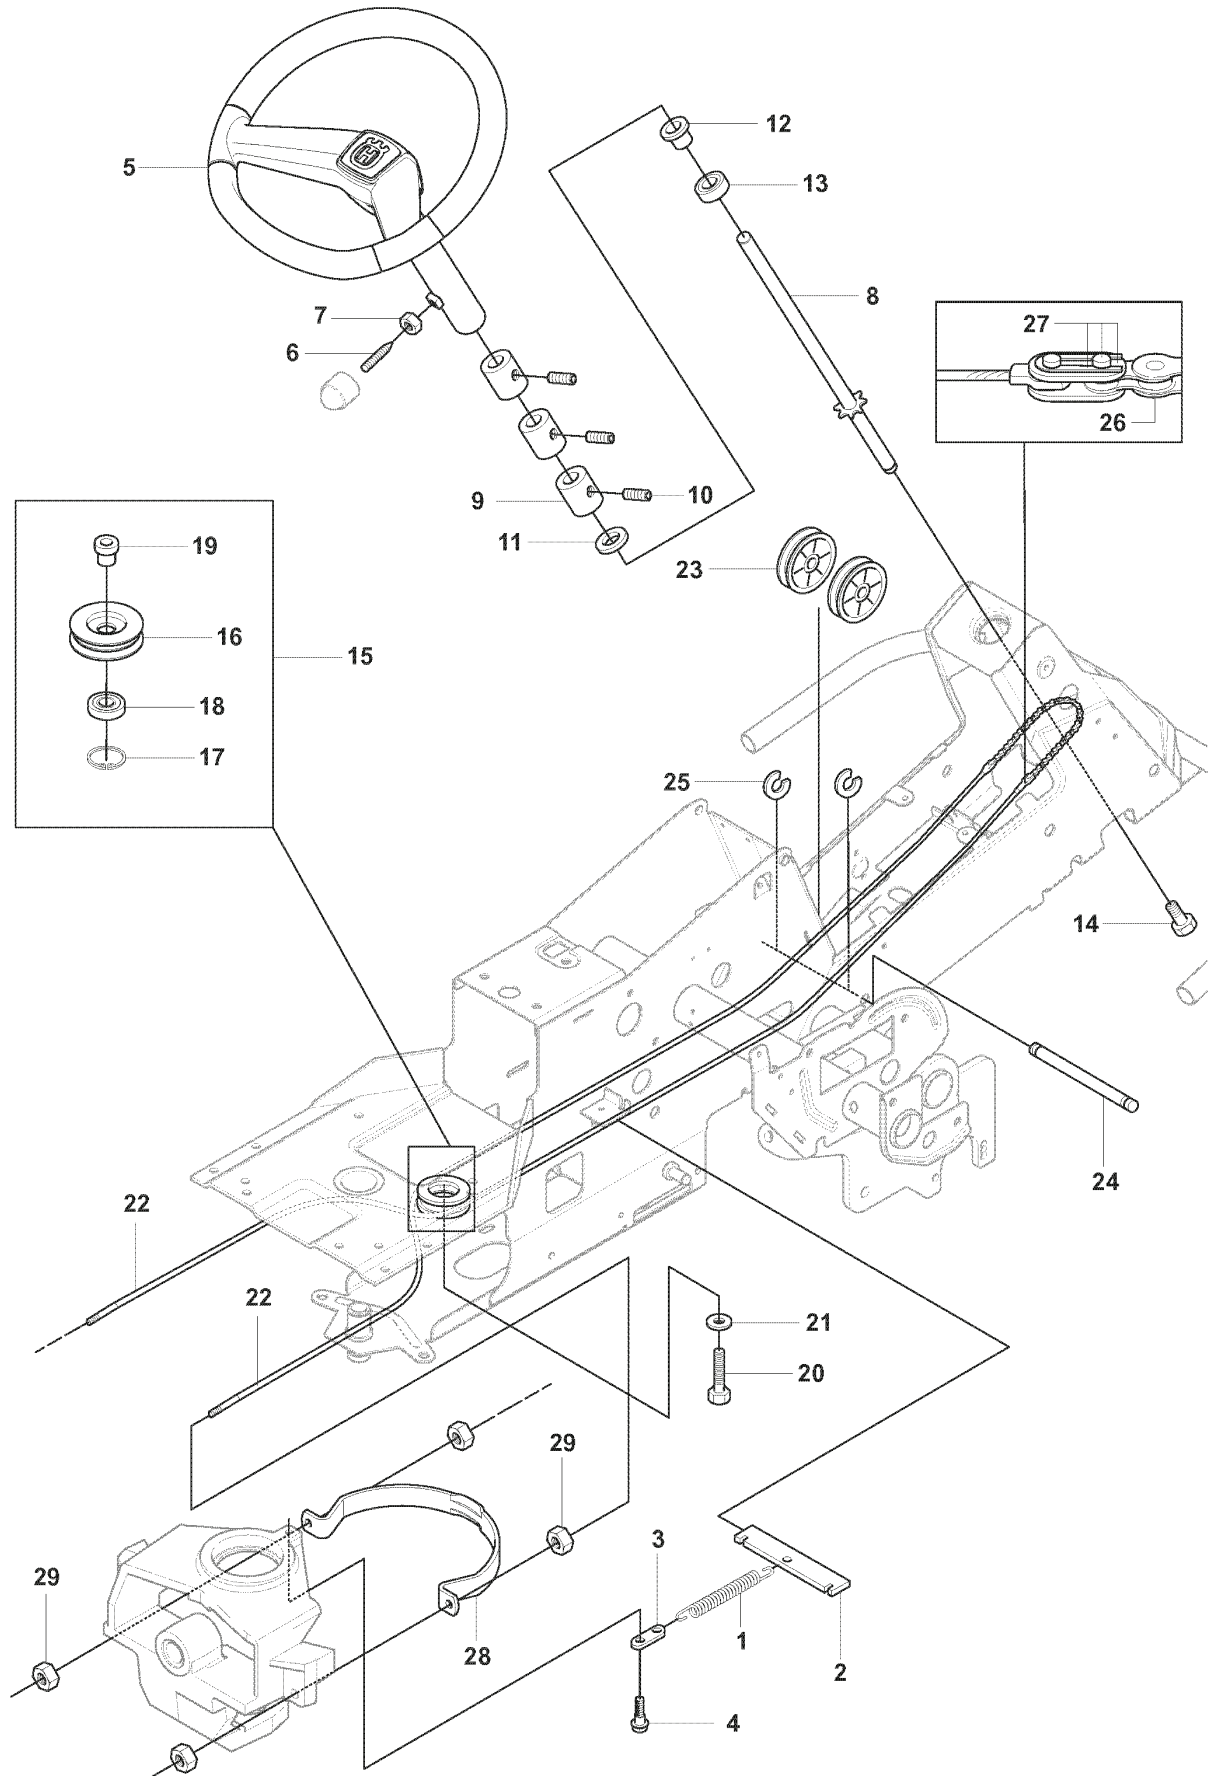

M 966 83 03-01 RIDER R16C AWD
STEERING

REF.	PART NO.	DESCRIPTION	REMARK	QTY.	KIT
1	506671901	SPRING		1	
2	506576301	SPRING RETAINER		1	
3	506670801	LINK		1	
4	506597401	SCREW EHHFM		1	
5	544375202	STEERING WHEEL		1	
6	728745505	SCREW IHSETM		1	
7	731231801	HEXAGON NUT		1	
8	535499501	ROD STEERING ASSY		1	
9	506863401	DRIVER		3	
10	728844305	SCREW IHSETM		3	
11	506863601	WASHER		1	
12	506887801	SPACER		1	
13	738210404	BALL BEARING		1	
14	506570104	SCREW EHHFM		1	
15	506500903	BARRING WHEEL		1	
16	535424101	BARRING WHEEL		1	
17	735314010	CIRCLIP		1	
18	738220419	BALL BEARING		1	
19	506500802	BUSHING		1	
20	506675402	SCREW EHHFM		1	
21	734117441	WASHER		1	
22	506589104	WIRE ASSY		2	
23	506522401	STARTER PULLEY		2	
24	506539402	SHAFT		1	
25	735311420	E-CLIP		2	
26	506554601	CHAIN		1	
27	506554701	LINKAGE		2	
28	544427301	WIRE GUIDE		1	
29	731232051	HEXAGON NUT		4