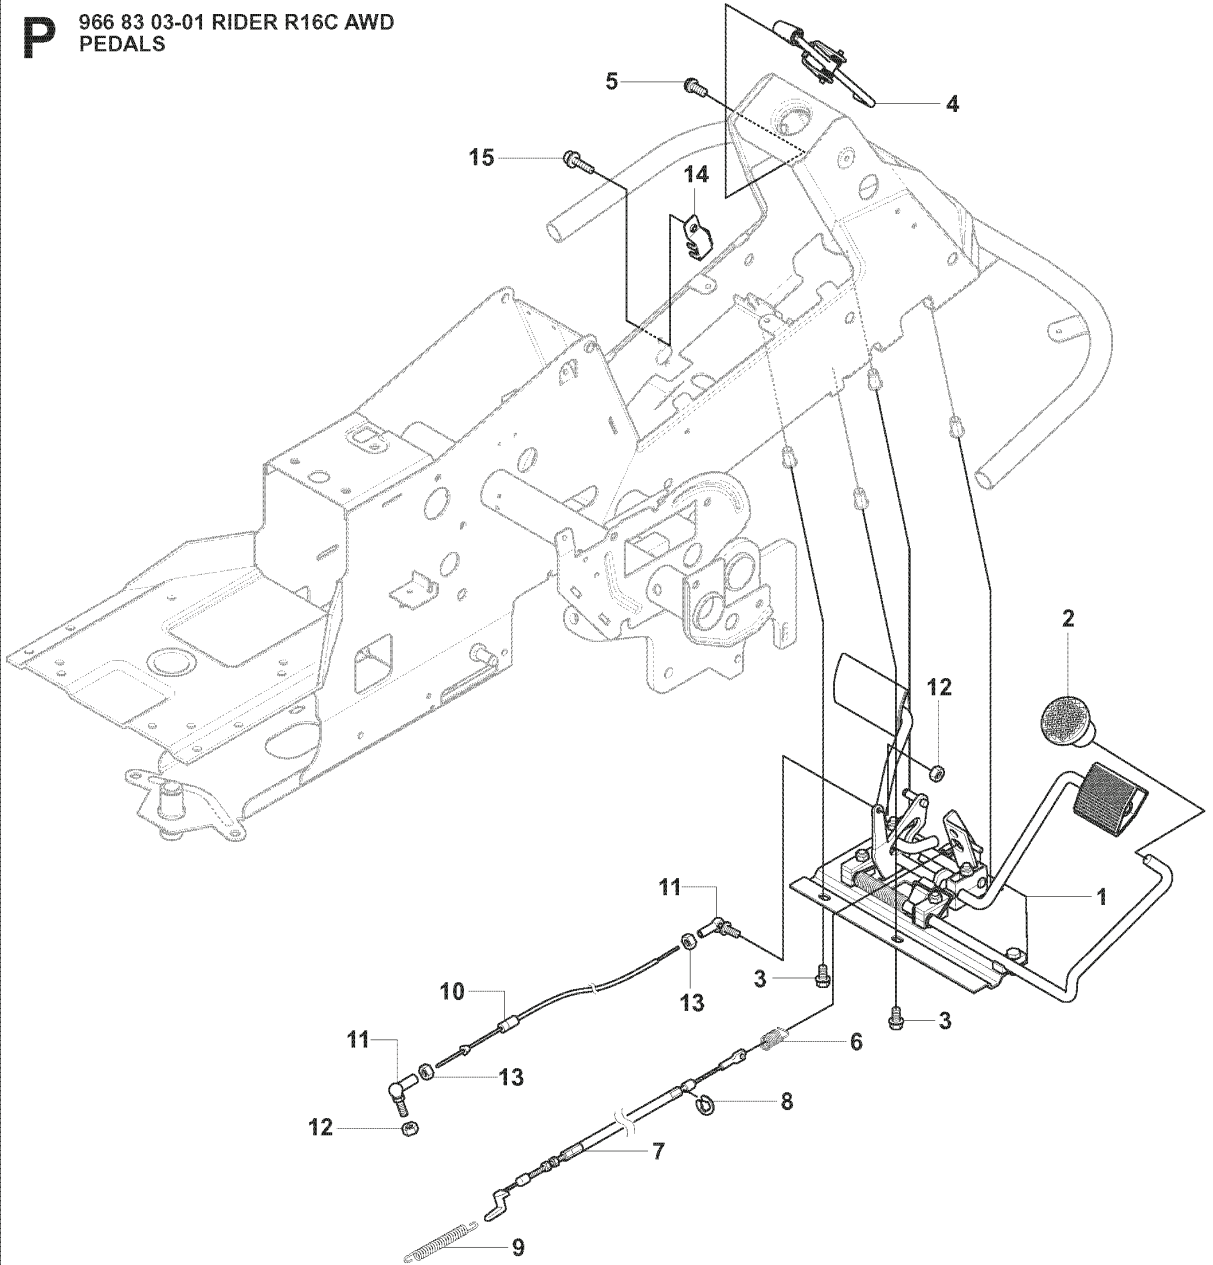

P 966 83 03-01 RIDER R16C AWD
PEDALS

PEDALS

REF.	PART NO.	DESCRIPTION	REMARK	QTY.	KIT
1	544126001	PEDAL PLATE ASSY		1	
2	535473701	KNOB		1	
3	506570104	SCREW EHHFM		4	
4	544403101	BRAKE LEVER ASSY		1	
5	725236461	SCREW EHHFT		2	
6	506946301	BRAKE SPRING		1	
7	535489601	BRAKE WIRE		1	
8	735310920	E-CLIP		1	
9	506535603	DRAW SPRING		1	
10	506827202	CONTROL CABLE		1	
11	506557301	VINKELLAS8 DIN71802		2	
12	732211401	LOCK NUT		2	
13	731231401	HEXAGON NUT		2	
14	544341701	BRACKET		1	
15	725236461	SCREW EHHFT		1	
16	738210204	BALL BEARING		1	
17	535480201	ROLLER		1	
18	535480601	PROTECTIVE PLATE		1	
19	535480701	SPRING		1	
20	535480801	BEARING SUPPORT		4	
21	535480901	BEARING SUPPORT		1	
22	535481001	REINFORCEMENT PLATE		1	
23	535478801	PEDAL		1	
24	535478802	PEDAL		1