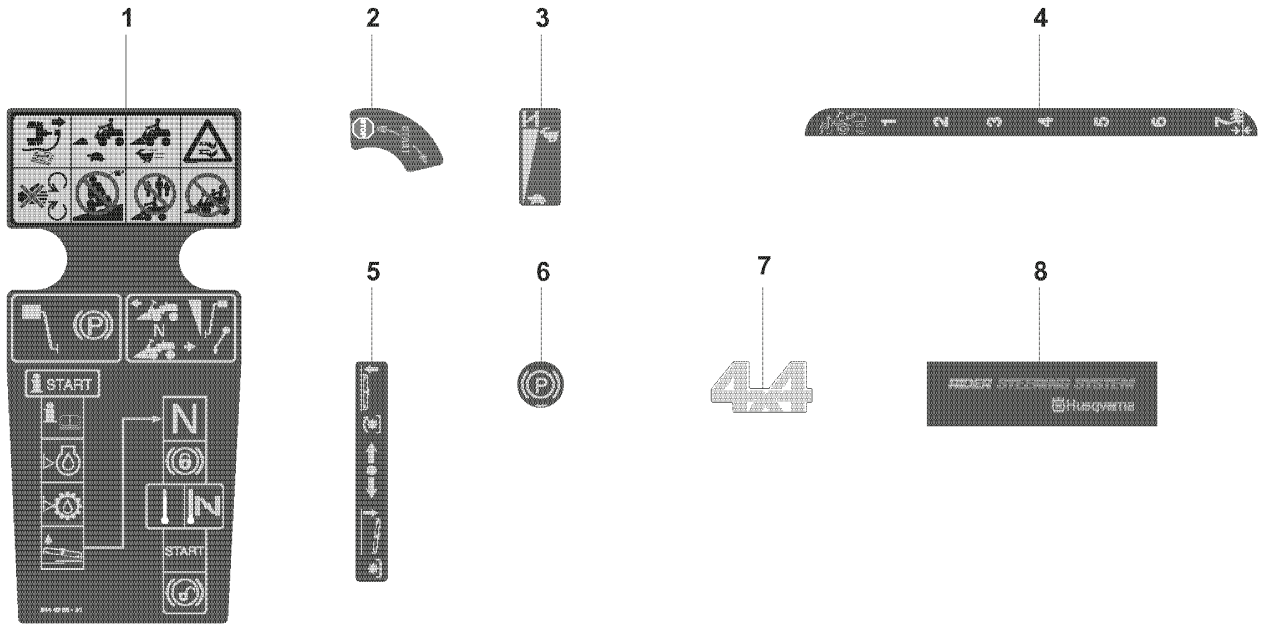

S 966 83 03-01 RIDER R16C AWD
DECALS

REF.	PART NO.	DESCRIPTION	REMARK	QTY.	KIT
1	544438601	LABEL		1	
2	544438701	LABEL		1	
3	544438801	LABEL		1	
4	544439001	LABEL		1	
5	544439201	LABEL		1	
6	506584501	LABEL		1	
7	544833501	LABEL		2	
8	544833601	LABEL		1	
9	535432001	DECAL		1	
10	544391102	LABEL		1	
11	544211401	LABEL		2	
12	504813301	LABEL		1	
13	504813302	LABEL		1