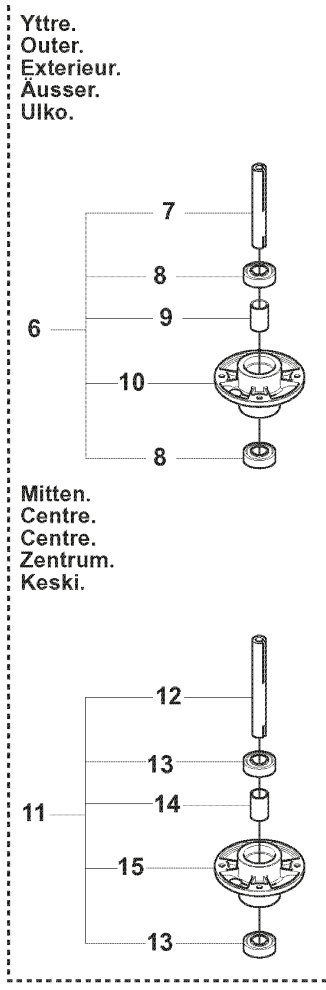

U2 966 83 03-01 RIDER R16C AWD
CUTTING DECK

Combi 94 78

REF.	PART NO.	DESCRIPTION	REMARK	QTY.	KIT
1	544065704	CUTTING DECK		1	
2	544065506	DECK SHELL ASSY		1	
3	506916201	NUT		1	
4	544065801	PLUG		1	
5	544066101	KNOB		1	
6	544065901	BLADE HOUSING ASSY		2	
7	544067902	SHAFT		1	
8	738230434	BALL BEARING		2	
9	544068001	SPACING SLEEVE		1	
10	544067801	BEARING HOUSING		1	
11	544065903	BLADE HOUSING ASSY		1	
12	544067901	SHAFT		1	
13	738230434	BALL BEARING		2	
14	544068001	SPACING SLEEVE		1	
15	544067801	BEARING HOUSING		1	
16	535423801	SCREW RSQM		12	
17	734116401	WASHER		12	
18	732211801	LOCK NUT		12	
19	506922101	PULLEY		3	
20	506533501	PARALLEL KEY		4	
21	544068003	SPACING SLEEVE		1	
22	506778601	PULLEY		1	
23	734117441	WASHER		3	
24	506675402	SCREW EHHFM		3	
25	544064901	BLADE HOLDER		3	
26	579652510	BLADE		3	
27	506675402	SCREW EHHFM		3	
28	506797301	BELT TENSIONER ASSY		1	
29	506797101	SPÄNNARM KPL.		1	
30	506793201	BELT TENSIONER WHEEL		1	
31	734116441	WASHER		1	
32	506558302	SCREW EHHFT		1	
33	506918702	WASHER		1	
34	725245171	SCREW EHHM		1	
35	732211801	LOCK NUT		1	
36	506533101	SPRING		1	
37	589530701	BELT		1	
38	544066301	BELT COVER		1	
39	544400501	SCREW		2	
77	506789701	LABEL		1	
78	544238101	LABEL		1