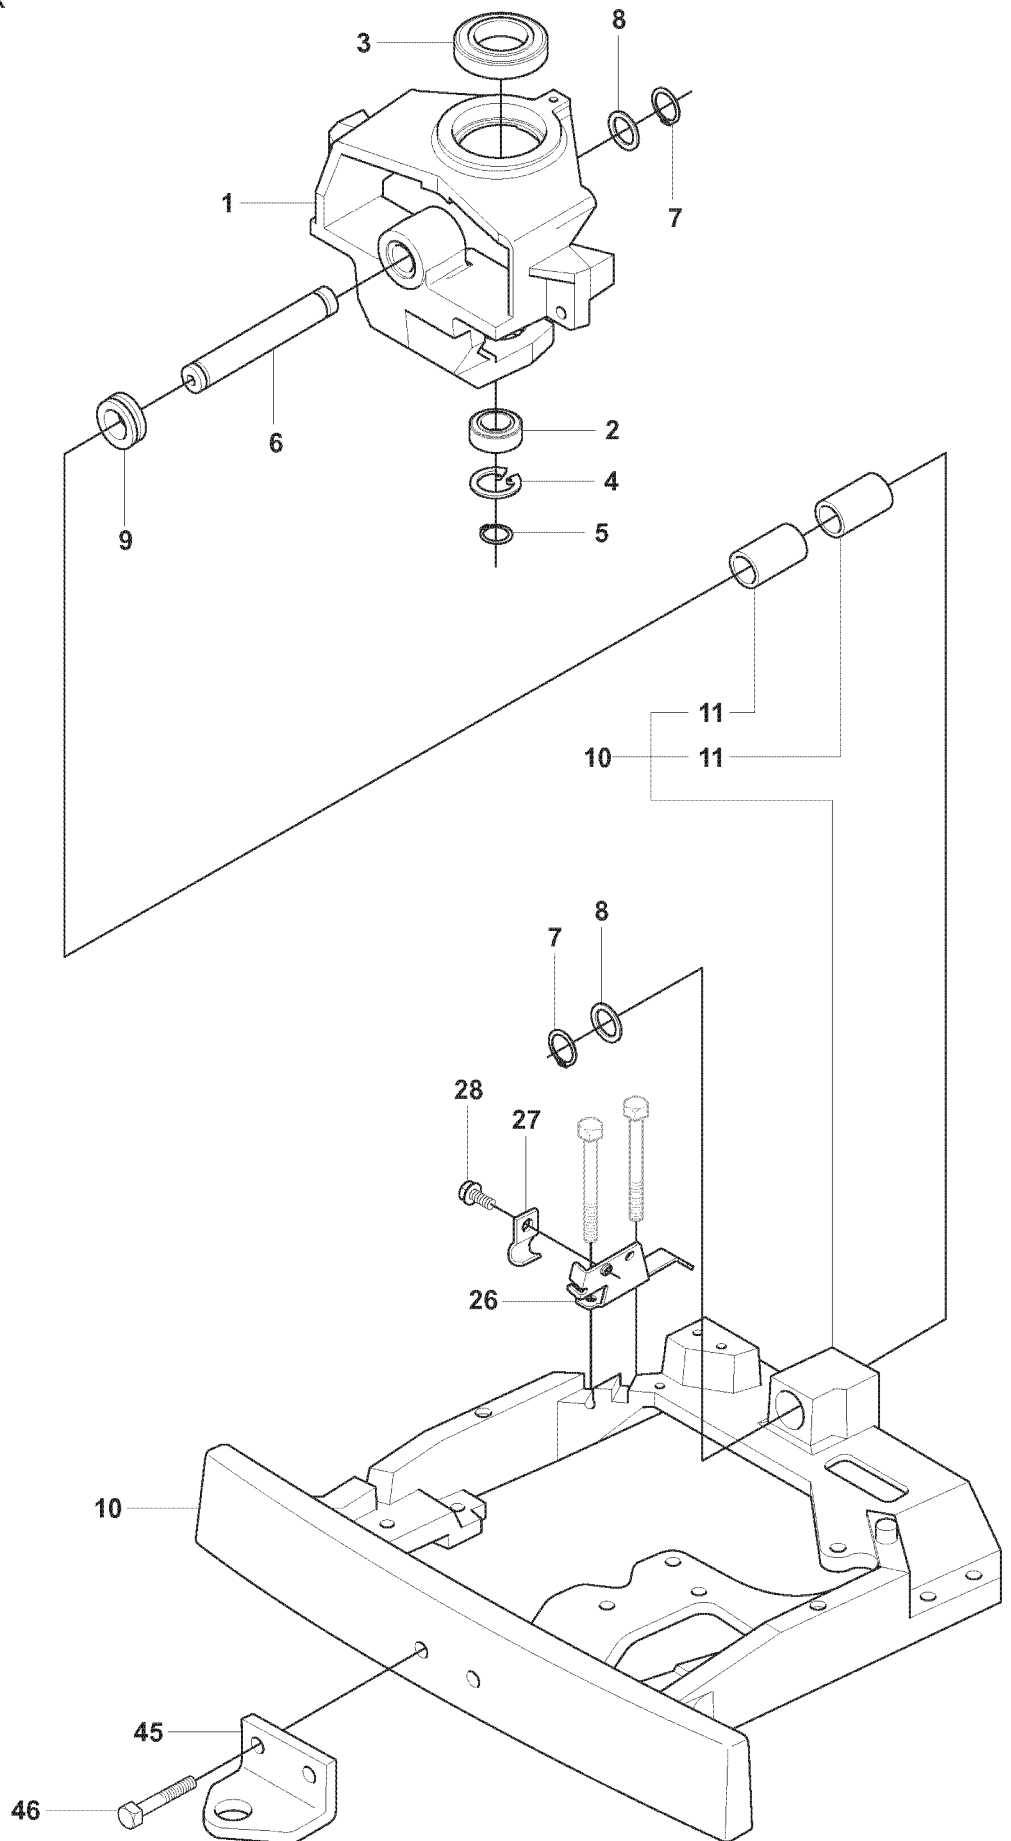

J1 966 83 03-01 RIDER R16C AWD
CHASSIS, REAR

REF.	PART NO.	DESCRIPTION	REMARK	QTY.	KIT
1	506985803	SPINDLE		1	
2	738210504	BALL BEARING		1	
3	738211004	BALL BEARING		1	
4	735314010	CIRCLIP		1	
5	735312600	CIRCLIP		1	
6	506985901	SWING AXLE		1	
7	735312600	CIRCLIP		2	
8	506773401	WASHER		2	
9	740681421	V-RING		1	
10	535406001	BRACKET		1	
11	506986102	GLIDLAGER		2	
26	544262101	BRACKET		1	
27	506566501	CLIP		1	
28	725236461	SCREW EHHFT		1	
45	506889901	HITCH		1	
46	725249371	SCREW EHHM		2