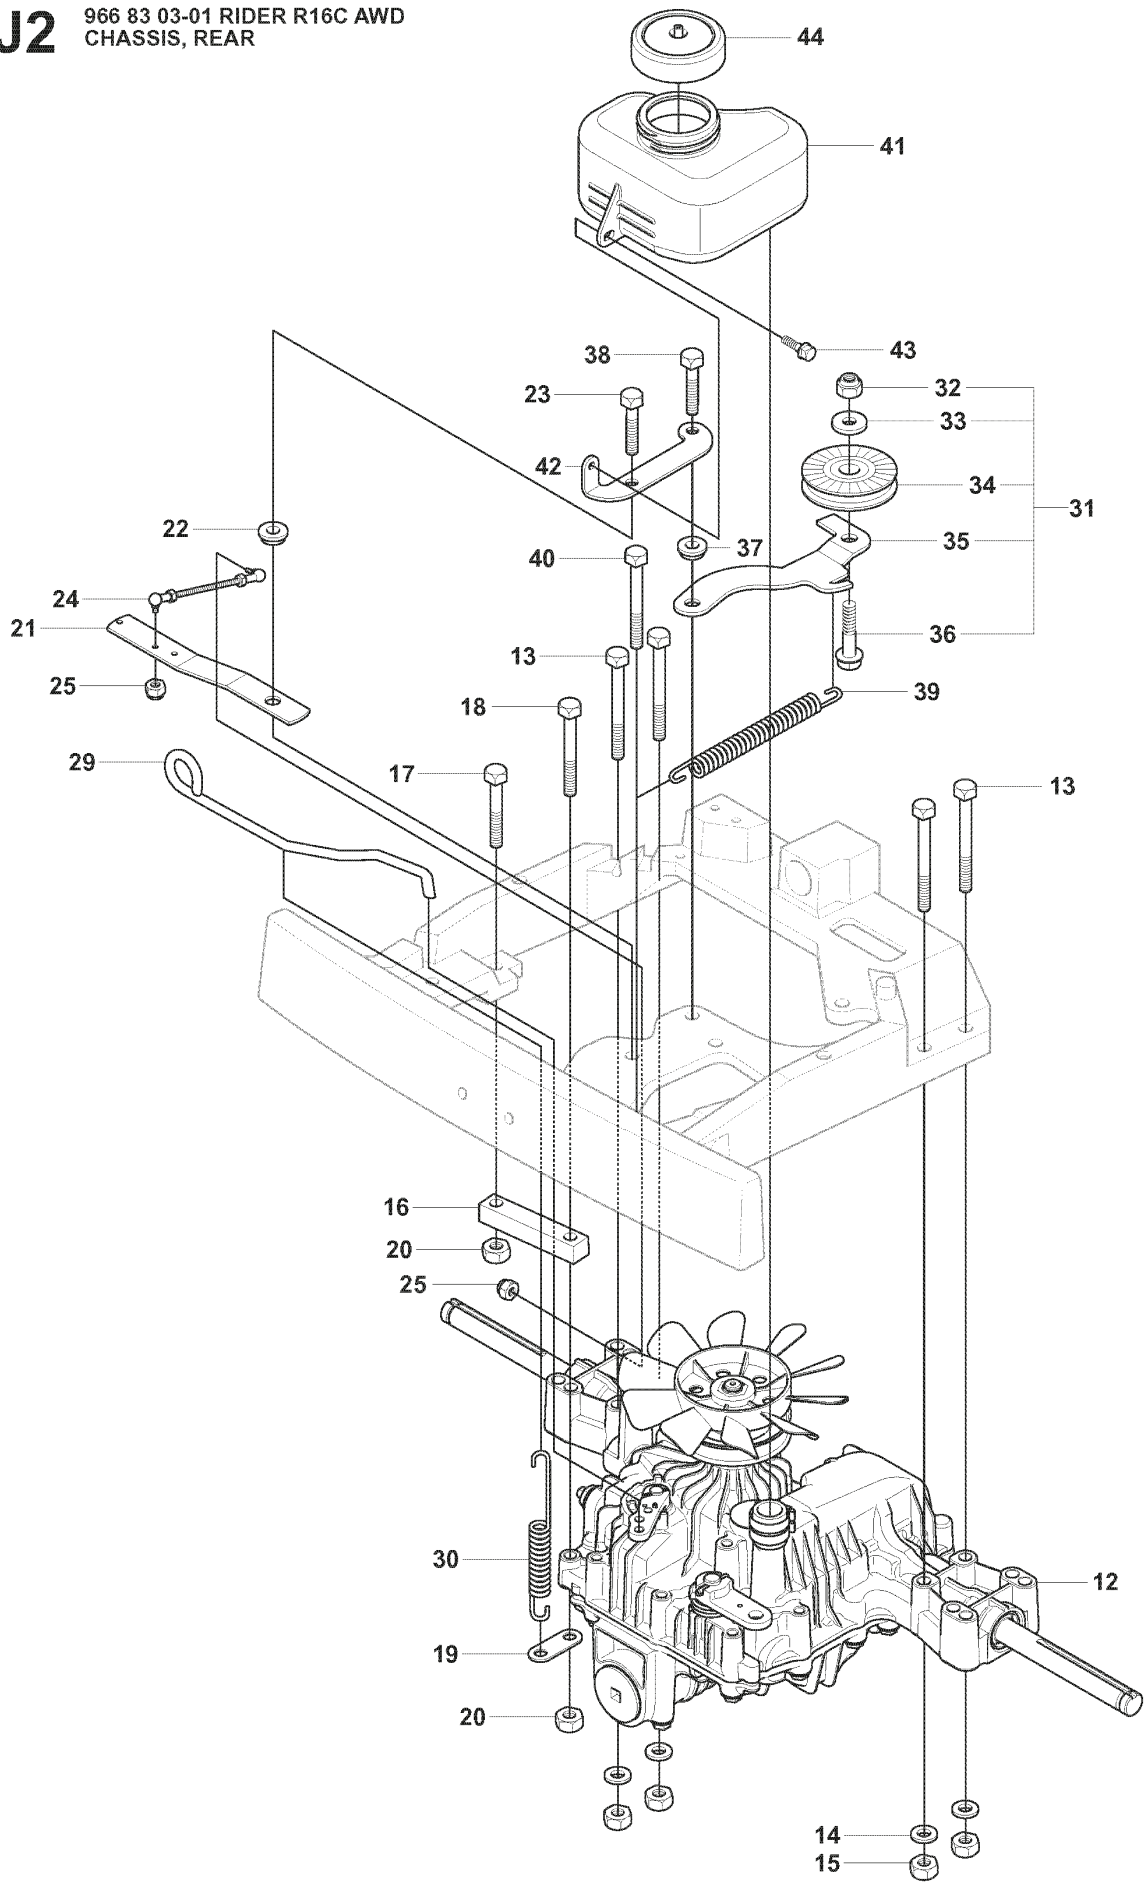

J2 966 83 03-01 RIDER R16C AWD
CHASSIS, REAR

REF.	PART NO.	DESCRIPTION	REMARK	QTY.	KIT
12	544116101	TRANSMISSION		1	
13	725246751	SCREW EHHM		4	
14	734116401	WASHER		4	
15	731231801	HEXAGON NUT		4	
16	506987201	MOMENTFÄSTE		1	
17	725245951	SCREW EHHM		1	
18	725246251	SCREW EHHM		1	
19	506599301	LINK		1	
20	731231801	HEXAGON NUT		2	
21	506987403	LEVER		1	
22	506918702	WASHER		1	
23	725245151	SCREW		1	
24	506987501	ADJUSTMENT ROD		1	
25	732211401	LOCK NUT		2	
29	506988201	FRIKOPPLINGSSTÅNG		1	
30	506834301	SPRING		1	
31	506988401	BELT TENSIONER ASSY		1	
32	506988501	BELT TENSIONER		1	
33	506946901	PULLEY		1	
34	725245551	SCREW		1	
35	734116441	WASHER		1	
36	732211801	LOCK NUT		1	
37	506918702	WASHER		1	
38	725245151	SCREW		1	
39	506988601	SPRING		1	
40	725246451	SCREW EHHM		1	
41	544100101	EXPANSION TANK		1	
42	544121701	BRACKET		1	
43	725236461	SCREW EHHFT		1	
44	506673301	TANK CAP ASSY		1