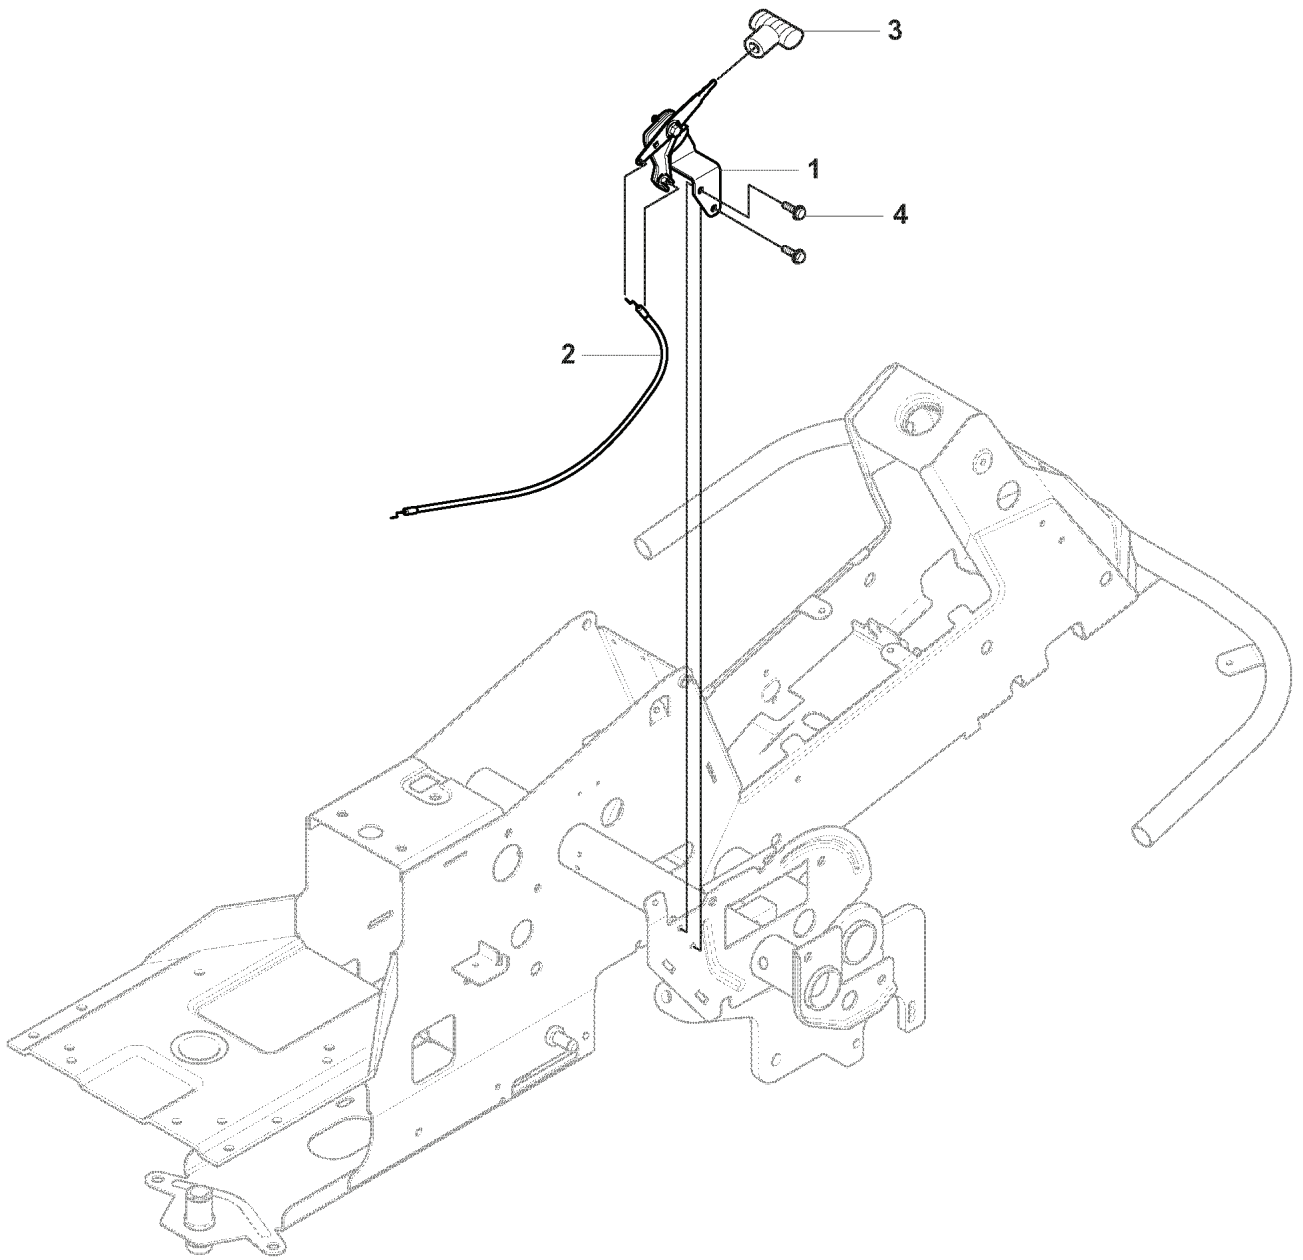

N 966 83 03-01 RIDER R16C AWD
CONTROLS

REF.	PART NO.	DESCRIPTION	REMARK	QTY.	KIT
1	544301501	THROTTLE CONTROL ASSY		1	
2	544301701	WIRE		1	
3	506889101	KNOB		1	
4	725236461	SCREW EHHFT		2