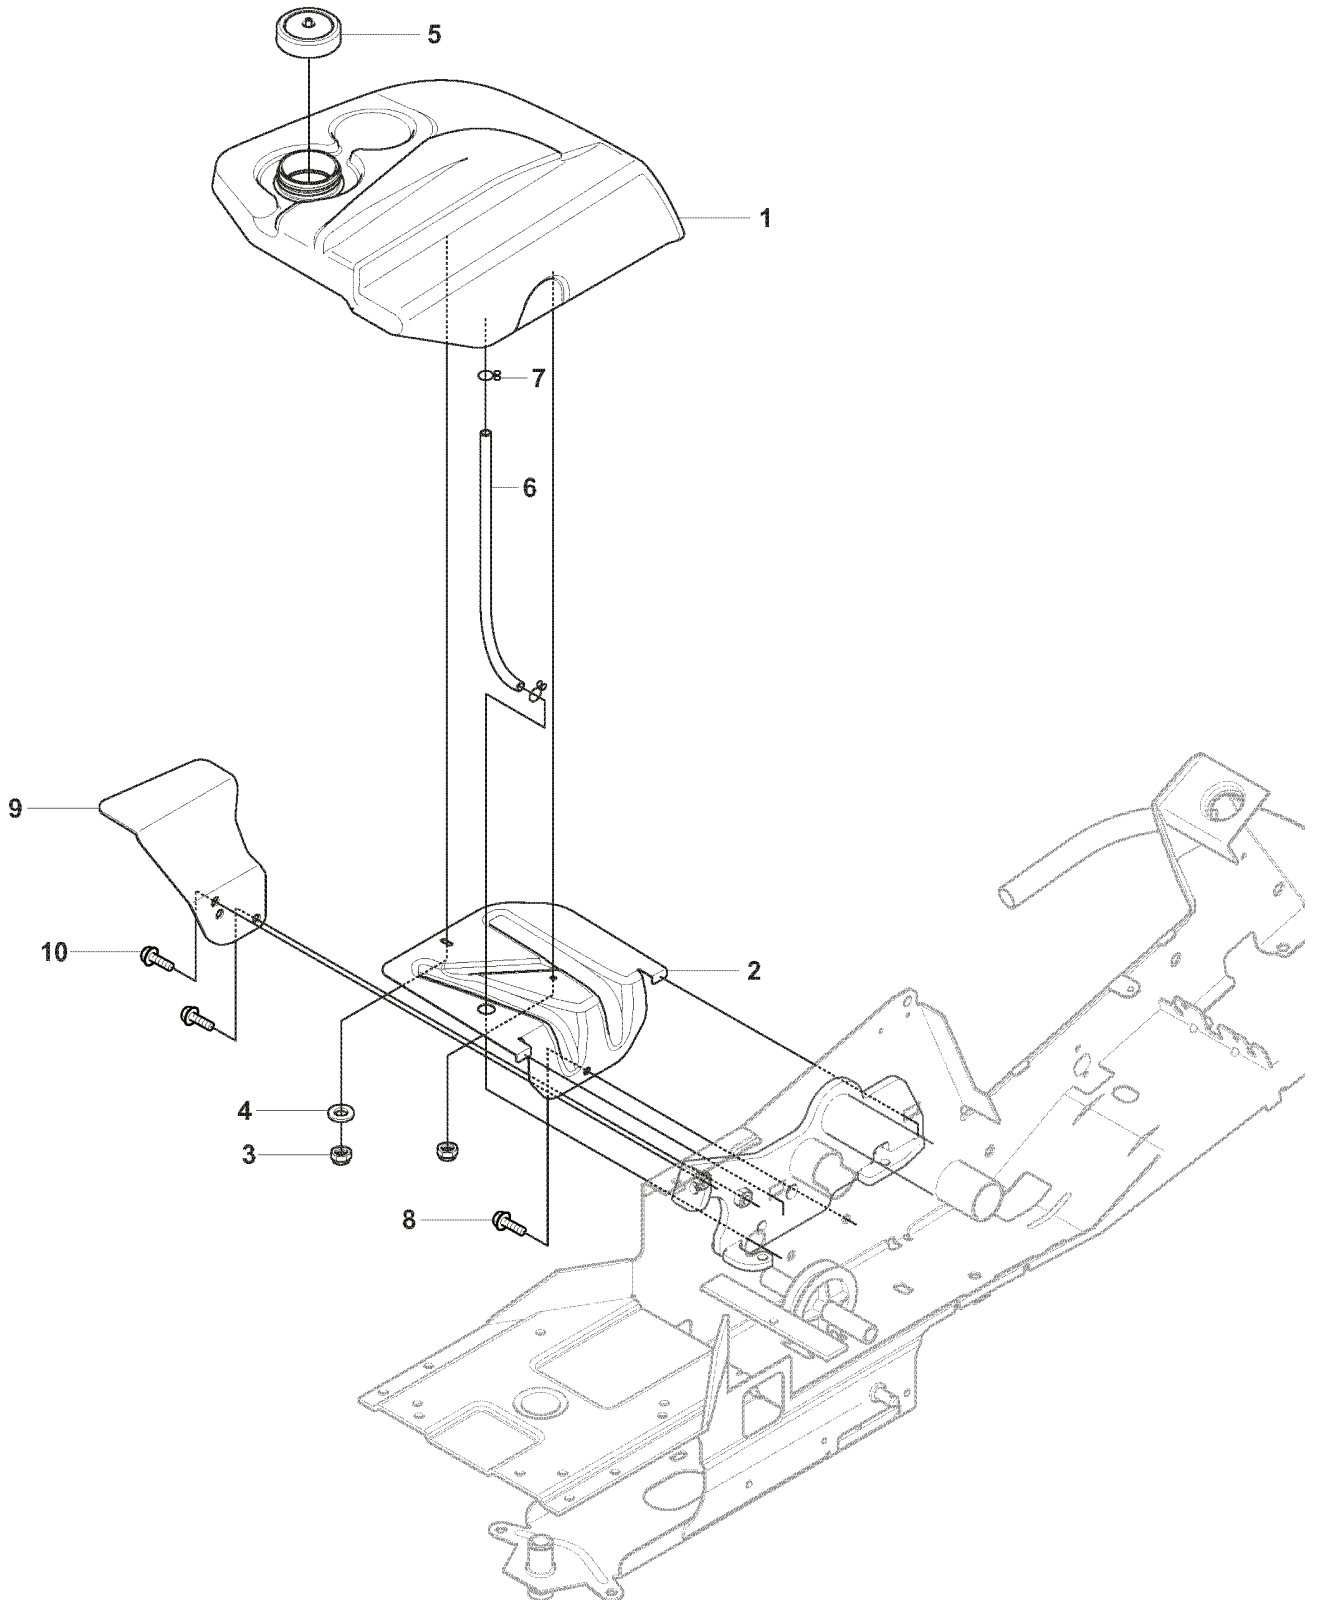

B 966 83 03-01 RIDER R16C AWD
FUEL SYSTEM

REF.	PART NO.	DESCRIPTION	REMARK	QTY.	KIT
1	535501301	FUEL TANK		1	
2	544329301	BRACKET		1	
3	732211601	LOCK NUT		2	
4	734115601	WASHER		1	
5	506673301	TANK CAP ASSY		1	
6	506946707	FUEL HOSE		1	
7	535469701	HOSE BRACE		2	
8	725236461	SCREW EHHFT		1	
9	501020301	SUPPORT		1	
10	725249371	SCREW EHHM		2