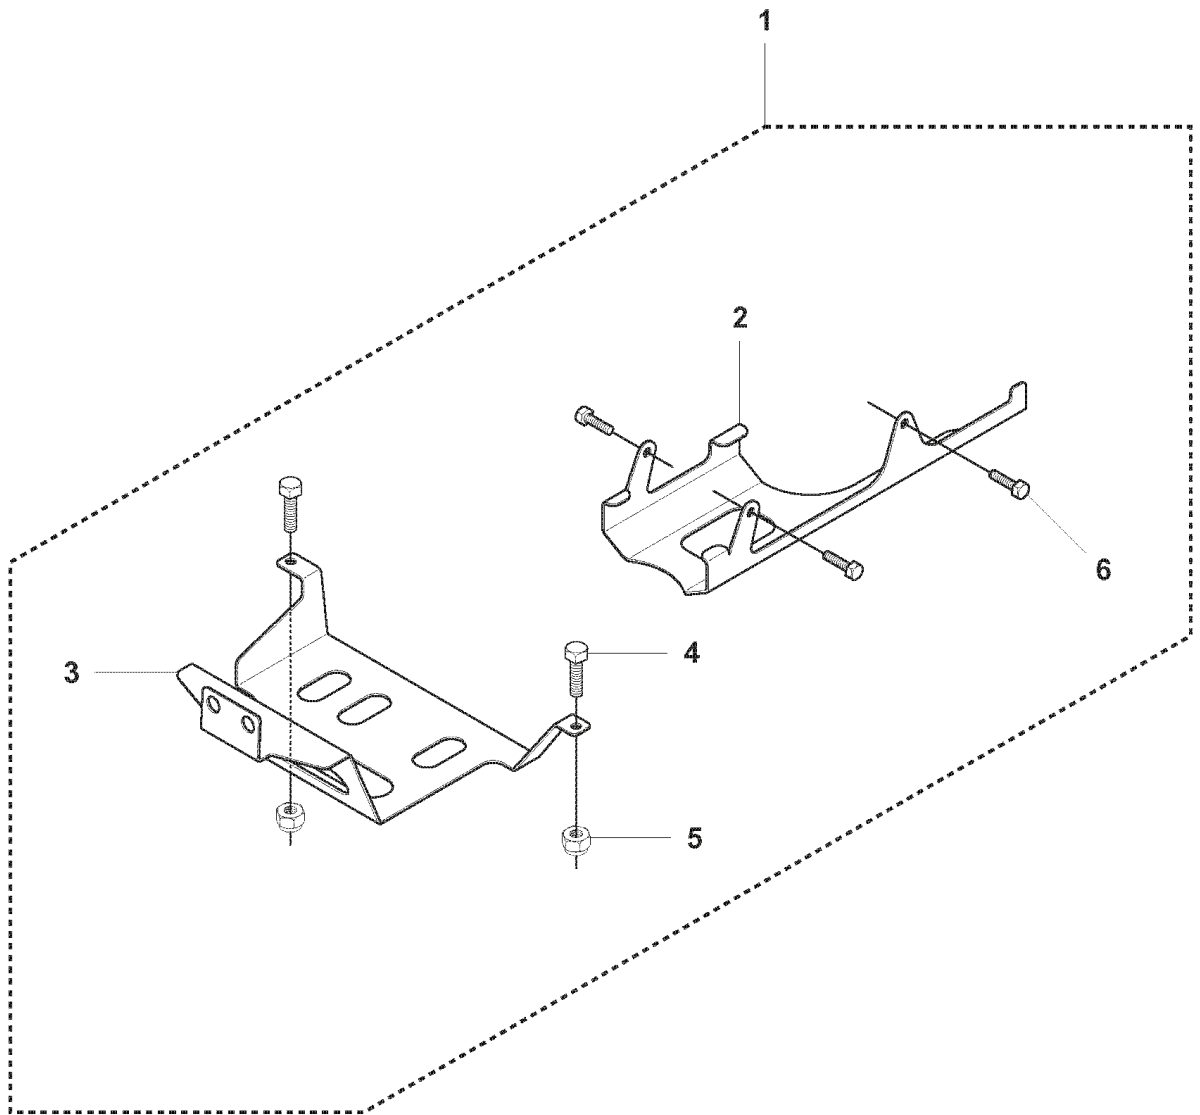

V 966 83 03-01 RIDER R16C AWD
ACCESSORIES

REF.	PART NO.	DESCRIPTION	REMARK	QTY.	KIT
1	544069304	KIT		1	
2	504046201	SKID PLATE		1	
3	544143301	SKID PLATE		1	
4	725246371	SCREW EHHM		2	
5	732211801	LOCK NUT		2	
6	725244961	SCREW EHHFT		3