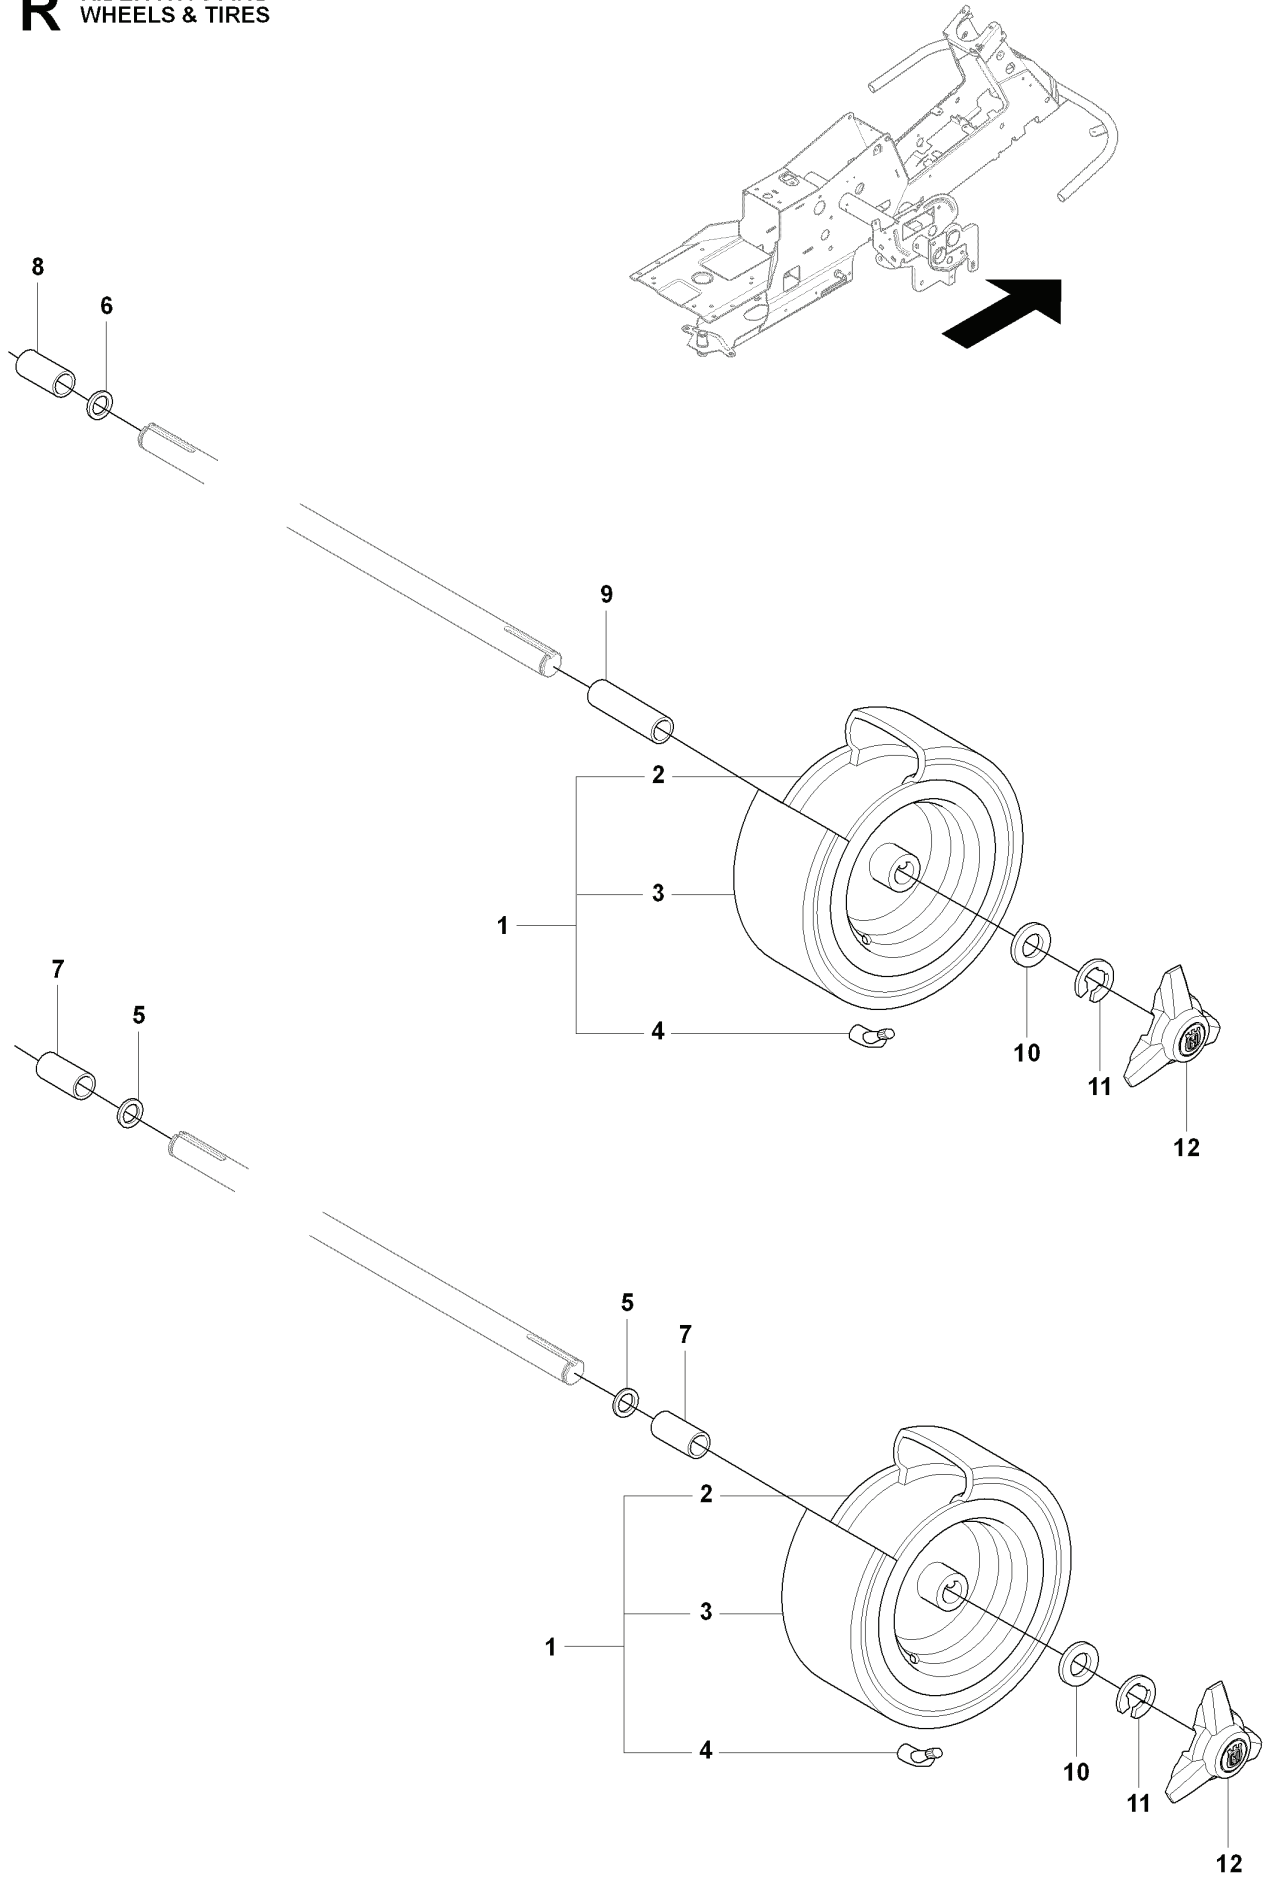

R RIDER R16C AWD
WHEELS & TIRES

REF.	PART NO.	DESCRIPTION	REMARK	QTY.	KIT
1	544126301	WHEEL		4	
2	544114201	RIM		1	
3	535460001	TYRE		1	
4	506574301	VALVE ASSY		1	
5	506504803	WASHER		2	
6	506945801	WASHER		1	
7	506596203	SPACING SLEEVE		2	
8	544132601	SLEEVE		1	
9	544132602	SLEEVE		1	
10	506504805	WASHER		4	
11	506899001	E-CLIP		4	
12	544353501	HUB CAP		4