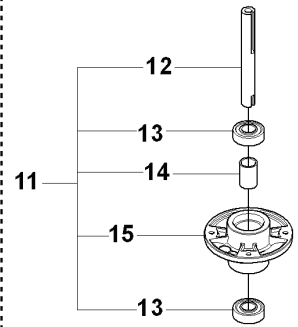

U2 RIDER R16C AWD
CUTTING DECK

Yttre.
Outer.
Exterieur.
Äusser.
Ulko.

Mitten.
Centre.
Centre.
Zentrum.
Keski.

Combi 94 78