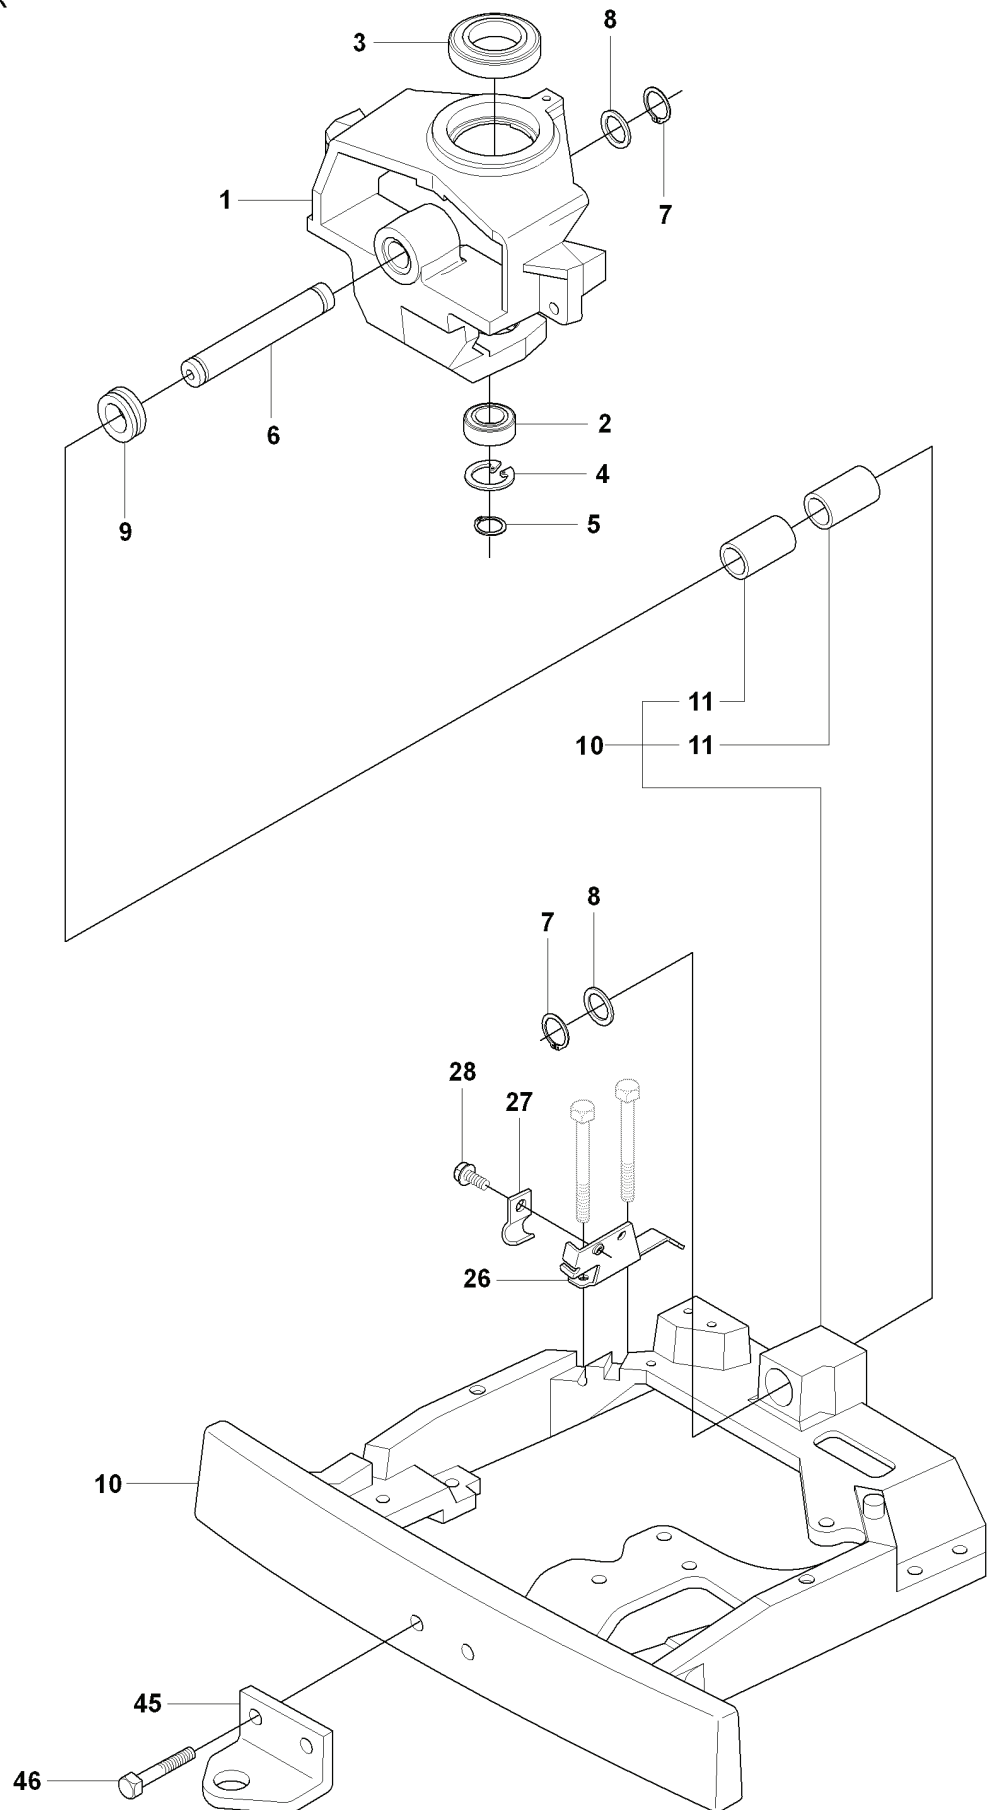

J1 RIDER R16C AWD CHASSIS, REAR

REF.	PART NO.	DESCRIPTION	REMARK	QTY.	KIT
1	506985803	SPINDLE		1	
2	738210504	BALL BEARING		1	
3	738211004	BALL BEARING		1	
4	735314010	CIRCLIP		1	
5	735312600	CIRCLIP		1	
6	506985901	SWING AXLE		1	
7	735312600	CIRCLIP		2	
8	506773401	WASHER		2	
9	740681421	V-RING		1	
10	535406001	BRACKET		1	
11	506986102	GLIDLAGER		2	
26	544262101	BRACKET		1	
27	506566501	CLIP		1	
28	725236461	SCREW EHHFT		1	
45	506889901	HITCH		1	
46	725249371	SCREW EHHM		2