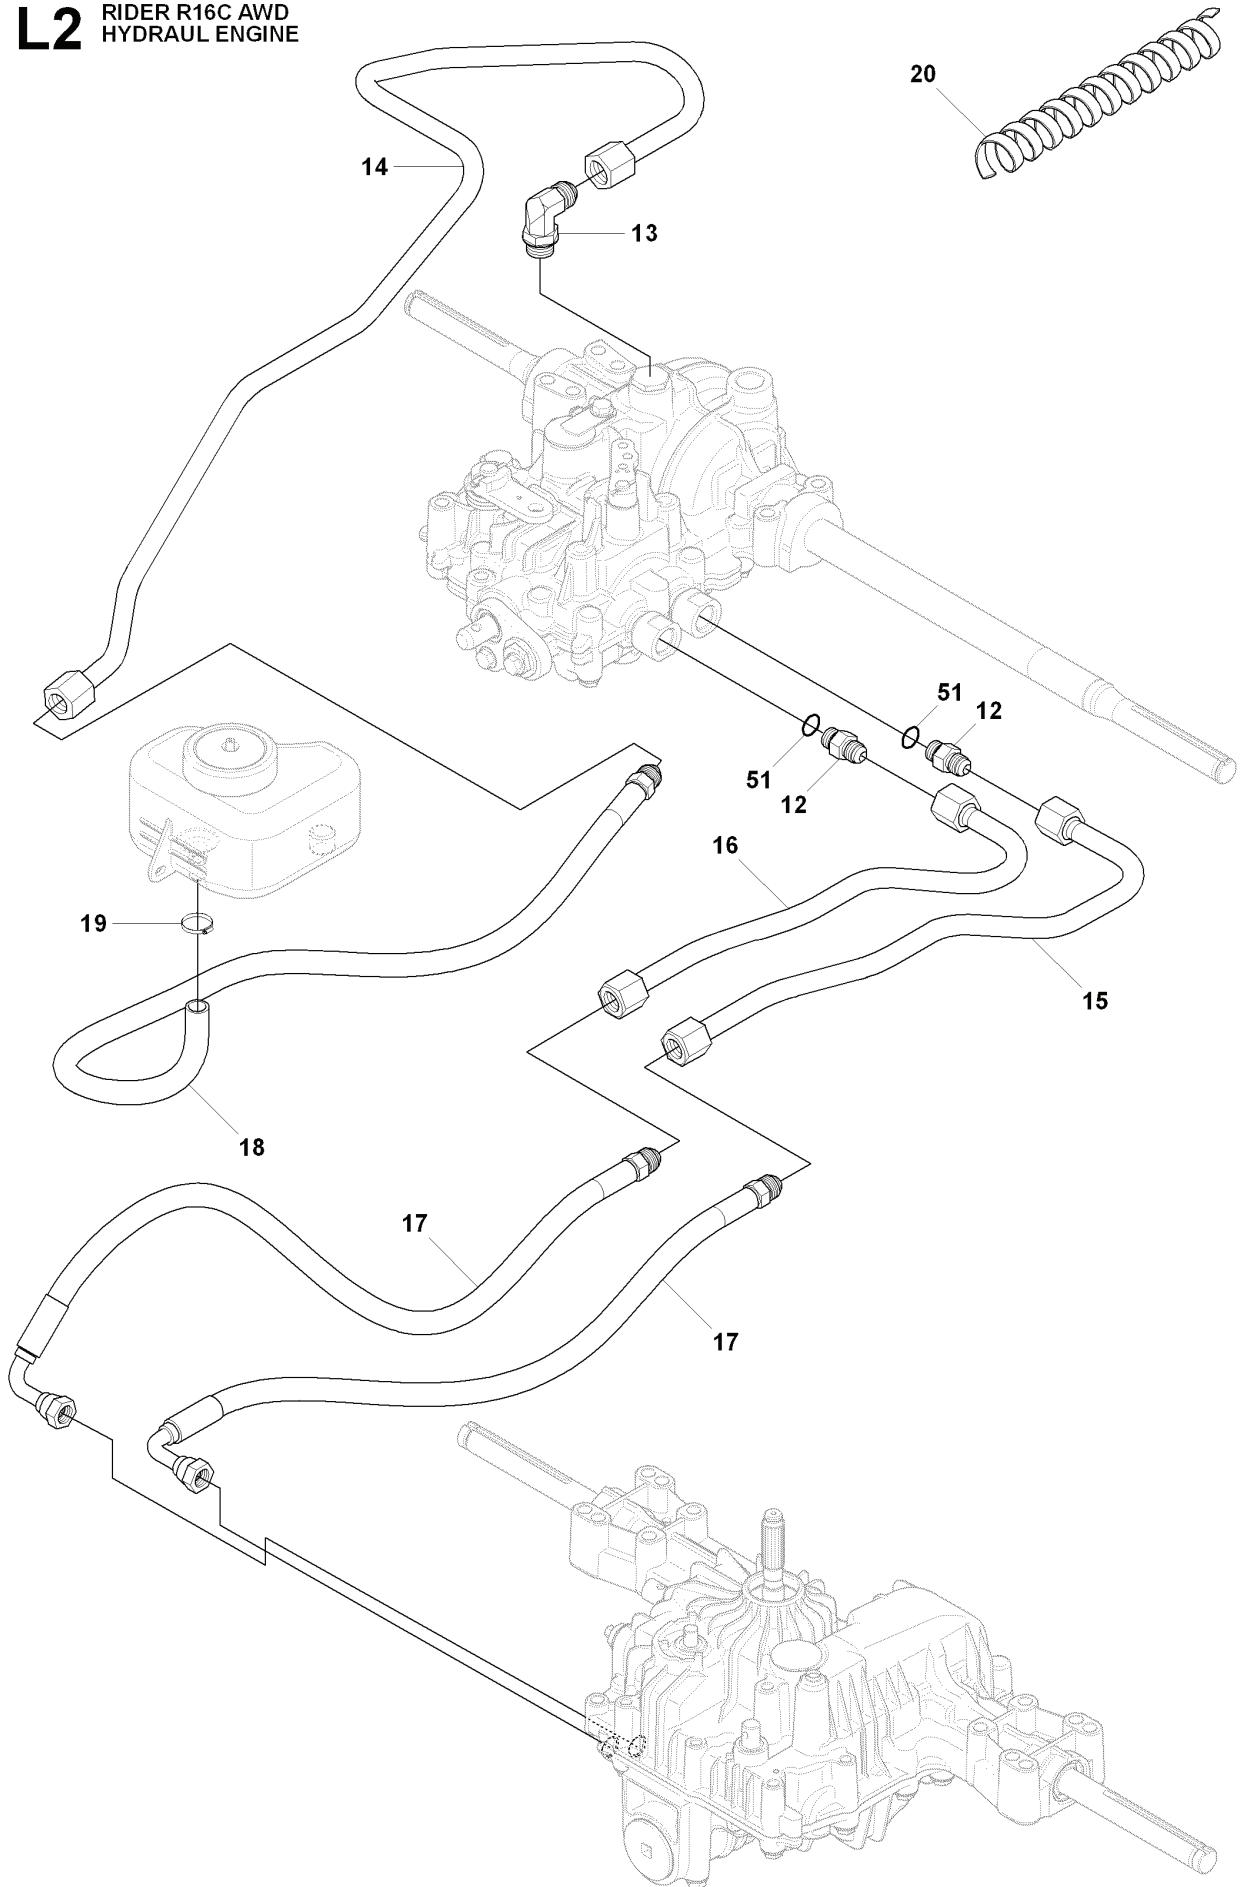

L2 RIDER R16C AWD
HYDRAUL ENGINE

REF.	PART NO.	DESCRIPTION	REMARK	QTY.	KIT
12	535426507	PIPE FITTING		2	
13	535437302	PIPE FITTING		1	
14	544807801	HYDRAULIC PIPE		1	
15	544807901	HYDRAULIC PIPE		1	
16	544808001	HYDRAULIC PIPE		1	
17	544456403	HYDRAULIC HOSE		2	
18	544122201	HOSE		1	
19	505131101	HOSE CLAMP		1	
20	544026601	HOSE GUARD		1	
51	505451101	O-RING		2