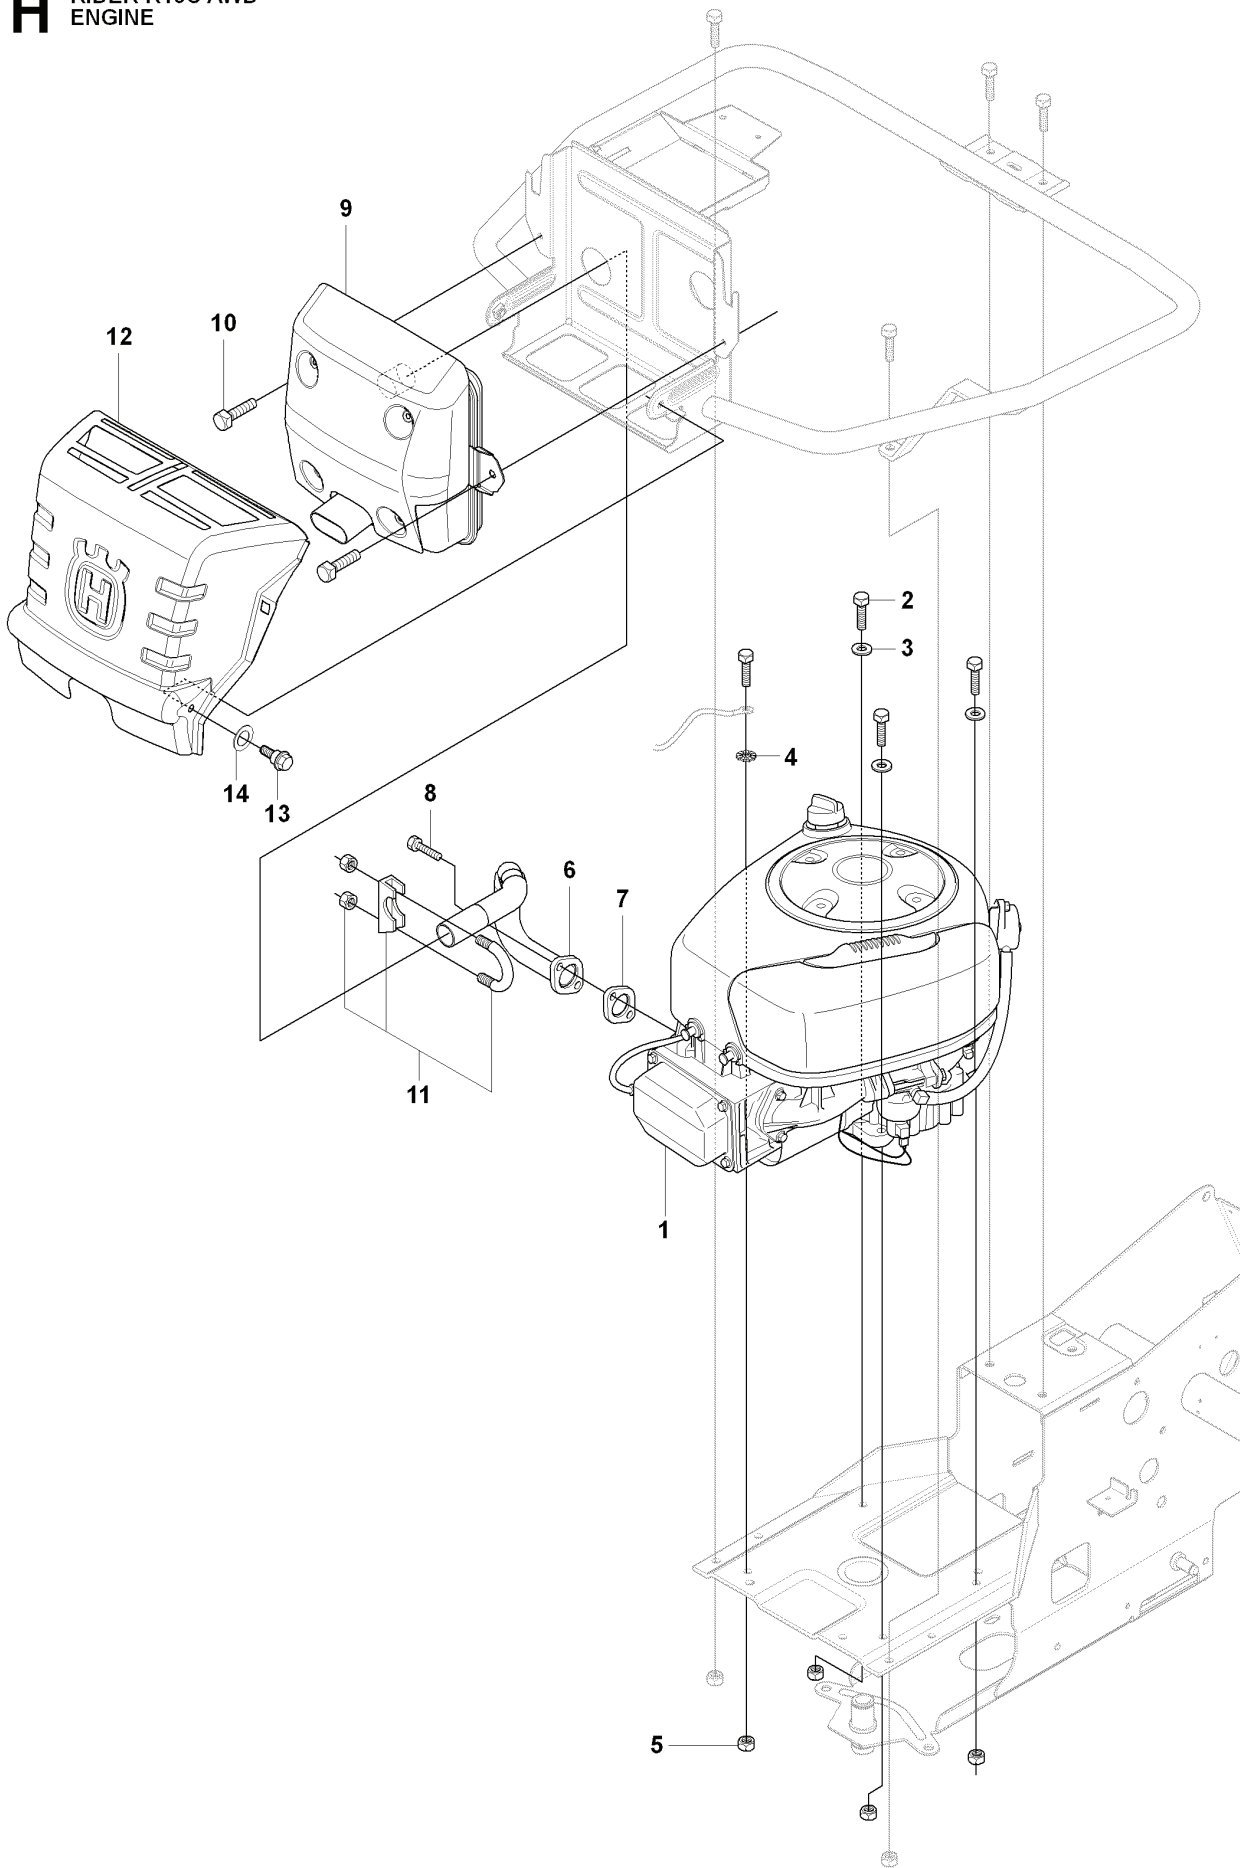

H RIDER R16C AWD
ENGINE

REF.	PART NO.	DESCRIPTION	REMARK	QTY.	KIT
1	544452801	ENGINE		1	
2	725245751	SCREW		4	
3	734116401	WASHER		3	
4	735216400	LOCKWASHER		1	
5	732211801	LOCK NUT		4	
6	535500602	EXHAUST PIPE ASSY		1	
7	506914501	GASKET		1	
8	506556301	SCREW UNC		2	
9	544335701	MUFFLER ASSY		1	
10	725236461	SCREW EHHFT		2	
11	506668401	CLAMP ASSY		1	
12	544248301	HEAT PROTECTOR		1	
13	506597401	SCREW EHHFM		2	
14	506839401	SPRING WASHER		2