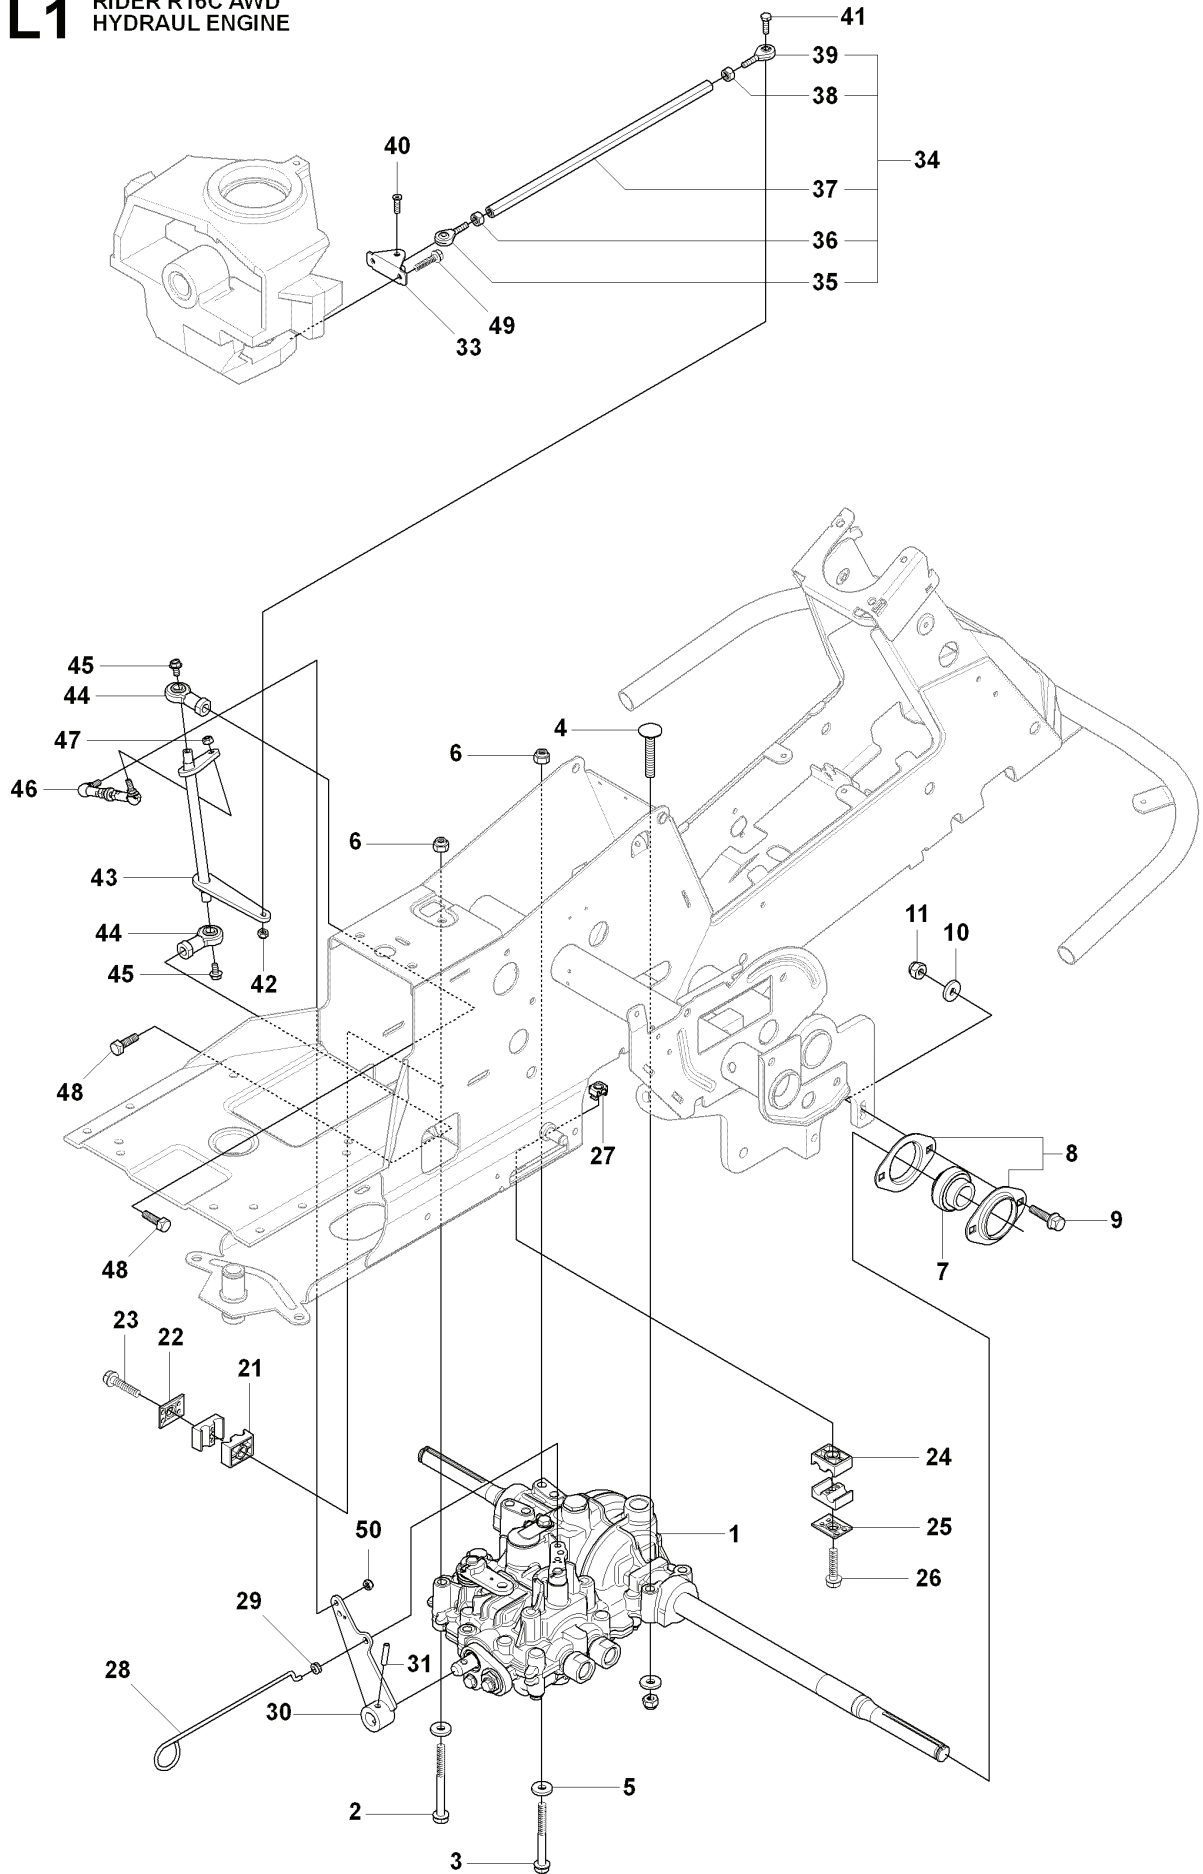

L1 RIDER R16C AWD
HYDRAUL ENGINE

REF.	PART NO.	DESCRIPTION	REMARK	QTY.	KIT
1	544116001	TRANSMISSION		1	
2	725246751	SCREW EHHM		1	
3	725246451	SCREW EHHM		1	
4	535423803	SCREW RSQM		1	
5	734116401	WASHER		3	
6	732211801	LOCK NUT		3	
7	544008901	BEARING		1	
8	544009001	BEARING HOUSING		1	
9	506570105	SCREW EHHFM		2	
10	734116401	WASHER		2	
11	732211801	LOCK NUT		2	
21	544373303	PIPE CLAMP		1	
22	535438501	COVER WASHER		1	
23	725237861	SCREW EHHFT		1	
24	544373302	PIPE CLAMP		1	
25	544373802	COVER PLATE		1	
26	506570107	SCREW EHHFM		1	
27	544811701	CAGE NUT		1	
28	535499701	ARM		1	
29	503735801	BUSHING		1	
30	544435201	LEVER		1	
31	721434701	SPRING PIN		1	
33	535492802	BRACKET		1	
34	544456703	ROD		1	
35	535486602	ROD END		1	
36	503221018	HEXAGON NUT		1	
37	535486503	ROD		1	
38	731231601	HEXAGON NUT		1	
39	535486601	ROD END		1	
40	544841701	SCREW		1	
41	725237071	SCREW EHHM		1	
42	732251601	HEXAGON LOCKING NUT		1	
43	535497401	LEVER		1	
44	506951701	ROD END		2	
45	535475212	SCREW EHHFM		2	
46	544441901	ADJUSTMENT ROD		1	
47	732251601	HEXAGON LOCKING NUT		1	
48	725249371	SCREW EHHM		2	
49	725236651	HEXAGONAL SCREW M6X12		2	
50	732211601	LOCK NUT		1