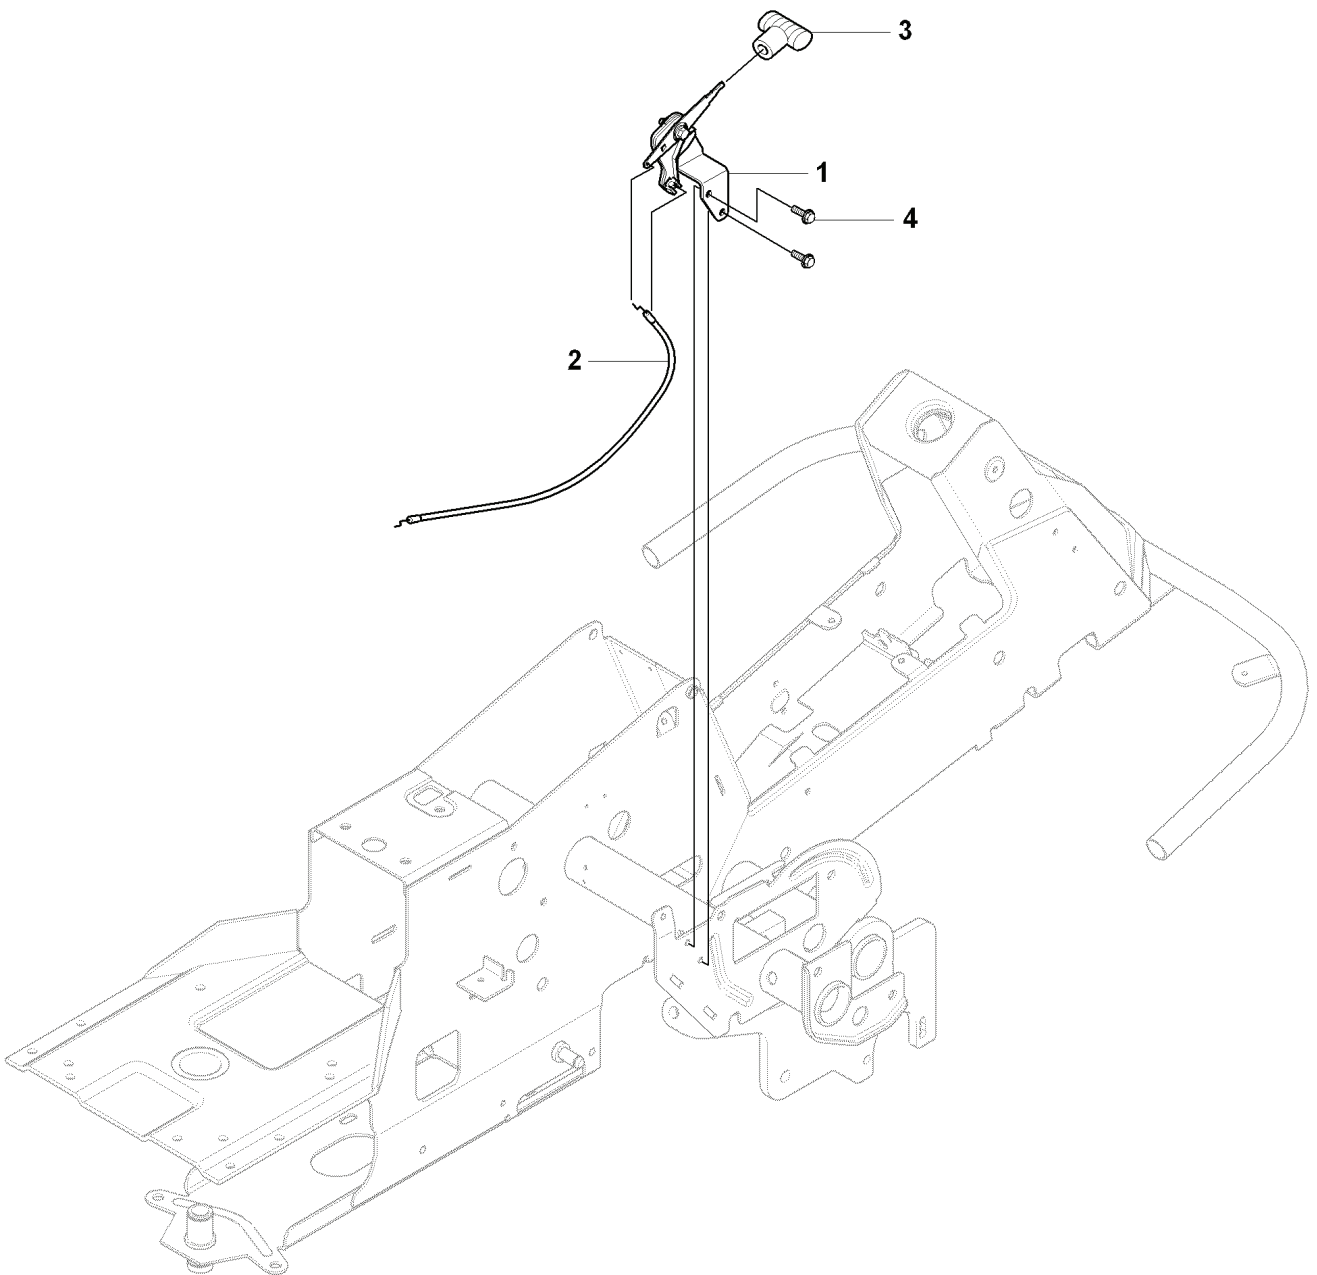

N RIDER R16C AWD
CONTROLS

REF.	PART NO.	DESCRIPTION	REMARK	QTY.	KIT
1	544301501	THROTTLE CONTROL ASSY		1	
2	544301701	WIRE		1	
3	506889101	KNOB		1	
4	725236461	SCREW EHHFT		2