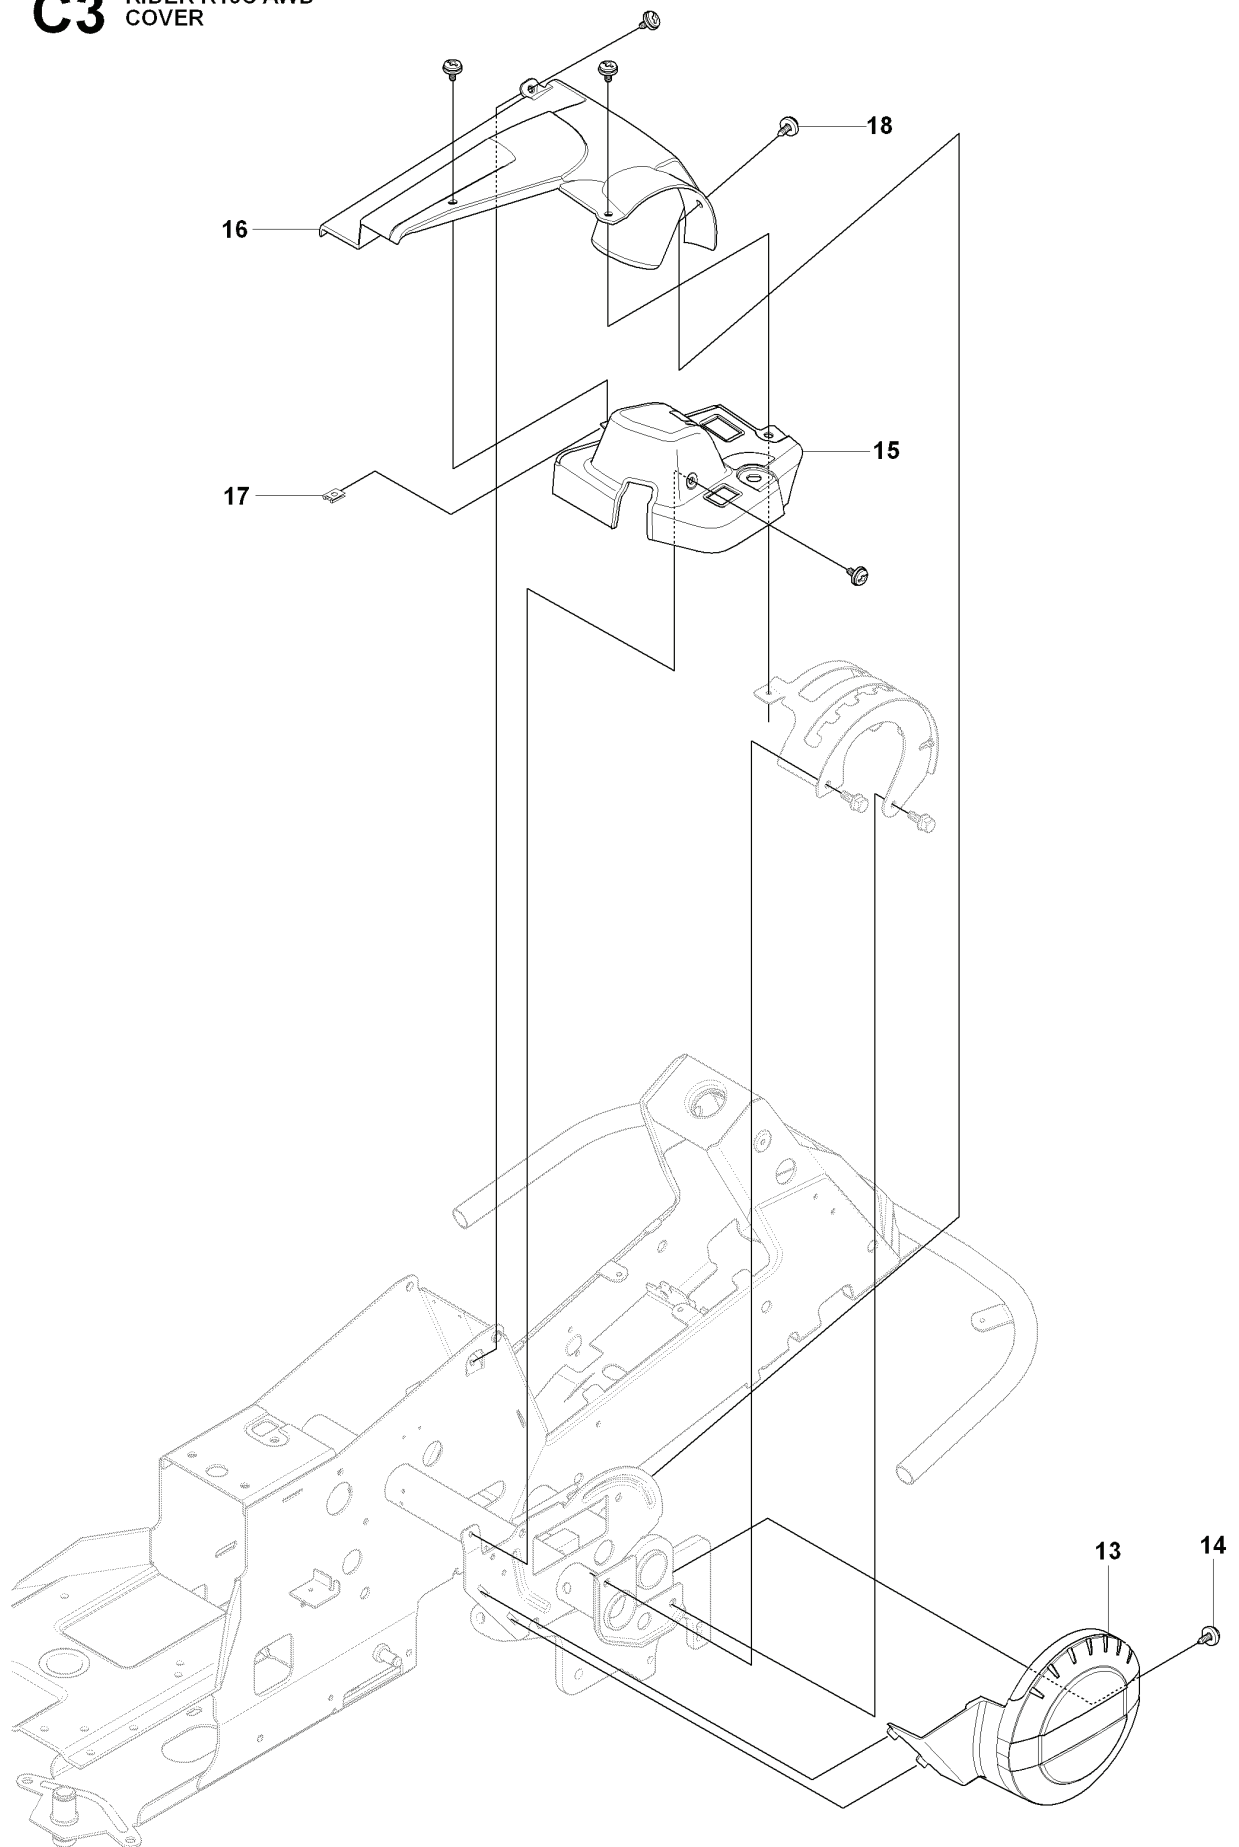

C3 RIDER R16C AWD
COVER

REF.	PART NO.	DESCRIPTION	REMARK	QTY.	KIT
13	535502501	CONTROL COVER		1	
14	544400501	SCREW		1	
15	544332103	CONTROL COVER		1	
16	544332202	COVER		1	
17	535429101	SPRING NUT		1	
18	544400501	SCREW		4