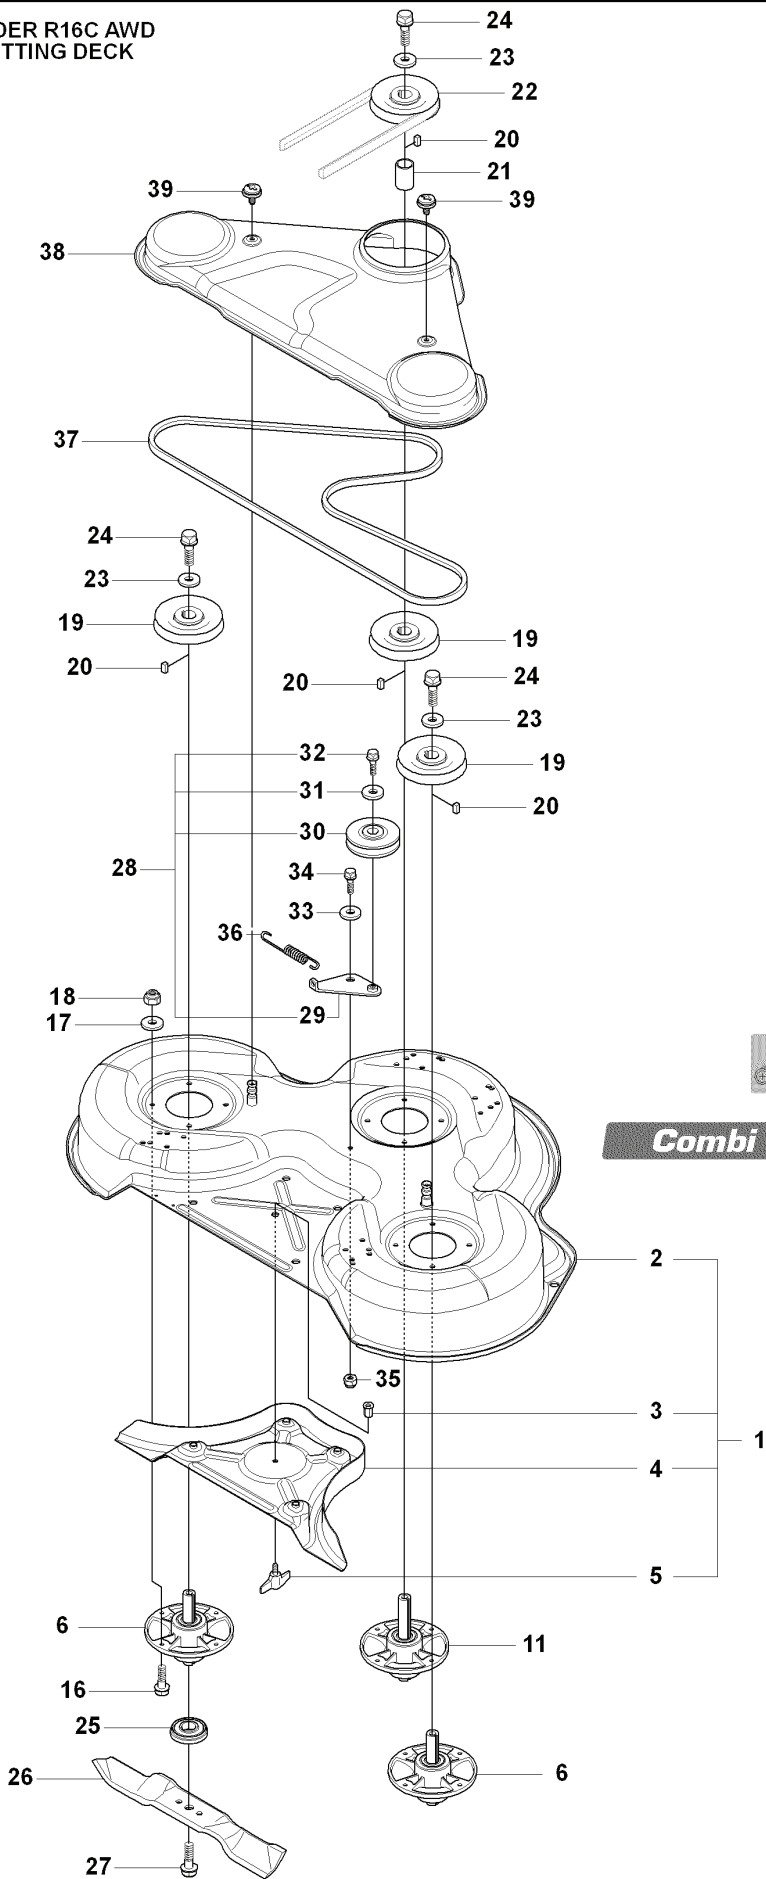

U2 RIDER R16C AWD
CUTTING DECK

REF.	PART NO.	DESCRIPTION	REMARK	QTY.	KIT
1	544065704	CUTTING DECK		1	
2	544065506	DECK SHELL ASSY		1	
3	506916201	NUT		1	
4	544065801	PLUG		1	
5	544066101	KNOB		1	
6	544065901	BLADE HOUSING ASSY		2	
7	544067902	SHAFT		1	
8	738230434	BALL BEARING		2	
9	544068001	SPACING SLEEVE		1	
10	544067801	BEARING HOUSING		1	
11	544065903	BLADE HOUSING ASSY		1	
12	544067901	SHAFT		1	
13	738230434	BALL BEARING		2	
14	544068001	SPACING SLEEVE		1	
15	544067801	BEARING HOUSING		1	
16	535423801	SCREW RSQM		12	
17	734116401	WASHER		12	
18	732211801	LOCK NUT		12	
19	506922101	PULLEY		3	
20	506533501	PARALLEL KEY		4	
21	544068003	SPACING SLEEVE		1	
22	506778601	PULLEY		1	
23	734117441	WASHER		3	
24	506675402	SCREW EHHFM		3	
25	544064901	BLADE HOLDER		3	
26	579652510	BLADE		3	
27	506675402	SCREW EHHFM		3	
28	506797301	BELT TENSIONER ASSY		1	
29	506797101	SPÄNNARM KPL.		1	
30	506793201	BELT TENSIONER WHEEL		1	
31	734116441	WASHER		1	
32	506558302	SCREW EHHFT		1	
33	506918702	WASHER		1	
34	725245171	SCREW EHHM		1	
35	732211801	LOCK NUT		1	
36	506533101	SPRING		1	
37	589530701	BELT		1	
39	544400501	SCREW		2	
77	506789701	LABEL		1	
78	544238101	LABEL		1