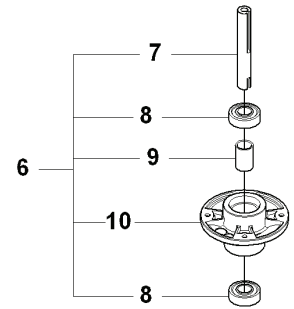

Yttre.
Outer.
Exterieur.
Äusser.
Ulko.

Mitten.
Centre.
Centre.
Zentrum.
Keski.