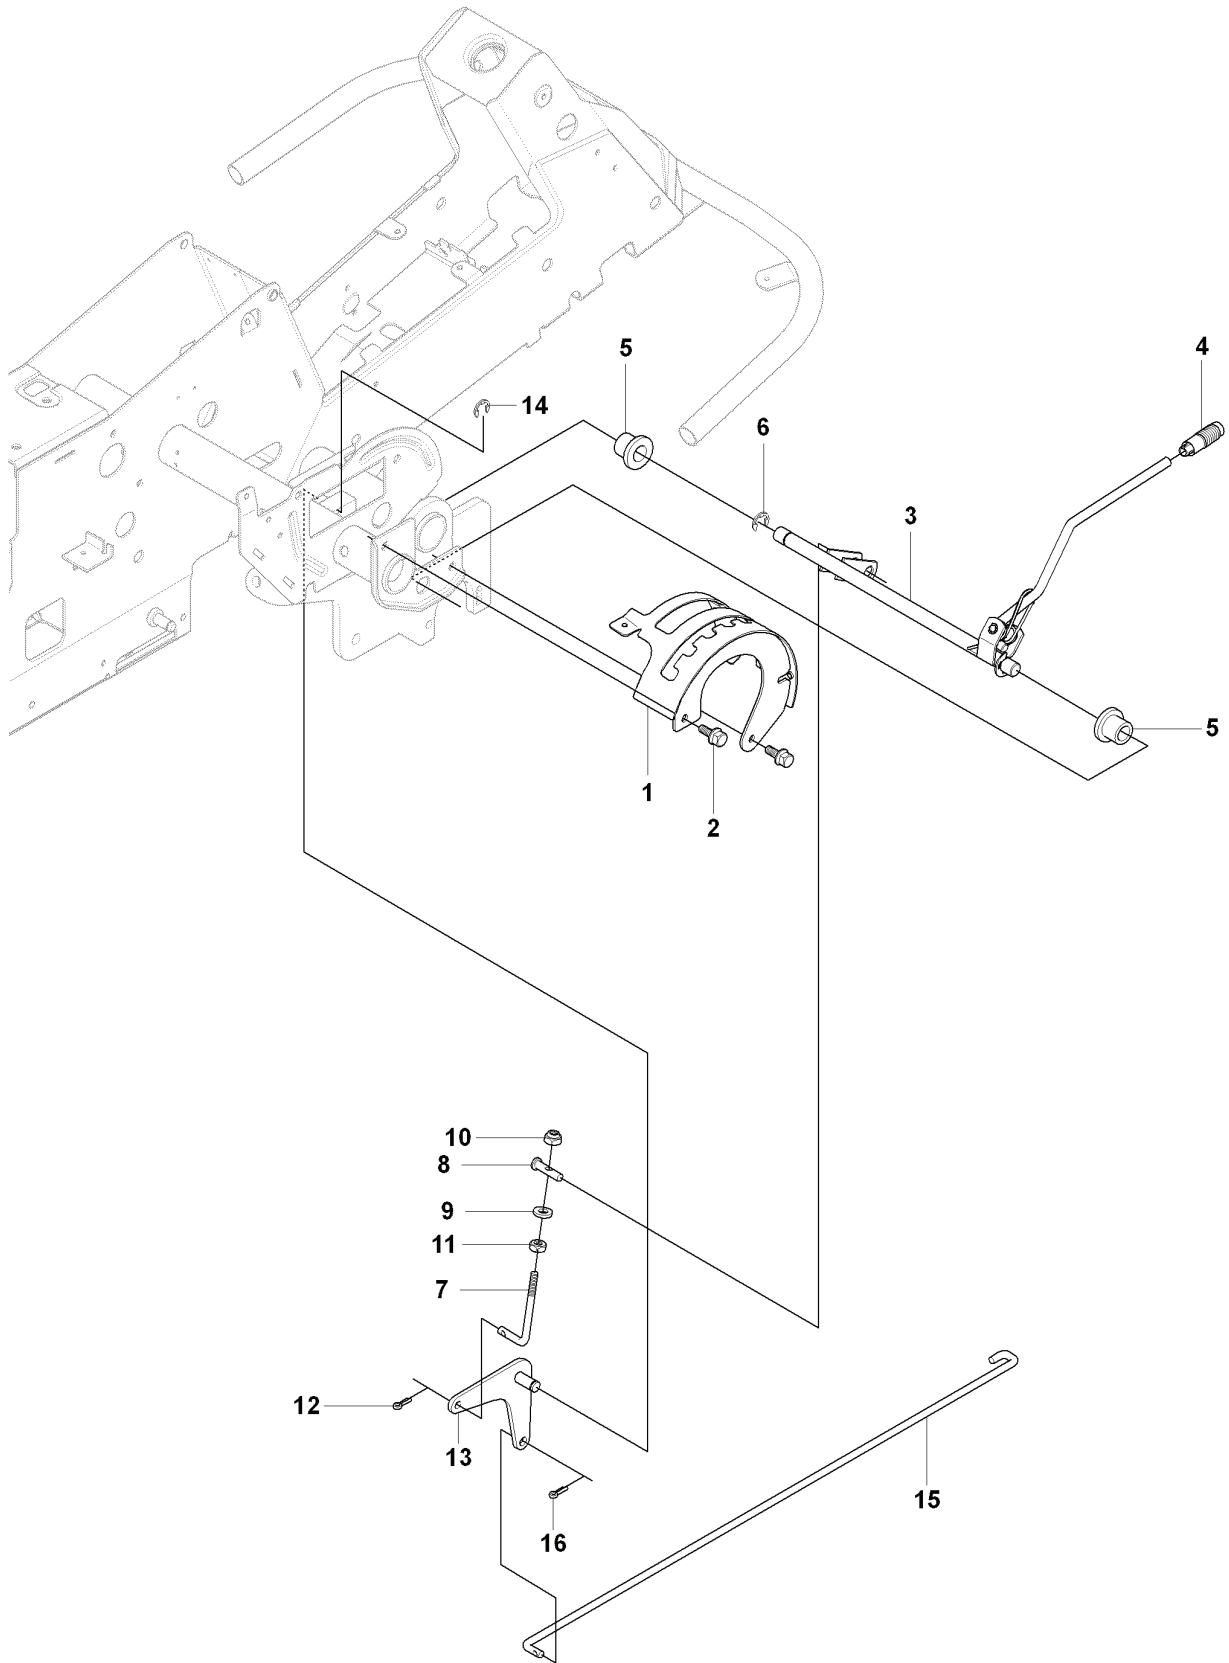

# C2 RIDER R16C AWD COVER

---

REF.	PART NO.	DESCRIPTION	REMARK	QTY.	KIT
1	544895901	FOOT PLATE		1	
2	544248401	MAT		1	
3	544895903	FOOT PLATE		1	
4	544248403	MAT		1	
5	544400501	SCREW		4	
21	544239201	COVER		1	
22	544427501	MAT		1	
23	544400501	SCREW		2	
24	544326501	COVER		1	
25	544400501	SCREW		2	
26	544433201	PROTECTIVE COVER		1	
27	544374201	UNIT COVER		1	
29	506963601	WASHER		1	

**T** RIDER R16C AWD  
ATTACHMENTS

---

REF.	PART NO.	DESCRIPTION	REMARK	QTY.	KIT
1	544401101	EQUIPMENT FRAME		1	
2	506895801	COLLAR SCREW		2	
3	732252201	HEXAGON LOCKING NUT		2	
4	506837601	SPRING		2	
5	506837701	RING BOLT		2	
6	731232051	HEXAGON NUT		4	
7	734117201	WASHER		2	
8	721680251	SPRING COTTER		1	
9	544437903	CUTTING DECK		1	
10	544362401	SCREW		2	
11	732211801	LOCK NUT		2	

**D** RIDER R16C AWD  
HEIGHT ADJUSTMENT

---

REF.	PART NO.	DESCRIPTION	REMARK	QTY.	KIT
1	535501401	CONTROL PLATE		1	
2	506570103	SCREW EHHFM		2	
3	504734501	ADJUSTER		1	
4	506542001	HANDLE		1	
5	506554301	BEARING		2	
6	735312220	E-CLIP		1	
7	506908201	HEIGHT ROD		1	
8	506784601	PEN		1	
9	734117201	WASHER		1	
10	732211801	LOCK NUT		1	
11	731231801	HEXAGON NUT		1	
12	721618301	SPLIT PIN		1	
13	544227701	LINK		1	
14	735311520	E-CLIP		1	
15	544227001	CONNECTION ROD		1	
16	721618301	SPLIT PIN		1	