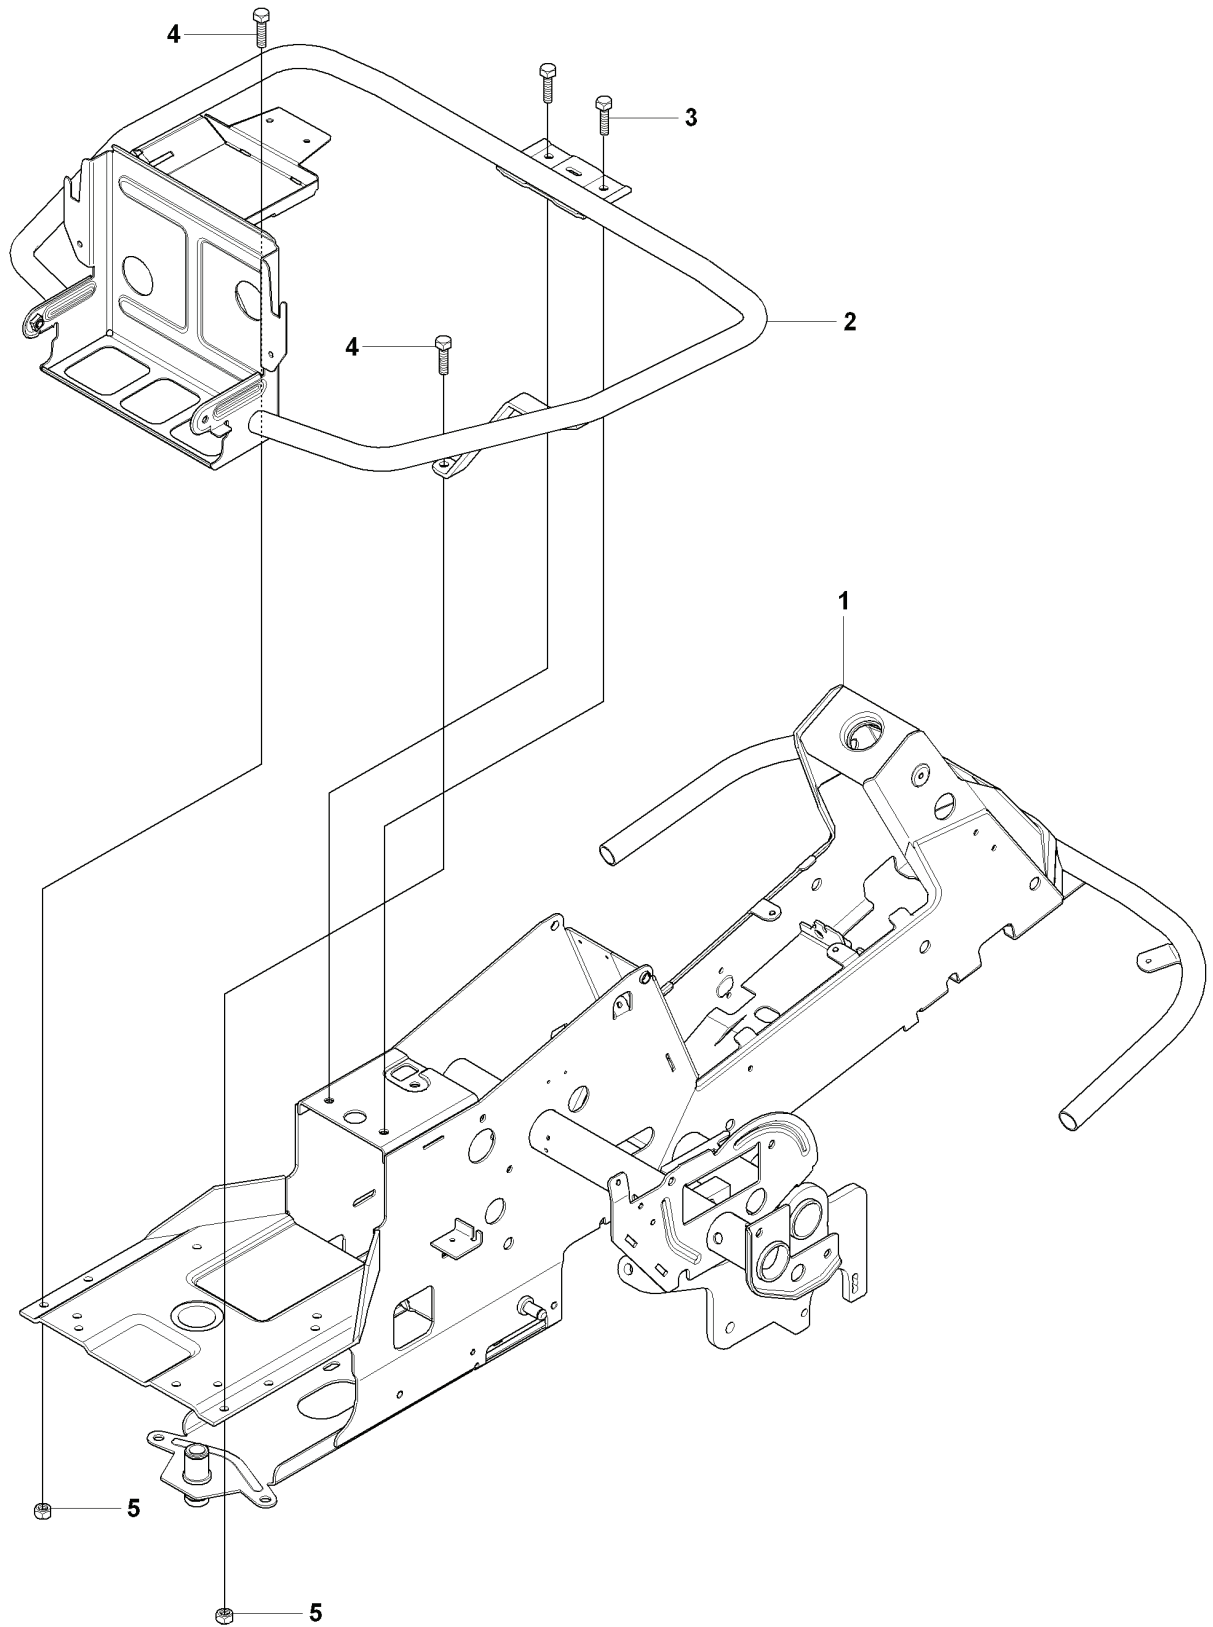

F RIDER R16C AWD
CHASSIS

REF.	PART NO.	DESCRIPTION	REMARK	QTY.	KIT
1	544842401	FRAME		1	
2	544244501	ENGINE FRAME		1	
3	506570103	SCREW EHHFM		2	
4	725245171	SCREW EHHM		2	
5	732211801	LOCK NUT		2