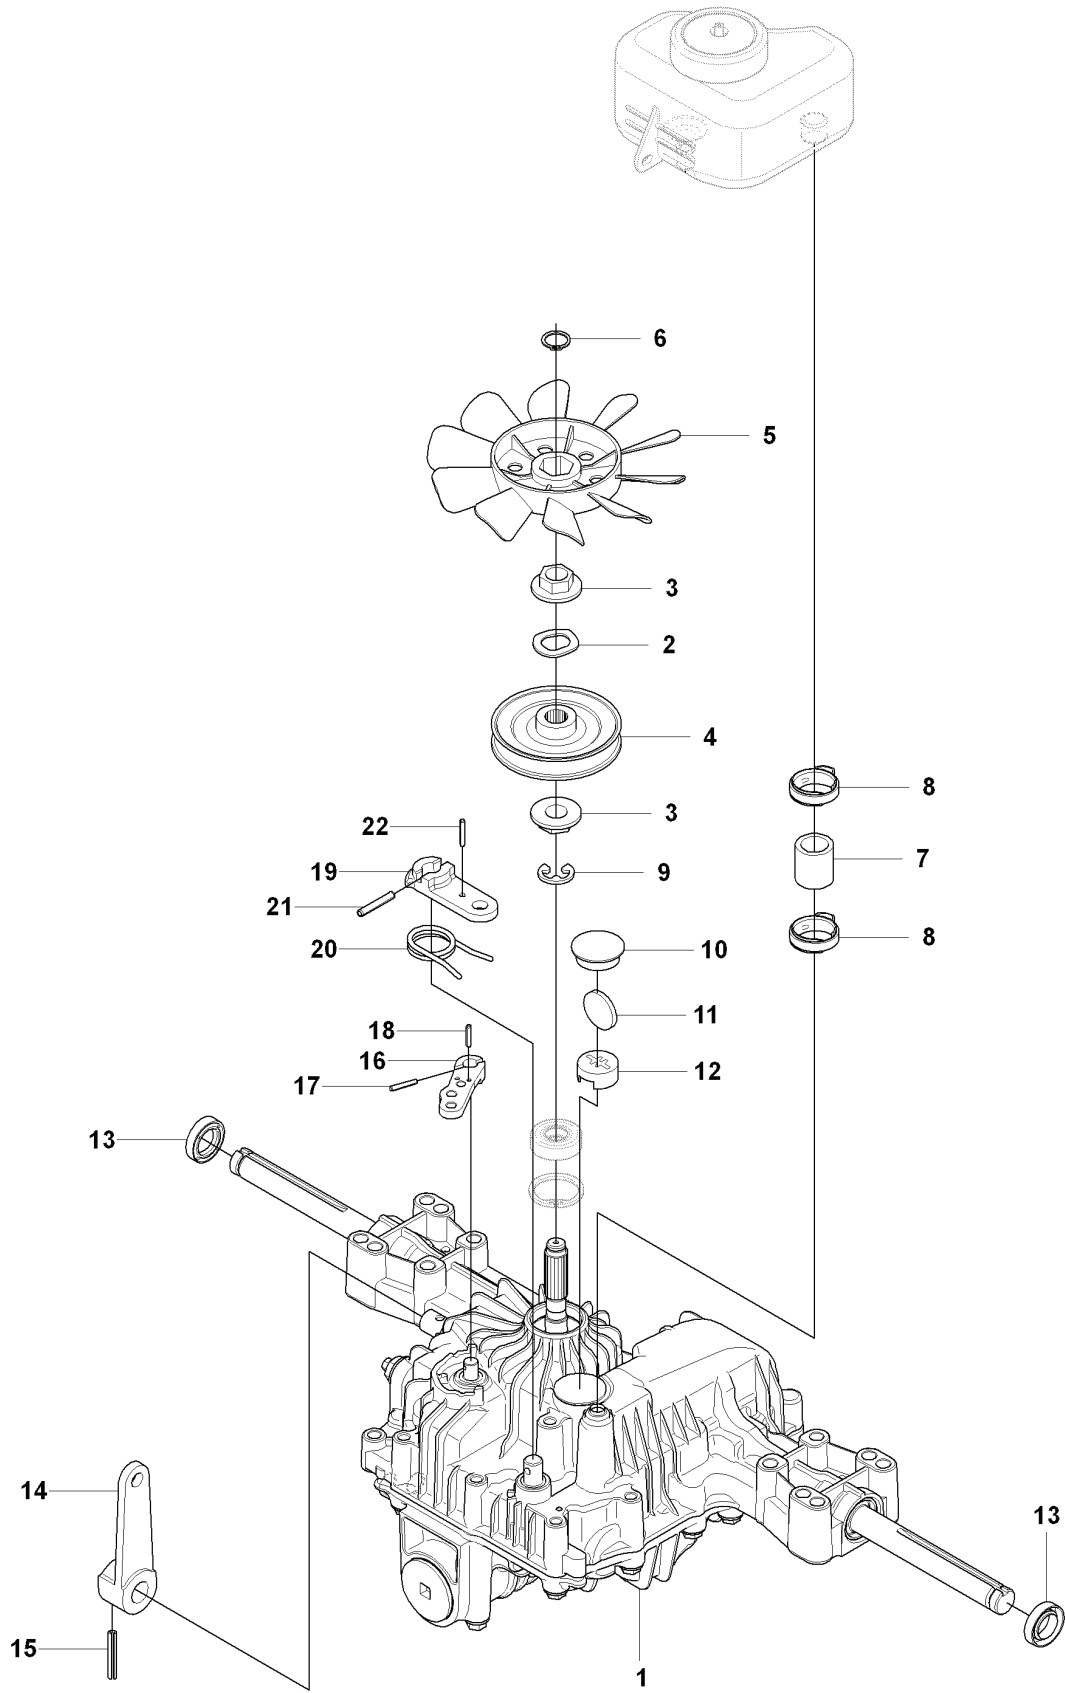

K RIDER R16C AWD
HYDROSTAT K574 SP

REF.	PART NO.	DESCRIPTION	REMARK	QTY.	KIT
1	544116101	TRANSMISSION		1	
2	506986501	SPRING WASHER		1	
3	506986601	DISTANCE		2	
4	502451901	PULLEY		1	
5	506986801	FAN		1	
6	735311500	CIRCLIP		1	
7	502451601	TUBE		1	
8	506987001	HOSE CLAMP		2	
9	535402807	CLIP		1	
10	535402832	PLUG		1	
11	535402829	MAGNET		1	
12	535402830	HOLDER		1	
13	535402837	SEALING		2	
14	502453201	CONTROL LEVER		1	
15	535402809	PIN RETAINING SCREW		1	
16	535402817	LEVER		1	
17	535402816	PIN RETAINING SCREW		1	
18	535402833	PIN RETAINING SCREW		1	
19	535402838	LEVER		1	
20	535402839	SPRING		1	
21	535402840	PIN RETAINING SCREW		1	
22	535402841	PIN		1