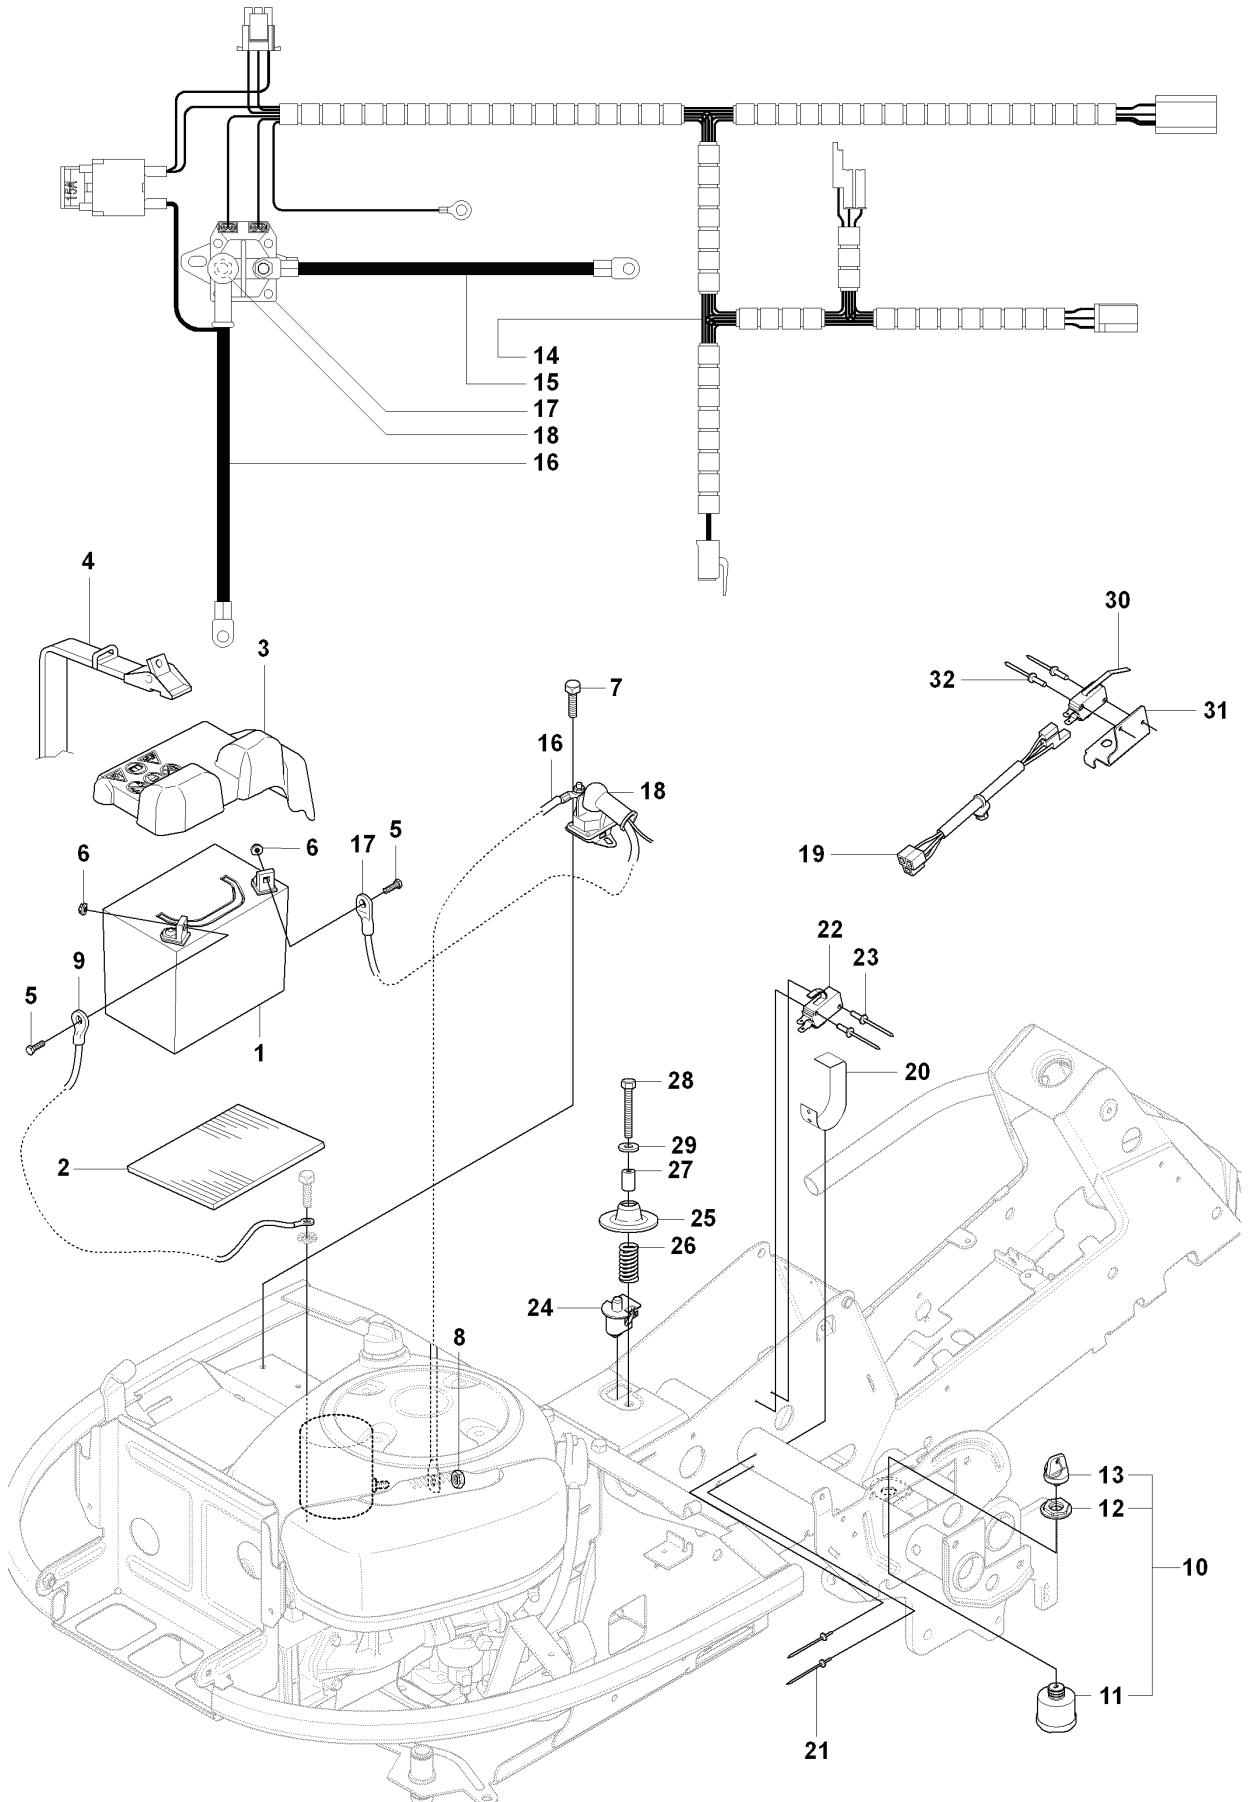

# **SPARE PARTS LIST**

**C1** RIDER R16C AWD  
COVER

---

REF.	PART NO.	DESCRIPTION	REMARK	QTY.	KIT
6	544247601	ENGINE HOOD ASSY		1	
7	544247701	HINGE		1	
8	544247702	HINGE		1	
9	722795402	RIVET		6	
10	544247801	ENGINE HOOD ASSY		1	
11	506599501	BUTTON		1	
12	506599601	GUMMISTROPP		1	
19	544373901	COVER		1	
20	544400501	SCREW		2	

# C2 RIDER R16C AWD COVER

---

REF.	PART NO.	DESCRIPTION	REMARK	QTY.	KIT
1	544895901	FOOT PLATE		1	
2	544248401	MAT		1	
3	544895903	FOOT PLATE		1	
4	544248403	MAT		1	
5	544400501	SCREW		4	
21	544239201	COVER		1	
22	544427501	MAT		1	
23	544400501	SCREW		2	
24	544326501	COVER		1	
25	544400501	SCREW		2	
26	544433201	PROTECTIVE COVER		1	
27	544374201	UNIT COVER		1	
29	506963601	WASHER		1	

**S** RIDER R16C AWD  
DECALS

---

REF.	PART NO.	DESCRIPTION	REMARK	QTY.	KIT
1	544438601	LABEL		1	
2	544438701	LABEL		1	
3	544438801	LABEL		1	
4	544439001	LABEL		1	
5	544439201	LABEL		1	
6	506584501	LABEL		1	
7	544833501	LABEL		2	
8	544833601	LABEL		1	
9	505217701	LABEL		1	
10	544391102	LABEL		1	
11	544211401	LABEL		2	
12	504813301	LABEL		1	
13	504813302	LABEL		1	

**Q** RIDER R16C AWD  
ELECTRICAL

REF.	PART NO.	DESCRIPTION	REMARK	QTY.	KIT
1	510138501	BATTERY		1	
2	535441101	BATTERY MAT		1	
3	510026901	COVER		1	
4	506836802	BELT		1	
5	522622101	SCREW EHHM		1	
6	522624301	NUT		1	
7	725236461	SCREW EHHFT		1	
8	506899801	NUT		1	
9	544967603	CABLE		1	
10	544442101	IGNITION SWITCH		1	
11	544442201	IGNITION SWITCH		1	
12	544442301	NUT		1	
13	544442401	IGNITION KEY		1	
14	544926301	WIRING		1	
15	544928601	CABLE		1	
16	544926104	CABLE		1	
17	544439801	RELAY		1	
18	506899801	NUT		2	
19	544892201	WIRING		1	
20	506909301	PLATE SPRING		1	
21	722783902	BLIND RIVET		2	
22	535469101	SWITCH		1	
23	544440701	RIVET		2	
24	506909601	SWITCH		1	
25	506909701	SPRING WASHER		1	
26	544441201	SPRING		1	
27	506909902	SPACING TUBE		1	
28	725246051	SCREW EHHM		1	
29	734116401	WASHER		1	
30	544415501	SWITCH		1	
31	544415701	BRACKET		1	
32	544440701	RIVET		2	