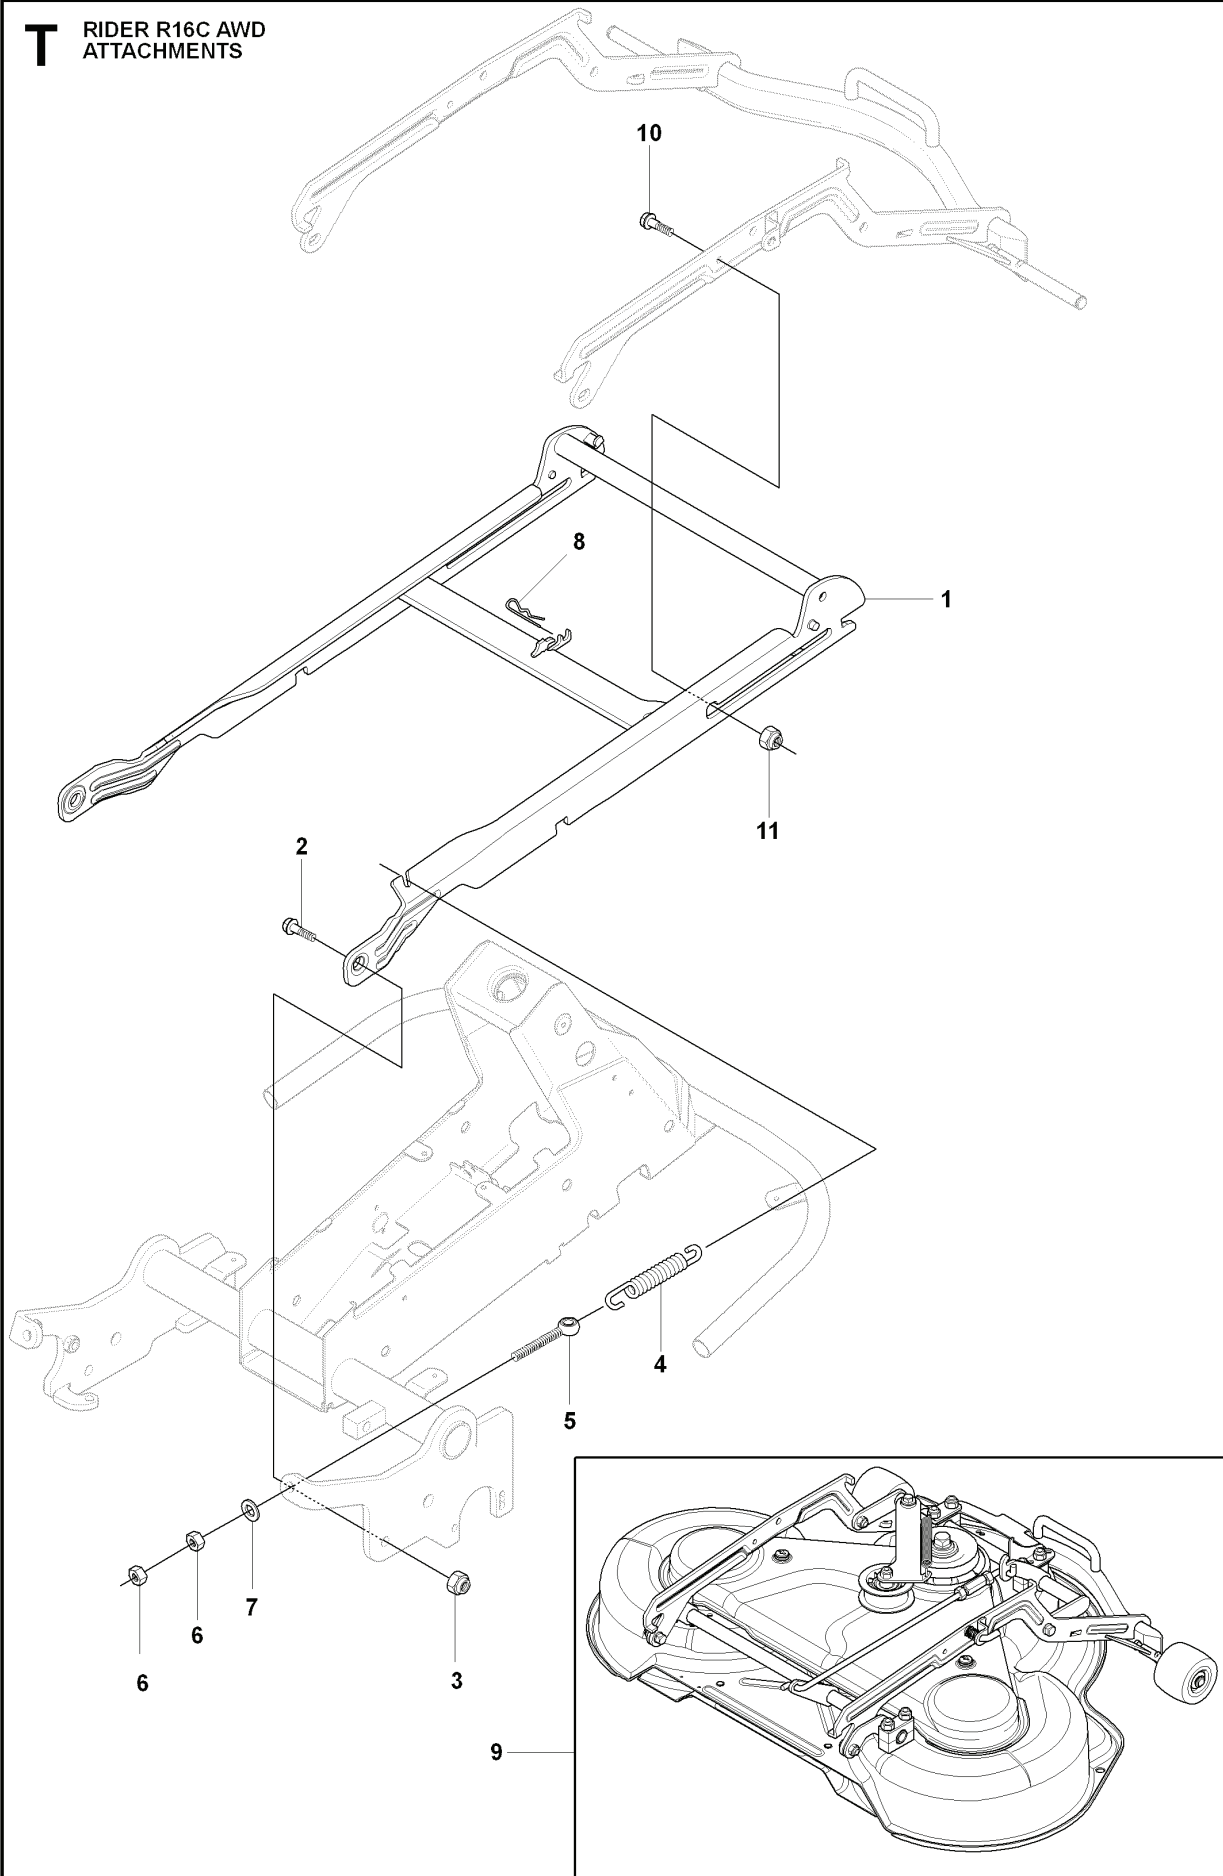

T RIDER R16C AWD
ATTACHMENTS

REF.	PART NO.	DESCRIPTION	REMARK	QTY.	KIT
1	544401101	EQUIPMENT FRAME		1	
2	506895801	COLLAR SCREW		2	
3	732252201	HEXAGON LOCKING NUT		2	
4	506837601	SPRING		2	
5	506837701	RING BOLT		2	
6	731232051	HEXAGON NUT		4	
7	734117201	WASHER		2	
8	721680251	SPRING COTTER		1	
9	544437903	CUTTING DECK		1	
10	544362401	SCREW		2	
11	732211801	LOCK NUT		2