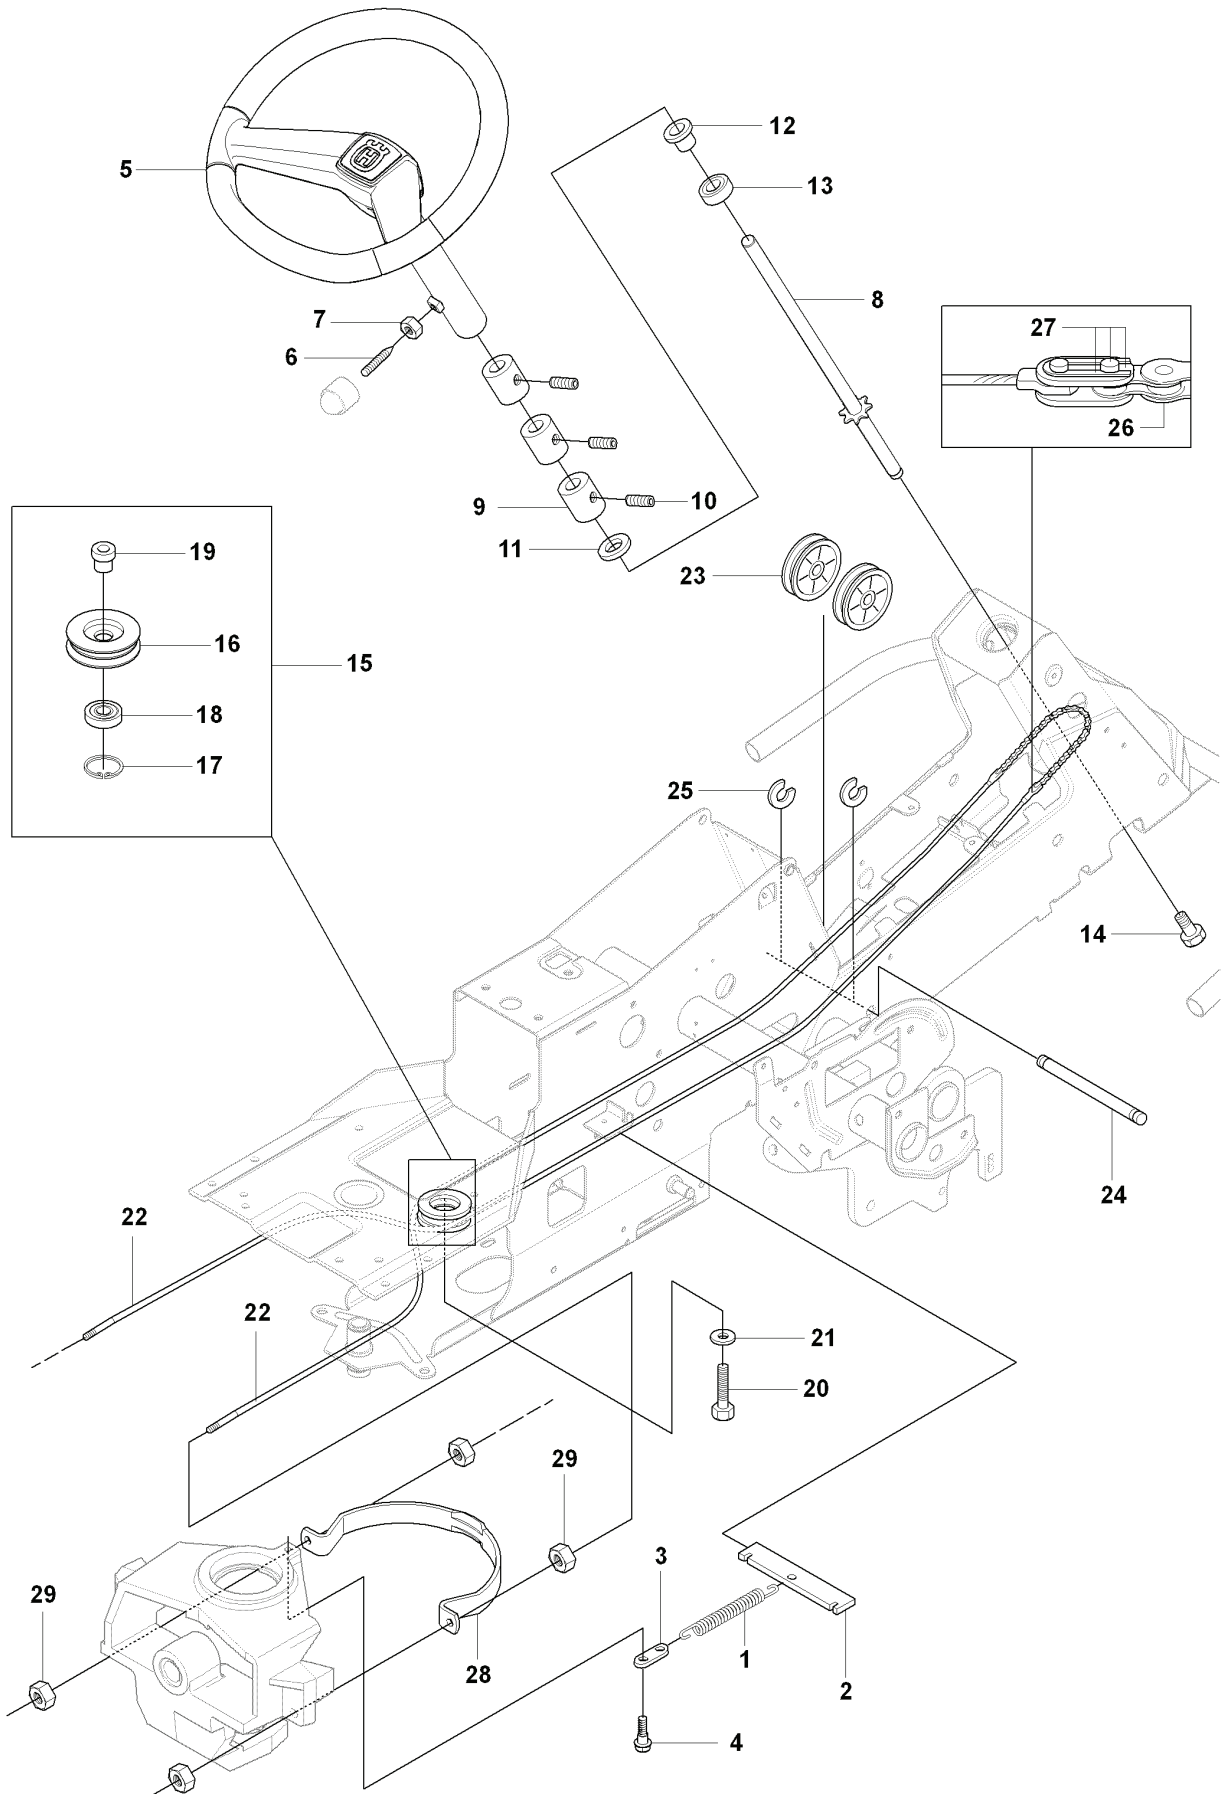

M RIDER R16C AWD
STEERING

REF.	PART NO.	DESCRIPTION	REMARK	QTY.	KIT
1	506671901	SPRING		1	
2	506576301	SPRING RETAINER		1	
3	506670801	LINK		1	
4	506597401	SCREW EHHFM		1	
5	544375202	STEERING WHEEL		1	
6	728745505	SCREW IHSETM		1	
7	731231801	HEXAGON NUT		1	
8	535499501	ROD STEERING ASSY		1	
9	506863401	DRIVER		3	
10	728844305	SCREW IHSETM		3	
11	506863601	WASHER		1	
12	506887801	SPACER		1	
13	738210404	BALL BEARING		1	
14	506570104	SCREW EHHFM		1	
15	506500903	BARRING WHEEL		1	
16	535424101	BARRING WHEEL		1	
17	735314010	CIRCLIP		1	
18	738220419	BALL BEARING		1	
19	506500802	BUSHING		1	
20	506675402	SCREW EHHFM		1	
21	734117441	WASHER		1	
22	506589104	WIRE ASSY		2	
23	506522401	STARTER PULLEY		2	
24	506539402	SHAFT		1	
25	735311420	E-CLIP		2	
26	506554601	CHAIN		1	
27	506554701	LINKAGE		2	
28	544427301	WIRE GUIDE		1	
29	731232051	HEXAGON NUT		4