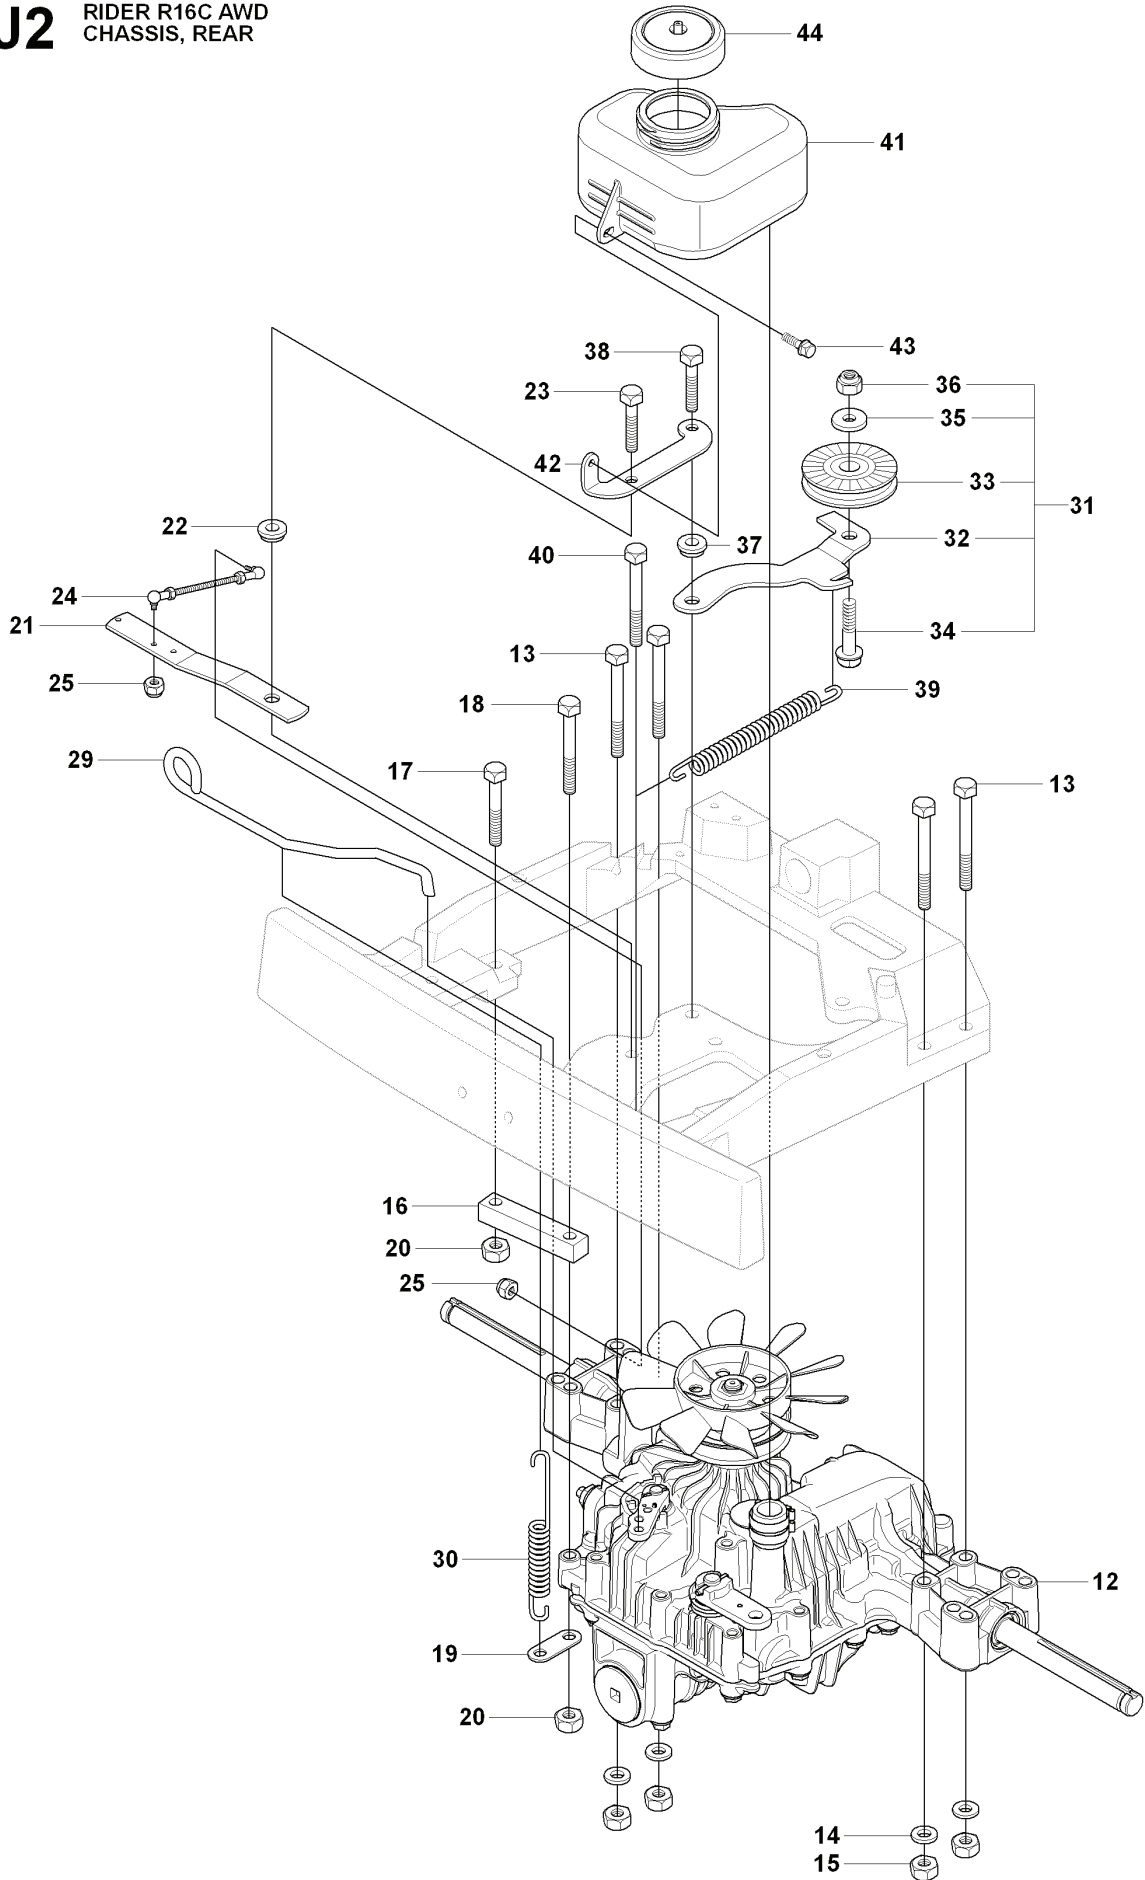

J2 RIDER R16C AWD
CHASSIS, REAR

REF.	PART NO.	DESCRIPTION	REMARK	QTY.	KIT
12	544116101	TRANSMISSION		1	
13	725246751	SCREW EHHM		4	
14	734116401	WASHER		4	
15	731231801	HEXAGON NUT		4	
16	506987201	MOMENTFÄSTE		1	
17	725245951	SCREW EHHM		1	
18	725246251	SCREW EHHM		1	
19	506599301	LINK		1	
20	731231801	HEXAGON NUT		2	
21	506987403	LEVER		1	
22	506918702	WASHER		1	
23	725245151	SCREW		1	
24	506987501	ADJUSTMENT ROD		1	
25	732211401	LOCK NUT		2	
29	506988201	FRIKOPPLINGSSTÅNG		1	
30	506834301	SPRING		1	
31	506988401	BELT TENSIONER ASSY		1	
32	506988501	BELT TENSIONER		1	
33	506946901	PULLEY		1	
34	725245551	SCREW		1	
35	734116441	WASHER		1	
36	732211801	LOCK NUT		1	
37	506918702	WASHER		1	
38	725245151	SCREW		1	
39	506988601	SPRING		1	
40	725246451	SCREW EHHM		1	
41	544100101	EXPANSION TANK		1	
42	544121701	BRACKET		1	
43	725236461	SCREW EHHFT		1	
44	506673301	TANK CAP ASSY		1