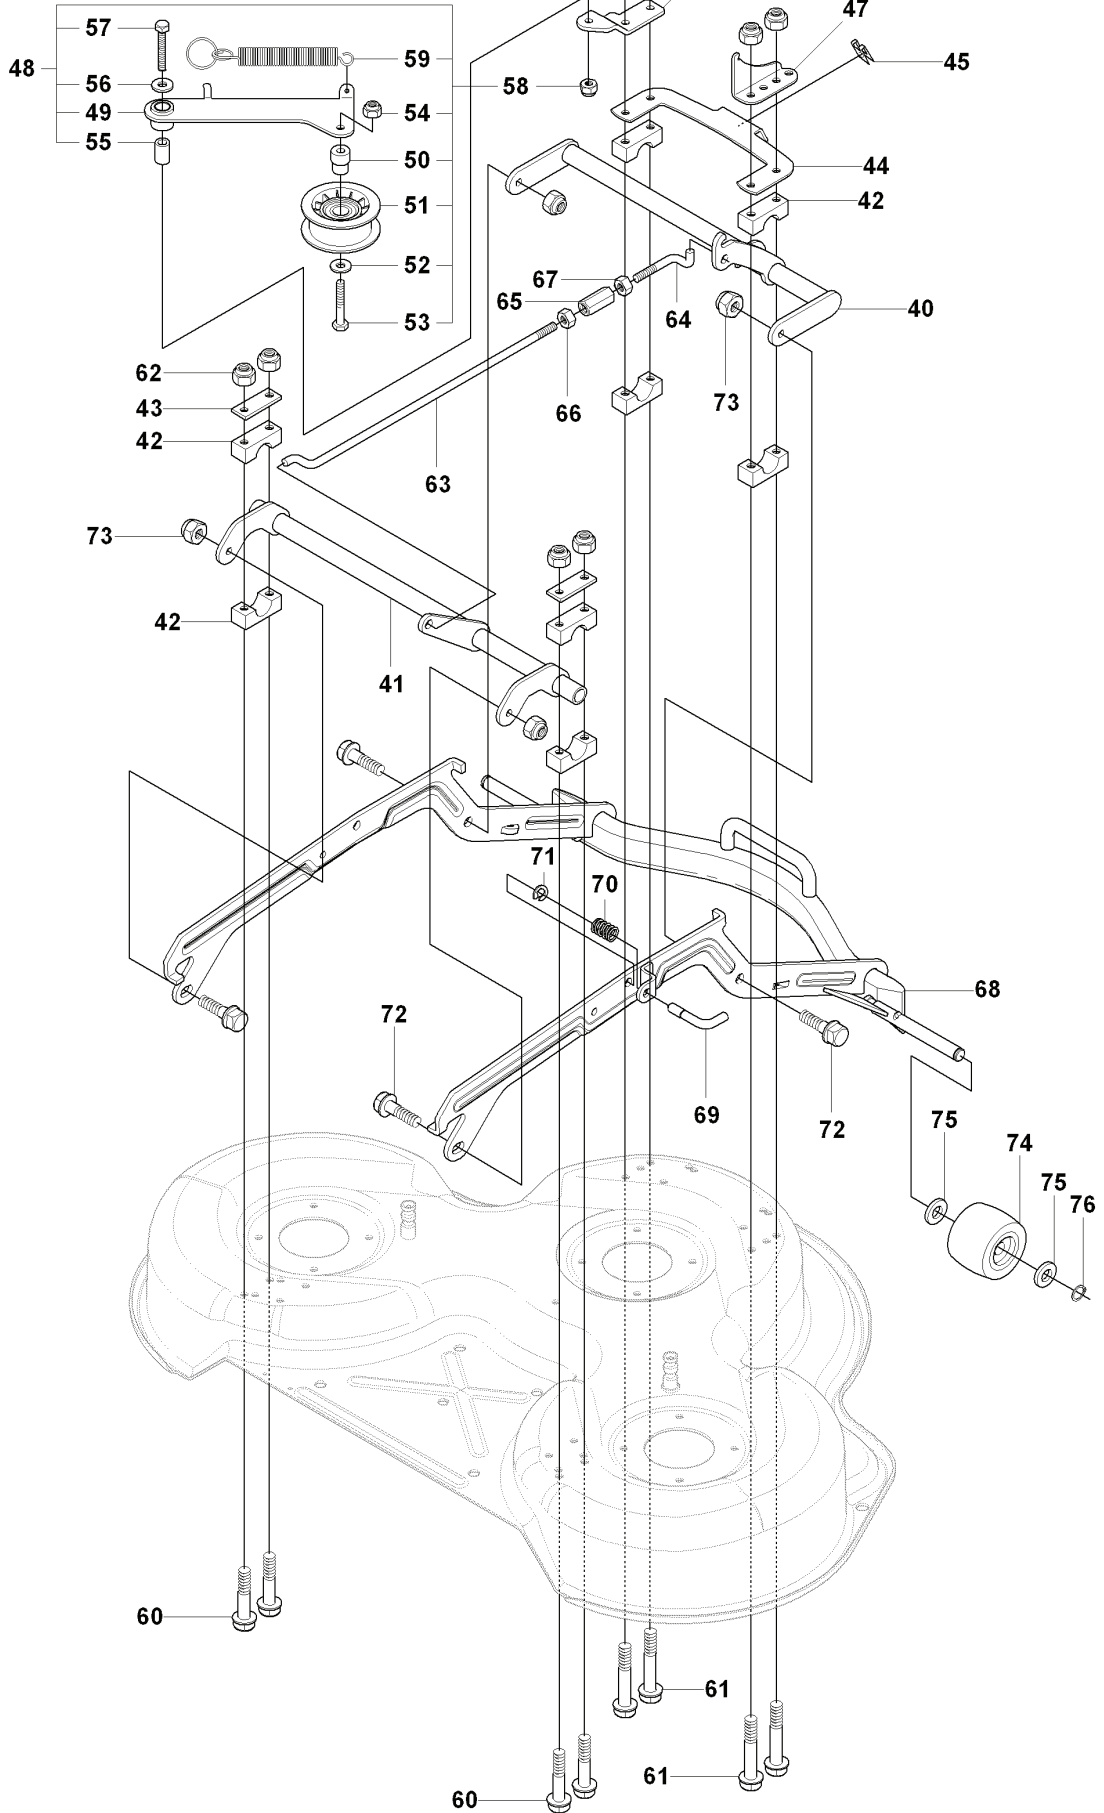

U1 RIDER R16C AWD CUTTING DECK

REF.	PART NO.	DESCRIPTION	REMARK	QTY.	KIT
40	544220701	CROSS BAR		1	
41	544225901	CROSS BAR		1	
42	506869601	BEARING		8	
43	506813801	REINFORCING PLATE		2	
44	544379101	BRACKET		1	
45	506963701	LÂSDON		1	
46	544405101	BRACKET		1	
47	544405201	BRACKET		1	
48	544835601	BELT TENSIONER ASSY		1	
49	544836601	BELT TENSIONER		1	
50	506976402	BUSHING		1	
51	506793202	BELT TENSIONER WHEEL		1	
52	734116441	WASHER		1	
53	725245951	SCREW EHHM		1	
54	732211801	LOCK NUT		1	
55	506992001	PIPE		1	
56	734116441	WASHER		1	
57	725246051	SCREW EHHM		1	
58	732211801	LOCK NUT		1	
59	506976801	SPRING		1	
60	725246151	SCREW EHHM		4	
61	725246251	SCREW EHHM		4	
62	732211801	LOCK NUT		8	
63	544226901	PARALLEL ROD		1	
64	544451401	PARALLEL ROD		1	
65	544451501	ADJUSTMENT ROD		1	
66	506897601	NUT		1	
67	731232051	HEXAGON NUT		1	
68	544213301	DECK ATTACHMENT		1	
69	544213901	LOCKING PIN		1	
70	544214101	SPRING		1	
71	735311320	E-CLIP		1	
72	506597401	SCREW EHHFM		4	
73	732211801	LOCK NUT		4	
74	506963001	WHEEL ASSY		2	
75	535464101	WASHER		4	
76	735311700	CIRCLIP		2