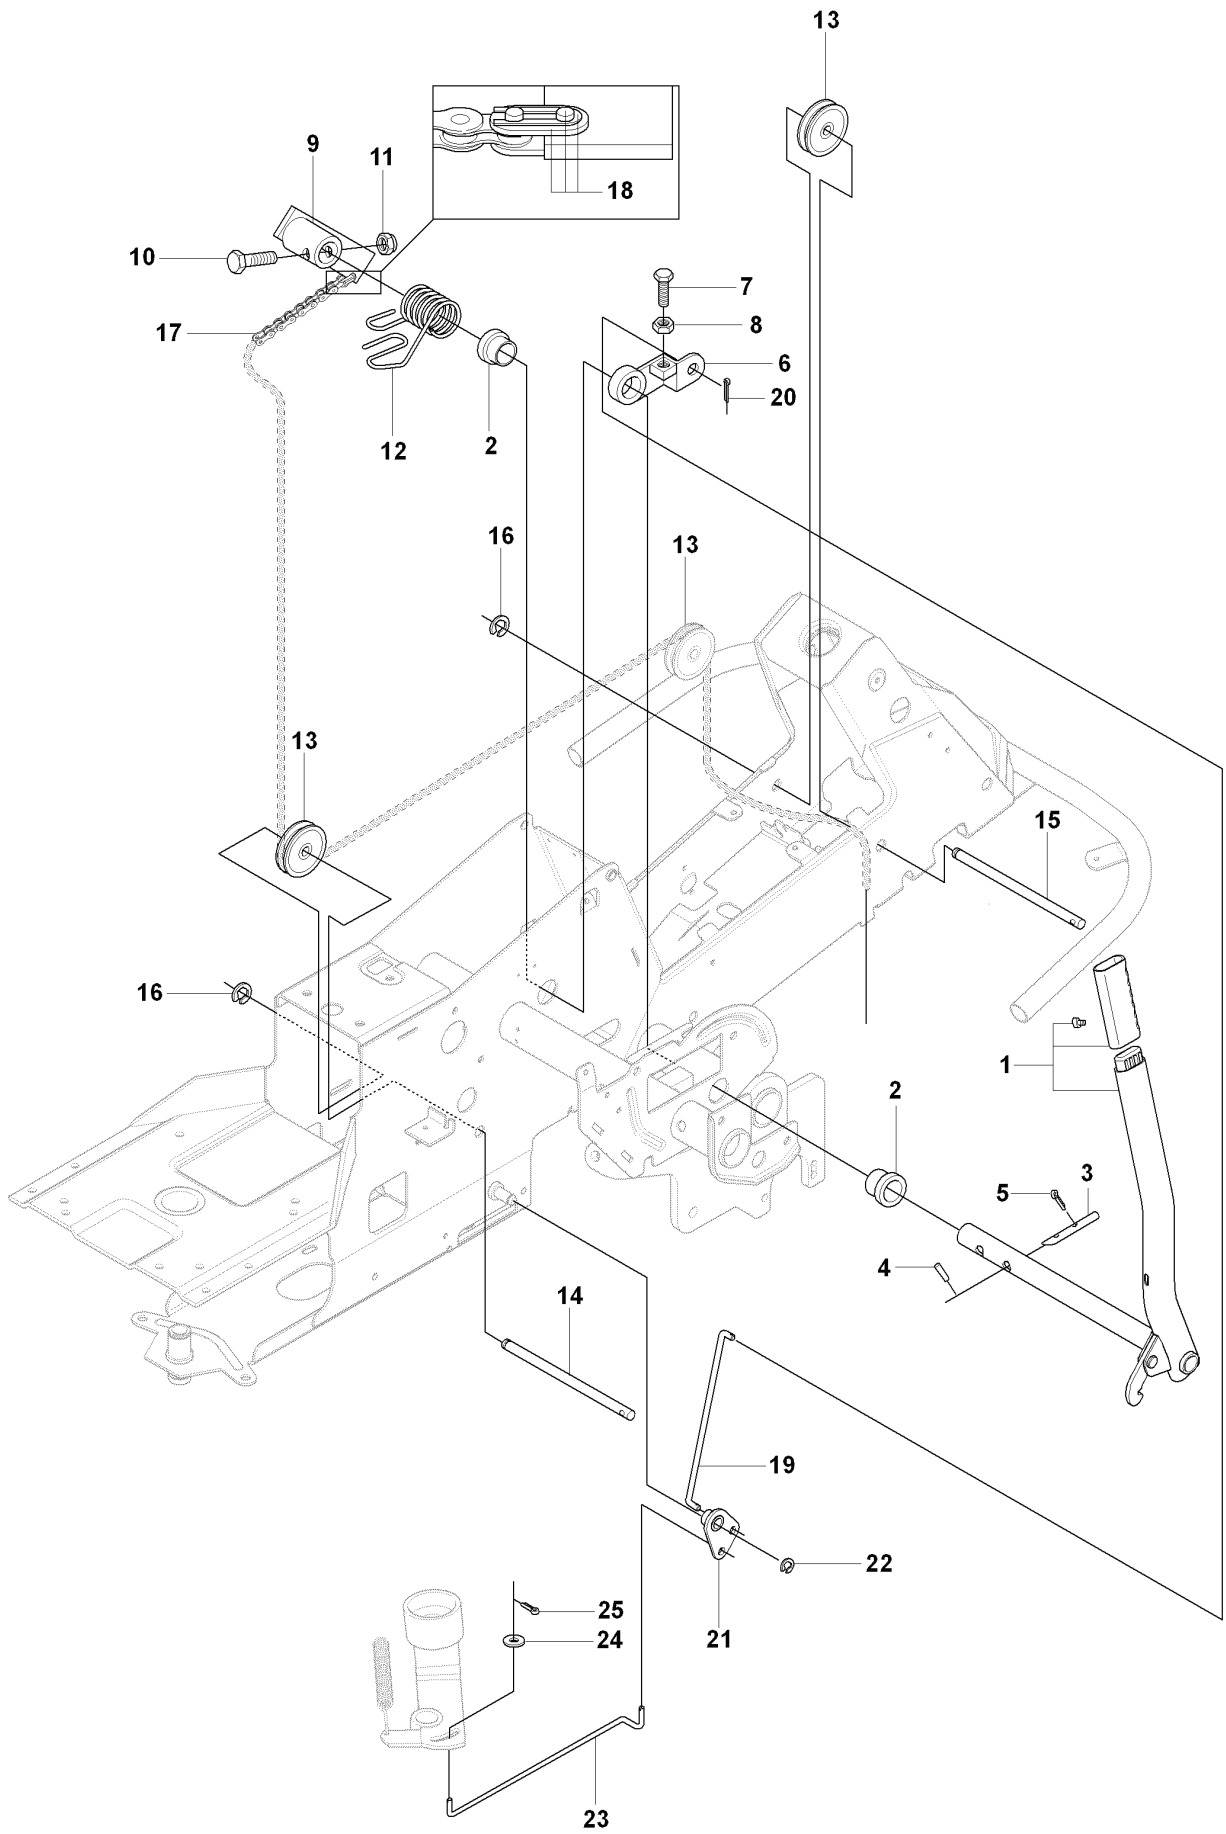

E RIDER R16C AWD
MOWER LIFT

REF.	PART NO.	DESCRIPTION	REMARK	QTY.	KIT
1	501018601	LIFTING LEVER ASSY		1	
2	506556501	BEARING		2	
3	506905301	PEN		1	
4	721125930	GROOVED PIN		1	
5	721618301	SPLIT PIN		1	
6	506784301	LINK ASSY		1	
7	725249751	SCREW		1	
8	731232051	HEXAGON NUT		1	
9	544433601	LIFTING ARM		1	
10	725254251	SCREW EHHM		1	
11	732252201	HEXAGON LOCKING NUT		1	
12	506916801	SPRING		1	
13	506905601	OFFSET PULLEY		2	
14	506905701	SHAFT		1	
15	506905702	SHAFT		1	
16	735311820	E-CLIP		2	
17	506554609	CHAIN		1	
18	506554701	LINKAGE		1	
19	544456901	CONNECTION ROD		1	
20	721618301	SPLIT PIN		1	
21	544378601	LINK		1	
22	735311420	E-CLIP		1	
23	544448801	CONNECTION ROD		1	
24	734116441	WASHER		1	
25	721618301	SPLIT PIN		1