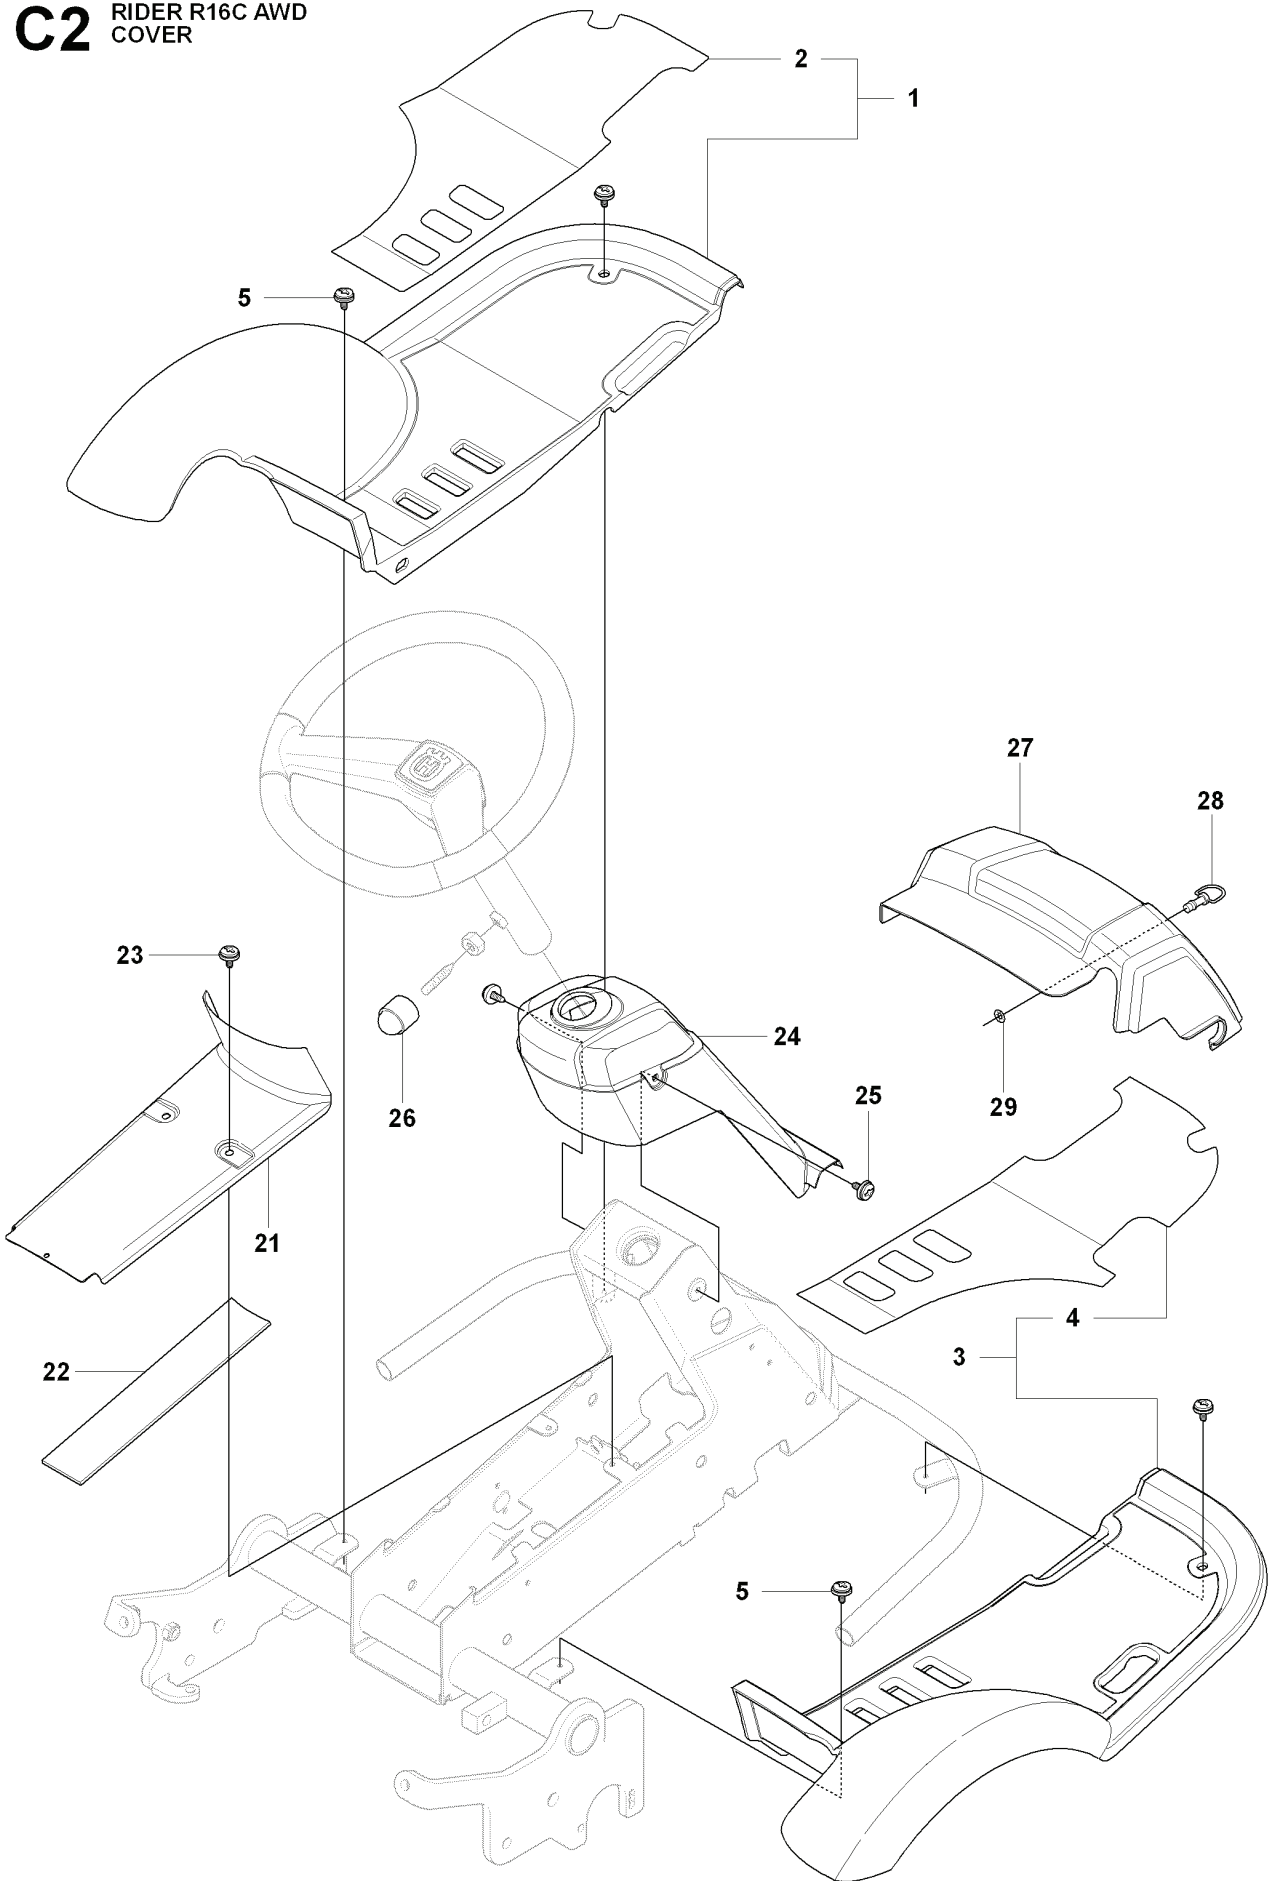

RIDER 16 C AWD, 966830301, 2009-04

---

# **SPARE PARTS LIST**

**C1** RIDER R16C AWD  
COVER

---

REF.	PART NO.	DESCRIPTION	REMARK	QTY.	KIT
6	544247601	ENGINE HOOD ASSY		1	
7	544247701	HINGE		1	
8	544247702	HINGE		1	
9	722795402	RIVET		6	
10	544247801	ENGINE HOOD ASSY		1	
11	506599501	BUTTON		1	
12	506599601	GUMMISTROPP		1	
19	544373901	COVER		1	
20	544400501	SCREW		2	

# C2 RIDER R16C AWD COVER

---

REF.	PART NO.	DESCRIPTION	REMARK	QTY.	KIT
1	544895901	FOOT PLATE		1	
2	544248401	MAT		1	
3	544895903	FOOT PLATE		1	
4	544248403	MAT		1	
5	544400501	SCREW		4	
21	544239201	COVER		1	
22	544427501	MAT		1	
23	544400501	SCREW		2	
24	544326501	COVER		1	
25	544400501	SCREW		2	
26	544433201	PROTECTIVE COVER		1	
27	544374201	UNIT COVER		1	
29	506963601	WASHER		1	

**S** RIDER R16C AWD  
DECALS

---

REF.	PART NO.	DESCRIPTION	REMARK	QTY.	KIT
1	544438601	LABEL		1	
2	544438701	LABEL		1	
3	544438801	LABEL		1	
4	544439001	LABEL		1	
5	544439201	LABEL		1	
6	506584501	LABEL		1	
7	544833501	LABEL		2	
8	544833601	LABEL		1	
9	505217701	LABEL		1	
10	544391102	LABEL		1	
11	544211401	LABEL		2	
12	504813301	LABEL		1	
13	504813302	LABEL		1	