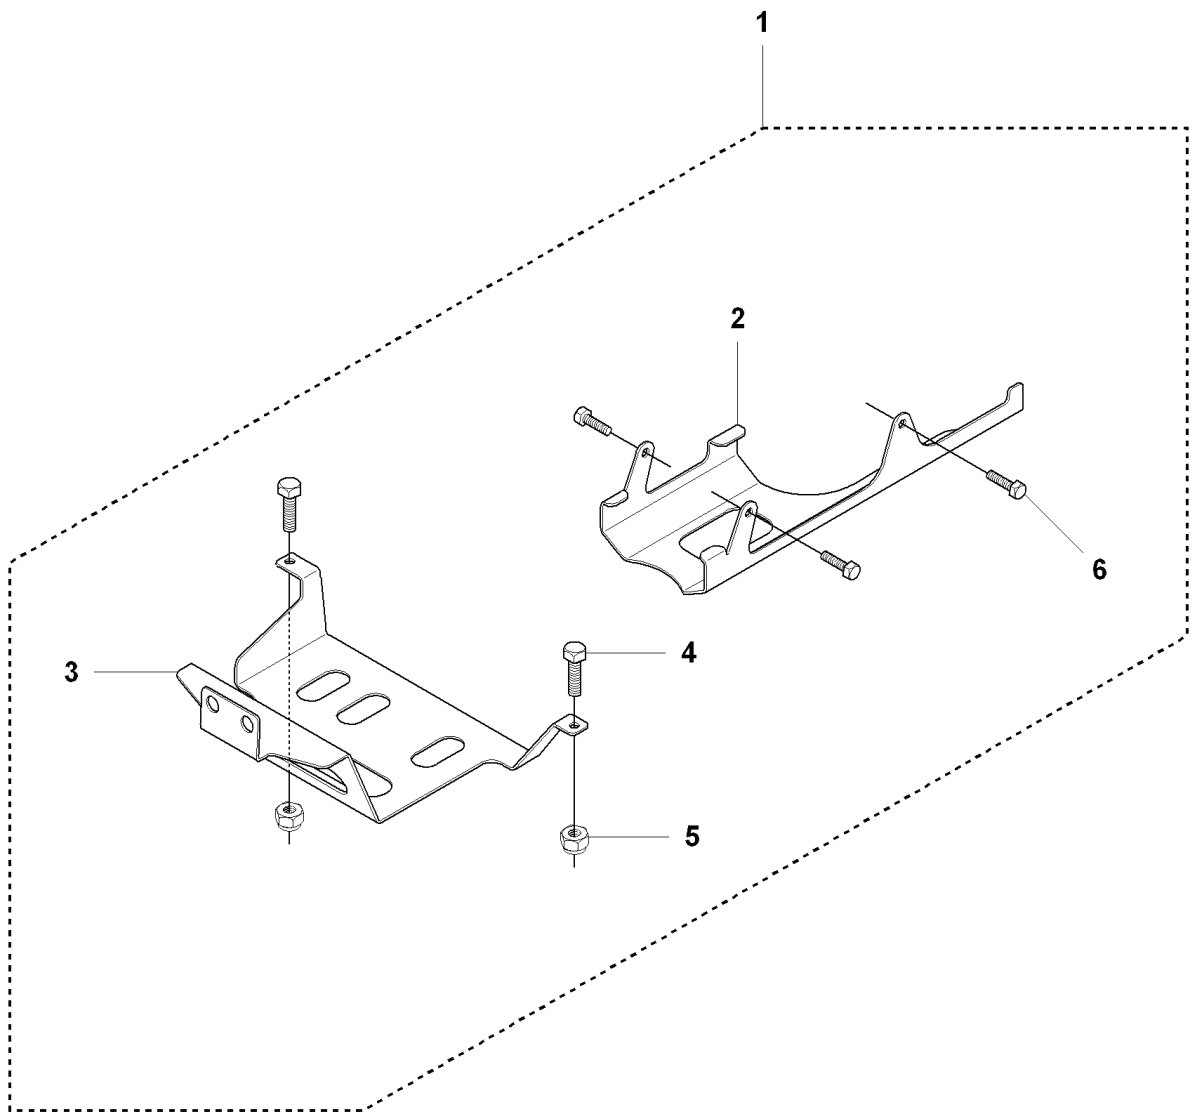

V RIDER R16C AWD
ACCESSORIES

REF.	PART NO.	DESCRIPTION	REMARK	QTY.	KIT
1	544069304	KIT		1	
2	504046201	SKID PLATE		1	
3	544143301	SKID PLATE		1	
4	725246371	SCREW EHHM		2	
5	732211801	LOCK NUT		2	
6	725244961	SCREW EHHFT		3