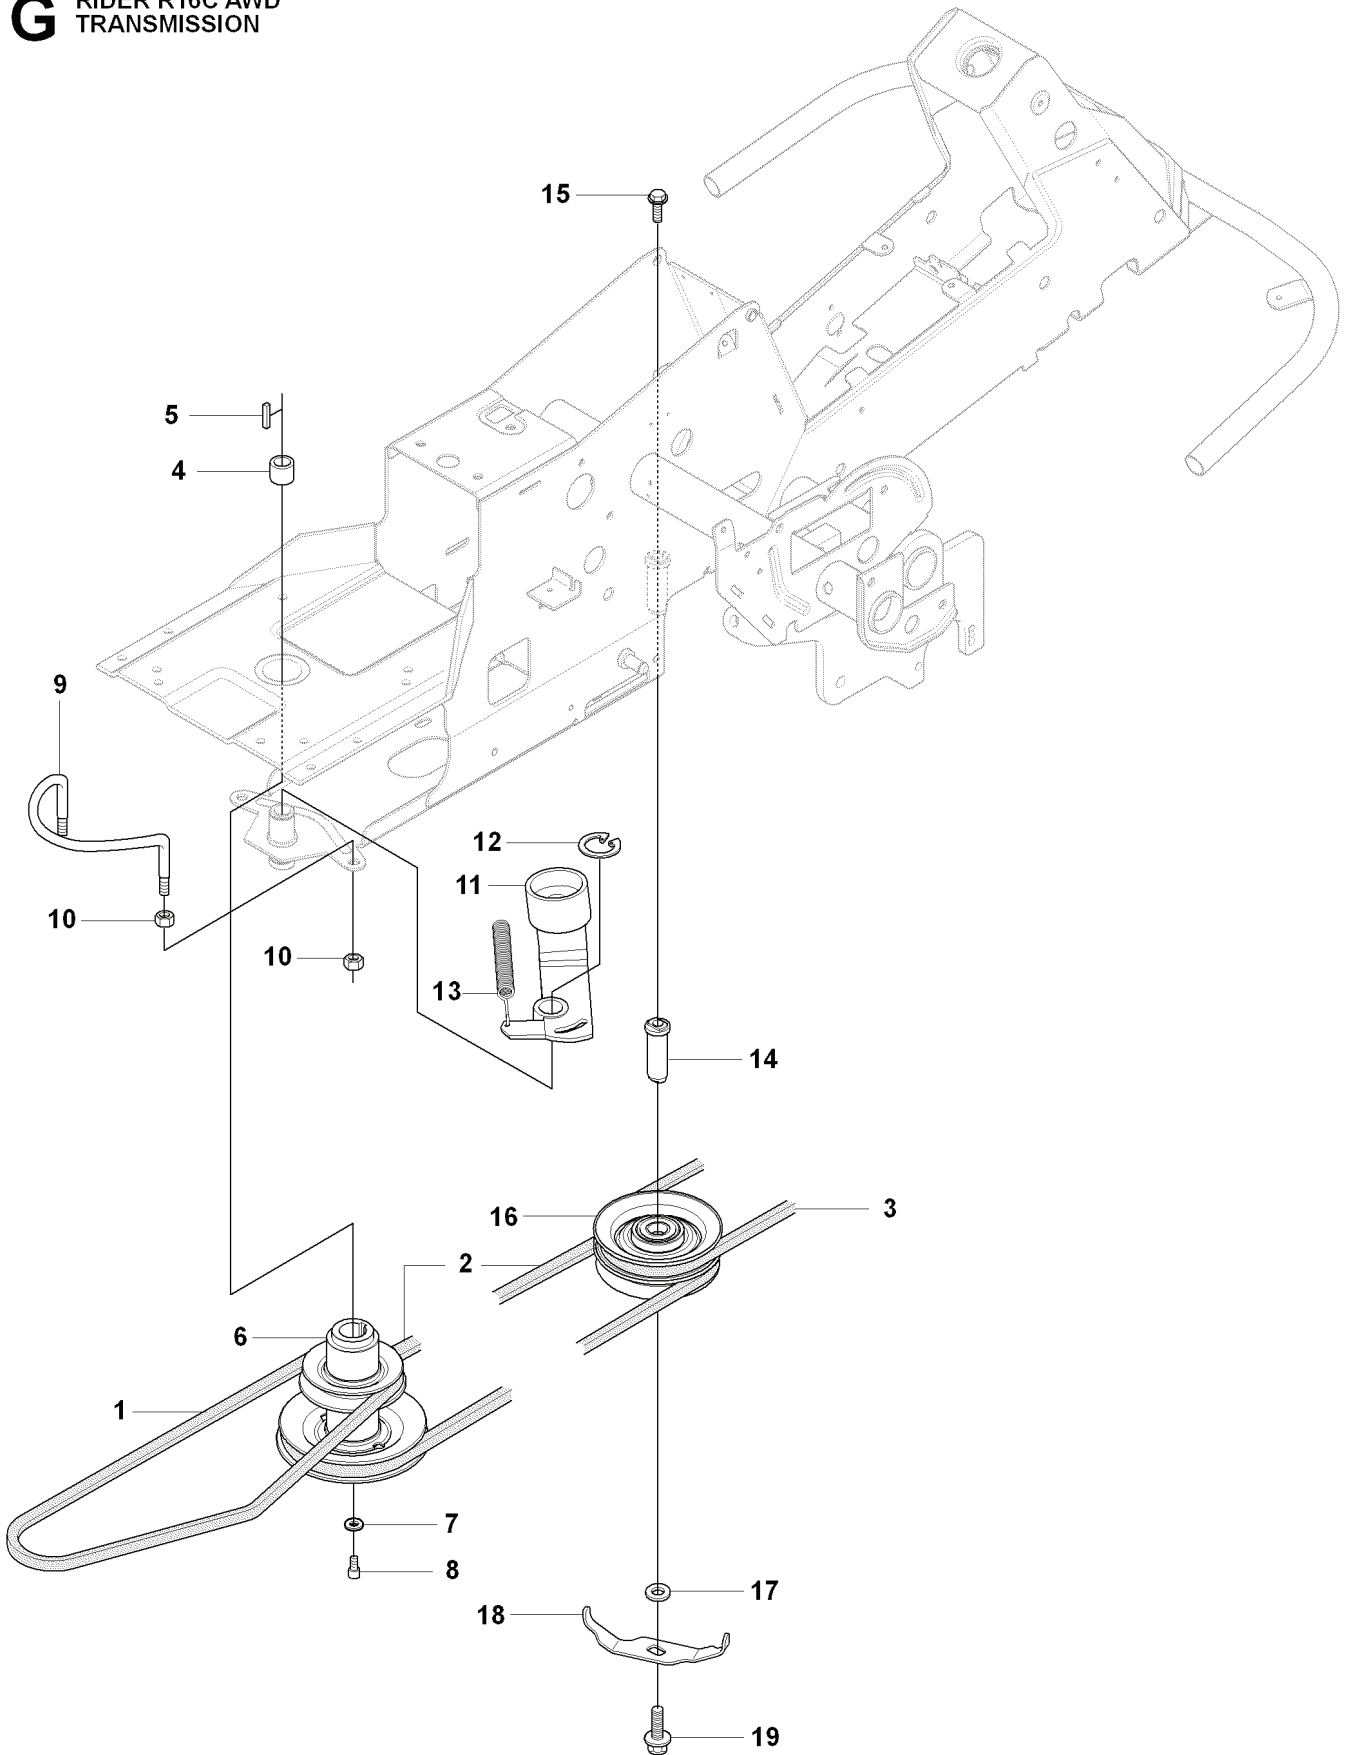

G RIDER R16C AWD
TRANSMISSION

REF.	PART NO.	DESCRIPTION	REMARK	QTY.	KIT
1	589531201	BELT		1	
2	589530401	BELT		1	
3	589530001	BELT		1	
4	506509201	SPACING SLEEVE		1	
5	506555901	WEDGE		1	
6	535482401	PULLEY		1	
7	506597501	WASHER		1	
8	506556002	SCREW UNC		1	
9	506664501	BELT GUIDE		1	
10	731232051	HEXAGON NUT		4	
11	535484401	BELT TENSIONER ASSY		1	
12	735312600	CIRCLIP		1	
13	506665601	SPRING		1	
14	544426101	SHAFT		1	
15	506675402	SCREW EHHFM		1	
16	535482201	PULLEY		1	
17	506775701	WASHER		1	
18	544405301	BELT GUIDE		1	
19	506570105	SCREW EHHFM		1