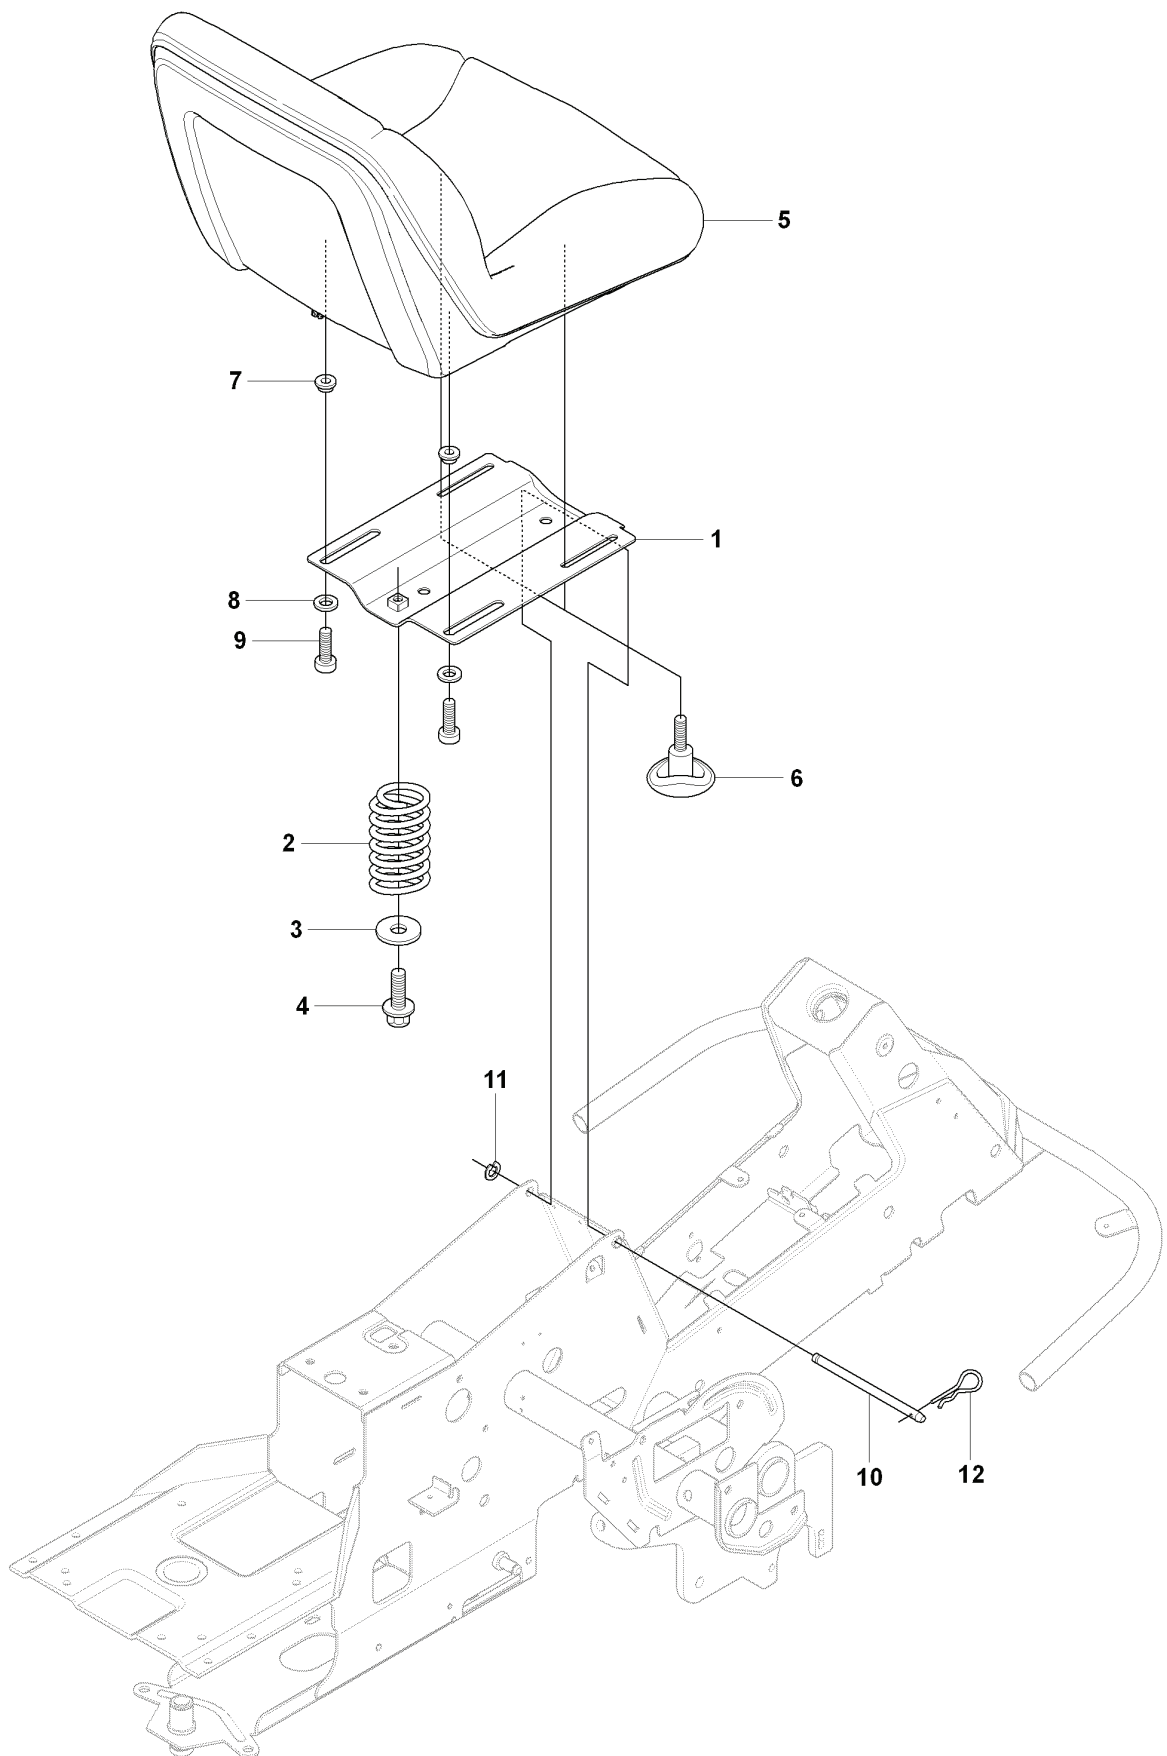

A RIDER R16C AWD
SEAT, TS2500

REF.	PART NO.	DESCRIPTION	REMARK	QTY.	KIT
1	544328503	SEAT BRACKET		1	
2	506915301	COMPRESSION SPRING		1	
3	734117441	WASHER		1	
4	725249371	SCREW EHHM		1	
5	544433301	SEAT		1	
6	506565501	JUSTERVRED		2	
7	506565301	BUSHING		2	
8	734116441	WASHER		2	
9	506556301	SCREW UNC		2	
10	506509901	SHAFT		1	
11	735311200	CIRCLIP		1	
12	506668801	SPRING COTTER		1