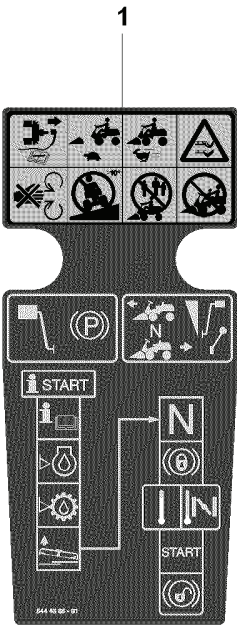

# **SPARE PARTS LIST**

**C1** RIDER R16C AWD  
COVER

---

REF.	PART NO.	DESCRIPTION	REMARK	QTY.	KIT
6	544247601	ENGINE HOOD ASSY		1	
7	544247701	HINGE		1	
8	544247702	HINGE		1	
9	722795402	RIVET		6	
10	544247801	ENGINE HOOD ASSY		1	
11	506599501	BUTTON		1	
12	506599601	GUMMISTROPP		1	
19	544373901	COVER		1	
20	544400501	SCREW		2	

# C2 RIDER R16C AWD COVER

---

REF.	PART NO.	DESCRIPTION	REMARK	QTY.	KIT
1	544895901	FOOT PLATE		1	
2	544248401	MAT		1	
3	544895903	FOOT PLATE		1	
4	544248403	MAT		1	
5	544400501	SCREW		4	
21	544239201	COVER		1	
22	544427501	MAT		1	
23	544400501	SCREW		2	
24	544326501	COVER		1	
25	544400501	SCREW		2	
26	544433201	PROTECTIVE COVER		1	
27	544374201	UNIT COVER		1	
29	506963601	WASHER		1	

**S** RIDER R16C AWD  
DECALS

---

REF.	PART NO.	DESCRIPTION	REMARK	QTY.	KIT
1	544438601	LABEL		1	
2	544438701	LABEL		1	
3	544438801	LABEL		1	
4	544439001	LABEL		1	
5	544439201	LABEL		1	
6	506584501	LABEL		1	
7	544833501	LABEL		2	
8	544833601	LABEL		1	
9	505217701	LABEL		1	
10	544391102	LABEL		1	
11	544211401	LABEL		2	
12	504813301	LABEL		1	
13	504813302	LABEL		1	

**Q** RIDER R16C AWD  
ELECTRICAL

REF.	PART NO.	DESCRIPTION	REMARK	QTY.	KIT
1	510138501	BATTERY		1	
2	535441101	BATTERY MAT		1	
3	510026901	COVER		1	
4	506836802	BELT		1	
5	522622101	SCREW EHHM		1	
6	522624301	NUT		1	
7	725236461	SCREW EHHFT		1	
8	506899801	NUT		1	
9	544967603	CABLE		1	
10	544442101	IGNITION SWITCH		1	
11	544442201	IGNITION SWITCH		1	
12	544442301	NUT		1	
13	544442401	IGNITION KEY		1	
14	544926301	WIRING		1	
15	544928601	CABLE		1	
16	544926104	CABLE		1	
17	544439801	RELAY		1	
18	506899801	NUT		2	
19	544892201	WIRING		1	
20	506909301	PLATE SPRING		1	
21	722783902	BLIND RIVET		2	
22	535469101	SWITCH		1	
23	544440701	RIVET		2	
24	506909601	SWITCH		1	
25	506909701	SPRING WASHER		1	
26	544441201	SPRING		1	
27	506909902	SPACING TUBE		1	
28	725246051	SCREW EHHM		1	
29	734116401	WASHER		1	
30	544415501	SWITCH		1	
31	544415701	BRACKET		1	
32	544440701	RIVET		2	