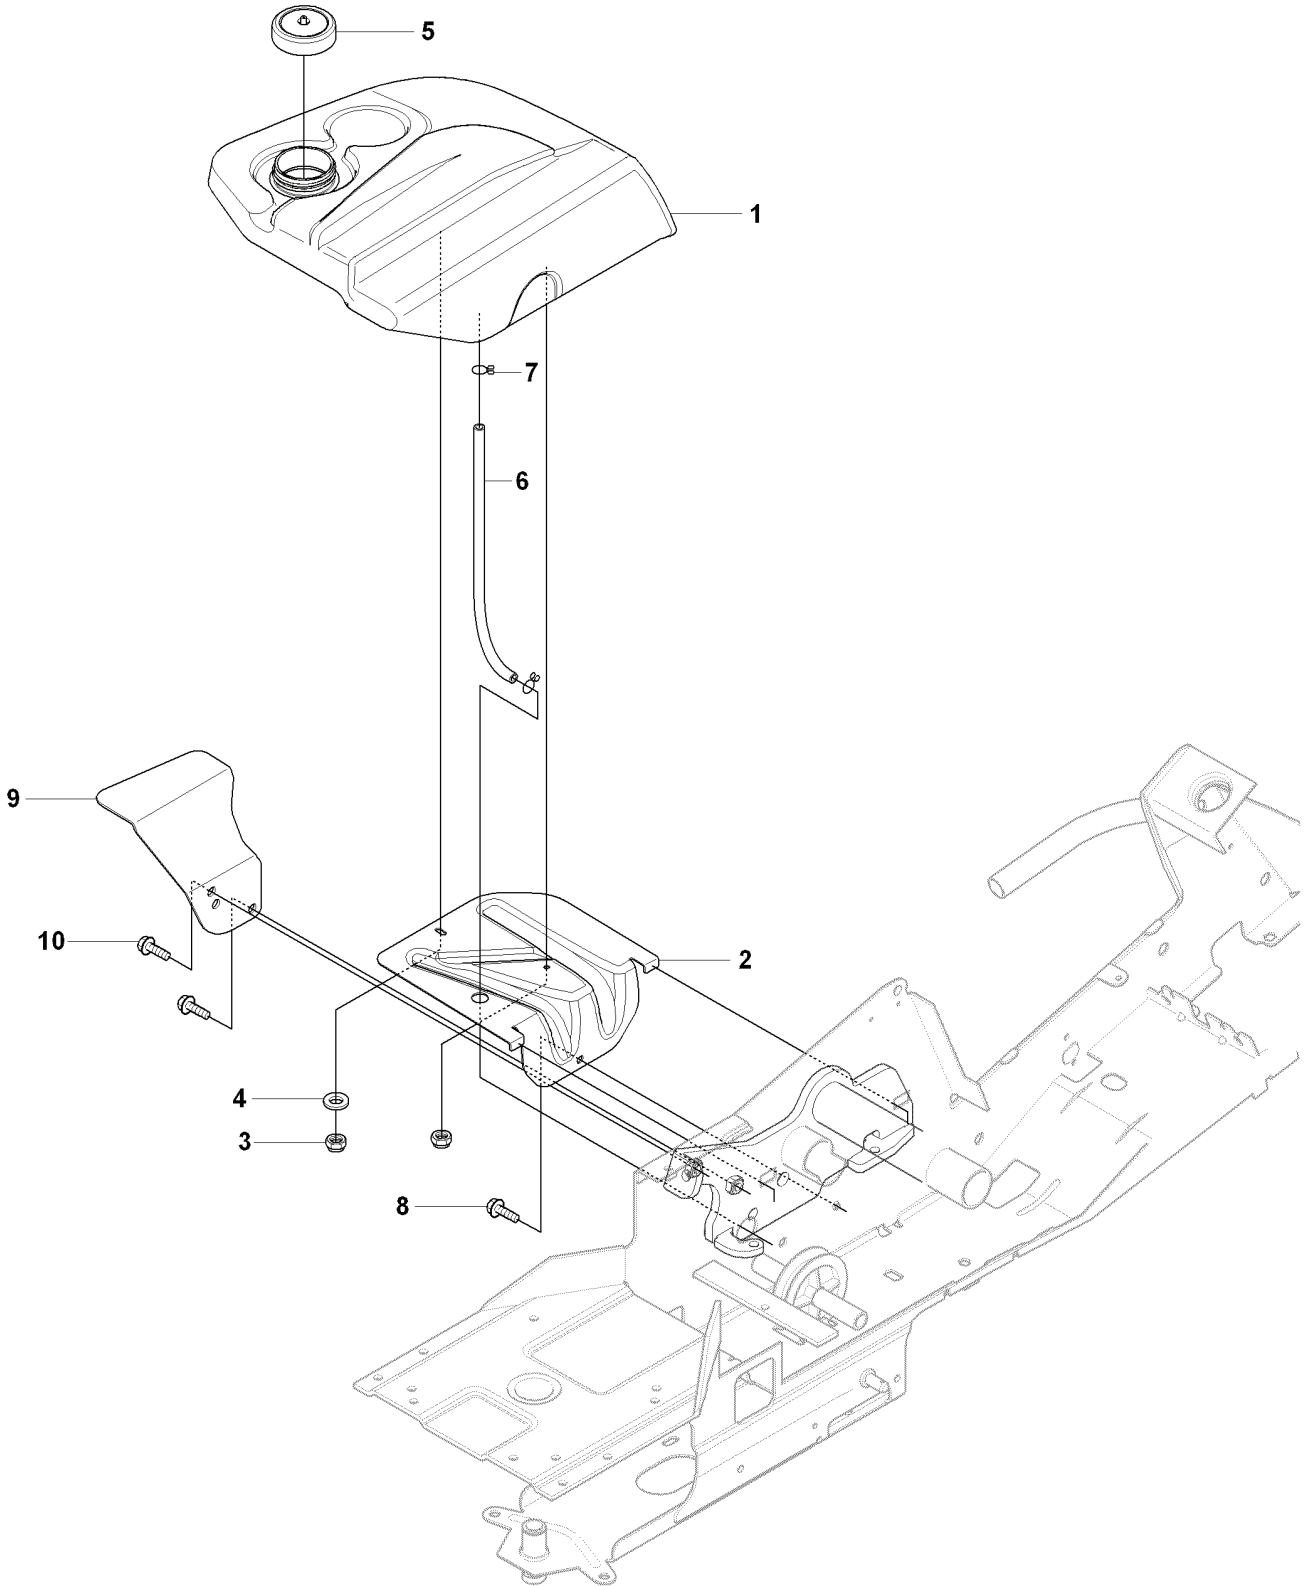

B RIDER R16C AWD
FUEL SYSTEM

REF.	PART NO.	DESCRIPTION	REMARK	QTY.	KIT
1	535501301	FUEL TANK		1	
2	544329301	BRACKET		1	
3	732211601	LOCK NUT		2	
4	734115601	WASHER		1	
5	506673301	TANK CAP ASSY		1	
6	506946707	FUEL HOSE		1	
7	535469701	HOSE BRACE		2	
8	725236461	SCREW EHHFT		1	
9	501020301	SUPPORT		1	
10	725249371	SCREW EHHM		2