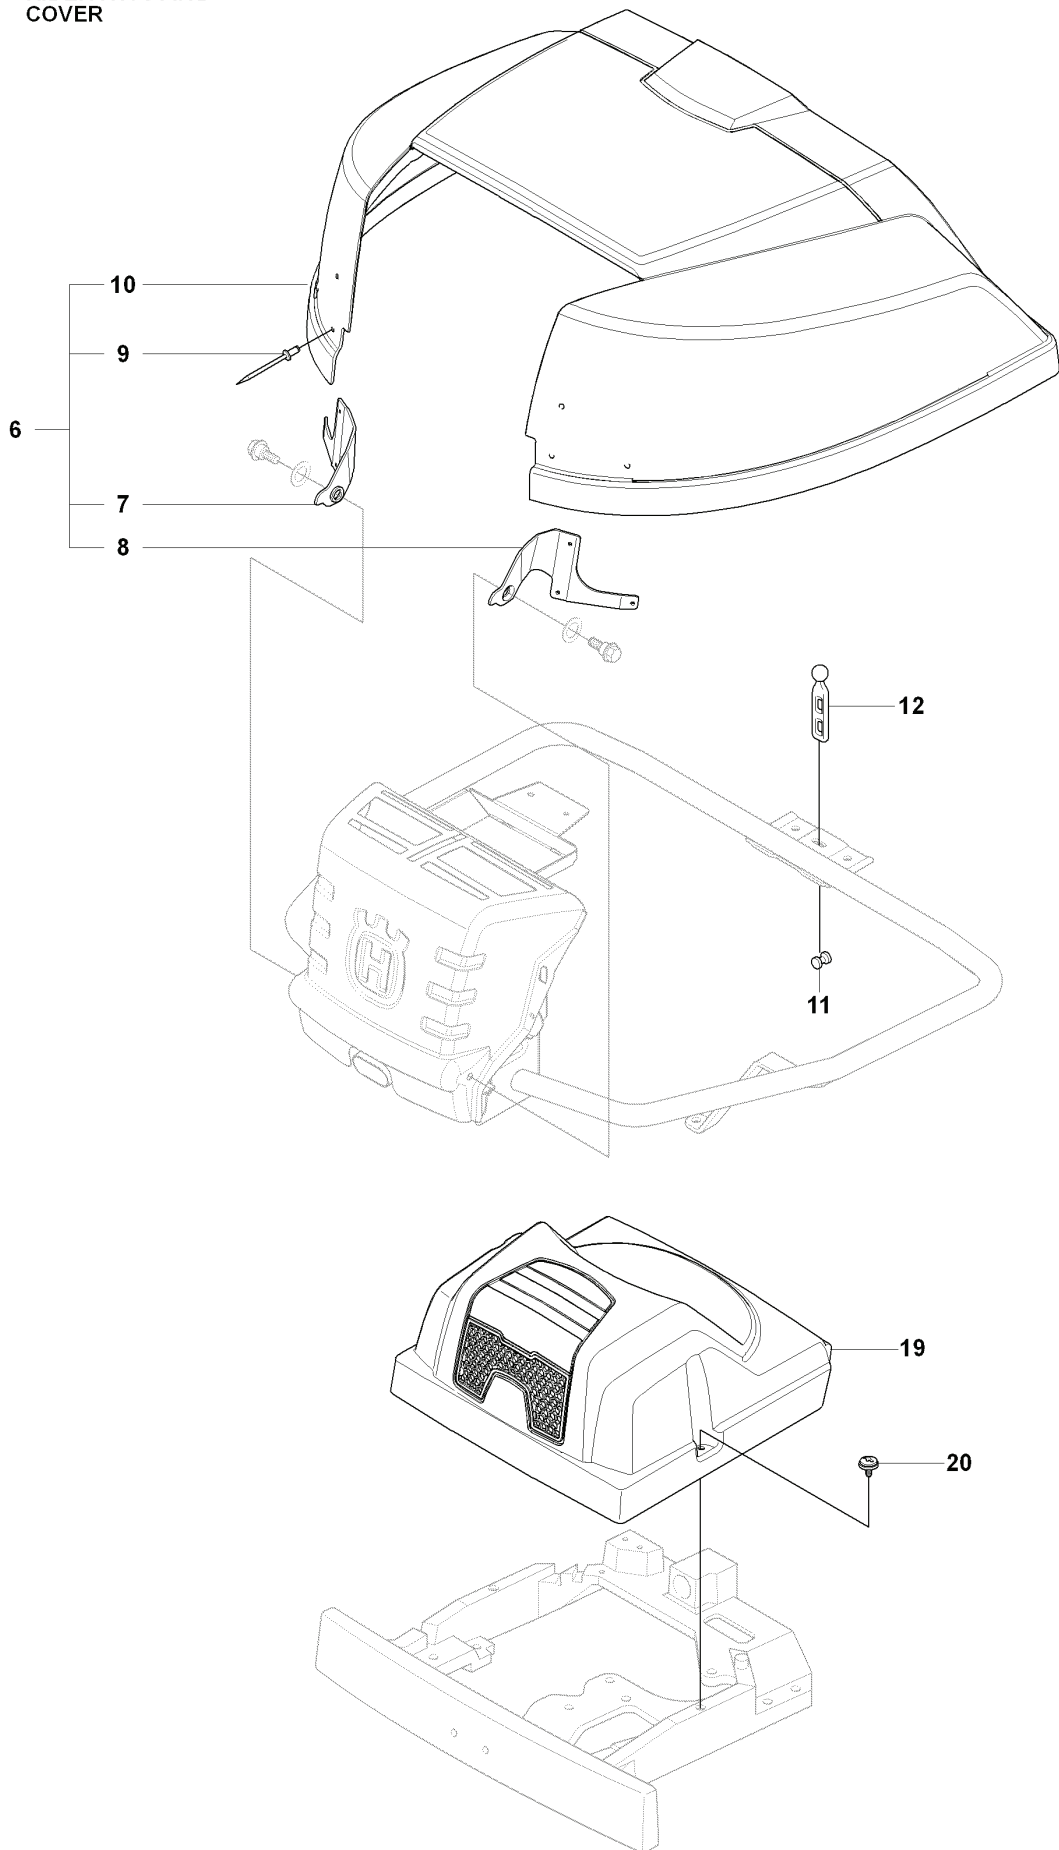

RIDER 16 C AWD, 966830301, 2009-04

---

# **SPARE PARTS LIST**

**C1** RIDER R16C AWD  
COVER

---

REF.	PART NO.	DESCRIPTION	REMARK	QTY.	KIT
6	544247601	ENGINE HOOD ASSY		1	
7	544247701	HINGE		1	
8	544247702	HINGE		1	
9	722795402	RIVET		6	
10	544247801	ENGINE HOOD ASSY		1	
11	506599501	BUTTON		1	
12	506599601	GUMMISTROPP		1	
19	544373901	COVER		1	
20	544400501	SCREW		2	

# C2 RIDER R16C AWD COVER

---

REF.	PART NO.	DESCRIPTION	REMARK	QTY.	KIT
1	544895901	FOOT PLATE		1	
2	544248401	MAT		1	
3	544895903	FOOT PLATE		1	
4	544248403	MAT		1	
5	544400501	SCREW		4	
21	544239201	COVER		1	
22	544427501	MAT		1	
23	544400501	SCREW		2	
24	544326501	COVER		1	
25	544400501	SCREW		2	
26	544433201	PROTECTIVE COVER		1	
27	544374201	UNIT COVER		1	
29	506963601	WASHER		1	

**S** RIDER R16C AWD  
DECALS

---

REF.	PART NO.	DESCRIPTION	REMARK	QTY.	KIT
1	544438601	LABEL		1	
2	544438701	LABEL		1	
3	544438801	LABEL		1	
4	544439001	LABEL		1	
5	544439201	LABEL		1	
6	506584501	LABEL		1	
7	544833501	LABEL		2	
8	544833601	LABEL		1	
9	505217701	LABEL		1	
10	544391102	LABEL		1	
11	544211401	LABEL		2	
12	504813301	LABEL		1	
13	504813302	LABEL		1	