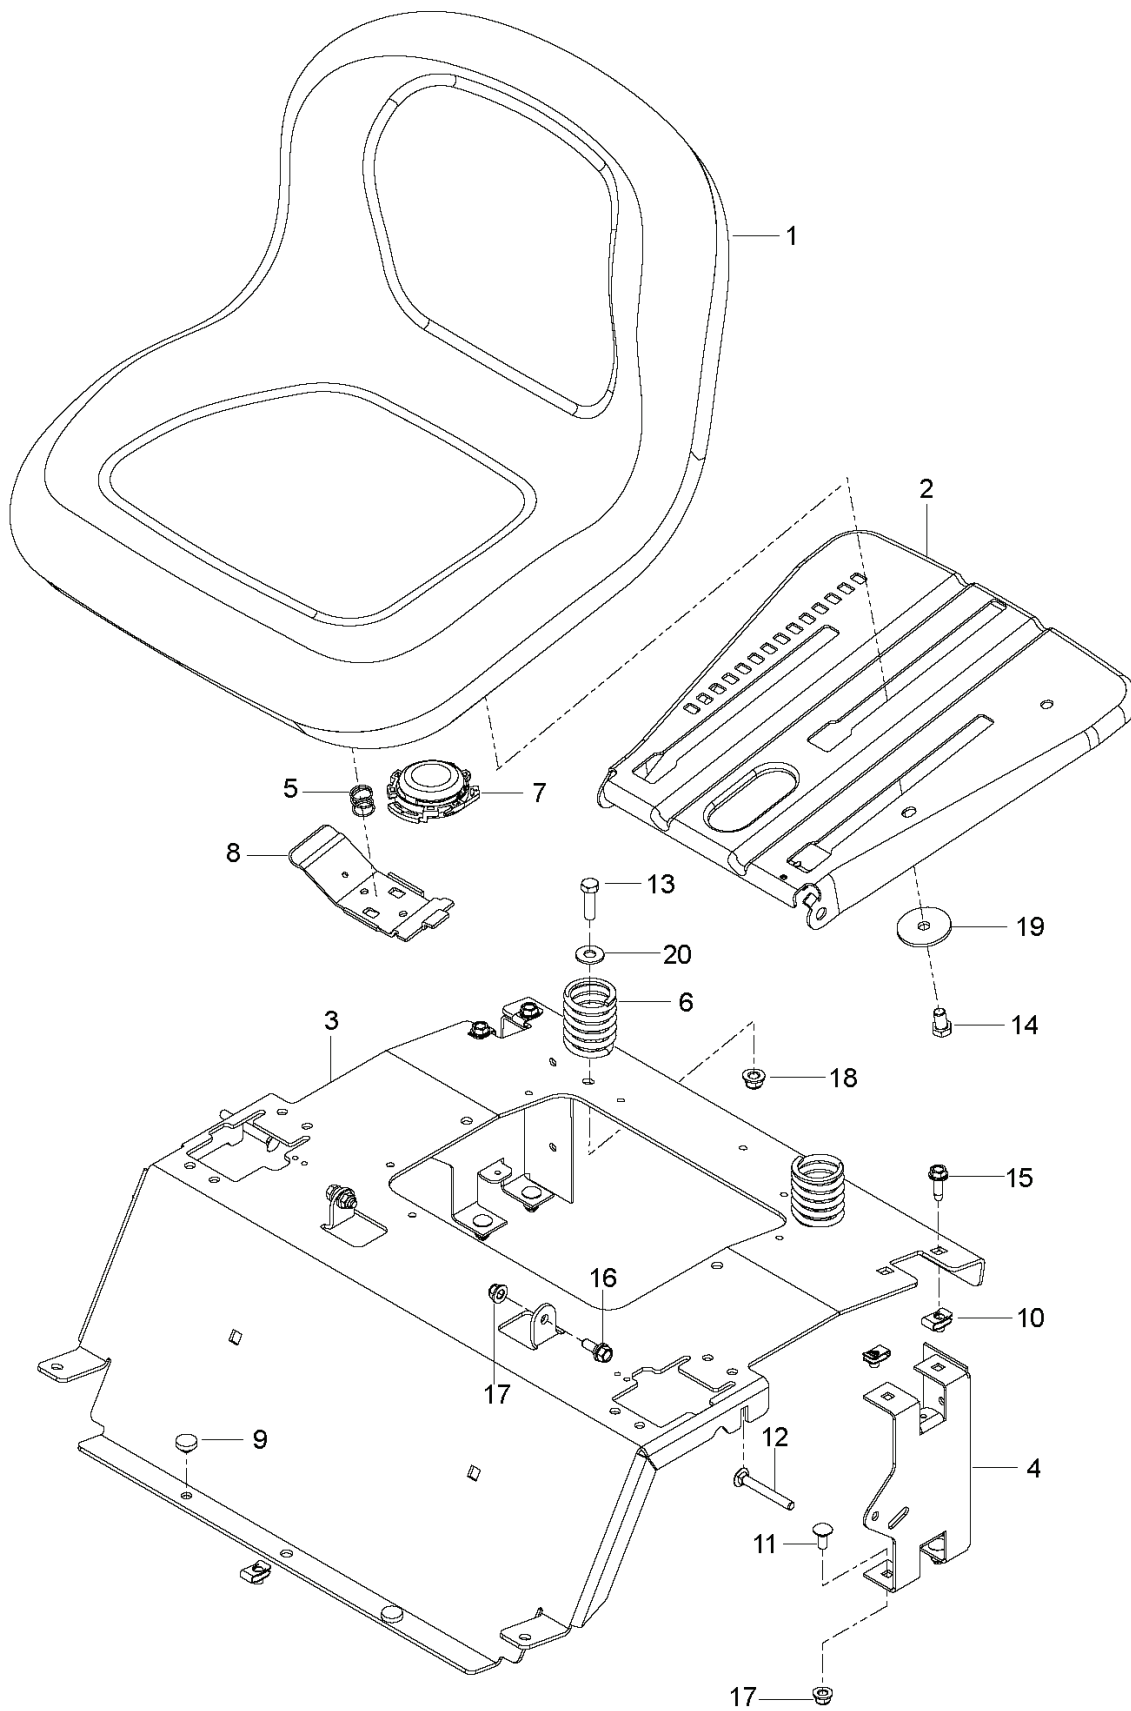

REF.	PART NO.	DESCRIPTION	REMARK	QTY.	KIT
1	532439822	SEAT		1	
2	532196977	PLATE		1	
3	577260503	SUPPORT		1	
4	580308202	SUPPORT		2	
5	532198200	SPRING		1	
6	587613301	SPRING		2	
7	581429302	SWITCH		1	
8	532197661	HANDLE		1	
9	539102587	ABSORBER		2	
10	539104763	CLIP		5	
11	872140506	BOLT		4	
12	510422701	SCREW		2	
13	874780620	BOLT		2	
14	539108503	BOLT		1	
15	817490512	SCREW		4	
16	539110303	BOLT		2	
17	539112899	NUT, 5/16-18, NYLOC		6	
18	521996501	NUT		2	
19	539111897	WASHER		1	
20	819141614	WASHER		2