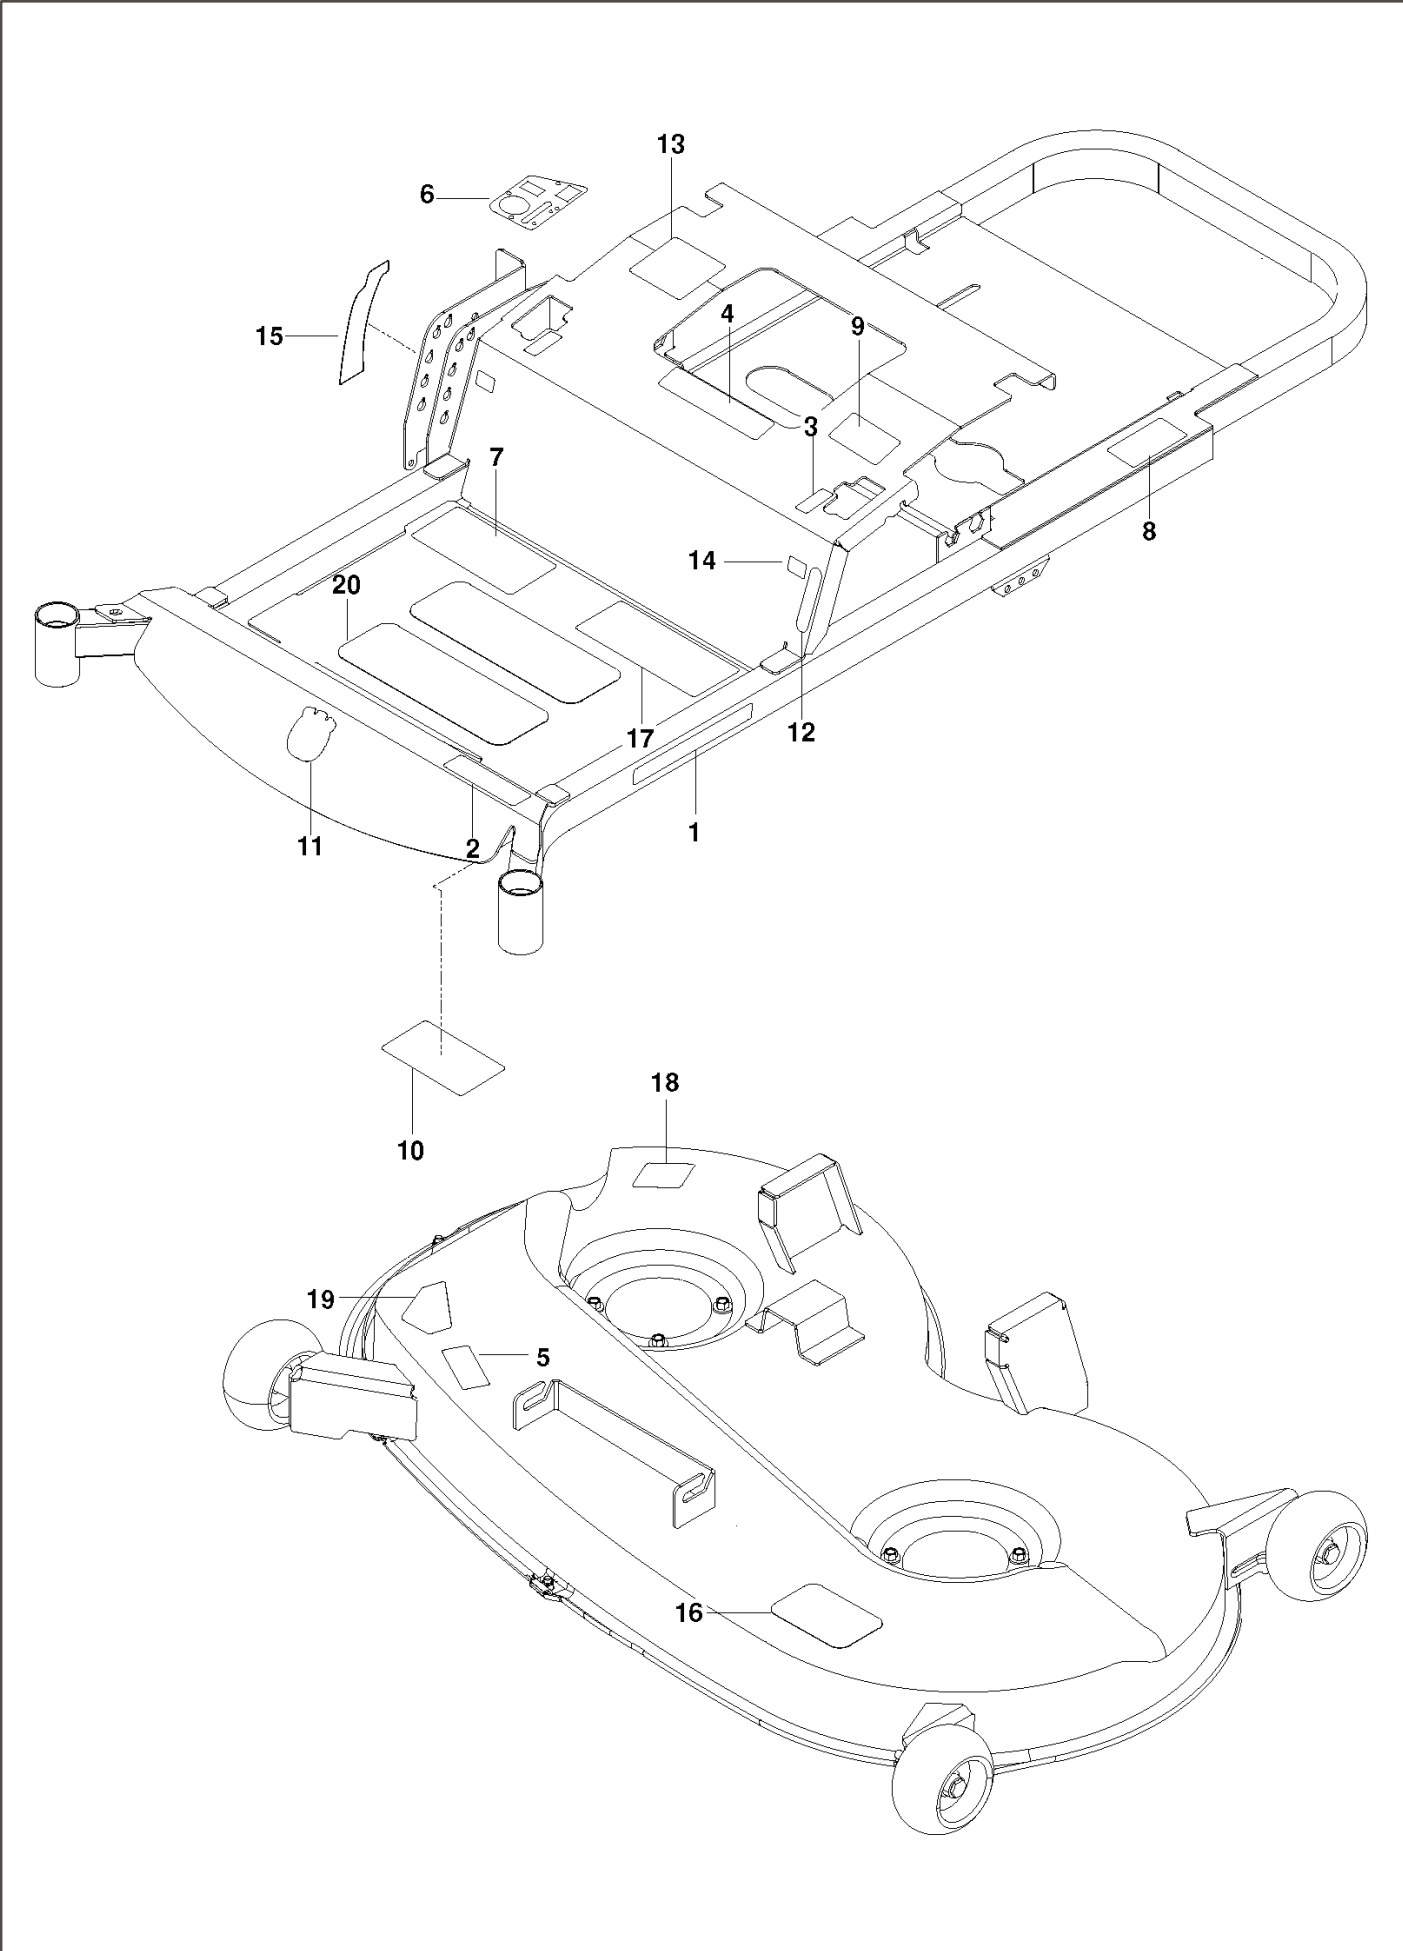

RZ 46i, 967277601-00, 2014-01

SPARE PARTS LIST

REF.	PART NO.	DESCRIPTION	REMARK	QTY.	KIT
1	580435801	BRAKE LEVER ASSY		1	
2	586760202	LEVER	LIFT	1	
3	510422901	ROD		2	
4	580960401	ROD		2	
5	510030701	SPRING		2	
6	812000002	RETAINER RING		3	
7	510207201	GRIP		2	
8	510207301	BUTTON		2	
9	525847201	LINK		2	
10	522858601	ASSEMBLY		2	
11	532195185	ARM		2	
12	510184901	BUSHING		4	
13	539976978	NUT		2	
14	532175994	NUT		2	
15	819091216	WASHER		1	

REF.	PART NO.	DESCRIPTION	REMARK	QTY.	KIT
1	532429196	DECAL	HUSQVARNA	2	
2	586046001	DECAL	RZ 46i	1	
3	539103333	DECAL	MOTION CONTROL	2	
4	539105745	DECAL	BATTERY WARNING	1	
5	539105746	DECAL	SEVERING	1	
6	581929801	DECAL	CONSOLE	1	
7	586555501	DECAL	STARTING	1	
8	539108385	DECAL	DO NOT TOW	1	
9	539108386	DECAL	EXIT	1	
10	539109897	DECAL	SERVICE	1	
11	532428676	DECAL	CROWN	1	
12	539120006	DECAL		1	
13	539110522	DECAL		1	
14	539110974	DECAL	TRACKING	2	
15	576979101	DECAL	HEIGHT	1	
16	510240201	DECAL	BELT ROUTING	1	
17	583934001	DECAL		1	
18	581724401	DECAL	DISCHARGE	1	
19	539913010	DECAL	BLADES	1	
20	539977778	MAT		3	

REF.	PART NO.	DESCRIPTION	REMARK	QTY.	KIT
1	588017102	PLATE		1	
2a	532400008	CLUTCH		1	
2b	587241601	CLUTCH		1	
3	581881001	TUBE		1	
4	581881101	TUBE		1	
5	581886702	BRACKET		1	
6	532448145	ARM		1	
7	539101231	SPINDLE		1	
8	539110311	PULLEY		1	
9	587537401	PULLEY		1	
10	587660101	SPACER		1	
11	539132859	HEAT SHIELD		1	
12b	587633302	STOP		1	
12a	522442506	STOP		1	
13	587451202	GUARD		1	
14	539131604	MUFFLER ASSY		1	
15	532196105	SPRING		1	
16	532165391	GASKET		2	
17	872140508	BOLT		2	
18	872140506	BOLT		2	
19	874520656	BOLT		1	
20	581332803	BOLT		1	
21	874780852	BOLT		1	
22	817490512	SCREW		4	
23	817120616	SCREW		4	
24	539112899	NUT, 5/16-18, NYLOC		5	
25	539976979	NUT		2	
26	873800800	NUT		1	
27	539112670	WASHER		1	
28	532126197	WASHER		1	
29	819182212	WASHER		2	
30	819121414	WASHER		2	