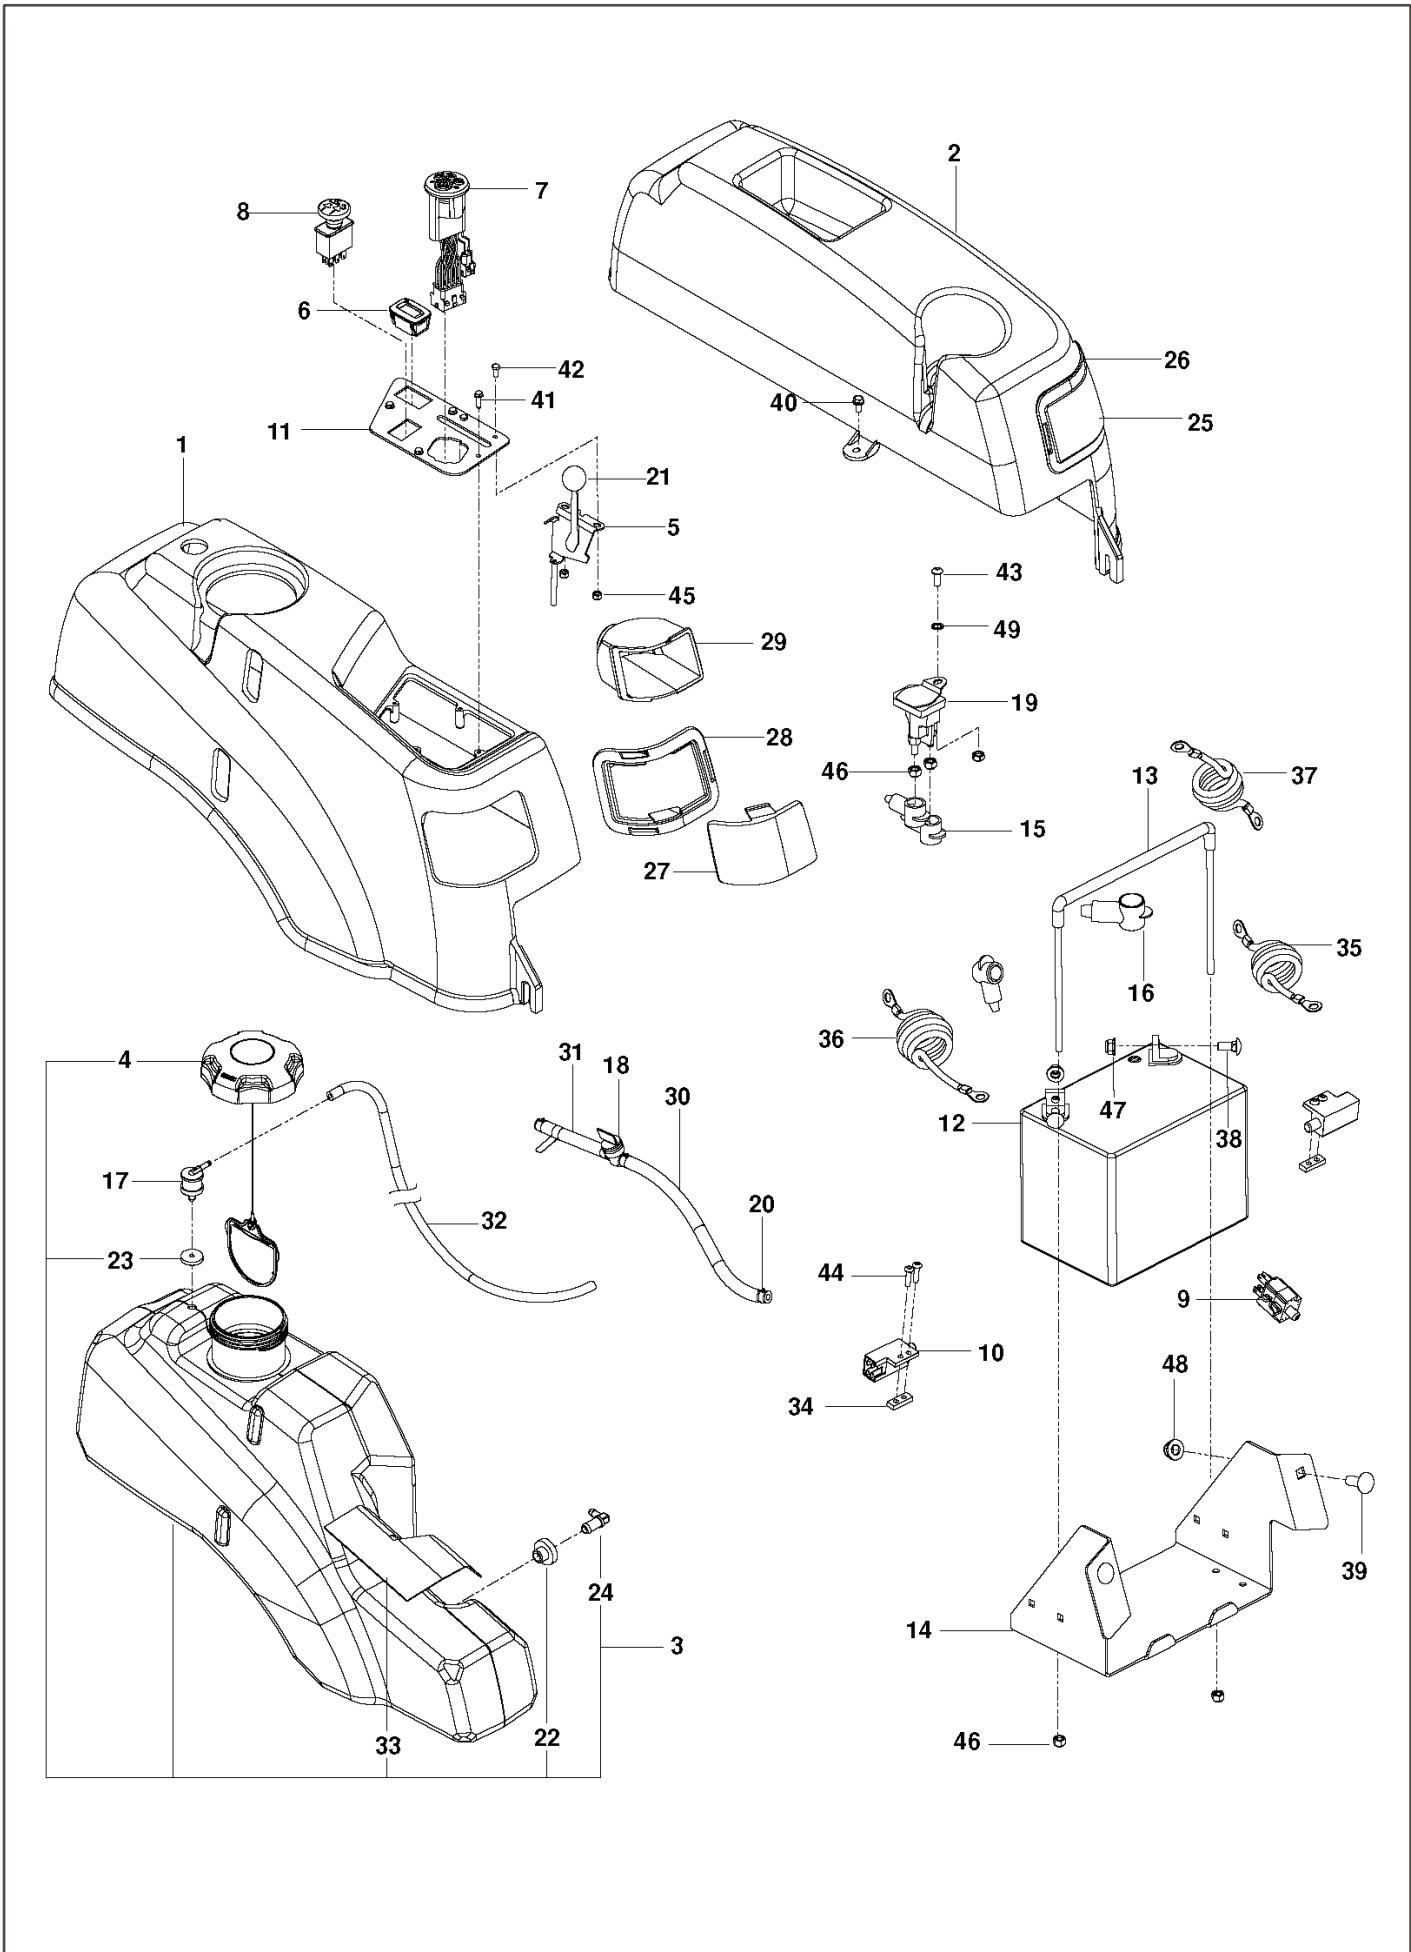

REF.	PART NO.	DESCRIPTION	REMARK	QTY.	KIT
1	578178901	FENDER		1	
2	539130374	FENDER		1	
3	578180601	FUEL TANK ASSY		1	
4	575018101	CAP		1	
5	585974903	CABLE		1	
6	532401763	DISPLAY		1	
7	584790605	SWITCH		1	
8	532174652	BRAKER		1	
9	539113792	SWITCH		1	
10	532109553	SWITCH		2	
11	581826102	CONTROL PLATE		1	
12	539102436	BATTERY		1	
13	539131209	BATTERY TIE DOWN ASSEMBLY		1	
14	510231302	BOX		1	
15	532131563	COVER		3	
16	539102759	INSULATOR		1	
17	576618101	TANK VENT		1	
18	539916325	VALVE		1	
19	532192507	SOLENOID		1	
20	539912222	CLAMP		4	
21	539133049	KNOB ROUND BALL		1	
22	539105245	GROMMET		1	
23	576618201	GROMMET		1	
24	539110432	STEM, FUEL TANK		1	
25	539110457	HEADLIGHT		1	
26	539110455	HEADLIGHT		1	
27	539110453	HEADLIGHT		1	
28	539110451	HEADLIGHT		1	
29	539130671	REFLECTOR, RIGHT HEAD LIGHT		1	
30	539932956	GAS LINE 10"		1	
	539130672	REFLECTOR, LEFT HEAD LIGHT		1	
31	505215101	HOSE		1	
32	574521302	HOSE		1	
33	522559101	SHIELD		1	
34	539102678	PLATE		2	
35	586108201	HARNESS		1	
36	585306904	CABLE		1	
37	585734303	CABLE		1	
38	872140506	BOLT		2	
39	872140608	BOLT		2	
40	817490408	SCREW		2	
41	539110673	SCREW		4	
42	539990411	SCREW		2	
43	539111229	SCR 1/4-20 X 5/8 BTN SKT HD ZD		1	
44	574822701	SCREW		4	
45	539976977	NUT		2	
46	873800400	NUT		5	
47	539112899	NUT, 5/16-18, NYLOC		2	
48	521996501	NUT		2	
49	539990053	WASHER		2	
	584790901	HARNESS	NOT SHOWN	1	
	532004152	BULB	NOT SHOWN	2