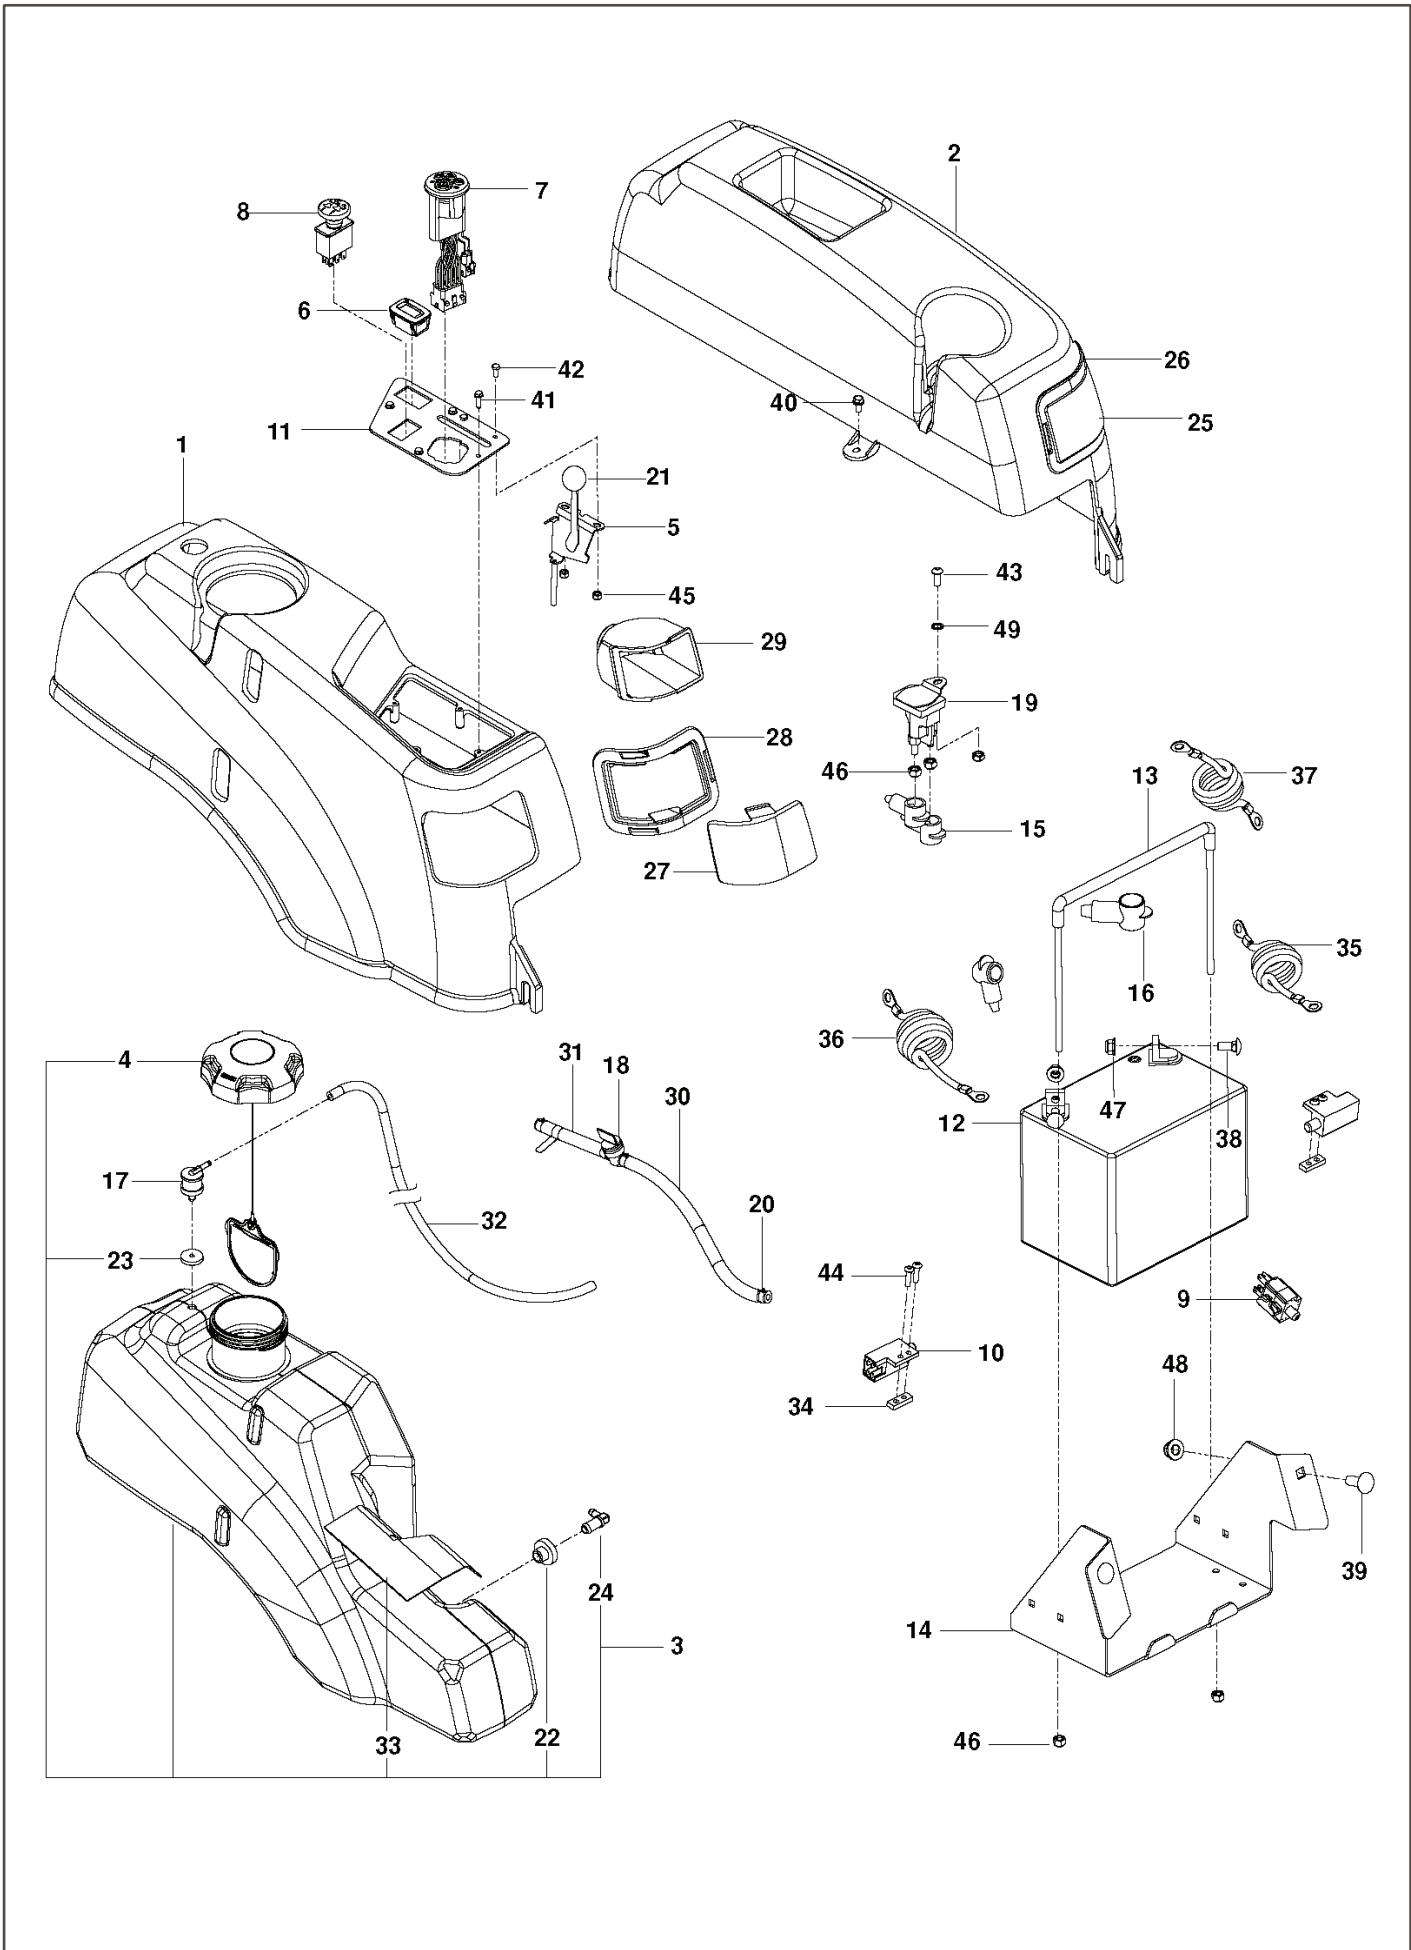

REF.	PART NO.	DESCRIPTION	REMARK	QTY.	KIT
1	578178901	FENDER		1	
2	539130374	FENDER		1	
3	578180601	FUEL TANK ASSY		1	
4	575018101	CAP		1	
5	585974903	CABLE		1	
6	532401763	DISPLAY		1	
7	584790605	SWITCH		1	
8	532174652	BRAKER		1	
9	539113792	SWITCH		1	
10	532109553	SWITCH		2	
11	581826102	CONTROL PLATE		1	
12	539102436	BATTERY		1	
13	539131209	BATTERY TIE DOWN ASSEMBLY		1	
14	510231302	BOX		1	
15	532131563	COVER		3	
16	539102759	INSULATOR		1	
17	576618101	TANK VENT		1	
18	539916325	VALVE		1	
19	532192507	SOLENOID		1	
20	539912222	CLAMP		4	
21	539133049	KNOB ROUND BALL		1	
22	539105245	GROMMET		1	
23	576618201	GROMMET		1	
24	539110432	STEM, FUEL TANK		1	
25	539110457	HEADLIGHT		1	
26	539110455	HEADLIGHT		1	
27	539110453	HEADLIGHT		1	
28	539110451	HEADLIGHT		1	
29	539130671	REFLECTOR, RIGHT HEAD LIGHT		1	
	539130672	REFLECTOR, LEFT HEAD LIGHT		1	
30	539932956	GAS LINE 10"		1	
31	505215101	HOSE		1	
32	574521302	HOSE		1	
33	522559101	SHIELD		1	
34	539102678	PLATE		2	
35	586108201	HARNESS		1	
36	585306904	CABLE		1	
37	585734303	CABLE		1	
38	872140506	BOLT		2	
39	872140608	BOLT		2	
40	817490408	SCREW		2	
41	539110673	SCREW		4	
42	539990411	SCREW		2	
43	539111229	SCR 1/4-20 X 5/8 BTN SKT HD ZD		1	
44	574822701	SCREW		4	
45	539976977	NUT		2	
46	873800400	NUT		5	
47	539112899	NUT, 5/16-18, NYLOC		2	
48	521996501	NUT		2	
49	539990053	WASHER		2	
	584790901	HARNESS	NOT SHOWN	1	
	532004152	BULB	NOT SHOWN	2