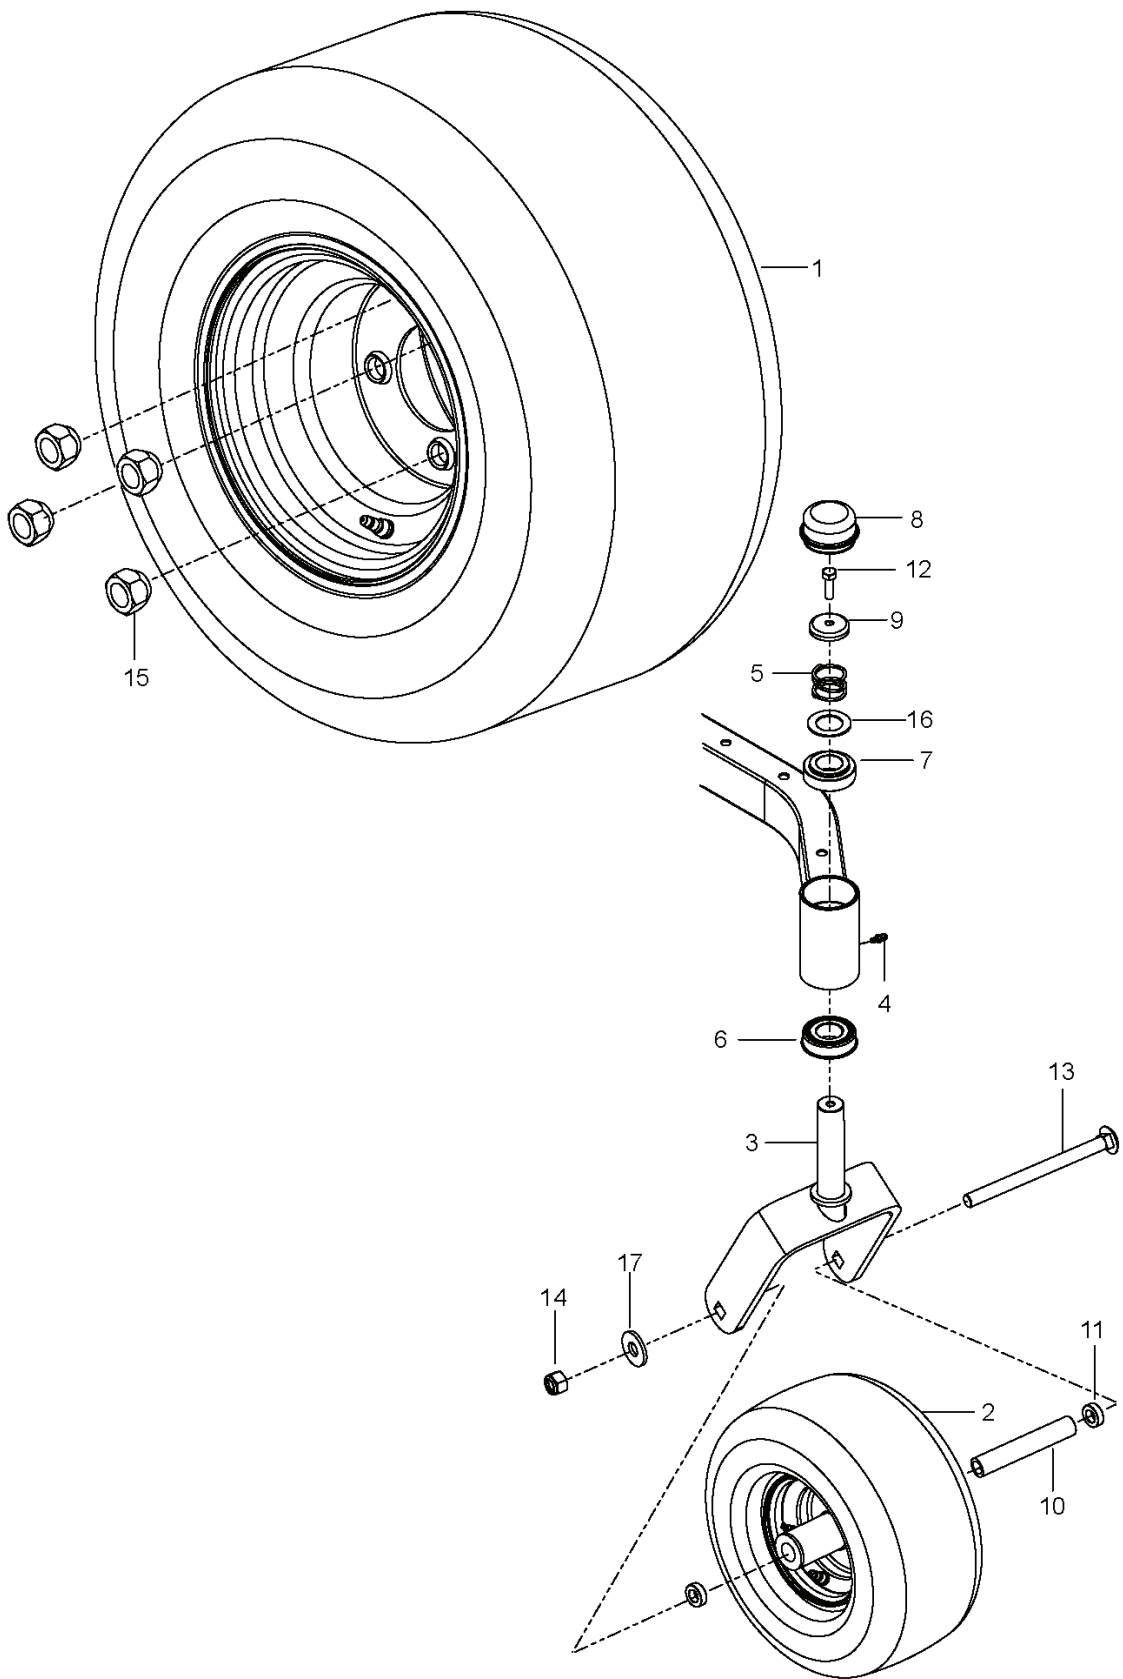

REF.	PART NO.	DESCRIPTION	REMARK	QTY.	KIT
1	581197301	WHEEL ASSY		2	
2	590486802	WHEEL		2	
3	510186505	YOKE		2	
4	539115638	FITTING		2	
5	539115747	SPRING		2	
6	539112660	BEARING		2	
7	539117901	BUSHING		2	
8	539102535	CAP		2	
9	539115749	CASTER PLUG		2	
10	584653101	SPACER		2	
11	581269201	SPACER		4	
12	539115566	SCREW		2	
13	539121159	BOLT		2	
14	539200100	NUT		2	
15	539101173	NUT		8	
16	539115675	WASHER		2	
17	819182212	WASHER		2