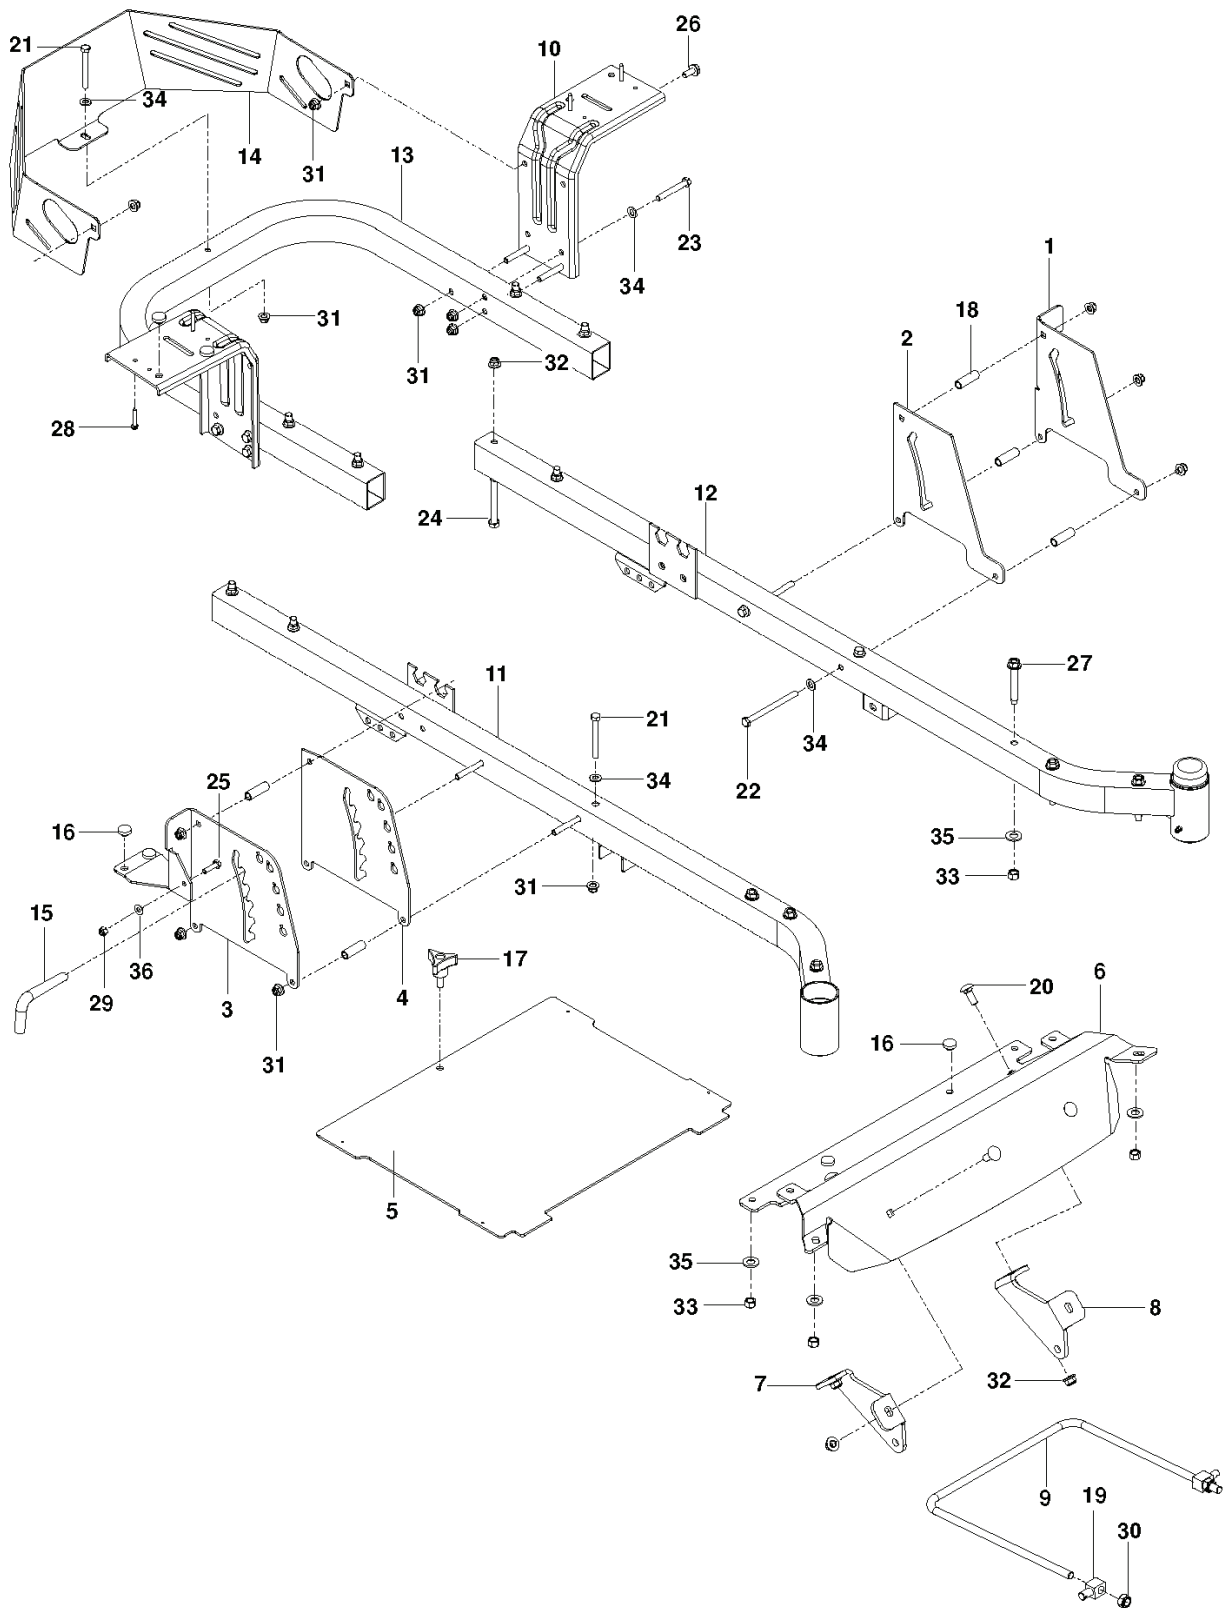

REF.	PART NO.	DESCRIPTION	REMARK	QTY.	KIT
1	510261802	PLATE		1	
2	510206703	PLATE		1	
3	580528002	PLATE		1	
4	510240502	PLATE		1	
5	522842902	PLATE		1	
6	522719504	PLATE		1	
7	522443302	MOUNT		1	
8	522443304	MOUNT		1	
9	521938101	LINK		1	
10	580501302	BRACKET		2	
11	510177503	FRAME		1	
12	510177403	FRAME		1	
13	510177603	FRAME		1	
14	522956705	GUARD		1	
15	510016503	PEN		1	
16	539102587	ABSORBER		6	
17	539104411	KNOB		1	
18	580486101	SPACER		6	
19	539110674	SCR #10-12X1-1/2HEX WASH HD ZD		3	
19	581514301	SWIVEL		2	
20	872141608	BOLT		4	
21	874780544	BOLT		3	
22	874780564	BOLT		4	
23	874780536	BOLT		6	
24	874780648	BOLT		8	
25	874780416	BOLT		2	
26	874490512	BOLT		2	
27	874490644	BOLT		6	
28	539110674	SCR #10-12X1-1/2HEX WASH HD ZD		4	
29	873800400	NUT		2	
30	539119124	NUT		2	
31	539112899	NUT, 5/16-18, NYLOC		17	
32	521996501	NUT		12	
33	539200282	NUT		6	
34	819111116	WASHER		13	
35	819141614	WASHER		6	
36	819091016	WASHER		2