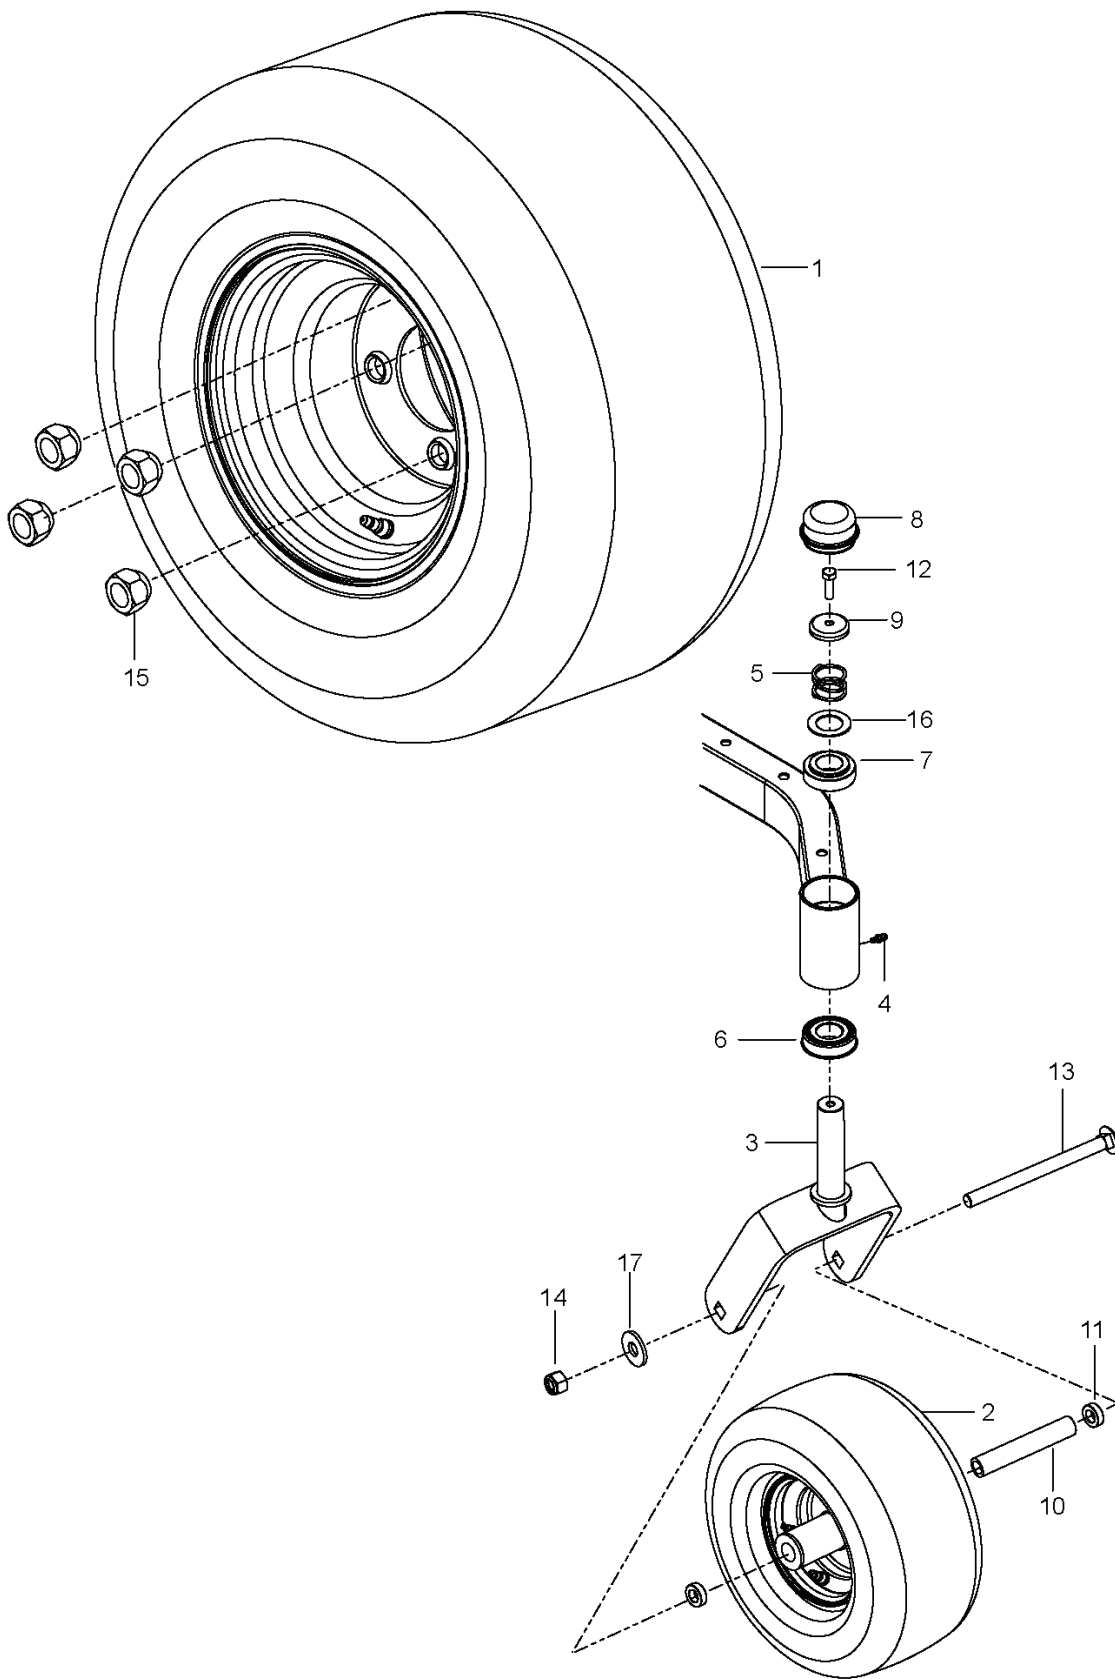

REF.	PART NO.	DESCRIPTION	REMARK	QTY.	KIT
1	581197301	WHEEL ASSY		2	
2	590486802	WHEEL		2	
3	510186505	YOKE		2	
4	539115638	FITTING		2	
5	539115747	SPRING		2	
6	539112660	BEARING		2	
7	539117901	BUSHING		2	
8	539102535	CAP		2	
9	539115749	CASTER PLUG		2	
10	584653101	SPACER		2	
11	581269201	SPACER		4	
12	539115566	SCREW		2	
13	539121159	BOLT		2	
14	539200100	NUT		2	
15	539101173	NUT		8	
16	539115675	WASHER		2	
17	819182212	WASHER		2