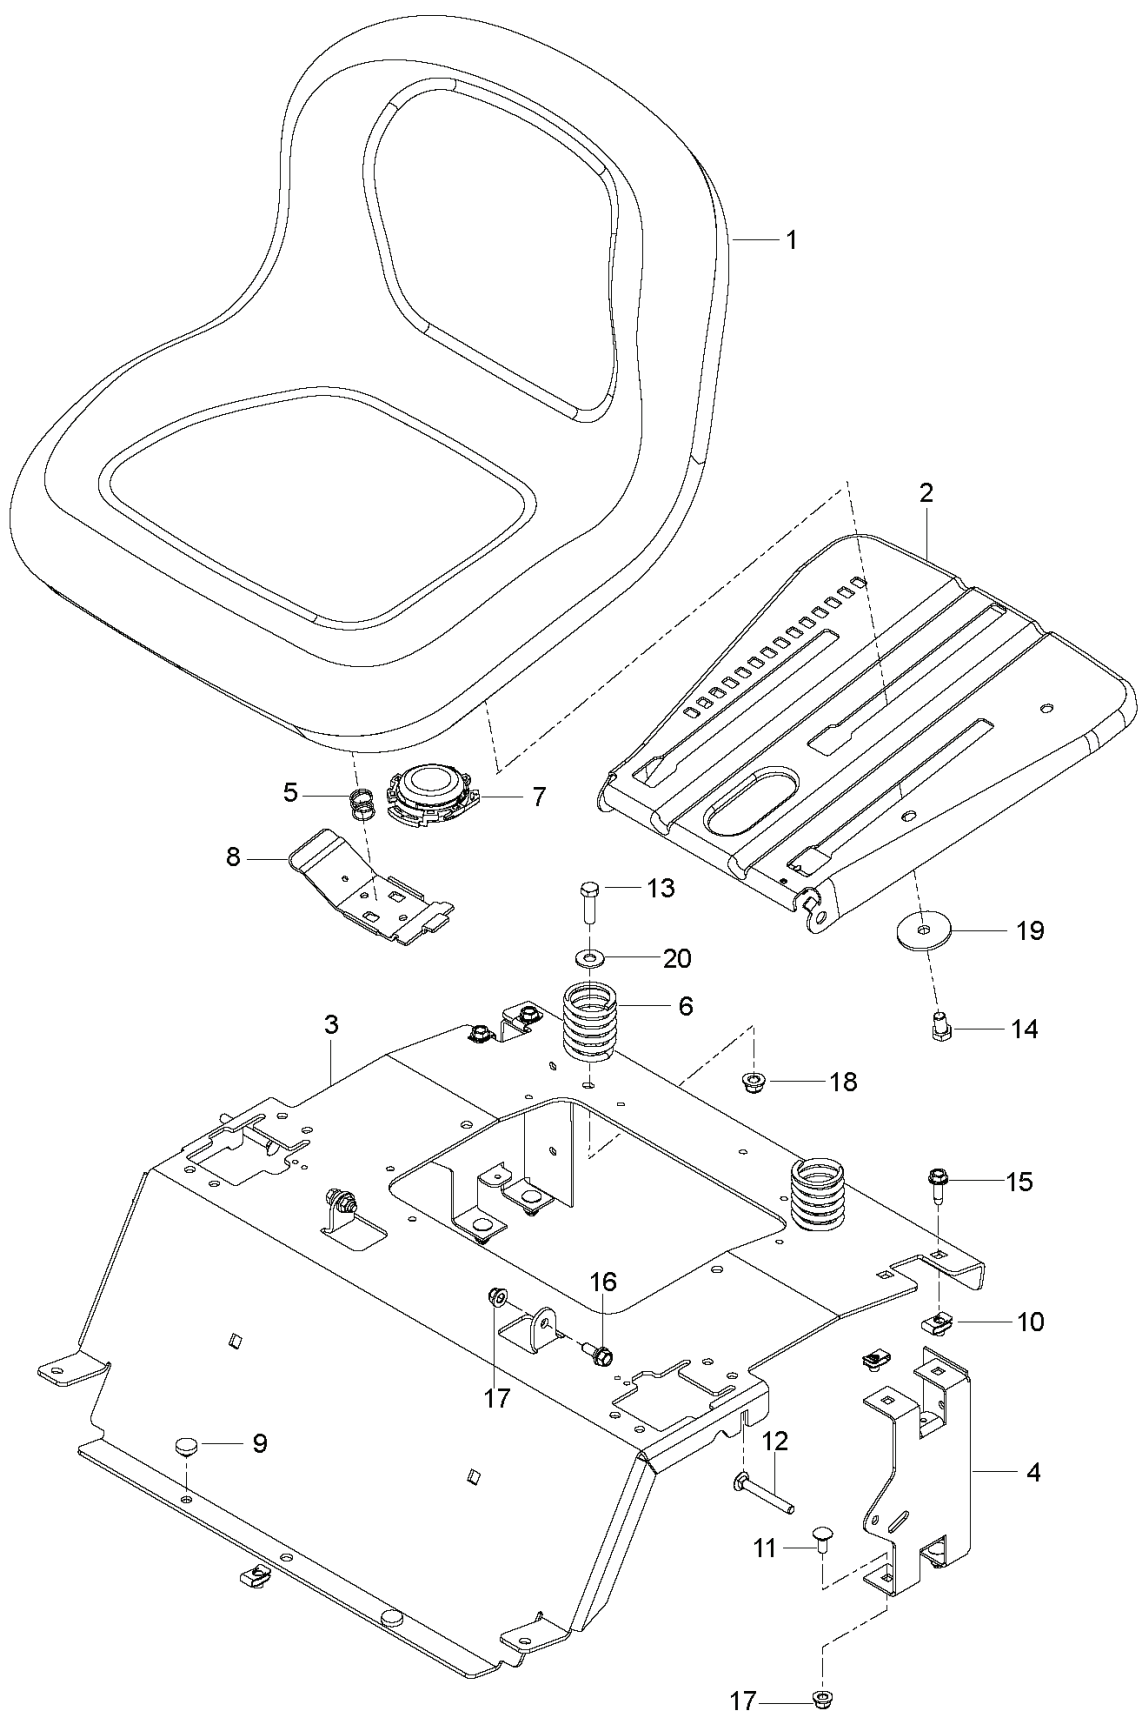

REF.	PART NO.	DESCRIPTION	REMARK	QTY.	KIT
1	532439822	SEAT		1	
2	532196977	PLATE		1	
3	577260503	SUPPORT		1	
4	580308202	SUPPORT		2	
5	532198200	SPRING		1	
6	587613301	SPRING		2	
7	581429302	SWITCH		1	
8	532197661	HANDLE		1	
9	539102587	ABSORBER		2	
10	539104763	CLIP		5	
11	872140506	BOLT		4	
12	510422701	SCREW		2	
13	874780620	BOLT		2	
14	539108503	BOLT		1	
15	817490512	SCREW		4	
16	539110303	BOLT		2	
17	539112899	NUT, 5/16-18, NYLOC		6	
18	521996501	NUT		2	
19	539111897	WASHER		1	
20	819141614	WASHER		2