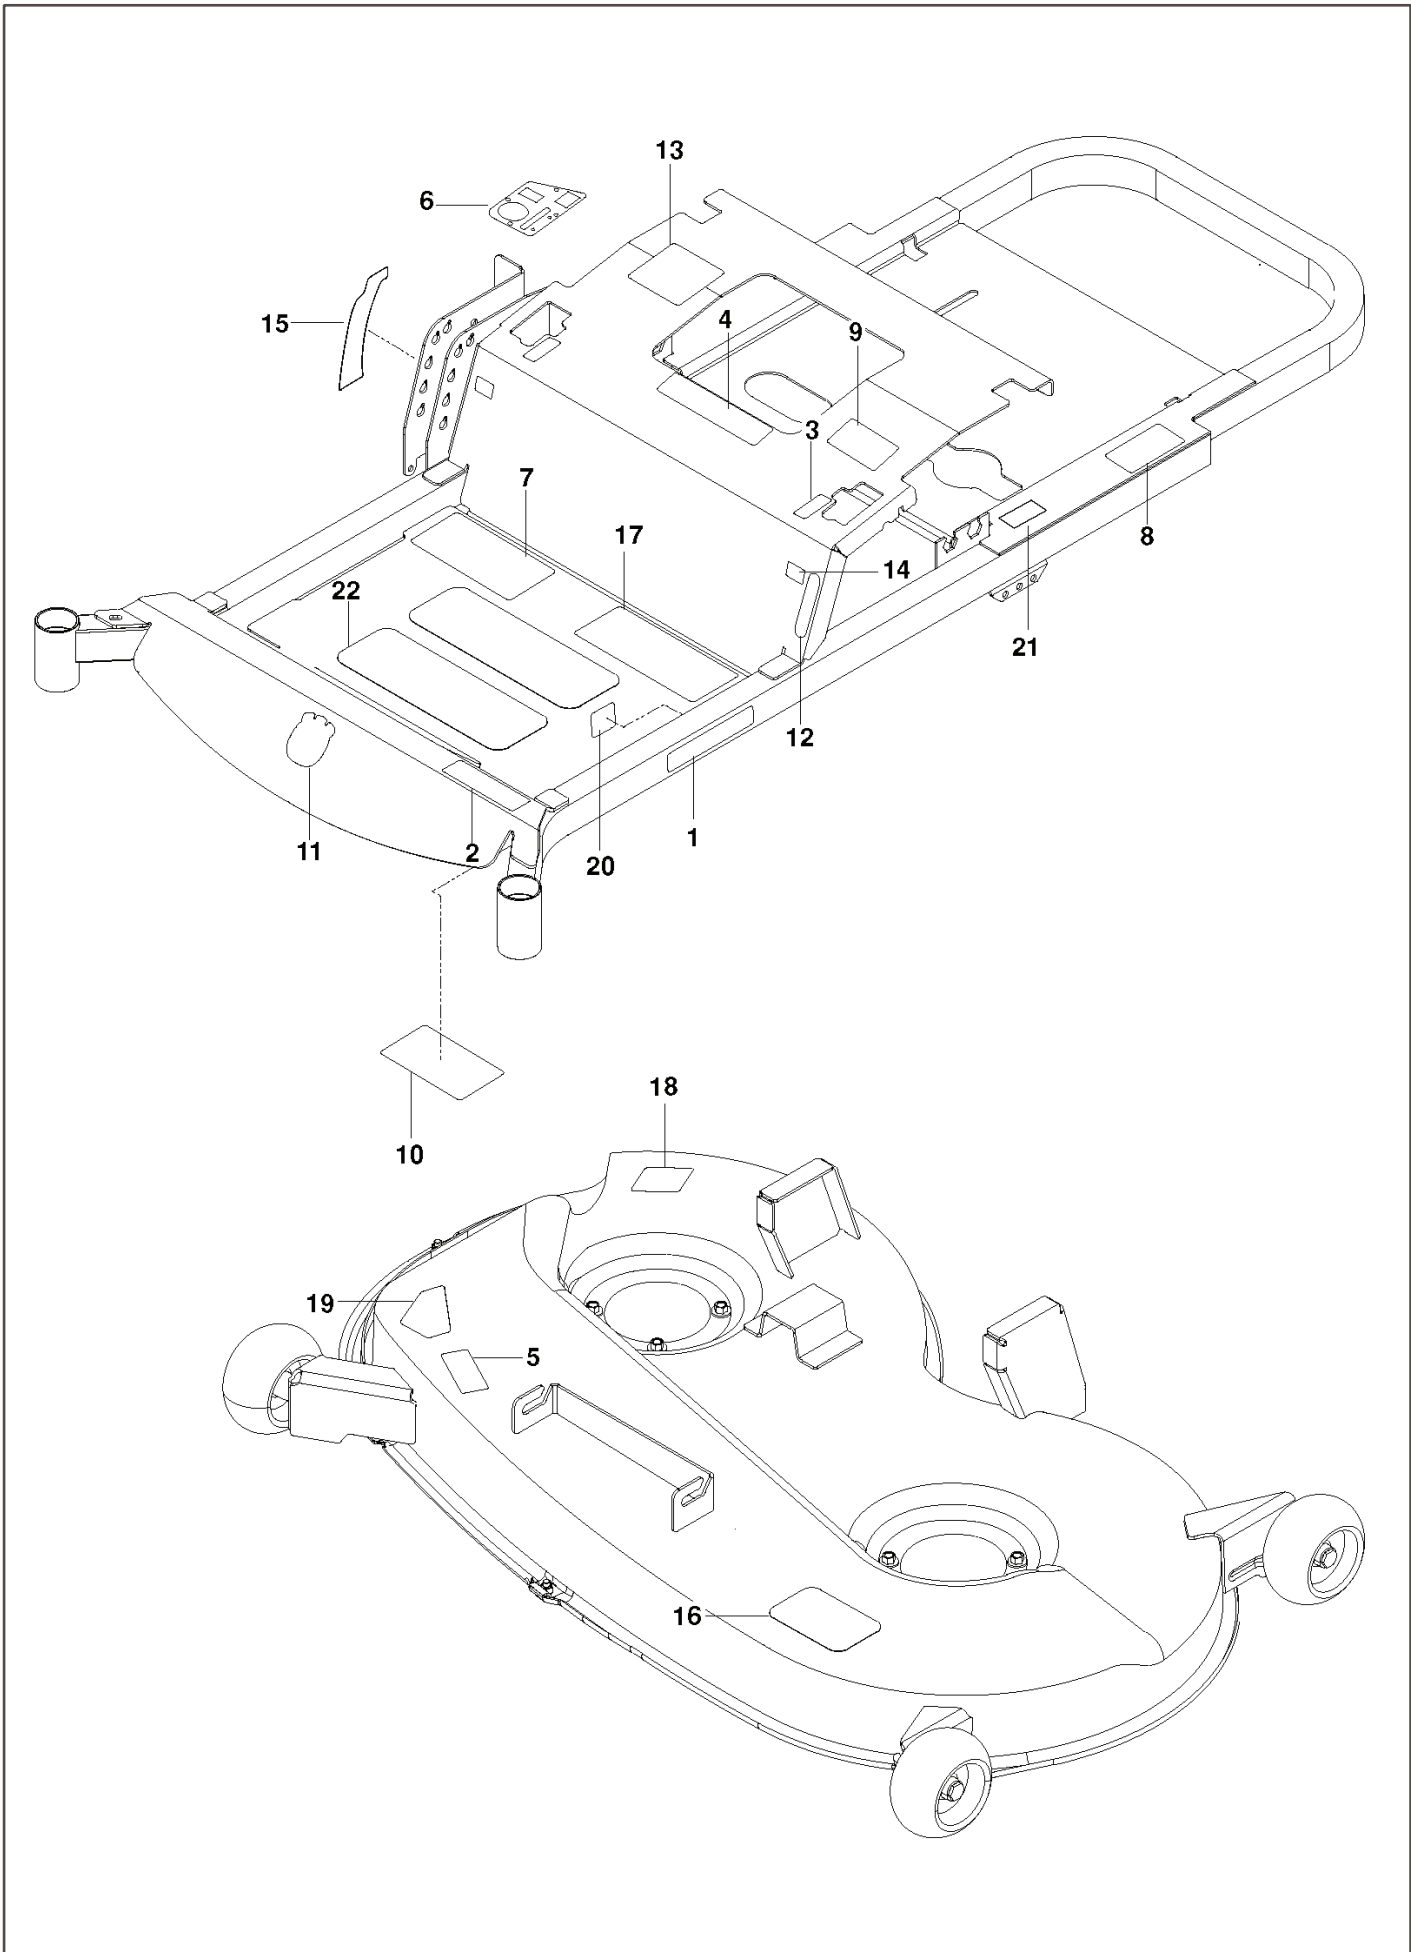

RZ 46i BF, 967277604-00, 2014-03

SPARE PARTS LIST

REF.	PART NO.	DESCRIPTION	REMARK	QTY.	KIT
1	580435801	BRAKE LEVER ASSY		1	
2	586760202	LEVER	LIFT	1	
3	510422901	ROD		2	
4	580960401	ROD		2	
5	510030701	SPRING		2	
6	812000002	RETAINER RING		3	
7	510207201	GRIP		2	
8	510207301	BUTTON		2	
9	525847201	LINK		2	
10	522858601	ASSEMBLY		2	
11	532195185	ARM		2	
12	510184901	BUSHING		4	
13	539976978	NUT		2	
14	532175994	NUT		2	
15	819091216	WASHER		1	

REF.	PART NO.	DESCRIPTION	REMARK	QTY.	KIT
1	532429196	DECAL	HUSQVARNA	2	
2	586046001	DECAL	RZ 46i	1	
3	539103333	DECAL	MOTION CONTROL	2	
4	539105745	DECAL	BATTERY WARNING	1	
5	539105746	DECAL	SEVERING	1	
6	581929801	DECAL	CONSOLE	1	
7	586555501	DECAL	STARTING	1	
8	539108385	DECAL	DO NOT TOW	1	
9	539108386	DECAL	EXIT	1	
10	539109897	DECAL	SERVICE	1	
11	532428676	DECAL	CROWN	1	
12	539120006	DECAL		1	
13	539110522	DECAL		1	
14	539110974	DECAL	TRACKING	2	
15	576979101	DECAL	HEIGHT	1	
16	510240201	DECAL	BELT ROUTING	1	
17	583934001	DECAL		1	
18	581724401	DECAL	DISCHARGE	1	
19	539913010	DECAL	BLADES	1	
20	539110279	DECAL		1	
21	581724102	DECAL	DB80	1	
22	539977778	MAT		3	

REF.	PART NO.	DESCRIPTION	REMARK	QTY.	KIT
1	510375601	TRANSMISSION		1	
2	510375602	TRANSMISSION		1	
3	574030501	LINKAGE		1	
4	574030502	LINKAGE		1	
5	539110411	BELT		1	
6	539110342	SPRING		2	
7	539120080	DISC		2	
8	539120079	ARM		2	
9	575507001	KIT		1	
10	522941101	LINKAGE		2	
11	539120785	HYDRO FAN		2	
12	510184104	SPACING TUBE		2	
13	580806502	SUPPORT		2	
14	580806602	BRACKET		2	
15	539976988	PIN		2	
16	874780544	BOLT		4	
17	874780512	SCREW		2	
18	874780536	BOLT		2	
19	874780640	SCREW		4	
20	874811012	SCREW		1	
21	873800500	LOCK NUT		8	
22	539976978	NUT		2	
23	539976977	NUT		1	
24	819131316	WASHER		8	
25	819091016	WASHER		4	
26	819111116	WASHER		14	
27	810030600	WASHER		4	