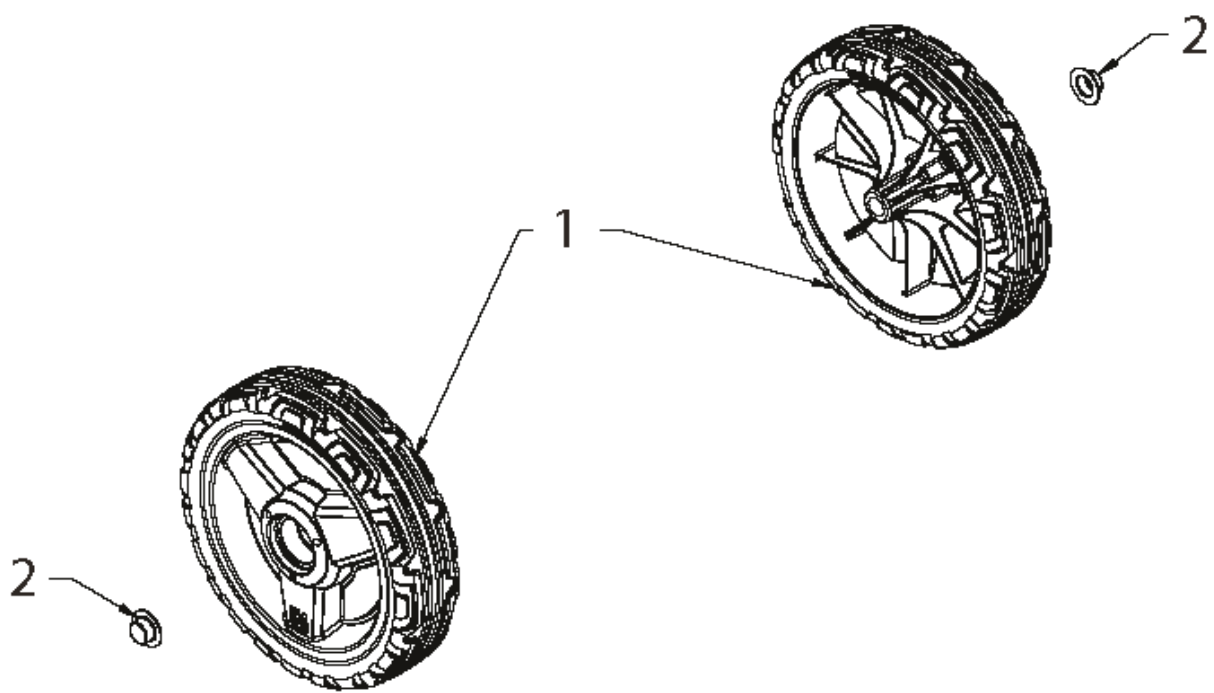

06.06.007-A

REF.	PART NO.	DESCRIPTION	REMARK	QTY.	KIT
1	532442825	WHEEL		1	
2	532435417	NUT		1