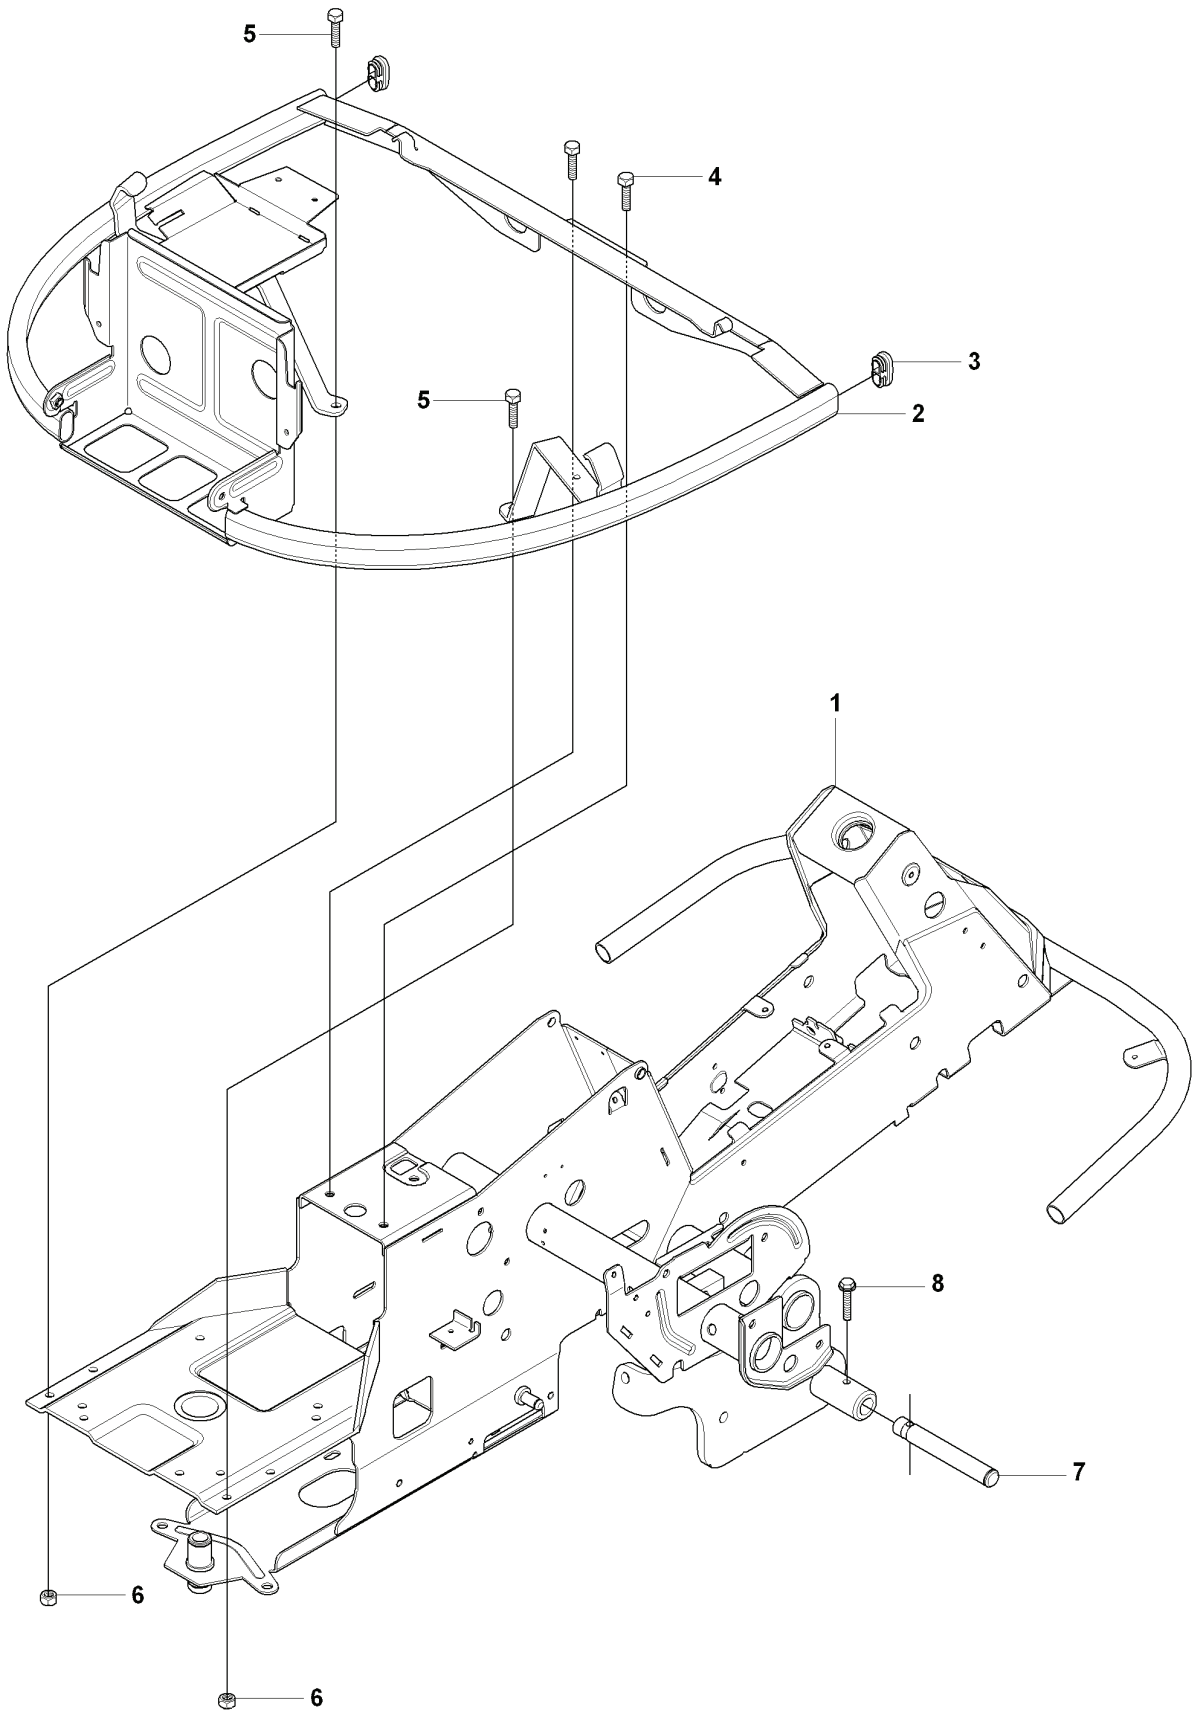

F RIDER R175
CHASSIS

REF.	PART NO.	DESCRIPTION	REMARK	QTY.	KIT
1	544842301	FRAME		1	
2	544244202	ENGINE FRAME		1	
3	544244401	PLUG		2	
4	506570103	SCREW EHHFM		2	
5	725245171	SCREW EHHM		2	
6	732211801	LOCK NUT		2	
7	535470801	WHEEL AXLE		2	
8	725245961	SCREW EHHFT		2