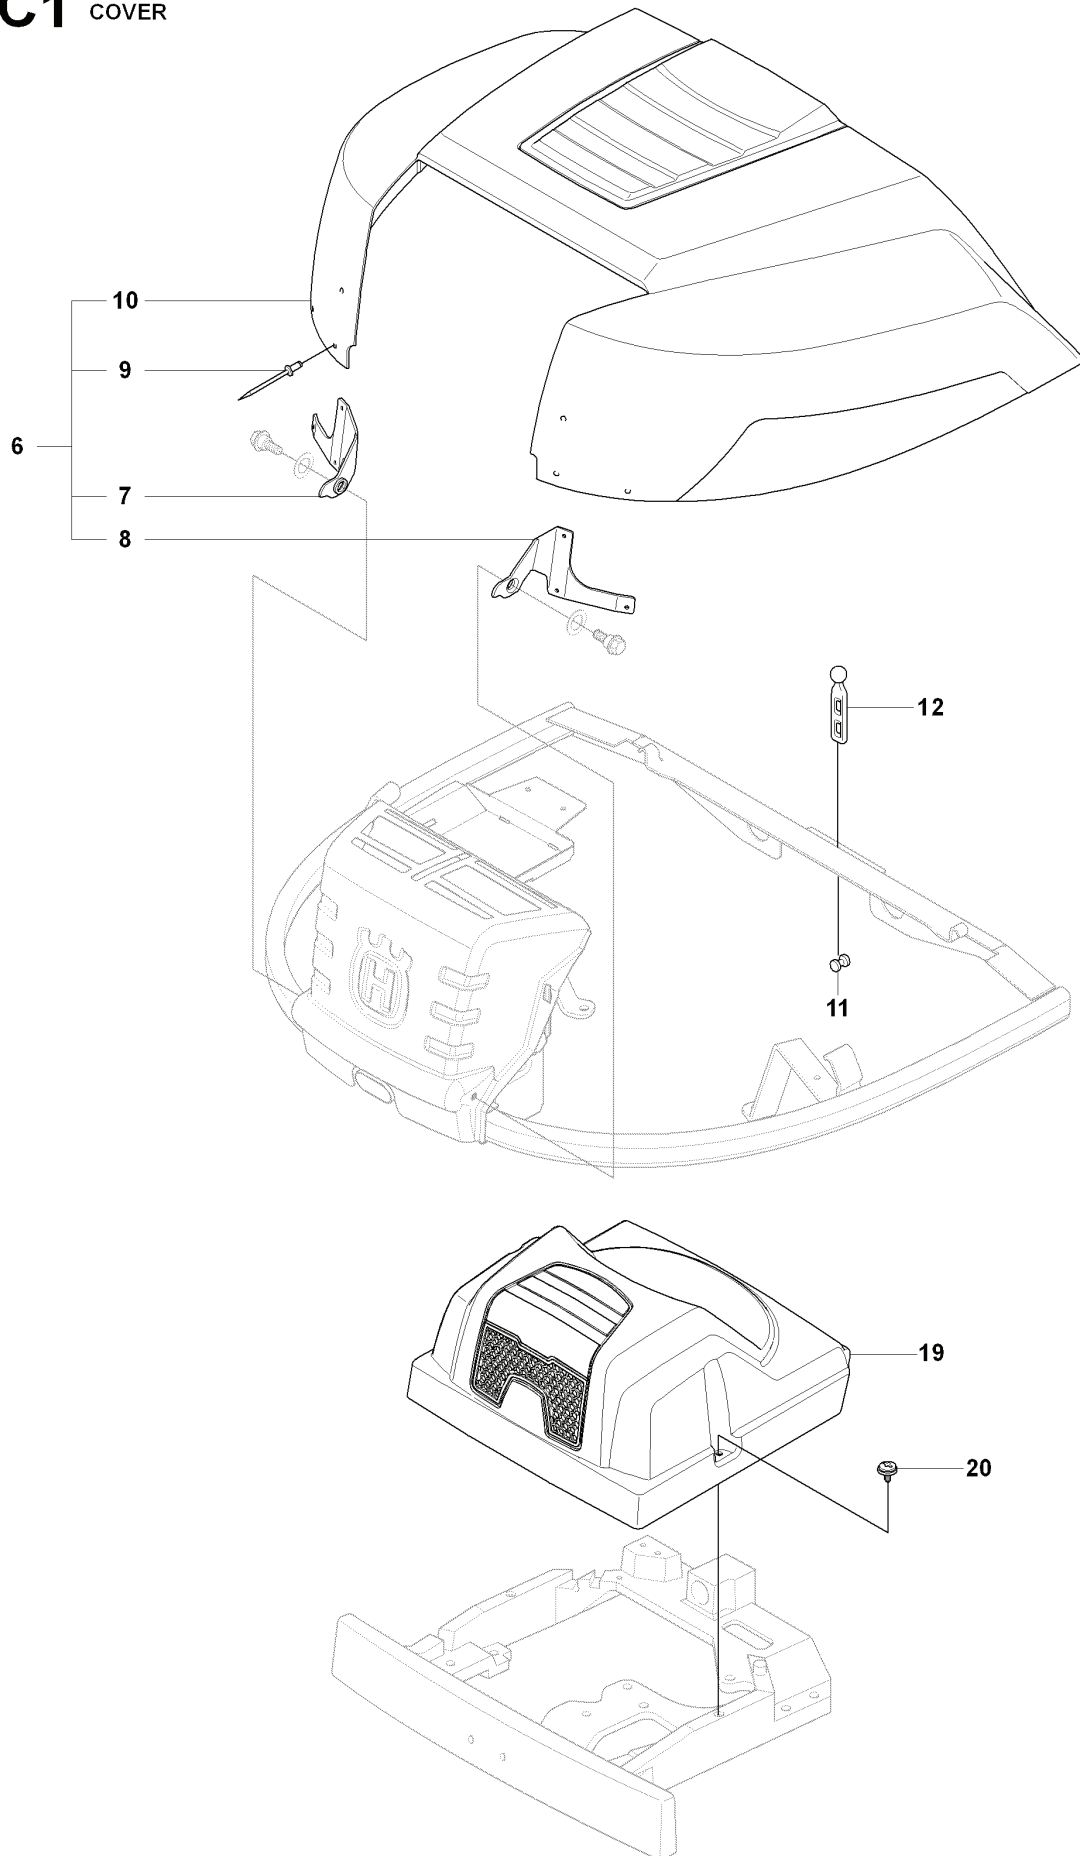

C1 RIDER R175 COVER

REF.	PART NO.	DESCRIPTION	REMARK	QTY.	KIT
6	544245002	ENGINE HOOD ASSY		1	
7	544245101	HINGE		1	
8	544245102	HINGE		1	
9	722795402	RIVET		6	
10	544245202	ENGINE HOOD ASSY		1	
11	506599501	BUTTON		1	
12	506599601	GUMMISTROPP		1	
19	544373901	COVER		1	
20	544400501	SCREW		2