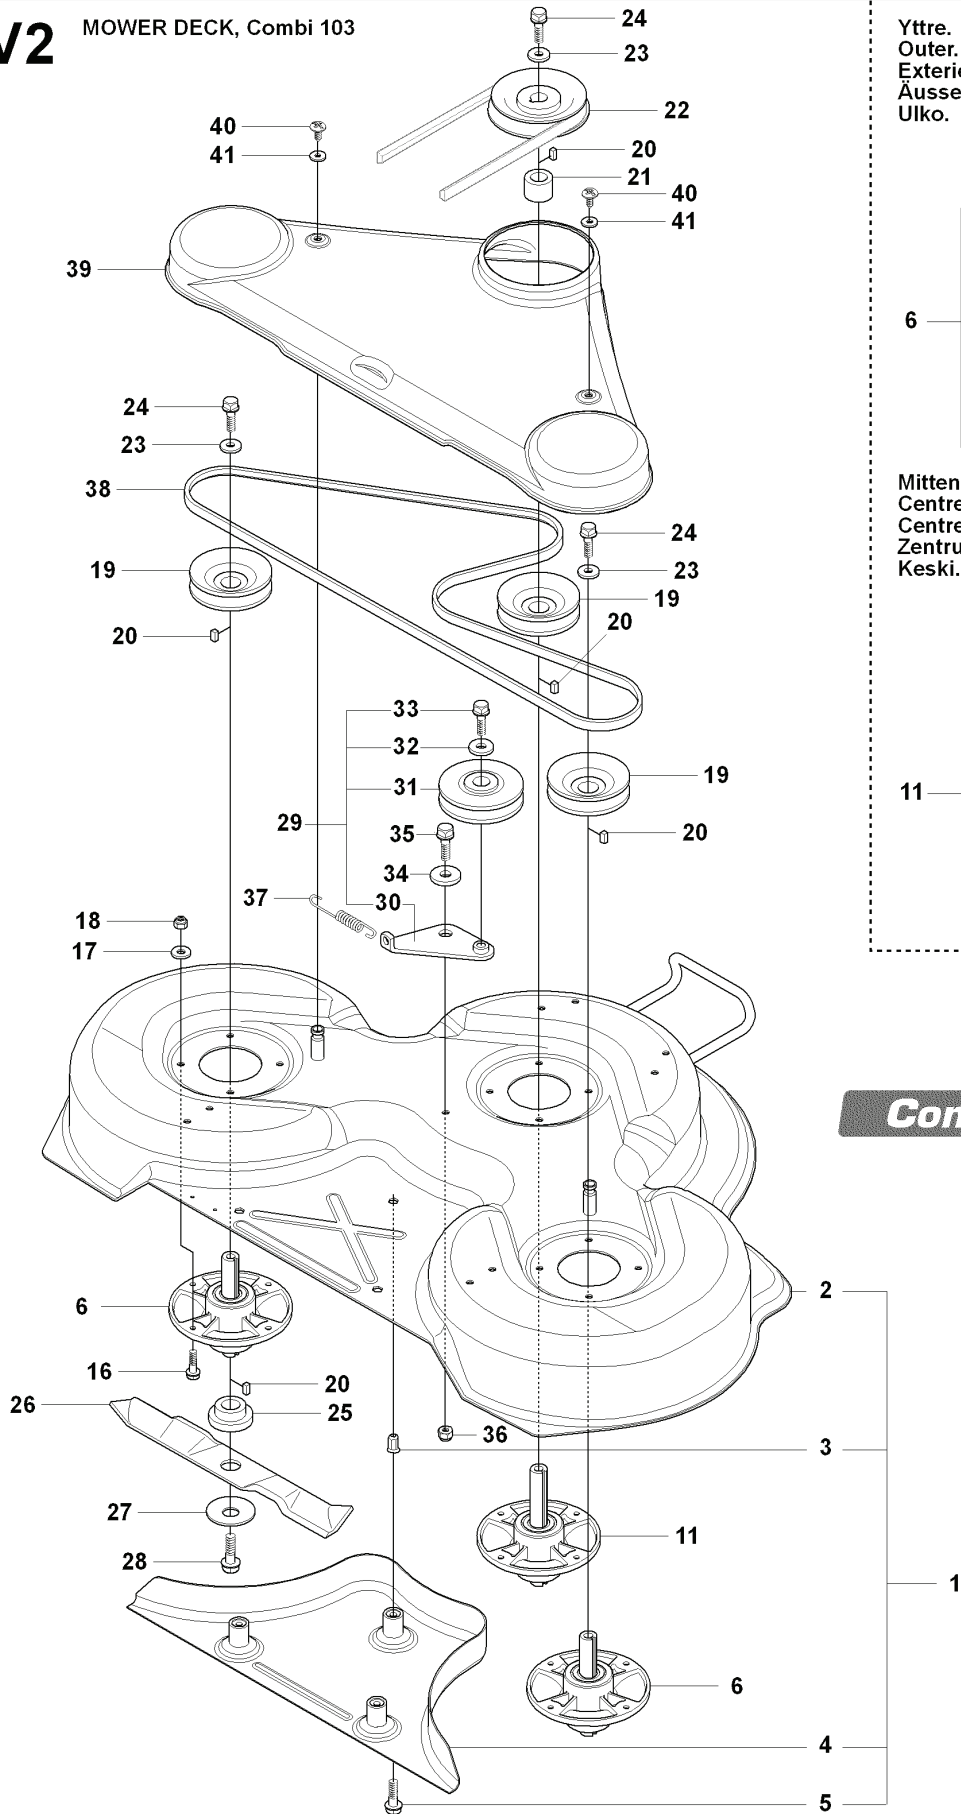

V2

MOWER DECK, Combi 103

Yttre.
Outer.
Exterieur.
Äusser.
Ulko.

REF.	PART NO.	DESCRIPTION	REMARK	QTY.	KIT
1	544112903	CUTTING DECK		1	
2	544112801	CUTTING DECK		1	
3	506916201	NUT		3	
4	544449201	PLUG		1	
5	506570104	SCREW EHHFM		3	
6	544065901	BLADE HOUSING ASSY		2	
7	544067902	SHAFT		1	
8	738230434	BALL BEARING		2	
9	544068001	SPACING SLEEVE		1	
10	544067801	BEARING HOUSING		1	
11	544065902	BLADE HOUSING ASSY		1	
12	544067901	SHAFT		1	
13	738230434	BALL BEARING		2	
14	544068001	SPACING SLEEVE		1	
15	544067801	BEARING HOUSING		1	
16	535423801	SCREW RSQM		12	
17	734116401	WASHER		12	
18	732211801	LOCK NUT		12	
19	506922101	PULLEY		3	
20	506533501	PARALLEL KEY		7	
21	544068002	SPACING SLEEVE		1	
22	506778601	PULLEY		1	
23	734117441	WASHER		3	
24	544114101	SCREW EHHM		3	
25	535504202	ADAPTER		3	
26	504188210	BLADE		3	
27	506792301	KNIFE PLATE		3	
28	544114101	SCREW EHHM		3	
29	506540701	BELT TENSIONER ASSY		1	
30	506519501	SPÄNNARM KPL.		1	
31	506532701	PULLEY		1	
32	734116441	WASHER		1	
33	506558302	SCREW EHHFT		1	
34	506918702	WASHER		1	
35	725245171	SCREW EHHM		1	
36	732211801	LOCK NUT		1	
37	506533101	SPRING		1	
38	589530601	BELT		1	
39	544096101	BELT COVER		1	
40	506982601	SCREW		2	
41	506559701	WASHER		2	
75	506789701	LABEL		1	
76	544238103	LABEL		1