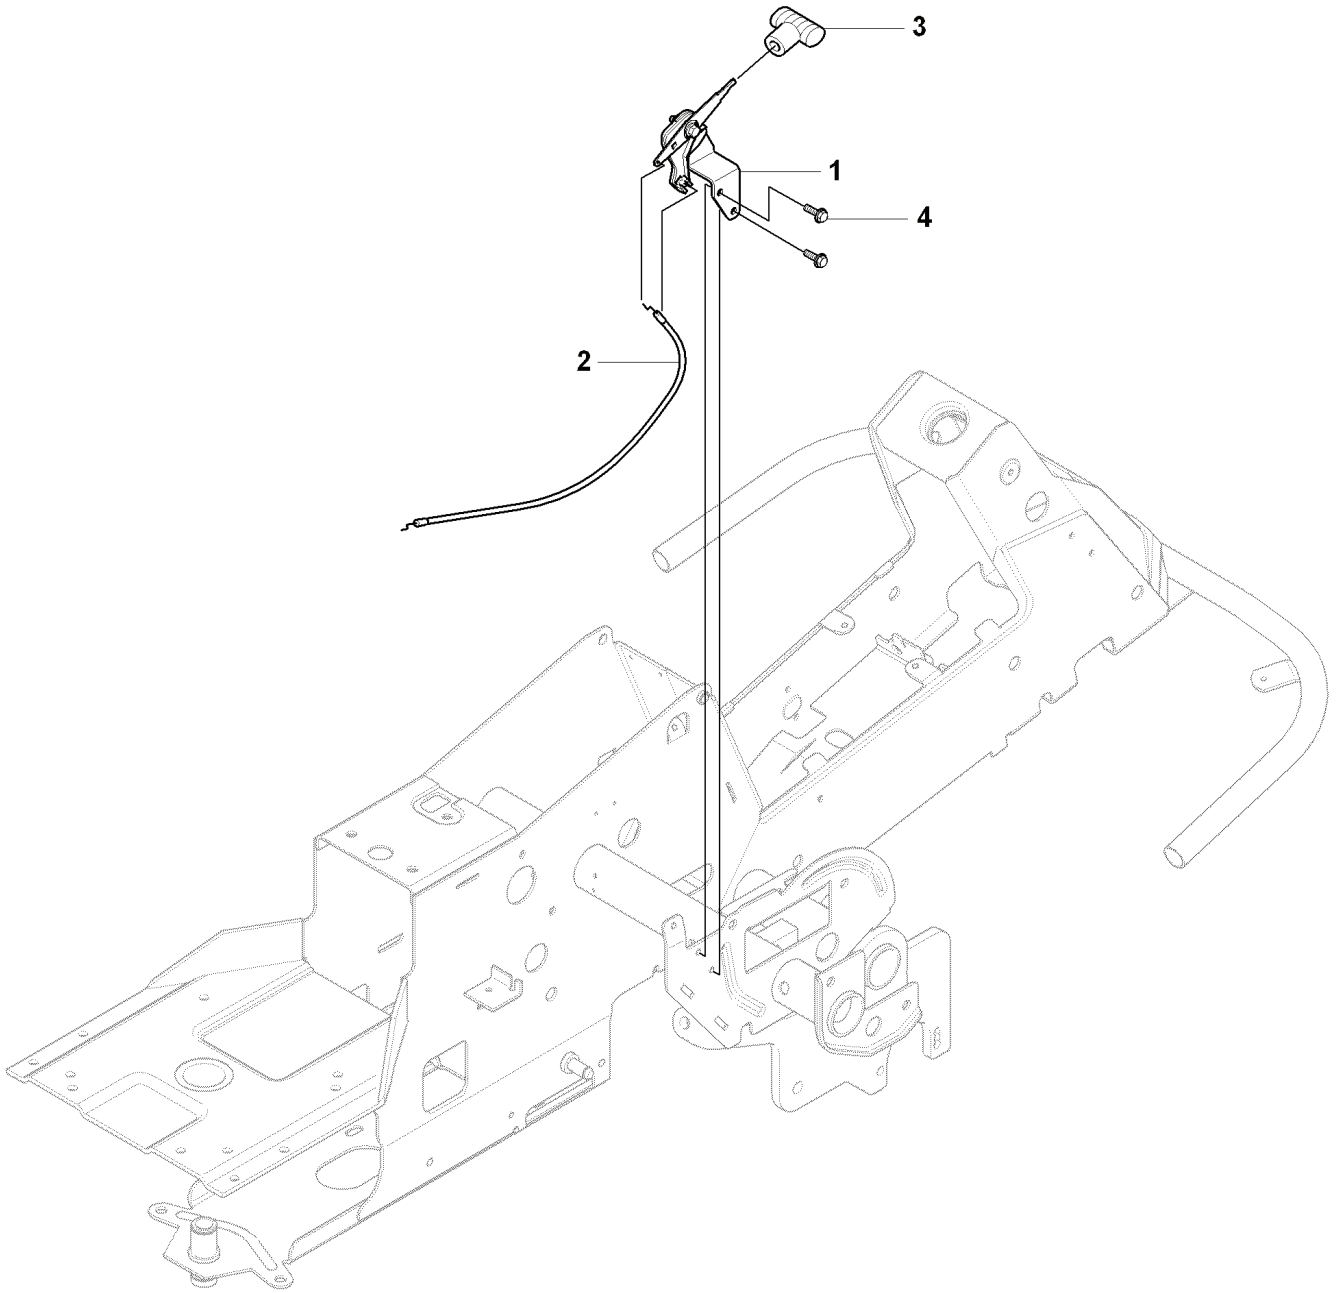

M RIDER R175
CONTROLS

REF.	PART NO.	DESCRIPTION	REMARK	QTY.	KIT
1	544301501	THROTTLE CONTROL ASSY		1	
2	544301701	WIRE		1	
3	506889101	KNOB		1	
4	725236461	SCREW EHHFT		2