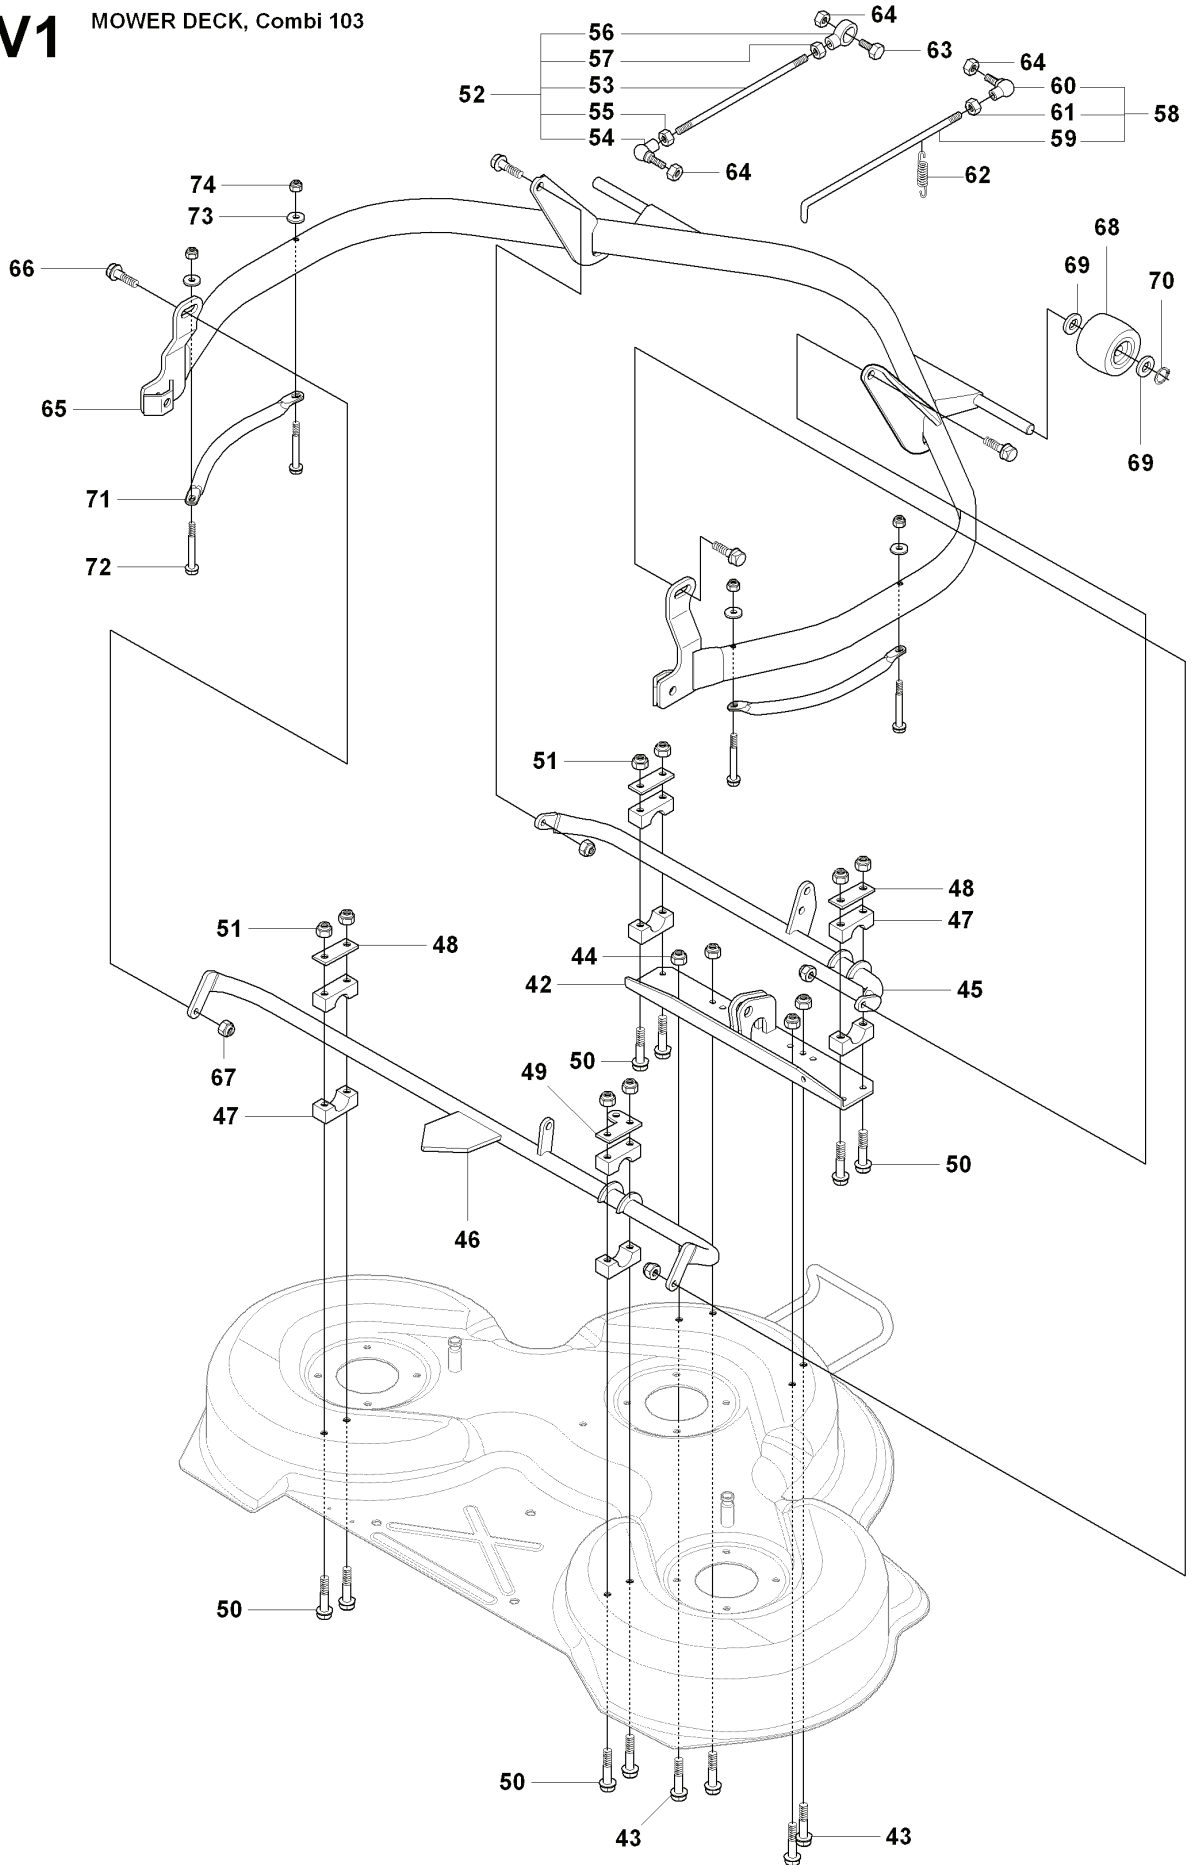

V1

MOWER DECK, Combi 103

REF.	PART NO.	DESCRIPTION	REMARK	QTY.	KIT
42	535423001	BRACKET		1	
43	725245171	SCREW EHHM		4	
44	732211801	LOCK NUT		4	
45	535468801	FRÄMRE TVÄRRÖR KPL.		1	
46	535468701	REAR CROSS TUBES ASS		1	
47	506869601	BEARING		8	
48	506813801	REINFORCING PLATE		3	
49	506979101	SERVICEBRICKA		1	
50	725246151	SCREW EHHM		8	
51	732211801	LOCK NUT		8	
52	506933904	PARALLEL ROD ASSY		1	
53	506814906	ROD		1	
54	506789901	VINKELLÄNK DIN 71802		1	
55	506897601	NUT		1	
56	506951701	ROD END		1	
57	731232051	HEXAGON NUT		1	
58	506941206	CLUTCH ROD ASSY		1	
59	506941306	CONNECTION ROD		1	
60	506789901	VINKELLÄNK DIN 71802		1	
61	506897601	NUT		1	
62	506535603	DRAW SPRING		1	
63	725249571	SCREW EHHM		1	
64	732212051	NUT		3	
65	535463601	PROTECTIVE TUBING		1	
66	506597401	SCREW EHHFM		4	
67	732211801	LOCK NUT		4	
68	506963001	WHEEL ASSY		2	
69	535464101	WASHER		4	
70	735311700	CIRCLIP		2	
71	535476301	SIDE RAIL		2	
72	727638301	SCREW RSQM		4	
73	734115601	WASHER		4	
74	732211601	LOCK NUT		4