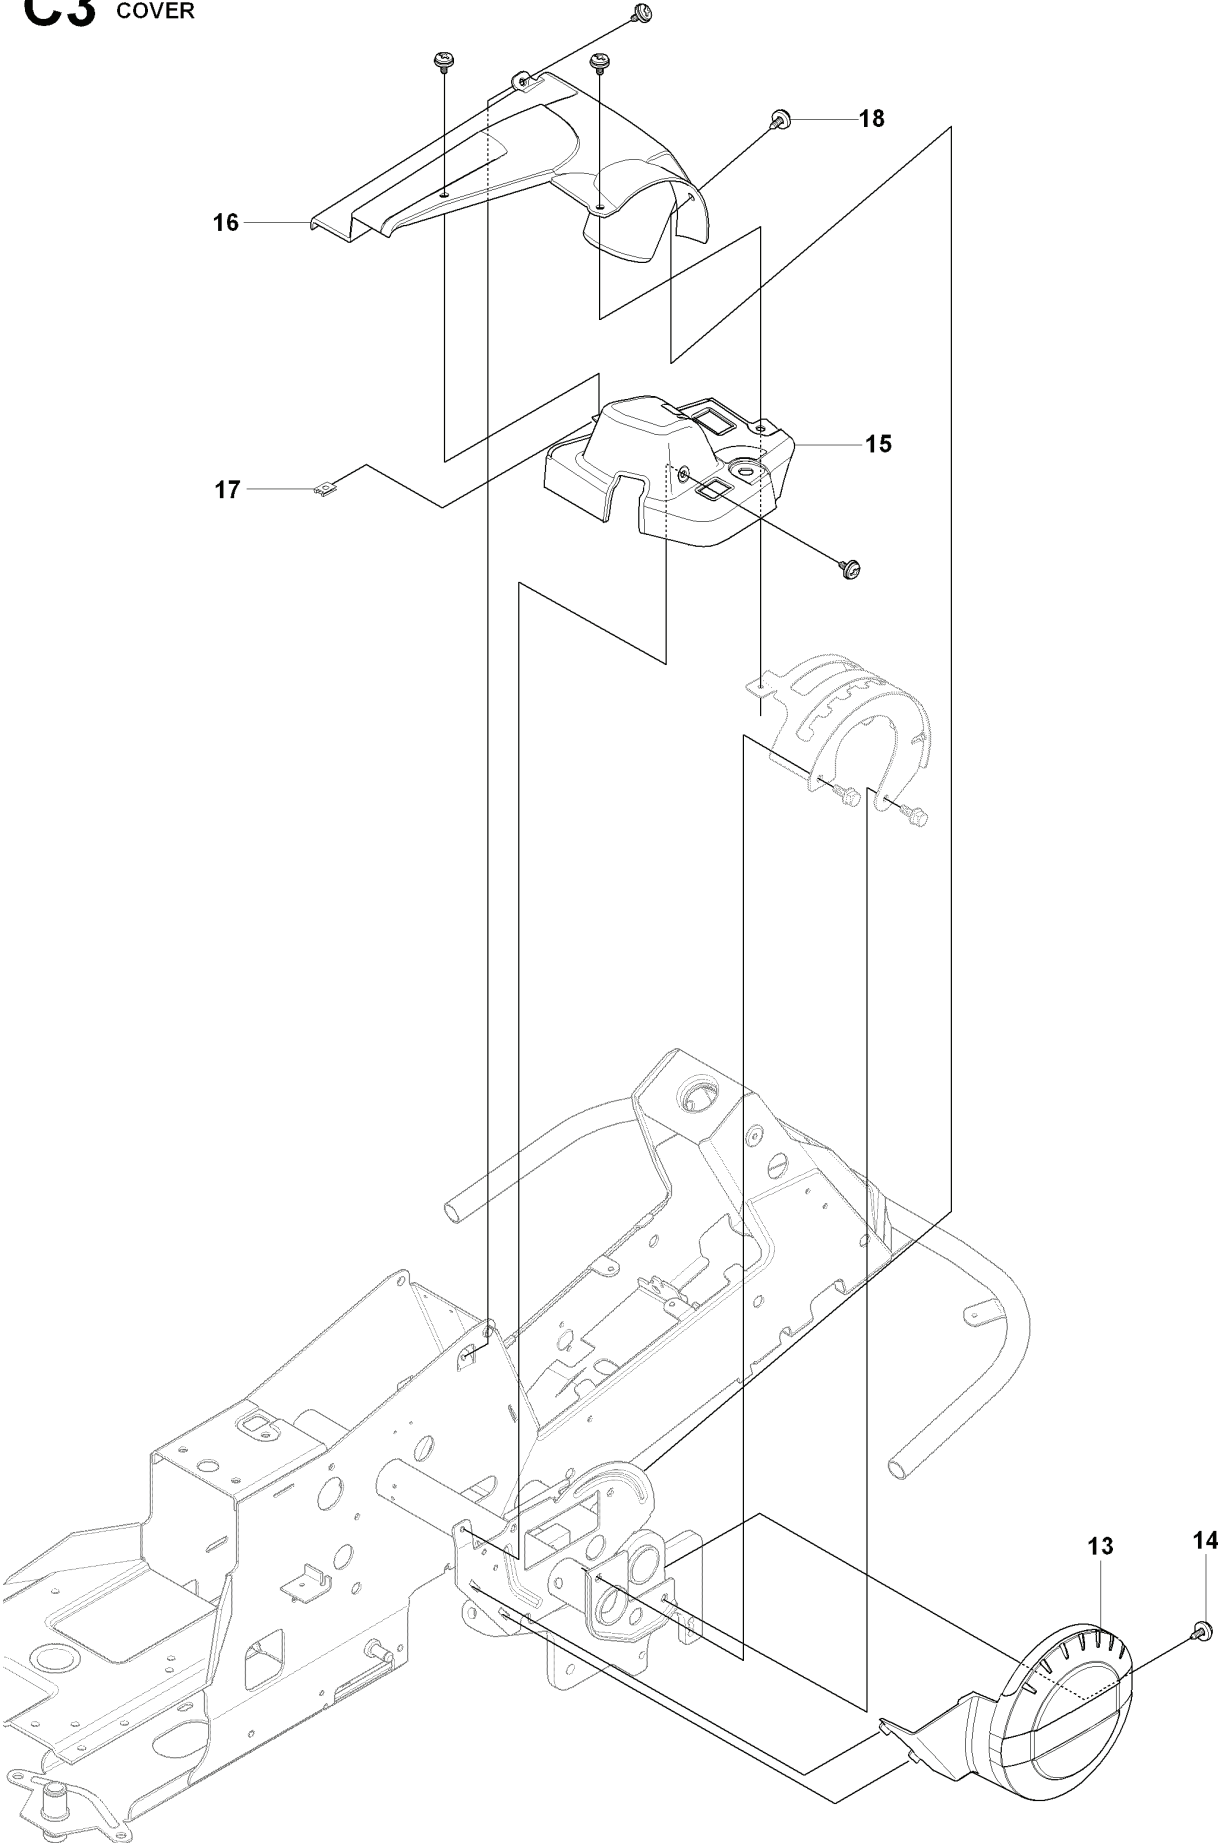

C3 RIDER R175
COVER

REF.	PART NO.	DESCRIPTION	REMARK	QTY.	KIT
13	535502501	CONTROL COVER		1	
14	544400501	SCREW		1	
15	544332103	CONTROL COVER		1	
16	544332202	COVER		1	
17	535429101	SPRING NUT		1	
18	544400501	SCREW		4