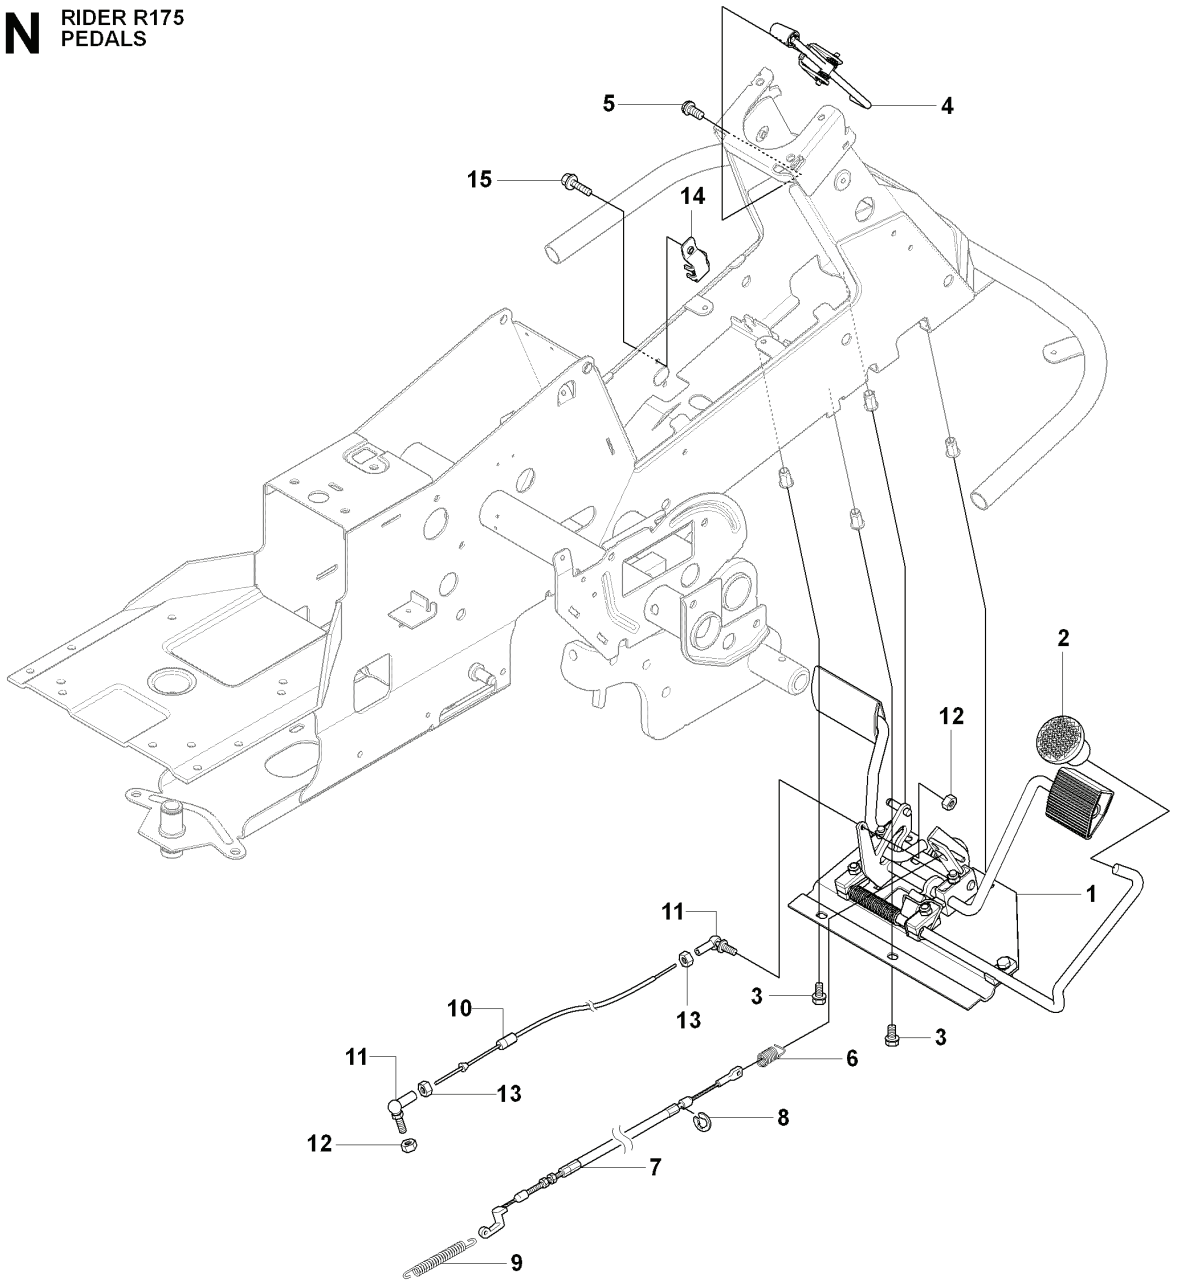

N RIDER R175
PEDALS

PEDALS

REF.	PART NO.	DESCRIPTION	REMARK	QTY.	KIT
1	544126001	PEDAL PLATE ASSY		1	
2	535473701	KNOB		1	
3	506570104	SCREW EHHFM		4	
4	544403101	BRAKE LEVER ASSY		1	
5	725236461	SCREW EHHFT		2	
6	506946301	BRAKE SPRING		1	
7	506992701	BRAKE WIRE		1	
8	735310920	E-CLIP		1	
9	506535603	DRAW SPRING		1	
10	506827202	CONTROL CABLE		1	
11	506557301	VINKELLAS8 DIN71802		2	
12	732211401	LOCK NUT		2	
13	731231401	HEXAGON NUT		2	
14	522430801	BRACKET		1	
15	725236461	SCREW EHHFT		1	
16	738210204	BALL BEARING		1	
17	535480201	ROLLER		1	
18	535480601	PROTECTIVE PLATE		1	
19	535480701	SPRING		1	
20	535480801	BEARING SUPPORT		4	
21	535480901	BEARING SUPPORT		1	
22	535481001	REINFORCEMENT PLATE		1	
23	535478801	PEDAL		1	
24	535478802	PEDAL		1