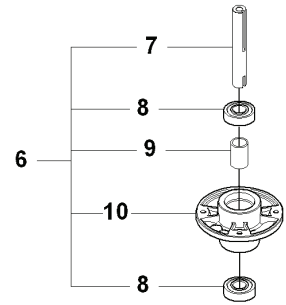

K RIDER R175
HYDROSTAT K46 EU

REF.	PART NO.	DESCRIPTION	REMARK	QTY.	KIT
1	506986301	TRANSMISSION		1	
2	506986501	SPRING WASHER		1	
3	506986601	DISTANCE		2	
4	502451901	PULLEY		1	
5	506986801	FAN		1	
6	735311500	CIRCLIP		1	
7	502451601	TUBE		1	
8	506987001	HOSE CLAMP		2	
9	535402807	CLIP		1	
10	535402832	PLUG		1	
11	535402829	MAGNET		1	
12	535402830	HOLDER		1	
13	535402837	SEALING		2	
14	502453201	CONTROL LEVER		1	
15	535402809	PIN RETAINING SCREW		1	
16	535402817	LEVER		1	
17	535402816	PIN RETAINING SCREW		1	
18	535402833	PIN RETAINING SCREW		1	
19	535402838	LEVER		1	
20	535402839	SPRING		1	
21	535402840	PIN RETAINING SCREW		1	
22	535402841	PIN		1	

V2

MOWER DECK, Combi 103

Yttre.
Outer.
Exterieur.
Äusser.
Ulko.

Mitten.
Centre.
Centre.
Zentrum.
Keski.

76

Combi 103

75

REF.	PART NO.	DESCRIPTION	REMARK	QTY.	KIT
1	544112903	CUTTING DECK		1	
2	544112801	CUTTING DECK		1	
3	506916201	NUT		3	
4	544449201	PLUG		1	
5	506570104	SCREW EHHFM		3	
6	544065901	BLADE HOUSING ASSY		2	
7	544067902	SHAFT		1	
8	738230434	BALL BEARING		2	
9	544068001	SPACING SLEEVE		1	
10	544067801	BEARING HOUSING		1	
11	544065902	BLADE HOUSING ASSY		1	
12	544067901	SHAFT		1	
13	738230434	BALL BEARING		2	
14	544068001	SPACING SLEEVE		1	
15	544067801	BEARING HOUSING		1	
16	535423801	SCREW RSQM		12	
17	734116401	WASHER		12	
18	732211801	LOCK NUT		12	
19	506922101	PULLEY		3	
20	506533501	PARALLEL KEY		7	
21	544068002	SPACING SLEEVE		1	
22	506778601	PULLEY		1	
23	734117441	WASHER		3	
24	544114101	SCREW EHHM		3	
25	535504202	ADAPTER		3	
26	504188210	BLADE		3	
27	506792301	KNIFE PLATE		3	
28	544114101	SCREW EHHM		3	
29	506540701	BELT TENSIONER ASSY		1	
30	506519501	SPÄNNARM KPL.		1	
31	506532701	PULLEY		1	
32	734116441	WASHER		1	
33	506558302	SCREW EHHFT		1	
34	506918702	WASHER		1	
35	725245171	SCREW EHHM		1	
36	732211801	LOCK NUT		1	
37	506533101	SPRING		1	
38	589530601	BELT		1	
39	544096101	BELT COVER		1	
40	506982601	SCREW		2	
41	506559701	WASHER		2	
75	506789701	LABEL		1	
76	544238103	LABEL		1	