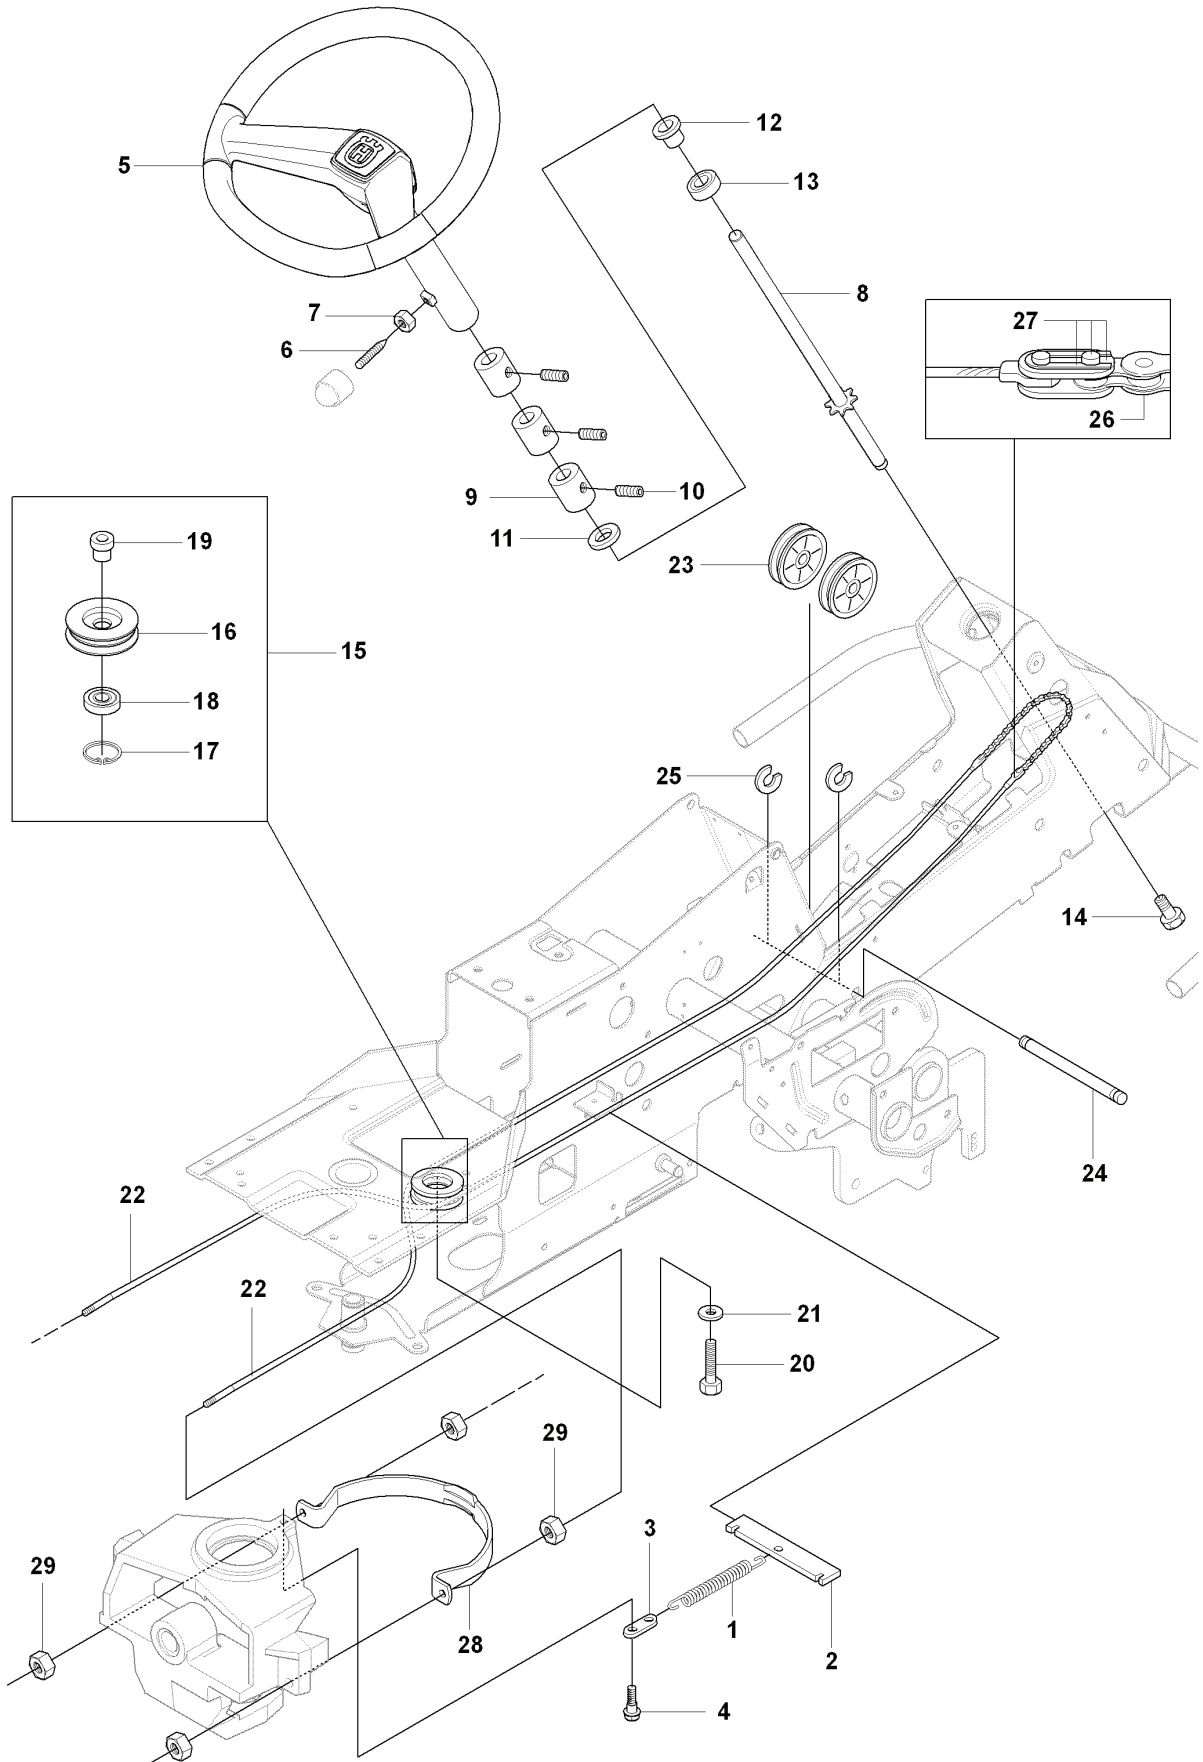

L RIDER R175
STEERING

REF.	PART NO.	DESCRIPTION	REMARK	QTY.	KIT
1	506671901	SPRING		1	
2	506576301	SPRING RETAINER		1	
3	506670801	LINK		1	
4	506597401	SCREW EHHFM		1	
5	544375202	STEERING WHEEL		1	
6	728745505	SCREW IHSETM		1	
7	731231801	HEXAGON NUT		1	
8	535499501	ROD STEERING ASSY		1	
9	506863401	DRIVER		3	
10	728844305	SCREW IHSETM		3	
11	506863601	WASHER		1	
12	506887801	SPACER		1	
13	738210404	BALL BEARING		1	
14	506570104	SCREW EHHFM		1	
15	506500903	BARRING WHEEL		1	
16	535424101	BARRING WHEEL		1	
17	735314010	CIRCLIP		1	
18	738220419	BALL BEARING		1	
19	506500802	BUSHING		1	
20	506675402	SCREW EHHFM		1	
21	734117441	WASHER		1	
22	506589104	WIRE ASSY		2	
23	506522401	STARTER PULLEY		2	
24	506539402	SHAFT		1	
25	735311420	E-CLIP		2	
26	506554601	CHAIN		1	
27	506554701	LINKAGE		2	
28	544427301	WIRE GUIDE		1	
29	731232051	HEXAGON NUT		4