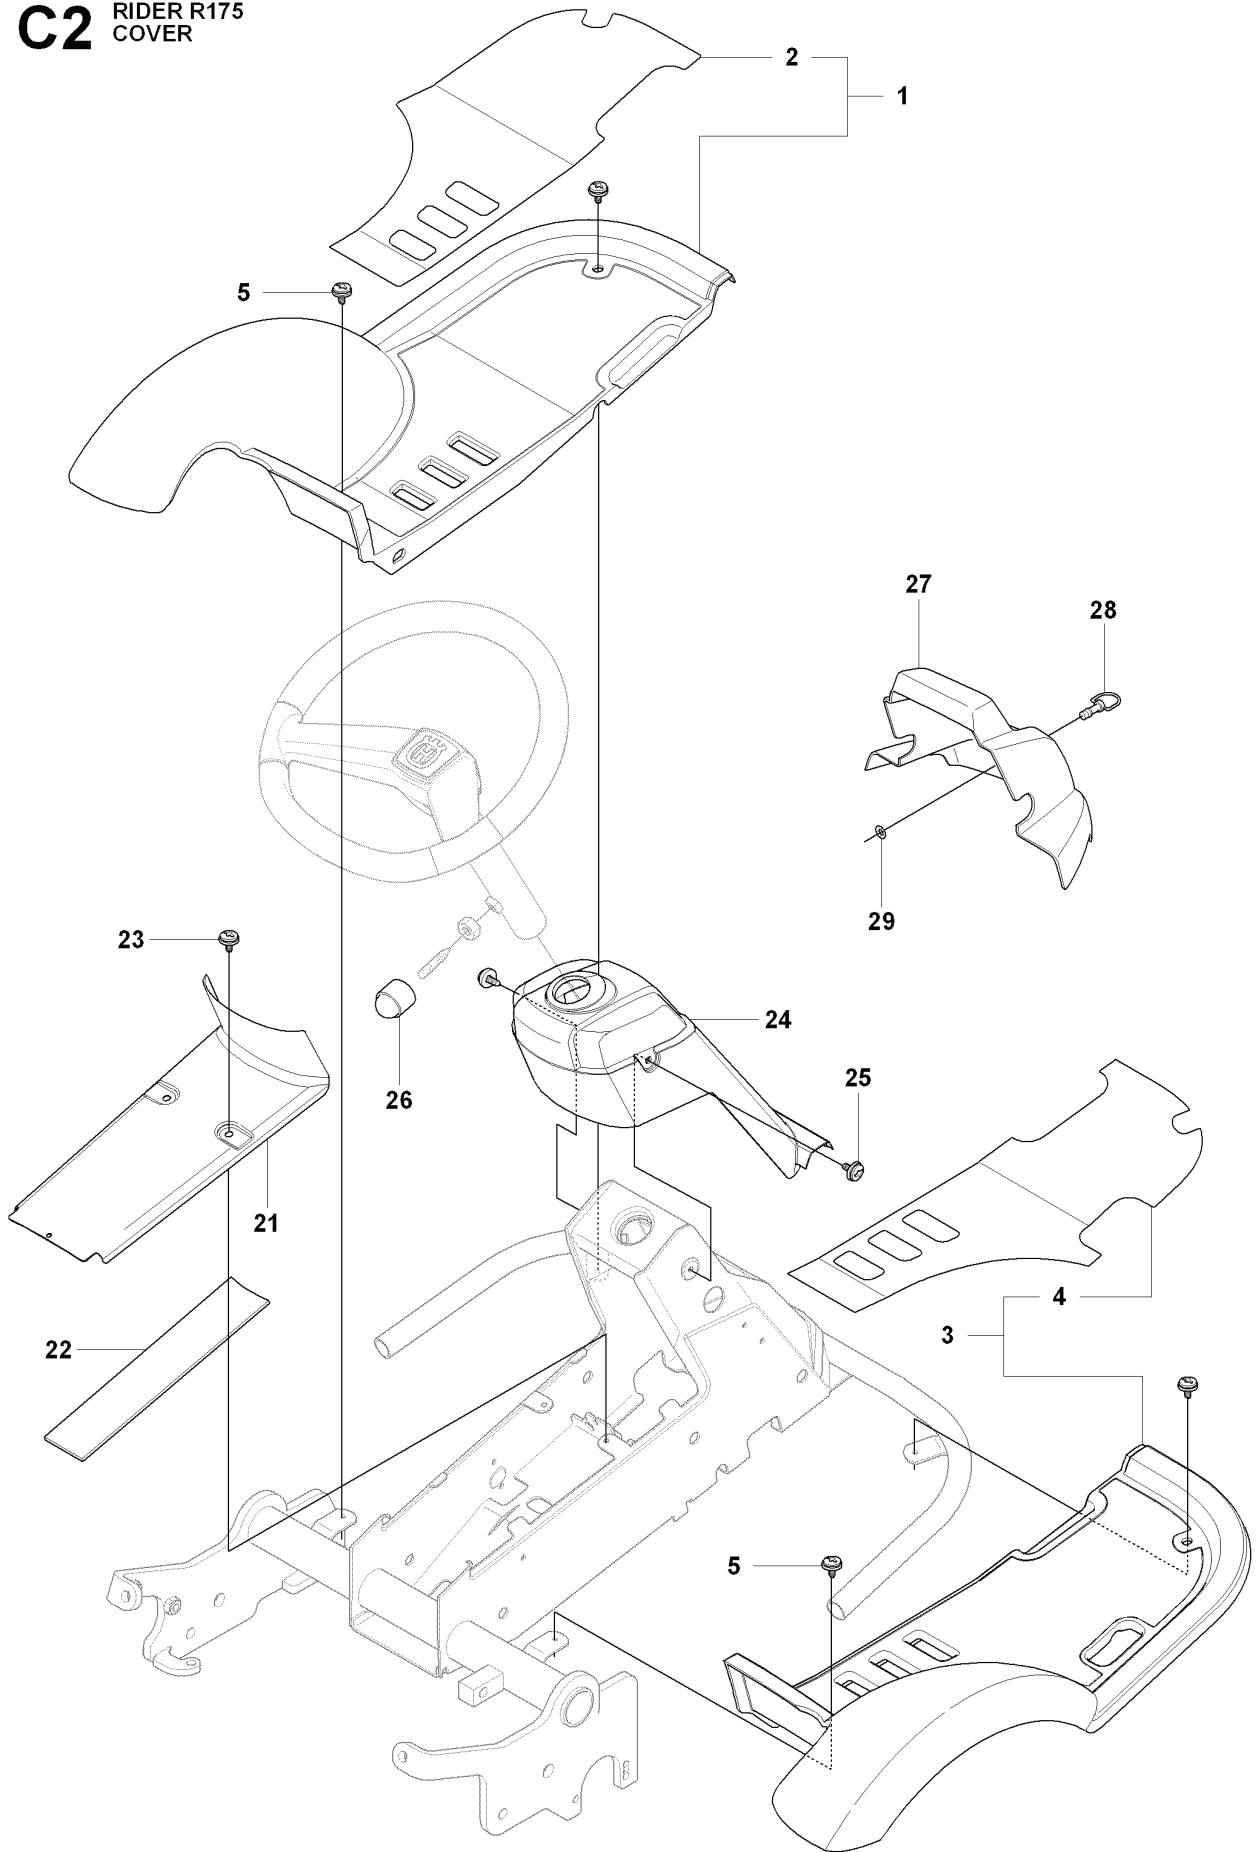

K RIDER R175
HYDROSTAT K46 EU

REF.	PART NO.	DESCRIPTION	REMARK	QTY.	KIT
1	506986301	TRANSMISSION		1	
2	506986501	SPRING WASHER		1	
3	506986601	DISTANCE		2	
4	502451901	PULLEY		1	
5	506986801	FAN		1	
6	735311500	CIRCLIP		1	
7	502451601	TUBE		1	
8	506987001	HOSE CLAMP		2	
9	535402807	CLIP		1	
10	535402832	PLUG		1	
11	535402829	MAGNET		1	
12	535402830	HOLDER		1	
13	535402837	SEALING		2	
14	502453201	CONTROL LEVER		1	
15	535402809	PIN RETAINING SCREW		1	
16	535402817	LEVER		1	
17	535402816	PIN RETAINING SCREW		1	
18	535402833	PIN RETAINING SCREW		1	
19	535402838	LEVER		1	
20	535402839	SPRING		1	
21	535402840	PIN RETAINING SCREW		1	
22	535402841	PIN		1	

C2 RIDER R175
COVER

REF.	PART NO.	DESCRIPTION	REMARK	QTY.	KIT
1	544895901	FOOT PLATE		1	
2	544248401	MAT		1	
3	544895903	FOOT PLATE		1	
4	544248403	MAT		1	
5	544400501	SCREW		4	
21	544239201	COVER		1	
22	544427501	MAT		1	
23	544400501	SCREW		2	
24	544326501	COVER		1	
25	544400501	SCREW		2	
26	544433201	PROTECTIVE COVER		1	
27	535433901	COVER		1	
28	525390601	LOCK		1	
29	506963601	WASHER		1	