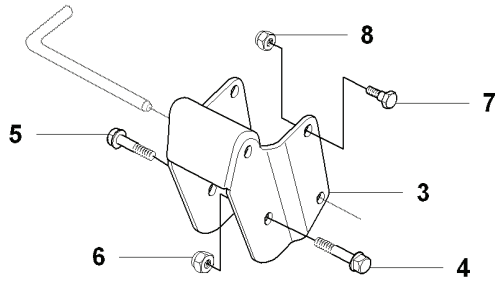

U MOWER DECK, Combi 112

REF.	PART NO.	DESCRIPTION	REMARK	QTY.	KIT
1	506929001	LABEL		1	
2	535437401	LABEL WARNING		1	
3	535431301	LÄNKRÖRRSINFÄSTN.KPL		1	
4	725254251	SCREW EHHM		1	
5	725253671	SCREW EHHM		1	
6	732252201	HEXAGON LOCKING NUT		2	
7	506597401	SCREW EHHFM		2	
8	732211801	LOCK NUT		2	
9	965078501	CUTTING DECK		1