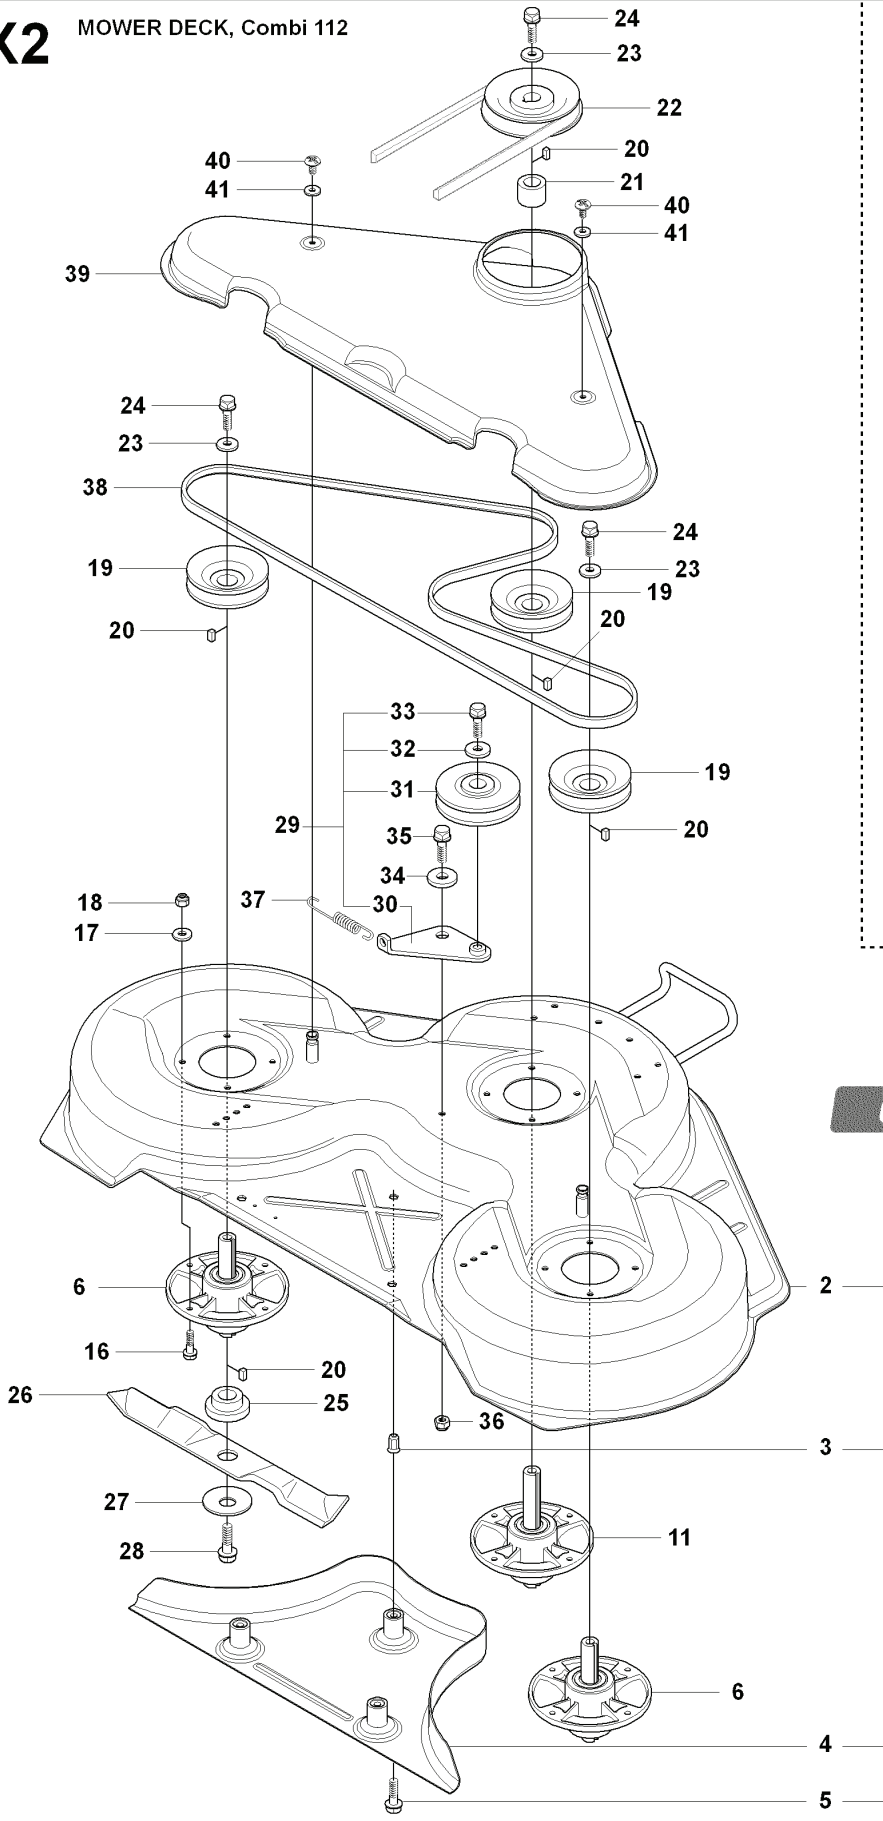

X2

MOWER DECK, Combi 112

Yttre.
Outer.
Exterieur.
Äusser.
Ulko.

REF.	PART NO.	DESCRIPTION	REMARK	QTY.	KIT
1	544113003	CUTTING DECK		1	
2	544113101	CUTTING DECK		1	
3	506916201	NUT		3	
4	544449301	PLUG		1	
5	506570104	SCREW EHHFM		3	
6	544065901	BLADE HOUSING ASSY		2	
7	544067902	SHAFT		1	
8	738230434	BALL BEARING		2	
9	544068001	SPACING SLEEVE		1	
10	544067801	BEARING HOUSING		1	
11	544065902	BLADE HOUSING ASSY		1	
12	544067901	SHAFT		1	
13	738230434	BALL BEARING		2	
14	544068001	SPACING SLEEVE		1	
15	544067801	BEARING HOUSING		1	
16	535423801	SCREW RSQM		12	
17	734116401	WASHER		12	
18	732211801	LOCK NUT		12	
19	506922101	PULLEY		3	
20	506533501	PARALLEL KEY		7	
21	544068002	SPACING SLEEVE		1	
22	506778601	PULLEY		1	
23	734117441	WASHER		3	
24	544114101	SCREW EHHM		3	
25	535504202	ADAPTER		3	
26	504188110	BLADE		3	
27	506792301	KNIFE PLATE		3	
28	544114101	SCREW EHHM		3	
29	506540701	BELT TENSIONER ASSY		1	
30	506519501	SPÄNNARM KPL.		1	
31	506532701	PULLEY		1	
32	734116441	WASHER		1	
33	506558302	SCREW EHHFT		1	
34	506918702	WASHER		1	
35	725245171	SCREW EHHM		1	
36	732211801	LOCK NUT		1	
37	506533101	SPRING		1	
38	589514601	BELT		1	
39	544096201	BELT COVER		1	
40	506982601	SCREW		2	
41	506559701	WASHER		2	
75	506789701	LABEL		1	
76	544238105	LABEL		1