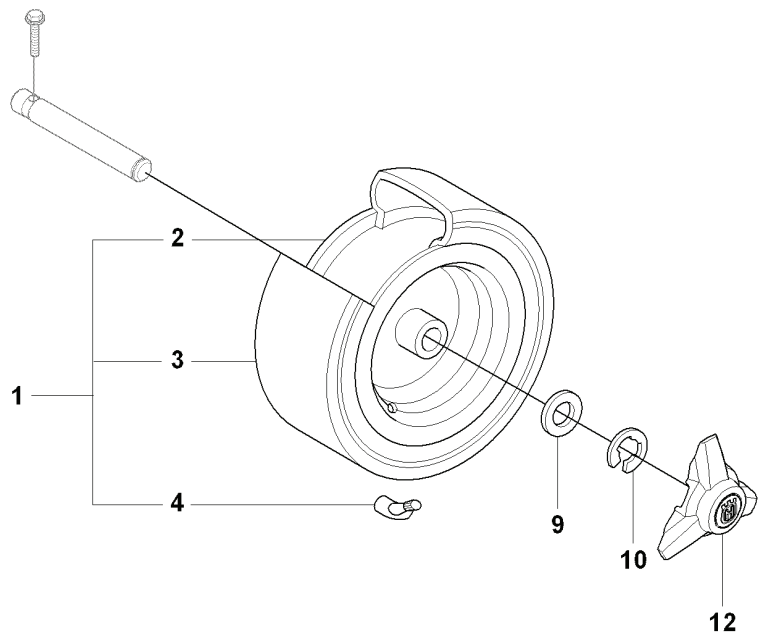

Q RIDER R175
WHEELS & TIRES

REF.	PART NO.	DESCRIPTION	REMARK	QTY.	KIT
1	544126201	WHEEL		2	
2	544114301	RIM		1	
3	535460001	TYRE		1	
4	506574301	VALVE ASSY		1	
5	544126301	WHEEL		2	
6	544114201	RIM		1	
7	506504803	WASHER		2	
8	506596203	SPACING SLEEVE		2	
9	506504805	WASHER		4	
10	506899001	E-CLIP		4	
11	544353501	HUB CAP		2	
12	544353502	HUB CAP		2