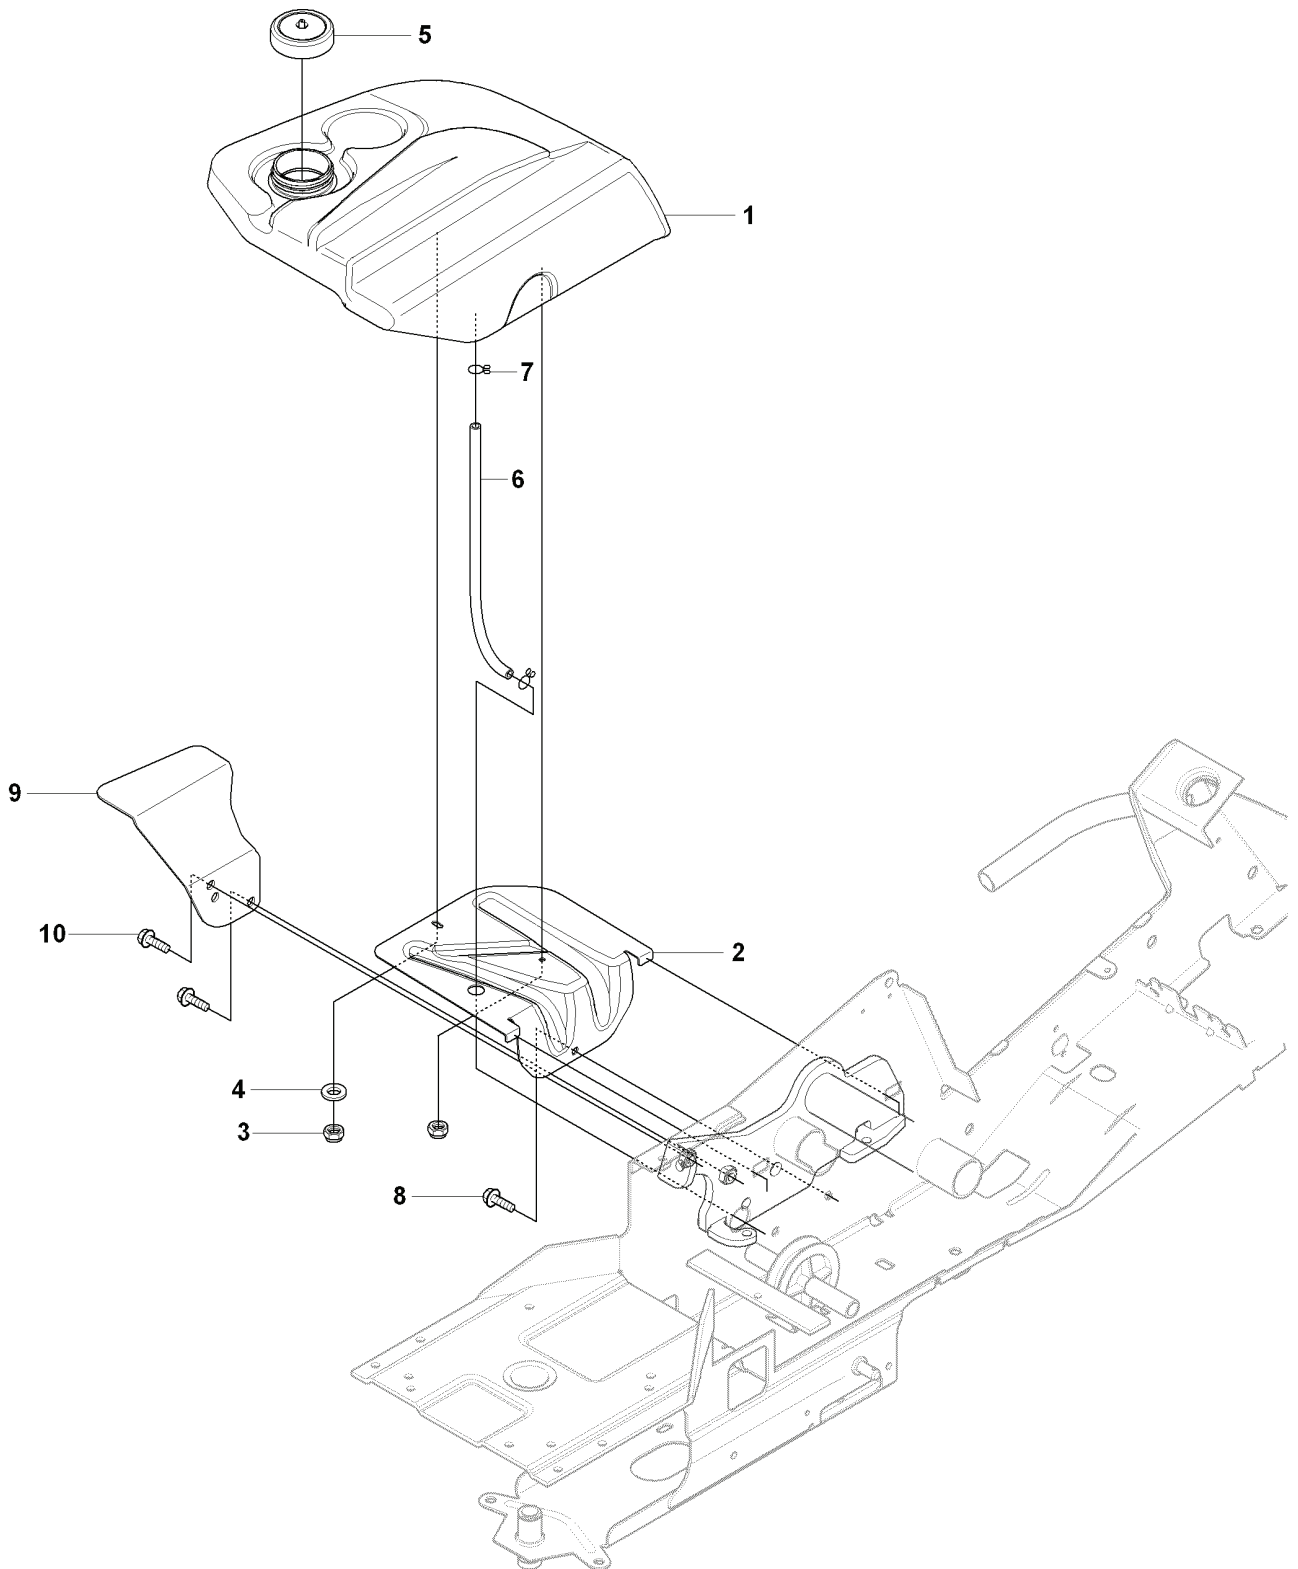

B RIDER R175
FUEL SYSTEM

REF.	PART NO.	DESCRIPTION	REMARK	QTY.	KIT
1	535501301	FUEL TANK		1	
2	544329301	BRACKET		1	
3	732211601	LOCK NUT		2	
4	734115601	WASHER		1	
5	506673301	TANK CAP ASSY		1	
6	506946707	FUEL HOSE		1	
7	535469701	HOSE BRACE		2	
8	725236461	SCREW EHHFT		1	
9	501020301	SUPPORT		1	
10	725249371	SCREW EHHM		2