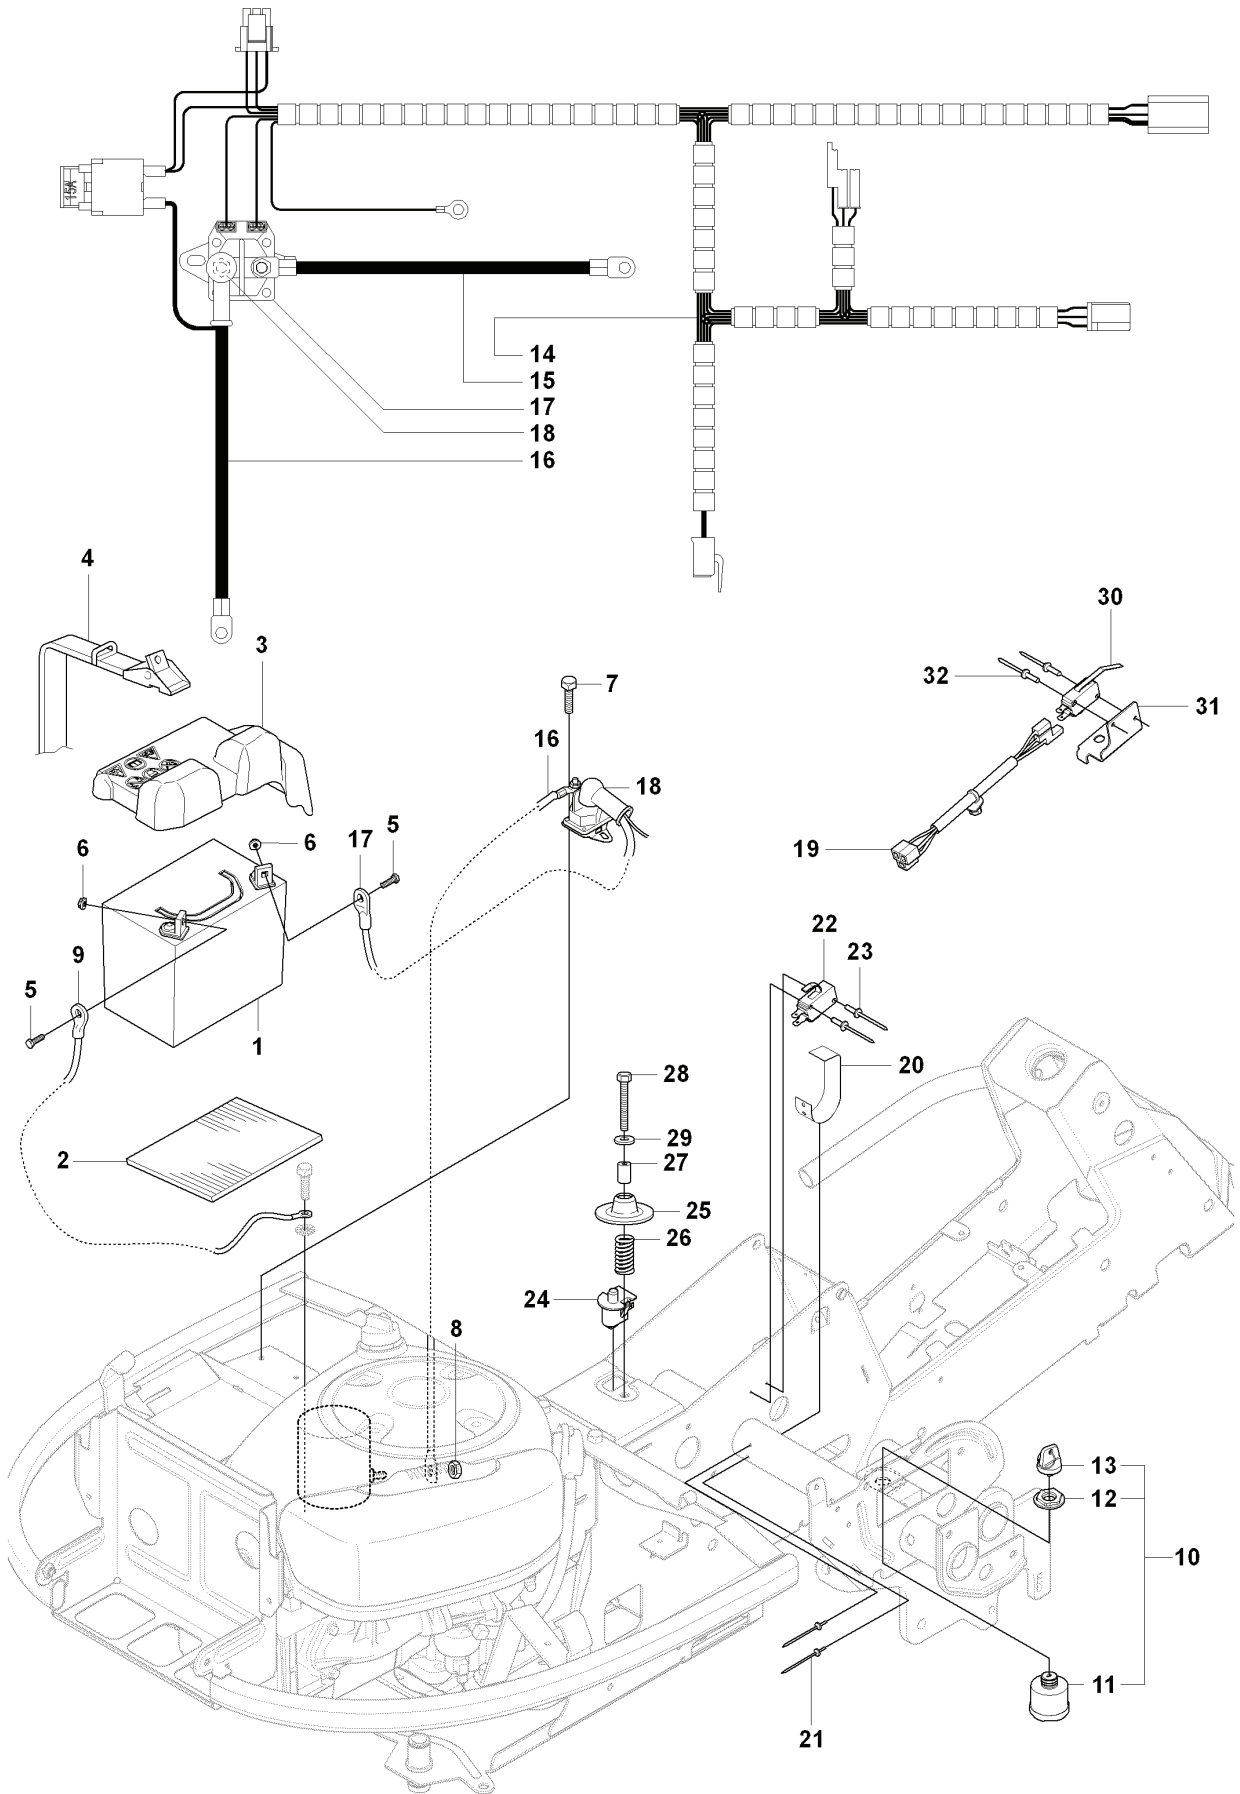

P RIDER R175
ELECTRICAL

REF.	PART NO.	DESCRIPTION	REMARK	QTY.	KIT
1	510138501	BATTERY		1	
2	535441101	BATTERY MAT		1	
3	510026901	COVER		1	
4	506836802	BELT		1	
5	522622101	SCREW EHHM		1	
6	522624301	NUT		1	
7	725236461	SCREW EHHFT		1	
8	506899801	NUT		1	
9	544967603	CABLE		1	
10	544442101	IGNITION SWITCH		1	
11	544442201	IGNITION SWITCH		1	
12	544442301	NUT		1	
13	544442401	IGNITION KEY		1	
14	544926301	WIRING		1	
15	544928601	CABLE		1	
16	544926104	CABLE		1	
17	544439801	RELAY		1	
18	506899801	NUT		2	
19	544892201	WIRING		1	
20	506909301	PLATE SPRING		1	
21	722783902	BLIND RIVET		2	
22	535469101	SWITCH		1	
23	544440701	RIVET		2	
24	506909601	SWITCH		1	
25	506909701	SPRING WASHER		1	
26	544441201	SPRING		1	
27	506909902	SPACING TUBE		1	
28	725246051	SCREW EHHM		1	
29	734116401	WASHER		1	
30	544415501	SWITCH		1	
31	544415701	BRACKET		1	
32	544440701	RIVET		2