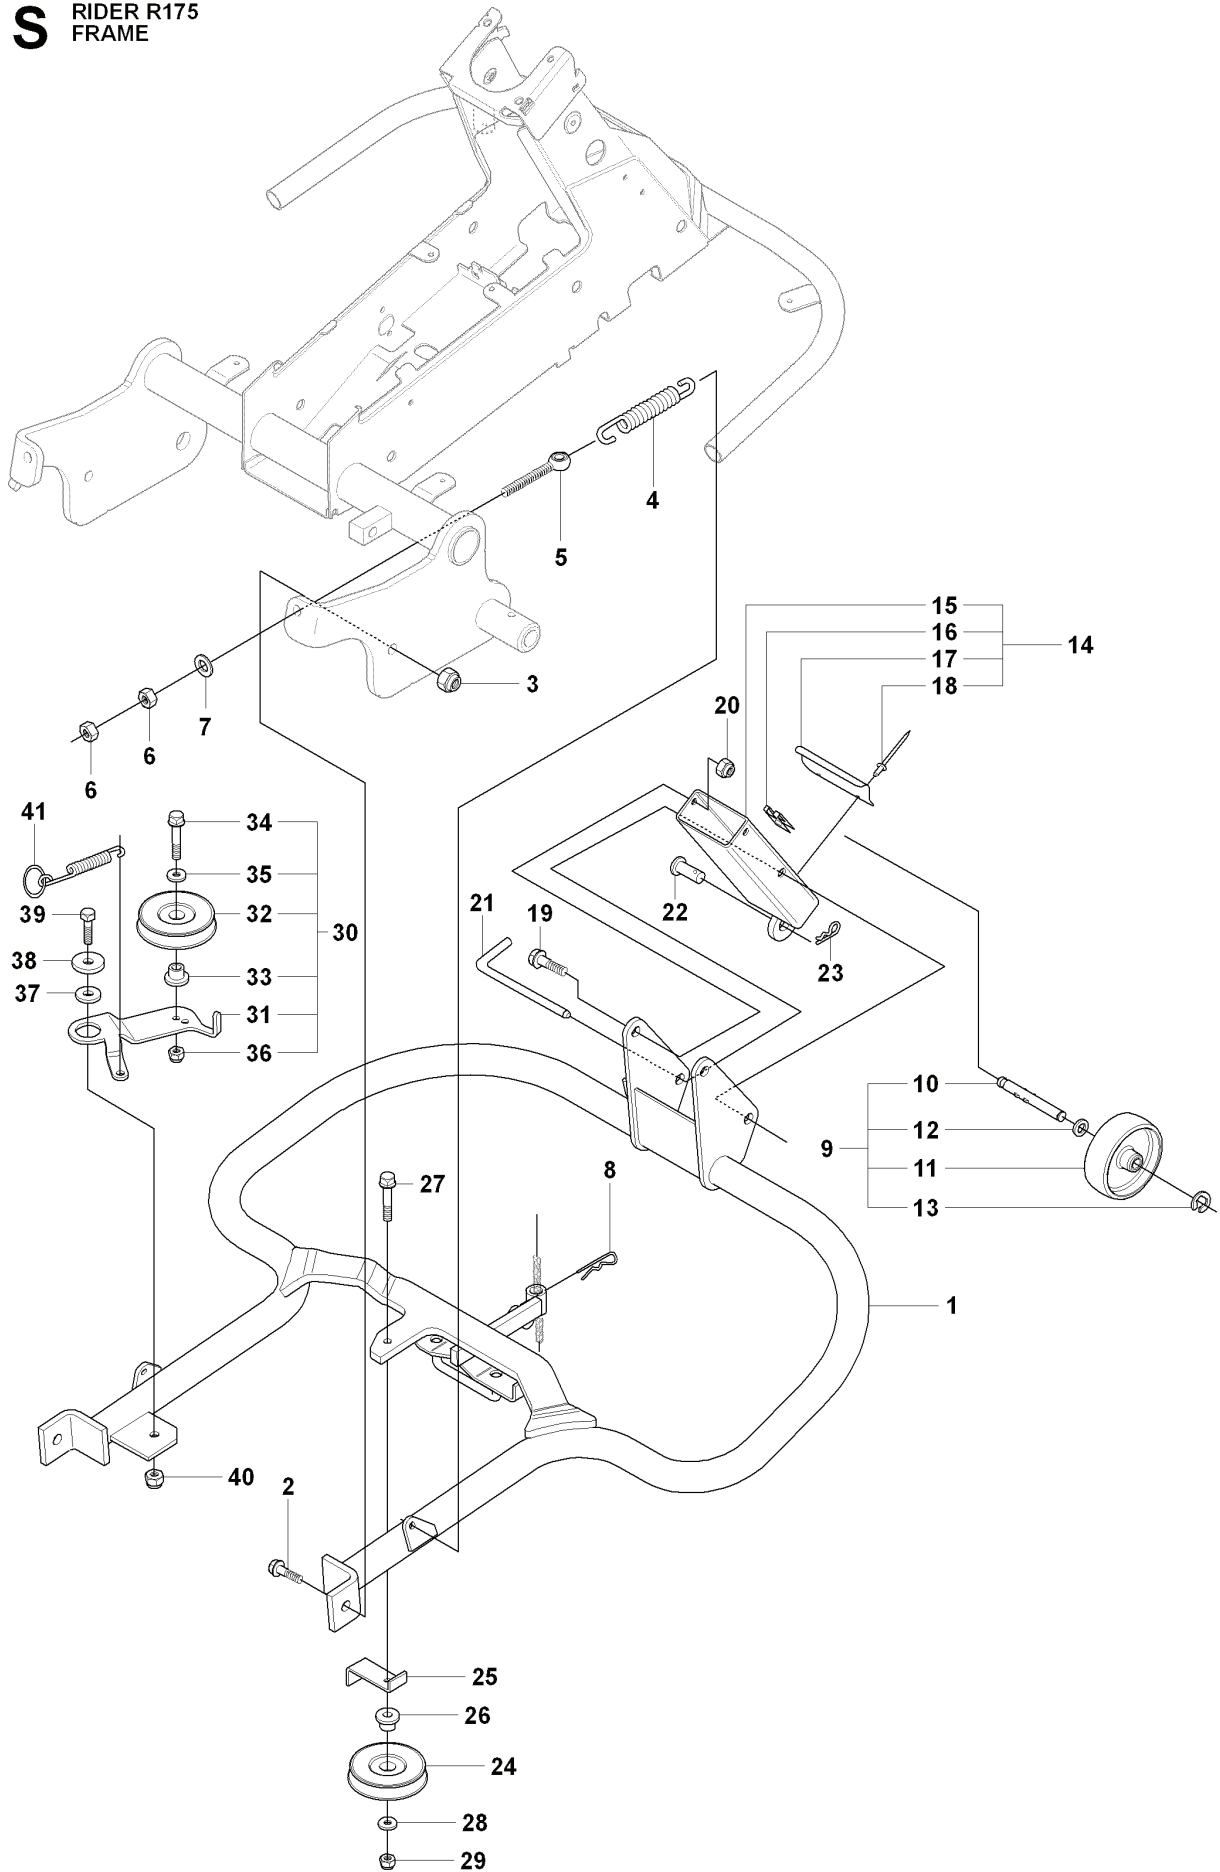

S RIDER R175
FRAME

REF.	PART NO.	DESCRIPTION	REMARK	QTY.	KIT
1	535471001	DECK ATTACHMENT ASSY		1	
2	506895801	COLLAR SCREW		2	
3	732252201	HEXAGON LOCKING NUT		2	
4	506837601	SPRING		2	
5	506837701	RING BOLT		2	
6	731232051	HEXAGON NUT		4	
7	734117201	WASHER		2	
8	506966601	HAIR PIN COTTER		1	
9	506981401	WHEEL ASSY		2	
10	506980001	SHAFT		1	
11	506979601	WHEEL		1	
12	734117771	WASHER		1	
13	735311520	E-CLIP		1	
14	506997801	LINK ASSY		1	
15	506997901	LINK ASSY		1	
16	506963701	LÅSDON		1	
17	506982801	BRACKET		1	
18	722783902	BLIND RIVET		2	
19	506597401	SCREW EHHFM		2	
20	732211801	LOCK NUT		2	
21	506974601	PEN		1	
22	721861701	CLEVIS PIN		1	
23	721680251	SPRING COTTER		1	
24	506974801	PULLEY		1	
25	506975001	BELT GUIDE		1	
26	506826801	BUSHING		1	
27	725246151	SCREW EHHM		1	
28	734116441	WASHER		1	
29	732211801	LOCK NUT		1	
30	506976201	BELT TENSIONER ASSY		1	
31	506976301	SPÄNNARM		1	
32	506532701	PULLEY		1	
33	506826801	BUSHING		1	
34	725245751	SCREW		1	
35	734116441	WASHER		1	
36	732211801	LOCK NUT		1	
37	506597501	WASHER		1	
38	506982501	WASHER		1	
39	725249571	SCREW EHHM		1	
40	732212051	NUT		1	
41	506976801	SPRING		1