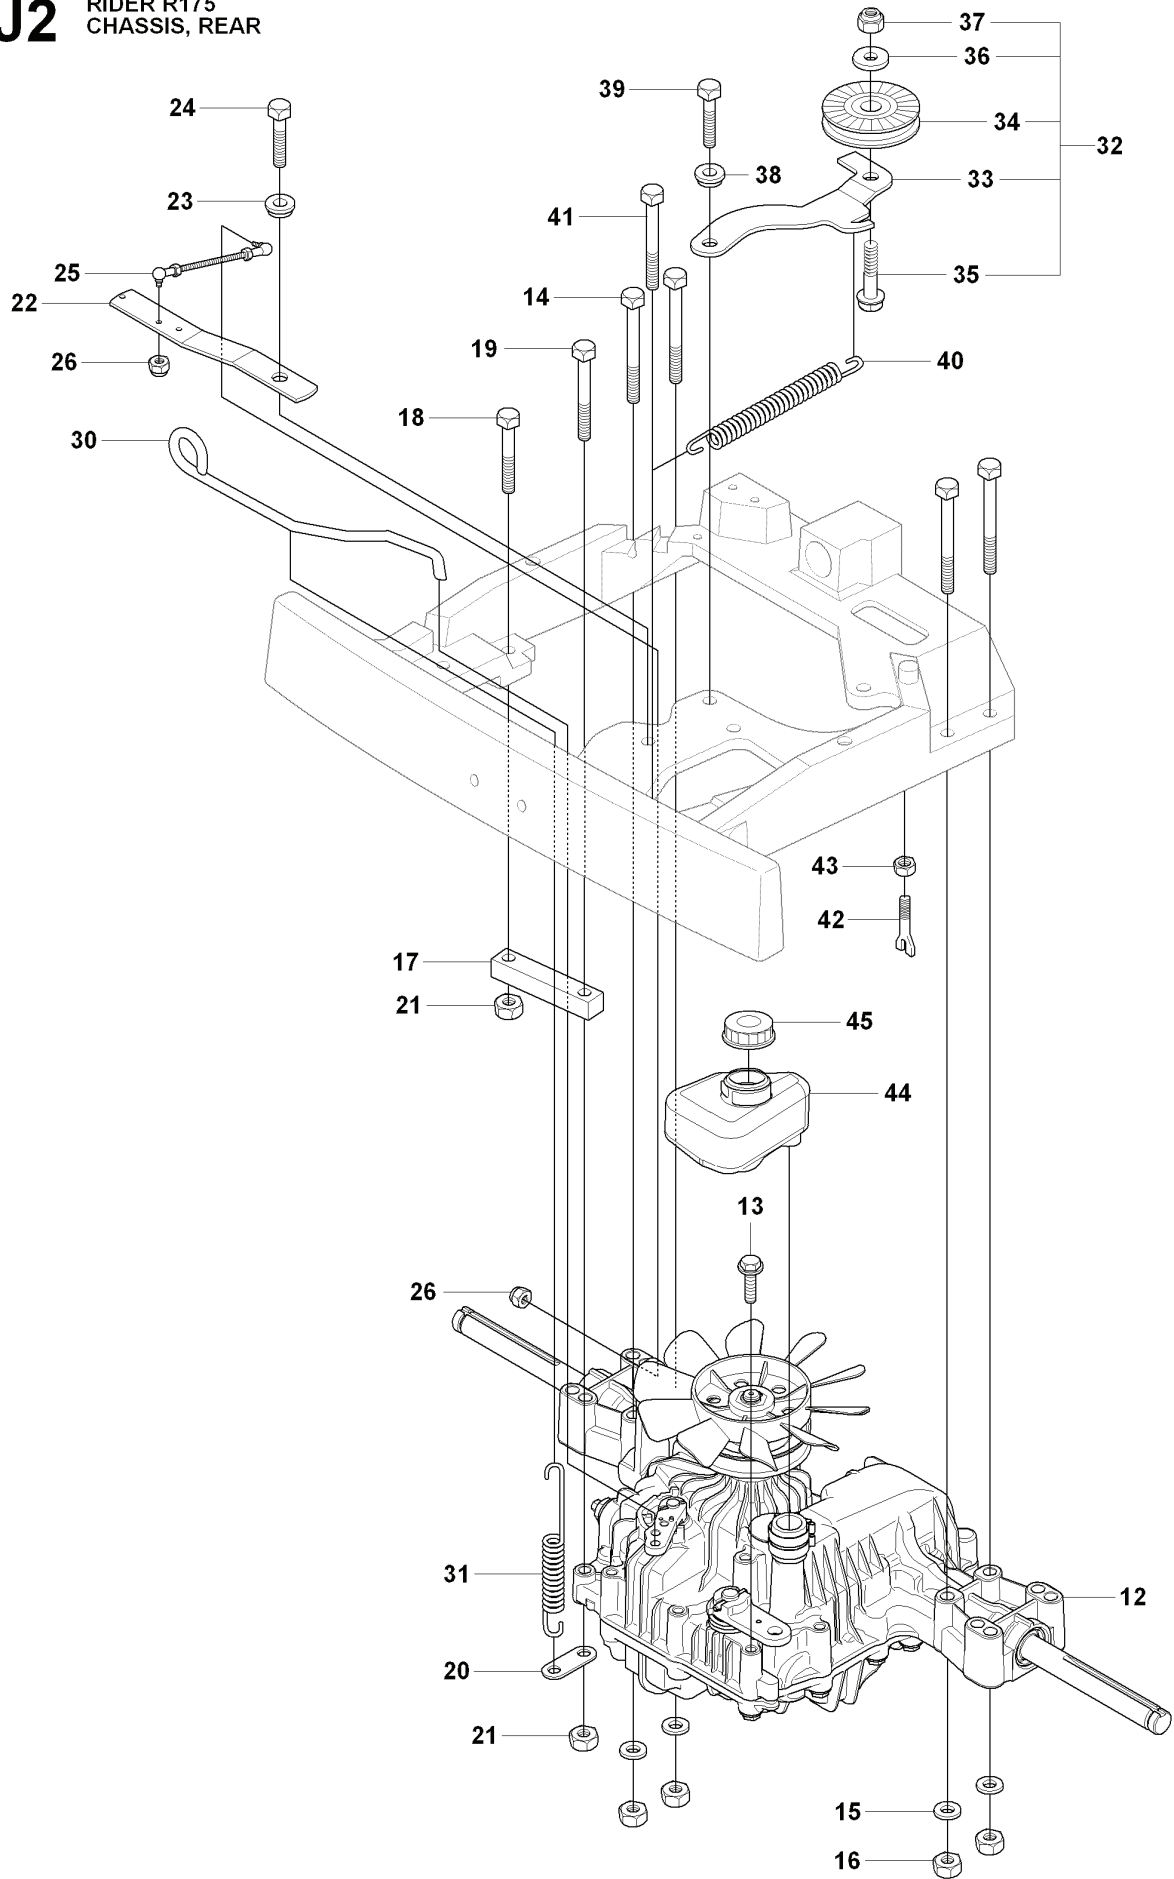

RIDER 175, 965104901, 2009-04

SPARE PARTS LIST

J2 RIDER R175
CHASSIS, REAR

REF.	PART NO.	DESCRIPTION	REMARK	QTY.	KIT
12	506986301	TRANSMISSION		1	
13	506558302	SCREW EHHFT		1	
14	725246751	SCREW EHHM		4	
15	734116401	WASHER		4	
16	731231801	HEXAGON NUT		4	
17	506987201	MOMENTFÄSTE		1	
18	725245951	SCREW EHHM		1	
19	725246251	SCREW EHHM		1	
20	506599301	LINK		1	
21	731231801	HEXAGON NUT		2	
22	506987403	LEVER		1	
23	506918702	WASHER		1	
24	725245151	SCREW		1	
25	506987501	ADJUSTMENT ROD		1	
26	732211401	LOCK NUT		2	
30	506988201	FRIKOPPLINGSSTÅNG		1	
31	506834301	SPRING		1	
32	506988401	BELT TENSIONER ASSY		1	
33	506988501	BELT TENSIONER		1	
34	506946901	PULLEY		1	
35	725245551	SCREW		1	
36	734116441	WASHER		1	
37	732211801	LOCK NUT		1	
38	506918702	WASHER		1	
39	725245151	SCREW		1	
40	506988601	SPRING		1	
41	725246451	SCREW EHHM		1	
42	506988801	PENDULUM		1	
43	731232051	HEXAGON NUT		1	
44	506989001	EXPANSION TANK		1	
45	506988001	TANK CAP ASSY		1	

K RIDER R175
HYDROSTAT K46 EU

REF.	PART NO.	DESCRIPTION	REMARK	QTY.	KIT
1	506986301	TRANSMISSION		1	
2	506986501	SPRING WASHER		1	
3	506986601	DISTANCE		2	
4	502451901	PULLEY		1	
5	506986801	FAN		1	
6	735311500	CIRCLIP		1	
7	502451601	TUBE		1	
8	506987001	HOSE CLAMP		2	
9	535402807	CLIP		1	
10	535402832	PLUG		1	
11	535402829	MAGNET		1	
12	535402830	HOLDER		1	
13	535402837	SEALING		2	
14	502453201	CONTROL LEVER		1	
15	535402809	PIN RETAINING SCREW		1	
16	535402817	LEVER		1	
17	535402816	PIN RETAINING SCREW		1	
18	535402833	PIN RETAINING SCREW		1	
19	535402838	LEVER		1	
20	535402839	SPRING		1	
21	535402840	PIN RETAINING SCREW		1	
22	535402841	PIN		1	