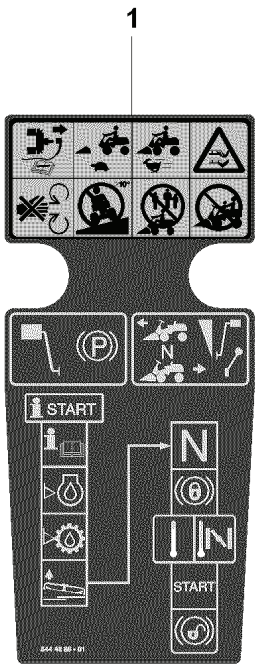

R RIDER R175 DECALS

REF.	PART NO.	DESCRIPTION	REMARK	QTY.	KIT
1	544438601	LABEL		1	
2	544438701	LABEL		1	
3	544438801	LABEL		1	
4	544439002	LABEL		1	
5	544439201	LABEL		1	
6	506584501	LABEL		1	
7	544833601	LABEL		1	
8	505217701	LABEL		1	
9	544391102	LABEL		1	
10	544211401	LABEL		1	
11	506999601	LABEL		1	
12	544833701	LABEL		1	
13	544833702	LABEL		1