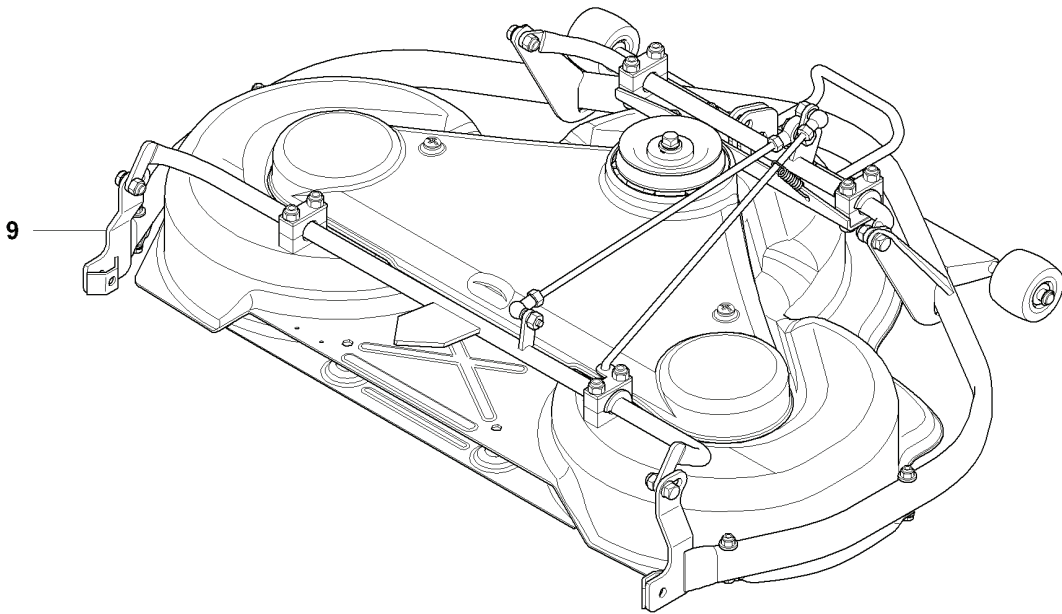

T MOWER DECK, Combi 103

REF.	PART NO.	DESCRIPTION	REMARK	QTY.	KIT
1	506929001	LABEL		1	
3	535431301	LÄNKRÖRRSINFÄSTN.KPL		1	
4	725254251	SCREW EHHM		1	
5	725253671	SCREW EHHM		1	
6	732252201	HEXAGON LOCKING NUT		2	
7	506597401	SCREW EHHFM		2	
8	732211801	LOCK NUT		2	
9	965078401	CUTTING DECK		1