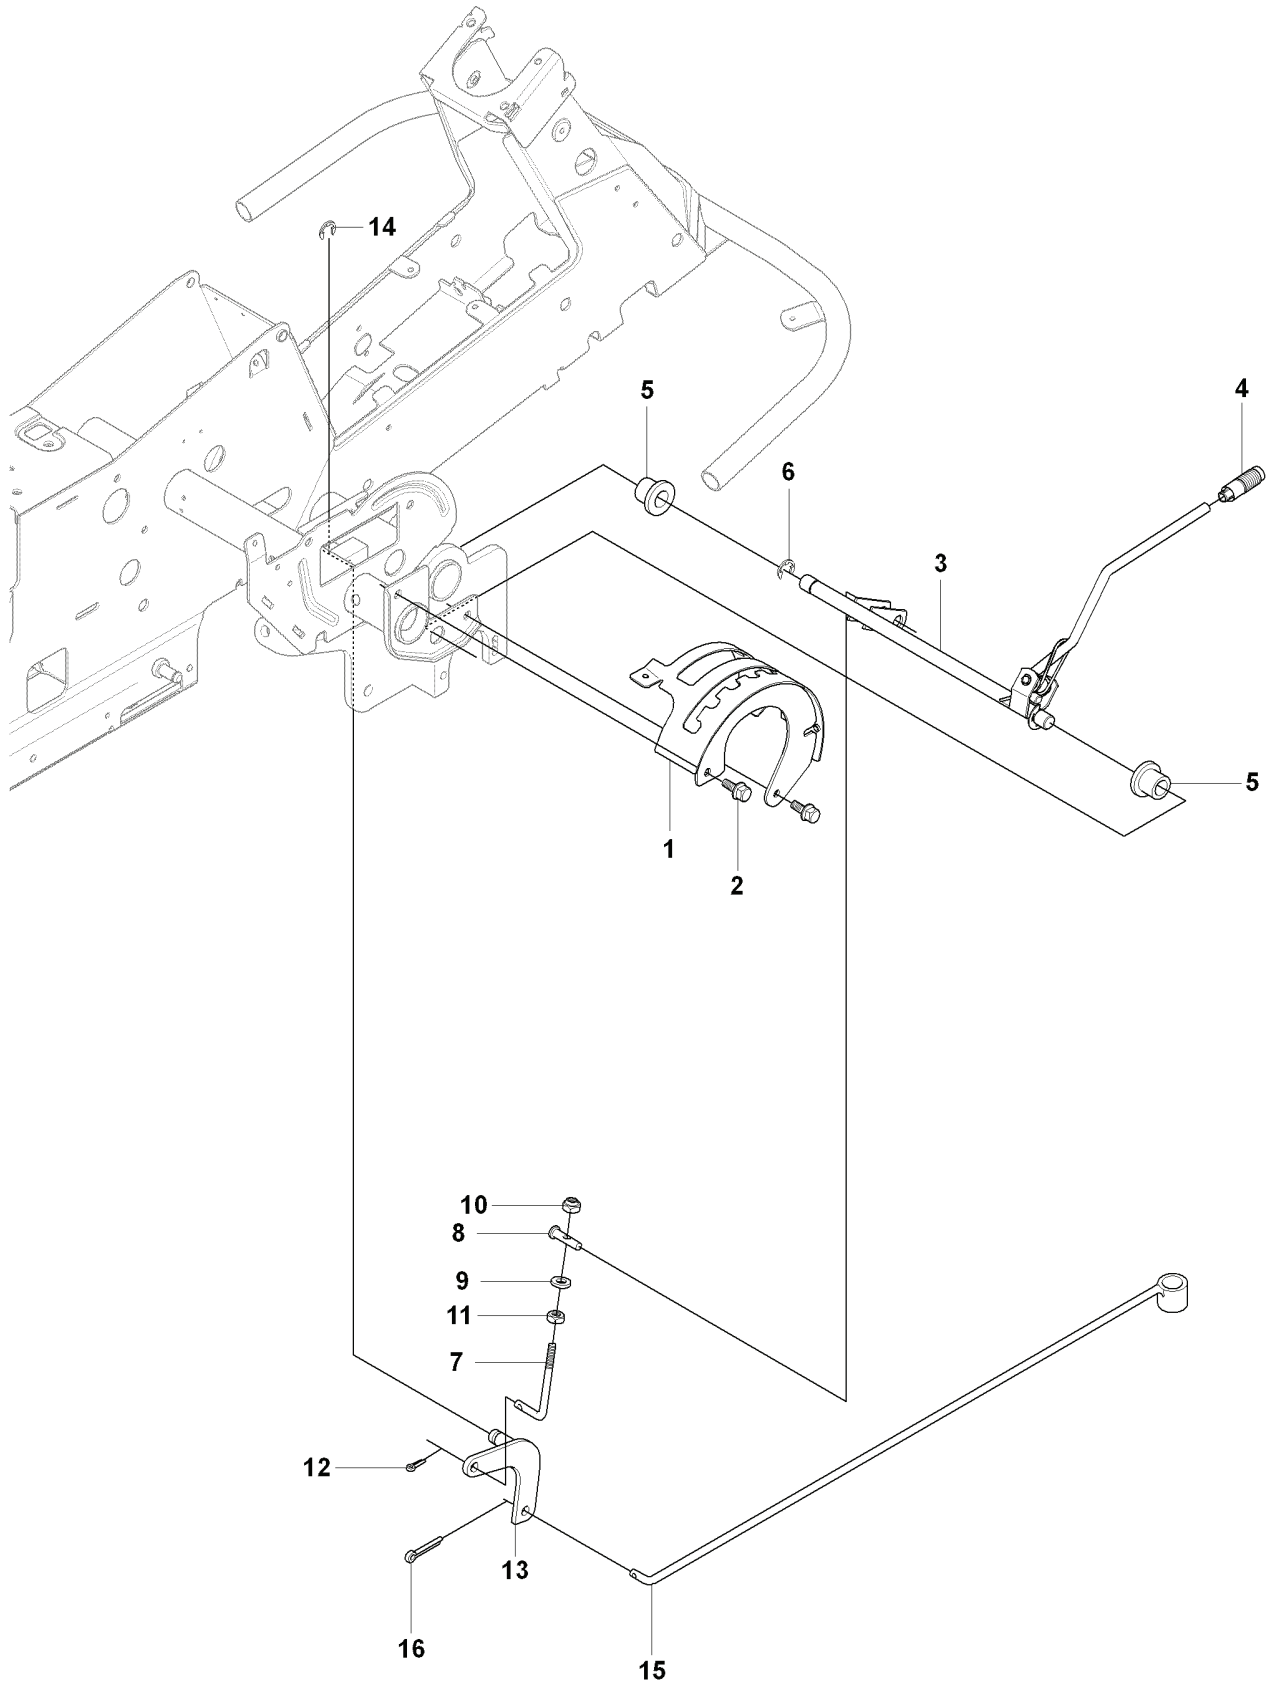

D RIDER R175
HEIGHT ADJUSTMENT

REF.	PART NO.	DESCRIPTION	REMARK	QTY.	KIT
1	535501401	CONTROL PLATE		1	
2	506570103	SCREW EHHFM		2	
3	504734501	ADJUSTER		1	
4	506542001	HANDLE		1	
5	506554301	BEARING		2	
6	735312220	E-CLIP		1	
7	506908201	HEIGHT ROD		1	
8	506784601	PEN		1	
9	734117201	WASHER		1	
10	732211801	LOCK NUT		1	
11	731231801	HEXAGON NUT		1	
12	721618301	SPLIT PIN		1	
13	506998301	LINK ASSY		1	
14	735311520	E-CLIP		1	
15	506975101	CONNECTOR		1	
16	721618301	SPLIT PIN		1