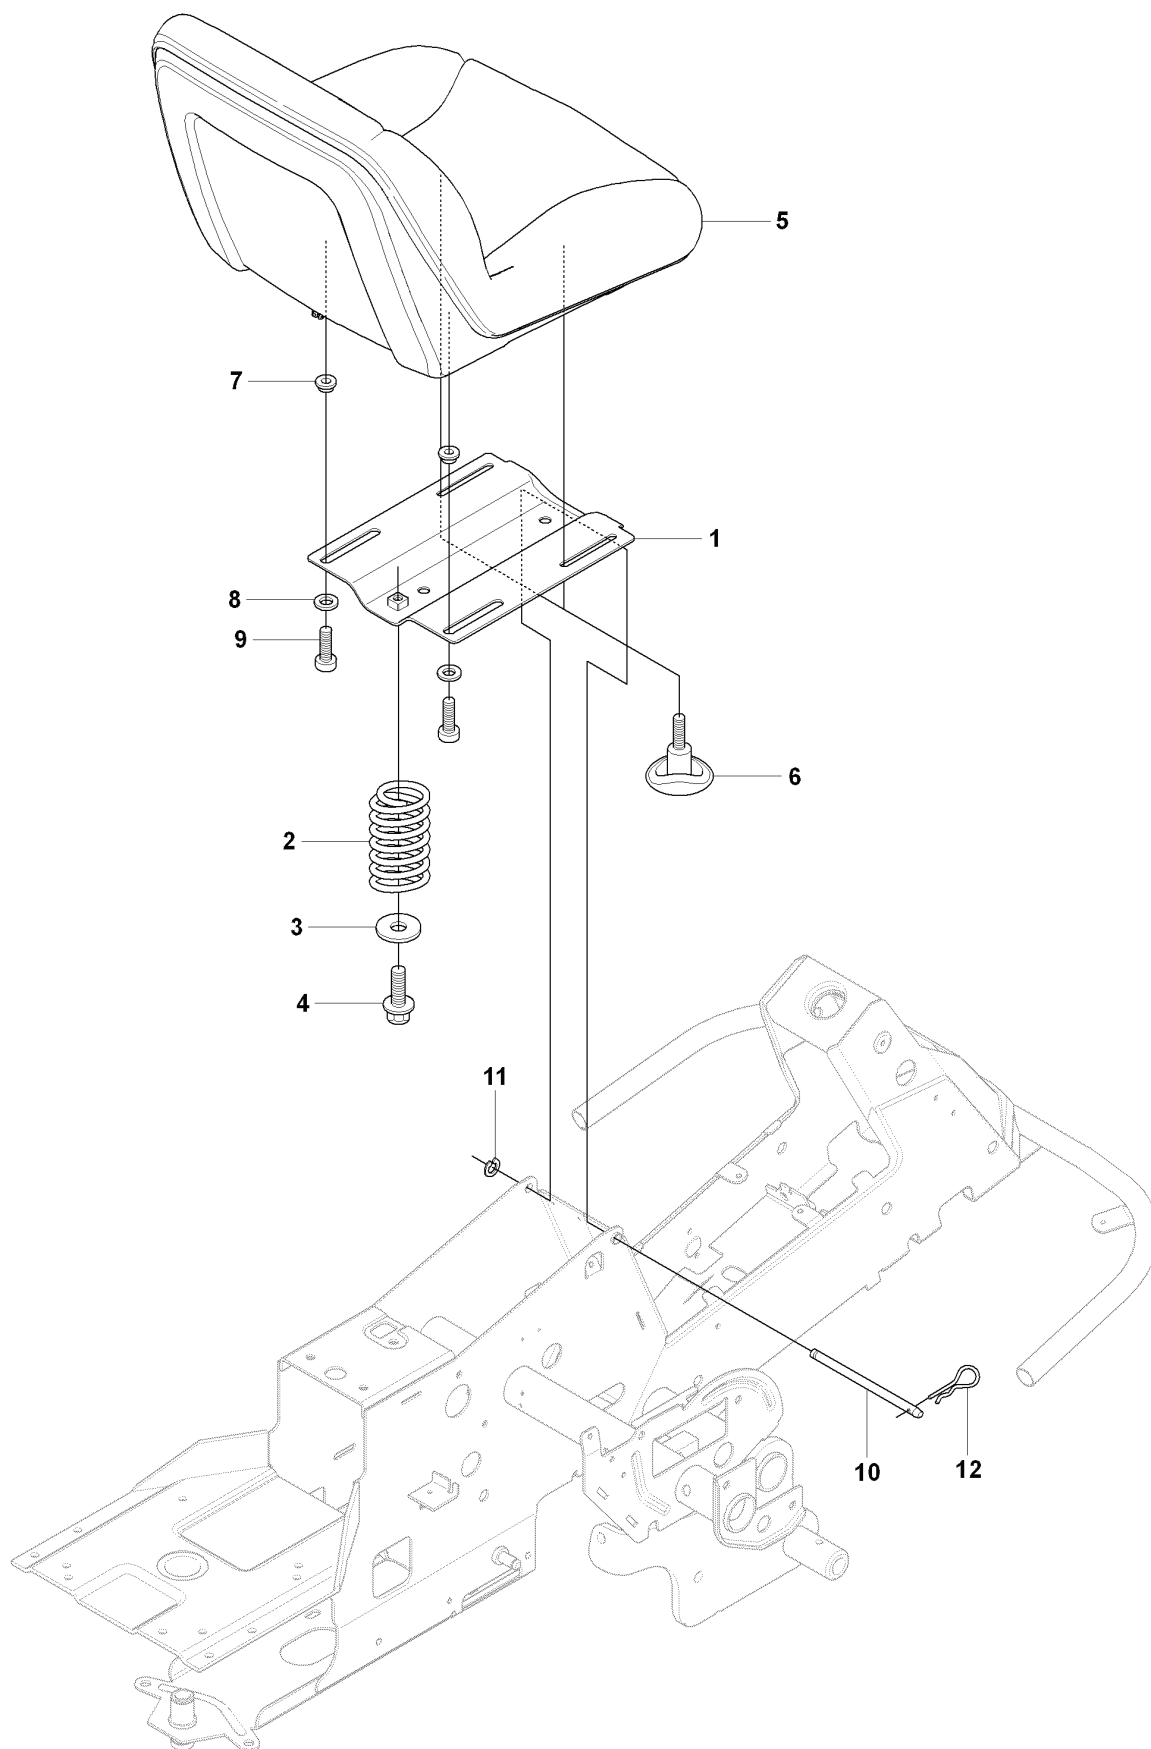

A RIDER R175
SEAT, TS2500

REF.	PART NO.	DESCRIPTION	REMARK	QTY.	KIT
1	544328503	SEAT BRACKET		1	
2	506915301	COMPRESSION SPRING		1	
3	734117441	WASHER		1	
4	725249371	SCREW EHHM		1	
5	544433301	SEAT		1	
6	506565501	JUSTERVRED		2	
7	506565301	BUSHING		2	
8	734116441	WASHER		2	
9	506556301	SCREW UNC		2	
10	506509901	SHAFT		1	
11	735311200	CIRCLIP		1	
12	506668801	SPRING COTTER		1