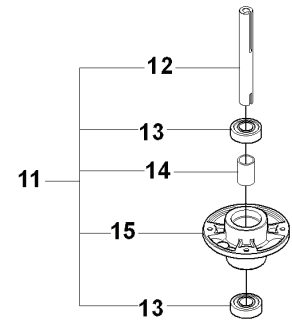

X2

MOWER DECK, Combi 112

Yttre.
Outer.
Exterieur.
Äusser.
Ulko.

Mitten.
Centre.
Centre.
Zentrum.
Keski.

76
Combi 112

75

REF.	PART NO.	DESCRIPTION	REMARK	QTY.	KIT
1	544113003	CUTTING DECK		1	
2	544113101	CUTTING DECK		1	
3	506916201	NUT		3	
4	544449301	PLUG		1	
5	506570104	SCREW EHHFM		3	
6	544065901	BLADE HOUSING ASSY		2	
7	544067902	SHAFT		1	
8	738230434	BALL BEARING		2	
9	544068001	SPACING SLEEVE		1	
10	544067801	BEARING HOUSING		1	
11	544065902	BLADE HOUSING ASSY		1	
12	544067901	SHAFT		1	
13	738230434	BALL BEARING		2	
14	544068001	SPACING SLEEVE		1	
15	544067801	BEARING HOUSING		1	
16	535423801	SCREW RSQM		12	
17	734116401	WASHER		12	
18	732211801	LOCK NUT		12	
19	506922101	PULLEY		3	
20	506533501	PARALLEL KEY		7	
21	544068002	SPACING SLEEVE		1	
22	506778601	PULLEY		1	
23	734117441	WASHER		3	
24	544114101	SCREW EHHM		3	
25	535504202	ADAPTER		3	
26	504188110	BLADE		3	
27	506792301	KNIFE PLATE		3	
28	544114101	SCREW EHHM		3	
29	506540701	BELT TENSIONER ASSY		1	
30	506519501	SPÄNNARM KPL.		1	
31	506532701	PULLEY		1	
32	734116441	WASHER		1	
33	506558302	SCREW EHHFT		1	
34	506918702	WASHER		1	
35	725245171	SCREW EHHM		1	
36	732211801	LOCK NUT		1	
37	506533101	SPRING		1	
38	589514601	BELT		1	
39	544096201	BELT COVER		1	
40	506982601	SCREW		2	
41	506559701	WASHER		2	
75	506789701	LABEL		1	
76	544238105	LABEL		1	