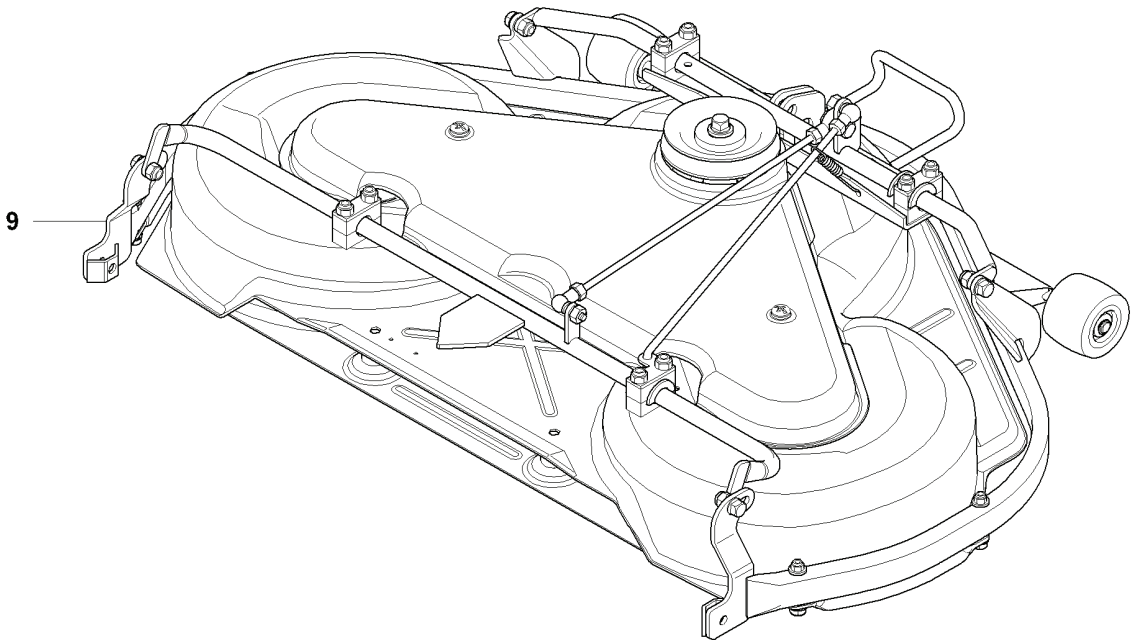

U MOWER DECK, Combi 112

REF.	PART NO.	DESCRIPTION	REMARK	QTY.	KIT
1	506929001	LABEL		1	
2	535437401	LABEL WARNING		1	
3	535431301	LÄNKRÖRRSINFÄSTN.KPL		1	
4	725254251	SCREW EHHM		1	
5	725253671	SCREW EHHM		1	
6	732252201	HEXAGON LOCKING NUT		2	
7	506597401	SCREW EHHFM		2	
8	732211801	LOCK NUT		2	
9	965078501	CUTTING DECK		1