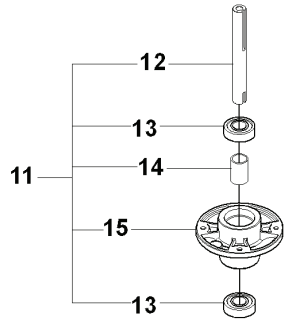

K RIDER R175
HYDROSTAT K46 EU

REF.	PART NO.	DESCRIPTION	REMARK	QTY.	KIT
1	506986301	TRANSMISSION		1	
2	506986501	SPRING WASHER		1	
3	506986601	DISTANCE		2	
4	502451901	PULLEY		1	
5	506986801	FAN		1	
6	735311500	CIRCLIP		1	
7	502451601	TUBE		1	
8	506987001	HOSE CLAMP		2	
9	535402807	CLIP		1	
10	535402832	PLUG		1	
11	535402829	MAGNET		1	
12	535402830	HOLDER		1	
13	535402837	SEALING		2	
14	502453201	CONTROL LEVER		1	
15	535402809	PIN RETAINING SCREW		1	
16	535402817	LEVER		1	
17	535402816	PIN RETAINING SCREW		1	
18	535402833	PIN RETAINING SCREW		1	
19	535402838	LEVER		1	
20	535402839	SPRING		1	
21	535402840	PIN RETAINING SCREW		1	
22	535402841	PIN		1	

V2

MOWER DECK, Combi 103

Yttre.
Outer.
Exterieur.
Äusser.
Ulko.

Mitten.
Centre.
Centre.
Zentrum.
Keski.

76

Combi 103

75

REF.	PART NO.	DESCRIPTION	REMARK	QTY.	KIT
1	544112903	CUTTING DECK		1	
2	544112801	CUTTING DECK		1	
3	506916201	NUT		3	
4	544449201	PLUG		1	
5	506570104	SCREW EHHFM		3	
6	544065901	BLADE HOUSING ASSY		2	
7	544067902	SHAFT		1	
8	738230434	BALL BEARING		2	
9	544068001	SPACING SLEEVE		1	
10	544067801	BEARING HOUSING		1	
11	544065902	BLADE HOUSING ASSY		1	
12	544067901	SHAFT		1	
13	738230434	BALL BEARING		2	
14	544068001	SPACING SLEEVE		1	
15	544067801	BEARING HOUSING		1	
16	535423801	SCREW RSQM		12	
17	734116401	WASHER		12	
18	732211801	LOCK NUT		12	
19	506922101	PULLEY		3	
20	506533501	PARALLEL KEY		7	
21	544068002	SPACING SLEEVE		1	
22	506778601	PULLEY		1	
23	734117441	WASHER		3	
24	544114101	SCREW EHHM		3	
25	535504202	ADAPTER		3	
26	504188210	BLADE		3	
27	506792301	KNIFE PLATE		3	
28	544114101	SCREW EHHM		3	
29	506540701	BELT TENSIONER ASSY		1	
30	506519501	SPÄNNARM KPL.		1	
31	506532701	PULLEY		1	
32	734116441	WASHER		1	
33	506558302	SCREW EHHFT		1	
34	506918702	WASHER		1	
35	725245171	SCREW EHHM		1	
36	732211801	LOCK NUT		1	
37	506533101	SPRING		1	
38	589530601	BELT		1	
39	544096101	BELT COVER		1	
40	506982601	SCREW		2	
41	506559701	WASHER		2	
75	506789701	LABEL		1	
76	544238103	LABEL		1	