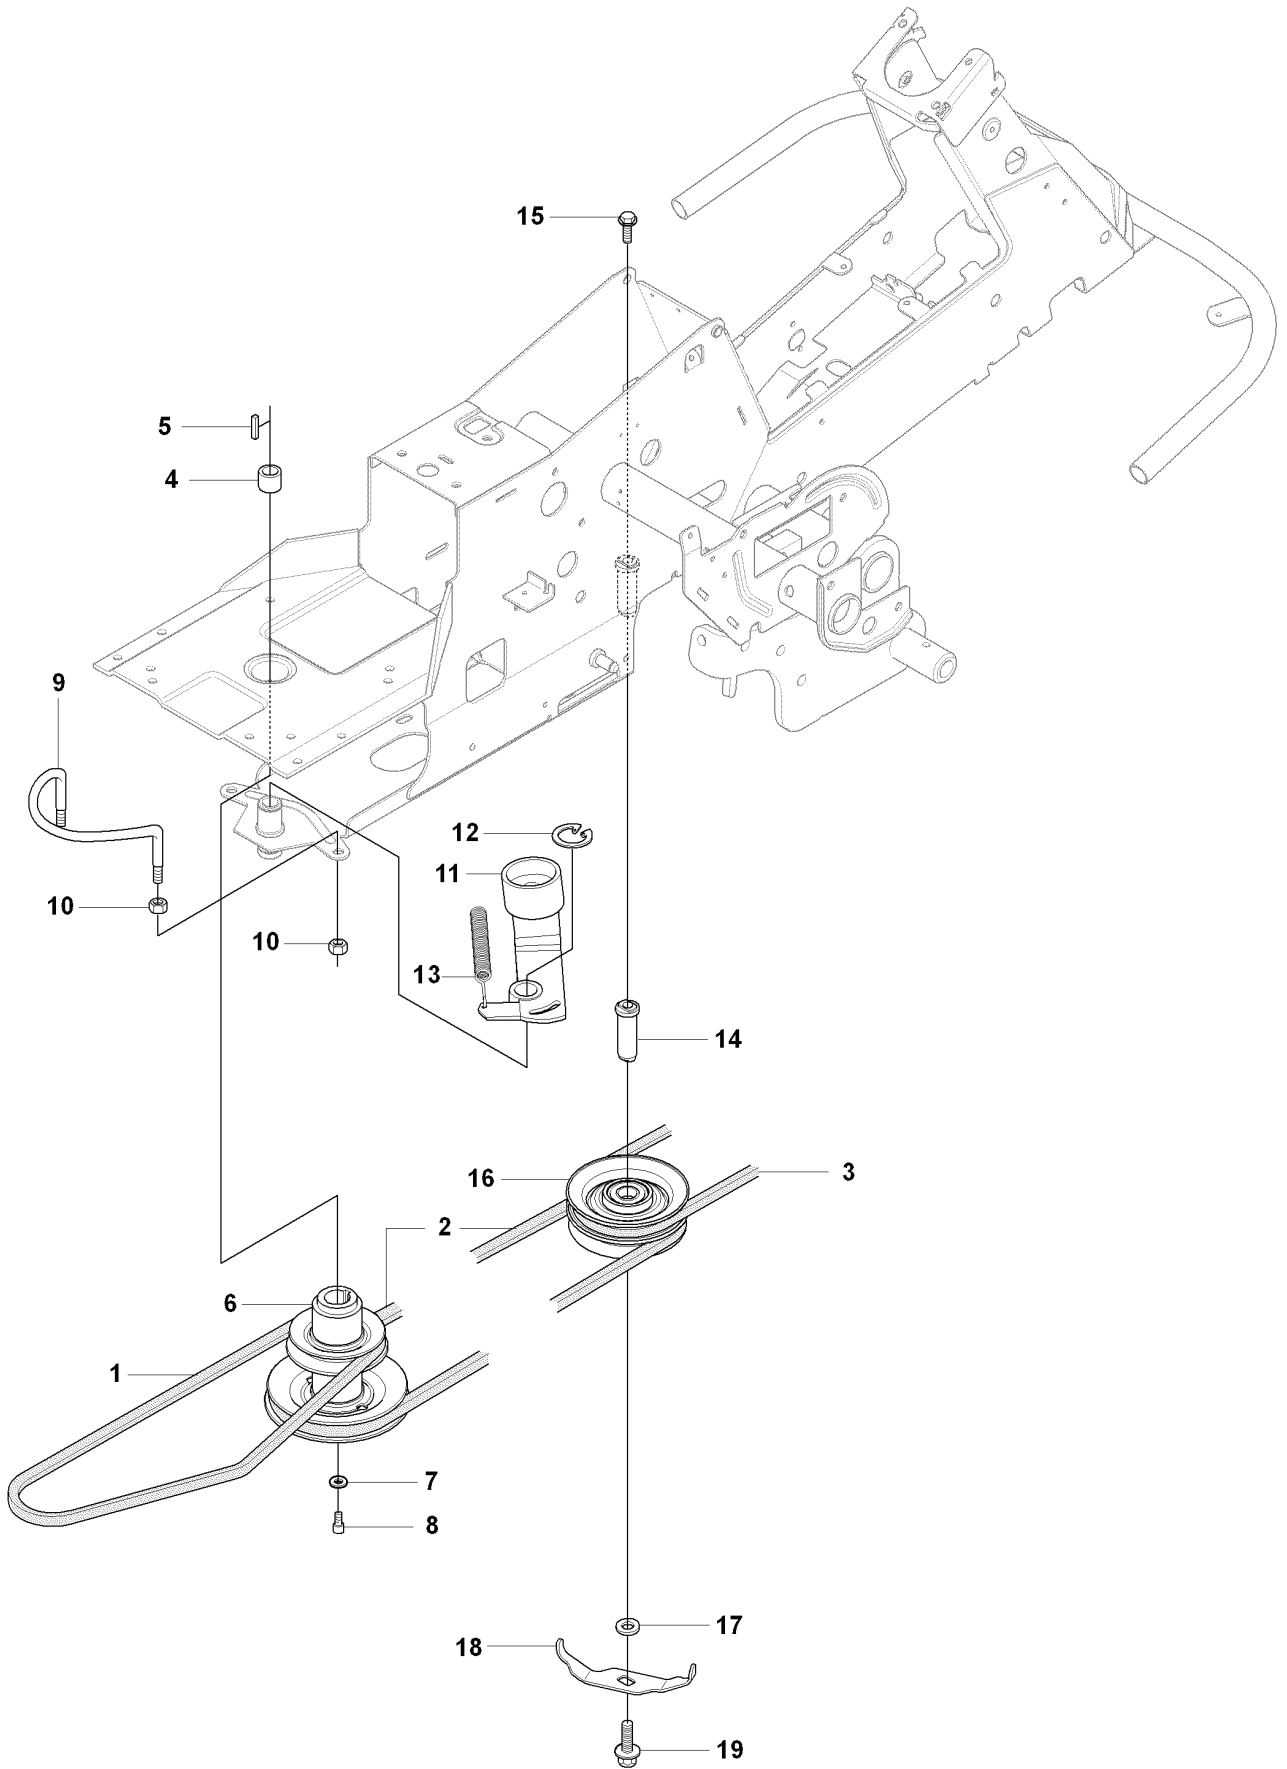

G RIDER R175
TRANSMISSION

REF.	PART NO.	DESCRIPTION	REMARK	QTY.	KIT
1	589531201	BELT		1	
2	589530401	BELT		1	
3	594978001	BELT		1	
4	506509201	SPACING SLEEVE		1	
5	506555901	WEDGE		1	
6	535482401	PULLEY		1	
7	506597501	WASHER		1	
8	506556002	SCREW UNC		1	
9	506664501	BELT GUIDE		1	
10	731232051	HEXAGON NUT		4	
11	535484401	BELT TENSIONER ASSY		1	
12	735312600	CIRCLIP		1	
13	506665601	SPRING		1	
14	544426101	SHAFT		1	
15	506675402	SCREW EHHFM		1	
16	535482201	PULLEY		1	
17	506775701	WASHER		1	
18	544405301	BELT GUIDE		1	
19	506570105	SCREW EHHFM		1