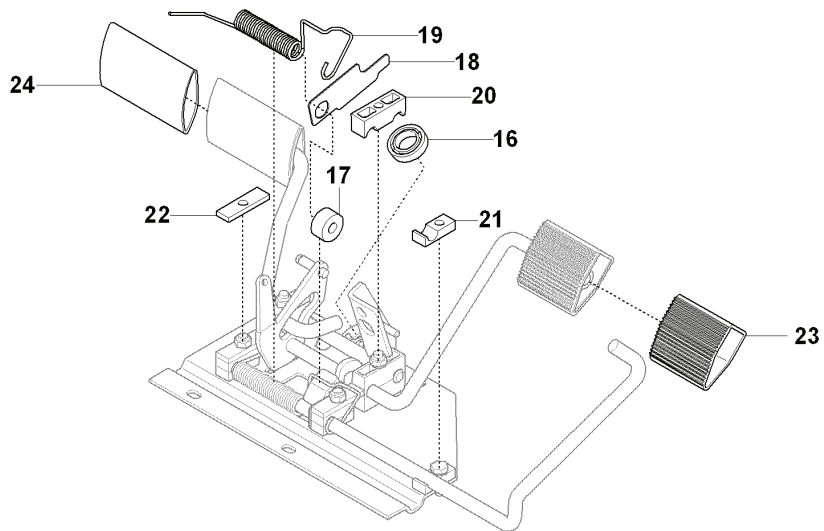

N RIDER R175
PEDALS

PEDALS