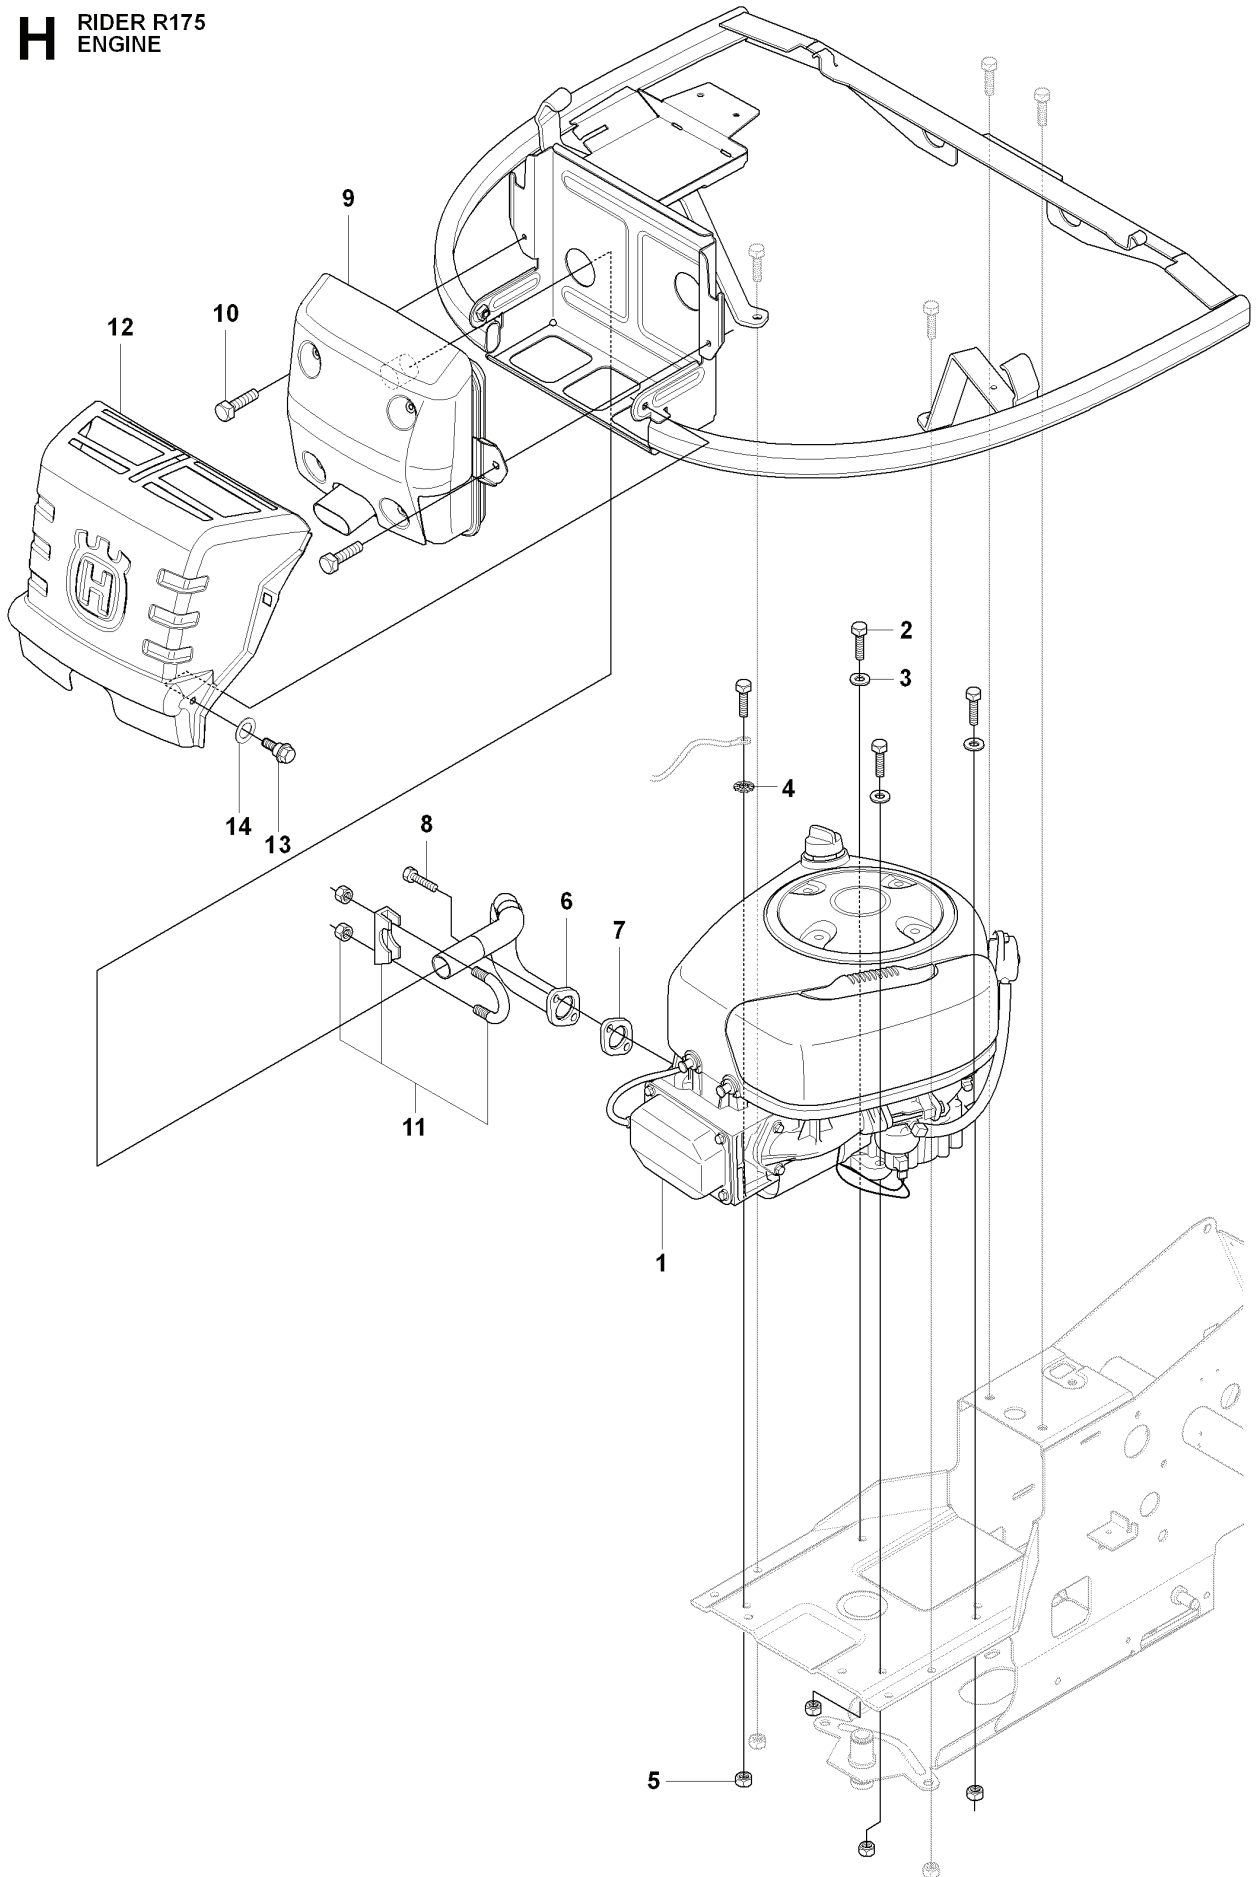

H RIDER R175
ENGINE

REF.	PART NO.	DESCRIPTION	REMARK	QTY.	KIT
1	544833101	ENGINE		1	
2	725245751	SCREW		4	
3	734116401	WASHER		3	
4	735216400	LOCKWASHER		1	
5	732211801	LOCK NUT		4	
6	535500601	EXHAUST PIPE ASSY		1	
7	506914501	GASKET		1	
8	506556301	SCREW UNC		2	
9	544335701	MUFFLER ASSY		1	
10	725236461	SCREW EHHFT		2	
11	506668401	CLAMP ASSY		1	
12	544248301	HEAT PROTECTOR		1	
13	506597401	SCREW EHHFM		2	
14	506839401	SPRING WASHER		2