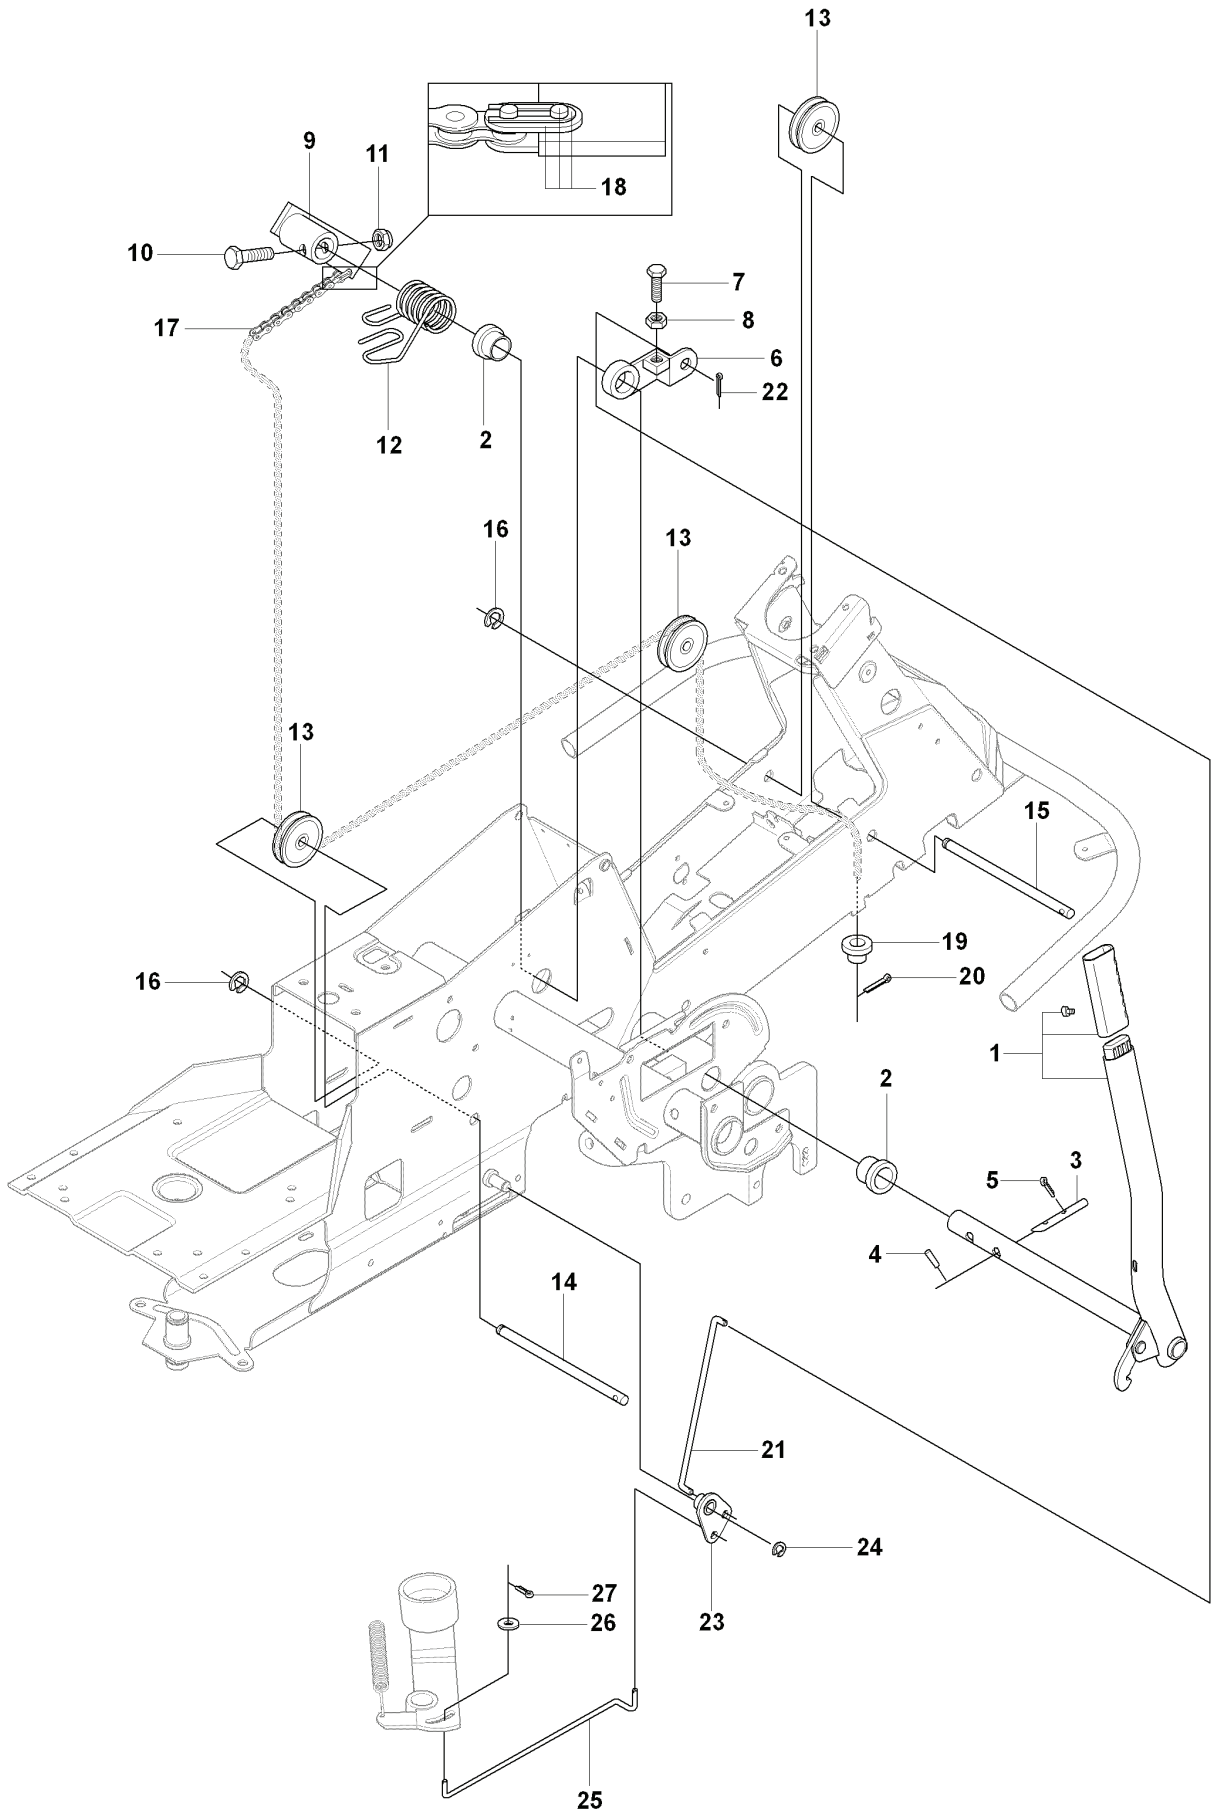

E RIDER R175
MOWER LIFT

REF.	PART NO.	DESCRIPTION	REMARK	QTY.	KIT
1	501018601	LIFTING LEVER ASSY		1	
2	506556501	BEARING		2	
3	506905301	PEN		1	
4	721125930	GROOVED PIN		1	
5	721618301	SPLIT PIN		1	
6	506784301	LINK ASSY		1	
7	725249751	SCREW		1	
8	731232051	HEXAGON NUT		1	
9	506905401	LIFTING ARM		1	
10	725254251	SCREW EHHM		1	
11	732252201	HEXAGON LOCKING NUT		1	
12	506916801	SPRING		1	
13	506905601	OFFSET PULLEY		2	
14	506905701	SHAFT		1	
15	506905702	SHAFT		1	
16	735311820	E-CLIP		2	
17	506554607	CHAIN		1	
18	506554701	LINKAGE		1	
19	506905901	CHAIN STOP		1	
20	721618701	SPLIT PIN		1	
21	544456901	CONNECTION ROD		1	
22	721618301	SPLIT PIN		1	
23	544378601	LINK		1	
24	735311420	E-CLIP		1	
25	544448801	CONNECTION ROD		1	
26	734116441	WASHER		1	
27	721618301	SPLIT PIN		1