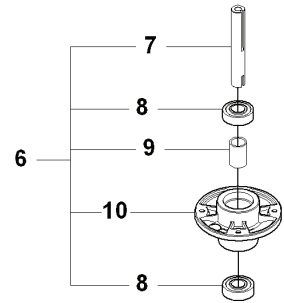

Mitten.
Centre.
Centre.
Zentrum.
Keski.