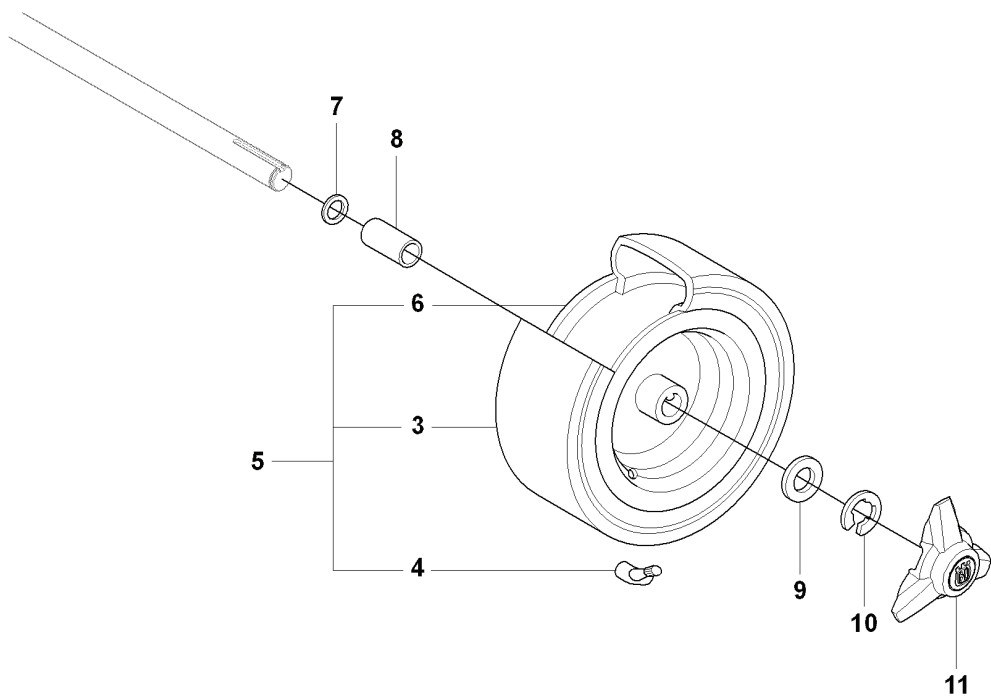

Q RIDER R175
WHEELS & TIRES

REF.	PART NO.	DESCRIPTION	REMARK	QTY.	KIT
1	544126201	WHEEL		2	
2	544114301	RIM		1	
3	535460001	TYRE		1	
4	506574301	VALVE ASSY		1	
5	544126301	WHEEL		2	
6	544114201	RIM		1	
7	506504803	WASHER		2	
8	506596203	SPACING SLEEVE		2	
9	506504805	WASHER		4	
10	506899001	E-CLIP		4	
11	544353501	HUB CAP		2	
12	544353502	HUB CAP		2