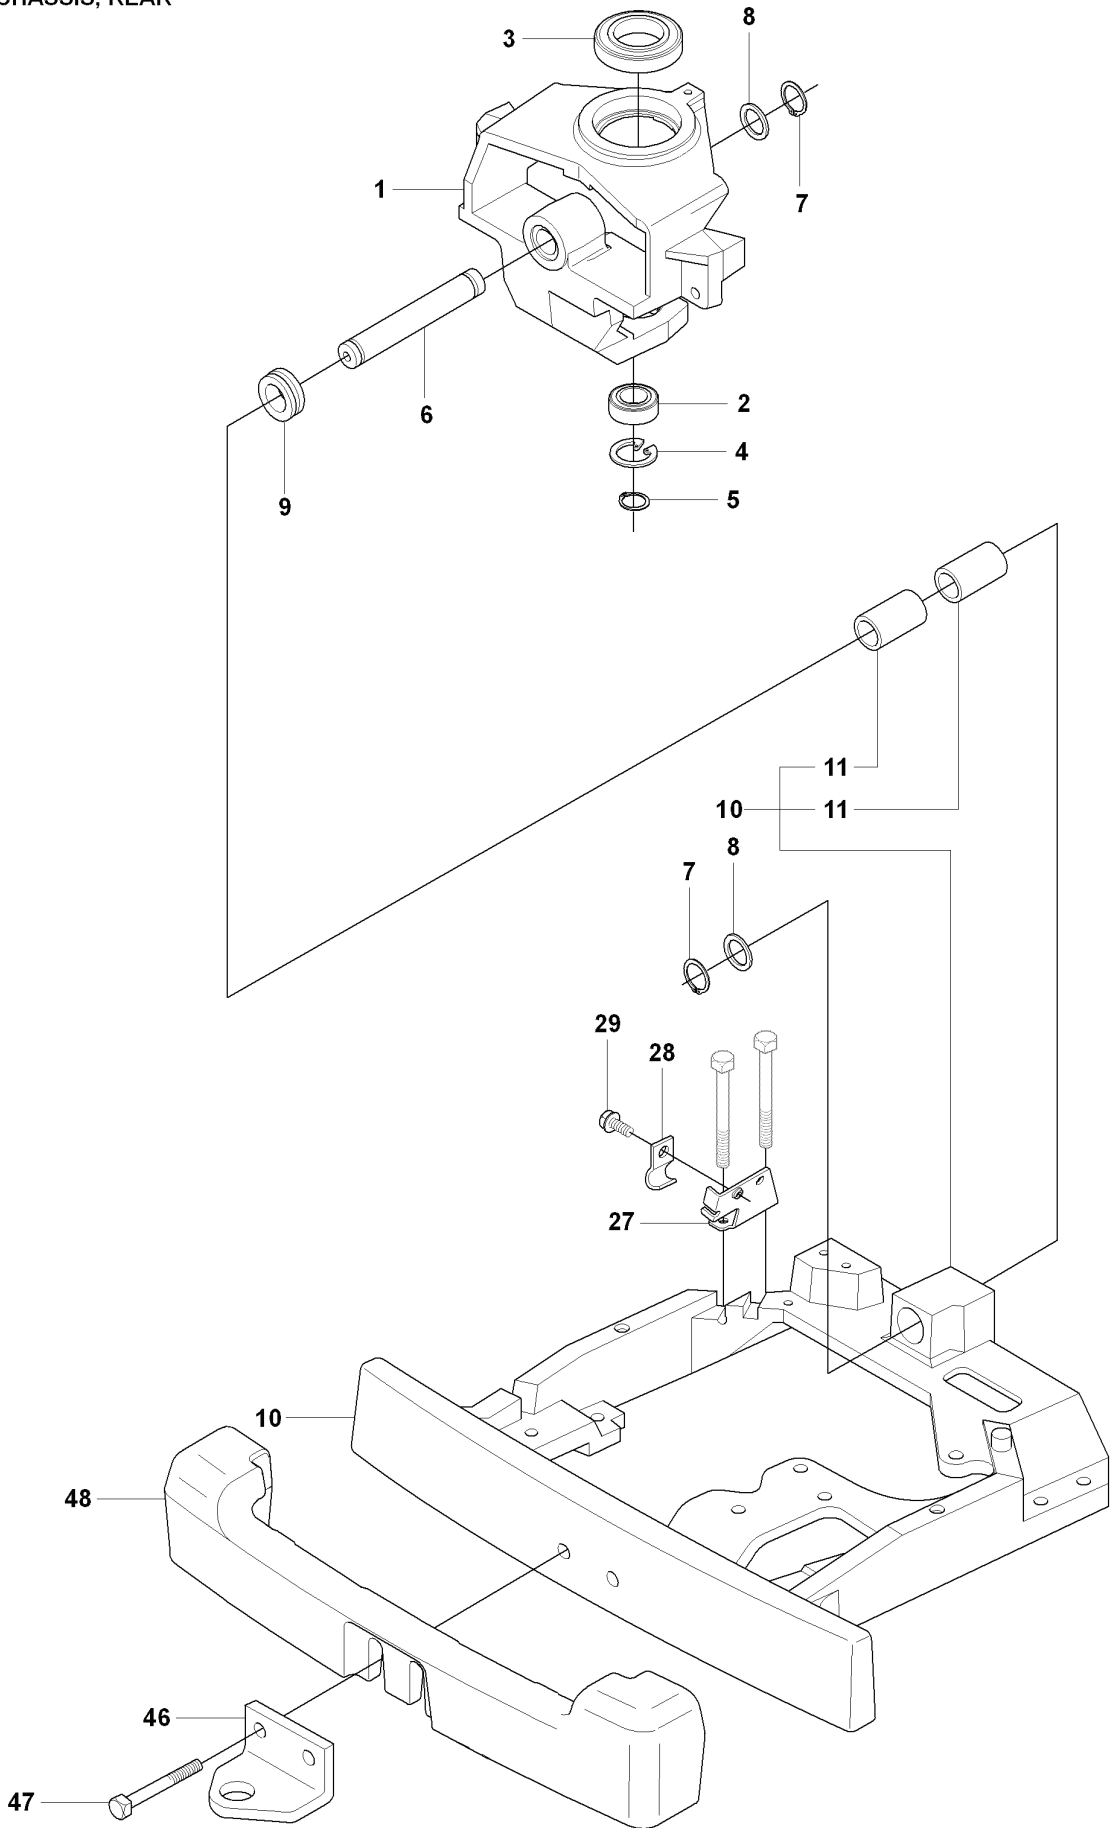

J1 RIDER R175
CHASSIS, REAR

REF.	PART NO.	DESCRIPTION	REMARK	QTY.	KIT
1	506985803	SPINDLE		1	
2	738210504	BALL BEARING		1	
3	738211004	BALL BEARING		1	
4	735314010	CIRCLIP		1	
5	735312600	CIRCLIP		1	
6	506985901	SWING AXLE		1	
7	735312600	CIRCLIP		2	
8	506773401	WASHER		2	
9	740681421	V-RING		1	
10	535406001	BRACKET		1	
11	506986102	GLIDLAGER		2	
27	506987701	BRACKET		1	
28	506566501	CLIP		1	
29	725236461	SCREW EHHFT		1	
46	506889901	HITCH		1	
47	725250051	SCREW EHHM		2	
48	544039602	COUNTERWEIGHT		1