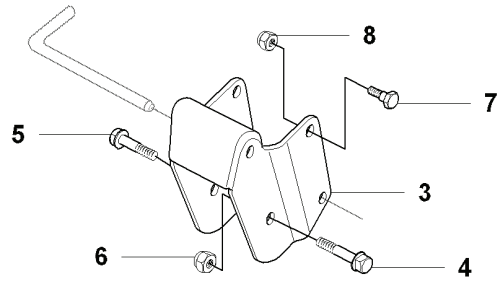

T MOWER DECK, Combi 103

REF.	PART NO.	DESCRIPTION	REMARK	QTY.	KIT
1	506929001	LABEL		1	
3	535431301	LÄNKRÖRRSINFÄSTN.KPL		1	
4	725254251	SCREW EHHM		1	
5	725253671	SCREW EHHM		1	
6	732252201	HEXAGON LOCKING NUT		2	
7	506597401	SCREW EHHFM		2	
8	732211801	LOCK NUT		2	
9	965078401	CUTTING DECK		1