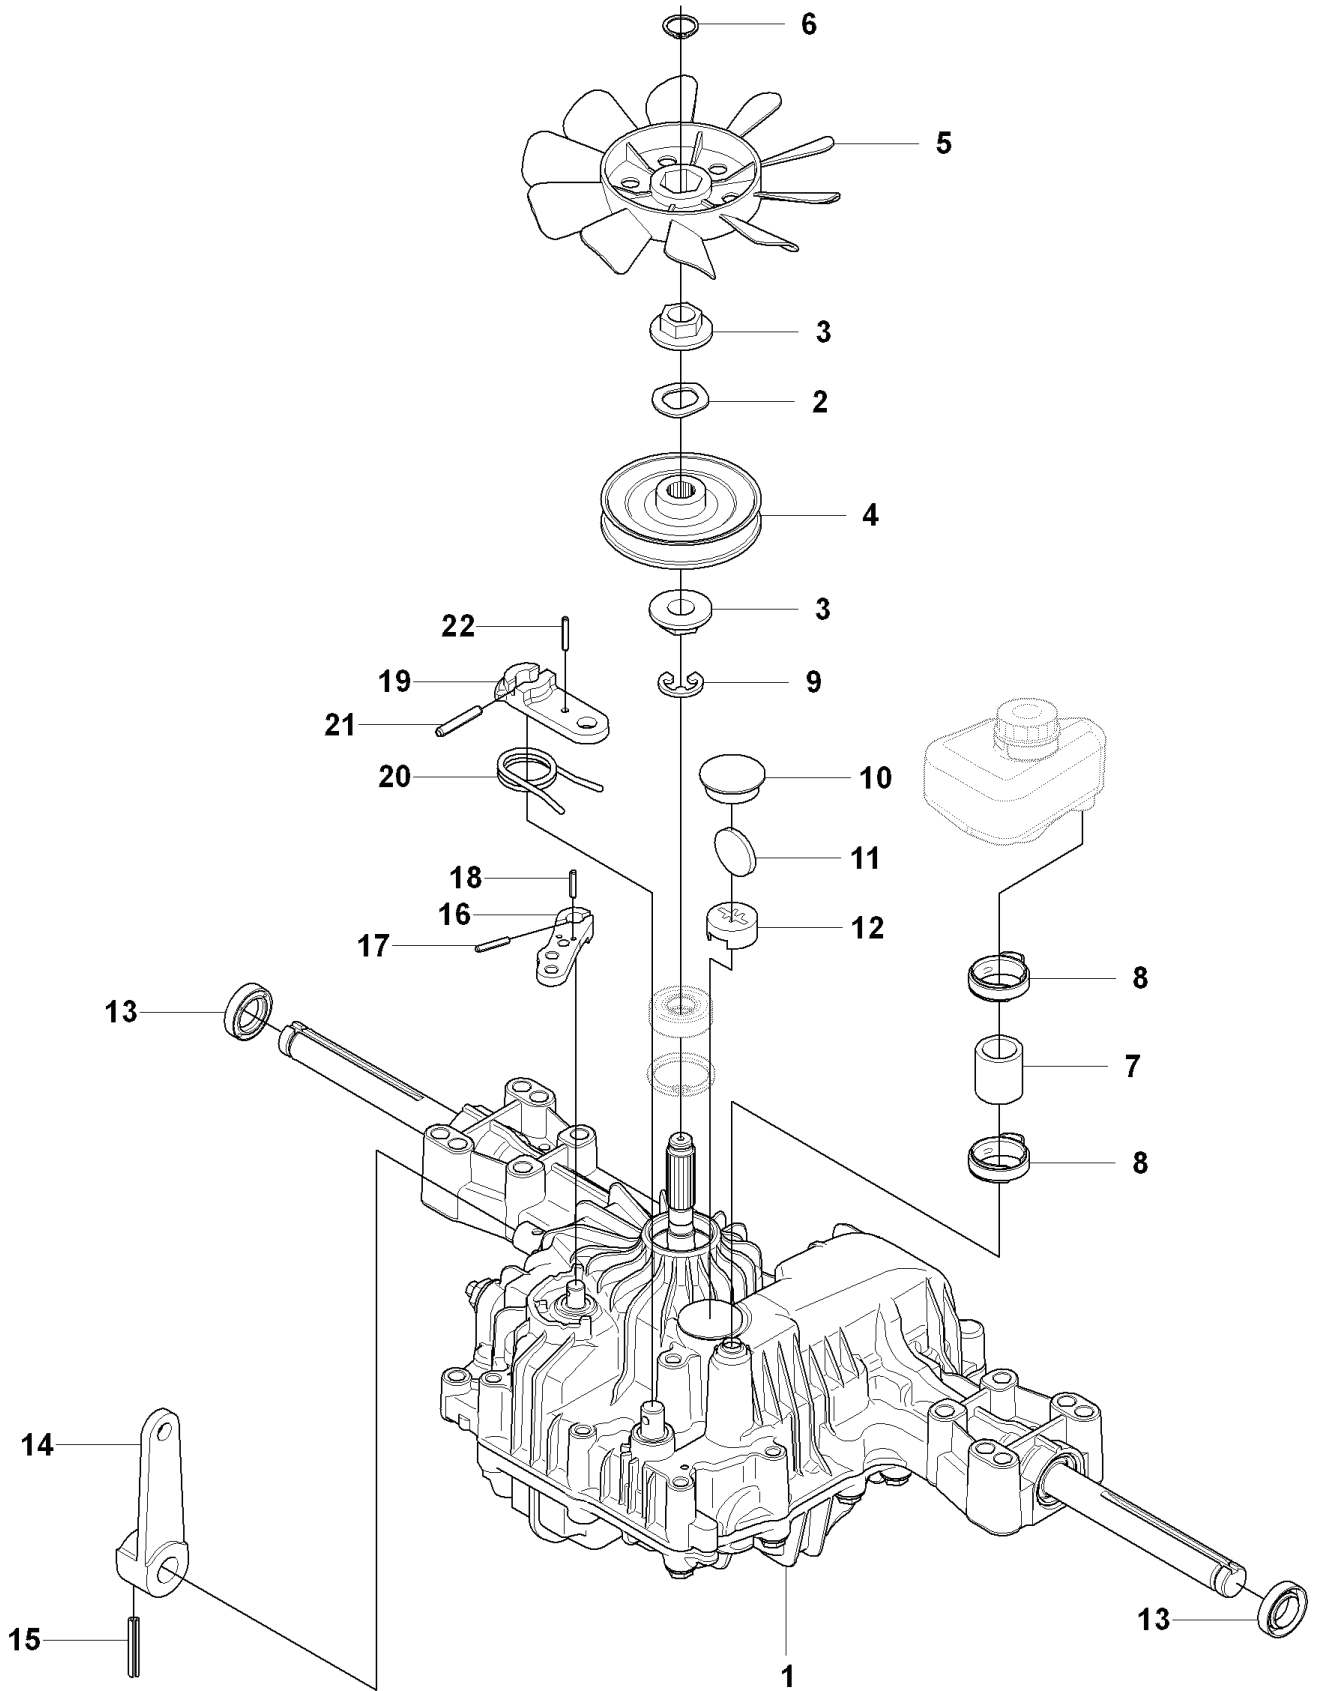

RIDER 175, 965104901, 2009-04

SPARE PARTS LIST

J2 RIDER R175
CHASSIS, REAR

REF.	PART NO.	DESCRIPTION	REMARK	QTY.	KIT
12	506986301	TRANSMISSION		1	
13	506558302	SCREW EHHFT		1	
14	725246751	SCREW EHHM		4	
15	734116401	WASHER		4	
16	731231801	HEXAGON NUT		4	
17	506987201	MOMENTFÄSTE		1	
18	725245951	SCREW EHHM		1	
19	725246251	SCREW EHHM		1	
20	506599301	LINK		1	
21	731231801	HEXAGON NUT		2	
22	506987403	LEVER		1	
23	506918702	WASHER		1	
24	725245151	SCREW		1	
25	506987501	ADJUSTMENT ROD		1	
26	732211401	LOCK NUT		2	
30	506988201	FRIKOPPLINGSSTÅNG		1	
31	506834301	SPRING		1	
32	506988401	BELT TENSIONER ASSY		1	
33	506988501	BELT TENSIONER		1	
34	506946901	PULLEY		1	
35	725245551	SCREW		1	
36	734116441	WASHER		1	
37	732211801	LOCK NUT		1	
38	506918702	WASHER		1	
39	725245151	SCREW		1	
40	506988601	SPRING		1	
41	725246451	SCREW EHHM		1	
42	506988801	PENDULUM		1	
43	731232051	HEXAGON NUT		1	
44	506989001	EXPANSION TANK		1	
45	506988001	TANK CAP ASSY		1	

K RIDER R175
HYDROSTAT K46 EU

REF.	PART NO.	DESCRIPTION	REMARK	QTY.	KIT
1	506986301	TRANSMISSION		1	
2	506986501	SPRING WASHER		1	
3	506986601	DISTANCE		2	
4	502451901	PULLEY		1	
5	506986801	FAN		1	
6	735311500	CIRCLIP		1	
7	502451601	TUBE		1	
8	506987001	HOSE CLAMP		2	
9	535402807	CLIP		1	
10	535402832	PLUG		1	
11	535402829	MAGNET		1	
12	535402830	HOLDER		1	
13	535402837	SEALING		2	
14	502453201	CONTROL LEVER		1	
15	535402809	PIN RETAINING SCREW		1	
16	535402817	LEVER		1	
17	535402816	PIN RETAINING SCREW		1	
18	535402833	PIN RETAINING SCREW		1	
19	535402838	LEVER		1	
20	535402839	SPRING		1	
21	535402840	PIN RETAINING SCREW		1	
22	535402841	PIN		1	