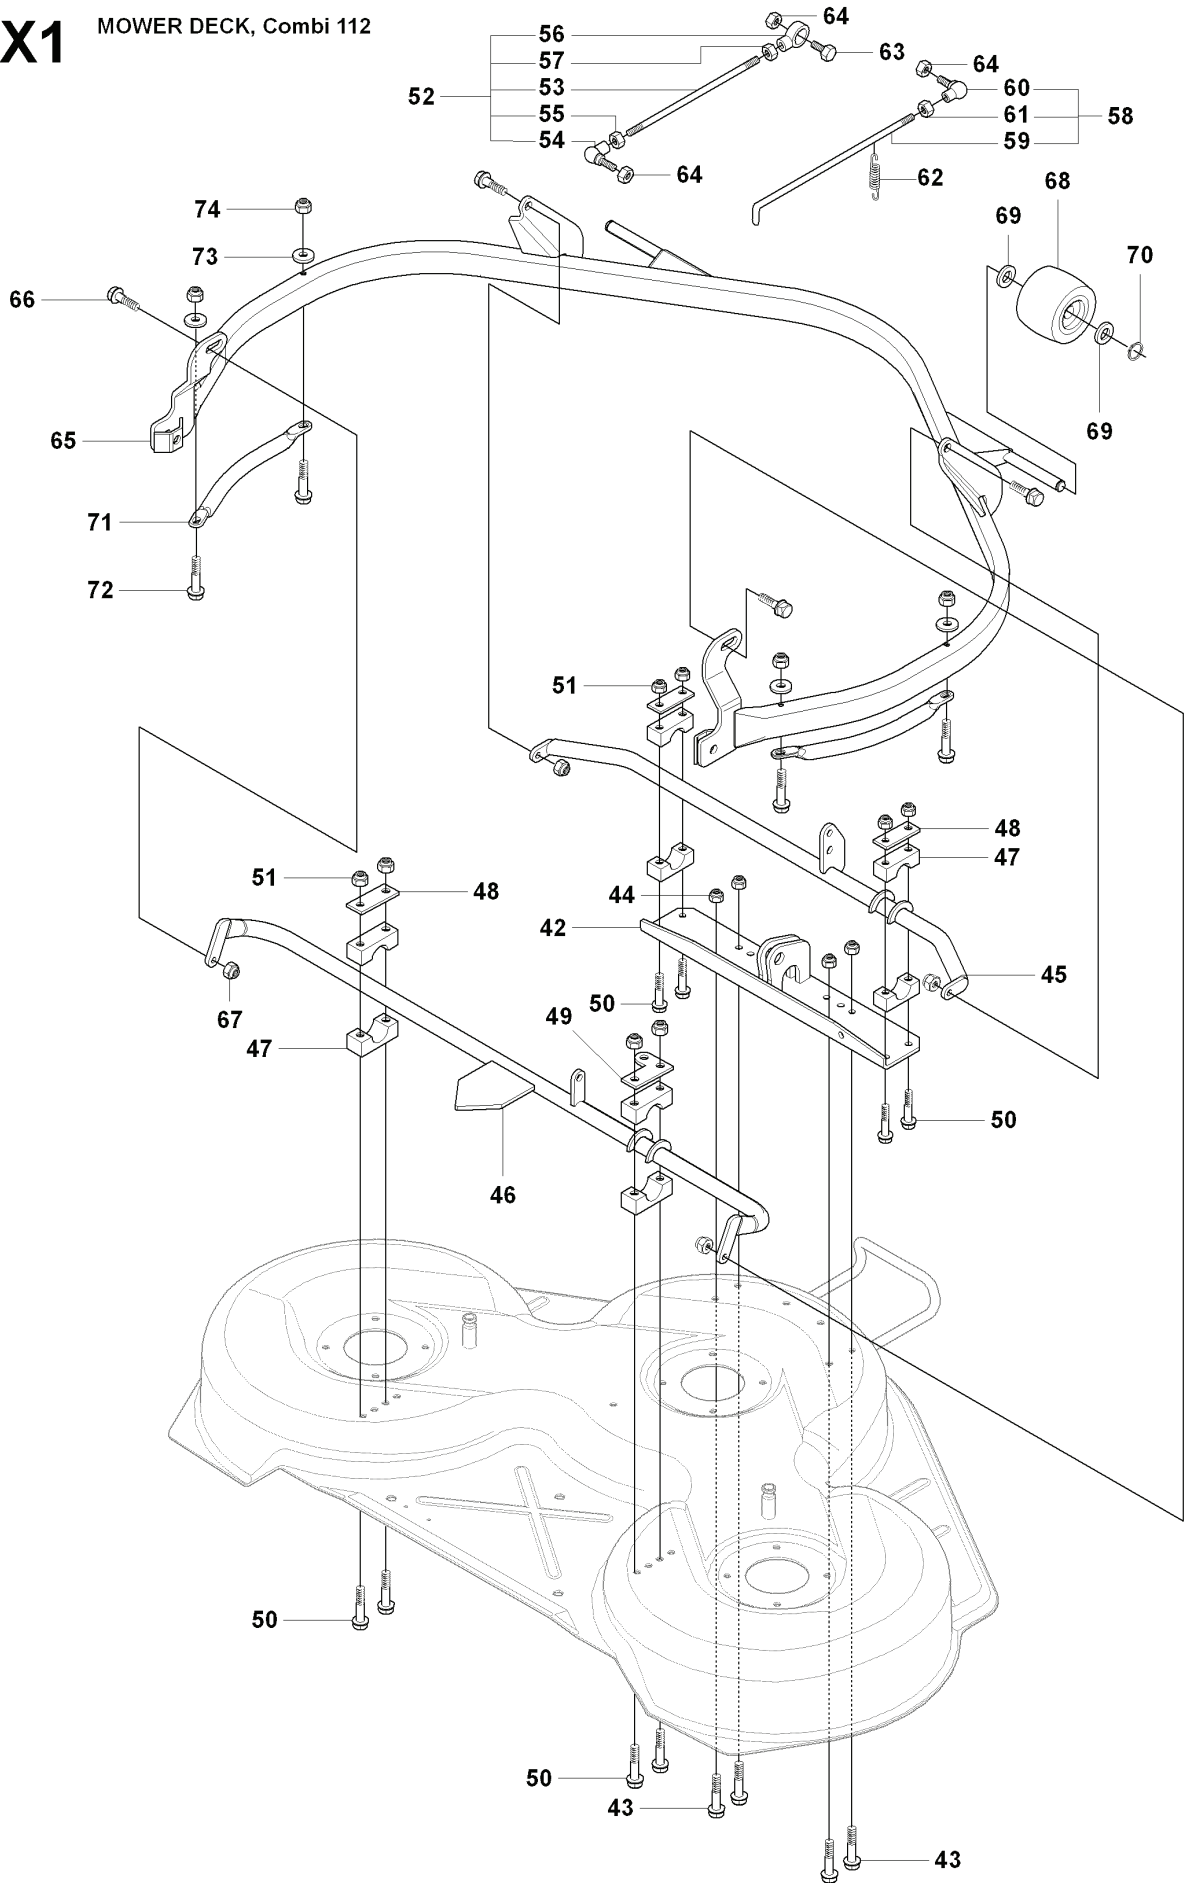

X1

MOWER DECK, Combi 112

REF.	PART NO.	DESCRIPTION	REMARK	QTY.	KIT
42	535423001	BRACKET		1	
43	725245171	SCREW EHHM		4	
44	732211801	LOCK NUT		4	
45	535430601	FRONT CROSS TUBE ASS		1	
46	535431201	REAR CROSS TUBES ASS		1	
47	506869601	BEARING		8	
48	506813801	REINFORCING PLATE		3	
49	506979101	SERVICEBRICKA		1	
50	725246151	SCREW EHHM		8	
51	732211801	LOCK NUT		8	
52	506933904	PARALLEL ROD ASSY		1	
53	506814906	ROD		1	
54	506789901	VINKELLÄNK DIN 71802		1	
55	506897601	NUT		1	
56	506951701	ROD END		1	
57	731232051	HEXAGON NUT		1	
58	506941206	CLUTCH ROD ASSY		1	
59	506941306	CONNECTION ROD		1	
60	506789901	VINKELLÄNK DIN 71802		1	
61	506897601	NUT		1	
62	506535603	DRAW SPRING		1	
63	725249571	SCREW EHHM		1	
64	732212051	NUT		3	
65	535412302	PROTECTIVE TUBING		1	
66	506597401	SCREW EHHFM		4	
67	732211801	LOCK NUT		4	
68	506963001	WHEEL ASSY		2	
69	535464101	WASHER		4	
70	735311700	CIRCLIP		2	
71	535476301	SIDE RAIL		2	
72	727638301	SCREW RSQM		4	
73	734115601	WASHER		4	
74	732211601	LOCK NUT		4