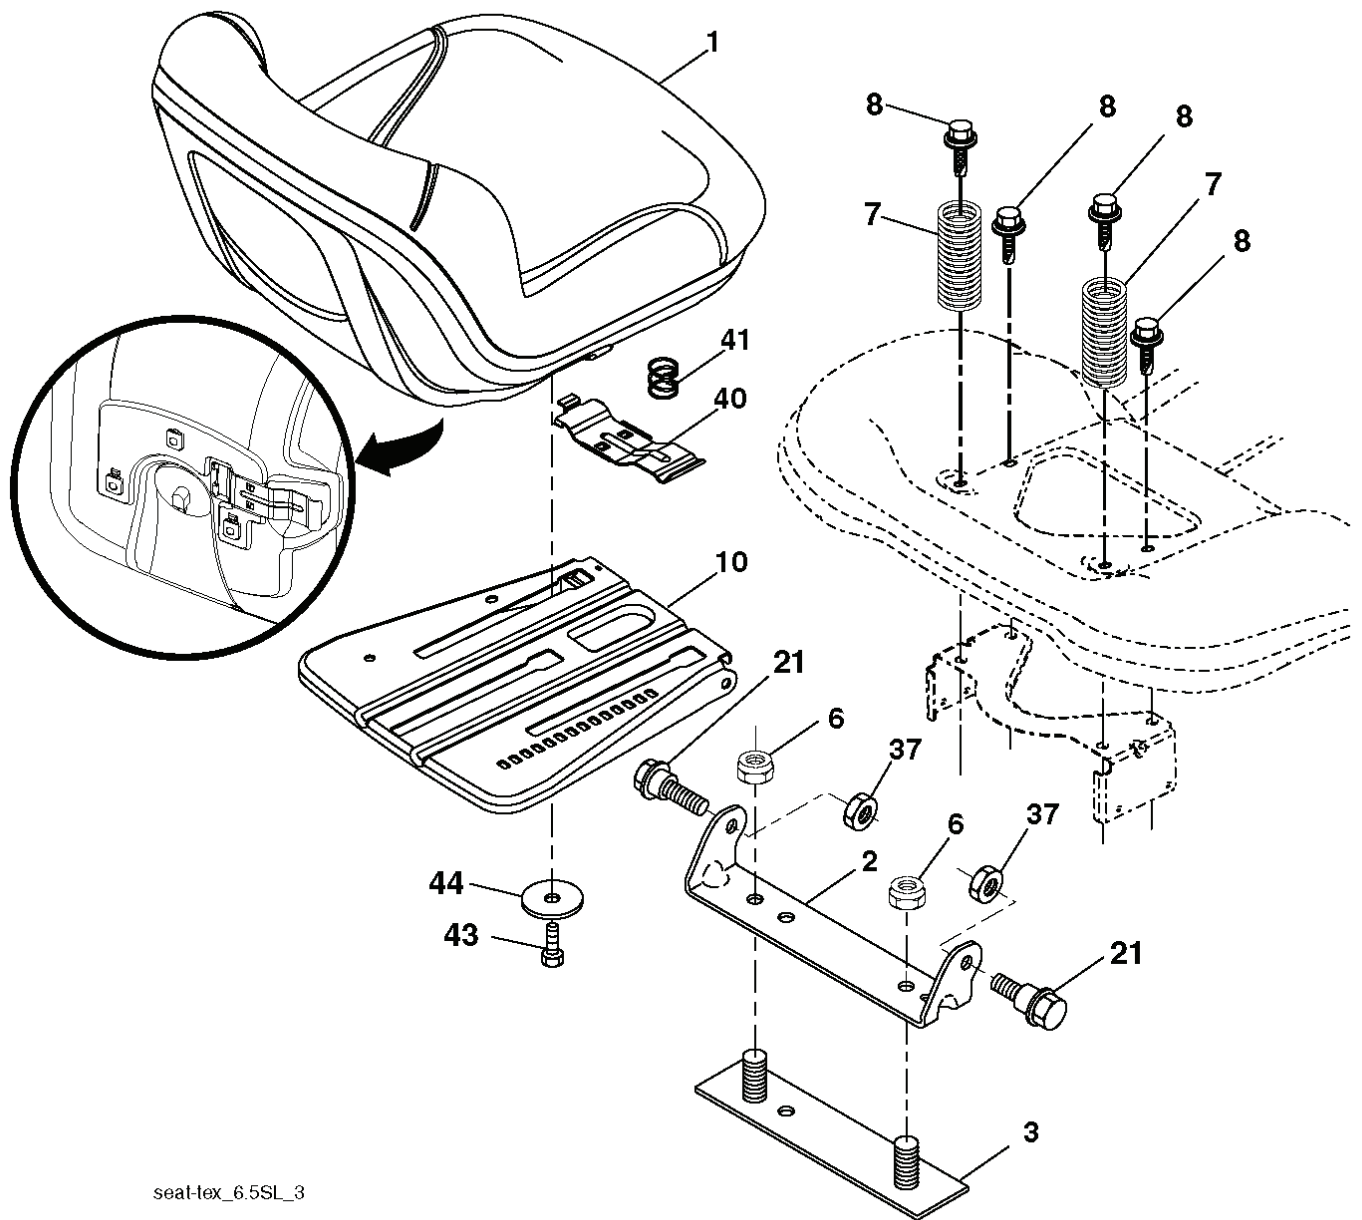

TC 242, 96051012700, 2014-08

SPARE PARTS LIST

OPTIONAL EQUIPMENT
Spark Arrester

engine-tex_BS_122

REF.	PART NO.	DESCRIPTION	REMARK	QTY.	KIT
1	000000000	W/O DESCRIPTION	ENGINE B&S MODEL 31U977-0001-B1 (587718701)	1	
2	532137352	MUFFLER		1	
9	501832601	KEEPER		1	
11	587241601	CLUTCH		1	
12	532405097	PULLEY		1	
15	581289901	TANK		1	
18	532430220	FUEL CAP		1	
20	587242601	THROTTLE		1	
21	532416358	SCREW		1	
28	532137040	HOSE		1	
29	532137180	SPARK ARRESTER KIT		1	
37	532123487	HOSE CLAMP		1	
41	532126197	WASHER		1	
42	810040700	WASHER		1	
45	873510400	NUT		1	
69	532165291	GASKET		1	
79	532192334	SCREW		1	
81	532148456	TUBE		1	
82	532428287	PLUG		1	
84	817060620	SCREW		1	
85	501606601	BOLT		1	
90	817000616	SCREW		1	
96	819091416	WASHER		1	
97	817670412	SCREW		1	
102	817060516	SCREW		1	
108	587179502	COVER		1	

seat-hex_6.5SL_3

REF.	PART NO.	DESCRIPTION	REMARK	QTY.	KIT
1	532439819	SEAT		1	
2	532180166	BRACKET		1	
3	532140675	STRAP		1	
6	873800600	NUT		1	
7	532124181	SPRING		1	
8	532171877	BOLT		1	
10	532196977	PLATE		1	
21	532171852	BOLT		1	
37	873800500	LOCK NUT		1	
40	532197661	HANDLE		1	
41	532198200	SPRING		1	
43	874760612	BOLT		1	
44	819133812	WASHER		1	

REF.	PART NO.	DESCRIPTION	REMARK	QTY.	KIT
1	532059192	CAP VALVE		1	
2	532065139	NIPPLE		1	
3	532138336	RIM	Front 6"	1	
4	532059904	HOSE	(Service Item Only)	1	
5	532106222	TIRE	Front 15" x 6.0"-6"	1	
6	532124957	FITTING	(Front Wheel Only)	1	
7	532124959	BEARING	(Front Wheel Only)	1	
8	532175039	HUB CAP		1	
9	532420531	TIRE	Rear 18" x 9.5"-8"	1	
10	532124926	HOSE	(Service Item Only)	1	
11	532138337	RIM SPROCKET	Rear 8"	1	
--	532144334	SEALING FOAM		1	