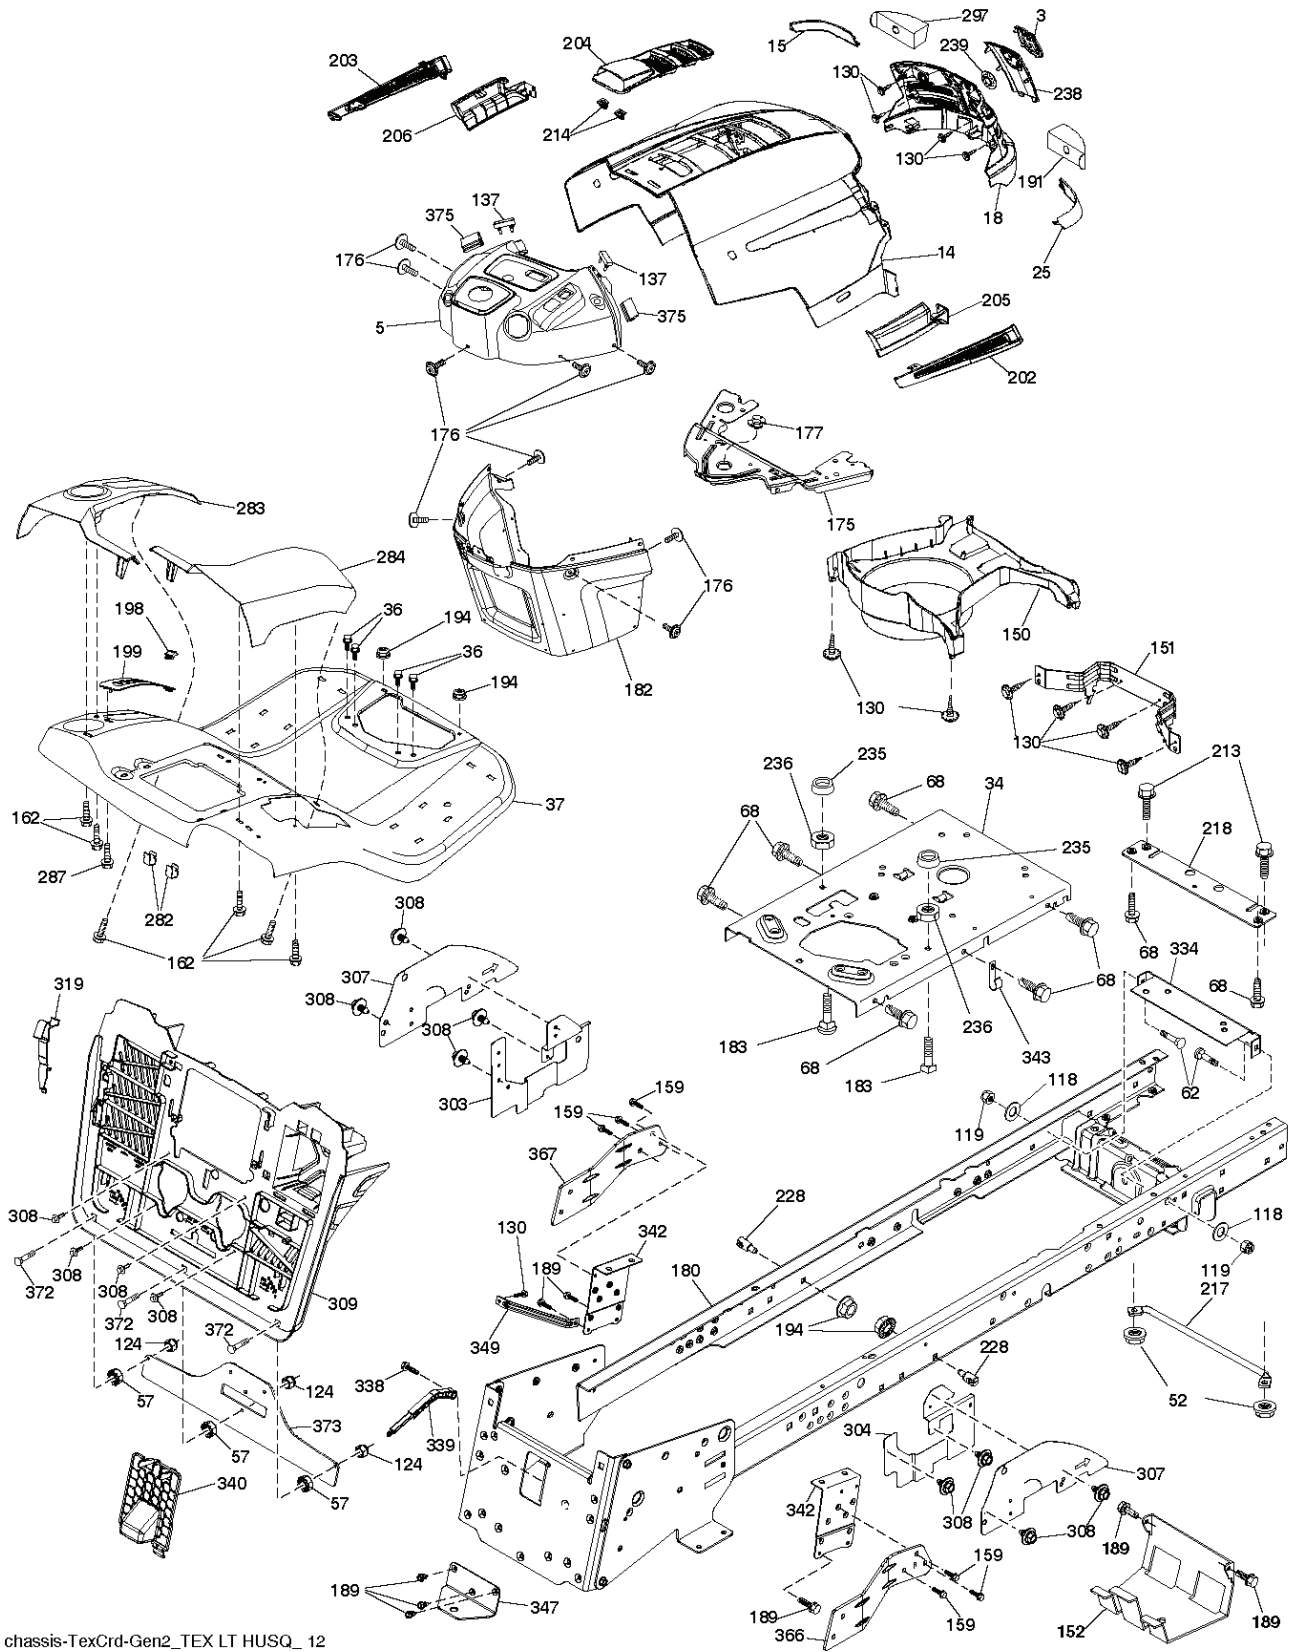

TC 242, 96051012700, 2014-08

SPARE PARTS LIST

OPTIONAL EQUIPMENT
Spark Arrester

engine-tex_BS_122

REF.	PART NO.	DESCRIPTION	REMARK	QTY.	KIT
1	000000000	W/O DESCRIPTION	ENGINE B&S MODEL 31U977-0001-B1 (587718701)	1	
2	532137352	MUFFLER		1	
9	501832601	KEEPER		1	
11	587241601	CLUTCH		1	
12	532405097	PULLEY		1	
15	581289901	TANK		1	
18	532430220	FUEL CAP		1	
20	587242601	THROTTLE		1	
21	532416358	SCREW		1	
28	532137040	HOSE		1	
29	532137180	SPARK ARRESTER KIT		1	
37	532123487	HOSE CLAMP		1	
41	532126197	WASHER		1	
42	810040700	WASHER		1	
45	873510400	NUT		1	
69	532165291	GASKET		1	
79	532192334	SCREW		1	
81	532148456	TUBE		1	
82	532428287	PLUG		1	
84	817060620	SCREW		1	
85	501606601	BOLT		1	
90	817000616	SCREW		1	
96	819091416	WASHER		1	
97	817670412	SCREW		1	
102	817060516	SCREW		1	
108	587179502	COVER		1	

seat-hex_6.5SL_3

REF.	PART NO.	DESCRIPTION	REMARK	QTY.	KIT
1	532439819	SEAT		1	
2	532180166	BRACKET		1	
3	532140675	STRAP		1	
6	873800600	NUT		1	
7	532124181	SPRING		1	
8	532171877	BOLT		1	
10	532196977	PLATE		1	
21	532171852	BOLT		1	
37	873800500	LOCK NUT		1	
40	532197661	HANDLE		1	
41	532198200	SPRING		1	
43	874760612	BOLT		1	
44	819133812	WASHER		1	

REF.	PART NO.	DESCRIPTION	REMARK	QTY.	KIT
1	532059192	CAP VALVE		1	
2	532065139	NIPPLE		1	
3	532138336	RIM	Front 6"	1	
4	532059904	HOSE	(Service Item Only)	1	
5	532106222	TIRE	Front 15" x 6.0"-6"	1	
6	532124957	FITTING	(Front Wheel Only)	1	
7	532124959	BEARING	(Front Wheel Only)	1	
8	532175039	HUB CAP		1	
9	532420531	TIRE	Rear 18" x 9.5"-8"	1	
10	532124926	HOSE	(Service Item Only)	1	
11	532138337	RIM SPROCKET	Rear 8"	1	
--	532144334	SEALING FOAM		1	