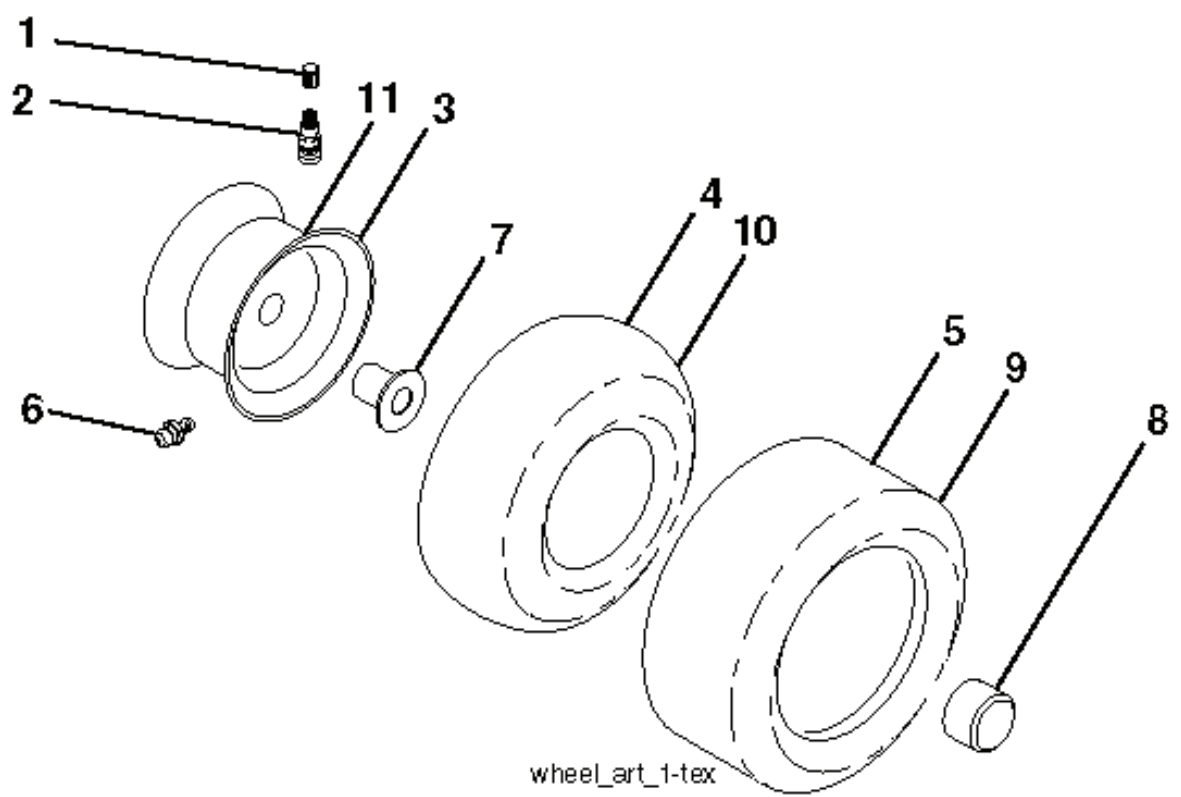

TC 242, 96051012700, 2014-08

SPARE PARTS LIST

OPTIONAL EQUIPMENT
Spark Arrester

engine-tex_BS_122

REF.	PART NO.	DESCRIPTION	REMARK	QTY.	KIT
1	000000000	W/O DESCRIPTION	ENGINE B&S MODEL 31U977-0001-B1 (587718701)	1	
2	532137352	MUFFLER		1	
9	501832601	KEEPER		1	
11	587241601	CLUTCH		1	
12	532405097	PULLEY		1	
15	581289901	TANK		1	
18	532430220	FUEL CAP		1	
20	587242601	THROTTLE		1	
21	532416358	SCREW		1	
28	532137040	HOSE		1	
29	532137180	SPARK ARRESTER KIT		1	
37	532123487	HOSE CLAMP		1	
41	532126197	WASHER		1	
42	810040700	WASHER		1	
45	873510400	NUT		1	
69	532165291	GASKET		1	
79	532192334	SCREW		1	
81	532148456	TUBE		1	
82	532428287	PLUG		1	
84	817060620	SCREW		1	
85	501606601	BOLT		1	
90	817000616	SCREW		1	
96	819091416	WASHER		1	
97	817670412	SCREW		1	
102	817060516	SCREW		1	
108	587179502	COVER		1	

seat-hex_6.5SL_3

REF.	PART NO.	DESCRIPTION	REMARK	QTY.	KIT
1	532439819	SEAT		1	
2	532180166	BRACKET		1	
3	532140675	STRAP		1	
6	873800600	NUT		1	
7	532124181	SPRING		1	
8	532171877	BOLT		1	
10	532196977	PLATE		1	
21	532171852	BOLT		1	
37	873800500	LOCK NUT		1	
40	532197661	HANDLE		1	
41	532198200	SPRING		1	
43	874760612	BOLT		1	
44	819133812	WASHER		1	

REF.	PART NO.	DESCRIPTION	REMARK	QTY.	KIT
1	532059192	CAP VALVE		1	
2	532065139	NIPPLE		1	
3	532138336	RIM	Front 6"	1	
4	532059904	HOSE	(Service Item Only)	1	
5	532106222	TIRE	Front 15" x 6.0"-6"	1	
6	532124957	FITTING	(Front Wheel Only)	1	
7	532124959	BEARING	(Front Wheel Only)	1	
8	532175039	HUB CAP		1	
9	532420531	TIRE	Rear 18" x 9.5"-8"	1	
10	532124926	HOSE	(Service Item Only)	1	
11	532138337	RIM SPROCKET	Rear 8"	1	
--	532144334	SEALING FOAM		1	