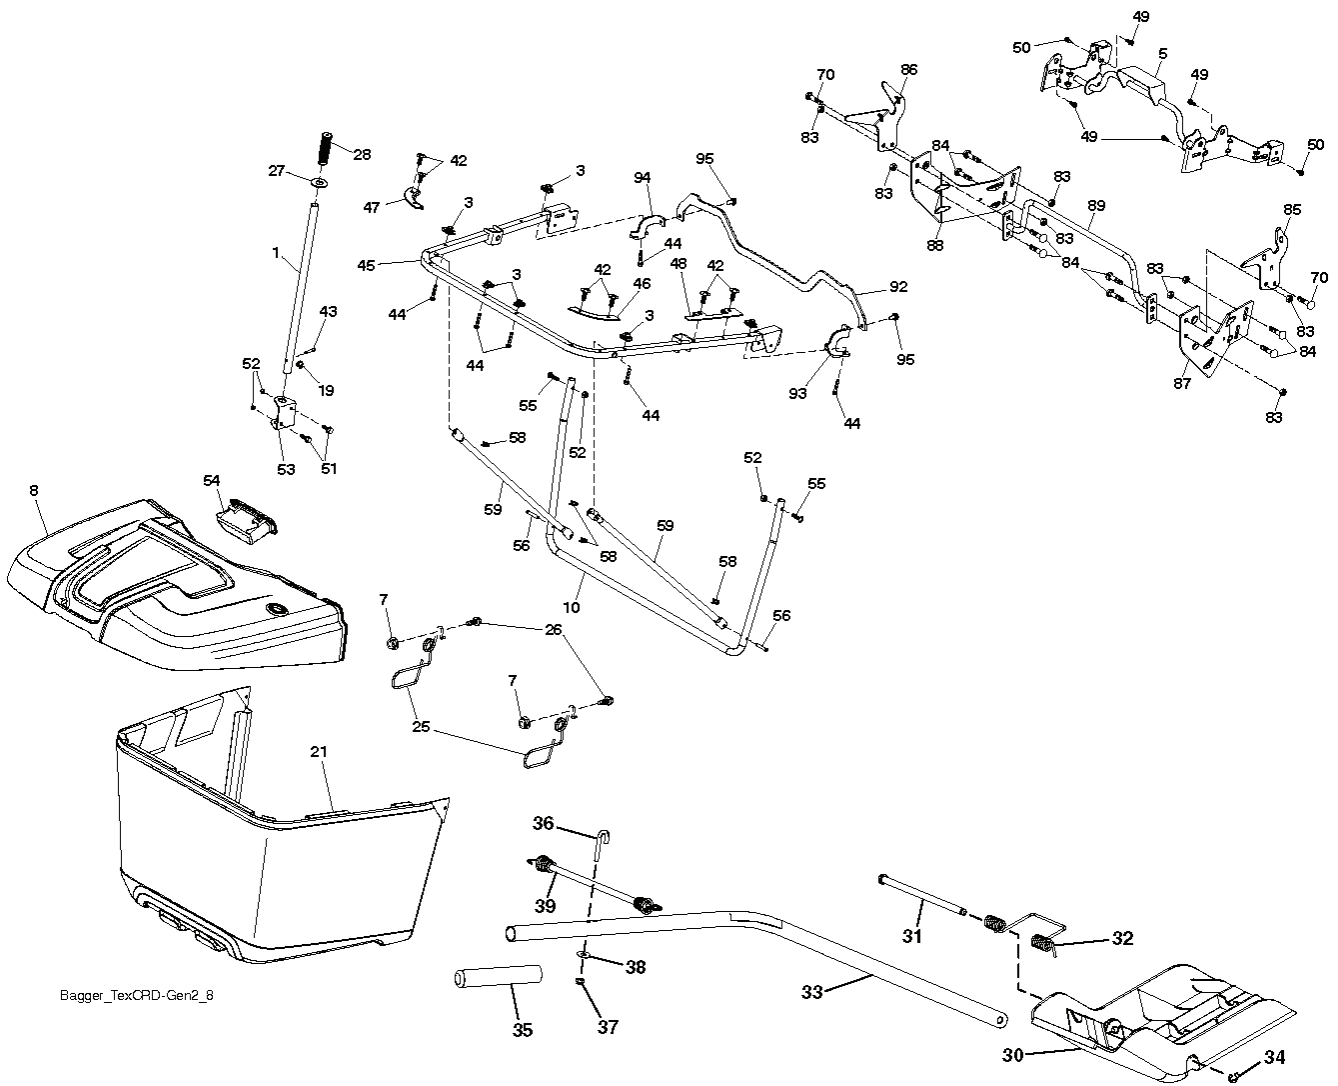

Bagger_TexCRD-Gen2_8

REF.	PART NO.	DESCRIPTION	REMARK	QTY.	KIT
1	532428610	TUBE		1	
3	532174814	NUT		1	
5	532443762	FRAME		1	
7	873900400	NUT		1	
8	587588601	COVER		1	
10	532443755	FRAME		1	
19	532194208	PIN		1	
21	581337103	BAG		1	
25	532445528	LATCH		1	
26	817490412	SCREW		1	
27	532445529	GROMMET		1	
28	532165787	HANDLE		1	
30	532437452	PLUG		1	
31	532435861	PEN		1	
32	532437454	SPRING		1	
33	532438451	SHAFT		1	
34	532437988	RING		1	
35	532439139	GRIP		1	
36	532439098	BOLT		1	
37	532069180	NUT		1	
38	819070818	WASHER		1	
39	532439242	BUBGEE		1	
42	532440428	CLIP		1	
43	532126875	RIVET		1	
44	532199687	SCREW		1	
45	532443754	FRAME		1	
46	532445541	CONNECTOR		1	
47	532444079	CONNECTOR		1	
48	532444080	BAFFLE		1	
49	532171873	BOLT		1	
50	532171877	BOLT		1	
51	872110506	BOLT		1	
52	873800500	LOCK NUT		1	
53	532444195	BRACKET		1	
54	532447218	HANDLE		1	
55	872140512	BOLT		1	
56	532420306	CLEVIS PIN		1	
58	532085179	CLIP		1	
59	532444763	TUBE		1	
70	817000612	SCREW		1	
83	873800600	NUT		1	
84	872110608	BOLT		1	
85	581314402	BRACKET		1	
86	581314302	BRACKET		1	
87	581314802	BRACKET		1	
88	581314702	BRACKET		1	
89	581315104	TUBE ASSY		1	
92	586052302	BRACKET		1	
93	586052402	BRACKET		1	
94	586052502	BRACKET		1	
95	817000512	SCREW		1	
--	586744901	SERVICE TOOLS	Bagger Complete Kit (Includes Key#'s 1, 5, 10, 19, 21, 27, 28, 42, 43, 46, 47, 48, 49, 50, 52, 54, 56, 59, 65)	1