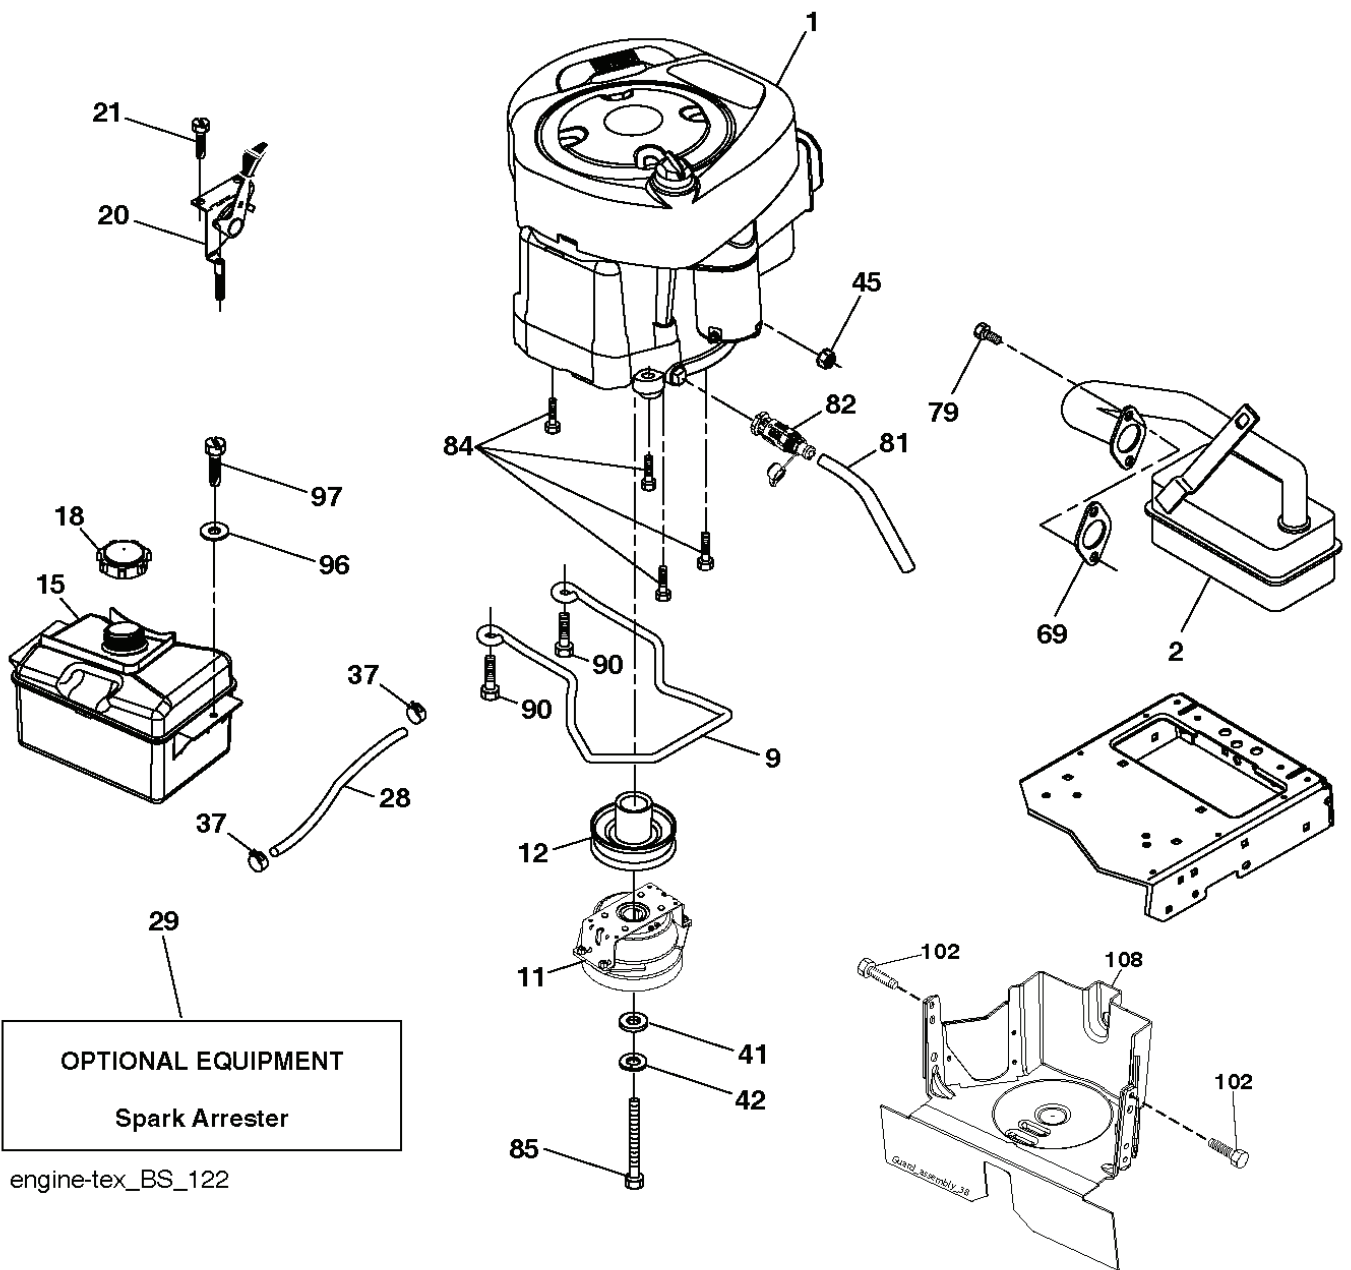

TC 242, 96051012700, 2014-08

SPARE PARTS LIST

OPTIONAL EQUIPMENT
Spark Arrester

engine-tex_BS_122

REF.	PART NO.	DESCRIPTION	REMARK	QTY.	KIT
1	000000000	W/O DESCRIPTION	ENGINE B&S MODEL 31U977-0001-B1 (587718701)	1	
2	532137352	MUFFLER		1	
9	501832601	KEEPER		1	
11	587241601	CLUTCH		1	
12	532405097	PULLEY		1	
15	581289901	TANK		1	
18	532430220	FUEL CAP		1	
20	587242601	THROTTLE		1	
21	532416358	SCREW		1	
28	532137040	HOSE		1	
29	532137180	SPARK ARRESTER KIT		1	
37	532123487	HOSE CLAMP		1	
41	532126197	WASHER		1	
42	810040700	WASHER		1	
45	873510400	NUT		1	
69	532165291	GASKET		1	
79	532192334	SCREW		1	
81	532148456	TUBE		1	
82	532428287	PLUG		1	
84	817060620	SCREW		1	
85	501606601	BOLT		1	
90	817000616	SCREW		1	
96	819091416	WASHER		1	
97	817670412	SCREW		1	
102	817060516	SCREW		1	
108	587179502	COVER		1	

seat-hex_6.5SL_3

REF.	PART NO.	DESCRIPTION	REMARK	QTY.	KIT
1	532439819	SEAT		1	
2	532180166	BRACKET		1	
3	532140675	STRAP		1	
6	873800600	NUT		1	
7	532124181	SPRING		1	
8	532171877	BOLT		1	
10	532196977	PLATE		1	
21	532171852	BOLT		1	
37	873800500	LOCK NUT		1	
40	532197661	HANDLE		1	
41	532198200	SPRING		1	
43	874760612	BOLT		1	
44	819133812	WASHER		1	

REF.	PART NO.	DESCRIPTION	REMARK	QTY.	KIT
1	532059192	CAP VALVE		1	
2	532065139	NIPPLE		1	
3	532138336	RIM	Front 6"	1	
4	532059904	HOSE	(Service Item Only)	1	
5	532106222	TIRE	Front 15" x 6.0"-6"	1	
6	532124957	FITTING	(Front Wheel Only)	1	
7	532124959	BEARING	(Front Wheel Only)	1	
8	532175039	HUB CAP		1	
9	532420531	TIRE	Rear 18" x 9.5"-8"	1	
10	532124926	HOSE	(Service Item Only)	1	
11	532138337	RIM SPROCKET	Rear 8"	1	
--	532144334	SEALING FOAM		1	