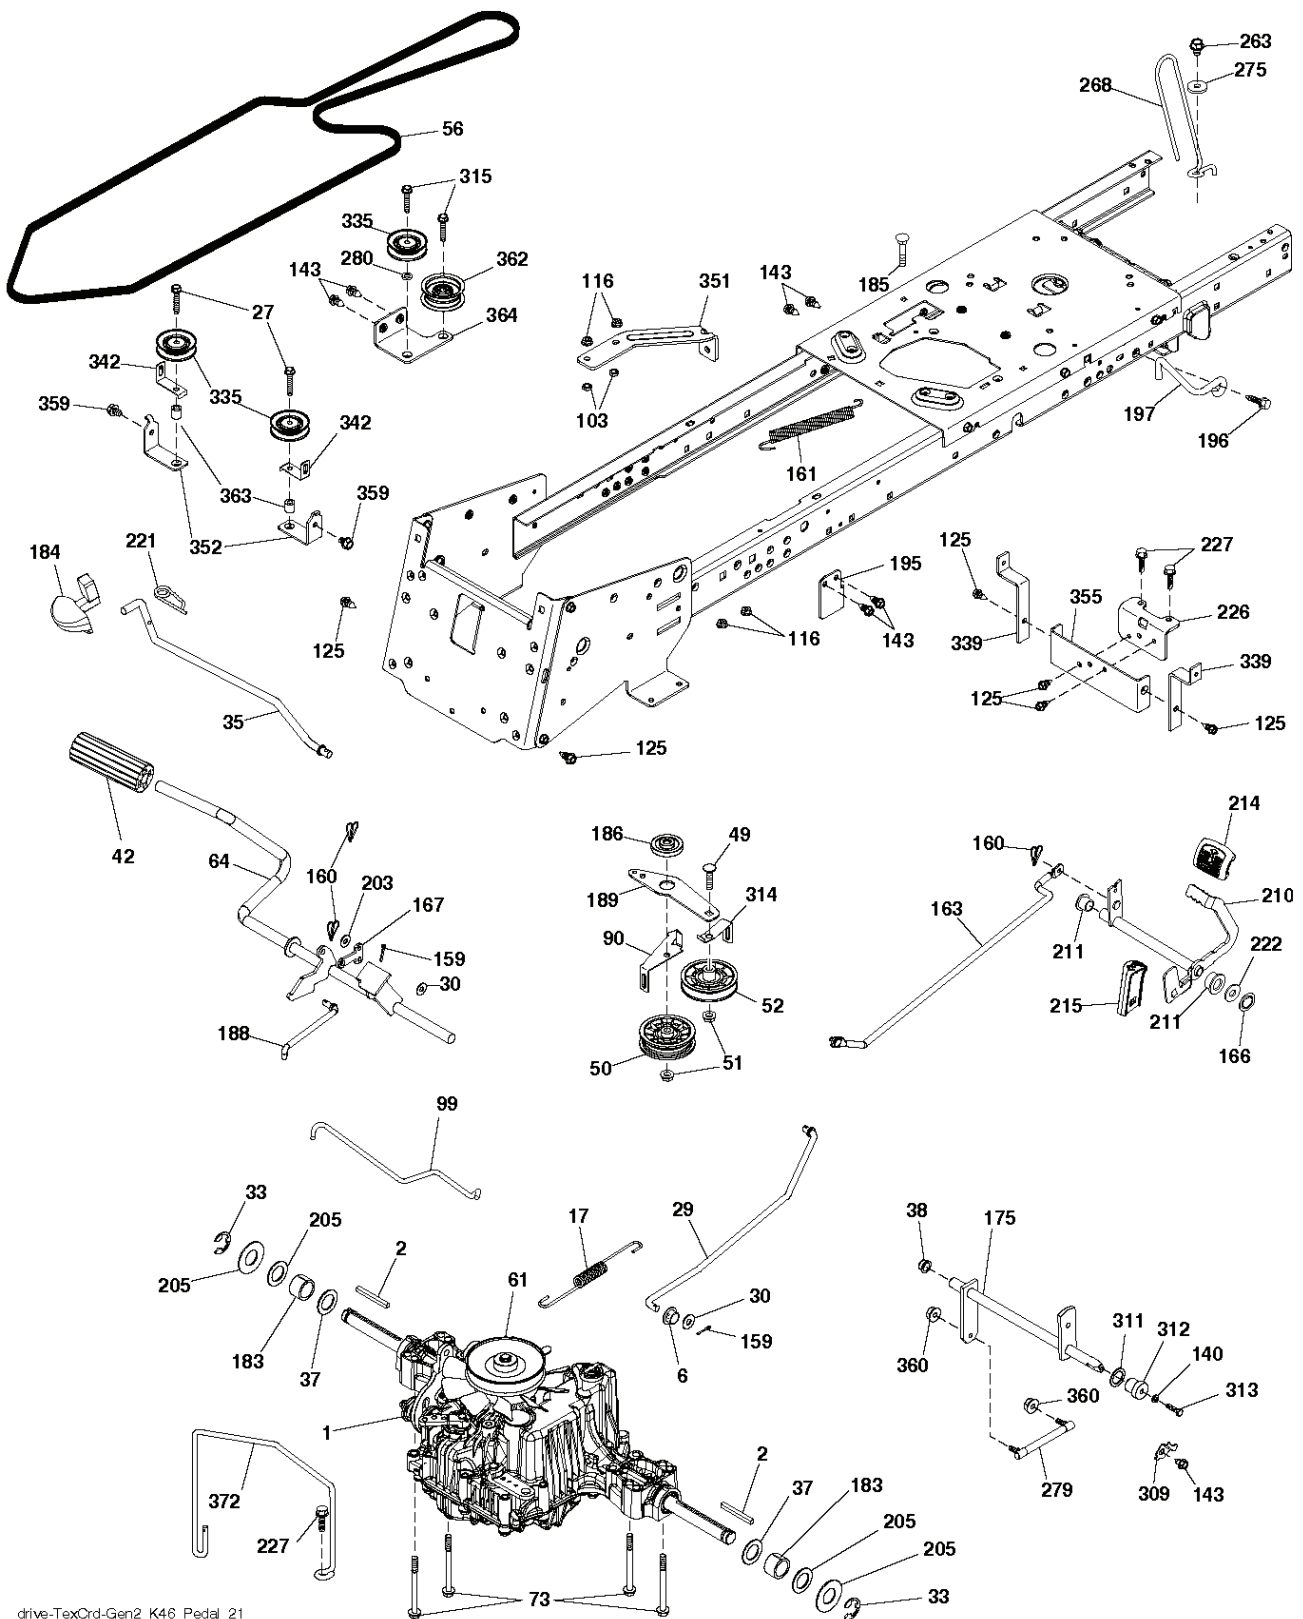

REF.	PART NO.	DESCRIPTION	REMARK	QTY.	KIT
1	000000000	W/O DESCRIPTION	Transaxle, Tufftorq K46DF (446488) (Order parts from transaxle manufacturer.)	1	
2	532123583	KEY		1	
6	532124028	BUSHING		1	
17	532436227	SPRING		1	
27	817490528	SCREW		1	
29	532442795	ROD		1	
30	819131616	WASHER		1	
33	812000001	RETAINER RING		1	
35	532401031	ROD		1	
37	532121749	WASHER		1	
38	532169613	SLEEVE		1	
42	532124872	PEDAL RUBBER		1	
49	872110614	BOLT		1	
50	532194327	PULLEY		1	
51	873900600	NUT		1	
52	532194326	PULLEY		1	
56	532442781	BELT		1	
61	532445151	PULLEY		1	
64	532197865	SHAFT		1	
73	874490544	SCREW		1	
90	532443605	KEEPER		1	
99	532443947	ROD		1	
103	873350500	NUT		1	
116	873900500	NUT		1	
125	817000512	SCREW		1	
140	810040400	WASHER		1	
143	817490508	SCREW		1	
159	876020412	SPLIT PIN		1	
160	532169484	PIN		1	
161	532105709	SPRING		1	
163	532442793	ROD		1	
166	532429164	NUT		1	
167	532405257	LATCH		1	
175	532429359	SHAFT		1	
183	532137057	SPACER		1	
184	532441407	BRAKE		1	
185	872110622	BOLT		1	
186	532194321	SPACER		1	
188	582217001	LINK		1	
189	532433611	BELLCRANK		1	
195	580456901	BRACKET		1	
196	817000616	SCREW		1	
197	585658601	CLUTCH		1	
203	819111116	WASHER		1	
205	532121748	WASHER		1	
210	532400980	PEDAL ARM		1	
211	532120183	BEARING		1	
214	532421263	PAD		1	
215	586606502	PEDAL		1	
221	532403187	SPRING		1	
222	879212010	WASHER		1	
226	532401564	BRACKET		1	
227	817490512	SCREW		1	
263	817000612	SCREW		1	
268	532182402	PROTECTOR		1	
275	819131614	WASHER		1	
279	532444283	LINK		1	
280	819111012	WASHER		1	
309	532165581	RETAINER		1	
311	532169845	WASHER		1	
312	532165614	HUB		1	
313	874780416	BOLT		1	
314	532444713	RETAINER		1	
315	817580520	BOLT		1	
335	532199534	PULLEY		1	
339	532436867	STRAP		1	
342	532182682	BELT GUIDE		1	
351	532436998	BRACKET		1	
352	532435645	BRACKET		1	
355	532435669	STRAP		1	
359	817490610	SCREW		1	
360	532444714	NUT		1	
362	532436812	IDLER		1	
363	532442780	SPACER		1	
364	532443032	BRACKET		1	
372	587062701	KEEPER		1