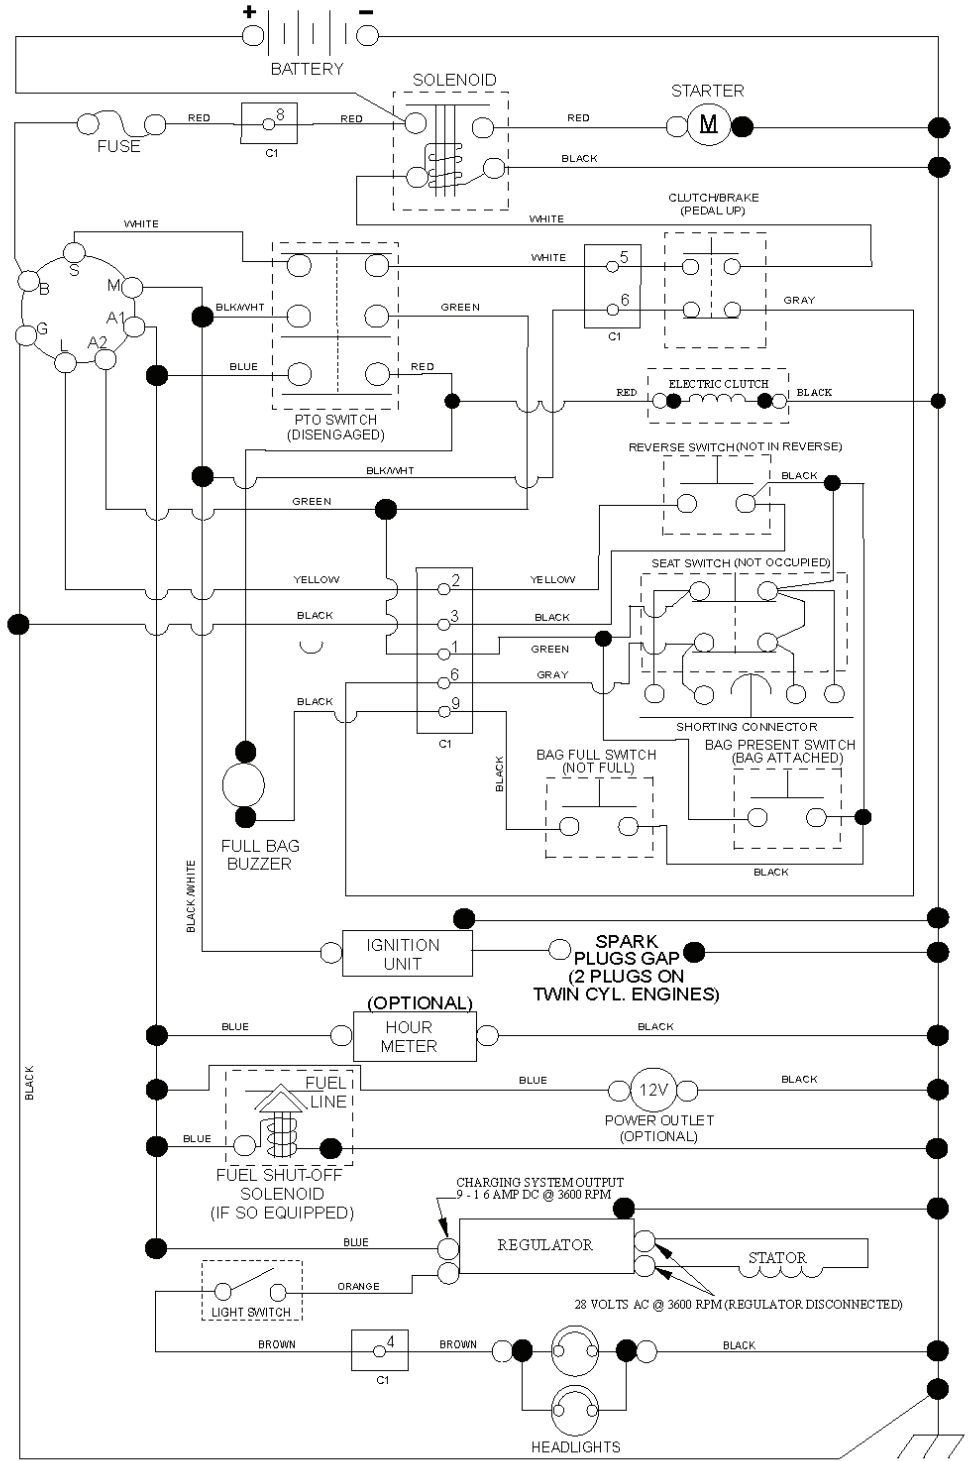

IGNITION SWITCH

POSITION	CIRCUIT	"MAKE"
OFF	M+G+A1	
RUN/OVERRIDE	B+A1	
RUN	B+A1	L+A2
START	B + S + A1	

WIRING INSULATED CLIPS
NOTE: IF WIRING INSULATED CLIPS WERE REMOVED FOR SERVICING OF UNIT, THEY SHOULD BE RE-INSTALLED TO PROPERLY SECURE YOUR WIRING.

●
NON-REMOVABLE CONNECTIONS

○
REMOVABLE CONNECTIONS