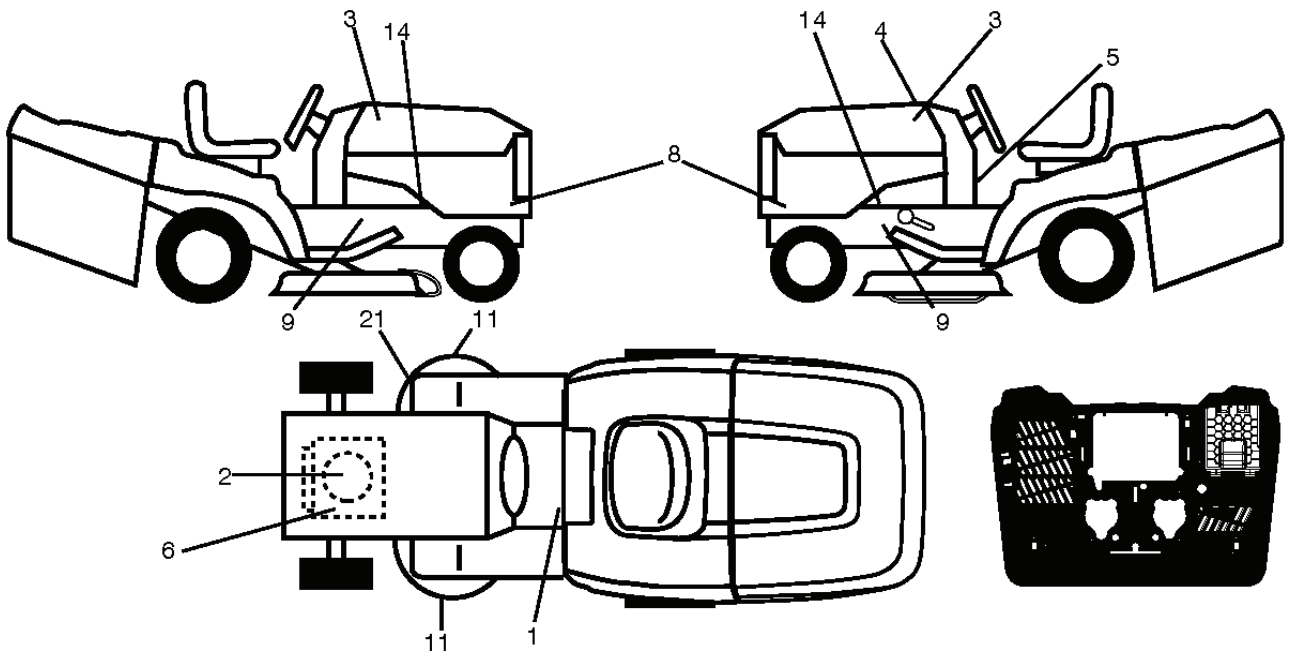

REF.	PART NO.	DESCRIPTION	REMARK	QTY.	KIT
1	581578301	DECAL		1	
2	581579701	DECAL		1	
3	581627301	DECAL		1	
4	587562701	DECAL		1	
5	586066201	DECAL		1	
6	587385201	DECAL		1	
8	587587701	DECAL		1	
9	581578801	DECAL		1	
11	581579101	DECAL		1	
14	581579601	DECAL		1	
21	532441189	DECAL		1	
--	532441409	PAD		1	
--	532441410	PAD		1