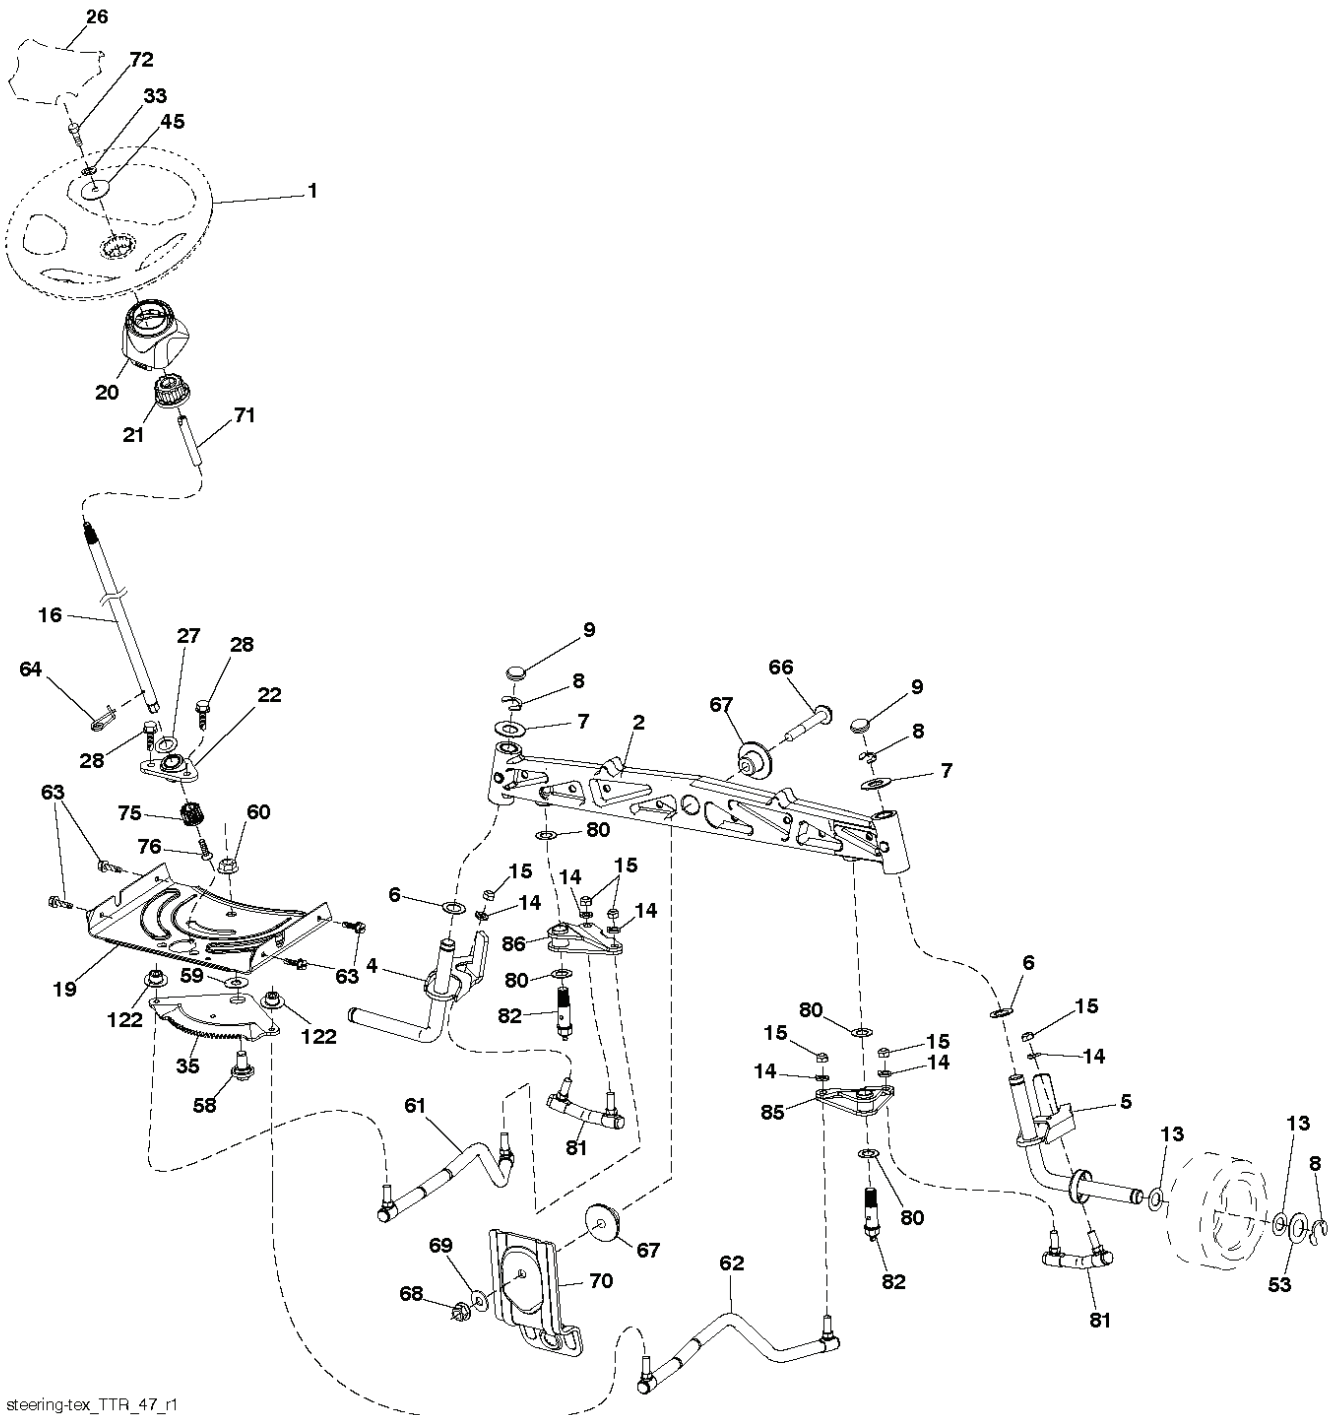

steering-tex_TTR_47_r1

REF.	PART NO.	DESCRIPTION	REMARK	QTY.	KIT
1	532439740	STEERING WHEEL		1	
2	532436870	WHEEL AXLE		1	
4	532436873	SPINDLE		1	
5	532436874	SPINDLE		1	
6	532124931	WASHER		1	
7	532121748	WASHER		1	
8	812000029	RETAINER RING		1	
9	532121232	HUB CAP		1	
13	532121749	WASHER		1	
14	810040600	WASHER		1	
15	873540600	NUT		1	
16	585869202	SHAFT		1	
19	532194729	PLATE		1	
20	532441425	COVER		1	
21	532437747	ADAPTER WHEEL		1	
22	585029901	BEARING		1	
26	532439743	HUB CAP		1	
27	819211616	WASHER		1	
28	817000612	SCREW		1	
33	810040500	WASHER		1	
35	532440770	GEAR		1	
45	819113812	WASHER		1	
53	532188967	WASHER		1	
58	532194747	BOLT		1	
59	532194748	WASHER		1	
60	873971000	NUT		1	
61	581926202	LINK ASSY		1	
62	581926302	LINK ASSY		1	
63	817000512	SCREW		1	
64	532199849	SPRING RETAINER		1	
66	871020748	BOLT		1	
67	532194737	BUSHING		1	
68	873900700	NUT		1	
69	532199162	WASHER		1	
70	585338801	BRACKET		1	
71	532190752	SHAFT		1	
72	532428982	BOLT		1	
75	580683702	PINION		1	
76	580683601	SCREW		1	
80	532001370	WASHER		1	
81	532436887	LINK		1	
82	532442147	BOLT		1	
85	532441873	PIVOT		1	
86	532441872	PIVOT		1	
122	532444962	CAP		1	
	PART NO.		REMARK		KIT