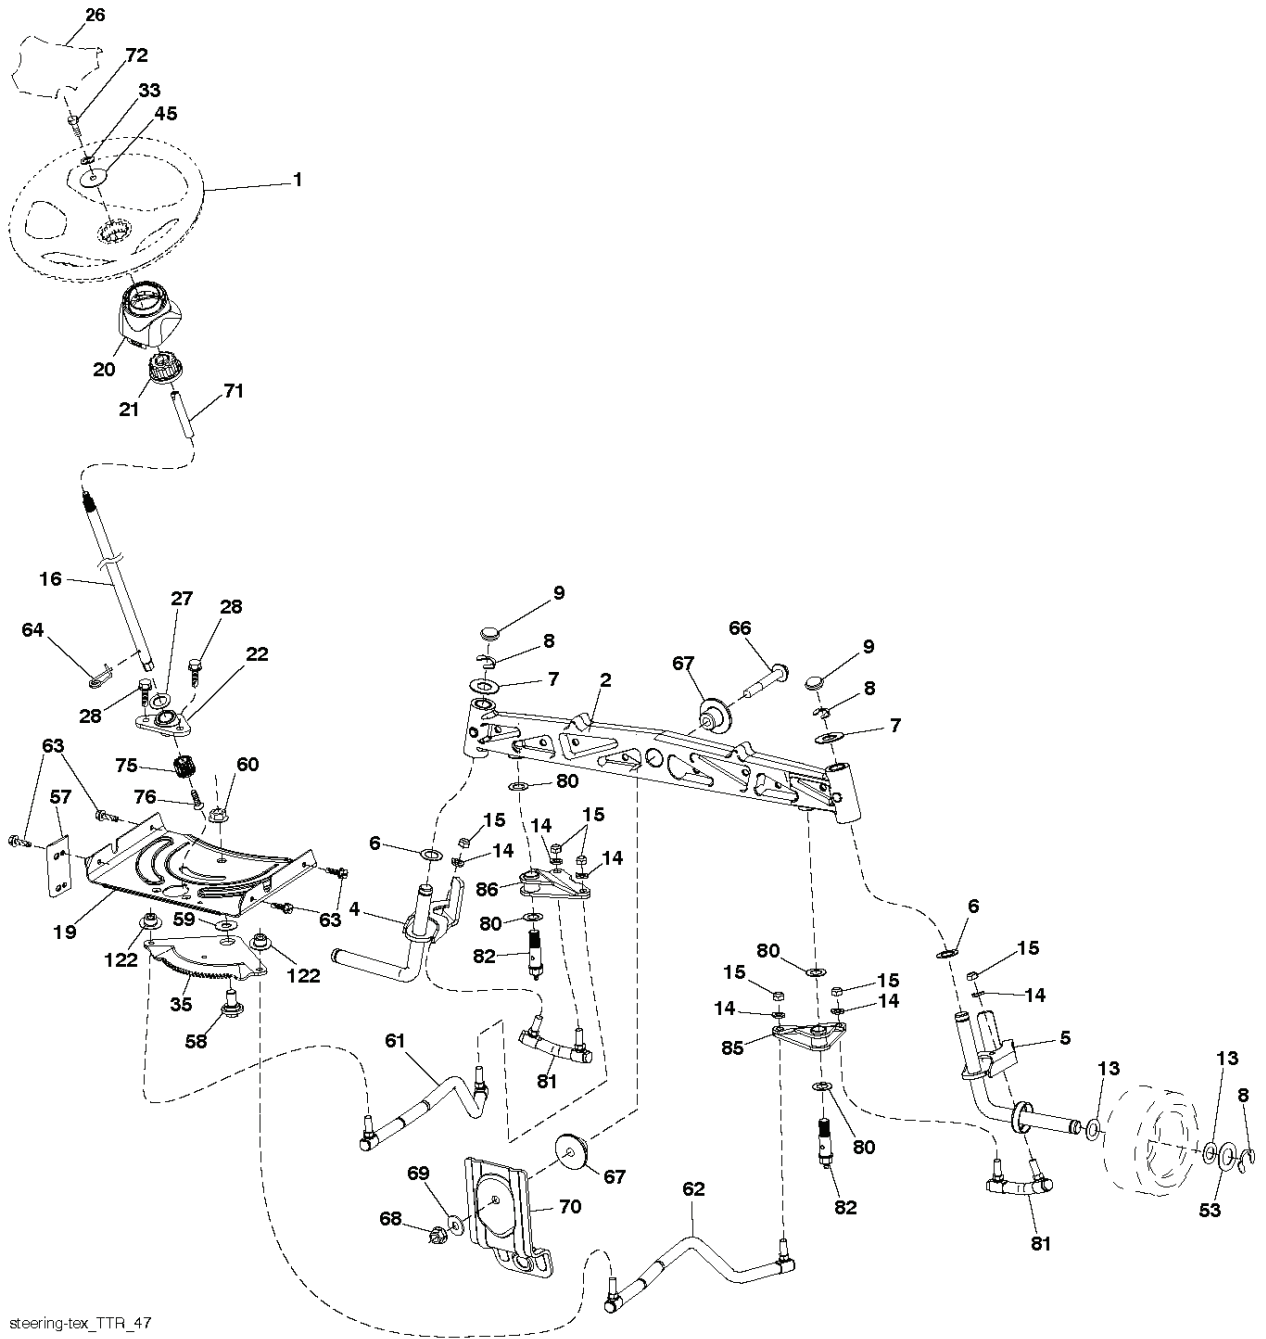

REF.	PART NO.	DESCRIPTION	REMARK	QTY.	KIT
1	532439740	STEERING WHEEL		1	
2	532436870	WHEEL AXLE		1	
4	532436873	SPINDLE		1	
5	532436874	SPINDLE		1	
6	532124931	WASHER		1	
7	532121748	WASHER		1	
8	812000029	RETAINER RING		1	
9	532121232	HUB CAP		1	
13	532121749	WASHER		1	
14	810040600	WASHER		1	
15	873540600	NUT		1	
16	585869202	SHAFT		1	
19	532194729	PLATE		1	
20	532441425	COVER		1	
21	532437747	ADAPTER WHEEL		1	
22	585029901	BEARING		1	
26	532439743	HUB CAP		1	
27	819211616	WASHER		1	
28	817000612	SCREW		1	
33	810040500	WASHER		1	
35	532440770	GEAR		1	
45	819113812	WASHER		1	
53	532188967	WASHER		1	
57	532407465	BRACKET		1	
58	532194747	BOLT		1	
59	532194748	WASHER		1	
60	873971000	NUT		1	
61	581926202	LINK ASSY		1	
62	581926302	LINK ASSY		1	
63	817000512	SCREW		1	
64	532199849	SPRING RETAINER		1	
66	871020748	BOLT		1	
67	532194737	BUSHING		1	
68	873900700	NUT		1	
69	532199162	WASHER		1	
70	585338801	BRACKET		1	
71	532190752	SHAFT		1	
72	532428982	BOLT		1	
75	580683702	PINION		1	
76	580683601	SCREW		1	
80	532001370	WASHER		1	
81	532436887	LINK		1	
82	532442147	BOLT		1	
85	532441873	PIVOT		1	
86	532441872	PIVOT		1	
122	532444962	CAP		1