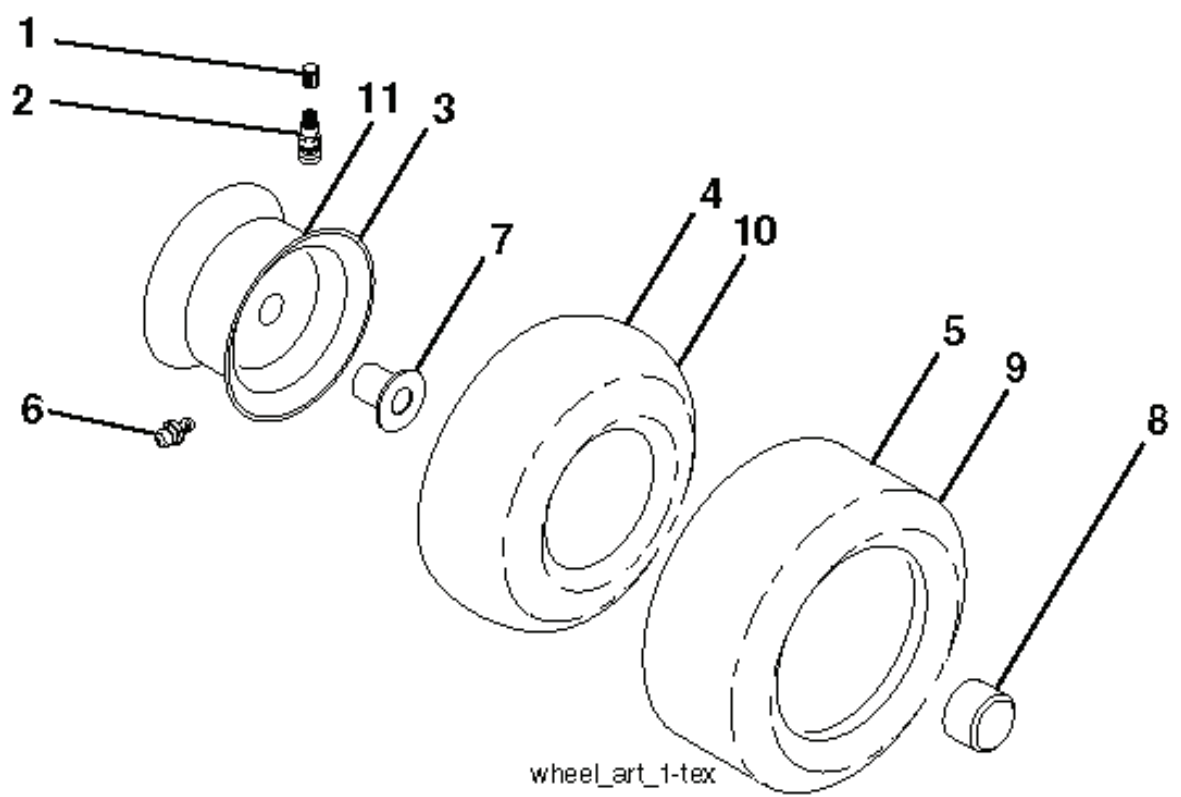

REF.	PART NO.	DESCRIPTION	REMARK	QTY.	KIT
1	532059192	CAP VALVE		1	
2	532065139	NIPPLE		1	
3	532138336	RIM	Front 6"	1	
4	532059904	HOSE	(Service Item Only)	1	
5	532106222	TIRE	Front 15" x 6.0"-6"	1	
6	532124957	FITTING	(Front Wheel Only)	1	
7	532124959	BEARING	(Front Wheel Only)	1	
8	532175039	HUB CAP		1	
9	532420531	TIRE	Rear 18" x 9.5"-8"	1	
10	532124926	HOSE	(Service Item Only)	1	
11	532138337	RIM SPROCKET	Rear 8"	1	
--	532144334	SEALING FOAM		1	
	PART NO.		REMARK		KIT