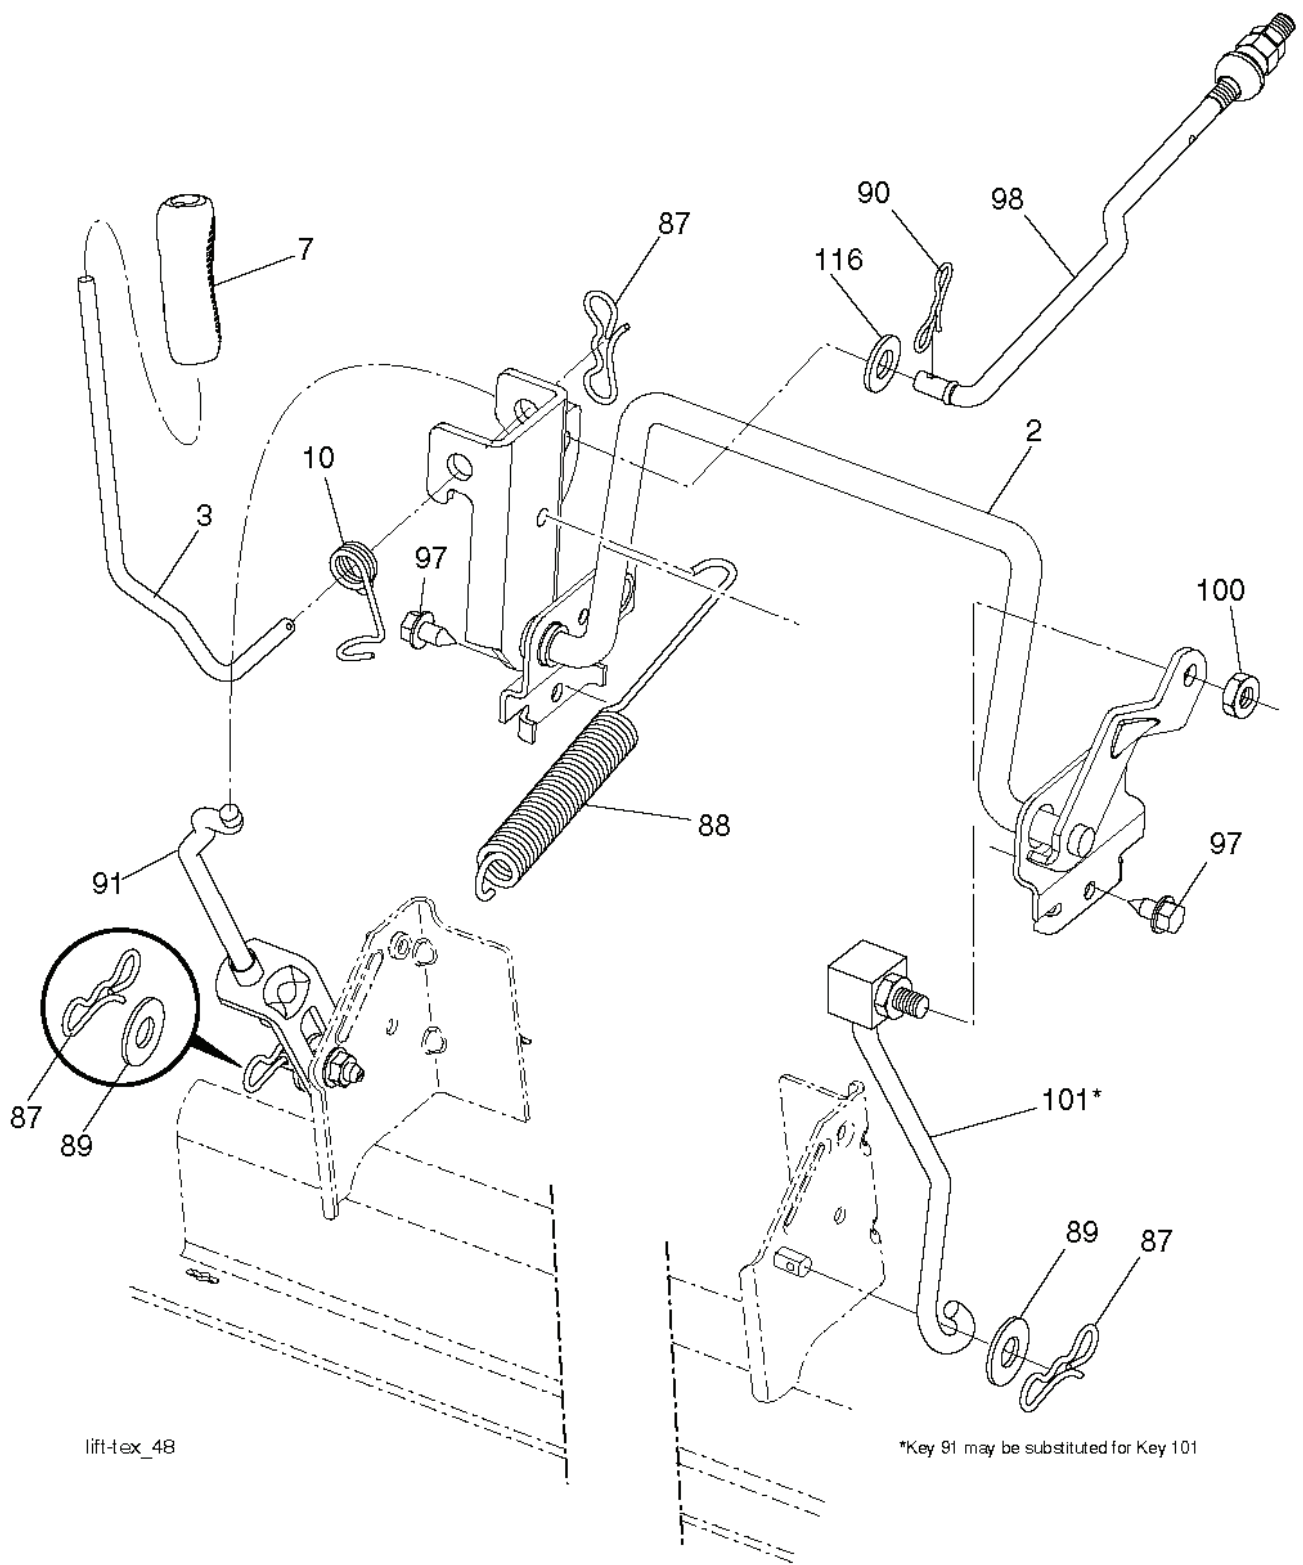

lift-tex_48

*Key 91 may be substituted for Key 101

REF.	PART NO.	DESCRIPTION	REMARK	QTY.	KIT
2	532436996	SHAFT		1	
3	532195231	LEVER		1	
7	580962301	GRIP		1	
10	532196314	SPRING		1	
87	532194209	SPRING		1	
88	532445496	SPRING		1	
89	819191912	WASHER		1	
90	532194208	PIN		1	
91	532195181	LINK		1	
97	817490608	SCREW		1	
98	532195270	LINK		1	
100	873930600	NUT		1	
101	532407003	LINK		1	
116	819151516	WASHER		1