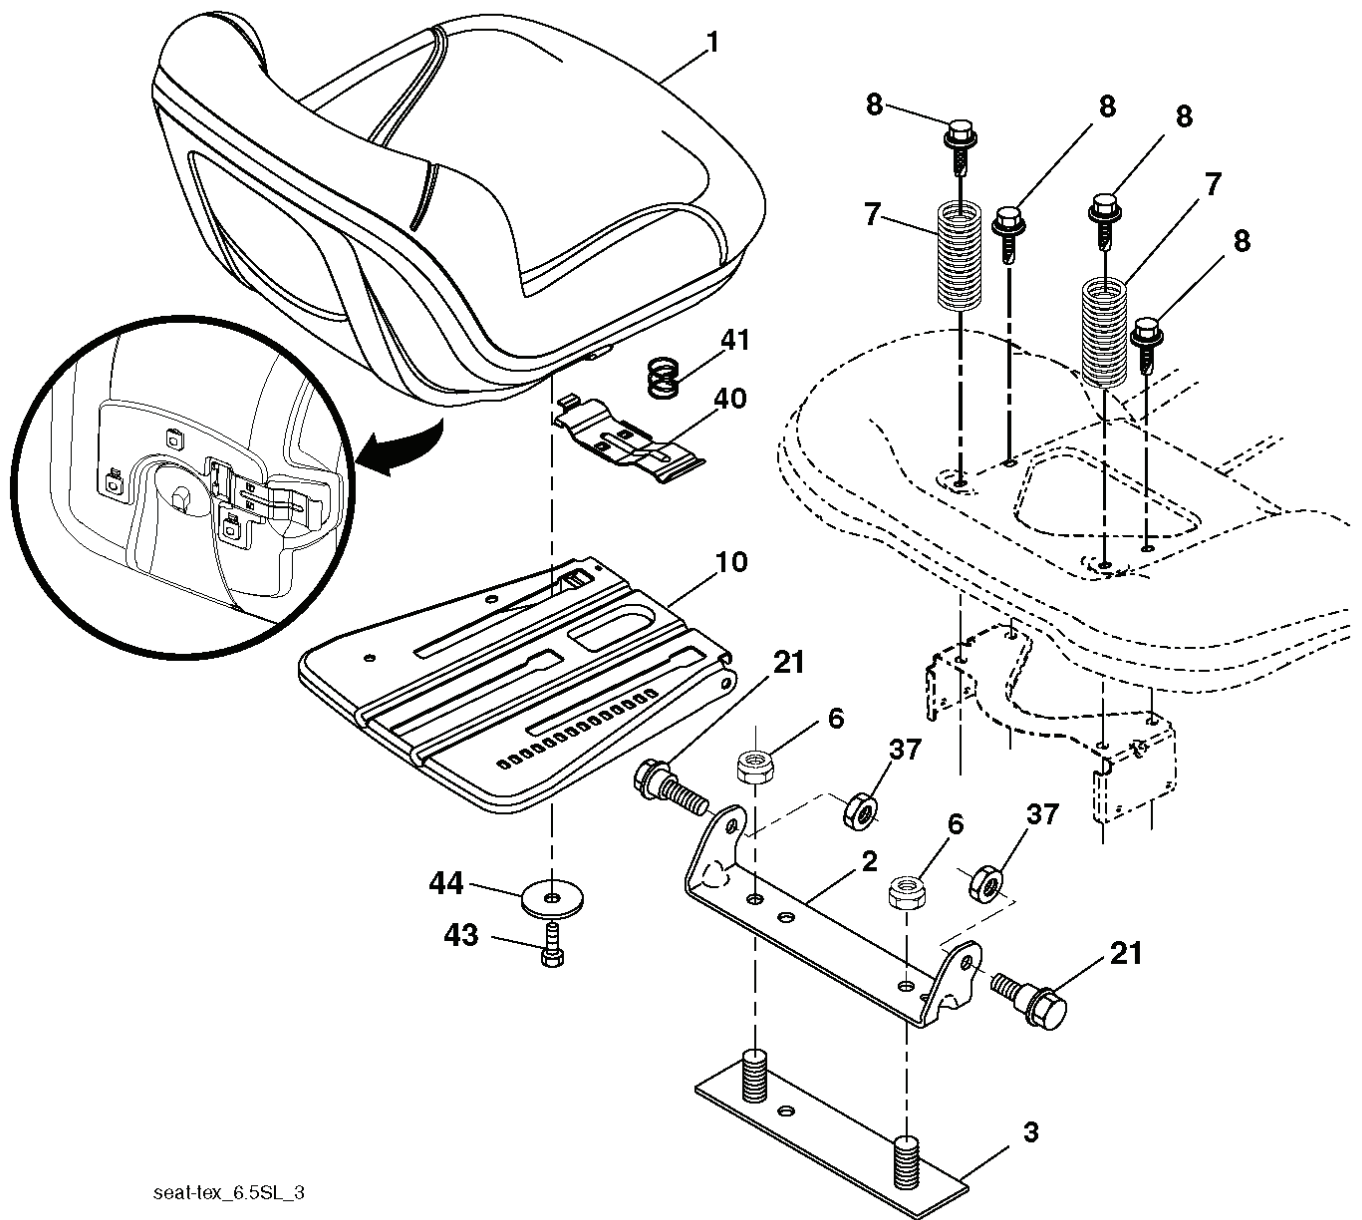

IGNITION SWITCH

POSITION	CIRCUIT	"MAKE"
OFF	M+G+A1	
RUN/OVERRIDE	B+A1	
RUN	B+A1	L+A2
START	B + S + A1	

CHASSIS HARNESS CONNECTOR (C1) (MATING SIDE)

DASH HARNESS CONNECTOR (C1) (MATING SIDE)

WIRING INSULATED CLIPS
 NOTE: IF WIRING INSULATED CLIPS WERE REMOVED FOR SERVICING OF UNIT, THEY SHOULD BE RE-INSTALLED TO PROPERLY SECURE YOUR WIRING.

●
 NON-REMOVABLE CONNECTIONS

○
 REMOVABLE CONNECTIONS

seat-hex_6.5SL_3

REF.	PART NO.	DESCRIPTION	REMARK	QTY.	KIT
1	532439819	SEAT		1	
2	532180166	BRACKET		1	
3	532140675	STRAP		1	
6	873800600	NUT		1	
7	532124181	SPRING		1	
8	532171877	BOLT		1	
10	532196977	PLATE		1	
21	532171852	BOLT		1	
37	873800500	LOCK NUT		1	
40	532197661	HANDLE		1	
41	532198200	SPRING		1	
43	874760612	BOLT		1	
44	819133812	WASHER		1	