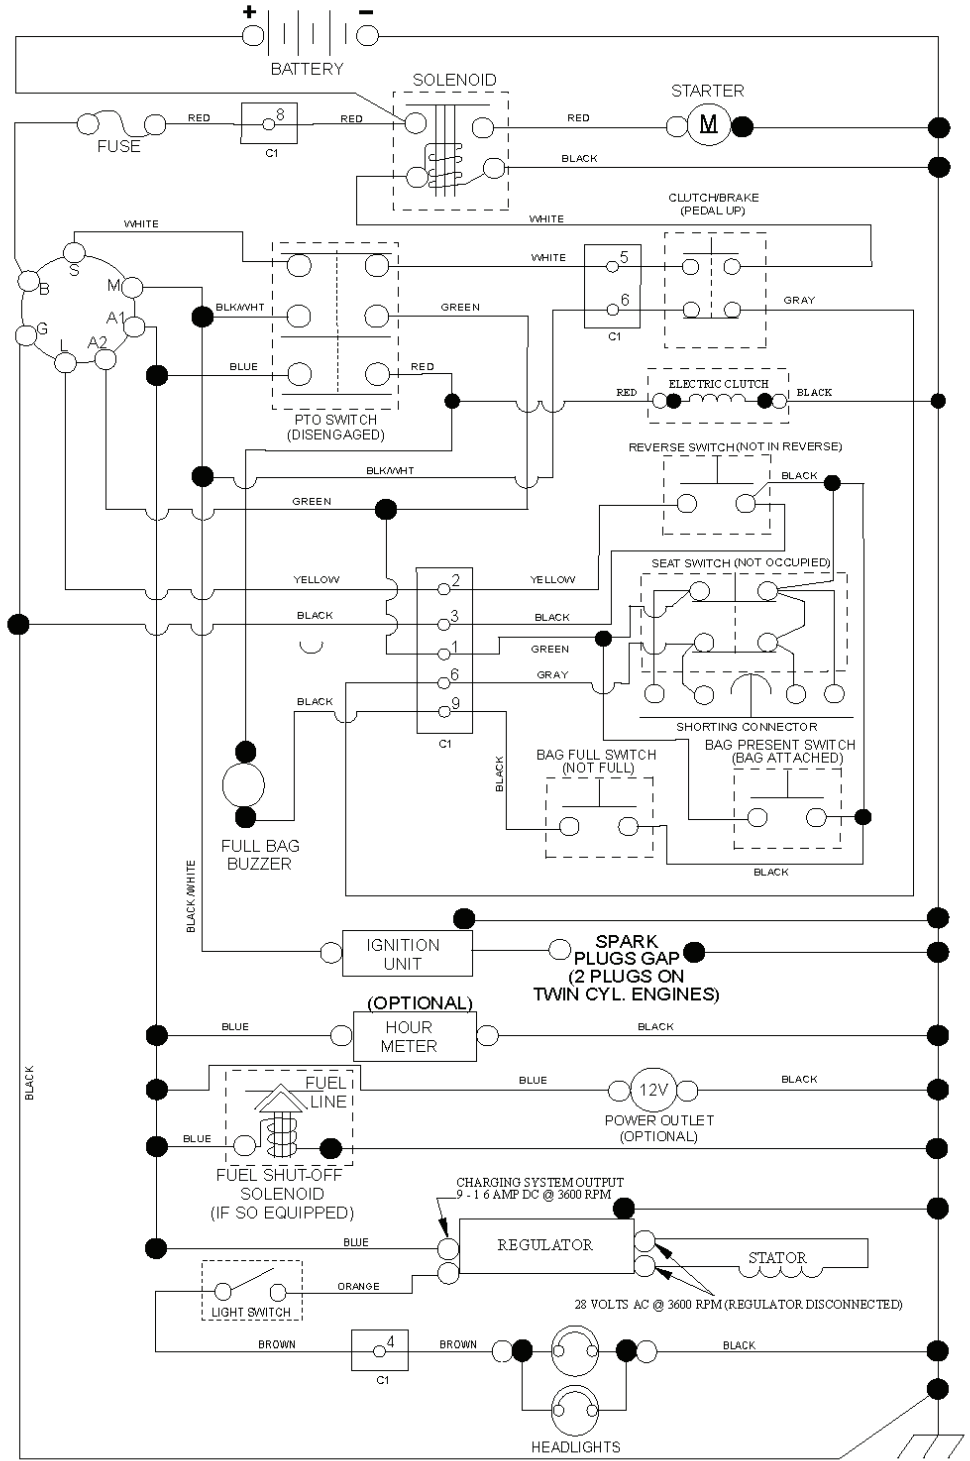

TC06S

REF.	PART NO.	DESCRIPTION	REMARK	QTY.	KIT
1	532437157	BATTERY		1	
2	532440923	SCREW		1	
16	532176138	MICRO SWITCH		1	
21	532400252	HARNESS		1	
22	532004152	BULB		1	
25	532441382	CABLE		1	
26	532175158	FUSE		1	
27	873510400	NUT		1	
28	532441383	CABLE		1	
29	532401545	SWITCH		1	
30	532193350	IGNITION MODULE		1	
33	532411935	KEY		1	
34	532110712	SWITCH		1	
40	587268901	HARNESS		1	
43	532192507	SOLENOID		1	
46	586161801	HOUR METER		1	
50	532174651	SWITCH		1	
55	817060512	SCREW		1	
71	587268701	HARNESS		1	
79	532175242	HOLDER		1	
83	532436774	NUT		1	
99	817720408	SCREW		1	
102	532441262	HARNESS ASSY		1	
105	532407568	SWITCH		1	
107	532180379	SWITCH FBI		1	
108	532421062	SWITCH		1	
142	583857801	HARNESS		1	
143	532448059	HARNESS		1	

lift-tex_48

*Key 91 may be substituted for Key 101

REF.	PART NO.	DESCRIPTION	REMARK	QTY.	KIT
2	532436996	SHAFT		1	
3	532195231	LEVER		1	
7	580962301	GRIP		1	
10	532196314	SPRING		1	
87	532194209	SPRING		1	
88	532445496	SPRING		1	
89	819191912	WASHER		1	
90	532194208	PIN		1	
91	532195181	LINK		1	
97	817490608	SCREW		1	
98	532195270	LINK		1	
100	873930600	NUT		1	
101	532407003	LINK		1	
116	819151516	WASHER		1	

IGNITION SWITCH

POSITION	CIRCUIT	"MAKE"
OFF	M+G+A1	
RUN/OVERRIDE	B+A1	
RUN	B+A1	L+A2
START	B + S + A1	

CHASSIS HARNESS CONNECTOR (C1) (MATING SIDE)

DASH HARNESS CONNECTOR (C1) (MATING SIDE)

WIRING INSULATED CLIPS
 NOTE: IF WIRING INSULATED CLIPS WERE REMOVED FOR SERVICING OF UNIT, THEY SHOULD BE RE-INSTALLED TO PROPERLY SECURE YOUR WIRING.

●
 NON-REMOVABLE CONNECTIONS

○
 REMOVABLE CONNECTIONS

seat-hex_6.5SL_3

REF.	PART NO.	DESCRIPTION	REMARK	QTY.	KIT
1	532439819	SEAT		1	
2	532180166	BRACKET		1	
3	532140675	STRAP		1	
6	873800600	NUT		1	
7	532124181	SPRING		1	
8	532171877	BOLT		1	
10	532196977	PLATE		1	
21	532171852	BOLT		1	
37	873800500	LOCK NUT		1	
40	532197661	HANDLE		1	
41	532198200	SPRING		1	
43	874760612	BOLT		1	
44	819133812	WASHER		1	