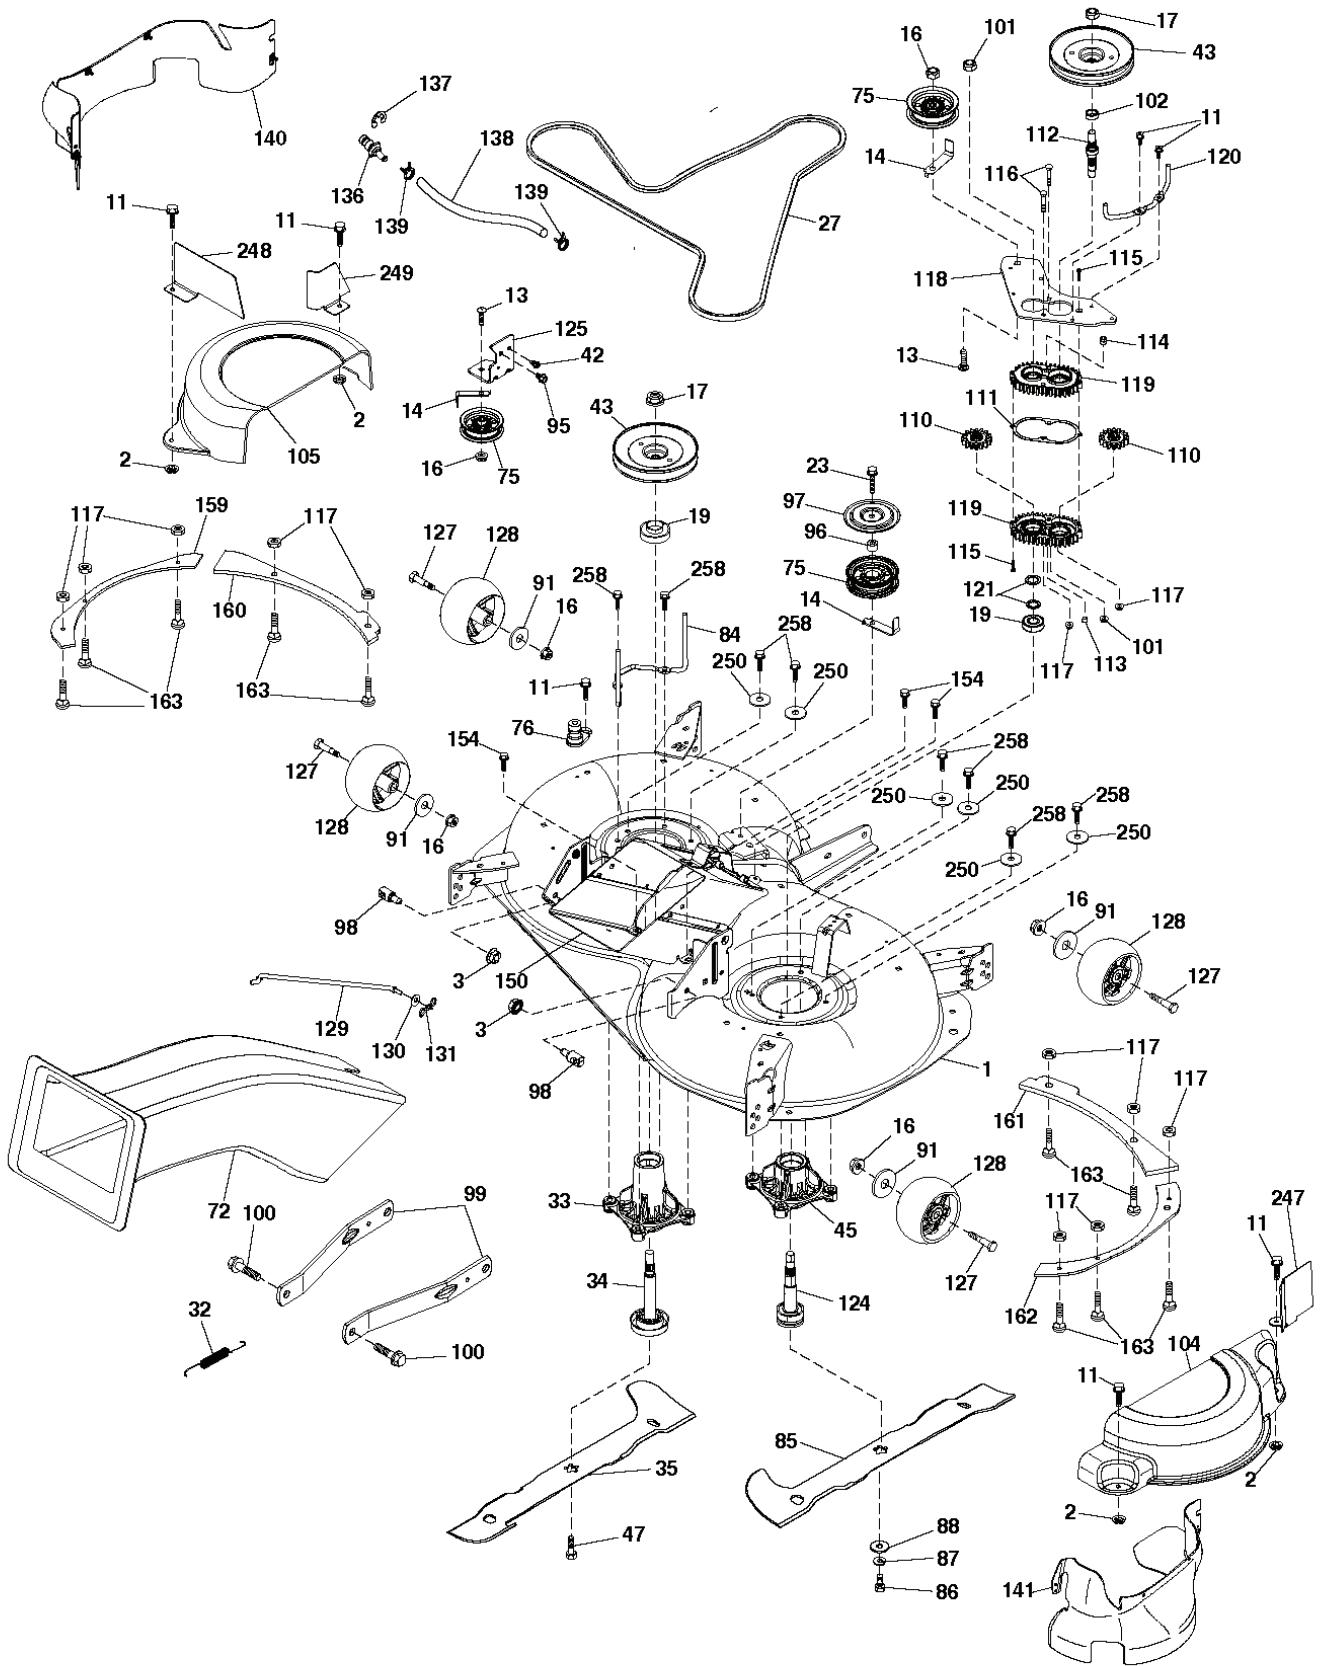

TC06S

REF.	PART NO.	DESCRIPTION	REMARK	QTY.	KIT
1	532437157	BATTERY		1	
2	532440923	SCREW		1	
16	532176138	MICRO SWITCH		1	
21	532400252	HARNESS		1	
22	532004152	BULB		1	
25	532441382	CABLE		1	
26	532175158	FUSE		1	
27	873510400	NUT		1	
28	532441383	CABLE		1	
29	532401545	SWITCH		1	
30	532193350	IGNITION MODULE		1	
33	532411935	KEY		1	
34	532110712	SWITCH		1	
40	587268901	HARNESS		1	
43	532192507	SOLENOID		1	
46	586161801	HOUR METER		1	
50	532174651	SWITCH		1	
55	817060512	SCREW		1	
71	587268701	HARNESS		1	
79	532175242	HOLDER		1	
83	532436774	NUT		1	
99	817720408	SCREW		1	
102	532441262	HARNESS ASSY		1	
105	532407568	SWITCH		1	
107	532180379	SWITCH FBI		1	
108	532421062	SWITCH		1	
142	583857801	HARNESS		1	
143	532448059	HARNESS		1	

IGNITION SWITCH

POSITION	CIRCUIT	"MAKE"
OFF	M+G+A1	
RUN/OVERRIDE	B+A1	
RUN	B+A1	L+A2
START	B + S + A1	

CHASSIS HARNESS CONNECTOR (C1) (MATING SIDE)

DASH HARNESS CONNECTOR (C1) (MATING SIDE)

WIRING INSULATED CLIPS
 NOTE: IF WIRING INSULATED CLIPS WERE REMOVED FOR SERVICING OF UNIT, THEY SHOULD BE RE-INSTALLED TO PROPERLY SECURE YOUR WIRING.

●
 NON-REMOVABLE CONNECTIONS

○
 REMOVABLE CONNECTIONS

seat-hex_6.5SL_3

REF.	PART NO.	DESCRIPTION	REMARK	QTY.	KIT
1	532439819	SEAT		1	
2	532180166	BRACKET		1	
3	532140675	STRAP		1	
6	873800600	NUT		1	
7	532124181	SPRING		1	
8	532171877	BOLT		1	
10	532196977	PLATE		1	
21	532171852	BOLT		1	
37	873800500	LOCK NUT		1	
40	532197661	HANDLE		1	
41	532198200	SPRING		1	
43	874760612	BOLT		1	
44	819133812	WASHER		1	