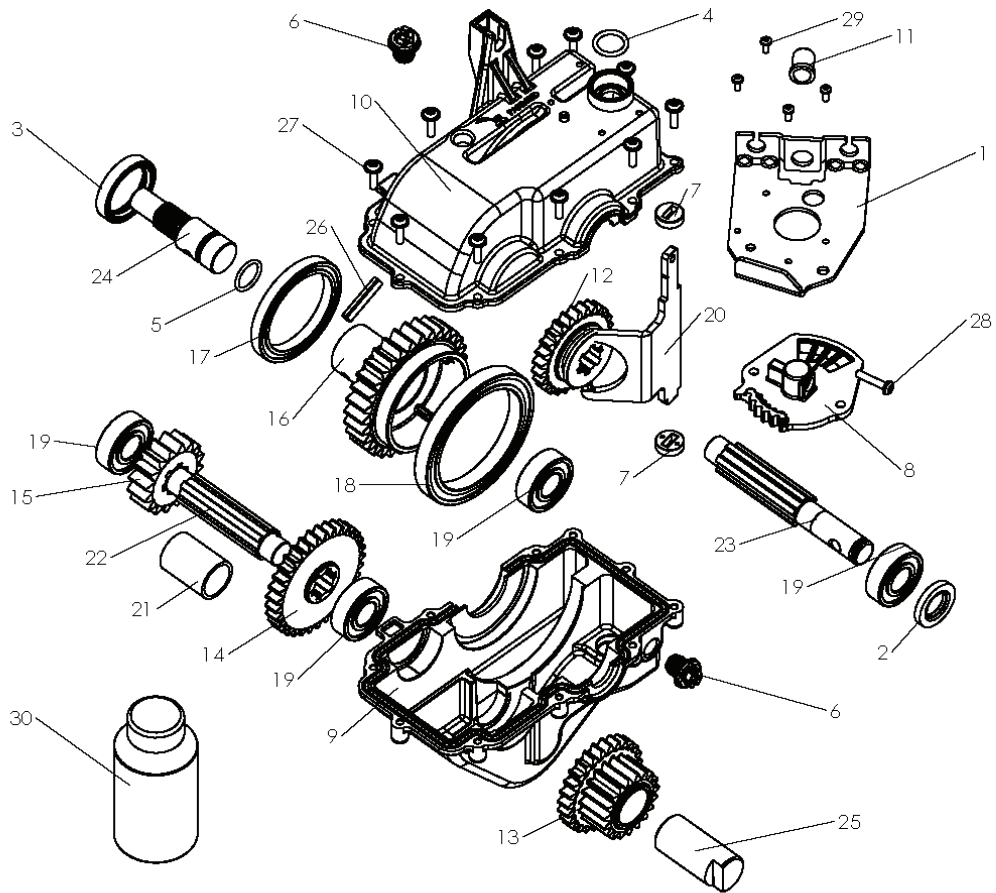

REPAIR PARTS

TILLER - MODEL NO. TF 434, PRODUCT NO. 966 78 69-01

REF.	PART NO.	DESCRIPTION	REMARK	QTY.	KIT
1	580322501	PLATE		1	
2	580320101	WASHER		1	
3	580320001	WASHER		1	
4	580319901	O-RING		1	
5	580319801	O-RING		1	
6	580319701	CAP		2	
7	580318601	GUIDE		2	
8	580318501	LEVER		1	
9	580318401	CASE		1	
10	580318301	CASE		1	
11	580317101	SPRING		1	
12	580316901	GEAR		1	
13	580316801	GEAR		1	
14	580316701	GEAR		1	
15	580316601	GEAR		1	
16	580316501	GEAR		1	
17	580316201	BALL BEARING		1	
18	580316101	BALL BEARING		1	
19	580316001	BALL BEARING		4	
20	580315501	FORK		1	
21	580314901	SPACER		1	
22	580314601	SHAFT		1	
23	580314501	SHAFT		1	
24	580314401	SHAFT		1	
25	580314301	SHAFT		1	
26	580314001	COTTER PIN		1	
27	580313601	SCREW		10	
28	531009449	SCREW		1	
29	522995501	SCREW		4	
30	580313301	OIL		1	