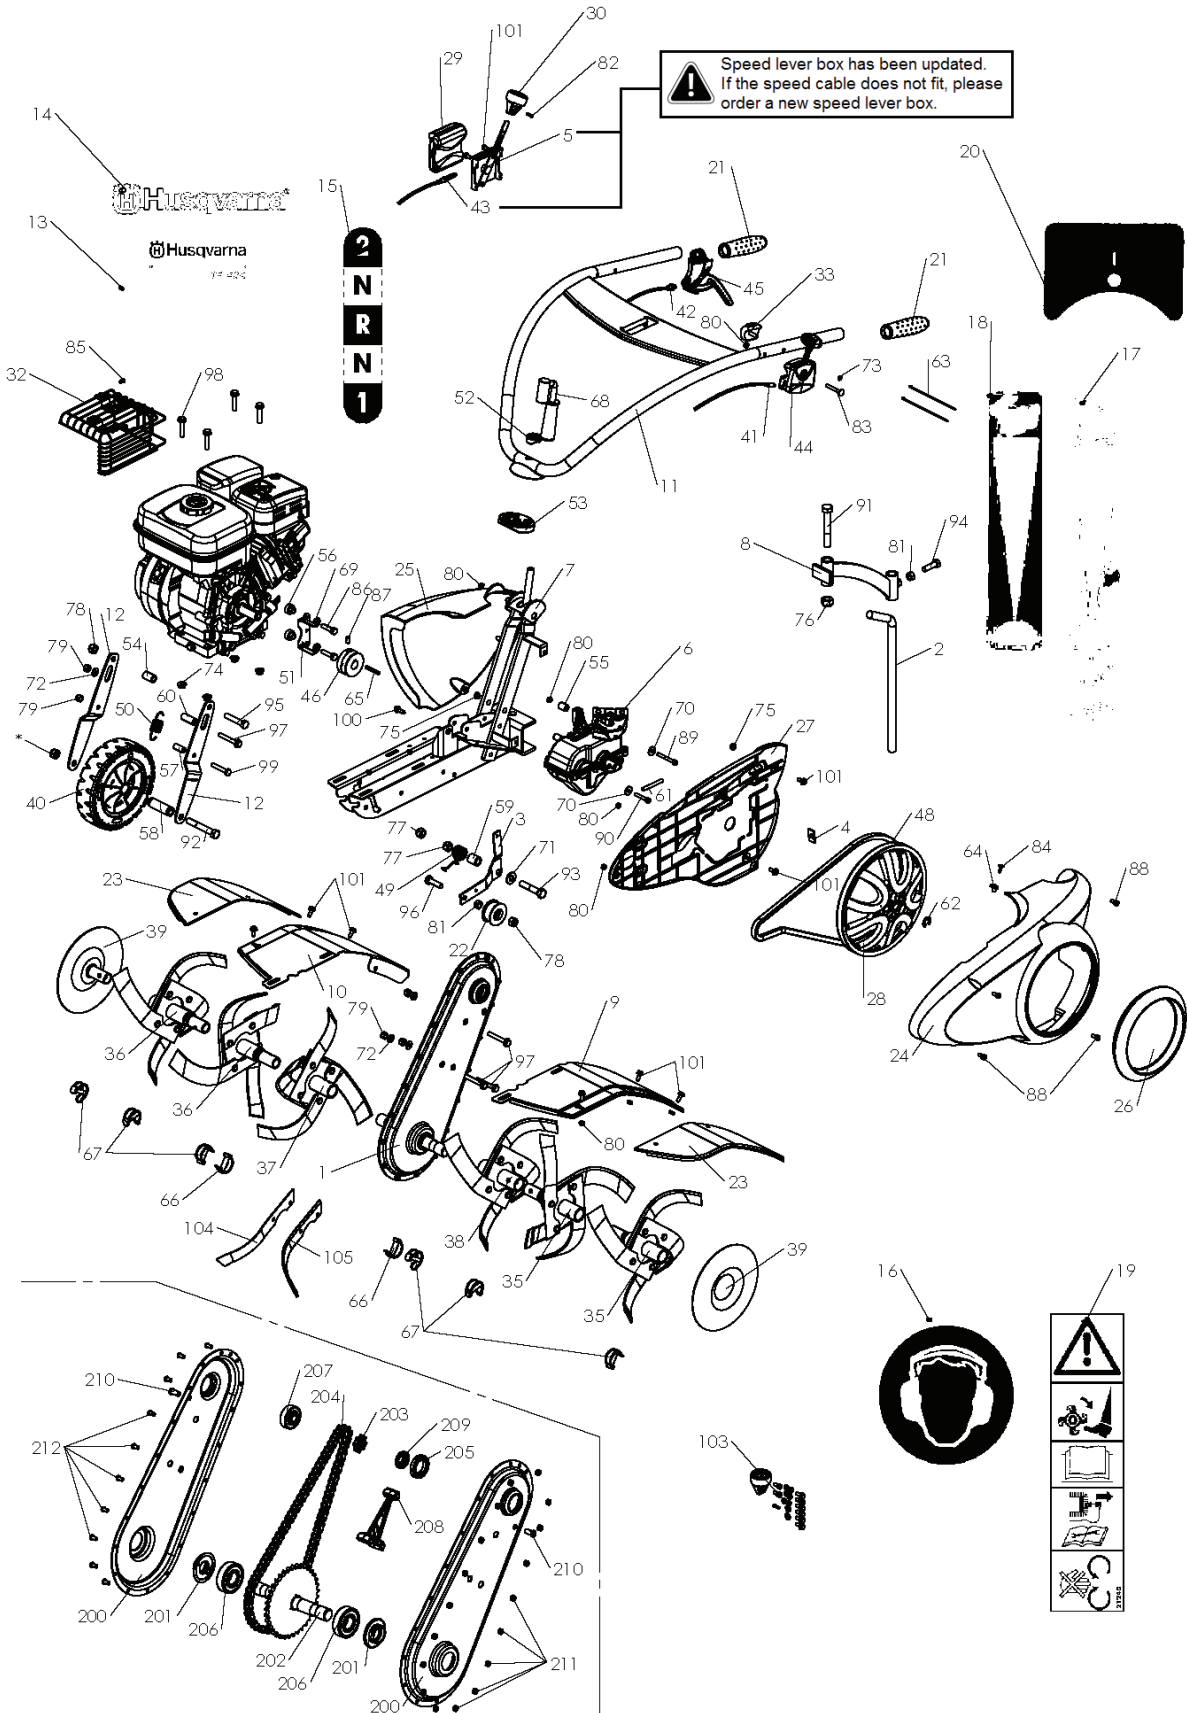

REPAIR PARTS

TILLER - MODEL NO. TF 434, PRODUCT NO. 966 78 69-01

REF.	PART NO.	DESCRIPTION	REMARK	QTY.	KIT
1	580321001	TRANSMISSION		1	
2	544309301	PEN		1	
3	580321501	PLATE		1	
4	580322401	SNAP LOCKING		1	
6	580320901	GEARBOX		1	
7	580322101	FRAME		1	
8	580321401	SUPPORT		1	
10	580321801	GUARD		1	
11	580322001	HANDLEBAR		1	
12	580321601	SUPPORT		2	
13	580320701	STICKER		1	
14	580320601	STICKER		1	
15	580320301	LABEL		1	
16	577463301	STICKER		1	
17	519646680	DECAL		1	
18	531008251	DECAL		1	
19	531008540	DECAL		1	
20	501963701	LABEL		1	
21	522992301	GRIP		2	
22	519653457	PULLEY		1	
24	580319501	COVER		1	
25	580319401	COVER		1	
26	580319201	DISC		1	
27	580319101	INTERIOR		1	
29	580318801	COVER		1	
30	580318701	KNOB		1	
32	531008582	GRILL		1	
33	531008558	STOP SWITCH		1	
35	531008522	TINE		2	
36	531008523	TINE		2	
37	531008521	TINE		1	
38	531008520	TINE		1	
39	519653362	COVER		2	
40	580318201	WHEEL		1	
43	580317401	CABLE		1	
44	577453001	THROTTLE LEVER		1	
45	577547801	LEVER		1	
46	544243901	PULLEY		1	
48	580316401	BELT		1	
49	519653090	SPRING		1	
50	580315701	DRAW SPRING		1	
51	580315601	PULLEY		1	
52	580315201	SPACER		1	
53	580315101	SERVICE TOOLS		1	
54	580315001	SPACER		1	
55	580314801	SPACER		1	
57	577520301	SPACER		1	
58	575360801	SPACER		1	
62	580314201	RETAINER RING		1	
63	544311101	COLLAR		2	
64	580314101	CLIP		1	
66	577453601	CLIP		2	
67	577453501	CLIP		6	
68	544311501	LEVER		1	
69	544314901	WASHER		2	
70	531008390	WASHER		2	
71	519653453	WASHER		1	
72	544208101	WASHER		4	
73	531008539	WASHER		1	
74	519653430	NUT		4	
75	519653432	NUT		3	
76	531008578	NUT		1	
77	752255051	ECROU DE FREIN		3	
80	732261601	NUT		12	
81	519653456	NUT		2	
82	580313801	SCREW		1	
83	577453801	SCREW		1	
84	519653426	SCREW		1	
85	576145201	SCREW		1	
86	531008586	SCREW		2	
87	580313501	SCREW		1	
88	580313401	SCREW		4	
89	519653010	SCREW		1	
90	580407801	SCREW		1	
91	531008220	BOLT		1	
92	519653131	SCREW		1	
93	575361801	SCREW		1	
94	544207701	SCREW		1