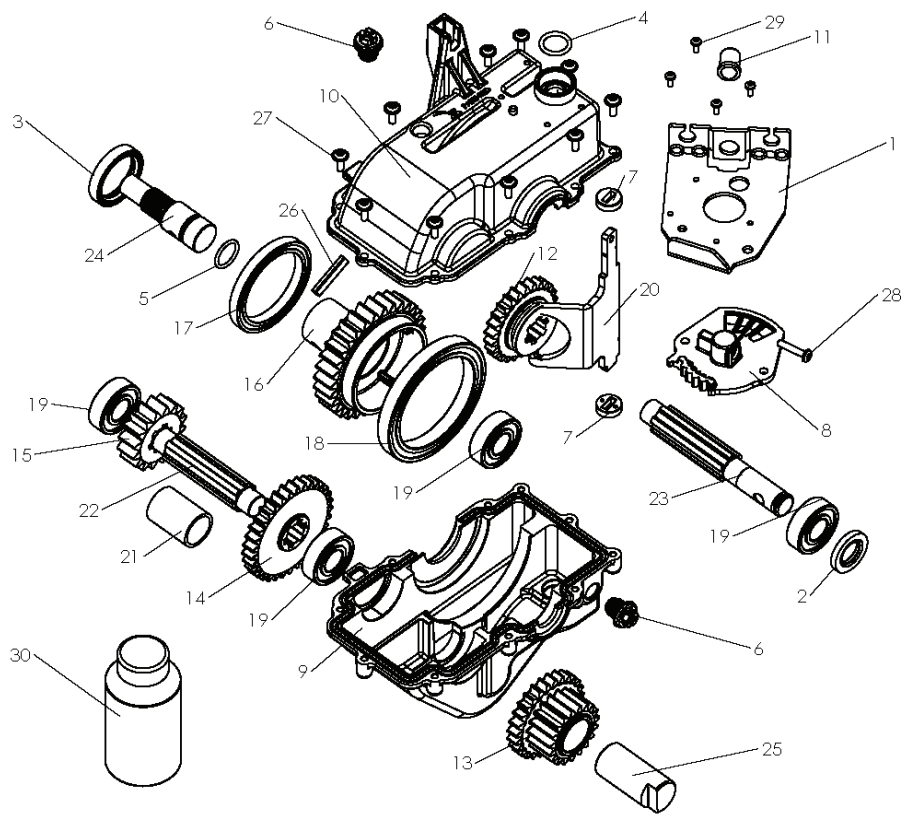

# **SPARE PARTS LIST**

---

REF.	PART NO.	DESCRIPTION	REMARK	QTY.	KIT
1	580322501	PLATE		1	
2	580320101	WASHER		1	
3	580320001	WASHER		1	
4	580319901	O-RING		1	
5	580319801	O-RING		1	
6	580319701	CAP		2	
7	580318601	GUIDE		2	
8	580318501	LEVER		1	
9	580318401	CASE		1	
10	580318301	CASE		1	
11	580317101	SPRING		1	
12	580316901	GEAR		1	
13	580316801	GEAR		1	
14	580316701	GEAR		1	
15	580316601	GEAR		1	
16	580316501	GEAR		1	
17	580316201	BALL BEARING		1	
18	580316101	BALL BEARING		1	
19	580316001	BALL BEARING		4	
20	580315501	FORK		1	
21	580314901	SPACER		1	
22	580314601	SHAFT		1	
23	580314501	SHAFT		1	
24	580314401	SHAFT		1	
25	580314301	SHAFT		1	
26	580314001	COTTER PIN		1	
27	580313601	SCREW		10	
28	531009449	SCREW		1	
29	522995501	SCREW		4	
30	580313301	OIL		1	

REF.	PART NO.	DESCRIPTION	REMARK	QTY.	KIT
211	732261601	NUT		18	
212	580313701	SCREW		18	
84	576145201	SCREW		1	
86	728692300	SCREW		1	
87	580313501	SCREW		4	
89	580407801	SCREW		1	
90	531008220	BOLT		1	
91	519653131	SCREW		1	
93	544207701	SCREW		1	
94	519653046	SCREW		1	
95	519653455	SCREW		1	
96	575361601	SCREW		4	
97	519653413	SCREW		4	
98	580313401	SCREW		1	
99	576145401	SCREW		1	
100	519653435	SCREW		8	
101	519653114	SCREW		2	
102	580492901	SCREW		1	
103	531008547	BLADE		1	
104	531008548	BLADE		1	
105	522995401	SCREW		1	
966 78 69-01	966786901	PETROL TILLER		1	