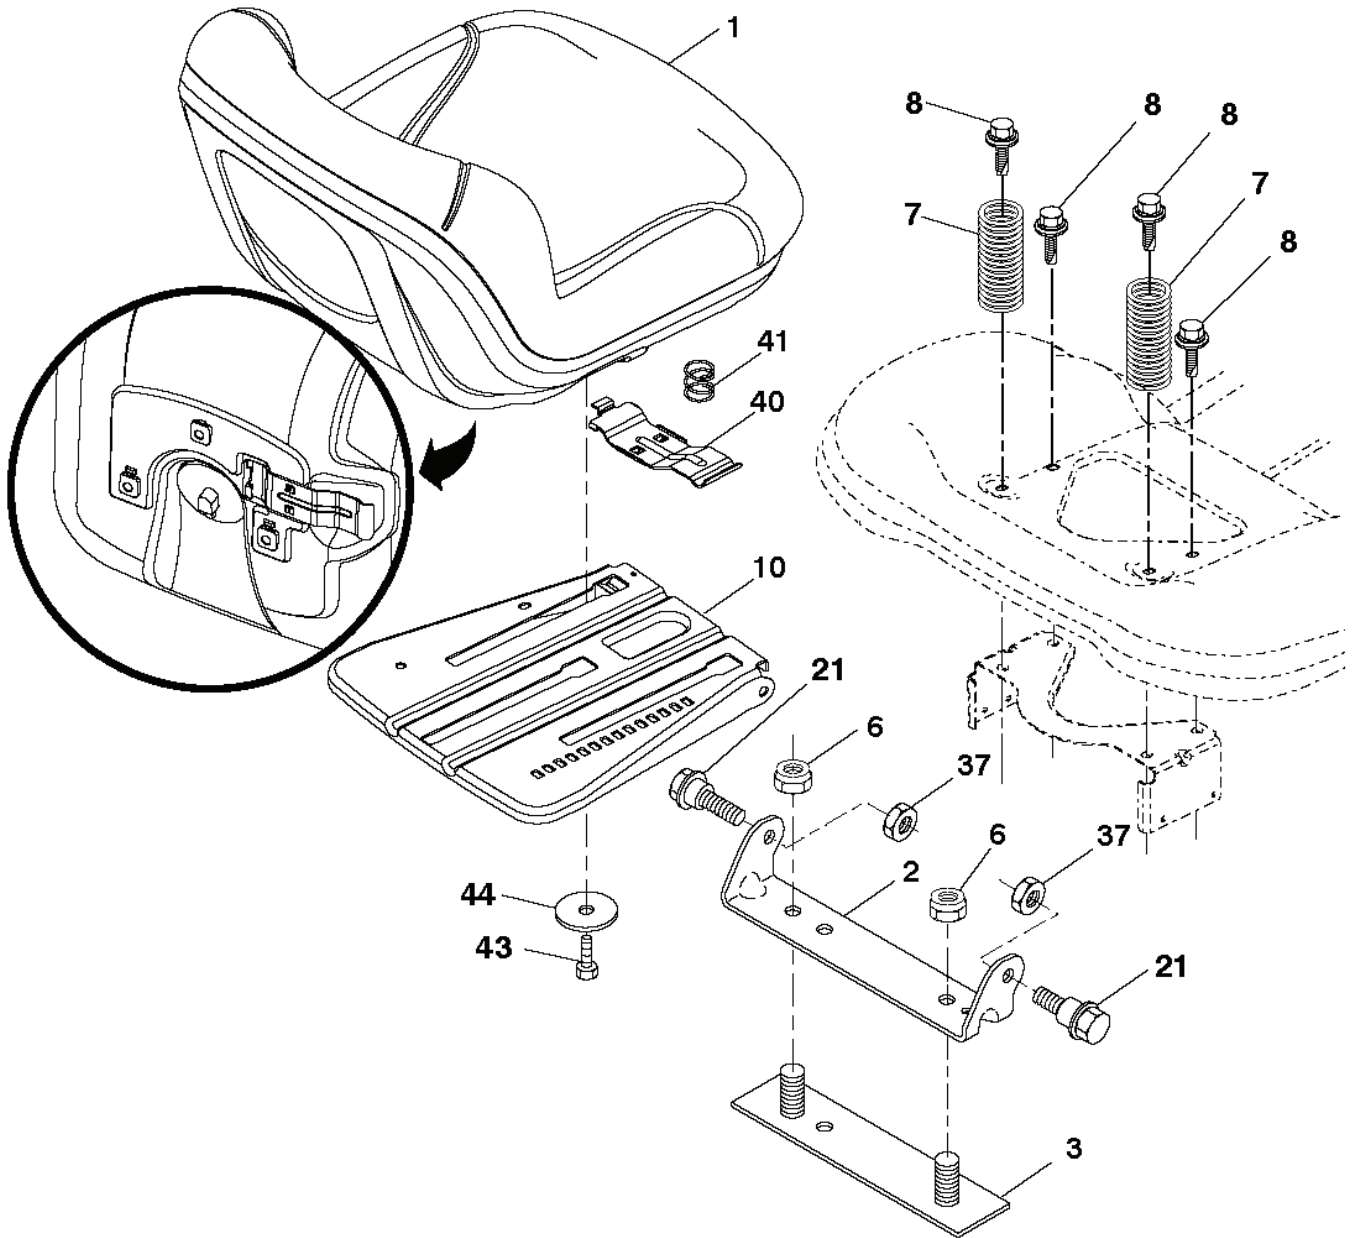

lift-tex_56

REF.	PART NO.	DESCRIPTION	REMARK	QTY.	KIT
2	532422027	SHAFT		1	
3	532195231	LEVER		1	
7	580962301	GRIP		1	
10	532196314	SPRING		1	
87	532194209	SPRING		1	
88	532410710	SPRING		1	
89	819191912	WASHER		1	
90	532194208	PIN		1	
91	532195181	LINK		1	
97	817000612	SCREW		1	
98	532195270	LINK		1	
116	819151516	WASHER		1	

PTO SWITCH (MATING SIDE)

IGNITION SWITCH

POSITION	CIRCUIT	"MAKE"
OFF	M+G+A1	
RUN/OVERRIDE	B+A1	
RUN	B+A1	L+A2
START	B+S+A1	

CHASSIS HARNESS CONNECTOR (MATING SIDE)

DASH HARNESS CONNECTOR

WIRING INSULATED CLIPS
NOTE: IF WIRING INSULATED CLIPS WERE REMOVED FOR SERVICING OF UNIT, THEY SHOULD BE RE-INSTALLED TO PROPERLY SECURE YOUR WIRING.

● NON-REMOVABLE CONNECTIONS

○ REMOVABLE CONNECTIONS

seat-tex_7A-vgt

REF.	PART NO.	DESCRIPTION	REMARK	QTY.	KIT
1	532439819	SEAT		1	
2	532180166	BRACKET		1	
3	532140675	STRAP		1	
6	873800600	NUT		1	
7	587613301	SPRING		1	
8	532171877	BOLT		1	
10	532196977	PLATE		1	
21	532171852	BOLT		1	
37	873800500	LOCK NUT		1	
40	532197661	HANDLE		1	
41	532198200	SPRING		1	
43	874760612	BOLT		1	
44	819133812	WASHER		1	

REF.	PART NO.	DESCRIPTION	REMARK	QTY.	KIT
1	532059192	CAP VALVE		1	
2	532065139	NIPPLE		1	
3	532138336	RIM	Front 6"	1	
4	532059904	HOSE	Front (Service Item Only)	1	
5	532106222	TIRE	FRONT (15 X 6-6)	1	
6	532124957	FITTING	(Front Wheel Only)	1	
7	532124959	BEARING	(Front Wheel Only)	1	
8	532175039	HUB CAP		1	
9	532138468	TIRE	REAR (20 X 8-8)	1	
10	532124926	HOSE	Rear (Service Item Only)	1	
11	532138337	RIM SPROCKET	Rear 8"	1	
--	532144334	SEALING FOAM		1	