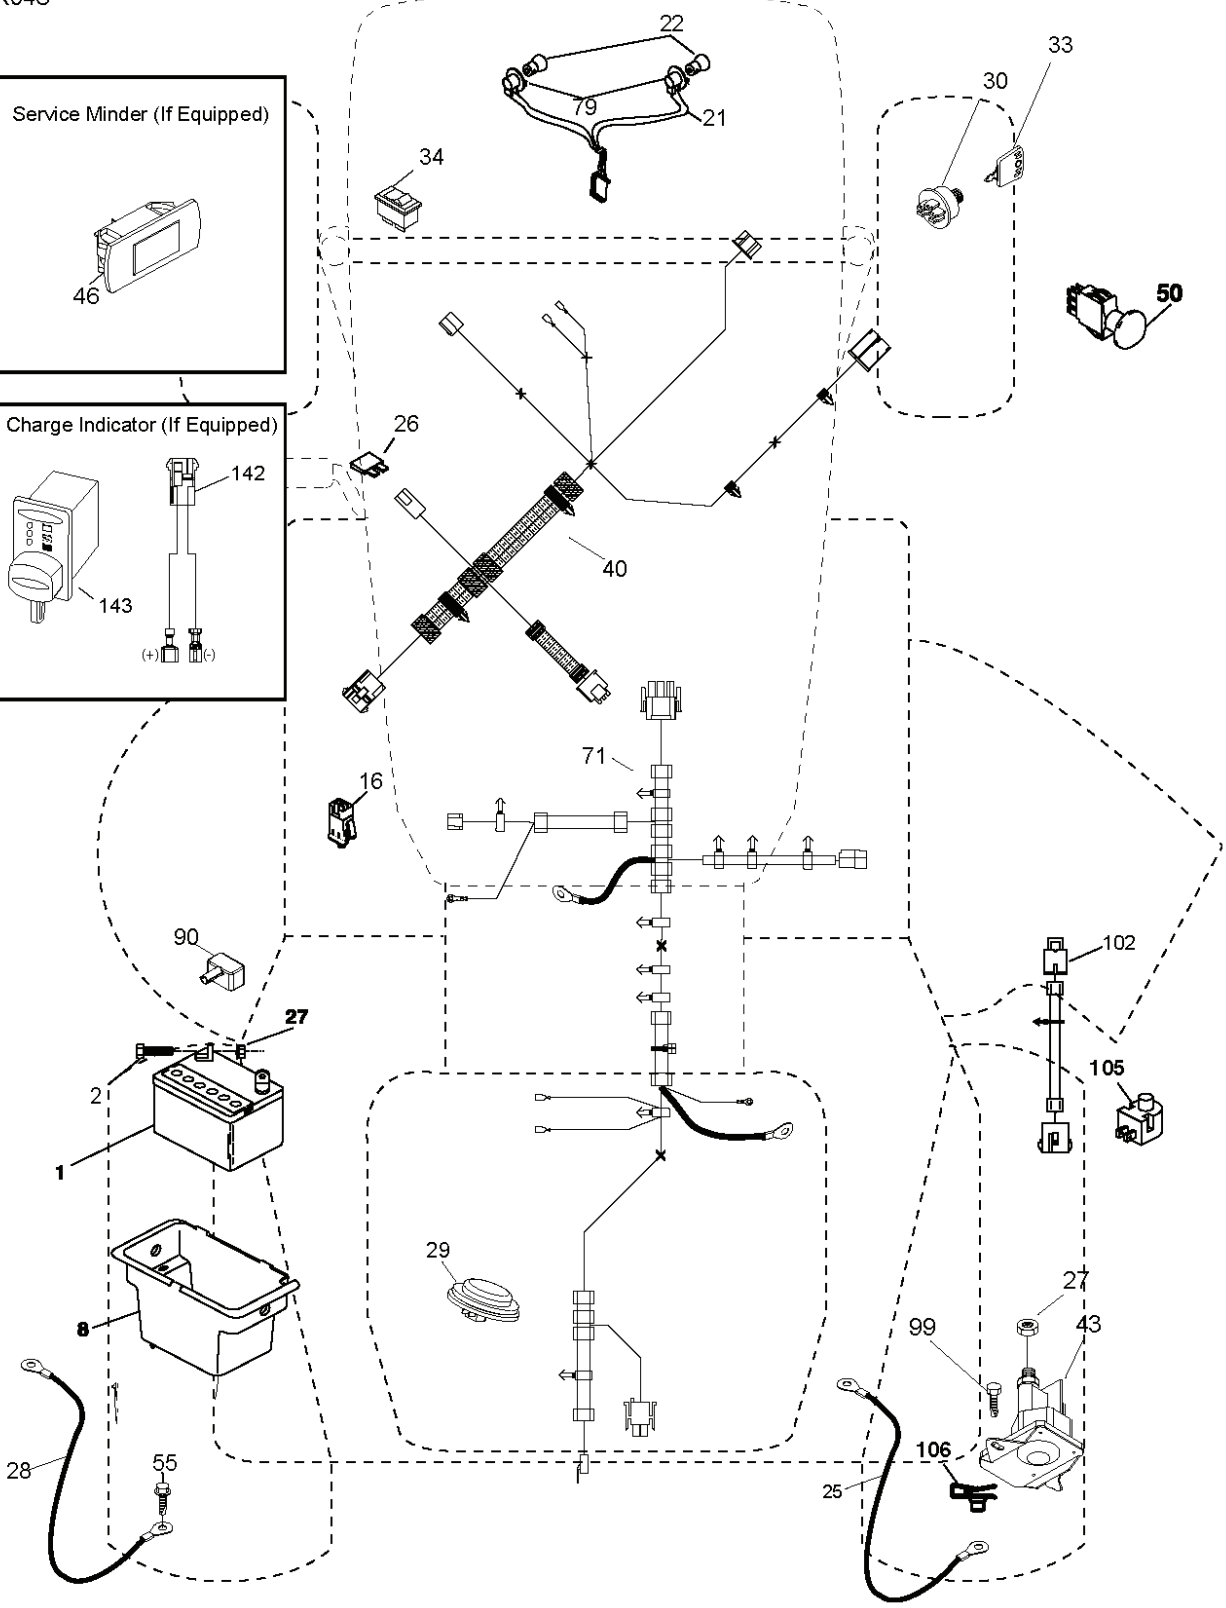

TR04S

REF.	PART NO.	DESCRIPTION	REMARK	QTY.	KIT
1	532163465	BATTERY		1	
2	874760412	BOLT		1	
8	532193228	BOX		1	
16	532176138	MICRO SWITCH		1	
21	532400252	HARNESS		1	
22	532004152	BULB		1	
25	581498001	CABLE		1	
26	532175158	FUSE		1	
27	873510400	NUT		1	
28	532421686	CABLE		1	
29	532401545	SWITCH		1	
30	532193350	IGNITION MODULE		1	
33	532411935	KEY		1	
34	532110712	SWITCH		1	
40	585555301	HARNESS		1	
43	532192507	SOLENOID		1	
46	586161801	HOUR METER		1	
50	532174651	SWITCH		1	
55	817060512	SCREW		1	
71	501133701	HARNESS		1	
79	532175242	HOLDER		1	
90	532435395	TERMINAL COVER		1	
99	817670412	SCREW		1	
102	532404454	CABLE		1	
105	532407568	SWITCH		1	
142	583857801	HARNESS		1	
143	532448059	HARNESS		1	
106	532174814	NUT		1