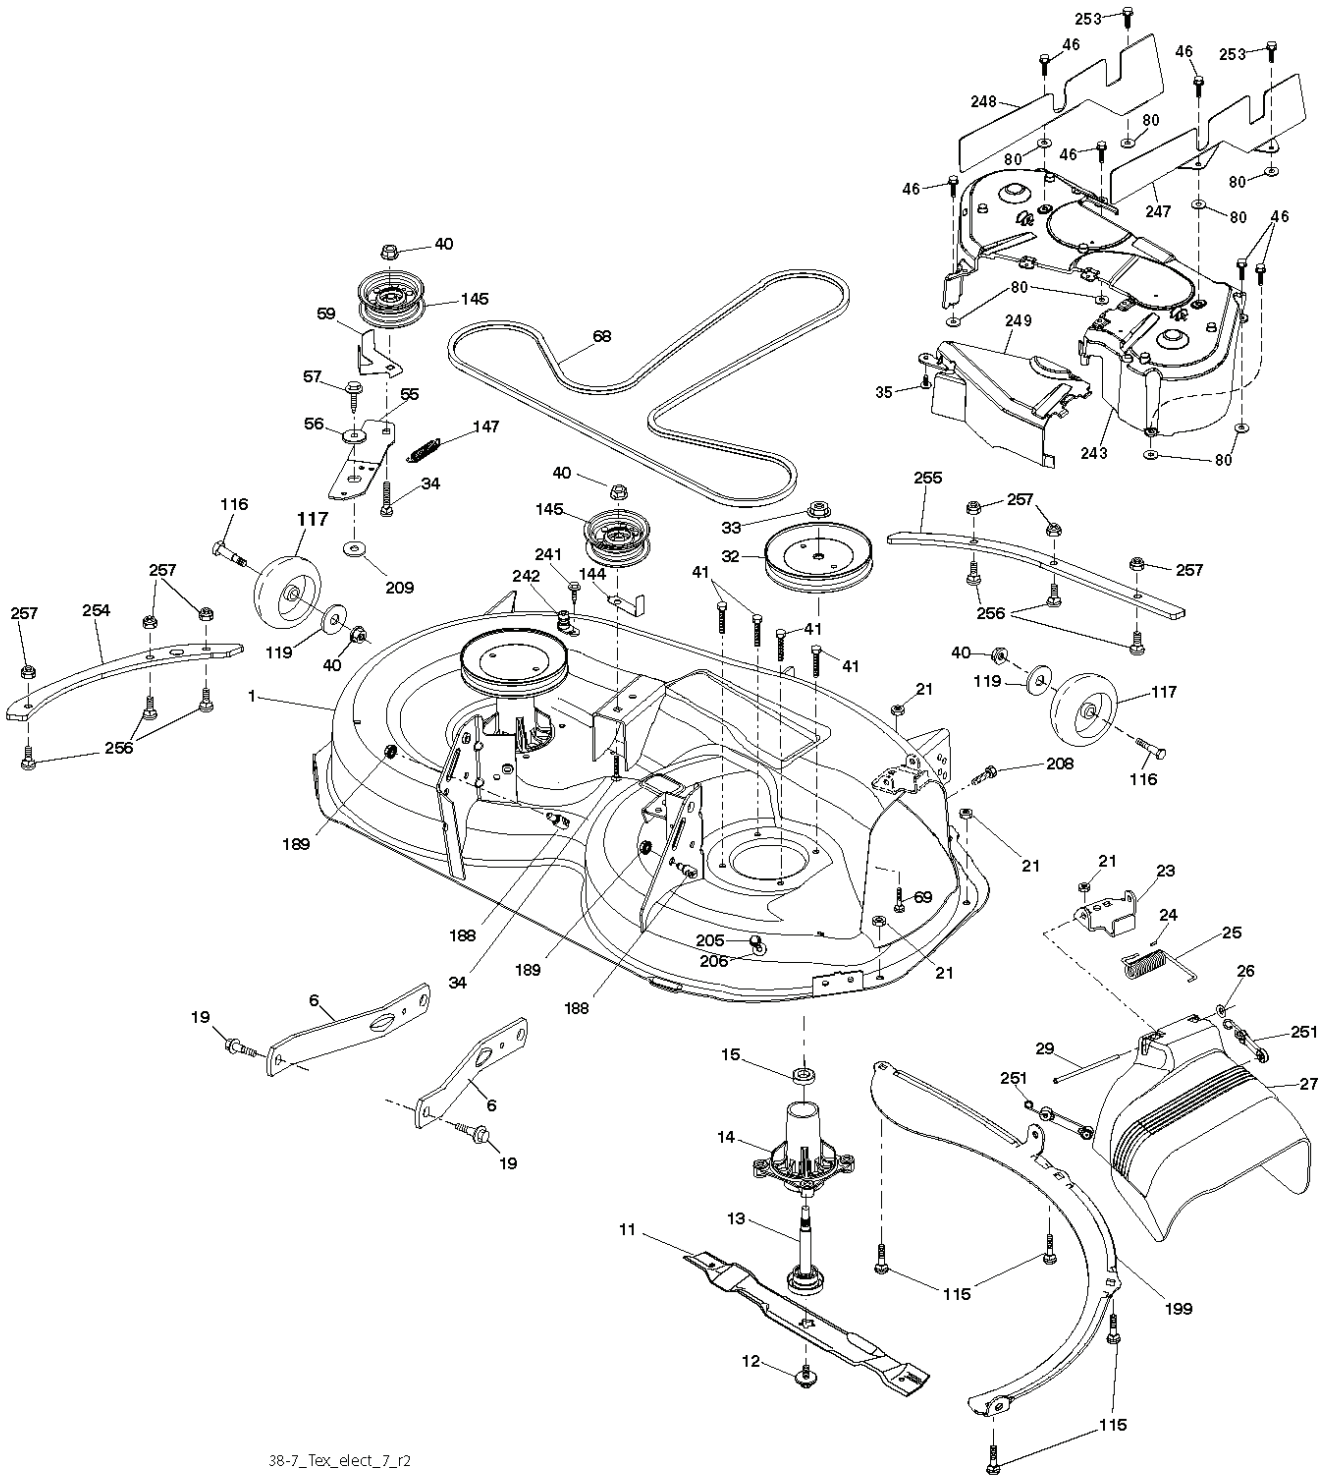

38-7_Tex_elect_7_r2

REF.	PART NO.	DESCRIPTION	REMARK	QTY.	KIT
1	587771808	DECK		1	
6	532195186	ARM		1	
11	581116301	BLADE		1	
12	584309301	SCREW		1	
13	532192872	SHAFT ASSY		1	
14	532187281	BEARING HOUSING		1	
15	532110485	BEARING		1	
19	532196539	BOLT		1	
21	873680500	NUT		1	
23	532192557	HINGE		1	
24	532105304	HUB CAP		1	
25	532197026	TORSION SPRING		1	
26	532110452	NUT		1	
27	532401618	DEFLECTOR		1	
29	532131491	SHAFT		1	
32	532153532	PULLEY		1	
33	532400234	NUT		1	
34	872110612	BOLT		1	
35	532133835	XMAS TREE FASTNER		1	
40	873900600	NUT		1	
41	584953901	BOLT		1	
46	532137729	SCREW		1	
55	532197249	ARM		1	
56	532199092	SPACER		1	
57	817000616	SCREW		1	
59	532141043	GUARD		1	
68	532447559	BELT		1	
69	872140505	BOLT		1	
80	532423062	NUT		1	
115	872110505	BOLT		1	
116	532124842	BOLT		1	
117	532188606	WHEEL		1	
119	819121414	WASHER		1	
144	532193414	BELT GUIDE		1	
145	532193197	PULLEY		1	
147	532197251	SPRING		1	
188	532195161	STUD		1	
189	873900500	NUT		1	
199	532400095	BAFFLE		1	
205	817490416	SCREW		1	
206	819091416	WASHER		1	
208	817670608	SCREW		1	
209	819133210	WASHER		1	
241	532152927	SCREW		1	
242	532415598	HOSE COUPLING		1	
243	532406510	COVER		1	
247	532432361	SHIELD		1	
248	532432360	SHIELD		1	
249	532406514	COVER		1	
251	532436087	ELASTIC STRAP		1	
253	532427350	SCREW		1	
254	587055902	REINFORCEMENT		1	
255	587055402	REINFORCEMENT		1	
256	578296404	SCREW		1	
257	873900400	NUT		1	
--	532192870	SPINDLE	MANDERL ASSEMBLY (Includes (Key # 14). Shaft Assembly (Key # 13) and Bearing Only (Key # 15) - Pulley/Nut/Washer and Blade Bolt/Washers Not Included)	1	
--	588622401	SERVICE TOOLS		1