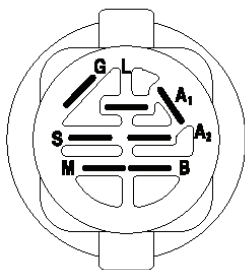

IGNITION SWITCH

POSITION	CIRCUIT	"MAKE"
OFF	M+G+A1	
RUN/OVERRIDE	B+A1	
RUN	B+A1	L+A2
START	B+S+A1	

WIRING INSULATED CLIPS
NOTE: IF WIRING INSULATED CLIPS WERE REMOVED FOR SERVICING OF UNIT, THEY SHOULD BE RE-INSTALLED TO PROPERLY SECURE YOUR WIRING.

● NON-REMOVABLE CONNECTIONS

○ REMOVABLE CONNECTIONS