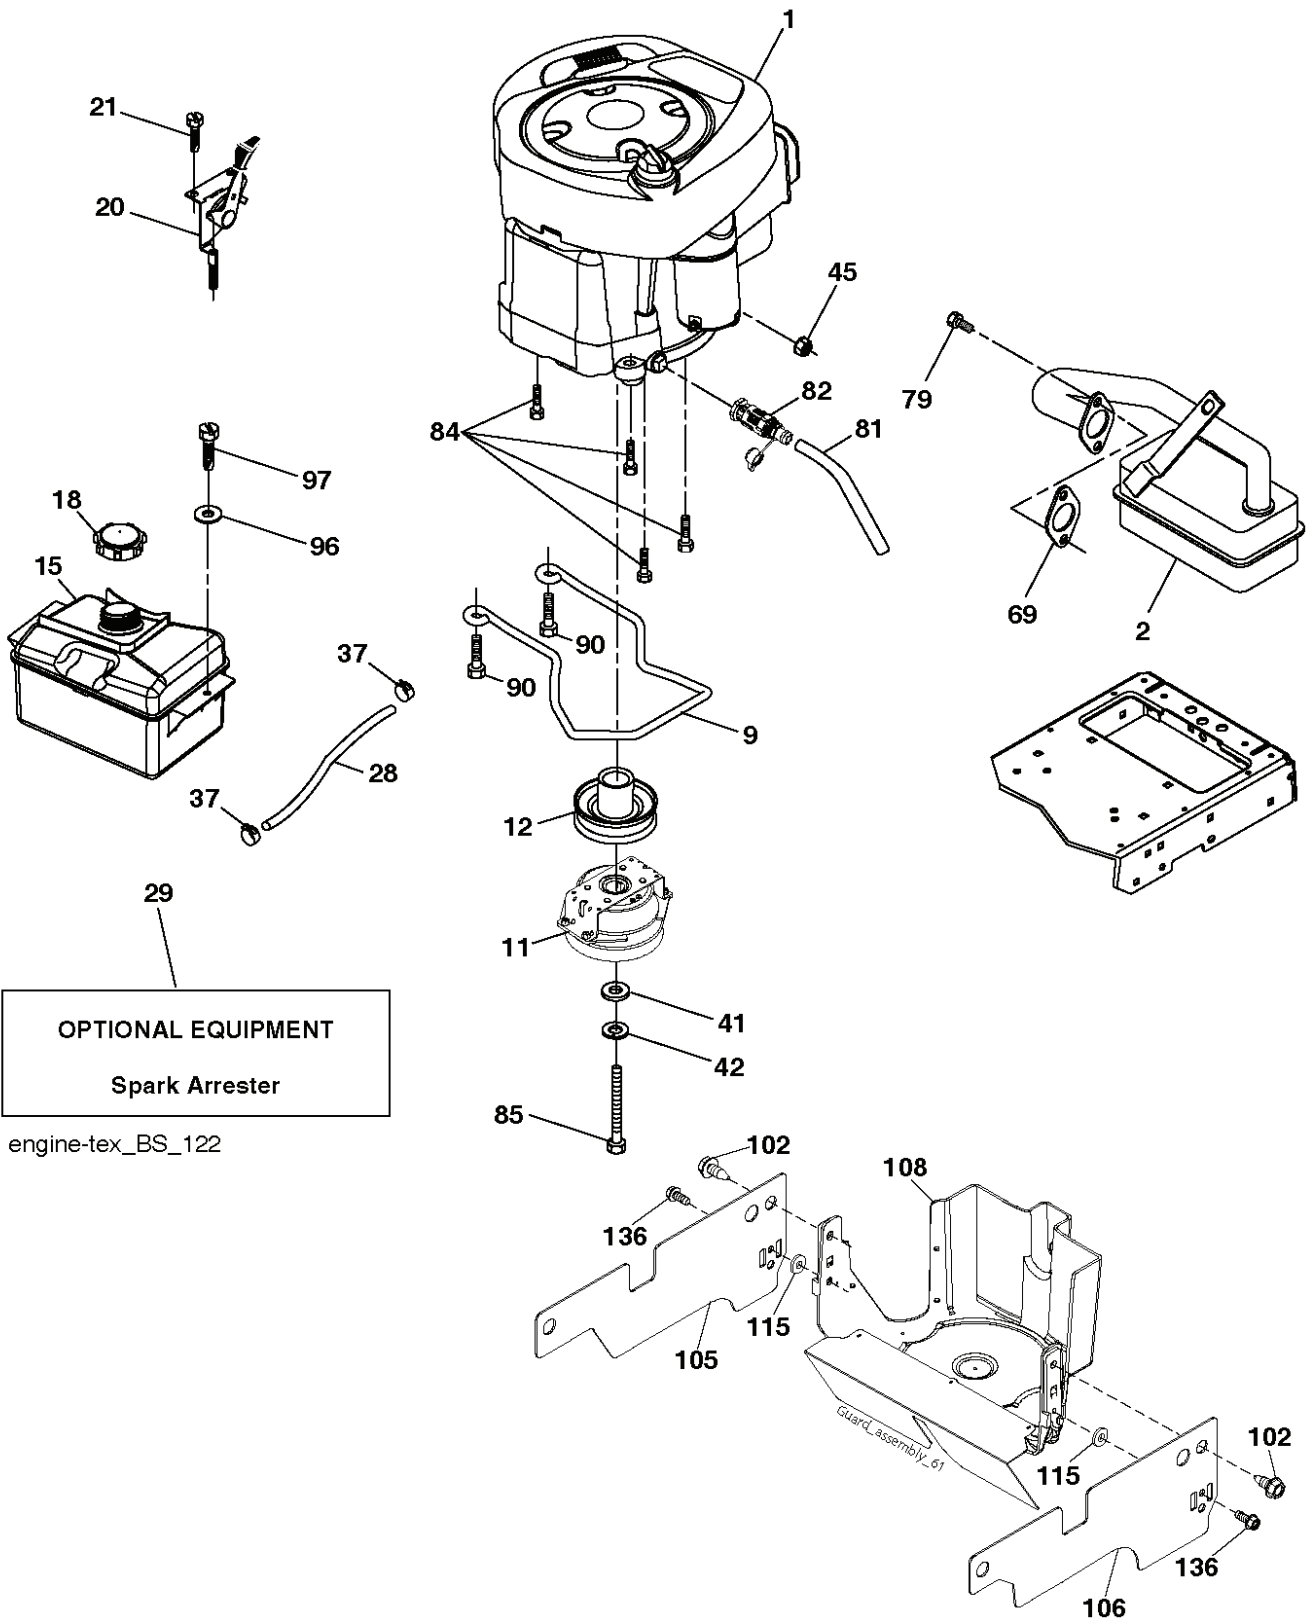

engine-tex_BS_122

REF.	PART NO.	DESCRIPTION	REMARK	QTY.	KIT
1	000000000	W/O DESCRIPTION	ENGINE BRIGGS MODEL NUMBER 31S777-0003-B1 (587451501)	1	
2	532137352	MUFFLER		1	
9	501832601	KEEPER		1	
11	587241501	CLUTCH		1	
12	532405097	PULLEY		1	
15	532407545	FUEL TANK		1	
18	532430220	FUEL CAP		1	
20	532183897	CONTROL		1	
21	532416358	SCREW		1	
28	532137040	HOSE		1	
29	532137180	SPARK ARRESTER KIT		1	
37	532123487	HOSE CLAMP		1	
41	532126197	WASHER		1	
42	810040700	WASHER		1	
45	873510400	NUT		1	
69	532165291	GASKET		1	
79	532192334	SCREW		1	
81	532148456	TUBE		1	
82	532428287	PLUG		1	
85	581332804	BOLT		1	
84	817060620	SCREW		1	
90	817000616	SCREW		1	
96	819091416	WASHER		1	
97	817670412	SCREW		1	
102	817000512	SCREW		1	
105	501267202	SAFETY GUARD		1	
106	501268202	SAFETY GUARD		1	
108	587179501	COVER		1	
115	532431761	RETAINER		1	
136	532421756	SCREW		1	

lift-tex_56

REF.	PART NO.	DESCRIPTION	REMARK	QTY.	KIT
2	532422027	SHAFT		1	
3	532195231	LEVER		1	
7	580962301	GRIP		1	
10	532196314	SPRING		1	
87	532194209	SPRING		1	
88	532410710	SPRING		1	
89	819191912	WASHER		1	
90	532194208	PIN		1	
91	532195181	LINK		1	
97	817000612	SCREW		1	
98	532195270	LINK		1	
116	819151516	WASHER		1	