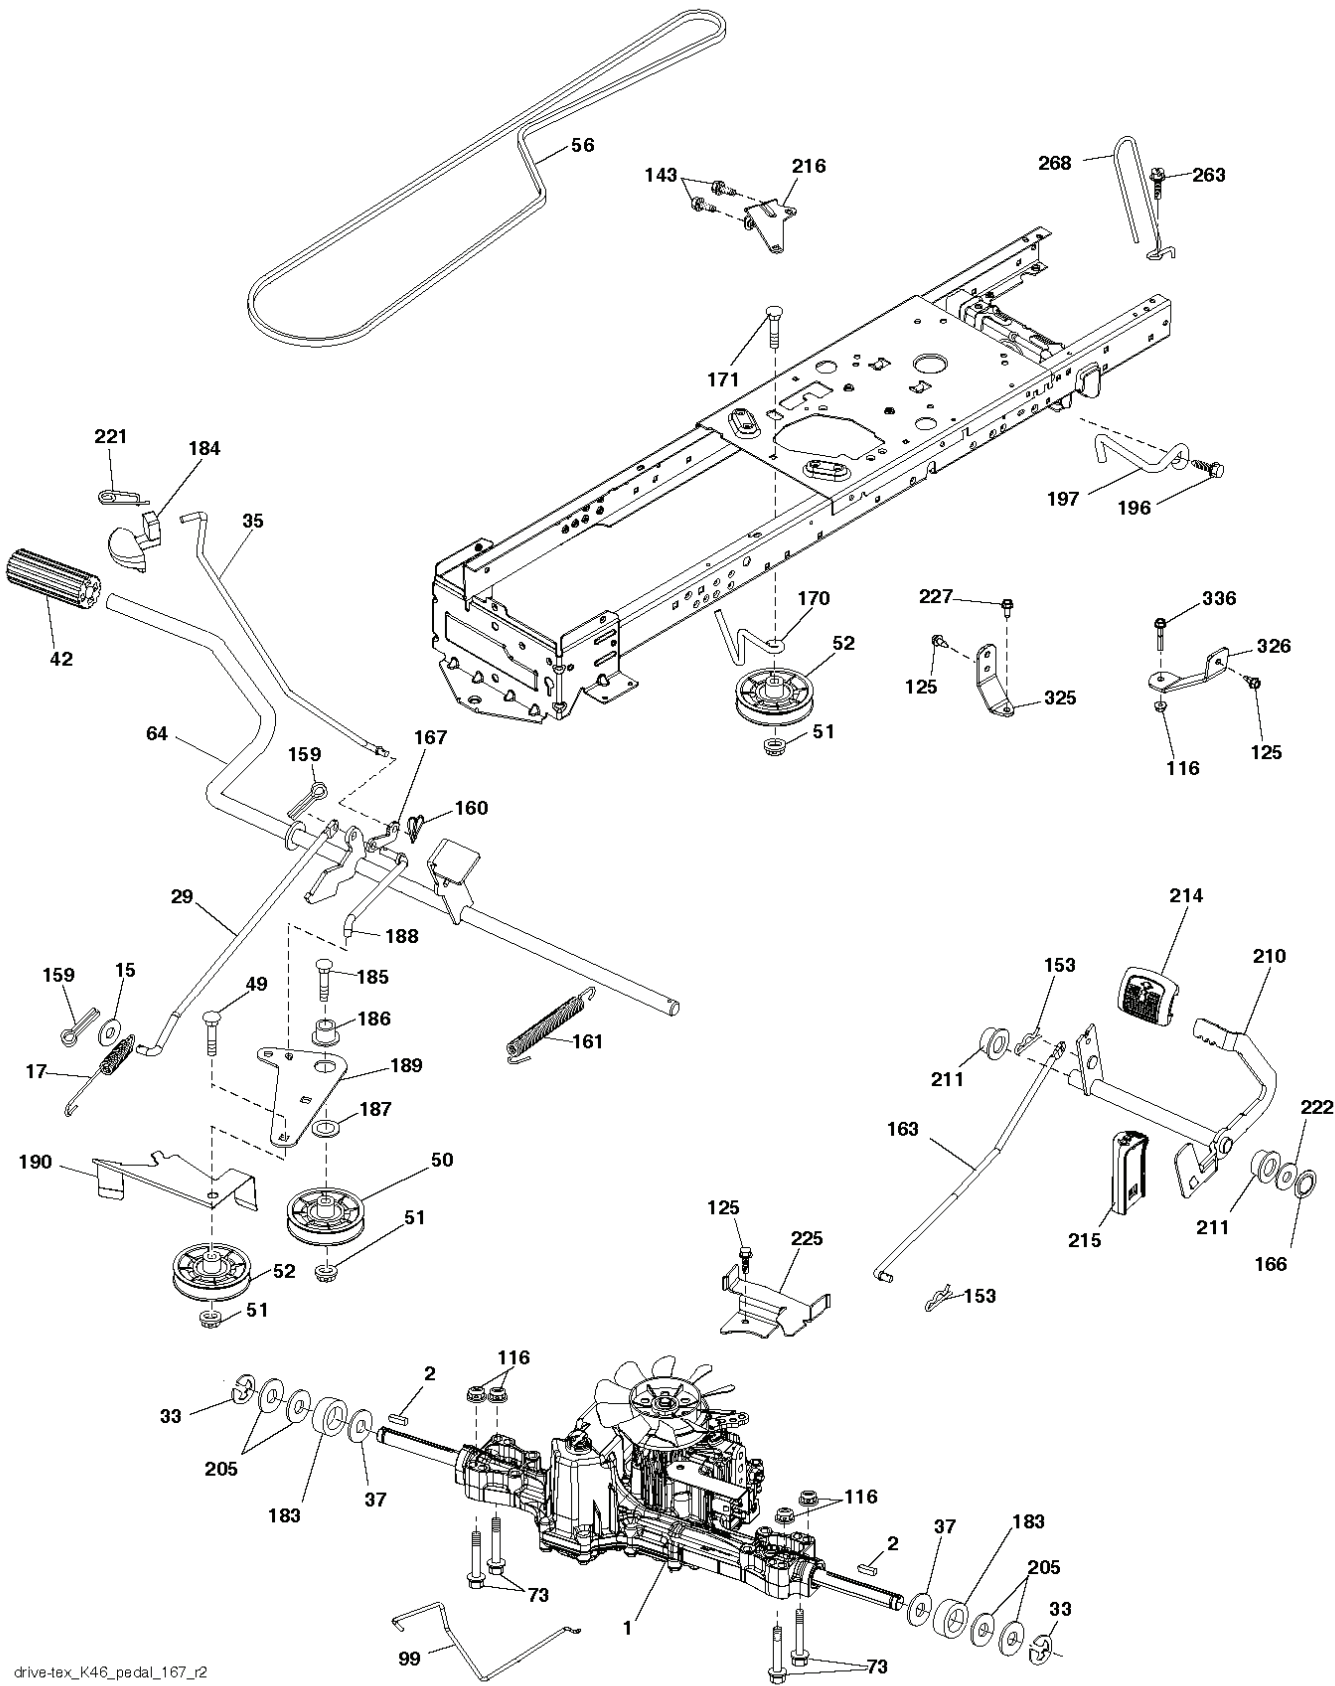

REF.	PART NO.	DESCRIPTION	REMARK	QTY.	KIT
1	532059192	CAP VALVE		1	
2	532065139	NIPPLE		1	
3	532138336	RIM	Front 6"	1	
4	532059904	HOSE	Front (Service Item Only)	1	
5	532106222	TIRE	FRONT (15 X 6-6)	1	
6	532124957	FITTING	(Front Wheel Only)	1	
7	532124959	BEARING	(Front Wheel Only)	1	
8	532175039	HUB CAP		1	
9	532138468	TIRE	REAR (20 X 8-8)	1	
10	532124926	HOSE	Rear (Service Item Only)	1	
11	532138337	RIM SPROCKET	Rear 8"	1	
--	532144334	SEALING FOAM		1	

REF.	PART NO.	DESCRIPTION	REMARK	QTY.	KIT
1	581578101	DECAL		1	
2	581627301	DECAL		1	
3	581579701	DECAL		1	
4	587551701	DECAL		1	
5	581579601	DECAL		1	
6	587385201	DECAL		1	
7	586066201	DECAL		1	
8	587456401	DECAL		1	
9	532145005	DECAL		1	
10	581578001	DECAL		1	
11	581579201	DECAL		1	
12	581580003	DECAL		1	
13	581724001	DECAL		1	
14	584904601	DECAL		1	
15	581579801	DECAL		1	
16	581579801	DECAL		1	
--	581724801	DECAL		1	
--	581724601	DECAL		1	
--	532439681	PLATE		1	
--	532439682	PAD		1	