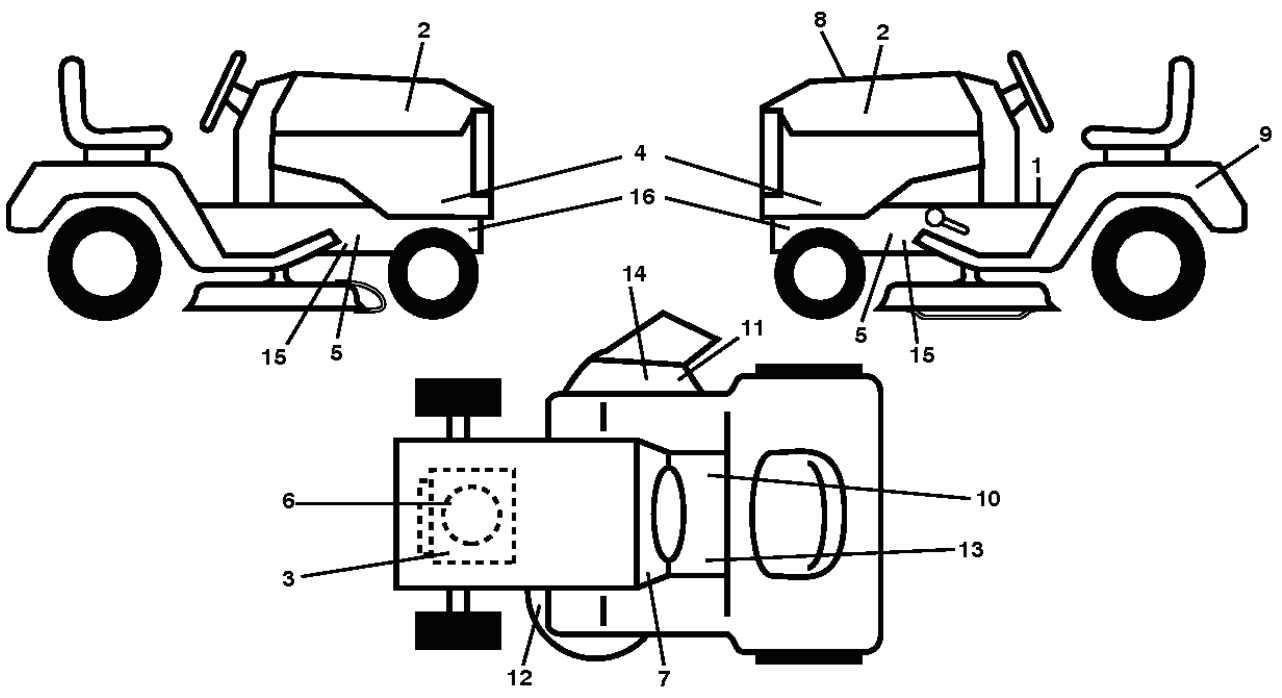

REF.	PART NO.	DESCRIPTION	REMARK	QTY.	KIT
1	581578101	DECAL		1	
2	581627301	DECAL		1	
3	581579701	DECAL		1	
4	587551701	DECAL		1	
5	581579601	DECAL		1	
6	587385201	DECAL		1	
7	586066201	DECAL		1	
8	587456401	DECAL		1	
9	532145005	DECAL		1	
10	581578001	DECAL		1	
11	581579201	DECAL		1	
12	581580003	DECAL		1	
13	581724001	DECAL		1	
14	584904601	DECAL		1	
15	581579801	DECAL		1	
16	581579801	DECAL		1	
--	581724801	DECAL		1	
--	581724601	DECAL		1	
--	532439681	PLATE		1	
--	532439682	PAD		1