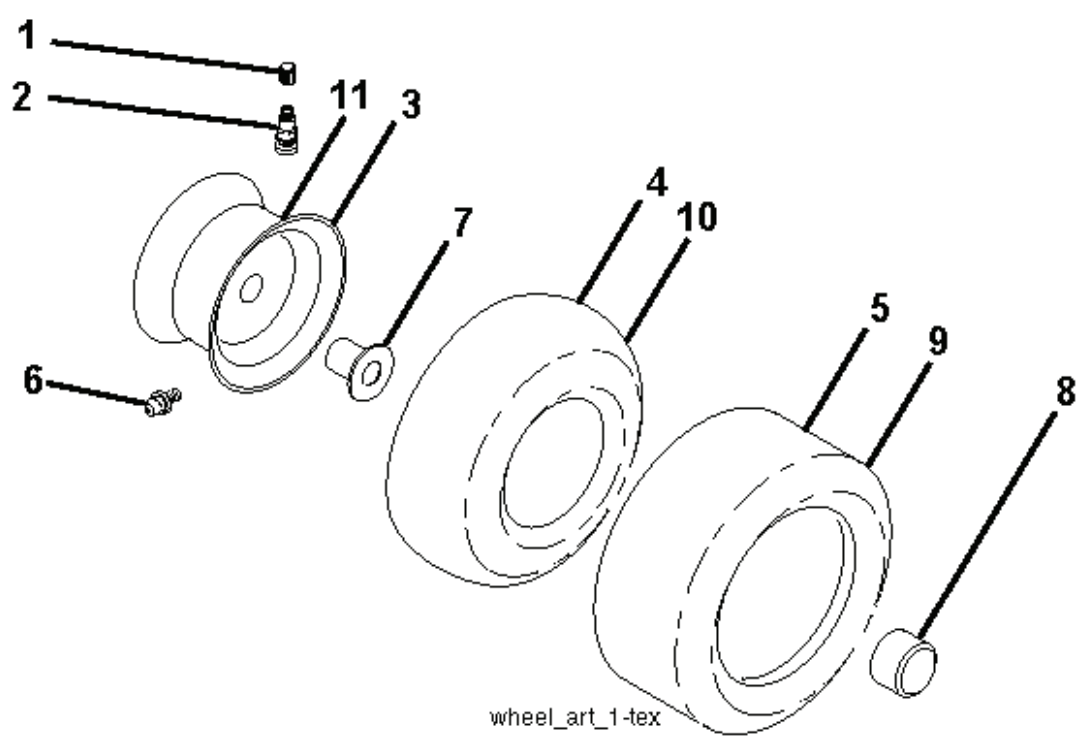

lift-tex_56

REF.	PART NO.	DESCRIPTION	REMARK	QTY.	KIT
2	532422027	SHAFT		1	
3	532195231	LEVER		1	
7	580962301	GRIP		1	
10	532196314	SPRING		1	
87	532194209	SPRING		1	
88	532410710	SPRING		1	
89	819191912	WASHER		1	
90	532194208	PIN		1	
91	532195181	LINK		1	
97	817000612	SCREW		1	
98	532195270	LINK		1	
116	819151516	WASHER		1	

PTO SWITCH (MATING SIDE)

IGNITION SWITCH

POSITION	CIRCUIT	"MAKE"
OFF	M+G+A1	
RUN/OVERRIDE	B+A1	
RUN	B+A1	L+A2
START	B+S+A1	

CHASSIS HARNESS CONNECTOR (MATING SIDE)

DASH HARNESS CONNECTOR

WIRING INSULATED CLIPS
NOTE: IF WIRING INSULATED CLIPS WERE REMOVED FOR SERVICING OF UNIT, THEY SHOULD BE RE-INSTALLED TO PROPERLY SECURE YOUR WIRING.

● NON-REMOVABLE CONNECTIONS

○ REMOVABLE CONNECTIONS

seat-tex_7A-vgt

REF.	PART NO.	DESCRIPTION	REMARK	QTY.	KIT
1	532439819	SEAT		1	
2	532180166	BRACKET		1	
3	532140675	STRAP		1	
6	873800600	NUT		1	
7	587613301	SPRING		1	
8	532171877	BOLT		1	
10	532196977	PLATE		1	
21	532171852	BOLT		1	
37	873800500	LOCK NUT		1	
40	532197661	HANDLE		1	
41	532198200	SPRING		1	
43	874760612	BOLT		1	
44	819133812	WASHER		1	

REF.	PART NO.	DESCRIPTION	REMARK	QTY.	KIT
1	532059192	CAP VALVE		1	
2	532065139	NIPPLE		1	
3	532138336	RIM	Front 6"	1	
4	532059904	HOSE	Front (Service Item Only)	1	
5	532106222	TIRE	FRONT (15 X 6-6)	1	
6	532124957	FITTING	(Front Wheel Only)	1	
7	532124959	BEARING	(Front Wheel Only)	1	
8	532175039	HUB CAP		1	
9	532138468	TIRE	REAR (20 X 8-8)	1	
10	532124926	HOSE	Rear (Service Item Only)	1	
11	532138337	RIM SPROCKET	Rear 8"	1	
--	532144334	SEALING FOAM		1	