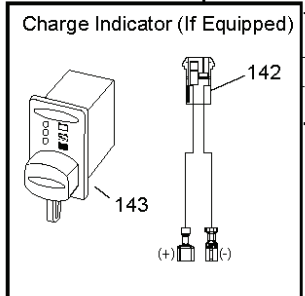

REF.	PART NO.	DESCRIPTION	REMARK	QTY.	KIT
1	532059192	CAP VALVE		1	
2	532065139	NIPPLE		1	
3	532138336	RIM	Front 6"	1	
4	532059904	HOSE	Front (Service Item Only)	1	
5	532106222	TIRE	FRONT (15 X 6-6)	1	
6	532124957	FITTING	(Front Wheel Only)	1	
7	532124959	BEARING	(Front Wheel Only)	1	
8	532175039	HUB CAP		1	
9	532138468	TIRE	REAR (20 X 8-8)	1	
10	532124926	HOSE	Rear (Service Item Only)	1	
11	532138337	RIM SPROCKET	Rear 8"	1	
--	532144334	SEALING FOAM		1	

TR04S

REF.	PART NO.	DESCRIPTION	REMARK	QTY.	KIT
1	532163465	BATTERY		1	
2	874760412	BOLT		1	
8	532193228	BOX		1	
16	532176138	MICRO SWITCH		1	
21	532400252	HARNESS		1	
22	532004152	BULB		1	
25	581498001	CABLE		1	
26	532175158	FUSE		1	
27	873510400	NUT		1	
28	532421686	CABLE		1	
29	532401545	SWITCH		1	
30	532193350	IGNITION MODULE		1	
33	532411935	KEY		1	
34	532110712	SWITCH		1	
40	585555301	HARNESS		1	
43	532192507	SOLENOID		1	
46	586161801	HOUR METER		1	
50	532174651	SWITCH		1	
55	817060512	SCREW		1	
71	501133701	HARNESS		1	
79	532175242	HOLDER		1	
90	532435395	TERMINAL COVER		1	
99	817670412	SCREW		1	
102	532404454	CABLE		1	
105	532407568	SWITCH		1	
142	583857801	HARNESS		1	
143	532448059	HARNESS		1	
106	532174814	NUT		1	