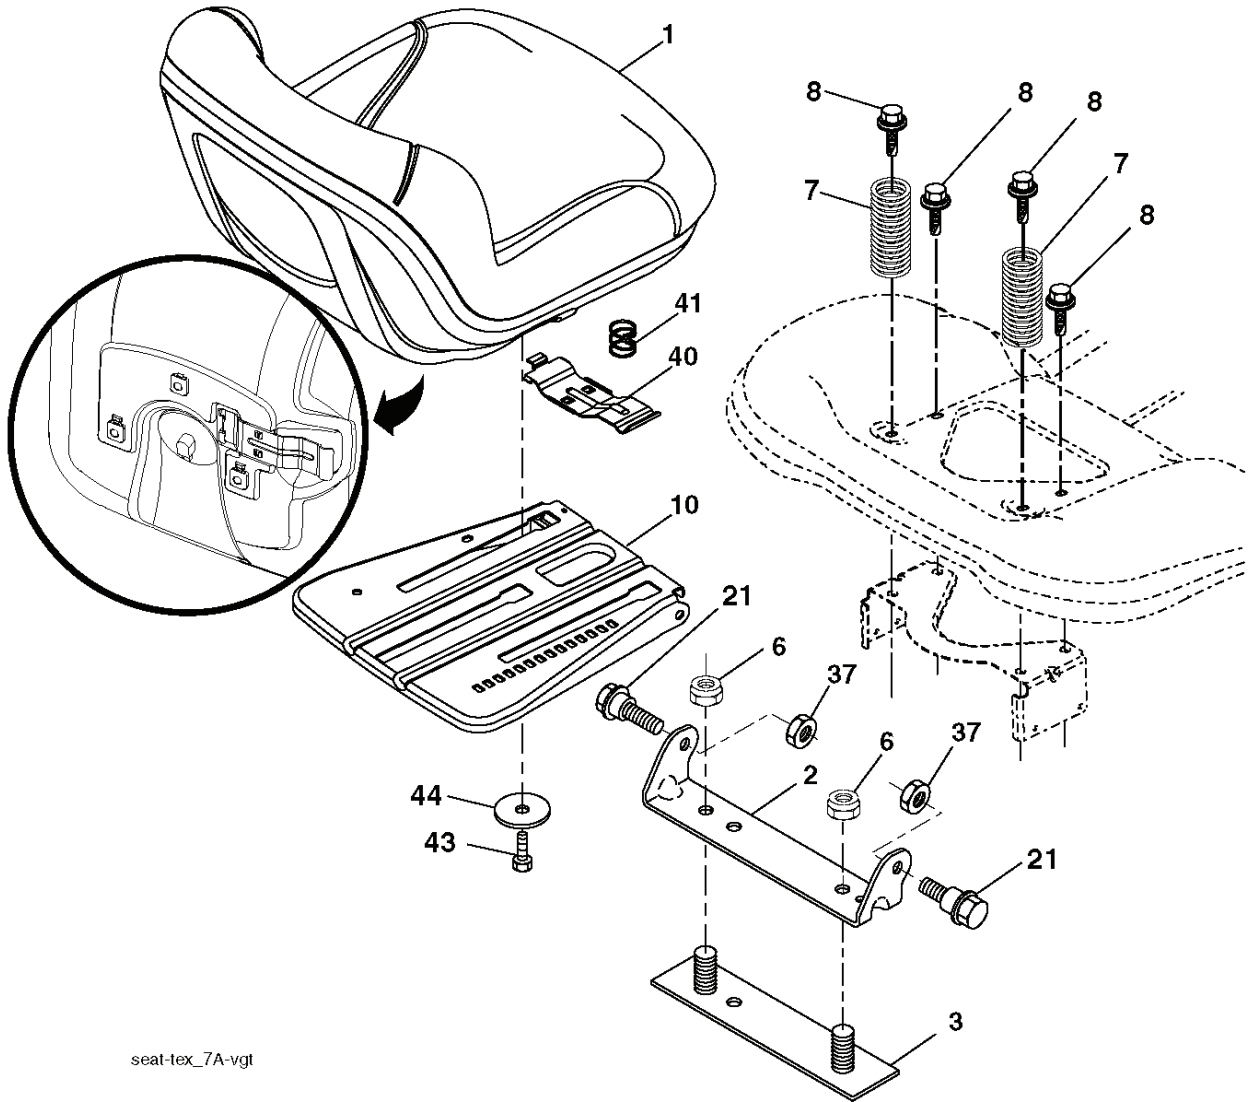

PTO SWITCH  
(MATING SIDE)

IGNITION SWITCH

POSITION	CIRCUIT "MAKE"
OFF	M+G+A1
RUN/OVERRIDE	B+A1
RUN	B+A1 L+A2
START	B+S+A1

CHASSIS HARNESS  
CONNECTOR  
(MATING SIDE)

DASH HARNESS  
CONNECTOR

WIRING INSULATED CLIPS  
NOTE: IF WIRING INSULATED  
CLIPS WERE REMOVED FOR  
SERVICING OF UNIT, THEY  
SHOULD BE RE-INSTALLED TO  
PROPERLY SECURE YOUR  
WIRING.

●  
NON-REMOVABLE  
CONNECTIONS

○  
REMOVABLE  
CONNECTIONS

seat-tex\_7A-vgt

---

REF.	PART NO.	DESCRIPTION	REMARK	QTY.	KIT
1	532439819	SEAT		1	
2	532180166	BRACKET		1	
3	532140675	STRAP		1	
6	873800600	NUT		1	
7	532124181	SPRING		1	
8	532171877	BOLT		1	
10	532196977	PLATE		1	
21	532171852	BOLT		1	
37	873800500	LOCK NUT		1	
40	532197661	HANDLE		1	
41	532198200	SPRING		1	
43	874760612	BOLT		1	
44	819133812	WASHER		1	