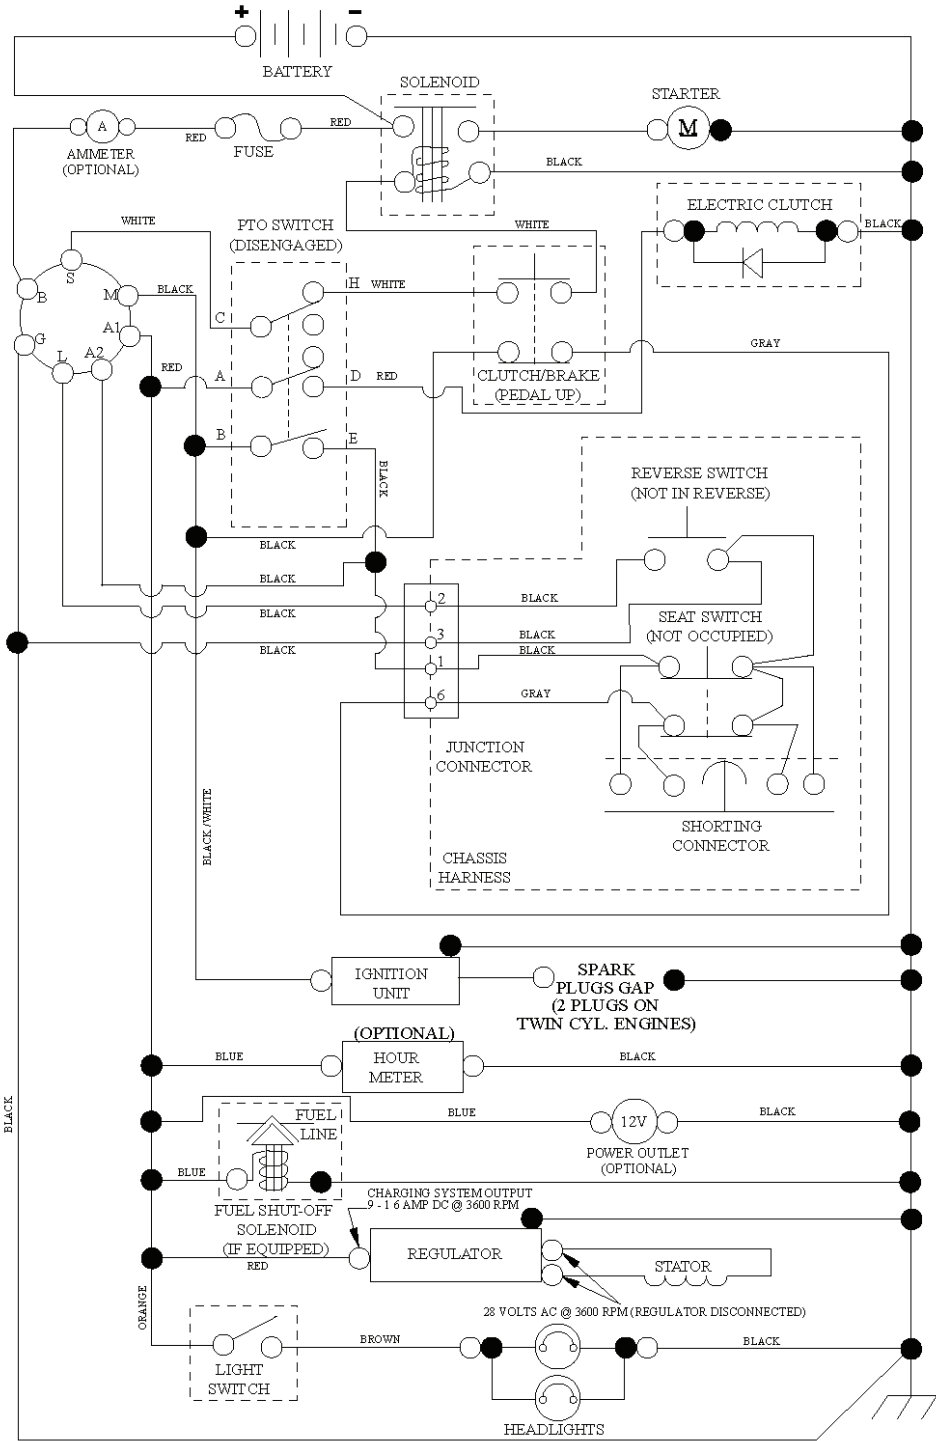

POSITION	CIRCUIT "MAKE"
OFF	M+G+A1
RUN/OVERRIDE	B+A1
RUN	B+A1 L+A2
START	B+S+A1

WIRING INSULATED CLIPS
NOTE: IF WIRING INSULATED
CLIPS WERE REMOVED FOR
SERVICING OF UNIT, THEY
SHOULD BE RE-INSTALLED TO
PROPERLY SECURE YOUR
WIRING.

●
NON-REMOVABLE
CONNECTIONS

○
REMOVABLE
CONNECTIONS