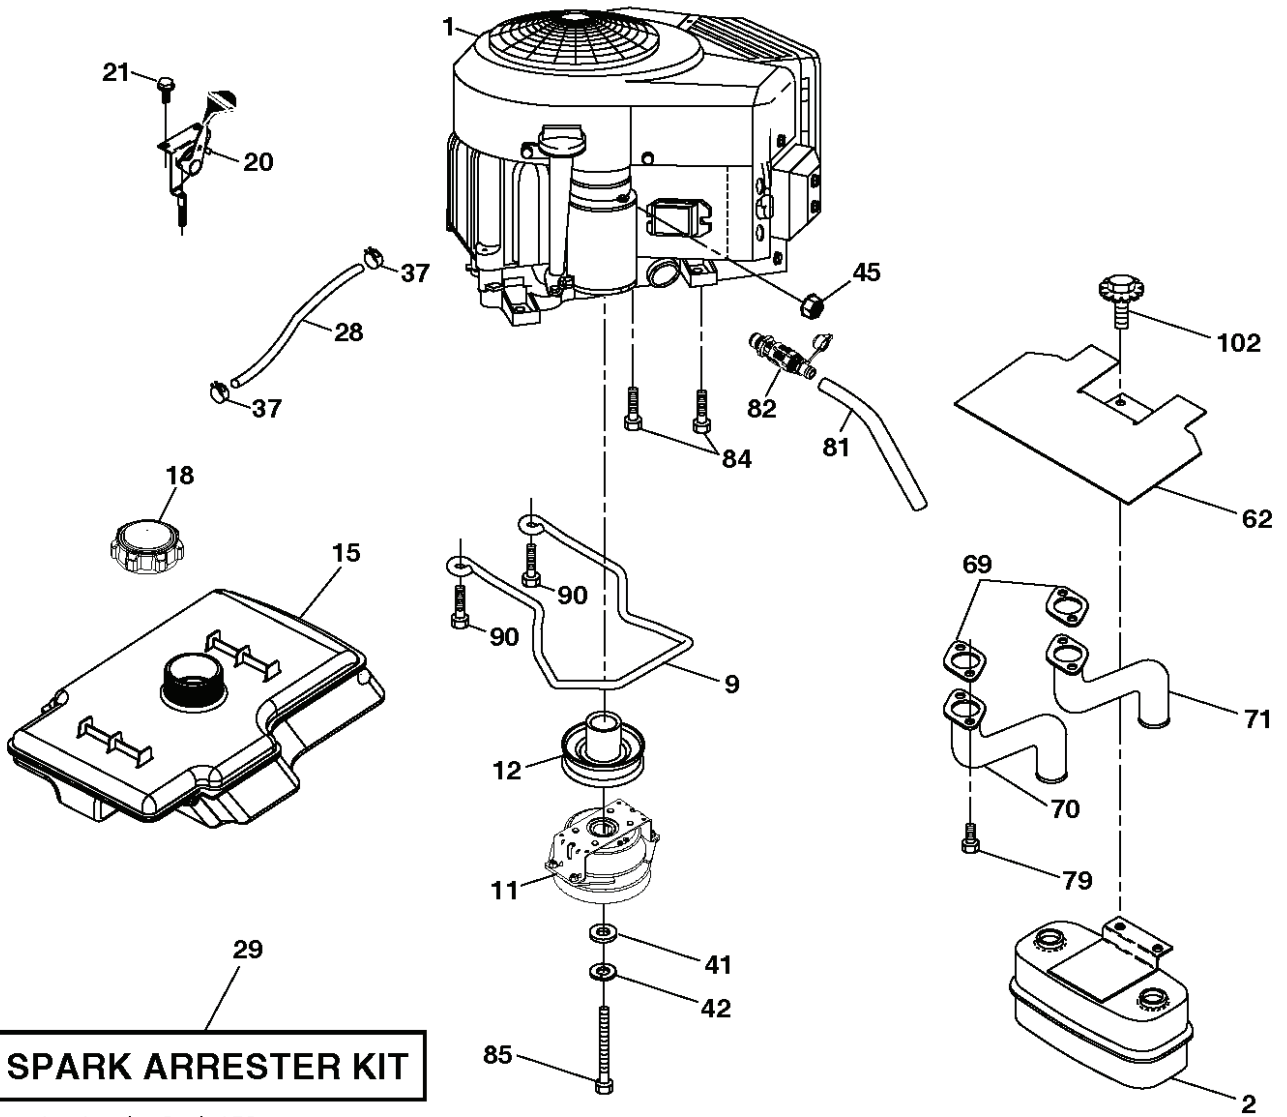

# **SPARE PARTS LIST**

T11S

REF.	PART NO.	DESCRIPTION	REMARK	QTY.	KIT
1	532163465	BATTERY		1	
2	874760412	BOLT		1	
8	587205101	TRAY		1	
16	532176138	MICRO SWITCH		1	
21	532400252	HARNESS		1	
22	532004152	BULB		1	
24	585555601	CABLE		1	
25	585555501	CABLE		1	
26	532175158	FUSE		1	
27	873510400	NUT		1	
28	532416588	CABLE		1	
29	532401545	SWITCH		1	
30	532193350	IGNITION MODULE		1	
33	532411935	KEY		1	
34	532110712	SWITCH		1	
40	532194276	CABLE ASSY		1	
41	817720408	SCREW		1	
42	532131563	COVER		1	
43	532192507	SOLENOID		1	
46	586161801	HOUR METER		1	
50	532174651	SWITCH		1	
55	817060512	SCREW		1	
71	501132801	HARNESS		1	
79	532175242	HOLDER		1	
90	532435395	TERMINAL COVER		1	
99	817670412	SCREW		1	
100	819091416	WASHER		1	
102	532407568	SWITCH		1	
105	532404454	CABLE		1	
142	583857801	HARNESS		1	
143	532448059	HARNESS		1	

**SPARK ARRESTER KIT**

engine-tex\_bs-2cyl\_158

REF.	PART NO.	DESCRIPTION	REMARK	QTY.	KIT
1	000000000	W/O DESCRIPTION	ENGINE B&S MODEL NO. 40S777-0003-B1 (587525901)	1	
2	532445962	MUFFLER		1	
9	501832601	KEEPER		1	
11	587241501	CLUTCH		1	
12	532405097	PULLEY		1	
15	532418179	FUEL TANK		1	
18	584248701	CAP		1	
20	587242501	THROTTLE		1	
21	532416358	SCREW		1	
28	532142158	FULE LINE		1	
29	532137180	SPARK ARRESTER KIT		1	
37	532123487	HOSE CLAMP		1	
41	532126197	WASHER		1	
42	810040700	WASHER		1	
45	873510400	NUT		1	
62	532434017	SHIELD		1	
69	532165391	GASKET		1	
70	581881101	TUBE		1	
71	581881001	TUBE		1	
79	532183906	SCREW		1	
81	532148456	TUBE		1	
82	532428287	PLUG		1	
84	817060620	SCREW		1	
85	581332804	BOLT		1	
90	817000616	SCREW		1	
102	817000512	SCREW		1	
105	501267202	SAFETY GUARD		1	
106	501268202	SAFETY GUARD		1	
108	587179501	COVER		1	
115	532431761	RETAINER		1	
136	532421756	SCREW		1	