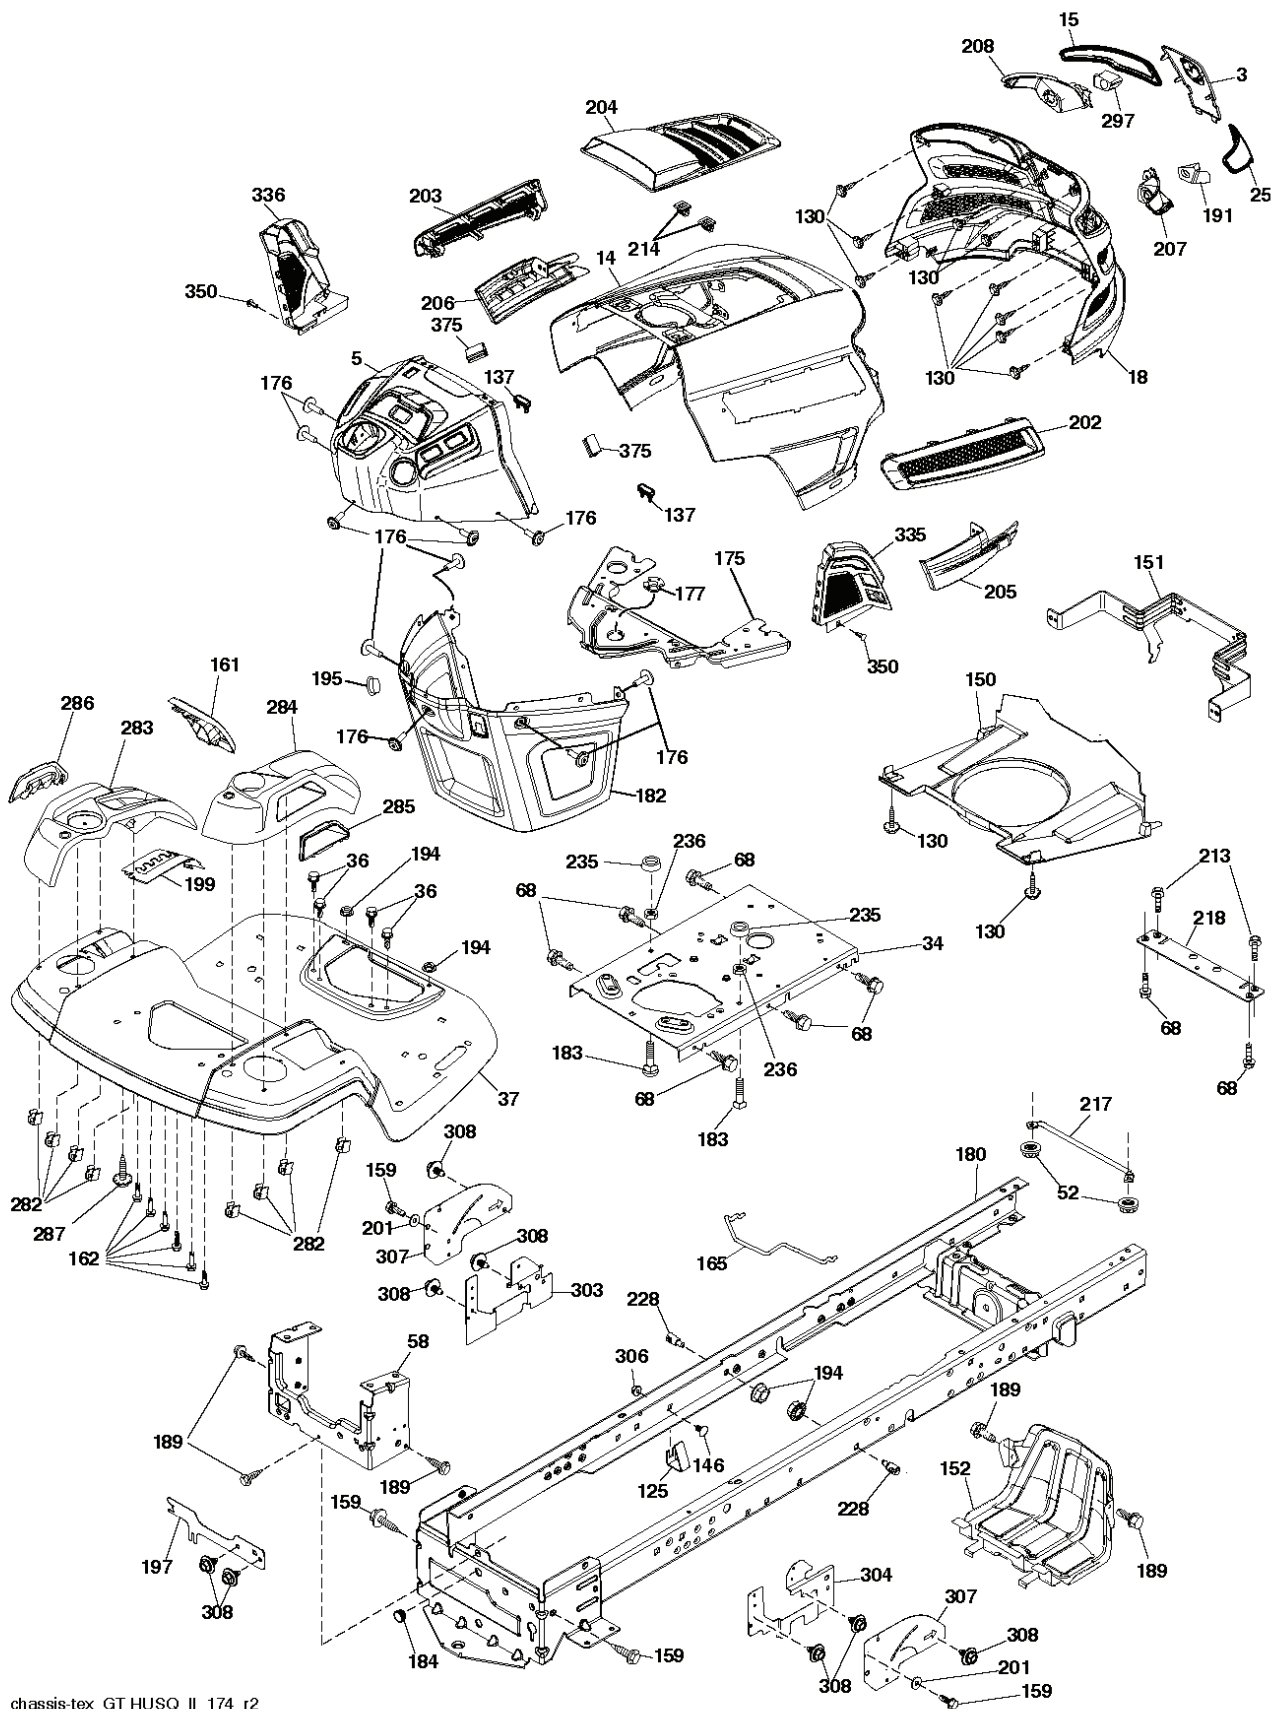

REF.	PART NO.	DESCRIPTION	REMARK	QTY.	KIT
3	532444481	LOGOTYPE		1	
5	581674204	DASH		1	
14	532441177	HOOD		1	
15	532439733	LENS		1	
18	532440653	GRILLE		1	
25	532443385	LENS		1	
34	580910801	CHASSIS		1	
36	817060512	SCREW		1	
37	587574801	FENDER		1	
52	873680500	NUT		1	
58	532412280	PLATE		1	
68	817490508	SCREW		1	
125	581684801	CLIP		1	
130	532416358	SCREW		1	
137	532407590	DAMPING PIECE		1	
146	581857901	BOLT		1	
150	532439774	AIR DUCT		1	
151	532436670	BRACKET		1	
152	532439870	SHIELD		1	
159	817000612	SCREW		1	
161	532440029	WINDOW		1	
162	532142432	SCREW		1	
165	532196826	BRACKET		1	
175	532196304	SUPPORT		1	
176	532400776	SCREW		1	
177	532195227	BUSHING		1	
180	532415064	FRAME		1	
182	586738602	DASH		1	
183	874520520	BOLT		1	
184	587554101	PLUG		1	
189	817000512	SCREW		1	
191	532437455	INSERT		1	
194	873900500	NUT		1	
195	532404137	TROU*RPL*PAR 532401556428		1	
197	589204602	SHIELD		1	
199	532413485	PLATE		1	
201	819132016	WASHER		1	
202	532439728	COVER		1	
203	532439727	COVER		1	
204	532435714	COVER		1	
205	532439730	SKIRT		1	
206	532439729	SKIRT		1	
207	532439734	CUP		1	
208	532439735	CUP		1	
213	874760512	BOLT		1	
214	532199145	CLIP		1	
217	532409167	ROD		1	
218	532196395	PLATE		1	
228	532195161	STUD		1	
235	532406129	SPACER		1	
236	873930500	NUT		1	
282	532414110	CLIP		1	
283	532442039	DECK		1	
284	532439823	CONSOLE		1	
285	532416315	CONSOLE		1	
286	532416317	CONSOLE		1	
287	817600406	SCREW		1	
297	532437456	INSERT		1	
303	587493402	SHIELD		1	
304	587865102	SHIELD		1	
306	873900600	NUT		1	
307	587494601	SHIELD		1	
308	532171877	BOLT		1	
335	532448204	COVER		1	
336	532445309	COVER		1	
350	532445143	CLIP		1	
375	586908201	BUMPER		1	
--	532400944	FRONT BUMPER	*SUBS/2*	1