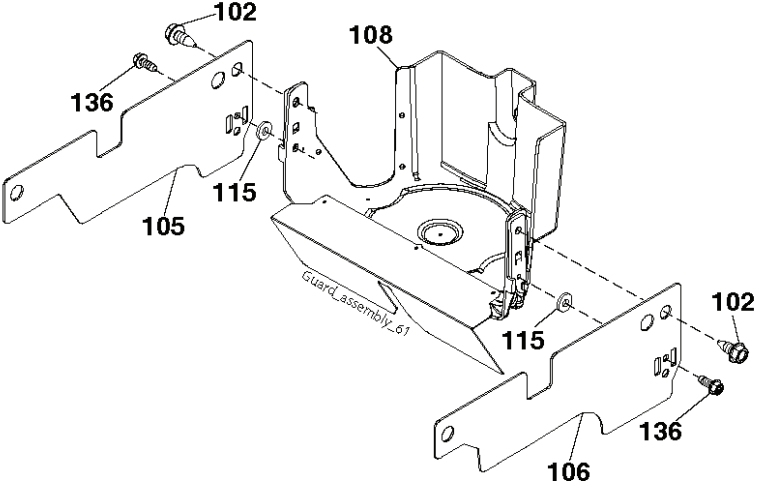

SPARK ARRESTER KIT

engine-tex_bs-2cyl_158