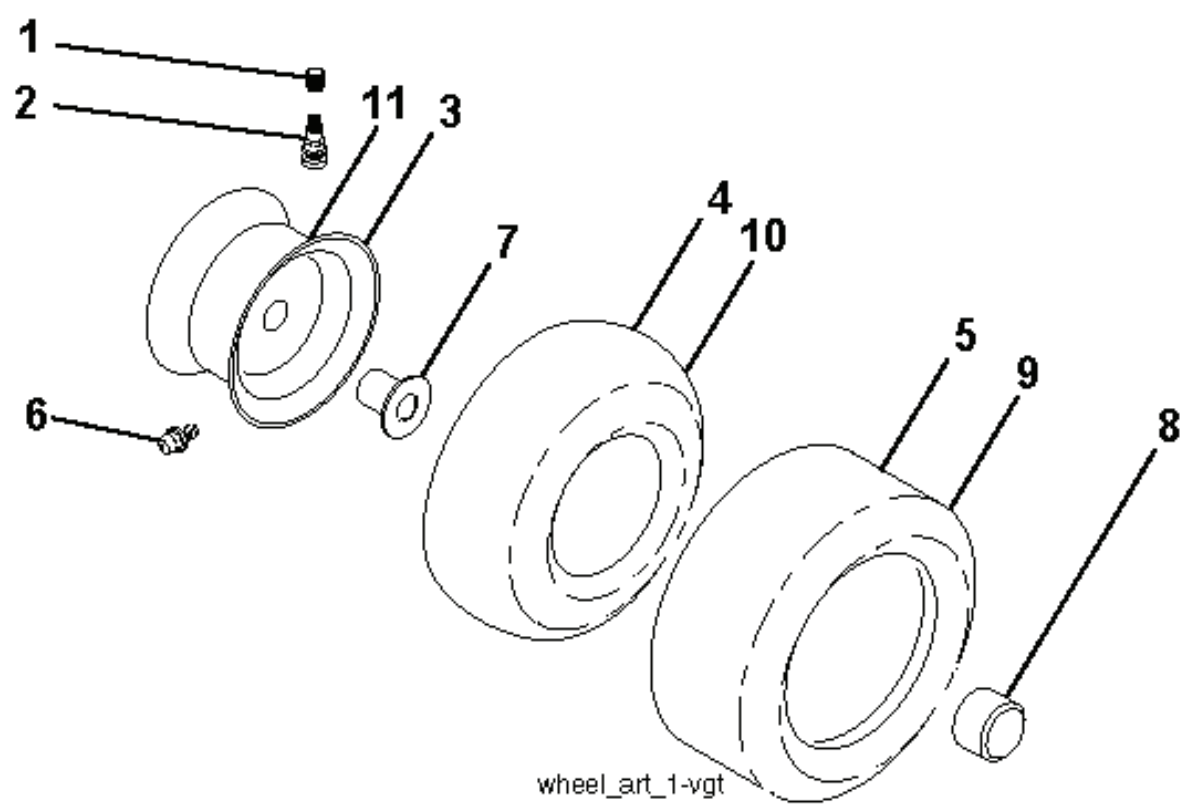

PTO SWITCH  
(MATING SIDE)

IGNITION SWITCH

POSITION	CIRCUIT "MAKE"
OFF	M+G+A1
RUN/OVERRIDE	B+A1
RUN	B+A1 L+A2
START	B+S+A1

CHASSIS HARNESS  
CONNECTOR  
(MATING SIDE)

DASH HARNESS  
CONNECTOR

WIRING INSULATED CLIPS  
NOTE: IF WIRING INSULATED  
CLIPS WERE REMOVED FOR  
SERVICING OF UNIT, THEY  
SHOULD BE RE-INSTALLED TO  
PROPERLY SECURE YOUR  
WIRING.

●  
NON-REMOVABLE  
CONNECTIONS

○  
REMOVABLE  
CONNECTIONS

seat-tex\_7A-vgt

---

REF.	PART NO.	DESCRIPTION	REMARK	QTY.	KIT
1	532439819	SEAT		1	
2	532180166	BRACKET		1	
3	532140675	STRAP		1	
6	873800600	NUT		1	
7	532124181	SPRING		1	
8	532171877	BOLT		1	
10	532196977	PLATE		1	
21	532171852	BOLT		1	
37	873800500	LOCK NUT		1	
40	532197661	HANDLE		1	
41	532198200	SPRING		1	
43	874760612	BOLT		1	
44	819133812	WASHER		1	

REF.	PART NO.	DESCRIPTION	REMARK	QTY.	KIT
1	532439740	STEERING WHEEL		1	
2	532436870	WHEEL AXLE		1	
4	532436873	SPINDLE		1	
5	532436874	SPINDLE		1	
6	532124931	WASHER		1	
7	532121748	WASHER		1	
8	812000029	RETAINER RING		1	
9	532121232	HUB CAP		1	
13	532121749	WASHER		1	
14	810040600	WASHER		1	
15	873540600	NUT		1	
16	587016002	SHAFT		1	
19	532194729	PLATE		1	
21	586840201	ADAPTER		1	
22	585029901	BEARING		1	
26	532439743	HUB CAP		1	
27	819211616	WASHER		1	
28	817000612	SCREW		1	
35	532440770	GEAR		1	
45	819183812	WASHER		1	
50	873900600	NUT		1	
53	532188967	WASHER		1	
57	532407465	BRACKET		1	
58	532194747	BOLT		1	
59	532194748	WASHER		1	
60	873971000	NUT		1	
61	581926202	LINK ASSY		1	
62	581926302	LINK ASSY		1	
63	817000512	SCREW		1	
64	532199849	SPRING RETAINER		1	
66	871020748	BOLT		1	
67	532194737	BUSHING		1	
68	873900700	NUT		1	
69	532199162	WASHER		1	
70	585338801	BRACKET		1	
75	580683701	PINION		1	
76	580683601	SCREW		1	
80	532001370	WASHER		1	
81	532436887	LINK		1	
82	532442147	BOLT		1	
85	532441873	PIVOT		1	
86	532441872	PIVOT		1	
122	532444962	CAP		1	