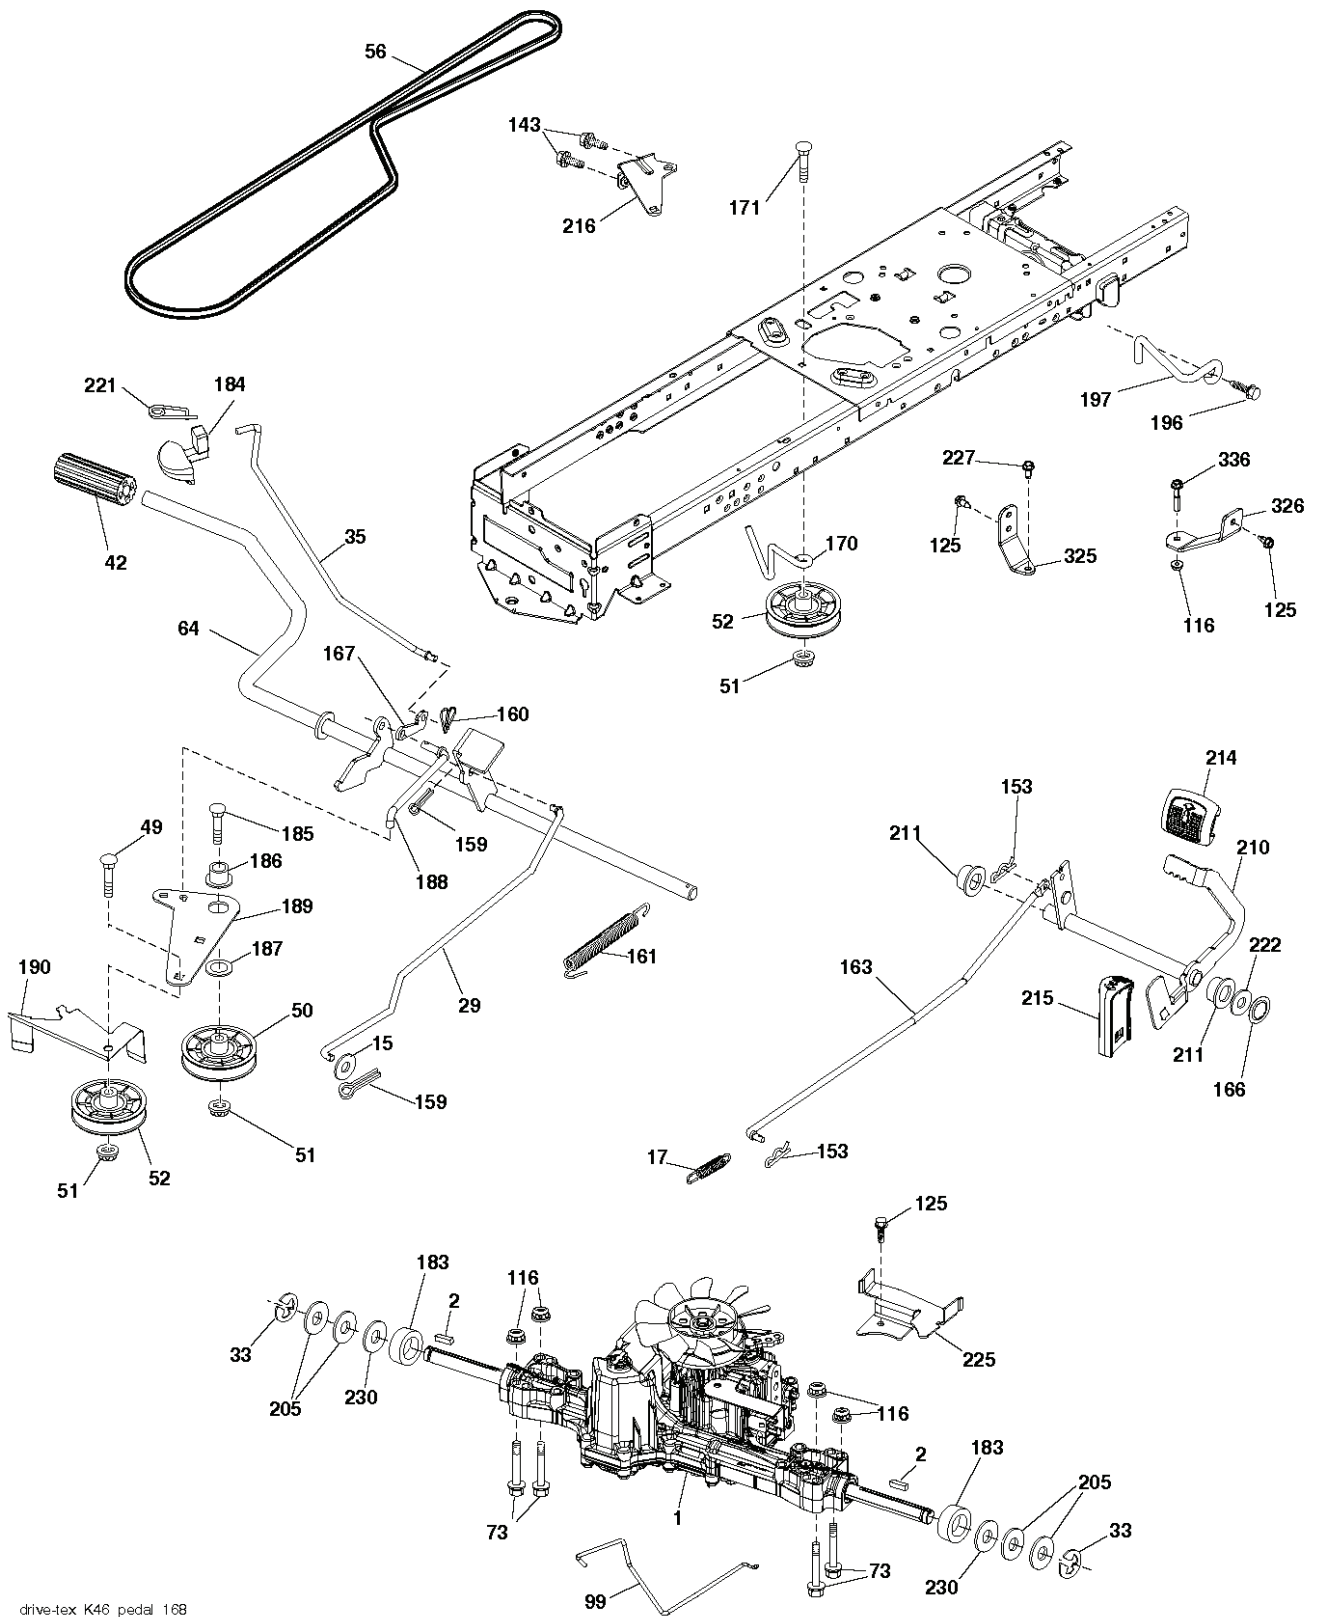

REF.	PART NO.	DESCRIPTION	REMARK	QTY.	KIT
1	000000000	W/O DESCRIPTION	TRANSAXLE TUFFTORQ K46 BT (426120)	1	
2	532123583	KEY		1	
15	819131316	WASHER		1	
17	532413678	SRPING.BRAKE.K46.GREEN*SUBS/2*		1	
29	532403806	ROD		1	
33	812000001	RETAINER RING		1	
35	583864501	ROD		1	
42	532124872	PEDAL RUBBER		1	
49	872110614	BOLT		1	
50	532194327	PULLEY		1	
51	873900600	NUT		1	
52	532194326	PULLEY		1	
56	532130969	BELT		1	
64	532197865	SHAFT		1	
73	874490540	BOLT		1	
99	532415742	ROD		1	
116	873900500	NUT		1	
125	817000512	SCREW		1	
143	817490508	SCREW		1	
153	532124788	RETAINER RING		1	
159	876020412	SPLIT PIN		1	
160	532169484	PIN		1	
161	532105709	SPRING		1	
163	532448275	CONTROL		1	
166	532429164	NUT		1	
167	532405257	LATCH		1	
170	532194322	KEEPER		1	
171	872110616	BOLT		1	
183	532137057	SPACER		1	
184	587653701	HANDLE		1	
185	872110622	BOLT		1	
186	532194321	SPACER		1	
187	819133210	WASHER		1	
188	582217001	LINK		1	
189	532194317	PLATE		1	
190	532194318	BELT GUIDE		1	
196	817000616	SCREW		1	
197	585658601	CLUTCH		1	
205	532121748	WASHER		1	
210	532197860	ARM		1	
211	532120183	BEARING		1	
214	532421263	PAD		1	
215	586606501	PEDAL		1	
216	532196131	BRACKET		1	
221	532403187	SPRING		1	
222	879212010	WASHER		1	
225	532403319	BELT GUIDE		1	
227	817490512	SCREW		1	
230	532188967	WASHER		1	
325	585668502	BRACKET		1	
326	585670802	BRACKET		1	
336	587259601	BOLT		1	
	PART NO.		REMARK		KIT