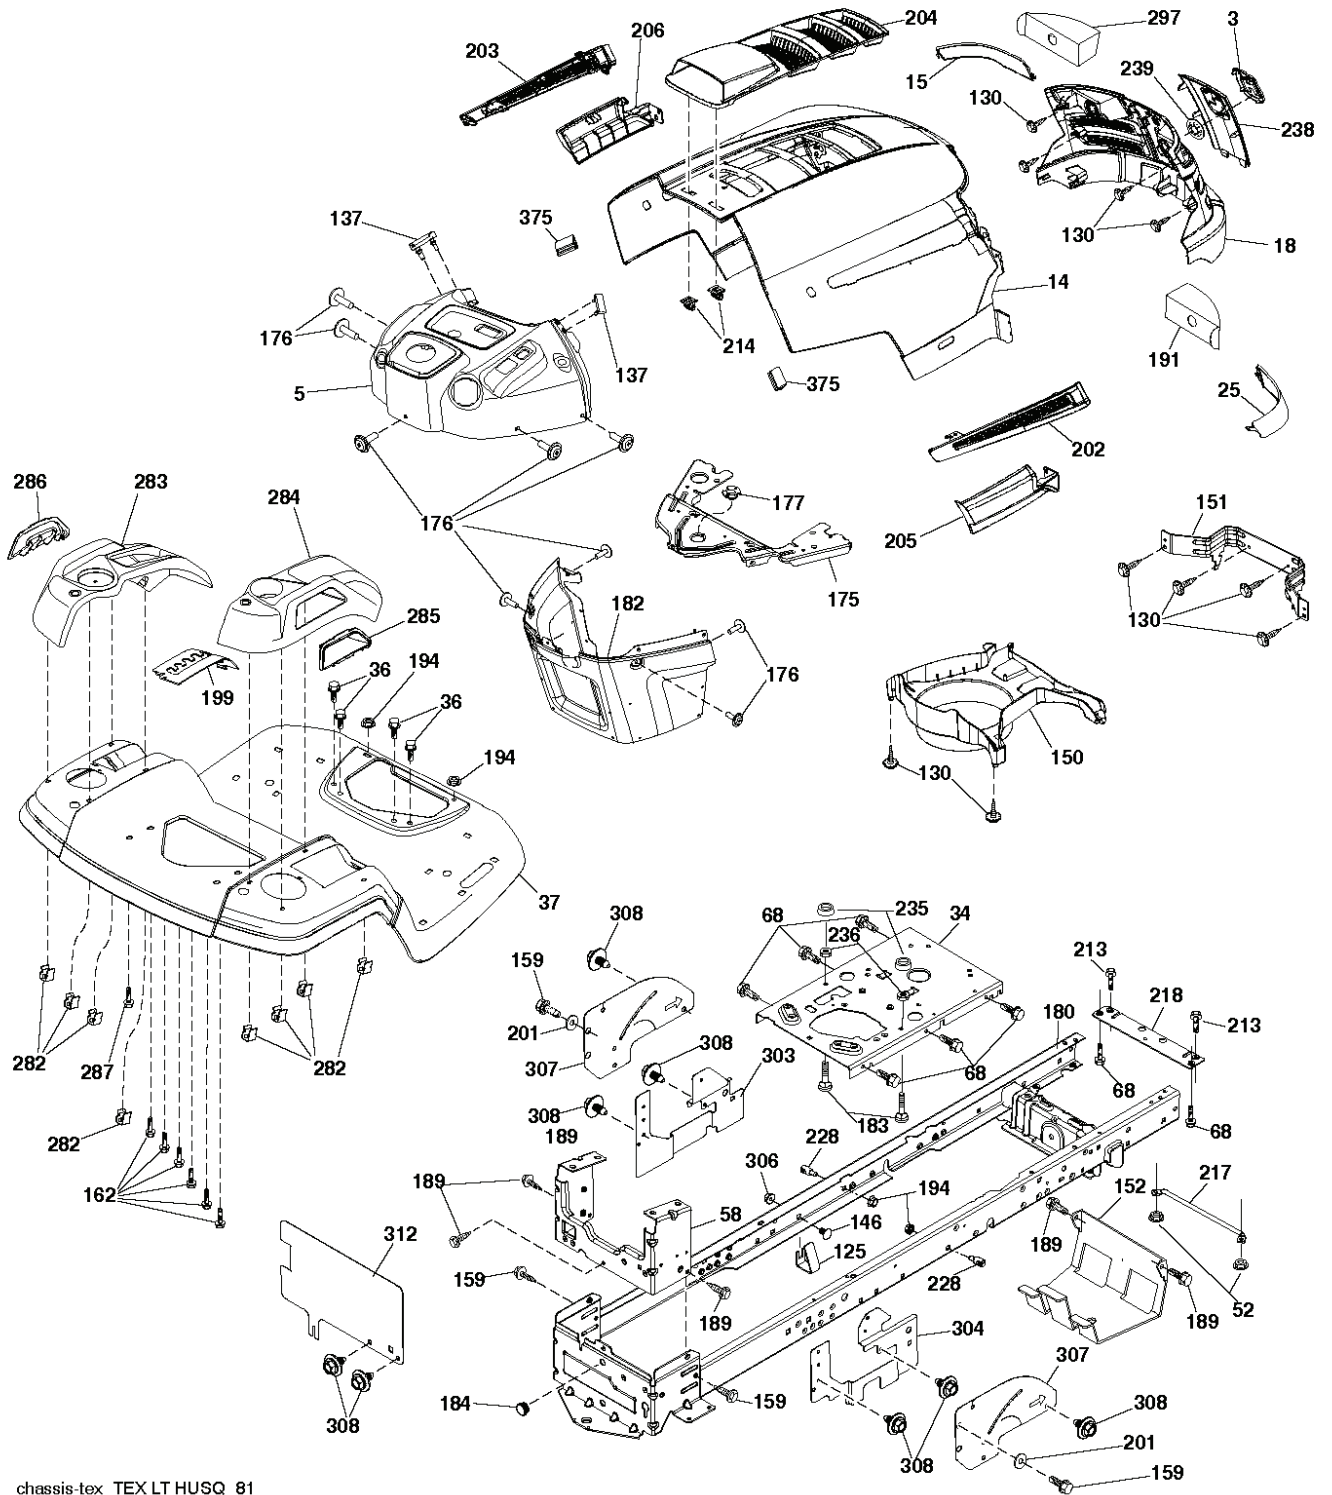

● NON-REMOVABLE CONNECTIONS

○ REMOVABLE CONNECTIONS

---

REF.	PART NO.	DESCRIPTION	REMARK	QTY.	KIT
1	532059192	CAP VALVE		1	
2	532065139	NIPPLE		1	
3	532138336	RIM	Front 6"	1	
4	532059904	HOSE	Front (Service Item Only)	1	
5	532106222	TIRE	FRONT (15 X 6-6)	1	
6	532124957	FITTING	(Front Wheel Only)	1	
7	532124959	BEARING	(Front Wheel Only)	1	
8	532175039	HUB CAP		1	
9	532138468	TIRE	REAR (20 X 8-8)	1	
10	532124926	HOSE	Rear (Service Item Only)	1	
11	532138337	RIM SPROCKET	Rear 8"	1	
--	532144334	SEALING FOAM		1	