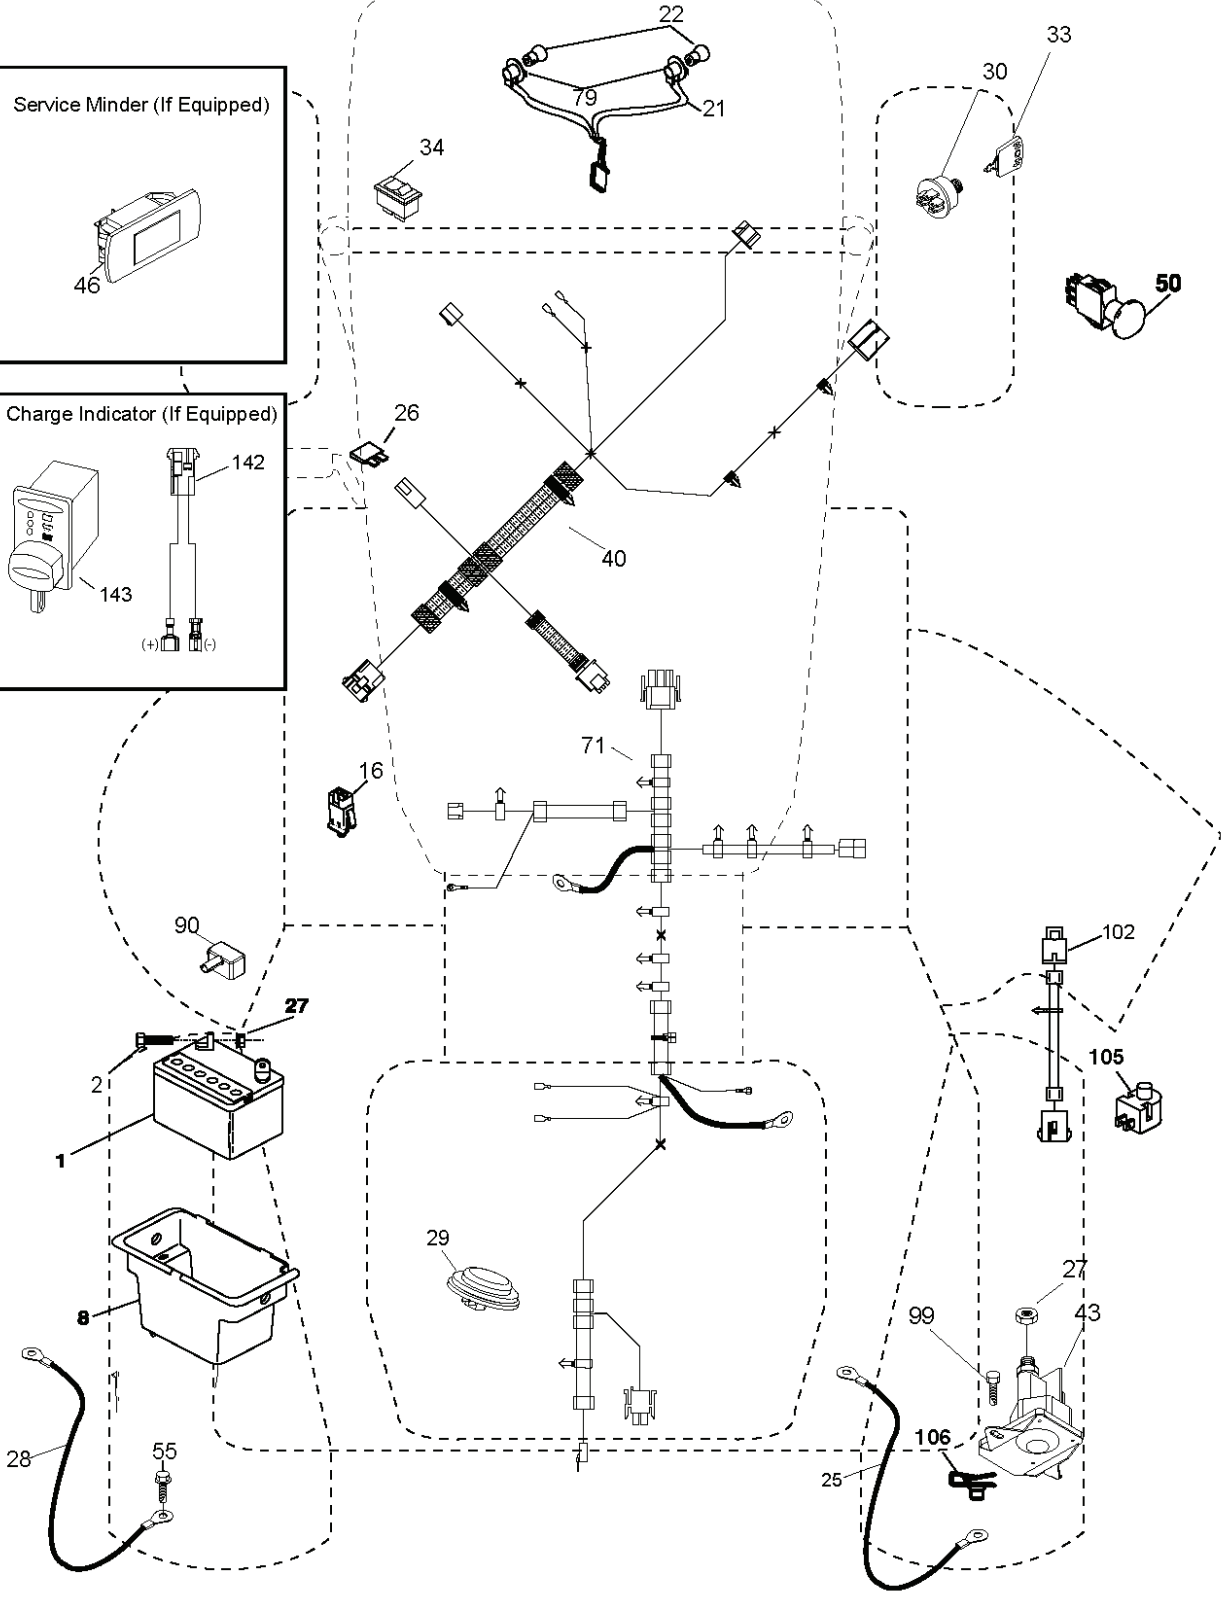

---

REF.	PART NO.	DESCRIPTION	REMARK	QTY.	KIT
1	581578101	DECAL		1	
2	581627301	DECAL		1	
3	581579701	DECAL		1	
4	587551701	DECAL		1	
5	581579601	DECAL		1	
6	587385201	DECAL		1	
7	586066201	DECAL		1	
8	587456401	DECAL		1	
9	532145005	DECAL		1	
10	581578001	DECAL		1	
11	581579201	DECAL		1	
12	581580003	DECAL		1	
13	581724001	DECAL		1	
14	584904601	DECAL		1	
15	581579801	DECAL		1	
--	581724801	DECAL		1	
--	581724601	DECAL		1	
--	532439681	PLATE		1	
--	532439682	PAD		1	

TR04S

Service Minder (If Equipped)

46

Charge Indicator (If Equipped)

142  
143  
(+) (-)

---

REF.	PART NO.	DESCRIPTION	REMARK	QTY.	KIT
1	532163465	BATTERY		1	
2	874760412	BOLT		1	
8	532193228	BOX		1	
16	532176138	MICRO SWITCH		1	
21	532400252	HARNESS		1	
22	532004152	BULB		1	
25	581498001	CABLE		1	
26	532175158	FUSE		1	
27	873510400	NUT		1	
28	532421686	CABLE		1	
29	532401545	SWITCH		1	
30	532193350	IGNITION MODULE		1	
33	532411935	KEY		1	
34	532110712	SWITCH		1	
40	585555301	HARNESS		1	
43	532192507	SOLENOID		1	
46	586161801	HOUR METER		1	
50	532174651	SWITCH		1	
55	817060512	SCREW		1	
71	501133701	HARNESS		1	
79	532175242	HOLDER		1	
90	532435395	TERMINAL COVER		1	
99	817670412	SCREW		1	
102	532404454	CABLE		1	
105	532407568	SWITCH		1	
142	583857801	HARNESS		1	
143	532448059	HARNESS		1	
106	532174814	NUT		1	

seat-tex\_6.5SL\_11

---

REF.	PART NO.	DESCRIPTION	REMARK	QTY.	KIT
1	532439819	SEAT		1	
2	532180166	BRACKET		1	
6	873800600	NUT		1	
7	587613301	SPRING		1	
8	532171877	BOLT		1	
10	532196977	PLATE		1	
21	587907801	BOLT		1	
37	873800500	LOCK NUT		1	
40	532197661	HANDLE		1	
41	532198200	SPRING		1	
43	874760612	BOLT		1	
44	819133812	WASHER		1	
46	588090401	BOLT		1	