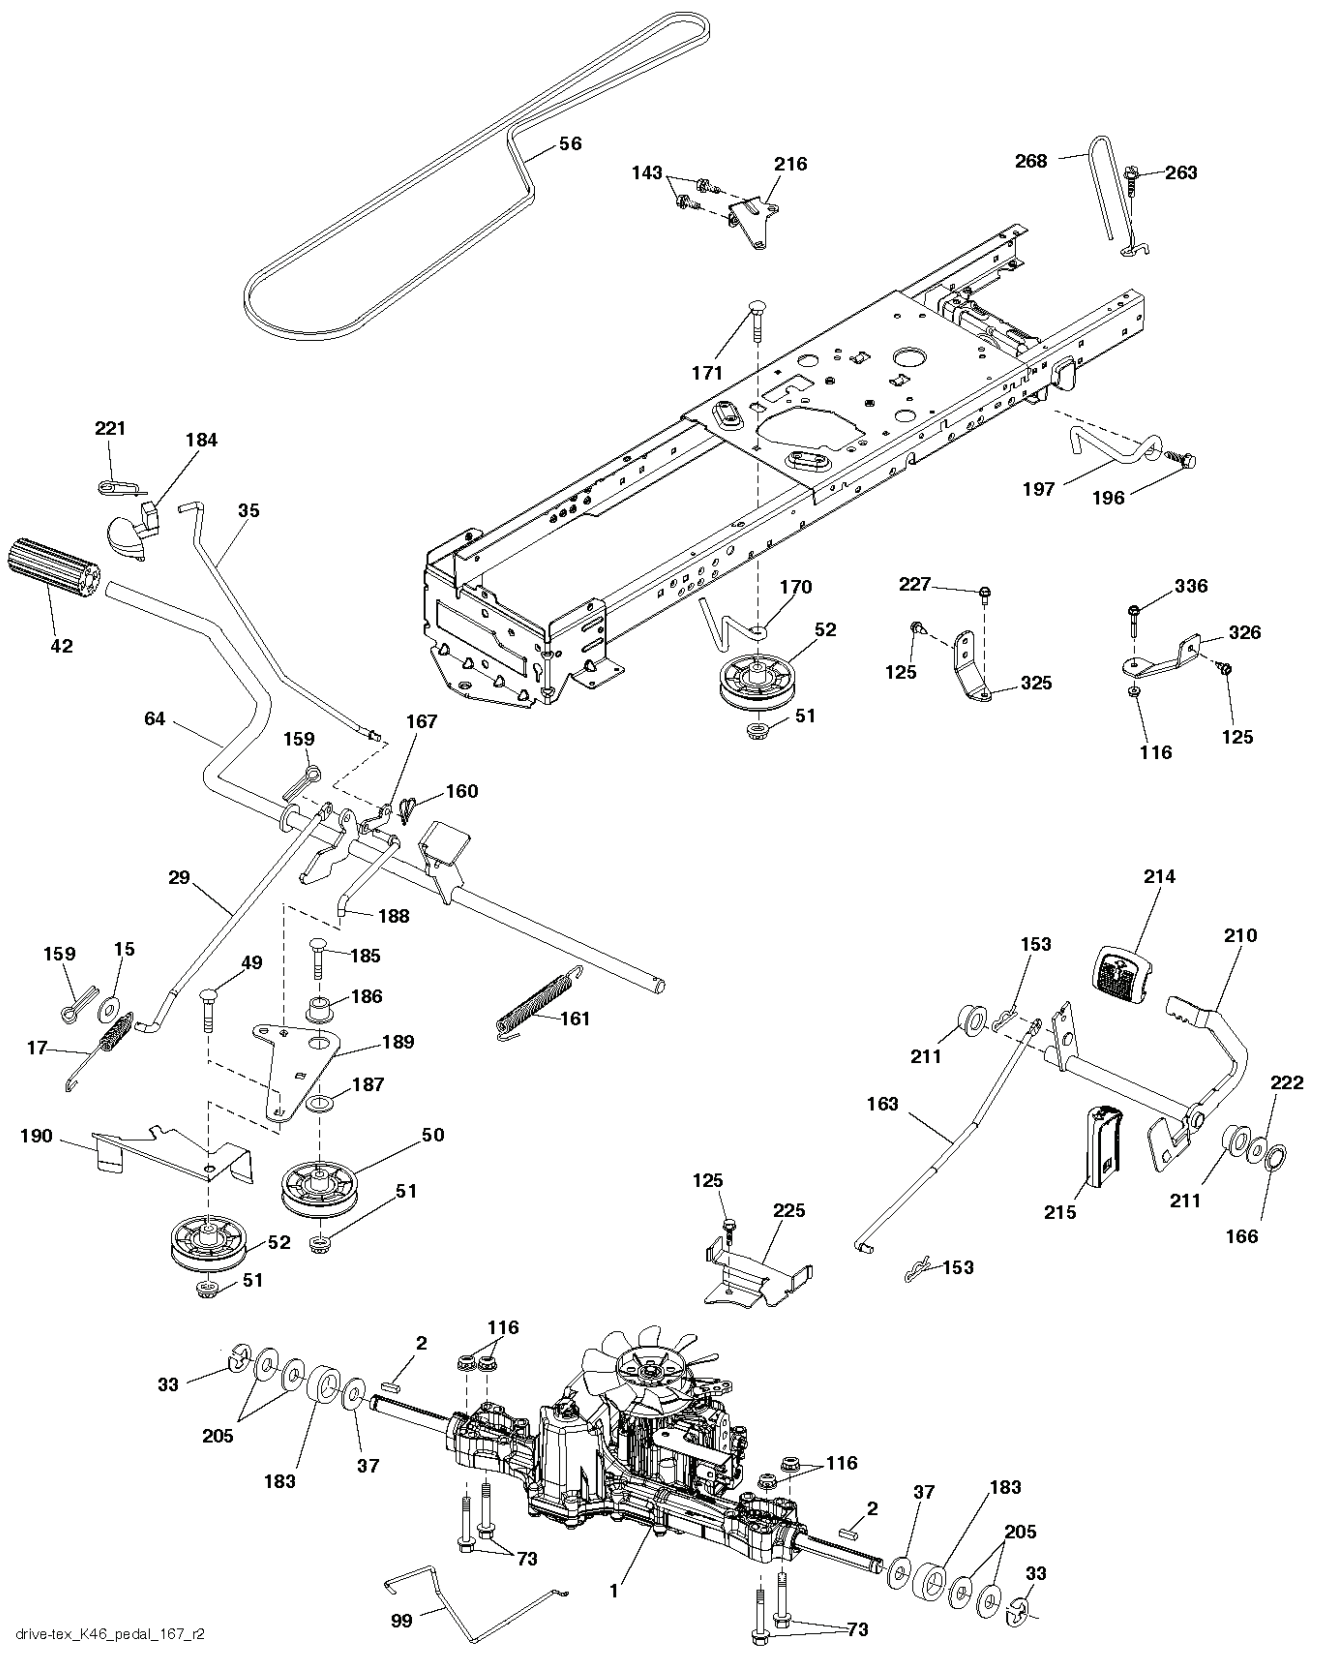

# **SPARE PARTS LIST**

REF.	PART NO.	DESCRIPTION	REMARK	QTY.	KIT
1	000000000	W/O DESCRIPTION	ENGINE BRIGGS MODEL NUMBER 31S777-0003-B1 (587451501)	1	
2	532137352	MUFFLER		1	
9	501832601	KEEPER		1	
11	587241501	CLUTCH		1	
12	532405097	PULLEY		1	
15	532407545	FUEL TANK		1	
18	532430220	FUEL CAP		1	
20	587242601	THROTTLE		1	
21	532416358	SCREW		1	
28	532137040	HOSE		1	
29	532137180	SPARK ARRESTER KIT		1	
37	532123487	HOSE CLAMP		1	
41	532126197	WASHER		1	
42	810040700	WASHER		1	
45	873510400	NUT		1	
69	532165291	GASKET		1	
79	532192334	SCREW		1	
81	532148456	TUBE		1	
82	532428287	PLUG		1	
85	581332804	BOLT		1	
84	817060620	SCREW		1	
90	817000616	SCREW		1	
96	819091416	WASHER		1	
97	817670412	SCREW		1	
102	817000512	SCREW		1	
105	501267202	SAFETY GUARD		1	
106	501268202	SAFETY GUARD		1	
108	532421794	ENGINE COVER		1	
115	532431761	RETAINER		1	
136	532421756	SCREW		1	

● NON-REMOVABLE CONNECTIONS

○ REMOVABLE CONNECTIONS

---

REF.	PART NO.	DESCRIPTION	REMARK	QTY.	KIT
1	532059192	CAP VALVE		1	
2	532065139	NIPPLE		1	
3	532138336	RIM	Front 6"	1	
4	532059904	HOSE	Front (Service Item Only)	1	
5	532106222	TIRE	FRONT (15 X 6-6)	1	
6	532124957	FITTING	(Front Wheel Only)	1	
7	532124959	BEARING	(Front Wheel Only)	1	
8	532175039	HUB CAP		1	
9	532138468	TIRE	REAR (20 X 8-8)	1	
10	532124926	HOSE	Rear (Service Item Only)	1	
11	532138337	RIM SPROCKET	Rear 8"	1	
--	532144334	SEALING FOAM		1	

---

REF.	PART NO.	DESCRIPTION	REMARK	QTY.	KIT
1	581578101	DECAL		1	
2	581627301	DECAL		1	
3	581579701	DECAL		1	
4	587551701	DECAL		1	
5	581579601	DECAL		1	
6	587385201	DECAL		1	
7	586066201	DECAL		1	
8	587456401	DECAL		1	
9	532145005	DECAL		1	
10	581578001	DECAL		1	
11	581579201	DECAL		1	
12	581580003	DECAL		1	
13	581724001	DECAL		1	
14	584904601	DECAL		1	
15	581579801	DECAL		1	
--	581724801	DECAL		1	
--	581724601	DECAL		1	
--	532439681	PLATE		1	
--	532439682	PAD		1	