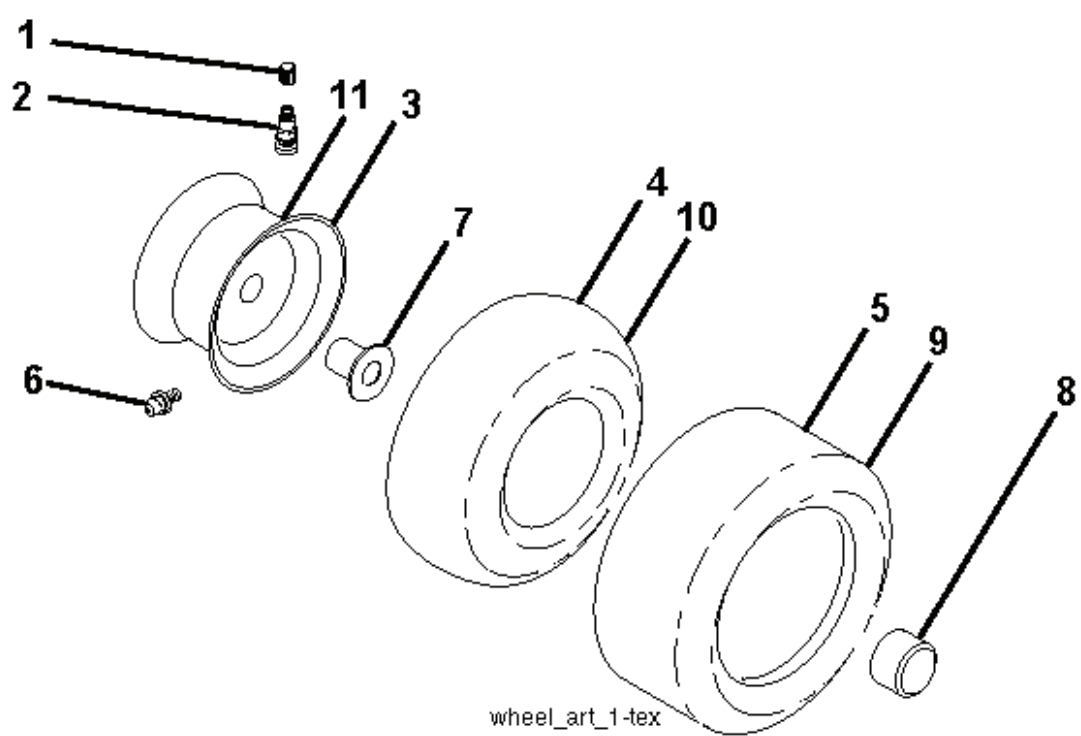

lift-tex\_56

---

REF.	PART NO.	DESCRIPTION	REMARK	QTY.	KIT
2	532422027	SHAFT		1	
3	532195231	LEVER		1	
7	580962301	GRIP		1	
10	532196314	SPRING		1	
87	532194209	SPRING		1	
88	532410710	SPRING		1	
89	819191912	WASHER		1	
90	532194208	PIN		1	
91	532195181	LINK		1	
97	817000612	SCREW		1	
98	532195270	LINK		1	
116	819151516	WASHER		1	

PTO SWITCH (MATING SIDE)

IGNITION SWITCH

POSITION	CIRCUIT	"MAKE"
OFF	M+G+A1	
RUN/OVERRIDE	B+A1	
RUN	B+A1	L+A2
START	B+S+A1	

CHASSIS HARNESS CONNECTOR (MATING SIDE)

DASH HARNESS CONNECTOR

WIRING INSULATED CLIPS  
NOTE: IF WIRING INSULATED CLIPS WERE REMOVED FOR SERVICING OF UNIT, THEY SHOULD BE RE-INSTALLED TO PROPERLY SECURE YOUR WIRING.

● NON-REMOVABLE CONNECTIONS

○ REMOVABLE CONNECTIONS

---

REF.	PART NO.	DESCRIPTION	REMARK	QTY.	KIT
1	532059192	CAP VALVE		1	
2	532065139	NIPPLE		1	
3	532138336	RIM	Front 6"	1	
4	532059904	HOSE	Front (Service Item Only)	1	
5	532106222	TIRE	FRONT (15 X 6-6)	1	
6	532124957	FITTING	(Front Wheel Only)	1	
7	532124959	BEARING	(Front Wheel Only)	1	
8	532175039	HUB CAP		1	
9	532138468	TIRE	REAR (20 X 8-8)	1	
10	532124926	HOSE	Rear (Service Item Only)	1	
11	532138337	RIM SPROCKET	Rear 8"	1	
--	532144334	SEALING FOAM		1	