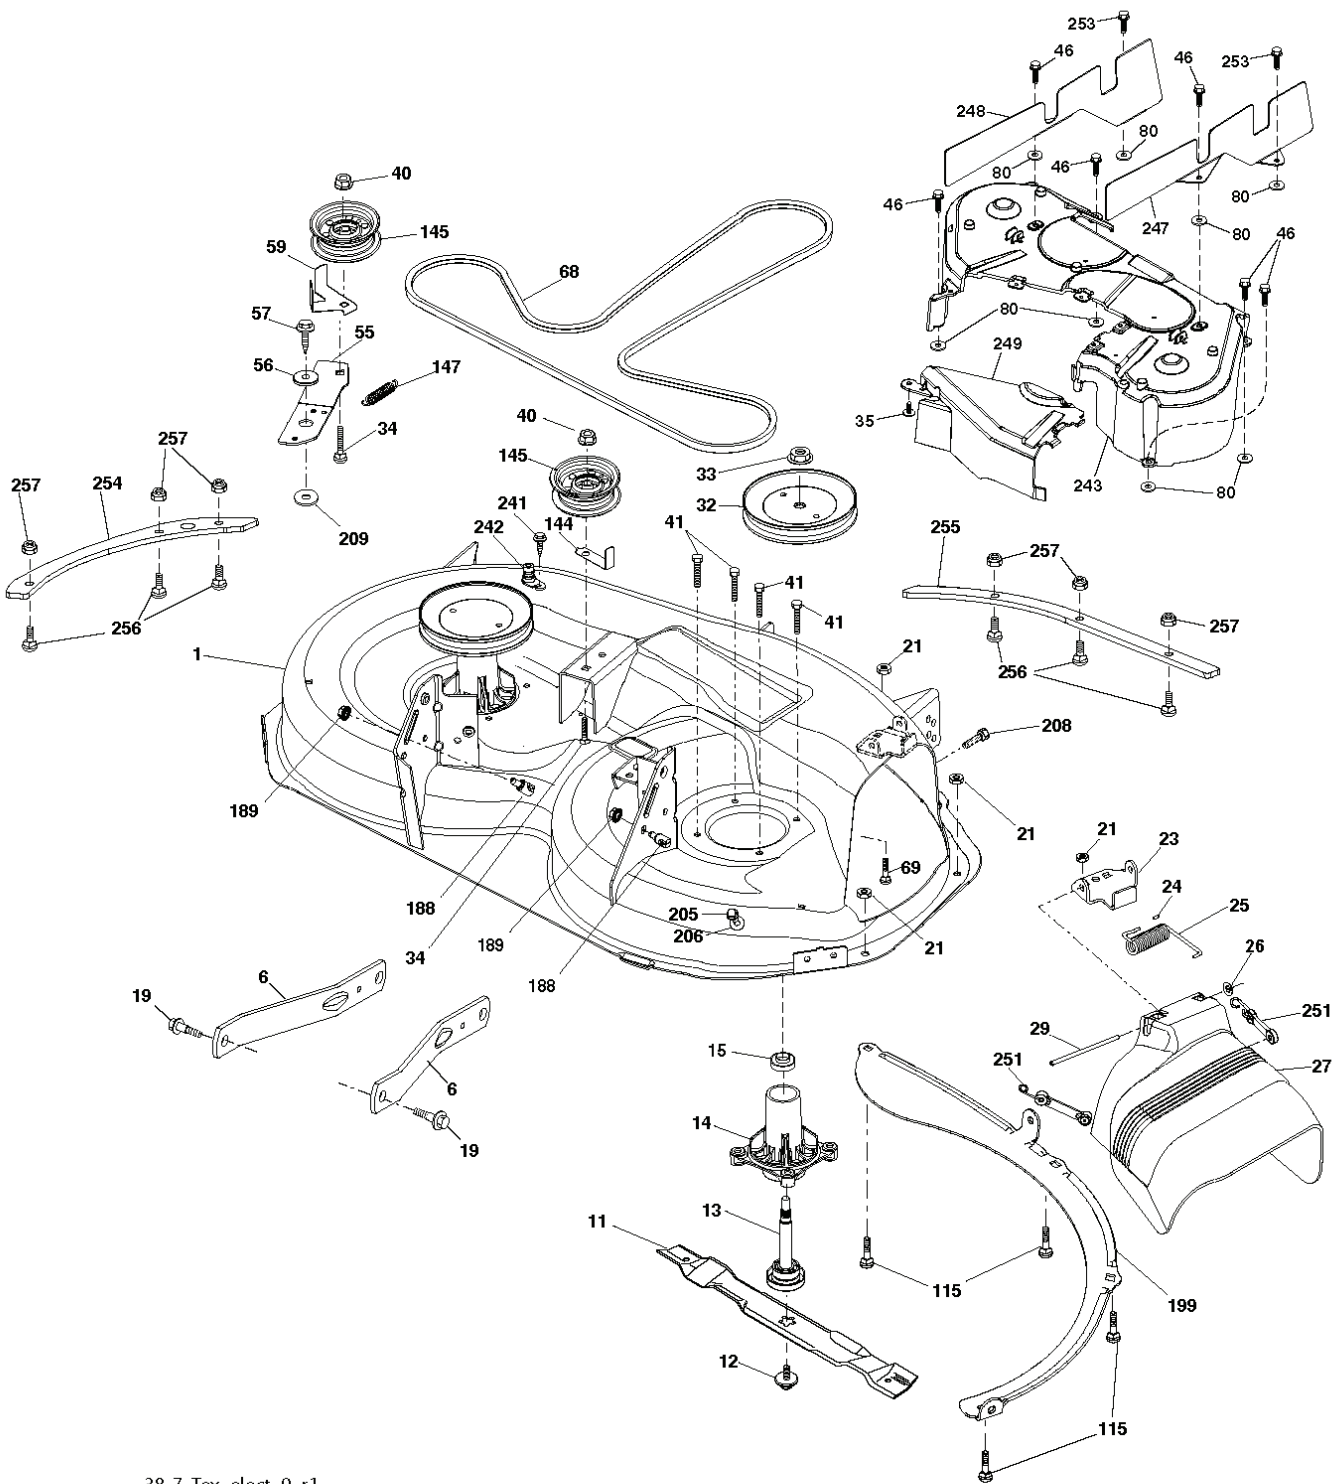

# **SPARE PARTS LIST**

REF.	PART NO.	DESCRIPTION	REMARK	QTY.	KIT
1	000000000	W/O DESCRIPTION	ENGINE BRIGGS MODEL NUMBER 31S777-0003-B1 (587451501)	1	
2	532137352	MUFFLER		1	
9	501832601	KEEPER		1	
11	587241501	CLUTCH		1	
12	532405097	PULLEY		1	
15	532407545	FUEL TANK		1	
18	532430220	FUEL CAP		1	
20	587242601	THROTTLE		1	
21	532416358	SCREW		1	
28	532137040	HOSE		1	
29	532137180	SPARK ARRESTER KIT		1	
37	532123487	HOSE CLAMP		1	
41	532126197	WASHER		1	
42	810040700	WASHER		1	
45	873510400	NUT		1	
69	532165291	GASKET		1	
79	532192334	SCREW		1	
81	532148456	TUBE		1	
82	532428287	PLUG		1	
85	581332804	BOLT		1	
84	817060620	SCREW		1	
90	817000616	SCREW		1	
96	819091416	WASHER		1	
97	817670412	SCREW		1	
102	817000512	SCREW		1	
105	501267202	SAFETY GUARD		1	
106	501268202	SAFETY GUARD		1	
108	532421794	ENGINE COVER		1	
115	532431761	RETAINER		1	
136	532421756	SCREW		1	