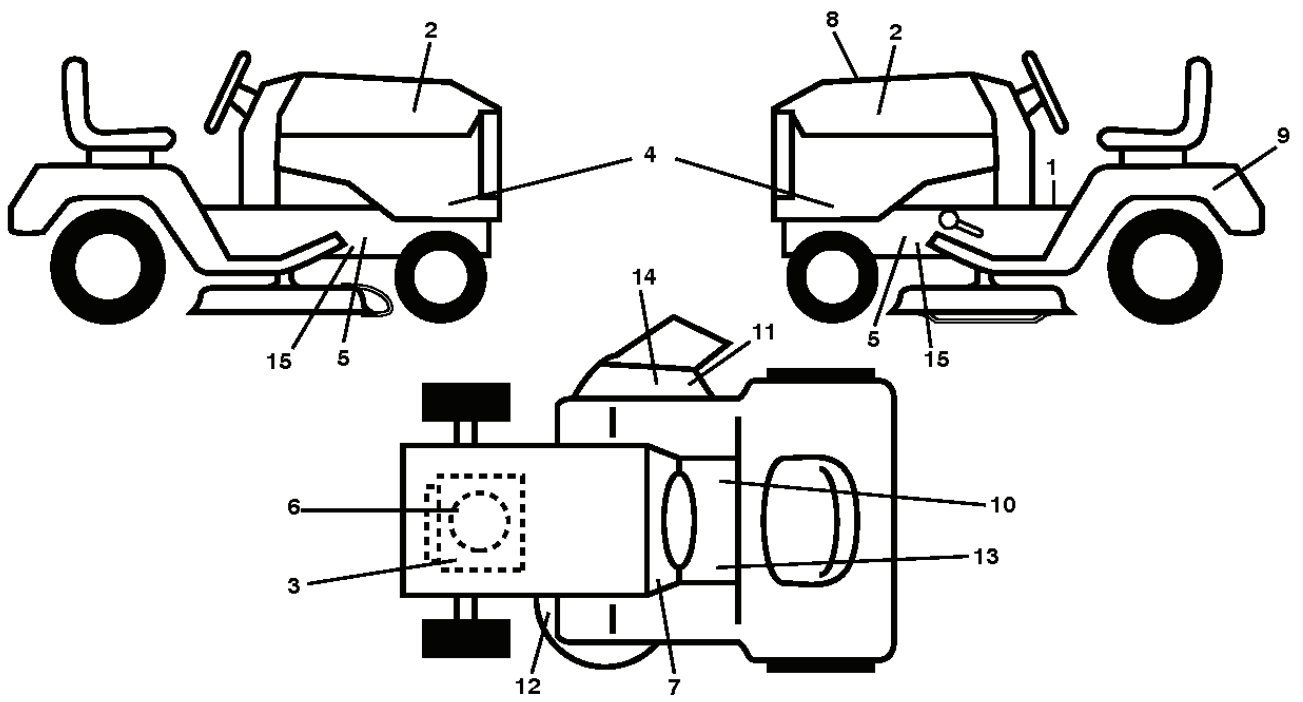

REF.	PART NO.	DESCRIPTION	REMARK	QTY.	KIT
1	581578101	DECAL		1	
2	581627301	DECAL		1	
3	581579701	DECAL		1	
4	587551701	DECAL		1	
5	581579601	DECAL		1	
6	587385201	DECAL		1	
7	586066201	DECAL		1	
8	587456401	DECAL		1	
9	532145005	DECAL		1	
10	581578001	DECAL		1	
11	581579201	DECAL		1	
12	581580003	DECAL		1	
13	581724001	DECAL		1	
14	584904601	DECAL		1	
15	581579801	DECAL		1	
--	581724801	DECAL		1	
--	581724601	DECAL		1	
--	532439681	PLATE		1	
--	532439682	PAD		1