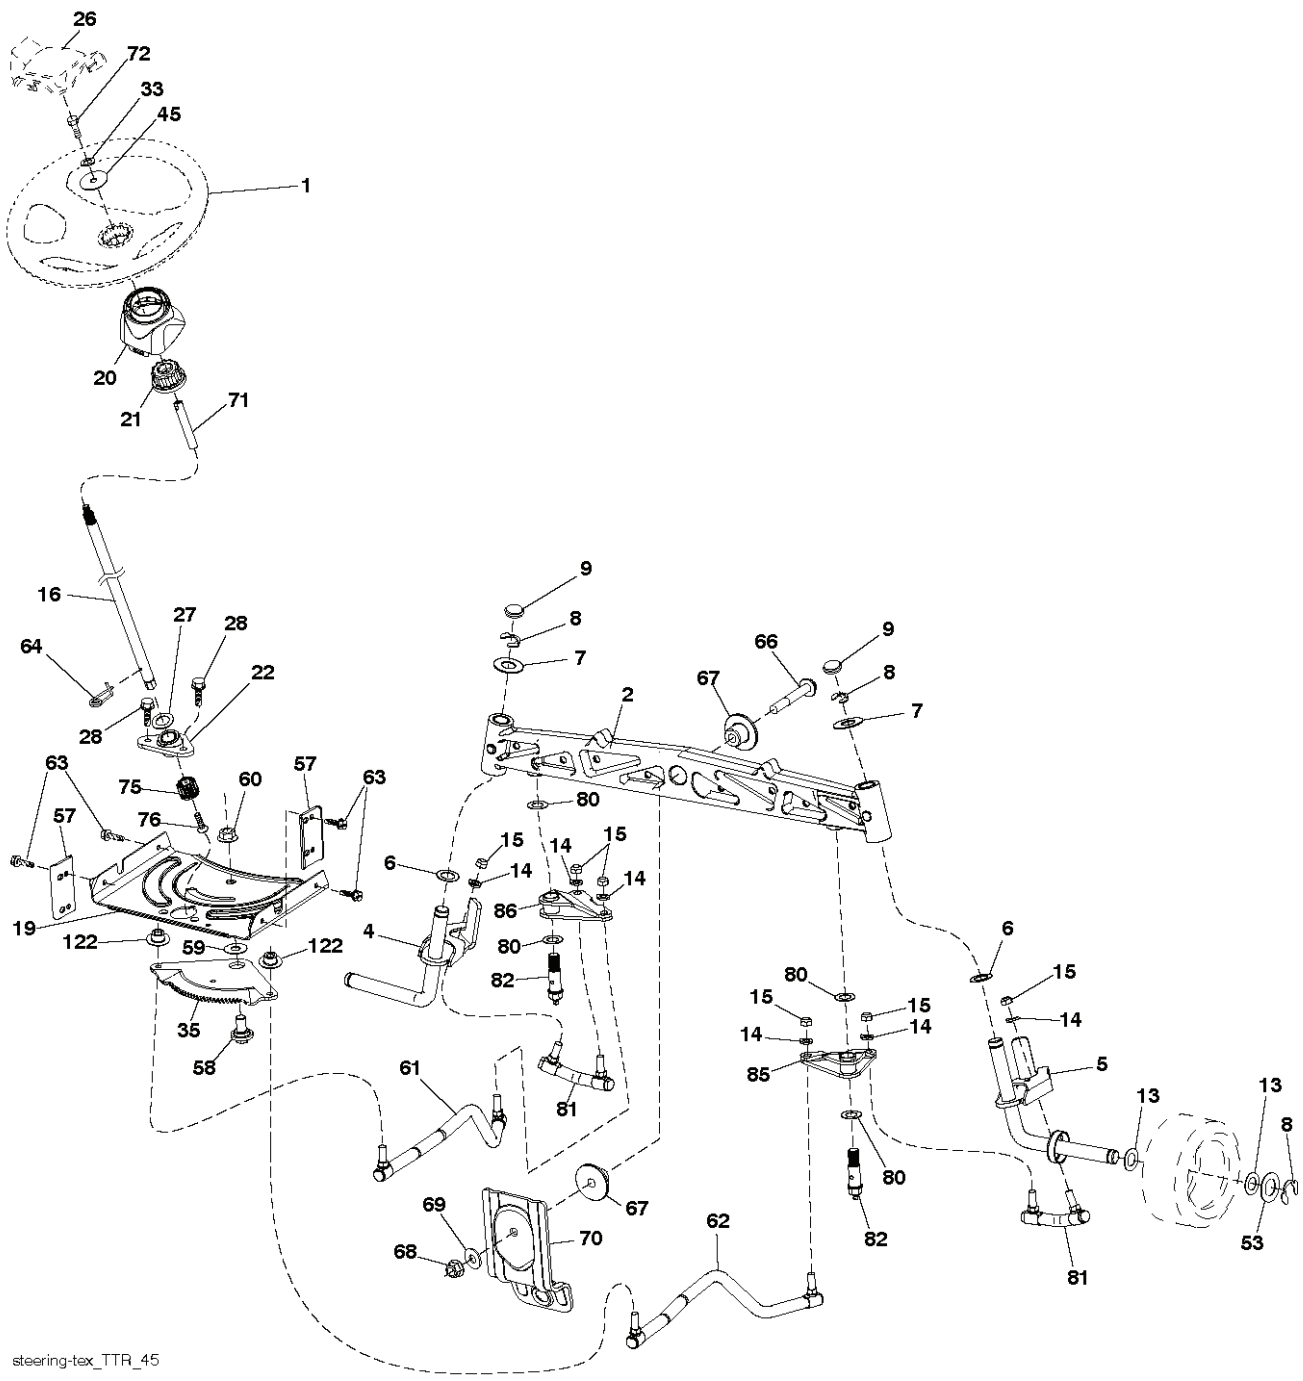

TR04S

Service Minder (If Equipped)

46

Charge Indicator (If Equipped)

142  
143  
(+) (-)

---

REF.	PART NO.	DESCRIPTION	REMARK	QTY.	KIT
1	532163465	BATTERY		1	
2	874760412	BOLT		1	
8	532193228	BOX		1	
16	532176138	MICRO SWITCH		1	
21	532400252	HARNESS		1	
22	532004152	BULB		1	
25	581498001	CABLE		1	
26	532175158	FUSE		1	
27	873510400	NUT		1	
28	532421686	CABLE		1	
29	532401545	SWITCH		1	
30	532193350	IGNITION MODULE		1	
33	532411935	KEY		1	
34	532110712	SWITCH		1	
40	585555301	HARNESS		1	
43	532192507	SOLENOID		1	
46	586161801	HOUR METER		1	
50	532174651	SWITCH		1	
55	817060512	SCREW		1	
71	501133701	HARNESS		1	
79	532175242	HOLDER		1	
90	532435395	TERMINAL COVER		1	
99	817670412	SCREW		1	
102	532404454	CABLE		1	
105	532407568	SWITCH		1	
142	583857801	HARNESS		1	
143	532448059	HARNESS		1	
106	532174814	NUT		1	

seat-tex\_6.5SL\_11

---

REF.	PART NO.	DESCRIPTION	REMARK	QTY.	KIT
1	532439819	SEAT		1	
2	532180166	BRACKET		1	
6	873800600	NUT		1	
7	587613301	SPRING		1	
8	532171877	BOLT		1	
10	532196977	PLATE		1	
21	587907801	BOLT		1	
37	873800500	LOCK NUT		1	
40	532197661	HANDLE		1	
41	532198200	SPRING		1	
43	874760612	BOLT		1	
44	819133812	WASHER		1	
46	588090401	BOLT		1	