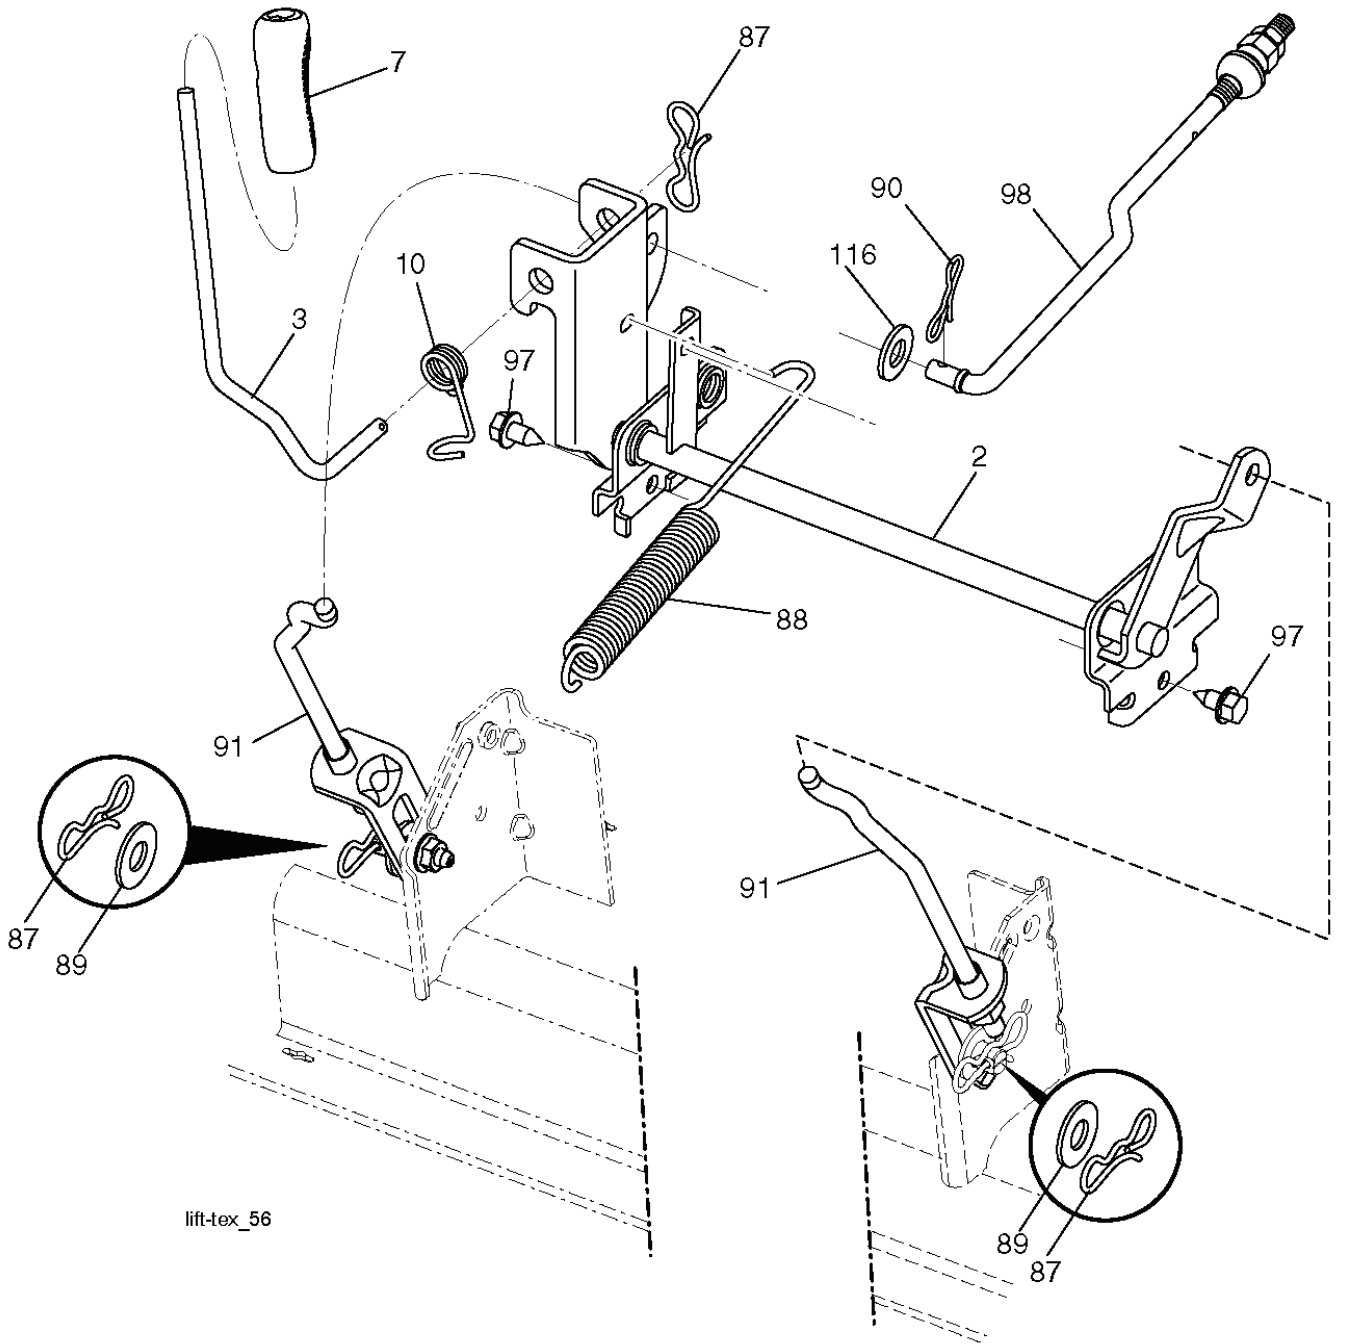

lift-tex_56

REF.	PART NO.	DESCRIPTION	REMARK	QTY.	KIT
2	532422027	SHAFT		1	
3	532195231	LEVER		1	
7	580962301	GRIP		1	
10	532196314	SPRING		1	
87	532194209	SPRING		1	
88	532410710	SPRING		1	
89	819191912	WASHER		1	
90	532194208	PIN		1	
91	532195181	LINK		1	
97	817000612	SCREW		1	
98	532195270	LINK		1	
116	819151516	WASHER		1