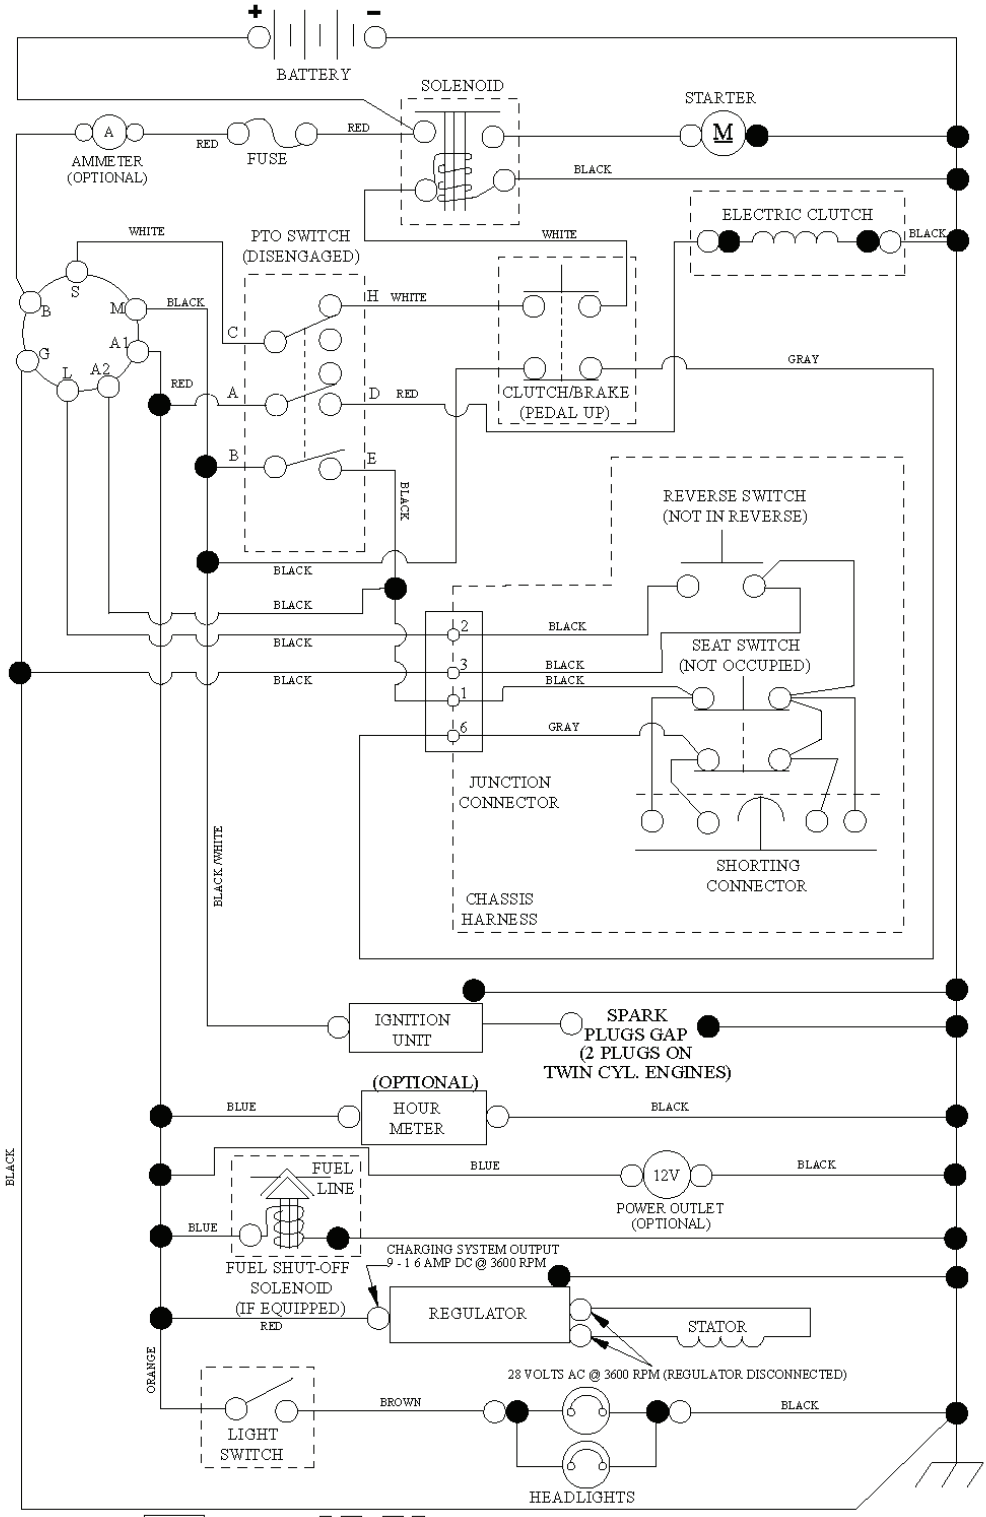

POSITION	CIRCUIT	"MAKE"
OFF	M+G+A1	
RUN/OVERRIDE	B+A1	
RUN	B+A1	L+A2
START	B+S+A1	

WIRING INSULATED CLIPS
NOTE: IF WIRING INSULATED CLIPS WERE REMOVED FOR SERVICING OF UNIT, THEY SHOULD BE RE-INSTALLED TO PROPERLY SECURE YOUR WIRING.

● NON-REMOVABLE CONNECTIONS

○ REMOVABLE CONNECTIONS