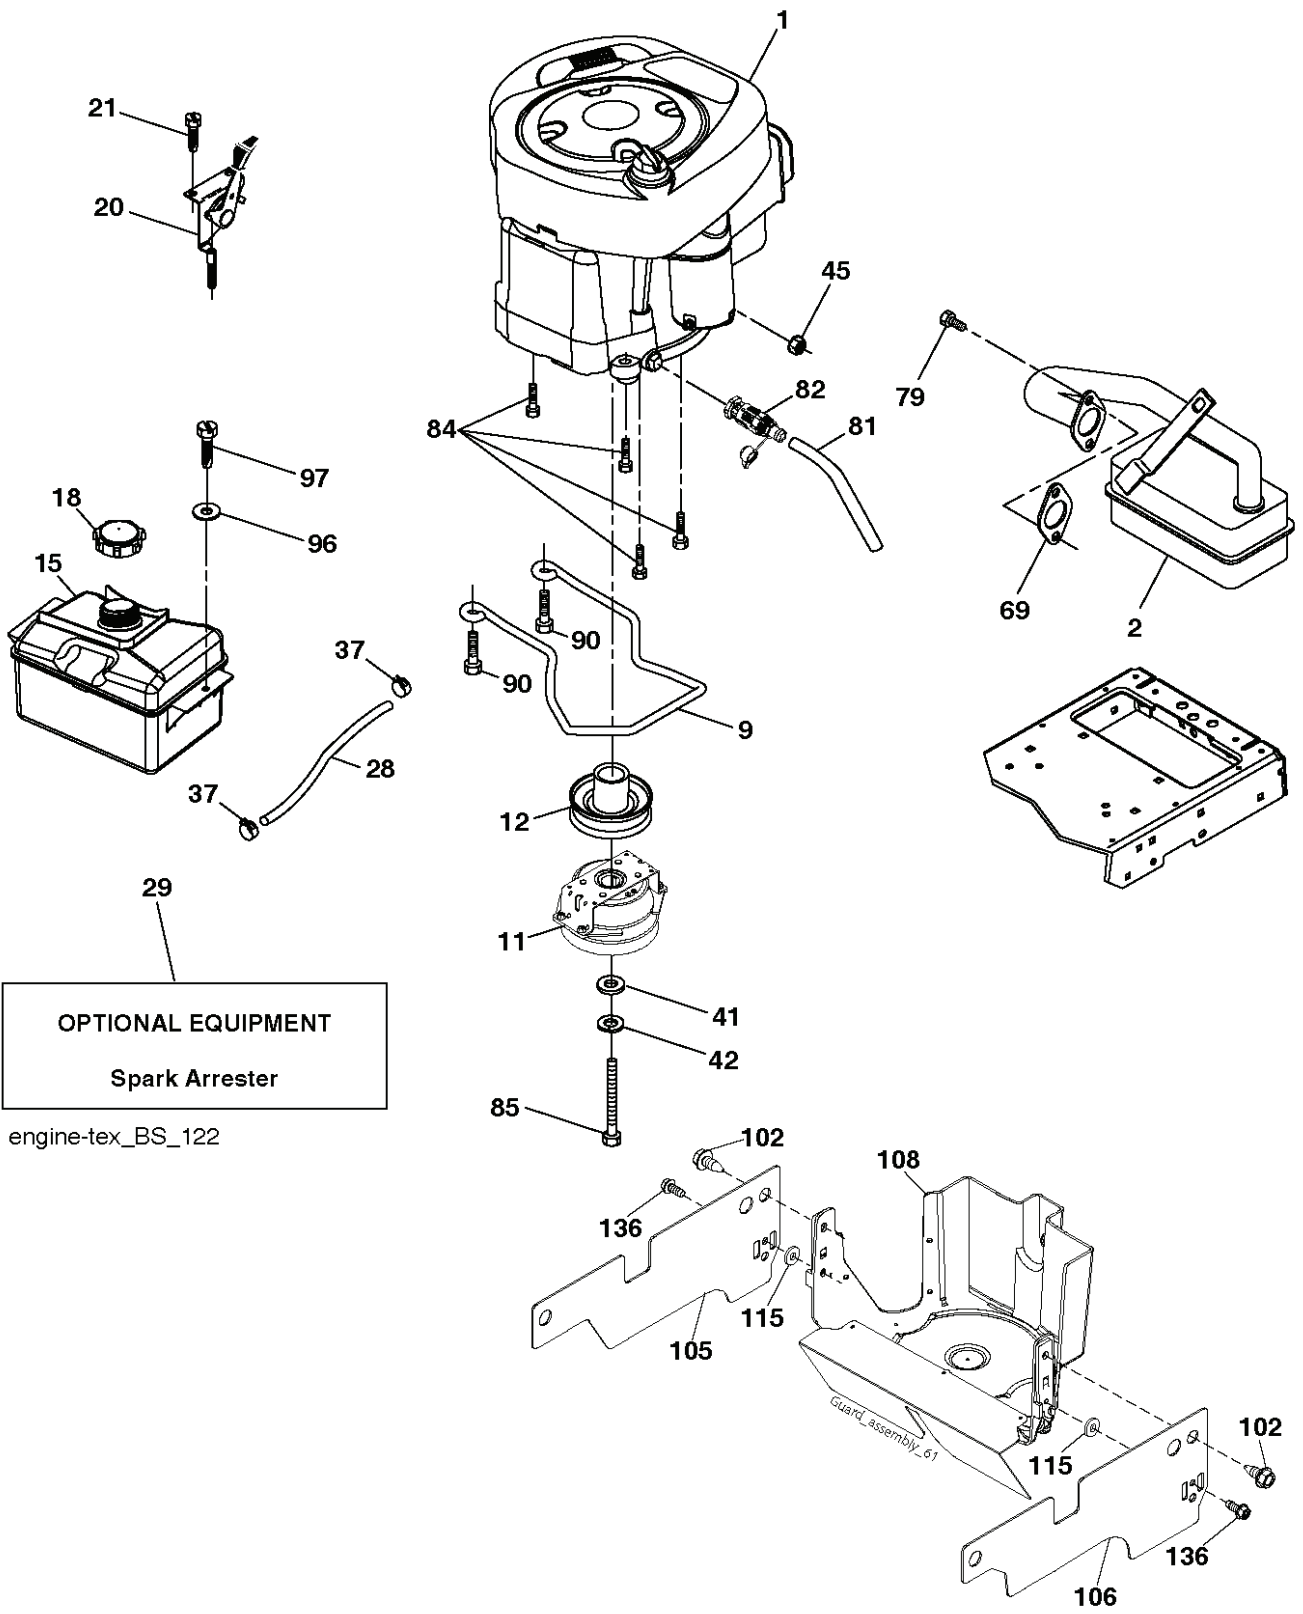

# **SPARE PARTS LIST**

REF.	PART NO.	DESCRIPTION	REMARK	QTY.	KIT
1	000000000	W/O DESCRIPTION	ENGINE BRIGGS MODEL NUMBER 31S777-0003-B1 (587451501)	1	
2	532137352	MUFFLER		1	
9	501832601	KEEPER		1	
11	587241501	CLUTCH		1	
12	532405097	PULLEY		1	
15	532407545	FUEL TANK		1	
18	532430220	FUEL CAP		1	
20	587242601	THROTTLE		1	
21	532416358	SCREW		1	
28	532137040	HOSE		1	
29	532137180	SPARK ARRESTER KIT		1	
37	532123487	HOSE CLAMP		1	
41	532126197	WASHER		1	
42	810040700	WASHER		1	
45	873510400	NUT		1	
69	532165291	GASKET		1	
79	532192334	SCREW		1	
81	532148456	TUBE		1	
82	532428287	PLUG		1	
85	581332804	BOLT		1	
84	817060620	SCREW		1	
90	817000616	SCREW		1	
96	819091416	WASHER		1	
97	817670412	SCREW		1	
102	817000512	SCREW		1	
105	501267202	SAFETY GUARD		1	
106	501268202	SAFETY GUARD		1	
108	532421794	ENGINE COVER		1	
115	532431761	RETAINER		1	
136	532421756	SCREW		1	