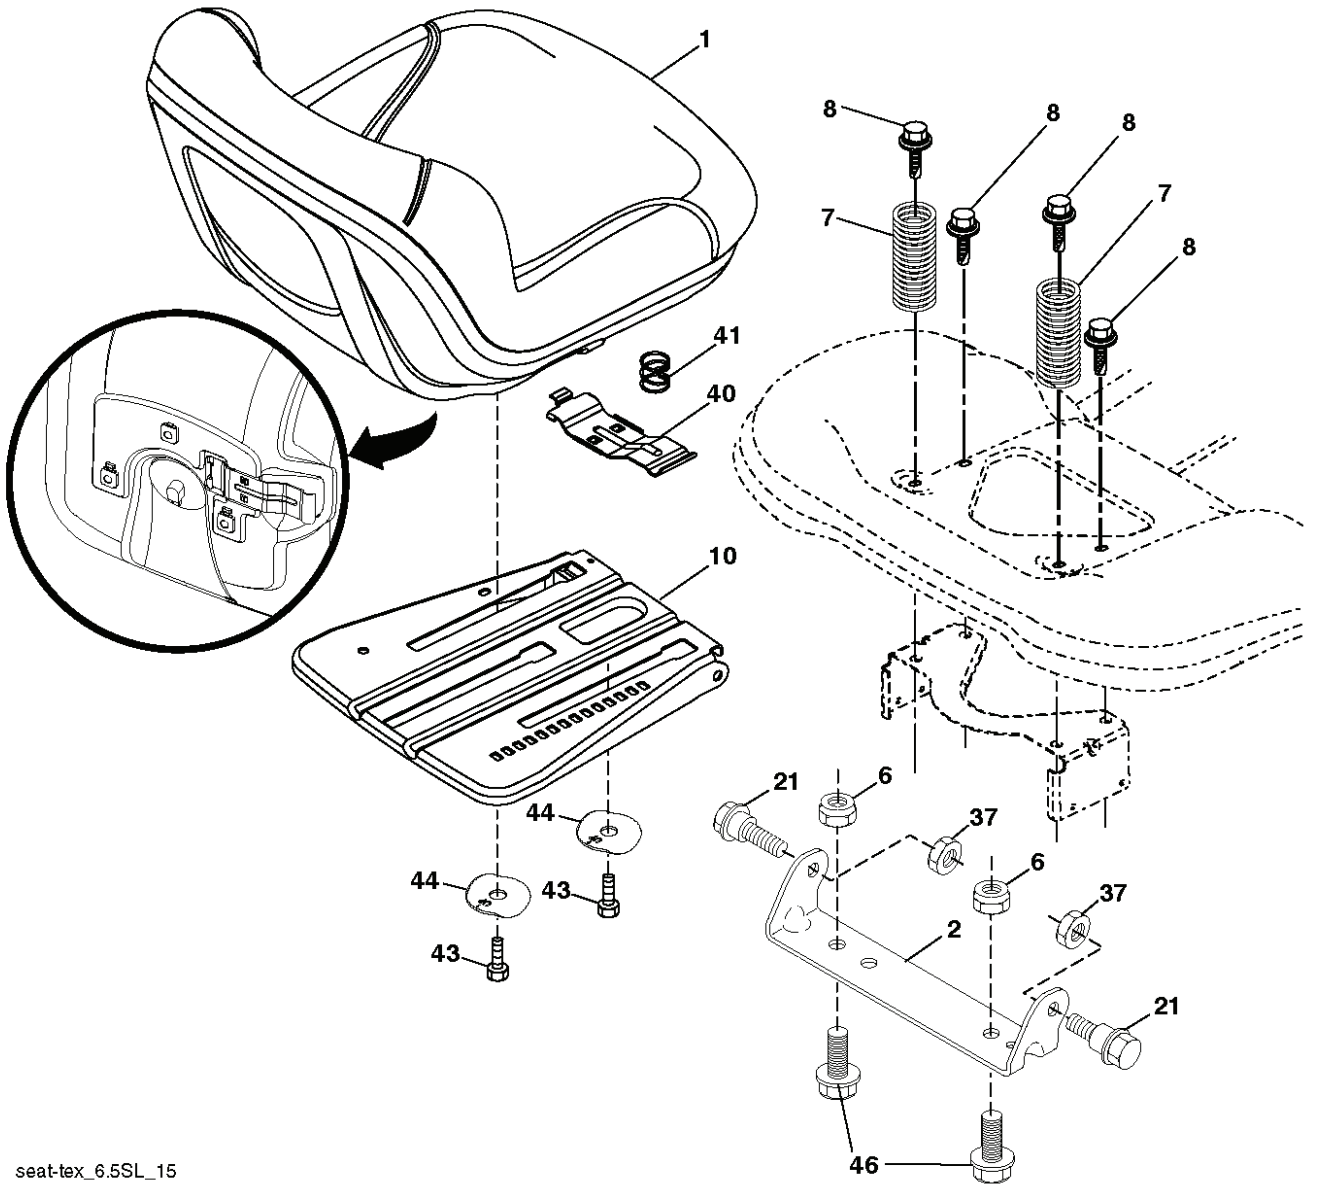

PTO SWITCH (MATING SIDE)

IGNITION SWITCH

POSITION	CIRCUIT "MAKE"
OFF	M+G+A1
RUN/OVERRIDE	B+A1
RUN	B+A1 L+A2
START	B+S+A1

CHASSIS HARNESS CONNECTOR (MATING SIDE)

DASH HARNESS CONNECTOR

WIRING INSULATED CLIPS
 NOTE: IF WIRING INSULATED CLIPS WERE REMOVED FOR SERVICING OF UNIT, THEY SHOULD BE RE-INSTALLED TO PROPERLY SECURE YOUR WIRING.

● ———●
 NON-REMOVABLE CONNECTIONS

○ ———○
 REMOVABLE CONNECTIONS

wheel_art_1-vgt

REF.	PART NO.	DESCRIPTION	REMARK	QTY.	KIT
1	532059192	CAP VALVE		1	
2	532065139	NIPPLE		1	
3	532138336	RIM	FRONT	1	
4	532059904	HOSE	(Service Item Only)	1	
5	532106222	TIRE	FRONT (15 X 6-6)	1	
6	532000278	NIPPLE	(Front Wheel Only)	1	
7	532009040	BEARING	(Front Wheel Only)	1	
8	532175039	HUB CAP		1	
9	532122082	TIRE	REAR (20 X 8-8)	1	
10	532007152	TUBE	(Service Item Only)	1	
11	532138337	RIM SPROCKET	REAR	1	
--	532144334	SEALING FOAM		1	