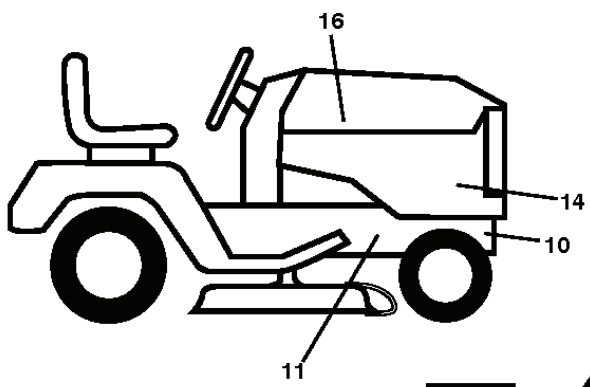

REF.	PART NO.	DESCRIPTION	REMARK	QTY.	KIT
1	587469101	DECAL		1	
2	584904601	DECAL		1	
3	581579201	DECAL		1	
7	586350601	DECAL		1	
8	581580001	DECAL		1	
10	581579601	DECAL		1	
11	581579801	DECAL		1	
12	581579701	DECAL		1	
14	589291101	DECAL		1	
16	501131401	DECAL		1	
17	587617701	DECAL		1	
--	581724801	DECAL		1	
--	581724601	DECAL		1	
--	532439681	PLATE		1	
--	532439682	PAD		1