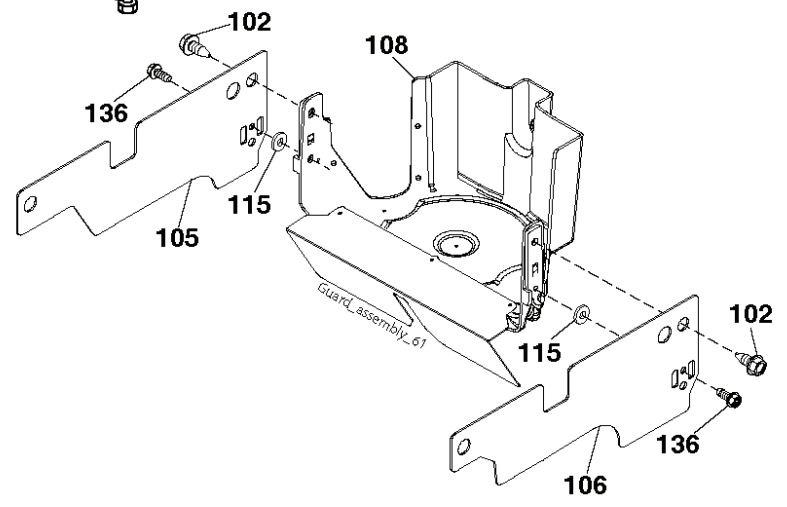

SPARK ARRESTER KIT

engine-tex_bs-2cyl_182