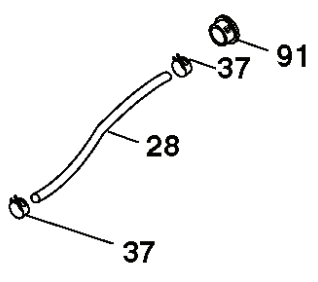

SPARK ARRESTER KIT

engine-tex_bs-2cyl_182