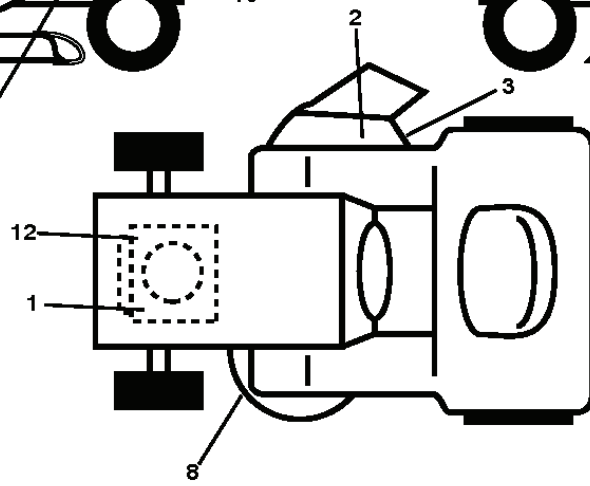

REF.	PART NO.	DESCRIPTION	REMARK	QTY.	KIT
1	587469101	DECAL		1	
2	584904601	DECAL		1	
3	581579201	DECAL		1	
7	586350601	DECAL		1	
8	581580001	DECAL		1	
10	581579601	DECAL		1	
11	581579801	DECAL		1	
12	581579701	DECAL		1	
14	589291101	DECAL		1	
16	501131401	DECAL		1	
17	587617701	DECAL		1	
--	581724801	DECAL		1	
--	581724601	DECAL		1	
--	532439681	PLATE		1	
--	532439682	PAD		1