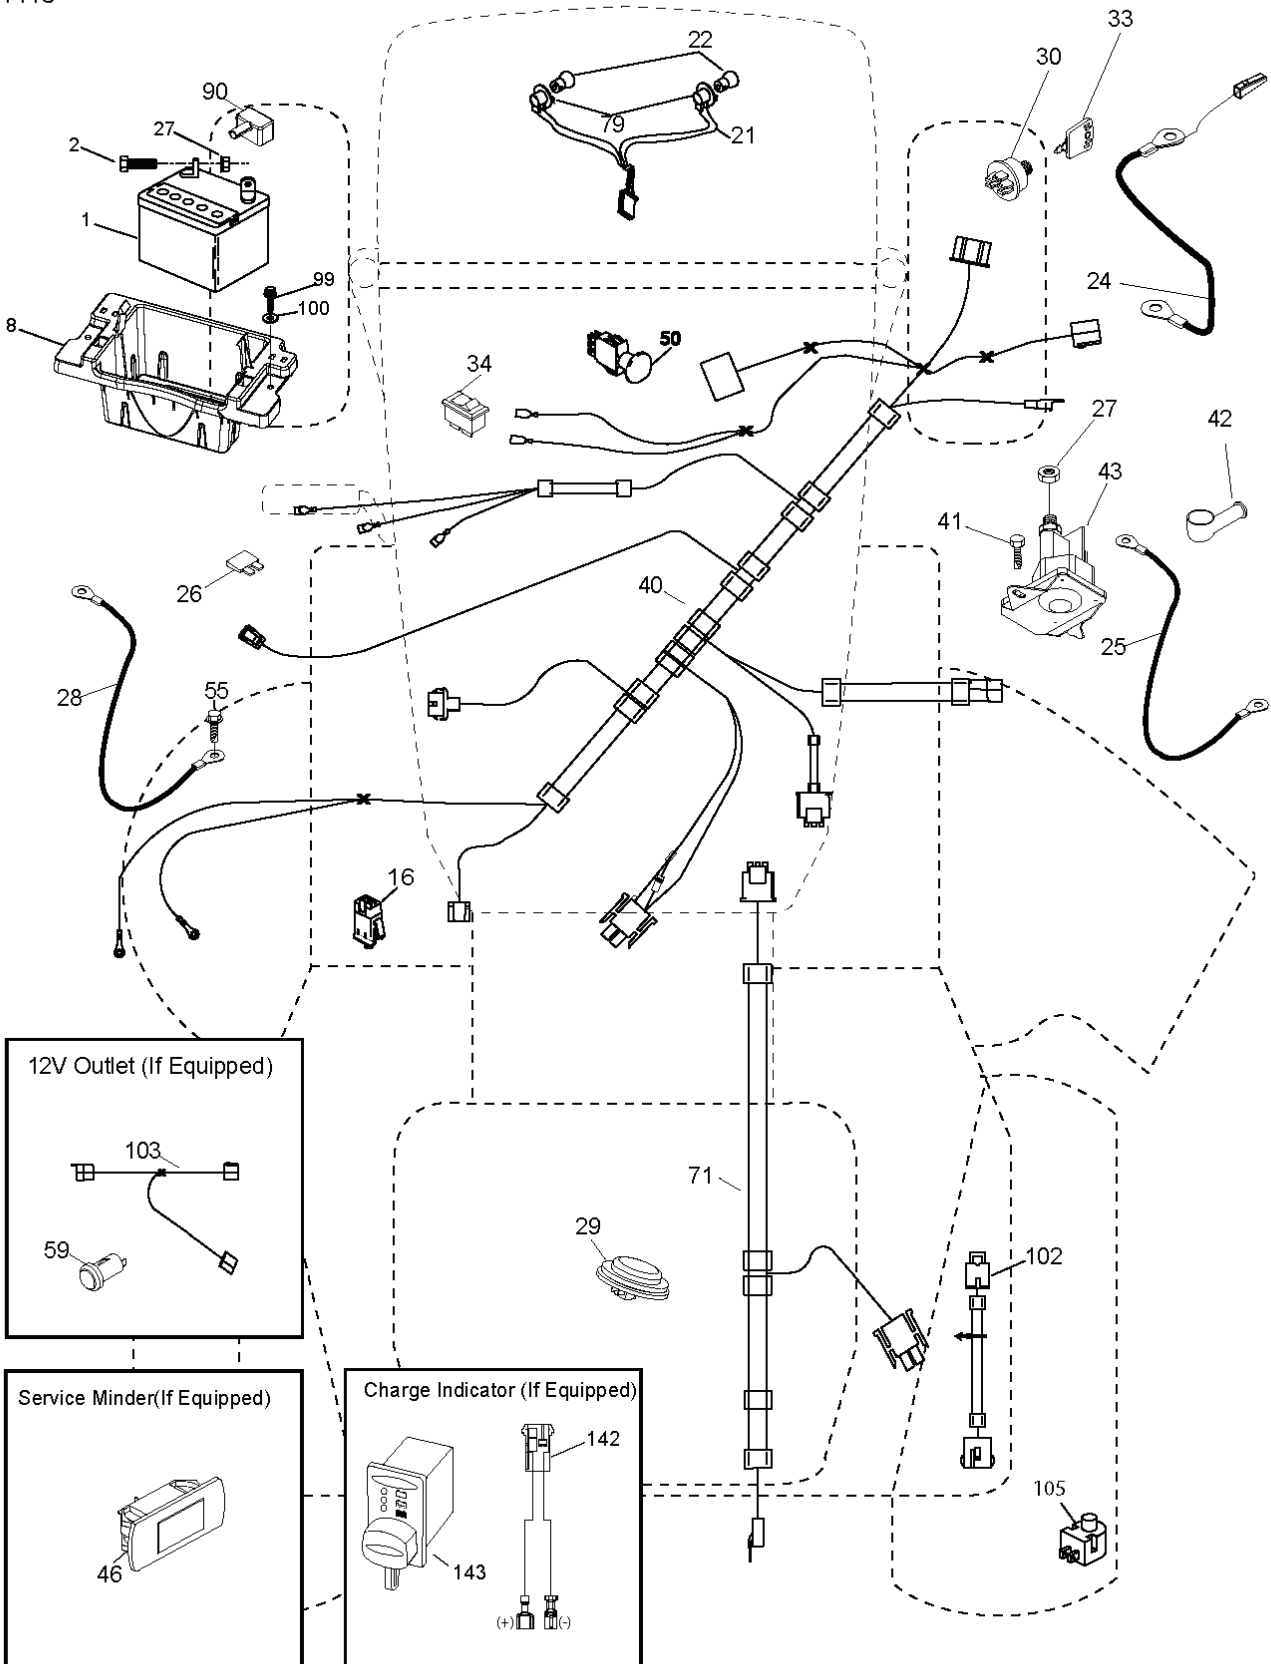

T11S

12V Outlet (If Equipped)

103

59

Service Minder (If Equipped)

46

Charge Indicator (If Equipped)

142

143

(+)

(-)

REF.	PART NO.	DESCRIPTION	REMARK	QTY.	KIT
1	532163465	BATTERY		1	
2	874760412	BOLT		1	
8	587205101	TRAY		1	
16	532176138	MICRO SWITCH		1	
21	532400252	HARNESS		1	
22	532004152	BULB		1	
24	585555601	CABLE		1	
25	585555501	CABLE		1	
26	532175158	FUSE		1	
27	873510400	NUT		1	
28	532416588	CABLE		1	
29	532401545	SWITCH		1	
30	532193350	IGNITION MODULE		1	
33	532411935	KEY		1	
34	532110712	SWITCH		1	
40	532194276	CABLE ASSY		1	
41	817720408	SCREW		1	
42	532131563	COVER		1	
43	582042801	SOLENOID		1	
46	594919101	HOUR METER		1	
50	582107601	SWITCH		1	
55	817060512	SCREW		1	
71	501132801	HARNESS		1	
79	532175242	HOLDER		1	
90	532435395	TERMINAL COVER		1	
99	817670412	SCREW		1	
100	819091416	WASHER		1	
102	532407568	SWITCH		1	
105	532404454	CABLE		1	
142	583857801	HARNESS		1	
143	532448059	HARNESS		1