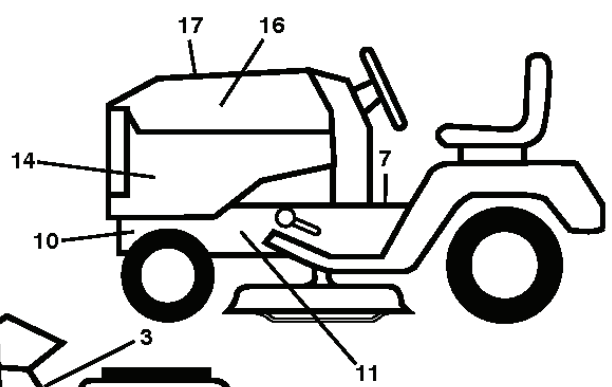

REF.	PART NO.	DESCRIPTION	REMARK	QTY.	KIT
1	587469101	DECAL		1	
2	584904601	DECAL		1	
3	581579201	DECAL		1	
7	586350601	DECAL		1	
8	581580001	DECAL		1	
10	581579601	DECAL		1	
11	581579801	DECAL		1	
12	581579701	DECAL		1	
14	589291101	DECAL		1	
16	501131401	DECAL		1	
17	587617701	DECAL		1	
--	581724801	DECAL		1	
--	581724601	DECAL		1	
--	532439681	PLATE		1	
--	532439682	PAD		1