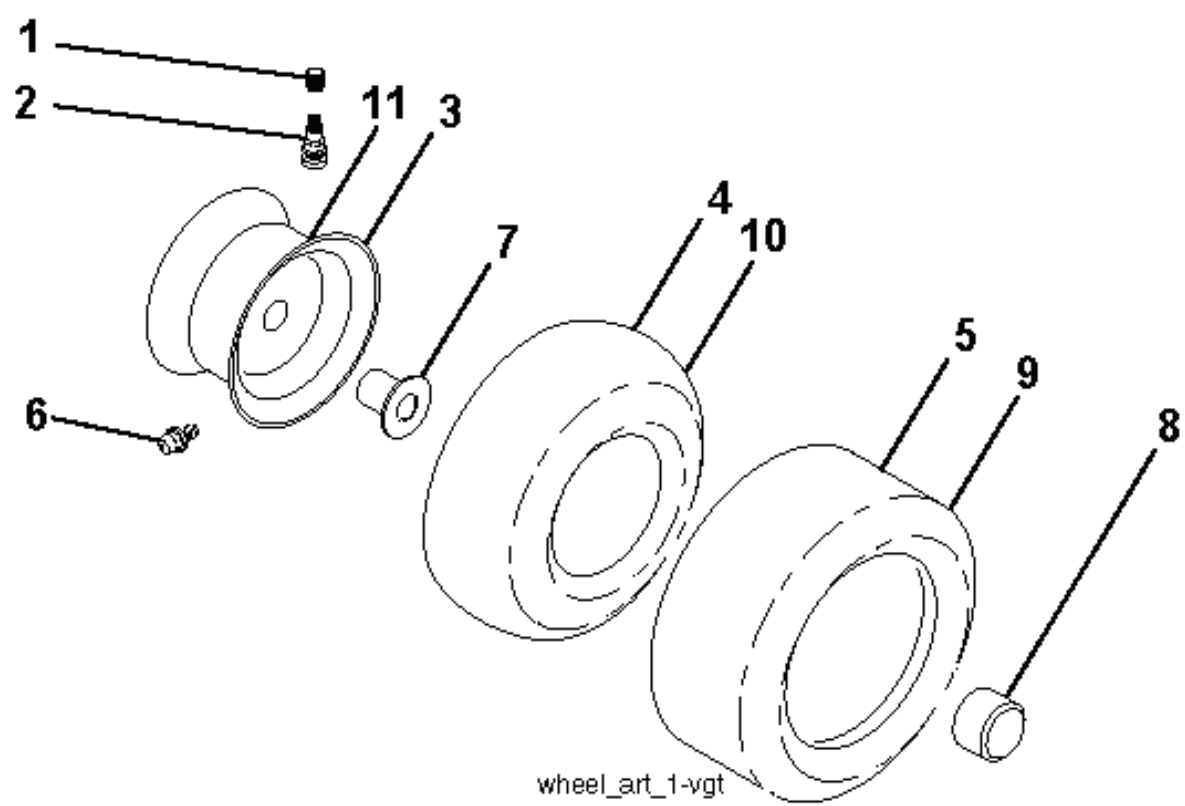

PTO SWITCH (MATING SIDE)

IGNITION SWITCH

POSITION	CIRCUIT "MAKE"
OFF	M+G+A1
RUN/OVERRIDE	B+A1
RUN	B+A1 L+A2
START	B+S+A1

CHASSIS HARNESS CONNECTOR (MATING SIDE)

DASH HARNESS CONNECTOR

WIRING INSULATED CLIPS
 NOTE: IF WIRING INSULATED CLIPS WERE REMOVED FOR SERVICING OF UNIT, THEY SHOULD BE RE-INSTALLED TO PROPERLY SECURE YOUR WIRING.

● ———●
 NON-REMOVABLE CONNECTIONS

○ ———○
 REMOVABLE CONNECTIONS

wheel_art_1-vgt

REF.	PART NO.	DESCRIPTION	REMARK	QTY.	KIT
1	532059192	CAP VALVE		1	
2	532065139	NIPPLE		1	
3	532138336	RIM	FRONT	1	
4	532059904	HOSE	(Service Item Only)	1	
5	532106222	TIRE	FRONT (15 X 6-6)	1	
6	532000278	NIPPLE	(Front Wheel Only)	1	
7	532009040	BEARING	(Front Wheel Only)	1	
8	532175039	HUB CAP		1	
9	532122082	TIRE	REAR (20 X 8-8)	1	
10	532007152	TUBE	(Service Item Only)	1	
11	532138337	RIM SPROCKET	REAR	1	
--	532144334	SEALING FOAM		1	