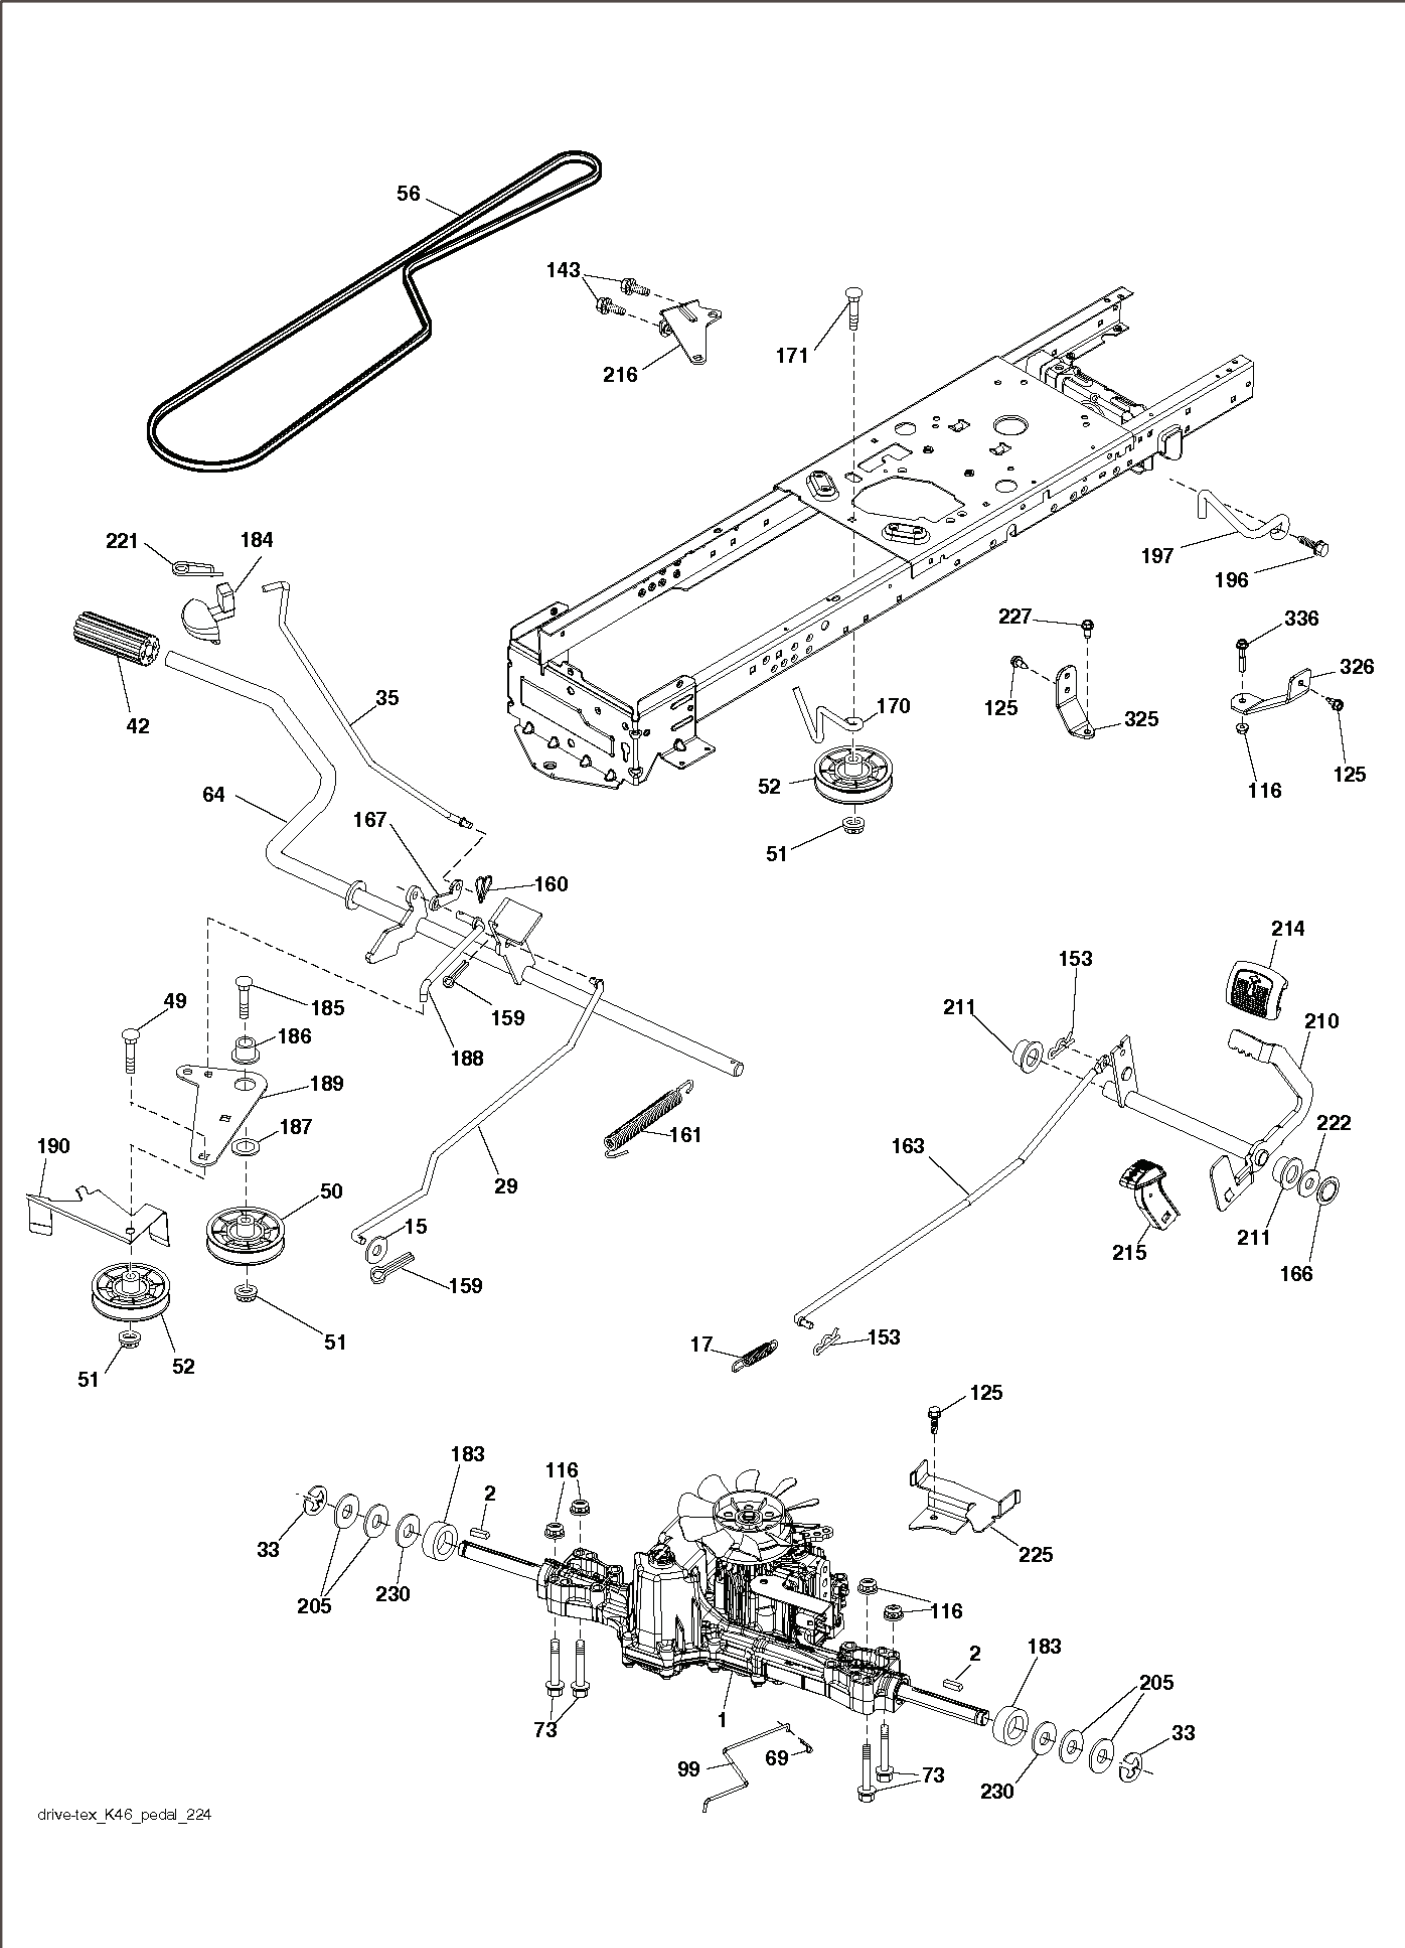

drive-tex_K46_pedal_224

REF.	PART NO.	DESCRIPTION	REMARK	QTY.	KIT
1	000000000	W/O DESCRIPTION	TRANSAXLE TUFFTORQ K46 BT (532426120)	1	
2	532123583	KEY		1	
15	819131316	WASHER		1	
17	532413678	SRPING.BRAKE.K46.GREEN*SUBS/2*		1	
29	532403806	ROD		1	
33	812000001	RETAINER RING		1	
35	583864502	ROD		1	
42	532008883	PEDAL RUBBER		1	
49	872110614	BOLT		1	
50	532194327	PULLEY		1	
51	873900600	NUT		1	
52	532194326	PULLEY		1	
56	592855201	BELT		1	
64	532197865	SHAFT		1	
69	532423303	HAIR PIN COTTER		1	
73	874490540	BOLT		1	
99	582404501	ROD		1	
116	873900500	NUT		1	
125	817000512	SCREW		1	
143	539990858	SCR5/16-18X1/2 SELFTAP ZN SPEC		1	
153	532004497	CLIP		1	
159	876020412	SPLIT PIN		1	
160	532169484	PIN		1	
161	532105709	SPRING		1	
163	532448275	CONTROL		1	
166	532429164	NUT		1	
167	532405257	LATCH		1	
170	532194322	KEEPER		1	
171	872110616	BOLT		1	
183	532137057	SPACER		1	
184	587653701	HANDLE		1	
185	872110622	BOLT		1	
186	532194321	SPACER		1	
187	819133210	WASHER		1	
188	582217001	LINK		1	
189	532194317	PLATE		1	
190	532194318	BELT GUIDE		1	
196	817000616	SCREW		1	
197	585658601	CLUTCH		1	
205	532121748	WASHER		1	
210	532197860	ARM		1	
211	532120183	BEARING		1	
214	532421263	PAD		1	
215	586606502	PEDAL		1	
216	532196131	BRACKET		1	
221	532403187	SPRING		1	
222	879212010	WASHER		1	
225	532403319	BELT GUIDE		1	
227	817490512	SCREW		1	
230	532188967	WASHER		1	
325	585668502	BRACKET		1	
326	585670802	BRACKET		1	
336	587259601	BOLT		1