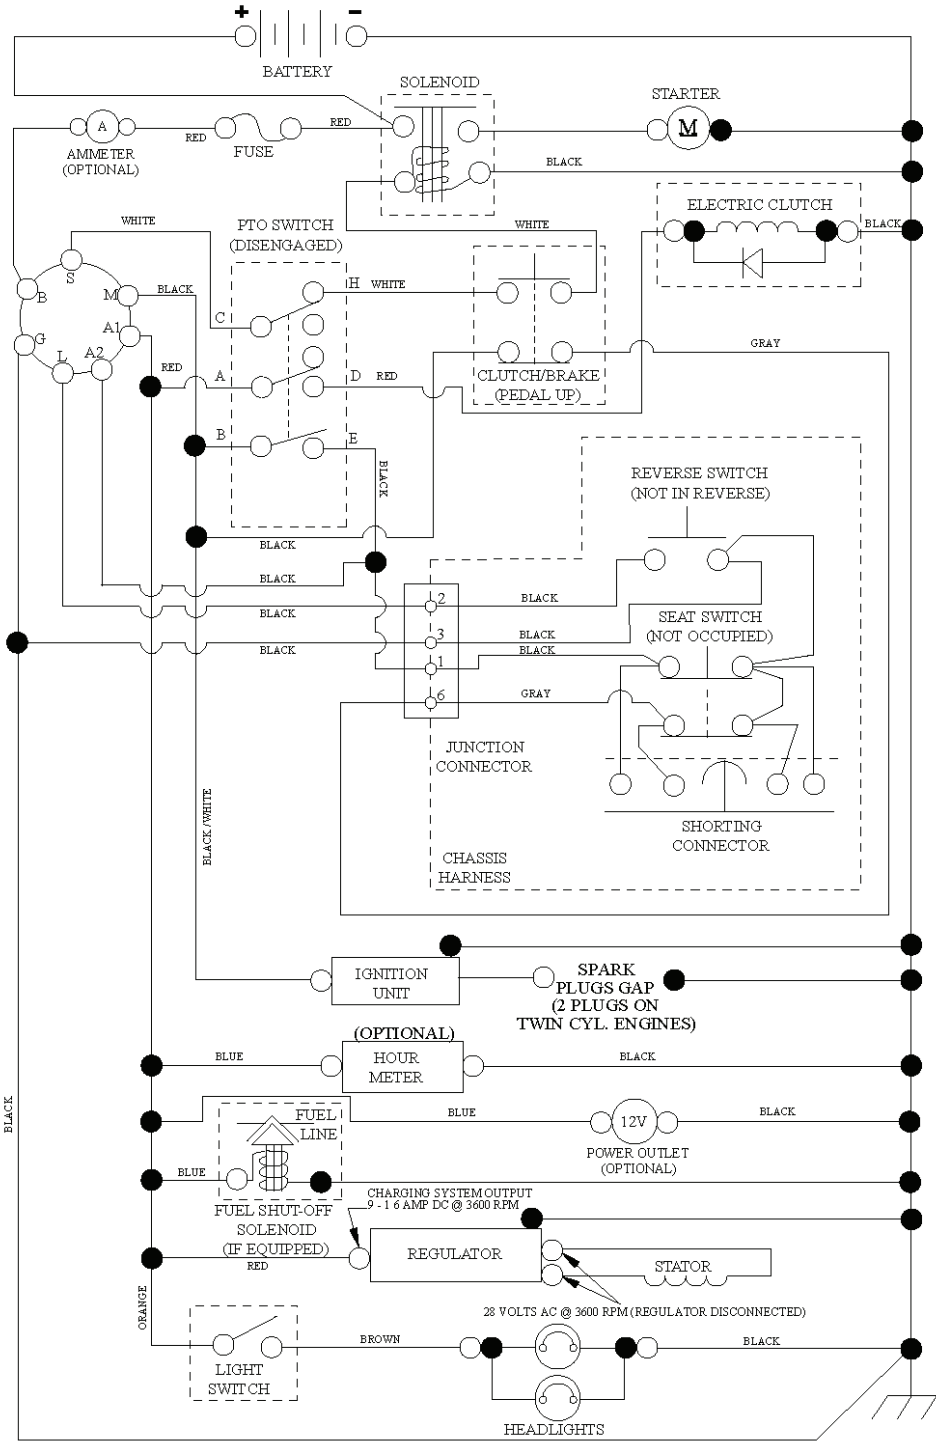

**SPARK ARRESTER KIT**

engine-tex\_bs-2cyl\_158

REF.	PART NO.	DESCRIPTION	REMARK	QTY.	KIT
1	000000000	W/O DESCRIPTION	Engine B&S Model No. 40U777-0001-B1 (590033401)	1	
2	589818701	MUFFLER		1	
9	501832602	KEEPER		1	
11	587241501	CLUTCH		1	
12	532405097	PULLEY		1	
15	532418179	FUEL TANK		1	
18	584248701	CAP		1	
20	587242501	THROTTLE		1	
21	532416358	SCREW		1	
28	532142158	FULE LINE		1	
29	532137180	SPARK ARRESTER KIT		1	
37	532123487	HOSE CLAMP		1	
41	532126197	WASHER		1	
42	539990247	WASHER		1	
45	873510400	NUT		1	
62	532434017	SHIELD		1	
69	532165391	GASKET		1	
70	581881101	TUBE		1	
71	581881001	TUBE		1	
79	532183906	SCREW		1	
81	532148456	TUBE		1	
82	532428287	PLUG		1	
84	817060620	SCREW		1	
85	581332804	BOLT		1	
90	817000616	SCREW		1	
102	817000512	SCREW		1	
105	501267202	SAFETY GUARD		1	
106	501268202	SAFETY GUARD		1	
108	587179501	COVER		1	
115	532431761	RETAINER		1	
136	532421756	SCREW		1	

lift-tex\_56

---

REF.	PART NO.	DESCRIPTION	REMARK	QTY.	KIT
2	532422027	SHAFT		1	
3	532195231	LEVER		1	
7	580962301	GRIP		1	
10	532196314	SPRING		1	
87	532194209	SPRING		1	
88	532410710	SPRING		1	
89	819191912	WASHER		1	
90	532194208	PIN		1	
91	532195181	LINK		1	
97	817000612	SCREW		1	
98	532195270	LINK		1	
116	819151516	WASHER		1	

PTO SWITCH  
(MATING SIDE)

IGNITION SWITCH

POSITION	CIRCUIT "MAKE"
OFF	M+G+A1
RUN/OVERRIDE	B+A1
RUN	B+A1 L+A2
START	B+S+A1

CHASSIS HARNESS  
CONNECTOR  
(MATING SIDE)

DASH HARNESS  
CONNECTOR

WIRING INSULATED CLIPS  
NOTE: IF WIRING INSULATED  
CLIPS WERE REMOVED FOR  
SERVICING OF UNIT, THEY  
SHOULD BE RE-INSTALLED TO  
PROPERLY SECURE YOUR  
WIRING.