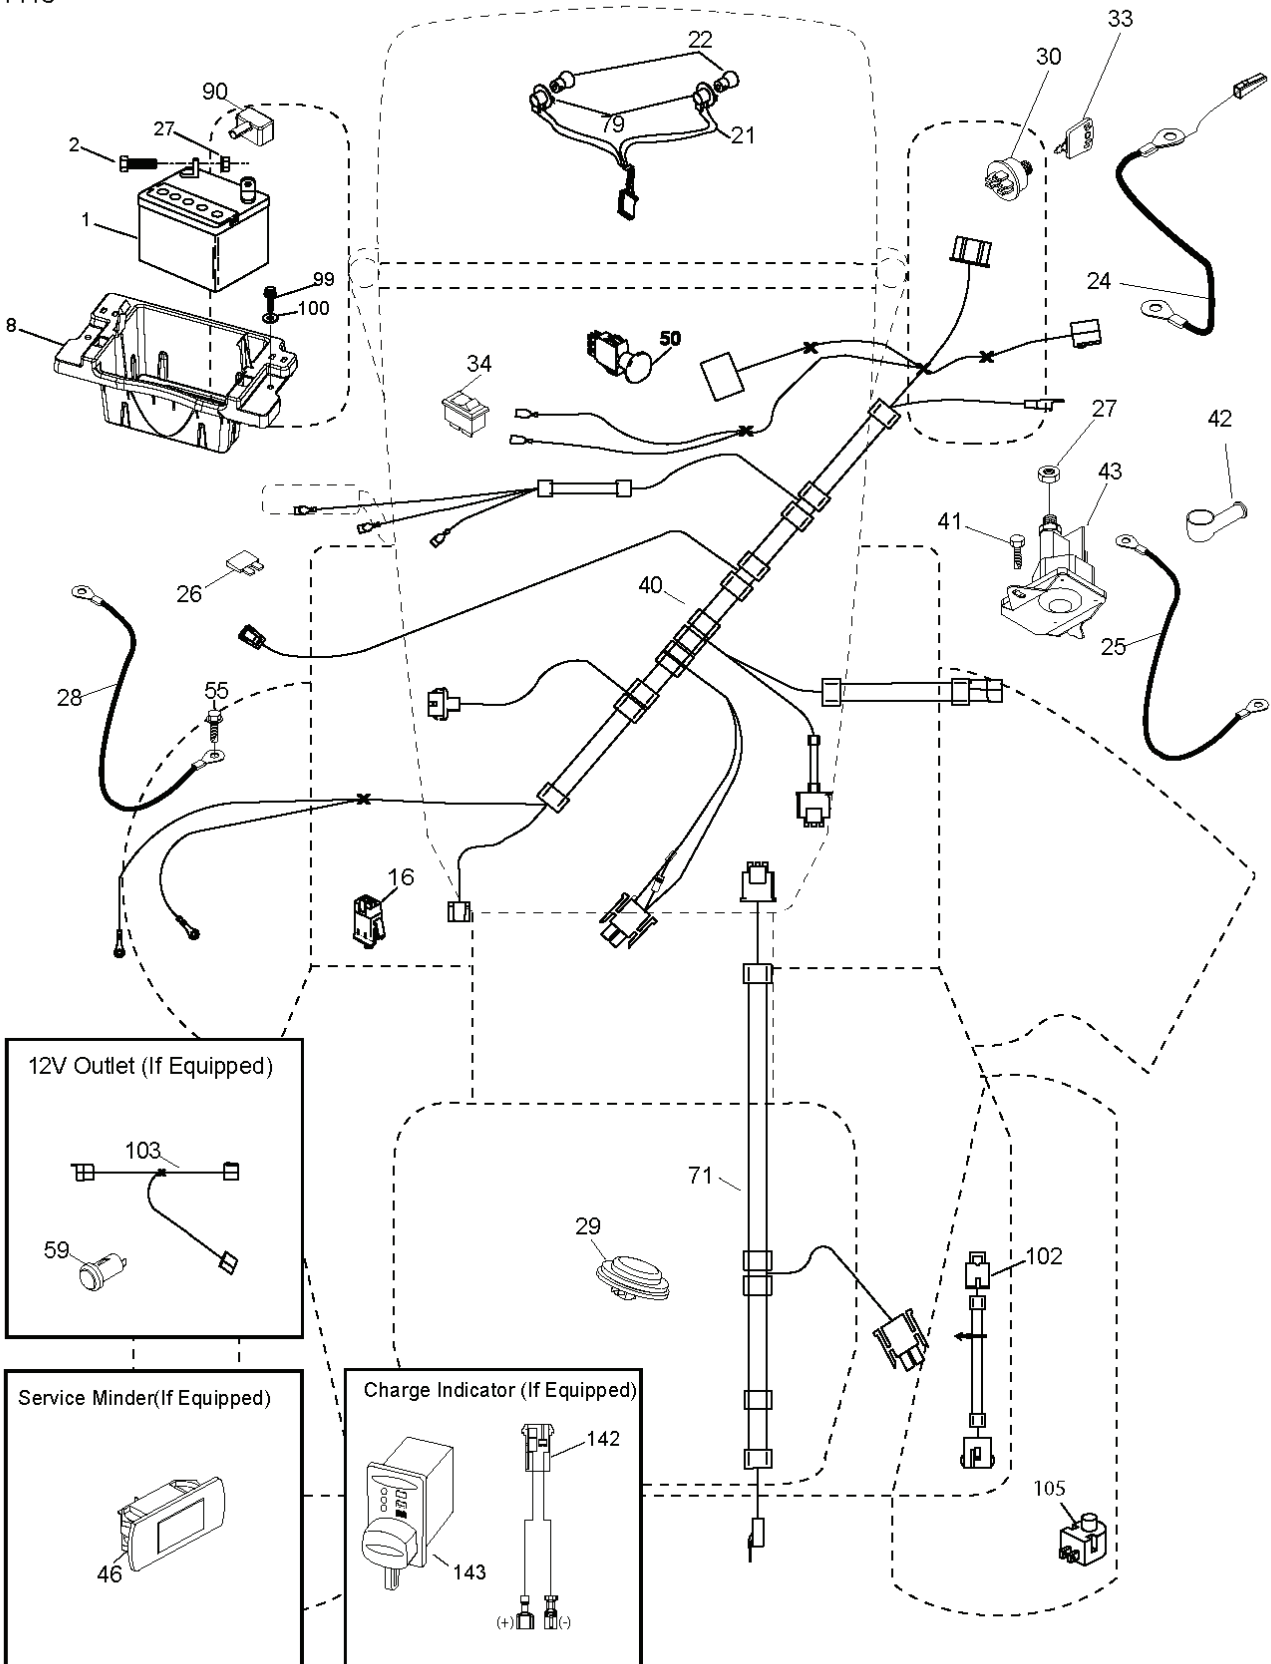

# **SPARE PARTS LIST**

T11S

**12V Outlet (If Equipped)**

This inset shows a 12V outlet (103) connected to a solenoid (59).

**Service Minder (If Equipped)**

This inset shows a service minder (46).

**Charge Indicator (If Equipped)**

This inset shows a charge indicator (143) connected to the battery terminals (142).

REF.	PART NO.	DESCRIPTION	REMARK	QTY.	KIT
1	532163465	BATTERY		1	
2	874760412	BOLT		1	
8	587205101	TRAY		1	
16	532176138	MICRO SWITCH		1	
21	532400252	HARNESS		1	
22	532004152	BULB		1	
24	585555601	CABLE		1	
25	585555501	CABLE		1	
26	532175158	FUSE		1	
27	873510400	NUT		1	
28	532416588	CABLE		1	
29	532401545	SWITCH		1	
30	532193350	IGNITION MODULE		1	
33	532411935	KEY		1	
34	532110712	SWITCH		1	
40	532194276	CABLE ASSY		1	
41	817720408	SCREW		1	
42	532131563	COVER		1	
43	582042801	SOLENOID		1	
46	586161801	HOUR METER		1	
50	582107601	SWITCH		1	
55	817060512	SCREW		1	
71	501132801	HARNESS		1	
79	532175242	HOLDER		1	
90	532435395	TERMINAL COVER		1	
99	817670412	SCREW		1	
100	819091416	WASHER		1	
102	532407568	SWITCH		1	
105	532404454	CABLE		1	
142	583857801	HARNESS		1	
143	532448059	HARNESS		1	