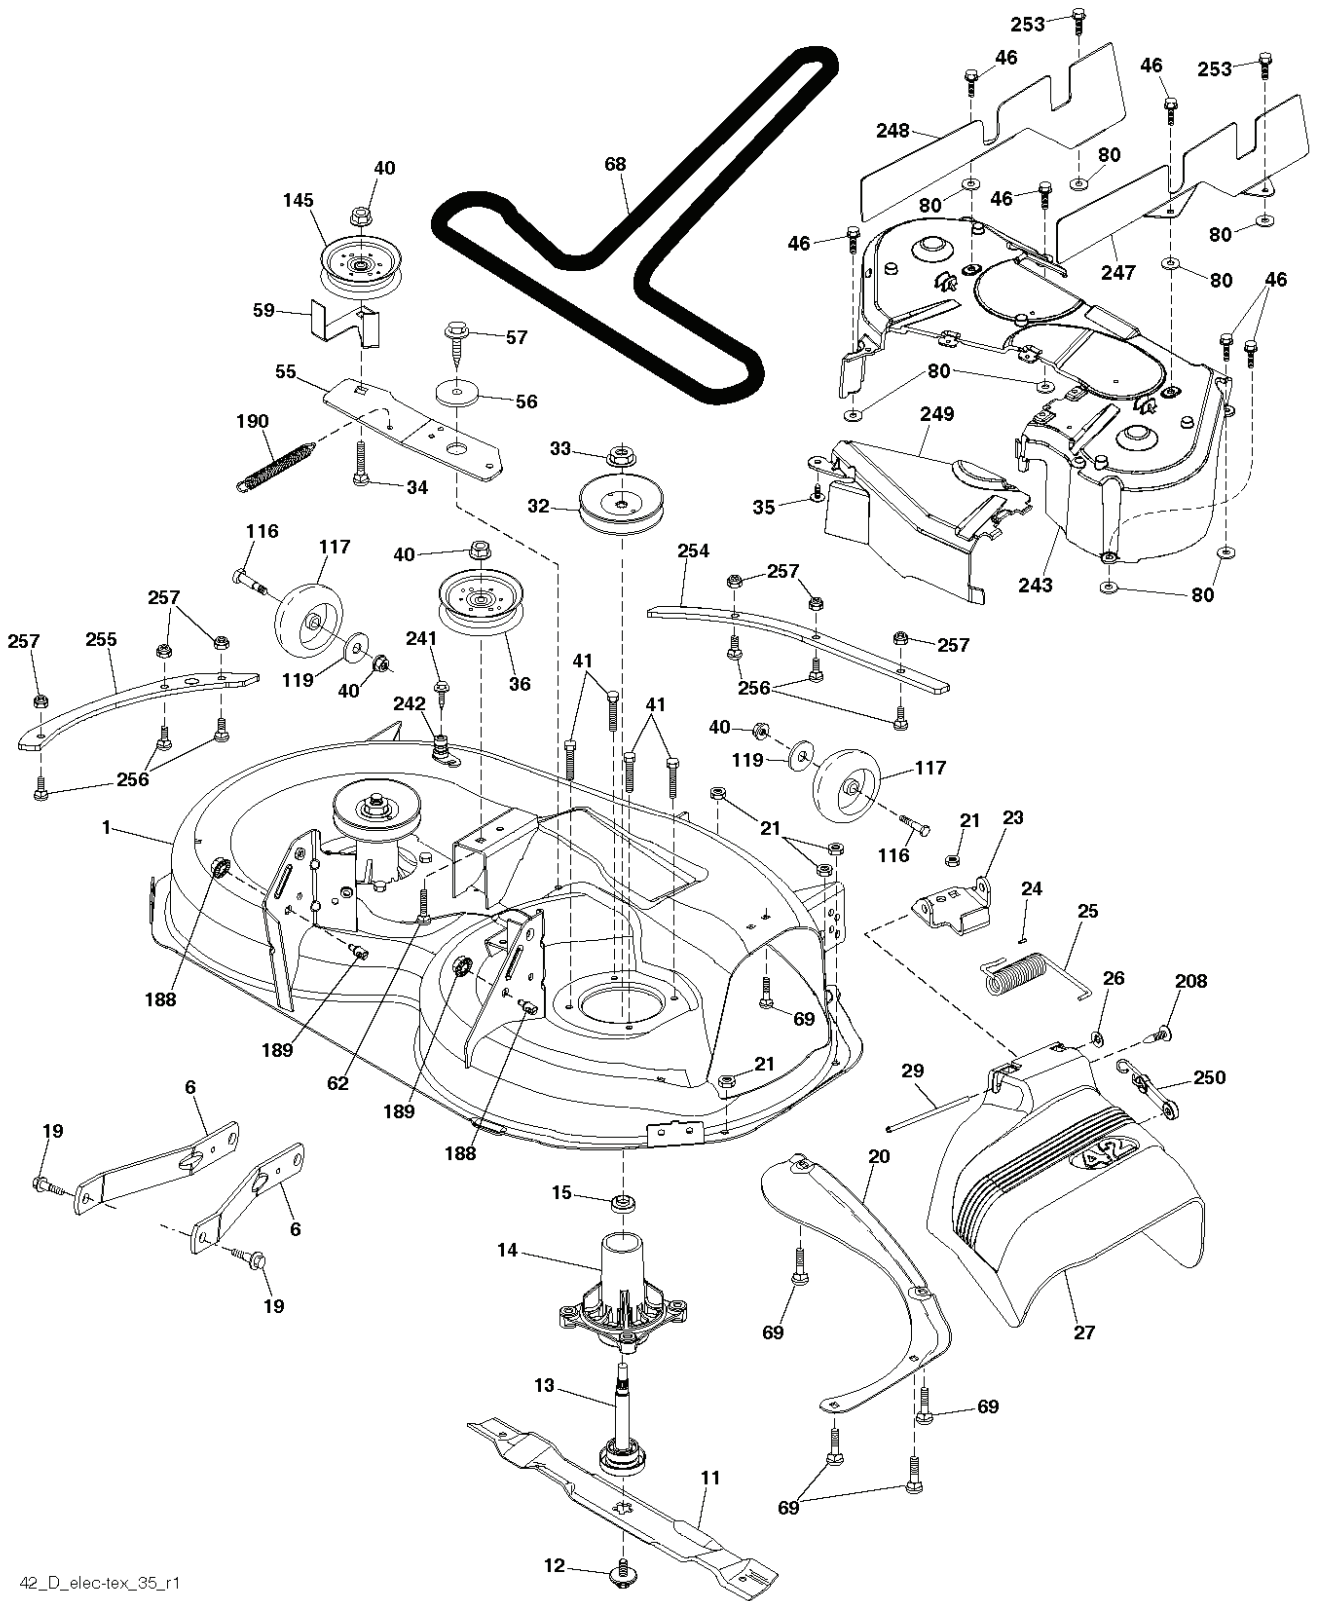

REF.	PART NO.	DESCRIPTION	REMARK	QTY.	KIT
1	532439817	CUTTING DECK		1	
6	532195186	ARM		1	
11	532138971	BLADE		1	
12	584309301	SCREW		1	
13	587256501	SHAFT		1	
14	580796101	MANDREL		1	
15	585323901	BEARING		1	
19	532196539	BOLT		1	
20	532159770	RAIL		1	
21	873680500	NUT		1	
23	532192557	HINGE		1	
24	532105304	HUB CAP		1	
25	532197026	TORSION SPRING		1	
26	532110452	NUT		1	
27	532411485	NONAME		1	
29	532131491	SHAFT		1	
32	532153535	PULLEY		1	
33	532400234	NUT		1	
34	872110612	BOLT		1	
35	532133835	XMAS TREE FASTNER		1	
36	532197379	PULLEY		1	
40	873900600	NUT		1	
41	584953901	BOLT		1	
46	532137729	SCREW		1	
55	532437110	ARM		1	
56	532199092	SPACER		1	
57	817000616	SCREW		1	
59	532141043	GUARD		1	
62	872110616	BOLT		1	
68	532144959	BELT		1	
69	872140505	BOLT		1	
80	532423062	NUT		1	
116	532124842	BOLT		1	
117	532188606	WHEEL		1	
119	819121414	WASHER		1	
145	532193197	PULLEY		1	
188	532195161	STUD		1	
189	873900500	NUT		1	
190	532197251	SPRING		1	
208	817670608	SCREW		1	
241	532152927	SCREW		1	
242	532415598	HOSE COUPLING		1	
243	532432394	COVER		1	
247	532430261	SHIELD		1	
248	532430260	SHIELD		1	
249	532406514	COVER		1	
250	532436087	ELASTIC STRAP		1	
253	532427350	SCREW		1	
254	585316805	REINFORCEMENT PLATE		1	
255	585317005	REINFORCEMENT PLATE		1	
256	539109800	BOLT		1	
257	873900400	NUT		1	
--	587253301	MANDREL		1	
--	583935003	CUTTING DECK		1