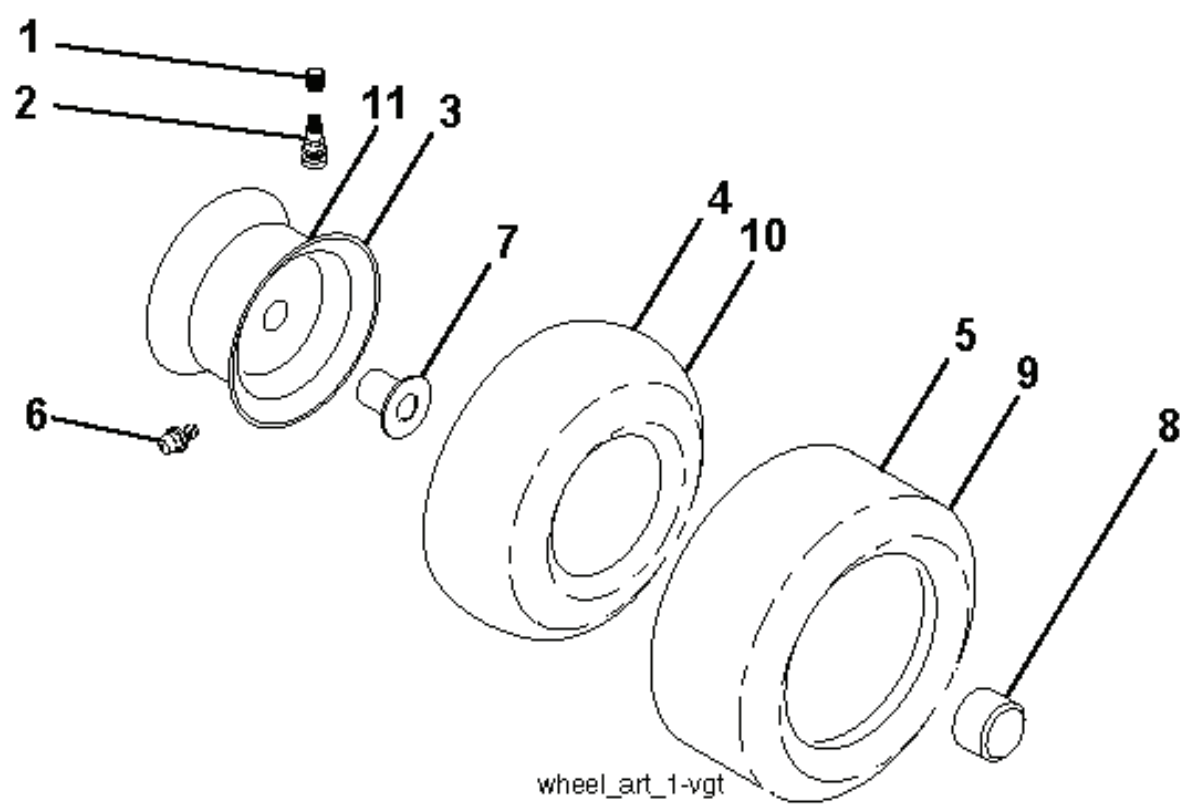

PTO SWITCH  
(MATING SIDE)

IGNITION SWITCH

POSITION	CIRCUIT "MAKE"
OFF	M+G+A1
RUN/OVERRIDE	B+A1
RUN	B+A1 L+A2
START	B+S+A1

CHASSIS HARNESS  
CONNECTOR  
(MATING SIDE)

DASH HARNESS  
CONNECTOR

WIRING INSULATED CLIPS  
NOTE: IF WIRING INSULATED  
CLIPS WERE REMOVED FOR  
SERVICING OF UNIT, THEY  
SHOULD BE RE-INSTALLED TO  
PROPERLY SECURE YOUR  
WIRING.

●  
NON-REMOVABLE  
CONNECTIONS

○  
REMOVABLE  
CONNECTIONS

REF.	PART NO.	DESCRIPTION	REMARK	QTY.	KIT
1	532439740	STEERING WHEEL		1	
2	532436870	WHEEL AXLE		1	
4	532436873	SPINDLE		1	
5	532436874	SPINDLE		1	
6	532124931	WASHER		1	
7	532121748	WASHER		1	
8	812000029	RETAINER RING		1	
9	532121232	HUB CAP		1	
13	532121749	WASHER		1	
14	539990118	WASHER		1	
15	873540600	NUT		1	
16	587016002	SHAFT		1	
19	532194729	PLATE		1	
21	586840201	ADAPTER		1	
22	585029901	BEARING		1	
26	532439743	HUB CAP		1	
27	819211616	WASHER		1	
28	817000612	SCREW		1	
35	532440770	GEAR		1	
45	819183812	WASHER		1	
50	873900600	NUT		1	
53	532188967	WASHER		1	
57	532407465	BRACKET		1	
58	532194747	BOLT		1	
59	532194748	WASHER		1	
60	873971000	NUT		1	
61	581926202	LINK ASSY		1	
62	581926302	LINK ASSY		1	
63	817000512	SCREW		1	
64	532199849	SPRING RETAINER		1	
66	871020748	BOLT		1	
67	532194737	BUSHING		1	
68	873900700	NUT		1	
69	532199162	WASHER		1	
70	585338801	BRACKET		1	
75	580683701	PINION		1	
76	580683601	SCREW		1	
80	532001370	WASHER		1	
81	532436887	LINK		1	
82	532442147	BOLT		1	
85	532441873	PIVOT		1	
86	532441872	PIVOT		1	
122	532444962	CAP		1	