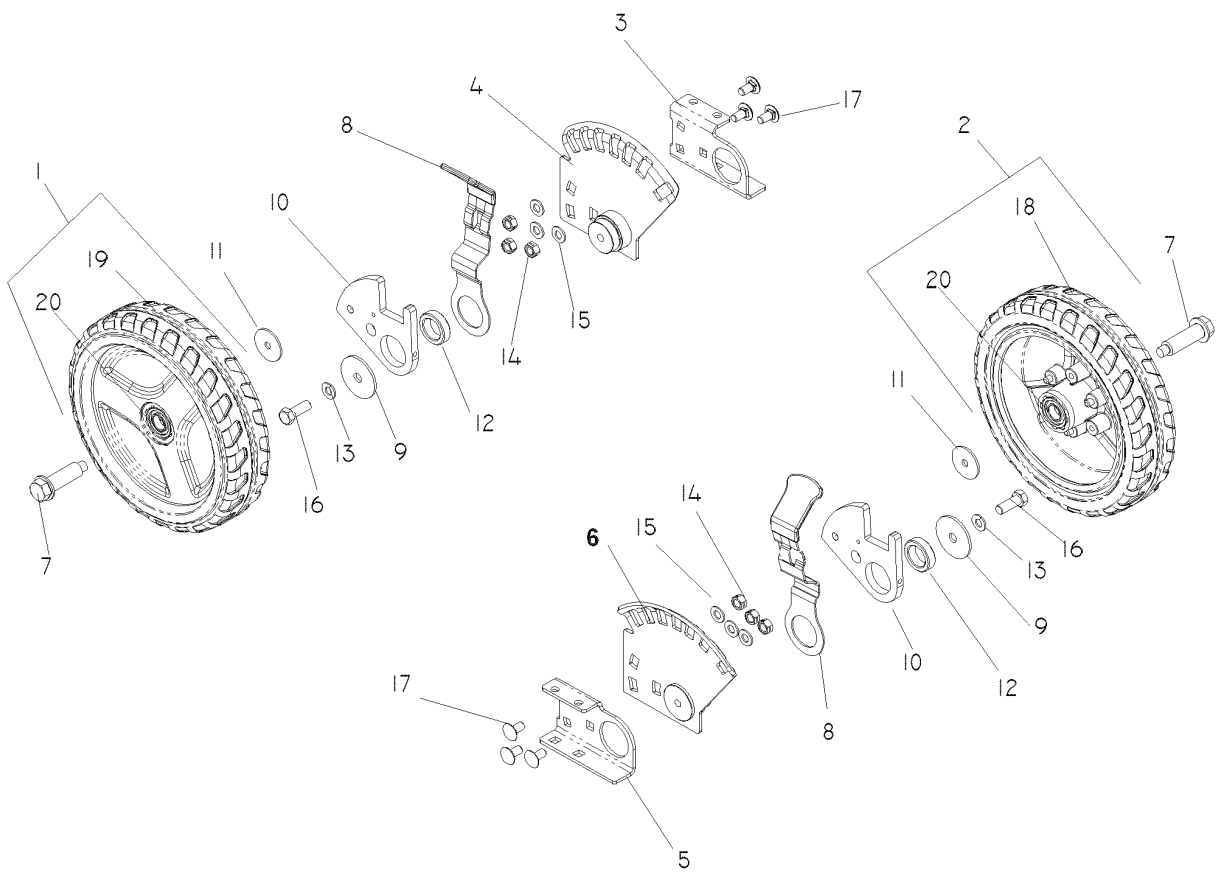

WHEELS & TIRES

FRONT WHEELS

REF.	PART NO.	DESCRIPTION	REMARK	QTY.	KIT
1	539111503	WHEEL		1	
2	539111972	WHEEL		1	
3	539111886	FRONT DECK PLATE, LEFT		1	
4	539111888	FRONT PLATE, LEFT		1	
5	539111887	FRONT DECK PLATE, RIGHT		1	
6	539111889	FRONT PLATE, RIGHT		1	
7	539111873	SHOULDER BOLT		2	
8	539111894	LEVER		2	
9	539106504	WASHER		2	
10	539111955	WHEEL PLATE, FRONT		2	
11	539112789	AXLE WASHER		2	
12	539110267	BUSHING		2	
13	539990118	WASHER		2	
14	539990184	NUT		6	
15	539990188	WASHER		6	
16	539976941	SCREW		2	
17	539990799	BOLT		6	
18	539111971	TIRE, 9", RIGHT		1	
19	539111502	TIRE, 9", LEFT		1	
20	539111504	BEARING		2