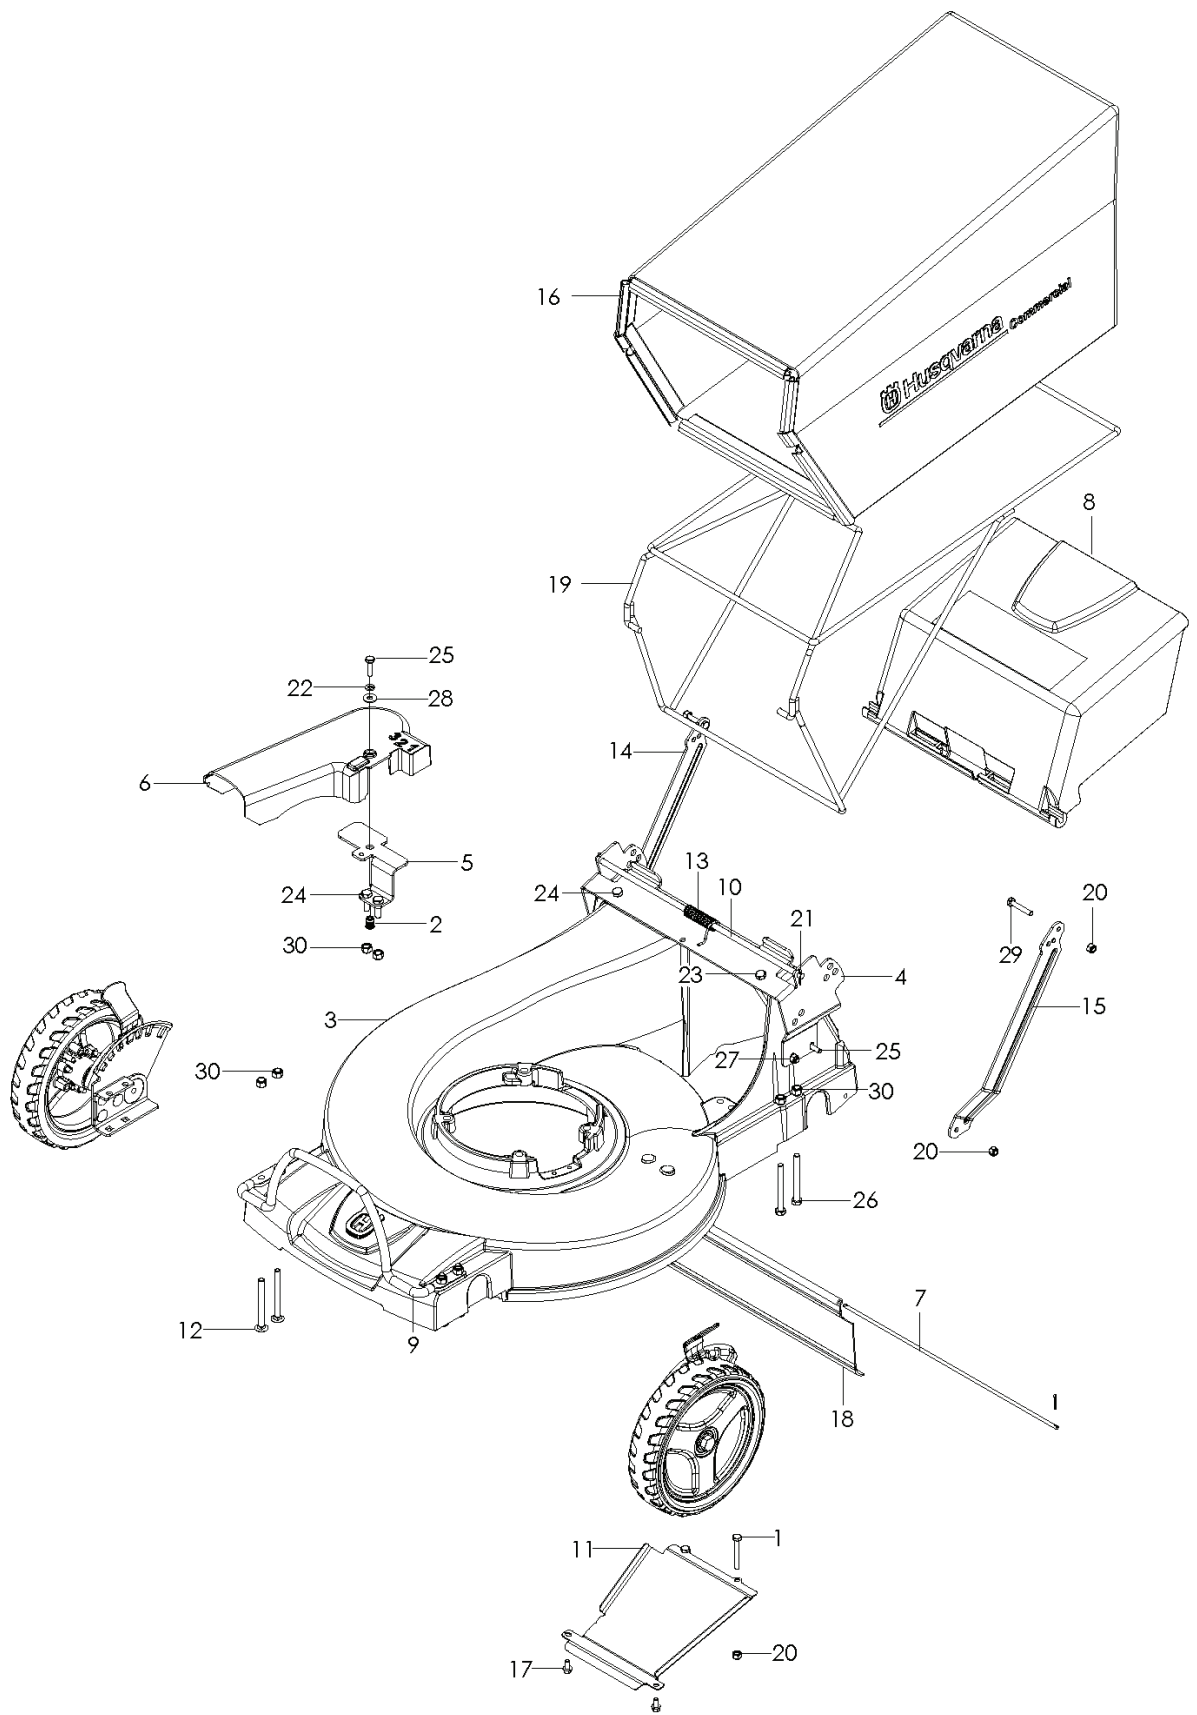

REF.	PART NO.	DESCRIPTION	REMARK	QTY.	KIT
1	539101313	HCS 1/4C X 2		2	
2	539108147	INSERT		1	
3	539113049	DECAL		1	
4	539111521	TOP SADDLE		1	
5	539111530	DECK		1	
6	539111536	BELT SHIELD		1	
7	539111538	FLAP		1	
8	539111540	DESCHARGE FLAP		1	
9	539111863	GUARD		1	
10	539111868	HINGE		1	
11	539111964	CHUTE BOTTOM		1	
12	539111977	RHSNB, 5/16C X 3 1/4, GR5		4	
13	539111995	SPRING, TORSION		1	
14	539112047	HANDLE BRACE, RIGHT		1	
15	539112111	HANDLE BRACE, LEFT		1	
16	539112948	GRASS BAG		1	
17	539112793	SCREW, 1/4-14 X 1/2, THD FORM		2	
18	539112913	REAR FLAP		1	
19	539113545	BAG FRAME		1	
20	539976978	NUT		8	
21	539990037	COTTER		4	
22	539990052	WASHER		1	
23	539990206	SCREW		1	
24	539990209	SCREW		3	
25	539990548	SCREW		3	
26	539990553	HCS 5/16 X 3		4	
27	539990580	SCREW		2	
28	539990598	WASHER		1	
29	539990639	SCREW		2	
30	539990717	NUT		12	
	PART NO.		REMARK		KIT