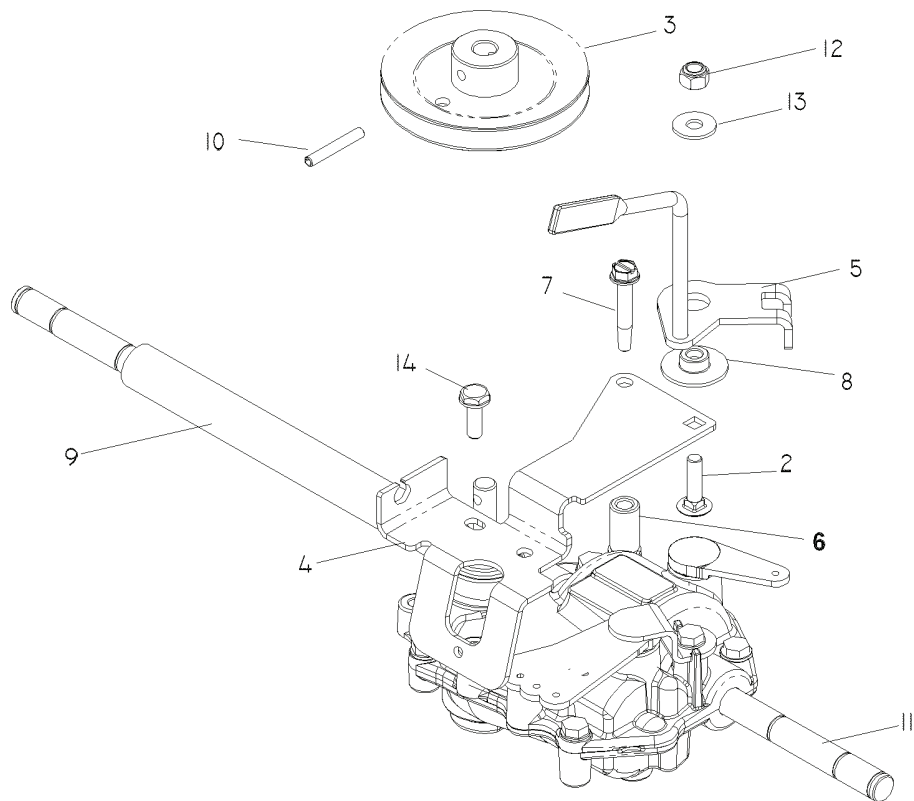

# **SPARE PARTS LIST**

---

# TRANSMISSION

SELF PROPELLED  
MODELS: 968999287, 968999289

---

REF.	PART NO.	DESCRIPTION	REMARK	QTY.	KIT
1	539111531	BELT		1	
2	539109800	BOLT		1	
3	539111528	DRIVEN PULLEY		1	
4	539111529	CABLE		1	
5	539111535	LEVER		1	
6	539111877	TRANSMISSION SPACER		1	
7	539112046	HCS. 1/4-14 X 1 1/2. SELF TAP		1	
8	539112911	PIVOT BUSHING		1	
9	539112915	SHAFT COVER		1	
10	539113100	PIN		1	
11	539113139	TRANSMISSION W/GREASE SLOT, T13C		1	
12	539976978	NUT		1	
13	539990598	WASHER		1	
14	539991081	SCREW, 1/4-14 X 3/4. SELF TAP		2	
15	539111890	SPRING		1	
16	539111891	KEY SPRING		2	
17	539111893	KEY		2	
18	539131371	BELT KEEPER - REAR. BLACK		1	

# HANDLE & CONTROLS

SELF PROPELLED  
MODELS: 968999289

---

REF.	PART NO.	DESCRIPTION	REMARK	QTY.	KIT
1	539111993	BAIL		1	
2	539112276	HCS. M6-1.0 X 70. GR8.8		1	
3	539110488	WASHER. 5/16, WAVE		1	
4	539122635	FOAM GRIP (GROUND) 15'		1	
5	539112908	BAIL		1	
6	539112922	ROPE GUIDE		1	
7	539113067	DECAL		1	
8	539113068	DECAL		1	
9	539113108	THROTTLE CABLE		1	
10	539113109	CABLE		1	
11	539113110	CONTROL		1	
12	539113117	HANDLE		1	
13	539990134	BOLT		4	
14	539976978	NUT		1	
15	539976979	NUT		4	
-	539976856	TIE WRAP		5	

REF.	PART NO.	DESCRIPTION	REMARK	QTY.	KIT
1	539108506	SCREW		1	
2	539108561	SCREW, 1/4-20 X 3/8, SET		2	
3	539110064	CLUTCH, WASHER		1	
4	539990072	SCREW		1	
5	539111526	ADAPTER		1	
6	539111527	ENGINE PULLEY		1	
7	539111975	SPACER		1	
8	539111970	BOLT		4	
9	539113233	BLADE		1	
10	539112794	KEY		1	
11	539112946	OIL W/LABEL, QT		1	
12	539130595	BRACKET-SHAFT SUPPORT, BLK		1	
13	539114921	BEARING		1	
14	539113391	DECK GUARD, BBC		1	
15	539976952	SCREW		2	
16	539976977	NUT		2	
17	539990118	WASHER		1	
18	539105532	HEX CAP SCREW 1/4		3	
19	539131648	BELT KEEPER - FRONT, BLACK		1	
20	539976978	NUT		1	
21	539990055	WASHER		1	