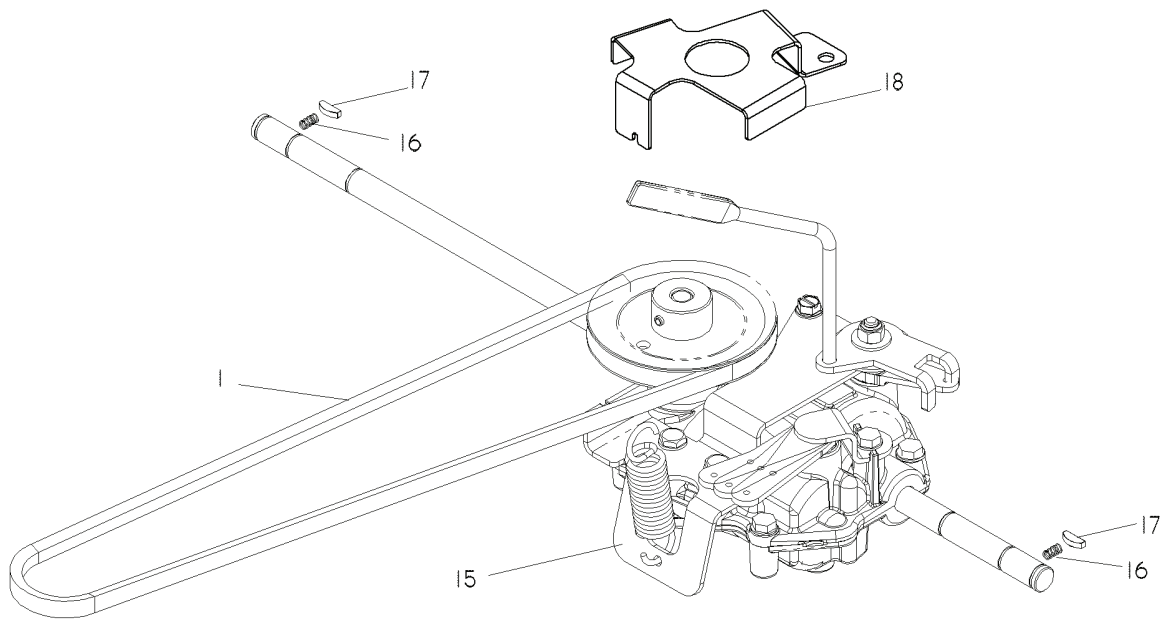

# TRANSMISSION

SELF PROPELLED  
MODELS: 968999287, 968999289

---

REF.	PART NO.	DESCRIPTION	REMARK	QTY.	KIT
1	539111531	BELT		1	
2	539109800	BOLT		1	
3	539111528	DRIVEN PULLEY		1	
4	539111529	CABLE		1	
5	539111535	LEVER		1	
6	539111877	TRANSMISSION SPACER		1	
7	539112046	HCS. 1/4-14 X 1 1/2. SELF TAP		1	
8	539112911	PIVOT BUSHING		1	
9	539112915	SHAFT COVER		1	
10	539113100	PIN		1	
11	539113139	TRANSMISSION W/GREASE SLOT, T13C		1	
12	539976978	NUT		1	
13	539990598	WASHER		1	
14	539991081	SCREW, 1/4-14 X 3/4. SELF TAP		2	
15	539111890	SPRING		1	
16	539111891	KEY SPRING		2	
17	539111893	KEY		2	
18	539131371	BELT KEEPER - REAR. BLACK		1	

# HANDLE & CONTROLS

SELF PROPELLED  
MODELS: 968999289

---

REF.	PART NO.	DESCRIPTION	REMARK	QTY.	KIT
1	539111993	BAIL		1	
2	539112276	HCS. M6-1.0 X 70. GR8.8		1	
3	539110488	WASHER. 5/16, WAVE		1	
4	539122635	FOAM GRIP (GROUND) 15'		1	
5	539112908	BAIL		1	
6	539112922	ROPE GUIDE		1	
7	539113067	DECAL		1	
8	539113068	DECAL		1	
9	539113108	THROTTLE CABLE		1	
10	539113109	CABLE		1	
11	539113110	CONTROL		1	
12	539113117	HANDLE		1	
13	539990134	BOLT		4	
14	539976978	NUT		1	
15	539976979	NUT		4	
-	539976856	TIE WRAP		5	