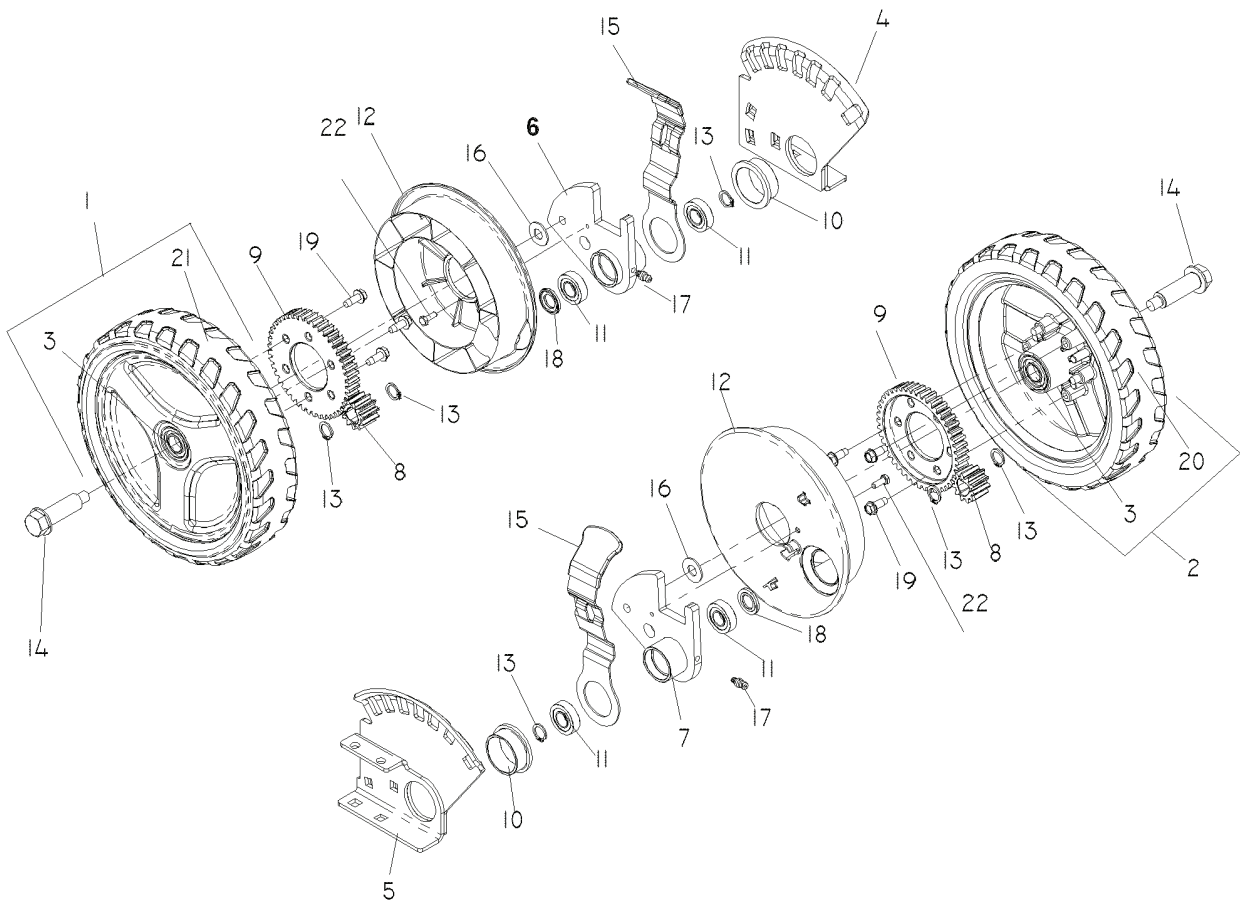

# TRANSMISSION

SELF PROPELLED  
MODELS: 968999287, 968999289

---

REF.	PART NO.	DESCRIPTION	REMARK	QTY.	KIT
1	539111531	BELT		1	
2	539109800	BOLT		1	
3	539111528	DRIVEN PULLEY		1	
4	539111529	CABLE		1	
5	539111535	LEVER		1	
6	539111877	TRANSMISSION SPACER		1	
7	539112046	HCS. 1/4-14 X 1 1/2. SELF TAP		1	
8	539112911	PIVOT BUSHING		1	
9	539112915	SHAFT COVER		1	
10	539113100	PIN		1	
11	539113139	TRANSMISSION W/GREASE SLOT, T13C		1	
12	539976978	NUT		1	
13	539990598	WASHER		1	
14	539991081	SCREW, 1/4-14 X 3/4. SELF TAP		2	
15	539111890	SPRING		1	
16	539111891	KEY SPRING		2	
17	539111893	KEY		2	
18	539131371	BELT KEEPER - REAR. BLACK		1	

## REAR WHEELS

MODELS: 968999287,968999289,

REF.	PART NO.	DESCRIPTION	REMARK	QTY.	KIT
1	539111503	WHEEL		1	
2	539111972	WHEEL		1	
3	539111504	BEARING		2	
4	539111513	WHEEL MOUNT, LEFT		1	
5	539111875	WHEEL MOUNT, RIGHT		1	
6	539111519	OUTER WHEEL, LEFT		1	
7	539111867	OUTER WHEEL, RIGHT		1	
8	539111509	PINION		2	
9	539111511	GEAR		2	
10	539111516	BUSHING		2	
11	539111517	BEARING, TRANSMISSION SHAFT		4	
12	539111547	DEBRIS GUARD		2	
13	539111872	RING		6	
14	539111873	SHOULDER BOLT		2	
15	539111950	LEVER		2	
16	539112789	AXLE WASHER		2	
17	539115638	FITTING		2	
18	539113138	WASHER		2	
19	539990362	SCREW		6	
20	539111971	TIRE, 9", RIGHT		1	
21	539111502	TIRE, 9", LEFT		1	
22	539990411	SCREW		2	
1	539111993	BAIL		1	
2	539112276	HCS, M6-1.0 X 70, GR8.8		1	
3	539112277	HCS, M6-1.0 X 50, GR8.8		1	
4	539110488	WASHER, 5/16, WAVE		2	
5	539122635	FOAM GRIP (GROUND) 15'		1	
6	539112907	BAIL		1	
7	539112922	ROPE GUIDE		1	
8	539113067	DECAL		1	
9	539113068	DECAL		1	
10	539113110	CONTROL		1	
11	539113113	THROTTLE CABLE ASSY		1	
12	539113114	CABLE		1	
13	539113117	HANDLE		1	
14	539990134	BOLT		4	
15	539976978	NUT		1	
16	539976979	NUT		4	
-	539976856	TIE WRAP		7	