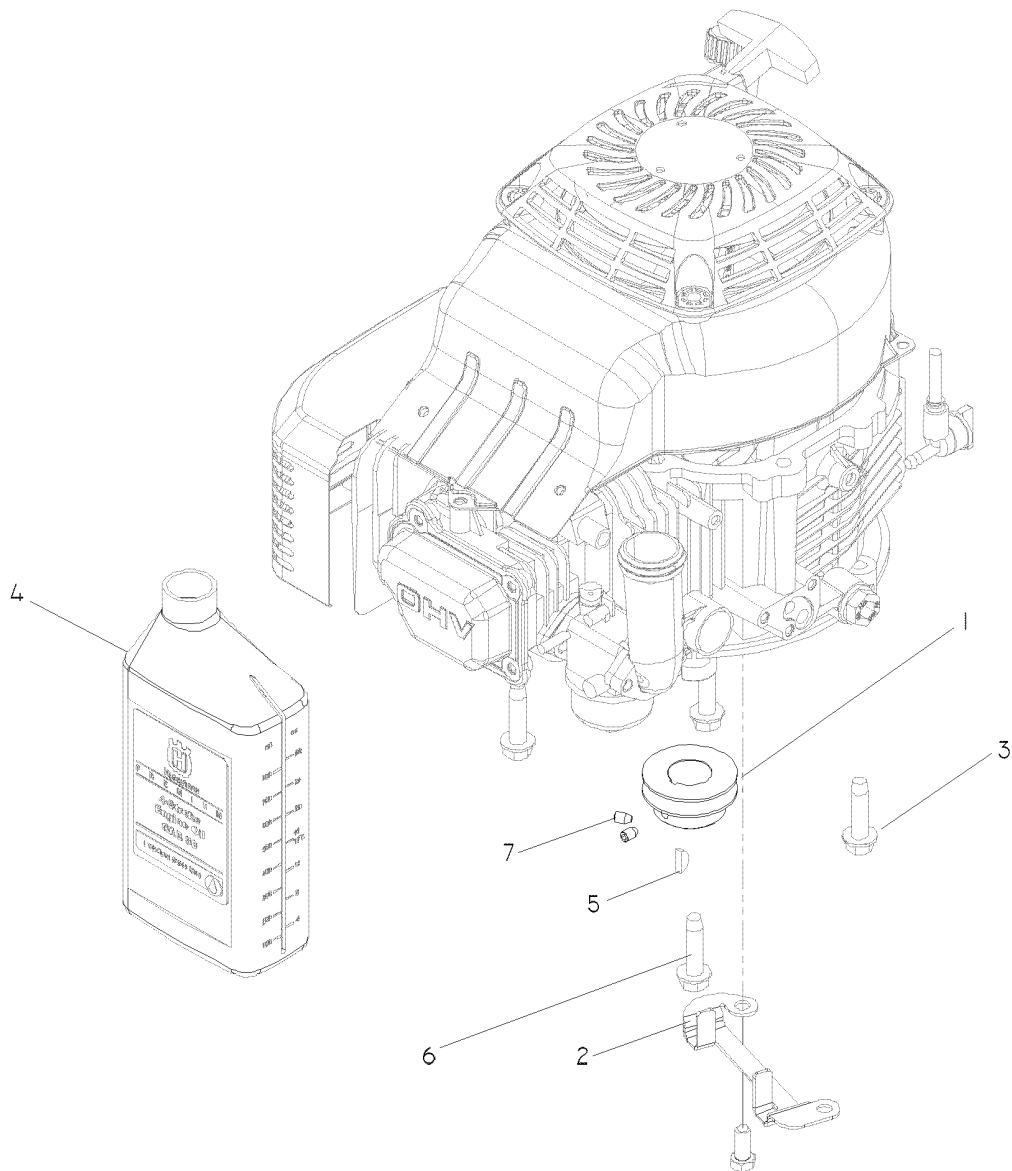

ENGINE

KAWASAKI BBC - CE
MODEL: 968999287

REF.	PART NO.	DESCRIPTION	REMARK	QTY.	KIT
1	539111525	ENGINE PULLEY		1	
2	539131363	BELT GUARD ASSY		1	
3	539111970	BOLT		4	
4	539112946	OIL W/LABEL QT		1	
5	539910008	KEY		1	
6	539300600	BOLT		1	
7	539108561	SCREW, 1/4-20 X 3/8, SET		2