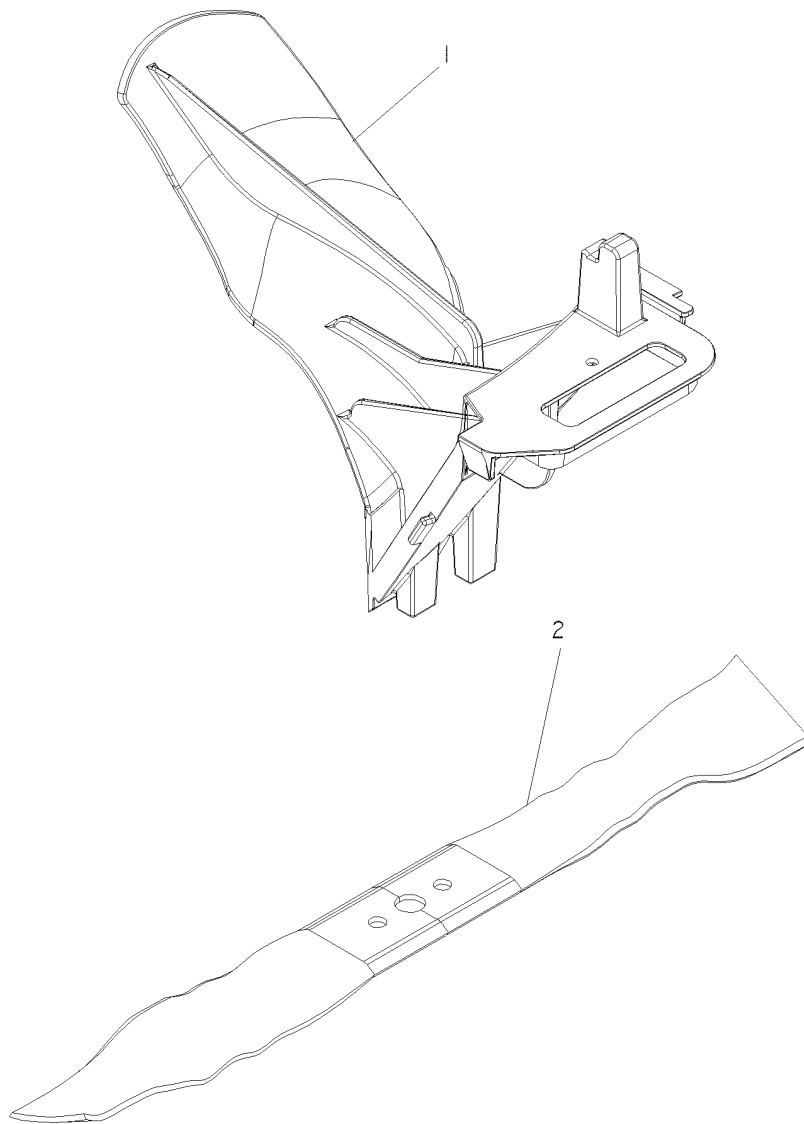

# **SPARE PARTS LIST**

---

# TRANSMISSION

SELF PROPELLED  
MODELS: 968999287, 968999289

---

REF.	PART NO.	DESCRIPTION	REMARK	QTY.	KIT
1	539111531	BELT		1	
2	539109800	BOLT		1	
3	539111528	DRIVEN PULLEY		1	
4	539111529	CABLE		1	
5	539111535	LEVER		1	
6	539111877	TRANSMISSION SPACER		1	
7	539112046	HCS. 1/4-14 X 1 1/2. SELF TAP		1	
8	539112911	PIVOT BUSHING		1	
9	539112915	SHAFT COVER		1	
10	539113100	PIN		1	
11	539113139	TRANSMISSION W/GREASE SLOT, T13C		1	
12	539976978	NUT		1	
13	539990598	WASHER		1	
14	539991081	SCREW, 1/4-14 X 3/4. SELF TAP		2	
15	539111890	SPRING		1	
16	539111891	KEY SPRING		2	
17	539111893	KEY		2	
18	539131371	BELT KEEPER - REAR. BLACK		1	