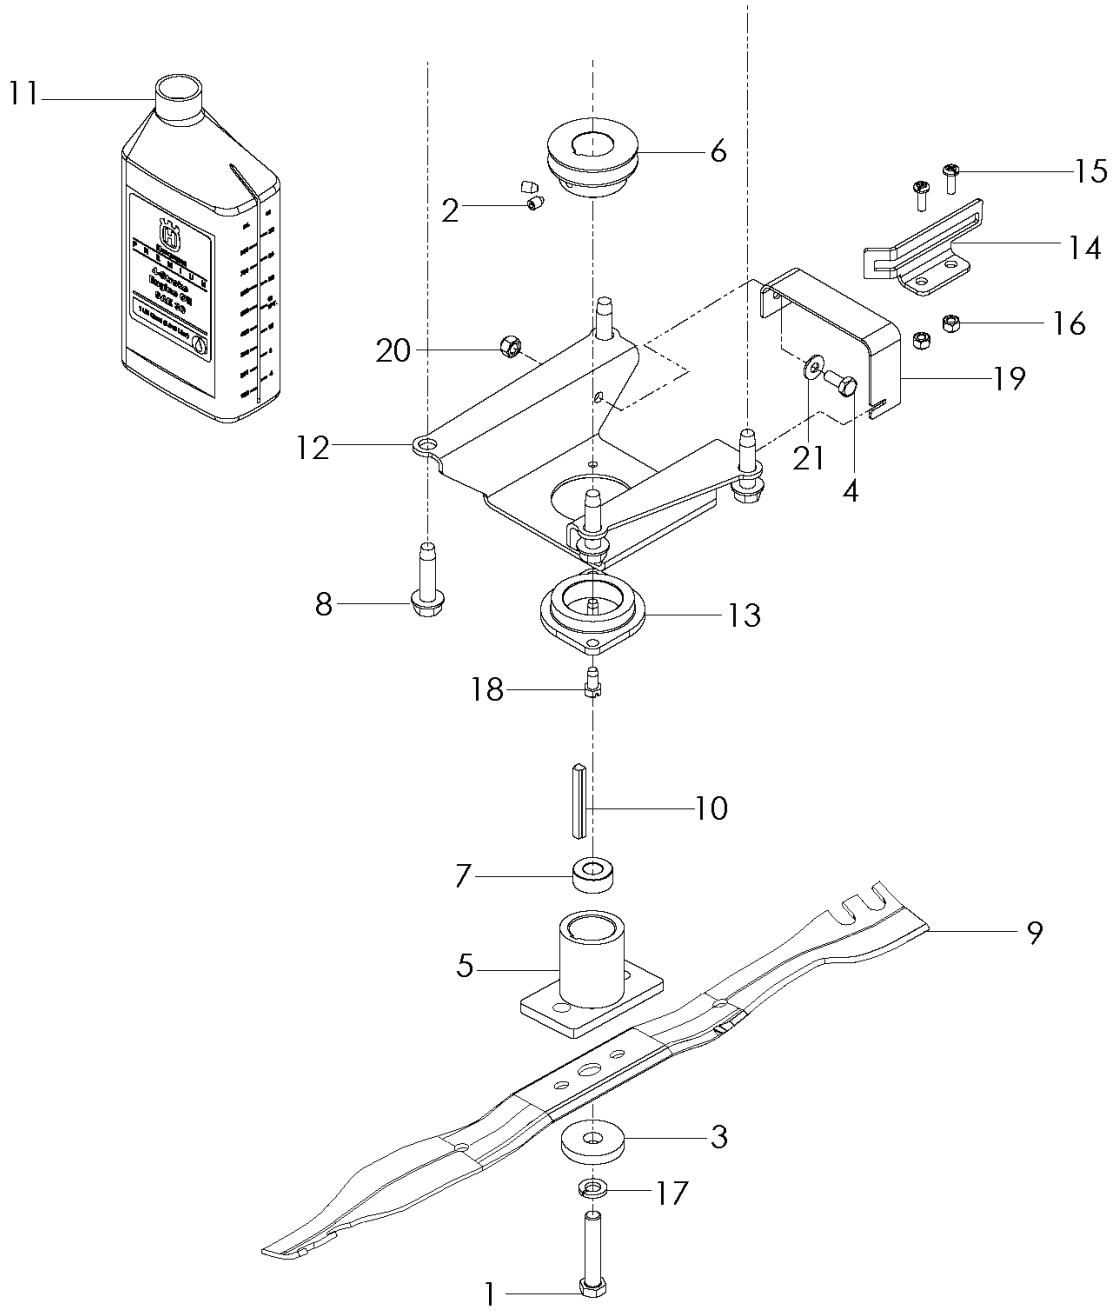

# ENGINE

KAWASAKI BBC - CE  
MODEL: 968999287

---

REF.	PART NO.	DESCRIPTION	REMARK	QTY.	KIT
1	539111525	ENGINE PULLEY		1	
2	539131363	BELT GUARD ASSY		1	
3	539111970	BOLT		4	
4	539112946	OIL W/LABEL QT		1	
5	539910008	KEY		1	
6	539300600	BOLT		1	
7	539108561	SCREW, 1/4-20 X 3/8, SET		2	

REF.	PART NO.	DESCRIPTION	REMARK	QTY.	KIT
1	539108506	SCREW		1	
2	539108561	SCREW, 1/4-20 X 3/8, SET		2	
3	539110064	CLUTCH, WASHER		1	
4	539990072	SCREW		1	
5	539111526	ADAPTER		1	
6	539111527	ENGINE PULLEY		1	
7	539111975	SPACER		1	
8	539111970	BOLT		4	
9	539113233	BLADE		1	
10	539112794	KEY		1	
11	539112946	OIL W/LABEL, QT		1	
12	539130595	BRACKET-SHAFT SUPPORT, BLK		1	
13	539114921	BEARING		1	
14	539113391	DECK GUARD, BBC		1	
15	539976952	SCREW		2	
16	539976977	NUT		2	
17	539990118	WASHER		1	
18	539105532	HEX CAP SCREW 1/4		3	
19	539131648	BELT KEEPER - FRONT, BLACK		1	
20	539976978	NUT		1	
21	539990055	WASHER		1	