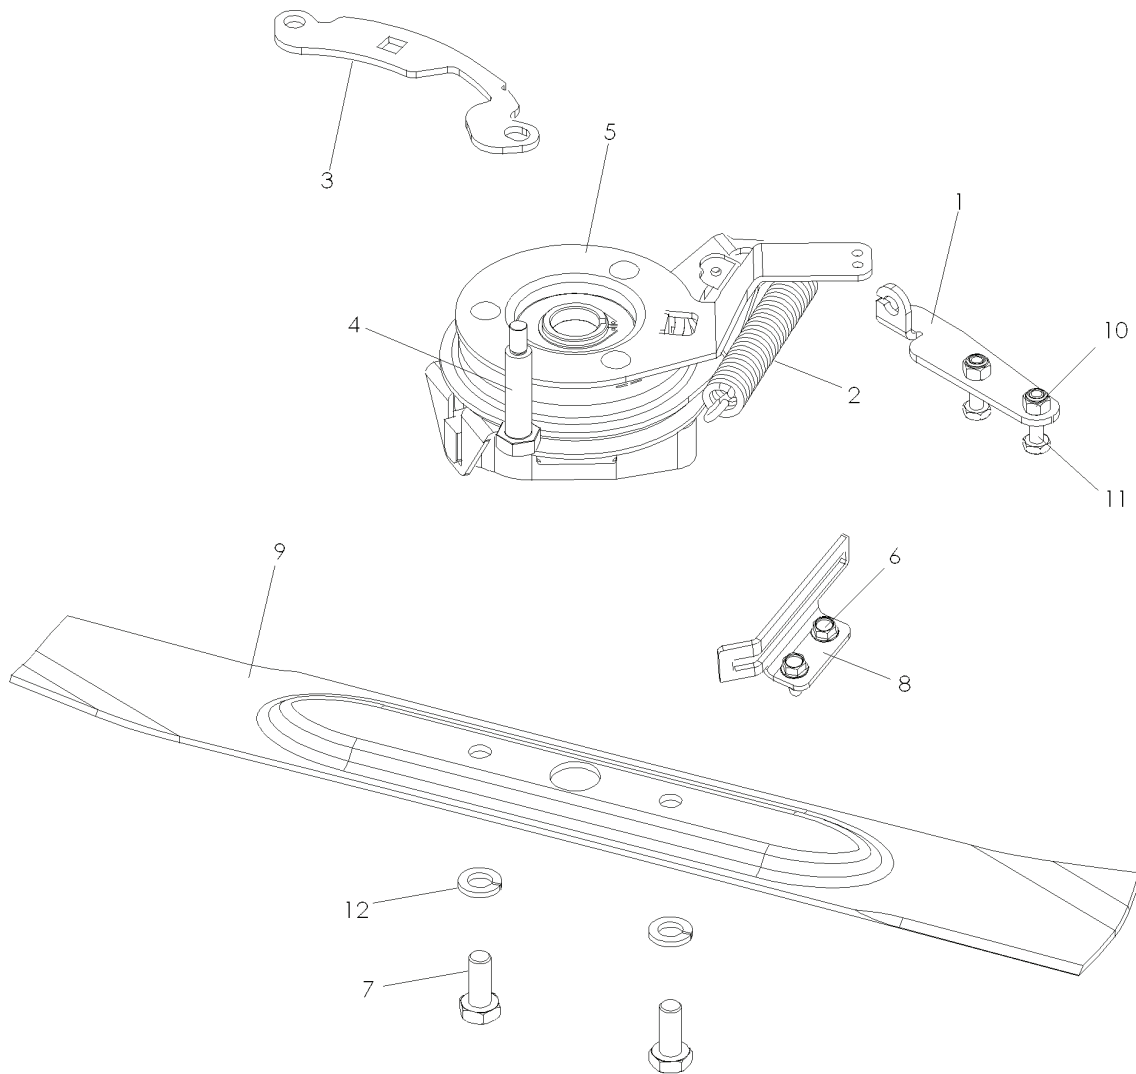

## FRONT WHEELS

---

REF.	PART NO.	DESCRIPTION	REMARK	QTY.	KIT
1	539111503	WHEEL		1	
2	539111972	WHEEL		1	
3	539111886	FRONT DECK PLATE, LEFT		1	
4	539111888	FRONT PLATE, LEFT		1	
5	539111887	FRONT DECK PLATE, RIGHT		1	
6	539111889	FRONT PLATE, RIGHT		1	
7	539111873	SHOULDER BOLT		2	
8	539111894	LEVER		2	
9	539106504	WASHER		2	
10	539111955	WHEEL PLATE, FRONT		2	
11	539112789	AXLE WASHER		2	
12	539110267	BUSHING		2	
13	539990118	WASHER		2	
14	539990184	NUT		6	
15	539990188	WASHER		6	
16	539976941	SCREW		2	
17	539990799	BOLT		6	
18	539111971	TIRE, 9", RIGHT		1	
19	539111502	TIRE, 9", LEFT		1	
20	539111504	BEARING		2	

# CUTTING EQUIPMENT

BLADE, BRAKE, CLUTCH (BBC CE)  
MODEL 968999287

---

REF.	PART NO.	DESCRIPTION	REMARK	QTY.	KIT
1	539111543	CABLE		1	
2	539111548	SPRING, CLUTCH		1	
3	539111549	CLUTCH		1	
4	539111960	BOLT		1	
5	539131276	CLUTCH-BBC		1	
6	539990362	SCREW		2	
7	539111997	HCS, M10-1.5 X 25 MM, GR8		2	
8	539113391	DECK GUARD, BBC		1	
9	539130738	BLADE		1	
-	539130811	BLADE		1	
10	539976978	NUT		2	
11	539977761	SCREW		2	
12	539990247	WASHER		2	