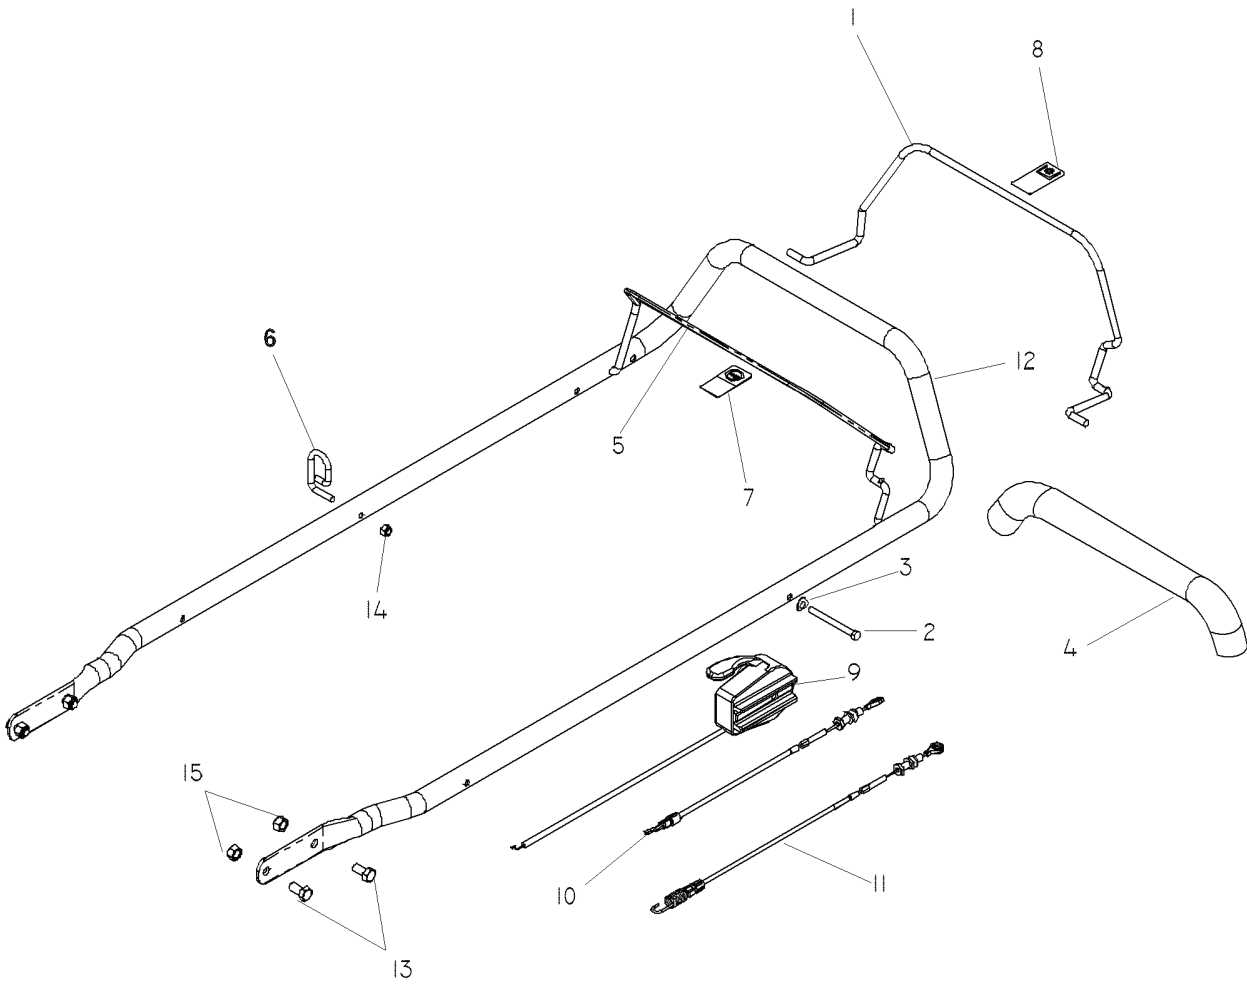

# TRANSMISSION

SELF PROPELLED  
MODELS: 968999287, 968999289

---

REF.	PART NO.	DESCRIPTION	REMARK	QTY.	KIT
1	539111531	BELT		1	
2	539109800	BOLT		1	
3	539111528	DRIVEN PULLEY		1	
4	539111529	CABLE		1	
5	539111535	LEVER		1	
6	539111877	TRANSMISSION SPACER		1	
7	539112046	HCS. 1/4-14 X 1 1/2. SELF TAP		1	
8	539112911	PIVOT BUSHING		1	
9	539112915	SHAFT COVER		1	
10	539113100	PIN		1	
11	539113139	TRANSMISSION W/GREASE SLOT, T13C		1	
12	539976978	NUT		1	
13	539990598	WASHER		1	
14	539991081	SCREW, 1/4-14 X 3/4. SELF TAP		2	
15	539111890	SPRING		1	
16	539111891	KEY SPRING		2	
17	539111893	KEY		2	
18	539131371	BELT KEEPER - REAR. BLACK		1	

# HANDLE & CONTROLS

SELF PROPELLED  
MODELS: 968999289

---

REF.	PART NO.	DESCRIPTION	REMARK	QTY.	KIT
1	539111993	BAIL		1	
2	539112276	HCS. M6-1.0 X 70. GR8.8		1	
3	539110488	WASHER. 5/16, WAVE		1	
4	539122635	FOAM GRIP (GROUND) 15'		1	
5	539112908	BAIL		1	
6	539112922	ROPE GUIDE		1	
7	539113067	DECAL		1	
8	539113068	DECAL		1	
9	539113108	THROTTLE CABLE		1	
10	539113109	CABLE		1	
11	539113110	CONTROL		1	
12	539113117	HANDLE		1	
13	539990134	BOLT		4	
14	539976978	NUT		1	
15	539976979	NUT		4	
-	539976856	TIE WRAP		5	