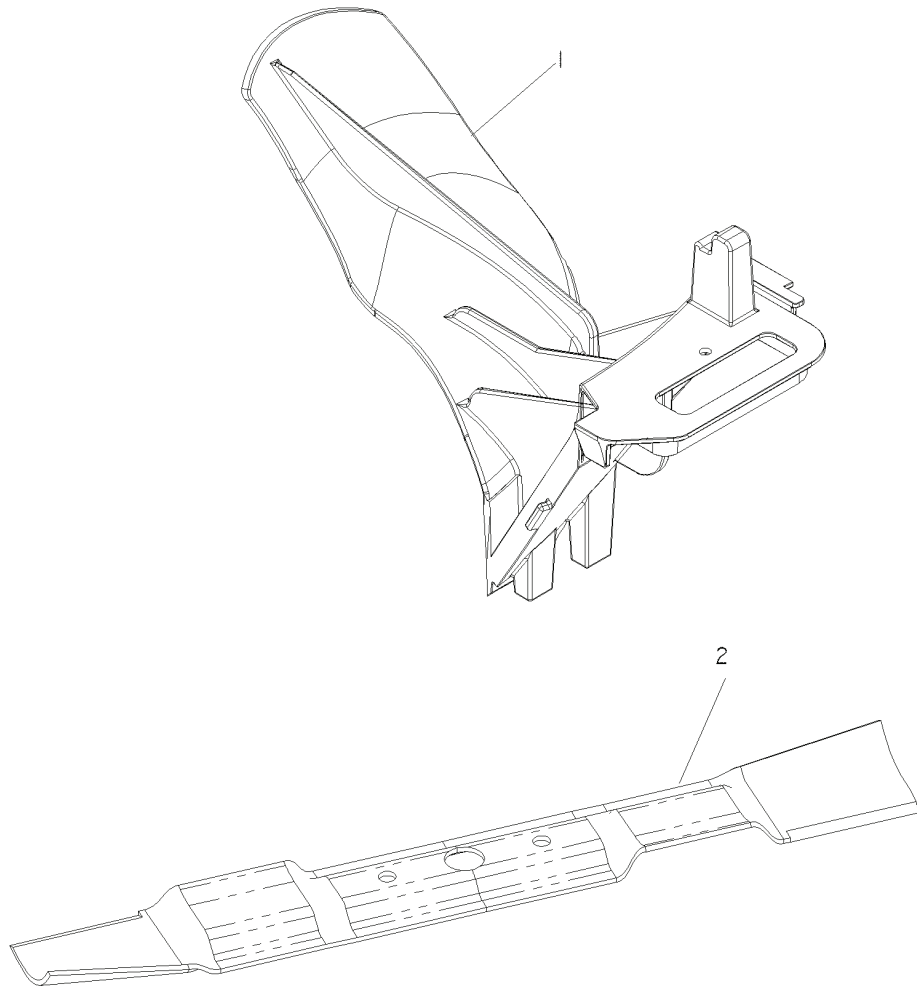

ACCESSORIES

MULCH KIT 539 113051

REF.	PART NO.	DESCRIPTION	REMARK	QTY.	KIT
1	539111515	MULCH PLUG		1	
2	539111958	BLADE		1