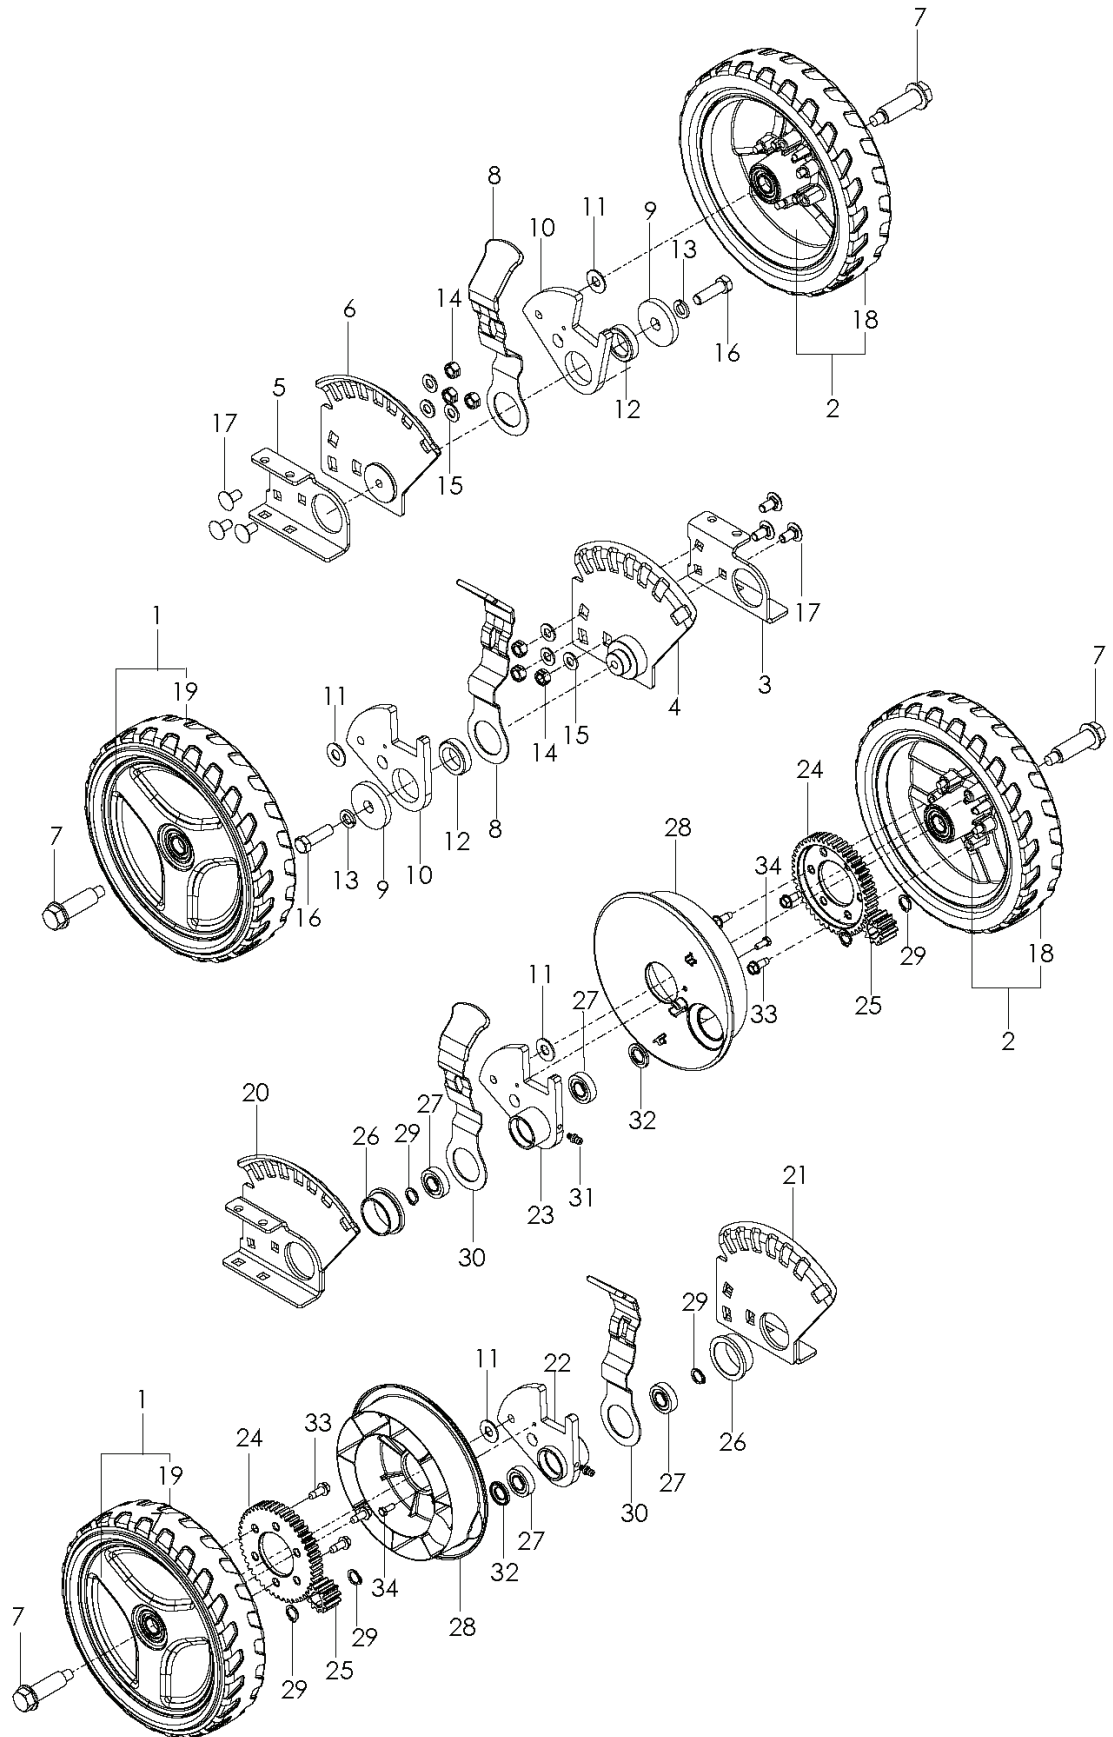

W53 SBEK, 968999287, 2007-03

SPARE PARTS LIST

REF.	PART NO.	DESCRIPTION	REMARK	QTY.	KIT
1	539101313	HCS 1/4C X 2		2	
2	539108147	INSERT		1	
3	539113049	DECAL		1	
4	539111521	TOP SADDLE		1	
5	539111530	DECK		1	
6	539111536	BELT SHIELD		1	
7	539111538	FLAP		1	
8	539111540	DESCHARGE FLAP		1	
9	539111863	GUARD		1	
10	539111868	HINGE		1	
11	539111964	CHUTE BOTTOM		1	
12	539111977	RHSNB, 5/16C X 3 1/4, GR5		4	
13	539111995	SPRING, TORSION		1	
14	539112047	HANDLE BRACE, RIGHT	RT	1	
15	539112111	HANDLE BRACE, LEFT	LT	1	
16	539112948	GRASS BAG		1	
17	539112793	SCREW, 1/4-14 X 1/2, THD FORM		2	
18	539130536	DECK		1	
19	539113545	BAG FRAME		1	
20	539976978	NUT		8	
21	539990037	COTTER		4	
22	539990052	WASHER		1	
23	539990206	SCREW		1	
24	539990209	SCREW		3	
25	539990548	SCREW		3	
26	539990553	HCS 5/16 X 3		4	
27	539990580	SCREW		2	
28	539990598	WASHER		1	
29	539990639	SCREW		2	
30	539990717	NUT		12	

REF.	PART NO.	DESCRIPTION	REMARK	QTY.	KIT
1	539113117	HANDLE		1	
2	539111993	BAIL		1	
3	539112907	BAIL		1	
4	539113113	THROTTLE CABLE ASSY		1	
5	539990134	BOLT		4	
6	539108507	HCS 3/8-16 X 7/8 GR 5 ZD		2	
7	539112922	ROPE GUIDE		1	
8	539113114	CABLE		1	
9	539976978	NUT		1	
10	539976979	NUT		4	
11	539132202	CABLE		1	
12	539112276	HCS, M6-1.0 X 70, GR8.8		1	
13	539112277	HCS, M6-1.0 X 50, GR8.8		1	
14	539122635	FOAM GRIP (GROUND) 15'		1	
15	539113067	DECAL		1	
16	539113068	DECAL		1	
17	539110488	WASHER, 5/16, WAVE		2	
18	539102685	CLAMP		4	
19	539132735	BUSHING		1	