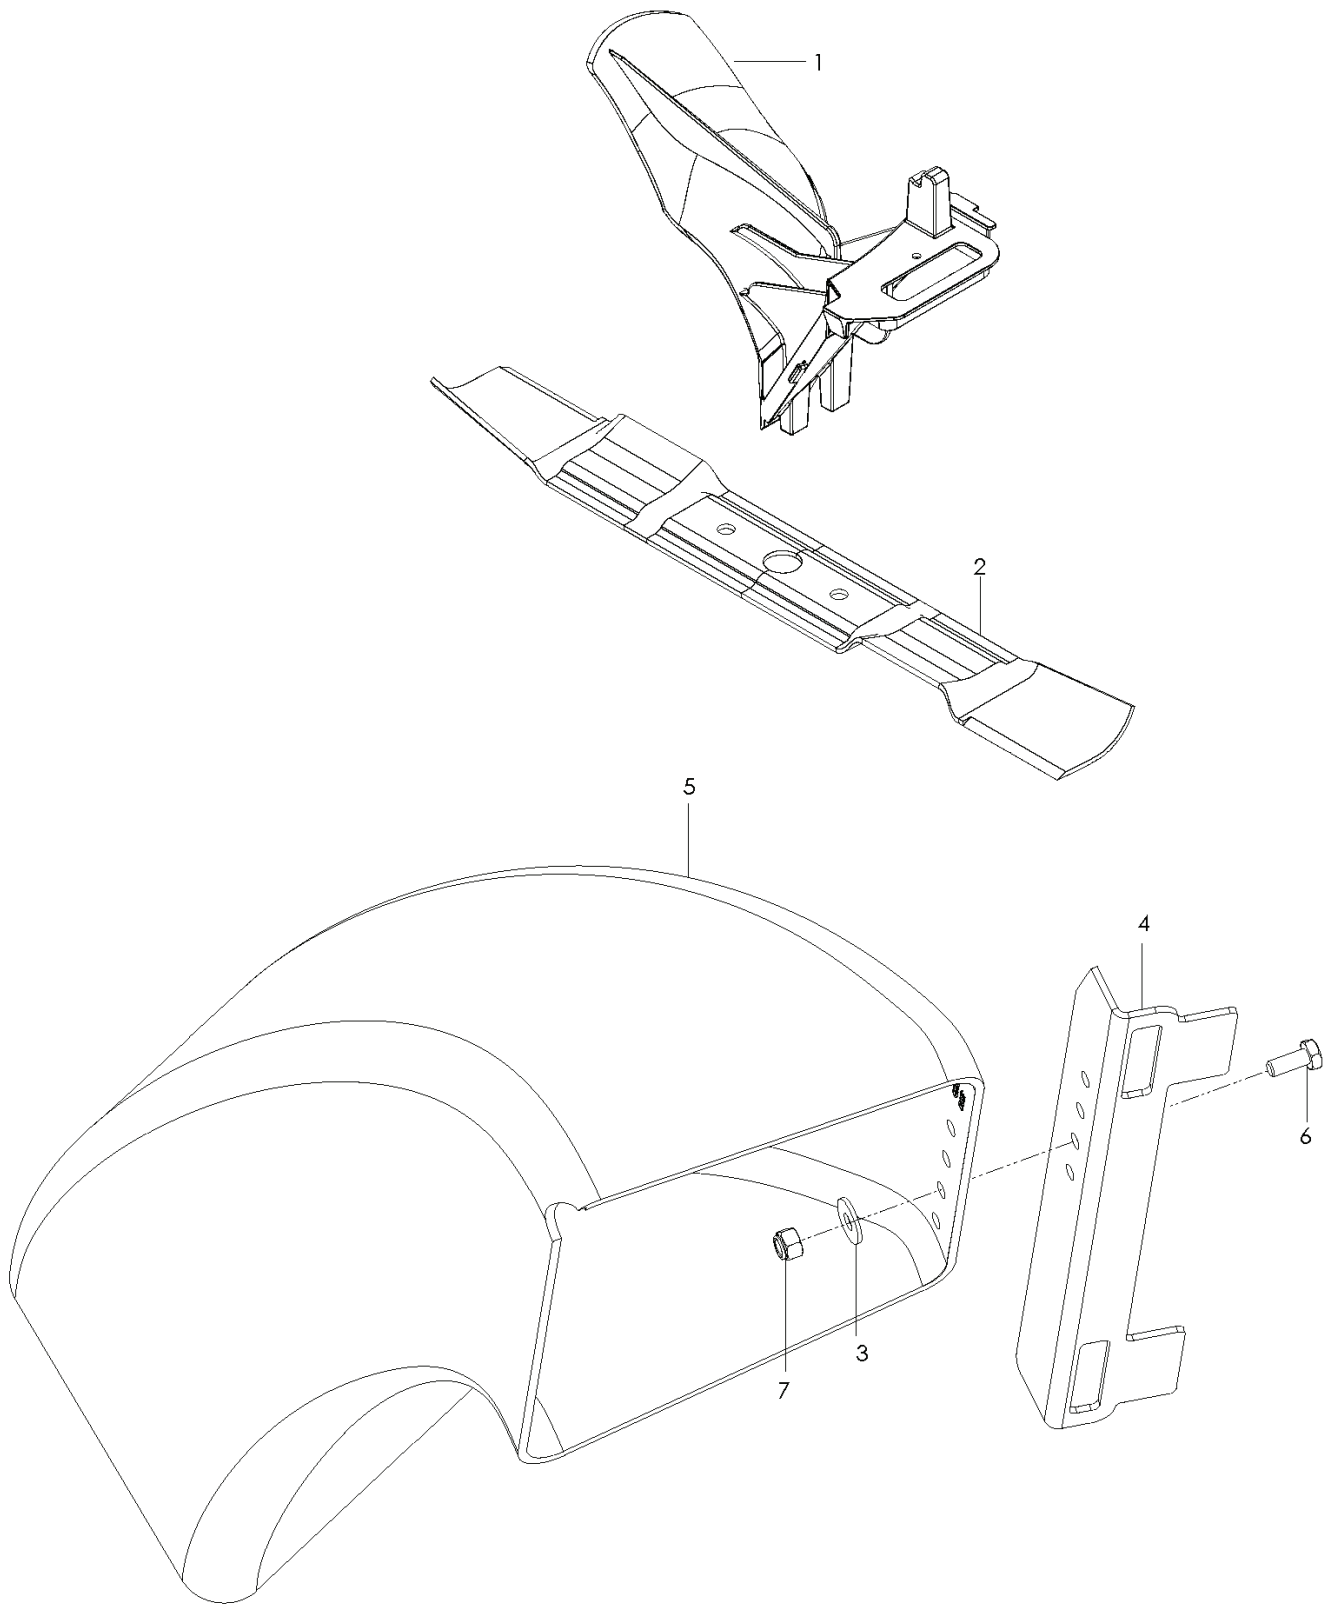

MULCH KIT AND SIDE DISCHARGE

REF.	PART NO.	DESCRIPTION	REMARK	QTY.	KIT
1	539111515	MULCH PLUG		1	
2	539111958	BLADE		1	
3	539990598	WASHER		4	
4	539112119	RAIL		1	
5	539112117	SIDE DISCHARGE CHUTE		1	
6	539990072	SCREW		4	
7	539976978	NUT		4	
	539113051	MULCHING KIT		1	
	539112118	ATTACHMENT KIT		1