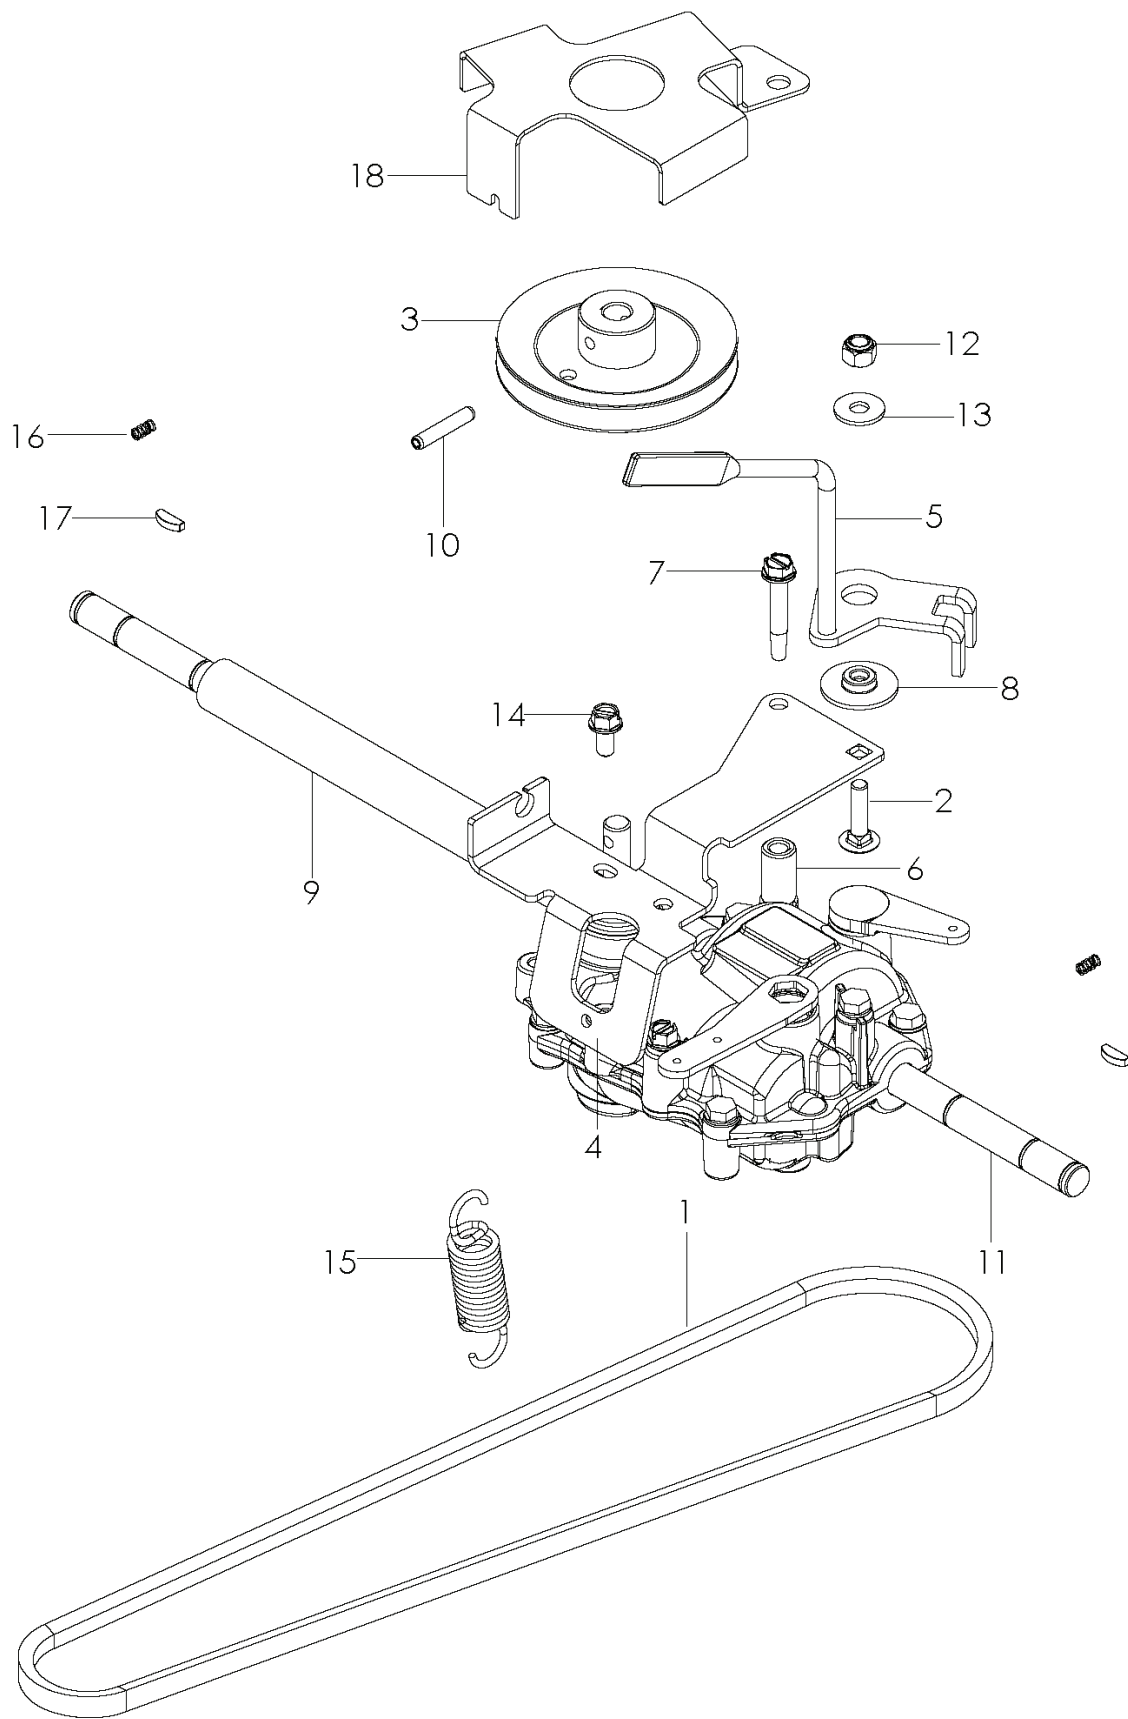

REF.	PART NO.	DESCRIPTION	REMARK	QTY.	KIT
1	539111531	BELT		1	
2	539109800	BOLT		1	
3	539111528	DRIVEN PULLEY		1	
4	539111529	CABLE		1	
5	539111535	LEVER		1	
6	539111877	TRANSMISSION SPACER		1	
7	539112046	HCS. 1/4-14 X 1 1/2. SELF TAP		1	
8	539112911	PIVOT BUSHING		1	
9	539112915	SHAFT COVER		1	
10	539113100	PIN		1	
11	539113139	TRANSMISSION W/GREASE SLOT, T13C		1	
12	539976978	NUT		1	
13	539990598	WASHER		1	
14	539991081	SCREW, 1/4-14 X 3/4. SELF TAP		2	
15	539111890	SPRING		1	
16	539111891	KEY SPRING		2	
17	539111893	KEY		2	
18	539131371	BELT KEEPER - REAR. BLACK		1