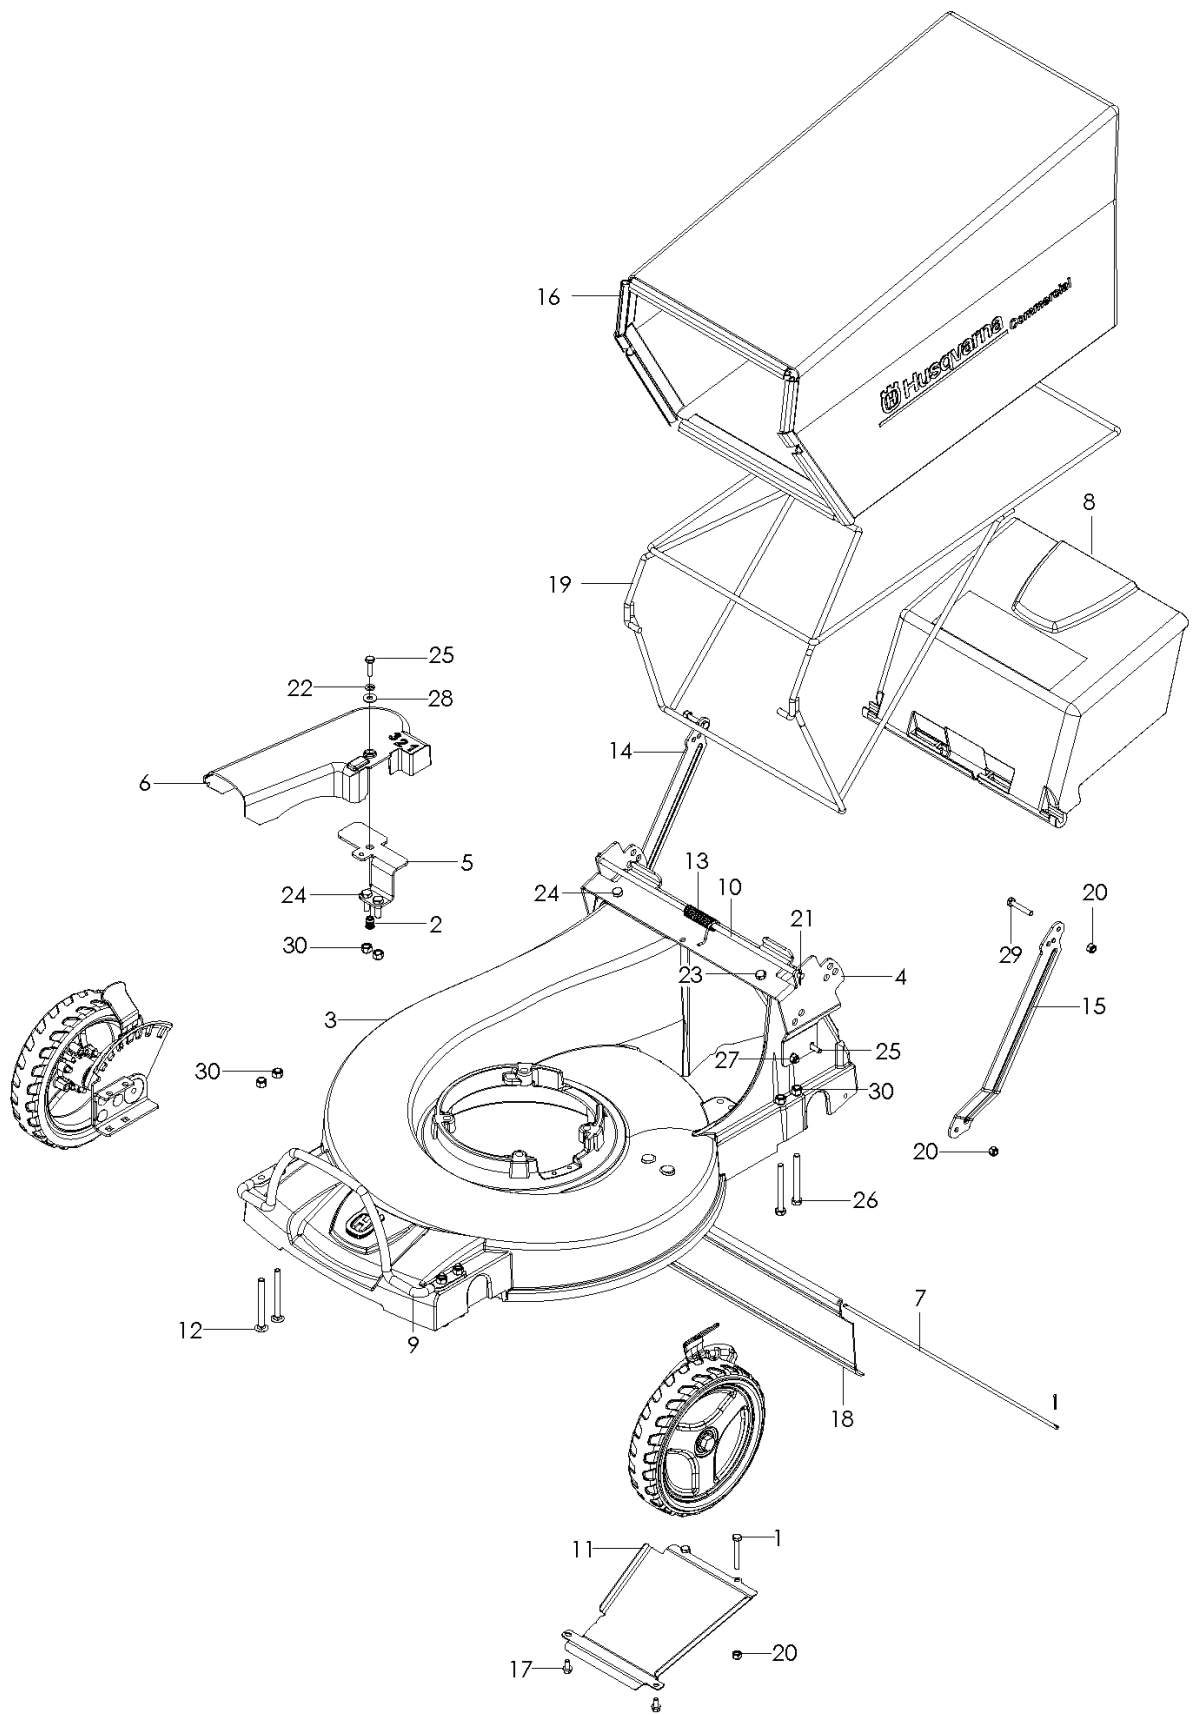

W53 SBEK, 968999287, 2007-03

SPARE PARTS LIST

REF.	PART NO.	DESCRIPTION	REMARK	QTY.	KIT
1	539101313	HCS 1/4C X 2		2	
2	539108147	INSERT		1	
3	539113049	DECAL		1	
4	539111521	TOP SADDLE		1	
5	539111530	DECK		1	
6	539111536	BELT SHIELD		1	
7	539111538	FLAP		1	
8	539111540	DESCHARGE FLAP		1	
9	539111863	GUARD		1	
10	539111868	HINGE		1	
11	539111964	CHUTE BOTTOM		1	
12	539111977	RHSNB, 5/16C X 3 1/4, GR5		4	
13	539111995	SPRING, TORSION		1	
14	539112047	HANDLE BRACE, RIGHT	RT	1	
15	539112111	HANDLE BRACE, LEFT	LT	1	
16	539112948	GRASS BAG		1	
17	539112793	SCREW, 1/4-14 X 1/2, THD FORM		2	
18	539130536	DECK		1	
19	539113545	BAG FRAME		1	
20	539976978	NUT		8	
21	539990037	COTTER		4	
22	539990052	WASHER		1	
23	539990206	SCREW		1	
24	539990209	SCREW		3	
25	539990548	SCREW		3	
26	539990553	HCS 5/16 X 3		4	
27	539990580	SCREW		2	
28	539990598	WASHER		1	
29	539990639	SCREW		2	
30	539990717	NUT		12	

REF.	PART NO.	DESCRIPTION	REMARK	QTY.	KIT
1	539113117	HANDLE		1	
2	539111993	BAIL		1	
3	539112907	BAIL		1	
4	539113113	THROTTLE CABLE ASSY		1	
5	539990134	BOLT		4	
6	539108507	HCS 3/8-16 X 7/8 GR 5 ZD		2	
7	539112922	ROPE GUIDE		1	
8	539113114	CABLE		1	
9	539976978	NUT		1	
10	539976979	NUT		4	
11	539132202	CABLE		1	
12	539112276	HCS, M6-1.0 X 70, GR8.8		1	
13	539112277	HCS, M6-1.0 X 50, GR8.8		1	
14	539122635	FOAM GRIP (GROUND) 15'		1	
15	539113067	DECAL		1	
16	539113068	DECAL		1	
17	539110488	WASHER, 5/16, WAVE		2	
18	539102685	CLAMP		4	
19	539132735	BUSHING		1	