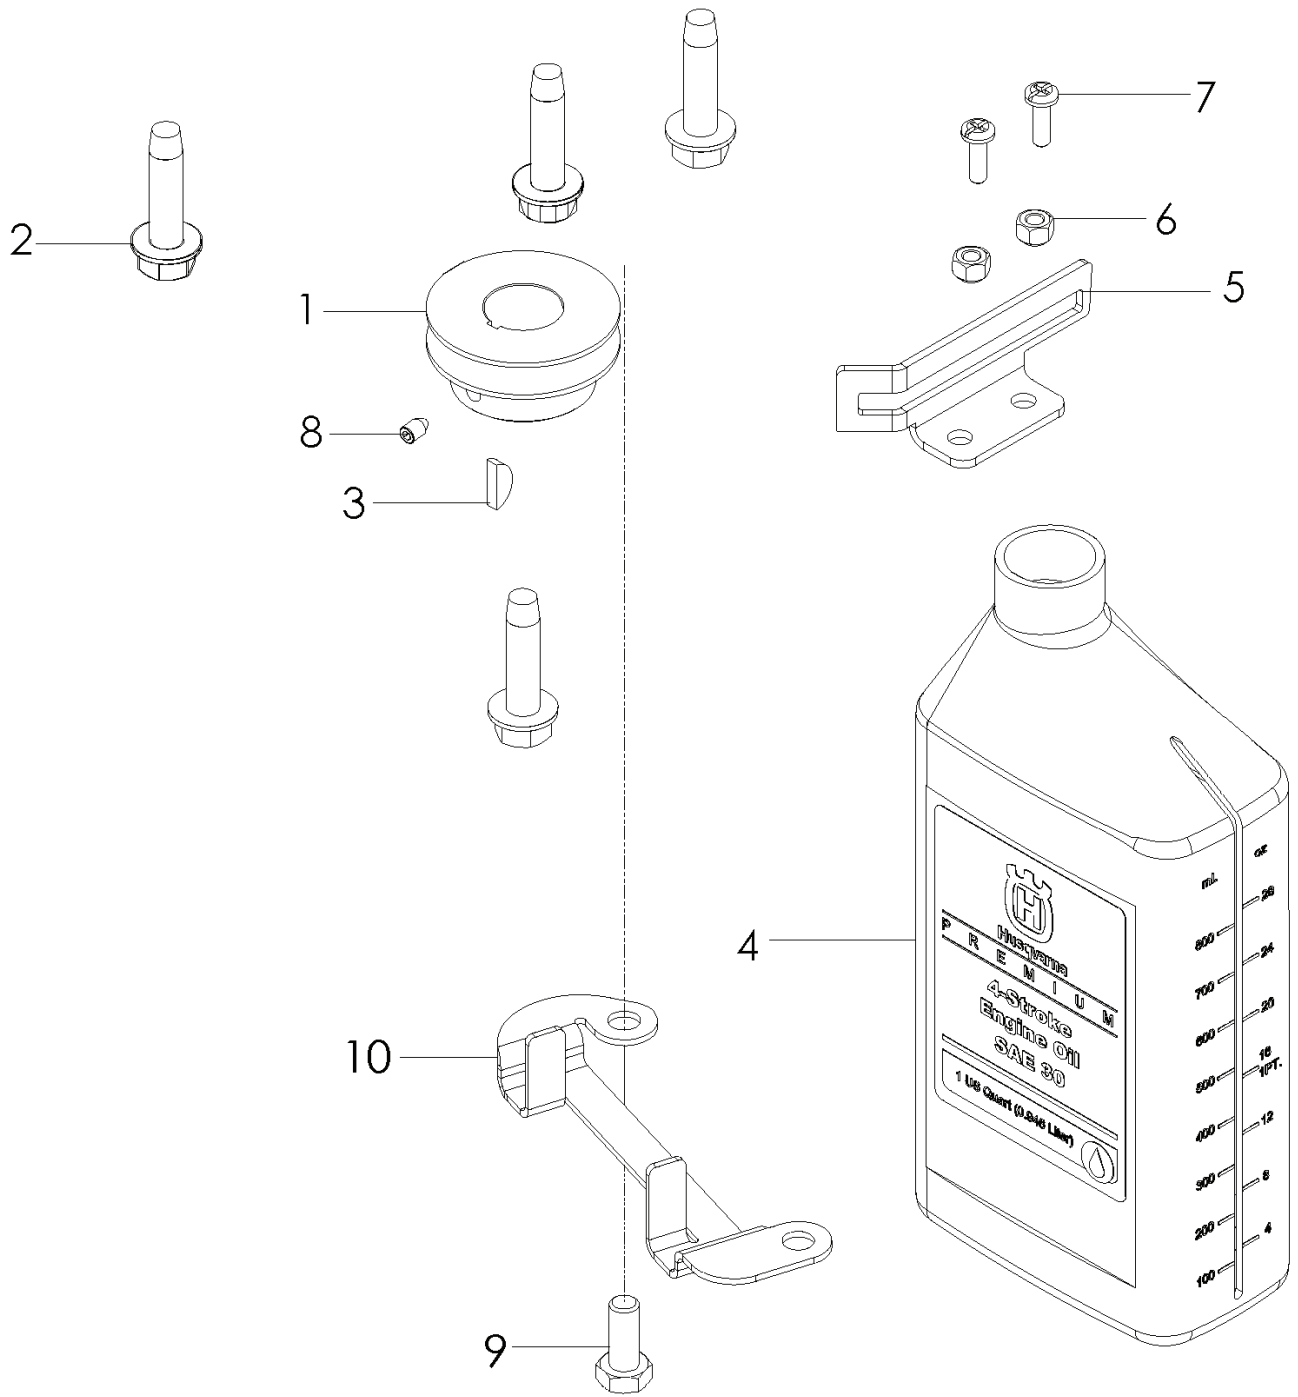

REF.	PART NO.	DESCRIPTION	REMARK	QTY.	KIT
1	539111503	WHEEL	LT	1	
2	539111972	WHEEL	RT	1	
3	539111886	FRONT DECK PLATE, LEFT	LT	1	
4	539111888	FRONT PLATE, LEFT	LT	1	
5	539111887	FRONT DECK PLATE, RIGHT	RT	1	
6	539111889	FRONT PLATE, RIGHT	RT	1	
7	539111873	SHOULDER BOLT		2	
8	539111894	LEVER		2	
9	539106504	WASHER		2	
10	539111955	WHEEL PLATE, FRONT		2	
11	539112789	AXLE WASHER		4	
12	539110267	BUSHING		2	
13	539990118	WASHER		2	
14	539990184	NUT		6	
15	539990188	WASHER		6	
16	539976941	SCREW		2	
17	539990799	BOLT		6	
18	539111971	TIRE, 9", RIGHT	RT	1	
19	539111502	TIRE, 9", LEFT	LT	1	
20	539111513	WHEEL MOUNT, LEFT	LT	1	
21	539111875	WHEEL MOUNT, RIGHT	RT	1	
22	539111519	OUTER WHEEL, LEFT	LT	1	
23	539111867	OUTER WHEEL, RIGHT	RT	1	
24	539111509	PINION	11 TOOTH	2	
25	539111511	GEAR	45 TOOTH	2	
26	539111516	BUSHING		2	
27	539111517	BEARING, TRANSMISSION SHAFT		4	
28	539111547	DEBRIS GUARD		2	
29	539111872	RING		6	
30	539111950	LEVER		2	
31	539115638	FITTING		2	
32	539113138	WASHER		2	
33	539990362	SCREW		6	
34	539990411	SCREW		2	
	539111504	BEARING	NOT SHOWN	4	

REF.	PART NO.	DESCRIPTION	REMARK	QTY.	KIT
1	539111543	CABLE		1	
2	539111548	SPRING, CLUTCH		1	
3	539111549	CLUTCH		1	
4	539111960	BOLT		1	
5	539131276	CLUTCH-BBC		1	
6	539990362	SCREW		2	
7	539111997	HCS, M10-1.5 X 25 MM, GR8		2	
8	539113391	DECK GUARD, BBC	BBC	1	
9	539130738	BLADE	BBC	1	
10	539976978	NUT		2	
11	539977761	SCREW		2	
12	539990247	WASHER		2	

REF.	PART NO.	DESCRIPTION	REMARK	QTY.	KIT
1	539111525	ENGINE PULLEY		1	
2	539111970	BOLT		4	
3	539910008	KEY		1	
4	539112946	OIL W/LABEL QT		1	
5	539113391	DECK GUARD, BBC		1	
6	539976977	NUT		2	
7	539976952	SCREW		2	
8	539108561	SCREW, 1/4-20 X 3/8, SET		2	
9	539300600	BOLT		1	
10	539131363	BELT GUARD ASSY		1	