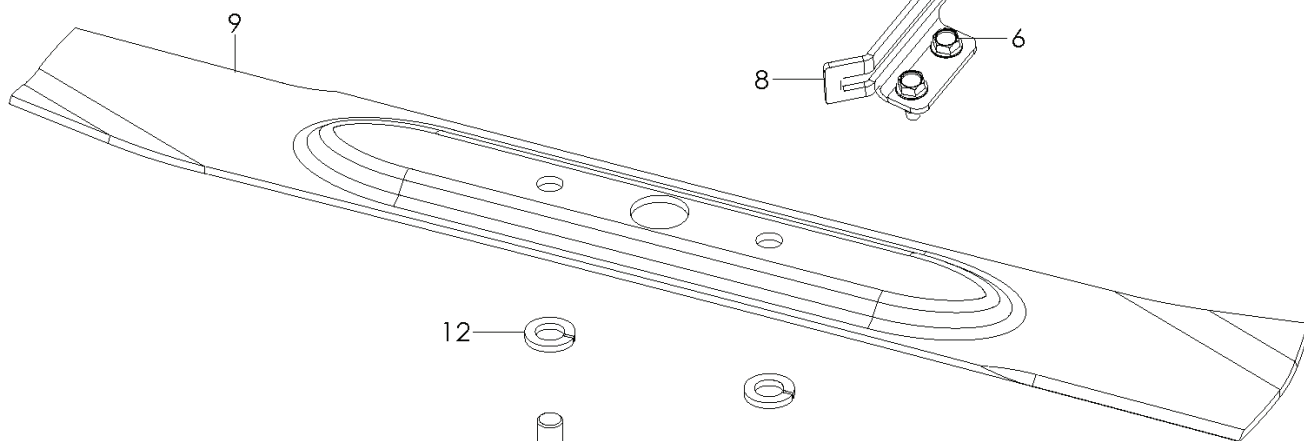

REF.	PART NO.	DESCRIPTION	REMARK	QTY.	KIT
1	539111543	CABLE		1	
2	539111548	SPRING, CLUTCH		1	
3	539111549	CLUTCH		1	
4	539111960	BOLT		1	
5	539131276	CLUTCH-BBC		1	
6	539990362	SCREW		2	
7	539111997	HCS, M10-1.5 X 25 MM, GR8		2	
8	539113391	DECK GUARD, BBC	BBC	1	
9	539130738	BLADE	BBC	1	
10	539976978	NUT		2	
11	539977761	SCREW		2	
12	539990247	WASHER		2