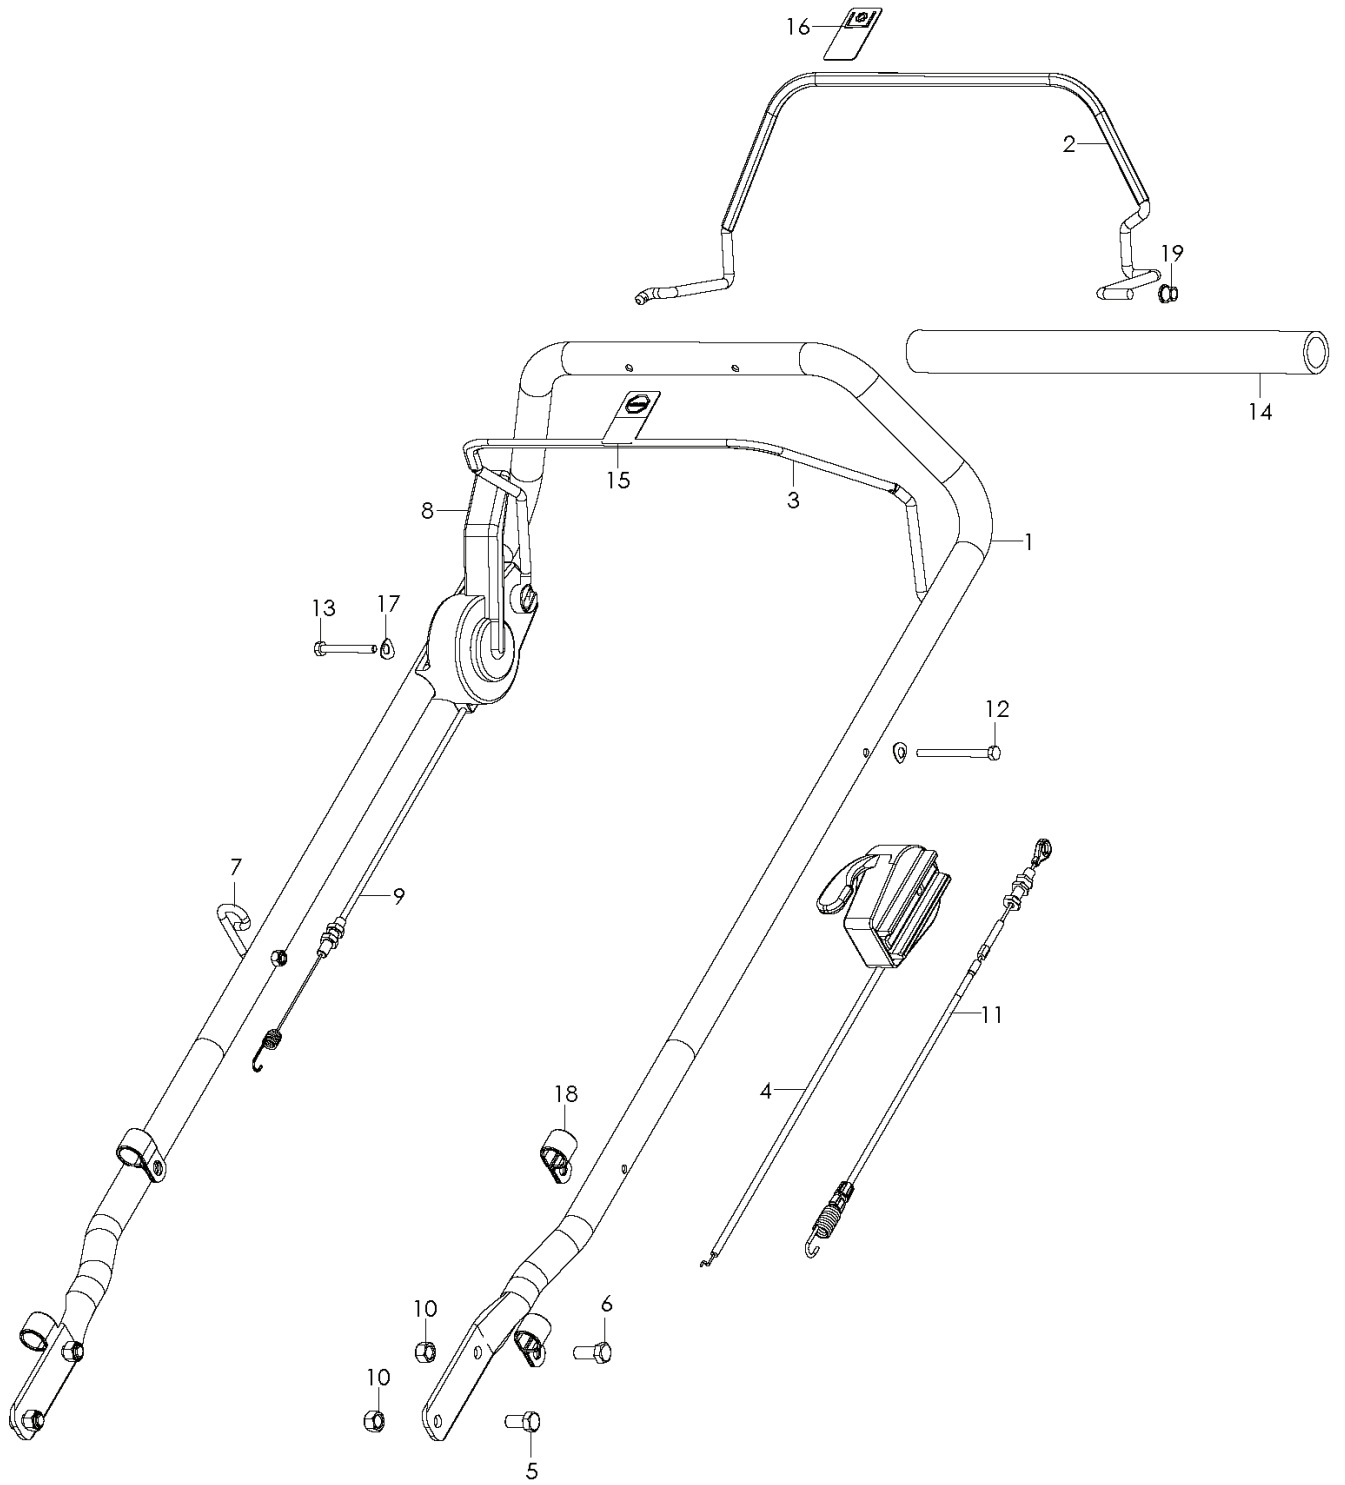

W53 SBEK, 968999287, 2007-03

SPARE PARTS LIST

REF.	PART NO.	DESCRIPTION	REMARK	QTY.	KIT
1	539101313	HCS 1/4C X 2		2	
2	539108147	INSERT		1	
3	539113049	DECAL		1	
4	539111521	TOP SADDLE		1	
5	539111530	DECK		1	
6	539111536	BELT SHIELD		1	
7	539111538	FLAP		1	
8	539111540	DESCHARGE FLAP		1	
9	539111863	GUARD		1	
10	539111868	HINGE		1	
11	539111964	CHUTE BOTTOM		1	
12	539111977	RHSNB, 5/16C X 3 1/4, GR5		4	
13	539111995	SPRING, TORSION		1	
14	539112047	HANDLE BRACE, RIGHT	RT	1	
15	539112111	HANDLE BRACE, LEFT	LT	1	
16	539112948	GRASS BAG		1	
17	539112793	SCREW, 1/4-14 X 1/2, THD FORM		2	
18	539130536	DECK		1	
19	539113545	BAG FRAME		1	
20	539976978	NUT		8	
21	539990037	COTTER		4	
22	539990052	WASHER		1	
23	539990206	SCREW		1	
24	539990209	SCREW		3	
25	539990548	SCREW		3	
26	539990553	HCS 5/16 X 3		4	
27	539990580	SCREW		2	
28	539990598	WASHER		1	
29	539990639	SCREW		2	
30	539990717	NUT		12	

REF.	PART NO.	DESCRIPTION	REMARK	QTY.	KIT
1	539113117	HANDLE		1	
2	539111993	BAIL		1	
3	539112907	BAIL		1	
4	539113113	THROTTLE CABLE ASSY		1	
5	539990134	BOLT		4	
6	539108507	HCS 3/8-16 X 7/8 GR 5 ZD		2	
7	539112922	ROPE GUIDE		1	
8	539113114	CABLE		1	
9	539976978	NUT		1	
10	539976979	NUT		4	
11	539132202	CABLE		1	
12	539112276	HCS, M6-1.0 X 70, GR8.8		1	
13	539112277	HCS, M6-1.0 X 50, GR8.8		1	
14	539122635	FOAM GRIP (GROUND) 15'		1	
15	539113067	DECAL		1	
16	539113068	DECAL		1	
17	539110488	WASHER, 5/16, WAVE		2	
18	539102685	CLAMP		4	
19	539132735	BUSHING		1	