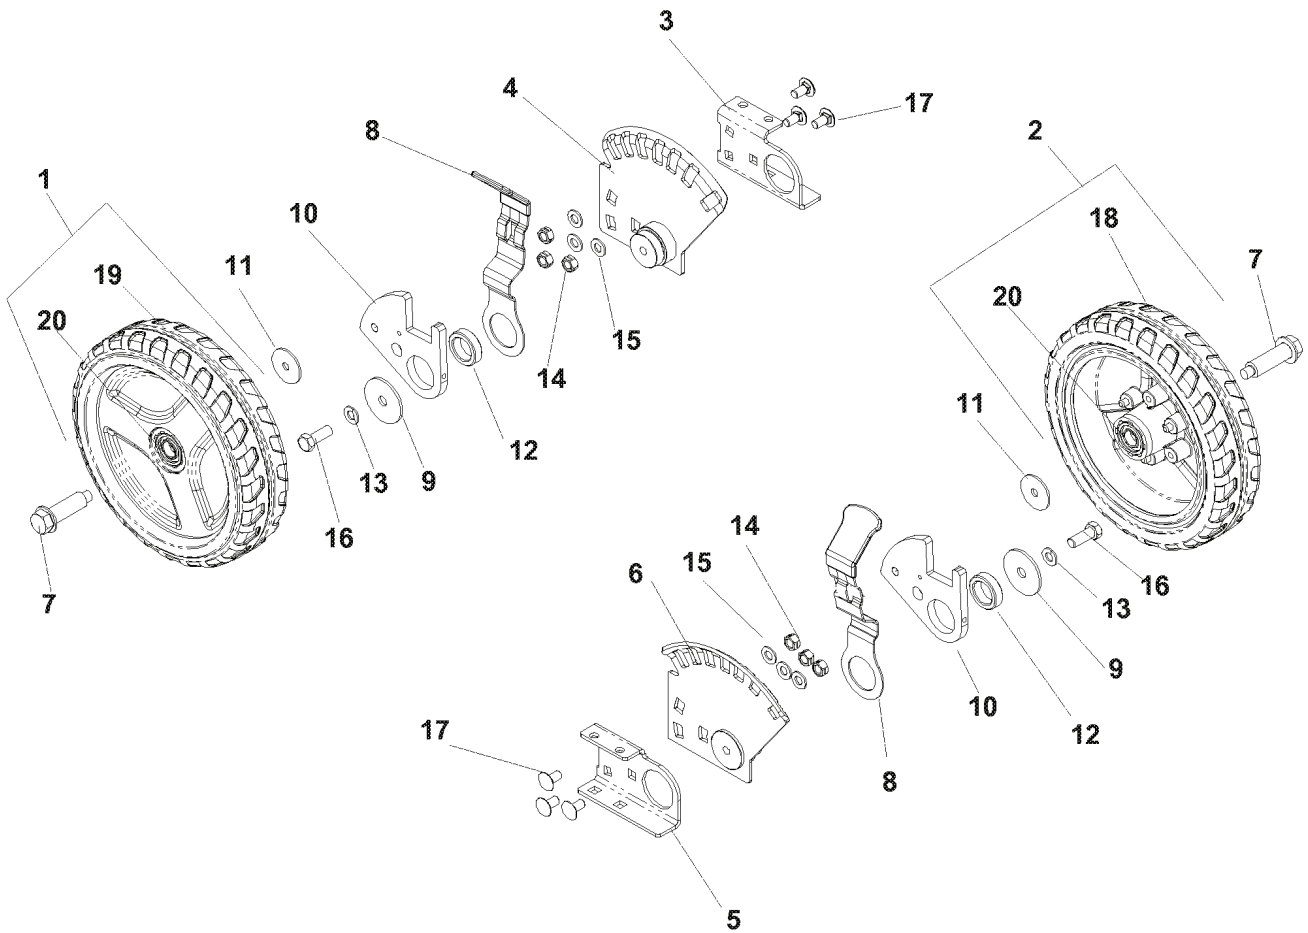

# ENGINE

KAWASAKI BBC - CE  
MODEL: 968999638, 968999639

---

REF.	PART NO.	DESCRIPTION	REMARK	QTY.	KIT
1	539111527	ENGINE PULLEY		1	
2	539108561	SCREW, 1/4-20 X 3/8, SET		2	
3	539108506	SCREW		1	
4	539111975	SPACER		1	
5	539112787	BLADE		1	
6	539110064	CLUTCH, WASHER		1	
7	539990118	WASHER		1	
8	539111526	ADAPTER		1	
9	539112794	KEY		1	
10	539112946	OIL W/LABEL, QT		1	
11	539113391	DECK GUARD, BBC		1	
12	539976952	SCREW		2	
13	539976977	NUT		2	
14	539111970	BOLT		4	
15	539130595	BRACKET-SHAFT SUPPORT, BLK		1	
16	539114921	BEARING		1	
17	539105532	HEX CAP SCREW 1/4		2	

# ENGINE

KAWASAKI BBC - CE

MODEL: 968999287

---

REF.	PART NO.	DESCRIPTION	REMARK	QTY.	KIT
1	539110124	DECAL		1	
2	539111525	ENGINE PULLEY		1	
3	539111970	BOLT		4	
4	539112946	OIL W/LABEL QT		1	
5	539910008	KEY		1	

# HANDLE & CONTROLS

SELF PROPELLED

MODELS: 968999284, 968999289, 968999639

---

REF.	PART NO.	DESCRIPTION	REMARK	QTY.	KIT
1	539111993	BAIL		1	
2	539112276	HCS. M6-1.0 X 70. GR8.8		1	
3	539110488	WASHER. 5/16, WAVE		1	
4	539122635	FOAM GRIP (GROUND) 15'		1	
5	539112908	BAIL		1	
6	539112922	ROPE GUIDE		1	
7	539113067	DECAL		1	
8	539113068	DECAL		1	
9	539113108	THROTTLE CABLE		1	
10	539113109	CABLE		1	
11	539113110	CONTROL		1	
12	539113117	HANDLE		1	
13	539990134	BOLT		4	
14	539976978	NUT		1	
15	539976979	NUT		4	
539 976856	539976856	TIE WRAP		5	

## FRONT WHEELS

---

REF.	PART NO.	DESCRIPTION	REMARK	QTY.	KIT
1	539111503	WHEEL		1	
2	539111972	WHEEL		1	
3	539111886	FRONT DECK PLATE, LEFT		1	
4	539111888	FRONT PLATE, LEFT		1	
5	539111887	FRONT DECK PLATE, RIGHT		1	
6	539111889	FRONT PLATE, RIGHT		1	
7	539111873	SHOULDER BOLT		2	
8	539111894	LEVER		2	
9	539111897	WASHER		2	
10	539111955	WHEEL PLATE, FRONT		2	
11	539112789	AXLE WASHER		2	
12	539110267	BUSHING		2	
13	539990118	WASHER		2	
14	539990184	NUT		6	
15	539990188	WASHER		6	
16	539990563	SCREW		2	
17	539990799	BOLT		6	
18	539111971	TIRE, 9", RIGHT		1	
19	539111502	TIRE, 9", LEFT		1	
20	539111504	BEARING		2	