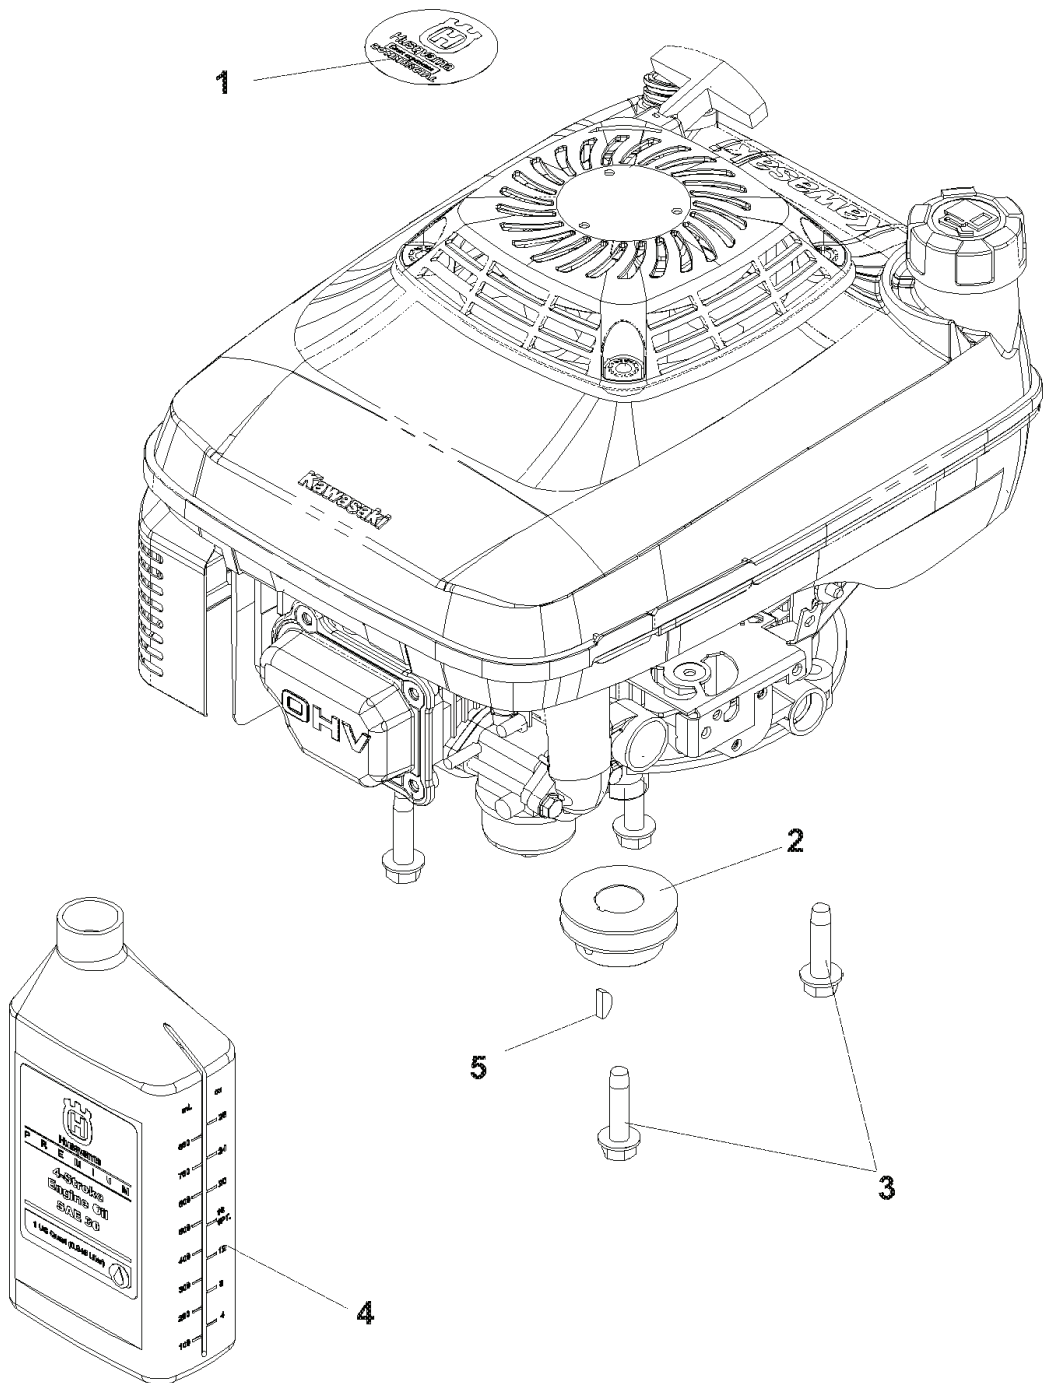

# ENGINE

KAWASAKI BBC - CE  
MODEL: 968999638, 968999639

---

REF.	PART NO.	DESCRIPTION	REMARK	QTY.	KIT
1	539111527	ENGINE PULLEY		1	
2	539108561	SCREW, 1/4-20 X 3/8, SET		2	
3	539108506	SCREW		1	
4	539111975	SPACER		1	
5	539112787	BLADE		1	
6	539110064	CLUTCH, WASHER		1	
7	539990118	WASHER		1	
8	539111526	ADAPTER		1	
9	539112794	KEY		1	
10	539112946	OIL W/LABEL, QT		1	
11	539113391	DECK GUARD, BBC		1	
12	539976952	SCREW		2	
13	539976977	NUT		2	
14	539111970	BOLT		4	
15	539130595	BRACKET-SHAFT SUPPORT, BLK		1	
16	539114921	BEARING		1	
17	539105532	HEX CAP SCREW 1/4		2	

# CUTTING EQUIPMENT

BLADE, BRAKE, CLUTCH (BBC CE)

MODELS: 968999287

---

REF.	PART NO.	DESCRIPTION	REMARK	QTY.	KIT
1	539111543	CABLE		1	
2	539111548	SPRING, CLUTCH		1	
3	539111549	CLUTCH		1	
4	539111960	BOLT		1	
5	539111965	CLUTCH		1	
6	539111974	SPACER		1	
7	539111997	HCS, M10-1.5 X 25 MM, GR8		2	
8	539113391	DECK GUARD, BBC		1	
9	539130811	BLADE		1	
10	539976978	NUT		2	
11	539977761	SCREW		2	
12	539990247	WASHER		2	
13	539990362	SCREW		2	

# ENGINE

KAWASAKI BBC - CE

MODEL: 968999287

---

REF.	PART NO.	DESCRIPTION	REMARK	QTY.	KIT
1	539110124	DECAL		1	
2	539111525	ENGINE PULLEY		1	
3	539111970	BOLT		4	
4	539112946	OIL W/LABEL QT		1	
5	539910008	KEY		1	