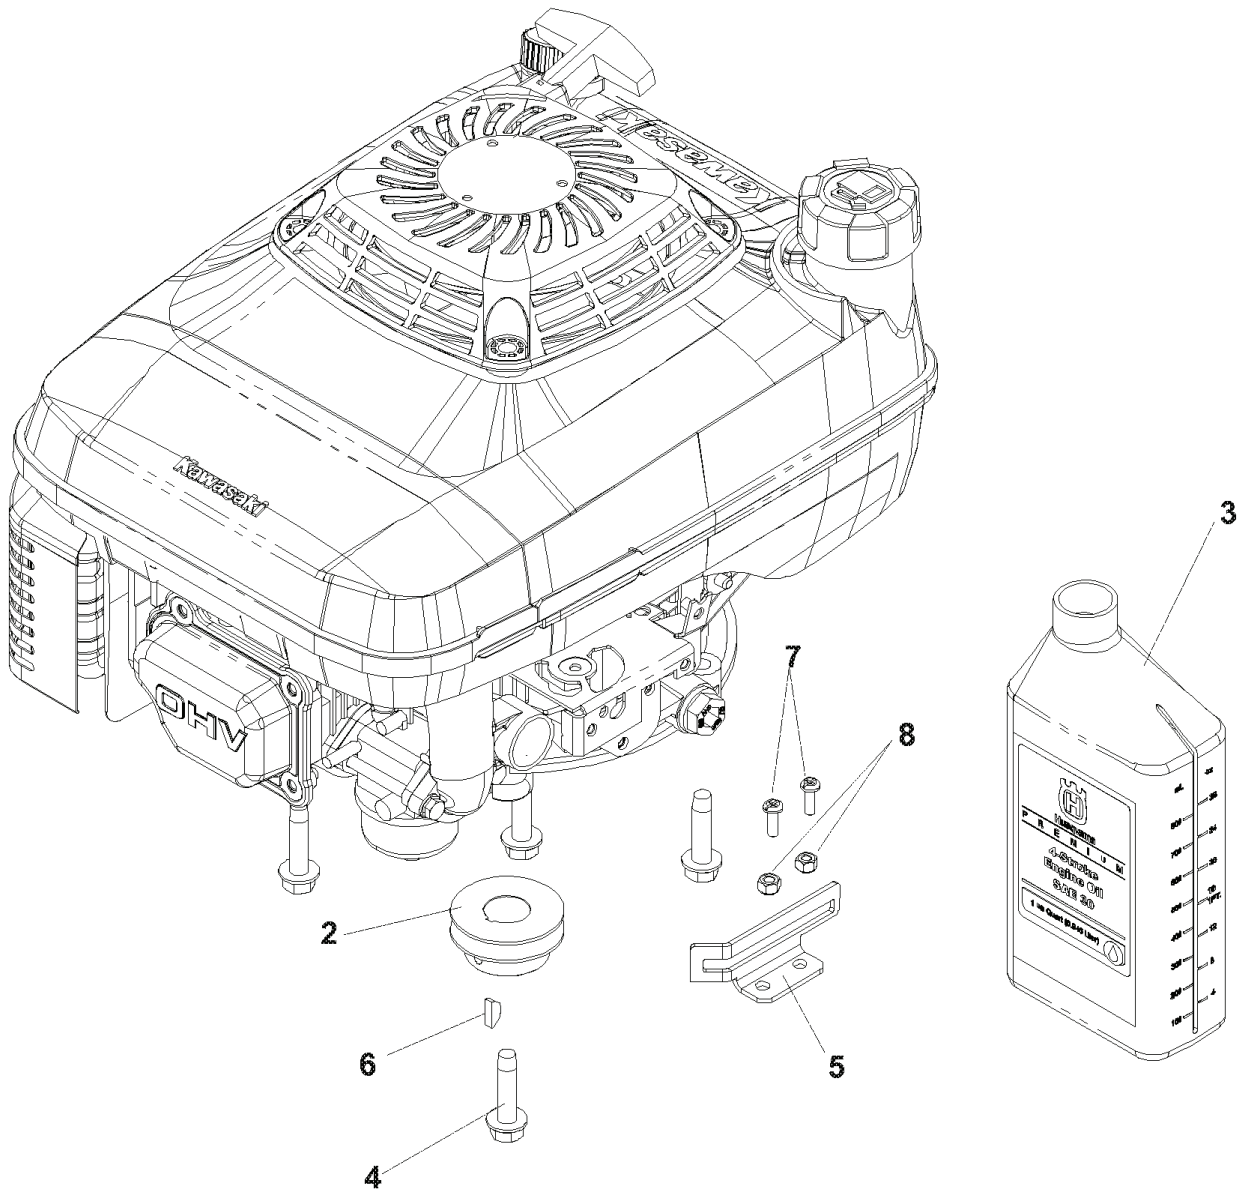

ENGINE

KAWASAKI BBC
MODEL: 968999640

REF.	PART NO.	DESCRIPTION	REMARK	QTY.	KIT
1	539111525	ENGINE PULLEY		1	
2	539112946	OIL W/LABEL QT		1	
3	539111970	BOLT		4	
4	539113391	DECK GUARD, BBC		1	
5	539910008	KEY		1	
6	539976952	SCREW		2	
7	539976977	NUT		2