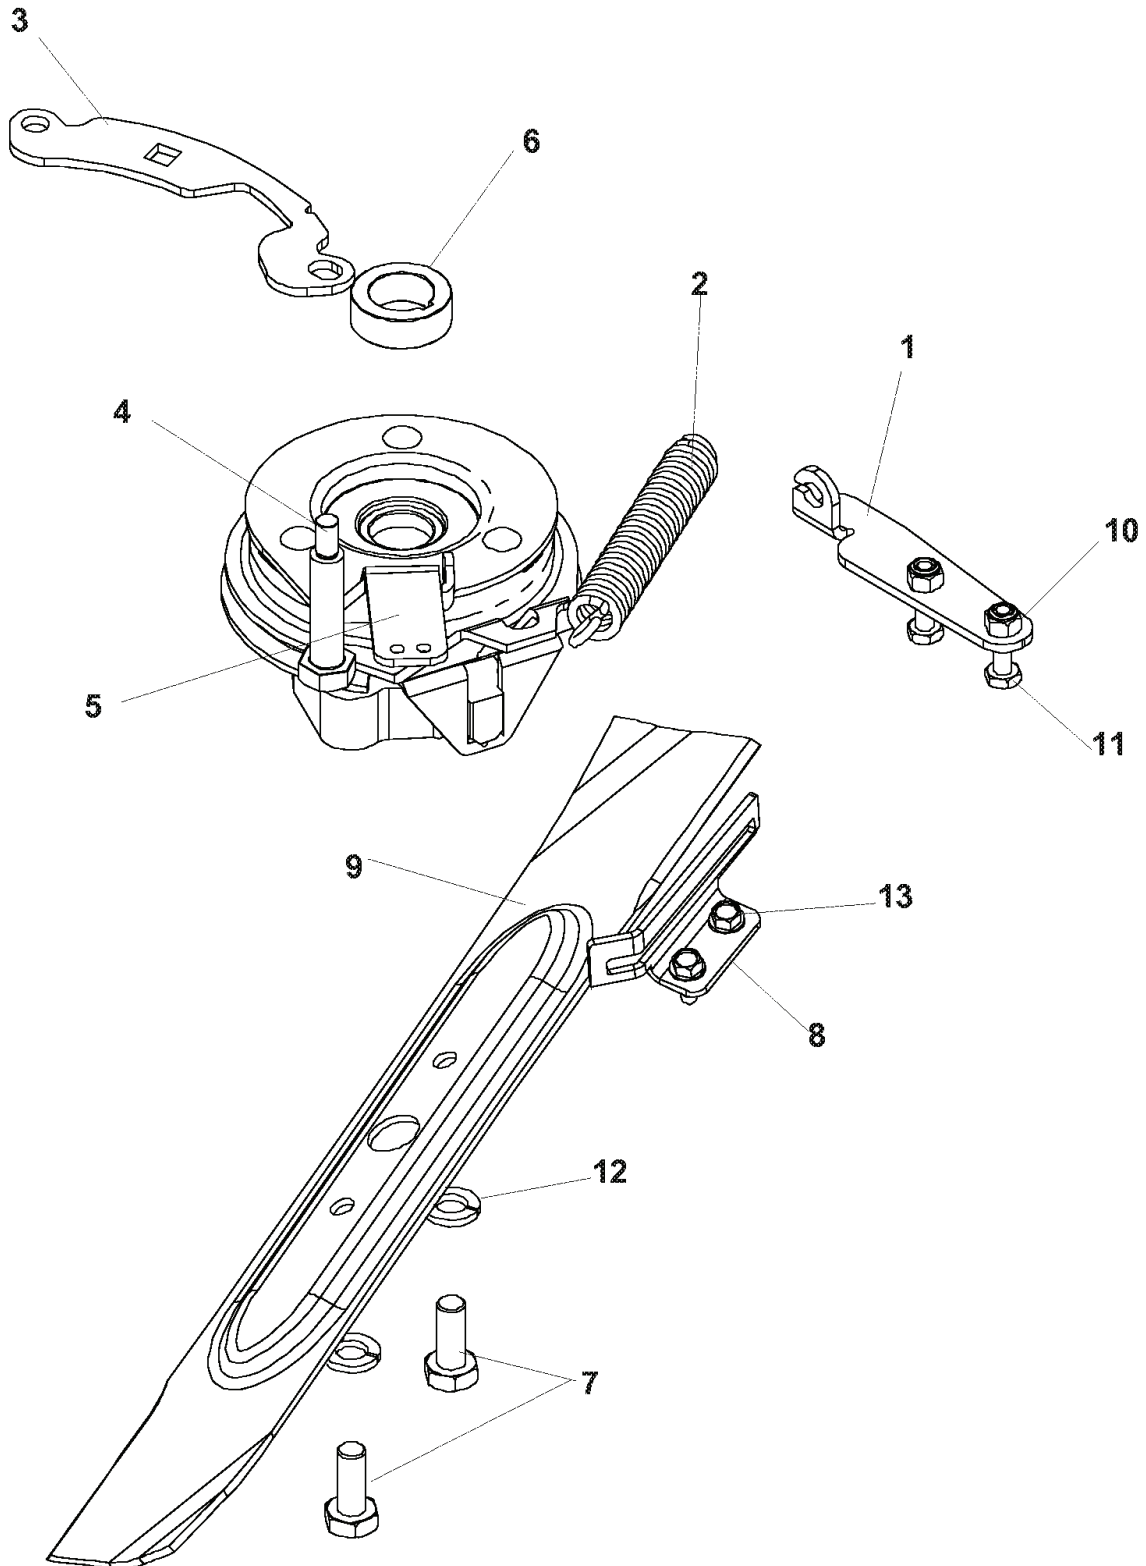

# ENGINE

KAWASAKI BBC - CE  
MODEL: 968999638, 968999639

---

REF.	PART NO.	DESCRIPTION	REMARK	QTY.	KIT
1	539111527	ENGINE PULLEY		1	
2	539108561	SCREW, 1/4-20 X 3/8, SET		2	
3	539108506	SCREW		1	
4	539111975	SPACER		1	
5	539112787	BLADE		1	
6	539110064	CLUTCH, WASHER		1	
7	539990118	WASHER		1	
8	539111526	ADAPTER		1	
9	539112794	KEY		1	
10	539112946	OIL W/LABEL, QT		1	
11	539113391	DECK GUARD, BBC		1	
12	539976952	SCREW		2	
13	539976977	NUT		2	
14	539111970	BOLT		4	
15	539130595	BRACKET-SHAFT SUPPORT, BLK		1	
16	539114921	BEARING		1	
17	539105532	HEX CAP SCREW 1/4		2	

**WHEELS & TIRES**  
REAR WHEELS  
MODELS: 968999283, 968999638

---

REF.	PART NO.	DESCRIPTION	REMARK	QTY.	KIT
1	539111503	WHEEL		1	
2	539111972	WHEEL		1	
3	539111504	BEARING		2	
4	539111895	REAR WHEEL MOUNT WELDMT - L.H.		1	
5	539111896	REAR WHEEL MOUNT WELDMT - R.H.		1	
6	539111873	SHOULDER BOLT		2	
7	539111950	LEVER		2	
8	539111897	WASHER		2	
9	539111955	WHEEL PLATE, FRONT		2	
10	539112789	AXLE WASHER		2	
11	539110267	BUSHING		2	
12	539990118	WASHER		2	
13	539990563	SCREW		2	
14	539111971	TIRE, 9" RIGHT		1	
15	539111502	TIRE, 9" LEFT		1	

# CUTTING EQUIPMENT

BLADE, BRAKE, CLUTCH (BBC CE)

MODELS: 968999287

---

REF.	PART NO.	DESCRIPTION	REMARK	QTY.	KIT
1	539111543	CABLE		1	
2	539111548	SPRING, CLUTCH		1	
3	539111549	CLUTCH		1	
4	539111960	BOLT		1	
5	539111965	CLUTCH		1	
6	539111974	SPACER		1	
7	539111997	HCS, M10-1.5 X 25 MM, GR8		2	
8	539113391	DECK GUARD, BBC		1	
9	539130811	BLADE		1	
10	539976978	NUT		2	
11	539977761	SCREW		2	
12	539990247	WASHER		2	
13	539990362	SCREW		2	

# ENGINE

KAWASAKI BBC - CE

MODEL: 968999287

---

REF.	PART NO.	DESCRIPTION	REMARK	QTY.	KIT
1	539110124	DECAL		1	
2	539111525	ENGINE PULLEY		1	
3	539111970	BOLT		4	
4	539112946	OIL W/LABEL QT		1	
5	539910008	KEY		1	