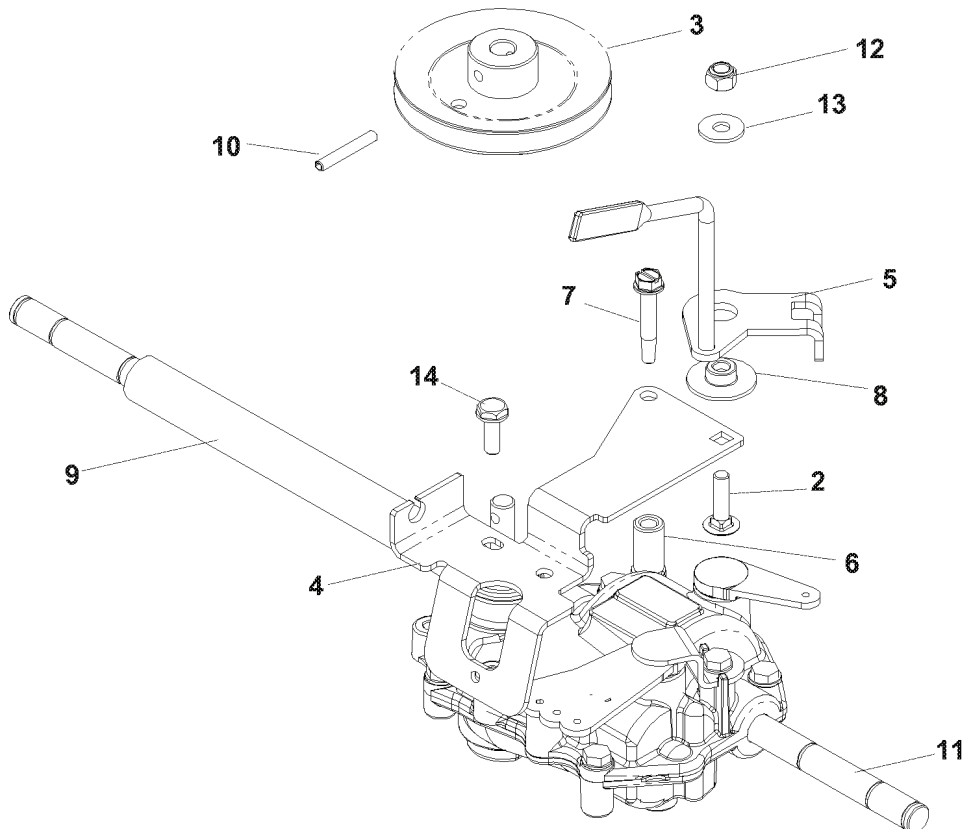

## FRONT WHEELS

---

REF.	PART NO.	DESCRIPTION	REMARK	QTY.	KIT
1	539111503	WHEEL		1	
2	539111972	WHEEL		1	
3	539111886	FRONT DECK PLATE, LEFT		1	
4	539111888	FRONT PLATE, LEFT		1	
5	539111887	FRONT DECK PLATE, RIGHT		1	
6	539111889	FRONT PLATE, RIGHT		1	
7	539111873	SHOULDER BOLT		2	
8	539111894	LEVER		2	
9	539111897	WASHER		2	
10	539111955	WHEEL PLATE, FRONT		2	
11	539112789	AXLE WASHER		2	
12	539110267	BUSHING		2	
13	539990118	WASHER		2	
14	539990184	NUT		6	
15	539990188	WASHER		6	
16	539990563	SCREW		2	
17	539990799	BOLT		6	
18	539111971	TIRE, 9", RIGHT		1	
19	539111502	TIRE, 9", LEFT		1	
20	539111504	BEARING		2	

# ENGINE

KAWASAKI BBC  
MODEL: 968999286

---

REF.	PART NO.	DESCRIPTION	REMARK	QTY.	KIT
1	539110124	DECAL		1	
2	539111525	ENGINE PULLEY		1	
3	539112946	OIL W/LABEL, QT		1	
4	539111970	BOLT		4	
5	539113391	DECK GUARD, BBC		1	
6	539910008	KEY		1	
7	539976952	SCREW		2	
8	539976977	NUT		2	

# TRANSMISSION

SELF PROPELLED

MODELS: 968999284, 968999286, 968999287,  
968999289, 968999639, 968999640

---

REF.	PART NO.	DESCRIPTION	REMARK	QTY.	KIT
1	539111531	BELT		1	
2	539109800	BOLT		1	
3	539111528	DRIVEN PULLEY		1	
4	539111529	CABLE		1	
5	539111535	LEVER		1	
6	539111877	TRANSMISSION SPACER		1	
7	539112046	HCS. 1/4-14 X 1 1/2. SELF TAP		1	
8	539112911	PIVOT BUSHING		1	
9	539112915	SHAFT COVER		1	
10	539113100	PIN		1	
11	539113139	TRANSMISSION W/GREASE SLOT, T13C		1	
12	539976978	NUT		1	
13	539990598	WASHER		1	
14	539991081	SCREW, 1/4-14 X 3/4. SELF TAP		2	
15	539111890	SPRING		1	
16	539111891	KEY SPRING		2	
17	539111893	KEY		2	