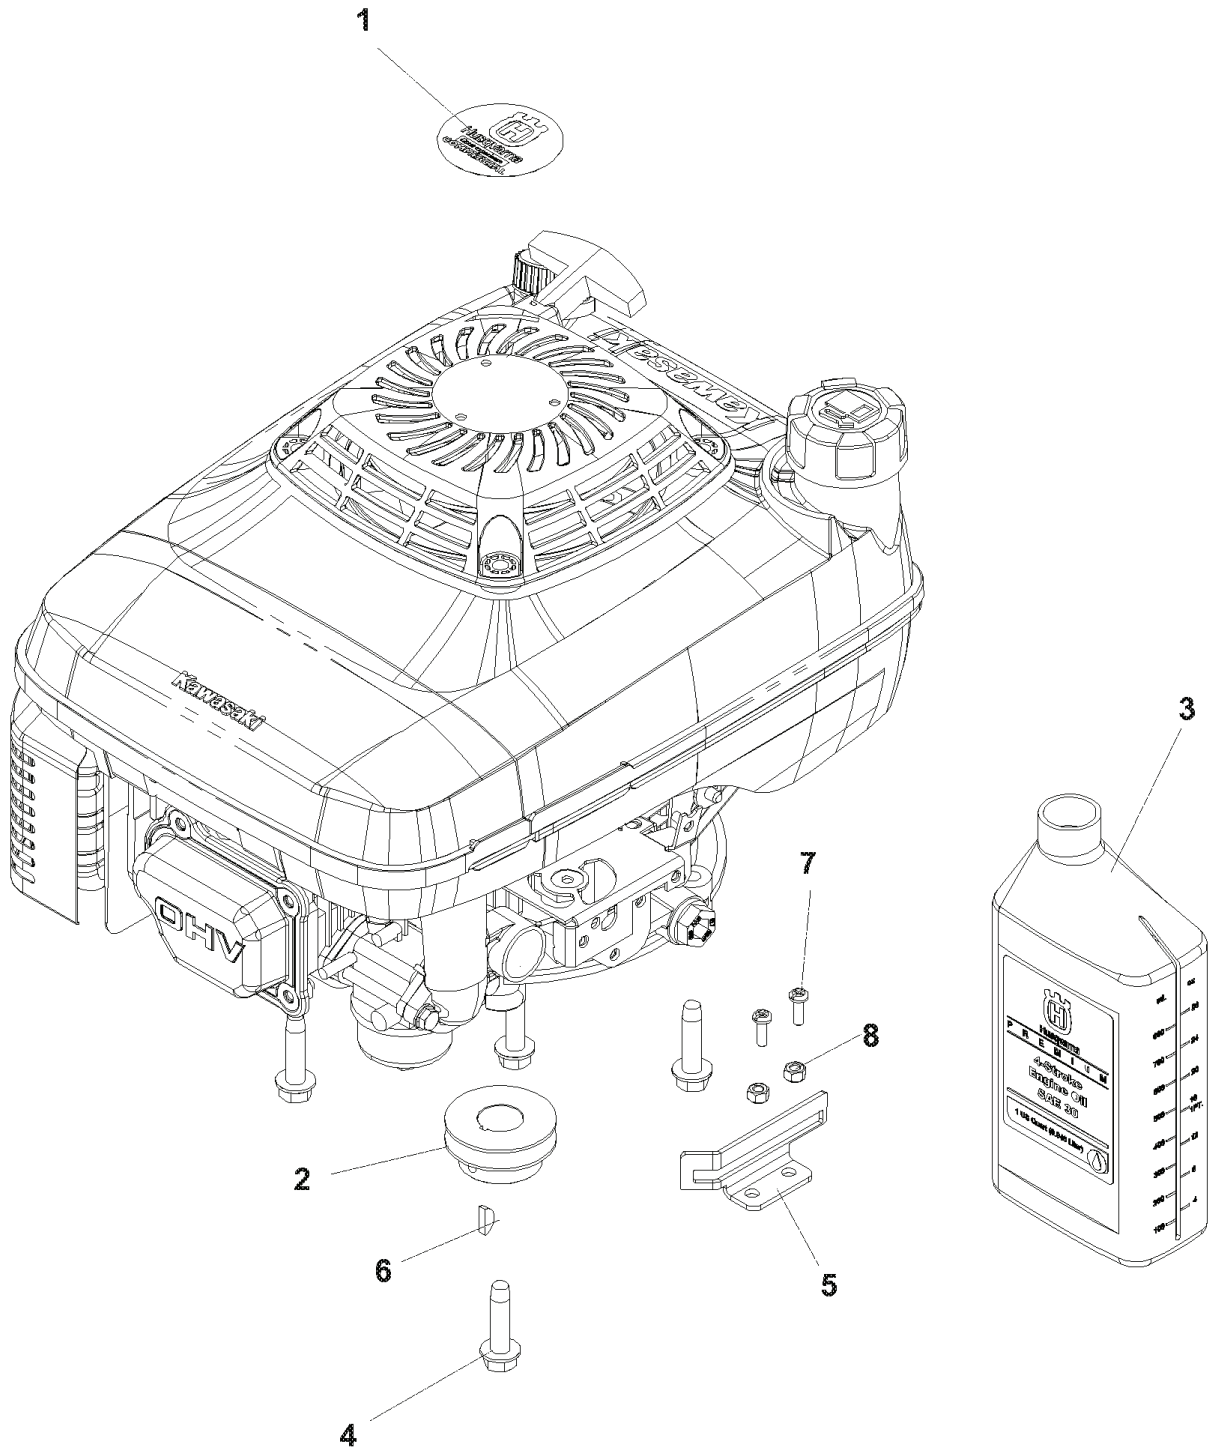

# ENGINE

KAWASAKI BBC  
MODEL: 968999286

---

REF.	PART NO.	DESCRIPTION	REMARK	QTY.	KIT
1	539110124	DECAL		1	
2	539111525	ENGINE PULLEY		1	
3	539112946	OIL W/LABEL, QT		1	
4	539111970	BOLT		4	
5	539113391	DECK GUARD, BBC		1	
6	539910008	KEY		1	
7	539976952	SCREW		2	
8	539976977	NUT		2	