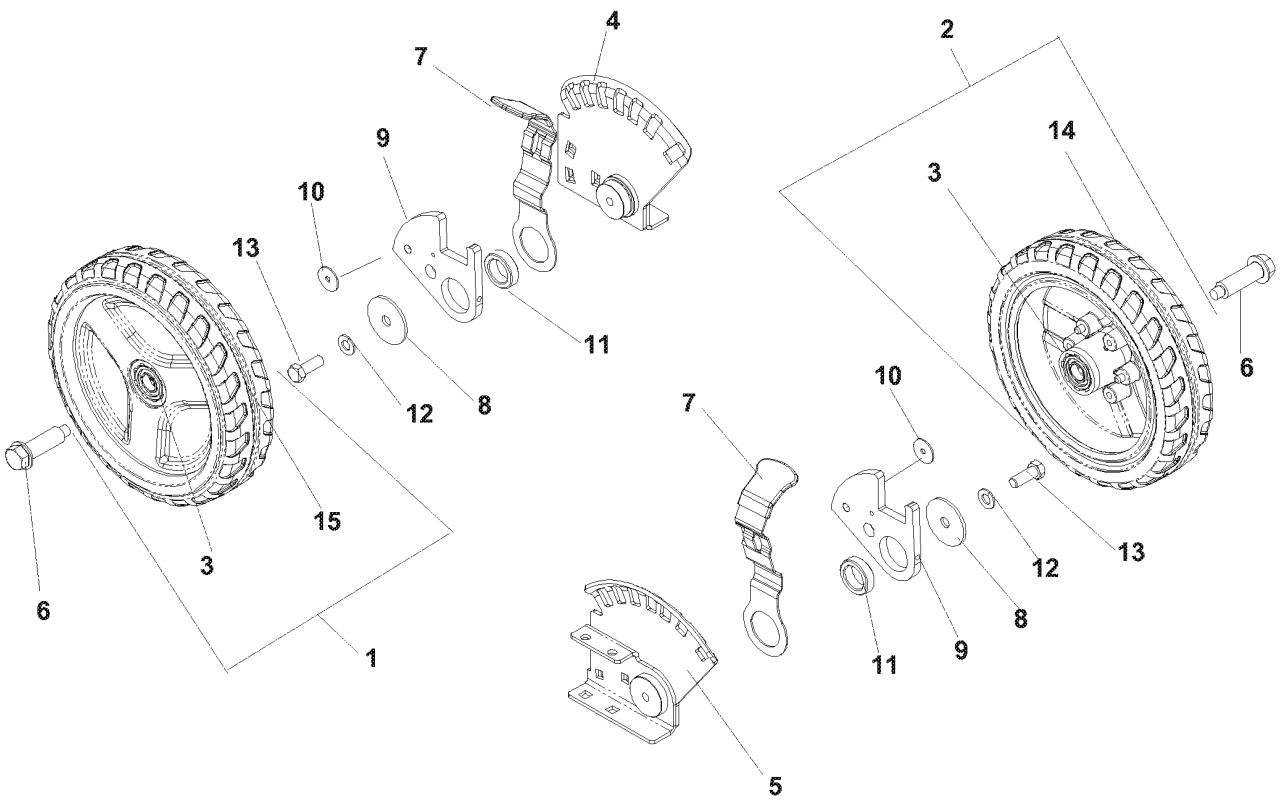

# **SPARE PARTS LIST**

# ENGINE

KAWASAKI BBC - CE  
MODEL: 968999638, 968999639

---

REF.	PART NO.	DESCRIPTION	REMARK	QTY.	KIT
1	539111527	ENGINE PULLEY		1	
2	539108561	SCREW, 1/4-20 X 3/8, SET		2	
3	539108506	SCREW		1	
4	539111975	SPACER		1	
5	539112787	BLADE		1	
6	539110064	CLUTCH, WASHER		1	
7	539990118	WASHER		1	
8	539111526	ADAPTER		1	
9	539112794	KEY		1	
10	539112946	OIL W/LABEL, QT		1	
11	539113391	DECK GUARD, BBC		1	
12	539976952	SCREW		2	
13	539976977	NUT		2	
14	539111970	BOLT		4	
15	539130595	BRACKET-SHAFT SUPPORT, BLK		1	
16	539114921	BEARING		1	
17	539105532	HEX CAP SCREW 1/4		2	

**WHEELS & TIRES**  
REAR WHEELS  
MODELS: 968999283, 968999638

---

REF.	PART NO.	DESCRIPTION	REMARK	QTY.	KIT
1	539111503	WHEEL		1	
2	539111972	WHEEL		1	
3	539111504	BEARING		2	
4	539111895	REAR WHEEL MOUNT WELDMT - L.H.		1	
5	539111896	REAR WHEEL MOUNT WELDMT - R.H.		1	
6	539111873	SHOULDER BOLT		2	
7	539111950	LEVER		2	
8	539111897	WASHER		2	
9	539111955	WHEEL PLATE, FRONT		2	
10	539112789	AXLE WASHER		2	
11	539110267	BUSHING		2	
12	539990118	WASHER		2	
13	539990563	SCREW		2	
14	539111971	TIRE, 9" RIGHT		1	
15	539111502	TIRE, 9" LEFT		1	

# CUTTING EQUIPMENT

BLADE, BRAKE, CLUTCH (BBC CE)

MODELS: 968999287

---

REF.	PART NO.	DESCRIPTION	REMARK	QTY.	KIT
1	539111543	CABLE		1	
2	539111548	SPRING, CLUTCH		1	
3	539111549	CLUTCH		1	
4	539111960	BOLT		1	
5	539111965	CLUTCH		1	
6	539111974	SPACER		1	
7	539111997	HCS, M10-1.5 X 25 MM, GR8		2	
8	539113391	DECK GUARD, BBC		1	
9	539130811	BLADE		1	
10	539976978	NUT		2	
11	539977761	SCREW		2	
12	539990247	WASHER		2	
13	539990362	SCREW		2	