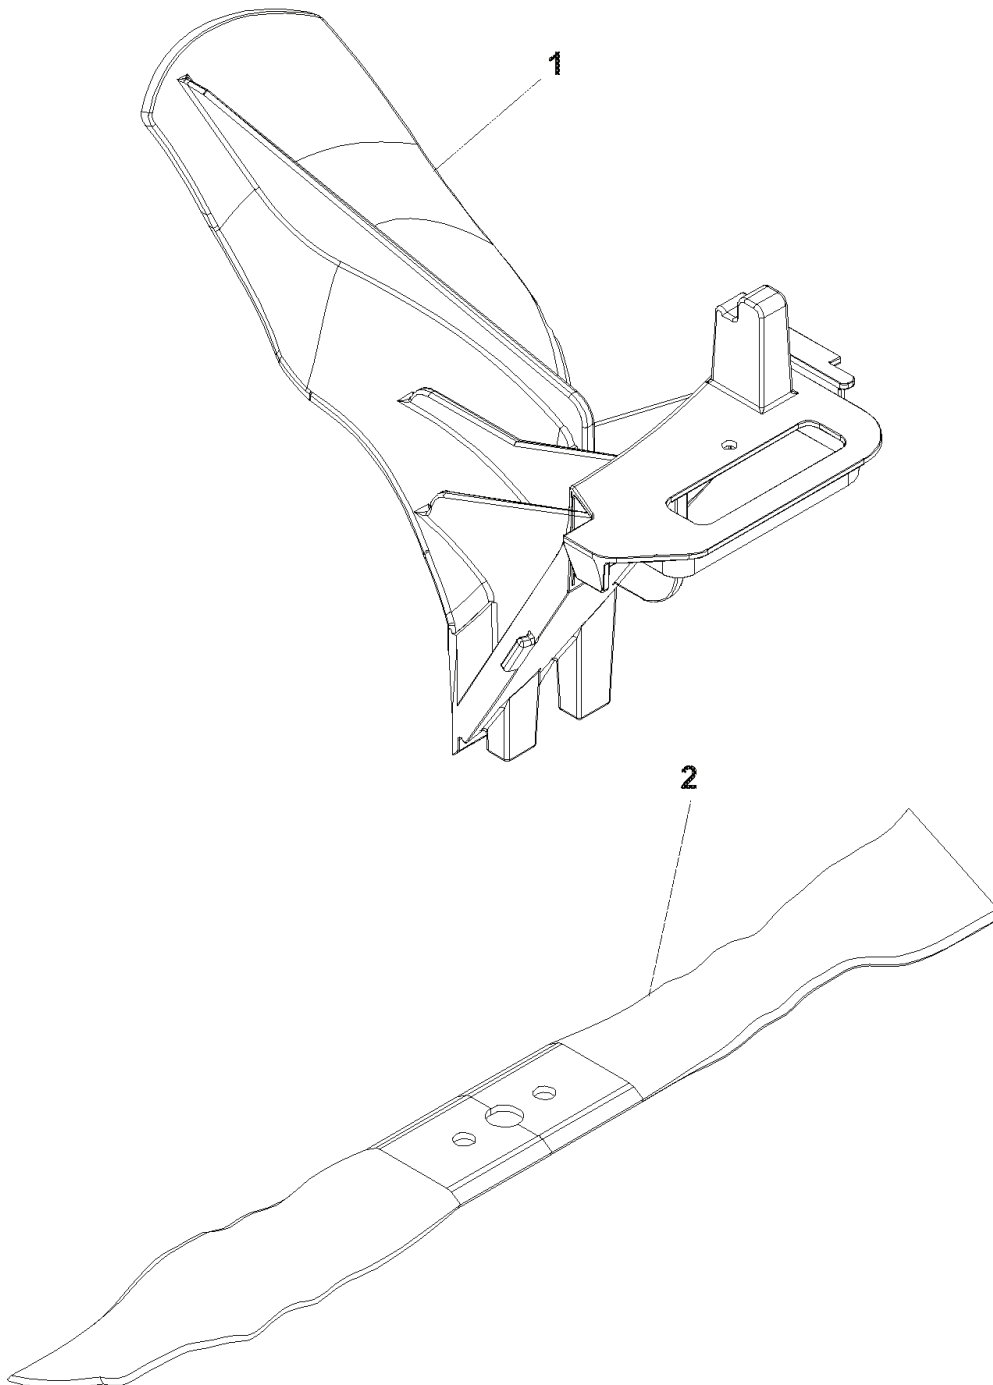

ACCESSORIES

MULCH KIT 113052 (BRAKE)

REF.	PART NO.	DESCRIPTION	REMARK	QTY.	KIT
1	539111515	MULCH PLUG		1	
2	539111878	BLADE, 21". MULCH		1