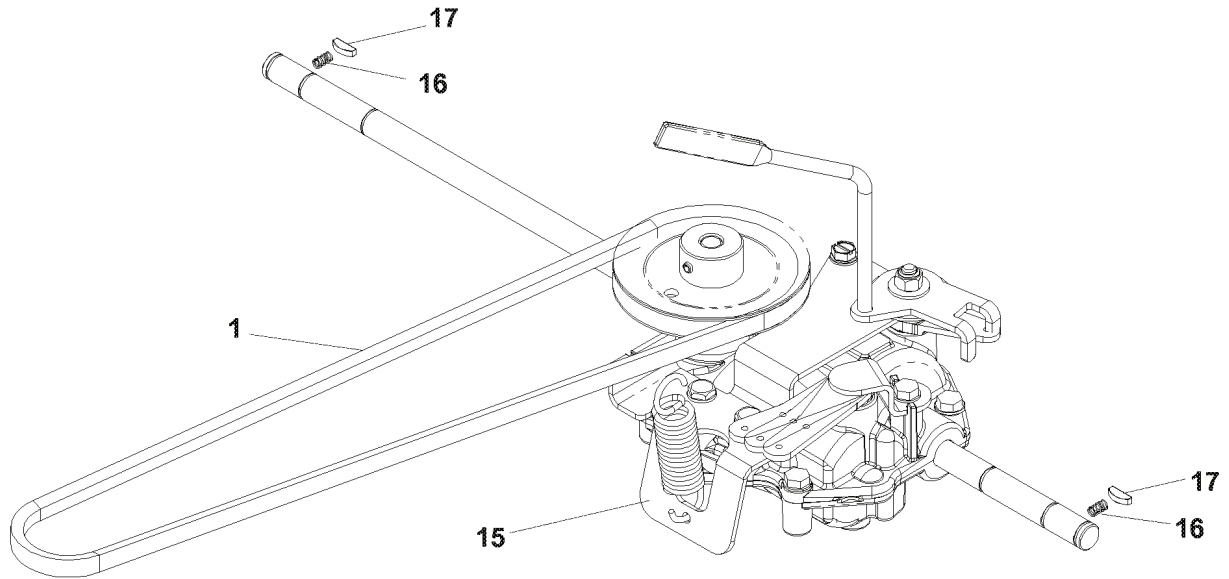

# ENGINE

KAWASAKI BBC  
MODEL: 968999286

---

REF.	PART NO.	DESCRIPTION	REMARK	QTY.	KIT
1	539110124	DECAL		1	
2	539111525	ENGINE PULLEY		1	
3	539112946	OIL W/LABEL, QT		1	
4	539111970	BOLT		4	
5	539113391	DECK GUARD, BBC		1	
6	539910008	KEY		1	
7	539976952	SCREW		2	
8	539976977	NUT		2	

# TRANSMISSION

SELF PROPELLED

MODELS: 968999284, 968999286, 968999287,  
968999289, 968999639, 968999640

---

REF.	PART NO.	DESCRIPTION	REMARK	QTY.	KIT
1	539111531	BELT		1	
2	539109800	BOLT		1	
3	539111528	DRIVEN PULLEY		1	
4	539111529	CABLE		1	
5	539111535	LEVER		1	
6	539111877	TRANSMISSION SPACER		1	
7	539112046	HCS. 1/4-14 X 1 1/2. SELF TAP		1	
8	539112911	PIVOT BUSHING		1	
9	539112915	SHAFT COVER		1	
10	539113100	PIN		1	
11	539113139	TRANSMISSION W/GREASE SLOT, T13C		1	
12	539976978	NUT		1	
13	539990598	WASHER		1	
14	539991081	SCREW, 1/4-14 X 3/4. SELF TAP		2	
15	539111890	SPRING		1	
16	539111891	KEY SPRING		2	
17	539111893	KEY		2	