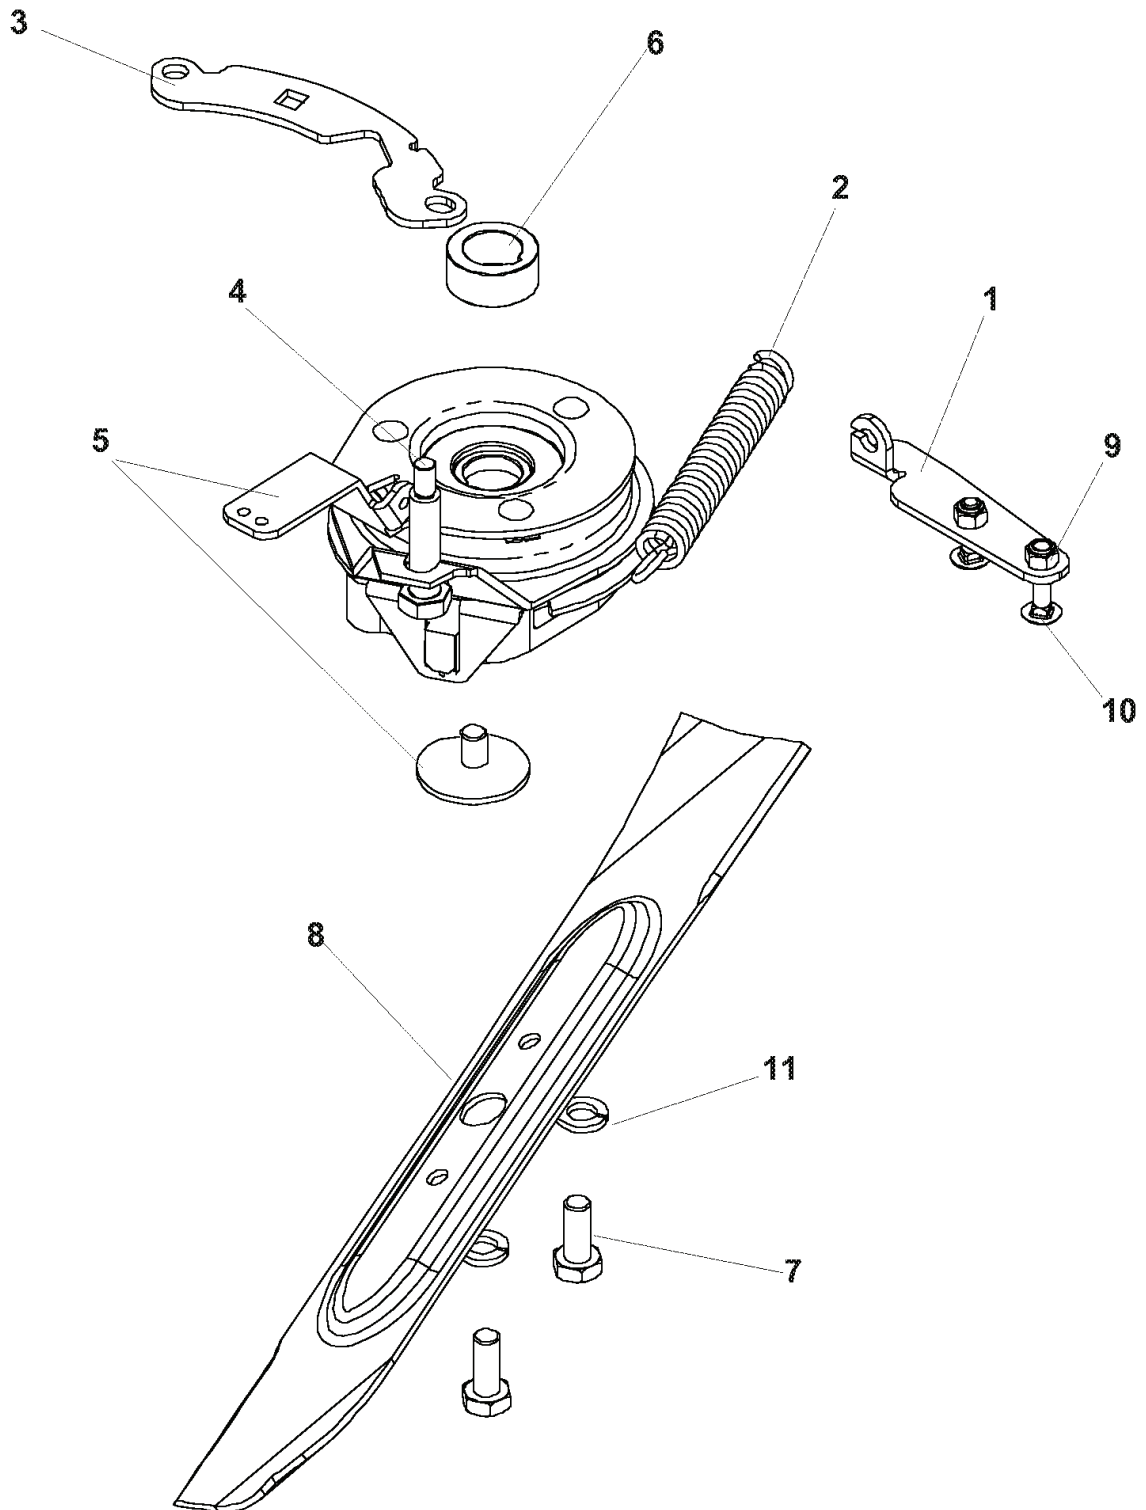

# ENGINE

KAWASAKI ZONE

MODEL: 968999283, 968999284

---

REF.	PART NO.	DESCRIPTION	REMARK	QTY.	KIT
2	539111527	ENGINE PULLEY		1	
3	539108561	SCREW, 1/4-20 X 3/8, SET		2	
4	539108506	SCREW		1	
5	539111975	SPACER		1	
6	539112787	BLADE		1	
7	539110064	CLUTCH, WASHER		1	
8	539990118	WASHER		1	
9	539111526	ADAPTER		1	
10	539112794	KEY		1	
11	539112946	OIL W/LABEL, QT		1	
12	539113391	DECK GUARD, BBC		1	
13	539976952	SCREW		2	
14	539976977	NUT		2	
15	539111970	BOLT		4	
17	539114921	BEARING		1	
18	539105532	HEX CAP SCREW 1/4		2	

# ENGINE

KAWASAKI BBC  
MODEL: 968999640

---

REF.	PART NO.	DESCRIPTION	REMARK	QTY.	KIT
1	539111525	ENGINE PULLEY		1	
2	539112946	OIL W/LABEL QT		1	
3	539111970	BOLT		4	
4	539113391	DECK GUARD, BBC		1	
5	539910008	KEY		1	
6	539976952	SCREW		2	
7	539976977	NUT		2	

# CUTTING EQUIPMENT

BLADE, BRAKE, CLUTCH (BBC)  
MODELS: 968999286, 968999640

---

REF.	PART NO.	DESCRIPTION	REMARK	QTY.	KIT
1	539111543	CABLE		1	
2	539111548	SPRING, CLUTCH		1	
3	539111549	CLUTCH		1	
4	539111960	BOLT		1	
5	539111965	CLUTCH		1	
6	539111974	SPACER		1	
7	539111997	HCS, M10-1.5 X 25 MM, GR8		2	
8	539130738	BLADE		1	
9	539976978	NUT		2	
10	539977761	SCREW		2	
11	539990247	WASHER		2	