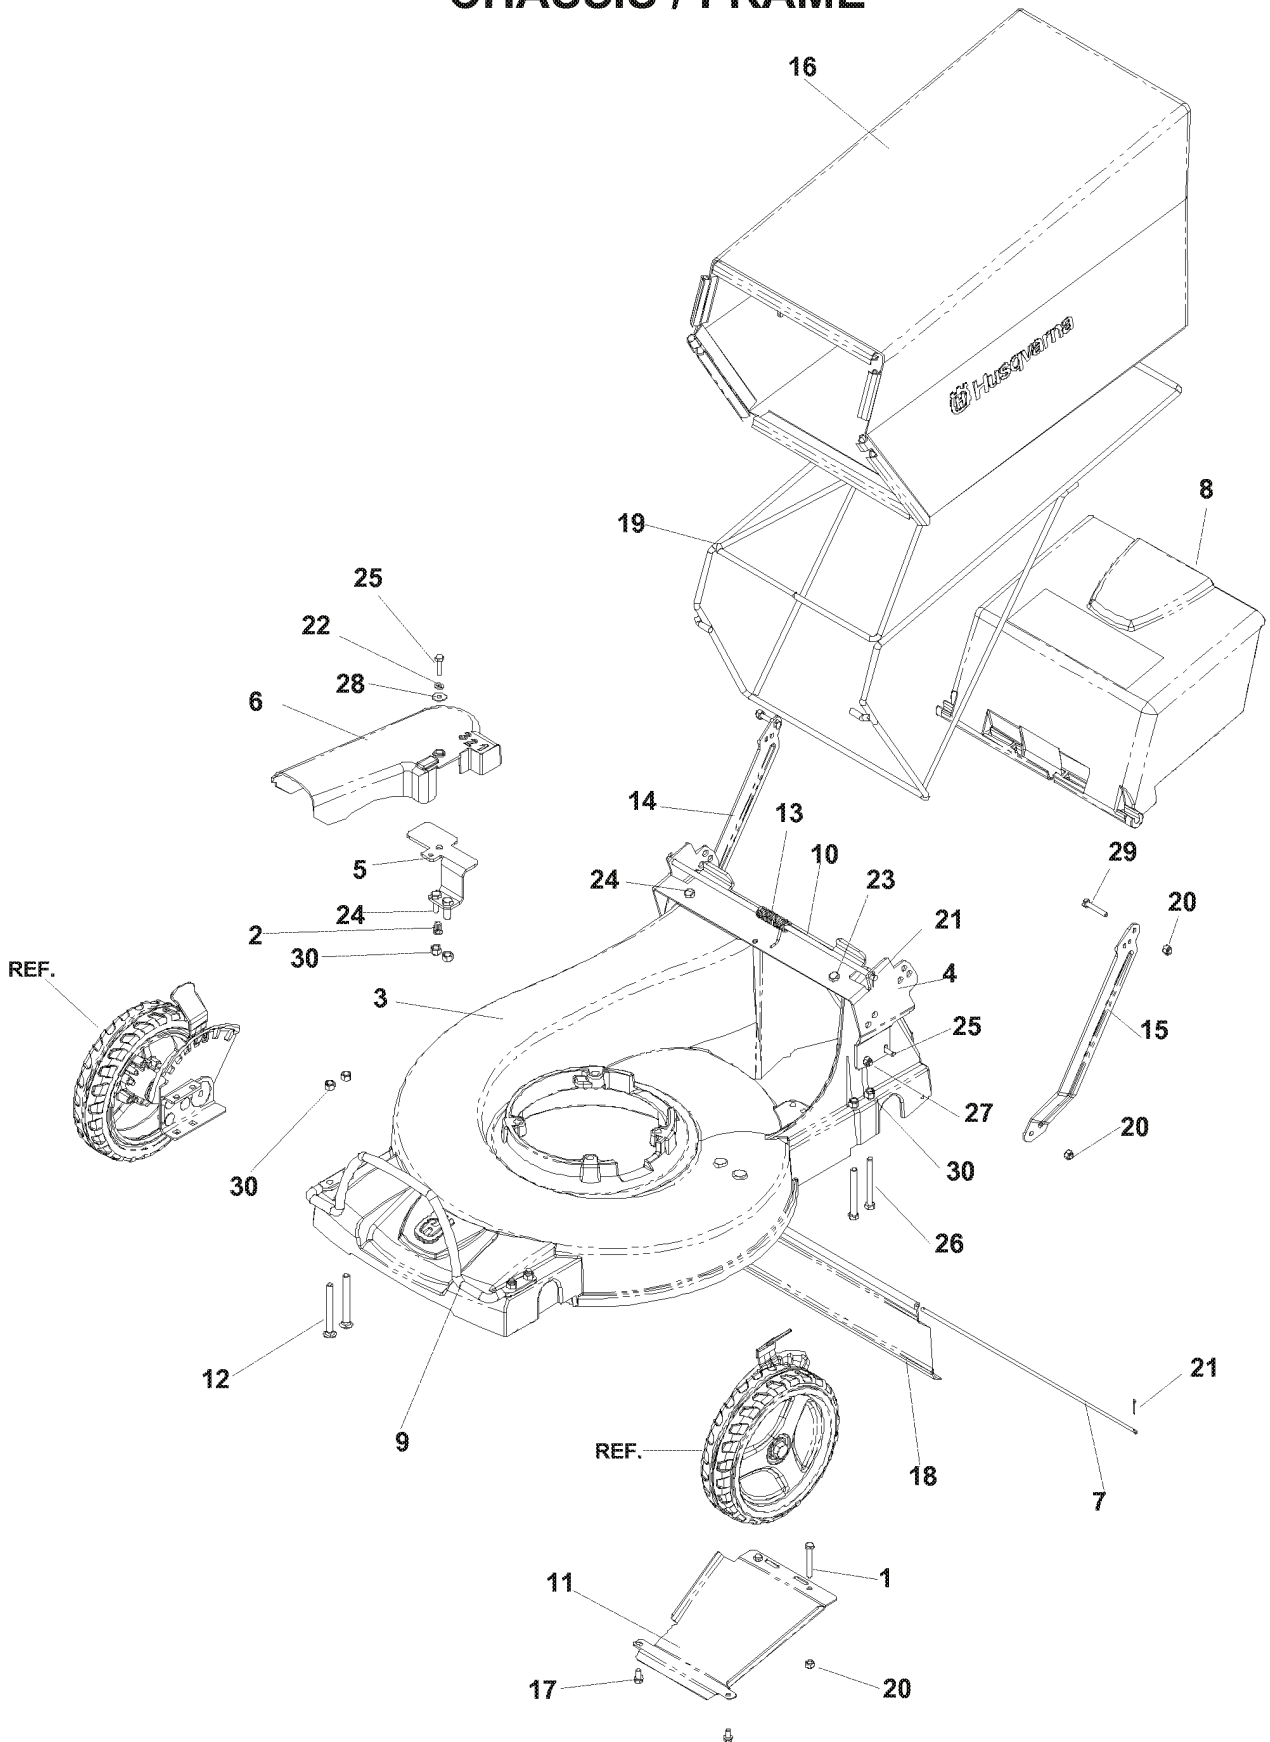

CHASSIS / FRAME

REF.	PART NO.	DESCRIPTION	REMARK	QTY.	KIT
1	539101313	HCS 1/4C X 2		2	
2	539108147	INSERT		1	
3	539113049	DECAL		1	
4	539111521	TOP SADDLE		1	
5	539111530	DECK		1	
6	539111536	BELT SHIELD		1	
7	539111538	FLAP		1	
8	539111540	DESCHARGE FLAP		1	
9	539111863	GUARD		1	
10	539111868	HINGE		1	
11	539111964	CHUTE BOTTOM		1	
12	539111977	RHSNB. 5/16C X 3 1/4. GR5		4	
13	539111995	SPRING. TORSION		1	
14	539112047	HANDLE BRACE. RIGHT		1	
15	539112111	HANDLE BRACE. LEFT		1	
16	539112293	GRASS BAG		1	
539 112948	539112948	GRASS BAG		1	
17	539112793	SCREW. 1/4-14 X 1/2. THD FORM		2	
18	539112913	REAR FLAP		1	
19	539113545	BAG FRAME		1	
20	539976978	NUT		8	
21	539990037	COTTER		4	
22	539990052	WASHER		1	
23	539990206	SCREW		1	
24	539990209	SCREW		3	
25	539990548	SCREW		3	
26	539990553	HCS 5/16 X 3		4	
27	539990580	SCREW		2	
28	539990598	WASHER		1	
29	539990639	SCREW		2	
30	539990717	NUT		12