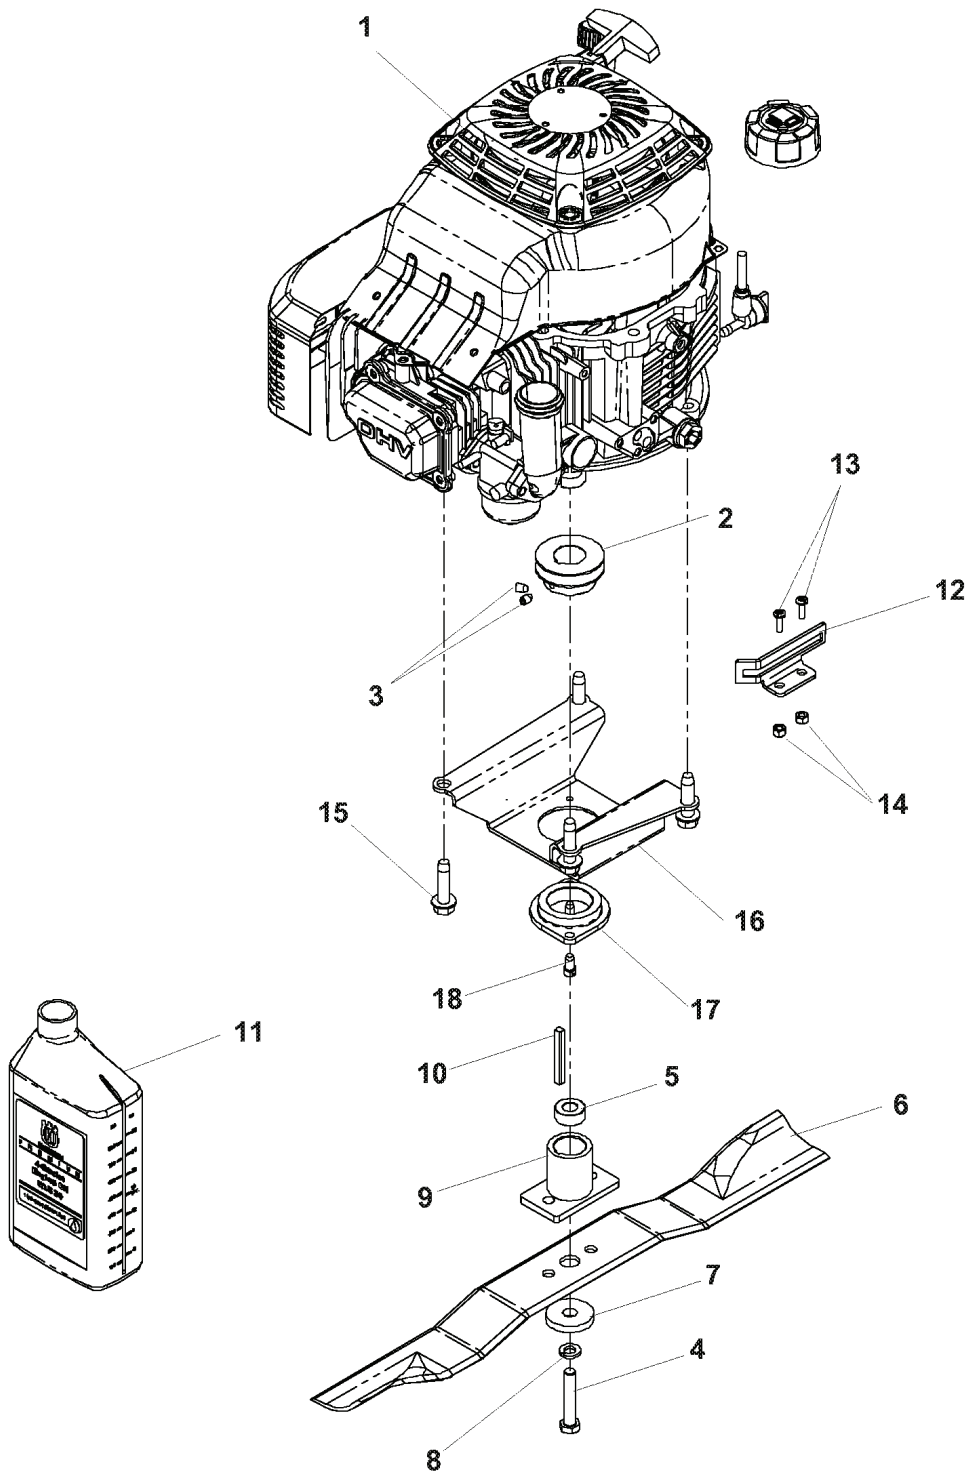

# HANDLE & CONTROLS

PUSH

MODELS: 968999283, 968999638

---

REF.	PART NO.	DESCRIPTION	REMARK	QTY.	KIT
1	539112276	HCS, M6-1.0 X 70, GR8.8		1	
2	539110488	WASHER, 5/16, WAVE		1	
3	539122635	FOAM GRIP (GROUND) 15'		1	
4	539112908	BAIL		1	
5	539112922	ROPE GUIDE		1	
6	539113067	DECAL		1	
7	539113108	THROTTLE CABLE		1	
8	539113117	HANDLE		1	
9	539990134	BOLT		4	
10	539976979	NUT		5	
11	539113109	CABLE		1	
539 976856	539976856	TIE WRAP		5	

# ENGINE

KAWASAKI ZONE

MODEL: 968999283, 968999284

---

REF.	PART NO.	DESCRIPTION	REMARK	QTY.	KIT
2	539111527	ENGINE PULLEY		1	
3	539108561	SCREW, 1/4-20 X 3/8, SET		2	
4	539108506	SCREW		1	
5	539111975	SPACER		1	
6	539112787	BLADE		1	
7	539110064	CLUTCH, WASHER		1	
8	539990118	WASHER		1	
9	539111526	ADAPTER		1	
10	539112794	KEY		1	
11	539112946	OIL W/LABEL, QT		1	
12	539113391	DECK GUARD, BBC		1	
13	539976952	SCREW		2	
14	539976977	NUT		2	
15	539111970	BOLT		4	
17	539114921	BEARING		1	
18	539105532	HEX CAP SCREW 1/4		2	