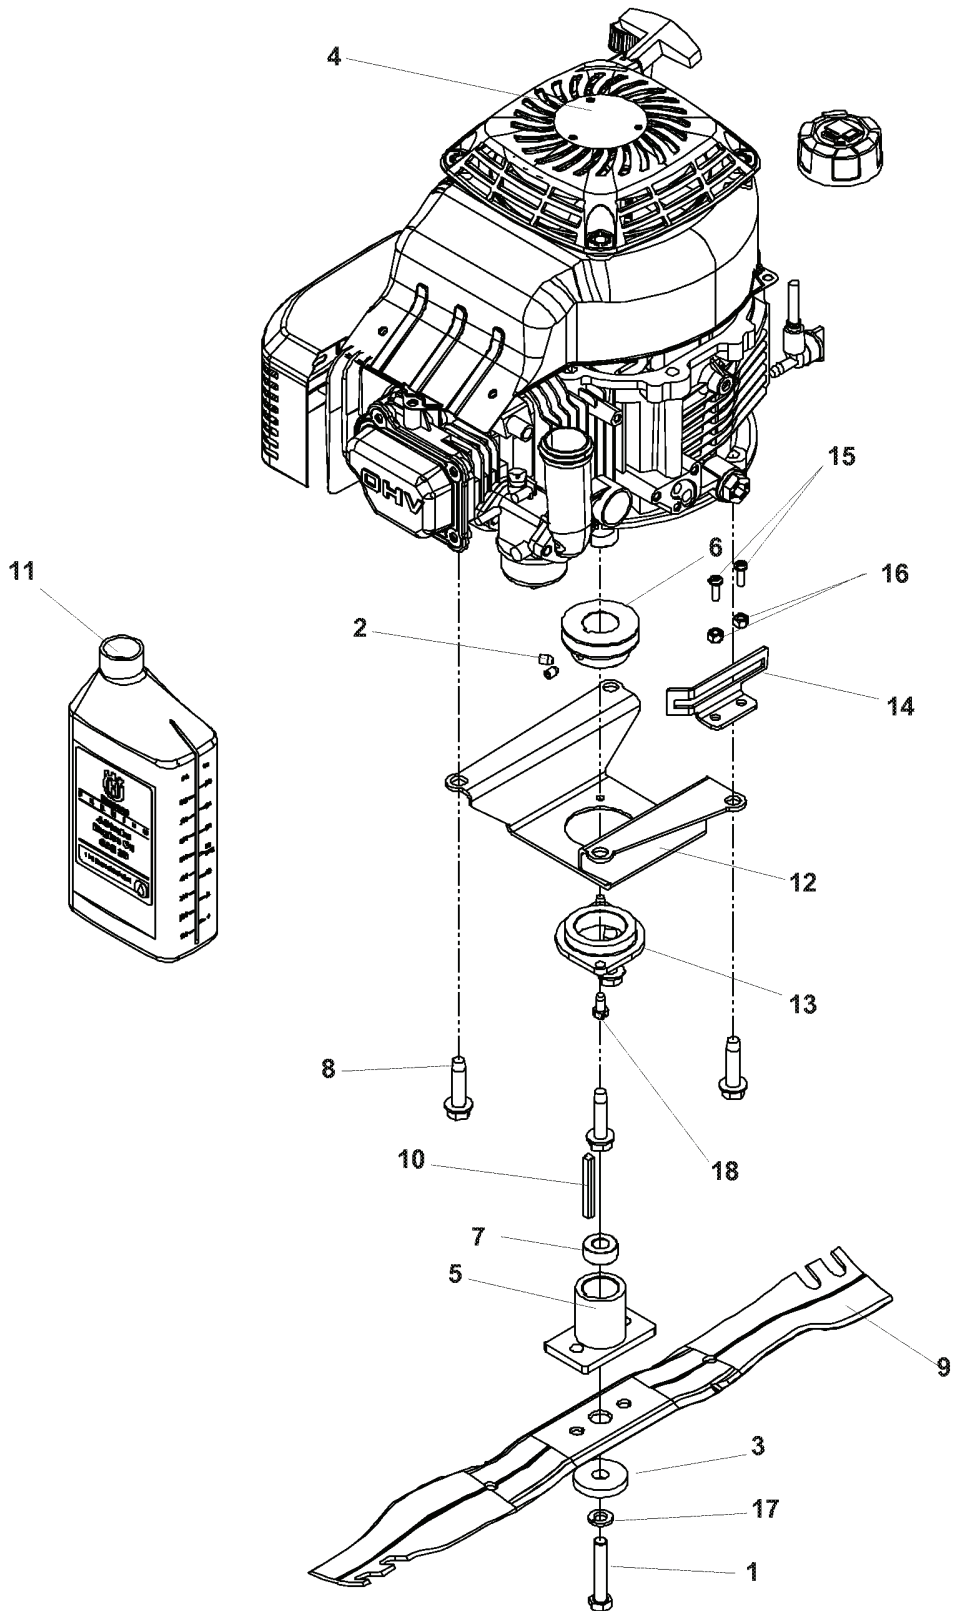

# TRANSMISSION

SELF PROPELLED

MODELS: 968999284, 968999286, 968999287,  
968999289, 968999639, 968999640

---

REF.	PART NO.	DESCRIPTION	REMARK	QTY.	KIT
1	539111531	BELT		1	
2	539109800	BOLT		1	
3	539111528	DRIVEN PULLEY		1	
4	539111529	CABLE		1	
5	539111535	LEVER		1	
6	539111877	TRANSMISSION SPACER		1	
7	539112046	HCS. 1/4-14 X 1 1/2. SELF TAP		1	
8	539112911	PIVOT BUSHING		1	
9	539112915	SHAFT COVER		1	
10	539113100	PIN		1	
11	539113139	TRANSMISSION W/GREASE SLOT, T13C		1	
12	539976978	NUT		1	
13	539990598	WASHER		1	
14	539991081	SCREW, 1/4-14 X 3/4. SELF TAP		2	
15	539111890	SPRING		1	
16	539111891	KEY SPRING		2	
17	539111893	KEY		2	

## MULCH KIT 113052 (BRAKE)

---

REF.	PART NO.	DESCRIPTION	REMARK	QTY.	KIT
1	539111515	MULCH PLUG		1	
2	539111878	BLADE, 21". MULCH		1	

# ENGINE

KAWASAKI ZONE - CE

MODEL: 968999289

---

REF.	PART NO.	DESCRIPTION	REMARK	QTY.	KIT
1	539108506	SCREW		1	
2	539108561	SCREW, 1/4-20 X 3/8, SET		2	
3	539110064	CLUTCH, WASHER		1	
4	539110124	DECAL		1	
5	539111526	ADAPTER		1	
6	539111527	ENGINE PULLEY		1	
7	539111975	SPACER		1	
8	539111970	BOLT		4	
9	539113233	BLADE		1	
10	539112794	KEY		1	
11	539112946	OIL W/LABEL, QT		1	
12	539130595	BRACKET-SHAFT SUPPORT, BLK		1	
13	539114921	BEARING		1	
14	539113391	DECK GUARD, BBC		1	
15	539976952	SCREW		2	
16	539976977	NUT		2	
17	539990118	WASHER		1	