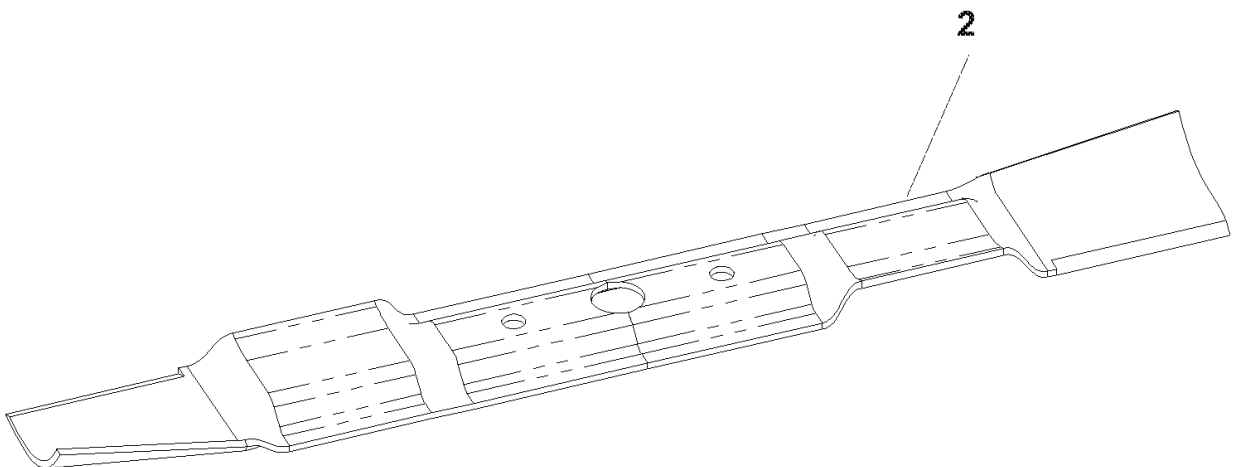

ACCESSORIES

MULCH KIT 113051
(BBC)

REF.	PART NO.	DESCRIPTION	REMARK	QTY.	KIT
1	539111515	MULCH PLUG		1	
2	539111958	BLADE		1