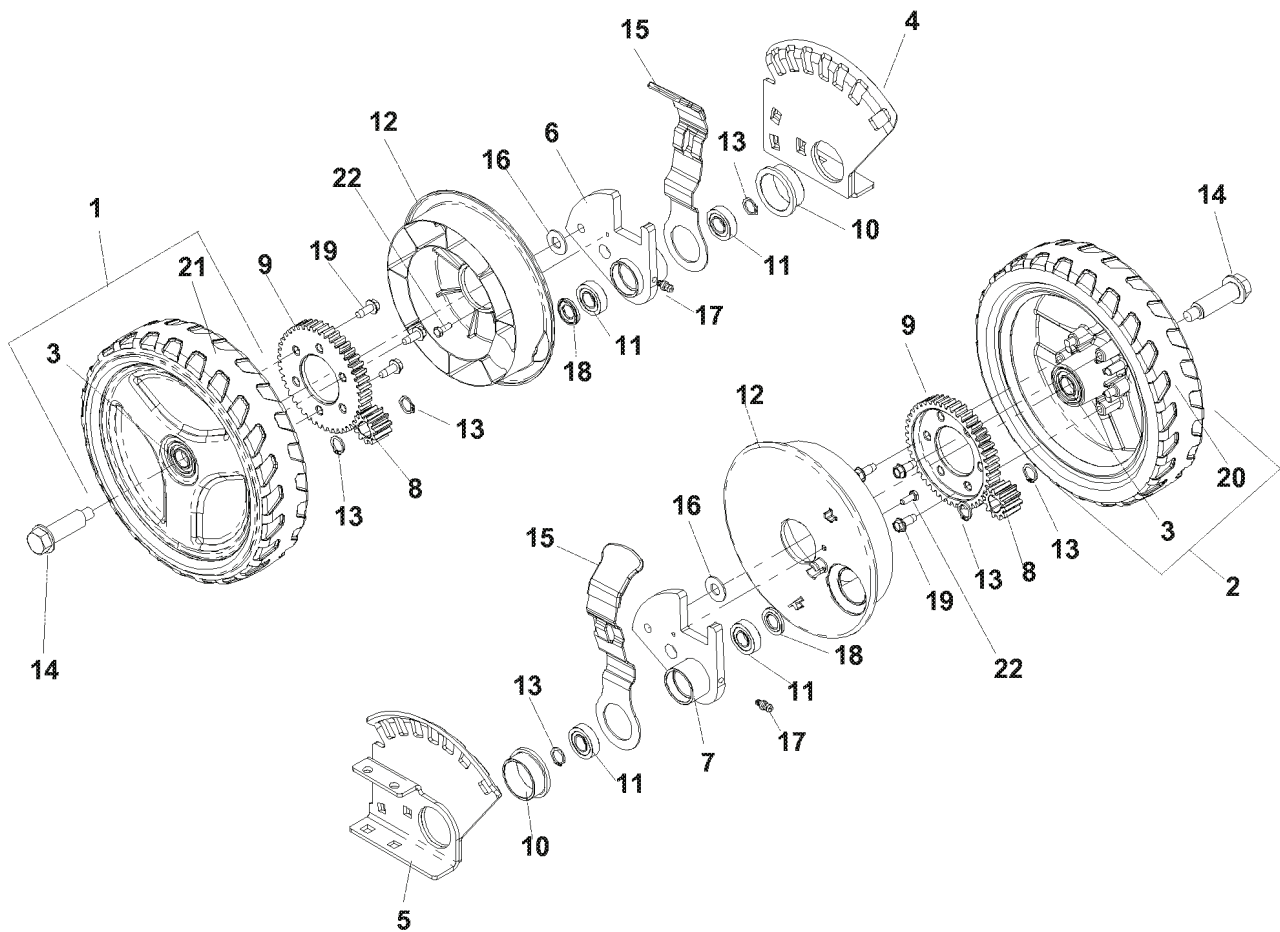

## REAR WHEELS

MODELS: 968999284, 968999286, 968999287, 968999289,  
968999639, 968999640

---

REF.	PART NO.	DESCRIPTION	REMARK	QTY.	KIT
1	539111503	WHEEL		1	
2	539111972	WHEEL		1	
3	539111504	BEARING		2	
4	539111513	WHEEL MOUNT, LEFT		1	
5	539111875	WHEEL MOUNT, RIGHT		1	
6	539111519	OUTER WHEEL, LEFT		1	
7	539111867	OUTER WHEEL, RIGHT		1	
8	539111509	PINION		2	
9	539111511	GEAR		2	
10	539111516	BUSHING		2	
11	539111517	BEARING, TRANSMISSION SHAFT		4	
12	539111547	DEBRIS GUARD		2	
13	539111872	RING		6	
14	539111873	SHOULDER BOLT		2	
15	539111950	LEVER		2	
16	539112789	AXLE WASHER		2	
17	539115638	FITTING		2	
18	539113138	WASHER		2	
19	539990362	SCREW		6	
20	539111971	TIRE, 9", RIGHT		1	
21	539111502	TIRE, 9", LEFT		1	
22	539990411	SCREW		2	