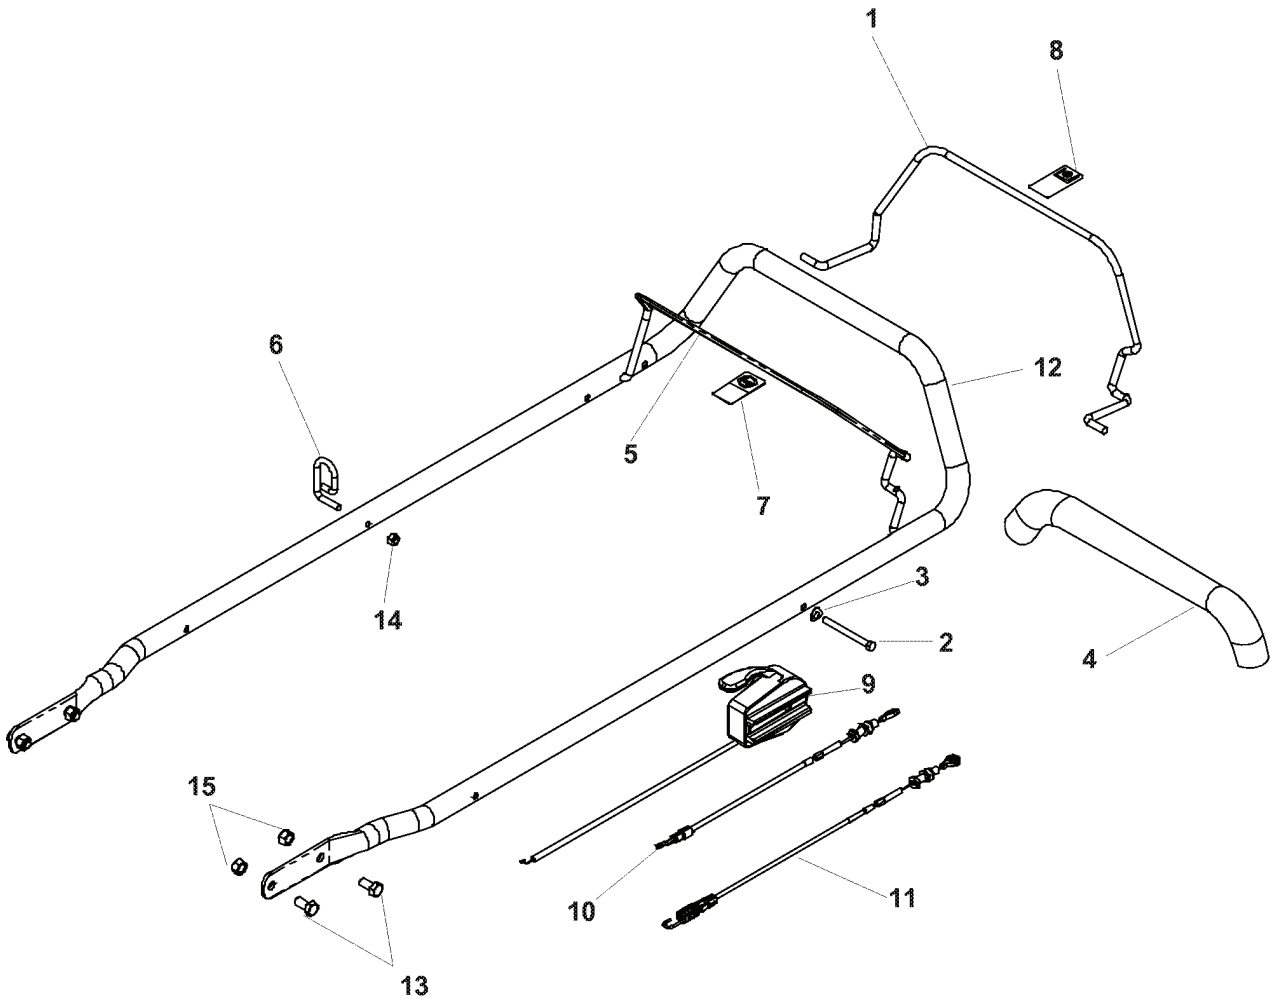

# ENGINE

KAWASAKI BBC - CE  
MODEL: 968999638, 968999639

---

REF.	PART NO.	DESCRIPTION	REMARK	QTY.	KIT
1	539111527	ENGINE PULLEY		1	
2	539108561	SCREW, 1/4-20 X 3/8, SET		2	
3	539108506	SCREW		1	
4	539111975	SPACER		1	
5	539112787	BLADE		1	
6	539110064	CLUTCH, WASHER		1	
7	539990118	WASHER		1	
8	539111526	ADAPTER		1	
9	539112794	KEY		1	
10	539112946	OIL W/LABEL, QT		1	
11	539113391	DECK GUARD, BBC		1	
12	539976952	SCREW		2	
13	539976977	NUT		2	
14	539111970	BOLT		4	
15	539130595	BRACKET-SHAFT SUPPORT, BLK		1	
16	539114921	BEARING		1	
17	539105532	HEX CAP SCREW 1/4		2	

# CUTTING EQUIPMENT

BLADE, BRAKE, CLUTCH (BBC CE)

MODELS: 968999287

---

REF.	PART NO.	DESCRIPTION	REMARK	QTY.	KIT
1	539111543	CABLE		1	
2	539111548	SPRING, CLUTCH		1	
3	539111549	CLUTCH		1	
4	539111960	BOLT		1	
5	539111965	CLUTCH		1	
6	539111974	SPACER		1	
7	539111997	HCS, M10-1.5 X 25 MM, GR8		2	
8	539113391	DECK GUARD, BBC		1	
9	539130811	BLADE		1	
10	539976978	NUT		2	
11	539977761	SCREW		2	
12	539990247	WASHER		2	
13	539990362	SCREW		2	

# ENGINE

KAWASAKI BBC - CE

MODEL: 968999287

---

REF.	PART NO.	DESCRIPTION	REMARK	QTY.	KIT
1	539110124	DECAL		1	
2	539111525	ENGINE PULLEY		1	
3	539111970	BOLT		4	
4	539112946	OIL W/LABEL QT		1	
5	539910008	KEY		1	

# HANDLE & CONTROLS

SELF PROPELLED

MODELS: 968999284, 968999289, 968999639

---

REF.	PART NO.	DESCRIPTION	REMARK	QTY.	KIT
1	539111993	BAIL		1	
2	539112276	HCS. M6-1.0 X 70. GR8.8		1	
3	539110488	WASHER. 5/16, WAVE		1	
4	539122635	FOAM GRIP (GROUND) 15'		1	
5	539112908	BAIL		1	
6	539112922	ROPE GUIDE		1	
7	539113067	DECAL		1	
8	539113068	DECAL		1	
9	539113108	THROTTLE CABLE		1	
10	539113109	CABLE		1	
11	539113110	CONTROL		1	
12	539113117	HANDLE		1	
13	539990134	BOLT		4	
14	539976978	NUT		1	
15	539976979	NUT		4	
539 976856	539976856	TIE WRAP		5	