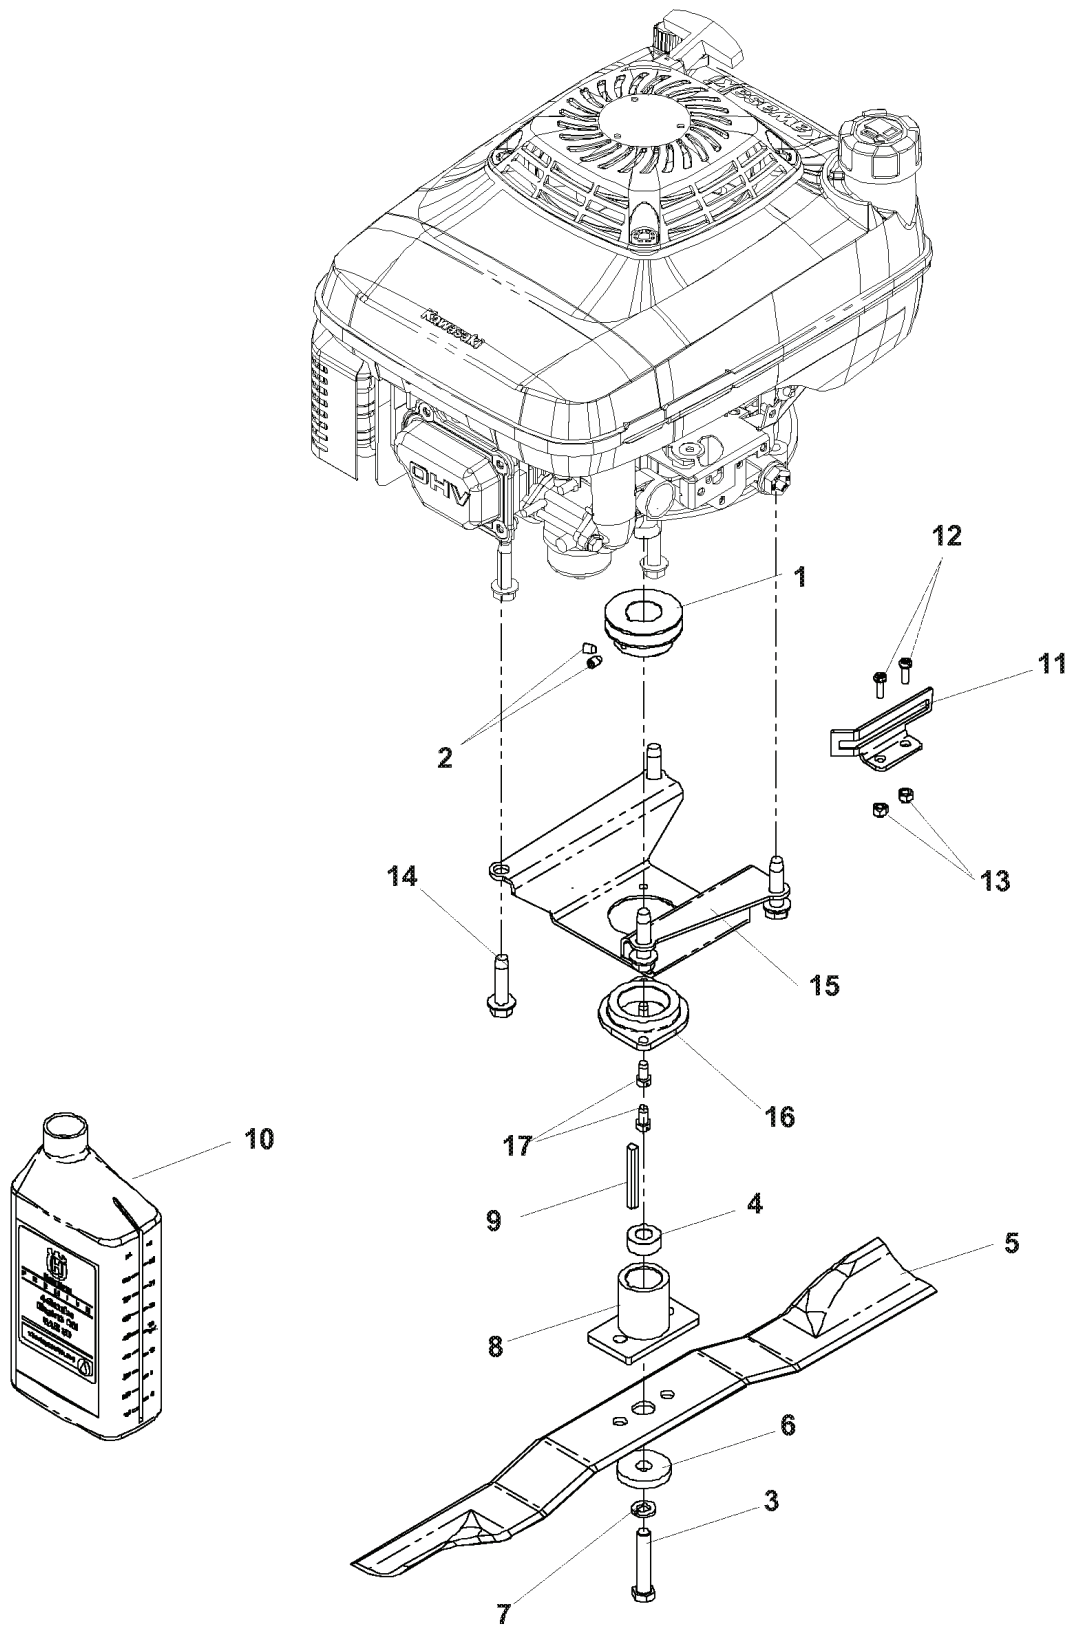

# **SPARE PARTS LIST**

# ENGINE

KAWASAKI BBC - CE  
MODEL: 968999638, 968999639

---

REF.	PART NO.	DESCRIPTION	REMARK	QTY.	KIT
1	539111527	ENGINE PULLEY		1	
2	539108561	SCREW, 1/4-20 X 3/8, SET		2	
3	539108506	SCREW		1	
4	539111975	SPACER		1	
5	539112787	BLADE		1	
6	539110064	CLUTCH, WASHER		1	
7	539990118	WASHER		1	
8	539111526	ADAPTER		1	
9	539112794	KEY		1	
10	539112946	OIL W/LABEL, QT		1	
11	539113391	DECK GUARD, BBC		1	
12	539976952	SCREW		2	
13	539976977	NUT		2	
14	539111970	BOLT		4	
15	539130595	BRACKET-SHAFT SUPPORT, BLK		1	
16	539114921	BEARING		1	
17	539105532	HEX CAP SCREW 1/4		2	

**WHEELS & TIRES**  
REAR WHEELS  
MODELS: 968999283, 968999638

---

REF.	PART NO.	DESCRIPTION	REMARK	QTY.	KIT
1	539111503	WHEEL		1	
2	539111972	WHEEL		1	
3	539111504	BEARING		2	
4	539111895	REAR WHEEL MOUNT WELDMT - L.H.		1	
5	539111896	REAR WHEEL MOUNT WELDMT - R.H.		1	
6	539111873	SHOULDER BOLT		2	
7	539111950	LEVER		2	
8	539111897	WASHER		2	
9	539111955	WHEEL PLATE, FRONT		2	
10	539112789	AXLE WASHER		2	
11	539110267	BUSHING		2	
12	539990118	WASHER		2	
13	539990563	SCREW		2	
14	539111971	TIRE, 9" RIGHT		1	
15	539111502	TIRE, 9" LEFT		1	

# ENGINE

KAWASAKI BBC - CE

MODEL: 968999287

---

REF.	PART NO.	DESCRIPTION	REMARK	QTY.	KIT
1	539110124	DECAL		1	
2	539111525	ENGINE PULLEY		1	
3	539111970	BOLT		4	
4	539112946	OIL W/LABEL QT		1	
5	539910008	KEY		1	