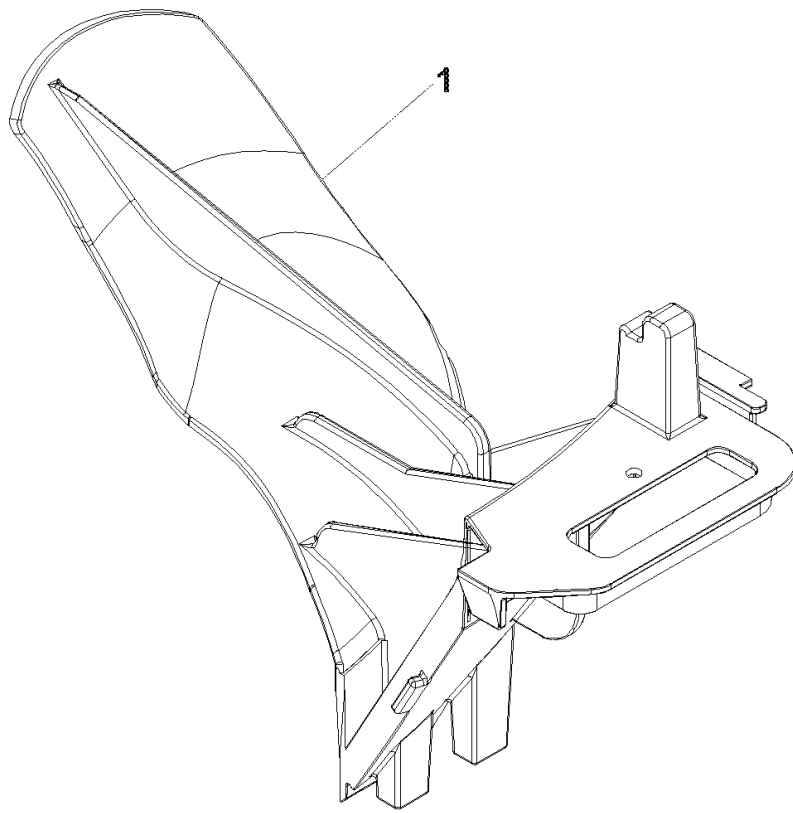

ACCESSORIES

MULCH KIT 113051
(BBC)

REF.	PART NO.	DESCRIPTION	REMARK	QTY.	KIT
1	539111515	MULCH PLUG		1	
2	539111958	BLADE		1