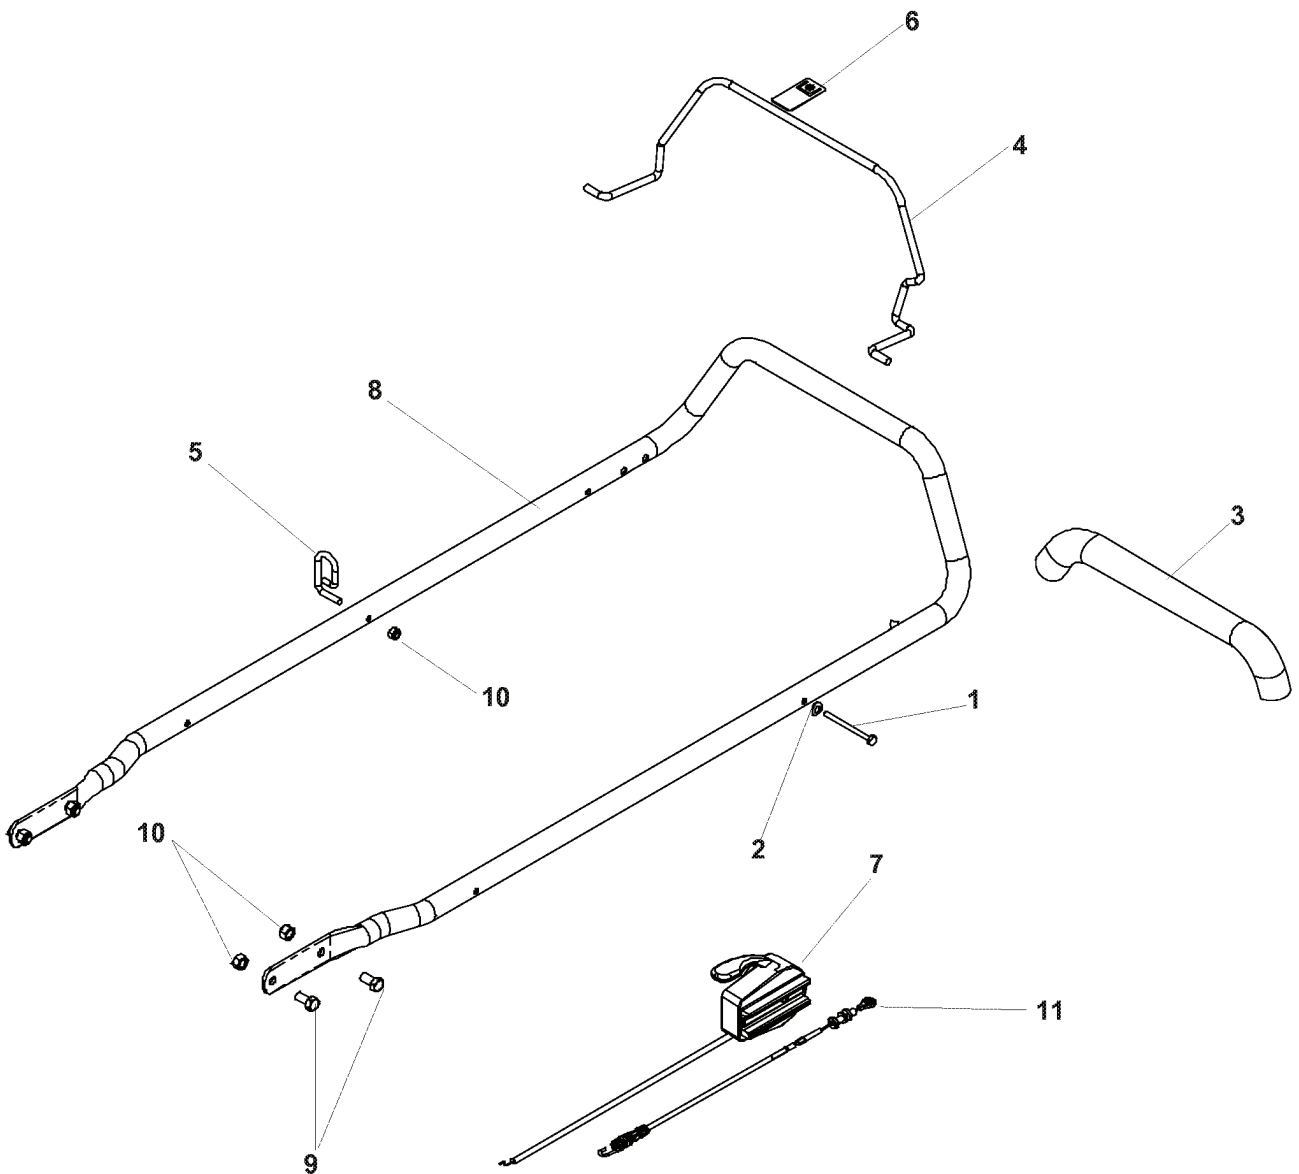

# TRANSMISSION

SELF PROPELLED

MODELS: 968999284, 968999286, 968999287,  
968999289, 968999639, 968999640

---

REF.	PART NO.	DESCRIPTION	REMARK	QTY.	KIT
1	539111531	BELT		1	
2	539109800	BOLT		1	
3	539111528	DRIVEN PULLEY		1	
4	539111529	CABLE		1	
5	539111535	LEVER		1	
6	539111877	TRANSMISSION SPACER		1	
7	539112046	HCS. 1/4-14 X 1 1/2. SELF TAP		1	
8	539112911	PIVOT BUSHING		1	
9	539112915	SHAFT COVER		1	
10	539113100	PIN		1	
11	539113139	TRANSMISSION W/GREASE SLOT, T13C		1	
12	539976978	NUT		1	
13	539990598	WASHER		1	
14	539991081	SCREW, 1/4-14 X 3/4. SELF TAP		2	
15	539111890	SPRING		1	
16	539111891	KEY SPRING		2	
17	539111893	KEY		2	

# HANDLE & CONTROLS

BLADE, BRAKE, CLUTCH (BBC)

MODELS: 968999286, 968999287, 968999640

REF.	PART NO.	DESCRIPTION	REMARK	QTY.	KIT
1	539111993	BAIL		1	
2	539112276	HCS. M6-1.0 X 70. GR8.8		1	
3	539112277	HCS. M6-1.0 X 50. GR8.8		1	
4	539110488	WASHER. 5/16. WAVE		2	
5	539122635	FOAM GRIP (GROUND) 15'		1	
6	539112907	BAIL		1	
7	539112922	ROPE GUIDE		1	
8	539113067	DECAL		1	
9	539113068	DECAL		1	
10	539113110	CONTROL		1	
11	539113113	THROTTLE CABLE ASSY		1	
12	539113114	CABLE		1	
13	539113117	HANDLE		1	
14	539990134	BOLT		4	
15	539976978	NUT		1	
16	539976979	NUT		4	
539 976856	539976856	TIE WRAP		7	

# HANDLE & CONTROLS

PUSH

MODELS: 968999283, 968999638

---

REF.	PART NO.	DESCRIPTION	REMARK	QTY.	KIT
1	539112276	HCS, M6-1.0 X 70, GR8.8		1	
2	539110488	WASHER, 5/16, WAVE		1	
3	539122635	FOAM GRIP (GROUND) 15'		1	
4	539112908	BAIL		1	
5	539112922	ROPE GUIDE		1	
6	539113067	DECAL		1	
7	539113108	THROTTLE CABLE		1	
8	539113117	HANDLE		1	
9	539990134	BOLT		4	
10	539976979	NUT		5	
11	539113109	CABLE		1	
539 976856	539976856	TIE WRAP		5	