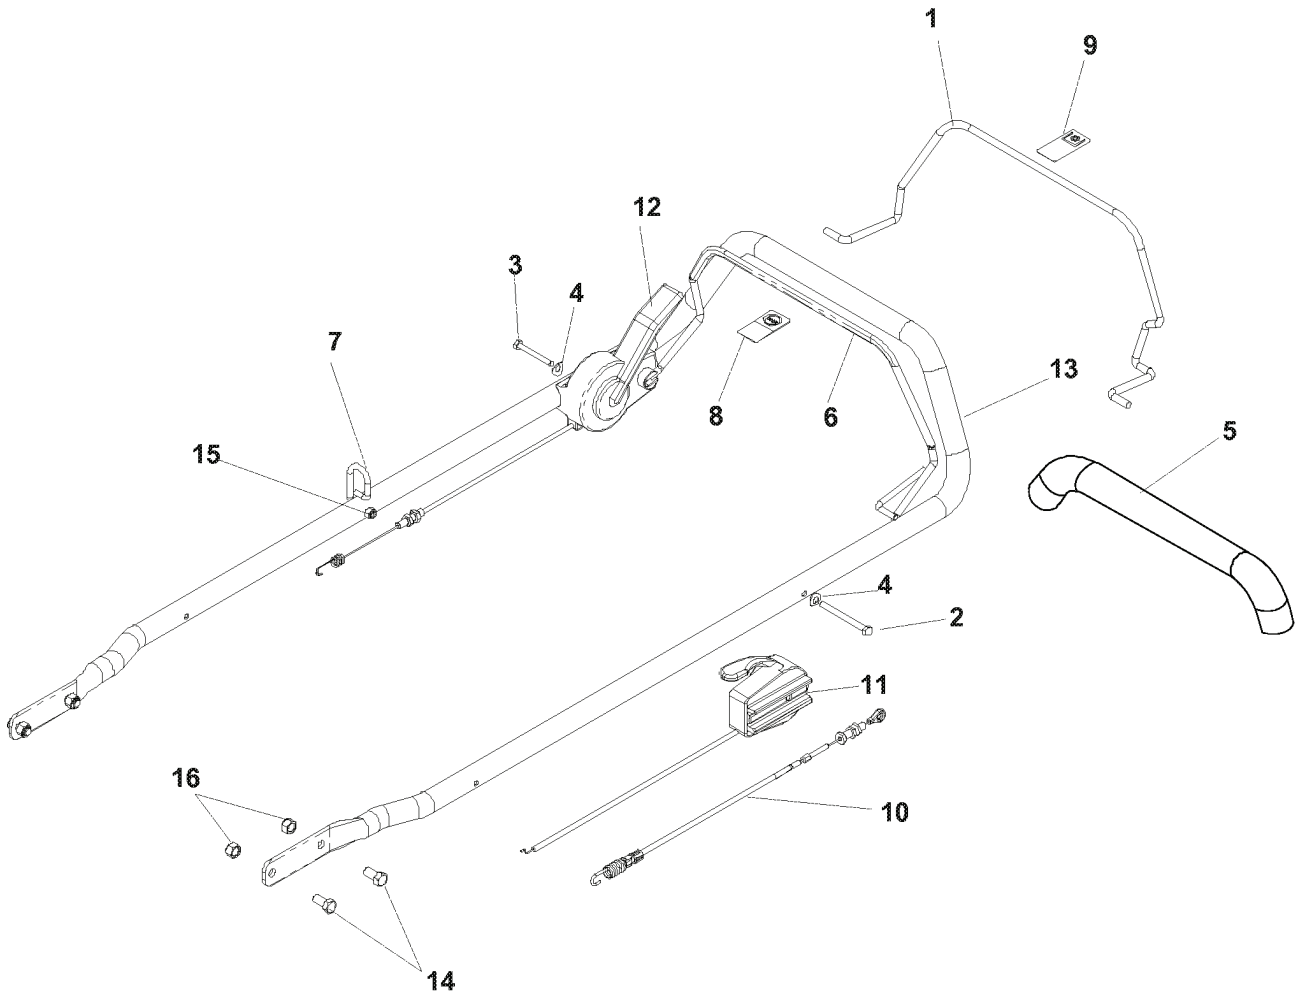

# TRANSMISSION

SELF PROPELLED

MODELS: 968999284, 968999286, 968999287,  
968999289, 968999639, 968999640

---

REF.	PART NO.	DESCRIPTION	REMARK	QTY.	KIT
1	539111531	BELT		1	
2	539109800	BOLT		1	
3	539111528	DRIVEN PULLEY		1	
4	539111529	CABLE		1	
5	539111535	LEVER		1	
6	539111877	TRANSMISSION SPACER		1	
7	539112046	HCS. 1/4-14 X 1 1/2. SELF TAP		1	
8	539112911	PIVOT BUSHING		1	
9	539112915	SHAFT COVER		1	
10	539113100	PIN		1	
11	539113139	TRANSMISSION W/GREASE SLOT, T13C		1	
12	539976978	NUT		1	
13	539990598	WASHER		1	
14	539991081	SCREW, 1/4-14 X 3/4. SELF TAP		2	
15	539111890	SPRING		1	
16	539111891	KEY SPRING		2	
17	539111893	KEY		2	

# HANDLE & CONTROLS

BLADE, BRAKE, CLUTCH (BBC)

MODELS: 968999286, 968999287, 968999640

REF.	PART NO.	DESCRIPTION	REMARK	QTY.	KIT
1	539111993	BAIL		1	
2	539112276	HCS. M6-1.0 X 70. GR8.8		1	
3	539112277	HCS. M6-1.0 X 50. GR8.8		1	
4	539110488	WASHER. 5/16. WAVE		2	
5	539122635	FOAM GRIP (GROUND) 15'		1	
6	539112907	BAIL		1	
7	539112922	ROPE GUIDE		1	
8	539113067	DECAL		1	
9	539113068	DECAL		1	
10	539113110	CONTROL		1	
11	539113113	THROTTLE CABLE ASSY		1	
12	539113114	CABLE		1	
13	539113117	HANDLE		1	
14	539990134	BOLT		4	
15	539976978	NUT		1	
16	539976979	NUT		4	
539 976856	539976856	TIE WRAP		7	