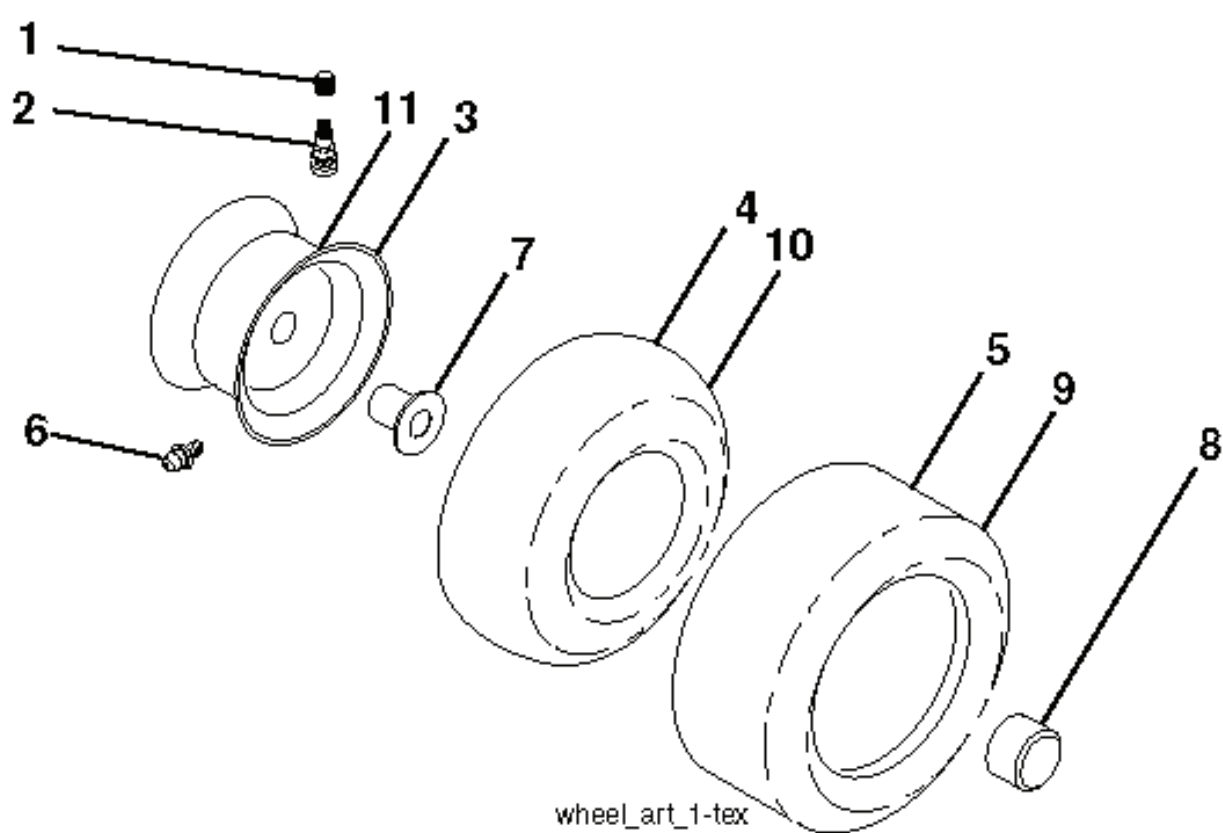

wheel_art_1-tex

REF.	PART NO.	DESCRIPTION	REMARK	QTY.	KIT
1	532059192	CAP VALVE		1	
2	532065139	NIPPLE		1	
3	532181839	RIM ASSY	FRONT	1	
4	532008134	HOSE	(Service Item Only)	1	
5	532161024	TIRE FRONT	FRONT	1	
6	532124957	FITTING	(Front Wheel Only)	1	
7	532124959	BEARING	(Front Wheel Only)	1	
8	532175039	HUB CAP		1	
9	532170456	TIRE	REAR	1	
10	532124926	HOSE	(Service Item Only)	1	
11	532138337	RIM SPROCKET	Rear 8"	1	
	532144334	SEALING FOAM		1	
	PART NO.		REMARK		KIT