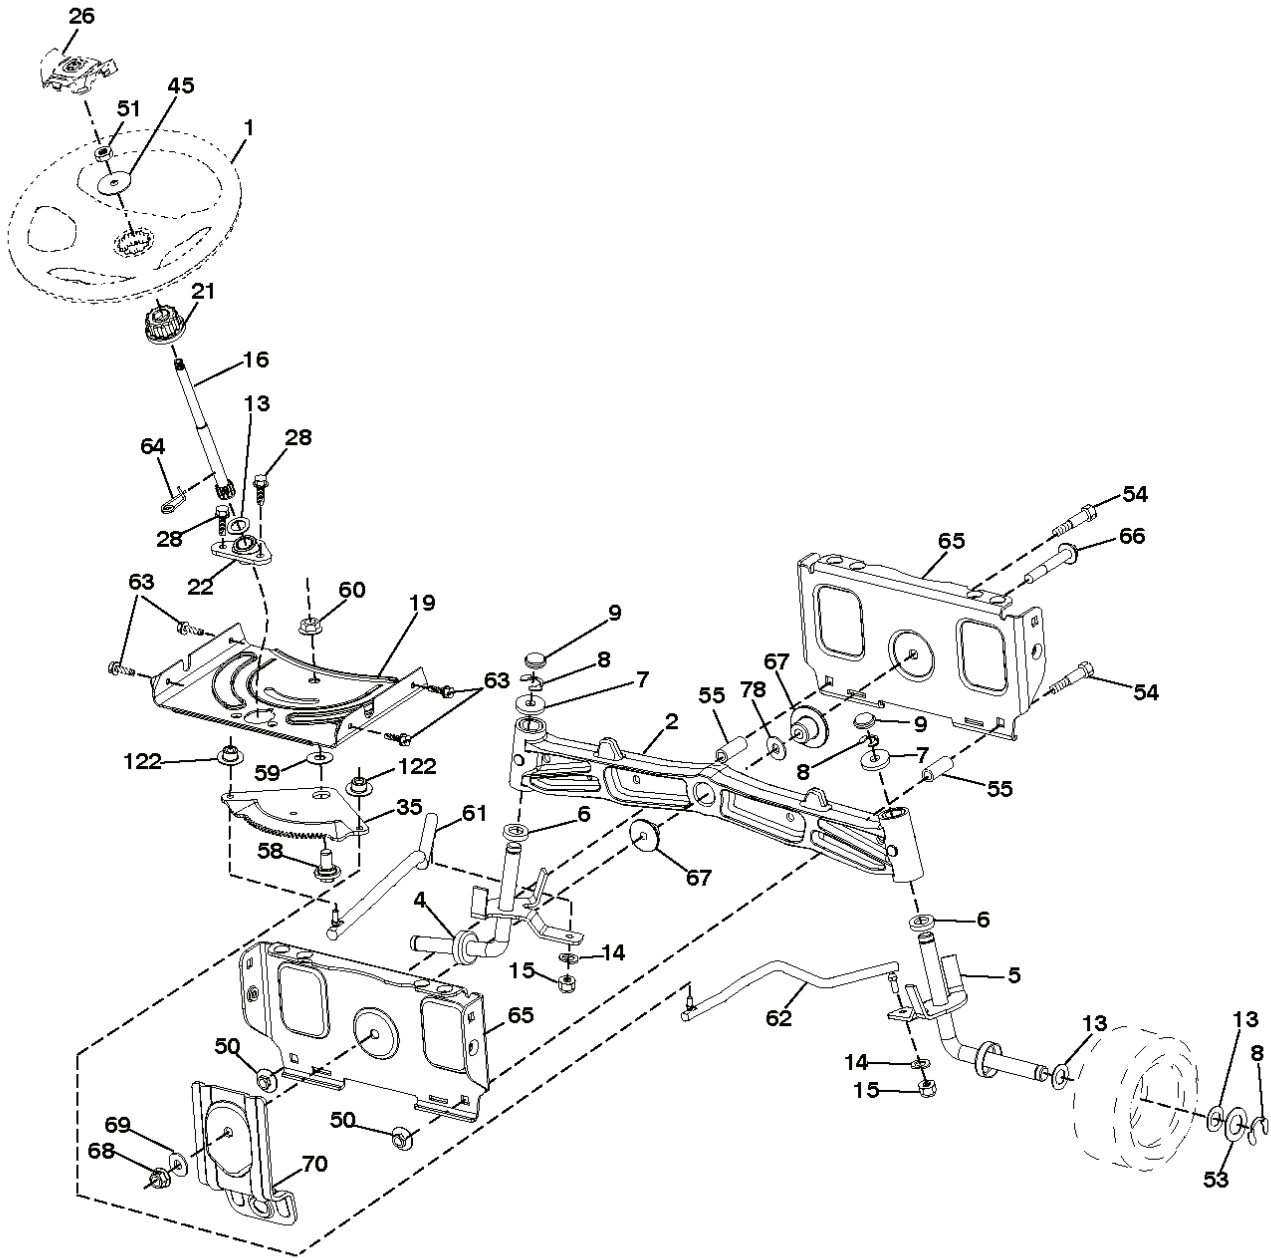

T15S

REF.	PART NO.	DESCRIPTION	REMARK	QTY.	KIT
1	532163465	BATTERY		1	
2	874760412	BOLT		1	
8	532414126	TRAY		1	
16	532176138	MICRO SWITCH		1	
21	532400252	HARNESS		1	
22	532004152	BULB		1	
24	532400253	CABLE		1	
25	532412895	CABLE.STARTER.6G.BL/RE*SUBS/2*		1	
26	532175158	FUSE		1	
27	873510400	NUT		1	
28	532145491	CABLE		1	
29	532401545	SWITCH		1	
30	532193350	IGNITION MODULE		1	
33	532411933	KEY		1	
34	532110712	SWITCH		1	
40	581583501	HARNESS		1	
41	817720408	SCREW		1	
42	532131563	COVER		1	
43	532192507	SOLENOID		1	
45	532425270	GAUGE		1	
46	532425271	GAUGE		1	
50	532174651	SWITCH		1	
55	817060512	SCREW		1	
59	532400303	OUTLET-12 VOLT		1	
71	532194276	CABLE ASSY		1	
79	532175242	HOLDER		1	
90	532435395	TERMINAL COVER		1	
91	532190270	STRAP BATTERY MOUNT FRO		1	
99	817670412	SCREW		1	
100	819091416	WASHER		1	
102	532404454	CABLE		1	
103	532421747	HARNESS		1	
105	532407568	SWITCH		1	
142	532448057	HARNESS		1	

lift-tex_24

REF.	PART NO.	DESCRIPTION	REMARK	QTY.	KIT
2	532422027	SHAFT		1	
3	532195230	LEVER	RH	1	
7	580962301	GRIP		1	
10	532196314	SPRING		1	
41	532175994	NUT		1	
87	532194209	SPRING		1	
88	532410710	SPRING		1	
89	819191912	WASHER		1	
91	532403407	LINK		1	
96	532195263	BUSHING		1	
97	817000612	SCREW		1	
98	574822501	SUSPENSION		1	
114	873360700	NUT		1	

PTO SWITCH
(MATING SIDE)

IGNITION SWITCH

POSITION	CIRCUIT	"MAKE"
OFF	M+G+A1	
RUN/OVERRIDE	B+A1	
RUN	B+A1	L+A2
START	B+S+A1	

CHASSIS HARNESS
CONNECTOR
(MATING SIDE)

DASH HARNESS
CONNECTOR

WIRING INSULATED CLIPS
NOTE: IF WIRING INSULATED
CLIPS WERE REMOVED FOR
SERVICING OF UNIT, THEY
SHOULD BE RE-INSTALLED TO
PROPERLY SECURE YOUR
WIRING.

seat-tex_6.5SL_2

REF.	PART NO.	DESCRIPTION	REMARK	QTY.	KIT
1	532439822	SEAT		1	
2	532180166	BRACKET		1	
3	532140675	STRAP		1	
6	873800600	NUT		1	
7	532124181	SPRING		1	
8	532171877	BOLT		1	
10	532196977	PLATE		1	
21	532171852	BOLT		1	
37	873800500	LOCK NUT		1	
40	532439871	HANDLE		1	
41	532198200	SPRING		1	
43	874760612	BOLT		1	
44	819133812	WASHER		1	