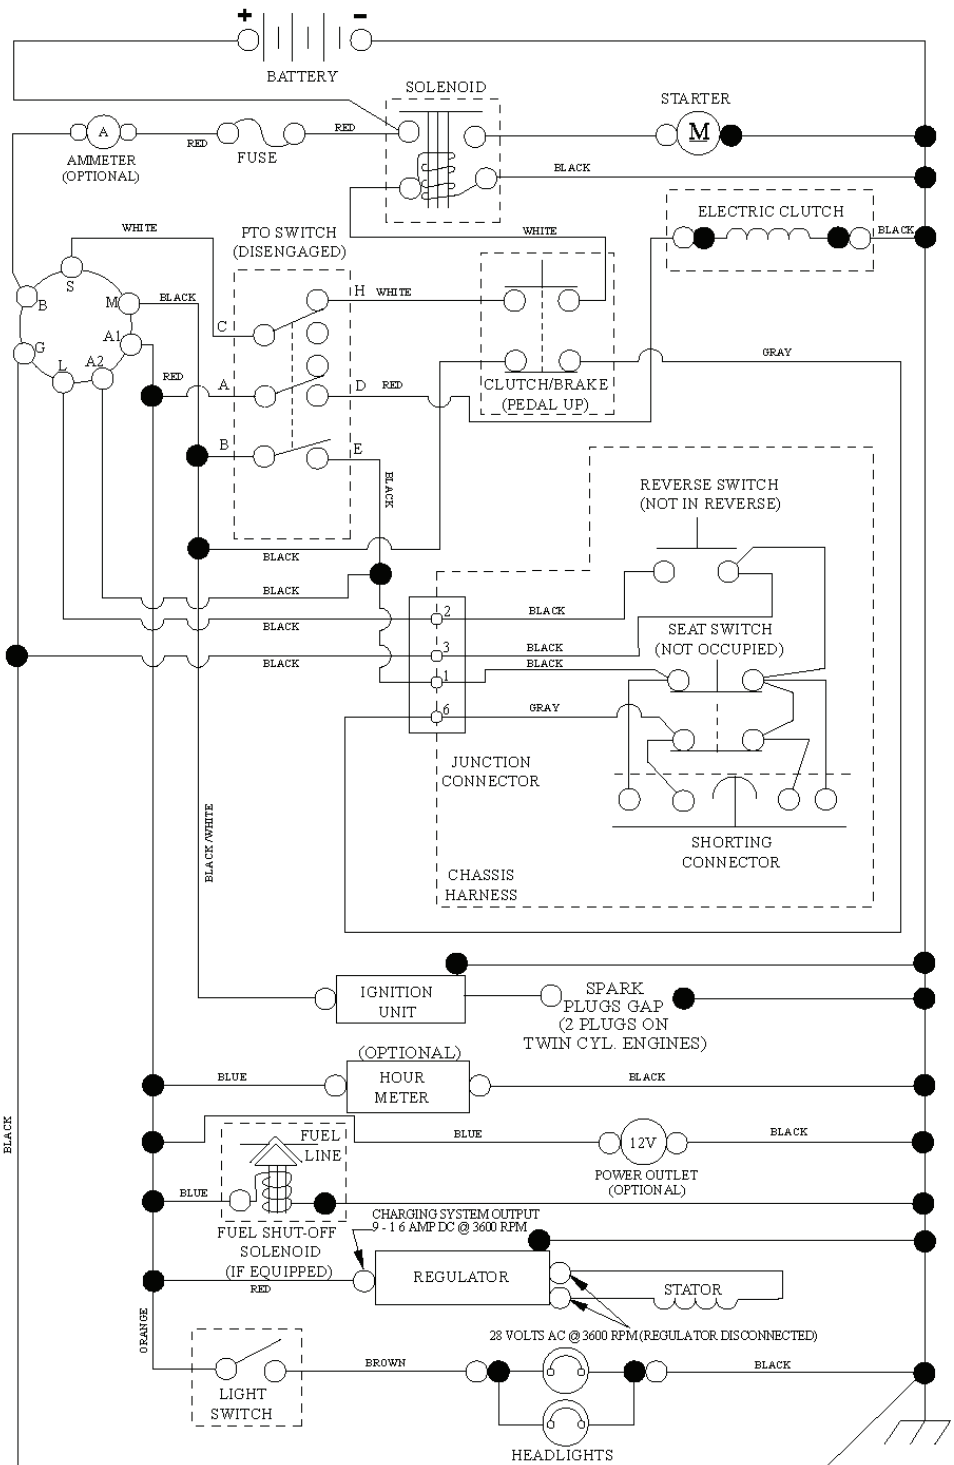

T15S

REF.	PART NO.	DESCRIPTION	REMARK	QTY.	KIT
1	532163465	BATTERY		1	
2	874760412	BOLT		1	
8	532414126	TRAY		1	
16	532176138	MICRO SWITCH		1	
21	532400252	HARNESS		1	
22	532004152	BULB		1	
24	532400253	CABLE		1	
25	532412895	CABLE.STARTER.6G.BL/RE*SUBS/2*		1	
26	532175158	FUSE		1	
27	873510400	NUT		1	
28	532145491	CABLE		1	
29	532401545	SWITCH		1	
30	532193350	IGNITION MODULE		1	
33	532411933	KEY		1	
34	532110712	SWITCH		1	
40	581583501	HARNESS		1	
41	817720408	SCREW		1	
42	532131563	COVER		1	
43	532192507	SOLENOID		1	
45	532425270	GAUGE		1	
46	532425271	GAUGE		1	
50	532174651	SWITCH		1	
55	817060512	SCREW		1	
59	532400303	OUTLET-12 VOLT		1	
71	532194276	CABLE ASSY		1	
79	532175242	HOLDER		1	
90	532435395	TERMINAL COVER		1	
91	532190270	STRAP BATTERY MOUNT FRO		1	
99	817670412	SCREW		1	
100	819091416	WASHER		1	
102	532404454	CABLE		1	
103	532421747	HARNESS		1	
105	532407568	SWITCH		1	
142	532448057	HARNESS		1	

lift-tex_24

REF.	PART NO.	DESCRIPTION	REMARK	QTY.	KIT
2	532422027	SHAFT		1	
3	532195230	LEVER	RH	1	
7	580962301	GRIP		1	
10	532196314	SPRING		1	
41	532175994	NUT		1	
87	532194209	SPRING		1	
88	532410710	SPRING		1	
89	819191912	WASHER		1	
91	532403407	LINK		1	
96	532195263	BUSHING		1	
97	817000612	SCREW		1	
98	574822501	SUSPENSION		1	
114	873360700	NUT		1	

PTO SWITCH
(MATING SIDE)

IGNITION SWITCH

POSITION	CIRCUIT	"MAKE"
OFF	M+G+A1	
RUN/OVERRIDE	B+A1	
RUN	B+A1	L+A2
START	B+S+A1	

CHASSIS HARNESS
CONNECTOR
(MATING SIDE)

DASH HARNESS
CONNECTOR

WIRING INSULATED CLIPS
NOTE: IF WIRING INSULATED
CLIPS WERE REMOVED FOR
SERVICING OF UNIT, THEY
SHOULD BE RE-INSTALLED TO
PROPERLY SECURE YOUR
WIRING.