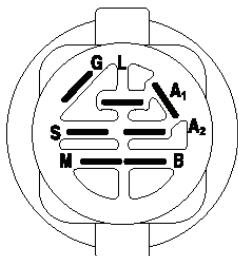

IGNITION SWITCH

POSITION	CIRCUIT	"MAKE"
OFF	M+G+A1	
RUN/OVERRIDE	B+A1	
RUN	B+A1	L+A2
START	B+S+A1