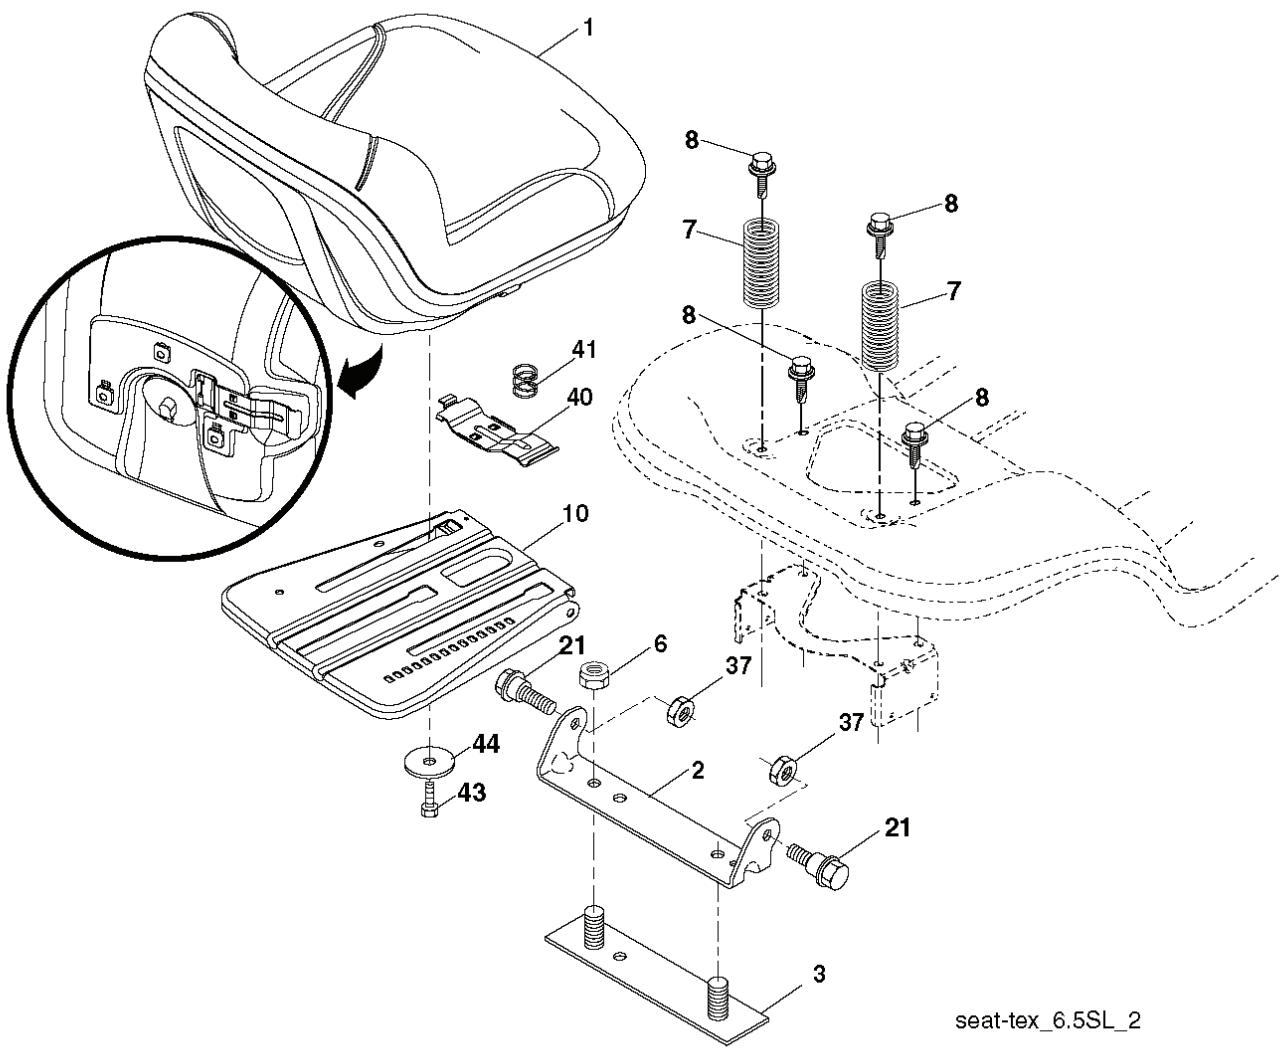

PTO SWITCH
(MATING SIDE)

IGNITION SWITCH

POSITION	CIRCUIT	"MAKE"
OFF	M+G+A1	
RUN/OVERRIDE	B+A1	
RUN	B+A1	L+A2
START	B+S+A1	

CHASSIS HARNESS
CONNECTOR
(MATING SIDE)

DASH HARNESS
CONNECTOR

WIRING INSULATED CLIPS
NOTE: IF WIRING INSULATED
CLIPS WERE REMOVED FOR
SERVICING OF UNIT, THEY
SHOULD BE RE-INSTALLED TO
PROPERLY SECURE YOUR
WIRING.

seat-tex_6.5SL_2

REF.	PART NO.	DESCRIPTION	REMARK	QTY.	KIT
1	532439822	SEAT		1	
2	532180166	BRACKET		1	
3	532140675	STRAP		1	
6	873800600	NUT		1	
7	532124181	SPRING		1	
8	532171877	BOLT		1	
10	532196977	PLATE		1	
21	532171852	BOLT		1	
37	873800500	LOCK NUT		1	
40	532439871	HANDLE		1	
41	532198200	SPRING		1	
43	874760612	BOLT		1	
44	819133812	WASHER		1	