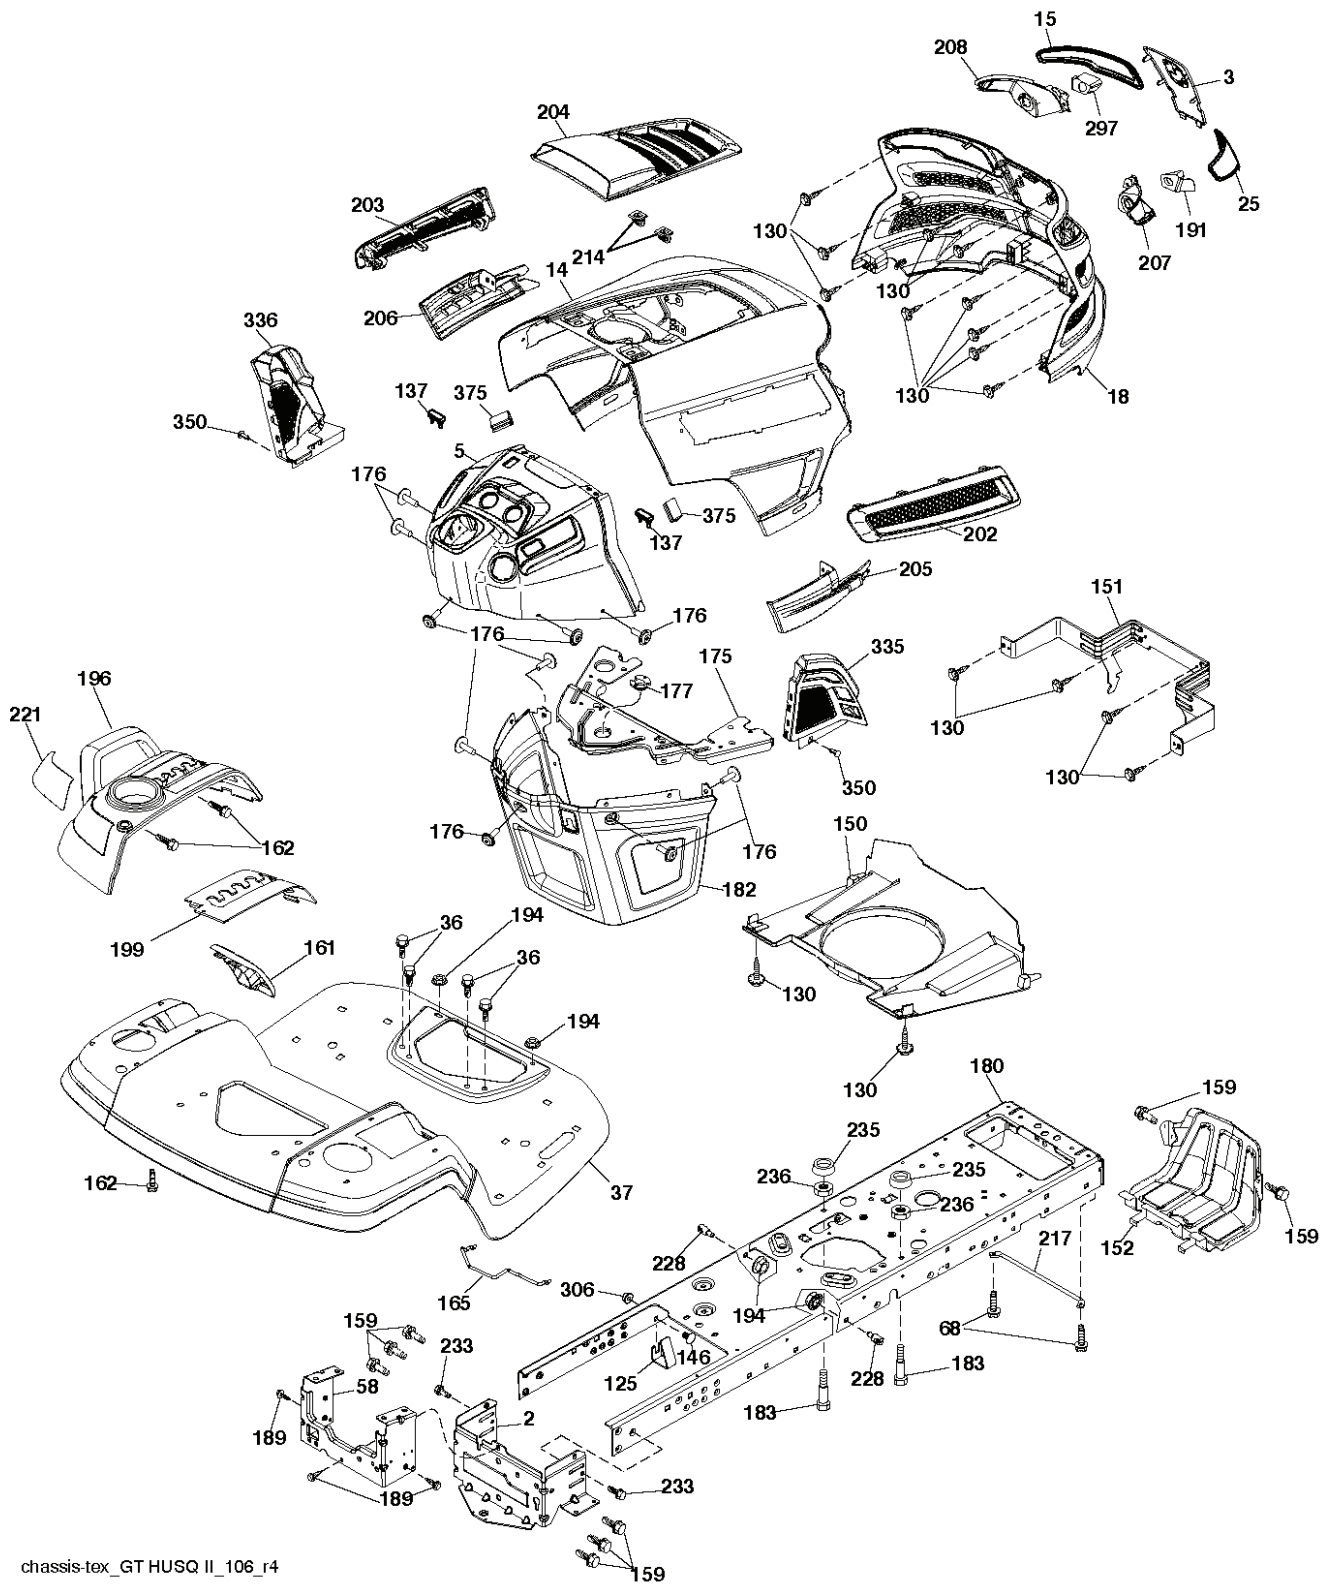

PTO SWITCH (MATING SIDE)

IGNITION SWITCH

POSITION	CIRCUIT	"MAKE"
OFF	M+G+A1	
RUN/OVERRIDE	B+A1	
RUN	B+A1	L+A2
START	B+S+A1	

CHASSIS HARNESS CONNECTOR (MATING SIDE)

DASH HARNESS CONNECTOR

WIRING INSULATED CLIPS
NOTE: IF WIRING INSULATED CLIPS WERE REMOVED FOR SERVICING OF UNIT, THEY SHOULD BE RE-INSTALLED TO PROPERLY SECURE YOUR WIRING.

NON-REMOVABLE CONNECTIONS

REMOVABLE CONNECTIONS

REF.	PART NO.	DESCRIPTION	REMARK	QTY.	KIT
2	532412282	PLATE		1	
3	532444481	LOGOTYPE		1	
5	532437475	DASH		1	
14	532441177	HOOD		1	
15	532439733	LENS		1	
18	532440653	GRILLE		1	
25	532443385	LENS		1	
36	817060512	SCREW		1	
37	532441208	FENDER		1	
58	532412281	PLATE		1	
68	817490508	SCREW		1	
125	581684801	CLIP		1	
130	532416358	SCREW		1	
137	532407590	DAMPING PIECE		1	
146	581857901	BOLT		1	
150	532439774	AIR DUCT		1	
151	532436670	BRACKET		1	
152	532436086	SHIELD		1	
159	817000612	SCREW		1	
161	532439929	CONSOLE		1	
162	532142432	SCREW		1	
165	532194330	SUPPORT		1	
175	532196304	SUPPORT		1	
176	532400776	SCREW		1	
177	532195228	BUSHING		1	
180	532445559	CHASSIS		1	
182	532406859	DASH		1	
183	874520520	BOLT		1	
189	817000512	SCREW		1	
191	532437455	INSERT		1	
194	873900500	NUT		1	
196	532439674	CONSOLE		1	
199	532198259	PLATE		1	
202	532439728	COVER	RH	1	
203	532439727	COVER	LH	1	
204	532435714	COVER		1	
205	532439730	SKIRT	RH	1	
206	532439729	SKIRT	LH	1	
207	532439734	CUP	RH	1	
208	532439735	CUP	LH	1	
214	532199145	CLIP		1	
217	532409167	ROD		1	
221	532198909	LENS	LH	1	
228	532195161	STUD		1	
233	532196539	BOLT		1	
235	532406129	SPACER		1	
236	873930500	NUT		1	
297	532437456	INSERT		1	
306	873900600	NUT		1	
335	532448204	COVER		1	
336	532445309	COVER		1	
350	532445143	CLIP		1	
375	586908201	BUMPER		1	
--	532431882	GUARD		1	