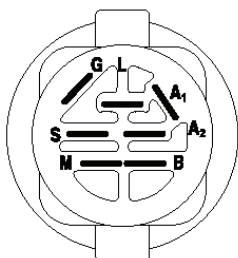

IGNITION SWITCH

POSITION	CIRCUIT	"MAKE"
OFF	M+G+A1	
RUN/OVERRIDE	B+A1	
RUN	B+A1	L+A2
START	B+S+A1	

WIRING INSULATED CLIPS
NOTE: IF WIRING INSULATED CLIPS WERE REMOVED FOR SERVICING OF UNIT, THEY SHOULD BE RE-INSTALLED TO PROPERLY SECURE YOUR WIRING.