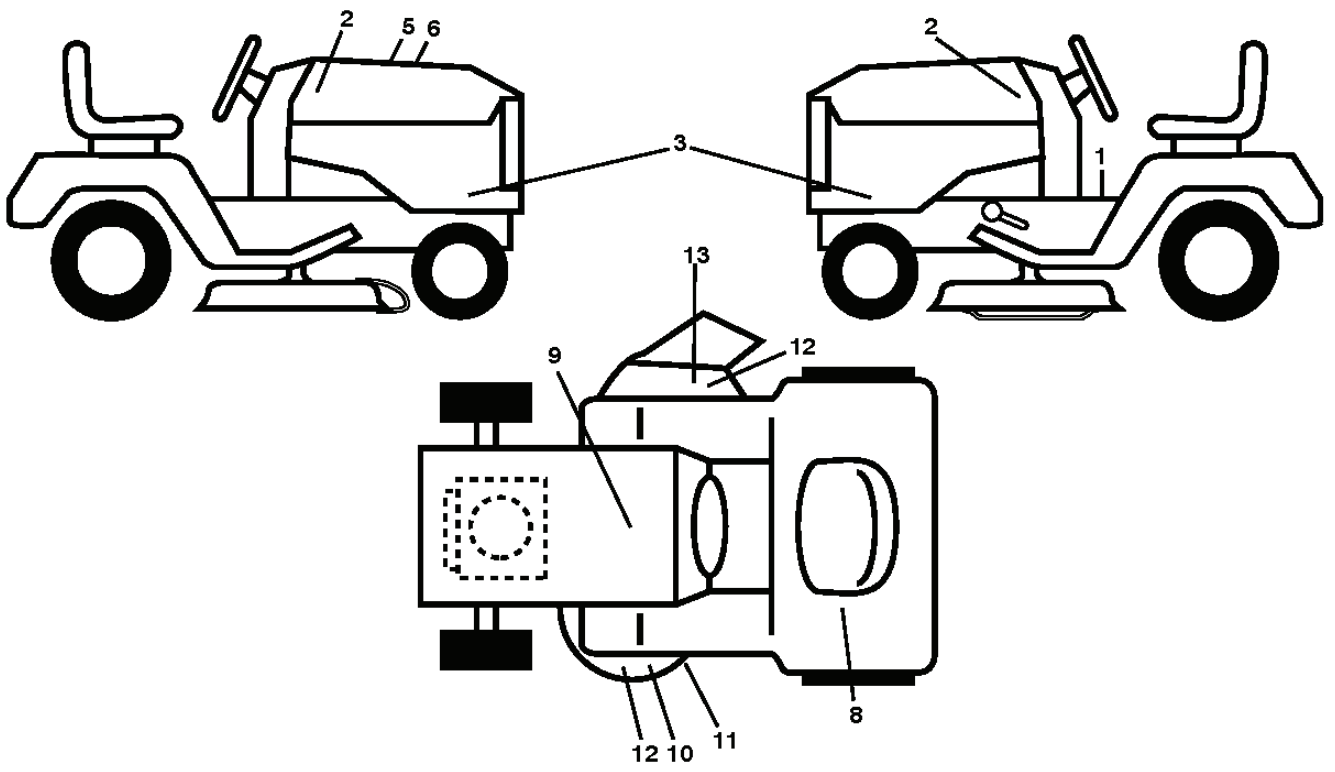

PTO SWITCH (MATING SIDE)

IGNITION SWITCH

POSITION	CIRCUIT	"MAKE"
OFF	M+G+A1	
RUN/OVERRIDE	B+A1	
RUN	B+A1	L+A2
START	B+S+A1	

CHASSIS HARNESS CONNECTOR (MATING SIDE)

DASH HARNESS CONNECTOR

WIRING INSULATED CLIPS
NOTE: IF WIRING INSULATED CLIPS WERE REMOVED FOR SERVICING OF UNIT, THEY SHOULD BE RE-INSTALLED TO PROPERLY SECURE YOUR WIRING.

NON-REMOVABLE CONNECTIONS

REMOVABLE CONNECTIONS

REF.	PART NO.	DESCRIPTION	REMARK	QTY.	KIT
2	532412282	PLATE		1	
3	532444481	LOGOTYPE		1	
5	532437475	DASH		1	
14	532441177	HOOD		1	
15	532439733	LENS		1	
18	532440653	GRILLE		1	
25	532443385	LENS		1	
36	817060512	SCREW		1	
37	532441208	FENDER		1	
58	532412281	PLATE		1	
68	817490508	SCREW		1	
125	581684801	CLIP		1	
130	532416358	SCREW		1	
137	532407590	DAMPING PIECE		1	
146	581857901	BOLT		1	
150	532439774	AIR DUCT		1	
151	532436670	BRACKET		1	
152	532436086	SHIELD		1	
159	817000612	SCREW		1	
161	532439929	CONSOLE		1	
162	532142432	SCREW		1	
165	532194330	SUPPORT		1	
175	532196304	SUPPORT		1	
176	532400776	SCREW		1	
177	532195228	BUSHING		1	
180	532445559	CHASSIS		1	
182	532406859	DASH		1	
183	874520520	BOLT		1	
189	817000512	SCREW		1	
191	532437455	INSERT		1	
194	873900500	NUT		1	
196	532439674	CONSOLE		1	
199	532198259	PLATE		1	
202	532439728	COVER	RH	1	
203	532439727	COVER	LH	1	
204	532435714	COVER		1	
205	532439730	SKIRT	RH	1	
206	532439729	SKIRT	LH	1	
207	532439734	CUP	RH	1	
208	532439735	CUP	LH	1	
214	532199145	CLIP		1	
217	532409167	ROD		1	
221	532198909	LENS	LH	1	
228	532195161	STUD		1	
233	532196539	BOLT		1	
235	532406129	SPACER		1	
236	873930500	NUT		1	
297	532437456	INSERT		1	
306	873900600	NUT		1	
335	532448204	COVER		1	
336	532445309	COVER		1	
350	532445143	CLIP		1	
375	586908201	BUMPER		1	
--	532431882	GUARD		1	