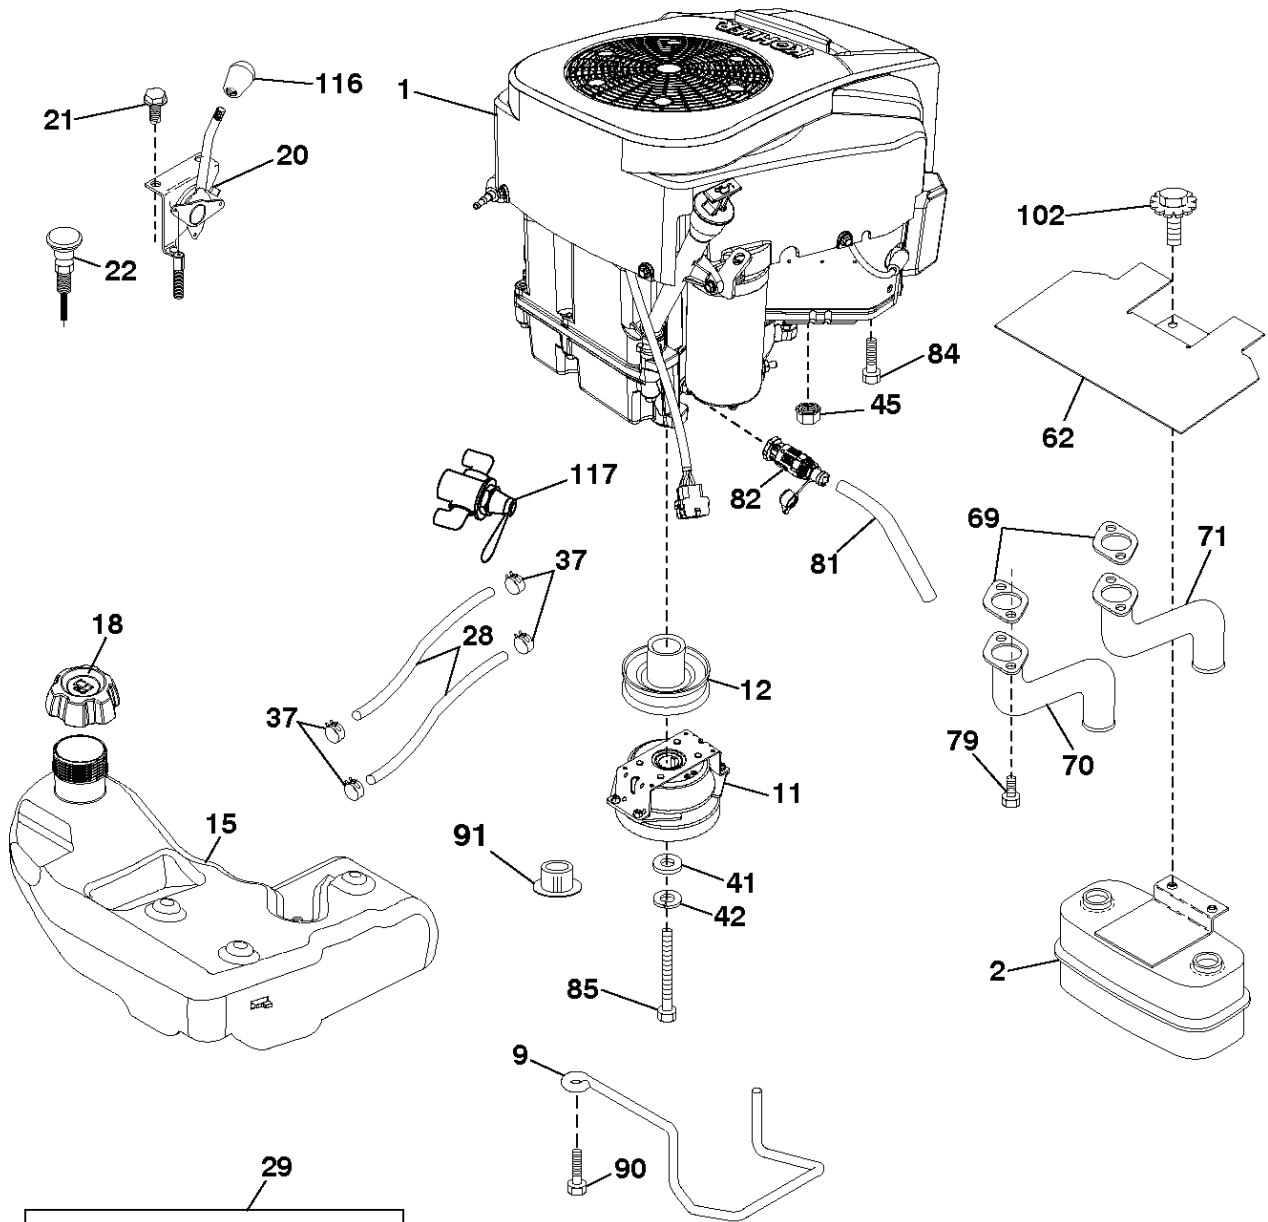

SPARK ARRESTER KIT

REF.	PART NO.	DESCRIPTION	REMARK	QTY.	KIT
1	000000000	W/O DESCRIPTION	ENGINE KOHL MODEL NO. KT745-3018 (585453701)	1	
2	532445962	MUFFLER		1	
9	584908001	KEEPER		1	
11	587241601	CLUTCH		1	
12	532405097	PULLEY		1	
15	532438082	FUEL TANK ASSY		1	
18	532439208	HUB CAP		1	
20	587631703	THROTTLE		1	
21	532435862	SCREW		1	
22	532191596	COMMA*RPLPAR 532187767428		1	
28	532401135	LINE.FUEL.64'REAR.EMIS		1	
29	532137180	SPARK ARRESTER KIT		1	
37	532123487	HOSE CLAMP		1	
41	532126197	WASHER		1	
42	810040700	WASHER		1	
45	873510400	NUT		1	
62	532434017	SHIELD		1	
69	532186054	GASKET MUFFLER		1	
70	583954501	TUBE		1	
71	583954801	TUBE		1	
79	532192334	SCREW		1	
81	532148456	TUBE		1	
82	532428287	PLUG		1	
84	817120616	SCREW		1	
85	532179953	BOLT		1	
90	817000616	SCREW		1	
91	532187495	BUSHING		1	
102	817000512	SCREW		1	
116	539132624	KNOB		1	
117	532420828	VALVE FUEL RESERVE		1