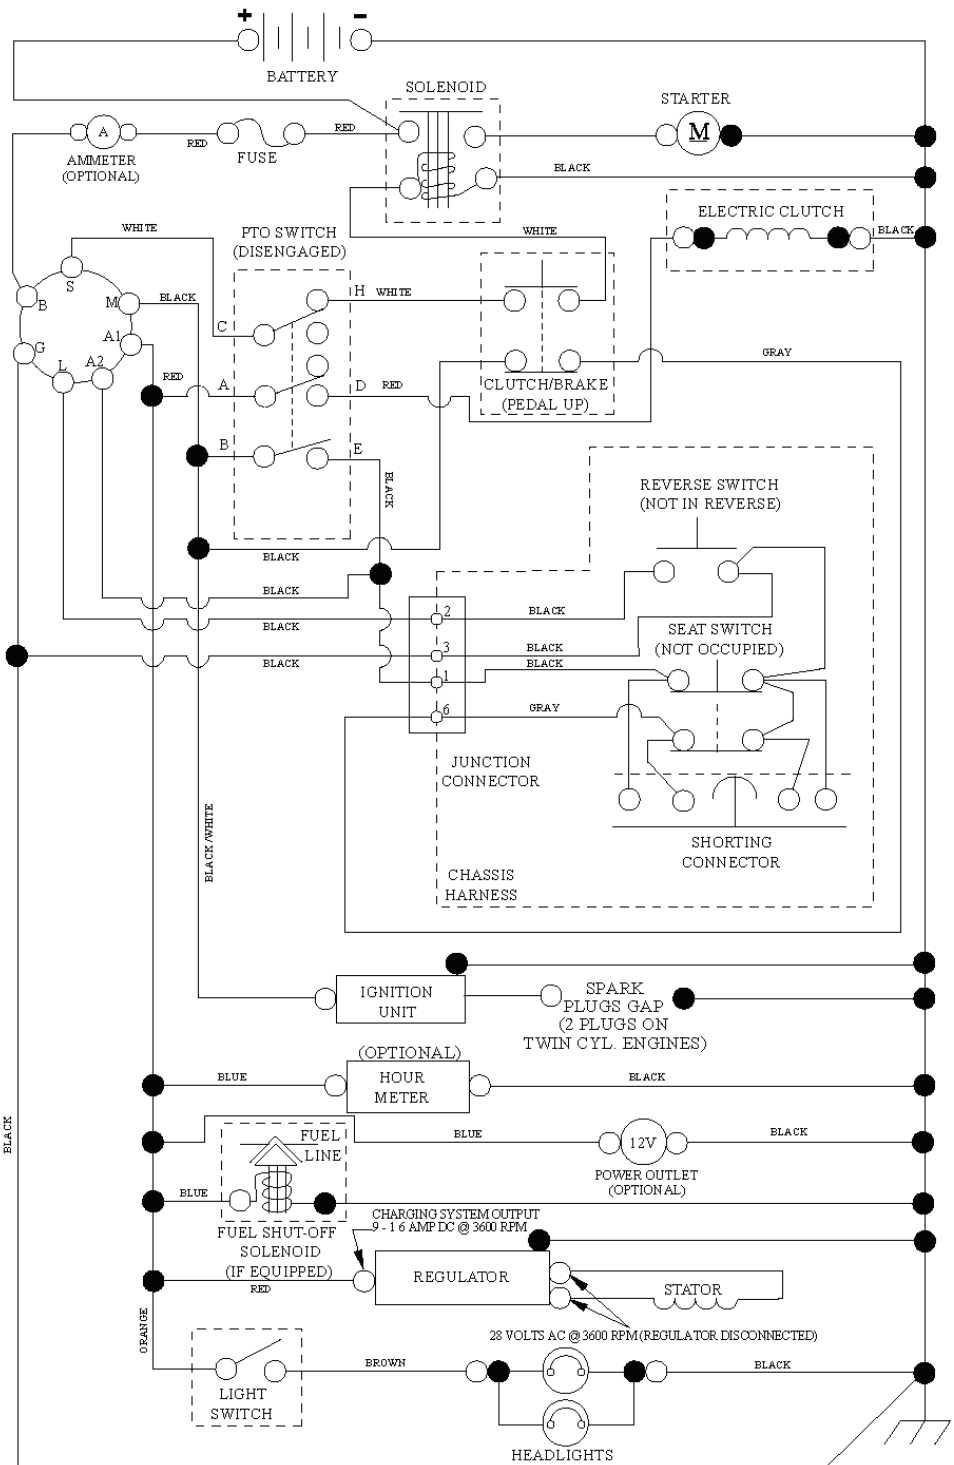

YT48XLS, 96043019400, 2014-04

SPARE PARTS LIST

seat-tex_6.5SL_2

REF.	PART NO.	DESCRIPTION	REMARK	QTY.	KIT
1	532439822	SEAT		1	
2	532180166	BRACKET		1	
3	532140675	STRAP		1	
6	873800600	NUT		1	
7	532124181	SPRING		1	
8	532171877	BOLT		1	
10	532196977	PLATE		1	
21	532171852	BOLT		1	
37	873800500	LOCK NUT		1	
40	532197661	HANDLE		1	
41	532198200	SPRING		1	
43	874760612	BOLT		1	
44	819133812	WASHER		1	

PTO SWITCH (MATING SIDE)

IGNITION SWITCH

POSITION	CIRCUIT	"MAKE"
OFF	M+G+A1	
RUN/OVERRIDE	B+A1	
RUN	B+A1	L+A2
START	B+S+A1	

CHASSIS HARNESS CONNECTOR (MATING SIDE)

DASH HARNESS CONNECTOR

WIRING INSULATED CLIPS
NOTE: IF WIRING INSULATED CLIPS WERE REMOVED FOR SERVICING OF UNIT, THEY SHOULD BE RE-INSTALLED TO PROPERLY SECURE YOUR WIRING.