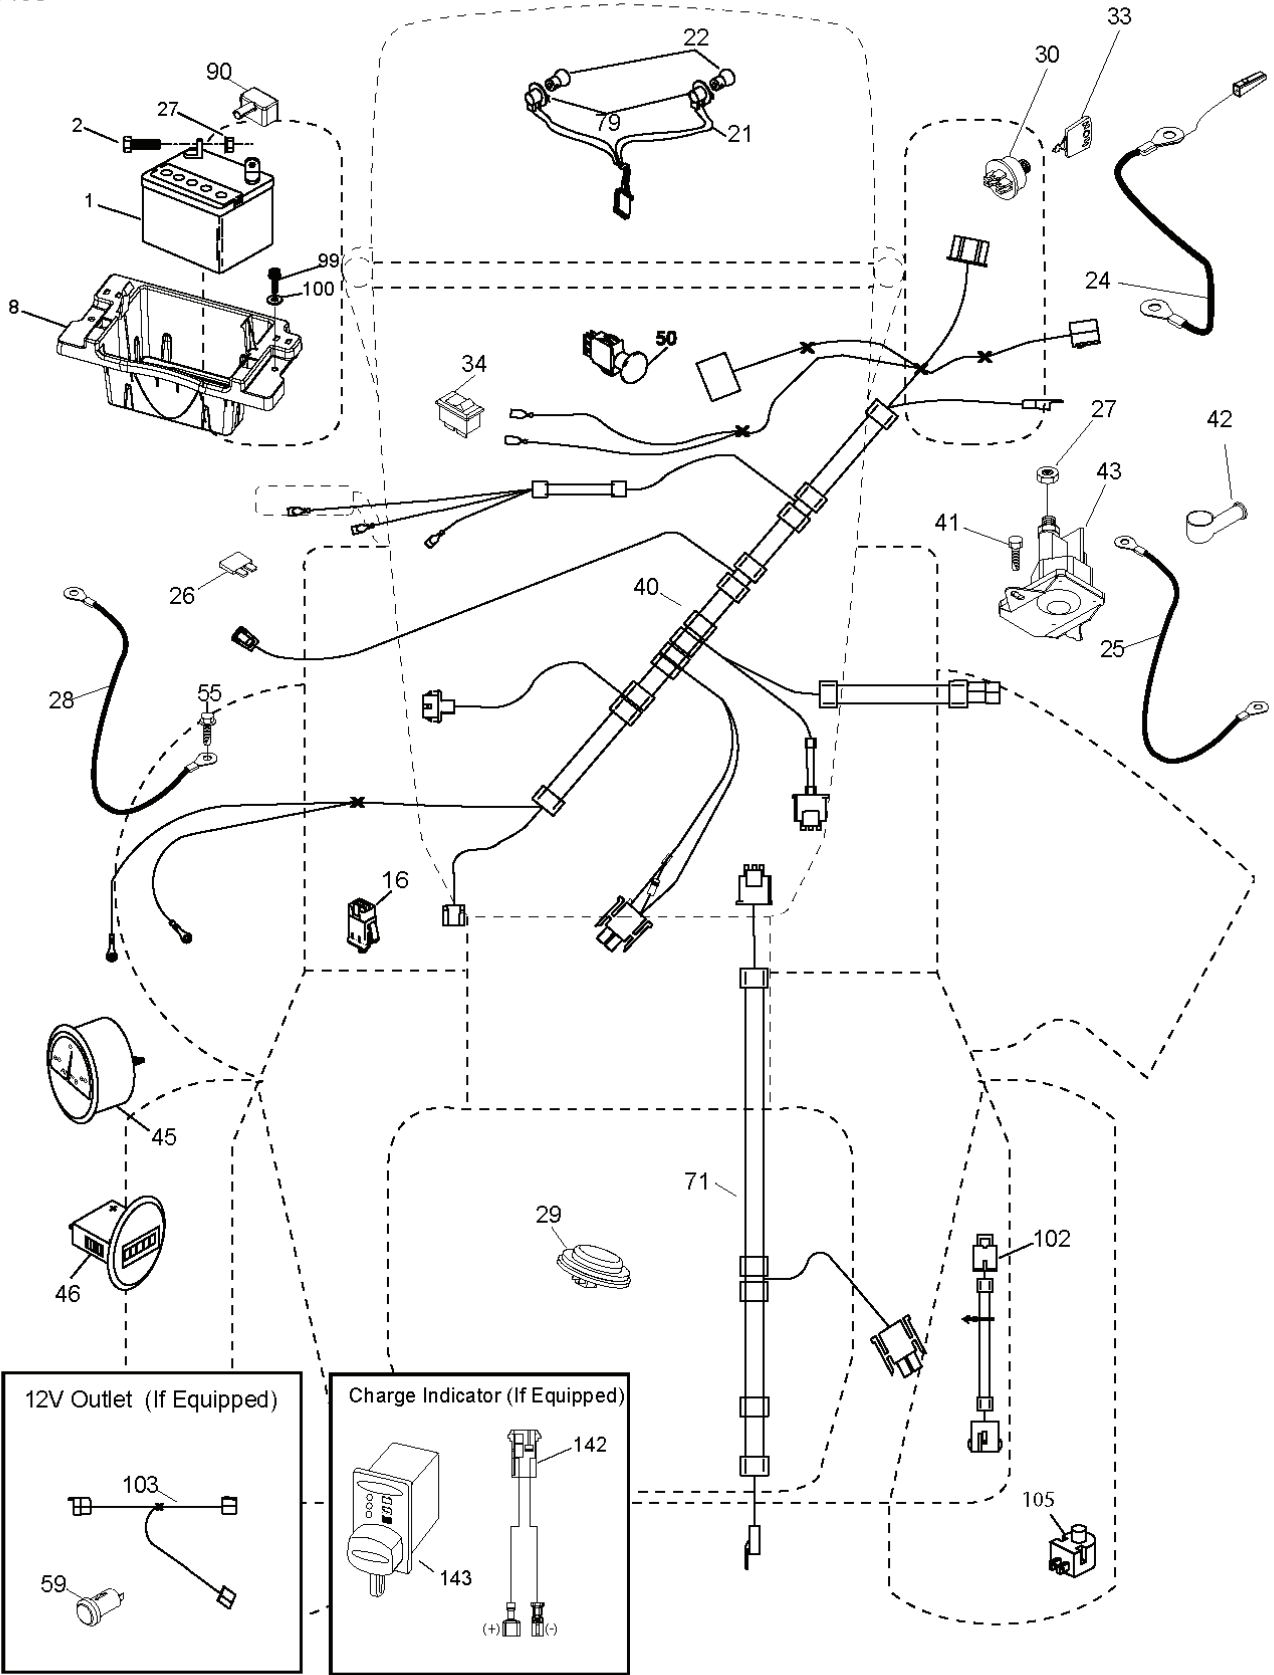

T15S

REF.	PART NO.	DESCRIPTION	REMARK	QTY.	KIT
1	532163465	BATTERY		1	
2	874760412	BOLT		1	
8	587205101	TRAY		1	
16	532176138	MICRO SWITCH		1	
21	532400252	HARNESS		1	
22	532004152	BULB		1	
24	585555601	CABLE		1	
25	585555501	CABLE		1	
26	532175158	FUSE		1	
27	873510400	NUT		1	
28	532416588	CABLE		1	
29	532401545	SWITCH		1	
30	532193350	IGNITION MODULE		1	
33	532411933	KEY		1	
34	532110712	SWITCH		1	
40	581583501	HARNESS		1	
41	817720408	SCREW		1	
42	532131563	COVER		1	
43	532192507	SOLENOID		1	
45	587553903	GAUGE		1	
46	587554003	GAUGE		1	
50	532174651	SWITCH		1	
55	817060512	SCREW		1	
59	532400303	OUTLET-12 VOLT		1	
71	532194276	CABLE ASSY		1	
79	532175242	HOLDER		1	
90	532435395	TERMINAL COVER		1	
99	817670412	SCREW		1	
100	819091416	WASHER		1	
102	532404454	CABLE		1	
103	532421747	HARNESS		1	
105	532407568	SWITCH		1	
142	532448057	HARNESS		1