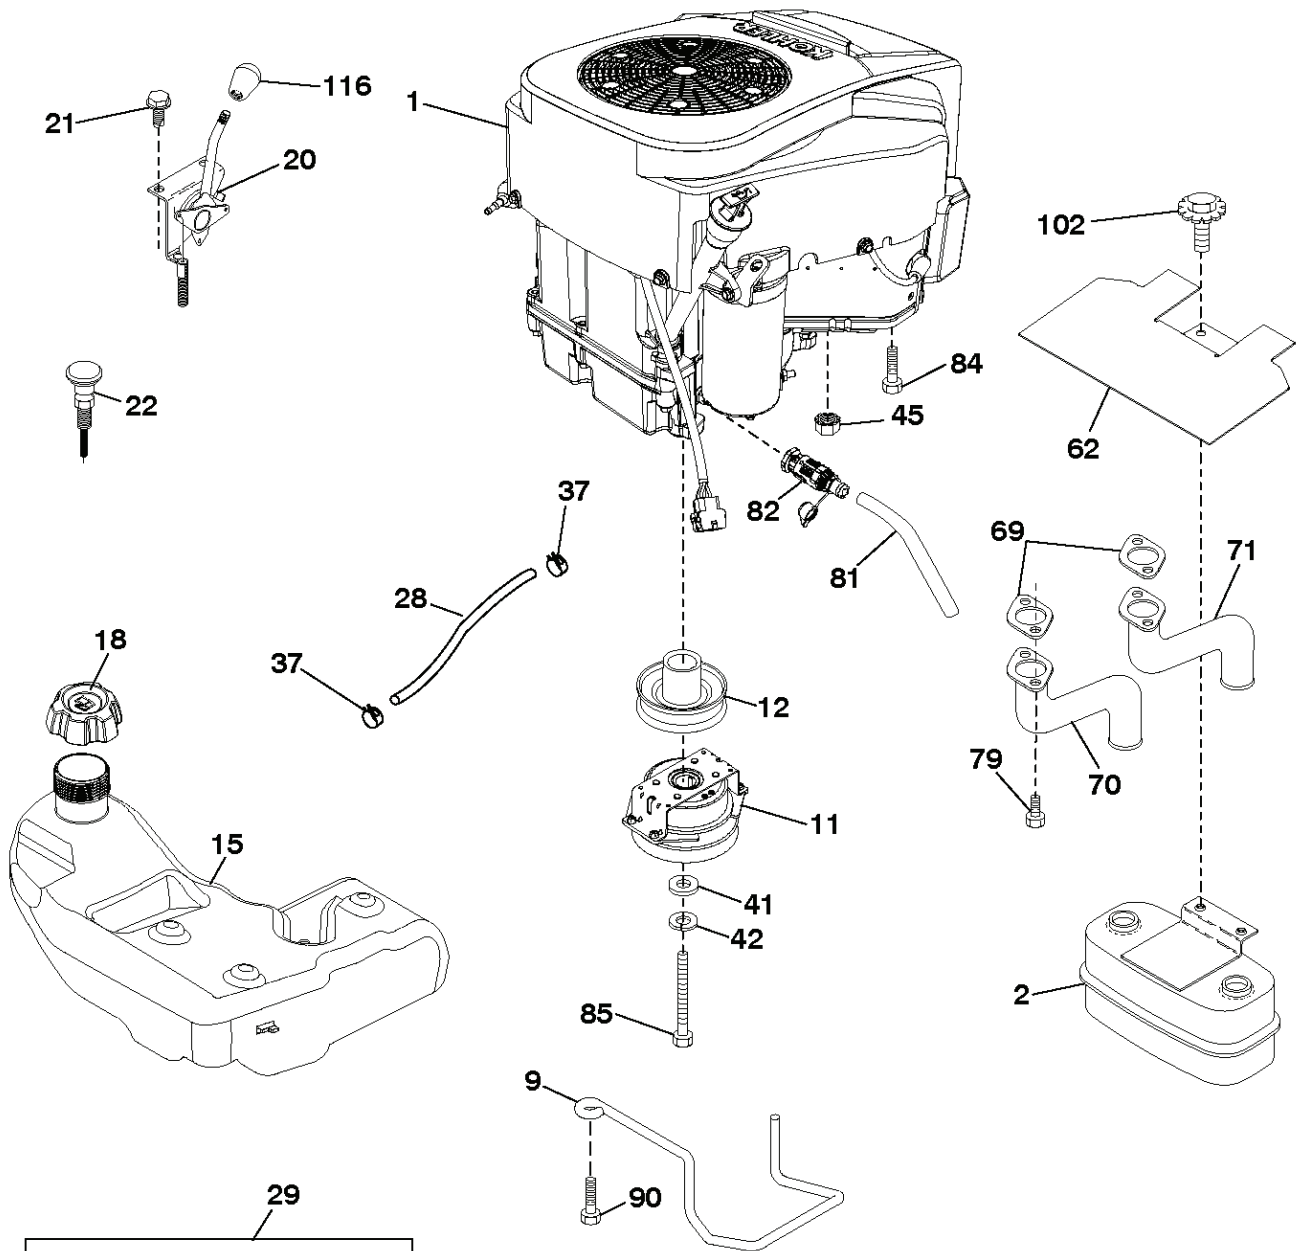

engine-tex_Kohl-2cyl_35_r1

REF.	PART NO.	DESCRIPTION	REMARK	QTY.	KIT
1	000000000	W/O DESCRIPTION	ENGINE KOHL. MODEL NO. KT725-3014 (585452901)	1	
2	532445962	MUFFLER		1	
9	584908001	KEEPER		1	
11	587241501	CLUTCH		1	
12	532405097	PULLEY		1	
15	532438080	FUEL TANK	Fits 2.75" filler neck	1	
18	585124801	FUEL CAP ASSY	Fits 2.75" filler neck	1	
18	529989702	CAP	Fits 2.00" filler neck	1	
20	587631703	THROTTLE		1	
21	532435862	SCREW		1	
22	532191596	COMMA*RPLPAR 532187767428		1	
28	532401135	LINE.FUEL.64"REAR.EMIS		1	
29	532137180	SPARK ARRESTER KIT		1	
37	532123487	HOSE CLAMP		1	
41	532126197	WASHER		1	
42	810040700	WASHER		1	
45	873510400	NUT		1	
62	532434017	SHIELD		1	
69	532186054	GASKET MUFFLER		1	
70	583954501	TUBE		1	
71	583954801	TUBE		1	
79	532192334	SCREW		1	
81	532148456	TUBE		1	
82	532428287	PLUG		1	
84	817120616	SCREW		1	
85	581332804	BOLT		1	
90	817000616	SCREW		1	
102	817000512	SCREW		1	
116	539132624	KNOB		1