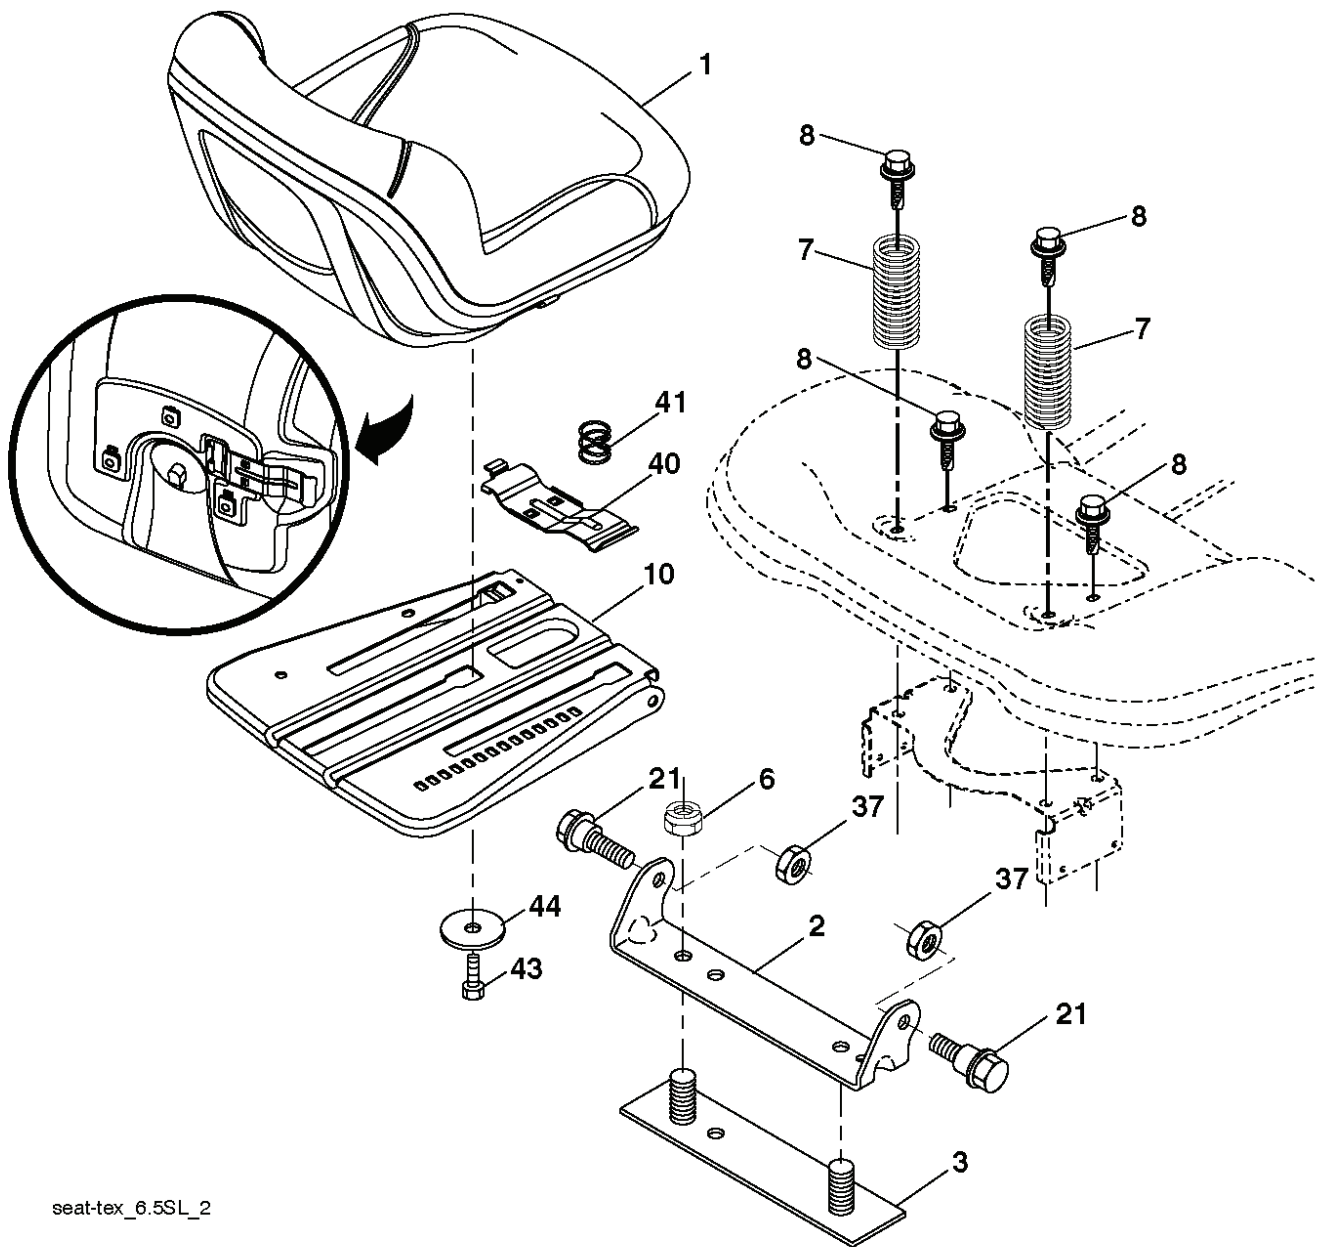

seat-tex_6.5SL_2

REF.	PART NO.	DESCRIPTION	REMARK	QTY.	KIT
1	532439822	SEAT		1	
2	532180166	BRACKET		1	
3	532140675	STRAP		1	
6	873800600	NUT		1	
7	587613301	SPRING		1	
8	532171877	BOLT		1	
10	532196977	PLATE		1	
21	587907801	BOLT		1	
37	873800500	LOCK NUT		1	
40	532439871	HANDLE		1	
41	532198200	SPRING		1	
43	874760612	BOLT		1	
44	819133812	WASHER		1