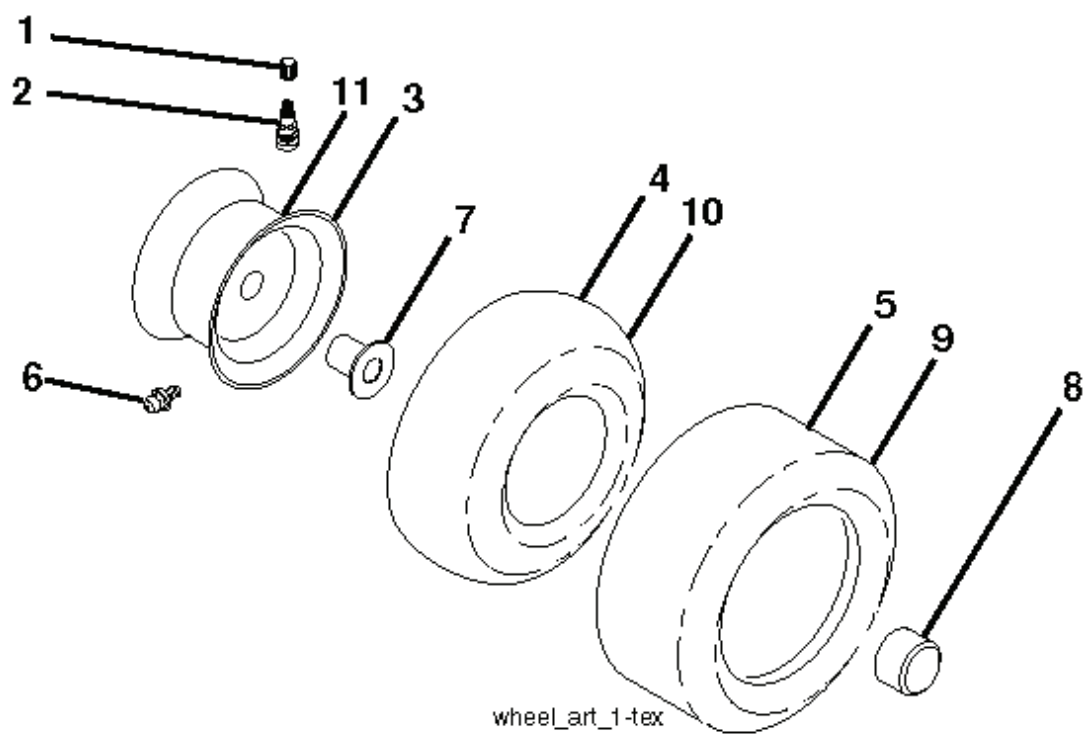

REF.	PART NO.	DESCRIPTION	REMARK	QTY.	KIT
1	532059192	CAP VALVE		0	
2	532065139	NIPPLE		0	
3	532138336	RIM	Front 6"	0	
4	532059904	HOSE	(Service Item Only)	0	
5	532106222	TIRE	Front 15" x 6.0"-6"	0	
6	532124957	FITTING	(Front Wheel Only)	0	
7	532124959	BEARING	(Front Wheel Only)	0	
8	532175039	HUB CAP		0	
9	532138468	TIRE	Rear 20" x 8"-8"	0	
10	532124926	HOSE	(Service Item Only)	0	
11	532138337	RIM SPROCKET	Rear 8"	0	
	532144334	SEALING FOAM		0