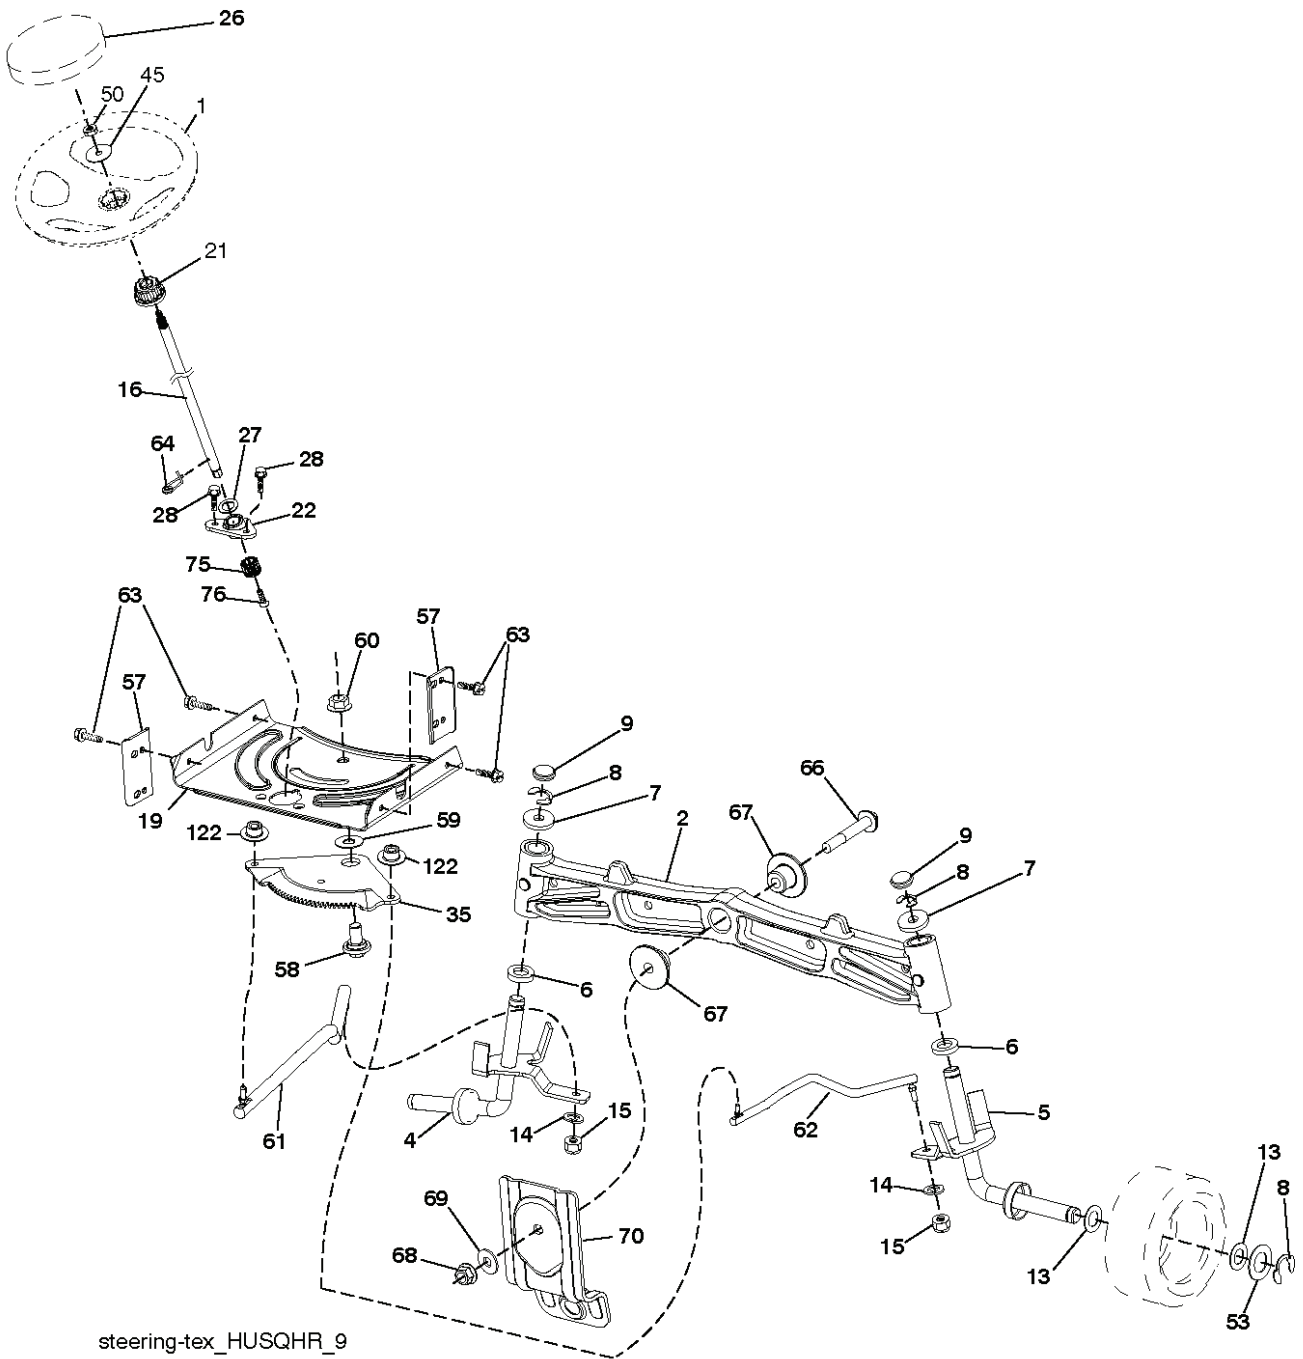

REF.	PART NO.	DESCRIPTION	REMARK	QTY.	KIT
1	532059192	CAP VALVE		0	
2	532065139	NIPPLE		0	
3	532138336	RIM	Front 6"	0	
4	532059904	HOSE	(Service Item Only)	0	
5	532106222	TIRE	Front 15" x 6.0"-6"	0	
6	532124957	FITTING	(Front Wheel Only)	0	
7	532124959	BEARING	(Front Wheel Only)	0	
8	532175039	HUB CAP		0	
9	532138468	TIRE	Rear 20" x 8"-8"	0	
10	532124926	HOSE	(Service Item Only)	0	
11	532138337	RIM SPROCKET	Rear 8"	0	
	532144334	SEALING FOAM		0	

PTO SWITCH (MATING SIDE)

IGNITION SWITCH

POSITION	CIRCUIT "MAKE"
OFF	M+G+A1
RUN/OVERRIDE	B+A1
RUN	B+A1 L+A2
START	B+S+A1

CHASSIS HARNESS CONNECTOR (MATING SIDE)

DASH HARNESS CONNECTOR

WIRING INSULATED CLIPS
 NOTE: IF WIRING INSULATED CLIPS WERE REMOVED FOR SERVICING OF UNIT, THEY SHOULD BE RE-INSTALLED TO PROPERLY SECURE YOUR WIRING.

● NON-REMOVABLE CONNECTIONS

○ REMOVABLE CONNECTIONS

steering-tex_HUSQHR_9

REF.	PART NO.	DESCRIPTION	REMARK	QTY.	KIT
1	532439740	STEERING WHEEL		1	
2	532195968	SHAFT	FRONT	1	
4	532403087	SPINDLE	LH	1	
5	532403088	SPINDLE	RH	1	
6	532124931	WASHER		1	
7	532121748	WASHER		1	
8	812000029	RETAINER RING		1	
9	532121232	HUB CAP		1	
13	532121749	WASHER		1	
14	810040600	WASHER		1	
15	873540600	NUT		1	
16	587016002	SHAFT		1	
19	532194729	PLATE		1	
21	586840201	ADAPTER		1	
22	585029802	BEARING		1	
26	532439743	HUB CAP		1	
27	819211616	WASHER		1	
28	817000612	SCREW		1	
35	532194732	PLATE		1	
45	587016401	WASHER		1	
50	873900600	NUT		1	
53	532188967	WASHER		1	
57	532407465	BRACKET		1	
58	532194747	BOLT		1	
59	532194748	WASHER		1	
60	873971000	NUT		1	
61	532194740	LINK	LH	1	
62	532194741	LINK	RH	1	
63	817000512	SCREW		1	
64	532199849	SPRING RETAINER		1	
66	871020748	BOLT		1	
67	532194737	BUSHING		1	
68	873900700	NUT		1	
69	532199162	WASHER		1	
70	585338801	BRACKET		1	
75	580683701	PINION		1	
76	580683601	SCREW		1	
122	532444962	CAP		1	
	PART NO.		REMARK		KIT