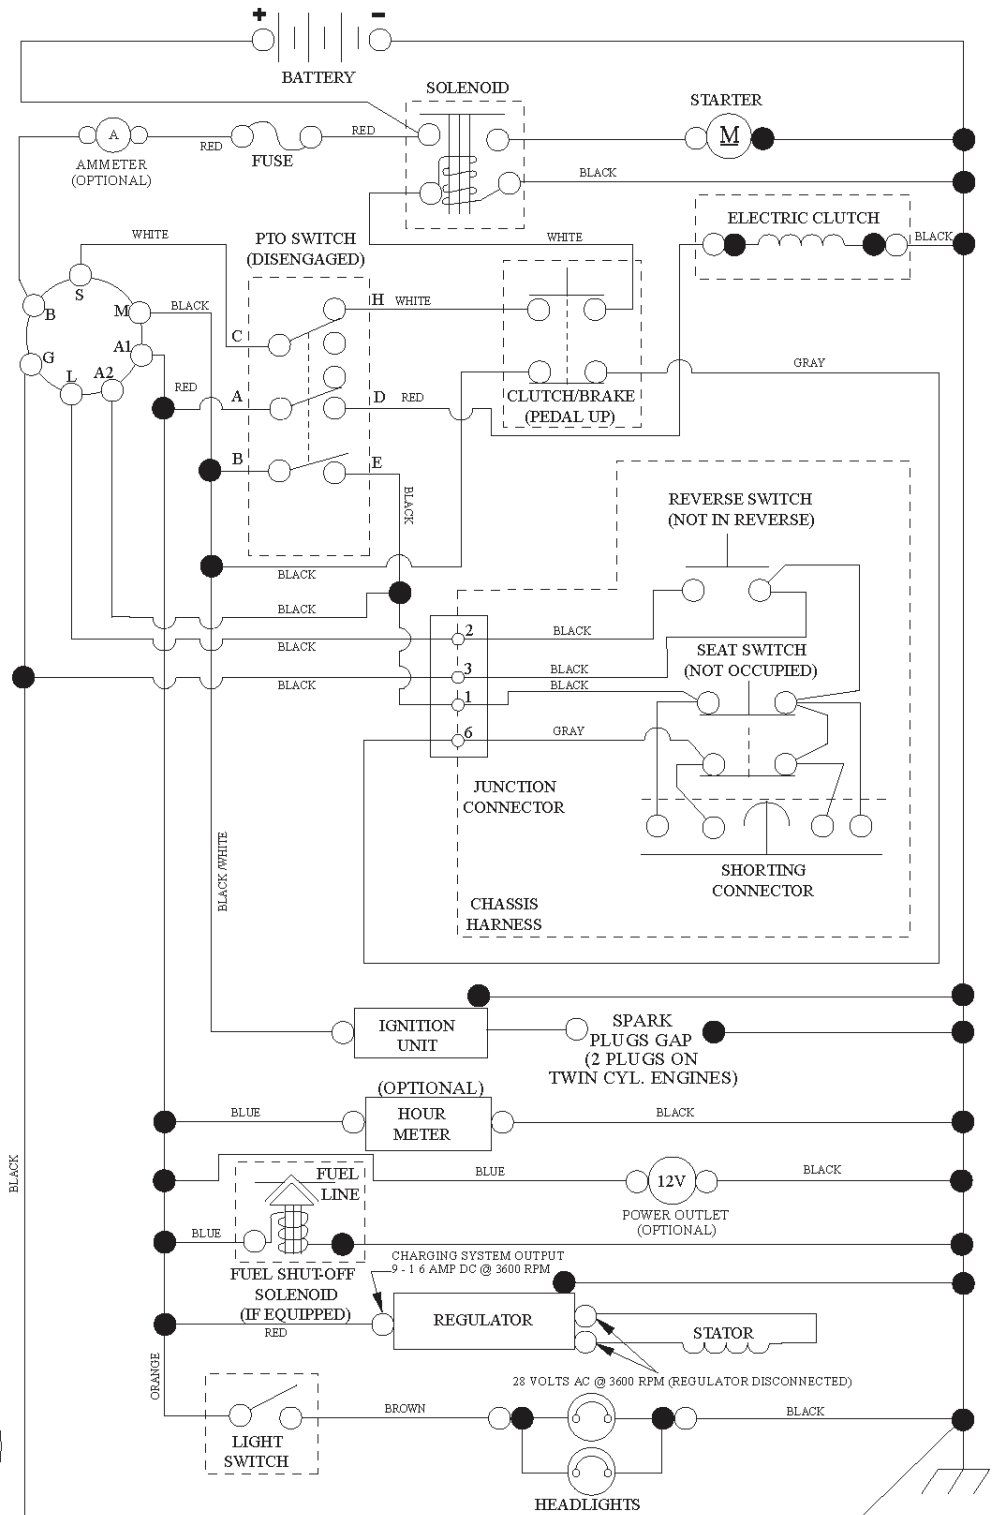

lift-tex_46

REF.	PART NO.	DESCRIPTION	REMARK	QTY.	KIT
2	532422027	SHAFT		1	
3	532195231	LEVER	RH	1	
7	580962301	GRIP		1	
10	532196314	SPRING		1	
87	532194209	SPRING		1	
88	532410710	SPRING		1	
89	819191912	WASHER		1	
90	532194208	PIN		1	
91	532195181	LINK	LH/REAR	1	
97	817000612	SCREW		1	
98	532195270	LINK		1	
100	873930600	NUT		1	
101	532407003	LINK		1	
116	819151516	WASHER		1	

seat-tex_6.5SL_2

REF.	PART NO.	DESCRIPTION	REMARK	QTY.	KIT
1	532439822	SEAT		1	
2	532180166	BRACKET		1	
3	532140675	STRAP		1	
6	873800600	NUT		1	
7	587613301	SPRING		1	
8	532171877	BOLT		1	
10	532196977	PLATE		1	
21	587907801	BOLT		1	
37	873800500	LOCK NUT		1	
40	532439871	HANDLE		1	
41	532198200	SPRING		1	
43	874760612	BOLT		1	
44	819133812	WASHER		1	

REF.	PART NO.	DESCRIPTION	REMARK	QTY.	KIT
1	532059192	CAP VALVE		0	
2	532065139	NIPPLE		0	
3	532138336	RIM	Front 6"	0	
4	532059904	HOSE	(Service Item Only)	0	
5	532106222	TIRE	Front 15" x 6.0"-6"	0	
6	532124957	FITTING	(Front Wheel Only)	0	
7	532124959	BEARING	(Front Wheel Only)	0	
8	532175039	HUB CAP		0	
9	532138468	TIRE	Rear 20" x 8"-8"	0	
10	532124926	HOSE	(Service Item Only)	0	
11	532138337	RIM SPROCKET	Rear 8"	0	
	532144334	SEALING FOAM		0	