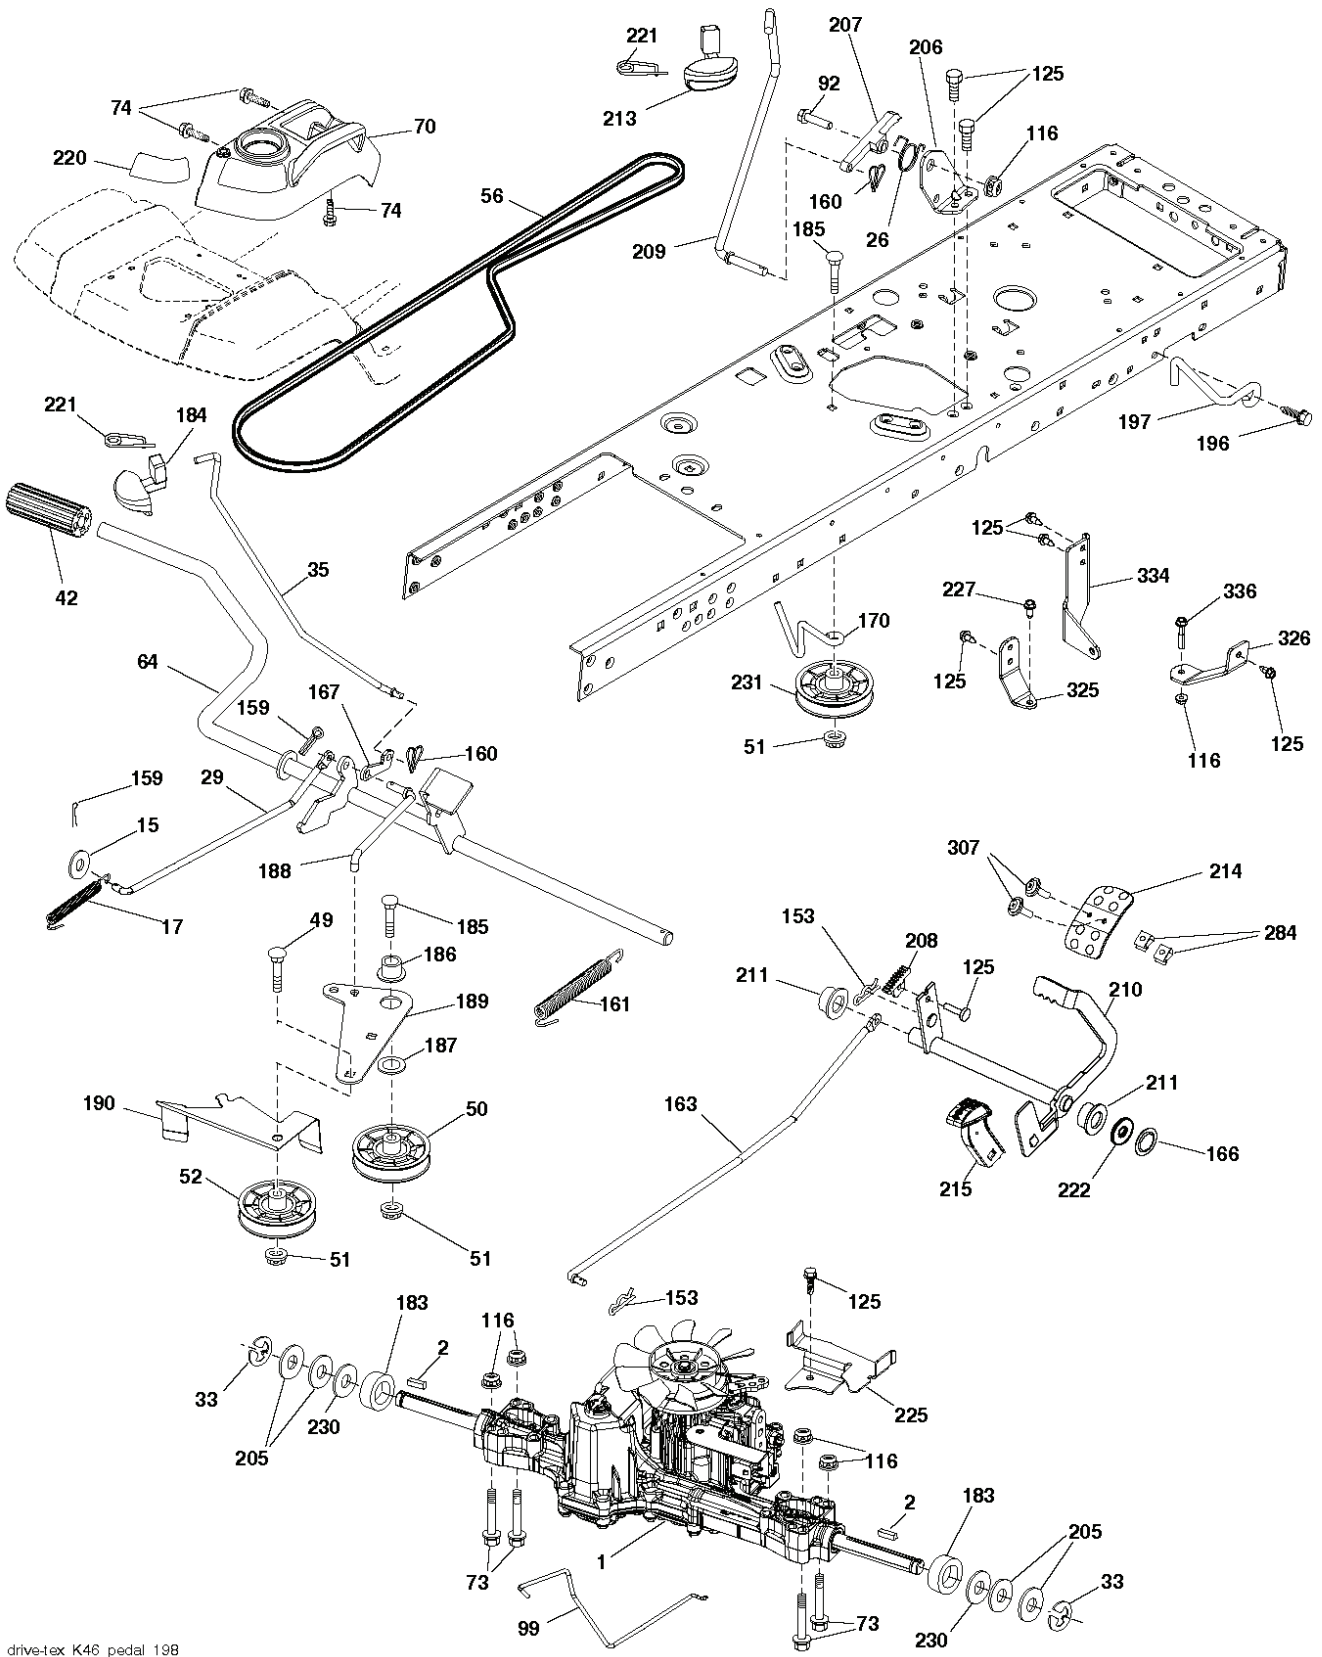

REF.	PART NO.	DESCRIPTION	REMARK	QTY.	KIT
1	000000000	W/O DESCRIPTION	TRANSAXLE TUFFTORQ K46 CR (501051401)	1	
2	532123583	KEY		1	
15	819131316	WASHER		1	
17	532413678	SRPING.BRAKE.K46.GREEN*SUBS/2*		1	
26	532199679	SPRING		1	
29	532403806	ROD		1	
33	812000001	RETAINER RING		1	
35	583864501	ROD		1	
42	532124872	PEDAL RUBBER		1	
49	872110614	BOLT		1	
50	532194327	PULLEY		1	
51	873900600	NUT		1	
52	532194326	PULLEY		1	
56	532130969	BELT		1	
64	532197865	SHAFT		1	
70	532439661	CONSOLE		1	
73	874490540	BOLT		1	
74	532142432	SCREW		1	
92	874760520	BOLT		1	
99	532415742	ROD		1	
116	873900500	NUT		1	
125	817000512	SCREW		1	
153	532124788	RETAINER RING		1	
159	876020412	SPLIT PIN		1	
160	532169484	PIN		1	
161	532105709	SPRING		1	
163	532448275	CONTROL		1	
166	532429164	NUT		1	
167	532405257	LATCH		1	
170	532413430	BELT GUIDE		1	
183	532137057	SPACER		1	
184	587653701	HANDLE		1	
185	872110622	BOLT		1	
186	532194321	SPACER		1	
187	819133210	WASHER		1	
188	582217001	LINK		1	
189	532194317	PLATE		1	
190	532194318	BELT GUIDE		1	
196	817000616	SCREW		1	
197	585658601	CLUTCH		1	
205	532121748	WASHER		1	
206	532448596	BRACKET		1	
207	587031401	LATCH		1	
208	532197869	SUPPORT		1	
209	532199592	ROD		1	
210	532197860	ARM		1	
211	532120183	BEARING		1	
213	532403119	CONTROL		1	
214	532416863	PEDAL.FORWARD.HUSQVARNA.DEALER		1	
215	586606502	PEDAL		1	
220	532198908	LENS	RH	1	
221	532403187	SPRING		1	
222	879212010	WASHER		1	
225	532403319	BELT GUIDE		1	
227	817490512	SCREW		1	
230	532188967	WASHER		1	
231	532407287	PULLEY		1	
284	532417693	NUT		1	
307	874180412	SCREW		1	
325	586431202	BRACKET		1	
326	586001102	BRACKET		1	
334	585882202	BRACKET		1	
336	587259601	BOLT		1	
	PART NO.		REMARK		KIT