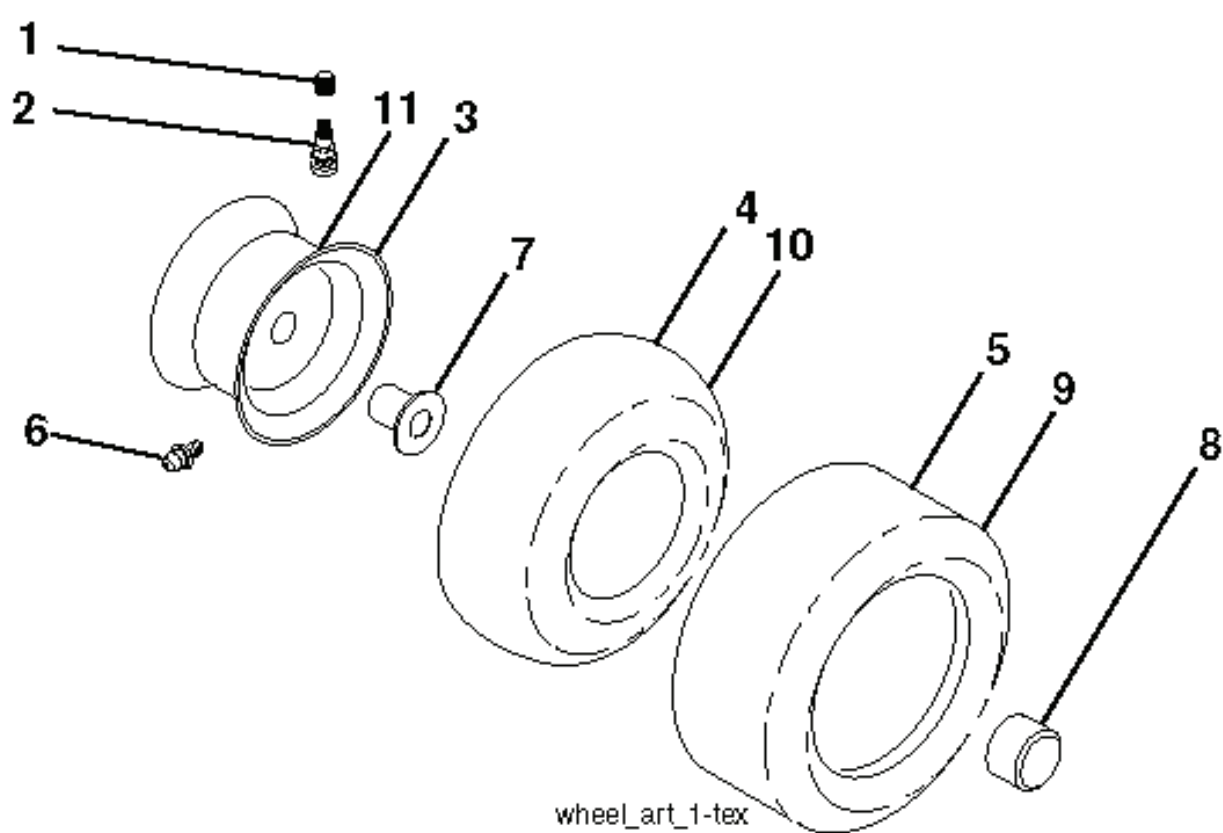

wheel_art_1-tex

REF.	PART NO.	DESCRIPTION	REMARK	QTY.	KIT
1	532059192	CAP VALVE		1	
2	532065139	NIPPLE		1	
3	532181839	RIM ASSY	FRONT	1	
4	532008134	HOSE	(Service Item Only)	1	
5	532161024	TIRE FRONT	FRONT (16 X 6.5-8)	1	
6	532124957	FITTING	(Front Wheel Only)	1	
7	532124959	BEARING	(Front Wheel Only)	1	
8	532175039	HUB CAP		1	
9	532170456	TIRE	REAR (20 X 10-8)	1	
10	532124926	HOSE	(Service Item Only)	1	
11	532138337	RIM SPROCKET	Rear 8"	1	
	532144334	SEALING FOAM		1