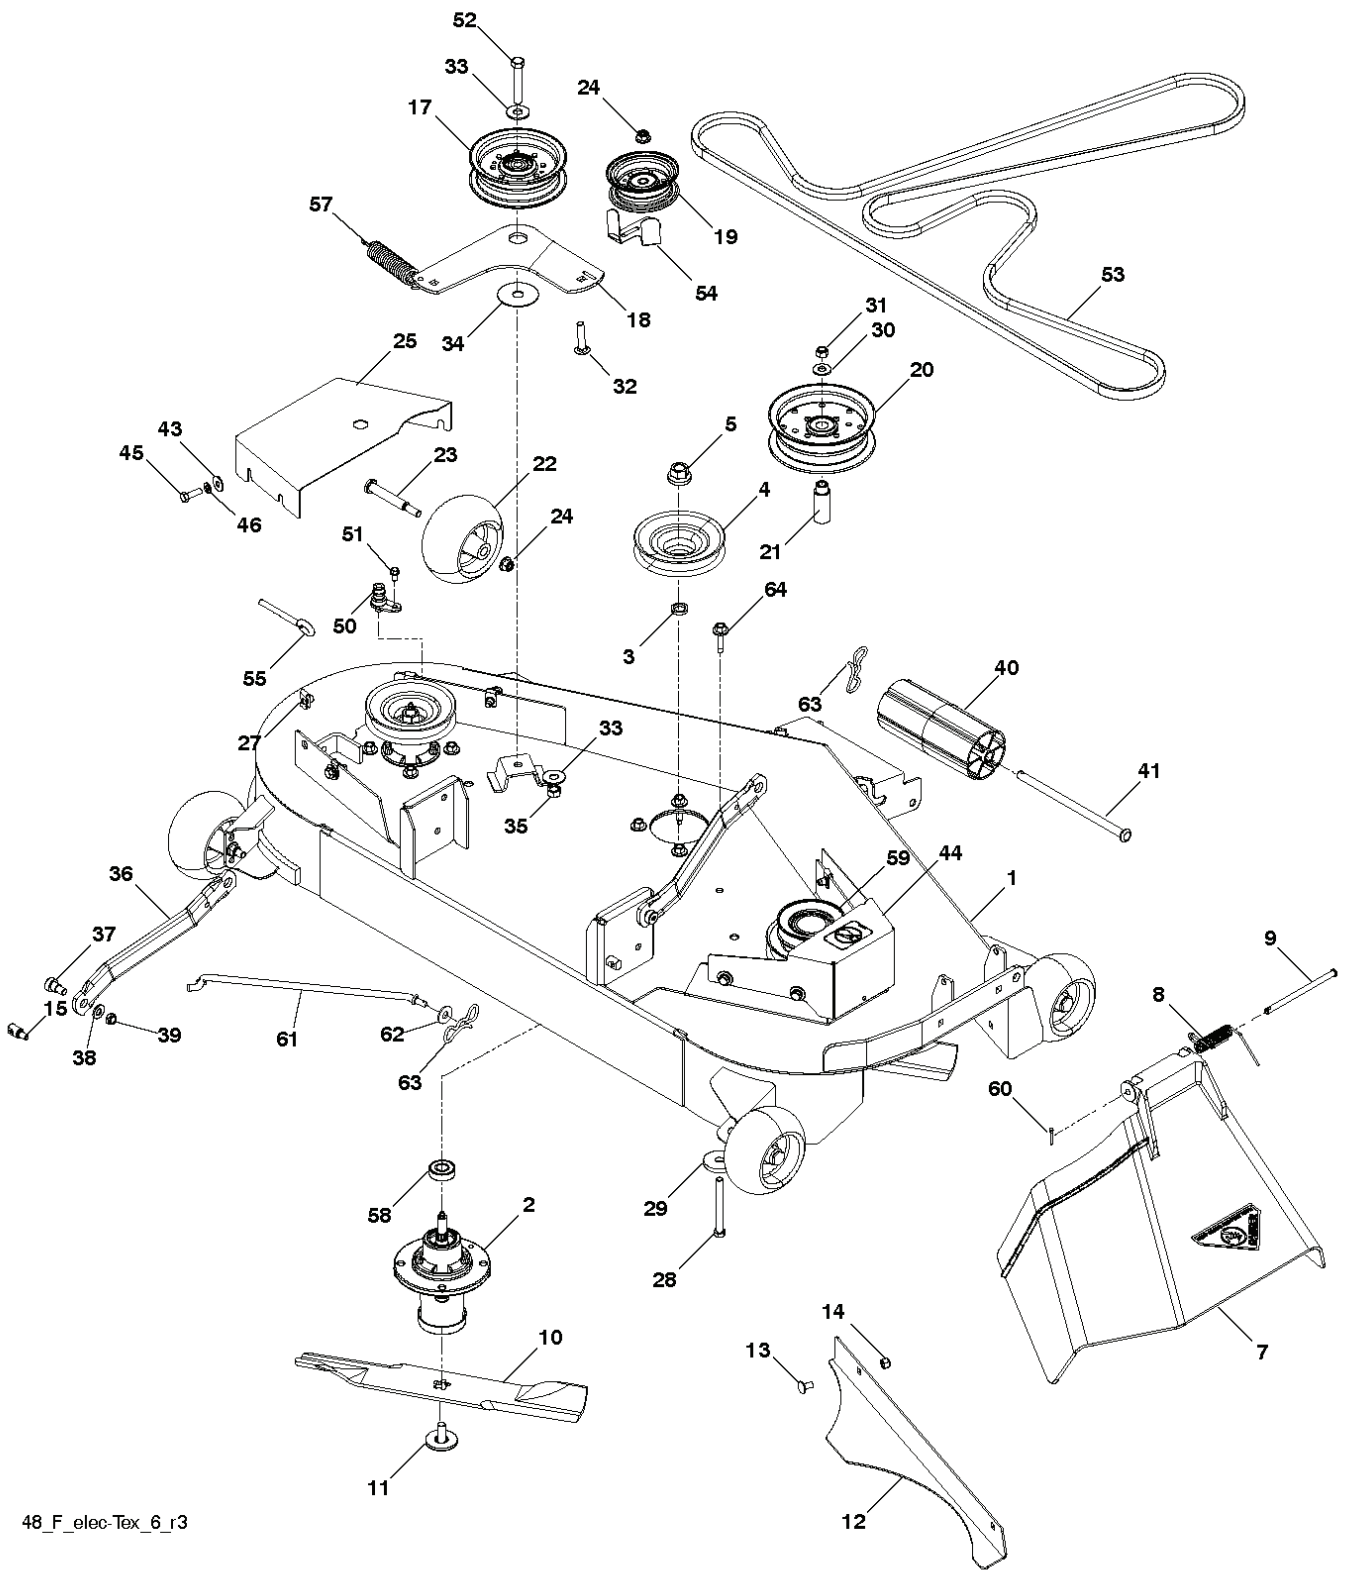

PTO SWITCH
(MATING SIDE)

IGNITION SWITCH

POSITION	CIRCUIT	"MAKE"
OFF	M+G+A1	
RUN/OVERRIDE	B+A1	
RUN	B+A1	L+A2
START	B+S+A1	

CHASSIS HARNESS
CONNECTOR
(MATING SIDE)

DASH HARNESS
CONNECTOR

WIRING INSULATED CLIPS
NOTE: IF WIRING INSULATED
CLIPS WERE REMOVED FOR
SERVICING OF UNIT, THEY
SHOULD BE RE-INSTALLED TO
PROPERLY SECURE YOUR
WIRING.

REF.	PART NO.	DESCRIPTION	REMARK	QTY.	KIT
1	594742001	SERVICE KIT		1	
2	539112170	HOUSING ASSY		1	
3	532187690	WASHER		1	
4	532174375	PULLEY		1	
5	532400234	NUT		1	
7	539110732	DEFLECTOR		1	
8	539110735	SPRING		1	
9	539110736	CLEVIS PIN		1	
10	539113425	RIDE ON BLADE		1	
11	532193003	SCREW		1	
12	539113426	PLATE		1	
13	872110505	BOLT		1	
14	873800500	LOCK NUT		1	
15	532195161	STUD		1	
17	532196104	PULLEY		1	
18	574827101	ARM		1	
19	532177968	PULLEY		1	
20	539132728	PULLEY		1	
21	575224501	BUSHING		1	
22	532133957	WHEEL		1	
23	532193406	BOLT		1	
24	521996501	NUT		1	
25	575224702	SHIELD	LH	1	
27	539104763	CLIP		1	
28	539108271	BOLT		1	
29	539106504	WASHER		1	
30	819141614	WASHER		1	
31	539976979	NUT		1	
32	539990923	RHSNB 3/8-16X1-3/4 GR 5 ZD		1	
33	539104864	WASHER		1	
34	532178515	WASHER		1	
35	873900700	NUT		1	
36	532195185	ARM		1	
37	539113621	SB 3/8-16 X 3/8 SKT HD ZD		1	
38	819131316	WASHER		1	
39	539200282	NUT		1	
40	532176066	ROLLER		1	
41	532179127	ROD ROLLER NOSE		1	
43	819121414	WASHER		1	
44	575967202	SHIELD		1	
45	874780516	BOLT		1	
46	539990187	WASHER		1	
50	532415598	HOSE COUPLING		1	
51	817490408	SCREW		1	
52	874780740	BOLT		1	
53	574845602	BELT		1	
54	532141043	GUARD		1	
55	539115574	EYE BOLT		1	
57	539106850	SPRING		1	
58	532110485	BEARING		1	
59	575352901	PULLEY		1	
60	532169484	PIN		1	
61	532404851	ROD		1	
62	819131312	WASHER		1	
63	532194208	PIN		1	
64	584953901	BOLT		1	
--	532416405	COUPLING		1	
--	594742001	SERVICE KIT		1	