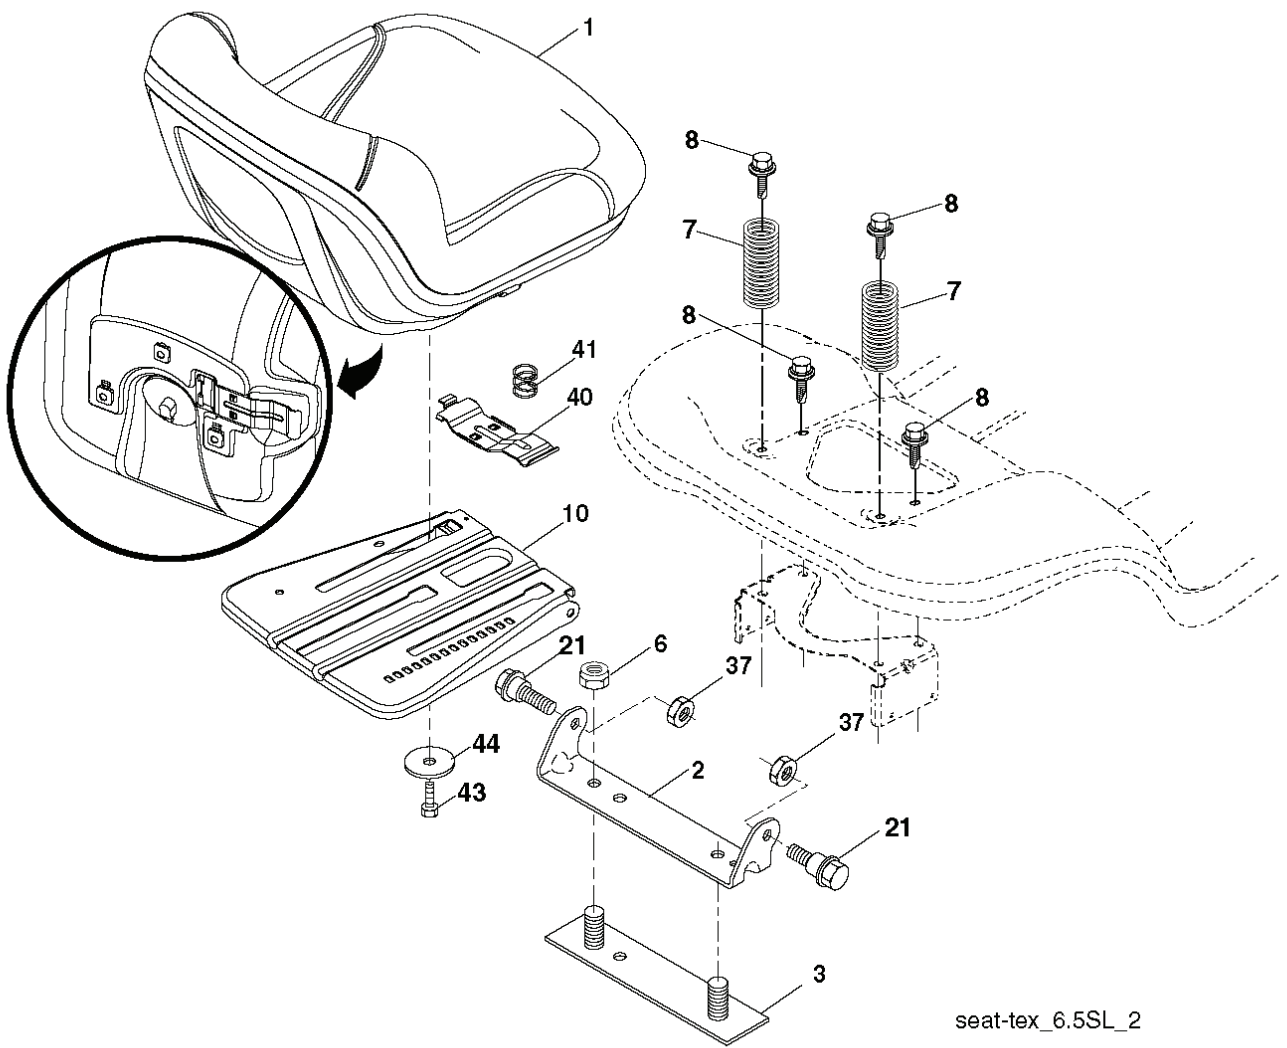

PTO SWITCH
(MATING SIDE)

IGNITION SWITCH

POSITION	CIRCUIT	"MAKE"
OFF	M+G+A1	
RUN/OVERRIDE	B+A1	
RUN	B+A1	L+A2
START	B+S+A1	

CHASSIS HARNESS
CONNECTOR
(MATING SIDE)

DASH HARNESS
CONNECTOR

WIRING INSULATED CLIPS
NOTE: IF WIRING INSULATED
CLIPS WERE REMOVED FOR
SERVICING OF UNIT, THEY
SHOULD BE RE-INSTALLED TO
PROPERLY SECURE YOUR
WIRING.

REF.	PART NO.	DESCRIPTION	REMARK	QTY.	KIT
1	594742001	SERVICE KIT		1	
2	539112170	HOUSING ASSY		1	
3	532187690	WASHER		1	
4	532174375	PULLEY		1	
5	532400234	NUT		1	
7	539110732	DEFLECTOR		1	
8	539110735	SPRING		1	
9	539110736	CLEVIS PIN		1	
10	539113425	RIDE ON BLADE		1	
11	532193003	SCREW		1	
12	539113426	PLATE		1	
13	872110505	BOLT		1	
14	873800500	LOCK NUT		1	
15	532195161	STUD		1	
17	532196104	PULLEY		1	
18	574827101	ARM		1	
19	532177968	PULLEY		1	
20	539132728	PULLEY		1	
21	575224501	BUSHING		1	
22	532133957	WHEEL		1	
23	532193406	BOLT		1	
24	521996501	NUT		1	
25	575224702	SHIELD	LH	1	
27	539104763	CLIP		1	
28	539108271	BOLT		1	
29	539106504	WASHER		1	
30	819141614	WASHER		1	
31	539976979	NUT		1	
32	539990923	RHSNB 3/8-16X1-3/4 GR 5 ZD		1	
33	539104864	WASHER		1	
34	532178515	WASHER		1	
35	873900700	NUT		1	
36	532195185	ARM		1	
37	539113621	SB 3/8-16 X 3/8 SKT HD ZD		1	
38	819131316	WASHER		1	
39	539200282	NUT		1	
40	532176066	ROLLER		1	
41	532179127	ROD ROLLER NOSE		1	
43	819121414	WASHER		1	
44	575967202	SHIELD		1	
45	874780516	BOLT		1	
46	539990187	WASHER		1	
50	532415598	HOSE COUPLING		1	
51	817490408	SCREW		1	
52	874780740	BOLT		1	
53	574845602	BELT		1	
54	532141043	GUARD		1	
55	539115574	EYE BOLT		1	
57	539106850	SPRING		1	
58	532110485	BEARING		1	
59	575352901	PULLEY		1	
60	532169484	PIN		1	
61	532404851	ROD		1	
62	819131312	WASHER		1	
63	532194208	PIN		1	
64	584953901	BOLT		1	
--	532416405	COUPLING		1	
--	594742001	SERVICE KIT		1	