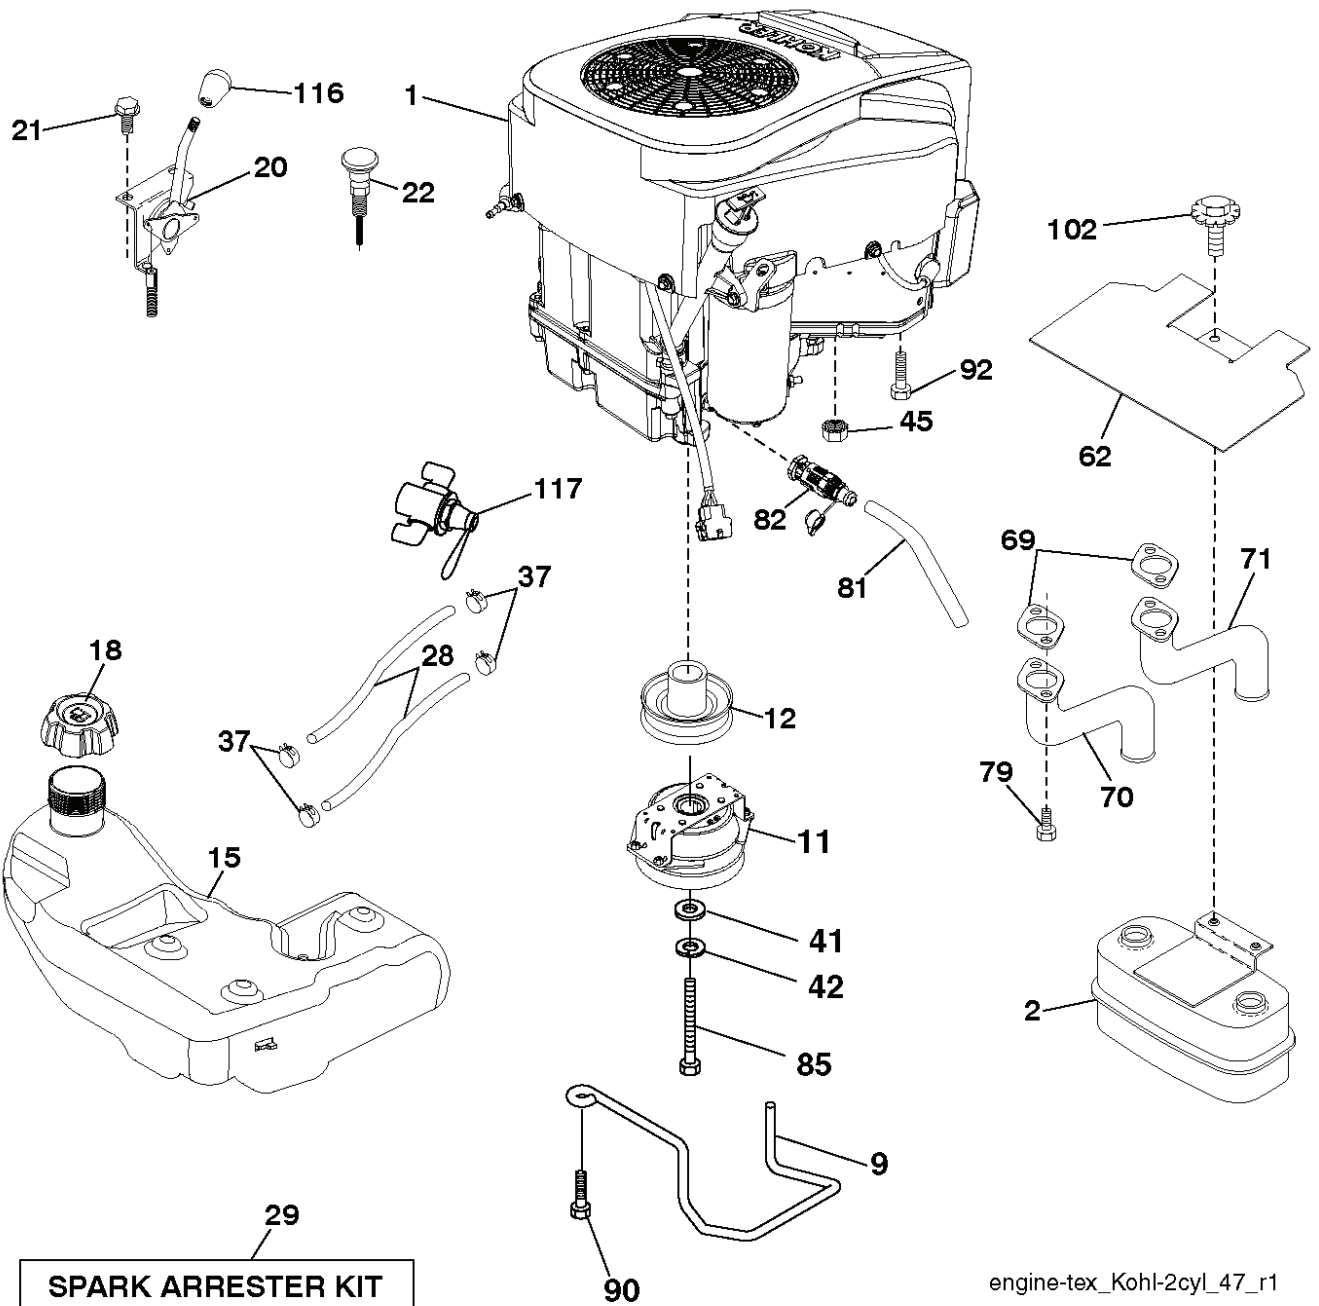

REF.	PART NO.	DESCRIPTION	REMARK	QTY.	KIT
1	000000000	W/O DESCRIPTION	ENGINE KOHL MODEL NO. KT745-3054 (588076401)	1	
2	532445962	MUFFLER		1	
9	584908001	KEEPER		1	
11	587241601	CLUTCH		1	
12	532405097	PULLEY		1	
15	532422804	TANK FUEL		1	
18	584248702	FUEL CAP		1	
20	587631703	THROTTLE		1	
21	532435862	SCREW		1	
22	532191596	COMMA*RPL.PAR 532187767428		1	
28	532142158	FULE LINE		1	
29	532137180	SPARK ARRESTER KIT		1	
37	532123487	HOSE CLAMP		1	
41	532126197	WASHER		1	
42	810040700	WASHER		1	
45	873510400	NUT		1	
62	532434017	SHIELD		1	
69	532186054	GASKET MUFFLER		1	
70	583954501	TUBE		1	
71	583954801	TUBE		1	
79	532192334	SCREW		1	
81	532148456	TUBE		1	
82	532428287	PLUG		1	
85	532179953	BOLT		1	
90	817000616	SCREW		1	
92	817120616	SCREW		1	
102	817000512	SCREW		1	
116	539132624	KNOB		1	
117	532420828	VALVE FUEL RESERVE		1