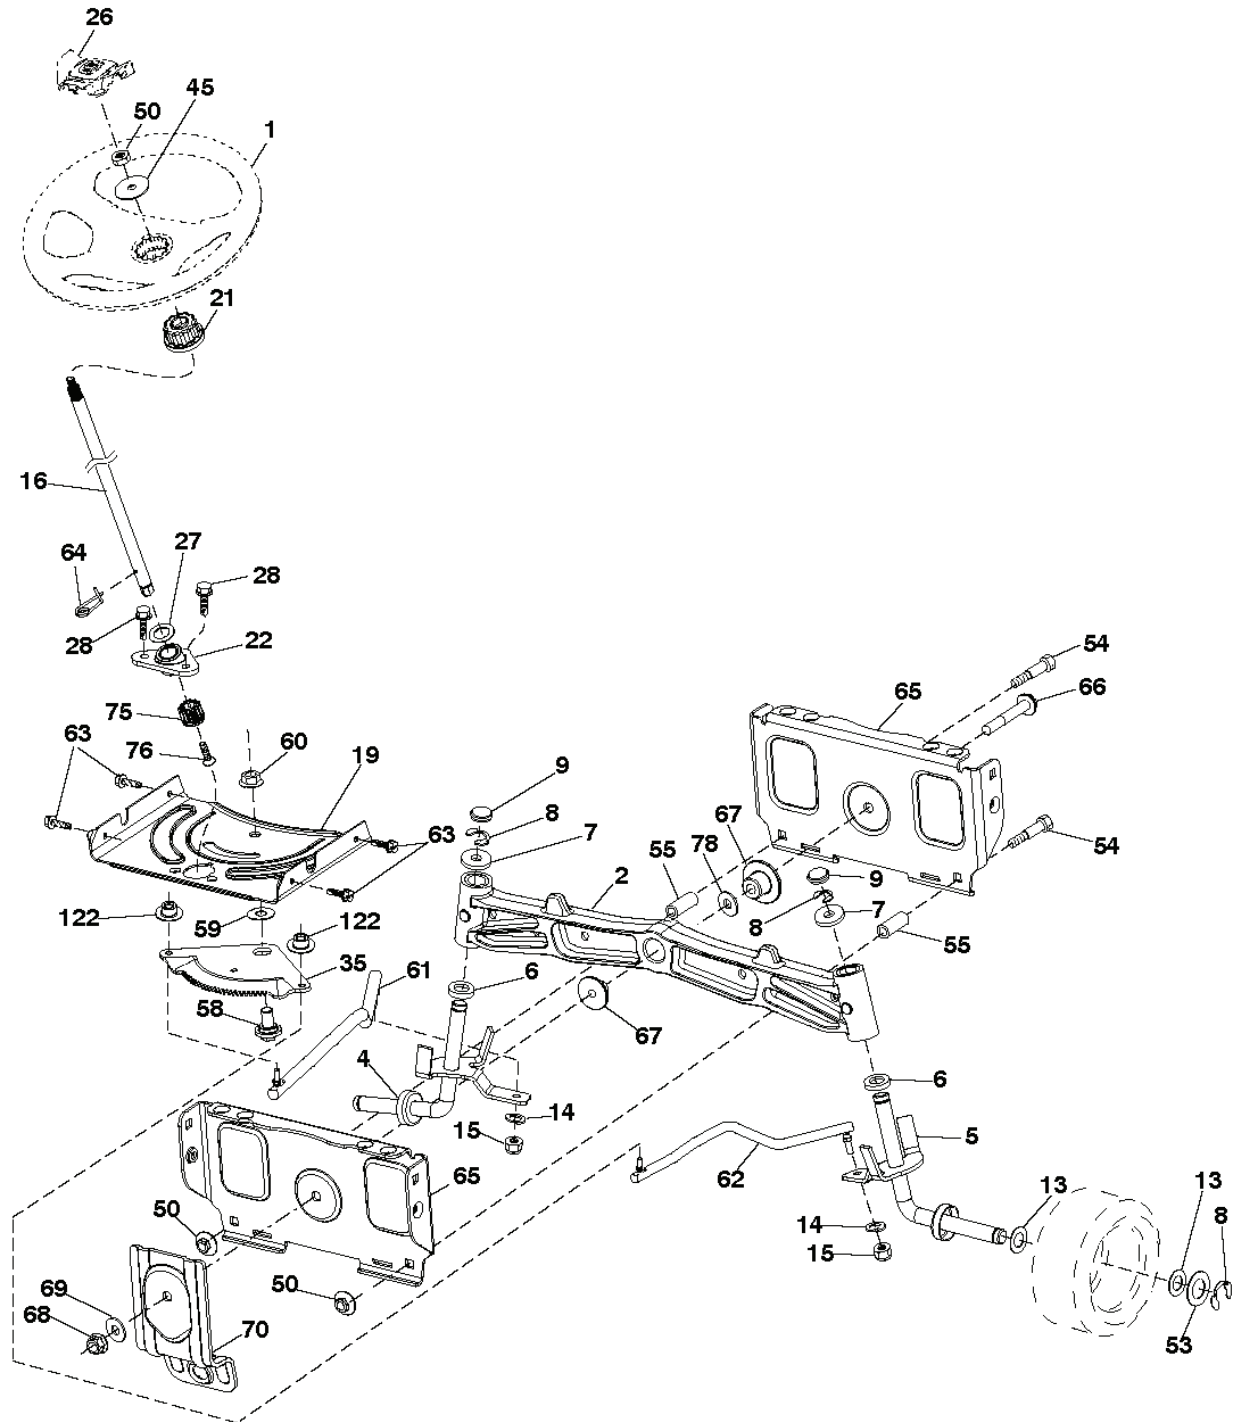

steering-tex_HUSQSR_63

REF.	PART NO.	DESCRIPTION	REMARK	QTY.	KIT
1	532439740	STEERING WHEEL		1	
2	532195968	SHAFT		1	
4	532403089	SPINDLE SHAFT	LH	1	
5	532403090	SPINDLE SHAFT	RH	1	
6	532124931	WASHER		1	
7	532121748	WASHER		1	
8	812000029	RETAINER RING		1	
9	532121232	HUB CAP		1	
13	532121749	WASHER		1	
14	810040600	WASHER		1	
15	873540600	NUT		1	
16	587016002	SHAFT		1	
19	532194729	PLATE		1	
21	586840201	ADAPTER		1	
22	585029802	BEARING		1	
26	532439743	HUB CAP		1	
27	819211616	WASHER		1	
28	817000612	SCREW		1	
35	532194732	PLATE		1	
45	587016401	WASHER		1	
50	873900600	NUT		1	
53	532188967	WASHER		1	
54	874760636	BOLT		1	
55	532414736	SPACER		1	
58	532194747	BOLT		1	
59	532194748	WASHER		1	
60	873971000	NUT		1	
61	532194740	LINK		1	
62	532194741	LINK		1	
63	817000512	SCREW		1	
64	532199849	SPRING RETAINER		1	
65	532194734	BRACKET		1	
66	871020748	BOLT		1	
67	532194737	BUSHING		1	
68	873900700	NUT		1	
69	532199162	WASHER		1	
70	585338801	BRACKET		1	
75	580683701	PINION		1	
76	580683601	SCREW		1	
78	532057079	WASHER		1	
122	532444962	CAP		1