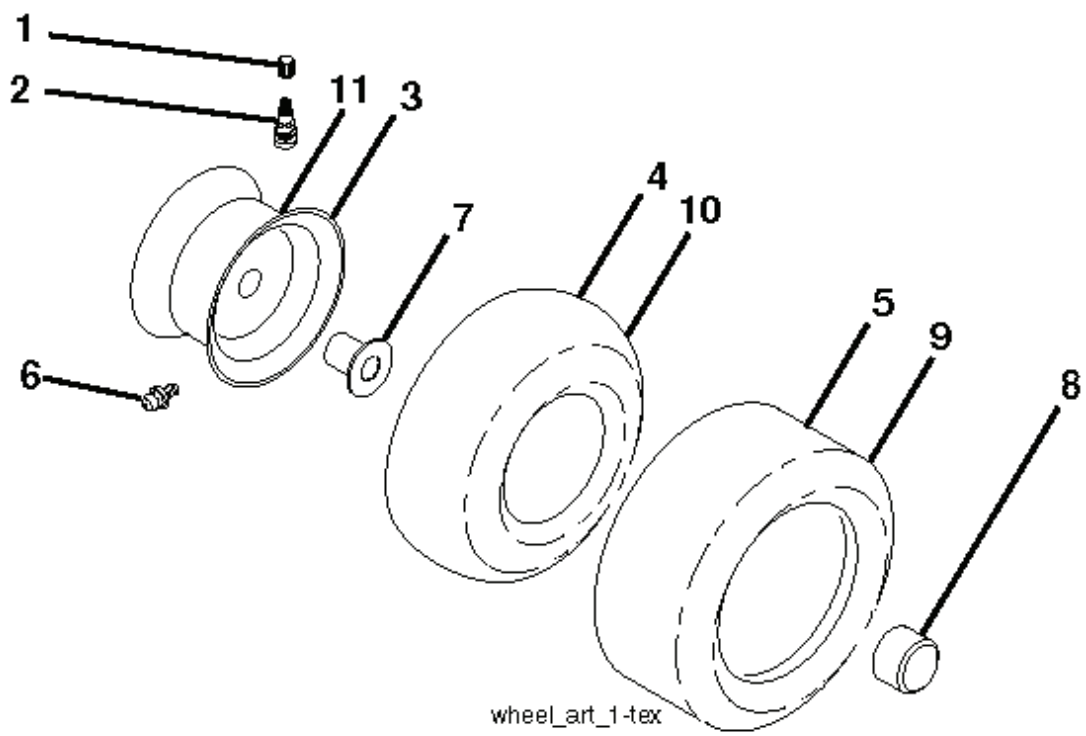

REF.	PART NO.	DESCRIPTION	REMARK	QTY.	KIT
1	532059192	CAP VALVE		0	
2	532065139	NIPPLE		0	
3	532138336	RIM	Front 6"	0	
4	532059904	HOSE	(Service Item Only)	0	
5	532106222	TIRE	Front 15" x 6.0"-6"	0	
6	532124957	FITTING	(Front Wheel Only)	0	
7	532124959	BEARING	(Front Wheel Only)	0	
8	532175039	HUB CAP		0	
9	532138468	TIRE	Rear 20" x 8"-8"	0	
10	532124926	HOSE	(Service Item Only)	0	
11	532138337	RIM SPROCKET	Rear 8"	0	
	532144334	SEALING FOAM		0	
	PART NO.		REMARK		KIT