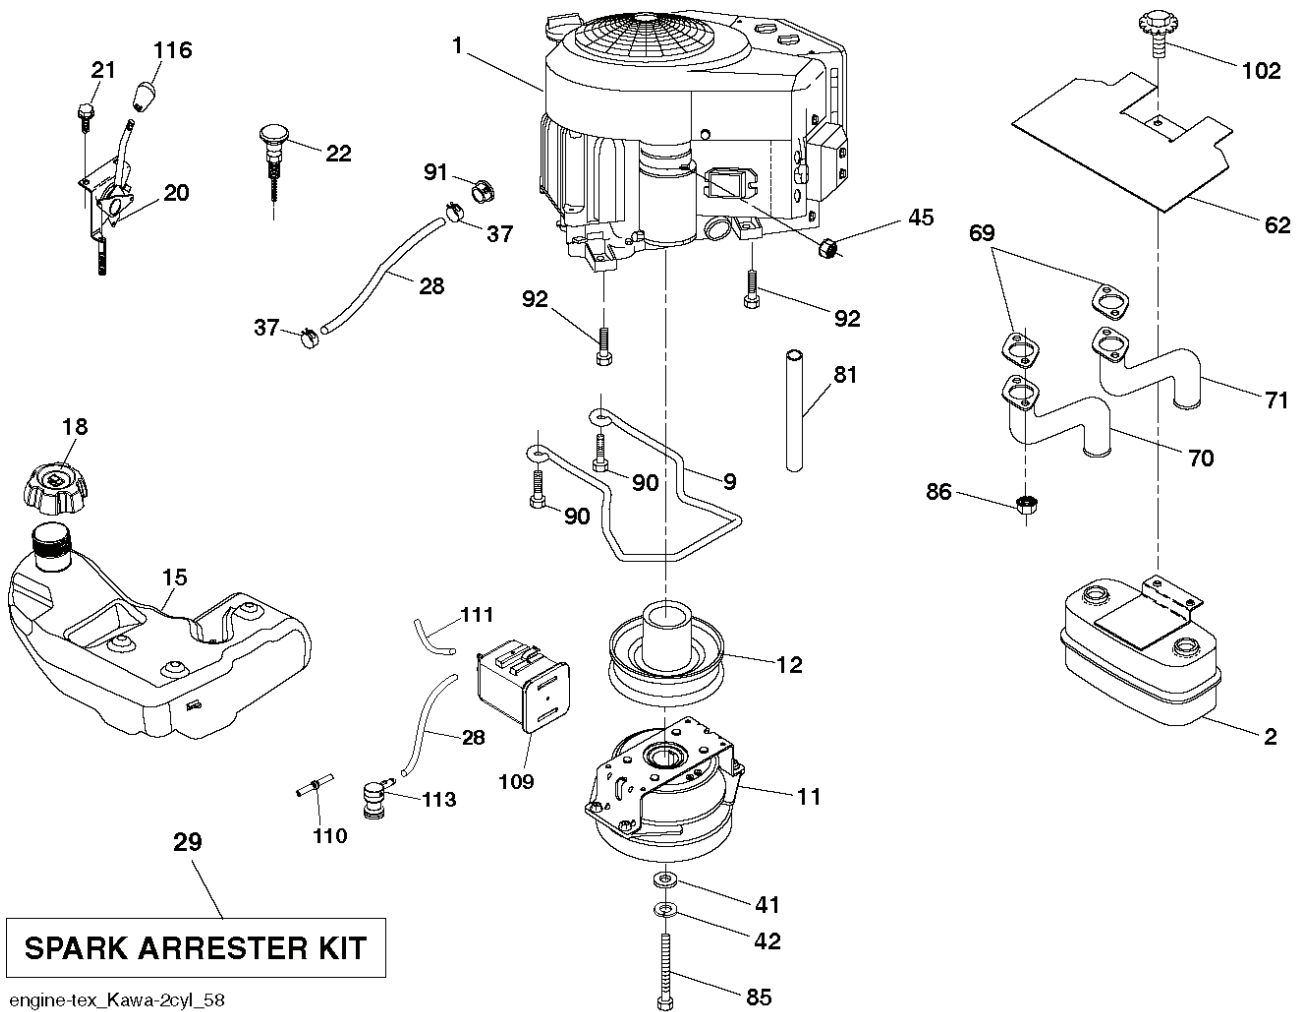

engine-tex_Kawa-2cyl_58

REF.	PART NO.	DESCRIPTION	REMARK	QTY.	KIT
1	000000000	W/O DESCRIPTION	ENGINE KAWA MODEL NO. FR600V-AS11 (581477001)	1	
2	589818701	MUFFLER		1	
9	501832602	KEEPER		1	
11	587241501	CLUTCH		1	
12	532405097	PULLEY		1	
15	589900501	FUEL TANK	Fits 2.75" filler neck	1	
18	585124801	FUEL CAP ASSY	Fits 2.75" filler neck	1	
18	529989702	CAP	Fits 2.00" filler neck	1	
20	532424341	CONTROL THROTTLE		1	
21	532416358	SCREW		1	
22	532191596	COMMA*RPLPAR 532187767428		1	
28	532401135	LINE.FUEL.64"REAR.EMIS		1	
29	532137180	SPARK ARRESTER KIT		1	
37	532123487	HOSE CLAMP		1	
41	532126197	WASHER		1	
42	539990247	WASHER		1	
45	873510400	NUT		1	
62	532434017	SHIELD		1	
69	532178151	MUFFLER GASKET		1	
70	583955701	TUBE		1	
71	583955601	TUBE		1	
81	532148456	TUBE		1	
85	581332804	BOLT		1	
86	532184362	NUT		1	
90	817000616	SCREW		1	
91	532187495	BUSHING		1	
92	817120616	SCREW		1	
102	817000512	SCREW		1	
109	532414114	FILTER		1	
110	532414118	VALVE ASSY		1	
111	532414119	PURGE LINE CARB		1	
113	532414127	VALVE		1	
116	539132624	KNOB		1