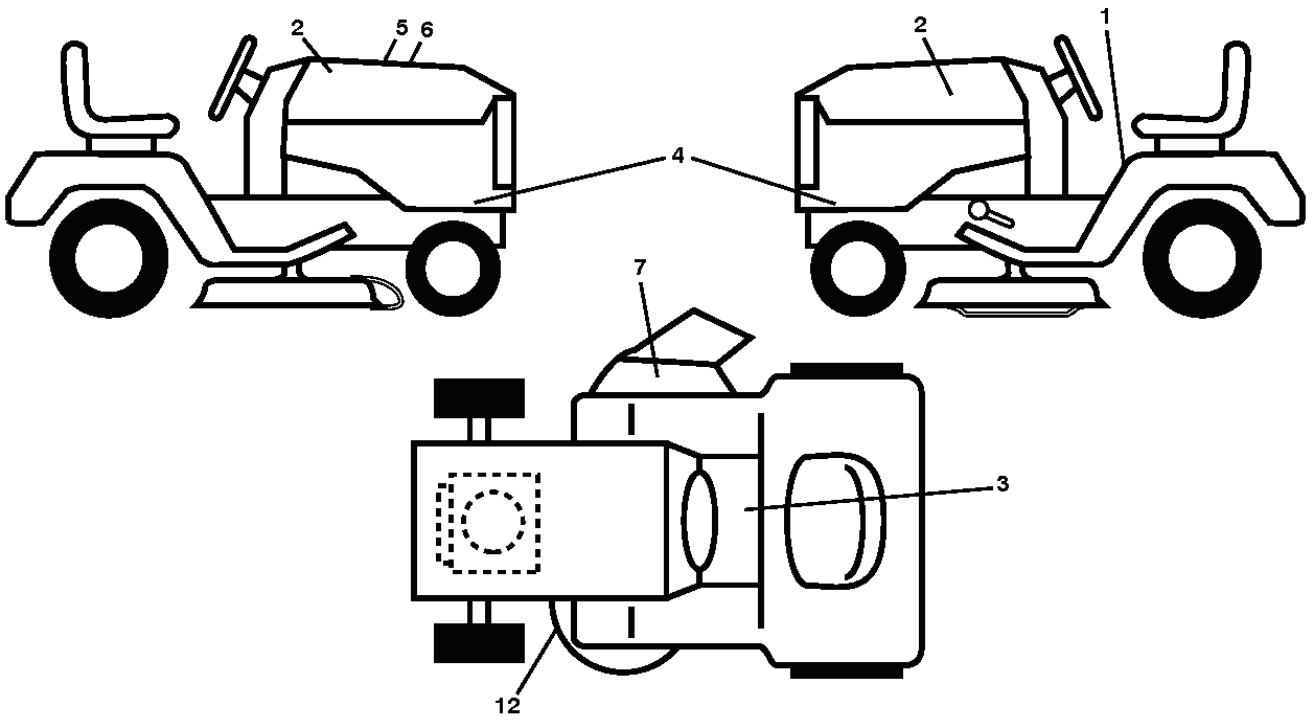

REF.	PART NO.	DESCRIPTION	REMARK	QTY.	KIT
1	581578901	DECAL		1	
2	581627301	DECAL		1	
3	596024201	DECAL		1	
4	585995201	DECAL		1	
5	532423829	DECAL		1	
6	589626101	DECAL		1	
7	584904601	DECAL		1	
12	581580001	DECAL		1	
--	581724801	DECAL		1	
--	501749001	DECAL		1	
--	532439681	PLATE	LH	1	
	532439682	PAD	RH	1