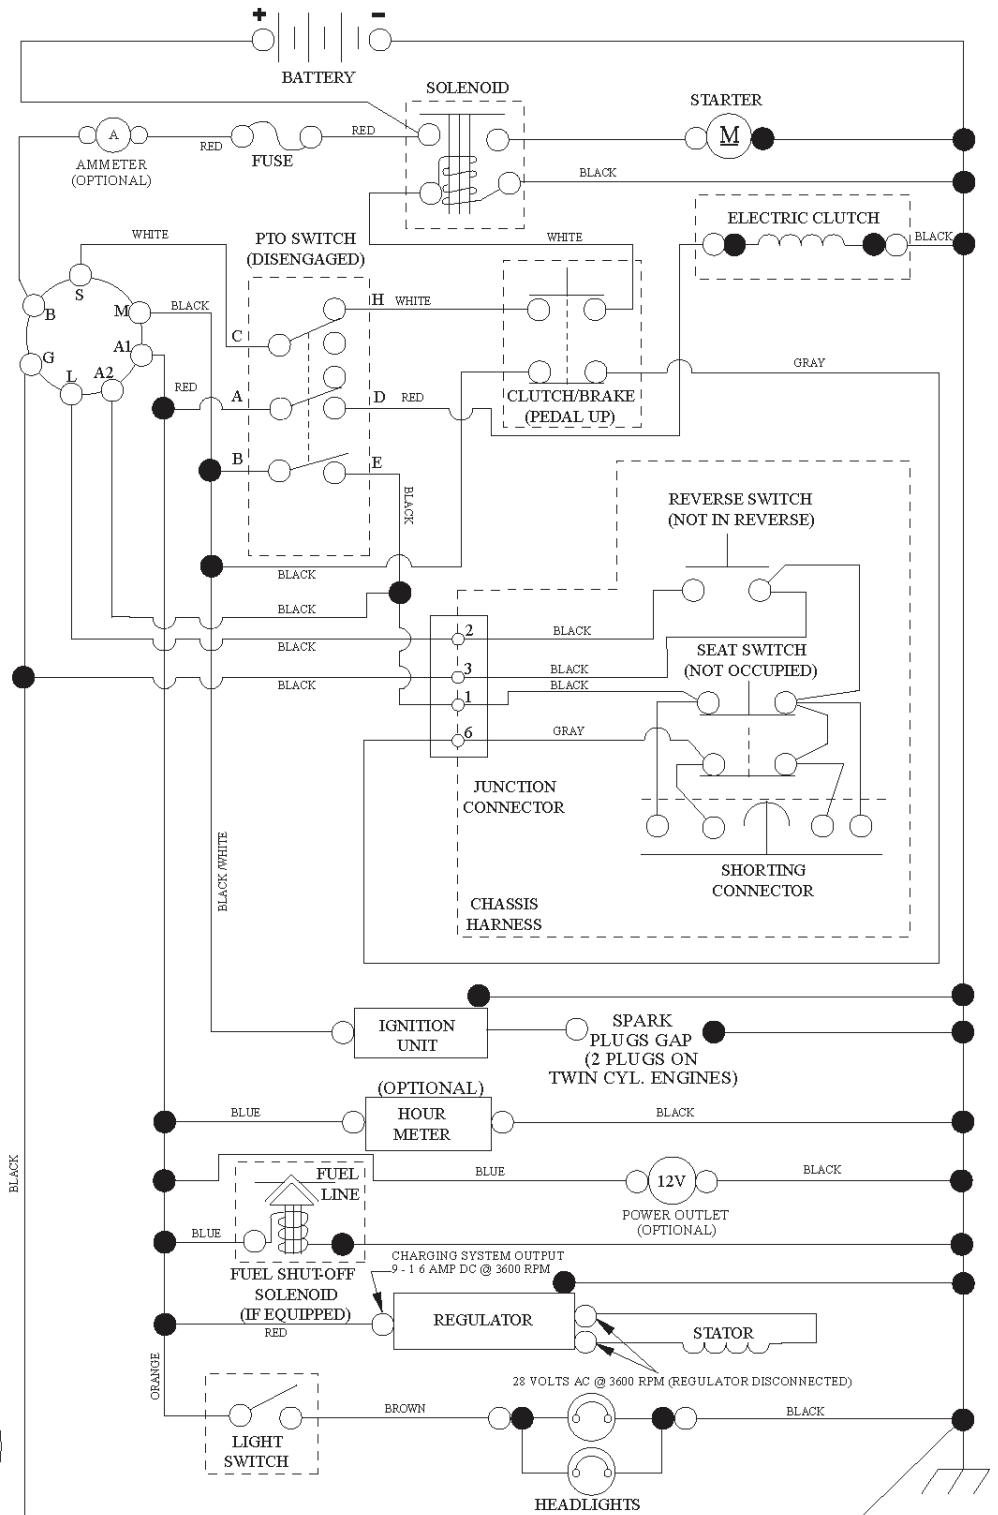

POSITION	CIRCUIT "MAKE"
OFF	M+G+A1
RUN/OVERRIDE	B+A1
RUN	B+A1 L+A2
START	B+S+A1

WIRING INSULATED CLIPS
NOTE: IF WIRING INSULATED CLIPS WERE REMOVED FOR SERVICING OF UNIT, THEY SHOULD BE RE-INSTALLED TO PROPERLY SECURE YOUR WIRING.

● NON-REMOVABLE CONNECTIONS

○ REMOVABLE CONNECTIONS