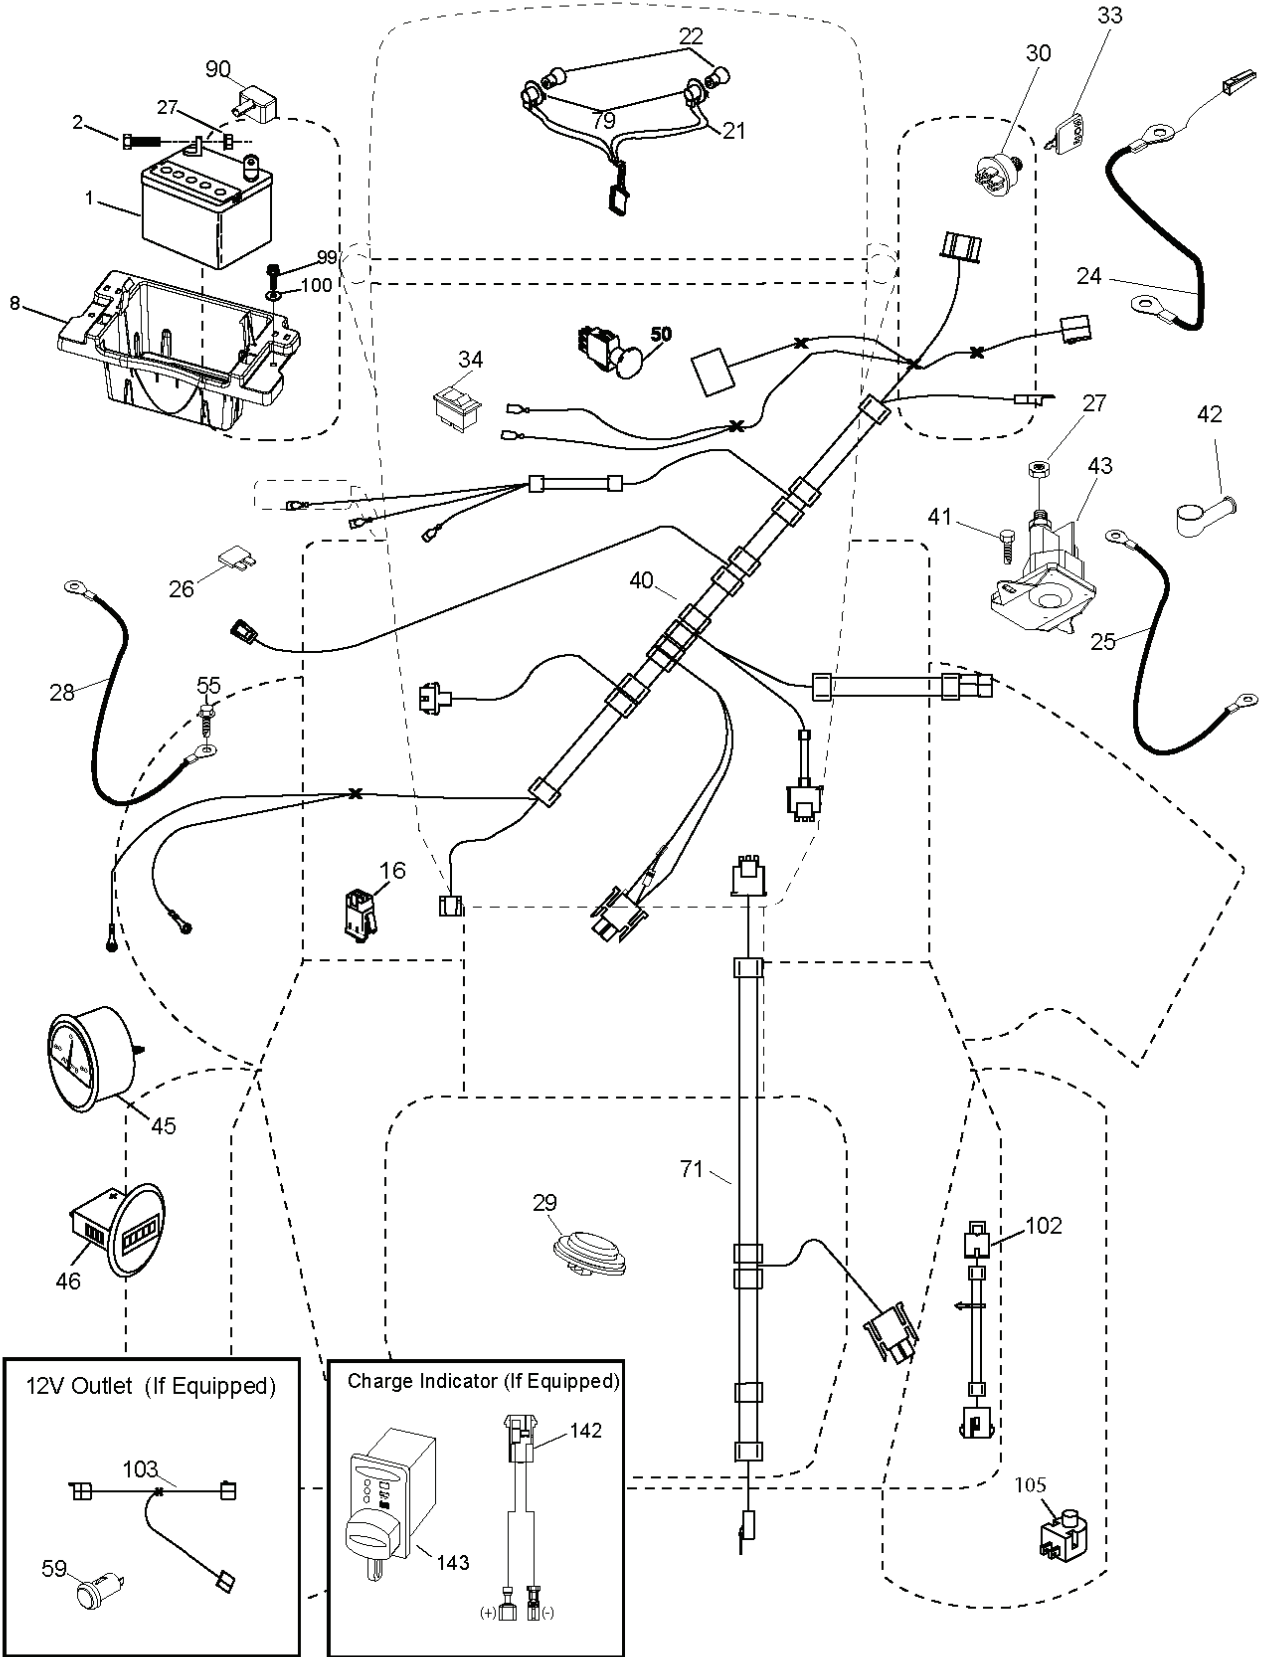

PTO SWITCH (MATING SIDE)

IGNITION SWITCH

POSITION	CIRCUIT "MAKE"
OFF	M+G+A1
RUN/OVERRIDE	B+A1
RUN	B+A1 L+A2
START	B+S+A1

CHASSIS HARNESS CONNECTOR (MATING SIDE)

DASH HARNESS CONNECTOR

WIRING INSULATED CLIPS
 NOTE: IF WIRING INSULATED CLIPS WERE REMOVED FOR SERVICING OF UNIT, THEY SHOULD BE RE-INSTALLED TO PROPERLY SECURE YOUR WIRING.

T15S

REF.	PART NO.	DESCRIPTION	REMARK	QTY.	KIT
1	532163465	BATTERY		1	
2	874760412	BOLT		1	
8	532414126	TRAY		1	
16	532176138	MICRO SWITCH		1	
21	532400252	HARNESS		1	
22	532004152	BULB		1	
24	585555601	CABLE		1	
25	585555501	CABLE		1	
26	532175158	FUSE		1	
27	873510400	NUT		1	
28	532416588	CABLE		1	
29	532401545	SWITCH		1	
30	532193350	IGNITION MODULE		1	
33	532411933	KEY		1	
34	532110712	SWITCH		1	
40	501133101	HARNESS		1	
41	817720408	SCREW		1	
42	532131563	COVER		1	
43	582042801	SOLENOID		1	
45	587553903	GAUGE		1	
46	587554003	GAUGE		1	
50	582107601	SWITCH		1	
55	817060512	SCREW		1	
59	532400303	OUTLET-12 VOLT		1	
71	532194276	CABLE ASSY		1	
79	532175242	HOLDER		1	
90	532435395	TERMINAL COVER		1	
99	817670412	SCREW		1	
100	819091416	WASHER		1	
102	532404454	CABLE		1	
103	532421747	HARNESS		1	
105	532407568	SWITCH		1	
142	583857801	HARNESS		1	
143	532448059	HARNESS		1	