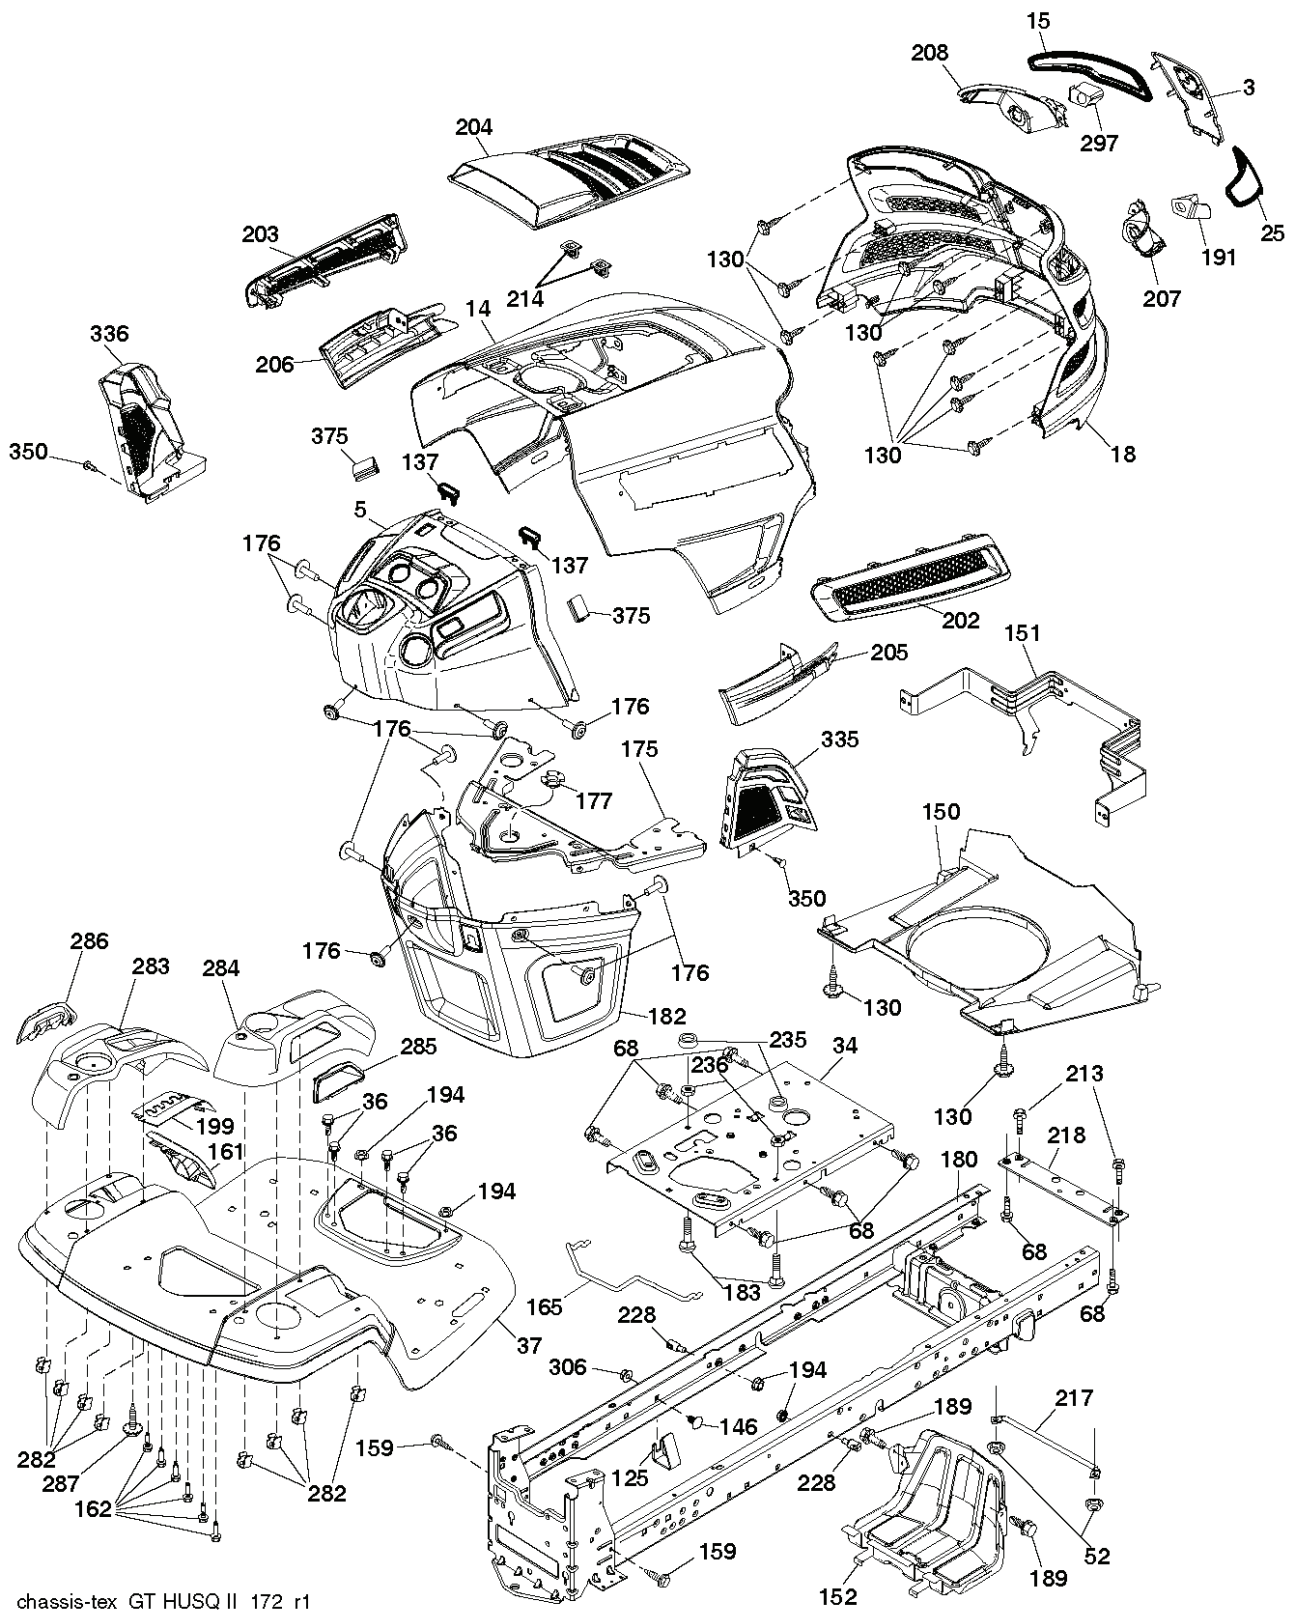

chassis-tex_GT HUSQ II_172_r1

REF.	PART NO.	DESCRIPTION	REMARK	QTY.	KIT
3	532444481	LOGOTYPE		1	
5	501747101	DASHBOARD		1	
14	532441177	HOOD		1	
15	532439733	LENS	LH	1	
18	532440653	GRILLE		1	
25	532443385	LENS	RH	1	
34	580910801	CHASSIS		1	
36	817060512	SCREW		1	
37	532441178	FENDER		1	
52	873680500	NUT		1	
68	817490508	SCREW		1	
125	581684801	CLIP		1	
130	532416358	SCREW		1	
137	532407590	DAMPING PIECE		1	
146	581857901	BOLT		1	
150	532439731	AIR DUCT		1	
151	532436670	BRACKET		1	
152	532439870	SHIELD		1	
159	817000612	SCREW		1	
161	532439781	FUEL		1	
162	532142432	SCREW		1	
165	532196826	BRACKET		1	
175	532196304	SUPPORT		1	
176	532400776	SCREW		1	
177	532195228	BUSHING		1	
180	532195457	CHASSIS		1	
182	532406859	DASH		1	
183	874520520	BOLT		1	
189	817000512	SCREW		1	
191	532437455	INSERT		1	
194	873900500	NUT		1	
199	532413485	PLATE		1	
202	532439728	COVER	RH	1	
203	532439727	COVER	LH	1	
204	532435714	COVER		1	
205	532439730	SKIRT	RH	1	
206	532439729	SKIRT	LH	1	
207	532439734	CUP		1	
208	532439735	CUP		1	
213	874760512	BOLT		1	
214	532199145	CLIP		1	
217	532409167	ROD		1	
218	532196395	PLATE		1	
228	532195161	STUD		1	
235	532406129	SPACER		1	
236	873930500	NUT		1	
282	532414110	CLIP		1	
283	532439861	CONSOLE		1	
284	532439823	CONSOLE		1	
285	532416315	CONSOLE		1	
286	532416317	CONSOLE		1	
287	817600406	SCREW		1	
297	532437456	INSERT		1	
306	873900600	NUT		1	
335	532448204	COVER		1	
336	532445309	COVER		1	
350	532445143	CLIP		1	
375	586908201	BUMPER		1	
--	532431882	GUARD		1