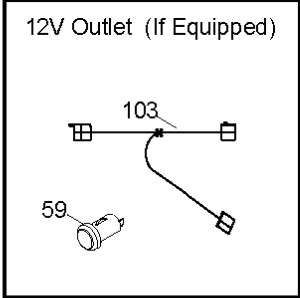

T15S

REF.	PART NO.	DESCRIPTION	REMARK	QTY.	KIT
1	532163465	BATTERY		1	
2	874760412	BOLT		1	
8	532414126	TRAY		1	
16	532176138	MICRO SWITCH		1	
21	532400252	HARNESS		1	
22	532004152	BULB		1	
24	585555601	CABLE		1	
25	585555501	CABLE		1	
26	532175158	FUSE		1	
27	873510400	NUT		1	
28	532416588	CABLE		1	
29	532401545	SWITCH		1	
30	532193350	IGNITION MODULE		1	
33	532411933	KEY		1	
34	532110712	SWITCH		1	
40	501133101	HARNESS		1	
41	817720408	SCREW		1	
42	532131563	COVER		1	
43	582042801	SOLENOID		1	
45	587553903	GAUGE		1	
46	587554003	GAUGE		1	
50	582107601	SWITCH		1	
55	817060512	SCREW		1	
59	532400303	OUTLET-12 VOLT		1	
71	532194276	CABLE ASSY		1	
79	532175242	HOLDER		1	
90	532435395	TERMINAL COVER		1	
99	817670412	SCREW		1	
100	819091416	WASHER		1	
102	532404454	CABLE		1	
103	532421747	HARNESS		1	
105	532407568	SWITCH		1	
142	583857801	HARNESS		1	
143	532448059	HARNESS		1