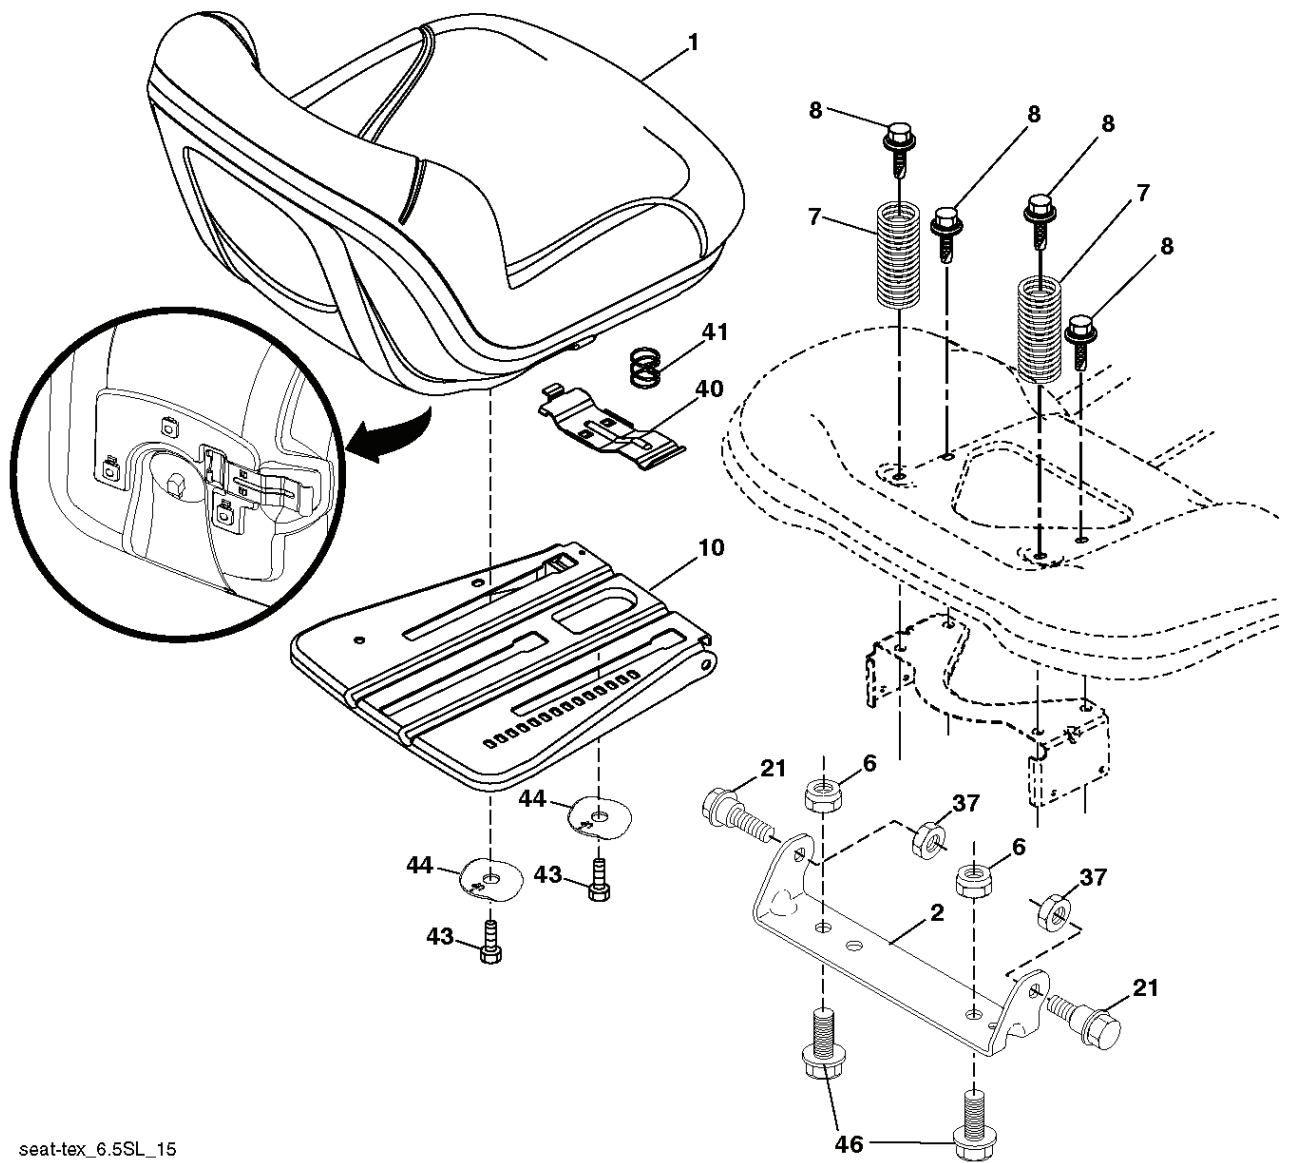

seat-tex_6.5SL_15

REF.	PART NO.	DESCRIPTION	REMARK	QTY.	KIT
1	532439822	SEAT		1	
2	532180166	BRACKET		1	
6	873800600	NUT		1	
7	589483501	SPRING		1	
8	532171877	BOLT		1	
10	587232002	PLATE		1	
21	587907801	BOLT		1	
37	873800500	LOCK NUT		1	
40	532197661	HANDLE		1	
41	532198200	SPRING		1	
43	874760612	BOLT		1	
44	501051801	WASHER		1	
46	588090401	BOLT		1