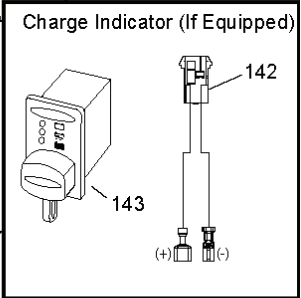

PTO SWITCH (MATING SIDE)

IGNITION SWITCH

POSITION	CIRCUIT "MAKE"
OFF	M+G+A1
RUN/OVERRIDE	B+A1
RUN	B+A1 L+A2
START	B+S+A1

CHASSIS HARNESS CONNECTOR (MATING SIDE)

DASH HARNESS CONNECTOR

WIRING INSULATED CLIPS
 NOTE: IF WIRING INSULATED CLIPS WERE REMOVED FOR SERVICING OF UNIT, THEY SHOULD BE RE-INSTALLED TO PROPERLY SECURE YOUR WIRING.

REF.	PART NO.	DESCRIPTION	REMARK	QTY.	KIT
1	581578901	DECAL		1	
2	581627301	DECAL		1	
3	596024201	DECAL		1	
4	585995201	DECAL		1	
5	532423829	DECAL		1	
6	589626101	DECAL		1	
7	584904601	DECAL		1	
12	581580001	DECAL		1	
--	581724801	DECAL		1	
--	501749001	DECAL		1	
--	532439681	PLATE	LH	1	
	532439682	PAD	RH	1	

T15S

REF.	PART NO.	DESCRIPTION	REMARK	QTY.	KIT
1	532163465	BATTERY		1	
2	874760412	BOLT		1	
8	532414126	TRAY		1	
16	532176138	MICRO SWITCH		1	
21	532400252	HARNESS		1	
22	532004152	BULB		1	
24	585555601	CABLE		1	
25	585555501	CABLE		1	
26	532175158	FUSE		1	
27	873510400	NUT		1	
28	532416588	CABLE		1	
29	532401545	SWITCH		1	
30	532193350	IGNITION MODULE		1	
33	532411933	KEY		1	
34	532110712	SWITCH		1	
40	501133101	HARNESS		1	
41	817720408	SCREW		1	
42	532131563	COVER		1	
43	582042801	SOLENOID		1	
45	587553903	GAUGE		1	
46	587554003	GAUGE		1	
50	582107601	SWITCH		1	
55	817060512	SCREW		1	
59	532400303	OUTLET-12 VOLT		1	
71	532194276	CABLE ASSY		1	
79	532175242	HOLDER		1	
90	532435395	TERMINAL COVER		1	
99	817670412	SCREW		1	
100	819091416	WASHER		1	
102	532404454	CABLE		1	
103	532421747	HARNESS		1	
105	532407568	SWITCH		1	
142	583857801	HARNESS		1	
143	532448059	HARNESS		1	