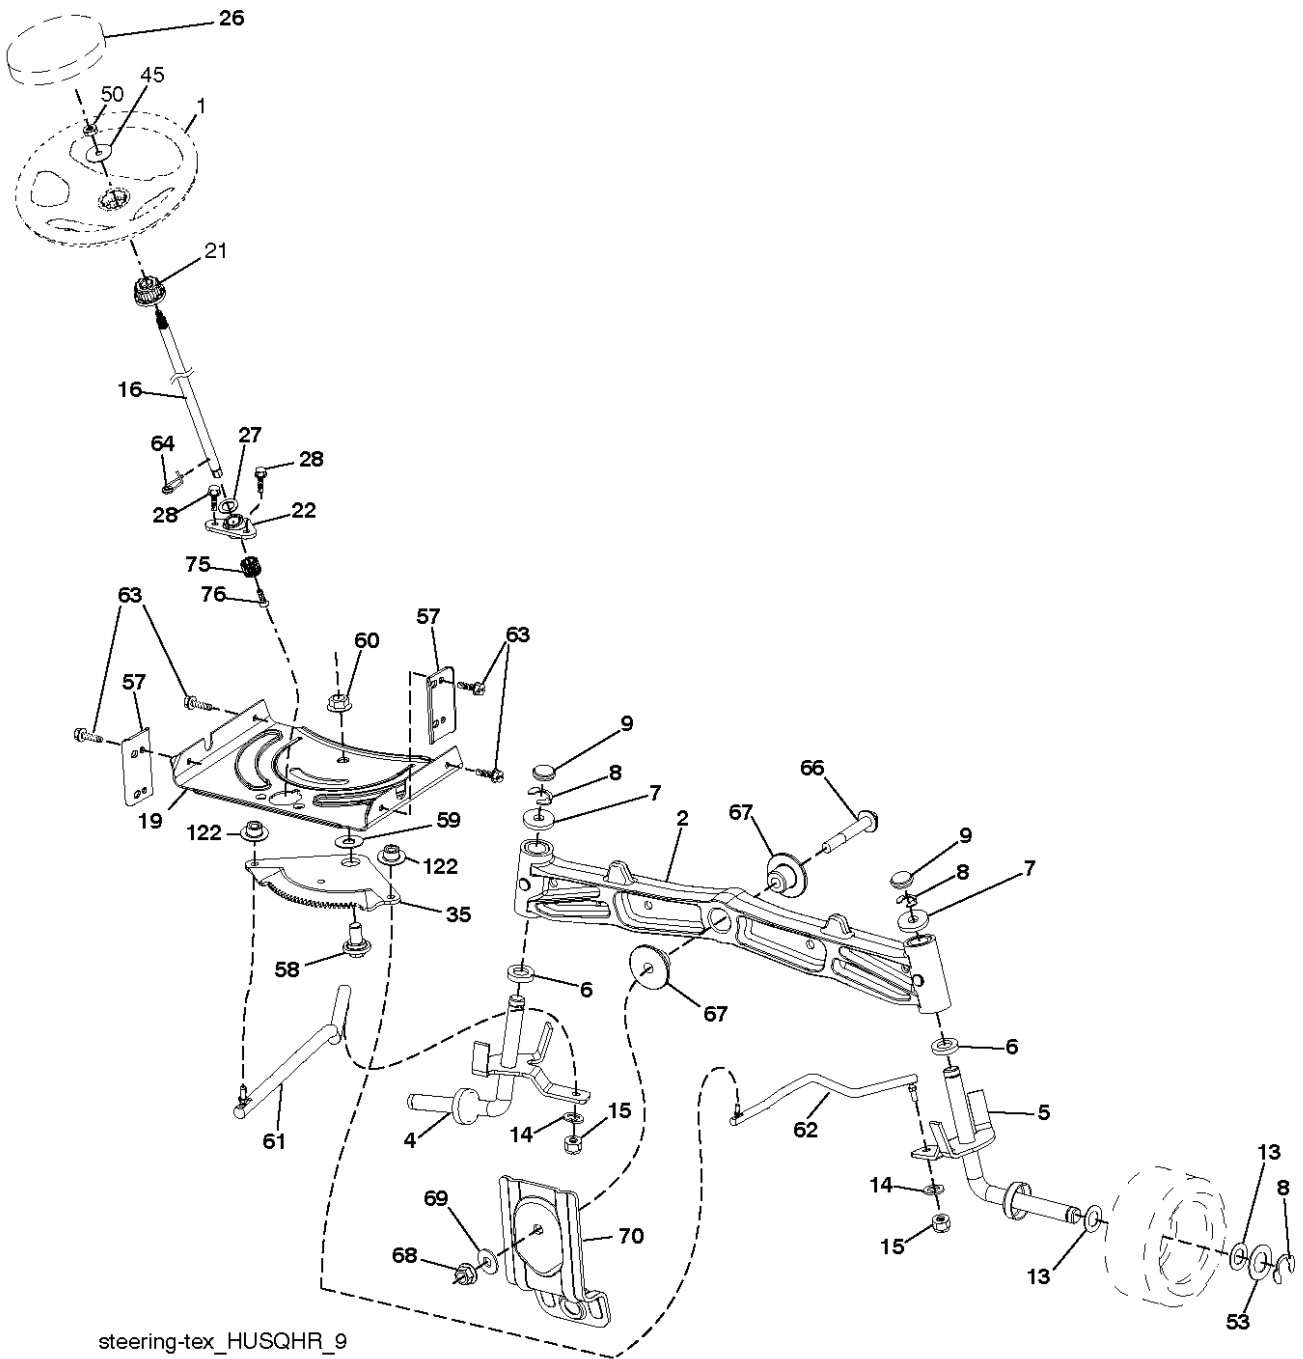

REF.	PART NO.	DESCRIPTION	REMARK	QTY.	KIT
1	581578901	DECAL		1	
2	581627301	DECAL		1	
3	596024201	DECAL		1	
4	585995201	DECAL		1	
5	532423829	DECAL		1	
6	589626101	DECAL		1	
7	584904601	DECAL		1	
12	581580001	DECAL		1	
--	581724801	DECAL		1	
--	501749001	DECAL		1	
--	532439681	PLATE	LH	1	
	532439682	PAD	RH	1	

T15S

REF.	PART NO.	DESCRIPTION	REMARK	QTY.	KIT
1	532163465	BATTERY		1	
2	874760412	BOLT		1	
8	532414126	TRAY		1	
16	532176138	MICRO SWITCH		1	
21	532400252	HARNESS		1	
22	532004152	BULB		1	
24	585555601	CABLE		1	
25	585555501	CABLE		1	
26	532175158	FUSE		1	
27	873510400	NUT		1	
28	532416588	CABLE		1	
29	532401545	SWITCH		1	
30	532193350	IGNITION MODULE		1	
33	532411933	KEY		1	
34	532110712	SWITCH		1	
40	501133101	HARNESS		1	
41	817720408	SCREW		1	
42	532131563	COVER		1	
43	582042801	SOLENOID		1	
45	587553903	GAUGE		1	
46	587554003	GAUGE		1	
50	582107601	SWITCH		1	
55	817060512	SCREW		1	
59	532400303	OUTLET-12 VOLT		1	
71	532194276	CABLE ASSY		1	
79	532175242	HOLDER		1	
90	532435395	TERMINAL COVER		1	
99	817670412	SCREW		1	
100	819091416	WASHER		1	
102	532404454	CABLE		1	
103	532421747	HARNESS		1	
105	532407568	SWITCH		1	
142	583857801	HARNESS		1	
143	532448059	HARNESS		1	

seat-tex_6.5SL_15

REF.	PART NO.	DESCRIPTION	REMARK	QTY.	KIT
1	532439822	SEAT		1	
2	532180166	BRACKET		1	
6	873800600	NUT		1	
7	589483501	SPRING		1	
8	532171877	BOLT		1	
10	587232002	PLATE		1	
21	587907801	BOLT		1	
37	873800500	LOCK NUT		1	
40	532197661	HANDLE		1	
41	532198200	SPRING		1	
43	874760612	BOLT		1	
44	501051801	WASHER		1	
46	588090401	BOLT		1	