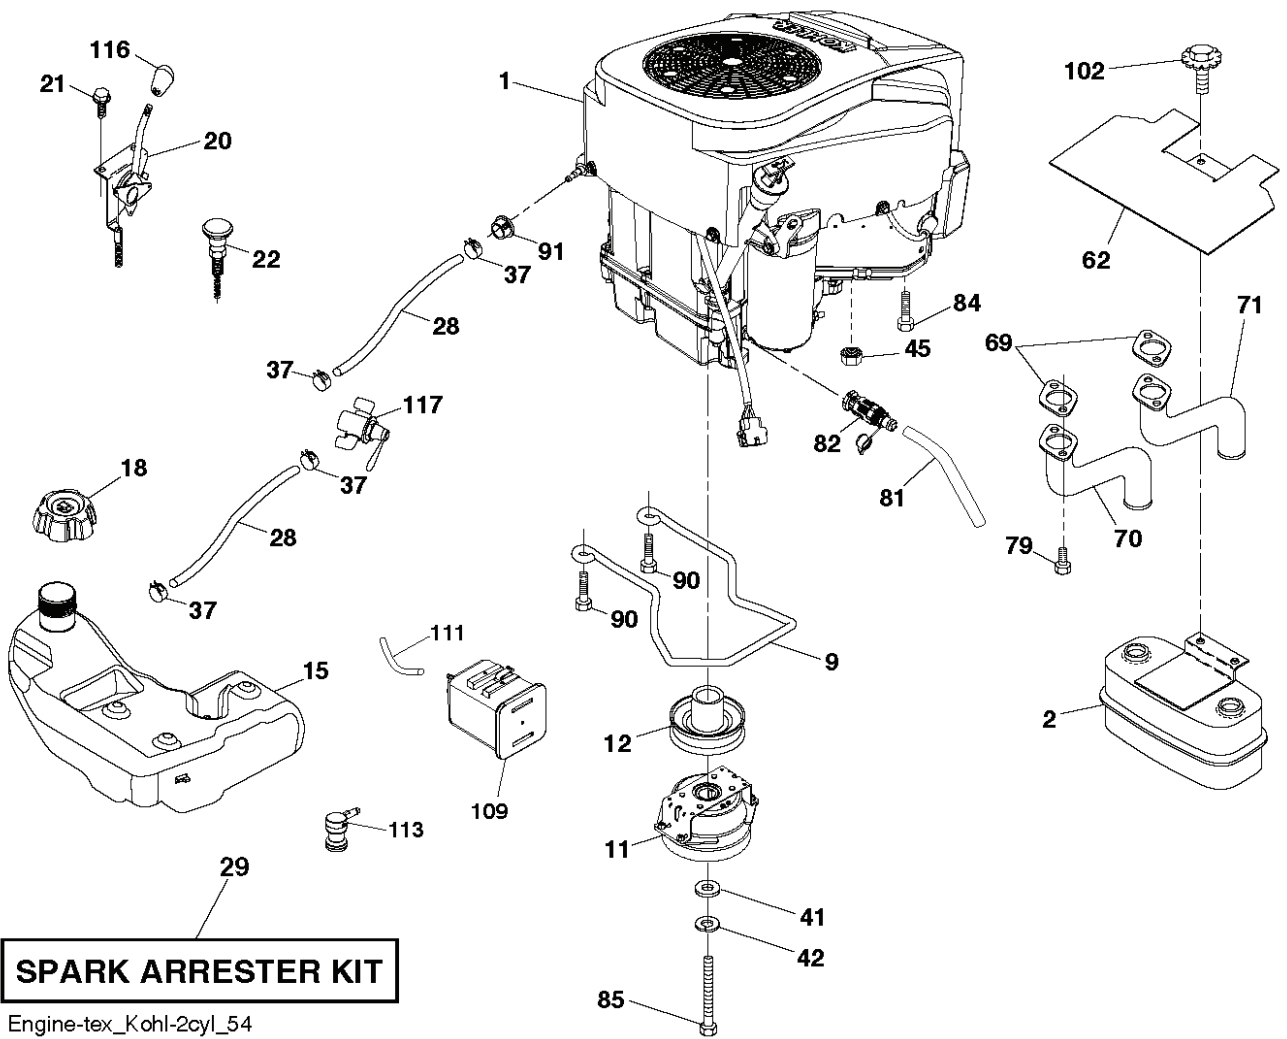

SPARK ARRESTER KIT

Engine-tex_Kohl-2cyl_54

REF.	PART NO.	DESCRIPTION	REMARK	QTY.	KIT
1	000000000	W/O DESCRIPTION	ENGINE KOHL MODEL NO. KT745-3018 (585453701)	1	
2	532445962	MUFFLER		1	
9	501832601	KEEPER		1	
11	587241601	CLUTCH		1	
12	532405097	PULLEY		1	
15	532420723	FUEL TANK	Fits 2.75" filler neck	1	
18	585124801	FUEL CAP ASSY	Fits 2.75" filler neck	1	
18	529989702	CAP	Fits 2.00" filler neck	1	
20	587631703	THROTTLE		1	
21	532435862	SCREW		1	
22	532191596	COMMA*RPLPAR 532187767428		1	
28	532401135	LINE.FUEL.64"REAR.EMIS		1	
29	532137180	SPARK ARRESTER KIT		1	
37	532123487	HOSE CLAMP		1	
41	532126197	WASHER		1	
42	810040700	WASHER		1	
45	873510400	NUT		1	
62	532434017	SHIELD		1	
69	532186054	GASKET MUFFLER		1	
70	583954501	TUBE		1	
71	583954801	TUBE		1	
79	532192334	SCREW		1	
81	532148456	TUBE		1	
82	532428287	PLUG		1	
84	817120616	SCREW		1	
85	532179953	BOLT		1	
90	817000616	SCREW		1	
91	532187495	BUSHING		1	
102	817000512	SCREW		1	
109	532414114	FILTER		1	
111	532414119	PURGE LINE CARB		1	
113	532414127	VALVE		1	
116	539132624	KNOB		1	
117	532420828	VALVE FUEL RESERVE		1