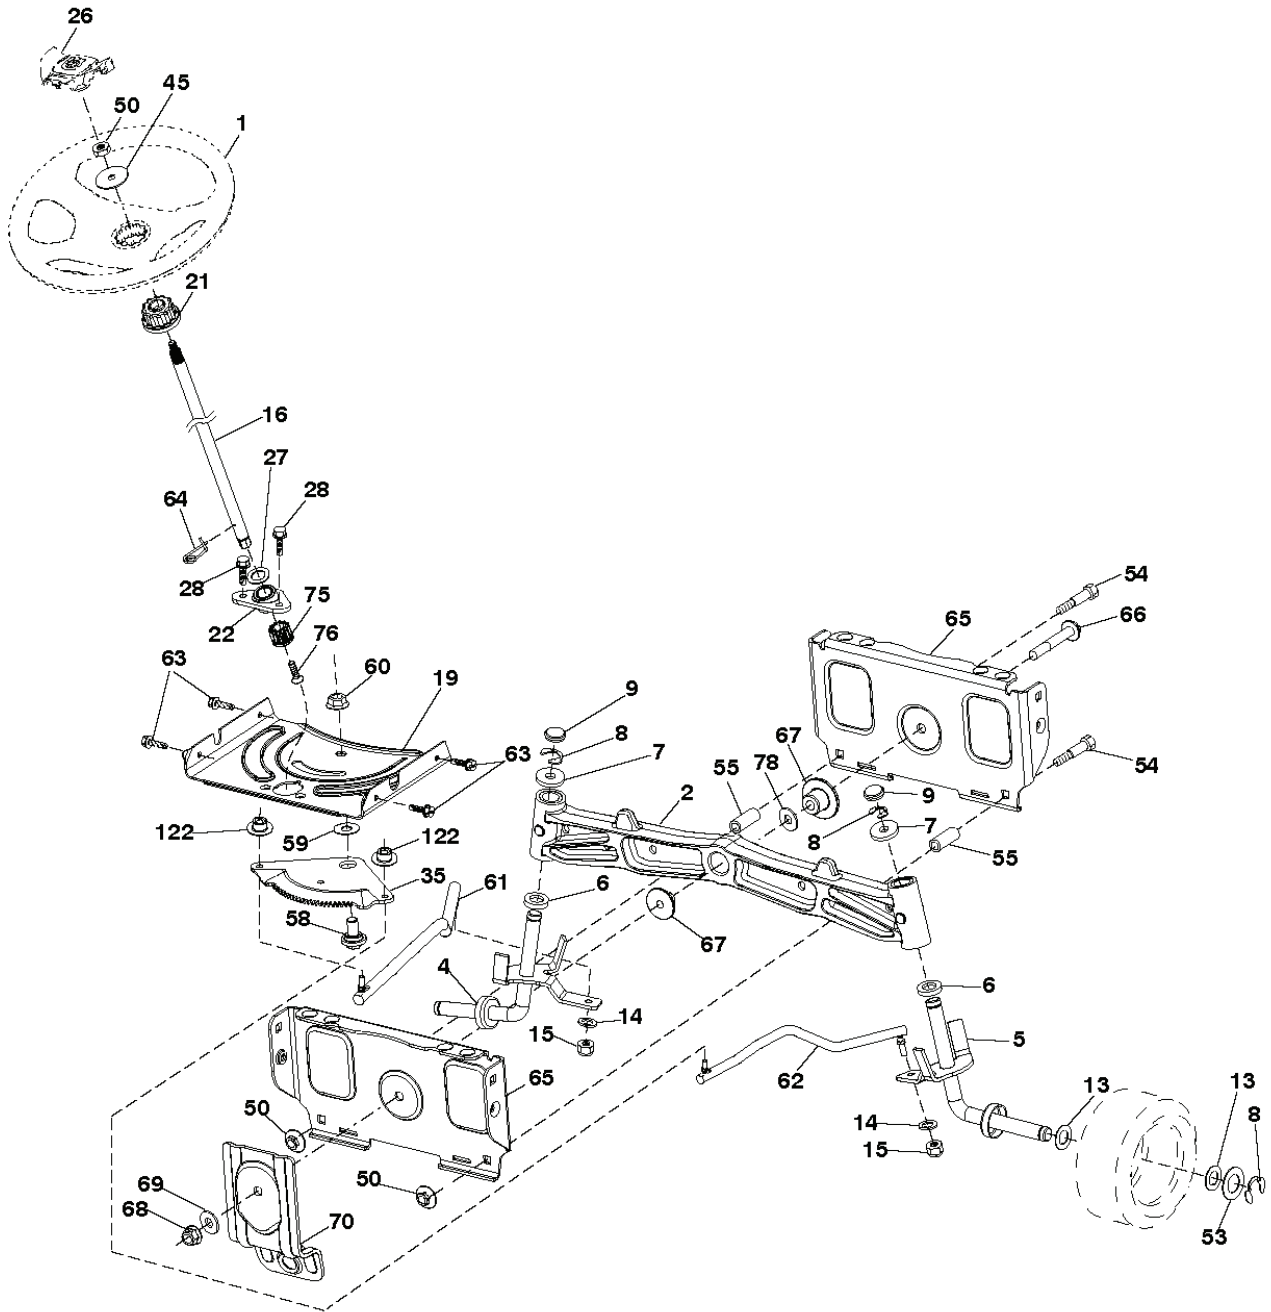

PTO SWITCH  
(MATING SIDE)

IGNITION SWITCH

POSITION	CIRCUIT	"MAKE"
OFF	M+G+A1	
RUN/OVERRIDE	B+A1	
RUN	B+A1	L+A2
START	B+S+A1	

CHASSIS HARNESS  
CONNECTOR  
(MATING SIDE)

DASH HARNESS  
CONNECTOR

WIRING INSULATED CLIPS  
NOTE: IF WIRING INSULATED  
CLIPS WERE REMOVED FOR  
SERVICING OF UNIT, THEY  
SHOULD BE RE-INSTALLED TO  
PROPERLY SECURE YOUR  
WIRING.

NON-REMOVABLE  
CONNECTIONS

REMOVABLE  
CONNECTIONS

seat-tex\_6.5SL\_2

---

REF.	PART NO.	DESCRIPTION	REMARK	QTY.	KIT
1	532439822	SEAT		1	
2	532180166	BRACKET		1	
3	532140675	STRAP		1	
6	873800600	NUT		1	
7	587613301	SPRING		1	
8	532171877	BOLT		1	
10	532196977	PLATE		1	
21	587907801	BOLT		1	
37	873800500	LOCK NUT		1	
40	532439871	HANDLE		1	
41	532198200	SPRING		1	
43	874760612	BOLT		1	
44	819133812	WASHER		1	

steering-tex\_HUSQSR\_41

REF.	PART NO.	DESCRIPTION	REMARK	QTY.	KIT
1	532439740	STEERING WHEEL		1	
2	532195968	SHAFT		1	
4	532403089	SPINDLE SHAFT	LH	1	
5	532403090	SPINDLE SHAFT	RH	1	
6	532124931	WASHER		1	
7	532121748	WASHER		1	
8	812000029	RETAINER RING		1	
9	532121232	HUB CAP		1	
13	532121749	WASHER		1	
14	810040600	WASHER		1	
15	873540600	NUT		1	
16	587016002	SHAFT		1	
19	532194729	PLATE		1	
21	586840201	ADAPTER		1	
22	585029802	BEARING		1	
26	532439743	HUB CAP		1	
27	819211616	WASHER		1	
28	817000612	SCREW		1	
35	532194732	PLATE		1	
45	587016401	WASHER		1	
50	873900600	NUT		1	
53	532188967	WASHER		1	
54	874760636	BOLT		1	
55	532414736	SPACER		1	
58	532194747	BOLT		1	
59	532194748	WASHER		1	
60	873971000	NUT		1	
61	532194740	LINK		1	
62	532194741	LINK		1	
63	817000512	SCREW		1	
64	532199849	SPRING RETAINER		1	
65	532194734	BRACKET		1	
66	871020748	BOLT		1	
67	532194737	BUSHING		1	
68	873900700	NUT		1	
69	532199162	WASHER		1	
70	585338801	BRACKET		1	
75	580683701	PINION		1	
76	580683601	SCREW		1	
78	532057079	WASHER		1	
122	532444962	CAP		1	