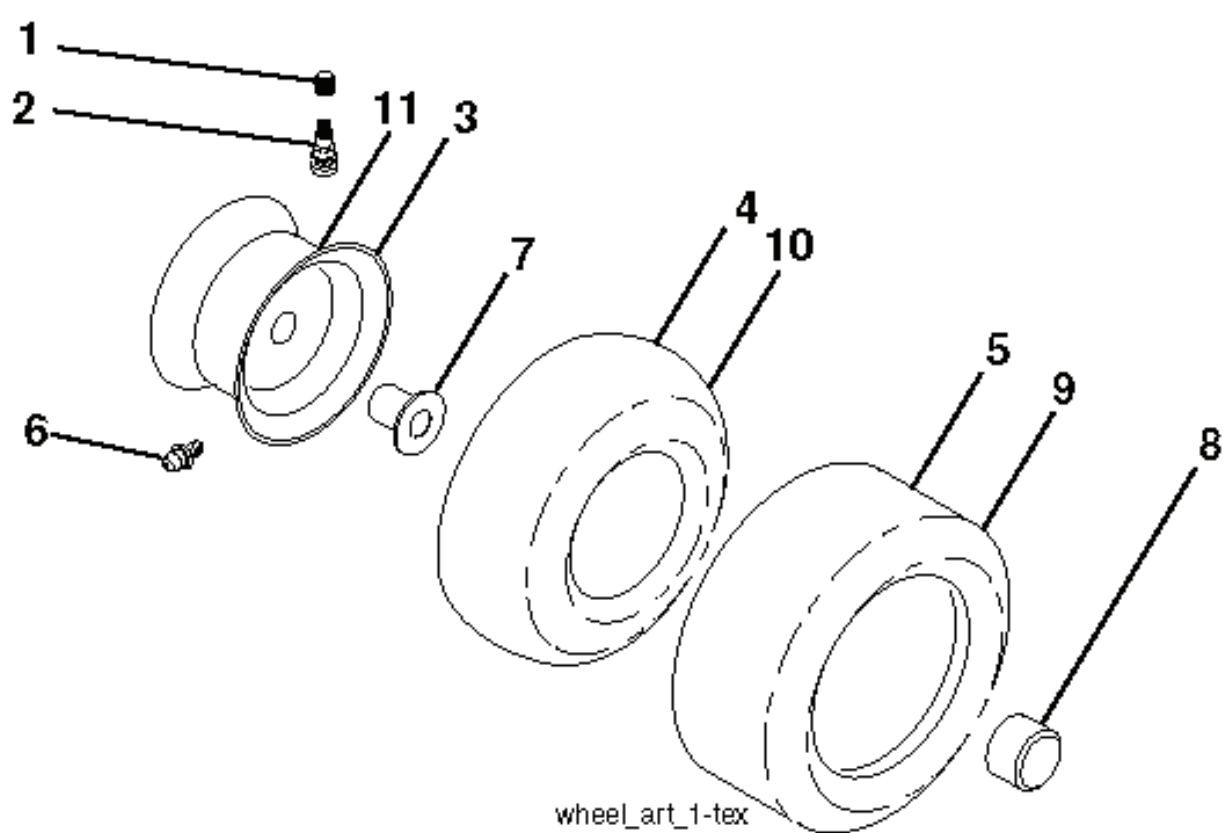

PTO SWITCH  
(MATING SIDE)

IGNITION SWITCH

POSITION	CIRCUIT	"MAKE"
OFF	M+G+A1	
RUN/OVERRIDE	B+A1	
RUN	B+A1	L+A2
START	B+S+A1	

CHASSIS HARNESS  
CONNECTOR  
(MATING SIDE)

DASH HARNESS  
CONNECTOR

WIRING INSULATED CLIPS  
NOTE: IF WIRING INSULATED  
CLIPS WERE REMOVED FOR  
SERVICING OF UNIT, THEY  
SHOULD BE RE-INSTALLED TO  
PROPERLY SECURE YOUR  
WIRING.

NON-REMOVABLE  
CONNECTIONS

REMOVABLE  
CONNECTIONS

seat-tex\_6.5SL\_2

---

REF.	PART NO.	DESCRIPTION	REMARK	QTY.	KIT
1	532439822	SEAT		1	
2	532180166	BRACKET		1	
3	532140675	STRAP		1	
6	873800600	NUT		1	
7	587613301	SPRING		1	
8	532171877	BOLT		1	
10	532196977	PLATE		1	
21	587907801	BOLT		1	
37	873800500	LOCK NUT		1	
40	532439871	HANDLE		1	
41	532198200	SPRING		1	
43	874760612	BOLT		1	
44	819133812	WASHER		1	

steering-tex\_HUSQSR\_41

REF.	PART NO.	DESCRIPTION	REMARK	QTY.	KIT
1	532439740	STEERING WHEEL		1	
2	532195968	SHAFT		1	
4	532403089	SPINDLE SHAFT	LH	1	
5	532403090	SPINDLE SHAFT	RH	1	
6	532124931	WASHER		1	
7	532121748	WASHER		1	
8	812000029	RETAINER RING		1	
9	532121232	HUB CAP		1	
13	532121749	WASHER		1	
14	810040600	WASHER		1	
15	873540600	NUT		1	
16	587016002	SHAFT		1	
19	532194729	PLATE		1	
21	586840201	ADAPTER		1	
22	585029802	BEARING		1	
26	532439743	HUB CAP		1	
27	819211616	WASHER		1	
28	817000612	SCREW		1	
35	532194732	PLATE		1	
45	587016401	WASHER		1	
50	873900600	NUT		1	
53	532188967	WASHER		1	
54	874760636	BOLT		1	
55	532414736	SPACER		1	
58	532194747	BOLT		1	
59	532194748	WASHER		1	
60	873971000	NUT		1	
61	532194740	LINK		1	
62	532194741	LINK		1	
63	817000512	SCREW		1	
64	532199849	SPRING RETAINER		1	
65	532194734	BRACKET		1	
66	871020748	BOLT		1	
67	532194737	BUSHING		1	
68	873900700	NUT		1	
69	532199162	WASHER		1	
70	585338801	BRACKET		1	
75	580683701	PINION		1	
76	580683601	SCREW		1	
78	532057079	WASHER		1	
122	532444962	CAP		1	