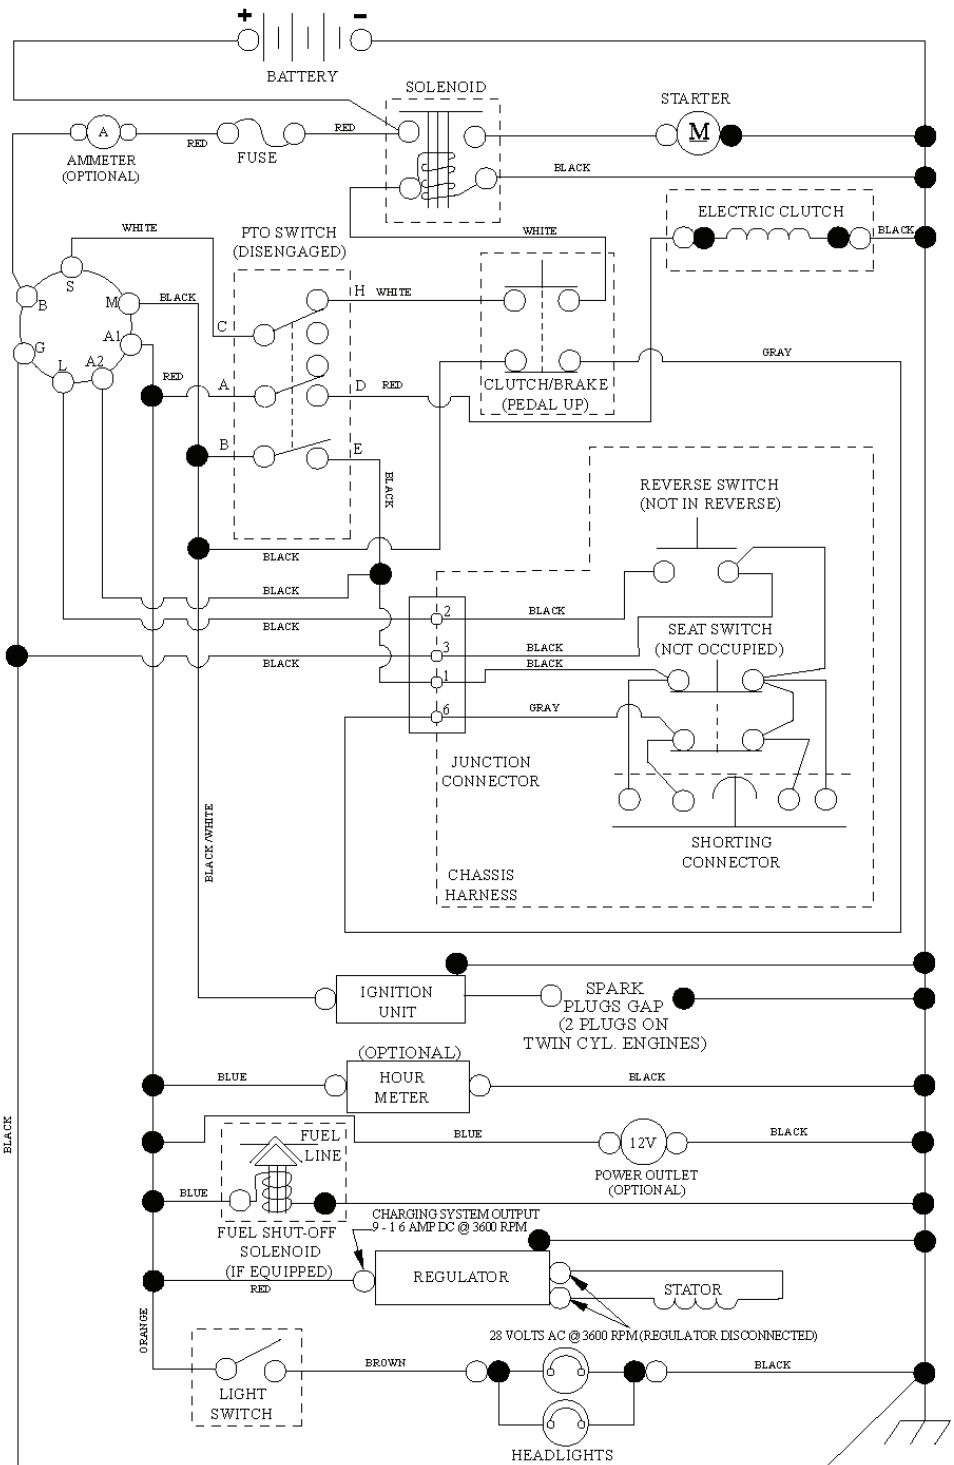

REF.	PART NO.	DESCRIPTION	REMARK	QTY.	KIT
1	594742001	SERVICE KIT		1	
2	539112170	HOUSING ASSY		1	
3	532187690	WASHER		1	
4	532174375	PULLEY		1	
5	532400234	NUT		1	
7	539110732	DEFLECTOR		1	
8	539110735	SPRING		1	
9	539110736	CLEVIS PIN		1	
10	539113425	RIDE ON BLADE		1	
11	532193003	SCREW		1	
12	539113426	PLATE		1	
13	872110505	BOLT		1	
14	873800500	LOCK NUT		1	
15	532195161	STUD		1	
17	532196104	PULLEY		1	
18	574827101	ARM		1	
19	532177968	PULLEY		1	
20	539132728	PULLEY		1	
21	575224501	BUSHING		1	
22	532133957	WHEEL		1	
23	532193406	BOLT		1	
24	521996501	NUT		1	
25	575224702	SHIELD	LH	1	
27	539104763	CLIP		1	
28	539108271	BOLT		1	
29	539106504	WASHER		1	
30	819141614	WASHER		1	
31	539976979	NUT		1	
32	539990923	RHSNB 3/8-16X1-3/4 GR 5 ZD		1	
33	539104864	WASHER		1	
34	532178515	WASHER		1	
35	873900700	NUT		1	
36	532195185	ARM		1	
37	539113621	SB 3/8-16 X 3/8 SKT HD ZD		1	
38	819131316	WASHER		1	
39	539200282	NUT		1	
40	532176066	ROLLER		1	
41	532179127	ROD ROLLER NOSE		1	
43	819121414	WASHER		1	
44	575967202	SHIELD		1	
45	874780516	BOLT		1	
46	539990187	WASHER		1	
50	532415598	HOSE COUPLING		1	
51	817490408	SCREW		1	
52	874780740	BOLT		1	
53	574845602	BELT		1	
54	532141043	GUARD		1	
55	539115574	EYE BOLT		1	
57	539106850	SPRING		1	
58	532110485	BEARING		1	
59	575352901	PULLEY		1	
60	532169484	PIN		1	
61	532404851	ROD		1	
62	819131312	WASHER		1	
63	532194208	PIN		1	
64	584953901	BOLT		1	
--	532416405	COUPLING		1	
--	594742001	SERVICE KIT		1	

PTO SWITCH  
(MATING SIDE)

IGNITION SWITCH

POSITION	CIRCUIT	"MAKE"
OFF	M+G+A1	
RUN/OVERRIDE	B+A1	
RUN	B+A1	L+A2
START	B+S+A1	

CHASSIS HARNESS  
CONNECTOR  
(MATING SIDE)

DASH HARNESS  
CONNECTOR

WIRING INSULATED CLIPS  
NOTE: IF WIRING INSULATED  
CLIPS WERE REMOVED FOR  
SERVICING OF UNIT, THEY  
SHOULD BE RE-INSTALLED TO  
PROPERLY SECURE YOUR  
WIRING.