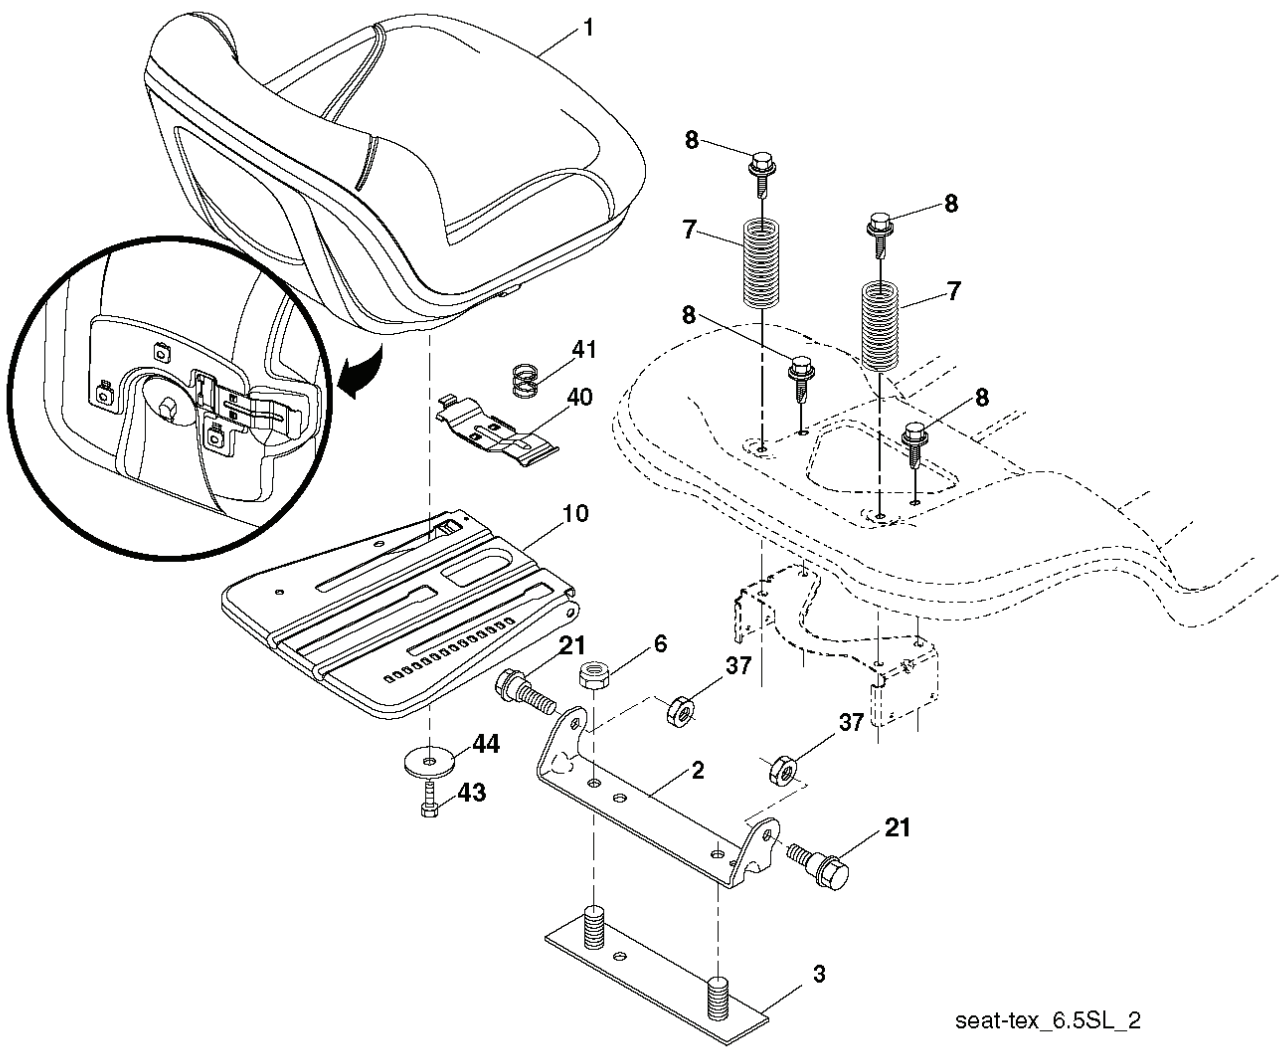

PTO SWITCH  
(MATING SIDE)

IGNITION SWITCH

POSITION	CIRCUIT	"MAKE"
OFF	M+G+A1	
RUN/OVERRIDE	B+A1	
RUN	B+A1	L+A2
START	B+S+A1	

CHASSIS HARNESS  
CONNECTOR  
(MATING SIDE)

DASH HARNESS  
CONNECTOR

WIRING INSULATED CLIPS  
NOTE: IF WIRING INSULATED  
CLIPS WERE REMOVED FOR  
SERVICING OF UNIT, THEY  
SHOULD BE RE-INSTALLED TO  
PROPERLY SECURE YOUR  
WIRING.

NON-REMOVABLE  
CONNECTIONS

REMOVABLE  
CONNECTIONS

seat-tex\_6.5SL\_2

---

REF.	PART NO.	DESCRIPTION	REMARK	QTY.	KIT
1	532439822	SEAT		1	
2	532180166	BRACKET		1	
3	532140675	STRAP		1	
6	873800600	NUT		1	
7	587613301	SPRING		1	
8	532171877	BOLT		1	
10	532196977	PLATE		1	
21	587907801	BOLT		1	
37	873800500	LOCK NUT		1	
40	532439871	HANDLE		1	
41	532198200	SPRING		1	
43	874760612	BOLT		1	
44	819133812	WASHER		1	