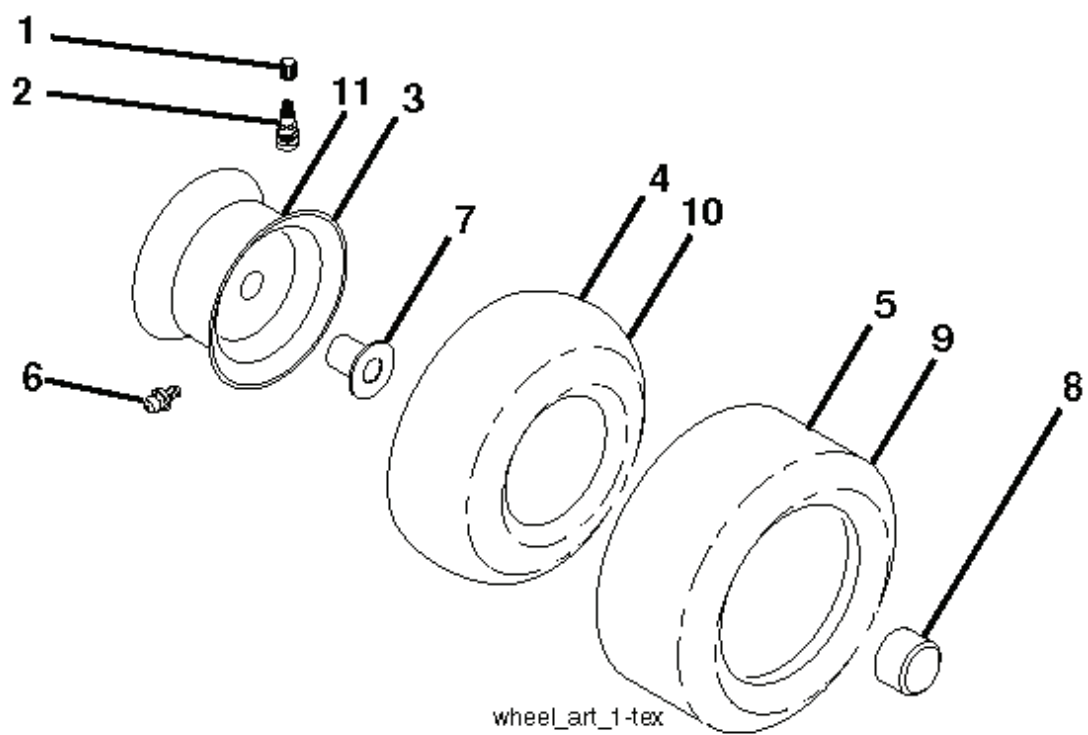

PTO SWITCH (MATING SIDE)

IGNITION SWITCH

POSITION	CIRCUIT	"MAKE"
OFF	M+G+A1	
RUN/OVERRIDE	B+A1	
RUN	B+A1	L+A2
START	B + S + A1	

CHASSIS HARNESS CONNECTOR (MATING SIDE)

DASH HARNESS CONNECTOR

WIRING INSULATED CLIPS  
 NOTE: IF WIRING INSULATED CLIPS WERE REMOVED FOR SERVICING OF UNIT, THEY SHOULD BE RE-INSTALLED TO PROPERLY SECURE YOUR WIRING.

● NON-REMOVABLE CONNECTIONS

○ REMOVABLE CONNECTIONS

seat-tex\_6.5SL\_2

---

REF.	PART NO.	DESCRIPTION	REMARK	QTY.	KIT
1	532439822	SEAT		1	
2	532180166	BRACKET		1	
3	532140675	STRAP		1	
6	873800600	NUT		1	
7	587613301	SPRING		1	
8	532171877	BOLT		1	
10	532196977	PLATE		1	
21	587907801	BOLT		1	
37	873800500	LOCK NUT		1	
40	532439871	HANDLE		1	
41	532198200	SPRING		1	
43	874760612	BOLT		1	
44	819133812	WASHER		1	

REF.	PART NO.	DESCRIPTION	REMARK	QTY.	KIT
1	532439740	STEERING WHEEL		1	
2	532195968	SHAFT	FRONT	1	
4	532403087	SPINDLE	LH	1	
5	532403088	SPINDLE	RH	1	
6	532124931	WASHER		1	
7	532121748	WASHER		1	
8	812000029	RETAINER RING		1	
9	532121232	HUB CAP		1	
13	532121749	WASHER		1	
14	810040600	WASHER		1	
15	873540600	NUT		1	
16	587016002	SHAFT		1	
19	532194729	PLATE		1	
21	586840201	ADAPTER		1	
22	585029802	BEARING		1	
26	532439743	HUB CAP		1	
27	819211616	WASHER		1	
28	817000612	SCREW		1	
35	532194732	PLATE		1	
45	587016401	WASHER		1	
50	873900600	NUT		1	
53	532188967	WASHER		1	
57	532407465	BRACKET		1	
58	532194747	BOLT		1	
59	532194748	WASHER		1	
60	873971000	NUT		1	
61	532194740	LINK	LH	1	
62	532194741	LINK	RH	1	
63	817000512	SCREW		1	
64	532199849	SPRING RETAINER		1	
66	871020748	BOLT		1	
67	532194737	BUSHING		1	
68	873900700	NUT		1	
69	532199162	WASHER		1	
70	585338801	BRACKET		1	
75	580683701	PINION		1	
76	580683601	SCREW		1	
122	532444962	CAP		1	