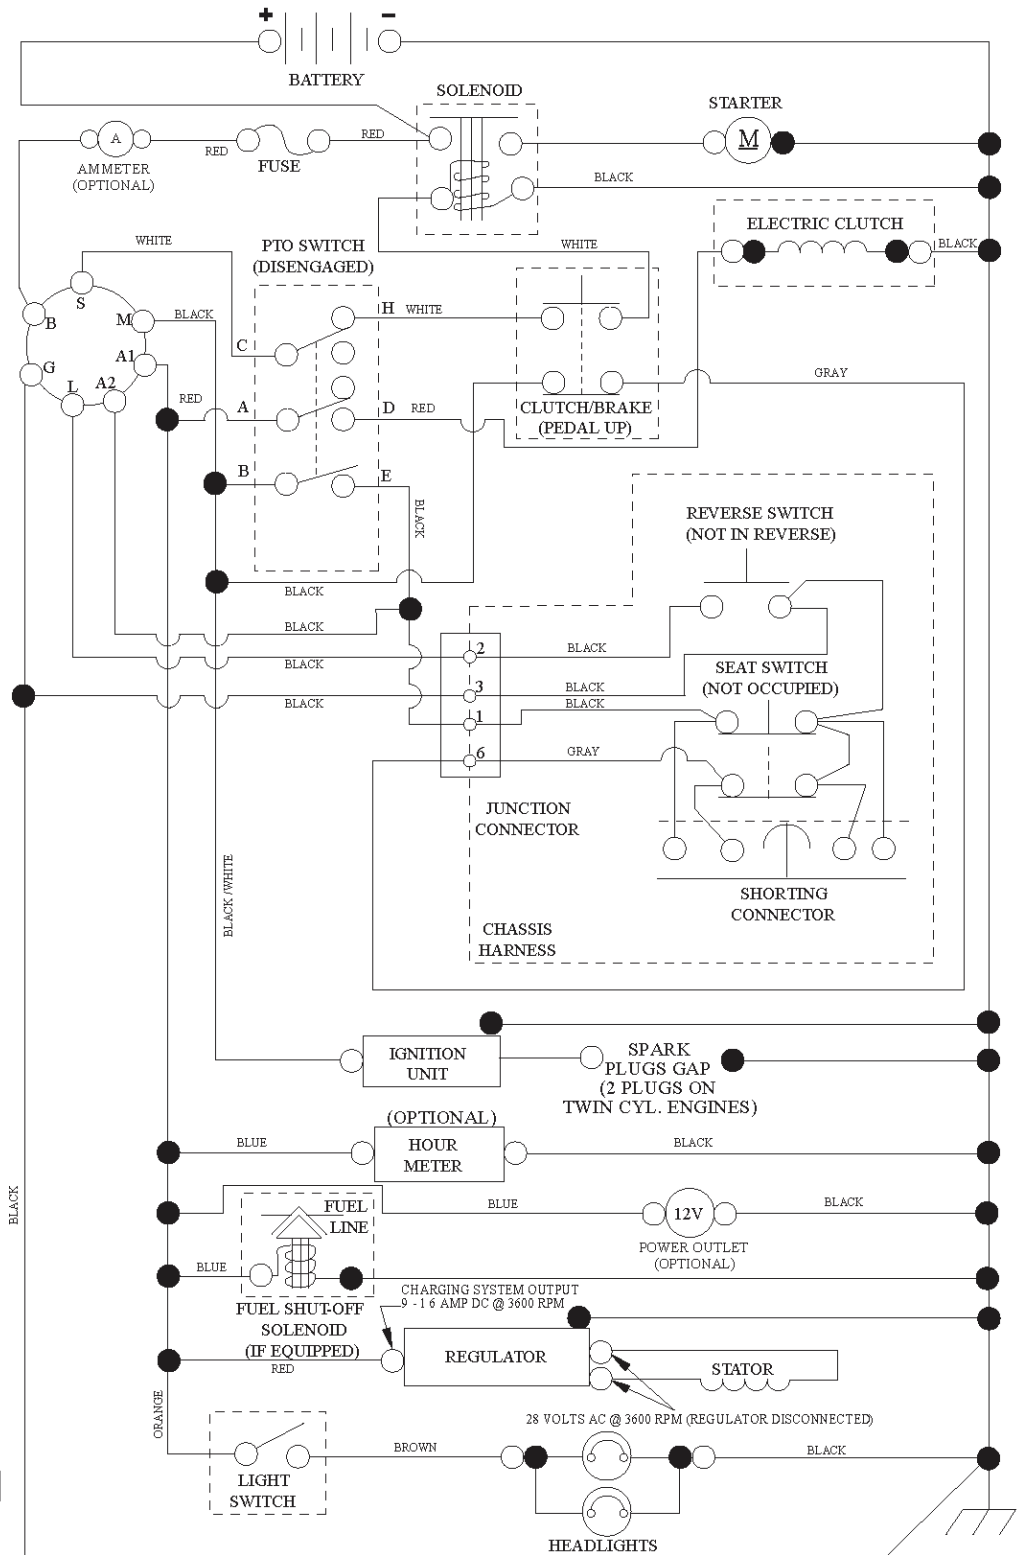

REF.	PART NO.	DESCRIPTION	REMARK	QTY.	KIT
1	532441275	DECK		1	
2	872140506	BOLT		1	
6	532195186	ARM		1	
11	532138971	BLADE		1	
12	584309301	SCREW		1	
13	587256501	SHAFT		1	
14	532187281	BEARING HOUSING		1	
15	585323901	BEARING		1	
19	532196539	BOLT		1	
20	532159770	RAIL		1	
21	873680500	NUT		1	
23	532192557	HINGE		1	
24	532105304	HUB CAP		1	
25	532197026	TORSION SPRING		1	
26	532110452	NUT		1	
27	532403004	SHIELD		1	
29	532131491	SHAFT		1	
32	532153535	PULLEY		1	
33	532400234	NUT		1	
34	872110612	BOLT		1	
36	532197379	PULLEY		1	
40	873900600	NUT		1	
41	584953901	BOLT		1	
55	532437110	ARM		1	
56	532199092	SPACER		1	
57	817000616	SCREW		1	
59	532141043	GUARD		1	
62	872110616	BOLT		1	
68	532144959	BELT		1	
69	872140505	BOLT		1	
111	532404784	BRACKET		1	
112	532404785	BRACKET		1	
113	817000510	BOLT		1	
116	532124842	BOLT		1	
117	532188606	WHEEL		1	
119	819121414	WASHER		1	
145	532193197	PULLEY		1	
188	532195161	STUD		1	
189	873900500	NUT		1	
190	532197251	SPRING		1	
241	532152927	SCREW		1	
242	532415598	HOSE COUPLING		1	
254	585316805	REINFORCEMENT PLATE		1	
255	585317005	REINFORCEMENT PLATE		1	
256	539109800	BOLT		1	
257	873900400	NUT		1	
--	532416405	COUPLING		1	
--	587253301	MANDREL		1	
--	586449701	SERVICE TOOLS		1	

PTO SWITCH (MATING SIDE)

IGNITION SWITCH

POSITION	CIRCUIT	"MAKE"
OFF	M+G+A1	
RUN/OVERRIDE	B+A1	
RUN	B+A1	L+A2
START	B + S + A1	

CHASSIS HARNESS CONNECTOR (MATING SIDE)

DASH HARNESS CONNECTOR

WIRING INSULATED CLIPS  
 NOTE: IF WIRING INSULATED CLIPS WERE REMOVED FOR SERVICING OF UNIT, THEY SHOULD BE RE-INSTALLED TO PROPERLY SECURE YOUR WIRING.