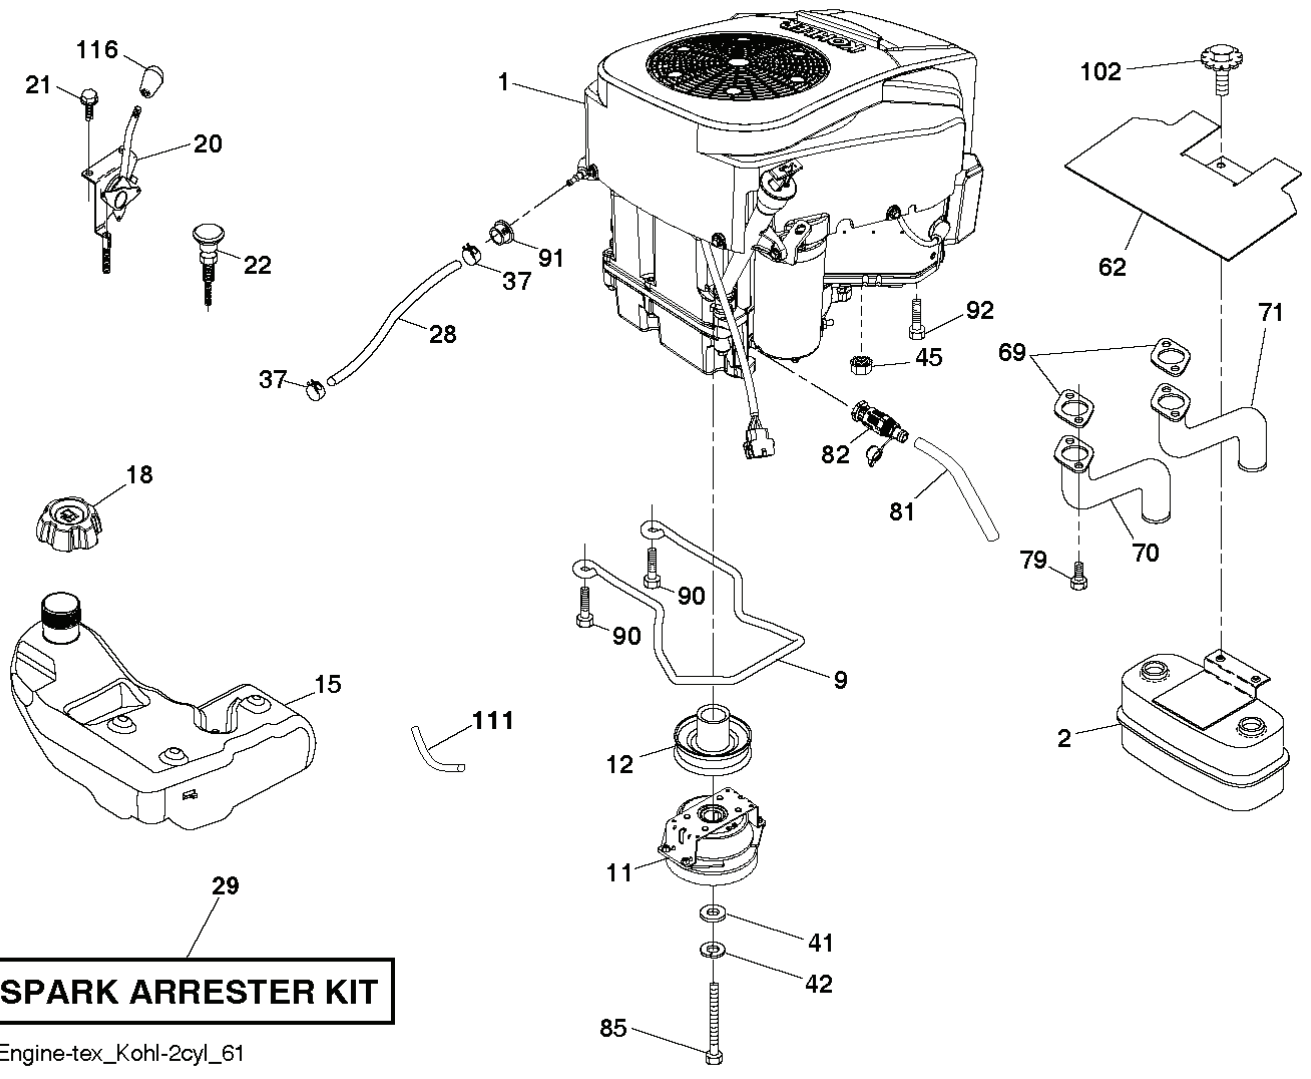

SPARK ARRESTER KIT

Engine-tex_Kohl-2cyl_61

REF.	PART NO.	DESCRIPTION	REMARK	QTY.	KIT
1	000000000	W/O DESCRIPTION	ENGINE KOHL. MODEL NO. KT725-3014 (585452901)	1	
2	532445962	MUFFLER		1	
9	501832601	KEEPER		1	
11	587241501	CLUTCH		1	
12	532405097	PULLEY		1	
15	532414151	TANK FUEL CARB	Fits 2.75" filler neck	1	
18	585124801	FUEL CAP ASSY	Fits 2.75" filler neck	1	
18	529989702	CAP	Fits 2.00" filler neck	1	
20	532426184	THROTTLE CONTROL		1	
21	532416358	SCREW		1	
22	532191596	COMMA*RPLPAR 532187767428		1	
28	532401135	LINE.FUEL.64"REAR.EMIS		1	
29	532137180	SPARK ARRESTER KIT		1	
37	532123487	HOSE CLAMP		1	
41	532126197	WASHER		1	
42	810040700	WASHER		1	
45	873510400	NUT		1	
62	532434017	SHIELD		1	
69	532186054	GASKET MUFFLER		1	
70	583954501	TUBE		1	
71	583954801	TUBE		1	
79	532192334	SCREW		1	
81	532148456	TUBE		1	
82	532428287	PLUG		1	
85	581332804	BOLT		1	
90	817000616	SCREW		1	
91	532187495	BUSHING		1	
92	817120616	SCREW		1	
102	817000512	SCREW		1	
111	532414119	PURGE LINE CARB		1	
116	539132624	KNOB		1