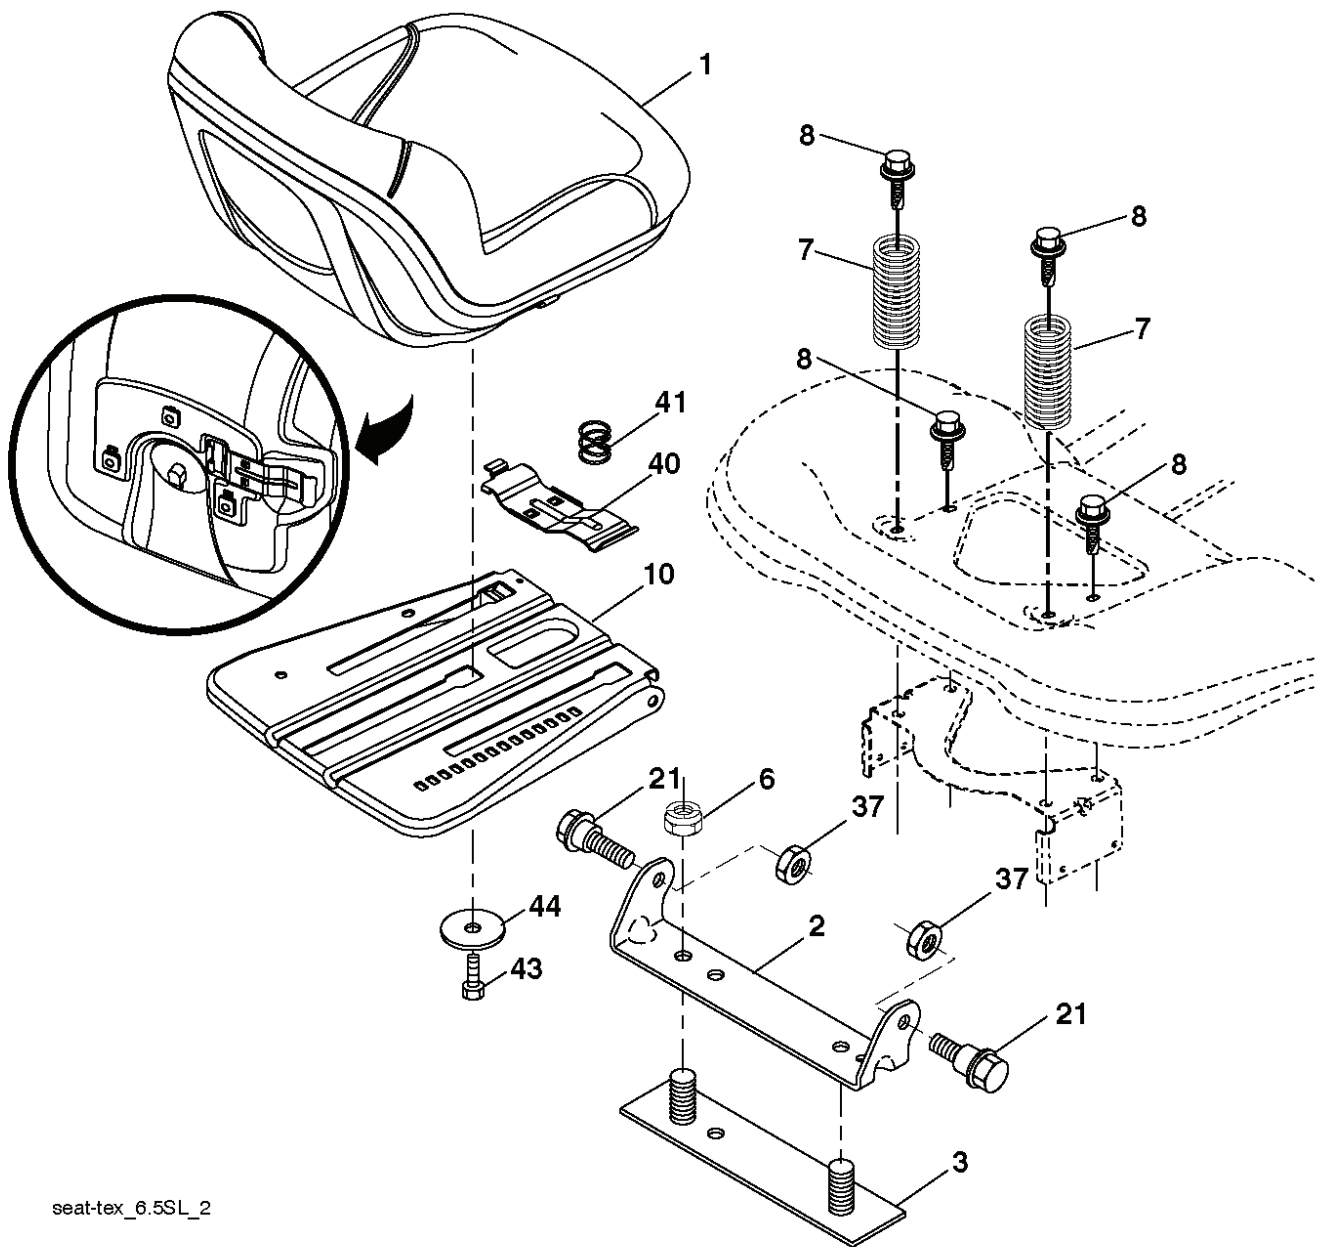

REF.	PART NO.	DESCRIPTION	REMARK	QTY.	KIT
1	532441275	DECK		1	
2	872140506	BOLT		1	
6	532195186	ARM		1	
11	532138971	BLADE		1	
12	584309301	SCREW		1	
13	587256501	SHAFT		1	
14	532187281	BEARING HOUSING		1	
15	585323901	BEARING		1	
19	532196539	BOLT		1	
20	532159770	RAIL		1	
21	873680500	NUT		1	
23	532192557	HINGE		1	
24	532105304	HUB CAP		1	
25	532197026	TORSION SPRING		1	
26	532110452	NUT		1	
27	532403004	SHIELD		1	
29	532131491	SHAFT		1	
32	532153535	PULLEY		1	
33	532400234	NUT		1	
34	872110612	BOLT		1	
36	532197379	PULLEY		1	
40	873900600	NUT		1	
41	584953901	BOLT		1	
55	532437110	ARM		1	
56	532199092	SPACER		1	
57	817000616	SCREW		1	
59	532141043	GUARD		1	
62	872110616	BOLT		1	
68	532144959	BELT		1	
69	872140505	BOLT		1	
111	532404784	BRACKET		1	
112	532404785	BRACKET		1	
113	817000510	BOLT		1	
116	532124842	BOLT		1	
117	532188606	WHEEL		1	
119	819121414	WASHER		1	
145	532193197	PULLEY		1	
188	532195161	STUD		1	
189	873900500	NUT		1	
190	532197251	SPRING		1	
241	532152927	SCREW		1	
242	532415598	HOSE COUPLING		1	
254	585316805	REINFORCEMENT PLATE		1	
255	585317005	REINFORCEMENT PLATE		1	
256	539109800	BOLT		1	
257	873900400	NUT		1	
--	532416405	COUPLING		1	
--	587253301	MANDREL		1	
--	586449701	SERVICE TOOLS		1	

PTO SWITCH (MATING SIDE)

IGNITION SWITCH

POSITION	CIRCUIT	"MAKE"
OFF	M+G+A1	
RUN/OVERRIDE	B+A1	
RUN	B+A1	L+A2
START	B + S + A1	

CHASSIS HARNESS CONNECTOR (MATING SIDE)

DASH HARNESS CONNECTOR

WIRING INSULATED CLIPS  
 NOTE: IF WIRING INSULATED CLIPS WERE REMOVED FOR SERVICING OF UNIT, THEY SHOULD BE RE-INSTALLED TO PROPERLY SECURE YOUR WIRING.

● NON-REMOVABLE CONNECTIONS

○ REMOVABLE CONNECTIONS

seat-tex\_6.5SL\_2

---

REF.	PART NO.	DESCRIPTION	REMARK	QTY.	KIT
1	532439822	SEAT		1	
2	532180166	BRACKET		1	
3	532140675	STRAP		1	
6	873800600	NUT		1	
7	587613301	SPRING		1	
8	532171877	BOLT		1	
10	532196977	PLATE		1	
21	587907801	BOLT		1	
37	873800500	LOCK NUT		1	
40	532439871	HANDLE		1	
41	532198200	SPRING		1	
43	874760612	BOLT		1	
44	819133812	WASHER		1	