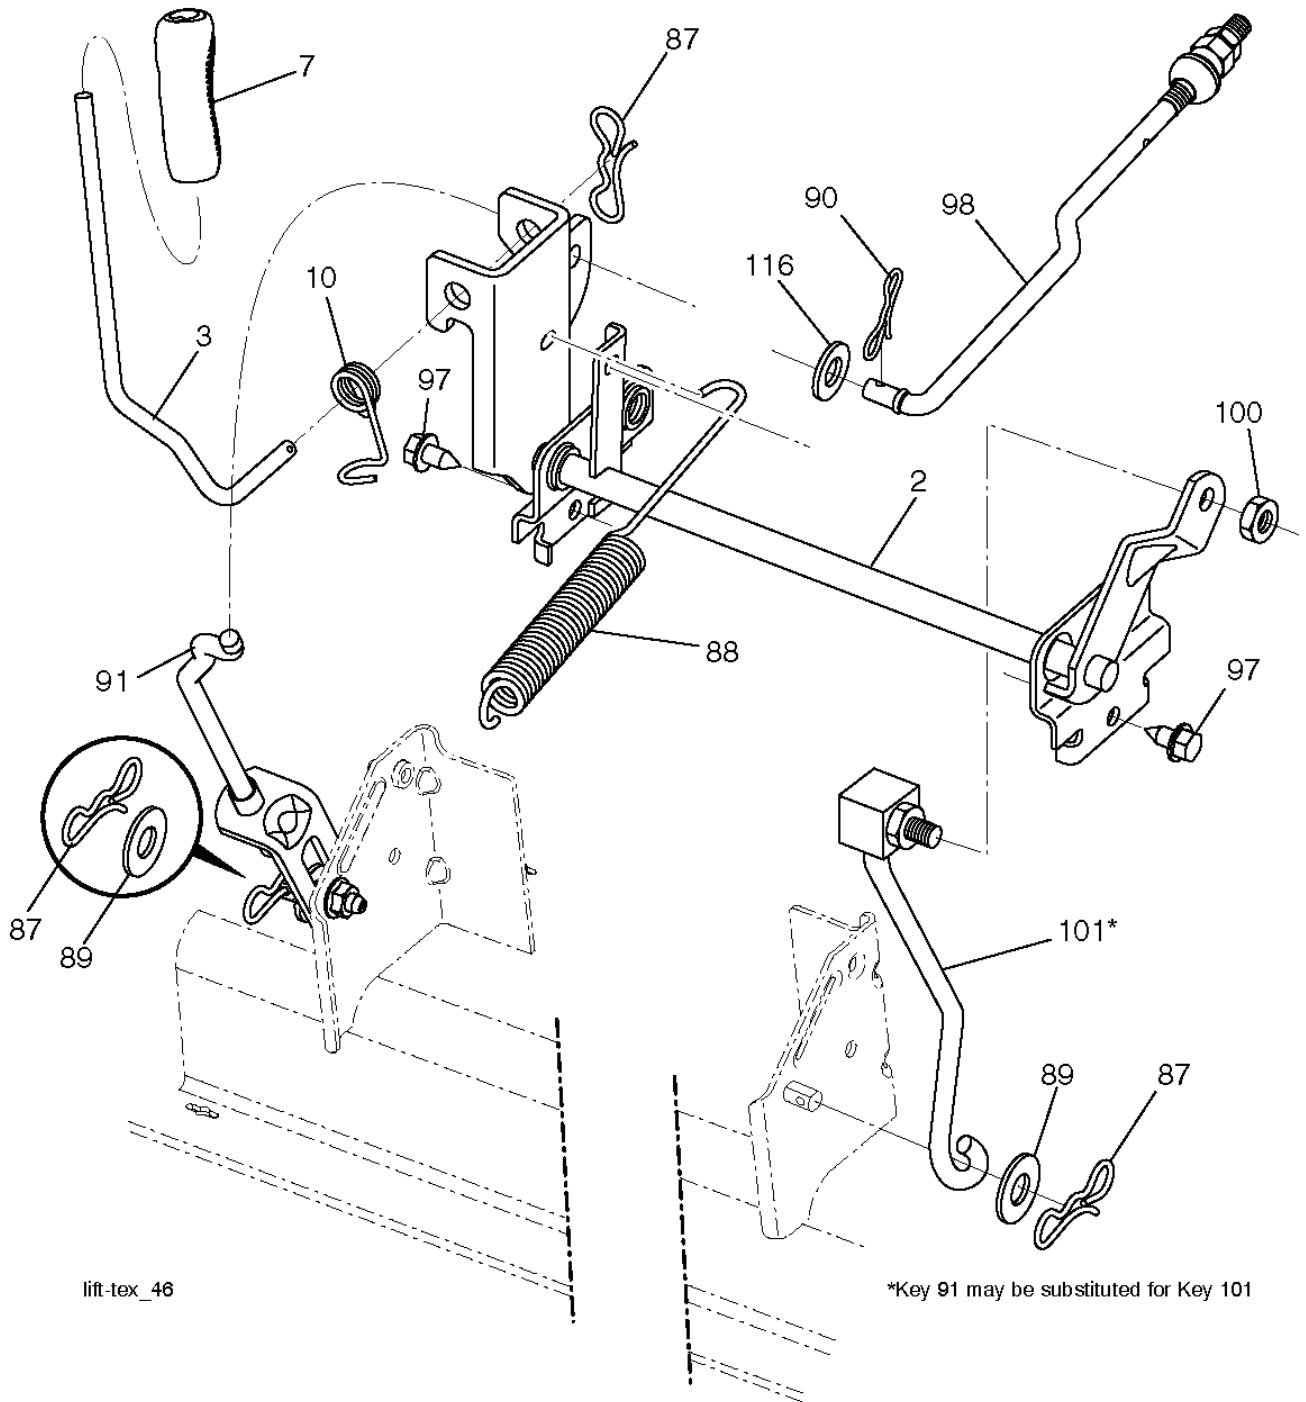

REF.	PART NO.	DESCRIPTION	REMARK	QTY.	KIT
1	000000000	W/O DESCRIPTION	ENGINE KAWA MODEL NO. FR600V-AS11 (581477001)	1	
2	589818701	MUFFLER		1	
9	501832602	KEEPER		1	
11	587241501	CLUTCH		1	
12	532405097	PULLEY		1	
15	532438025	FUEL TANK	Fits 2.75" filler neck	1	
18	585124801	FUEL CAP ASSY	Fits 2.75" filler neck	1	
18	529989702	CAP	Fits 2.00" filler neck	1	
20	532424341	CONTROL THROTTLE		1	
21	532416358	SCREW		1	
22	532191596	COMMA*RPLPAR 532187767428		1	
28	532401135	LINE.FUEL.64"REAR.EMIS		1	
29	532137180	SPARK ARRESTER KIT		1	
37	532123487	HOSE CLAMP		1	
41	532126197	WASHER		1	
42	810040700	WASHER		1	
45	873510400	NUT		1	
62	532434017	SHIELD		1	
69	532178151	MUFFLER GASKET		1	
70	583955701	TUBE		1	
71	583955601	TUBE		1	
81	532148456	TUBE		1	
85	581332804	BOLT		1	
86	532184362	NUT		1	
90	817000616	SCREW		1	
91	532187495	BUSHING		1	
92	817120616	SCREW		1	
102	817000512	SCREW		1	
116	539132624	KNOB		1	

lift-tex_46