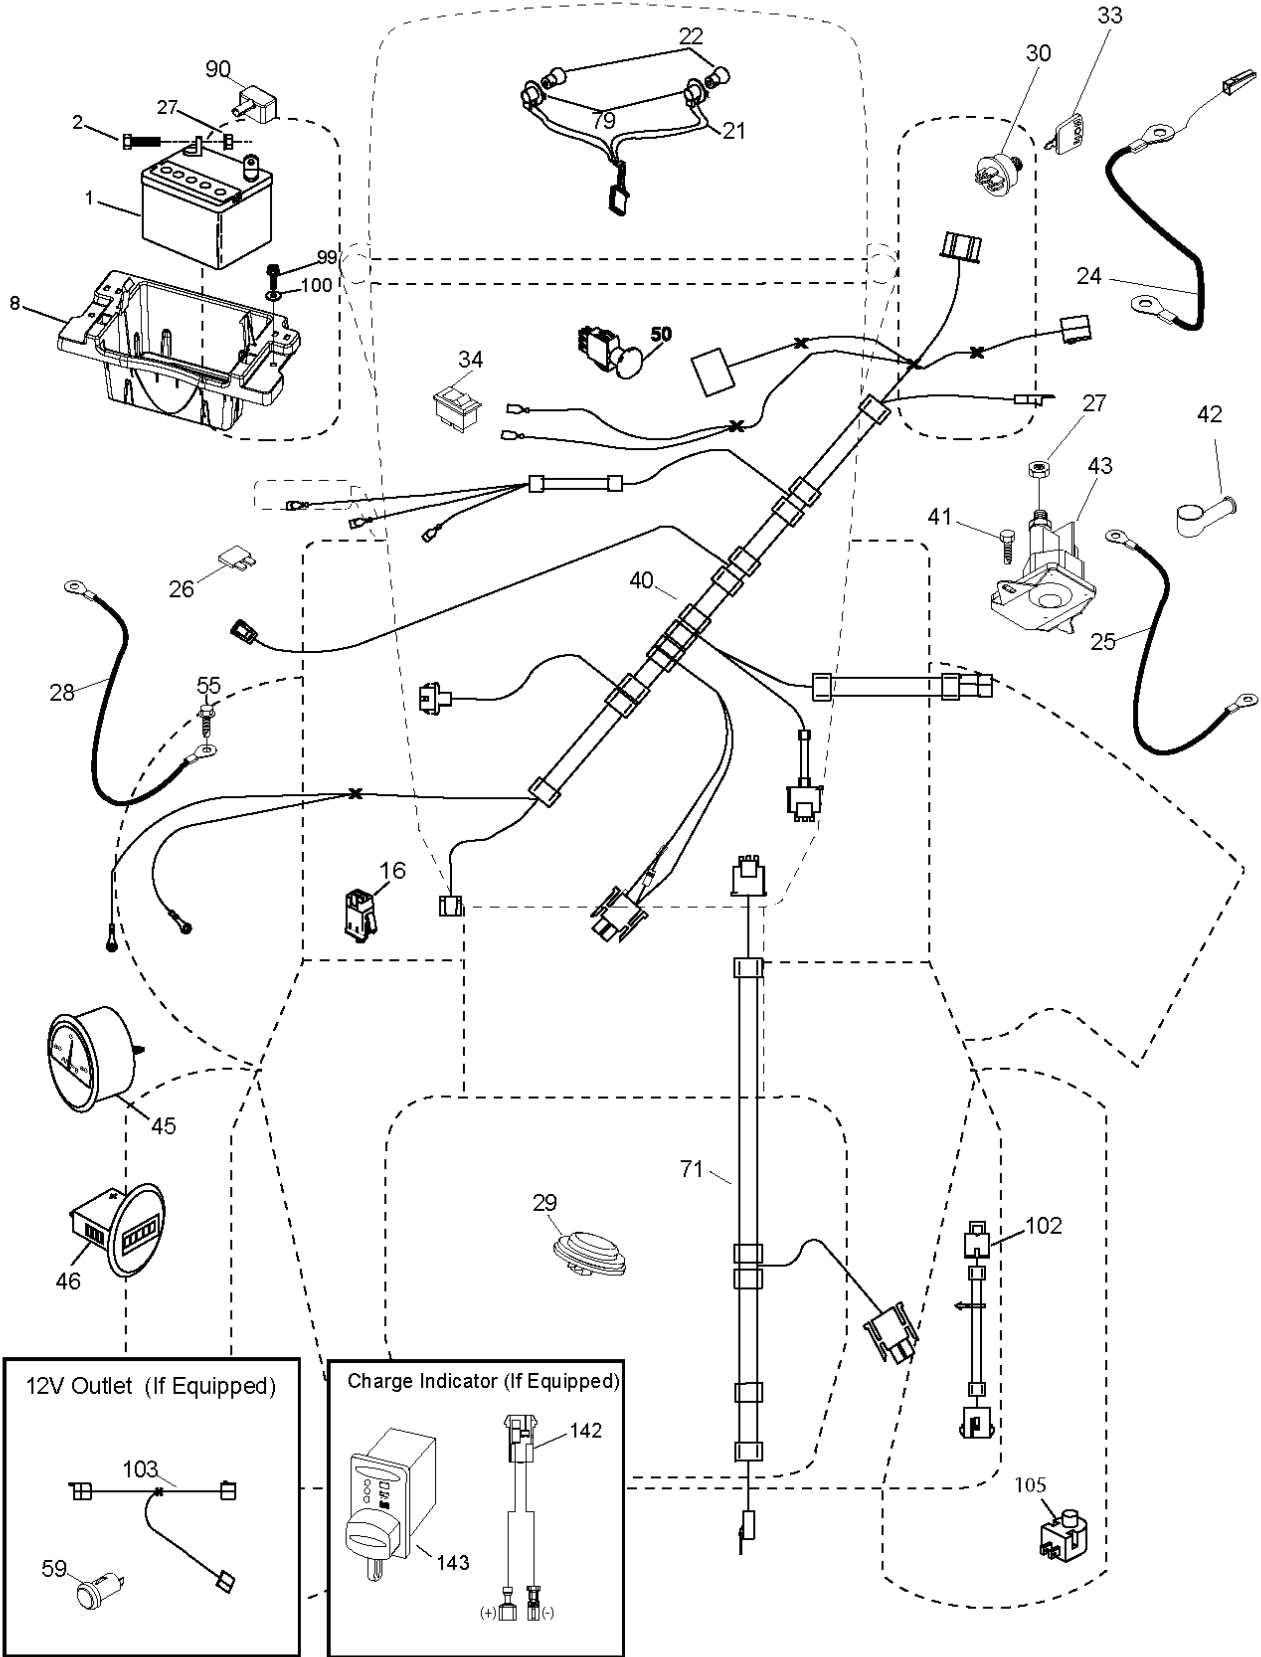

REF.	PART NO.	DESCRIPTION	REMARK	QTY.	KIT
1	000000000	W/O DESCRIPTION	TRANSAXLE TUFFTORQ K46 CR (501051401)	1	
2	532123583	KEY		1	
15	819131316	WASHER		1	
17	532413678	SRPING.BRAKE.K46.GREEN*SUBS/2*		1	
26	532199679	SPRING		1	
29	532403806	ROD		1	
33	812000001	RETAINER RING		1	
35	583864501	ROD		1	
37	532188967	WASHER		1	
42	532124872	PEDAL RUBBER		1	
49	872110614	BOLT		1	
50	532194327	PULLEY		1	
51	873900600	NUT		1	
52	532194326	PULLEY		1	
56	532130969	BELT		1	
64	532197865	SHAFT		1	
69	532423303	HAIR PIN COTTER		1	
73	874490540	BOLT		1	
92	874760520	BOLT		1	
99	582404501	ROD		1	
116	873900500	NUT		1	
125	817000512	SCREW		1	
143	817490508	SCREW		1	
153	532124788	RETAINER RING		1	
159	876020412	SPLIT PIN		1	
160	532169484	PIN		1	
161	532105709	SPRING		1	
163	532448275	CONTROL		1	
166	532429164	NUT		1	
167	532405257	LATCH		1	
170	532194322	KEEPER		1	
171	872110616	BOLT		1	
183	532137057	SPACER		1	
184	587653701	HANDLE		1	
185	872110622	BOLT		1	
186	532194321	SPACER		1	
187	819133210	WASHER		1	
188	532194323	LINK		1	
189	532194317	PLATE		1	
190	532194318	BELT GUIDE		1	
196	817000616	SCREW		1	
197	532195804	BRACKET		1	
205	532121748	WASHER		1	
206	532448596	BRACKET		1	
207	587031401	LATCH		1	
208	532197869	SUPPORT		1	
209	532199592	ROD		1	
210	532400980	PEDAL ARM		1	
211	532120183	BEARING		1	
213	532403119	CONTROL		1	
214	532416863	PEDAL.FORWARD.HUSQVARNA.DEALER		1	
215	532401723	PEDAL		1	
216	532196131	BRACKET		1	
221	532403187	SPRING		1	
222	879212010	WASHER		1	
225	532403319	BELT GUIDE		1	
227	817490512	SCREW		1	
284	532417693	NUT		1	
307	874180412	SCREW		1	
325	585668502	BRACKET		1	
326	585670802	BRACKET		1	
336	587259601	BOLT		1	

T15S