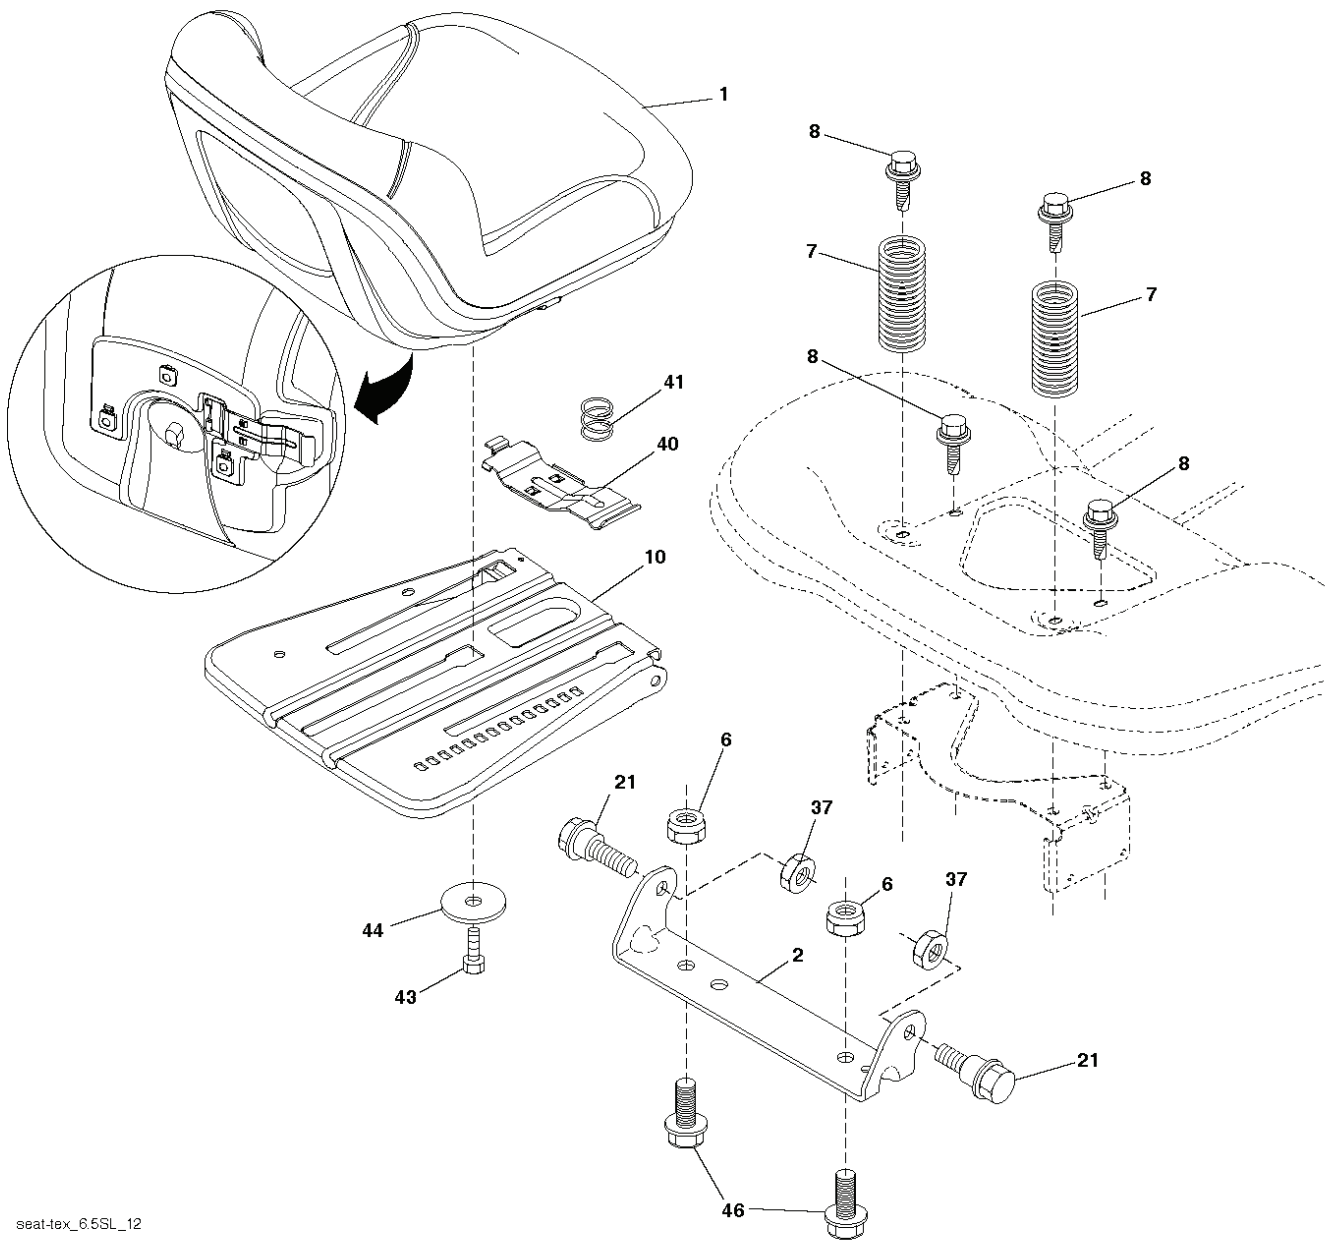

PTO SWITCH (MATING SIDE)

IGNITION SWITCH

POSITION	CIRCUIT "MAKE"
OFF	M+G+A1
RUN/OVERRIDE	B+A1
RUN	B+A1 L+A2
START	B+S+A1

CHASSIS HARNES CONNECTOR (MATING SIDE)

DASH HARNES CONNECTOR

WIRING INSULATED CLIPS  
 NOTE: IF WIRING INSULATED CLIPS WERE REMOVED FOR SERVICING OF UNIT, THEY SHOULD BE RE-INSTALLED TO PROPERLY SECURE YOUR WIRING.

● NON-REMOVABLE CONNECTIONS

○ REMOVABLE CONNECTIONS

REF.	PART NO.	DESCRIPTION	REMARK	QTY.	KIT
1	532439822	SEAT		1	
2	532180166	BRACKET		1	
6	873800600	NUT		1	
7	587613301	SPRING		1	
8	532171877	BOLT		1	
10	532196977	PLATE		1	
21	587907801	BOLT		1	
37	873800500	LOCK NUT		1	
40	532197661	HANDLE		1	
41	532198200	SPRING		1	
43	874760612	BOLT		1	
44	819133812	WASHER		1	
46	588090401	BOLT		1	
	PART NO.		REMARK		KIT