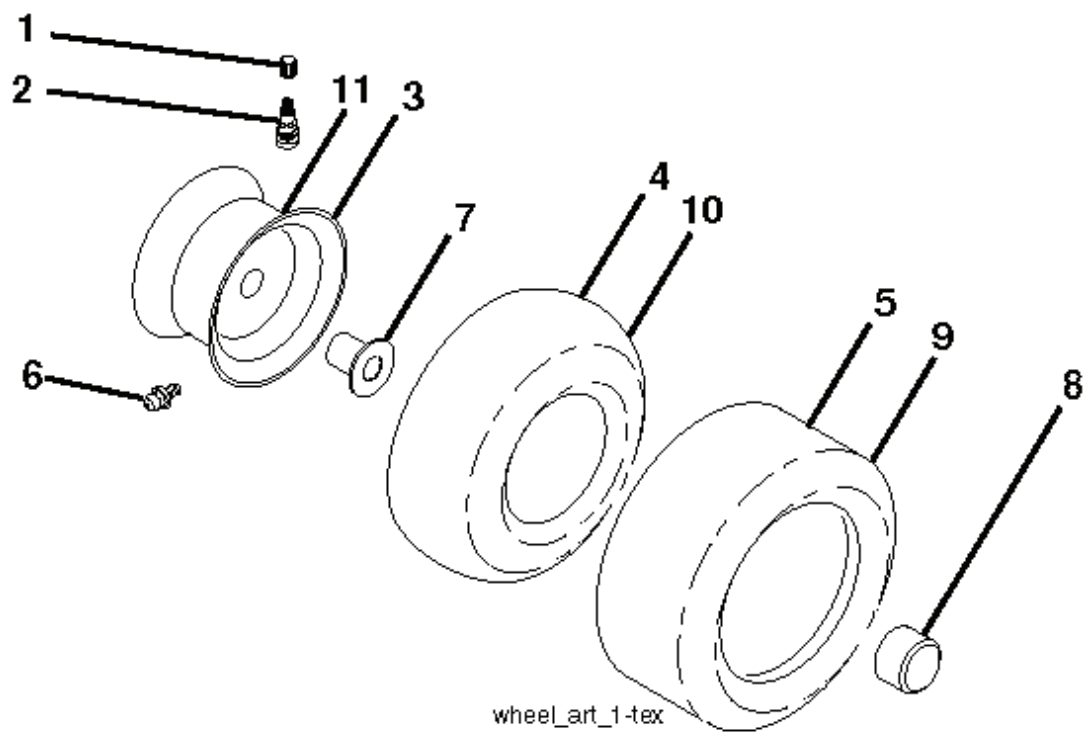

wheel_art_1-tex

REF.	PART NO.	DESCRIPTION	REMARK	QTY.	KIT
1	532059192	CAP VALVE		0	
2	532065139	NIPPLE		0	
3	532138336	RIM	Front 6"	0	
4	532059904	HOSE	(Service Item Only)	0	
5	532106222	TIRE	Front 15" x 6.0"-6"	0	
6	532124957	FITTING	(Front Wheel Only)	0	
7	532124959	BEARING	(Front Wheel Only)	0	
8	532175039	HUB CAP		0	
9	532138468	TIRE	Rear 20" x 8"-8"	0	
10	532124926	HOSE	(Service Item Only)	0	
11	532138337	RIM SPROCKET	Rear 8"	0	
	532144334	SEALING FOAM		0