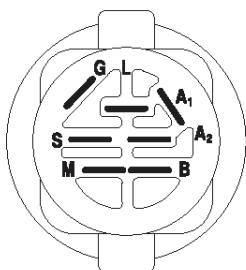

IGNITION SWITCH

POSITION	CIRCUIT "MAKE"
OFF	M+G+A1
RUN/OVERRIDE	B+A1
RUN	B+A1 L+A2
START	B+S+A1

WIRING INSULATED CLIPS
NOTE: IF WIRING INSULATED CLIPS WERE REMOVED FOR SERVICING OF UNIT, THEY SHOULD BE RE-INSTALLED TO PROPERLY SECURE YOUR WIRING.

● NON-REMOVABLE CONNECTIONS

○ REMOVABLE CONNECTIONS