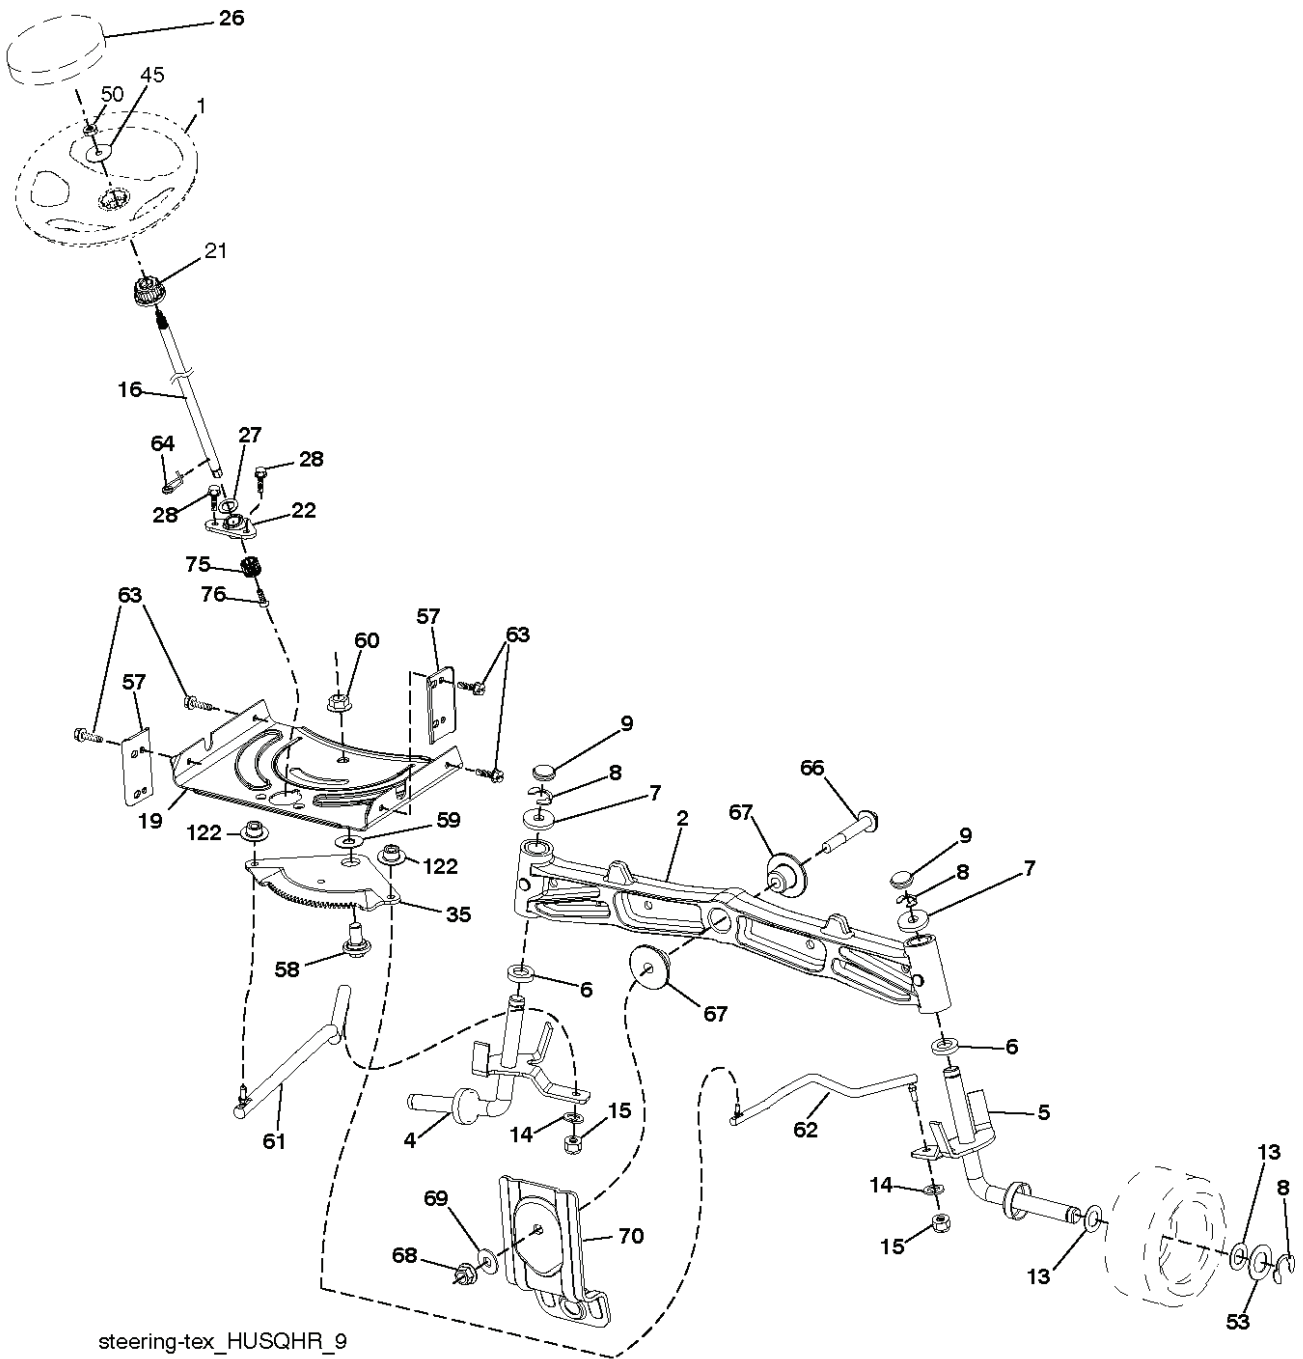

steering-tex_HUSQHR_9

REF.	PART NO.	DESCRIPTION	REMARK	QTY.	KIT
1	532439740	STEERING WHEEL		1	
2	532195968	SHAFT	FRONT	1	
4	532403087	SPINDLE	LH	1	
5	532403088	SPINDLE	RH	1	
6	532124931	WASHER		1	
7	532121748	WASHER		1	
8	812000029	RETAINER RING		1	
9	532121232	HUB CAP		1	
13	532121749	WASHER		1	
14	810040600	WASHER		1	
15	873540600	NUT		1	
16	587016002	SHAFT		1	
19	532194729	PLATE		1	
21	586840201	ADAPTER		1	
22	585029802	BEARING		1	
26	532439743	HUB CAP		1	
27	819211616	WASHER		1	
28	817000612	SCREW		1	
35	532194732	PLATE		1	
45	587016401	WASHER		1	
50	873900600	NUT		1	
53	532188967	WASHER		1	
57	532407465	BRACKET		1	
58	532194747	BOLT		1	
59	532194748	WASHER		1	
60	873971000	NUT		1	
61	532194740	LINK	LH	1	
62	532194741	LINK	RH	1	
63	817000512	SCREW		1	
64	532199849	SPRING RETAINER		1	
66	871020748	BOLT		1	
67	532194737	BUSHING		1	
68	873900700	NUT		1	
69	532199162	WASHER		1	
70	585338801	BRACKET		1	
75	580683701	PINION		1	
76	580683601	SCREW		1	
122	532444962	CAP		1