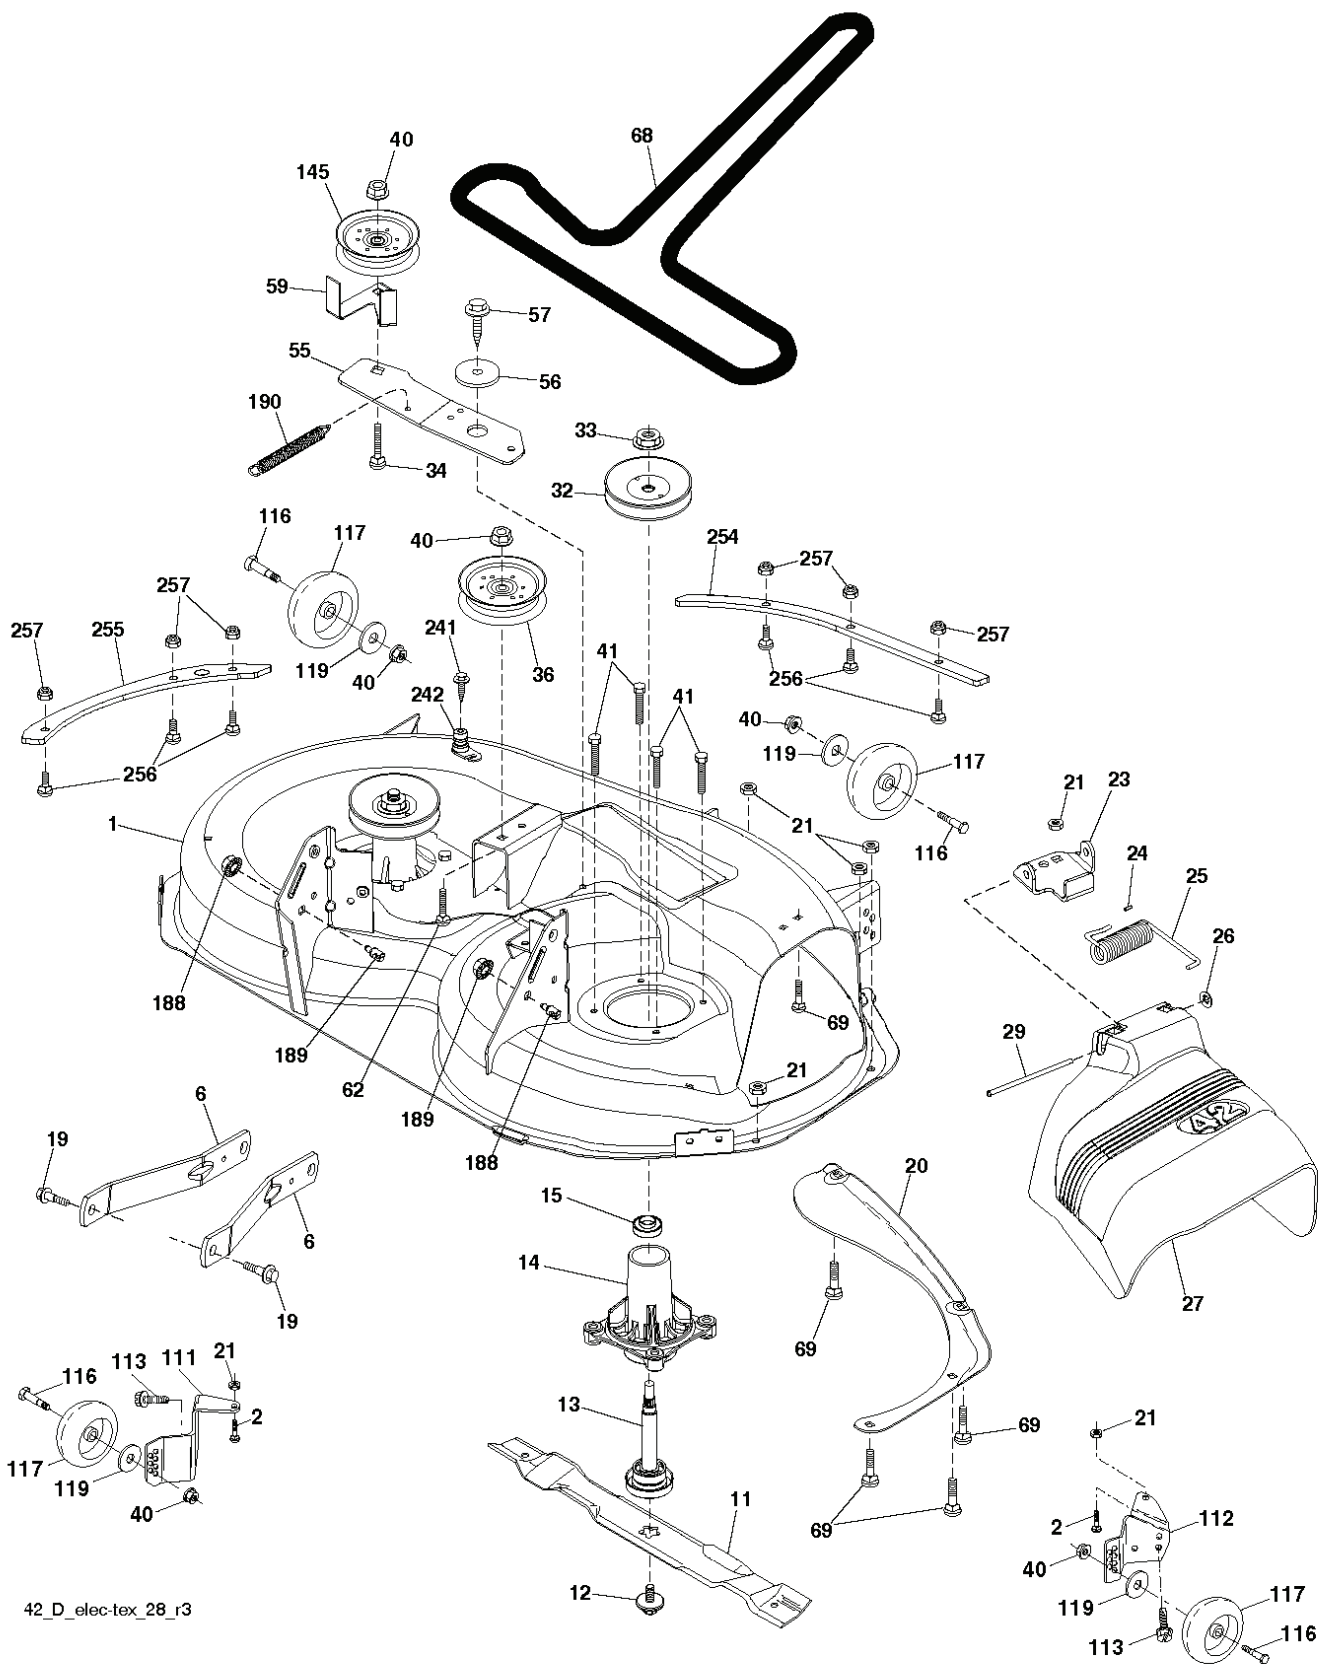

# **SPARE PARTS LIST**

---

REF.	PART NO.	DESCRIPTION	REMARK	QTY.	KIT
1	581578901	DECAL		1	
2	581627301	DECAL		1	
4	585995201	DECAL		1	
5	532423829	DECAL		1	
6	589626101	DECAL		1	
7	584904601	DECAL		1	
9	532145005	DECAL		1	
12	581580001	DECAL		1	
--	581724801	DECAL		1	
--	585714401	DECAL		1	
--	532439681	PLATE	LH	1	
	532439682	PAD	RH	1	
--	501749001	DECAL		1	

wheel\_art\_1-tex

---

REF.	PART NO.	DESCRIPTION	REMARK	QTY.	KIT
1	532059192	CAP VALVE		0	
2	532065139	NIPPLE		0	
3	532138336	RIM	Front 6"	0	
4	532059904	HOSE	(Service Item Only)	0	
5	532106222	TIRE	Front 15" x 6.0"-6"	0	
6	532124957	FITTING	(Front Wheel Only)	0	
7	532124959	BEARING	(Front Wheel Only)	0	
8	532175039	HUB CAP		0	
9	532138468	TIRE	Rear 20" x 8"-8"	0	
10	532124926	HOSE	(Service Item Only)	0	
11	532138337	RIM SPROCKET	Rear 8"	0	
	532144334	SEALING FOAM		0	