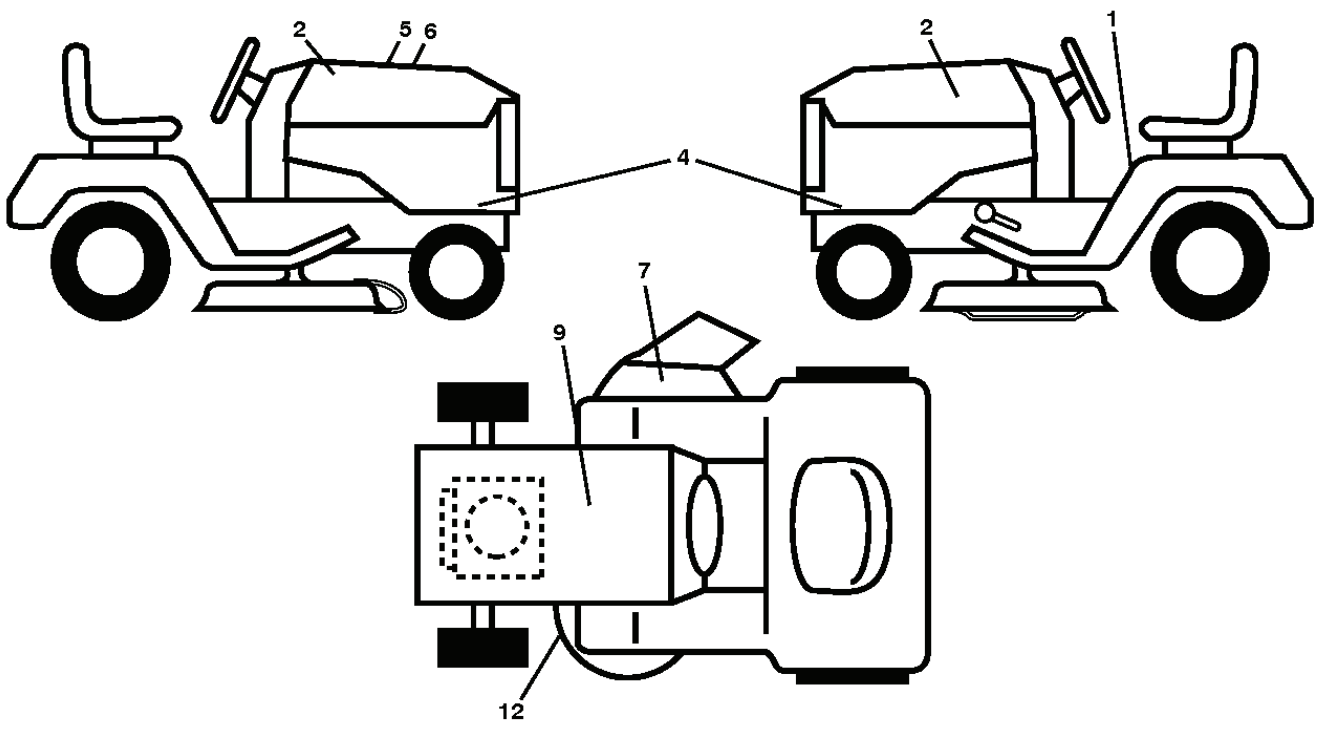

# **SPARE PARTS LIST**

---

REF.	PART NO.	DESCRIPTION	REMARK	QTY.	KIT
1	581578901	DECAL		1	
2	581627301	DECAL		1	
4	585995201	DECAL		1	
5	532423829	DECAL		1	
6	589626101	DECAL		1	
7	584904601	DECAL		1	
9	532145005	DECAL		1	
12	581580001	DECAL		1	
--	581724801	DECAL		1	
--	585714401	DECAL		1	
--	532439681	PLATE	LH	1	
	532439682	PAD	RH	1	
--	501749001	DECAL		1	

wheel\_art\_1-tex

---

REF.	PART NO.	DESCRIPTION	REMARK	QTY.	KIT
1	532059192	CAP VALVE		0	
2	532065139	NIPPLE		0	
3	532138336	RIM	Front 6"	0	
4	532059904	HOSE	(Service Item Only)	0	
5	532106222	TIRE	Front 15" x 6.0"-6"	0	
6	532124957	FITTING	(Front Wheel Only)	0	
7	532124959	BEARING	(Front Wheel Only)	0	
8	532175039	HUB CAP		0	
9	532138468	TIRE	Rear 20" x 8"-8"	0	
10	532124926	HOSE	(Service Item Only)	0	
11	532138337	RIM SPROCKET	Rear 8"	0	
	532144334	SEALING FOAM		0	