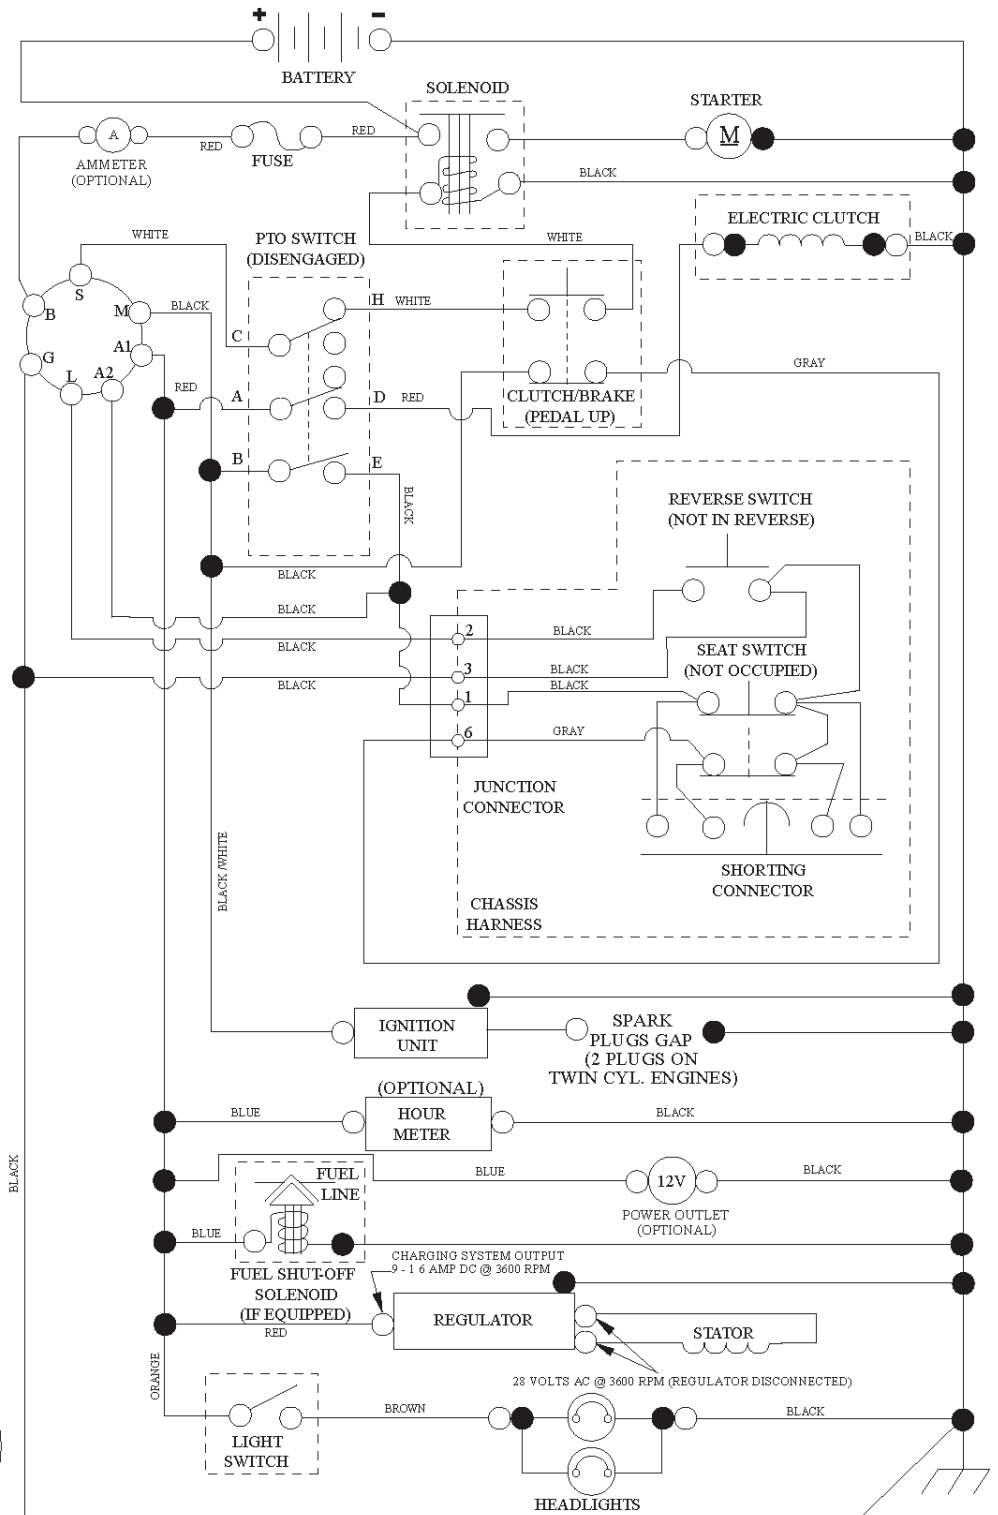

T15S

REF.	PART NO.	DESCRIPTION	REMARK	QTY.	KIT
1	532163465	BATTERY		1	
2	874760412	BOLT		1	
8	587205101	TRAY		1	
16	532176138	MICRO SWITCH		1	
21	532400252	HARNESS		1	
22	532004152	BULB		1	
24	585555601	CABLE		1	
25	585555501	CABLE		1	
26	532175158	FUSE		1	
27	873510400	NUT		1	
28	532416588	CABLE		1	
29	532401545	SWITCH		1	
30	532193350	IGNITION MODULE		1	
33	532411933	KEY		1	
34	532110712	SWITCH		1	
40	501133101	HARNESS		1	
41	817720408	SCREW		1	
42	532131563	COVER		1	
43	582042801	SOLENOID		1	
45	587553903	GAUGE		1	
46	587554003	GAUGE		1	
50	582107601	SWITCH		1	
55	817060512	SCREW		1	
59	532400303	OUTLET-12 VOLT		1	
71	532194276	CABLE ASSY		1	
79	532175242	HOLDER		1	
90	532435395	TERMINAL COVER		1	
99	817670412	SCREW		1	
100	819091416	WASHER		1	
102	532404454	CABLE		1	
103	532421747	HARNESS		1	
105	532407568	SWITCH		1	
142	583857801	HARNESS		1	
143	532448059	HARNESS		1	

PTO SWITCH (MATING SIDE)

IGNITION SWITCH

POSITION	CIRCUIT "MAKE"
OFF	M+G+A1
RUN/OVERRIDE	B+A1
RUN	B+A1 L+A2
START	B+S+A1

CHASSIS HARNES CONNECTOR (MATING SIDE)

DASH HARNES CONNECTOR

WIRING INSULATED CLIPS  
 NOTE: IF WIRING INSULATED CLIPS WERE REMOVED FOR SERVICING OF UNIT, THEY SHOULD BE RE-INSTALLED TO PROPERLY SECURE YOUR WIRING.