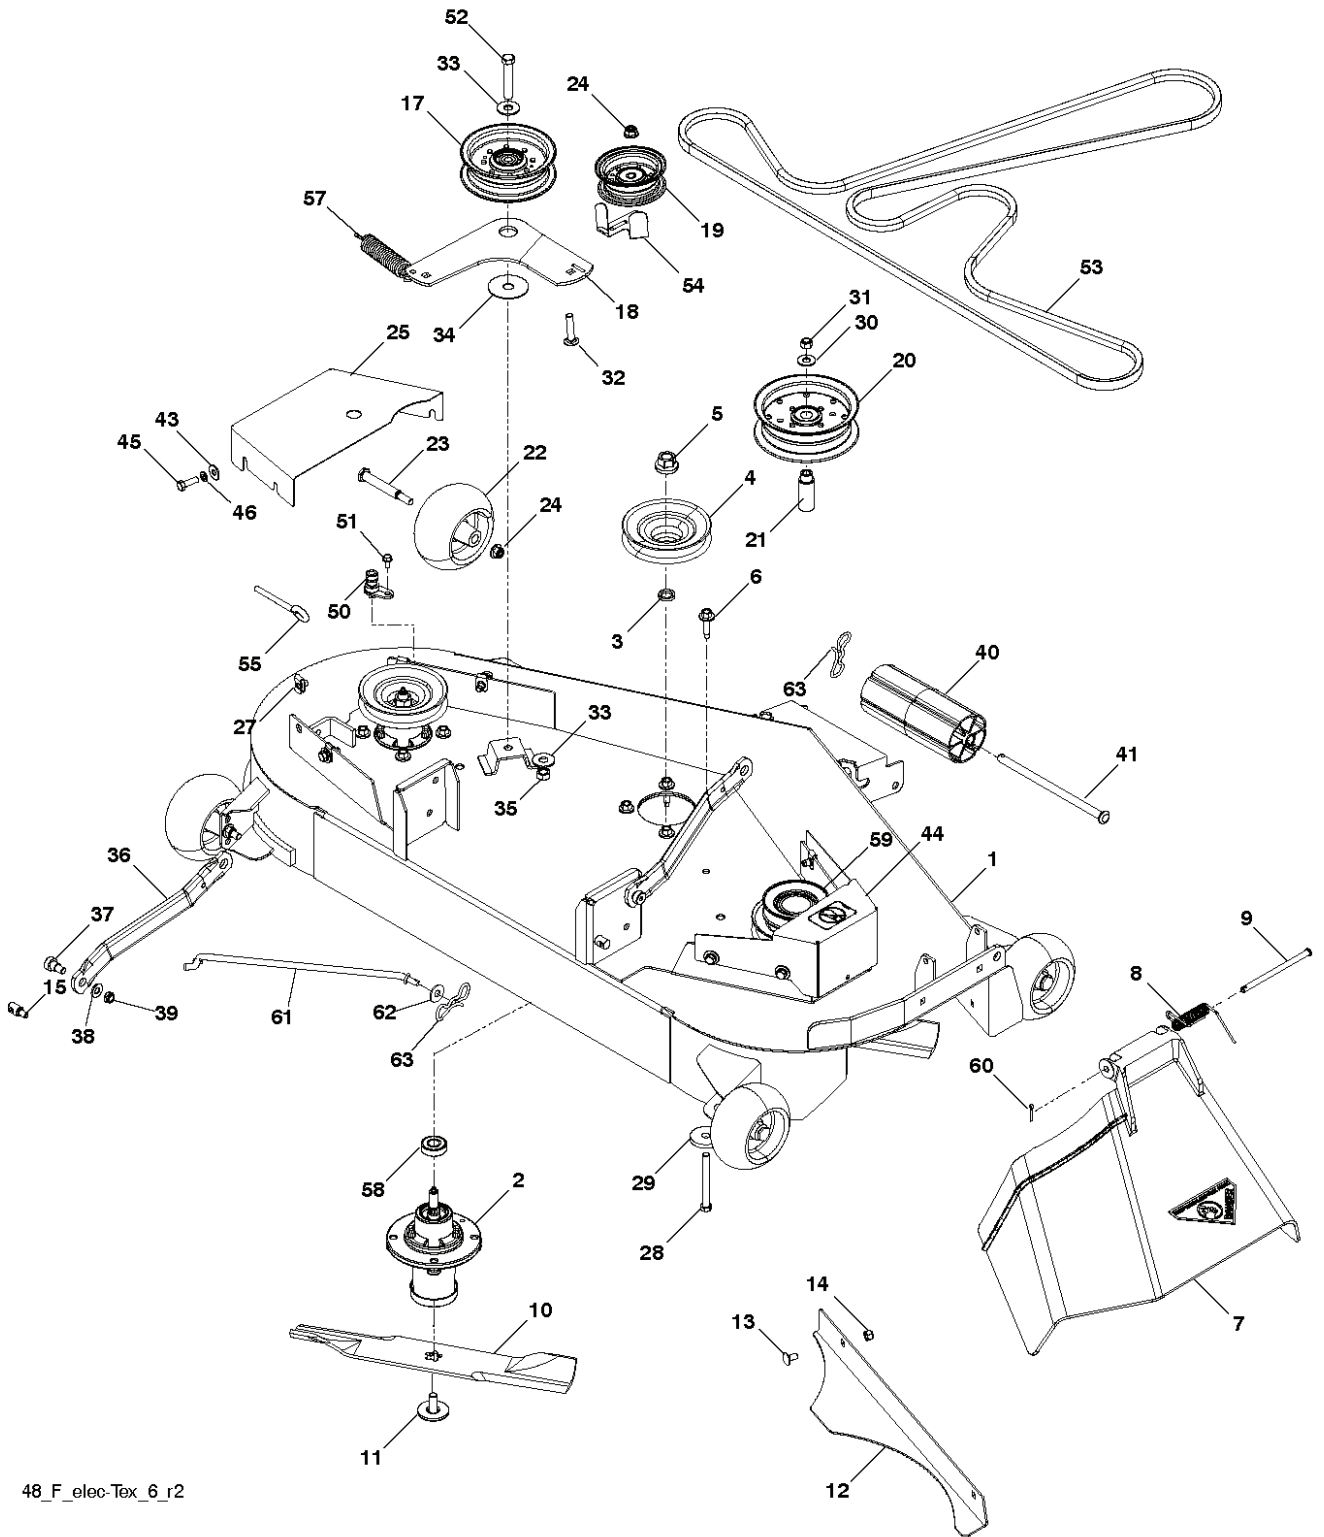

NON-REMOVABLE  
CONNECTIONS

REMOVABLE  
CONNECTIONS

seat-tex\_6.5SL\_2

---

REF.	PART NO.	DESCRIPTION	REMARK	QTY.	KIT
1	532439822	SEAT		1	
2	532180166	BRACKET		1	
3	532140675	STRAP		1	
6	873800600	NUT		1	
7	532124181	SPRING		1	
8	532171877	BOLT		1	
10	532196977	PLATE		1	
21	532171852	BOLT		1	
37	873800500	LOCK NUT		1	
40	532197661	HANDLE		1	
41	532198200	SPRING		1	
43	874760612	BOLT		1	
44	819133812	WASHER		1	

REF.	PART NO.	DESCRIPTION	REMARK	QTY.	KIT
1	594742001	SERVICE KIT		1	
2	539112170	HOUSING ASSY		1	
3	532187690	WASHER		1	
4	532174375	PULLEY		1	
5	532400234	NUT		1	
6	532173984	SCREW		1	
7	539110732	DEFLECTOR		1	
8	539110735	SPRING		1	
9	539110736	CLEVIS PIN		1	
10	539113425	RIDE ON BLADE		1	
11	532193003	SCREW		1	
12	539113426	PLATE		1	
13	872110505	BOLT		1	
14	873800500	LOCK NUT		1	
15	532195161	STUD		1	
17	532196104	PULLEY		1	
18	574827101	ARM		1	
19	532177968	PULLEY		1	
20	539132728	PULLEY		1	
21	575224501	BUSHING		1	
22	532133957	WHEEL		1	
23	532193406	BOLT		1	
24	521996501	NUT		1	
25	575224702	SHIELD	LH	1	
27	539104763	CLIP		1	
28	539108271	BOLT		1	
29	539106504	WASHER		1	
30	819141614	WASHER		1	
31	539976979	NUT		1	
32	539990923	RHSNB 3/8-16X1-3/4 GR 5 ZD		1	
33	539104864	WASHER		1	
34	532178515	WASHER		1	
35	873900700	NUT		1	
36	532195185	ARM		1	
37	539113621	SB 3/8-16 X 3/8 SKT HD ZD		1	
38	819131316	WASHER		1	
39	539200282	NUT		1	
40	532176066	ROLLER		1	
41	532179127	ROD ROLLER NOSE		1	
43	819121414	WASHER		1	
44	575967202	SHIELD		1	
45	874780516	BOLT		1	
46	810030500	WASHER		1	
50	532415598	HOSE COUPLING		1	
51	817490408	SCREW		1	
52	874780740	BOLT		1	
53	574845602	BELT		1	
54	532141043	GUARD		1	
55	539115574	EYE BOLT		1	
57	539106850	SPRING		1	
58	532110485	BEARING		1	
59	575352901	PULLEY		1	
60	532169484	PIN		1	
61	532404851	ROD		1	
62	819131312	WASHER		1	
63	532194208	PIN		1	
--	532416405	COUPLING		1	
--	594742001	SERVICE KIT		1	