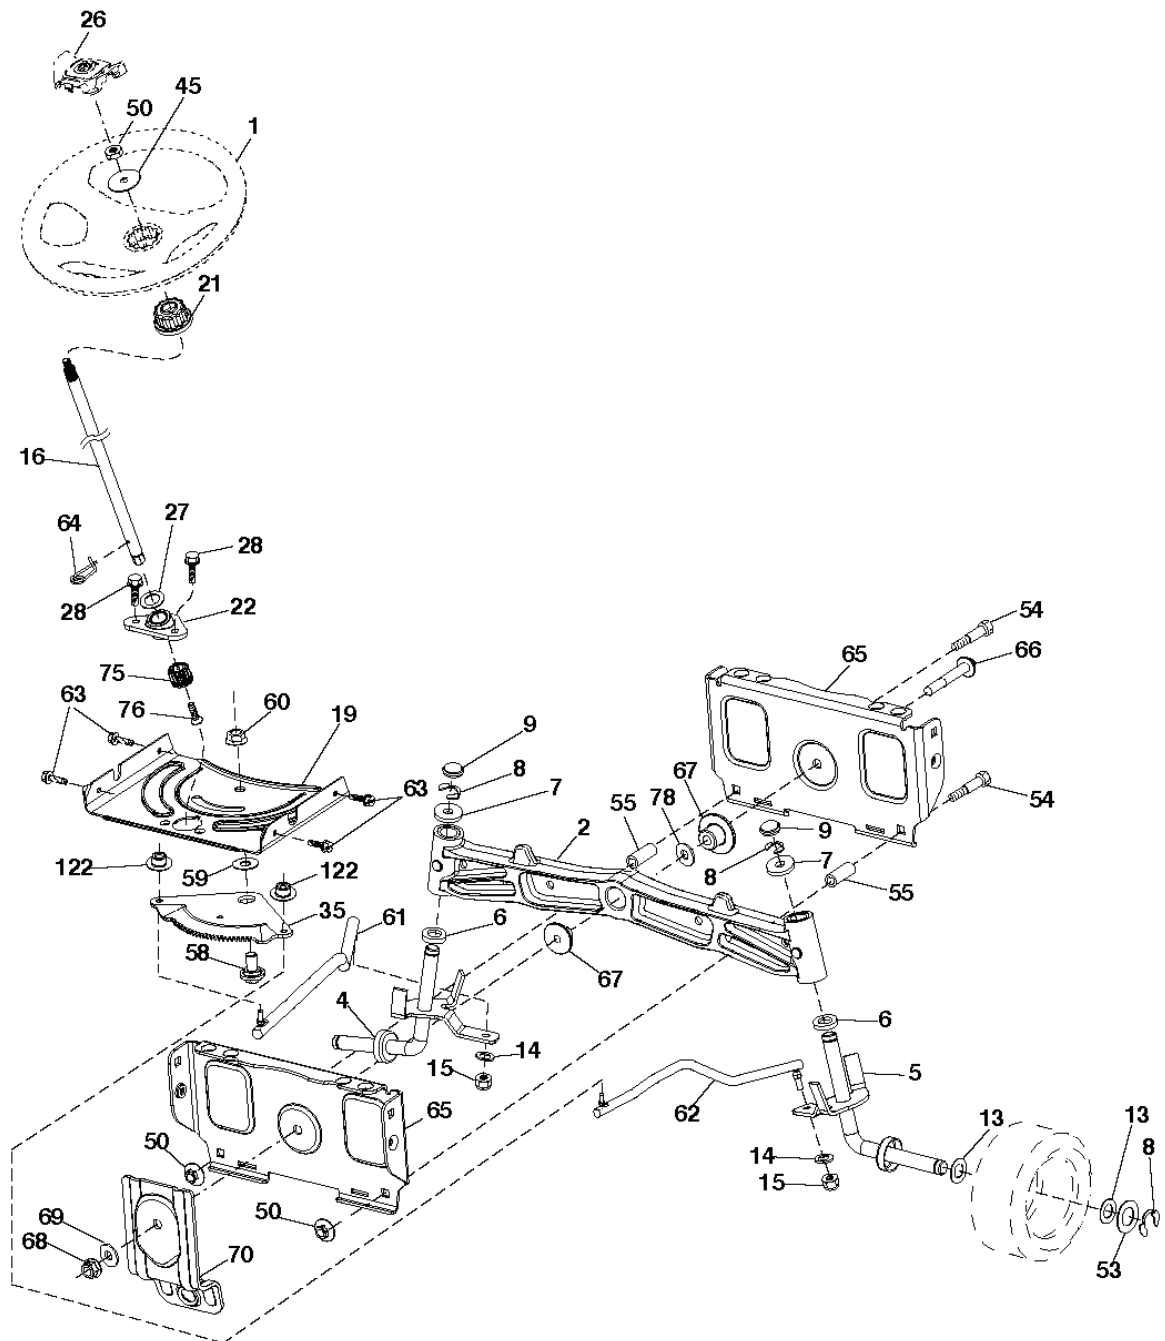

NON-REMOVABLE  
CONNECTIONS

REMOVABLE  
CONNECTIONS

seat-tex\_6.5SL\_2

---

REF.	PART NO.	DESCRIPTION	REMARK	QTY.	KIT
1	532439822	SEAT		1	
2	532180166	BRACKET		1	
3	532140675	STRAP		1	
6	873800600	NUT		1	
7	532124181	SPRING		1	
8	532171877	BOLT		1	
10	532196977	PLATE		1	
21	532171852	BOLT		1	
37	873800500	LOCK NUT		1	
40	532197661	HANDLE		1	
41	532198200	SPRING		1	
43	874760612	BOLT		1	
44	819133812	WASHER		1	

REF.	PART NO.	DESCRIPTION	REMARK	QTY.	KIT
1	594742001	SERVICE KIT		1	
2	539112170	HOUSING ASSY		1	
3	532187690	WASHER		1	
4	532174375	PULLEY		1	
5	532400234	NUT		1	
6	532173984	SCREW		1	
7	539110732	DEFLECTOR		1	
8	539110735	SPRING		1	
9	539110736	CLEVIS PIN		1	
10	539113425	RIDE ON BLADE		1	
11	532193003	SCREW		1	
12	539113426	PLATE		1	
13	872110505	BOLT		1	
14	873800500	LOCK NUT		1	
15	532195161	STUD		1	
17	532196104	PULLEY		1	
18	574827101	ARM		1	
19	532177968	PULLEY		1	
20	539132728	PULLEY		1	
21	575224501	BUSHING		1	
22	532133957	WHEEL		1	
23	532193406	BOLT		1	
24	521996501	NUT		1	
25	575224702	SHIELD	LH	1	
27	539104763	CLIP		1	
28	539108271	BOLT		1	
29	539106504	WASHER		1	
30	819141614	WASHER		1	
31	539976979	NUT		1	
32	539990923	RHSNB 3/8-16X1-3/4 GR 5 ZD		1	
33	539104864	WASHER		1	
34	532178515	WASHER		1	
35	873900700	NUT		1	
36	532195185	ARM		1	
37	539113621	SB 3/8-16 X 3/8 SKT HD ZD		1	
38	819131316	WASHER		1	
39	539200282	NUT		1	
40	532176066	ROLLER		1	
41	532179127	ROD ROLLER NOSE		1	
43	819121414	WASHER		1	
44	575967202	SHIELD		1	
45	874780516	BOLT		1	
46	810030500	WASHER		1	
50	532415598	HOSE COUPLING		1	
51	817490408	SCREW		1	
52	874780740	BOLT		1	
53	574845602	BELT		1	
54	532141043	GUARD		1	
55	539115574	EYE BOLT		1	
57	539106850	SPRING		1	
58	532110485	BEARING		1	
59	575352901	PULLEY		1	
60	532169484	PIN		1	
61	532404851	ROD		1	
62	819131312	WASHER		1	
63	532194208	PIN		1	
--	532416405	COUPLING		1	
--	594742001	SERVICE KIT		1	