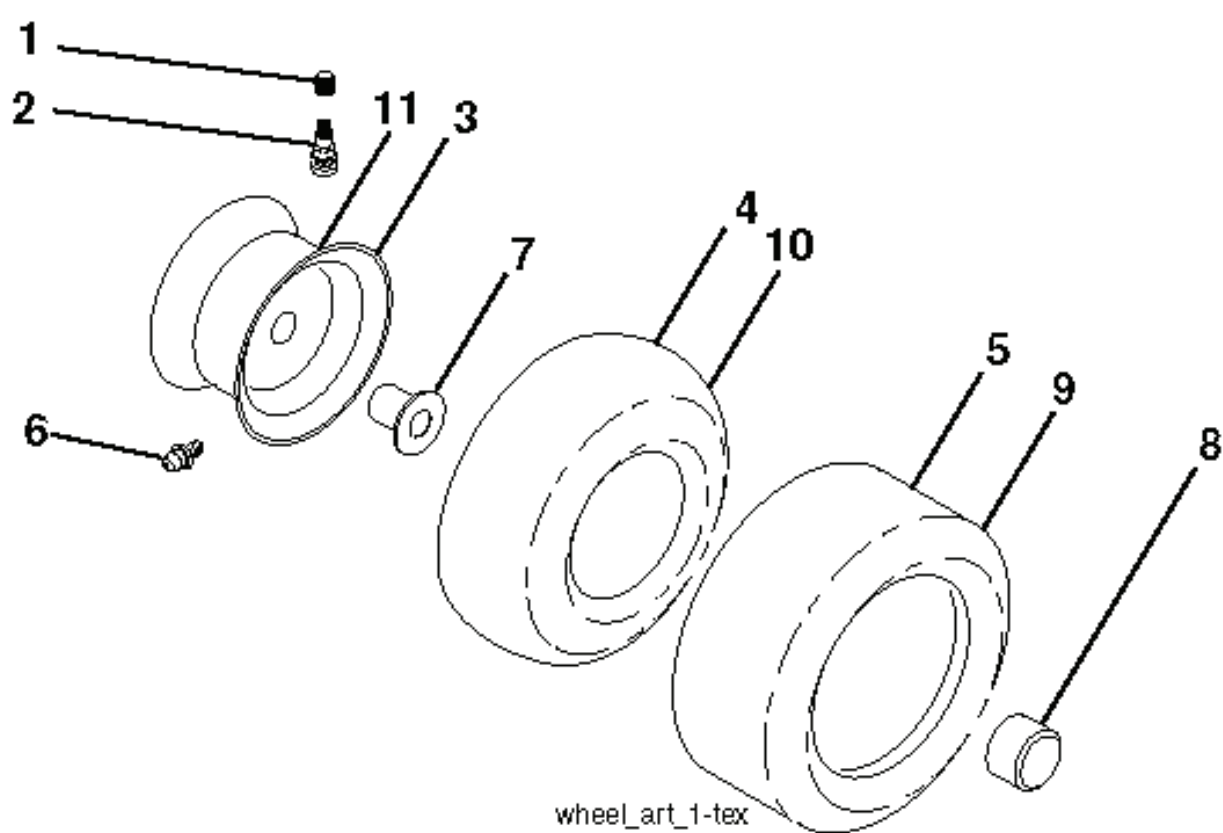

wheel_art_1-tex

REF.	PART NO.	DESCRIPTION	REMARK	QTY.	KIT
1	532059192	CAP VALVE		1	
2	532065139	NIPPLE		1	
3	532181839	RIM ASSY	FRONT	1	
4	532008134	HOSE	(Service Item Only)	1	
5	532161024	TIRE FRONT	FRONT (16 X 6.5-8)	1	
6	532124957	FITTING	(Front Wheel Only)	1	
7	532124959	BEARING	(Front Wheel Only)	1	
8	532175039	HUB CAP		1	
9	532170456	TIRE	REAR (20 X 10-8)	1	
10	532124926	HOSE	(Service Item Only)	1	
11	532138337	RIM SPROCKET	Rear 8"	1	
	532144334	SEALING FOAM		1	
	PART NO.		REMARK		KIT