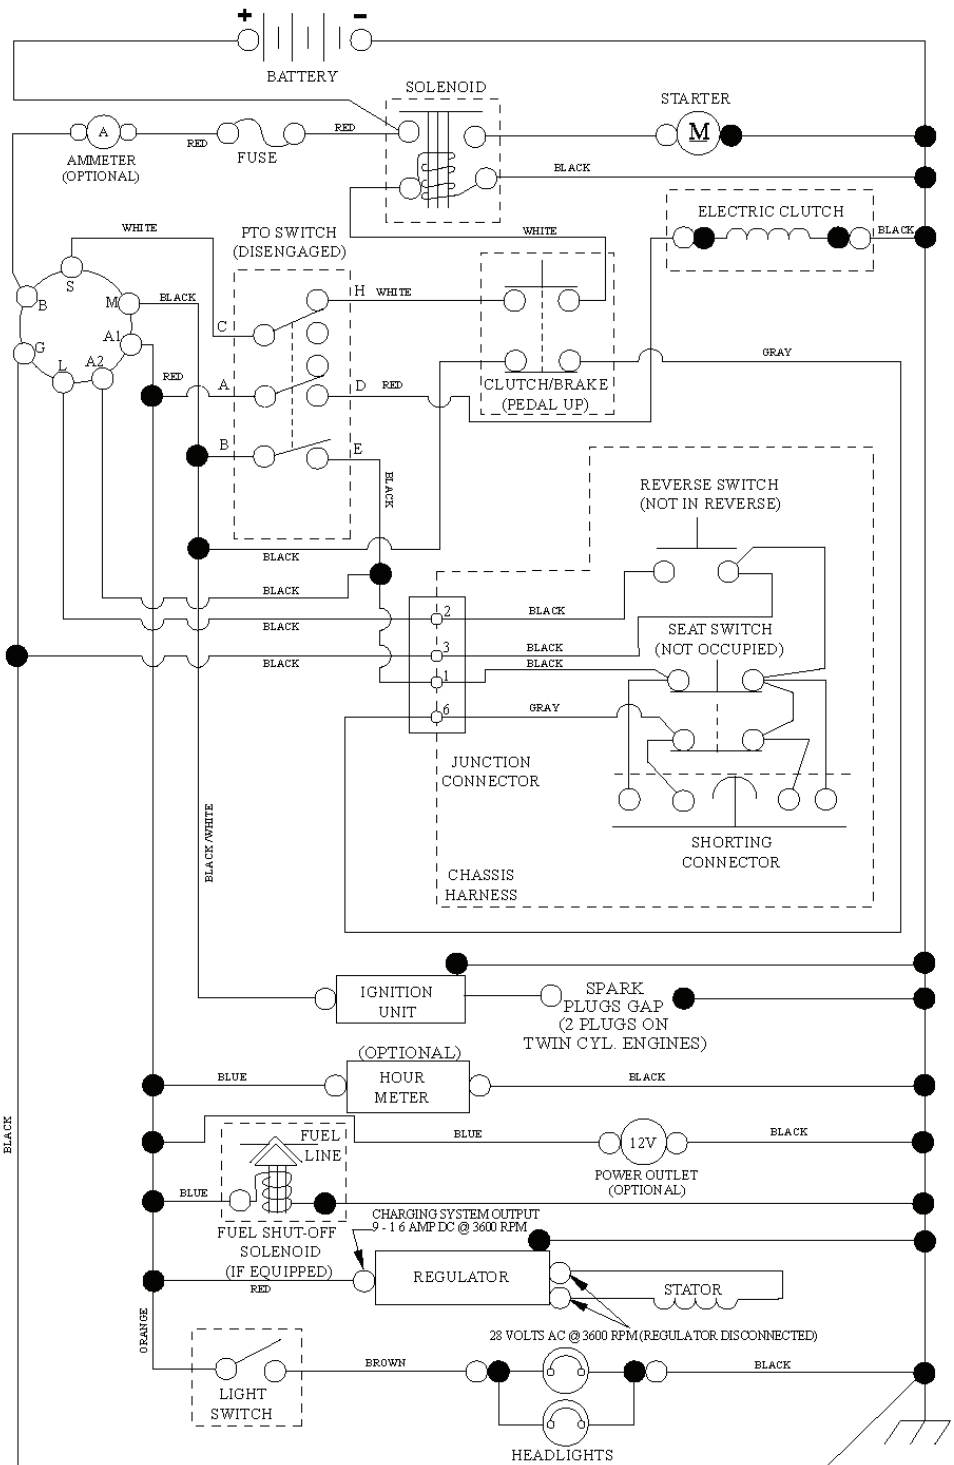

T15S-CLF

REF.	PART NO.	DESCRIPTION	REMARK	QTY.	KIT
1	532163465	BATTERY		1	
2	874760412	BOLT		1	
8	532186491	BOX		1	
16	532176138	MICRO SWITCH		1	
21	532400252	HARNESS		1	
22	532004152	BULB		1	
24	532400253	CABLE		1	
25	532412895	CABLE.STARTER.6G.BL/RE*SUBS/2*		1	
26	532175158	FUSE		1	
27	873510400	NUT		1	
28	532145491	CABLE		1	
29	532401545	SWITCH		1	
30	532193350	IGNITION MODULE		1	
33	532411933	KEY		1	
34	532110712	SWITCH		1	
40	581583501	HARNESS		1	
41	817720408	SCREW		1	
42	532131563	COVER		1	
43	532192507	SOLENOID		1	
45	587553903	GAUGE		1	
46	587554003	GAUGE		1	
50	532174651	SWITCH		1	
55	817060512	SCREW		1	
59	532400303	OUTLET-12 VOLT		1	
71	532194276	CABLE ASSY		1	
79	532175242	HOLDER		1	
90	532435395	TERMINAL COVER		1	
91	532190270	STRAP BATTERY MOUNT FRO		1	
99	817670412	SCREW		1	
100	819091416	WASHER		1	
102	532404454	CABLE		1	
103	532421747	HARNESS		1	
105	532407568	SWITCH		1	
142	583857801	HARNESS		1	
143	532448059	HARNESS		1	

PTO SWITCH  
(MATING SIDE)

IGNITION SWITCH

POSITION	CIRCUIT	"MAKE"
OFF	M+G+A1	
RUN/OVERRIDE	B+A1	
RUN	B+A1	L+A2
START	B+S+A1	

CHASSIS HARNESS  
CONNECTOR  
(MATING SIDE)

DASH HARNESS  
CONNECTOR

WIRING INSULATED CLIPS  
NOTE: IF WIRING INSULATED  
CLIPS WERE REMOVED FOR  
SERVICING OF UNIT, THEY  
SHOULD BE RE-INSTALLED TO  
PROPERLY SECURE YOUR  
WIRING.