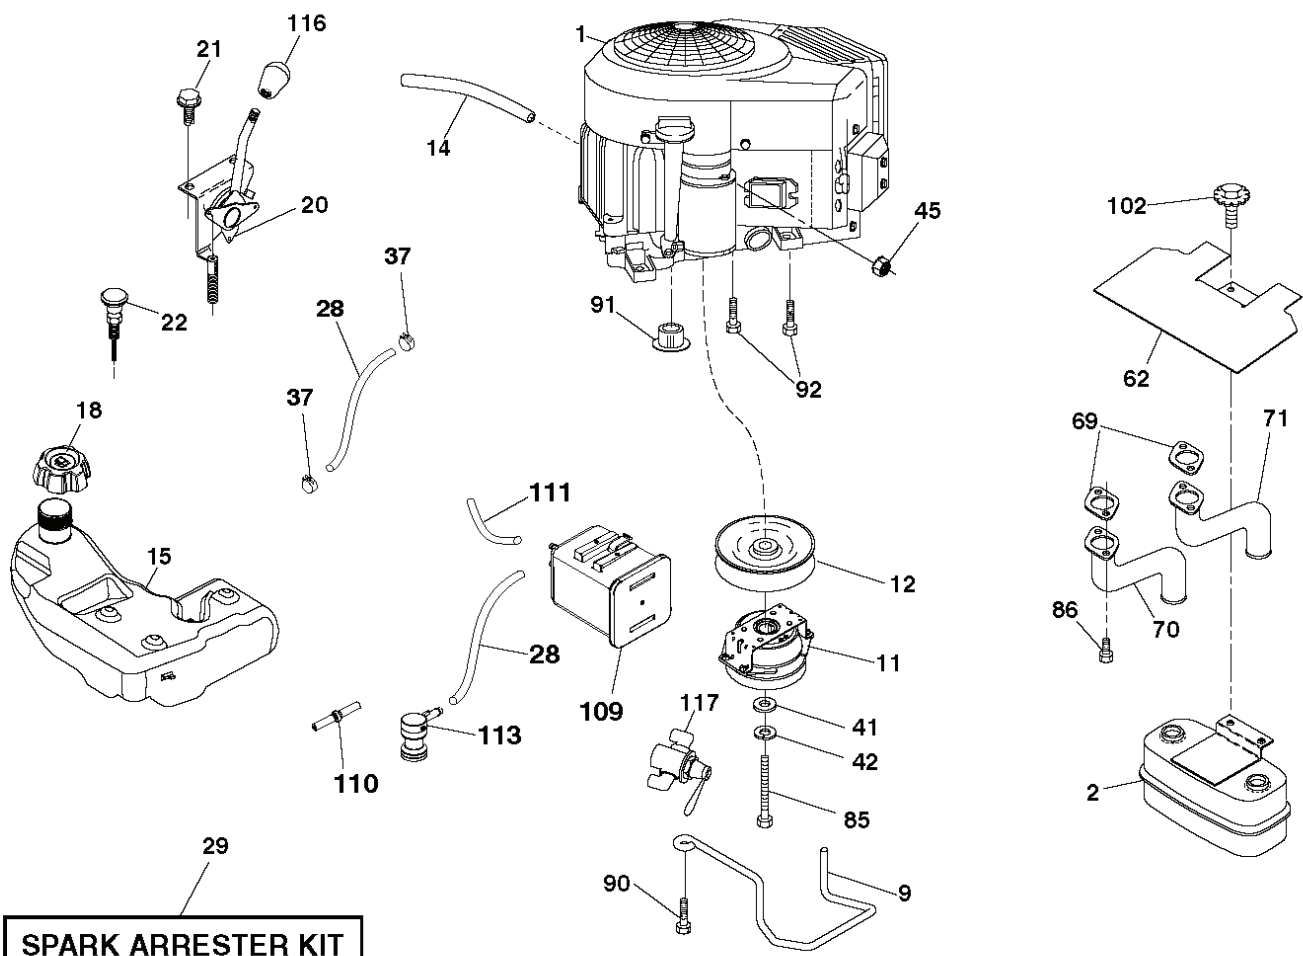

SPARK ARRESTER KIT

engine-tex_Kawa-2cyl_41_r1

REF.	PART NO.	DESCRIPTION	REMARK	QTY.	KIT
1	000000000	W/O DESCRIPTION	ENGINE KAWASAKI MODEL NO. FR730-AS12 (445364)	1	
2	532445962	MUFFLER		1	
9	532194320	BELT GUIDE		1	
11	587241601	CLUTCH		1	
12	532405097	PULLEY		1	
14	532148456	TUBE		1	
15	532438082	FUEL TANK ASSY		1	
18	532439208	HUB CAP		1	
20	532424341	CONTROL THROTTLE		1	
21	532416358	SCREW		1	
22	532191596	COMMA*RPL.PAR 532187767428		1	
28	532401135	LINE.FUEL.64*REAR.EMIS		1	
29	532137180	SPARK ARRESTER KIT		1	
37	532123487	HOSE CLAMP		1	
41	532126197	WASHER		1	
42	810040700	WASHER		1	
45	873510400	NUT		1	
62	532434017	SHIELD		1	
69	532178151	MUFFLER GASKET		1	
70	532424765	EXHAUST		1	
71	532424766	EXHAUST		1	
85	532179953	BOLT		1	
86	532184362	NUT		1	
90	817000616	SCREW		1	
91	532187495	BUSHING		1	
92	817120616	SCREW		1	
102	817000512	SCREW		1	
109	532414114	FILTER		1	
110	532414118	VALVE ASSY		1	
111	532420718	PURGE LINE		1	
113	532414127	VALVE		1	
116	539132624	KNOB		1	
117	532420828	VALVE FUEL RESERVE		1