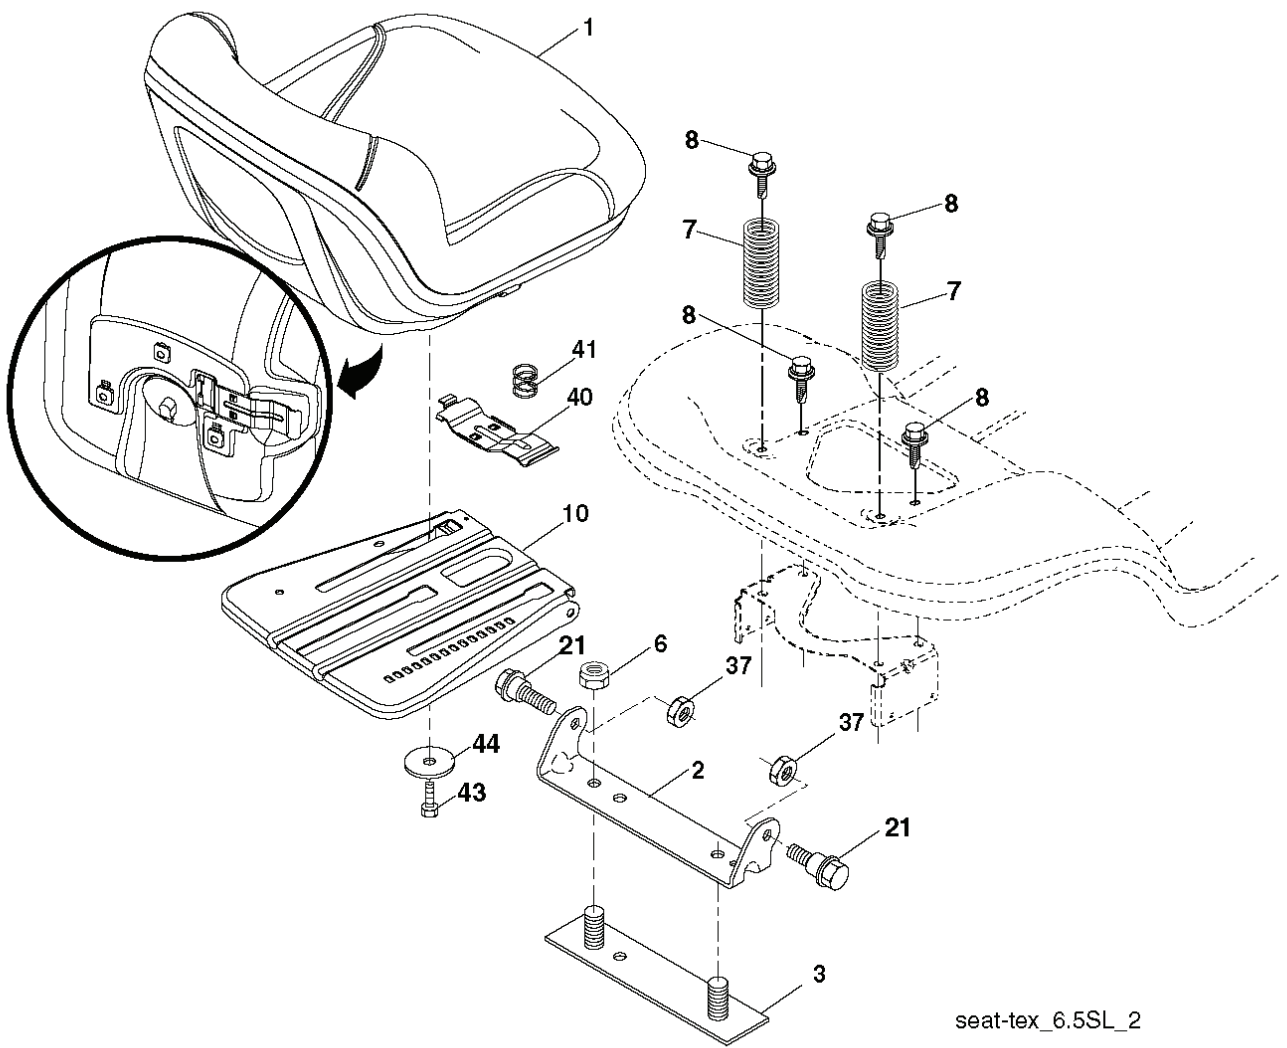

PTO SWITCH  
(MATING SIDE)

IGNITION SWITCH

POSITION	CIRCUIT	"MAKE"
OFF	M+G+A1	
RUN/OVERRIDE	B+A1	
RUN	B+A1	L+A2
START	B+S+A1	

CHASSIS HARNESS  
CONNECTOR  
(MATING SIDE)

DASH HARNESS  
CONNECTOR

WIRING INSULATED CLIPS  
NOTE: IF WIRING INSULATED  
CLIPS WERE REMOVED FOR  
SERVICING OF UNIT, THEY  
SHOULD BE RE-INSTALLED TO  
PROPERLY SECURE YOUR  
WIRING.

NON-REMOVABLE  
CONNECTIONS

REMOVABLE  
CONNECTIONS

seat-tex\_6.5SL\_2

---

REF.	PART NO.	DESCRIPTION	REMARK	QTY.	KIT
1	532439822	SEAT		1	
2	532180166	BRACKET		1	
3	532140675	STRAP		1	
6	873800600	NUT		1	
7	532124181	SPRING		1	
8	532171877	BOLT		1	
10	532196977	PLATE		1	
21	532171852	BOLT		1	
37	873800500	LOCK NUT		1	
40	532197661	HANDLE		1	
41	532198200	SPRING		1	
43	874760612	BOLT		1	
44	819133812	WASHER		1	