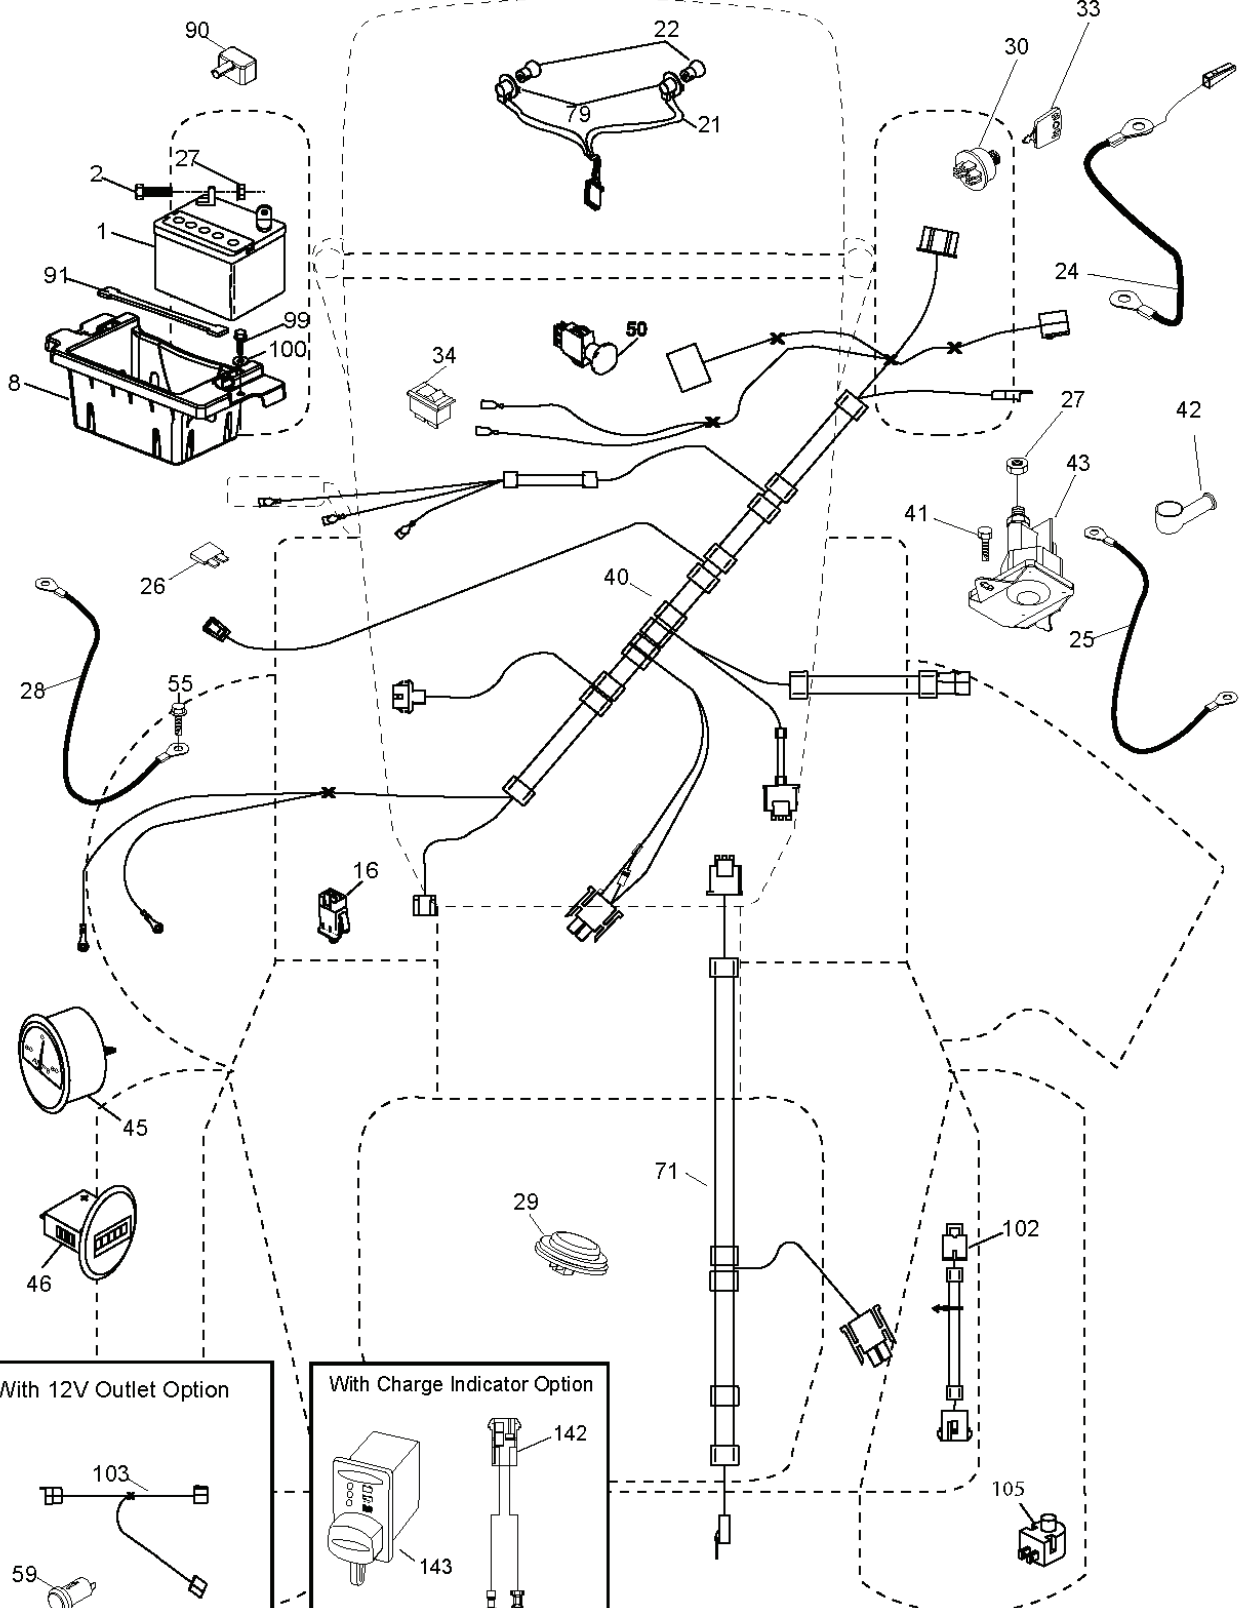

T15S

With 12V Outlet Option

This inset diagram shows the wiring for the 12V outlet option. It includes a 12V outlet (103) and a plug (59).

With Charge Indicator Option

This inset diagram shows the wiring for the charge indicator option. It includes a charge indicator (142) and a battery (143).

REF.	PART NO.	DESCRIPTION	REMARK	QTY.	KIT
1	532163465	BATTERY		1	
2	874760412	BOLT		1	
8	532186491	BOX		1	
16	532176138	MICRO SWITCH		1	
21	532400252	HARNESS		1	
22	532004152	BULB		1	
24	532400253	CABLE		1	
25	532412895	CABLE.STARTER.6G.BL/RE*SUBS/2*		1	
26	532175158	FUSE		1	
27	873510400	NUT		1	
28	532145491	CABLE		1	
29	532401545	SWITCH		1	
30	532193350	IGNITION MODULE		1	
33	532411933	KEY		1	
34	532110712	SWITCH		1	
40	581583501	HARNESS		1	
41	817720408	SCREW		1	
42	532131563	COVER		1	
43	532192507	SOLENOID		1	
45	532425270	GAUGE		1	
46	532425271	GAUGE		1	
50	532174651	SWITCH		1	
55	817060512	SCREW		1	
59	532400303	OUTLET-12 VOLT		1	
71	532194276	CABLE ASSY		1	
79	532175242	HOLDER		1	
90	532435395	TERMINAL COVER		1	
91	532190270	STRAP BATTERY MOUNT FRO		1	
99	817670412	SCREW		1	
100	819091416	WASHER		1	
102	532404454	CABLE		1	
103	532421747	HARNESS		1	
105	532407568	SWITCH		1	
142	532448057	HARNESS		1