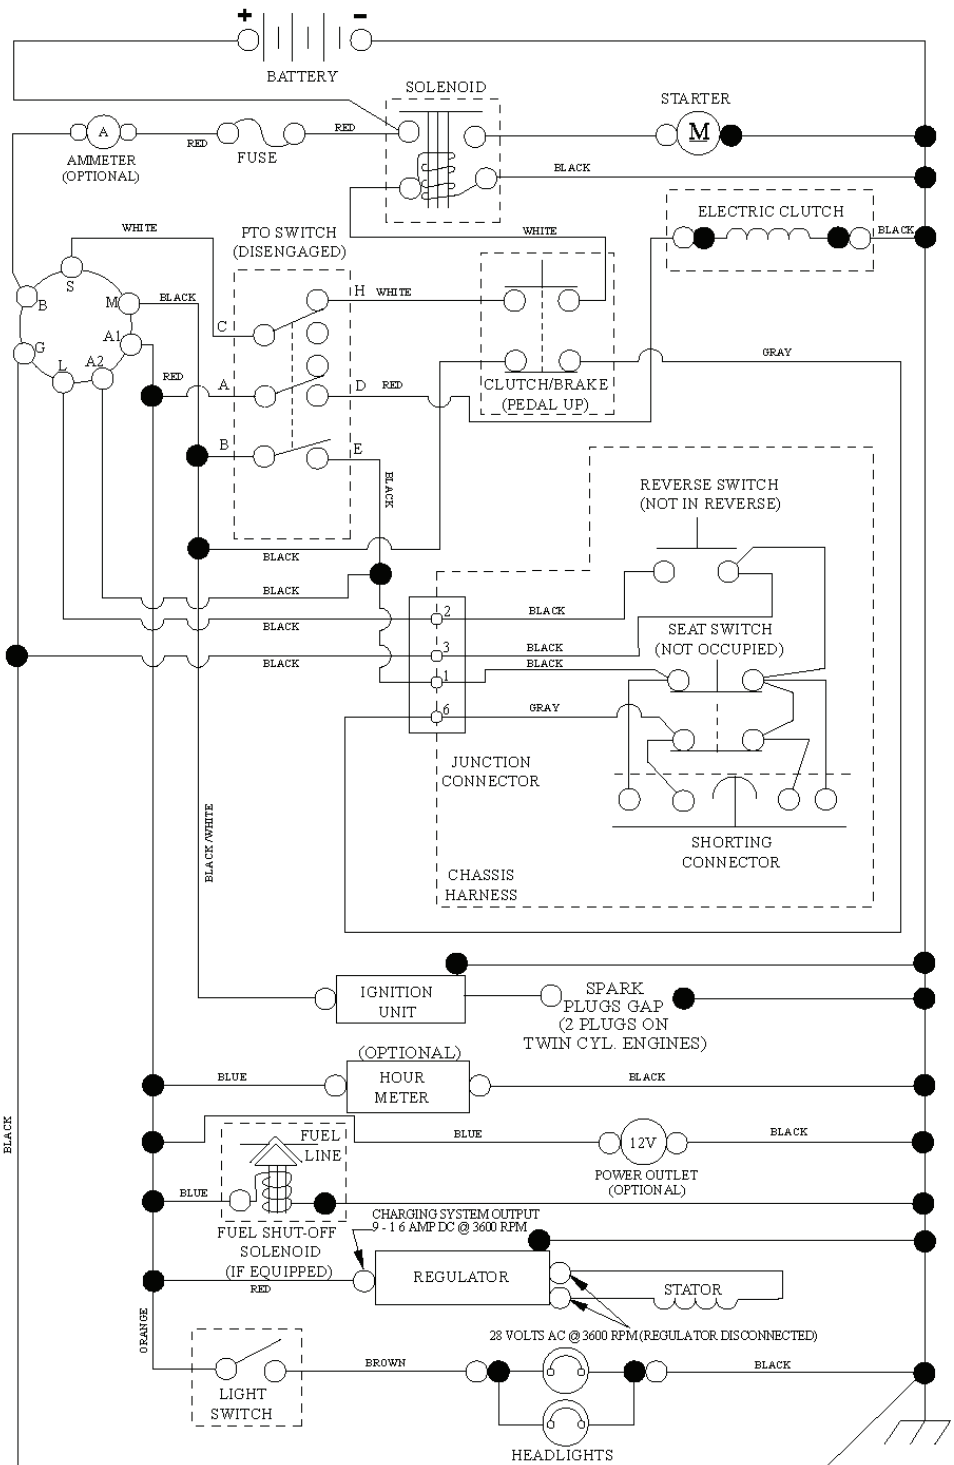

**SPARK ARRESTER KIT**

engine-tex\_Kawa-2cyl\_41

REF.	PART NO.	DESCRIPTION	REMARK	QTY.	KIT
1	000000000	W/O DESCRIPTION	ENGINE KAWASAKI MODEL NO. FR730-AS12 (445364)	1	
2	532445962	MUFFLER		1	
9	532194320	BELT GUIDE		1	
11	587241601	CLUTCH		1	
12	532405097	PULLEY		1	
14	532148456	TUBE		1	
15	532438082	FUEL TANK ASSY		1	
18	532439208	HUB CAP		1	
20	532424341	CONTROL THROTTLE		1	
21	532416358	SCREW		1	
22	532191596	COMMA*RPL.PAR 532187767428		1	
28	532401135	LINE.FUEL.64*REAR.EMIS		1	
29	532137180	SPARK ARRESTER KIT		1	
37	532123487	HOSE CLAMP		1	
41	532126197	WASHER		1	
42	810040700	WASHER		1	
45	873510400	NUT		1	
62	532434017	SHIELD		1	
69	532178151	MUFFLER GASKET		1	
70	532424765	EXHAUST		1	
71	532424766	EXHAUST		1	
85	532179953	BOLT		1	
86	532184362	NUT		1	
87	537171877	BOLT		1	
90	817000616	SCREW		1	
91	532187495	BUSHING		1	
92	817120616	SCREW		1	
109	532414114	FILTER		1	
110	532414118	VALVE ASSY		1	
111	532420718	PURGE LINE		1	
113	532414127	VALVE		1	
116	539132624	KNOB		1	
117	532420828	VALVE FUEL RESERVE		1	

lift-tex\_24

---

REF.	PART NO.	DESCRIPTION	REMARK	QTY.	KIT
2	532422027	SHAFT		1	
3	532195230	LEVER	RH	1	
7	580962301	GRIP		1	
10	532196314	SPRING		1	
41	532175994	NUT		1	
87	532194209	SPRING		1	
88	532410710	SPRING		1	
89	819191912	WASHER		1	
91	532403407	LINK		1	
96	532195263	BUSHING		1	
97	817000612	SCREW		1	
98	574822501	SUSPENSION		1	
114	873360700	NUT		1	

PTO SWITCH  
(MATING SIDE)

IGNITION SWITCH

POSITION	CIRCUIT "MAKE"
OFF	M+G+A1
RUN/OVERRIDE	B+A1
RUN	B+A1 L+A2
START	B+S+A1

CHASSIS HARNESS  
CONNECTOR  
(MATING SIDE)

DASH HARNESS  
CONNECTOR

WIRING INSULATED CLIPS  
NOTE: IF WIRING INSULATED  
CLIPS WERE REMOVED FOR  
SERVICING OF UNIT, THEY  
SHOULD BE RE-INSTALLED TO  
PROPERLY SECURE YOUR  
WIRING.