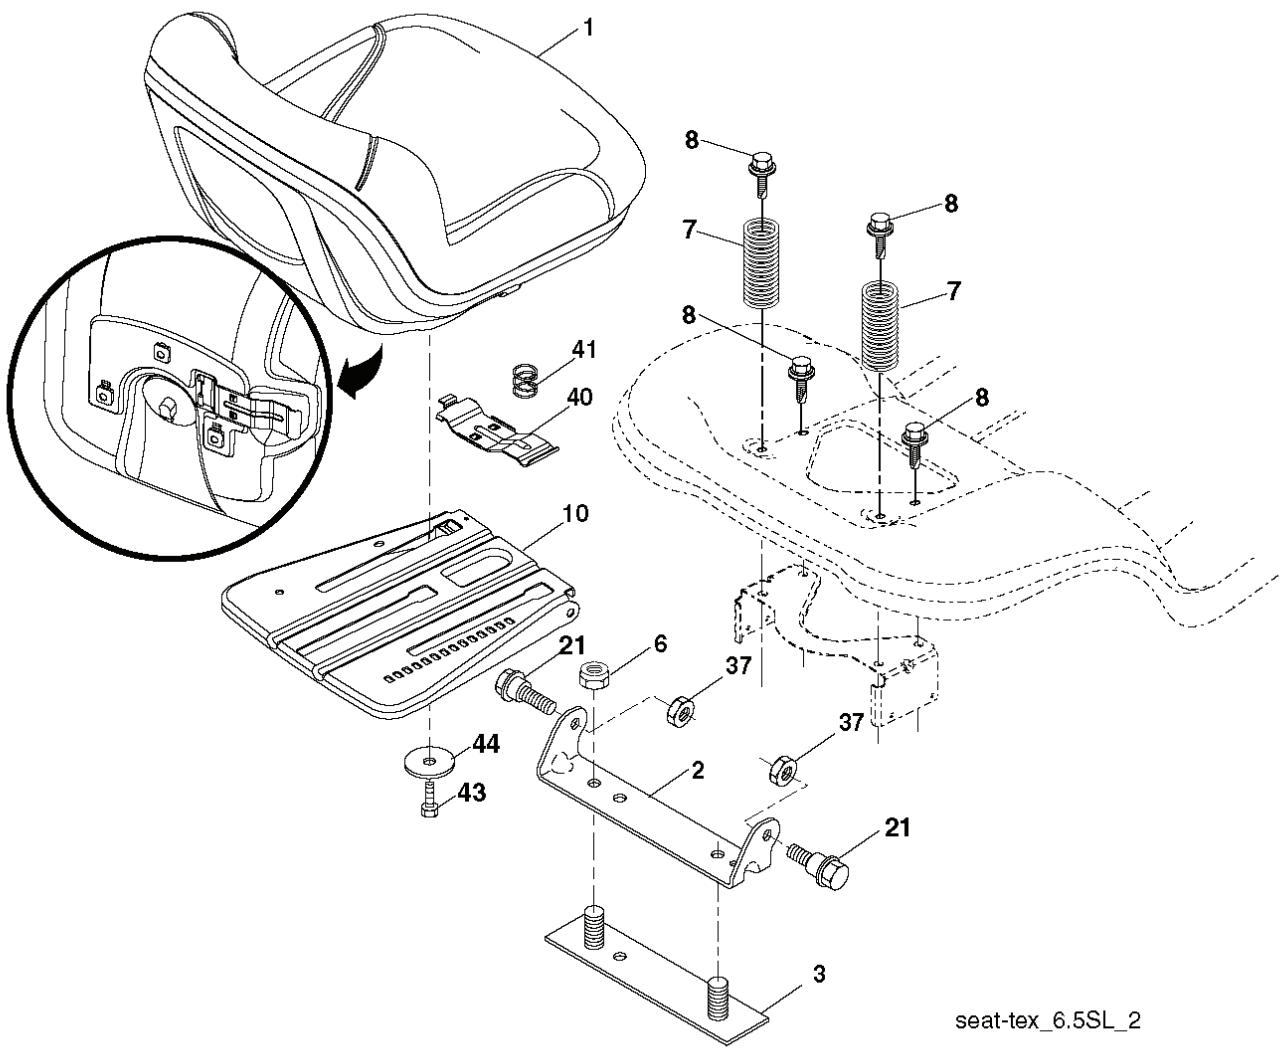

REF.	PART NO.	DESCRIPTION	REMARK	QTY.	KIT
1	532439822	SEAT		1	
2	532180166	BRACKET		1	
3	532140675	STRAP		1	
6	873800600	NUT		1	
7	532124181	SPRING		1	
8	532171877	BOLT		1	
10	532196977	PLATE		1	
21	532171852	BOLT		1	
37	873800500	LOCK NUT		1	
40	532197661	HANDLE		1	
41	532198200	SPRING		1	
43	874760612	BOLT		1	
44	819133812	WASHER		1