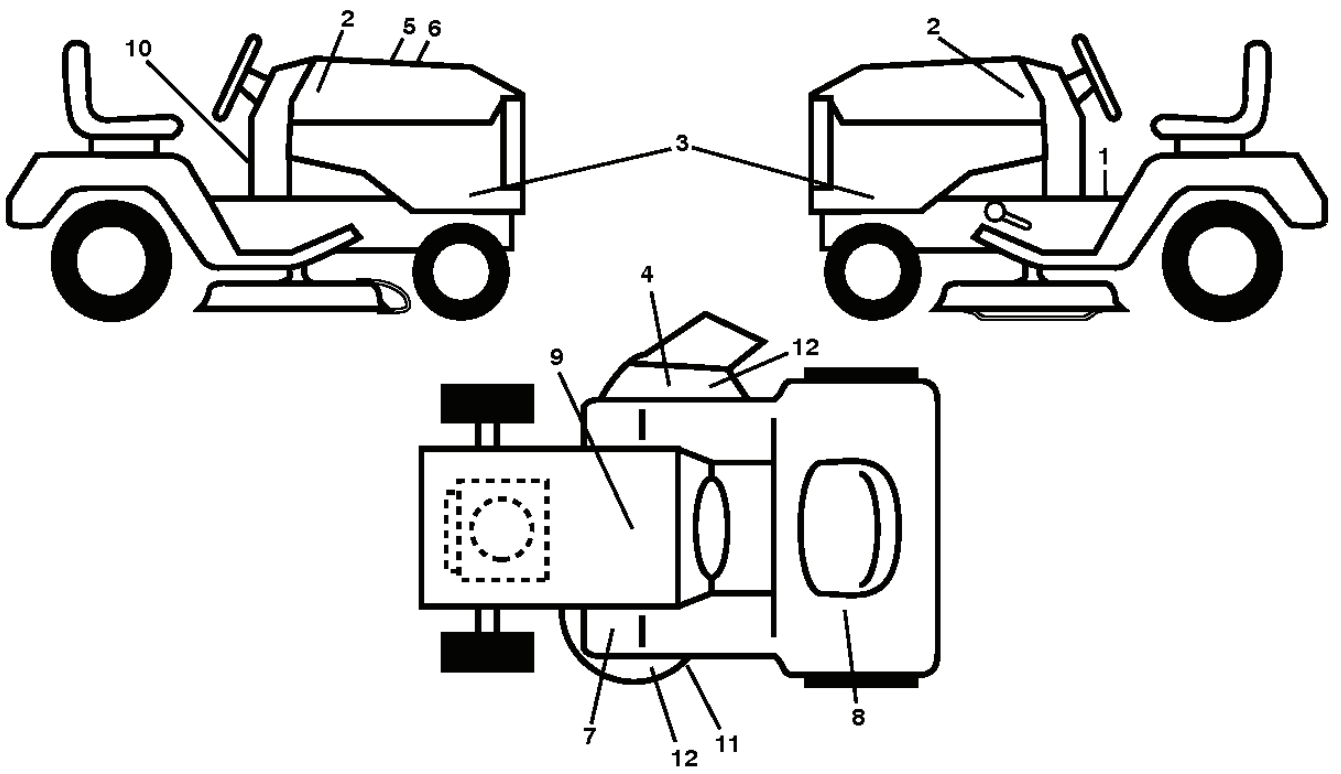

REF.	PART NO.	DESCRIPTION	REMARK	QTY.	KIT
1	532411657	DECAL		1	
2	581627301	DECAL		1	
3	581540901	DECAL		1	
4	539113224	DECAL		1	
5	532423829	DECAL		1	
7	532418600	DECAL		1	
8	532426209	DECAL		1	
9	532145005	DECAL		1	
10	532448121	DECAL		1	
11	532198785	LABEL		1	
12	581724301	DECAL		1	
--	532166960	DECAL		1	
	532439882	PAD	LH	1	
	532439881	PAD	RH	1