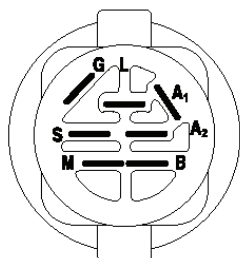

lift-tex\_24

---

REF.	PART NO.	DESCRIPTION	REMARK	QTY.	KIT
2	532422027	SHAFT		1	
3	532195230	LEVER	RH	1	
7	580962301	GRIP		1	
10	532196314	SPRING		1	
41	532175994	NUT		1	
87	532194209	SPRING		1	
88	532410710	SPRING		1	
89	819191912	WASHER		1	
91	532403407	LINK		1	
96	532195263	BUSHING		1	
97	817000612	SCREW		1	
98	574822501	SUSPENSION		1	
114	873360700	NUT		1	

PTO SWITCH  
(MATING SIDE)

IGNITION SWITCH

POSITION	CIRCUIT "MAKE"
OFF	M+G+A1
RUN/OVERRIDE	B+A1
RUN	B+A1 L+A2
START	B+S+A1

CHASSIS HARNESS  
CONNECTOR  
(MATING SIDE)

DASH HARNESS  
CONNECTOR

WIRING INSULATED CLIPS  
NOTE: IF WIRING INSULATED  
CLIPS WERE REMOVED FOR  
SERVICING OF UNIT, THEY  
SHOULD BE RE-INSTALLED TO  
PROPERLY SECURE YOUR  
WIRING.

---

REF.	PART NO.	DESCRIPTION	REMARK	QTY.	KIT
1	532439822	SEAT		1	
2	532180166	BRACKET		1	
3	532140675	STRAP		1	
6	873800600	NUT		1	
7	532124181	SPRING		1	
8	532171877	BOLT		1	
10	532196977	PLATE		1	
21	532171852	BOLT		1	
37	873800500	LOCK NUT		1	
40	532197661	HANDLE		1	
41	532198200	SPRING		1	
43	874760612	BOLT		1	
44	819133812	WASHER		1	

wheel\_art\_1-tex

REF.	PART NO.	DESCRIPTION	REMARK	QTY.	KIT
1	532059192	CAP VALVE		1	
2	532065139	NIPPLE		1	
3	532181839	RIM ASSY	FRONT	1	
4	532008134	HOSE	(Service Item Only)	1	
5	532161024	TIRE FRONT	FRONT	1	
6	532124957	FITTING	(Front Wheel Only)	1	
7	532124959	BEARING	(Front Wheel Only)	1	
8	532175039	HUB CAP		1	
9	532170456	TIRE	REAR	1	
10	532124926	HOSE	(Service Item Only)	1	
11	532138337	RIM SPROCKET	Rear 8"	1	
	532144334	SEALING FOAM		1	
	PART NO.		REMARK		KIT