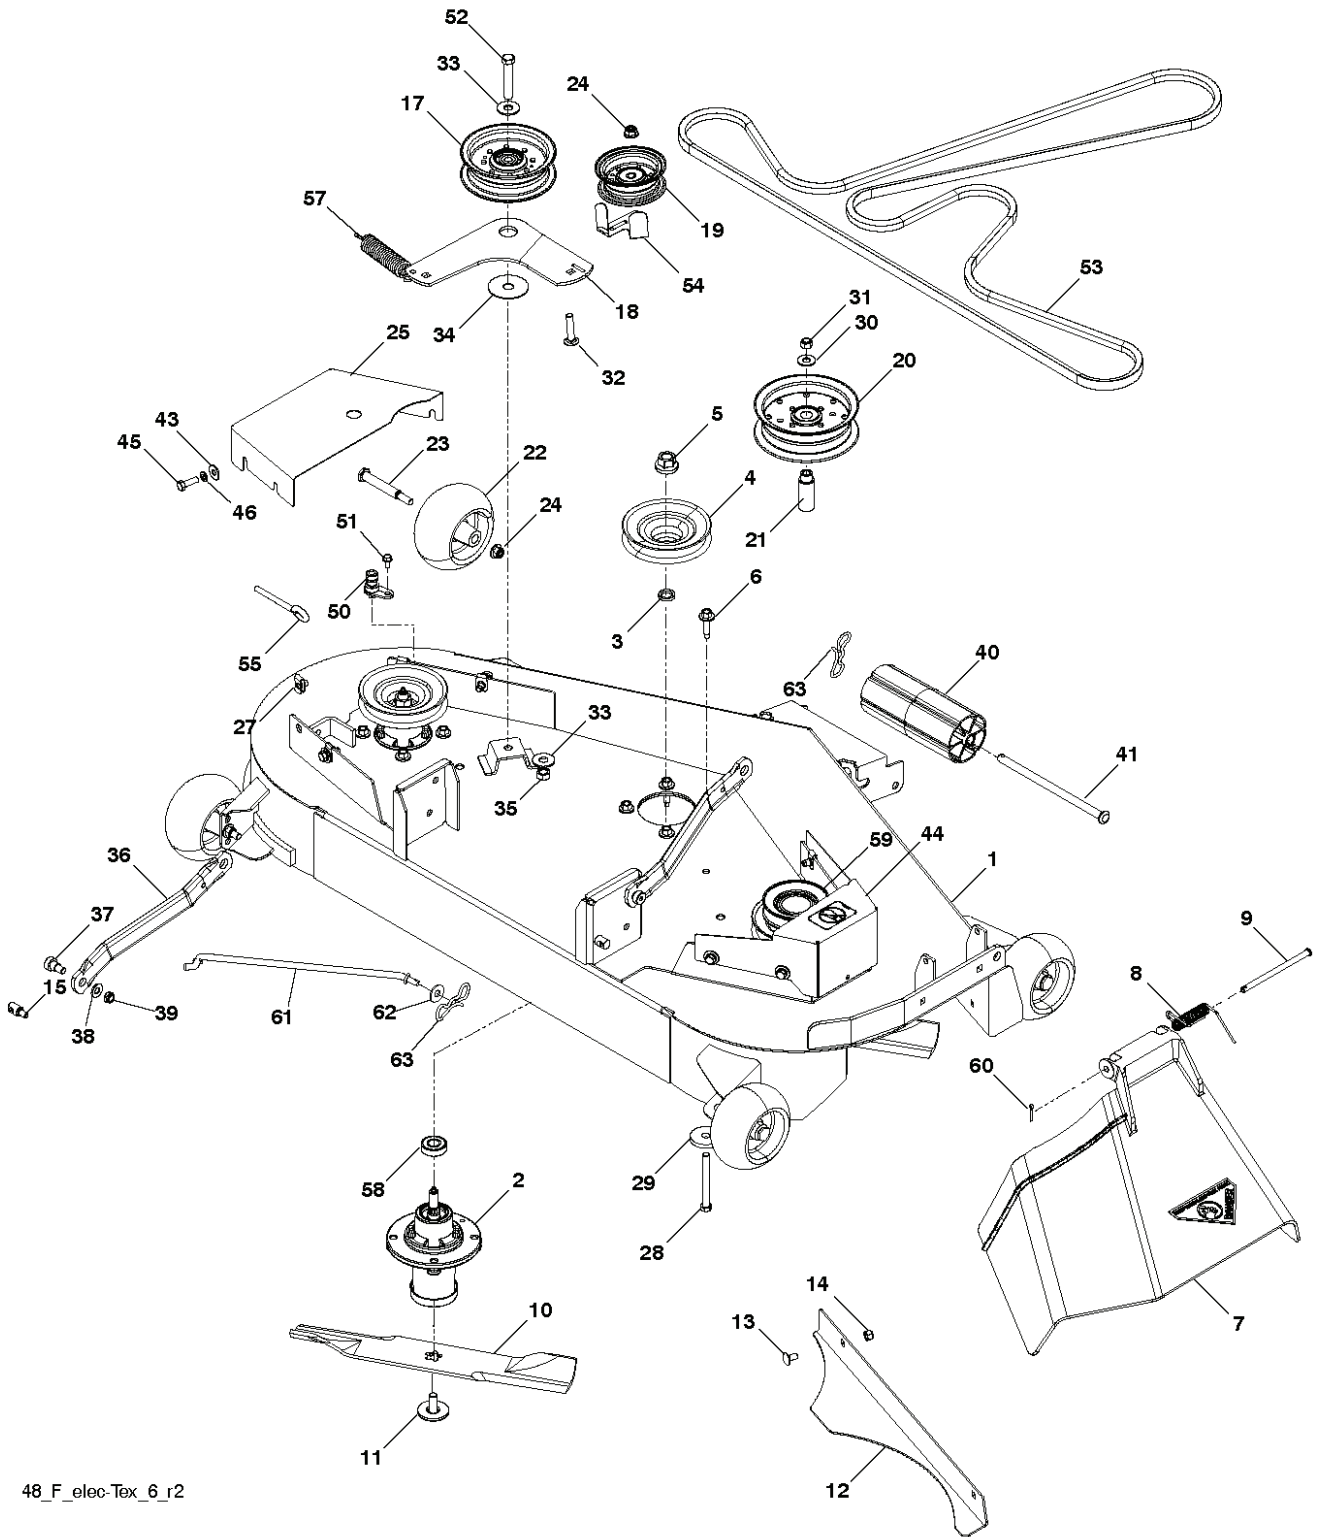

NON-REMOVABLE CONNECTIONS

REMOVABLE CONNECTIONS

seat-tex\_6.5SL\_2

---

REF.	PART NO.	DESCRIPTION	REMARK	QTY.	KIT
1	532439822	SEAT		1	
2	532180166	BRACKET		1	
3	532140675	STRAP		1	
6	873800600	NUT		1	
7	532124181	SPRING		1	
8	532171877	BOLT		1	
10	532196977	PLATE		1	
21	532171852	BOLT		1	
37	873800500	LOCK NUT		1	
40	532439871	HANDLE		1	
41	532198200	SPRING		1	
43	874760612	BOLT		1	
44	819133812	WASHER		1	

steering-tex\_HJSQSR\_63

REF.	PART NO.	DESCRIPTION	REMARK	QTY.	KIT
1	532439740	STEERING WHEEL		1	
2	532195968	SHAFT		1	
4	532403089	SPINDLE SHAFT	LH	1	
5	532403090	SPINDLE SHAFT	RH	1	
6	532124931	WASHER		1	
7	532121748	WASHER		1	
8	812000029	RETAINER RING		1	
9	532121232	HUB CAP		1	
13	532121749	WASHER		1	
14	810040600	WASHER		1	
15	873540600	NUT		1	
16	587016002	SHAFT		1	
19	532194729	PLATE		1	
21	586840201	ADAPTER		1	
22	585029802	BEARING		1	
26	532439743	HUB CAP		1	
27	819211616	WASHER		1	
28	817000612	SCREW		1	
35	532194732	PLATE		1	
45	587016401	WASHER		1	
50	873900600	NUT		1	
53	532188967	WASHER		1	
54	874760636	BOLT		1	
55	532414736	SPACER		1	
58	532194747	BOLT		1	
59	532194748	WASHER		1	
60	873971000	NUT		1	
61	532194740	LINK		1	
62	532194741	LINK		1	
63	817000512	SCREW		1	
64	532199849	SPRING RETAINER		1	
65	532194734	BRACKET		1	
66	871020748	BOLT		1	
67	532194737	BUSHING		1	
68	873900700	NUT		1	
69	532199162	WASHER		1	
70	532196197	BRACKET		1	
75	580683701	PINION		1	
76	580683601	SCREW		1	
78	532057079	WASHER		1	
122	532444962	CAP		1	

wheel\_art\_1-tex

---

REF.	PART NO.	DESCRIPTION	REMARK	QTY.	KIT
1	532059192	CAP VALVE		1	
2	532065139	NIPPLE		1	
3	532181839	RIM ASSY	FRONT	1	
4	532008134	HOSE	(Service Item Only)	1	
5	532161024	TIRE FRONT	FRONT	1	
6	532124957	FITTING	(Front Wheel Only)	1	
7	532124959	BEARING	(Front Wheel Only)	1	
8	532175039	HUB CAP		1	
9	532170456	TIRE	REAR	1	
10	532124926	HOSE	(Service Item Only)	1	
11	532138337	RIM SPROCKET	Rear 8"	1	
	532144334	SEALING FOAM		1	