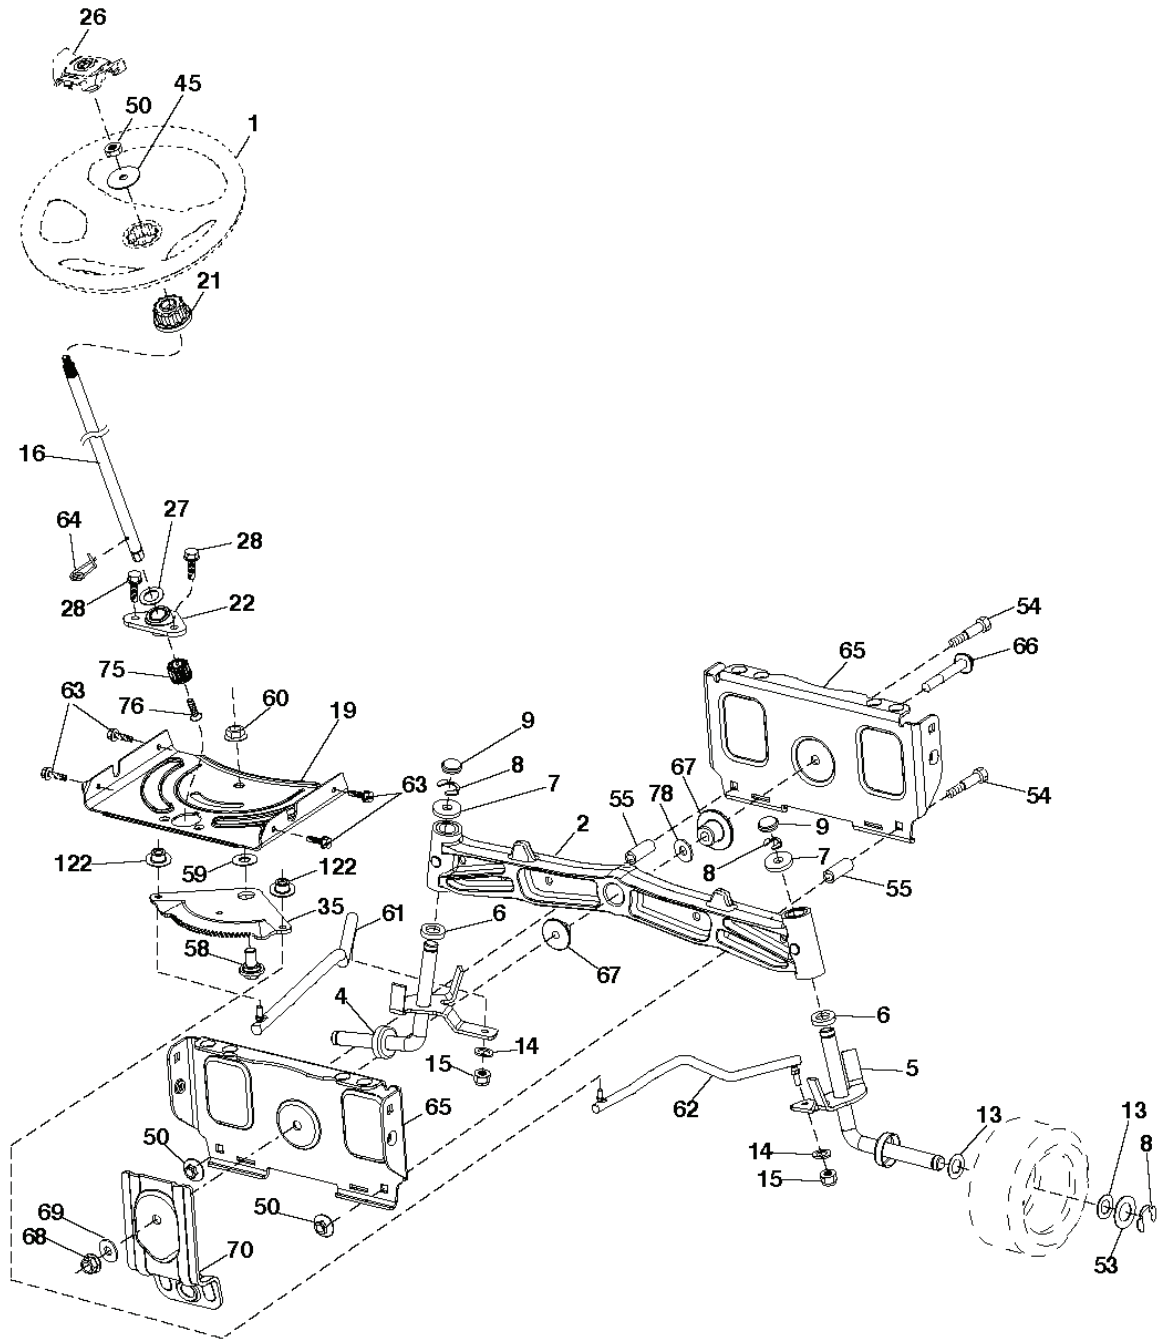

PTO SWITCH (MATING SIDE)

IGNITION SWITCH

POSITION	CIRCUIT	"MAKE"
OFF	M+G+A1	
RUN/OVERRIDE	B+A1	
RUN	B+A1	L+A2
START	B+S+A1	

CHASSIS HARNESS CONNECTOR (MATING SIDE)

DASH HARNESS CONNECTOR

WIRING INSULATED CLIPS  
 NOTE: IF WIRING INSULATED CLIPS WERE REMOVED FOR SERVICING OF UNIT, THEY SHOULD BE RE-INSTALLED TO PROPERLY SECURE YOUR WIRING.

NON-REMOVABLE CONNECTIONS

REMOVABLE CONNECTIONS

seat-tex\_6.5SL\_2

---

REF.	PART NO.	DESCRIPTION	REMARK	QTY.	KIT
1	532439822	SEAT		1	
2	532180166	BRACKET		1	
3	532140675	STRAP		1	
6	873800600	NUT		1	
7	532124181	SPRING		1	
8	532171877	BOLT		1	
10	532196977	PLATE		1	
21	532171852	BOLT		1	
37	873800500	LOCK NUT		1	
40	532439871	HANDLE		1	
41	532198200	SPRING		1	
43	874760612	BOLT		1	
44	819133812	WASHER		1	

steering-tex\_HJSQSR\_63

REF.	PART NO.	DESCRIPTION	REMARK	QTY.	KIT
1	532439740	STEERING WHEEL		1	
2	532195968	SHAFT		1	
4	532403089	SPINDLE SHAFT	LH	1	
5	532403090	SPINDLE SHAFT	RH	1	
6	532124931	WASHER		1	
7	532121748	WASHER		1	
8	812000029	RETAINER RING		1	
9	532121232	HUB CAP		1	
13	532121749	WASHER		1	
14	810040600	WASHER		1	
15	873540600	NUT		1	
16	587016002	SHAFT		1	
19	532194729	PLATE		1	
21	586840201	ADAPTER		1	
22	585029802	BEARING		1	
26	532439743	HUB CAP		1	
27	819211616	WASHER		1	
28	817000612	SCREW		1	
35	532194732	PLATE		1	
45	587016401	WASHER		1	
50	873900600	NUT		1	
53	532188967	WASHER		1	
54	874760636	BOLT		1	
55	532414736	SPACER		1	
58	532194747	BOLT		1	
59	532194748	WASHER		1	
60	873971000	NUT		1	
61	532194740	LINK		1	
62	532194741	LINK		1	
63	817000512	SCREW		1	
64	532199849	SPRING RETAINER		1	
65	532194734	BRACKET		1	
66	871020748	BOLT		1	
67	532194737	BUSHING		1	
68	873900700	NUT		1	
69	532199162	WASHER		1	
70	532196197	BRACKET		1	
75	580683701	PINION		1	
76	580683601	SCREW		1	
78	532057079	WASHER		1	
122	532444962	CAP		1	