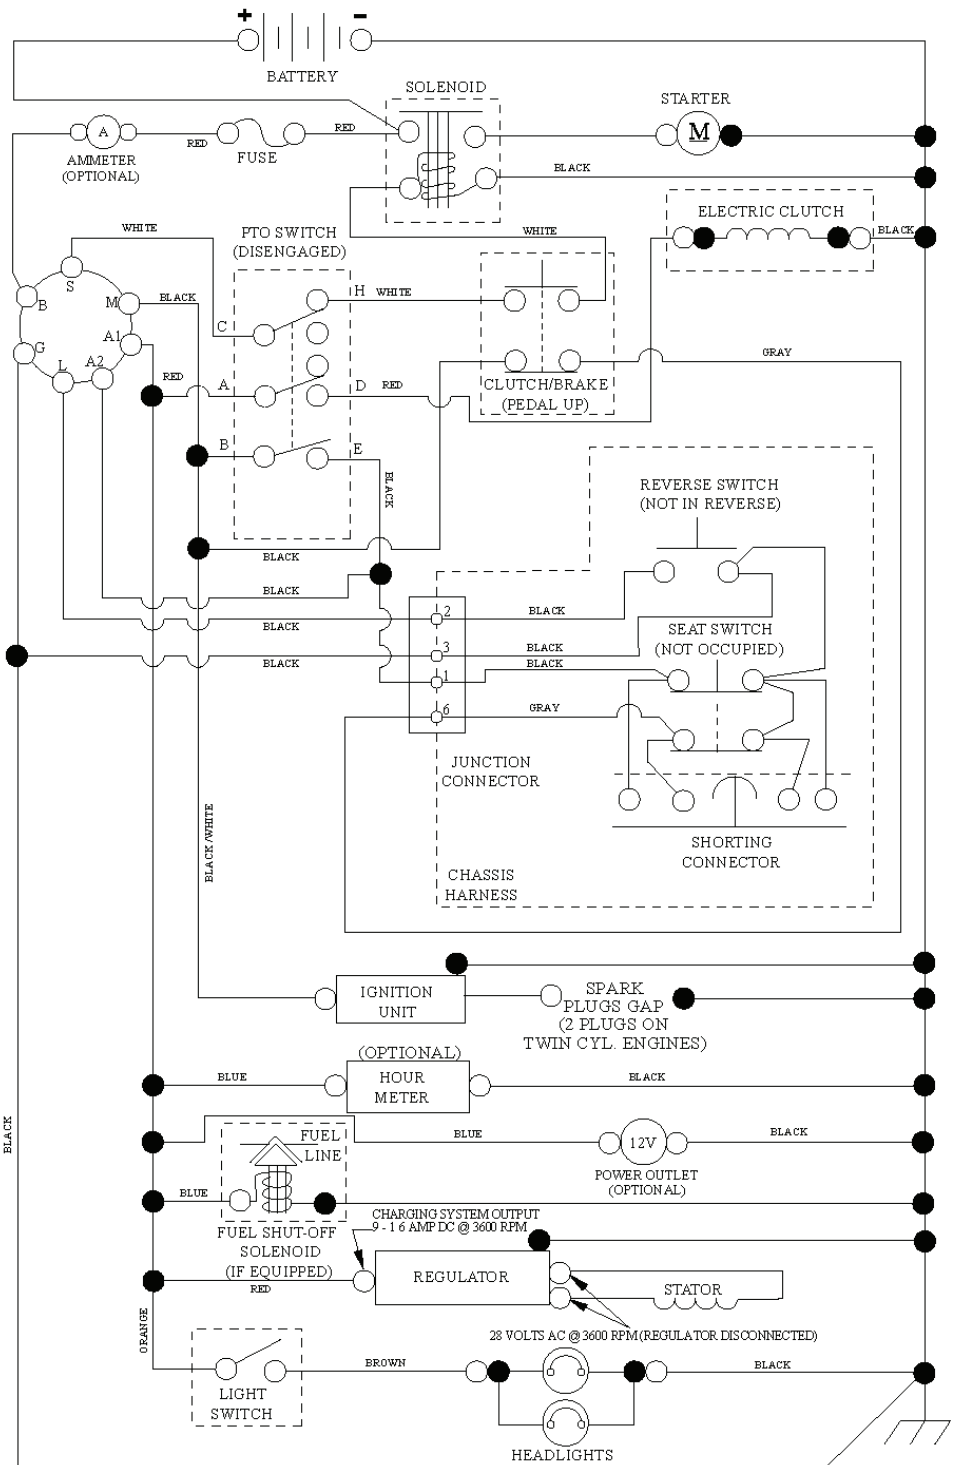

T15S

REF.	PART NO.	DESCRIPTION	REMARK	QTY.	KIT
1	532163465	BATTERY		1	
2	874760412	BOLT		1	
8	587205101	TRAY		1	
16	532176138	MICRO SWITCH		1	
21	532400252	HARNESS		1	
22	532004152	BULB		1	
24	532400253	CABLE		1	
25	532412895	CABLE.STARTER.6G.BL/RE*SUBS/2*		1	
26	532175158	FUSE		1	
27	873510400	NUT		1	
28	532145491	CABLE		1	
29	532401545	SWITCH		1	
30	532193350	IGNITION MODULE		1	
33	532411933	KEY		1	
34	532110712	SWITCH		1	
40	581583501	HARNESS		1	
41	817720408	SCREW		1	
42	532131563	COVER		1	
43	532192507	SOLENOID		1	
45	587553903	GAUGE		1	
46	587554003	GAUGE		1	
50	532174651	SWITCH		1	
55	817060512	SCREW		1	
59	532400303	OUTLET-12 VOLT		1	
71	532194276	CABLE ASSY		1	
79	532175242	HOLDER		1	
90	532435395	TERMINAL COVER		1	
99	817670412	SCREW		1	
100	819091416	WASHER		1	
102	532404454	CABLE		1	
103	532421747	HARNESS		1	
105	532407568	SWITCH		1	
142	583857801	HARNESS		1	
143	532448059	HARNESS		1	

PTO SWITCH (MATING SIDE)

IGNITION SWITCH

POSITION	CIRCUIT	"MAKE"
OFF	M+G+A1	
RUN/OVERRIDE	B+A1	
RUN	B+A1	L+A2
START	B+S+A1	

CHASSIS HARNESS CONNECTOR (MATING SIDE)

DASH HARNESS CONNECTOR

WIRING INSULATED CLIPS  
 NOTE: IF WIRING INSULATED CLIPS WERE REMOVED FOR SERVICING OF UNIT, THEY SHOULD BE RE-INSTALLED TO PROPERLY SECURE YOUR WIRING.