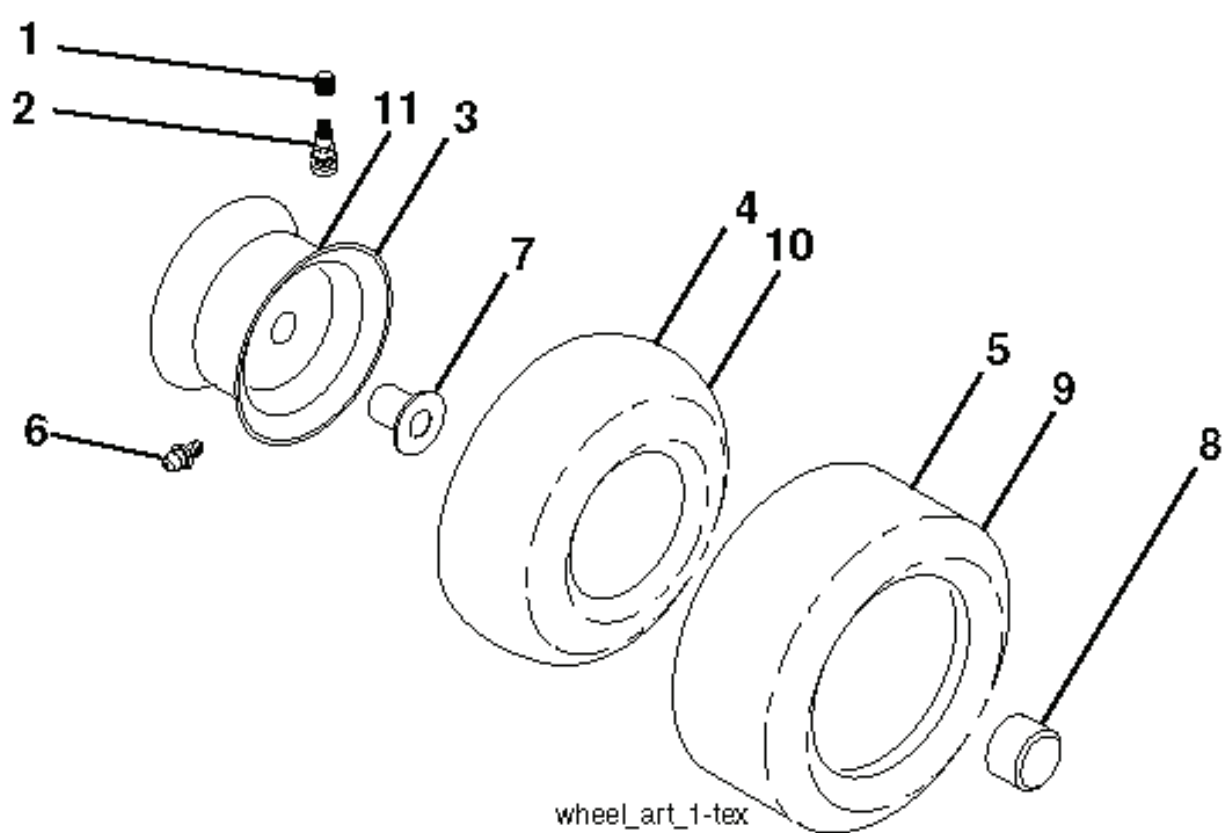

PTO SWITCH (MATING SIDE)

IGNITION SWITCH

POSITION	CIRCUIT	"MAKE"
OFF	M+G+A1	
RUN/OVERRIDE	B+A1	
RUN	B+A1	L+A2
START	B+S+A1	

CHASSIS HARNESS CONNECTOR (MATING SIDE)

DASH HARNESS CONNECTOR

WIRING INSULATED CLIPS  
 NOTE: IF WIRING INSULATED CLIPS WERE REMOVED FOR SERVICING OF UNIT, THEY SHOULD BE RE-INSTALLED TO PROPERLY SECURE YOUR WIRING.

NON-REMOVABLE CONNECTIONS

REMOVABLE CONNECTIONS

seat-tex\_6.5SL\_2

---

REF.	PART NO.	DESCRIPTION	REMARK	QTY.	KIT
1	532439822	SEAT		1	
2	532180166	BRACKET		1	
3	532140675	STRAP		1	
6	873800600	NUT		1	
7	532124181	SPRING		1	
8	532171877	BOLT		1	
10	532196977	PLATE		1	
21	532171852	BOLT		1	
37	873800500	LOCK NUT		1	
40	532439871	HANDLE		1	
41	532198200	SPRING		1	
43	874760612	BOLT		1	
44	819133812	WASHER		1	

steering-tex\_HJSQSR\_63

REF.	PART NO.	DESCRIPTION	REMARK	QTY.	KIT
1	532439740	STEERING WHEEL		1	
2	532195968	SHAFT		1	
4	532403089	SPINDLE SHAFT	LH	1	
5	532403090	SPINDLE SHAFT	RH	1	
6	532124931	WASHER		1	
7	532121748	WASHER		1	
8	812000029	RETAINER RING		1	
9	532121232	HUB CAP		1	
13	532121749	WASHER		1	
14	810040600	WASHER		1	
15	873540600	NUT		1	
16	587016002	SHAFT		1	
19	532194729	PLATE		1	
21	586840201	ADAPTER		1	
22	585029802	BEARING		1	
26	532439743	HUB CAP		1	
27	819211616	WASHER		1	
28	817000612	SCREW		1	
35	532194732	PLATE		1	
45	587016401	WASHER		1	
50	873900600	NUT		1	
53	532188967	WASHER		1	
54	874760636	BOLT		1	
55	532414736	SPACER		1	
58	532194747	BOLT		1	
59	532194748	WASHER		1	
60	873971000	NUT		1	
61	532194740	LINK		1	
62	532194741	LINK		1	
63	817000512	SCREW		1	
64	532199849	SPRING RETAINER		1	
65	532194734	BRACKET		1	
66	871020748	BOLT		1	
67	532194737	BUSHING		1	
68	873900700	NUT		1	
69	532199162	WASHER		1	
70	532196197	BRACKET		1	
75	580683701	PINION		1	
76	580683601	SCREW		1	
78	532057079	WASHER		1	
122	532444962	CAP		1	