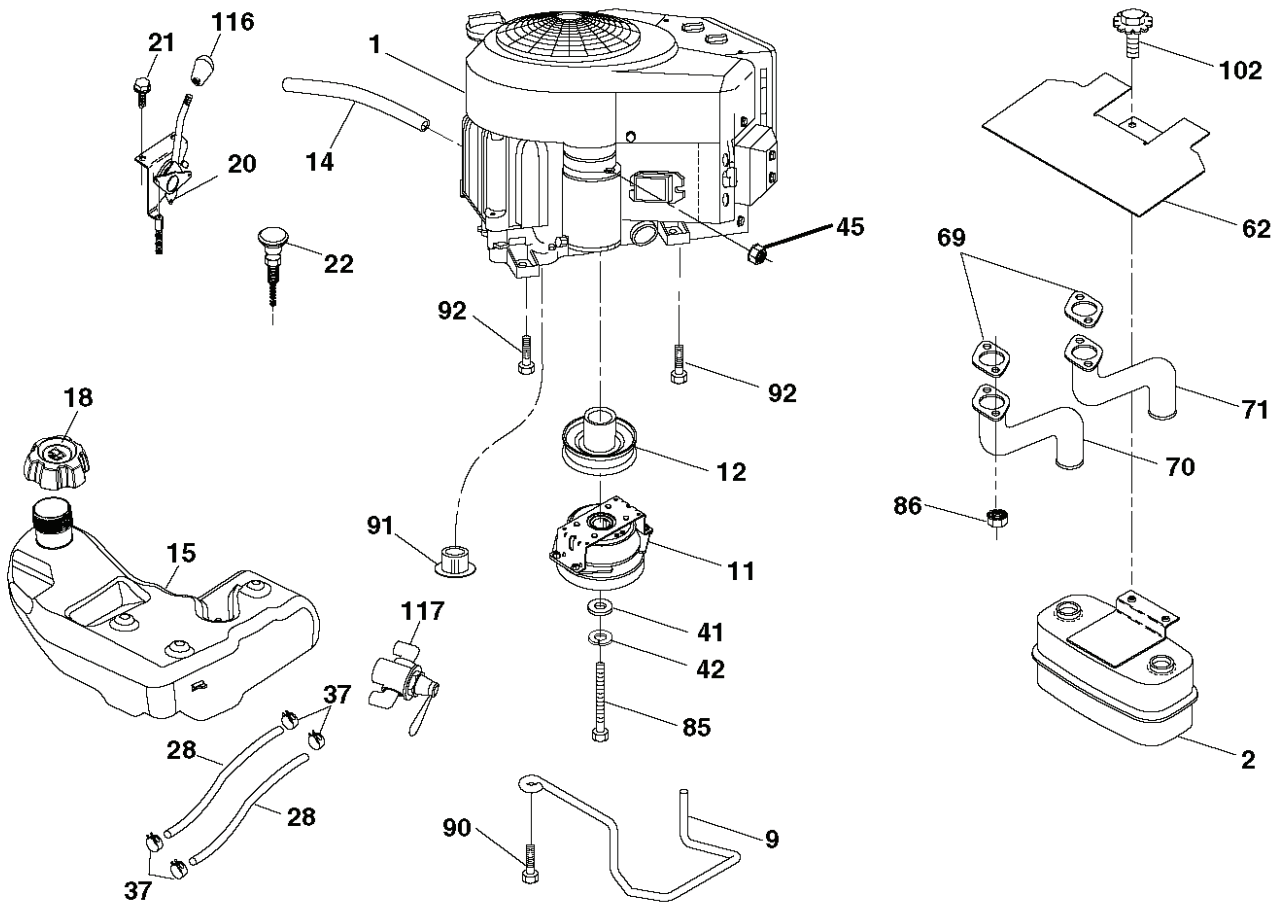

SPARK ARRESTER KIT

engine-tex_Kawa-2cyl_39_r1

REF.	PART NO.	DESCRIPTION	REMARK	QTY.	KIT
1	000000000	W/O DESCRIPTION	ENGINE KAWASAKI MODEL NO. FR730-AS12 (445364)	1	
2	532445962	MUFFLER		1	
9	532194320	BELT GUIDE		1	
11	587241601	CLUTCH		1	
12	532405097	PULLEY		1	
14	532148456	TUBE		1	
15	532438082	FUEL TANK ASSY		1	
18	532439645	FUEL CAP		1	
20	532424341	CONTROL THROTTLE		1	
21	532416358	SCREW		1	
22	532191596	COMMA*RPL.PAR 532187767428		1	
28	532401135	LINE.FUEL.64*REAR.EMIS		1	
29	532137180	SPARK ARRESTER KIT		1	
37	532123487	HOSE CLAMP		1	
41	532126197	WASHER		1	
42	810040700	WASHER		1	
45	873510400	NUT		1	
62	532434017	SHIELD		1	
69	532178151	MUFFLER GASKET		1	
70	532424765	EXHAUST		1	
71	532424766	EXHAUST		1	
85	532179953	BOLT		1	
86	532184362	NUT		1	
90	817000616	SCREW		1	
91	532187495	BUSHING		1	
92	817120616	SCREW		1	
102	817000512	SCREW		1	
116	539132624	KNOB		1	
117	532420828	VALVE FUEL RESERVE		1