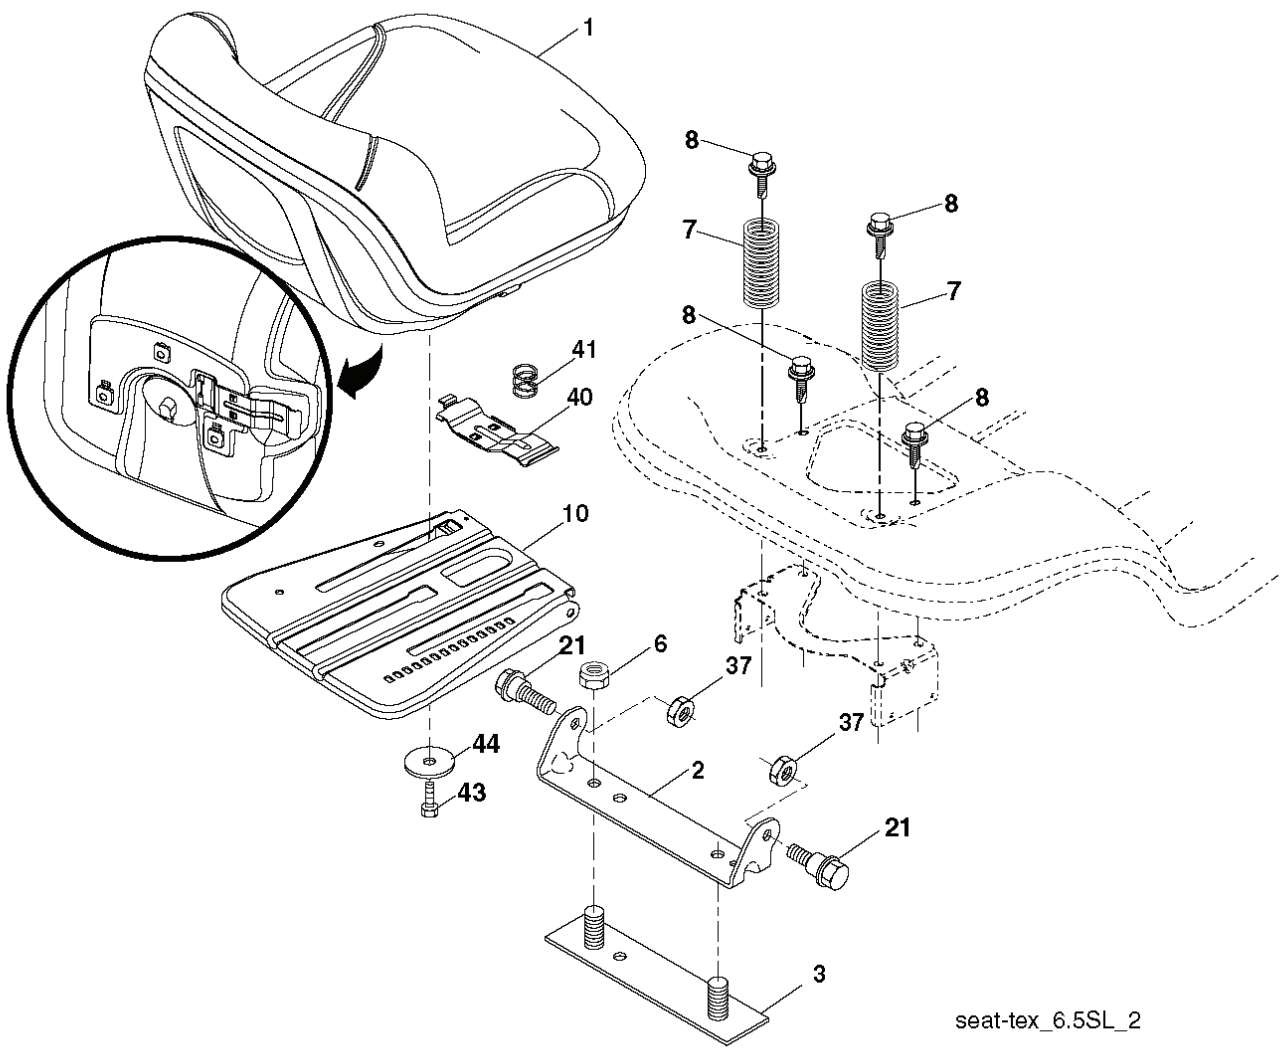

PTO SWITCH (MATING SIDE)

IGNITION SWITCH

POSITION	CIRCUIT	"MAKE"
OFF	M+G+A1	
RUN/OVERRIDE	B+A1	
RUN	B+A1	L+A2
START	B+S+A1	

CHASSIS HARNESS CONNECTOR (MATING SIDE)

DASH HARNESS CONNECTOR

WIRING INSULATED CLIPS  
 NOTE: IF WIRING INSULATED CLIPS WERE REMOVED FOR SERVICING OF UNIT, THEY SHOULD BE RE-INSTALLED TO PROPERLY SECURE YOUR WIRING.

NON-REMOVABLE CONNECTIONS

REMOVABLE CONNECTIONS

seat-tex\_6.5SL\_2

---

REF.	PART NO.	DESCRIPTION	REMARK	QTY.	KIT
1	532439822	SEAT		1	
2	532180166	BRACKET		1	
3	532140675	STRAP		1	
6	873800600	NUT		1	
7	532124181	SPRING		1	
8	532171877	BOLT		1	
10	532196977	PLATE		1	
21	532171852	BOLT		1	
37	873800500	LOCK NUT		1	
40	532439871	HANDLE		1	
41	532198200	SPRING		1	
43	874760612	BOLT		1	
44	819133812	WASHER		1	