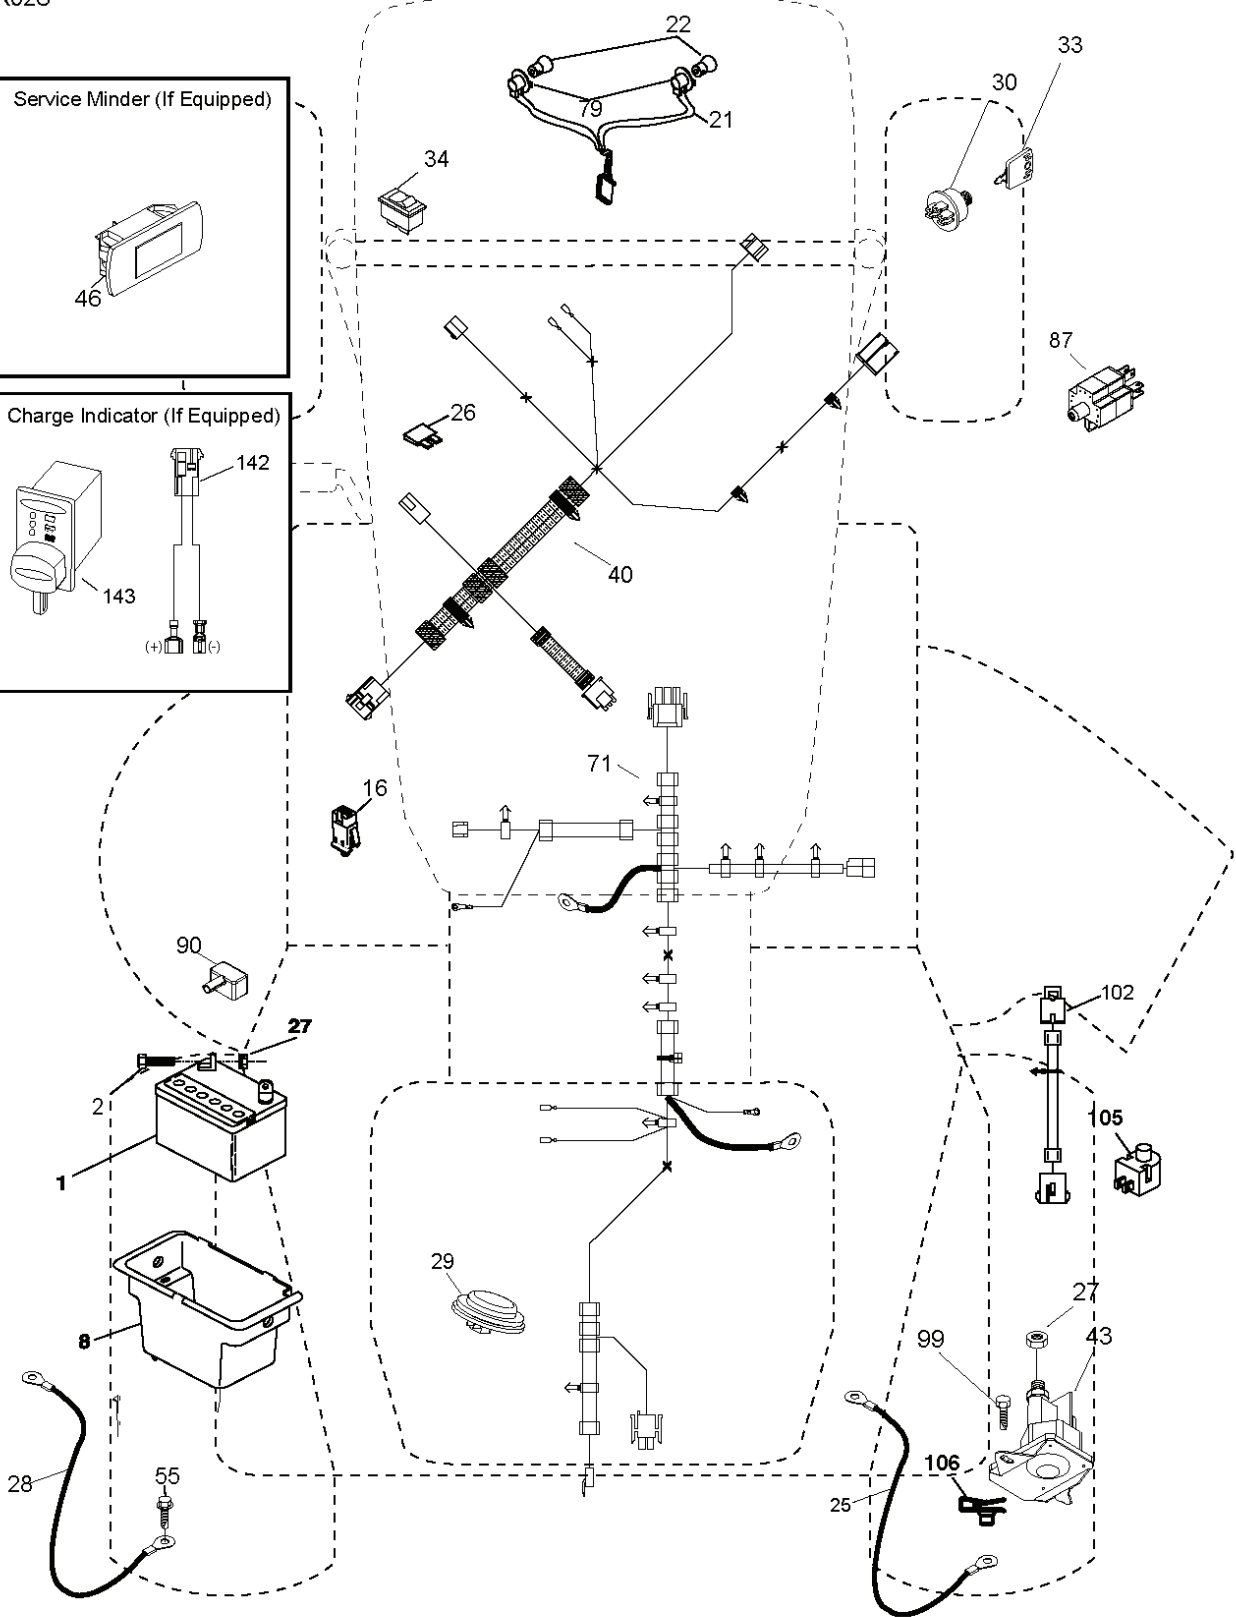

REF.	PART NO.	DESCRIPTION	REMARK	QTY.	KIT
1	596790001	DECAL		0	
2	581627301	DECAL		0	
3	581579901	DECAL		1	
4	581579001	DECAL		0	
5	532445758	DECAL		0	
6	585714402	DECAL		1	
7	532423829	DECAL		0	
8	581580001	DECAL		0	
16	584904601	DECAL		1	
--	581724801	DECAL		0	
--	532439681	PLATE		0	
--	532439682	PAD		0	

SPARK ARRESTER KIT

engine-tex_kohl_84

REF.	PART NO.	DESCRIPTION	REMARK	QTY.	KIT
1	000000000	W/O DESCRIPTION	ENGINE KOHLER MODEL NUMBER KS590-3022 (595892901)	0	
2	590645301	MUFFLER		0	
9	582540302	KEEPER		0	
12	586729001	PULLEY		0	
15	597954503	FUEL TANK ASSY		0	
18	532430220	FUEL CAP		0	
20	532401508	THROTTLE CONTROL		0	
21	532416358	SCREW		0	
28	532137040	HOSE		0	
29	532137180	SPARK ARRESTER KIT		0	
37	532123487	HOSE CLAMP		0	
42	539990247	WASHER		0	
45	873510400	NUT		0	
69	532185909	GASKET		0	
81	532148456	TUBE		1	
82	532428287	PLUG		1	
85	501606501	BOLT		0	
86	532184362	NUT		1	
87	532171877	BOLT		1	
90	817000616	SCREW		0	
92	817120616	SCREW		0	
94	590800701	TUBE		1	
96	819091416	WASHER		0	
97	817670412	SCREW		0	

TR02S

REF.	PART NO.	DESCRIPTION	REMARK	QTY.	KIT
1	532163465	BATTERY		0	
2	874760412	BOLT		0	
8	532193228	BOX		0	
16	532176138	MICRO SWITCH		0	
21	532400252	HARNESS		0	
22	532004152	BULB		0	
25	581498001	CABLE		0	
26	532175158	FUSE		0	
27	873510400	NUT		0	
28	532421686	CABLE		0	
29	532401545	SWITCH		0	
30	532193350	IGNITION MODULE		0	
33	532411935	KEY		0	
34	532110712	SWITCH		0	
40	581023101	HARNESS		0	
43	582042801	SOLENOID		0	
46	586161801	HOUR METER		1	
55	817060512	SCREW		0	
71	501133701	HARNESS		0	
79	532175242	HOLDER		0	
87	532197802	SWITCH		0	
90	532435395	TERMINAL COVER		0	
99	817670412	SCREW		1	
102	581023401	HARNESS		0	
105	532407568	SWITCH		0	
106	532174814	NUT		1	