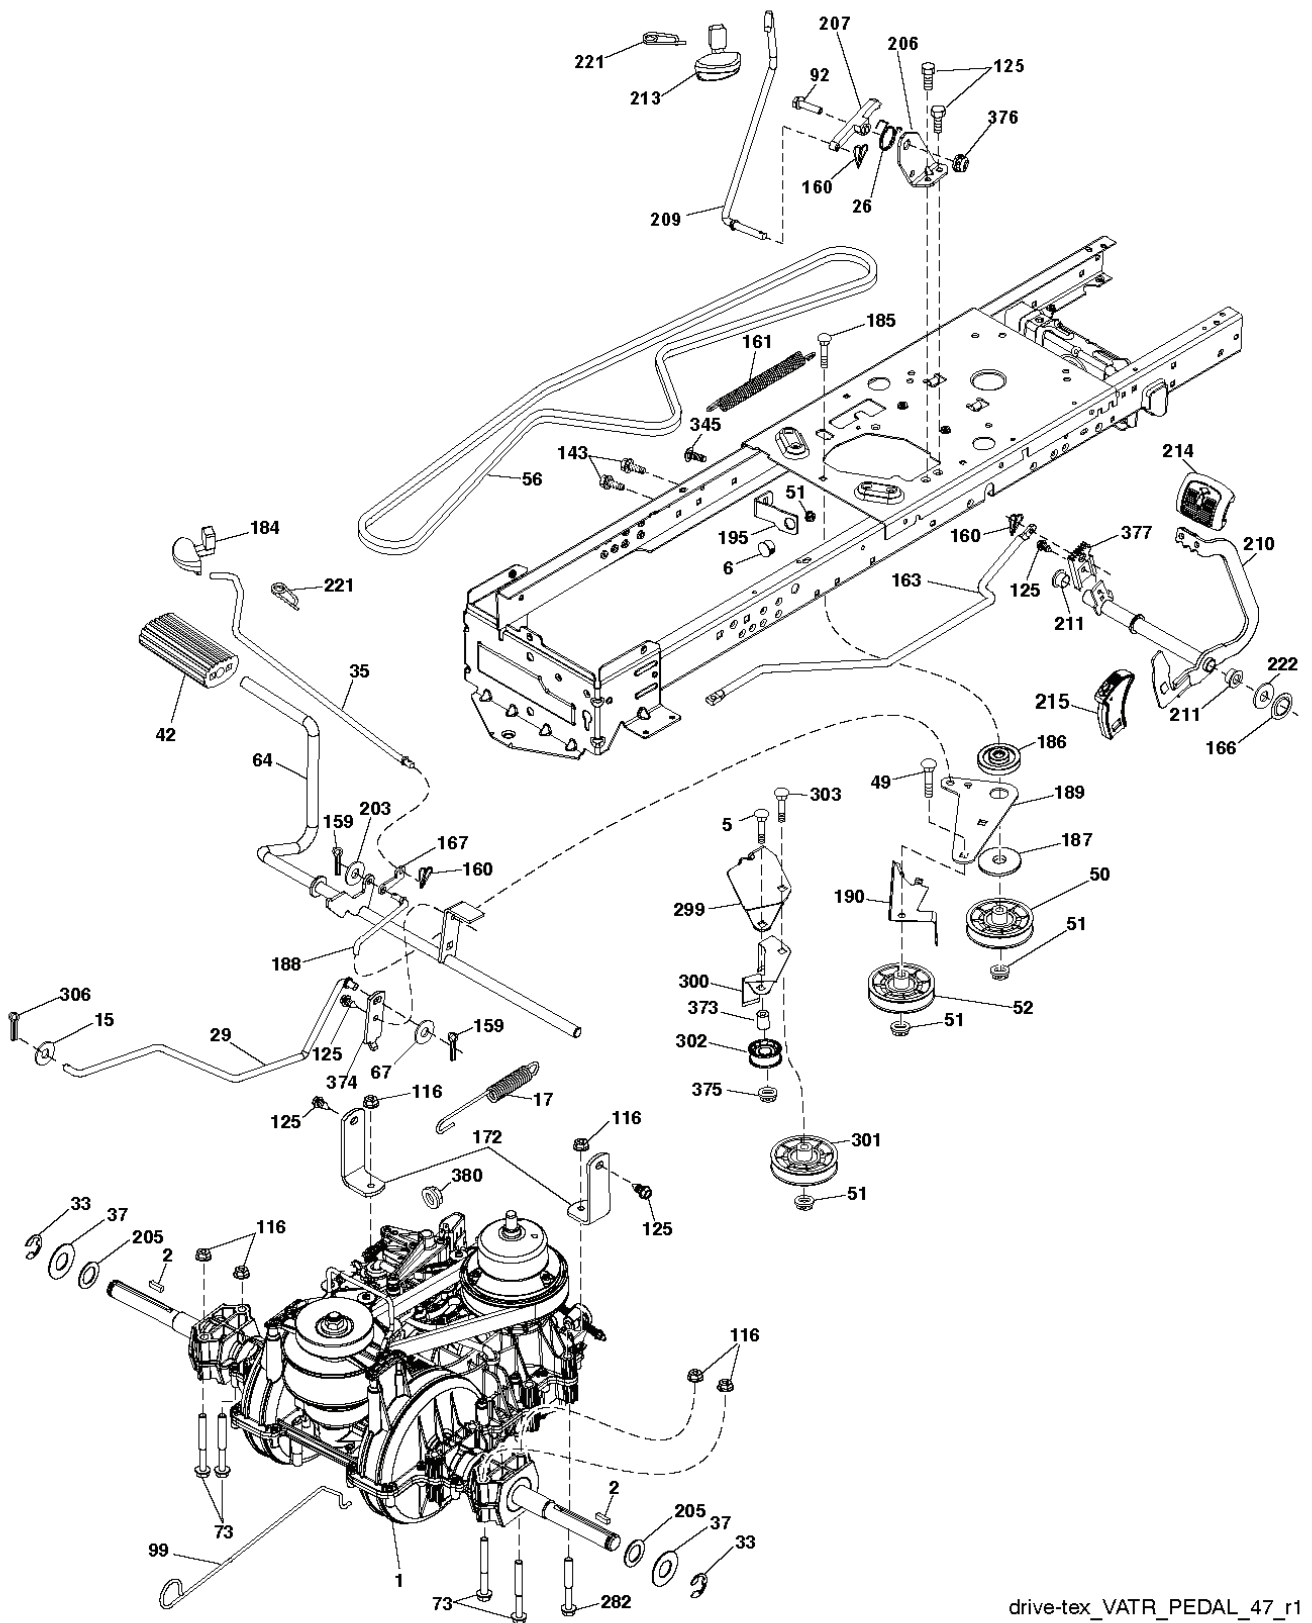

NON-REMOVABLE CONNECTIONS

REMOVABLE CONNECTIONS

wheel_art_1-tex

REF.	PART NO.	DESCRIPTION	REMARK	QTY.	KIT
1	532059192	CAP VALVE		1	
2	532065139	NIPPLE		1	
3	532138336	RIM	FRONT	1	
4	532059904	HOSE	(Service Item Only)	1	
5	532106222	TIRE	FRONT (15 X 6-6)	1	
6	532124957	FITTING	(Front Wheel Only)	1	
7	532124959	BEARING	(Front Wheel Only)	1	
8	532175039	HUB CAP		1	
9	532138468	TIRE	REAR (20 X 8-8)	1	
10	532124926	HOSE	(Service Item Only)	1	
11	532138337	RIM SPROCKET	REAR	1	
--	532144334	SEALING FOAM		1	