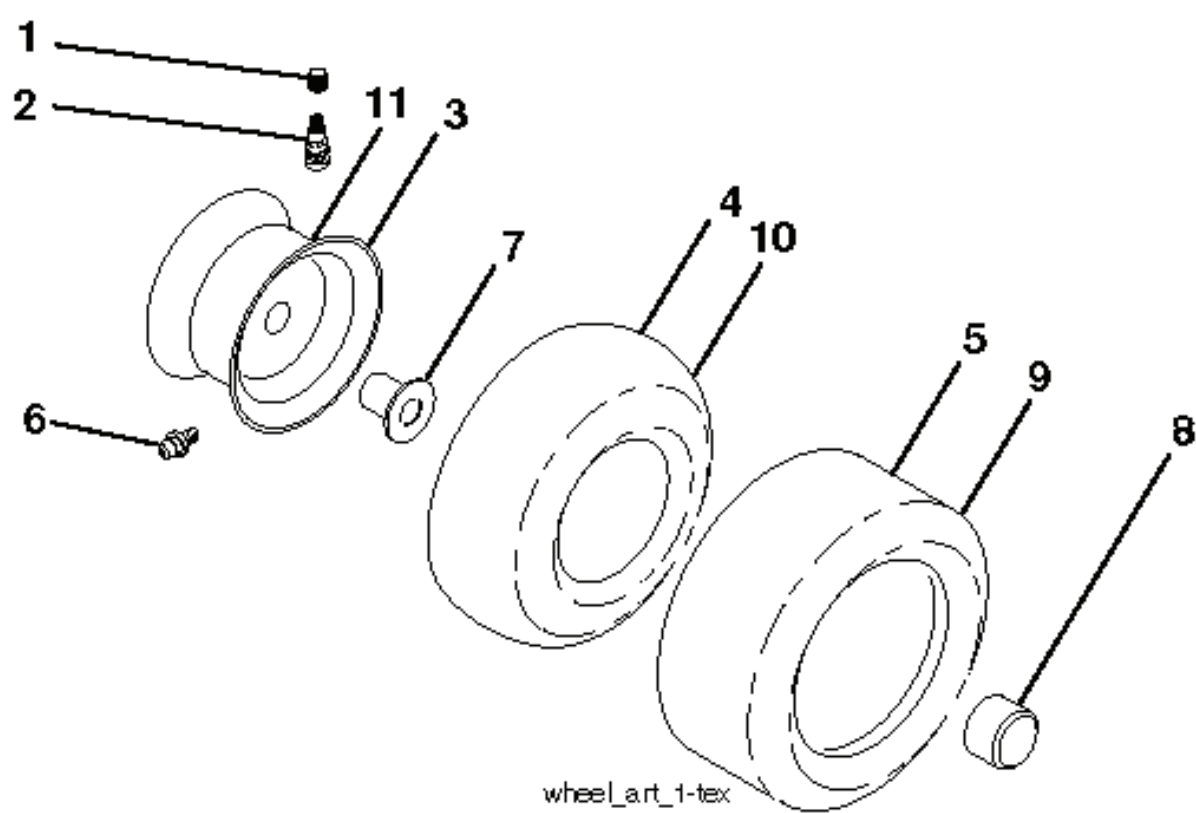

lift-tex_37

*Key 91 may be substituted for Key 101

REF.	PART NO.	DESCRIPTION	REMARK	QTY.	KIT
2	532422027	SHAFT		0	
3	532195231	LEVER		0	
7	580962301	GRIP		0	
10	532196314	SPRING		0	
17	819131312	WASHER		1	
87	532194209	SPRING		0	
88	532410710	SPRING		0	
89	819191912	WASHER		0	
90	532194208	PIN		0	
91	589464802	LINK ASSY		0	
97	817000612	SCREW		0	
98	532420525	LINK		0	
100	873930600	NUT		1	
101	581506501	LINK ASSY		1	

IGNITION SWITCH

POSITION	CIRCUIT "MAKE"
OFF	M+G+A1
RUN/OVERRIDE	B+A1
RUN	B+A1 L+A2
START	B + S + A1

03107

CHASSIS HARNESS CONNECTOR (MATING SIDE)

DASH HARNESS CONNECTOR (MATING SIDE)

WIRING INSULATED CLIPS
 NOTE: IF WIRING INSULATED CLIPS WERE REMOVED FOR SERVICING OF UNIT, THEY SHOULD BE RE-INSTALLED TO PROPERLY SECURE YOUR WIRING.

NON-REMOVABLE CONNECTIONS

REMOVABLE CONNECTIONS

wheel_art_1-tex

REF.	PART NO.	DESCRIPTION	REMARK	QTY.	KIT
1	532059192	CAP VALVE		1	
2	532065139	NIPPLE		1	
3	532138336	RIM	FRONT	1	
4	532059904	HOSE	(Service Item Only)	1	
5	532106222	TIRE	FRONT (15 X 6-6)	1	
6	532124957	FITTING	(Front Wheel Only)	1	
7	532124959	BEARING	(Front Wheel Only)	1	
8	532175039	HUB CAP		1	
9	532138468	TIRE	REAR (20 X 8-8)	1	
10	532124926	HOSE	(Service Item Only)	1	
11	532138337	RIM SPROCKET	REAR	1	
--	532144334	SEALING FOAM		1	