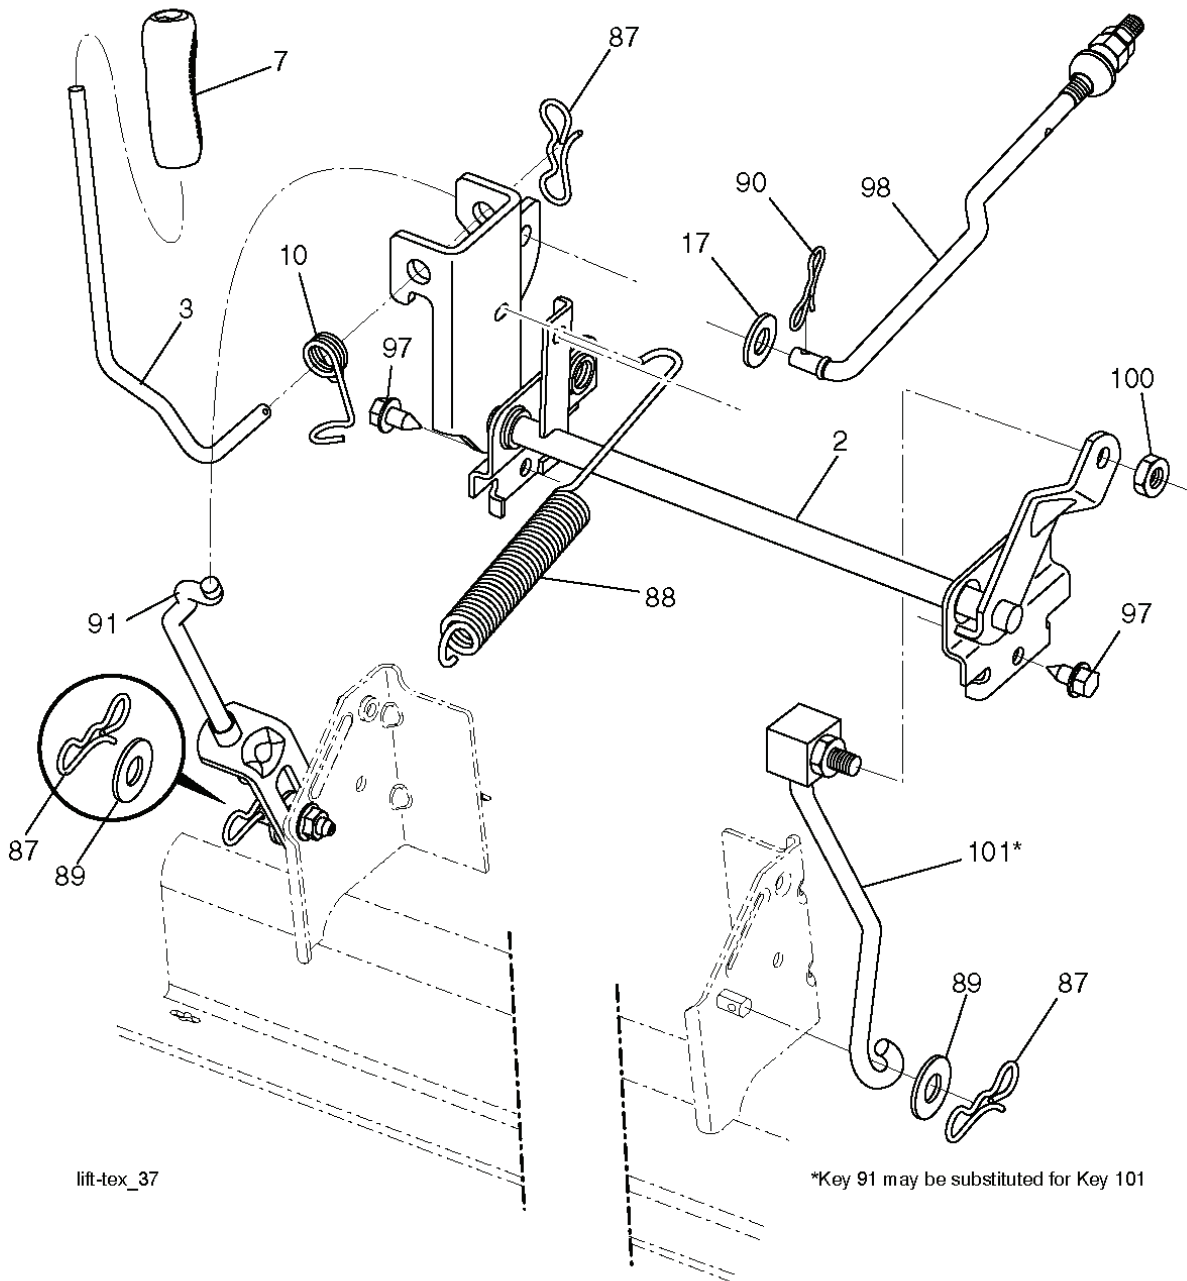

REF.	PART NO.	DESCRIPTION	REMARK	QTY.	KIT
--	532447893	CUTTING DECK		0	
1	532447895	REPAIR KIT		0	
6	532195186	ARM		0	
7	532416358	SCREW		0	
11	532138971	BLADE		0	
12	584309301	SCREW		1	
13	587256501	SHAFT		0	
14	532187281	BEARING HOUSING		0	
15	585323901	BEARING		0	
19	532196539	BOLT		0	
20	532159770	RAIL		0	
21	873680500	NUT		0	
23	532192557	HINGE		0	
24	532105304	HUB CAP		0	
25	532197026	TORSION SPRING		0	
26	532110452	NUT		0	
27	532403004	SHIELD		0	
29	532131491	SHAFT		0	
32	532197473	PULLEY		0	
33	532400234	NUT		0	
34	872110612	BOLT		0	
36	532197379	PULLEY		0	
37	819131316	WASHER		0	
38	589676102	KEEPER		0	
40	873900600	NUT		0	
41	584953901	BOLT		1	
42	532198410	SPRING		0	
43	532197256	SPRING		0	
46	532137729	SCREW		0	
47	532197250	BRACKET		0	
55	532437110	ARM		0	
56	532199092	SPACER		0	
57	817000616	SCREW		0	
59	532141043	GUARD		0	
60	532197261	ARM		0	
62	872110616	BOLT		0	
63	532199477	ARM		0	
64	532199918	LINK BRAKE		0	
67	532403012	HANDLE		0	
68	532429636	BELT		0	
69	872140505	BOLT		0	
70	532199972	CLUTCH ASSY		0	
113	817000510	BOLT		0	
116	532124842	BOLT		0	
117	589527401	WHEEL		0	
119	819121414	WASHER		0	
122	532197258	BELT GUIDE		0	
123	532197259	BELT GUIDE		0	
144	532199204	BELT GUIDE		0	
145	532193197	PULLEY		0	
147	532401971	SPRING		0	
152	584243501	CABLE		0	
188	532195161	STUD		0	
189	873900500	NUT		0	
192	532197260	BRACKET		0	
195	817000612	SCREW		0	
241	532152927	SCREW		0	
242	532415598	HOSE COUPLING		0	
254	585316805	REINFORCEMENT PLATE		1	
255	585317005	REINFORCEMENT PLATE		1	
256	592807801	BOLT		1	
257	873900400	NUT		1	
--	587253301	MANDREL	MANDREL ASSEMBLY (Includes Housing (Key # 14), Shaft Assembly (Key # 13) and Bearing Only (Key # 15) - Pulley/Nut/Washer and Blade Bolt/Washers Not Included)	0	
--	532416405	COUPLING		1	

lift-tex_37

*Key 91 may be substituted for Key 101