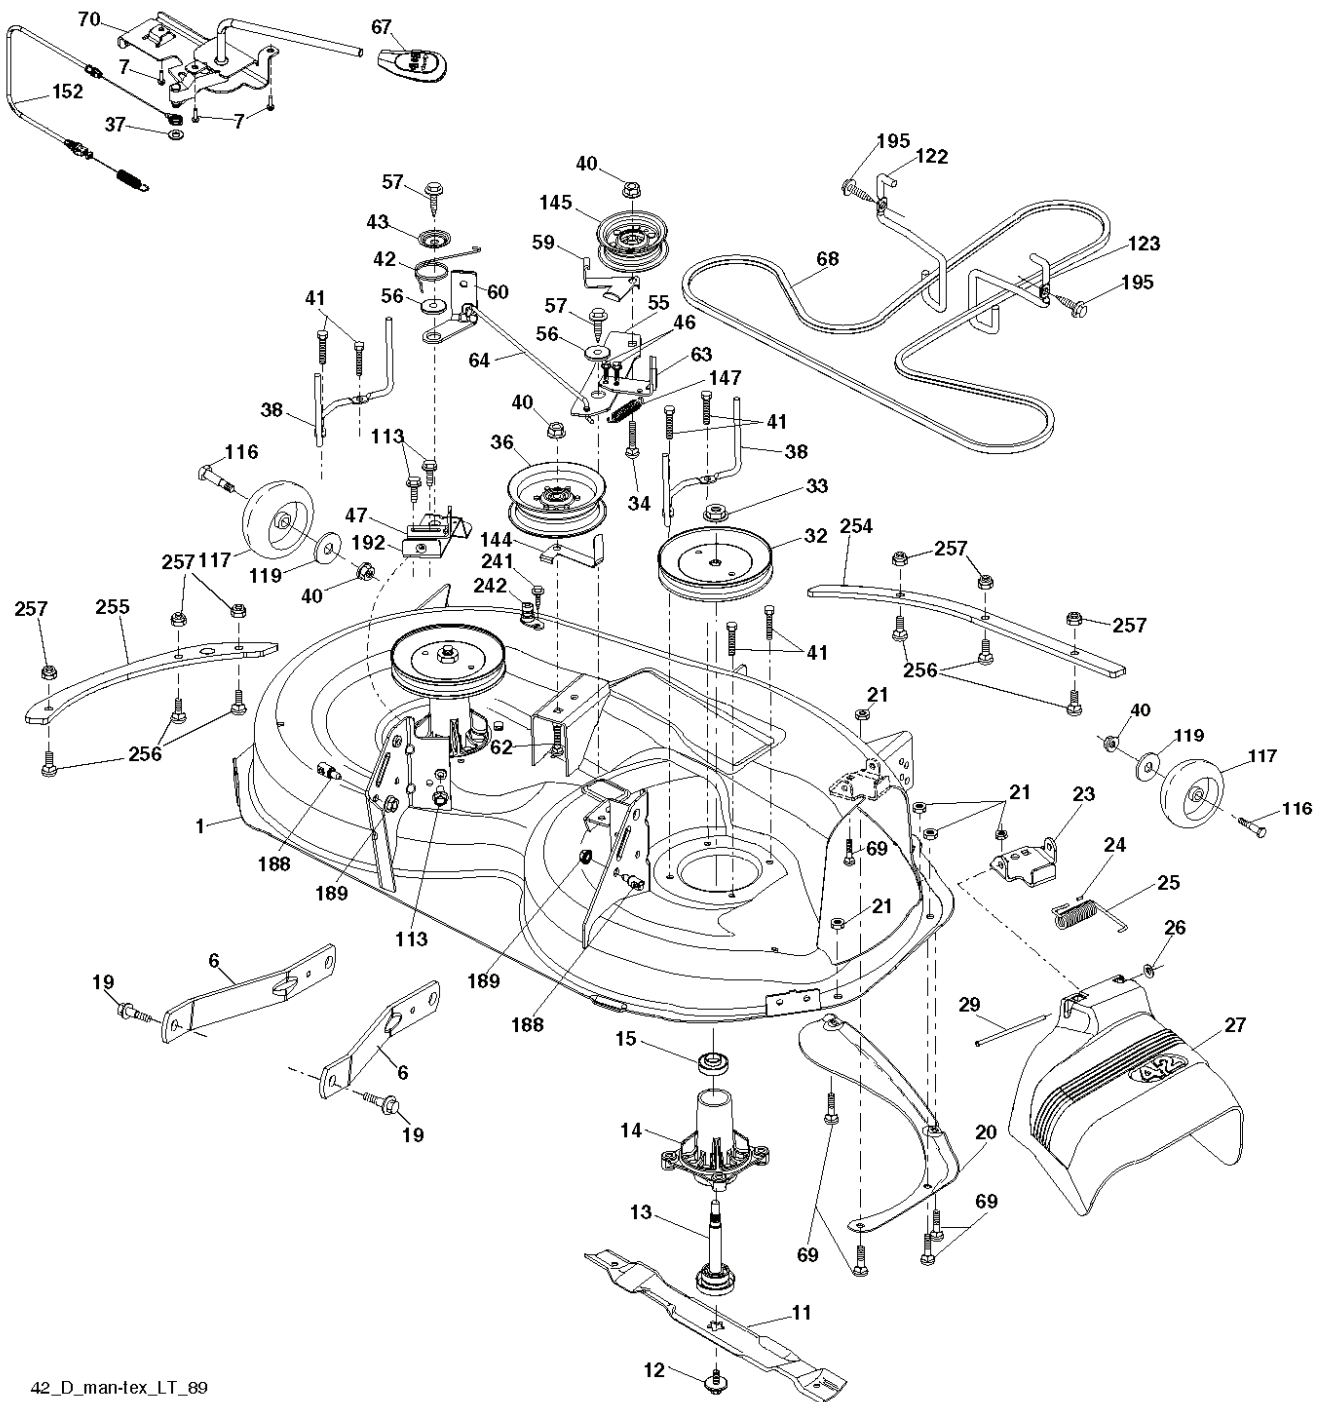

REF.	PART NO.	DESCRIPTION	REMARK	QTY.	KIT
1	532163465	BATTERY		0	
2	874760412	BOLT		0	
8	532193228	BOX		0	
16	532176138	MICRO SWITCH		0	
21	532400252	HARNESS		0	
22	532004152	BULB		0	
25	581498001	CABLE		0	
26	532175158	FUSE		0	
27	873510400	NUT		0	
28	532421686	CABLE		0	
29	532401545	SWITCH		0	
30	532193350	IGNITION MODULE		0	
33	532411935	KEY		0	
34	532110712	SWITCH		0	
40	581023101	HARNESS		0	
43	582042801	SOLENOID		0	
46	586161801	HOUR METER		1	
55	817060512	SCREW		0	
71	501133701	HARNESS		0	
79	532175242	HOLDER		0	
87	532197802	SWITCH		0	
90	532435395	TERMINAL COVER		0	
99	817670412	SCREW		1	
102	581023401	HARNESS		0	
105	532407568	SWITCH		0	
106	532174814	NUT		1