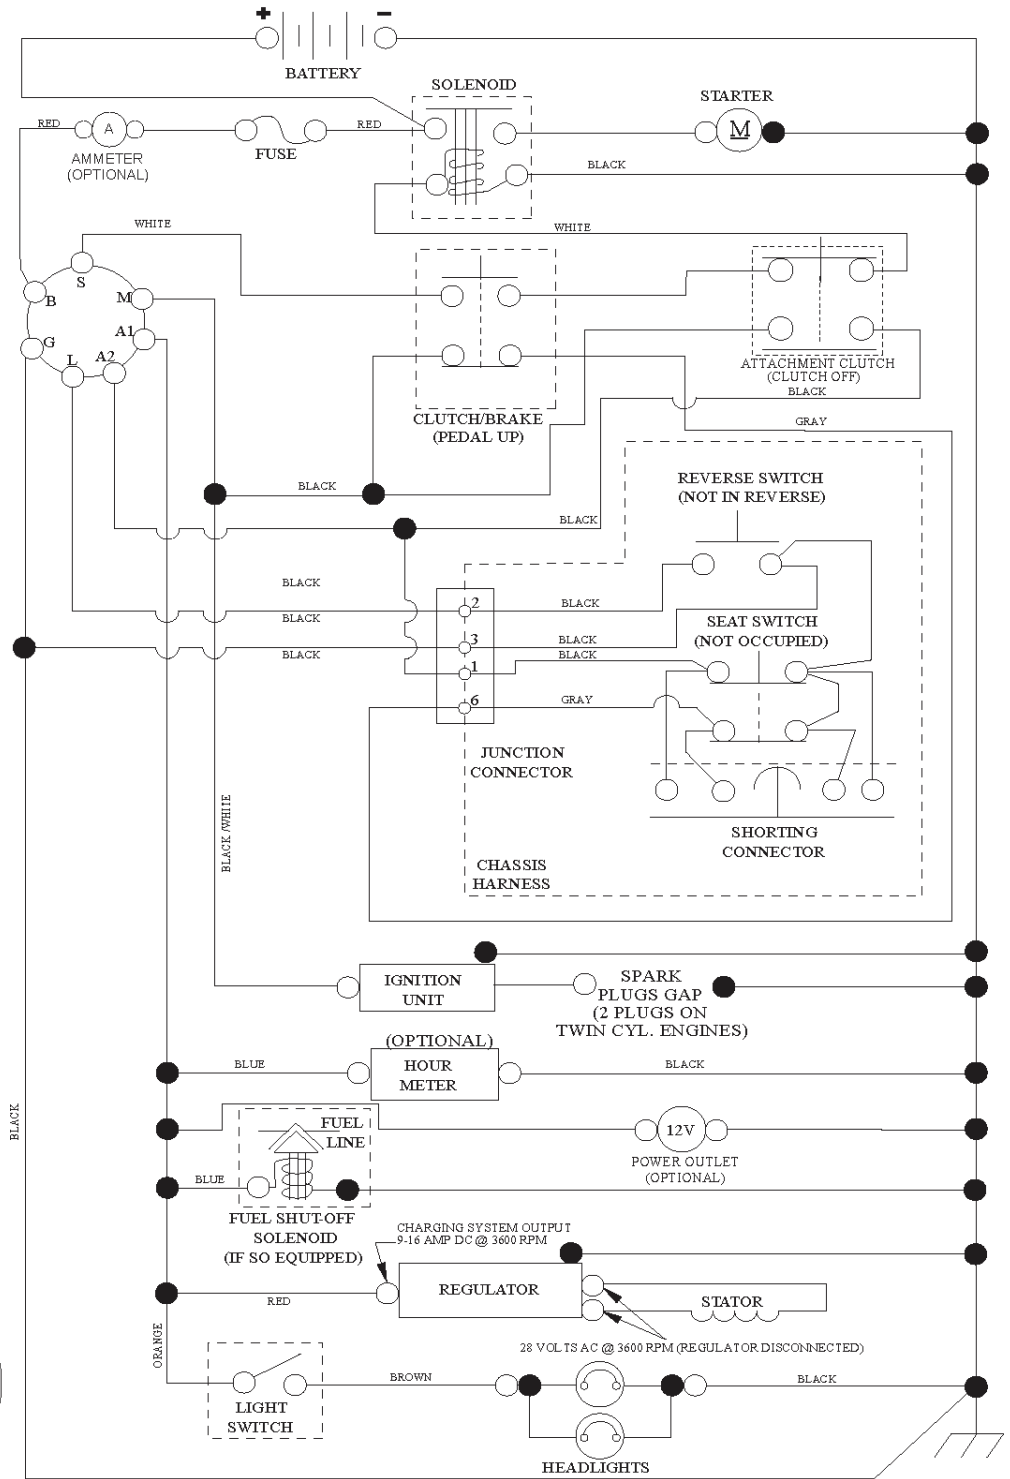

IGNITION SWITCH

POSITION	CIRCUIT "MAKE"
OFF	M+G+A1
RUN/OVERRIDE	B+A1
RUN	B+A1 L+A2
START	B + S + A1

03107

WIRING INSULATED CLIPS
NOTE: IF WIRING INSULATED CLIPS WERE REMOVED FOR SERVICING OF UNIT, THEY SHOULD BE RE-INSTALLED TO PROPERLY SECURE YOUR WIRING.