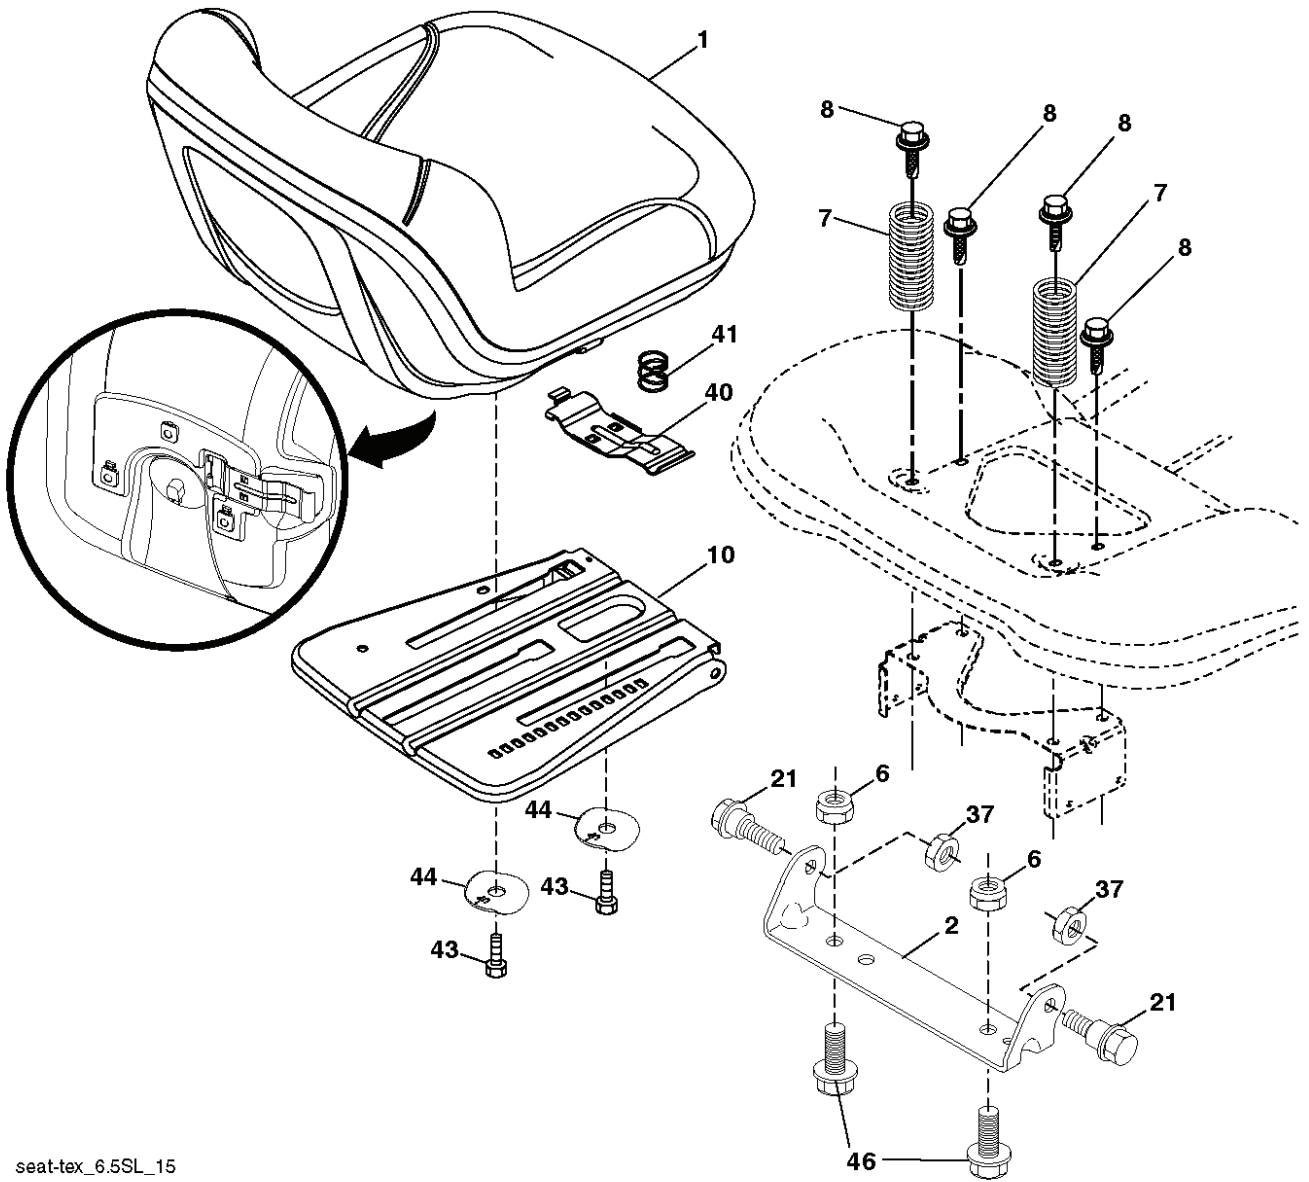

REF.	PART NO.	DESCRIPTION	REMARK	QTY.	KIT
1	000000000	W/O DESCRIPTION	ENGINE KOHLER MODEL NUMBER KS590-3022 (595892901)	0	
2	590645301	MUFFLER		0	
9	582540302	KEEPER		0	
12	586729001	PULLEY		0	
15	597954503	FUEL TANK ASSY		0	
18	532430220	FUEL CAP		0	
20	532401508	THROTTLE CONTROL		0	
21	532416358	SCREW		0	
28	532137040	HOSE		0	
29	532137180	SPARK ARRESTER KIT		0	
37	532123487	HOSE CLAMP		0	
42	539990247	WASHER		0	
45	873510400	NUT		0	
69	532185909	GASKET		0	
81	532148456	TUBE		1	
82	532428287	PLUG		1	
85	501606501	BOLT		0	
86	532184362	NUT		1	
87	532171877	BOLT		1	
90	817000616	SCREW		0	
92	817120616	SCREW		0	
94	590800701	TUBE		1	
96	819091416	WASHER		0	
97	817670412	SCREW		0	

seat-tex_6.5SL_15