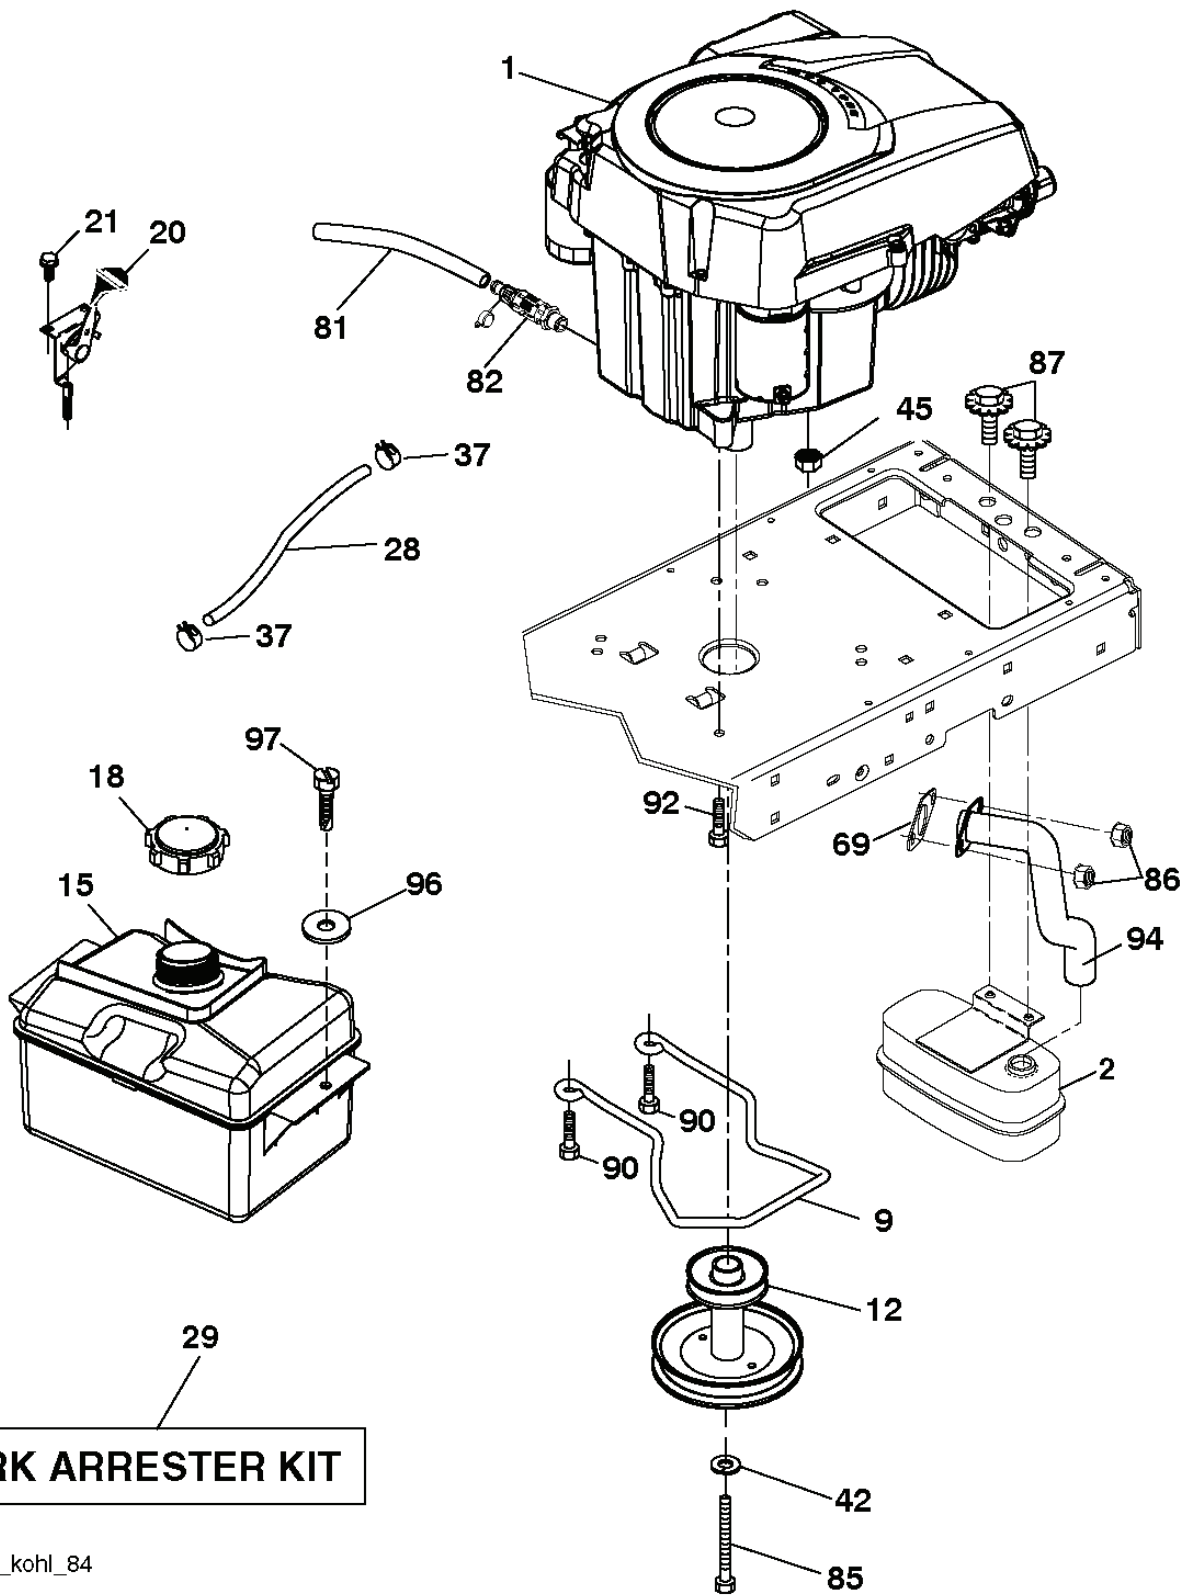

REF.	PART NO.	DESCRIPTION	REMARK	QTY.	KIT
1	596790001	DECAL		0	
2	581627301	DECAL		0	
3	581579901	DECAL		1	
4	581579001	DECAL		0	
5	532445758	DECAL		0	
6	585714402	DECAL		1	
7	532423829	DECAL		0	
8	581580001	DECAL		0	
16	584904601	DECAL		1	
--	581724801	DECAL		0	
--	532439681	PLATE		0	
--	532439682	PAD		0	

SPARK ARRESTER KIT

engine-tex_kohl_84