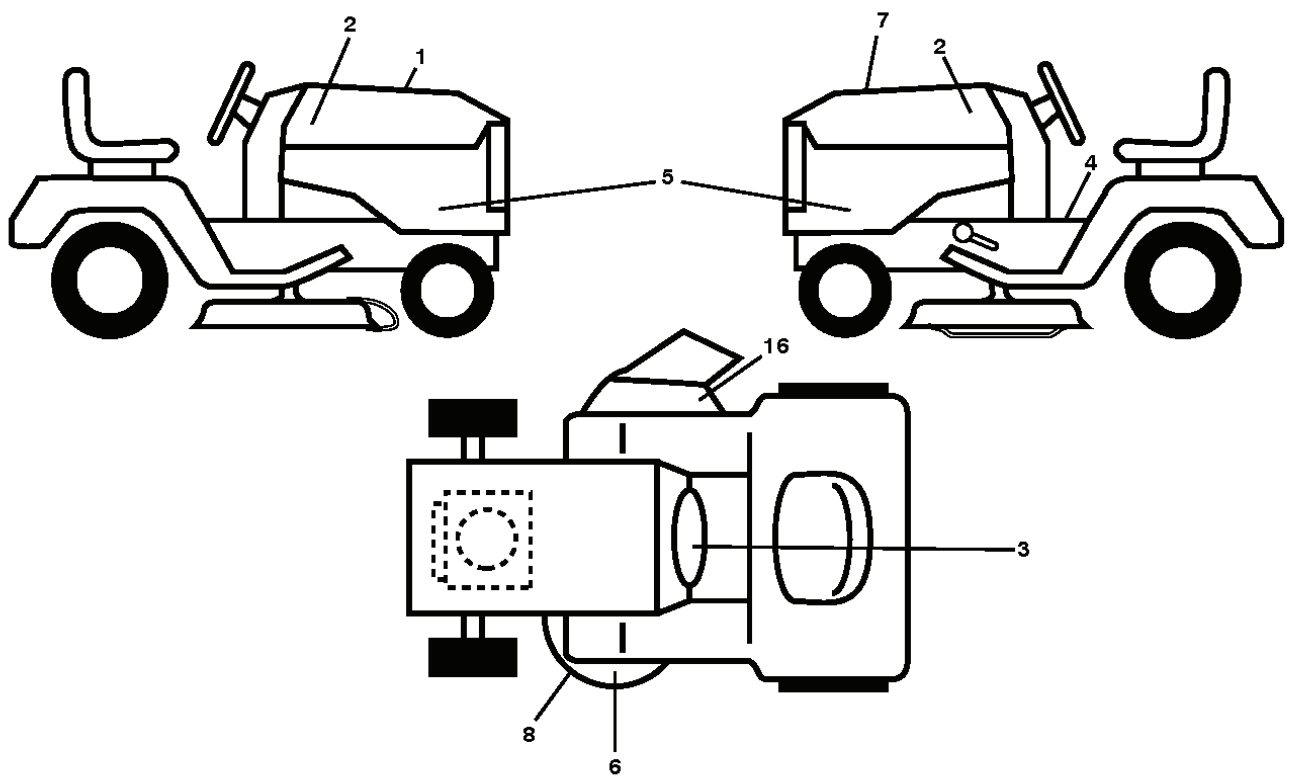

REF.	PART NO.	DESCRIPTION	REMARK	QTY.	KIT
3	532444481	LOGOTYPE		1	
5	581466801	DASHBOARD		0	
14	532441177	HOOD		0	
15	532439773	BAR		1	
18	587523401	GRILLE		0	
25	532443385	LENS		1	
34	580910801	CHASSIS		0	
36	817060512	SCREW		0	
37	532441206	FENDER		0	
52	873680500	NUT		0	
58	532412280	PLATE		0	
68	539990858	SCR5/16-18X1/2 SELFTAP ZN SPEC		0	
130	532416358	SCREW		0	
137	532407590	DAMPING PIECE		1	
138	532439747	HOLDER		0	
150	532439731	AIR DUCT		0	
151	532436670	BRACKET		0	
152	532439870	SHIELD		0	
159	817000612	SCREW		0	
162	532142432	SCREW		0	
175	590607702	CROSS MEMBER		0	
176	532400776	SCREW		0	
177	532195228	BUSHING		0	
180	532415063	FRAME		0	
181	532439746	BUSHING		0	
182	532406859	DASH		0	
183	874520520	BOLT		0	
189	817000512	SCREW		0	
191	532437455	INSERT		1	
194	873900500	NUT		0	
195	532404137	TROU*RPLPAR 532401556428		1	
196	532439647	CONSOLE		0	
202	532439728	COVER		1	
203	532439727	COVER		1	
204	532435714	COVER		1	
205	532439730	SKIRT		1	
206	532439729	SKIRT		1	
207	587464801	HEADLIGHT		1	
208	587464501	HEADLIGHT		1	
213	539976934	SCREW		0	
214	532199145	CLIP		1	
217	532409167	ROD		0	
218	532196395	PLATE		0	
228	532195161	STUD		0	
235	532406129	SPACER		0	
236	873930500	NUT		0	
287	817600406	SCREW		0	
297	532437456	INSERT		1	
335	532448204	COVER		1	
336	532445309	COVER		1	
350	532445143	CLIP		1	
375	586908201	BUMPER		1