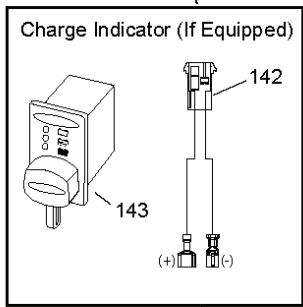

SPARK ARRESTER KIT

engine-tex_kohl_84

REF.	PART NO.	DESCRIPTION	REMARK	QTY.	KIT
1	000000000	W/O DESCRIPTION	ENGINE KOHLER MODEL NUMBER KS590-3022 (595892901)	0	
2	590645301	MUFFLER		0	
9	582540302	KEEPER		0	
12	586729001	PULLEY		0	
15	597954503	FUEL TANK ASSY		0	
18	532430220	FUEL CAP		0	
20	532401508	THROTTLE CONTROL		0	
21	532416358	SCREW		0	
28	532137040	HOSE		0	
29	532137180	SPARK ARRESTER KIT		0	
37	532123487	HOSE CLAMP		0	
42	539990247	WASHER		0	
45	873510400	NUT		0	
69	532185909	GASKET		0	
81	532148456	TUBE		1	
82	532428287	PLUG		1	
85	501606501	BOLT		0	
86	532184362	NUT		1	
87	532171877	BOLT		1	
90	817000616	SCREW		0	
92	817120616	SCREW		0	
94	590800701	TUBE		1	
96	819091416	WASHER		0	
97	817670412	SCREW		0	

TR02S

REF.	PART NO.	DESCRIPTION	REMARK	QTY.	KIT
1	532163465	BATTERY		0	
2	874760412	BOLT		0	
8	532193228	BOX		0	
16	532176138	MICRO SWITCH		0	
21	532400252	HARNESS		0	
22	532004152	BULB		0	
25	581498001	CABLE		0	
26	532175158	FUSE		0	
27	873510400	NUT		0	
28	532421686	CABLE		0	
29	532401545	SWITCH		0	
30	532193350	IGNITION MODULE		0	
33	532411935	KEY		0	
34	532110712	SWITCH		0	
40	581023101	HARNESS		0	
43	582042801	SOLENOID		0	
46	586161801	HOUR METER		1	
55	817060512	SCREW		0	
71	501133701	HARNESS		0	
79	532175242	HOLDER		0	
87	532197802	SWITCH		0	
90	532435395	TERMINAL COVER		0	
99	817670412	SCREW		1	
102	581023401	HARNESS		0	
105	532407568	SWITCH		0	
106	532174814	NUT		1	