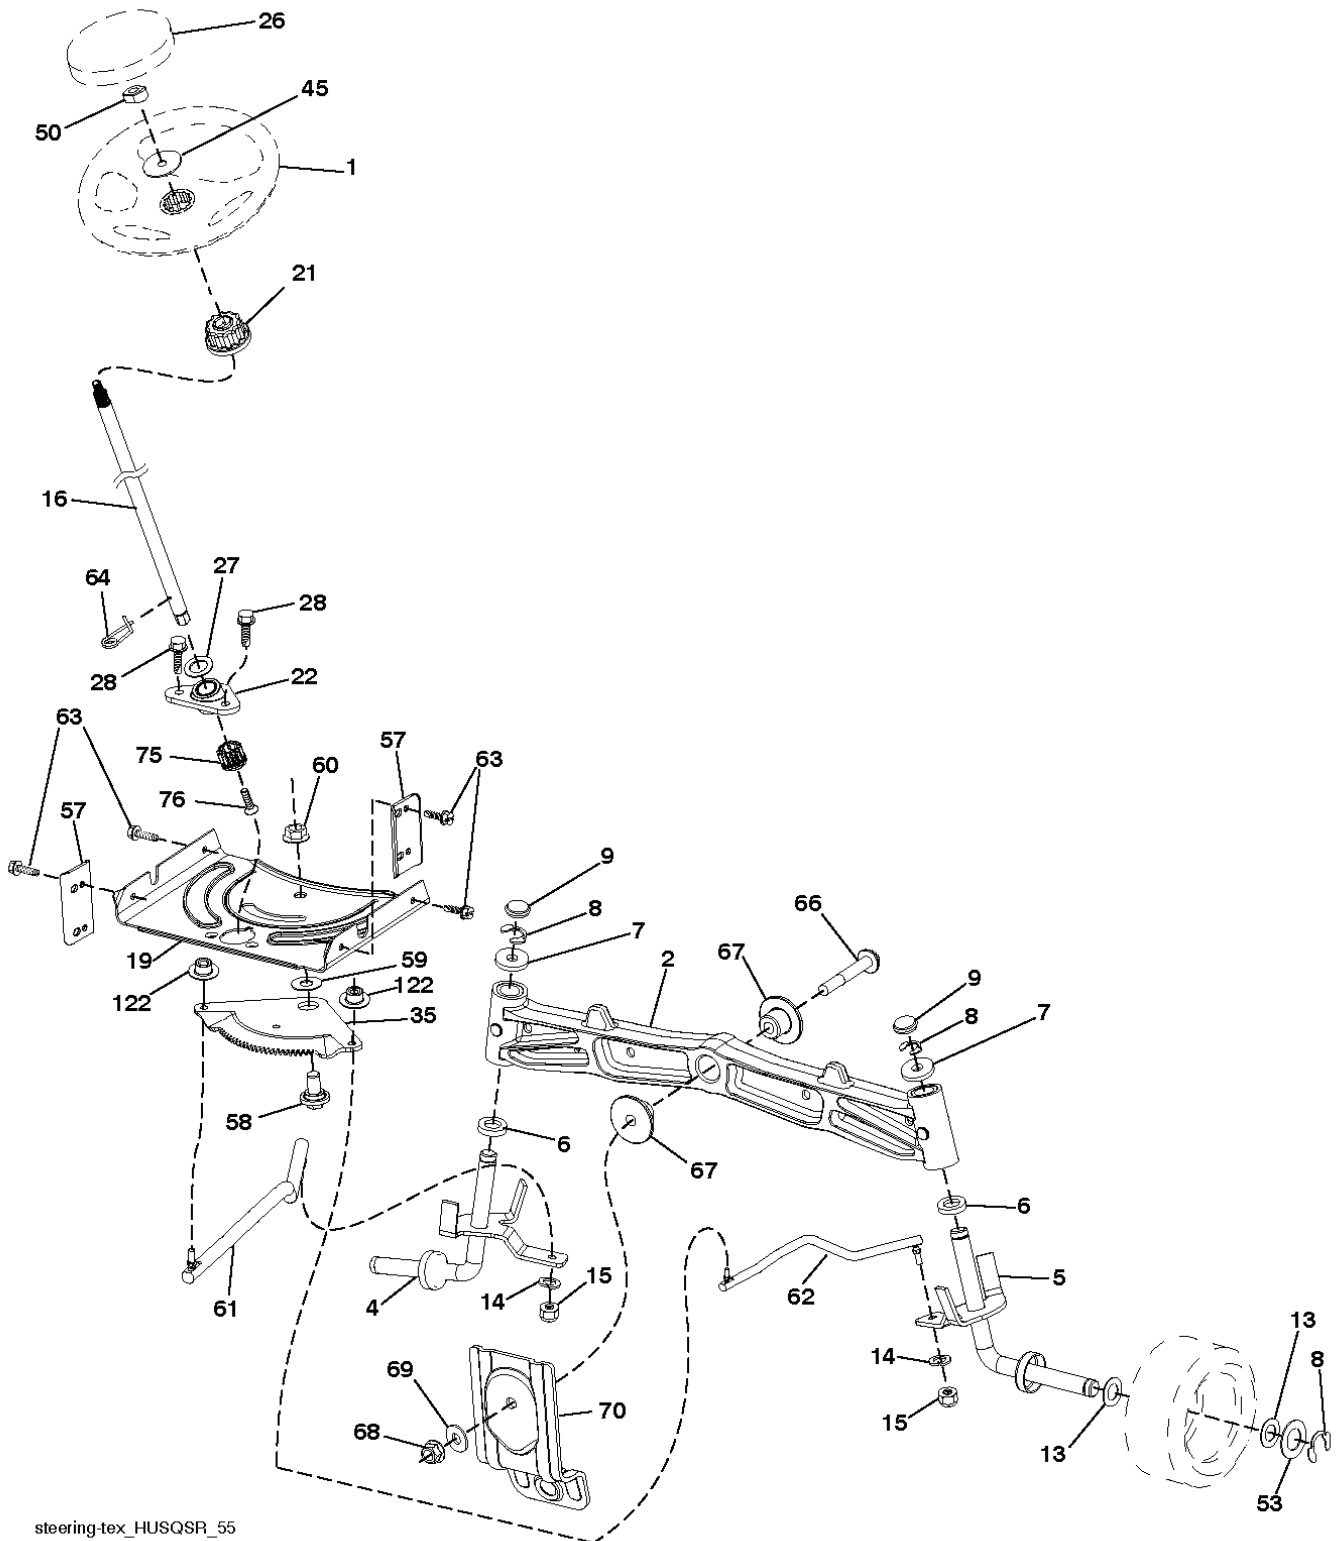

REF.	PART NO.	DESCRIPTION	REMARK	QTY.	KIT
1	532439709	SEAT		0	
2	532180166	BRACKET		0	
6	873800600	NUT		0	
7	589483501	SPRING		0	
8	532171877	BOLT		0	
10	587232002	PLATE		0	
21	587907801	BOLT		0	
37	873800500	LOCK NUT		0	
40	532197661	HANDLE		0	
41	532198200	SPRING		0	
43	874760612	BOLT		0	
44	501051801	WASHER		0	
46	588090401	BOLT		1	

steering-tex_HUSQSR_55