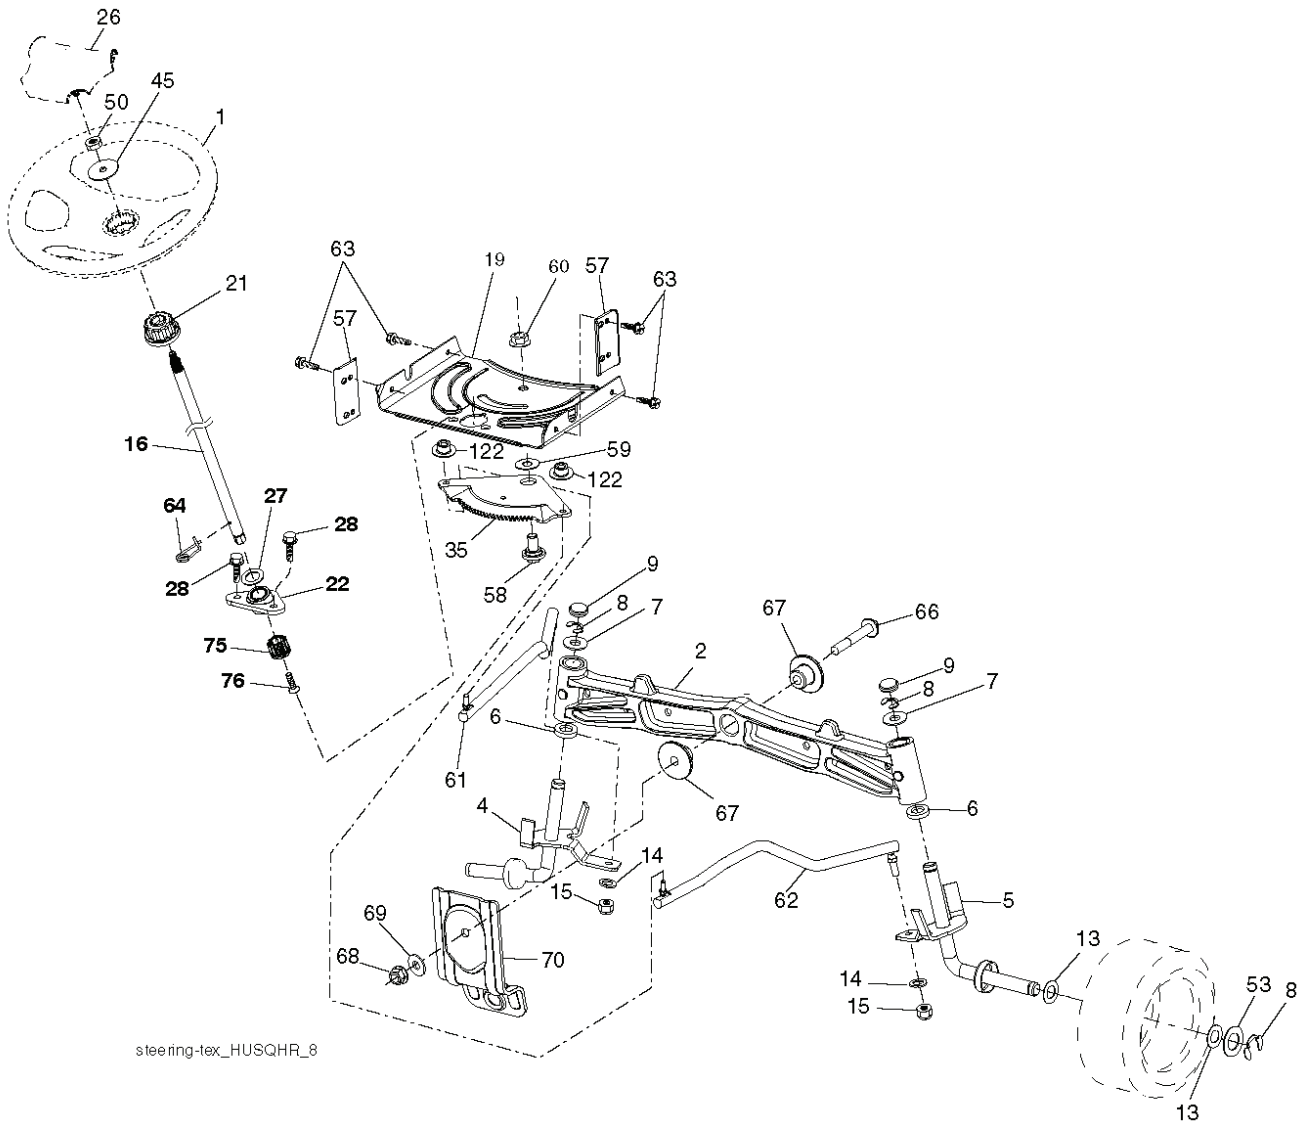

steering-tex_HUSQHR_8

REF.	PART NO.	DESCRIPTION	REMARK	QTY.	KIT
1	532439740	STEERING WHEEL		1	
2	532195968	SHAFT		1	
4	532403087	SPINDLE	LH	1	
5	532403088	SPINDLE	RH	1	
6	532006266	WASHER		1	
7	532121748	WASHER		1	
8	812000029	RETAINER RING		1	
9	532121232	HUB CAP		1	
13	532121749	WASHER		1	
14	596238701	WASHER		1	
15	873540600	NUT		1	
16	587016002	SHAFT		1	
19	532194729	PLATE		1	
21	586840201	ADAPTER		1	
22	585029802	BEARING		1	
26	532439743	HUB CAP		1	
27	596933401	WASHER		1	
28	817000612	SCREW		1	
35	532194732	PLATE		1	
45	819183812	WASHER		1	
50	873900600	NUT		1	
53	532188967	WASHER		1	
57	532407465	BRACKET		1	
58	532194747	BOLT		1	
59	532194748	WASHER		1	
60	873971000	NUT		1	
61	532194740	LINK	LH	1	
62	532194741	LINK	RH	1	
63	817000512	SCREW		1	
64	532199849	SPRING RETAINER		1	
66	871020748	BOLT		1	
67	532194737	BUSHING		1	
68	873900700	NUT		1	
69	532199162	WASHER		1	
70	585338801	BRACKET		1	
75	580683701	PINION		1	
76	580683601	SCREW		1	
122	532444962	CAP		1