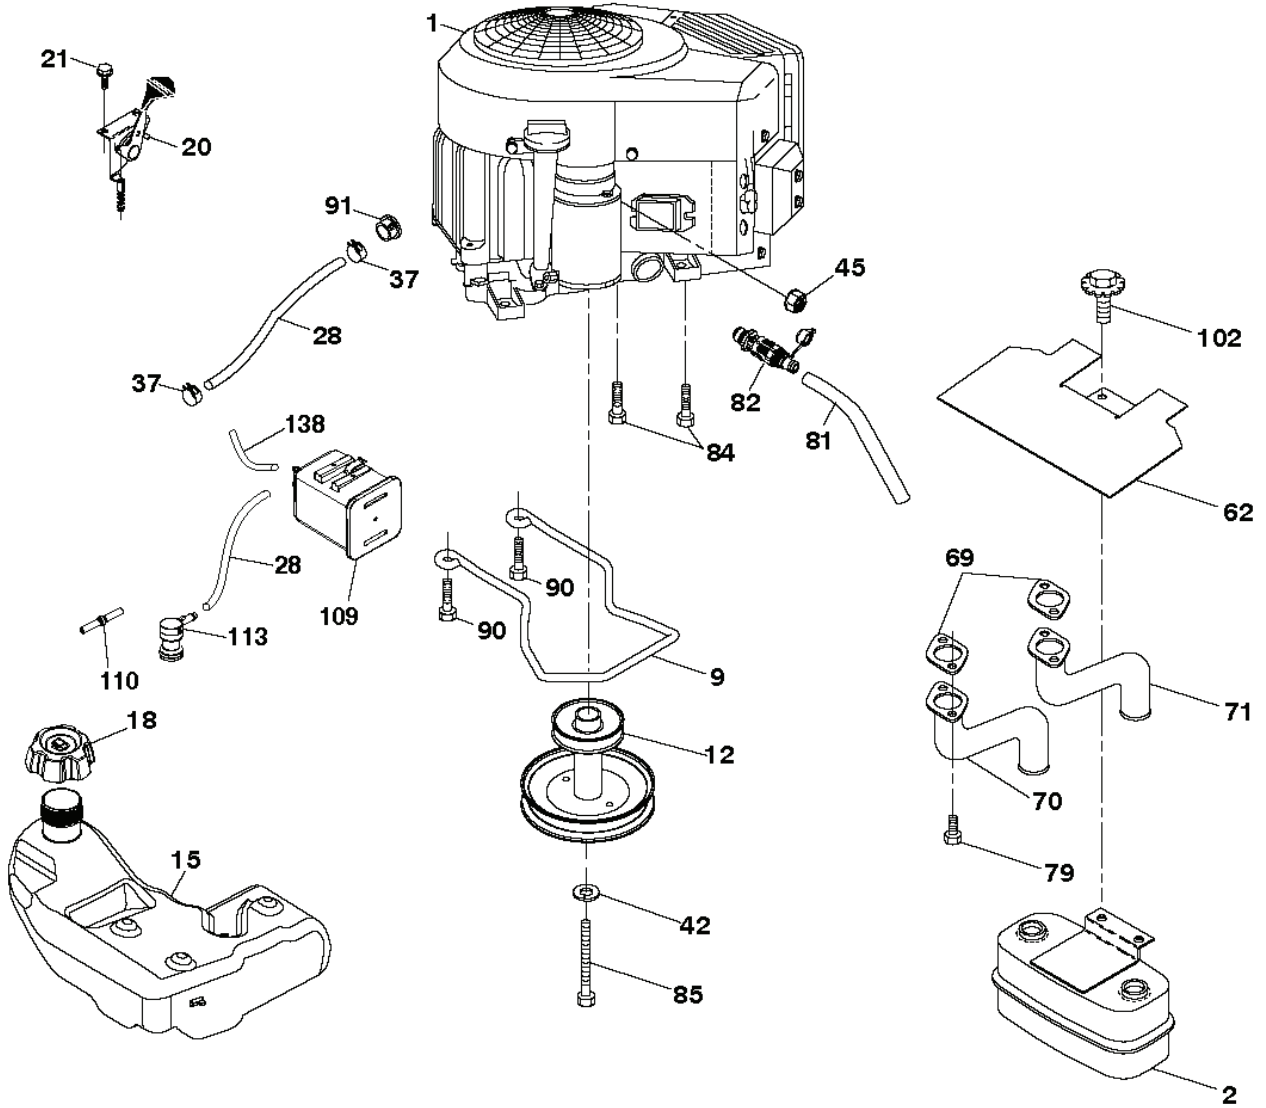

YTA22V46, 96045005300, 2015-07

SPARE PARTS LIST

SPARK ARRESTER KIT

engine-tex_bs-2cyl_177

REF.	PART NO.	DESCRIPTION	REMARK	QTY.	KIT
1	000000000	W/O DESCRIPTION	ENGINE B&S MODEL 44N677-0005-G1 (587639101)	1	
2	589818701	MUFFLER		1	
9	582540302	KEEPER		1	
12	532405140	PULLEY		1	
15	599837601	FUEL TANK ASSY	Fits 2.75" filler neck	1	
18	599502201	FUEL CAP ASSY	Fits 2.75" filler neck	1	
18	529989703	CAP	Fits 2.00" filler neck	1	
20	532423502	CONTROL		1	
21	596321701	SCREW		1	
28	532401135	LINE.FUEL.64"REAR.EMIS		1	
29	532137180	SPARK ARRESTER KIT		1	
37	532123487	HOSE CLAMP		1	
42	596238901	WASHER		1	
45	596133601	LOCK NUT		1	
62	532434017	SHIELD		1	
69	532165391	GASKET		1	
70	581881101	TUBE		1	
71	581881001	TUBE		1	
79	596134202	SCREW		1	
81	532148456	TUBE		1	
82	532428287	PLUG		1	
84	817060620	SCREW		1	
85	501606501	BOLT		1	
90	817000616	SCREW		1	
91	532187495	BUSHING		1	
102	817000512	SCREW		1	
109	532414114	FILTER		1	
110	532414118	VALVE ASSY		1	
113	532414127	VALVE		1	
138	596941501	TUBE		1	