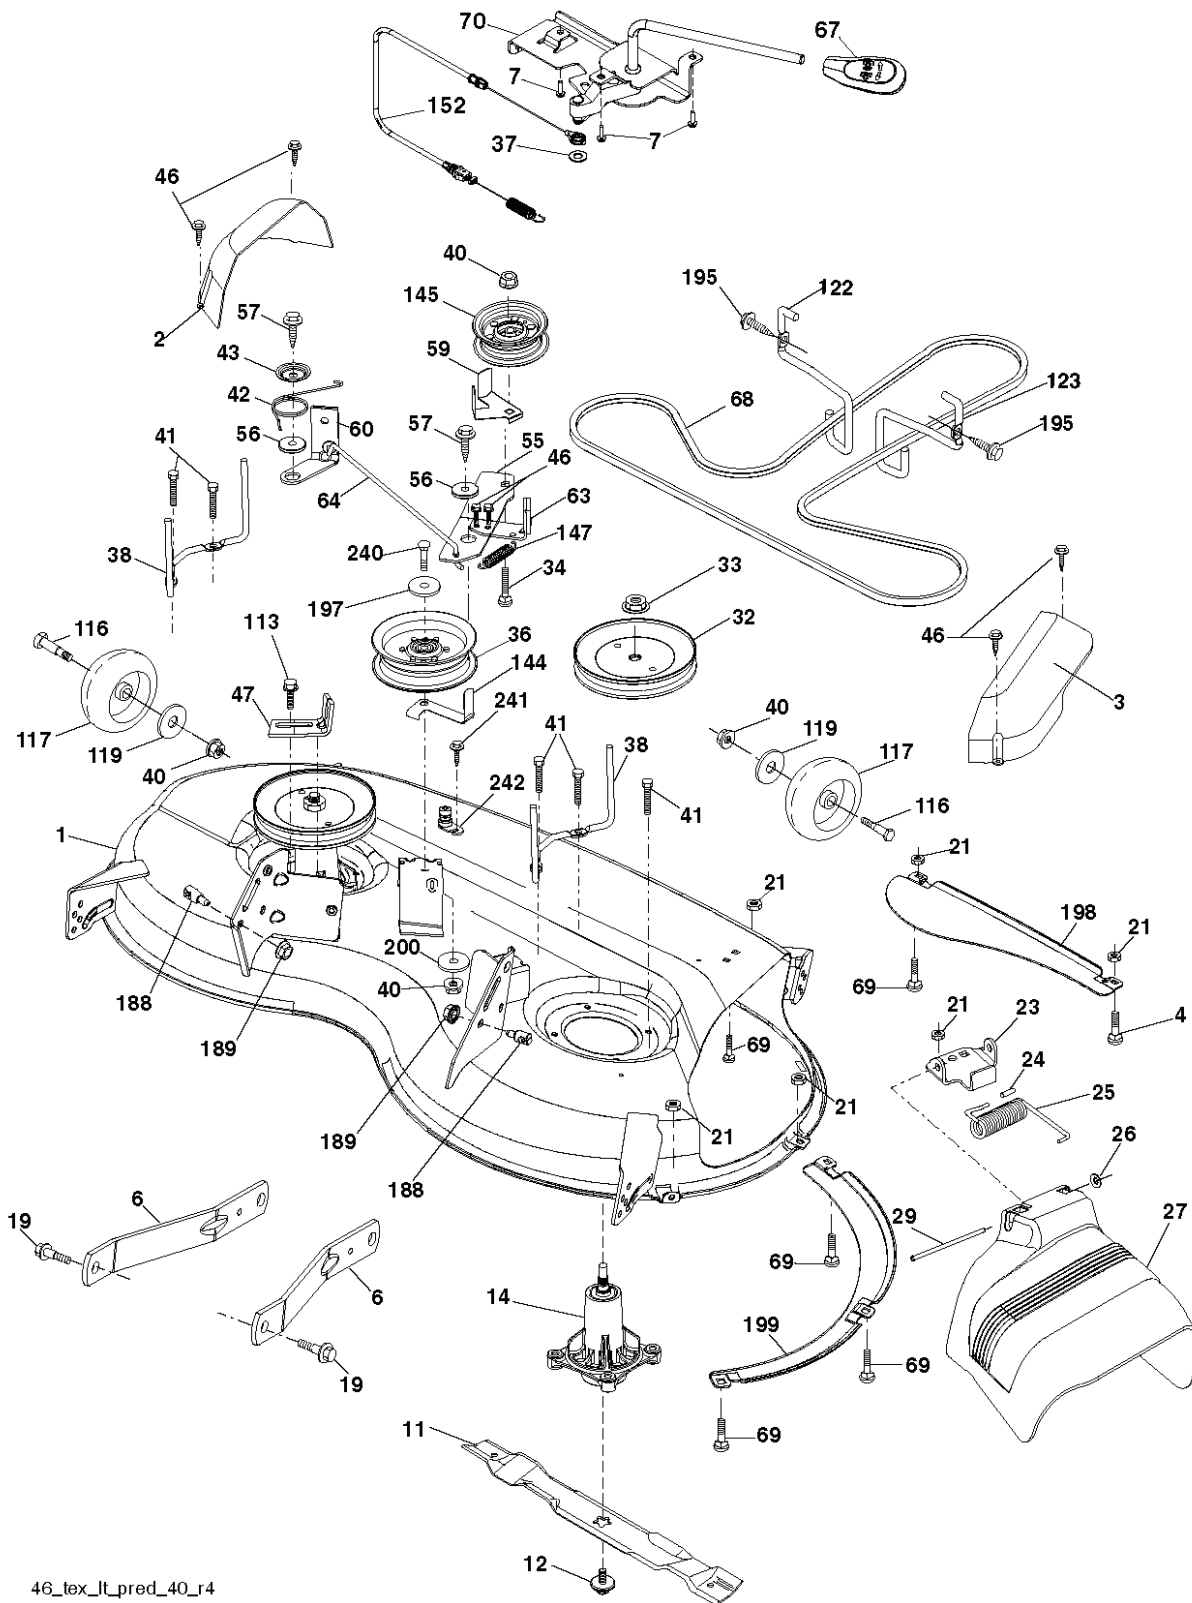

YTA22V46, 96045005300, 2015-07

SPARE PARTS LIST

SPARK ARRESTER KIT

engine-tex_bs-2cyl_177

REF.	PART NO.	DESCRIPTION	REMARK	QTY.	KIT
1	000000000	W/O DESCRIPTION	ENGINE B&S MODEL 44N677-0005-G1 (587639101)	1	
2	589818701	MUFFLER		1	
9	582540302	KEEPER		1	
12	532405140	PULLEY		1	
15	599837601	FUEL TANK ASSY	Fits 2.75" filler neck	1	
18	599502201	FUEL CAP ASSY	Fits 2.75" filler neck	1	
18	529989703	CAP	Fits 2.00" filler neck	1	
20	532423502	CONTROL		1	
21	596321701	SCREW		1	
28	532401135	LINE.FUEL.64"REAR.EMIS		1	
29	532137180	SPARK ARRESTER KIT		1	
37	532123487	HOSE CLAMP		1	
42	596238901	WASHER		1	
45	596133601	LOCK NUT		1	
62	532434017	SHIELD		1	
69	532165391	GASKET		1	
70	581881101	TUBE		1	
71	581881001	TUBE		1	
79	596134202	SCREW		1	
81	532148456	TUBE		1	
82	532428287	PLUG		1	
84	817060620	SCREW		1	
85	501606501	BOLT		1	
90	817000616	SCREW		1	
91	532187495	BUSHING		1	
102	817000512	SCREW		1	
109	532414114	FILTER		1	
110	532414118	VALVE ASSY		1	
113	532414127	VALVE		1	
138	596941501	TUBE		1	