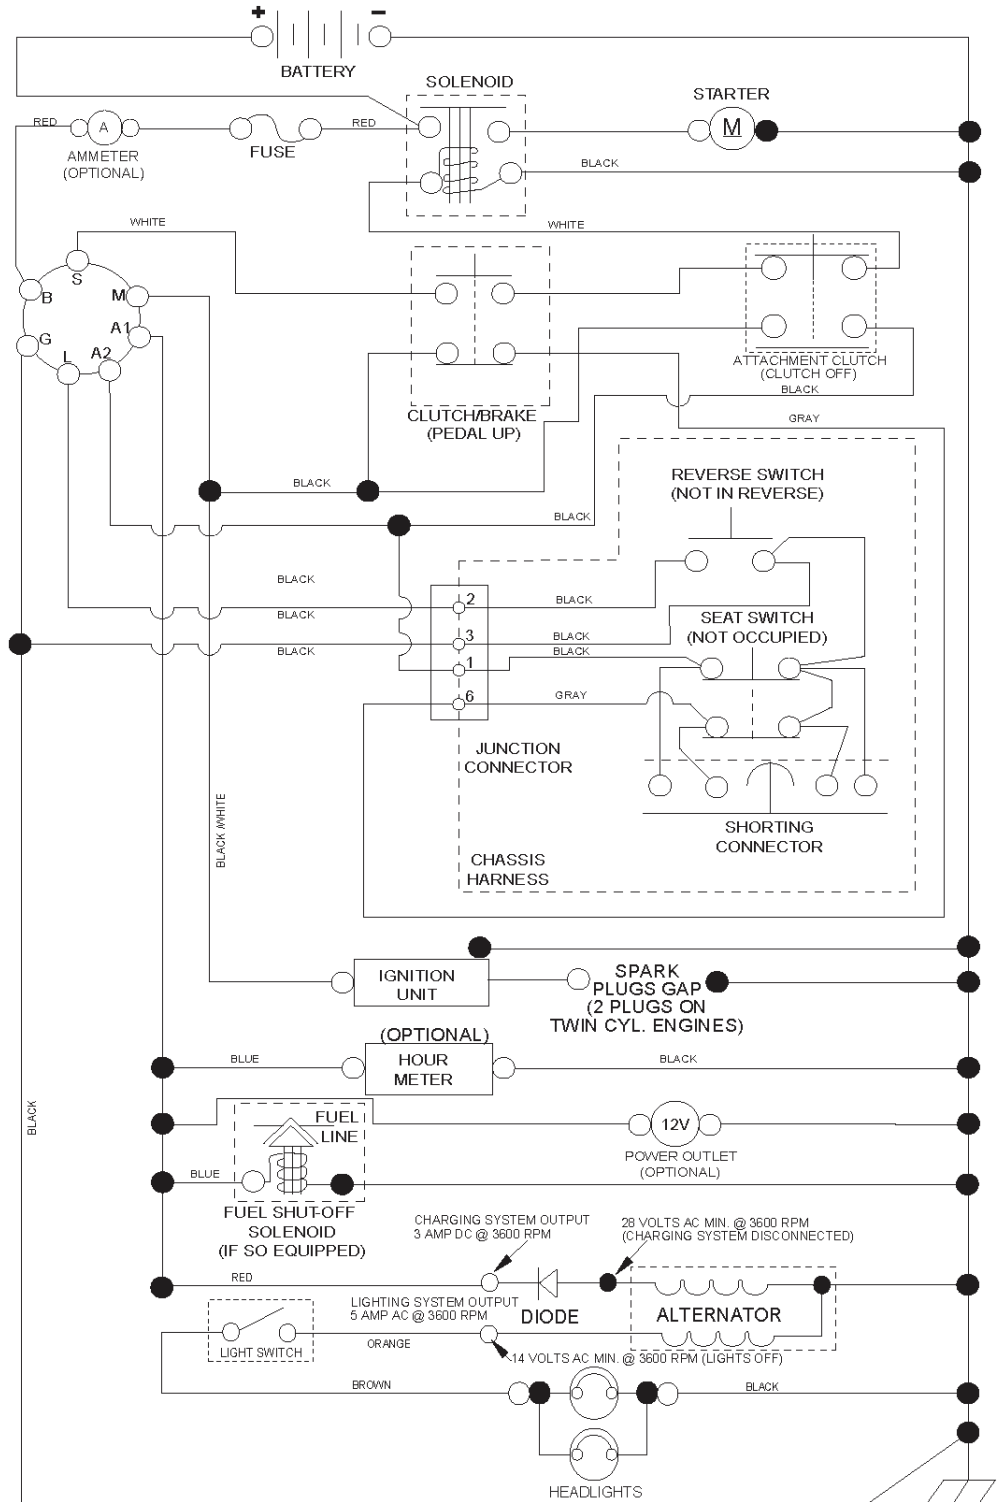

NOTE

YOUR TRACTOR IS EQUIPPED WITH A SPECIAL ALTERNATOR SYSTEM. THE LIGHTS ARE NOT CONNECTED TO THE BATTERY, BUT HAVE THEIR OWN ELECTRICAL SOURCE. BECAUSE OF THIS, THE BRIGHTNESS OF THE LIGHTS WILL CHANGE WITH ENGINE SPEED. AT IDLE THE LIGHTS WILL DIM. AS THE ENGINE IS SPEEDED UP, THE LIGHTS WILL BECOME THEIR BRIGHTEST.

POSITION	CIRCUIT "MAKE"
OFF	M+G+A1
RUN/OVERRIDE	B+A1
RUN	B+A1 L+A2
START	B + S + A1

WIRING INSULATED CLIPS
NOTE: IF WIRING INSULATED CLIPS WERE REMOVED FOR SERVICING OF UNIT, THEY SHOULD BE RE-INSTALLED TO PROPERLY SECURE YOUR WIRING.

● **NON-REMOVABLE CONNECTIONS**

○ **REMOVABLE CONNECTIONS**