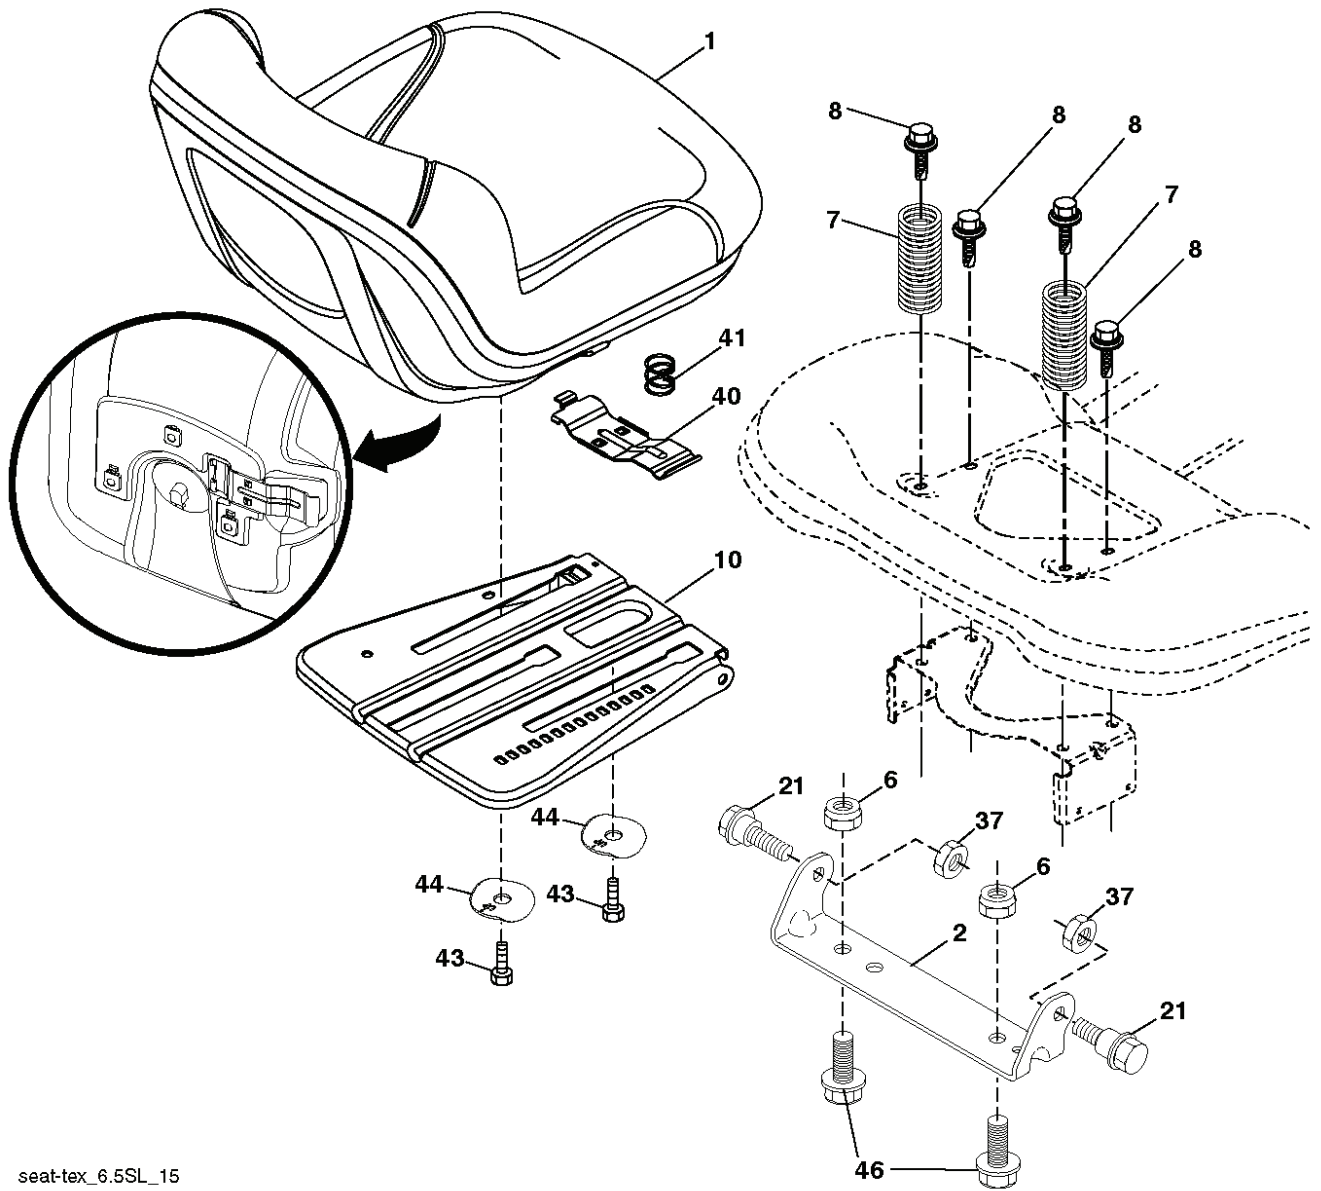

IGNITION SWITCH

POSITION	CIRCUIT "MAKE"
OFF	M+G+A1
RUN/OVERRIDE	B+A1
RUN	B+A1 L+A2
START	B + S + A1

CHASSIS HARNESS CONNECTOR (MATING SIDE)

DASH HARNESS CONNECTOR (MATING SIDE)

WIRING INSULATED CLIPS
 NOTE: IF WIRING INSULATED CLIPS WERE REMOVED FOR SERVICING OF UNIT, THEY SHOULD BE RE-INSTALLED TO PROPERLY SECURE YOUR WIRING.

● **NON-REMOVABLE CONNECTIONS**

○ **REMOVABLE CONNECTIONS**

seat-tex_6.5SL_15

REF.	PART NO.	DESCRIPTION	REMARK	QTY.	KIT
1	532439822	SEAT		1	
2	532180166	BRACKET		1	
6	873800600	NUT		1	
7	589483501	SPRING		1	
8	532171877	BOLT		1	
10	596657402	PLATE		1	
21	587907801	BOLT		1	
37	596583702	NUT		1	
40	532197661	HANDLE		1	
41	532198200	SPRING		1	
43	874760612	BOLT		1	
44	501051801	WASHER		1	
46	588090401	BOLT		1	