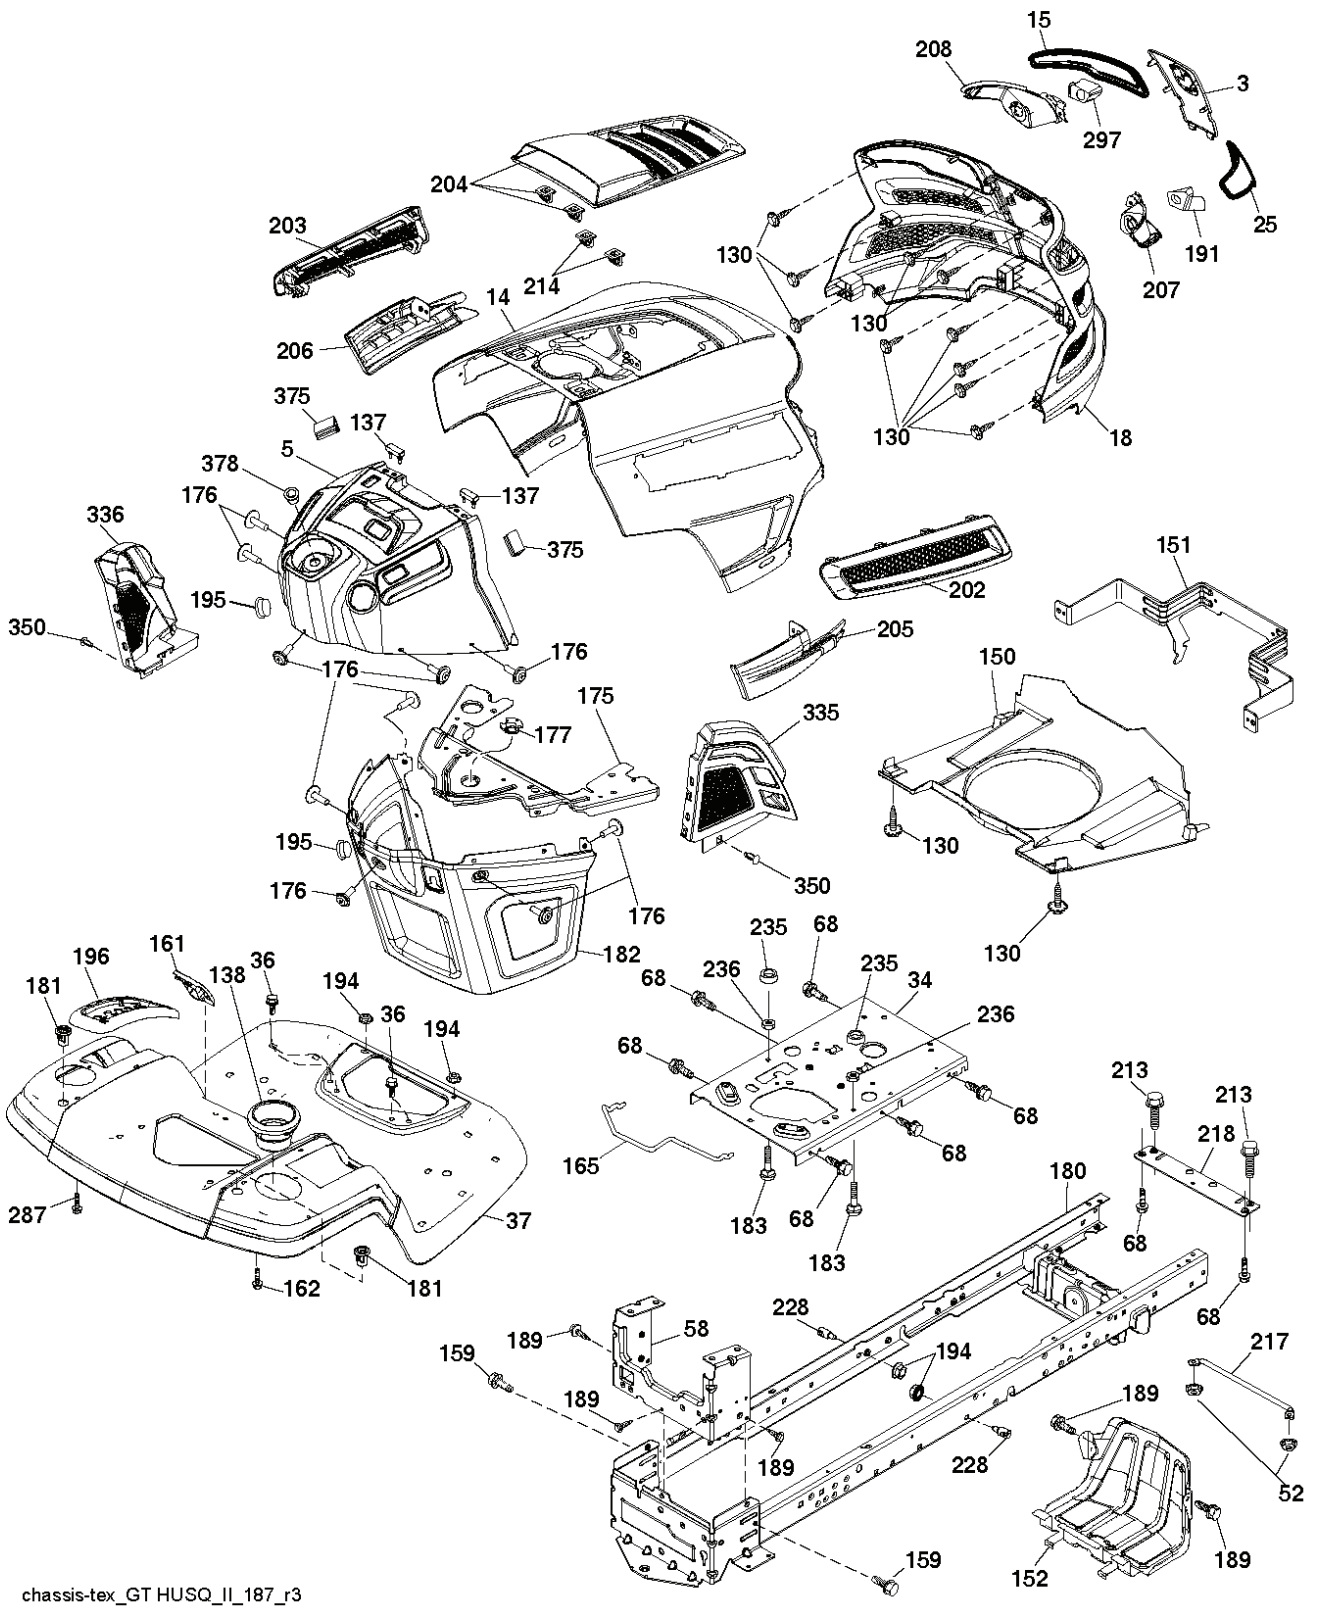

chassis-tex_GT HUSQ_IL_187_r3

REF.	PART NO.	DESCRIPTION	REMARK	QTY.	KIT
3	532444481	LOGOTYPE		1	
5	590748818	DASHBOARD		1	
14	532441177	HOOD		1	
15	532439733	LENS	LH	1	
18	587523401	GRILLE		1	
25	532443385	LENS	RH	1	
34	580910801	CHASSIS		1	
36	817060512	SCREW		1	
37	532441269	FENDER		1	
52	596040501	LOCK NUT		1	
58	532412280	PLATE		1	
68	596030701	SCREW		1	
130	596321701	SCREW		1	
137	532407590	DAMPING PIECE		1	
138	532439747	HOLDER		1	
150	532439774	AIR DUCT		1	
151	532436670	BRACKET		1	
152	532439870	SHIELD		1	
159	817000612	SCREW		1	
161	532439781	FUEL		1	
162	596134101	SCREW		1	
165	532196826	BRACKET		1	
175	590607702	CROSS MEMBER		1	
176	532400776	SCREW		1	
177	532195228	BUSHING		1	
180	532415063	FRAME		1	
181	532439746	BUSHING		1	
182	532406859	DASH		1	
183	595305701	SCREW		1	
189	817000512	SCREW		1	
191	532437455	INSERT		1	
194	596135701	LOCK NUT		1	
195	532404137	TROU*RPLPAR 532401556428		1	
196	532439647	CONSOLE		1	
202	532439728	COVER	RH	1	
203	532439727	COVER	LH	1	
204	587485801	VENT		1	
205	532439730	SKIRT	RH	1	
206	532439729	SKIRT	LH	1	
207	587464801	HEADLIGHT	RH	1	
208	587464501	HEADLIGHT	LH	1	
213	596030501	SCREW		1	
214	532199145	CLIP		1	
217	532409167	ROD		1	
218	532196395	PLATE		1	
228	593824001	STUD		1	
235	596564201	SPACER		1	
236	873930500	NUT		1	
287	817600406	SCREW		1	
297	532437456	INSERT		1	
335	532448204	COVER		1	
336	532445309	COVER		1	
350	532445143	CLIP		1	
375	586908201	BUMPER		1	
378	590849801	BUSHING		1