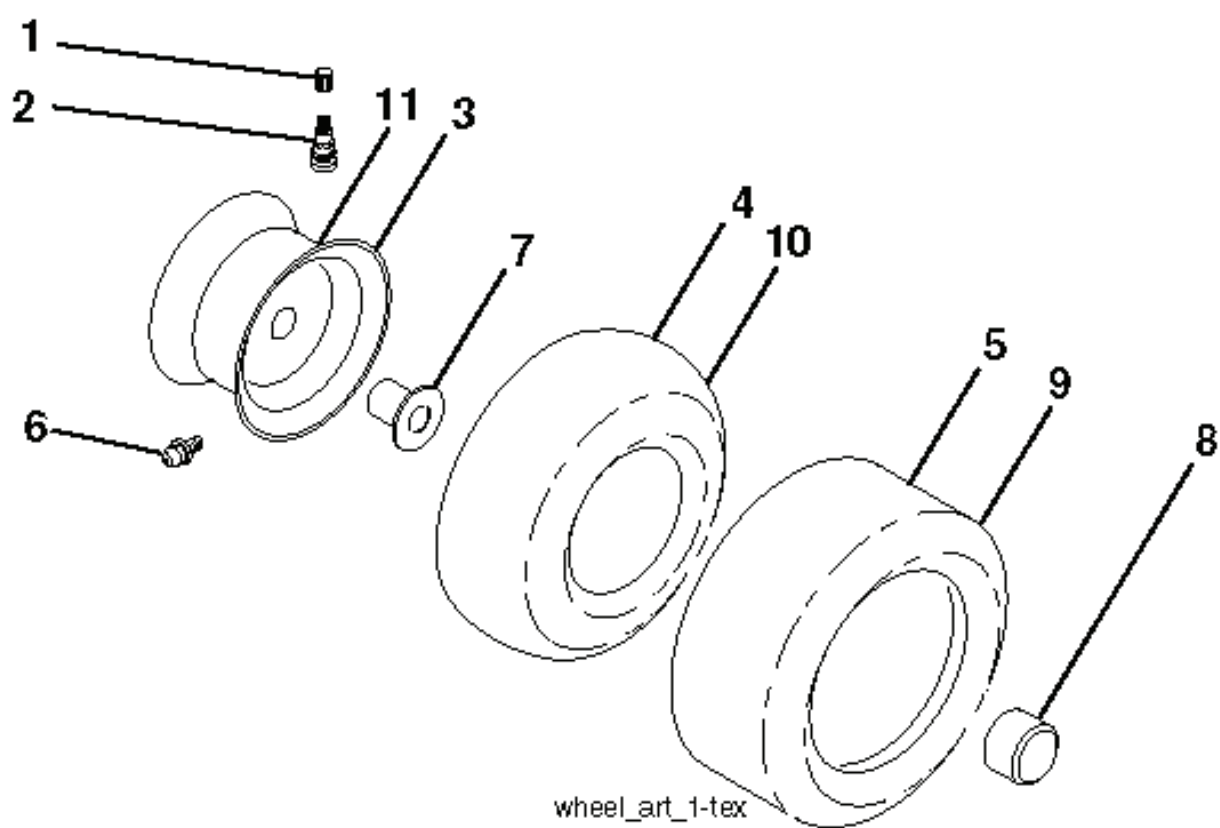

REF.	PART NO.	DESCRIPTION	REMARK	QTY.	KIT
1	581578701	DECAL		1	
2	581627301	DECAL		1	
3	501203801	DECAL		1	
4	596024201	DECAL		1	
5	532423829	DECAL		1	
6	501112201	DECAL		1	
7	585556901	DECAL		1	
11	584904601	DECAL		1	
12	581580001	DECAL		1	
	581724801	DECAL	NOT SHOWN	1	
	580885801	DECAL		1	
	532439681	PLATE	"NOT SHOWN, LH"	1	
	532439682	PAD	"NOT SHOWN, RH"	1	

IGNITION SWITCH

POSITION	CIRCUIT "MAKE"
OFF	M+G+A1
RUN/OVERRIDE	B+A1
RUN	B+A1 L+A2
START	B + S + A1

CHASSIS HARNESS CONNECTOR (MATING SIDE)

DASH HARNESS CONNECTOR (MATING SIDE)

WIRING INSULATED CLIPS
 NOTE: IF WIRING INSULATED CLIPS WERE REMOVED FOR SERVICING OF UNIT, THEY SHOULD BE RE-INSTALLED TO PROPERLY SECURE YOUR WIRING.

● **NON-REMOVABLE CONNECTIONS**

○ **REMOVABLE CONNECTIONS**

seat-tex_6.5SL_15

REF.	PART NO.	DESCRIPTION	REMARK	QTY.	KIT
1	532439822	SEAT		1	
2	532180166	BRACKET		1	
6	873800600	NUT		1	
7	589483501	SPRING		1	
8	532171877	BOLT		1	
10	596657402	PLATE		1	
21	587907801	BOLT		1	
37	596583702	NUT		1	
40	532197661	HANDLE		1	
41	532198200	SPRING		1	
43	874760612	BOLT		1	
44	501051801	WASHER		1	
46	588090401	BOLT		1	

REF.	PART NO.	DESCRIPTION	REMARK	QTY.	KIT
1	532059192	CAP VALVE		1	
2	532065139	NIPPLE		1	
3	532138336	RIM	Front 6"	1	
4	532059904	HOSE	(Service Item Only)	1	
5	532106222	TIRE	Front 15" x 6.0"-6"	1	
6	532124957	FITTING	(Front Wheel Only)	1	
7	532124959	BEARING	(Front Wheel Only)	1	
8	532175039	HUB CAP		1	
9	532138468	TIRE	Rear 20" x 8.0"-8"	1	
10	532124926	HOSE	(Service Item Only)	1	
11	532138337	RIM SPROCKET	Rear 8"	1	
	532144334	SEALING FOAM		1	
	PART NO.		REMARK		KIT