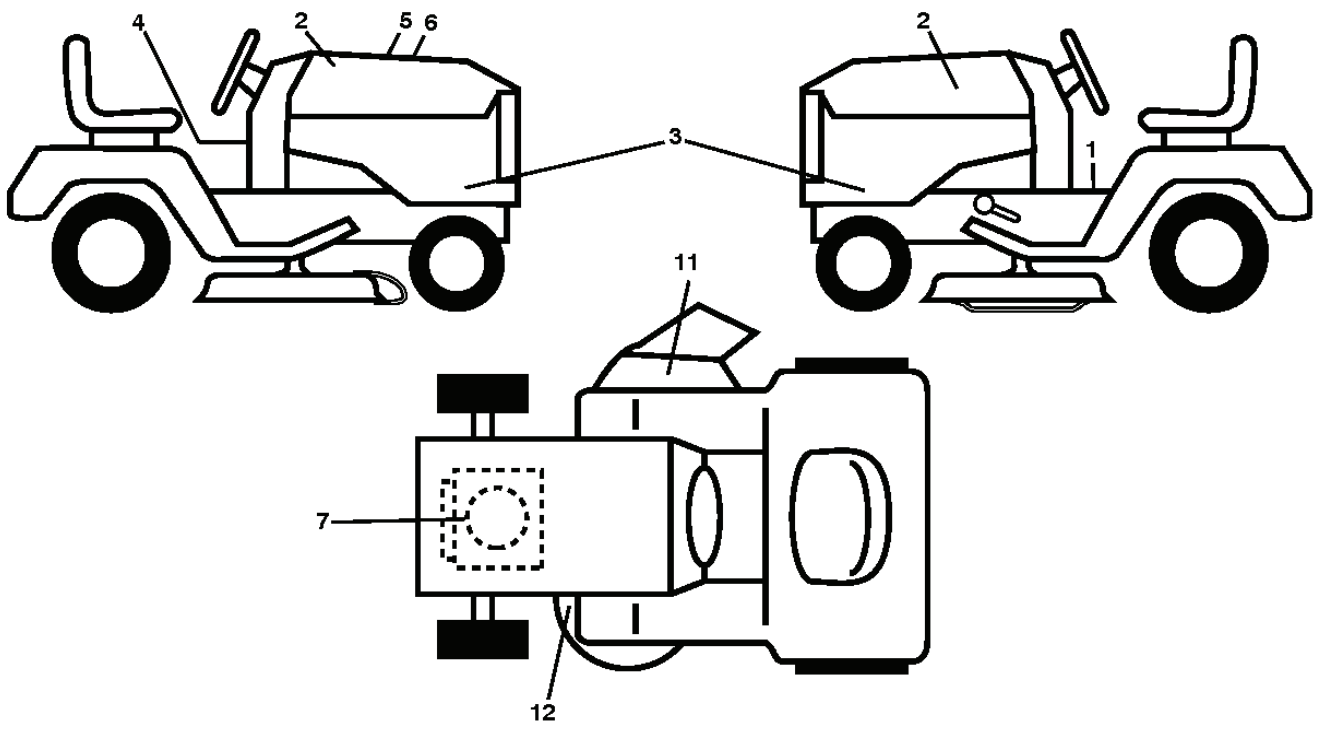

REF.	PART NO.	DESCRIPTION	REMARK	QTY.	KIT
1	581578701	DECAL		1	
2	581627301	DECAL		1	
3	501203801	DECAL		1	
4	596024201	DECAL		1	
5	532423829	DECAL		1	
6	501112201	DECAL		1	
7	585556901	DECAL		1	
11	584904601	DECAL		1	
12	581580001	DECAL		1	
	581724801	DECAL	NOT SHOWN	1	
	580885801	DECAL		1	
	532439681	PLATE	"NOT SHOWN, LH"	1	
	532439682	PAD	"NOT SHOWN, RH"	1